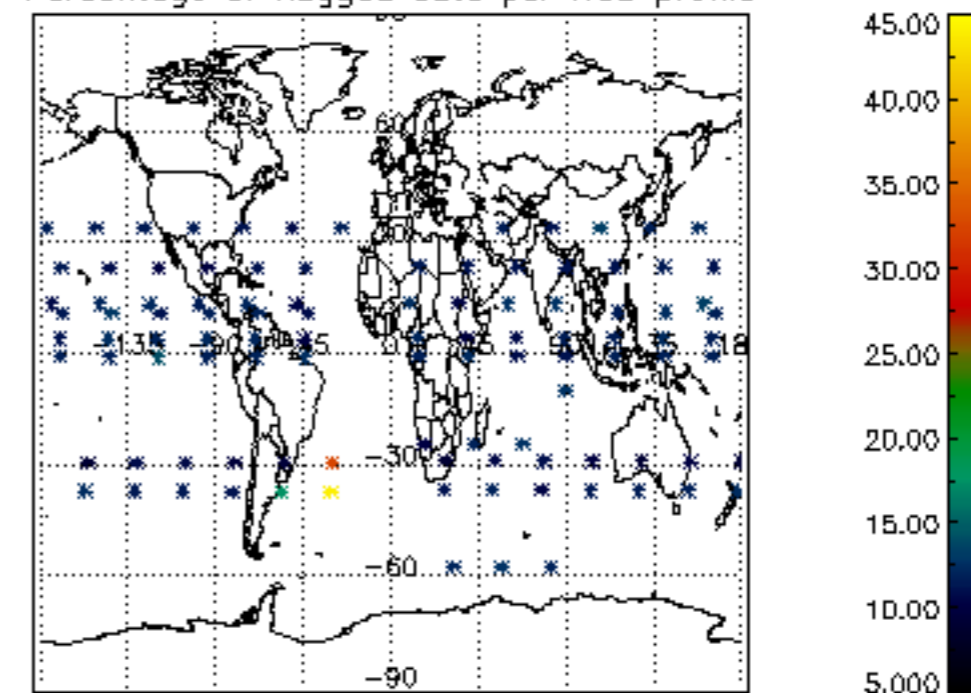

Percentage of flagged data per NO3 profile