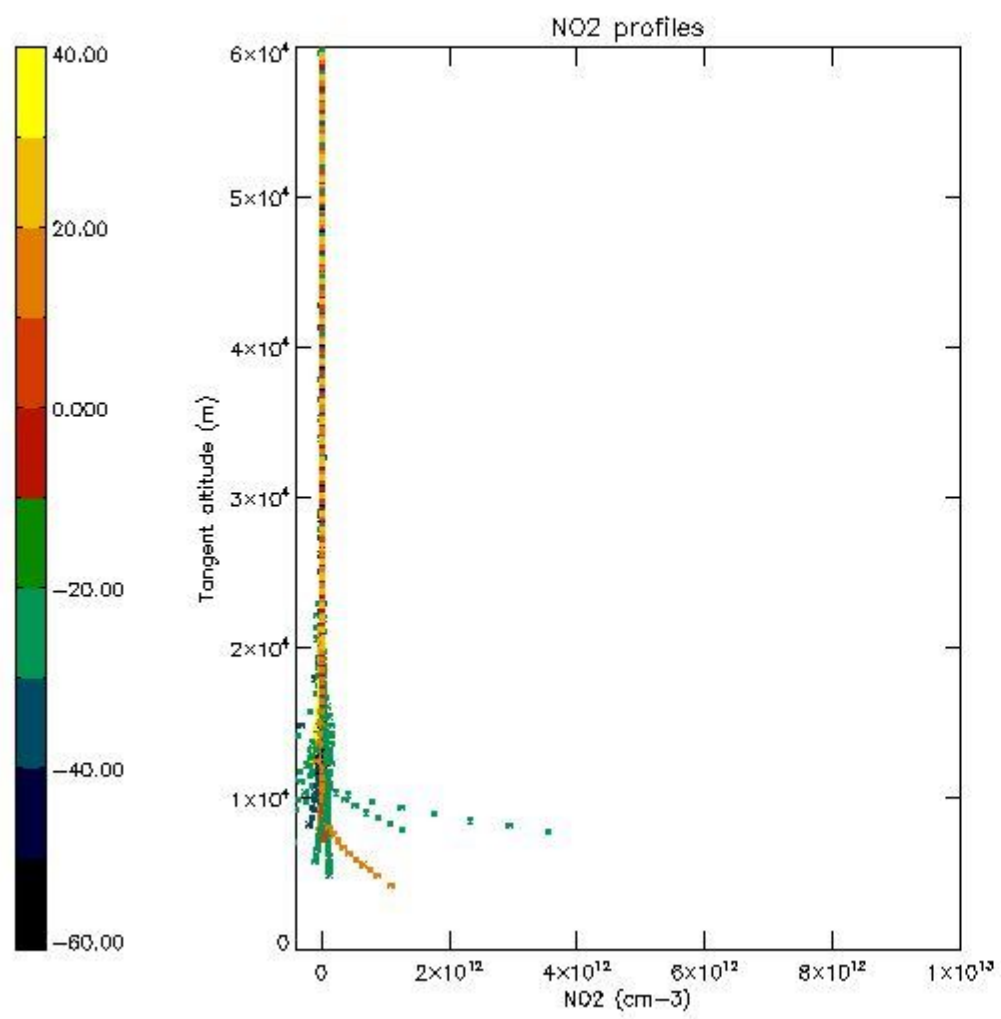

*5.4 Plot ozone profiles where  $STD < 10\%$  (dark without errors)*

The colorbar represents the latitude.

*5.5 Plot ozone profiles where STD < 5% (dark without errors)*

The colorbar represents the latitude.

*5.6 Plot NO<sub>2</sub> profiles for all STD (dark without errors)*

The colorbar represents the latitude.

*5.7 Plot NO3 profiles for all STD (dark without errors)*

The colorbar represents the latitude.

5.8 Plot H2O profiles for all STD (only for occultations of stars 1,2,3,4,13,14,16,26,63 dark without errors)