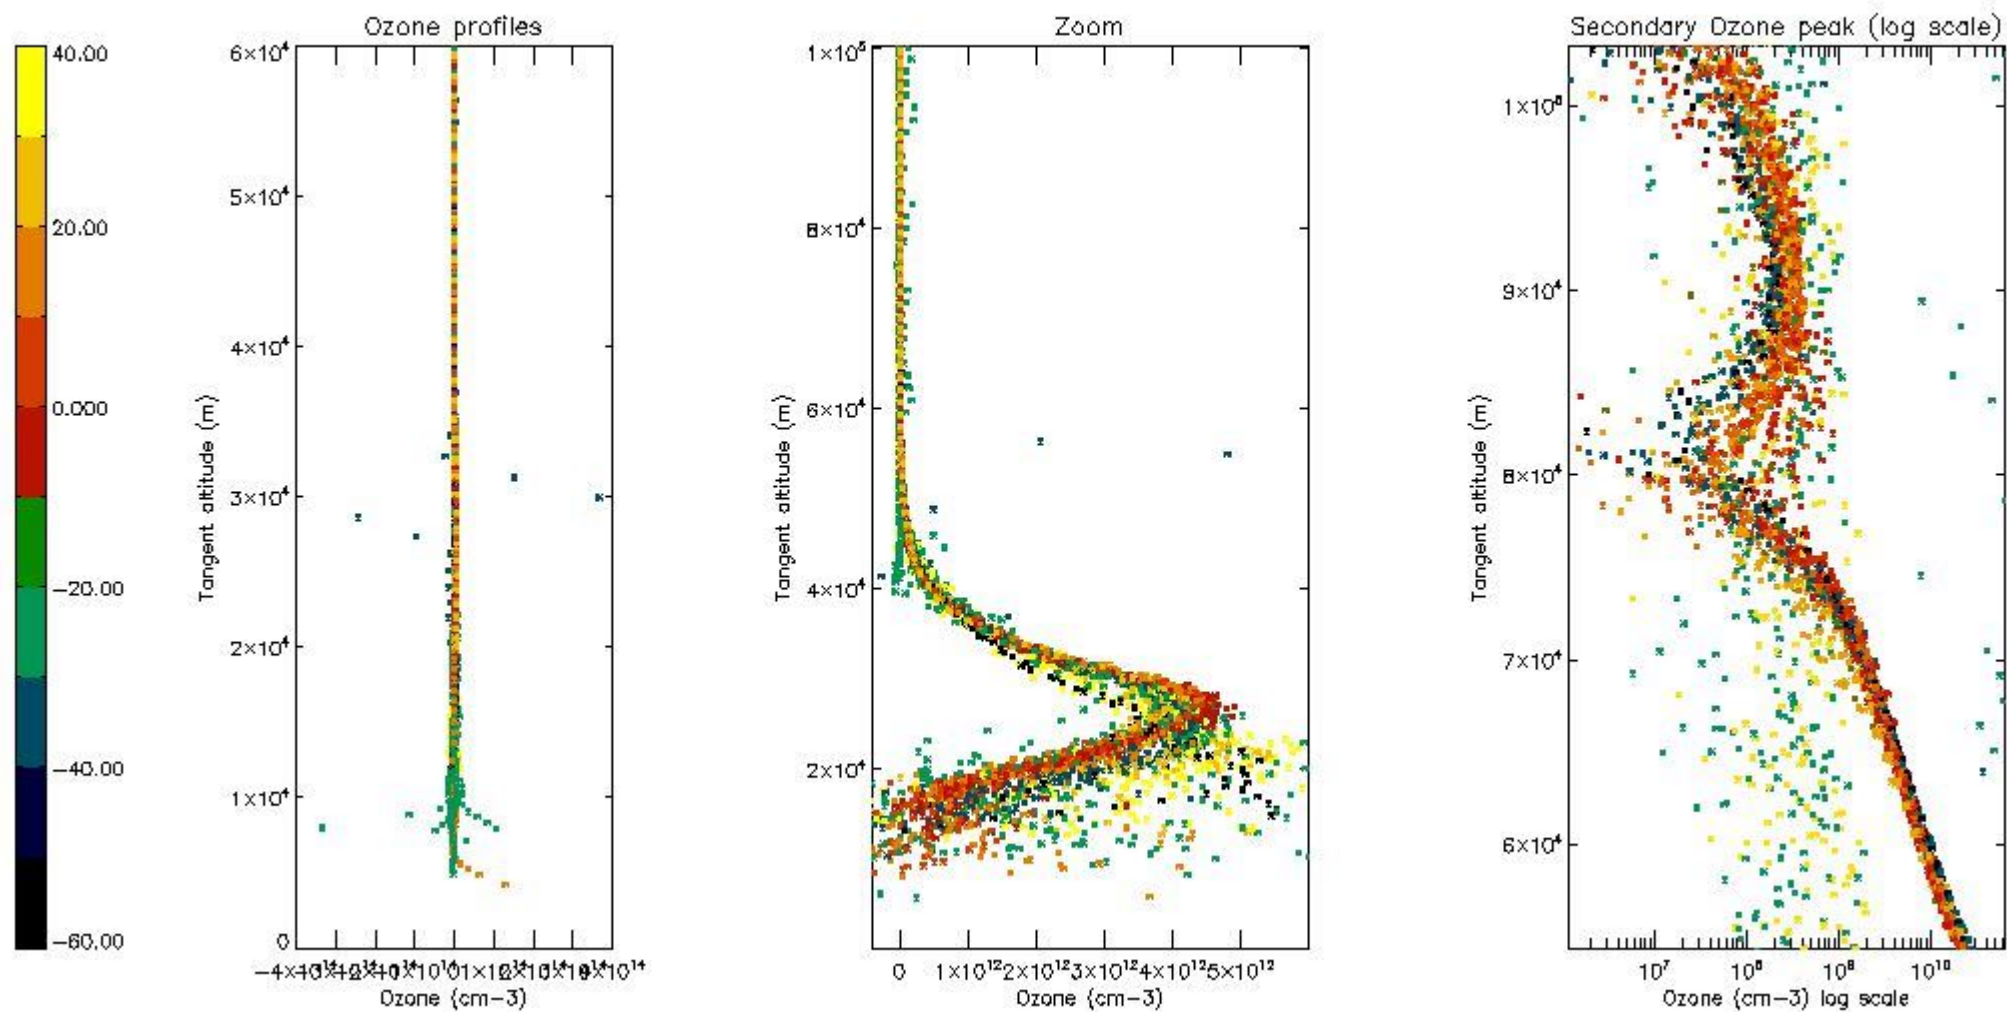

STD < 10	25
STD < 5	19

5.2 Plot ozone profiles for all STD (dark without errors)

The colorbar represents the latitude.

5.3 Plot ozone profiles where STD < 20% (dark without errors)

The colorbar represents the latitude.