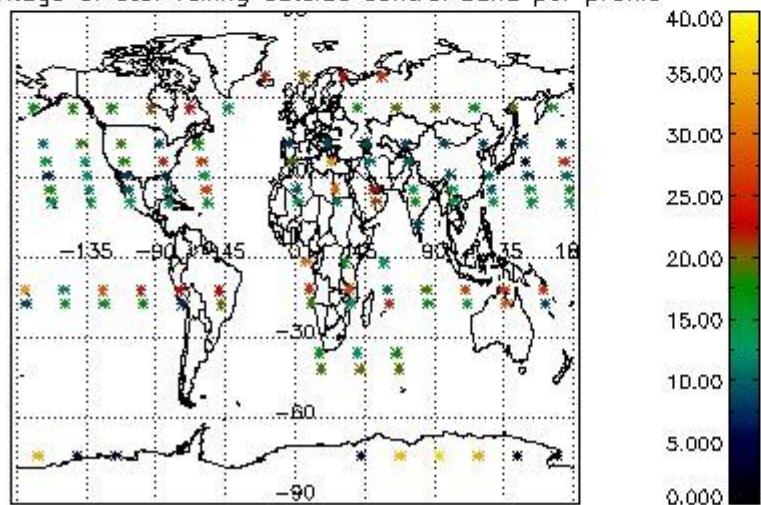

4.2.1 Plot level 1 quality information per product (world map): ENVISAT ASCENDING passes

Percentage of cosmic ray hits per profile

Percentage of datation errors per profile

Percentage of star falling outside central band per profile