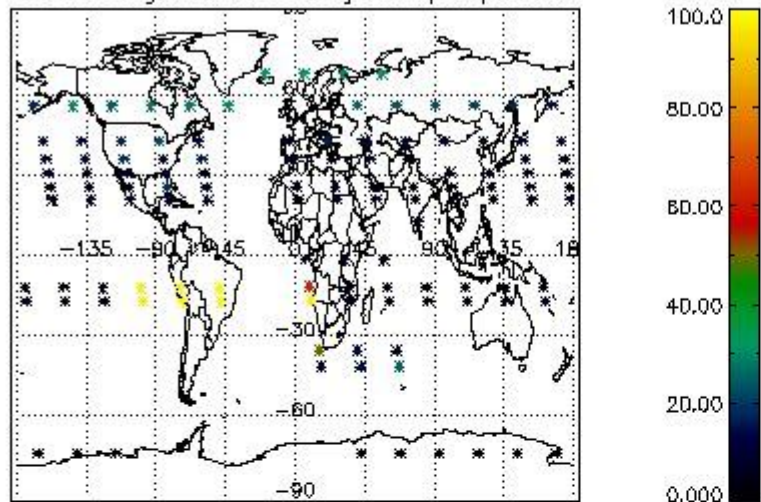

Percentage of cosmic ray hits per profile