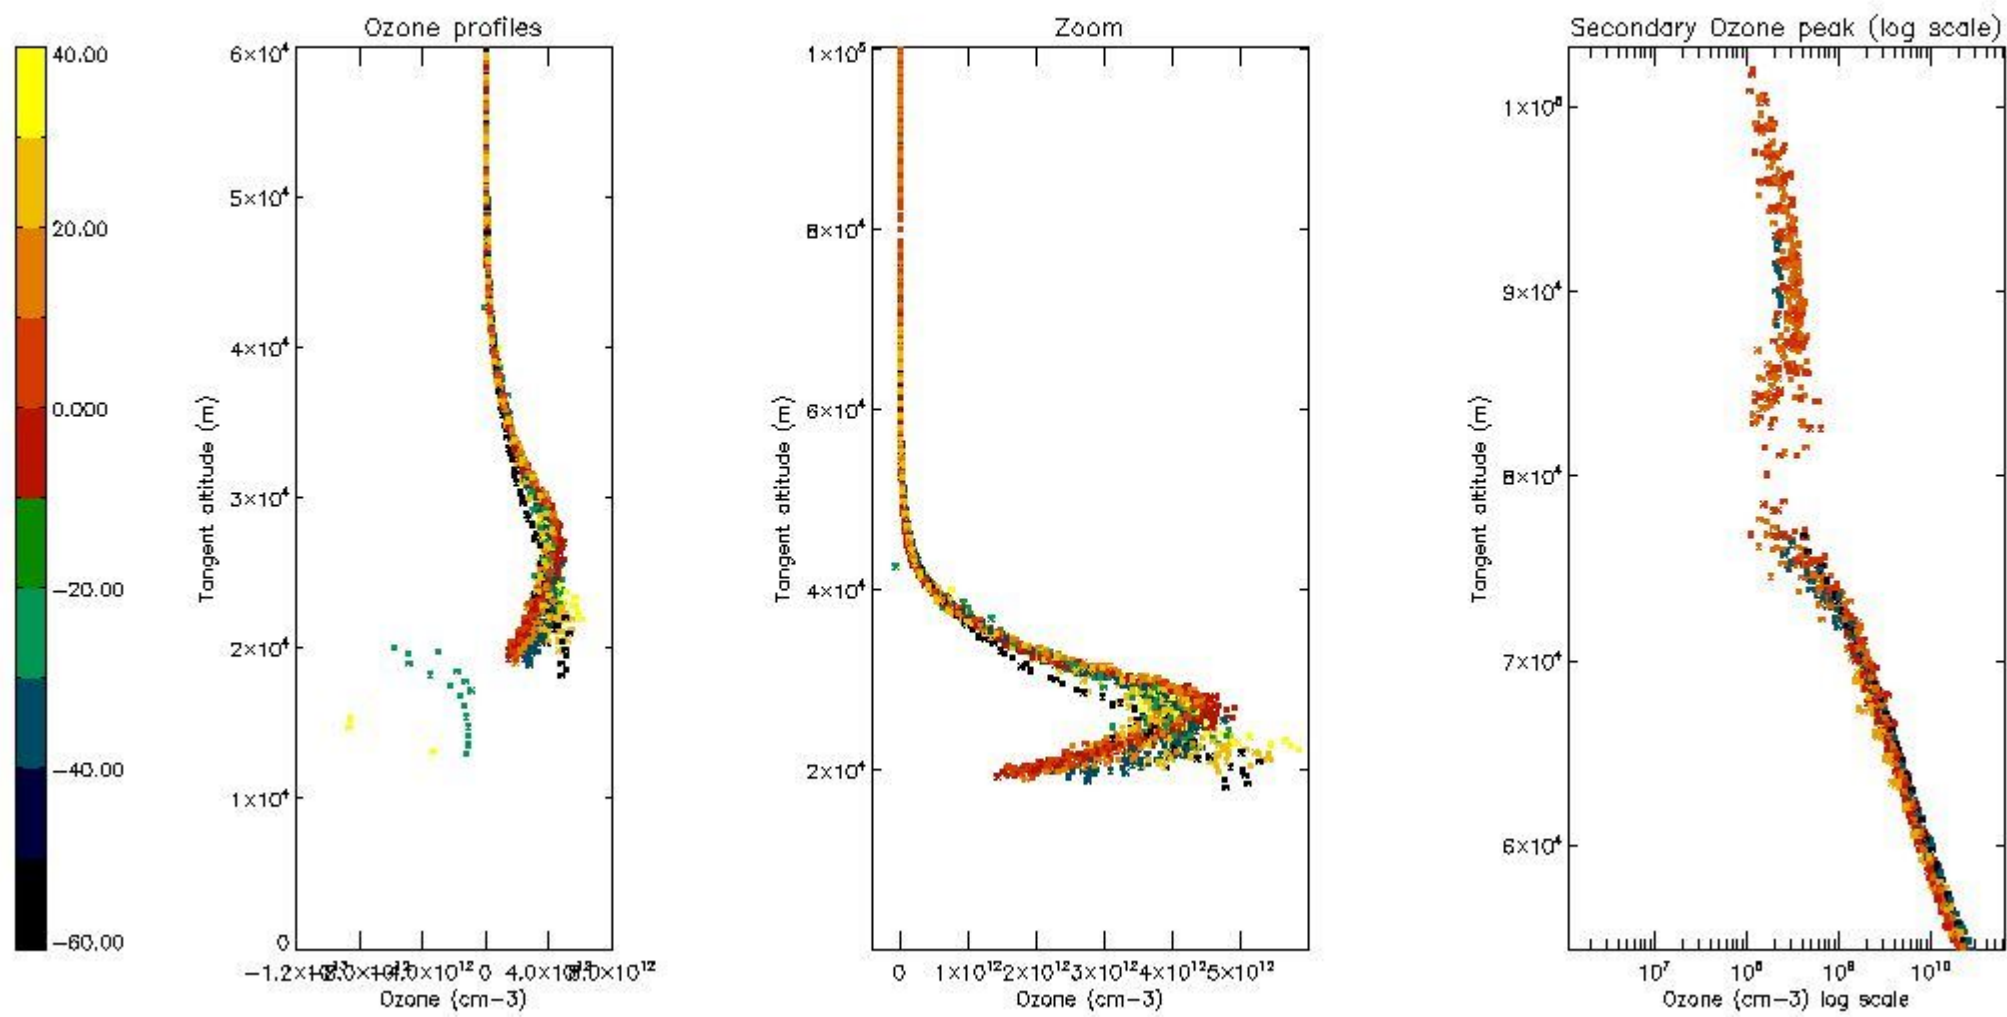

5.5 Plot ozone profiles where STD < 5% (dark without errors)

The colorbar represents the latitude.