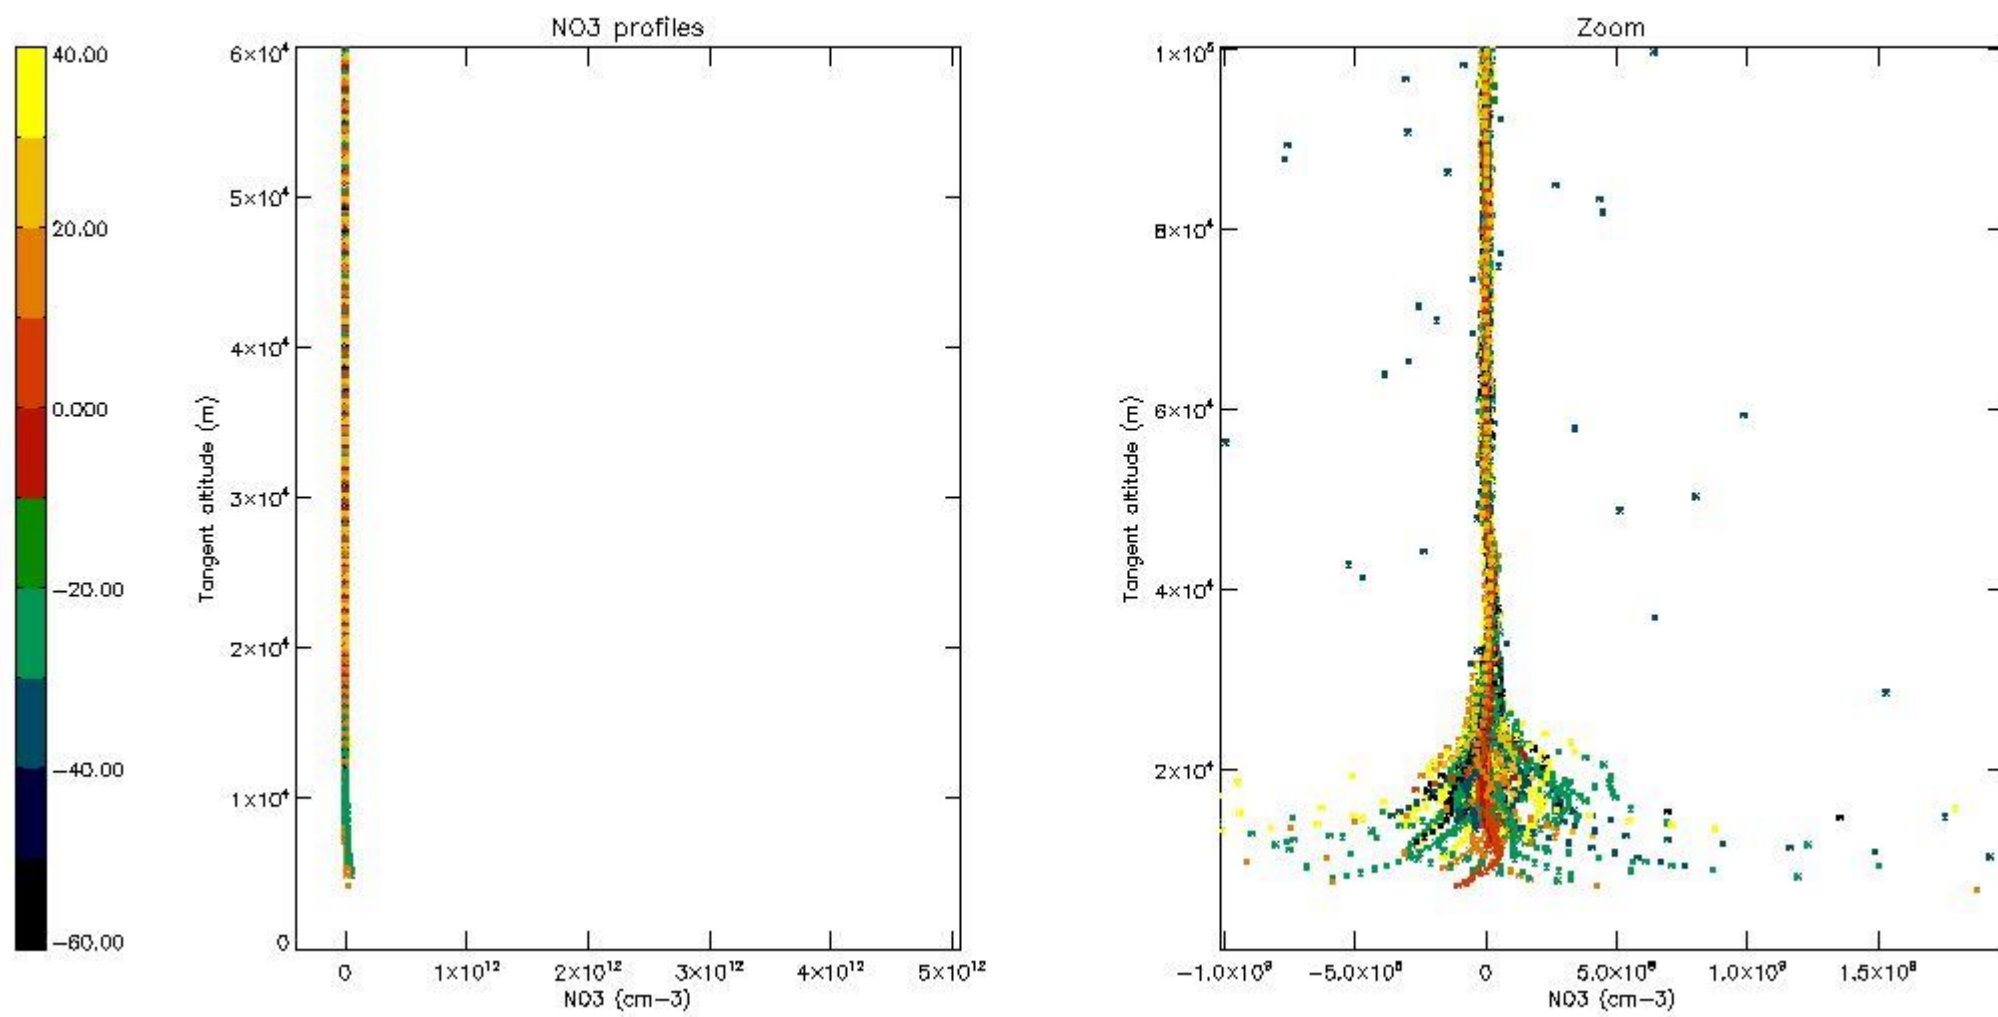

*5.6 Plot NO<sub>2</sub> profiles for all STD (dark without errors)*

The colorbar represents the latitude.

*5.7 Plot NO3 profiles for all STD (dark without errors)*

The colorbar represents the latitude.

5.8 Plot H2O profiles for all STD (only for occultations of stars 1,2,3,4,13,14,16,26,63 dark without errors)

The colorbar represents the latitude.