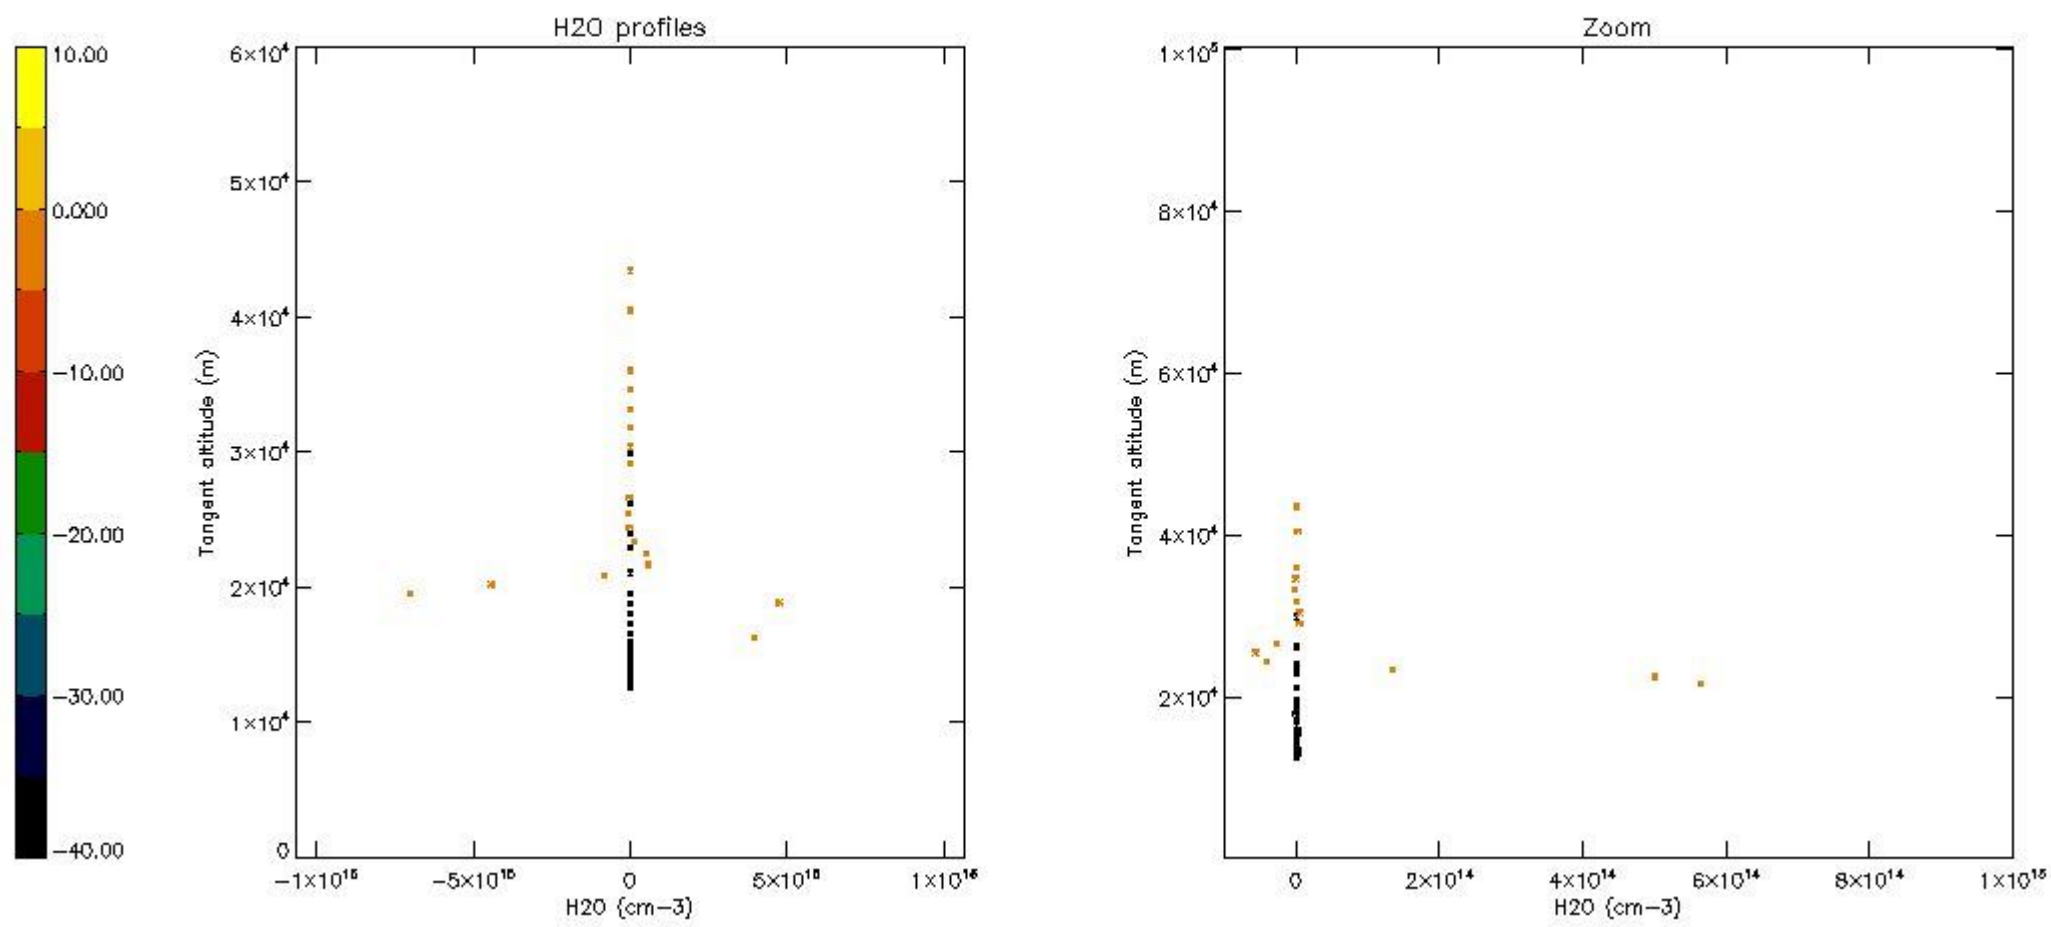

The colorbar represents the latitude.