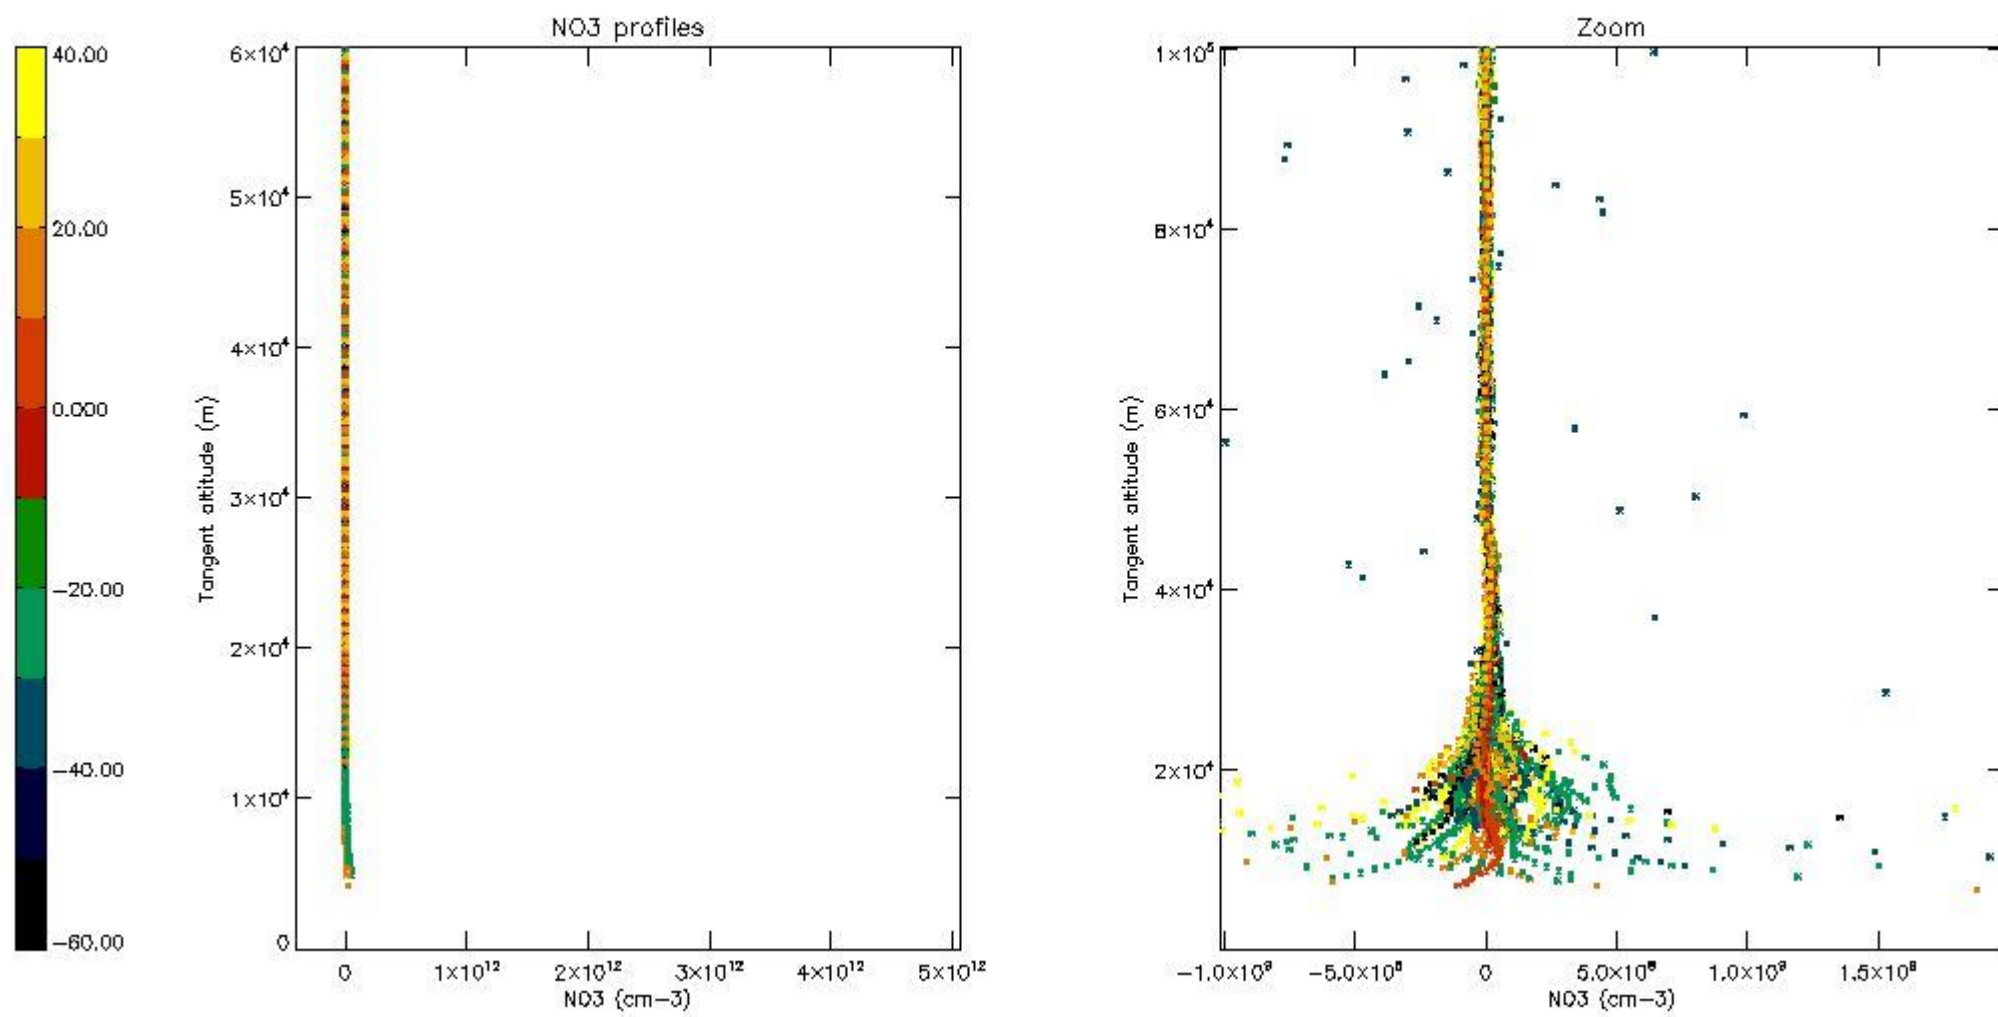

5.8 Plot H2O profiles for all STD (only for occultations of stars 1,2,3,4,13,14,16,26,63 dark without errors)

The colorbar represents the latitude.