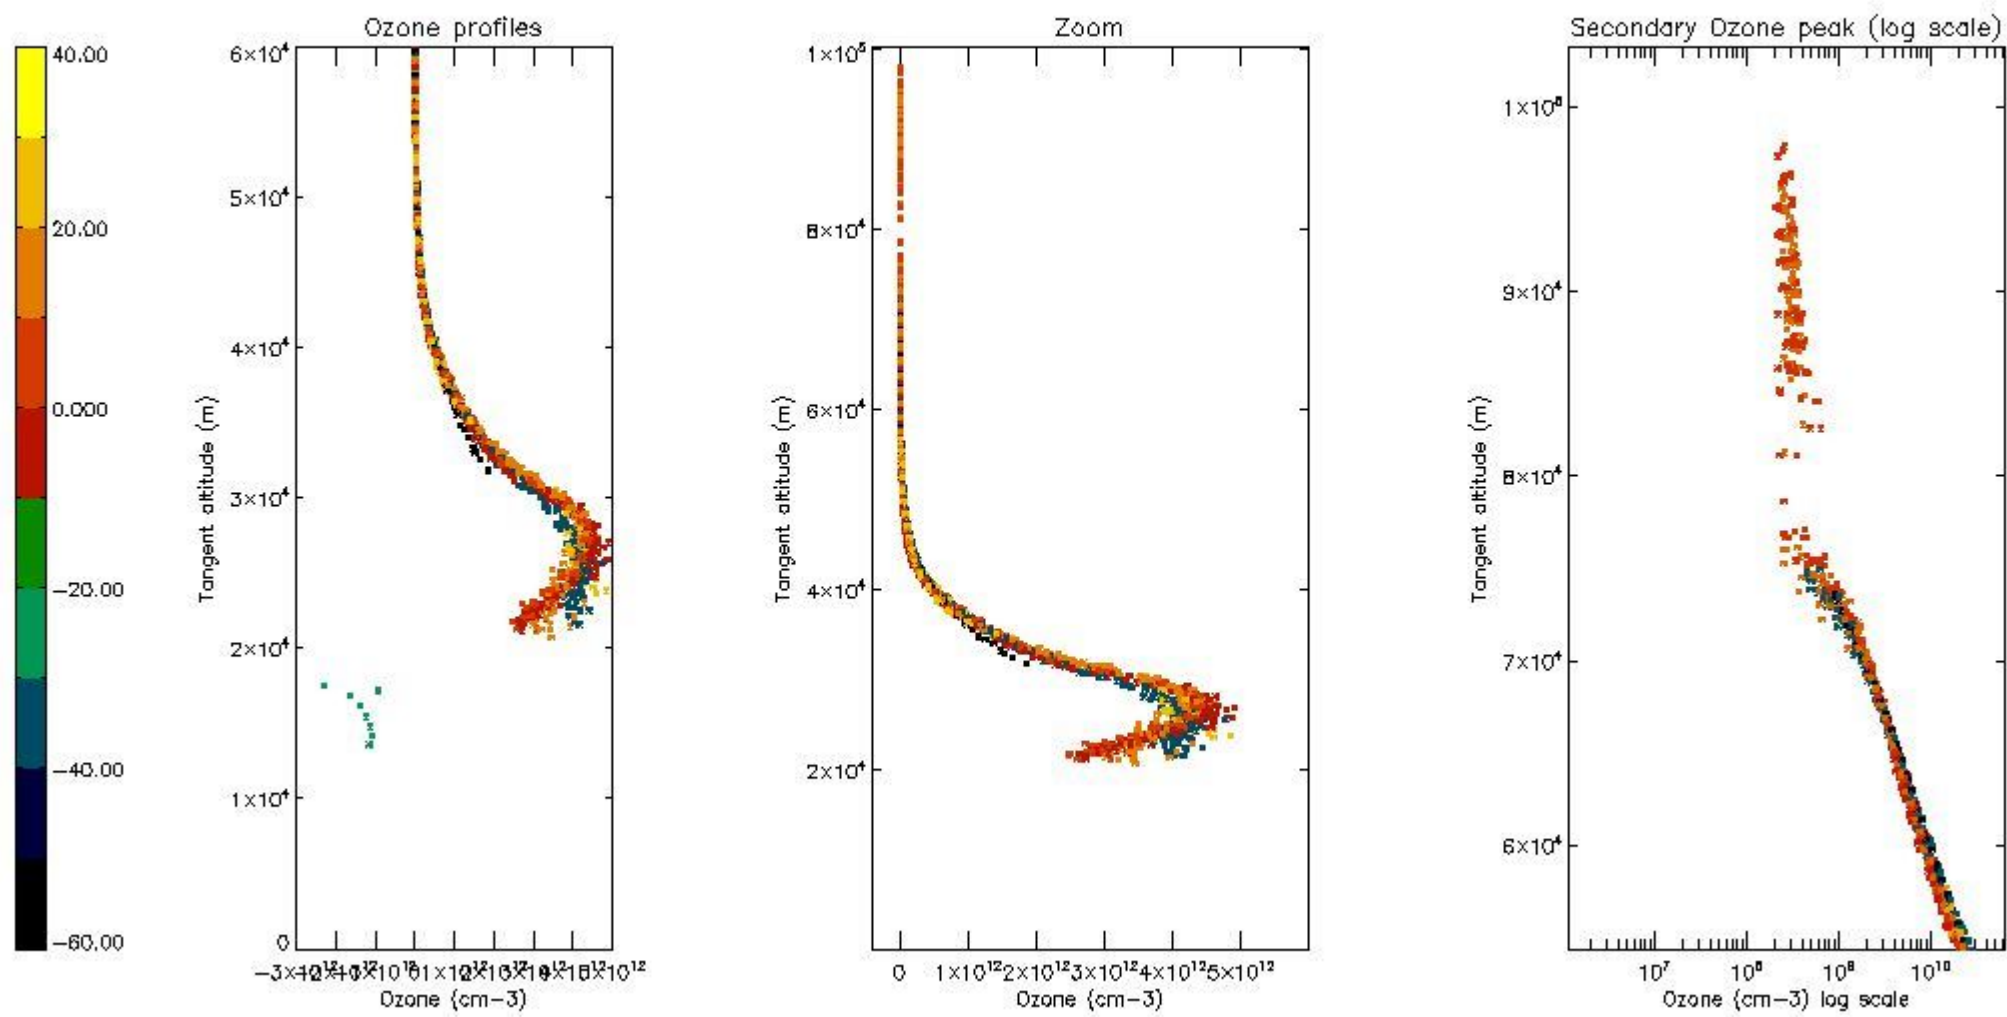

5.4 Plot ozone profiles where  $STD < 10\%$  (dark without errors)

The colorbar represents the latitude.

*5.5 Plot ozone profiles where STD < 5% (dark without errors)*

The colorbar represents the latitude.