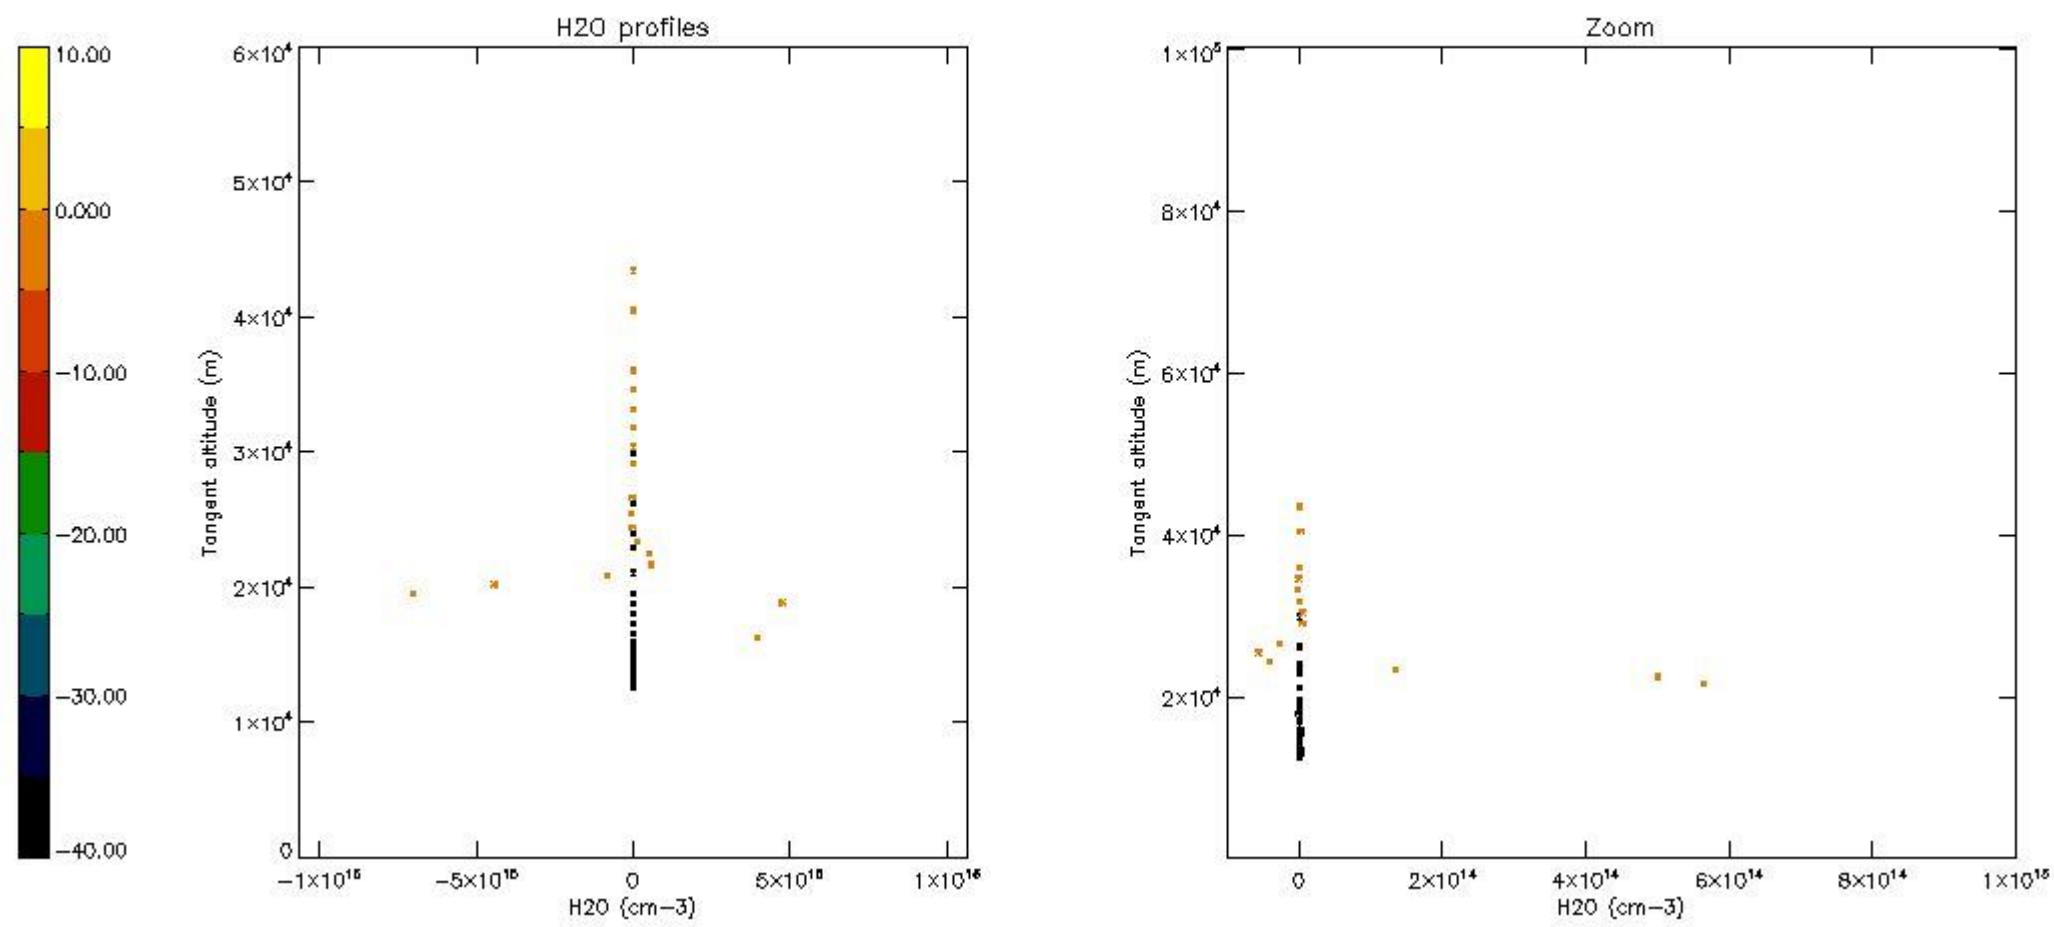

*5.6 Plot NO<sub>2</sub> profiles for all STD (dark without errors)*

The colorbar represents the latitude.

*5.7 Plot NO3 profiles for all STD (dark without errors)*

The colorbar represents the latitude.

5.8 Plot H2O profiles for all STD (only for occultations of stars 1,2,3,4,13,14,16,26,63 dark without errors)

The colorbar represents the latitude.