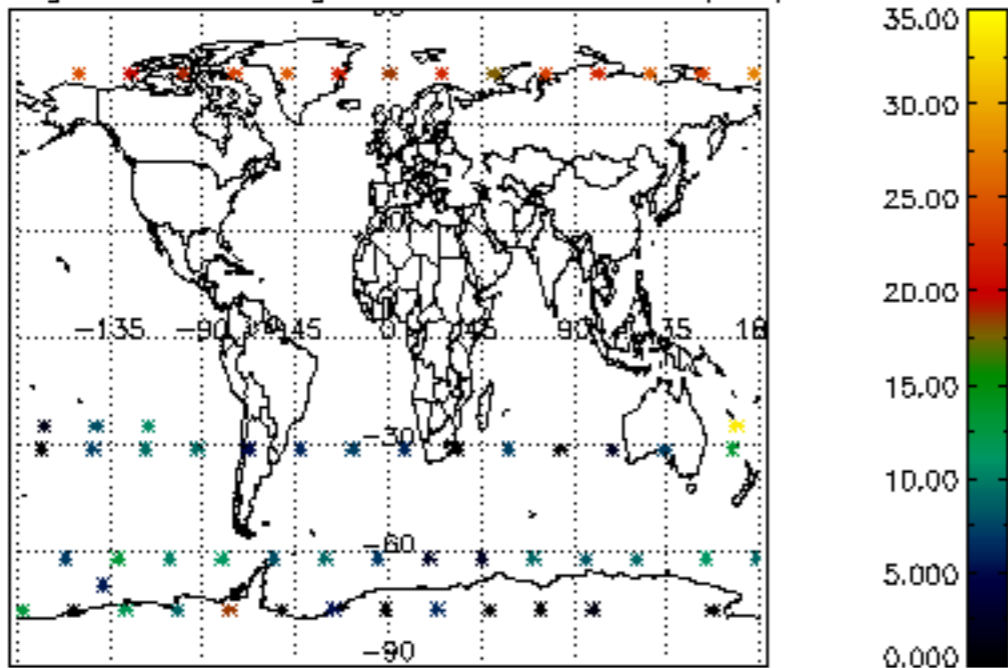

Percentage of star falling outside central band per profile