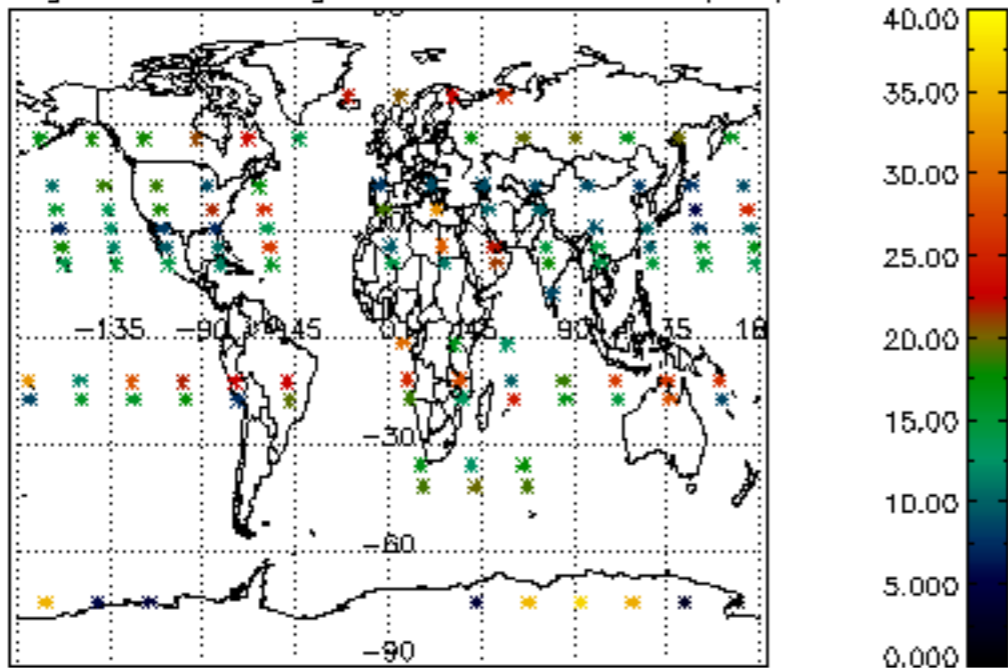

Percentage of cosmic ray hits per profile

Percentage of star falling outside central band per profile