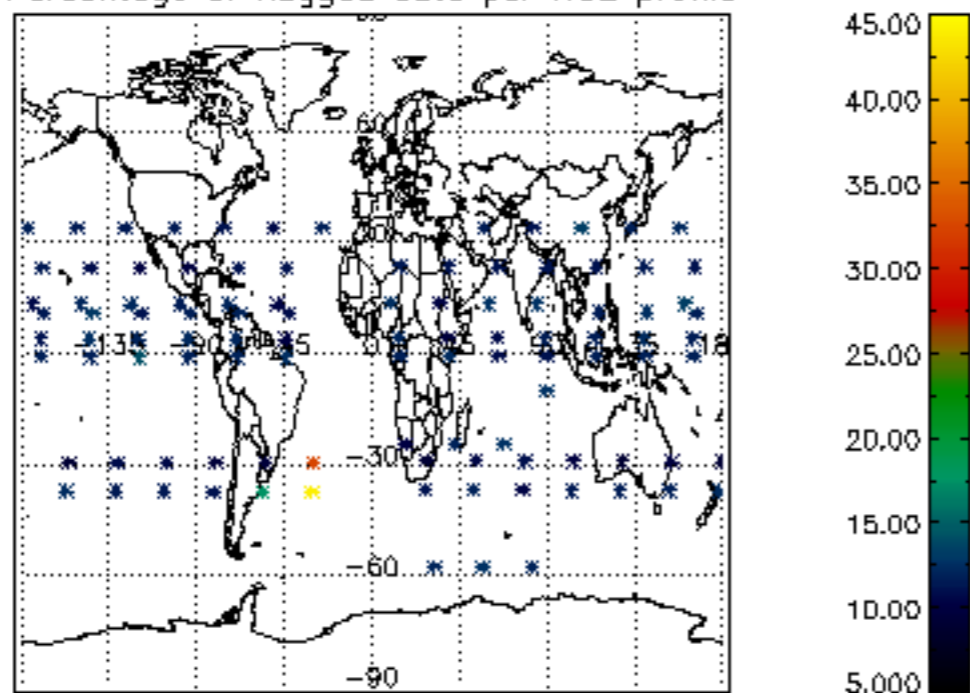

Percentage of flagged data per NO2 profile