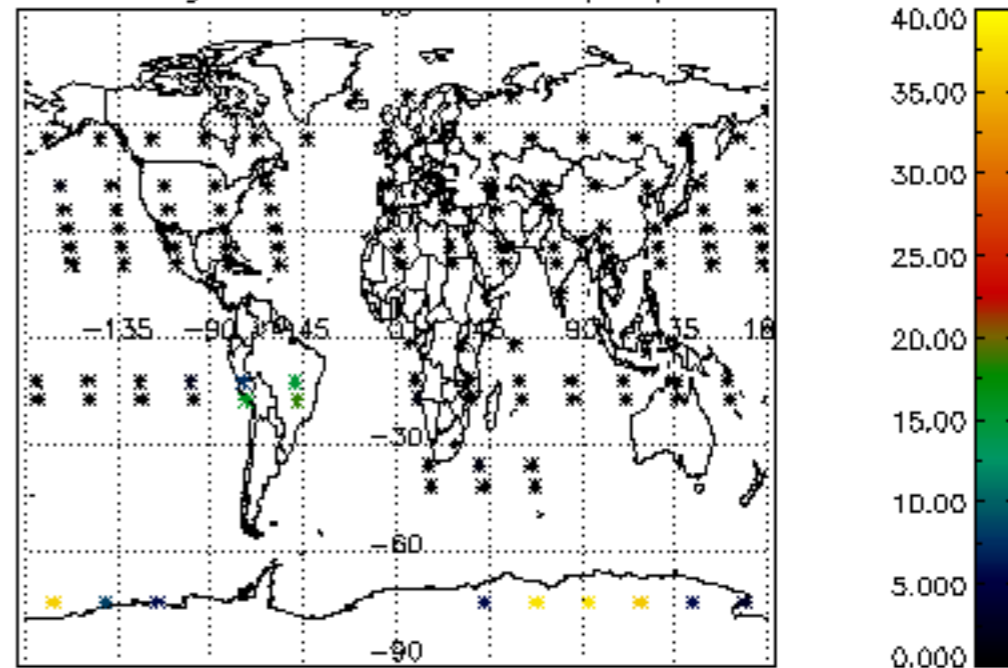

Percentage of datation errors per profile

Percentage of saturation errors per profile