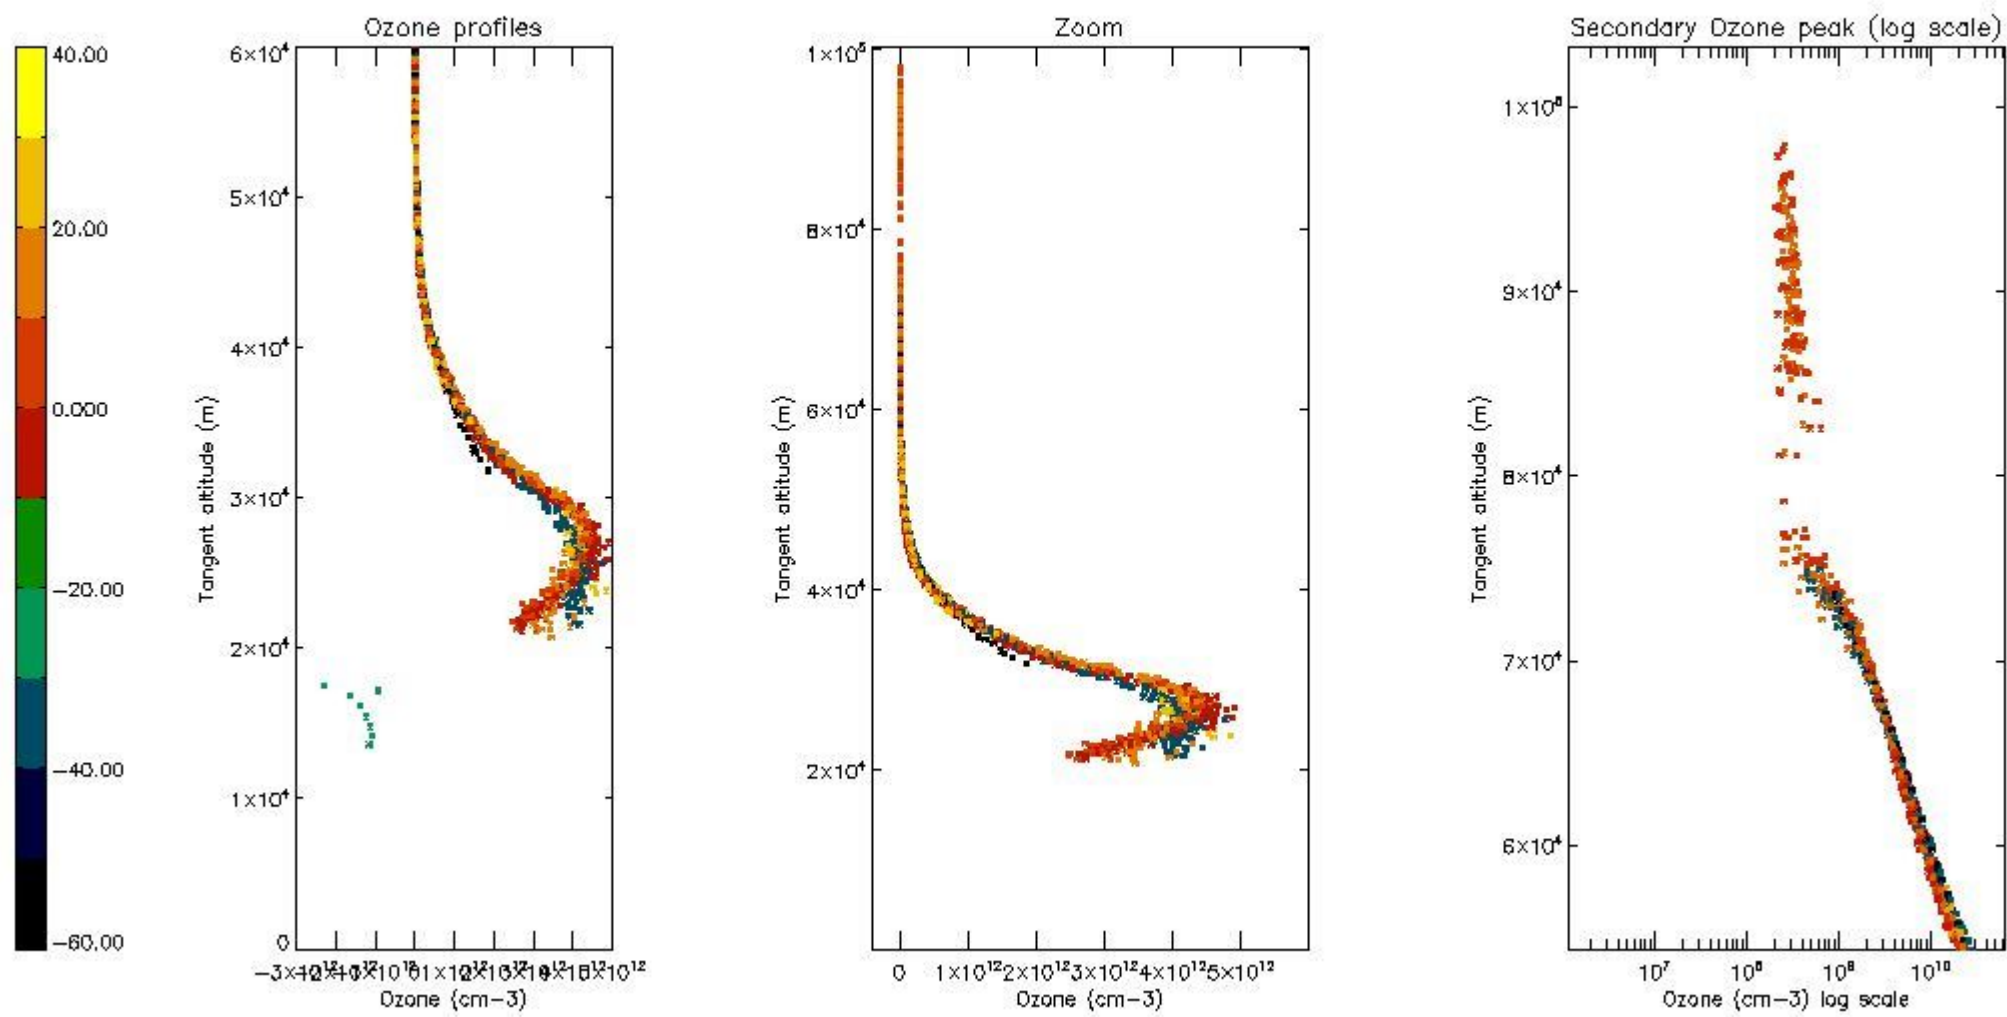

5.6 Plot NO₂ profiles for all STD (dark without errors)

The colorbar represents the latitude.