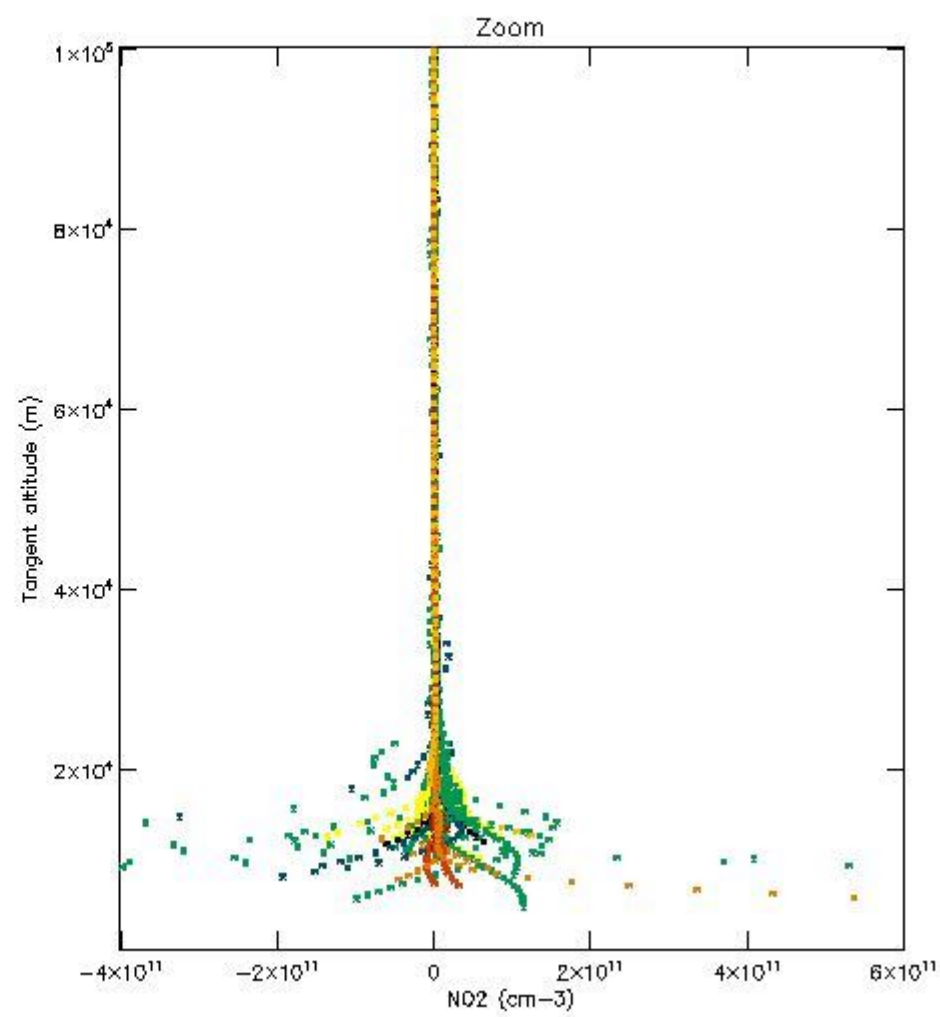

5.7 Plot NO3 profiles for all STD (dark without errors)

The colorbar represents the latitude.