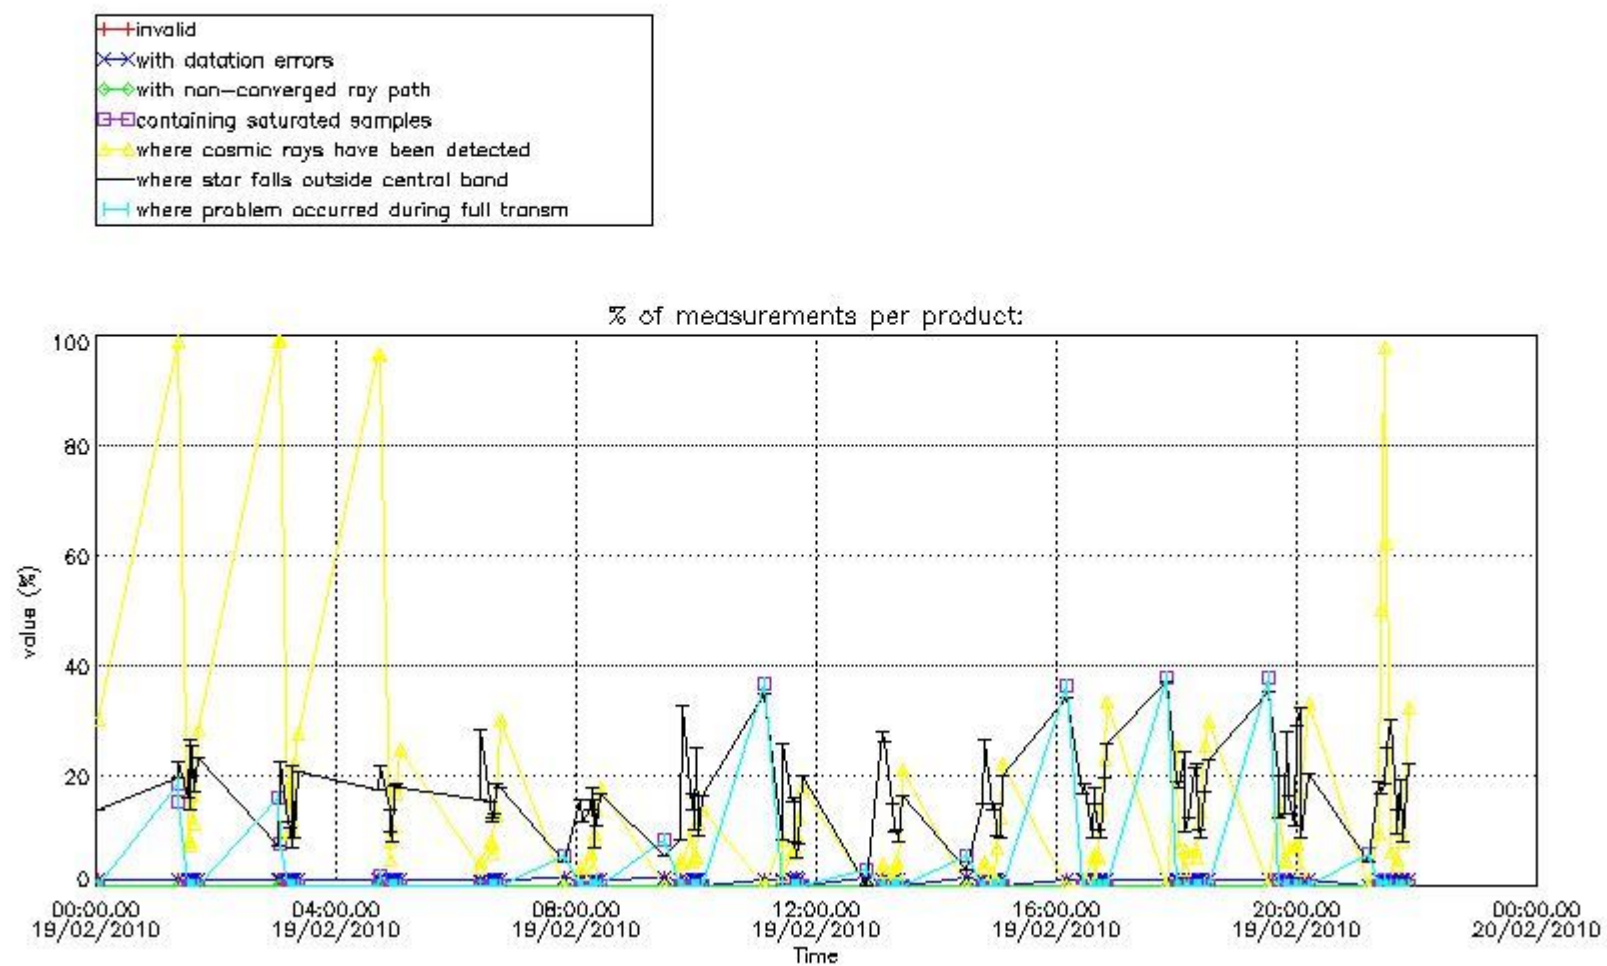

4.1.2 Plot level 1 quality information per product (time dependant): ENVI SAT DESCENDING passes