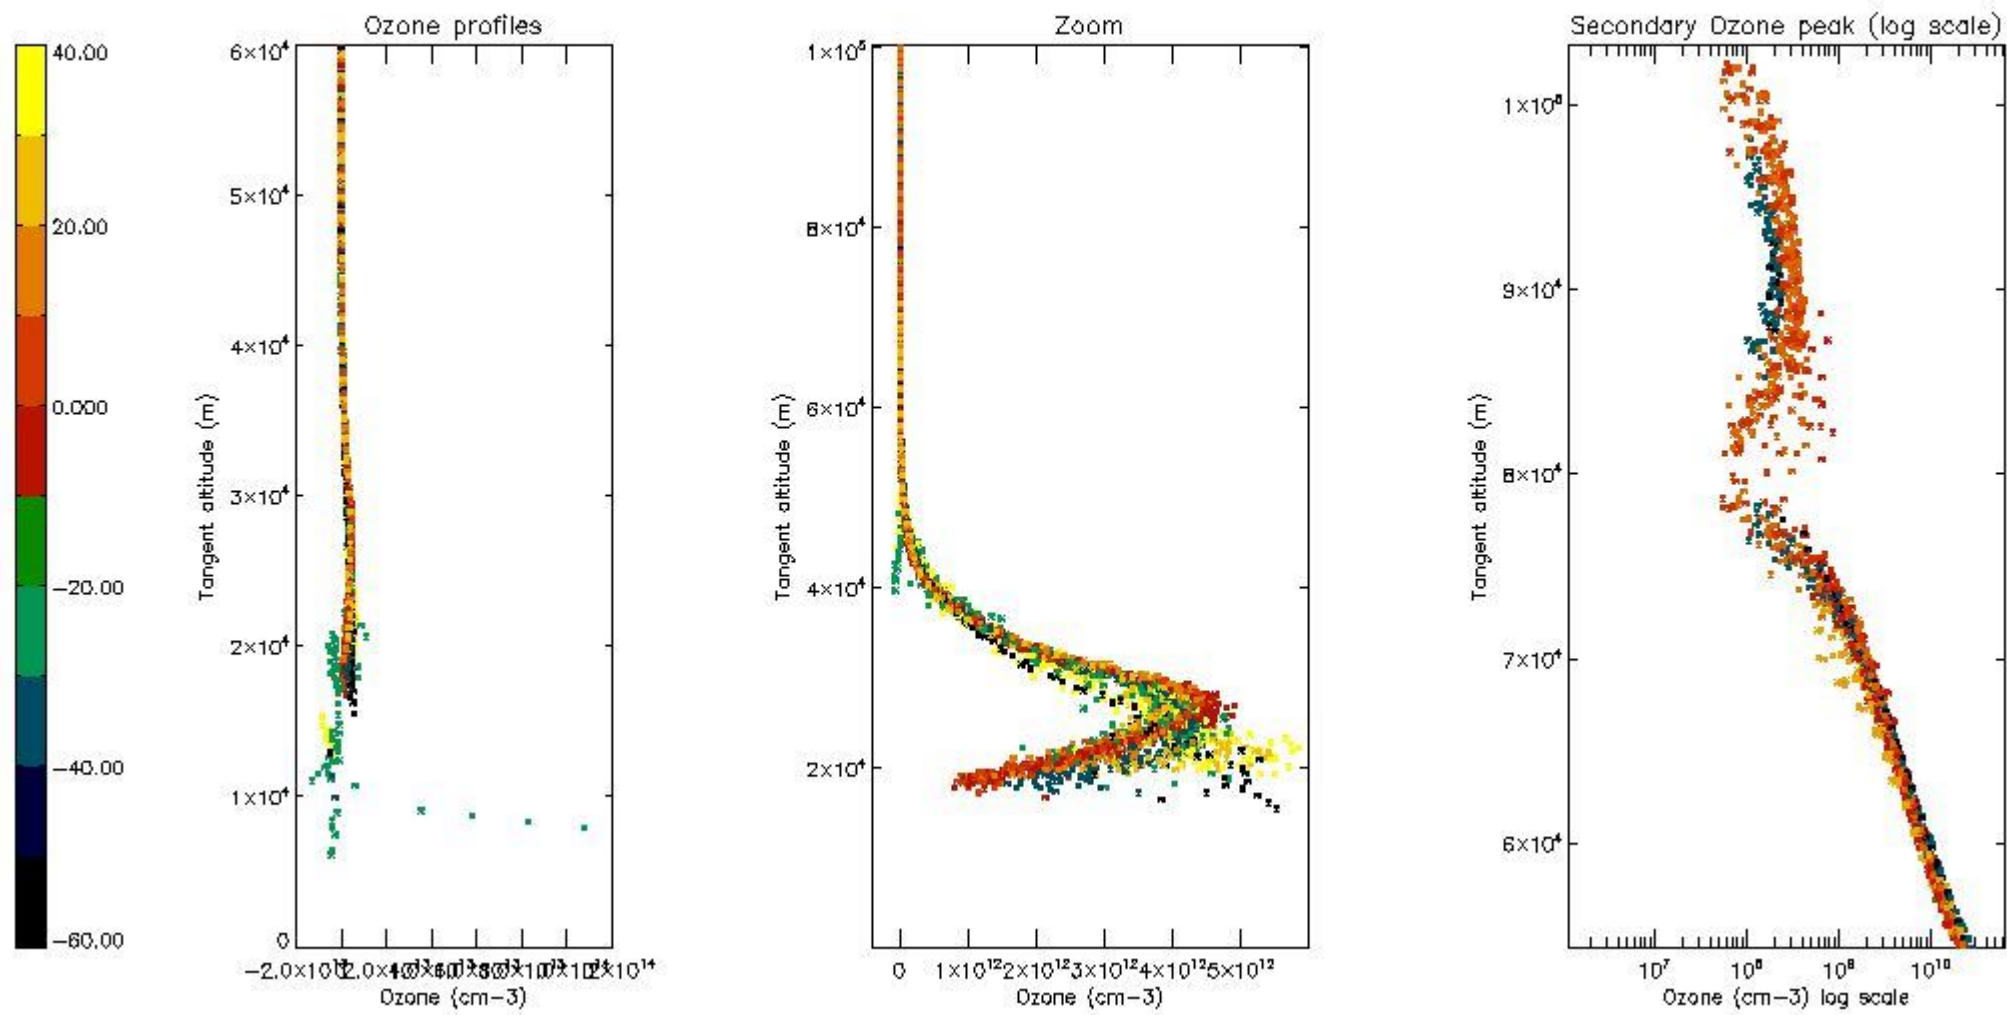

STD < 10	25
STD < 5	19

5.2 Plot ozone profiles for all STD (dark without errors)

The colorbar represents the latitude.

5.3 Plot ozone profiles where STD < 20% (dark without errors)

The colorbar represents the latitude.