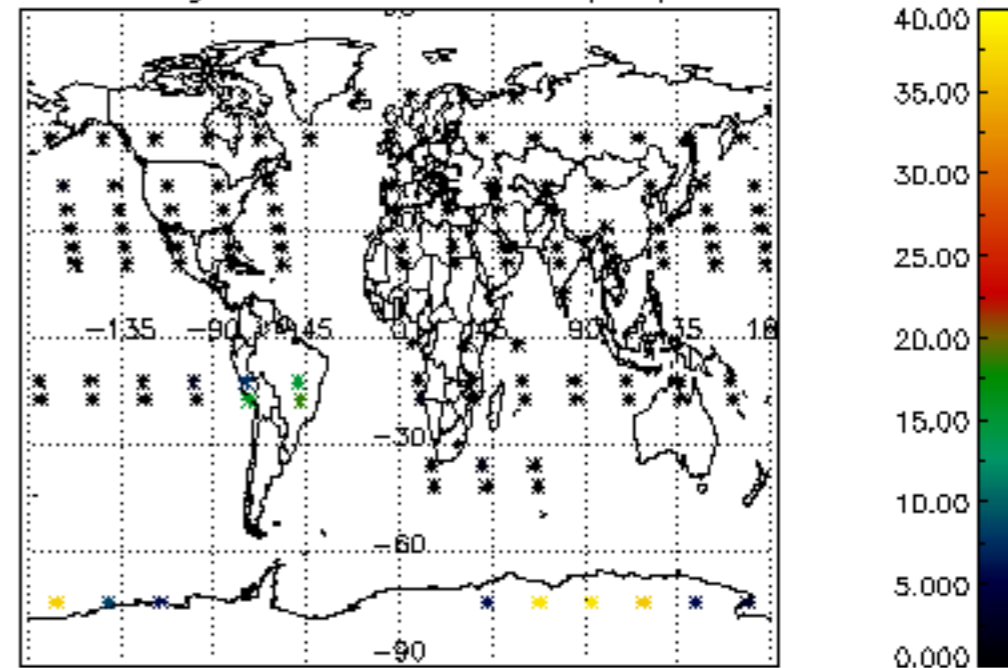

Percentage of datation errors per profile

Percentage of saturation errors per profile