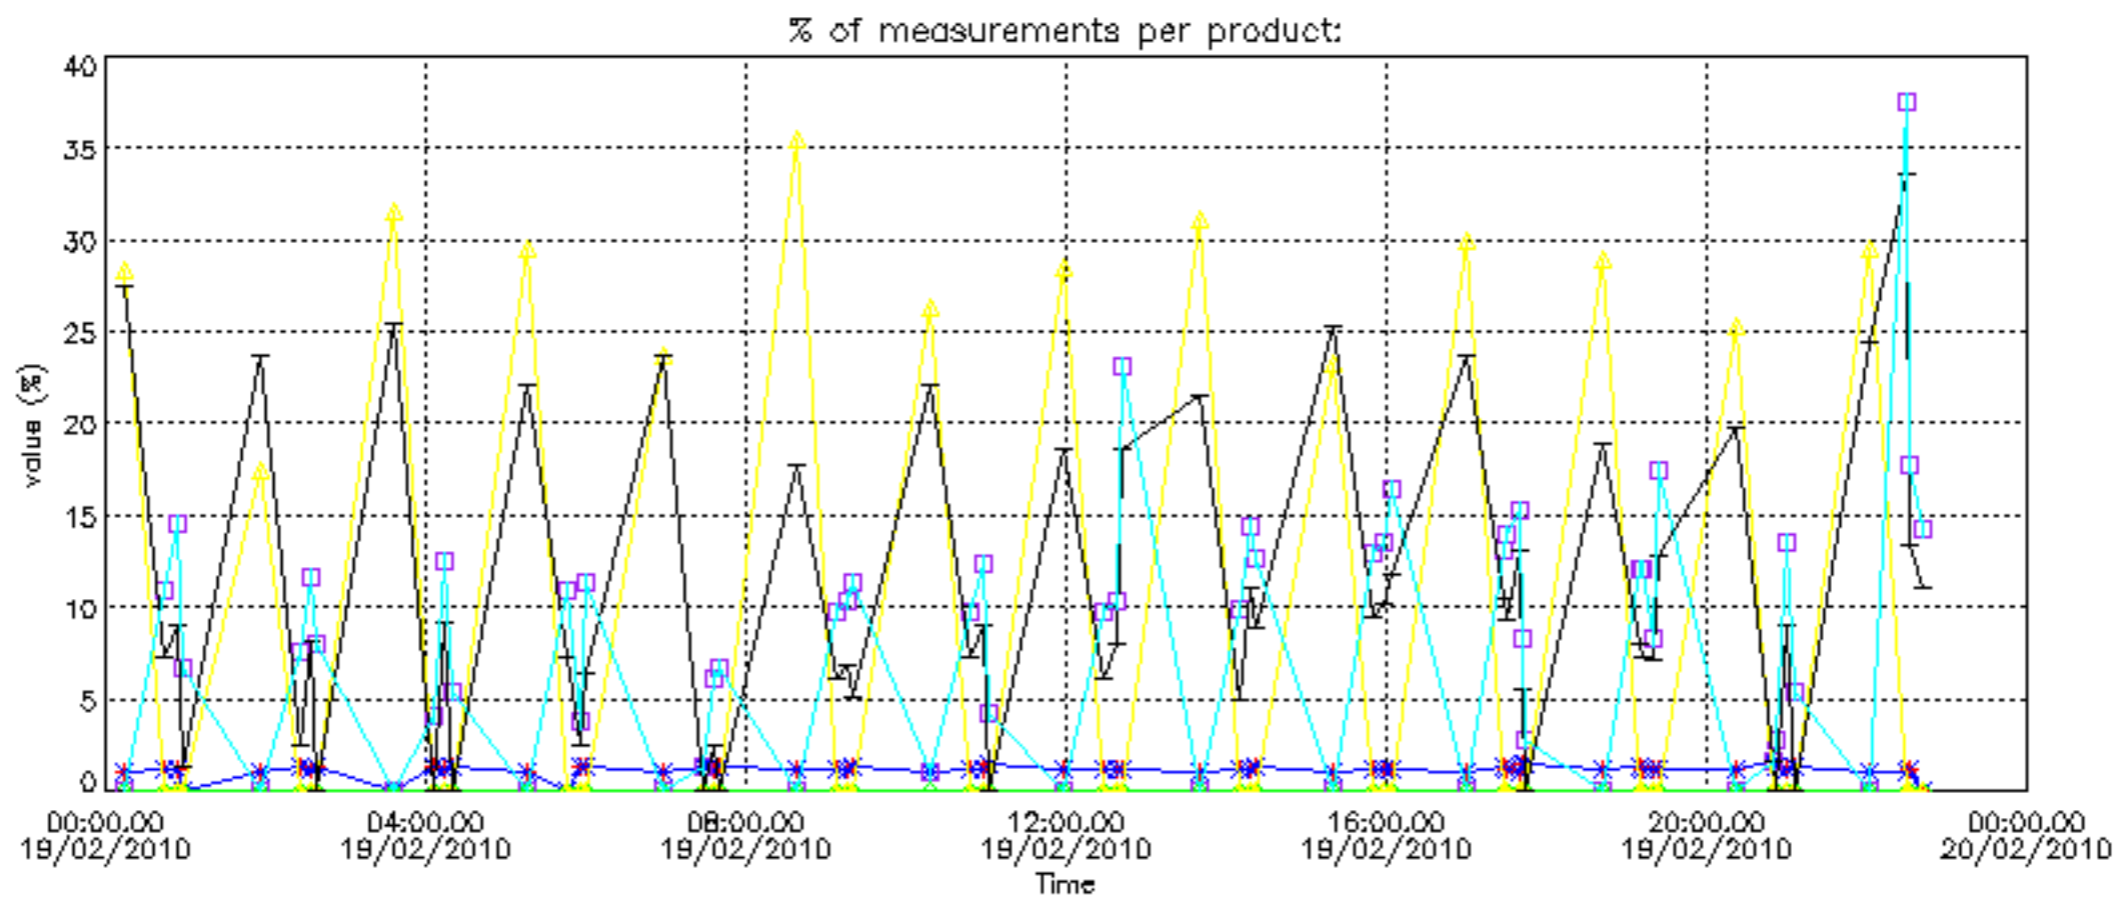

Percentage of cosmic ray hits per profile

Percentage of datation errors per profile