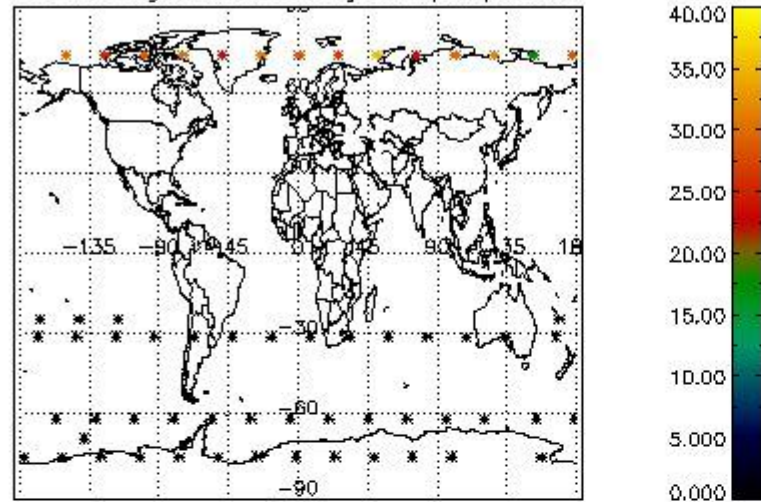

4.2.2 Plot level 1 quality information per product (world map): ENVISAT DESCENDING passes

Percentage of cosmic ray hits per profile