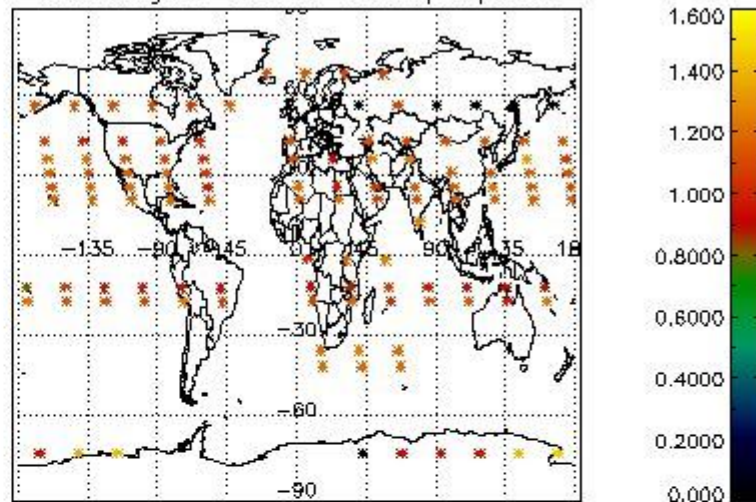

Percentage of datation errors per profile