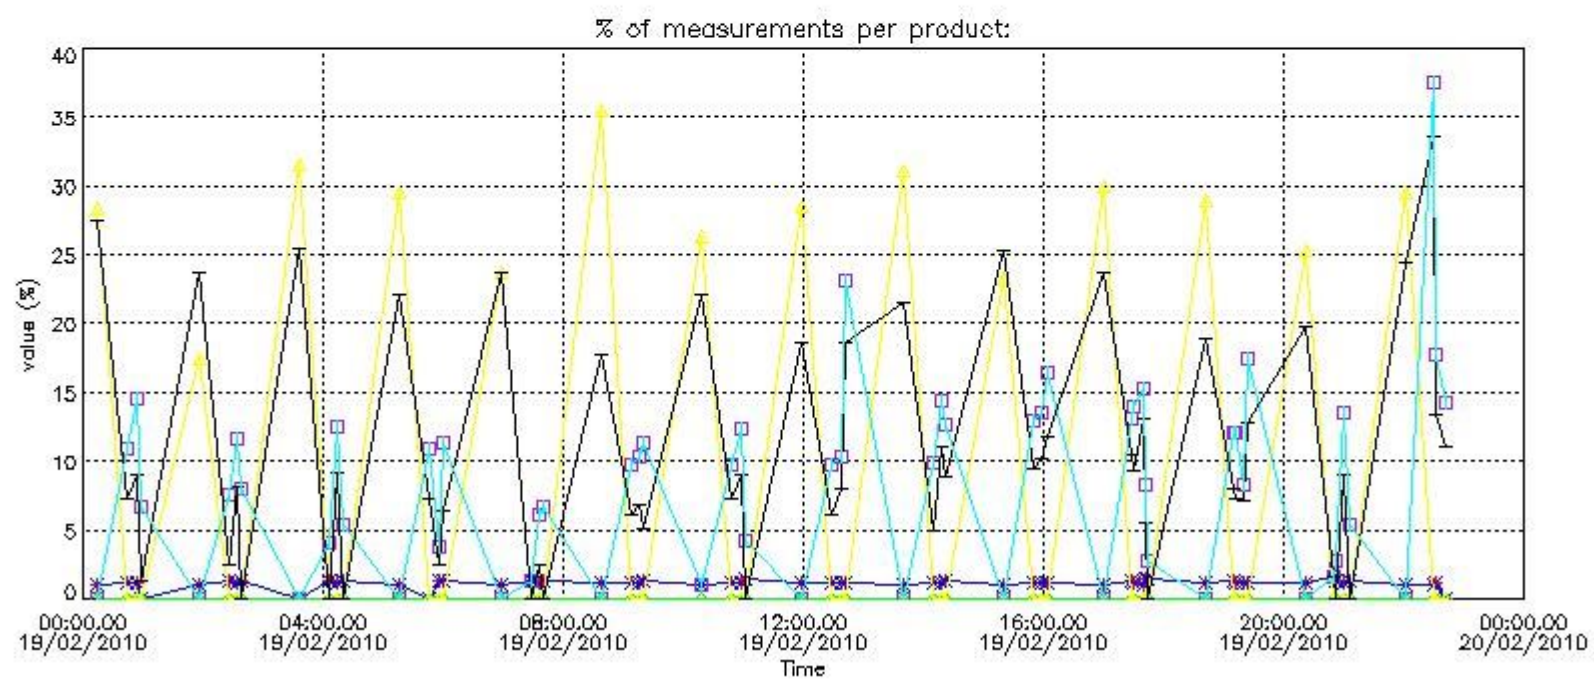

4.2 Plot quality information per product coming from level 1b processing (world map)

4.2.1 Plot level 1 quality information per product (world map): ENVISAT ASCENDING passes