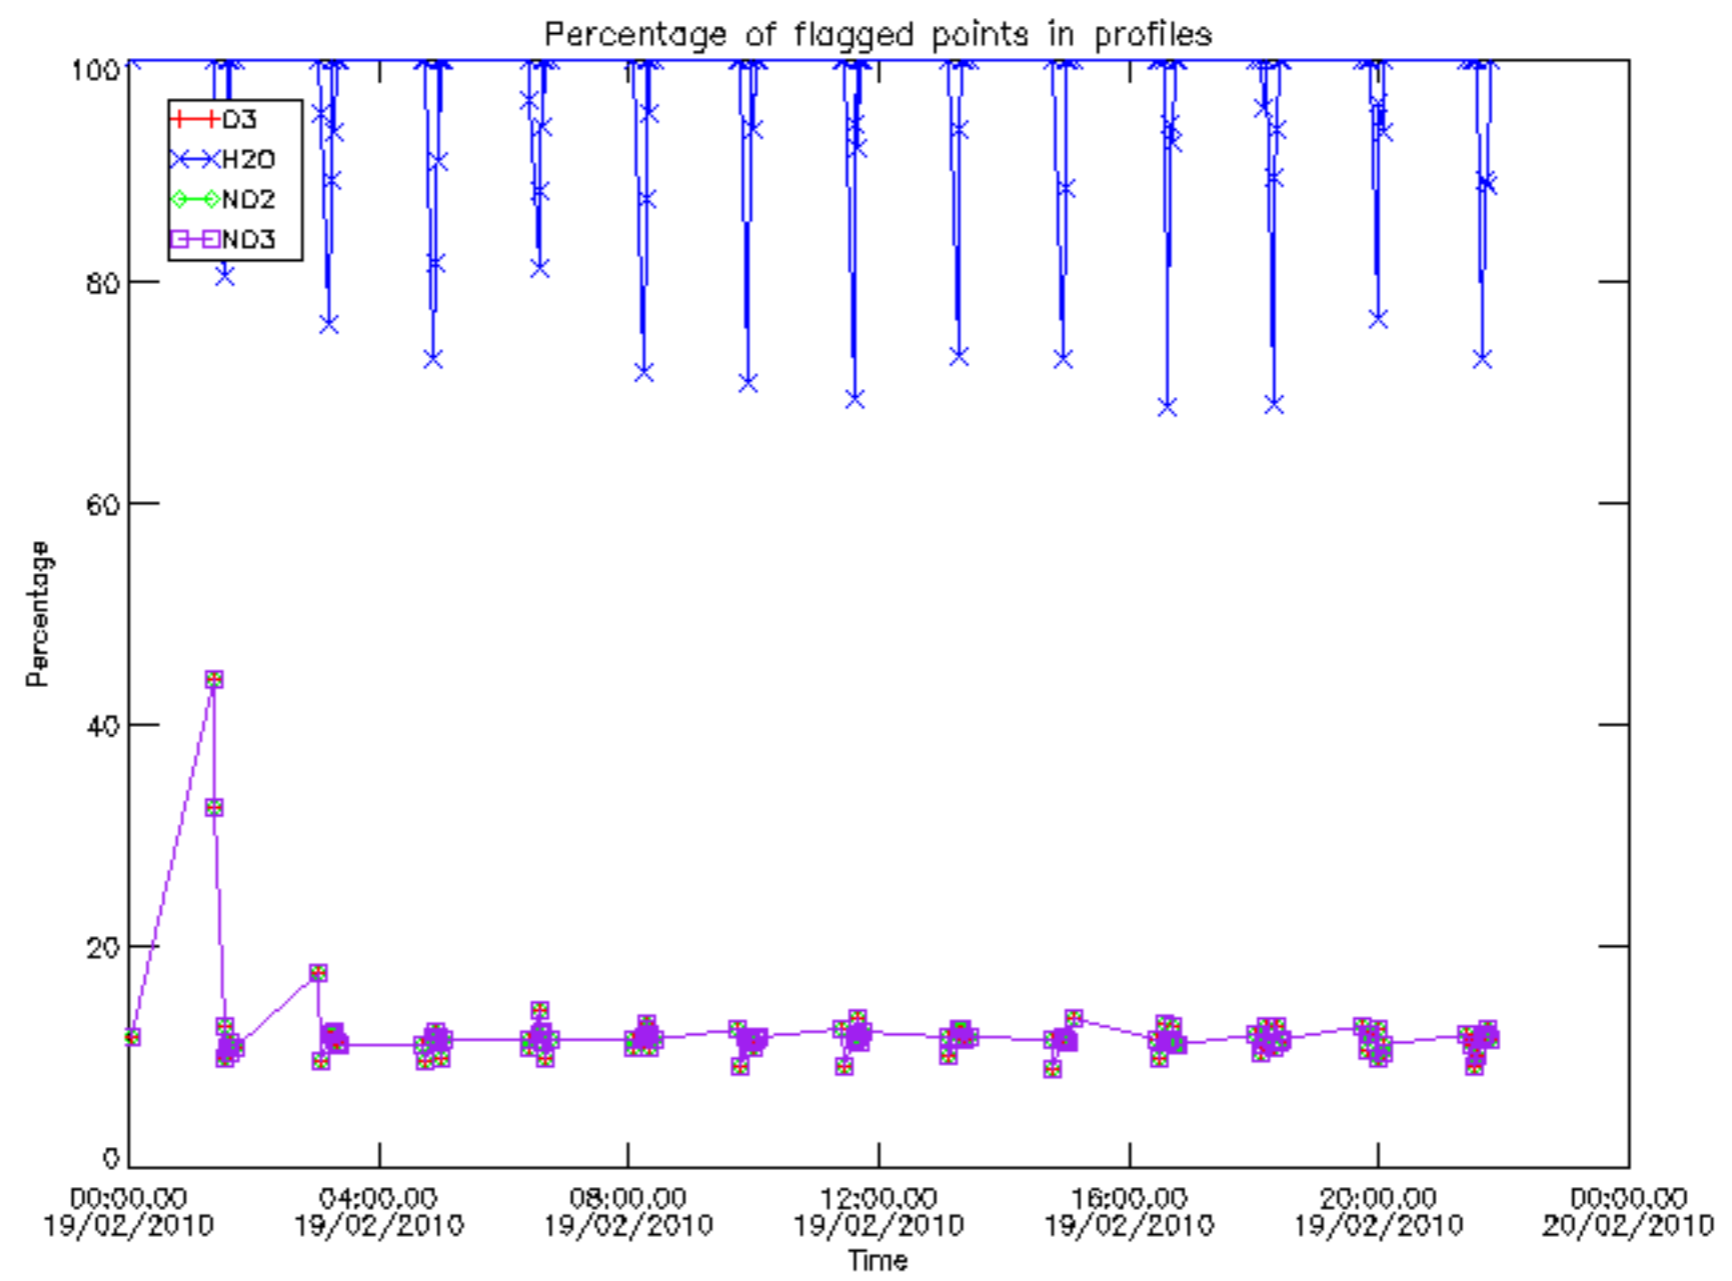

Percentage of flagged data per D3 profile

Percentage of flagged data per H2O profile