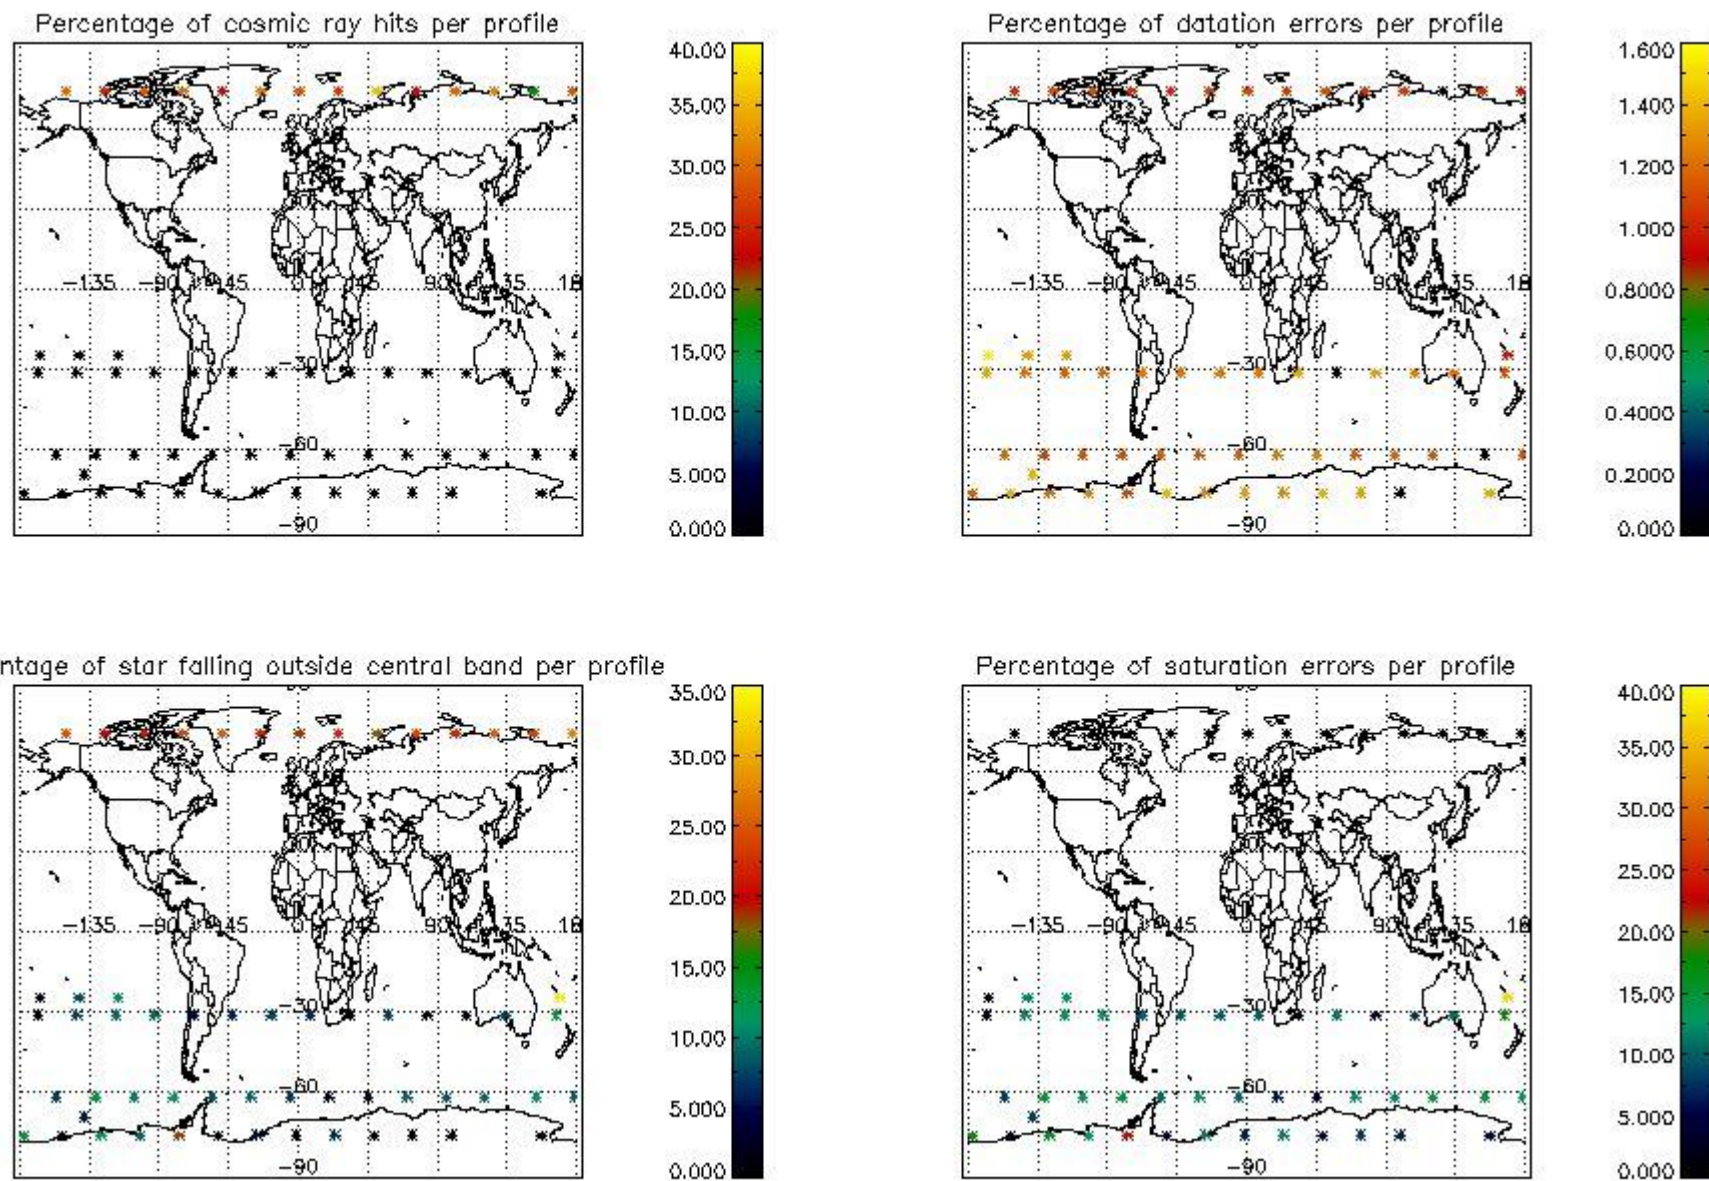

4.2.2 Plot level 1 quality information per product (world map): ENVISAT DESCENDING passes

5. Trace gas profiles

5.1 Ozone statistics based on quality of products

The final quality of the products can be "measured" using the STD (Standard Deviation) attached to every point profile. This information is written to the parameter GOM_NL__2P/NL_LOCAL_SPECIES_DENSITY/o3_std of the level 2 products. The table below shows the statistics for given STD ranges.

The statistics are given with respect to the overall valid production:

- Products without fatal errors: GOM_NL__2P/MPH/PRODUCT_ERR=0
- Valid point profile: GOM_NL__2P/NL_LOCAL_SPECIES_DENSITY/pcd(0)=0

The 'Criteria' is applied to valid points of dark limb products:

- Products in dark limb illumination condition: GOM_NL__2P/NL_SUMMARY_QUALITY/obs_ill_cond=0
- Products without fatal errors: GOM_NL__2P/MPH/PRODUCT_ERR=0
- Valid point profile: GOM_NL__2P/NL_LOCAL_SPECIES_DENSITY/pcd(0)=0

So, the table below shows the percentage of dark limb and valid observations for each criteria with respect to the overall valid daily observations.

Criteria	% of total production
All STD	60
STD < 20	31