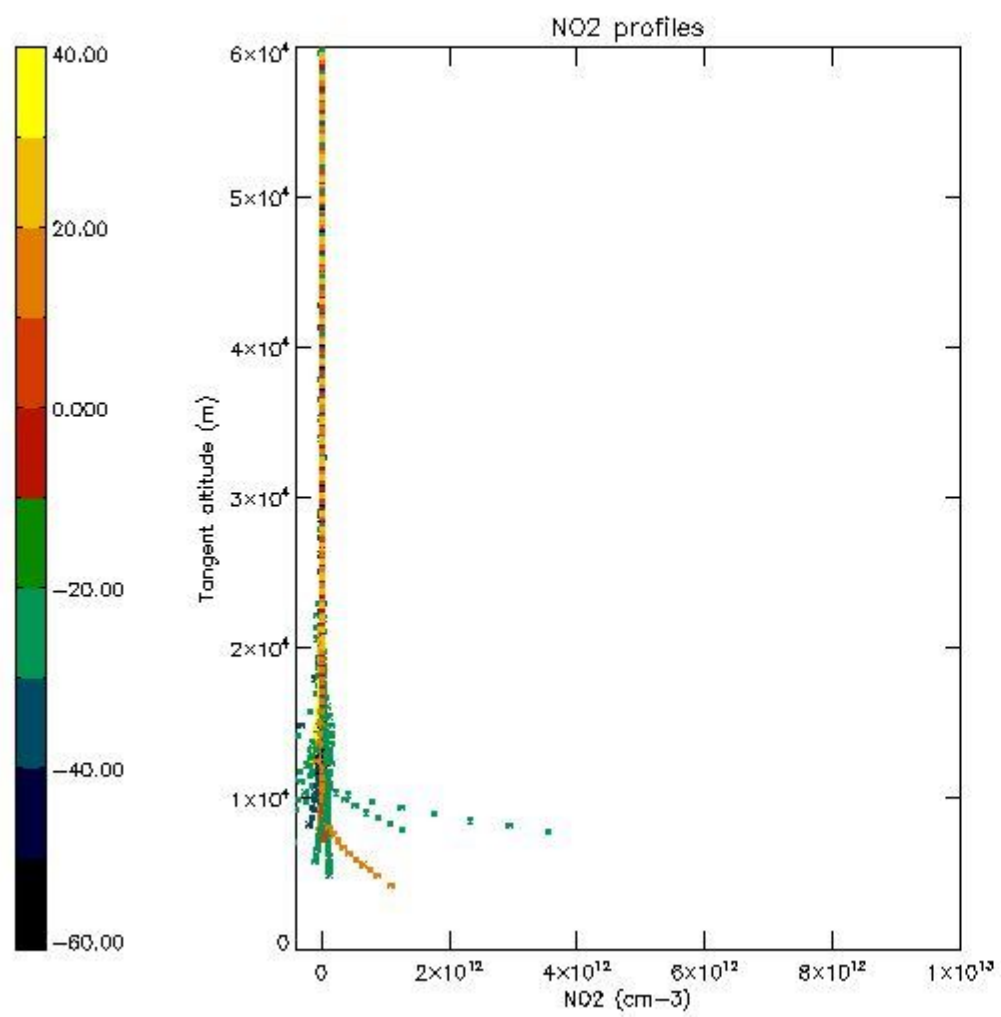

5.7 Plot NO3 profiles for all STD (dark without errors)

The colorbar represents the latitude.