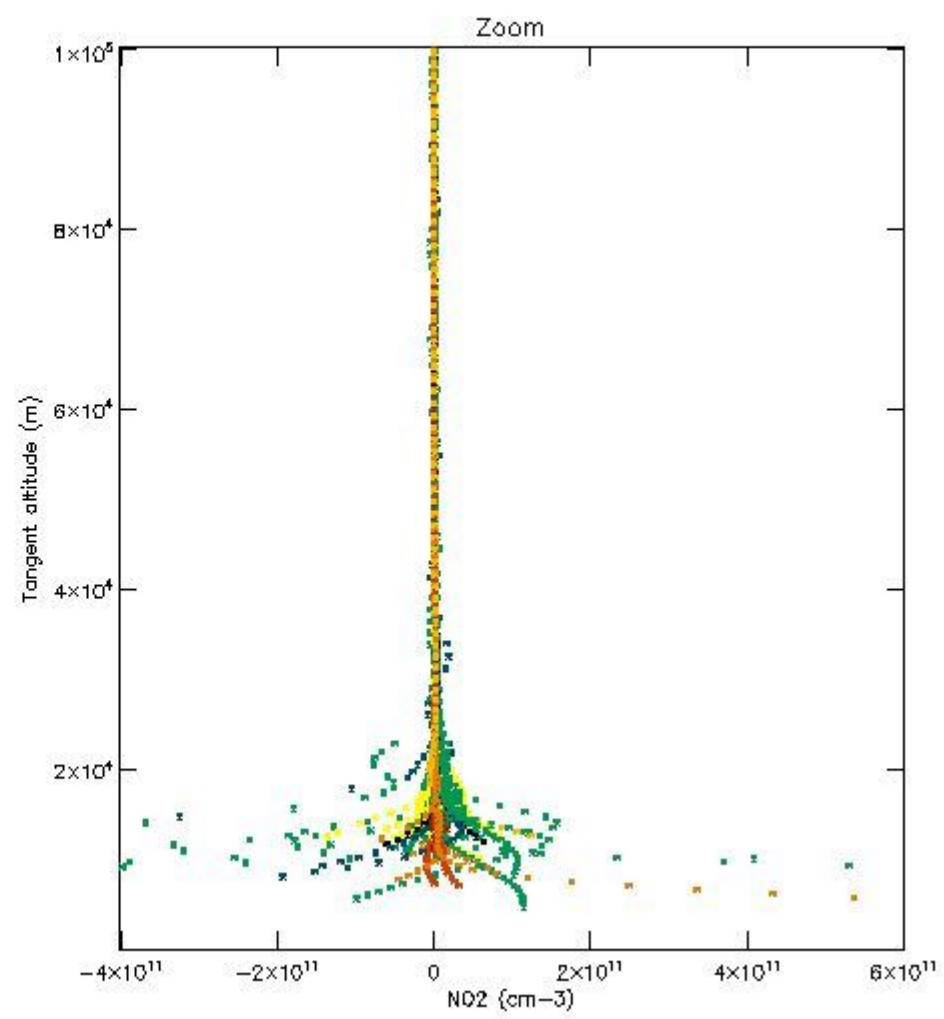

*5.4 Plot ozone profiles where  $STD < 10\%$  (dark without errors)*

The colorbar represents the latitude.

*5.5 Plot ozone profiles where STD < 5% (dark without errors)*

The colorbar represents the latitude.

*5.6 Plot NO<sub>2</sub> profiles for all STD (dark without errors)*

The colorbar represents the latitude.

*5.7 Plot NO3 profiles for all STD (dark without errors)*

The colorbar represents the latitude.

5.8 Plot H2O profiles for all STD (only for occultations of stars 1,2,3,4,13,14,16,26,63 dark without errors)