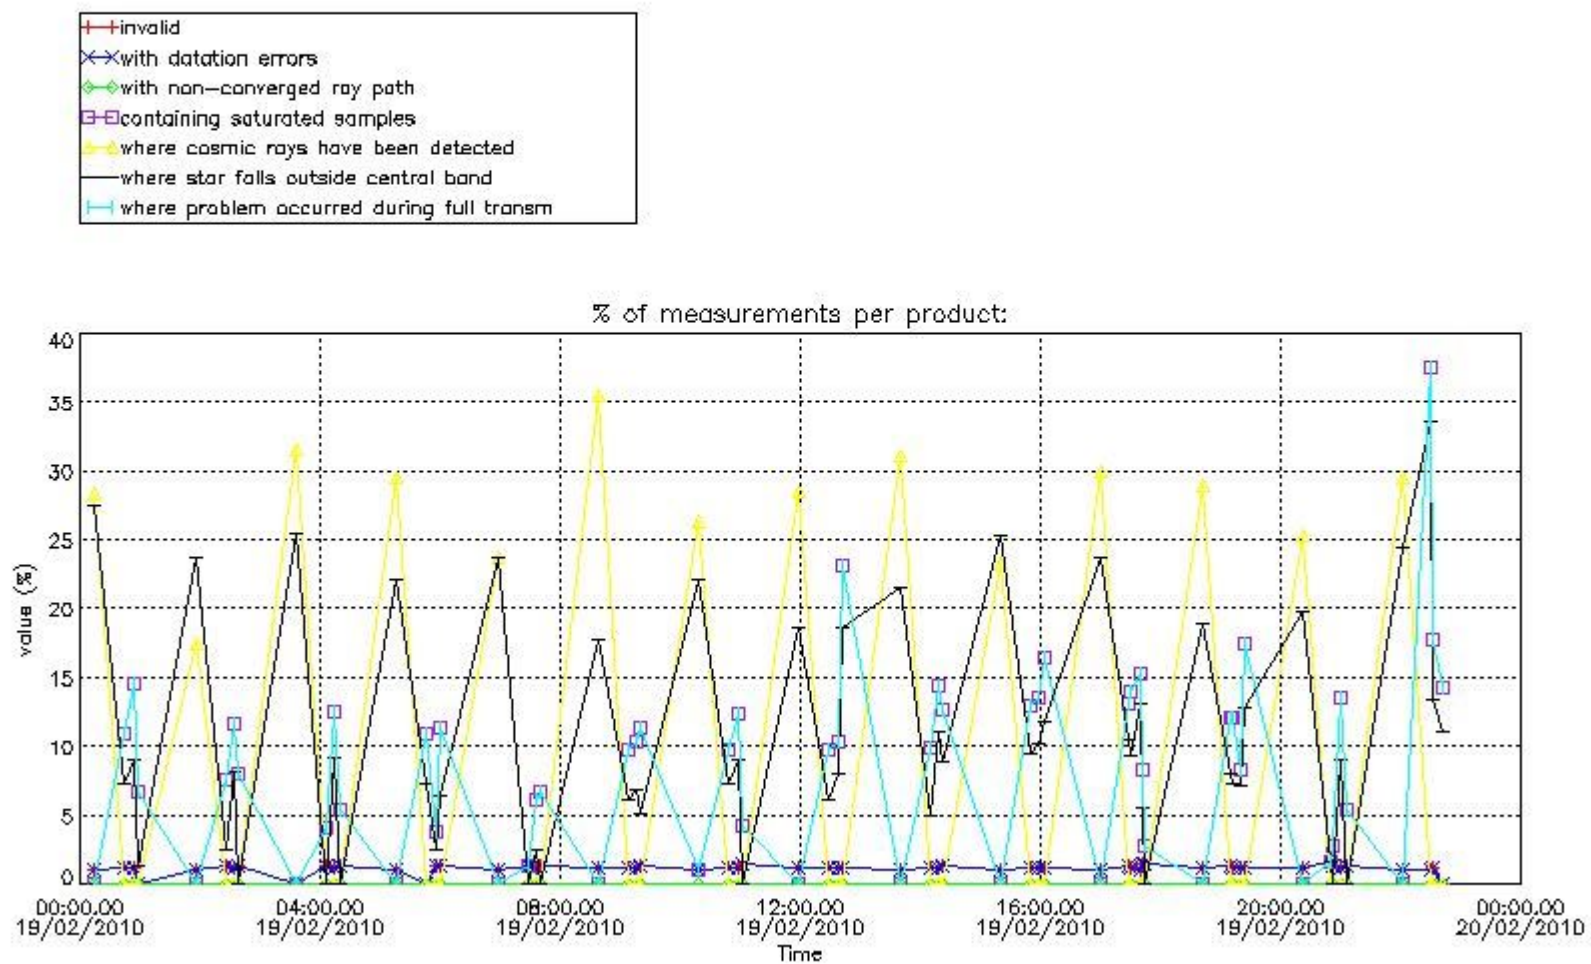

4.2 Plot quality information per product coming from level 1b processing (world map)

4.2.1 Plot level 1 quality information per product (world map): ENVISAT ASCENDING passes