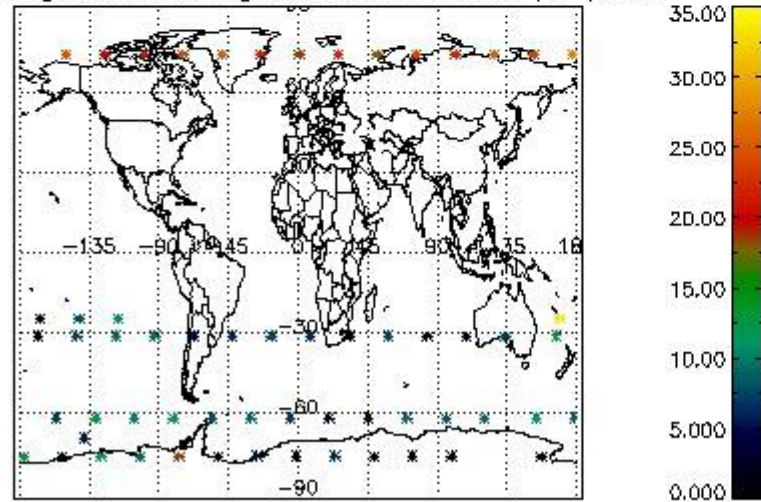

Percentage of star falling outside central band per profile