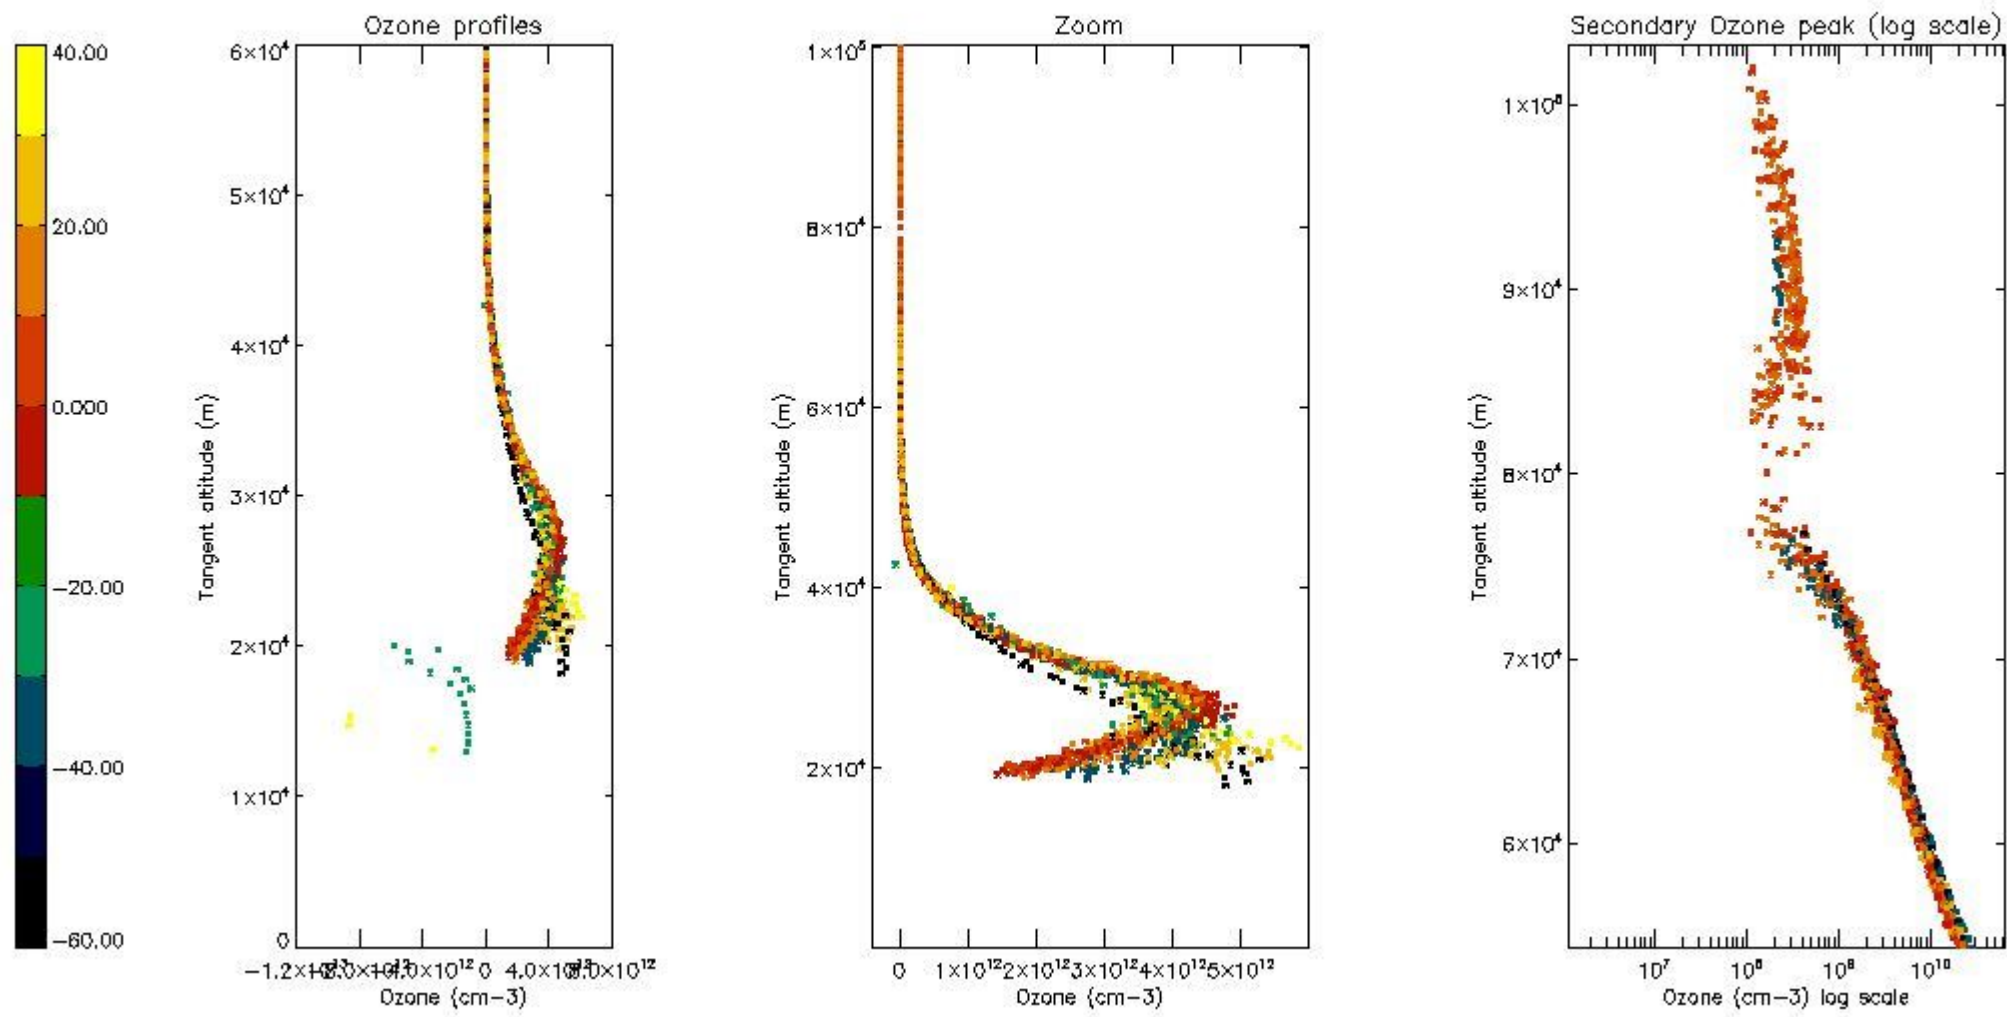

5.5 Plot ozone profiles where STD < 5% (dark without errors)

The colorbar represents the latitude.