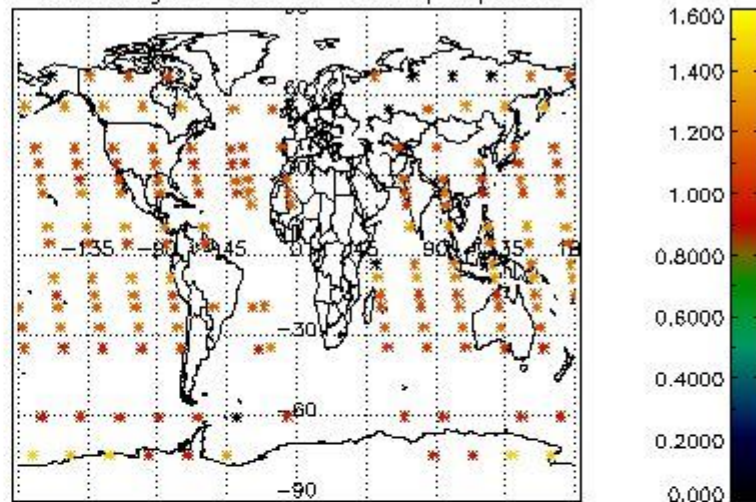

Percentage of datation errors per profile