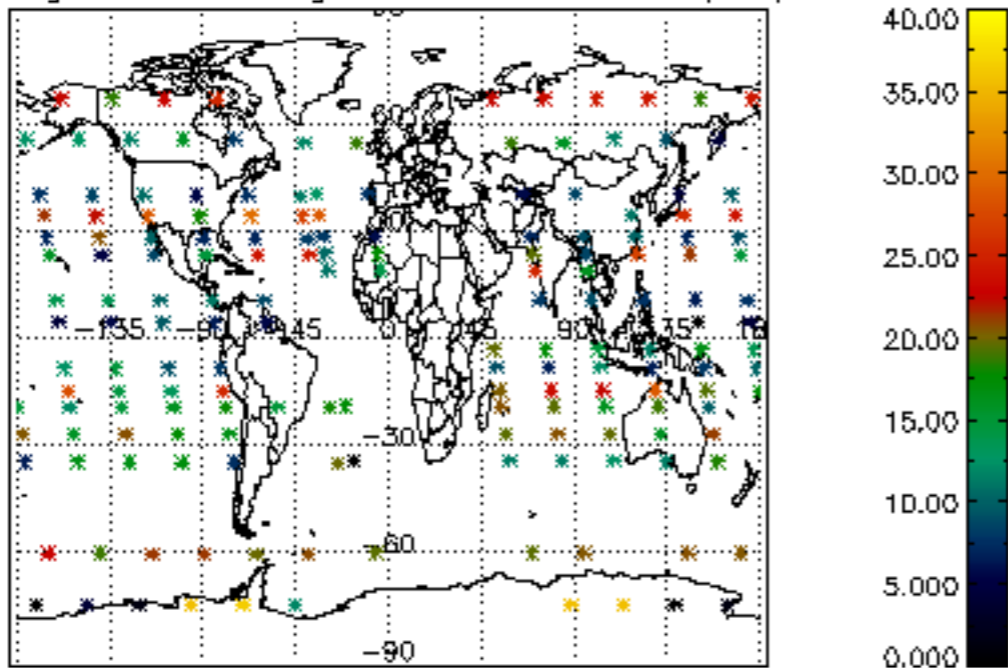

Percentage of cosmic ray hits per profile

Percentage of star falling outside central band per profile