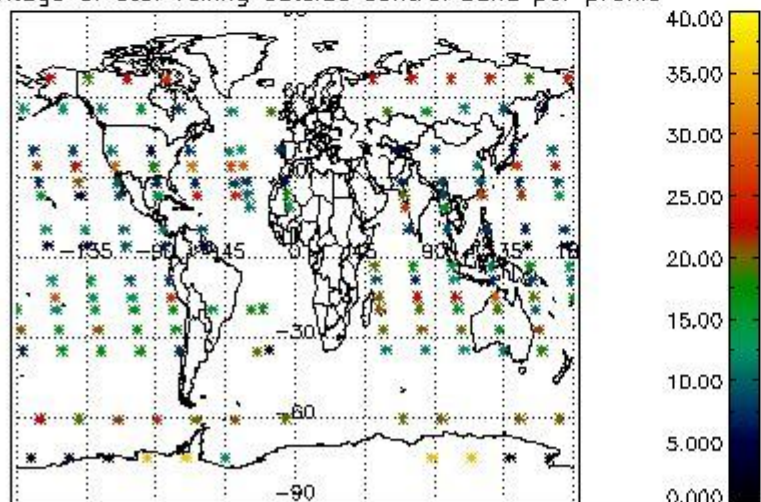

Percentage of star falling outside central band per profile