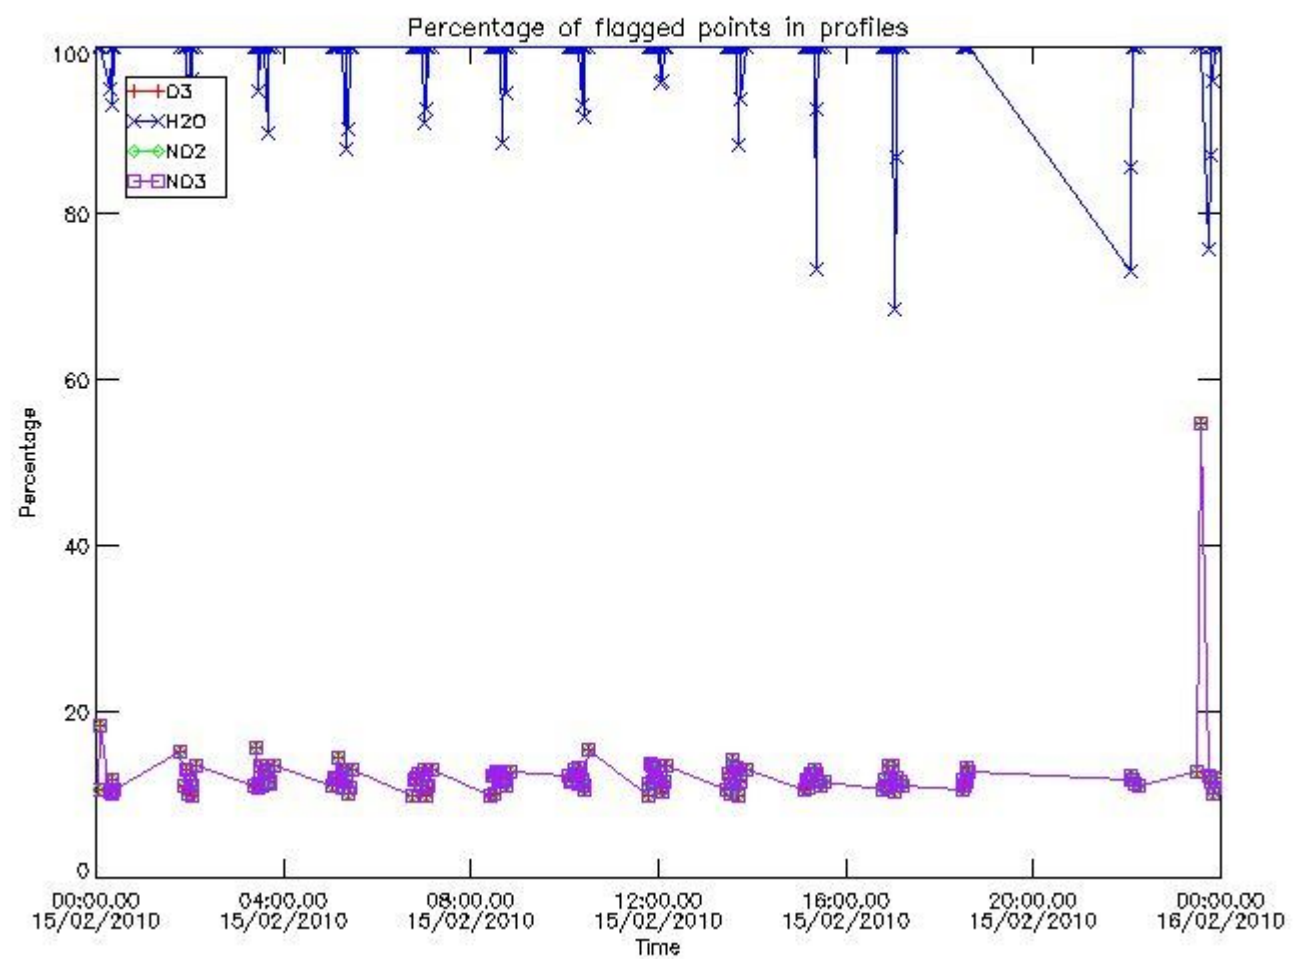

3. Quality information per product

In this section it is plotted some information contained in the Quality Summary data set of the level 2 products. Only products in dark limb conditions and without errors (error flag in the MPH set to "0") are used.

3.1 Plot quality information per product (time dependant)

Percentage of flagged data per O3 profile

Percentage of flagged data per H2O profile