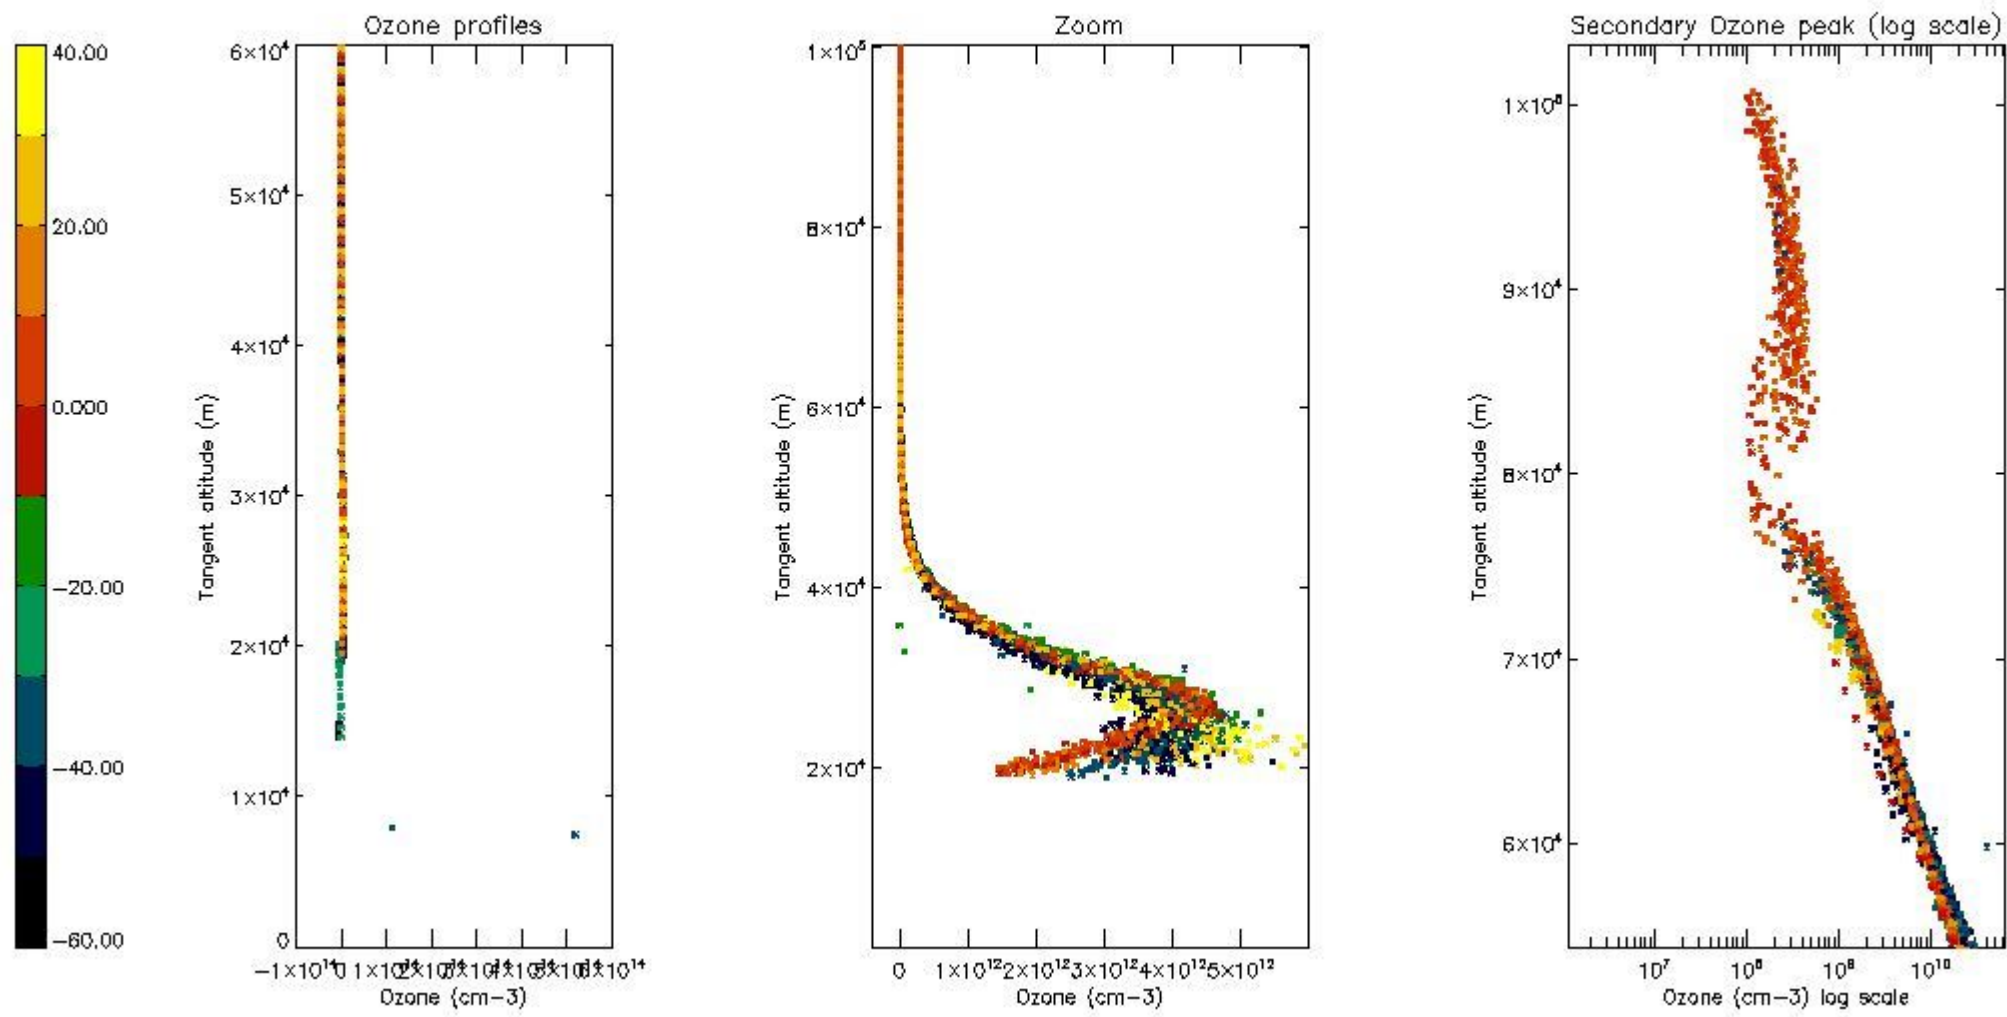

5.5 Plot ozone profiles where STD < 5% (dark without errors)

The colorbar represents the latitude.