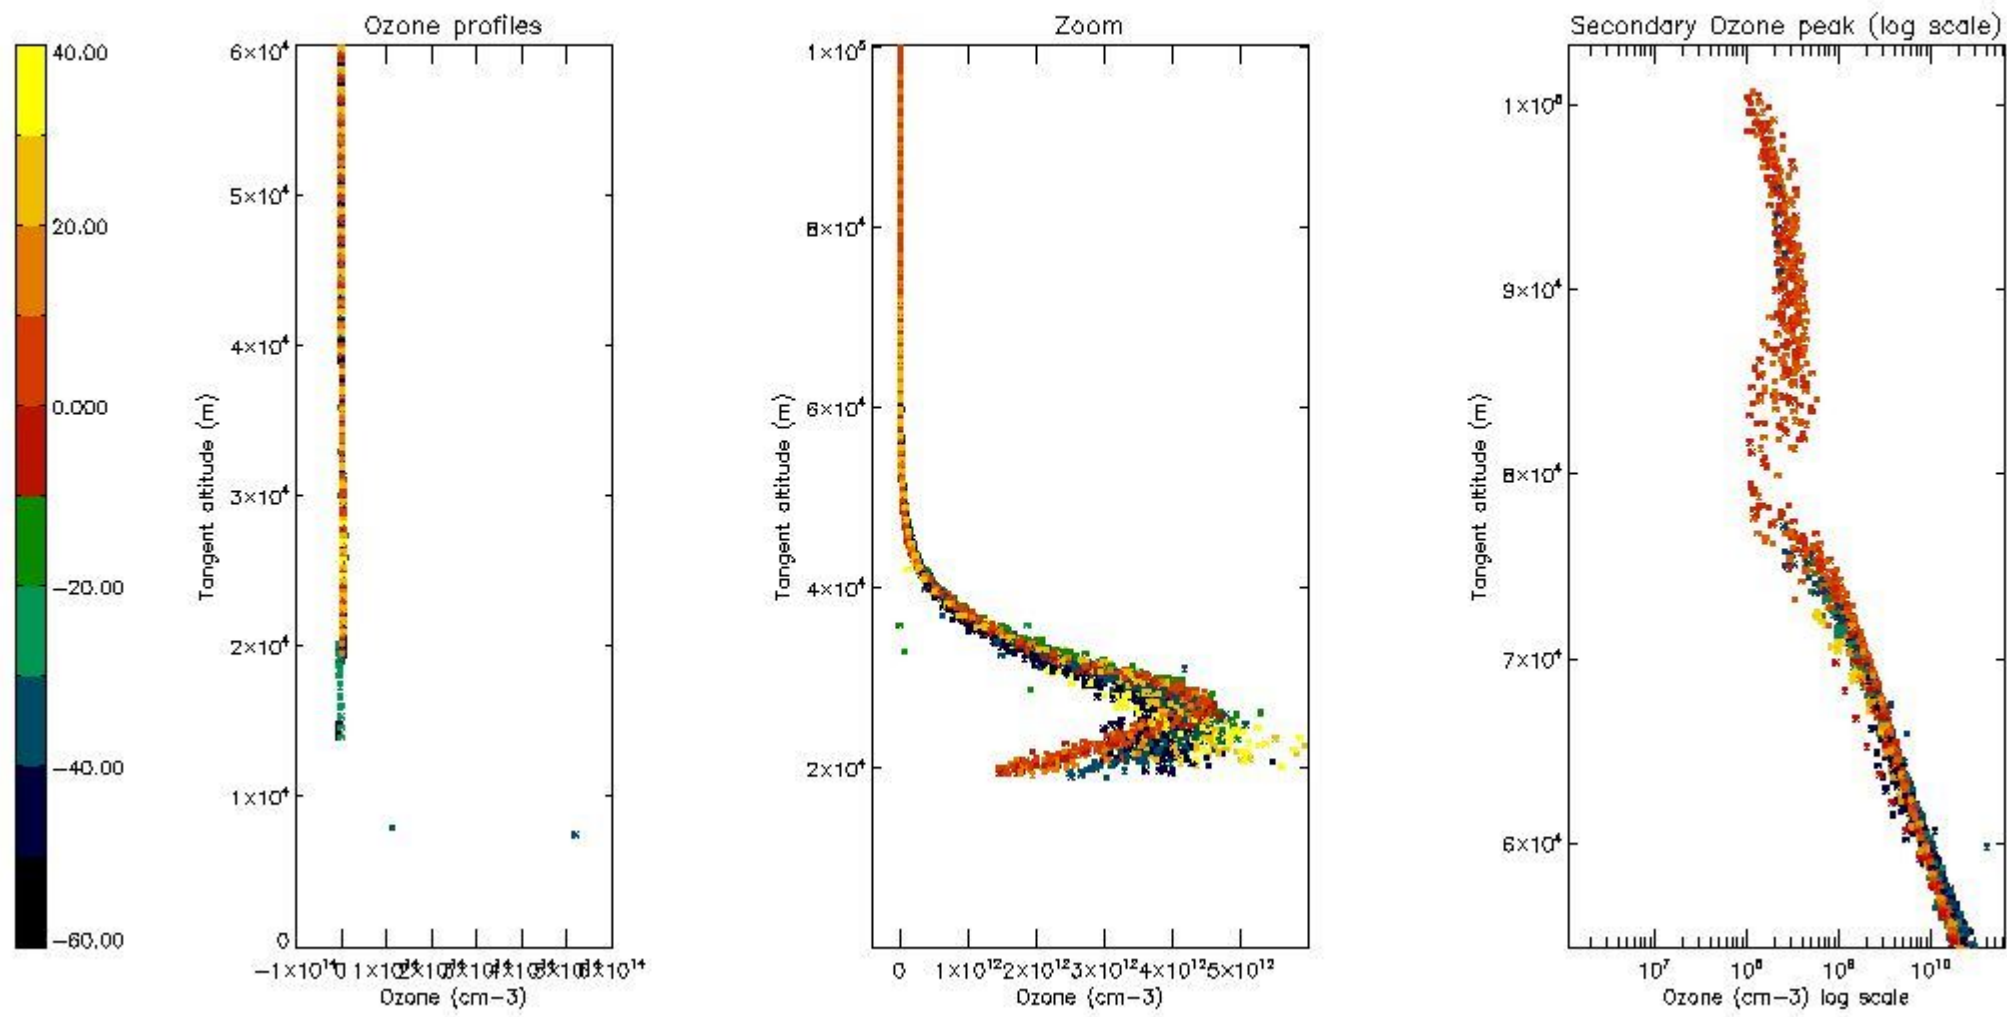

STD < 10	27
STD < 5	17

5.2 Plot ozone profiles for all STD (dark without errors)

The colorbar represents the latitude.

5.3 Plot ozone profiles where STD < 20% (dark without errors)

The colorbar represents the latitude.

5.4 Plot ozone profiles where STD < 10% (dark without errors)

The colorbar represents the latitude.

5.5 Plot ozone profiles where STD < 5% (dark without errors)

The colorbar represents the latitude.

5.6 Plot NO₂ profiles for all STD (dark without errors)