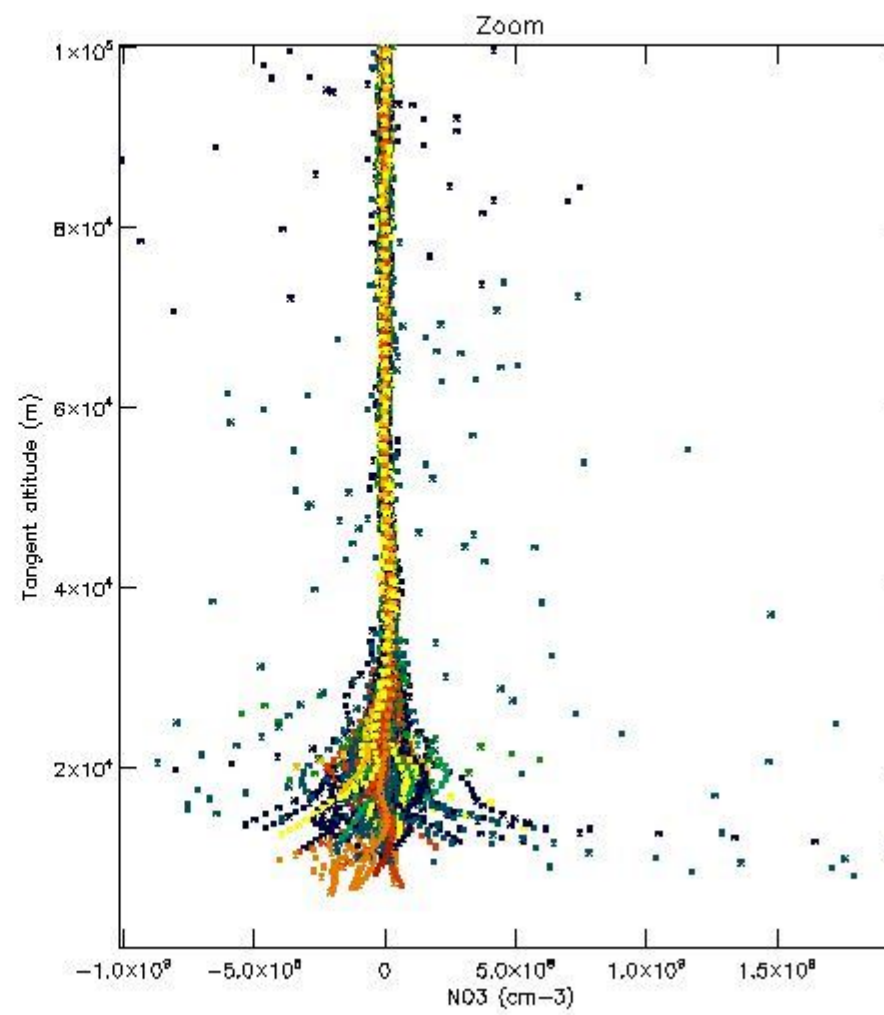

6. Auxiliary Data Files used for the production reported in section 2

The number reported in the third column indicates since which file (see list in section 2) the corresponding auxiliary file has been used. The fourth column is the date of those product files.

Type	Auxiliary Filename	Used since product	Used since product date
INST_PHYS_CHARACTERISTICS	GOM_INS_AXVIEC20091111_143220_20030716_120000_20500101_000000	1	15-FEB-2010 00:01:43
LEVEL-2_PROC_CONFIG	GOM_PR2_AXVIEC20091111_152718_20020301_000000_20500101_000000	1	15-FEB-2010 00:01:43
CROSS_SECTIONS_FILE	GOM_CRS_AXVIEC20091111_154832_20020301_000000_20500101_000000	1	15-FEB-2010 00:01:43