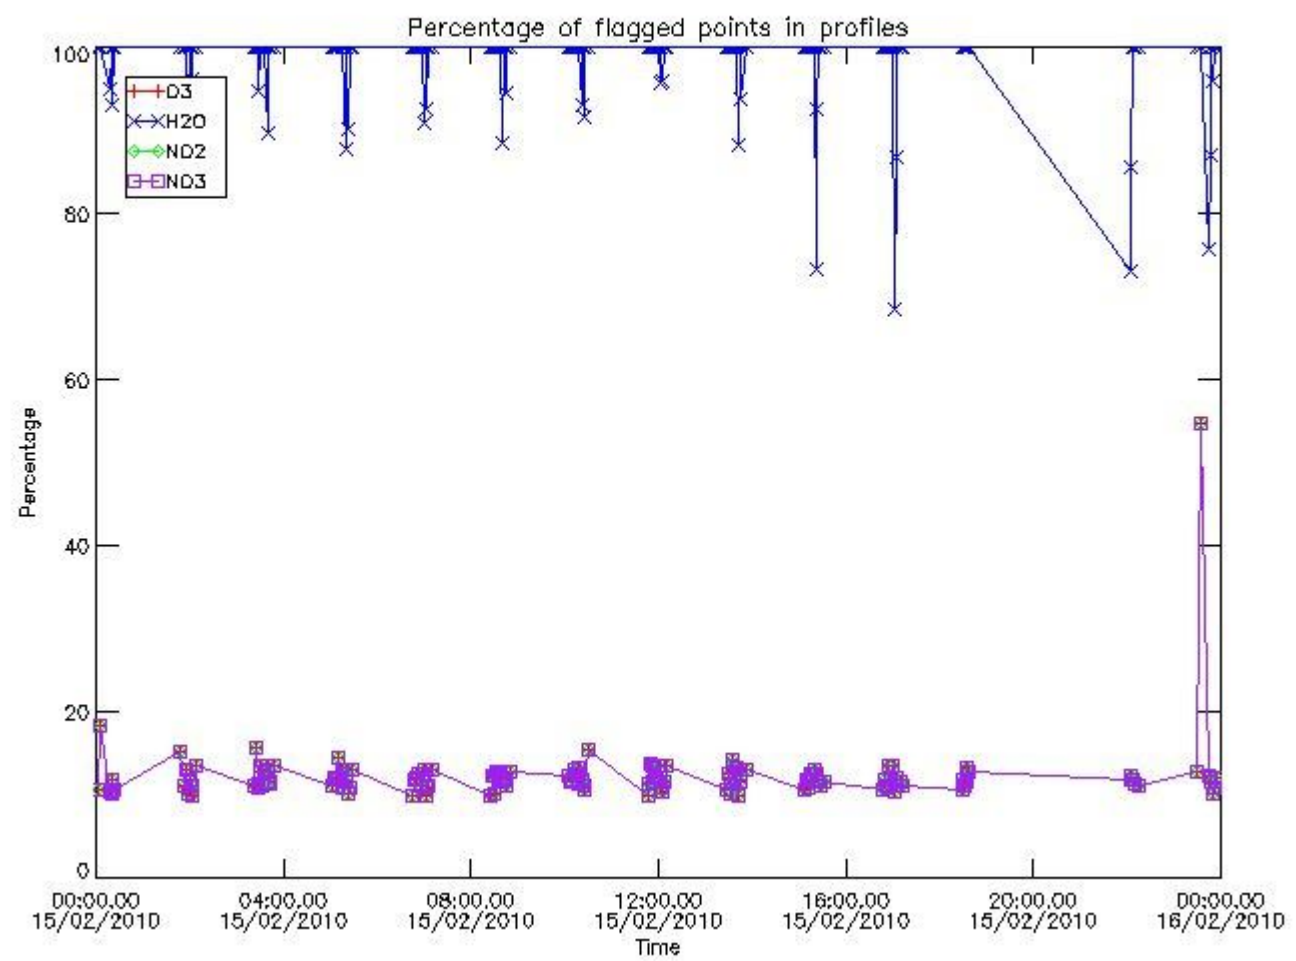

3. Quality information per product

In this section it is plotted some information contained in the Quality Summary data set of the level 2 products. Only products in dark limb conditions and without errors (error flag in the MPH set to "0") are used.

3.1 Plot quality information per product (time dependant)

3.2 Plot quality information per product (world map)