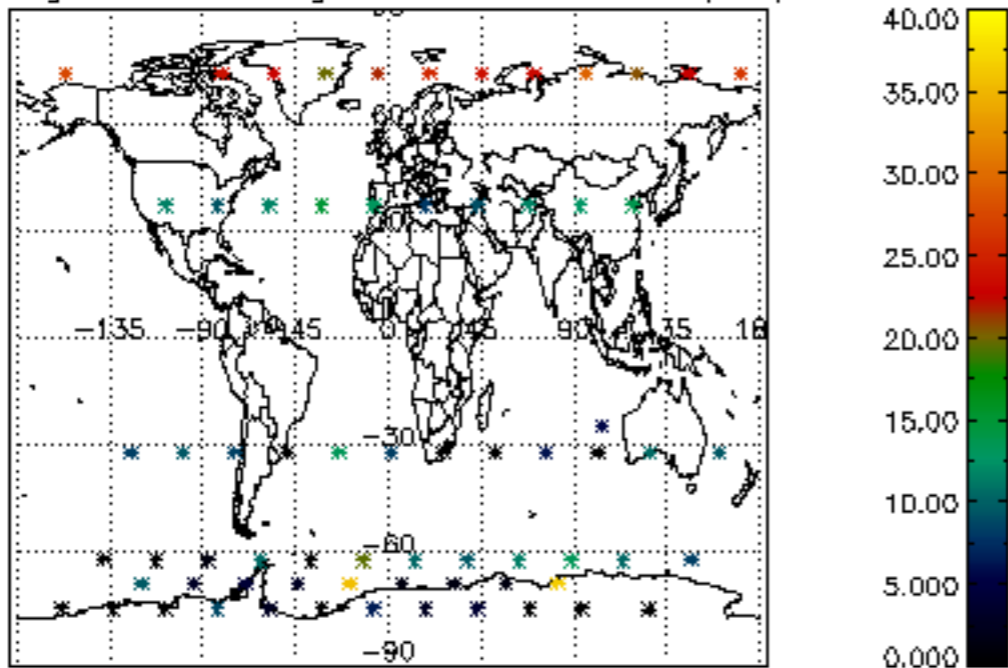

Percentage of star falling outside central band per profile