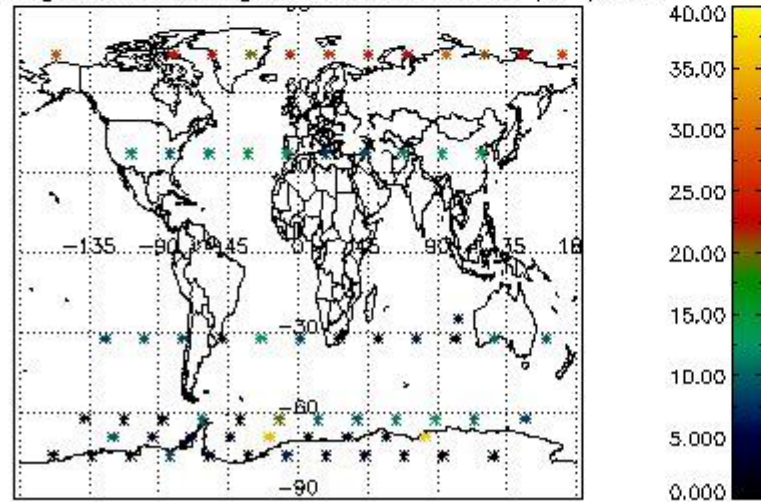

4.2 Plot quality information per product coming from level 1b processing (world map)

4.2.1 Plot level 1 quality information per product (world map): ENVISAT ASCENDING passes

Percentage of cosmic ray hits per profile

Percentage of datation errors per profile

Percentage of star falling outside central band per profile

Percentage of saturation errors per profile

4.2.2 Plot level 1 quality information per product (world map): ENVISAT DESCENDING passes

Percentage of cosmic ray hits per profile

Percentage of datation errors per profile

Percentage of star falling outside central band per profile

Percentage of saturation errors per profile

5. Trace gas profiles