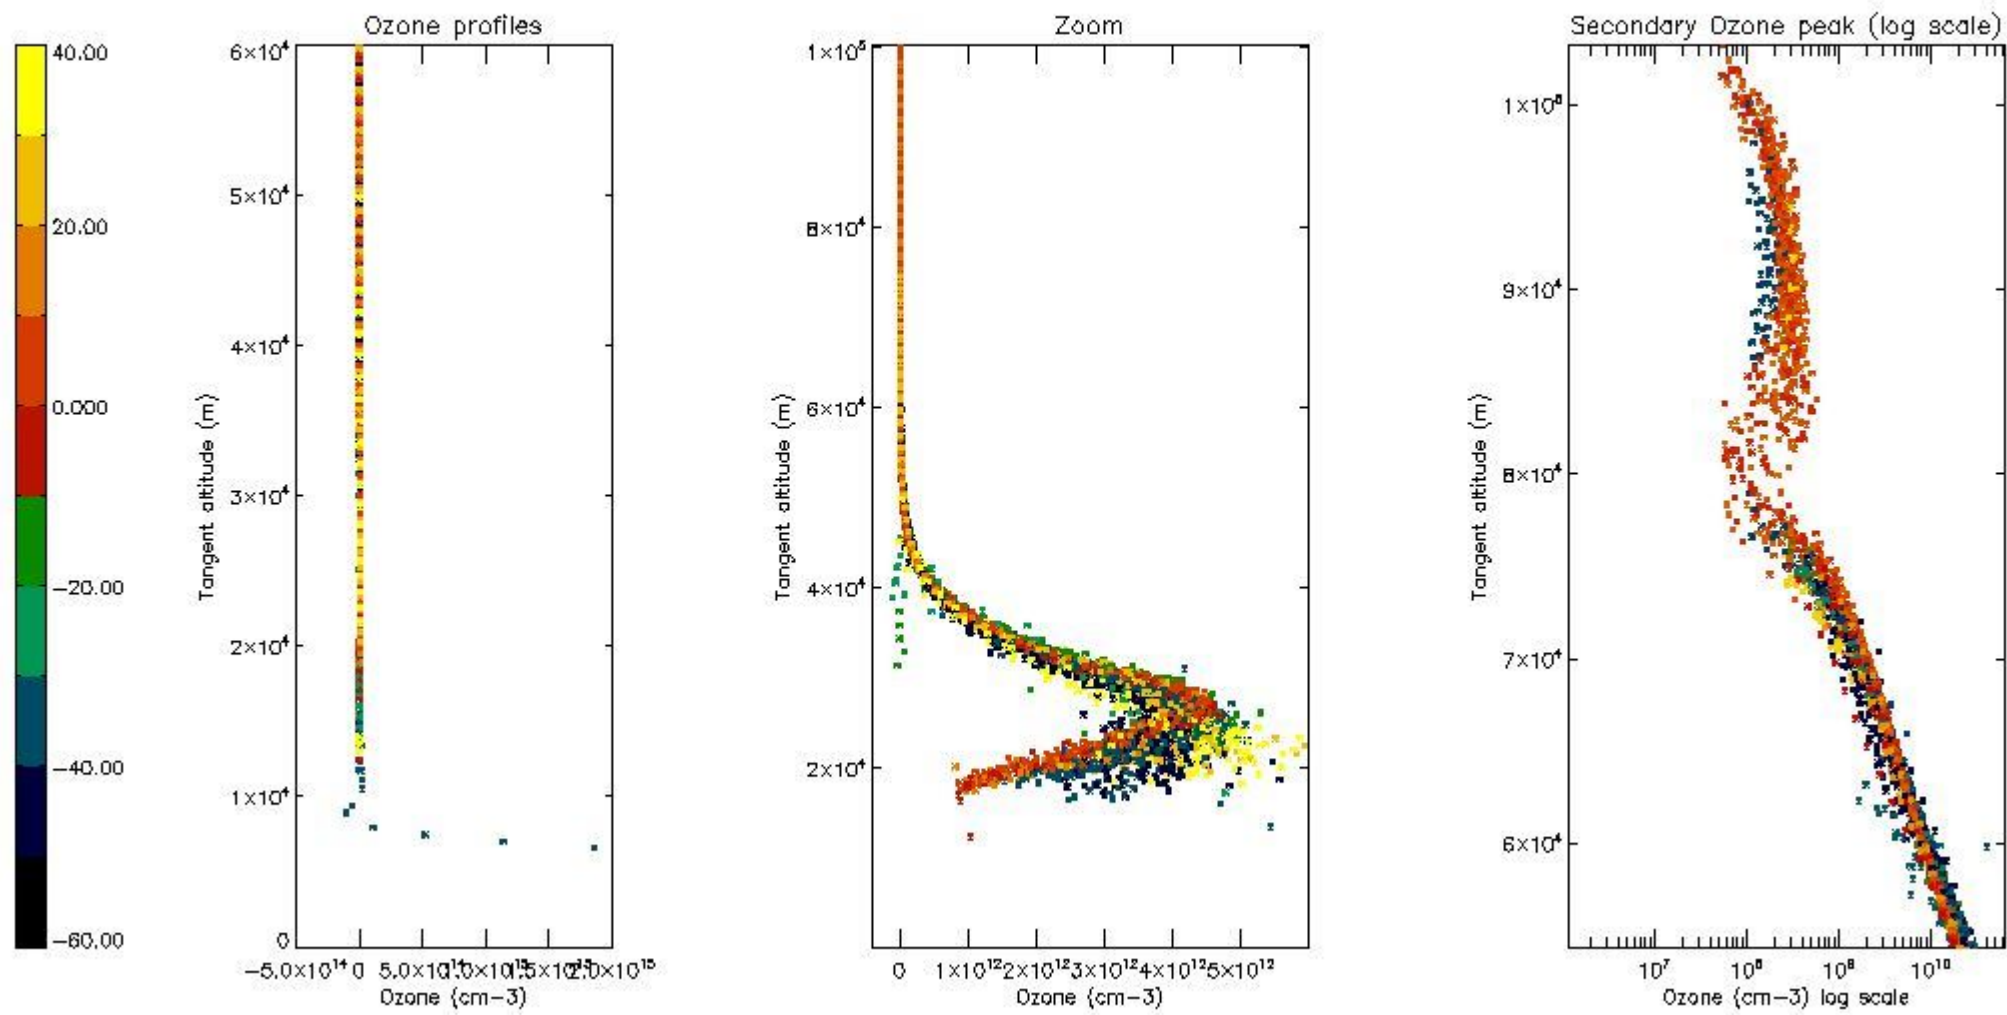

So, the table below shows the percentage of dark limb and valid observations for each criteria with respect to the overall valid daily observations.

Criteria	% of total production
All STD	60
STD < 20	33

STD < 10	27
STD < 5	17

5.2 Plot ozone profiles for all STD (dark without errors)

The colorbar represents the latitude.

5.3 Plot ozone profiles where STD < 20% (dark without errors)

The colorbar represents the latitude.

5.4 Plot ozone profiles where STD < 10% (dark without errors)

The colorbar represents the latitude.

5.5 Plot ozone profiles where STD < 5% (dark without errors)

The colorbar represents the latitude.

5.6 Plot NO₂ profiles for all STD (dark without errors)