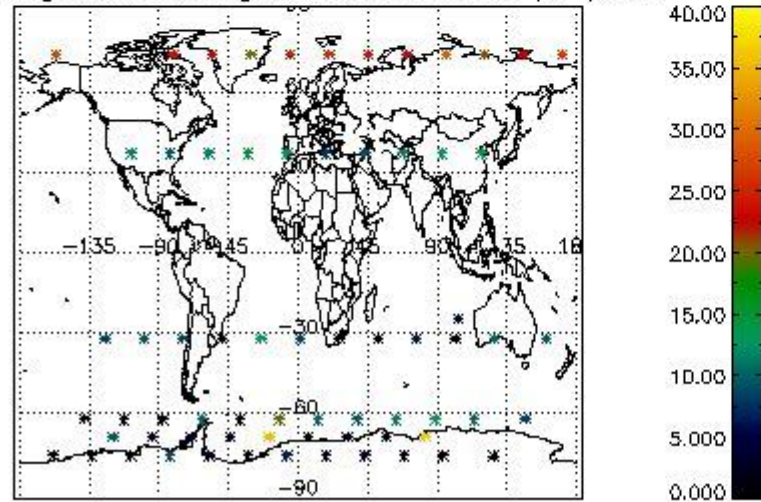

Percentage of star falling outside central band per profile