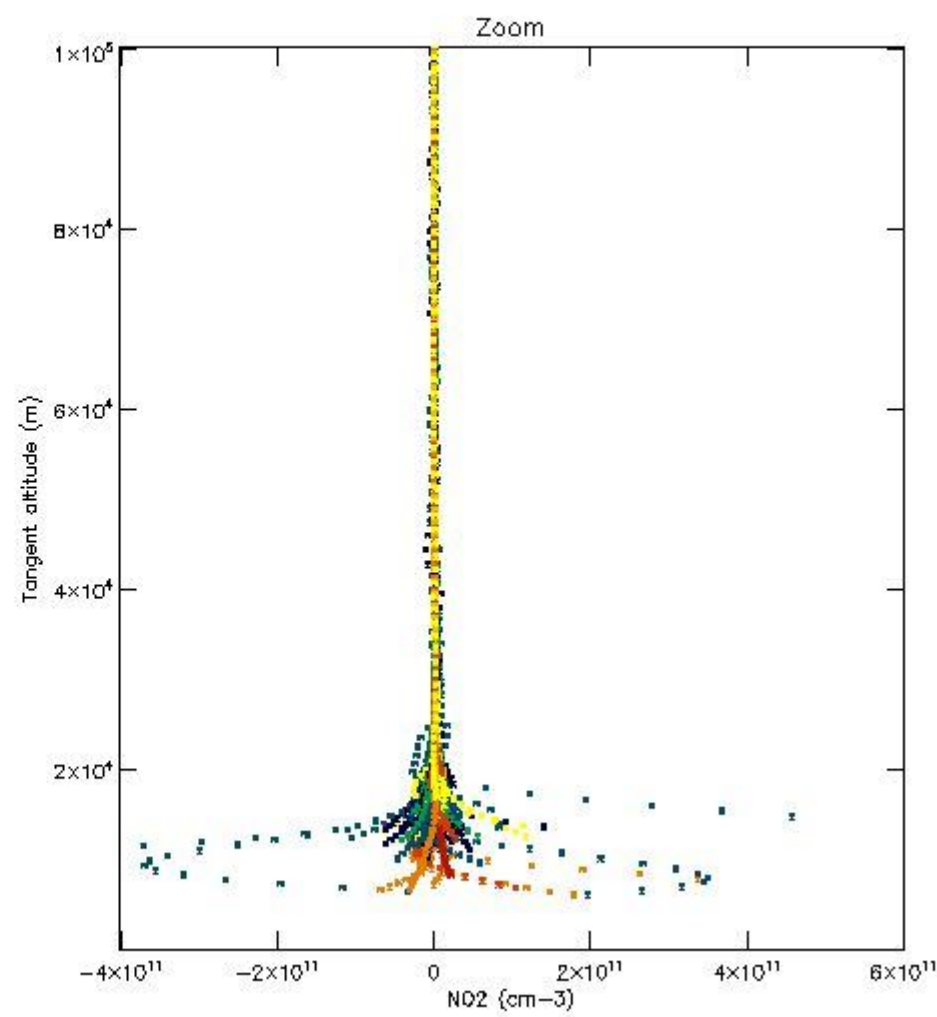

5.7 Plot NO3 profiles for all STD (dark without errors)

The colorbar represents the latitude.