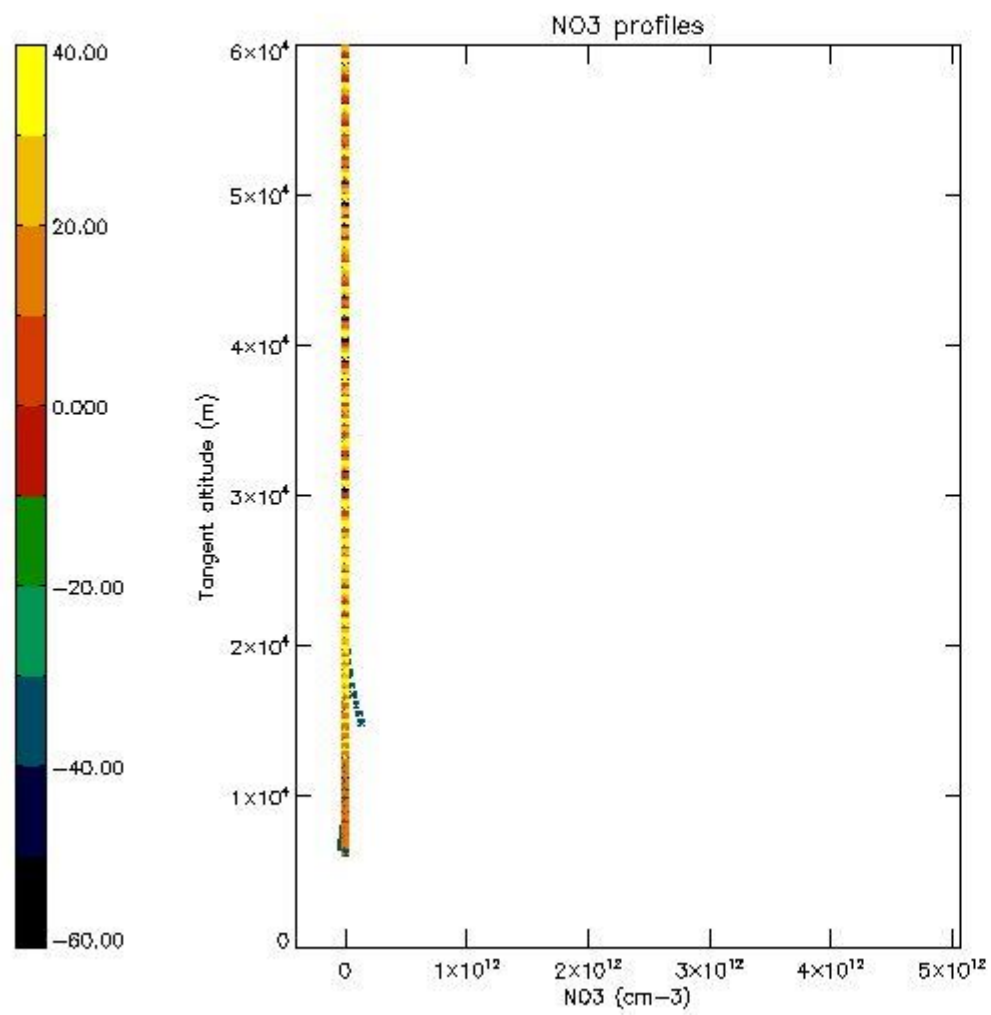

6. Auxiliary Data Files used for the production reported in section 2

The number reported in the third column indicates since which file (see list in section 2) the corresponding auxiliary file has been used. The fourth column is the date of those product files.

Type	Auxiliary Filename	Used since product	Used since product date
INST_PHYS_CHARACTERISTICS	GOM_INS_AXVIEC20091111_143220_20030716_120000_20500101_000000	1	15-FEB-2010 00:01:43
LEVEL-2_PROC_CONFIG	GOM_PR2_AXVIEC20091111_152718_20020301_000000_20500101_000000	1	15-FEB-2010 00:01:43
CROSS_SECTIONS_FILE	GOM_CRS_AXVIEC20091111_154832_20020301_000000_20500101_000000	1	15-FEB-2010 00:01:43