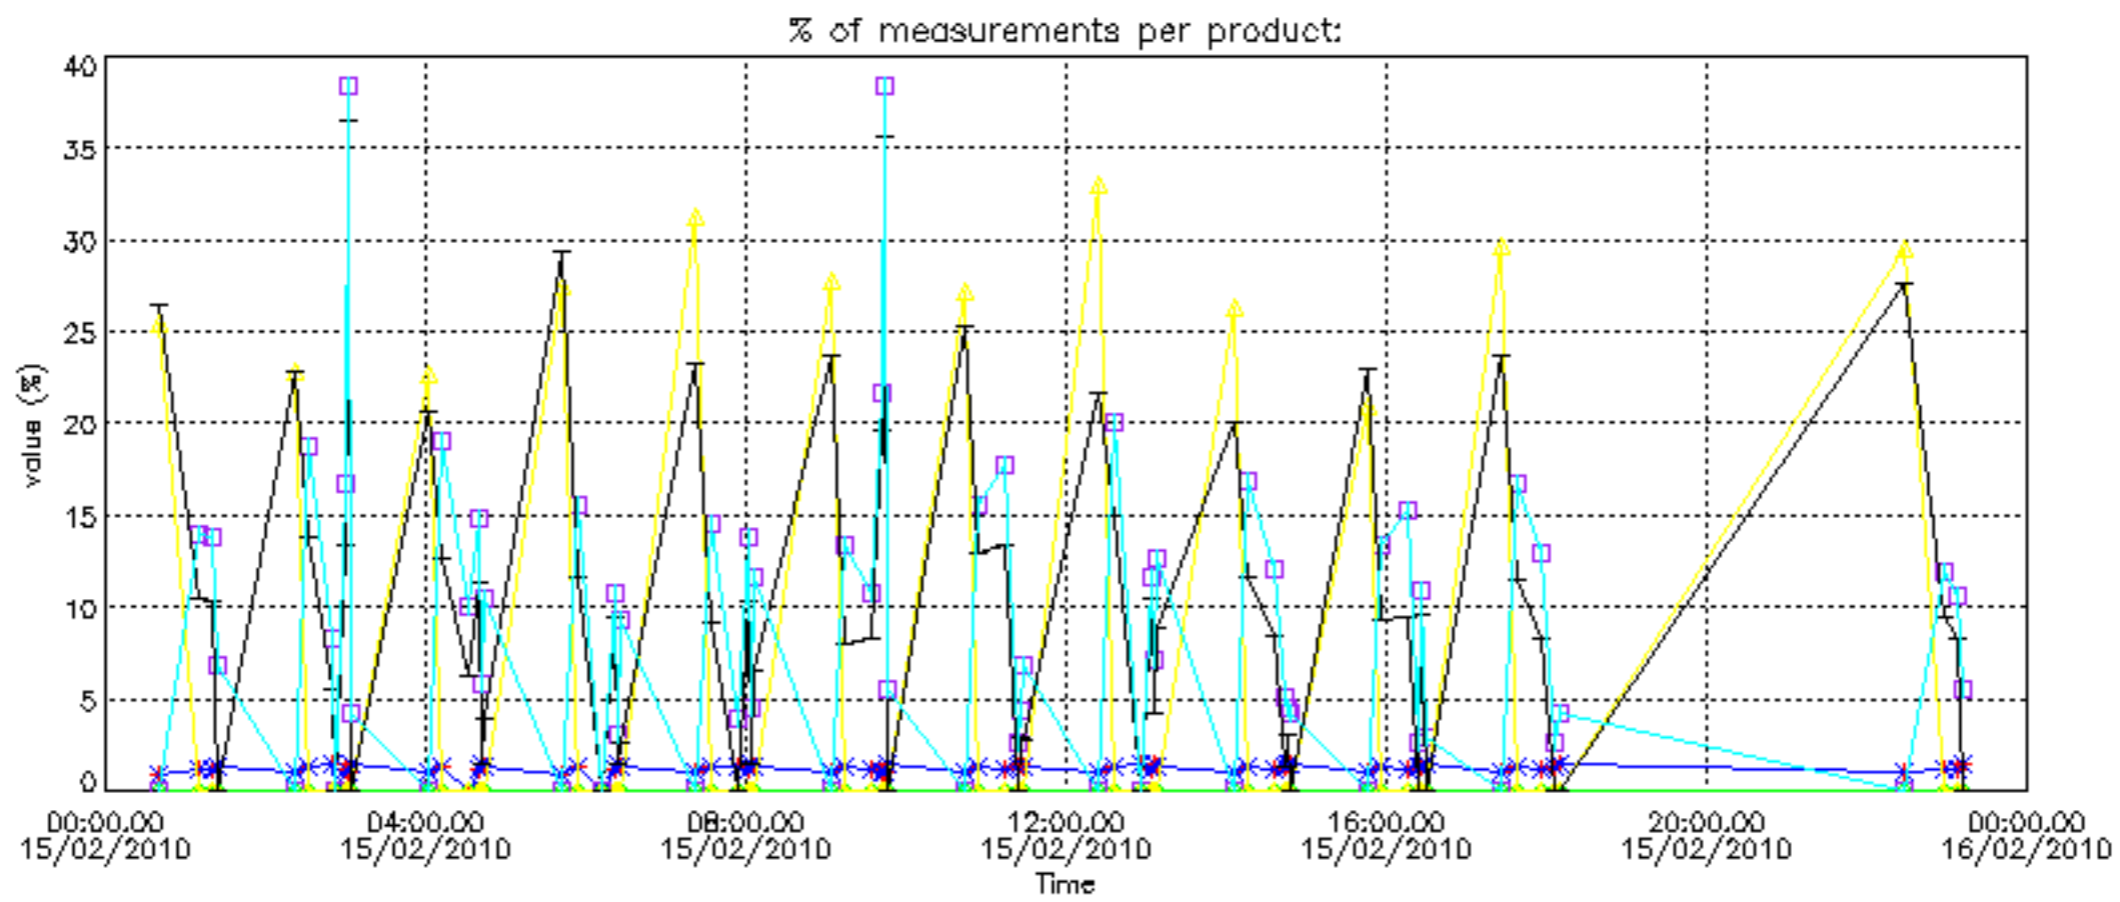

Percentage of cosmic ray hits per profile

Percentage of datation errors per profile