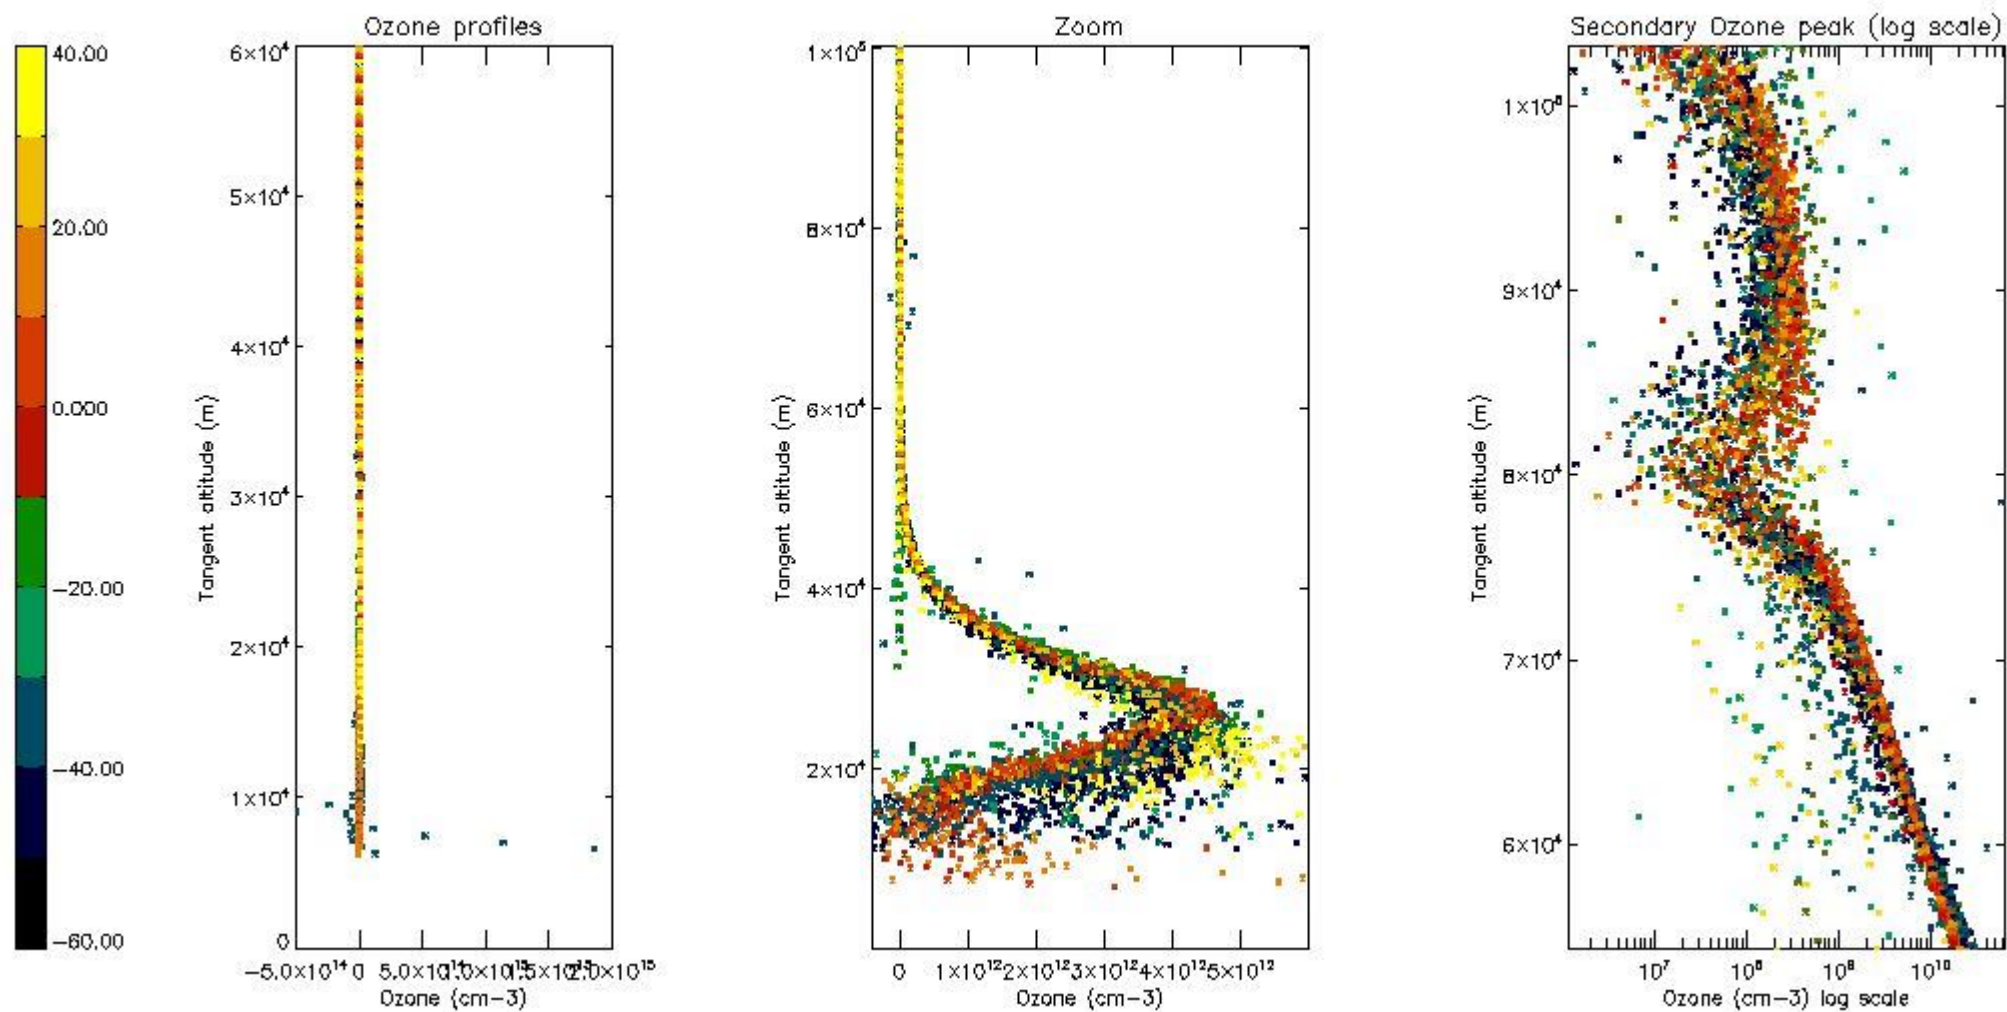

STD < 10	27
STD < 5	17

5.2 Plot ozone profiles for all STD (dark without errors)

The colorbar represents the latitude.

5.3 Plot ozone profiles where STD < 20% (dark without errors)

The colorbar represents the latitude.