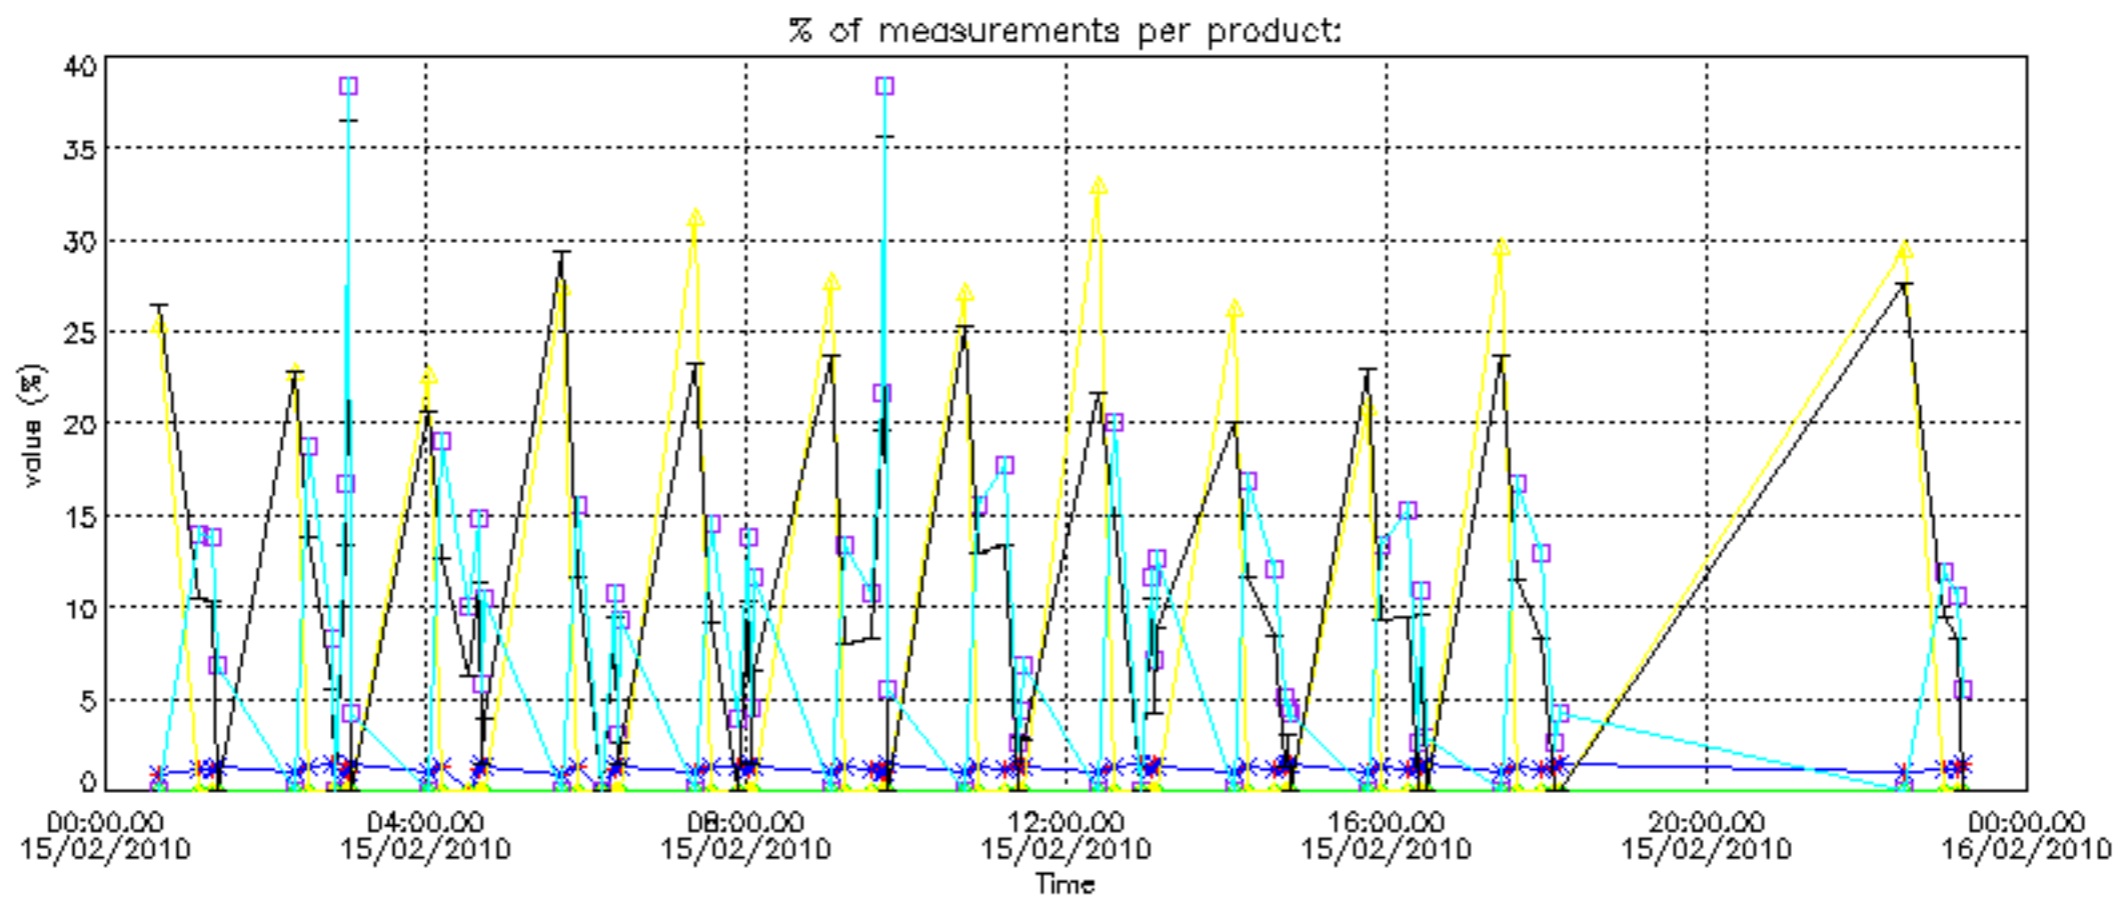

Percentage of cosmic ray hits per profile

Percentage of datation errors per profile