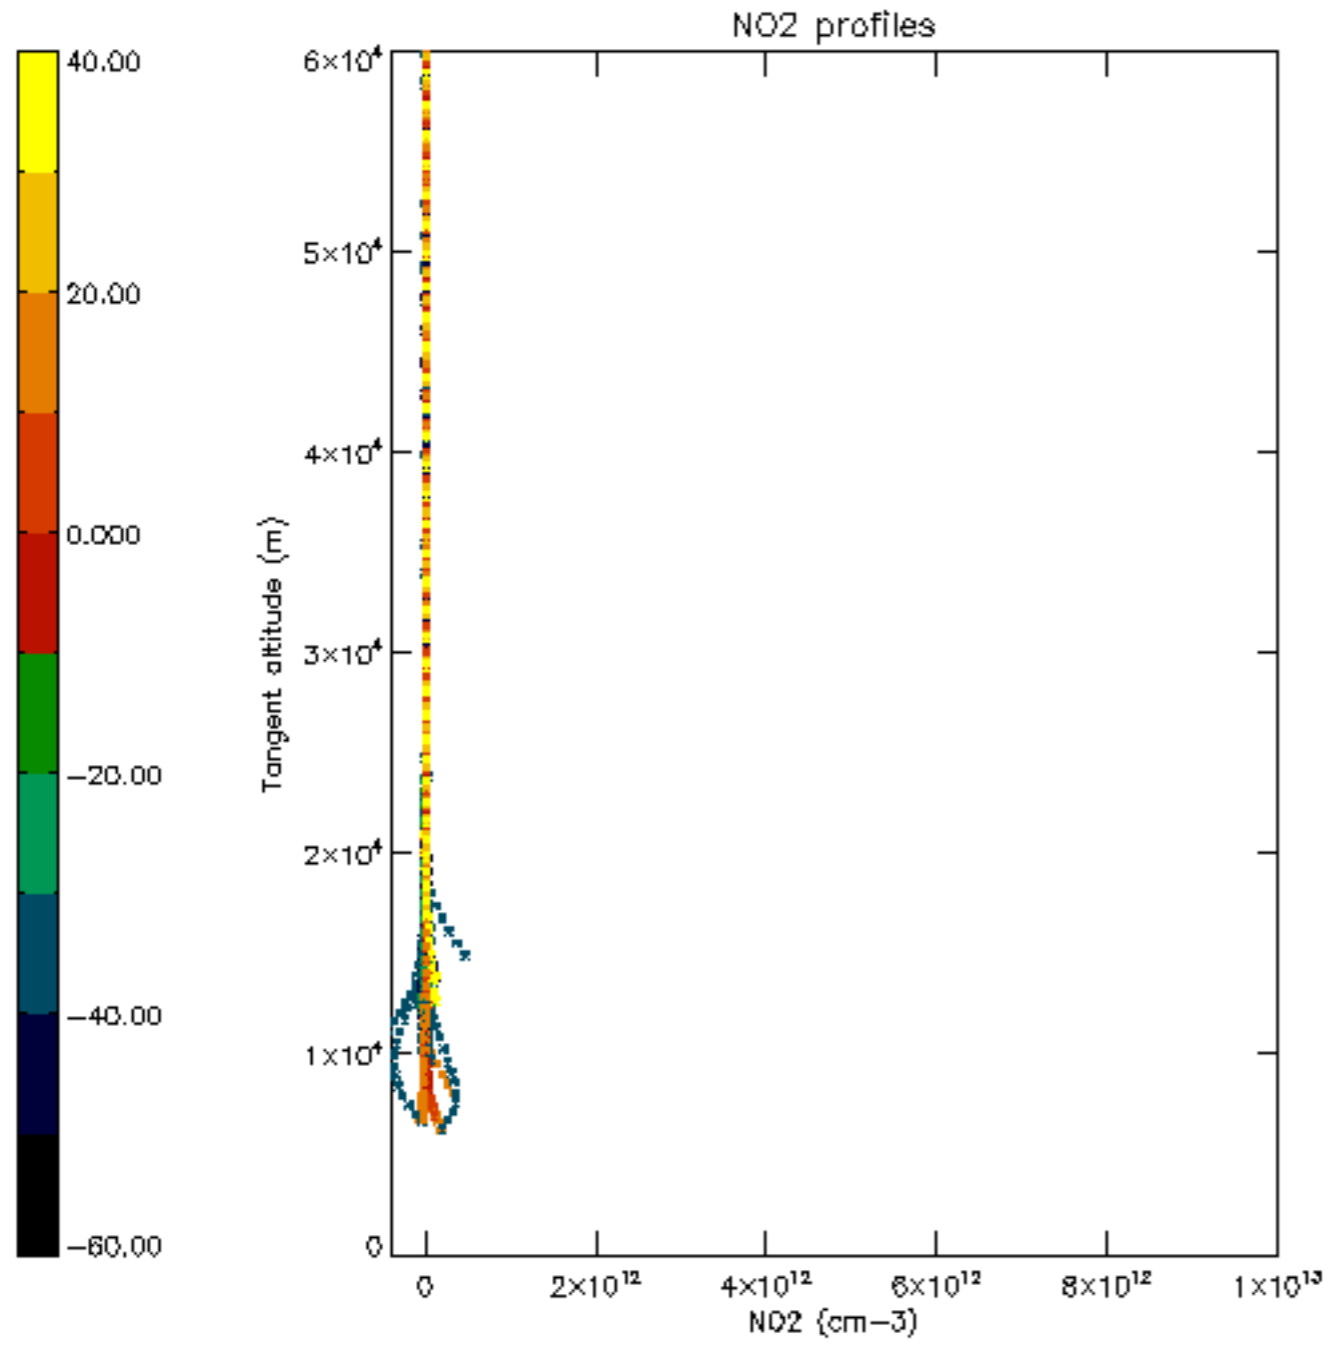

Percentage of star falling outside central band per profile

Percentage of saturation errors per profile

Percentage of flagged data per D3 profile

Percentage of flagged data per H2O profile

Percentage of flagged data per NO2 profile