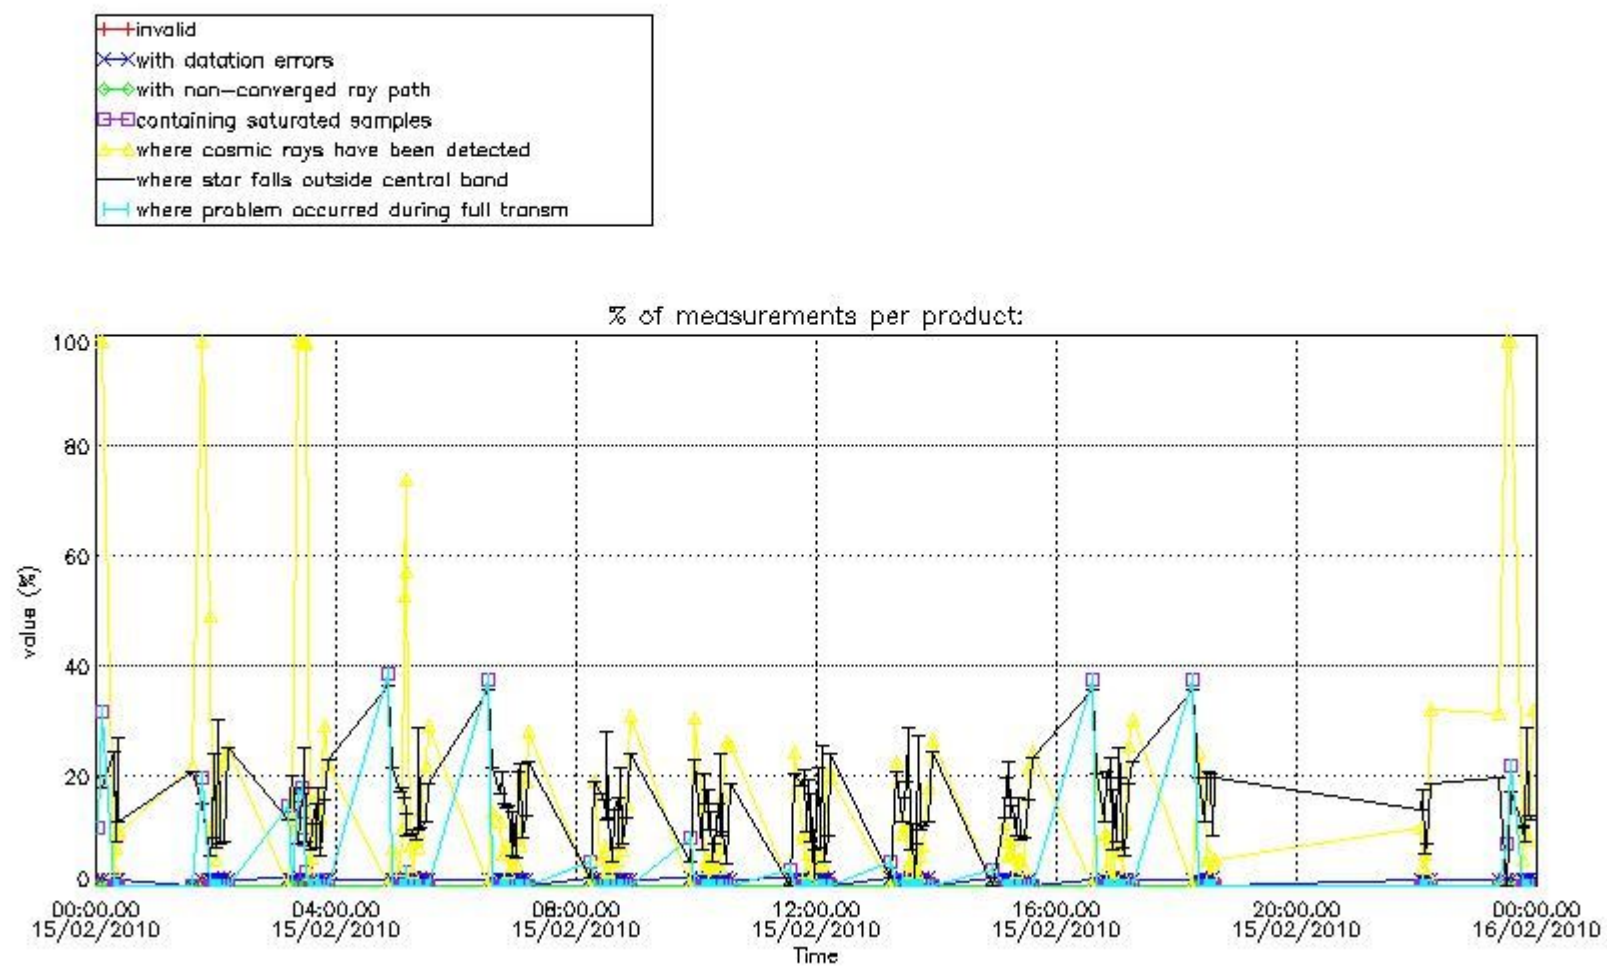

3.1 Plot quality information per product (time dependant)

3.2 Plot quality information per product (world map)

Percentage of flagged data per O3 profile

Percentage of flagged data per H2O profile

Percentage of flagged data per NO2 profile

Percentage of flagged data per NO3 profile

4. Level 1 quality information per product

In this section it is plotted some information contained in the Quality Summary data set of the level 2 products that comes from the level 1b processing. Products without errors (error flag in the MPH set to "0") are used.

4.1 Plot quality information per product (time dependant) coming from level 1b processing

4.1.1 Plot level 1 quality information per product (time dependant): ENVISAT ASCENDING passes

4.1.2 Plot level 1 quality information per product (time dependant): ENVI SAT DESCENDING passes