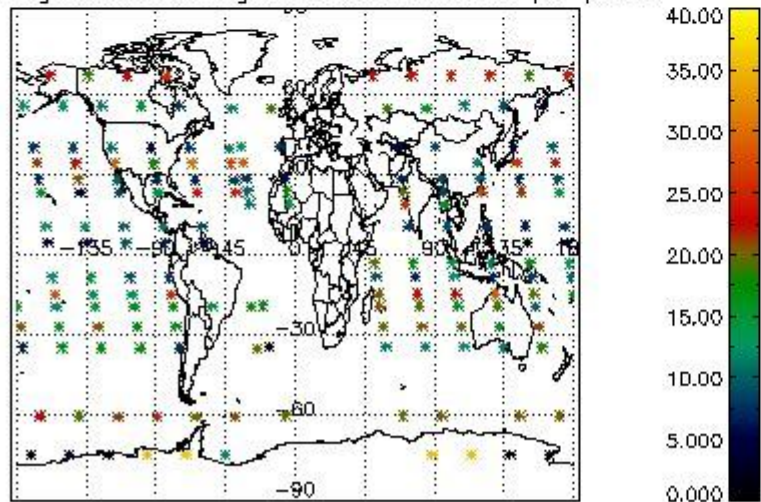

Percentage of star falling outside central band per profile