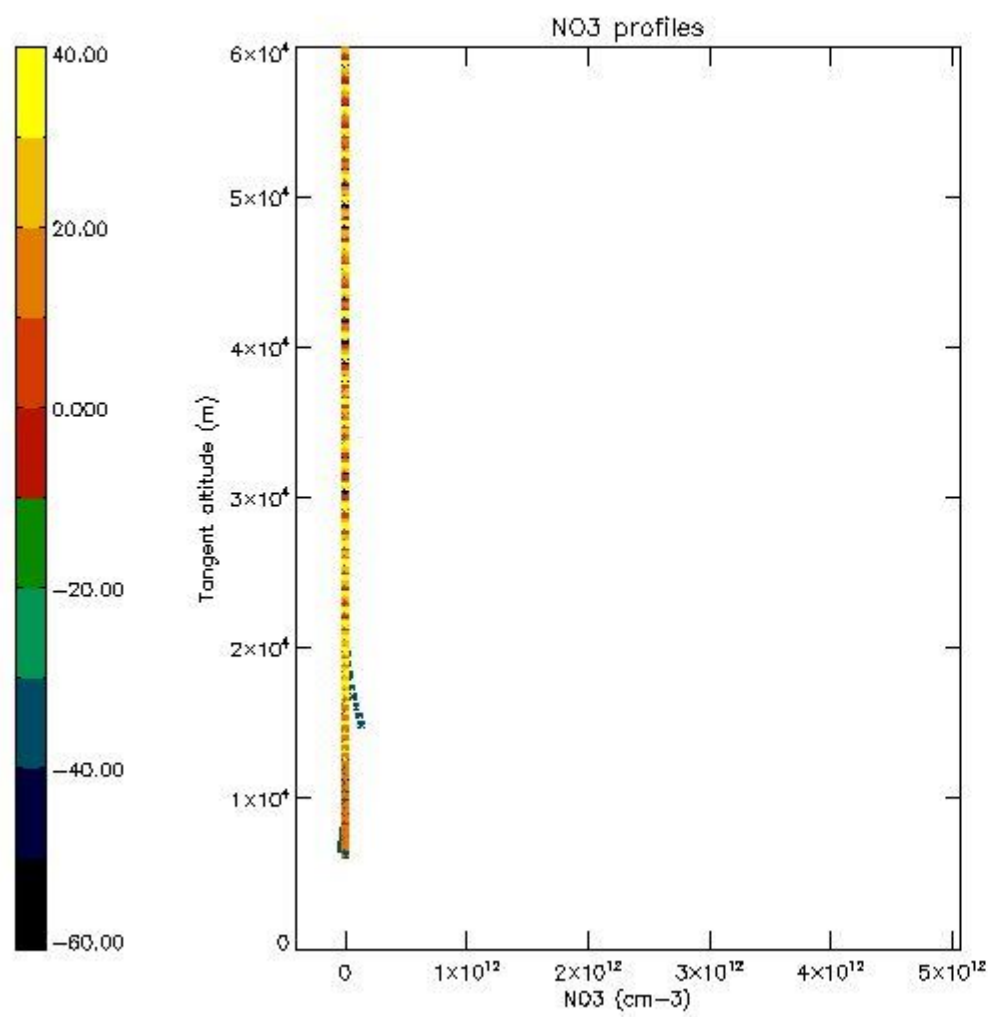

6. Auxiliary Data Files used for the production reported in section 2

The number reported in the third column indicates since which file (see list in section 2) the corresponding auxiliary file has been used. The fourth column is the date of those product files.

Type	Auxiliary Filename	Used since product	Used since product date
INST_PHYS_CHARACTERISTICS	GOM_INS_AXVIEC20091111_143220_20030716_120000_20500101_000000	1	15-FEB-2010 00:01:43
LEVEL-2_PROC_CONFIG	GOM_PR2_AXVIEC20091111_152718_20020301_000000_20500101_000000	1	15-FEB-2010 00:01:43
CROSS_SECTIONS_FILE	GOM_CRS_AXVIEC20091111_154832_20020301_000000_20500101_000000	1	15-FEB-2010 00:01:43