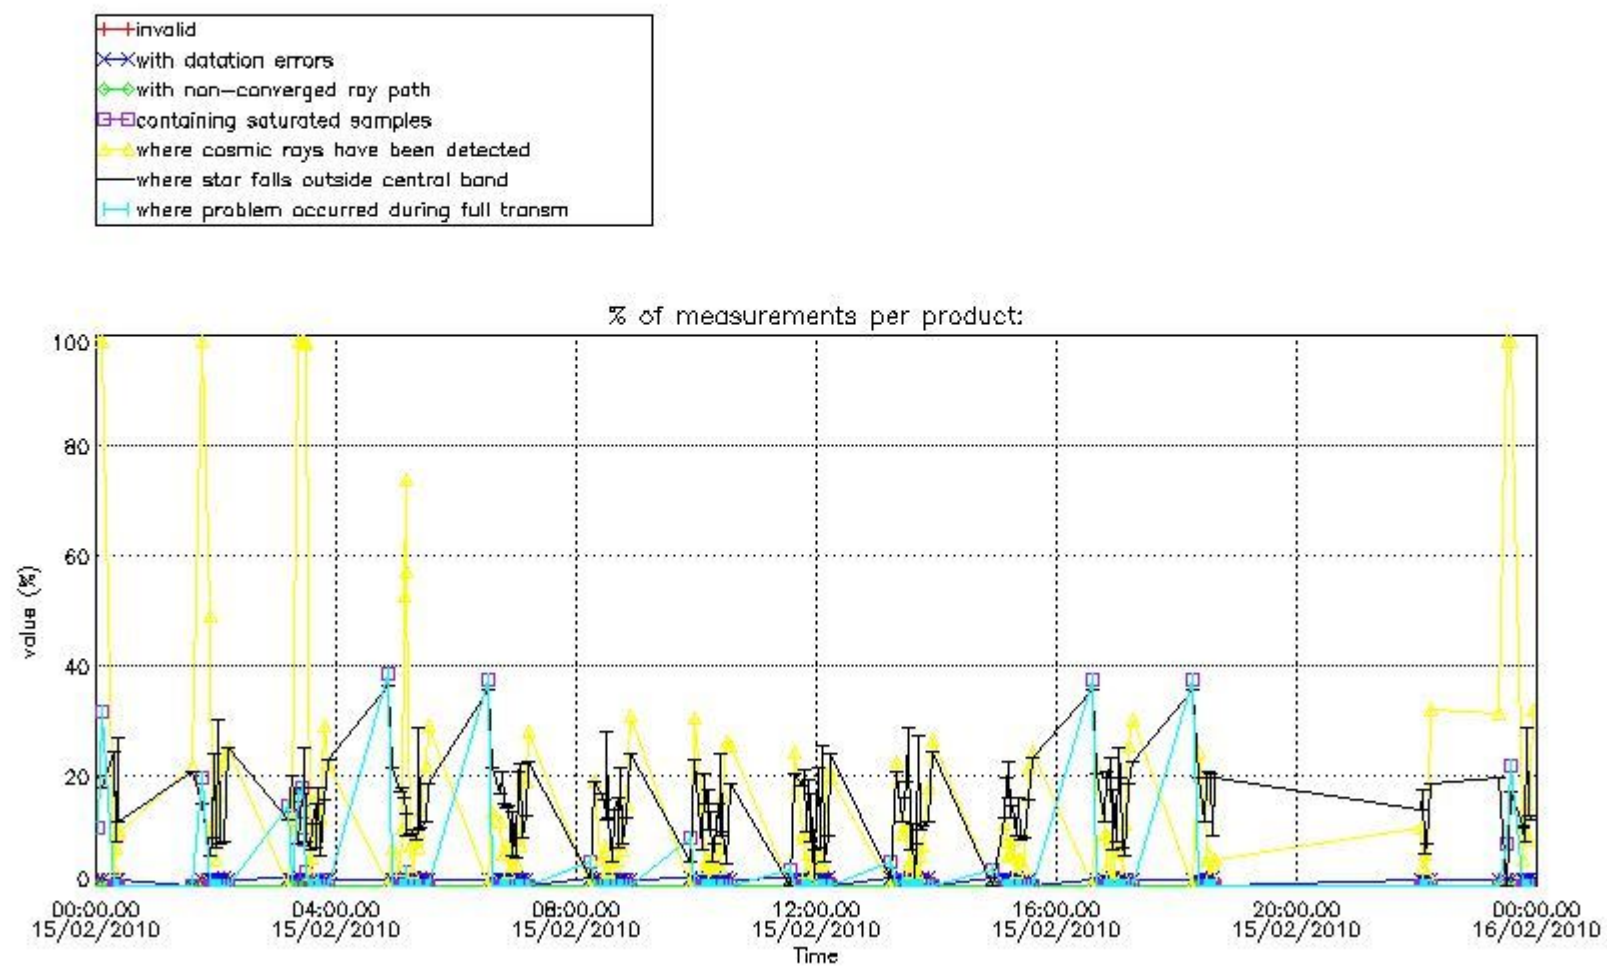

4.1.2 Plot level 1 quality information per product (time dependant): ENVI SAT DESCENDING passes