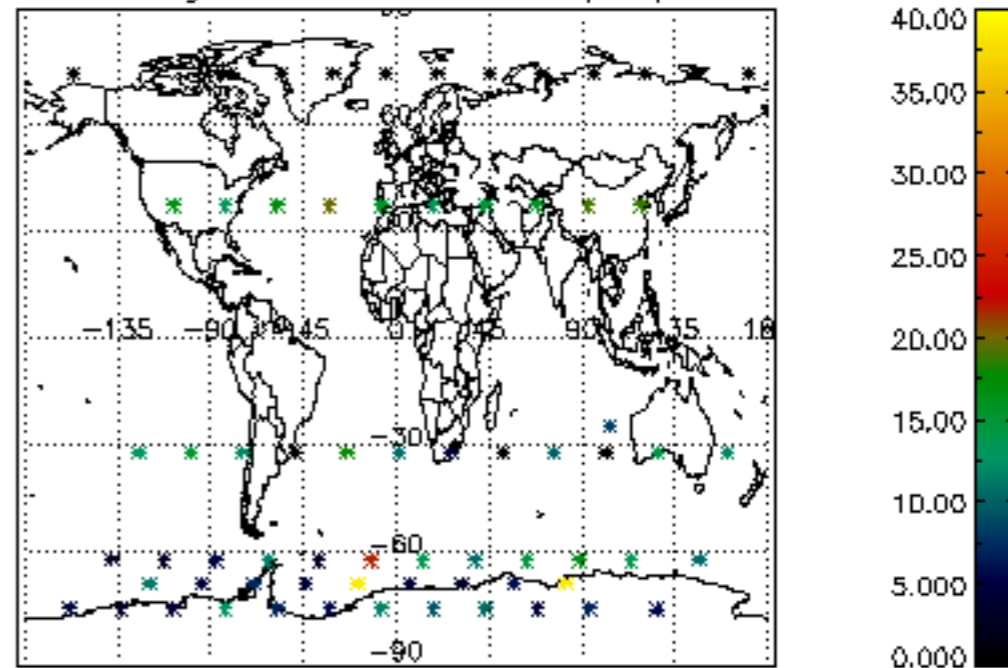

Percentage of saturation errors per profile