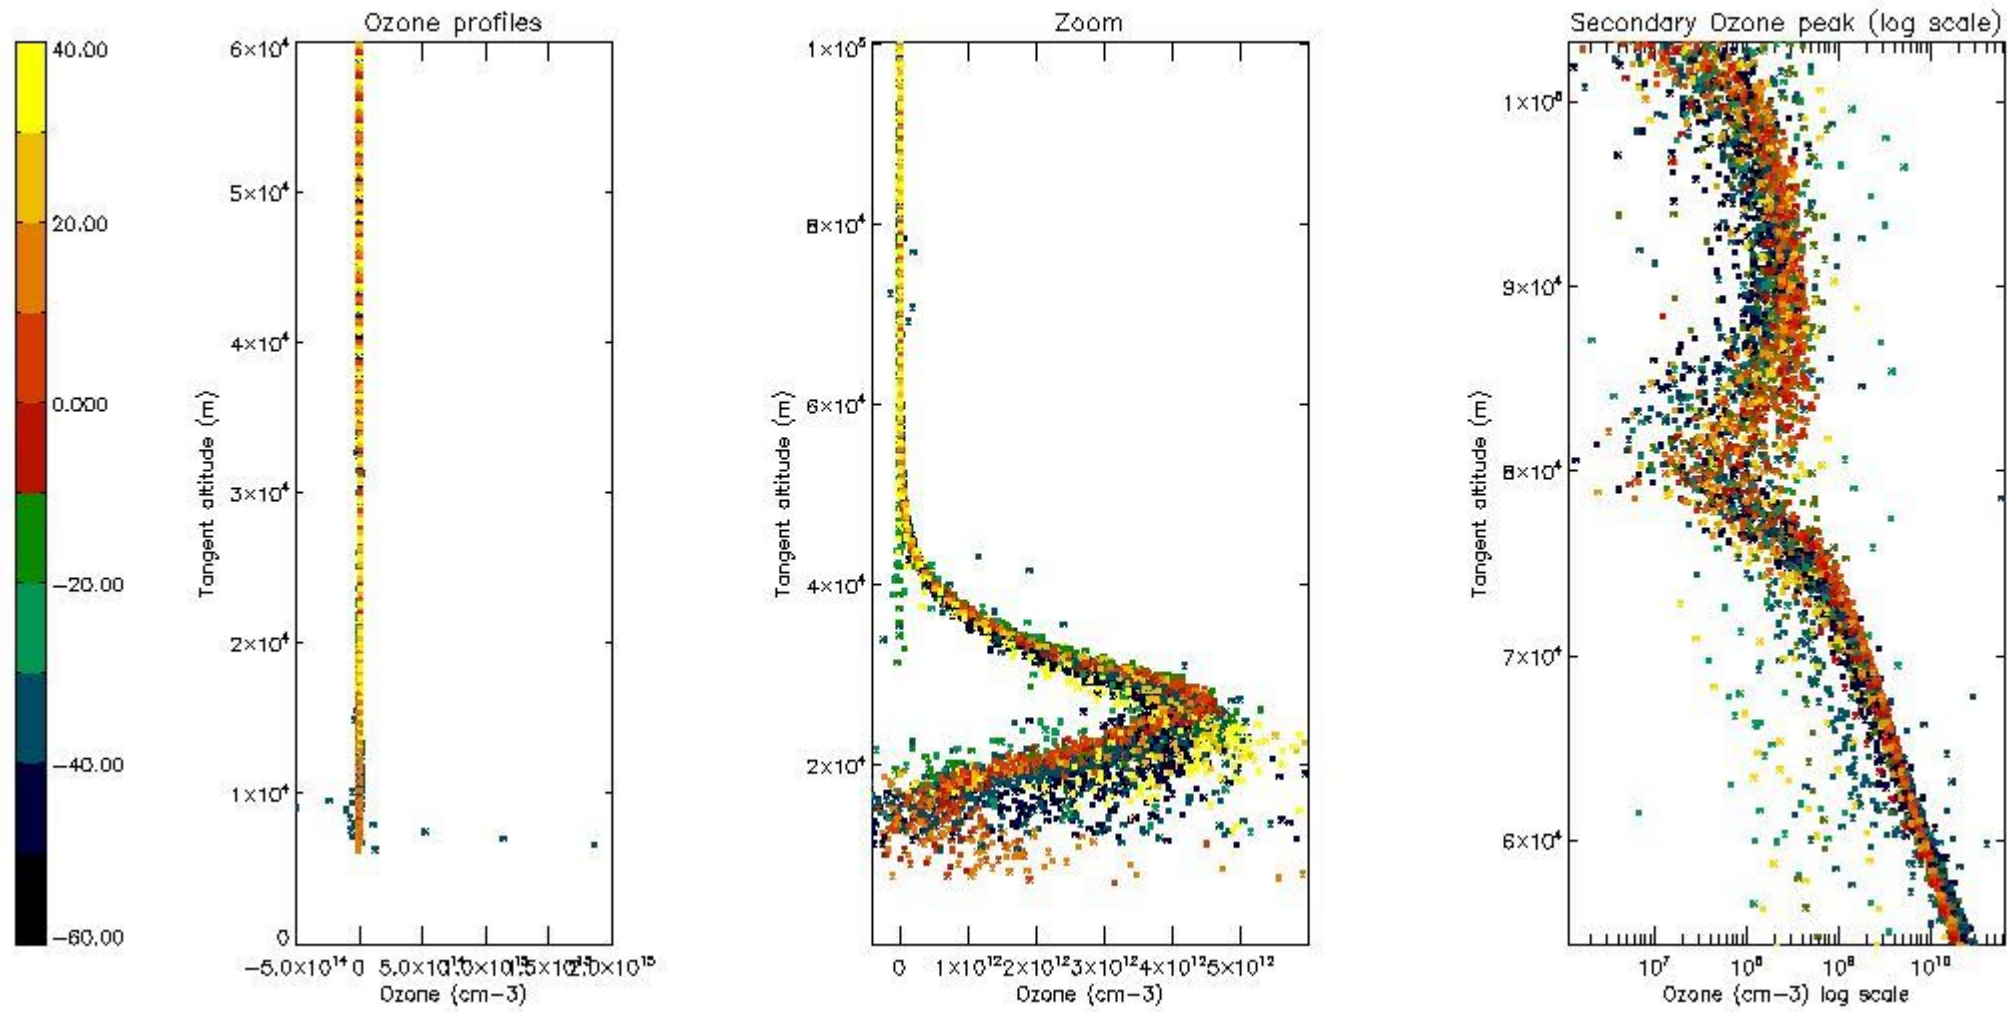

STD < 10	27
STD < 5	17

5.2 Plot ozone profiles for all STD (dark without errors)

The colorbar represents the latitude.

5.3 Plot ozone profiles where STD < 20% (dark without errors)

The colorbar represents the latitude.