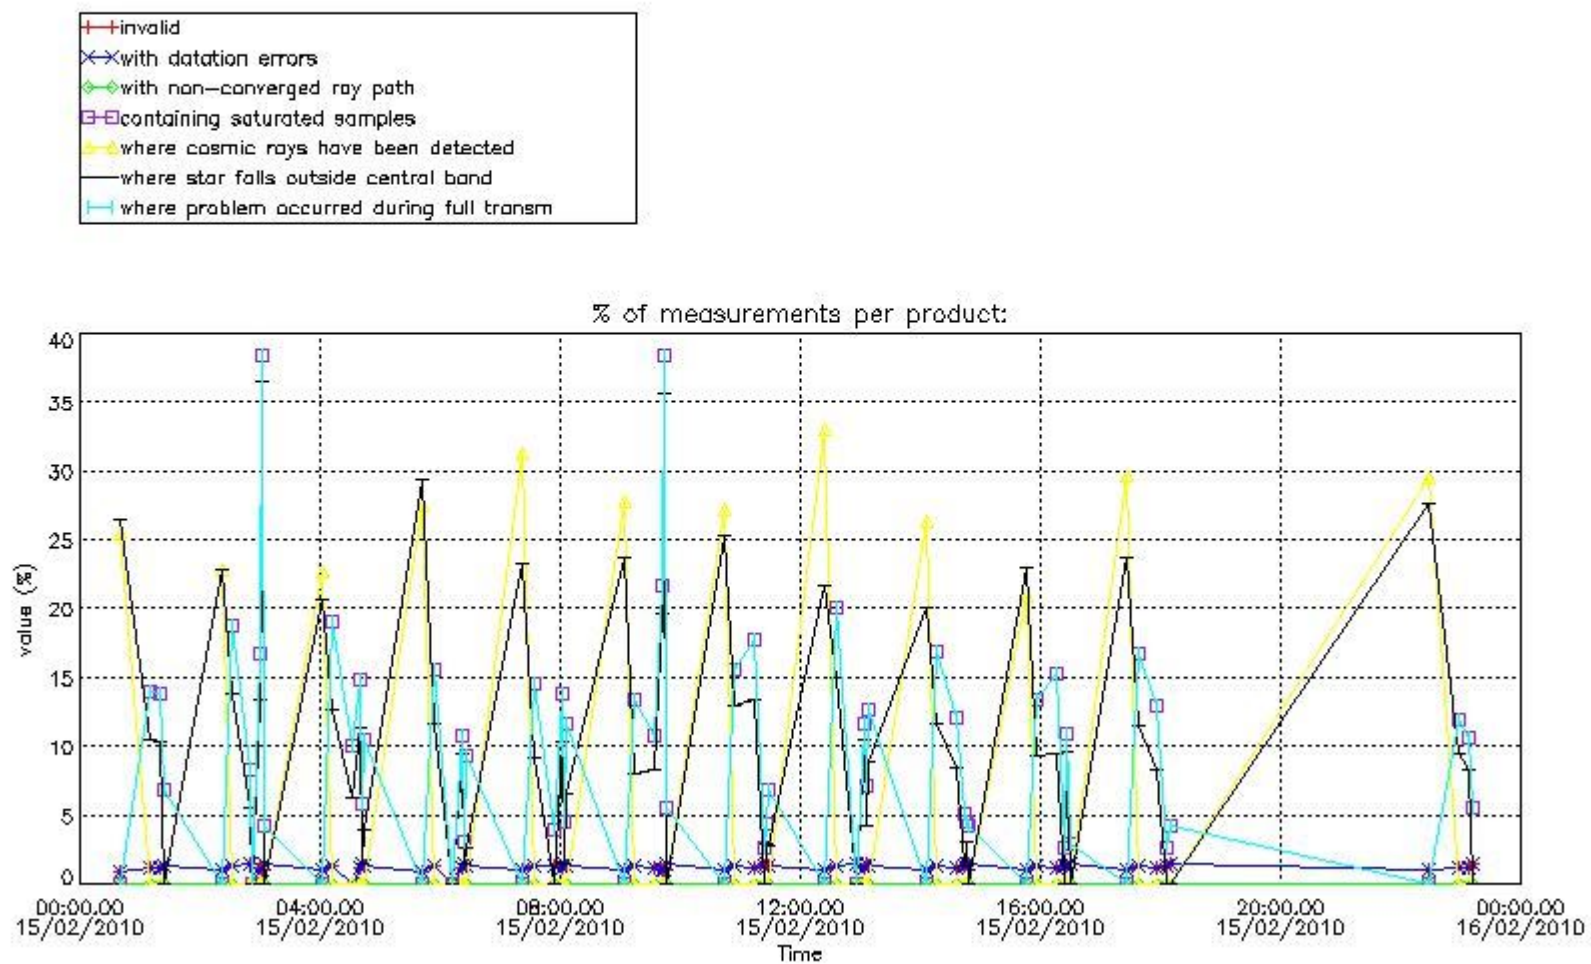

3.1 Plot quality information per product (time dependant)

3.2 Plot quality information per product (world map)

Percentage of flagged data per O3 profile

Percentage of flagged data per H2O profile

Percentage of flagged data per NO2 profile

Percentage of flagged data per NO3 profile

4. Level 1 quality information per product

In this section it is plotted some information contained in the Quality Summary data set of the level 2 products that comes from the level 1b processing. Products without errors (error flag in the MPH set to "0") are used.

4.1 Plot quality information per product (time dependant) coming from level 1b processing

4.1.1 Plot level 1 quality information per product (time dependant): ENVISAT ASCENDING passes

4.1.2 Plot level 1 quality information per product (time dependant): ENVI SAT DESCENDING passes