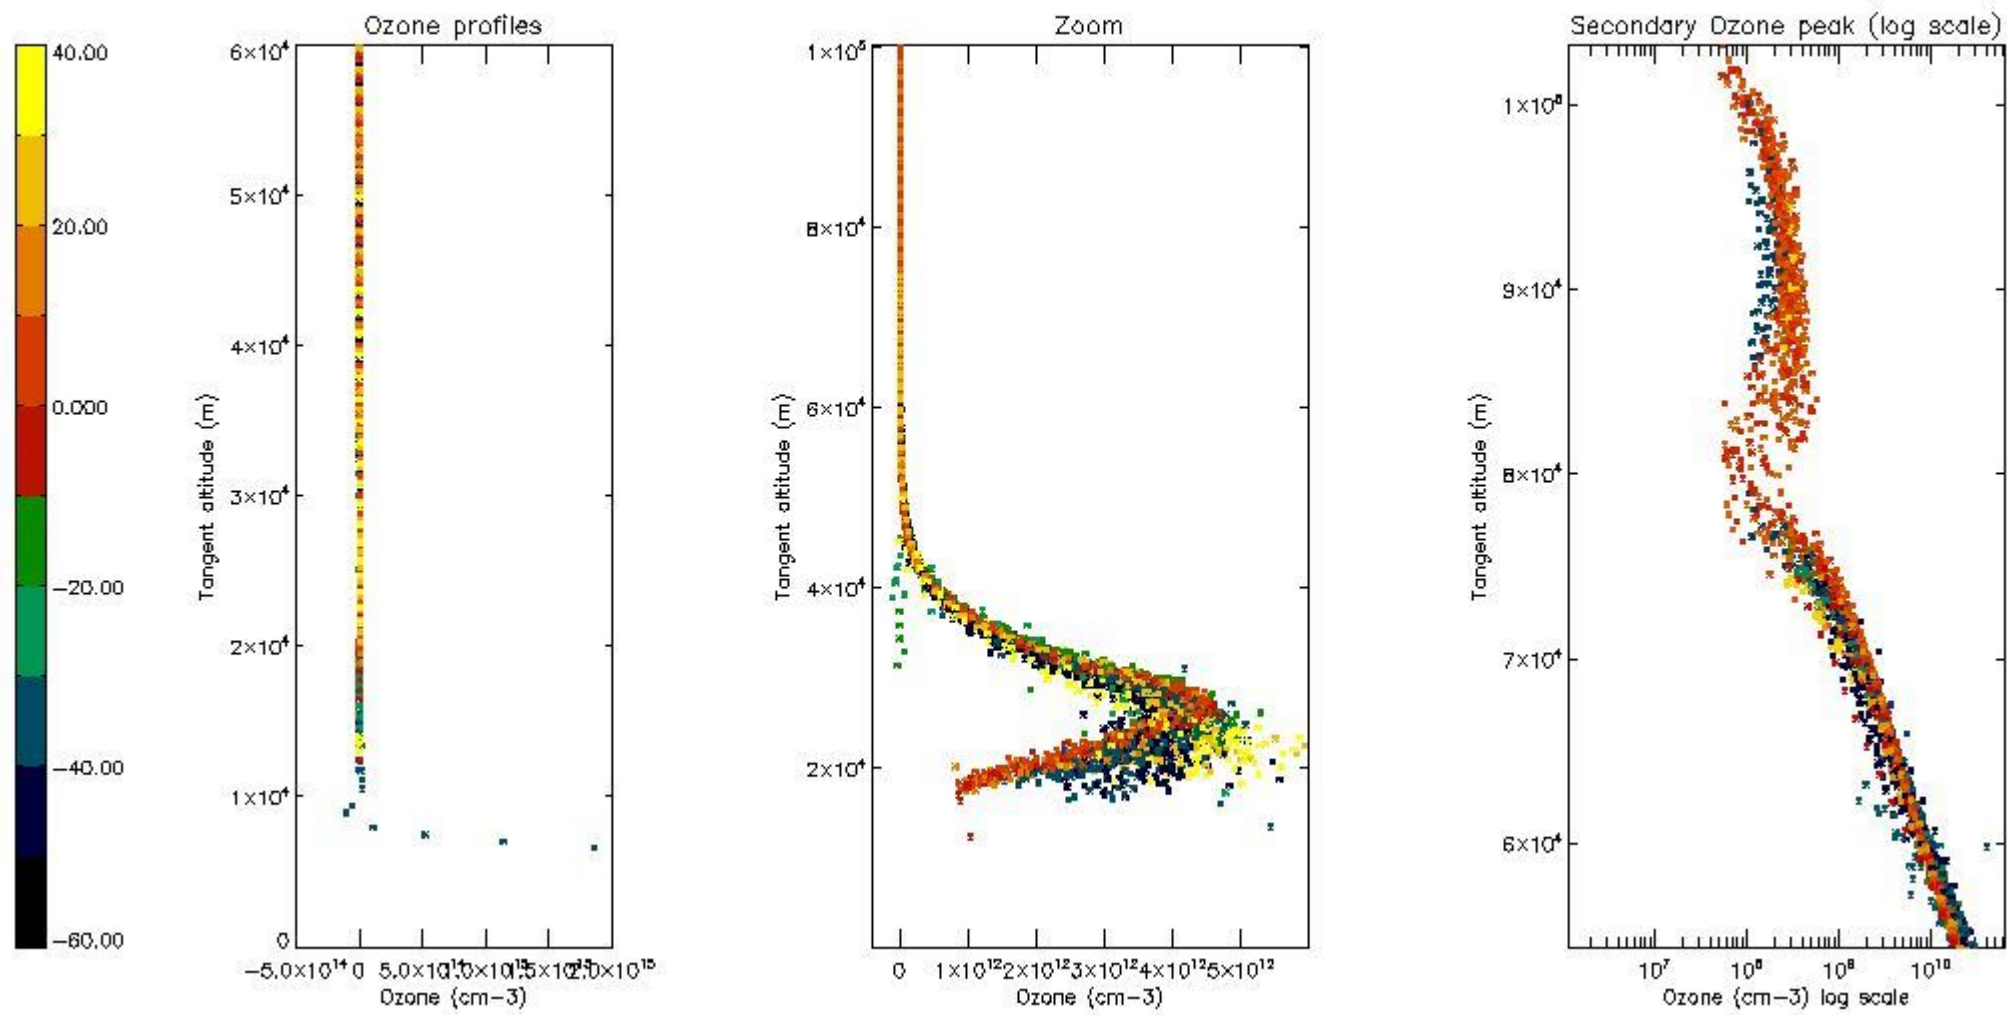

STD < 10	27
STD < 5	17

5.2 Plot ozone profiles for all STD (dark without errors)

The colorbar represents the latitude.

5.3 Plot ozone profiles where STD < 20% (dark without errors)

The colorbar represents the latitude.