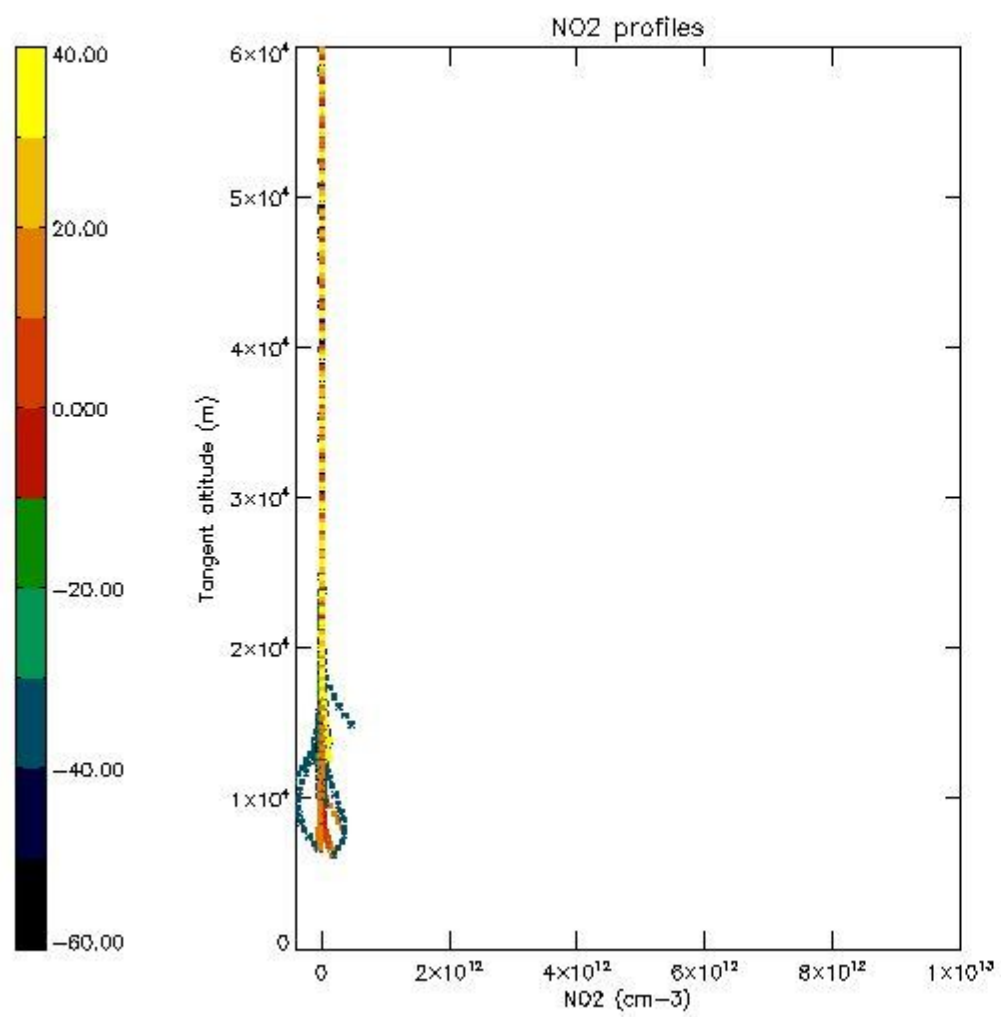

5.7 Plot NO3 profiles for all STD (dark without errors)

The colorbar represents the latitude.