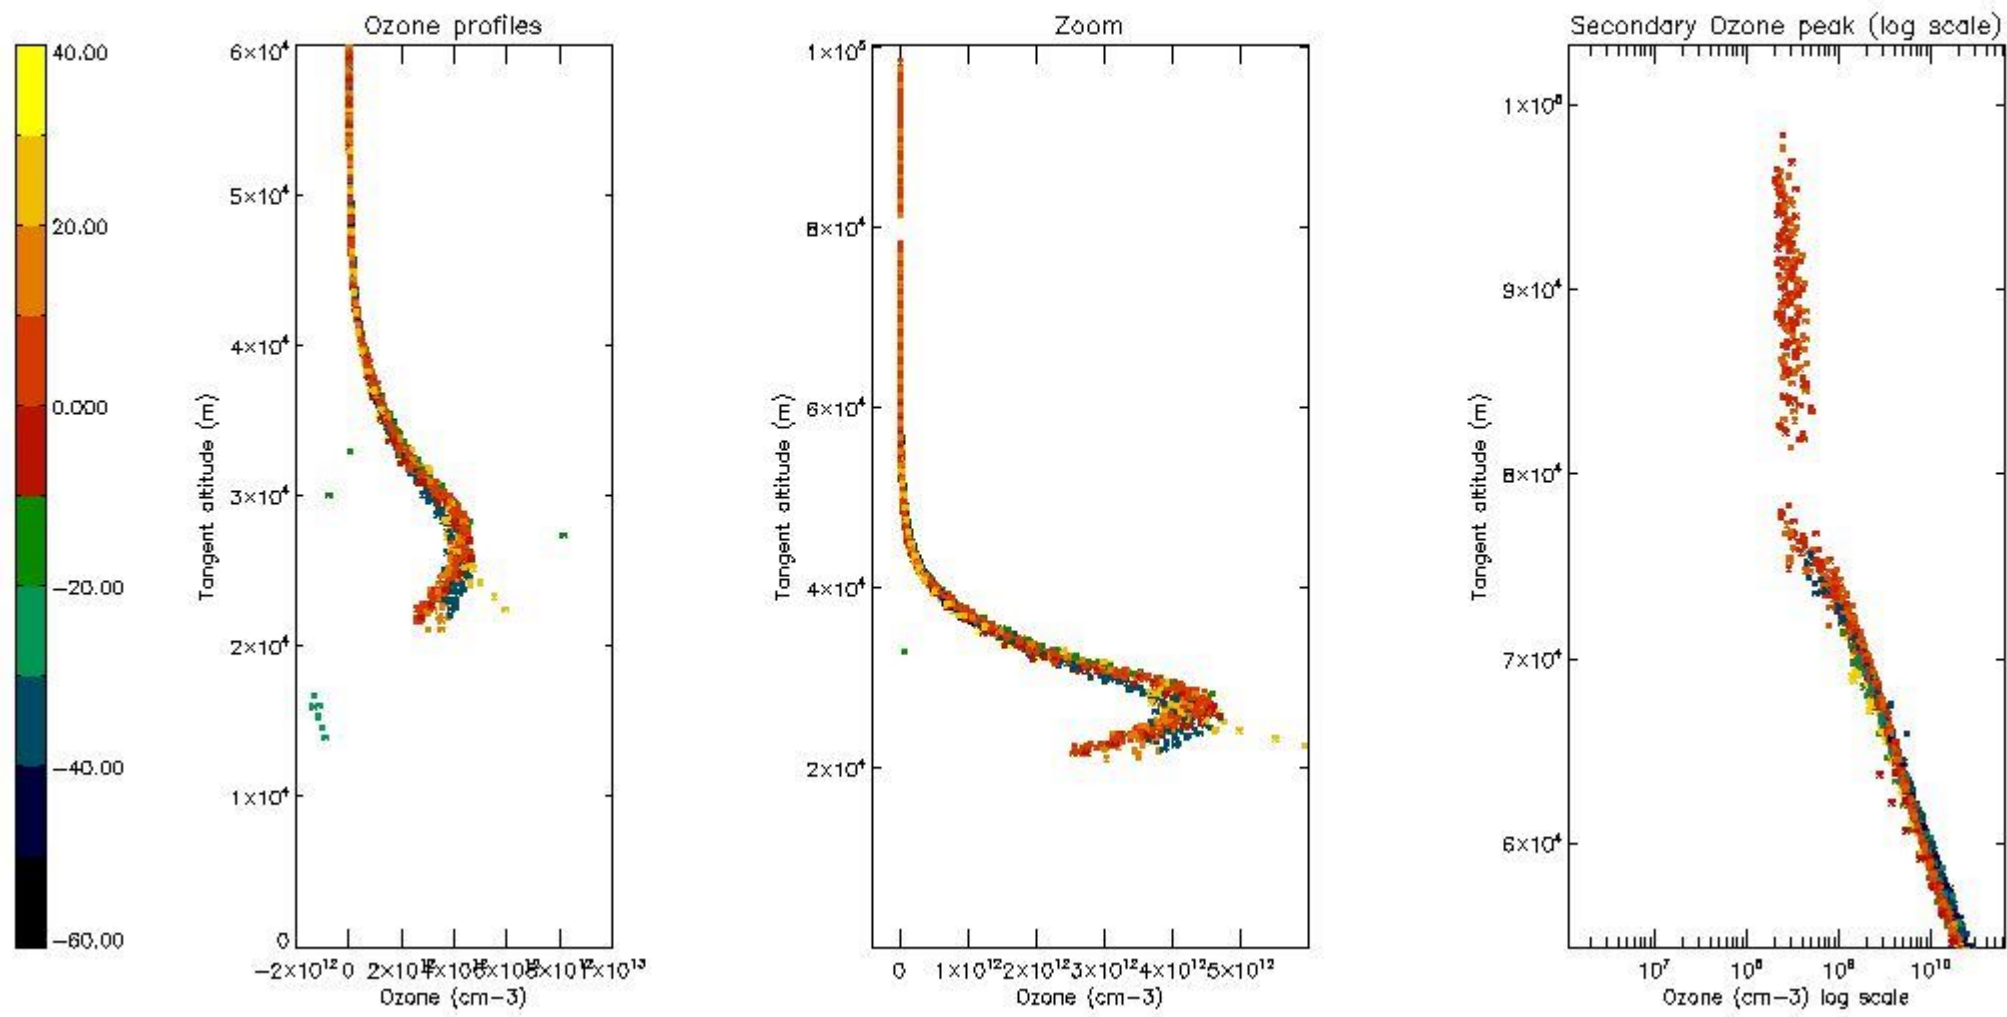

5.6 Plot NO₂ profiles for all STD (dark without errors)

The colorbar represents the latitude.