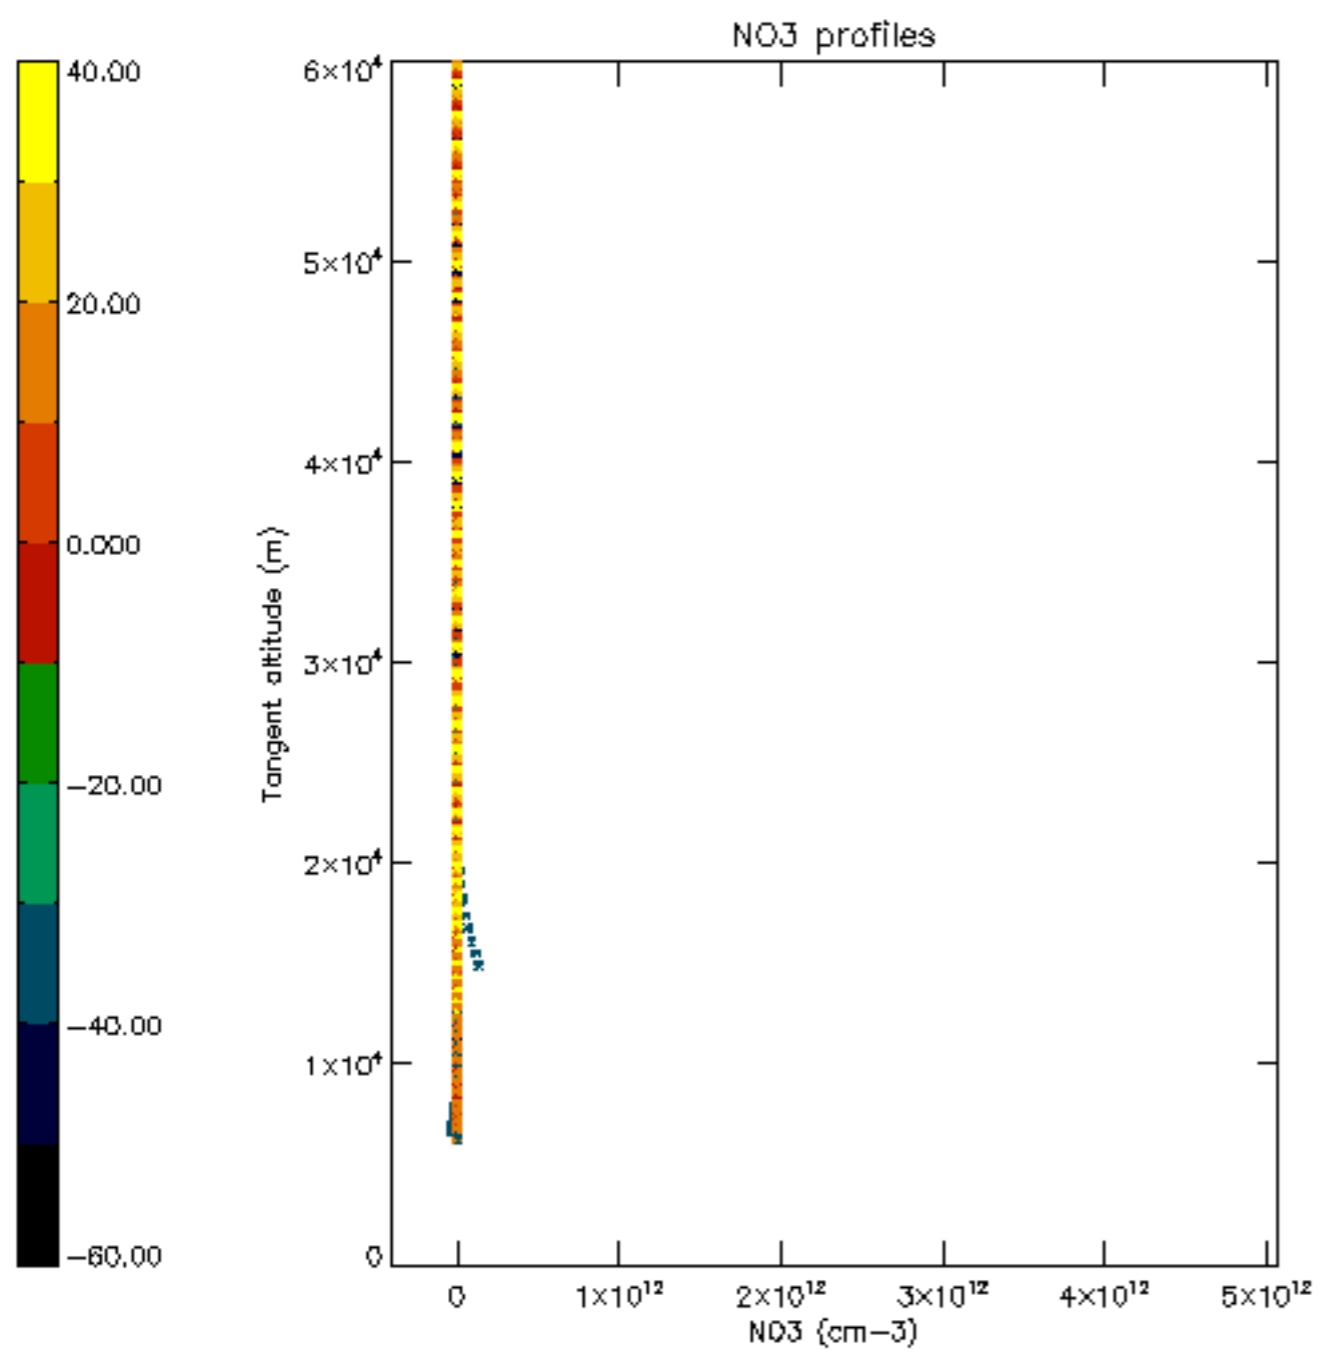

Percentage of star falling outside central band per profile

Percentage of saturation errors per profile

Percentage of flagged data per D3 profile

Percentage of flagged data per H2O profile

Percentage of flagged data per NO2 profile