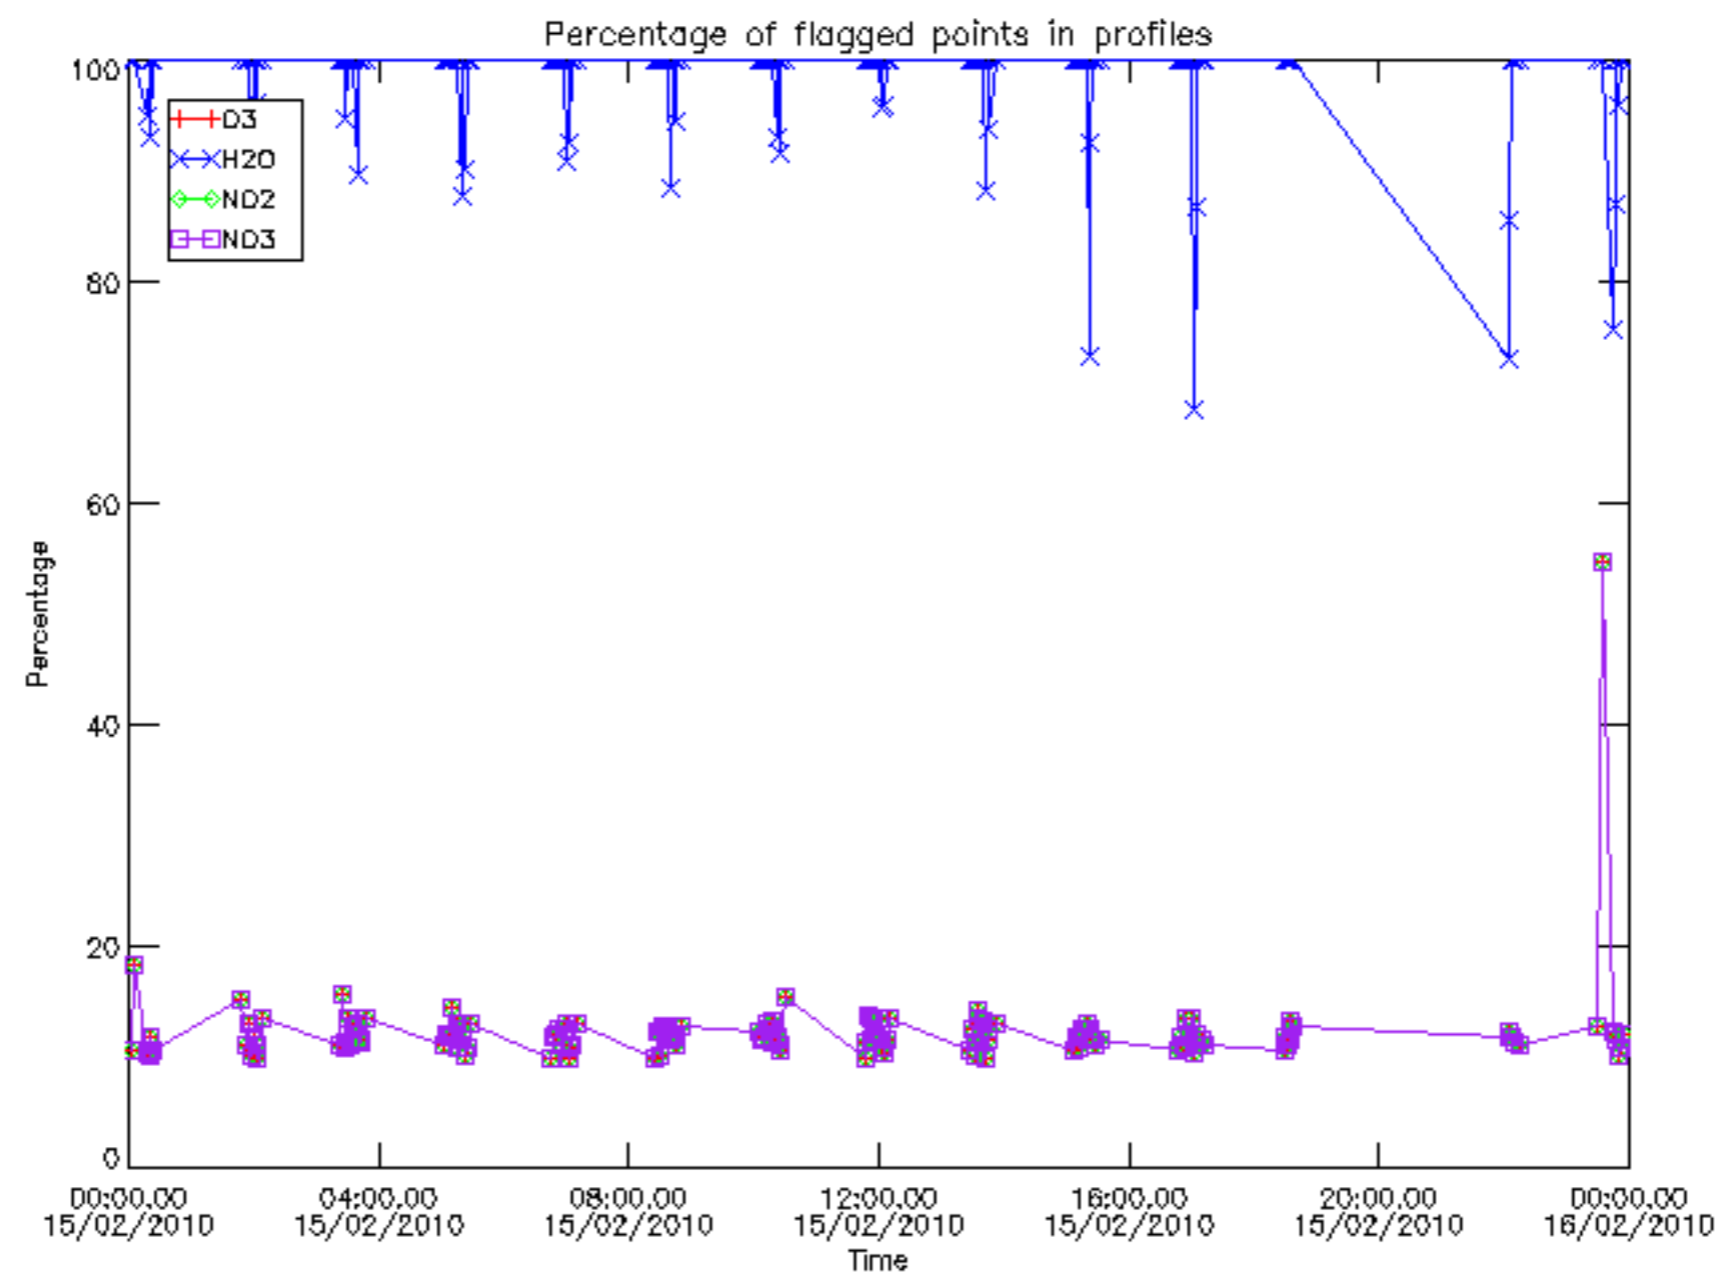

Percentage of flagged data per D3 profile

Percentage of flagged data per H2O profile