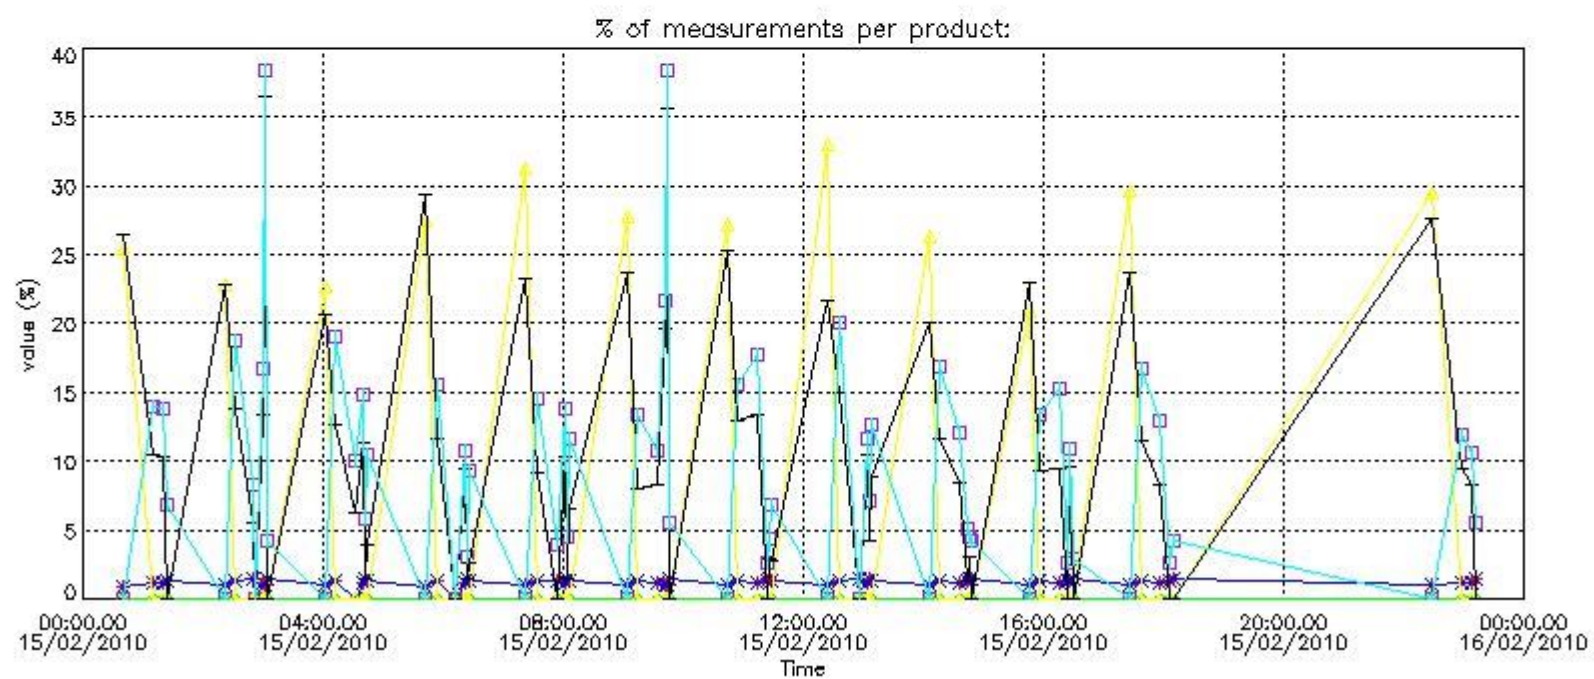

4.2 Plot quality information per product coming from level 1b processing (world map)

4.2.1 Plot level 1 quality information per product (world map): ENVISAT ASCENDING passes