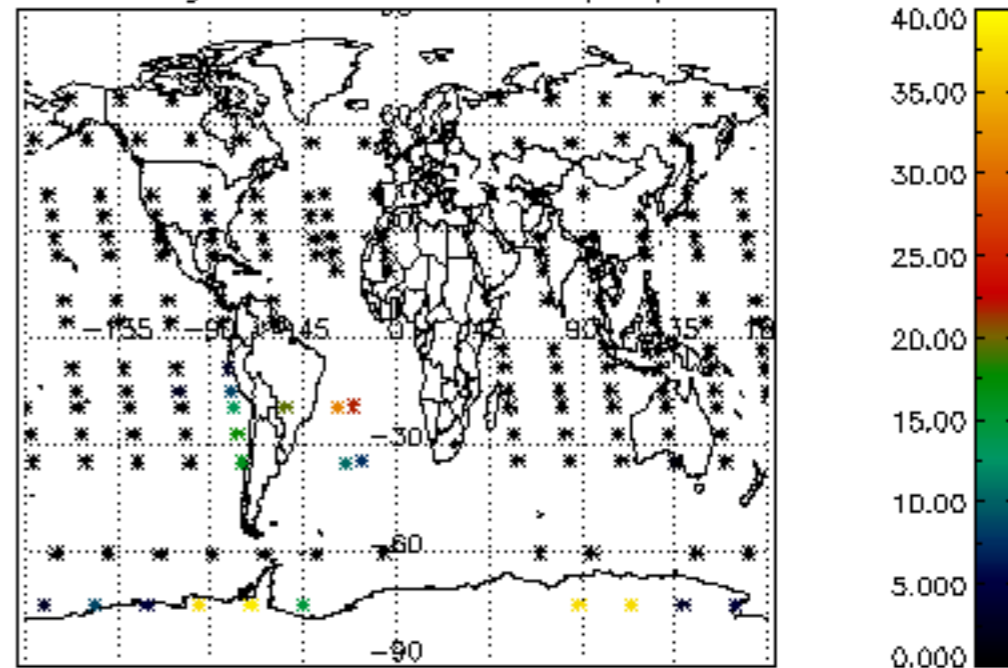

Percentage of datation errors per profile

Percentage of saturation errors per profile