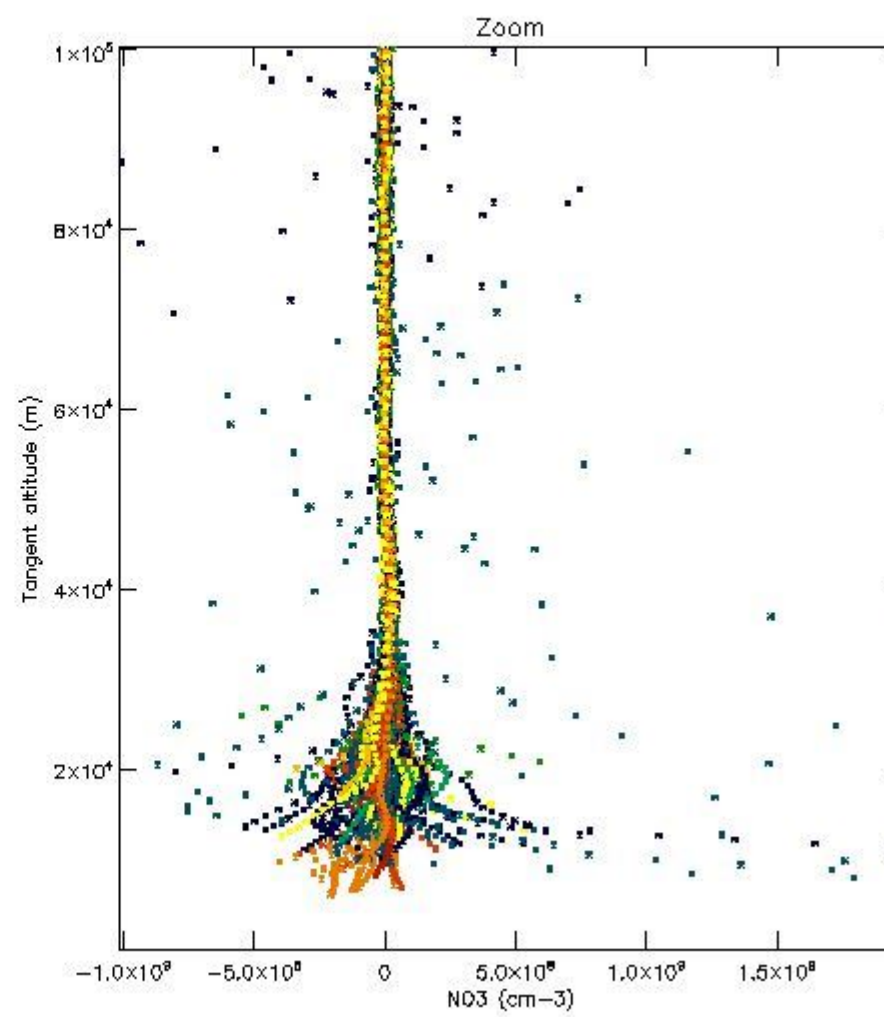

6. Auxiliary Data Files used for the production reported in section 2

The number reported in the third column indicates since which file (see list in section 2) the corresponding auxiliary file has been used. The fourth column is the date of those product files.

Type	Auxiliary Filename	Used since product	Used since product date
INST_PHYS_CHARACTERISTICS	GOM_INS_AXVIEC20091111_143220_20030716_120000_20500101_000000	1	15-FEB-2010 00:01:43
LEVEL-2_PROC_CONFIG	GOM_PR2_AXVIEC20091111_152718_20020301_000000_20500101_000000	1	15-FEB-2010 00:01:43
CROSS_SECTIONS_FILE	GOM_CRS_AXVIEC20091111_154832_20020301_000000_20500101_000000	1	15-FEB-2010 00:01:43