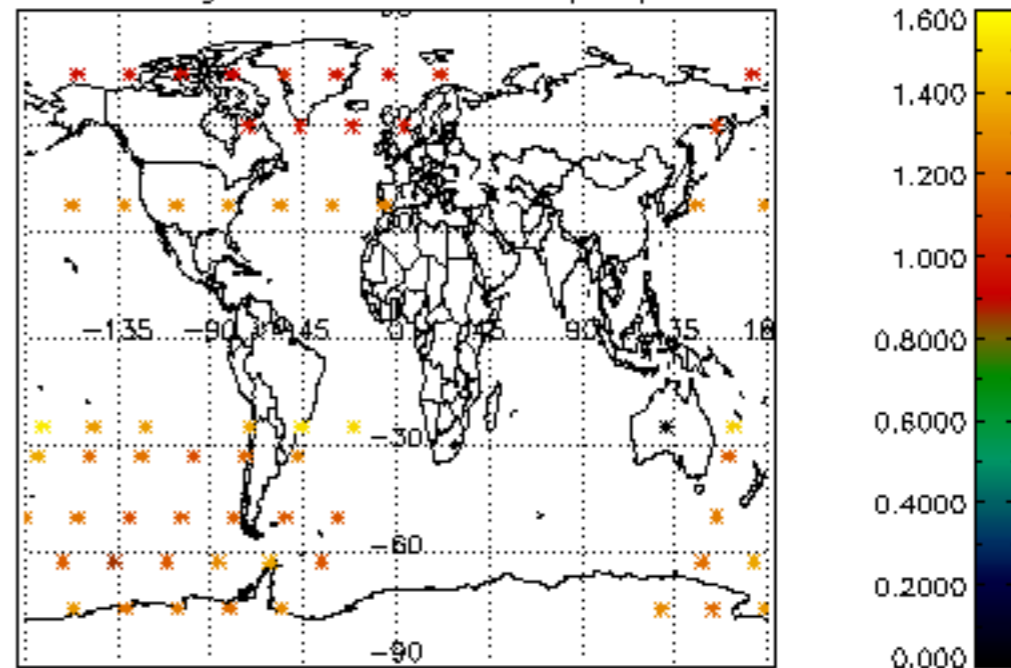

Percentage of datation errors per profile

Percentage of star falling outside central band per profile

Percentage of saturation errors per profile

Percentage of cosmic ray hits per profile

Percentage of datation errors per profile