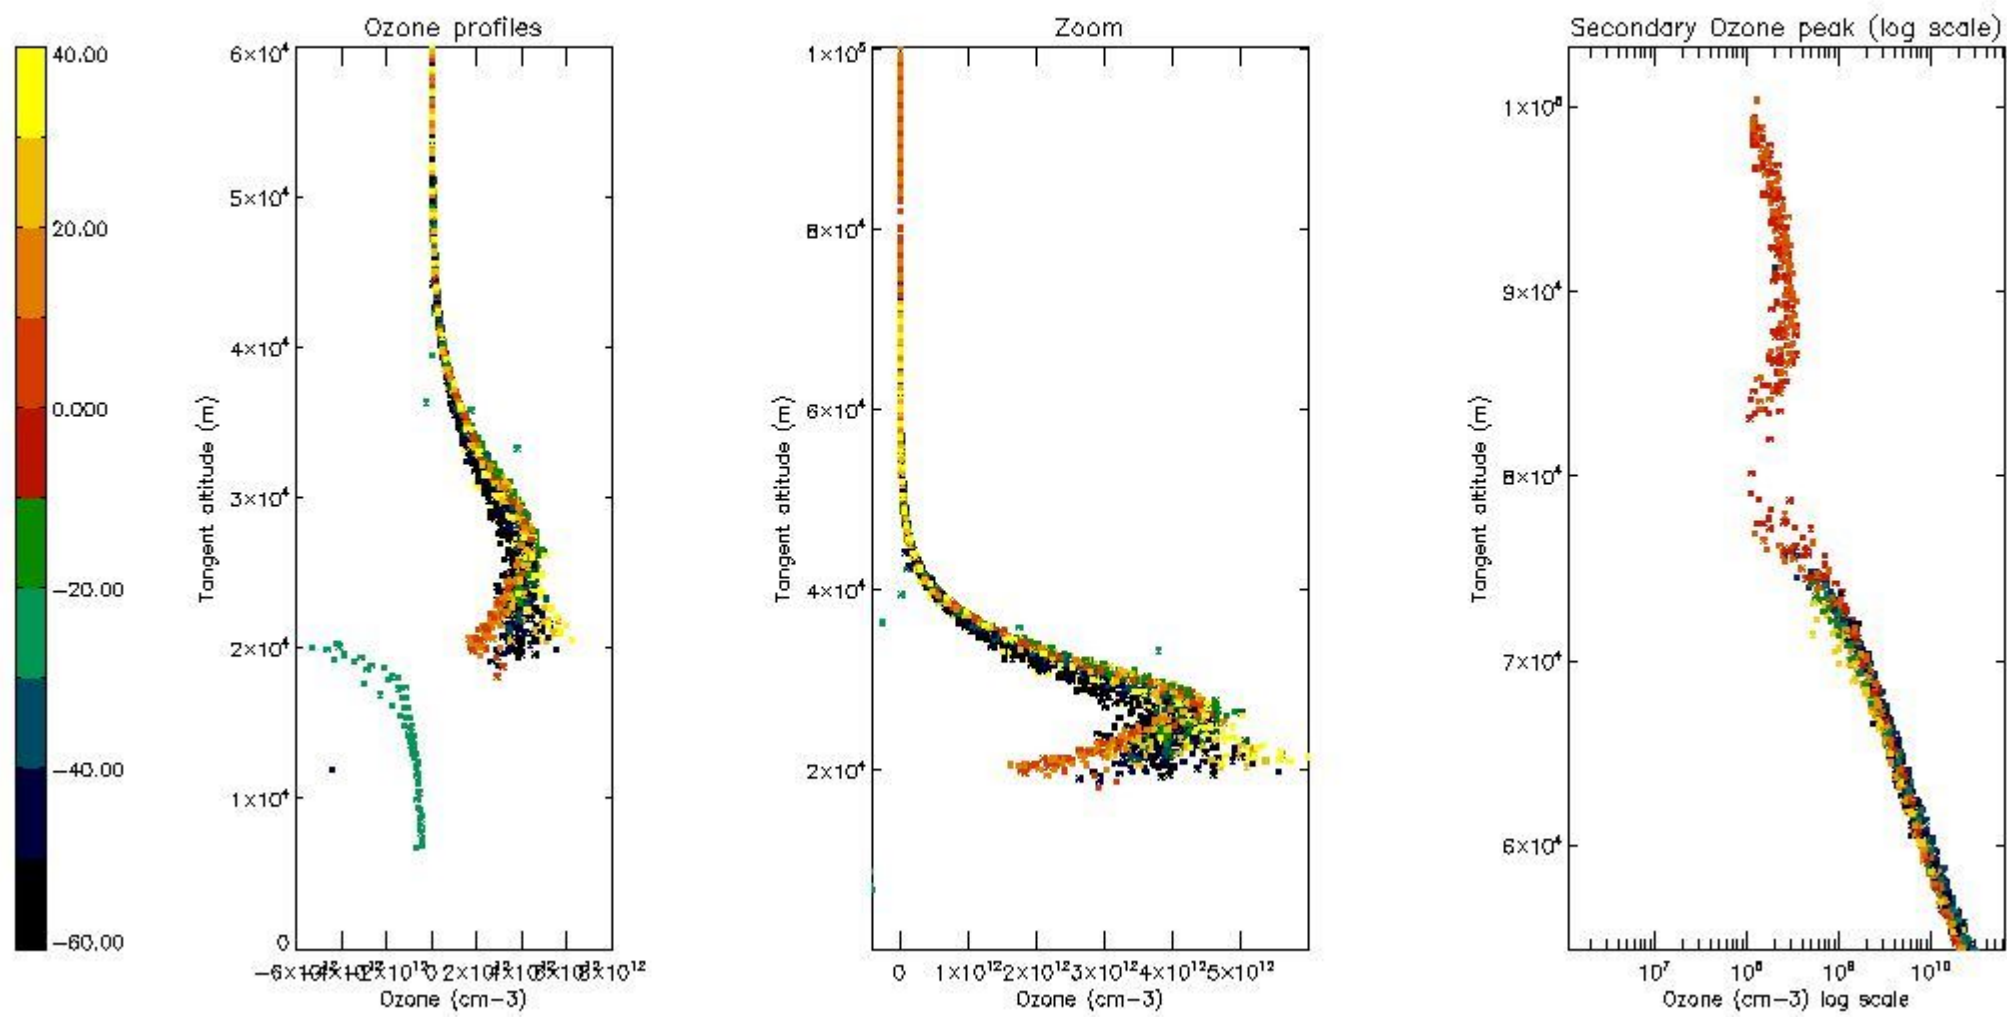

STD < 10	24
STD < 5	15

5.2 Plot ozone profiles for all STD (dark without errors)

The colorbar represents the latitude.

5.3 Plot ozone profiles where STD < 20% (dark without errors)

The colorbar represents the latitude.

5.4 Plot ozone profiles where $STD < 10\%$ (dark without errors)

The colorbar represents the latitude.

5.5 Plot ozone profiles where STD < 5% (dark without errors)

The colorbar represents the latitude.

5.6 Plot NO₂ profiles for all STD (dark without errors)