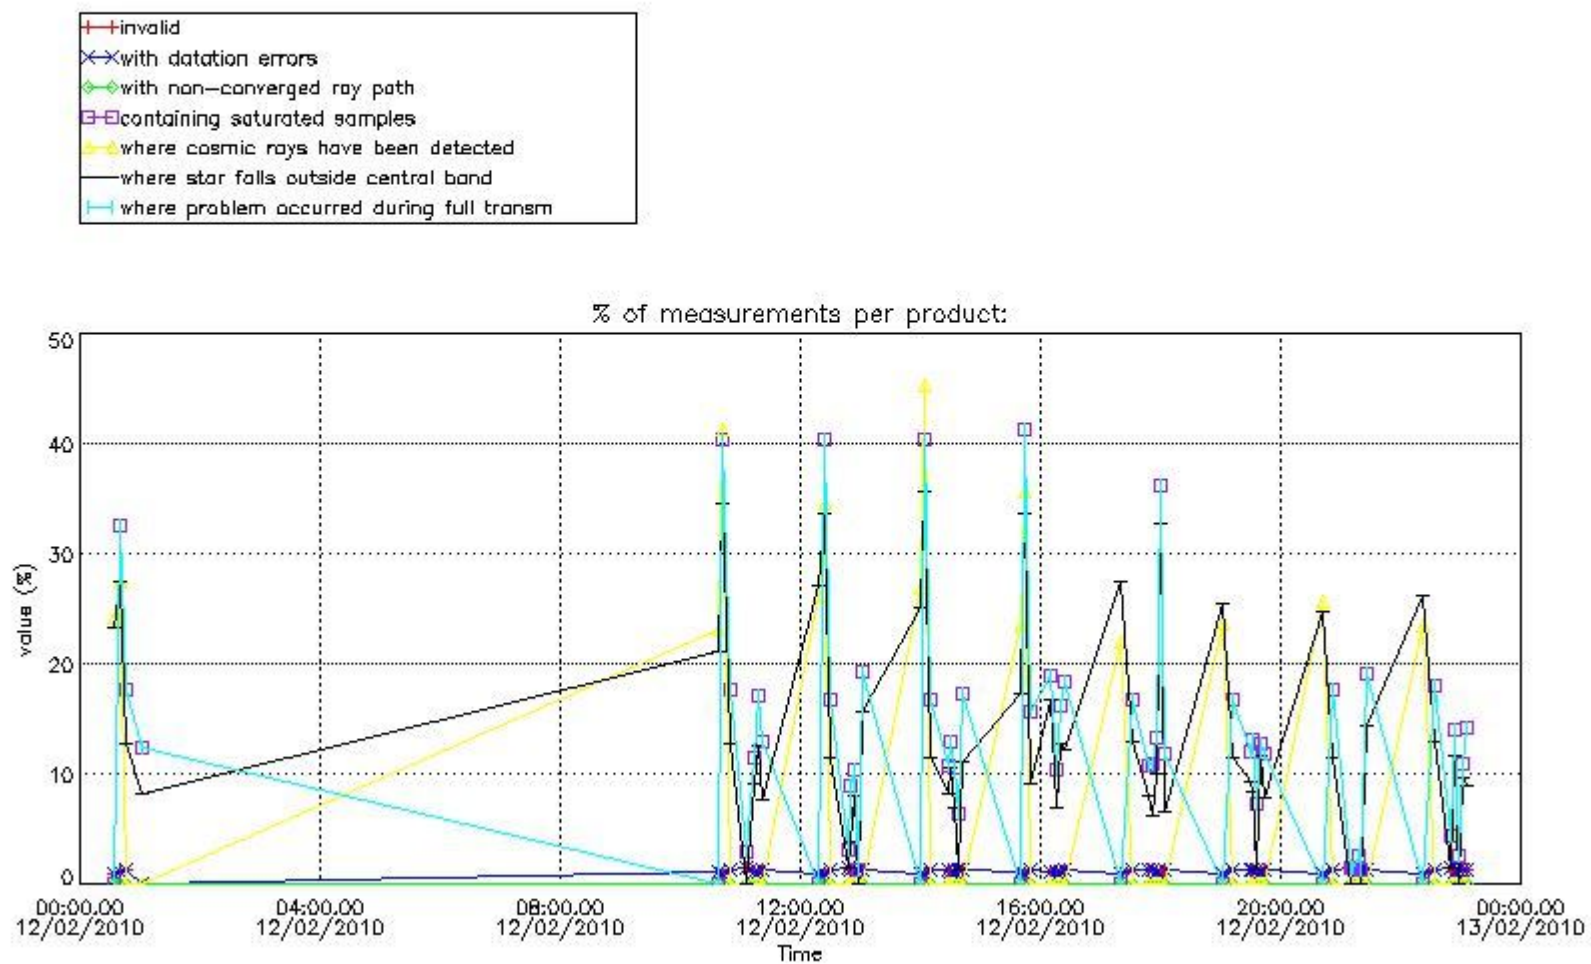

4.2 Plot quality information per product coming from level 1b processing (world map)

4.2.1 Plot level 1 quality information per product (world map): ENVISAT ASCENDING passes