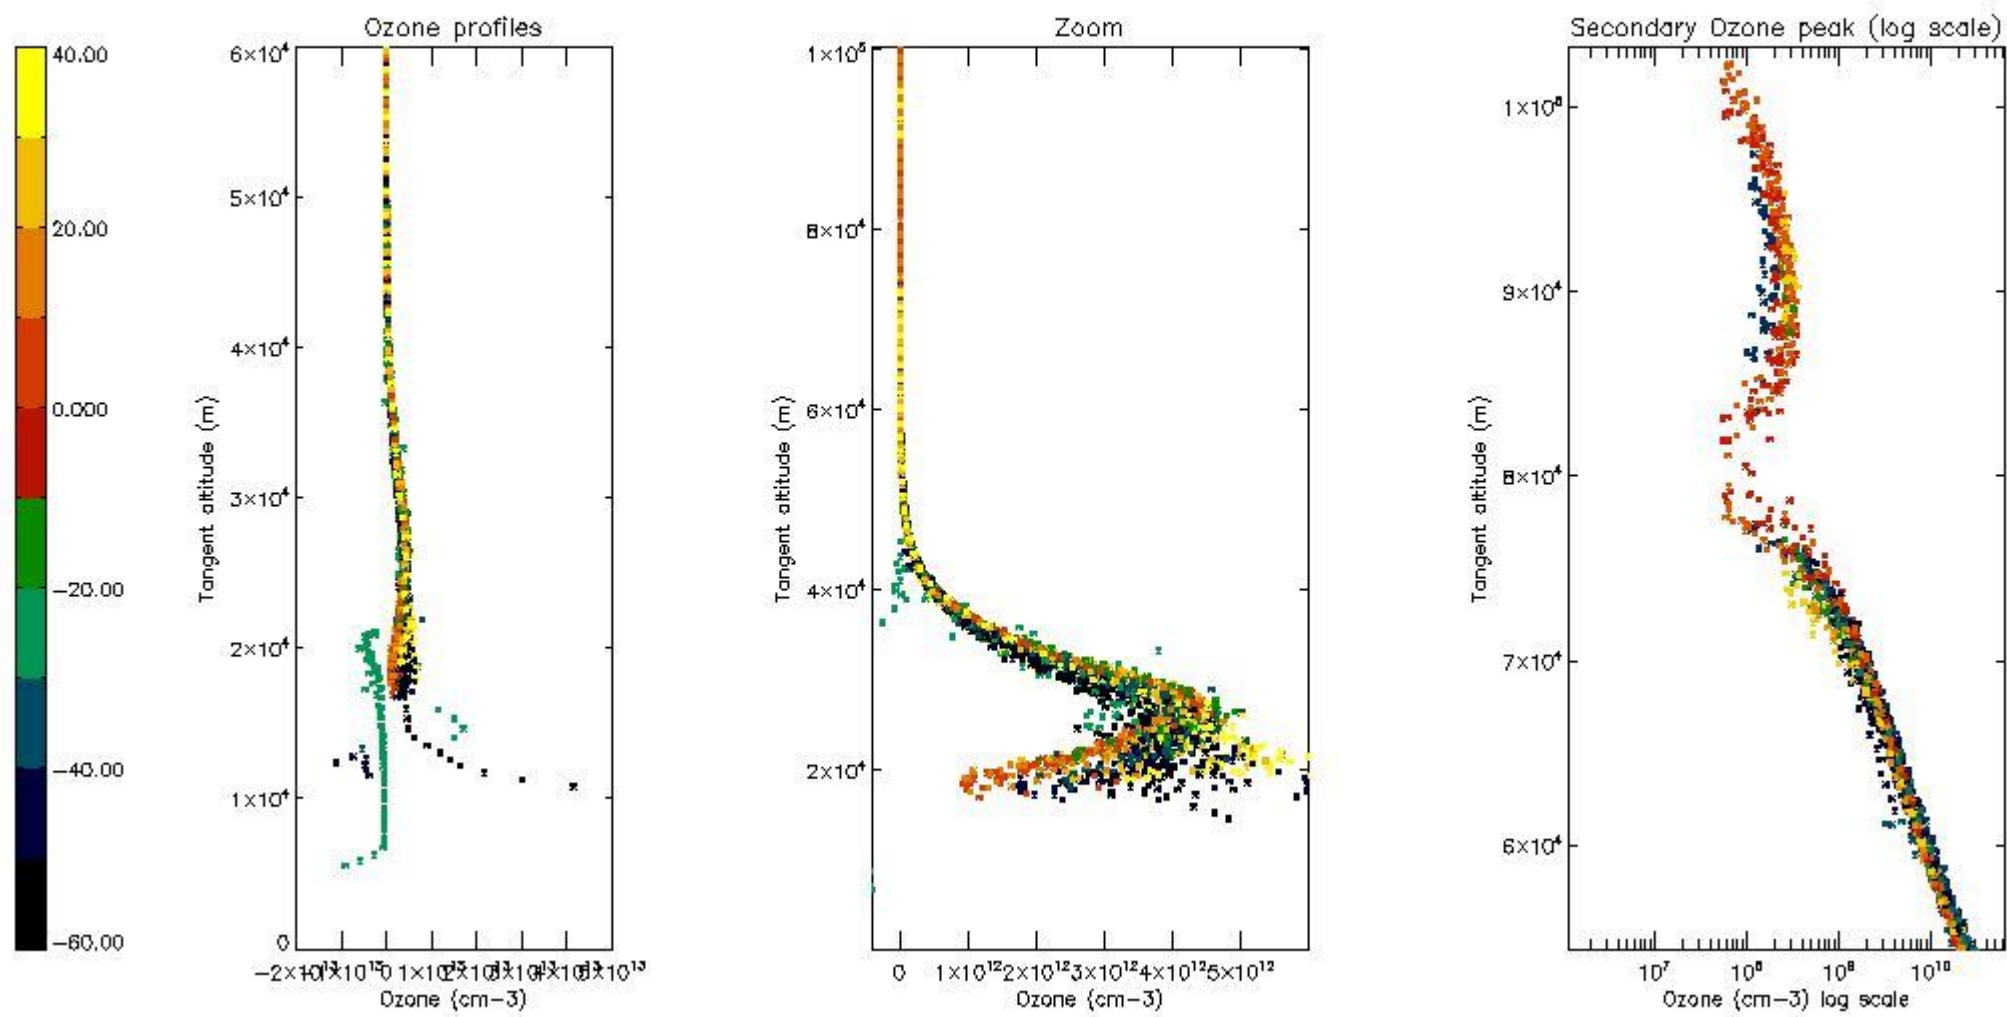

STD < 10	24
STD < 5	15

5.2 Plot ozone profiles for all STD (dark without errors)

The colorbar represents the latitude.

5.3 Plot ozone profiles where STD < 20% (dark without errors)

The colorbar represents the latitude.

5.4 Plot ozone profiles where $STD < 10\%$ (dark without errors)

The colorbar represents the latitude.

5.5 Plot ozone profiles where STD < 5% (dark without errors)

The colorbar represents the latitude.

5.6 Plot NO₂ profiles for all STD (dark without errors)