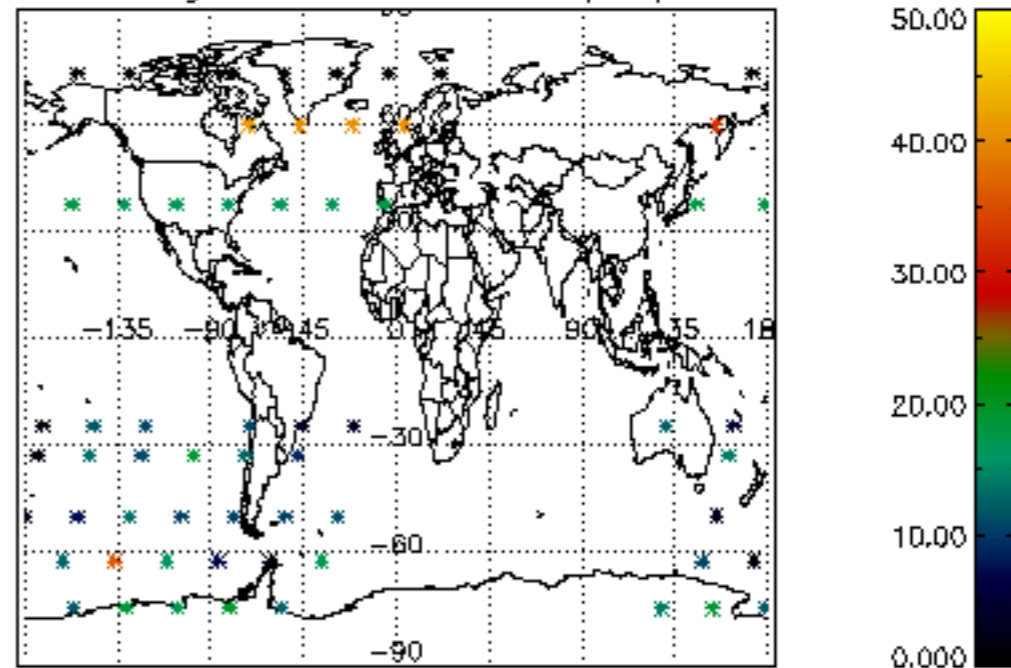

Percentage of saturation errors per profile