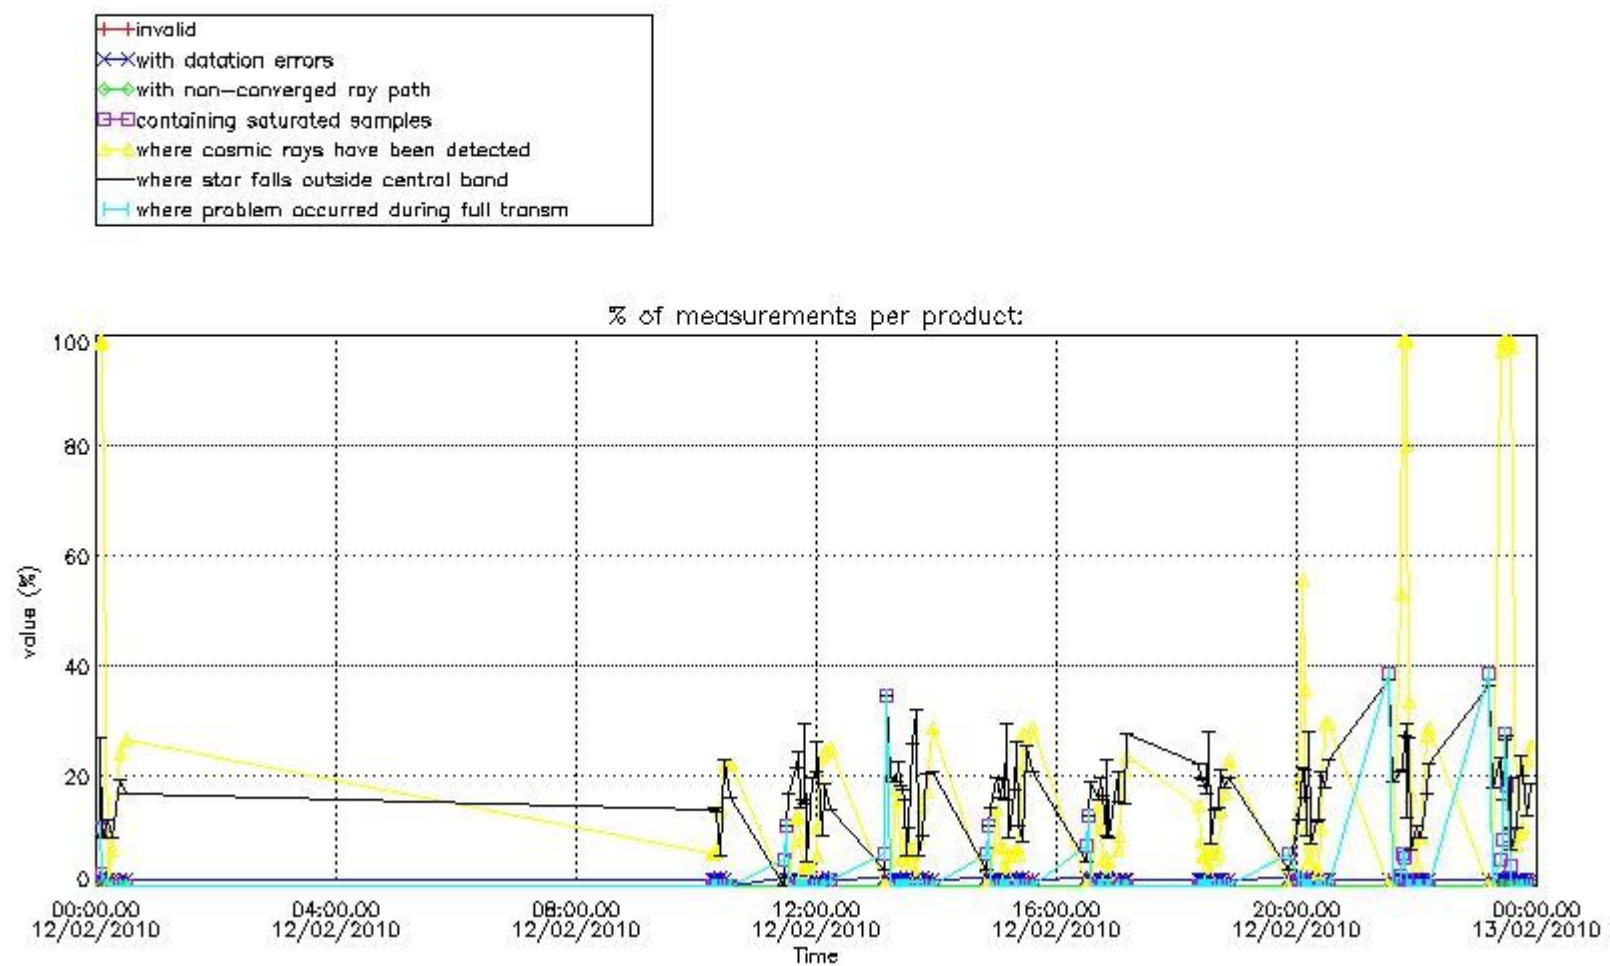

4.1.2 Plot level 1 quality information per product (time dependant): ENVI SAT DESCENDING passes