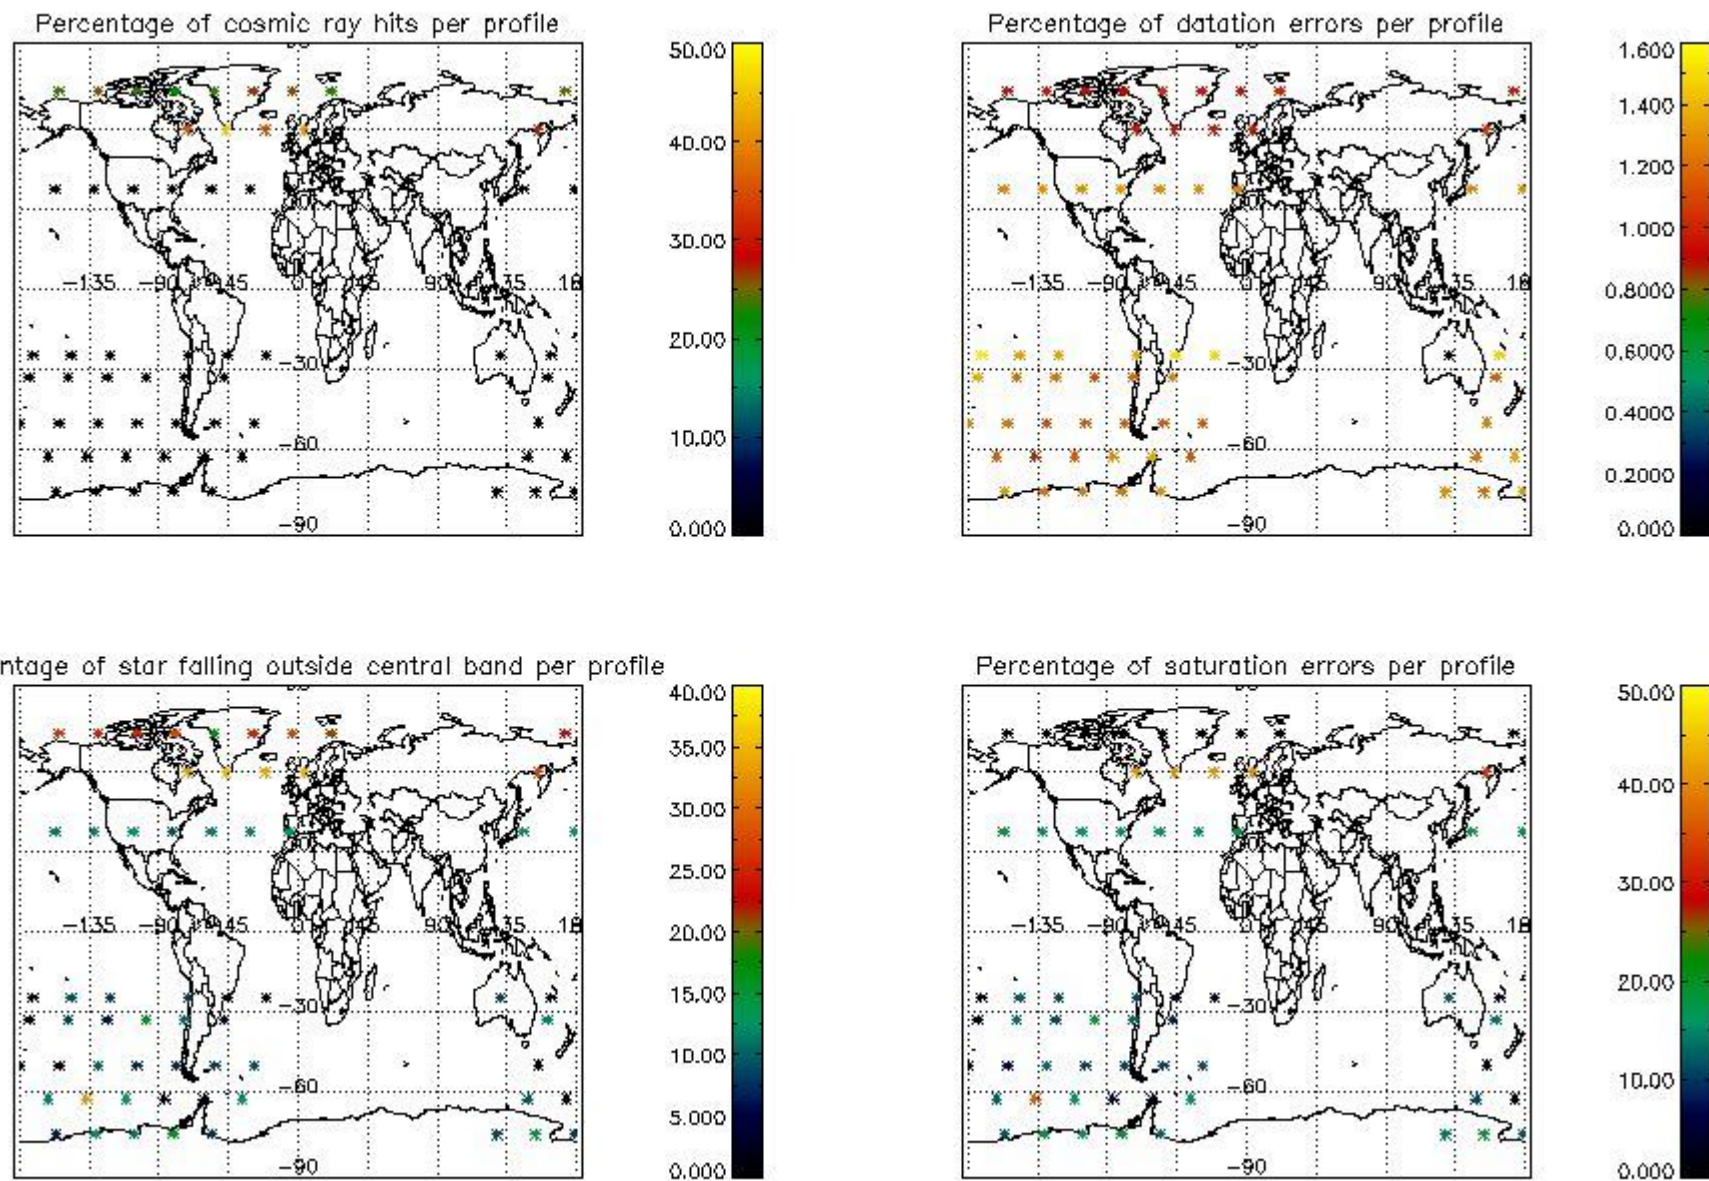

Percentage of flagged data per NO3 profile

4. Level 1 quality information per product

In this section it is plotted some information contained in the Quality Summary data set of the level 2 products that comes from the level 1b processing. Products without errors (error flag in the MPH set to "0") are used.

4.1 Plot quality information per product (time dependant) coming from level 1b processing

4.1.1 Plot level 1 quality information per product (time dependant): ENVISAT ASCENDING passes

4.1.2 Plot level 1 quality information per product (time dependant): ENVI SAT DESCENDING passes

4.2 Plot quality information per product coming from level 1b processing (world map)

4.2.1 Plot level 1 quality information per product (world map): ENVISAT ASCENDING passes

4.2.2 Plot level 1 quality information per product (world map): ENVISAT DESCENDING passes