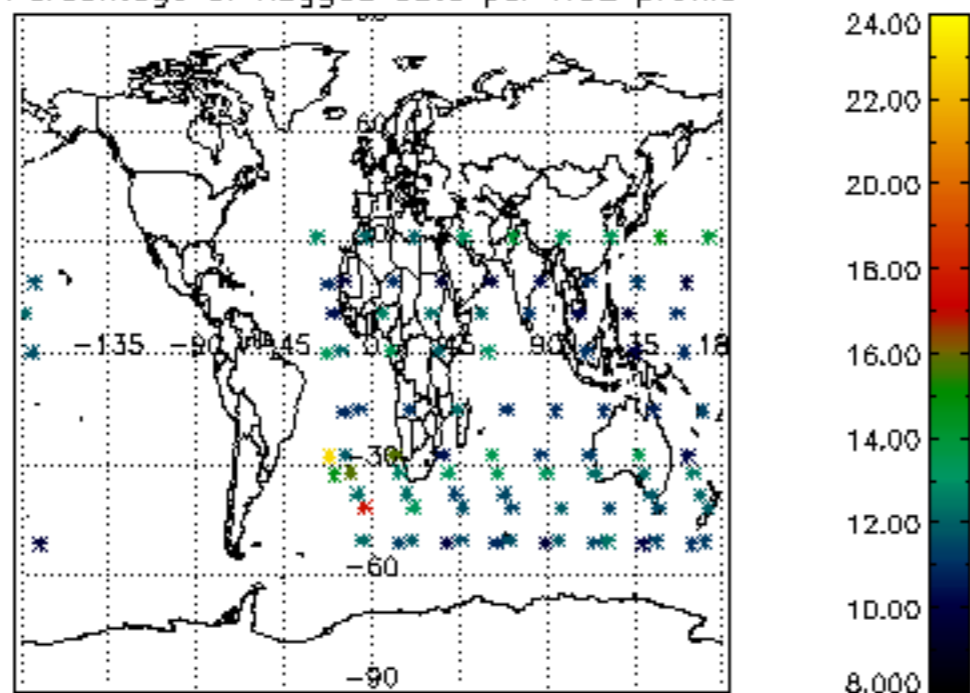

Percentage of flagged data per NO2 profile