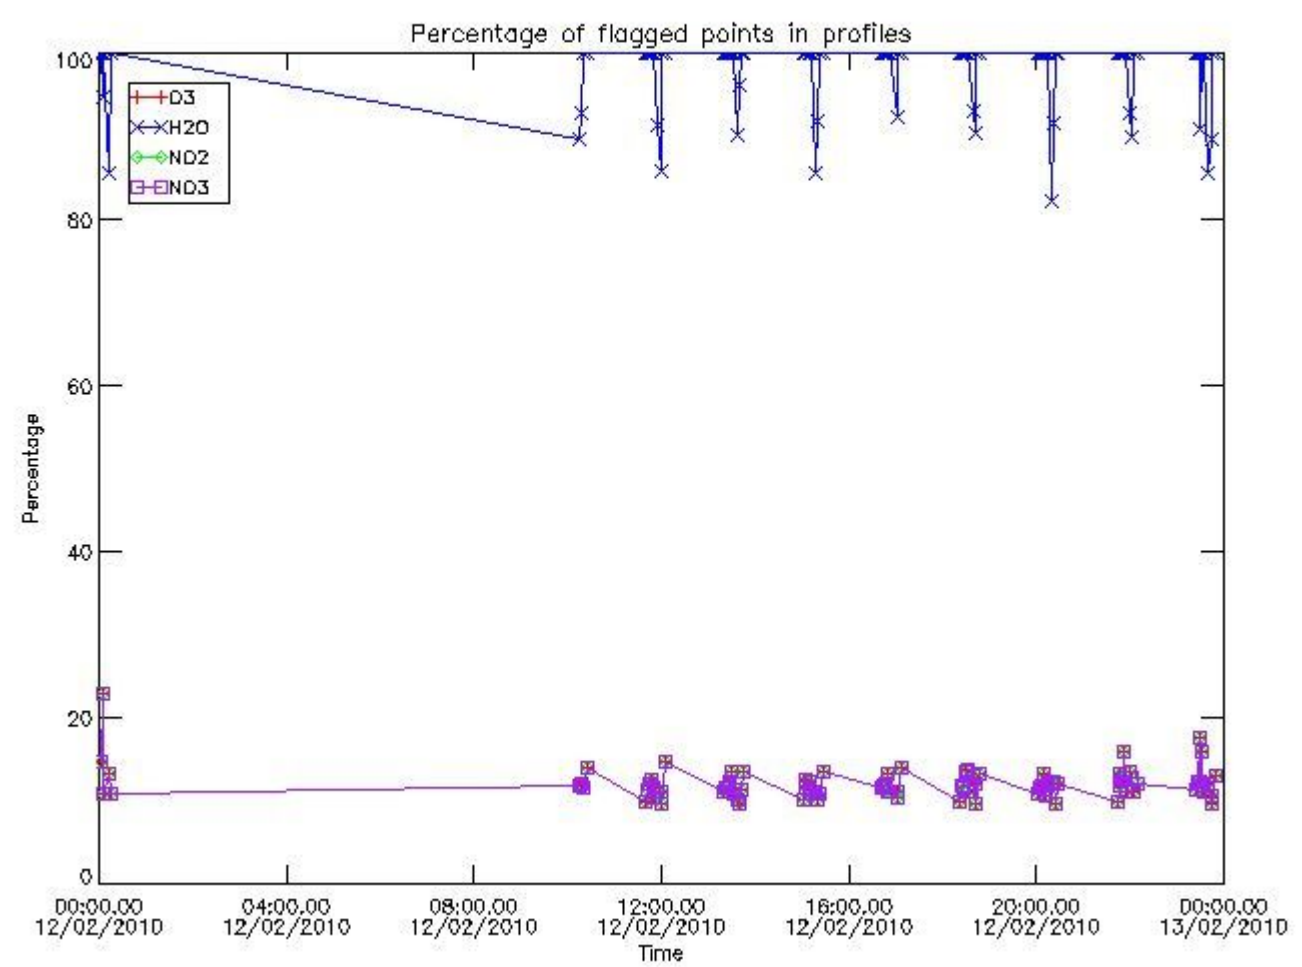

3. Quality information per product

In this section it is plotted some information contained in the Quality Summary data set of the level 2 products. Only products in dark limb conditions and without errors (error flag in the MPH set to "0") are used.

3.1 Plot quality information per product (time dependant)

Percentage of flagged data per O3 profile

Percentage of flagged data per H2O profile