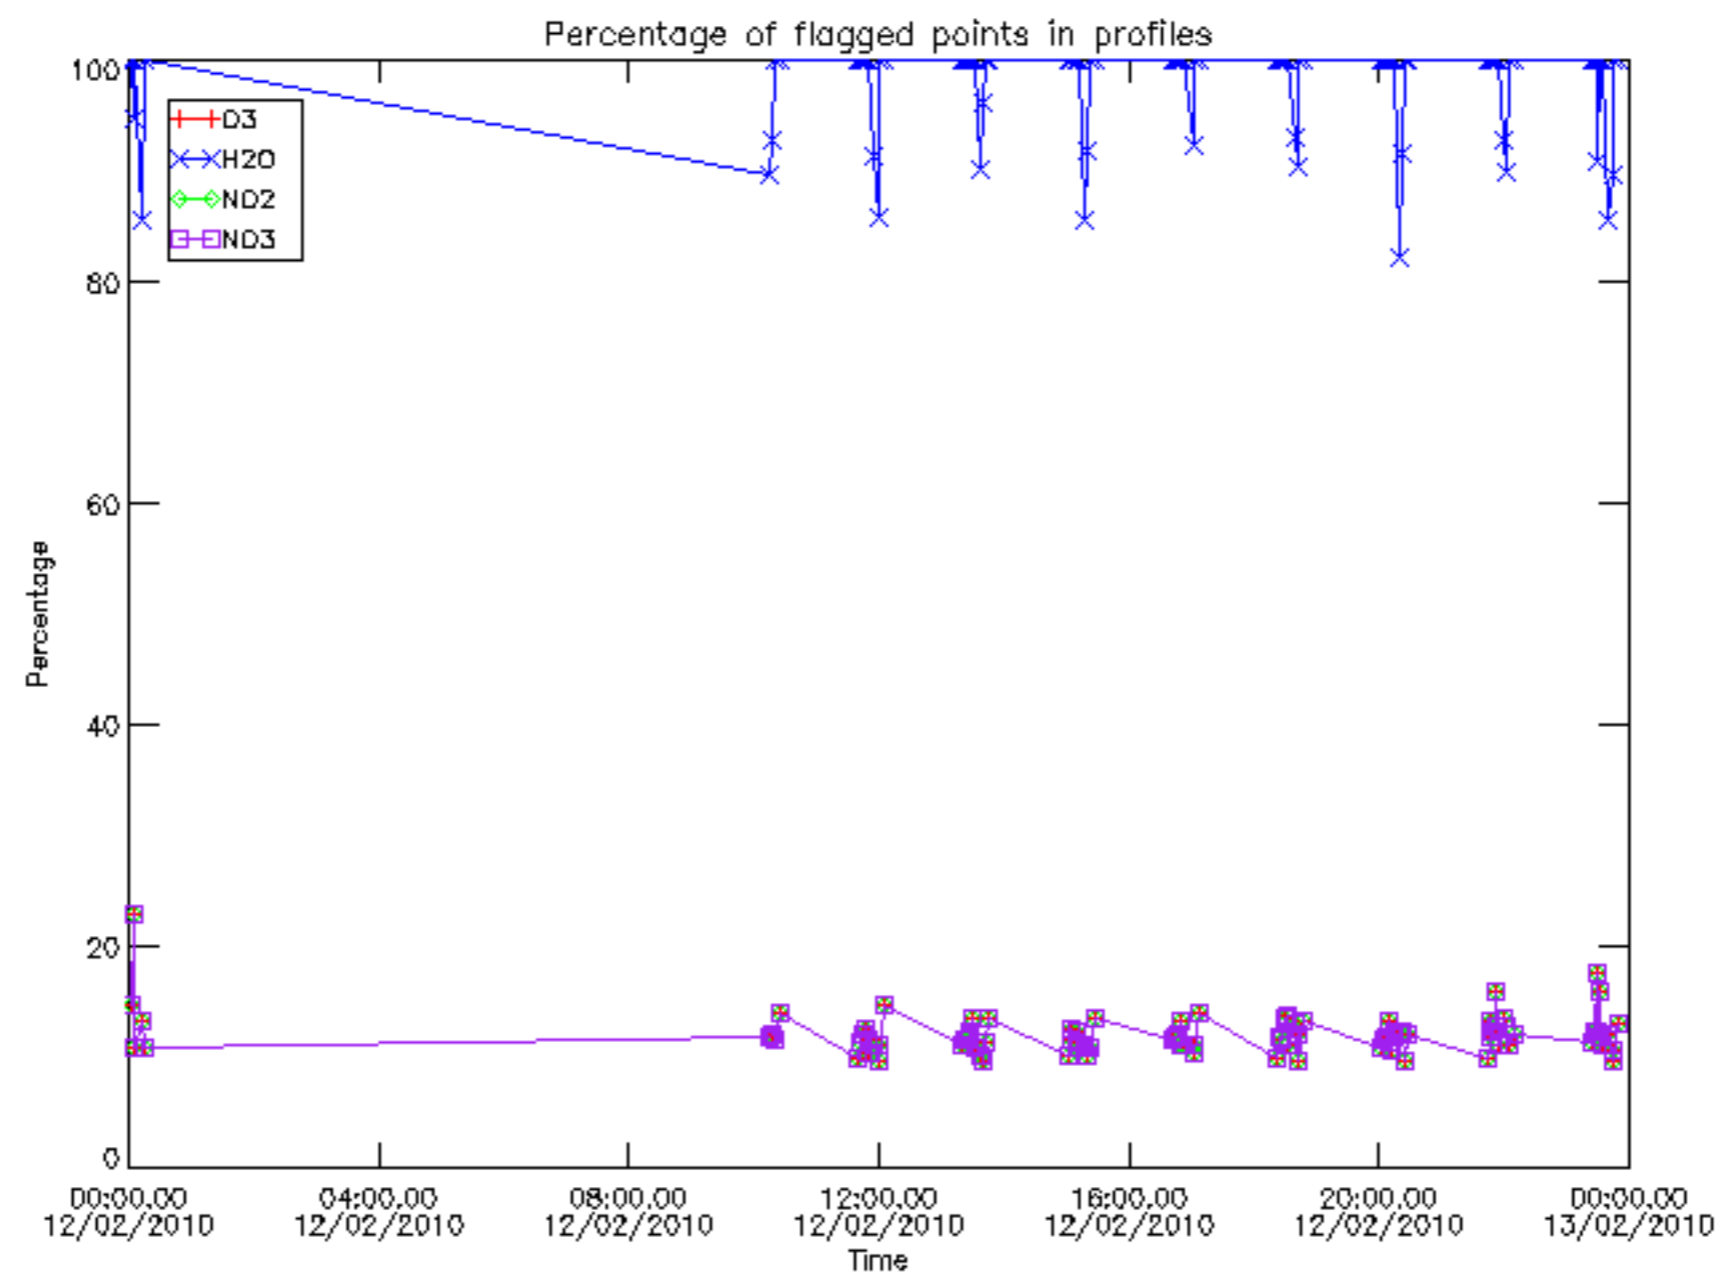

Percentage of flagged data per D3 profile

Percentage of flagged data per H2O profile