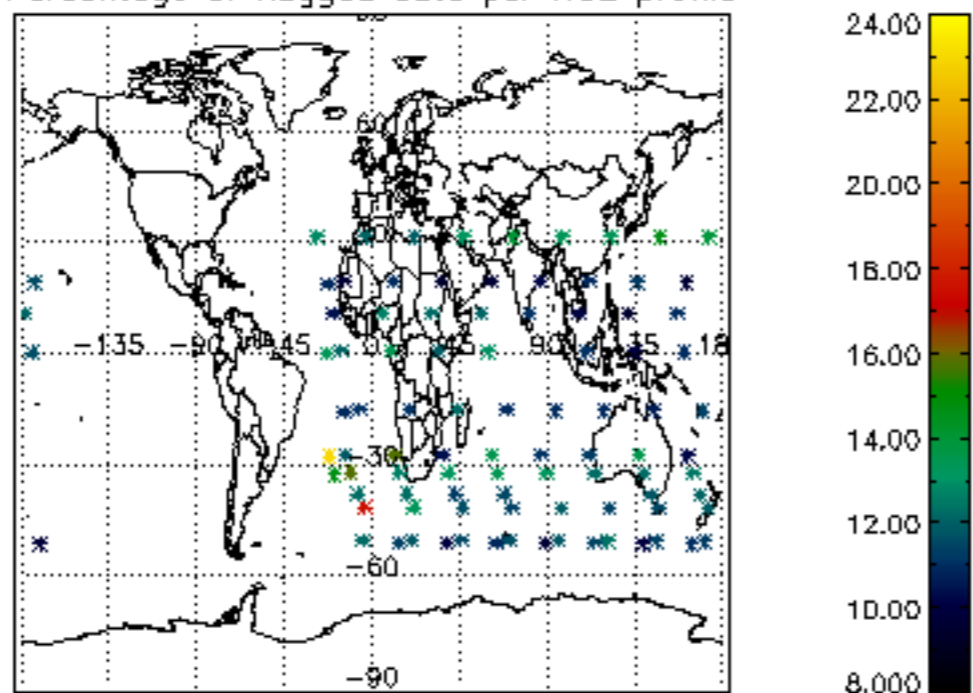

Percentage of flagged data per NO2 profile