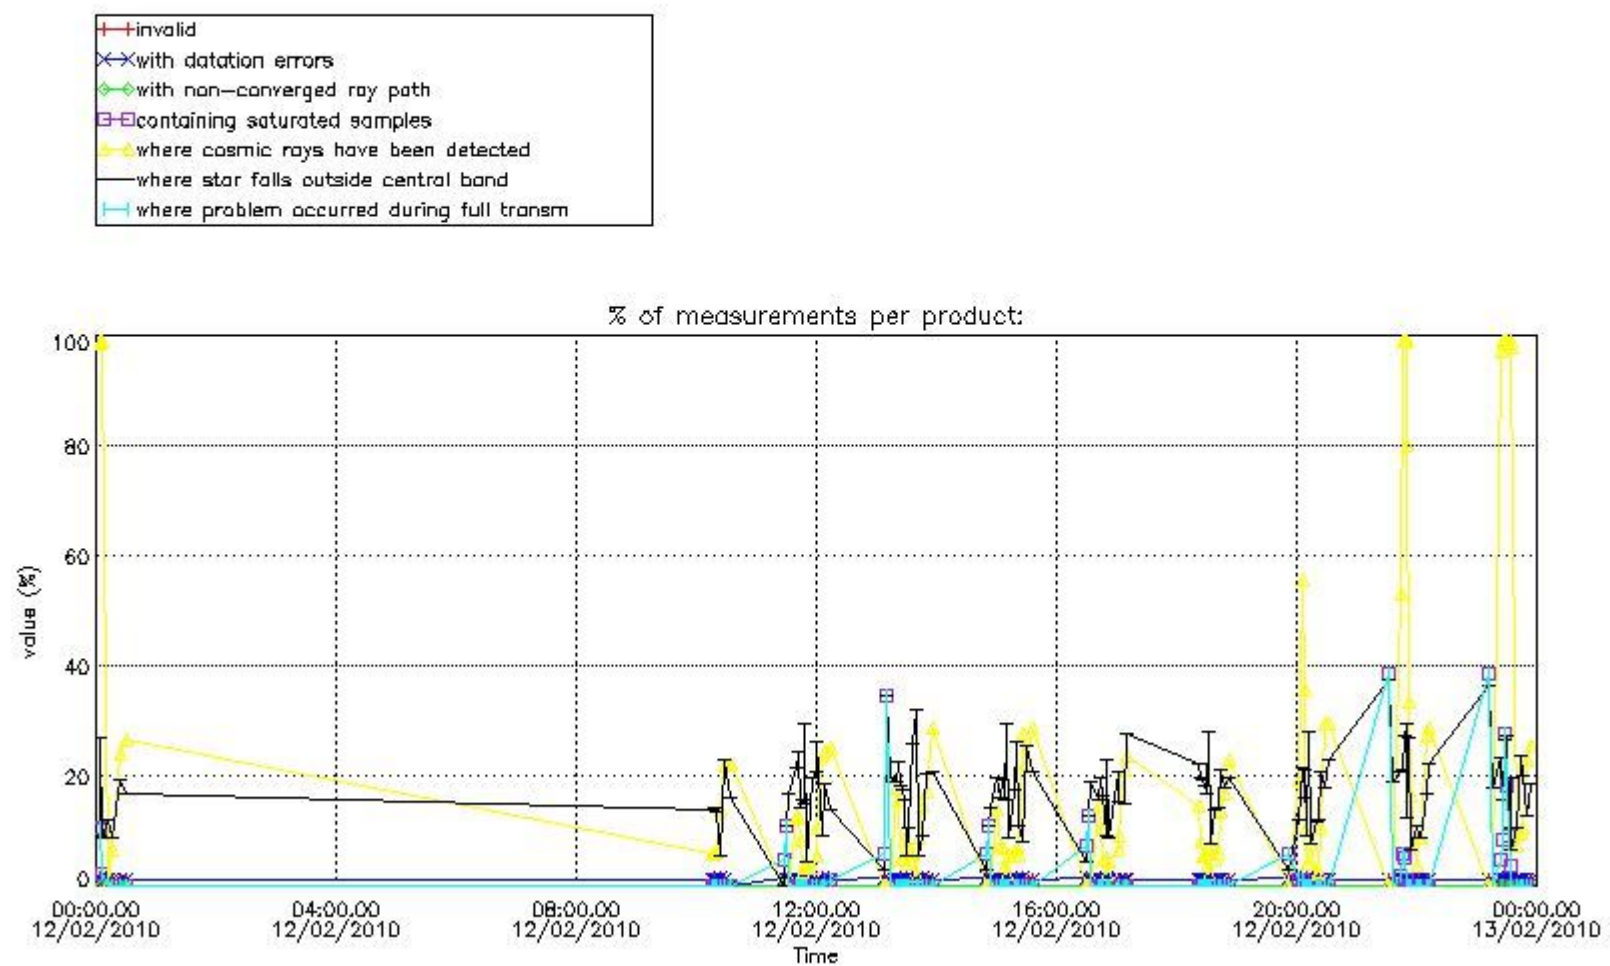

3.1 Plot quality information per product (time dependant)

3.2 Plot quality information per product (world map)

Percentage of flagged data per O3 profile

Percentage of flagged data per H2O profile

Percentage of flagged data per NO2 profile

Percentage of flagged data per NO3 profile

4. Level 1 quality information per product

In this section it is plotted some information contained in the Quality Summary data set of the level 2 products that comes from the level 1b processing. Products without errors (error flag in the MPH set to "0") are used.

4.1 Plot quality information per product (time dependant) coming from level 1b processing

4.1.1 Plot level 1 quality information per product (time dependant): ENVISAT ASCENDING passes

4.1.2 Plot level 1 quality information per product (time dependant): ENVI SAT DESCENDING passes

5. Trace gas profiles

5.1 Ozone statistics based on quality of products

The final quality of the products can be "measured" using the STD (Standard Deviation) attached to every point profile. This information is written to the parameter GOM_NL__2P/NL_LOCAL_SPECIES_DENSITY/o3_std of the level 2 products. The table below shows the statistics for given STD ranges.