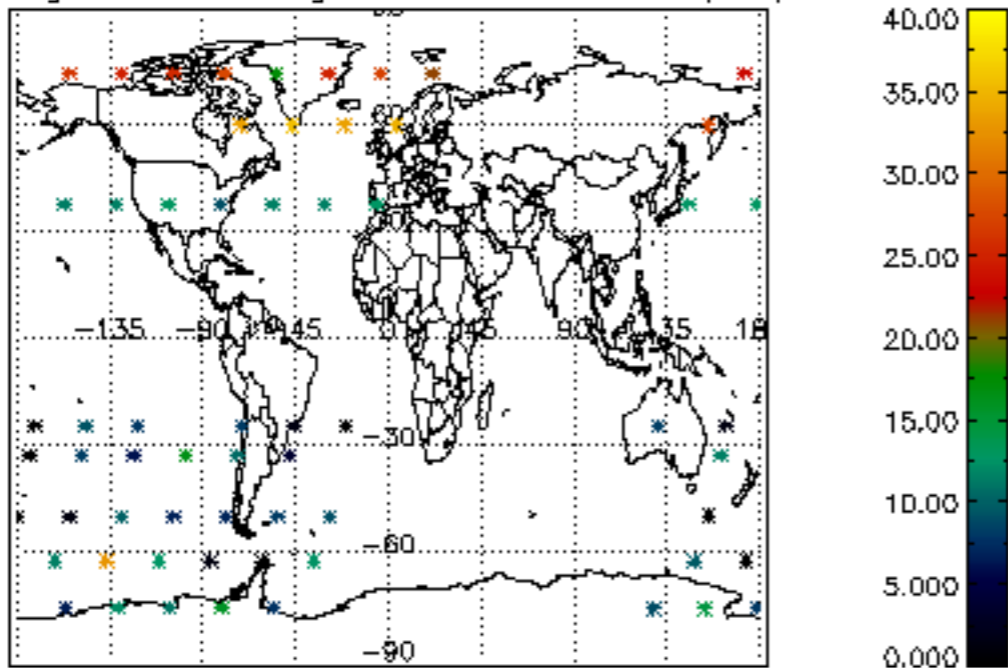

Percentage of star falling outside central band per profile