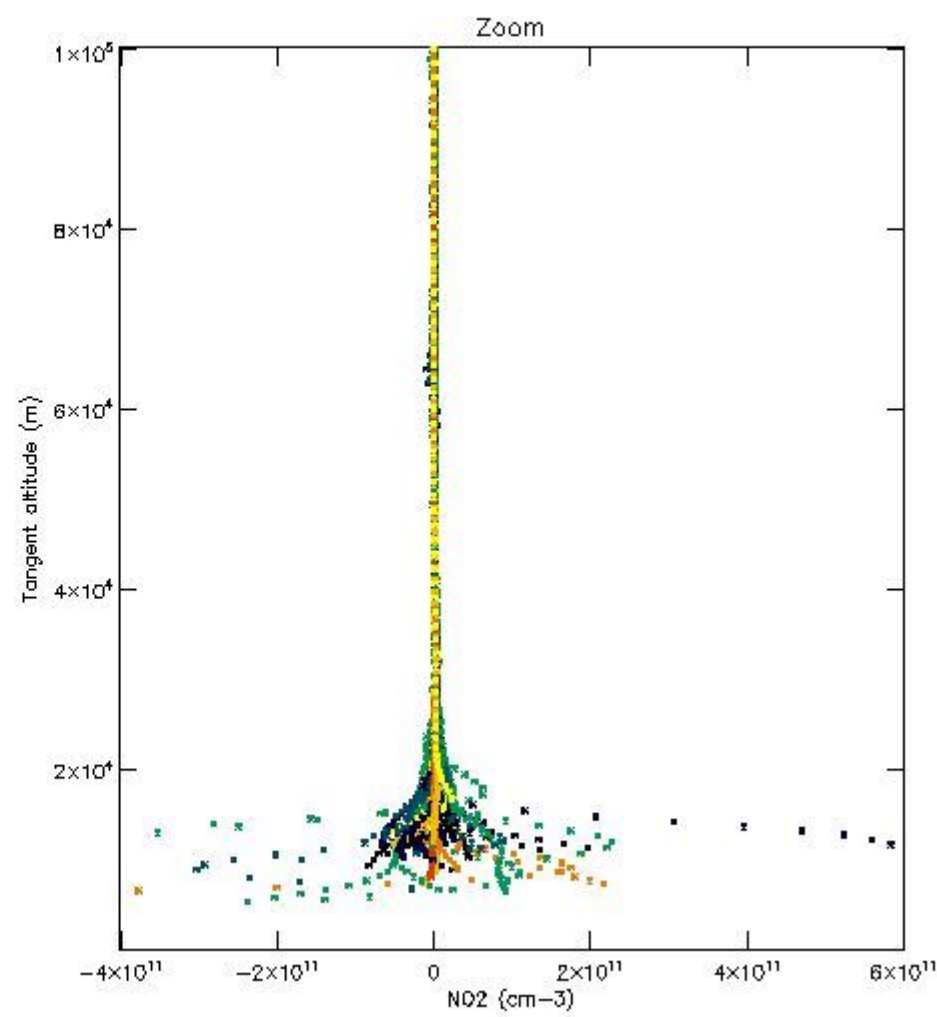

5.7 Plot NO3 profiles for all STD (dark without errors)

The colorbar represents the latitude.