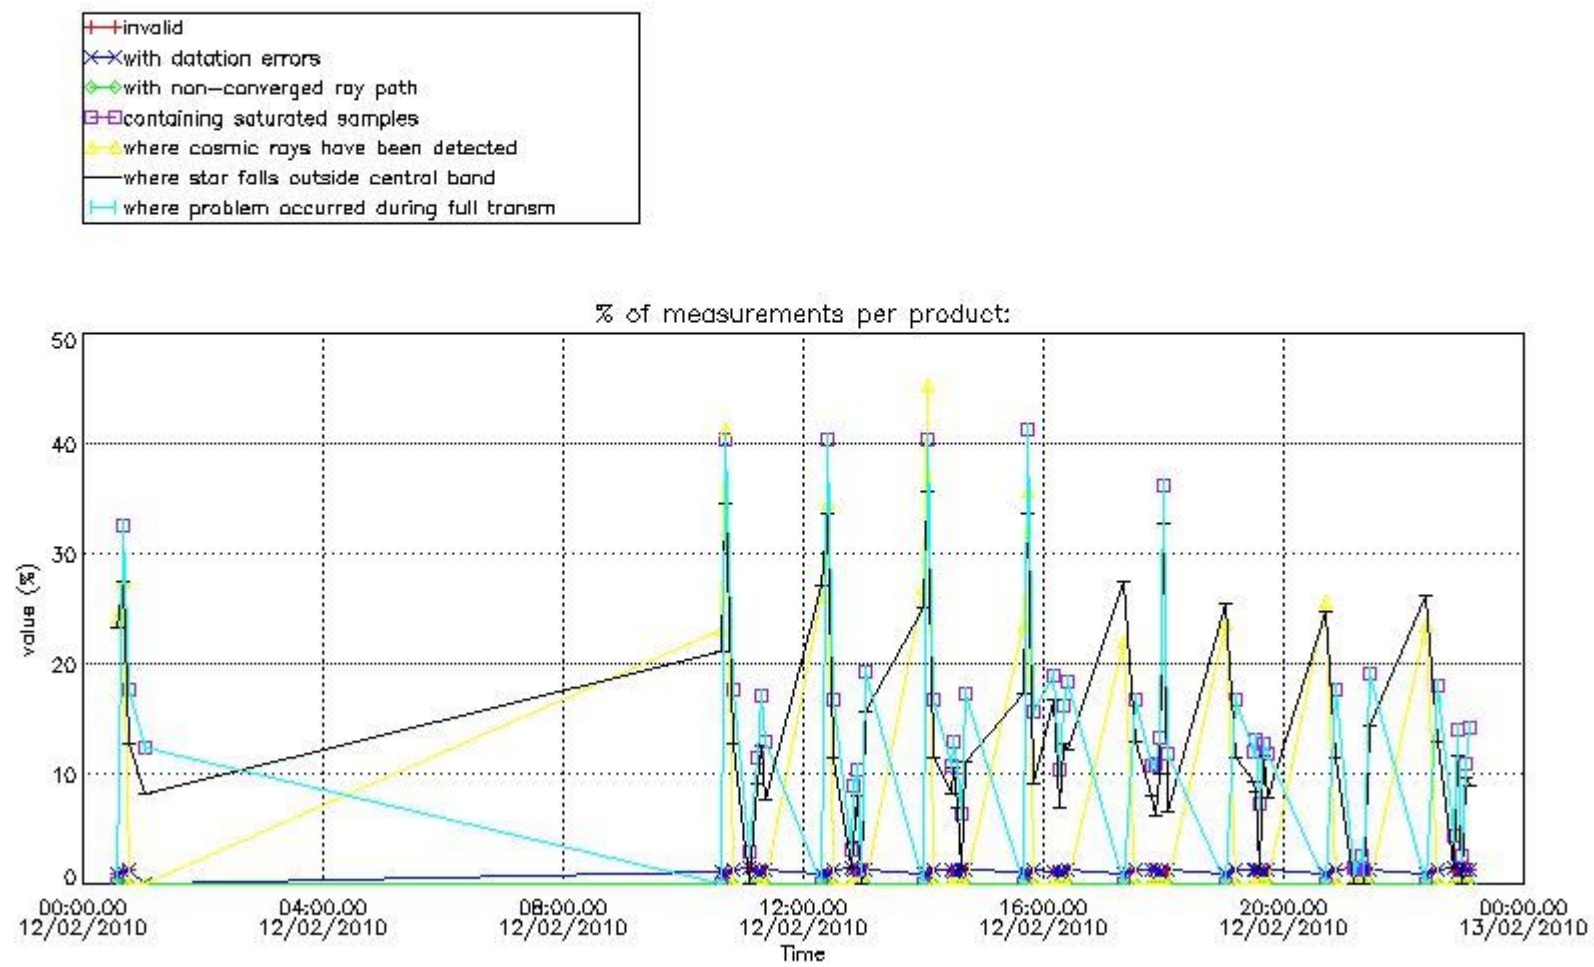

3.1 Plot quality information per product (time dependant)

3.2 Plot quality information per product (world map)

Percentage of flagged data per O3 profile

Percentage of flagged data per H2O profile

Percentage of flagged data per NO2 profile

Percentage of flagged data per NO3 profile

4. Level 1 quality information per product

In this section it is plotted some information contained in the Quality Summary data set of the level 2 products that comes from the level 1b processing. Products without errors (error flag in the MPH set to "0") are used.

4.1 Plot quality information per product (time dependant) coming from level 1b processing

4.1.1 Plot level 1 quality information per product (time dependant): ENVISAT ASCENDING passes

4.1.2 Plot level 1 quality information per product (time dependant): ENVI SAT DESCENDING passes

5. Trace gas profiles

5.1 Ozone statistics based on quality of products

The final quality of the products can be "measured" using the STD (Standard Deviation) attached to every point profile. This information is written to the parameter GOM_NL__2P/NL_LOCAL_SPECIES_DENSITY/o3_std of the level 2 products. The table below shows the statistics for given STD ranges.