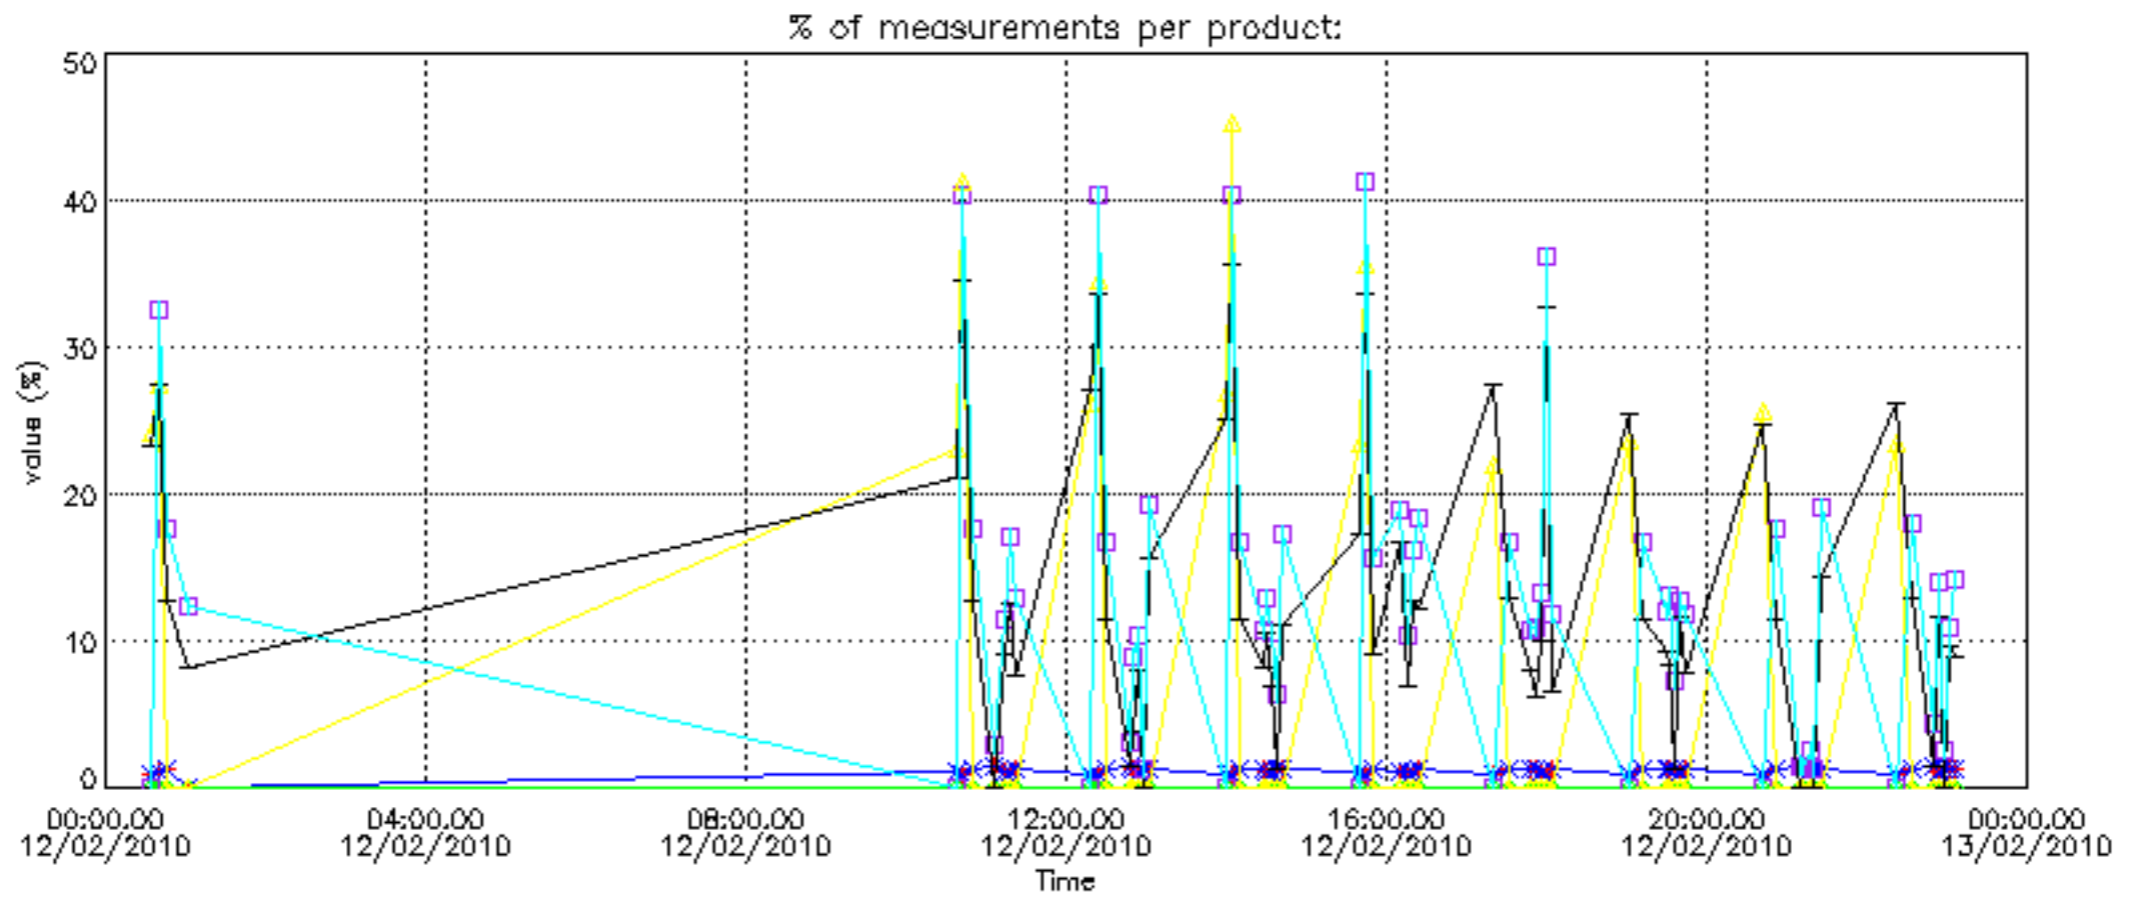

Percentage of cosmic ray hits per profile

Percentage of datation errors per profile