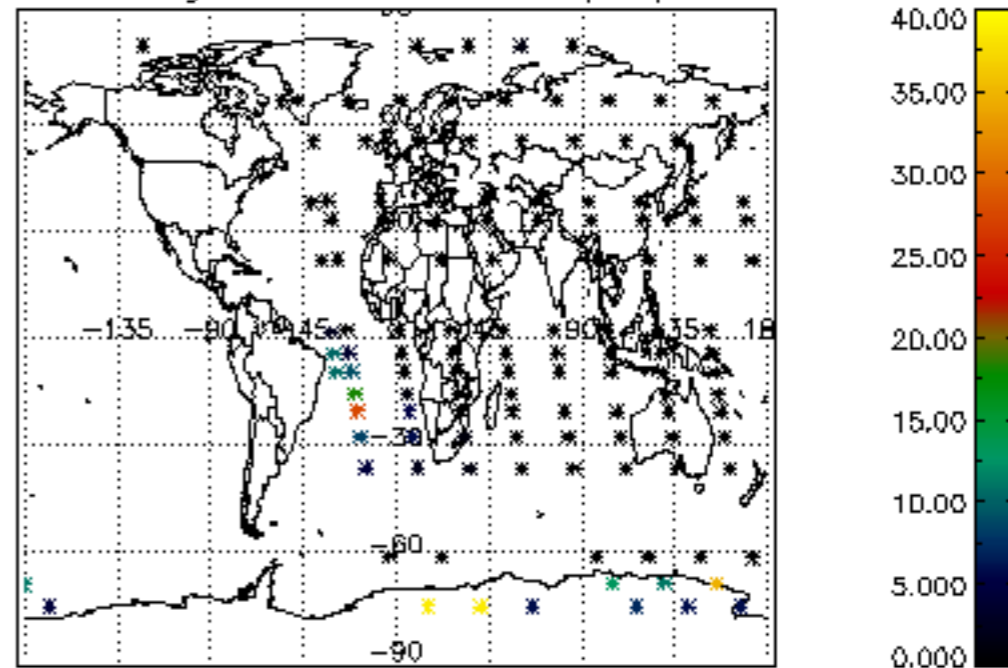

Percentage of datation errors per profile

Percentage of saturation errors per profile