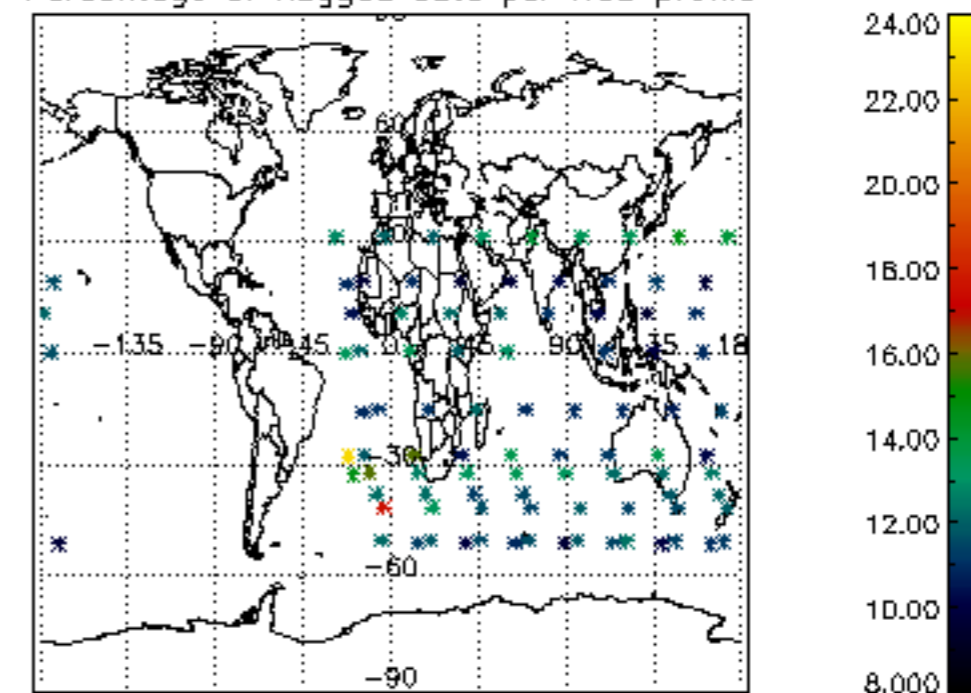

Percentage of flagged data per NO3 profile