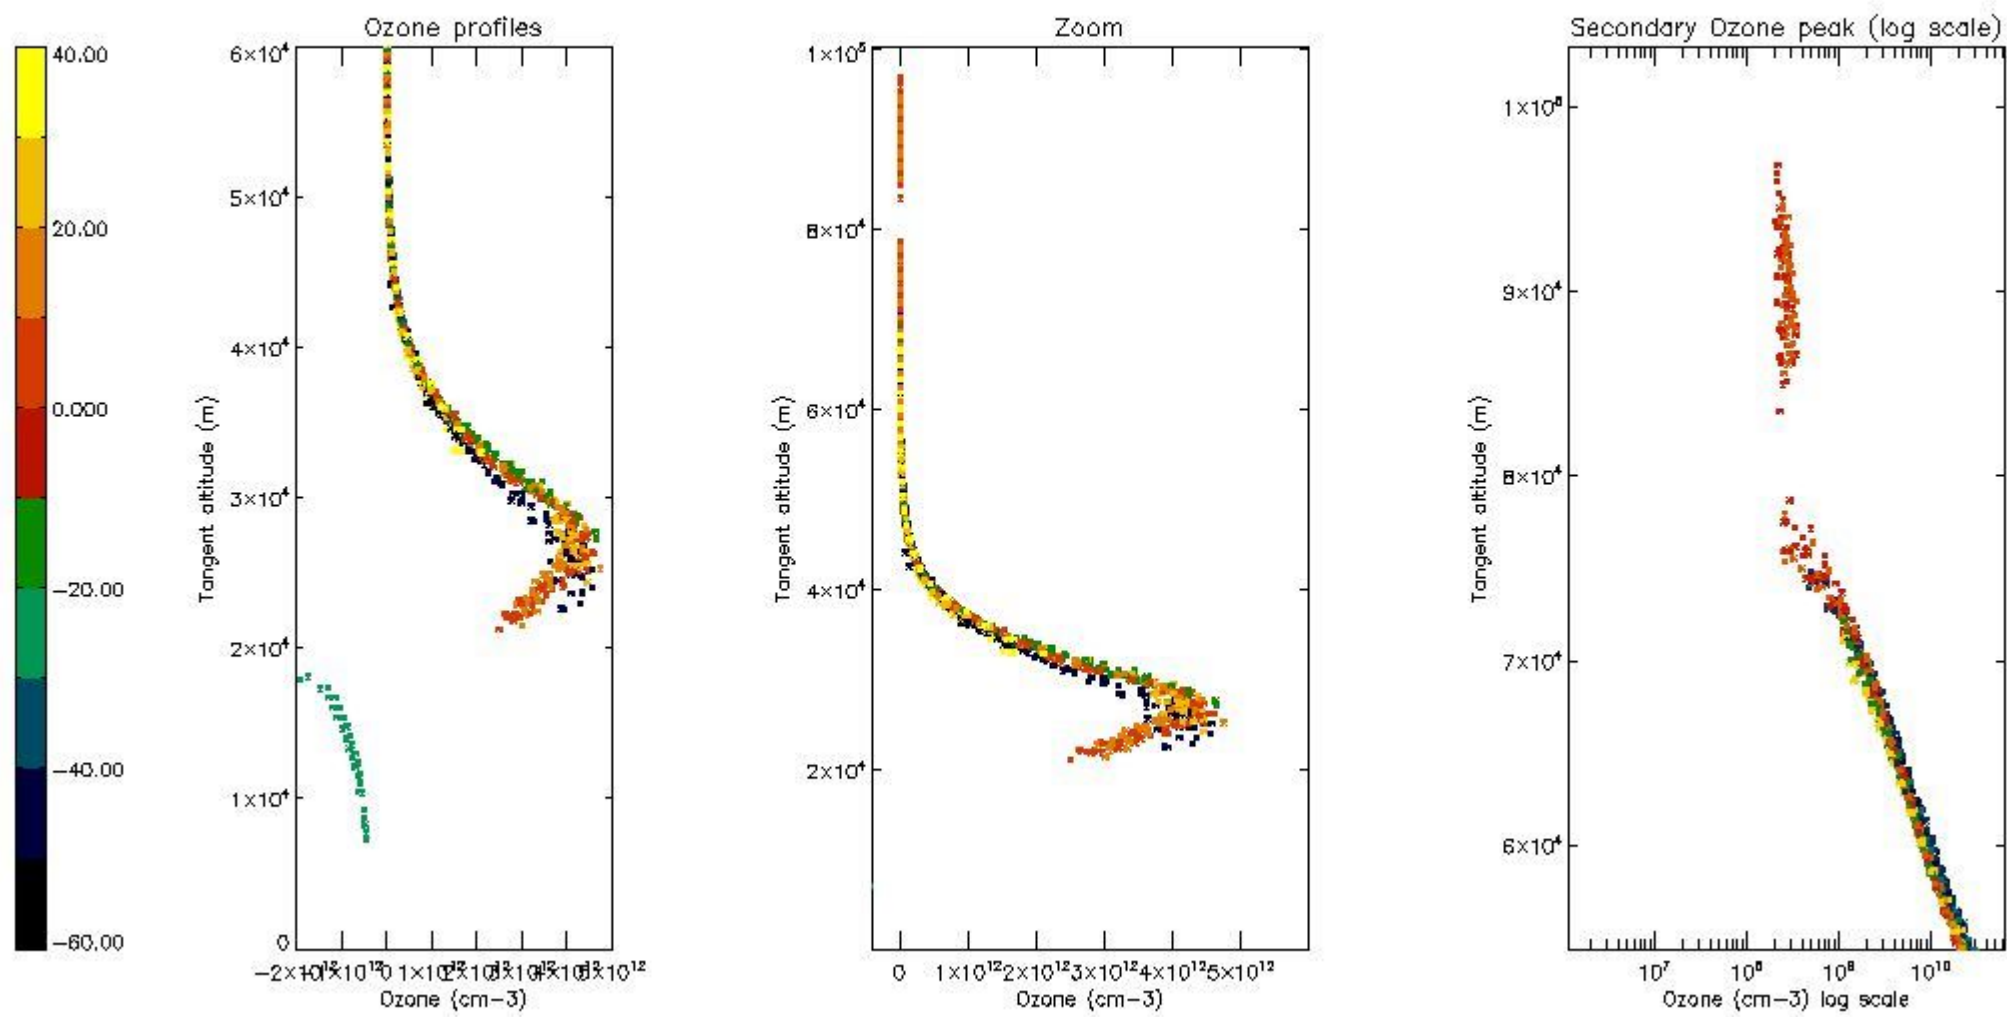

STD < 10	24
STD < 5	15

5.2 Plot ozone profiles for all STD (dark without errors)

The colorbar represents the latitude.

5.3 Plot ozone profiles where STD < 20% (dark without errors)

The colorbar represents the latitude.

5.4 Plot ozone profiles where $STD < 10\%$ (dark without errors)

The colorbar represents the latitude.

5.5 Plot ozone profiles where STD < 5% (dark without errors)

The colorbar represents the latitude.

5.6 Plot NO₂ profiles for all STD (dark without errors)