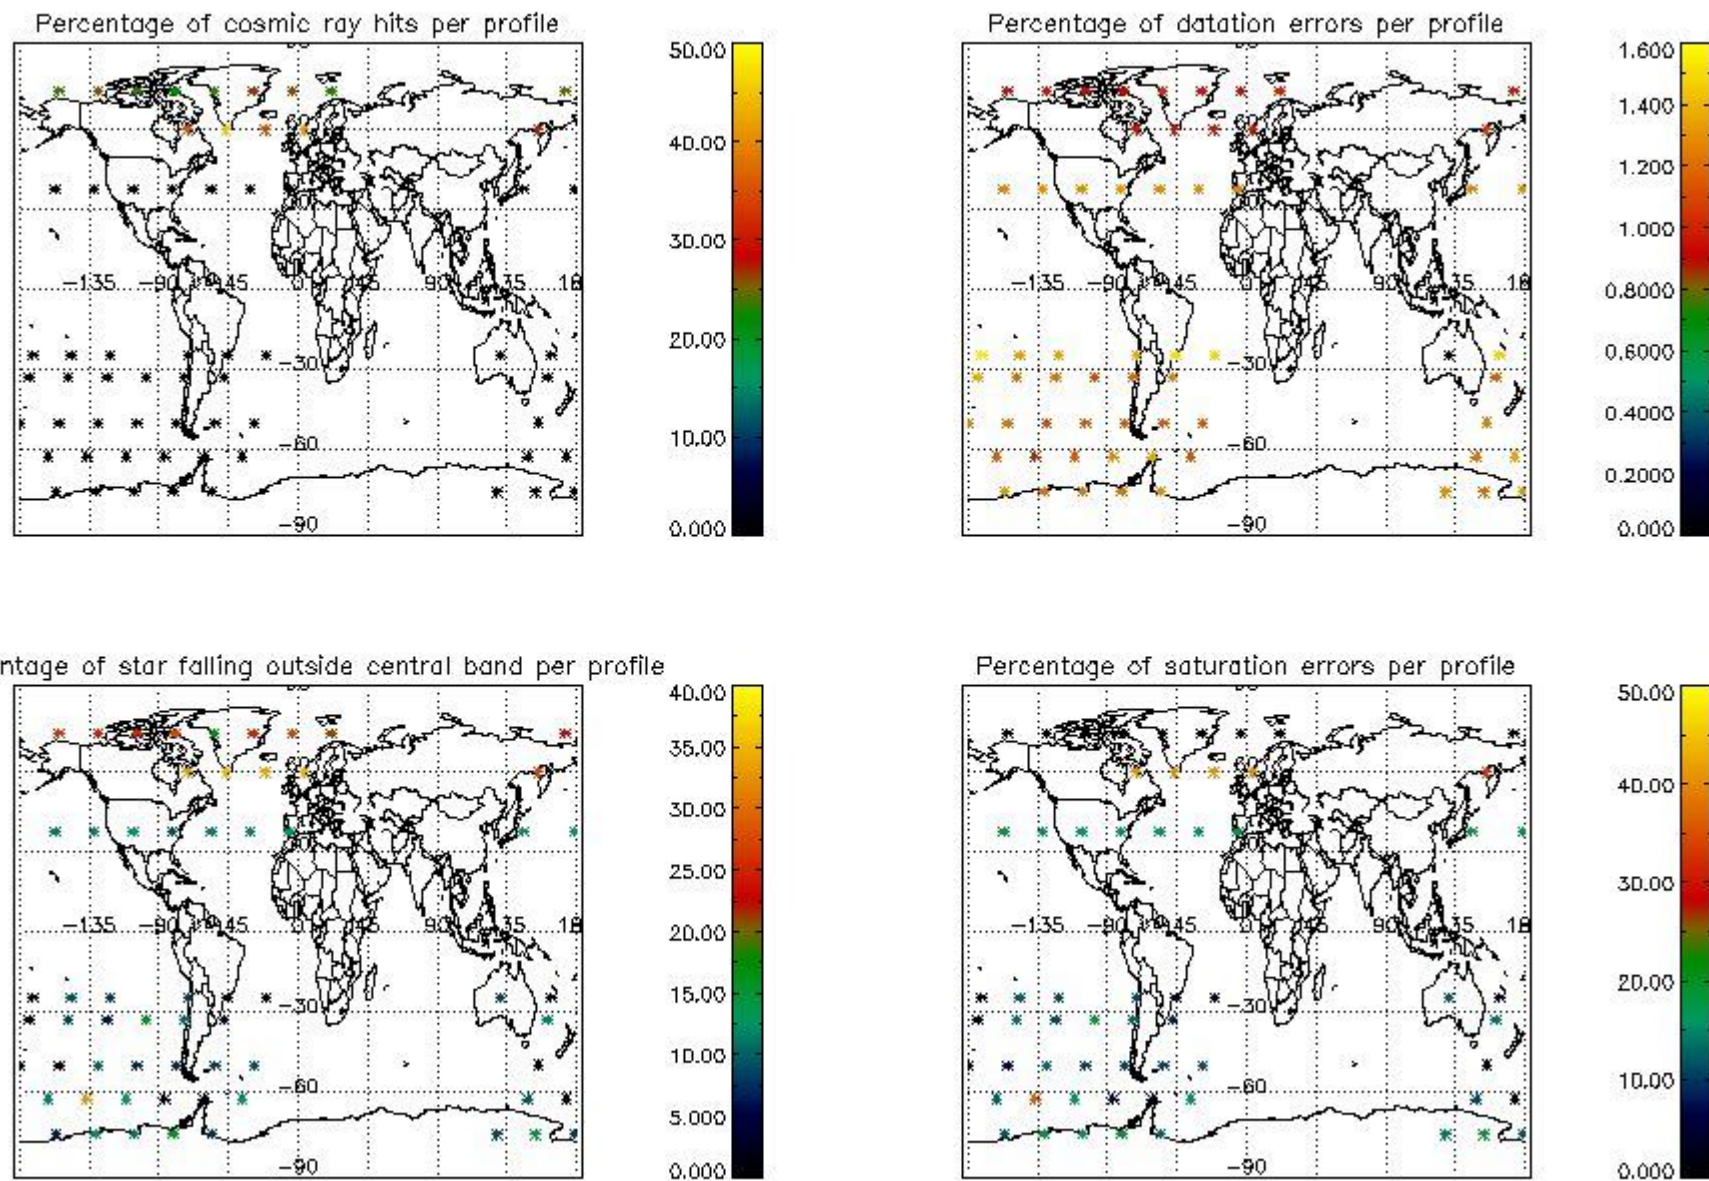

4.2.2 Plot level 1 quality information per product (world map): ENVISAT DESCENDING passes

5. Trace gas profiles

5.1 Ozone statistics based on quality of products

The final quality of the products can be "measured" using the STD (Standard Deviation) attached to every point profile. This information is written to the parameter GOM_NL__2P/NL_LOCAL_SPECIES_DENSITY/o3_std of the level 2 products. The table below shows the statistics for given STD ranges.

The statistics are given with respect to the overall valid production:

- Products without fatal errors: GOM_NL__2P/MPH/PRODUCT_ERR=0
- Valid point profile: GOM_NL__2P/NL_LOCAL_SPECIES_DENSITY/pcd(0)=0

The 'Criteria' is applied to valid points of dark limb products:

- Products in dark limb illumination condition: GOM_NL__2P/NL_SUMMARY_QUALITY/obs_ill_cond=0
- Products without fatal errors: GOM_NL__2P/MPH/PRODUCT_ERR=0
- Valid point profile: GOM_NL__2P/NL_LOCAL_SPECIES_DENSITY/pcd(0)=0

So, the table below shows the percentage of dark limb and valid observations for each criteria with respect to the overall valid daily observations.

Criteria	% of total production
All STD	52
STD < 20	28