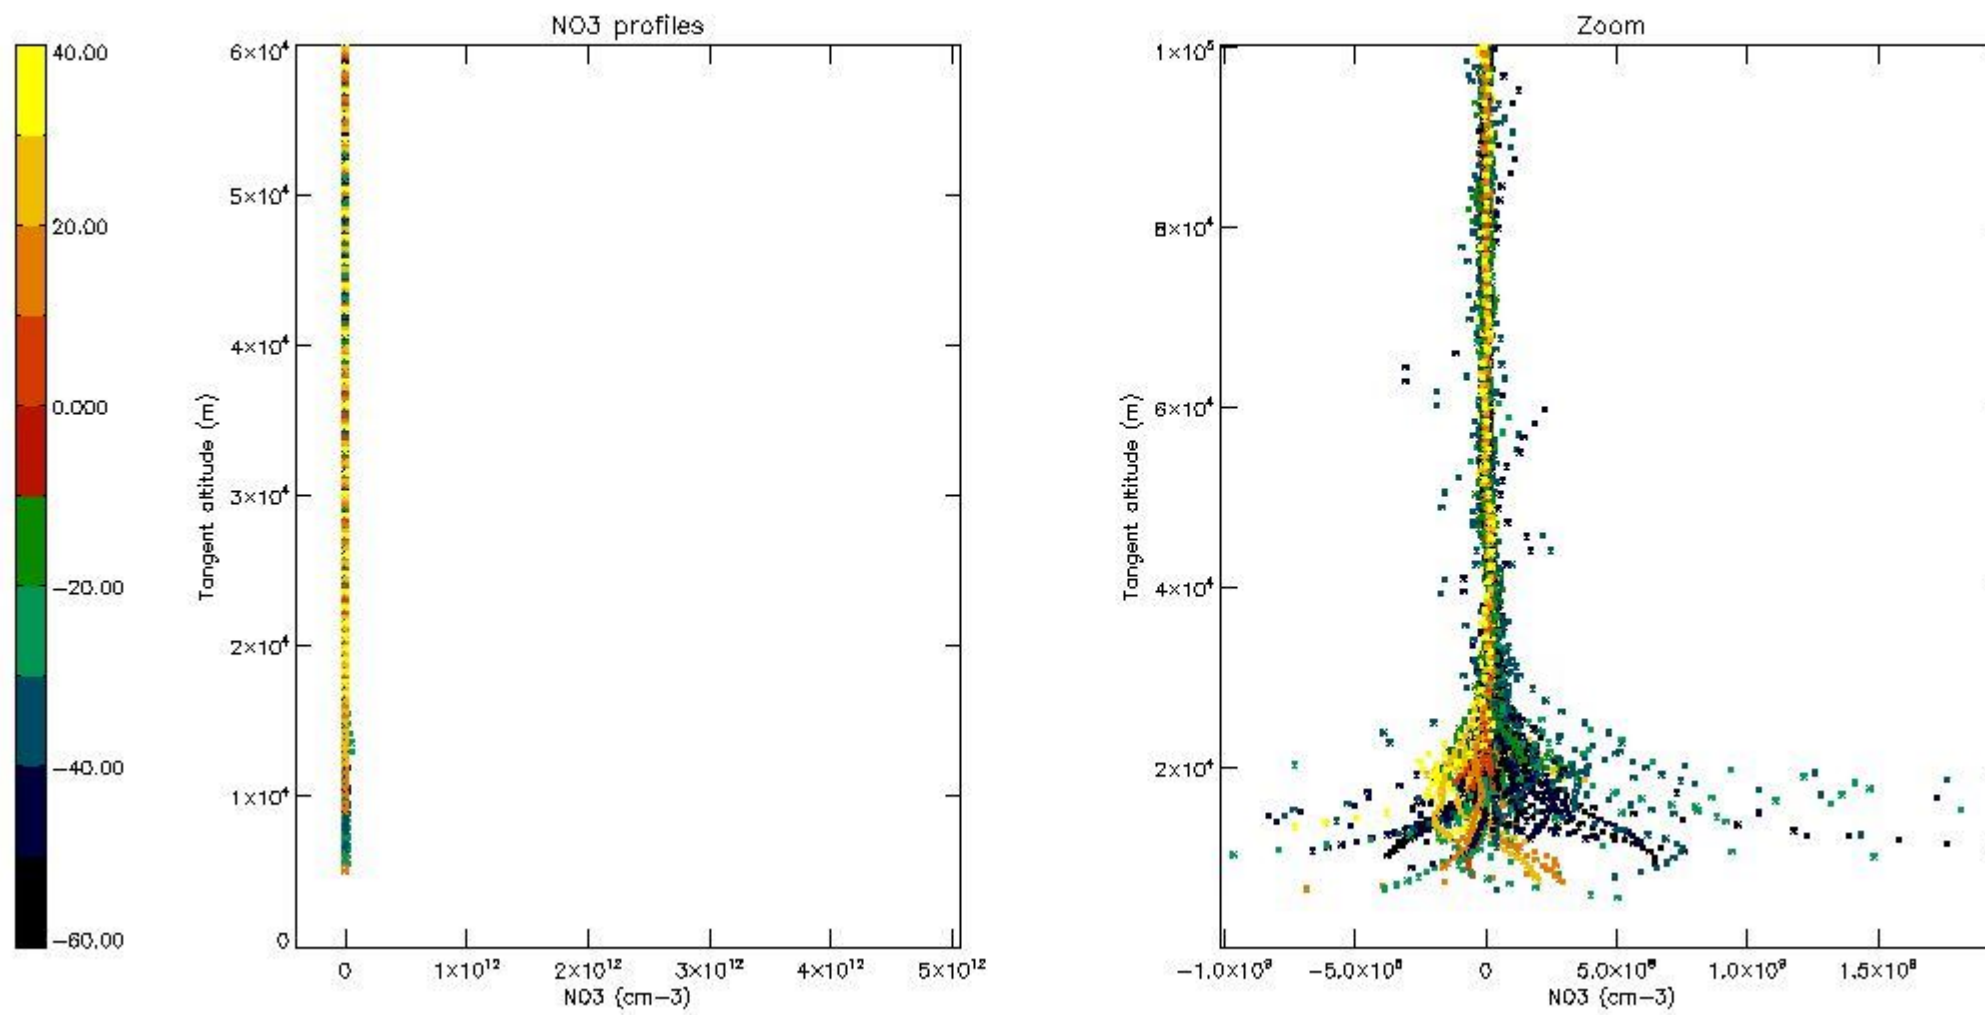

6. Auxiliary Data Files used for the production reported in section 2

The number reported in the third column indicates since which file (see list in section 2) the corresponding auxiliary file has been used. The fourth column is the date of those product files.

Type	Auxiliary Filename	Used since product	Used since product date
INST_PHYS_CHARACTERISTICS	GOM_INS_AXVIEC20091111_143220_20030716_120000_20500101_000000	1	12-FEB-2010 00:03:06
LEVEL-2_PROC_CONFIG	GOM_PR2_AXVIEC20091111_152718_20020301_000000_20500101_000000	1	12-FEB-2010 00:03:06
CROSS_SECTIONS_FILE	GOM_CRS_AXVIEC20091111_154832_20020301_000000_20500101_000000	1	12-FEB-2010 00:03:06