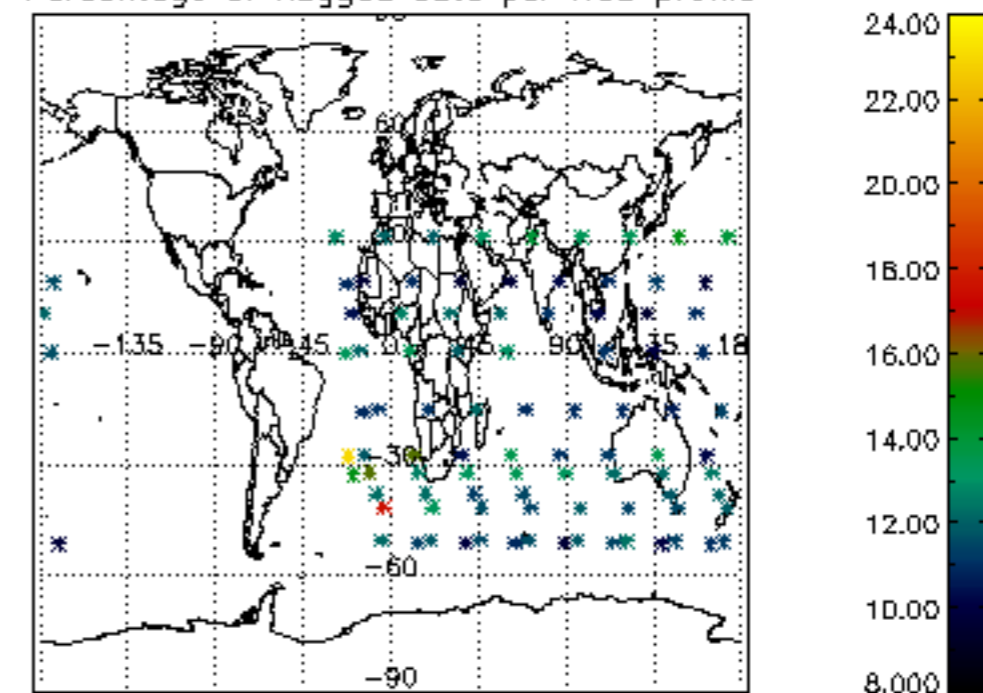

Percentage of flagged data per NO3 profile