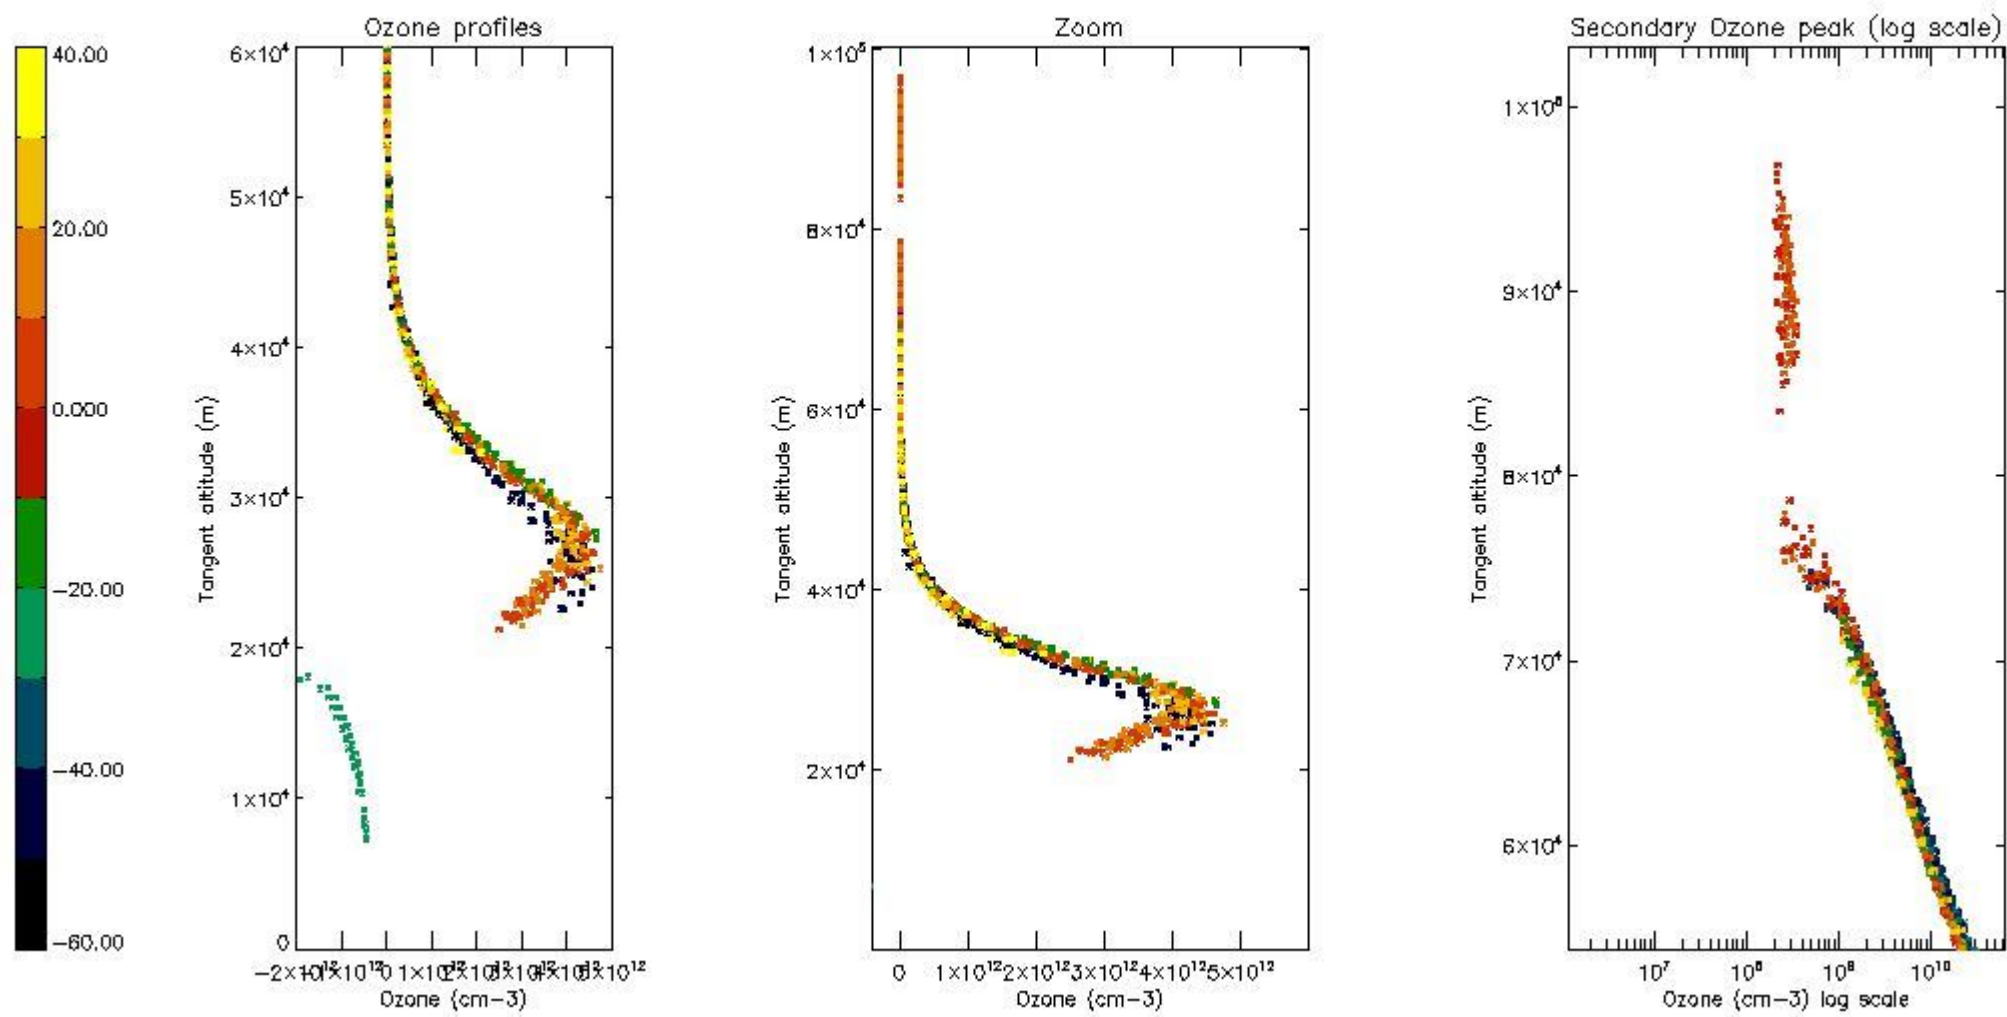

5.6 Plot NO₂ profiles for all STD (dark without errors)

The colorbar represents the latitude.