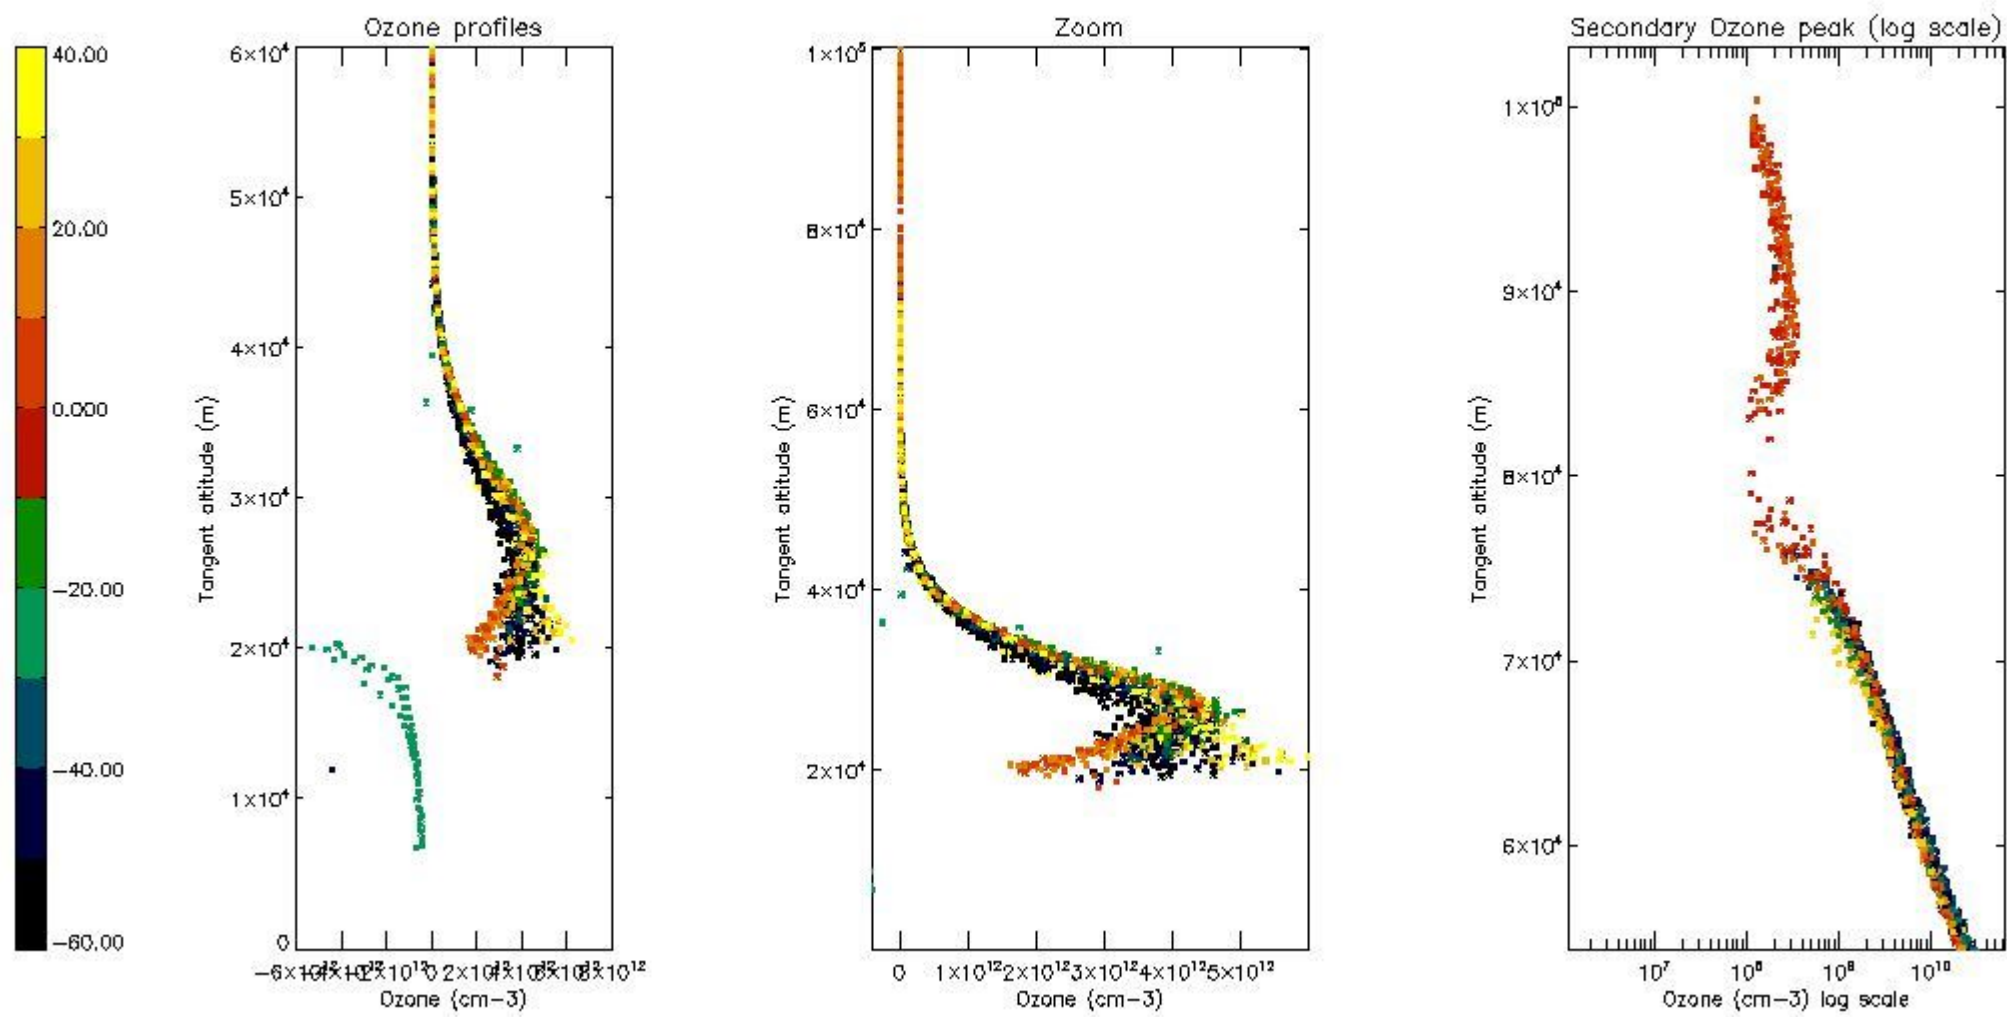

5.5 Plot ozone profiles where STD < 5% (dark without errors)

The colorbar represents the latitude.