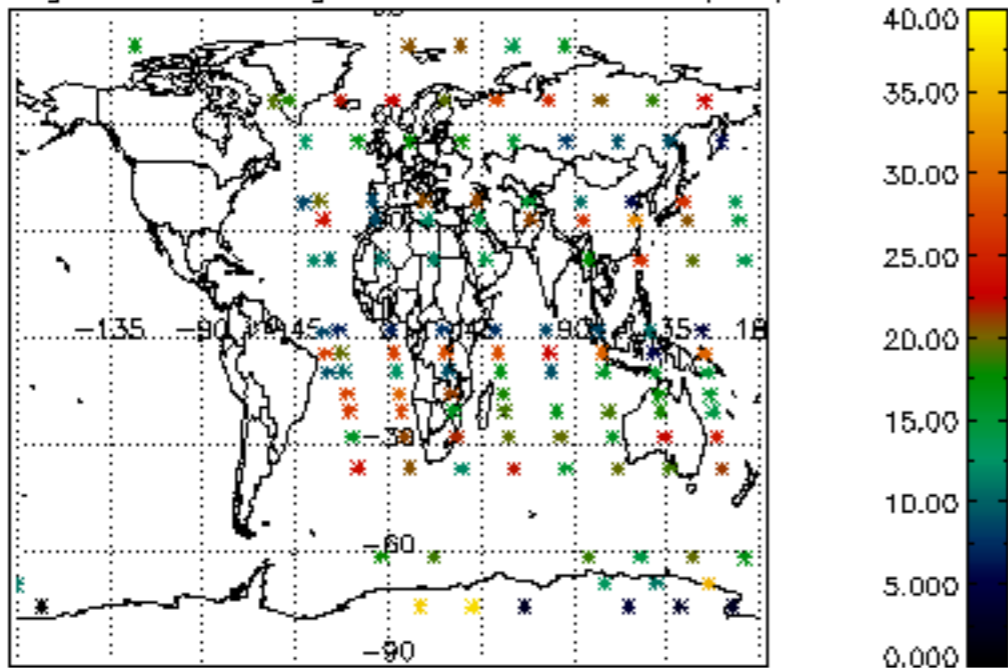

Percentage of cosmic ray hits per profile

Percentage of star falling outside central band per profile