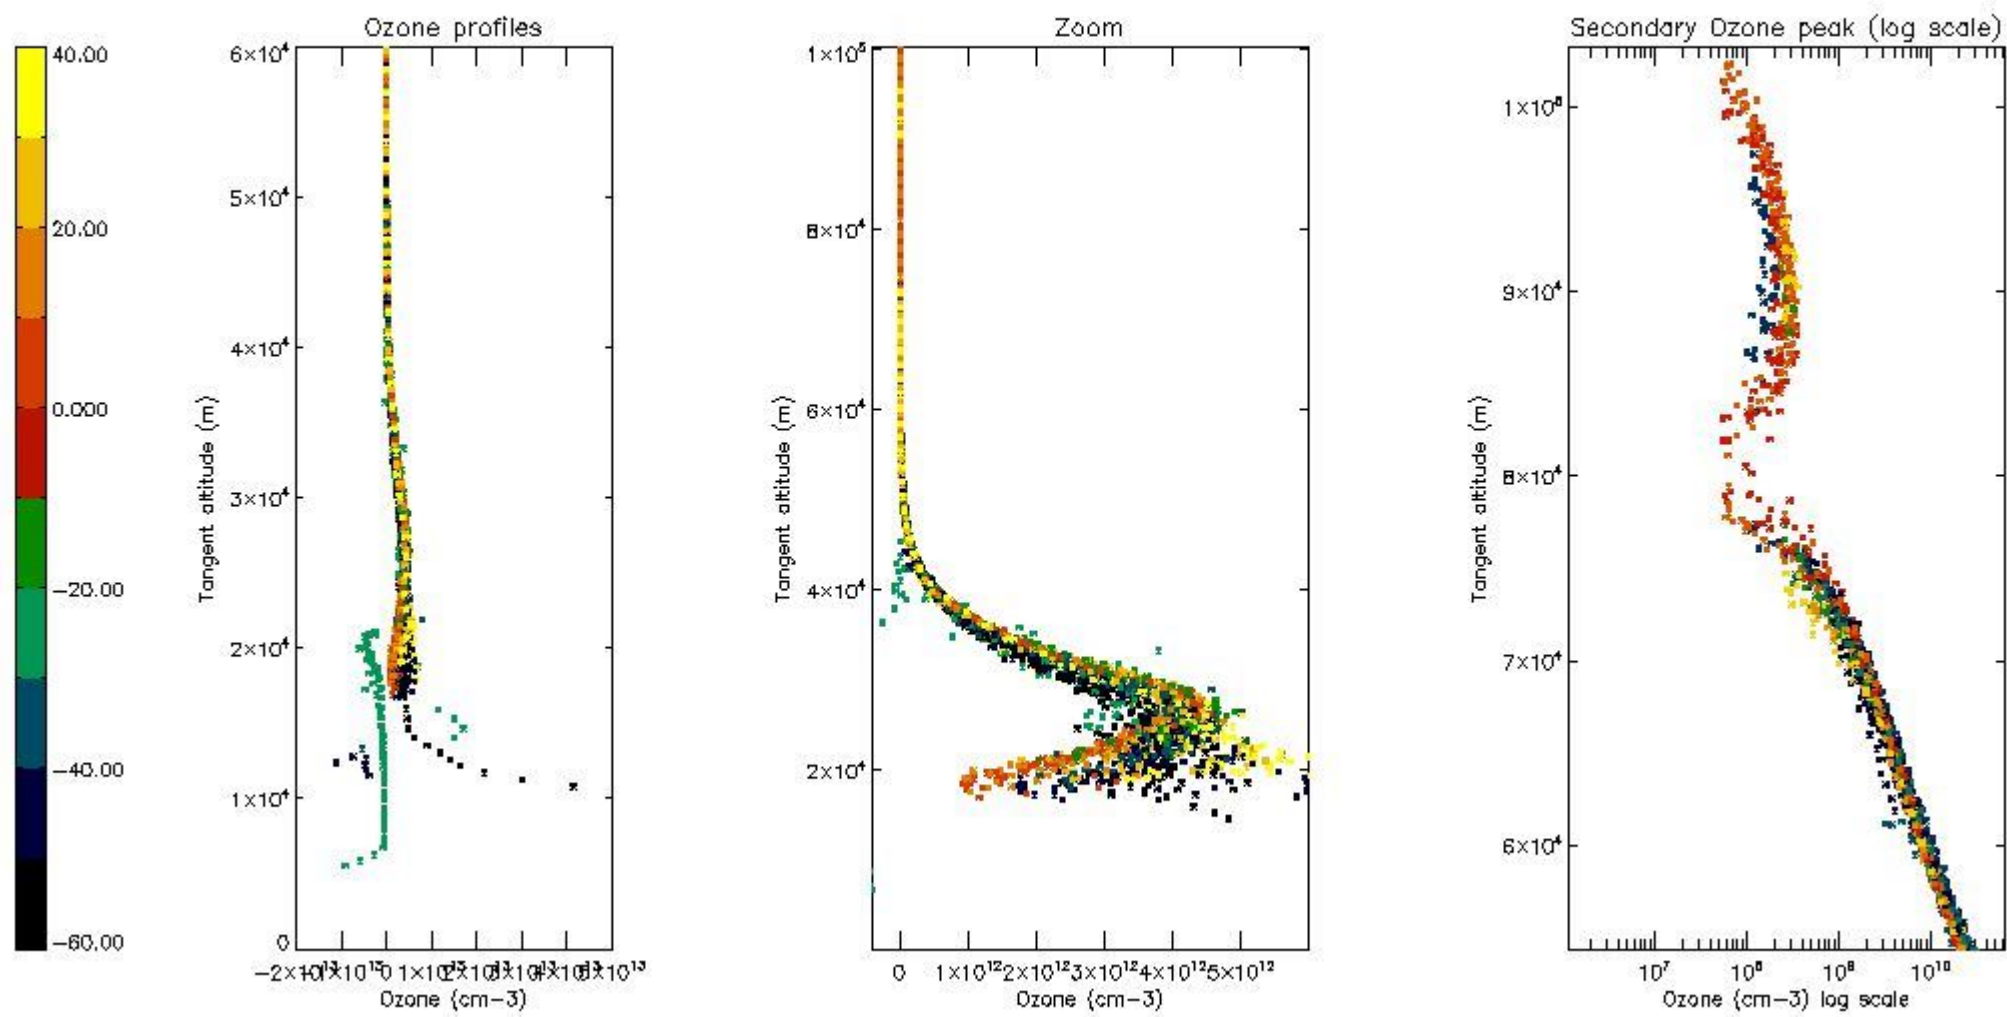

STD < 10	24
STD < 5	15

5.2 Plot ozone profiles for all STD (dark without errors)

The colorbar represents the latitude.

5.3 Plot ozone profiles where STD < 20% (dark without errors)

The colorbar represents the latitude.