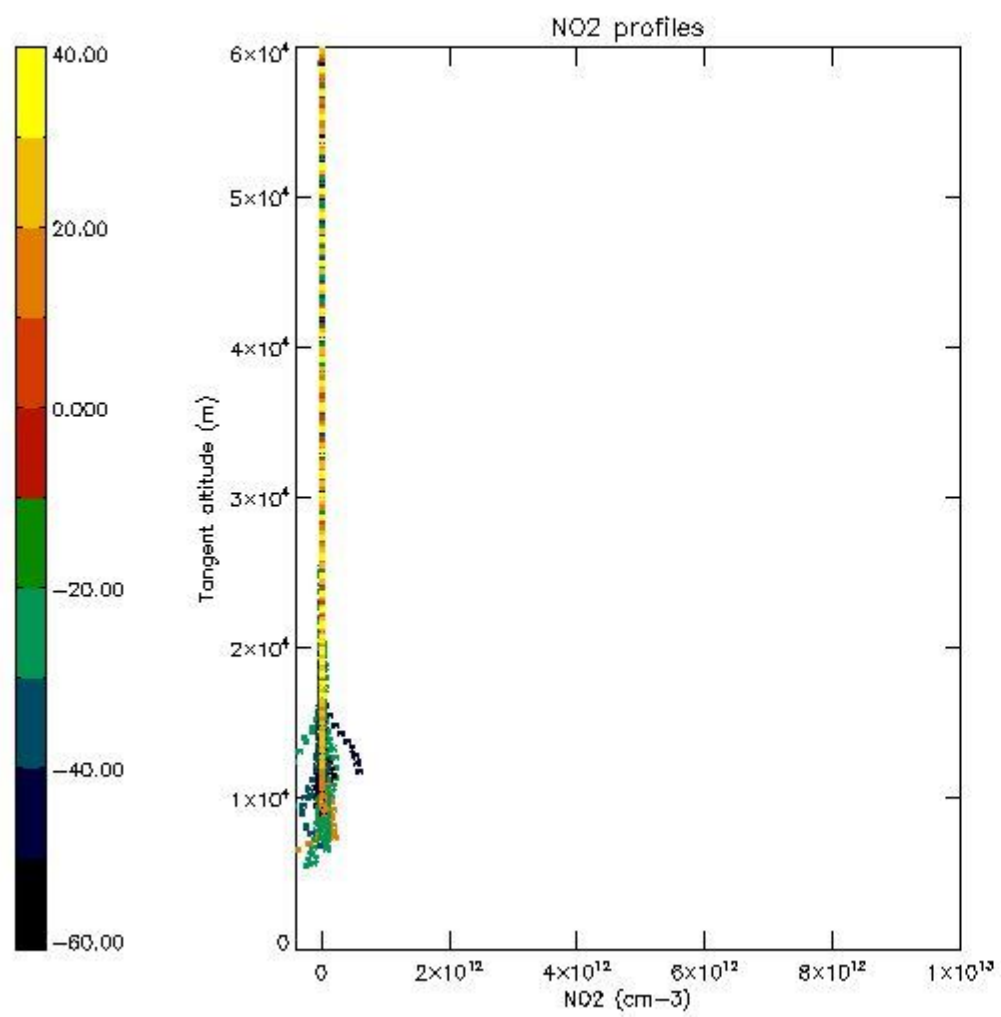

5.7 Plot NO3 profiles for all STD (dark without errors)

The colorbar represents the latitude.