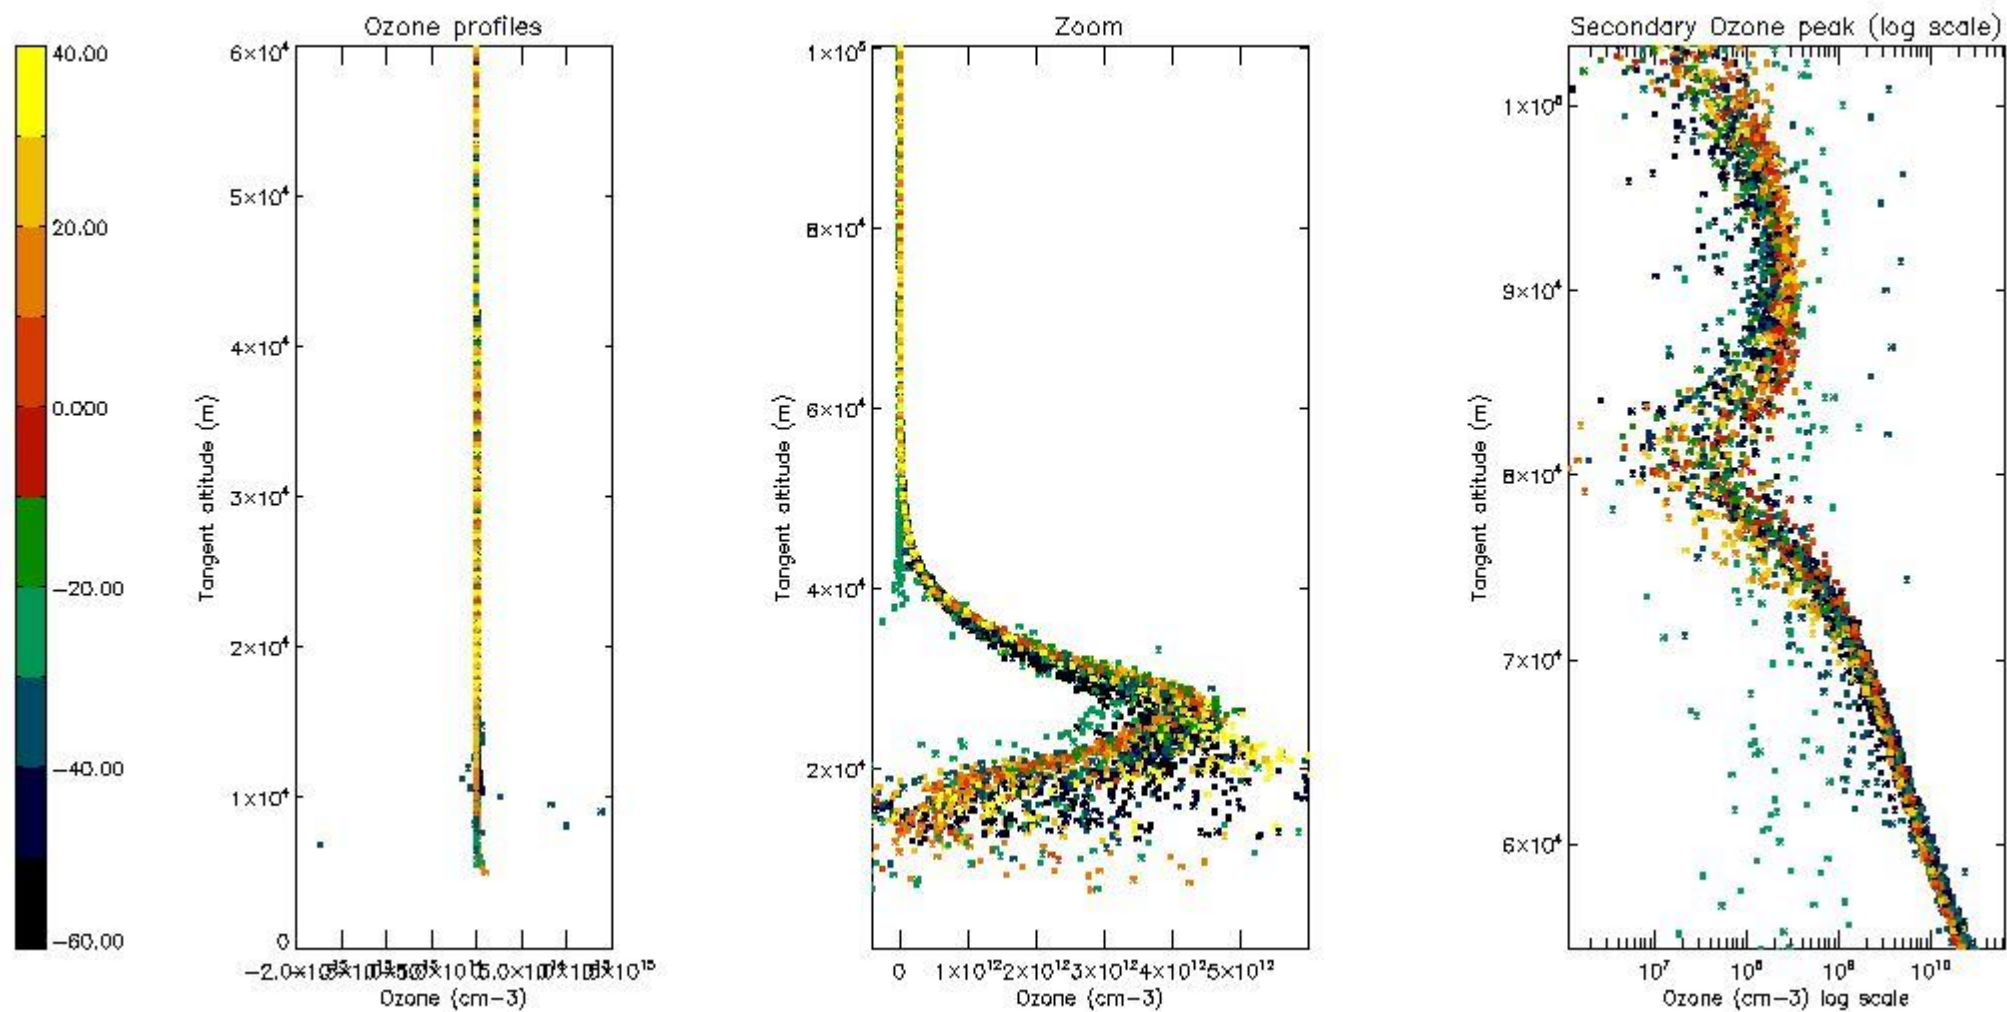

STD < 10	24
STD < 5	15

5.2 Plot ozone profiles for all STD (dark without errors)

The colorbar represents the latitude.

5.3 Plot ozone profiles where STD < 20% (dark without errors)

The colorbar represents the latitude.