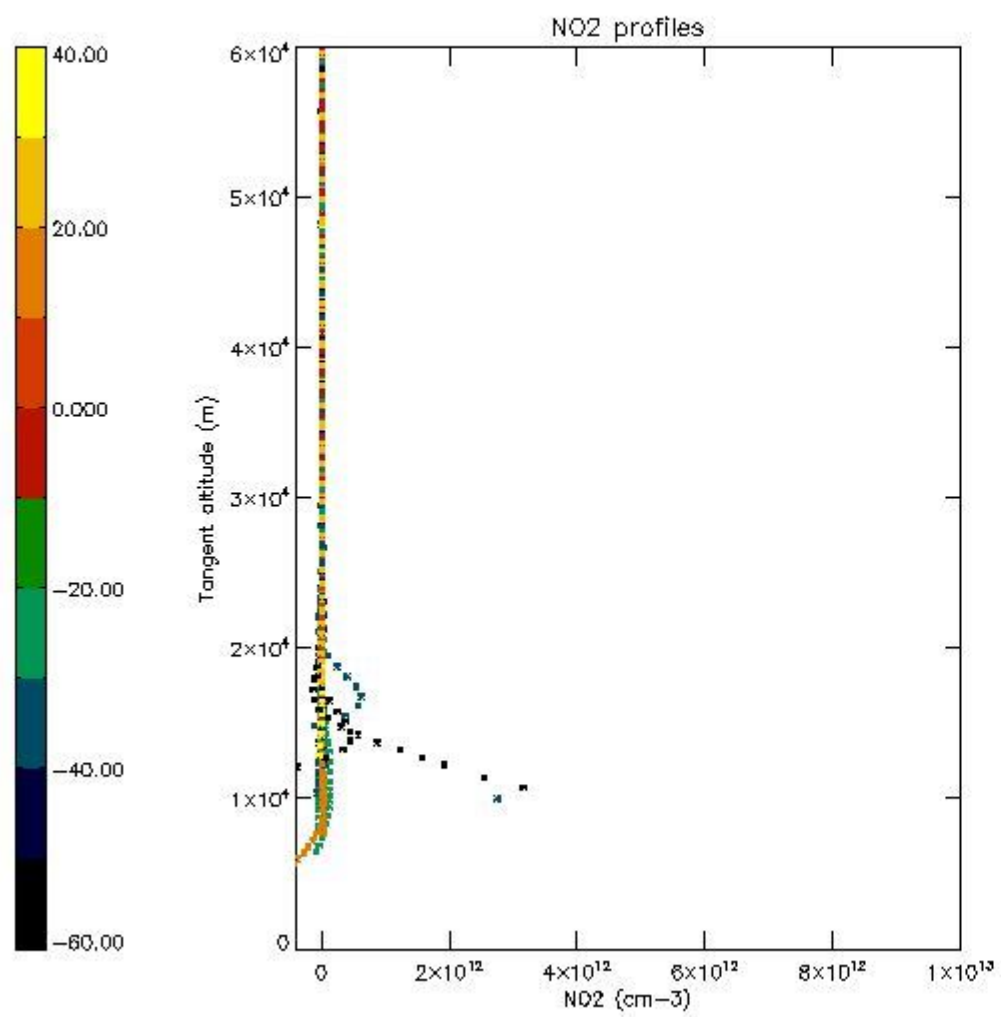

5.7 Plot NO3 profiles for all STD (dark without errors)

The colorbar represents the latitude.