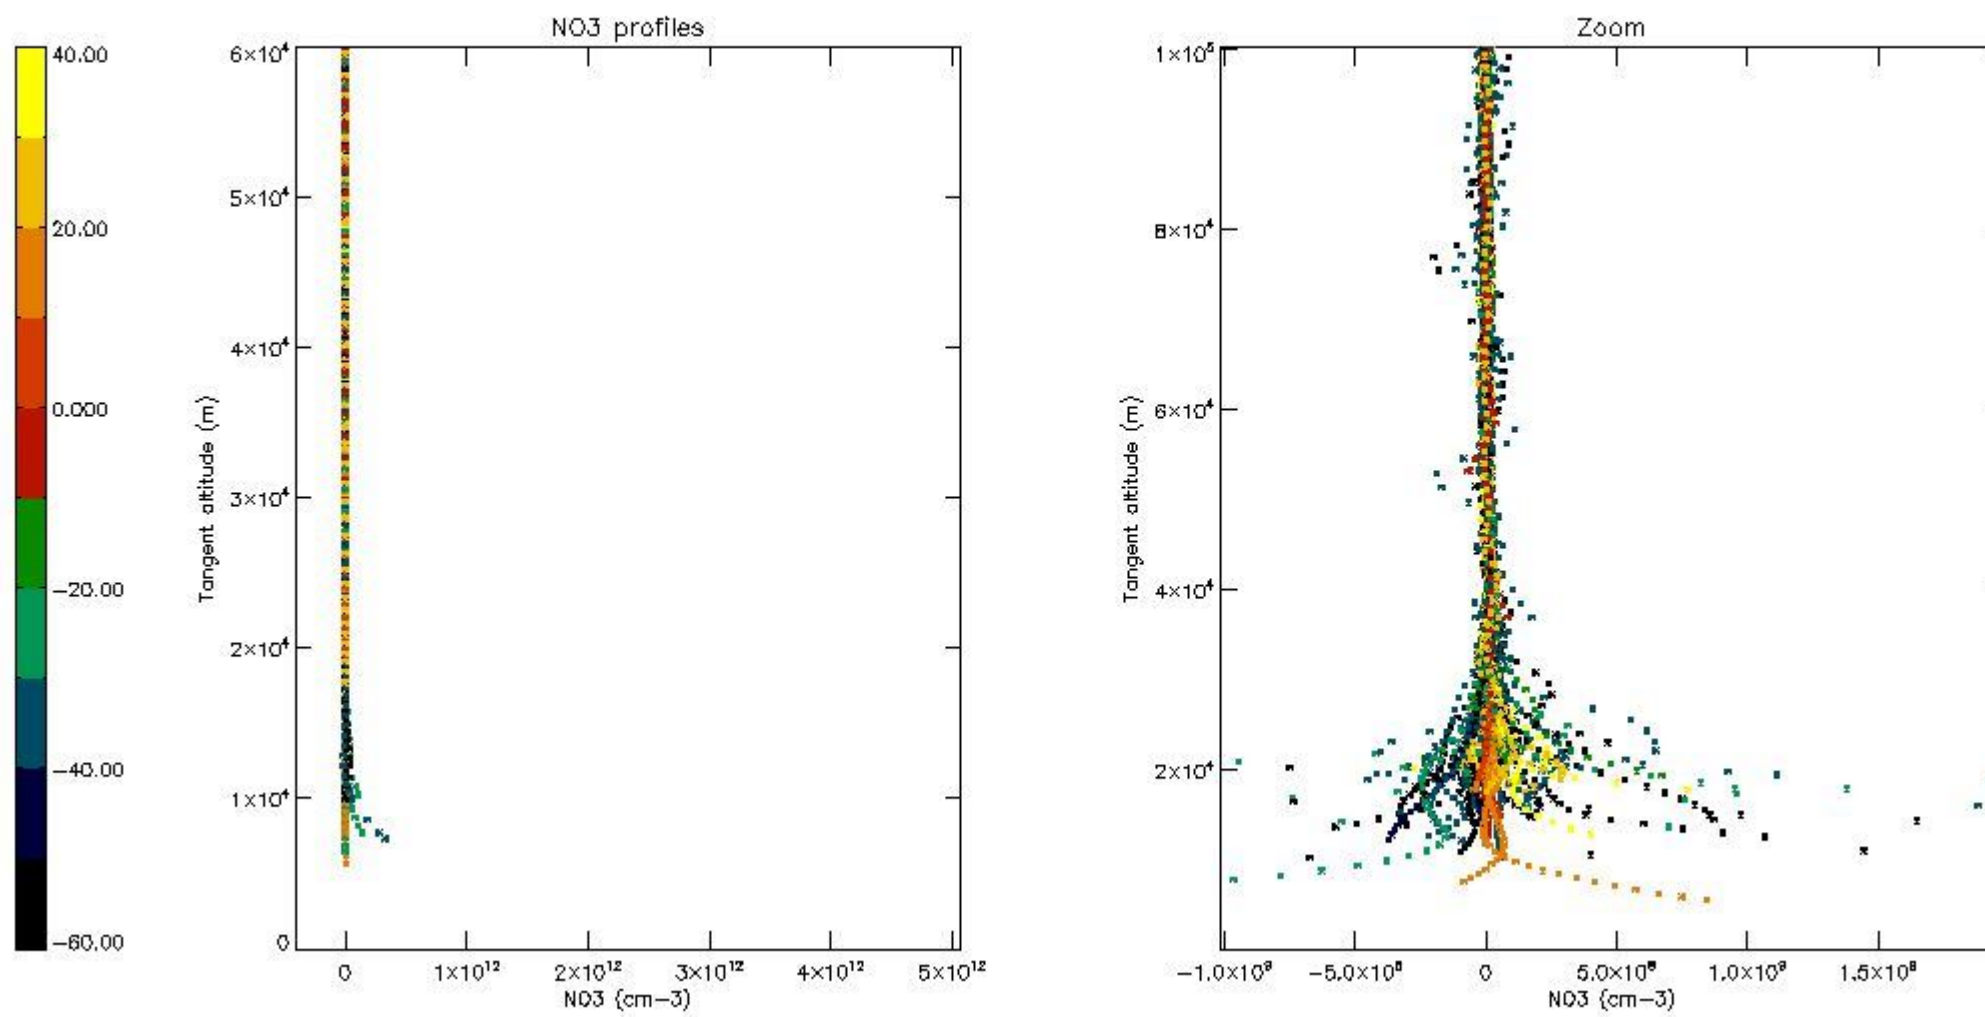

6. Auxiliary Data Files used for the production reported in section 2

The number reported in the third column indicates since which file (see list in section 2) the corresponding auxiliary file has been used. The fourth column is the date of those product files.

Type	Auxiliary Filename	Used since product	Used since product date
INST_PHYS_CHARACTERISTICS	GOM_INS_AXVIEC20091111_143220_20030716_120000_20500101_000000	1	10-FEB-2010 00:01:48
LEVEL-2_PROC_CONFIG	GOM_PR2_AXVIEC20091111_152718_20020301_000000_20500101_000000	1	10-FEB-2010 00:01:48
CROSS_SECTIONS_FILE	GOM_CRS_AXVIEC20091111_154832_20020301_000000_20500101_000000	1	10-FEB-2010 00:01:48