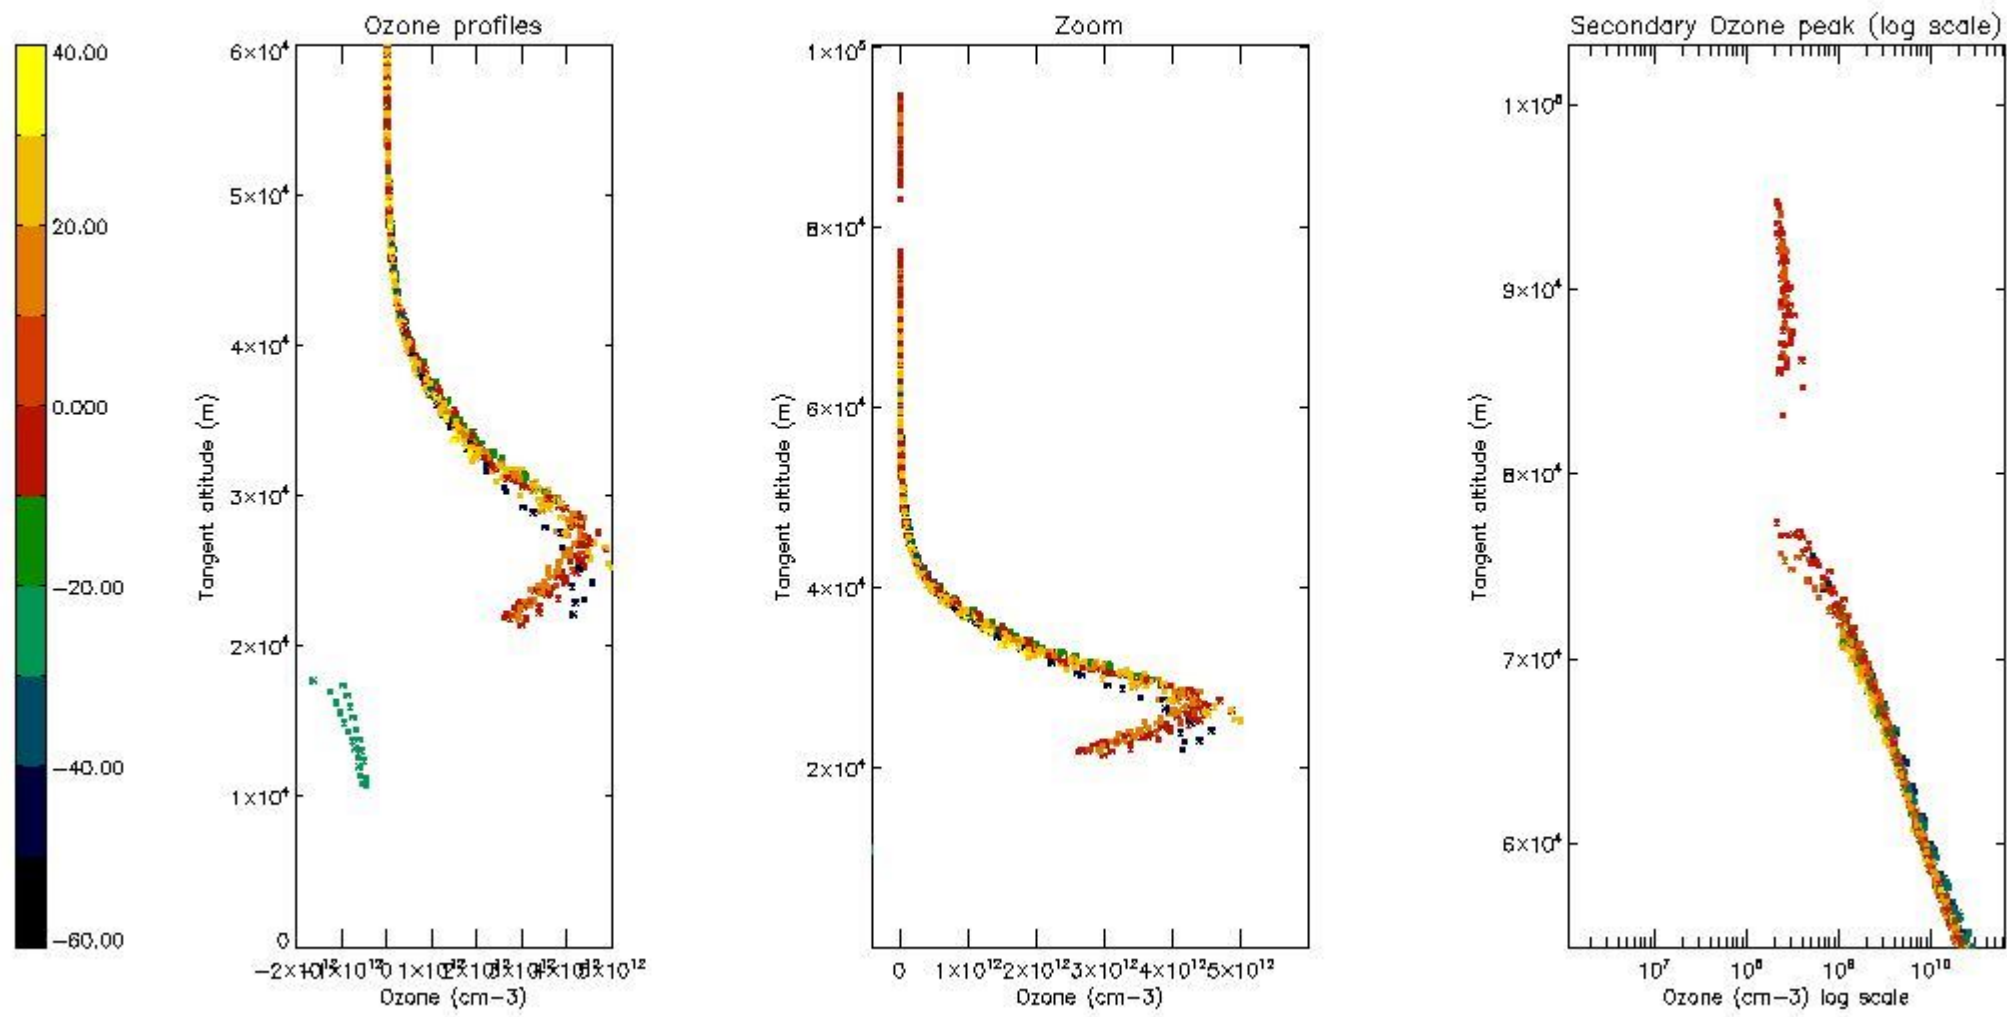

5.6 Plot NO₂ profiles for all STD (dark without errors)

The colorbar represents the latitude.