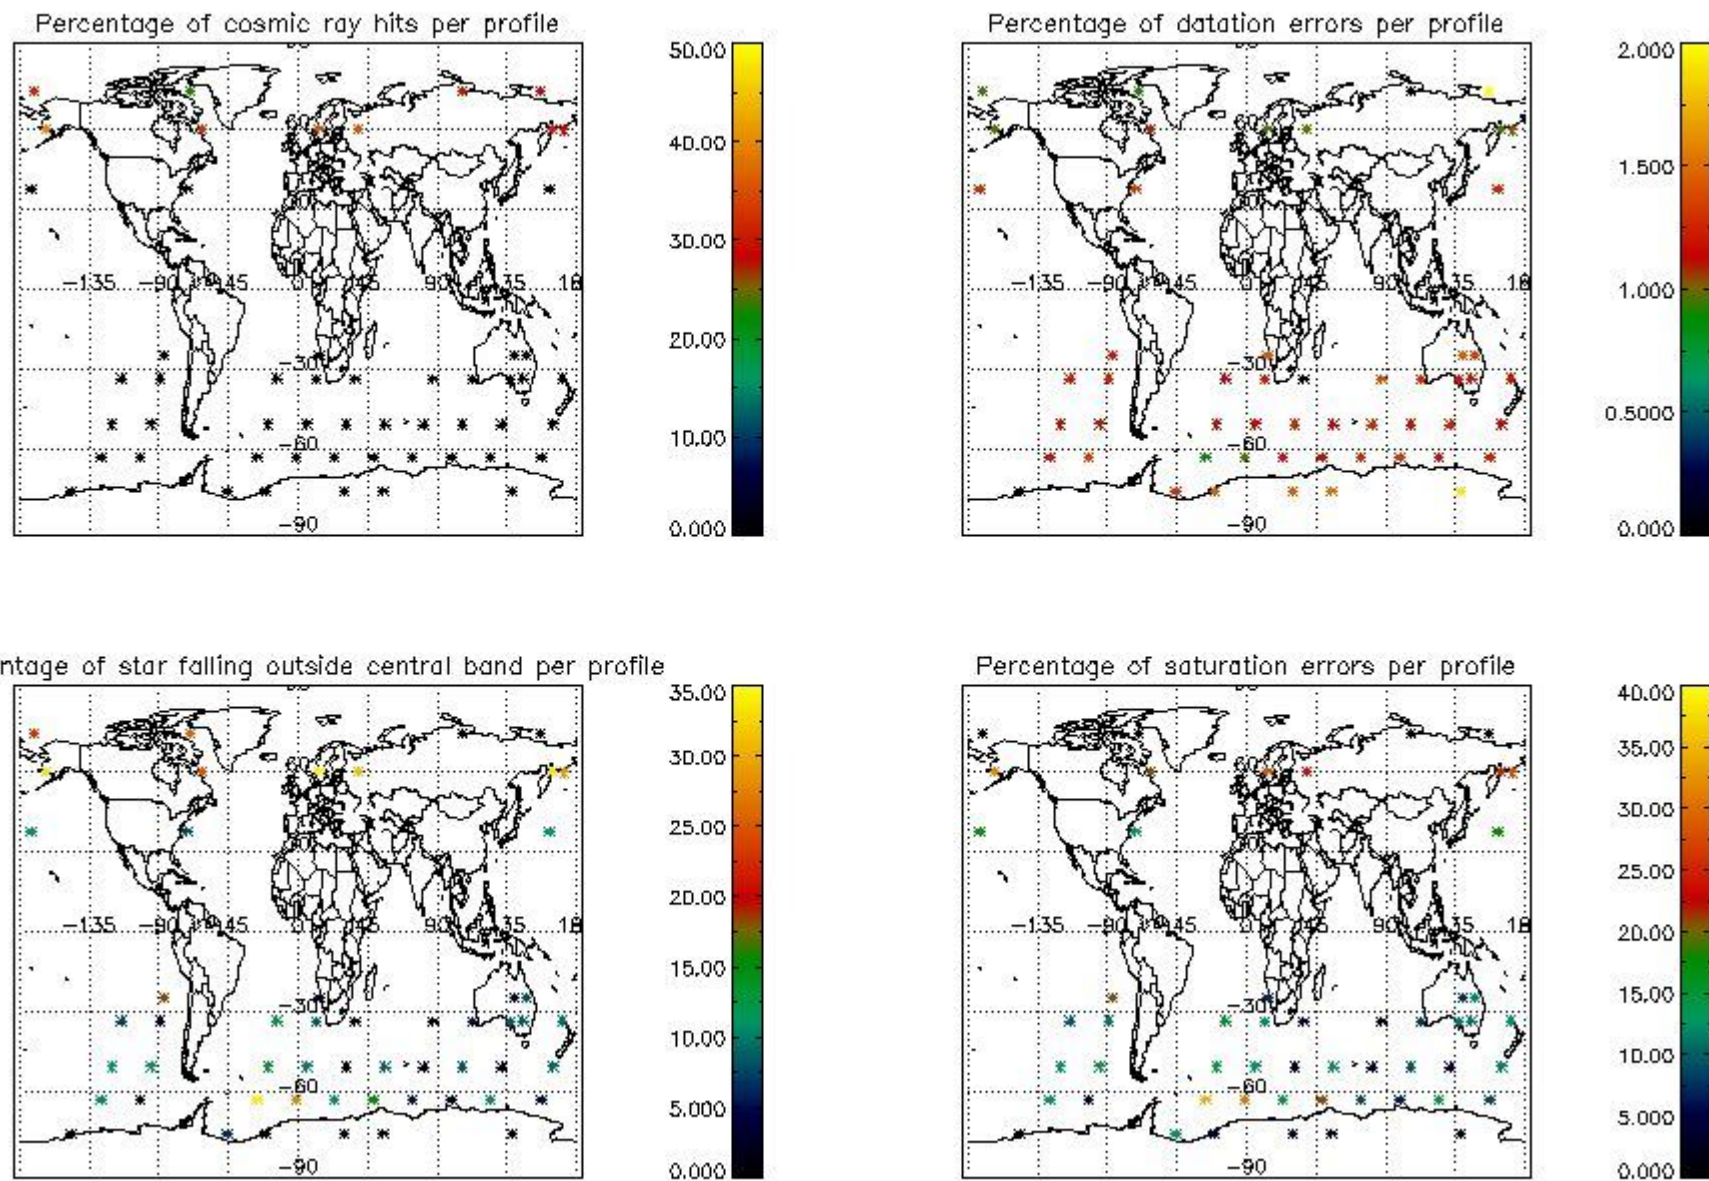

Percentage of flagged data per NO3 profile

4. Level 1 quality information per product

In this section it is plotted some information contained in the Quality Summary data set of the level 2 products that comes from the level 1b processing. Products without errors (error flag in the MPH set to "0") are used.

4.1 Plot quality information per product (time dependant) coming from level 1b processing

4.1.1 Plot level 1 quality information per product (time dependant): ENVISAT ASCENDING passes

4.1.2 Plot level 1 quality information per product (time dependant): ENVI SAT DESCENDING passes

4.2 Plot quality information per product coming from level 1b processing (world map)

4.2.1 Plot level 1 quality information per product (world map): ENVISAT ASCENDING passes

4.2.2 Plot level 1 quality information per product (world map): ENVISAT DESCENDING passes