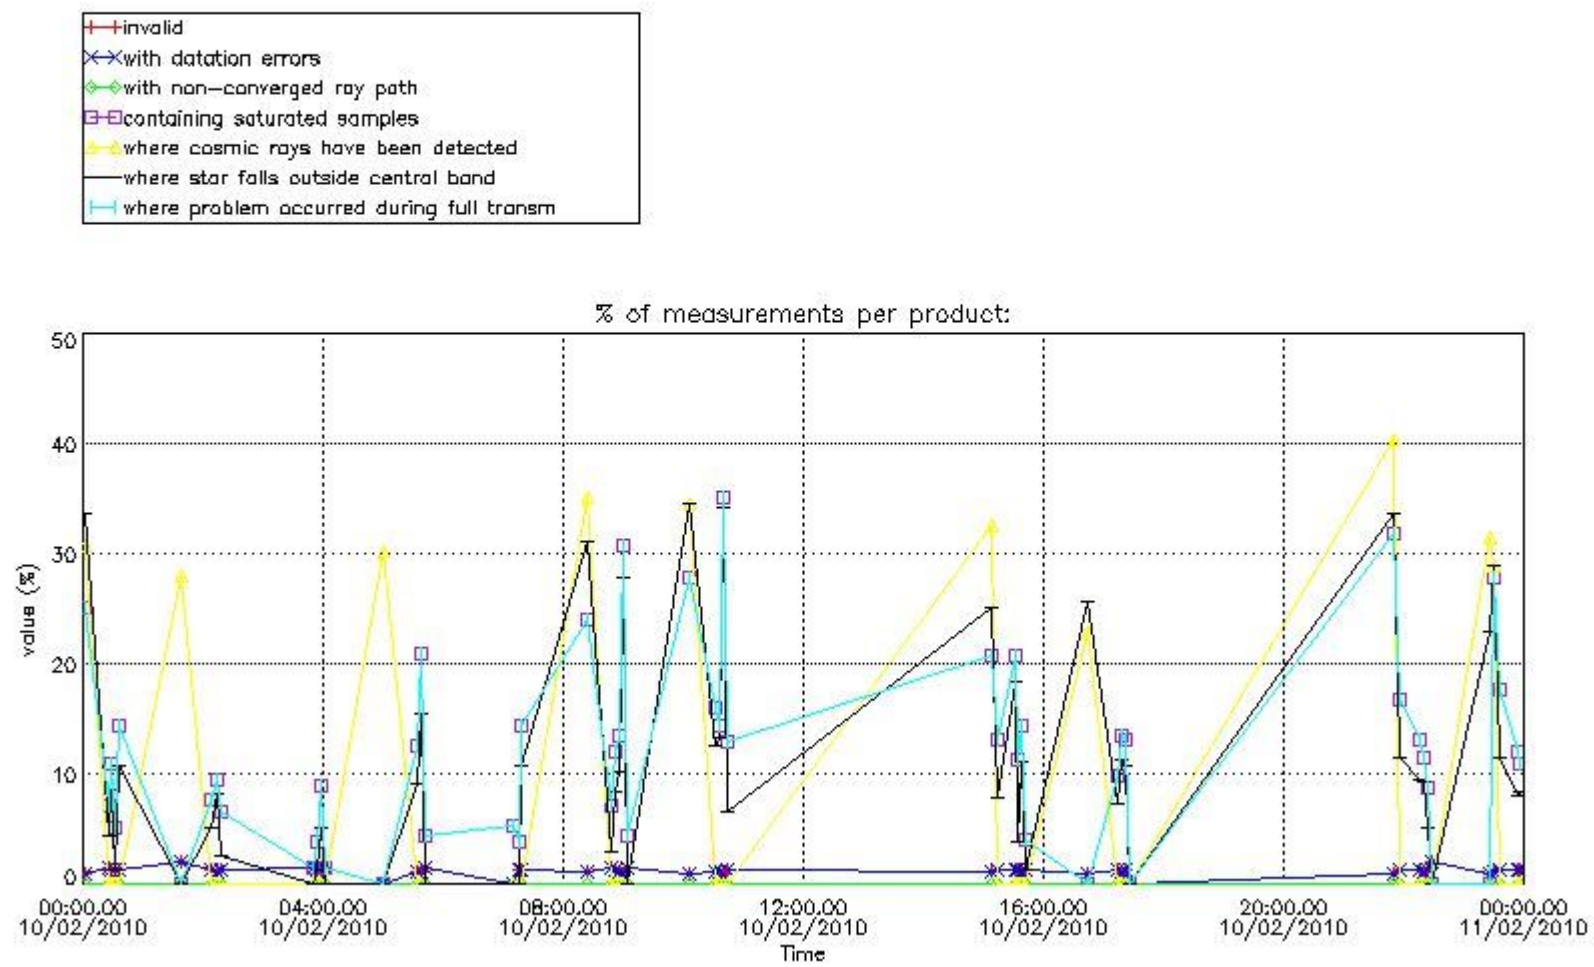

4.2 Plot quality information per product coming from level 1b processing (world map)

4.2.1 Plot level 1 quality information per product (world map): ENVISAT ASCENDING passes