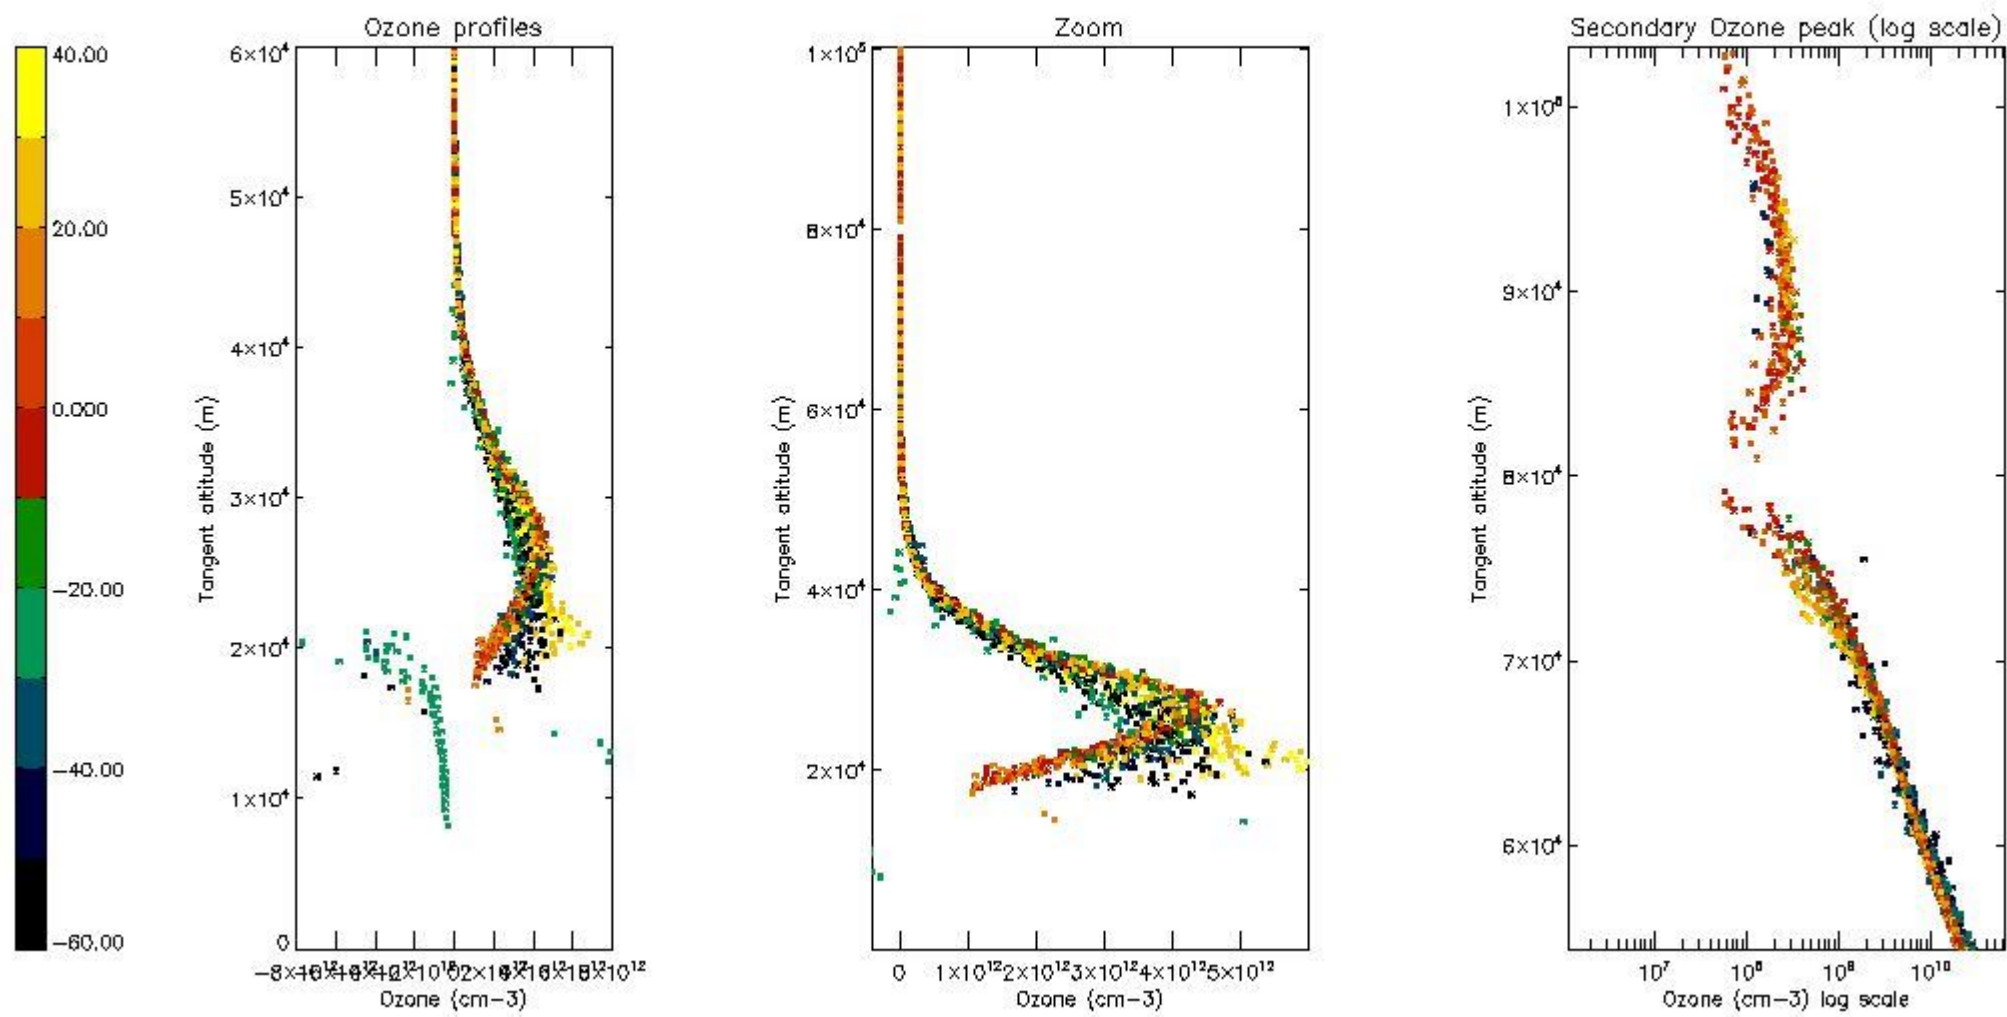

STD < 10	20
STD < 5	14

5.2 Plot ozone profiles for all STD (dark without errors)

The colorbar represents the latitude.

5.3 Plot ozone profiles where STD < 20% (dark without errors)

The colorbar represents the latitude.

5.4 Plot ozone profiles where STD < 10% (dark without errors)

The colorbar represents the latitude.

5.5 Plot ozone profiles where STD < 5% (dark without errors)

The colorbar represents the latitude.

5.6 Plot NO₂ profiles for all STD (dark without errors)