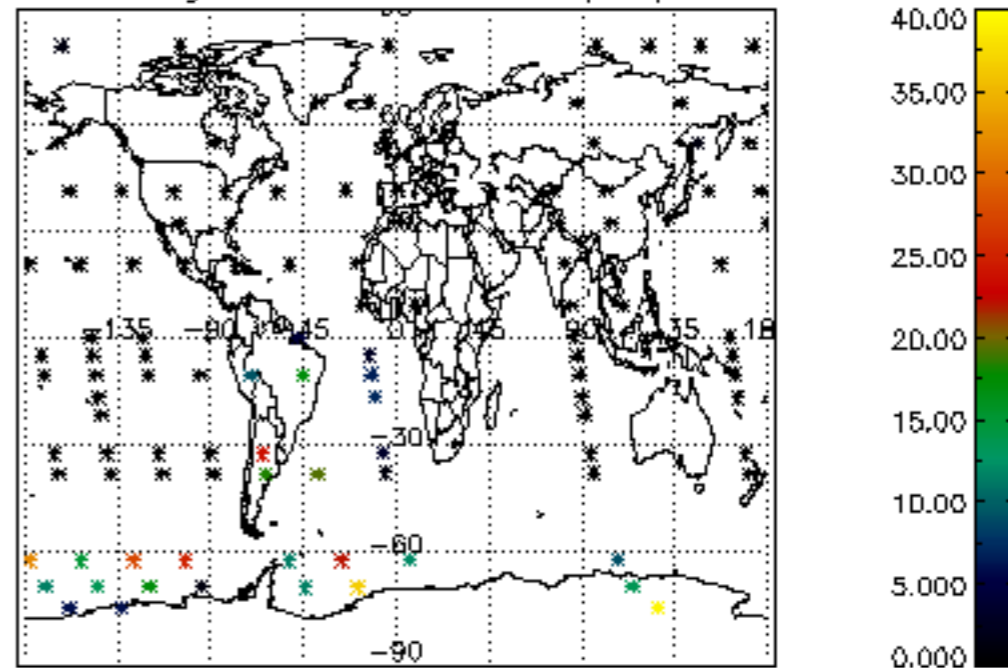

Percentage of datation errors per profile

Percentage of saturation errors per profile