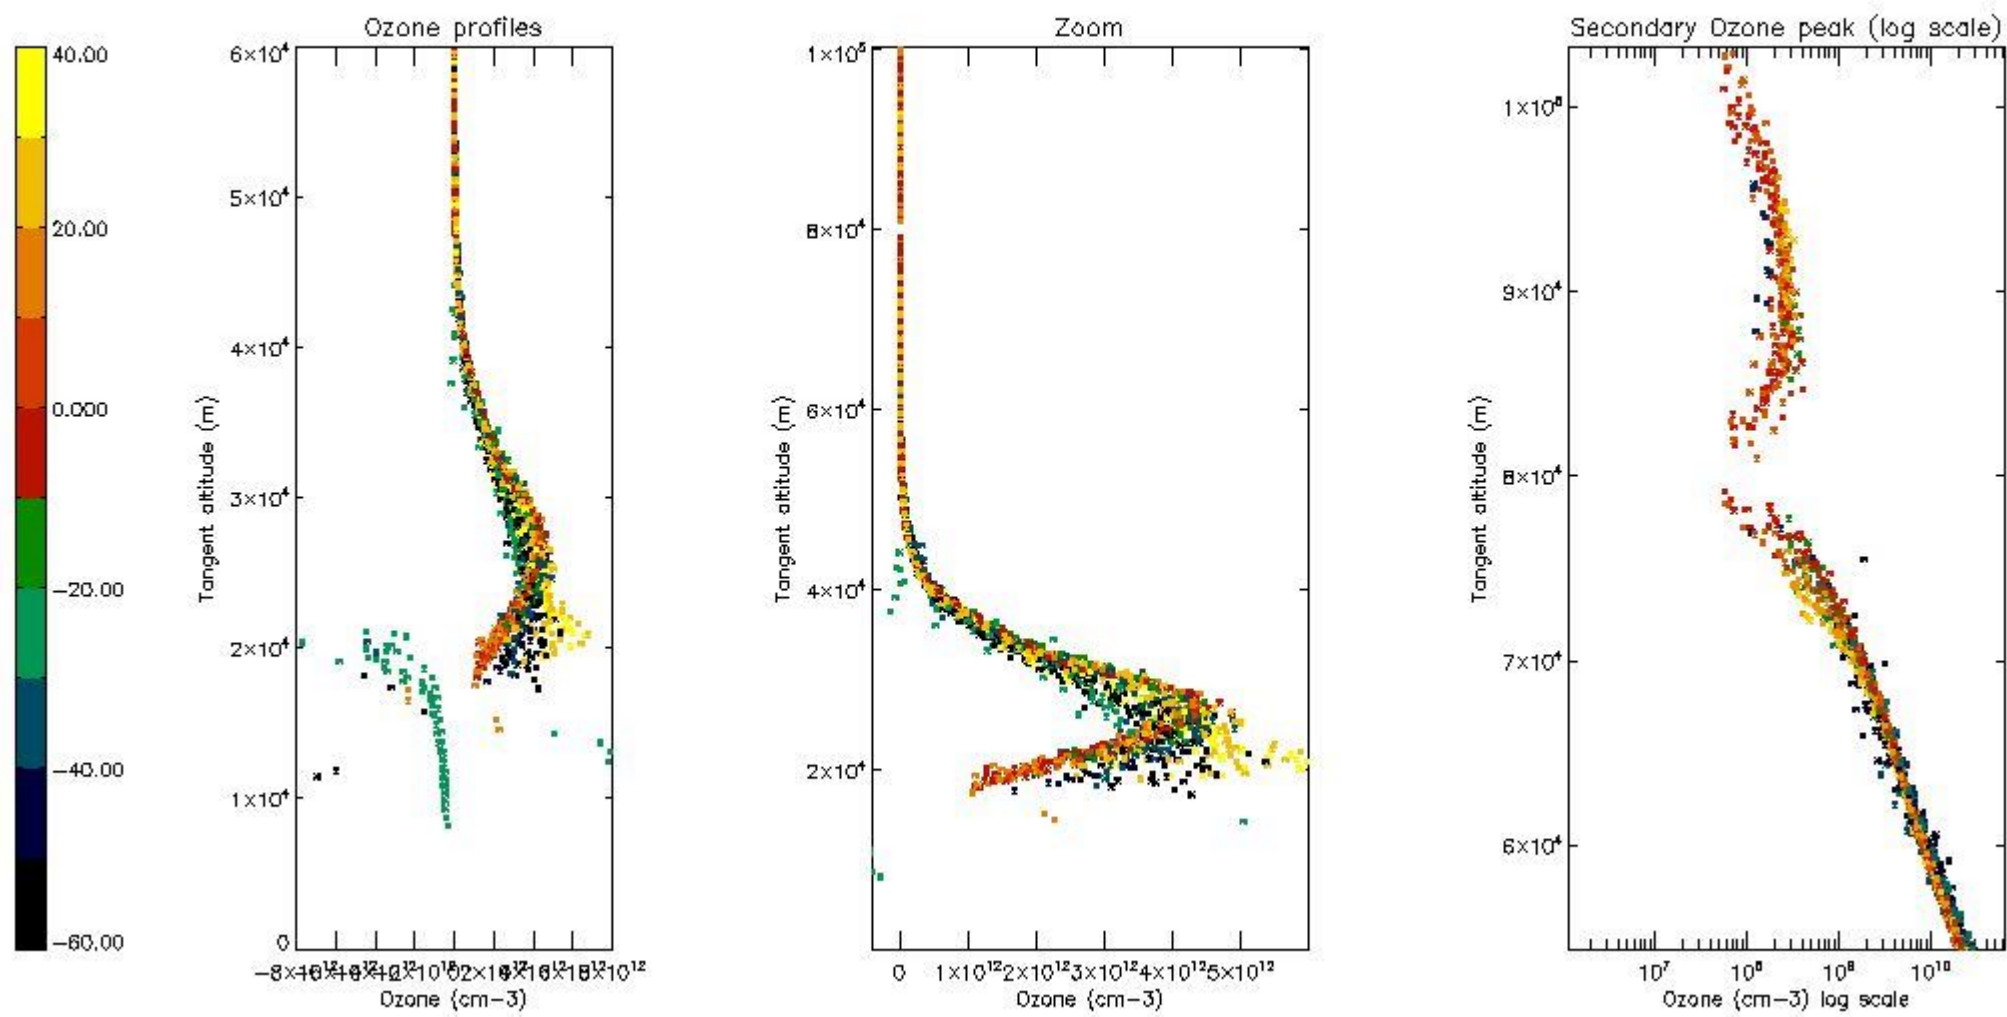

STD < 10	20
STD < 5	14

5.2 Plot ozone profiles for all STD (dark without errors)

The colorbar represents the latitude.

5.3 Plot ozone profiles where STD < 20% (dark without errors)

The colorbar represents the latitude.