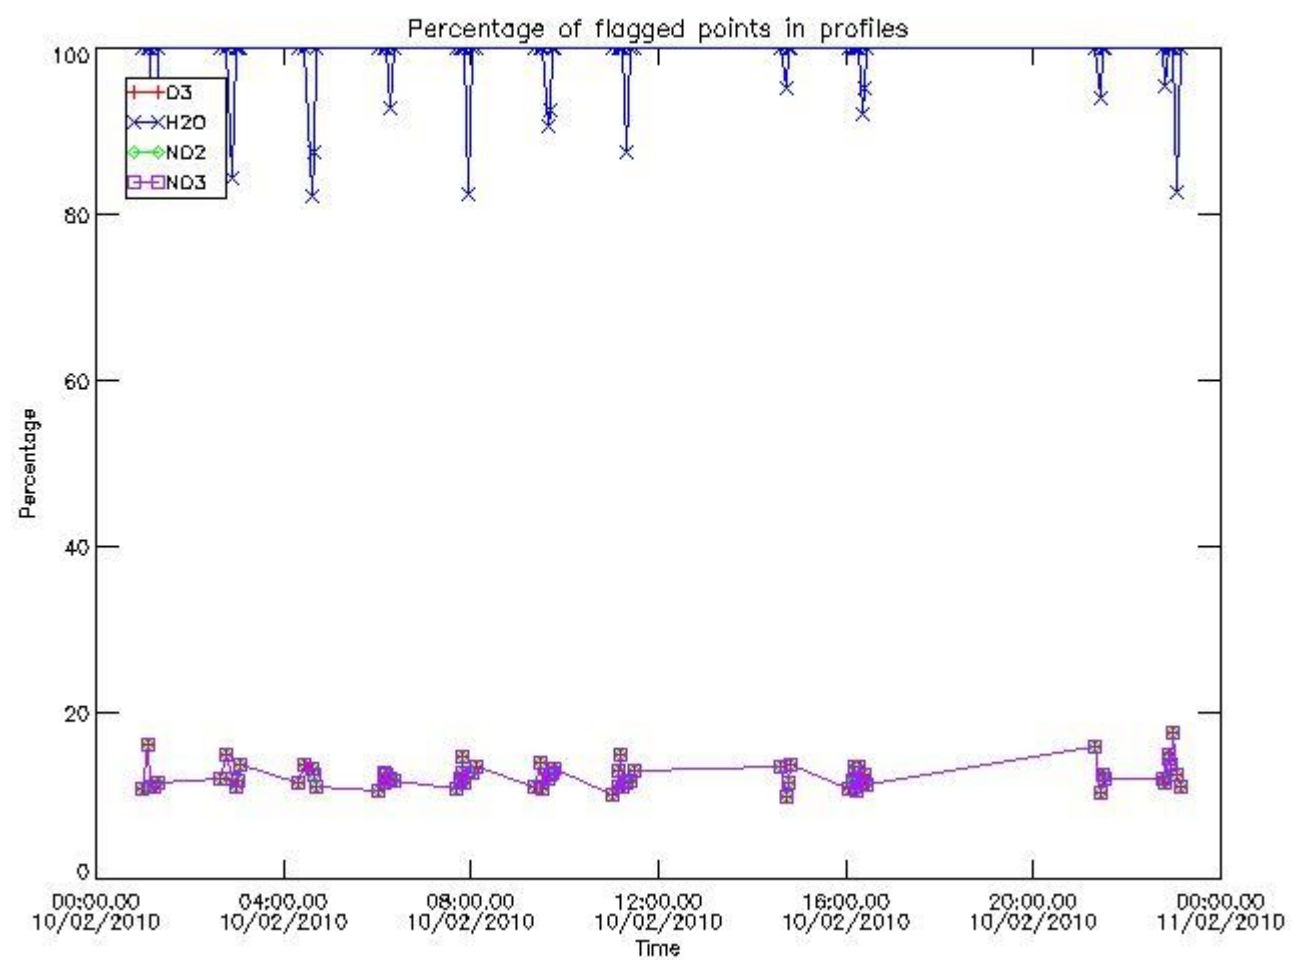

161	GOM_NL__2PRFIN20100210_235400_000000382086_00431_41567_4590.N1	10-FEB-2010 23:54:00	Bright	37.500	49	1Alp UMi	1.9900	6300.0	75	41567	No
162	GOM_NL__2PRFIN20100210_235626_000000422086_00431_41567_4591.N1	10-FEB-2010 23:56:26	Bright	41.500	60	7Bet UMi	2.0810	3950.0	83	41567	No

3. Quality information per product

In this section it is plotted some information contained in the Quality Summary data set of the level 2 products. Only products in dark limb conditions and without errors (error flag in the MPH set to "0") are used.

3.1 Plot quality information per product (time dependant)

3.2 Plot quality information per product (world map)