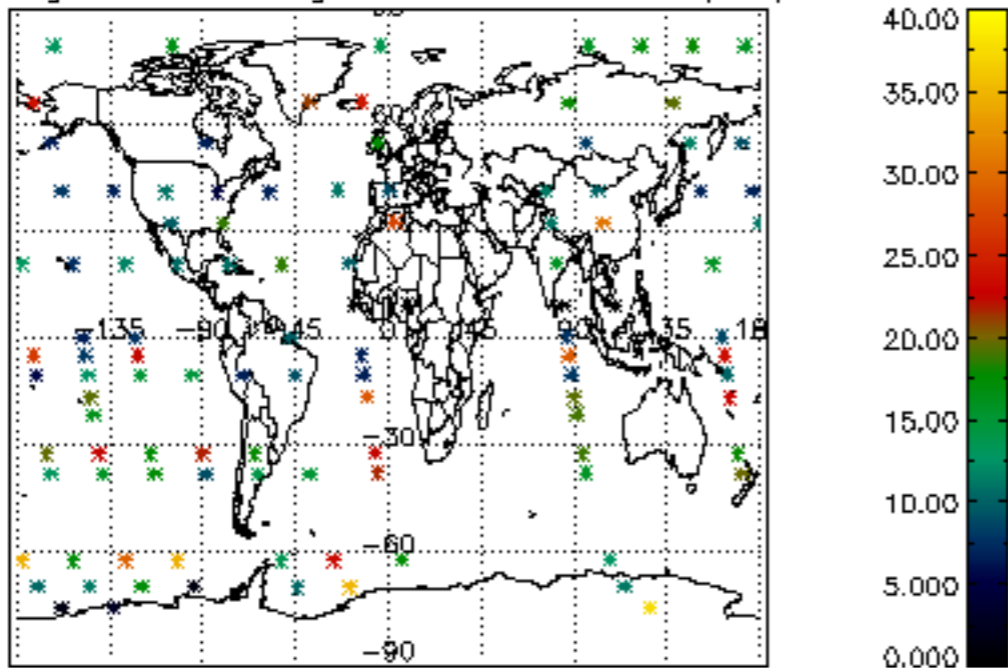

Percentage of cosmic ray hits per profile

Percentage of star falling outside central band per profile