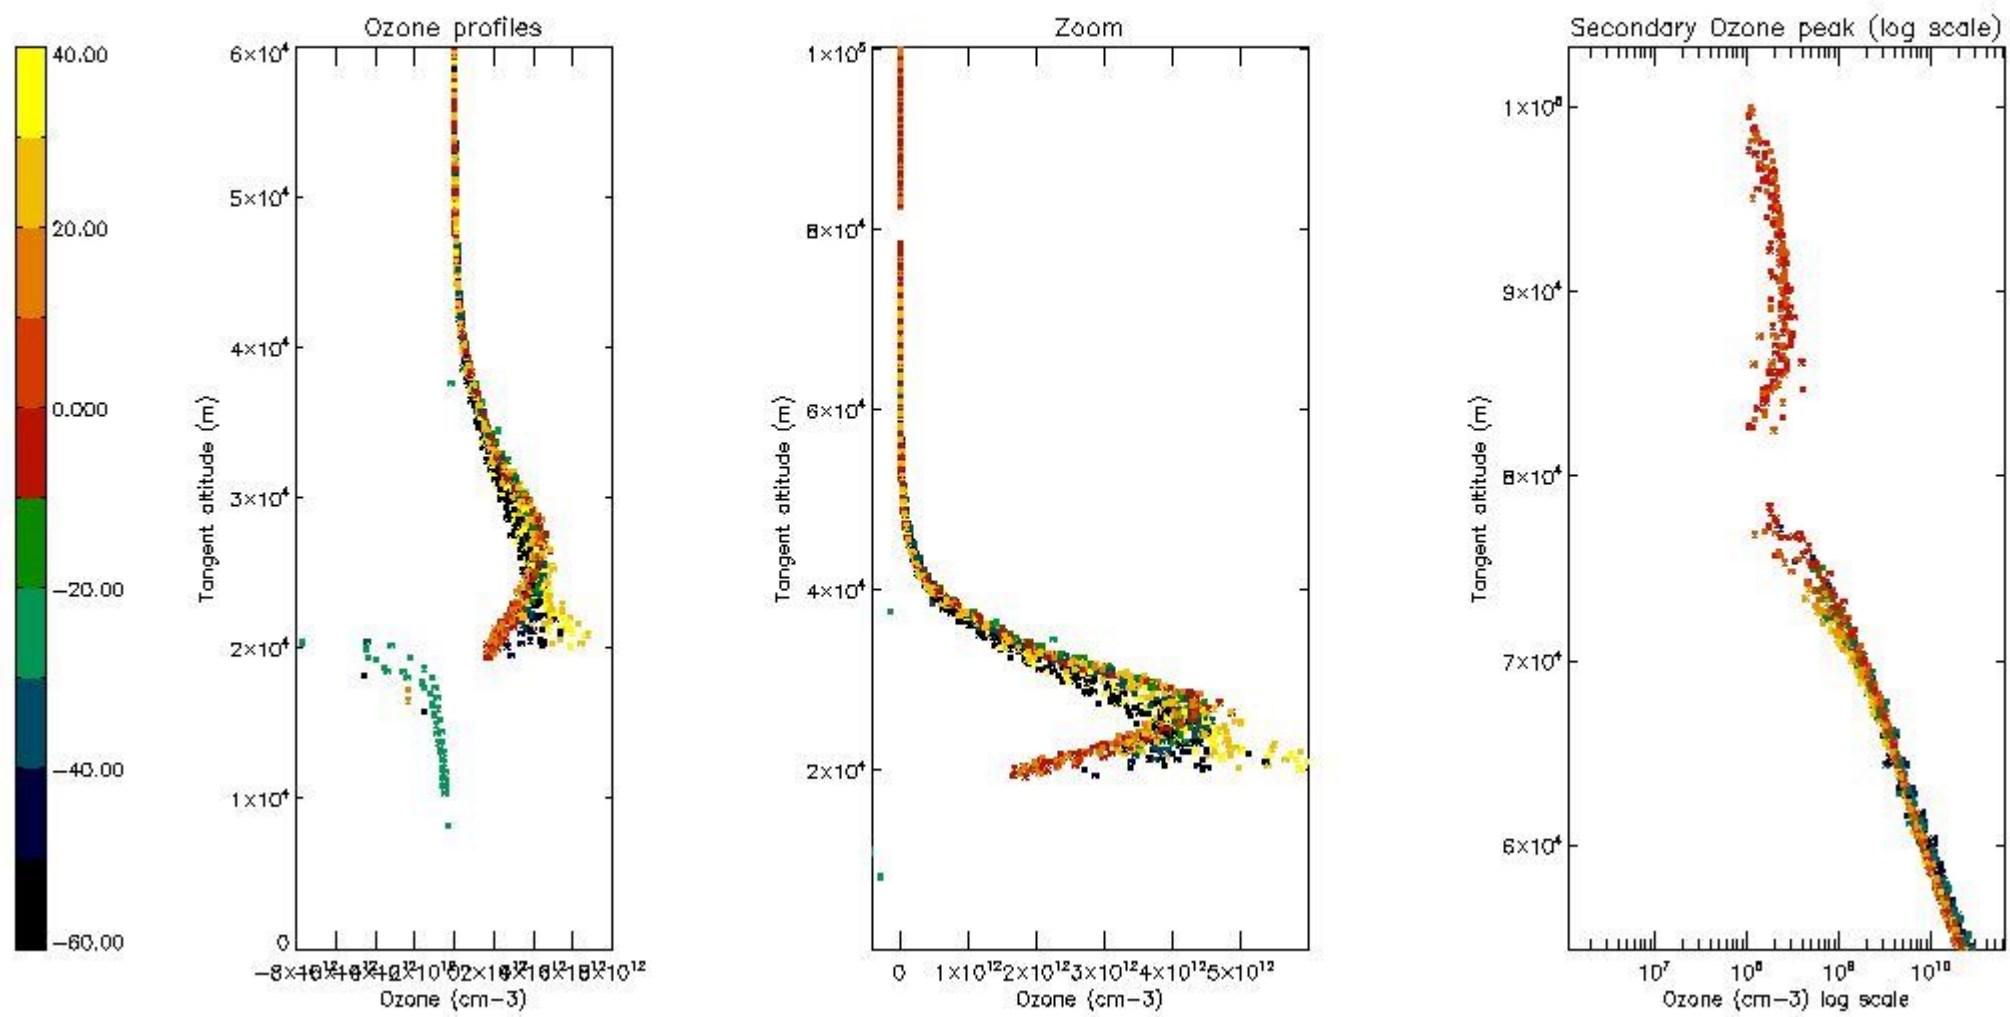

5.5 Plot ozone profiles where STD < 5% (dark without errors)

The colorbar represents the latitude.