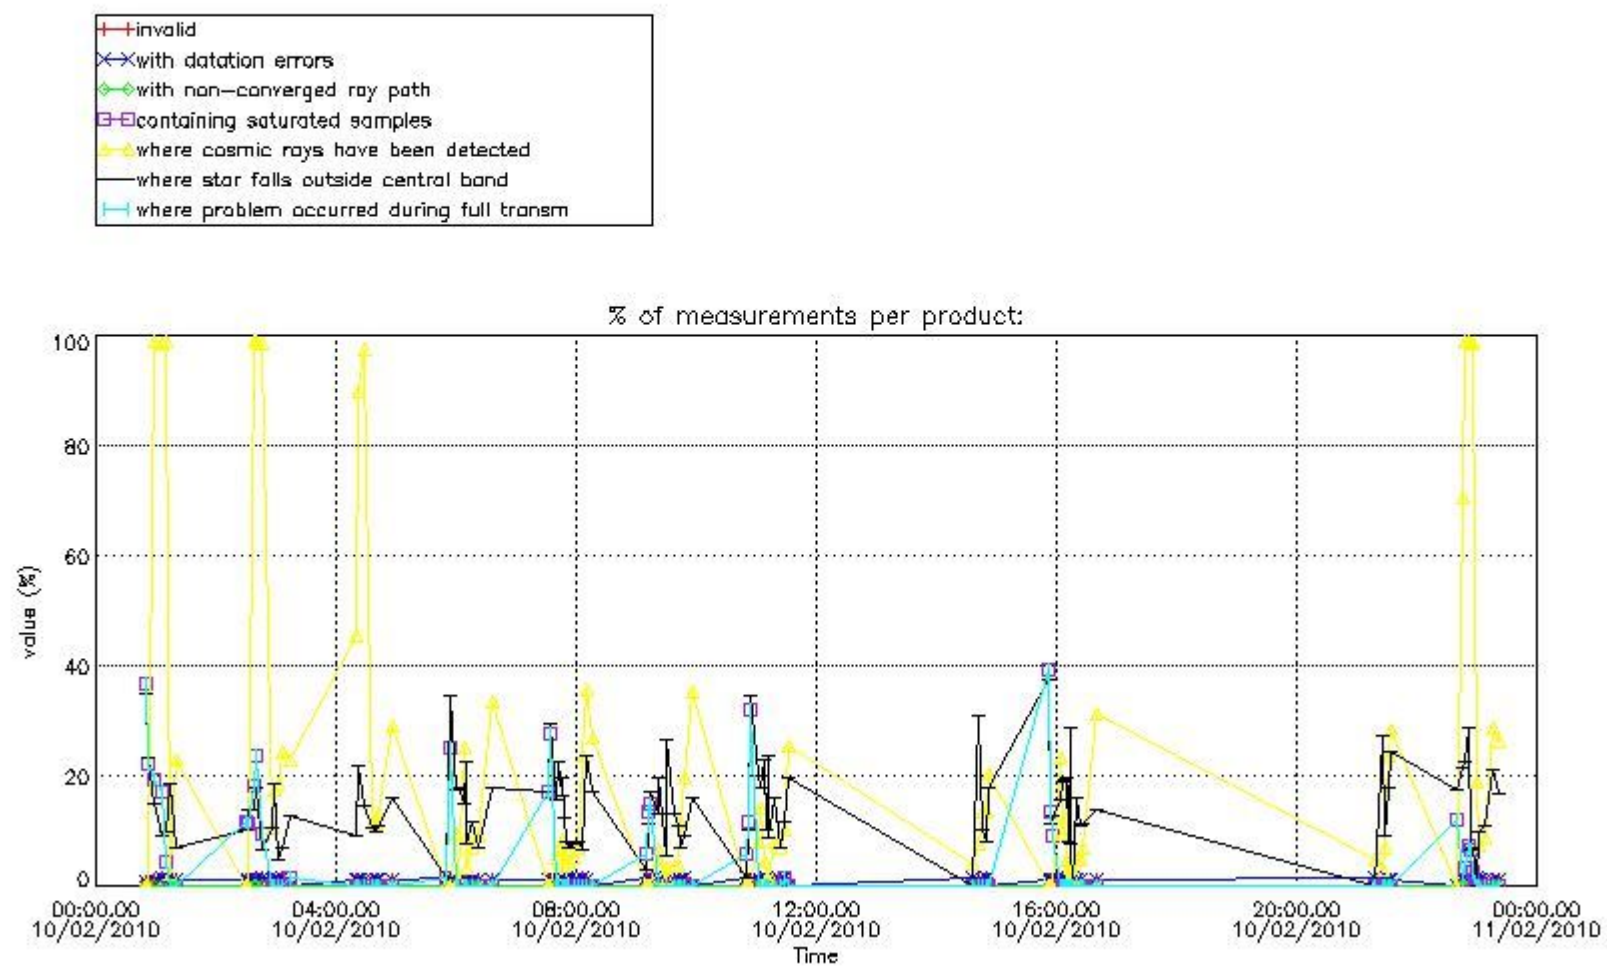

3.1 Plot quality information per product (time dependant)

3.2 Plot quality information per product (world map)

Percentage of flagged data per O3 profile

Percentage of flagged data per H2O profile

Percentage of flagged data per NO2 profile

Percentage of flagged data per NO3 profile

4. Level 1 quality information per product

In this section it is plotted some information contained in the Quality Summary data set of the level 2 products that comes from the level 1b processing. Products without errors (error flag in the MPH set to "0") are used.

4.1 Plot quality information per product (time dependant) coming from level 1b processing

4.1.1 Plot level 1 quality information per product (time dependant): ENVISAT ASCENDING passes

4.1.2 Plot level 1 quality information per product (time dependant): ENVI SAT DESCENDING passes

5. Trace gas profiles

5.1 Ozone statistics based on quality of products

The final quality of the products can be "measured" using the STD (Standard Deviation) attached to every point profile. This information is written to the parameter GOM_NL__2P/NL_LOCAL_SPECIES_DENSITY/o3_std of the level 2 products. The table below shows the statistics for given STD ranges.