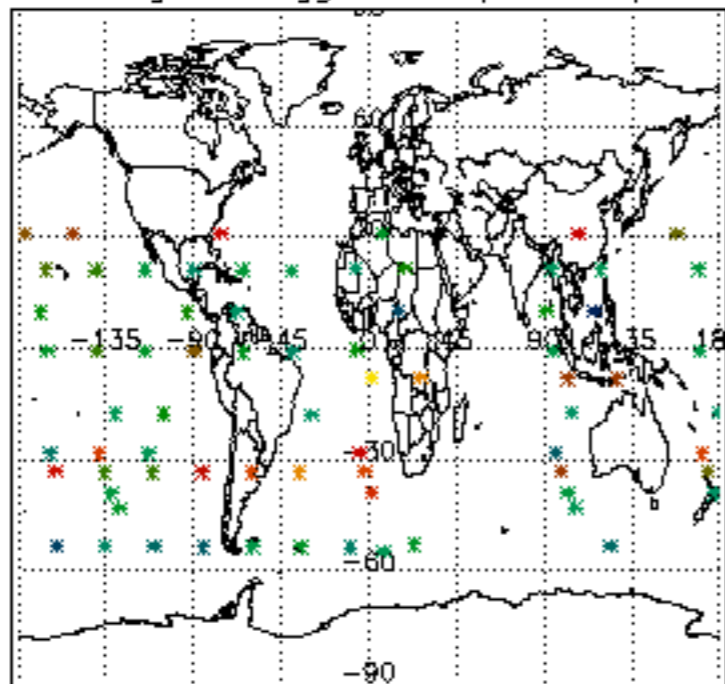

Percentage of flagged data per NO2 profile