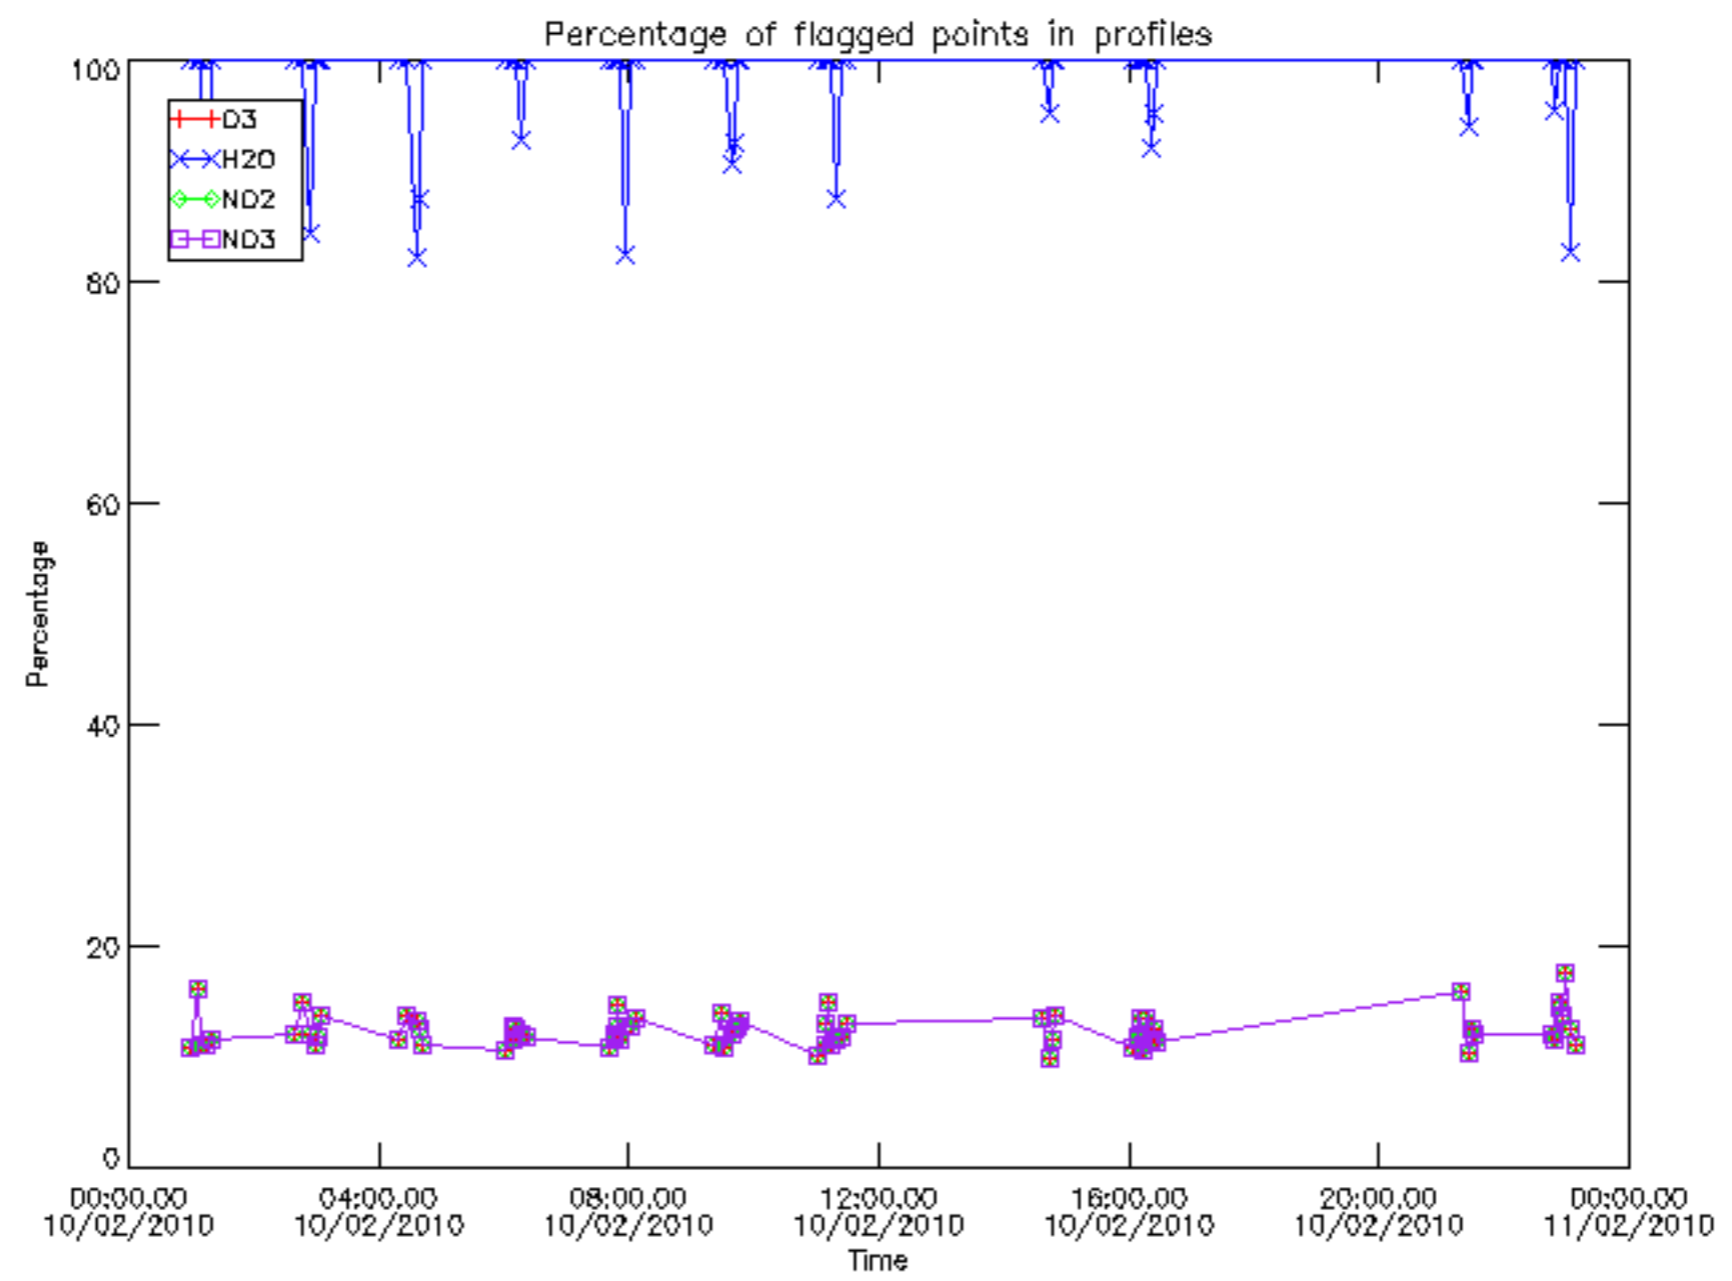

Percentage of flagged data per D3 profile

Percentage of flagged data per H2O profile