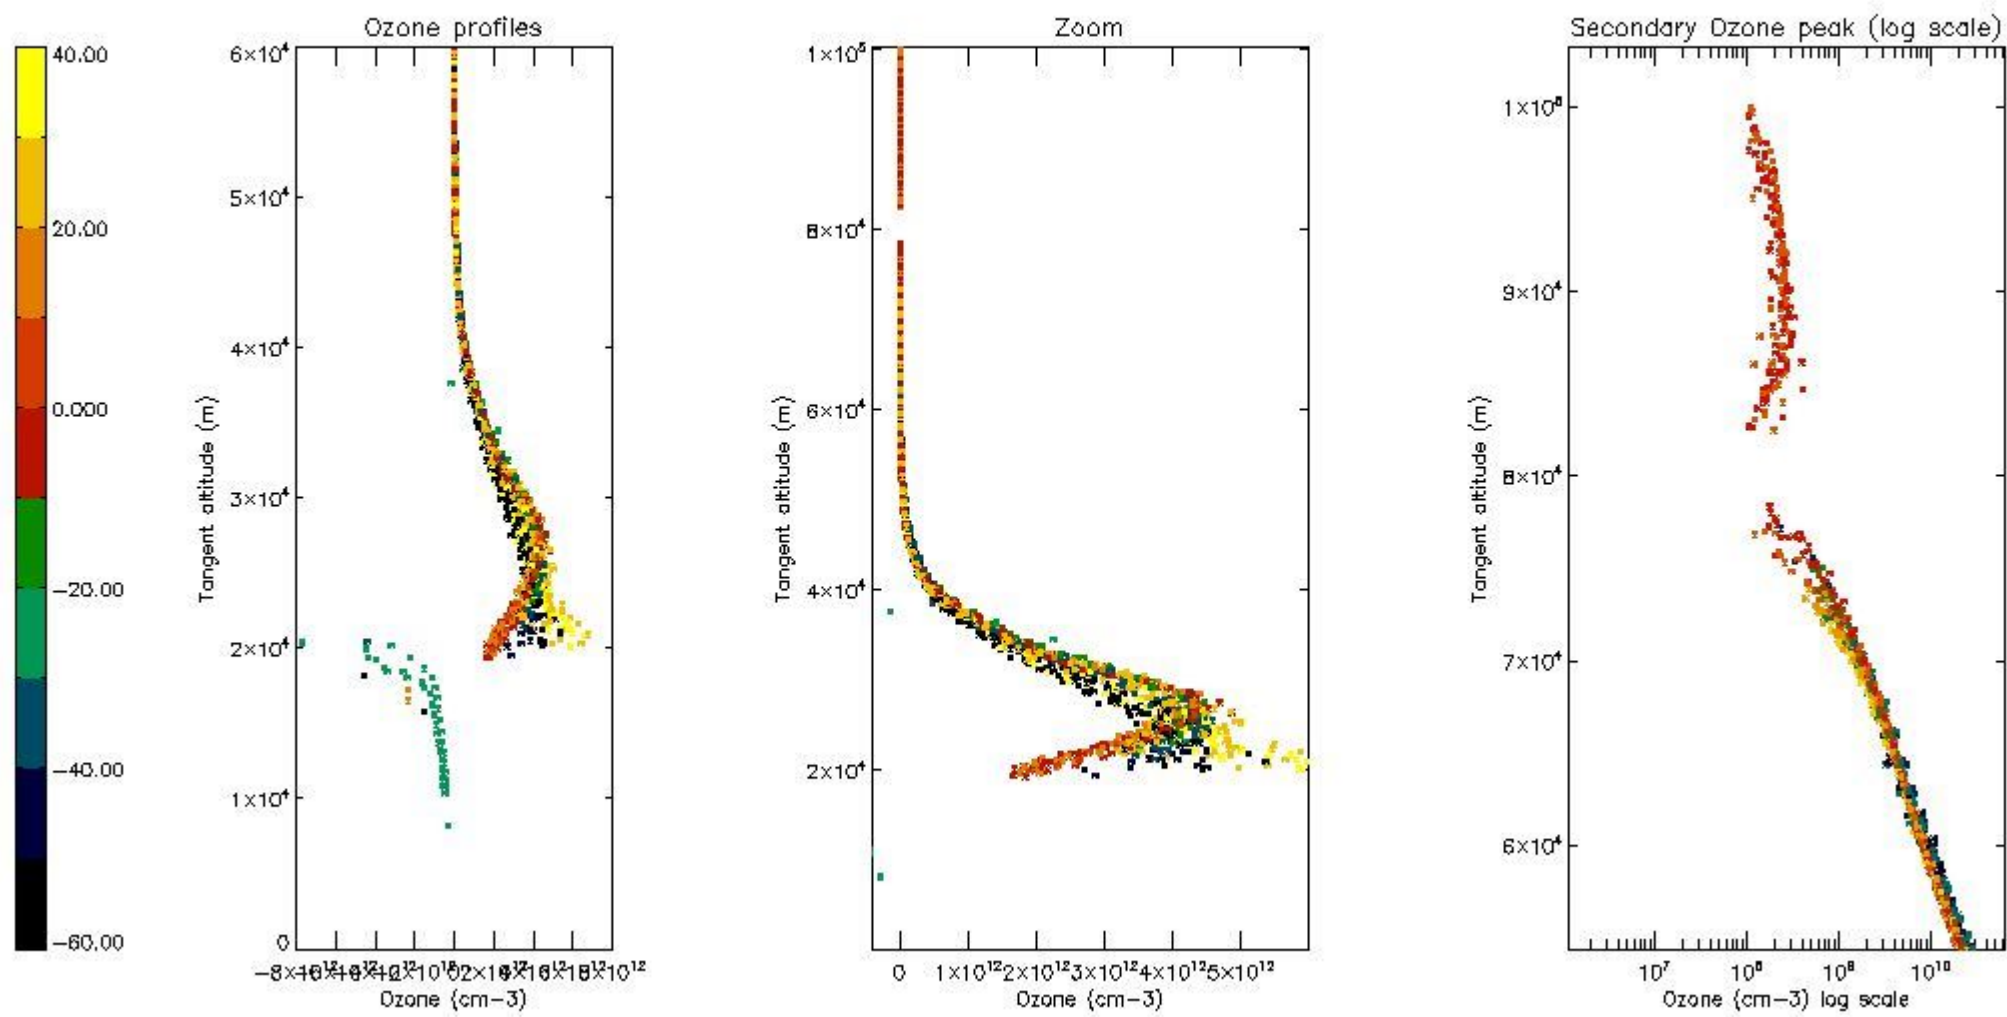

STD < 10	20
STD < 5	14

5.2 Plot ozone profiles for all STD (dark without errors)

The colorbar represents the latitude.

5.3 Plot ozone profiles where STD < 20% (dark without errors)

The colorbar represents the latitude.

5.4 Plot ozone profiles where STD < 10% (dark without errors)

The colorbar represents the latitude.

5.5 Plot ozone profiles where STD < 5% (dark without errors)

The colorbar represents the latitude.

5.6 Plot NO₂ profiles for all STD (dark without errors)