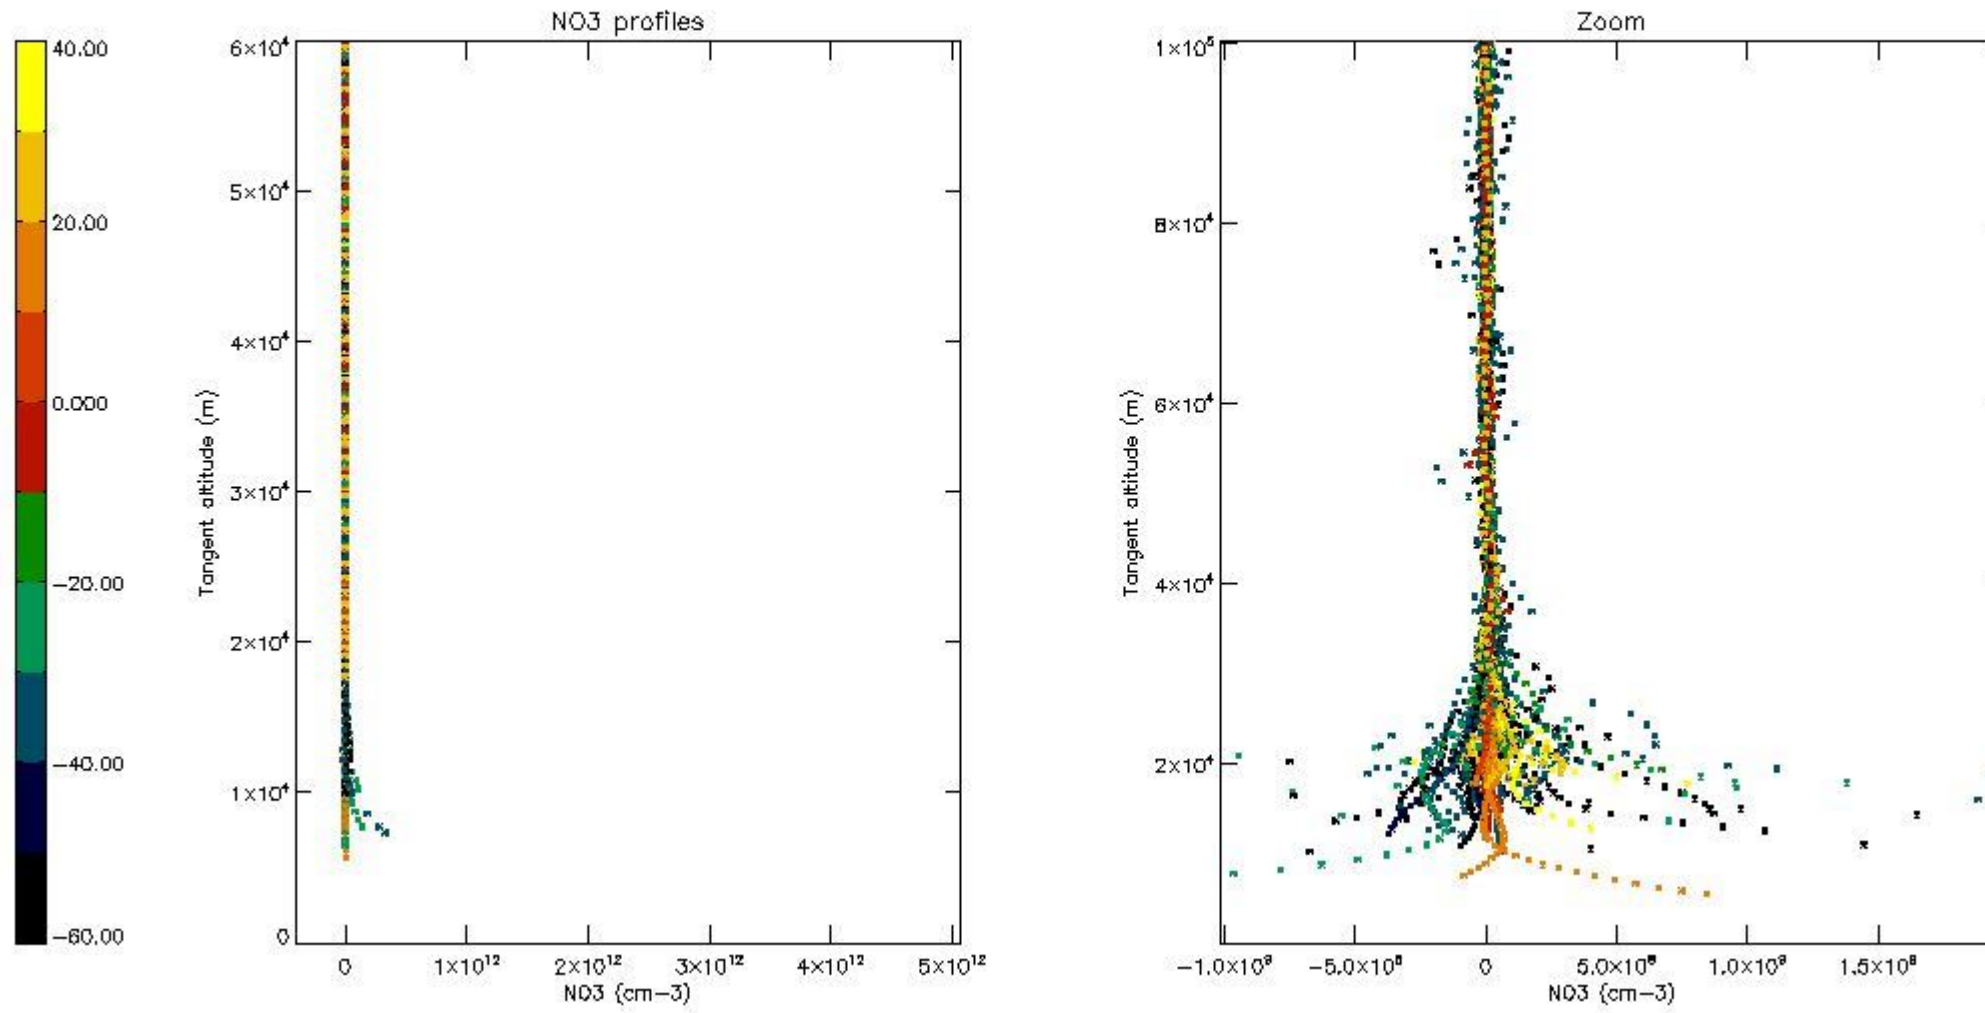

6. Auxiliary Data Files used for the production reported in section 2

The number reported in the third column indicates since which file (see list in section 2) the corresponding auxiliary file has been used. The fourth column is the date of those product files.

Type	Auxiliary Filename	Used since product	Used since product date
INST_PHYS_CHARACTERISTICS	GOM_INS_AXVIEC20091111_143220_20030716_120000_20500101_000000	1	10-FEB-2010 00:01:48
LEVEL-2_PROC_CONFIG	GOM_PR2_AXVIEC20091111_152718_20020301_000000_20500101_000000	1	10-FEB-2010 00:01:48
CROSS_SECTIONS_FILE	GOM_CRS_AXVIEC20091111_154832_20020301_000000_20500101_000000	1	10-FEB-2010 00:01:48