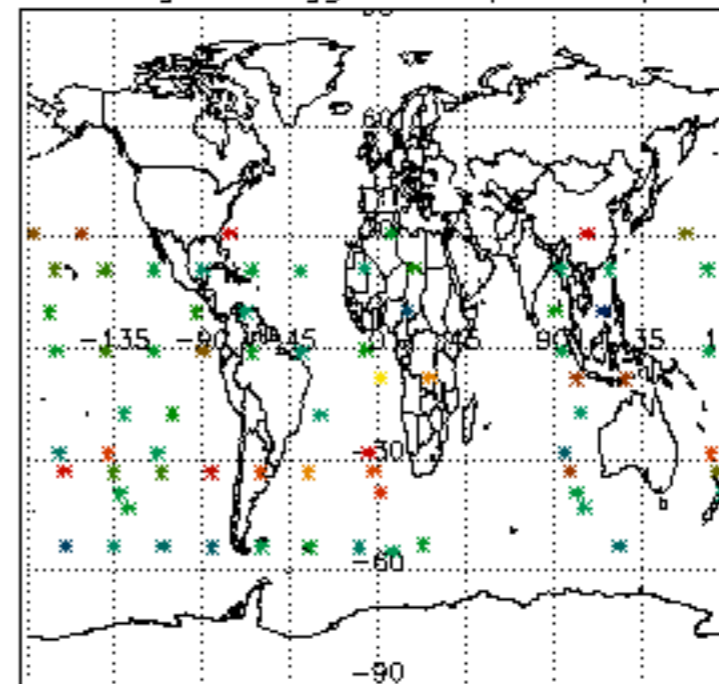

Percentage of flagged data per NO3 profile