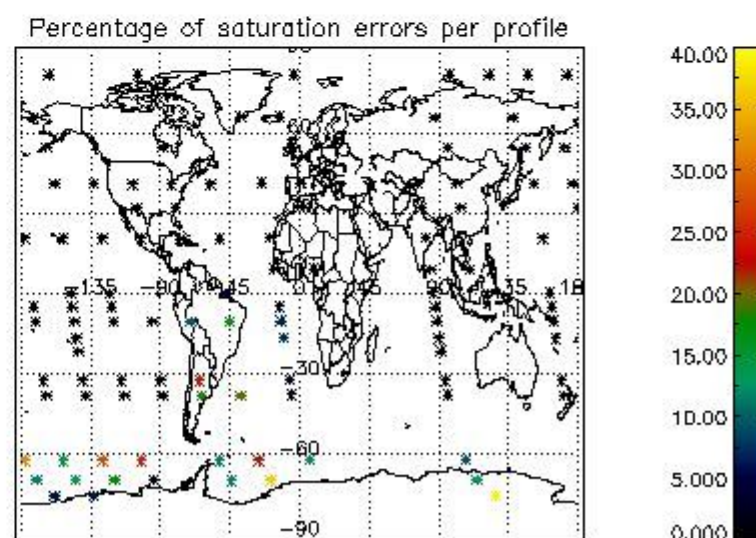

Percentage of flagged data per NO3 profile

4. Level 1 quality information per product

In this section it is plotted some information contained in the Quality Summary data set of the level 2 products that comes from the level 1b processing. Products without errors (error flag in the MPH set to "0") are used.

4.1 Plot quality information per product (time dependant) coming from level 1b processing

4.1.1 Plot level 1 quality information per product (time dependant): ENVISAT ASCENDING passes

4.1.2 Plot level 1 quality information per product (time dependant): ENVI SAT DESCENDING passes

4.2 Plot quality information per product coming from level 1b processing (world map)

4.2.1 Plot level 1 quality information per product (world map): ENVISAT ASCENDING passes

4.2.2 Plot level 1 quality information per product (world map): ENVISAT DESCENDING passes