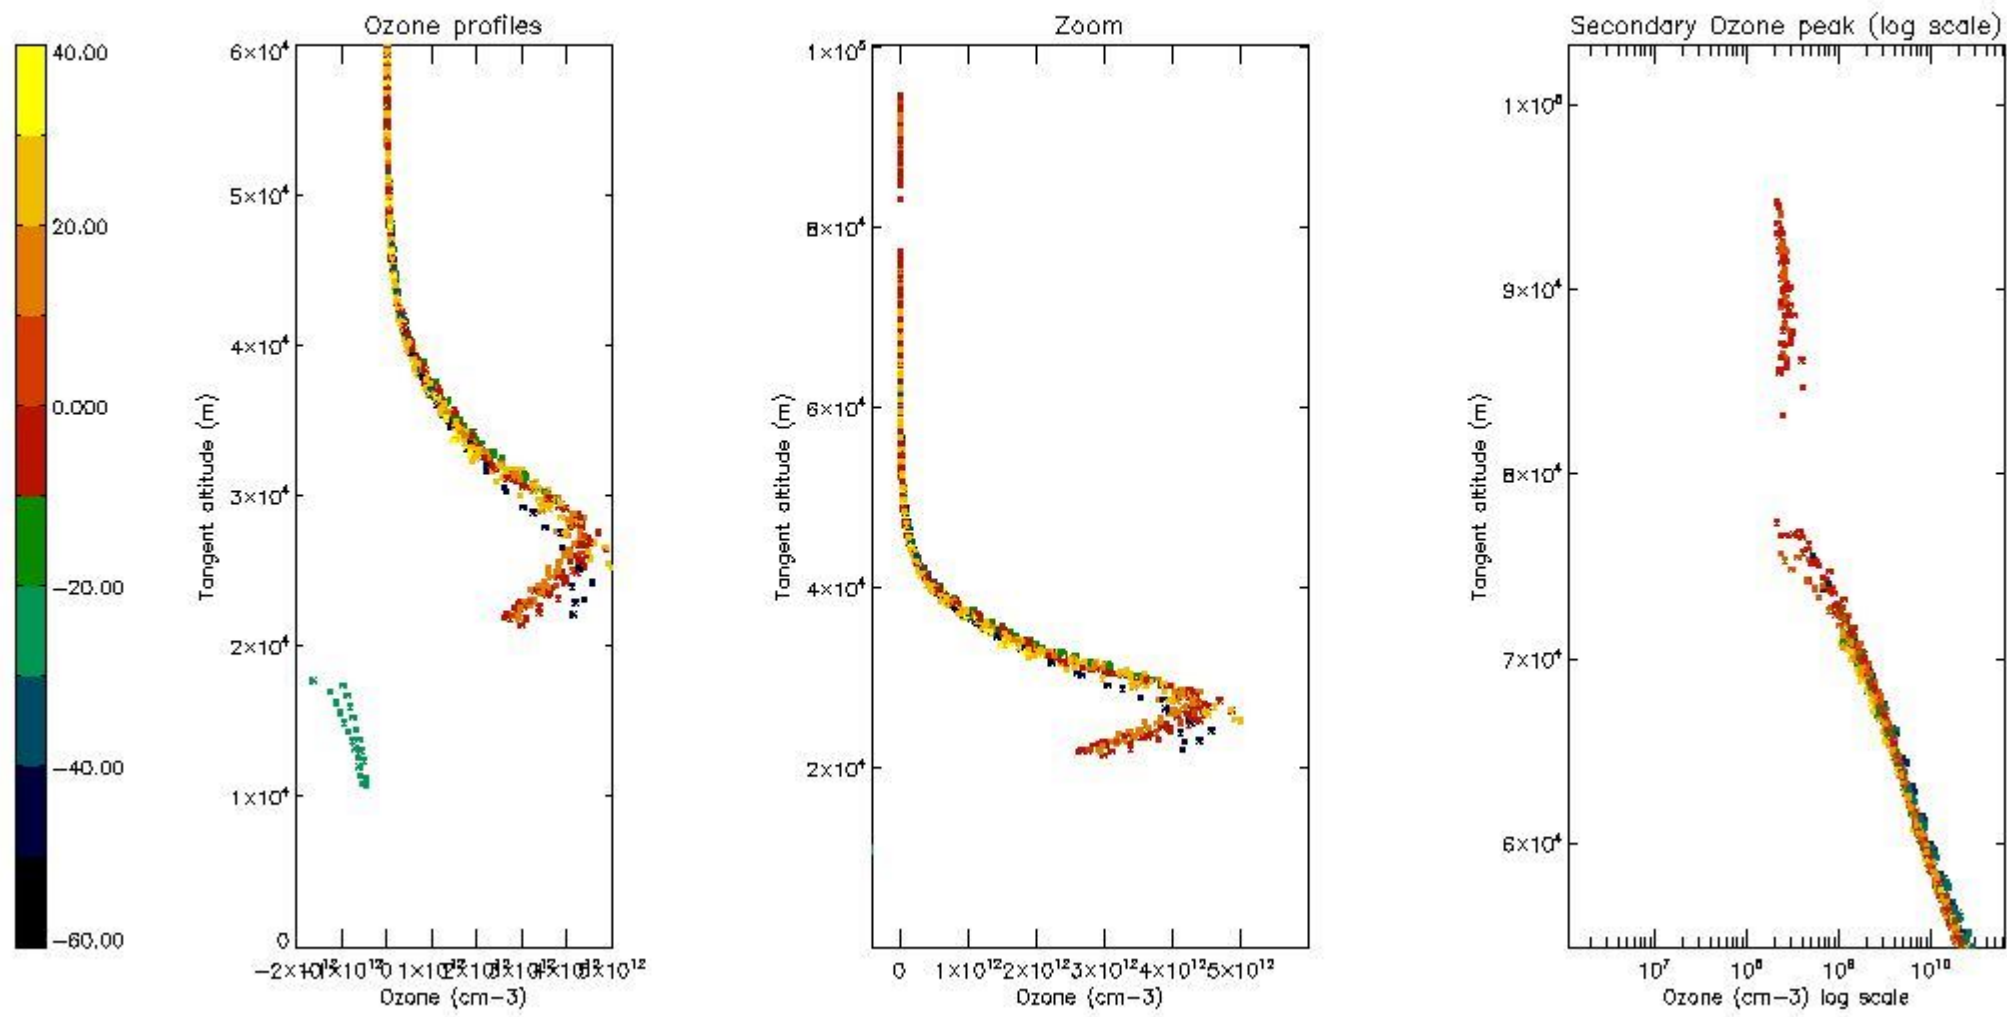

STD < 10	20
STD < 5	14

5.2 Plot ozone profiles for all STD (dark without errors)

The colorbar represents the latitude.

5.3 Plot ozone profiles where STD < 20% (dark without errors)

The colorbar represents the latitude.

5.4 Plot ozone profiles where STD < 10% (dark without errors)

The colorbar represents the latitude.

5.5 Plot ozone profiles where STD < 5% (dark without errors)

The colorbar represents the latitude.

5.6 Plot NO₂ profiles for all STD (dark without errors)