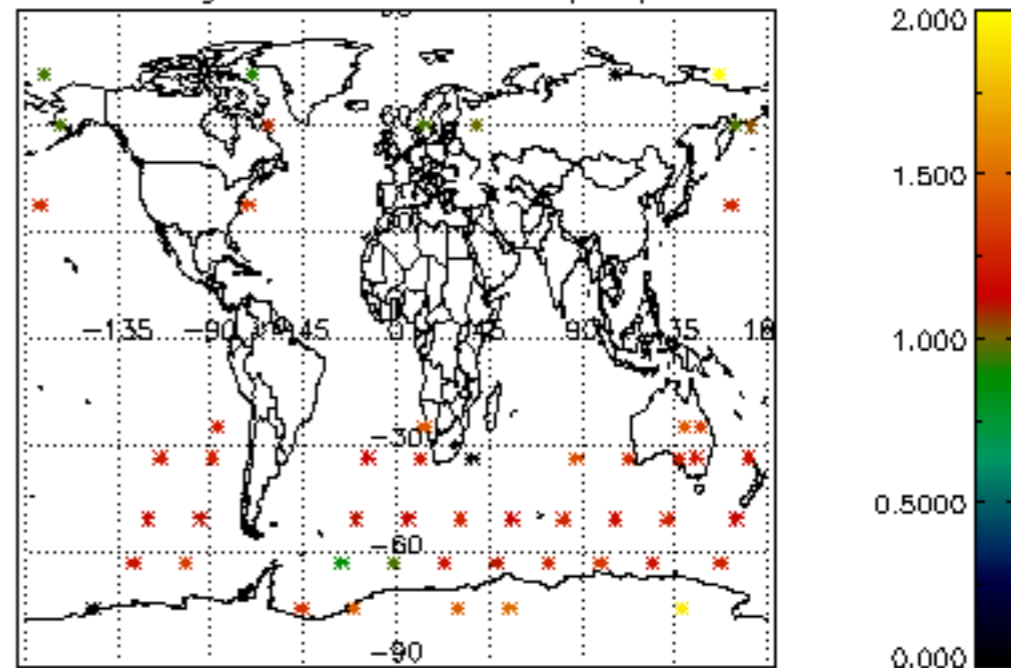

Percentage of datation errors per profile

Percentage of star falling outside central band per profile

Percentage of saturation errors per profile

Percentage of cosmic ray hits per profile

Percentage of datation errors per profile