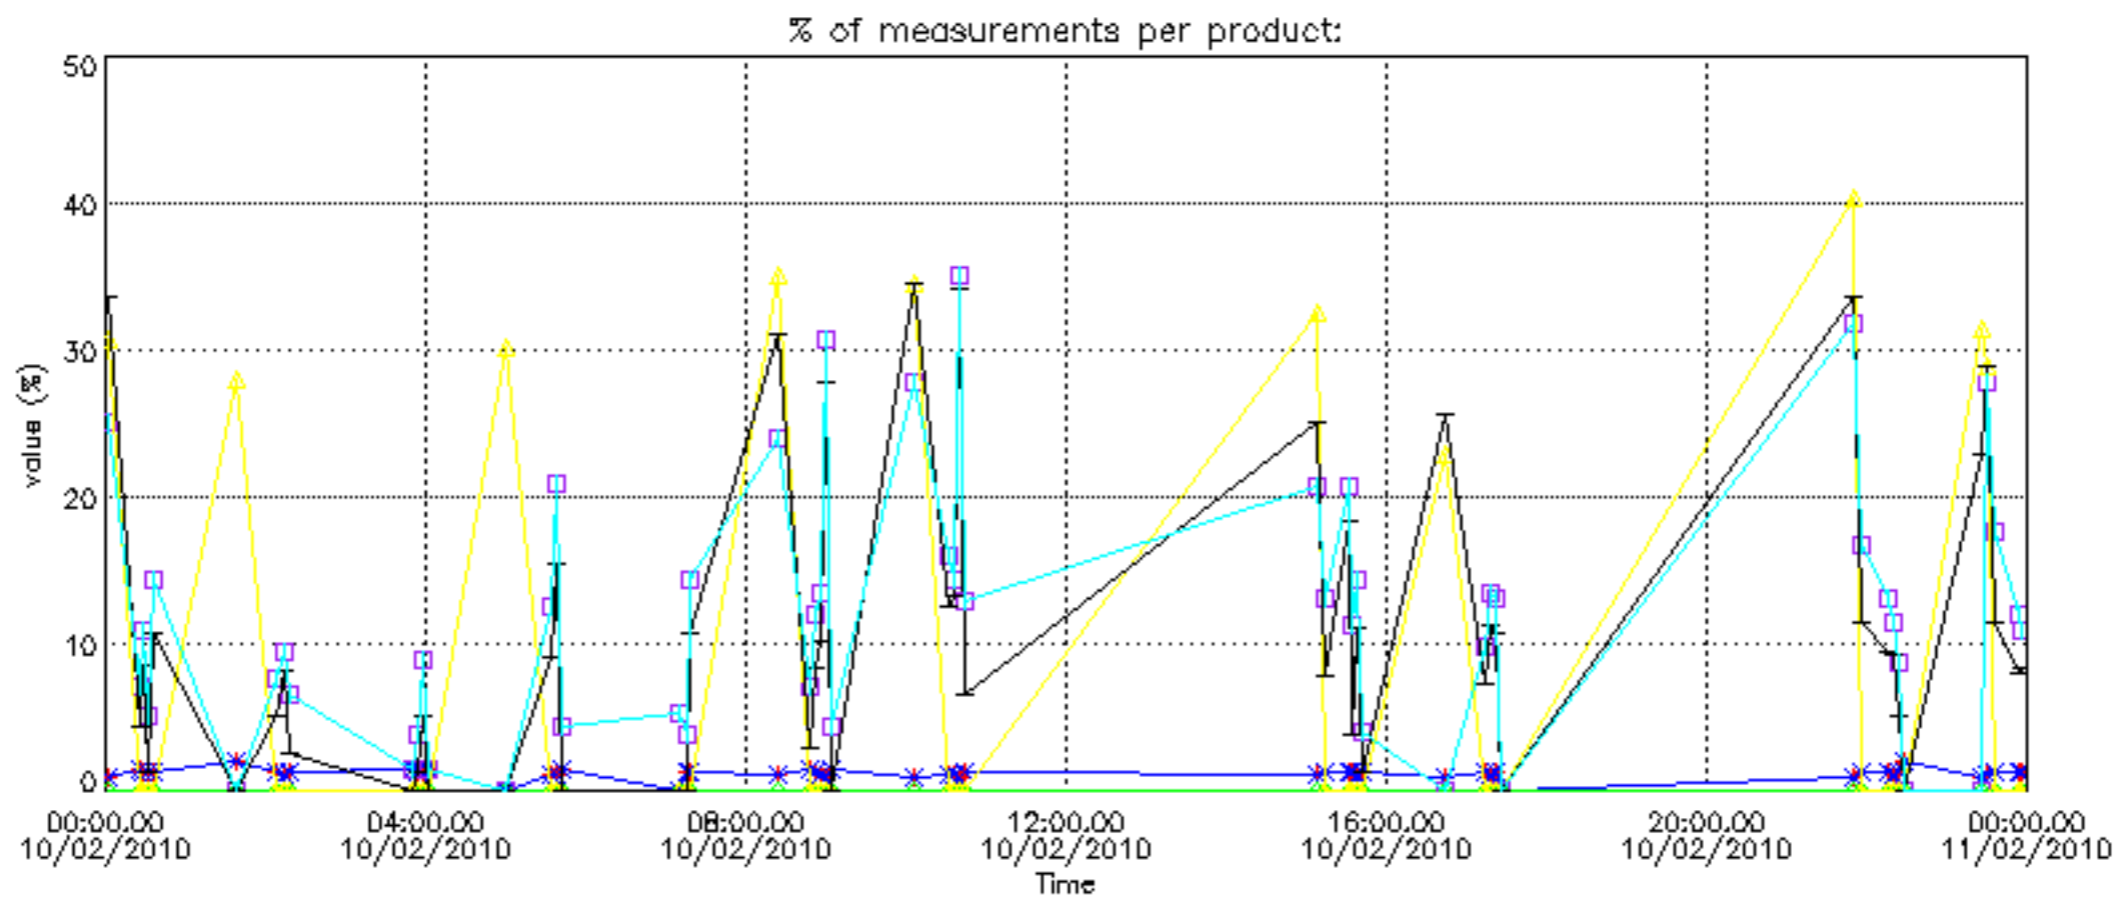

Percentage of cosmic ray hits per profile

Percentage of datation errors per profile