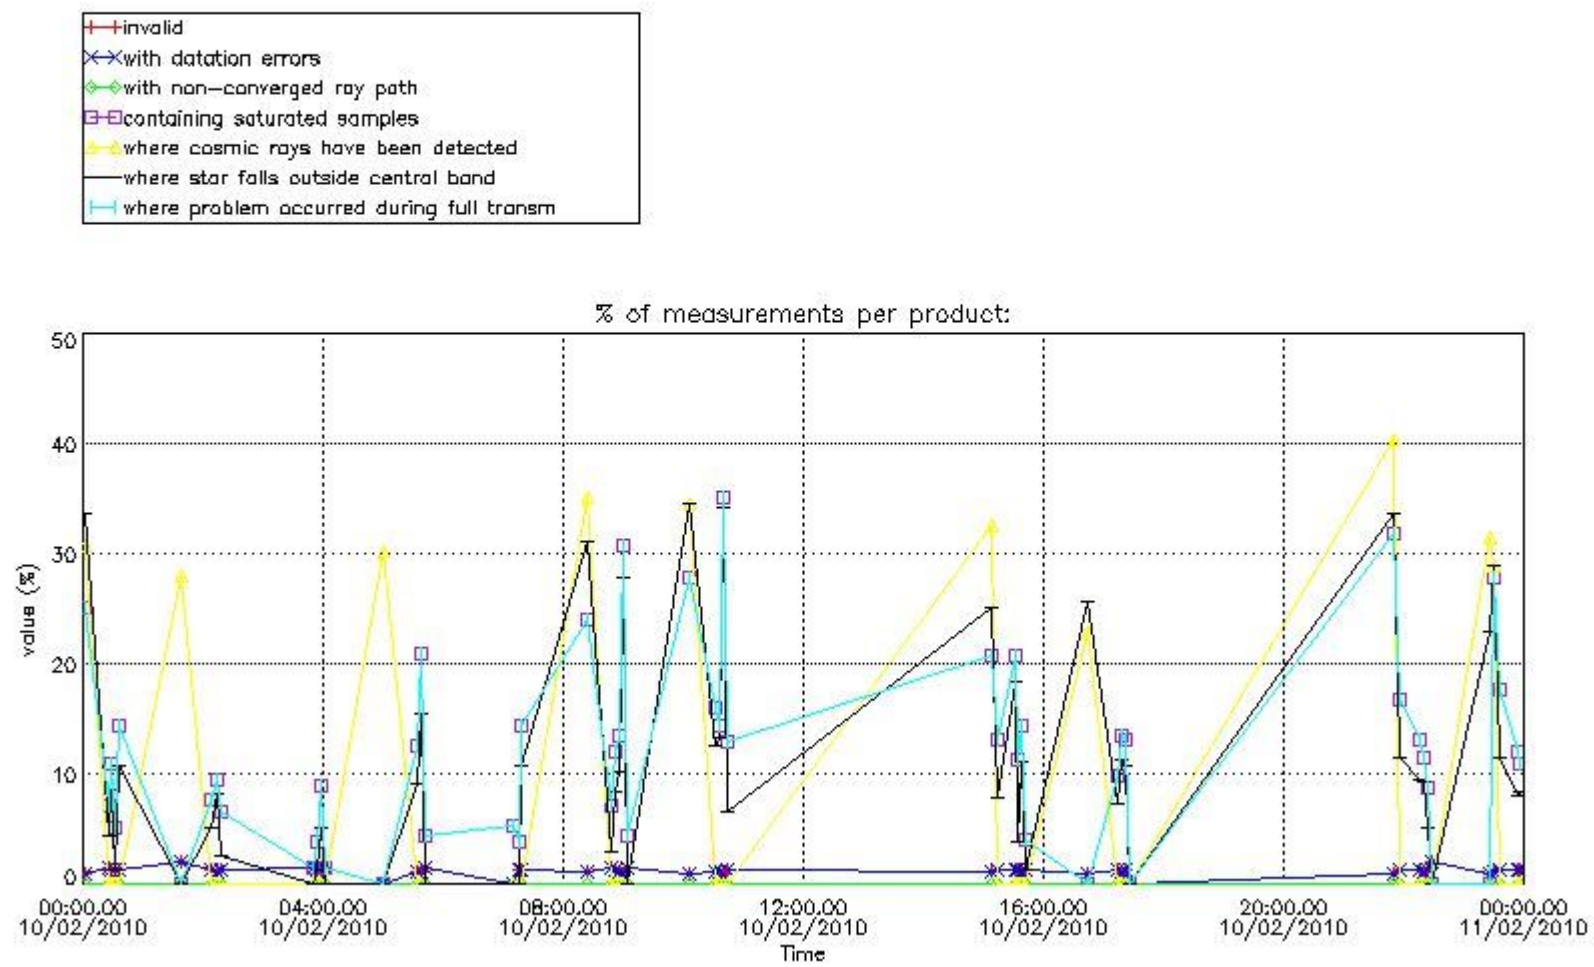

3.1 Plot quality information per product (time dependant)

3.2 Plot quality information per product (world map)

Percentage of flagged data per O3 profile

Percentage of flagged data per H2O profile

Percentage of flagged data per NO2 profile

Percentage of flagged data per NO3 profile

4. Level 1 quality information per product

In this section it is plotted some information contained in the Quality Summary data set of the level 2 products that comes from the level 1b processing. Products without errors (error flag in the MPH set to "0") are used.

4.1 Plot quality information per product (time dependant) coming from level 1b processing

4.1.1 Plot level 1 quality information per product (time dependant): ENVISAT ASCENDING passes

4.1.2 Plot level 1 quality information per product (time dependant): ENVI SAT DESCENDING passes