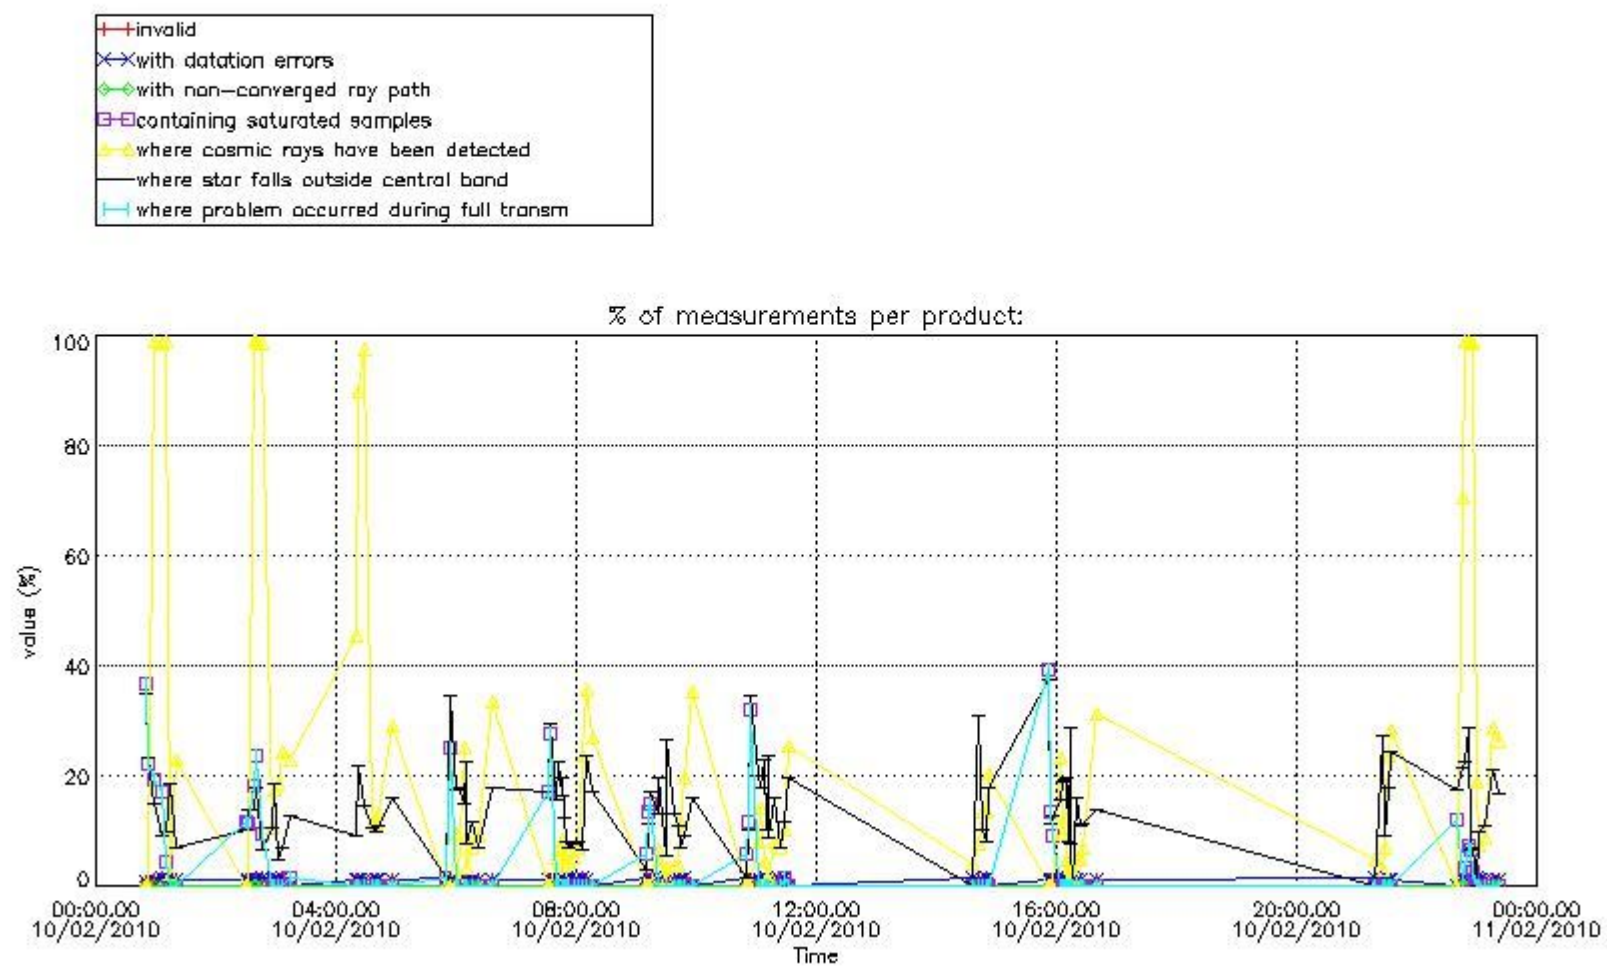

4.1.2 Plot level 1 quality information per product (time dependant): ENVI SAT DESCENDING passes