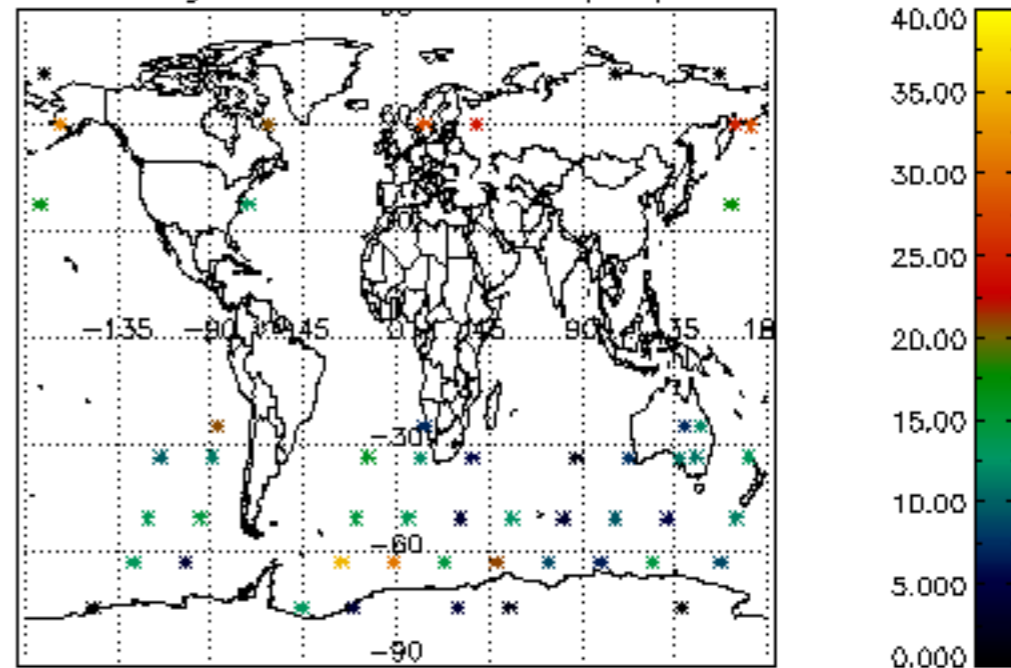

Percentage of saturation errors per profile