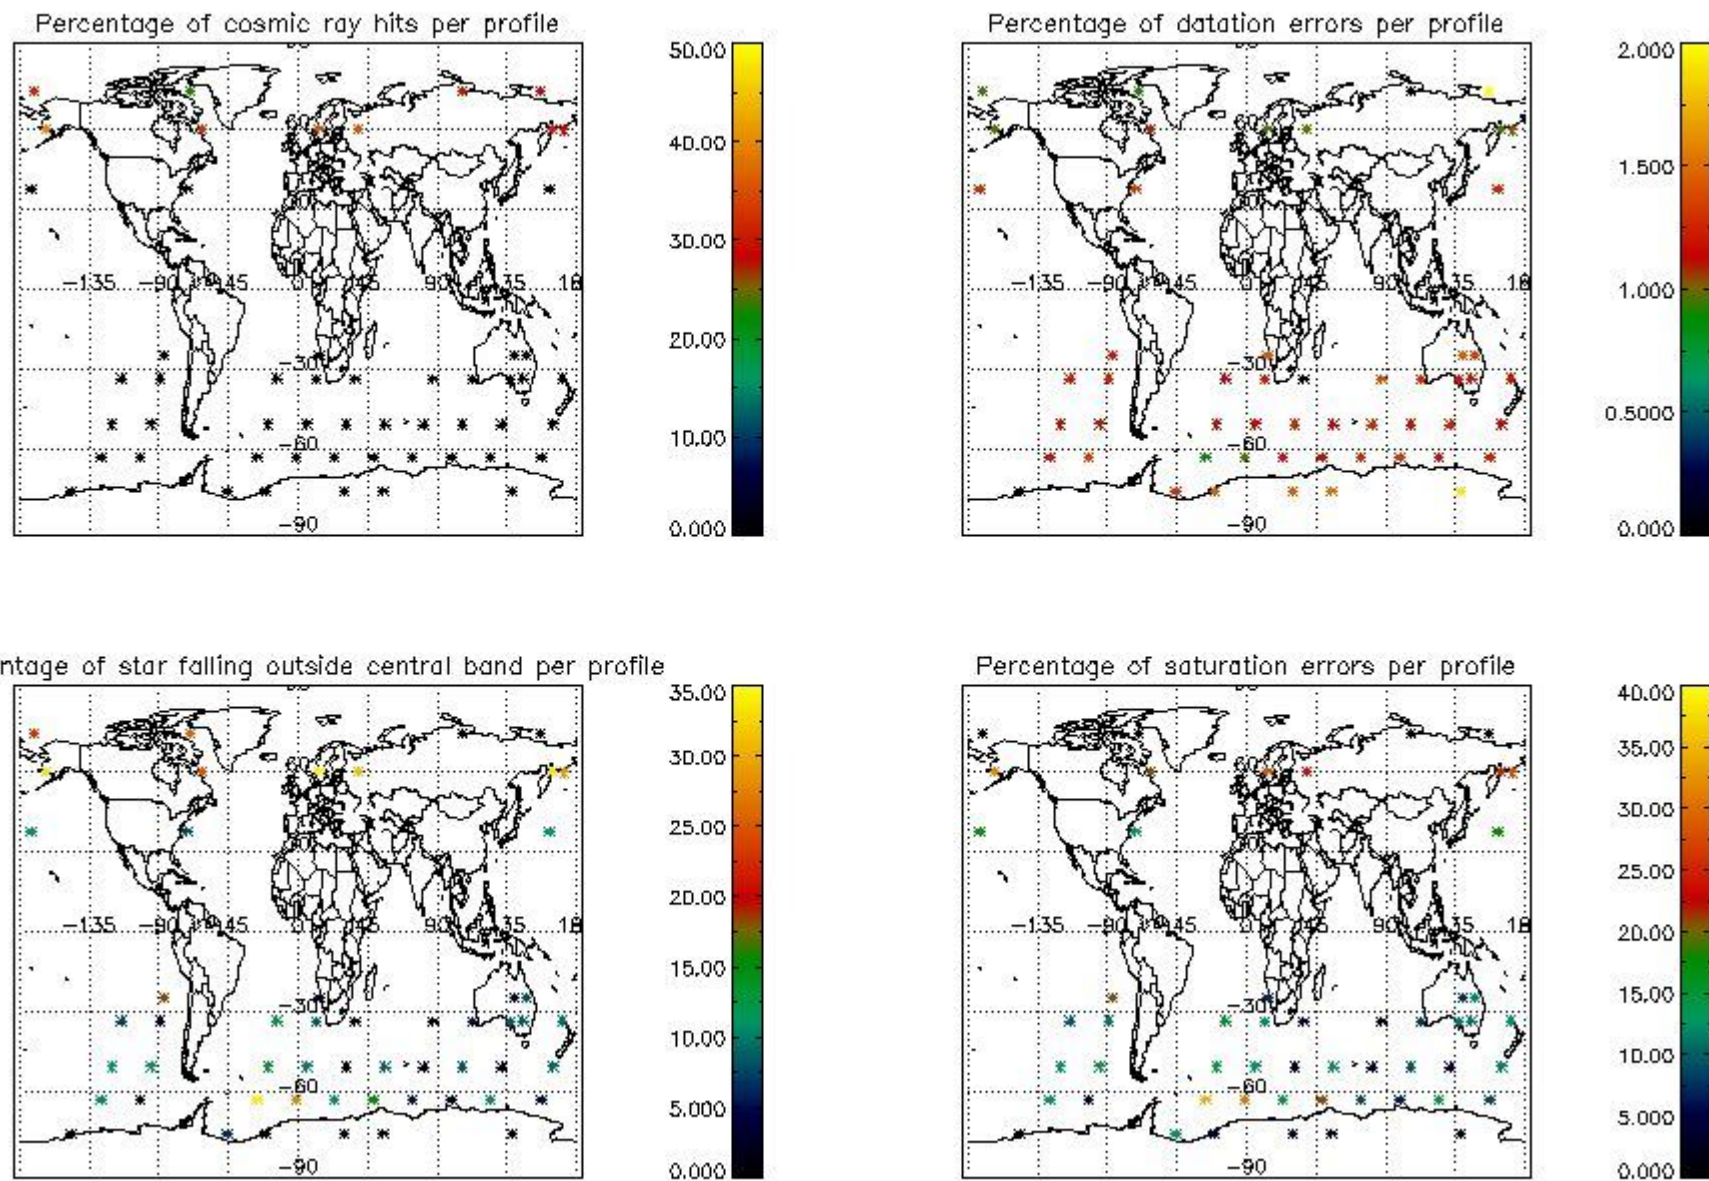

4.2.2 Plot level 1 quality information per product (world map): ENVISAT DESCENDING passes

5. Trace gas profiles

5.1 Ozone statistics based on quality of products

The final quality of the products can be "measured" using the STD (Standard Deviation) attached to every point profile. This information is written to the parameter GOM_NL__2P/NL_LOCAL_SPECIES_DENSITY/o3_std of the level 2 products. The table below shows the statistics for given STD ranges.

The statistics are given with respect to the overall valid production:

- Products without fatal errors: GOM_NL__2P/MPH/PRODUCT_ERR=0
- Valid point profile: GOM_NL__2P/NL_LOCAL_SPECIES_DENSITY/pcd(0)=0

The 'Criteria' is applied to valid points of dark limb products:

- Products in dark limb illumination condition: GOM_NL__2P/NL_SUMMARY_QUALITY/obs_ill_cond=0
- Products without fatal errors: GOM_NL__2P/MPH/PRODUCT_ERR=0
- Valid point profile: GOM_NL__2P/NL_LOCAL_SPECIES_DENSITY/pcd(0)=0

So, the table below shows the percentage of dark limb and valid observations for each criteria with respect to the overall valid daily observations.

Criteria	% of total production
All STD	45
STD < 20	25