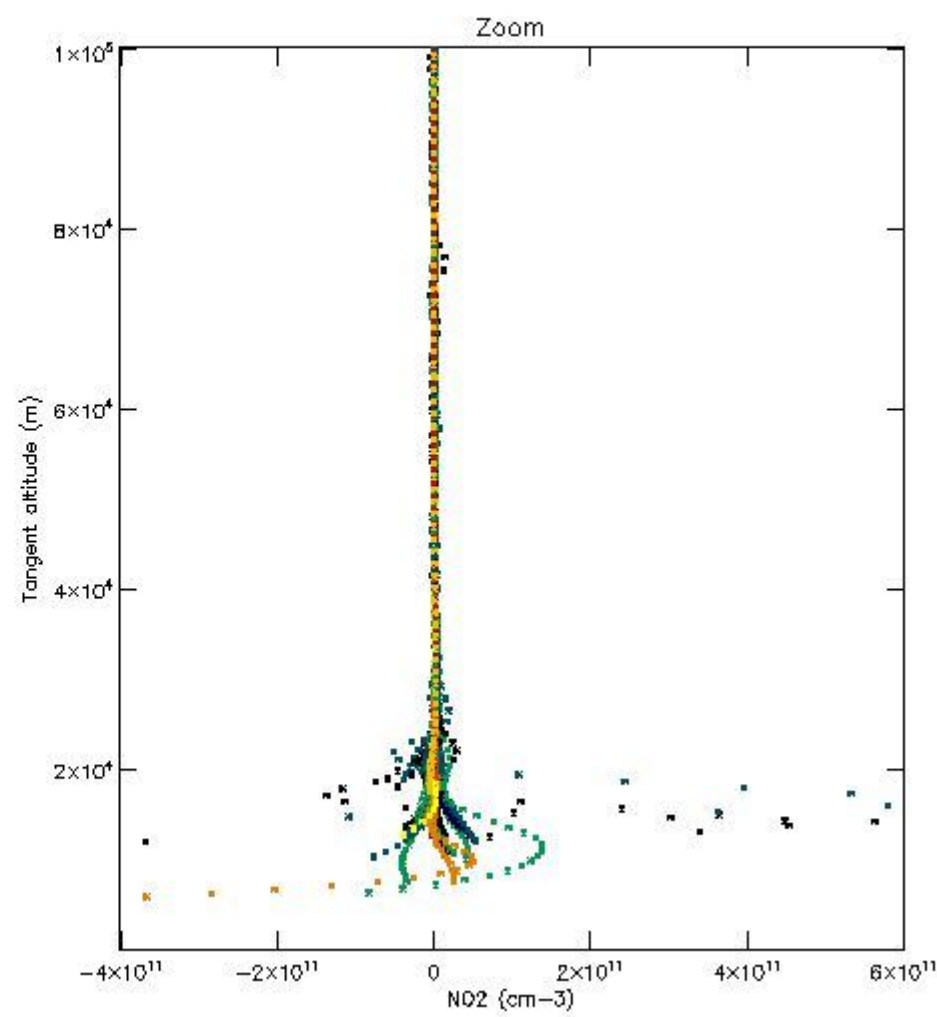

5.7 Plot NO3 profiles for all STD (dark without errors)

The colorbar represents the latitude.