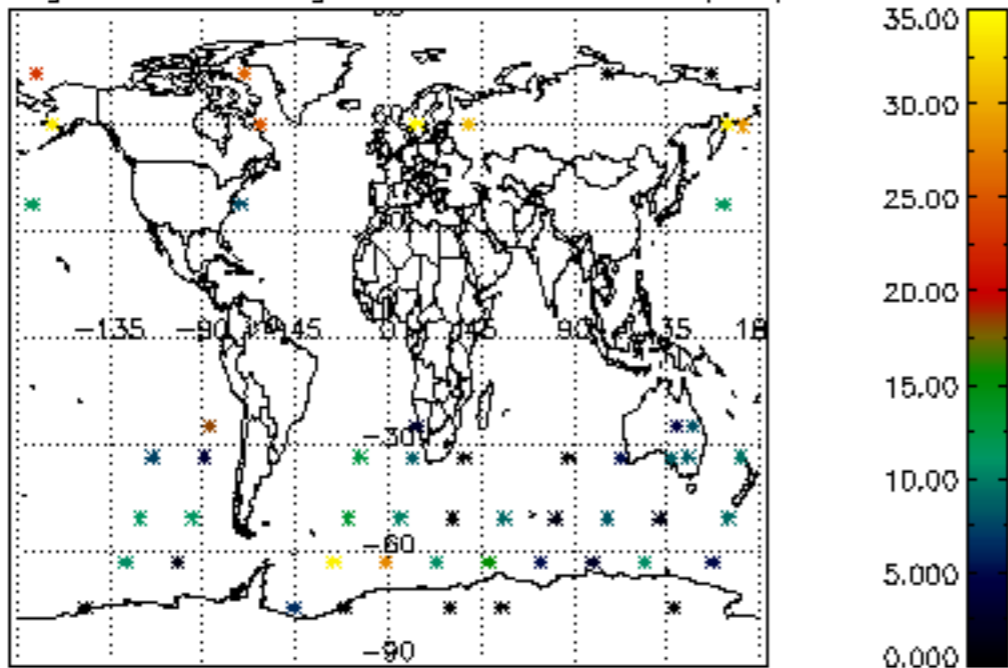

Percentage of star falling outside central band per profile