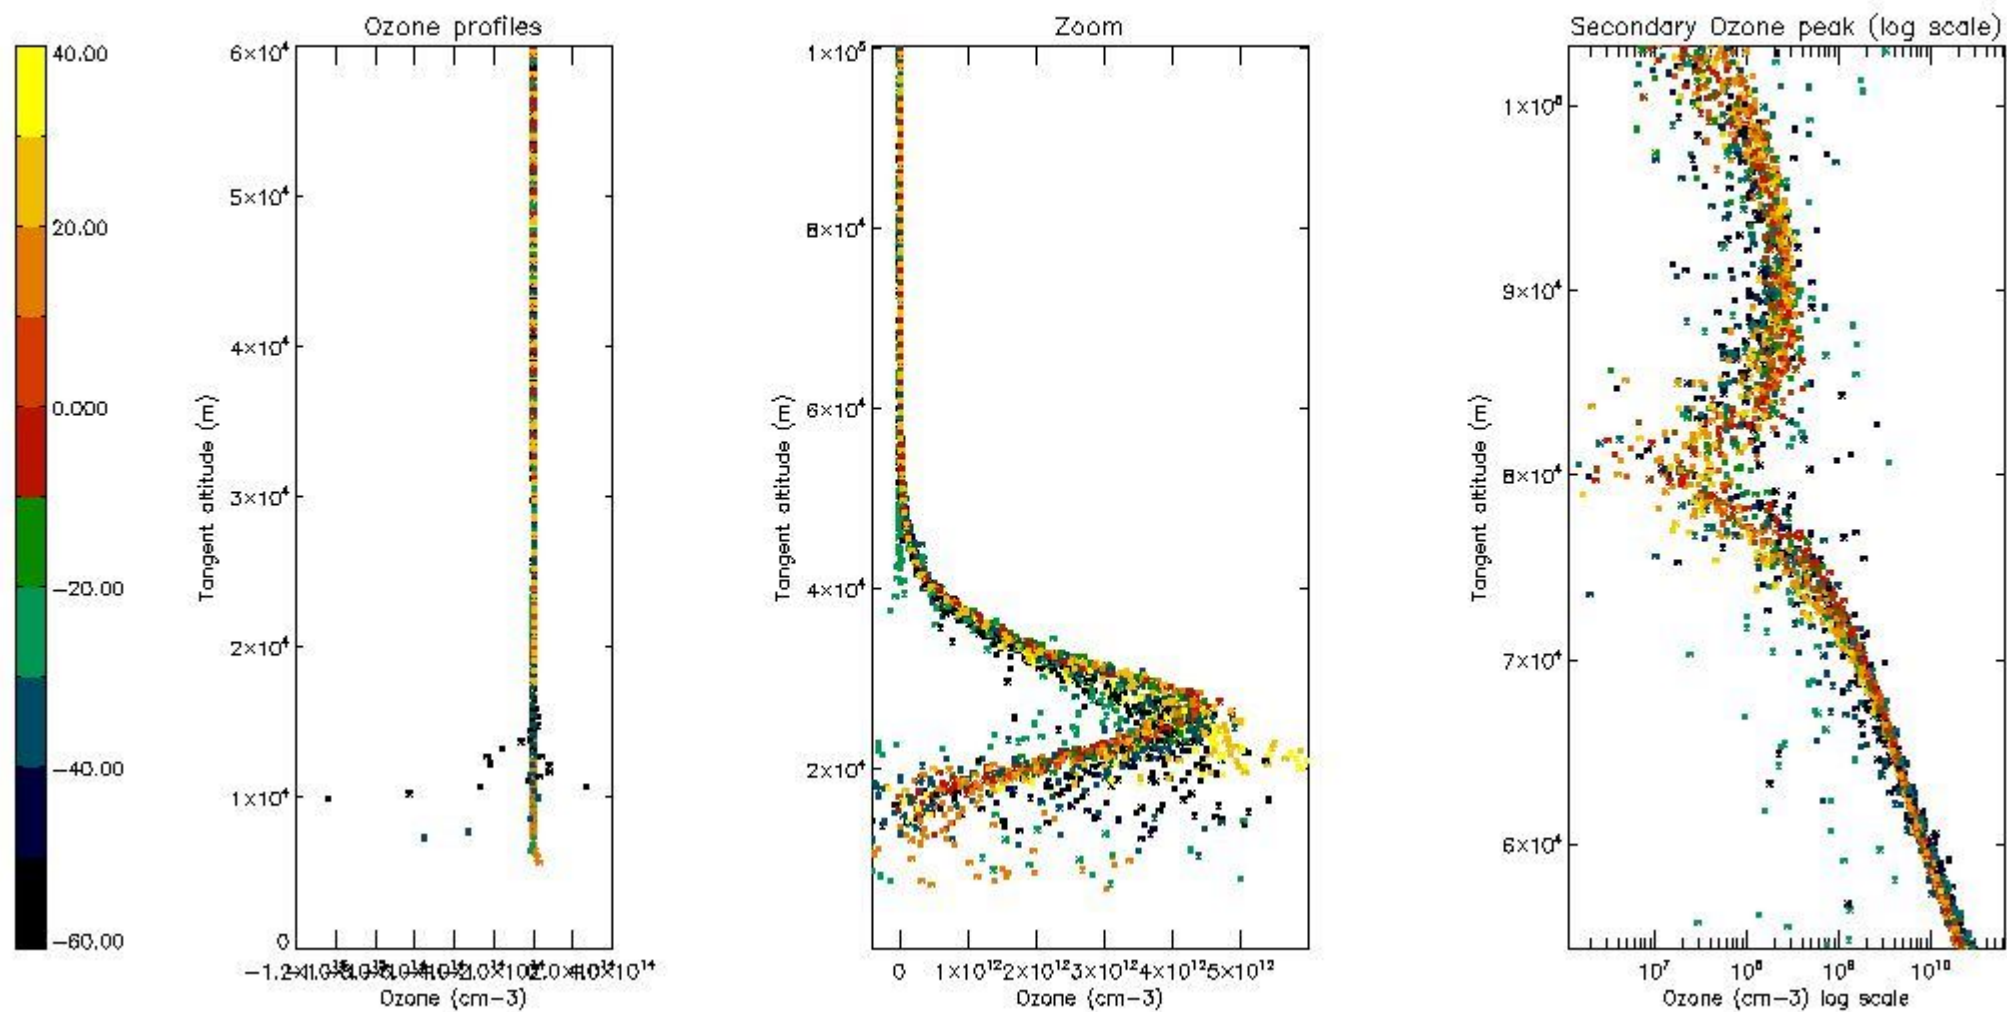

STD < 10	20
STD < 5	14

5.2 Plot ozone profiles for all STD (dark without errors)

The colorbar represents the latitude.

5.3 Plot ozone profiles where STD < 20% (dark without errors)

The colorbar represents the latitude.