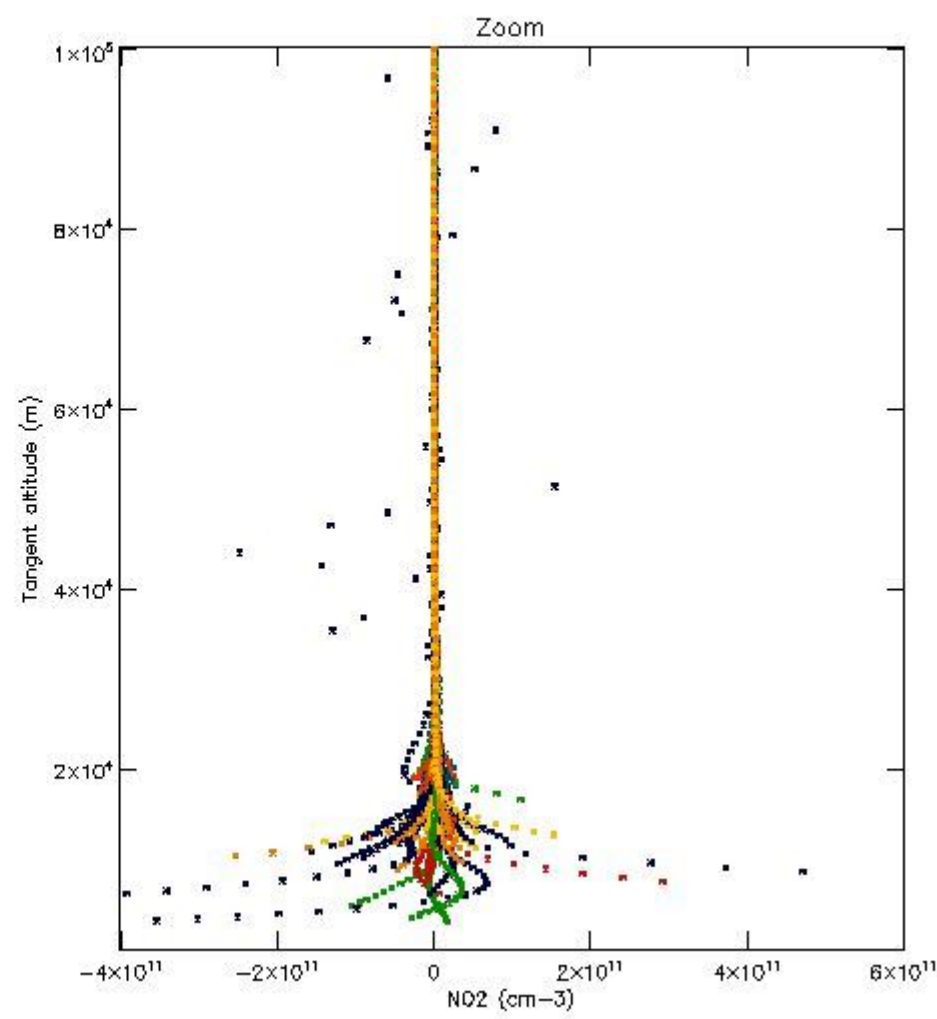

5.4 Plot ozone profiles where $STD < 10\%$ (dark without errors)

The colorbar represents the latitude.

5.5 Plot ozone profiles where STD < 5% (dark without errors)

The colorbar represents the latitude.

5.6 Plot NO₂ profiles for all STD (dark without errors)

The colorbar represents the latitude.

5.7 Plot NO3 profiles for all STD (dark without errors)

The colorbar represents the latitude.

5.8 Plot H2O profiles for all STD (only for occultations of stars 1,2,3,4,13,14,16,26,63 dark without errors)