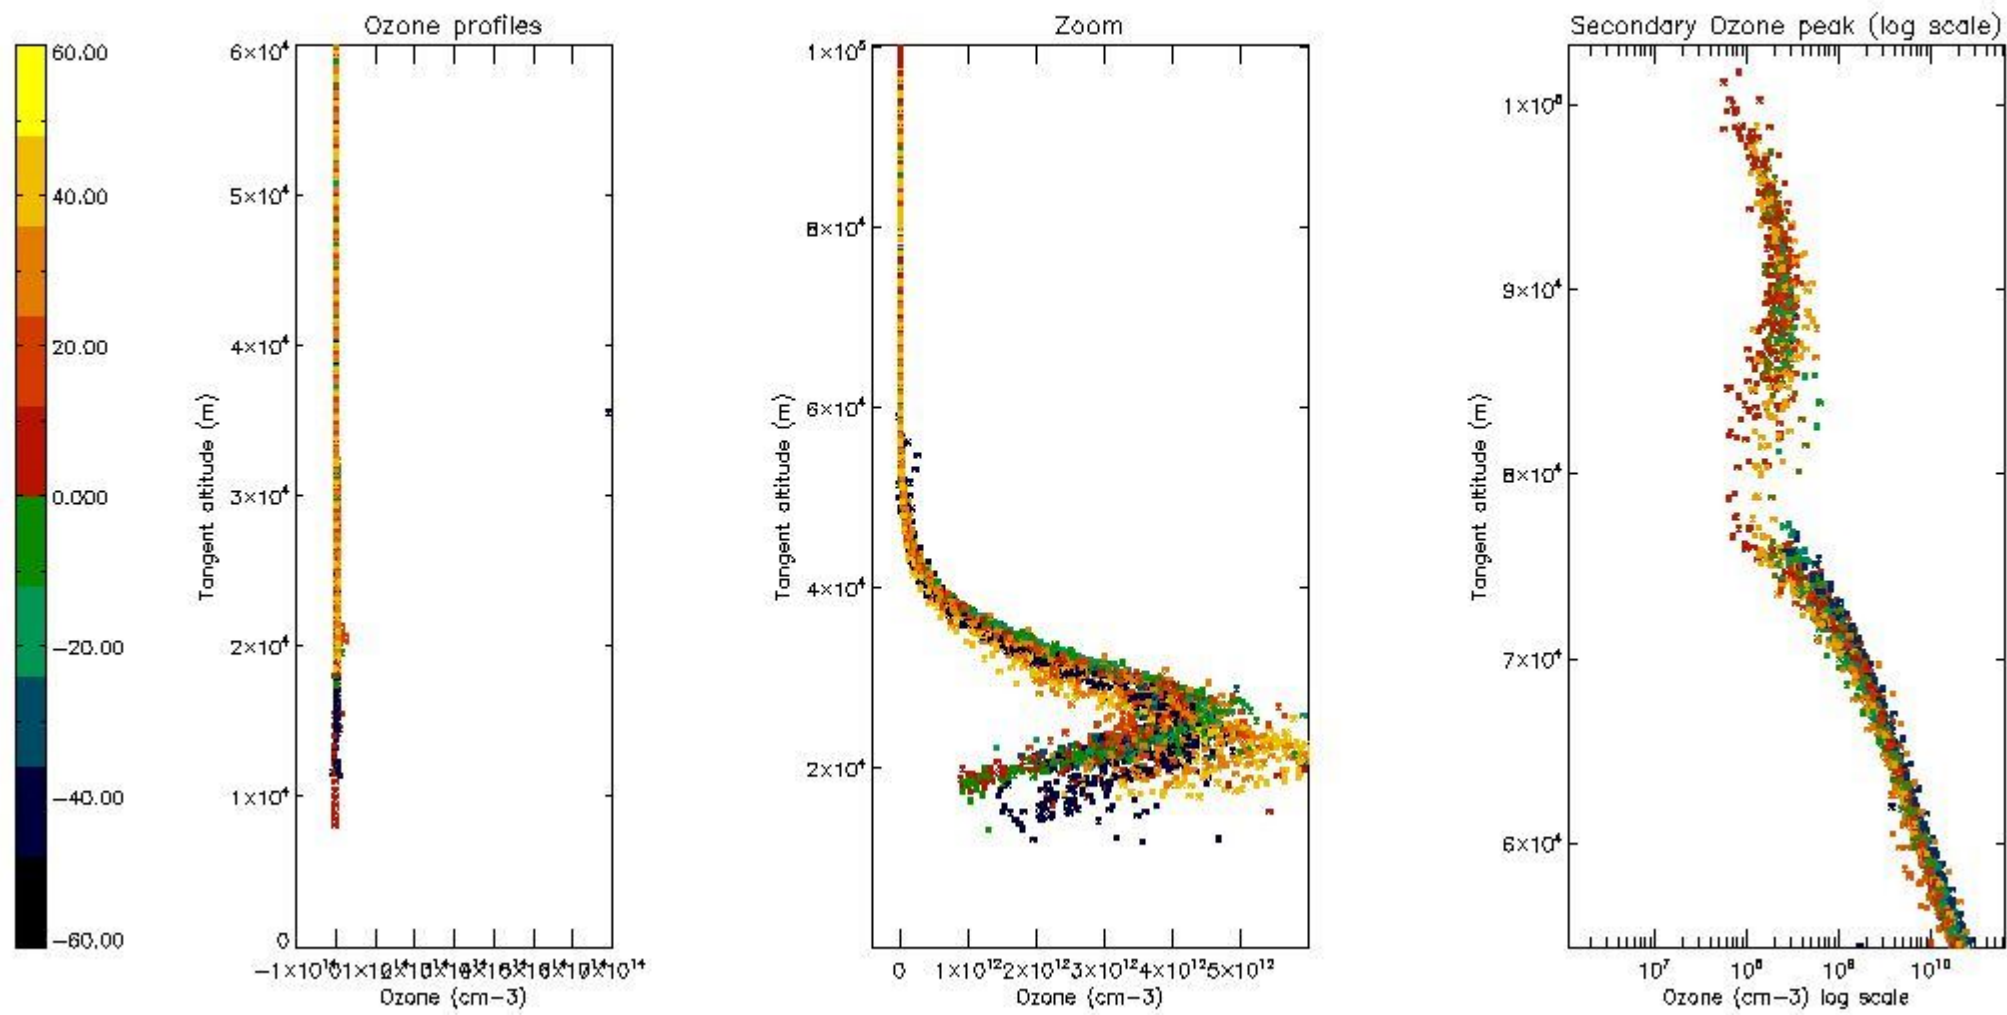

So, the table below shows the percentage of dark limb and valid observations for each criteria with respect to the overall valid daily observations.

Criteria	% of total production
All STD	47
STD < 20	25

STD < 10	20
STD < 5	14

5.2 Plot ozone profiles for all STD (dark without errors)

The colorbar represents the latitude.

5.3 Plot ozone profiles where STD < 20% (dark without errors)

The colorbar represents the latitude.

5.4 Plot ozone profiles where $STD < 10\%$ (dark without errors)

The colorbar represents the latitude.

5.5 Plot ozone profiles where STD < 5% (dark without errors)

The colorbar represents the latitude.

5.6 Plot NO₂ profiles for all STD (dark without errors)

The colorbar represents the latitude.

5.7 Plot NO3 profiles for all STD (dark without errors)

The colorbar represents the latitude.

5.8 Plot H₂O profiles for all STD (only for occultations of stars 1,2,3,4,13,14,16,26,63 dark without errors)