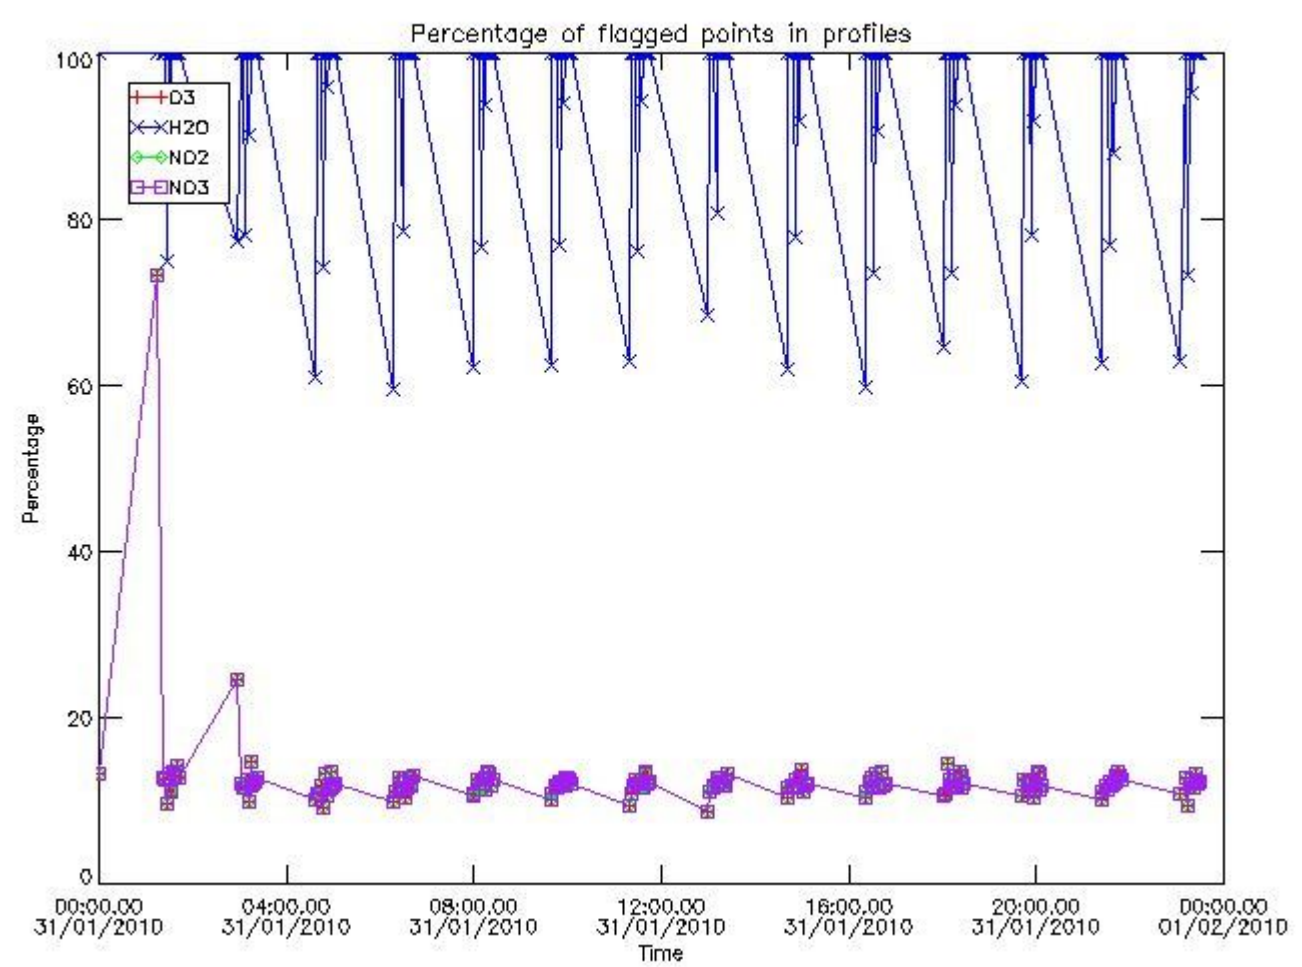

3. Quality information per product

In this section it is plotted some information contained in the Quality Summary data set of the level 2 products. Only products in dark limb conditions and without errors (error flag in the MPH set to "0") are used.

3.1 Plot quality information per product (time dependant)

3.2 Plot quality information per product (world map)