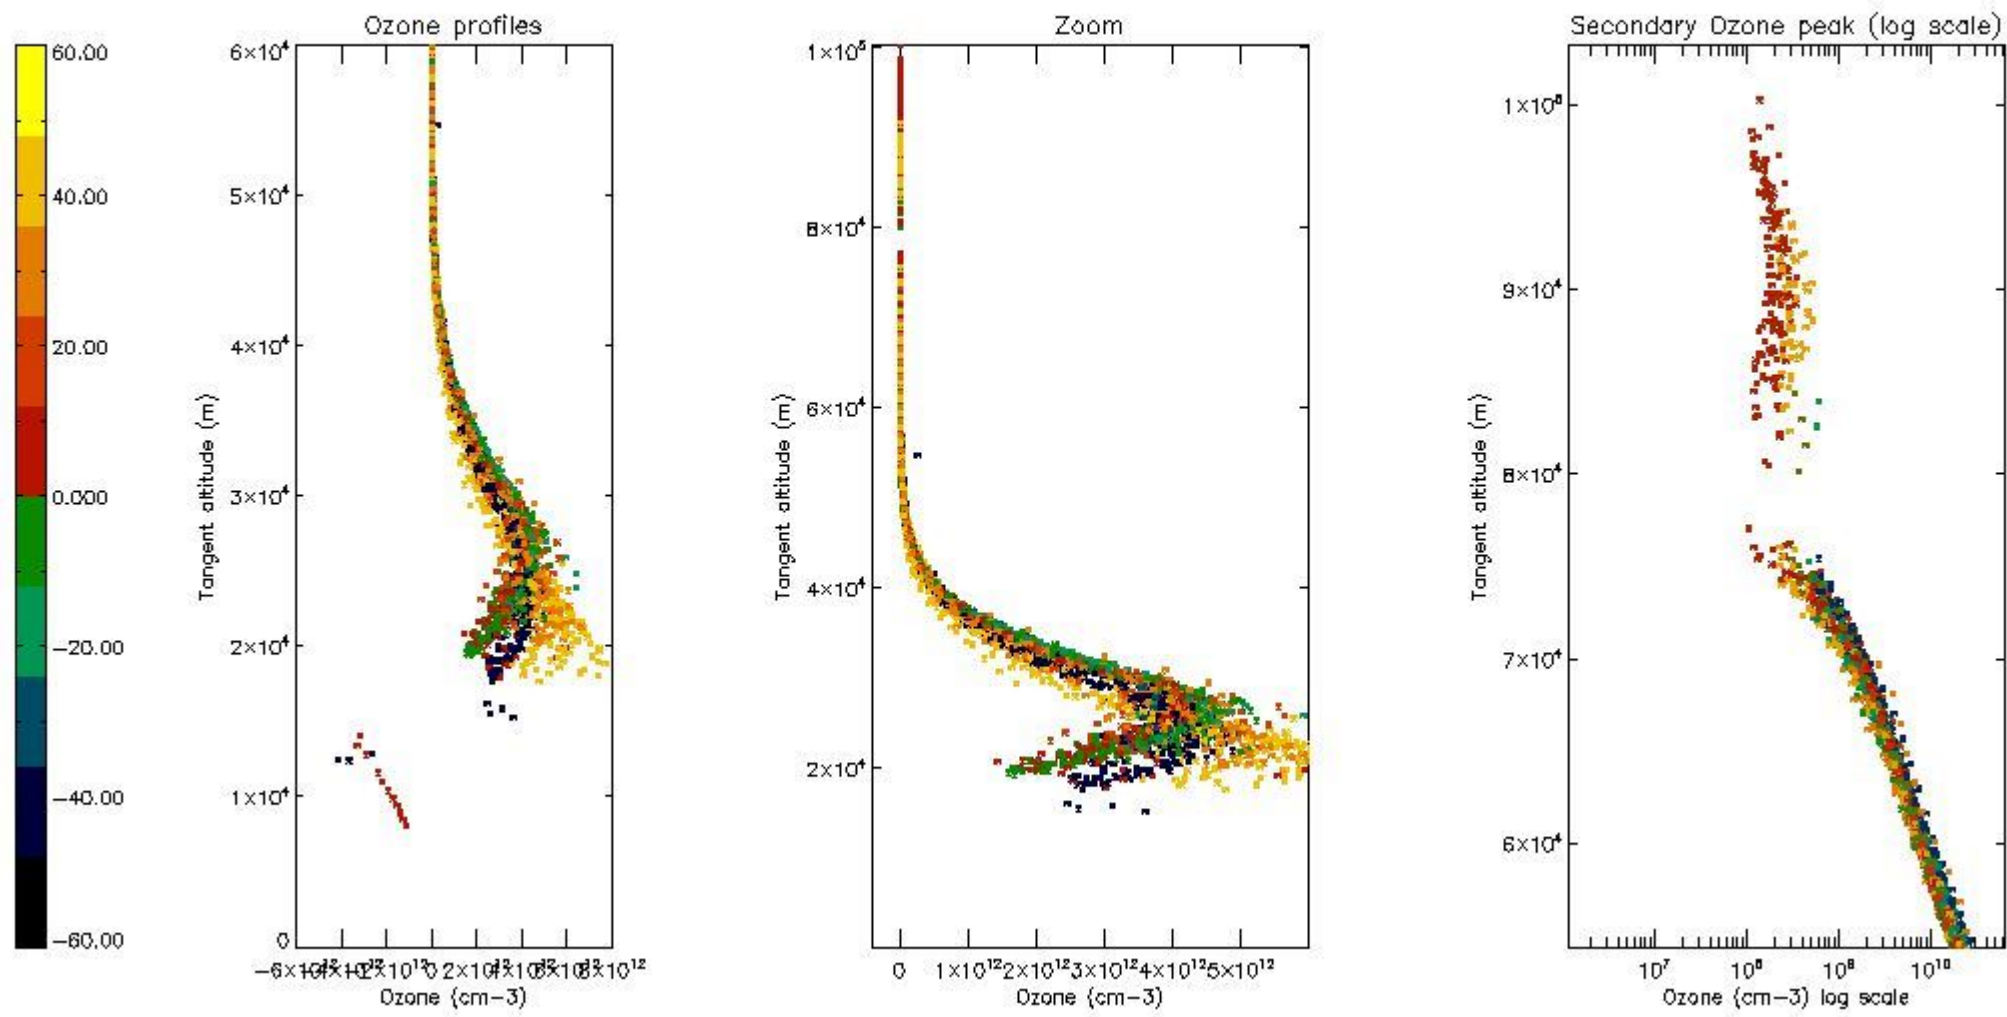

5.5 Plot ozone profiles where STD < 5% (dark without errors)

The colorbar represents the latitude.