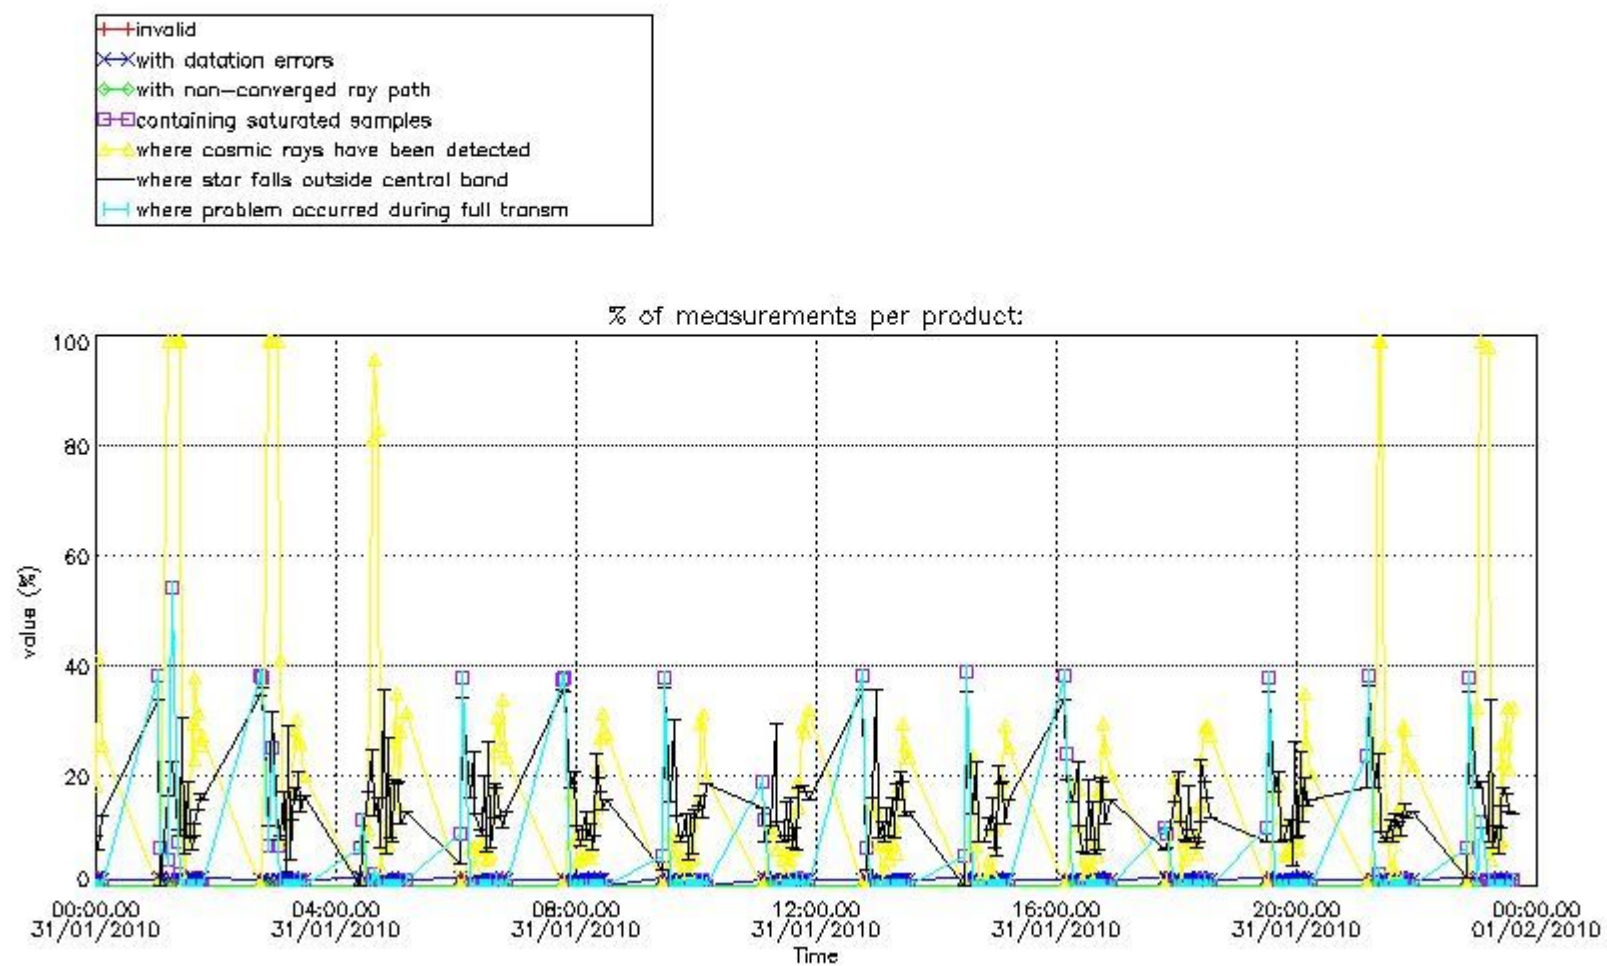

3.1 Plot quality information per product (time dependant)

3.2 Plot quality information per product (world map)

Percentage of flagged data per O3 profile

Percentage of flagged data per H2O profile

Percentage of flagged data per NO2 profile

Percentage of flagged data per NO3 profile

4. Level 1 quality information per product

In this section it is plotted some information contained in the Quality Summary data set of the level 2 products that comes from the level 1b processing. Products without errors (error flag in the MPH set to "0") are used.

4.1 Plot quality information per product (time dependant) coming from level 1b processing

4.1.1 Plot level 1 quality information per product (time dependant): ENVISAT ASCENDING passes

4.1.2 Plot level 1 quality information per product (time dependant): ENVI SAT DESCENDING passes

5. Trace gas profiles

5.1 Ozone statistics based on quality of products

The final quality of the products can be "measured" using the STD (Standard Deviation) attached to every point profile. This information is written to the parameter GOM_NL__2P/NL_LOCAL_SPECIES_DENSITY/o3_std of the level 2 products. The table below shows the statistics for given STD ranges.