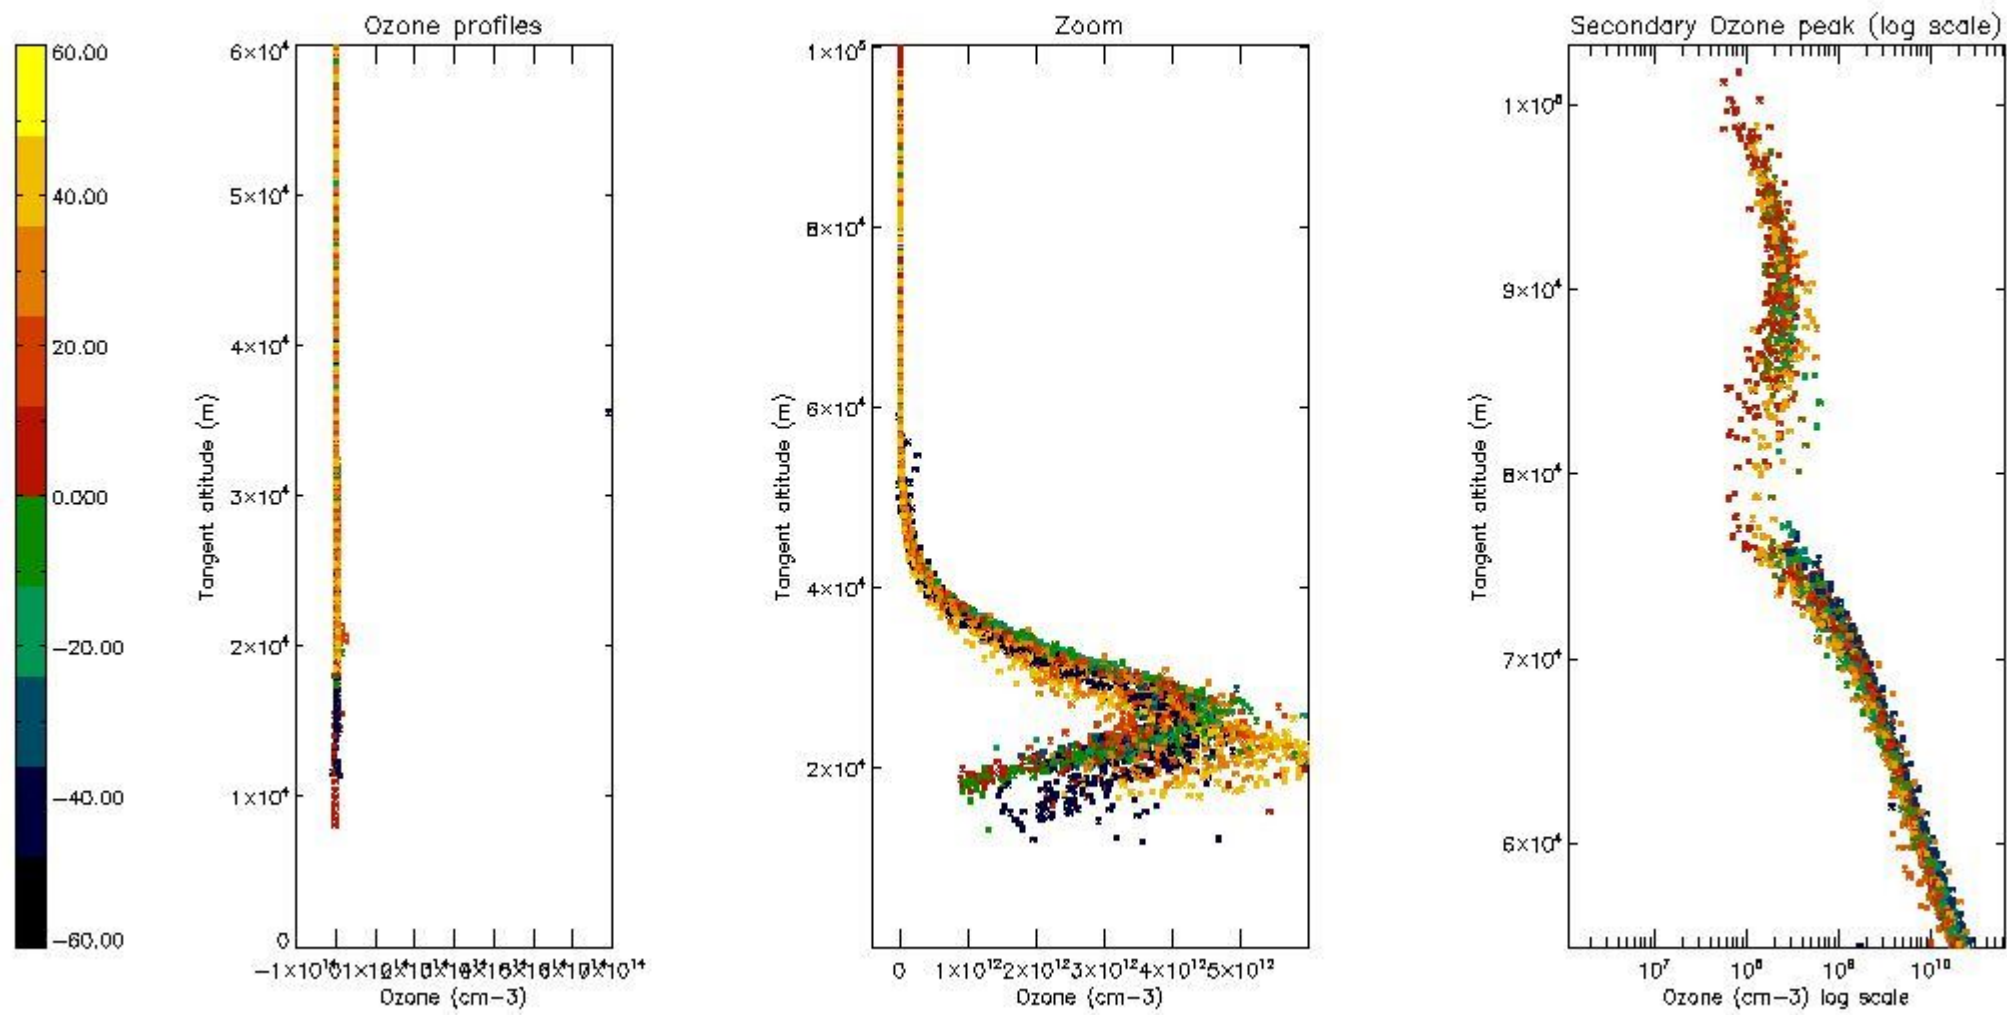

STD < 10	20
STD < 5	14

5.2 Plot ozone profiles for all STD (dark without errors)

The colorbar represents the latitude.

5.3 Plot ozone profiles where STD < 20% (dark without errors)

The colorbar represents the latitude.