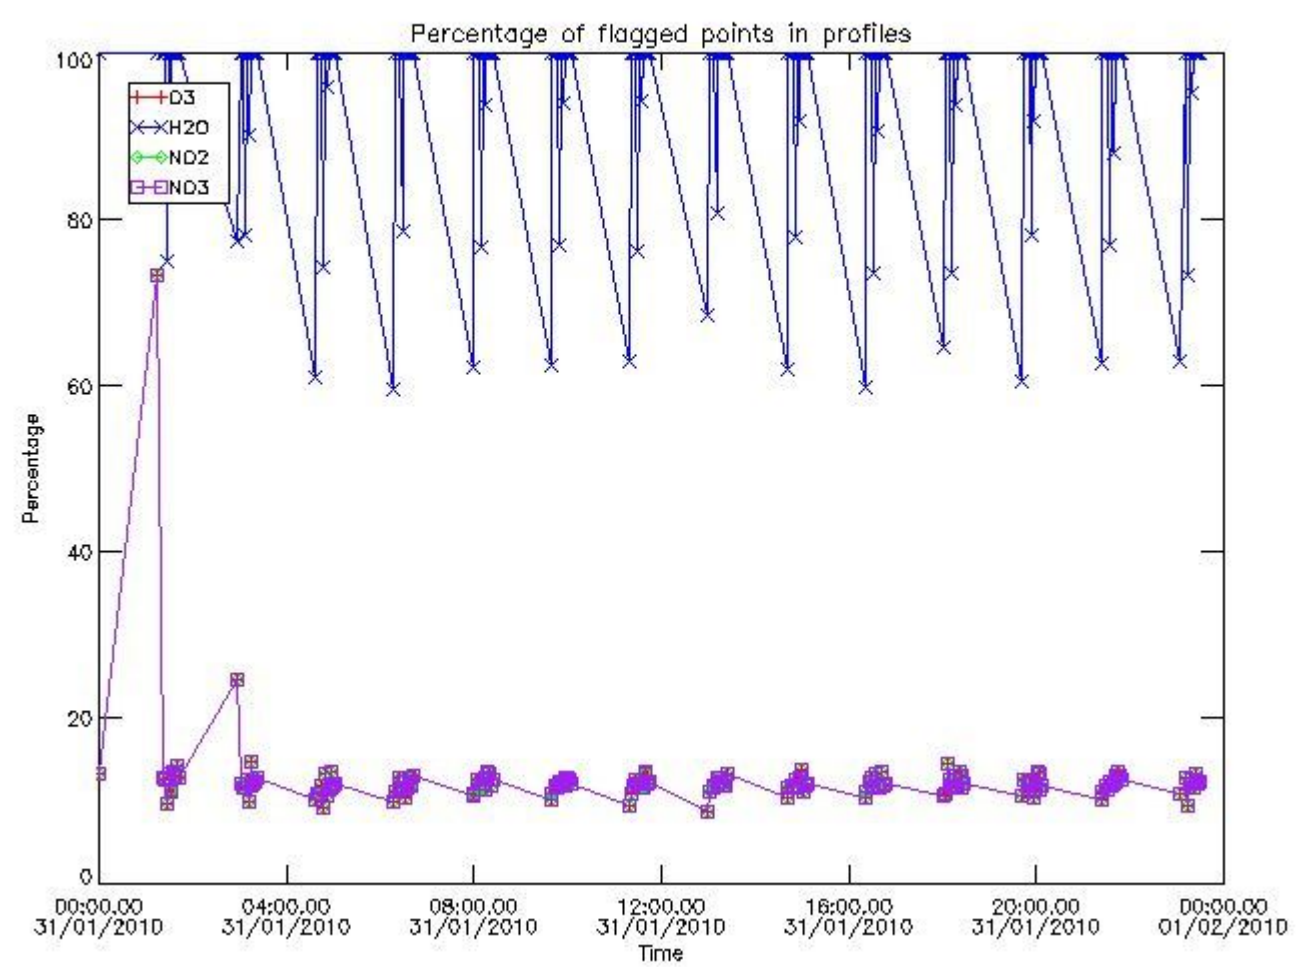

3. Quality information per product

In this section it is plotted some information contained in the Quality Summary data set of the level 2 products. Only products in dark limb conditions and without errors (error flag in the MPH set to "0") are used.

3.1 Plot quality information per product (time dependant)

Percentage of flagged data per O3 profile

Percentage of flagged data per H2O profile