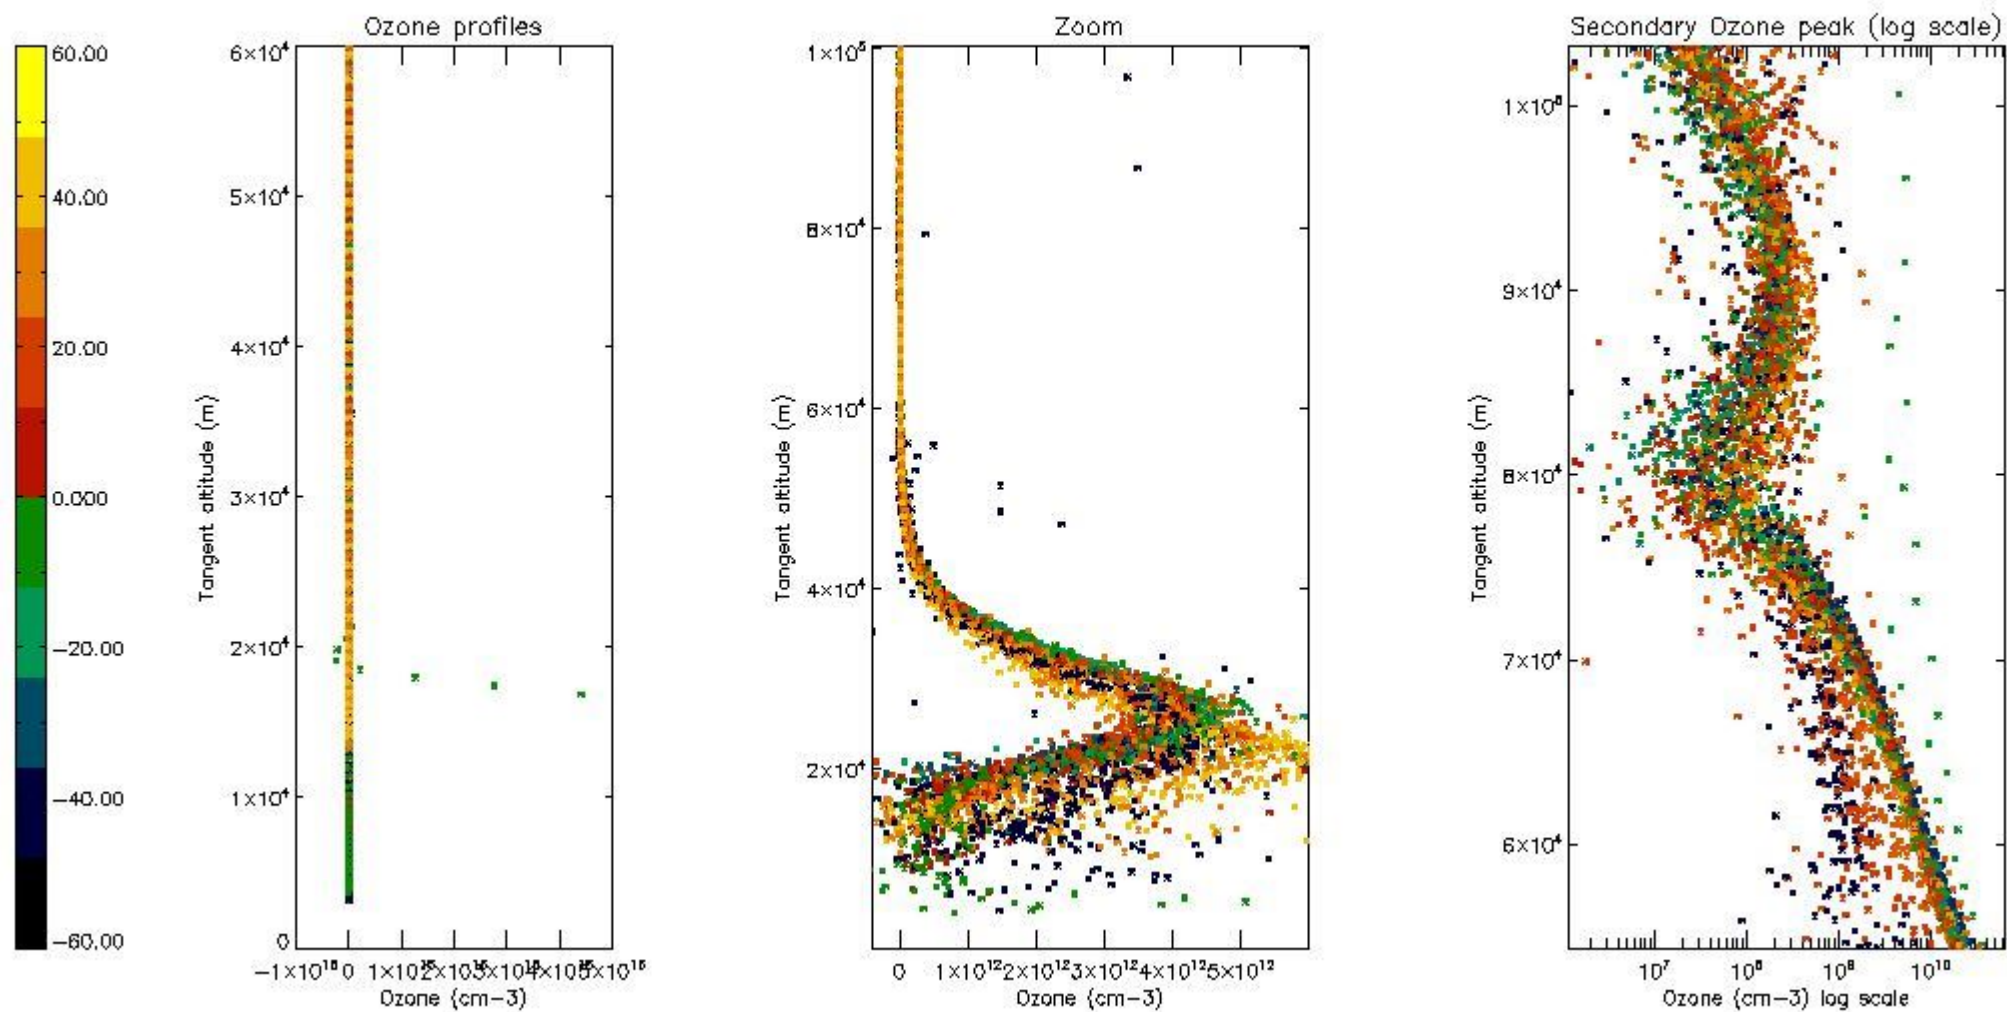

STD < 10	20
STD < 5	14

5.2 Plot ozone profiles for all STD (dark without errors)

The colorbar represents the latitude.

5.3 Plot ozone profiles where STD < 20% (dark without errors)

The colorbar represents the latitude.