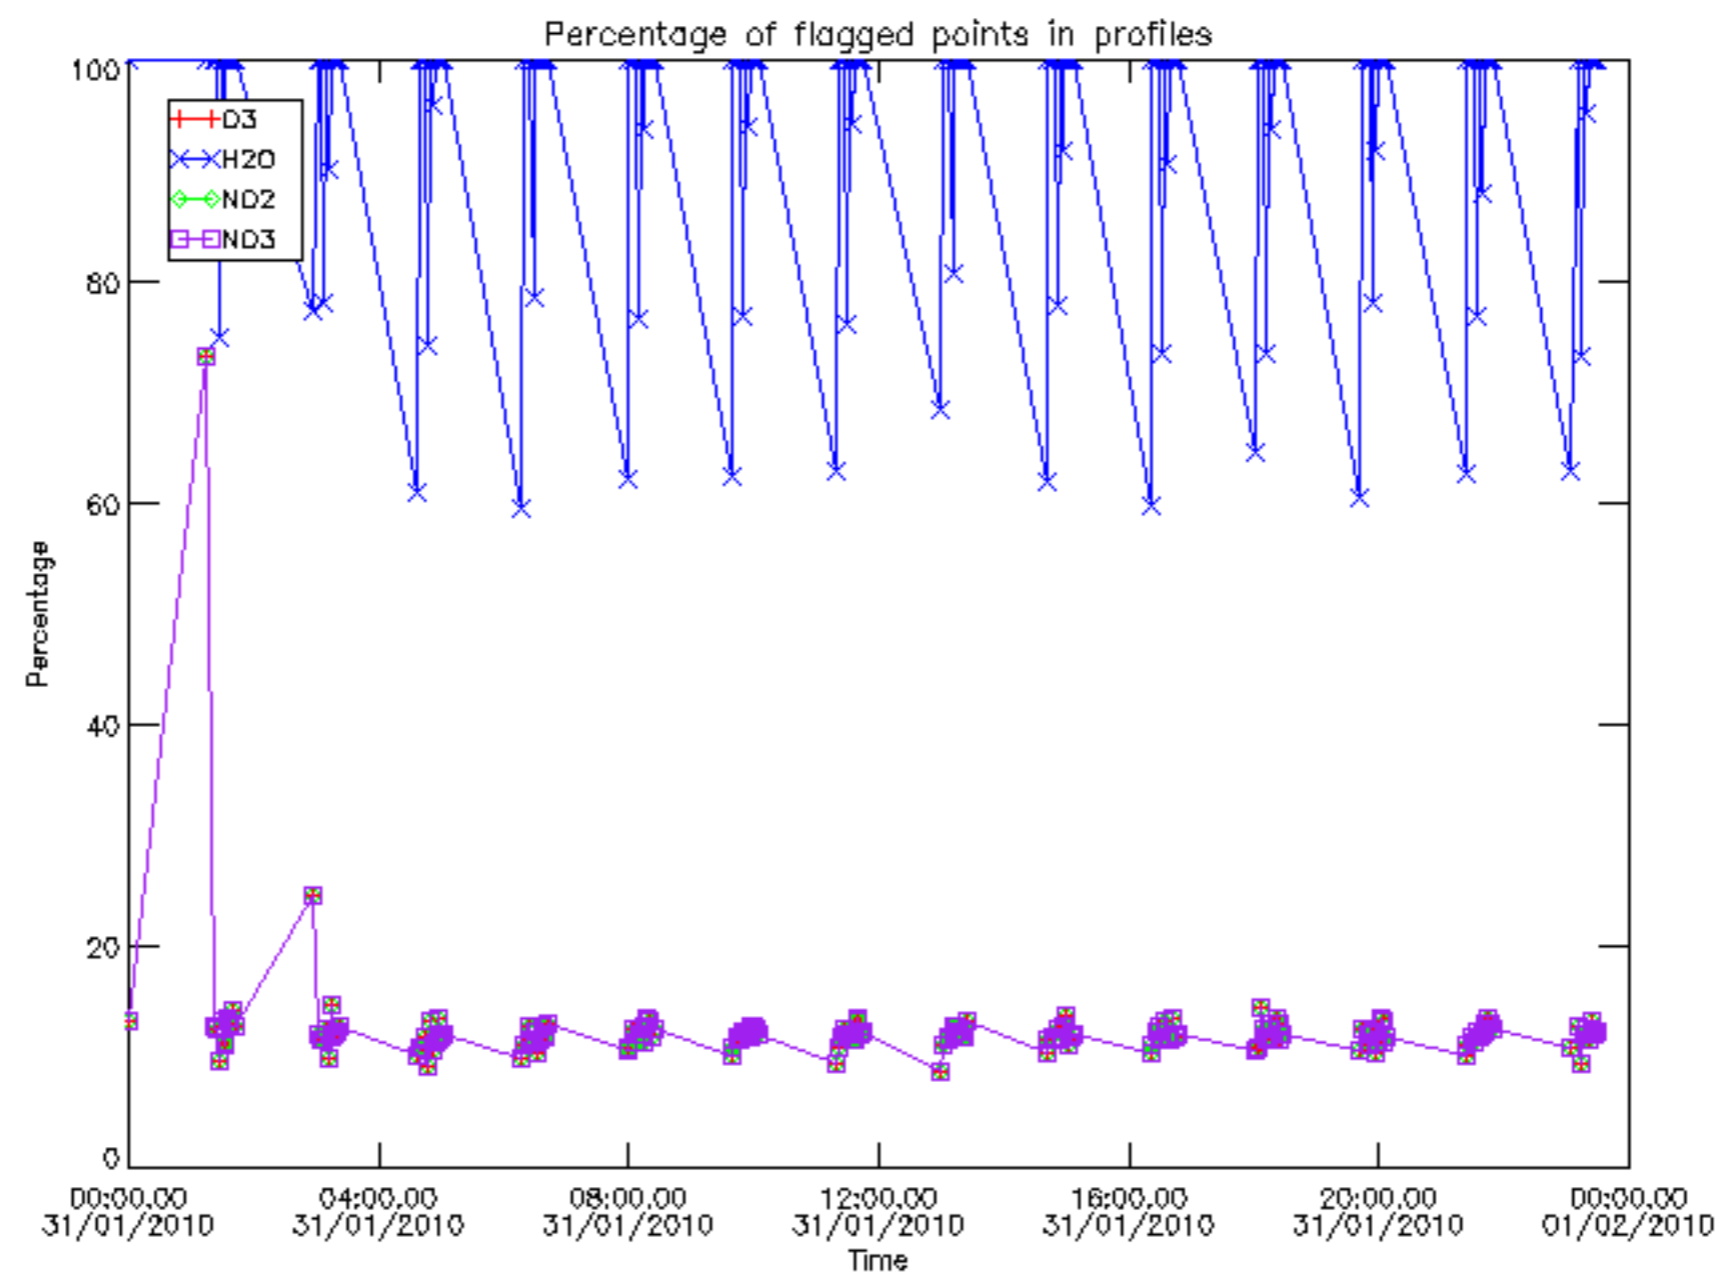

Percentage of flagged data per D3 profile

Percentage of flagged data per H2O profile