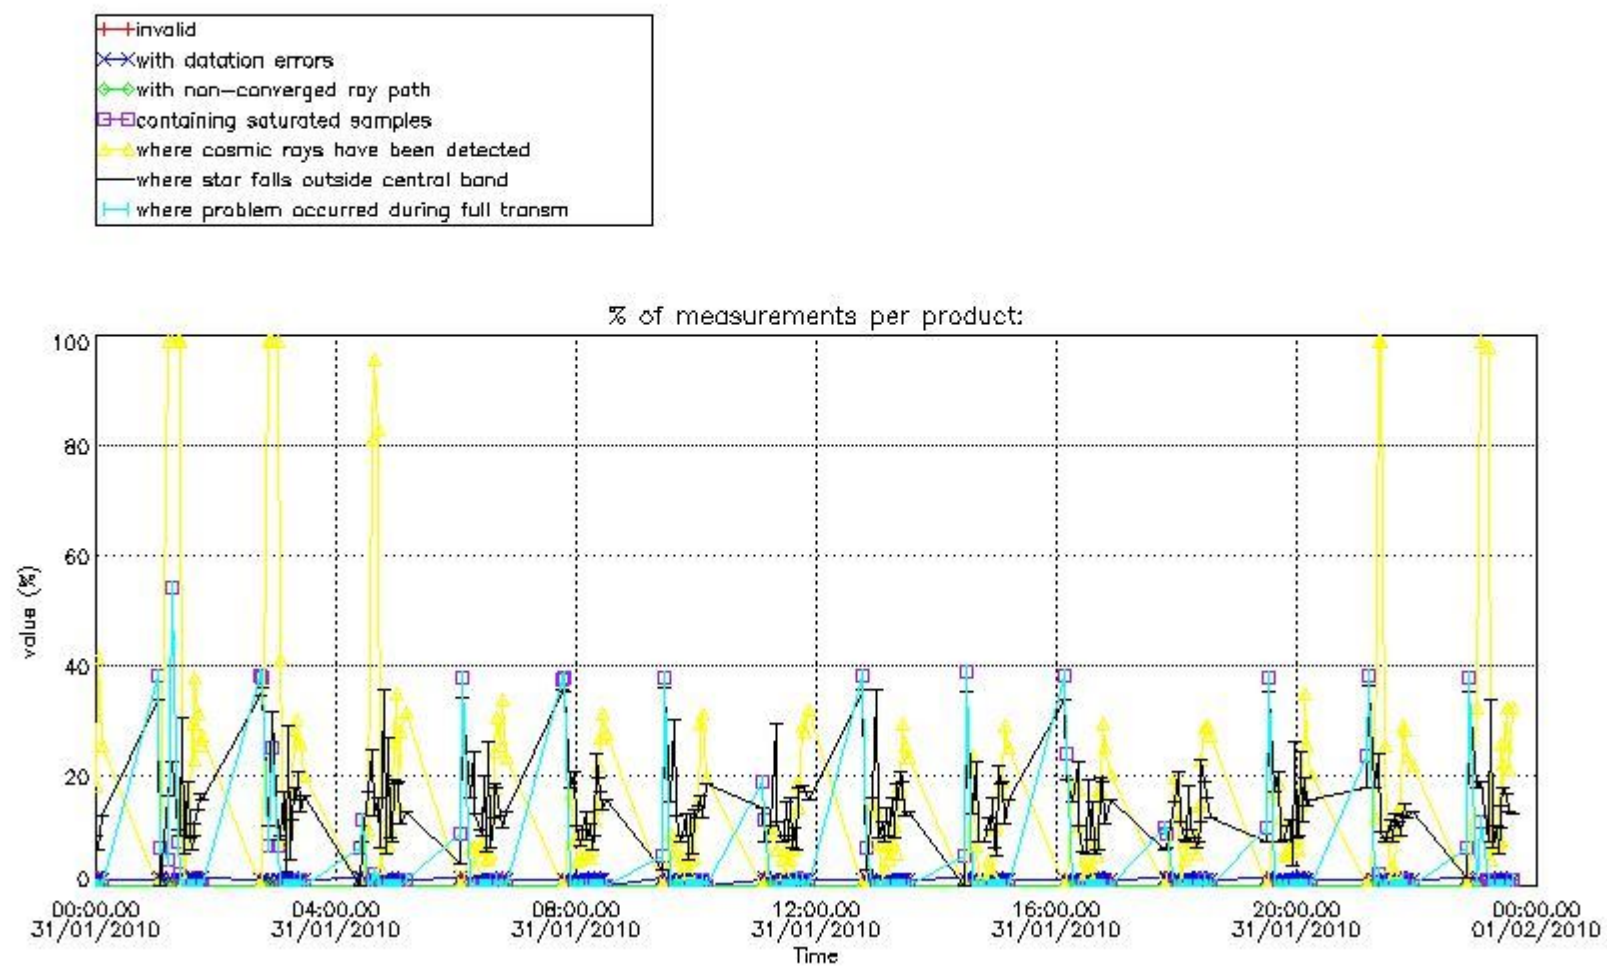

4.1.2 Plot level 1 quality information per product (time dependant): ENVI-SAT DESCENDING passes