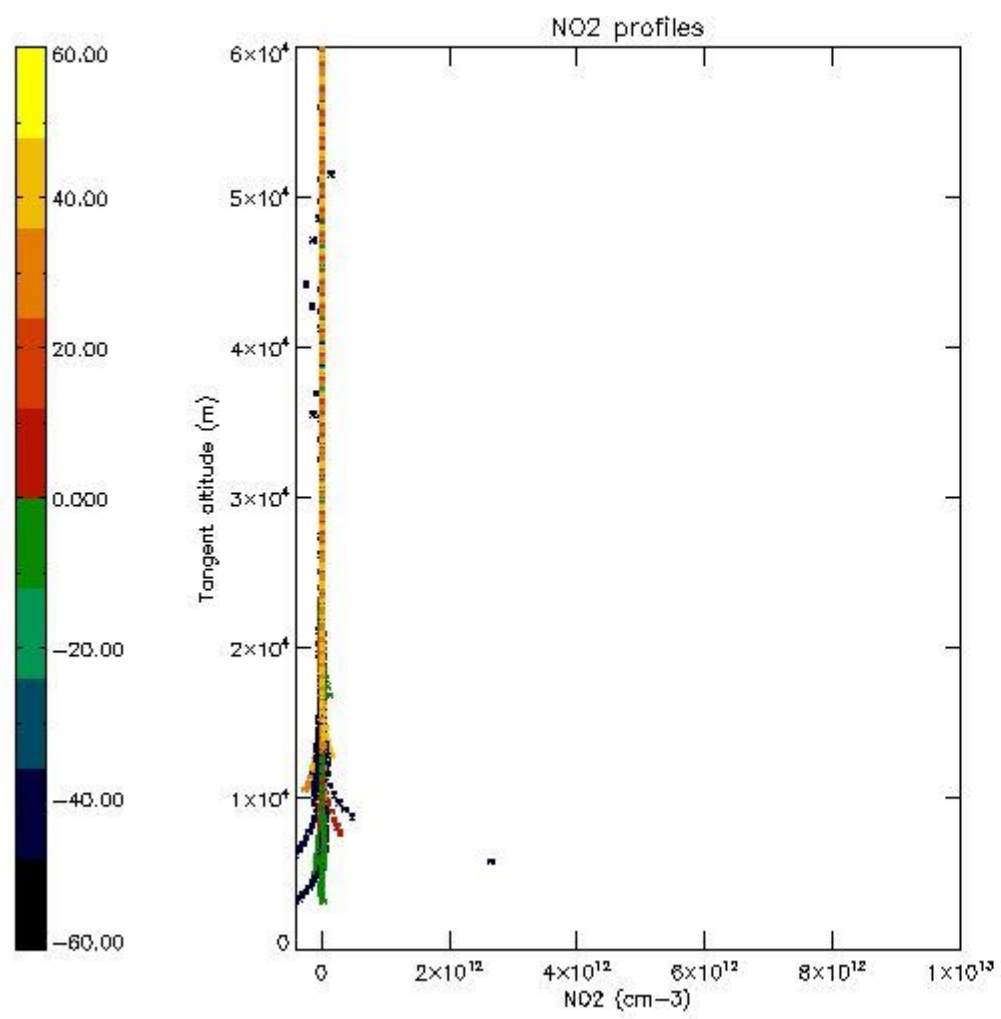

5.4 Plot ozone profiles where $STD < 10\%$ (dark without errors)

The colorbar represents the latitude.

5.5 Plot ozone profiles where STD < 5% (dark without errors)

The colorbar represents the latitude.

5.6 Plot NO₂ profiles for all STD (dark without errors)

The colorbar represents the latitude.

5.7 Plot NO3 profiles for all STD (dark without errors)

The colorbar represents the latitude.

5.8 Plot H2O profiles for all STD (only for occultations of stars 1,2,3,4,13,14,16,26,63 dark without errors)