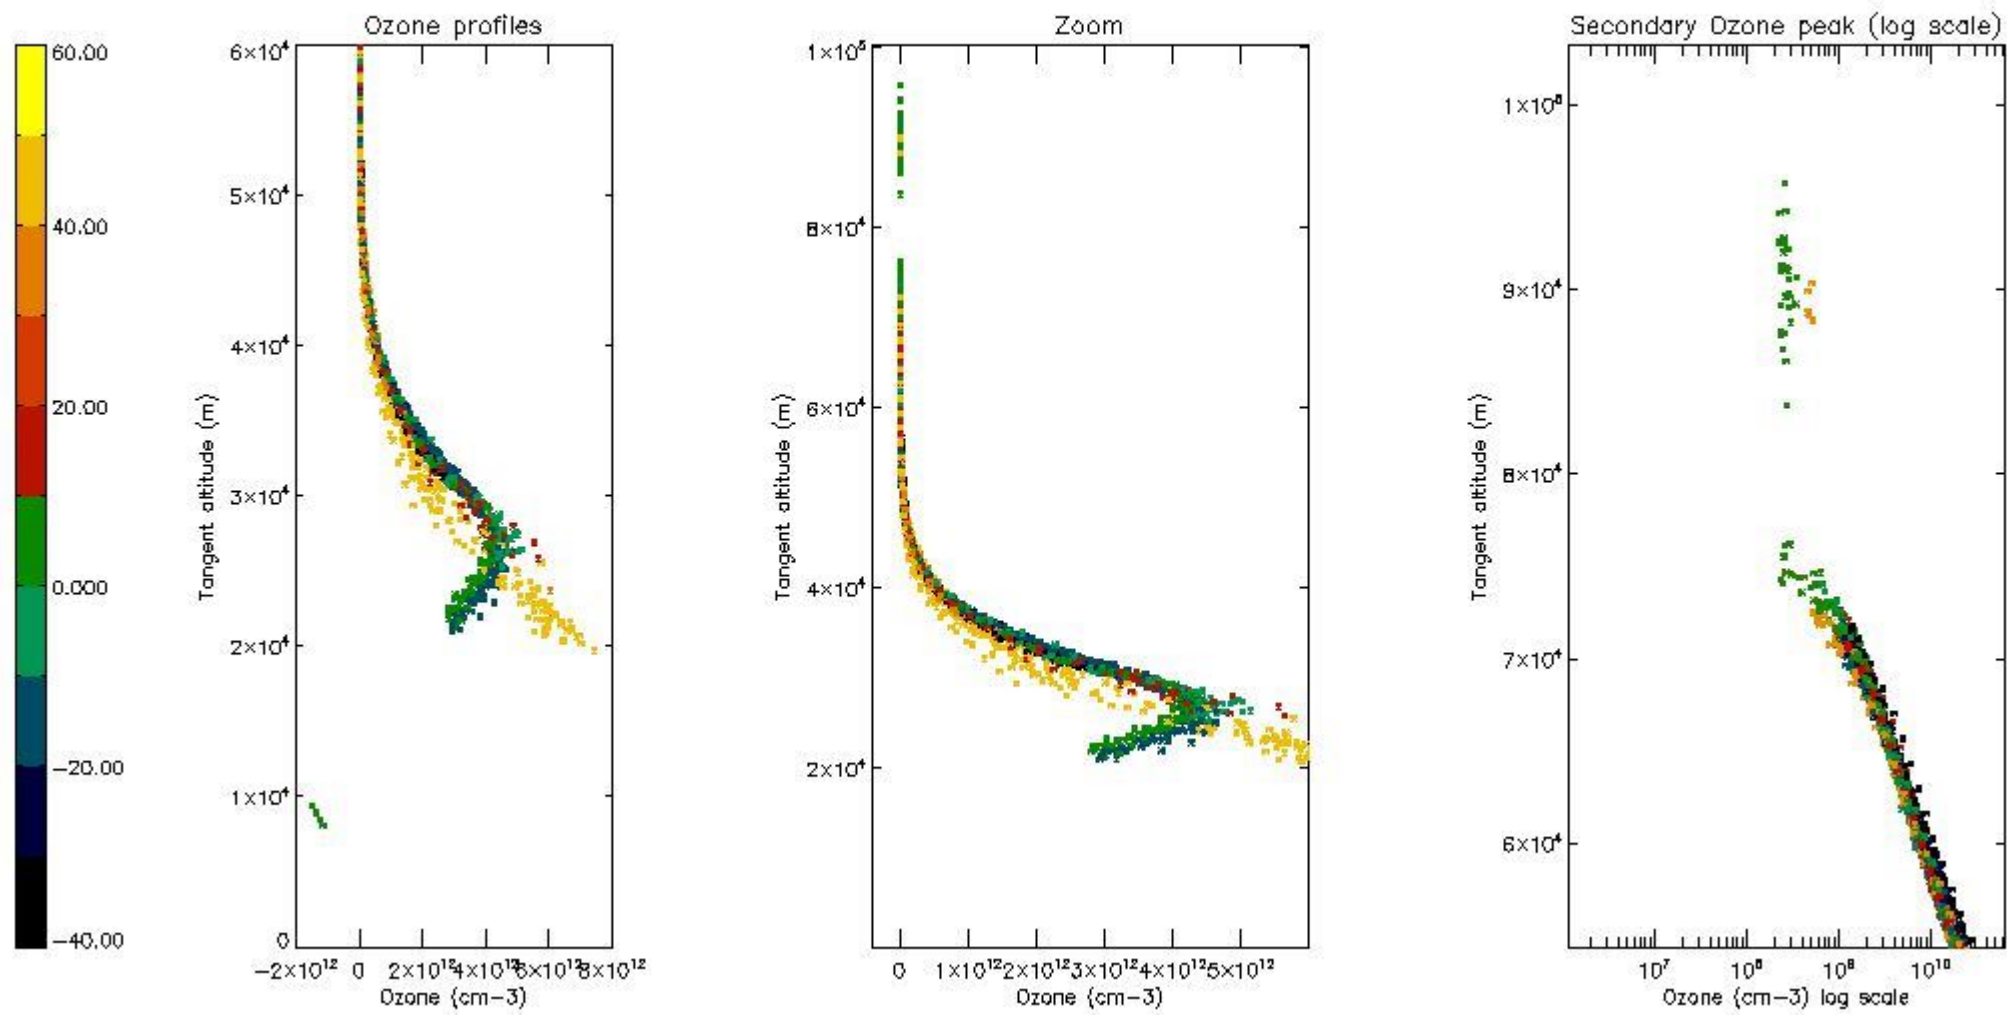

STD < 10	20
STD < 5	14

5.2 Plot ozone profiles for all STD (dark without errors)

The colorbar represents the latitude.

5.3 Plot ozone profiles where STD < 20% (dark without errors)

The colorbar represents the latitude.

5.4 Plot ozone profiles where $STD < 10\%$ (dark without errors)

The colorbar represents the latitude.

5.5 Plot ozone profiles where STD < 5% (dark without errors)

The colorbar represents the latitude.

5.6 Plot NO₂ profiles for all STD (dark without errors)

The colorbar represents the latitude.

5.7 Plot NO3 profiles for all STD (dark without errors)

The colorbar represents the latitude.

5.8 Plot H₂O profiles for all STD (only for occultations of stars 1,2,3,4,13,14,16,26,63 dark without errors)