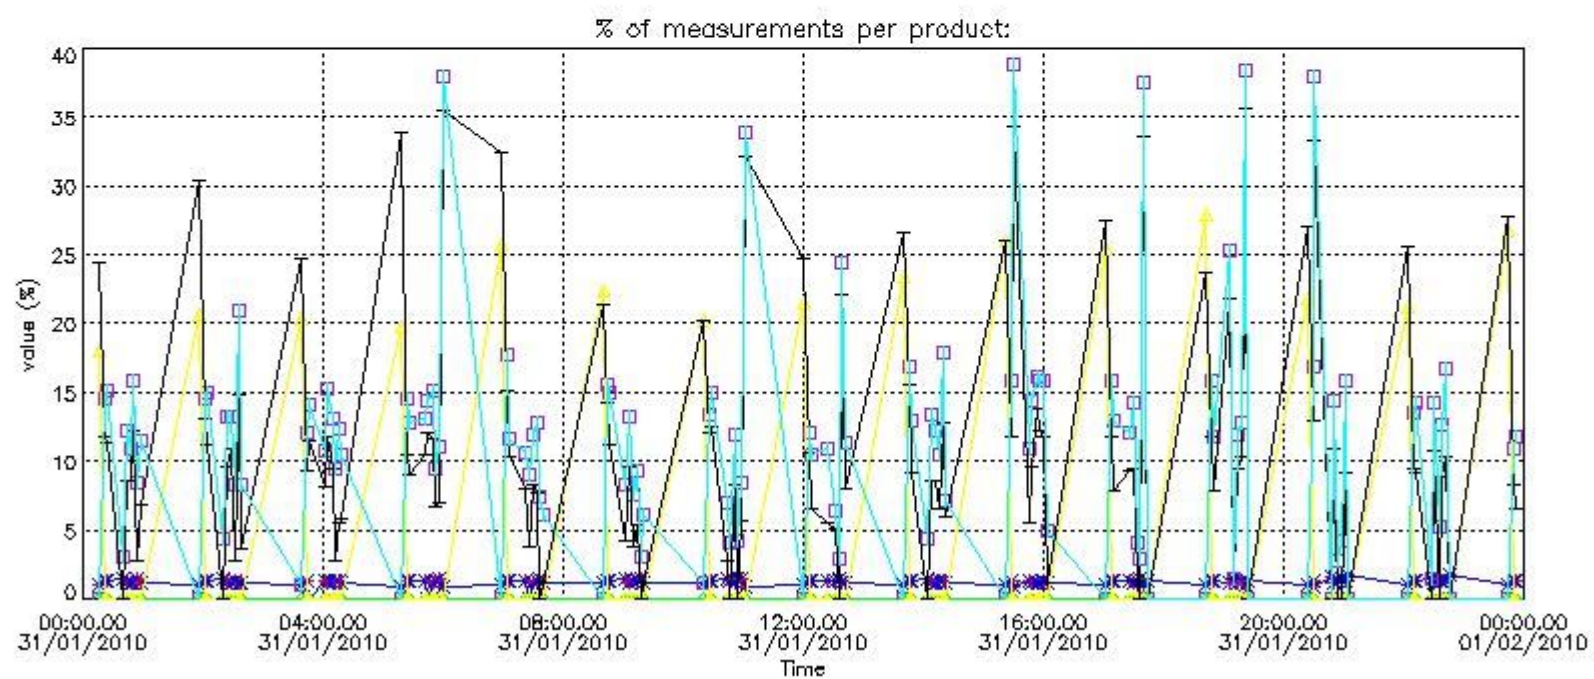

3.1 Plot quality information per product (time dependant)

3.2 Plot quality information per product (world map)

Percentage of flagged data per O3 profile

Percentage of flagged data per H2O profile

Percentage of flagged data per NO2 profile

Percentage of flagged data per NO3 profile

4. Level 1 quality information per product

In this section it is plotted some information contained in the Quality Summary data set of the level 2 products that comes from the level 1b processing. Products without errors (error flag in the MPH set to "0") are used.

4.1 Plot quality information per product (time dependant) coming from level 1b processing

4.1.1 Plot level 1 quality information per product (time dependant): ENVISAT ASCENDING passes

4.1.2 Plot level 1 quality information per product (time dependant): ENVI SAT DESCENDING passes