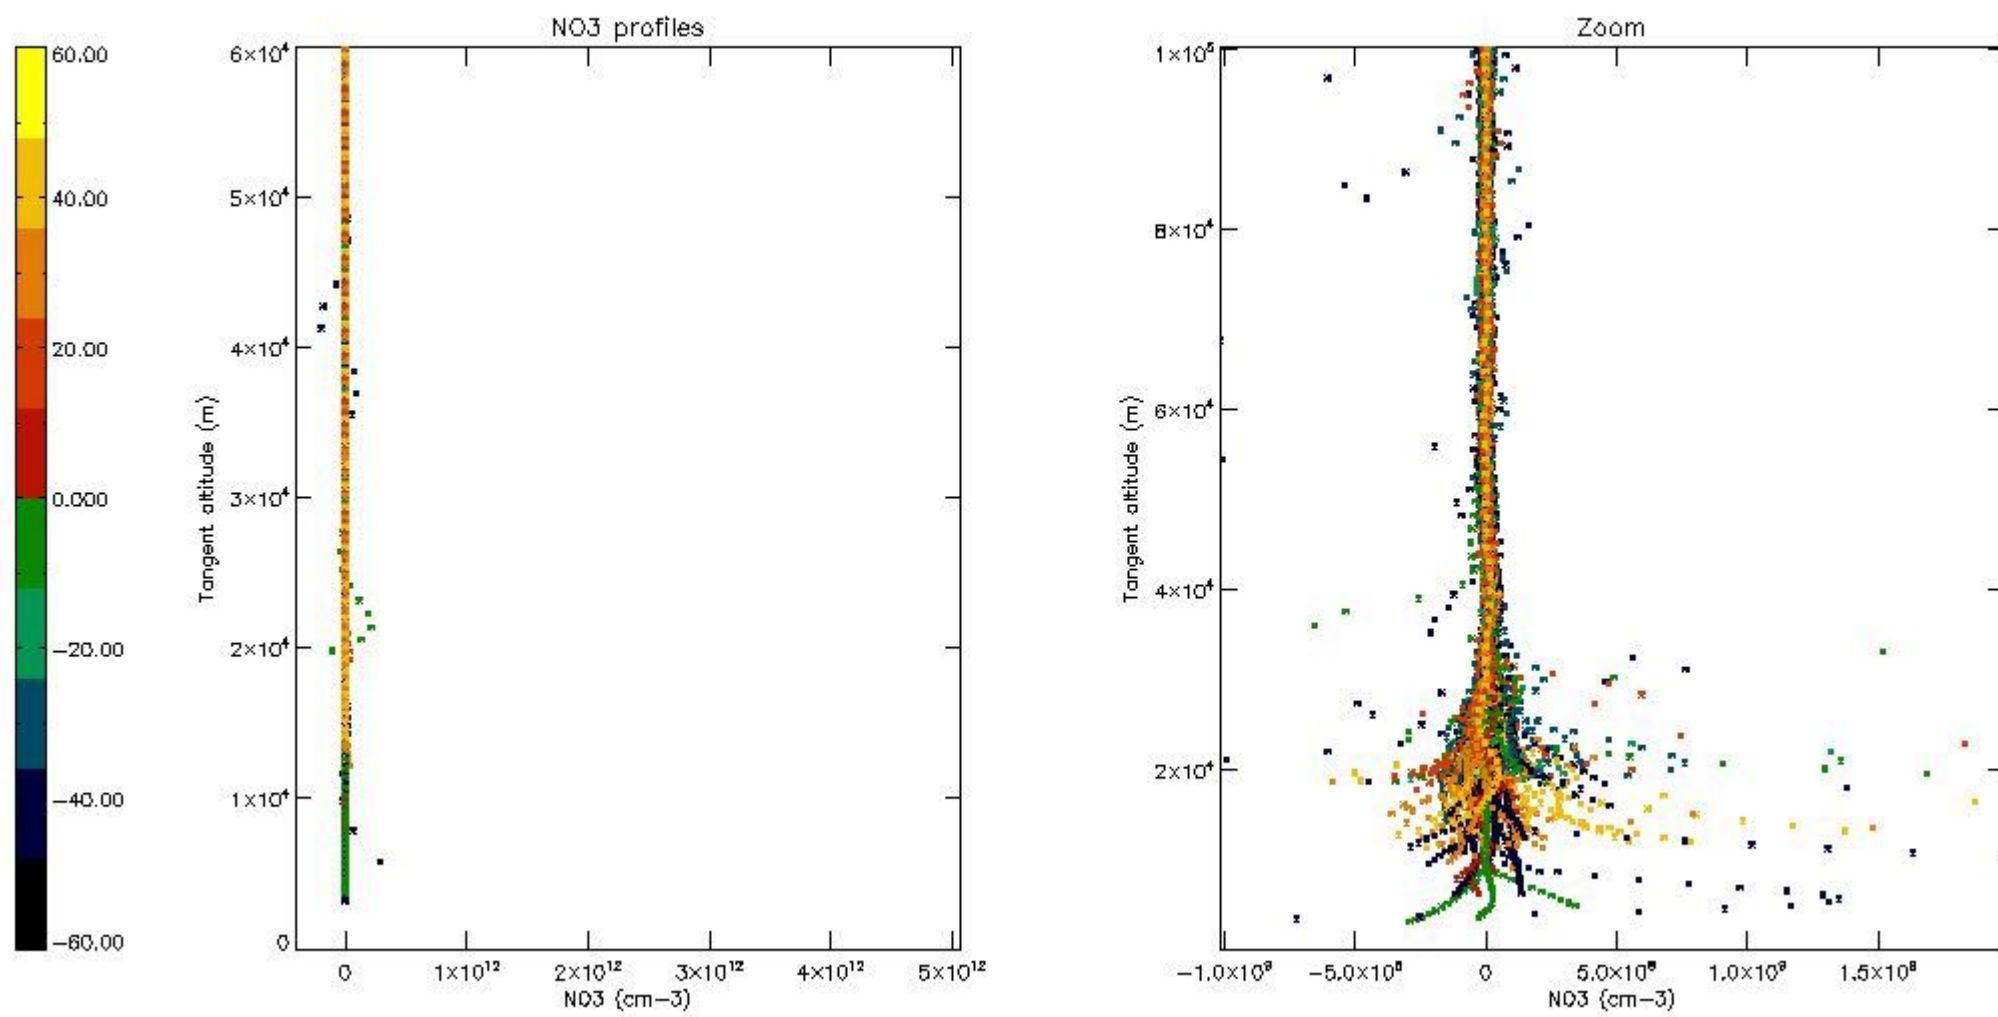

The colorbar represents the latitude.

5.7 Plot NO3 profiles for all STD (dark without errors)

The colorbar represents the latitude.

5.8 Plot H2O profiles for all STD (only for occultations of stars 1,2,3,4,13,14,16,26,63 dark without errors)