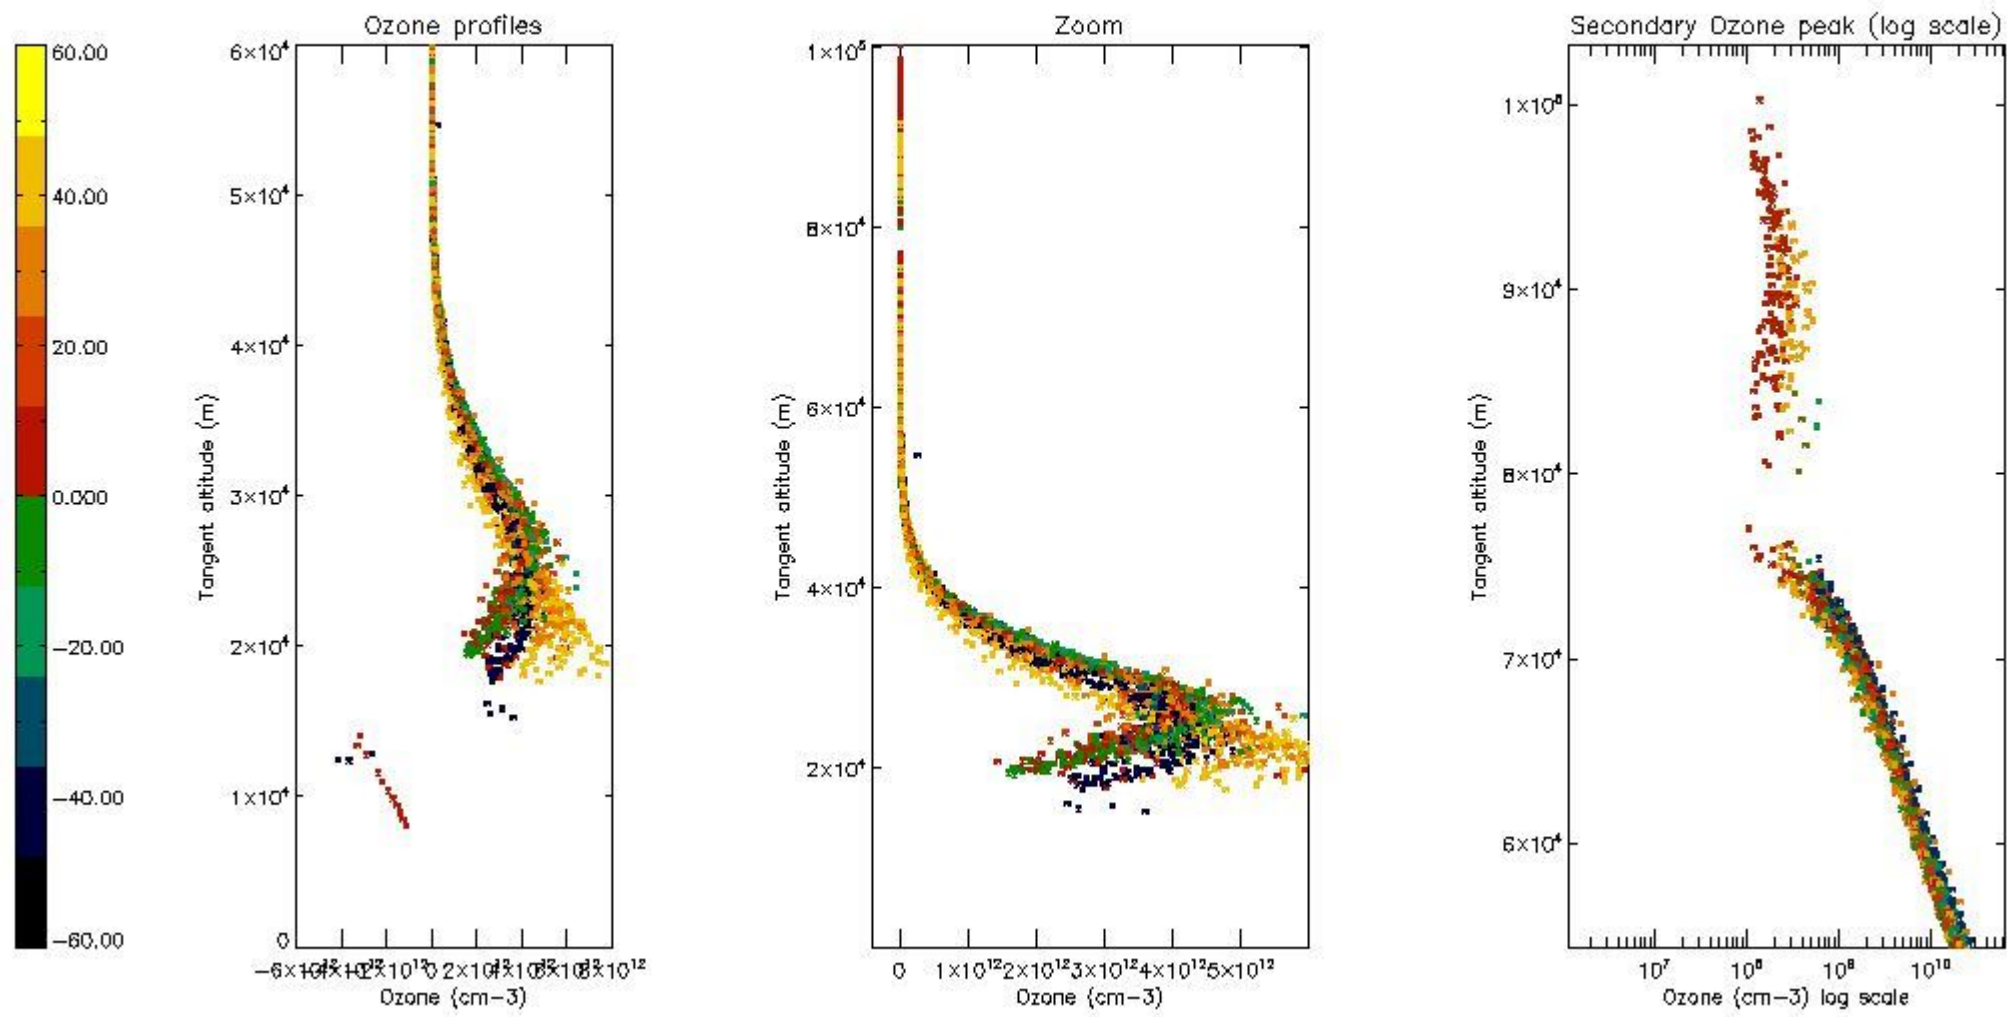

STD < 10	20
STD < 5	14

5.2 Plot ozone profiles for all STD (dark without errors)

The colorbar represents the latitude.

5.3 Plot ozone profiles where STD < 20% (dark without errors)

The colorbar represents the latitude.

5.4 Plot ozone profiles where $STD < 10\%$ (dark without errors)

The colorbar represents the latitude.

5.5 Plot ozone profiles where STD < 5% (dark without errors)

The colorbar represents the latitude.

5.6 Plot NO₂ profiles for all STD (dark without errors)

The colorbar represents the latitude.

5.7 Plot NO3 profiles for all STD (dark without errors)

The colorbar represents the latitude.

5.8 Plot H₂O profiles for all STD (only for occultations of stars 1,2,3,4,13,14,16,26,63 dark without errors)