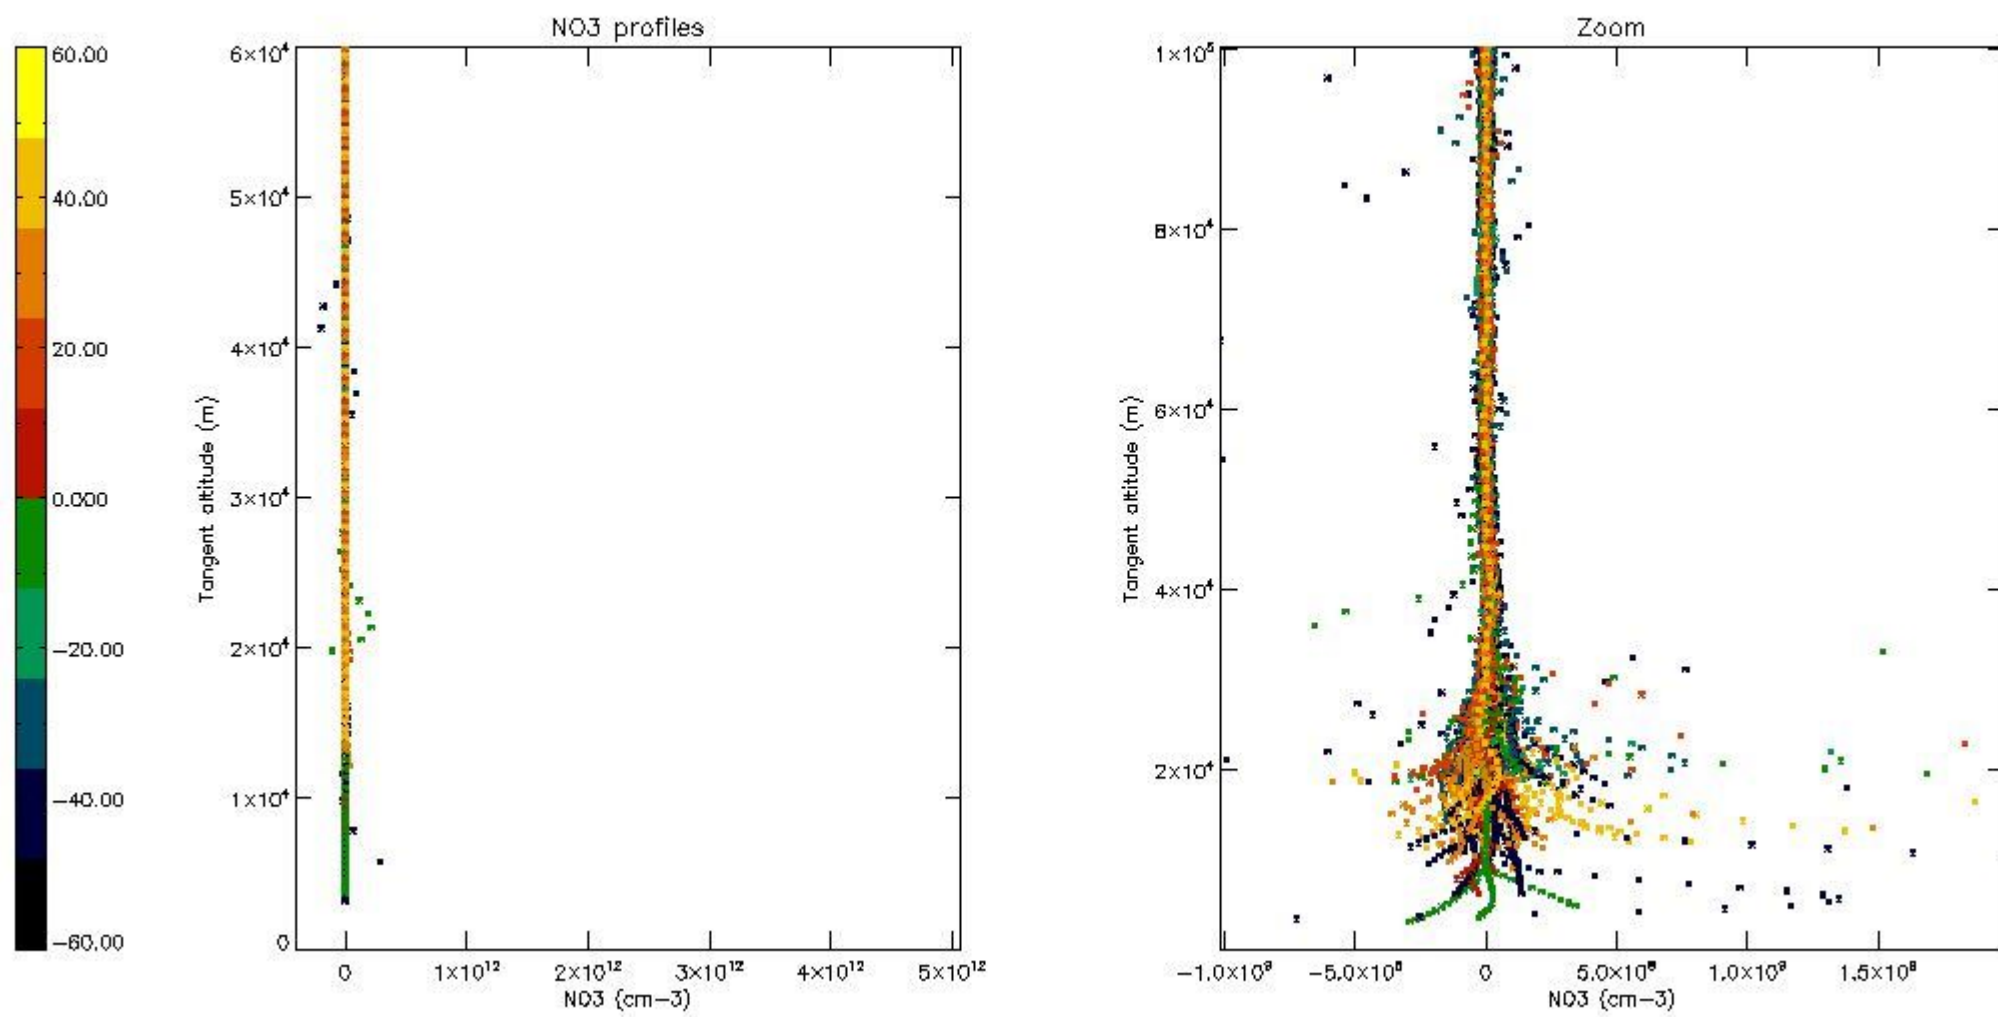

5.4 Plot ozone profiles where $STD < 10\%$ (dark without errors)

The colorbar represents the latitude.

5.5 Plot ozone profiles where STD < 5% (dark without errors)

The colorbar represents the latitude.

5.6 Plot NO₂ profiles for all STD (dark without errors)

The colorbar represents the latitude.

5.7 Plot NO3 profiles for all STD (dark without errors)

The colorbar represents the latitude.

5.8 Plot H₂O profiles for all STD (only for occultations of stars 1,2,3,4,13,14,16,26,63 dark without errors)