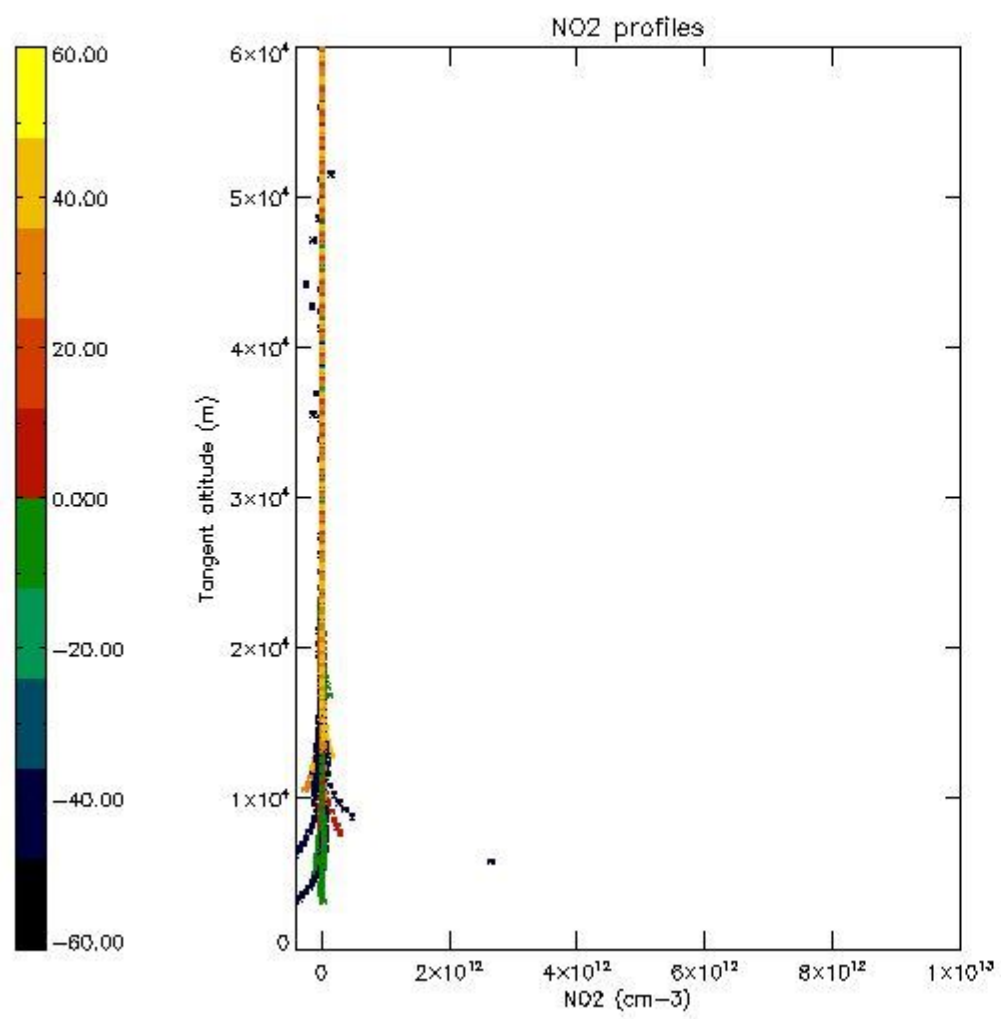

STD < 10	20
STD < 5	14

5.2 Plot ozone profiles for all STD (dark without errors)

The colorbar represents the latitude.

5.3 Plot ozone profiles where STD < 20% (dark without errors)

The colorbar represents the latitude.

5.4 Plot ozone profiles where $STD < 10\%$ (dark without errors)

The colorbar represents the latitude.

5.5 Plot ozone profiles where STD < 5% (dark without errors)

The colorbar represents the latitude.

5.6 Plot NO₂ profiles for all STD (dark without errors)

The colorbar represents the latitude.

5.7 Plot NO3 profiles for all STD (dark without errors)

The colorbar represents the latitude.

5.8 Plot H₂O profiles for all STD (only for occultations of stars 1,2,3,4,13,14,16,26,63 dark without errors)