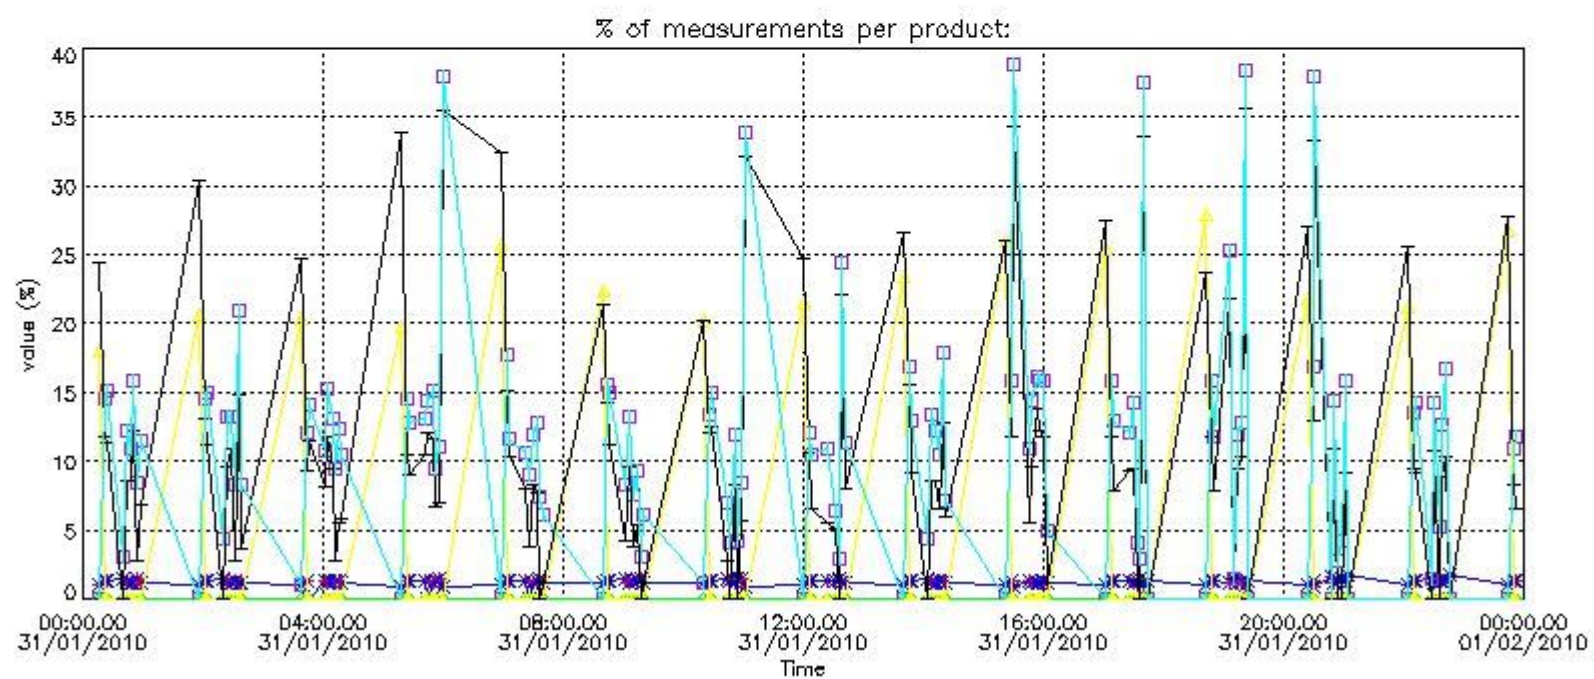

4.2 Plot quality information per product coming from level 1b processing (world map)

4.2.1 Plot level 1 quality information per product (world map): ENVISAT ASCENDING passes