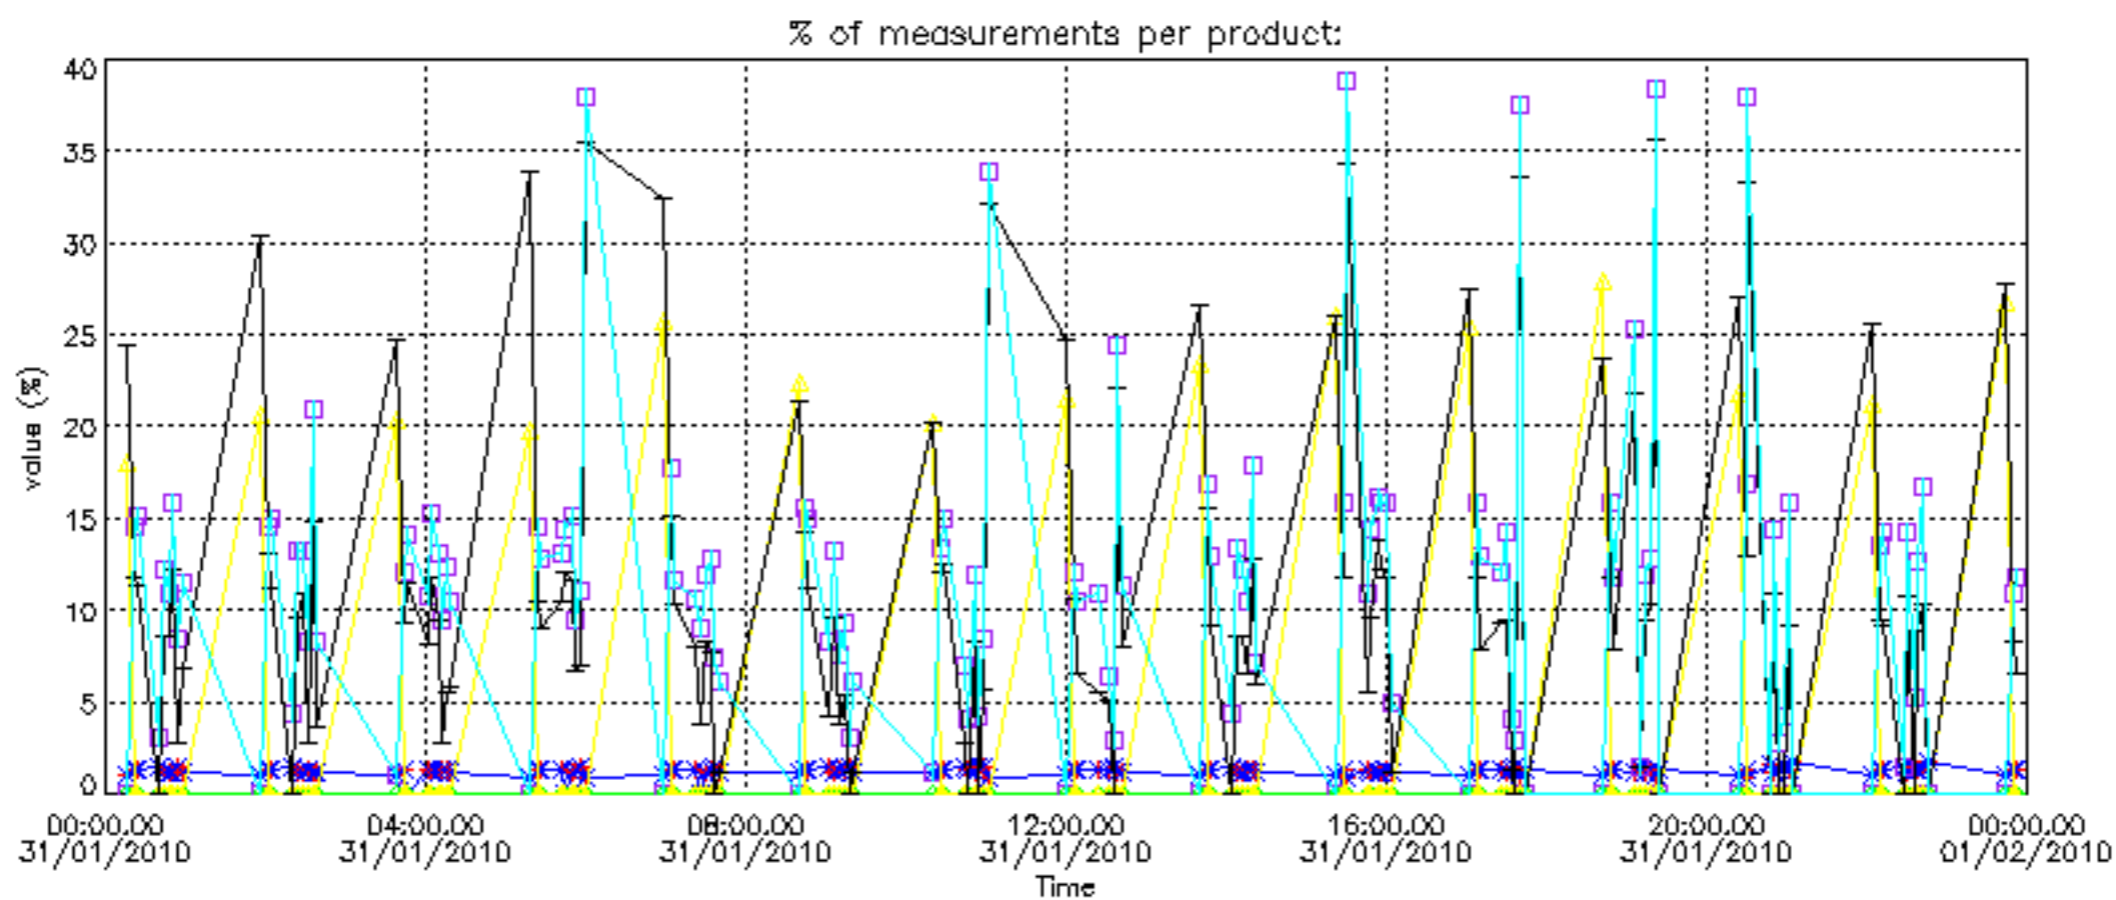

Percentage of cosmic ray hits per profile

Percentage of datation errors per profile