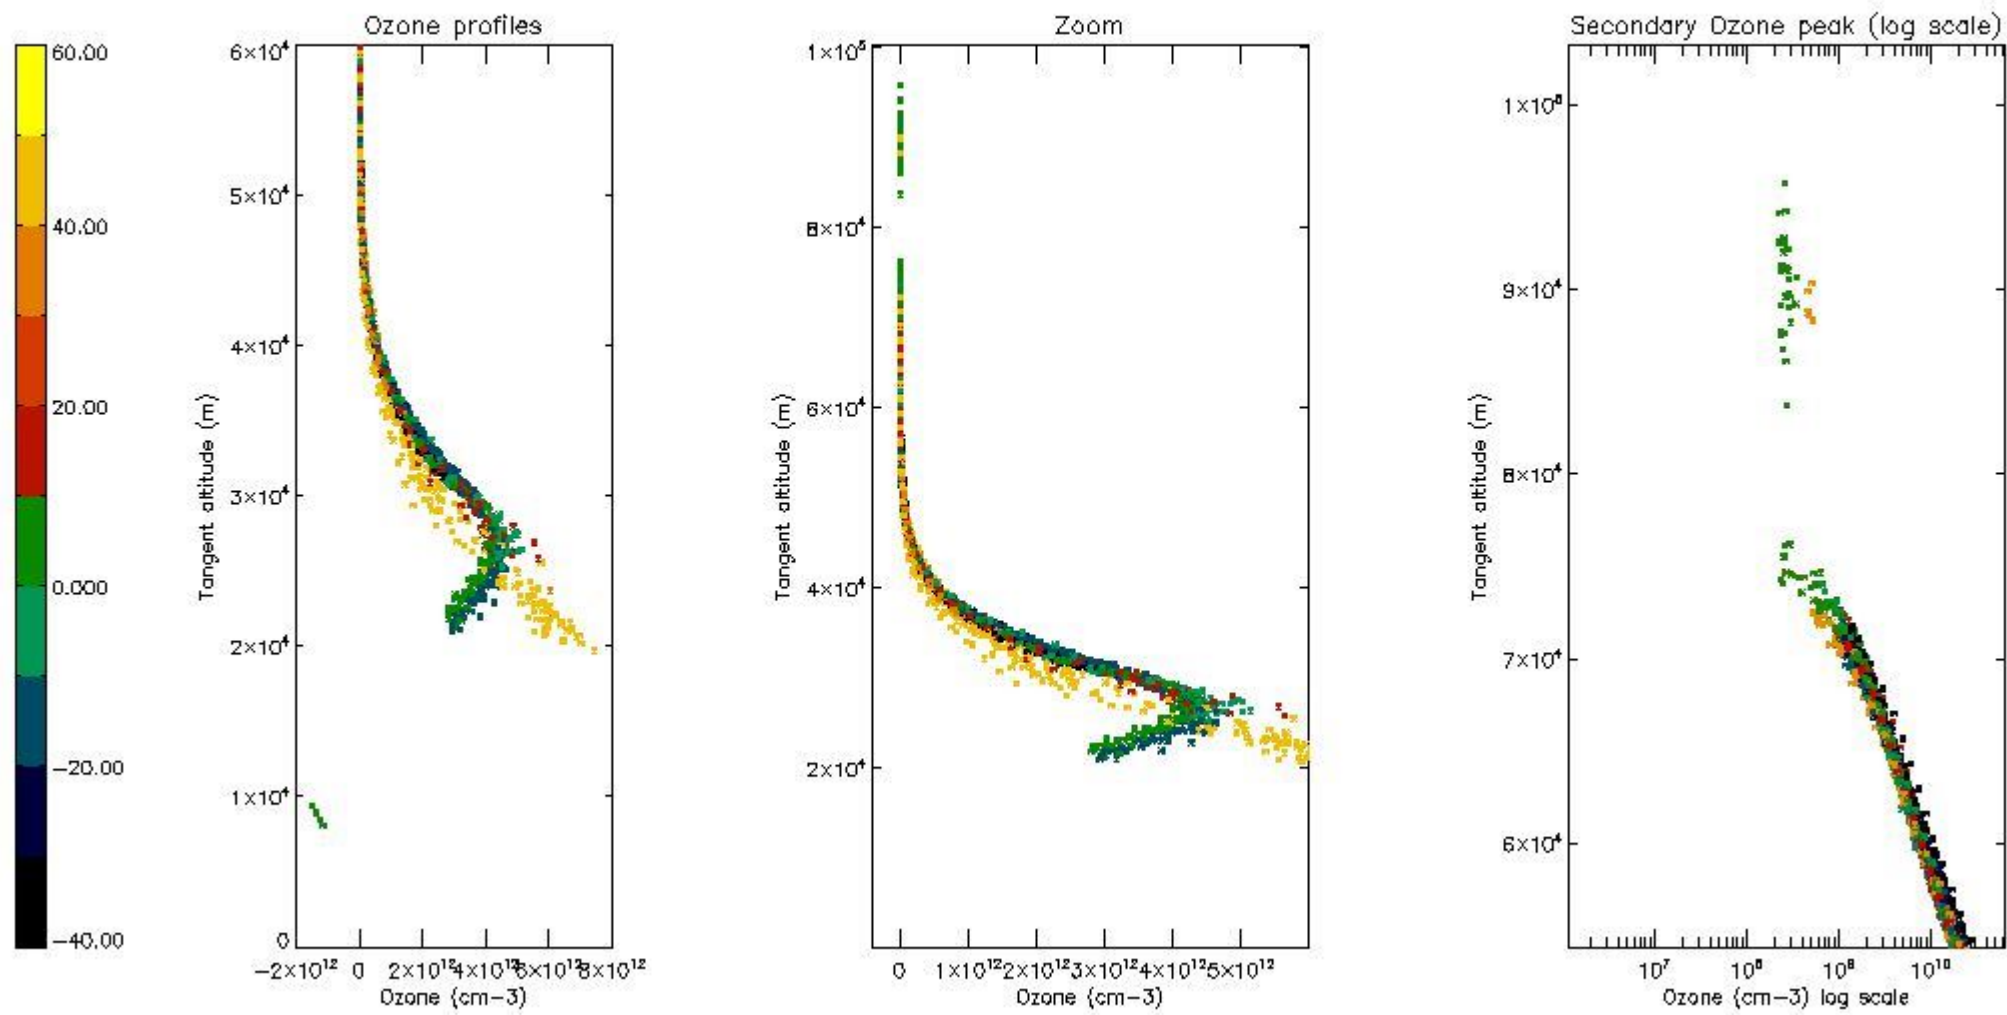

5.6 Plot NO₂ profiles for all STD (dark without errors)

The colorbar represents the latitude.