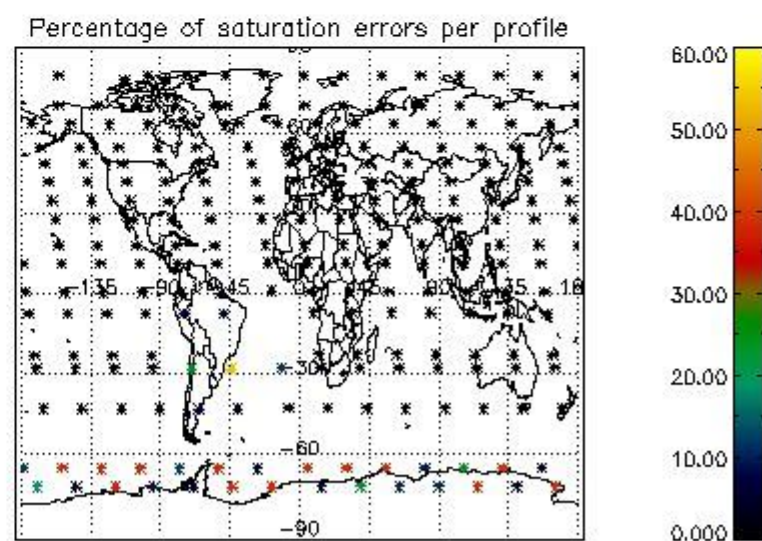

Percentage of flagged data per NO3 profile

4. Level 1 quality information per product

In this section it is plotted some information contained in the Quality Summary data set of the level 2 products that comes from the level 1b processing. Products without errors (error flag in the MPH set to "0") are used.

4.1 Plot quality information per product (time dependant) coming from level 1b processing

4.1.1 Plot level 1 quality information per product (time dependant): ENVISAT ASCENDING passes

4.1.2 Plot level 1 quality information per product (time dependant): ENVI SAT DESCENDING passes

4.2 Plot quality information per product coming from level 1b processing (world map)

4.2.1 Plot level 1 quality information per product (world map): ENVISAT ASCENDING passes

4.2.2 Plot level 1 quality information per product (world map): ENVISAT DESCENDING passes