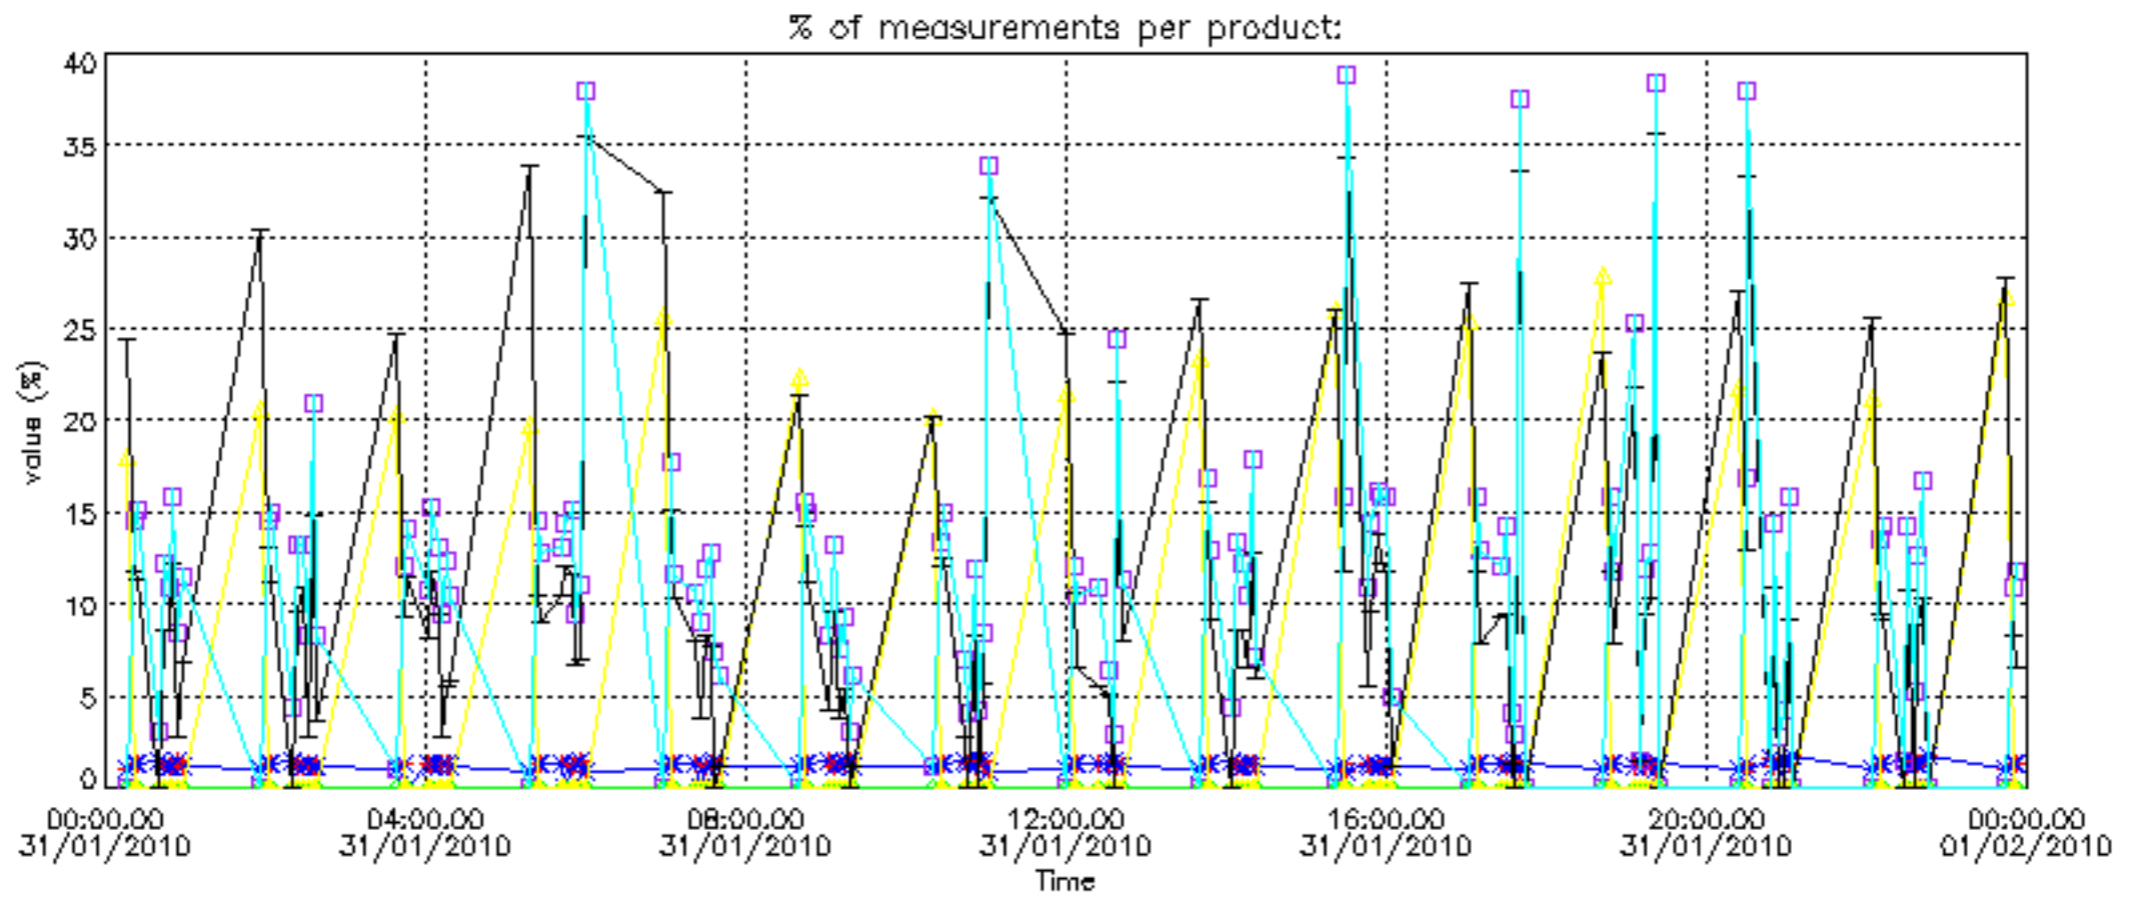

Percentage of cosmic ray hits per profile

Percentage of datation errors per profile