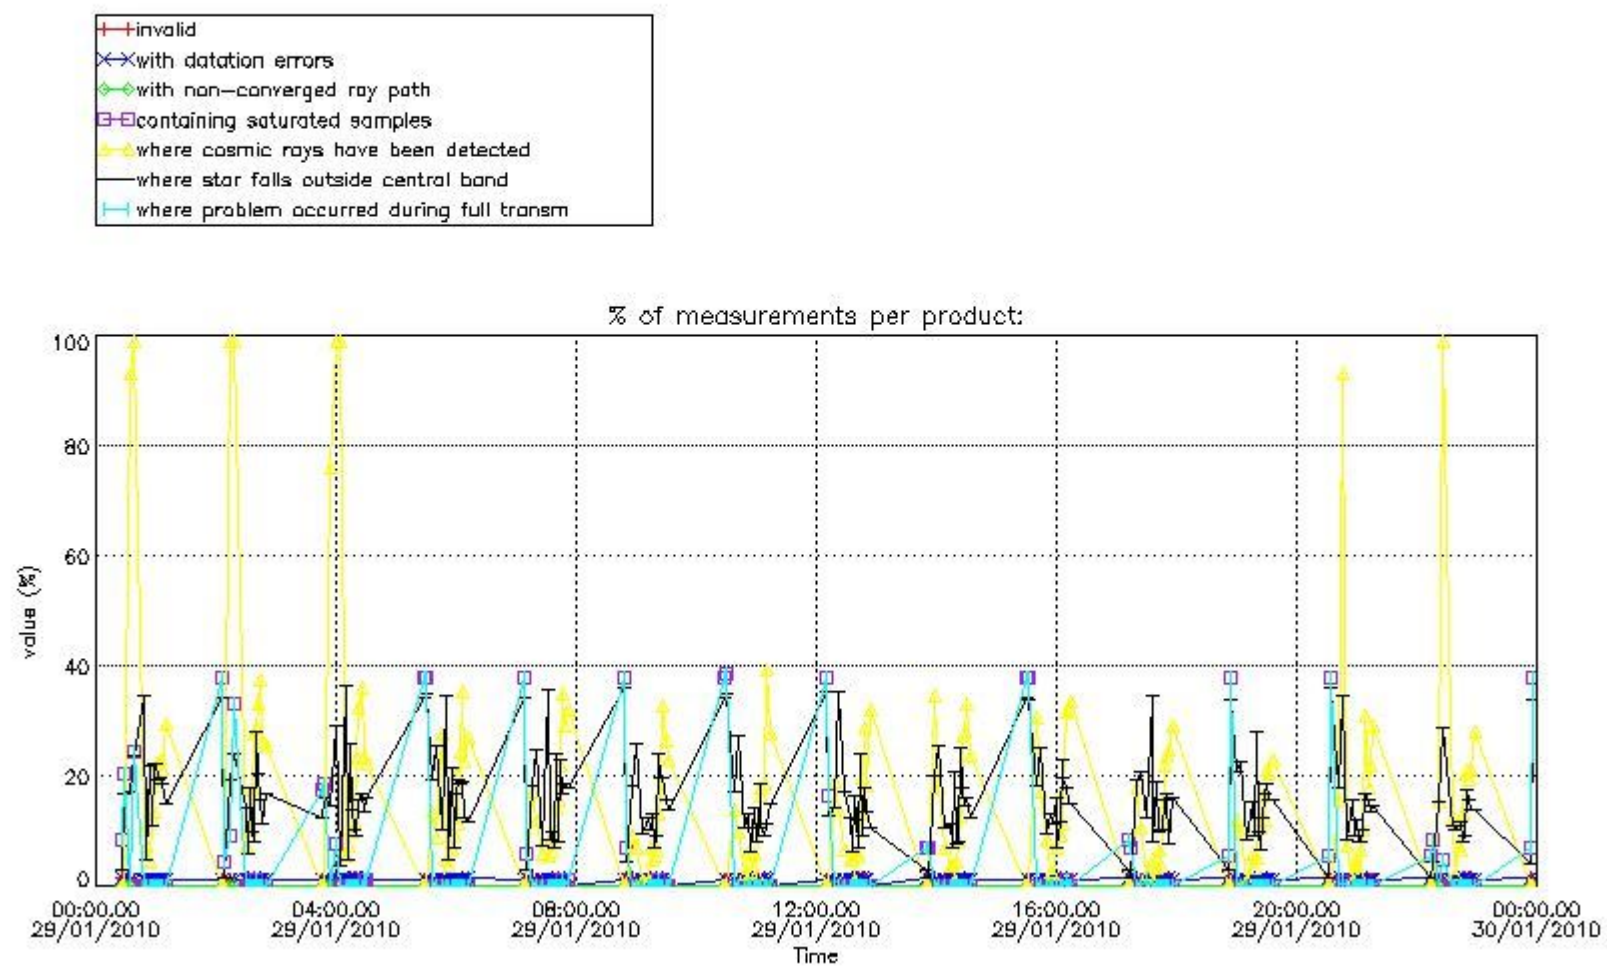

4.1.2 Plot level 1 quality information per product (time dependant): ENVISAT DESCENDING passes