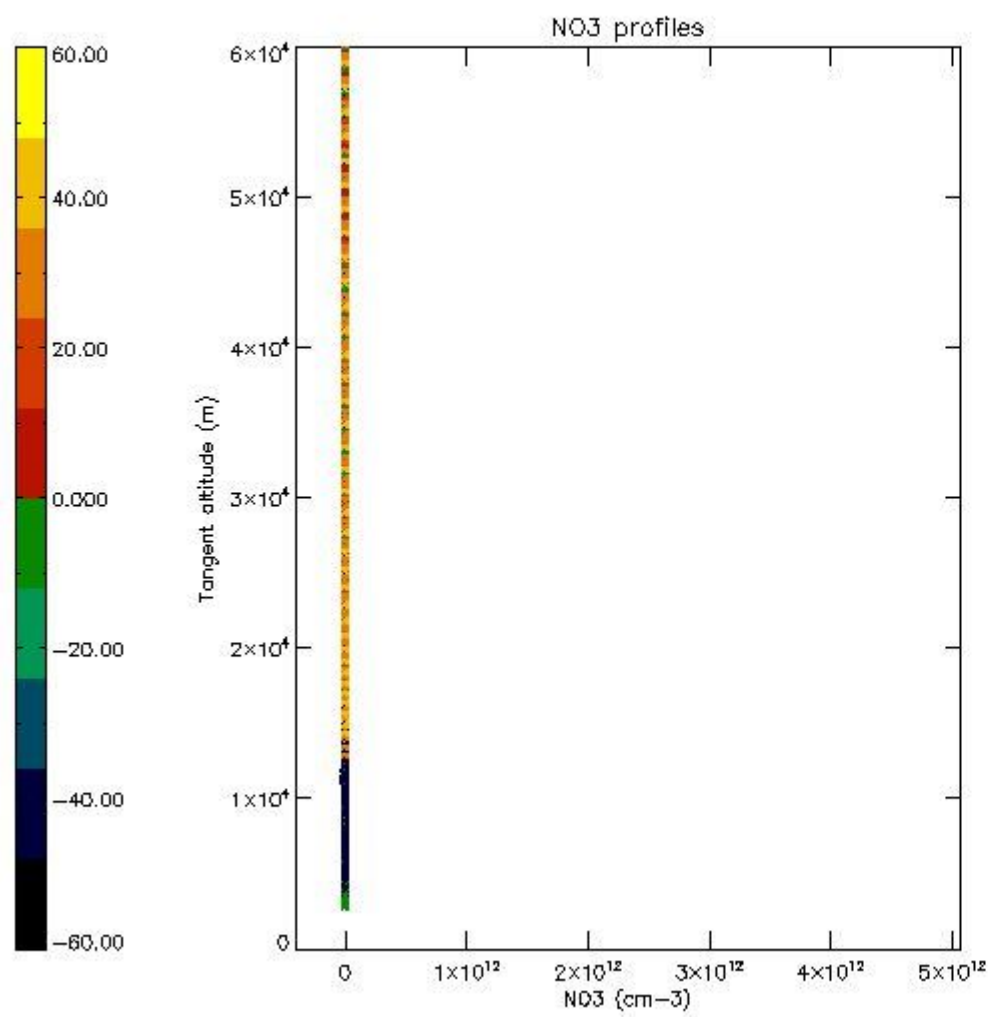

5.8 Plot H2O profiles for all STD (only for occultations of stars 1,2,3,4,13,14,16,26,63 dark without errors)

The colorbar represents the latitude.