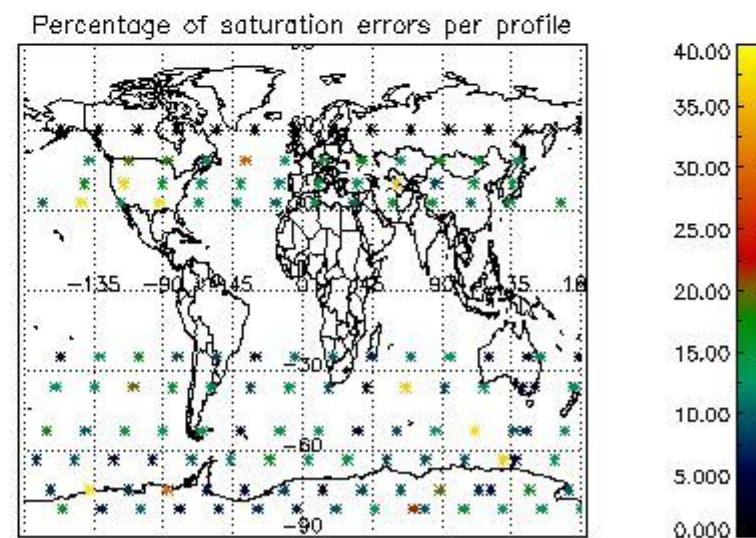

5. Trace gas profiles

5.1 Ozone statistics based on quality of products

The final quality of the products can be "measured" using the STD (Standard Deviation) attached to every point profile. This information is written to the parameter GOM_NL__2P/NL_LOCAL_SPECIES_DENSITY/o3_std of the level 2 products. The table below shows the statistics for given STD ranges.

The statistics are given with respect to the overall valid production:

- Products without fatal errors: GOM_NL__2P/MPH/PRODUCT_ERR=0
- Valid point profile: GOM_NL__2P/NL_LOCAL_SPECIES_DENSITY/pcd(0)=0

The 'Criteria' is applied to valid points of dark limb products:

- Products in dark limb illumination condition: GOM_NL__2P/NL_SUMMARY_QUALITY/obs_ill_cond=0
- Products without fatal errors: GOM_NL__2P/MPH/PRODUCT_ERR=0
- Valid point profile: GOM_NL__2P/NL_LOCAL_SPECIES_DENSITY/pcd(0)=0

So, the table below shows the percentage of dark limb and valid observations for each criteria with respect to the overall valid daily observations.

Criteria	% of total production
All STD	41
STD < 20	22