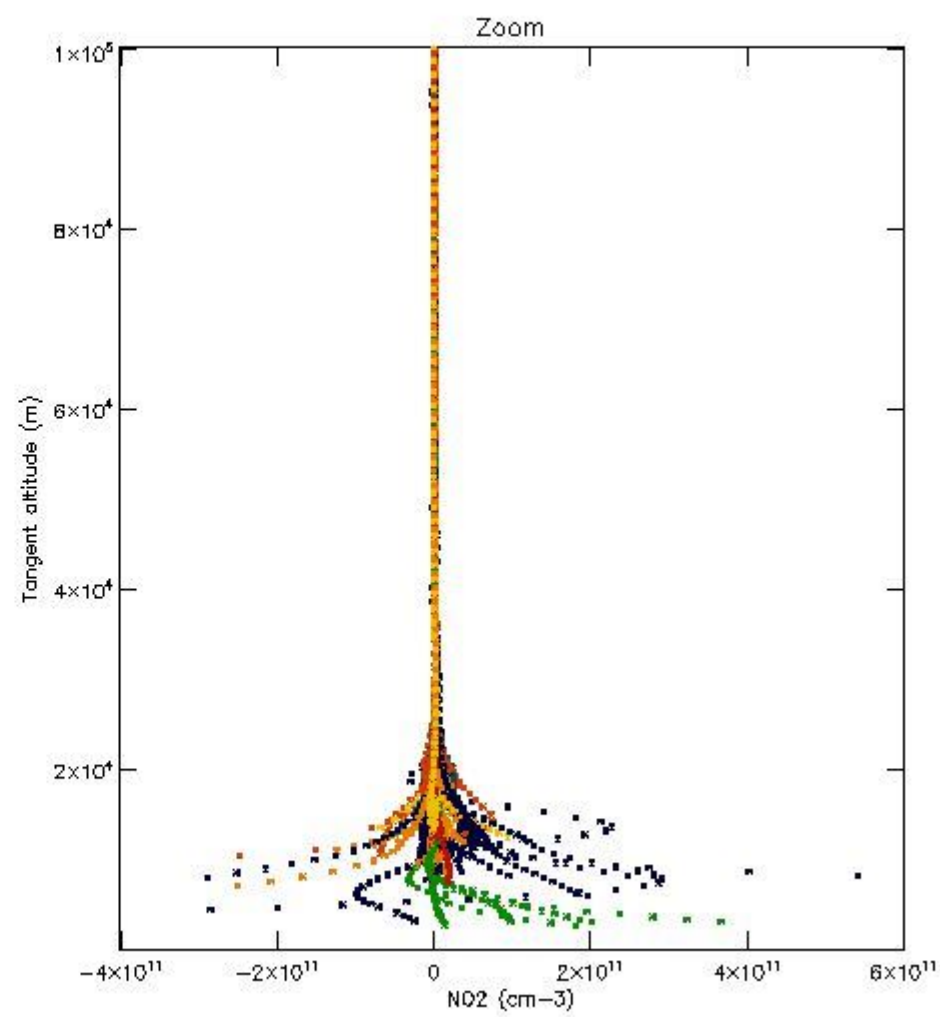

5.7 Plot NO3 profiles for all STD (dark without errors)

The colorbar represents the latitude.