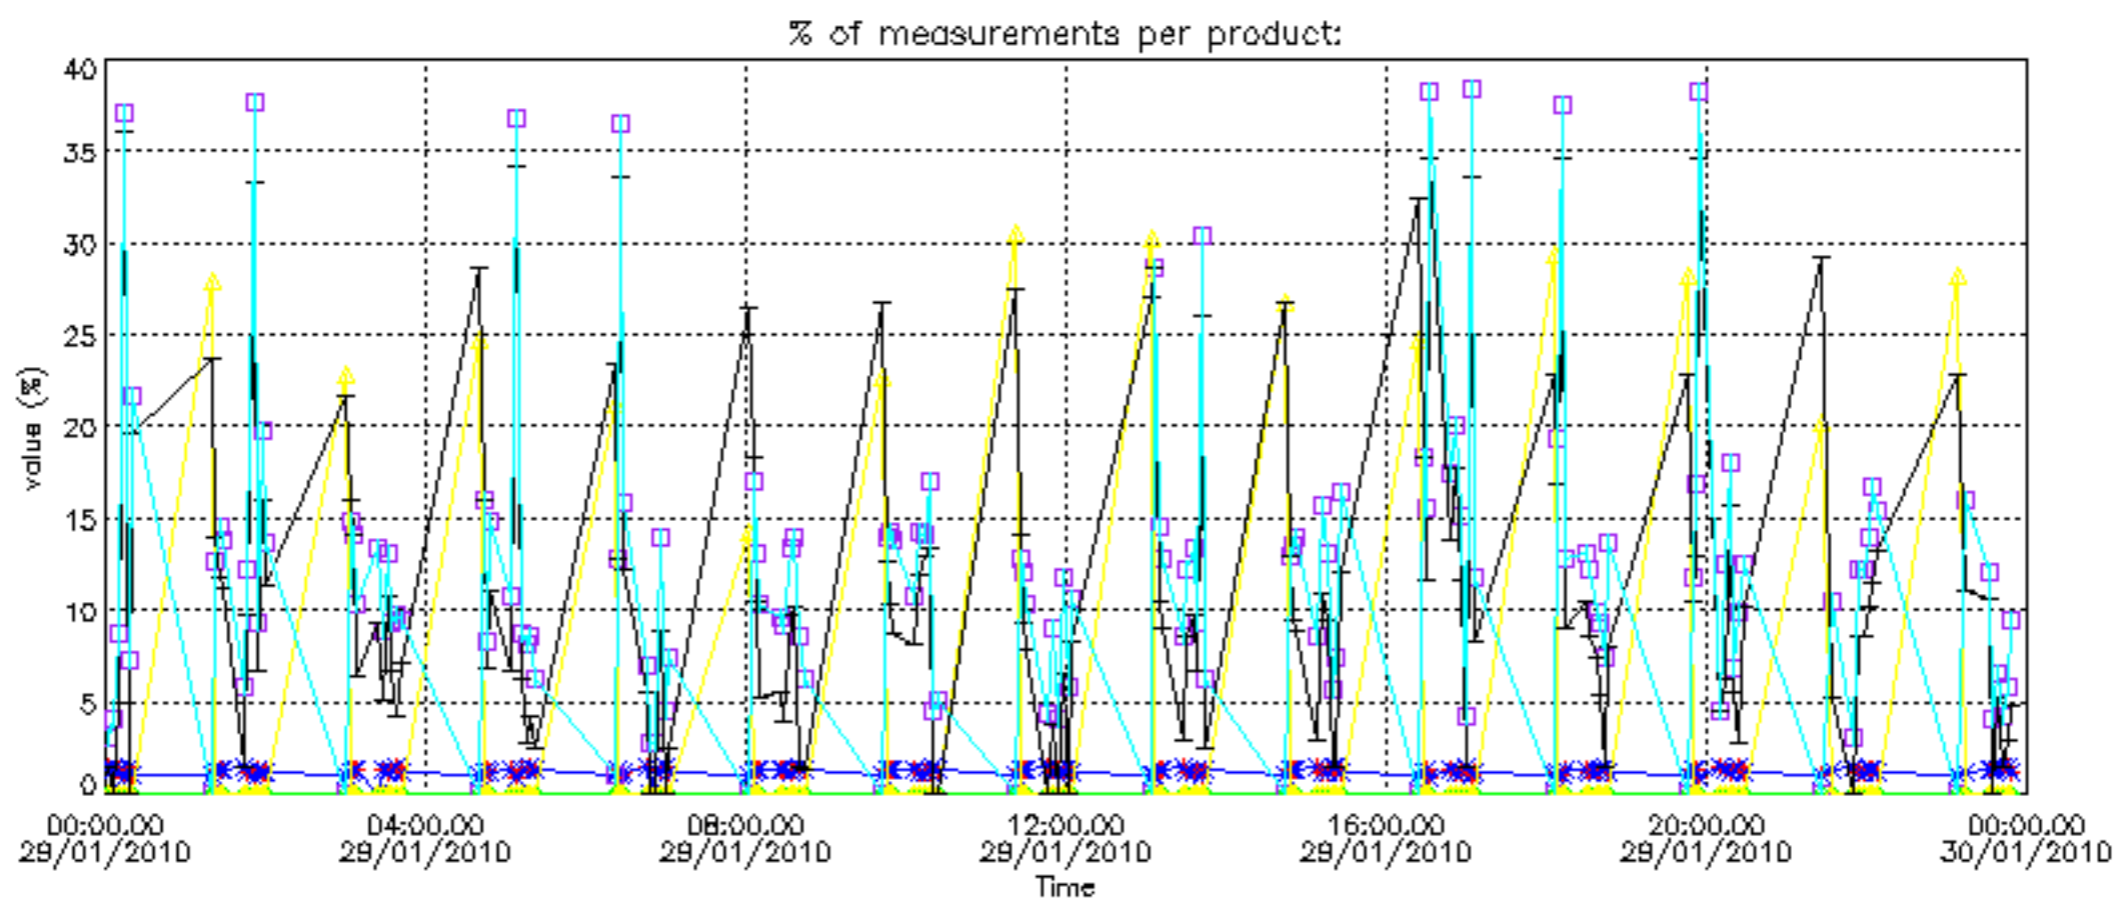

Percentage of cosmic ray hits per profile

Percentage of datation errors per profile