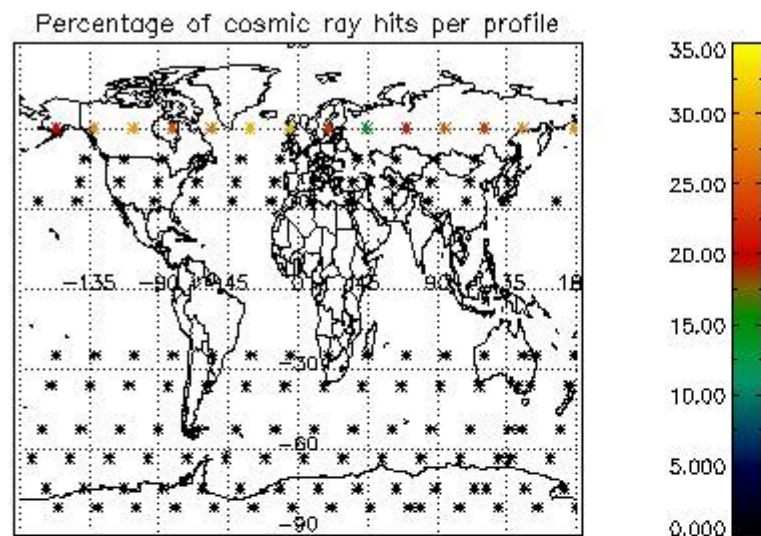

4.2.2 Plot level 1 quality information per product (world map): ENVISAT DESCENDING passes

5. Trace gas profiles

5.1 Ozone statistics based on quality of products

The final quality of the products can be "measured" using the STD (Standard Deviation) attached to every point profile. This information is written to the parameter GOM_NL__2P/NL_LOCAL_SPECIES_DENSITY/o3_std of the level 2 products. The table below shows the statistics for given STD ranges.

The statistics are given with respect to the overall valid production:

- Products without fatal errors: GOM_NL__2P/MPH/PRODUCT_ERR=0
- Valid point profile: GOM_NL__2P/NL_LOCAL_SPECIES_DENSITY/pcd(0)=0

The 'Criteria' is applied to valid points of dark limb products:

- Products in dark limb illumination condition: GOM_NL__2P/NL_SUMMARY_QUALITY/obs_ill_cond=0
- Products without fatal errors: GOM_NL__2P/MPH/PRODUCT_ERR=0
- Valid point profile: GOM_NL__2P/NL_LOCAL_SPECIES_DENSITY/pcd(0)=0

So, the table below shows the percentage of dark limb and valid observations for each criteria with respect to the overall valid daily observations.

Criteria	% of total production
All STD	41
STD < 20	22