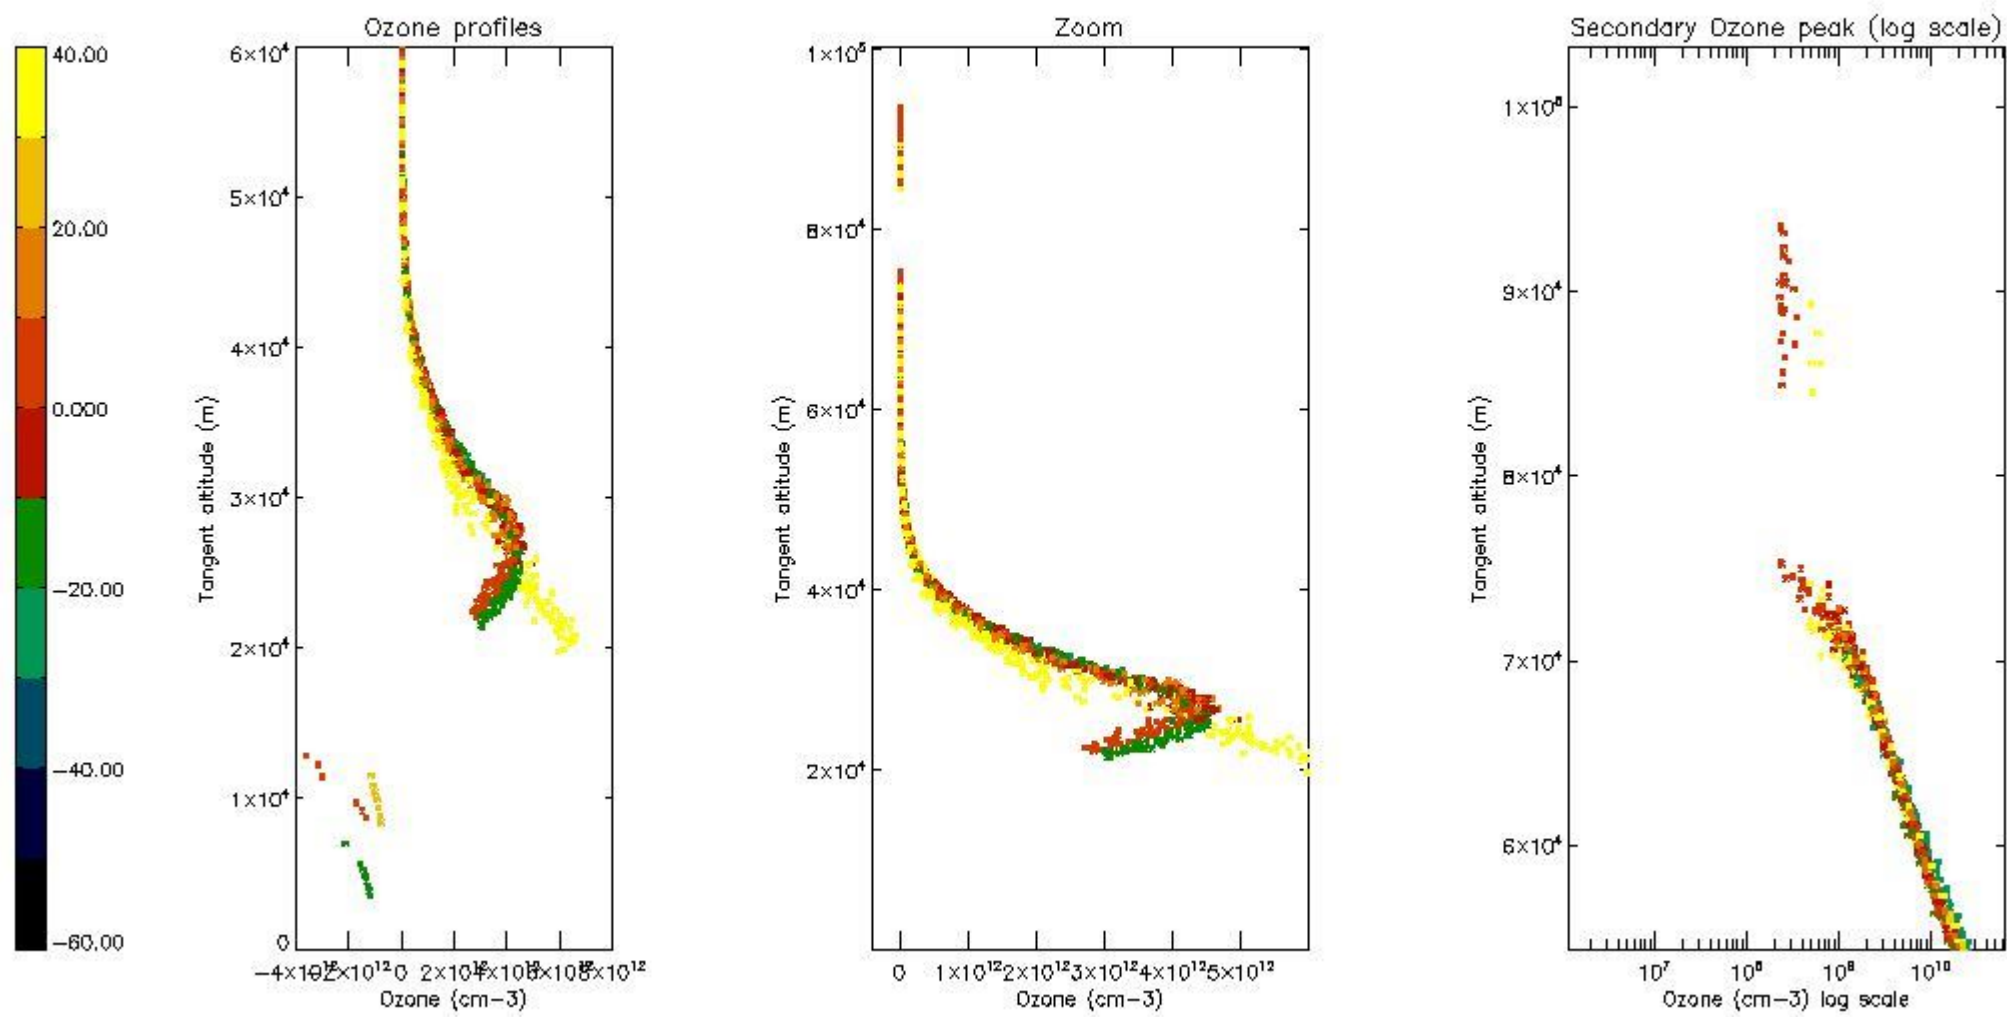

*5.4 Plot ozone profiles where STD < 10% (dark without errors)*

The colorbar represents the latitude.

*5.5 Plot ozone profiles where  $STD < 5\%$  (dark without errors)*

The colorbar represents the latitude.