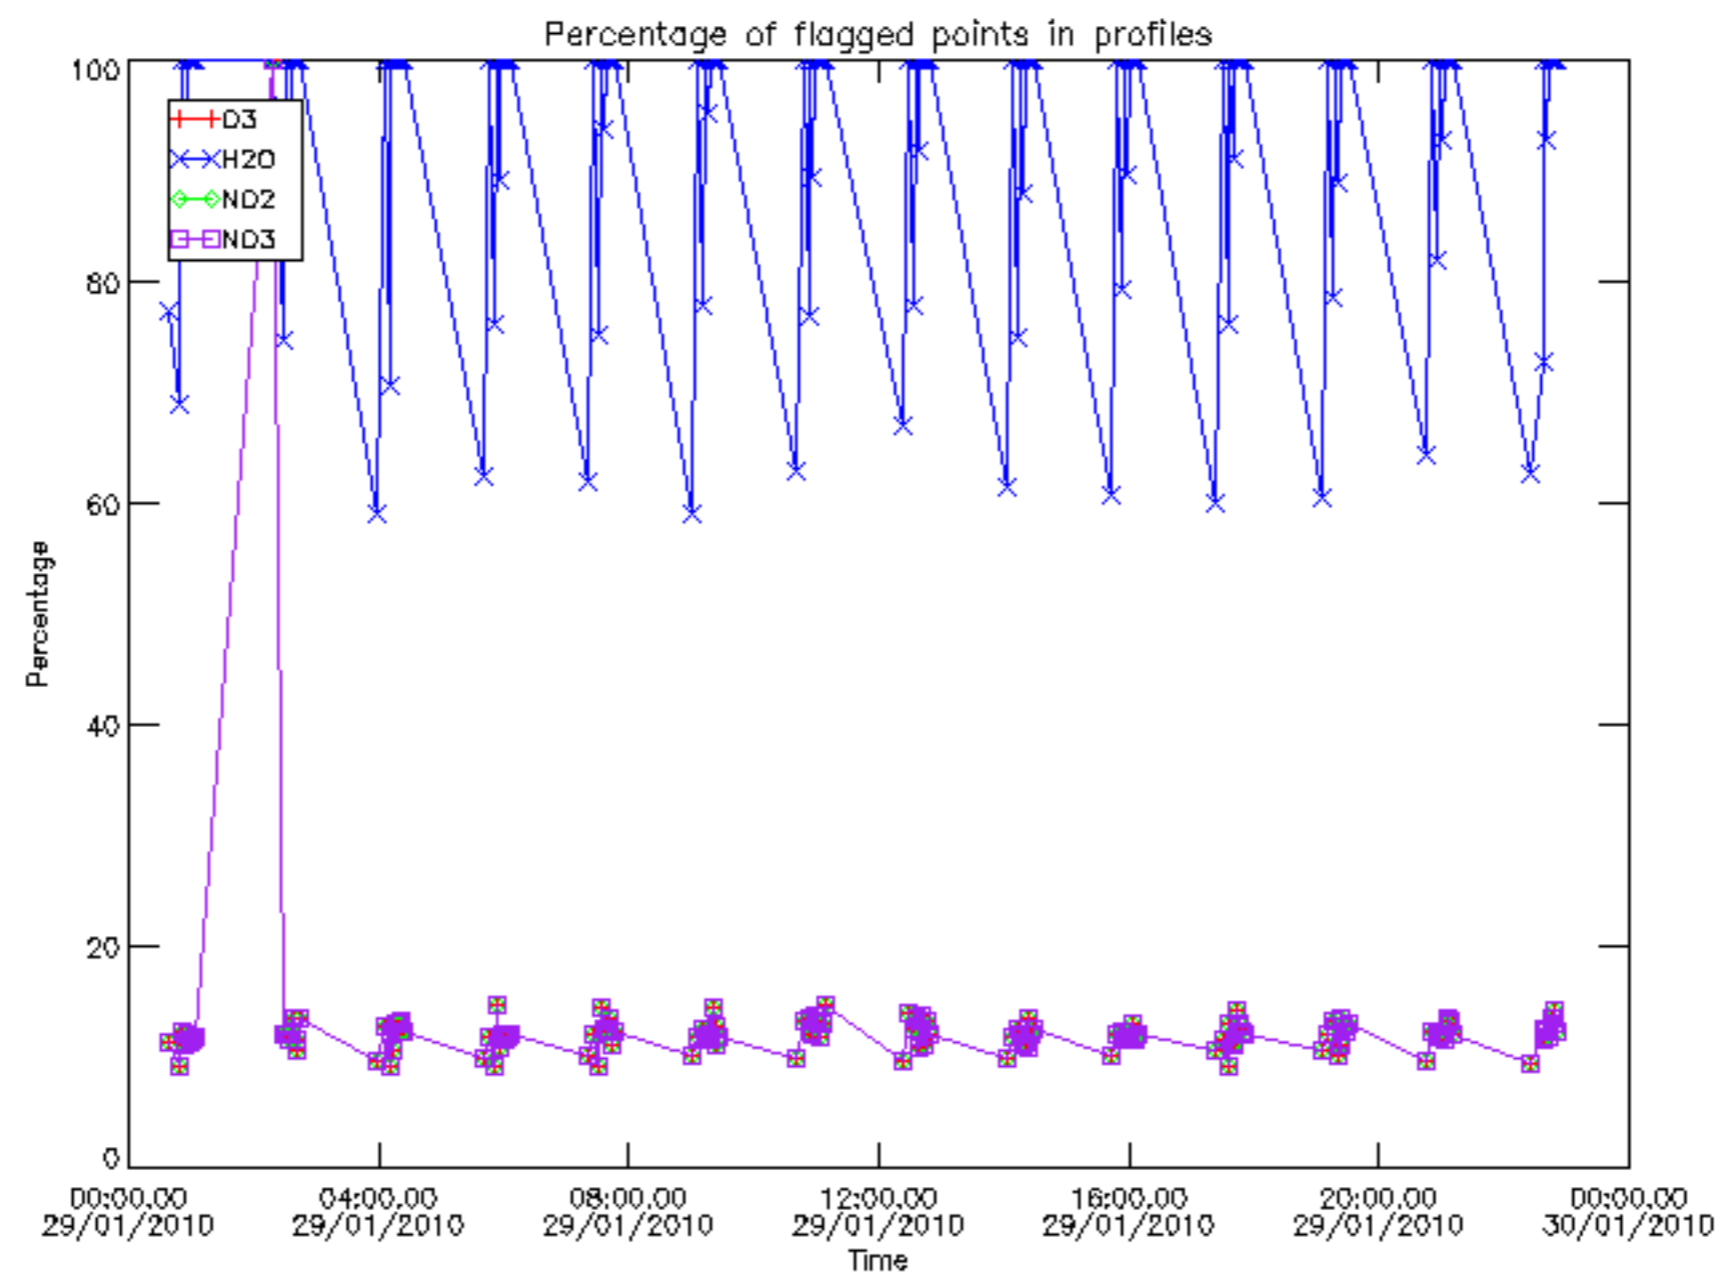

Percentage of flagged data per D3 profile

Percentage of flagged data per H2O profile