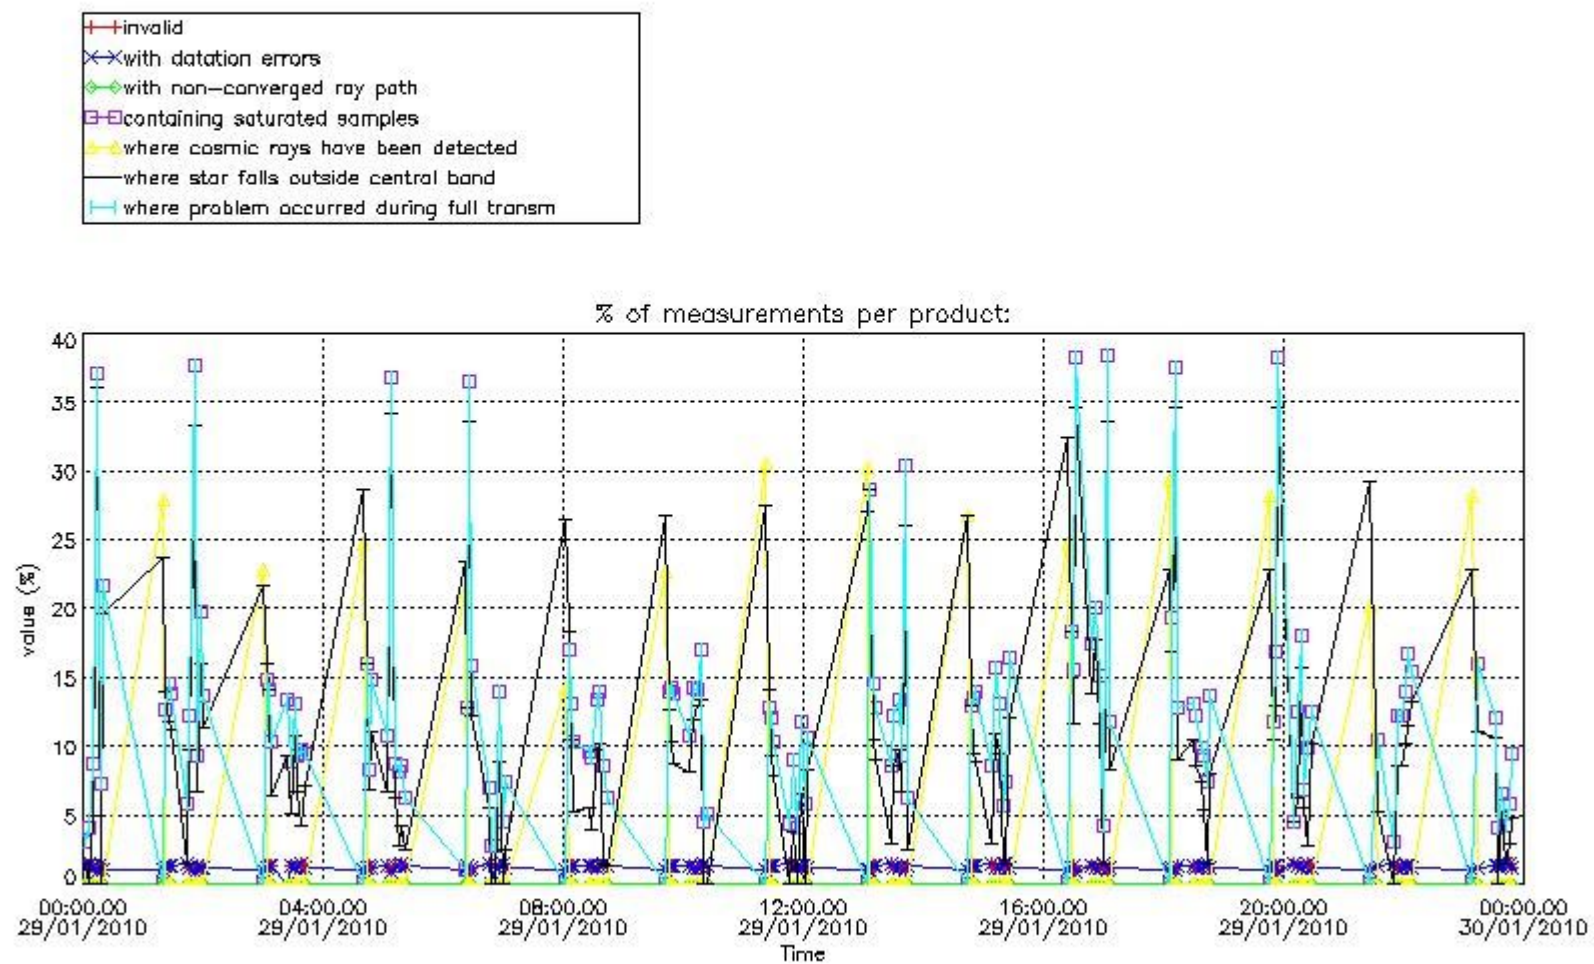

4.2 Plot quality information per product coming from level 1b processing (world map)

4.2.1 Plot level 1 quality information per product (world map): ENVISAT ASCENDING passes