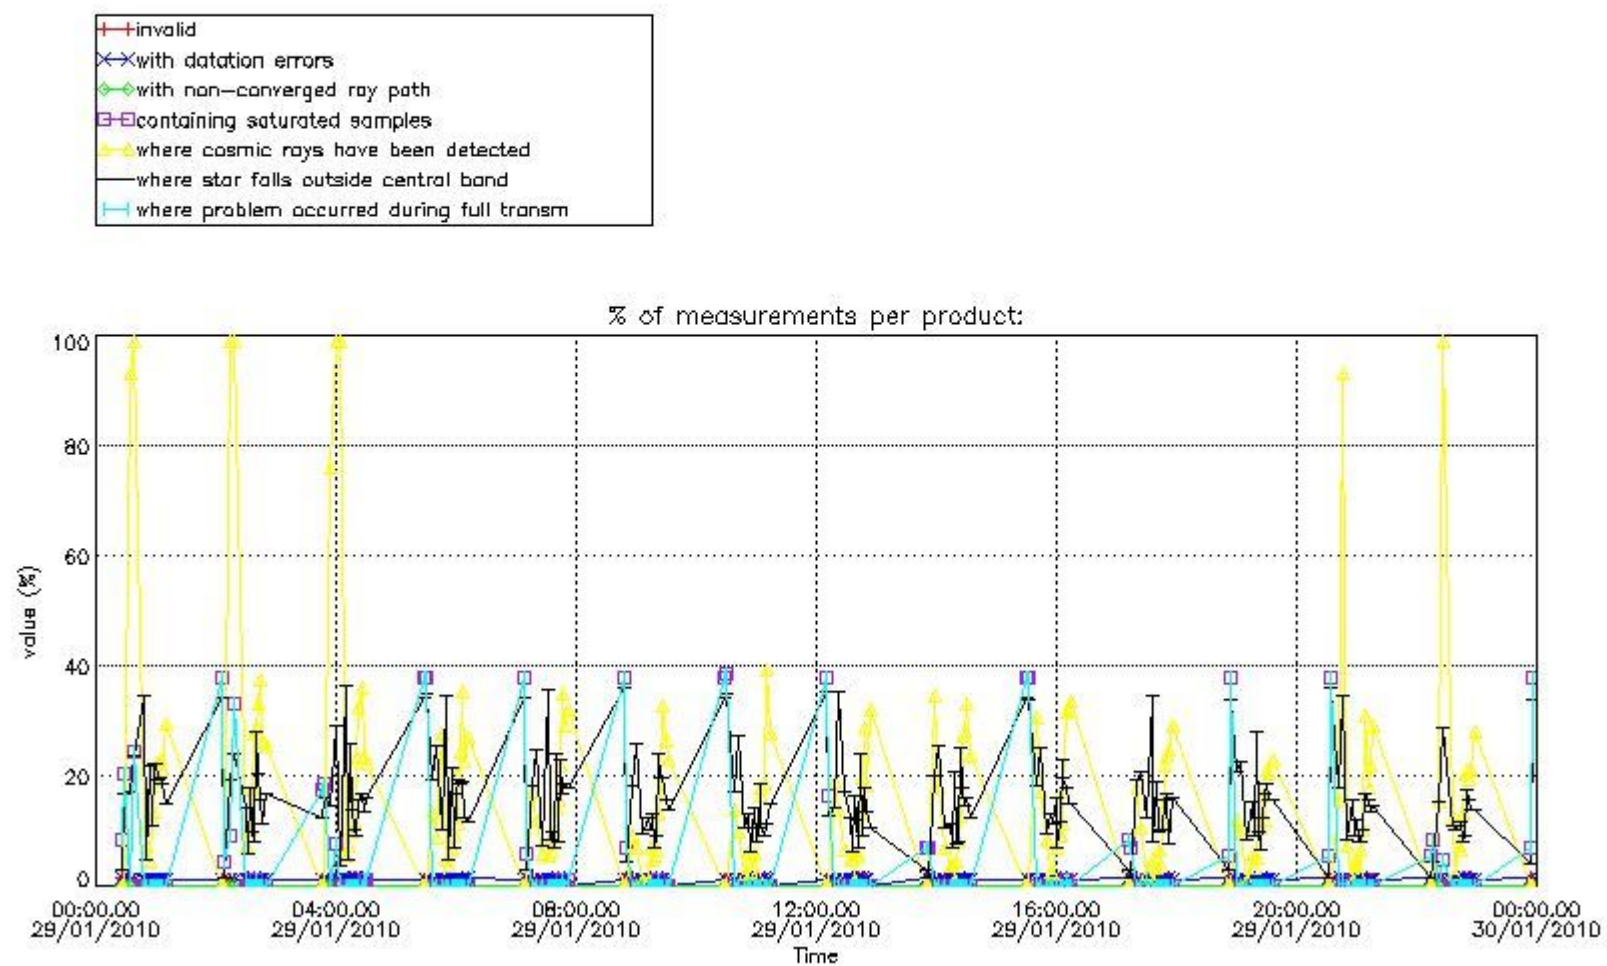

4.1.2 Plot level 1 quality information per product (time dependant): ENVI SAT DESCENDING passes