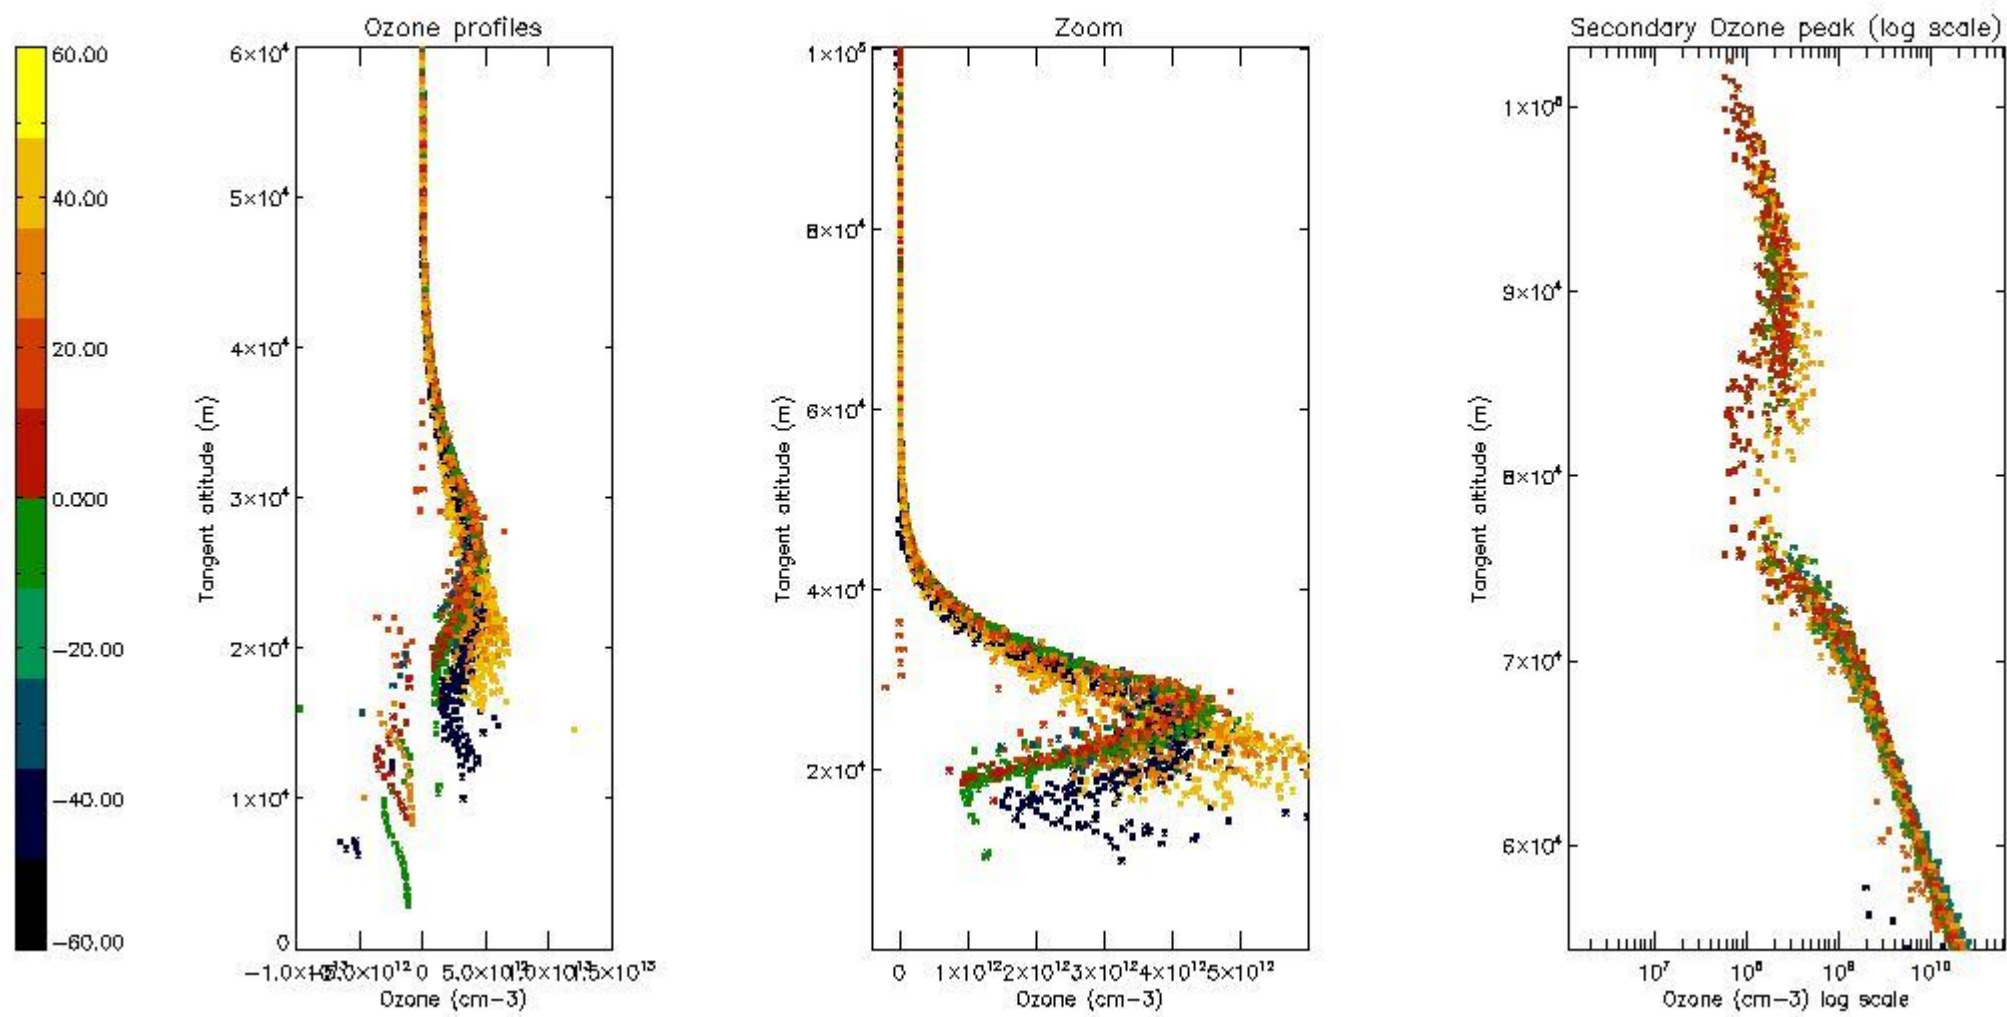

STD < 10	17
STD < 5	11

5.2 Plot ozone profiles for all STD (dark without errors)

The colorbar represents the latitude.

5.3 Plot ozone profiles where STD < 20% (dark without errors)

The colorbar represents the latitude.

*5.4 Plot ozone profiles where STD < 10% (dark without errors)*

The colorbar represents the latitude.

*5.5 Plot ozone profiles where  $STD < 5\%$  (dark without errors)*

The colorbar represents the latitude.