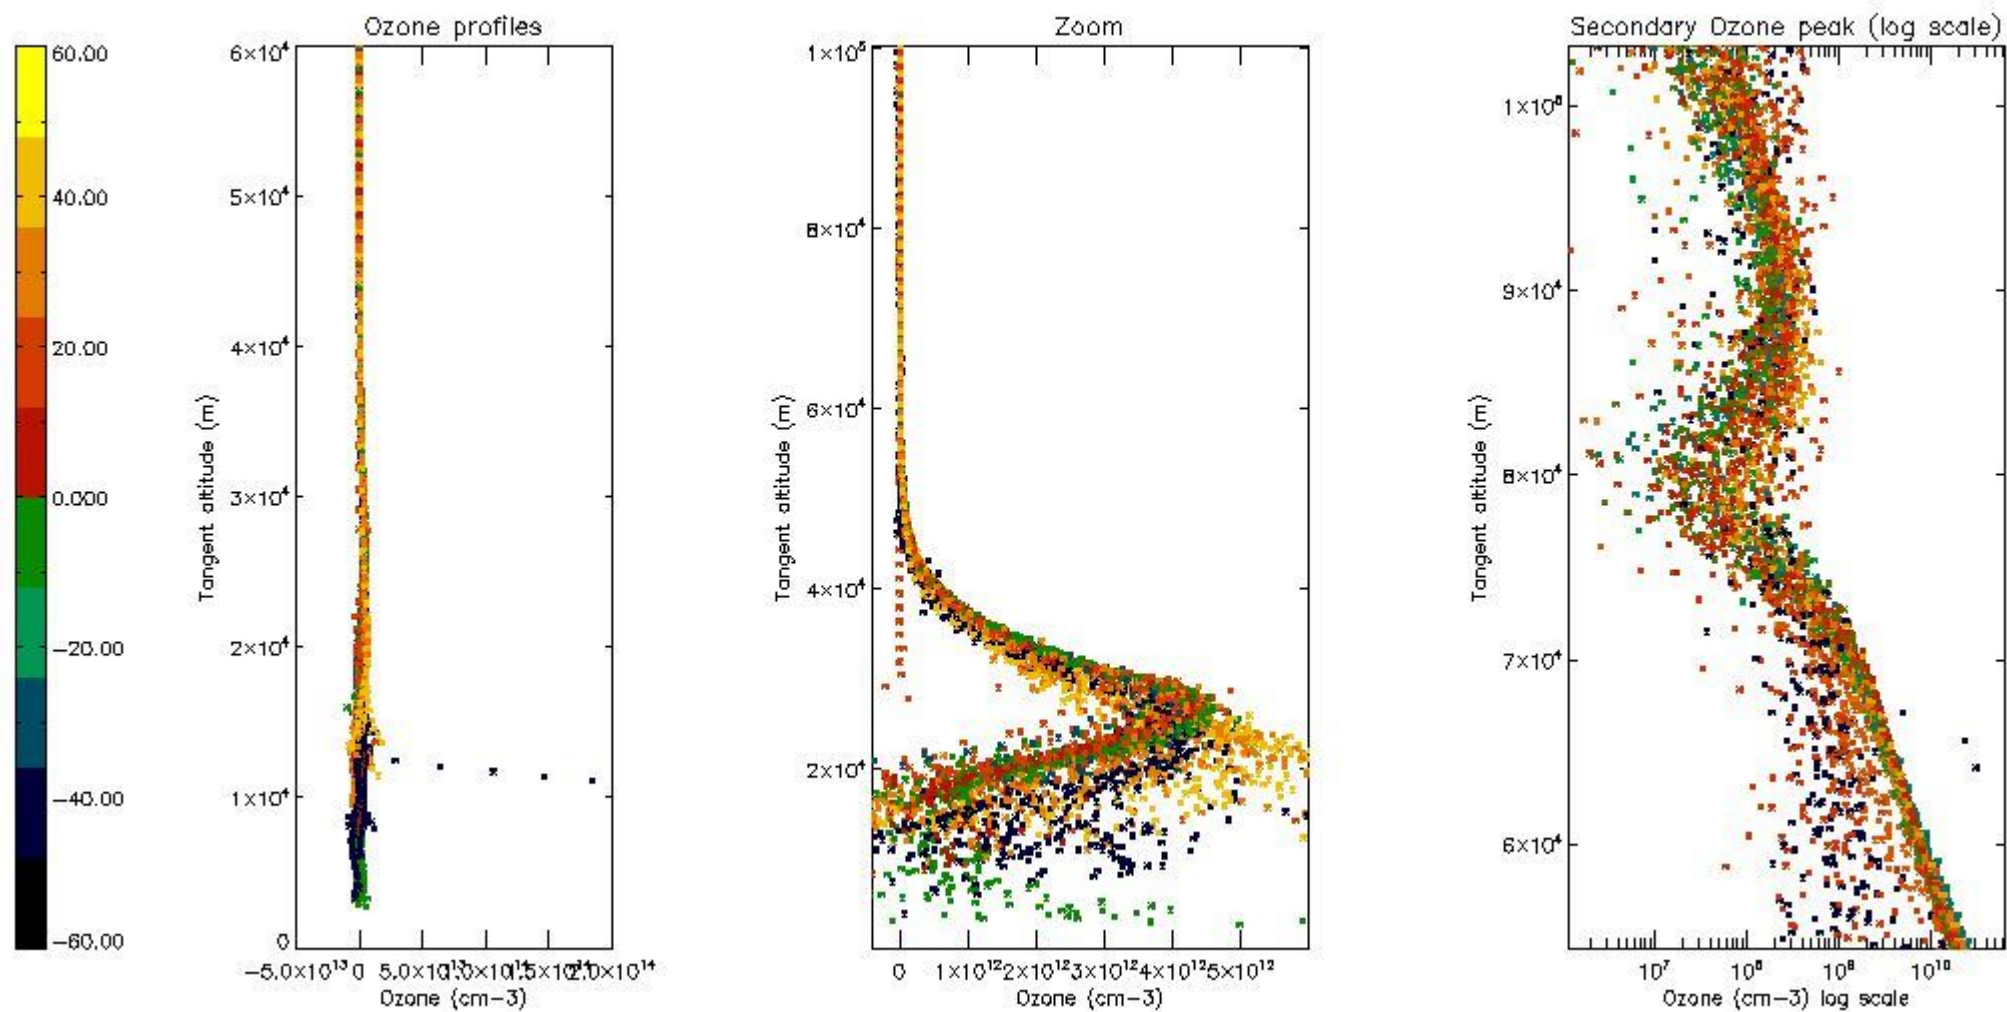

STD < 10	17
STD < 5	11

5.2 Plot ozone profiles for all STD (dark without errors)

The colorbar represents the latitude.

5.3 Plot ozone profiles where STD < 20% (dark without errors)

The colorbar represents the latitude.