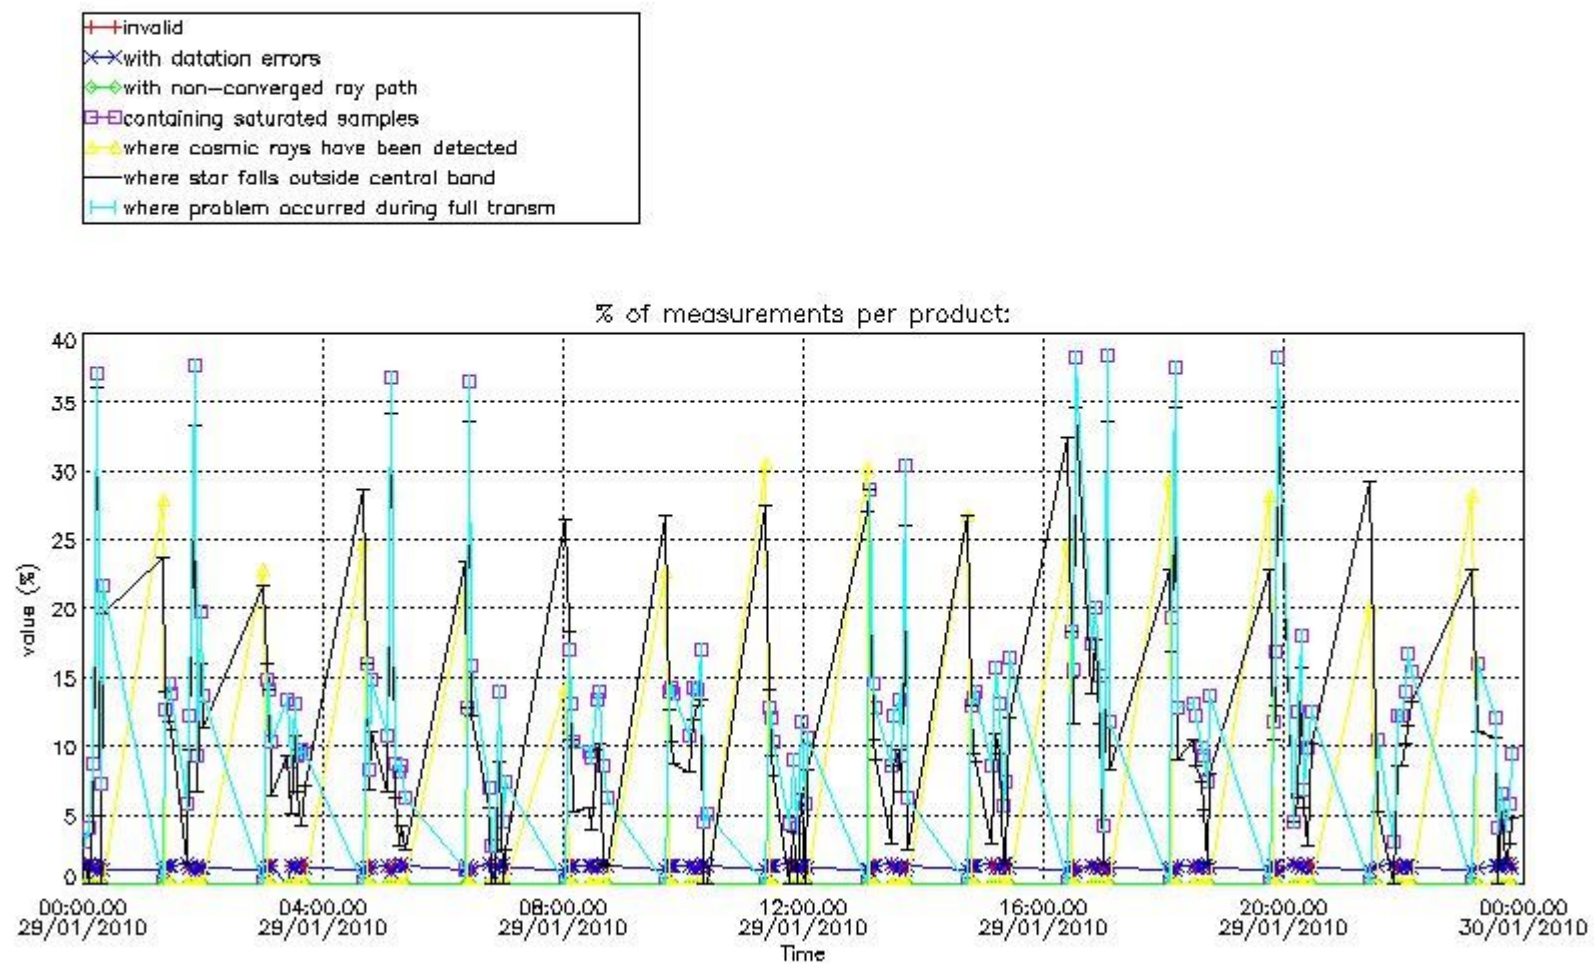

4.2 Plot quality information per product coming from level 1b processing (world map)

4.2.1 Plot level 1 quality information per product (world map): ENVISAT ASCENDING passes