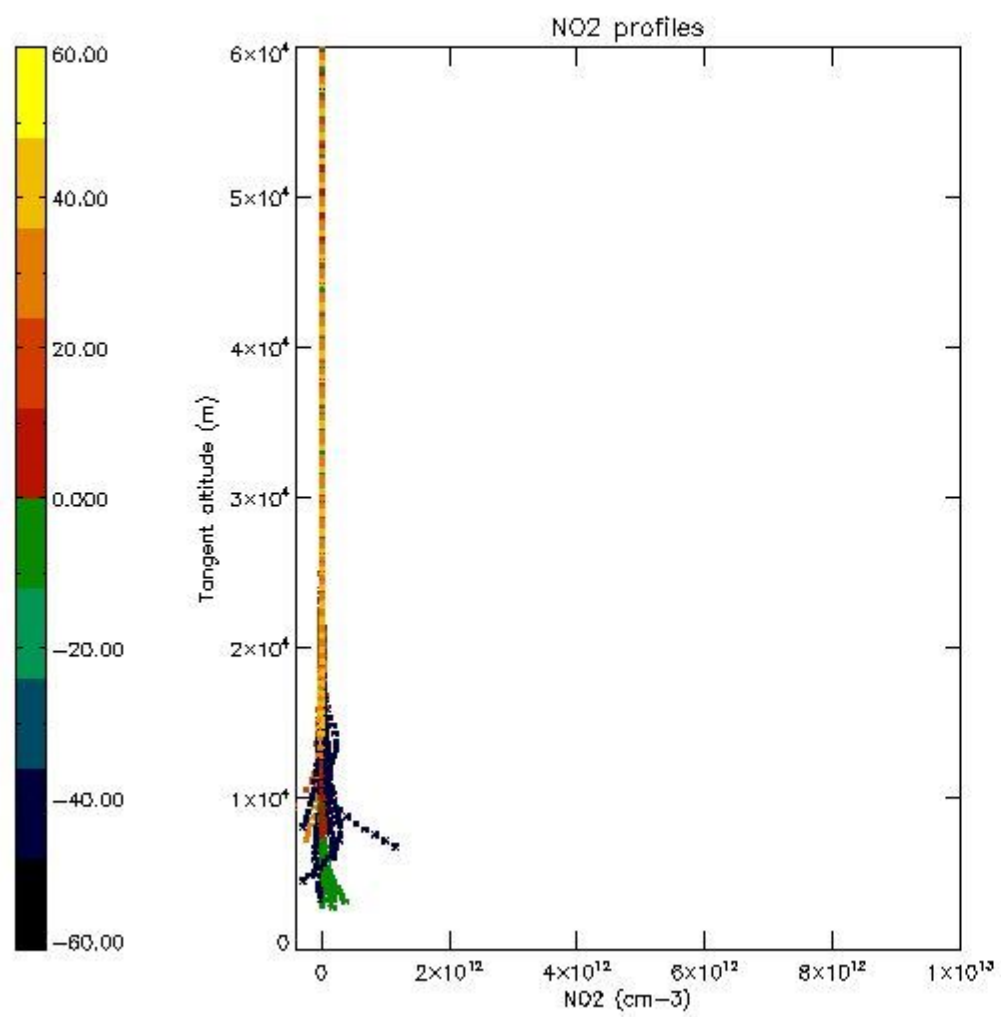

5.7 Plot NO3 profiles for all STD (dark without errors)

The colorbar represents the latitude.