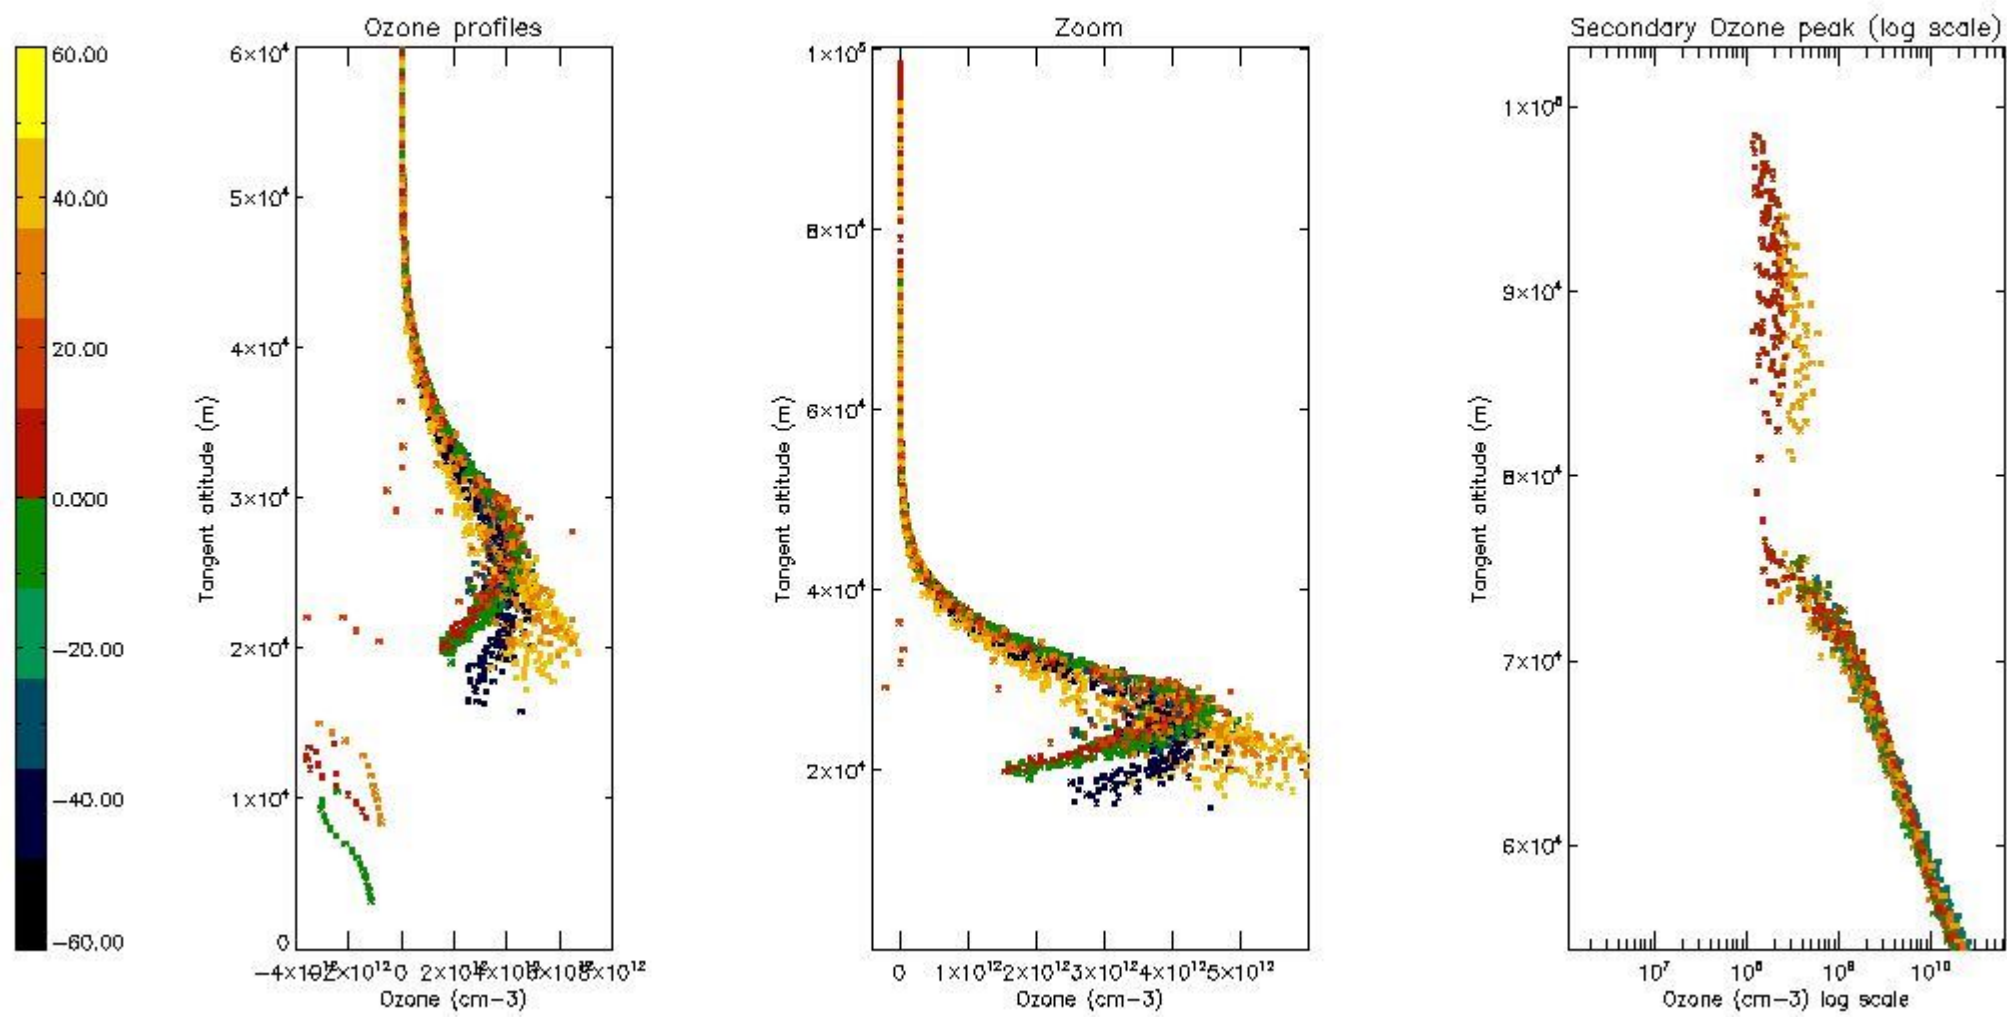

5.5 Plot ozone profiles where $STD < 5\%$ (dark without errors)

The colorbar represents the latitude.