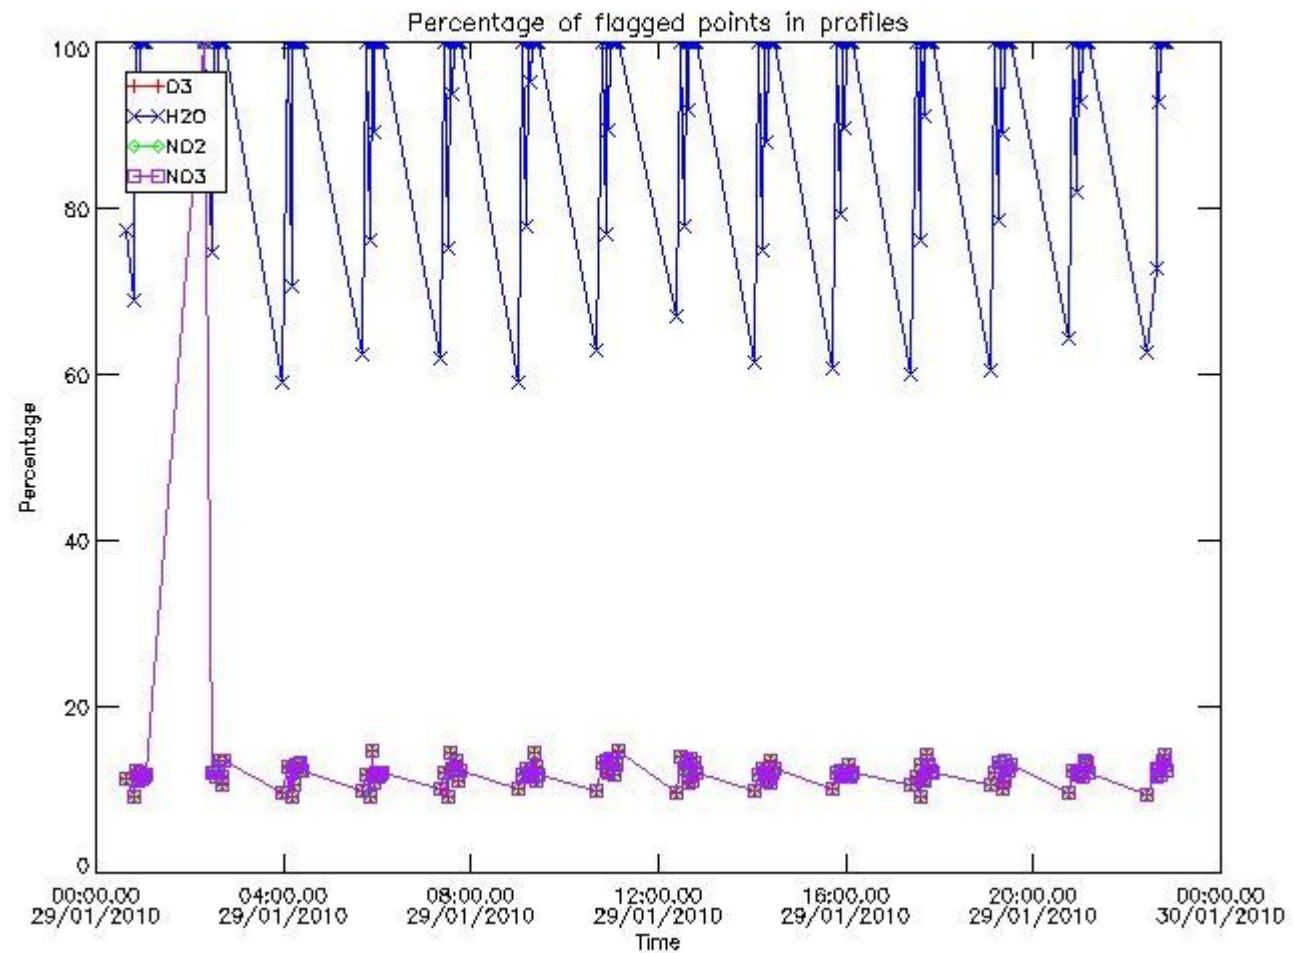

3. Quality information per product

In this section it is plotted some information contained in the Quality Summary data set of the level 2 products. Only products in dark limb conditions and without errors (error flag in the MPH set to "0") are used.

3.1 Plot quality information per product (time dependant)

3.2 Plot quality information per product (world map)