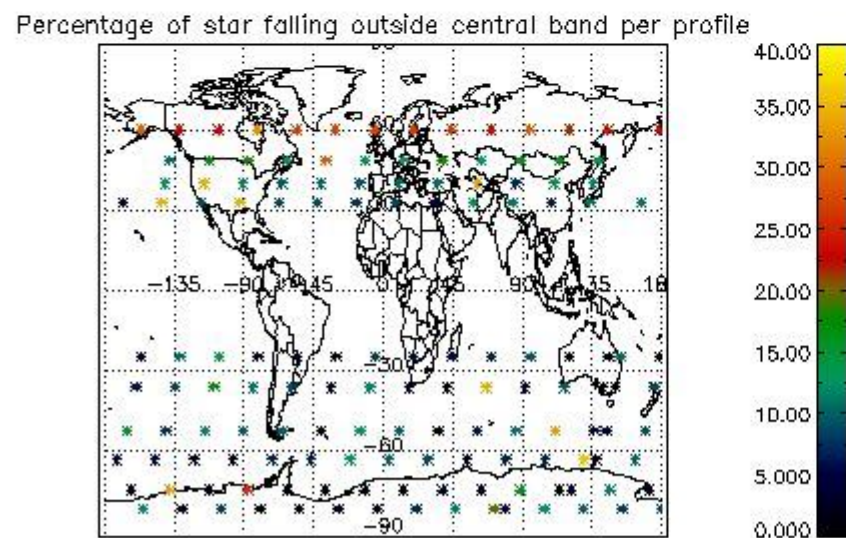

5. Trace gas profiles

5.1 Ozone statistics based on quality of products

The final quality of the products can be "measured" using the STD (Standard Deviation) attached to every point profile. This information is written to the parameter GOM_NL__2P/NL_LOCAL_SPECIES_DENSITY/o3_std of the level 2 products. The table below shows the statistics for given STD ranges.

The statistics are given with respect to the overall valid production:

- Products without fatal errors: GOM_NL__2P/MPH/PRODUCT_ERR=0
- Valid point profile: GOM_NL__2P/NL_LOCAL_SPECIES_DENSITY/pcd(0)=0

The 'Criteria' is applied to valid points of dark limb products:

- Products in dark limb illumination condition: GOM_NL__2P/NL_SUMMARY_QUALITY/obs_ill_cond=0
- Products without fatal errors: GOM_NL__2P/MPH/PRODUCT_ERR=0
- Valid point profile: GOM_NL__2P/NL_LOCAL_SPECIES_DENSITY/pcd(0)=0

So, the table below shows the percentage of dark limb and valid observations for each criteria with respect to the overall valid daily observations.

Criteria	% of total production
All STD	41
STD < 20	22