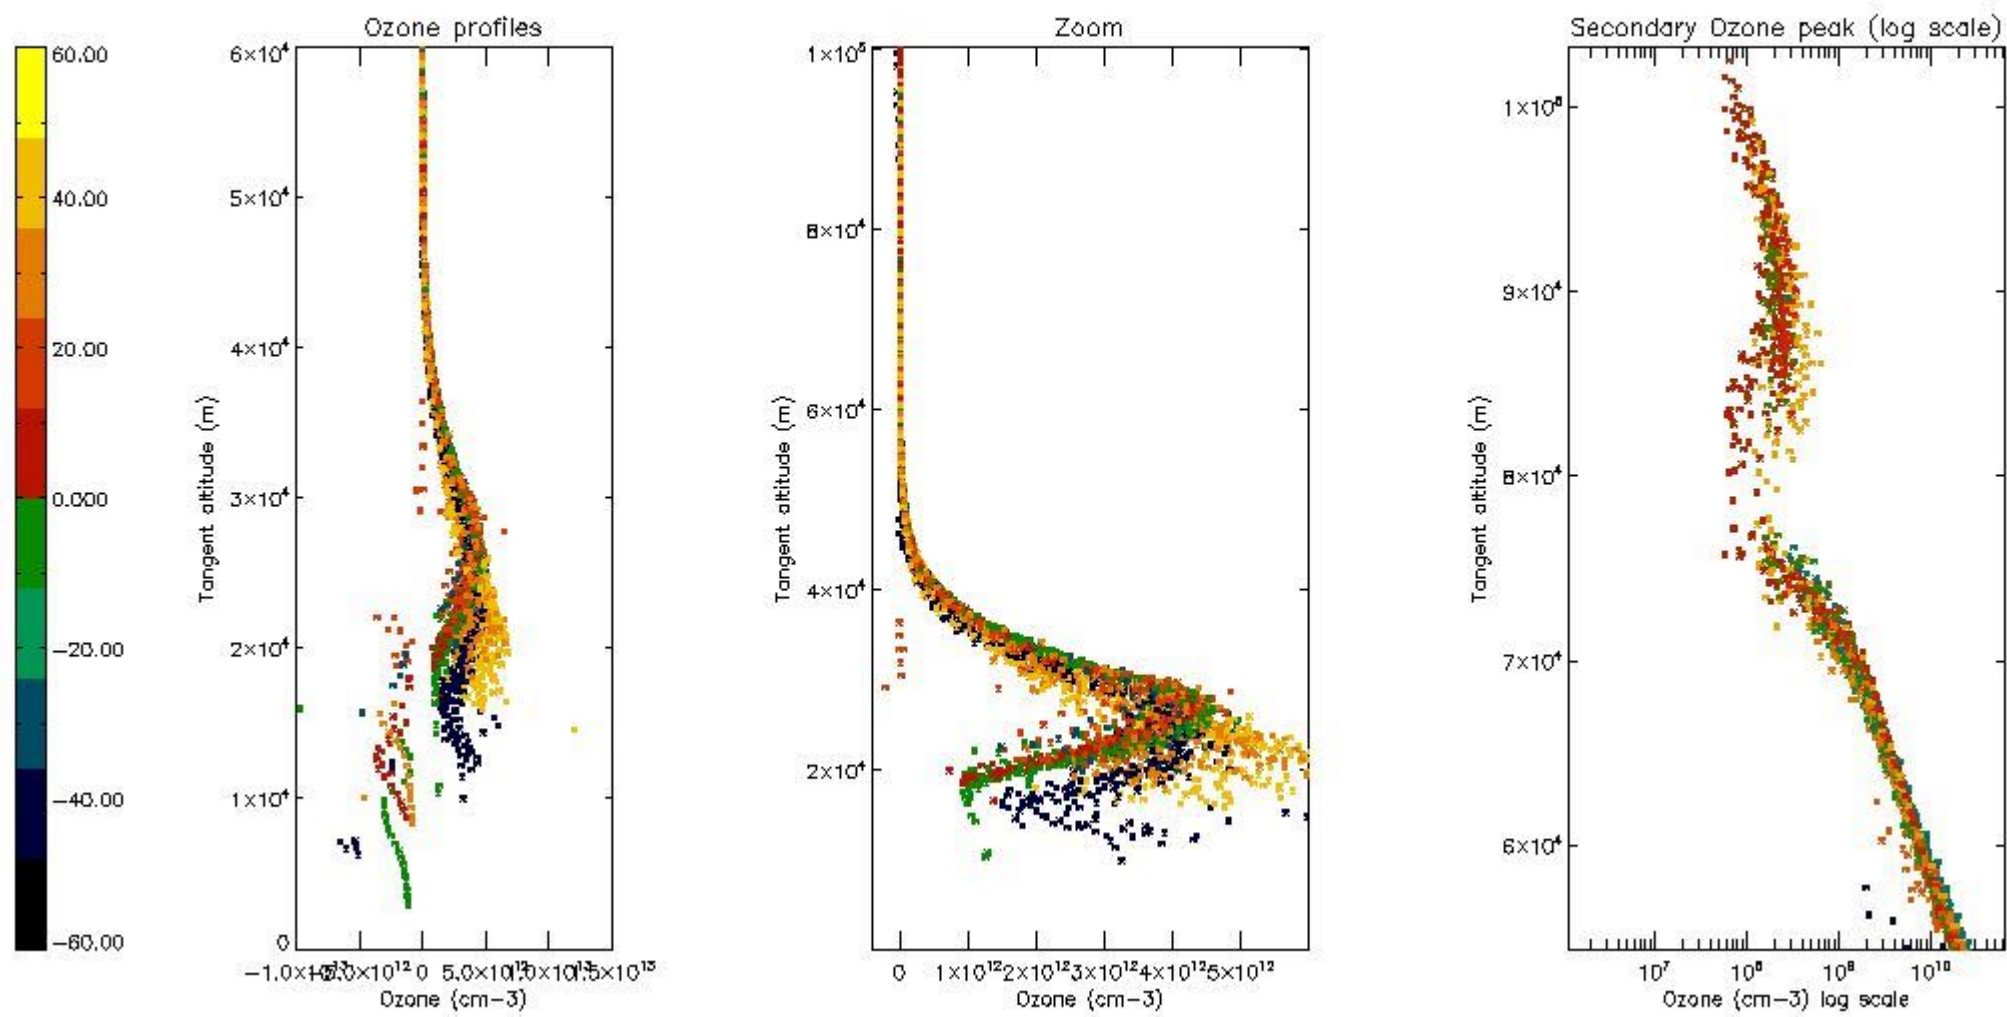

STD < 10	17
STD < 5	11

5.2 Plot ozone profiles for all STD (dark without errors)

The colorbar represents the latitude.

5.3 Plot ozone profiles where STD < 20% (dark without errors)

The colorbar represents the latitude.