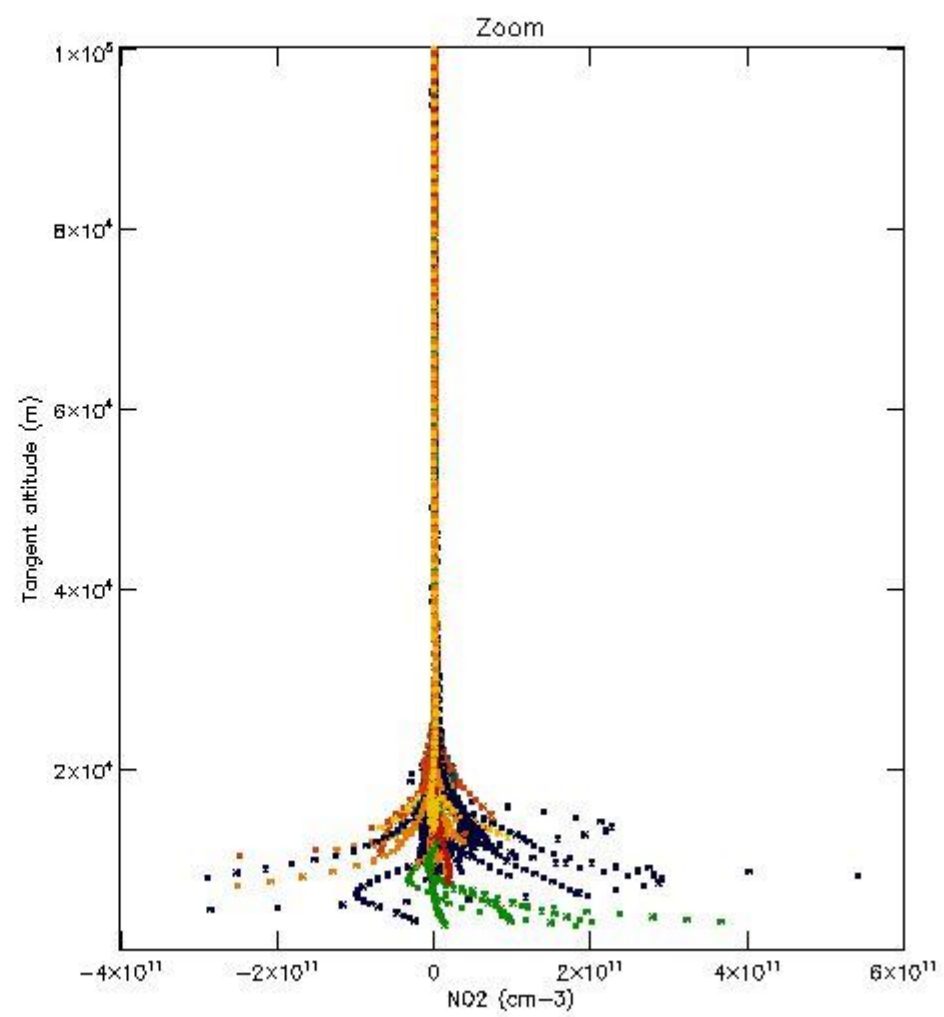

5.7 Plot NO3 profiles for all STD (dark without errors)

The colorbar represents the latitude.