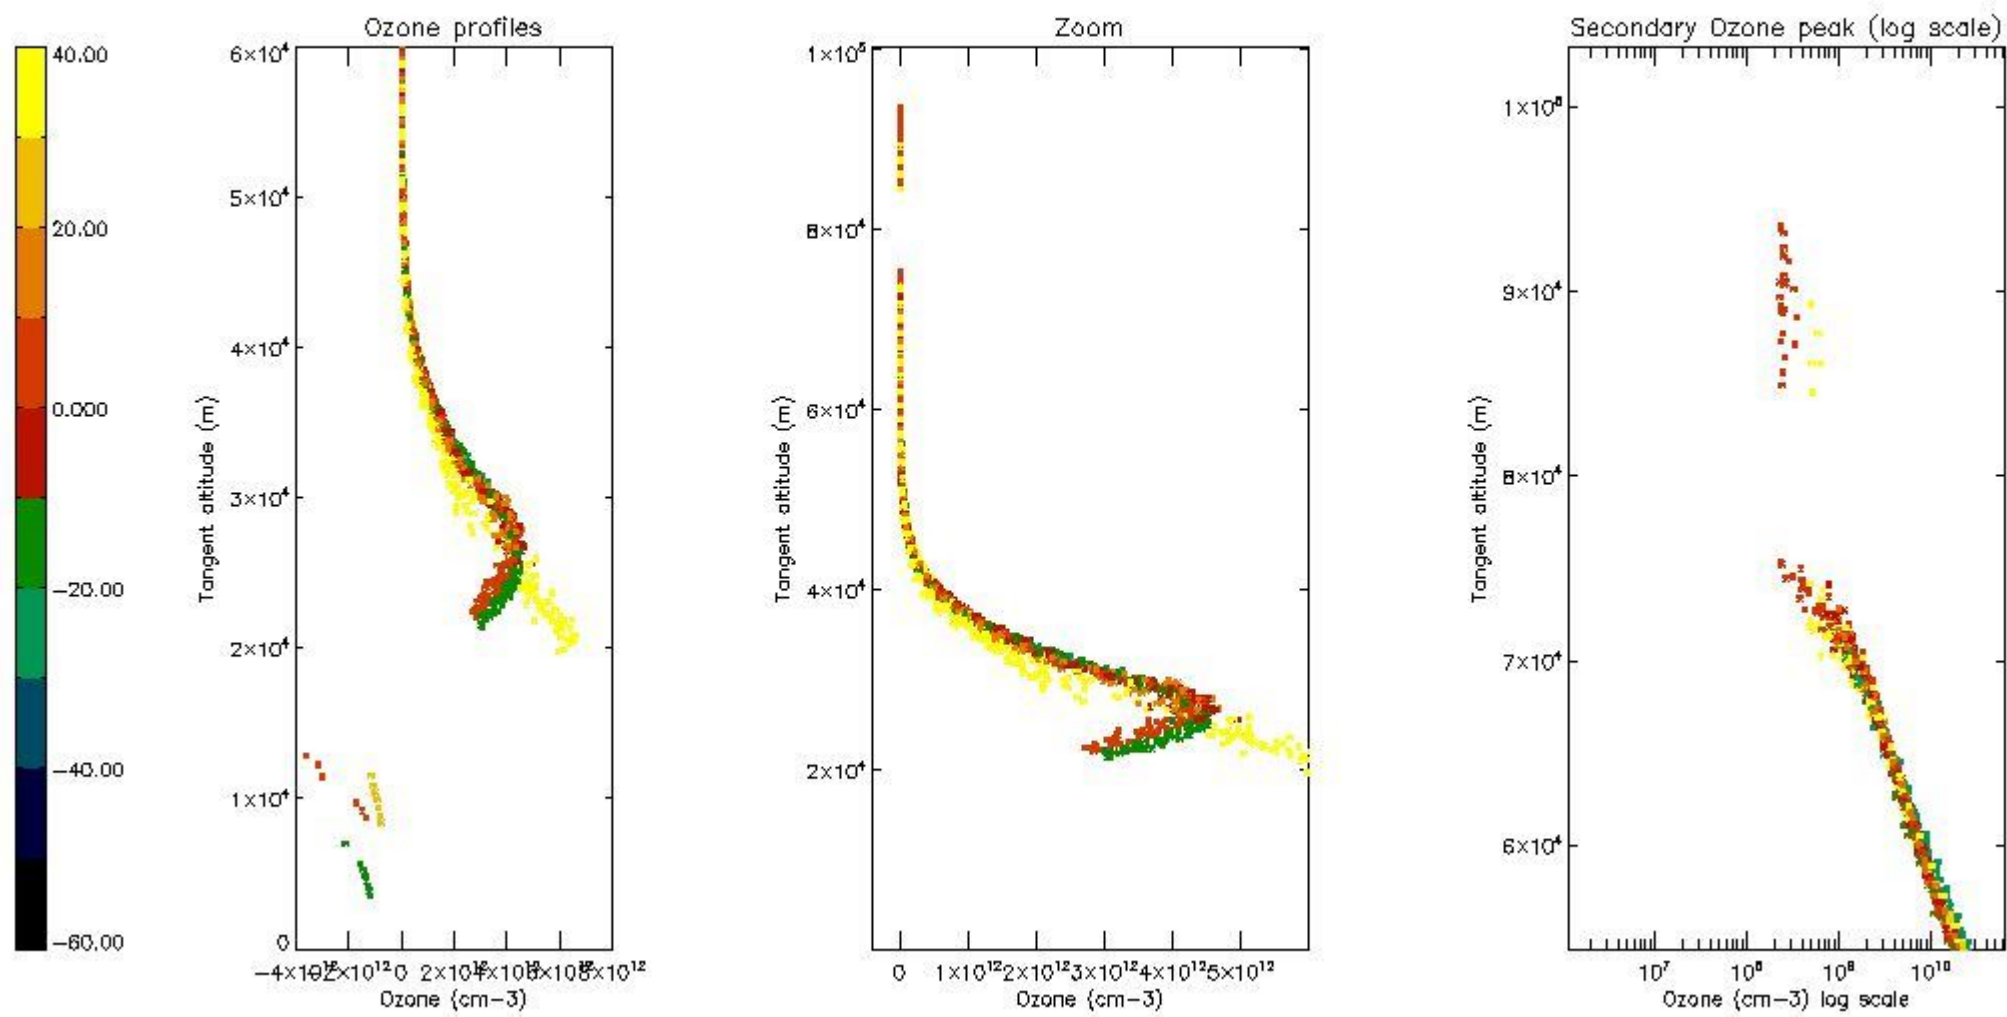

5.6 Plot NO₂ profiles for all STD (dark without errors)

The colorbar represents the latitude.