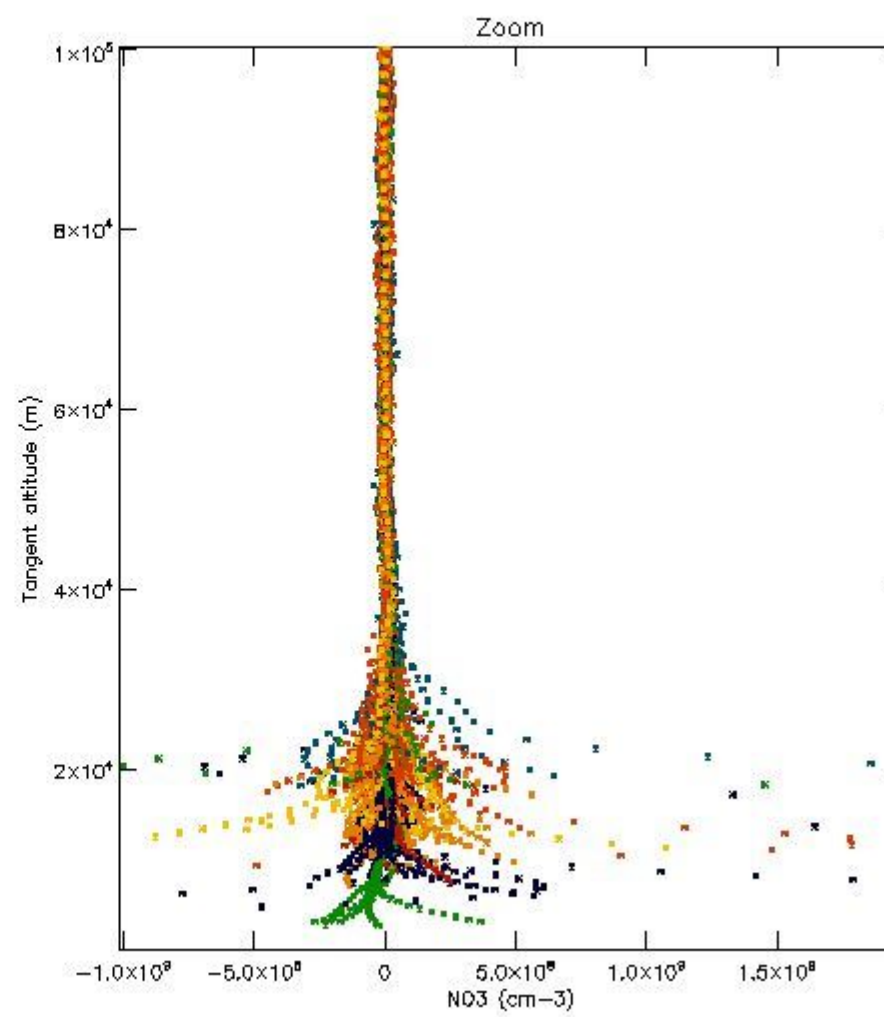

5.8 Plot H2O profiles for all STD (only for occultations of stars 1,2,3,4,13,14,16,26,63 dark without errors)

The colorbar represents the latitude.