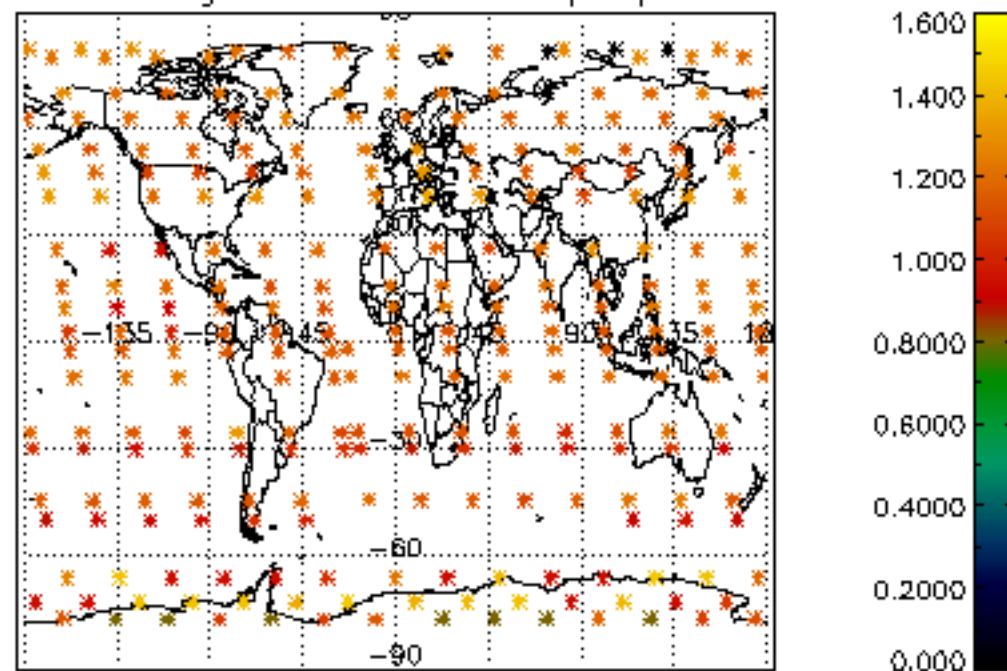

Percentage of flagged data per NO3 profile

Percentage of cosmic ray hits per profile

Percentage of datation errors per profile

Percentage of star falling outside central band per profile

Percentage of saturation errors per profile