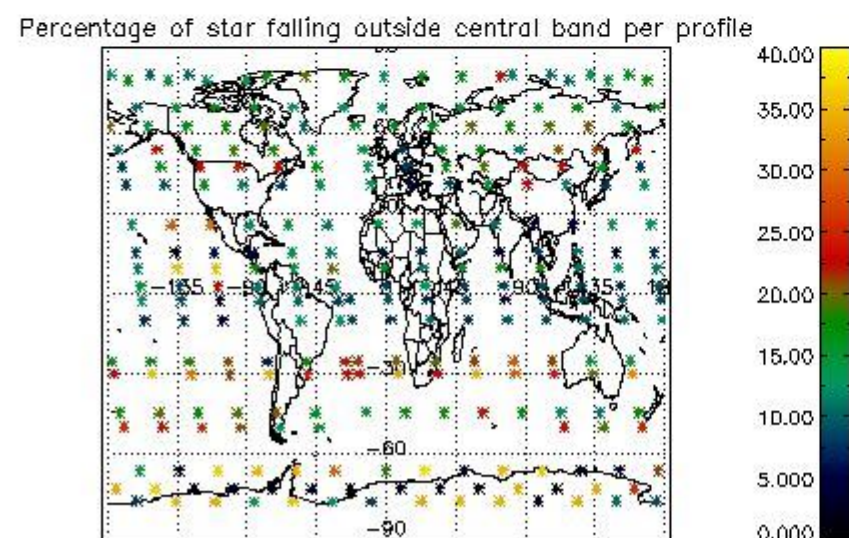

4.1 Plot quality information per product (time dependant) coming from level 1b processing

4.1.1 Plot level 1 quality information per product (time dependant): ENVISAT ASCENDING passes

4.1.2 Plot level 1 quality information per product (time dependant): ENVI SAT DESCENDING passes

4.2 Plot quality information per product coming from level 1b processing (world map)

4.2.1 Plot level 1 quality information per product (world map): ENVISAT ASCENDING passes

4.2.2 Plot level 1 quality information per product (world map): ENVISAT DESCENDING passes