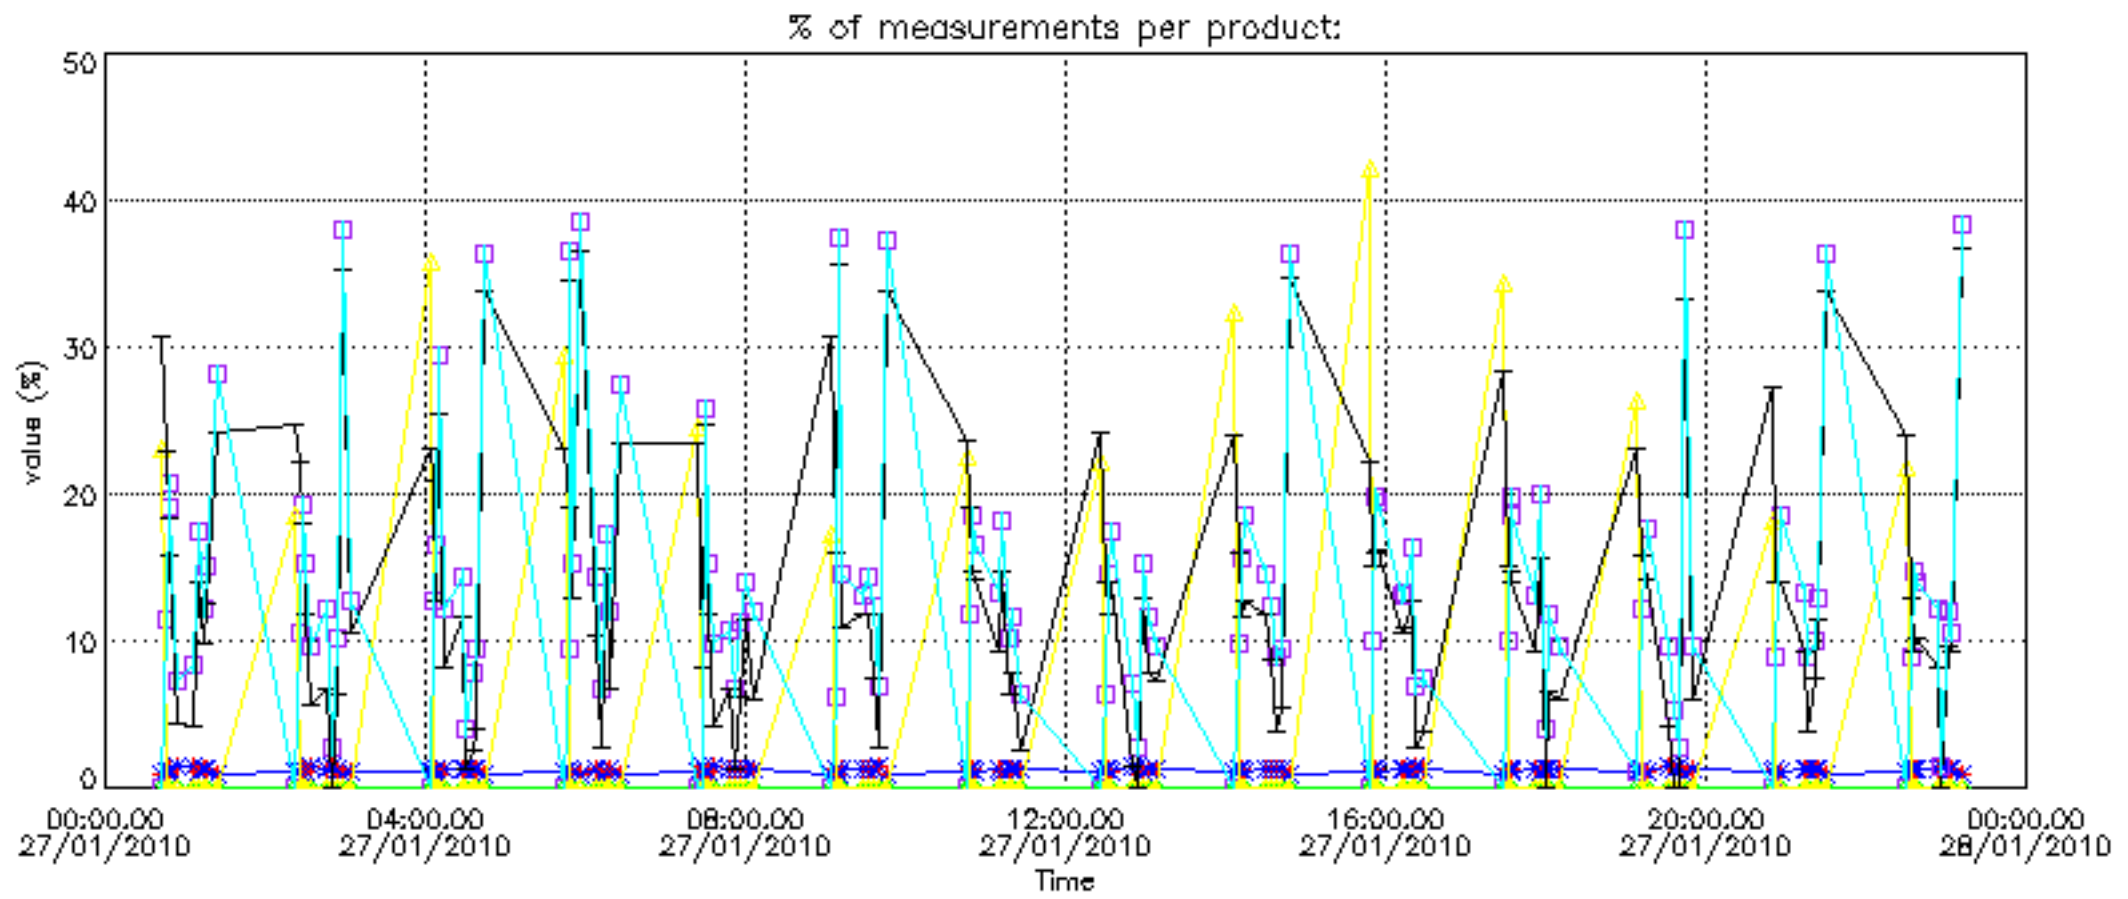

Percentage of cosmic ray hits per profile

Percentage of datation errors per profile