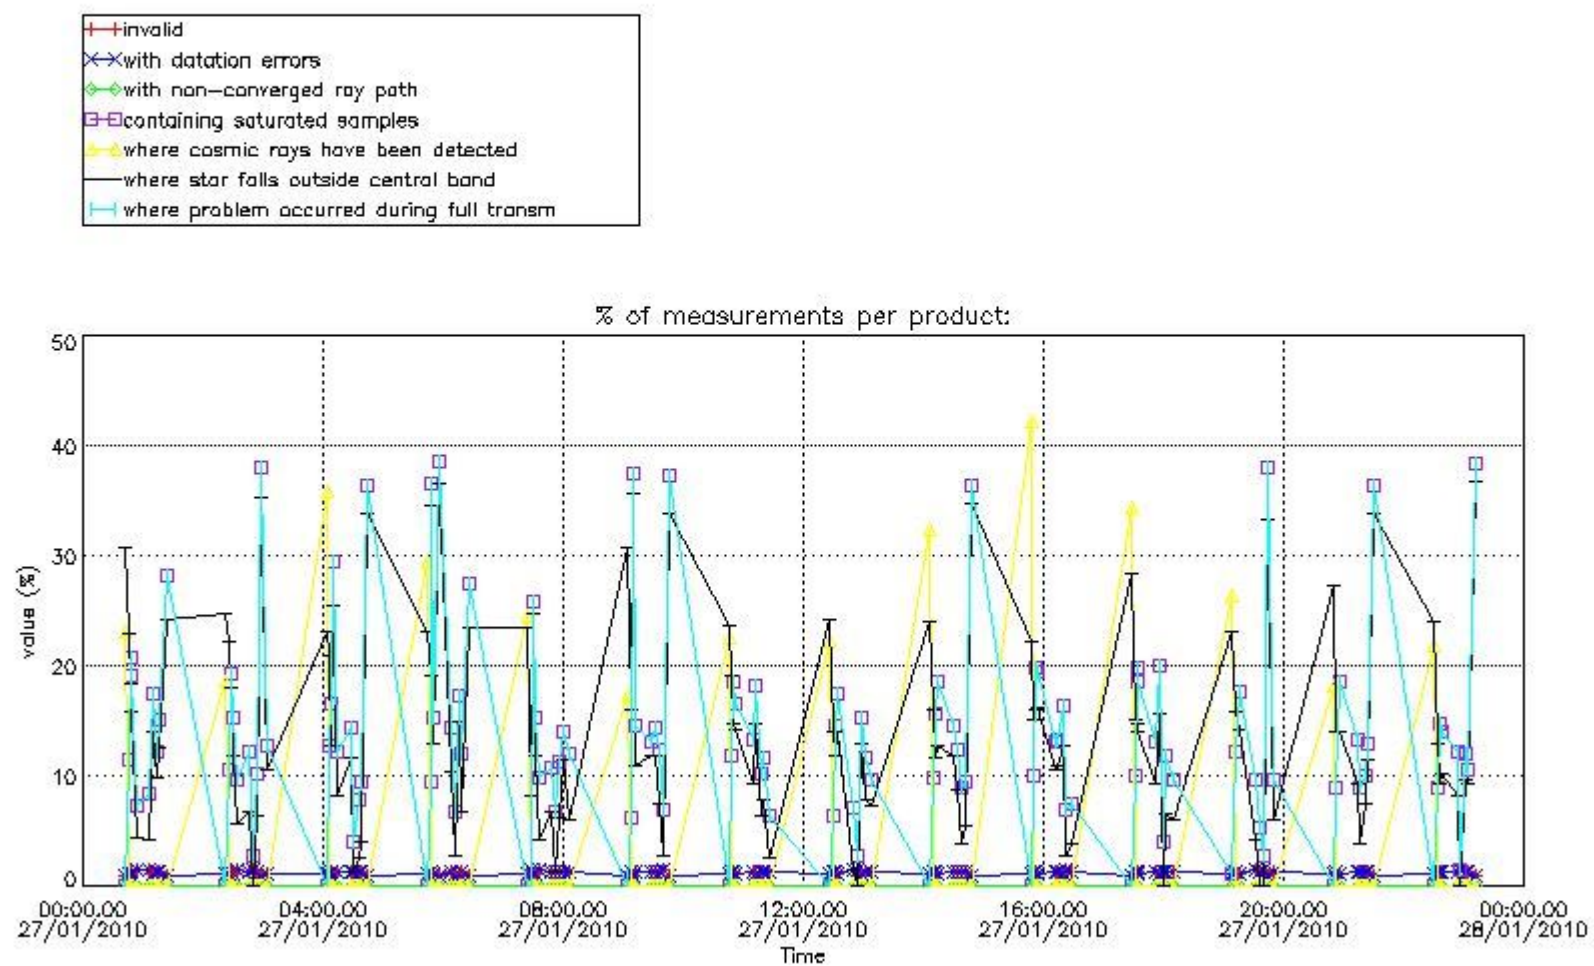

3.1 Plot quality information per product (time dependant)

3.2 Plot quality information per product (world map)

Percentage of flagged data per O3 profile

Percentage of flagged data per H2O profile

Percentage of flagged data per NO2 profile

Percentage of flagged data per NO3 profile

4. Level 1 quality information per product

In this section it is plotted some information contained in the Quality Summary data set of the level 2 products that comes from the level 1b processing. Products without errors (error flag in the MPH set to "0") are used.

4.1 Plot quality information per product (time dependant) coming from level 1b processing

4.1.1 Plot level 1 quality information per product (time dependant): ENVISAT ASCENDING passes

4.1.2 Plot level 1 quality information per product (time dependant): ENVI SAT DESCENDING passes