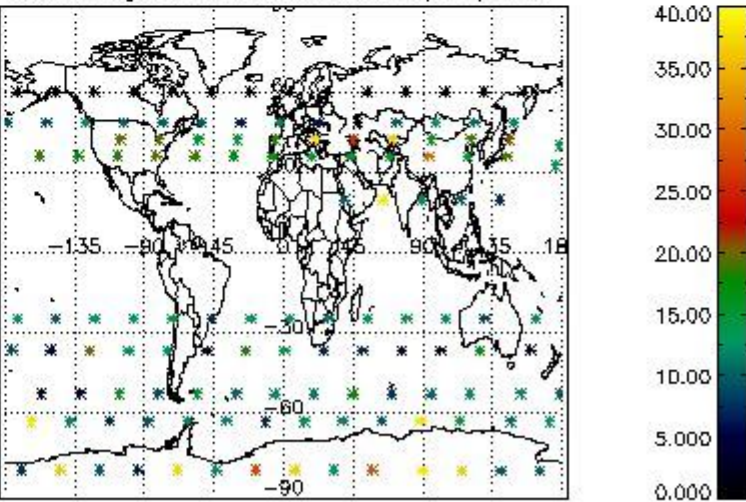

4.2 Plot quality information per product coming from level 1b processing (world map)

4.2.1 Plot level 1 quality information per product (world map): ENVISAT ASCENDING passes

4.2.2 Plot level 1 quality information per product (world map): ENVISAT DESCENDING passes

Percentage of cosmic ray hits per profile

Percentage of datation errors per profile

Percentage of star falling outside central band per profile

Percentage of saturation errors per profile

5. Trace gas profiles