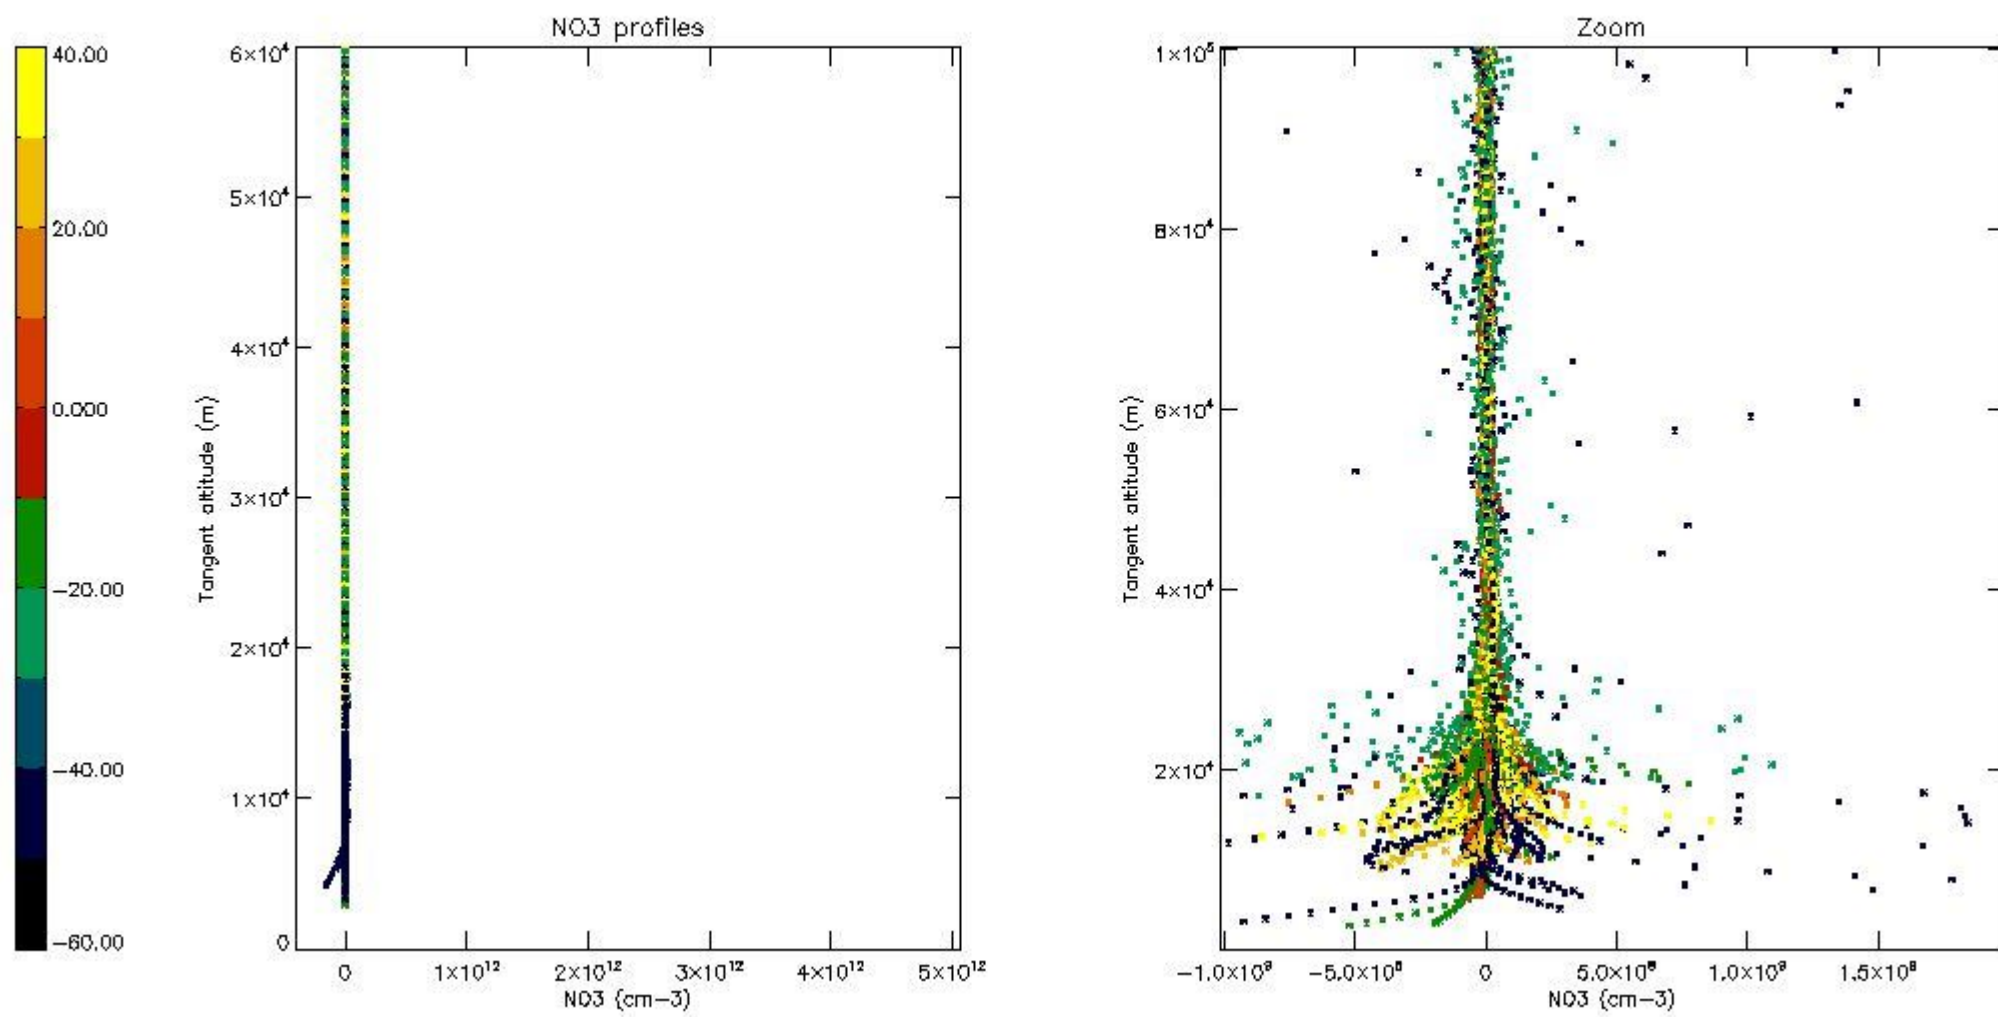

The colorbar represents the latitude.

5.6 Plot NO₂ profiles for all STD (dark without errors)

The colorbar represents the latitude.

5.7 Plot NO3 profiles for all STD (dark without errors)

The colorbar represents the latitude.