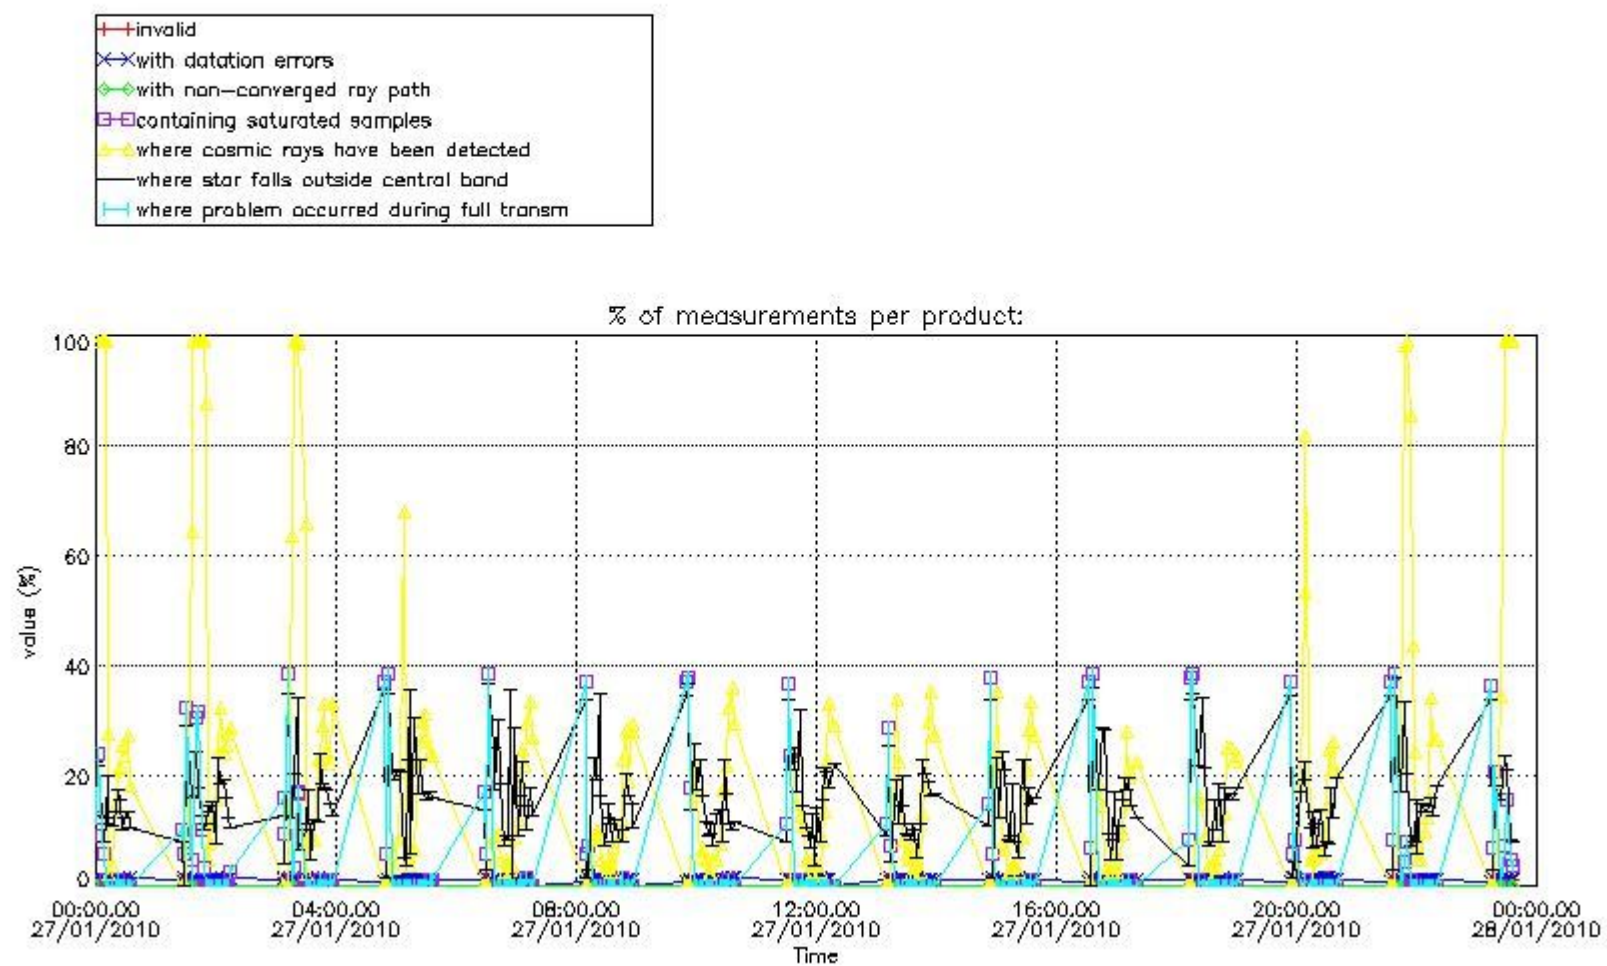

3.1 Plot quality information per product (time dependant)

3.2 Plot quality information per product (world map)

Percentage of flagged data per O3 profile

Percentage of flagged data per H2O profile

Percentage of flagged data per NO2 profile

Percentage of flagged data per NO3 profile

4. Level 1 quality information per product

In this section it is plotted some information contained in the Quality Summary data set of the level 2 products that comes from the level 1b processing. Products without errors (error flag in the MPH set to "0") are used.

4.1 Plot quality information per product (time dependant) coming from level 1b processing

4.1.1 Plot level 1 quality information per product (time dependant): ENVISAT ASCENDING passes

4.1.2 Plot level 1 quality information per product (time dependant): ENVI SAT DESCENDING passes