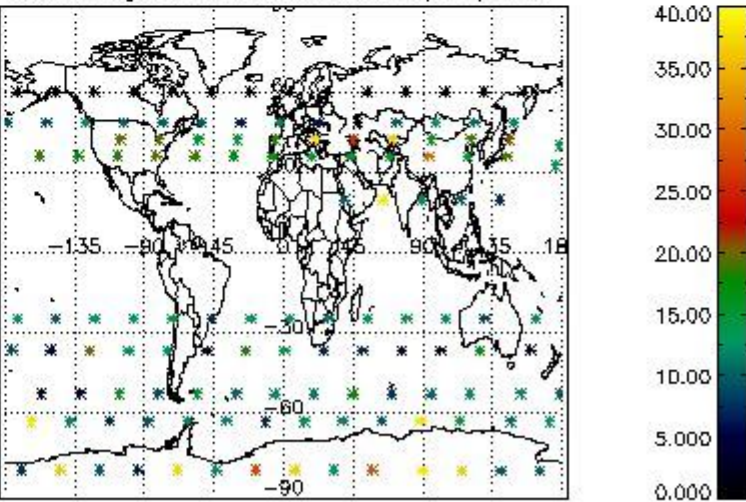

Percentage of cosmic ray hits per profile

Percentage of datation errors per profile

Percentage of star falling outside central band per profile

Percentage of saturation errors per profile

5. Trace gas profiles