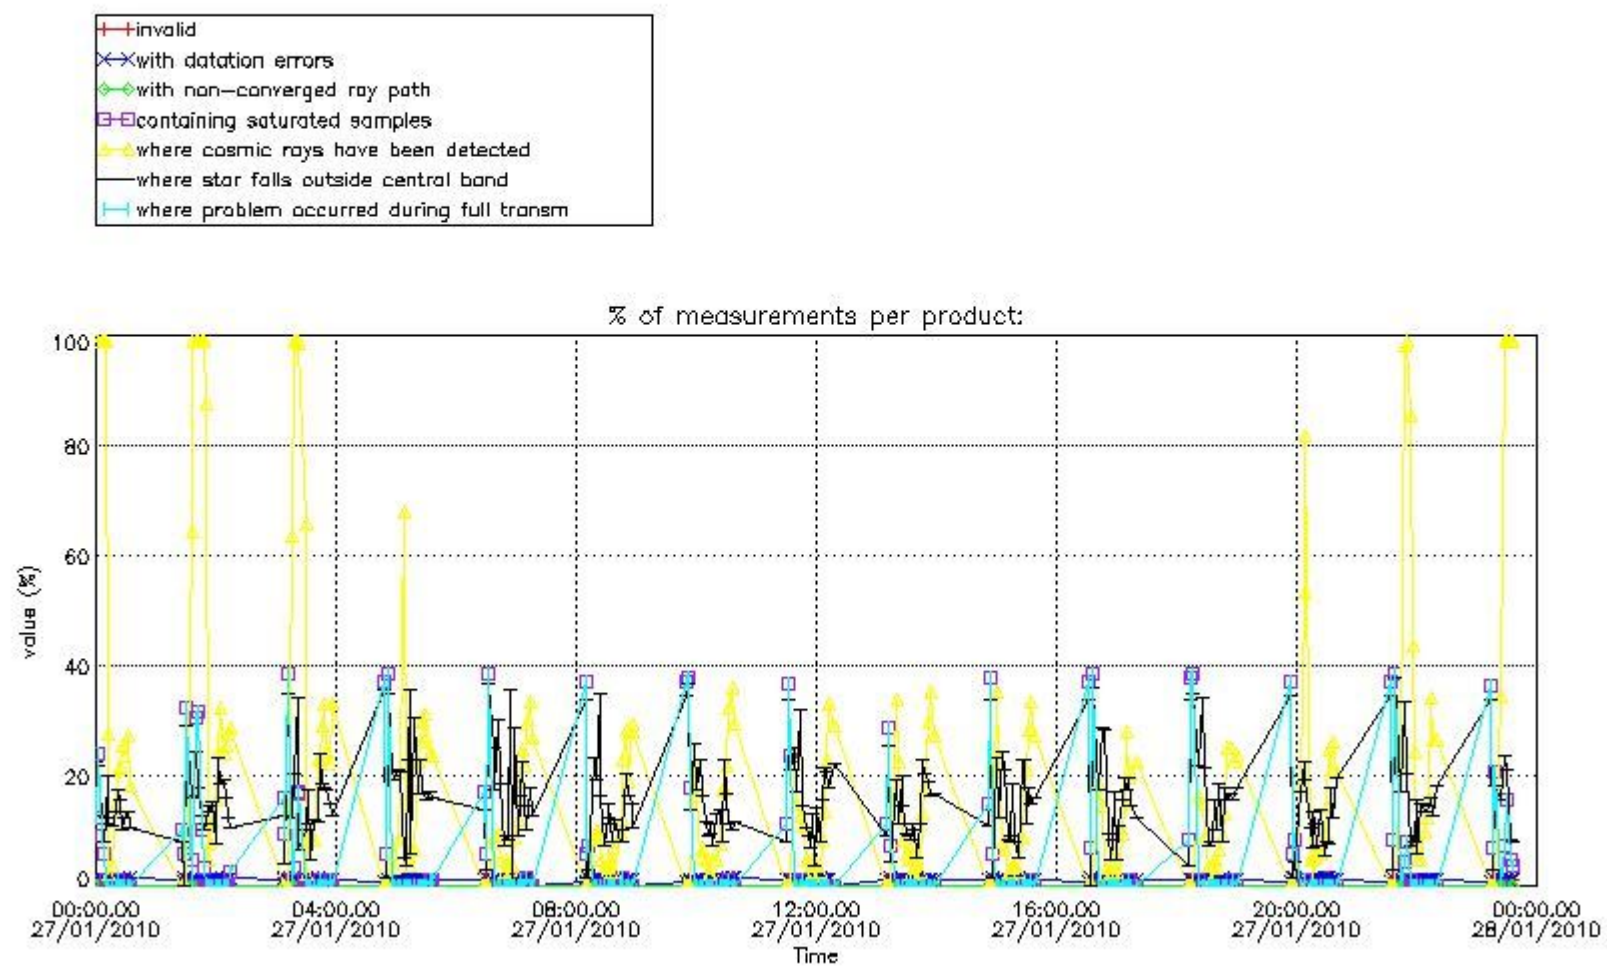

4.1.2 Plot level 1 quality information per product (time dependant): ENVI SAT DESCENDING passes