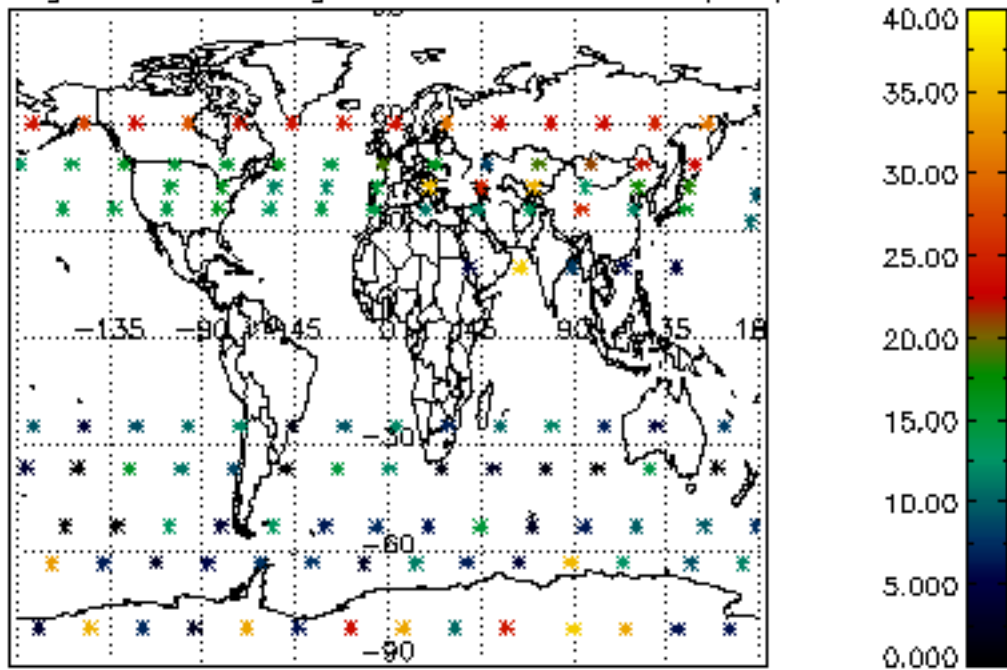

Percentage of star falling outside central band per profile