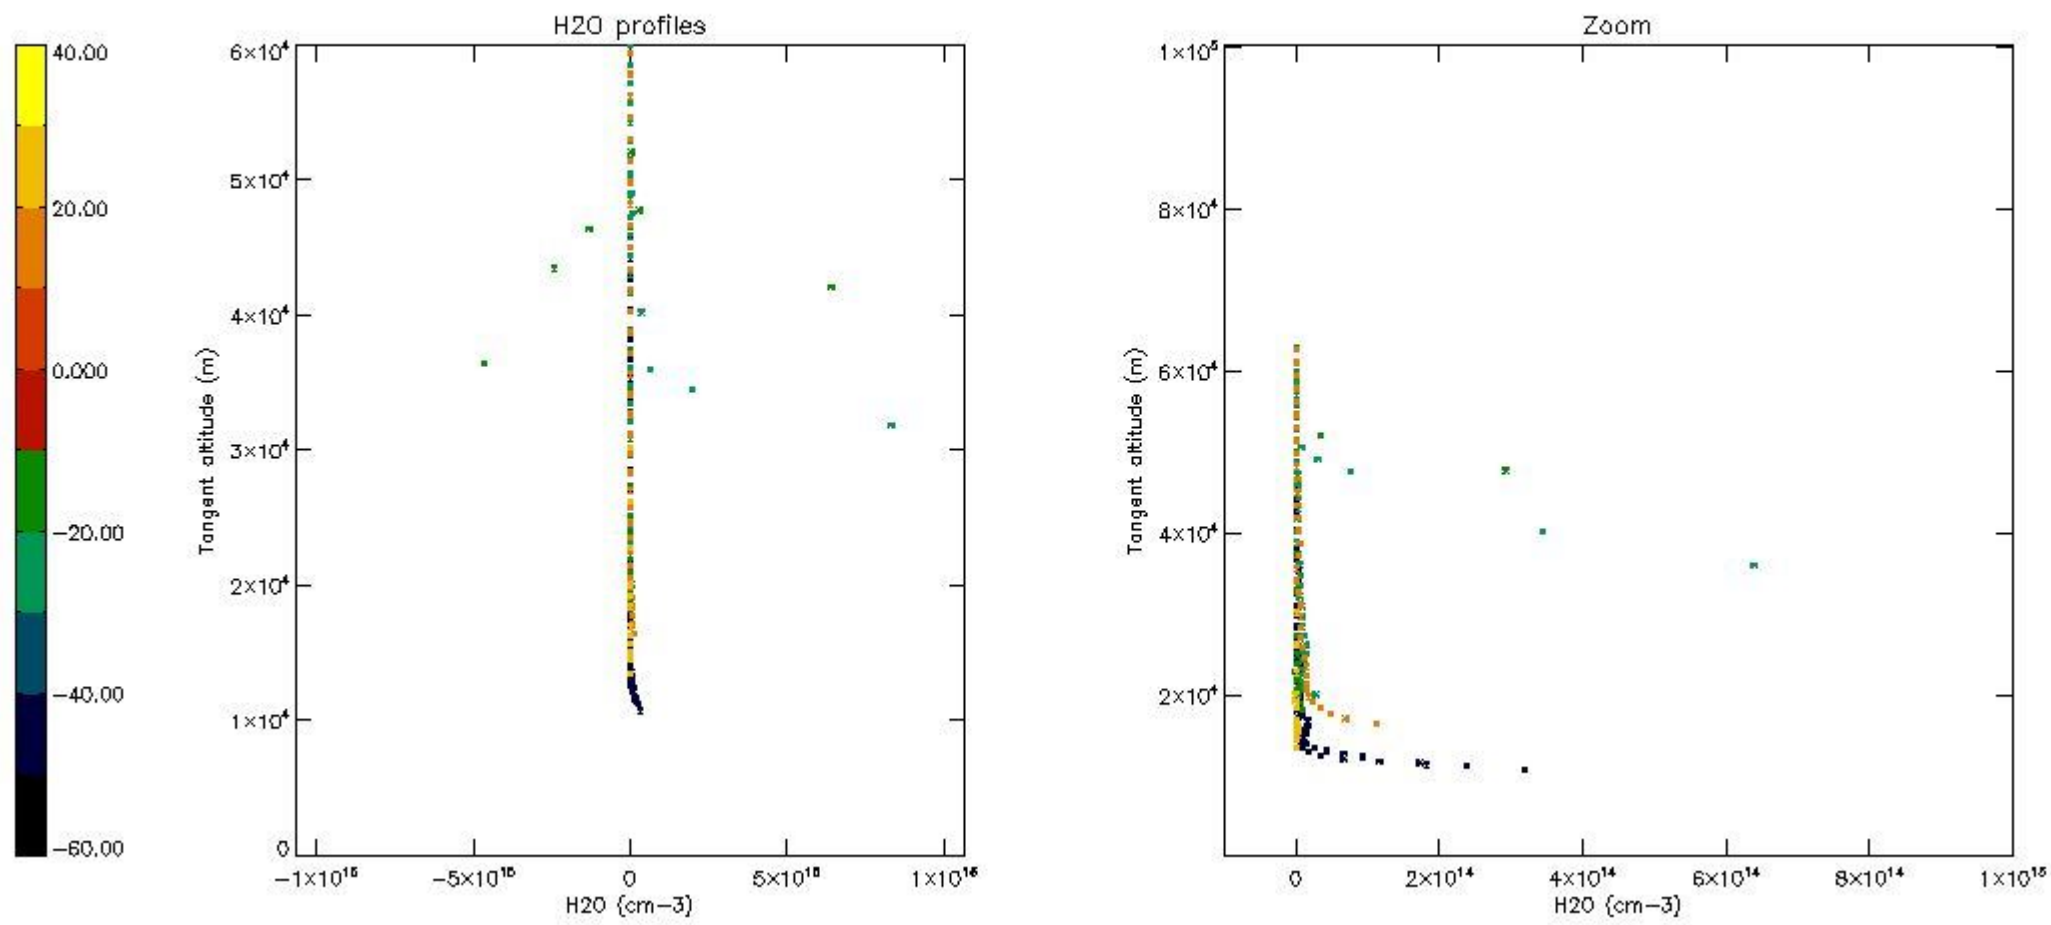

6. Auxiliary Data Files used for the production reported in section 2

The number reported in the third column indicates since which file (see list in section 2) the corresponding auxiliary file has been used. The fourth column is the date of those product files.

Type	Auxiliary Filename	Used since product	Used since product date
INST_PHYS_CHARACTERISTICS	GOM_INS_AXVIEC20091111_143220_20030716_120000_20500101_000000	1	27-JAN-2010 00:00:14
LEVEL-2_PROC_CONFIG	GOM_PR2_AXVIEC20091111_152718_20020301_000000_20500101_000000	1	27-JAN-2010 00:00:14
CROSS_SECTIONS_FILE	GOM_CRS_AXVIEC20091111_154832_20020301_000000_20500101_000000	1	27-JAN-2010 00:00:14