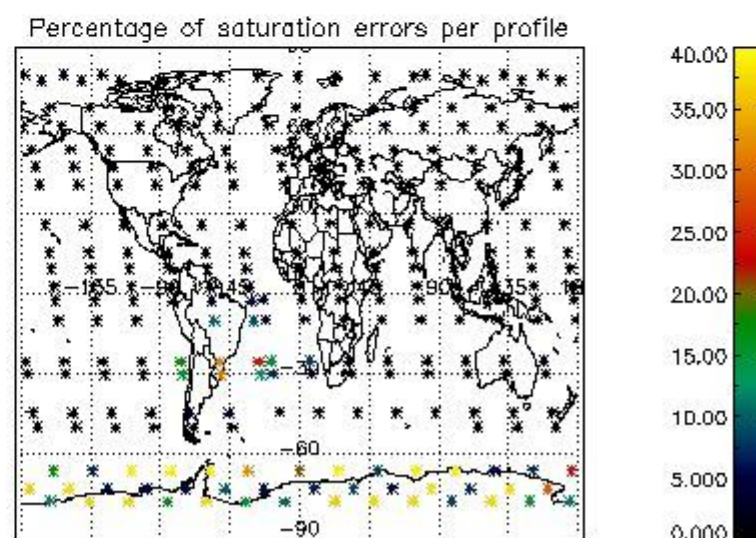

Percentage of flagged data per NO3 profile

4. Level 1 quality information per product

In this section it is plotted some information contained in the Quality Summary data set of the level 2 products that comes from the level 1b processing. Products without errors (error flag in the MPH set to "0") are used.

4.1 Plot quality information per product (time dependant) coming from level 1b processing

4.1.1 Plot level 1 quality information per product (time dependant): ENVISAT ASCENDING passes

4.1.2 Plot level 1 quality information per product (time dependant): ENVI SAT DESCENDING passes

4.2 Plot quality information per product coming from level 1b processing (world map)

4.2.1 Plot level 1 quality information per product (world map): ENVISAT ASCENDING passes

4.2.2 Plot level 1 quality information per product (world map): ENVISAT DESCENDING passes