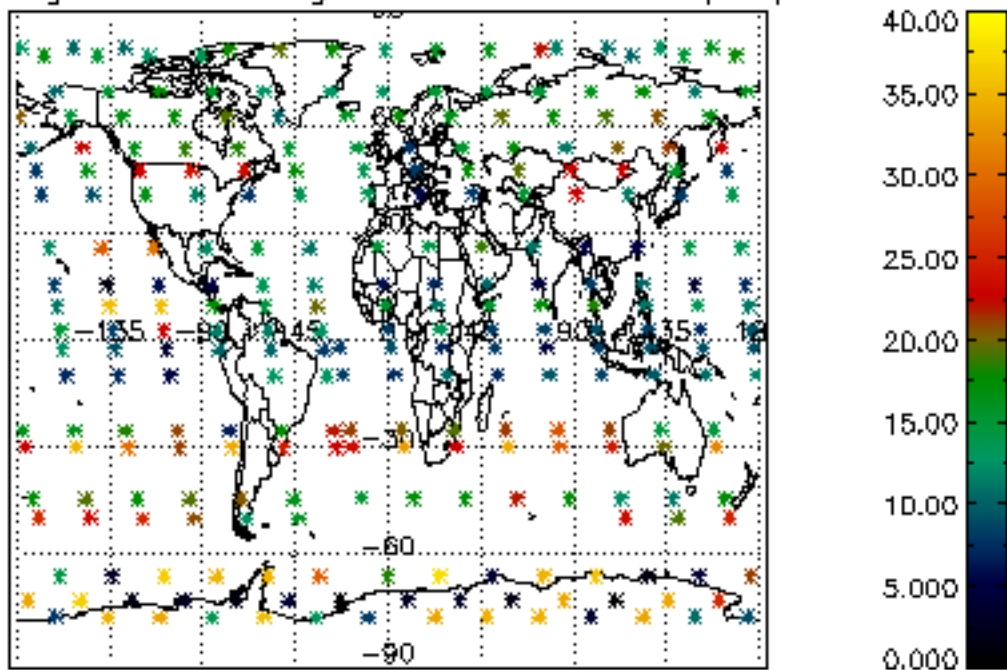

Percentage of cosmic ray hits per profile

Percentage of star falling outside central band per profile