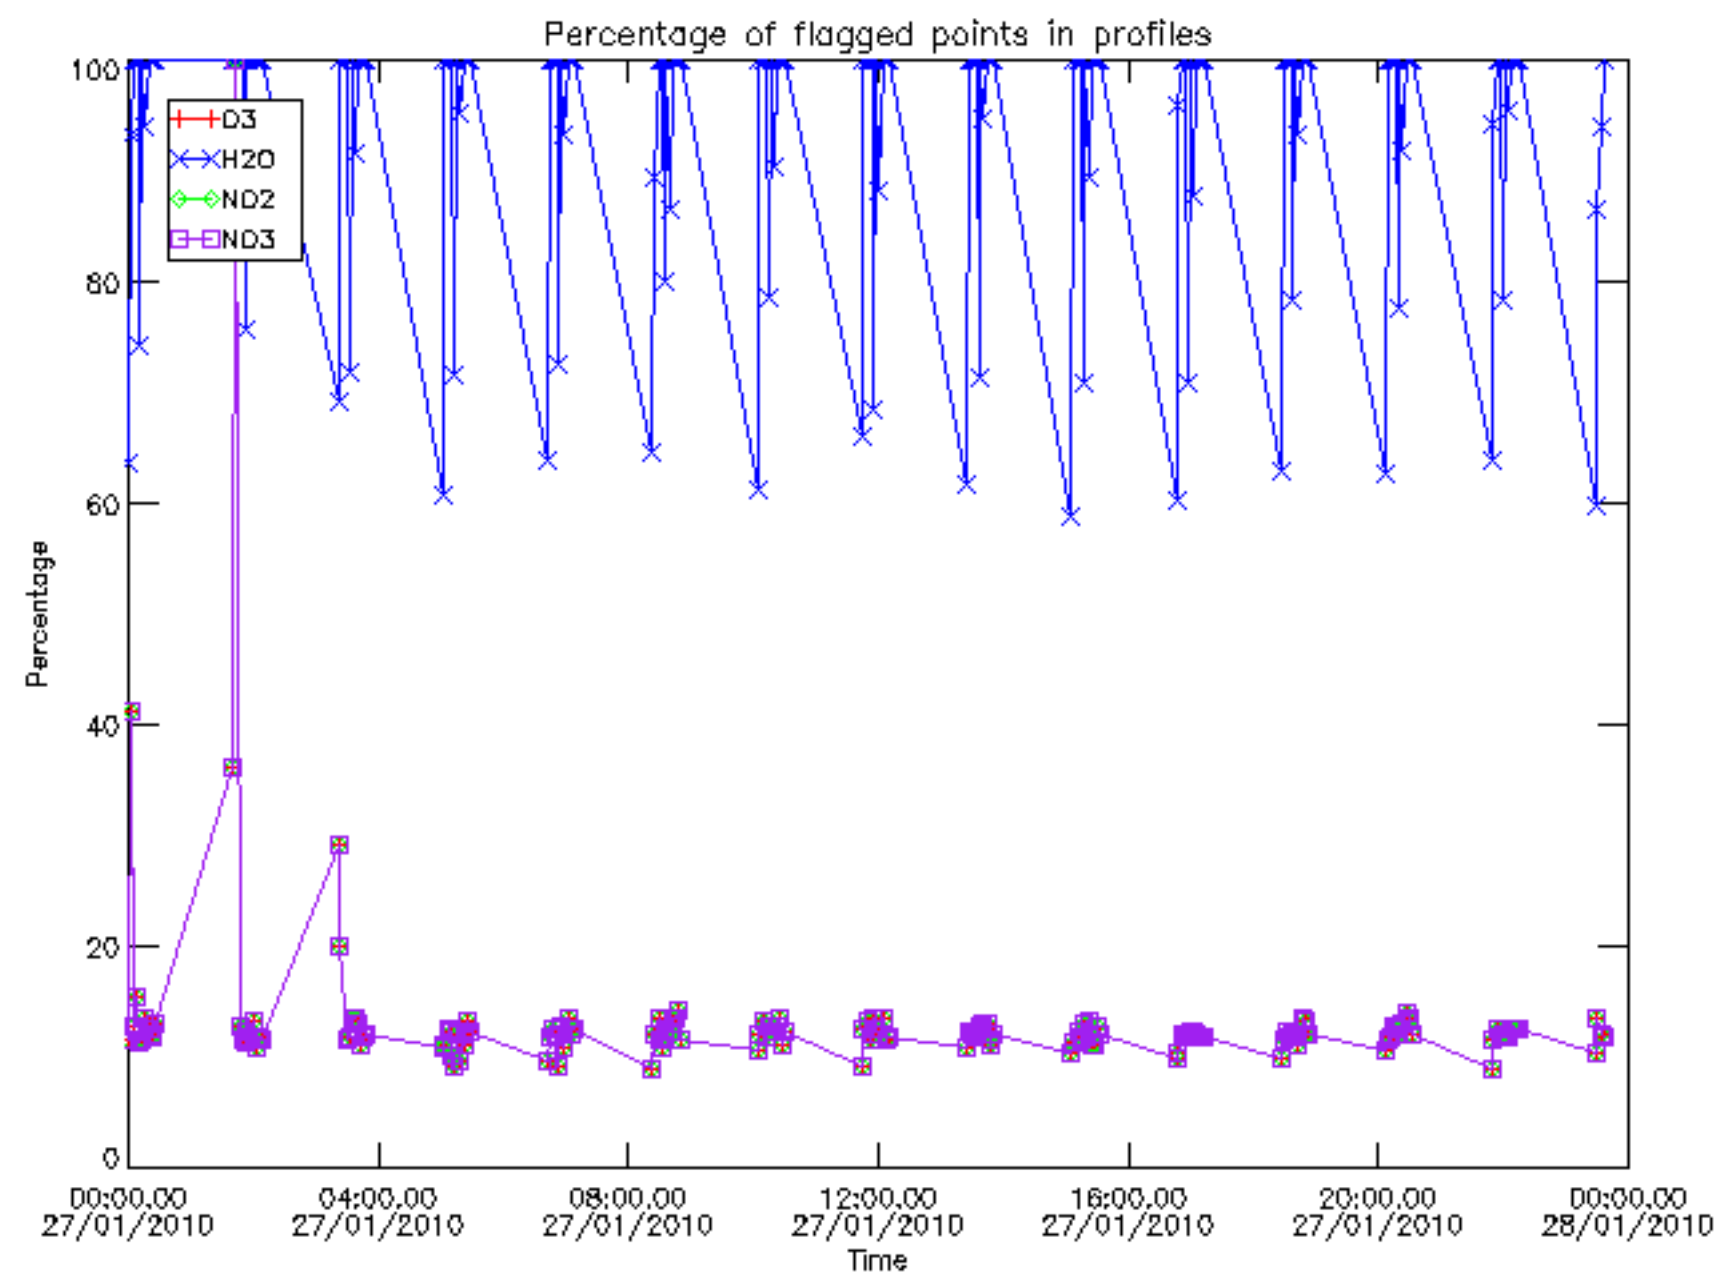

Percentage of flagged data per D3 profile

Percentage of flagged data per H2O profile