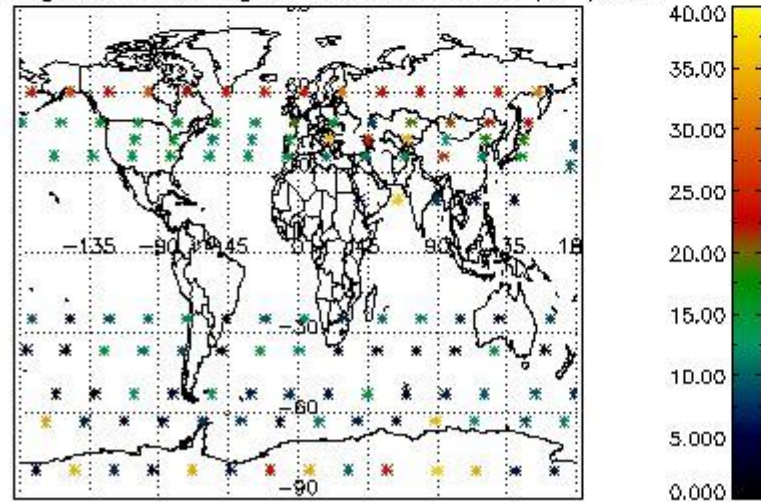

4.2 Plot quality information per product coming from level 1b processing (world map)

4.2.1 Plot level 1 quality information per product (world map): ENVISAT ASCENDING passes

4.2.2 Plot level 1 quality information per product (world map): ENVISAT DESCENDING passes

Percentage of cosmic ray hits per profile

Percentage of datation errors per profile

Percentage of star falling outside central band per profile

Percentage of saturation errors per profile

5. Trace gas profiles