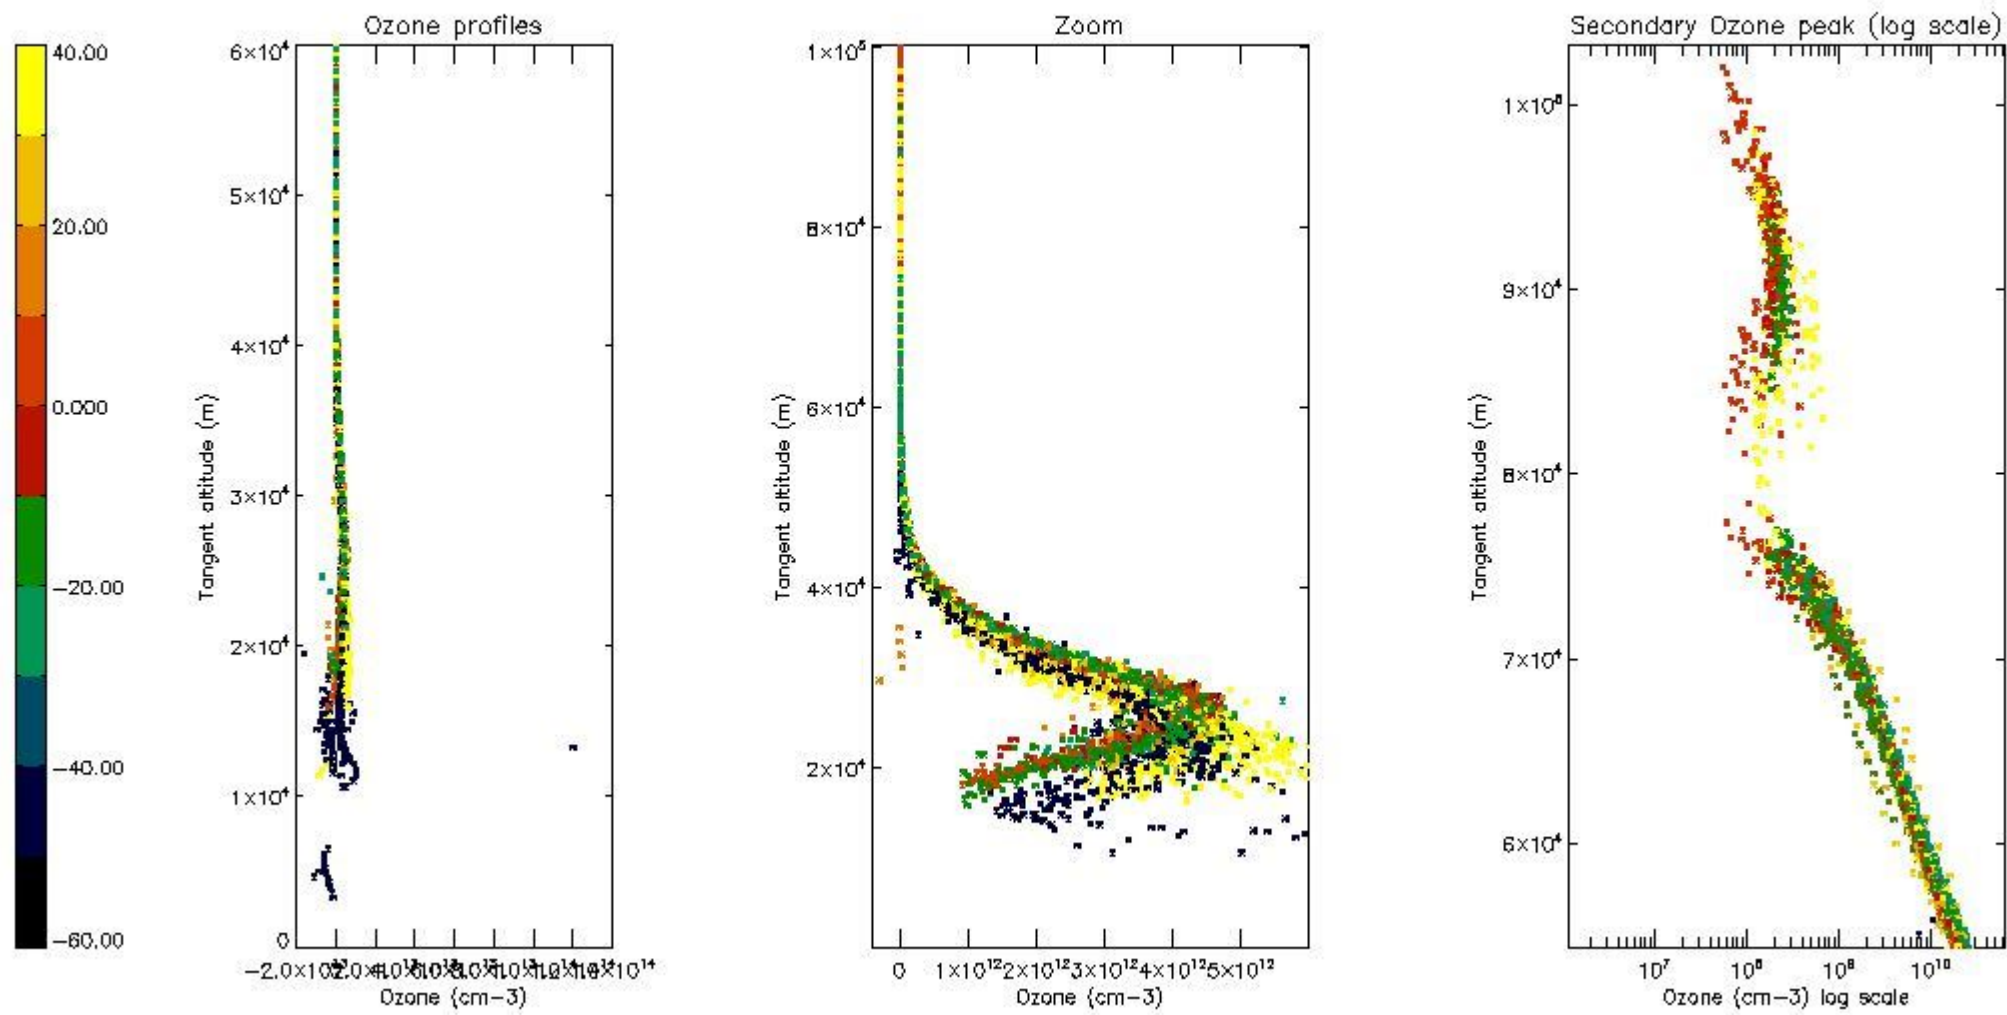

So, the table below shows the percentage of dark limb and valid observations for each criteria with respect to the overall valid daily observations.

| Criteria | % of total production |
|----------|-----------------------|
| All STD | 43 |
| STD < 20 | 22 |

| | |
|----------|----|
| STD < 10 | 16 |
| STD < 5 | 11 |

5.2 Plot ozone profiles for all STD (dark without errors)

The colorbar represents the latitude.

5.3 Plot ozone profiles where STD < 20% (dark without errors)

The colorbar represents the latitude.

5.4 Plot ozone profiles where $STD < 10\%$ (dark without errors)

The colorbar represents the latitude.

5.5 Plot ozone profiles where STD < 5% (dark without errors)

The colorbar represents the latitude.