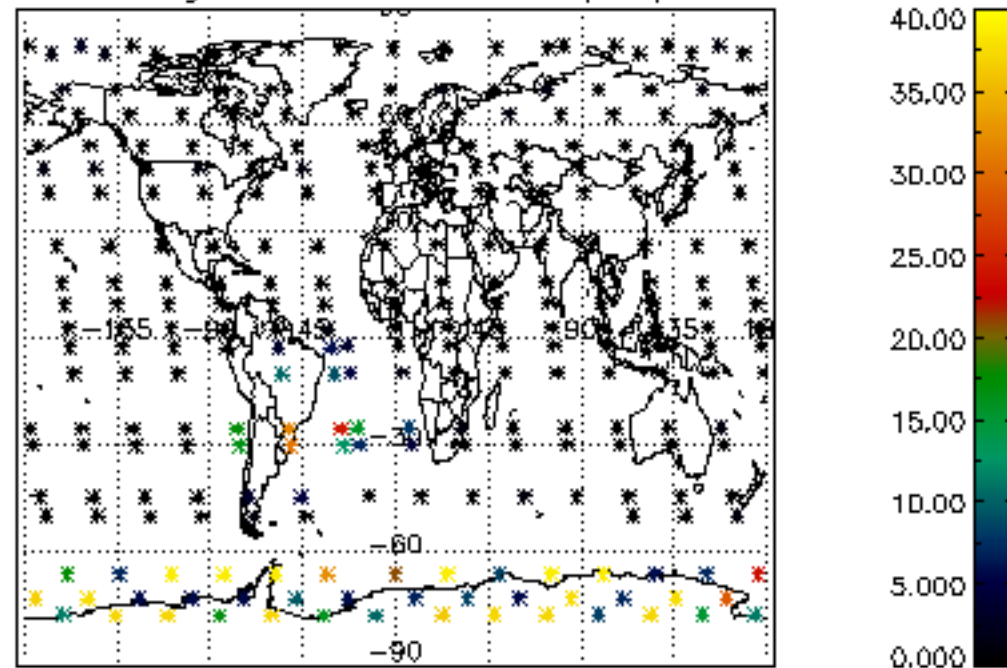

Percentage of datation errors per profile

Percentage of saturation errors per profile