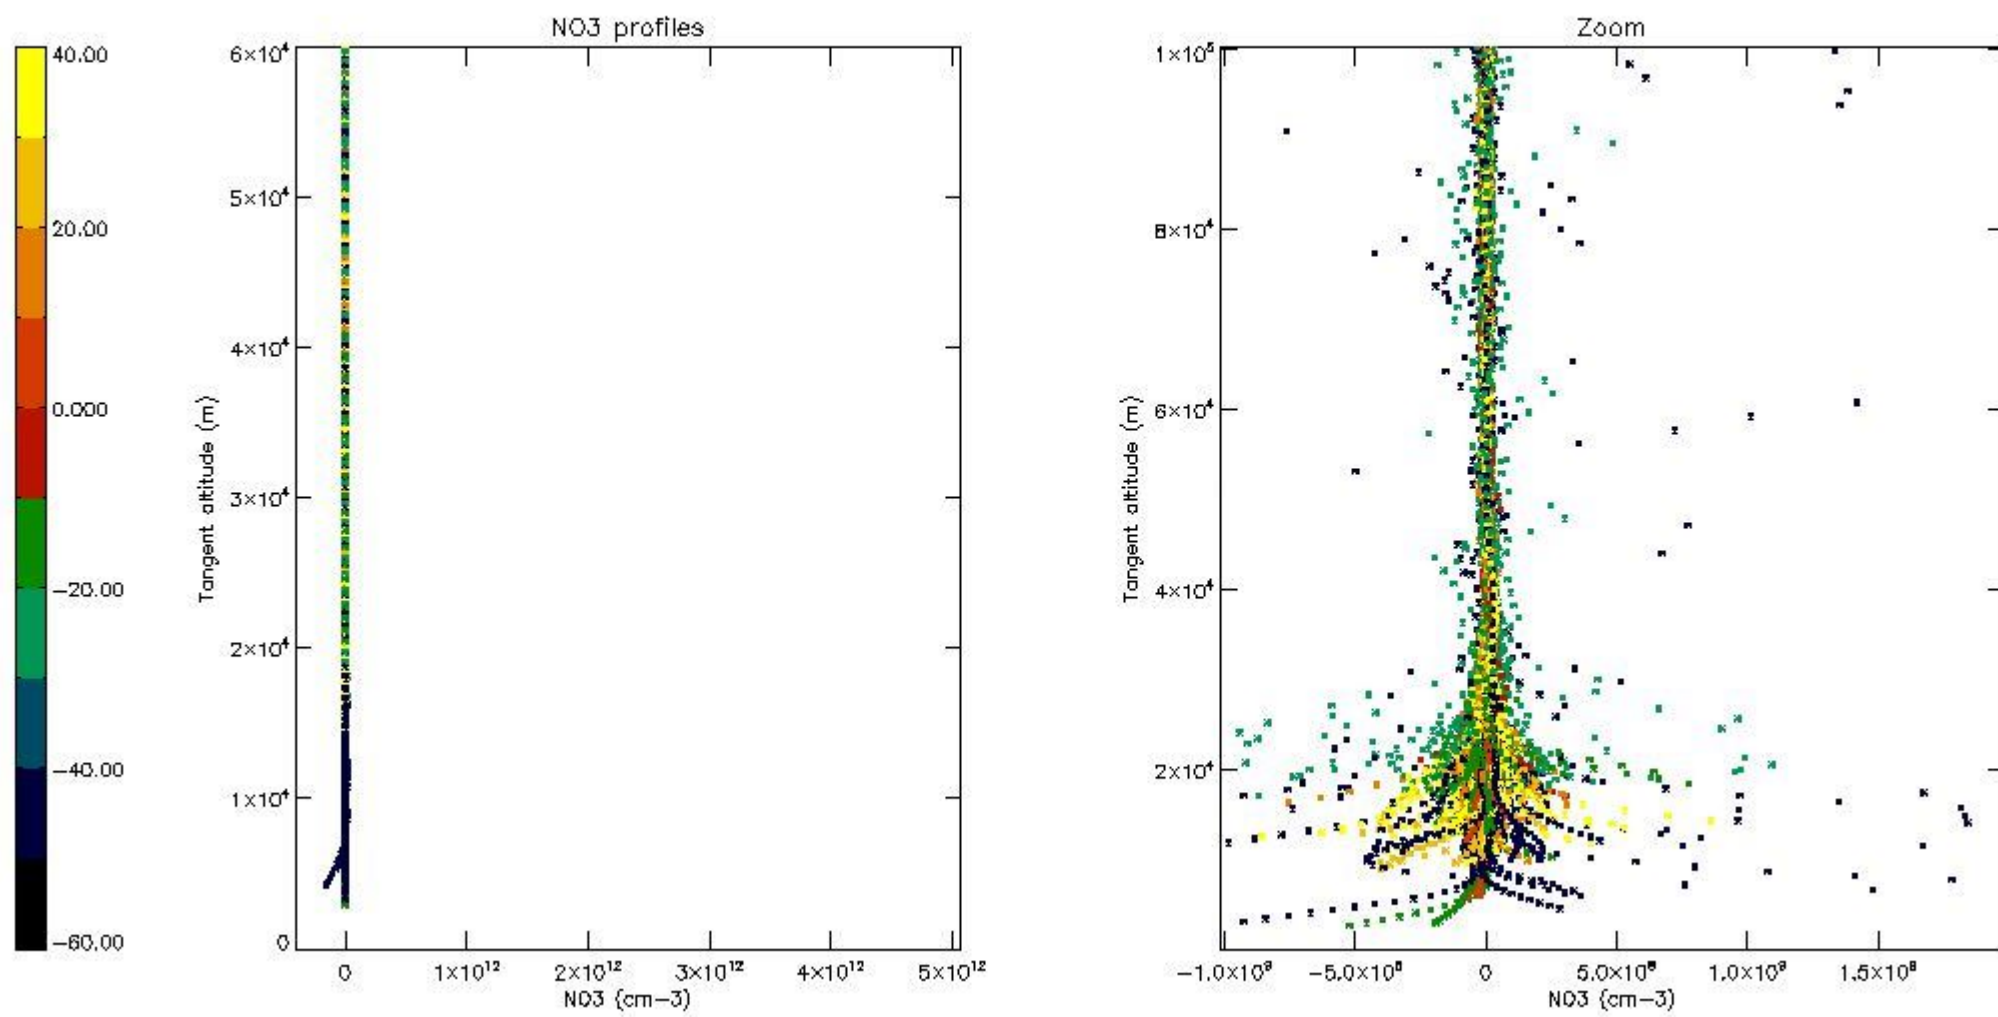

The colorbar represents the latitude.

5.4 Plot ozone profiles where $STD < 10\%$ (dark without errors)

The colorbar represents the latitude.

5.5 Plot ozone profiles where STD < 5% (dark without errors)

The colorbar represents the latitude.

5.6 Plot NO₂ profiles for all STD (dark without errors)

The colorbar represents the latitude.

5.7 Plot NO3 profiles for all STD (dark without errors)

The colorbar represents the latitude.

5.8 Plot H₂O profiles for all STD (only for occultations of stars 1,2,3,4,13,14,16,26,63 dark without errors)