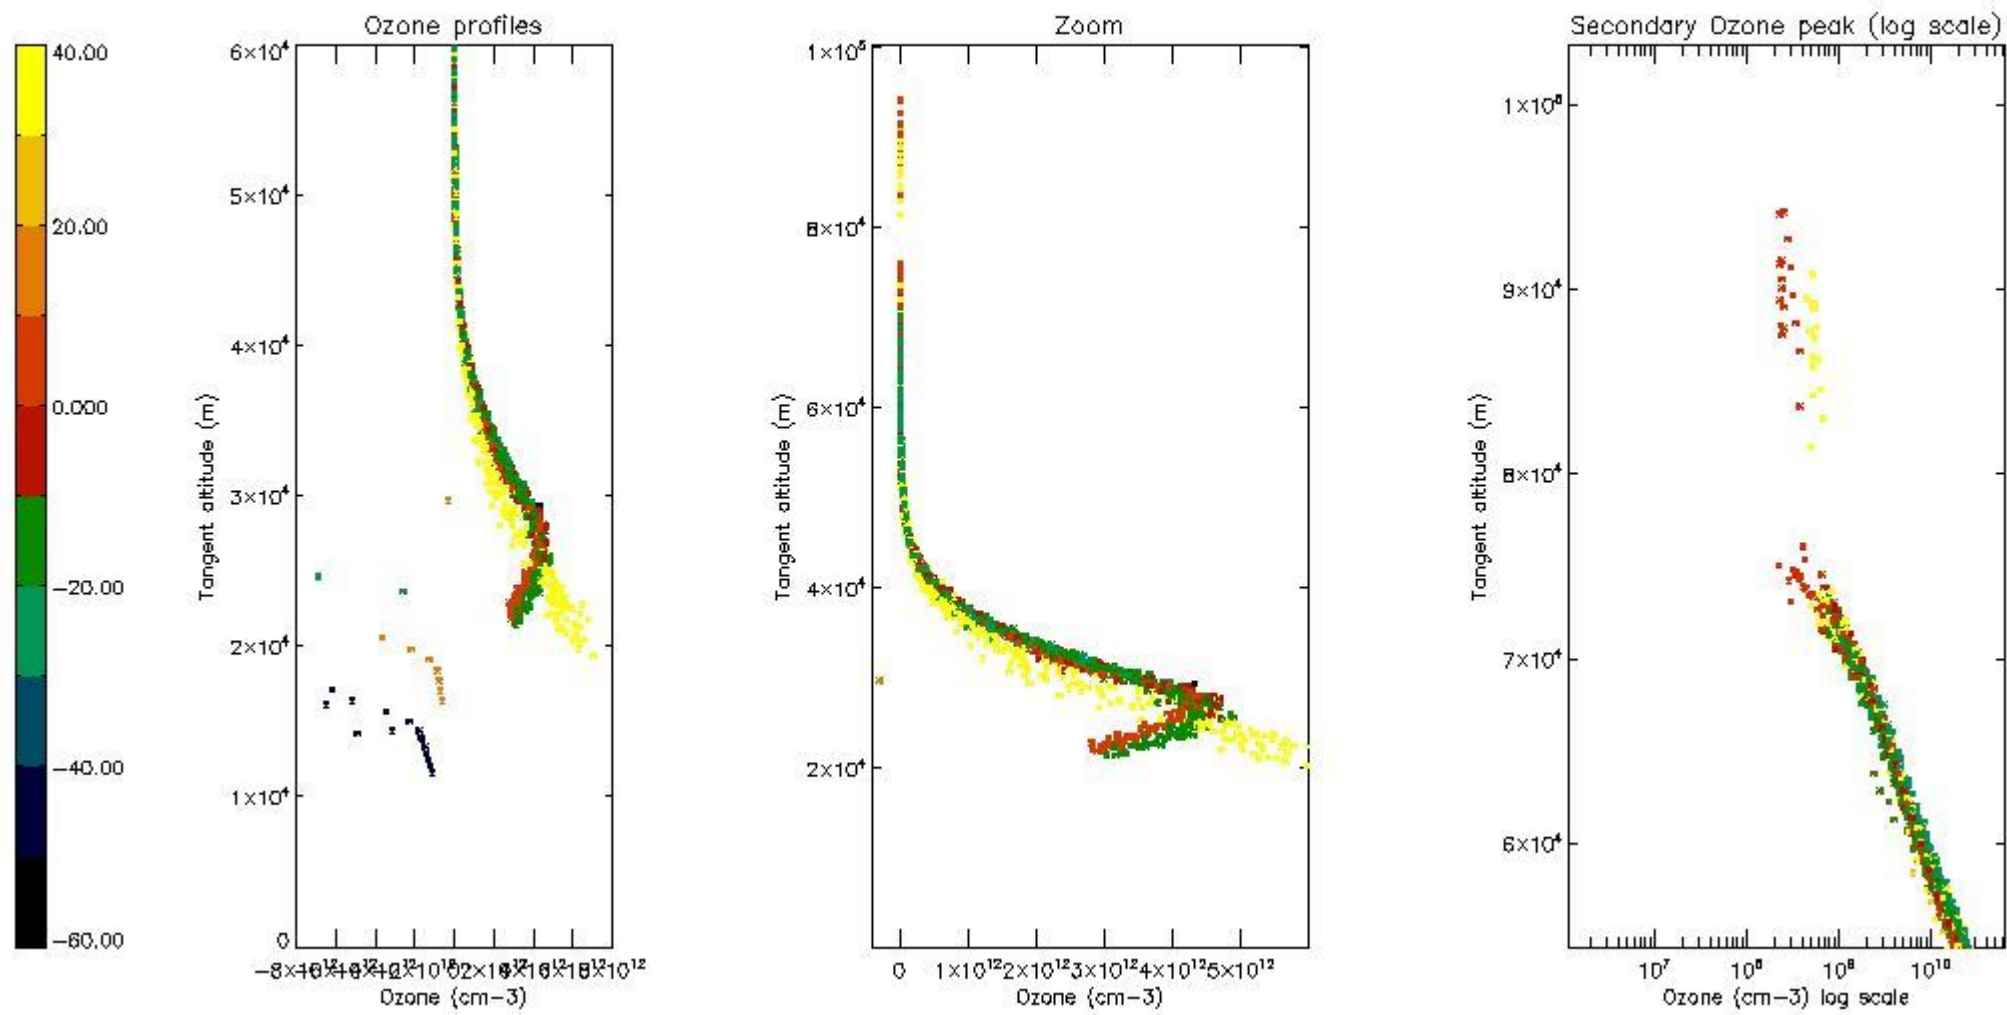

The colorbar represents the latitude.

5.4 Plot ozone profiles where $STD < 10\%$ (dark without errors)

The colorbar represents the latitude.

5.5 Plot ozone profiles where STD < 5% (dark without errors)

The colorbar represents the latitude.

5.6 Plot NO₂ profiles for all STD (dark without errors)

The colorbar represents the latitude.

5.7 Plot NO3 profiles for all STD (dark without errors)

The colorbar represents the latitude.

5.8 Plot H₂O profiles for all STD (only for occultations of stars 1,2,3,4,13,14,16,26,63 dark without errors)