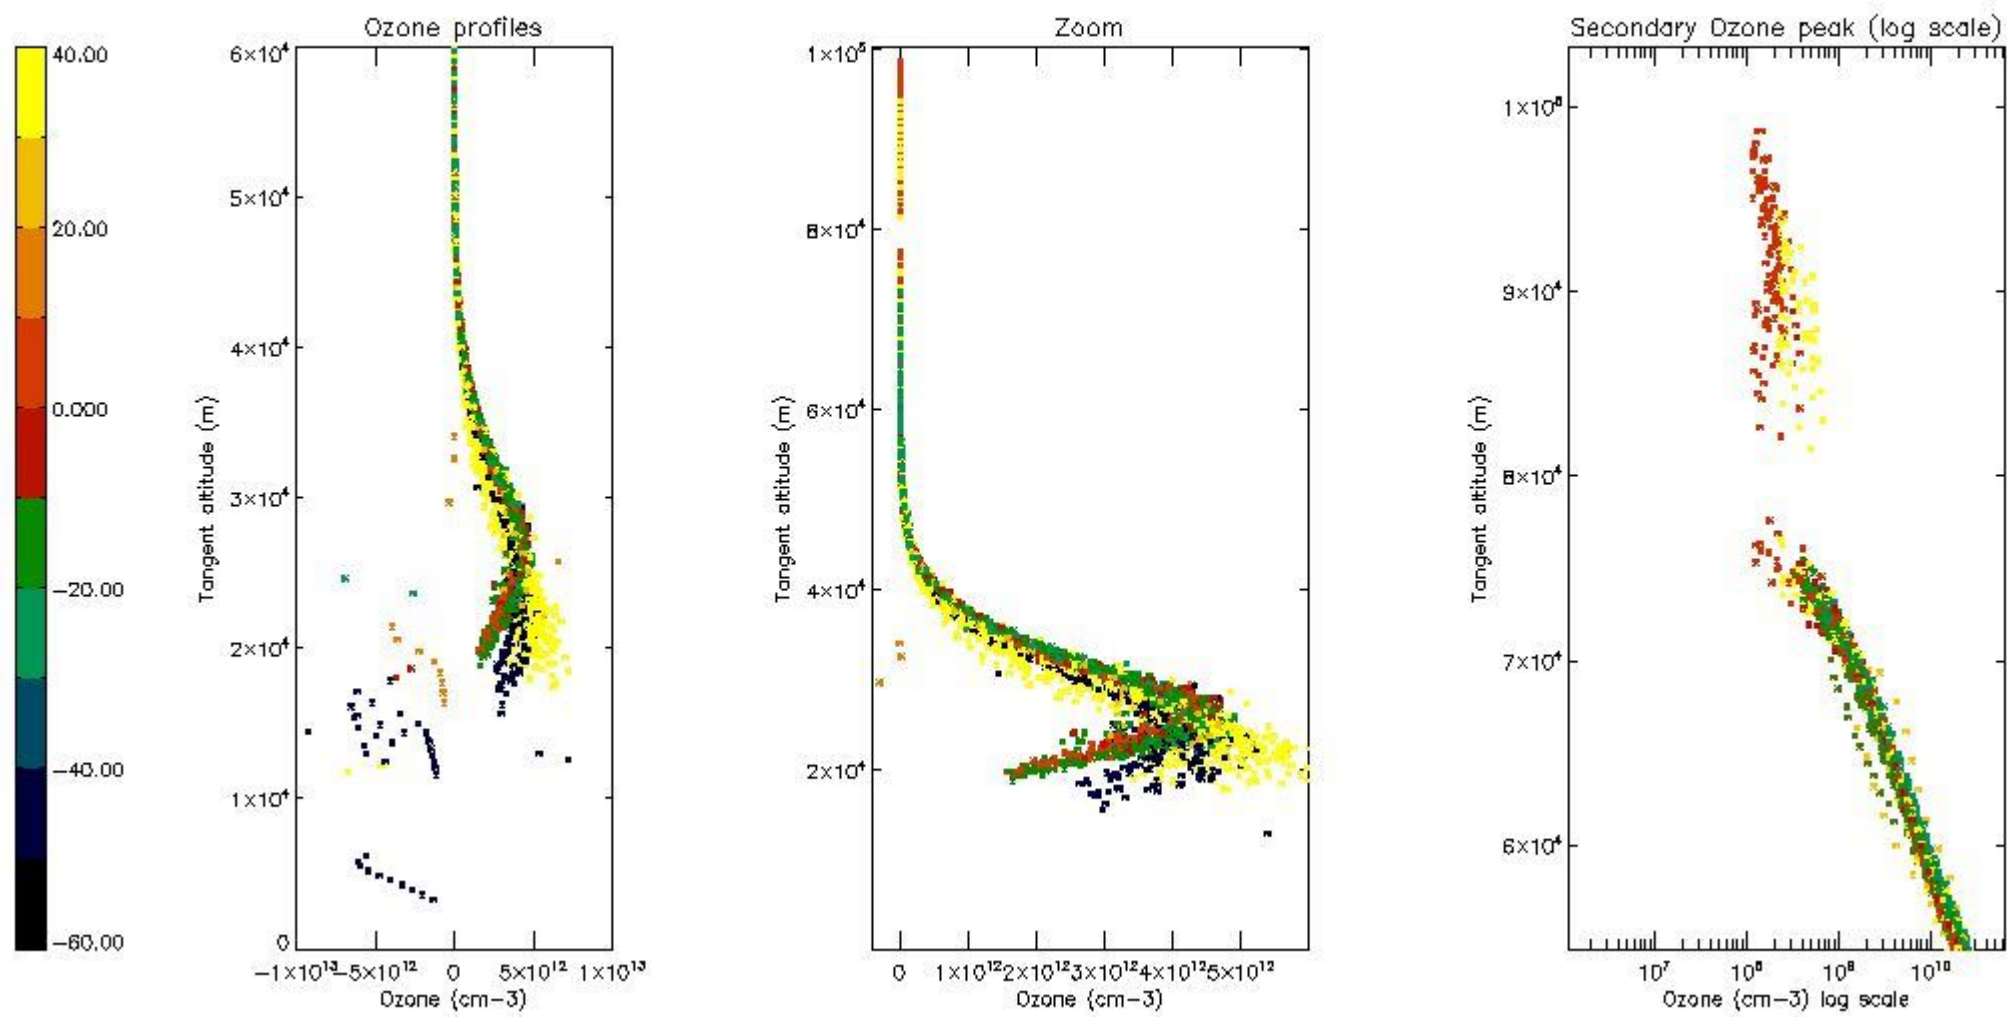

5.5 Plot ozone profiles where $STD < 5\%$ (dark without errors)

The colorbar represents the latitude.