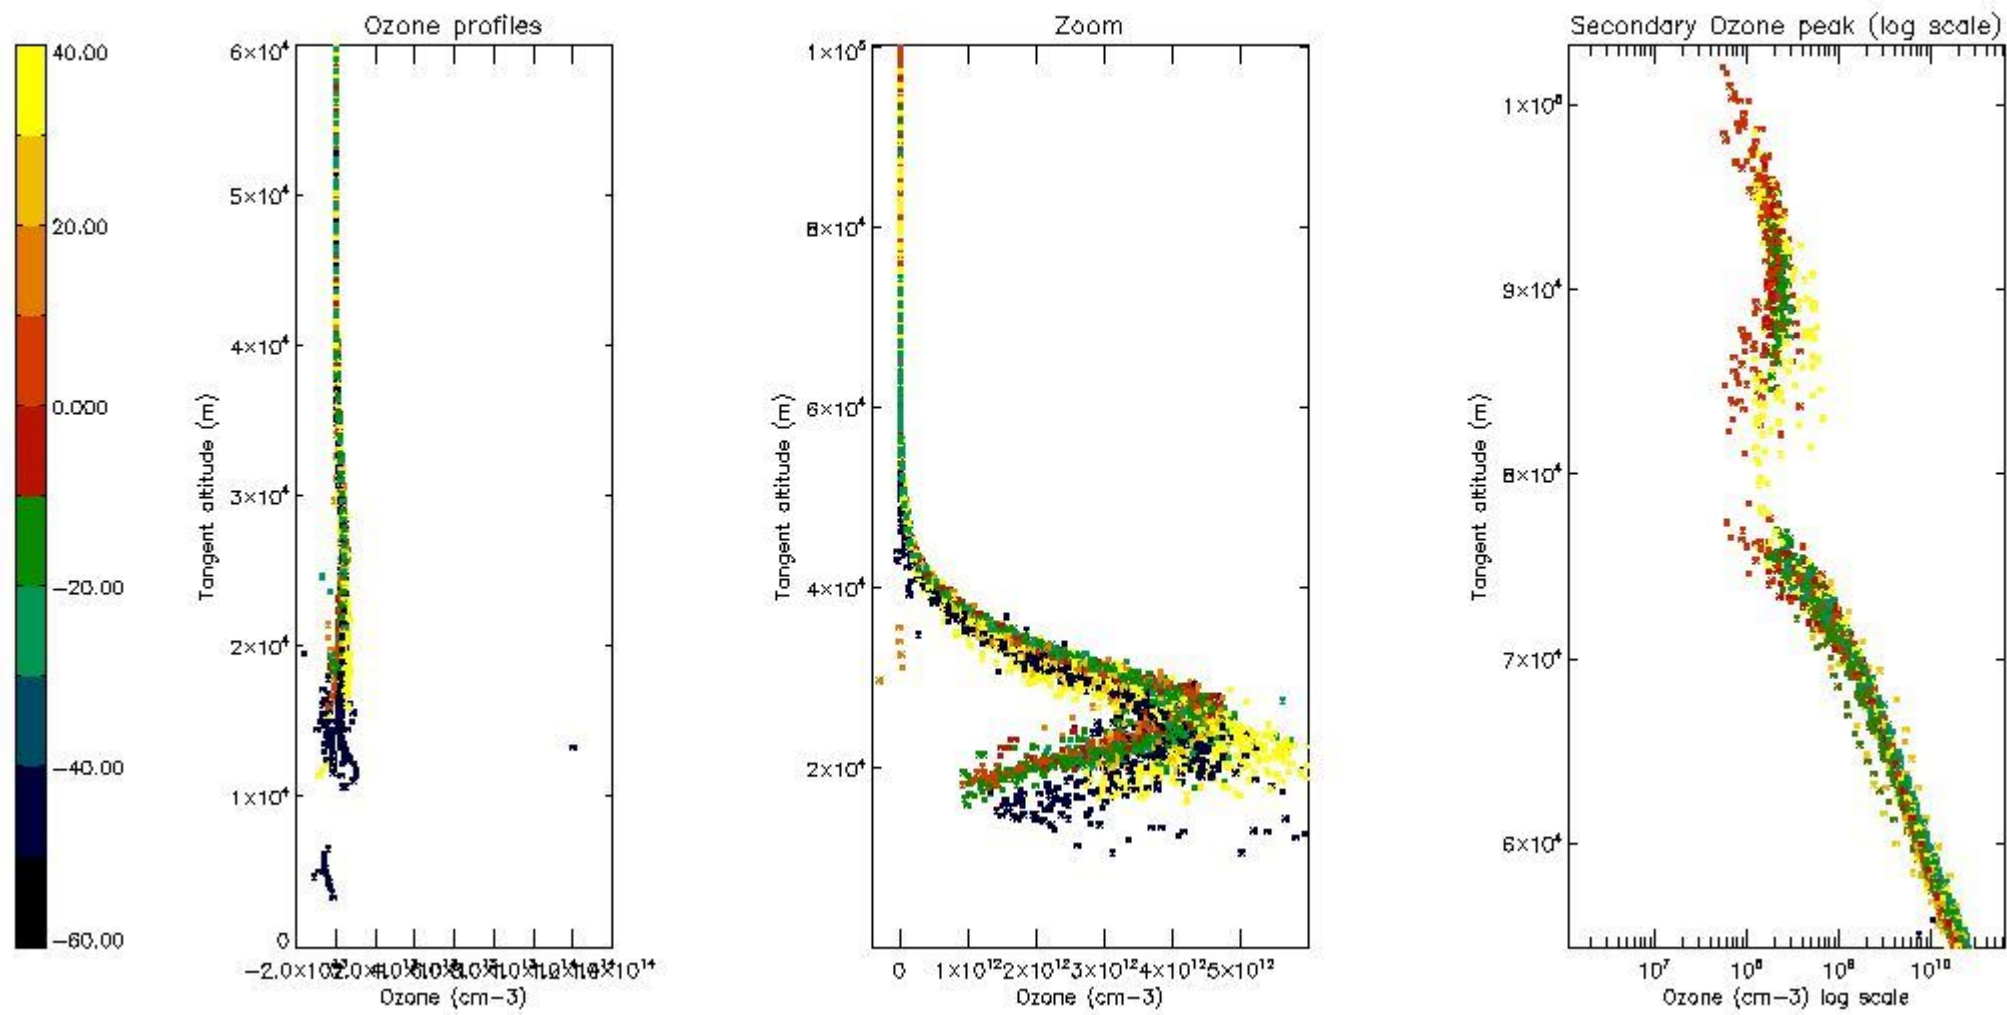

5.4 Plot ozone profiles where $STD < 10\%$ (dark without errors)

The colorbar represents the latitude.