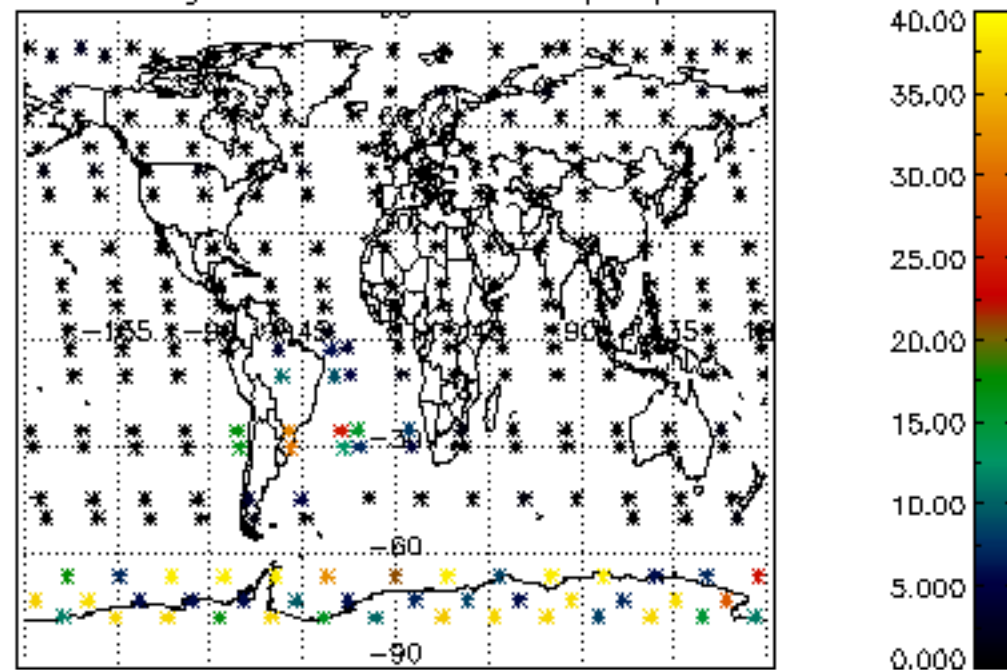

Percentage of flagged data per NO3 profile

Percentage of cosmic ray hits per profile

Percentage of datation errors per profile

Percentage of star falling outside central band per profile

Percentage of saturation errors per profile