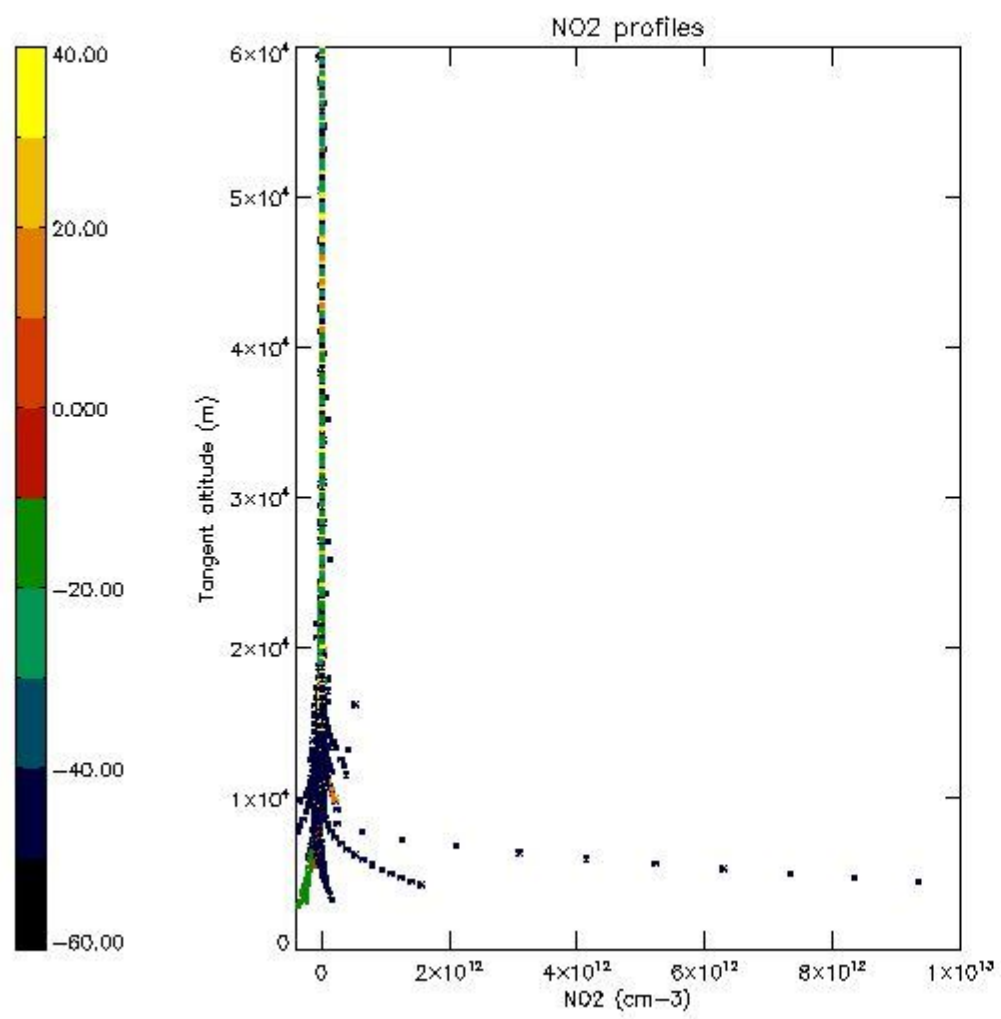

So, the table below shows the percentage of dark limb and valid observations for each criteria with respect to the overall valid daily observations.

| Criteria | % of total production |
|----------|-----------------------|
| All STD | 43 |
| STD < 20 | 22 |

| | |
|----------|----|
| STD < 10 | 16 |
| STD < 5 | 11 |

5.2 Plot ozone profiles for all STD (dark without errors)

The colorbar represents the latitude.

5.3 Plot ozone profiles where STD < 20% (dark without errors)

The colorbar represents the latitude.

5.4 Plot ozone profiles where $STD < 10\%$ (dark without errors)

The colorbar represents the latitude.

5.5 Plot ozone profiles where STD < 5% (dark without errors)

The colorbar represents the latitude.

5.6 Plot NO₂ profiles for all STD (dark without errors)

The colorbar represents the latitude.

5.7 Plot NO3 profiles for all STD (dark without errors)

The colorbar represents the latitude.

5.8 Plot H₂O profiles for all STD (only for occultations of stars 1,2,3,4,13,14,16,26,63 dark without errors)