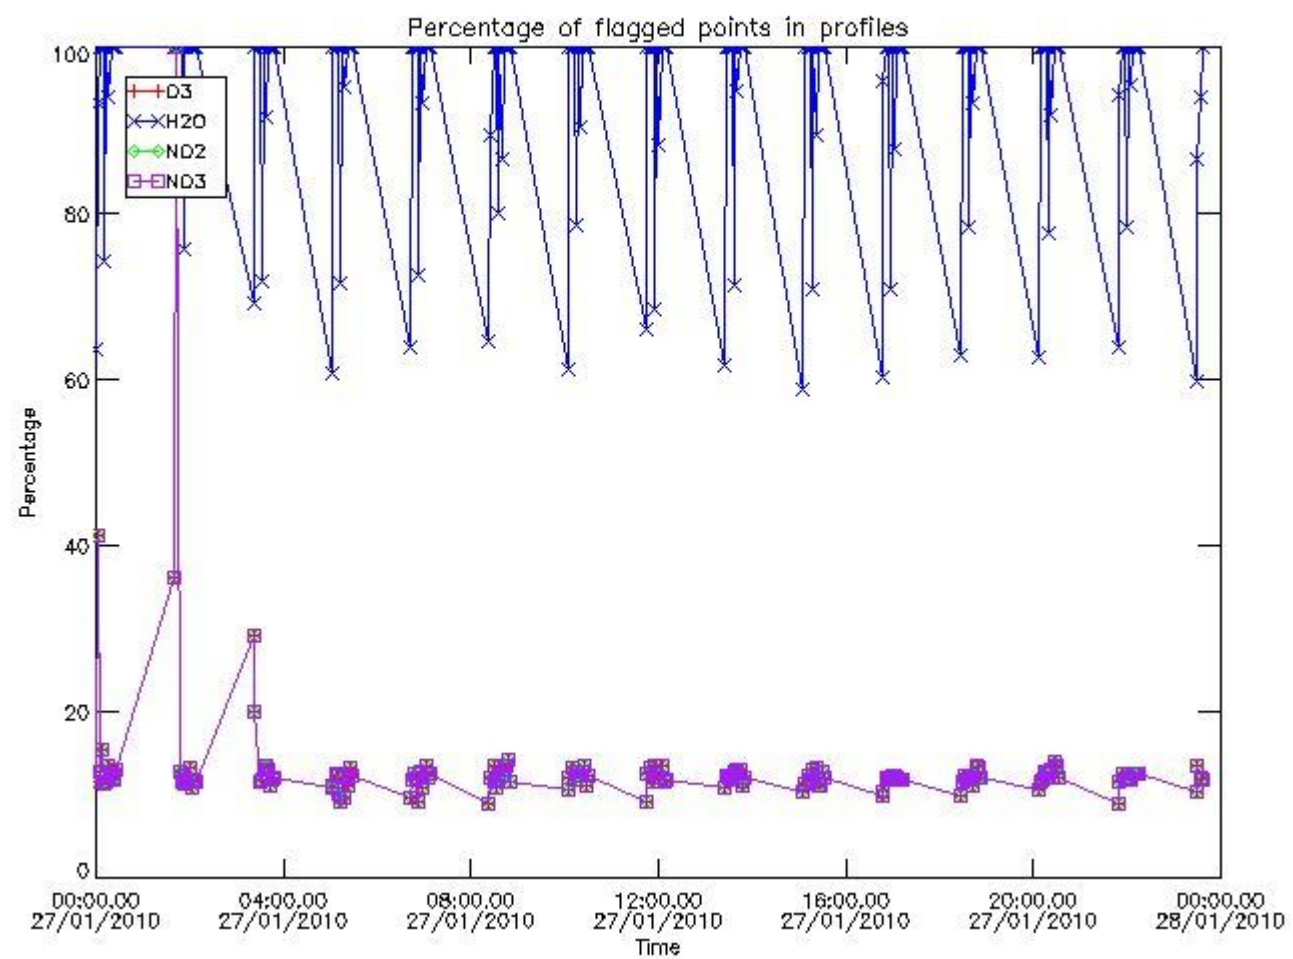

397	GOM_NL__2PRFIN20100127_232845_000000492086_00230_41366_2266.N1	27-JAN-2010 23:28:45	Dark	49.000	16	21Alp Sco	1.0200	3000.0	98	41366	No
398	GOM_NL__2PRFIN20100127_233004_000000452086_00230_41366_2267.N1	27-JAN-2010 23:30:04	Dark	45.000	75	26Eps Sco	2.2910	4250.0	90	41366	No
399	GOM_NL__2PRFIN20100127_233425_000000422086_00230_41366_2268.N1	27-JAN-2010 23:34:25	Dark	42.000	131	Gam Lup	2.8000	26000.	84	41366	No
400	GOM_NL__2PRFIN20100127_233632_000000432086_00230_41366_2269.N1	27-JAN-2010 23:36:32	Dark	43.000	109	Bet Lup	2.6770	26000.	86	41366	No

3. Quality information per product

In this section it is plotted some information contained in the Quality Summary data set of the level 2 products. Only products in dark limb conditions and without errors (error flag in the MPH set to "0") are used.

3.1 Plot quality information per product (time dependant)

3.2 Plot quality information per product (world map)