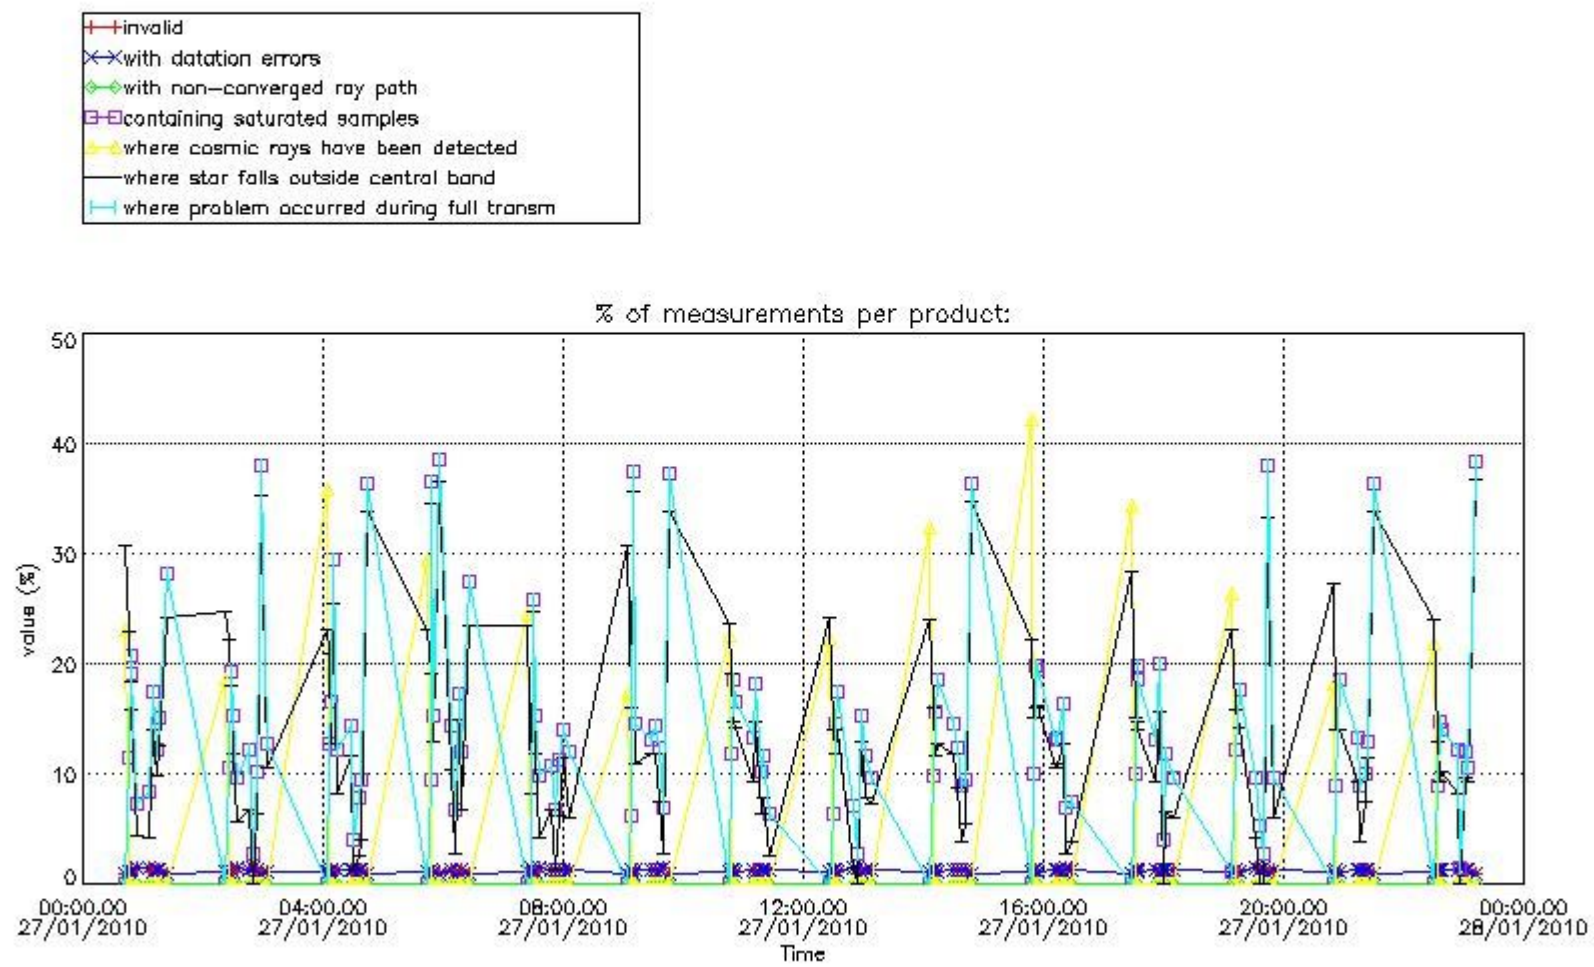

4.2 Plot quality information per product coming from level 1b processing (world map)

4.2.1 Plot level 1 quality information per product (world map): ENVISAT ASCENDING passes