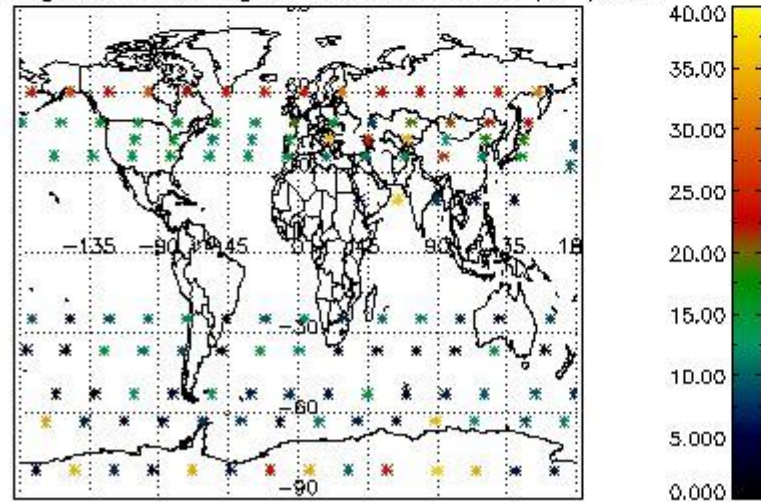

Percentage of star falling outside central band per profile