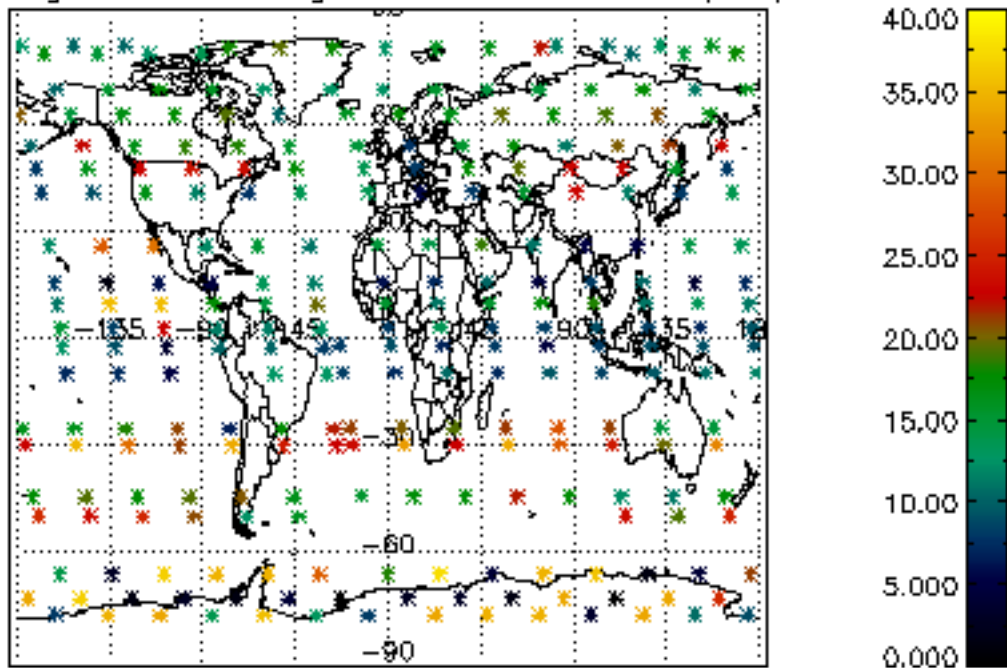

Percentage of cosmic ray hits per profile

Percentage of star falling outside central band per profile