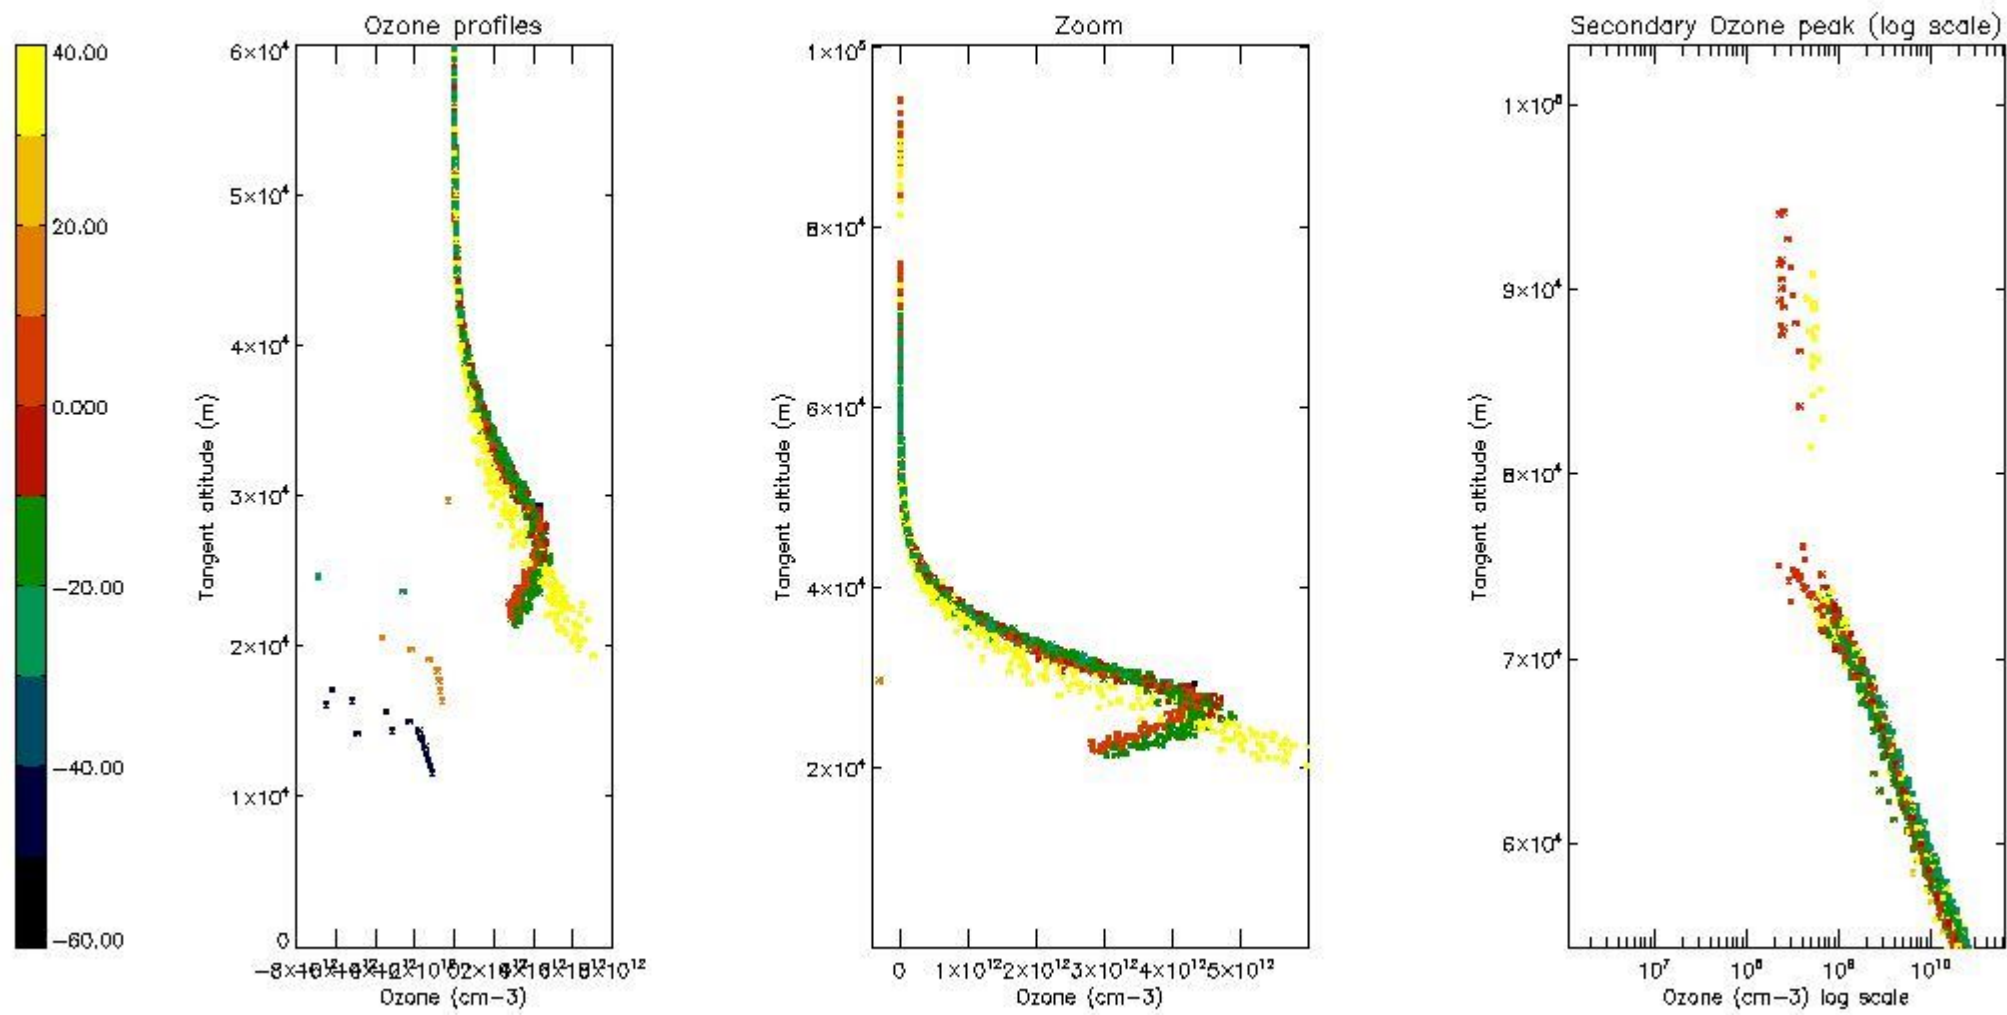

5.6 Plot NO₂ profiles for all STD (dark without errors)

The colorbar represents the latitude.