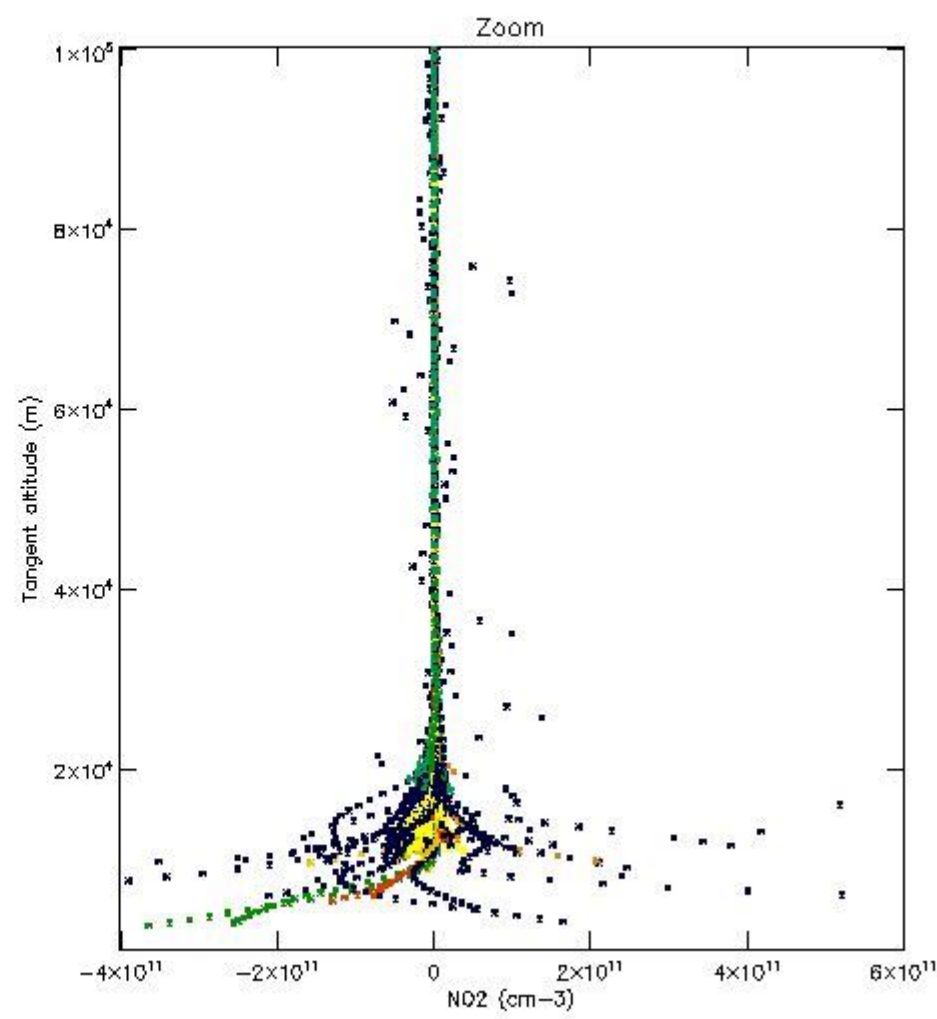

5.7 Plot NO3 profiles for all STD (dark without errors)

The colorbar represents the latitude.