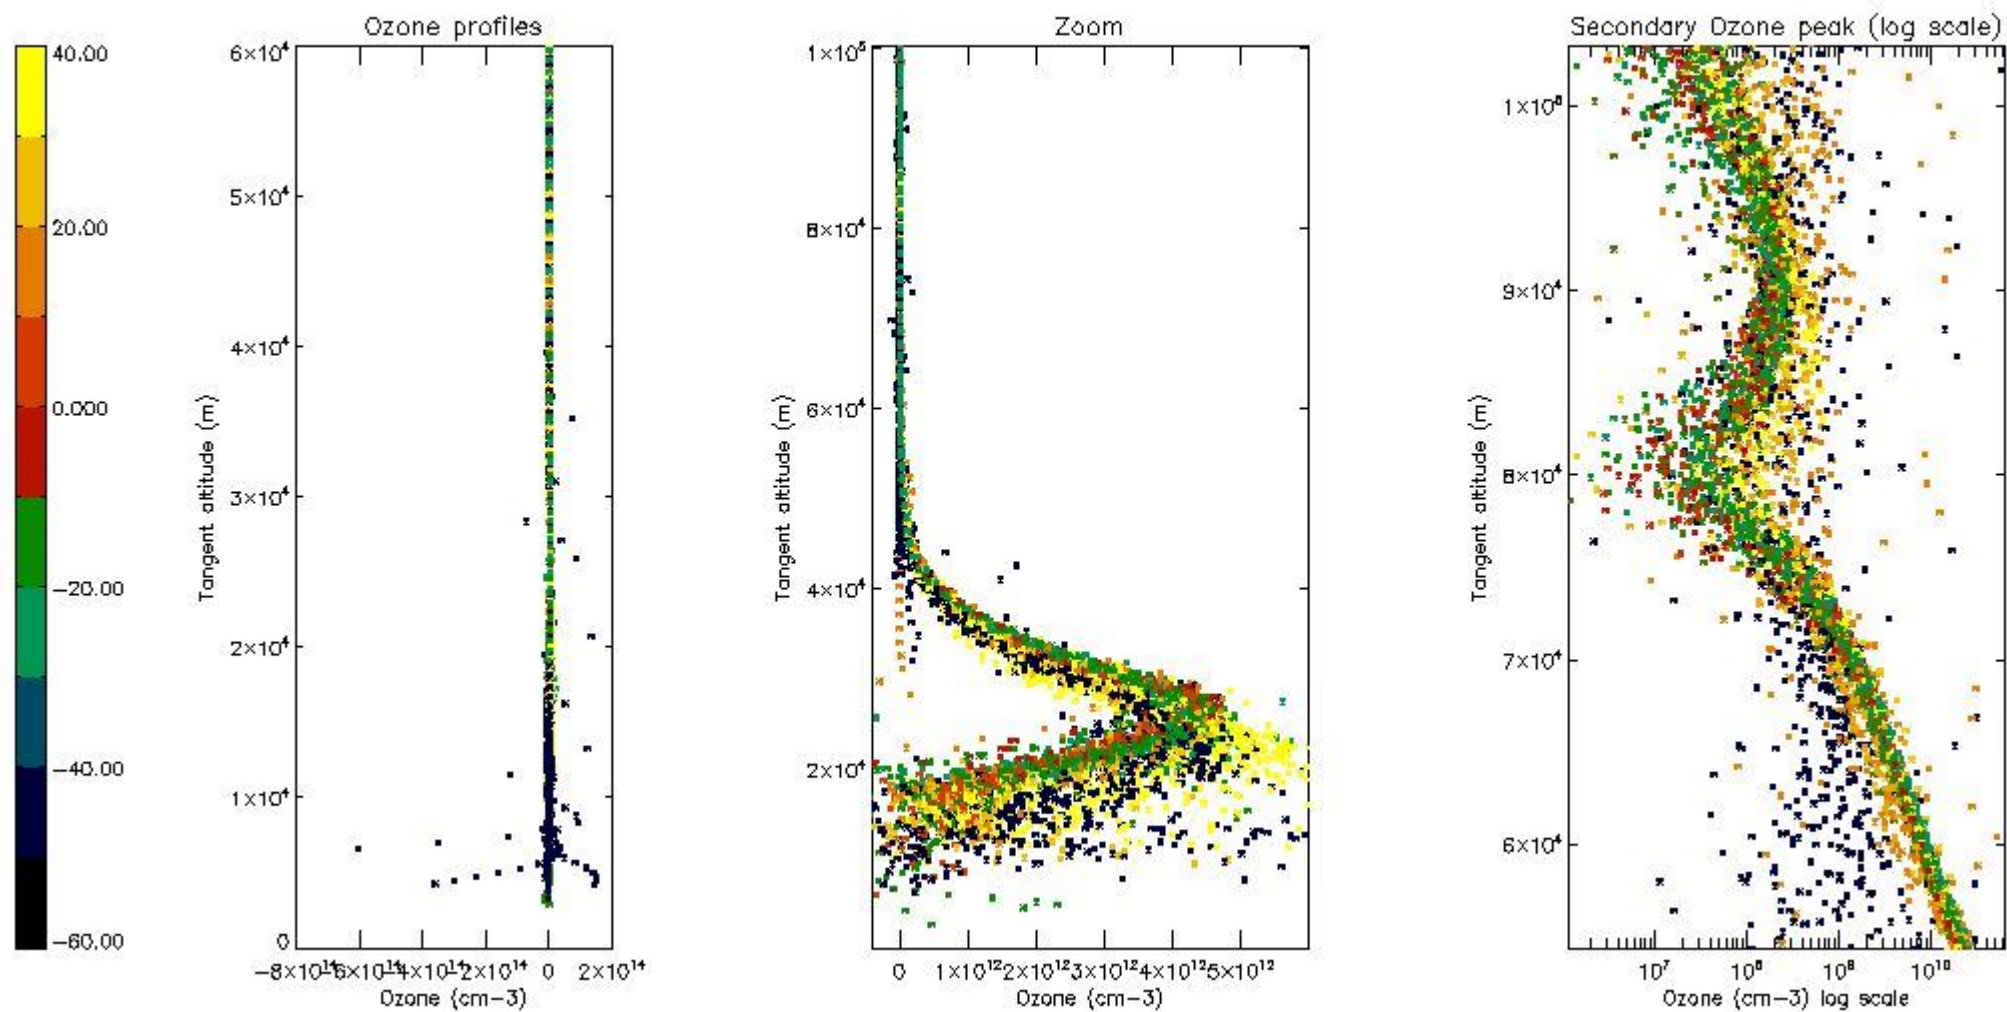

STD < 10	16
STD < 5	11

5.2 Plot ozone profiles for all STD (dark without errors)

The colorbar represents the latitude.

5.3 Plot ozone profiles where STD < 20% (dark without errors)

The colorbar represents the latitude.