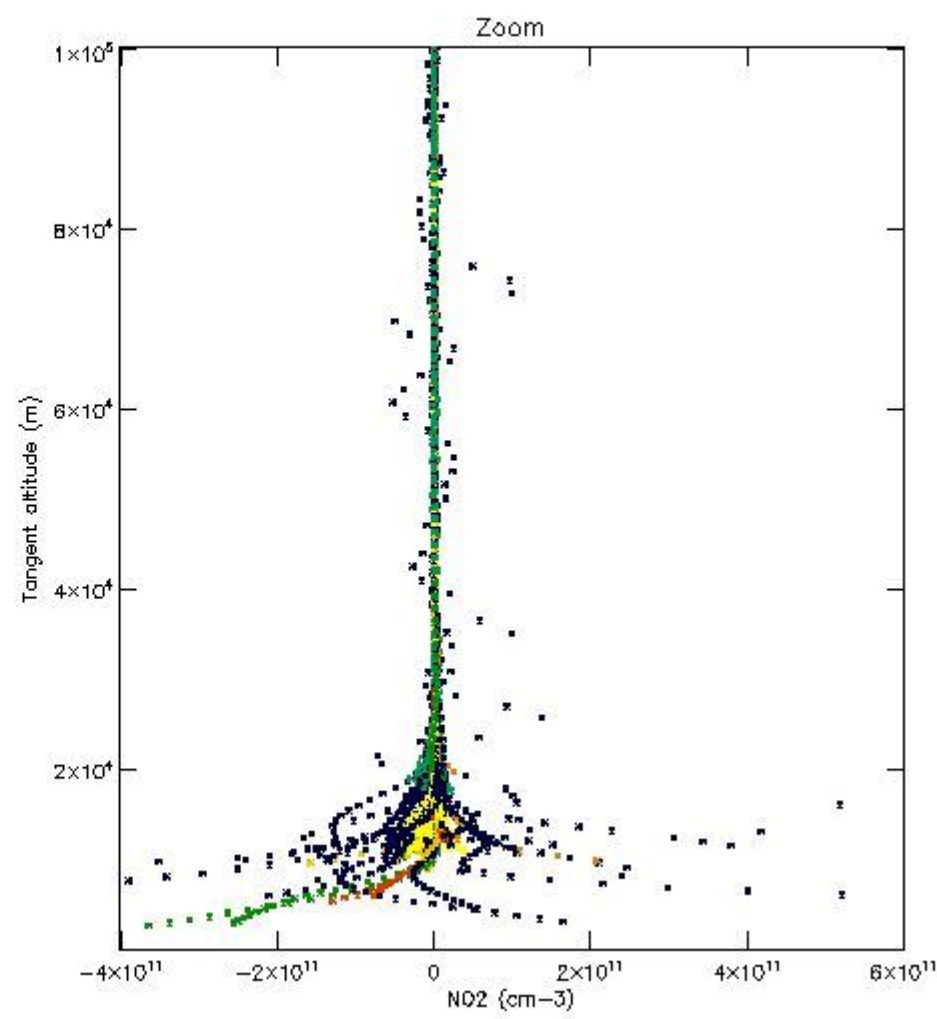

| | |
|----------|----|
| STD < 10 | 16 |
| STD < 5 | 11 |

5.2 Plot ozone profiles for all STD (dark without errors)

The colorbar represents the latitude.

5.3 Plot ozone profiles where STD < 20% (dark without errors)

The colorbar represents the latitude.

5.4 Plot ozone profiles where $STD < 10\%$ (dark without errors)

The colorbar represents the latitude.

5.5 Plot ozone profiles where STD < 5% (dark without errors)

The colorbar represents the latitude.

5.6 Plot NO₂ profiles for all STD (dark without errors)

The colorbar represents the latitude.

5.7 Plot NO3 profiles for all STD (dark without errors)

The colorbar represents the latitude.

5.8 Plot H₂O profiles for all STD (only for occultations of stars 1,2,3,4,13,14,16,26,63 dark without errors)