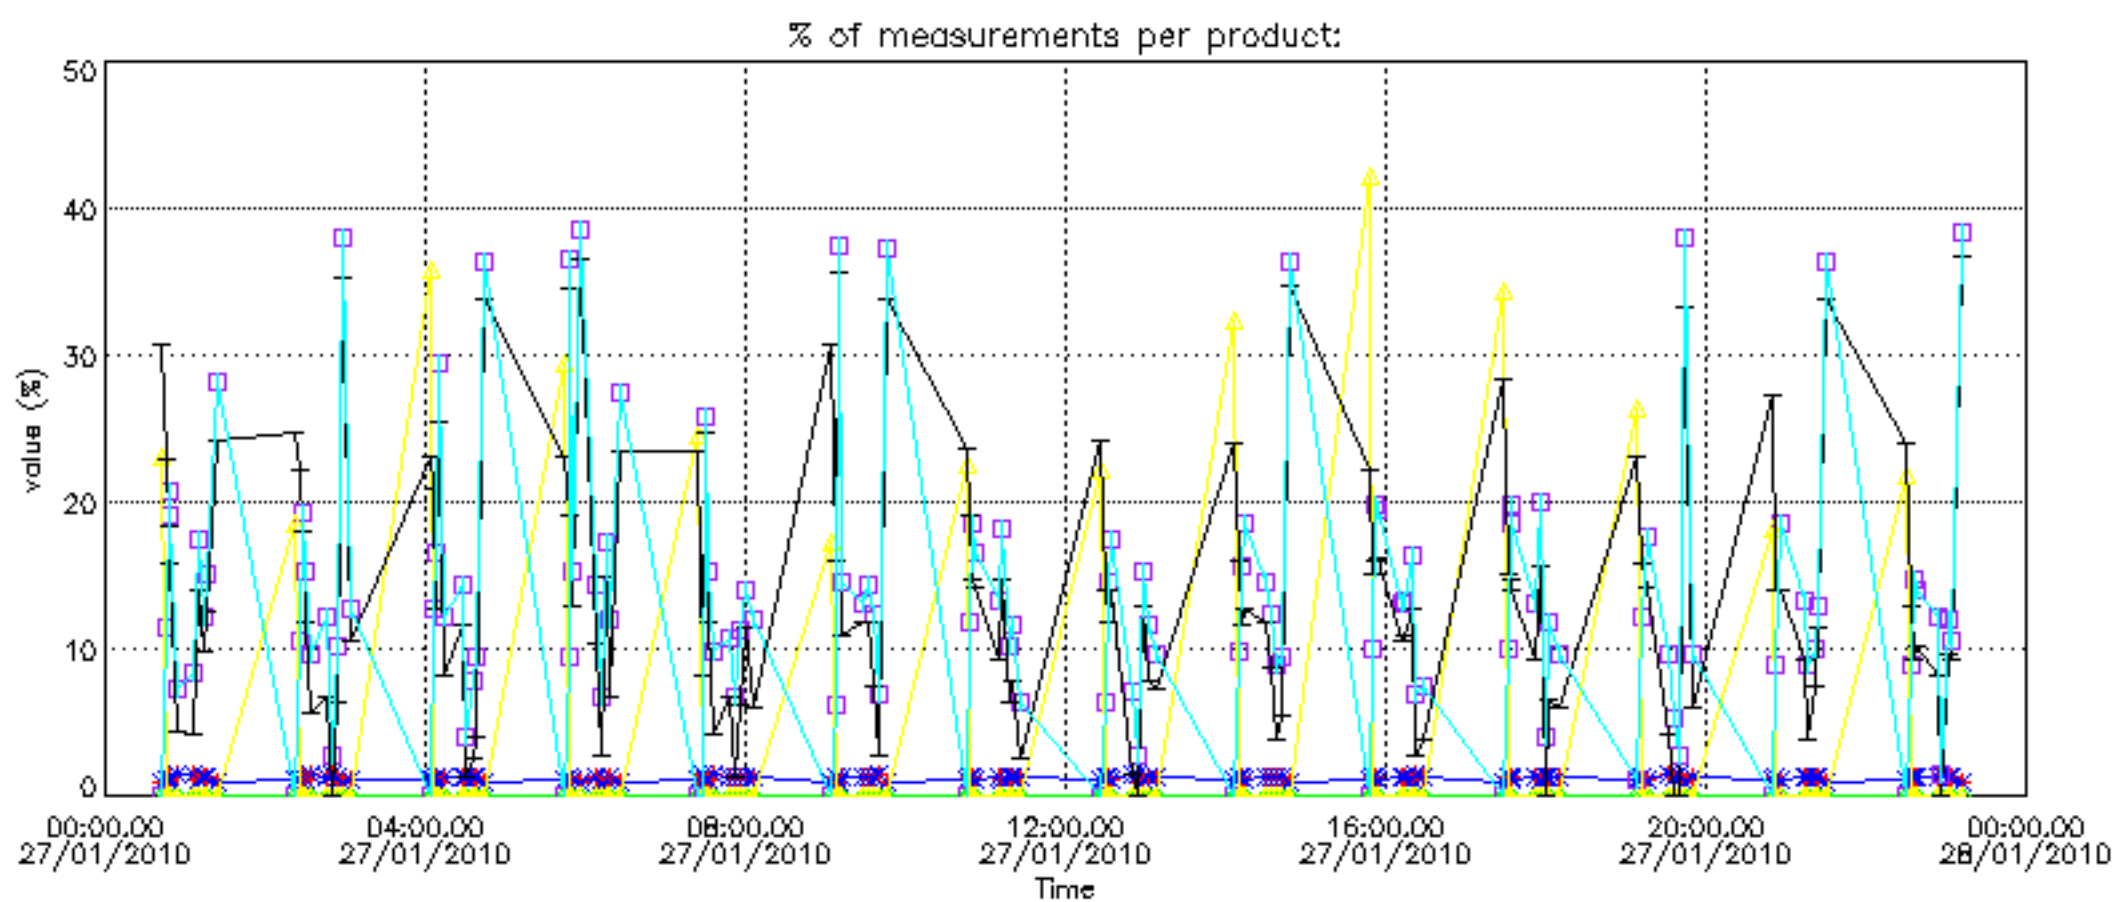

Percentage of cosmic ray hits per profile

Percentage of datation errors per profile