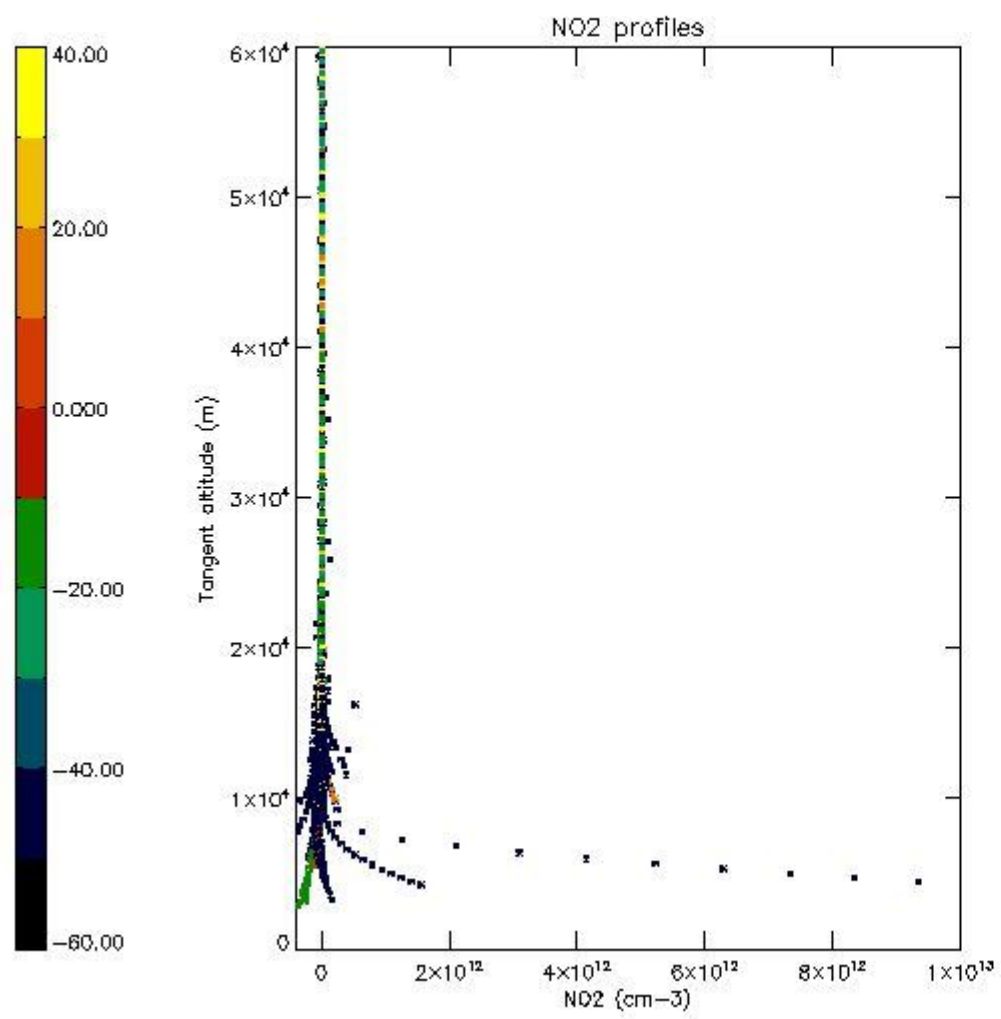

5.7 Plot NO3 profiles for all STD (dark without errors)

The colorbar represents the latitude.