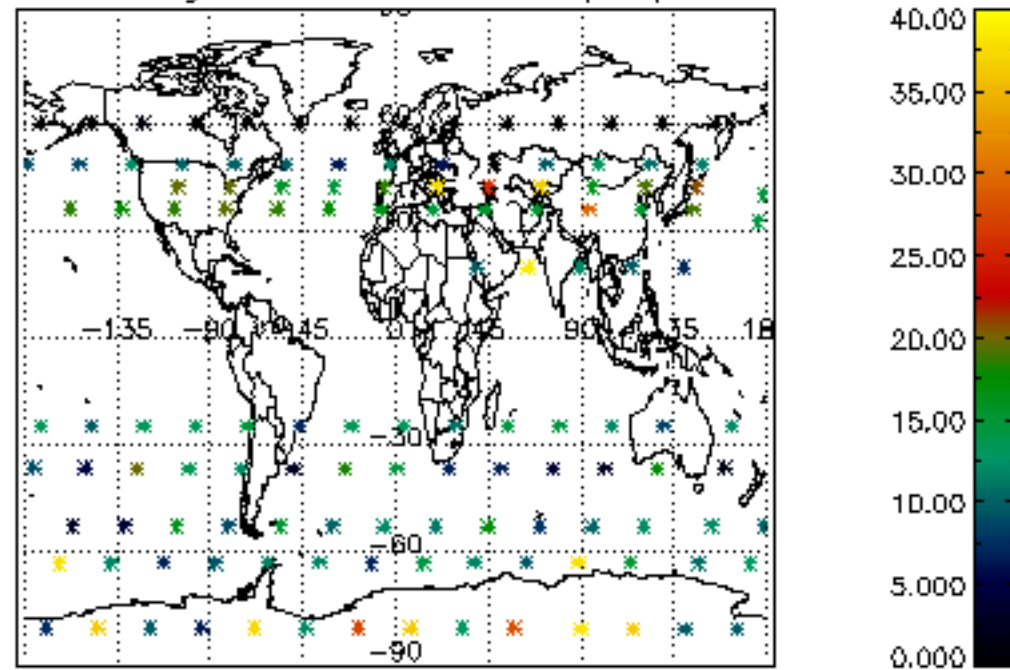

Percentage of saturation errors per profile