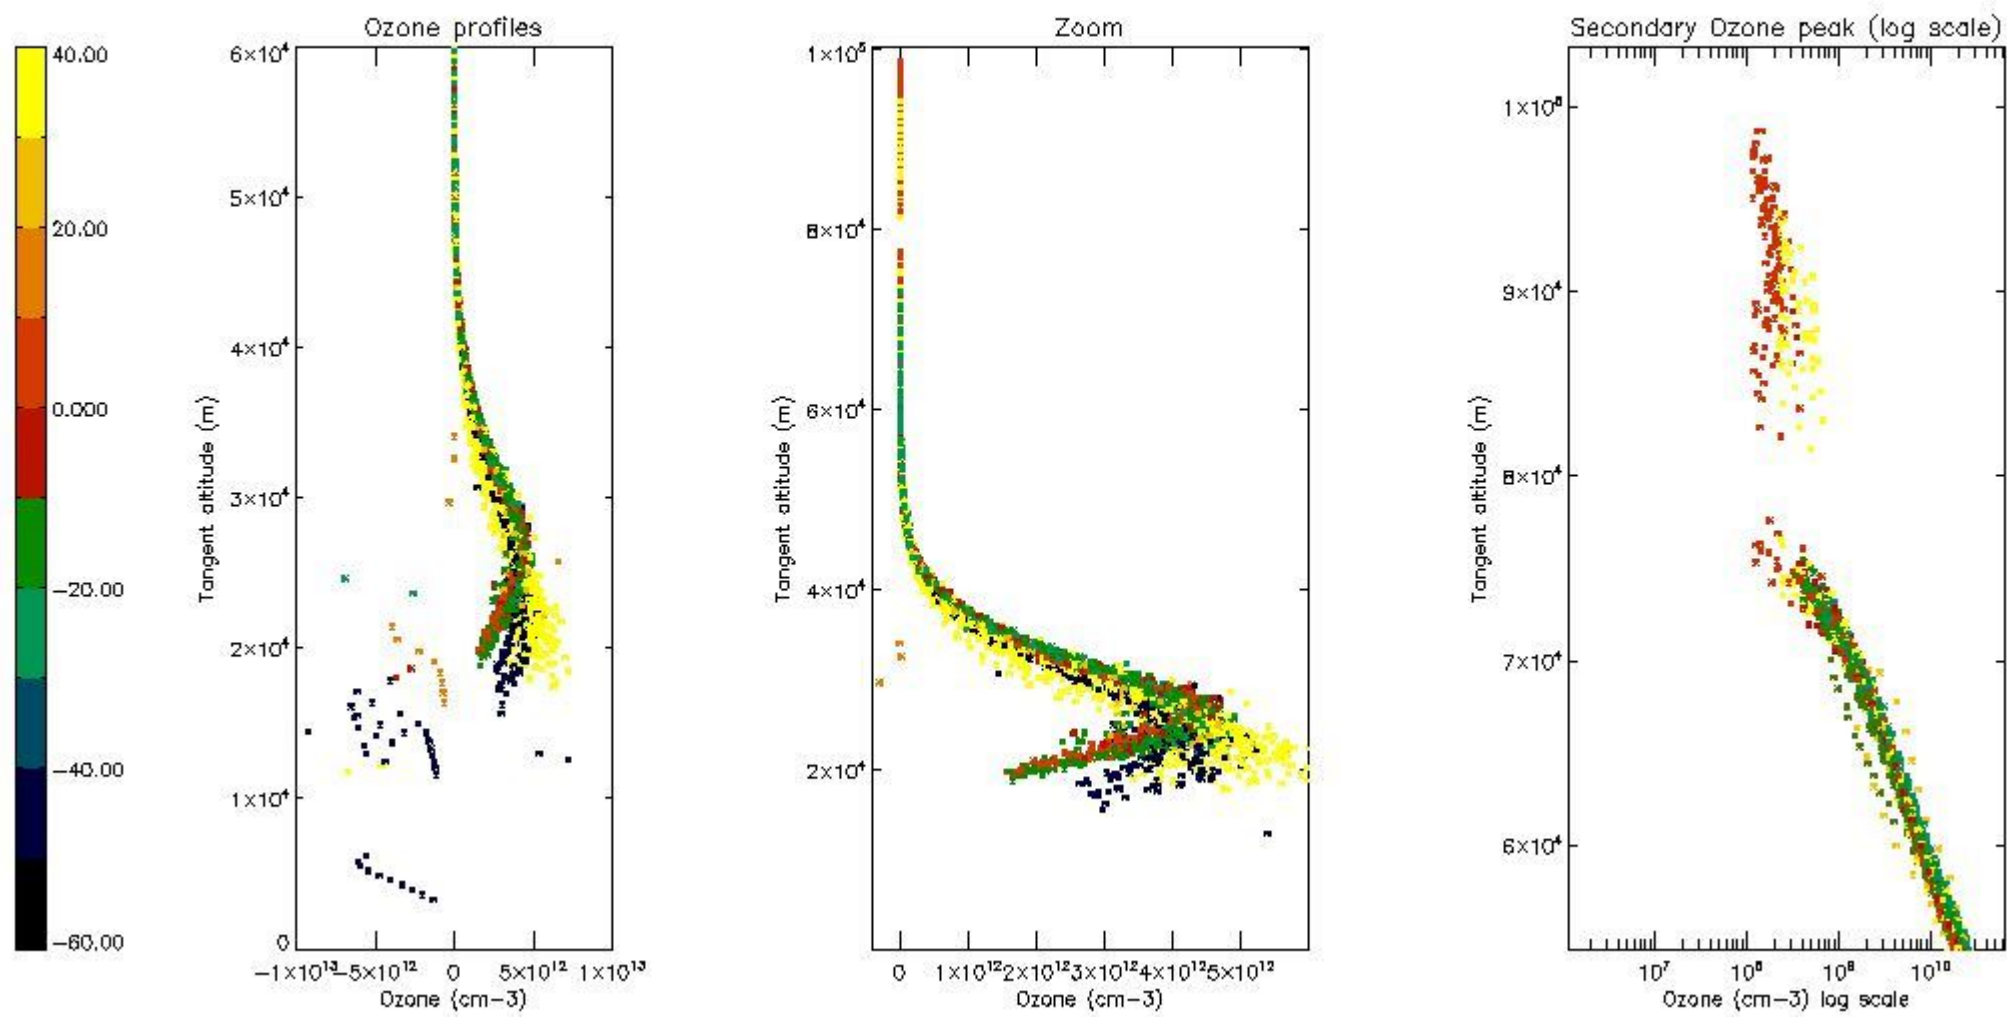

So, the table below shows the percentage of dark limb and valid observations for each criteria with respect to the overall valid daily observations.

| Criteria | % of total production |
|----------|-----------------------|
| All STD | 43 |
| STD < 20 | 22 |

| | |
|----------|----|
| STD < 10 | 16 |
| STD < 5 | 11 |

5.2 Plot ozone profiles for all STD (dark without errors)

The colorbar represents the latitude.

5.3 Plot ozone profiles where STD < 20% (dark without errors)

The colorbar represents the latitude.

5.4 Plot ozone profiles where $STD < 10\%$ (dark without errors)

The colorbar represents the latitude.

5.5 Plot ozone profiles where STD < 5% (dark without errors)

The colorbar represents the latitude.