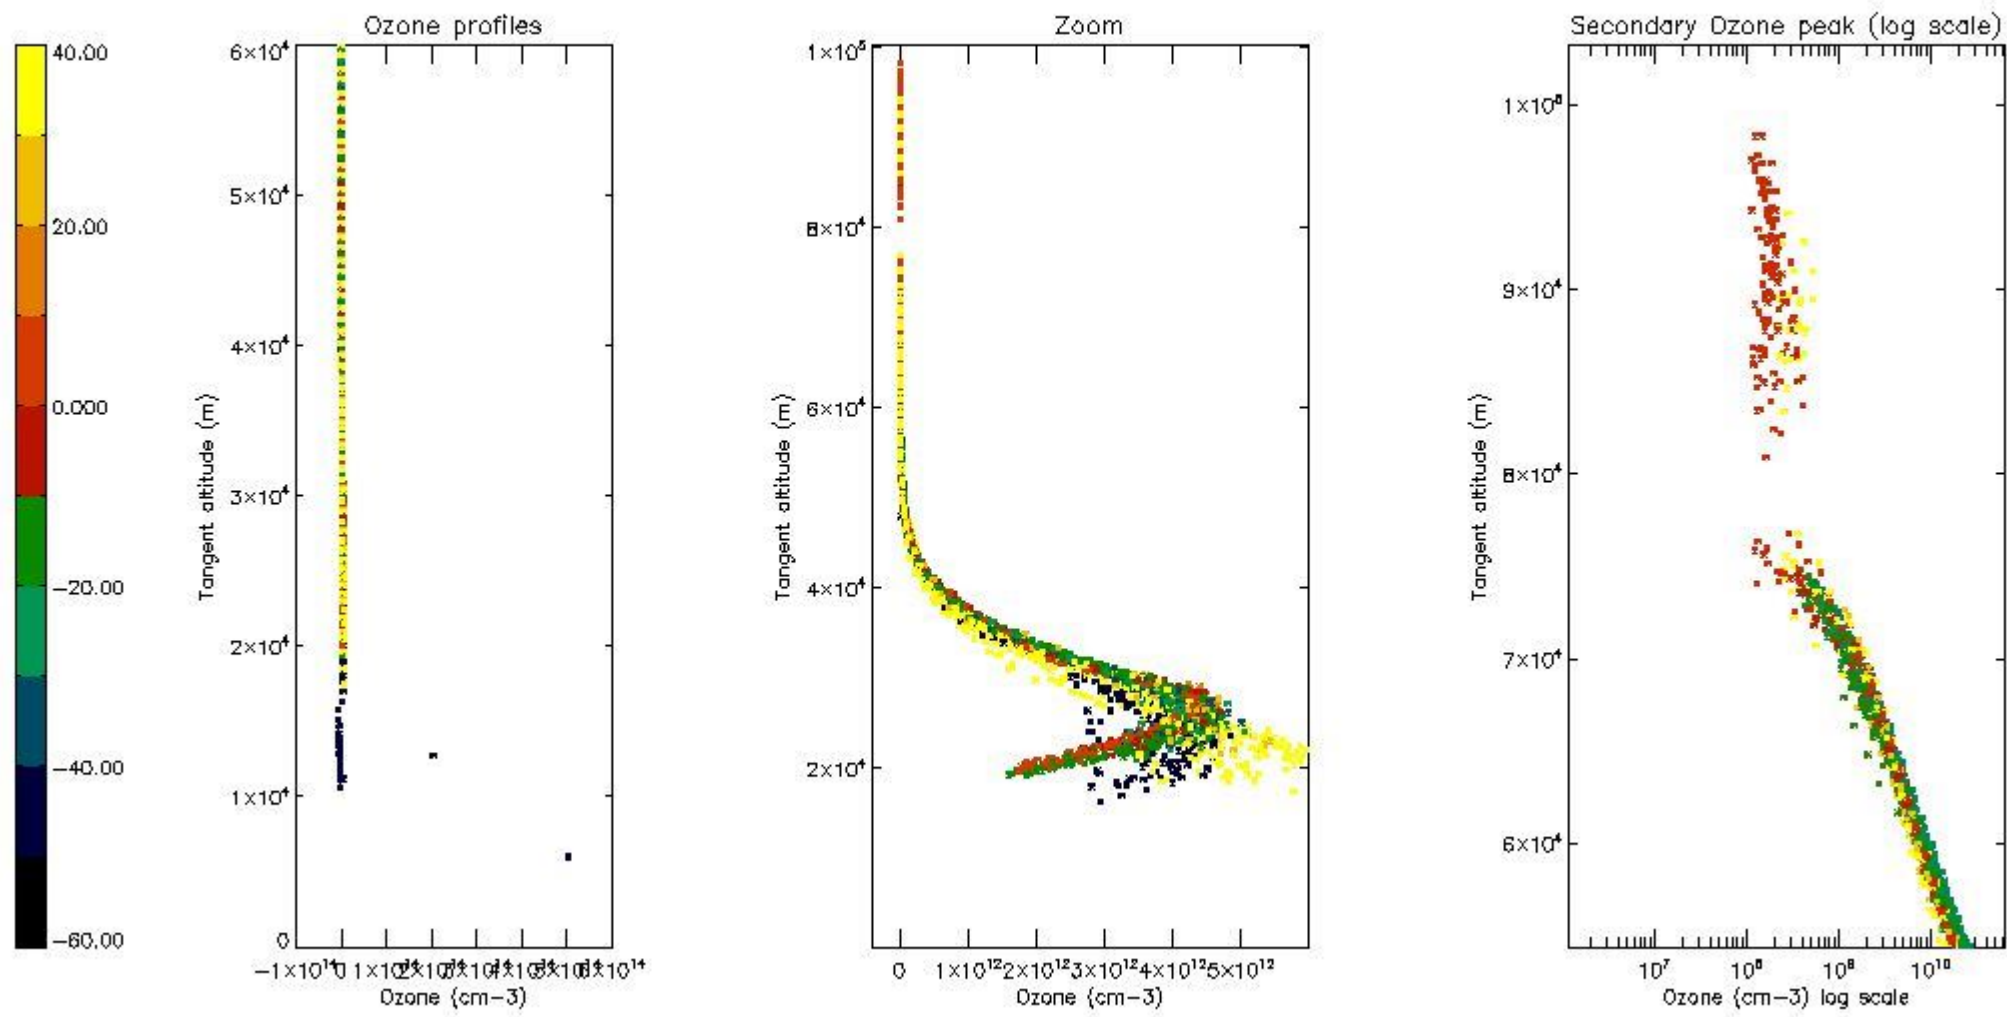

5.5 Plot ozone profiles where $STD < 5\%$ (dark without errors)

The colorbar represents the latitude.