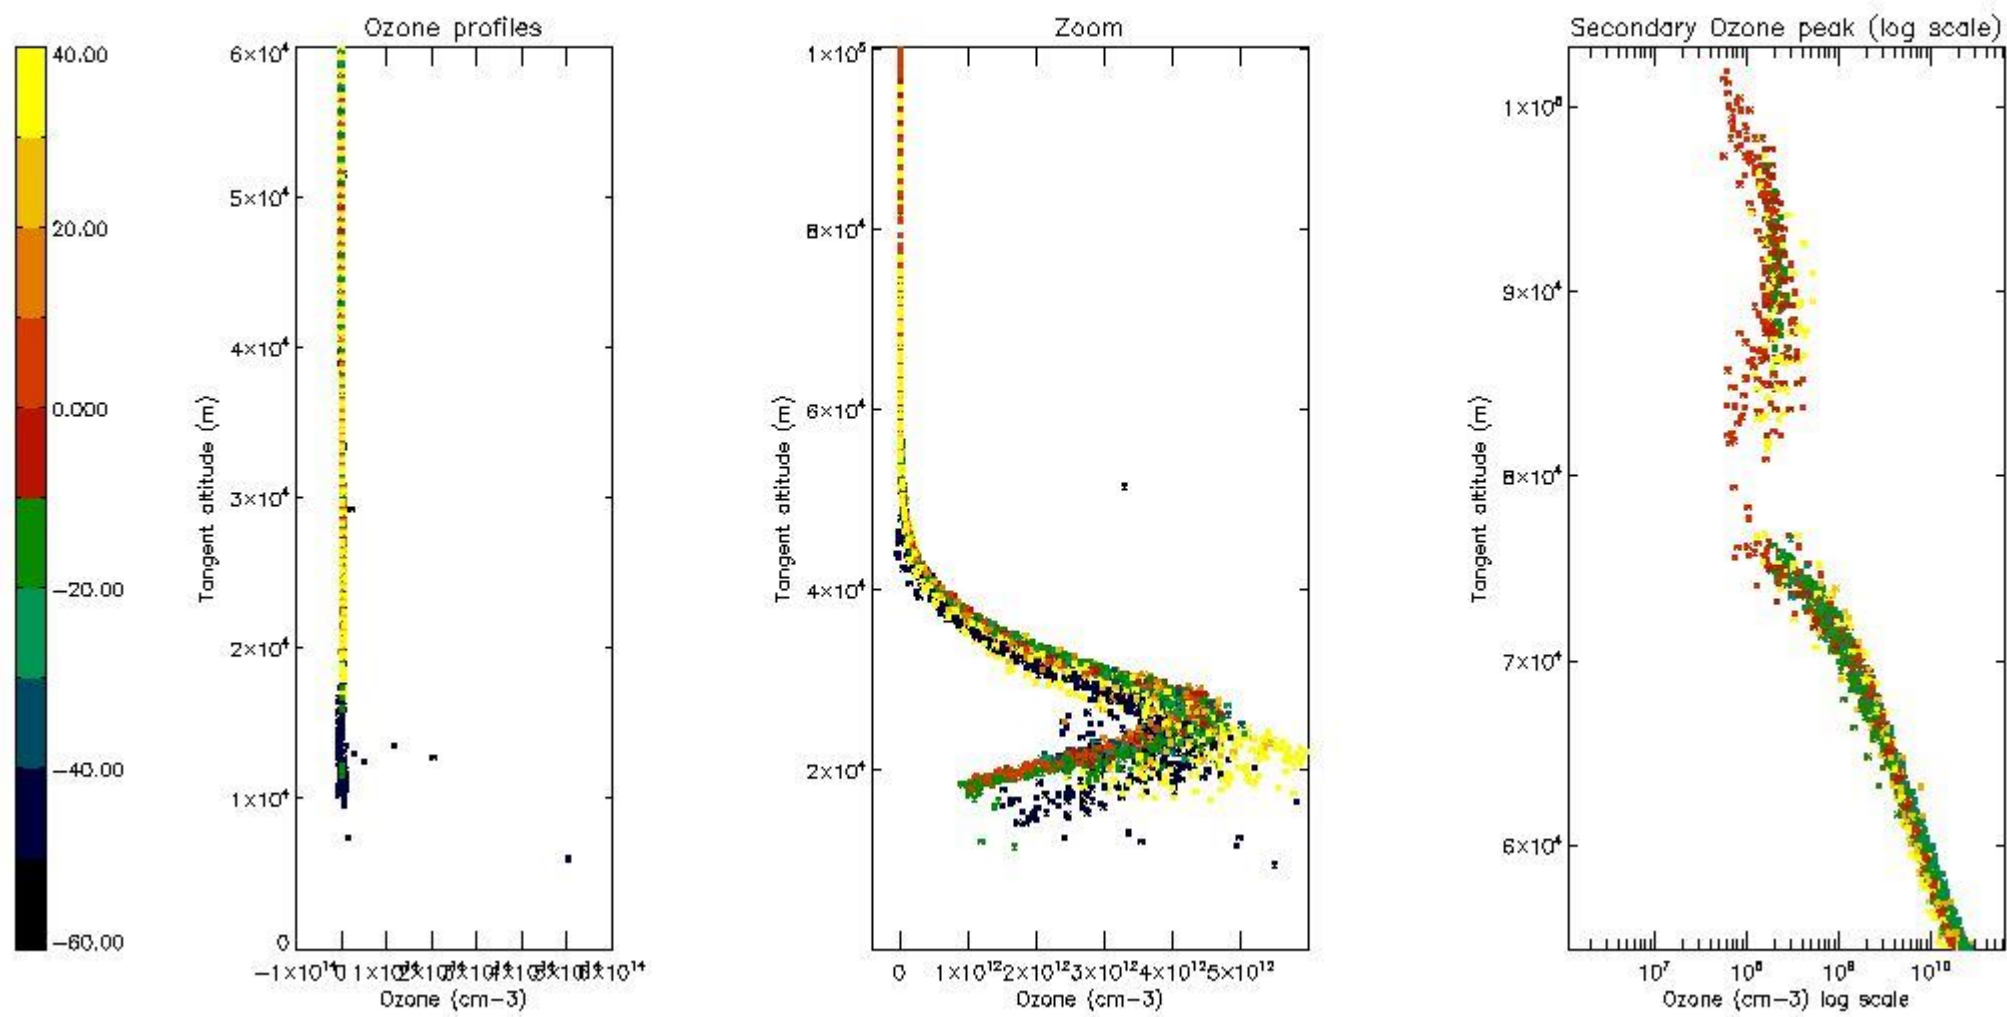

STD < 10	14
STD < 5	10

5.2 Plot ozone profiles for all STD (dark without errors)

The colorbar represents the latitude.

5.3 Plot ozone profiles where STD < 20% (dark without errors)

The colorbar represents the latitude.

5.4 Plot ozone profiles where $STD < 10\%$ (dark without errors)

The colorbar represents the latitude.

5.5 Plot ozone profiles where STD < 5% (dark without errors)

The colorbar represents the latitude.

5.6 Plot NO₂ profiles for all STD (dark without errors)

The colorbar represents the latitude.

5.7 Plot NO3 profiles for all STD (dark without errors)

The colorbar represents the latitude.

5.8 Plot H2O profiles for all STD (only for occultations of stars 1,2,3,4,13,14,16,26,63 dark without errors)