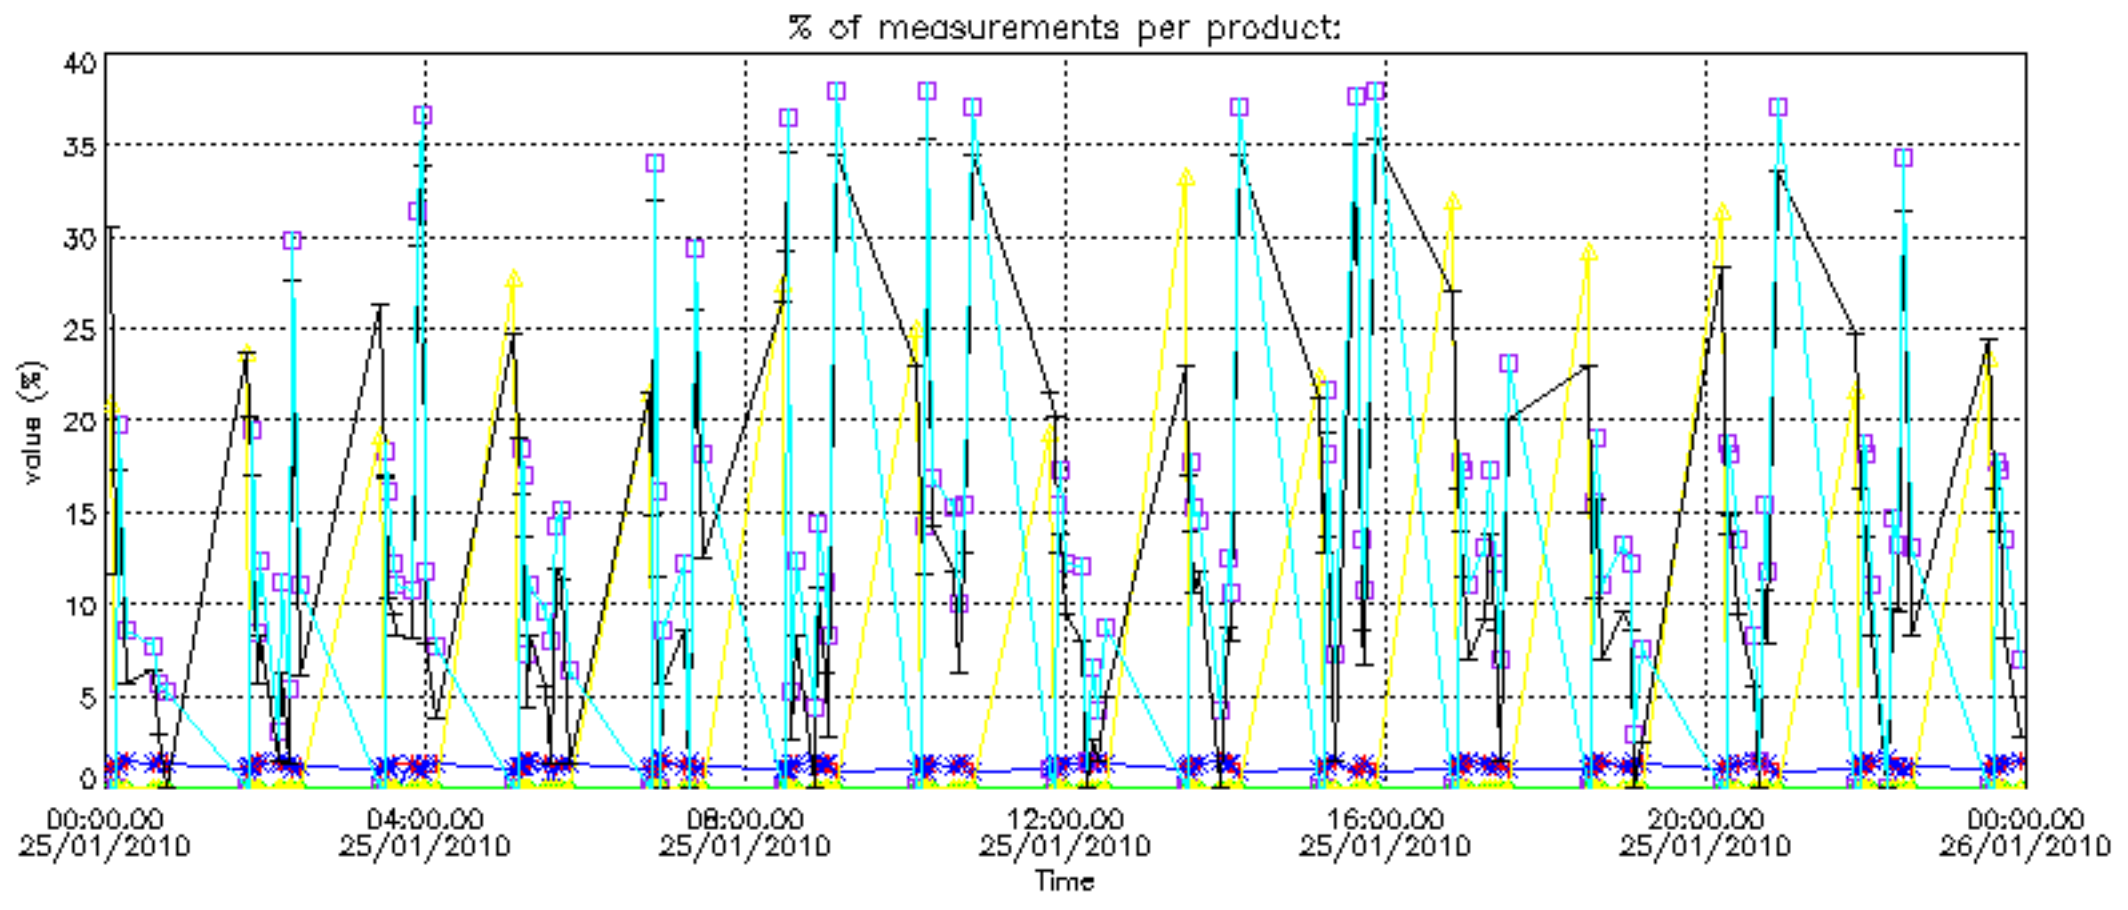

Percentage of cosmic ray hits per profile

Percentage of datation errors per profile