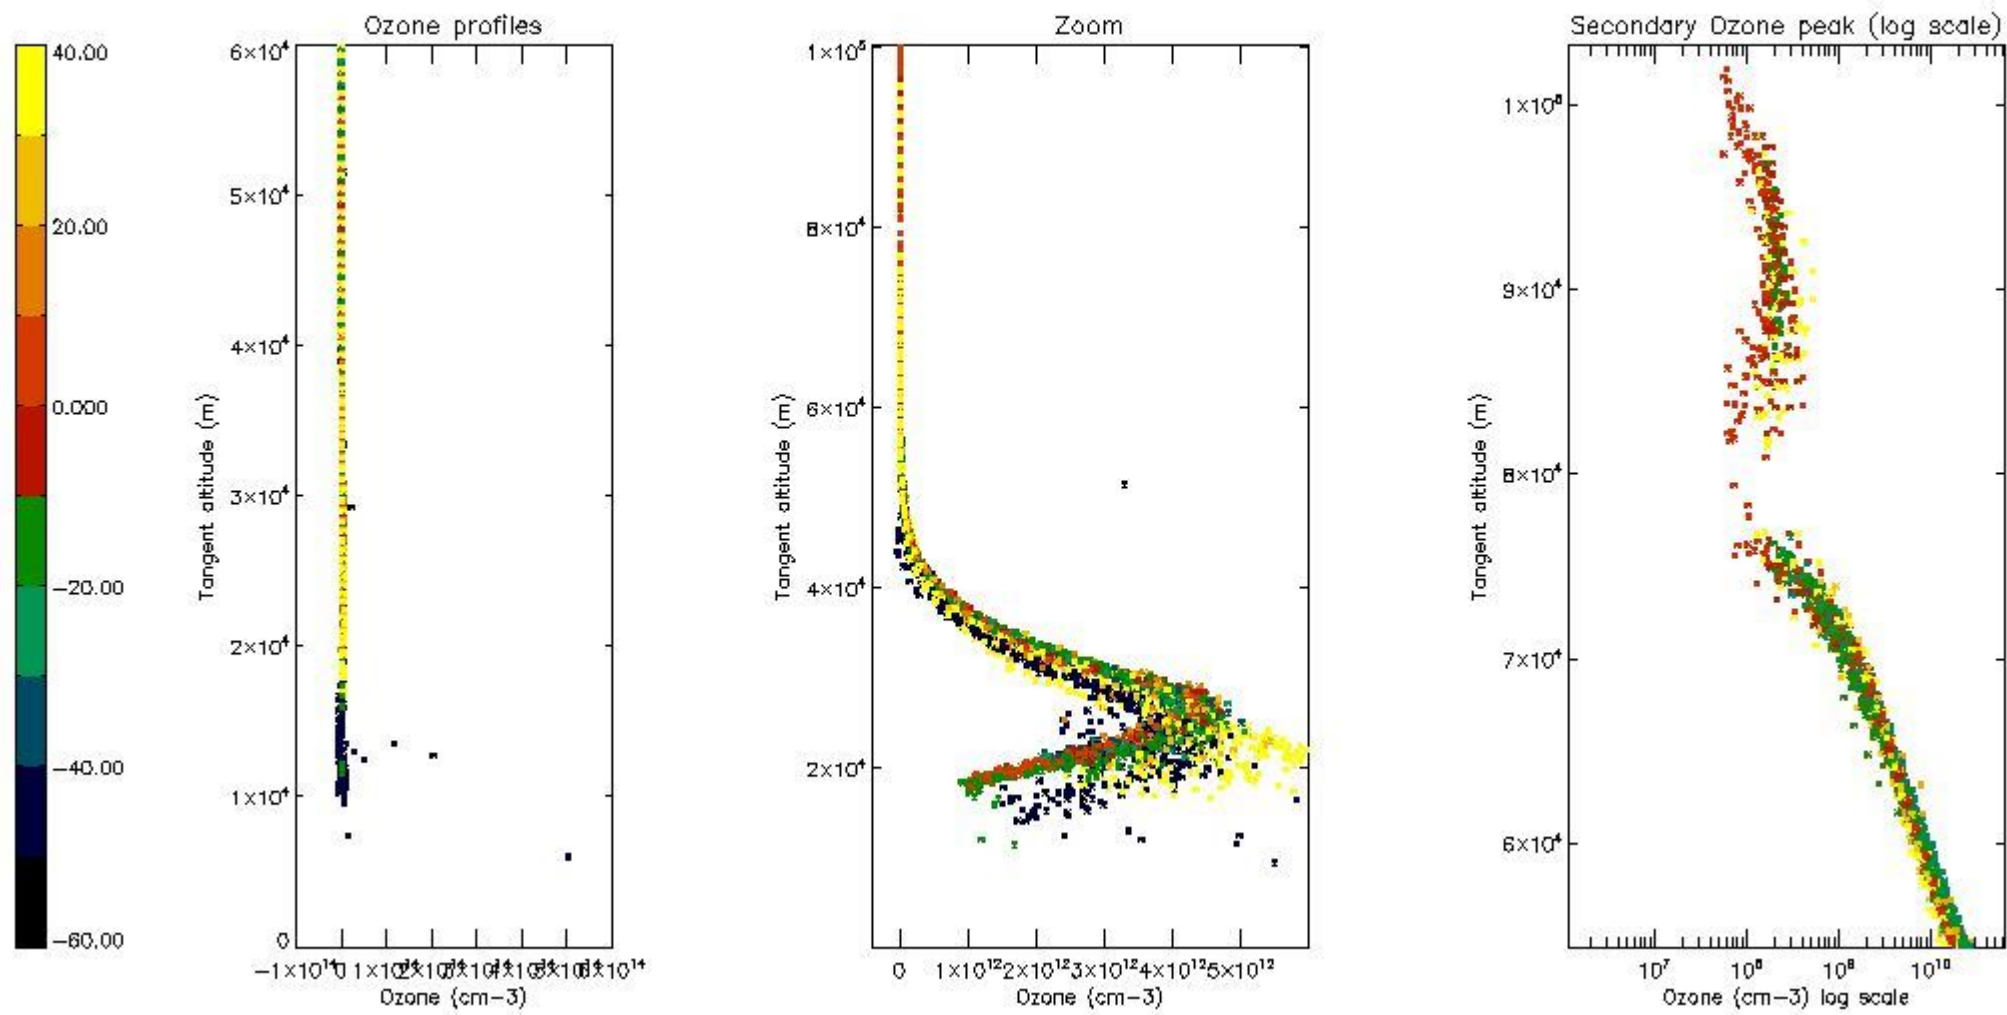

STD < 10	14
STD < 5	10

5.2 Plot ozone profiles for all STD (dark without errors)

The colorbar represents the latitude.

5.3 Plot ozone profiles where STD < 20% (dark without errors)

The colorbar represents the latitude.