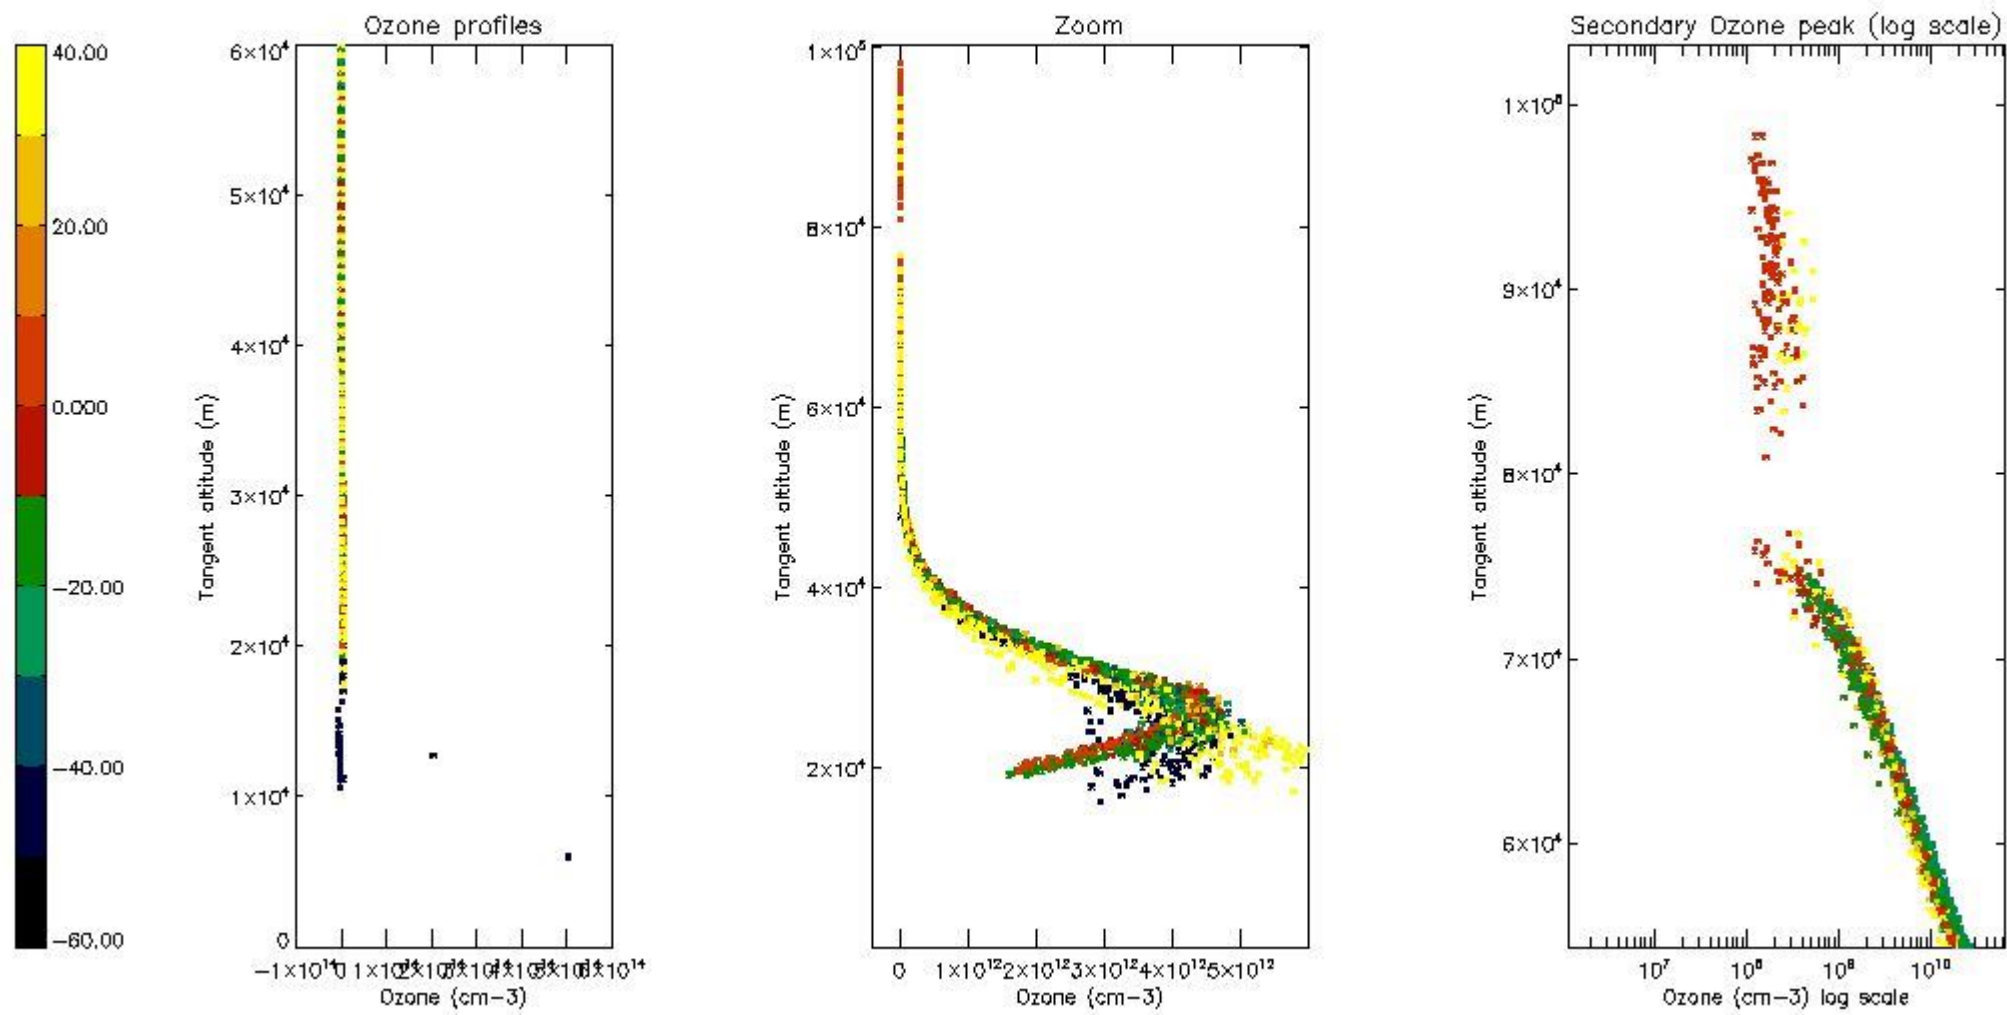

STD < 10	14
STD < 5	10

5.2 Plot ozone profiles for all STD (dark without errors)

The colorbar represents the latitude.

5.3 Plot ozone profiles where STD < 20% (dark without errors)

The colorbar represents the latitude.

5.4 Plot ozone profiles where $STD < 10\%$ (dark without errors)

The colorbar represents the latitude.

5.5 Plot ozone profiles where STD < 5% (dark without errors)

The colorbar represents the latitude.

5.6 Plot NO₂ profiles for all STD (dark without errors)