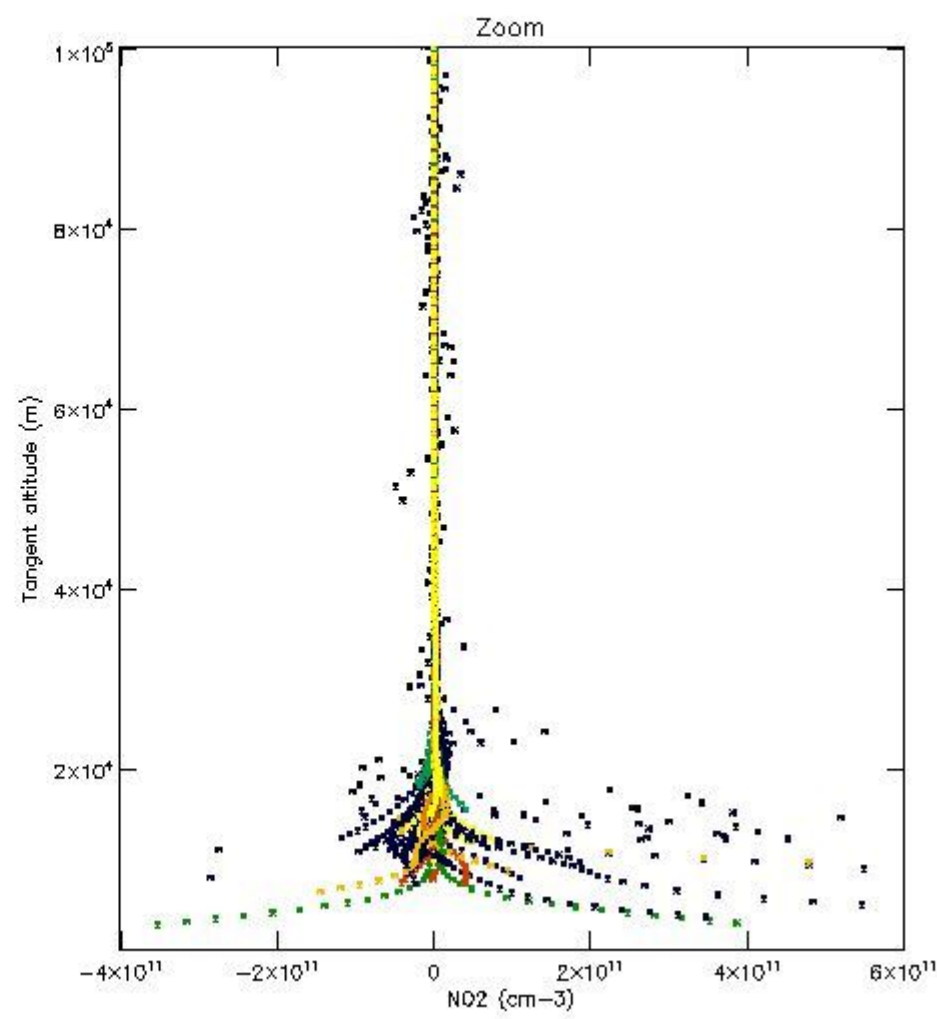

5.4 Plot ozone profiles where STD < 10% (dark without errors)

The colorbar represents the latitude.

5.5 Plot ozone profiles where $STD < 5\%$ (dark without errors)

The colorbar represents the latitude.

5.6 Plot NO₂ profiles for all STD (dark without errors)

The colorbar represents the latitude.

5.7 Plot NO3 profiles for all STD (dark without errors)

The colorbar represents the latitude.

5.8 Plot H2O profiles for all STD (only for occultations of stars 1,2,3,4,13,14,16,26,63 dark without errors)