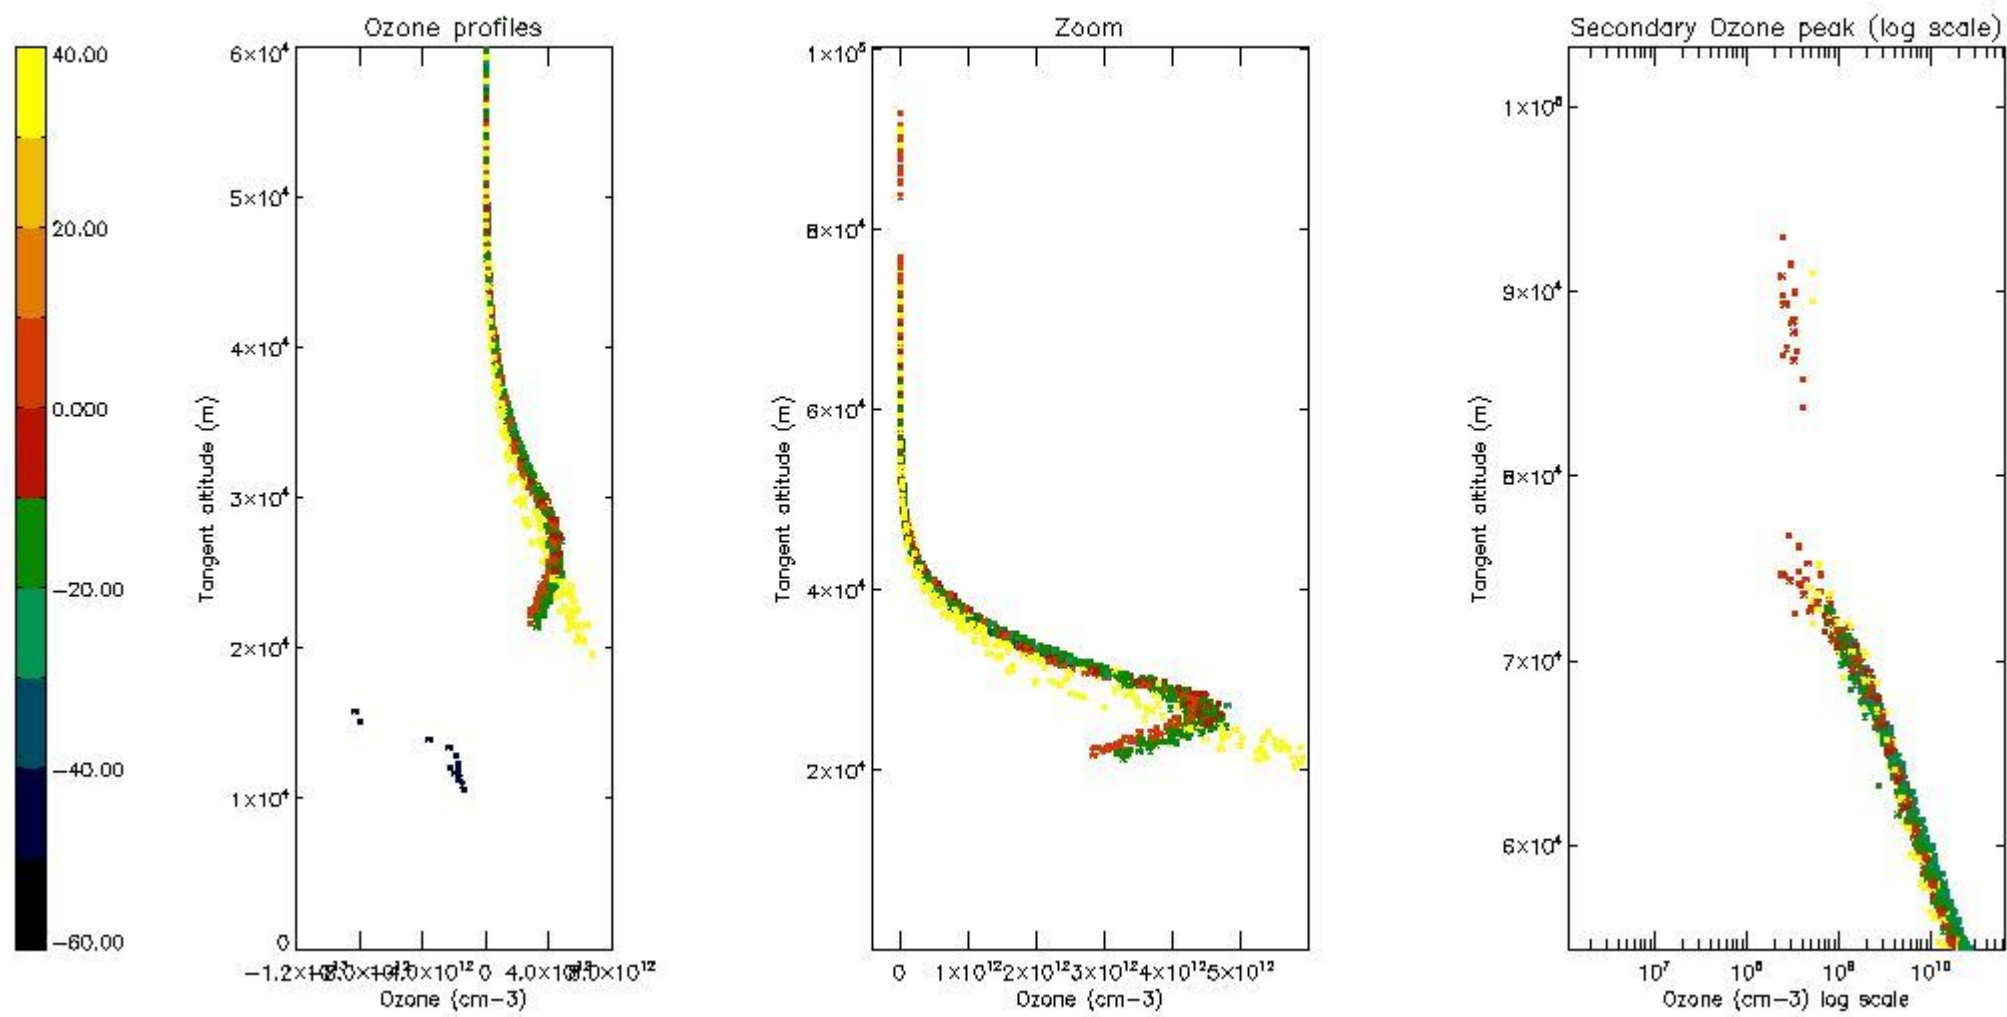

5.6 Plot NO₂ profiles for all STD (dark without errors)

The colorbar represents the latitude.