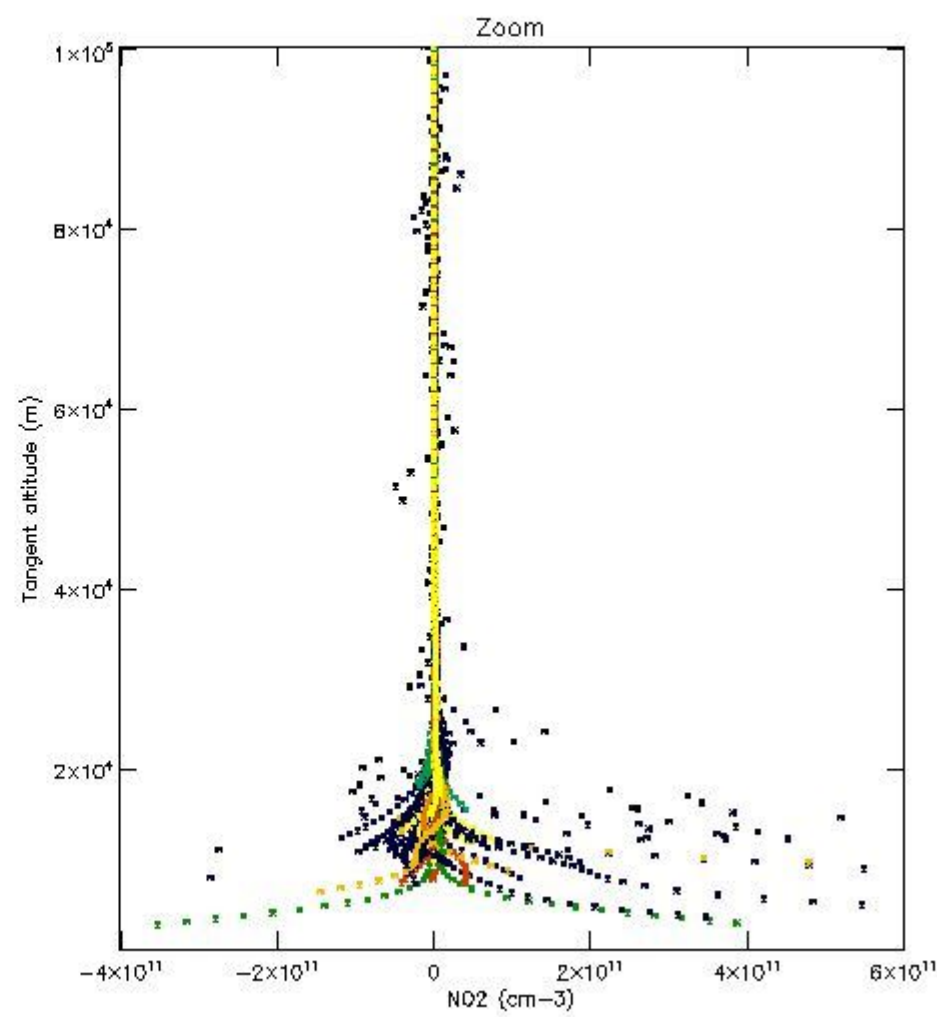

STD < 10	14
STD < 5	10

5.2 Plot ozone profiles for all STD (dark without errors)

The colorbar represents the latitude.

5.3 Plot ozone profiles where STD < 20% (dark without errors)

The colorbar represents the latitude.

5.4 Plot ozone profiles where $STD < 10\%$ (dark without errors)

The colorbar represents the latitude.

5.5 Plot ozone profiles where STD < 5% (dark without errors)

The colorbar represents the latitude.

5.6 Plot NO₂ profiles for all STD (dark without errors)

The colorbar represents the latitude.

5.7 Plot NO3 profiles for all STD (dark without errors)

The colorbar represents the latitude.

5.8 Plot H2O profiles for all STD (only for occultations of stars 1,2,3,4,13,14,16,26,63 dark without errors)