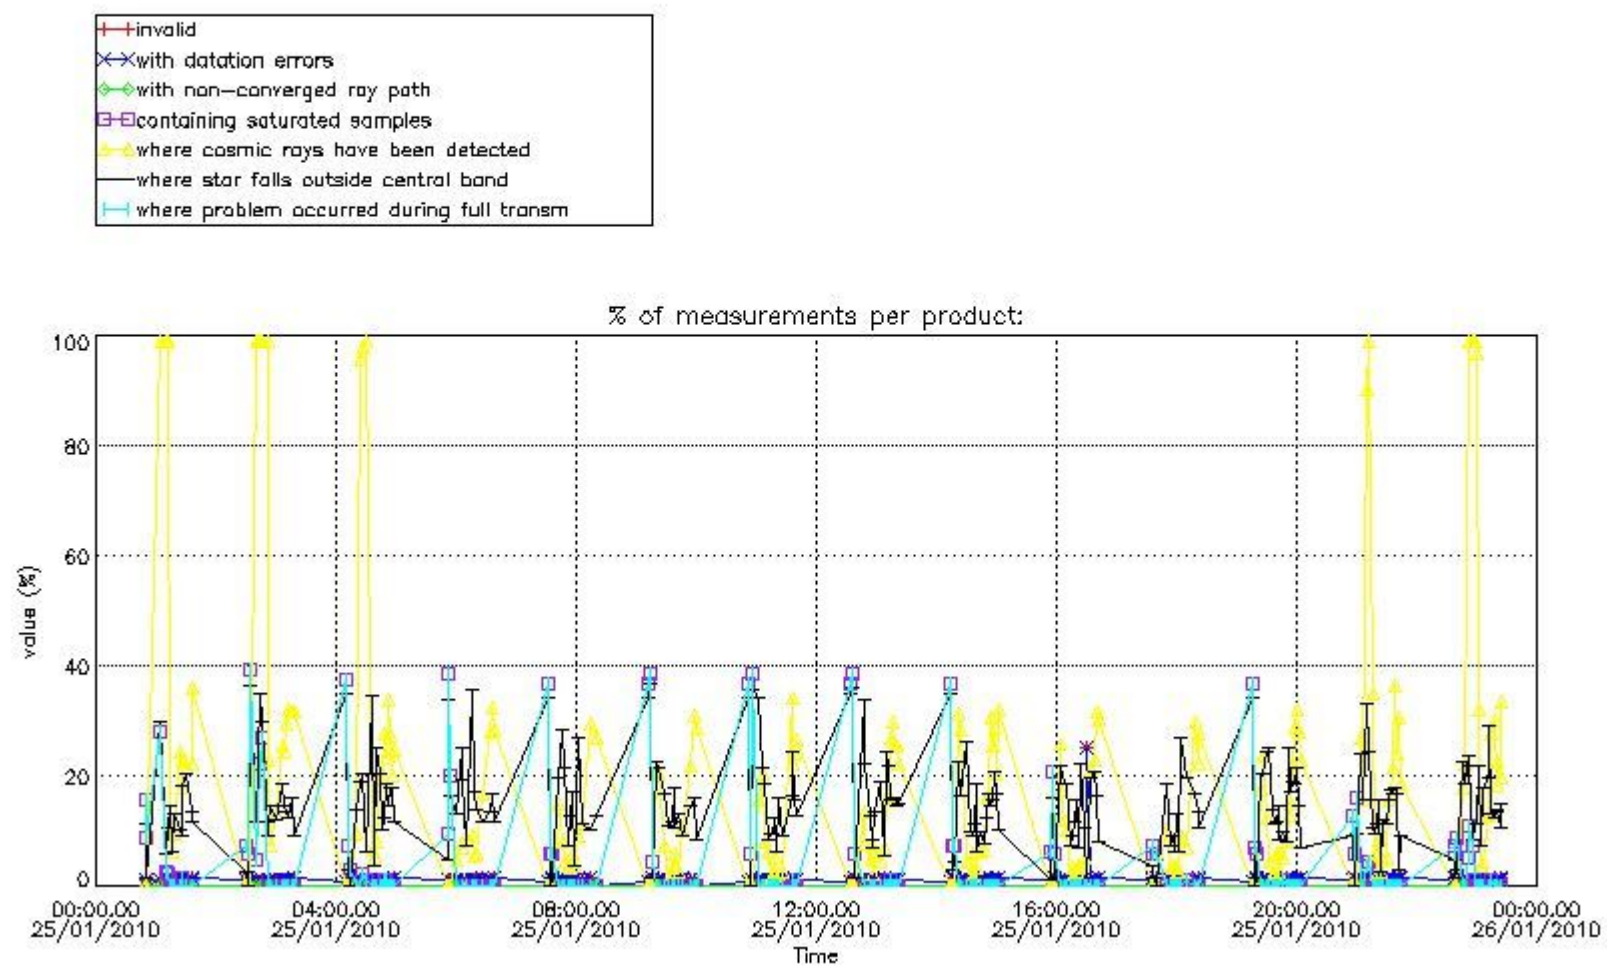

4.1.2 Plot level 1 quality information per product (time dependant): ENVISAT DESCENDING passes