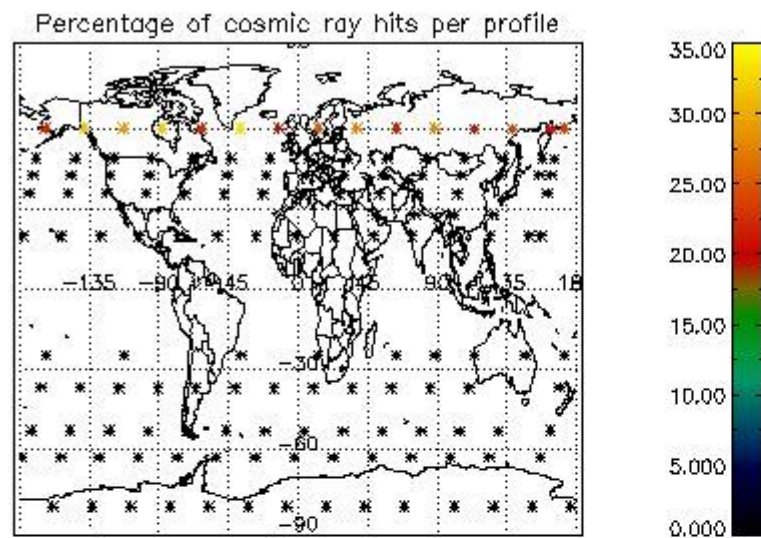

4.2.2 Plot level 1 quality information per product (world map): ENVISAT DESCENDING passes

5. Trace gas profiles

5.1 Ozone statistics based on quality of products

The final quality of the products can be "measured" using the STD (Standard Deviation) attached to every point profile. This information is written to the parameter GOM_NL__2P/NL_LOCAL_SPECIES_DENSITY/o3_std of the level 2 products. The table below shows the statistics for given STD ranges.

The statistics are given with respect to the overall valid production:

- Products without fatal errors: GOM_NL__2P/MPH/PRODUCT_ERR=0
- Valid point profile: GOM_NL__2P/NL_LOCAL_SPECIES_DENSITY/pcd(0)=0

The 'Criteria' is applied to valid points of dark limb products:

- Products in dark limb illumination condition: GOM_NL__2P/NL_SUMMARY_QUALITY/obs_ill_cond=0
- Products without fatal errors: GOM_NL__2P/MPH/PRODUCT_ERR=0
- Valid point profile: GOM_NL__2P/NL_LOCAL_SPECIES_DENSITY/pcd(0)=0

So, the table below shows the percentage of dark limb and valid observations for each criteria with respect to the overall valid daily observations.

Criteria	% of total production
All STD	37
STD < 20	18