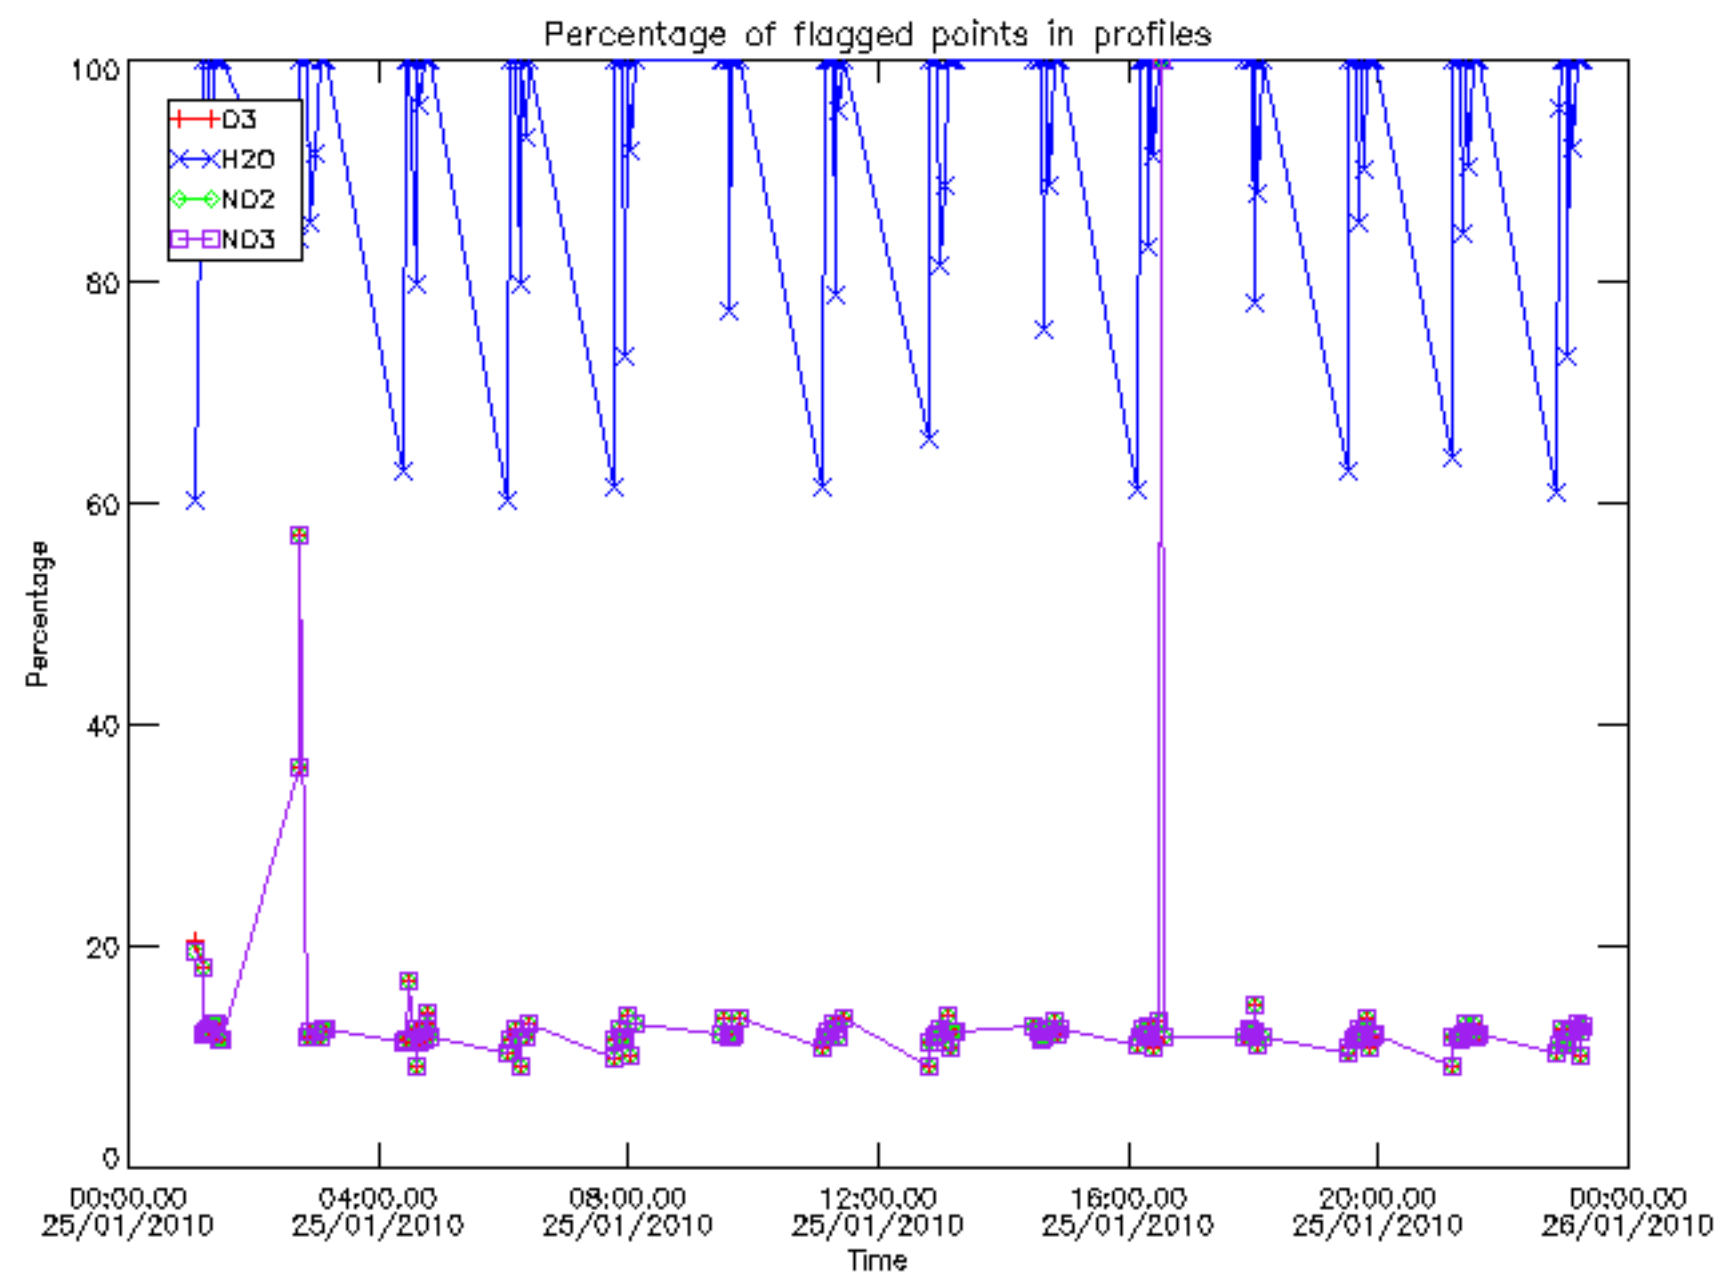

Percentage of flagged data per D3 profile

Percentage of flagged data per H2O profile