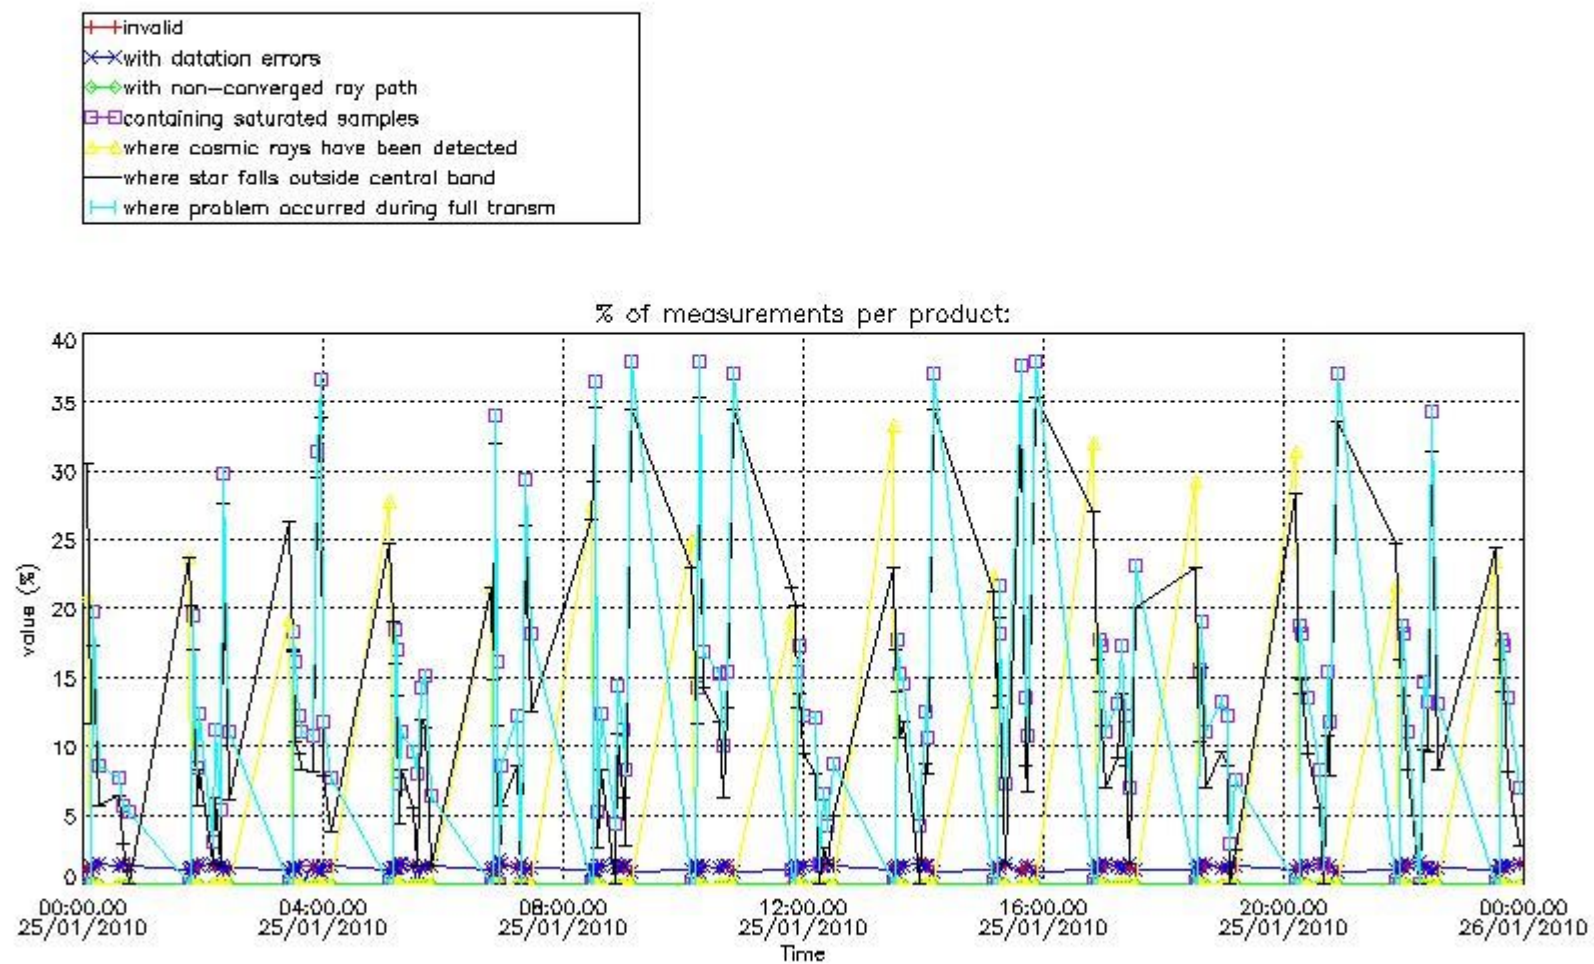

Percentage of flagged data per NO3 profile

4. Level 1 quality information per product

In this section it is plotted some information contained in the Quality Summary data set of the level 2 products that comes from the level 1b processing. Products without errors (error flag in the MPH set to "0") are used.

4.1 Plot quality information per product (time dependant) coming from level 1b processing

4.1.1 Plot level 1 quality information per product (time dependant): ENVISAT ASCENDING passes

4.1.2 Plot level 1 quality information per product (time dependant): ENVISAT DESCENDING passes