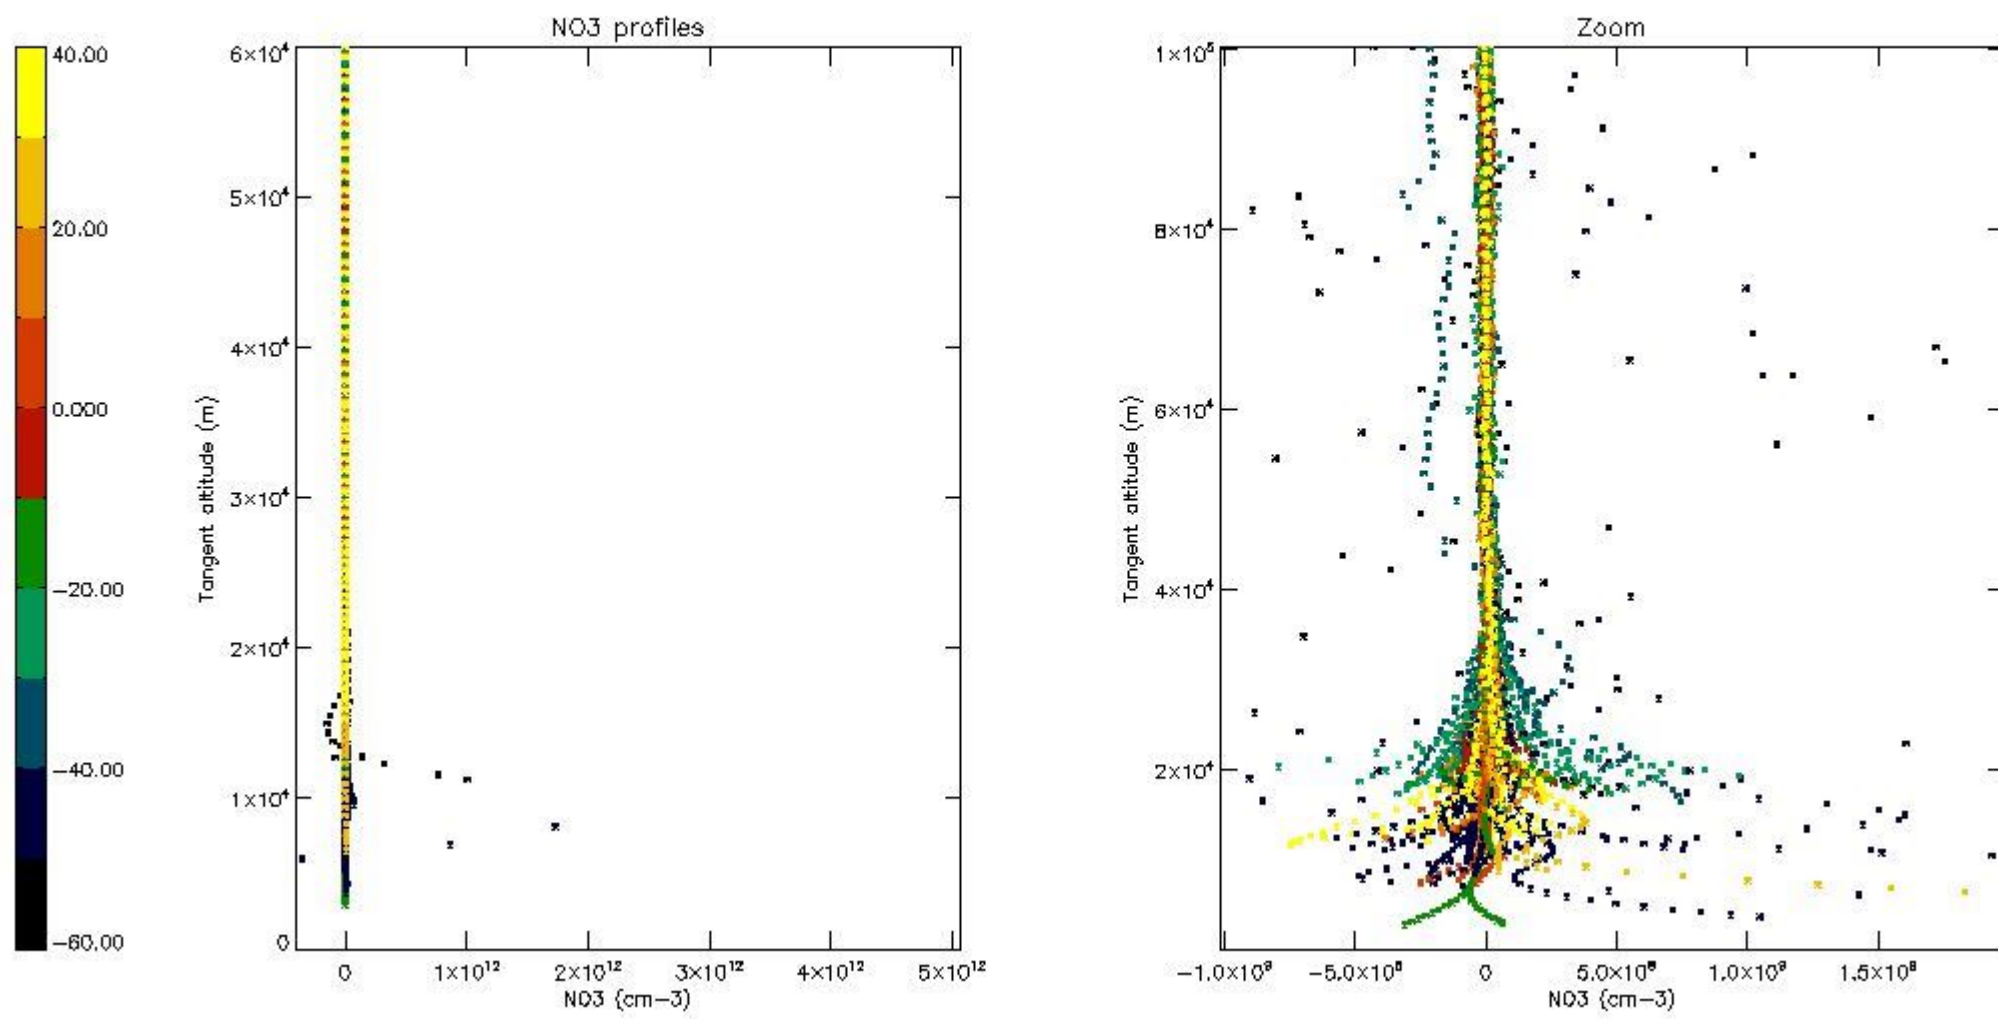

5.8 Plot H2O profiles for all STD (only for occultations of stars 1,2,3,4,13,14,16,26,63 dark without errors)

The colorbar represents the latitude.