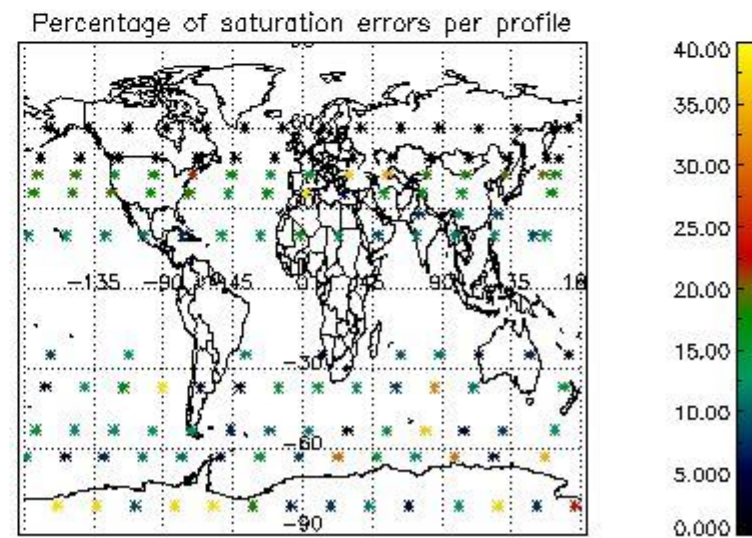

Percentage of flagged data per NO3 profile

4. Level 1 quality information per product

In this section it is plotted some information contained in the Quality Summary data set of the level 2 products that comes from the level 1b processing. Products without errors (error flag in the MPH set to "0") are used.

4.1 Plot quality information per product (time dependant) coming from level 1b processing

4.1.1 Plot level 1 quality information per product (time dependant): ENVISAT ASCENDING passes

4.1.2 Plot level 1 quality information per product (time dependant): ENVISAT DESCENDING passes

4.2 Plot quality information per product coming from level 1b processing (world map)

4.2.1 Plot level 1 quality information per product (world map): ENVISAT ASCENDING passes

4.2.2 Plot level 1 quality information per product (world map): ENVISAT DESCENDING passes