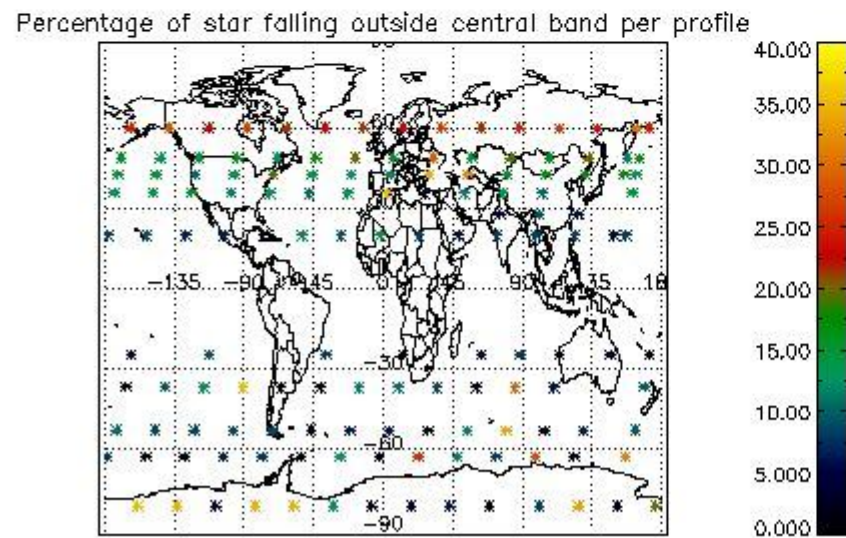

4.1 Plot quality information per product (time dependant) coming from level 1b processing

4.1.1 Plot level 1 quality information per product (time dependant): ENVISAT ASCENDING passes

4.1.2 Plot level 1 quality information per product (time dependant): ENVISAT DESCENDING passes

4.2 Plot quality information per product coming from level 1b processing (world map)

4.2.1 Plot level 1 quality information per product (world map): ENVISAT ASCENDING passes

4.2.2 Plot level 1 quality information per product (world map): ENVISAT DESCENDING passes