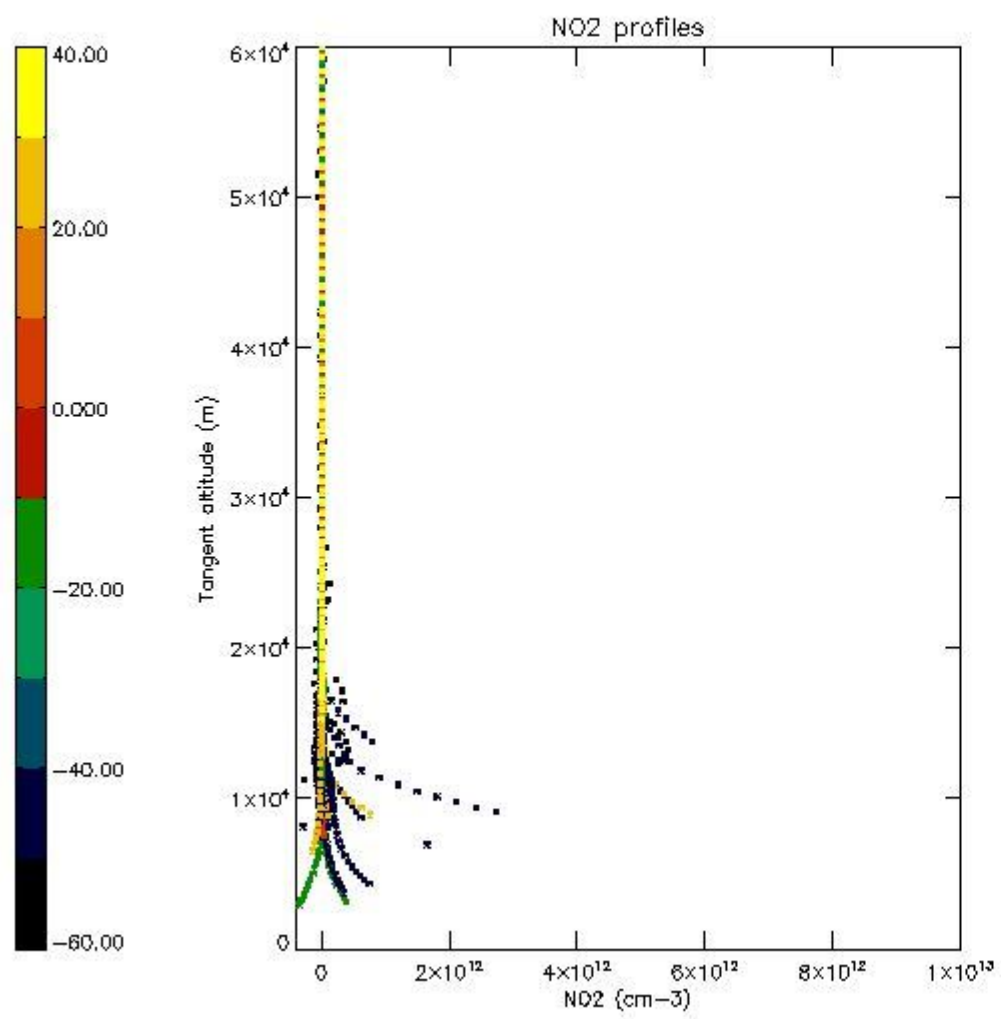

5.4 Plot ozone profiles where STD < 10% (dark without errors)

The colorbar represents the latitude.

5.5 Plot ozone profiles where $STD < 5\%$ (dark without errors)

The colorbar represents the latitude.

5.6 Plot NO₂ profiles for all STD (dark without errors)

The colorbar represents the latitude.

5.7 Plot NO3 profiles for all STD (dark without errors)

The colorbar represents the latitude.

5.8 Plot H2O profiles for all STD (only for occultations of stars 1,2,3,4,13,14,16,26,63 dark without errors)