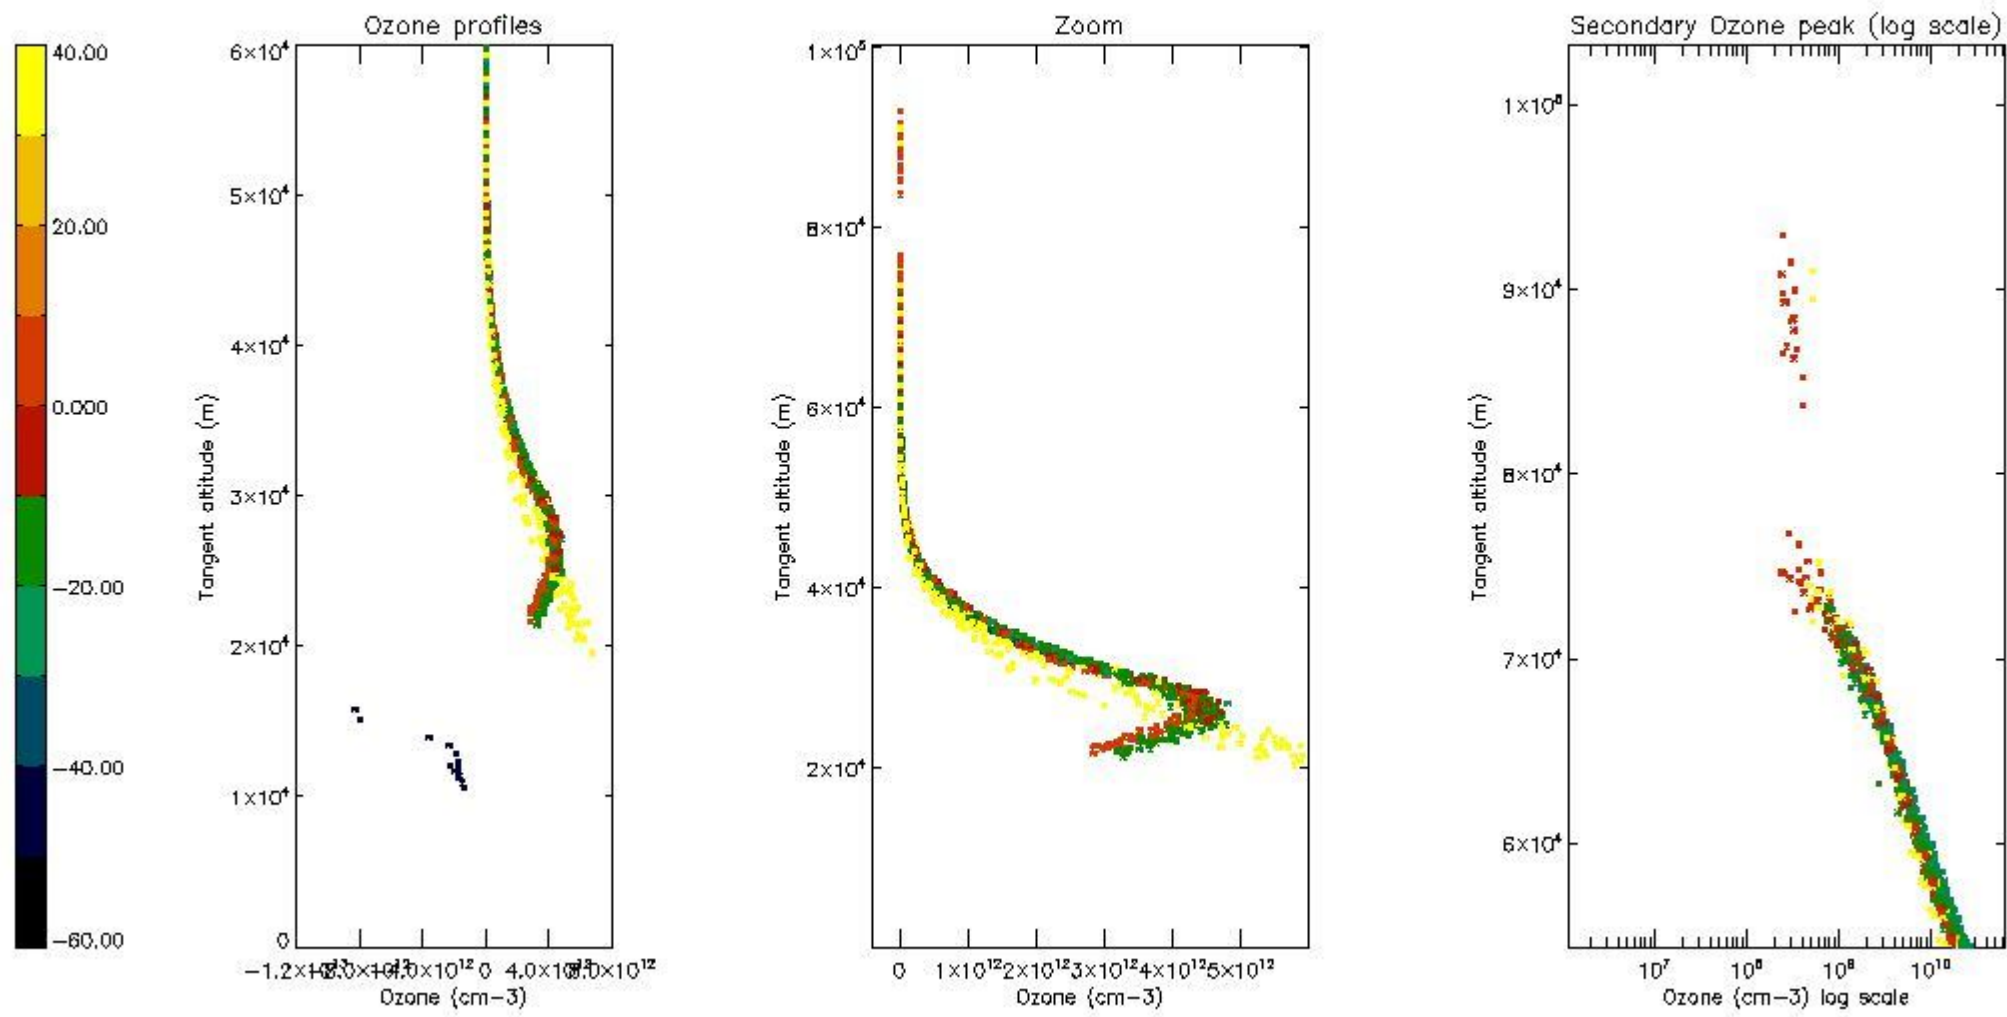

STD < 10	14
STD < 5	10

5.2 Plot ozone profiles for all STD (dark without errors)

The colorbar represents the latitude.

5.3 Plot ozone profiles where STD < 20% (dark without errors)

The colorbar represents the latitude.

5.4 Plot ozone profiles where $STD < 10\%$ (dark without errors)

The colorbar represents the latitude.

5.5 Plot ozone profiles where STD < 5% (dark without errors)

The colorbar represents the latitude.

5.6 Plot NO₂ profiles for all STD (dark without errors)