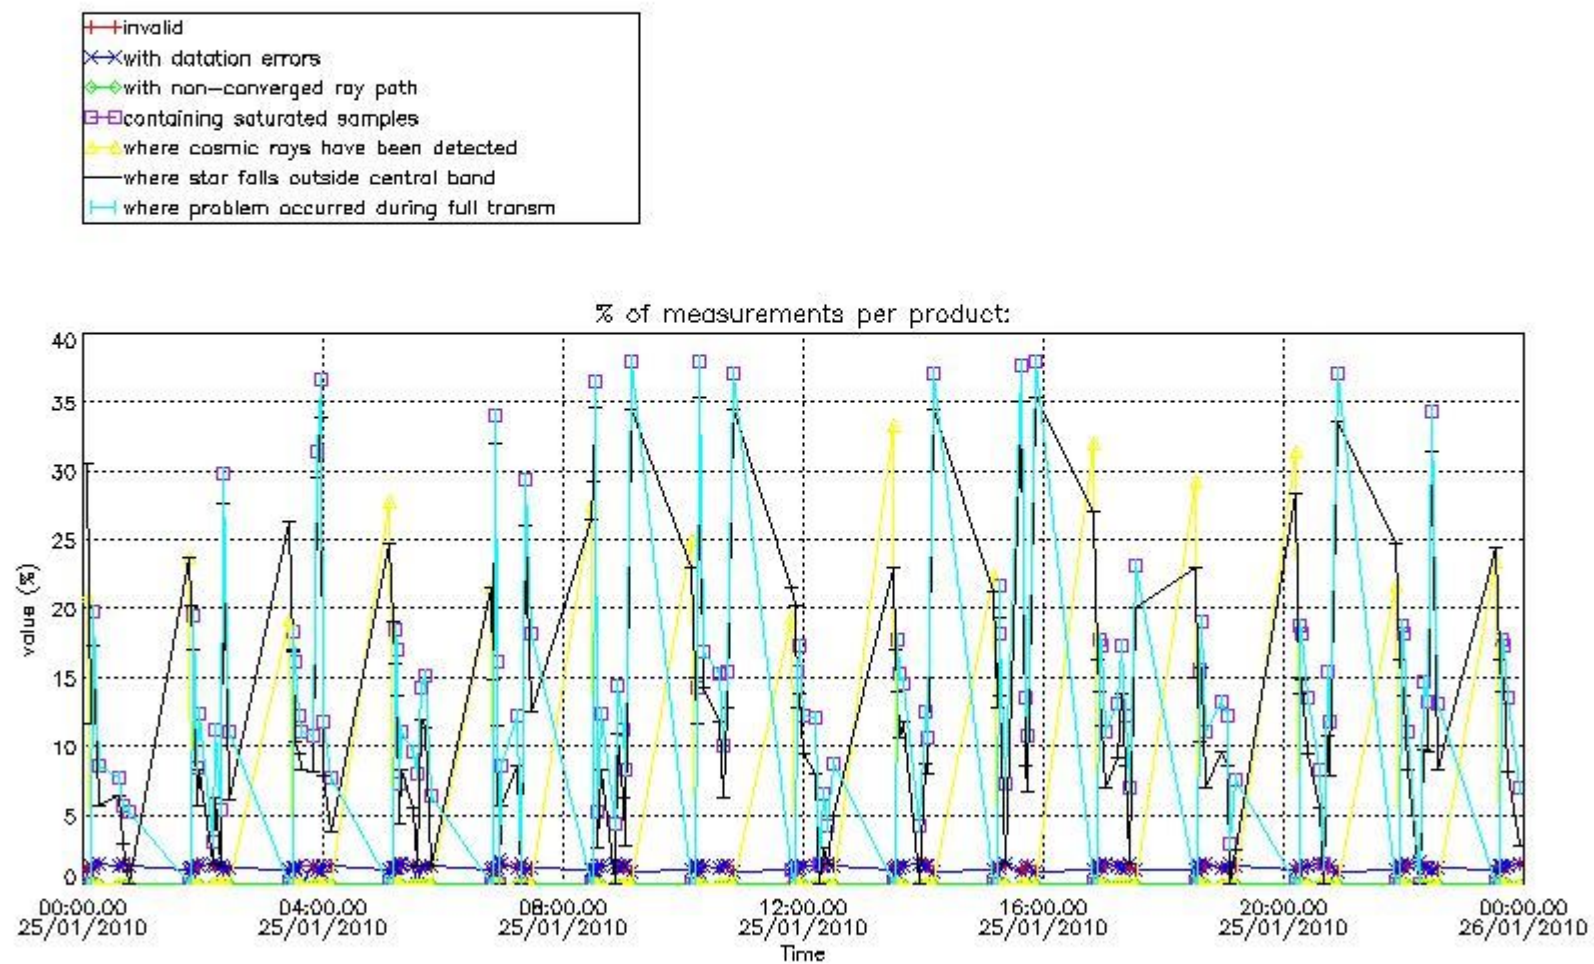

3.1 Plot quality information per product (time dependant)

3.2 Plot quality information per product (world map)

Percentage of flagged data per O3 profile

Percentage of flagged data per H2O profile

Percentage of flagged data per NO2 profile

Percentage of flagged data per NO3 profile

4. Level 1 quality information per product

In this section it is plotted some information contained in the Quality Summary data set of the level 2 products that comes from the level 1b processing. Products without errors (error flag in the MPH set to "0") are used.

4.1 Plot quality information per product (time dependant) coming from level 1b processing

4.1.1 Plot level 1 quality information per product (time dependant): ENVISAT ASCENDING passes

4.1.2 Plot level 1 quality information per product (time dependant): ENVISAT DESCENDING passes

5. Trace gas profiles

5.1 Ozone statistics based on quality of products

The final quality of the products can be "measured" using the STD (Standard Deviation) attached to every point profile. This information is written to the parameter GOM_NL__2P/NL_LOCAL_SPECIES_DENSITY/o3_std of the level 2 products. The table below shows the statistics for given STD ranges.