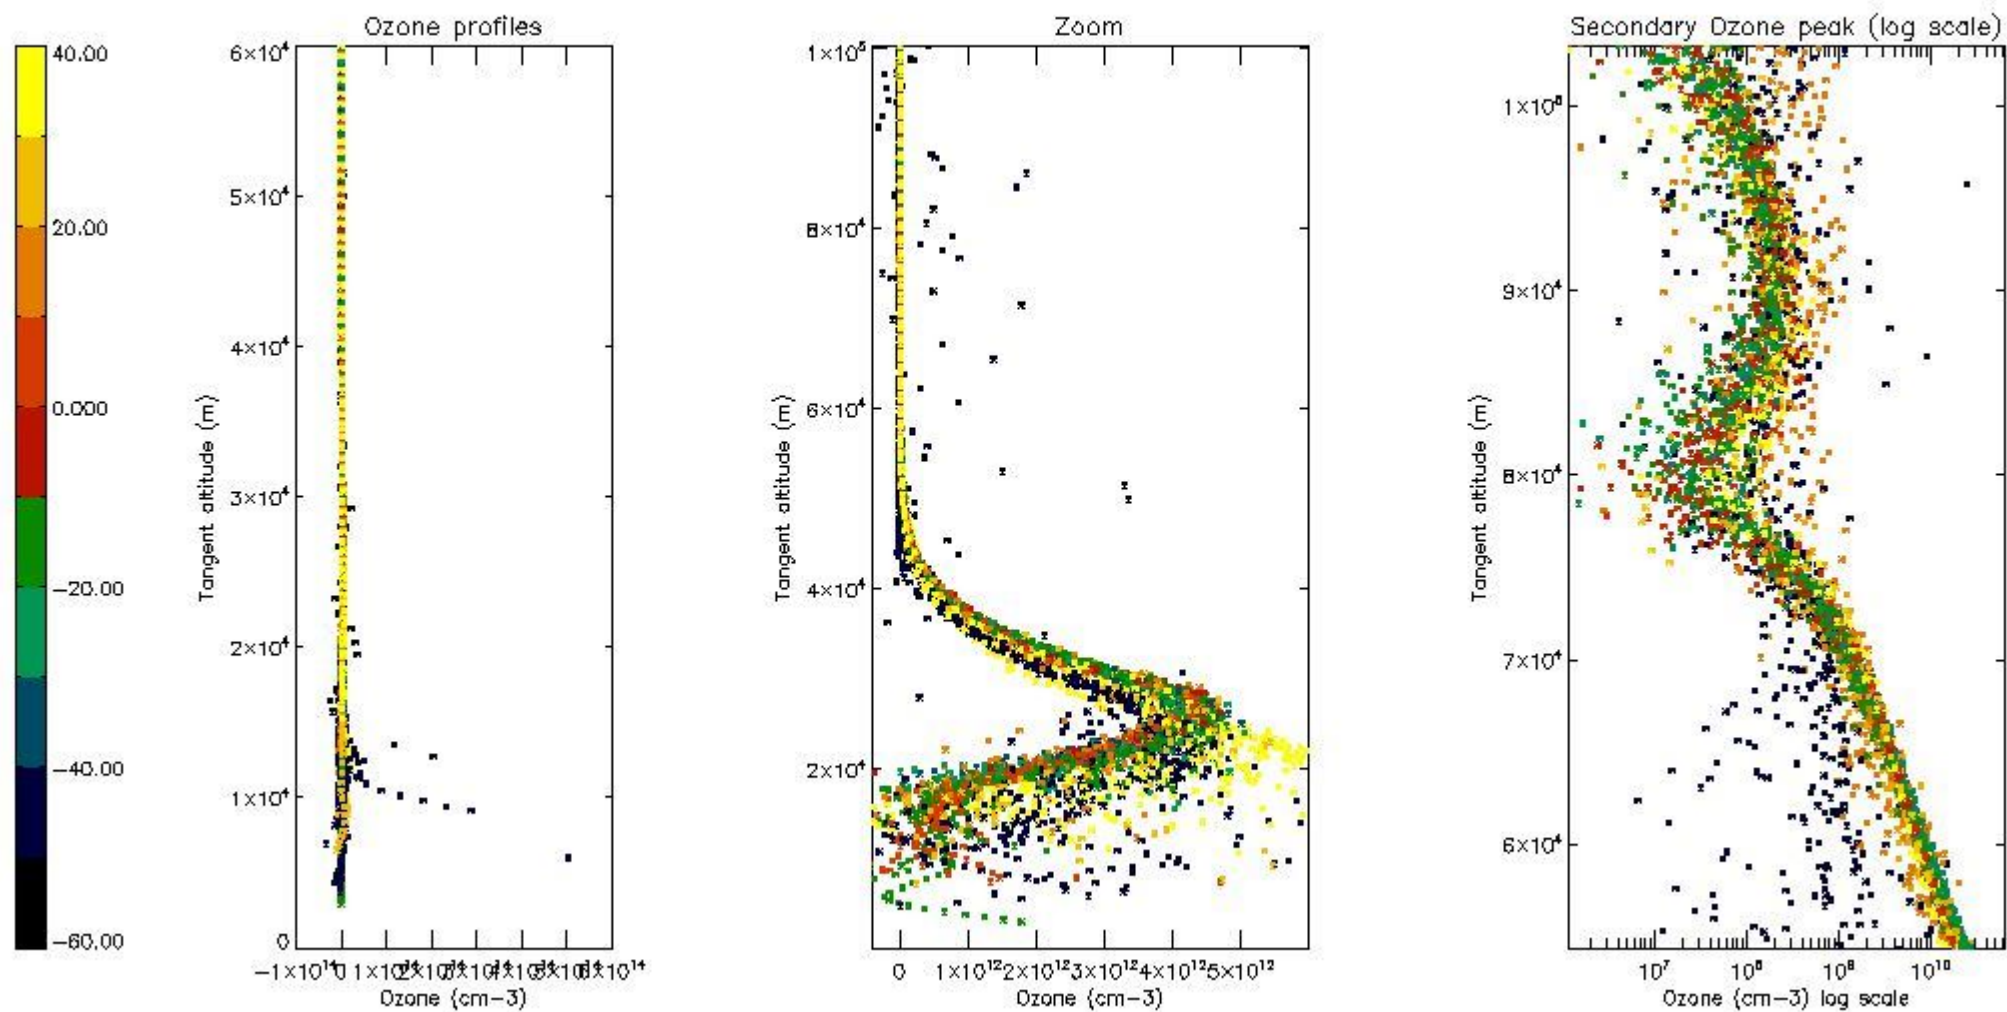

STD < 10	14
STD < 5	10

5.2 Plot ozone profiles for all STD (dark without errors)

The colorbar represents the latitude.

5.3 Plot ozone profiles where STD < 20% (dark without errors)

The colorbar represents the latitude.