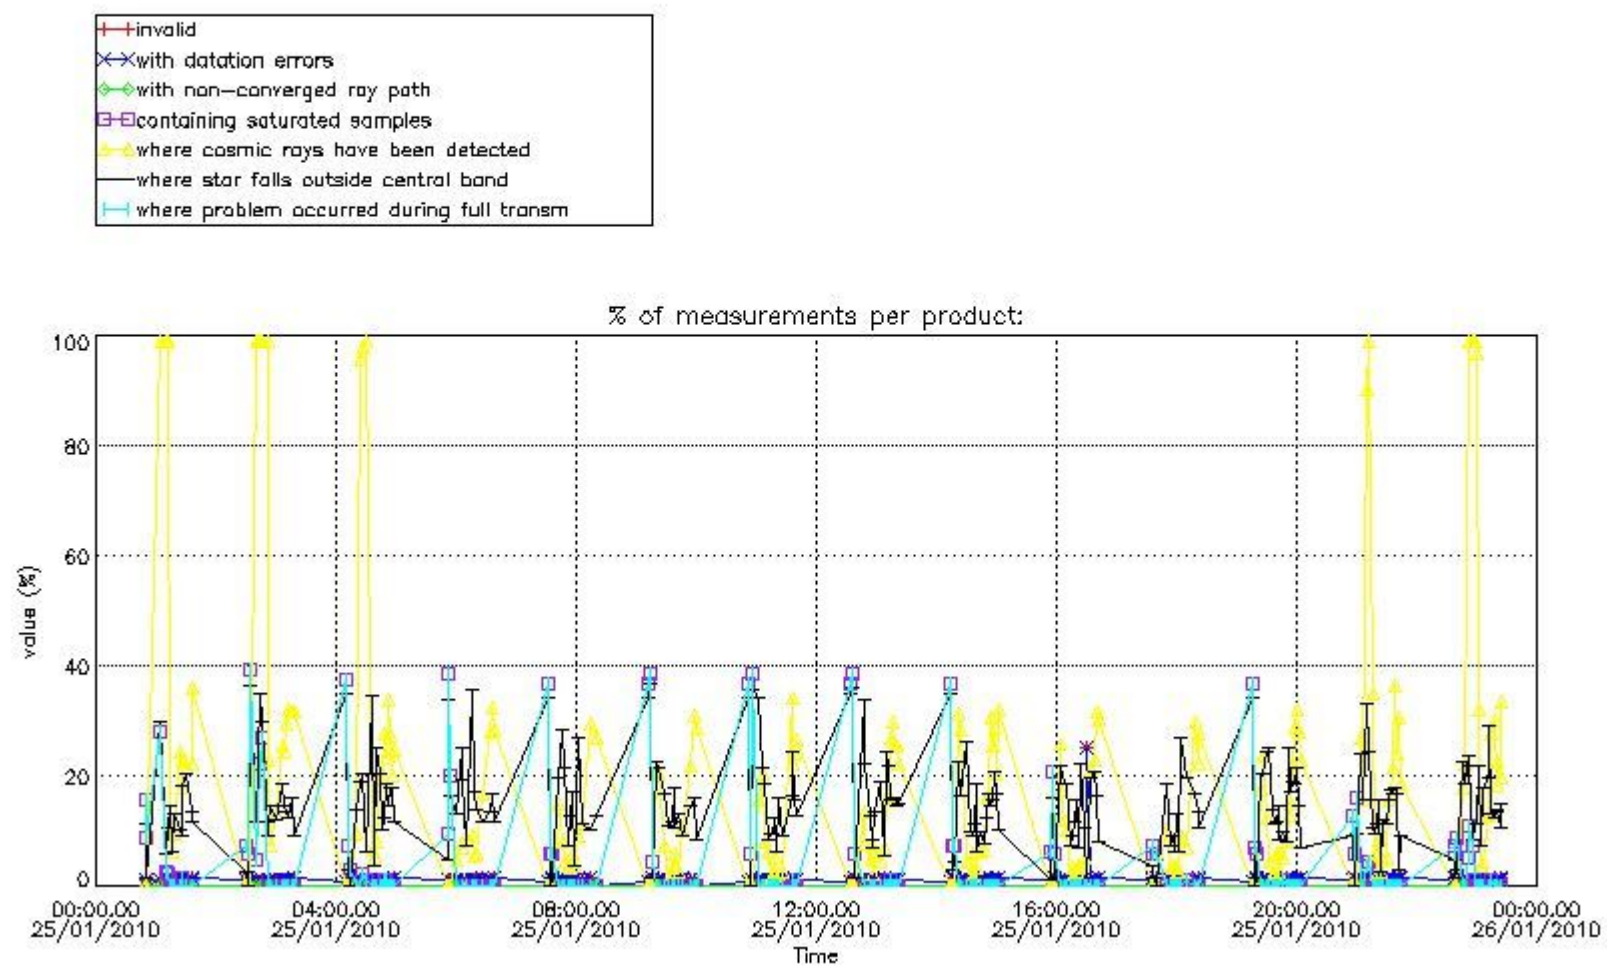

3.1 Plot quality information per product (time dependant)

3.2 Plot quality information per product (world map)

Percentage of flagged data per O3 profile

Percentage of flagged data per H2O profile

Percentage of flagged data per NO2 profile

Percentage of flagged data per NO3 profile

4. Level 1 quality information per product

In this section it is plotted some information contained in the Quality Summary data set of the level 2 products that comes from the level 1b processing. Products without errors (error flag in the MPH set to "0") are used.

4.1 Plot quality information per product (time dependant) coming from level 1b processing

4.1.1 Plot level 1 quality information per product (time dependant): ENVISAT ASCENDING passes

4.1.2 Plot level 1 quality information per product (time dependant): ENVISAT DESCENDING passes