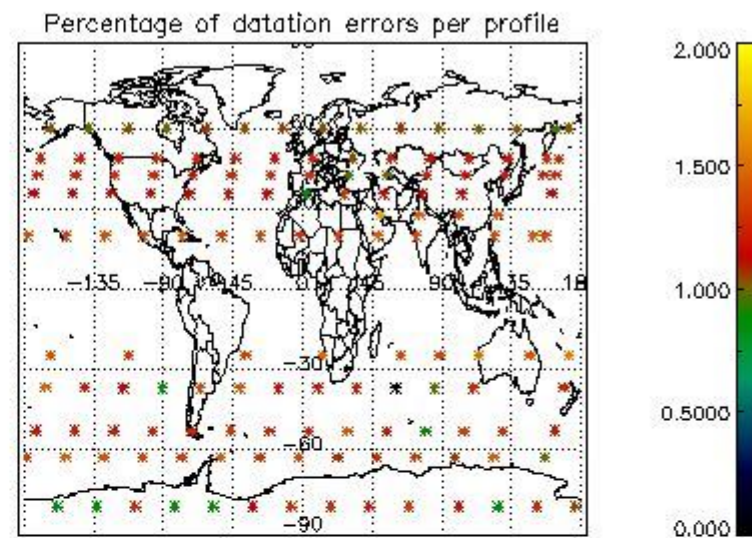

Percentage of flagged data per NO3 profile

4. Level 1 quality information per product

In this section it is plotted some information contained in the Quality Summary data set of the level 2 products that comes from the level 1b processing. Products without errors (error flag in the MPH set to "0") are used.

4.1 Plot quality information per product (time dependant) coming from level 1b processing

4.1.1 Plot level 1 quality information per product (time dependant): ENVISAT ASCENDING passes

4.1.2 Plot level 1 quality information per product (time dependant): ENVISAT DESCENDING passes

4.2 Plot quality information per product coming from level 1b processing (world map)

4.2.1 Plot level 1 quality information per product (world map): ENVISAT ASCENDING passes

4.2.2 Plot level 1 quality information per product (world map): ENVISAT DESCENDING passes