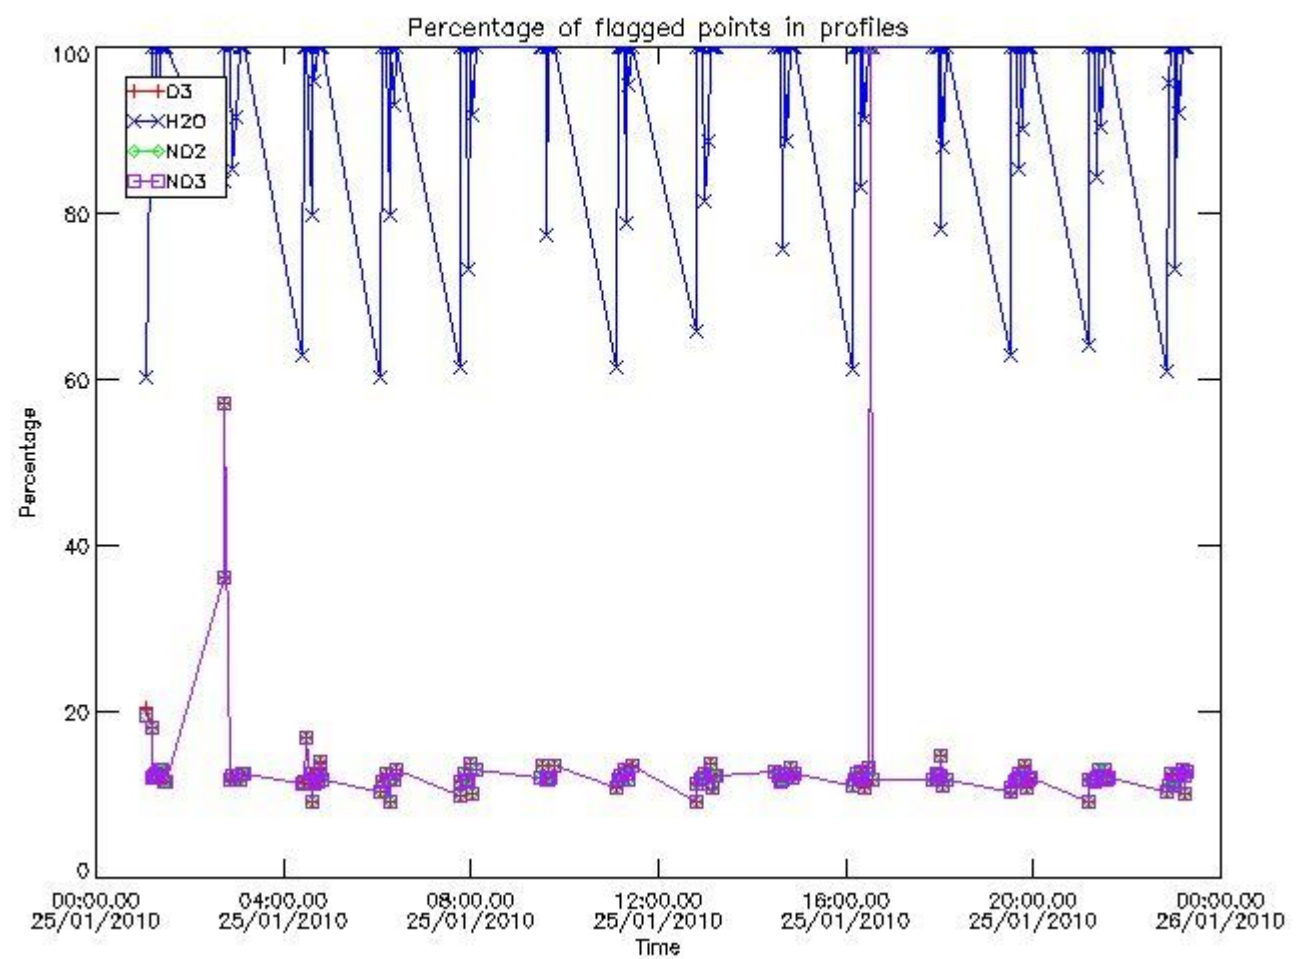

3. Quality information per product

In this section it is plotted some information contained in the Quality Summary data set of the level 2 products. Only products in dark limb conditions and without errors (error flag in the MPH set to "0") are used.

3.1 Plot quality information per product (time dependant)

3.2 Plot quality information per product (world map)