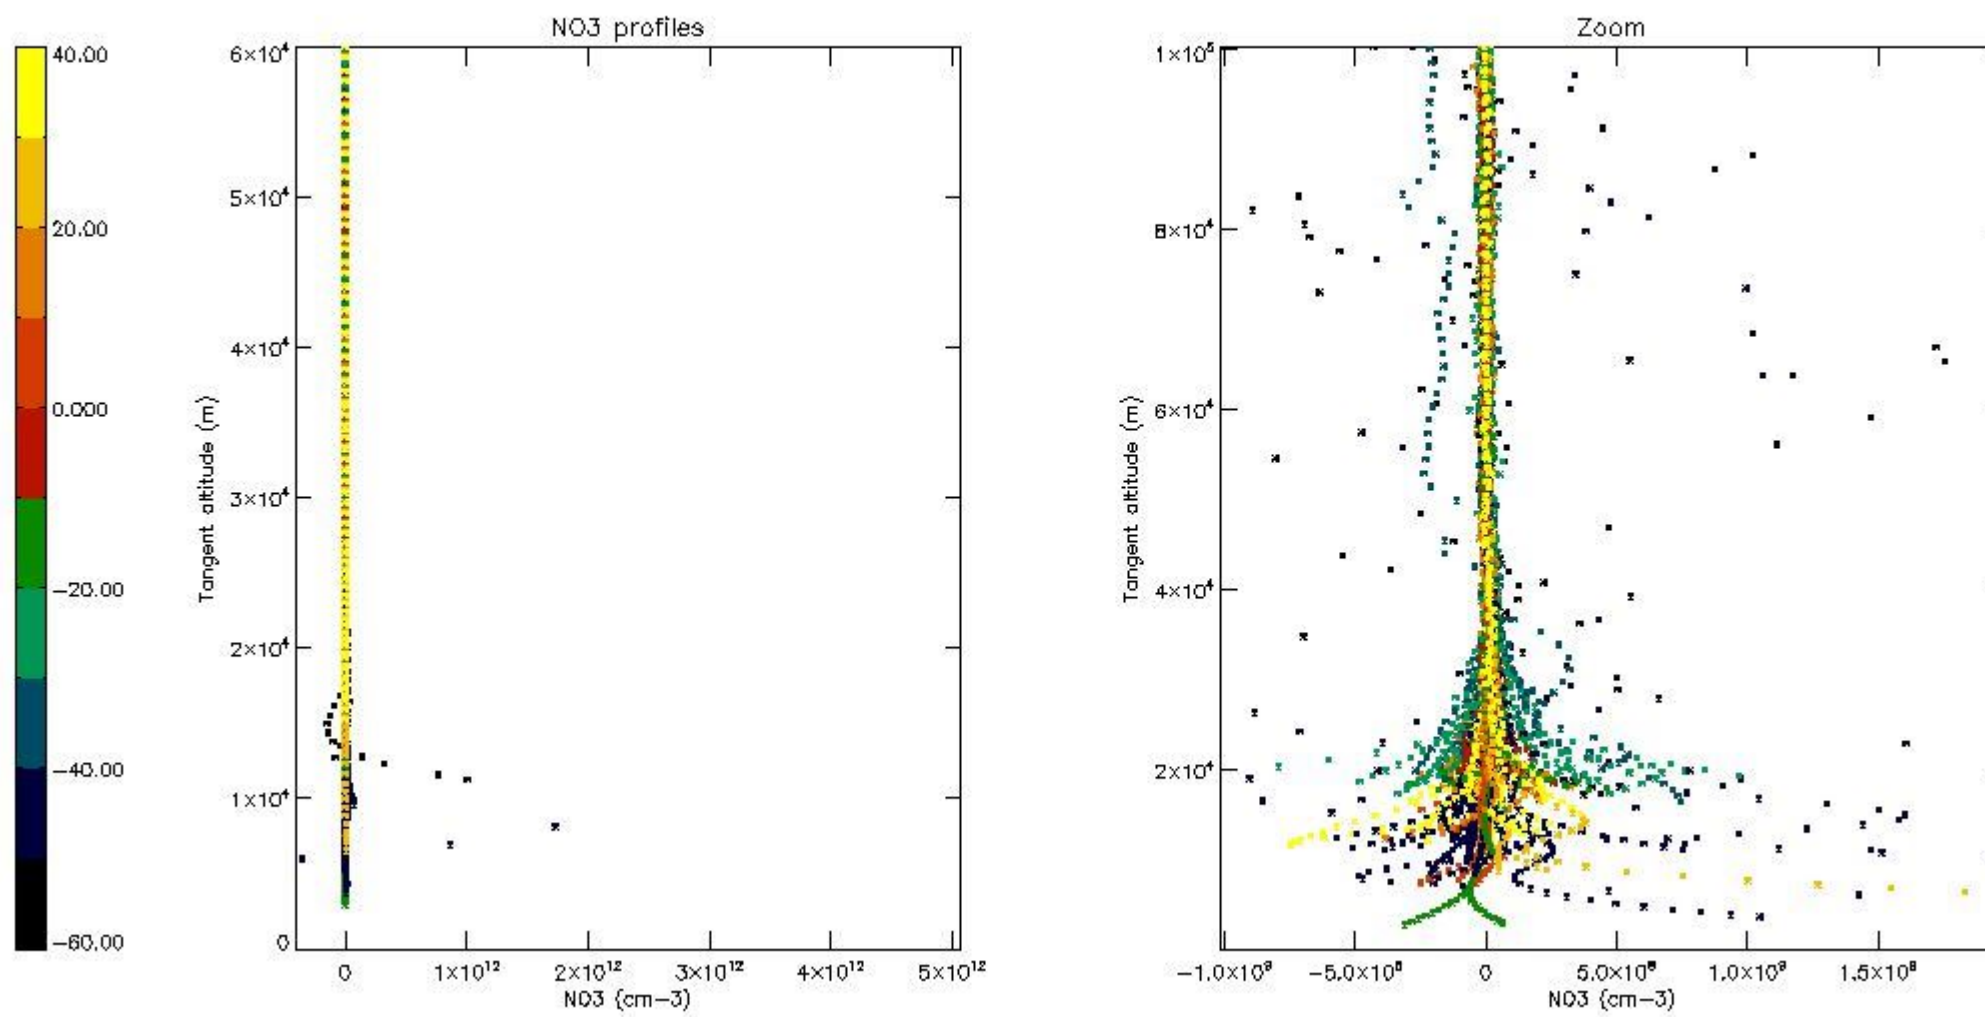

5.4 Plot ozone profiles where $STD < 10\%$ (dark without errors)

The colorbar represents the latitude.

5.5 Plot ozone profiles where STD < 5% (dark without errors)

The colorbar represents the latitude.

5.6 Plot NO₂ profiles for all STD (dark without errors)

The colorbar represents the latitude.

5.7 Plot NO3 profiles for all STD (dark without errors)

The colorbar represents the latitude.

5.8 Plot H2O profiles for all STD (only for occultations of stars 1,2,3,4,13,14,16,26,63 dark without errors)