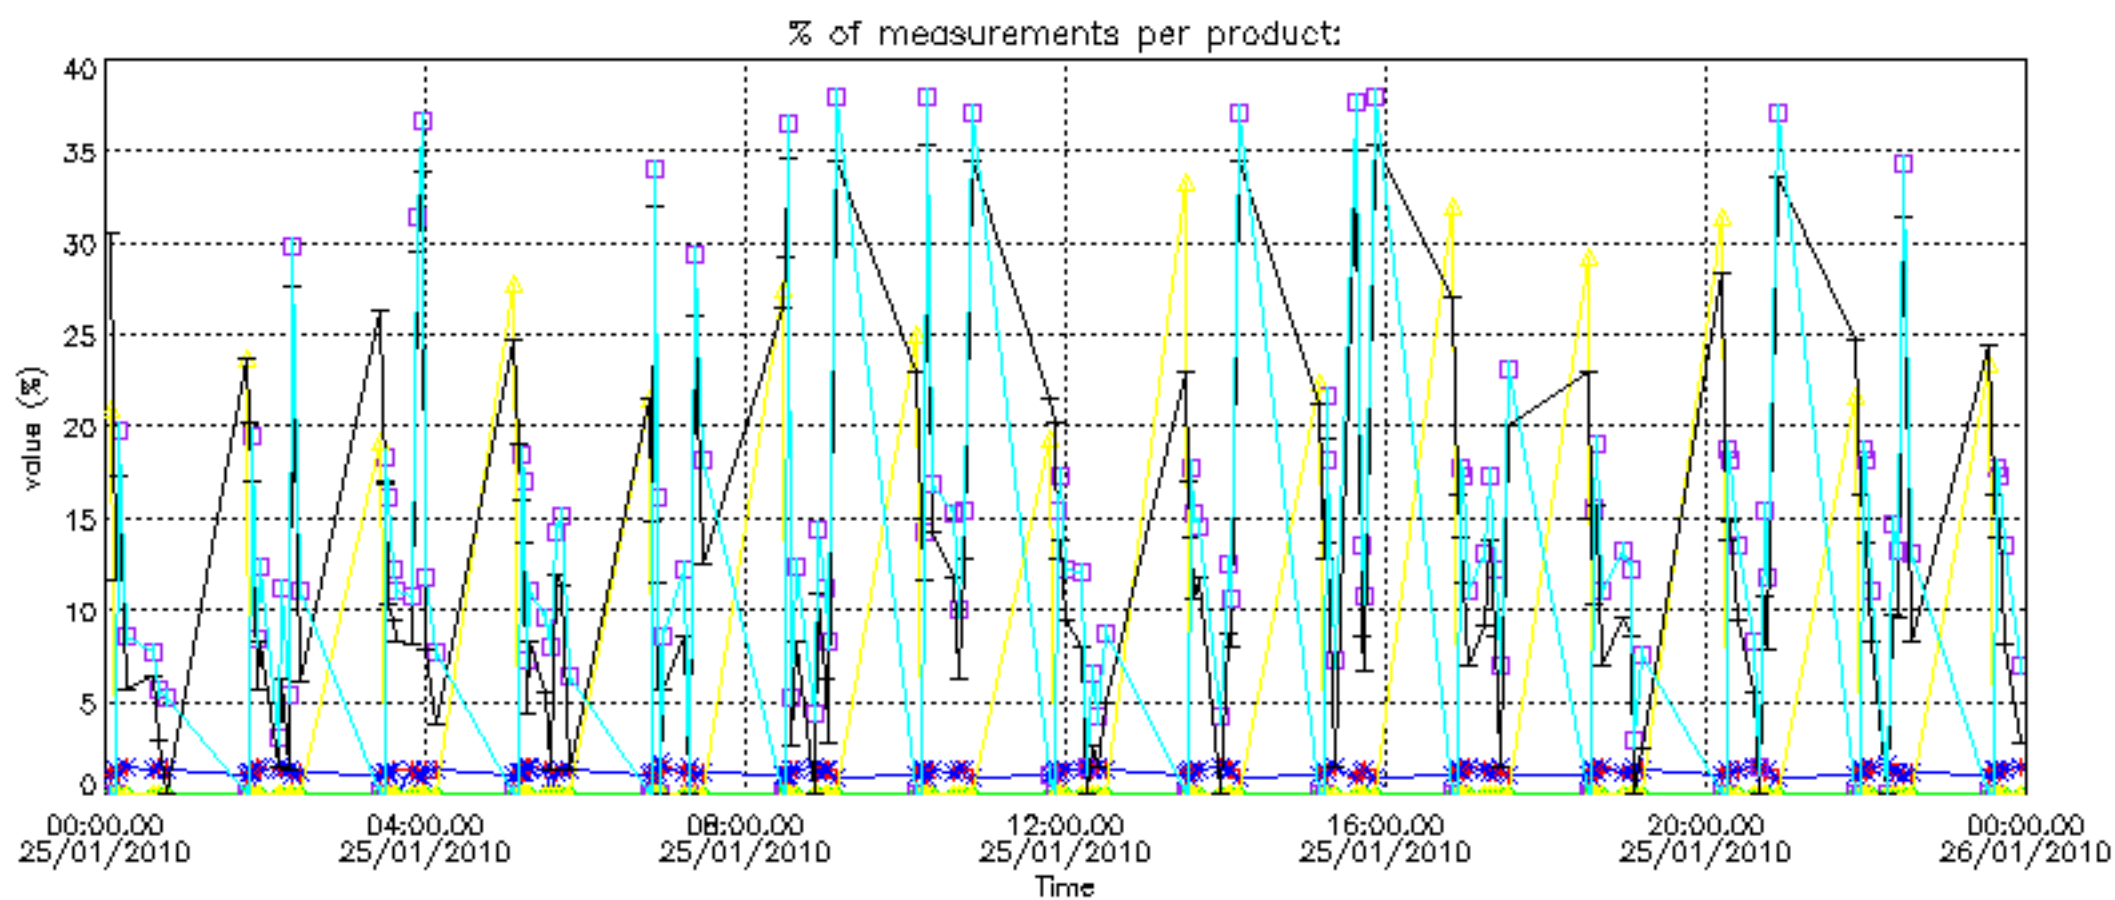

Percentage of cosmic ray hits per profile

Percentage of datation errors per profile