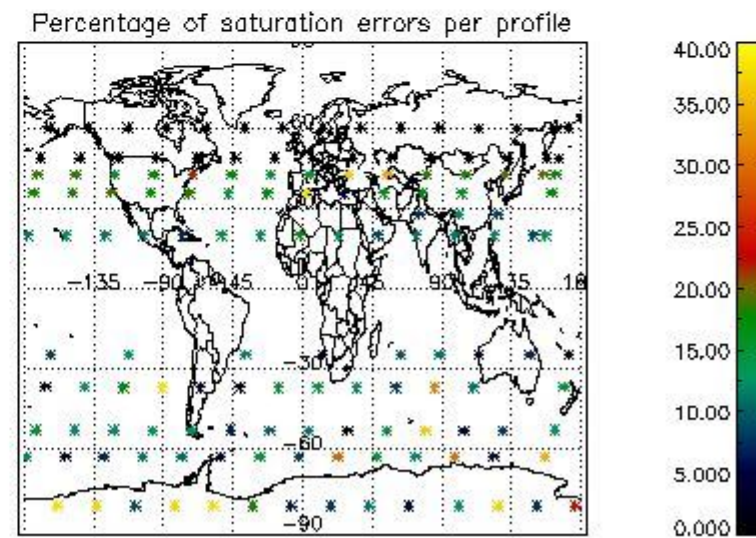

5. Trace gas profiles

5.1 Ozone statistics based on quality of products

The final quality of the products can be "measured" using the STD (Standard Deviation) attached to every point profile. This information is written to the parameter GOM_NL__2P/NL_LOCAL_SPECIES_DENSITY/o3_std of the level 2 products. The table below shows the statistics for given STD ranges.

The statistics are given with respect to the overall valid production:

- Products without fatal errors: GOM_NL__2P/MPH/PRODUCT_ERR=0
- Valid point profile: GOM_NL__2P/NL_LOCAL_SPECIES_DENSITY/pcd(0)=0

The 'Criteria' is applied to valid points of dark limb products:

- Products in dark limb illumination condition: GOM_NL__2P/NL_SUMMARY_QUALITY/obs_ill_cond=0
- Products without fatal errors: GOM_NL__2P/MPH/PRODUCT_ERR=0
- Valid point profile: GOM_NL__2P/NL_LOCAL_SPECIES_DENSITY/pcd(0)=0

So, the table below shows the percentage of dark limb and valid observations for each criteria with respect to the overall valid daily observations.

Criteria	% of total production
All STD	37
STD < 20	18