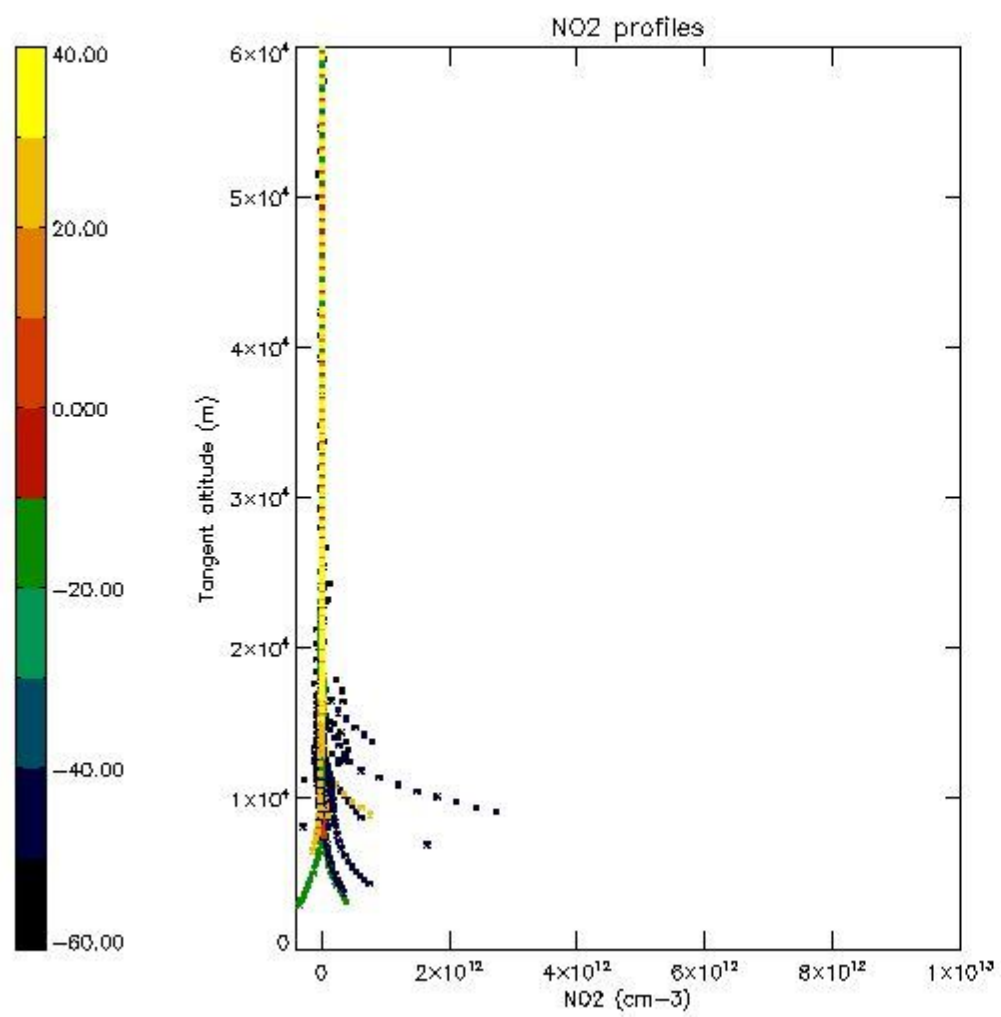

STD < 10	14
STD < 5	10

5.2 Plot ozone profiles for all STD (dark without errors)

The colorbar represents the latitude.

5.3 Plot ozone profiles where STD < 20% (dark without errors)

The colorbar represents the latitude.

5.4 Plot ozone profiles where $STD < 10\%$ (dark without errors)

The colorbar represents the latitude.

5.5 Plot ozone profiles where STD < 5% (dark without errors)

The colorbar represents the latitude.

5.6 Plot NO₂ profiles for all STD (dark without errors)

The colorbar represents the latitude.

5.7 Plot NO3 profiles for all STD (dark without errors)

The colorbar represents the latitude.

5.8 Plot H2O profiles for all STD (only for occultations of stars 1,2,3,4,13,14,16,26,63 dark without errors)