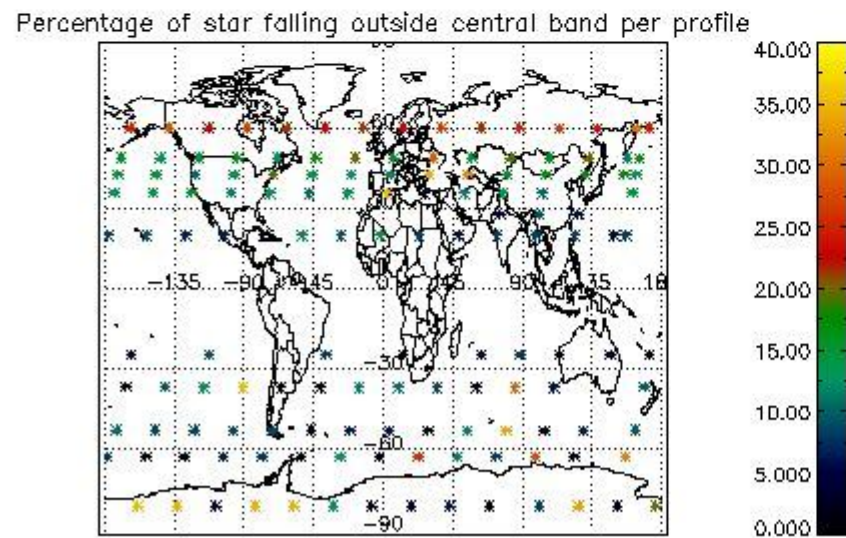

5. Trace gas profiles

5.1 Ozone statistics based on quality of products

The final quality of the products can be "measured" using the STD (Standard Deviation) attached to every point profile. This information is written to the parameter GOM_NL__2P/NL_LOCAL_SPECIES_DENSITY/o3_std of the level 2 products. The table below shows the statistics for given STD ranges.

The statistics are given with respect to the overall valid production:

- Products without fatal errors: GOM_NL__2P/MPH/PRODUCT_ERR=0
- Valid point profile: GOM_NL__2P/NL_LOCAL_SPECIES_DENSITY/pcd(0)=0

The 'Criteria' is applied to valid points of dark limb products:

- Products in dark limb illumination condition: GOM_NL__2P/NL_SUMMARY_QUALITY/obs_ill_cond=0
- Products without fatal errors: GOM_NL__2P/MPH/PRODUCT_ERR=0
- Valid point profile: GOM_NL__2P/NL_LOCAL_SPECIES_DENSITY/pcd(0)=0

So, the table below shows the percentage of dark limb and valid observations for each criteria with respect to the overall valid daily observations.

Criteria	% of total production
All STD	37
STD < 20	18