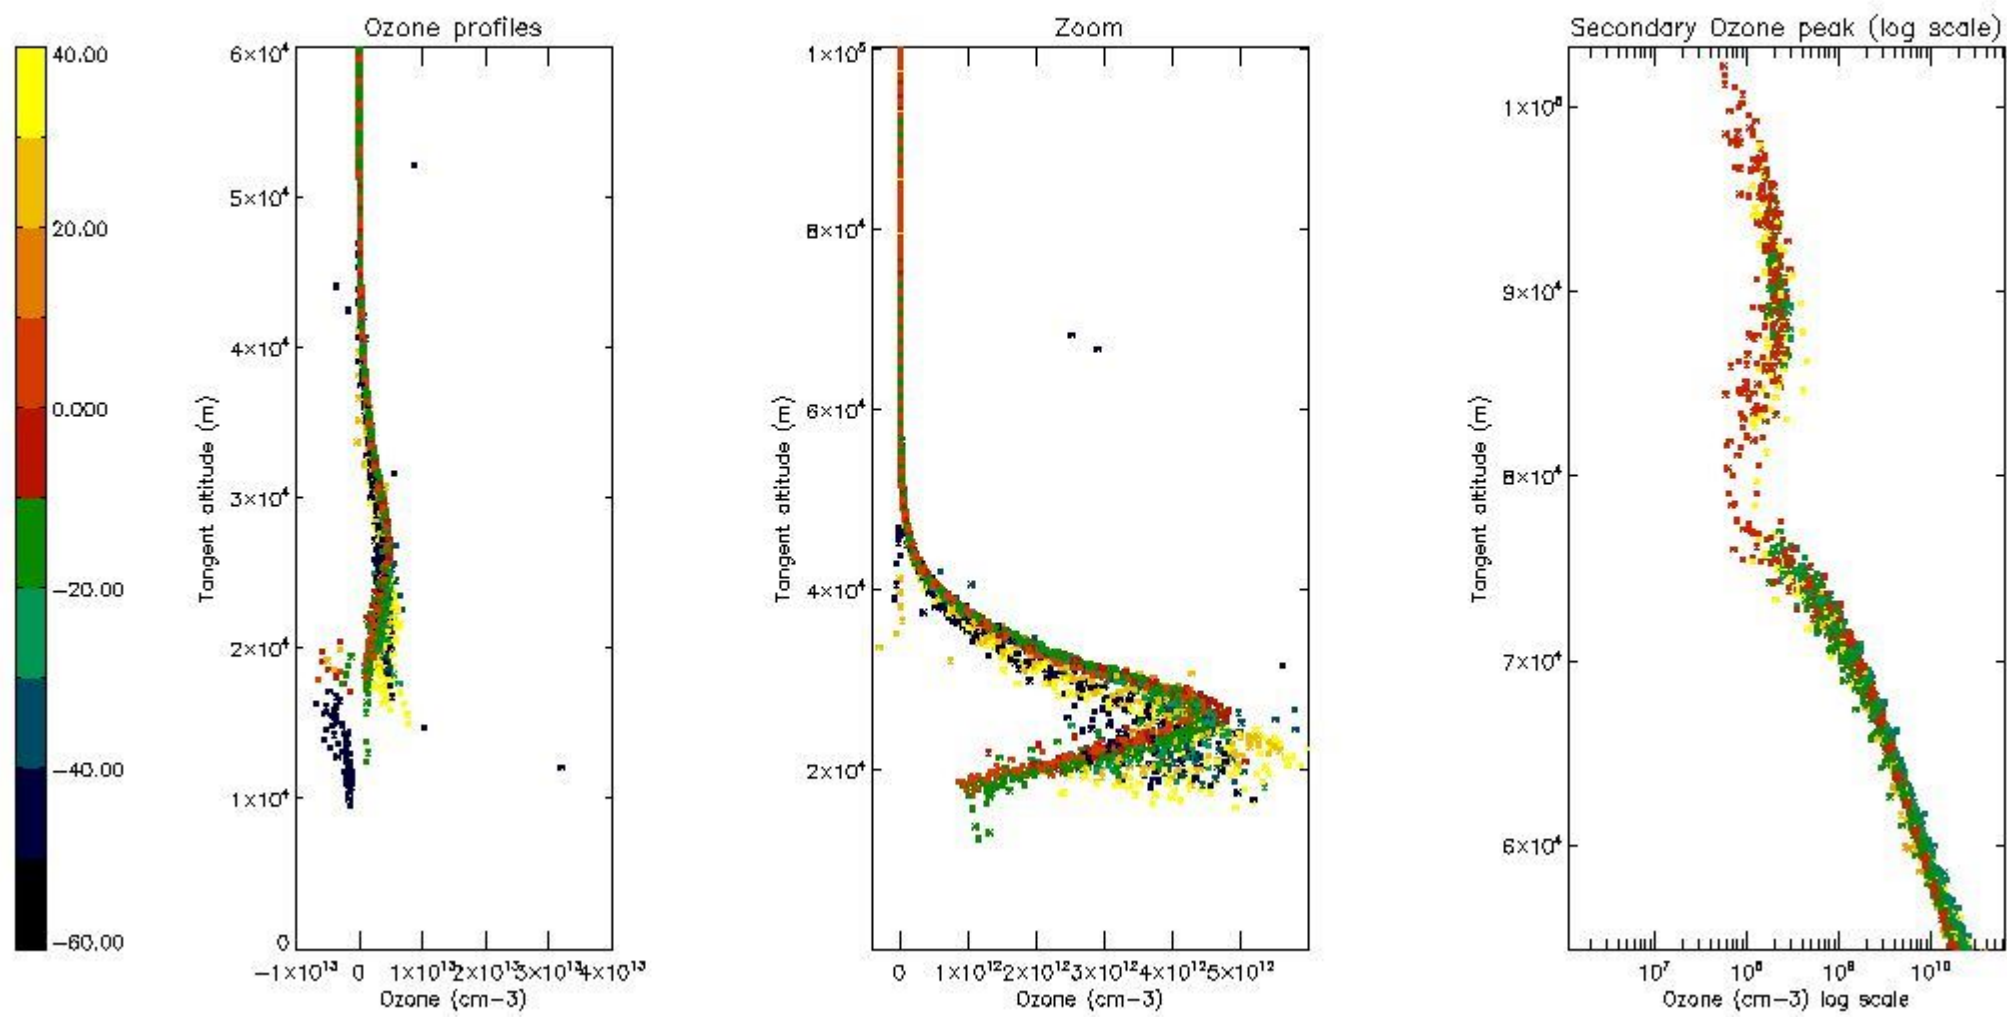

STD < 10	15
STD < 5	11

5.2 Plot ozone profiles for all STD (dark without errors)

The colorbar represents the latitude.

5.3 Plot ozone profiles where STD < 20% (dark without errors)

The colorbar represents the latitude.