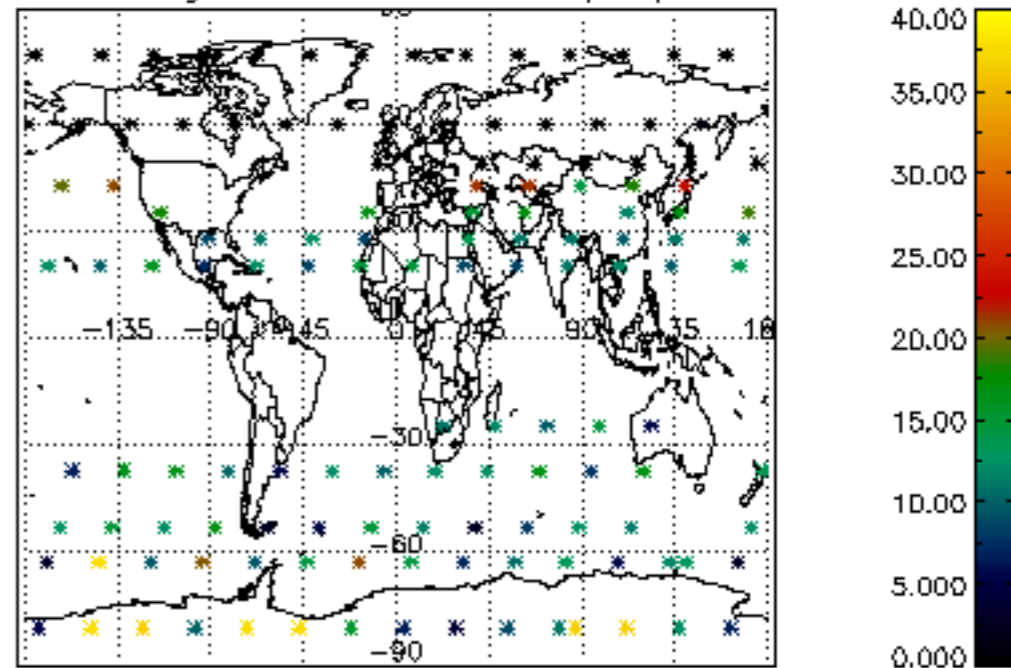

Percentage of saturation errors per profile