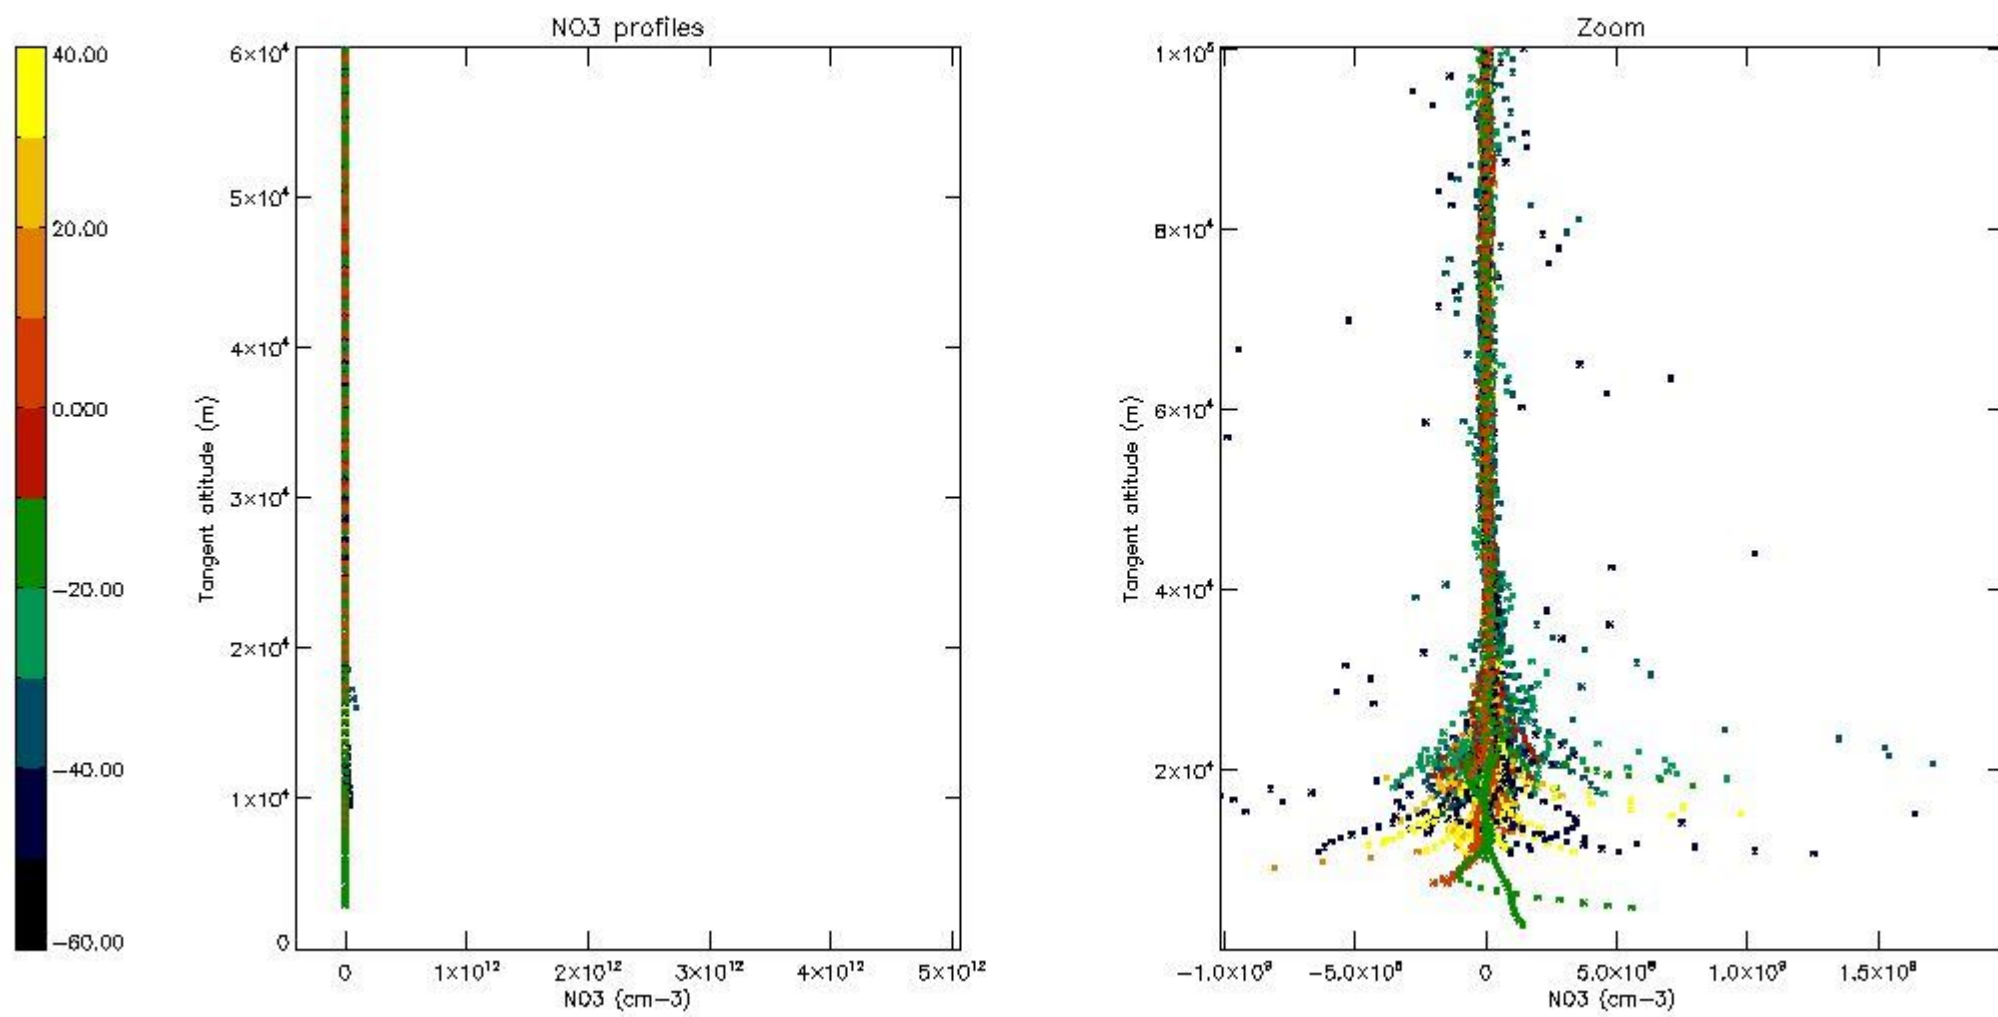

5.8 Plot H2O profiles for all STD (only for occultations of stars 1,2,3,4,13,14,16,26,63 dark without errors)

The colorbar represents the latitude.