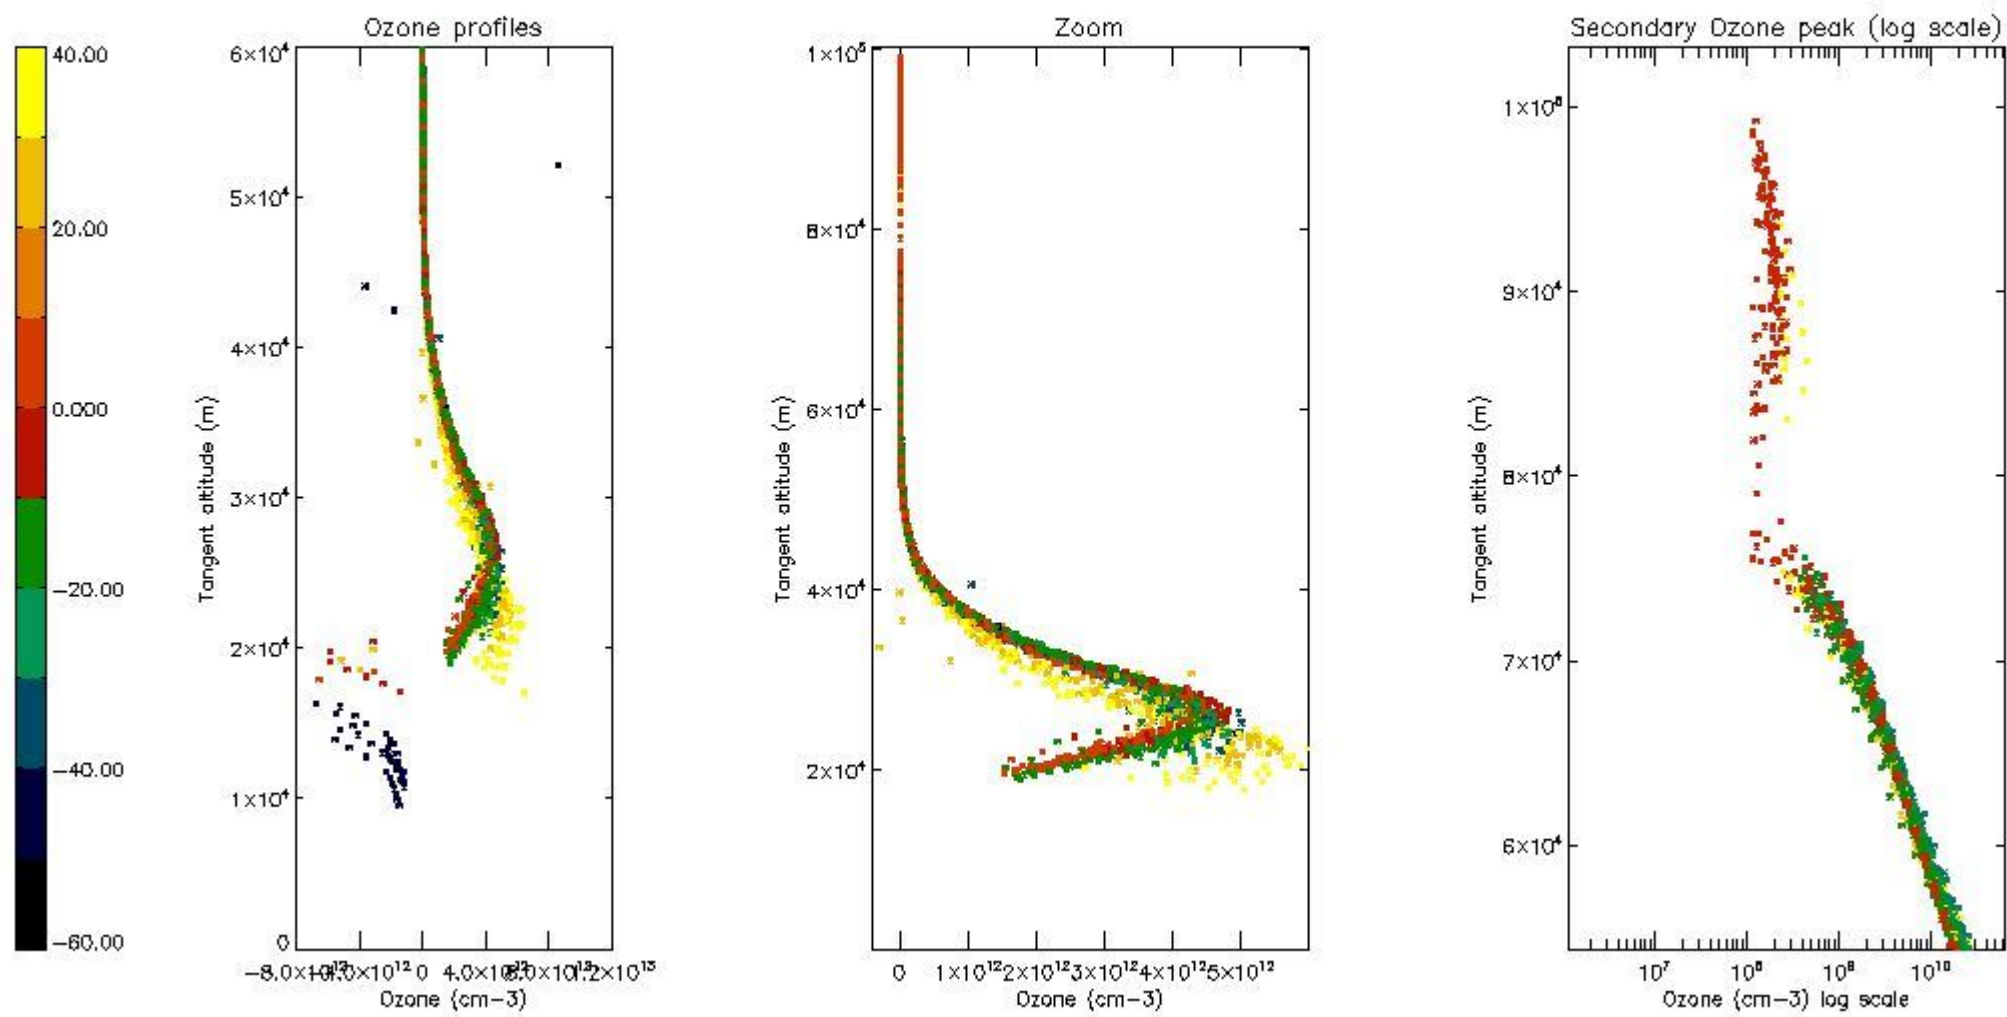

5.5 Plot ozone profiles where STD < 5% (dark without errors)

The colorbar represents the latitude.