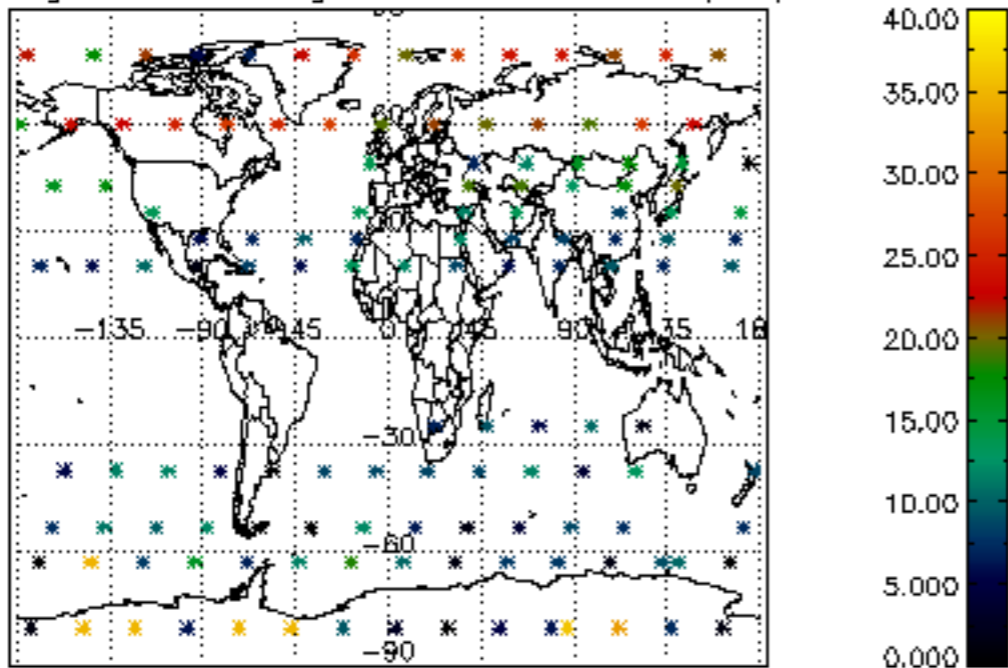

Percentage of star falling outside central band per profile