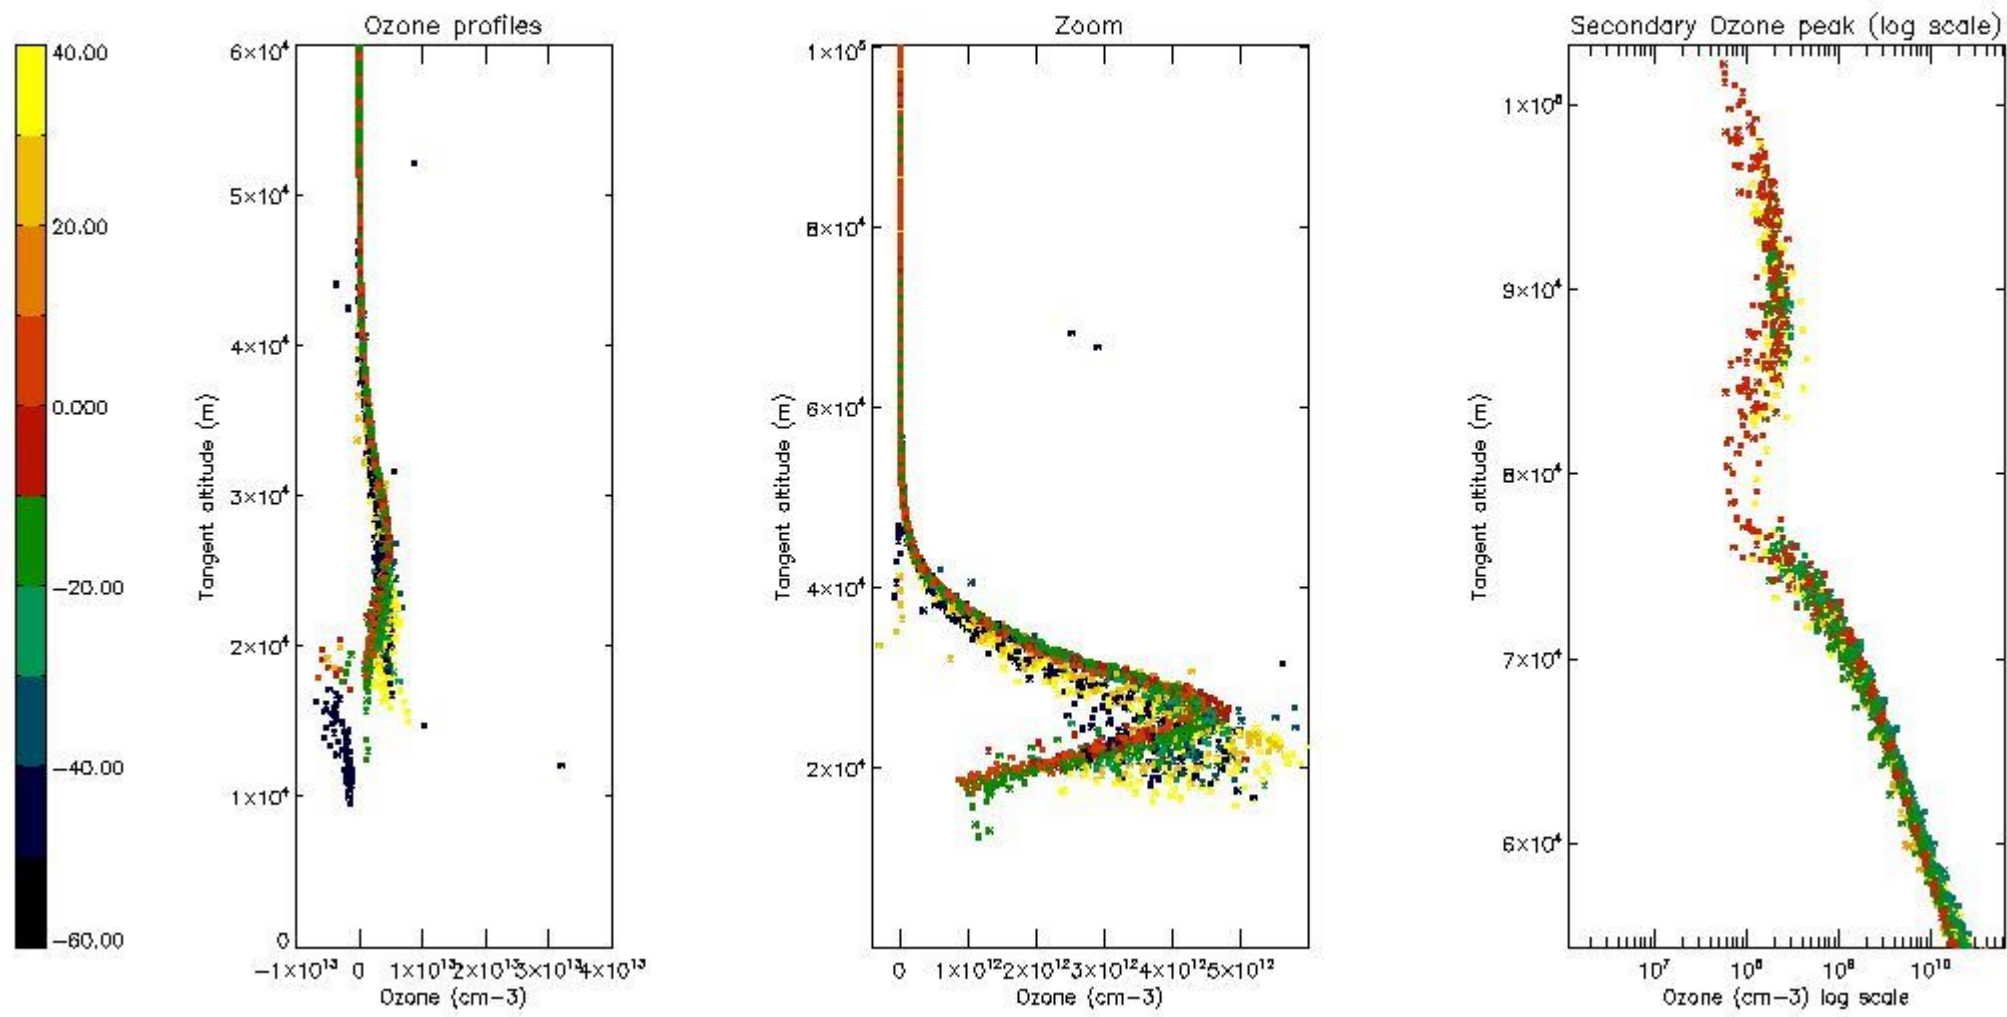

STD < 10	15
STD < 5	11

5.2 Plot ozone profiles for all STD (dark without errors)

The colorbar represents the latitude.

5.3 Plot ozone profiles where STD < 20% (dark without errors)

The colorbar represents the latitude.

5.4 Plot ozone profiles where STD < 10% (dark without errors)

The colorbar represents the latitude.

5.5 Plot ozone profiles where STD < 5% (dark without errors)

The colorbar represents the latitude.

5.6 Plot NO₂ profiles for all STD (dark without errors)

The colorbar represents the latitude.

5.7 Plot NO3 profiles for all STD (dark without errors)

The colorbar represents the latitude.

5.8 Plot H2O profiles for all STD (only for occultations of stars 1,2,3,4,13,14,16,26,63 dark without errors)