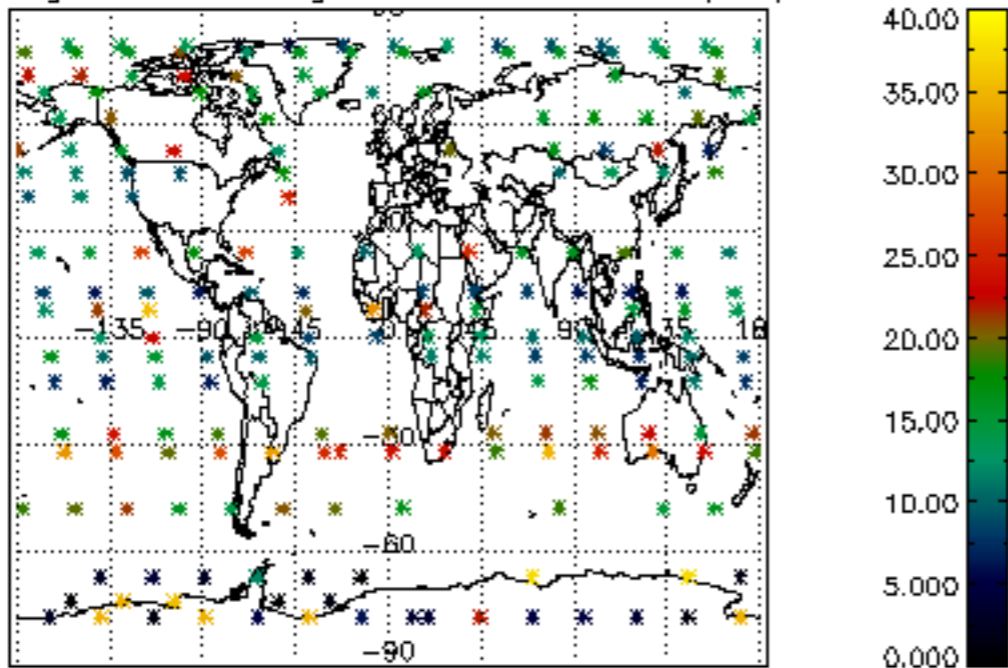

Percentage of cosmic ray hits per profile

Percentage of star falling outside central band per profile