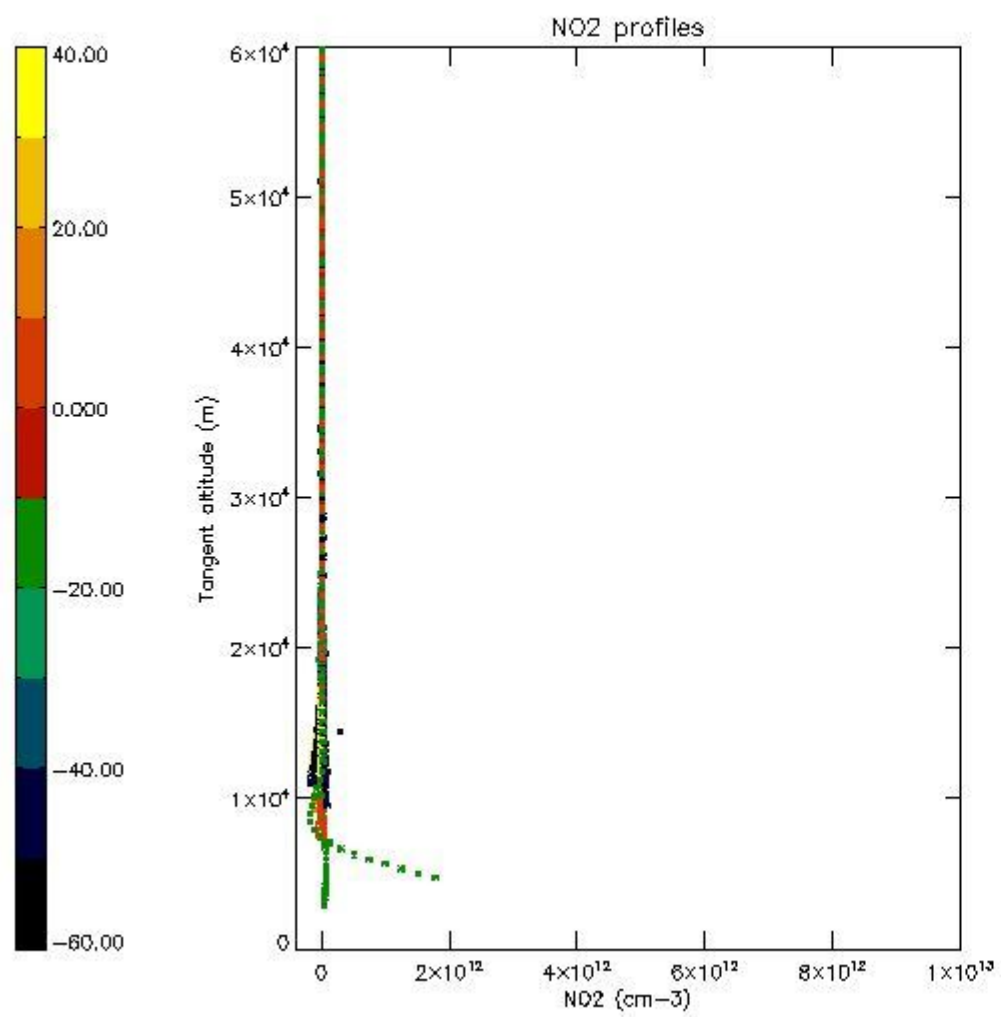

STD < 10	15
STD < 5	11

5.2 Plot ozone profiles for all STD (dark without errors)

The colorbar represents the latitude.

5.3 Plot ozone profiles where STD < 20% (dark without errors)

The colorbar represents the latitude.

5.4 Plot ozone profiles where STD < 10% (dark without errors)

The colorbar represents the latitude.

5.5 Plot ozone profiles where STD < 5% (dark without errors)

The colorbar represents the latitude.

5.6 Plot NO₂ profiles for all STD (dark without errors)

The colorbar represents the latitude.

5.7 Plot NO3 profiles for all STD (dark without errors)

The colorbar represents the latitude.

5.8 Plot H2O profiles for all STD (only for occultations of stars 1,2,3,4,13,14,16,26,63 dark without errors)