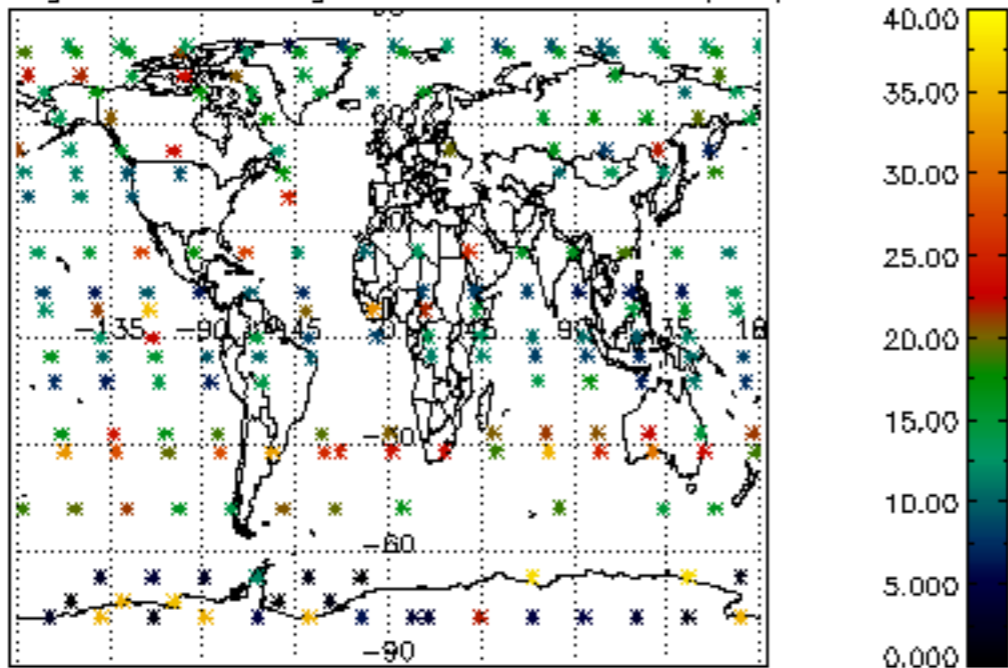

Percentage of flagged data per NO3 profile

Percentage of cosmic ray hits per profile

Percentage of datation errors per profile

Percentage of star falling outside central band per profile

Percentage of saturation errors per profile