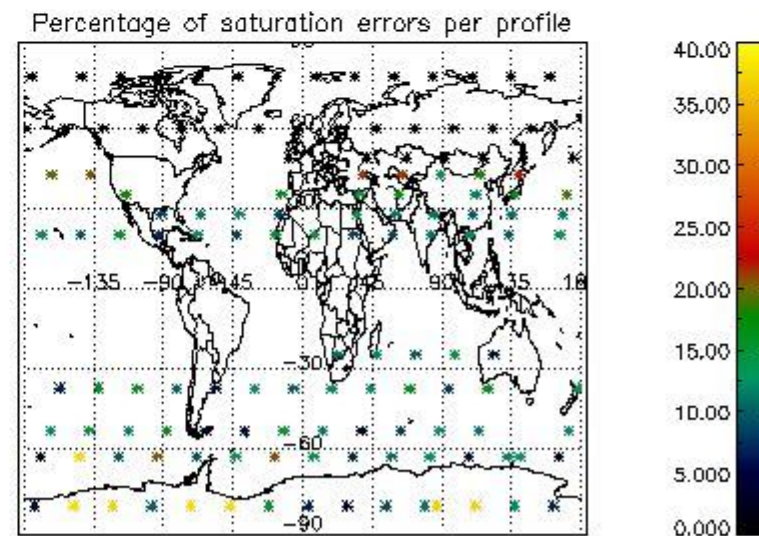

Percentage of flagged data per NO3 profile

4. Level 1 quality information per product

In this section it is plotted some information contained in the Quality Summary data set of the level 2 products that comes from the level 1b processing. Products without errors (error flag in the MPH set to "0") are used.

4.1 Plot quality information per product (time dependant) coming from level 1b processing

4.1.1 Plot level 1 quality information per product (time dependant): ENVISAT ASCENDING passes

4.1.2 Plot level 1 quality information per product (time dependant): ENVI SAT DESCENDING passes

4.2 Plot quality information per product coming from level 1b processing (world map)

4.2.1 Plot level 1 quality information per product (world map): ENVISAT ASCENDING passes

4.2.2 Plot level 1 quality information per product (world map): ENVISAT DESCENDING passes