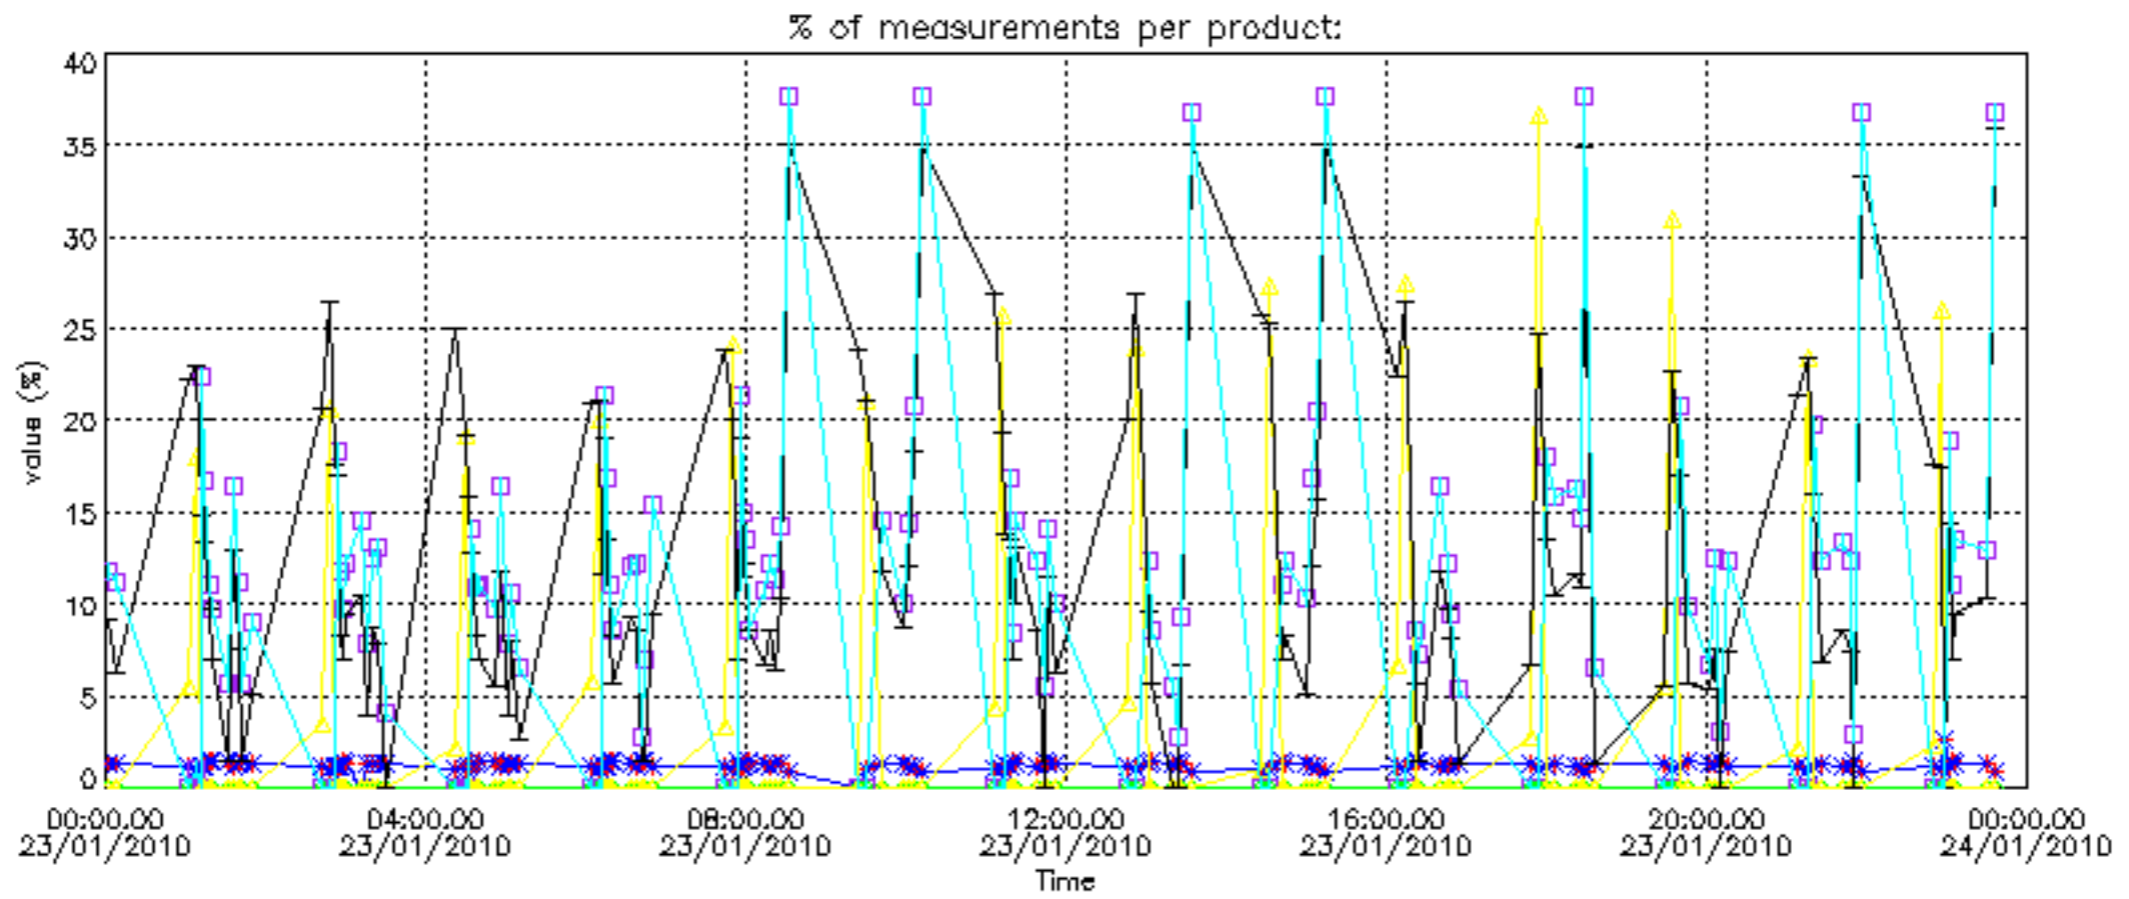

Percentage of cosmic ray hits per profile

Percentage of datation errors per profile