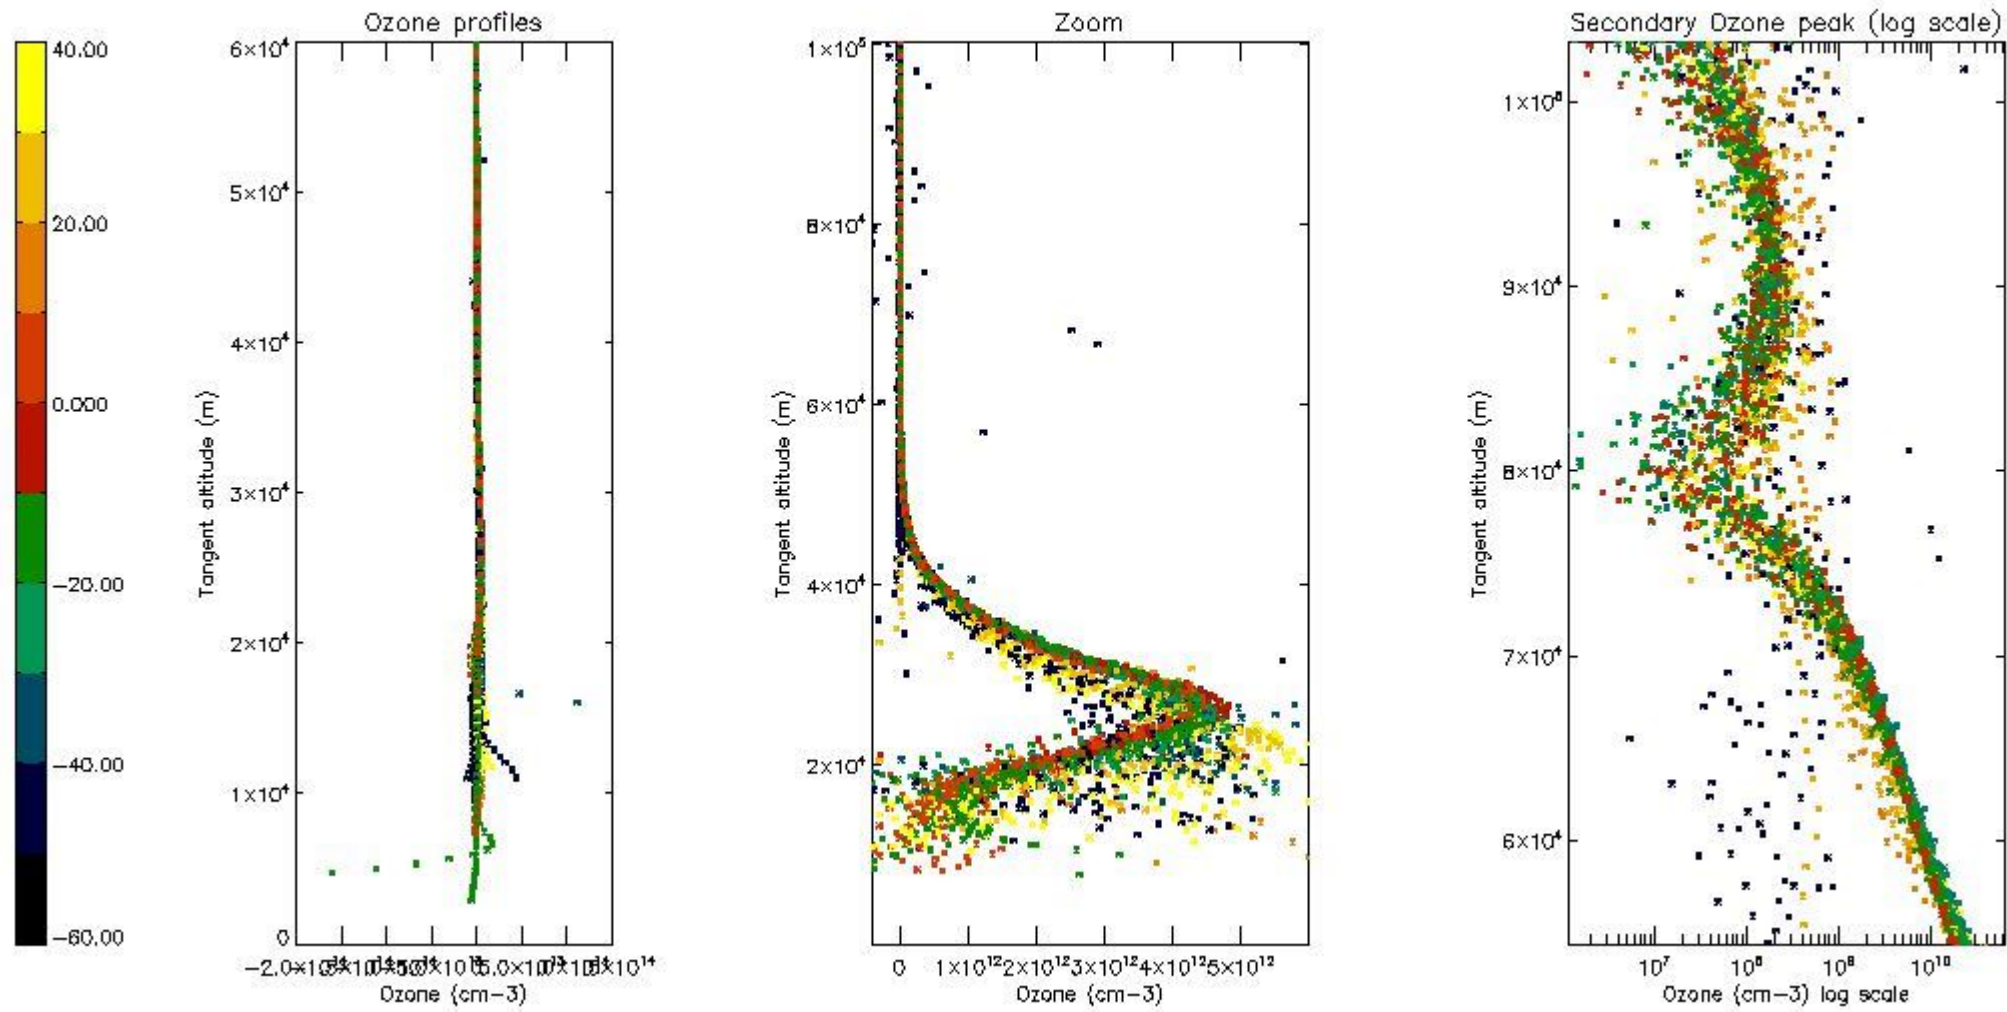

STD < 10	15
STD < 5	11

5.2 Plot ozone profiles for all STD (dark without errors)

The colorbar represents the latitude.

5.3 Plot ozone profiles where STD < 20% (dark without errors)

The colorbar represents the latitude.