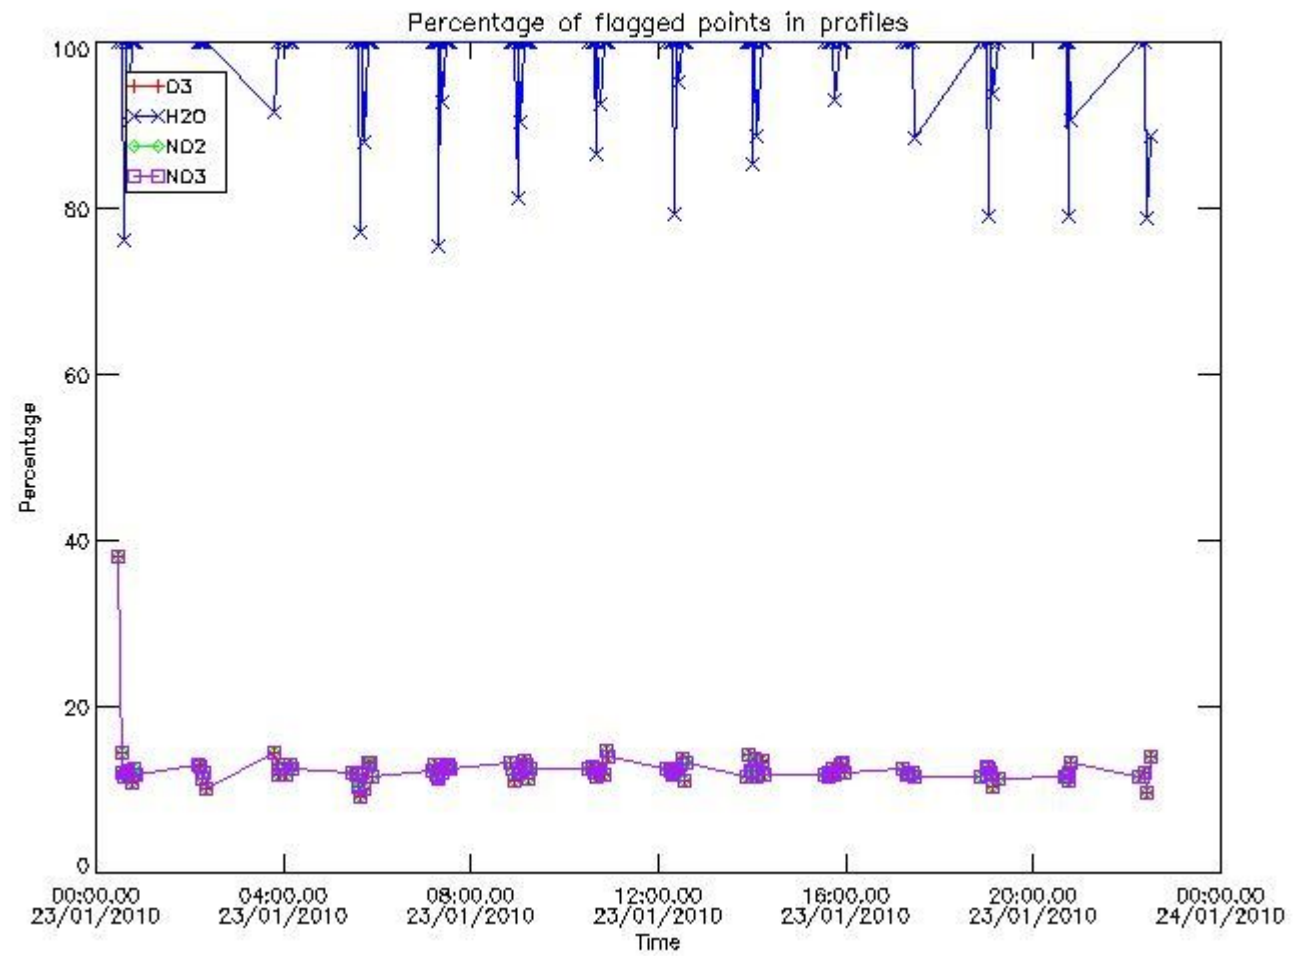

3. Quality information per product

In this section it is plotted some information contained in the Quality Summary data set of the level 2 products. Only products in dark limb conditions and without errors (error flag in the MPH set to "0") are used.

3.1 Plot quality information per product (time dependant)

3.2 Plot quality information per product (world map)