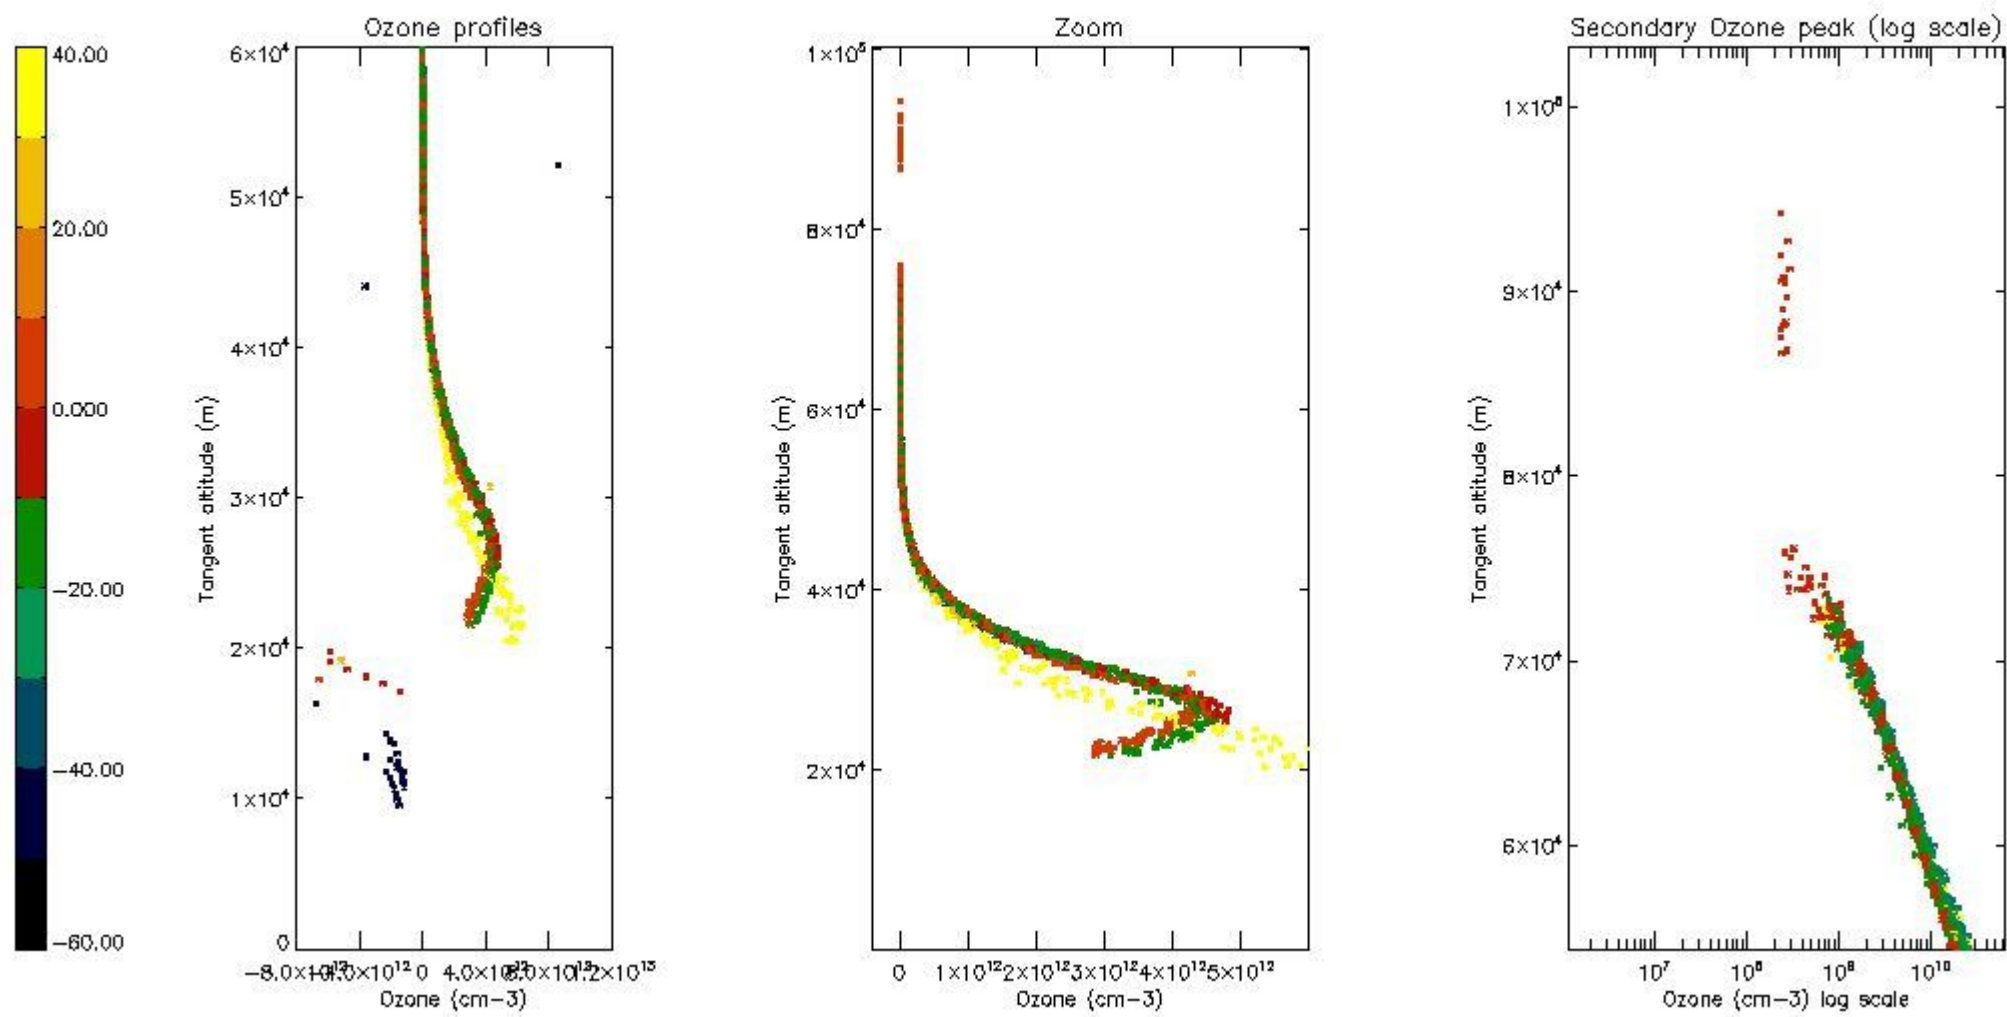

STD < 10	15
STD < 5	11

5.2 Plot ozone profiles for all STD (dark without errors)

The colorbar represents the latitude.

5.3 Plot ozone profiles where STD < 20% (dark without errors)

The colorbar represents the latitude.

5.4 Plot ozone profiles where STD < 10% (dark without errors)

The colorbar represents the latitude.

5.5 Plot ozone profiles where STD < 5% (dark without errors)

The colorbar represents the latitude.

5.6 Plot NO₂ profiles for all STD (dark without errors)

The colorbar represents the latitude.

5.7 Plot NO3 profiles for all STD (dark without errors)

The colorbar represents the latitude.

5.8 Plot H2O profiles for all STD (only for occultations of stars 1,2,3,4,13,14,16,26,63 dark without errors)