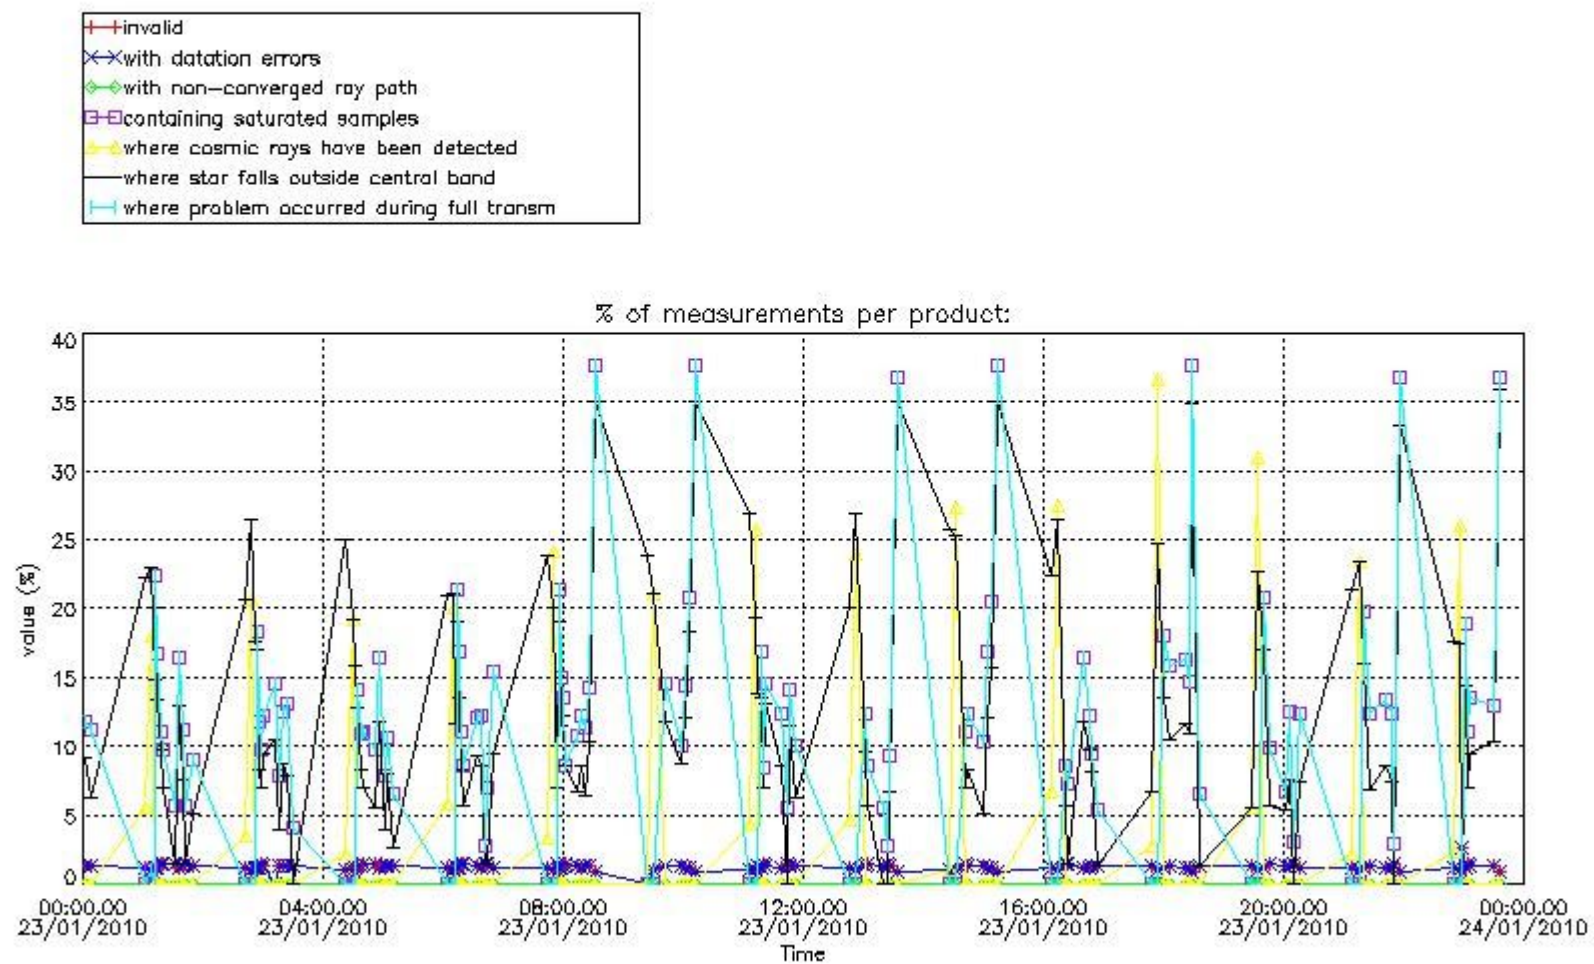

3.1 Plot quality information per product (time dependant)

3.2 Plot quality information per product (world map)

Percentage of flagged data per O3 profile

Percentage of flagged data per H2O profile

Percentage of flagged data per NO2 profile

Percentage of flagged data per NO3 profile

4. Level 1 quality information per product

In this section it is plotted some information contained in the Quality Summary data set of the level 2 products that comes from the level 1b processing. Products without errors (error flag in the MPH set to "0") are used.

4.1 Plot quality information per product (time dependant) coming from level 1b processing

4.1.1 Plot level 1 quality information per product (time dependant): ENVISAT ASCENDING passes

4.1.2 Plot level 1 quality information per product (time dependant): ENVI SAT DESCENDING passes