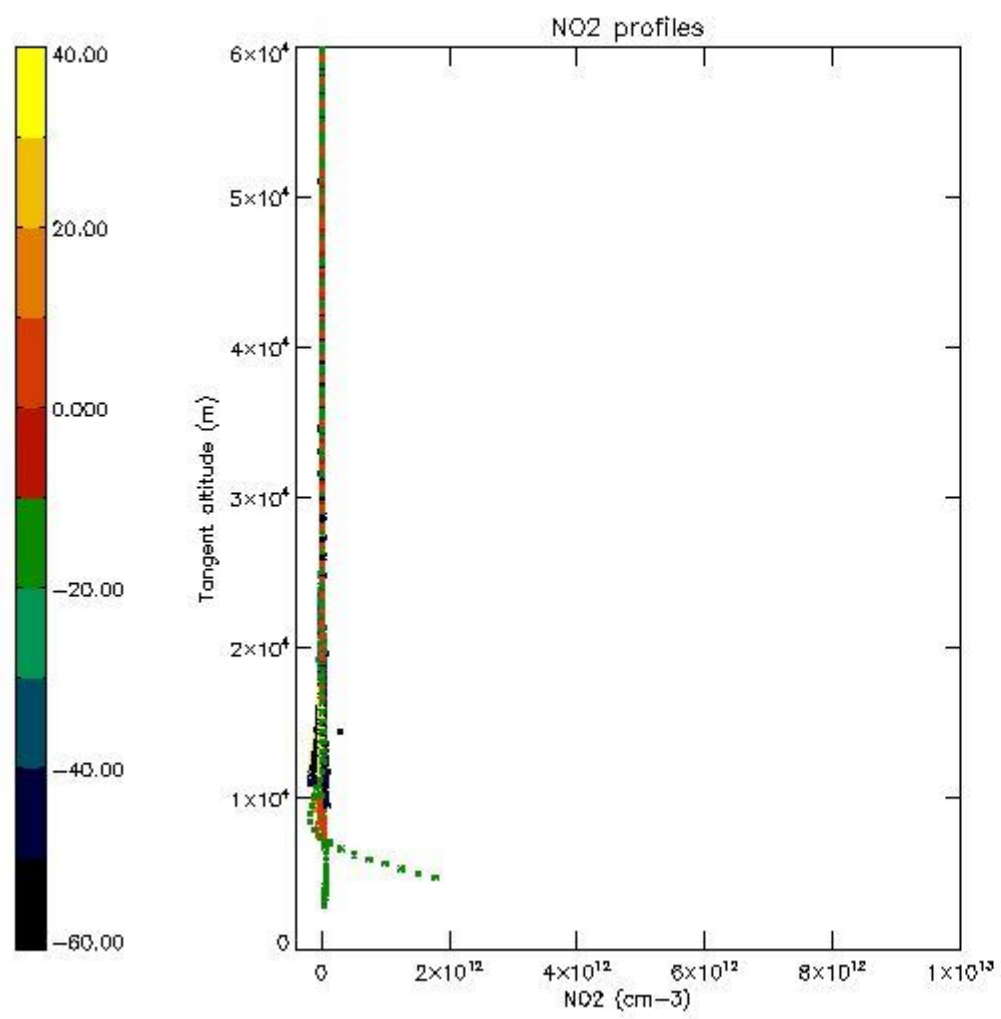

5.4 Plot ozone profiles where STD < 10% (dark without errors)

The colorbar represents the latitude.

5.5 Plot ozone profiles where STD < 5% (dark without errors)

The colorbar represents the latitude.

5.6 Plot NO₂ profiles for all STD (dark without errors)

The colorbar represents the latitude.

5.7 Plot NO3 profiles for all STD (dark without errors)

The colorbar represents the latitude.

5.8 Plot H2O profiles for all STD (only for occultations of stars 1,2,3,4,13,14,16,26,63 dark without errors)