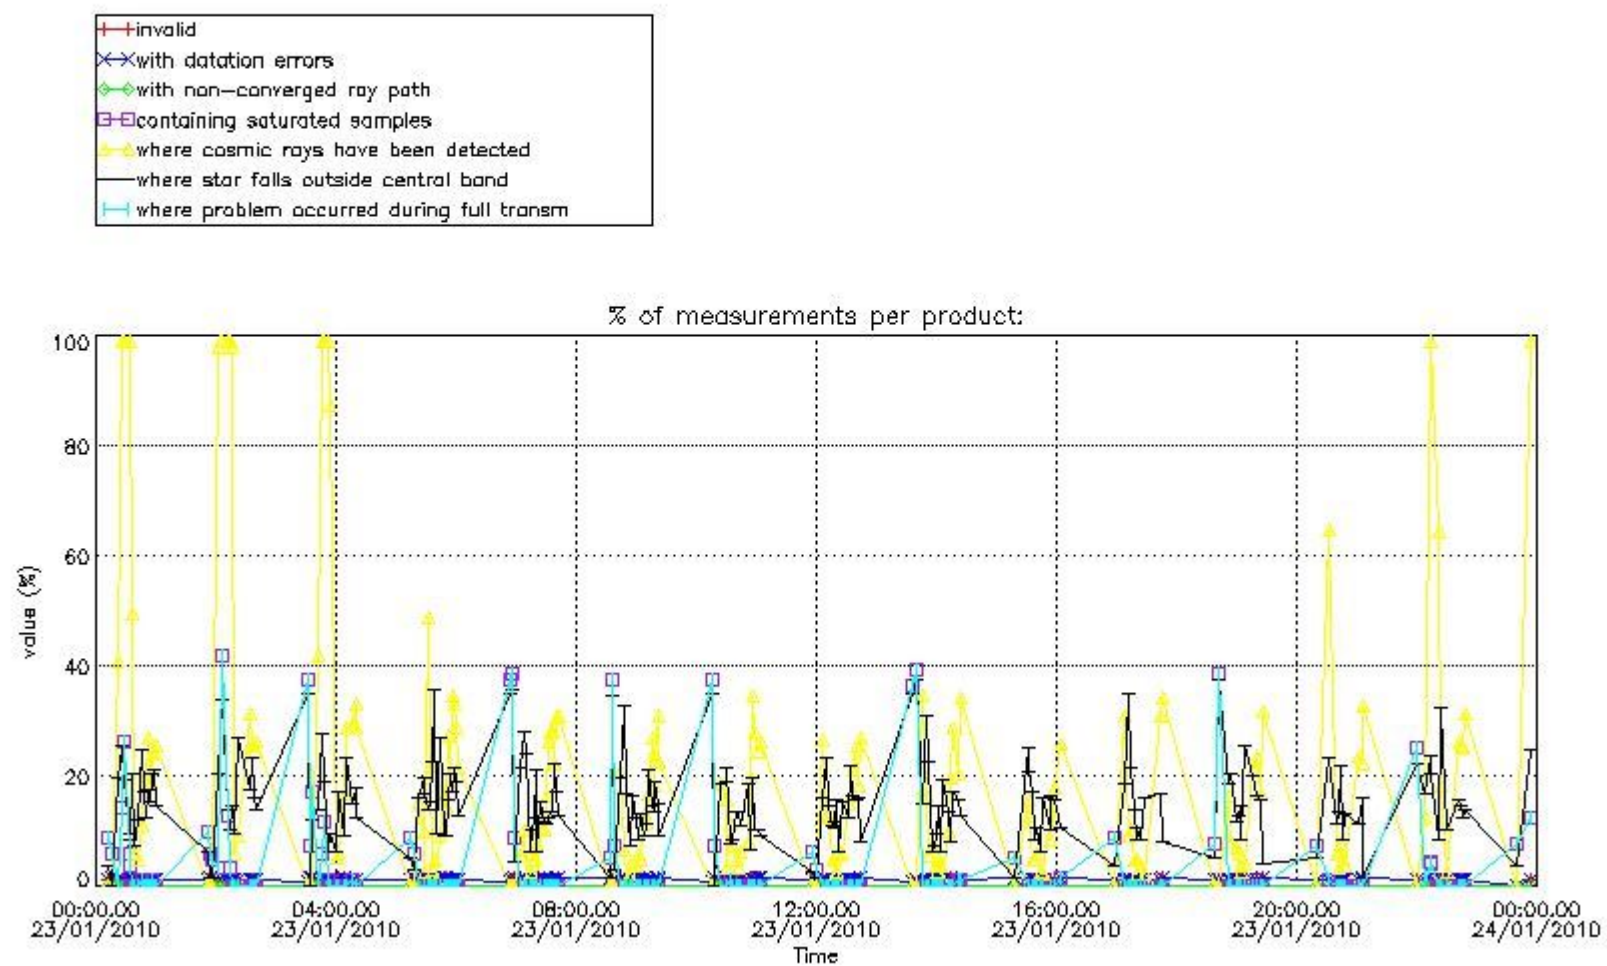

3.1 Plot quality information per product (time dependant)

3.2 Plot quality information per product (world map)

Percentage of flagged data per O3 profile

Percentage of flagged data per H2O profile

Percentage of flagged data per NO2 profile

Percentage of flagged data per NO3 profile

4. Level 1 quality information per product

In this section it is plotted some information contained in the Quality Summary data set of the level 2 products that comes from the level 1b processing. Products without errors (error flag in the MPH set to "0") are used.

4.1 Plot quality information per product (time dependant) coming from level 1b processing

4.1.1 Plot level 1 quality information per product (time dependant): ENVISAT ASCENDING passes

4.1.2 Plot level 1 quality information per product (time dependant): ENVI SAT DESCENDING passes