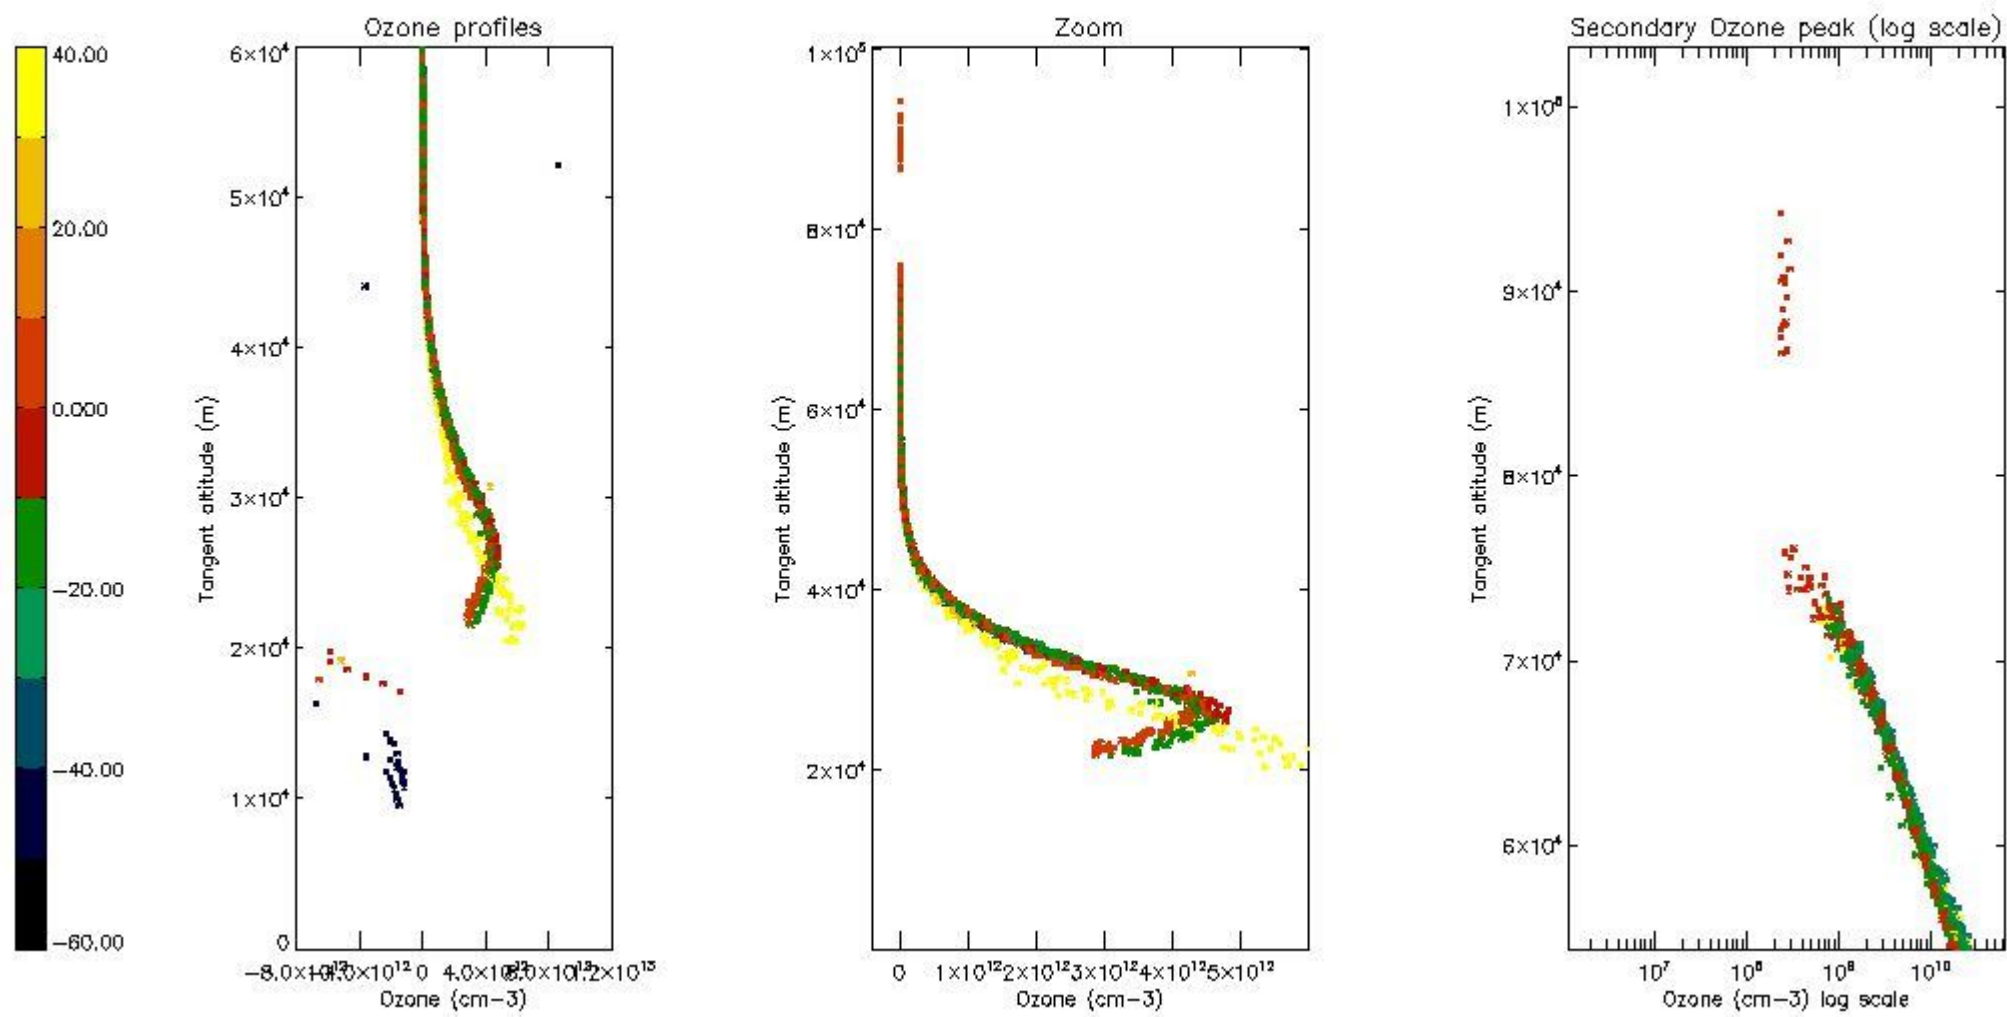

5.6 Plot NO₂ profiles for all STD (dark without errors)

The colorbar represents the latitude.