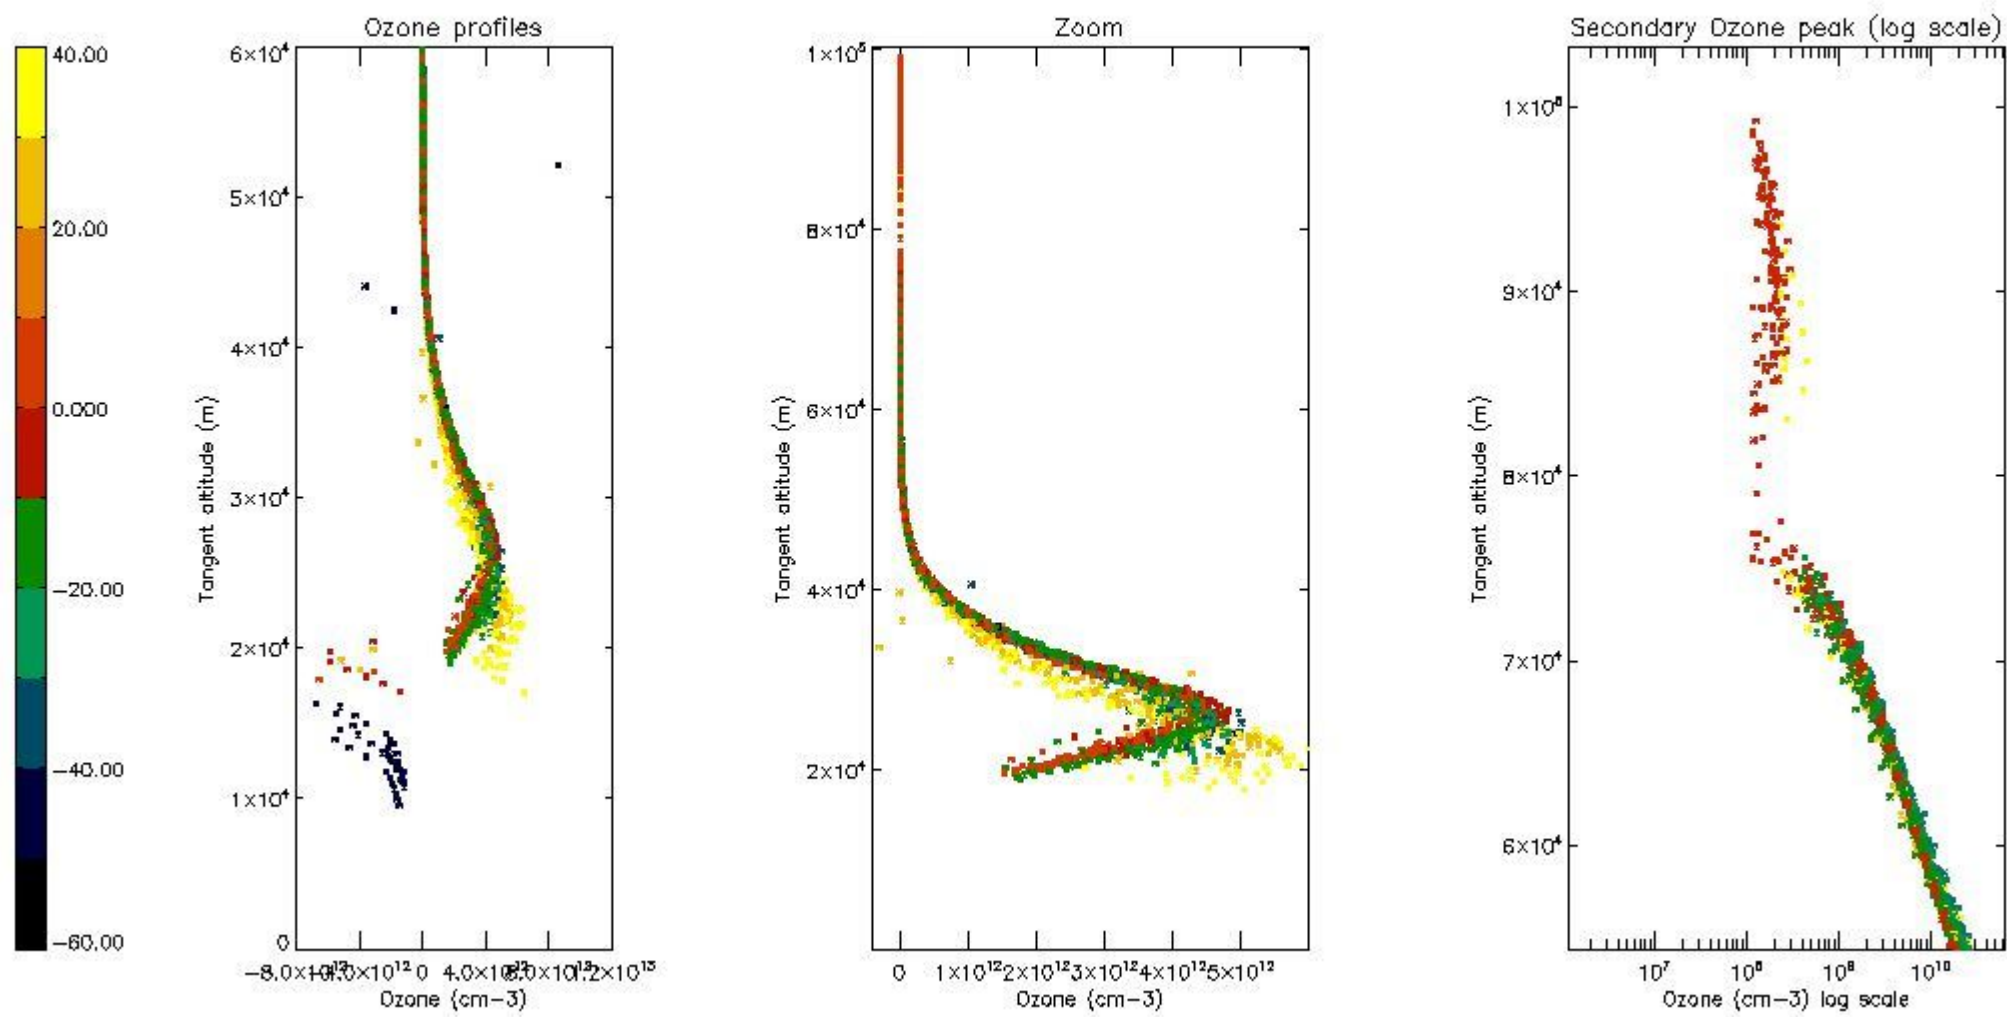

STD < 10	15
STD < 5	11

5.2 Plot ozone profiles for all STD (dark without errors)

The colorbar represents the latitude.

5.3 Plot ozone profiles where STD < 20% (dark without errors)

The colorbar represents the latitude.

5.4 Plot ozone profiles where STD < 10% (dark without errors)

The colorbar represents the latitude.

5.5 Plot ozone profiles where STD < 5% (dark without errors)

The colorbar represents the latitude.

5.6 Plot NO₂ profiles for all STD (dark without errors)

The colorbar represents the latitude.

5.7 Plot NO3 profiles for all STD (dark without errors)

The colorbar represents the latitude.

5.8 Plot H2O profiles for all STD (only for occultations of stars 1,2,3,4,13,14,16,26,63 dark without errors)