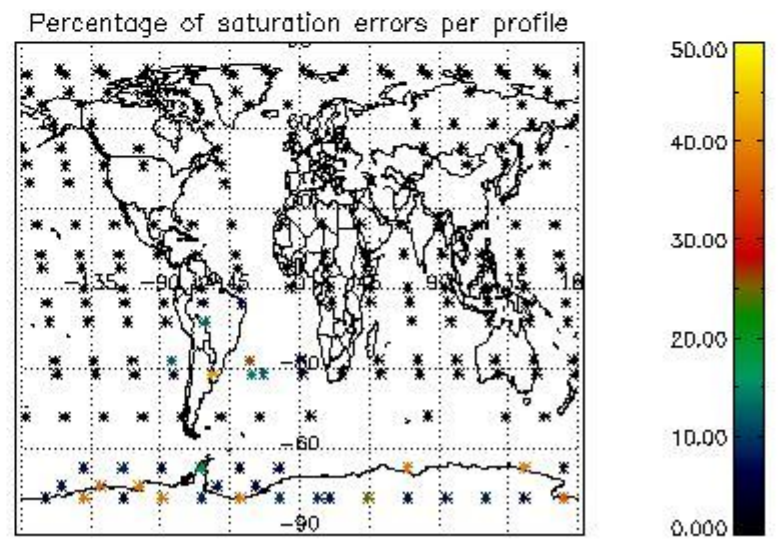

Percentage of flagged data per NO3 profile

4. Level 1 quality information per product

In this section it is plotted some information contained in the Quality Summary data set of the level 2 products that comes from the level 1b processing. Products without errors (error flag in the MPH set to "0") are used.

4.1 Plot quality information per product (time dependant) coming from level 1b processing

4.1.1 Plot level 1 quality information per product (time dependant): ENVISAT ASCENDING passes

4.1.2 Plot level 1 quality information per product (time dependant): ENVI SAT DESCENDING passes

4.2 Plot quality information per product coming from level 1b processing (world map)

4.2.1 Plot level 1 quality information per product (world map): ENVISAT ASCENDING passes

4.2.2 Plot level 1 quality information per product (world map): ENVISAT DESCENDING passes