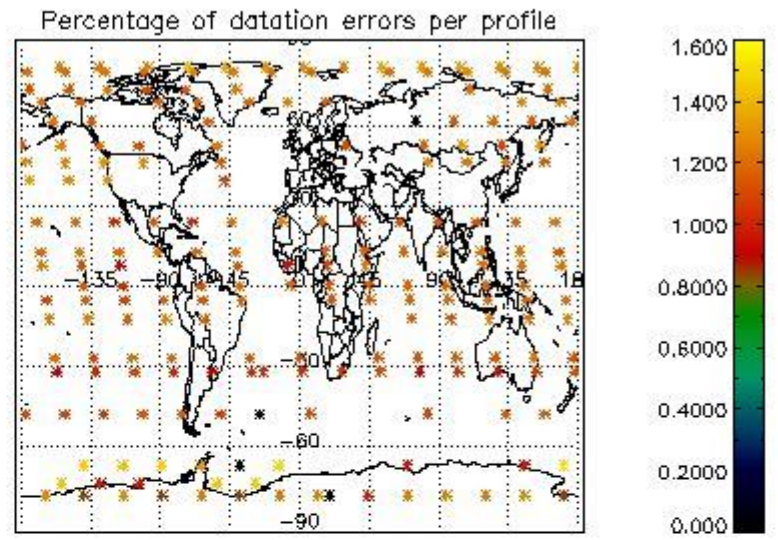

Percentage of flagged data per NO3 profile

4. Level 1 quality information per product

In this section it is plotted some information contained in the Quality Summary data set of the level 2 products that comes from the level 1b processing. Products without errors (error flag in the MPH set to "0") are used.

4.1 Plot quality information per product (time dependant) coming from level 1b processing

4.1.1 Plot level 1 quality information per product (time dependant): ENVISAT ASCENDING passes

4.1.2 Plot level 1 quality information per product (time dependant): ENVI SAT DESCENDING passes

4.2 Plot quality information per product coming from level 1b processing (world map)

4.2.1 Plot level 1 quality information per product (world map): ENVISAT ASCENDING passes

4.2.2 Plot level 1 quality information per product (world map): ENVISAT DESCENDING passes