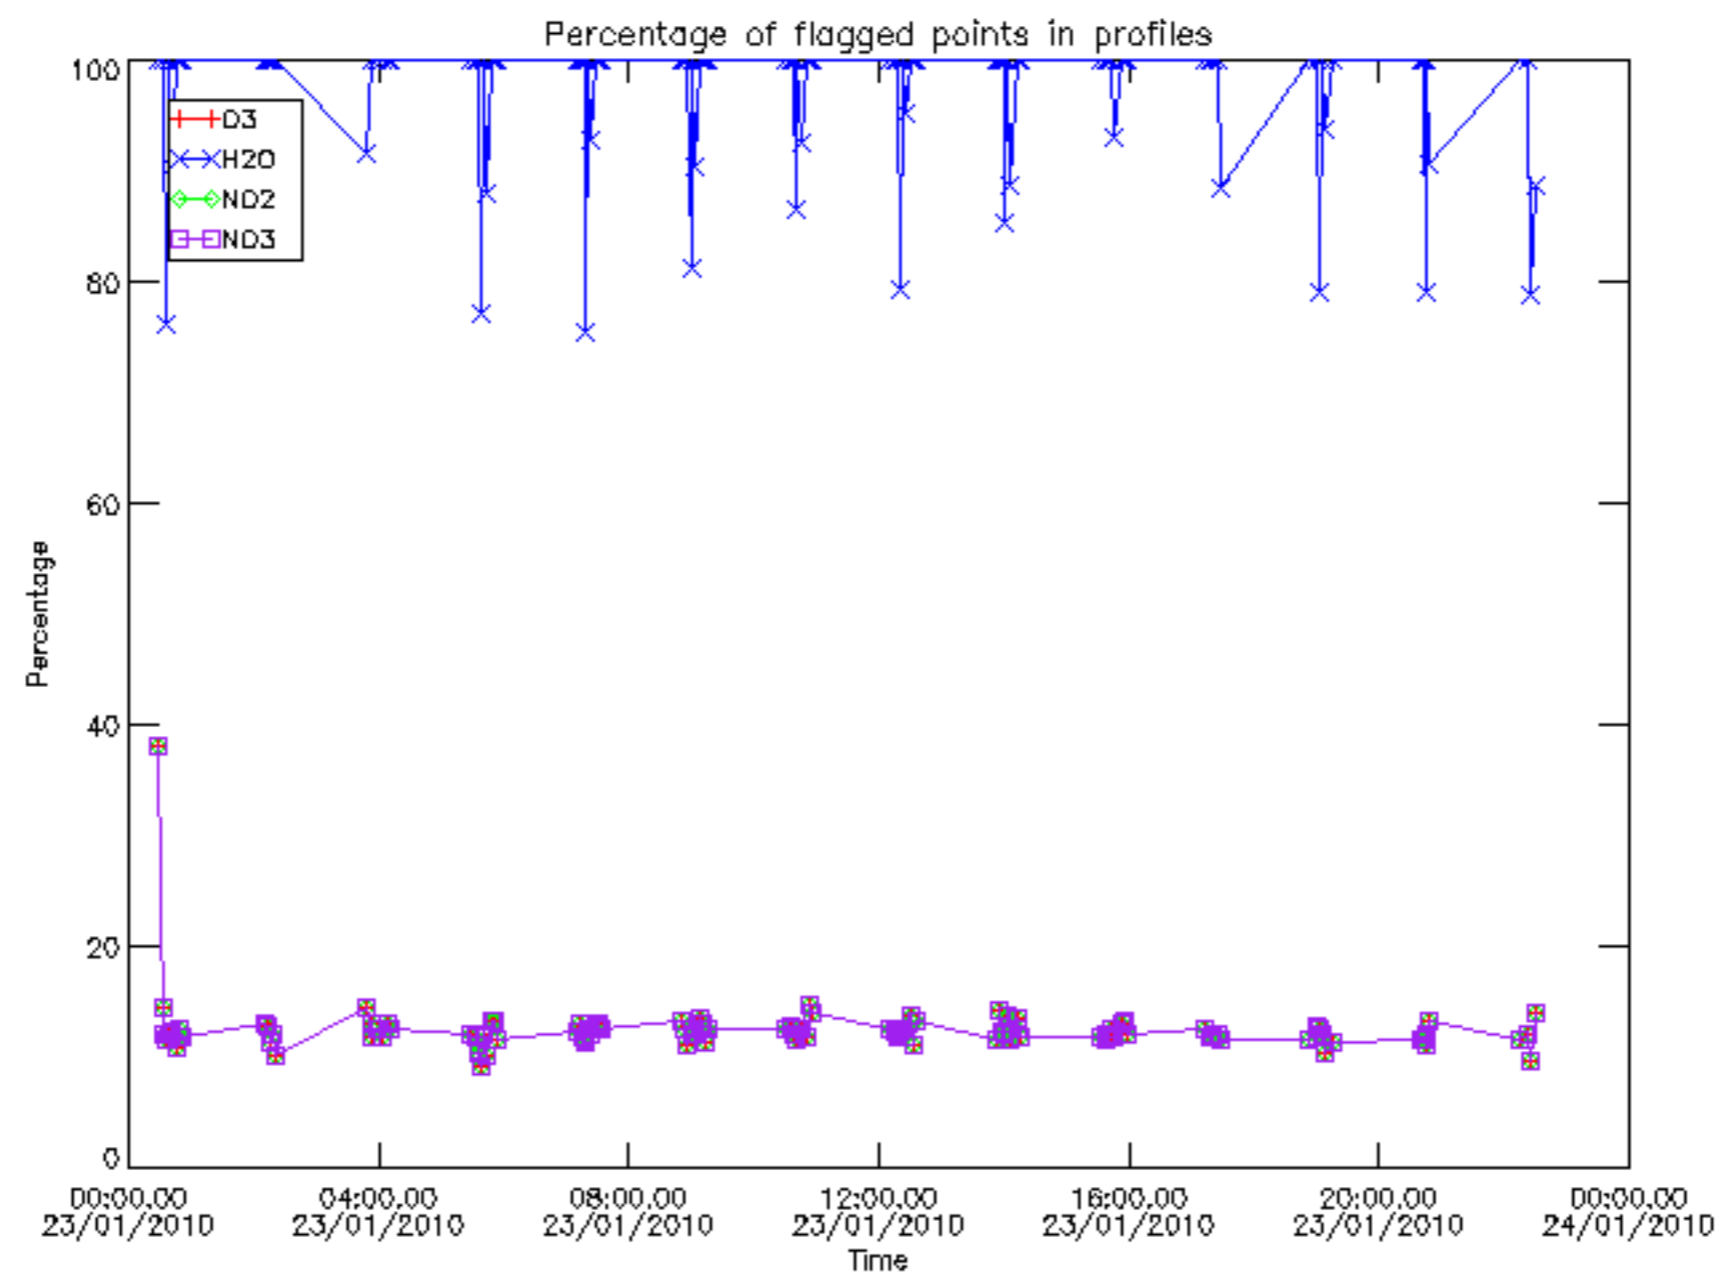

Percentage of flagged data per D3 profile

Percentage of flagged data per H2O profile