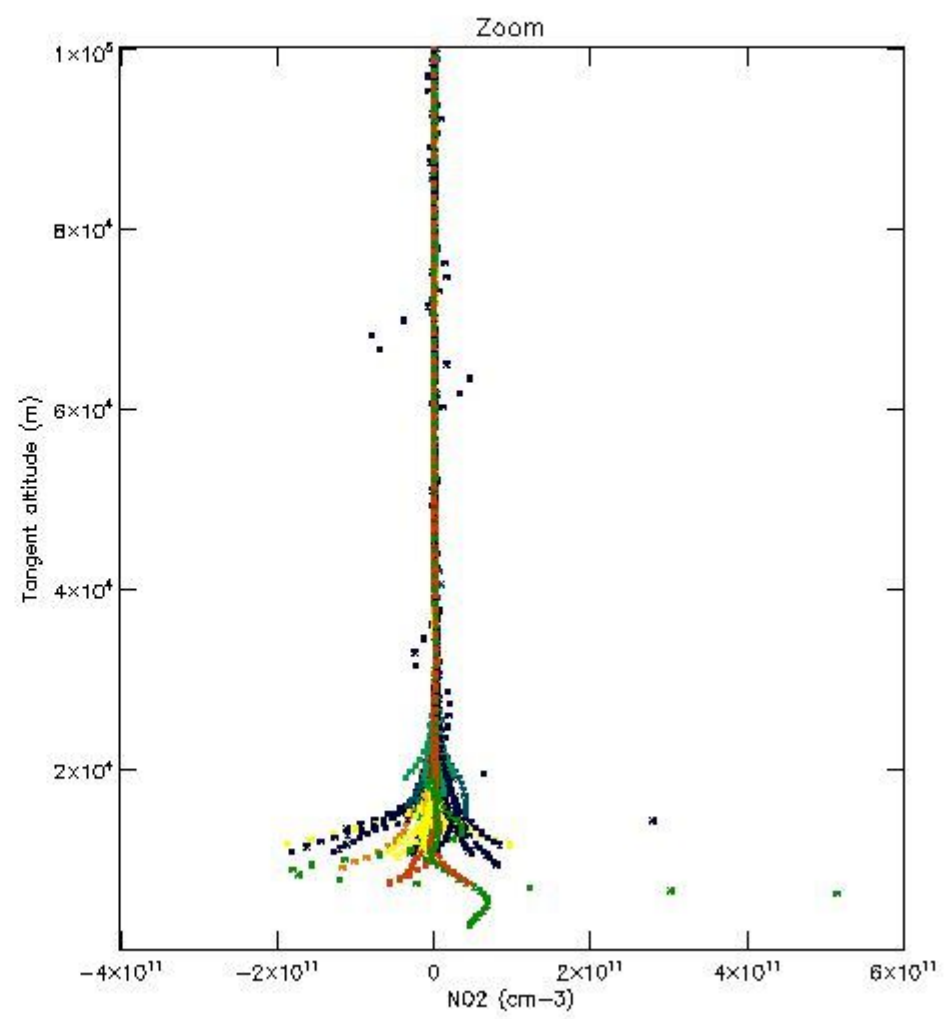

5.4 Plot ozone profiles where STD < 10% (dark without errors)

The colorbar represents the latitude.

5.5 Plot ozone profiles where STD < 5% (dark without errors)

The colorbar represents the latitude.

5.6 Plot NO₂ profiles for all STD (dark without errors)

The colorbar represents the latitude.

5.7 Plot NO3 profiles for all STD (dark without errors)

The colorbar represents the latitude.

5.8 Plot H2O profiles for all STD (only for occultations of stars 1,2,3,4,13,14,16,26,63 dark without errors)