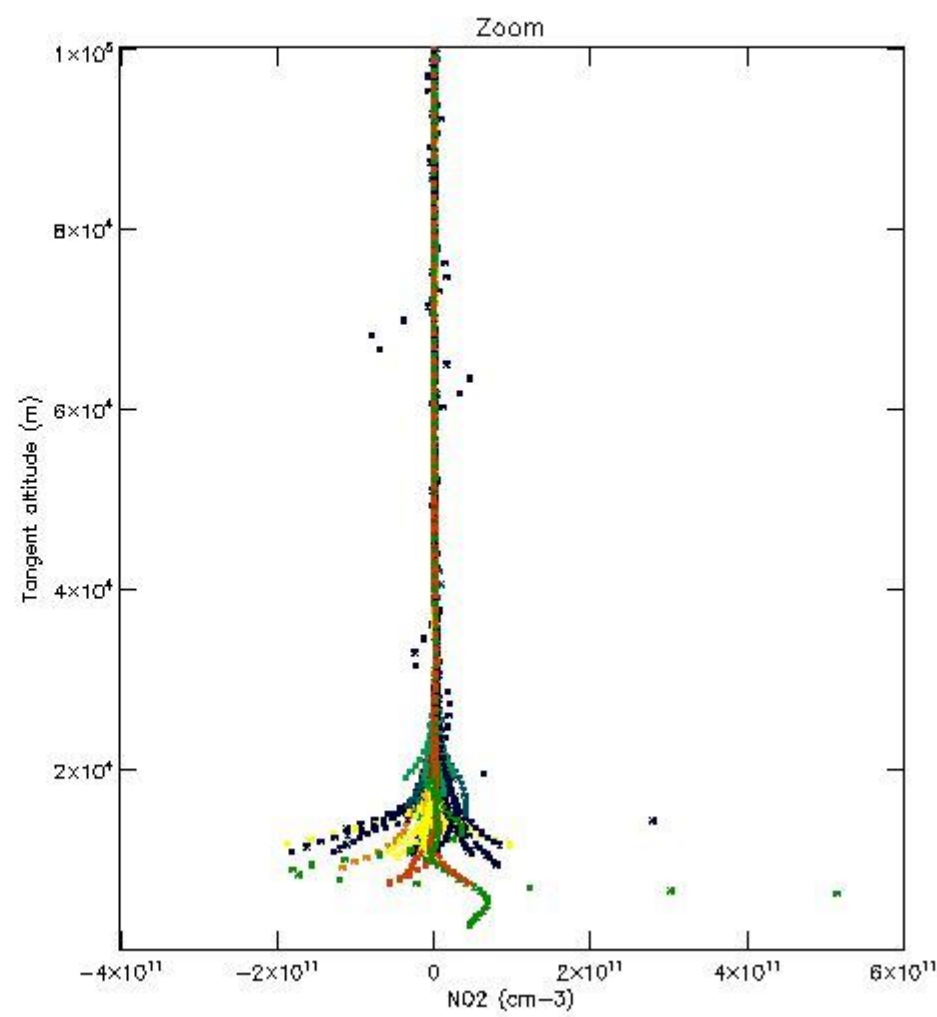

STD < 10	15
STD < 5	11

5.2 Plot ozone profiles for all STD (dark without errors)

The colorbar represents the latitude.

5.3 Plot ozone profiles where STD < 20% (dark without errors)

The colorbar represents the latitude.

5.4 Plot ozone profiles where STD < 10% (dark without errors)

The colorbar represents the latitude.

5.5 Plot ozone profiles where STD < 5% (dark without errors)

The colorbar represents the latitude.

5.6 Plot NO₂ profiles for all STD (dark without errors)

The colorbar represents the latitude.

5.7 Plot NO3 profiles for all STD (dark without errors)

The colorbar represents the latitude.

5.8 Plot H2O profiles for all STD (only for occultations of stars 1,2,3,4,13,14,16,26,63 dark without errors)