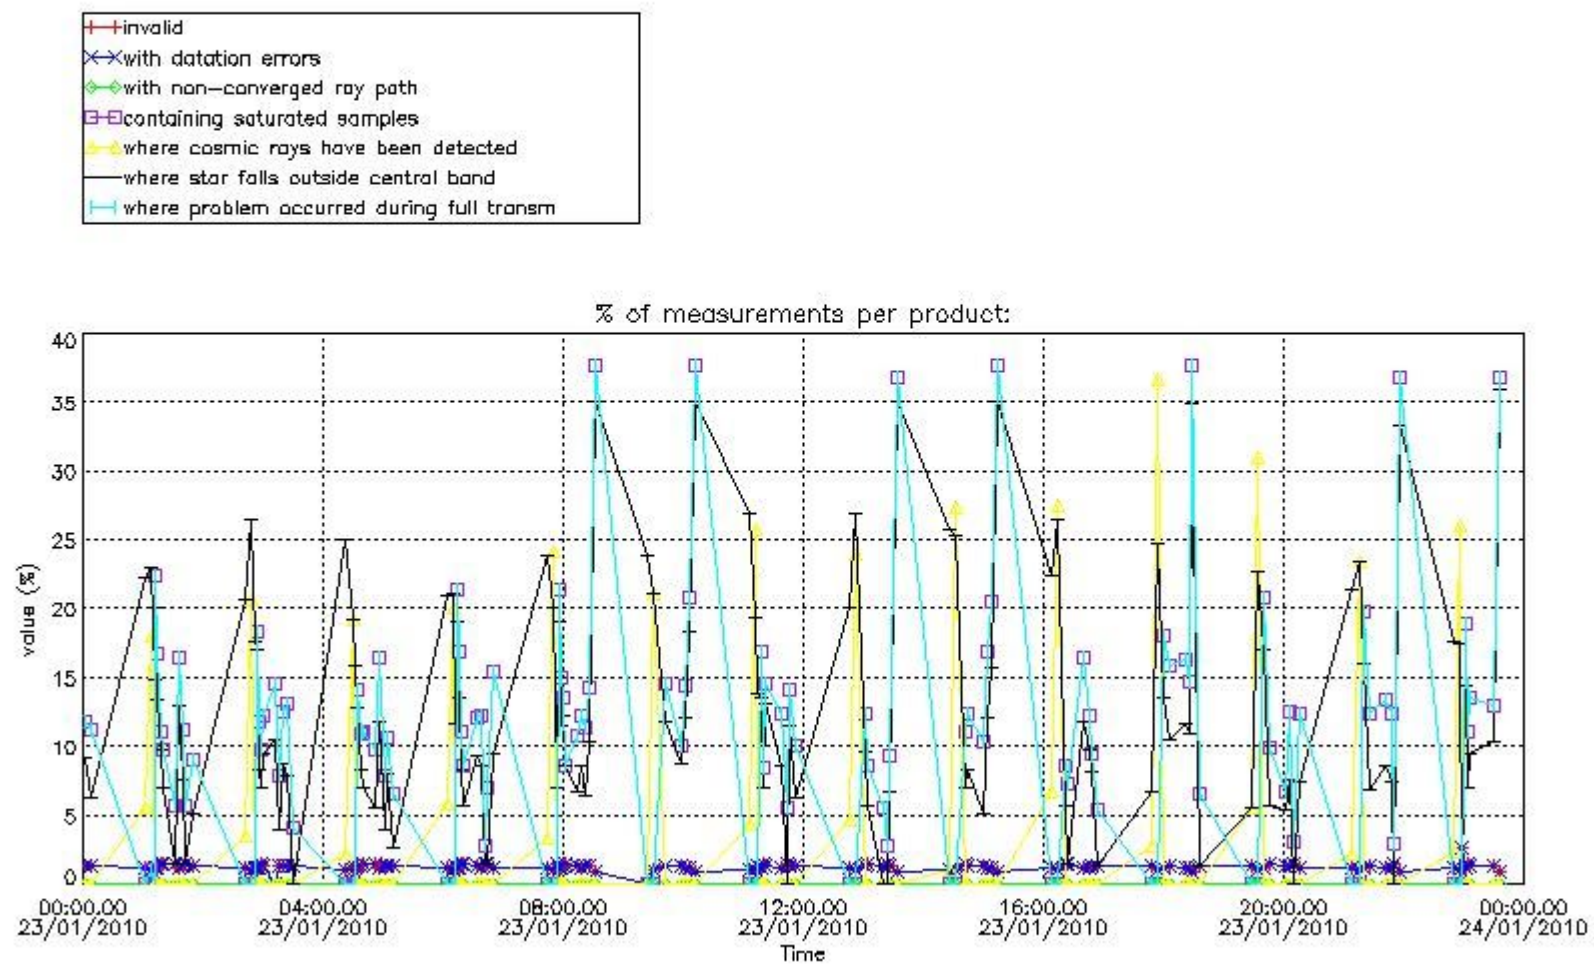

3.1 Plot quality information per product (time dependant)

3.2 Plot quality information per product (world map)

Percentage of flagged data per O3 profile

Percentage of flagged data per H2O profile

Percentage of flagged data per NO2 profile

Percentage of flagged data per NO3 profile

4. Level 1 quality information per product

In this section it is plotted some information contained in the Quality Summary data set of the level 2 products that comes from the level 1b processing. Products without errors (error flag in the MPH set to "0") are used.

4.1 Plot quality information per product (time dependant) coming from level 1b processing

4.1.1 Plot level 1 quality information per product (time dependant): ENVISAT ASCENDING passes

4.1.2 Plot level 1 quality information per product (time dependant): ENVI SAT DESCENDING passes

5. Trace gas profiles

5.1 Ozone statistics based on quality of products

The final quality of the products can be "measured" using the STD (Standard Deviation) attached to every point profile. This information is written to the parameter GOM_NL__2P/NL_LOCAL_SPECIES_DENSITY/o3_std of the level 2 products. The table below shows the statistics for given STD ranges.