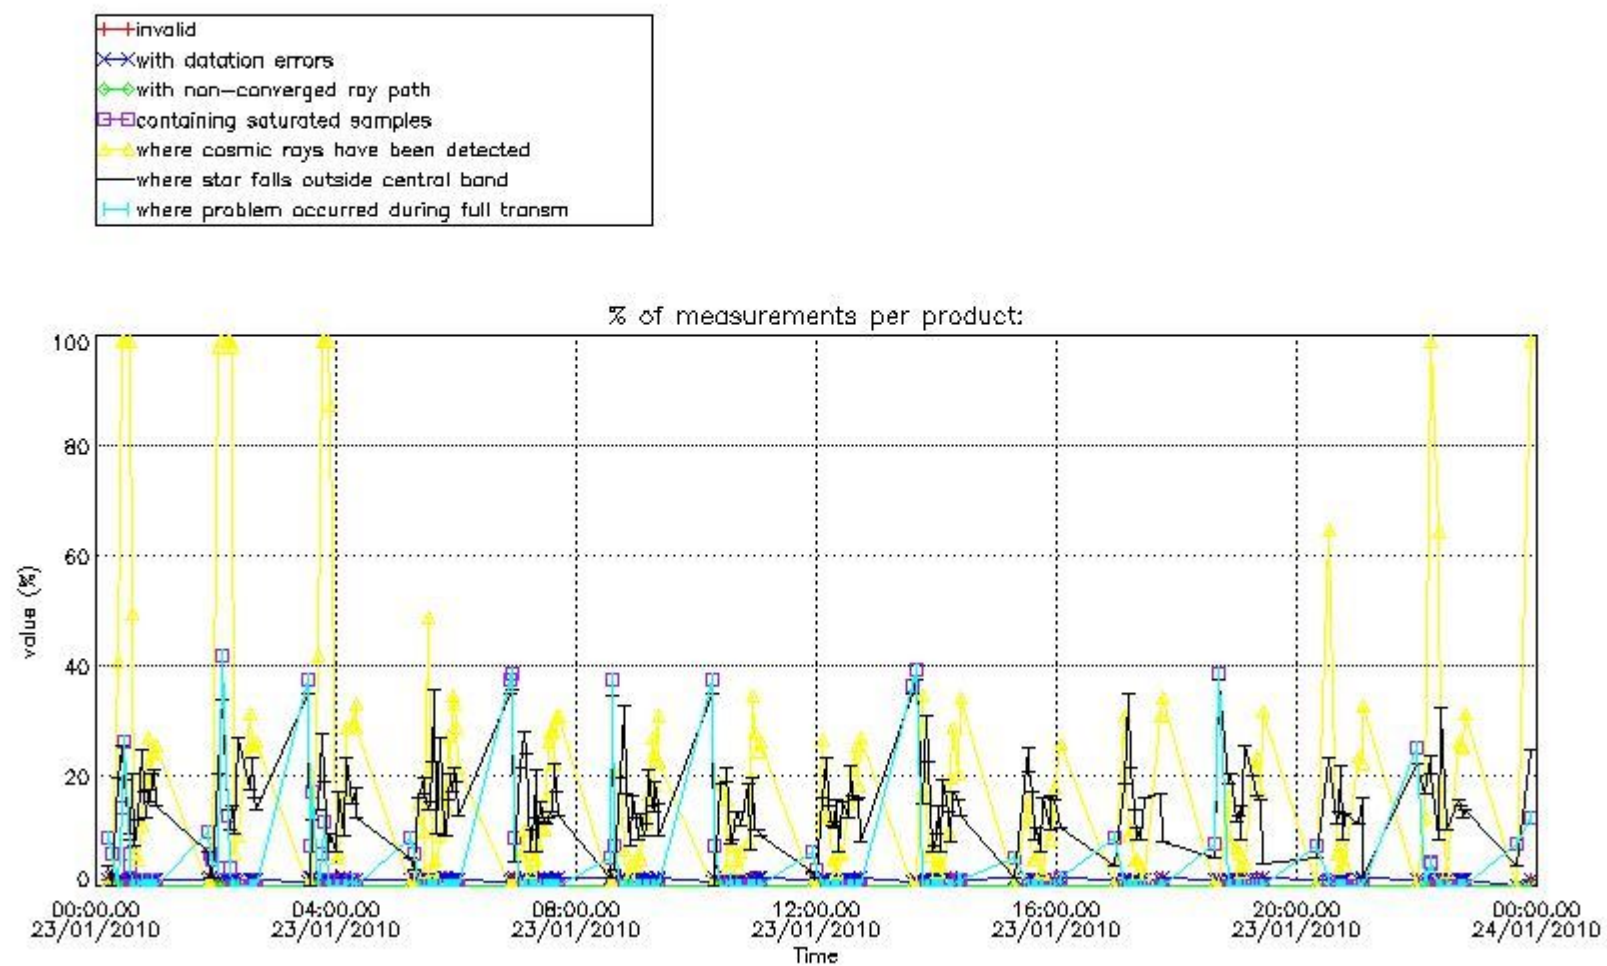

4.1.2 Plot level 1 quality information per product (time dependant): ENVI SAT DESCENDING passes