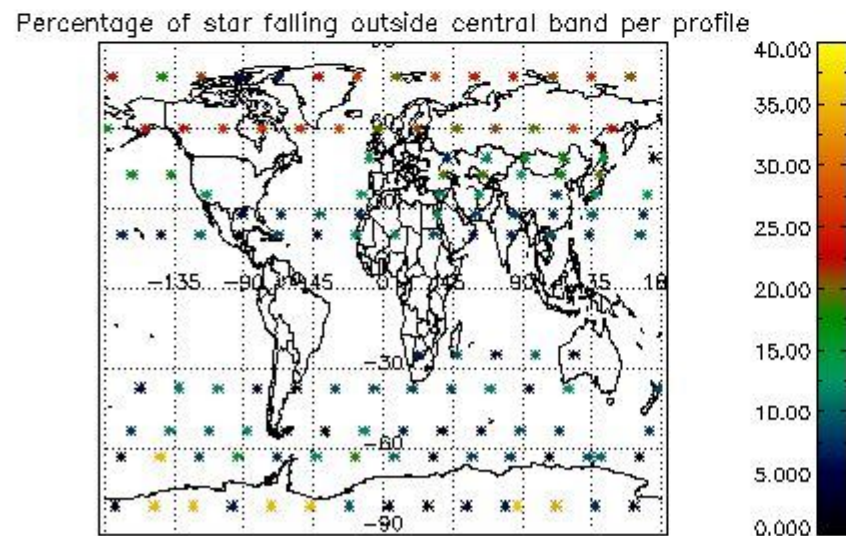

5. Trace gas profiles

5.1 Ozone statistics based on quality of products

The final quality of the products can be "measured" using the STD (Standard Deviation) attached to every point profile. This information is written to the parameter GOM_NL__2P/NL_LOCAL_SPECIES_DENSITY/o3_std of the level 2 products. The table below shows the statistics for given STD ranges.

The statistics are given with respect to the overall valid production:

- Products without fatal errors: GOM_NL__2P/MPH/PRODUCT_ERR=0
- Valid point profile: GOM_NL__2P/NL_LOCAL_SPECIES_DENSITY/pcd(0)=0

The 'Criteria' is applied to valid points of dark limb products:

- Products in dark limb illumination condition: GOM_NL__2P/NL_SUMMARY_QUALITY/obs_ill_cond=0
- Products without fatal errors: GOM_NL__2P/MPH/PRODUCT_ERR=0
- Valid point profile: GOM_NL__2P/NL_LOCAL_SPECIES_DENSITY/pcd(0)=0

So, the table below shows the percentage of dark limb and valid observations for each criteria with respect to the overall valid daily observations.

Criteria	% of total production
All STD	34
STD < 20	18