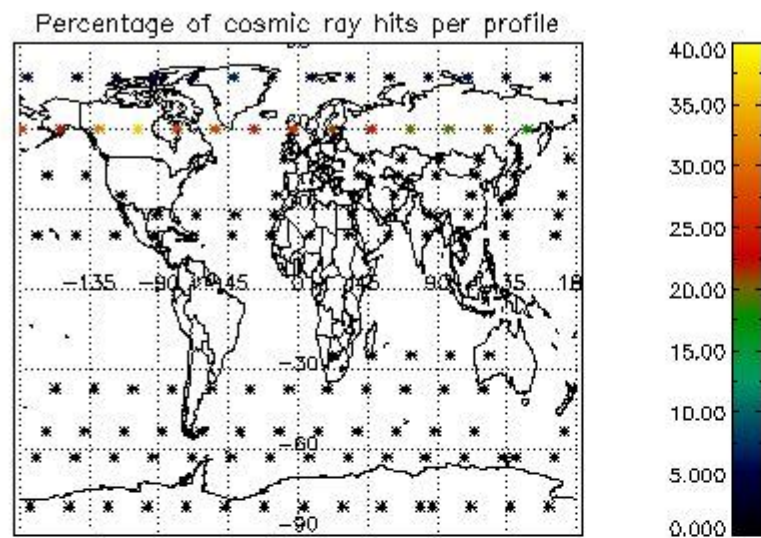

4.2.2 Plot level 1 quality information per product (world map): ENVISAT DESCENDING passes

5. Trace gas profiles

5.1 Ozone statistics based on quality of products

The final quality of the products can be "measured" using the STD (Standard Deviation) attached to every point profile. This information is written to the parameter GOM_NL__2P/NL_LOCAL_SPECIES_DENSITY/o3_std of the level 2 products. The table below shows the statistics for given STD ranges.

The statistics are given with respect to the overall valid production:

- Products without fatal errors: GOM_NL__2P/MPH/PRODUCT_ERR=0
- Valid point profile: GOM_NL__2P/NL_LOCAL_SPECIES_DENSITY/pcd(0)=0

The 'Criteria' is applied to valid points of dark limb products:

- Products in dark limb illumination condition: GOM_NL__2P/NL_SUMMARY_QUALITY/obs_ill_cond=0
- Products without fatal errors: GOM_NL__2P/MPH/PRODUCT_ERR=0
- Valid point profile: GOM_NL__2P/NL_LOCAL_SPECIES_DENSITY/pcd(0)=0

So, the table below shows the percentage of dark limb and valid observations for each criteria with respect to the overall valid daily observations.

Criteria	% of total production
All STD	34
STD < 20	18