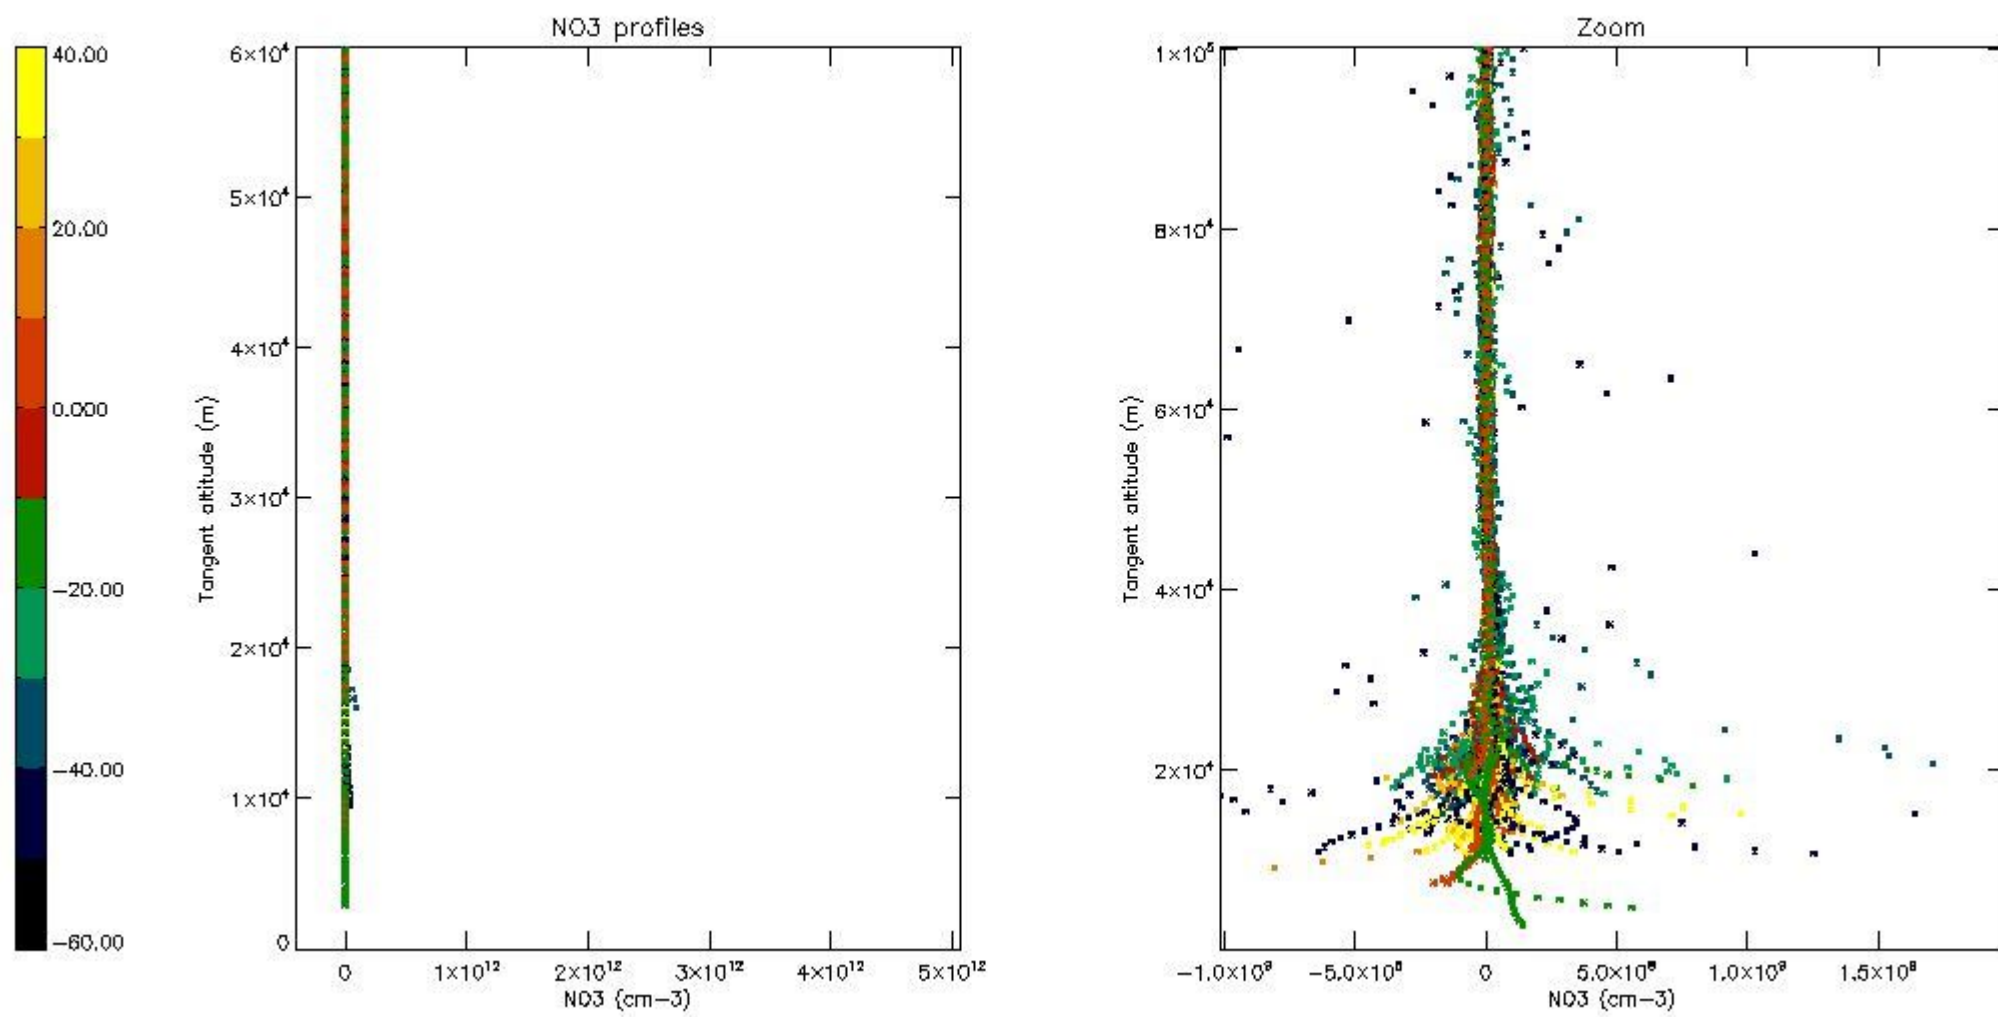

5.4 Plot ozone profiles where STD < 10% (dark without errors)

The colorbar represents the latitude.

5.5 Plot ozone profiles where STD < 5% (dark without errors)

The colorbar represents the latitude.

5.6 Plot NO₂ profiles for all STD (dark without errors)

The colorbar represents the latitude.

5.7 Plot NO3 profiles for all STD (dark without errors)

The colorbar represents the latitude.

5.8 Plot H2O profiles for all STD (only for occultations of stars 1,2,3,4,13,14,16,26,63 dark without errors)