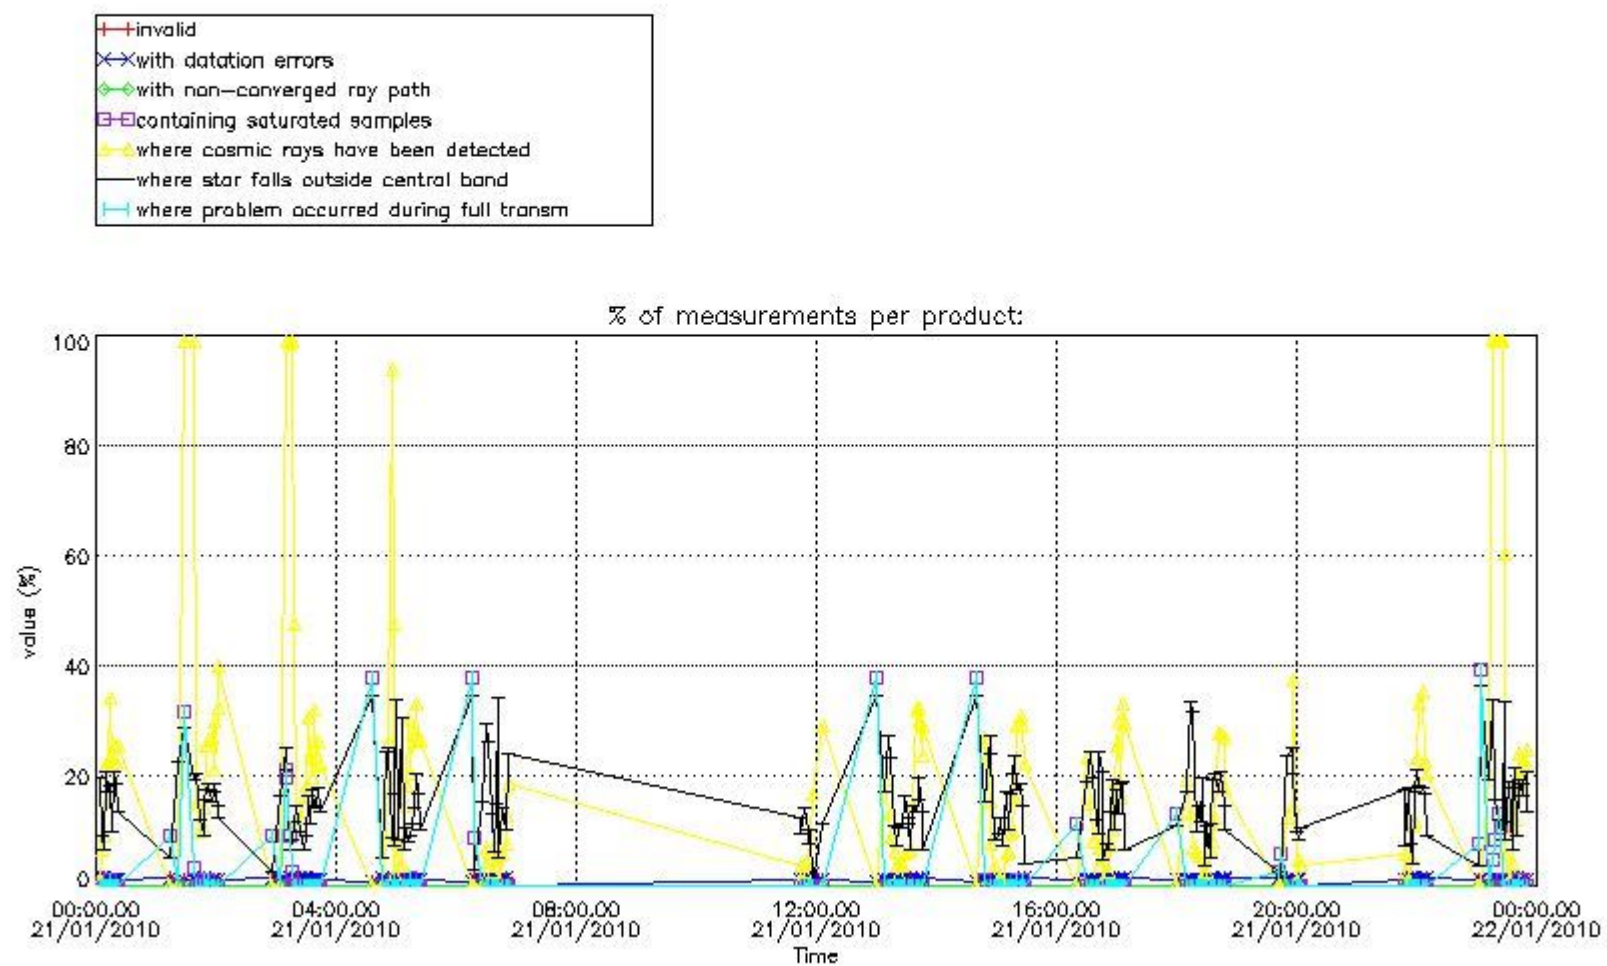

4.1.2 Plot level 1 quality information per product (time dependant): ENVI SAT DESCENDING passes