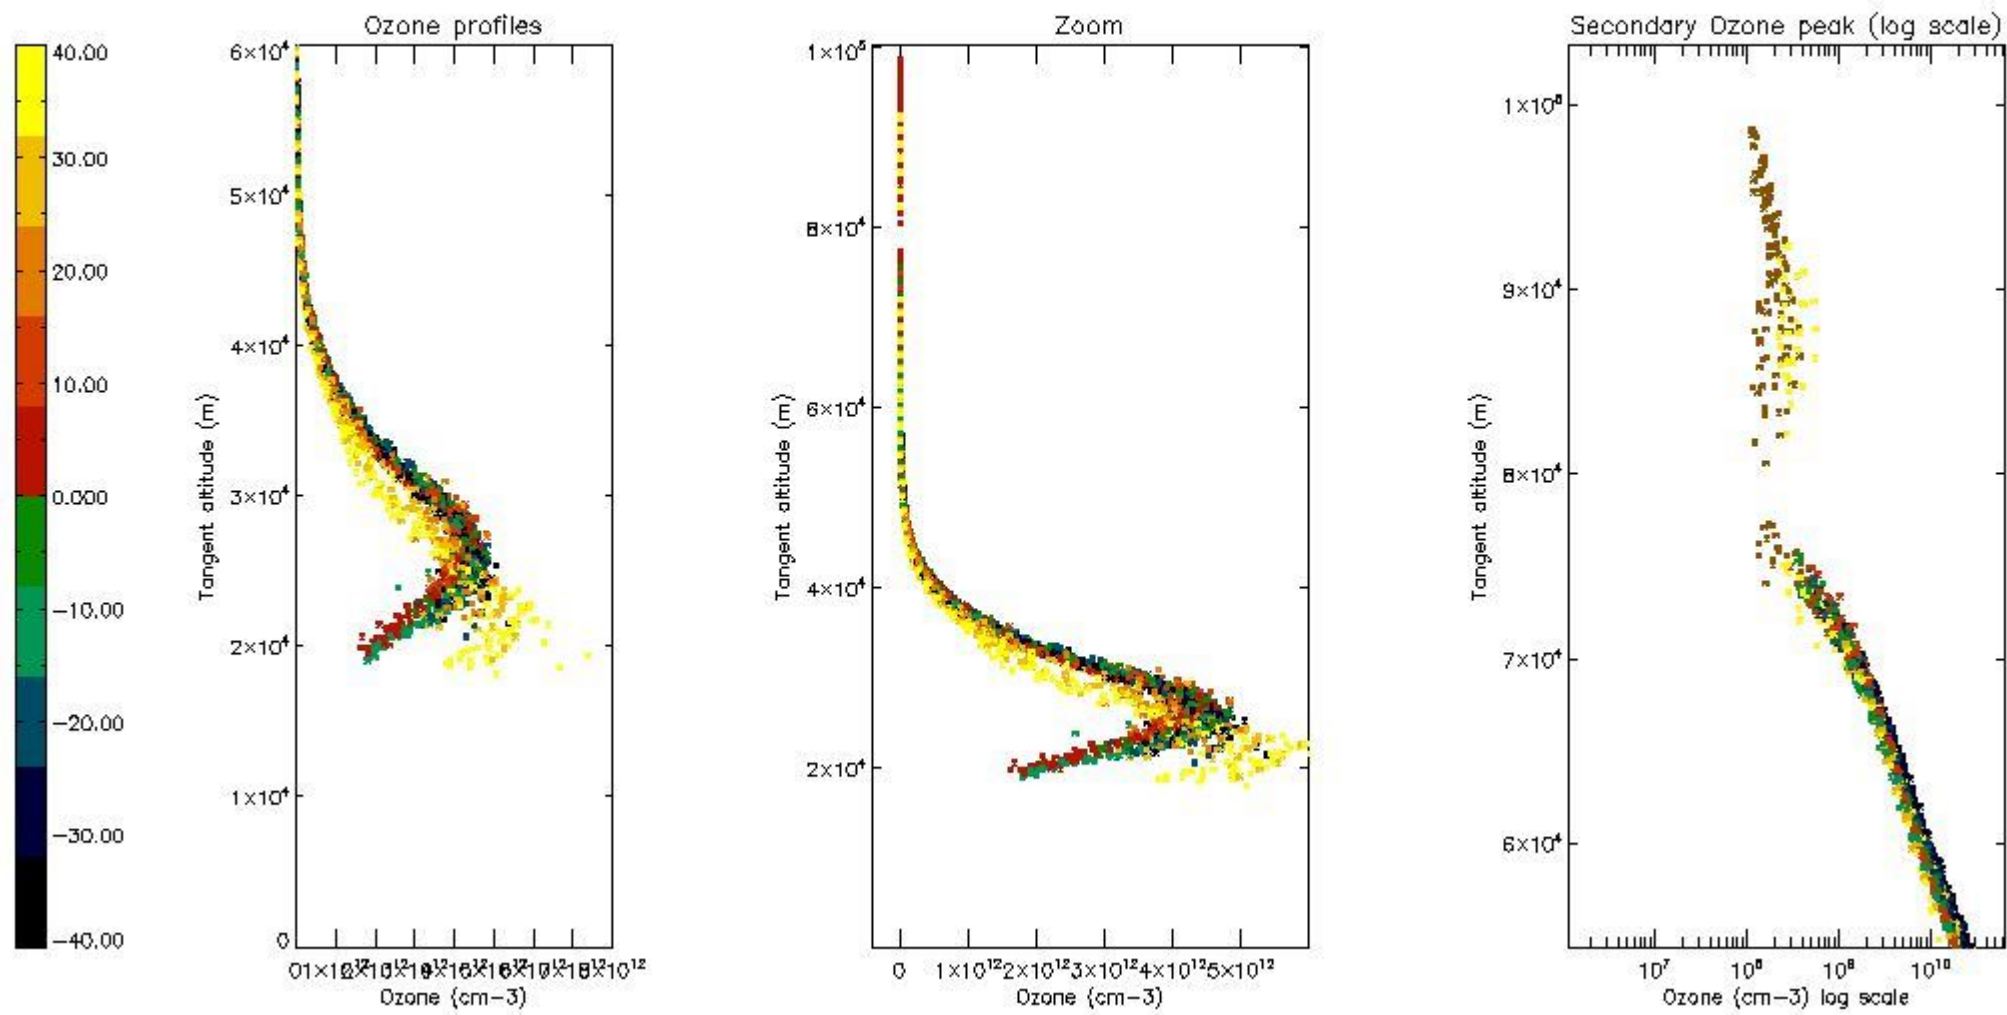

STD < 10	16
STD < 5	12

5.2 Plot ozone profiles for all STD (dark without errors)

The colorbar represents the latitude.

5.3 Plot ozone profiles where STD < 20% (dark without errors)

The colorbar represents the latitude.

5.4 Plot ozone profiles where STD < 10% (dark without errors)

The colorbar represents the latitude.

5.5 Plot ozone profiles where STD < 5% (dark without errors)

The colorbar represents the latitude.

5.6 Plot NO₂ profiles for all STD (dark without errors)