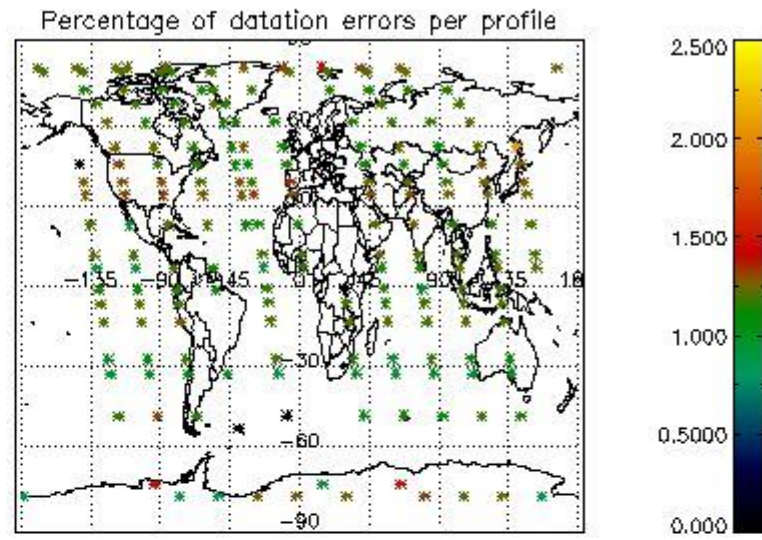

4.1 Plot quality information per product (time dependant) coming from level 1b processing

4.1.1 Plot level 1 quality information per product (time dependant): ENVISAT ASCENDING passes

4.1.2 Plot level 1 quality information per product (time dependant): ENVI SAT DESCENDING passes

4.2 Plot quality information per product coming from level 1b processing (world map)

4.2.1 Plot level 1 quality information per product (world map): ENVISAT ASCENDING passes

4.2.2 Plot level 1 quality information per product (world map): ENVISAT DESCENDING passes