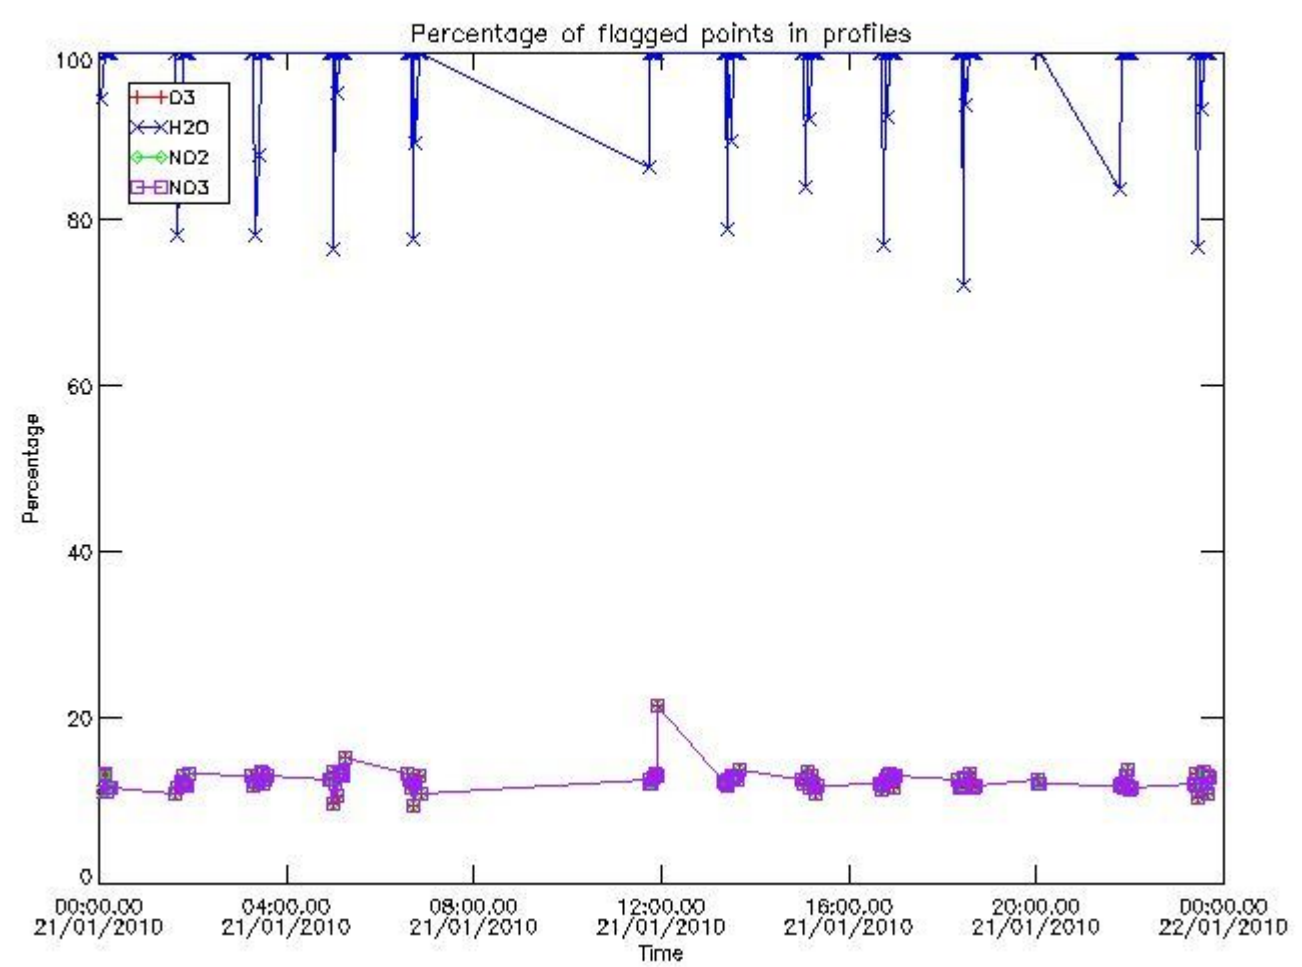

3. Quality information per product

In this section it is plotted some information contained in the Quality Summary data set of the level 2 products. Only products in dark limb conditions and without errors (error flag in the MPH set to "0") are used.

3.1 Plot quality information per product (time dependant)

Percentage of flagged data per O3 profile

Percentage of flagged data per H2O profile