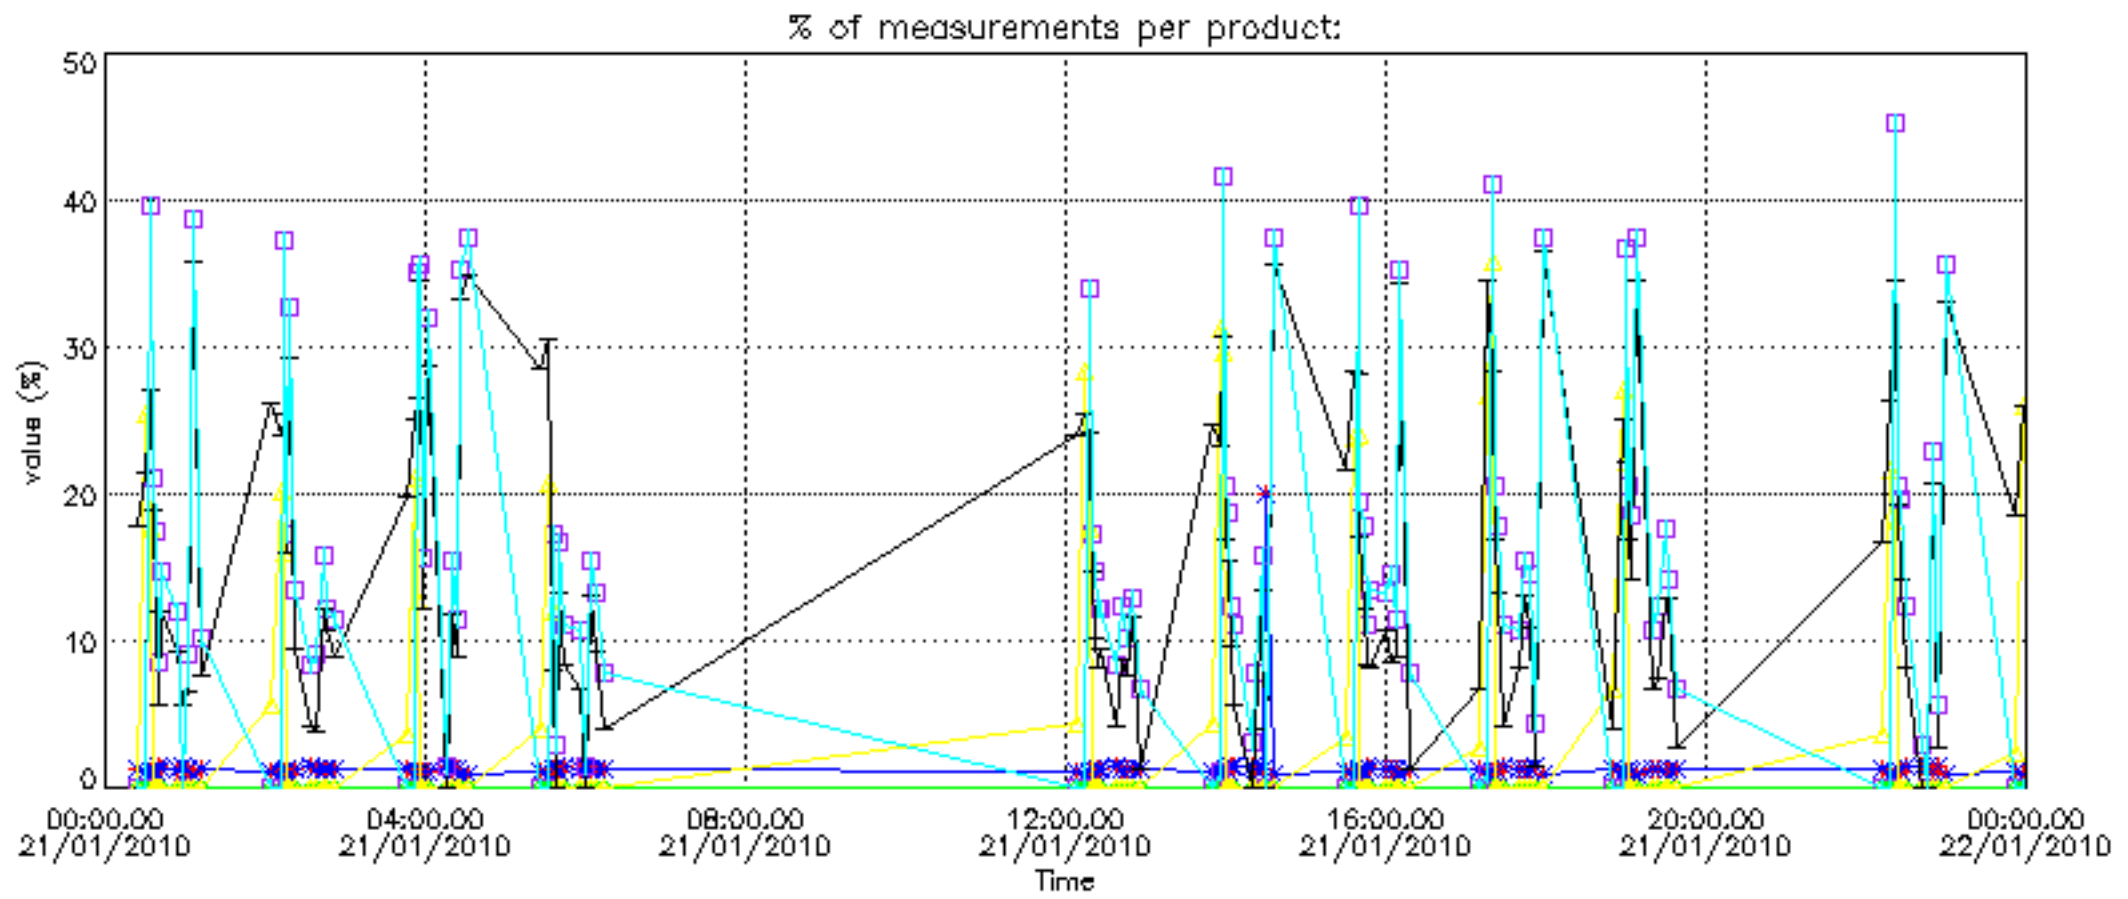

Percentage of cosmic ray hits per profile

Percentage of datation errors per profile