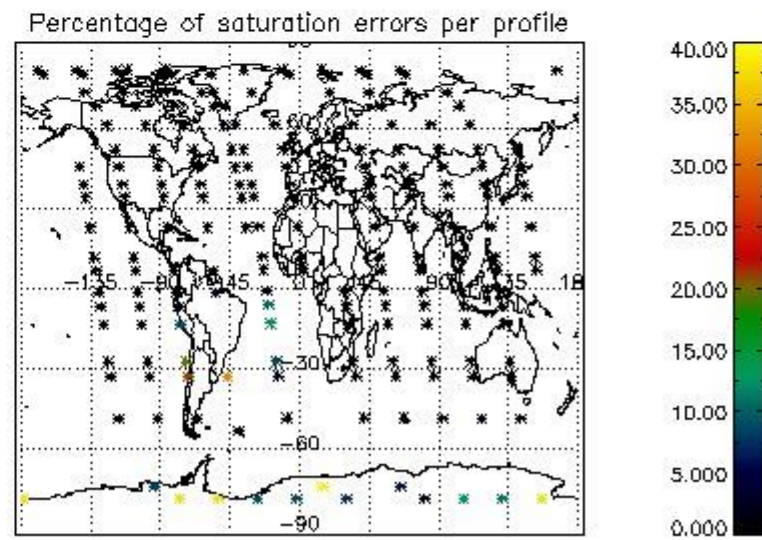

Percentage of flagged data per NO3 profile

4. Level 1 quality information per product

In this section it is plotted some information contained in the Quality Summary data set of the level 2 products that comes from the level 1b processing. Products without errors (error flag in the MPH set to "0") are used.

4.1 Plot quality information per product (time dependant) coming from level 1b processing

4.1.1 Plot level 1 quality information per product (time dependant): ENVISAT ASCENDING passes

4.1.2 Plot level 1 quality information per product (time dependant): ENVI SAT DESCENDING passes

4.2 Plot quality information per product coming from level 1b processing (world map)

4.2.1 Plot level 1 quality information per product (world map): ENVISAT ASCENDING passes

4.2.2 Plot level 1 quality information per product (world map): ENVISAT DESCENDING passes