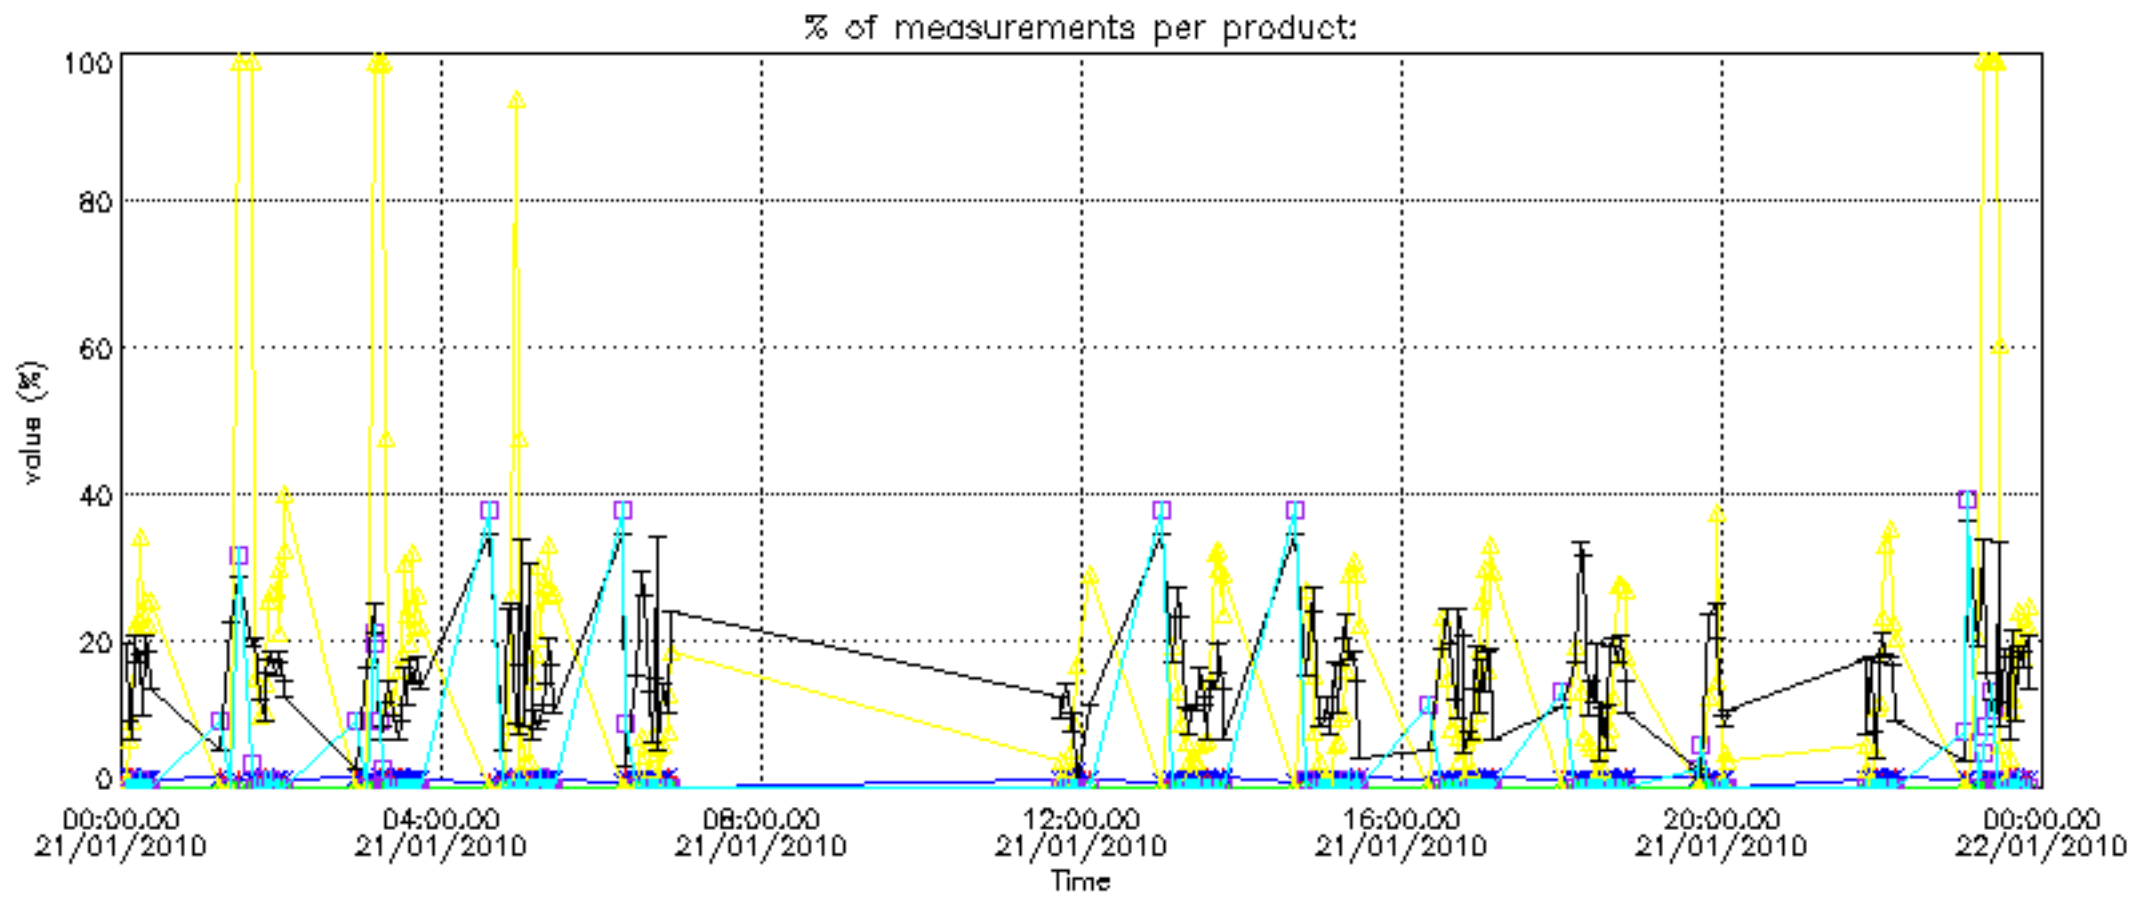

Percentage of flagged data per D3 profile

Percentage of flagged data per H2O profile

Percentage of flagged data per NO2 profile

Percentage of flagged data per NO3 profile

Percentage of cosmic ray hits per profile