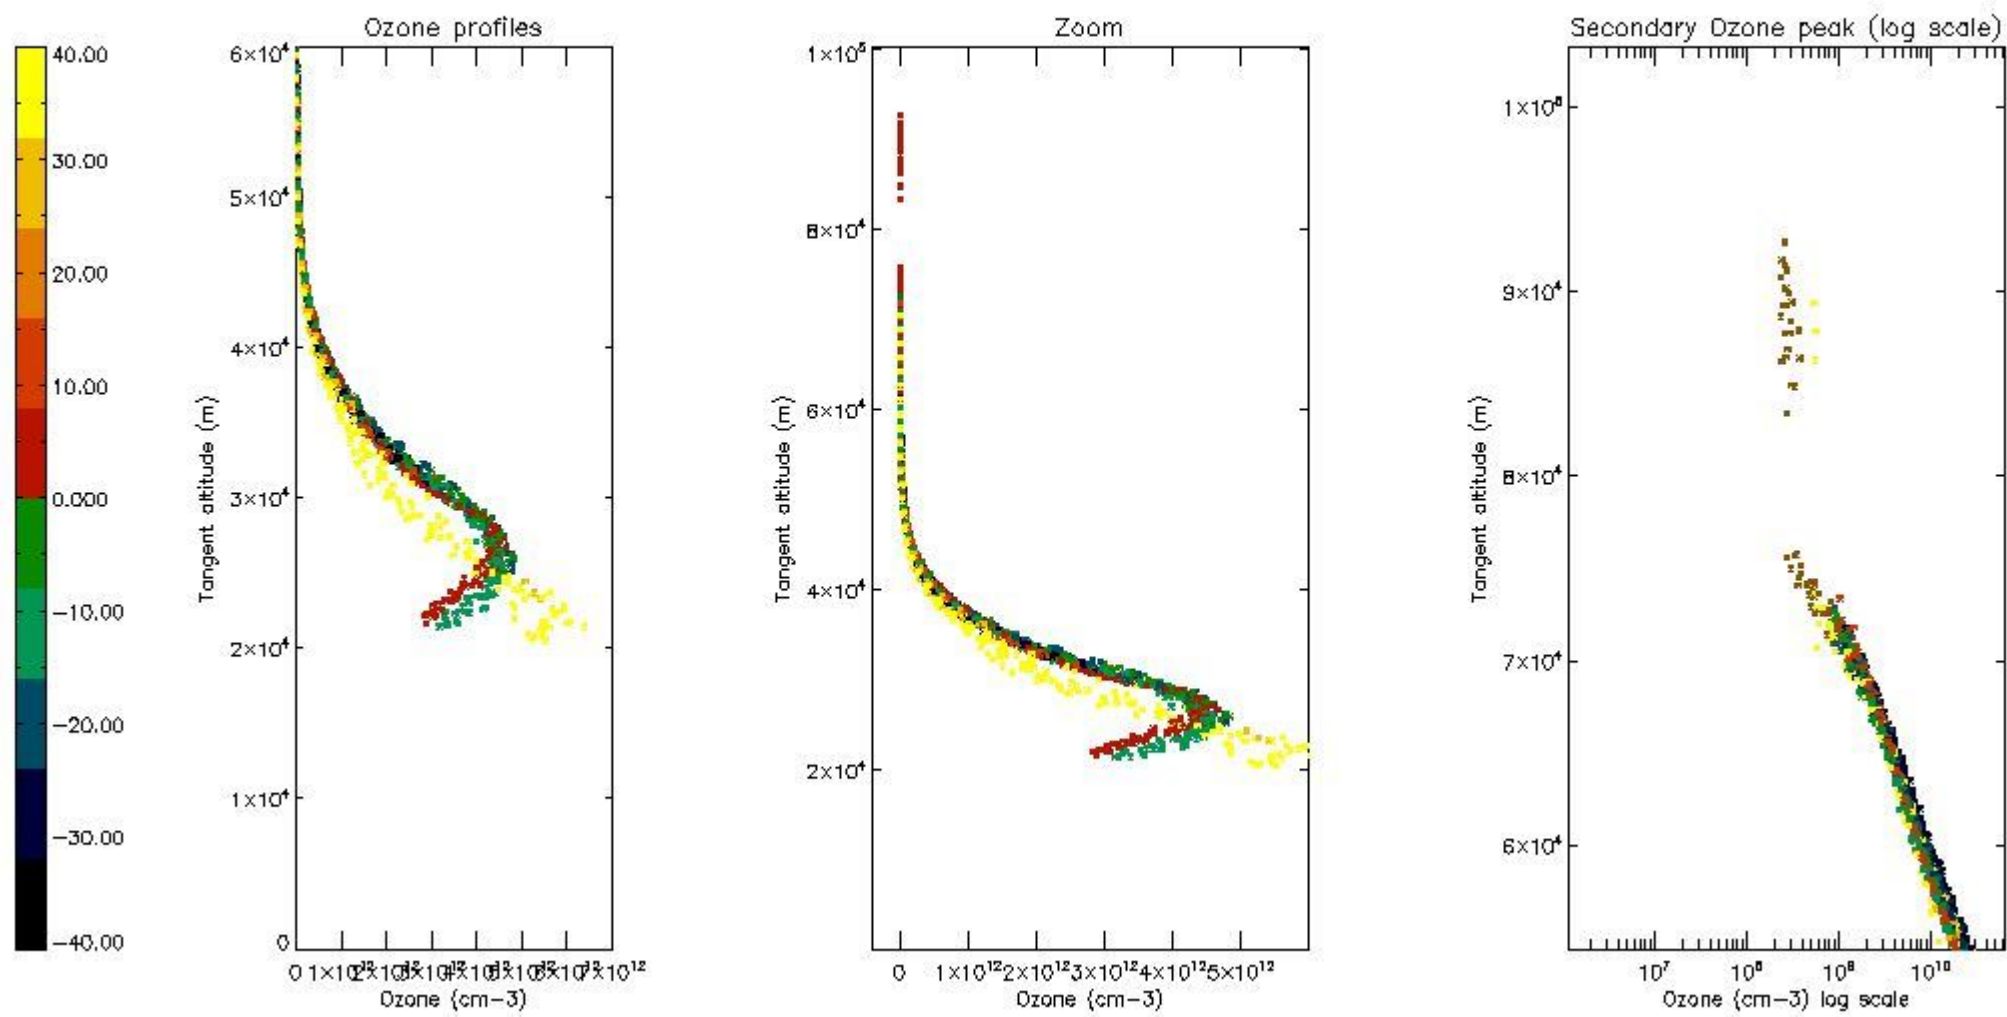

5.6 Plot NO₂ profiles for all STD (dark without errors)

The colorbar represents the latitude.