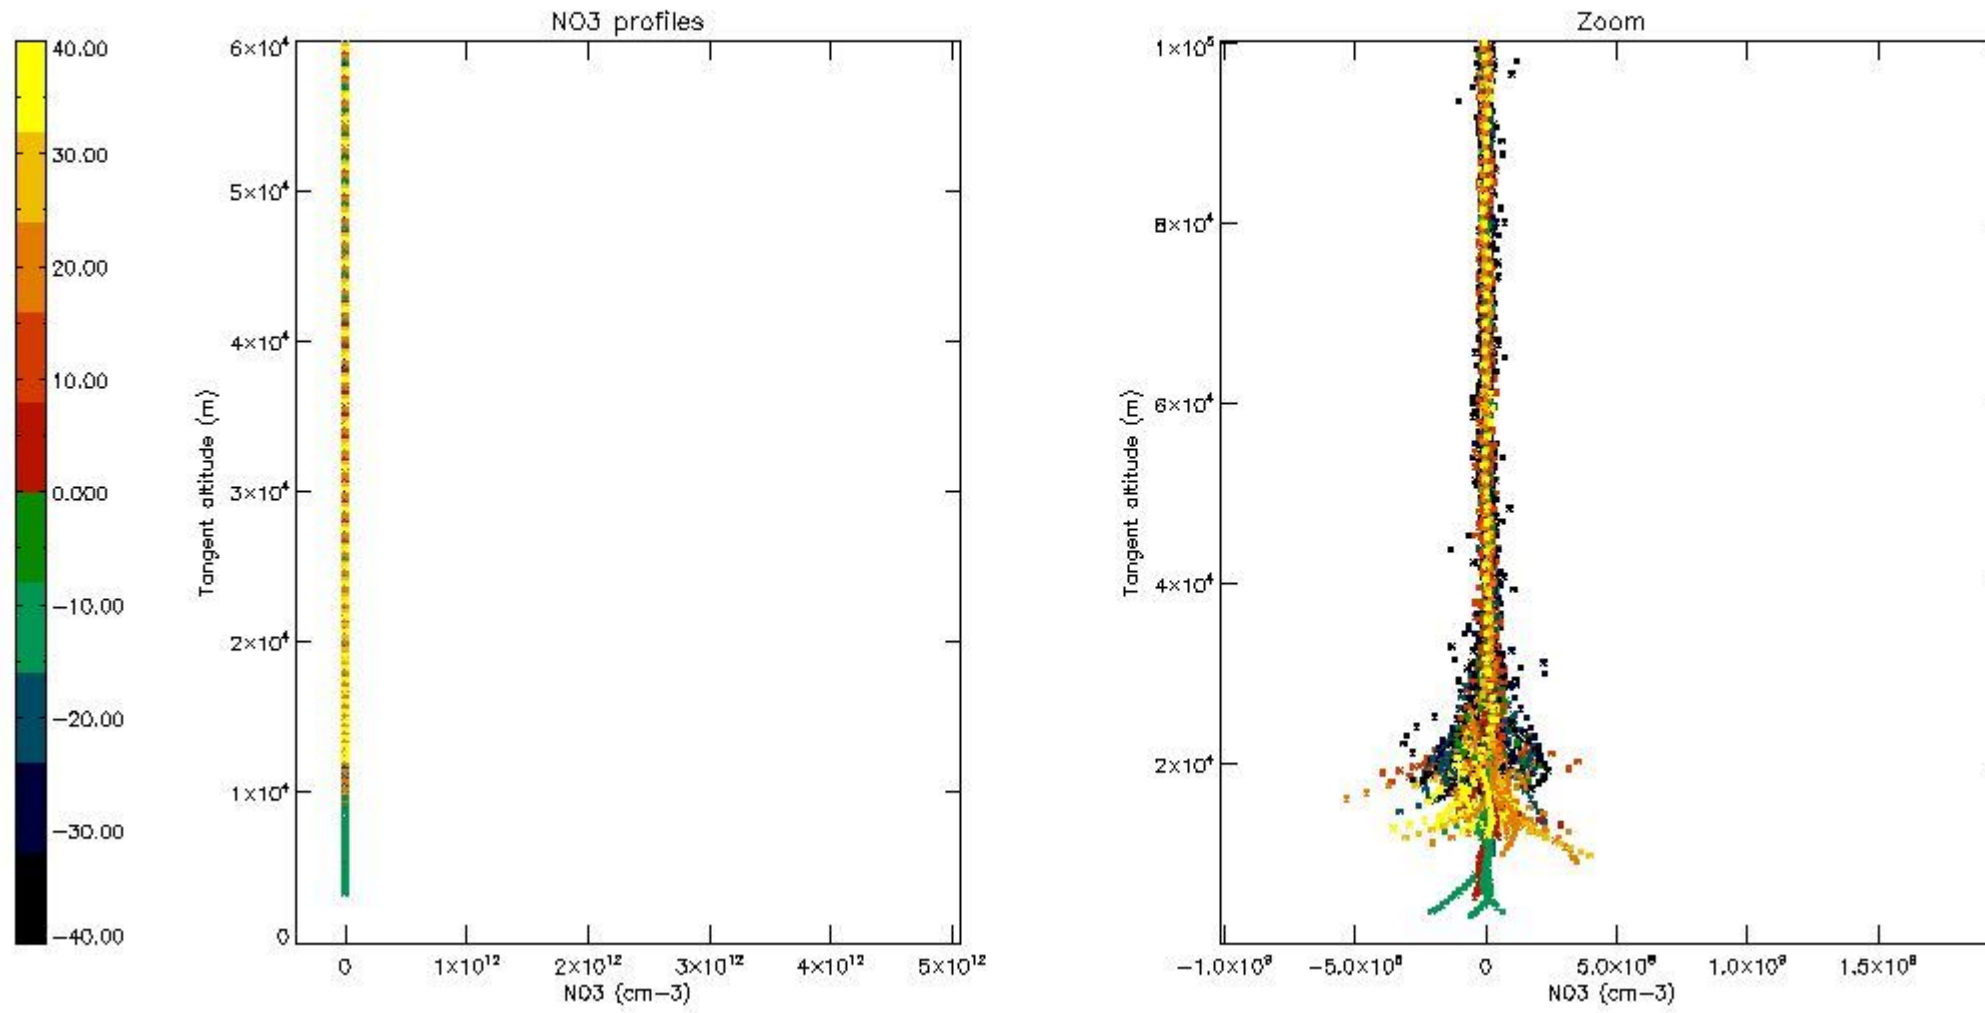

6. Auxiliary Data Files used for the production reported in section 2

The number reported in the third column indicates since which file (see list in section 2) the corresponding auxiliary file has been used. The fourth column is the date of those product files.

Type	Auxiliary Filename	Used since product	Used since product date
INST_PHYS_CHARACTERISTICS	GOM_INS_AXVIEC20091111_143220_20030716_120000_20500101_000000	1	21-JAN-2010 00:03:38
LEVEL-2_PROC_CONFIG	GOM_PR2_AXVIEC20091111_152718_20020301_000000_20500101_000000	1	21-JAN-2010 00:03:38
CROSS_SECTIONS_FILE	GOM_CRS_AXVIEC20091111_154832_20020301_000000_20500101_000000	1	21-JAN-2010 00:03:38