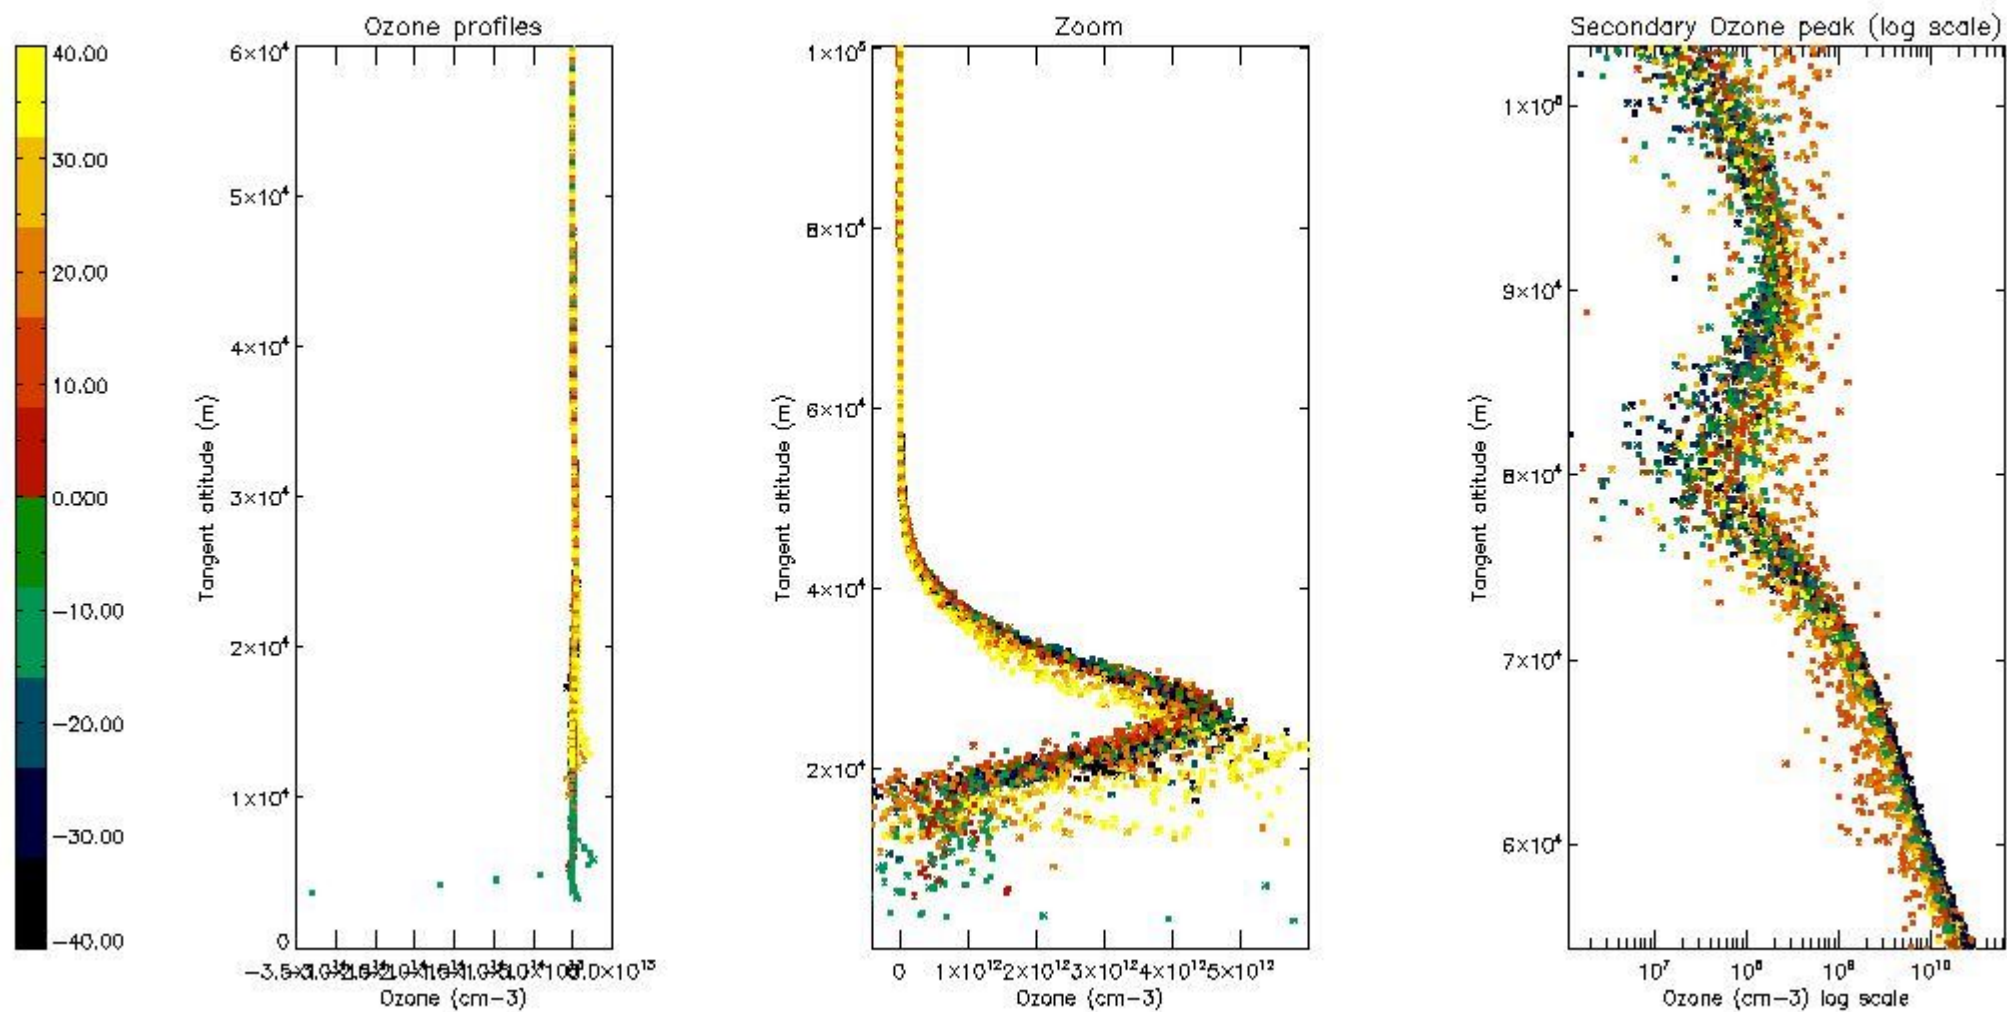

STD < 10	16
STD < 5	12

5.2 Plot ozone profiles for all STD (dark without errors)

The colorbar represents the latitude.

5.3 Plot ozone profiles where STD < 20% (dark without errors)

The colorbar represents the latitude.