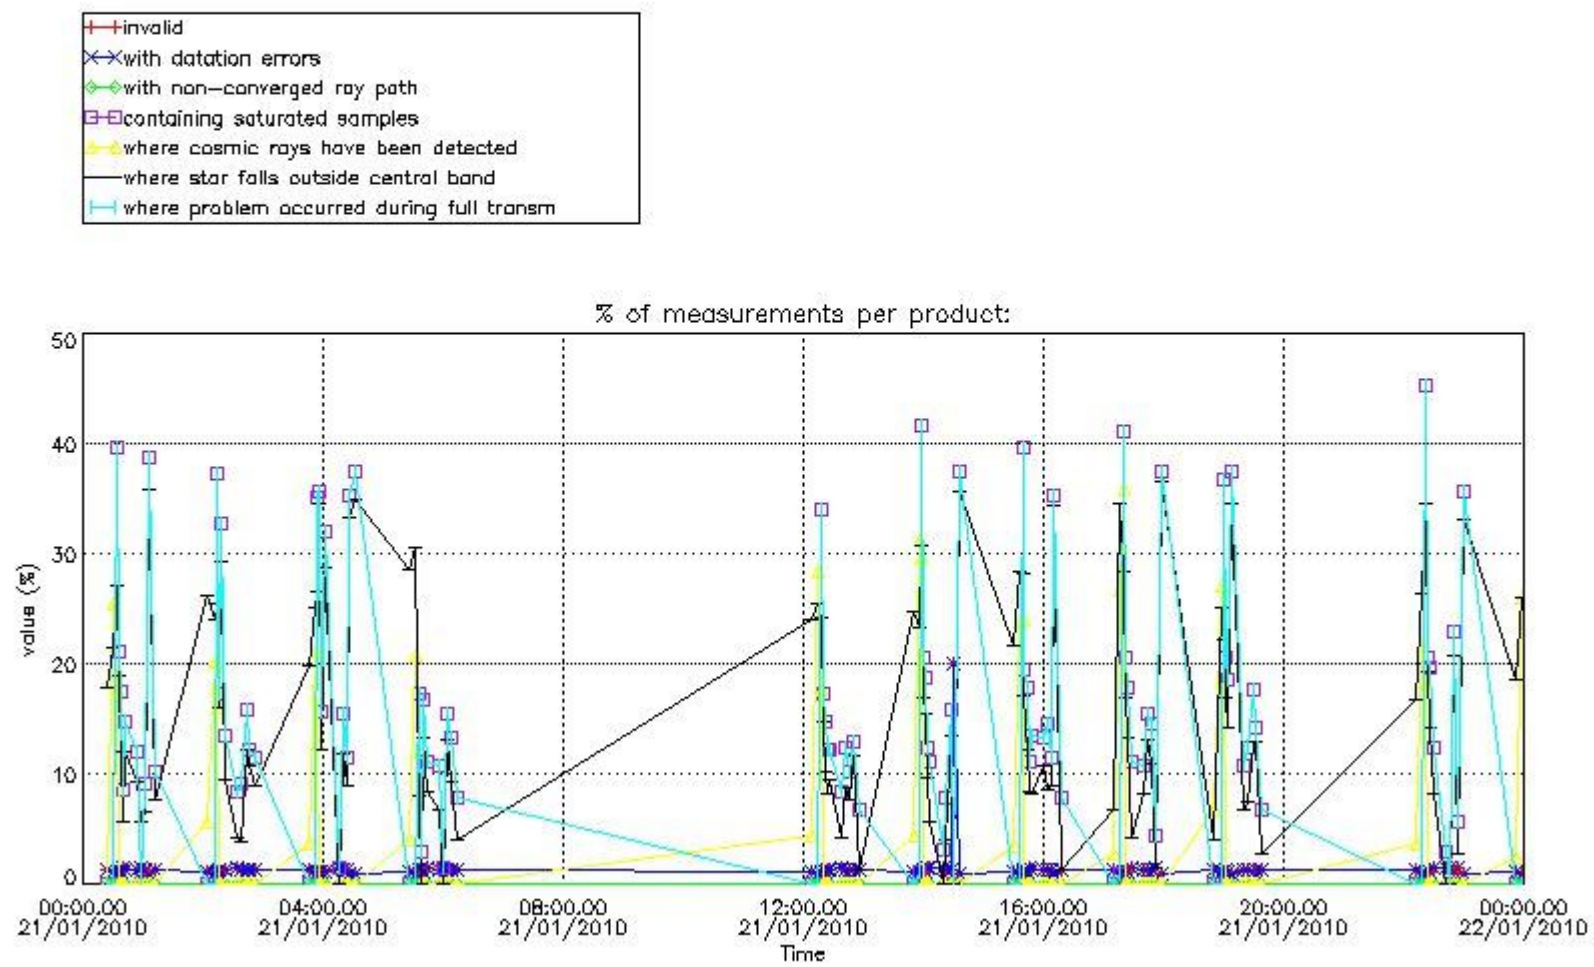

3.1 Plot quality information per product (time dependant)

3.2 Plot quality information per product (world map)

Percentage of flagged data per O3 profile

Percentage of flagged data per H2O profile

Percentage of flagged data per NO2 profile

Percentage of flagged data per NO3 profile

4. Level 1 quality information per product

In this section it is plotted some information contained in the Quality Summary data set of the level 2 products that comes from the level 1b processing. Products without errors (error flag in the MPH set to "0") are used.

4.1 Plot quality information per product (time dependant) coming from level 1b processing

4.1.1 Plot level 1 quality information per product (time dependant): ENVISAT ASCENDING passes

4.1.2 Plot level 1 quality information per product (time dependant): ENVI SAT DESCENDING passes

5. Trace gas profiles

5.1 Ozone statistics based on quality of products

The final quality of the products can be "measured" using the STD (Standard Deviation) attached to every point profile. This information is written to the parameter GOM_NL__2P/NL_LOCAL_SPECIES_DENSITY/o3_std of the level 2 products. The table below shows the statistics for given STD ranges.