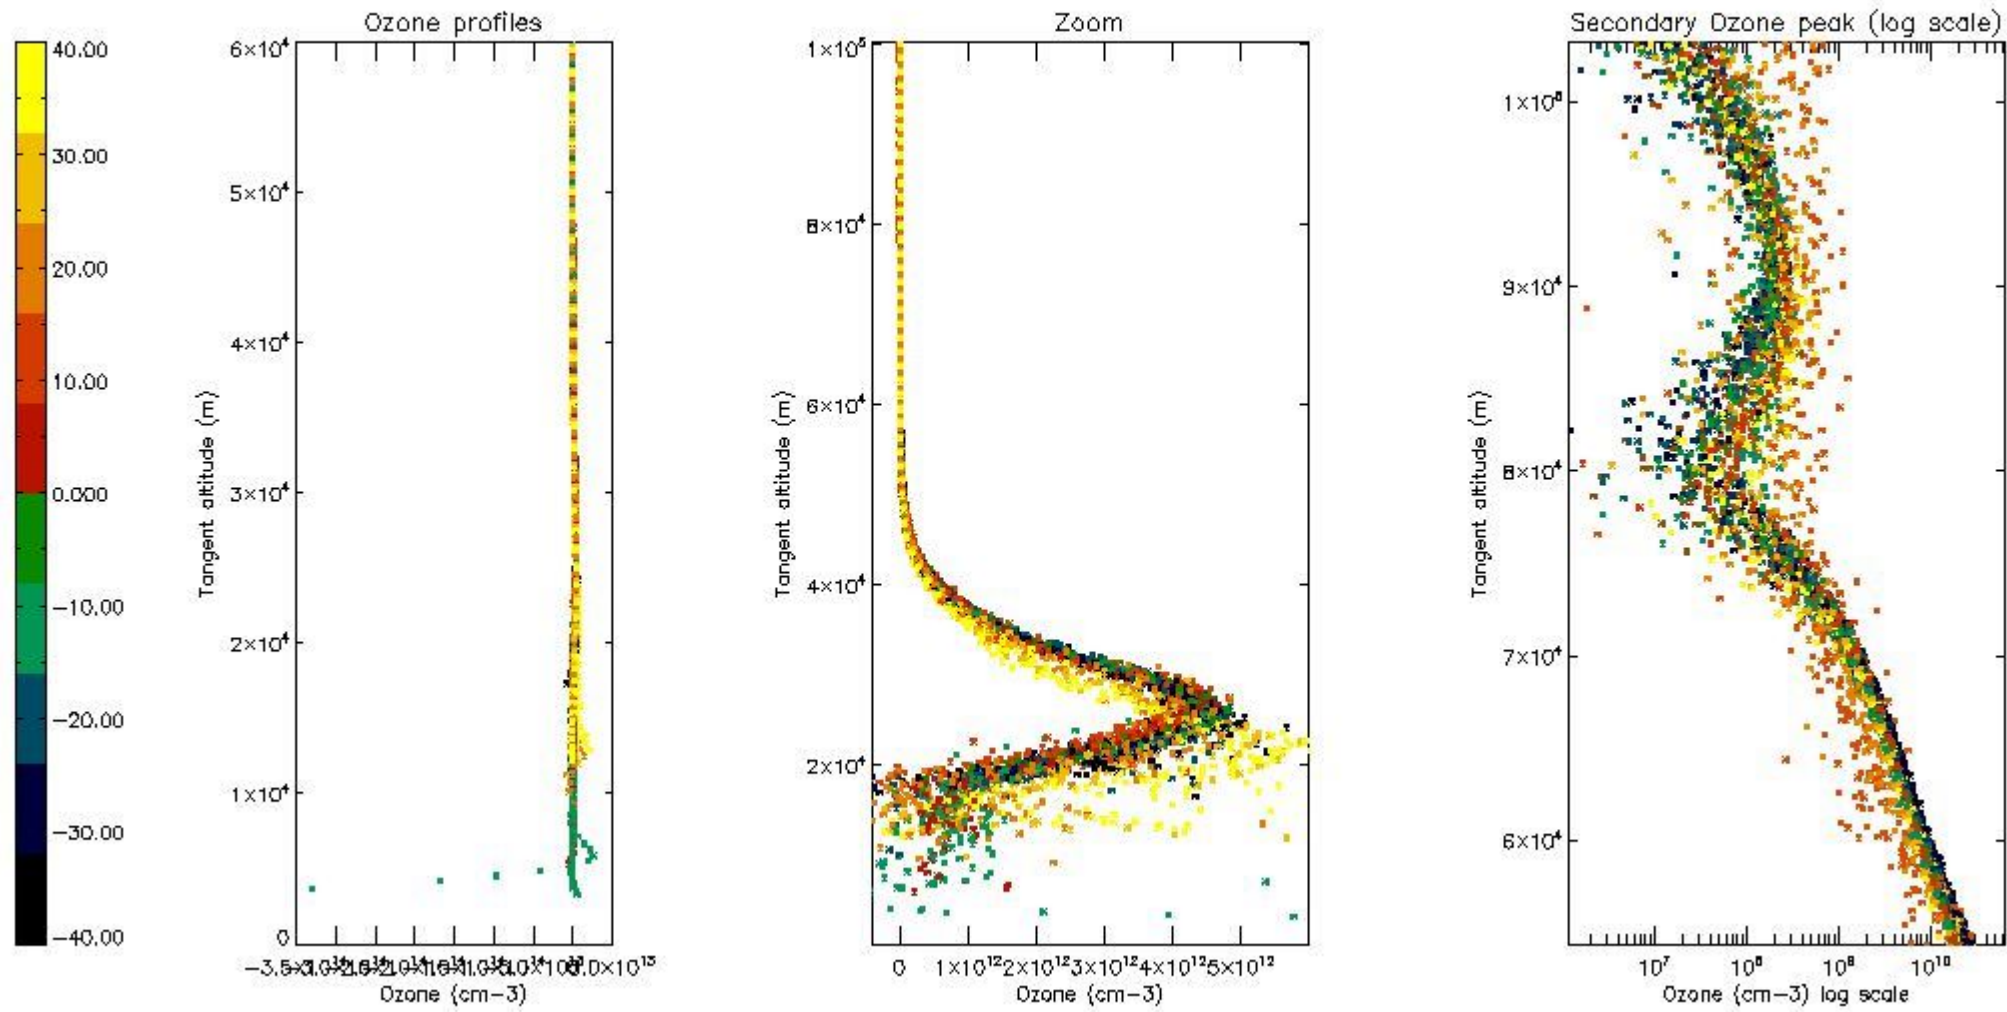

STD < 10	16
STD < 5	12

5.2 Plot ozone profiles for all STD (dark without errors)

The colorbar represents the latitude.

5.3 Plot ozone profiles where STD < 20% (dark without errors)

The colorbar represents the latitude.