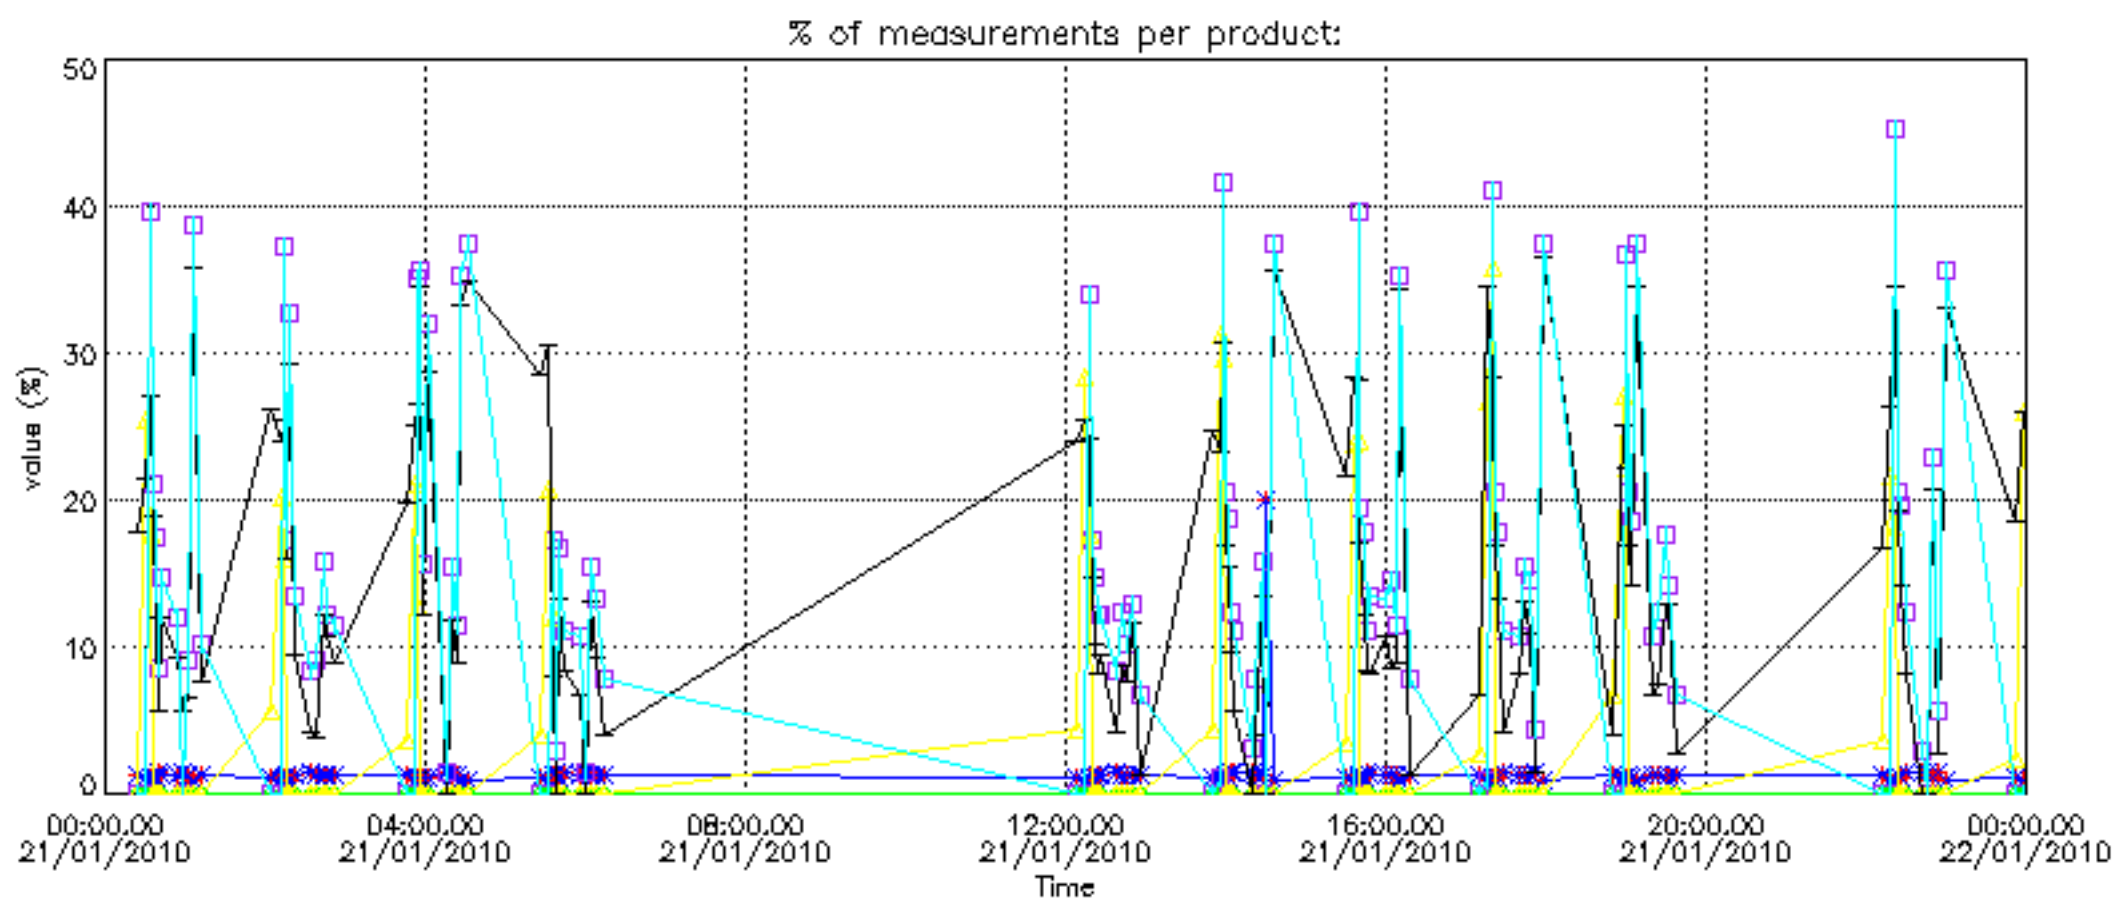

Percentage of cosmic ray hits per profile

Percentage of datation errors per profile