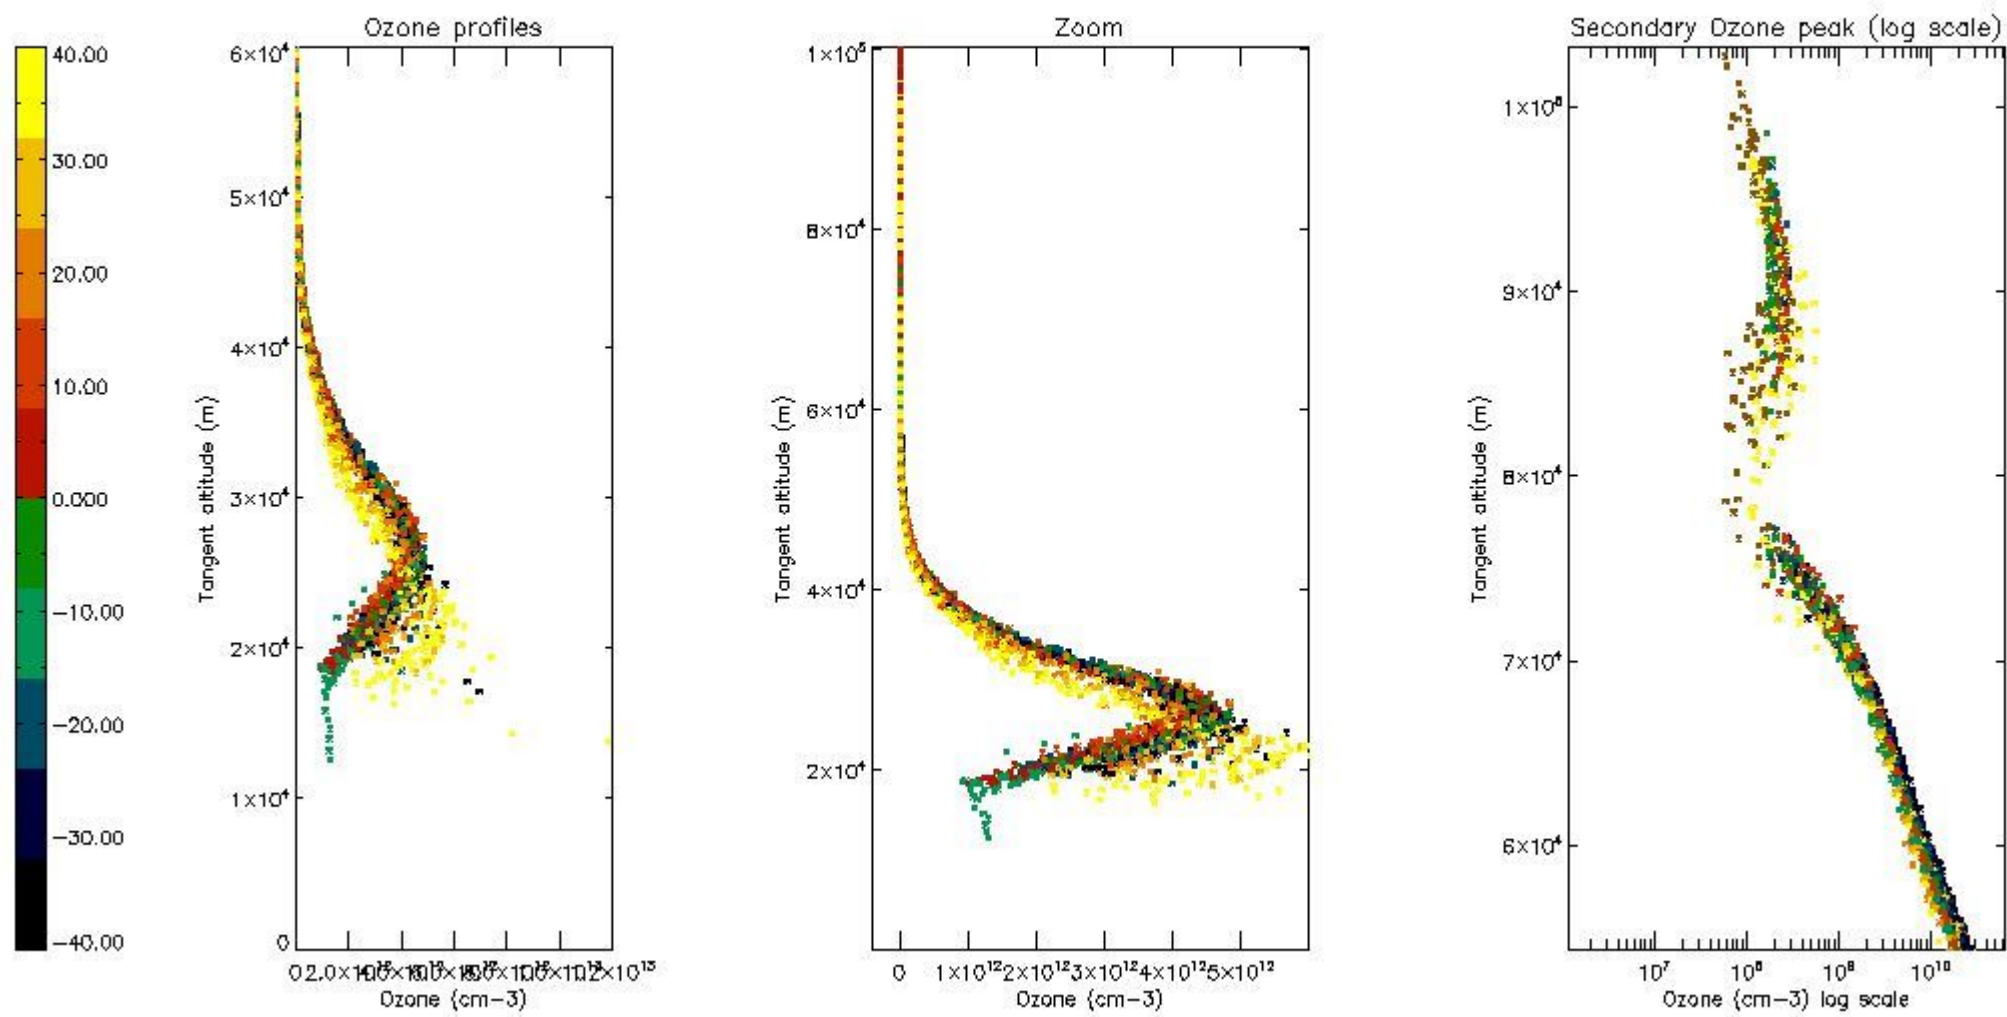

STD < 10	16
STD < 5	12

5.2 Plot ozone profiles for all STD (dark without errors)

The colorbar represents the latitude.

5.3 Plot ozone profiles where STD < 20% (dark without errors)

The colorbar represents the latitude.