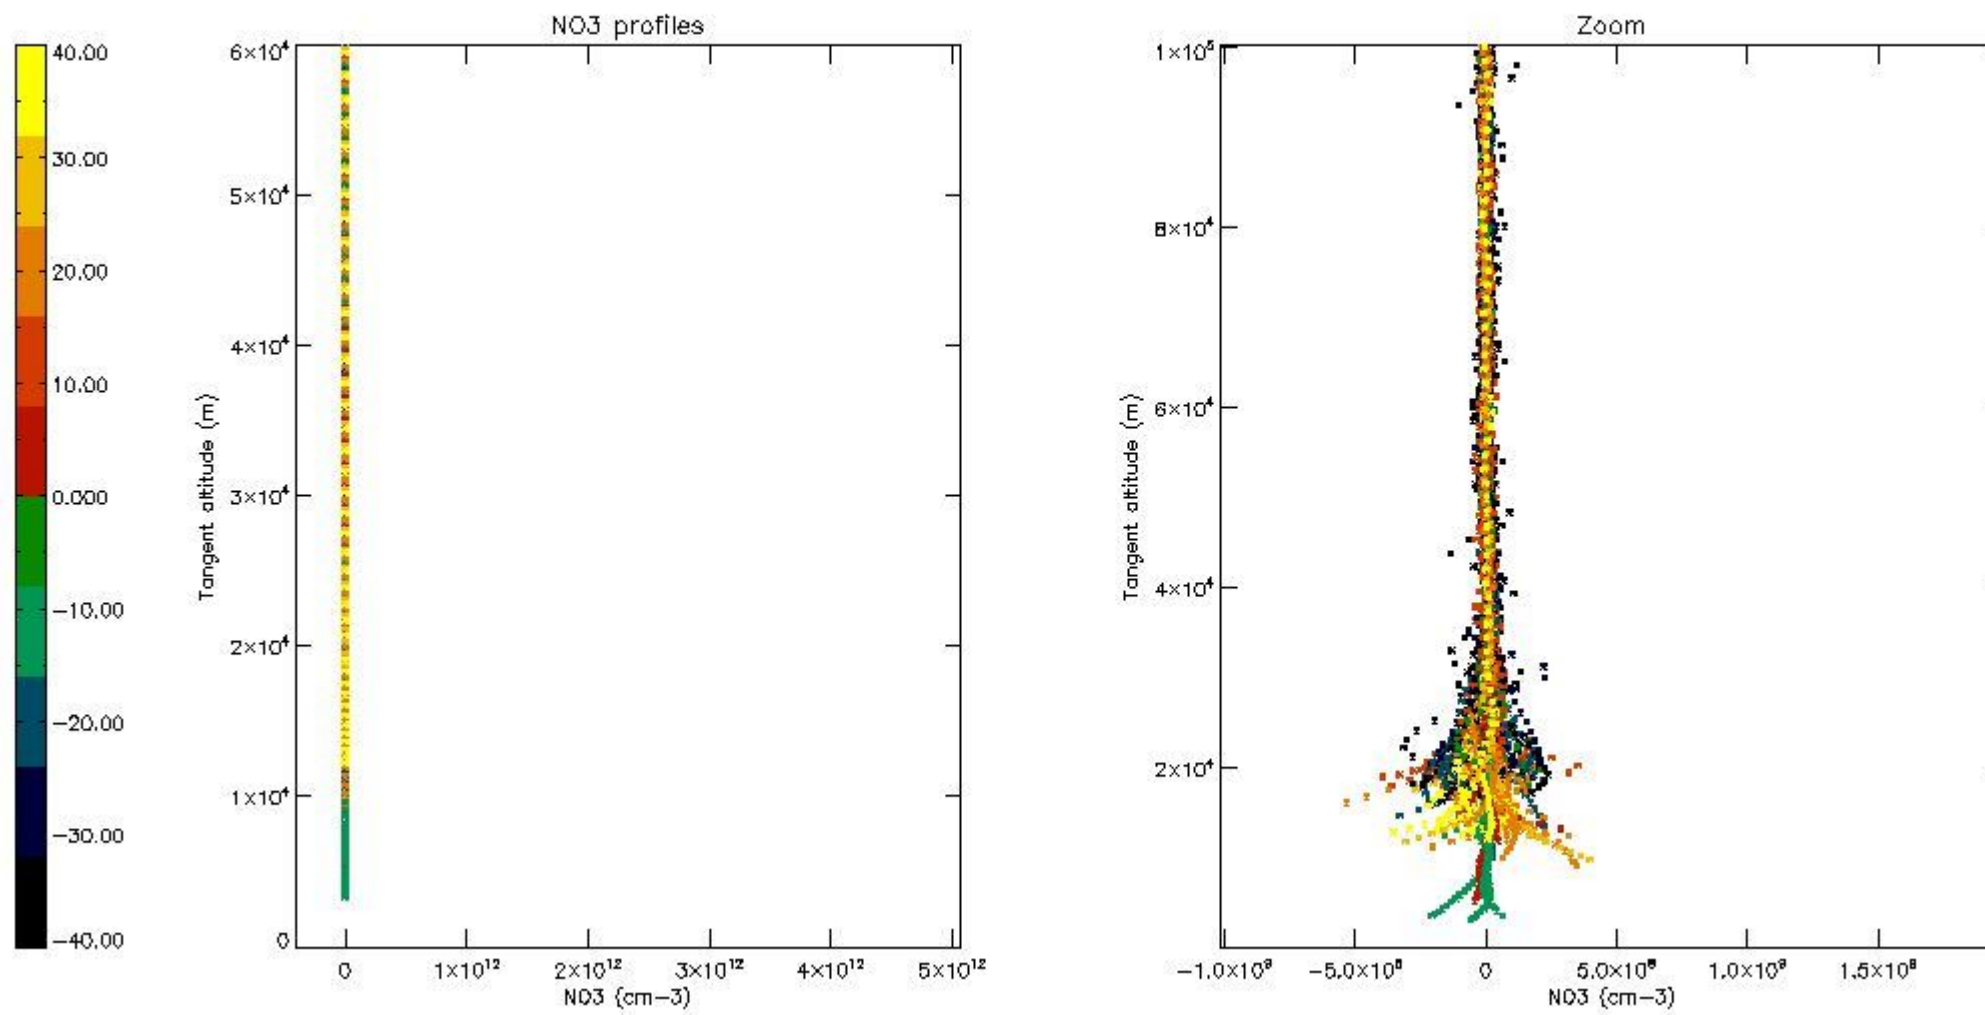

6. Auxiliary Data Files used for the production reported in section 2

The number reported in the third column indicates since which file (see list in section 2) the corresponding auxiliary file has been used. The fourth column is the date of those product files.

Type	Auxiliary Filename	Used since product	Used since product date
INST_PHYS_CHARACTERISTICS	GOM_INS_AXVIEC20091111_143220_20030716_120000_20500101_000000	1	21-JAN-2010 00:03:38
LEVEL-2_PROC_CONFIG	GOM_PR2_AXVIEC20091111_152718_20020301_000000_20500101_000000	1	21-JAN-2010 00:03:38
CROSS_SECTIONS_FILE	GOM_CRS_AXVIEC20091111_154832_20020301_000000_20500101_000000	1	21-JAN-2010 00:03:38