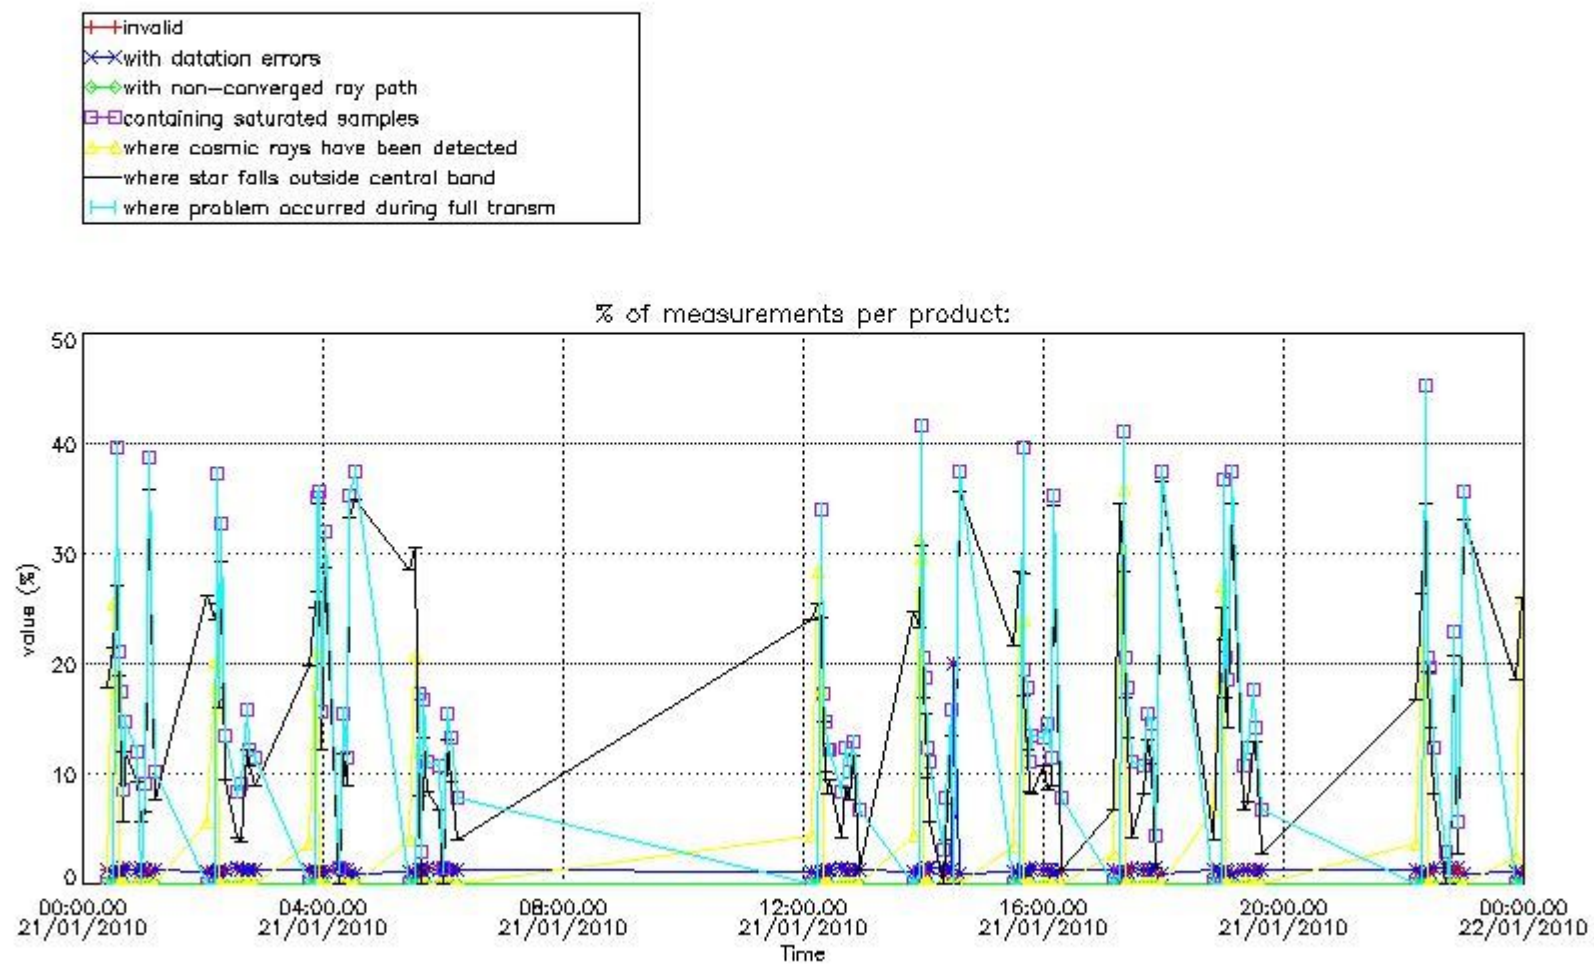

4.2 Plot quality information per product coming from level 1b processing (world map)

4.2.1 Plot level 1 quality information per product (world map): ENVISAT ASCENDING passes