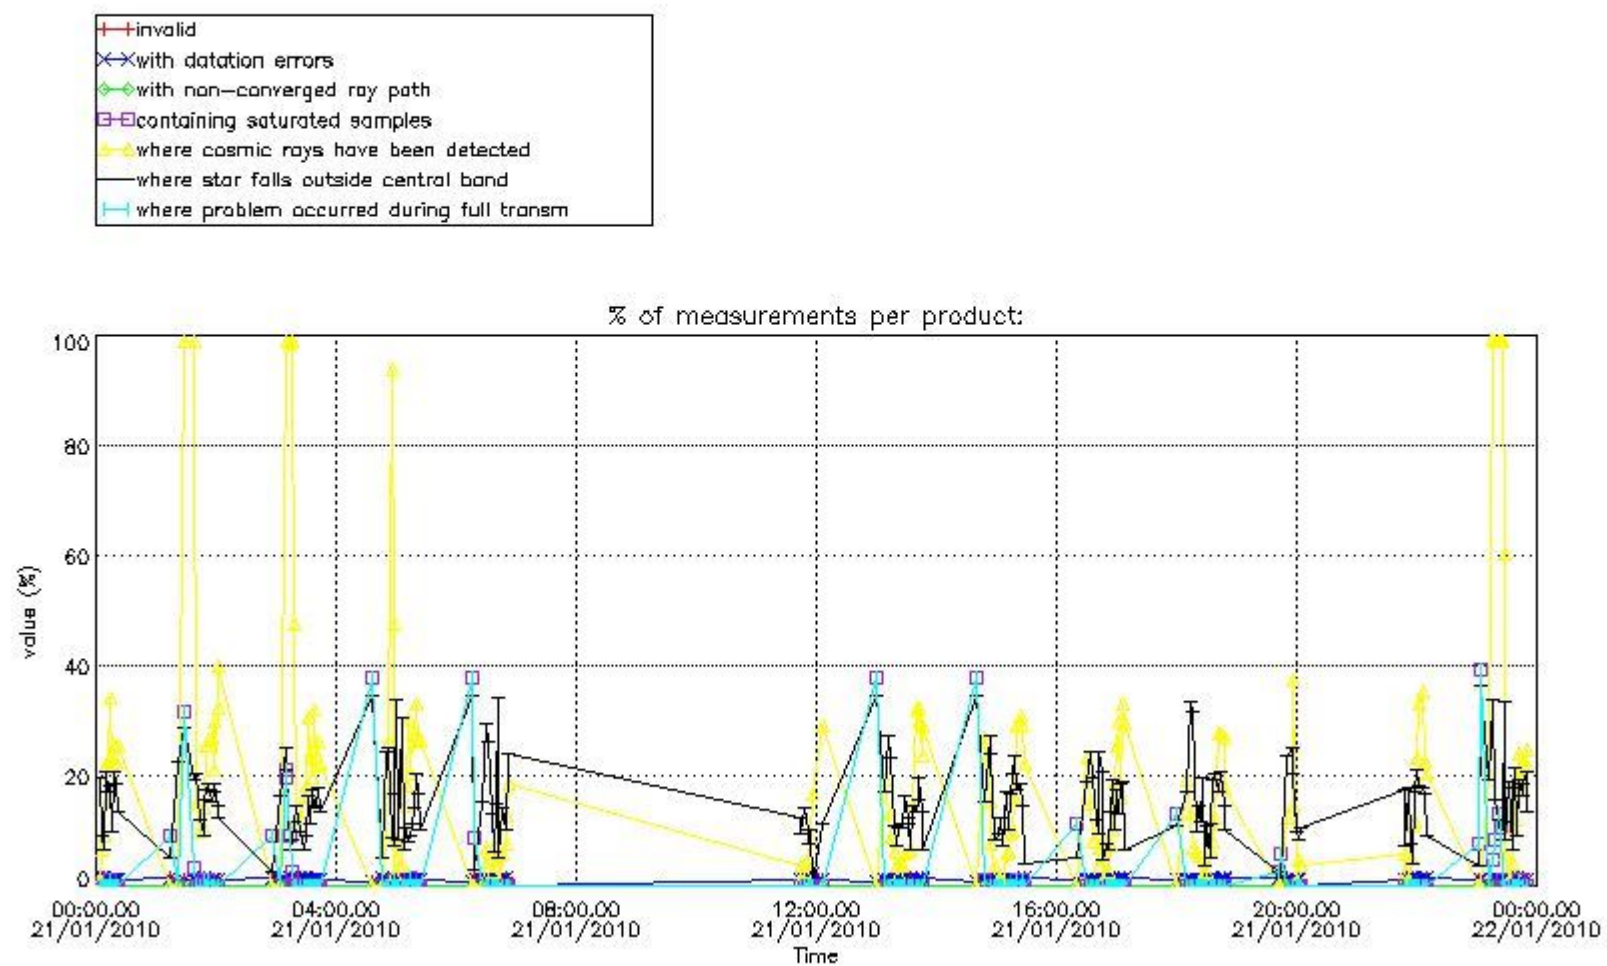

3.1 Plot quality information per product (time dependant)

3.2 Plot quality information per product (world map)

Percentage of flagged data per O3 profile

Percentage of flagged data per H2O profile

Percentage of flagged data per NO2 profile

Percentage of flagged data per NO3 profile

4. Level 1 quality information per product

In this section it is plotted some information contained in the Quality Summary data set of the level 2 products that comes from the level 1b processing. Products without errors (error flag in the MPH set to "0") are used.

4.1 Plot quality information per product (time dependant) coming from level 1b processing

4.1.1 Plot level 1 quality information per product (time dependant): ENVISAT ASCENDING passes

4.1.2 Plot level 1 quality information per product (time dependant): ENVI SAT DESCENDING passes