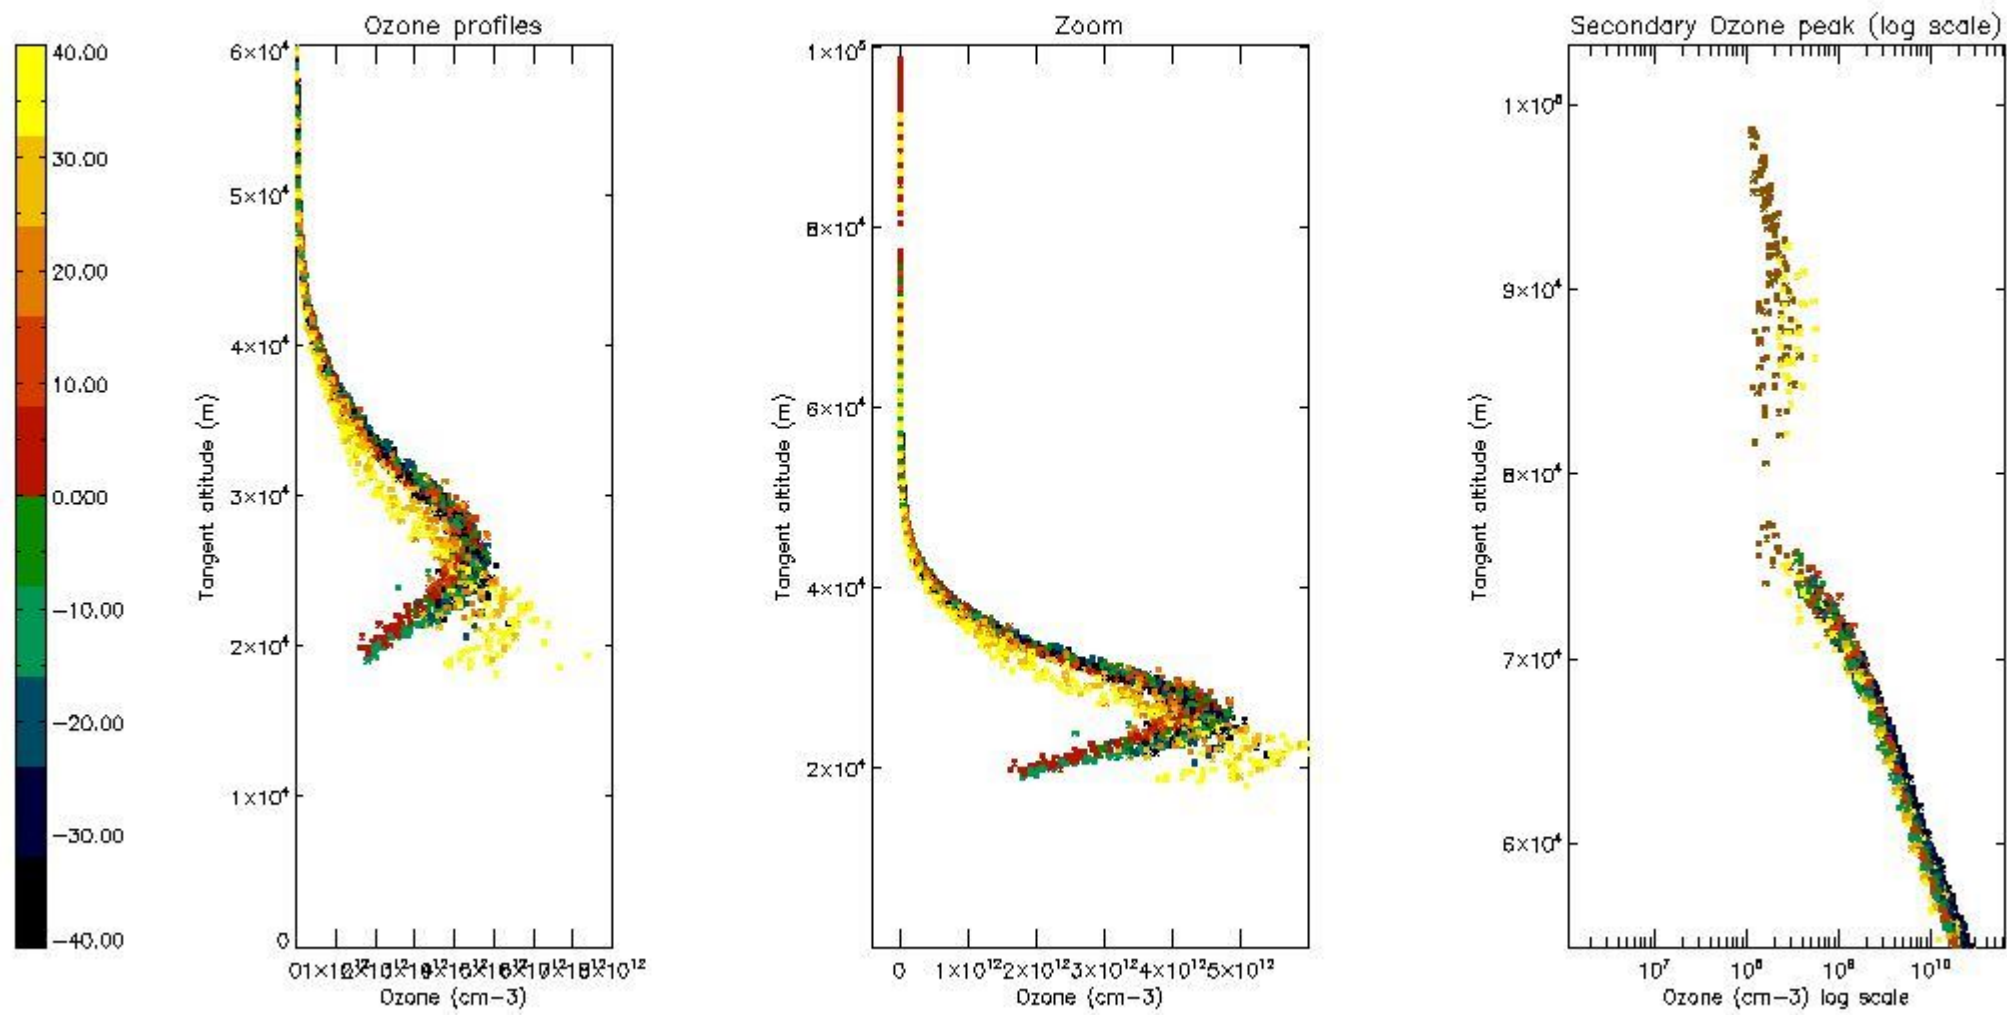

5.5 Plot ozone profiles where STD < 5% (dark without errors)

The colorbar represents the latitude.