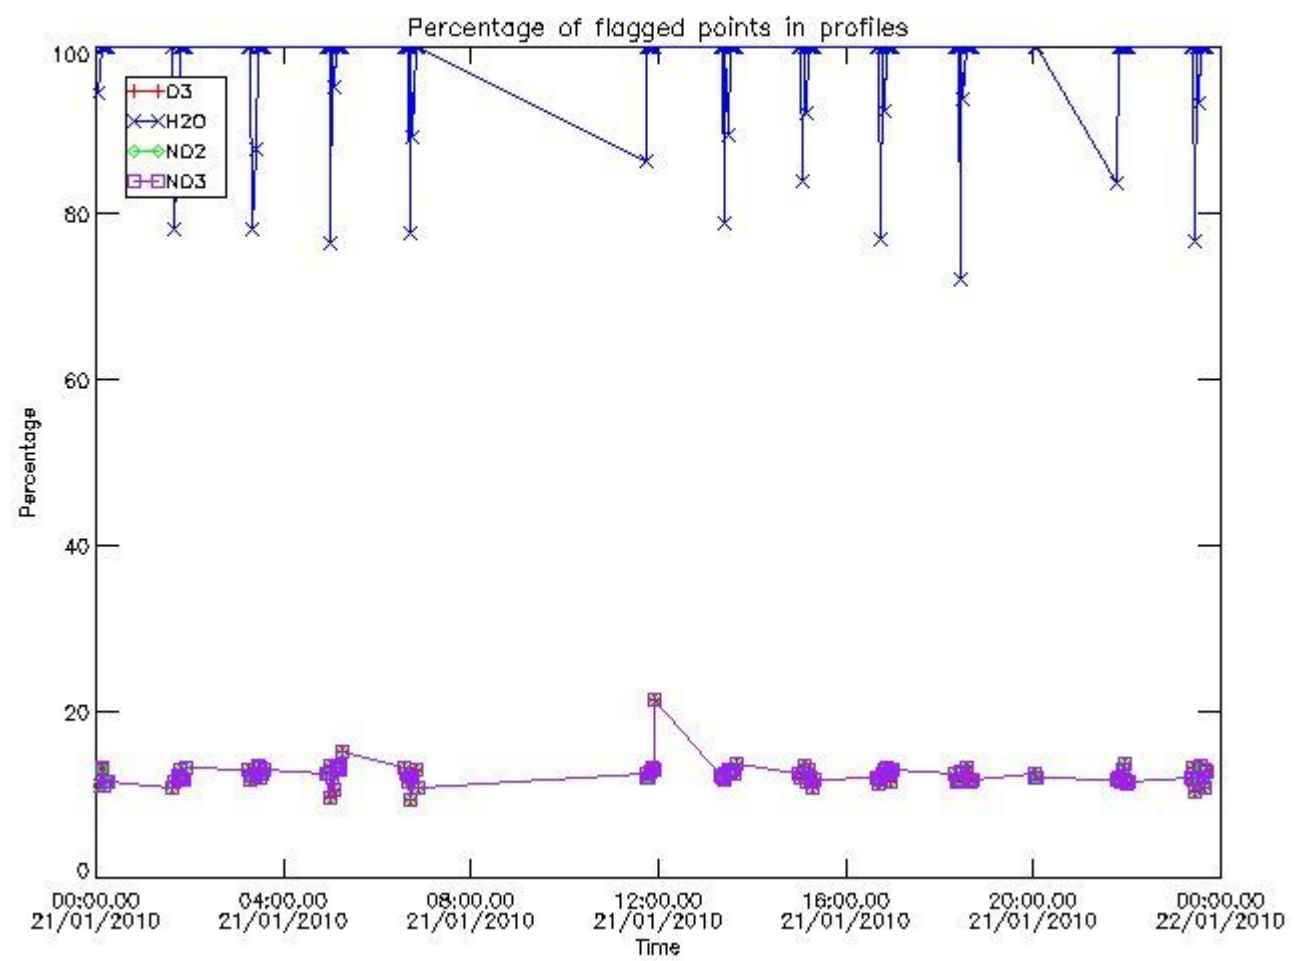

3. Quality information per product

In this section it is plotted some information contained in the Quality Summary data set of the level 2 products. Only products in dark limb conditions and without errors (error flag in the MPH set to "0") are used.

3.1 Plot quality information per product (time dependant)

3.2 Plot quality information per product (world map)