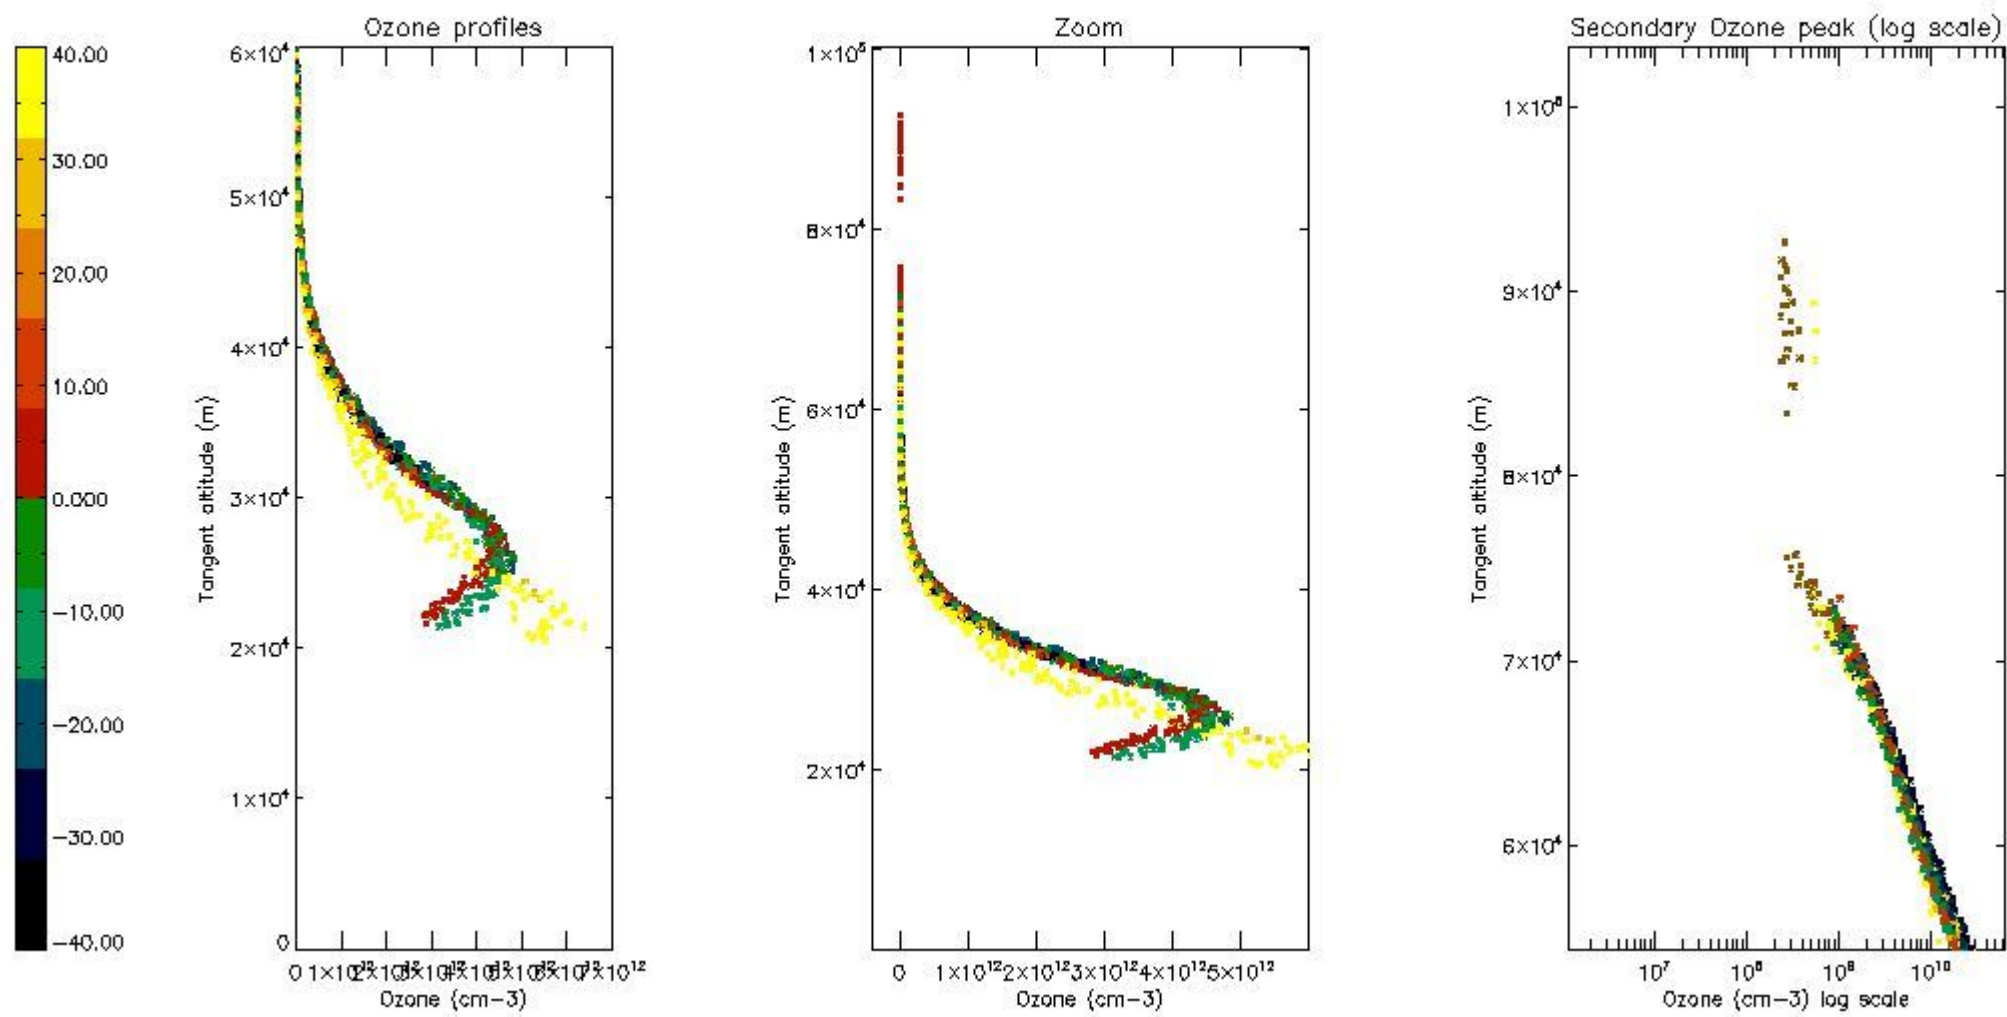

STD < 10	16
STD < 5	12

5.2 Plot ozone profiles for all STD (dark without errors)

The colorbar represents the latitude.

5.3 Plot ozone profiles where STD < 20% (dark without errors)

The colorbar represents the latitude.

5.4 Plot ozone profiles where STD < 10% (dark without errors)

The colorbar represents the latitude.

5.5 Plot ozone profiles where STD < 5% (dark without errors)

The colorbar represents the latitude.

5.6 Plot NO₂ profiles for all STD (dark without errors)