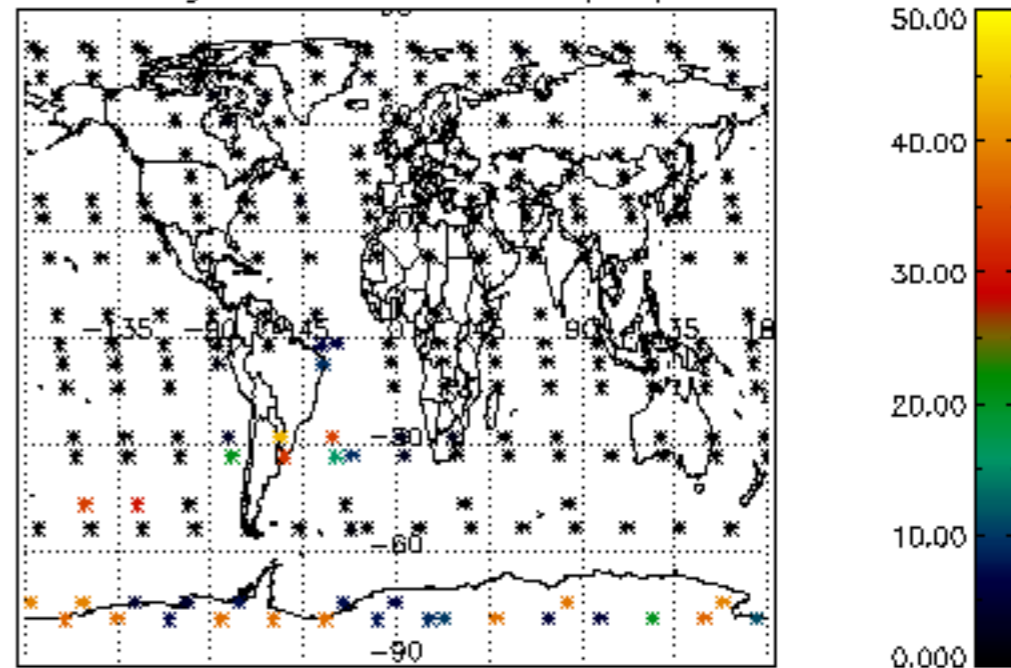

Percentage of datation errors per profile

Percentage of saturation errors per profile