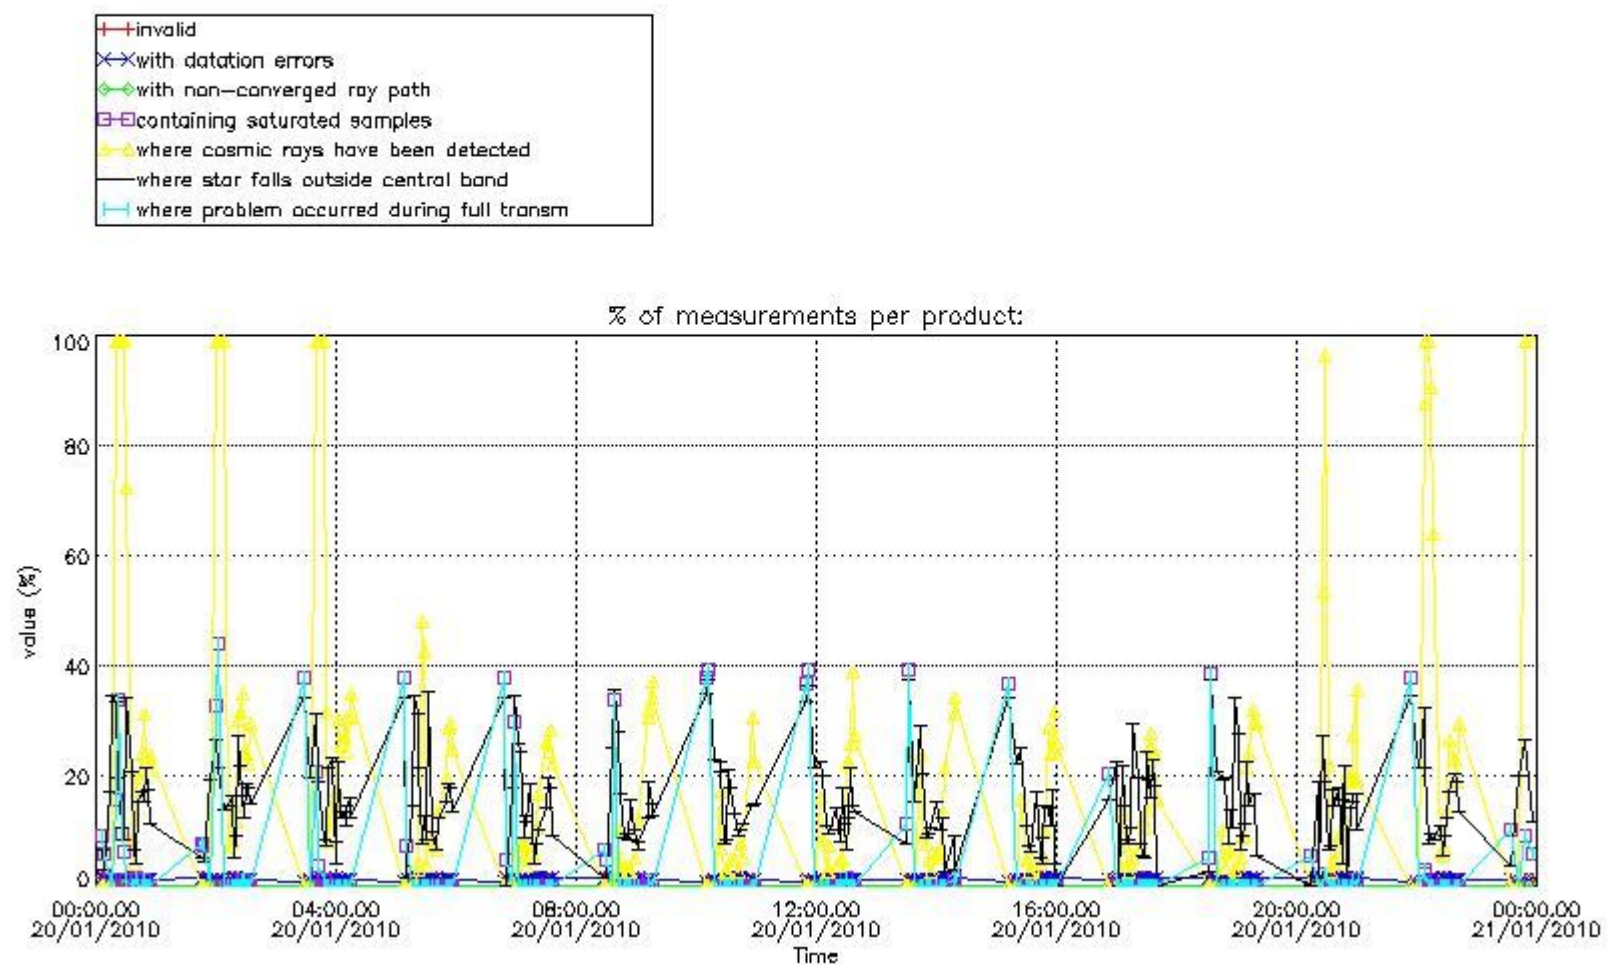

3.1 Plot quality information per product (time dependant)

3.2 Plot quality information per product (world map)

Percentage of flagged data per O3 profile

Percentage of flagged data per H2O profile

Percentage of flagged data per NO2 profile

Percentage of flagged data per NO3 profile

4. Level 1 quality information per product

In this section it is plotted some information contained in the Quality Summary data set of the level 2 products that comes from the level 1b processing. Products without errors (error flag in the MPH set to "0") are used.

4.1 Plot quality information per product (time dependant) coming from level 1b processing

4.1.1 Plot level 1 quality information per product (time dependant): ENVISAT ASCENDING passes

4.1.2 Plot level 1 quality information per product (time dependant): ENVI SAT DESCENDING passes

5. Trace gas profiles

5.1 Ozone statistics based on quality of products

The final quality of the products can be "measured" using the STD (Standard Deviation) attached to every point profile. This information is written to the parameter GOM_NL__2P/NL_LOCAL_SPECIES_DENSITY/o3_std of the level 2 products. The table below shows the statistics for given STD ranges.