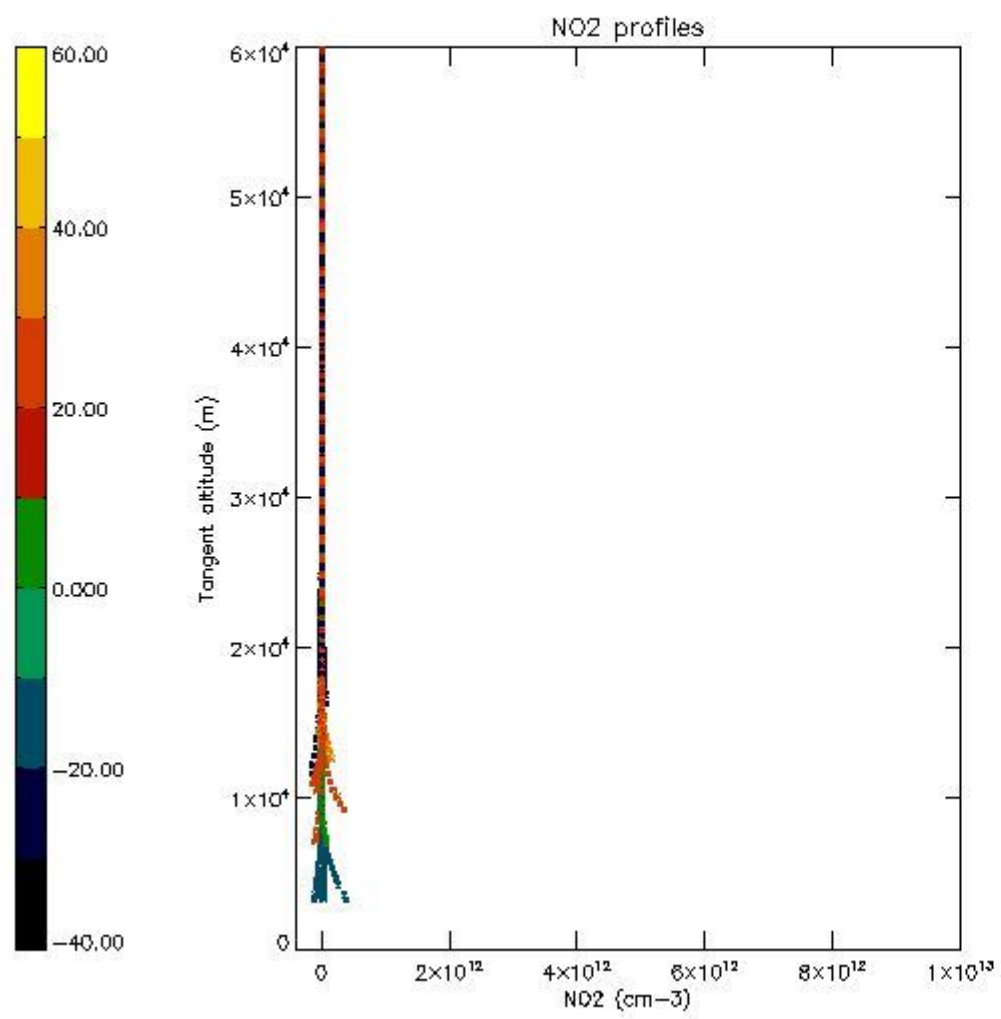

5.4 Plot ozone profiles where STD < 10% (dark without errors)

The colorbar represents the latitude.

5.5 Plot ozone profiles where STD < 5% (dark without errors)

The colorbar represents the latitude.

5.6 Plot NO₂ profiles for all STD (dark without errors)

The colorbar represents the latitude.

5.7 Plot NO3 profiles for all STD (dark without errors)

The colorbar represents the latitude.

5.8 Plot H2O profiles for all STD (only for occultations of stars 1,2,3,4,13,14,16,26,63 dark without errors)