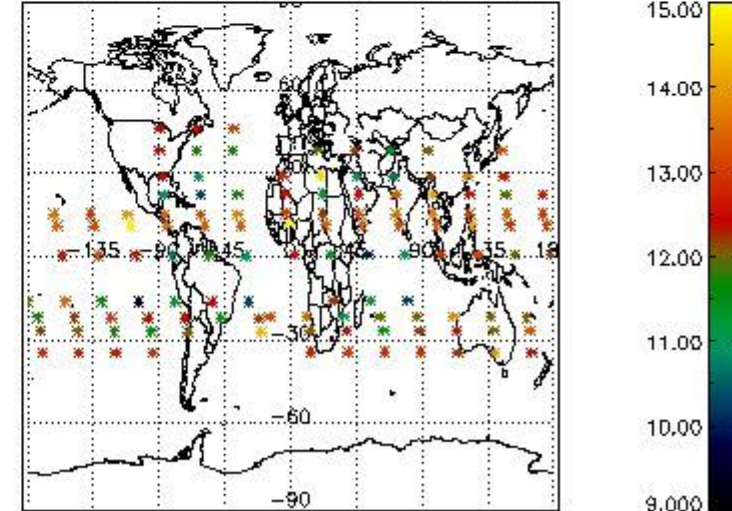

3.1 Plot quality information per product (time dependant)

3.2 Plot quality information per product (world map)

Percentage of flagged data per O3 profile

Percentage of flagged data per H2O profile

Percentage of flagged data per NO2 profile

Percentage of flagged data per NO3 profile

4. Level 1 quality information per product

In this section it is plotted some information contained in the Quality Summary data set of the level 2 products that comes from the level 1b processing. Products without errors (error flag in the MPH set to "0") are used.