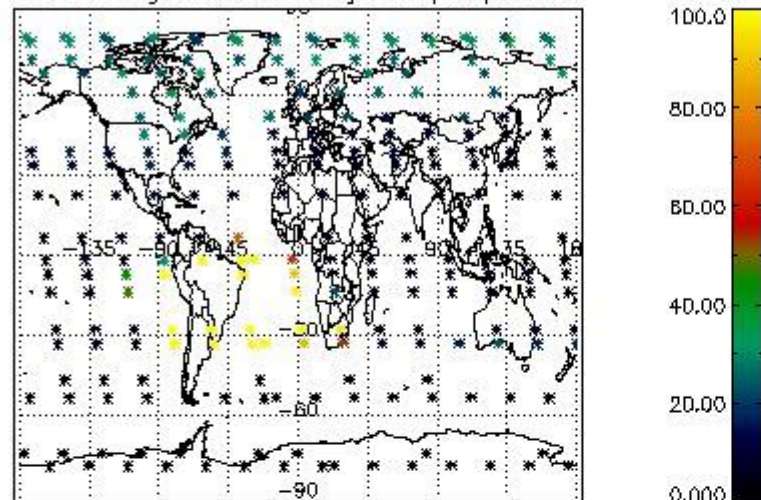

Percentage of cosmic ray hits per profile