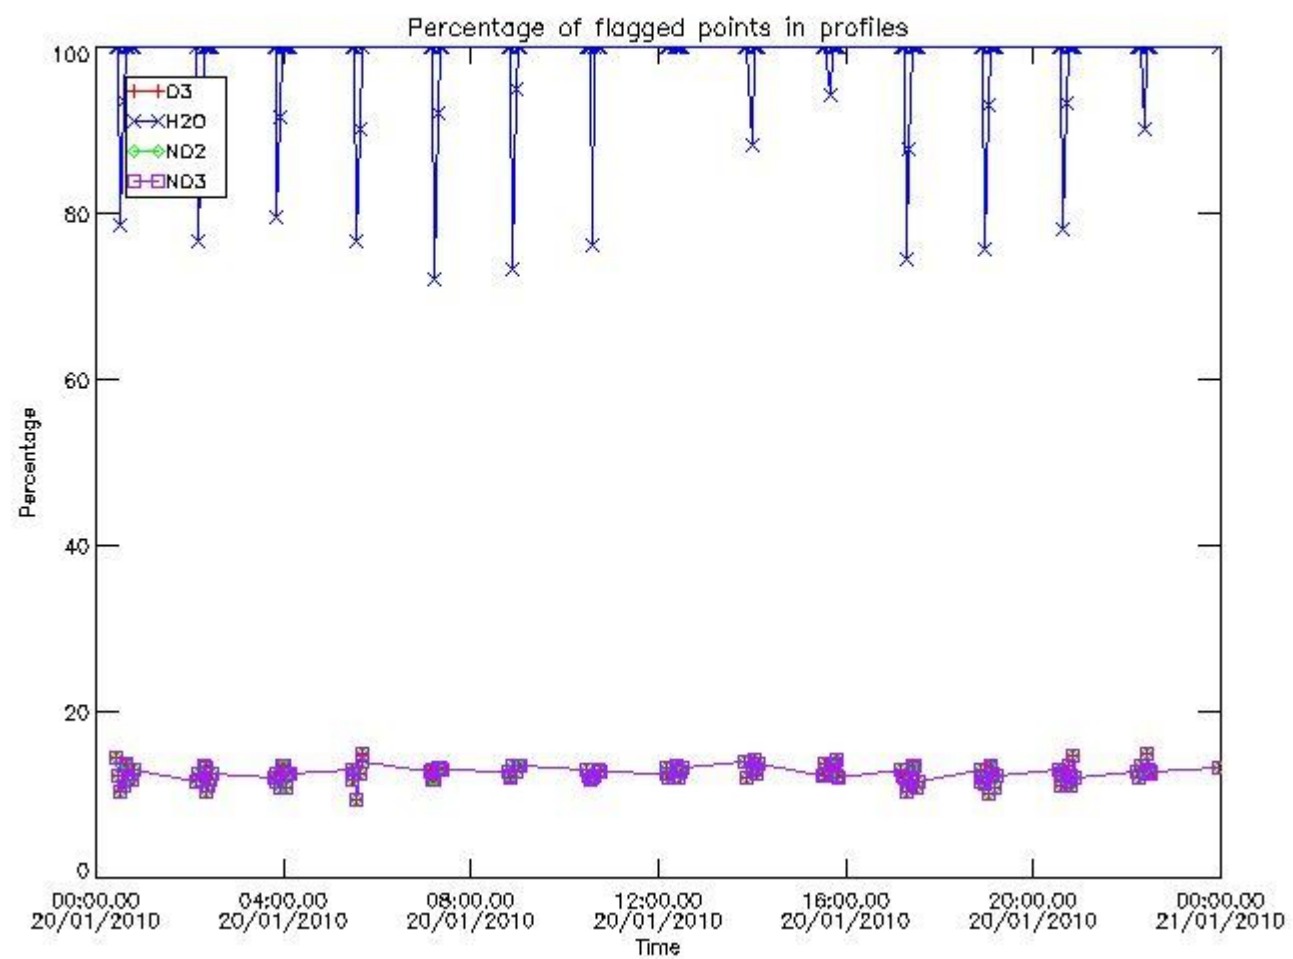

3. Quality information per product

In this section it is plotted some information contained in the Quality Summary data set of the level 2 products. Only products in dark limb conditions and without errors (error flag in the MPH set to "0") are used.

3.1 Plot quality information per product (time dependant)

3.2 Plot quality information per product (world map)