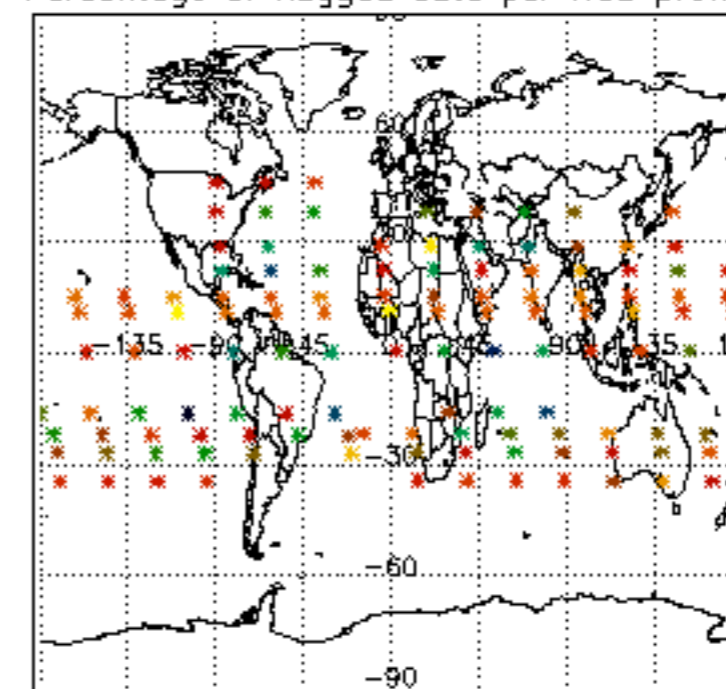

Percentage of flagged data per NO3 profile