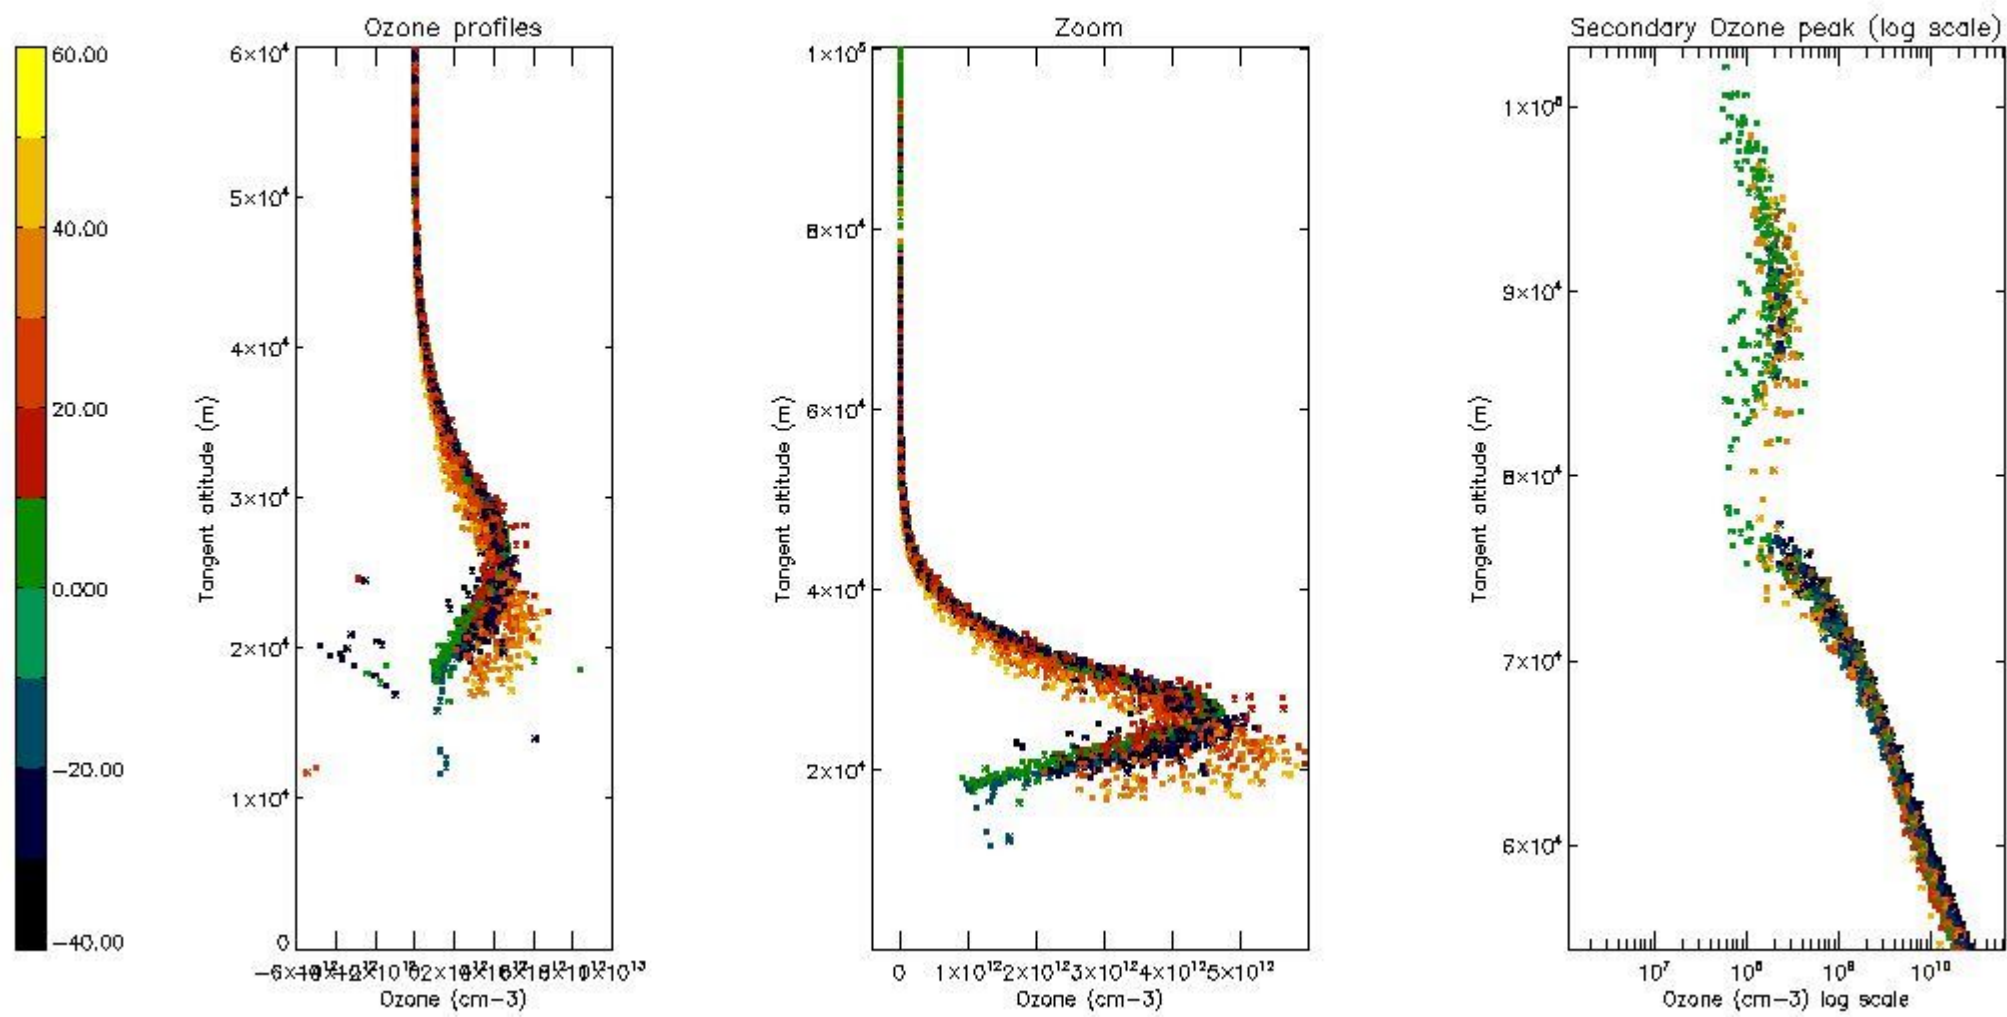

STD < 10	14
STD < 5	10

5.2 Plot ozone profiles for all STD (dark without errors)

The colorbar represents the latitude.

5.3 Plot ozone profiles where STD < 20% (dark without errors)

The colorbar represents the latitude.

5.4 Plot ozone profiles where STD < 10% (dark without errors)

The colorbar represents the latitude.

5.5 Plot ozone profiles where STD < 5% (dark without errors)

The colorbar represents the latitude.

5.6 Plot NO₂ profiles for all STD (dark without errors)

The colorbar represents the latitude.

5.7 Plot NO3 profiles for all STD (dark without errors)

The colorbar represents the latitude.

5.8 Plot H₂O profiles for all STD (only for occultations of stars 1,2,3,4,13,14,16,26,63 dark without errors)