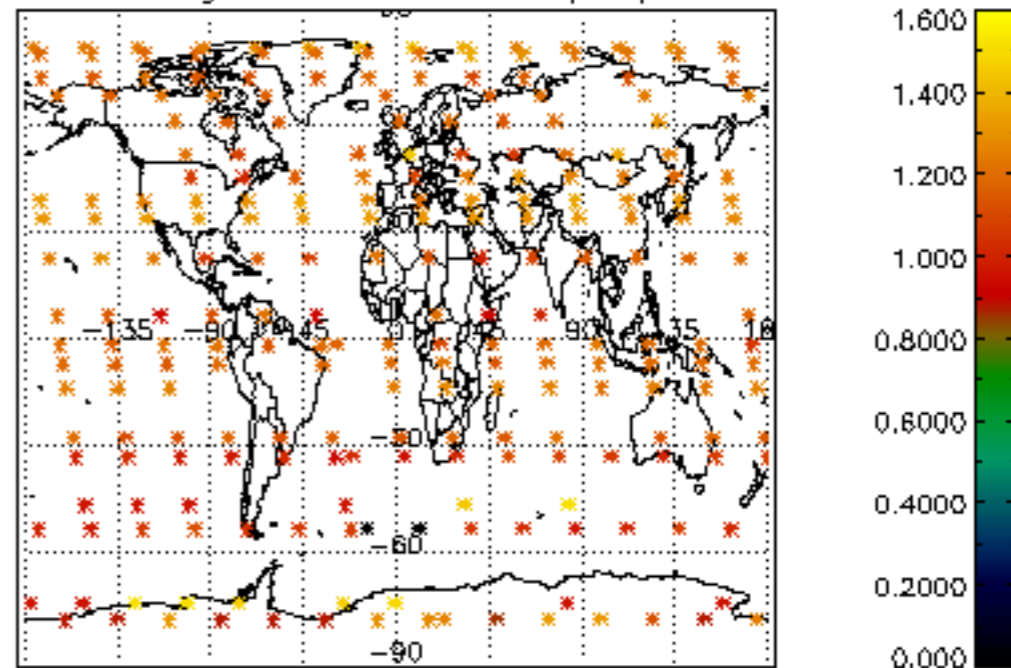

Percentage of flagged data per NO3 profile

Percentage of cosmic ray hits per profile

Percentage of datation errors per profile

Percentage of star falling outside central band per profile

Percentage of saturation errors per profile