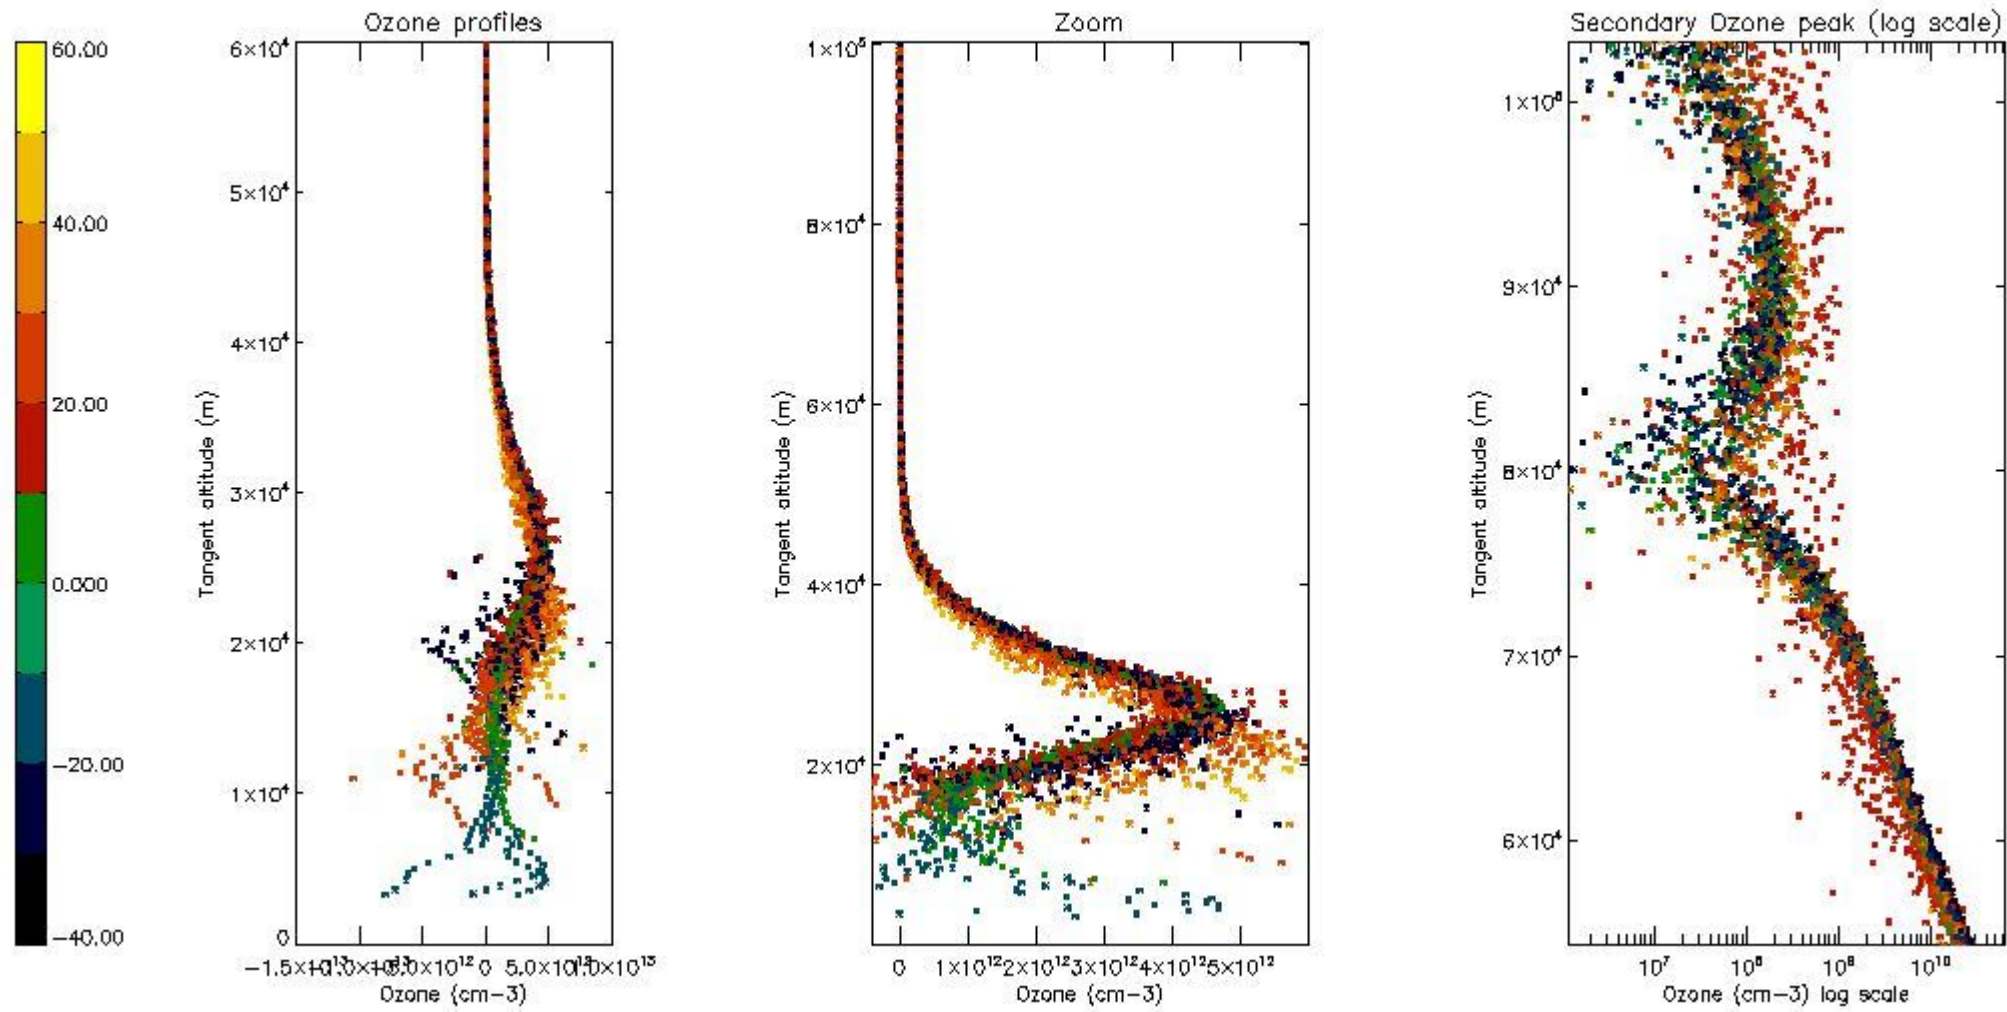

STD < 10	14
STD < 5	10

5.2 Plot ozone profiles for all STD (dark without errors)

The colorbar represents the latitude.

5.3 Plot ozone profiles where STD < 20% (dark without errors)

The colorbar represents the latitude.