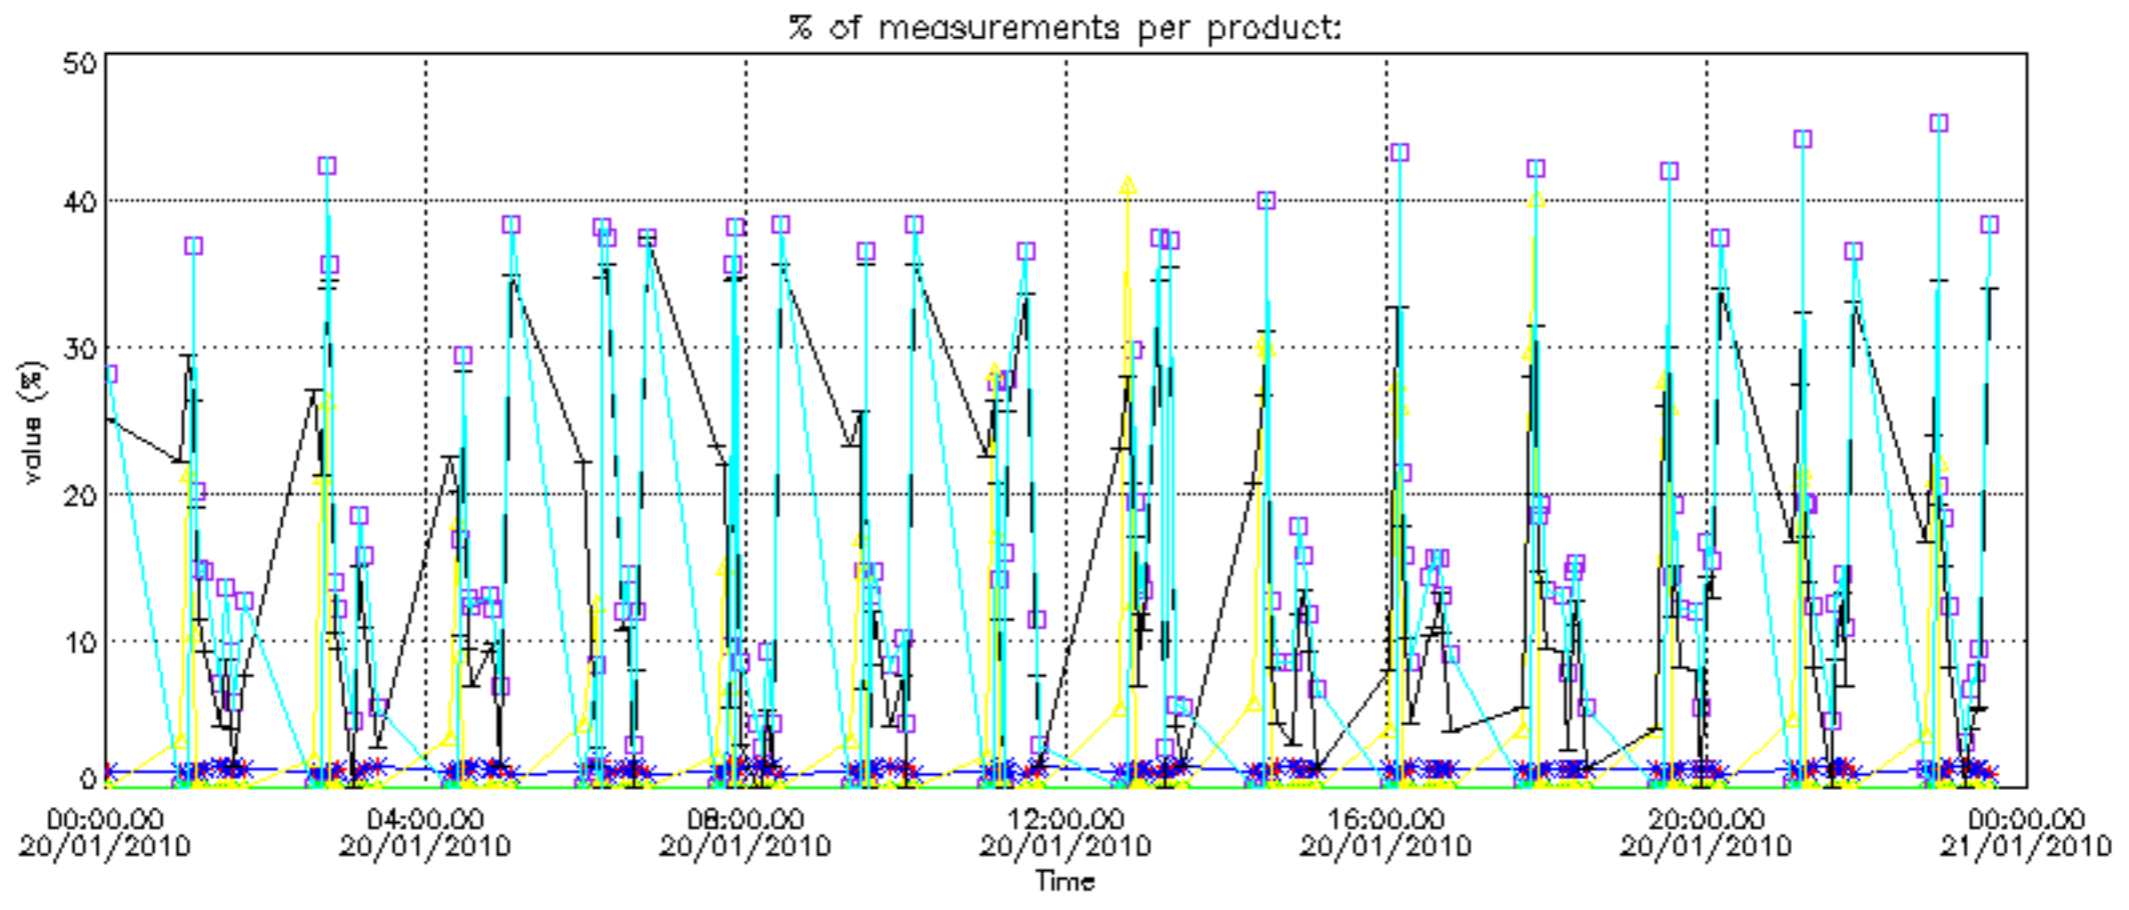

Percentage of cosmic ray hits per profile

Percentage of datation errors per profile