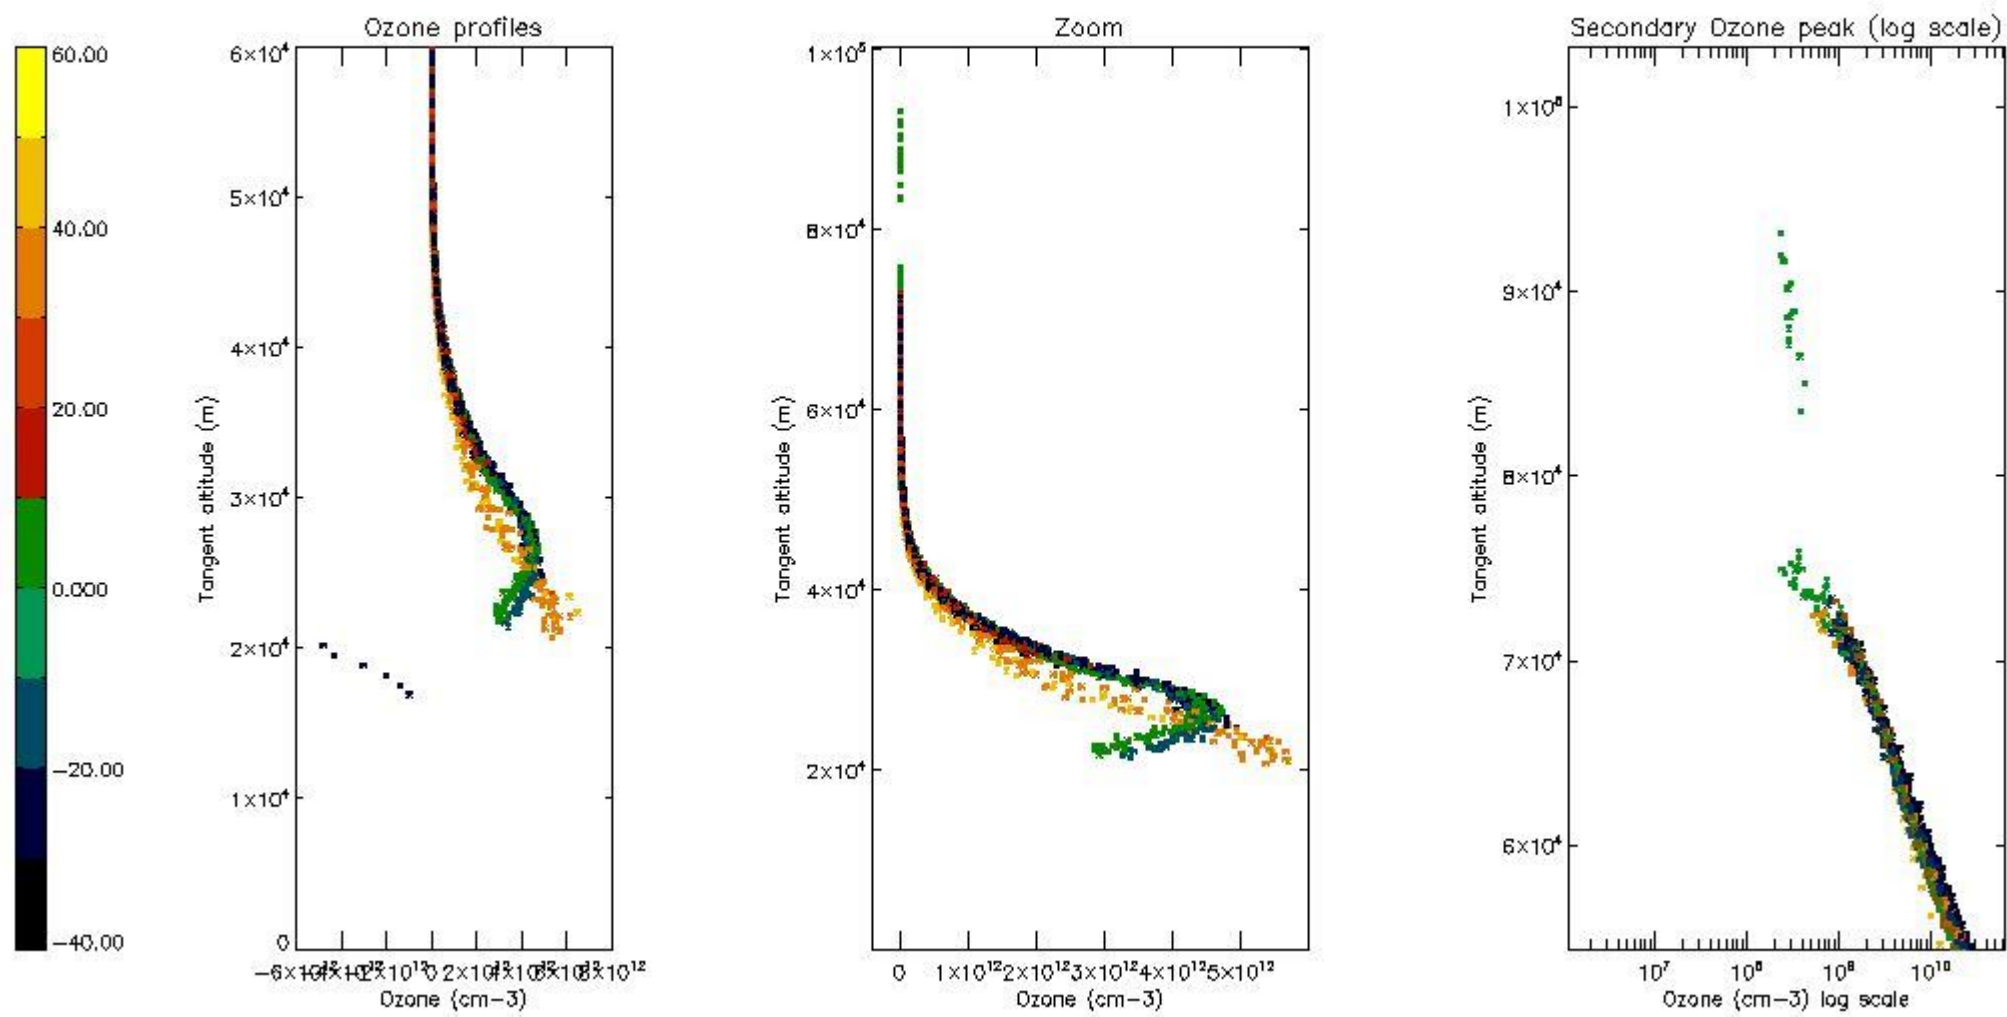

STD < 10	14
STD < 5	10

5.2 Plot ozone profiles for all STD (dark without errors)

The colorbar represents the latitude.

5.3 Plot ozone profiles where STD < 20% (dark without errors)

The colorbar represents the latitude.

5.4 Plot ozone profiles where STD < 10% (dark without errors)

The colorbar represents the latitude.

5.5 Plot ozone profiles where STD < 5% (dark without errors)

The colorbar represents the latitude.

5.6 Plot NO₂ profiles for all STD (dark without errors)

The colorbar represents the latitude.

5.7 Plot NO3 profiles for all STD (dark without errors)

The colorbar represents the latitude.

5.8 Plot H₂O profiles for all STD (only for occultations of stars 1,2,3,4,13,14,16,26,63 dark without errors)