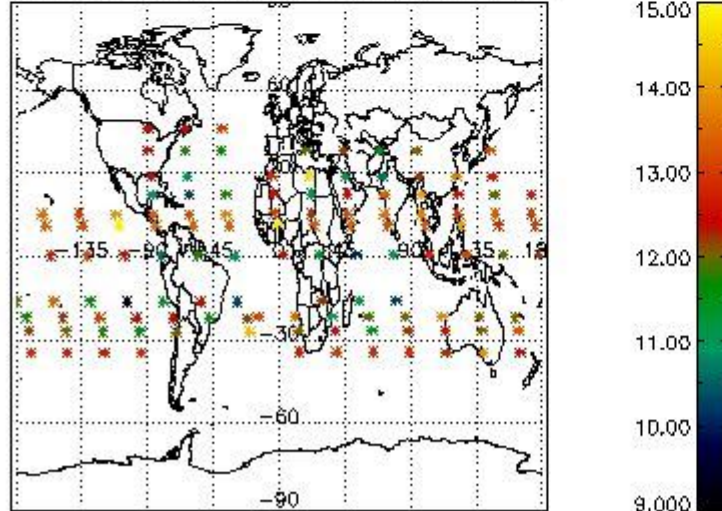

3.1 Plot quality information per product (time dependant)

3.2 Plot quality information per product (world map)

Percentage of flagged data per O3 profile

Percentage of flagged data per H2O profile

Percentage of flagged data per NO2 profile

Percentage of flagged data per NO3 profile

4. Level 1 quality information per product

In this section it is plotted some information contained in the Quality Summary data set of the level 2 products that comes from the level 1b processing. Products without errors (error flag in the MPH set to "0") are used.