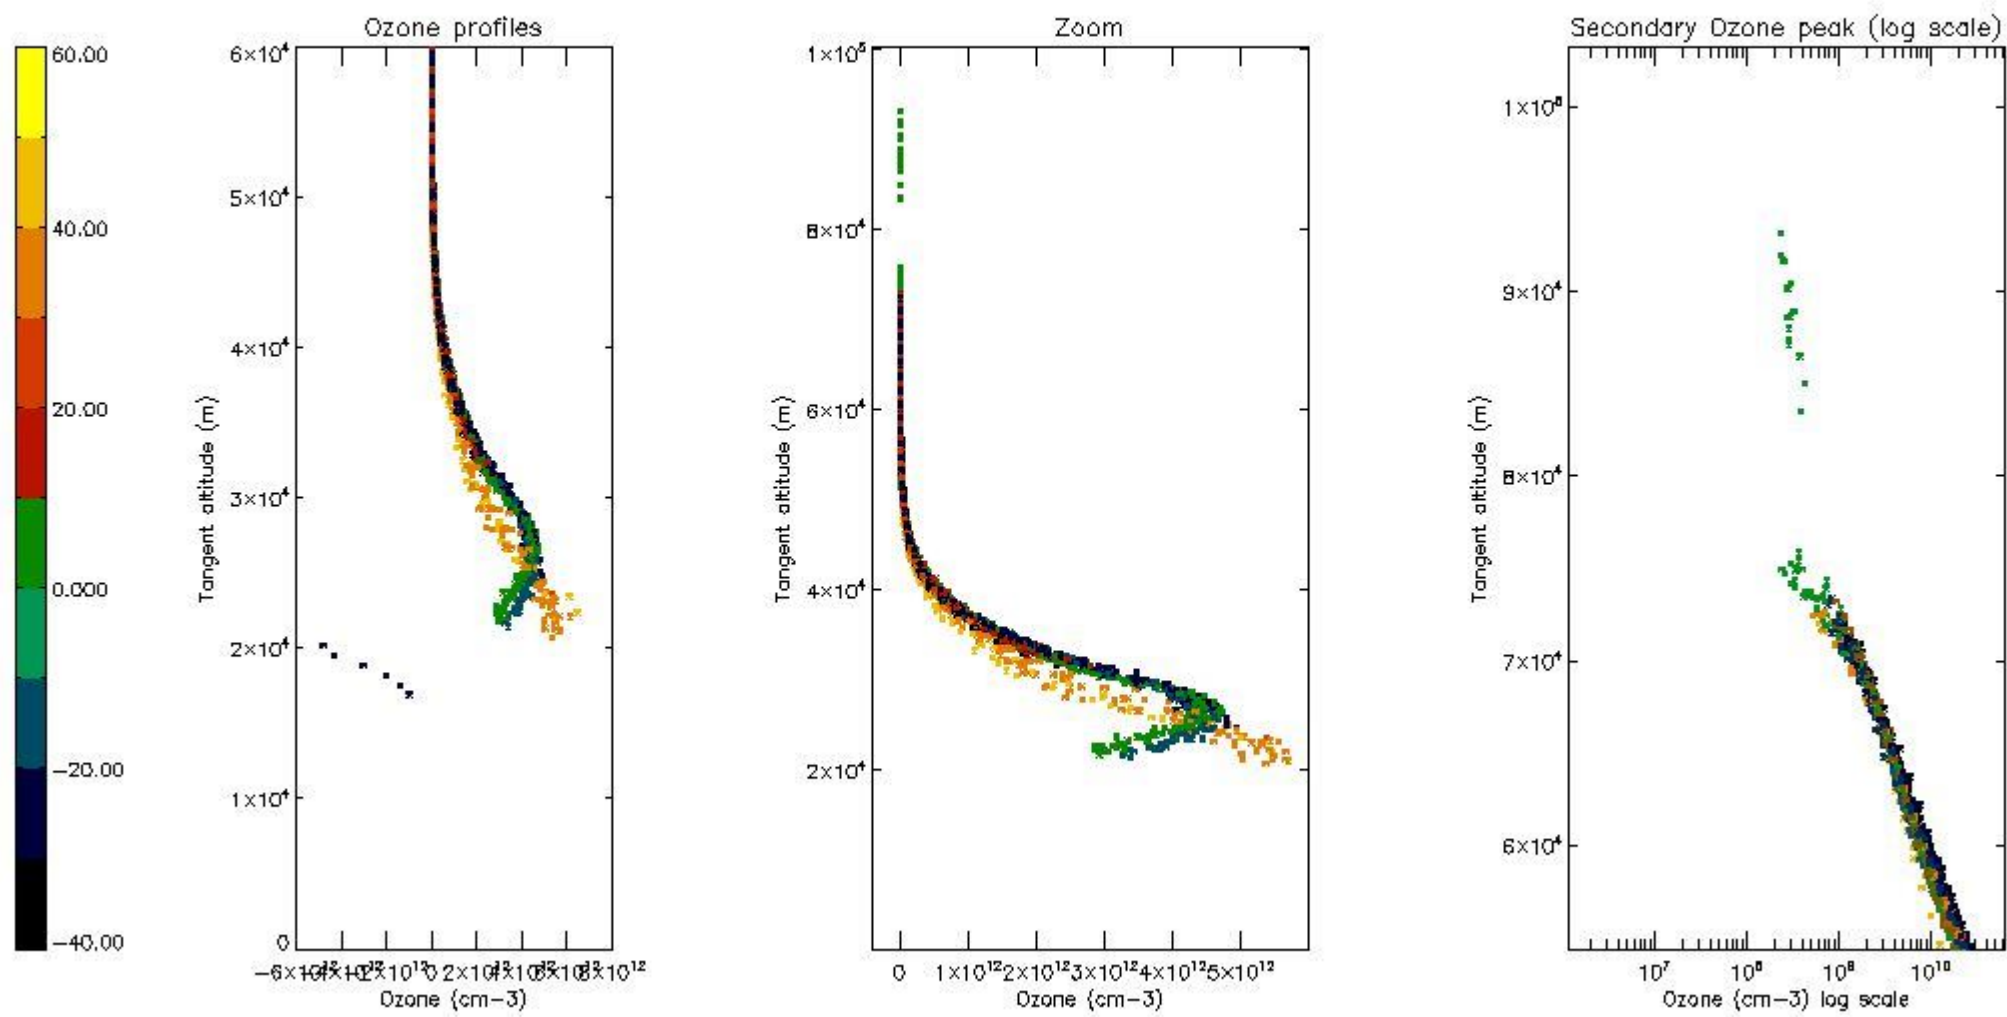

5.6 Plot NO₂ profiles for all STD (dark without errors)

The colorbar represents the latitude.