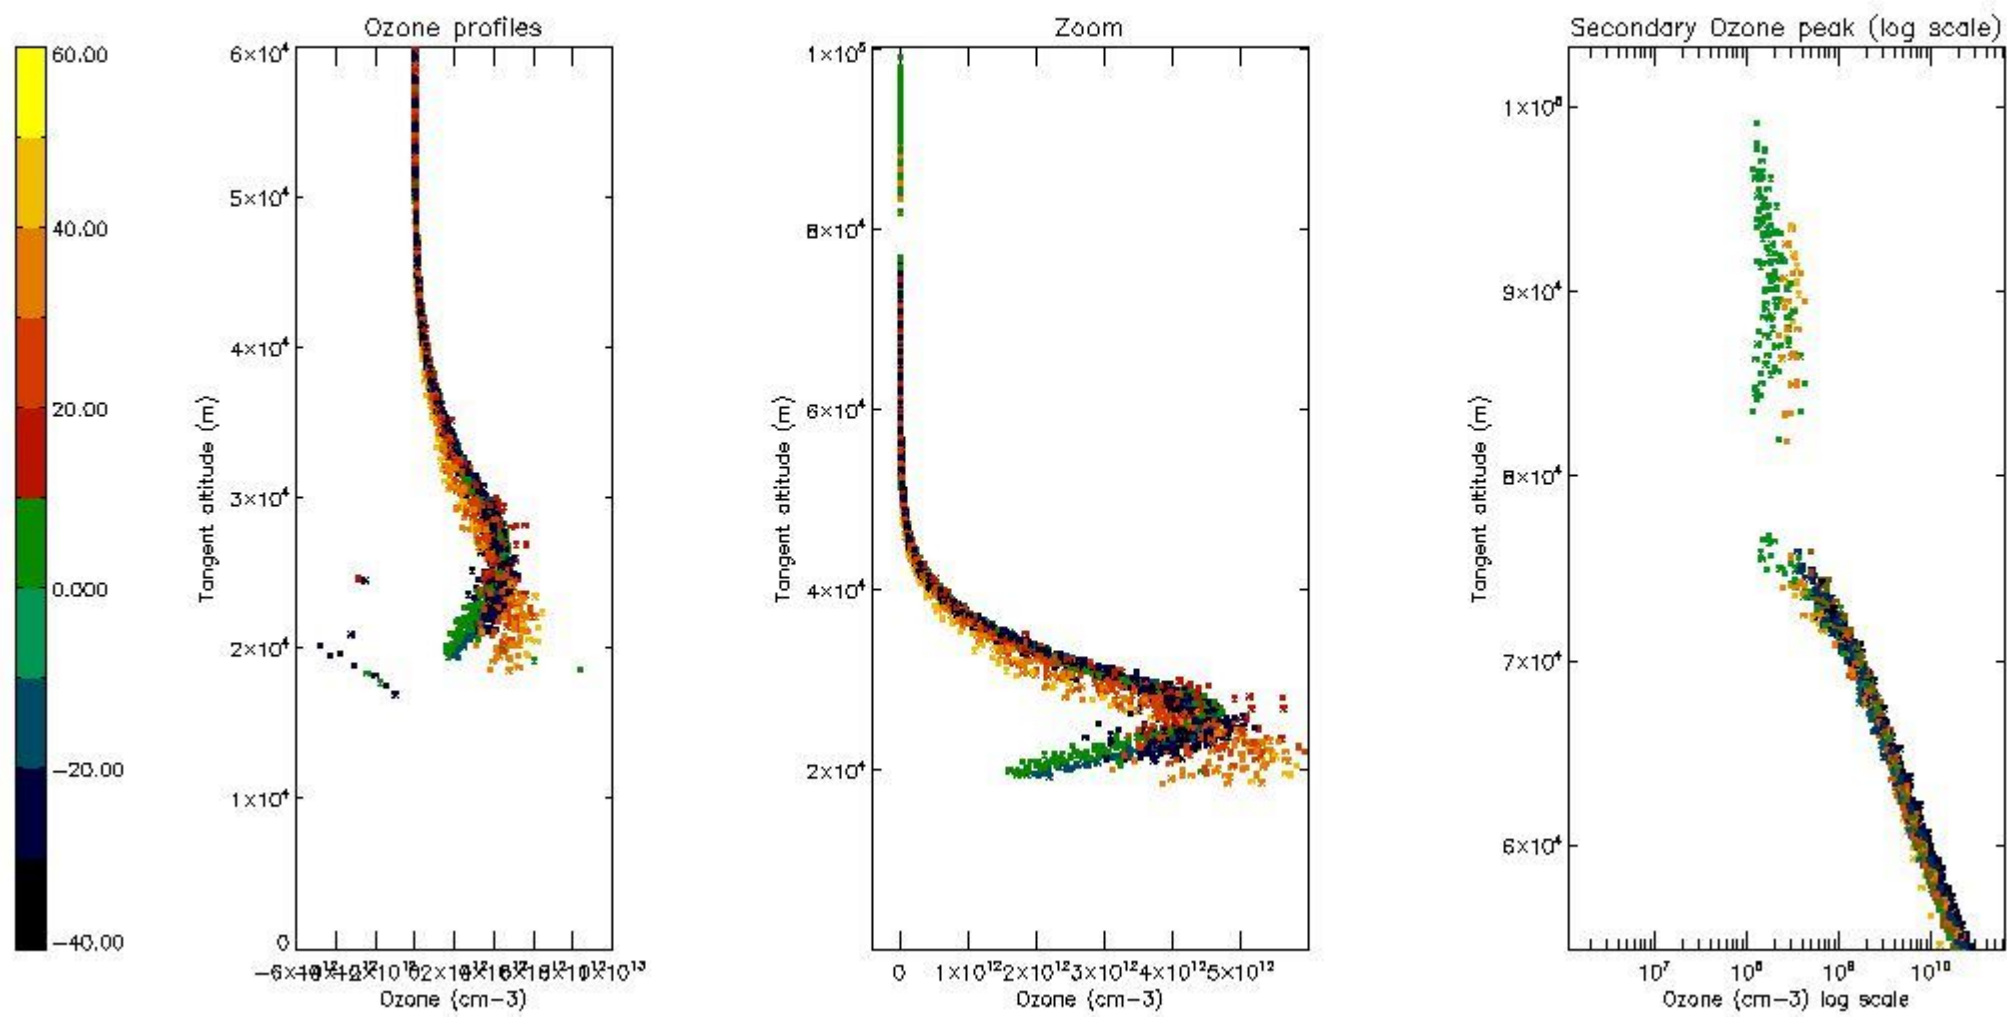

STD < 10	14
STD < 5	10

5.2 Plot ozone profiles for all STD (dark without errors)

The colorbar represents the latitude.

5.3 Plot ozone profiles where STD < 20% (dark without errors)

The colorbar represents the latitude.

5.4 Plot ozone profiles where STD < 10% (dark without errors)

The colorbar represents the latitude.

5.5 Plot ozone profiles where STD < 5% (dark without errors)

The colorbar represents the latitude.

5.6 Plot NO₂ profiles for all STD (dark without errors)

The colorbar represents the latitude.

5.7 Plot NO3 profiles for all STD (dark without errors)

The colorbar represents the latitude.

5.8 Plot H₂O profiles for all STD (only for occultations of stars 1,2,3,4,13,14,16,26,63 dark without errors)