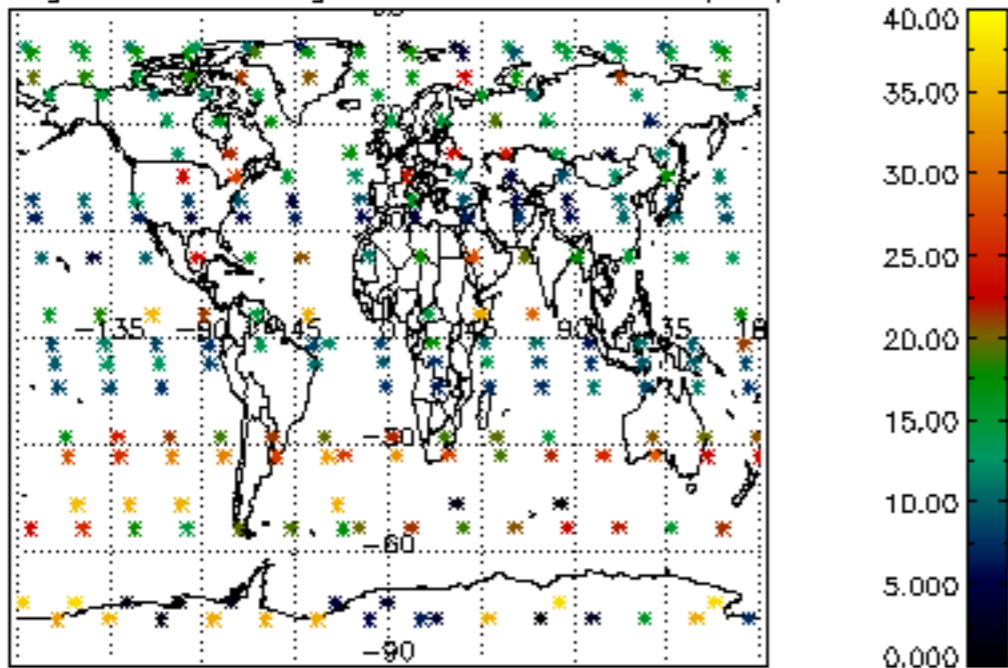

Percentage of flagged data per NO3 profile

Percentage of cosmic ray hits per profile

Percentage of datation errors per profile

Percentage of star falling outside central band per profile

Percentage of saturation errors per profile