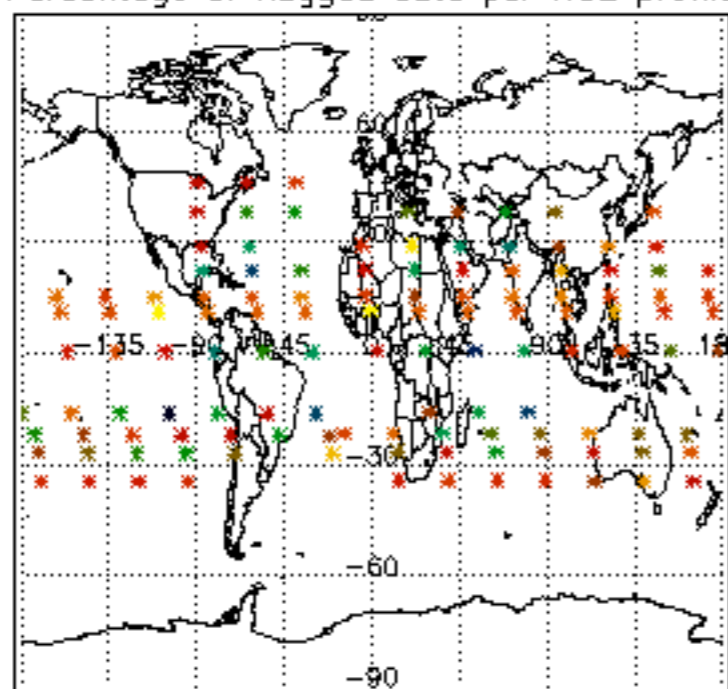

Percentage of flagged data per NO2 profile