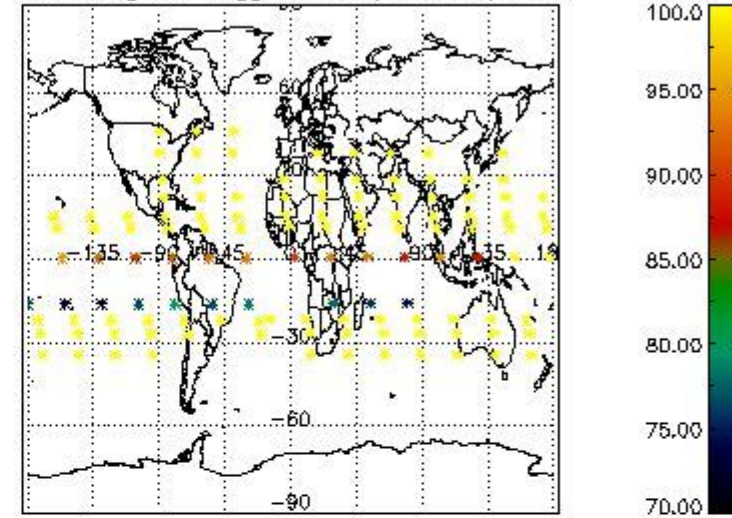

3.1 Plot quality information per product (time dependant)

3.2 Plot quality information per product (world map)

Percentage of flagged data per O3 profile

Percentage of flagged data per H2O profile

Percentage of flagged data per NO2 profile