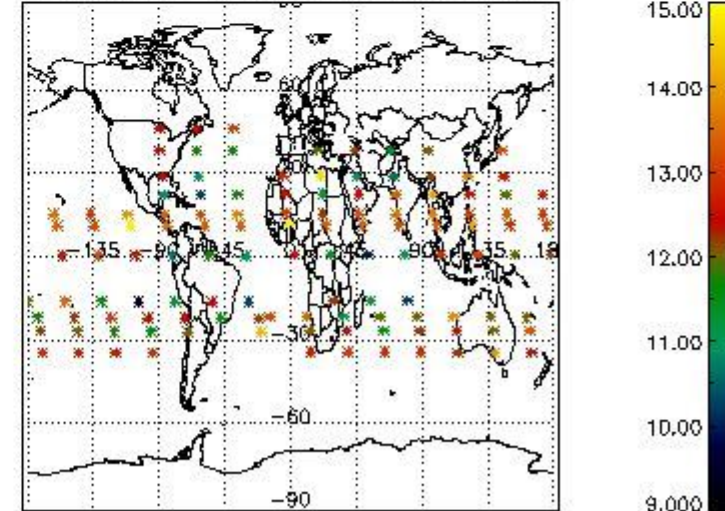

Percentage of flagged data per NO3 profile

4. Level 1 quality information per product

In this section it is plotted some information contained in the Quality Summary data set of the level 2 products that comes from the level 1b processing. Products without errors (error flag in the MPH set to "0") are used.

4.1 Plot quality information per product (time dependant) coming from level 1b processing

4.1.1 Plot level 1 quality information per product (time dependant): ENVISAT ASCENDING passes