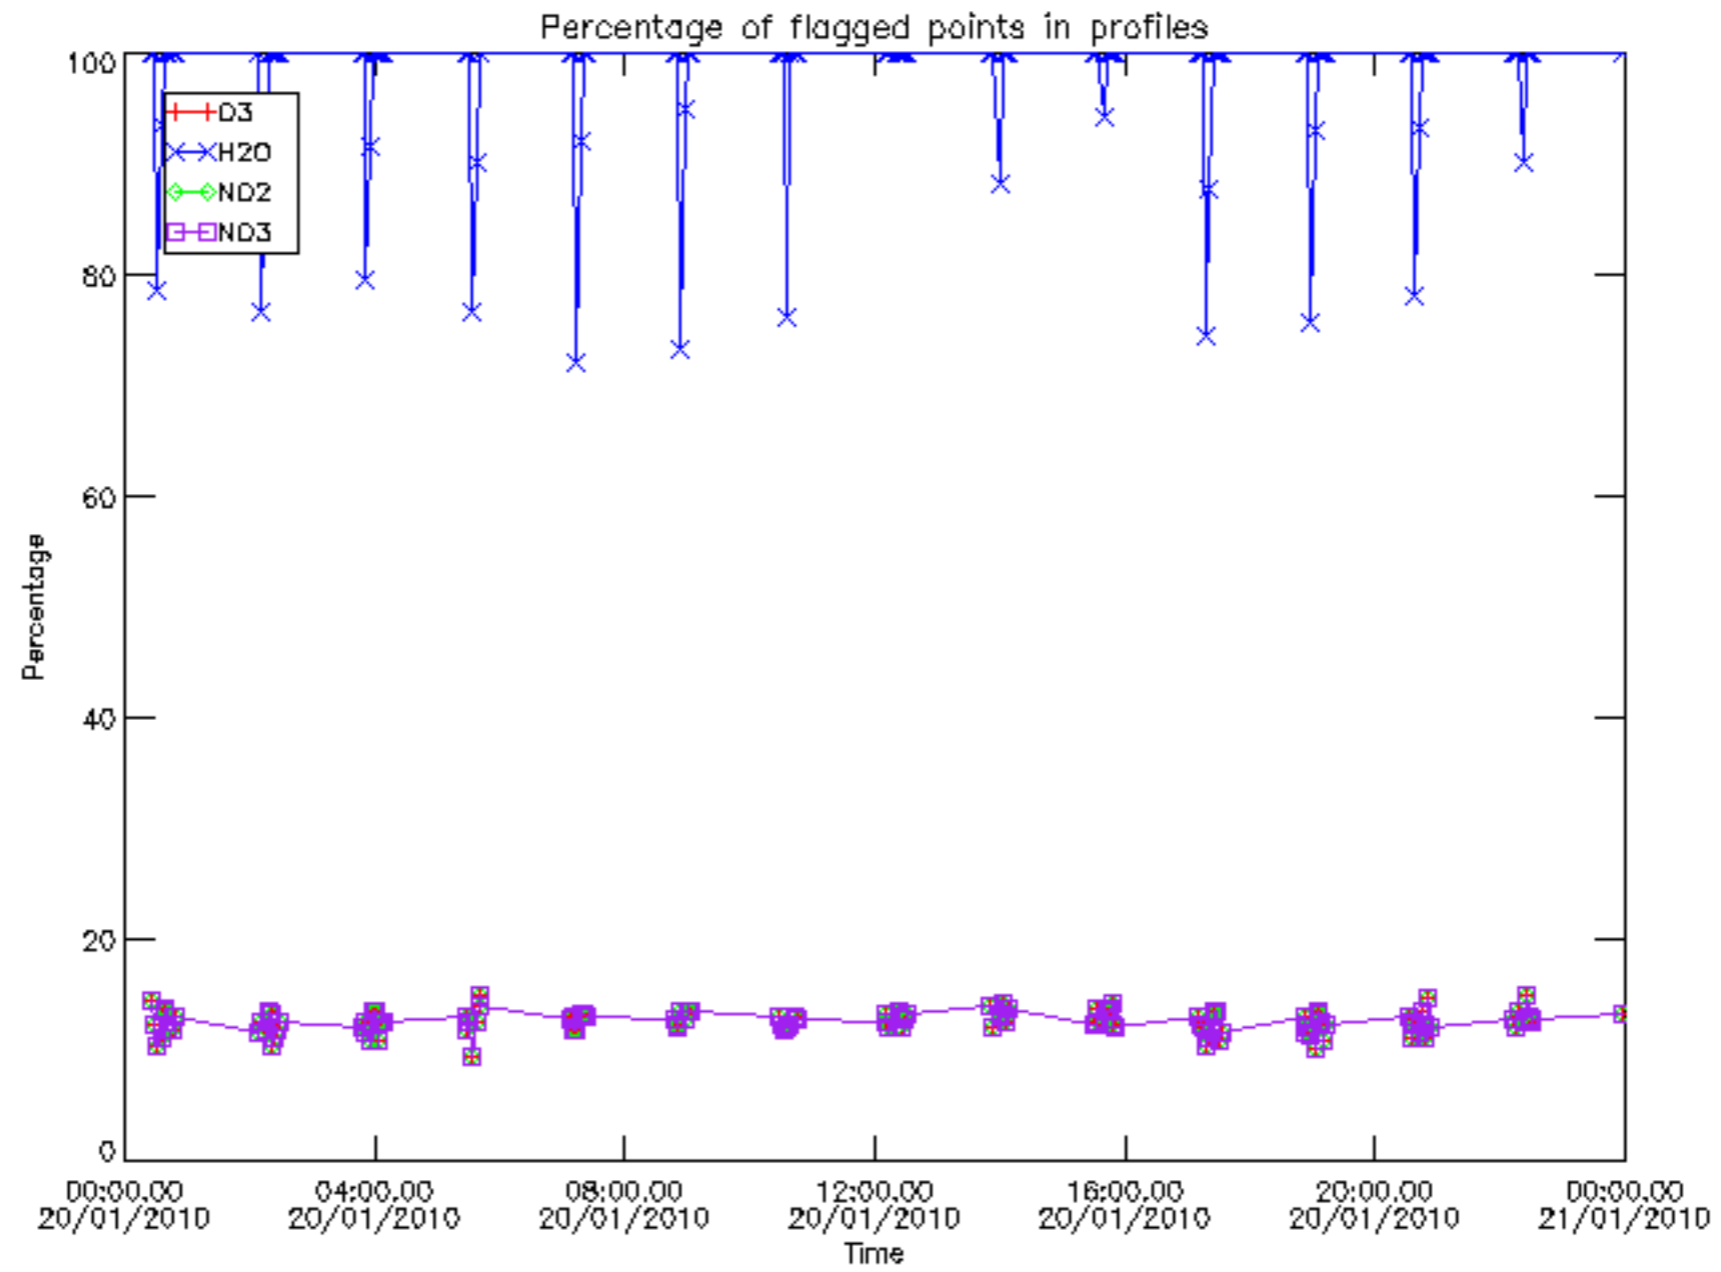

Percentage of flagged data per D3 profile

Percentage of flagged data per H2O profile