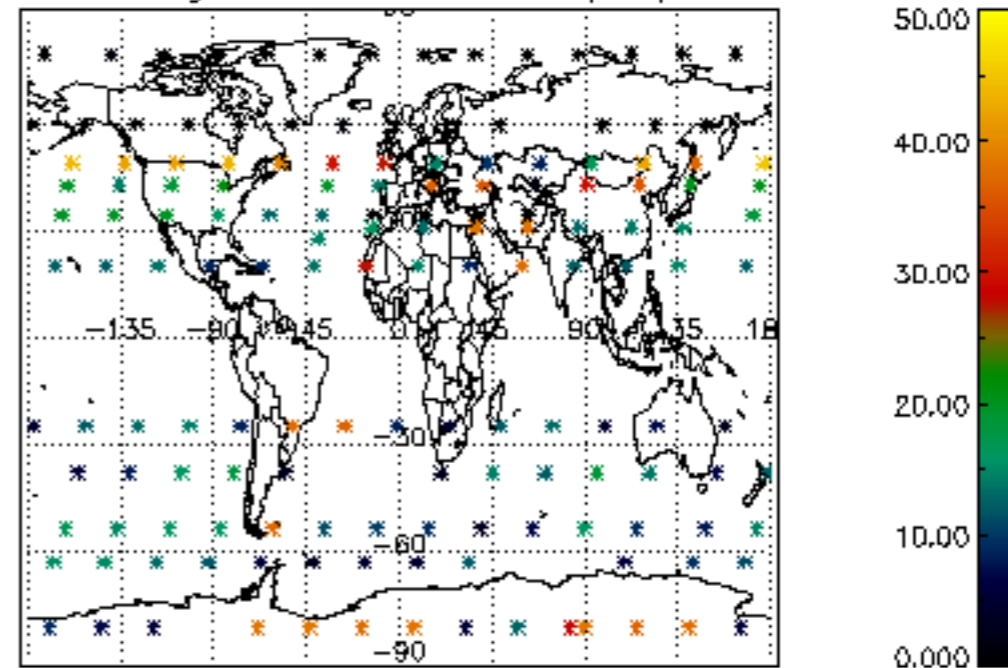

Percentage of saturation errors per profile