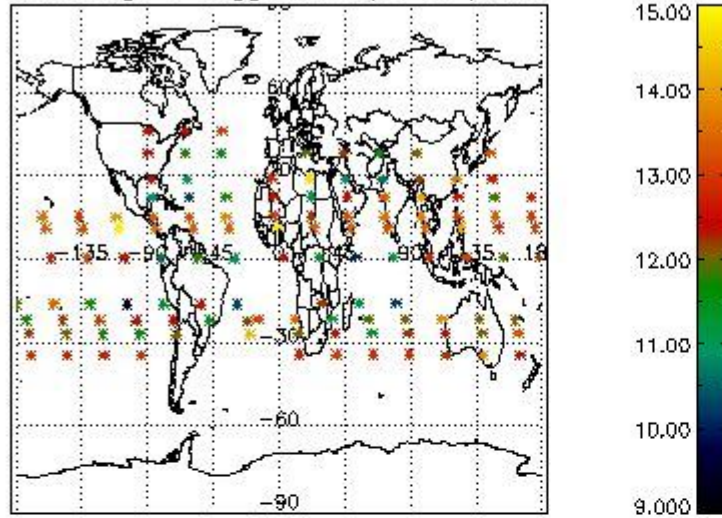

[6. Auxiliary Data Files used for the production reported in section 2](#)

3. Quality information per product

In this section it is plotted some information contained in the Quality Summary data set of the level 2 products. Only products in dark limb conditions and without errors (error flag in the MPH set to "0") are used.

3.1 Plot quality information per product (time dependant)

3.2 Plot quality information per product (world map)

Percentage of flagged data per O3 profile

Percentage of flagged data per H2O profile

Percentage of flagged data per NO2 profile