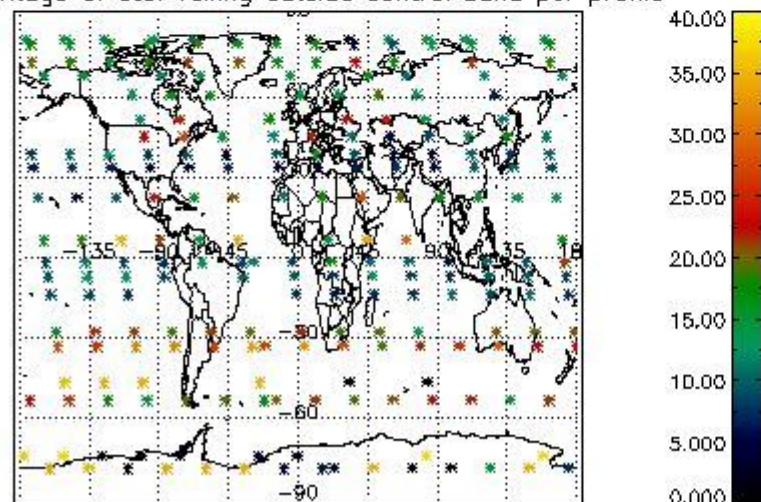

Percentage of star falling outside central band per profile