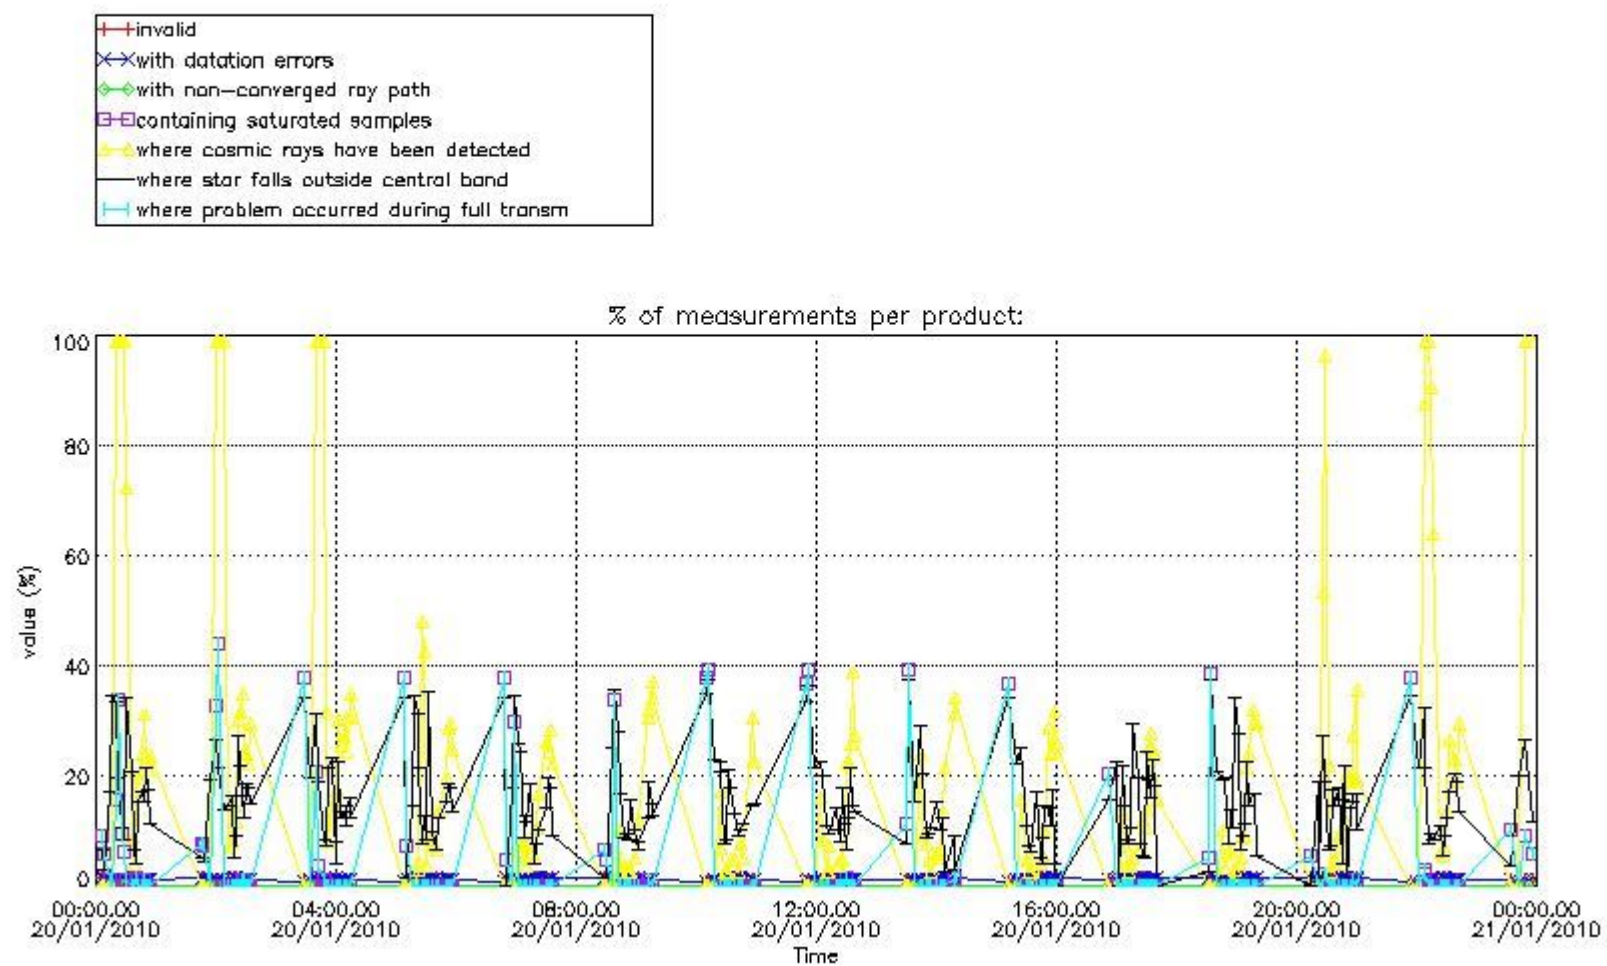

Percentage of flagged data per NO3 profile

4. Level 1 quality information per product

In this section it is plotted some information contained in the Quality Summary data set of the level 2 products that comes from the level 1b processing. Products without errors (error flag in the MPH set to "0") are used.

4.1 Plot quality information per product (time dependant) coming from level 1b processing

4.1.1 Plot level 1 quality information per product (time dependant): ENVISAT ASCENDING passes

4.1.2 Plot level 1 quality information per product (time dependant): ENVI SAT DESCENDING passes