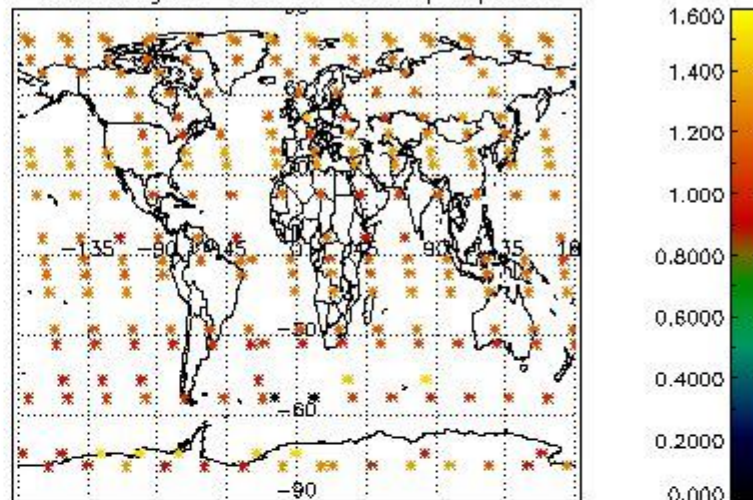

Percentage of datation errors per profile