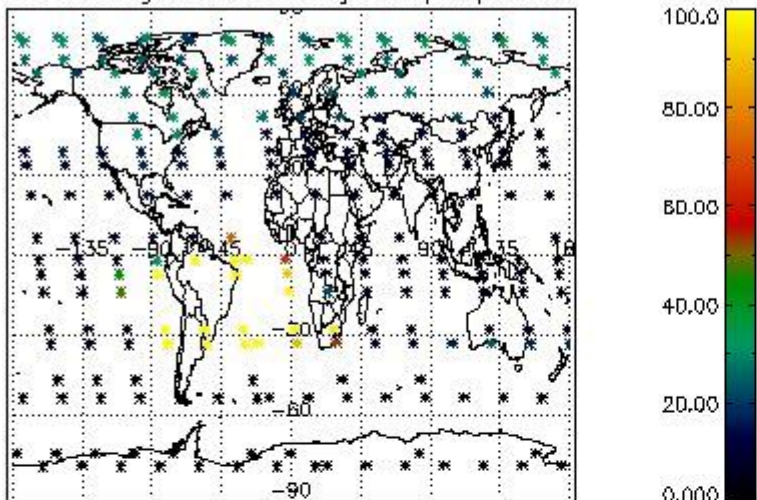

Percentage of flagged data per NO3 profile

4. Level 1 quality information per product

In this section it is plotted some information contained in the Quality Summary data set of the level 2 products that comes from the level 1b processing. Products without errors (error flag in the MPH set to "0") are used.

4.1 Plot quality information per product (time dependant) coming from level 1b processing

4.1.1 Plot level 1 quality information per product (time dependant): ENVISAT ASCENDING passes

4.1.2 Plot level 1 quality information per product (time dependant): ENVI SAT DESCENDING passes

4.2 Plot quality information per product coming from level 1b processing (world map)

4.2.1 Plot level 1 quality information per product (world map): ENVISAT ASCENDING passes

Percentage of cosmic ray hits per profile