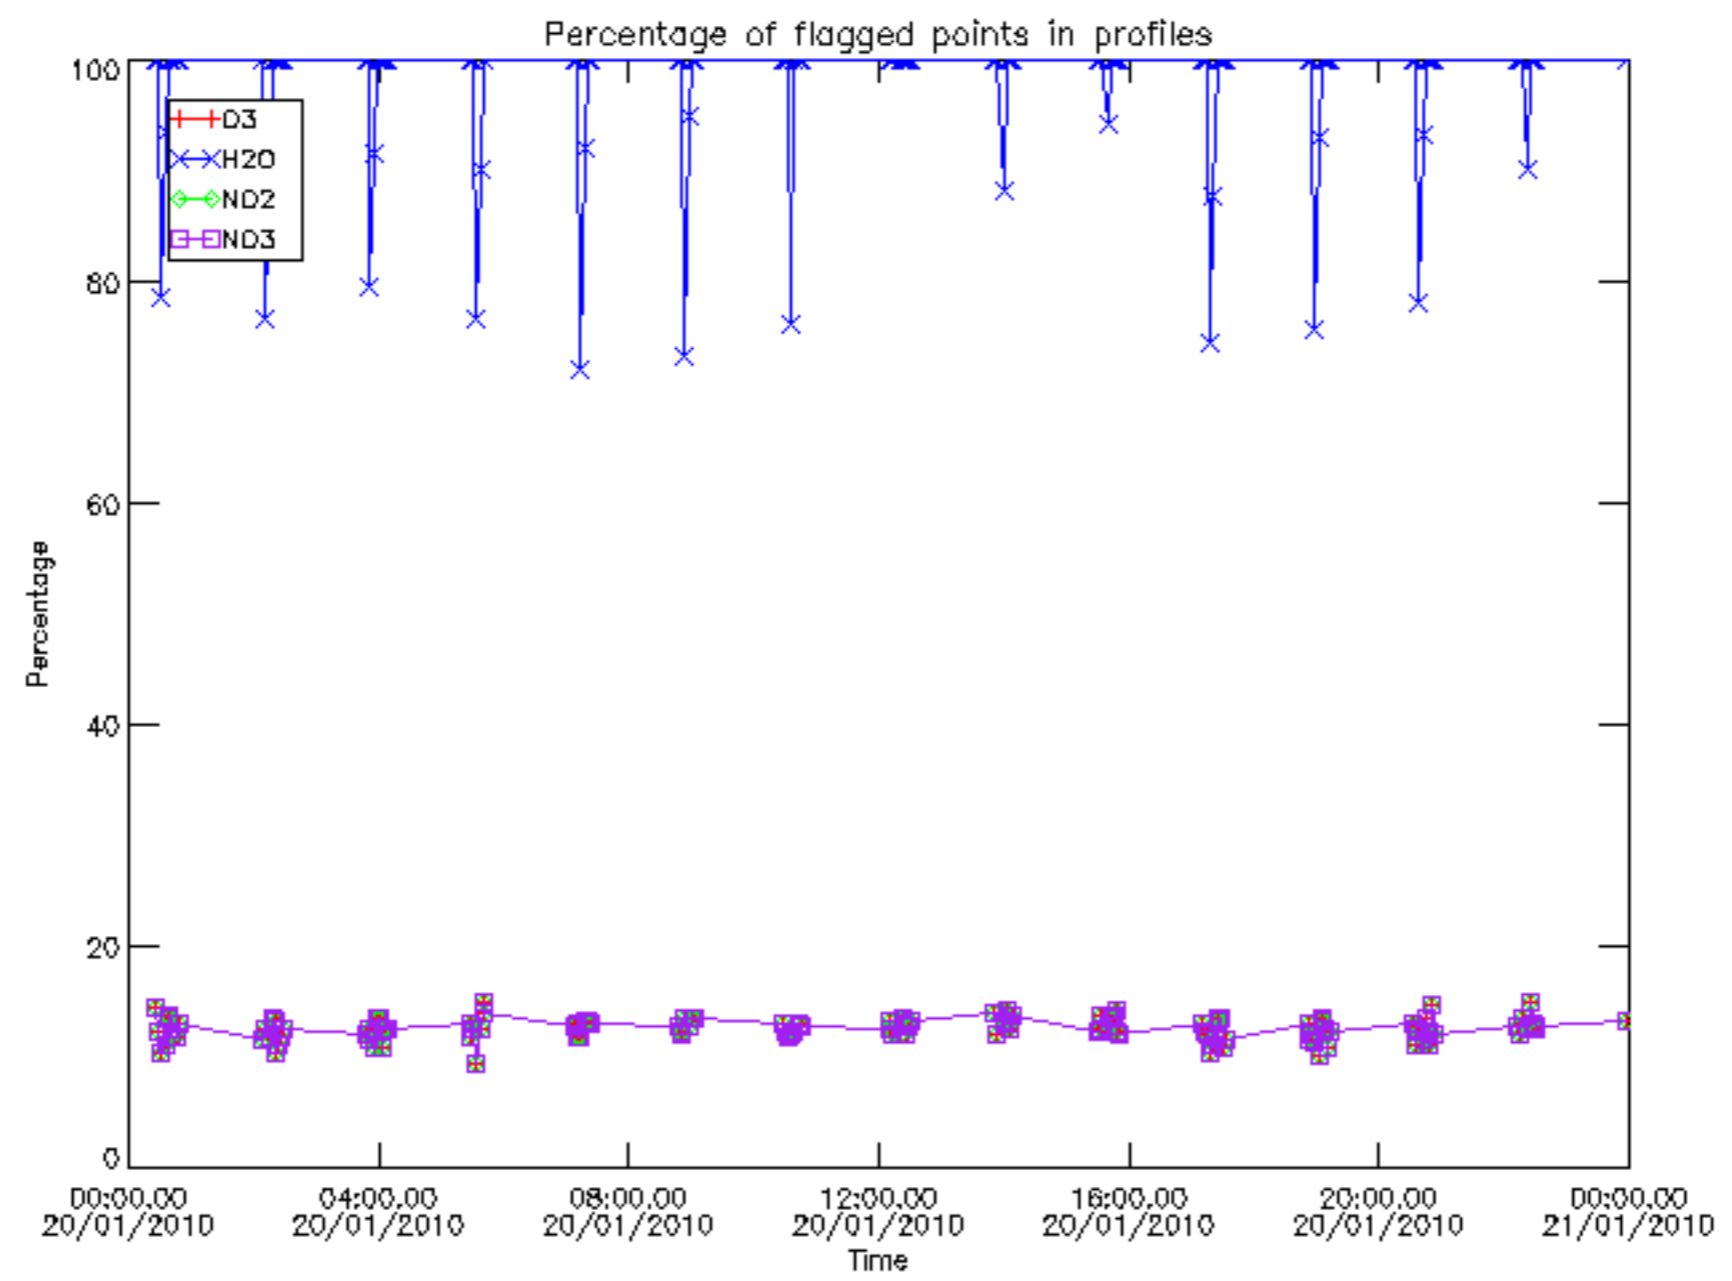

Percentage of flagged data per D3 profile

Percentage of flagged data per H2O profile