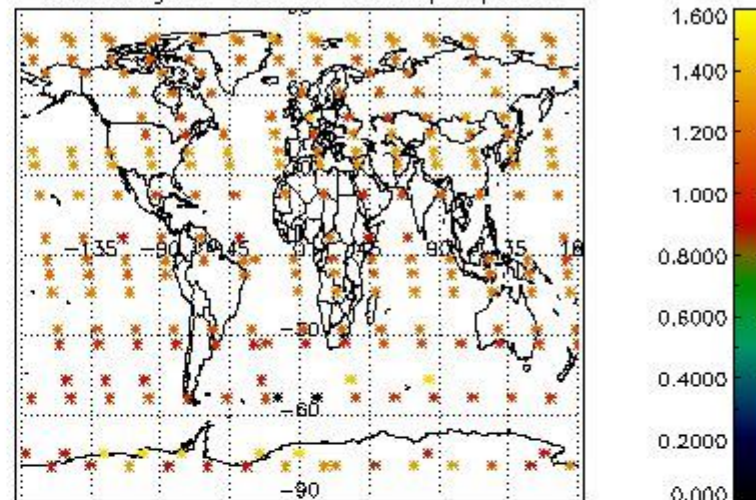

Percentage of datation errors per profile