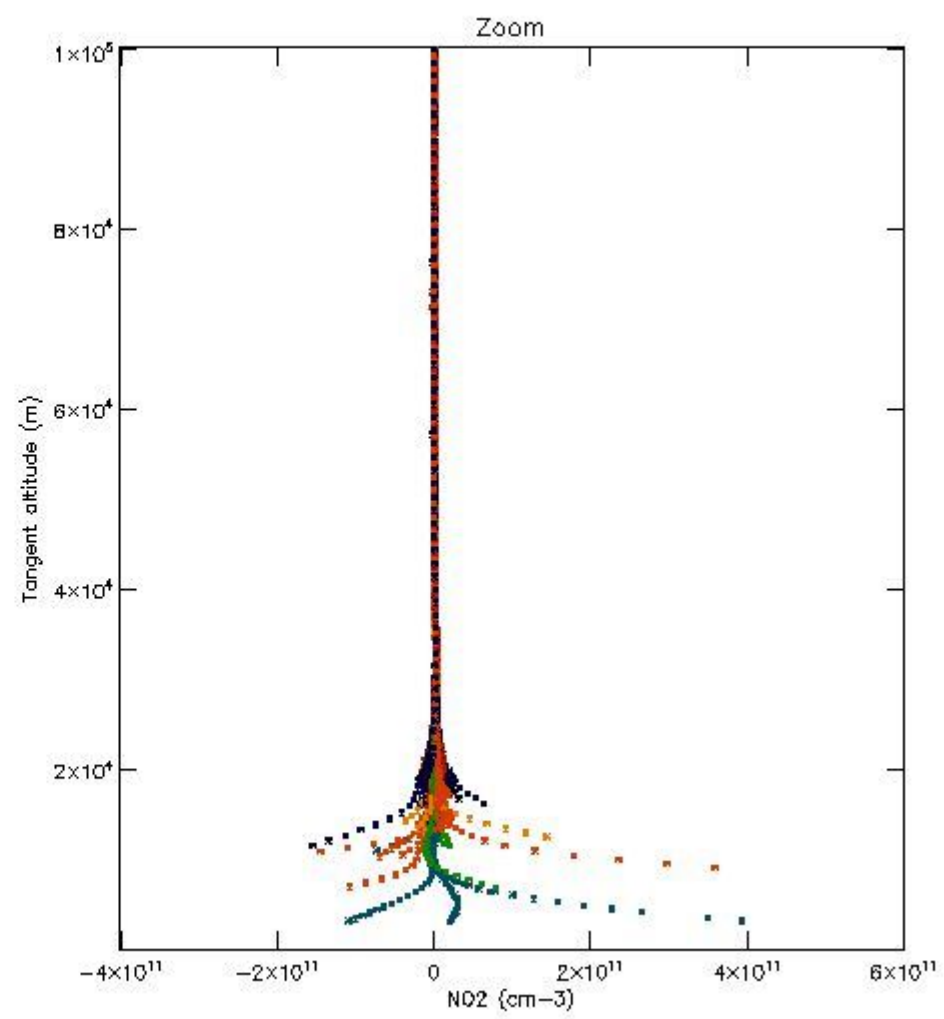

5.4 Plot ozone profiles where STD < 10% (dark without errors)

The colorbar represents the latitude.

5.5 Plot ozone profiles where STD < 5% (dark without errors)

The colorbar represents the latitude.

5.6 Plot NO₂ profiles for all STD (dark without errors)

The colorbar represents the latitude.

5.7 Plot NO3 profiles for all STD (dark without errors)

The colorbar represents the latitude.

5.8 Plot H2O profiles for all STD (only for occultations of stars 1,2,3,4,13,14,16,26,63 dark without errors)