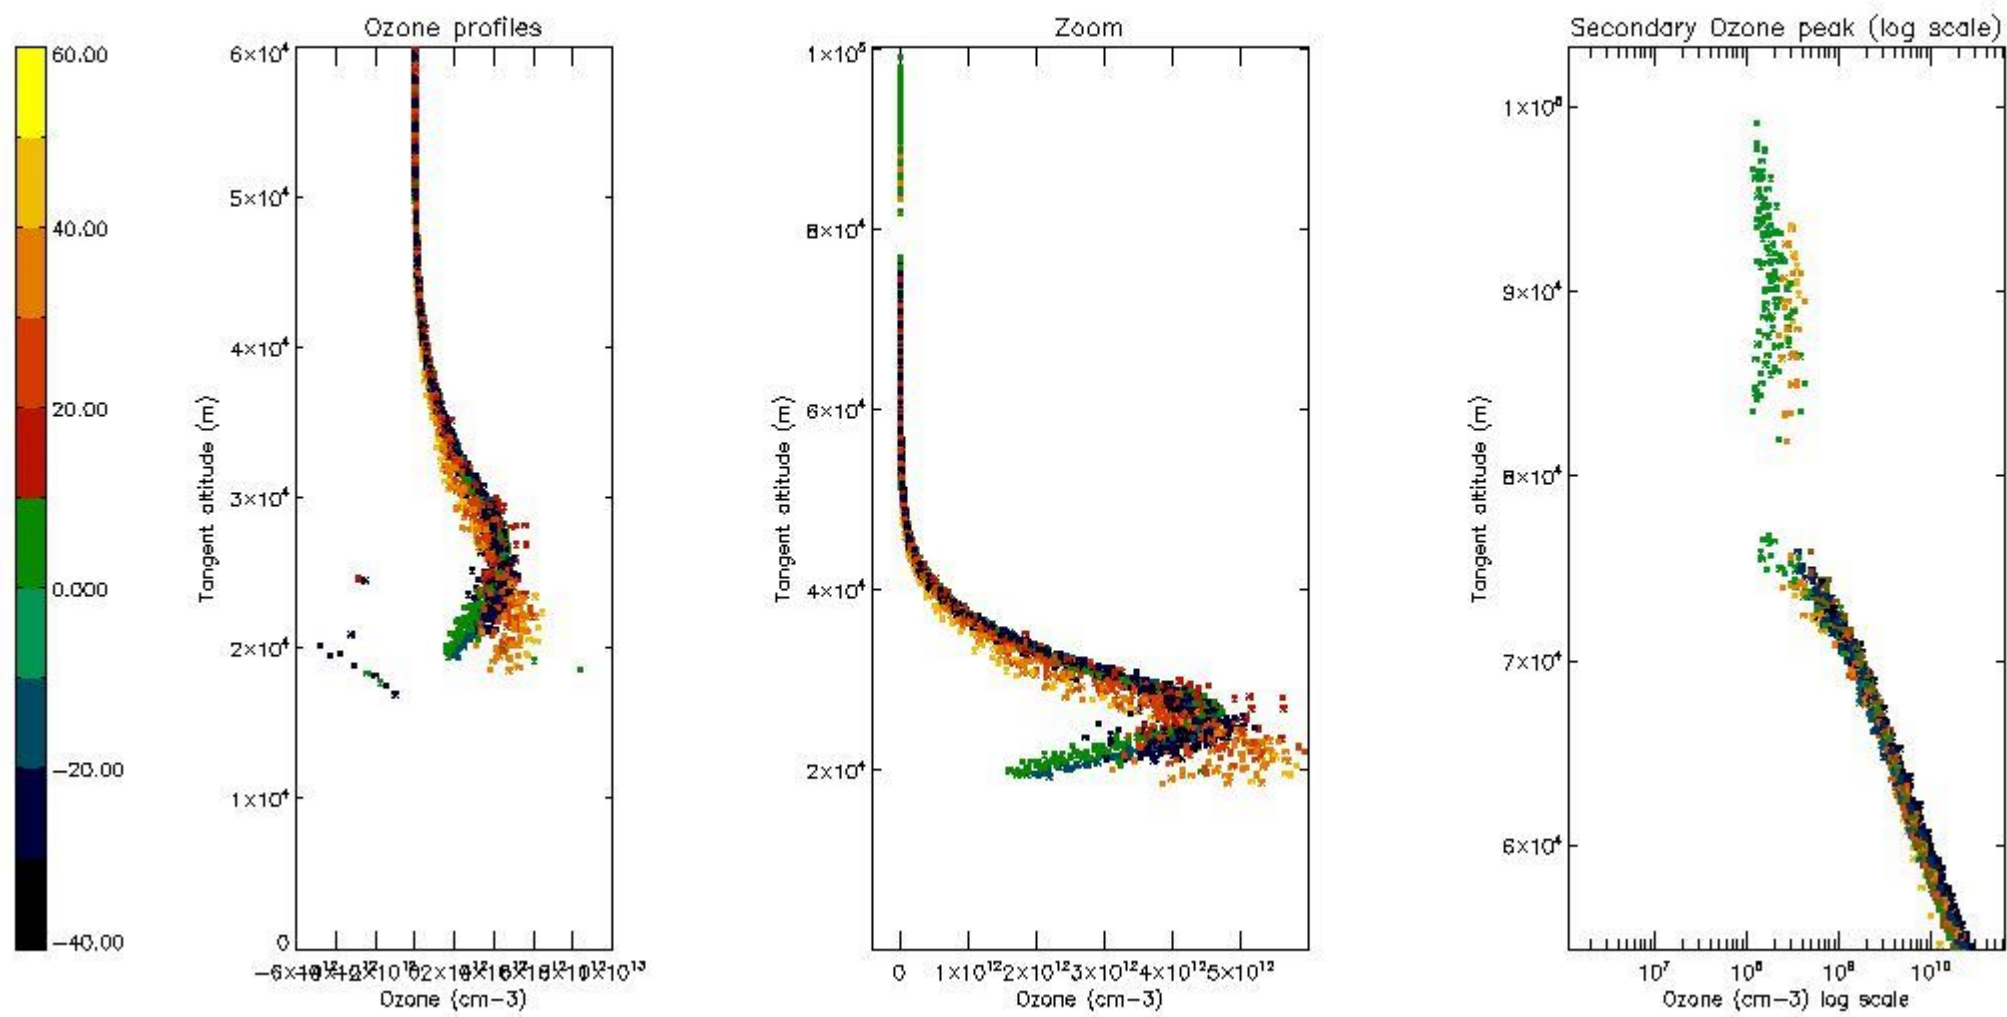

5.5 Plot ozone profiles where STD < 5% (dark without errors)

The colorbar represents the latitude.