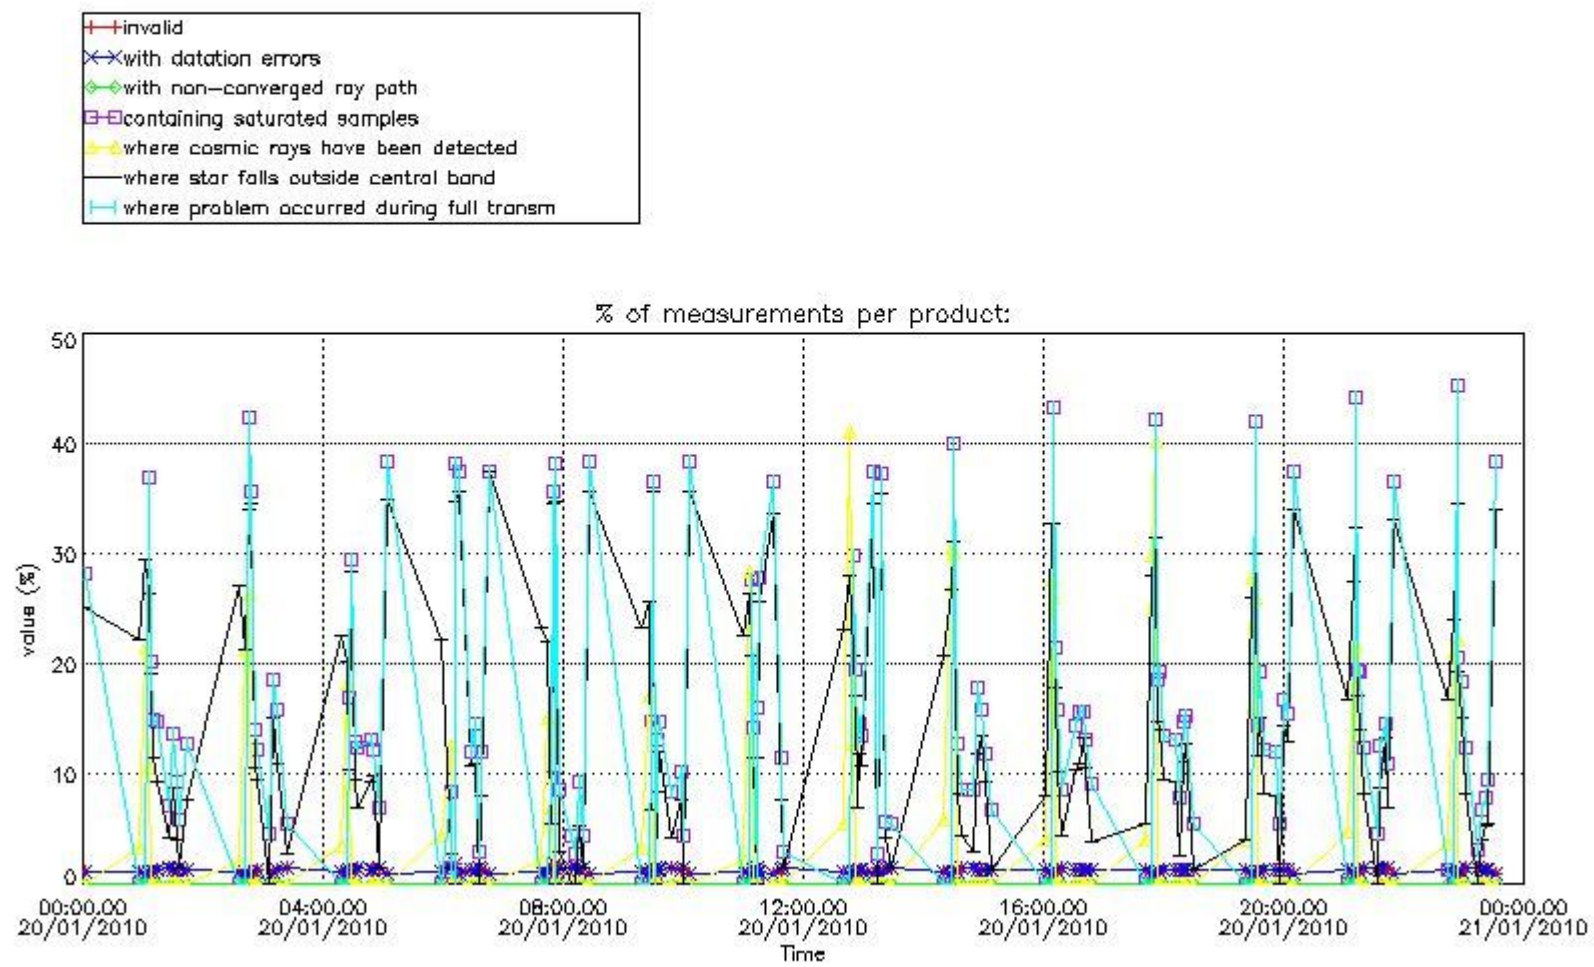

3.1 Plot quality information per product (time dependant)

3.2 Plot quality information per product (world map)

Percentage of flagged data per O3 profile

Percentage of flagged data per H2O profile

Percentage of flagged data per NO2 profile

Percentage of flagged data per NO3 profile

4. Level 1 quality information per product

In this section it is plotted some information contained in the Quality Summary data set of the level 2 products that comes from the level 1b processing. Products without errors (error flag in the MPH set to "0") are used.

4.1 Plot quality information per product (time dependant) coming from level 1b processing

4.1.1 Plot level 1 quality information per product (time dependant): ENVISAT ASCENDING passes

4.1.2 Plot level 1 quality information per product (time dependant): ENVI SAT DESCENDING passes

5. Trace gas profiles

5.1 Ozone statistics based on quality of products

The final quality of the products can be "measured" using the STD (Standard Deviation) attached to every point profile. This information is written to the parameter GOM_NL__2P/NL_LOCAL_SPECIES_DENSITY/o3_std of the level 2 products. The table below shows the statistics for given STD ranges.