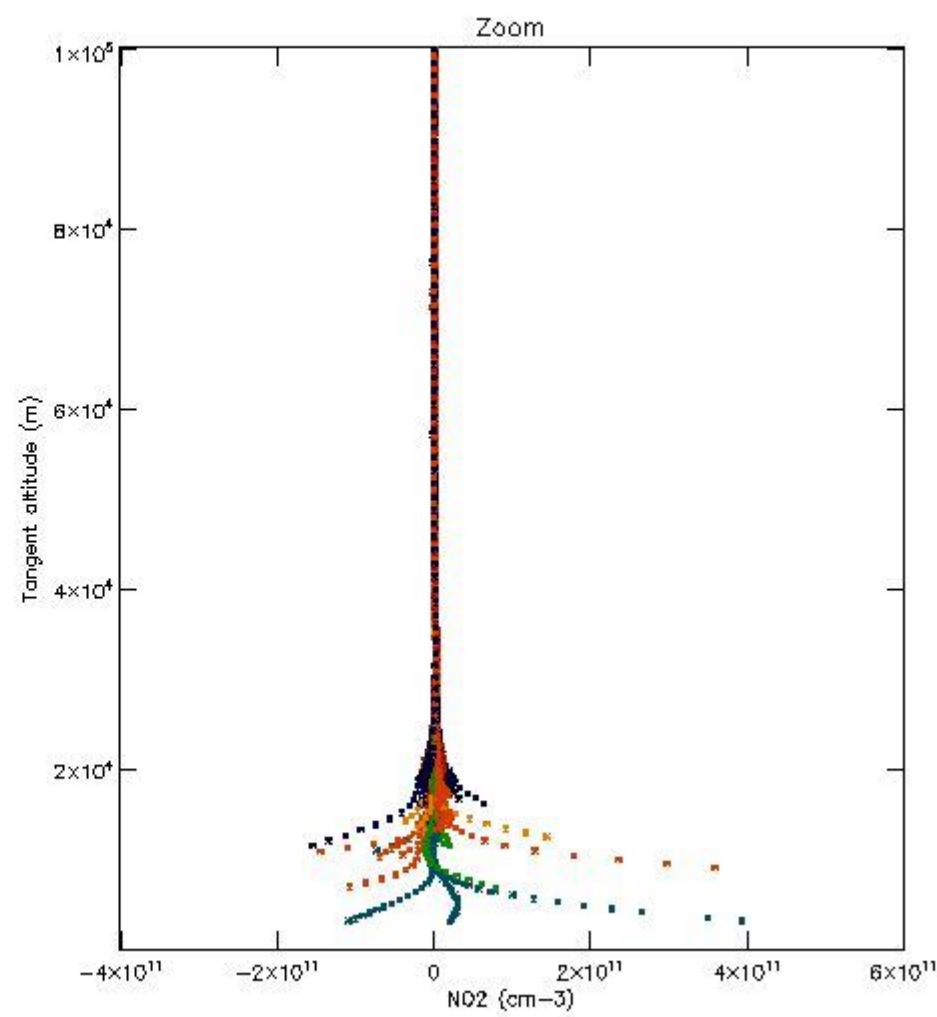

5. Trace gas profiles

5.1 Ozone statistics based on quality of products

The final quality of the products can be "measured" using the STD (Standard Deviation) attached to every point profile. This information is written to the parameter GOM_NL__2P/NL_LOCAL_SPECIES_DENSITY/o3_std of the level 2 products. The table below shows the statistics for given STD ranges.

STD < 10	14
STD < 5	10

5.2 Plot ozone profiles for all STD (dark without errors)

The colorbar represents the latitude.

5.3 Plot ozone profiles where STD < 20% (dark without errors)

The colorbar represents the latitude.

5.4 Plot ozone profiles where STD < 10% (dark without errors)

The colorbar represents the latitude.

5.5 Plot ozone profiles where STD < 5% (dark without errors)

The colorbar represents the latitude.

5.6 Plot NO₂ profiles for all STD (dark without errors)

The colorbar represents the latitude.

5.7 Plot NO3 profiles for all STD (dark without errors)

The colorbar represents the latitude.

5.8 Plot H₂O profiles for all STD (only for occultations of stars 1,2,3,4,13,14,16,26,63 dark without errors)