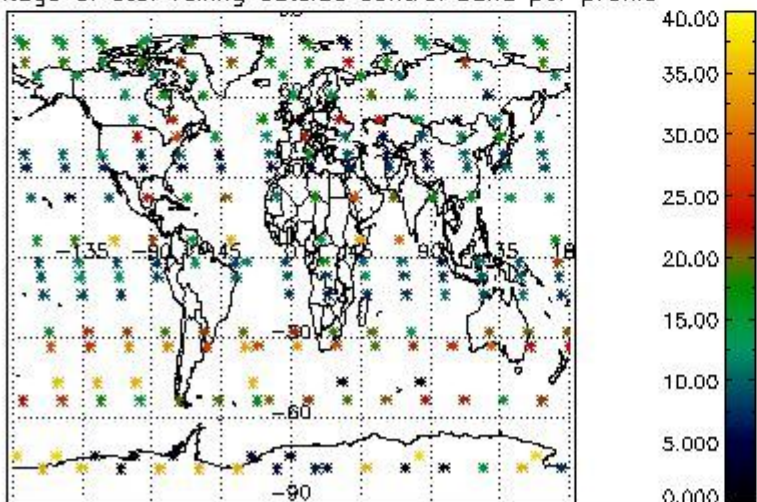

Percentage of star falling outside central band per profile