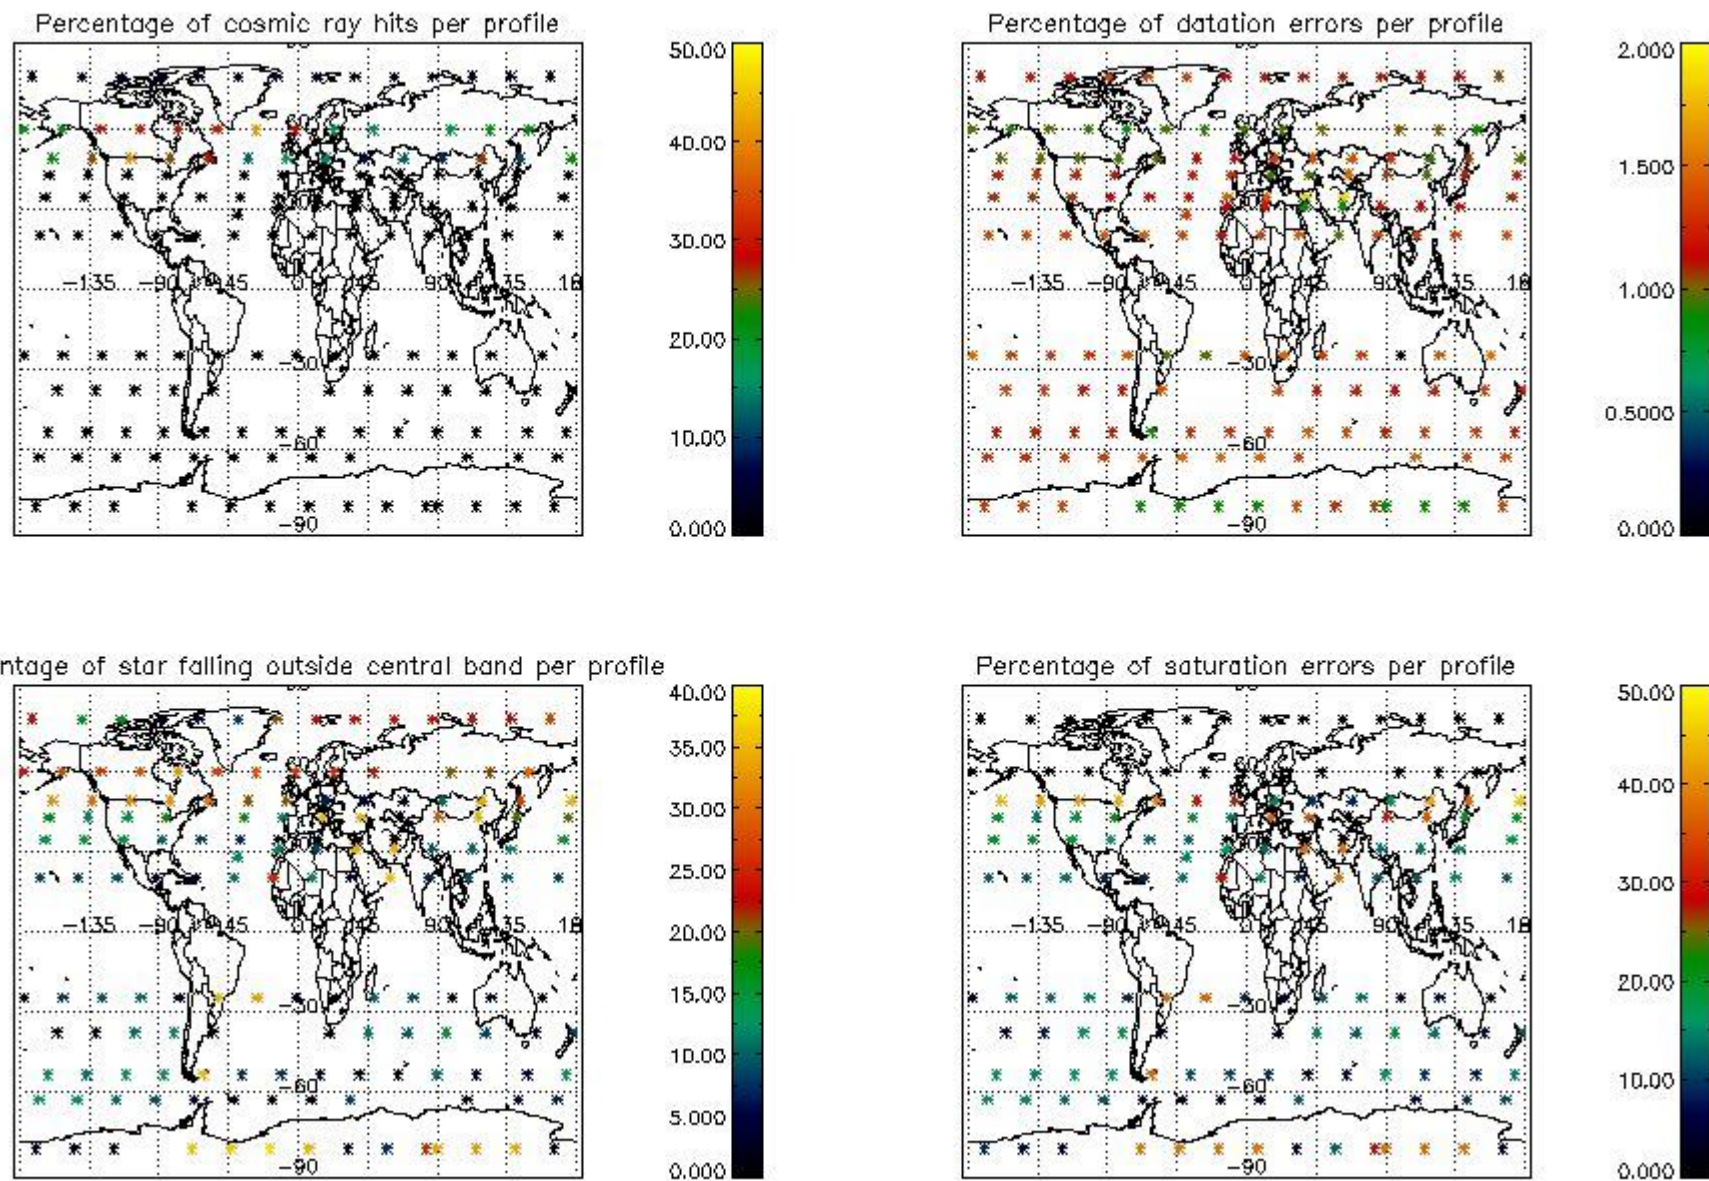

Percentage of datation errors per profile

Percentage of star falling outside central band per profile

Percentage of saturation errors per profile

4.2.2 Plot level 1 quality information per product (world map): ENVISAT DESCENDING passes

5. Trace gas profiles

5.1 Ozone statistics based on quality of products

The final quality of the products can be "measured" using the STD (Standard Deviation) attached to every point profile. This information is written to the parameter GOM_NL__2P/NL_LOCAL_SPECIES_DENSITY/o3_std of the level 2 products. The table below shows the statistics for given STD ranges.