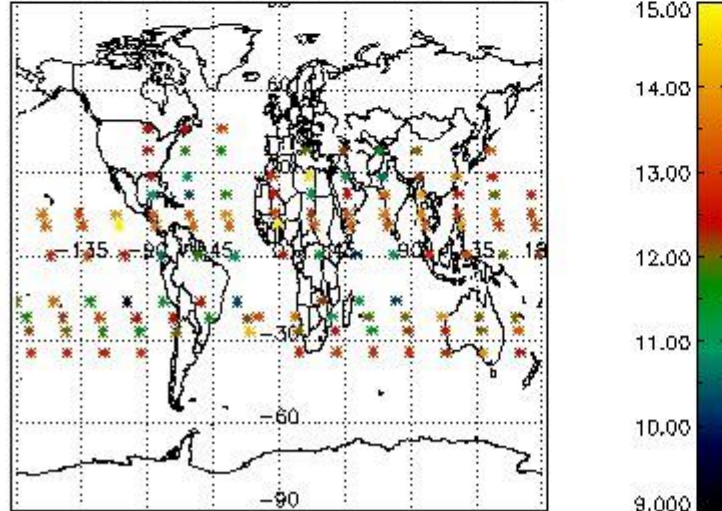

3.1 Plot quality information per product (time dependant)

3.2 Plot quality information per product (world map)

Percentage of flagged data per O3 profile

Percentage of flagged data per H2O profile

Percentage of flagged data per NO2 profile