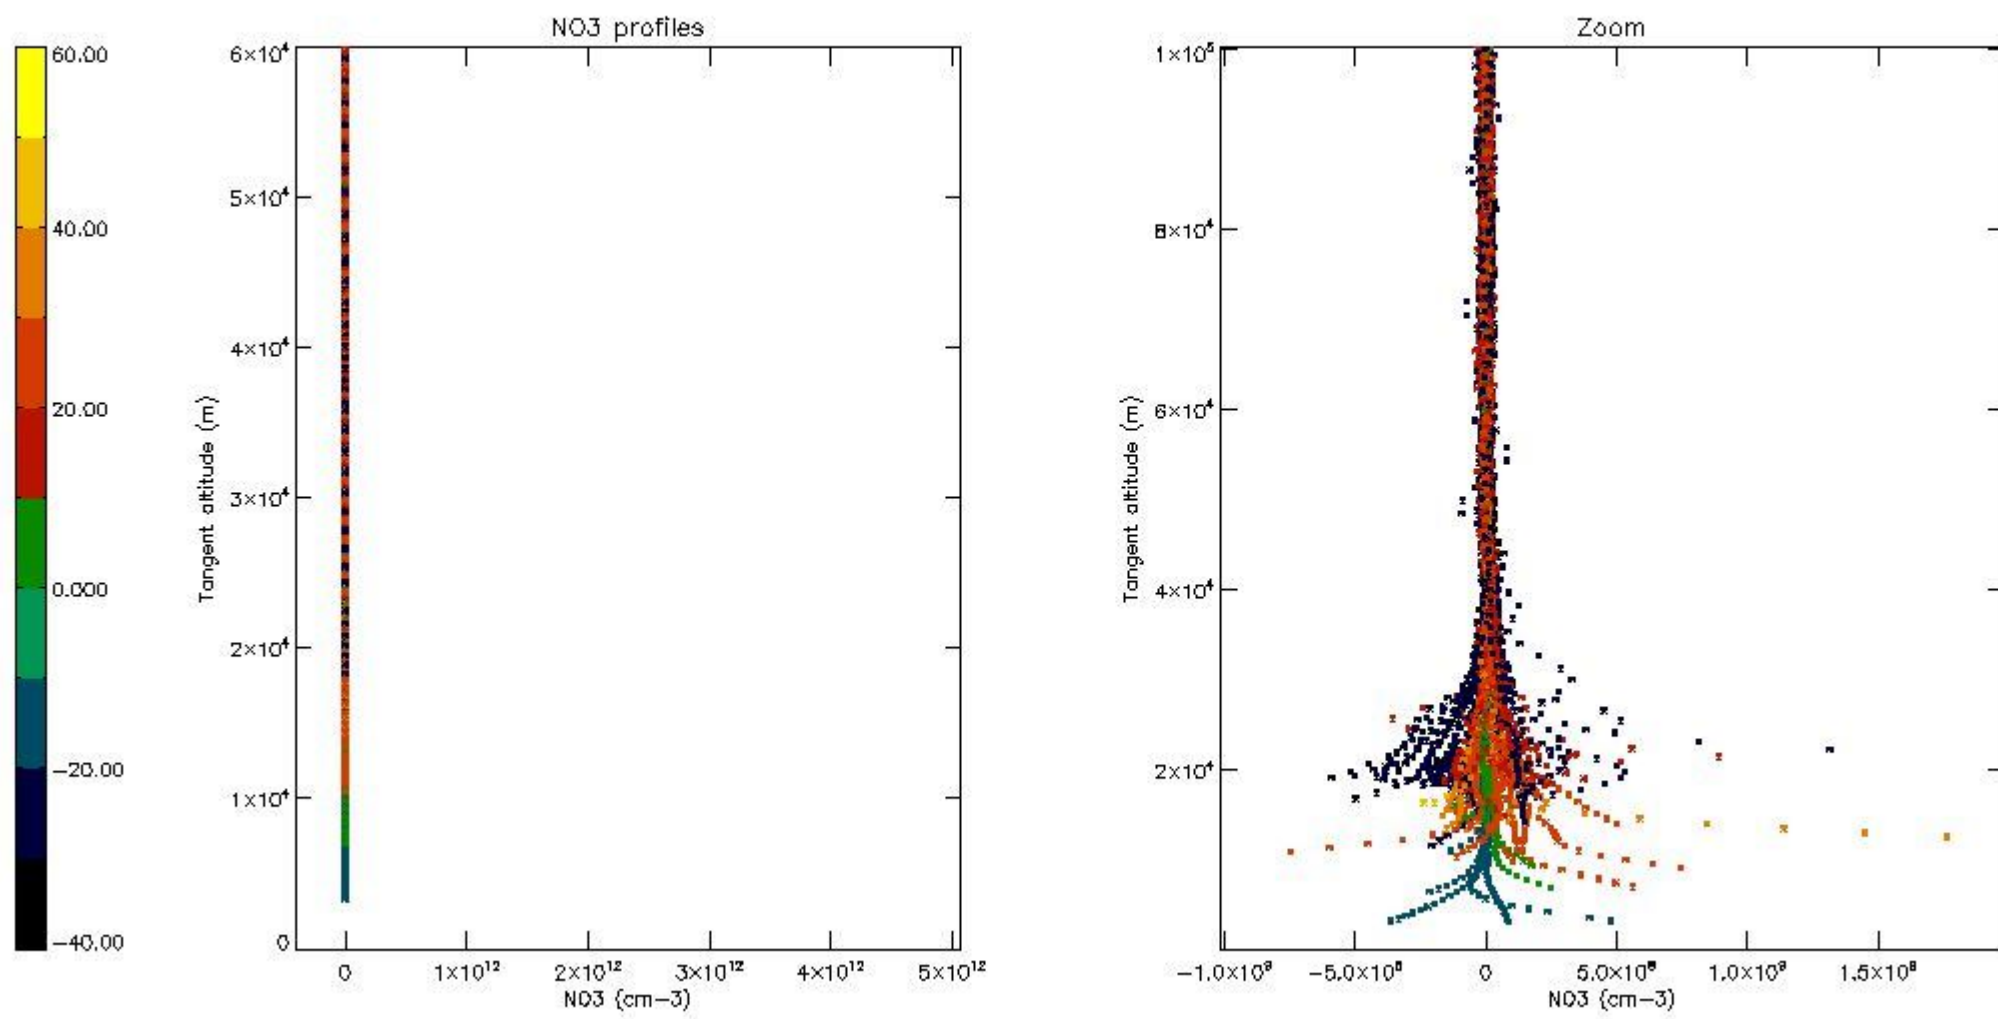

5.4 Plot ozone profiles where STD < 10% (dark without errors)

The colorbar represents the latitude.

5.5 Plot ozone profiles where STD < 5% (dark without errors)

The colorbar represents the latitude.

5.6 Plot NO₂ profiles for all STD (dark without errors)

The colorbar represents the latitude.

5.7 Plot NO3 profiles for all STD (dark without errors)

The colorbar represents the latitude.

5.8 Plot H₂O profiles for all STD (only for occultations of stars 1,2,3,4,13,14,16,26,63 dark without errors)