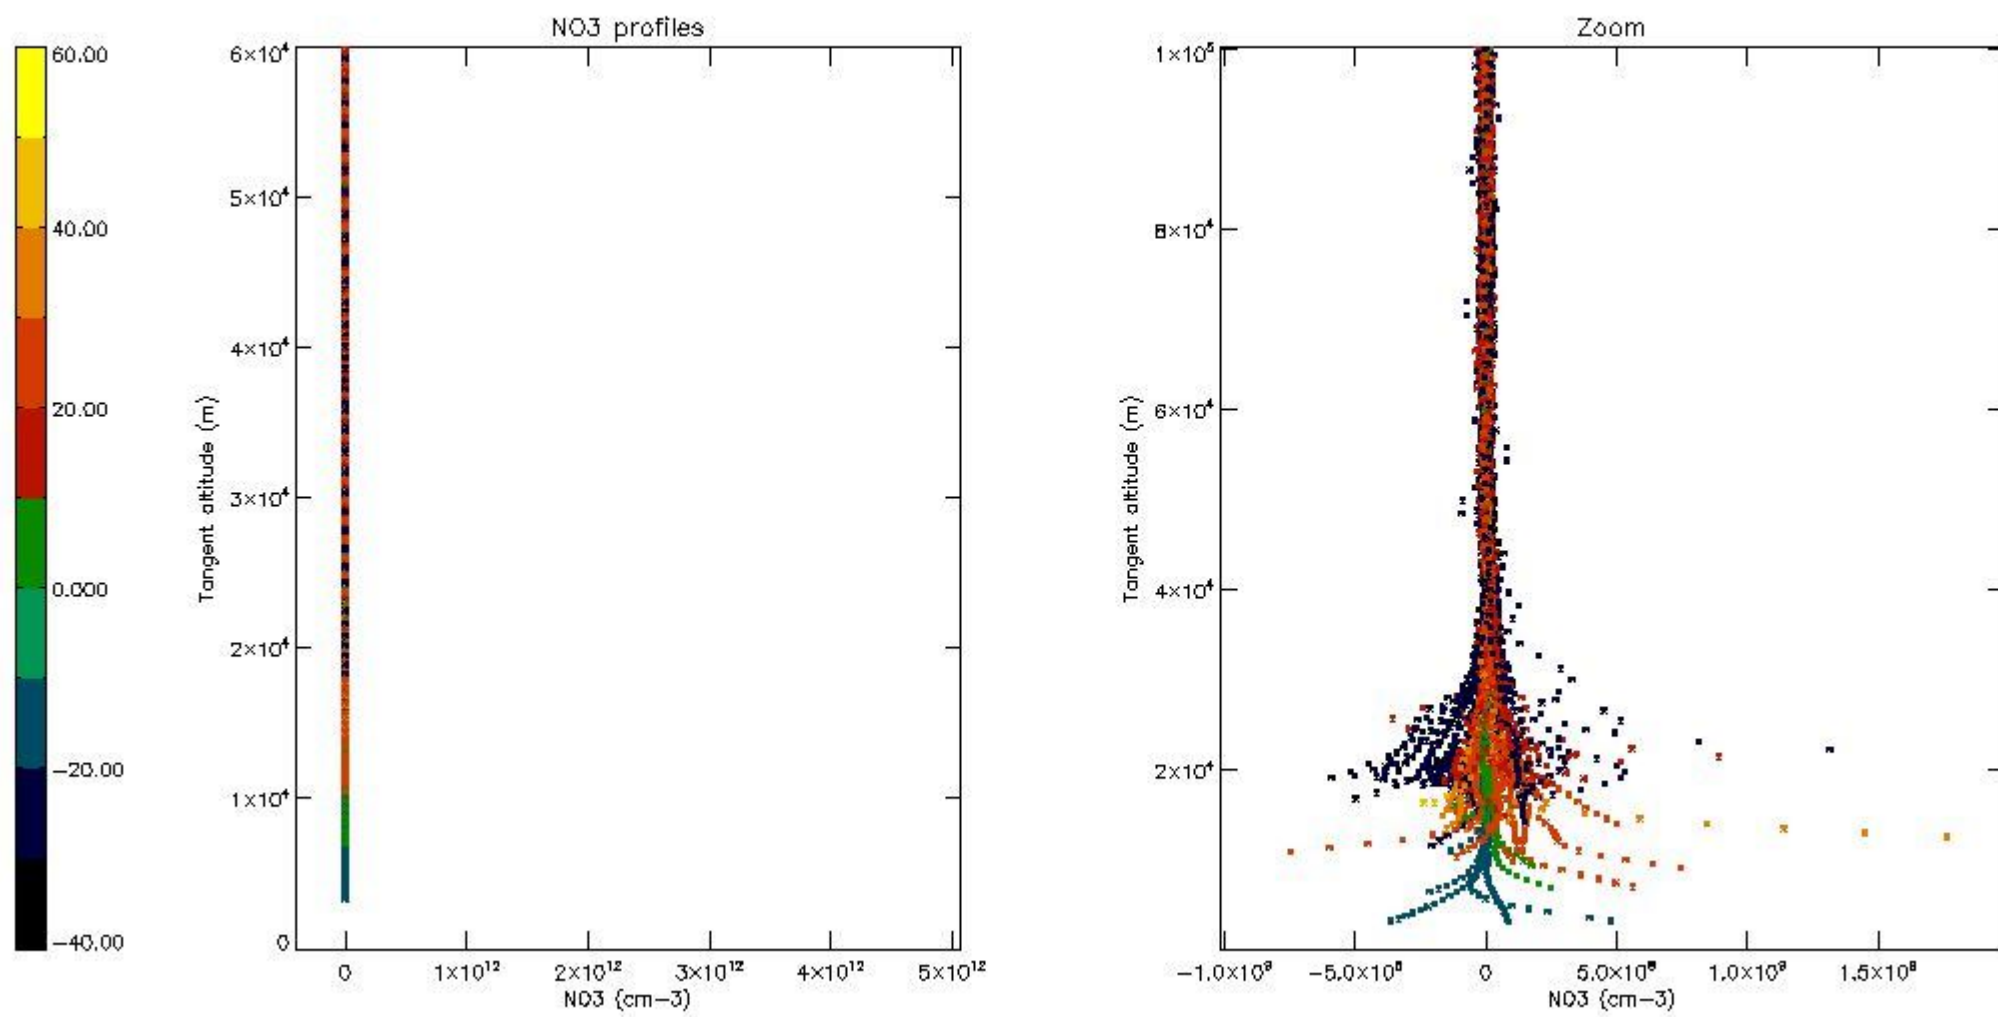

5.8 Plot H2O profiles for all STD (only for occultations of stars 1,2,3,4,13,14,16,26,63 dark without errors)

The colorbar represents the latitude.