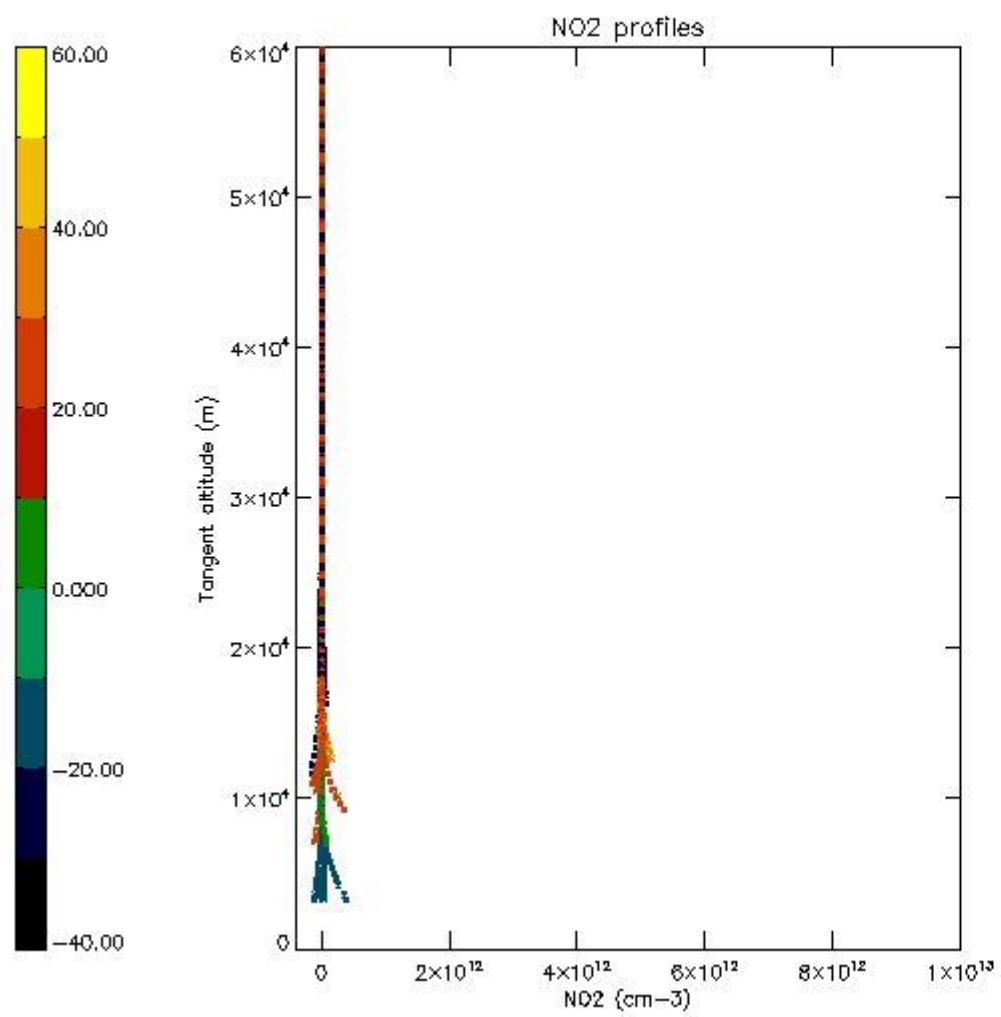

STD < 10	14
STD < 5	10

5.2 Plot ozone profiles for all STD (dark without errors)

The colorbar represents the latitude.

5.3 Plot ozone profiles where STD < 20% (dark without errors)

The colorbar represents the latitude.

5.4 Plot ozone profiles where STD < 10% (dark without errors)

The colorbar represents the latitude.

5.5 Plot ozone profiles where STD < 5% (dark without errors)

The colorbar represents the latitude.

5.6 Plot NO₂ profiles for all STD (dark without errors)

The colorbar represents the latitude.

5.7 Plot NO3 profiles for all STD (dark without errors)

The colorbar represents the latitude.

5.8 Plot H₂O profiles for all STD (only for occultations of stars 1,2,3,4,13,14,16,26,63 dark without errors)