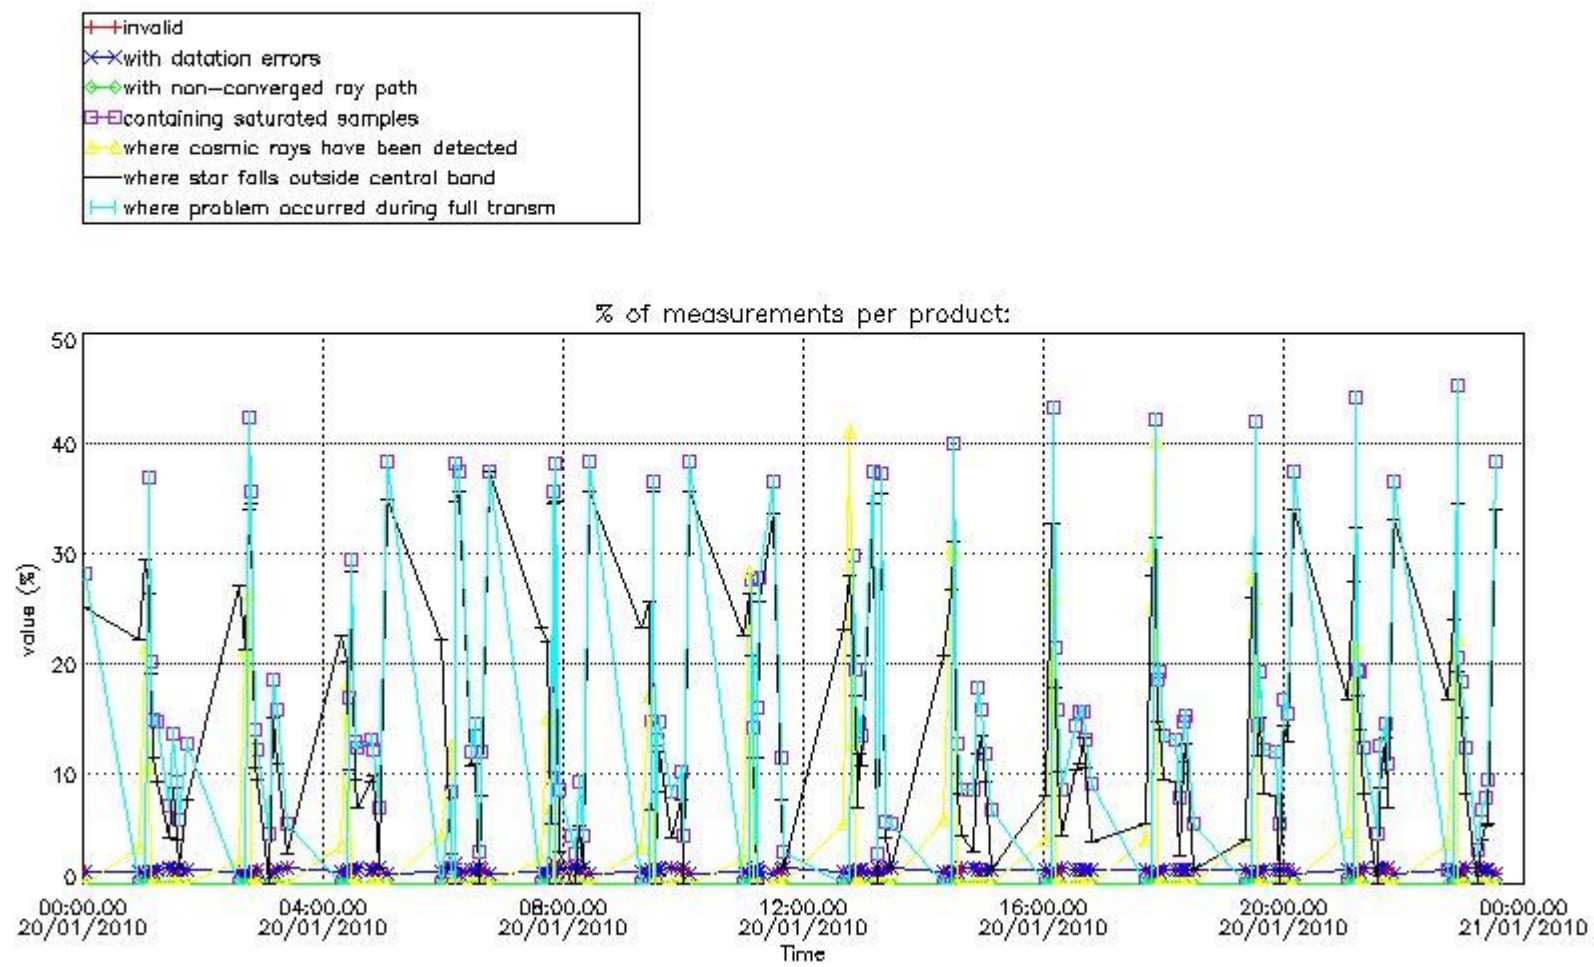

[6. Auxiliary Data Files used for the production reported in section 2](#)

3. Quality information per product

In this section it is plotted some information contained in the Quality Summary data set of the level 2 products. Only products in dark limb conditions and without errors (error flag in the MPH set to "0") are used.

3.1 Plot quality information per product (time dependant)

3.2 Plot quality information per product (world map)

Percentage of flagged data per O3 profile

Percentage of flagged data per H2O profile

Percentage of flagged data per NO2 profile

Percentage of flagged data per NO3 profile

4. Level 1 quality information per product

In this section it is plotted some information contained in the Quality Summary data set of the level 2 products that comes from the level 1b processing. Products without errors (error flag in the MPH set to "0") are used.

4.1 Plot quality information per product (time dependant) coming from level 1b processing

4.1.1 Plot level 1 quality information per product (time dependant): ENVISAT ASCENDING passes

4.1.2 Plot level 1 quality information per product (time dependant): ENVI SAT DESCENDING passes