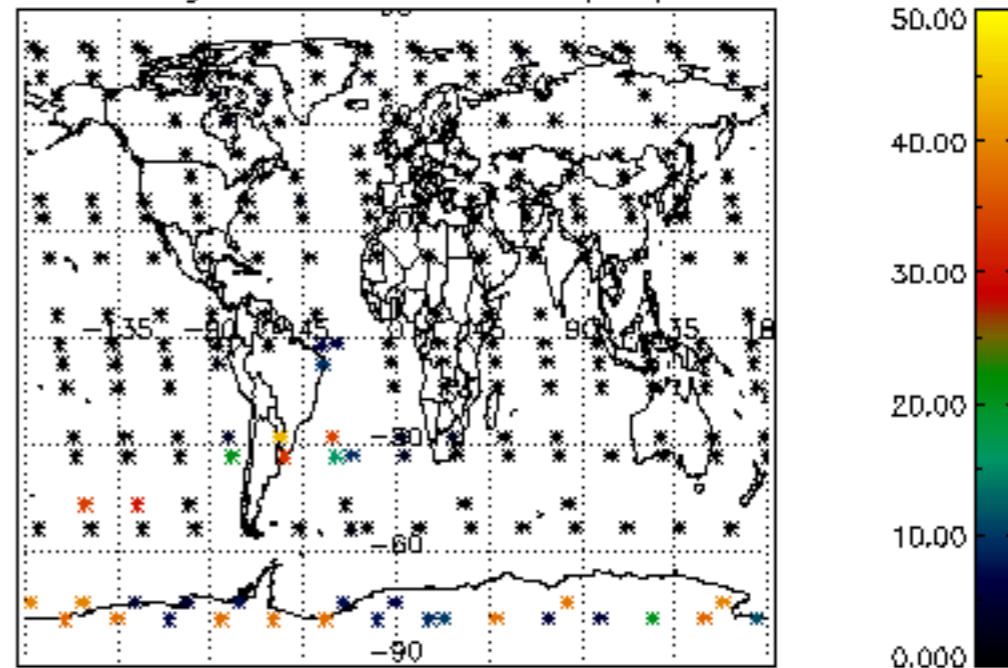

Percentage of datation errors per profile

Percentage of saturation errors per profile