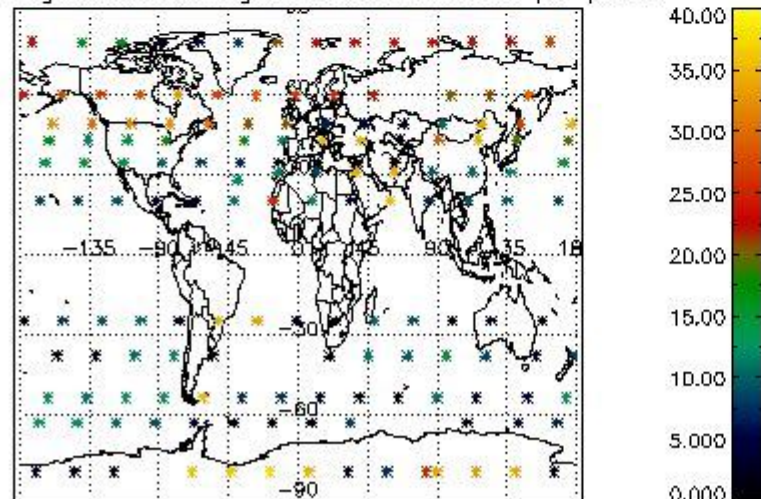

Percentage of star falling outside central band per profile