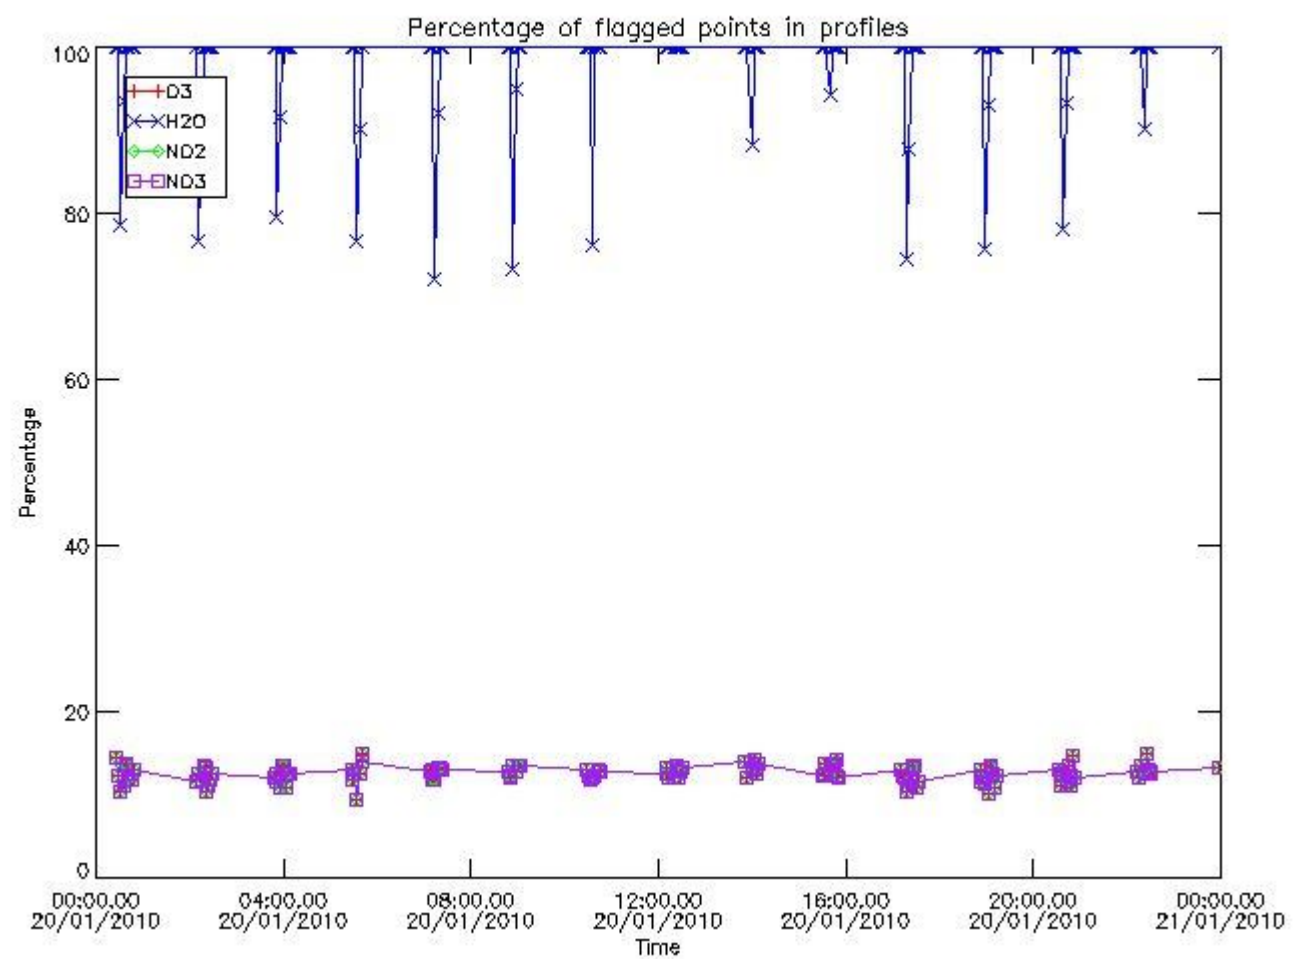

3. Quality information per product

In this section it is plotted some information contained in the Quality Summary data set of the level 2 products. Only products in dark limb conditions and without errors (error flag in the MPH set to "0") are used.

3.1 Plot quality information per product (time dependant)

3.2 Plot quality information per product (world map)