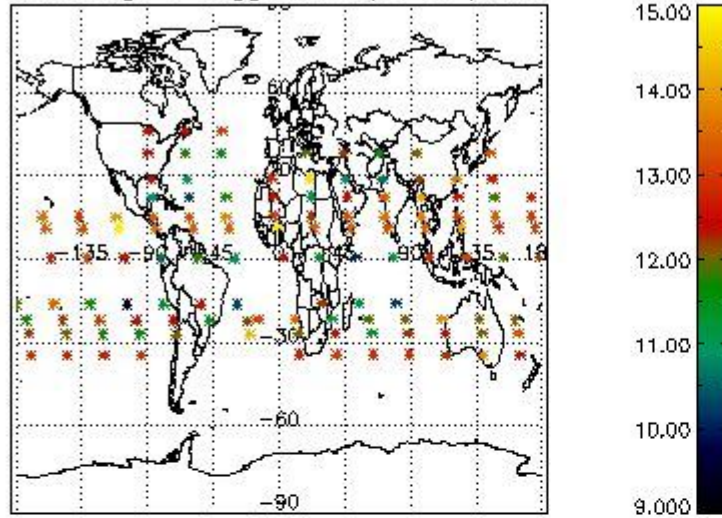

Percentage of flagged data per O3 profile