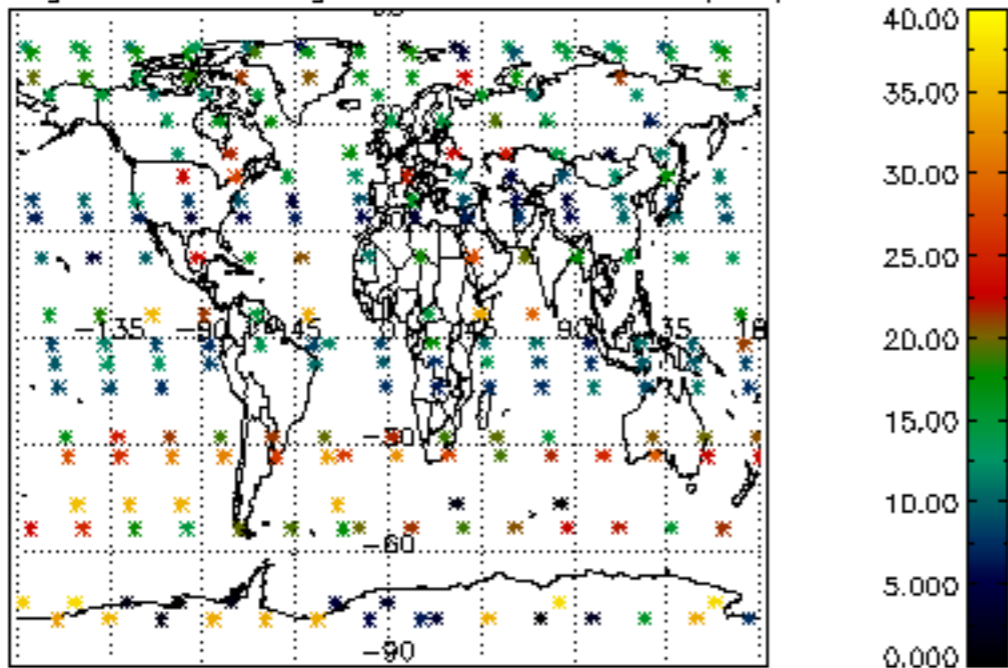

Percentage of cosmic ray hits per profile

Percentage of star falling outside central band per profile