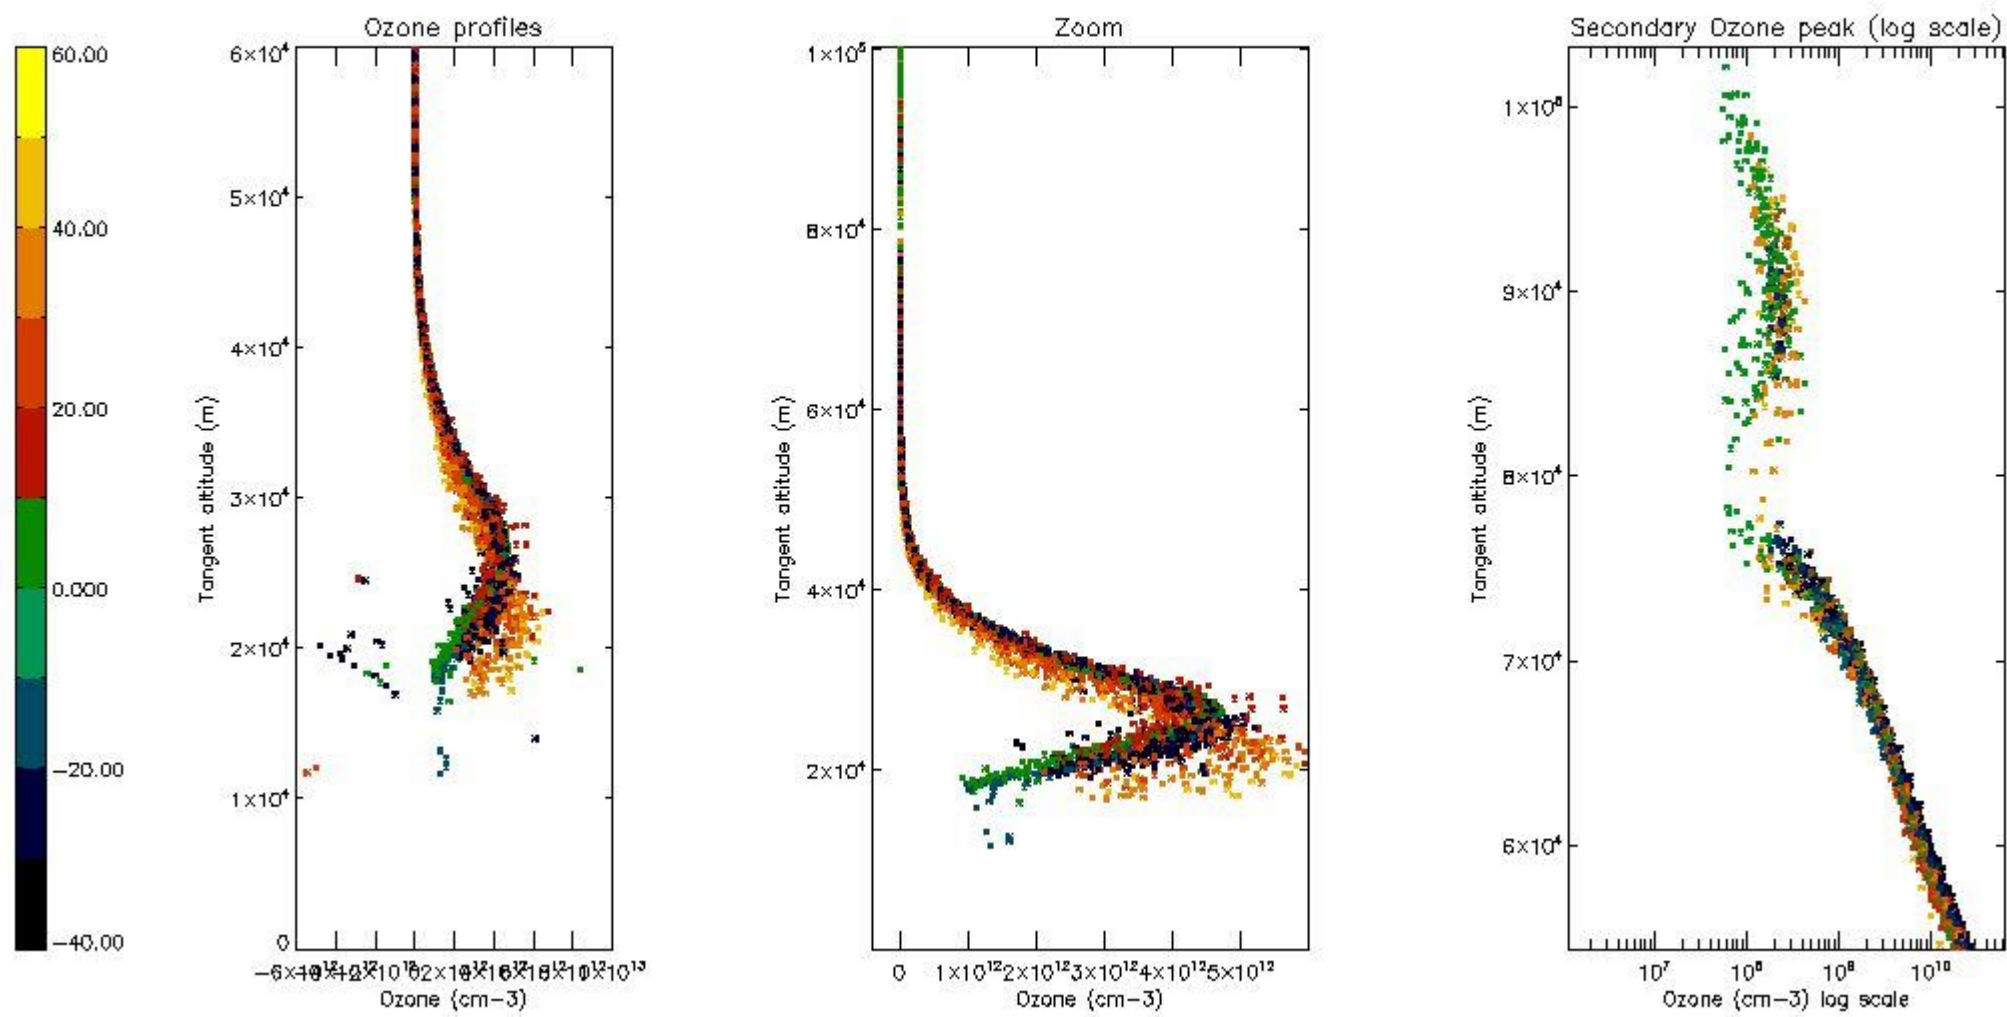

STD < 10	14
STD < 5	10

5.2 Plot ozone profiles for all STD (dark without errors)

The colorbar represents the latitude.

5.3 Plot ozone profiles where STD < 20% (dark without errors)

The colorbar represents the latitude.