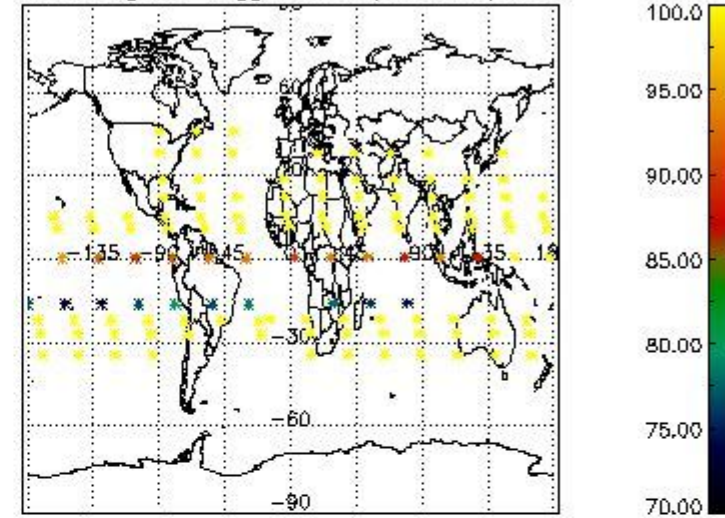

3.1 Plot quality information per product (time dependant)

3.2 Plot quality information per product (world map)

Percentage of flagged data per O3 profile

Percentage of flagged data per H2O profile

Percentage of flagged data per NO2 profile