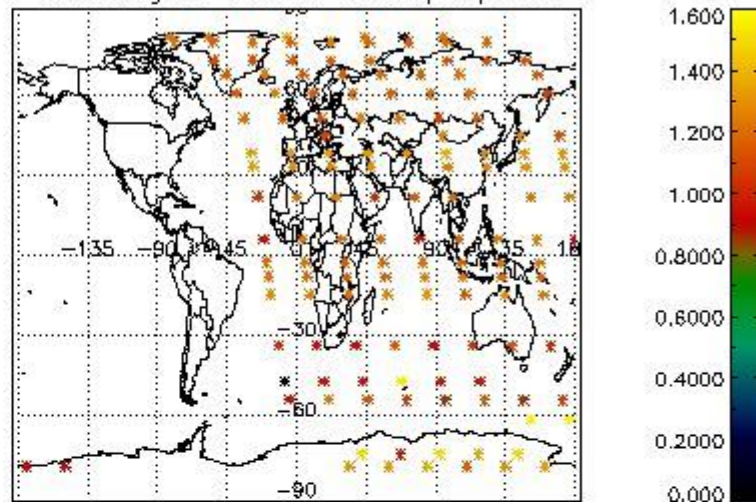

Percentage of datation errors per profile