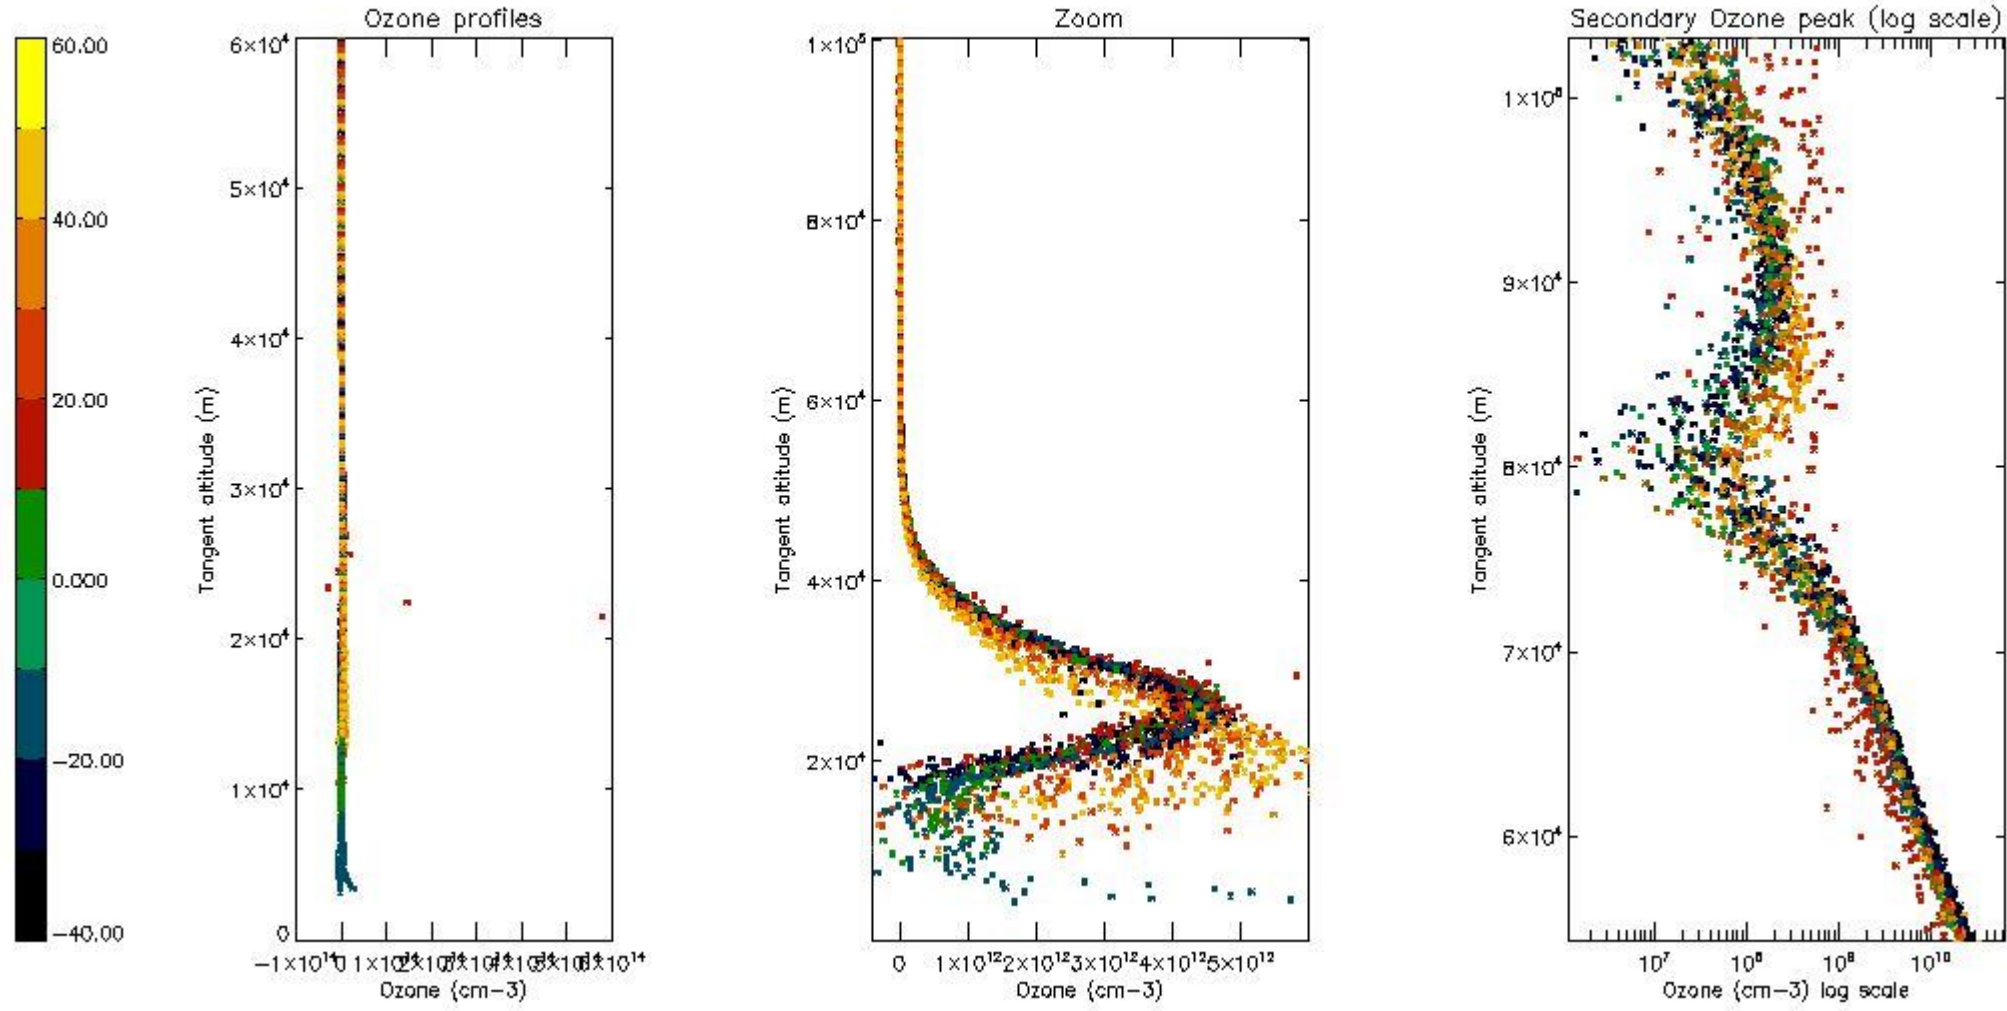

STD < 10	17
STD < 5	12

5.2 Plot ozone profiles for all STD (dark without errors)

The colorbar represents the latitude.

5.3 Plot ozone profiles where STD < 20% (dark without errors)

The colorbar represents the latitude.