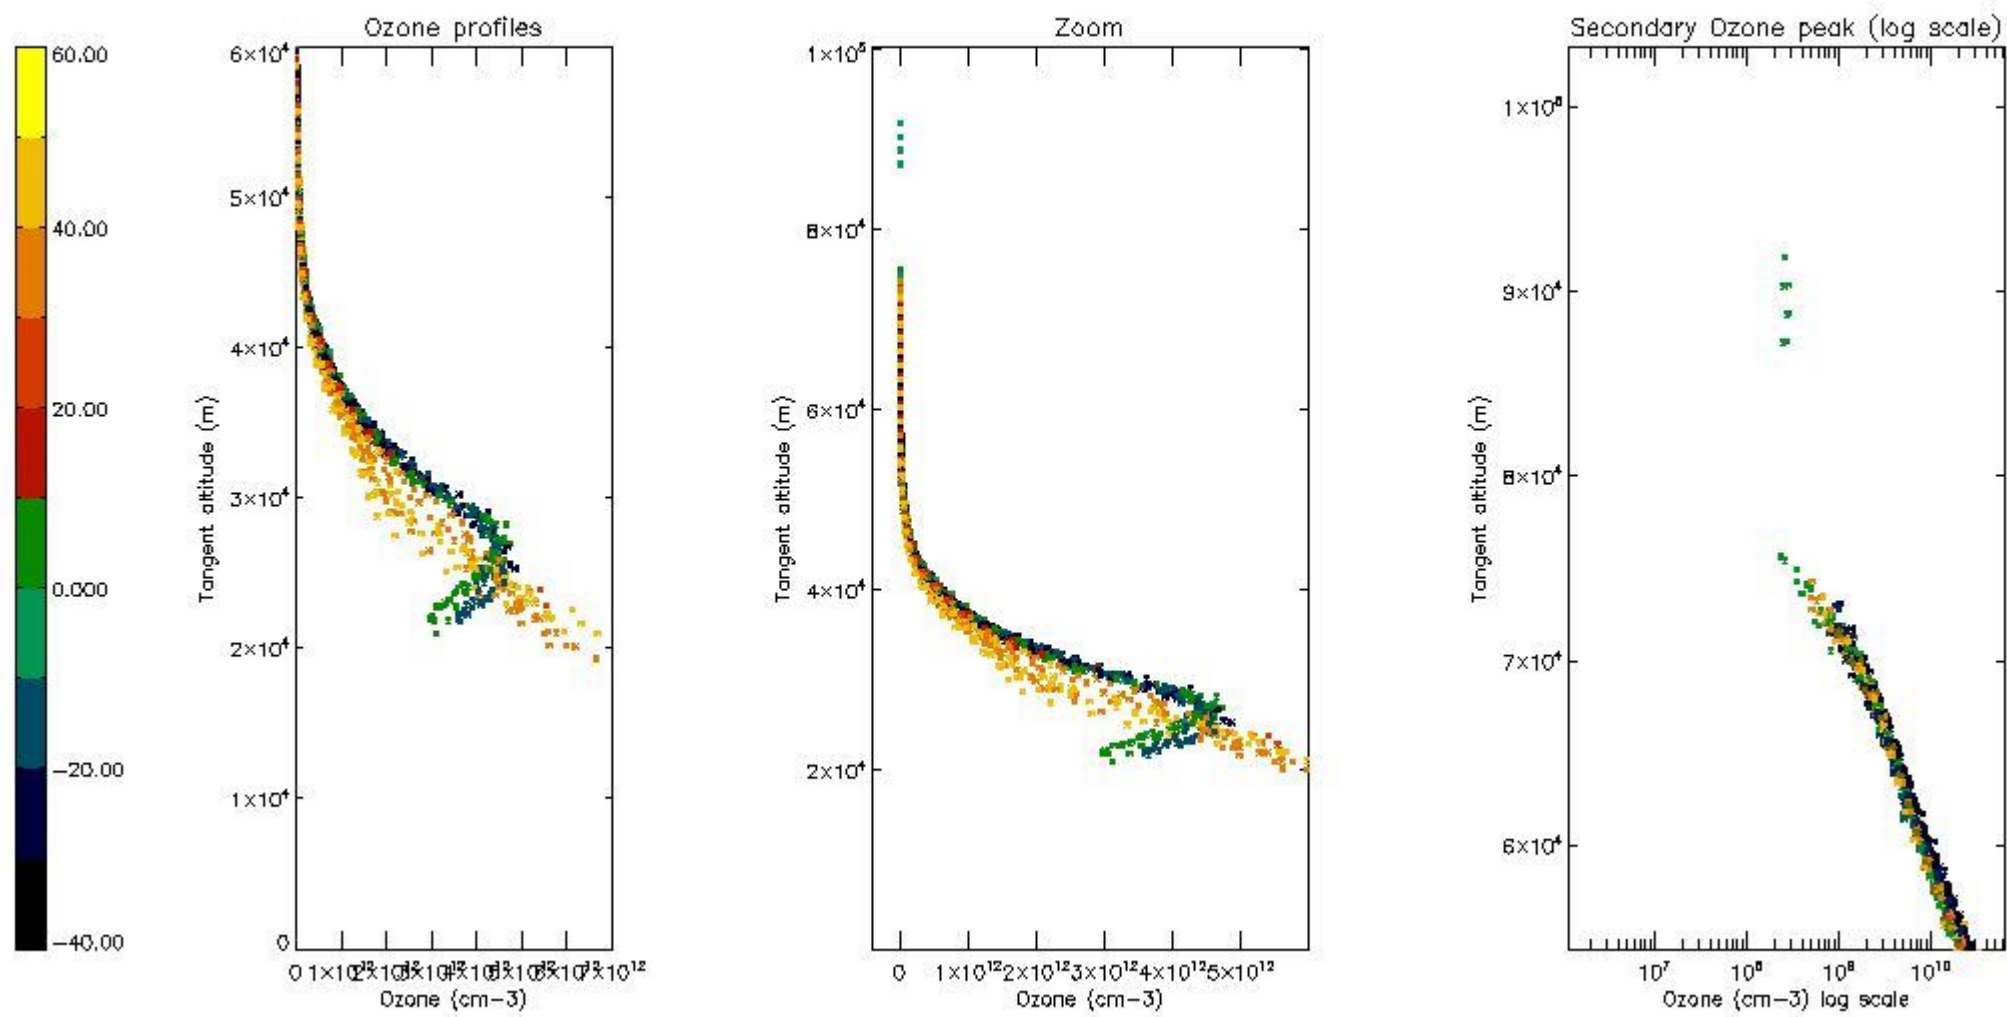

STD < 10	17
STD < 5	12

5.2 Plot ozone profiles for all STD (dark without errors)

The colorbar represents the latitude.

5.3 Plot ozone profiles where STD < 20% (dark without errors)

The colorbar represents the latitude.

5.4 Plot ozone profiles where STD < 10% (dark without errors)

The colorbar represents the latitude.

5.5 Plot ozone profiles where STD < 5% (dark without errors)

The colorbar represents the latitude.

5.6 Plot NO₂ profiles for all STD (dark without errors)