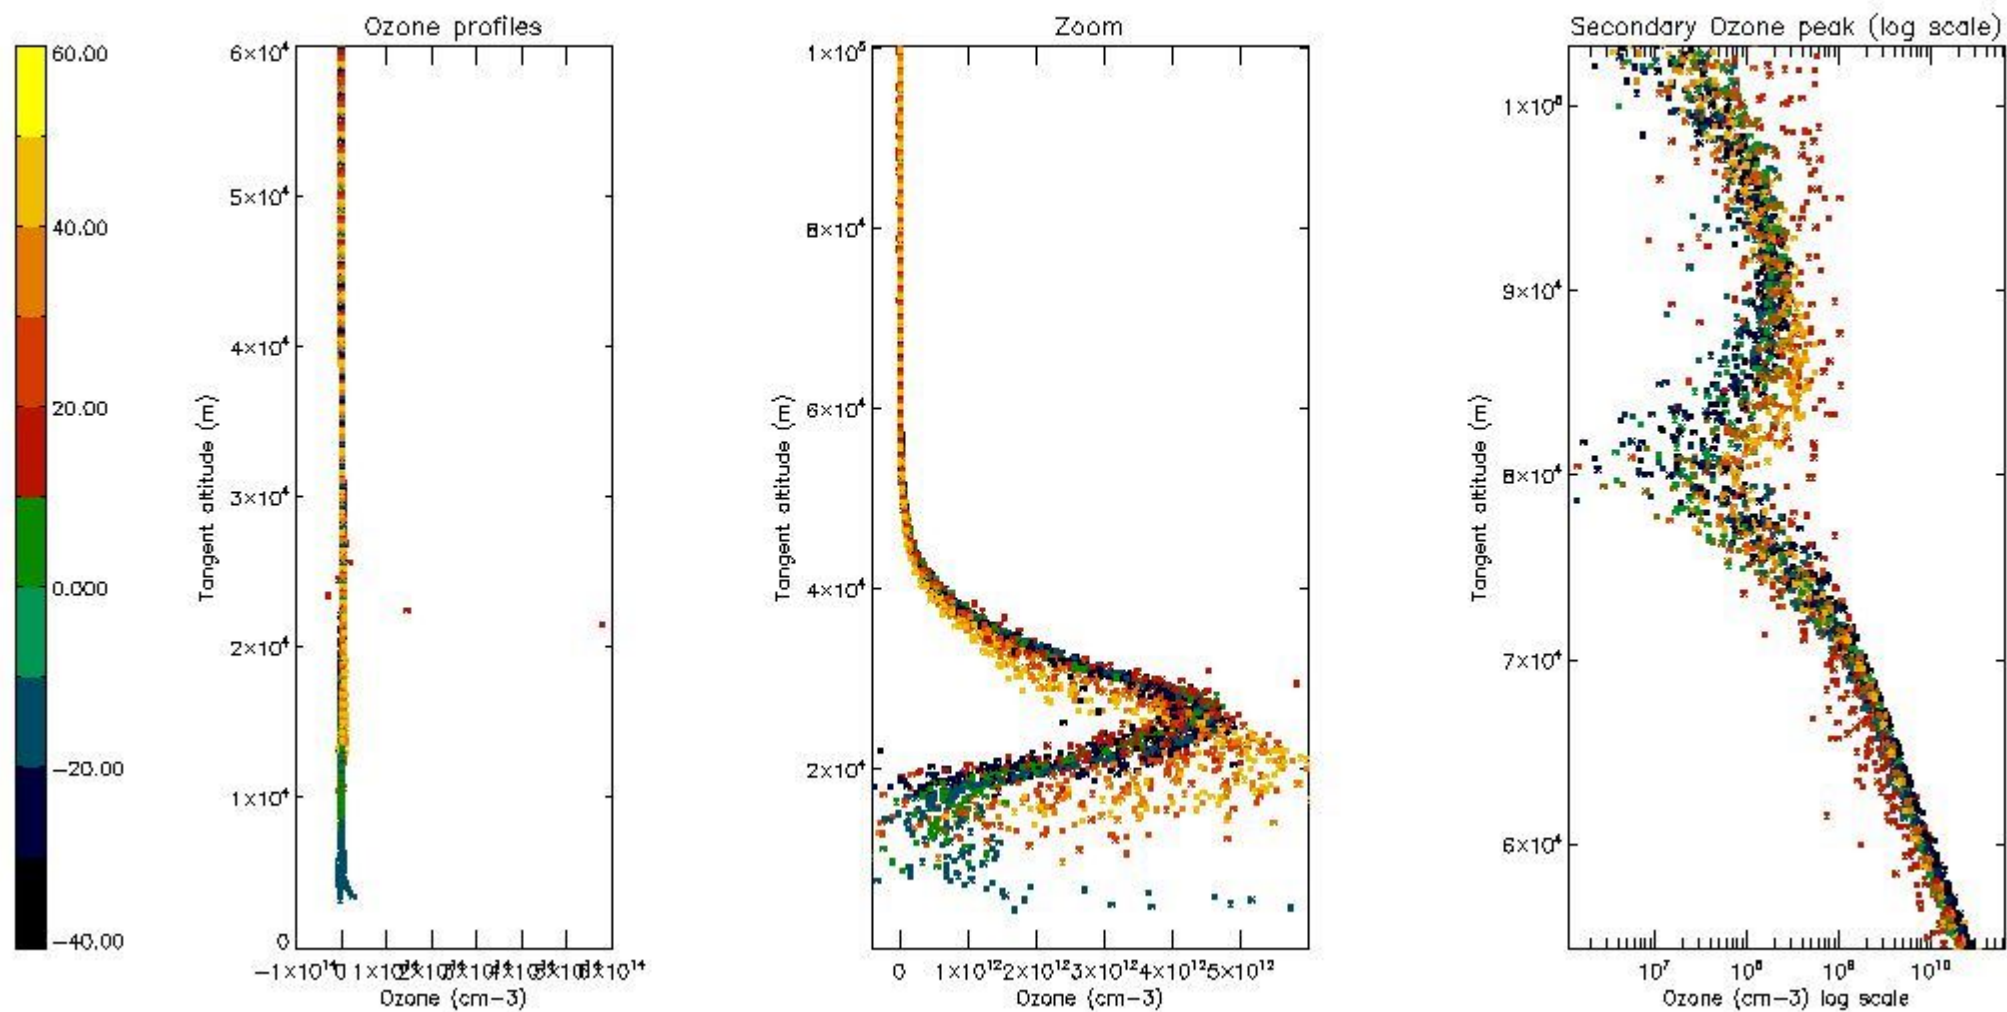

STD < 10	17
STD < 5	12

5.2 Plot ozone profiles for all STD (dark without errors)

The colorbar represents the latitude.

5.3 Plot ozone profiles where STD < 20% (dark without errors)

The colorbar represents the latitude.