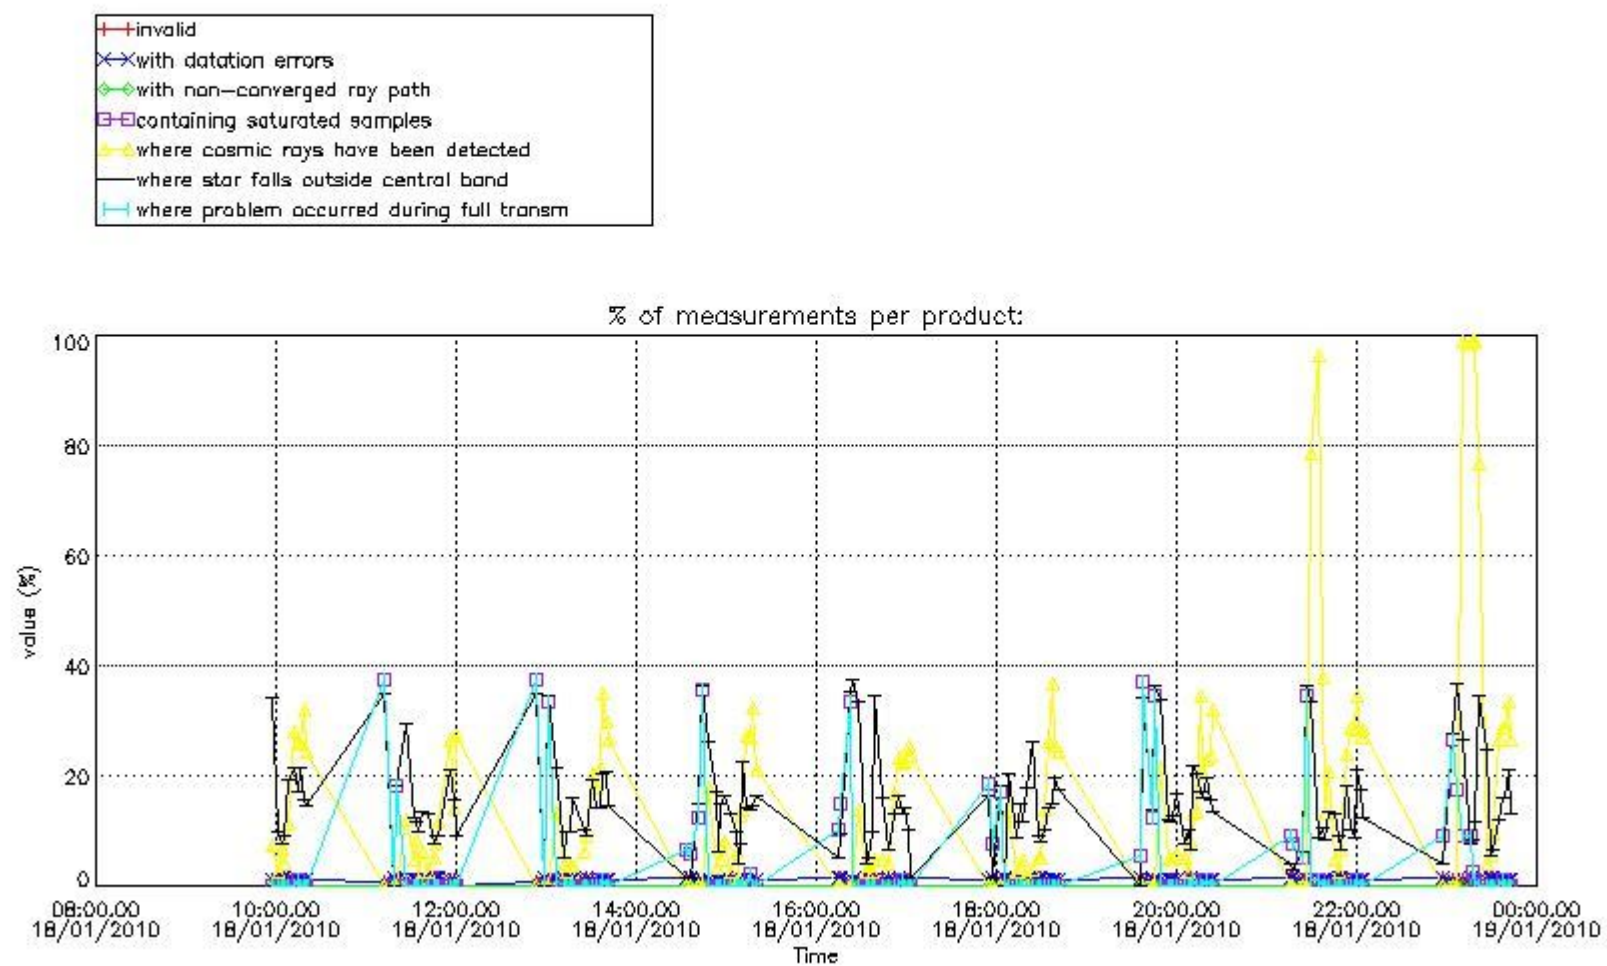

4.1.2 Plot level 1 quality information per product (time dependant): ENVI SAT DESCENDING passes