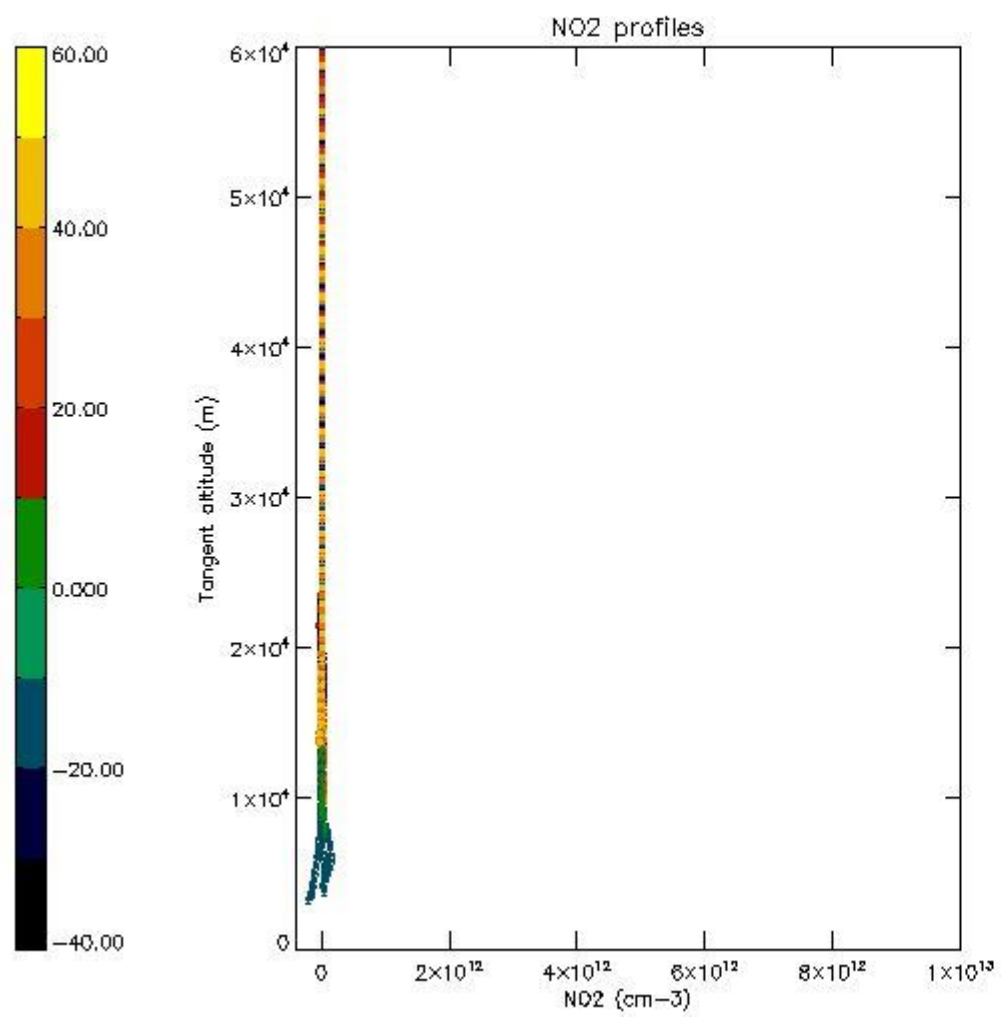

STD < 10	17
STD < 5	12

5.2 Plot ozone profiles for all STD (dark without errors)

The colorbar represents the latitude.

5.3 Plot ozone profiles where STD < 20% (dark without errors)

The colorbar represents the latitude.

5.4 Plot ozone profiles where STD < 10% (dark without errors)

The colorbar represents the latitude.

5.5 Plot ozone profiles where STD < 5% (dark without errors)

The colorbar represents the latitude.

5.6 Plot NO₂ profiles for all STD (dark without errors)

The colorbar represents the latitude.

5.7 Plot NO3 profiles for all STD (dark without errors)

The colorbar represents the latitude.

5.8 Plot H2O profiles for all STD (only for occultations of stars 1,2,3,4,13,14,16,26,63 dark without errors)