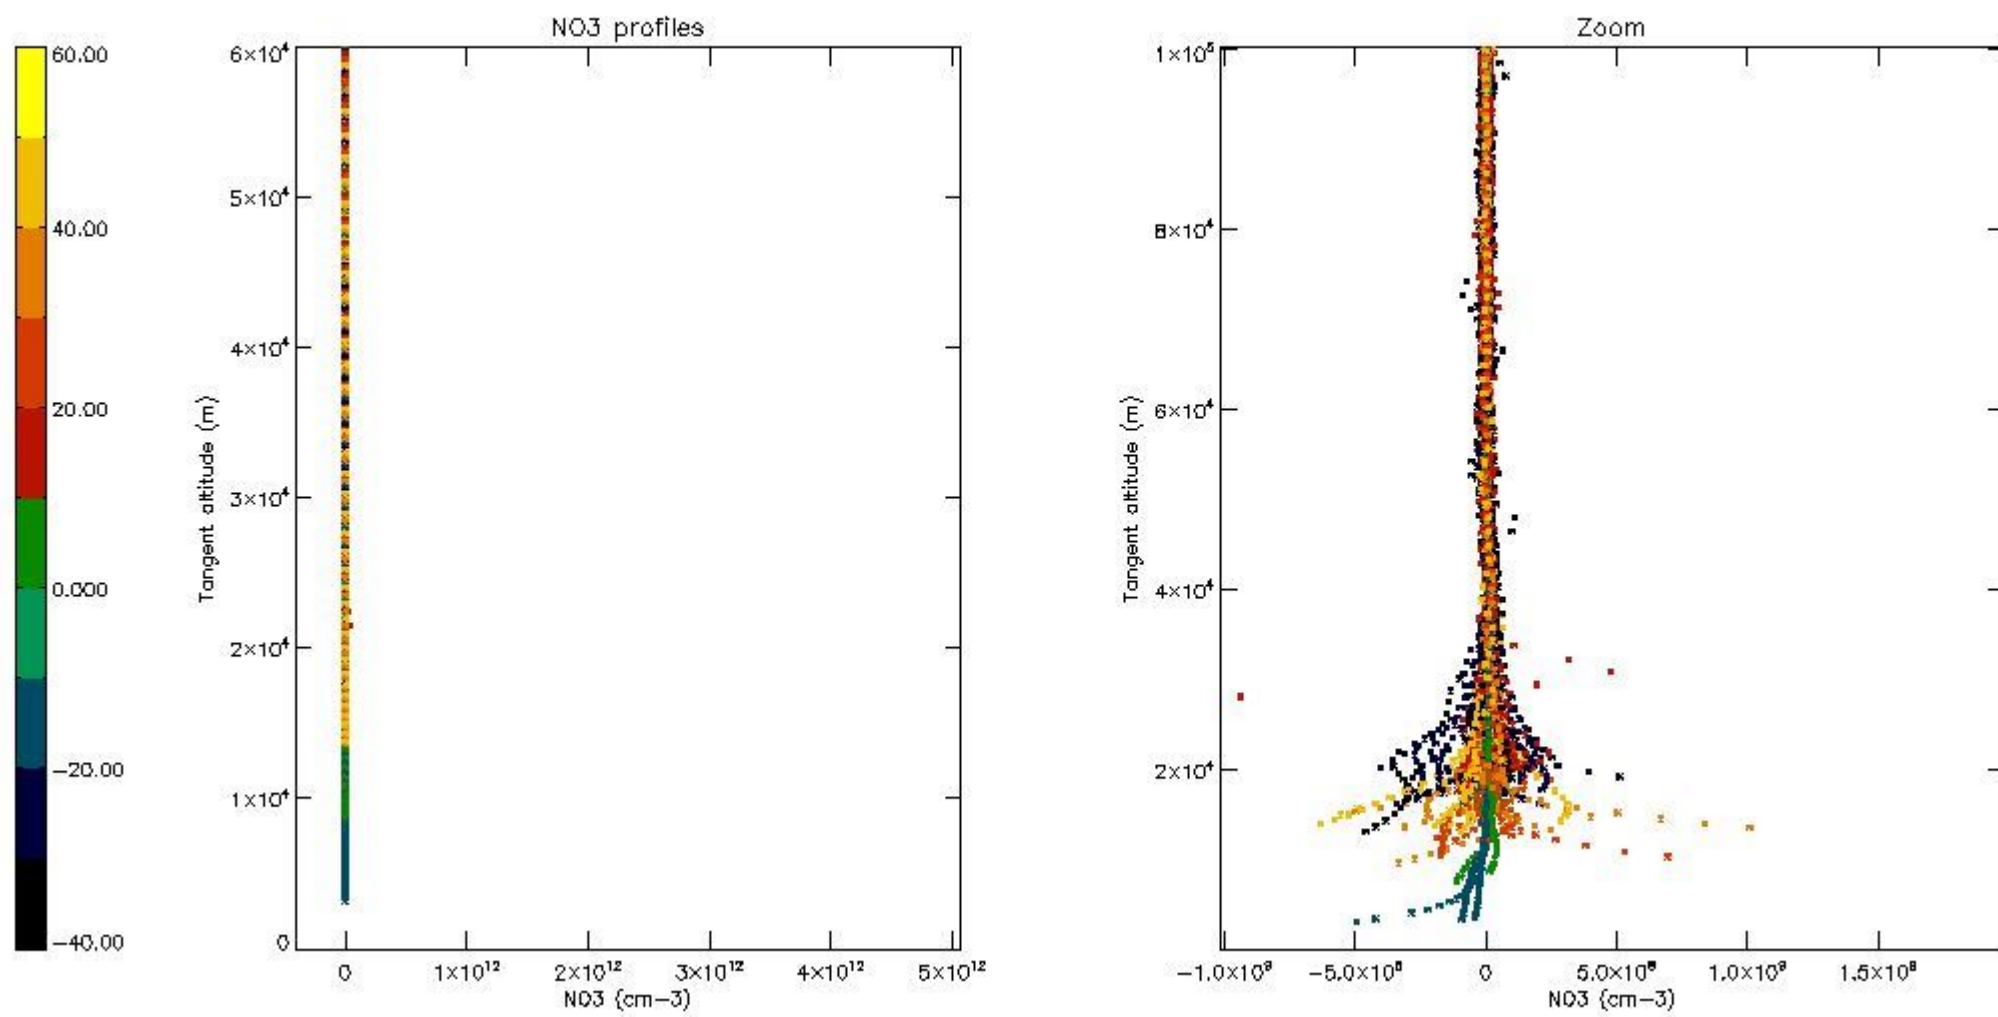

5.4 Plot ozone profiles where STD < 10% (dark without errors)

The colorbar represents the latitude.

5.5 Plot ozone profiles where STD < 5% (dark without errors)

The colorbar represents the latitude.

5.6 Plot NO₂ profiles for all STD (dark without errors)

The colorbar represents the latitude.

5.7 Plot NO3 profiles for all STD (dark without errors)

The colorbar represents the latitude.

5.8 Plot H2O profiles for all STD (only for occultations of stars 1,2,3,4,13,14,16,26,63 dark without errors)