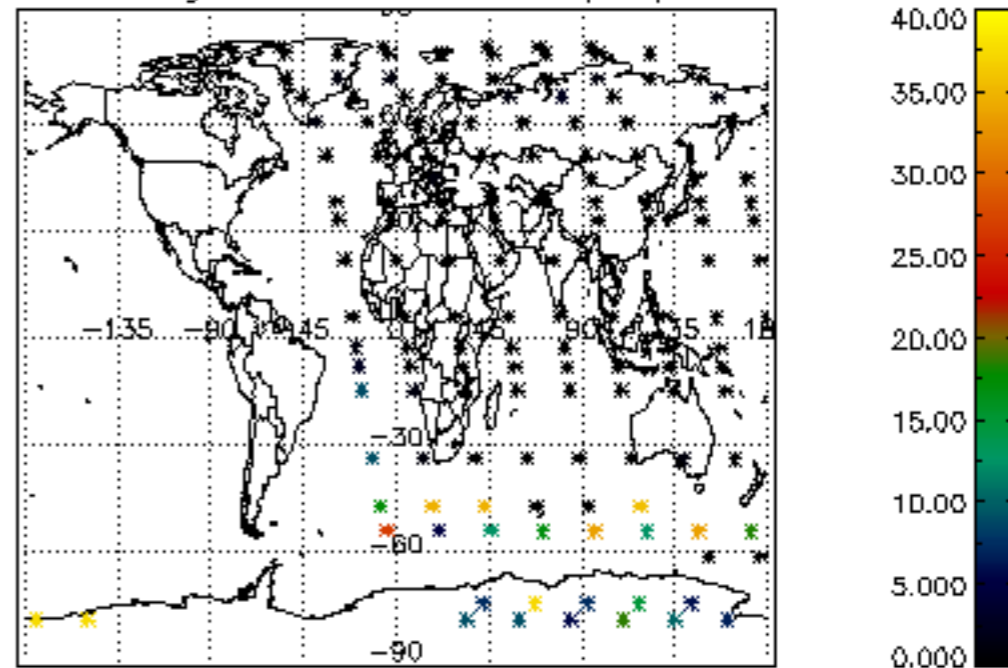

Percentage of flagged data per NO3 profile

Percentage of cosmic ray hits per profile

Percentage of datation errors per profile

Percentage of star falling outside central band per profile

Percentage of saturation errors per profile