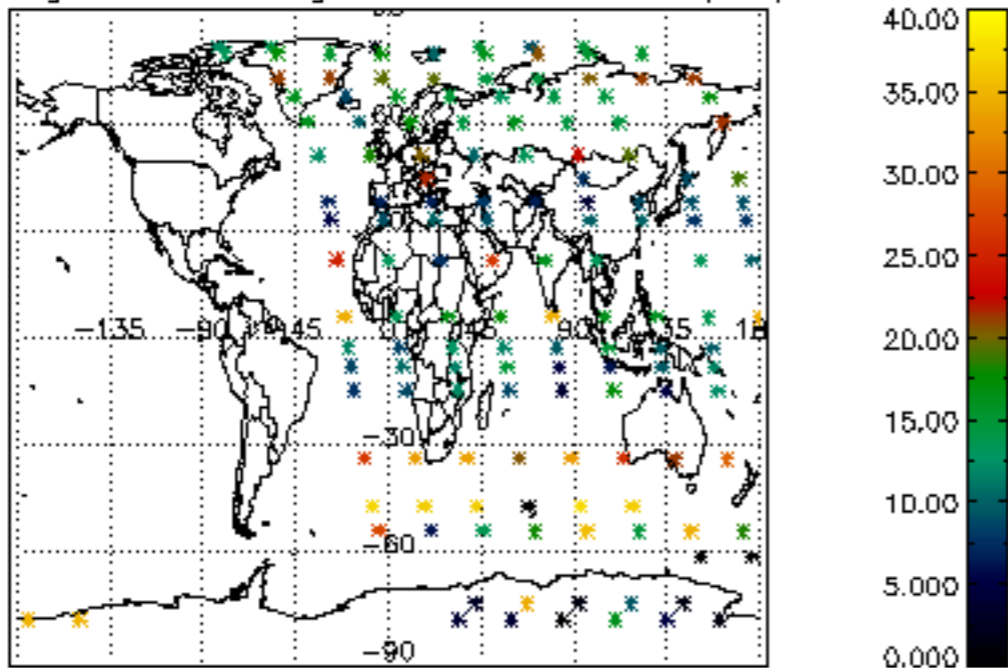

Percentage of cosmic ray hits per profile

Percentage of star falling outside central band per profile