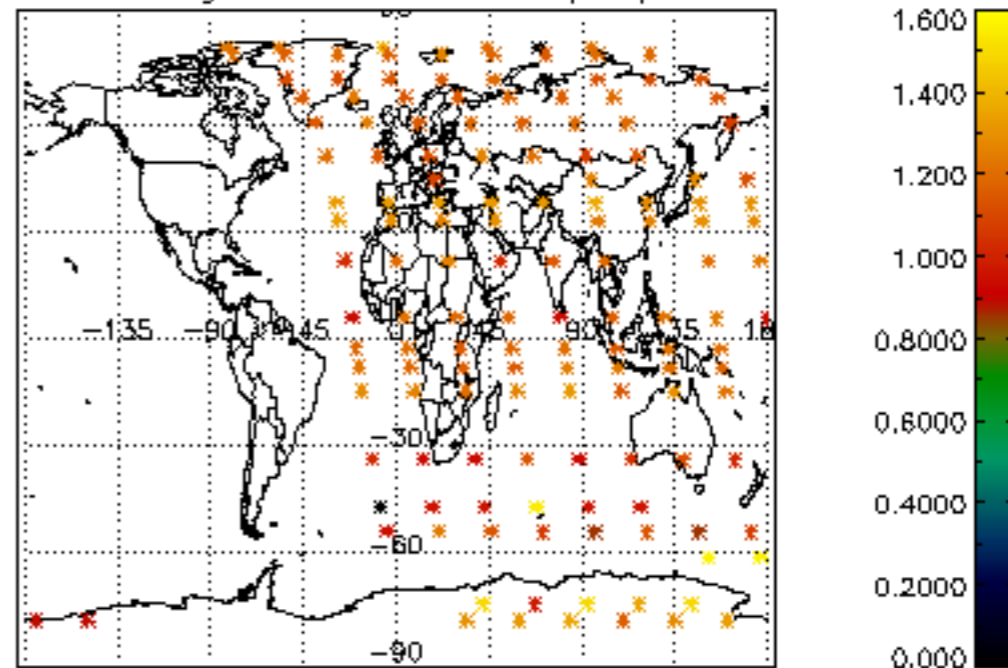

Percentage of flagged data per NO3 profile

Percentage of cosmic ray hits per profile

Percentage of datation errors per profile

Percentage of star falling outside central band per profile

Percentage of saturation errors per profile