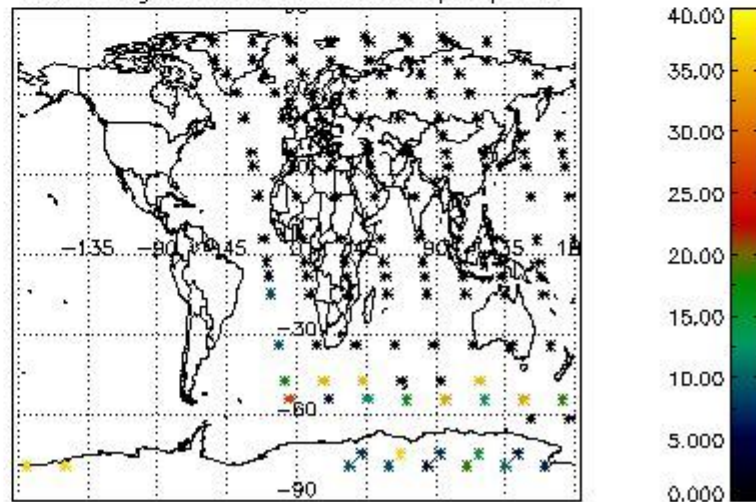

Percentage of saturation errors per profile