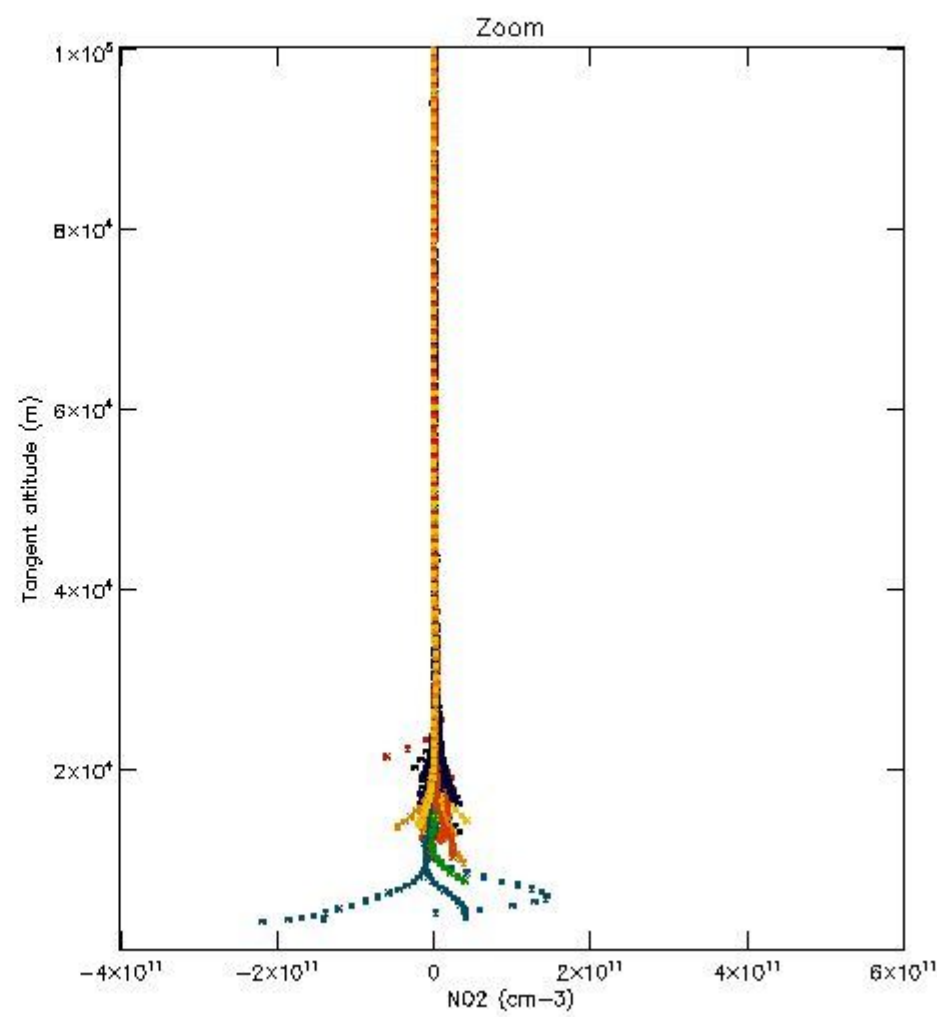

5.4 Plot ozone profiles where STD < 10% (dark without errors)

The colorbar represents the latitude.

5.5 Plot ozone profiles where STD < 5% (dark without errors)

The colorbar represents the latitude.

5.6 Plot NO₂ profiles for all STD (dark without errors)

The colorbar represents the latitude.

5.7 Plot NO3 profiles for all STD (dark without errors)

The colorbar represents the latitude.

5.8 Plot H₂O profiles for all STD (only for occultations of stars 1,2,3,4,13,14,16,26,63 dark without errors)