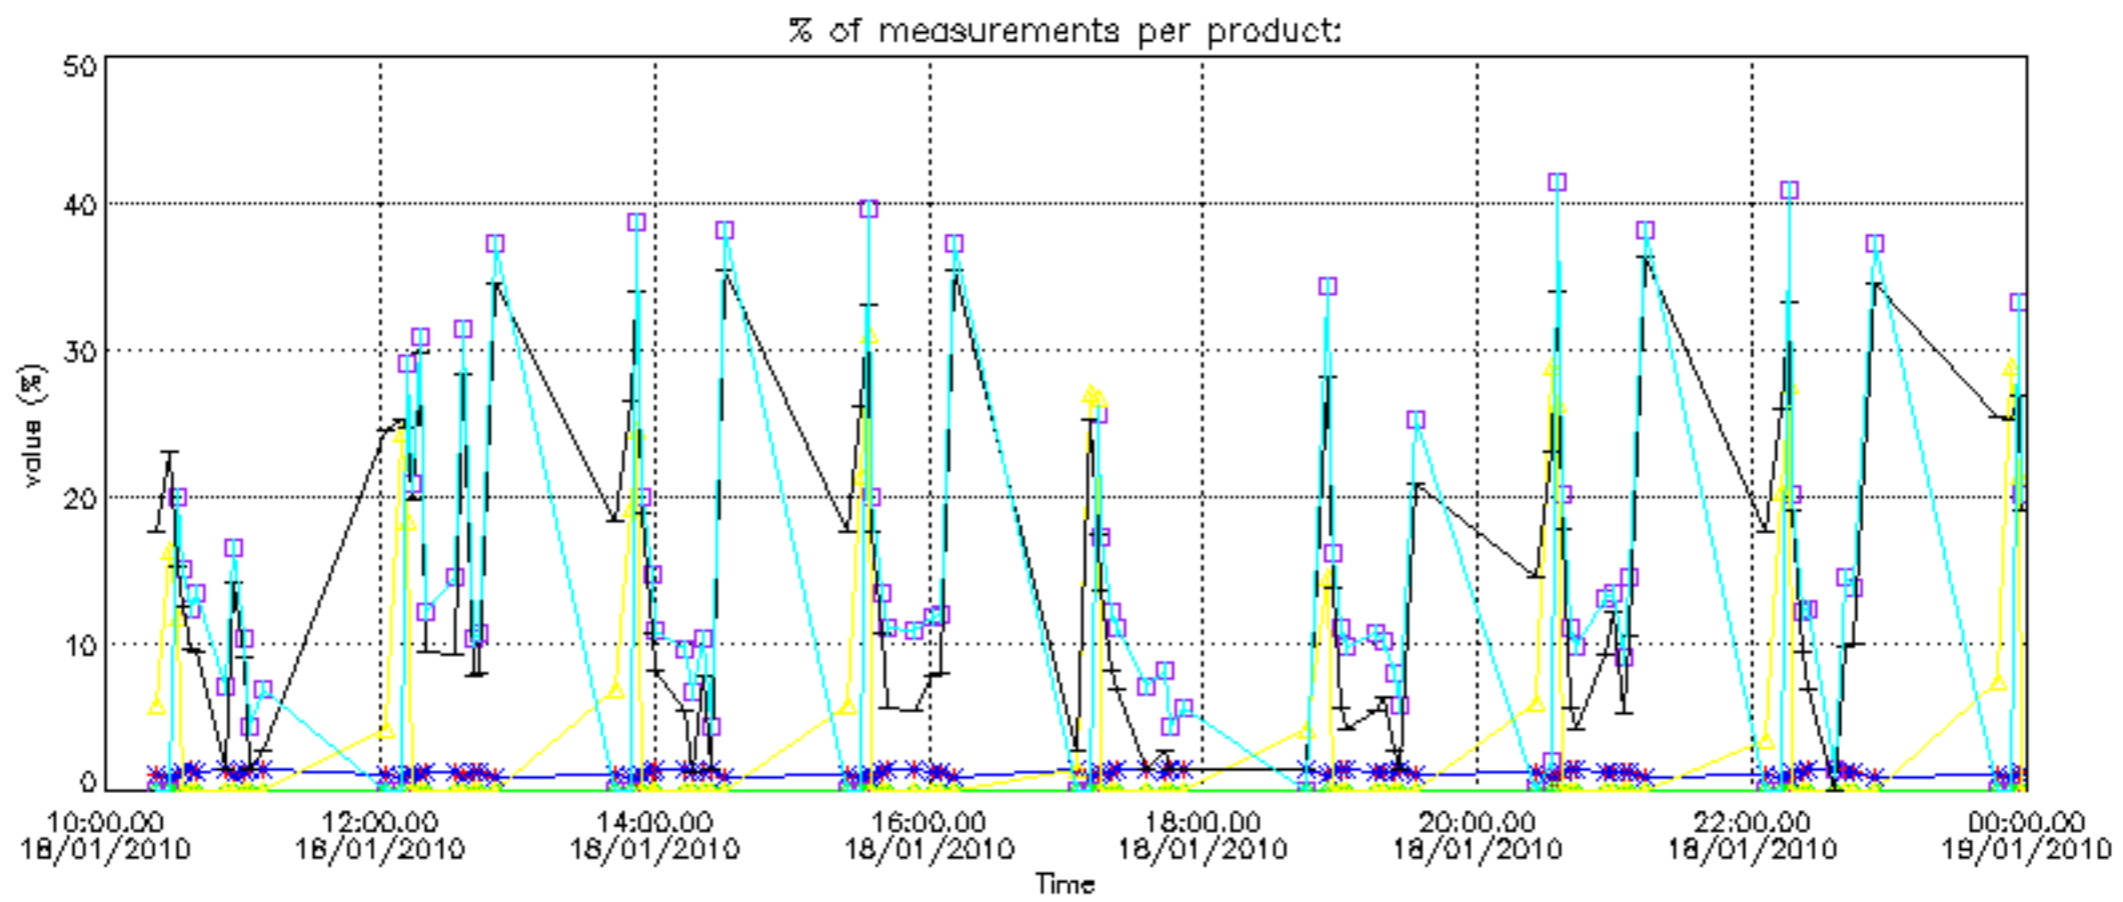

Percentage of cosmic ray hits per profile

Percentage of datation errors per profile