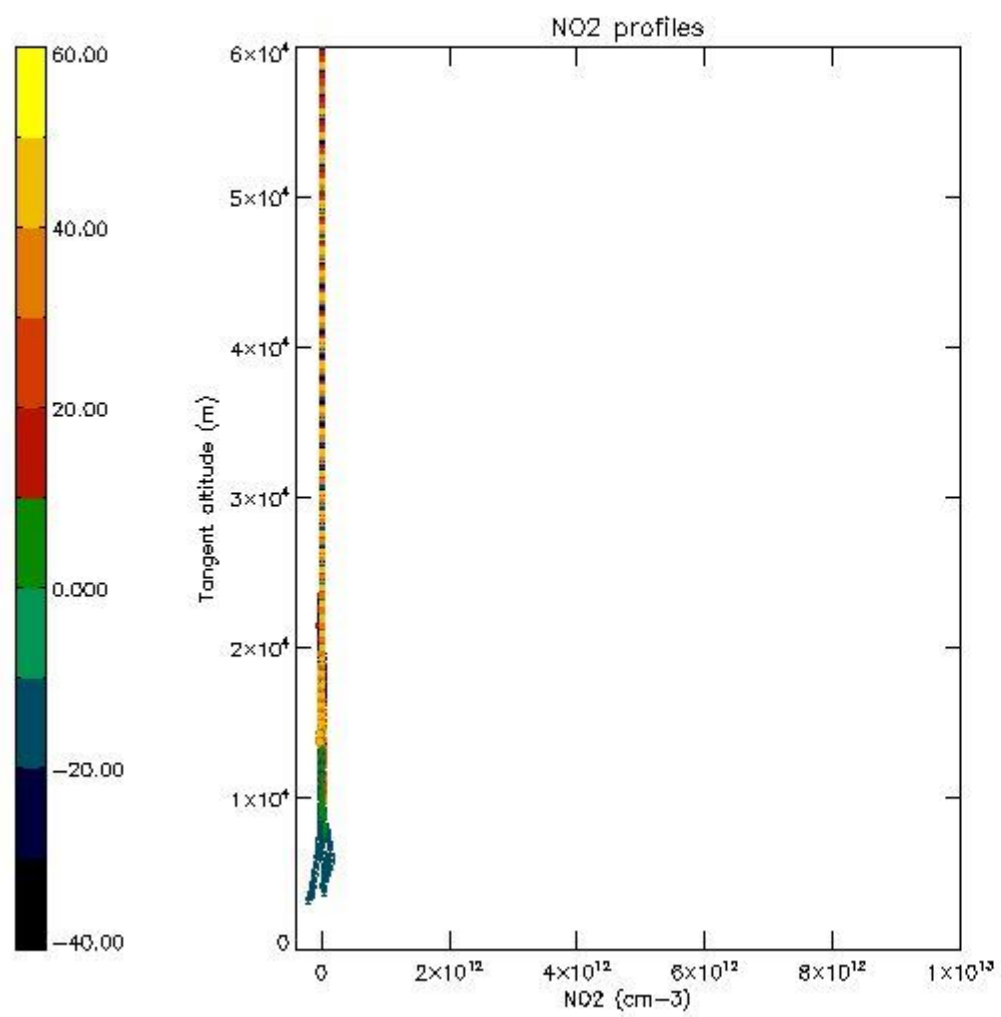

5.4 Plot ozone profiles where STD < 10% (dark without errors)

The colorbar represents the latitude.

5.5 Plot ozone profiles where STD < 5% (dark without errors)

The colorbar represents the latitude.

5.6 Plot NO₂ profiles for all STD (dark without errors)

The colorbar represents the latitude.

5.7 Plot NO3 profiles for all STD (dark without errors)

The colorbar represents the latitude.

5.8 Plot H₂O profiles for all STD (only for occultations of stars 1,2,3,4,13,14,16,26,63 dark without errors)