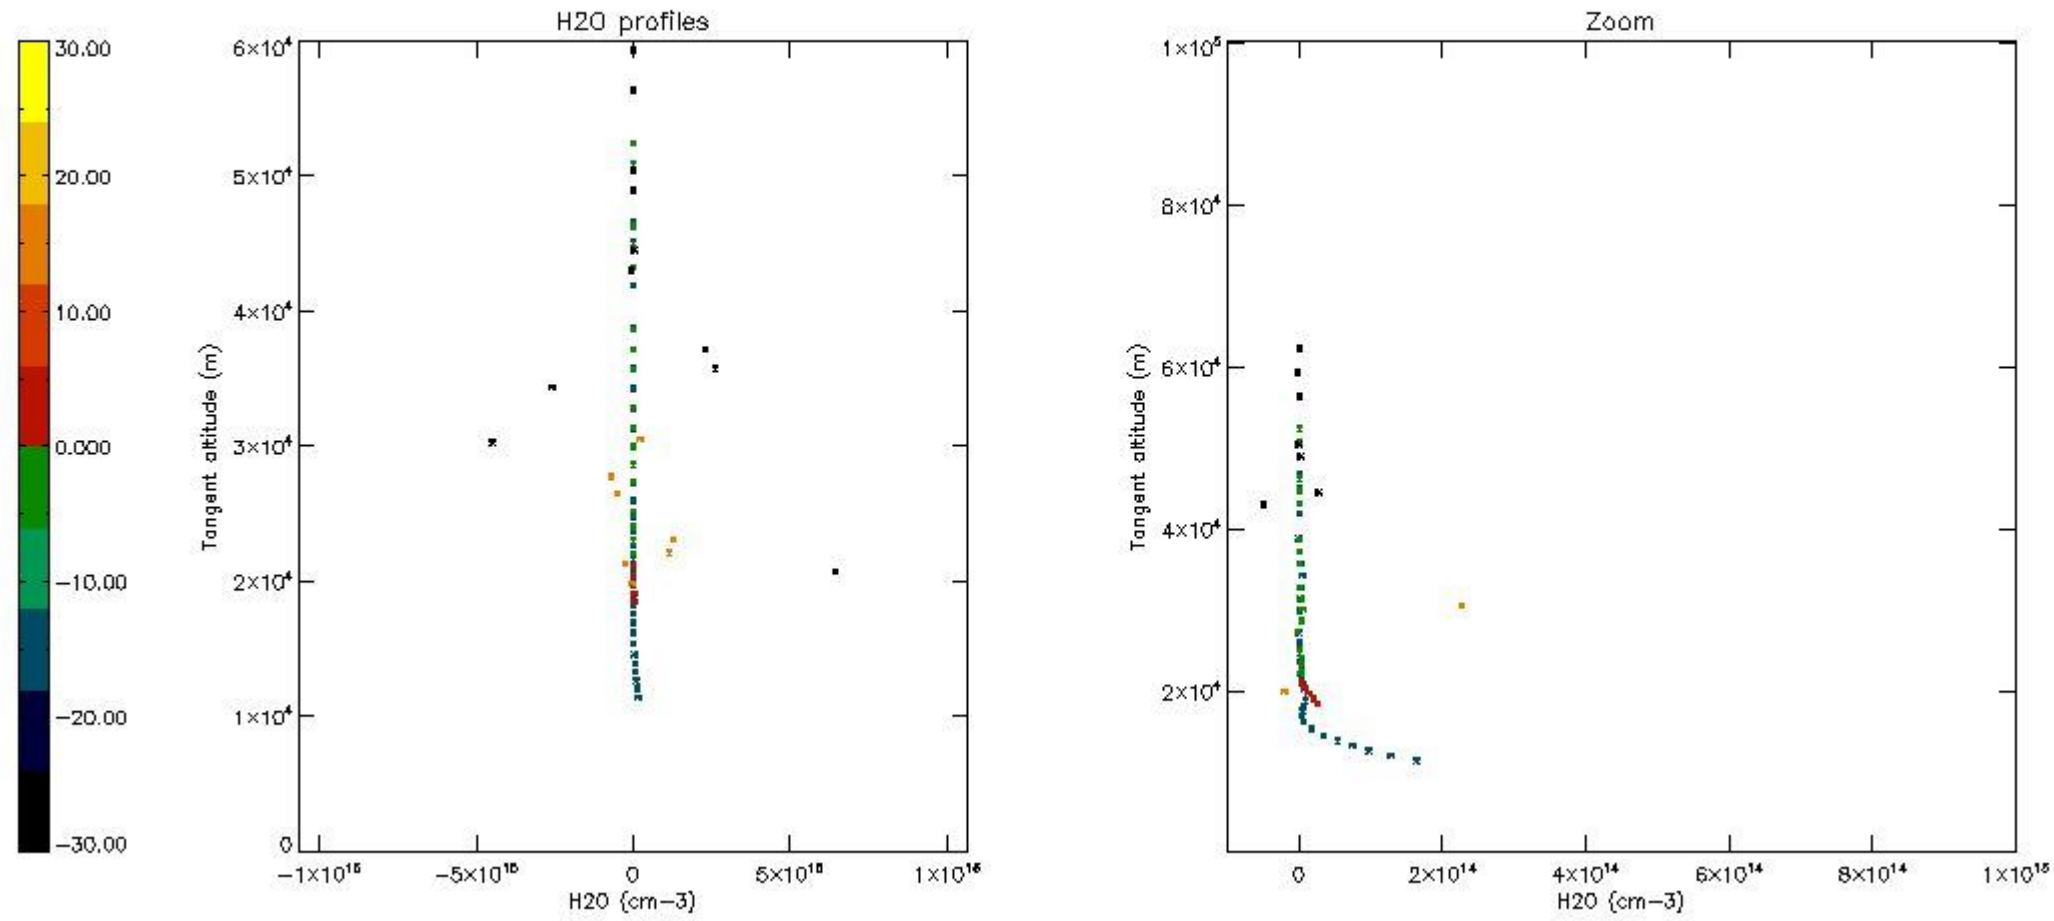

6. Auxiliary Data Files used for the production reported in section 2

The number reported in the third column indicates since which file (see list in section 2) the corresponding auxiliary file has been used. The fourth column is the date of those product files.

Type	Auxiliary Filename	Used since product	Used since product date
INST_PHYS_CHARACTERISTICS	GOM_INS_AXVIEC20091111_143220_20030716_120000_20500101_000000	1	18-JAN-2010 09:56:41
LEVEL-2_PROC_CONFIG	GOM_PR2_AXVIEC20091111_152718_20020301_000000_20500101_000000	1	18-JAN-2010 09:56:41
CROSS_SECTIONS_FILE	GOM_CRS_AXVIEC20091111_154832_20020301_000000_20500101_000000	1	18-JAN-2010 09:56:41