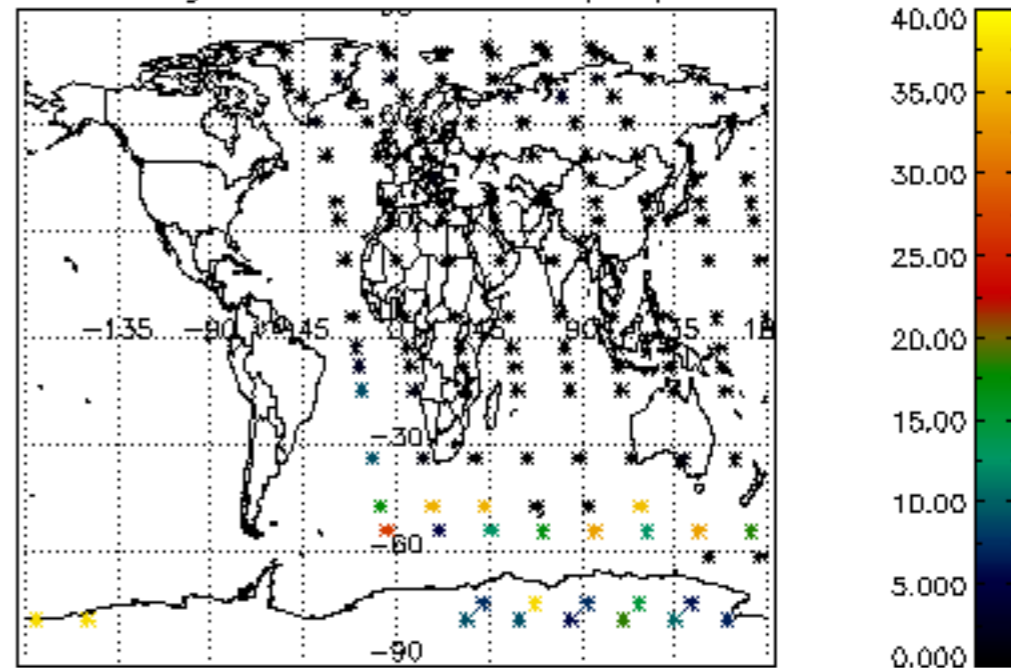

Percentage of datation errors per profile

Percentage of saturation errors per profile