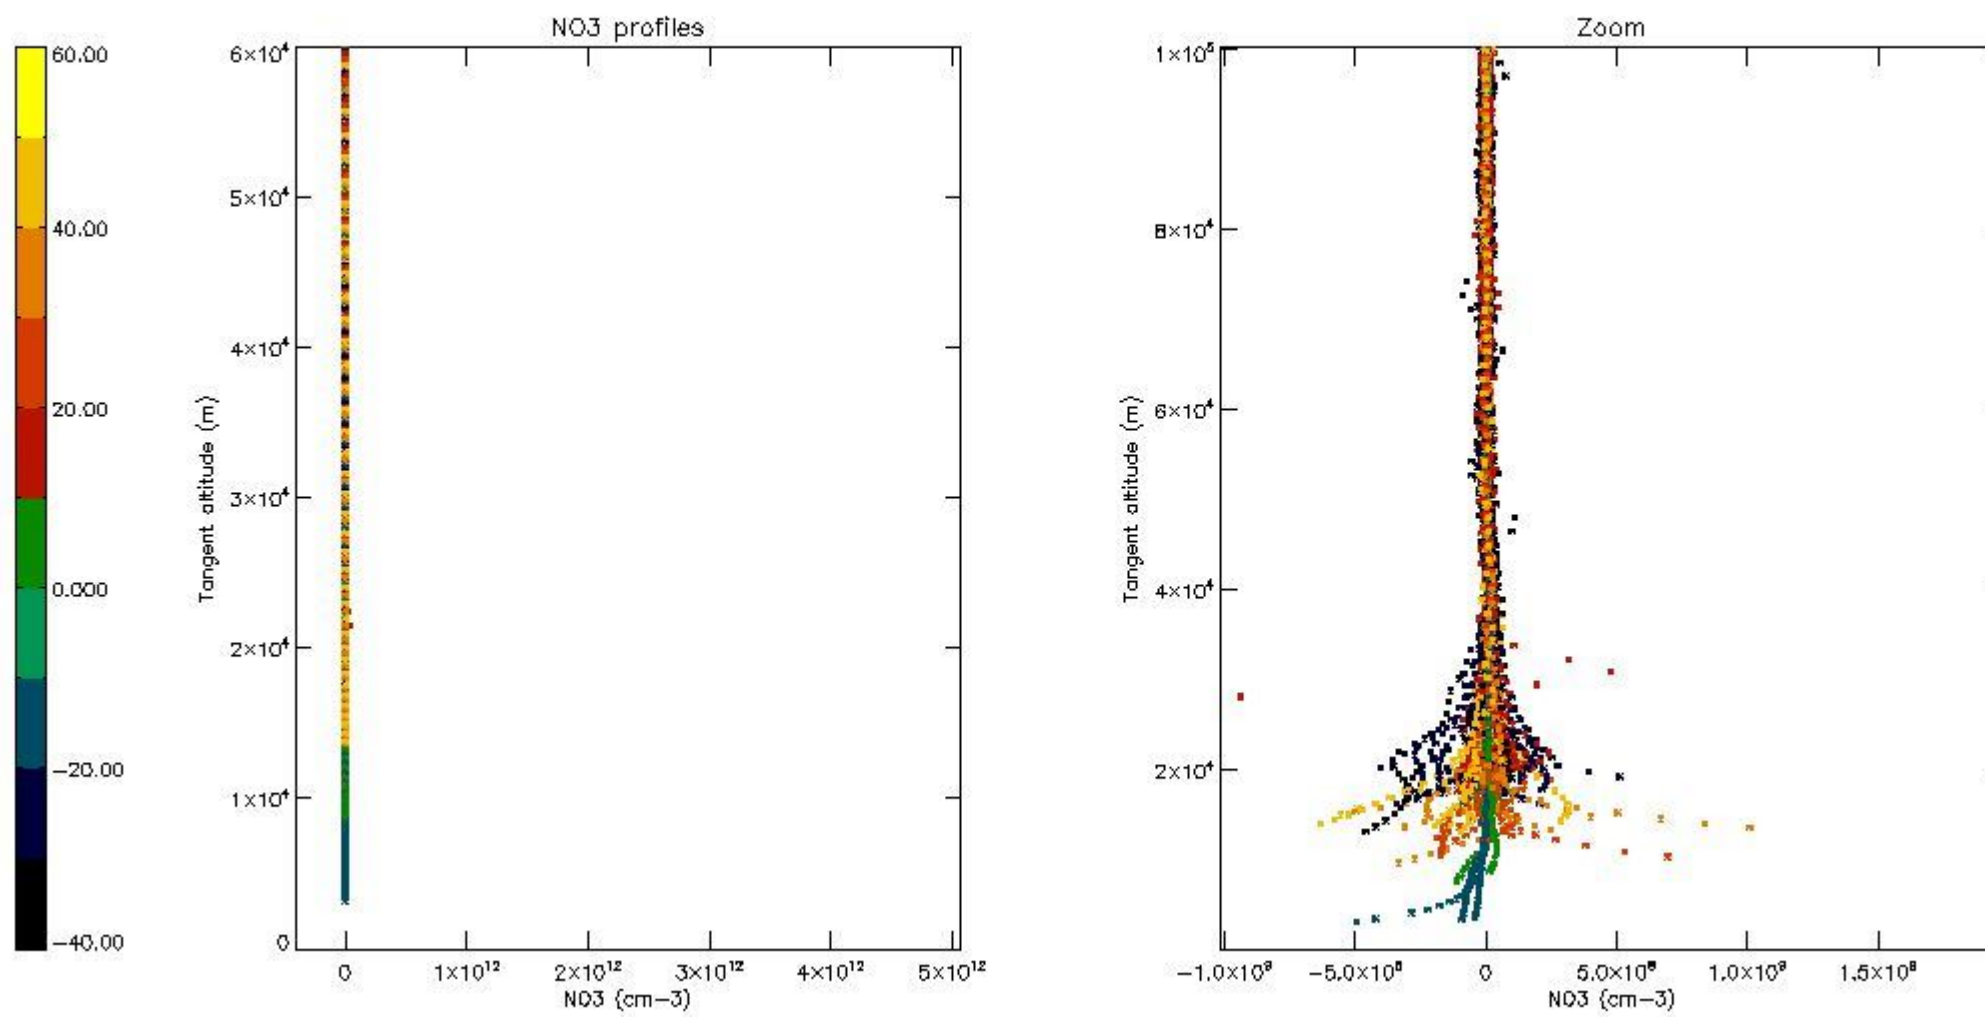

5.8 Plot H₂O profiles for all STD (only for occultations of stars 1,2,3,4,13,14,16,26,63 dark without errors)

The colorbar represents the latitude.