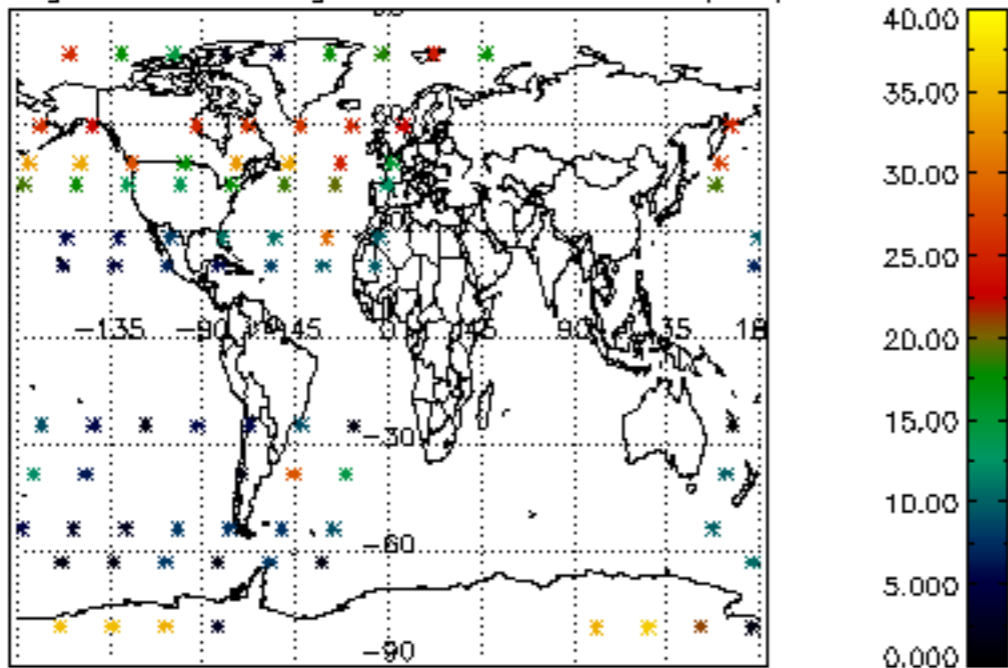

Percentage of star falling outside central band per profile