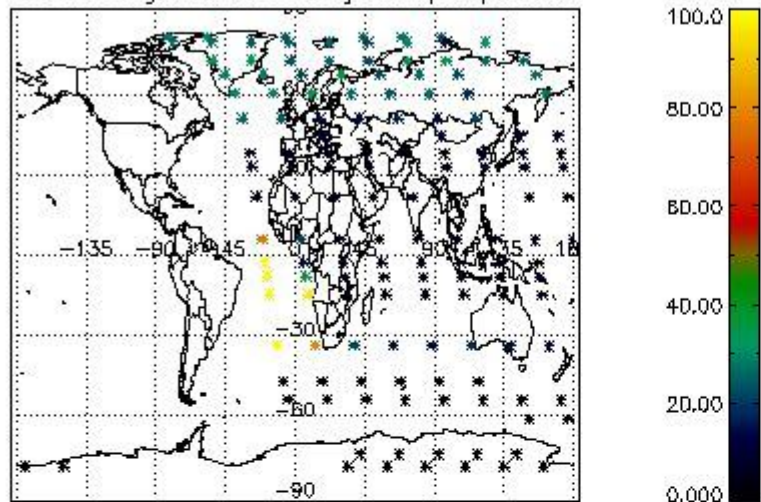

Percentage of cosmic ray hits per profile