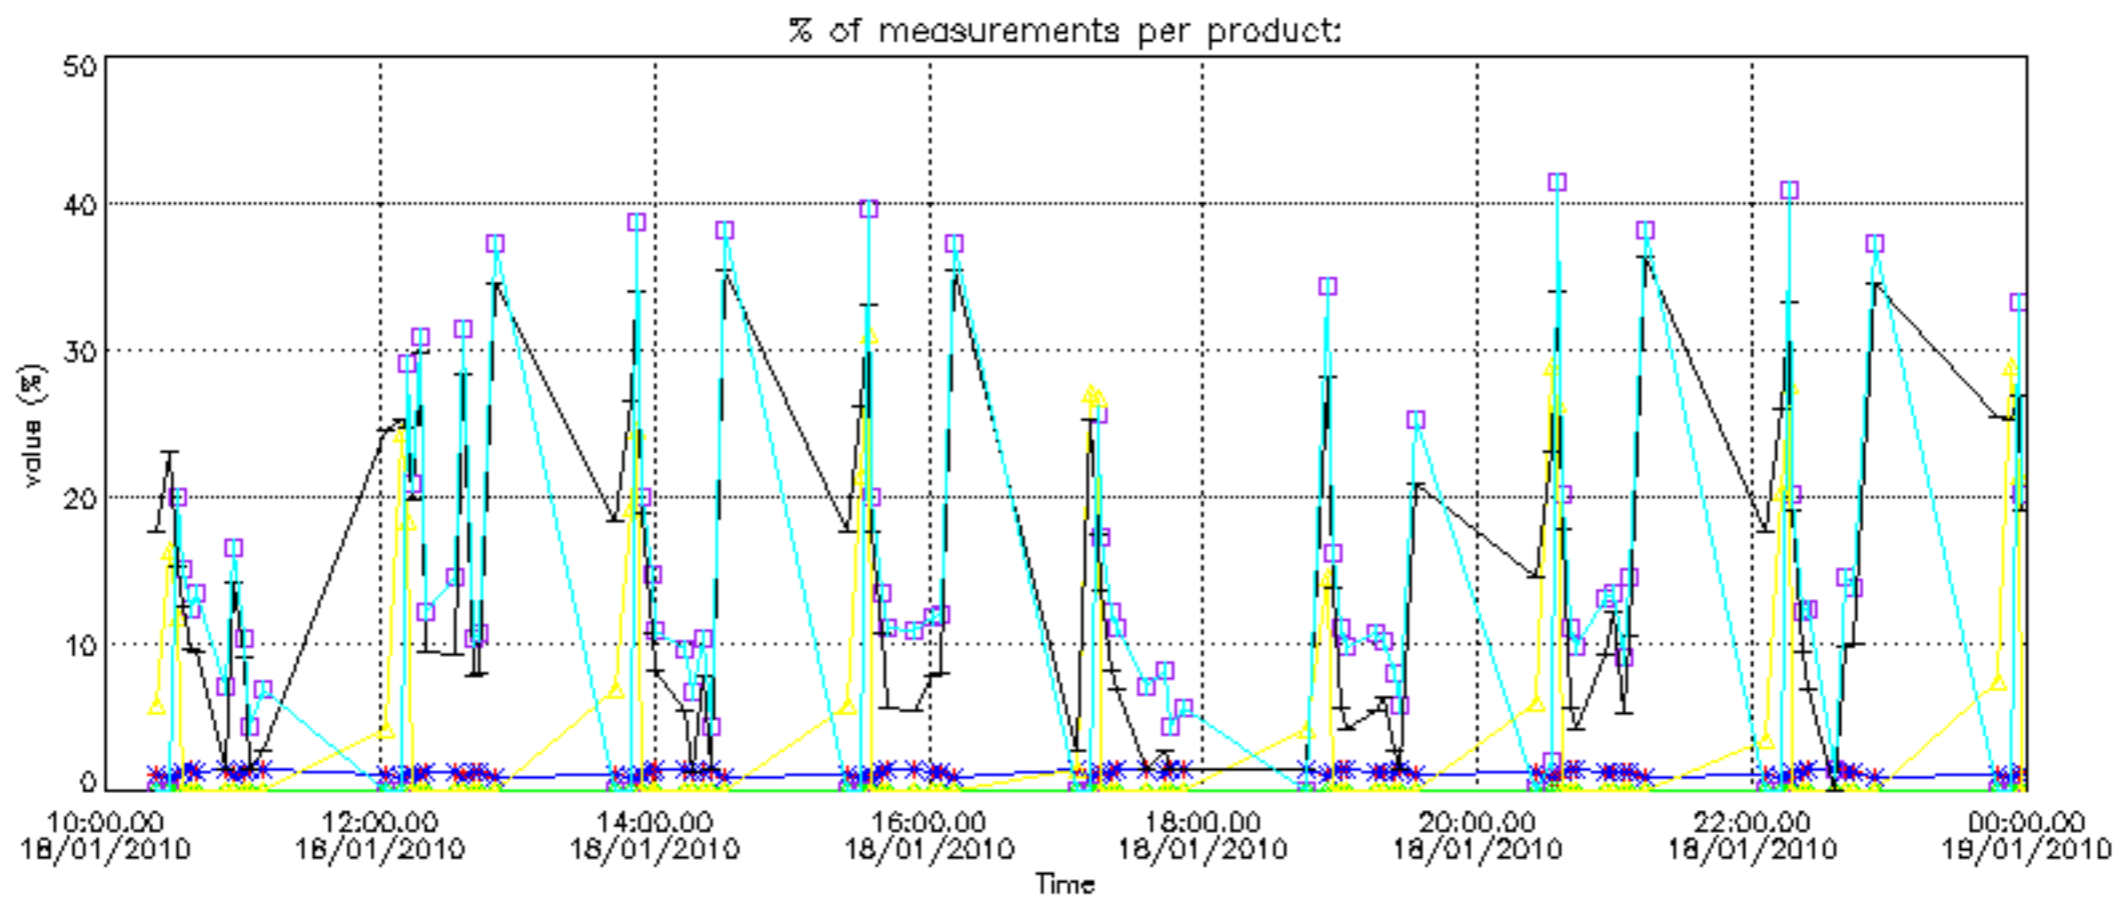

Percentage of cosmic ray hits per profile

Percentage of datation errors per profile