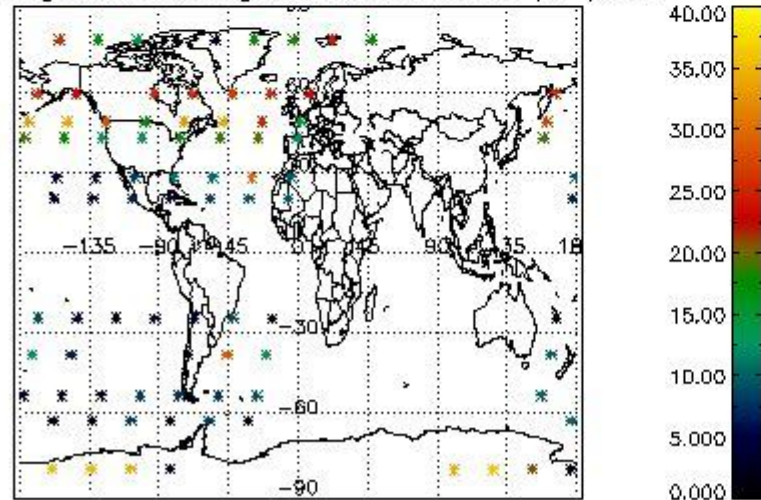

4.2 Plot quality information per product coming from level 1b processing (world map)

4.2.1 Plot level 1 quality information per product (world map): ENVISAT ASCENDING passes

Percentage of cosmic ray hits per profile

Percentage of datation errors per profile

Percentage of star falling outside central band per profile

Percentage of saturation errors per profile

4.2.2 Plot level 1 quality information per product (world map): ENVISAT DESCENDING passes

Percentage of cosmic ray hits per profile

Percentage of datation errors per profile

Percentage of star falling outside central band per profile

Percentage of saturation errors per profile

5. Trace gas profiles