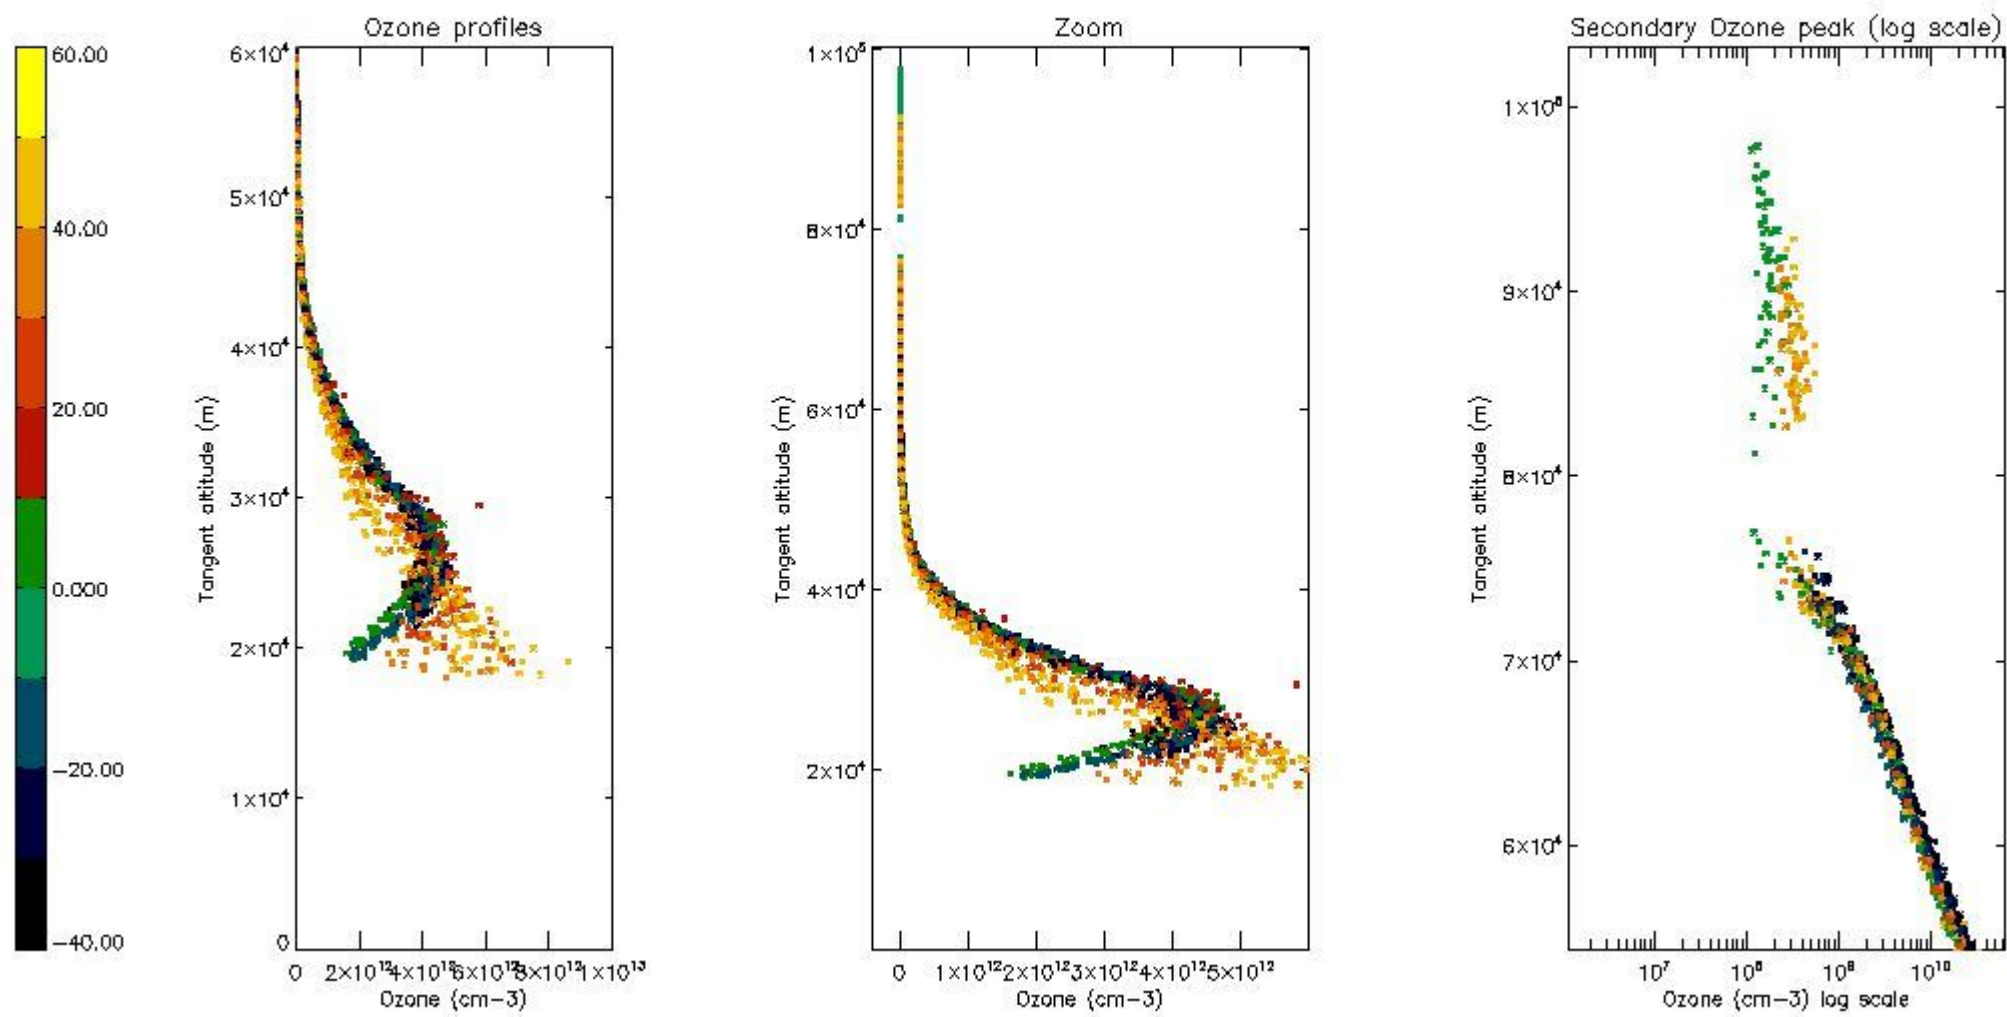

STD < 10	17
STD < 5	12

5.2 Plot ozone profiles for all STD (dark without errors)

The colorbar represents the latitude.

5.3 Plot ozone profiles where STD < 20% (dark without errors)

The colorbar represents the latitude.

5.4 Plot ozone profiles where STD < 10% (dark without errors)

The colorbar represents the latitude.

5.5 Plot ozone profiles where STD < 5% (dark without errors)

The colorbar represents the latitude.

5.6 Plot NO₂ profiles for all STD (dark without errors)