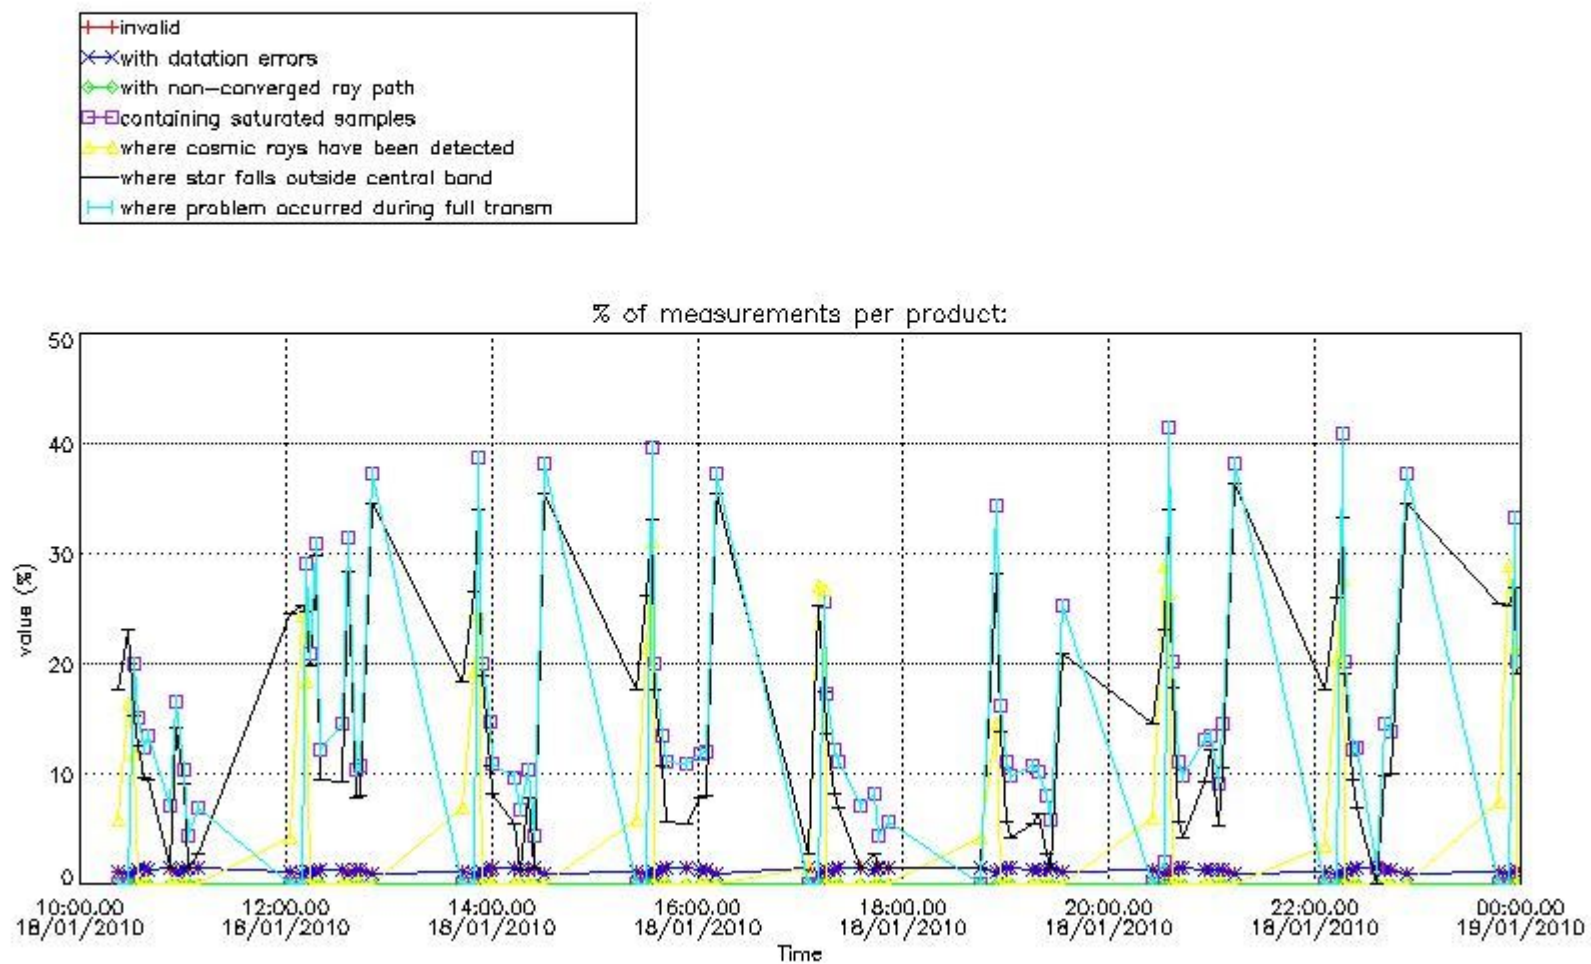

4.2 Plot quality information per product coming from level 1b processing (world map)

4.2.1 Plot level 1 quality information per product (world map): ENVISAT ASCENDING passes