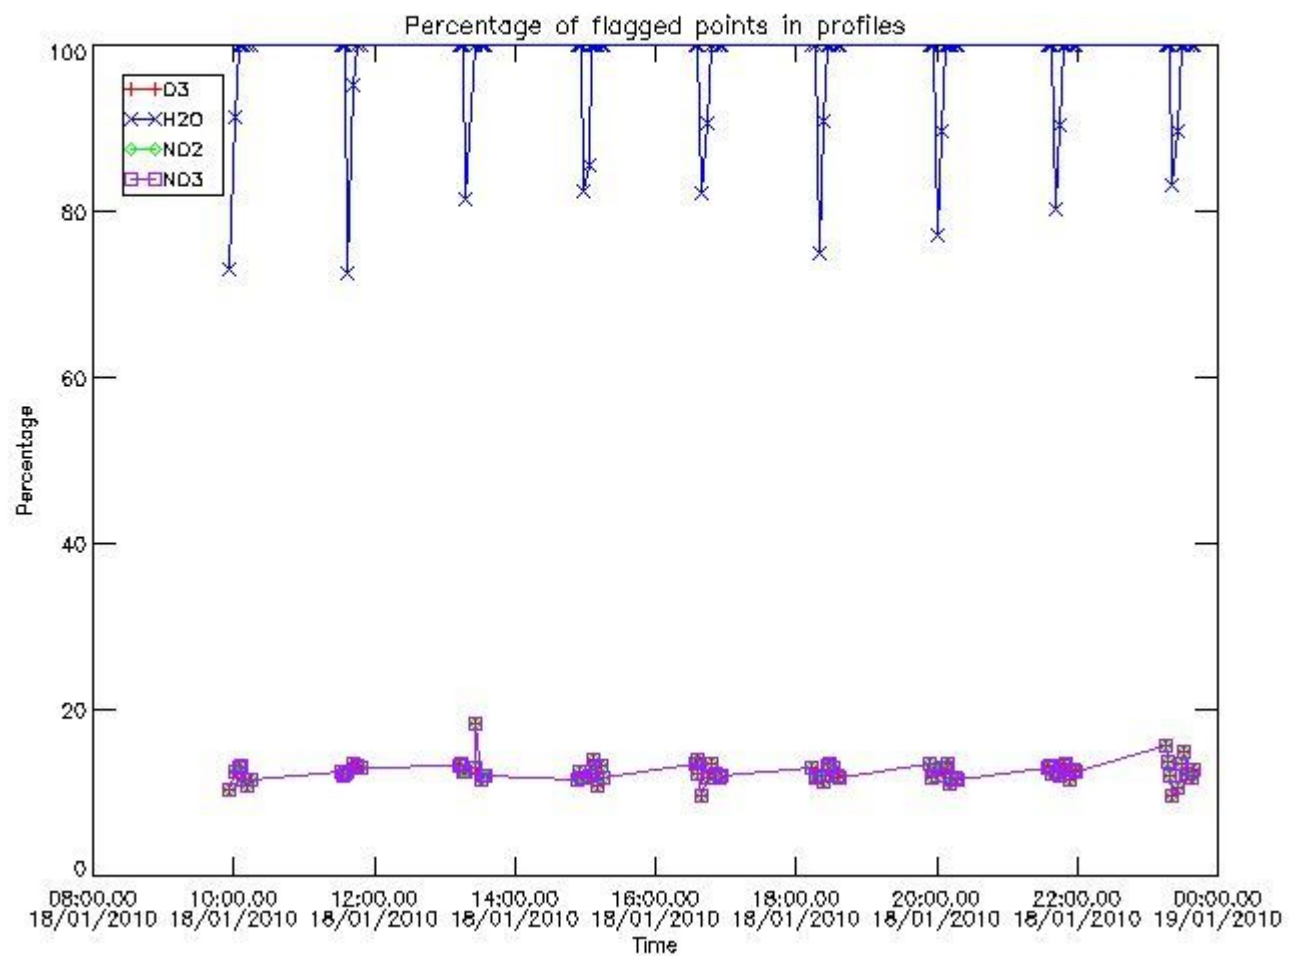

3. Quality information per product

In this section it is plotted some information contained in the Quality Summary data set of the level 2 products. Only products in dark limb conditions and without errors (error flag in the MPH set to "0") are used.

3.1 Plot quality information per product (time dependant)