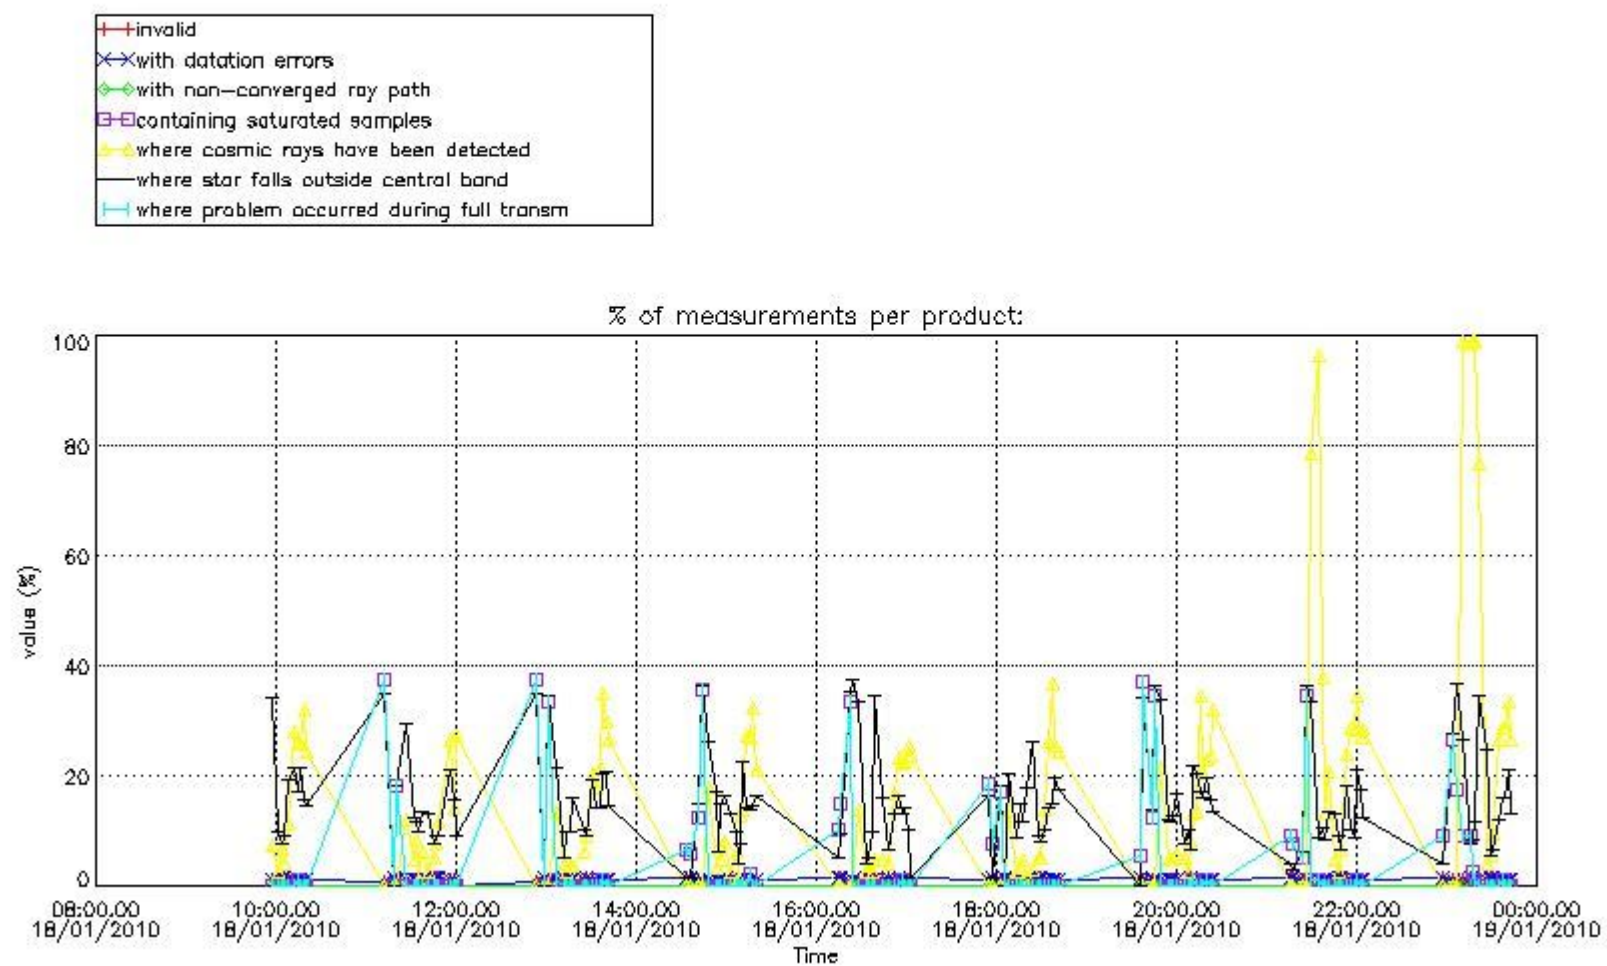

3.1 Plot quality information per product (time dependant)

3.2 Plot quality information per product (world map)

Percentage of flagged data per O3 profile

Percentage of flagged data per H2O profile

Percentage of flagged data per NO2 profile

Percentage of flagged data per NO3 profile

4. Level 1 quality information per product

In this section it is plotted some information contained in the Quality Summary data set of the level 2 products that comes from the level 1b processing. Products without errors (error flag in the MPH set to "0") are used.

4.1 Plot quality information per product (time dependant) coming from level 1b processing

4.1.1 Plot level 1 quality information per product (time dependant): ENVISAT ASCENDING passes

4.1.2 Plot level 1 quality information per product (time dependant): ENVI SAT DESCENDING passes