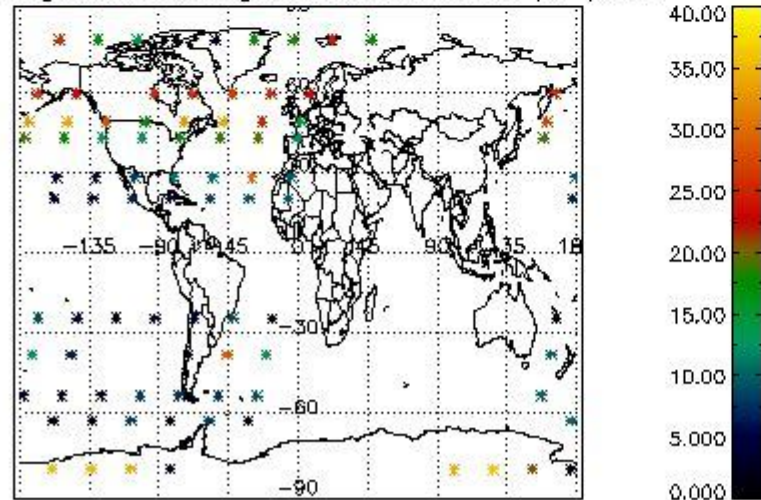

Percentage of star falling outside central band per profile