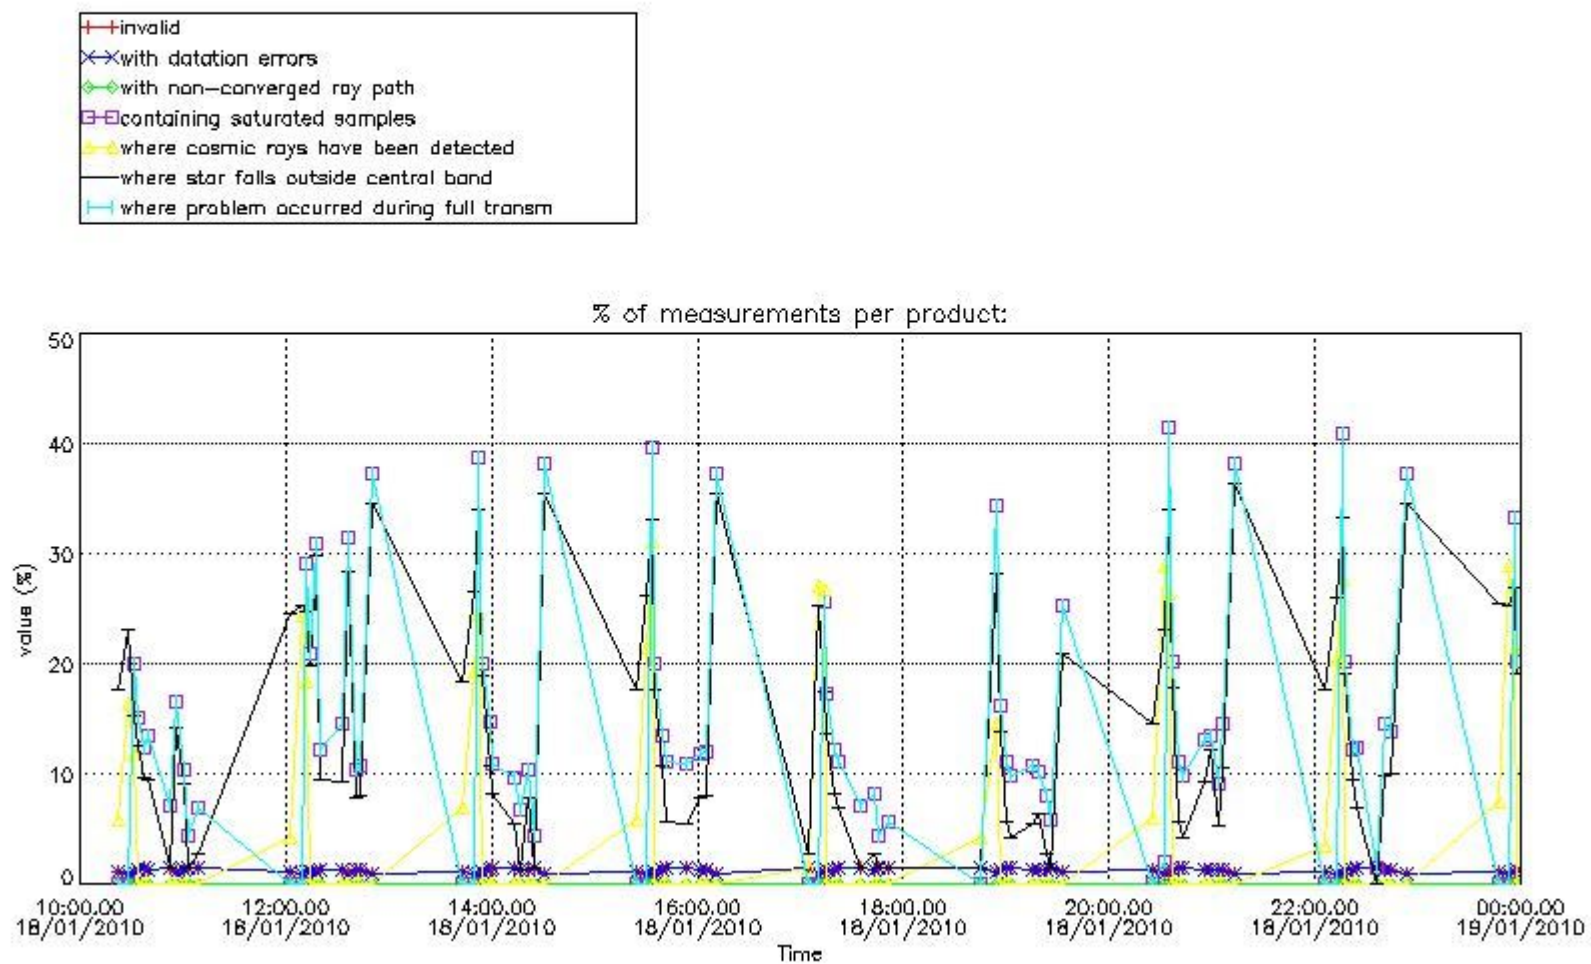

3.1 Plot quality information per product (time dependant)

3.2 Plot quality information per product (world map)

Percentage of flagged data per O3 profile

Percentage of flagged data per H2O profile

Percentage of flagged data per NO2 profile

Percentage of flagged data per NO3 profile

4. Level 1 quality information per product

In this section it is plotted some information contained in the Quality Summary data set of the level 2 products that comes from the level 1b processing. Products without errors (error flag in the MPH set to "0") are used.

4.1 Plot quality information per product (time dependant) coming from level 1b processing

4.1.1 Plot level 1 quality information per product (time dependant): ENVISAT ASCENDING passes

4.1.2 Plot level 1 quality information per product (time dependant): ENVI SAT DESCENDING passes