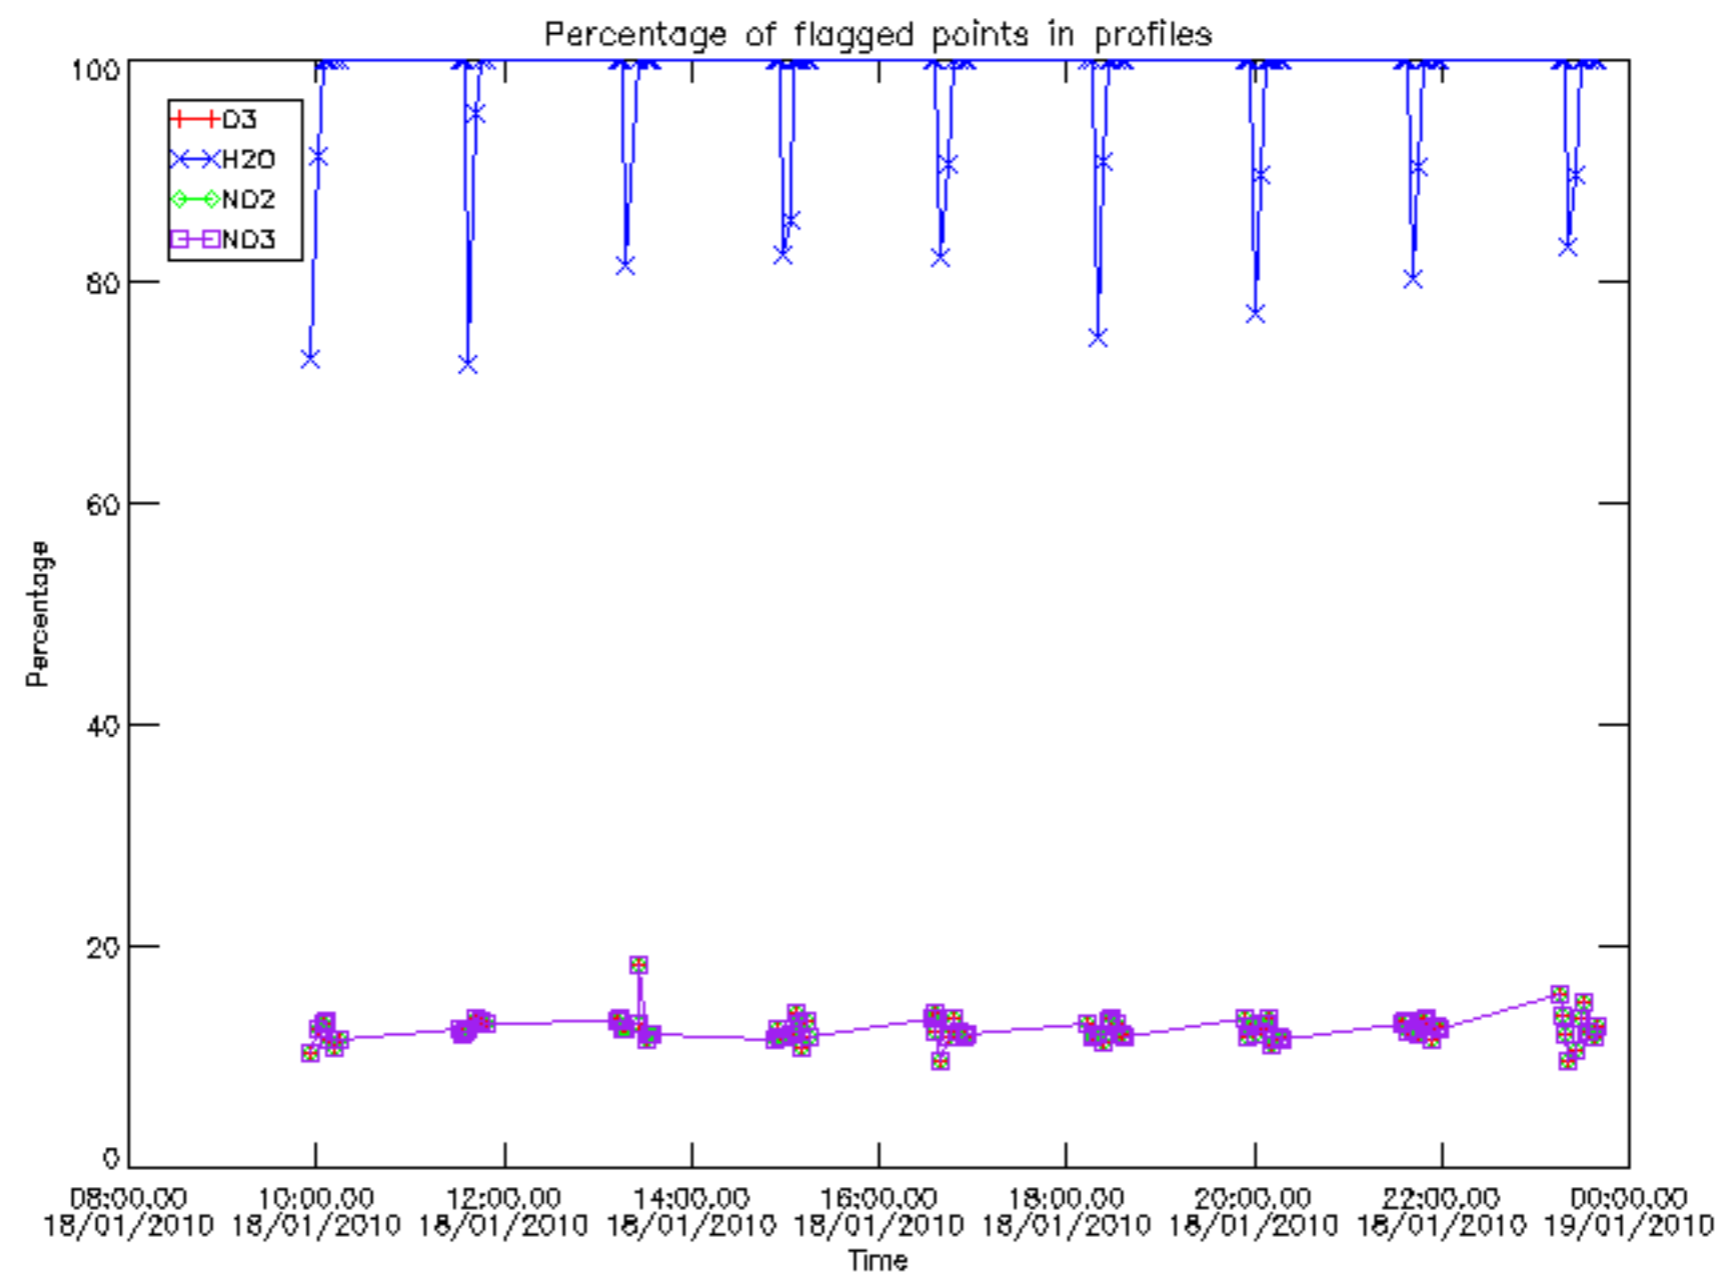

Percentage of flagged data per D3 profile

Percentage of flagged data per H2O profile