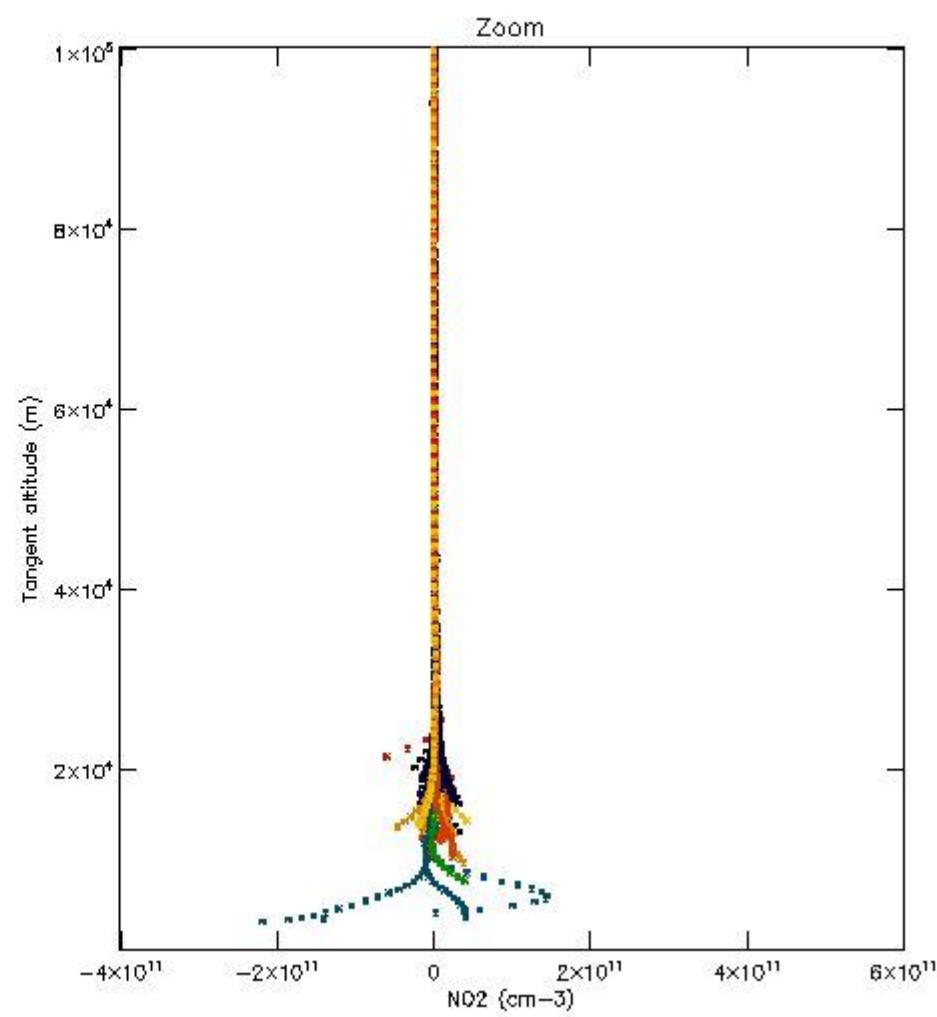

STD < 10	17
STD < 5	12

5.2 Plot ozone profiles for all STD (dark without errors)

The colorbar represents the latitude.

5.3 Plot ozone profiles where STD < 20% (dark without errors)

The colorbar represents the latitude.

5.4 Plot ozone profiles where STD < 10% (dark without errors)

The colorbar represents the latitude.

5.5 Plot ozone profiles where STD < 5% (dark without errors)

The colorbar represents the latitude.

5.6 Plot NO₂ profiles for all STD (dark without errors)

The colorbar represents the latitude.

5.7 Plot NO3 profiles for all STD (dark without errors)

The colorbar represents the latitude.

5.8 Plot H2O profiles for all STD (only for occultations of stars 1,2,3,4,13,14,16,26,63 dark without errors)