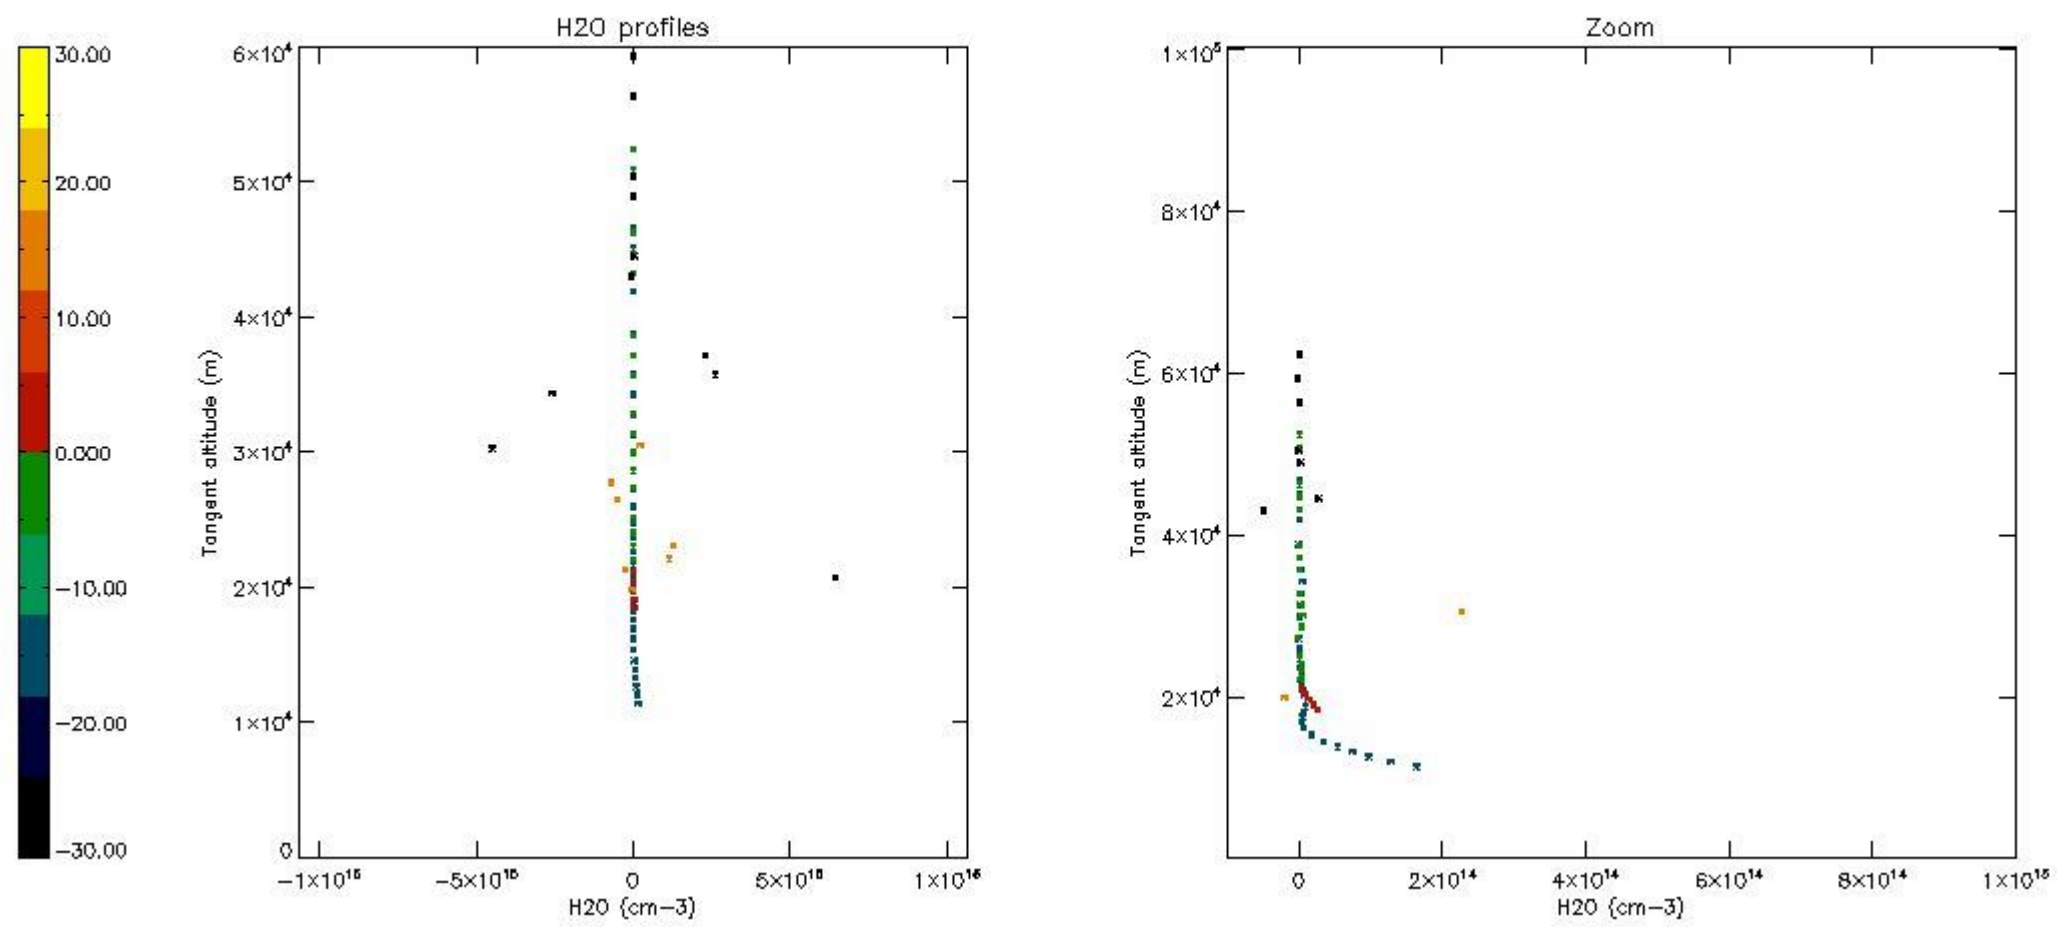

6. Auxiliary Data Files used for the production reported in section 2

The number reported in the third column indicates since which file (see list in section 2) the corresponding auxiliary file has been used. The fourth column is the date of those product files.

Type	Auxiliary Filename	Used since product	Used since product date
INST_PHYS_CHARACTERISTICS	GOM_INS_AXVIEC20091111_143220_20030716_120000_20500101_000000	1	18-JAN-2010 09:56:41
LEVEL-2_PROC_CONFIG	GOM_PR2_AXVIEC20091111_152718_20020301_000000_20500101_000000	1	18-JAN-2010 09:56:41
CROSS_SECTIONS_FILE	GOM_CRS_AXVIEC20091111_154832_20020301_000000_20500101_000000	1	18-JAN-2010 09:56:41