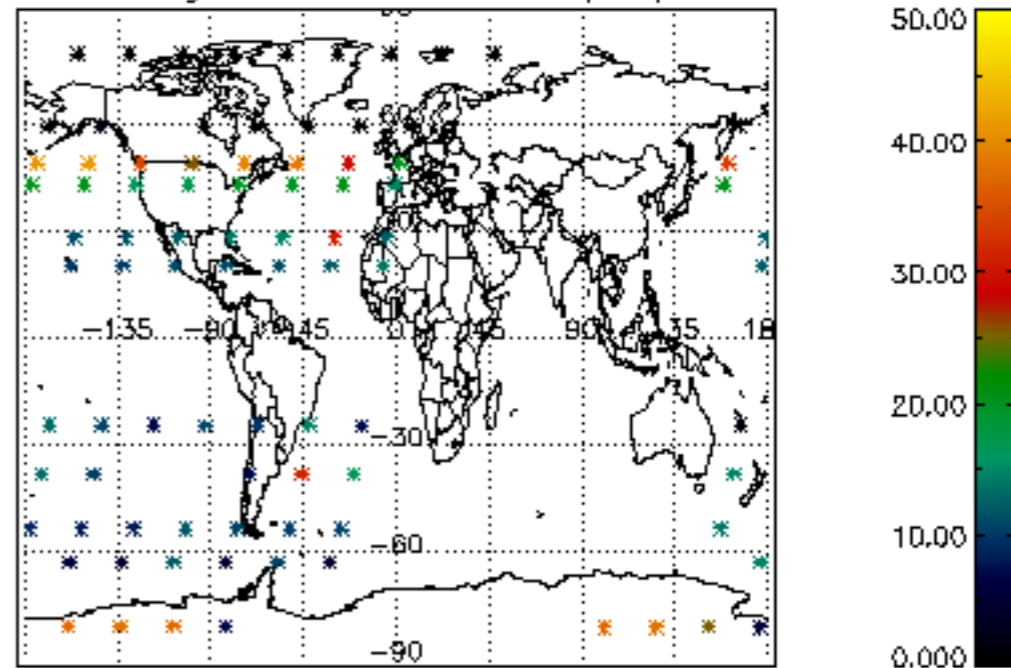

Percentage of saturation errors per profile