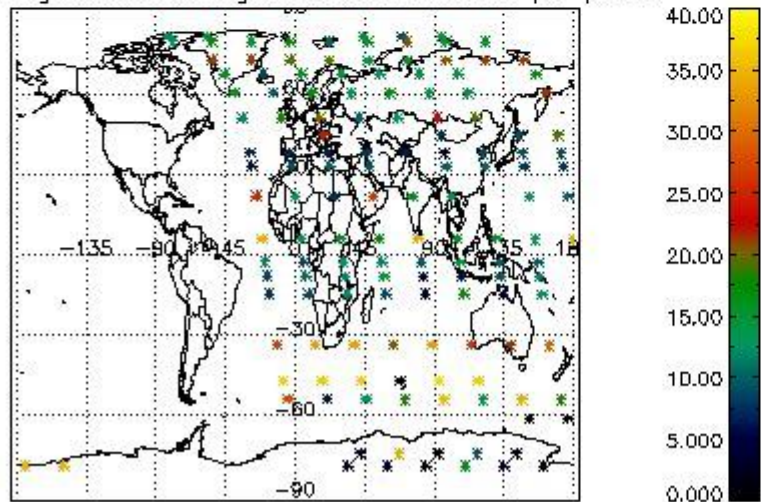

Percentage of star falling outside central band per profile