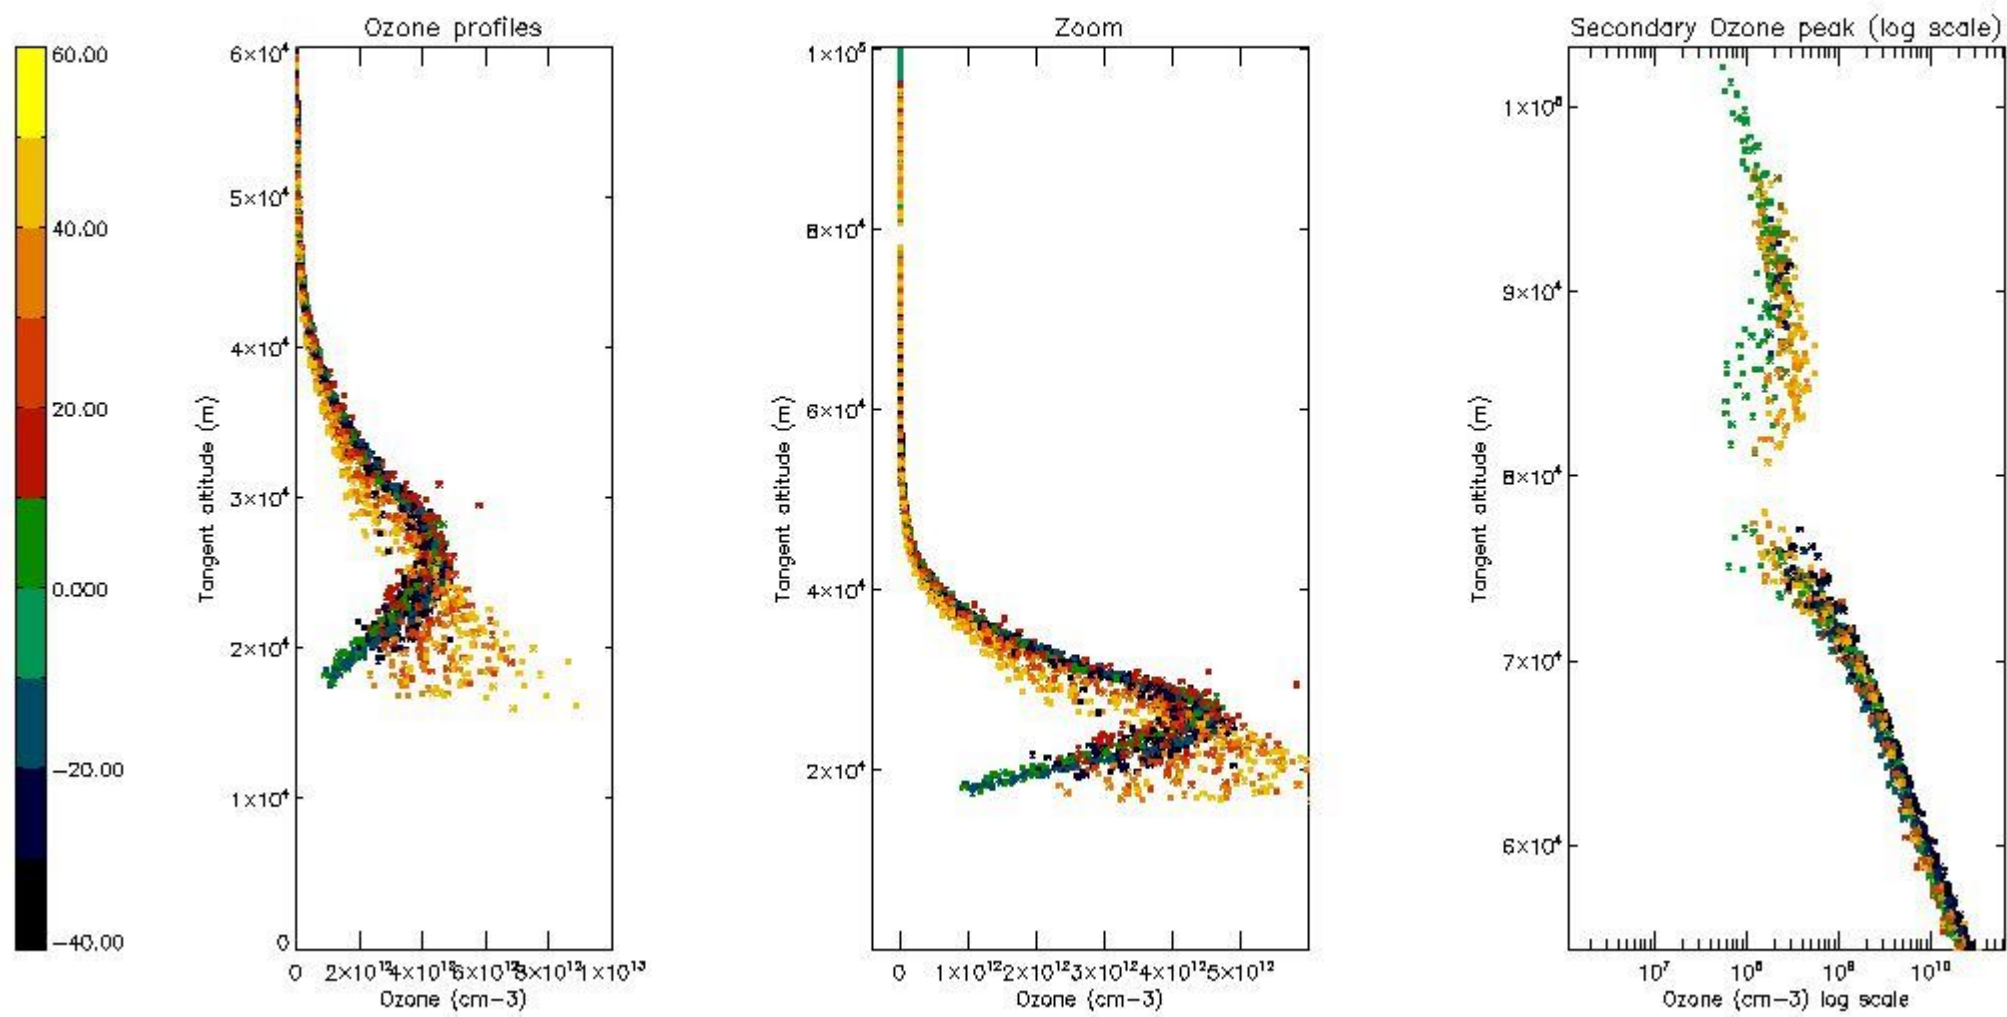

STD < 10	17
STD < 5	12

5.2 Plot ozone profiles for all STD (dark without errors)

The colorbar represents the latitude.

5.3 Plot ozone profiles where STD < 20% (dark without errors)

The colorbar represents the latitude.

5.4 Plot ozone profiles where STD < 10% (dark without errors)

The colorbar represents the latitude.

5.5 Plot ozone profiles where STD < 5% (dark without errors)

The colorbar represents the latitude.

5.6 Plot NO₂ profiles for all STD (dark without errors)