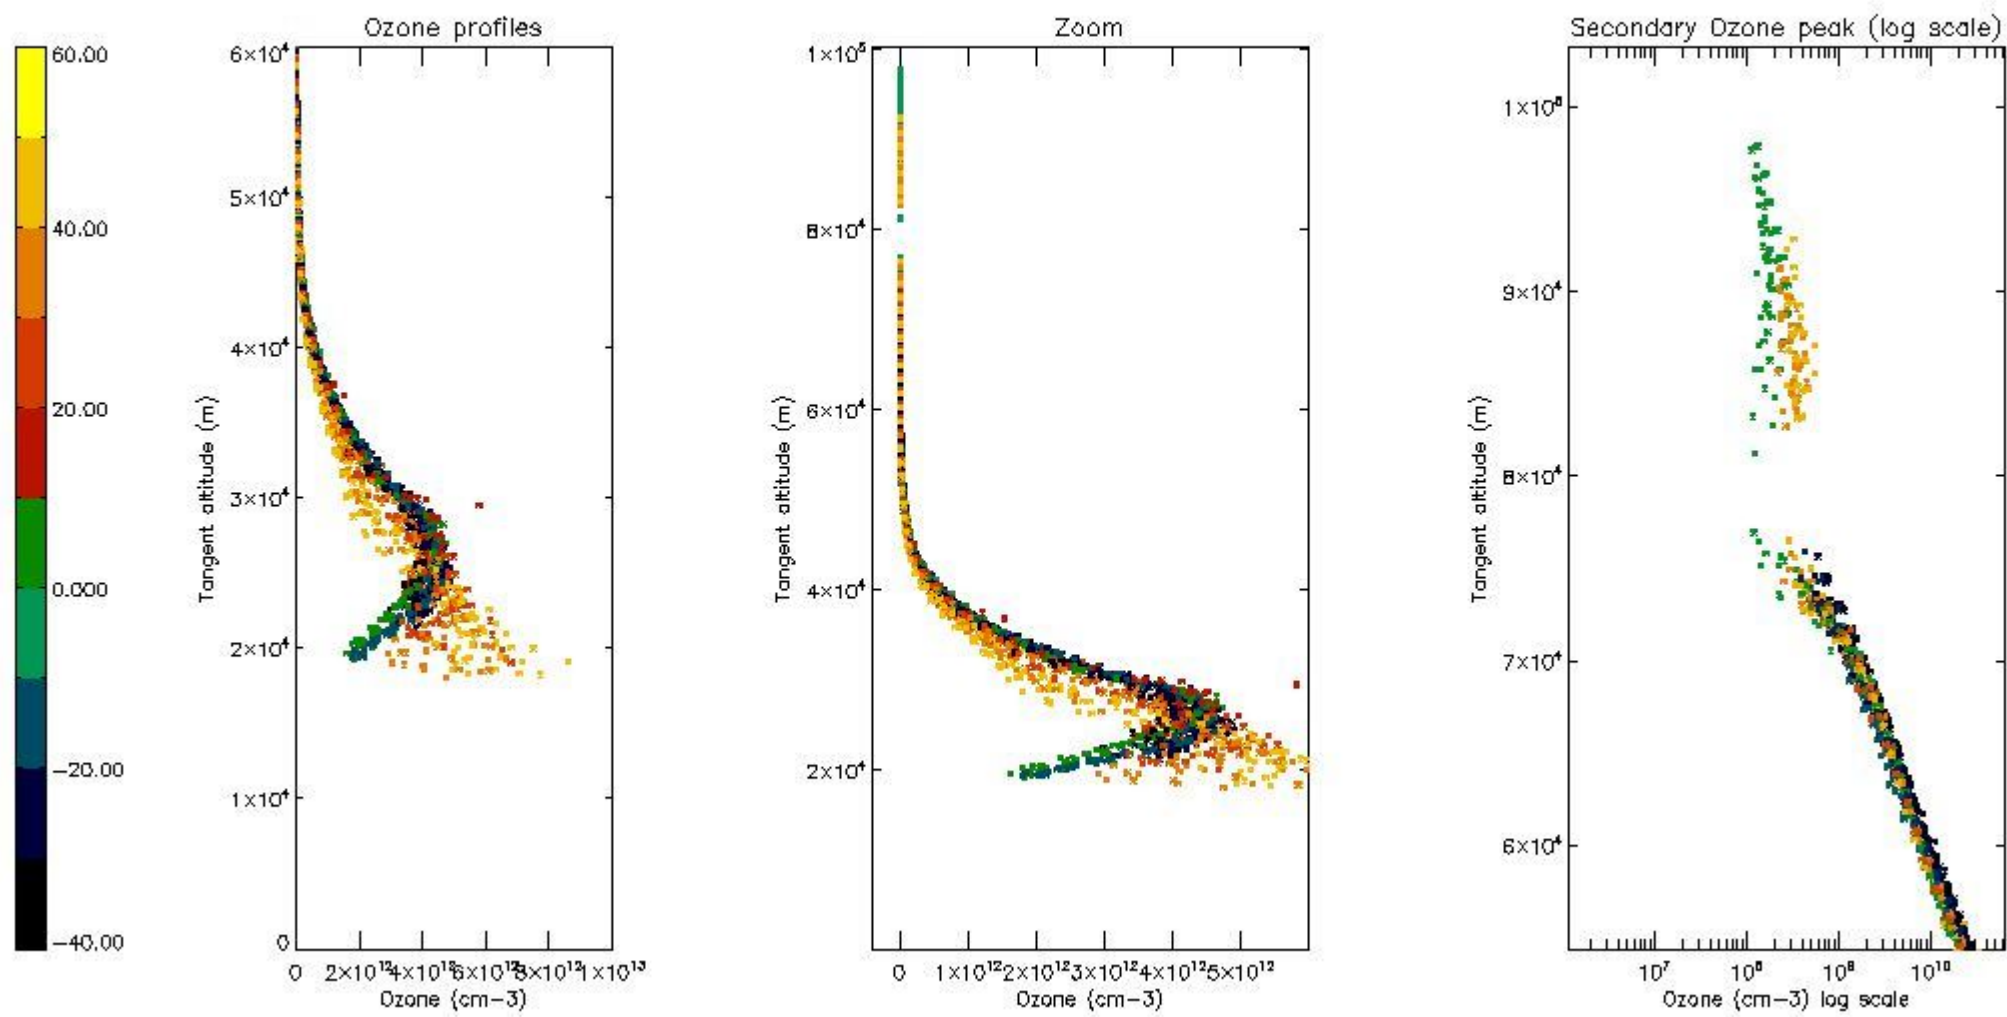

5.5 Plot ozone profiles where STD < 5% (dark without errors)

The colorbar represents the latitude.