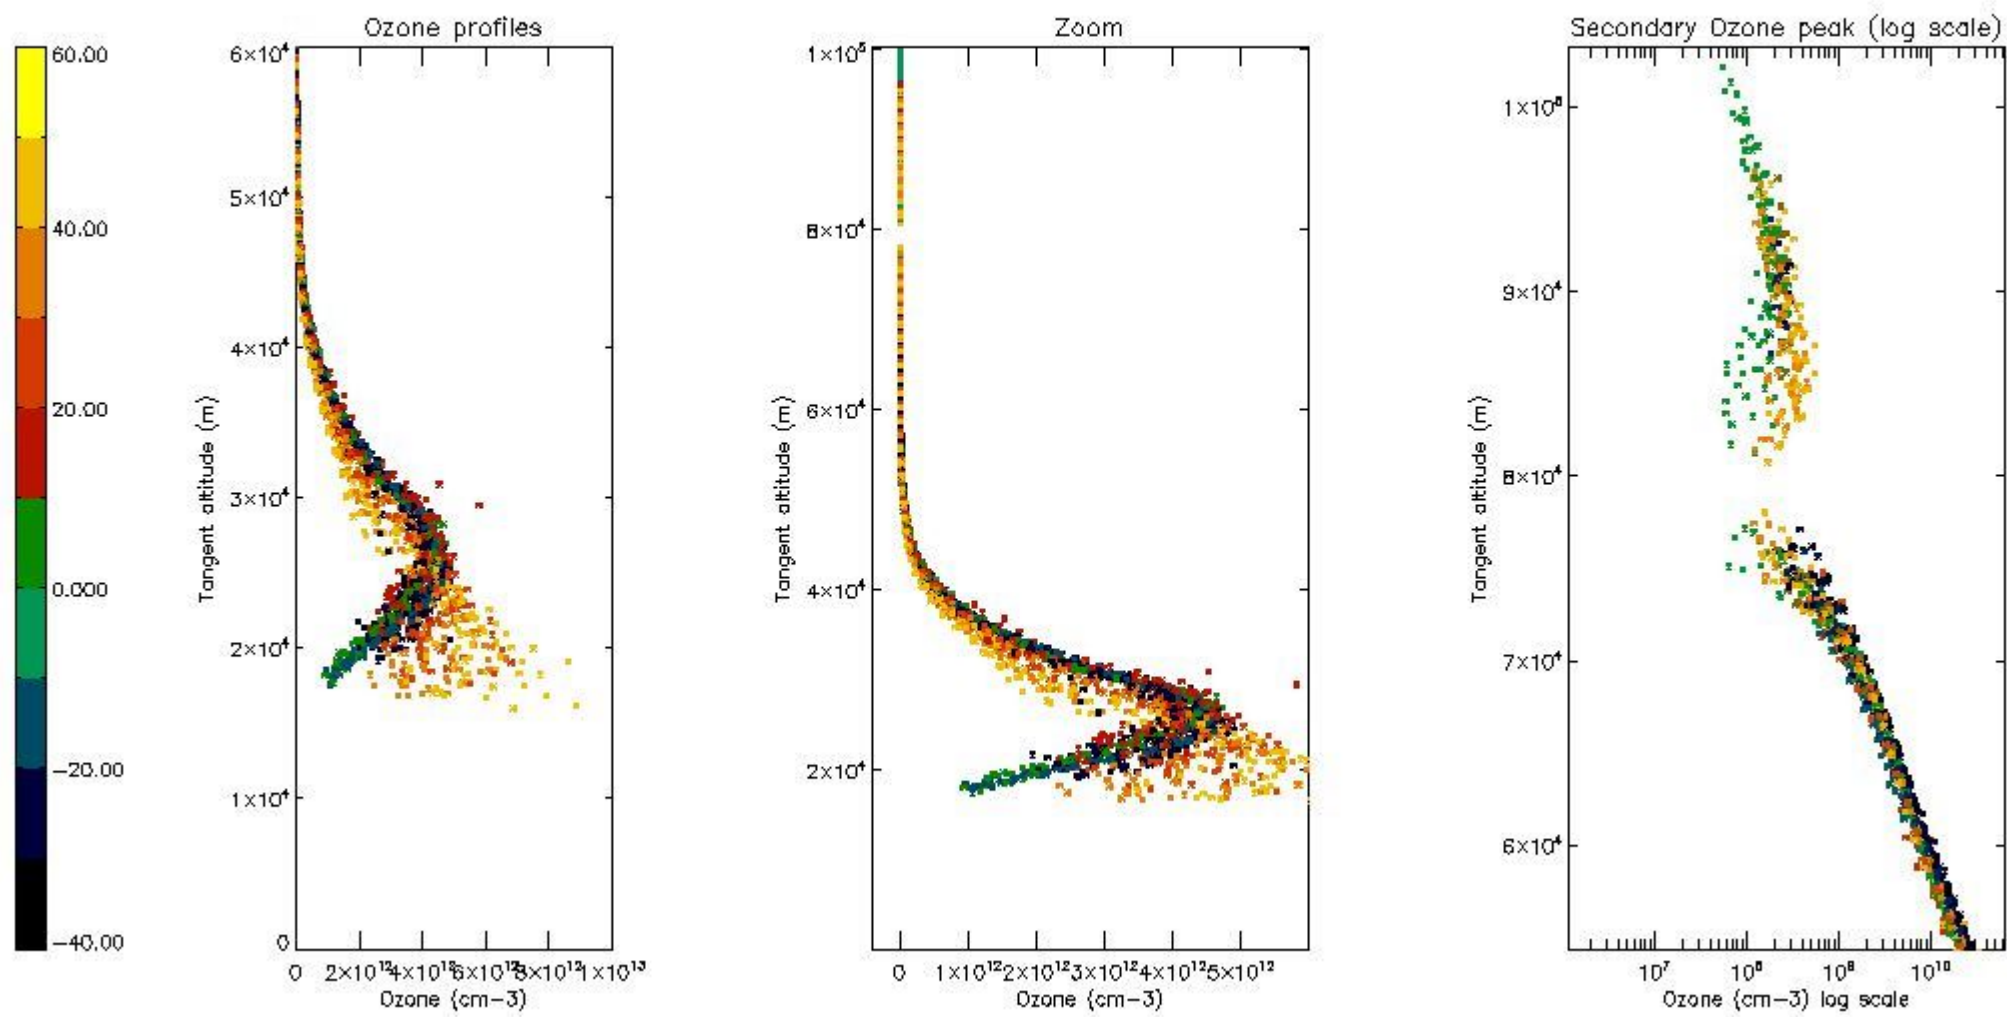

STD < 10	17
STD < 5	12

5.2 Plot ozone profiles for all STD (dark without errors)

The colorbar represents the latitude.

5.3 Plot ozone profiles where STD < 20% (dark without errors)

The colorbar represents the latitude.