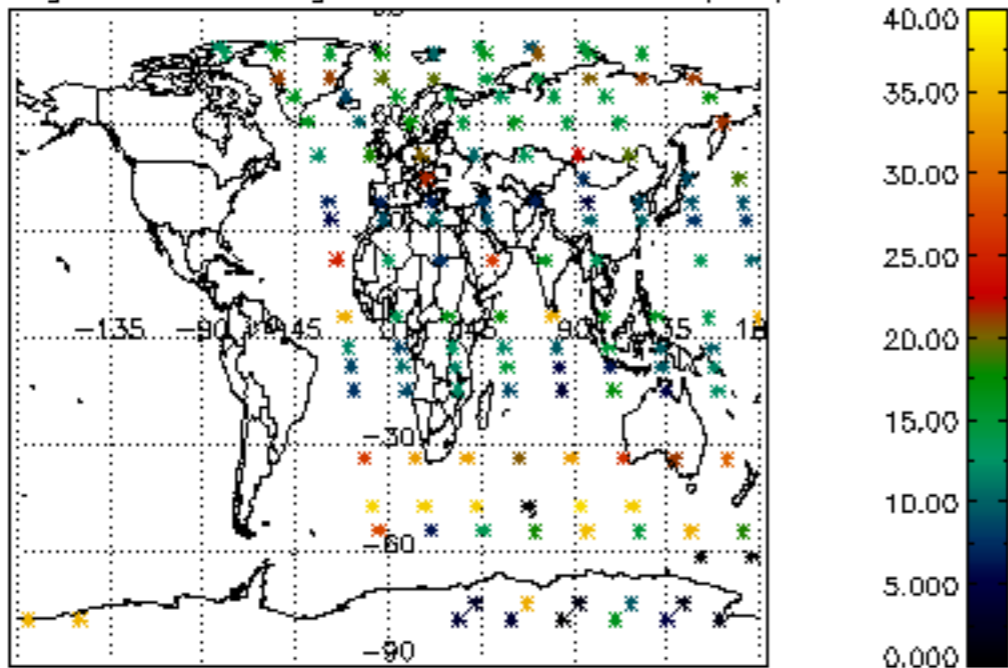

Percentage of flagged data per NO3 profile

Percentage of cosmic ray hits per profile

Percentage of datation errors per profile

Percentage of star falling outside central band per profile

Percentage of saturation errors per profile