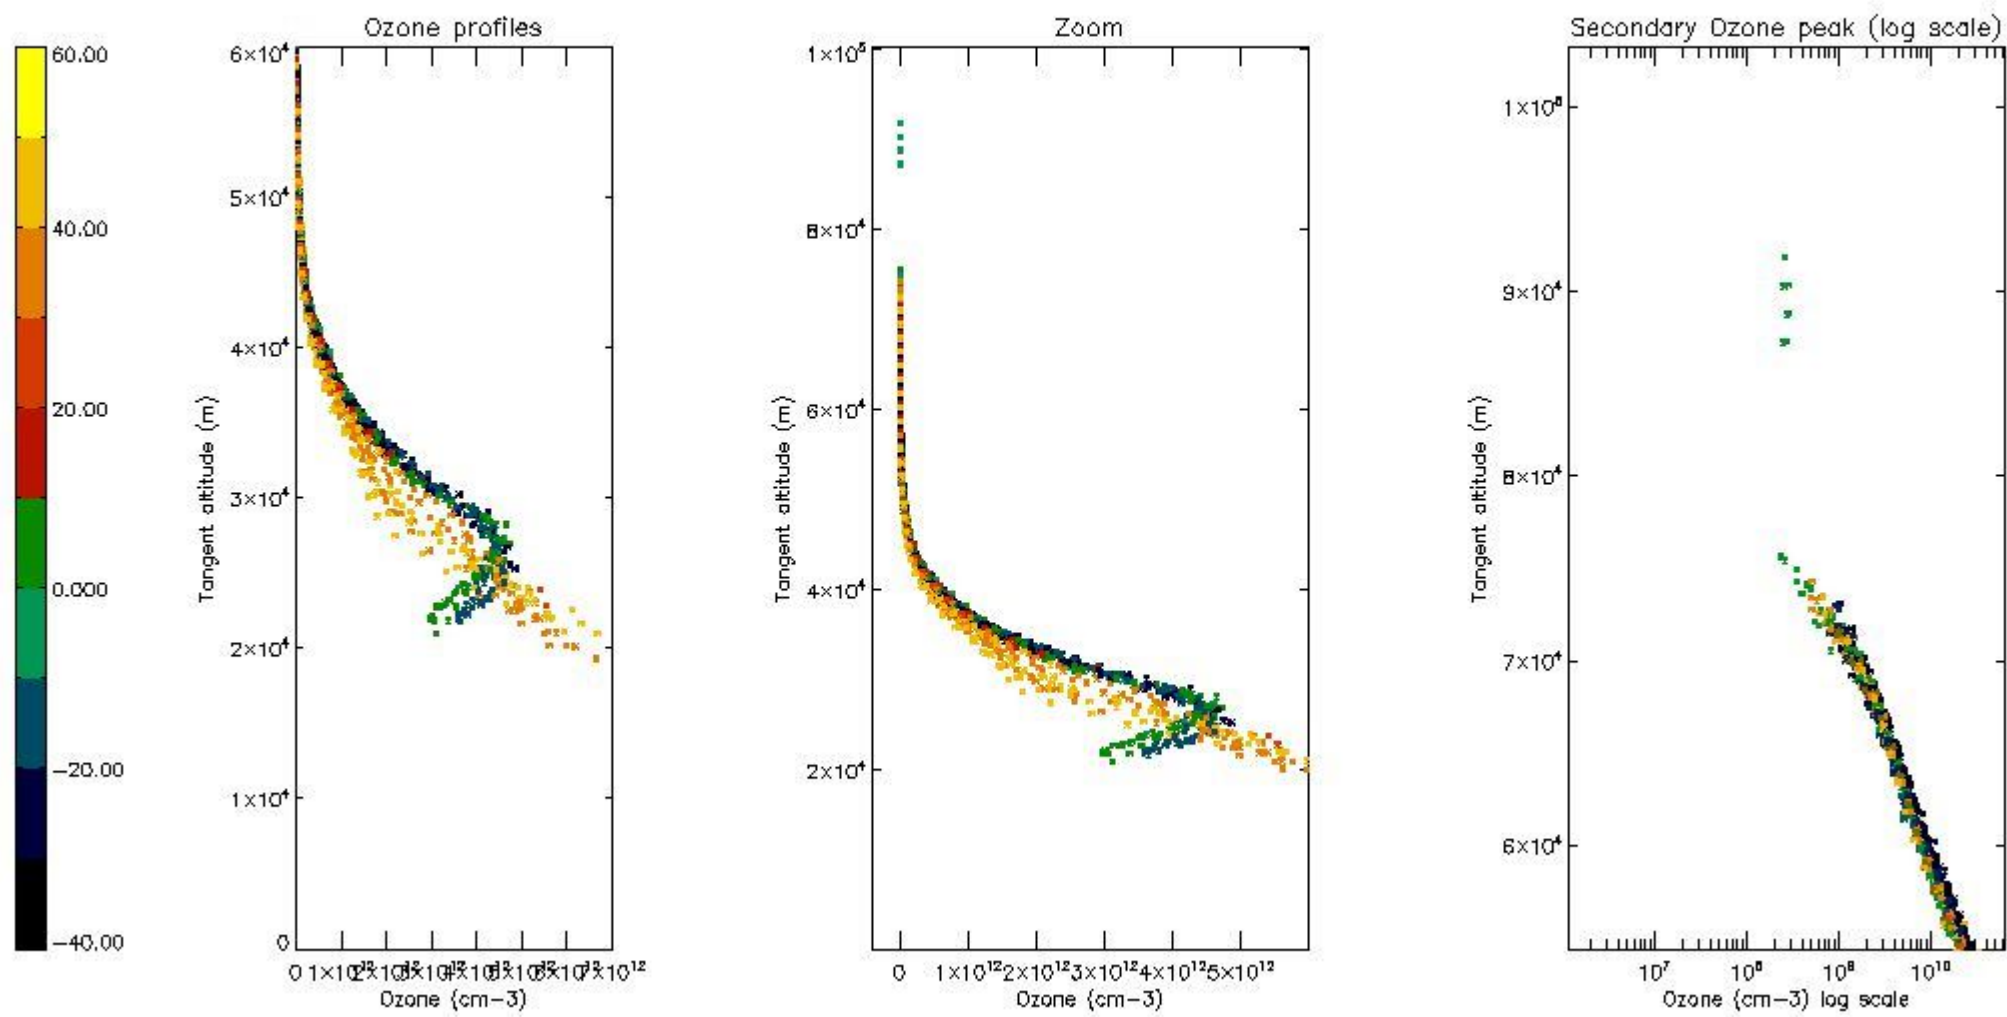

5.6 Plot NO₂ profiles for all STD (dark without errors)

The colorbar represents the latitude.