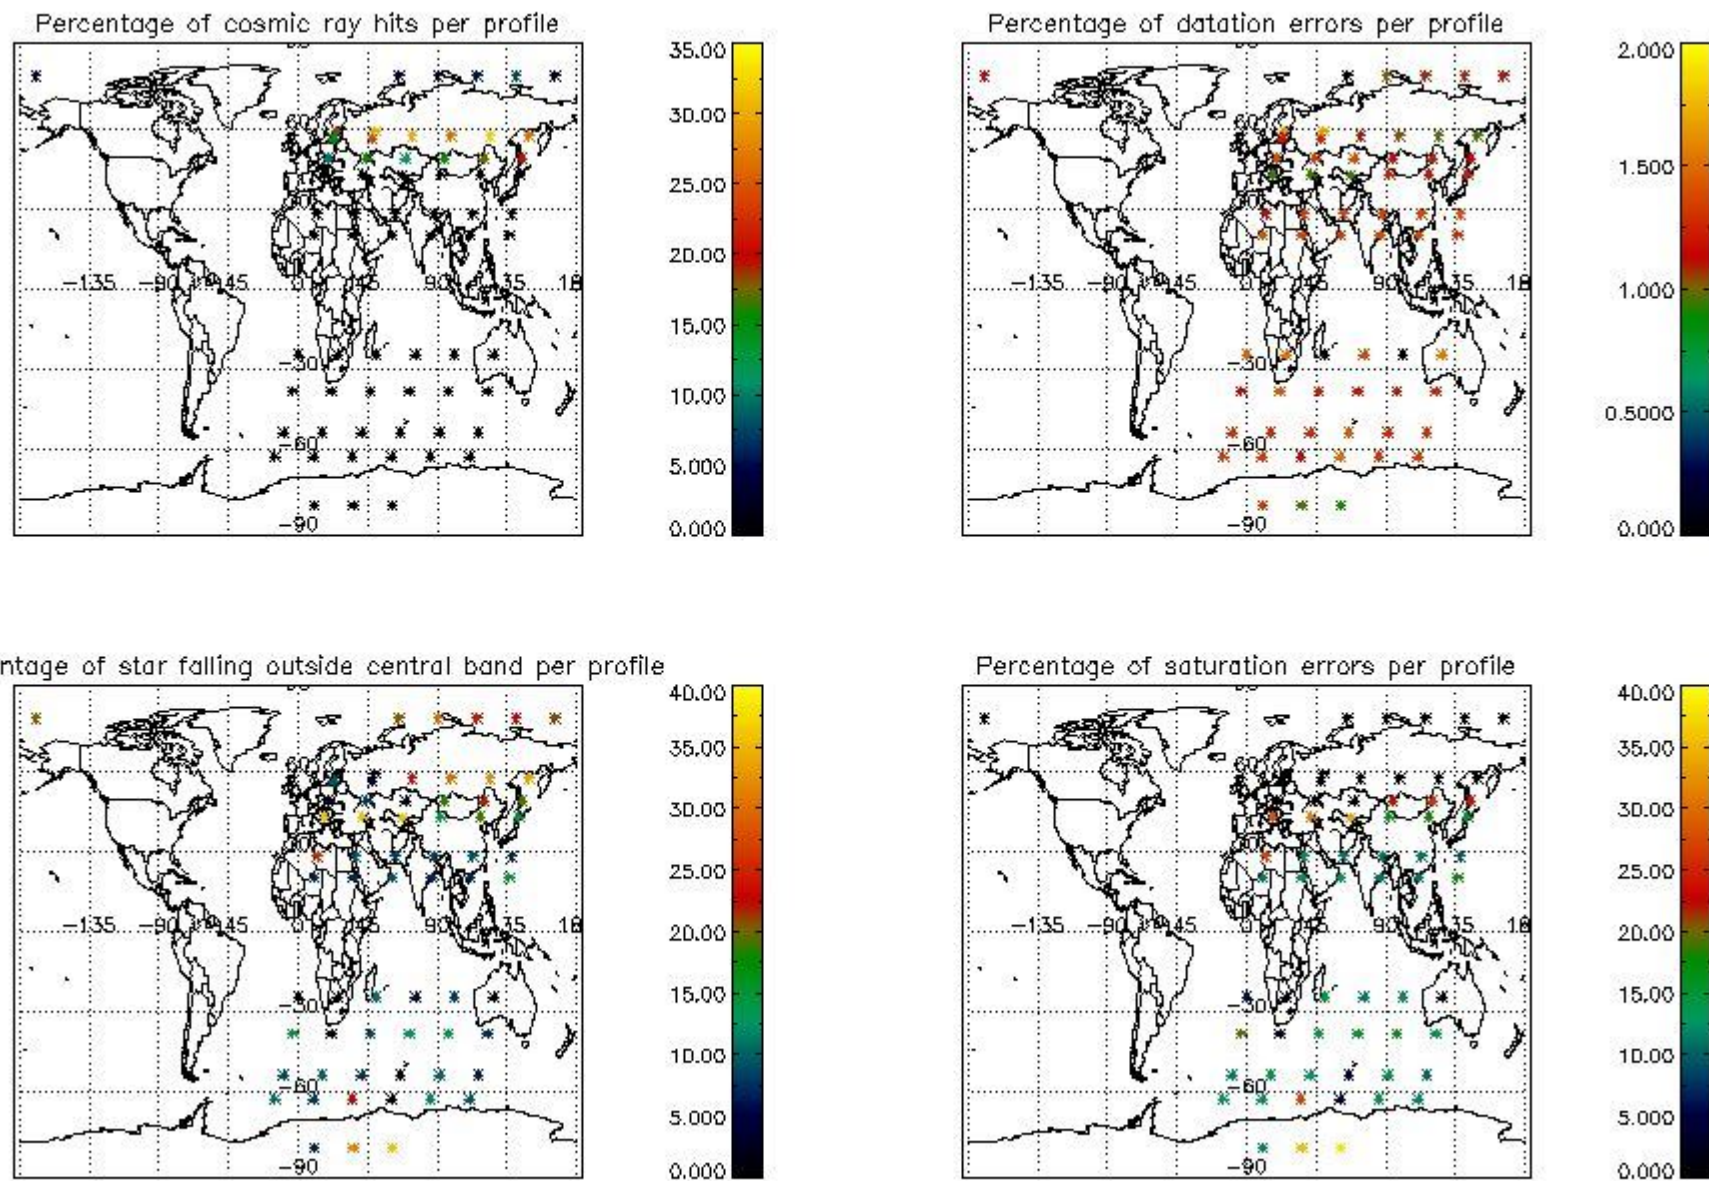

##### 4.1 Plot quality information per product (time dependant) coming from level 1b processing

###### 4.1.1 Plot level 1 quality information per product (time dependant): ENVISAT ASCENDING passes

4.1.2 Plot level 1 quality information per product (time dependant): ENVI SAT DESCENDING passes

*4.2 Plot quality information per product coming from level 1b processing (world map)*

*4.2.1 Plot level 1 quality information per product (world map): ENVISAT ASCENDING passes*

4.2.2 Plot level 1 quality information per product (world map): ENVISAT DESCENDING passes