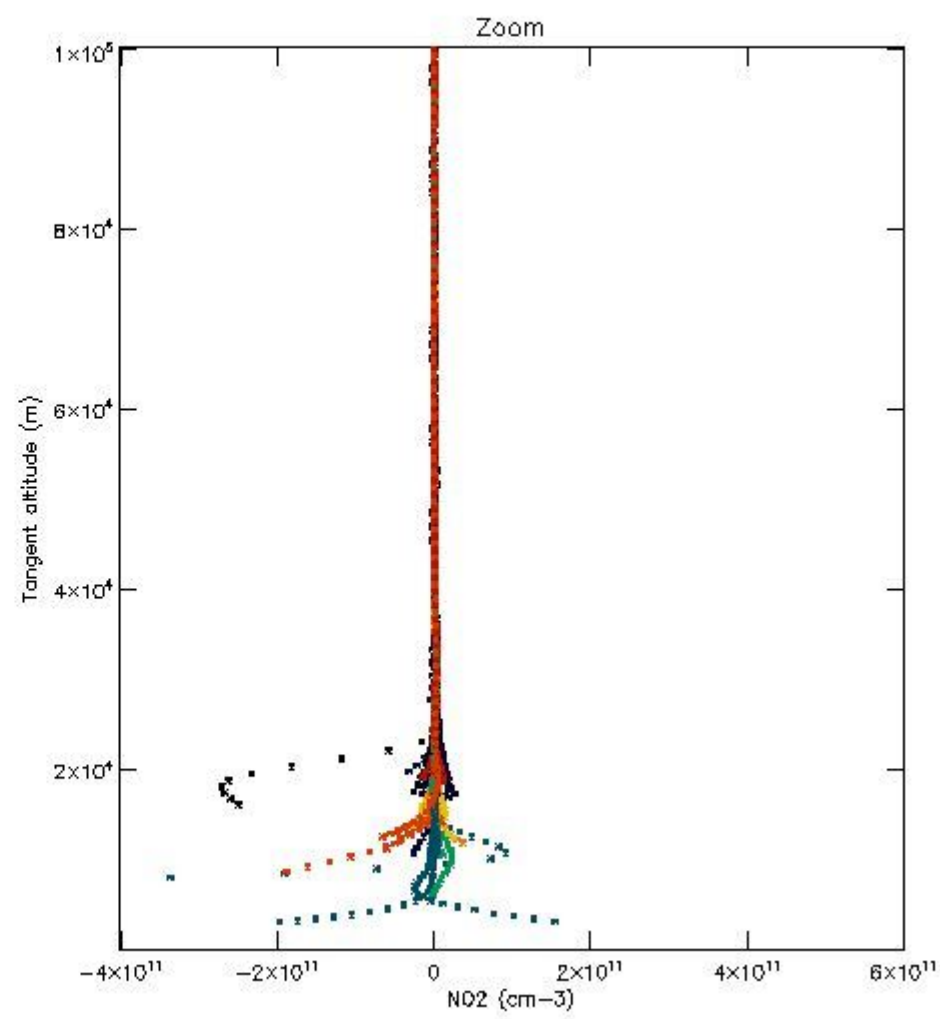

The colorbar represents the latitude.

*5.7 Plot NO3 profiles for all STD (dark without errors)*

The colorbar represents the latitude.