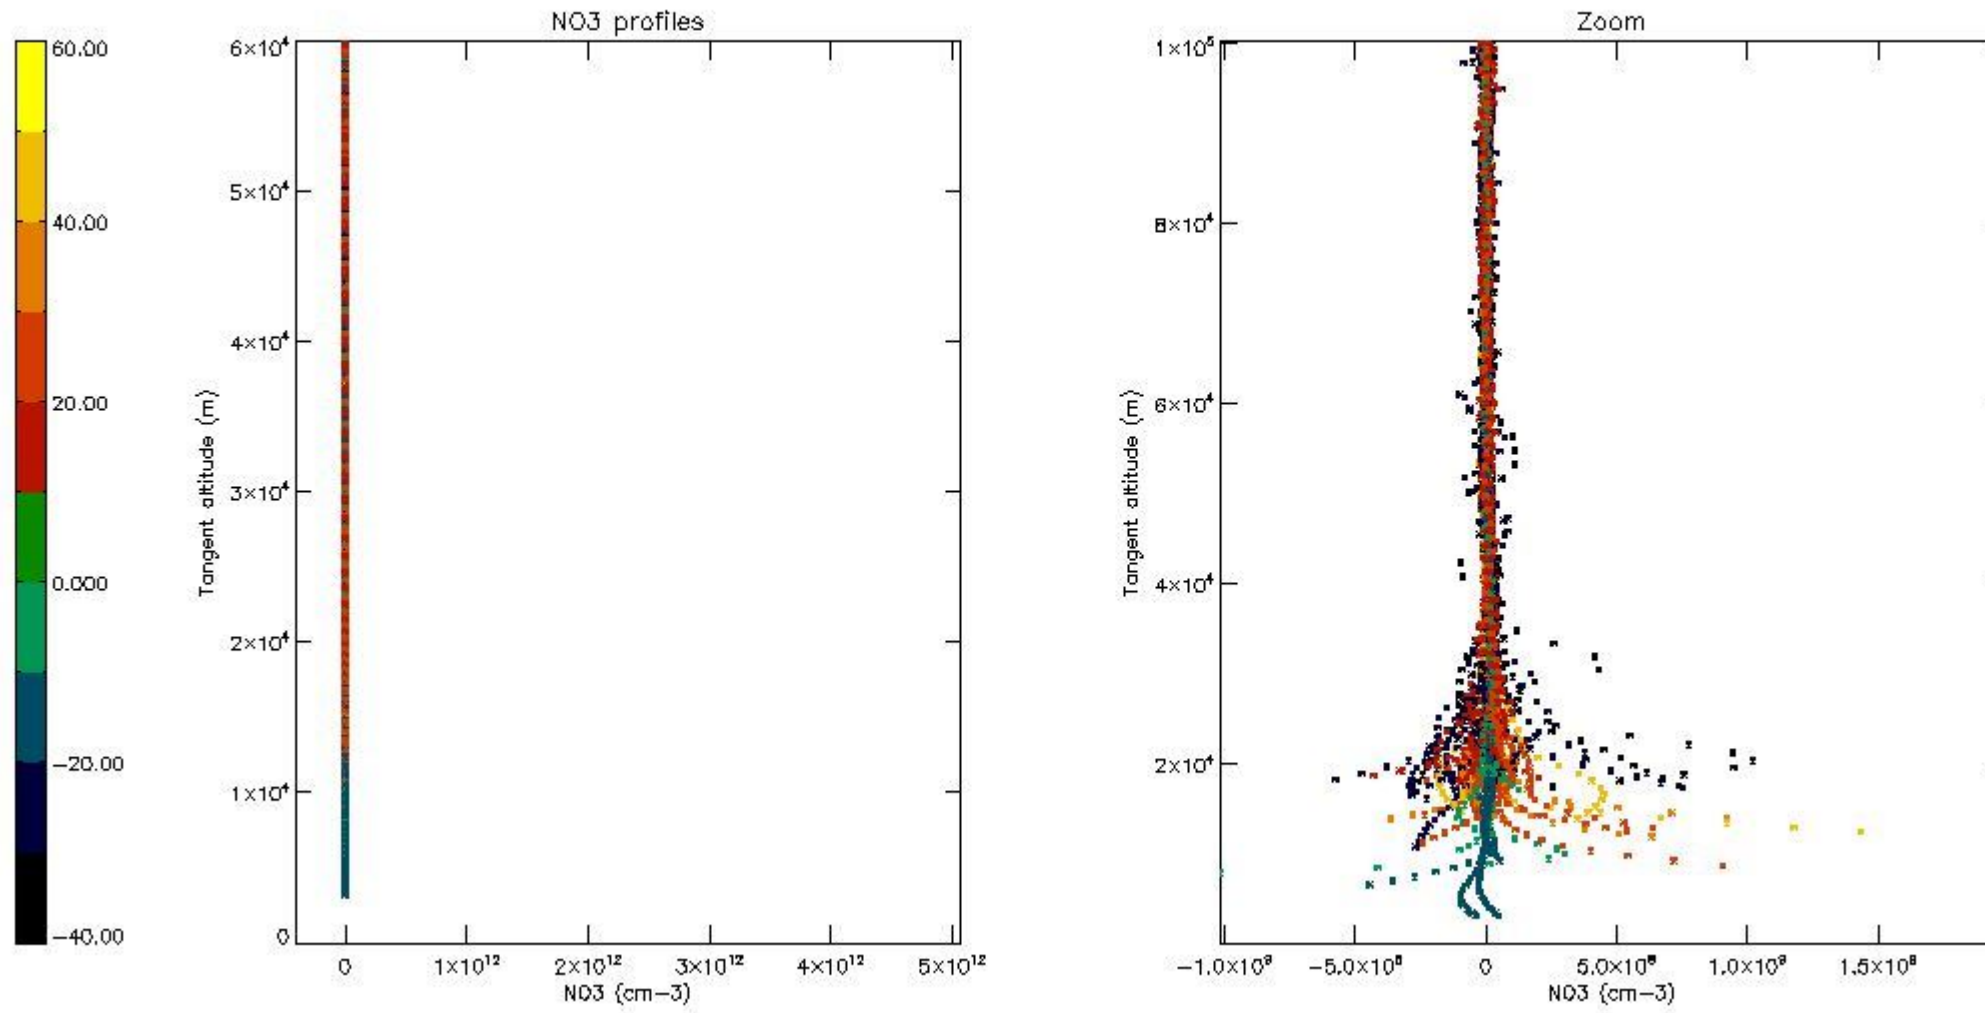

The colorbar represents the latitude.

*5.7 Plot NO3 profiles for all STD (dark without errors)*

The colorbar represents the latitude.