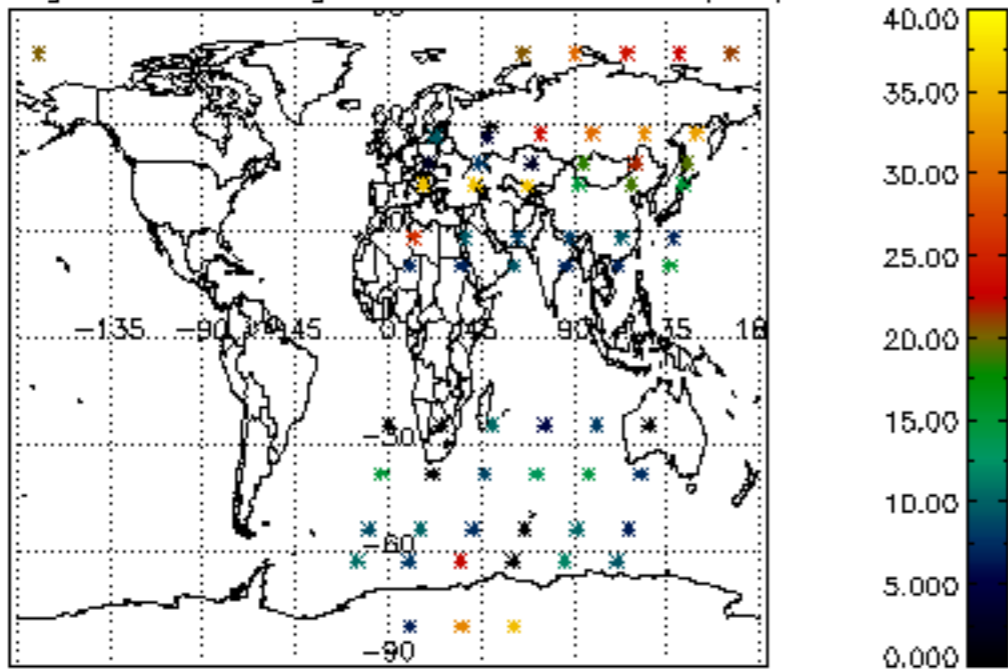

Percentage of star falling outside central band per profile