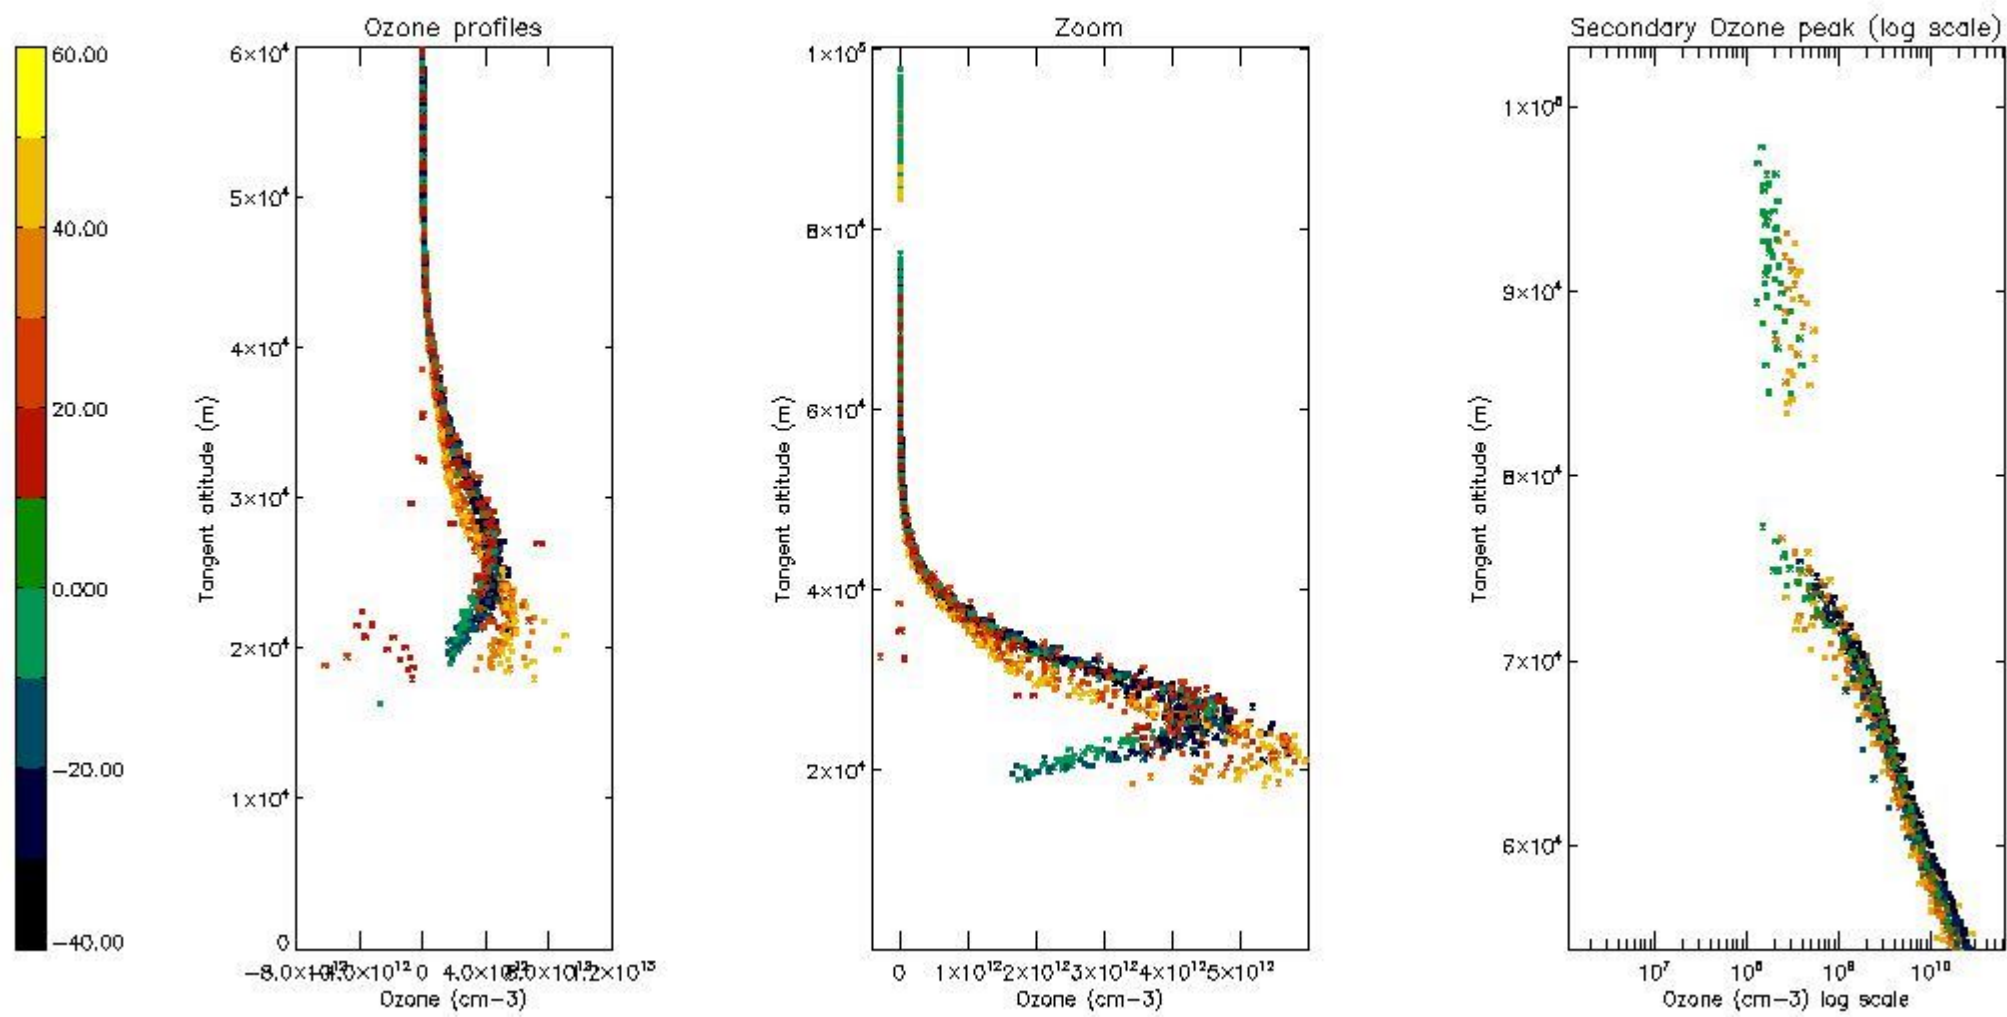

5.5 Plot ozone profiles where STD < 5% (dark without errors)

The colorbar represents the latitude.