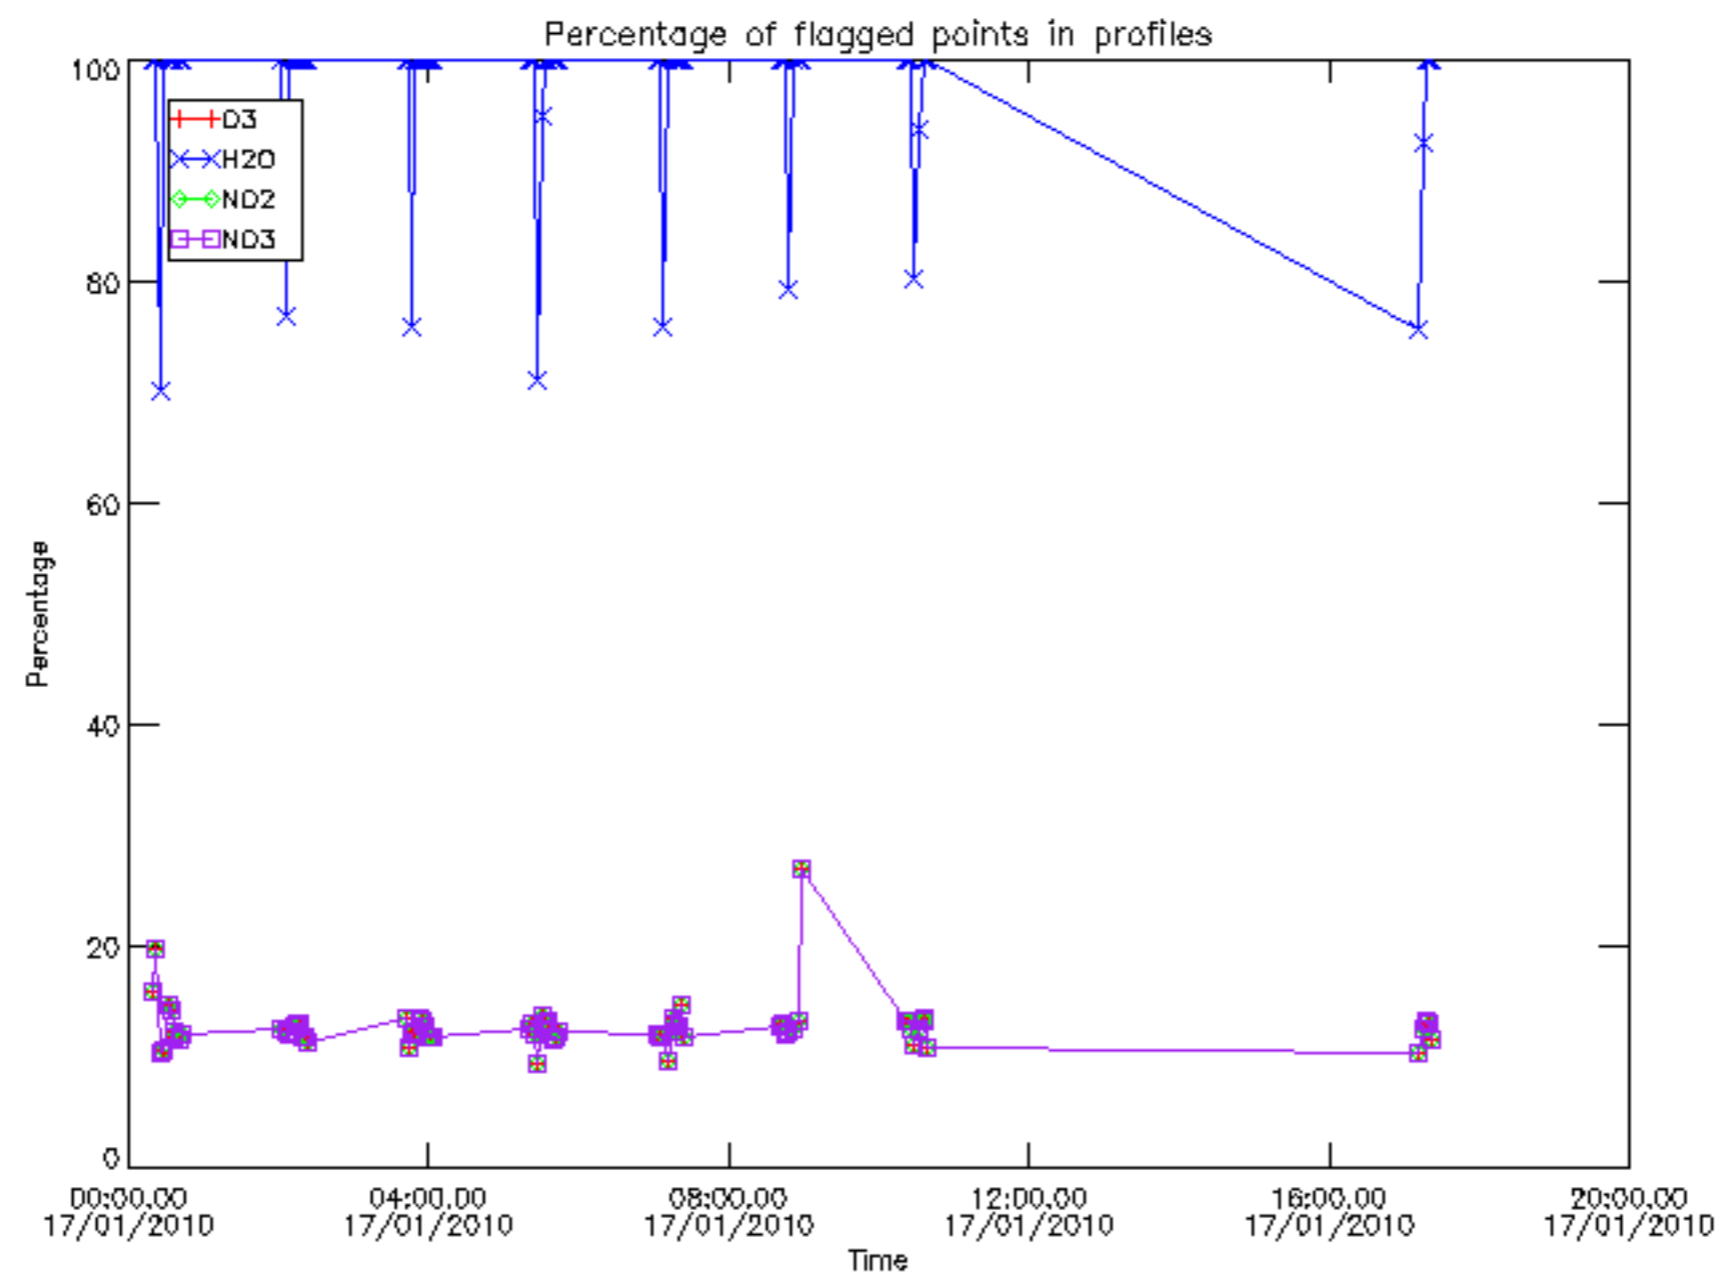

Percentage of flagged data per D3 profile

Percentage of flagged data per H2O profile