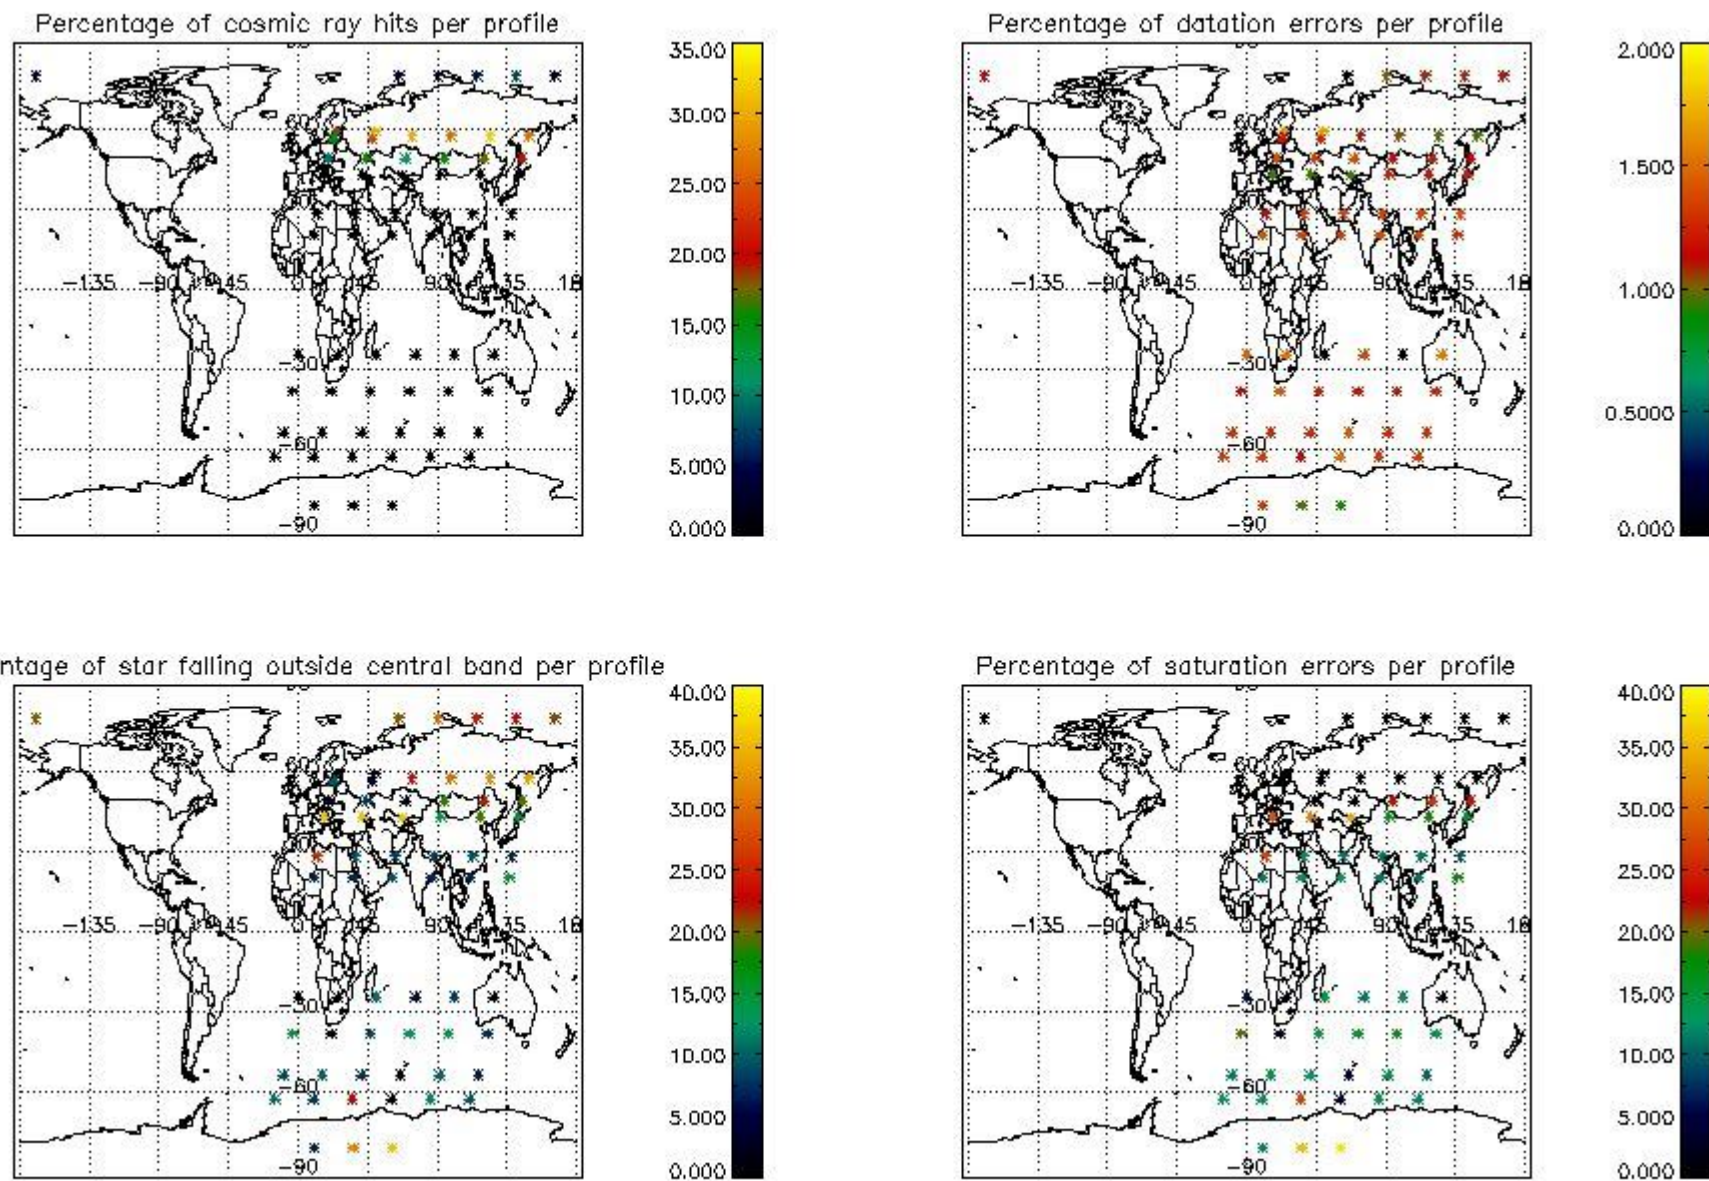

4.2.2 Plot level 1 quality information per product (world map): ENVISAT DESCENDING passes

5. Trace gas profiles

5.1 Ozone statistics based on quality of products

The final quality of the products can be "measured" using the STD (Standard Deviation) attached to every point profile. This information is written to the parameter GOM_NL__2P/NL_LOCAL_SPECIES_DENSITY/o3_std of the level 2 products. The table below shows the statistics for given STD ranges.

The statistics are given with respect to the overall valid production:

- Products without fatal errors: GOM_NL__2P/MPH/PRODUCT_ERR=0
- Valid point profile: GOM_NL__2P/NL_LOCAL_SPECIES_DENSITY/pcd(0)=0

The 'Criteria' is applied to valid points of dark limb products:

- Products in dark limb illumination condition: GOM_NL__2P/NL_SUMMARY_QUALITY/obs_ill_cond=0
- Products without fatal errors: GOM_NL__2P/MPH/PRODUCT_ERR=0
- Valid point profile: GOM_NL__2P/NL_LOCAL_SPECIES_DENSITY/pcd(0)=0

So, the table below shows the percentage of dark limb and valid observations for each criteria with respect to the overall valid daily observations.

Criteria	% of total production
All STD	38
STD < 20	20