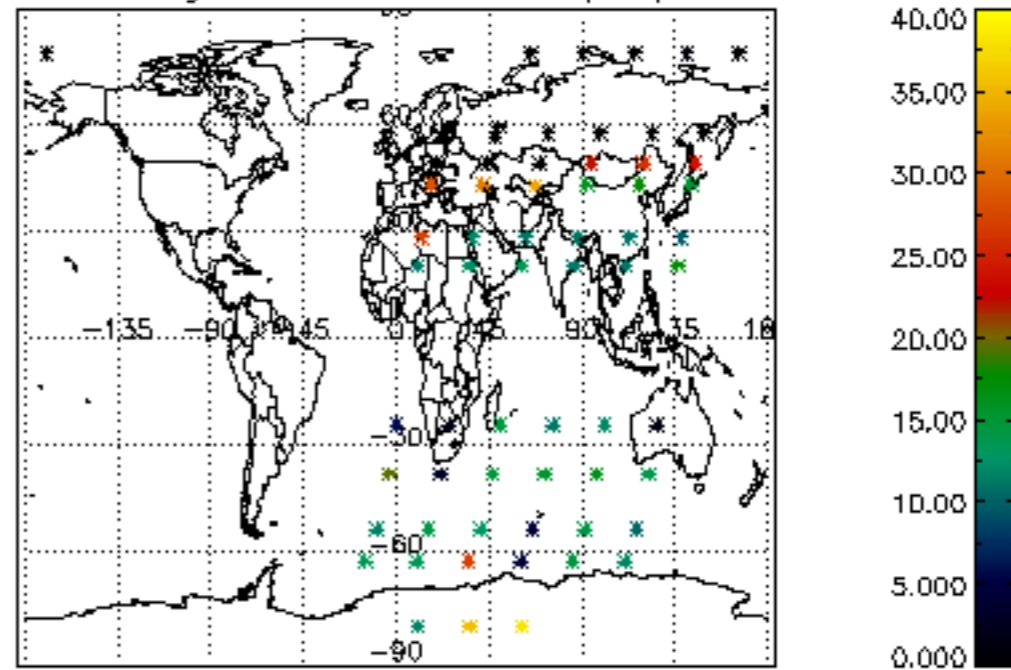

Percentage of saturation errors per profile