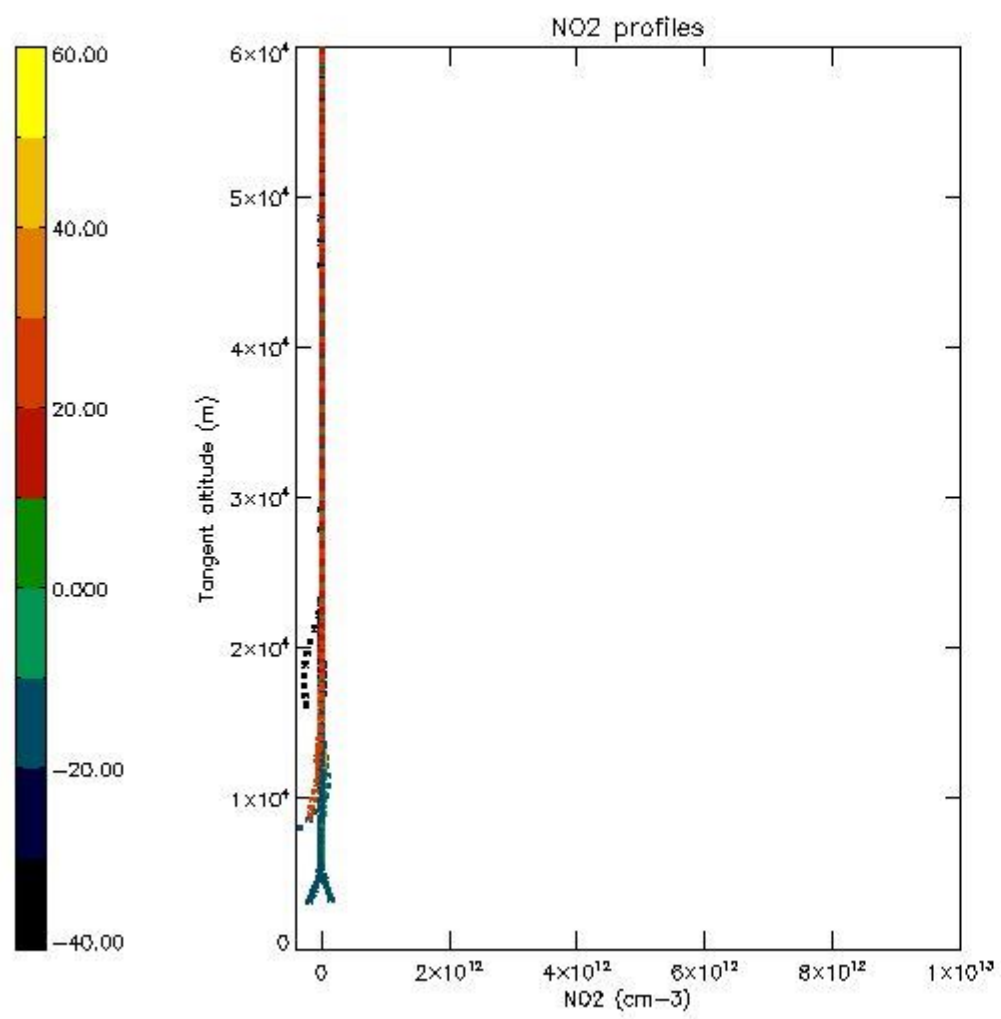

5.4 Plot ozone profiles where  $STD < 10\%$  (dark without errors)

The colorbar represents the latitude.

*5.5 Plot ozone profiles where STD < 5% (dark without errors)*

The colorbar represents the latitude.

*5.6 Plot NO<sub>2</sub> profiles for all STD (dark without errors)*

The colorbar represents the latitude.

*5.7 Plot NO3 profiles for all STD (dark without errors)*

The colorbar represents the latitude.