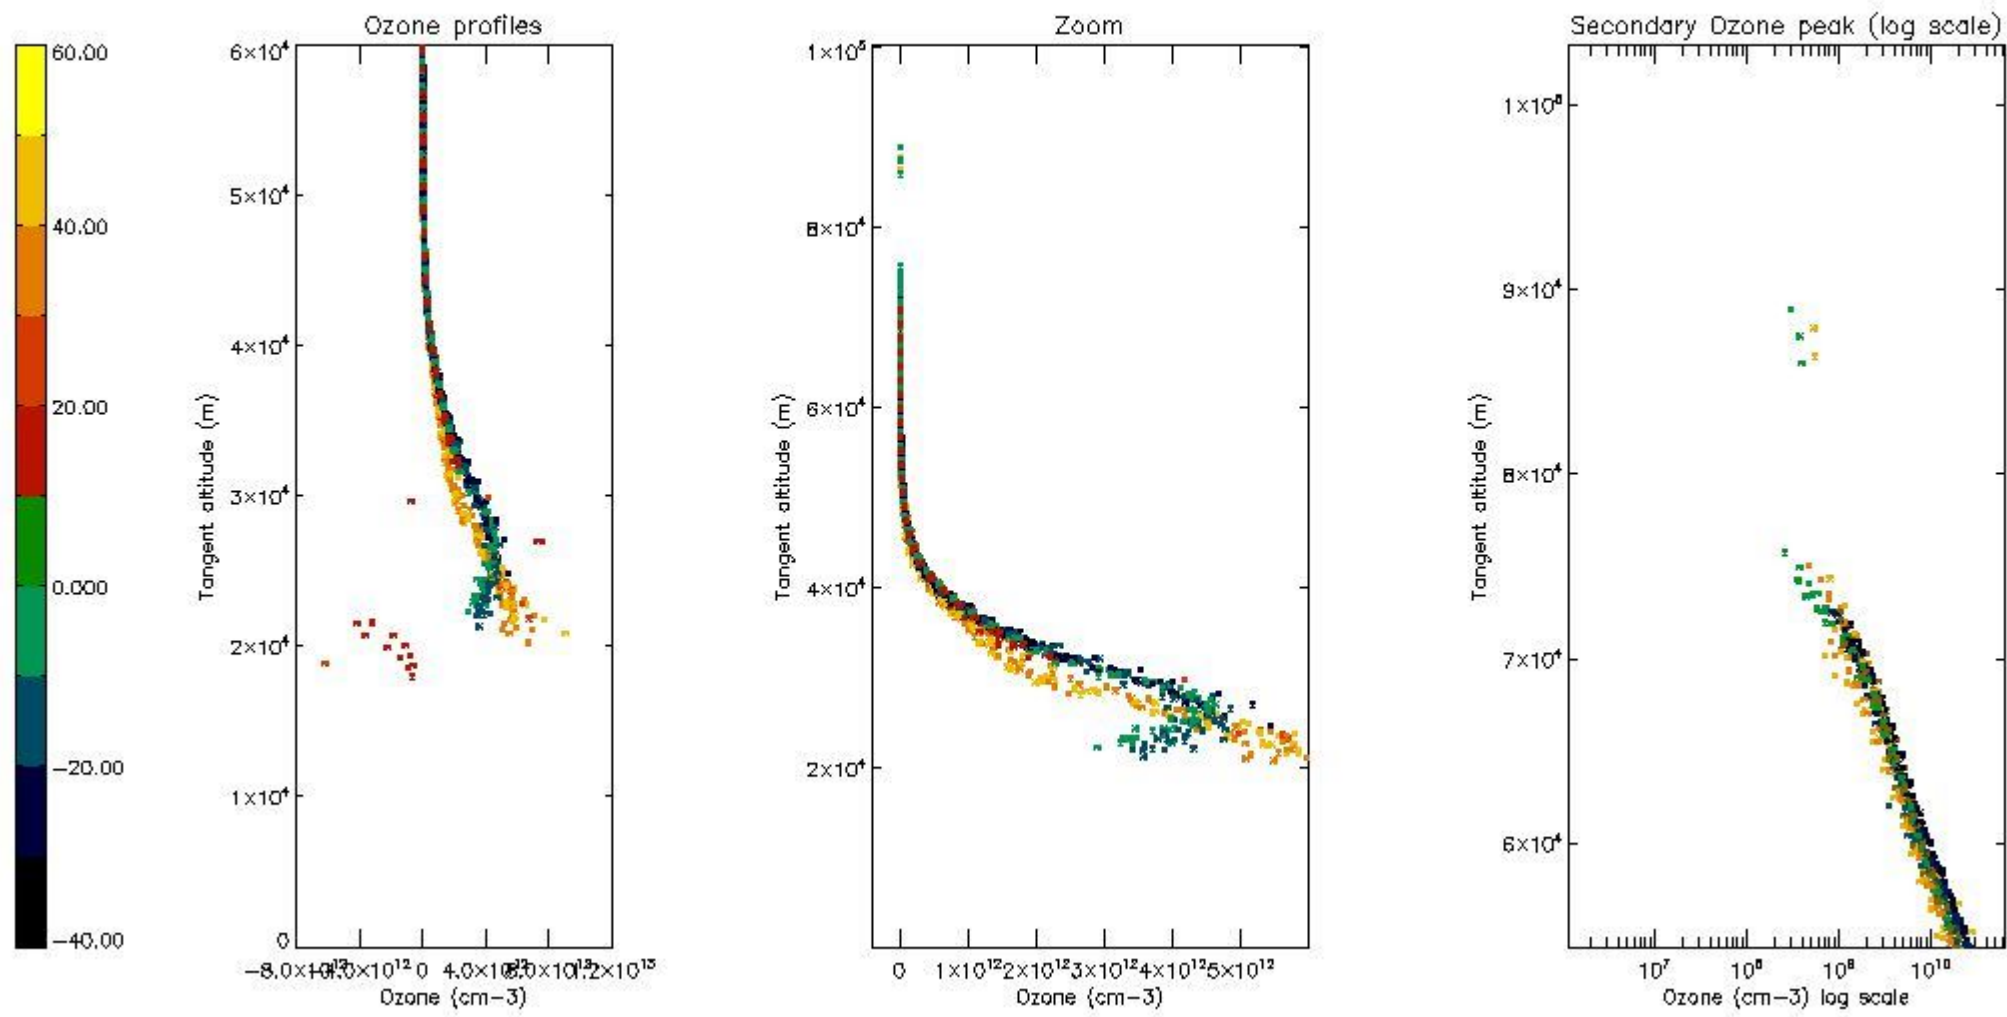

5.6 Plot NO₂ profiles for all STD (dark without errors)

The colorbar represents the latitude.