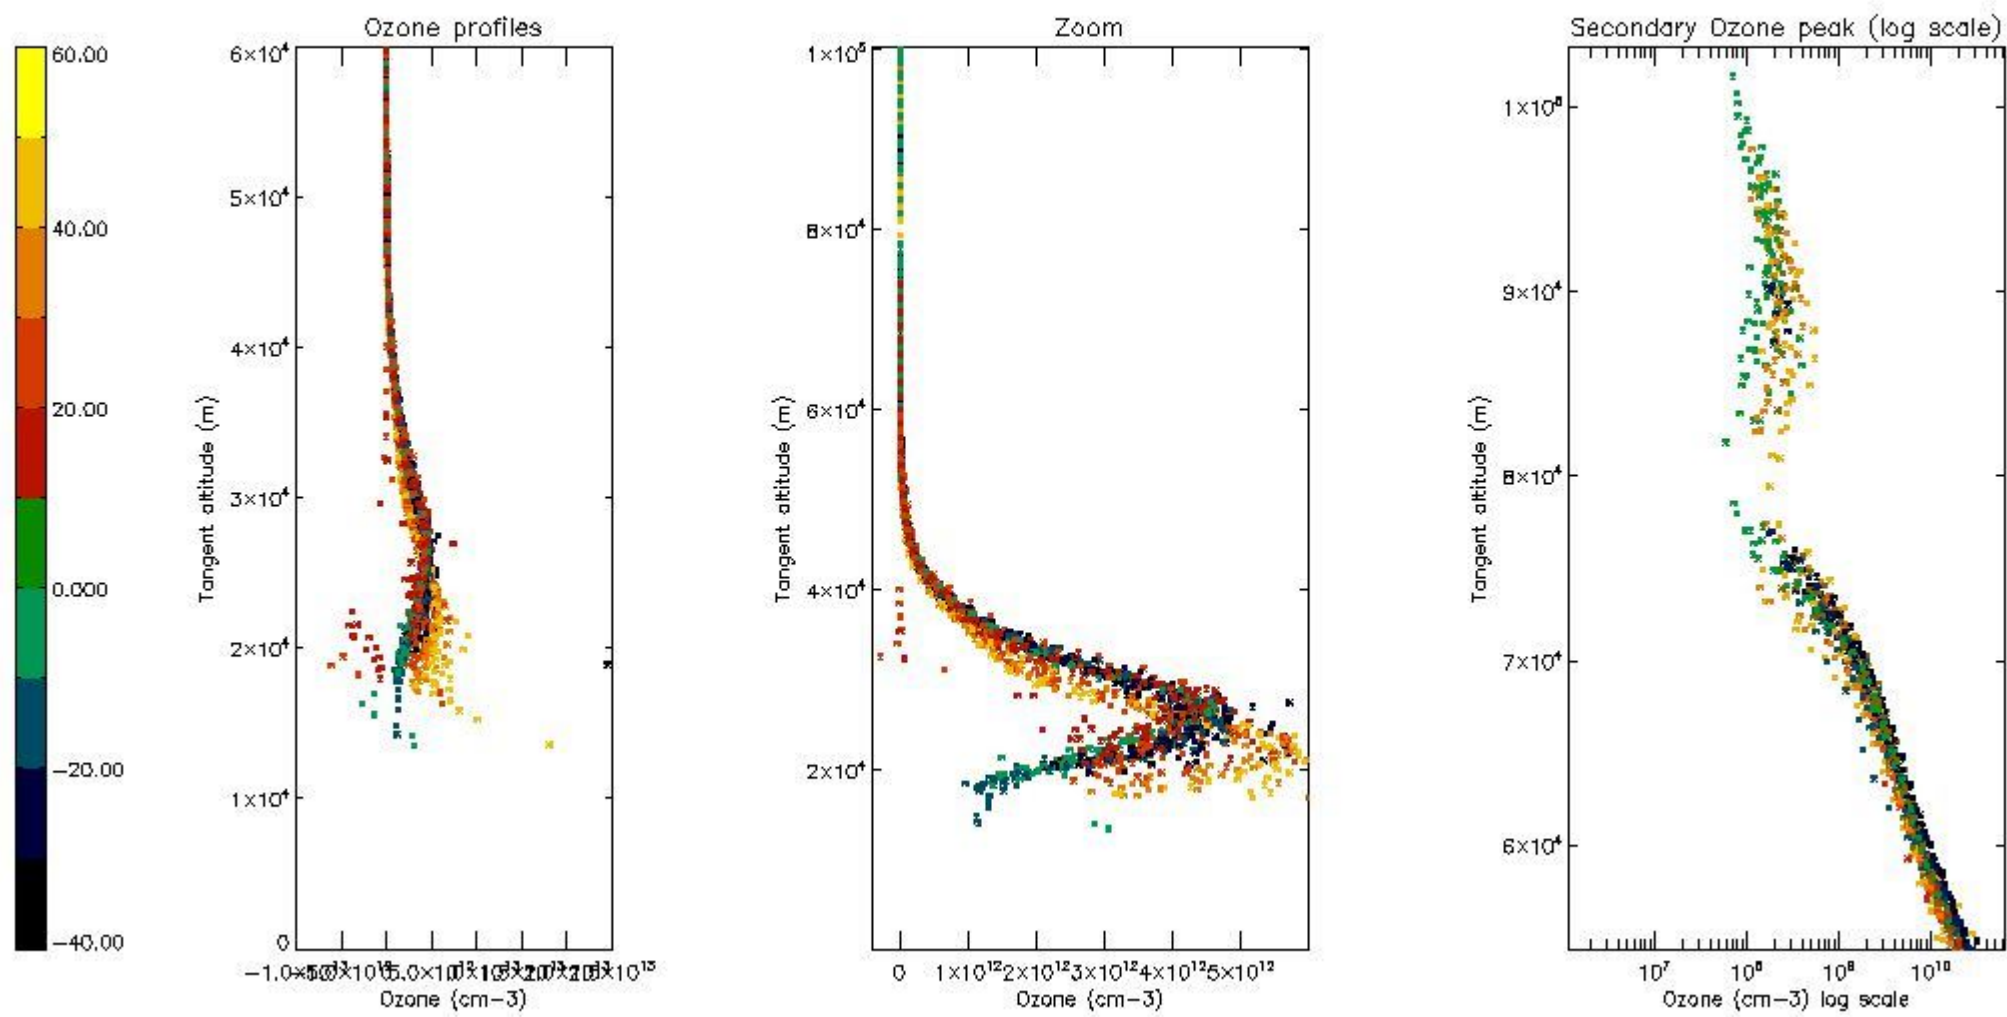

STD < 10	16
STD < 5	12

5.2 Plot ozone profiles for all STD (dark without errors)

The colorbar represents the latitude.

5.3 Plot ozone profiles where STD < 20% (dark without errors)

The colorbar represents the latitude.