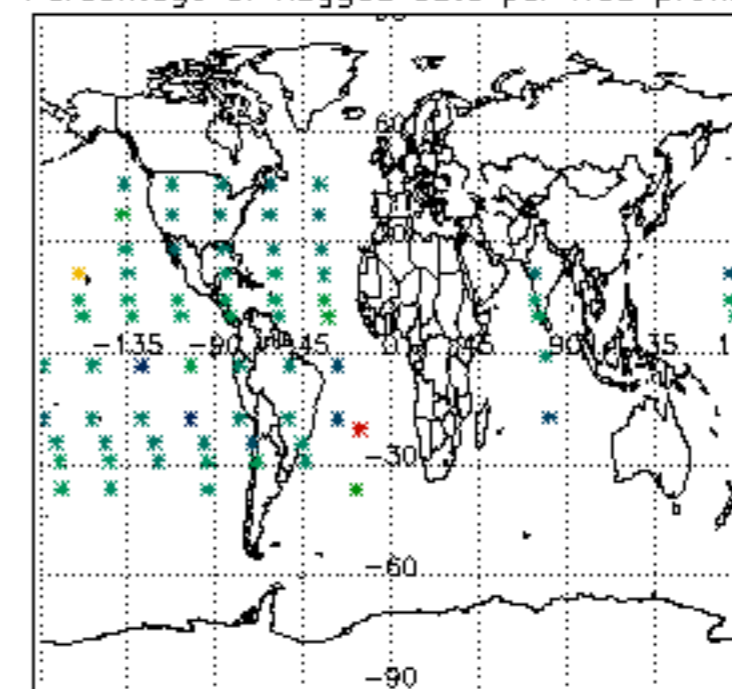

Percentage of flagged data per NO3 profile