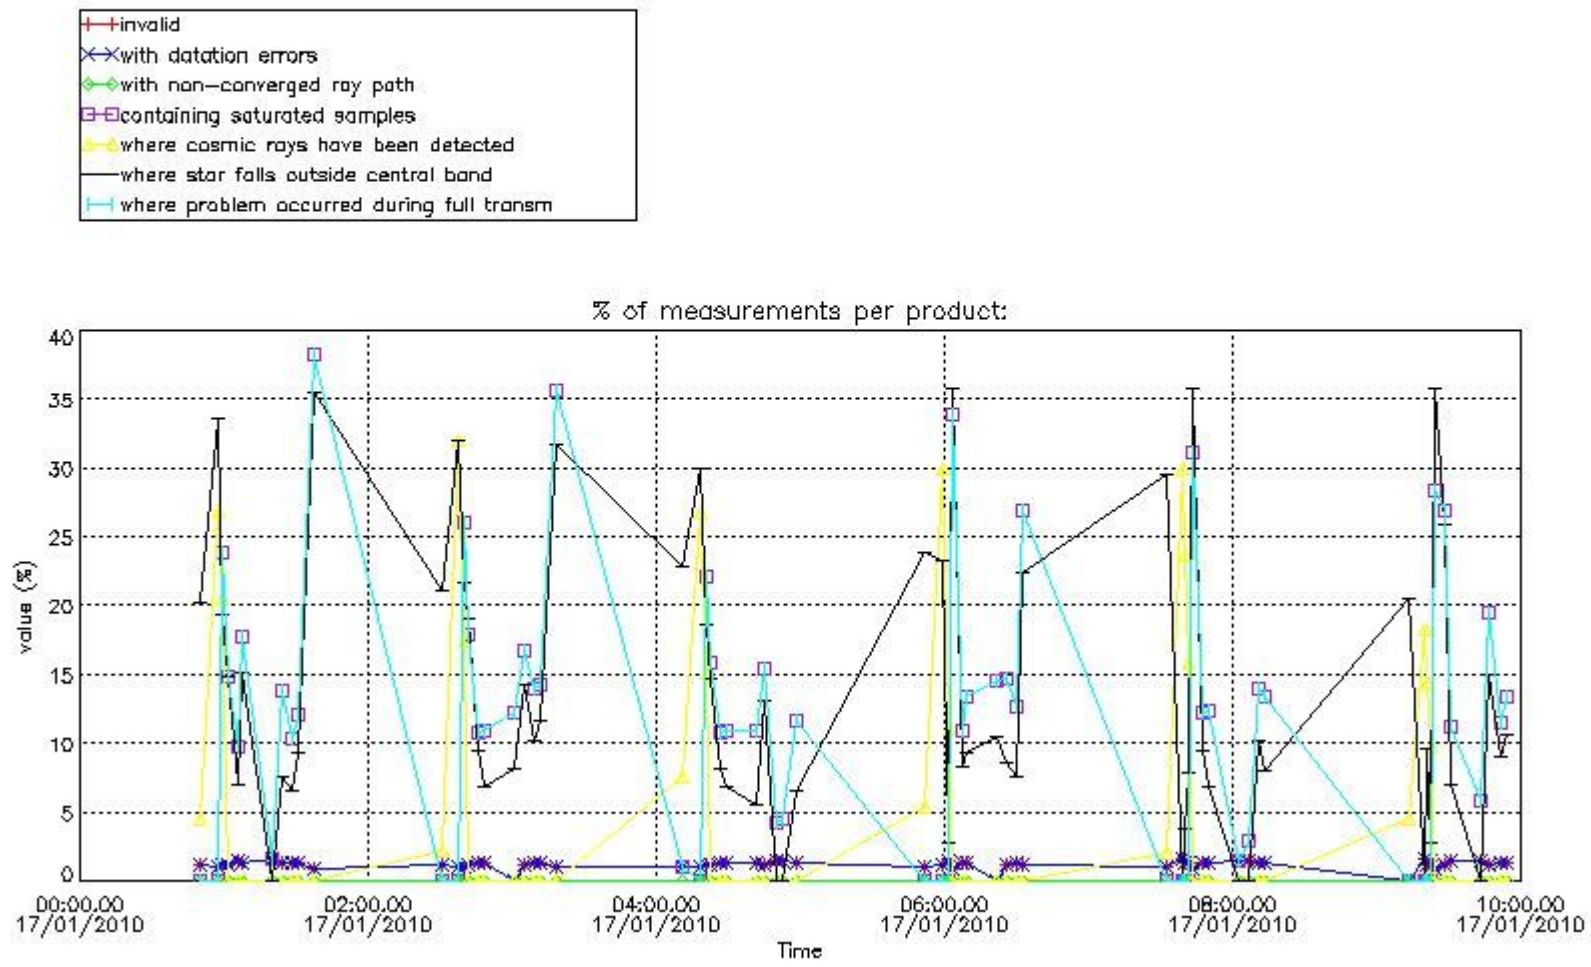

4.2 Plot quality information per product coming from level 1b processing (world map)

4.2.1 Plot level 1 quality information per product (world map): ENVISAT ASCENDING passes