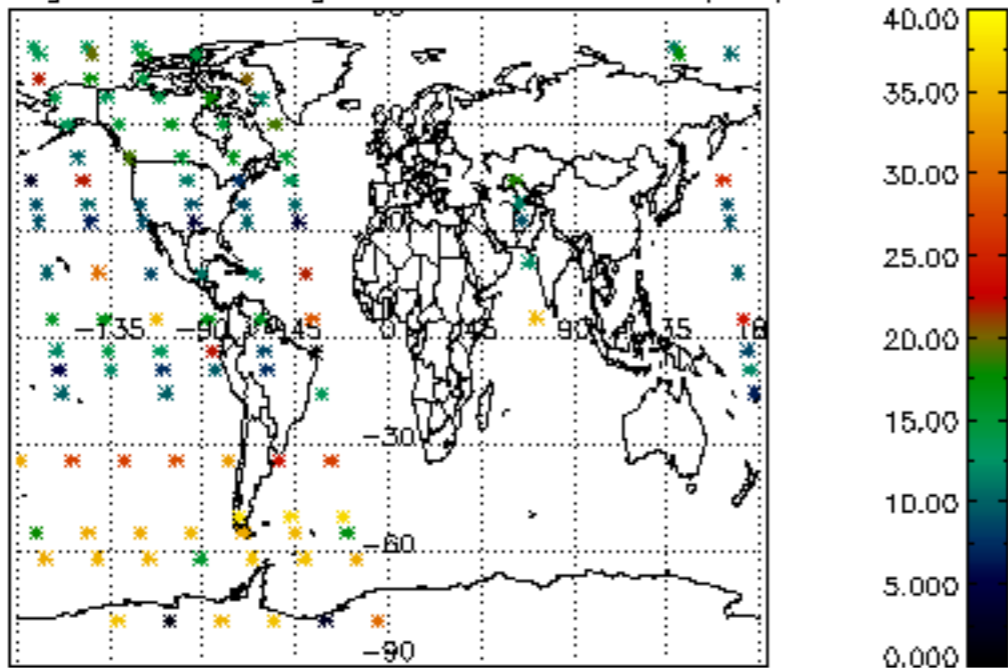

Percentage of cosmic ray hits per profile

Percentage of star falling outside central band per profile