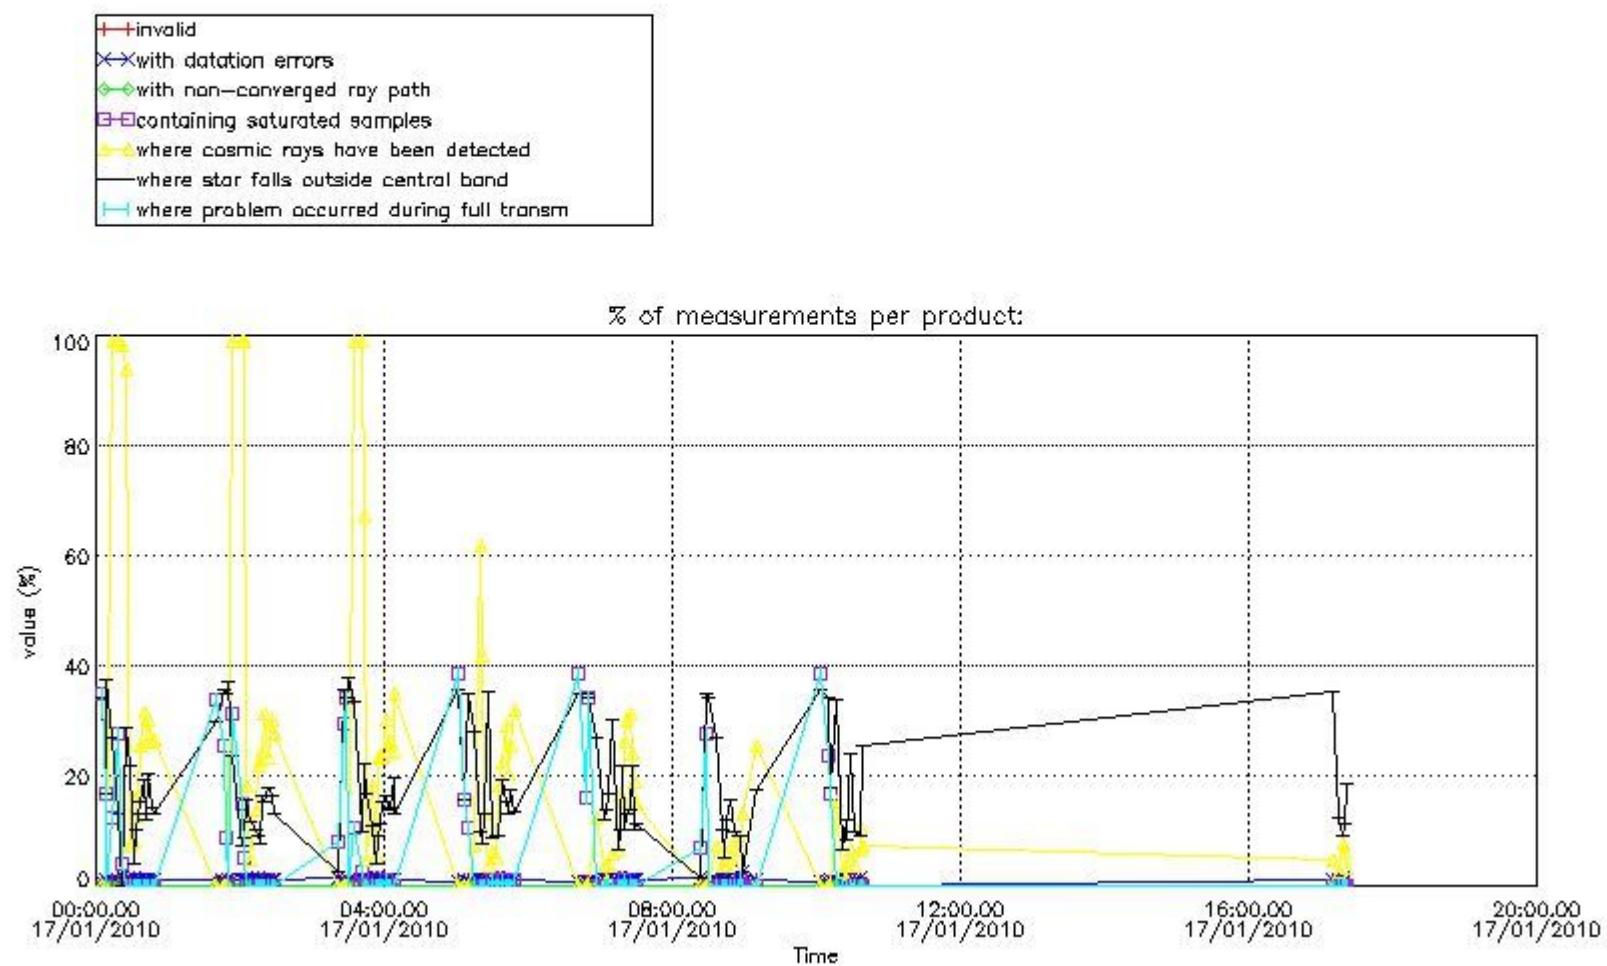

4.1.2 Plot level 1 quality information per product (time dependant): ENVI SAT DESCENDING passes