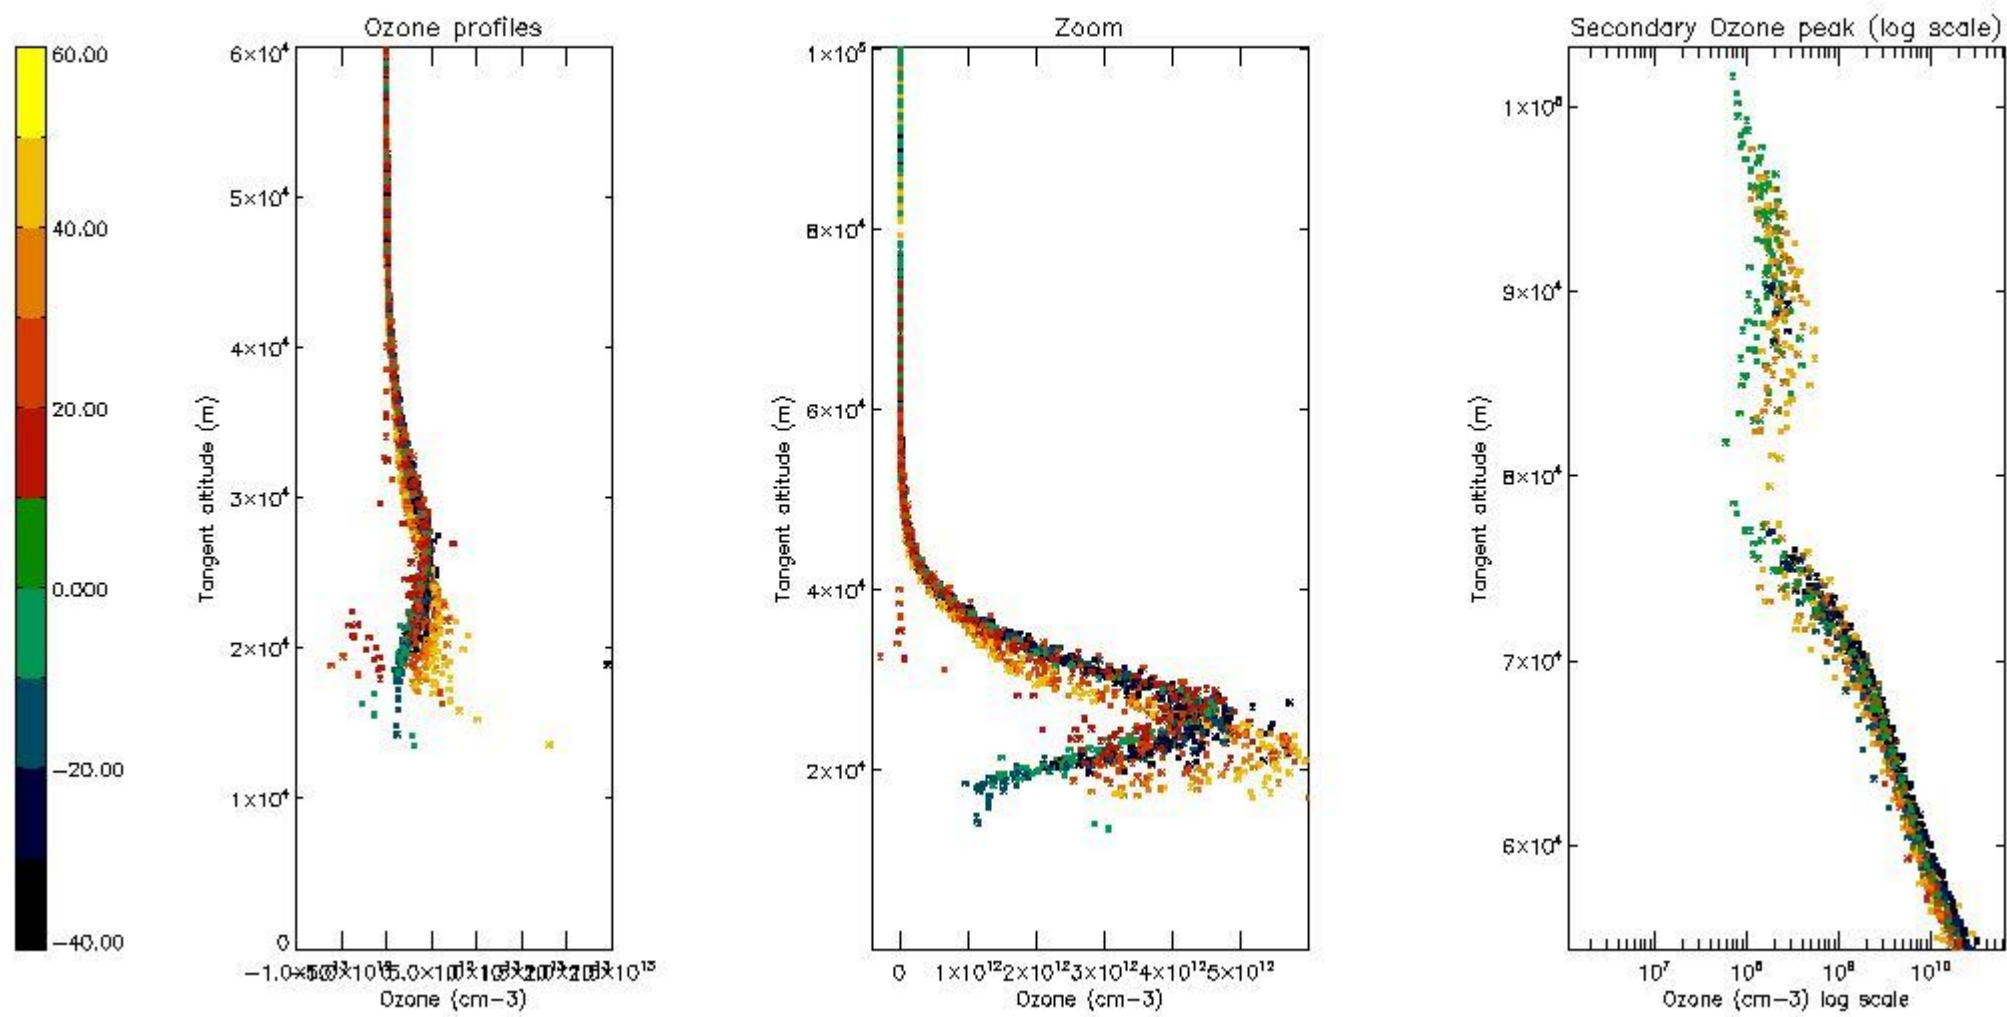

STD < 10	16
STD < 5	12

5.2 Plot ozone profiles for all STD (dark without errors)

The colorbar represents the latitude.

5.3 Plot ozone profiles where STD < 20% (dark without errors)

The colorbar represents the latitude.

5.4 Plot ozone profiles where  $STD < 10\%$  (dark without errors)

The colorbar represents the latitude.

*5.5 Plot ozone profiles where STD < 5% (dark without errors)*

The colorbar represents the latitude.