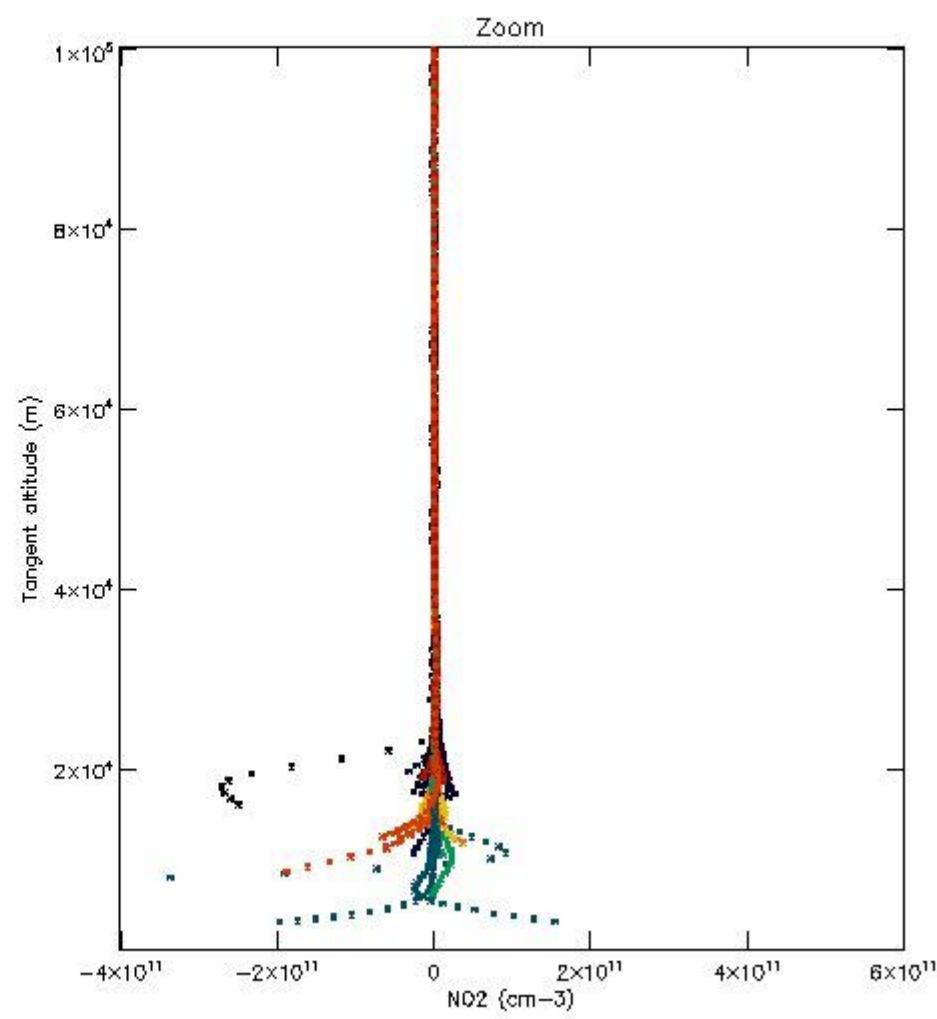

5.4 Plot ozone profiles where  $STD < 10\%$  (dark without errors)

The colorbar represents the latitude.

*5.5 Plot ozone profiles where STD < 5% (dark without errors)*

The colorbar represents the latitude.

*5.6 Plot NO<sub>2</sub> profiles for all STD (dark without errors)*

The colorbar represents the latitude.

*5.7 Plot NO3 profiles for all STD (dark without errors)*

The colorbar represents the latitude.