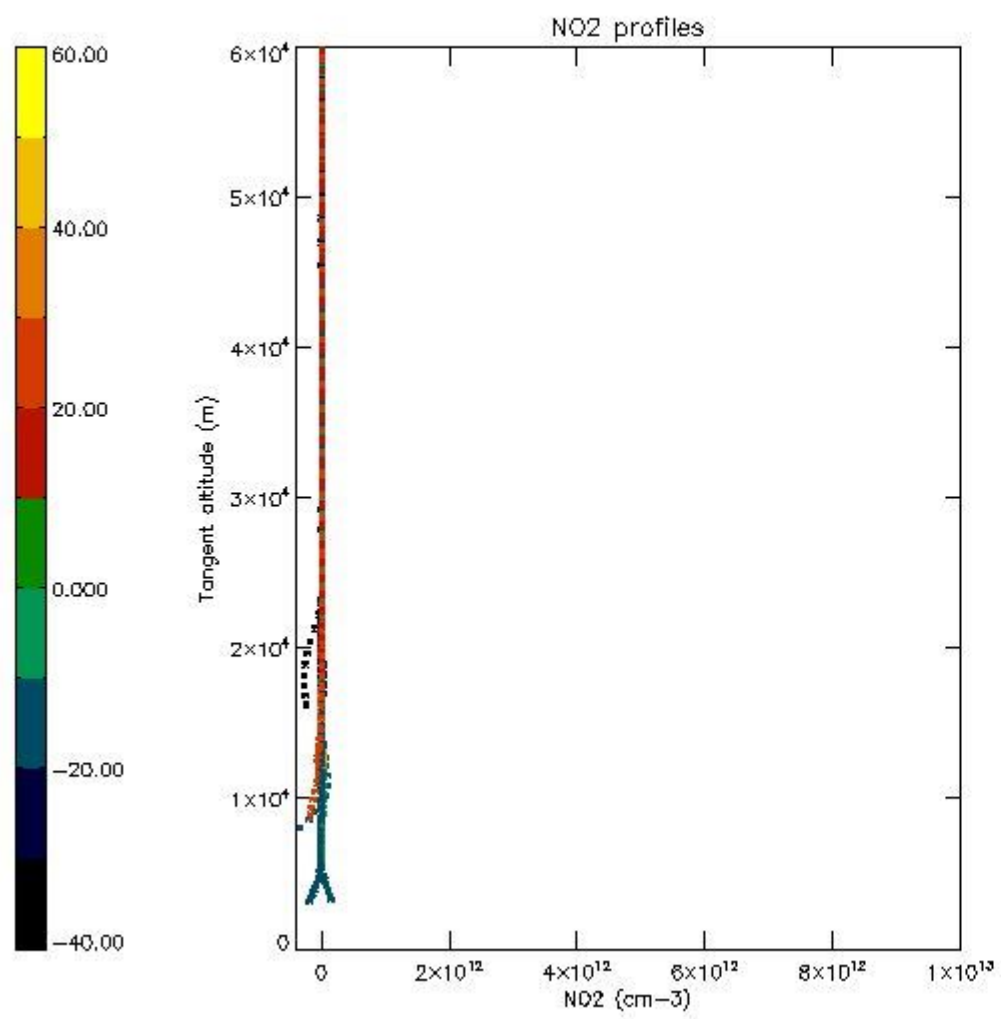

5.7 Plot NO3 profiles for all STD (dark without errors)

The colorbar represents the latitude.