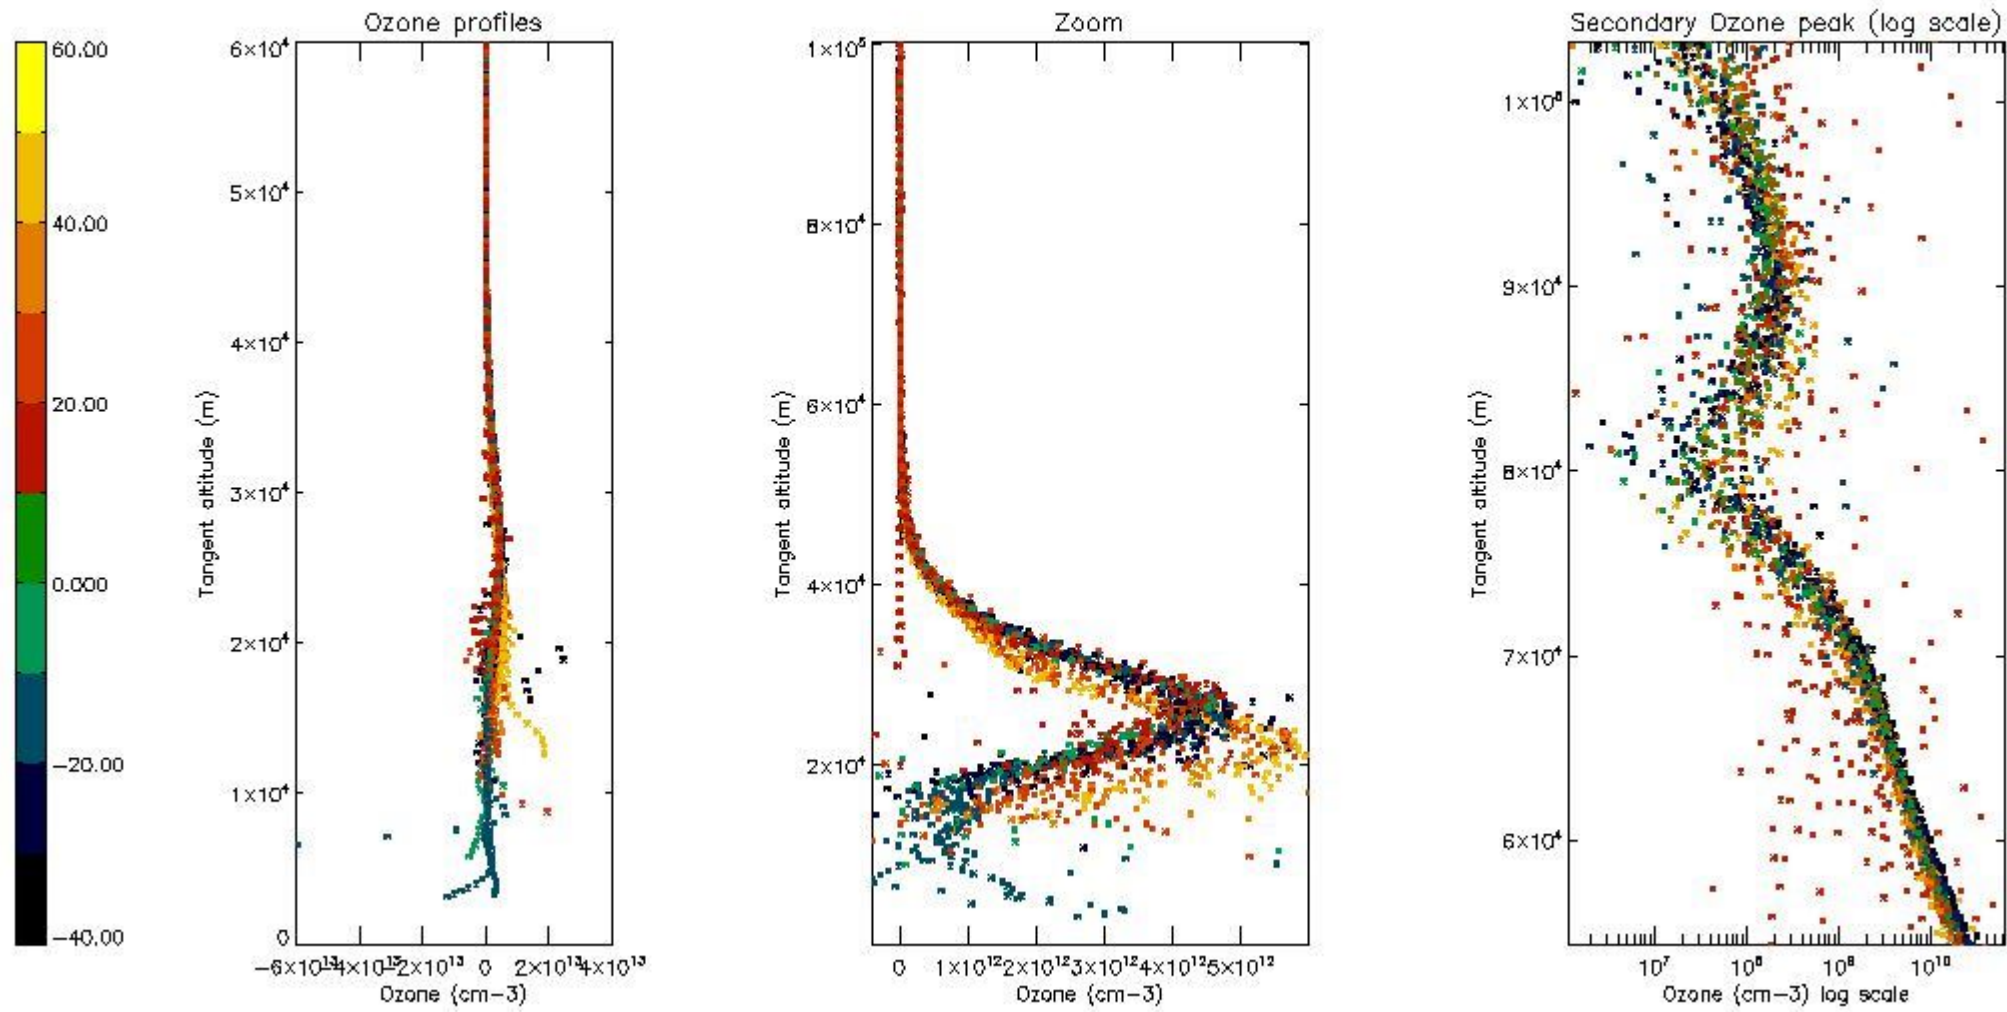

STD < 10	16
STD < 5	12

5.2 Plot ozone profiles for all STD (dark without errors)

The colorbar represents the latitude.

5.3 Plot ozone profiles where STD < 20% (dark without errors)

The colorbar represents the latitude.