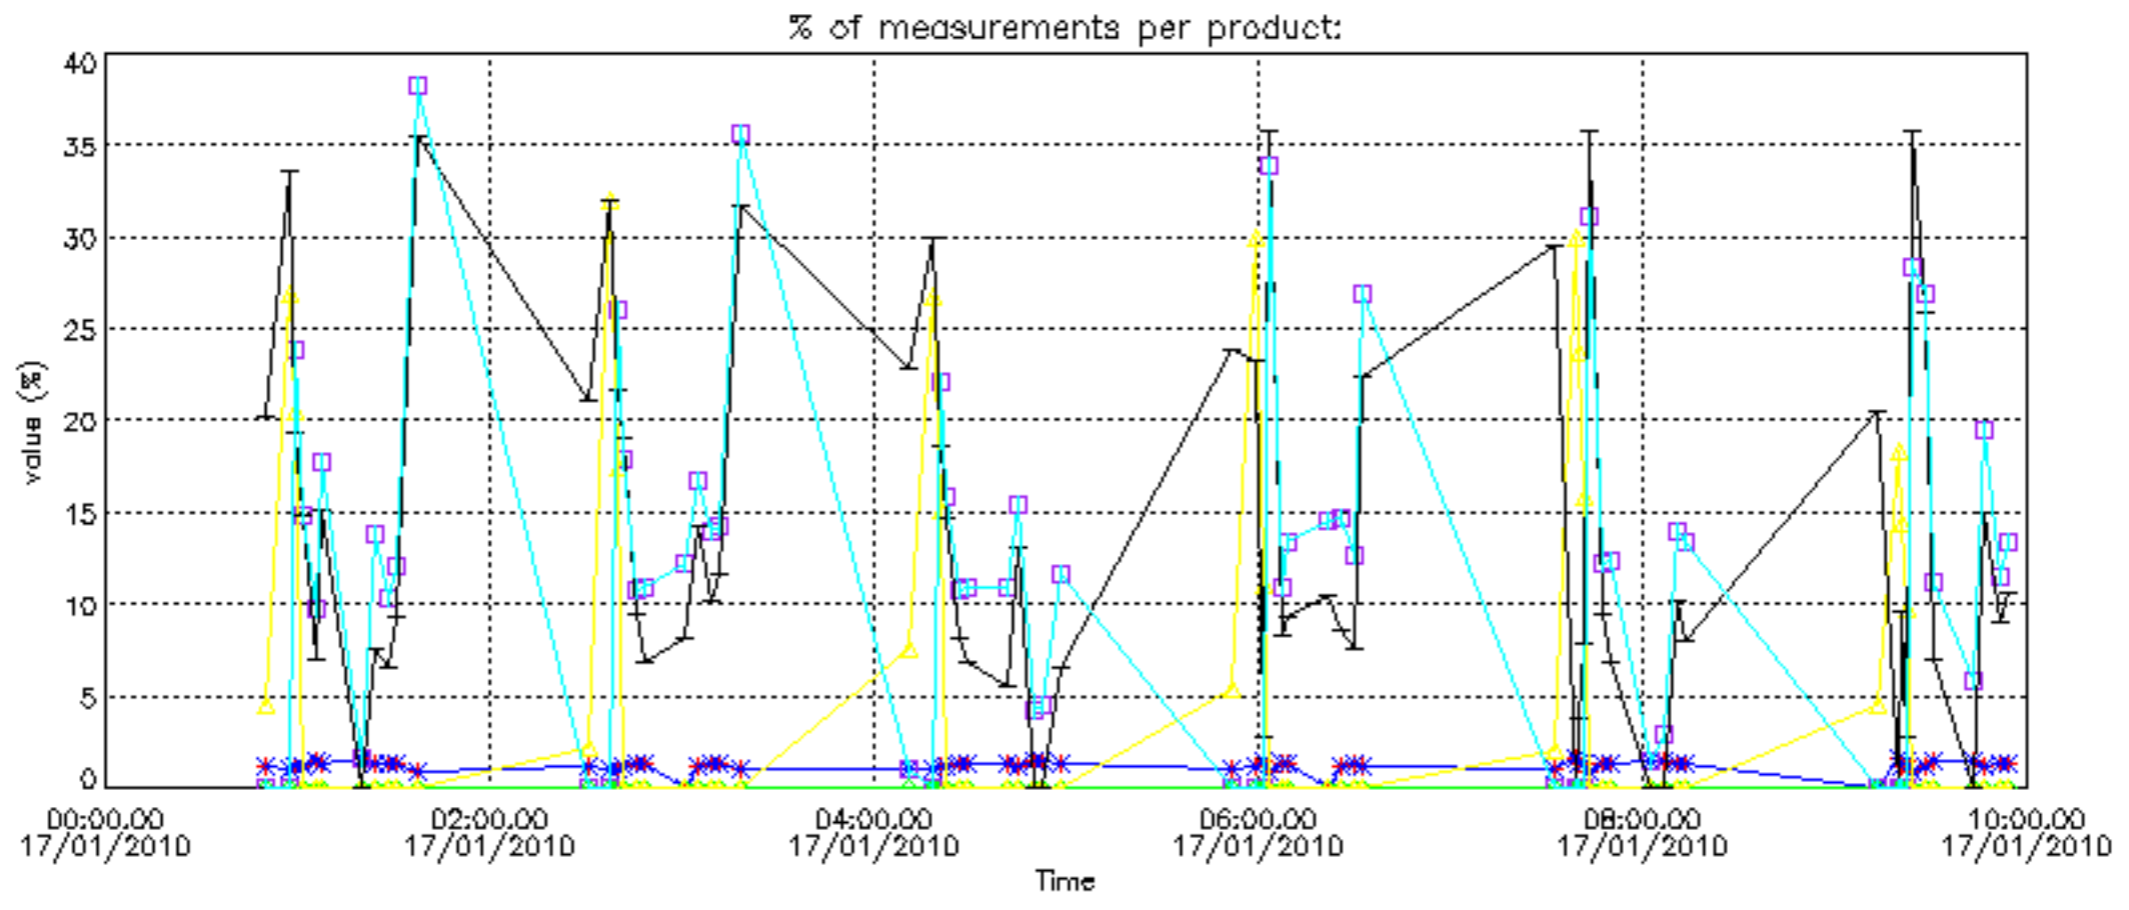

Percentage of cosmic ray hits per profile

Percentage of datation errors per profile