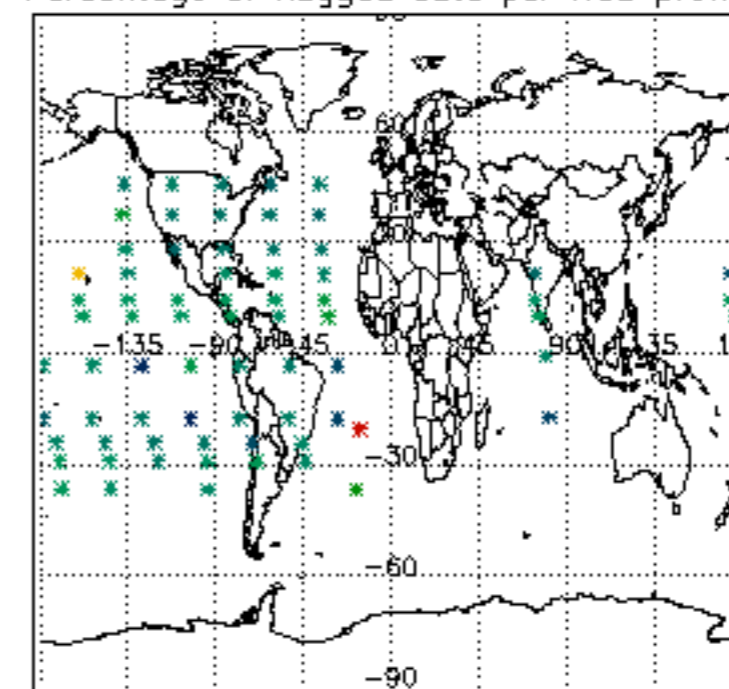

Percentage of flagged data per NO3 profile