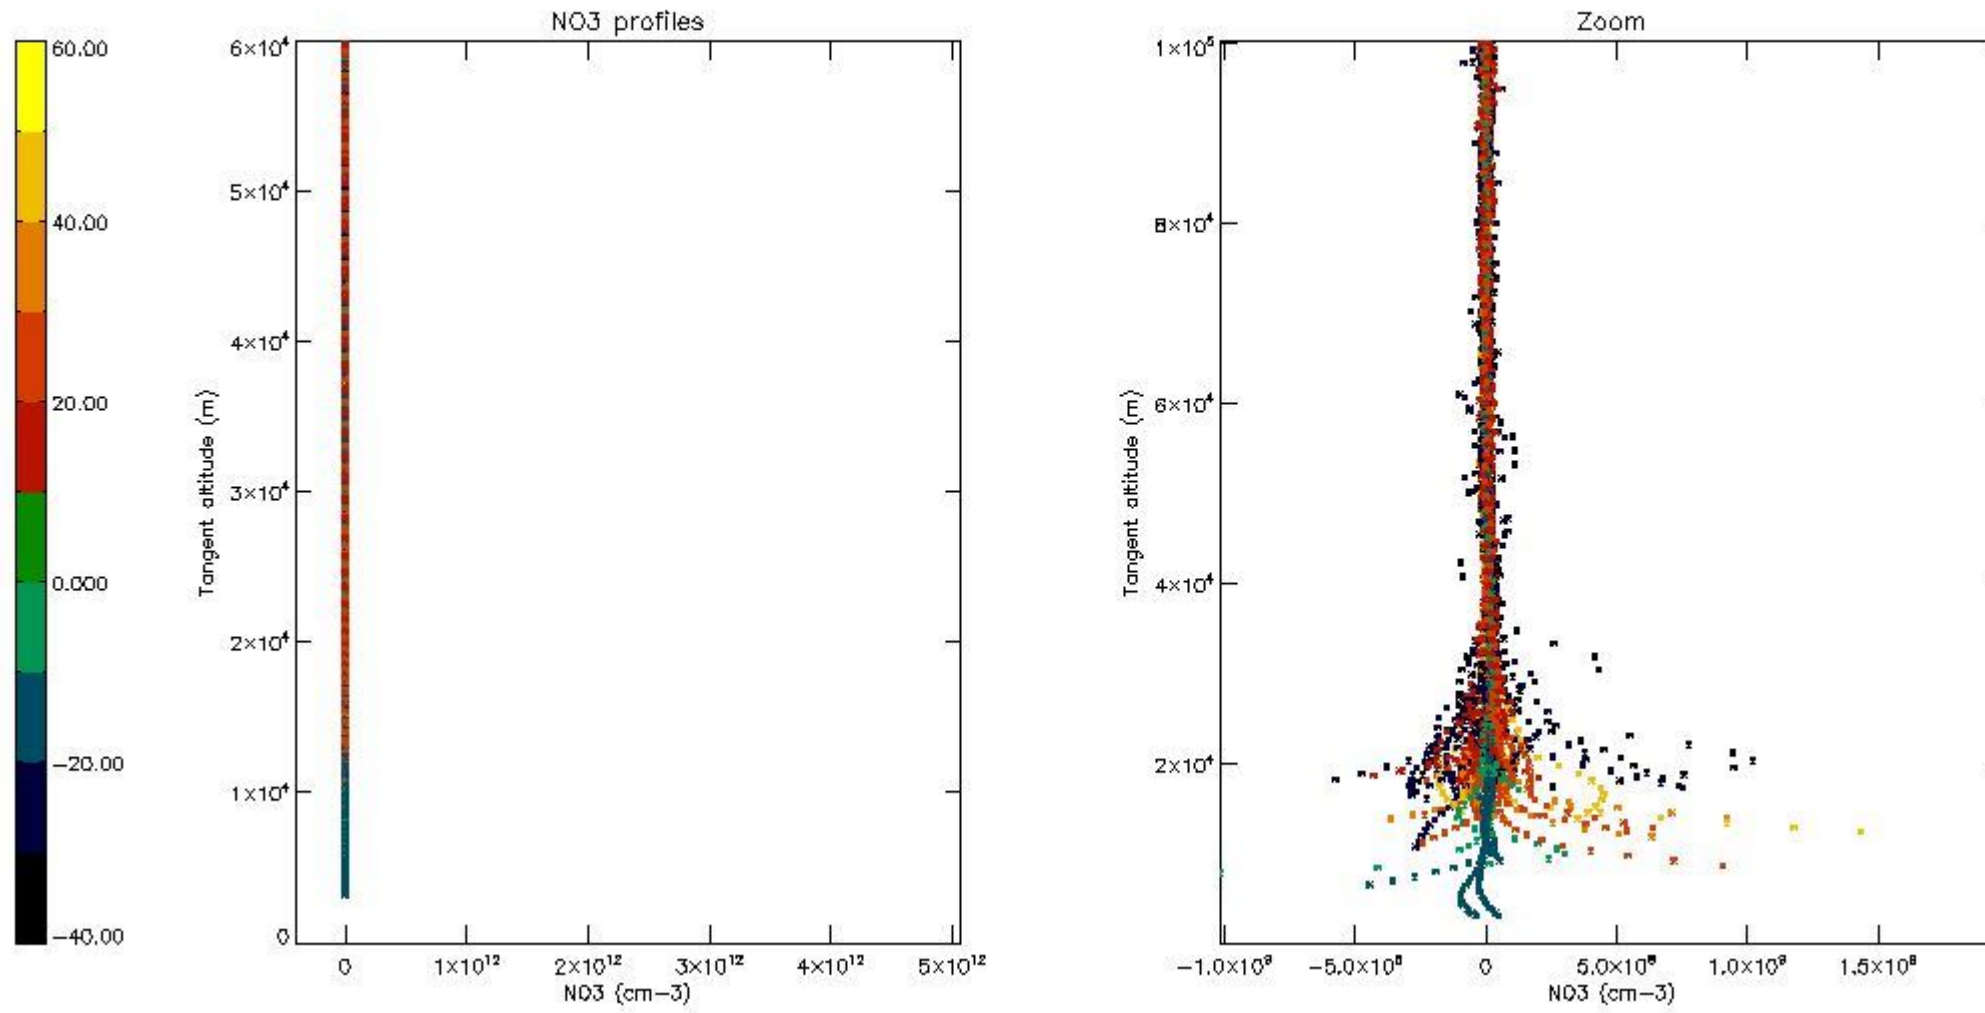

*5.6 Plot NO<sub>2</sub> profiles for all STD (dark without errors)*

The colorbar represents the latitude.

*5.7 Plot NO3 profiles for all STD (dark without errors)*

The colorbar represents the latitude.