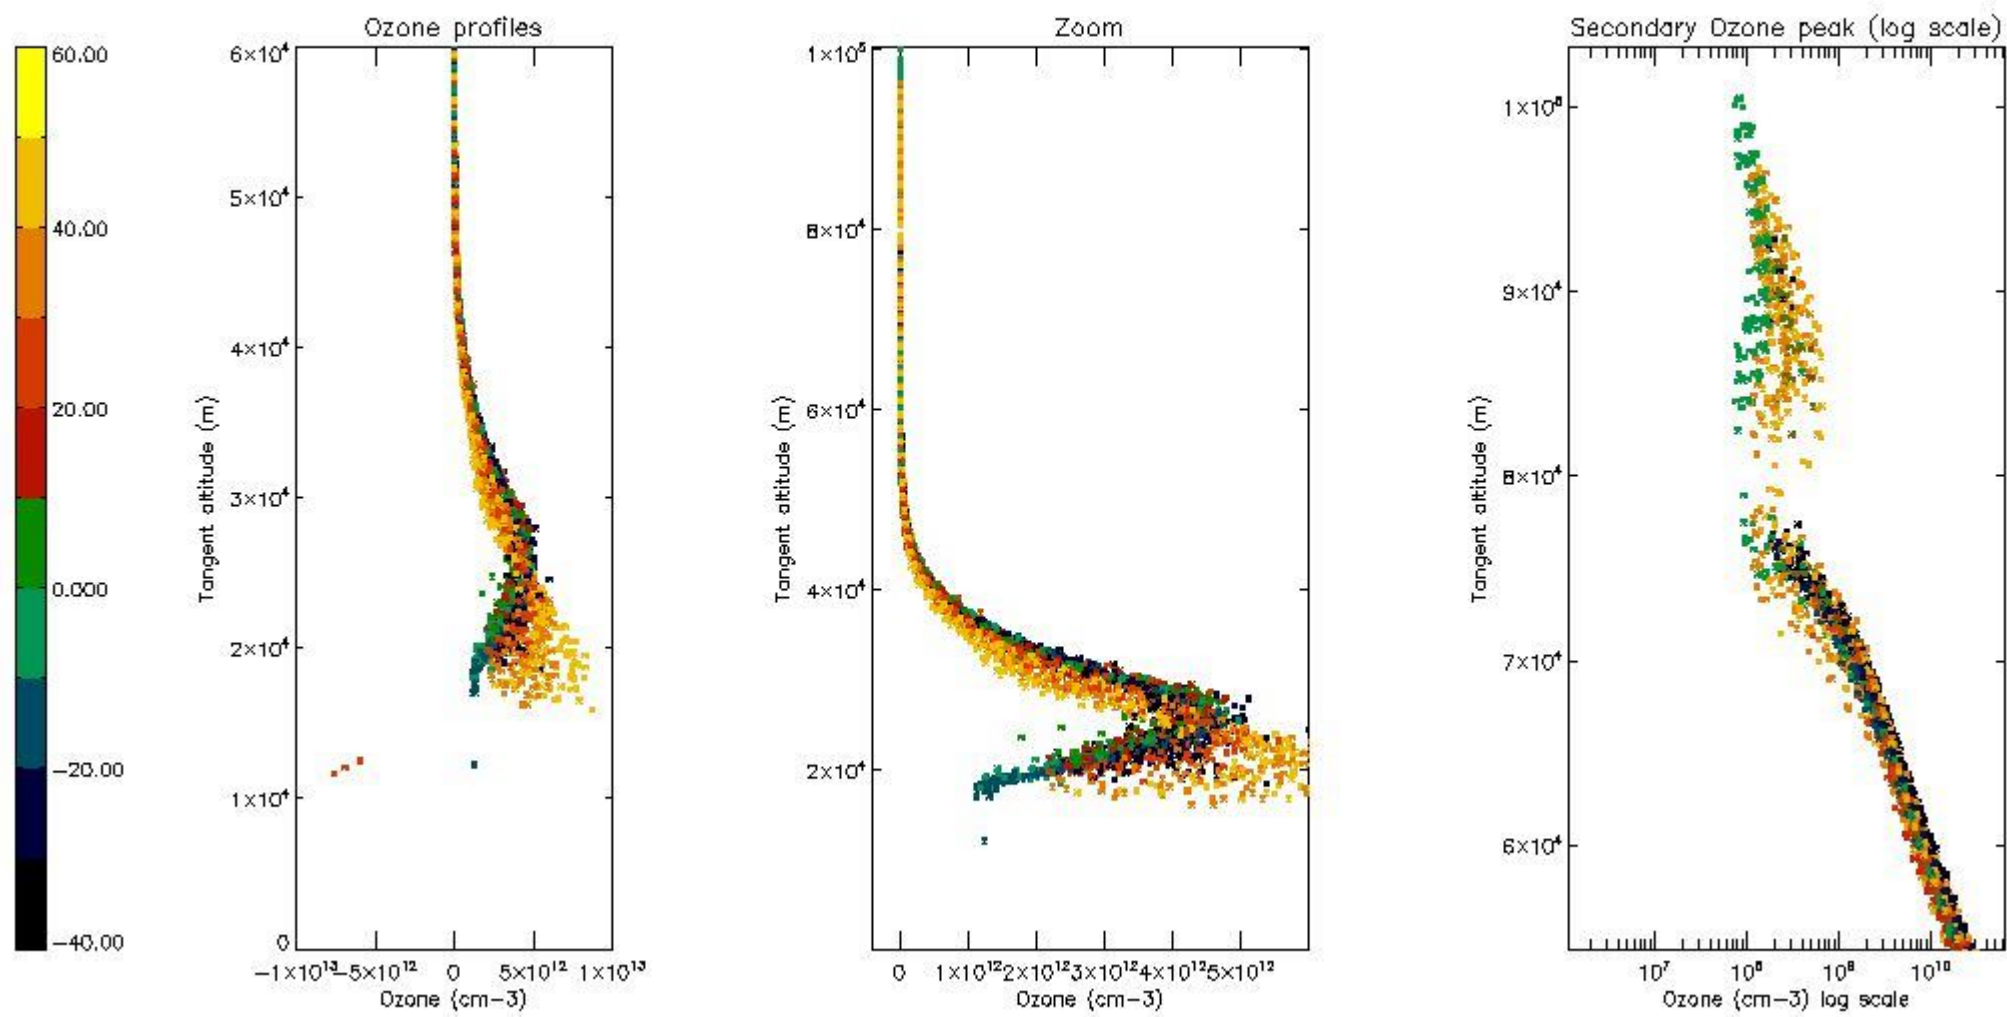

STD < 10	16
STD < 5	11

5.2 Plot ozone profiles for all STD (dark without errors)

The colorbar represents the latitude.

5.3 Plot ozone profiles where STD < 20% (dark without errors)

The colorbar represents the latitude.