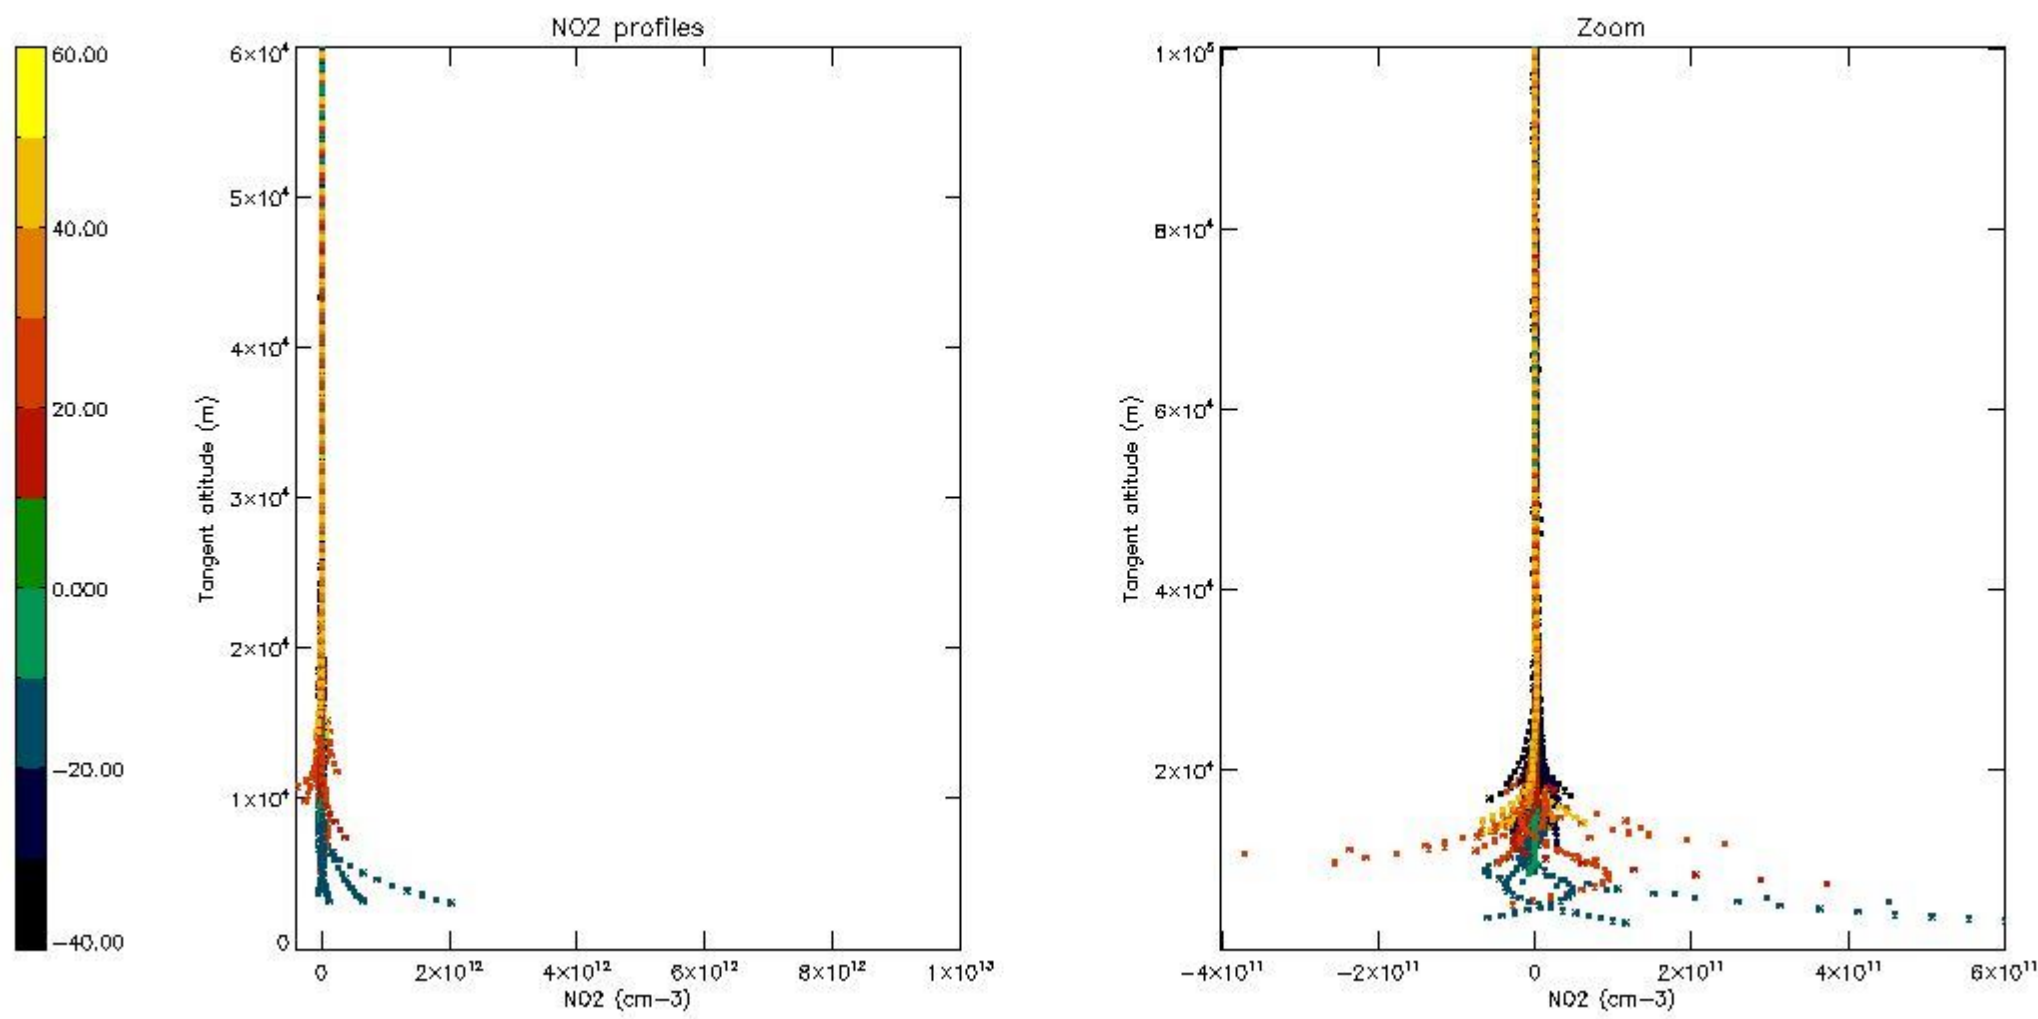

5.7 Plot NO3 profiles for all STD (dark without errors)

The colorbar represents the latitude.