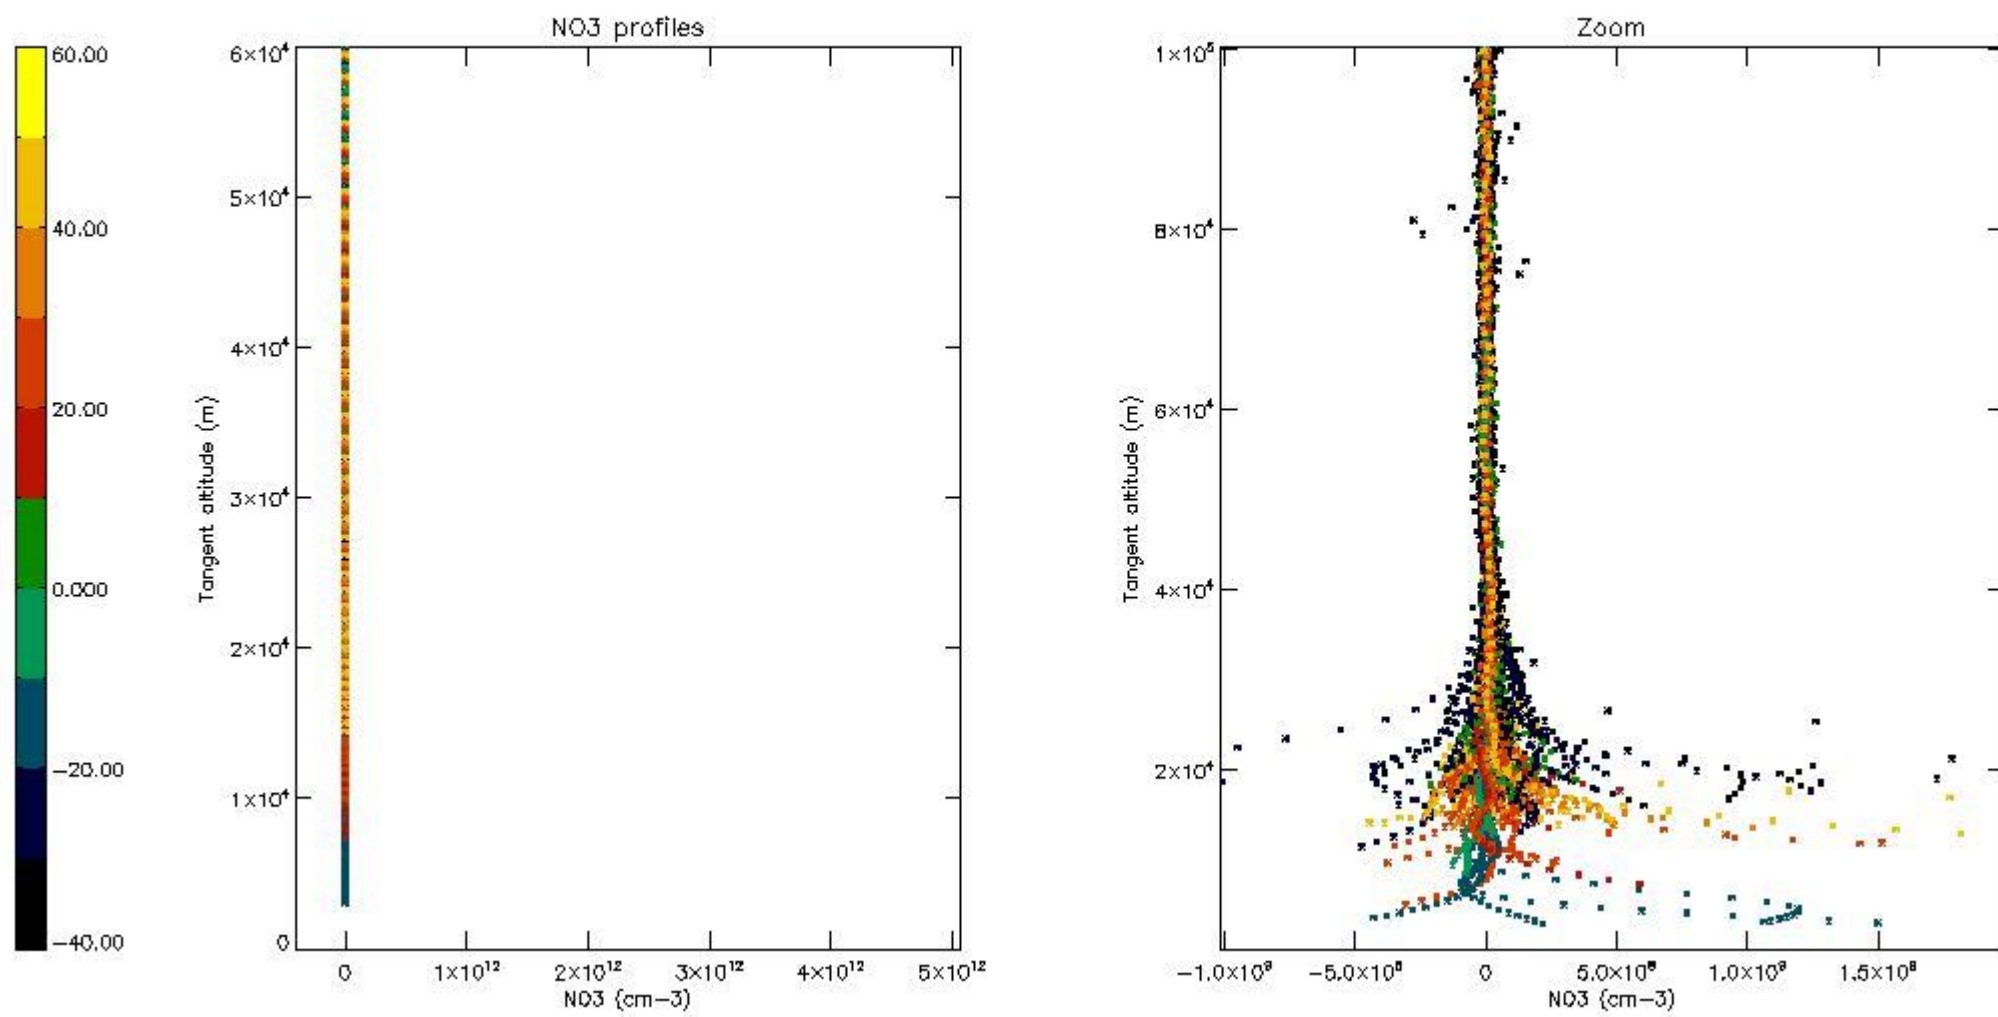

5.4 Plot ozone profiles where STD < 10% (dark without errors)

The colorbar represents the latitude.

5.5 Plot ozone profiles where STD < 5% (dark without errors)

The colorbar represents the latitude.

5.6 Plot NO₂ profiles for all STD (dark without errors)

The colorbar represents the latitude.

5.7 Plot NO3 profiles for all STD (dark without errors)

The colorbar represents the latitude.

5.8 Plot H₂O profiles for all STD (only for occultations of stars 1,2,3,4,13,14,16,26,63 dark without errors)