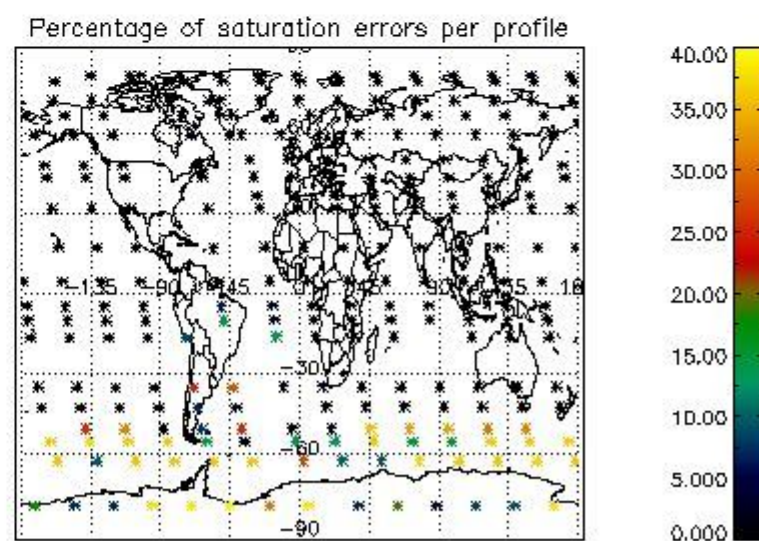

3.1 Plot quality information per product (time dependant)

3.2 Plot quality information per product (world map)

4. Level 1 quality information per product

In this section it is plotted some information contained in the Quality Summary data set of the level 2 products that comes from the level 1b processing. Products without errors (error flag in the MPH set to "0") are used.

4.1 Plot quality information per product (time dependant) coming from level 1b processing

4.1.1 Plot level 1 quality information per product (time dependant): ENVISAT ASCENDING passes

4.1.2 Plot level 1 quality information per product (time dependant): ENVI SAT DESCENDING passes

4.2 Plot quality information per product coming from level 1b processing (world map)

4.2.1 Plot level 1 quality information per product (world map): ENVISAT ASCENDING passes

4.2.2 Plot level 1 quality information per product (world map): ENVISAT DESCENDING passes