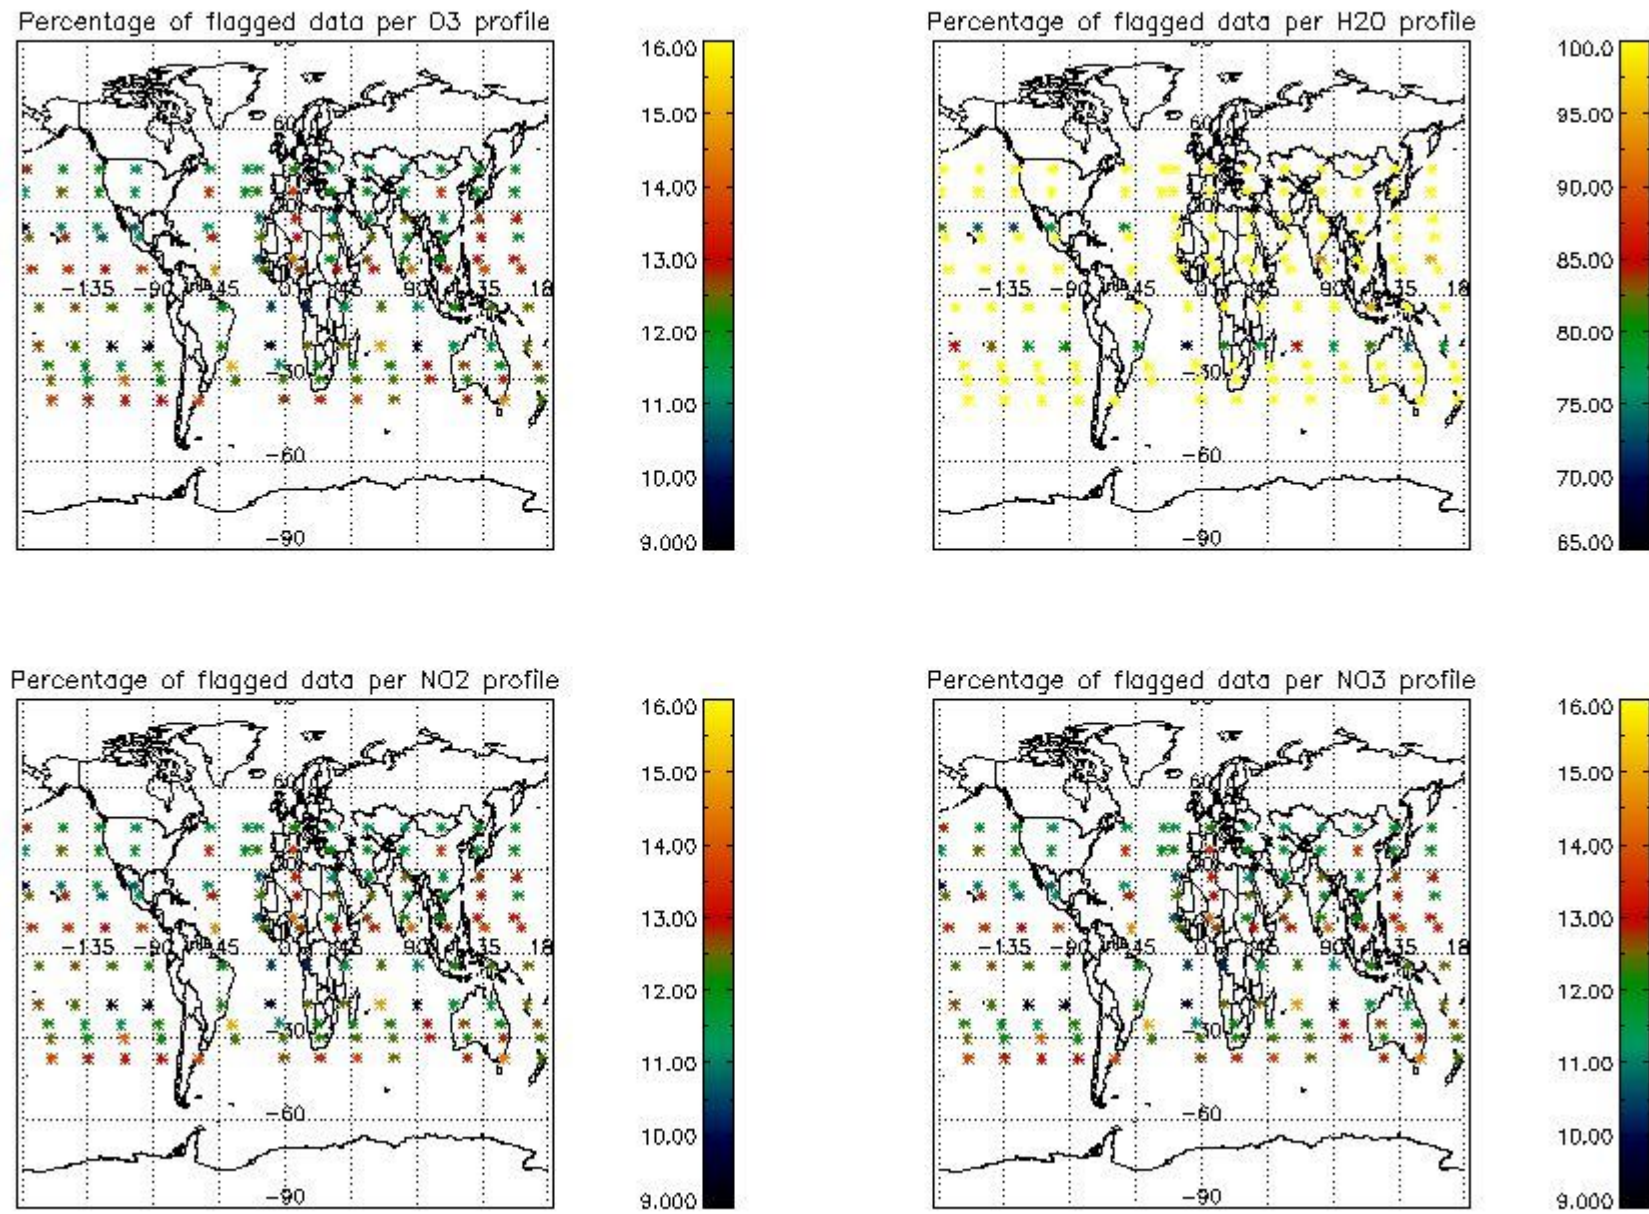

3.1 Plot quality information per product (time dependant)

3.2 Plot quality information per product (world map)

4. Level 1 quality information per product

In this section it is plotted some information contained in the Quality Summary data set of the level 2 products that comes from the level 1b processing. Products without errors (error flag in the MPH set to "0") are used.