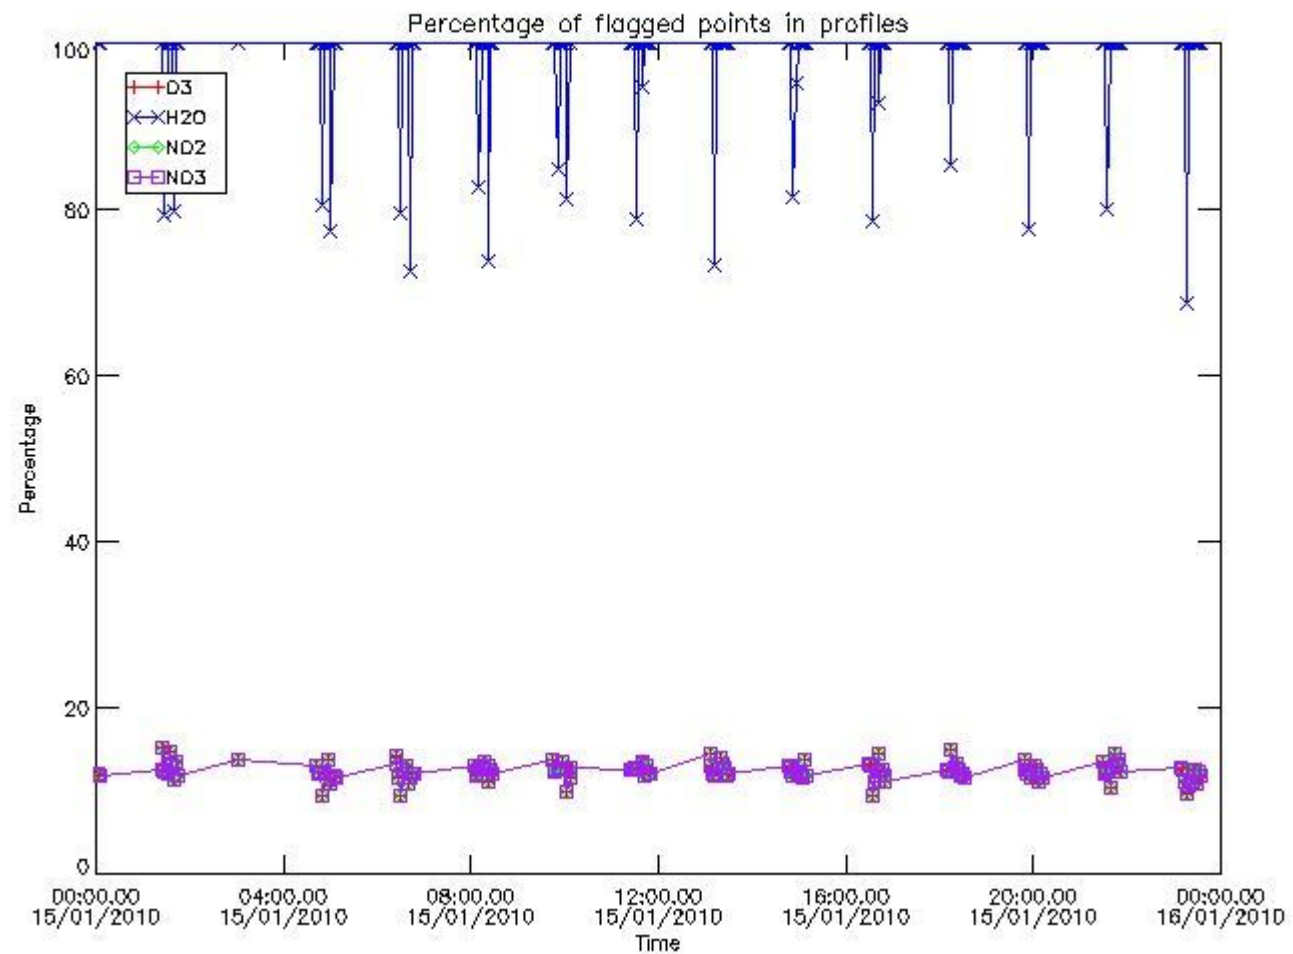

3.1 Plot quality information per product (time dependant)

3.2 Plot quality information per product (world map)

4. Level 1 quality information per product

In this section it is plotted some information contained in the Quality Summary data set of the level 2 products that comes from the level 1b processing. Products without errors (error flag in the MPH set to "0") are used.