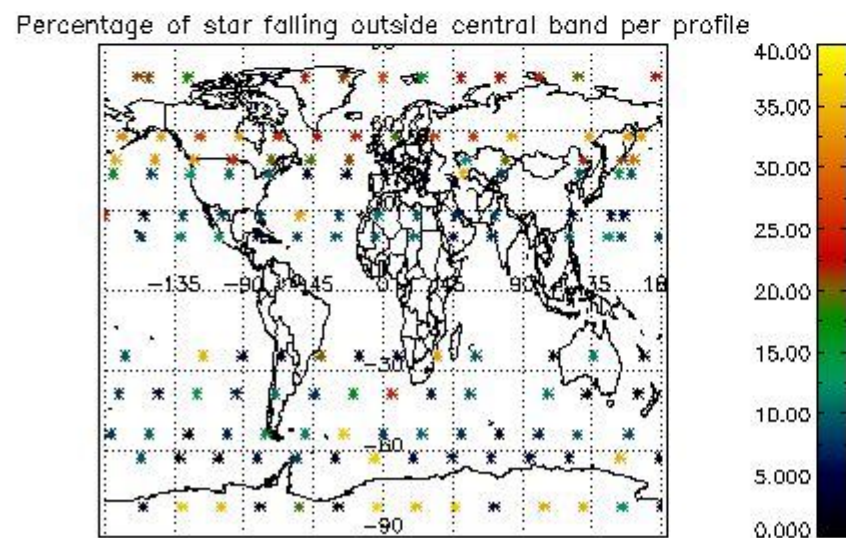

5. Trace gas profiles

5.1 Ozone statistics based on quality of products

The final quality of the products can be "measured" using the STD (Standard Deviation) attached to every point profile. This information is written to the parameter GOM_NL__2P/NL_LOCAL_SPECIES_DENSITY/o3_std of the level 2 products. The table below shows the statistics for given STD ranges.

The statistics are given with respect to the overall valid production:

- Products without fatal errors: GOM_NL__2P/MPH/PRODUCT_ERR=0
- Valid point profile: GOM_NL__2P/NL_LOCAL_SPECIES_DENSITY/pcd(0)=0

The 'Criteria' is applied to valid points of dark limb products:

- Products in dark limb illumination condition: GOM_NL__2P/NL_SUMMARY_QUALITY/obs_ill_cond=0
- Products without fatal errors: GOM_NL__2P/MPH/PRODUCT_ERR=0
- Valid point profile: GOM_NL__2P/NL_LOCAL_SPECIES_DENSITY/pcd(0)=0

So, the table below shows the percentage of dark limb and valid observations for each criteria with respect to the overall valid daily observations.

Criteria	% of total production
All STD	33
STD < 20	19