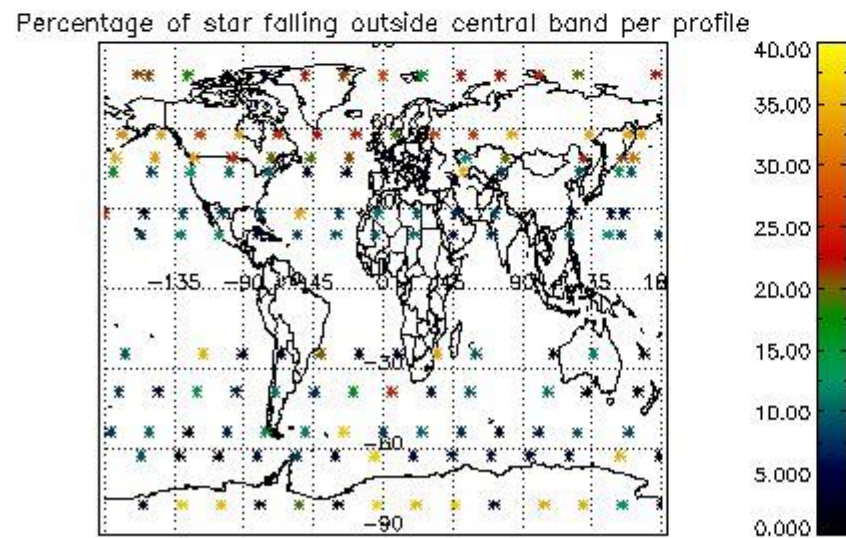

5. Trace gas profiles

5.1 Ozone statistics based on quality of products

The final quality of the products can be "measured" using the STD (Standard Deviation) attached to every point profile. This information is written to the parameter GOM_NL__2P/NL_LOCAL_SPECIES_DENSITY/o3_std of the level 2 products. The table below shows the statistics for given STD ranges.

The statistics are given with respect to the overall valid production:

- Products without fatal errors: GOM_NL__2P/MPH/PRODUCT_ERR=0
- Valid point profile: GOM_NL__2P/NL_LOCAL_SPECIES_DENSITY/pcd(0)=0

The 'Criteria' is applied to valid points of dark limb products:

- Products in dark limb illumination condition: GOM_NL__2P/NL_SUMMARY_QUALITY/obs_ill_cond=0
- Products without fatal errors: GOM_NL__2P/MPH/PRODUCT_ERR=0
- Valid point profile: GOM_NL__2P/NL_LOCAL_SPECIES_DENSITY/pcd(0)=0

So, the table below shows the percentage of dark limb and valid observations for each criteria with respect to the overall valid daily observations.

Criteria	% of total production
All STD	33
STD < 20	19