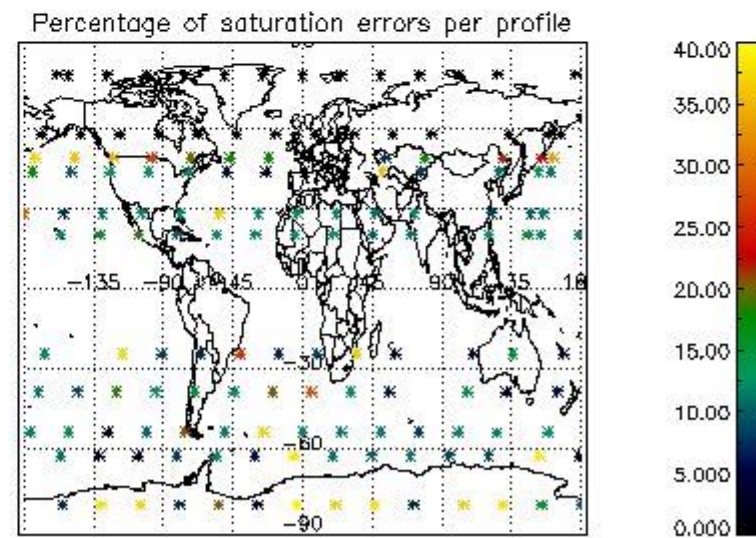

5. Trace gas profiles

5.1 Ozone statistics based on quality of products

The final quality of the products can be "measured" using the STD (Standard Deviation) attached to every point profile. This information is written to the parameter GOM_NL__2P/NL_LOCAL_SPECIES_DENSITY/o3_std of the level 2 products. The table below shows the statistics for given STD ranges.

The statistics are given with respect to the overall valid production:

- Products without fatal errors: GOM_NL__2P/MPH/PRODUCT_ERR=0
- Valid point profile: GOM_NL__2P/NL_LOCAL_SPECIES_DENSITY/pcd(0)=0

The 'Criteria' is applied to valid points of dark limb products:

- Products in dark limb illumination condition: GOM_NL__2P/NL_SUMMARY_QUALITY/obs_ill_cond=0
- Products without fatal errors: GOM_NL__2P/MPH/PRODUCT_ERR=0
- Valid point profile: GOM_NL__2P/NL_LOCAL_SPECIES_DENSITY/pcd(0)=0

So, the table below shows the percentage of dark limb and valid observations for each criteria with respect to the overall valid daily observations.

Criteria	% of total production
All STD	33
STD < 20	19