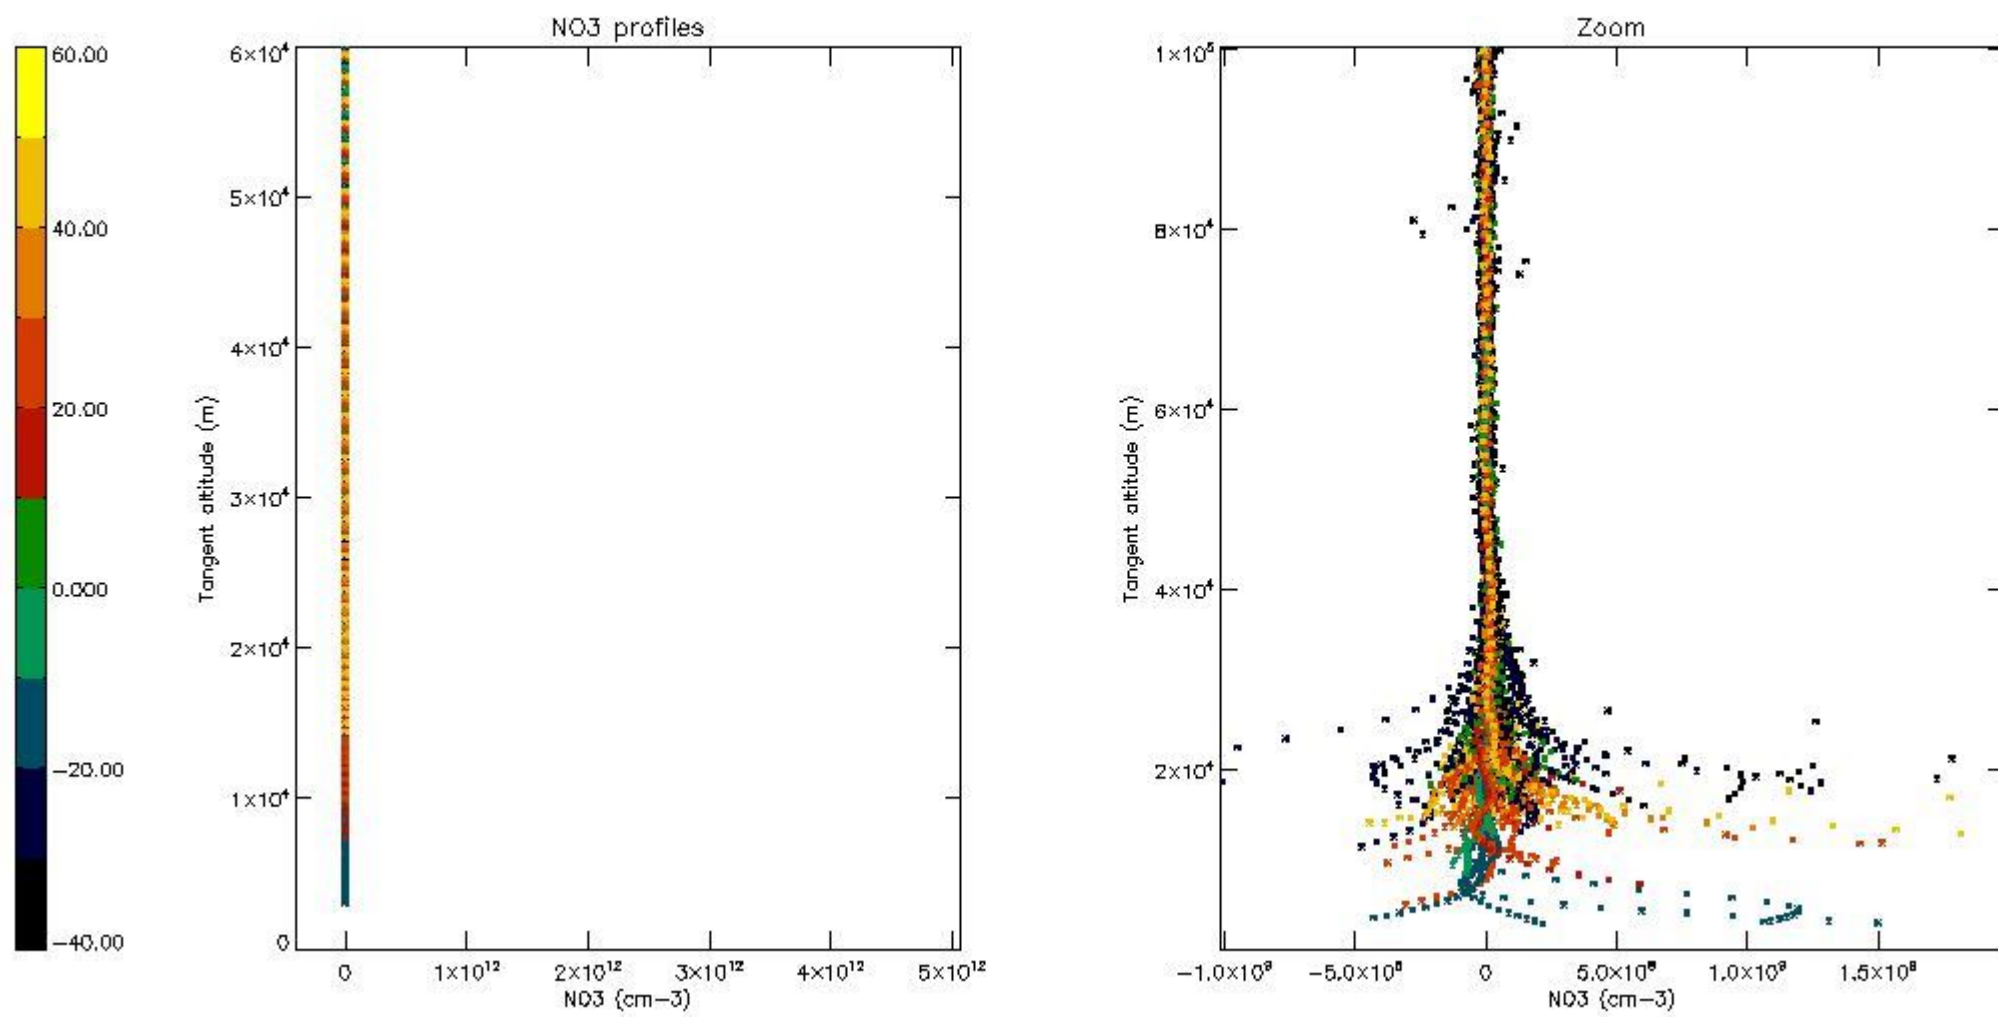

5.8 Plot H2O profiles for all STD (only for occultations of stars 1,2,3,4,13,14,16,26,63 dark without errors)

The colorbar represents the latitude.