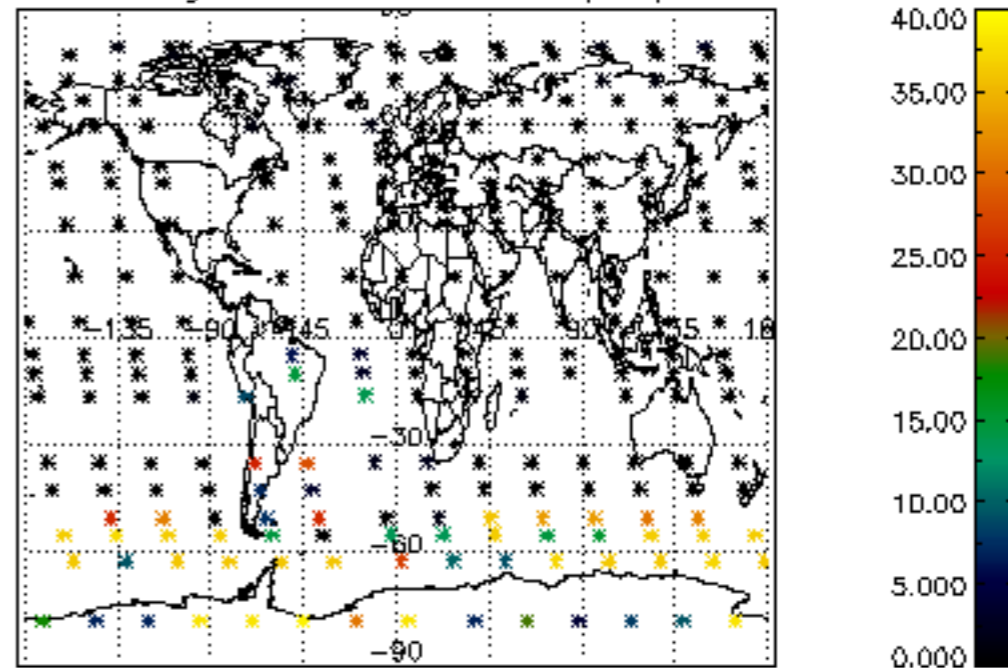

Percentage of datation errors per profile

Percentage of saturation errors per profile