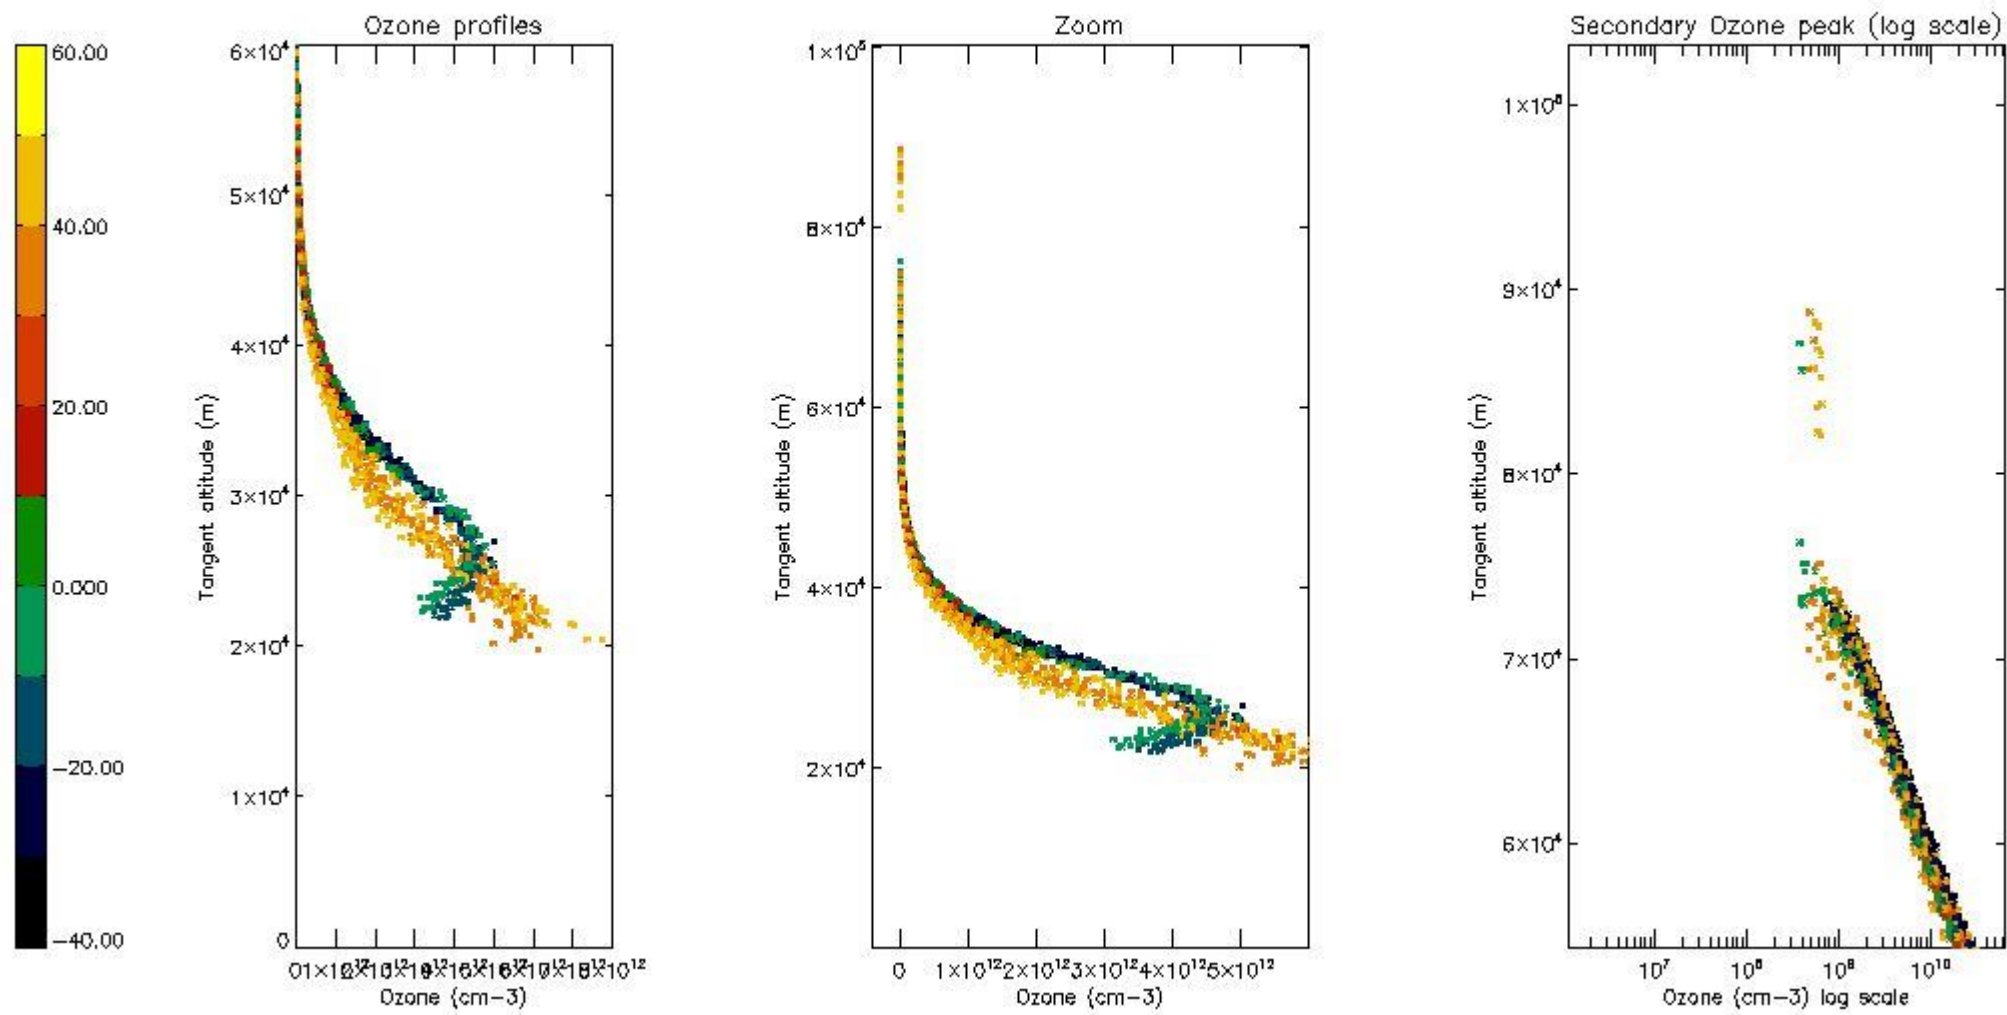

STD < 10	16
STD < 5	11

5.2 Plot ozone profiles for all STD (dark without errors)

The colorbar represents the latitude.

5.3 Plot ozone profiles where STD < 20% (dark without errors)

The colorbar represents the latitude.

5.4 Plot ozone profiles where STD < 10% (dark without errors)

The colorbar represents the latitude.

5.5 Plot ozone profiles where STD < 5% (dark without errors)

The colorbar represents the latitude.

5.6 Plot NO₂ profiles for all STD (dark without errors)

The colorbar represents the latitude.

5.7 Plot NO3 profiles for all STD (dark without errors)

The colorbar represents the latitude.

5.8 Plot H₂O profiles for all STD (only for occultations of stars 1,2,3,4,13,14,16,26,63 dark without errors)