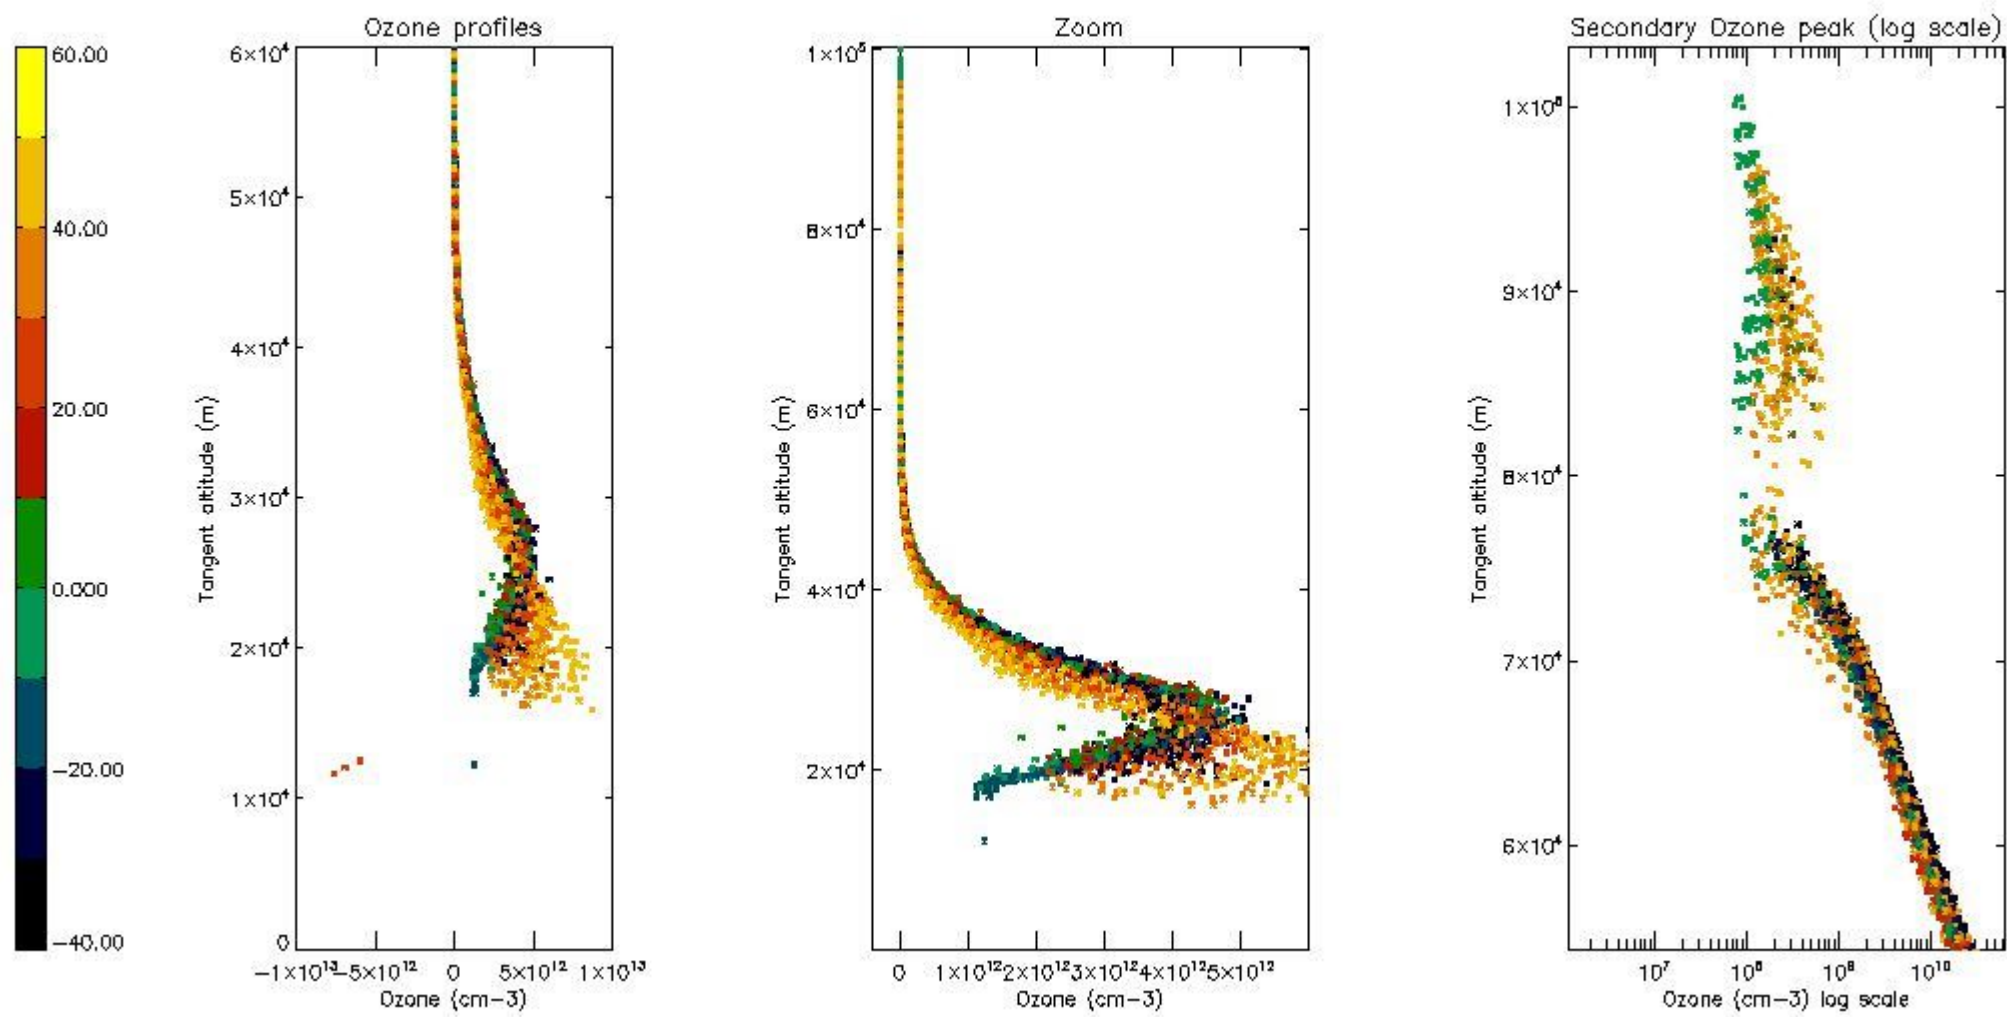

STD < 10	16
STD < 5	11

5.2 Plot ozone profiles for all STD (dark without errors)

The colorbar represents the latitude.

5.3 Plot ozone profiles where STD < 20% (dark without errors)

The colorbar represents the latitude.

5.4 Plot ozone profiles where STD < 10% (dark without errors)

The colorbar represents the latitude.

5.5 Plot ozone profiles where STD < 5% (dark without errors)

The colorbar represents the latitude.

5.6 Plot NO₂ profiles for all STD (dark without errors)

The colorbar represents the latitude.

5.7 Plot NO3 profiles for all STD (dark without errors)

The colorbar represents the latitude.

5.8 Plot H₂O profiles for all STD (only for occultations of stars 1,2,3,4,13,14,16,26,63 dark without errors)