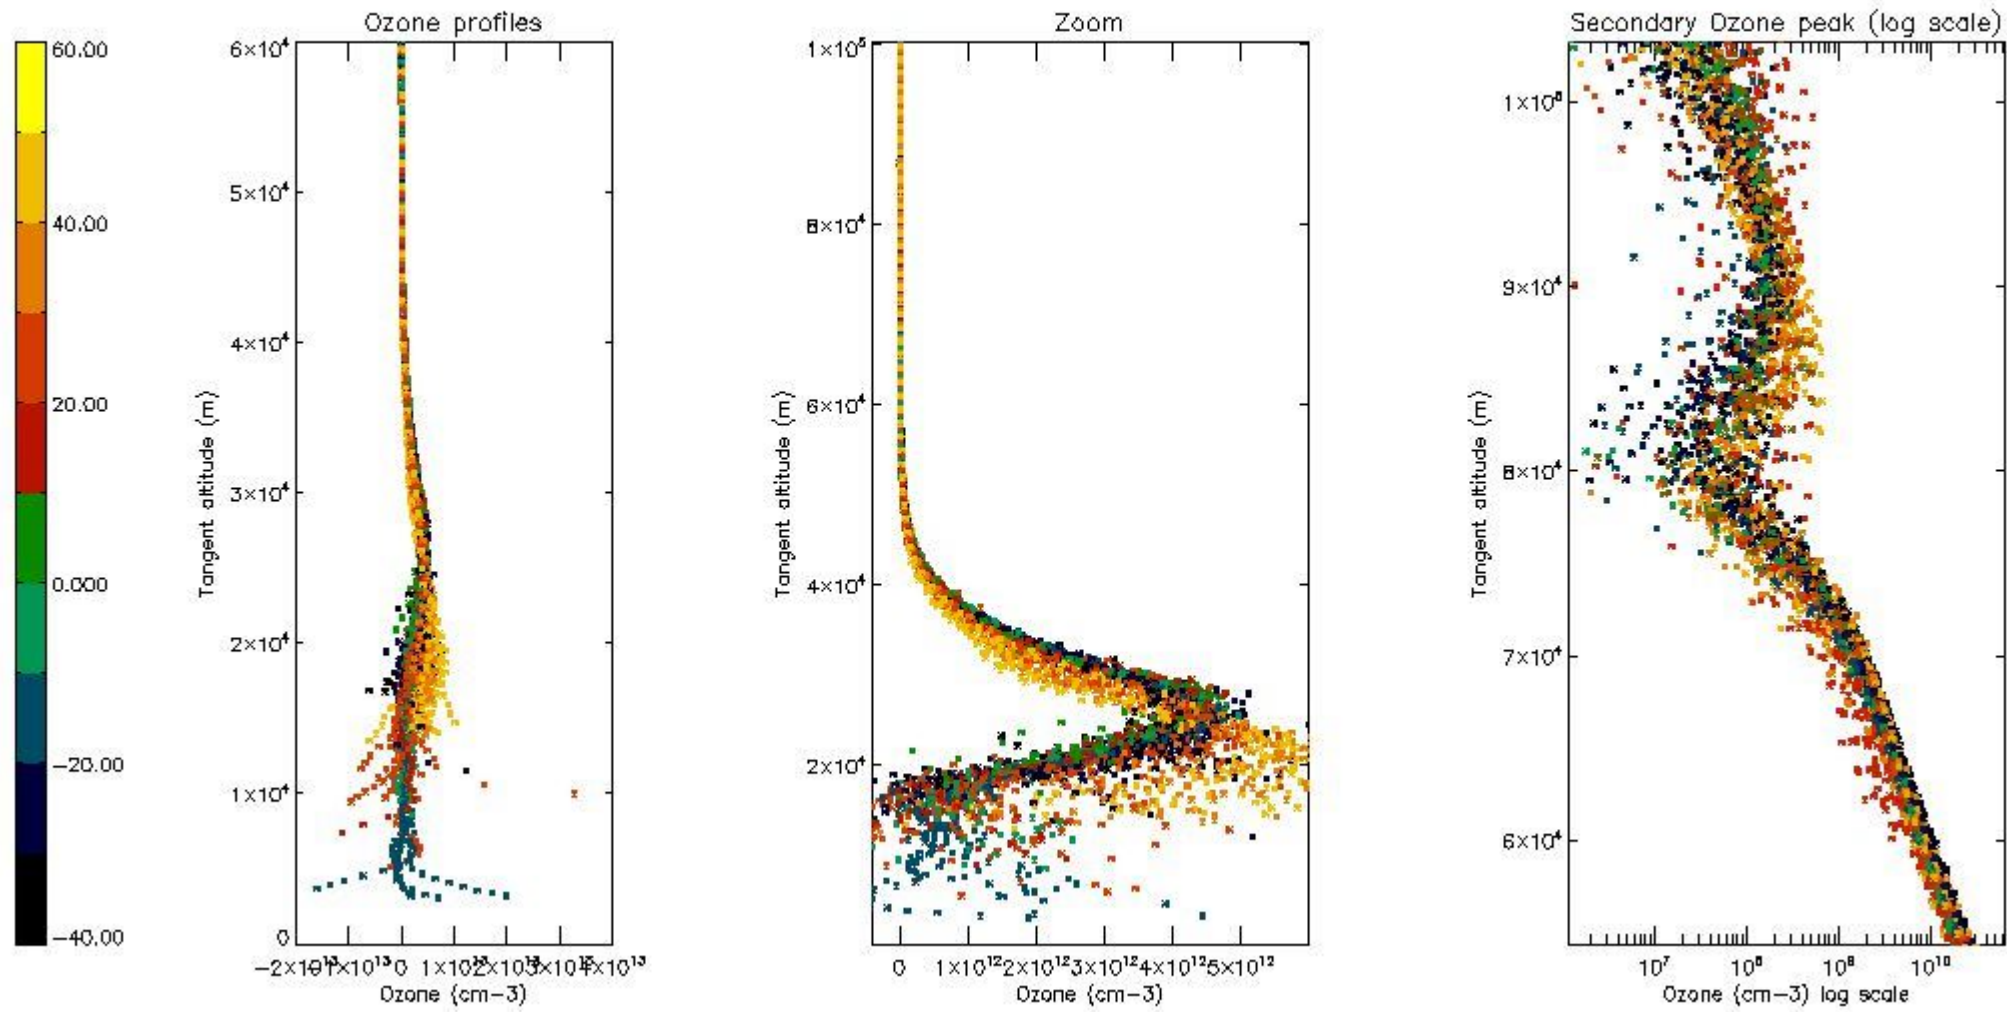

STD < 10	16
STD < 5	11

5.2 Plot ozone profiles for all STD (dark without errors)

The colorbar represents the latitude.

5.3 Plot ozone profiles where STD < 20% (dark without errors)

The colorbar represents the latitude.