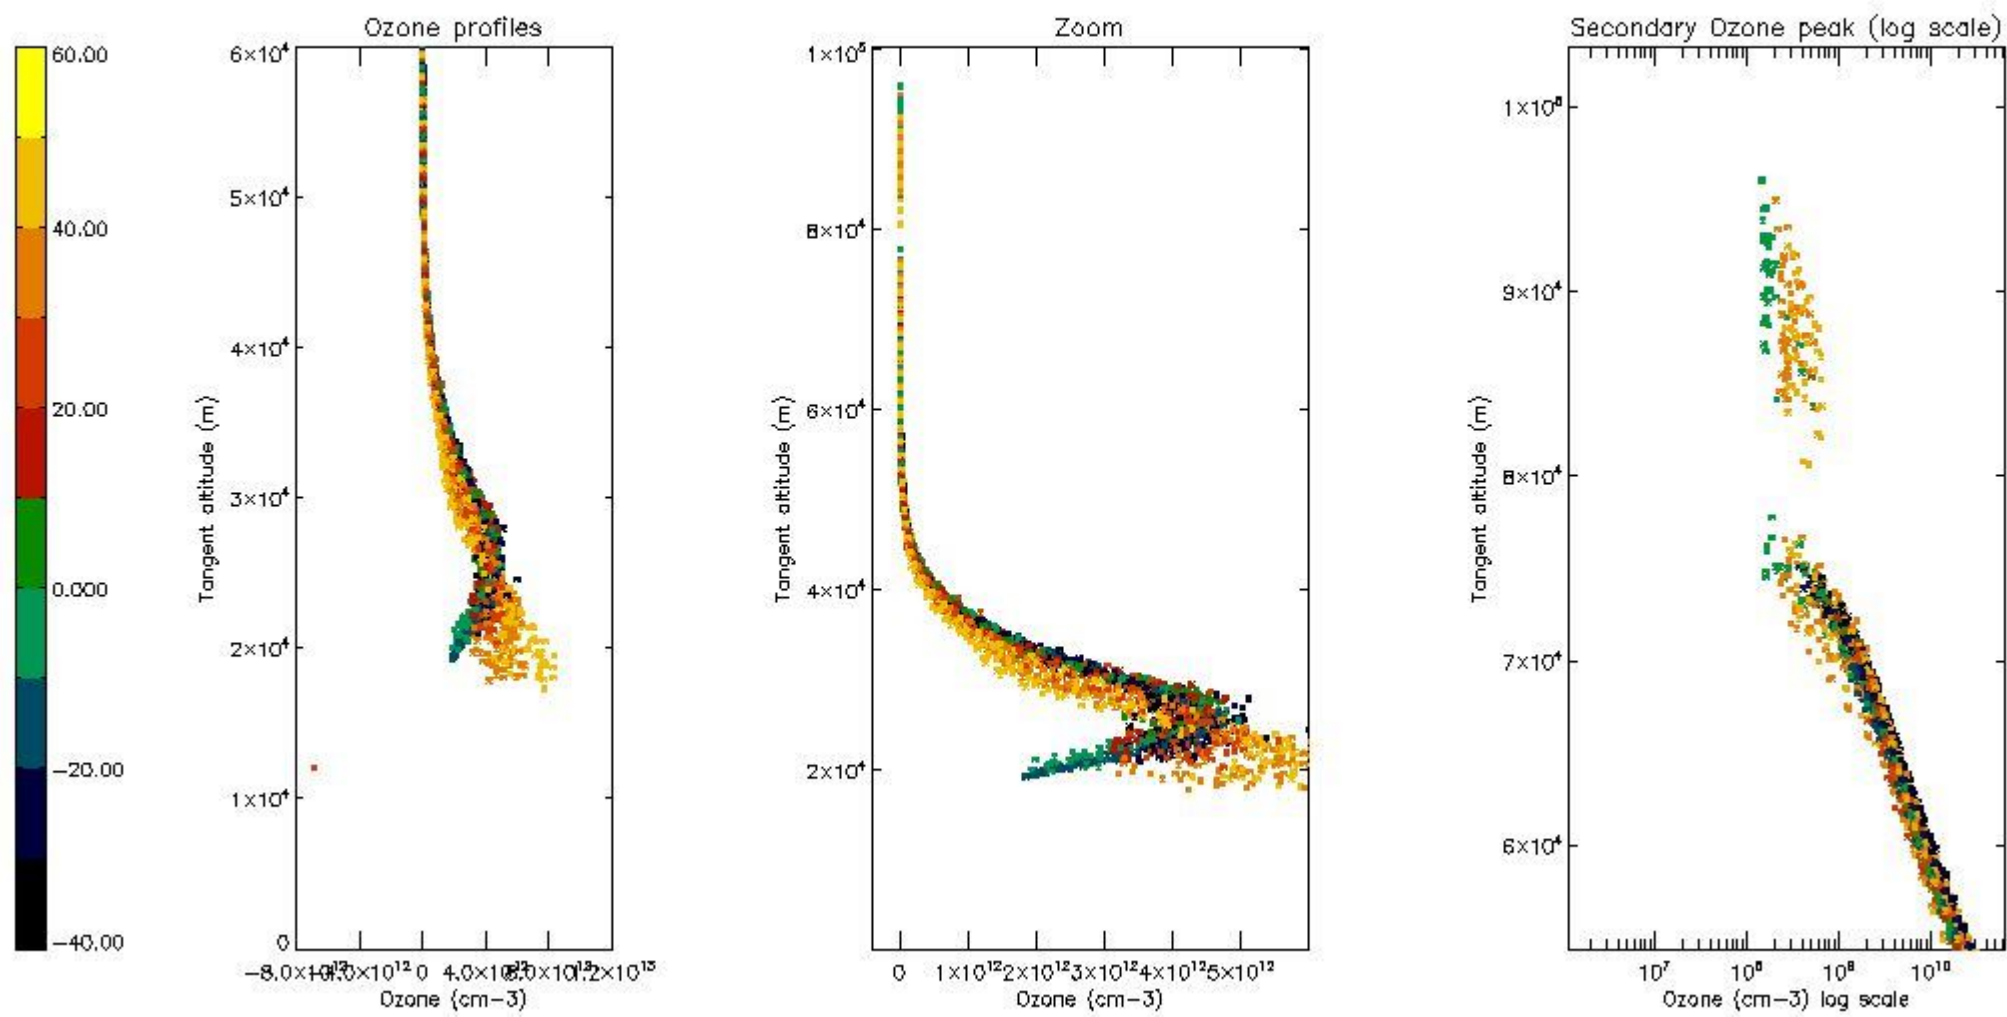

5.5 Plot ozone profiles where STD < 5% (dark without errors)

The colorbar represents the latitude.