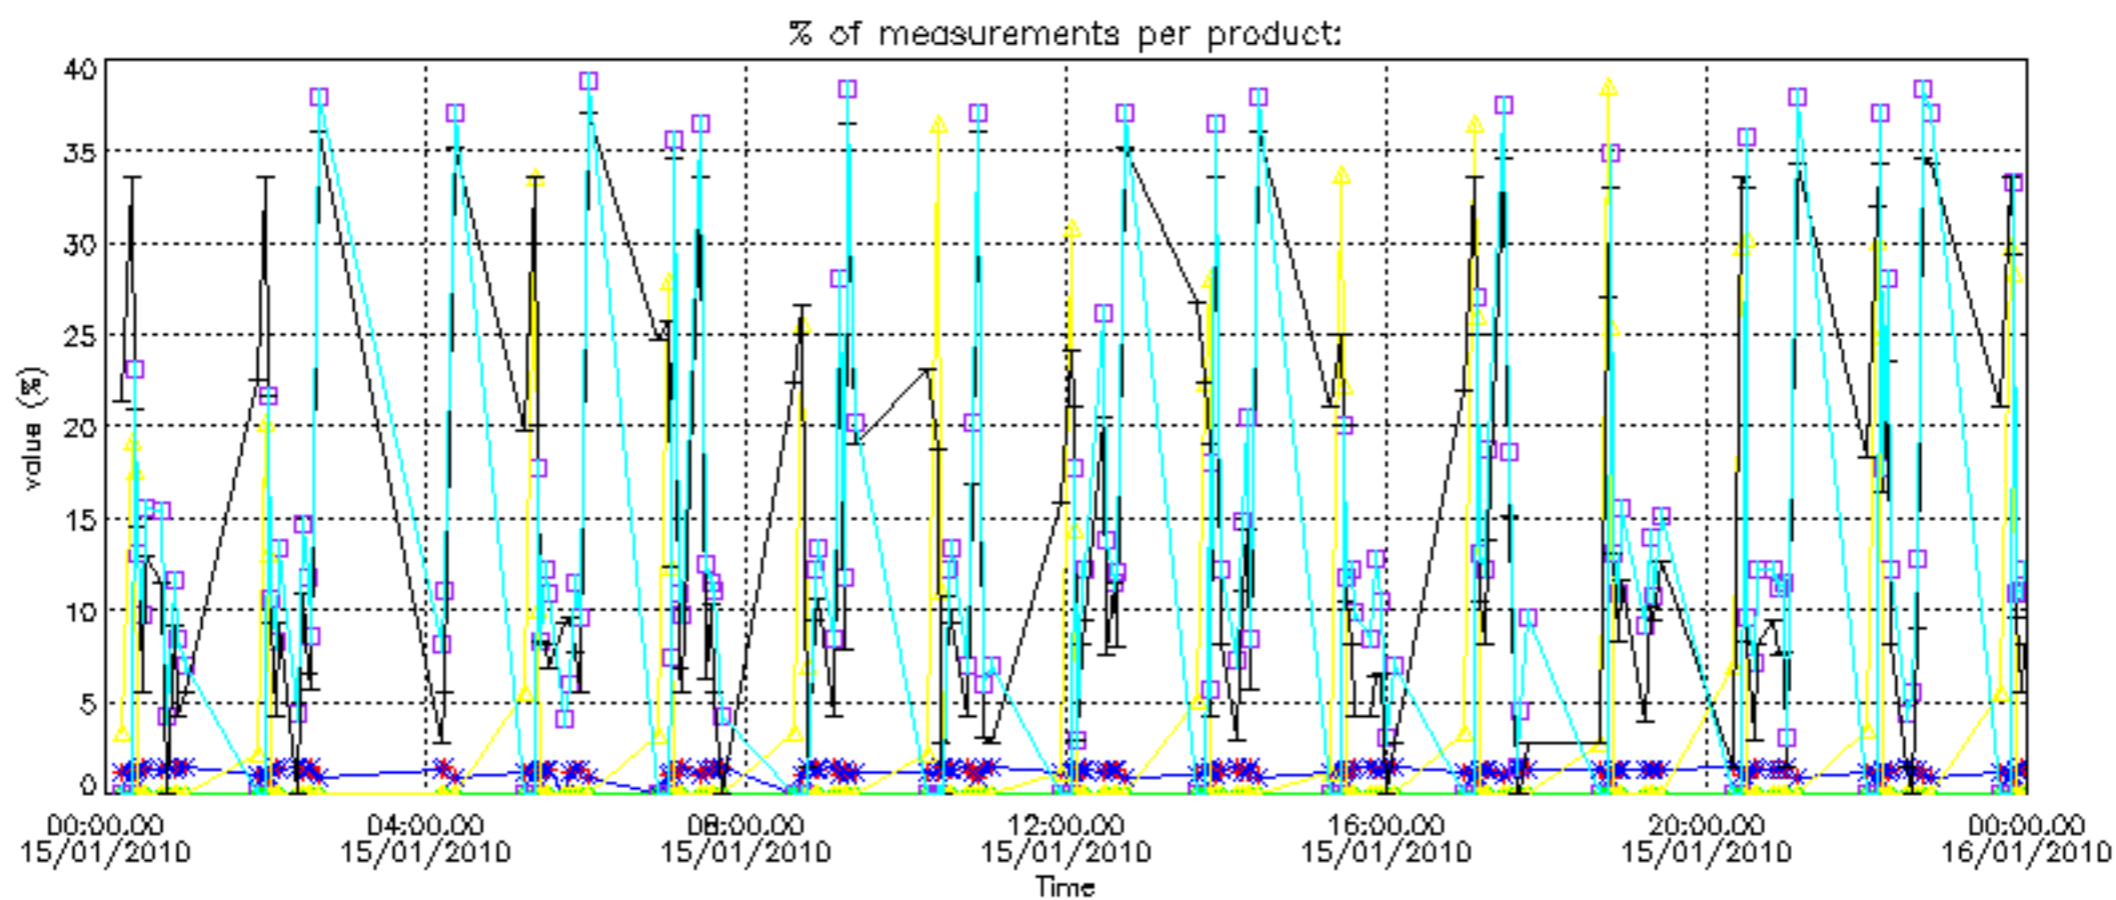

Percentage of cosmic ray hits per profile

Percentage of datation errors per profile