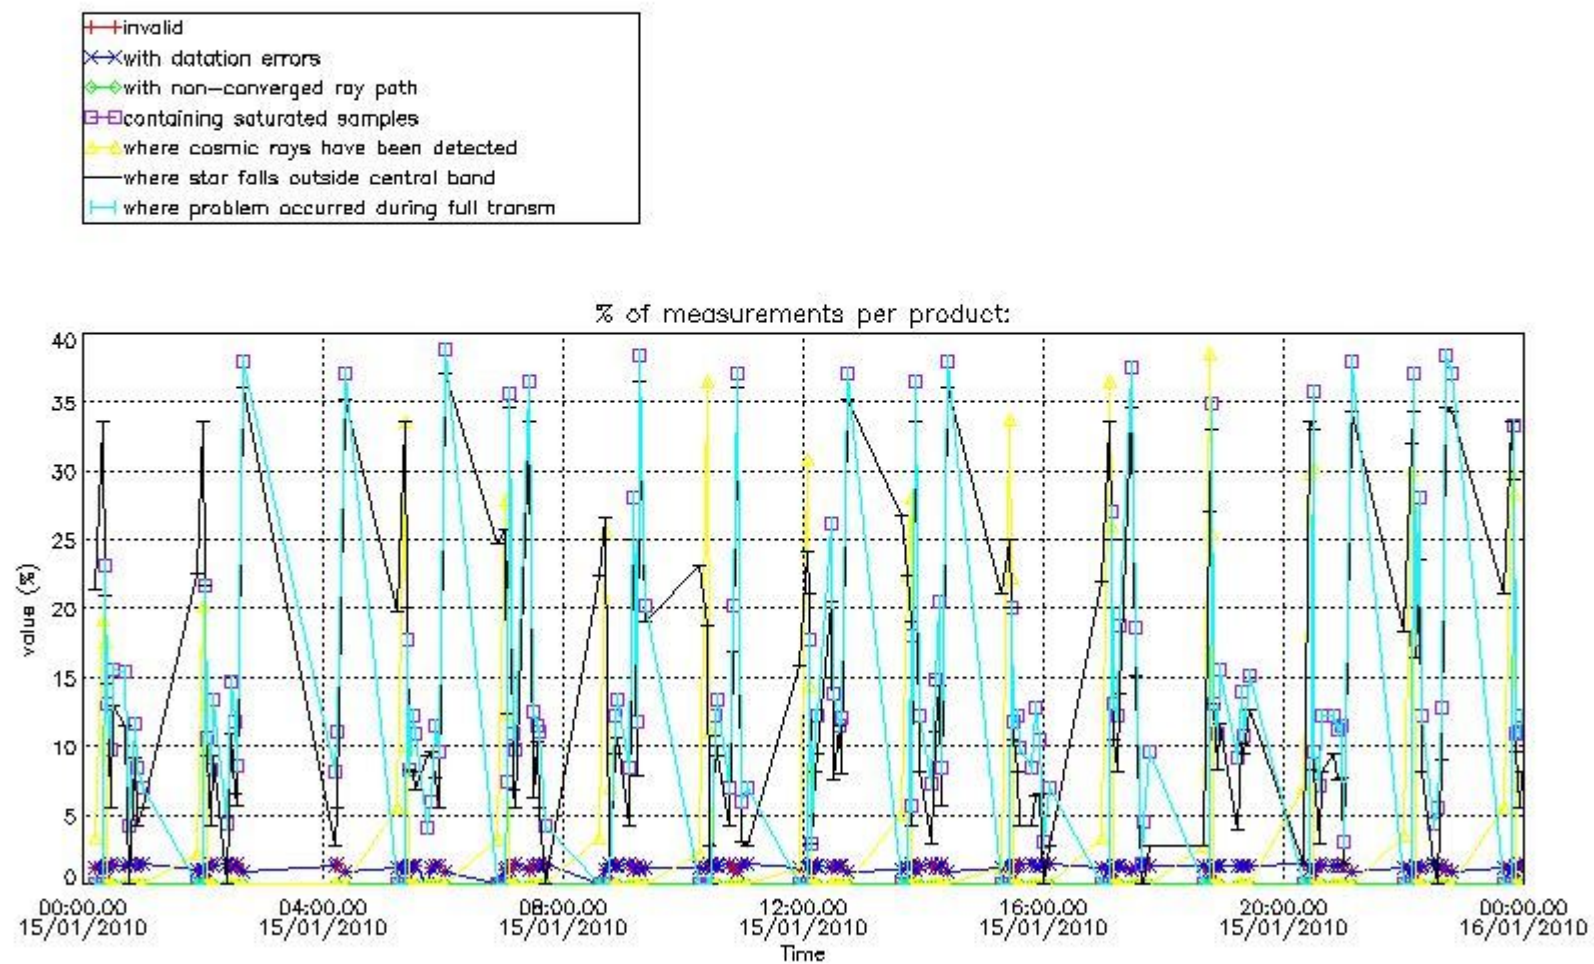

3. Quality information per product

In this section it is plotted some information contained in the Quality Summary data set of the level 2 products. Only products in dark limb conditions and without errors (error flag in the MPH set to "0") are used.

3.1 Plot quality information per product (time dependant)

3.2 Plot quality information per product (world map)

4. Level 1 quality information per product

In this section it is plotted some information contained in the Quality Summary data set of the level 2 products that comes from the level 1b processing. Products without errors (error flag in the MPH set to "0") are used.

4.1 Plot quality information per product (time dependant) coming from level 1b processing

4.1.1 Plot level 1 quality information per product (time dependant): ENVISAT ASCENDING passes

4.1.2 Plot level 1 quality information per product (time dependant): ENVI SAT DESCENDING passes

5. Trace gas profiles

5.1 Ozone statistics based on quality of products

The final quality of the products can be "measured" using the STD (Standard Deviation) attached to every point profile. This information is written to the parameter GOM_NL__2P/NL_LOCAL_SPECIES_DENSITY/o3_std of the level 2 products. The table below shows the statistics for given STD ranges.