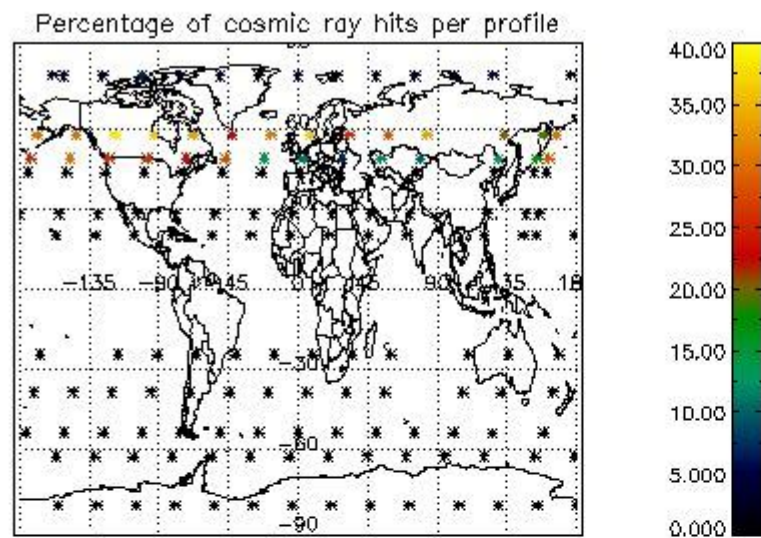

4.2.2 Plot level 1 quality information per product (world map): ENVISAT DESCENDING passes

5. Trace gas profiles

5.1 Ozone statistics based on quality of products

The final quality of the products can be "measured" using the STD (Standard Deviation) attached to every point profile. This information is written to the parameter GOM_NL__2P/NL_LOCAL_SPECIES_DENSITY/o3_std of the level 2 products. The table below shows the statistics for given STD ranges.

The statistics are given with respect to the overall valid production:

- Products without fatal errors: GOM_NL__2P/MPH/PRODUCT_ERR=0
- Valid point profile: GOM_NL__2P/NL_LOCAL_SPECIES_DENSITY/pcd(0)=0

The 'Criteria' is applied to valid points of dark limb products:

- Products in dark limb illumination condition: GOM_NL__2P/NL_SUMMARY_QUALITY/obs_ill_cond=0
- Products without fatal errors: GOM_NL__2P/MPH/PRODUCT_ERR=0
- Valid point profile: GOM_NL__2P/NL_LOCAL_SPECIES_DENSITY/pcd(0)=0

So, the table below shows the percentage of dark limb and valid observations for each criteria with respect to the overall valid daily observations.

Criteria	% of total production
All STD	33
STD < 20	19