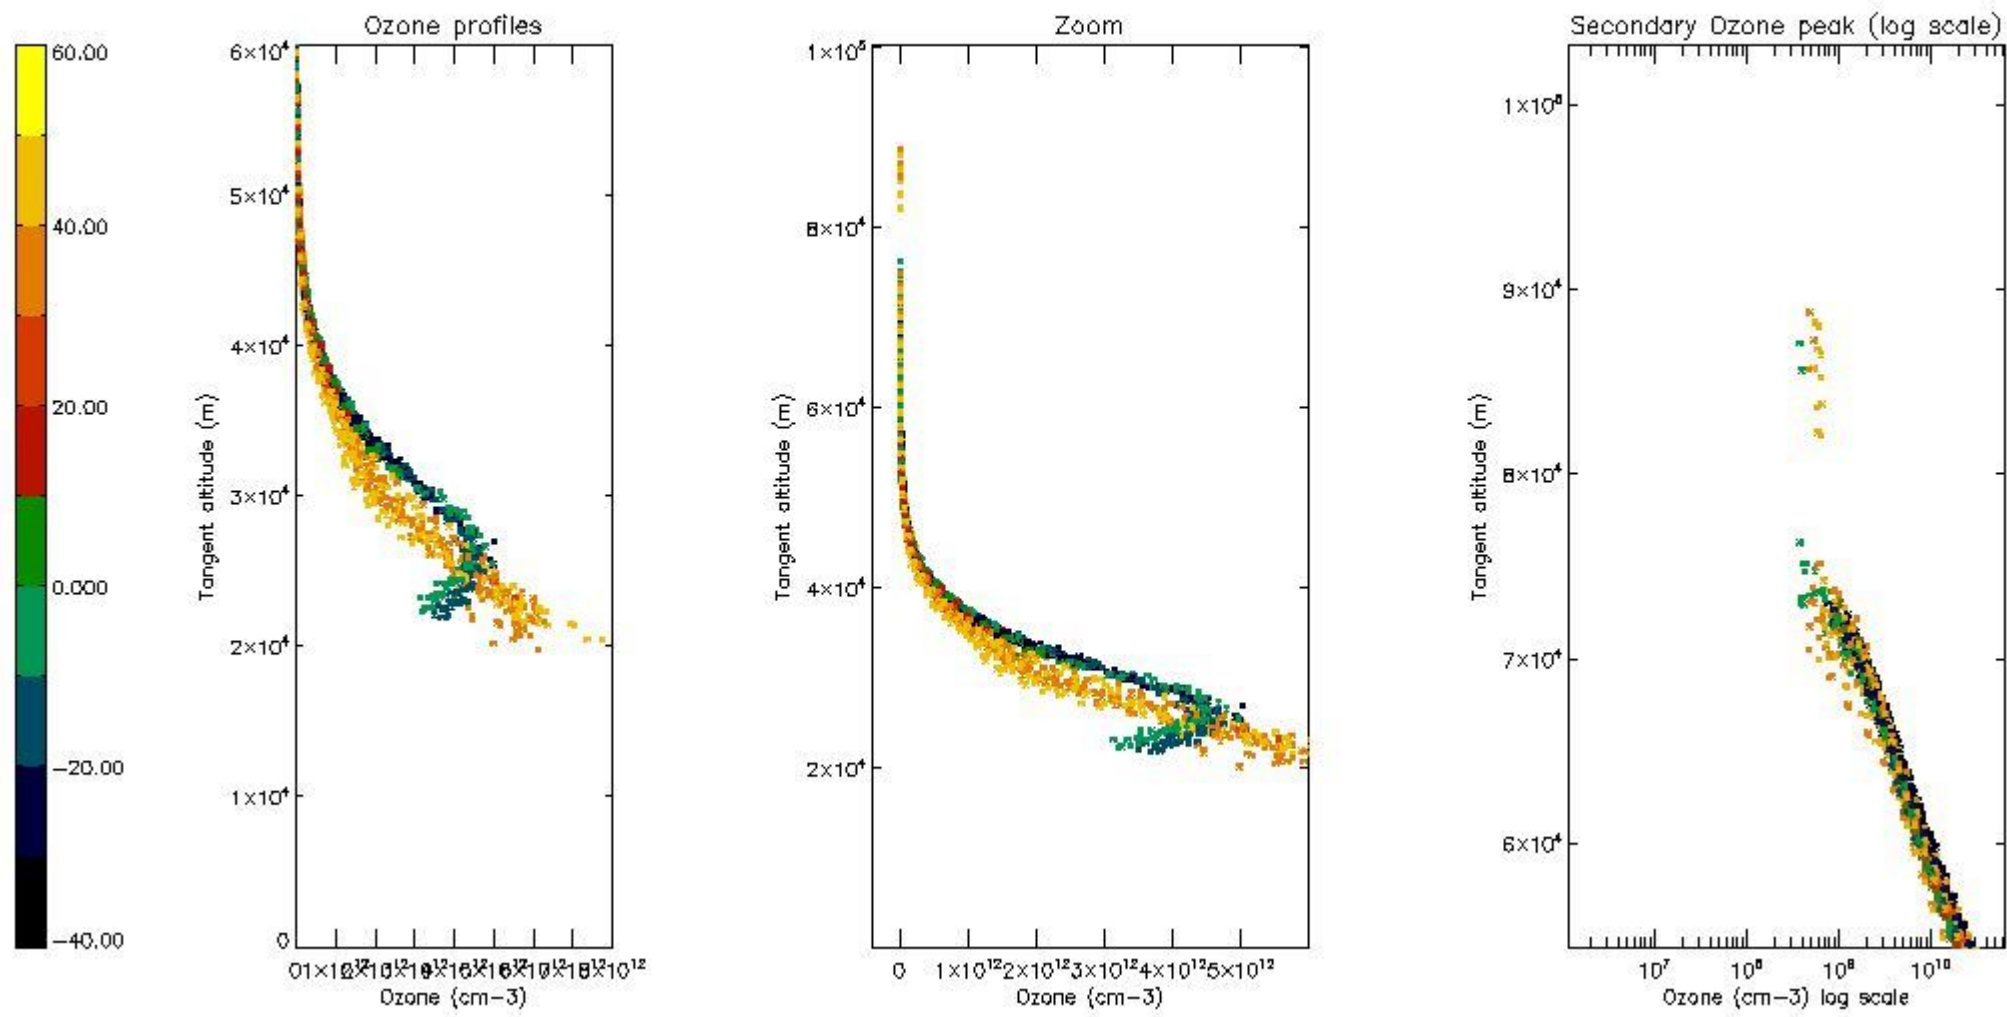

5.6 Plot NO₂ profiles for all STD (dark without errors)

The colorbar represents the latitude.