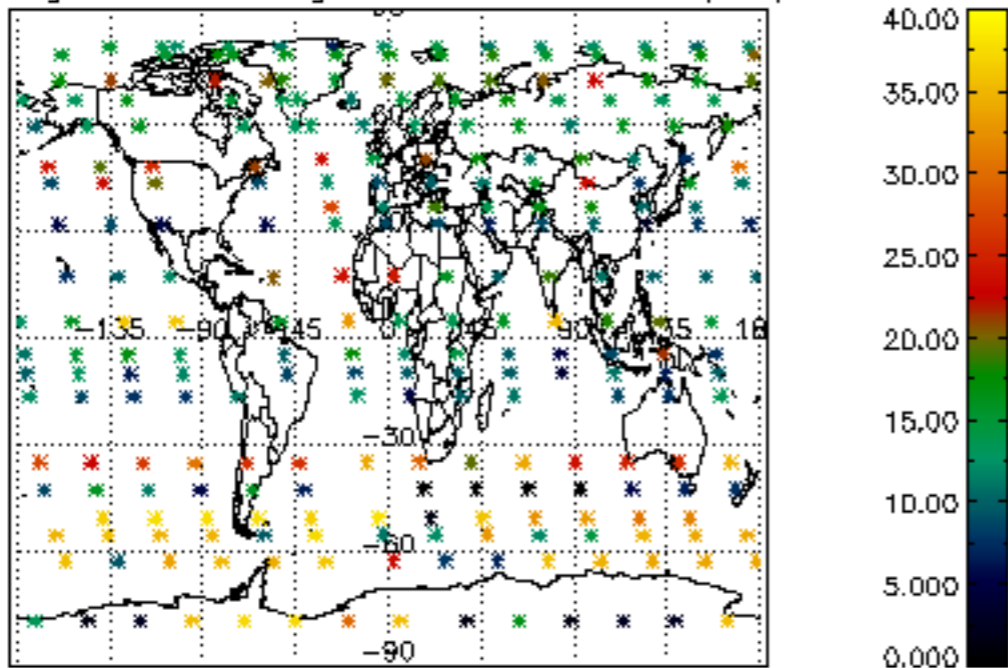

Percentage of cosmic ray hits per profile

Percentage of star falling outside central band per profile