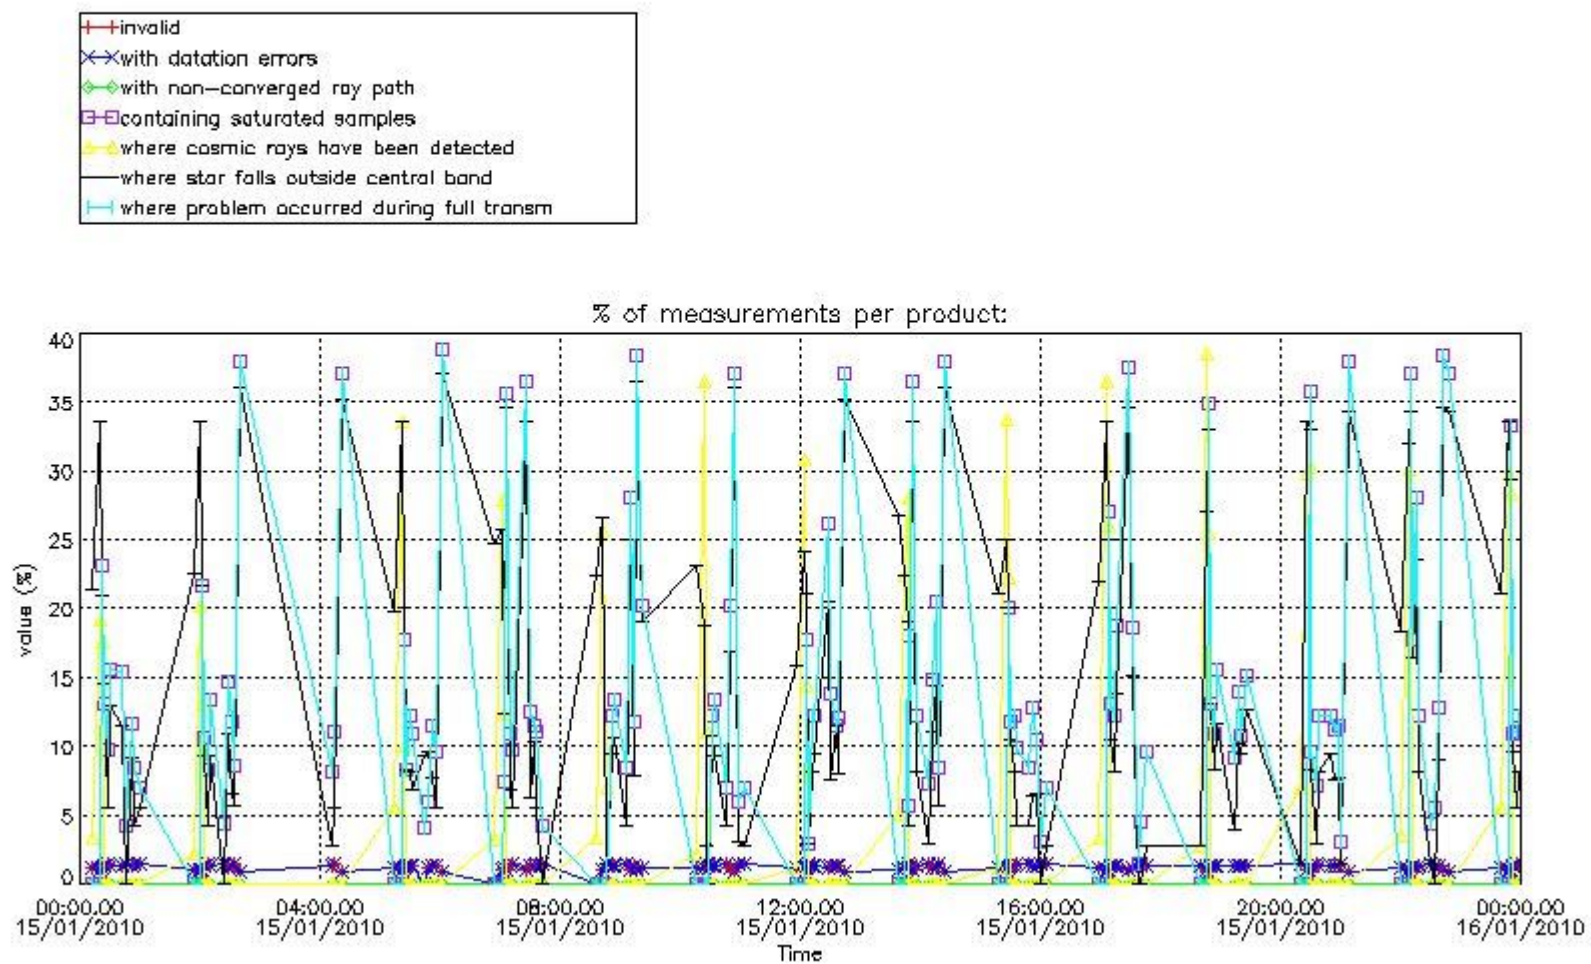

4.2 Plot quality information per product coming from level 1b processing (world map)

4.2.1 Plot level 1 quality information per product (world map): ENVISAT ASCENDING passes