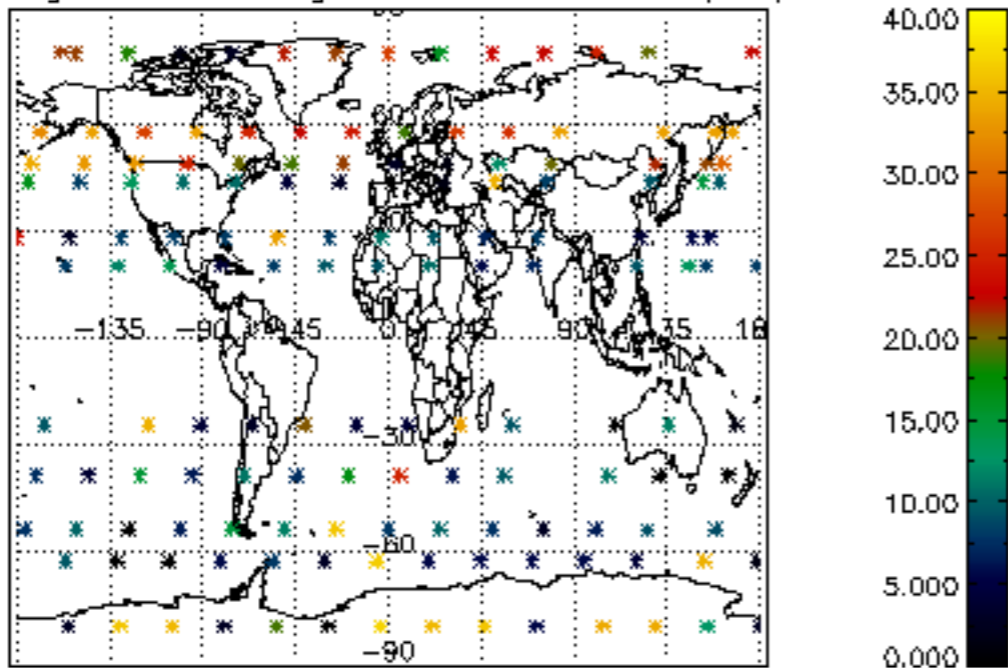

Percentage of star falling outside central band per profile