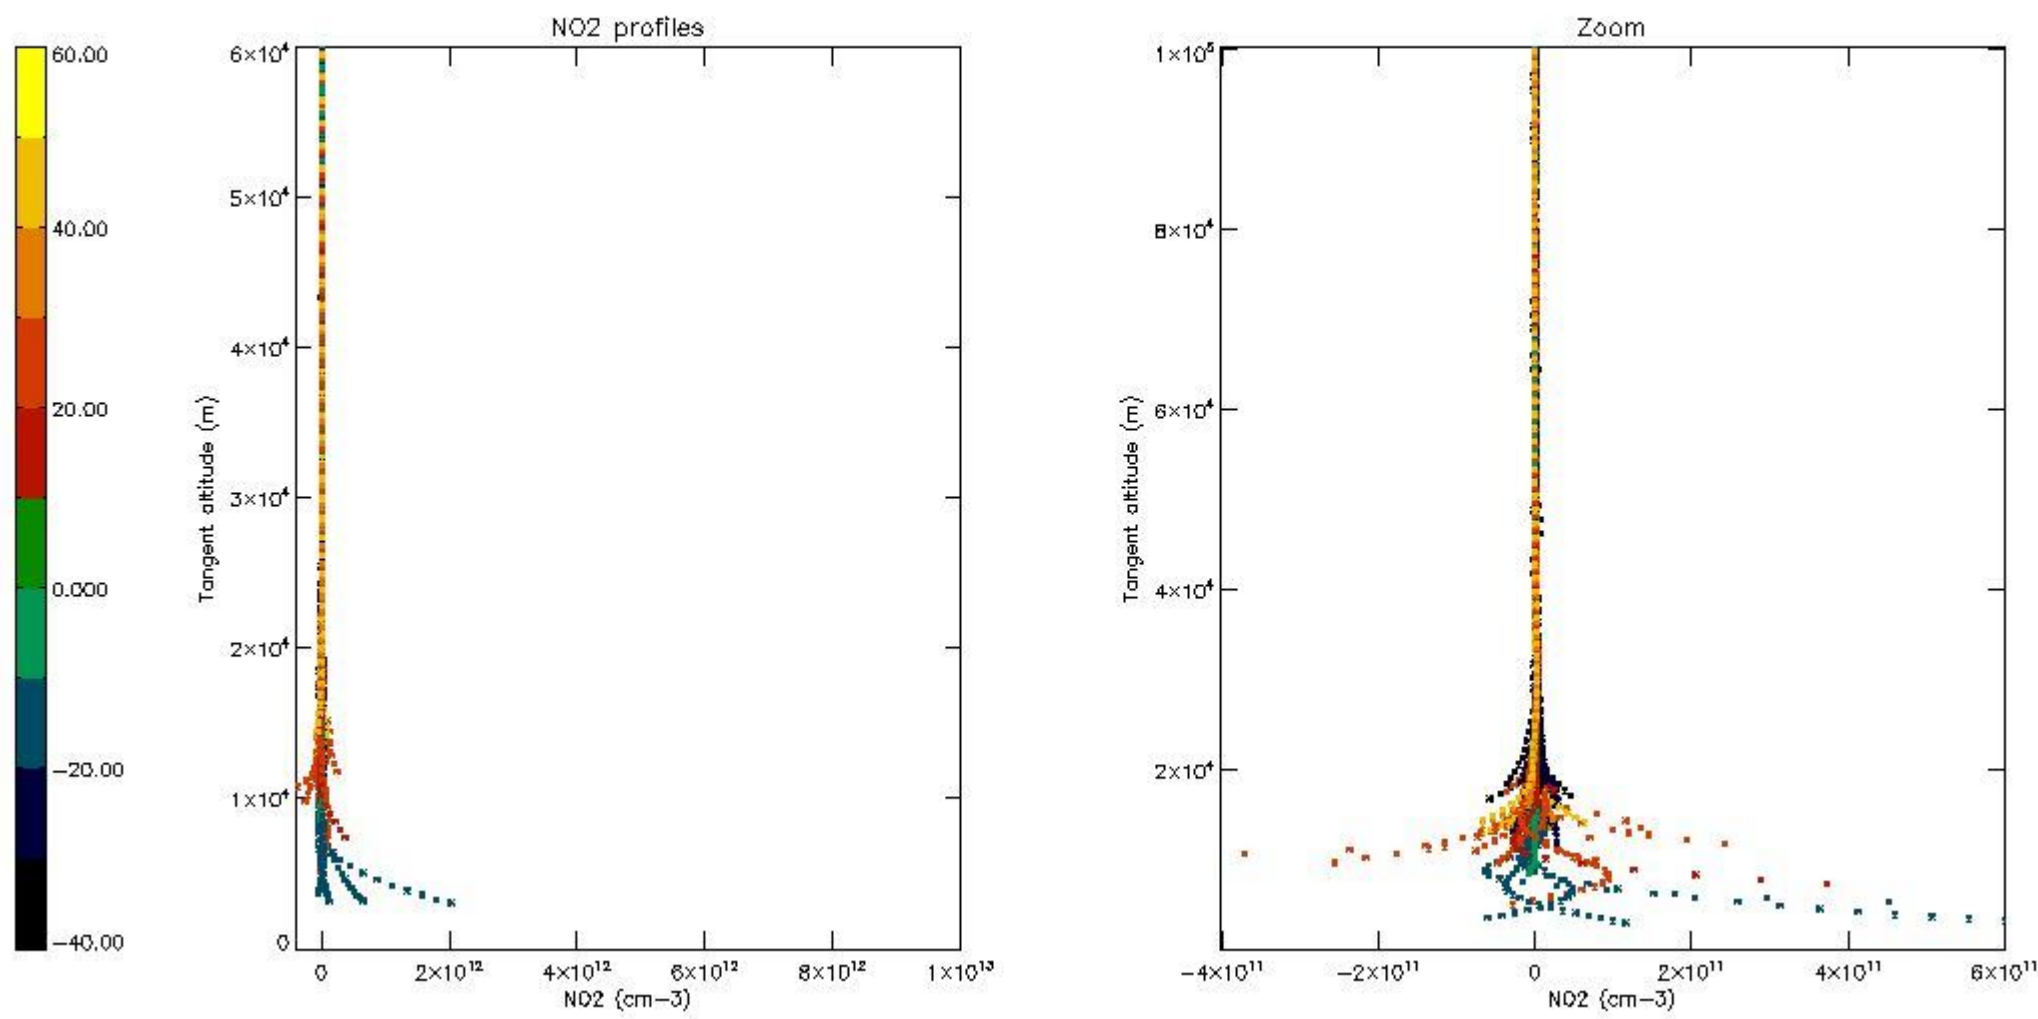

5.4 Plot ozone profiles where STD < 10% (dark without errors)

The colorbar represents the latitude.

5.5 Plot ozone profiles where STD < 5% (dark without errors)

The colorbar represents the latitude.

5.6 Plot NO₂ profiles for all STD (dark without errors)

The colorbar represents the latitude.

5.7 Plot NO3 profiles for all STD (dark without errors)

The colorbar represents the latitude.

5.8 Plot H₂O profiles for all STD (only for occultations of stars 1,2,3,4,13,14,16,26,63 dark without errors)