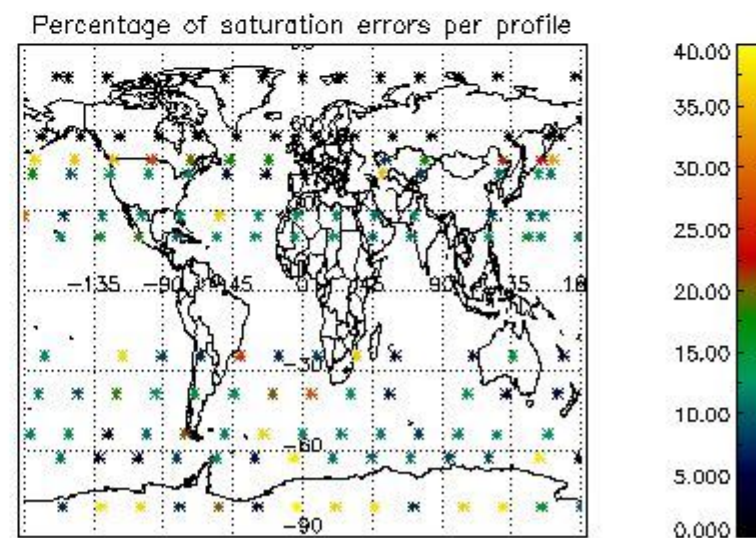

3.1 Plot quality information per product (time dependant)

3.2 Plot quality information per product (world map)

4. Level 1 quality information per product

In this section it is plotted some information contained in the Quality Summary data set of the level 2 products that comes from the level 1b processing. Products without errors (error flag in the MPH set to "0") are used.

4.1 Plot quality information per product (time dependant) coming from level 1b processing

4.1.1 Plot level 1 quality information per product (time dependant): ENVISAT ASCENDING passes

4.1.2 Plot level 1 quality information per product (time dependant): ENVI SAT DESCENDING passes

4.2 Plot quality information per product coming from level 1b processing (world map)

4.2.1 Plot level 1 quality information per product (world map): ENVISAT ASCENDING passes

4.2.2 Plot level 1 quality information per product (world map): ENVISAT DESCENDING passes