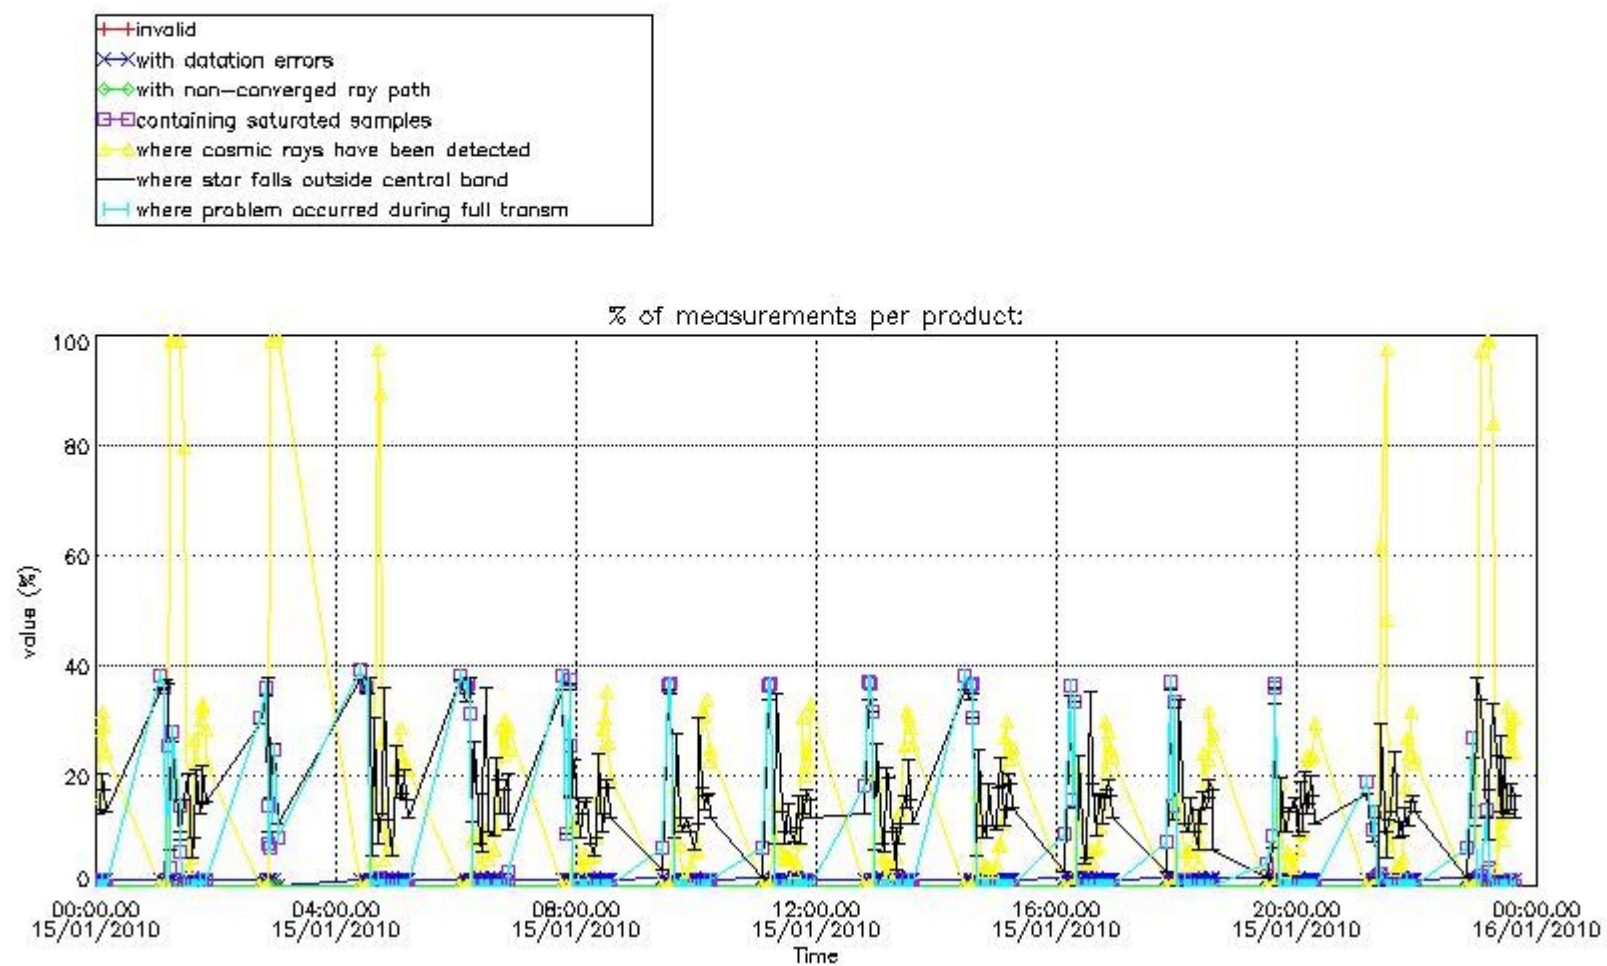

4.1.2 Plot level 1 quality information per product (time dependant): ENVI SAT DESCENDING passes