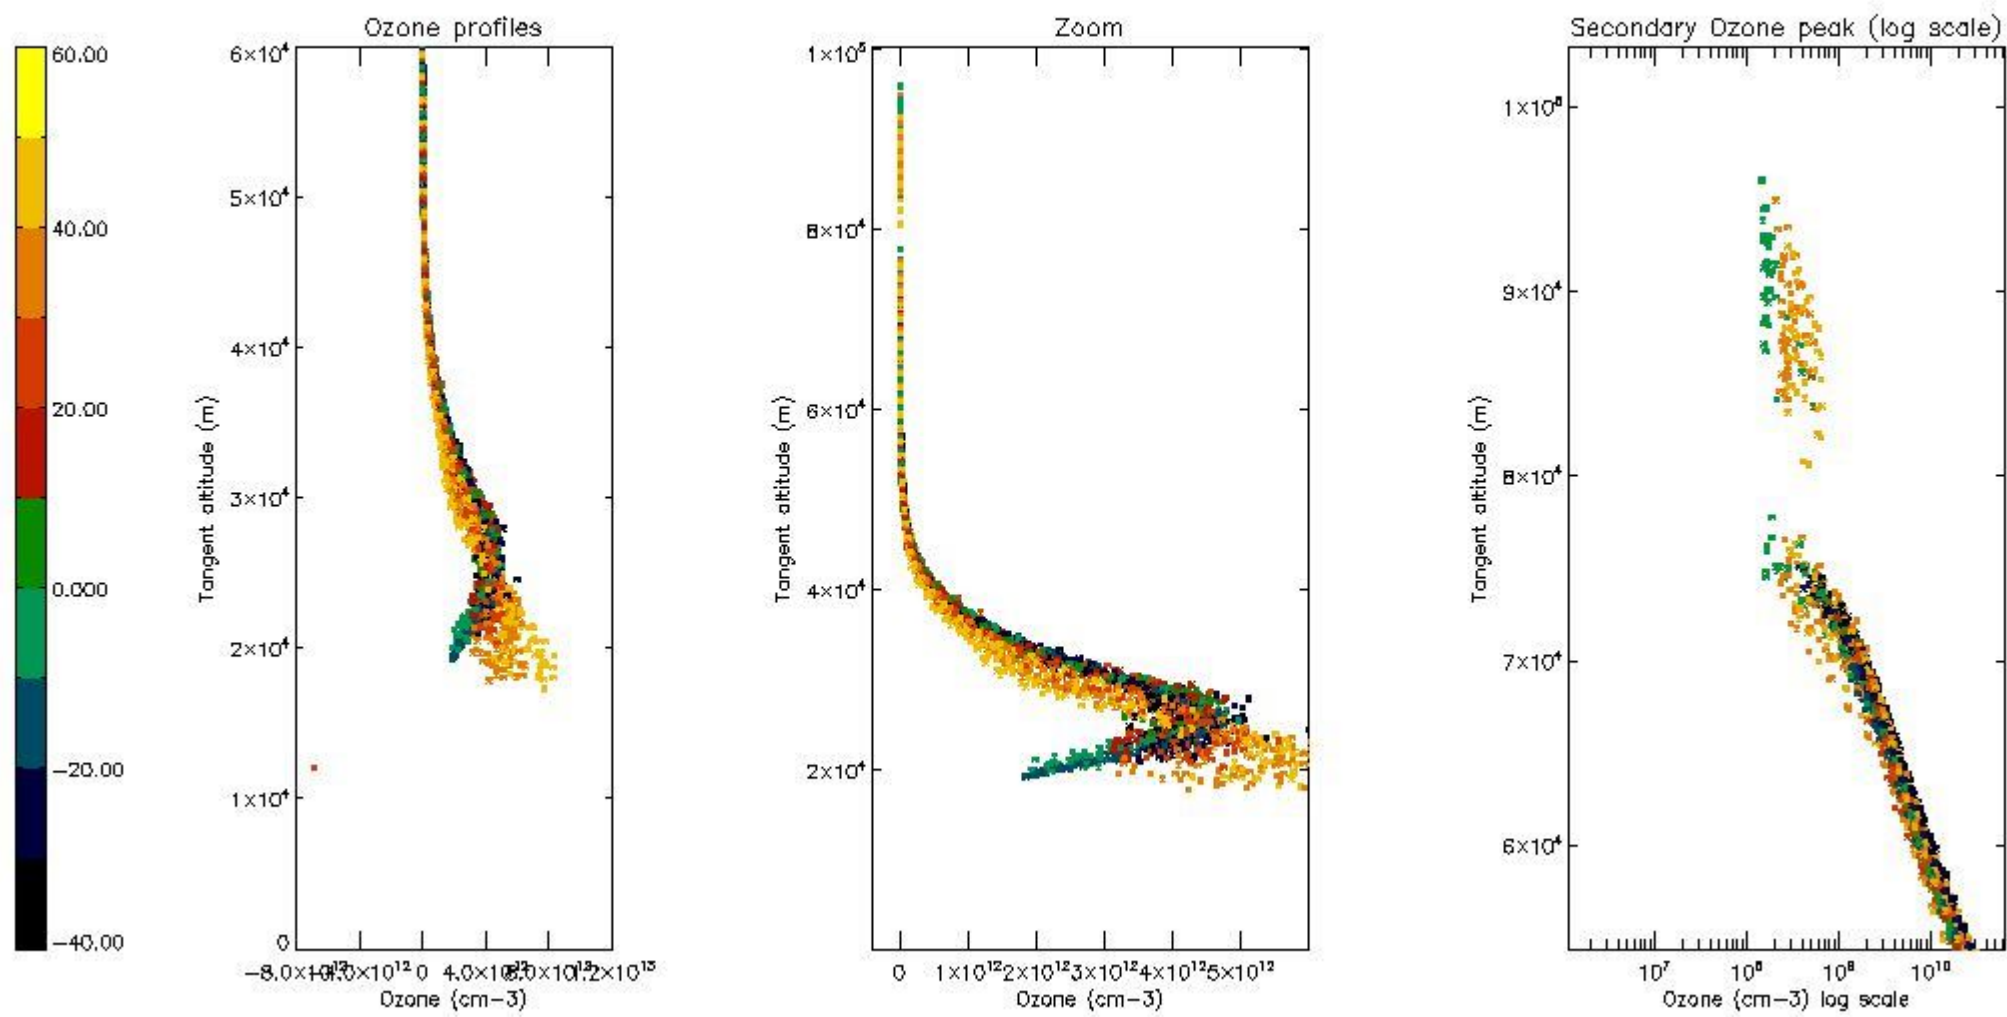

STD < 10	16
STD < 5	11

5.2 Plot ozone profiles for all STD (dark without errors)

The colorbar represents the latitude.

5.3 Plot ozone profiles where STD < 20% (dark without errors)

The colorbar represents the latitude.

5.4 Plot ozone profiles where STD < 10% (dark without errors)

The colorbar represents the latitude.

5.5 Plot ozone profiles where STD < 5% (dark without errors)

The colorbar represents the latitude.

5.6 Plot NO₂ profiles for all STD (dark without errors)