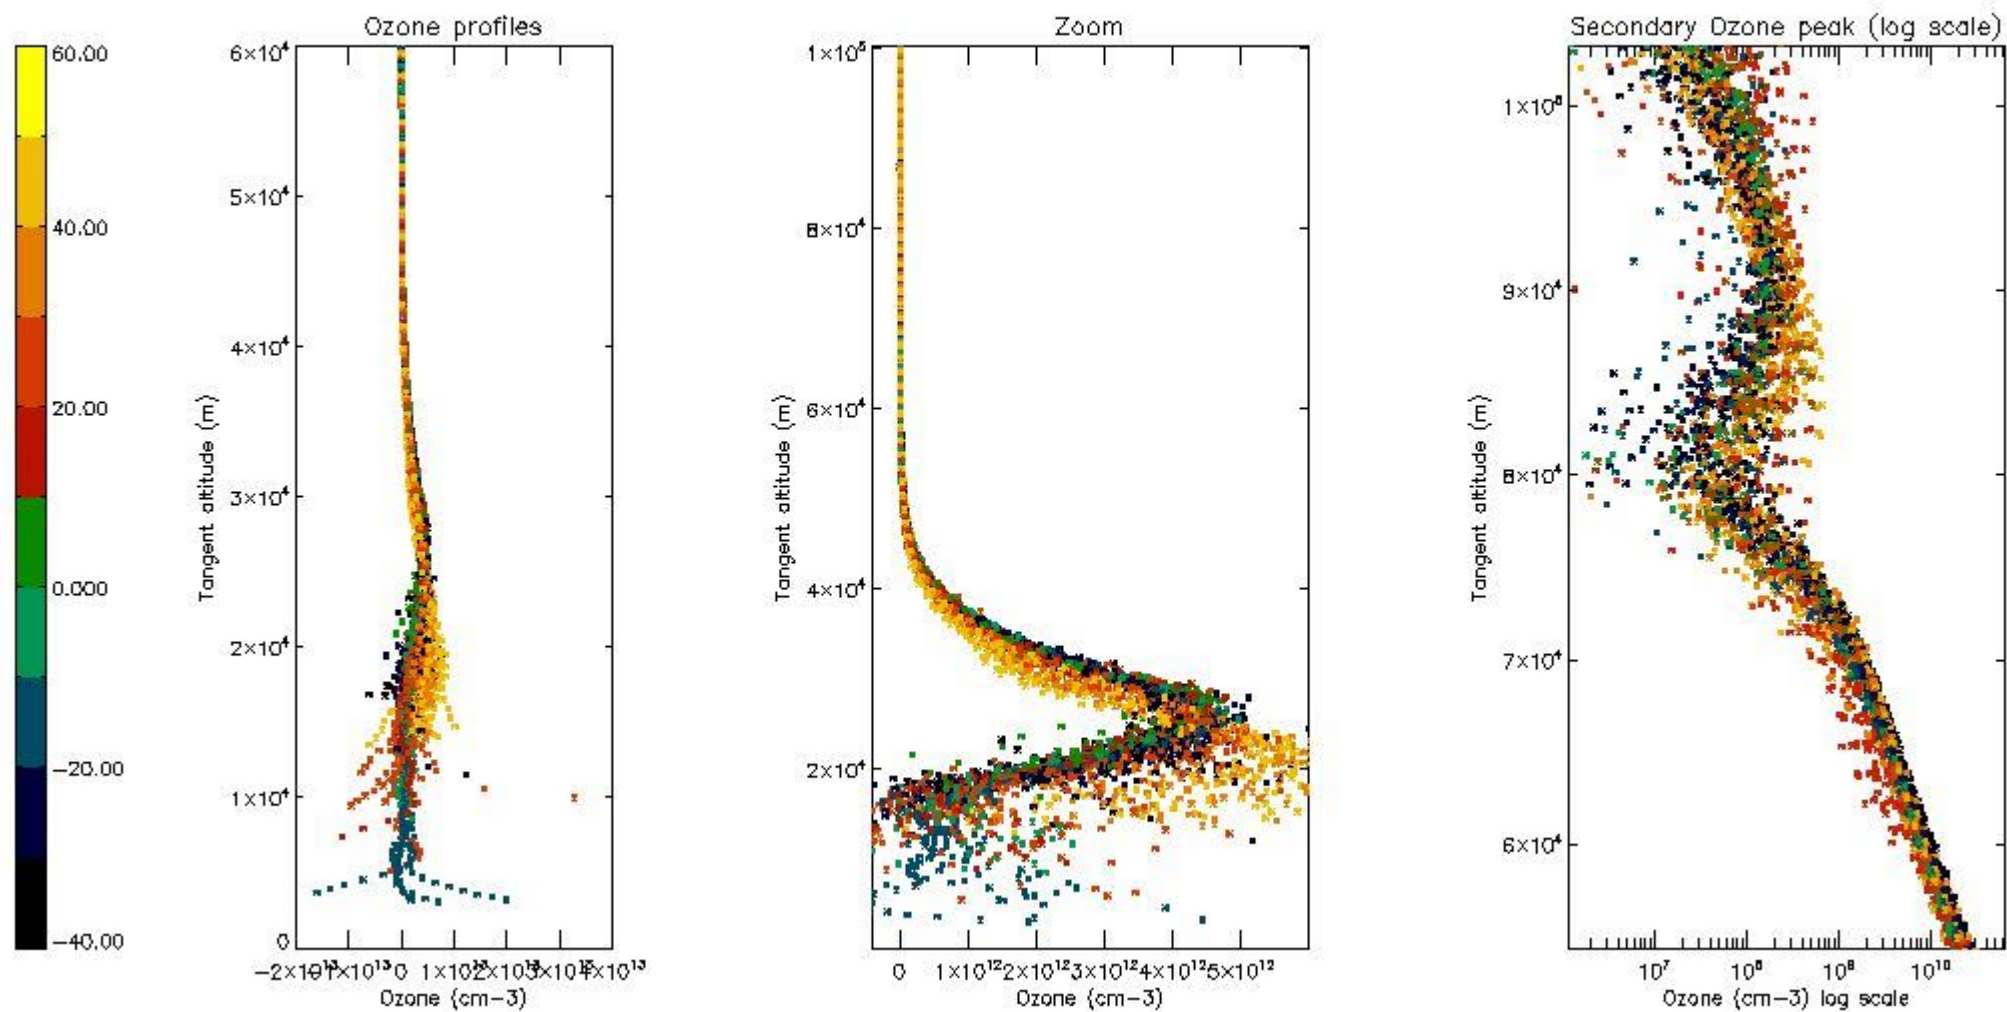

STD < 10	16
STD < 5	11

5.2 Plot ozone profiles for all STD (dark without errors)

The colorbar represents the latitude.

5.3 Plot ozone profiles where STD < 20% (dark without errors)

The colorbar represents the latitude.