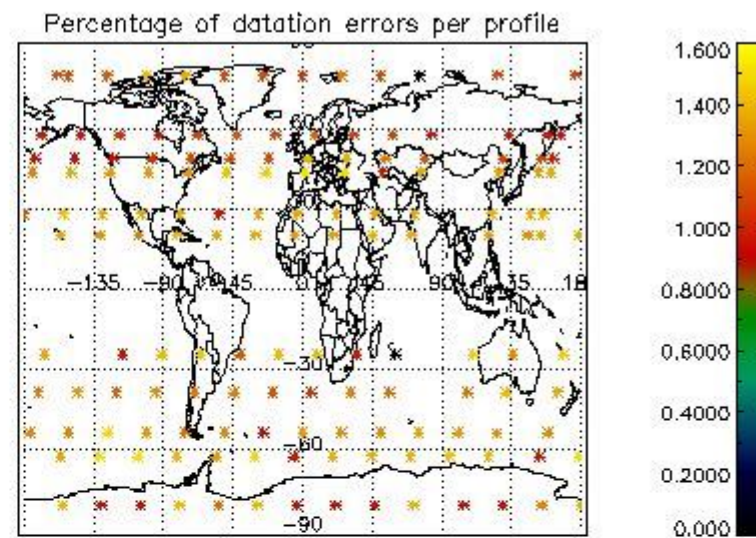

5. Trace gas profiles

5.1 Ozone statistics based on quality of products

The final quality of the products can be "measured" using the STD (Standard Deviation) attached to every point profile. This information is written to the parameter GOM_NL__2P/NL_LOCAL_SPECIES_DENSITY/o3_std of the level 2 products. The table below shows the statistics for given STD ranges.

The statistics are given with respect to the overall valid production:

- Products without fatal errors: GOM_NL__2P/MPH/PRODUCT_ERR=0
- Valid point profile: GOM_NL__2P/NL_LOCAL_SPECIES_DENSITY/pcd(0)=0

The 'Criteria' is applied to valid points of dark limb products:

- Products in dark limb illumination condition: GOM_NL__2P/NL_SUMMARY_QUALITY/obs_ill_cond=0
- Products without fatal errors: GOM_NL__2P/MPH/PRODUCT_ERR=0
- Valid point profile: GOM_NL__2P/NL_LOCAL_SPECIES_DENSITY/pcd(0)=0

So, the table below shows the percentage of dark limb and valid observations for each criteria with respect to the overall valid daily observations.

Criteria	% of total production
All STD	33
STD < 20	19