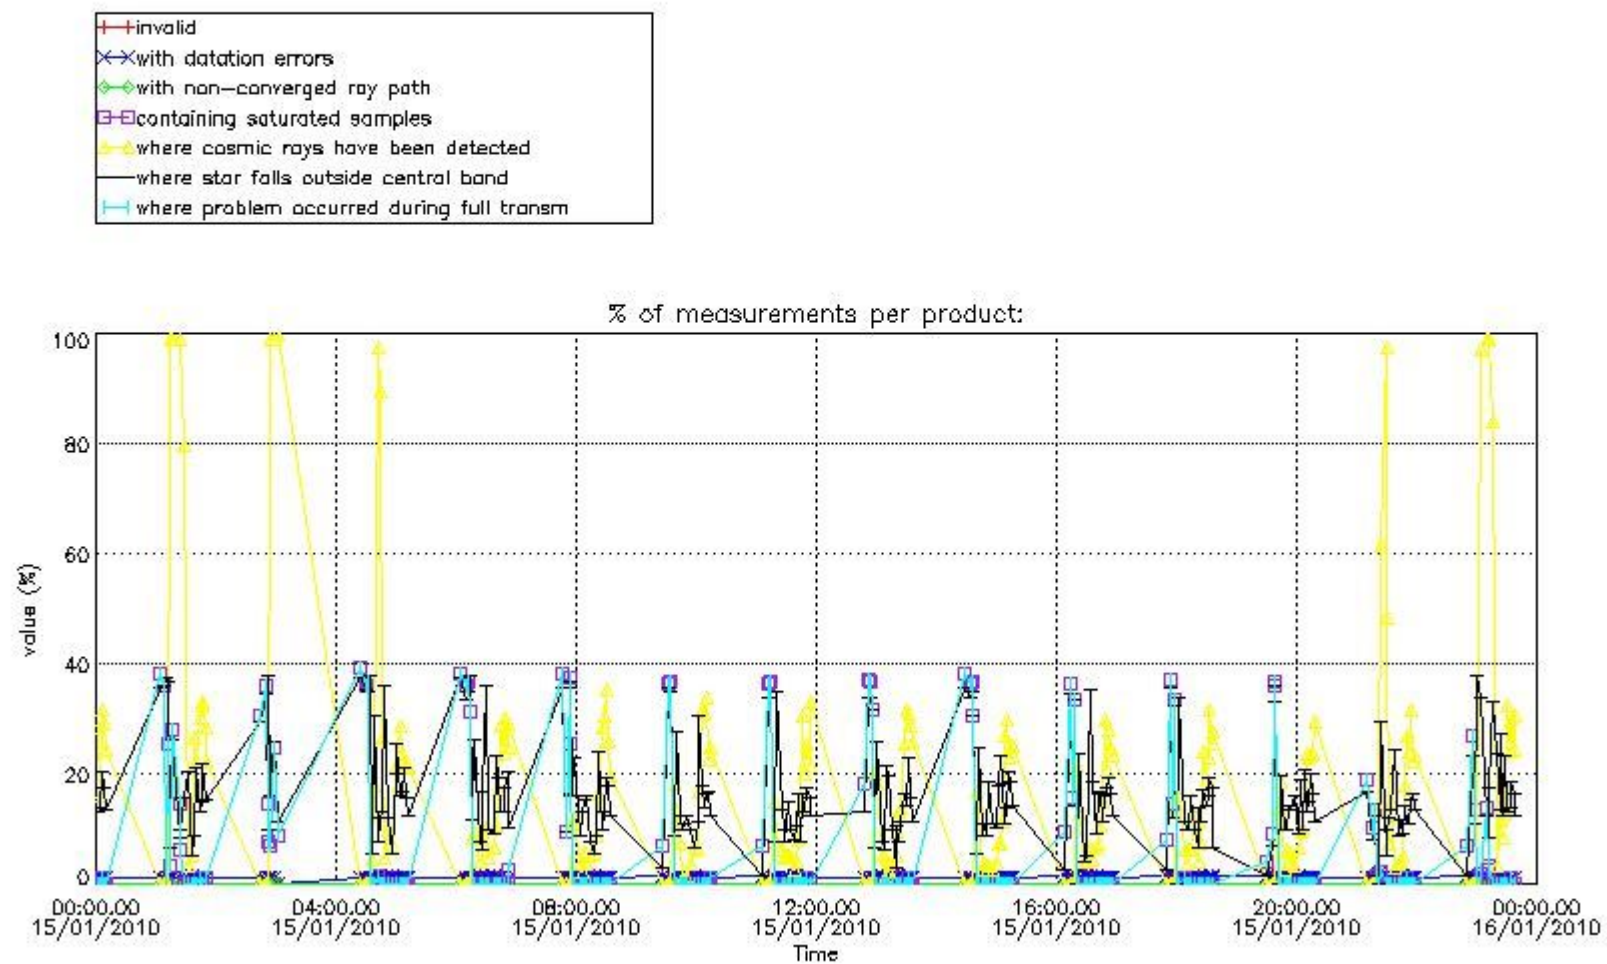

3. Quality information per product

In this section it is plotted some information contained in the Quality Summary data set of the level 2 products. Only products in dark limb conditions and without errors (error flag in the MPH set to "0") are used.

3.1 Plot quality information per product (time dependant)

3.2 Plot quality information per product (world map)

4. Level 1 quality information per product

In this section it is plotted some information contained in the Quality Summary data set of the level 2 products that comes from the level 1b processing. Products without errors (error flag in the MPH set to "0") are used.

4.1 Plot quality information per product (time dependant) coming from level 1b processing

4.1.1 Plot level 1 quality information per product (time dependant): ENVISAT ASCENDING passes

4.1.2 Plot level 1 quality information per product (time dependant): ENVI SAT DESCENDING passes

5. Trace gas profiles

5.1 Ozone statistics based on quality of products

The final quality of the products can be "measured" using the STD (Standard Deviation) attached to every point profile. This information is written to the parameter GOM_NL__2P/NL_LOCAL_SPECIES_DENSITY/o3_std of the level 2 products. The table below shows the statistics for given STD ranges.