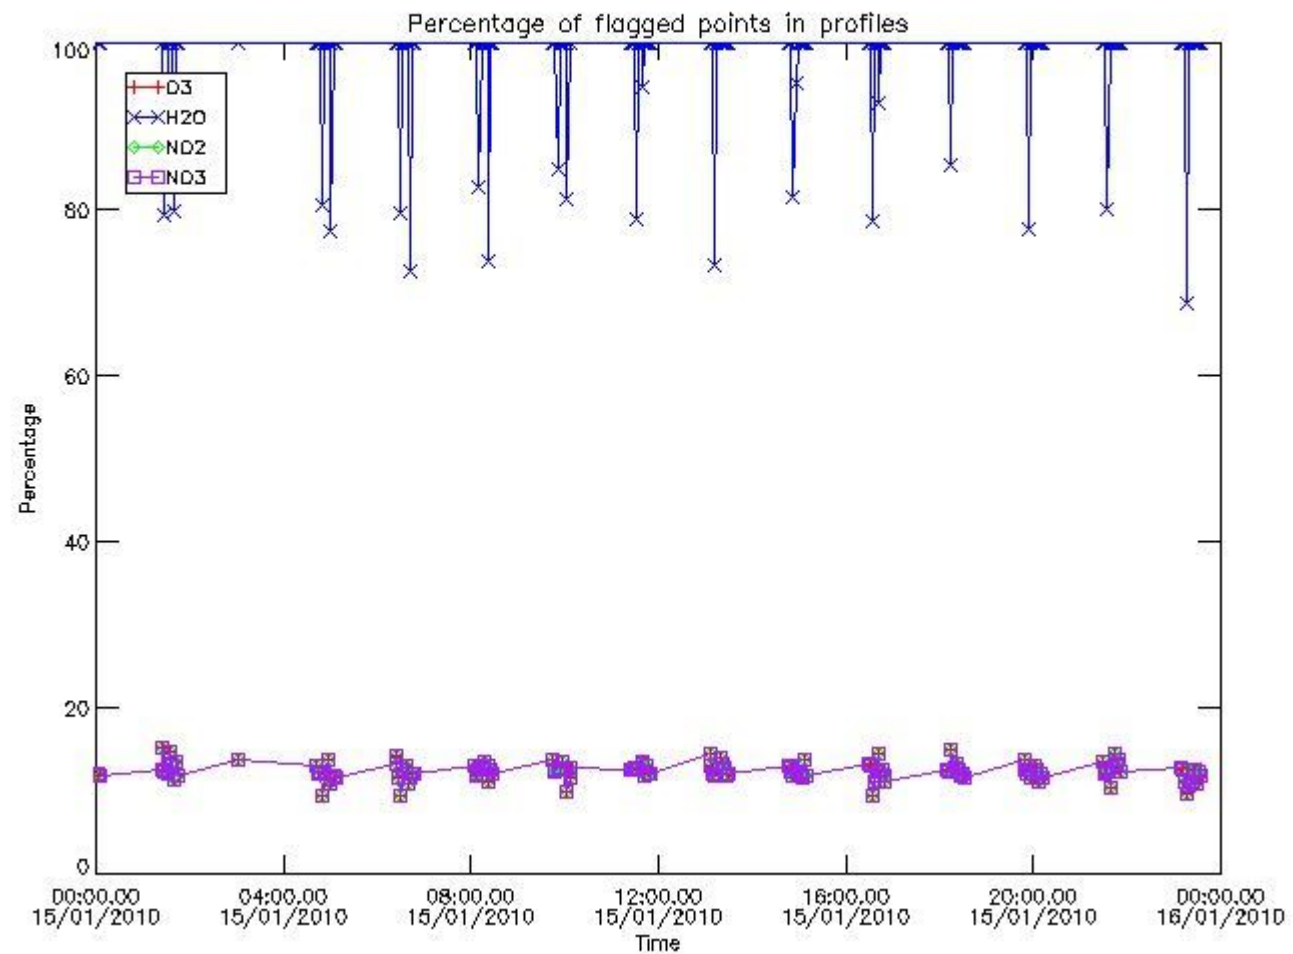

3. Quality information per product

In this section it is plotted some information contained in the Quality Summary data set of the level 2 products. Only products in dark limb conditions and without errors (error flag in the MPH set to "0") are used.

3.1 Plot quality information per product (time dependant)