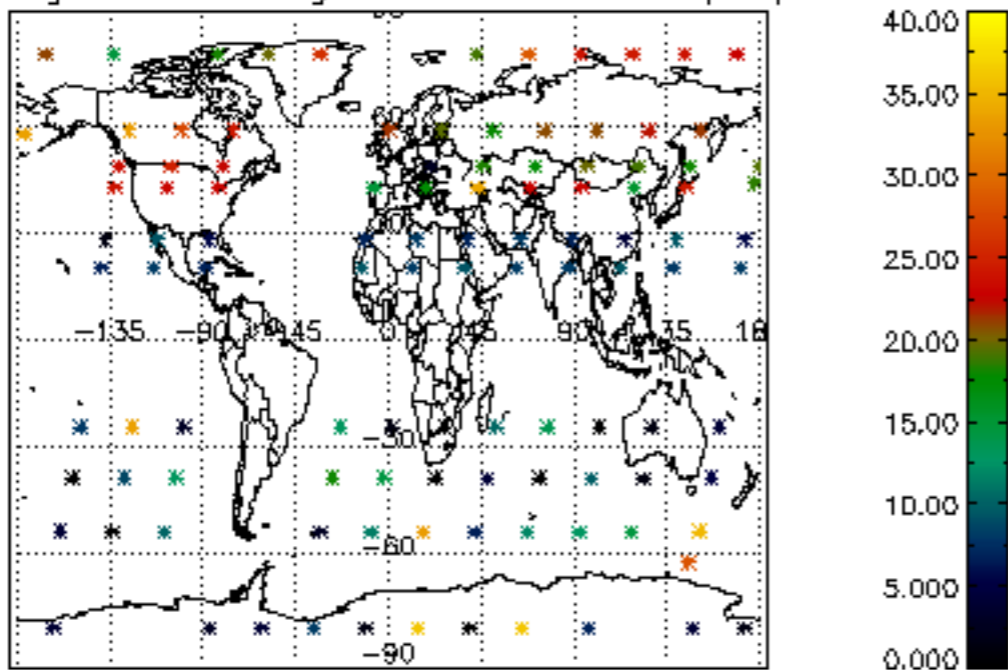

Percentage of star falling outside central band per profile