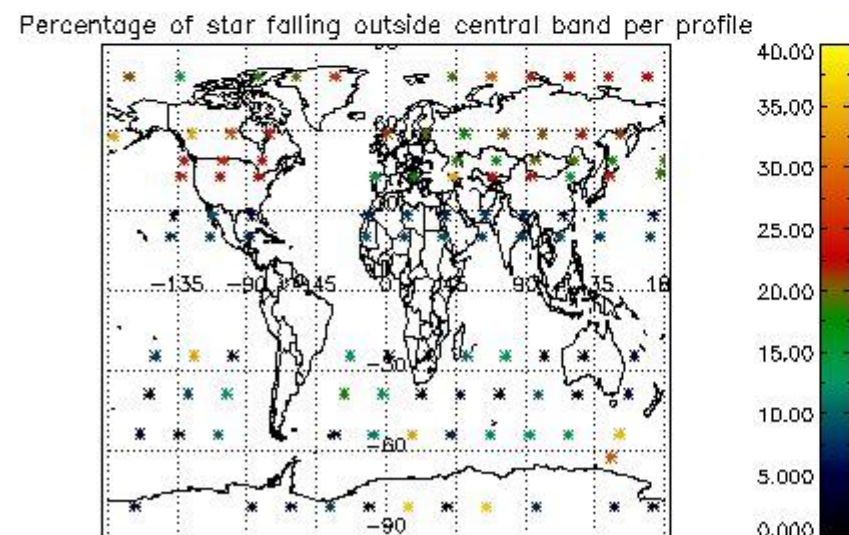

4.2 Plot quality information per product coming from level 1b processing (world map)

4.2.1 Plot level 1 quality information per product (world map): ENVISAT ASCENDING passes

Percentage of cosmic ray hits per profile

Percentage of datation errors per profile

Percentage of star falling outside central band per profile

Percentage of saturation errors per profile

4.2.2 Plot level 1 quality information per product (world map): ENVISAT DESCENDING passes