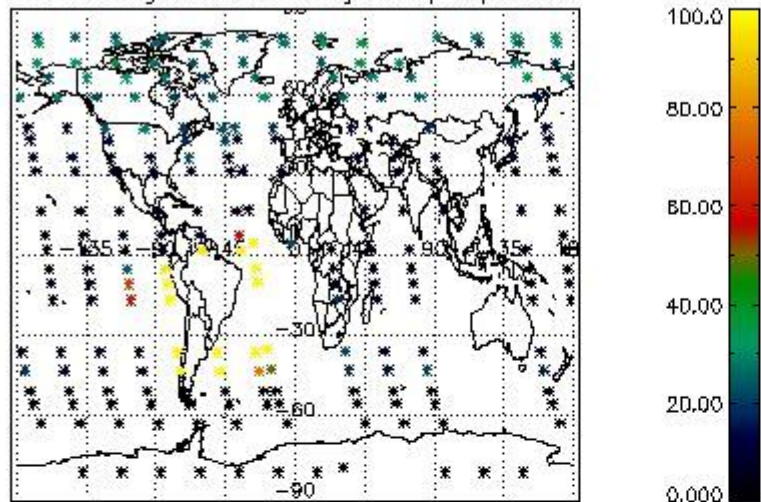

Percentage of flagged data per NO3 profile

4. Level 1 quality information per product

In this section it is plotted some information contained in the Quality Summary data set of the level 2 products that comes from the level 1b processing. Products without errors (error flag in the MPH set to "0") are used.

4.1 Plot quality information per product (time dependant) coming from level 1b processing

4.1.1 Plot level 1 quality information per product (time dependant): ENVISAT ASCENDING passes

4.1.2 Plot level 1 quality information per product (time dependant): ENVI SAT DESCENDING passes

4.2 Plot quality information per product coming from level 1b processing (world map)

4.2.1 Plot level 1 quality information per product (world map): ENVISAT ASCENDING passes

Percentage of cosmic ray hits per profile