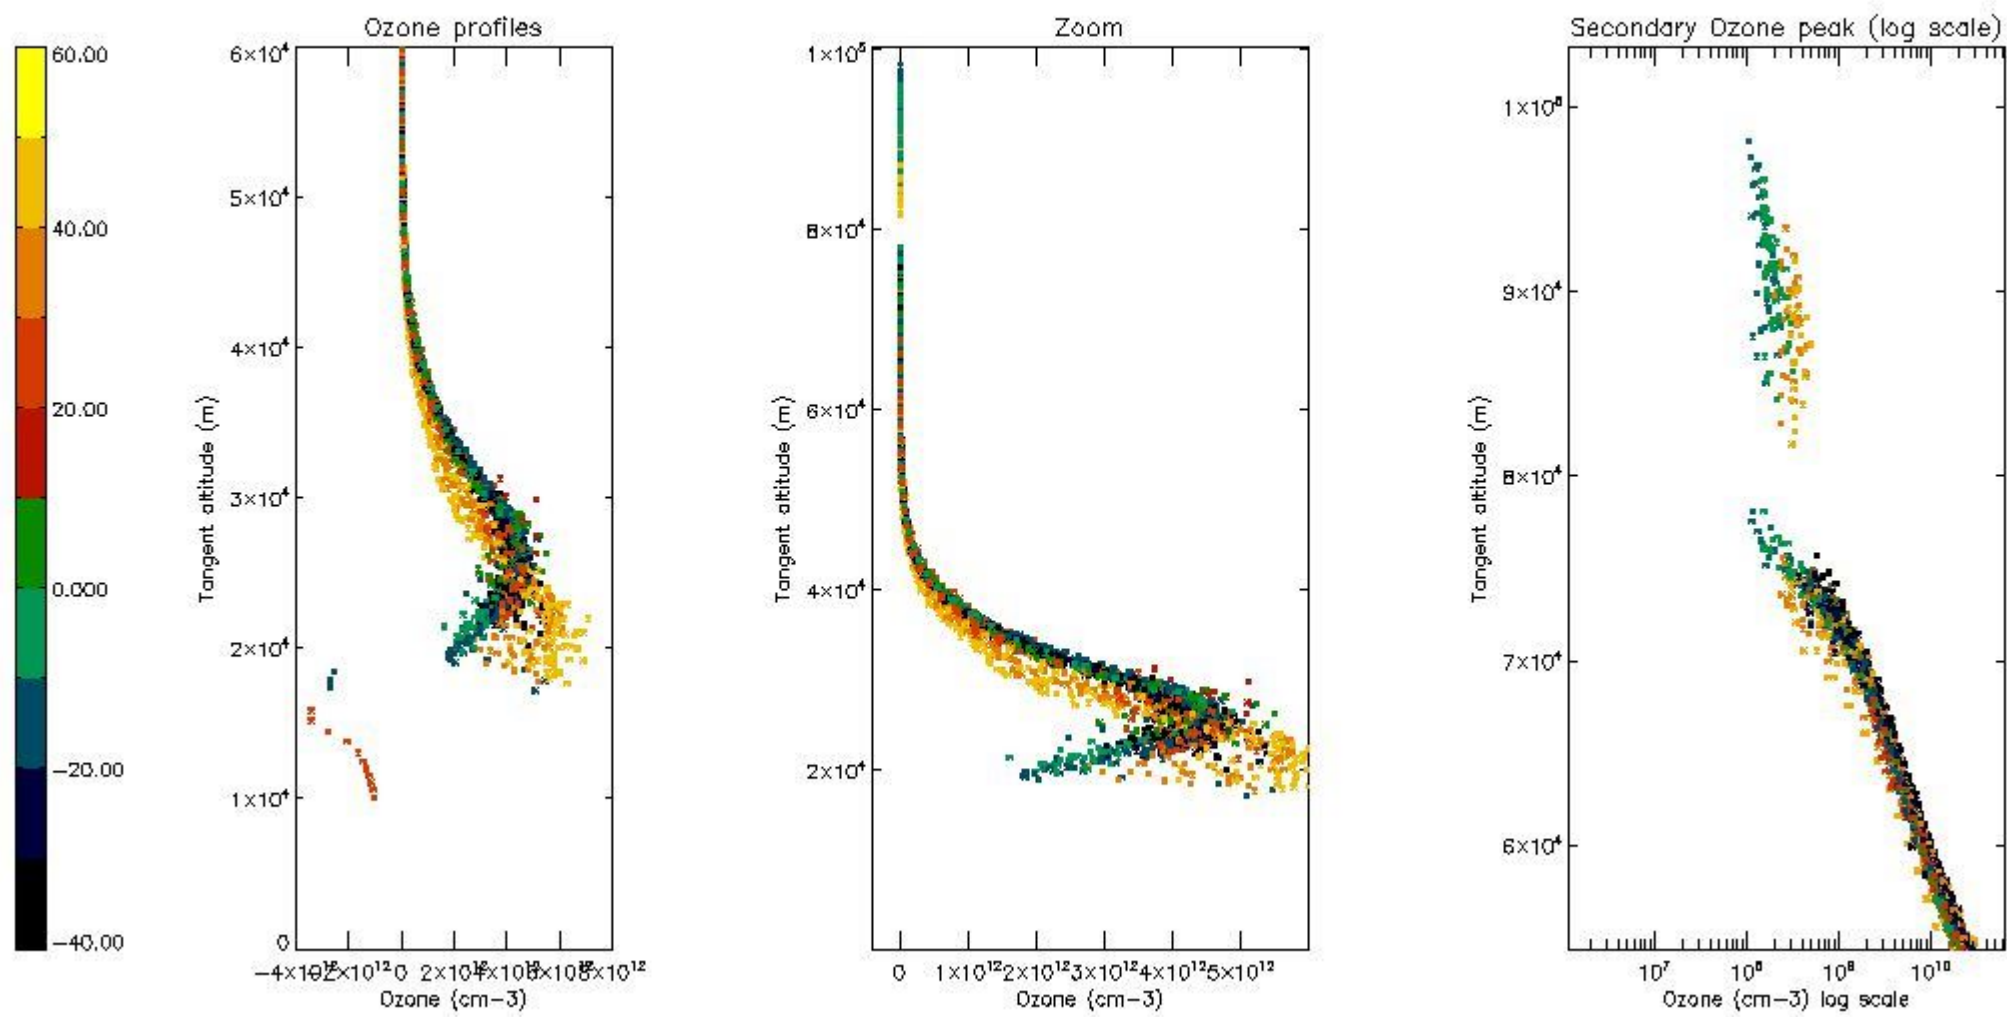

5.5 Plot ozone profiles where STD < 5% (dark without errors)

The colorbar represents the latitude.