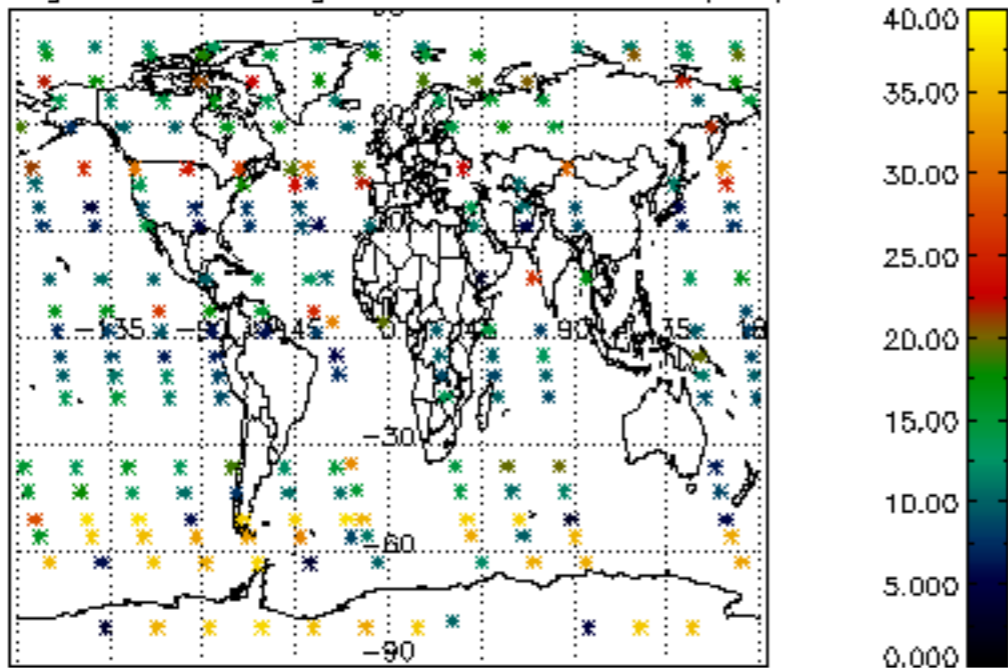

Percentage of cosmic ray hits per profile

Percentage of star falling outside central band per profile