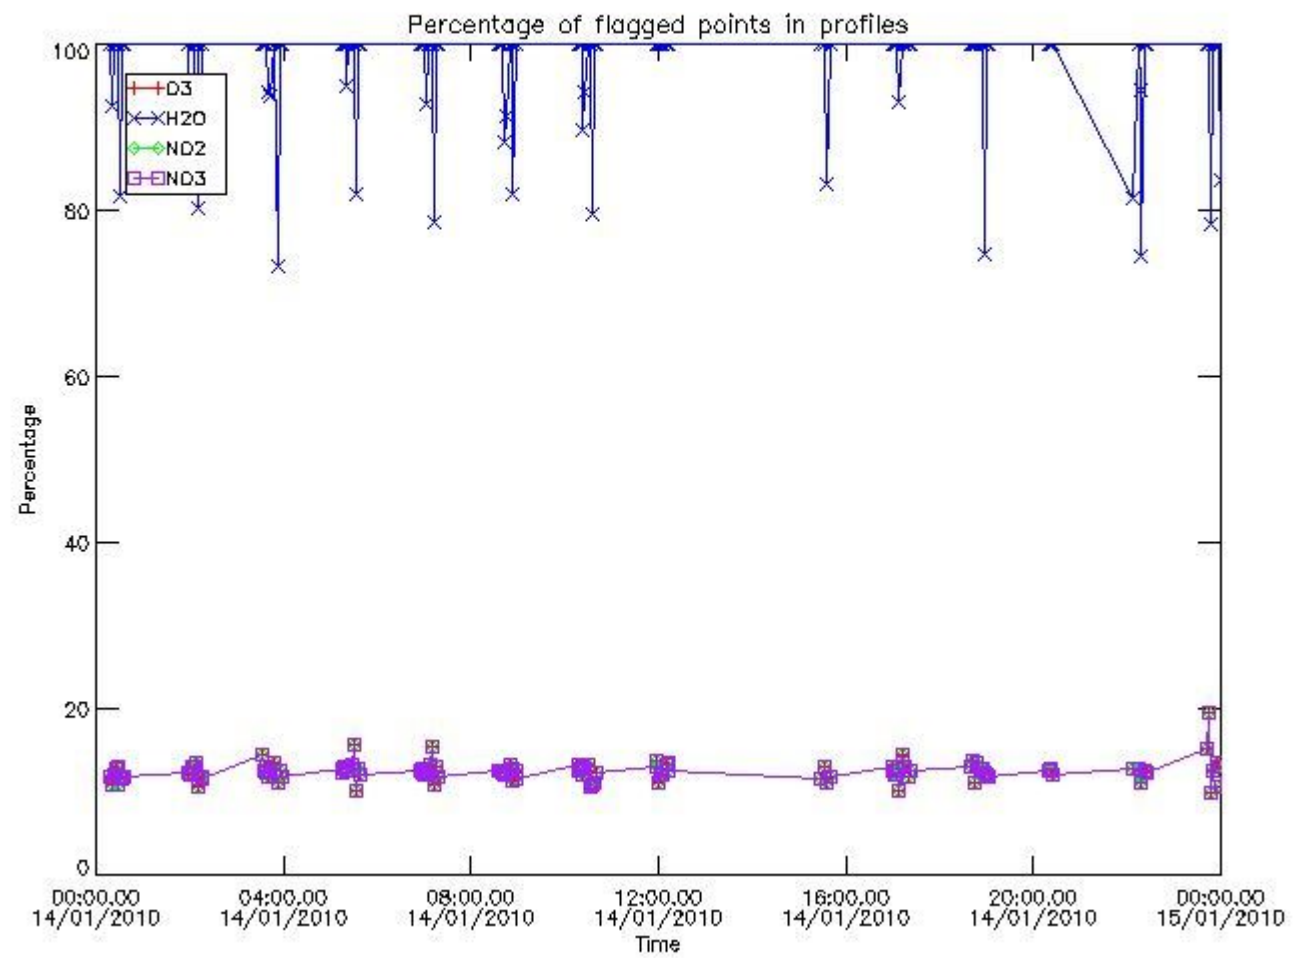

338	GOM_NL__2PRFIN20100114_235754_000000392086_00045_41181_0139.N1	14-JAN-2010 23:57:54	Dark	39.000	71	lot Car	2.2460	7700.0	78	41181	No
339	GOM_NL__2PRFIN20100114_235909_000000532086_00045_41181_0140.N1	14-JAN-2010 23:59:09	Dark	52.500	41	Eps Car	1.8600	4100.0	105	41181	No

3. Quality information per product

In this section it is plotted some information contained in the Quality Summary data set of the level 2 products. Only products in dark limb conditions and without errors (error flag in the MPH set to "0") are used.

3.1 Plot quality information per product (time dependant)

3.2 Plot quality information per product (world map)