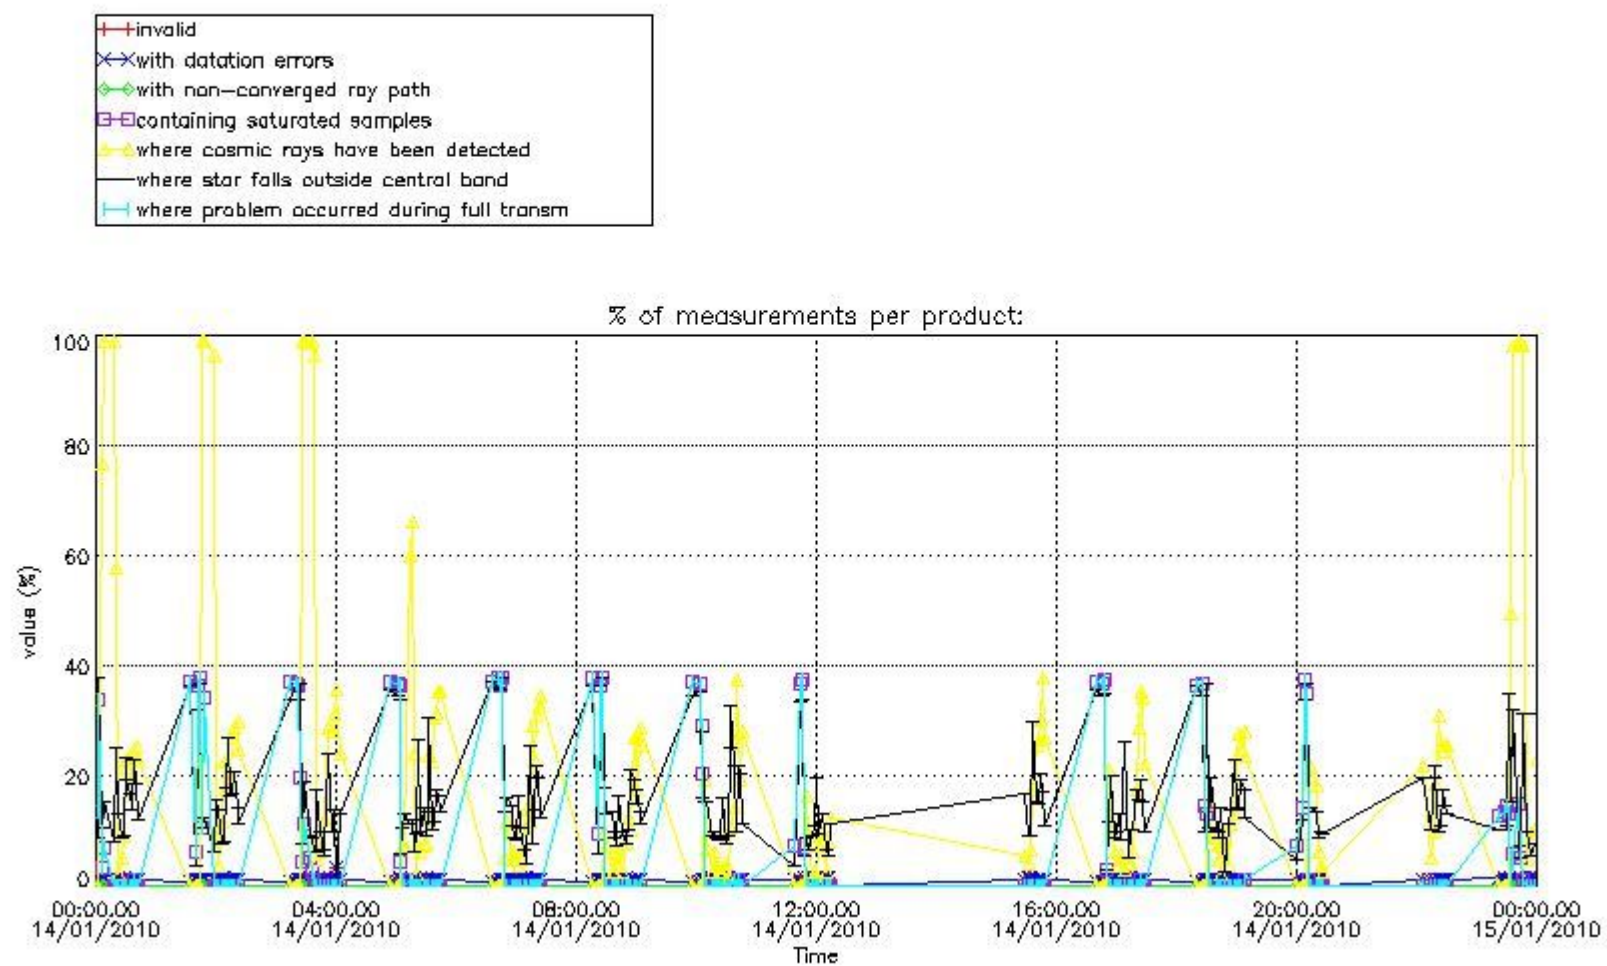

4.1.2 Plot level 1 quality information per product (time dependant): ENVI SAT DESCENDING passes