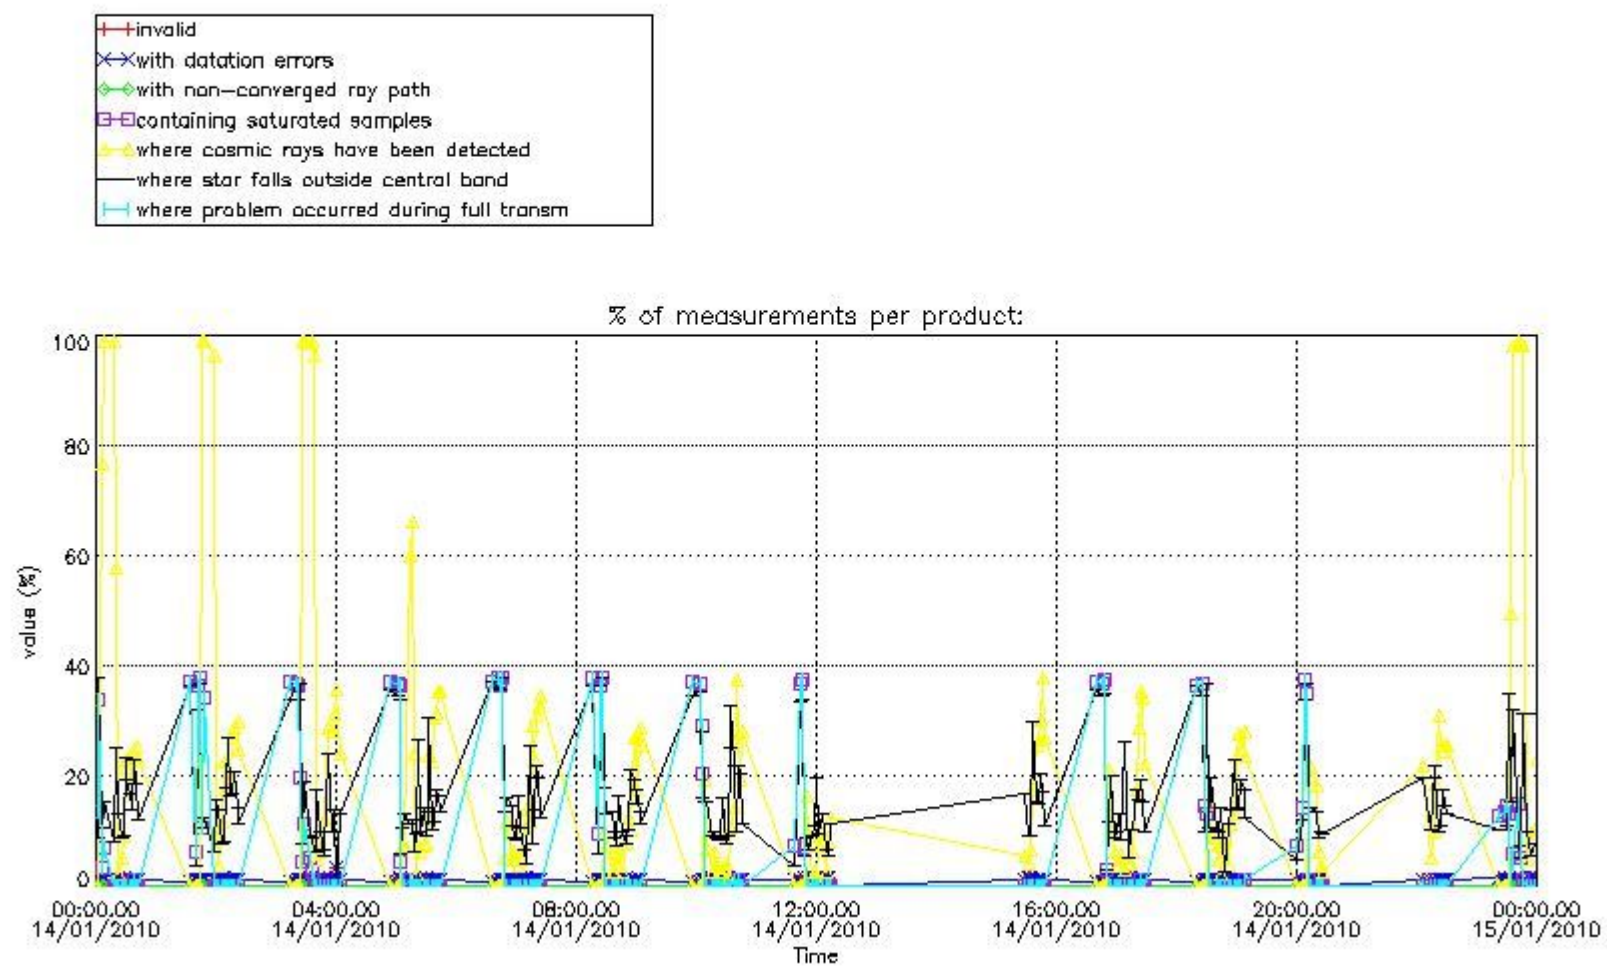

3.1 Plot quality information per product (time dependant)

3.2 Plot quality information per product (world map)

Percentage of flagged data per O3 profile

Percentage of flagged data per H2O profile

Percentage of flagged data per NO2 profile

Percentage of flagged data per NO3 profile

4. Level 1 quality information per product

In this section it is plotted some information contained in the Quality Summary data set of the level 2 products that comes from the level 1b processing. Products without errors (error flag in the MPH set to "0") are used.

4.1 Plot quality information per product (time dependant) coming from level 1b processing

4.1.1 Plot level 1 quality information per product (time dependant): ENVISAT ASCENDING passes

4.1.2 Plot level 1 quality information per product (time dependant): ENVI SAT DESCENDING passes

5. Trace gas profiles

5.1 Ozone statistics based on quality of products

The final quality of the products can be "measured" using the STD (Standard Deviation) attached to every point profile. This information is written to the parameter GOM_NL__2P/NL_LOCAL_SPECIES_DENSITY/o3_std of the level 2 products. The table below shows the statistics for given STD ranges.