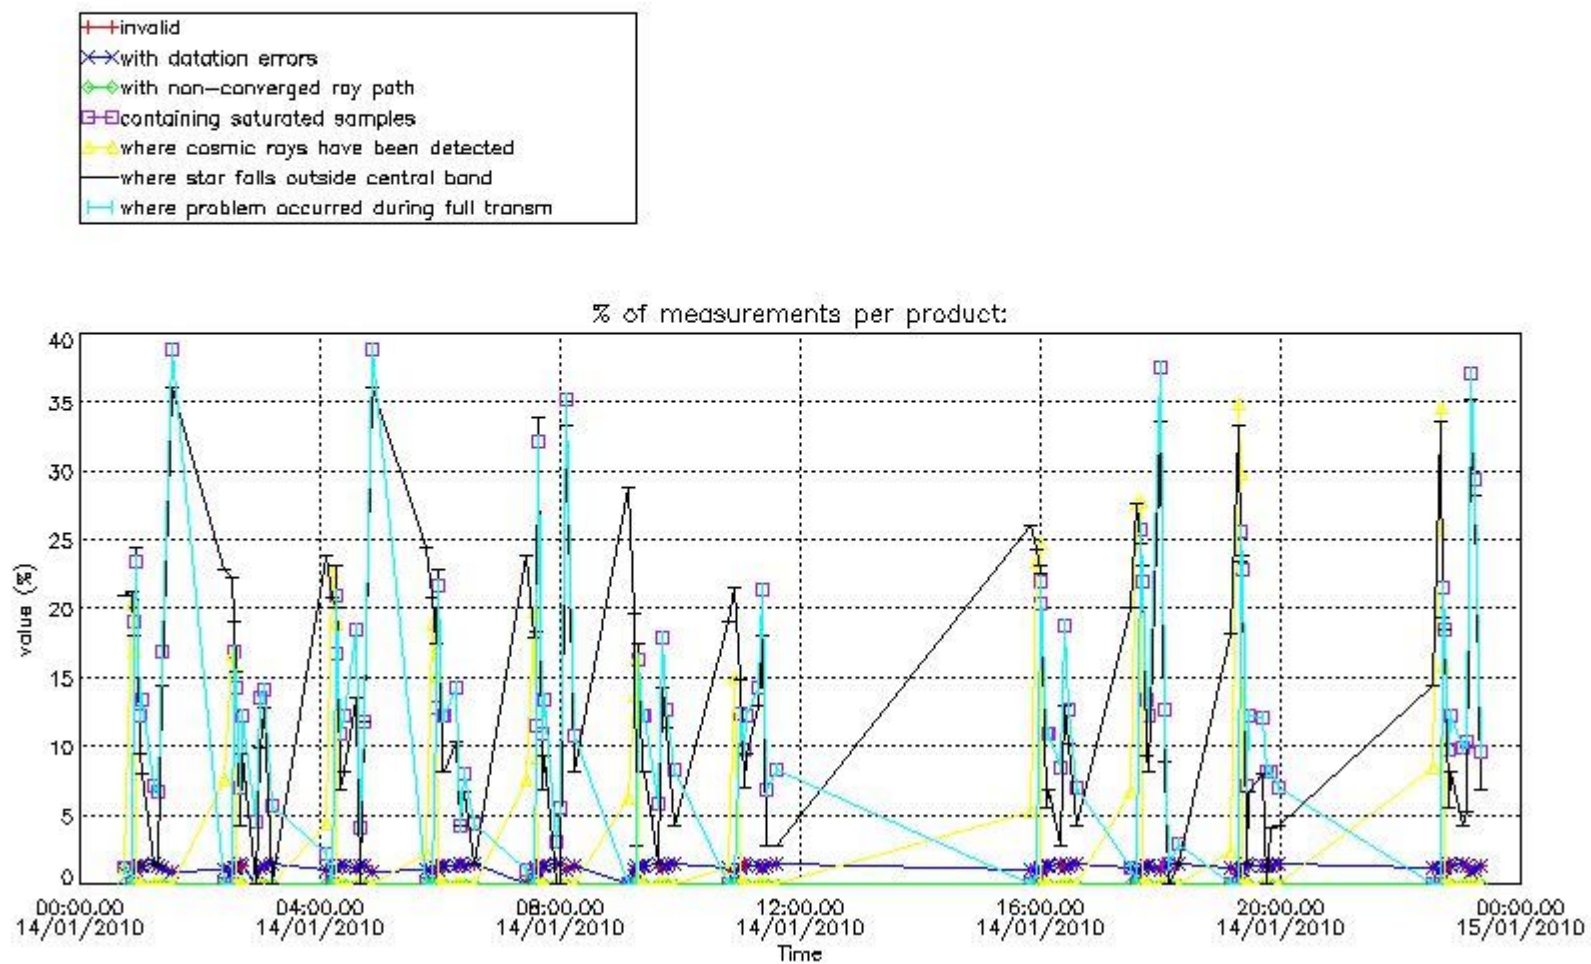

3.1 Plot quality information per product (time dependant)

3.2 Plot quality information per product (world map)

Percentage of flagged data per O3 profile

Percentage of flagged data per H2O profile

Percentage of flagged data per NO2 profile

Percentage of flagged data per NO3 profile

4. Level 1 quality information per product

In this section it is plotted some information contained in the Quality Summary data set of the level 2 products that comes from the level 1b processing. Products without errors (error flag in the MPH set to "0") are used.

4.1 Plot quality information per product (time dependant) coming from level 1b processing

4.1.1 Plot level 1 quality information per product (time dependant): ENVISAT ASCENDING passes

4.1.2 Plot level 1 quality information per product (time dependant): ENVI SAT DESCENDING passes

5. Trace gas profiles

5.1 Ozone statistics based on quality of products

The final quality of the products can be "measured" using the STD (Standard Deviation) attached to every point profile. This information is written to the parameter GOM_NL__2P/NL_LOCAL_SPECIES_DENSITY/o3_std of the level 2 products. The table below shows the statistics for given STD ranges.