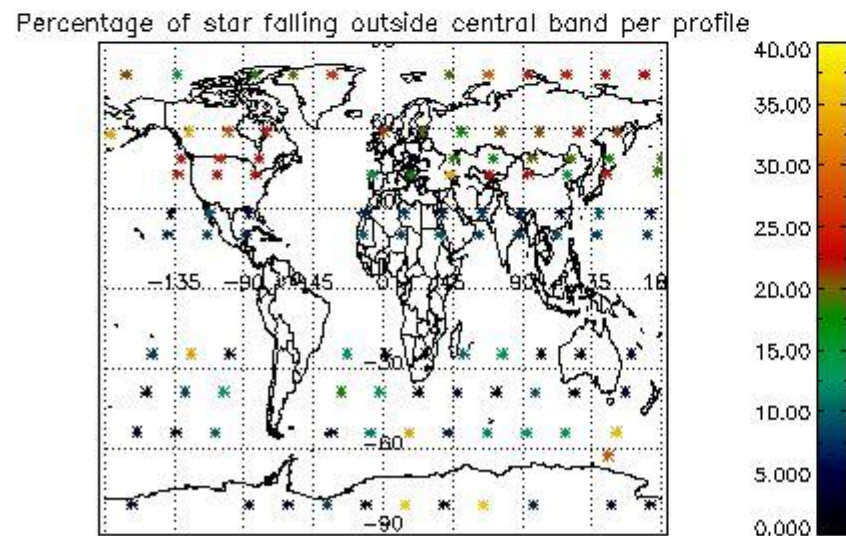

Percentage of datation errors per profile

Percentage of star falling outside central band per profile

Percentage of saturation errors per profile

4.2.2 Plot level 1 quality information per product (world map): ENVISAT DESCENDING passes