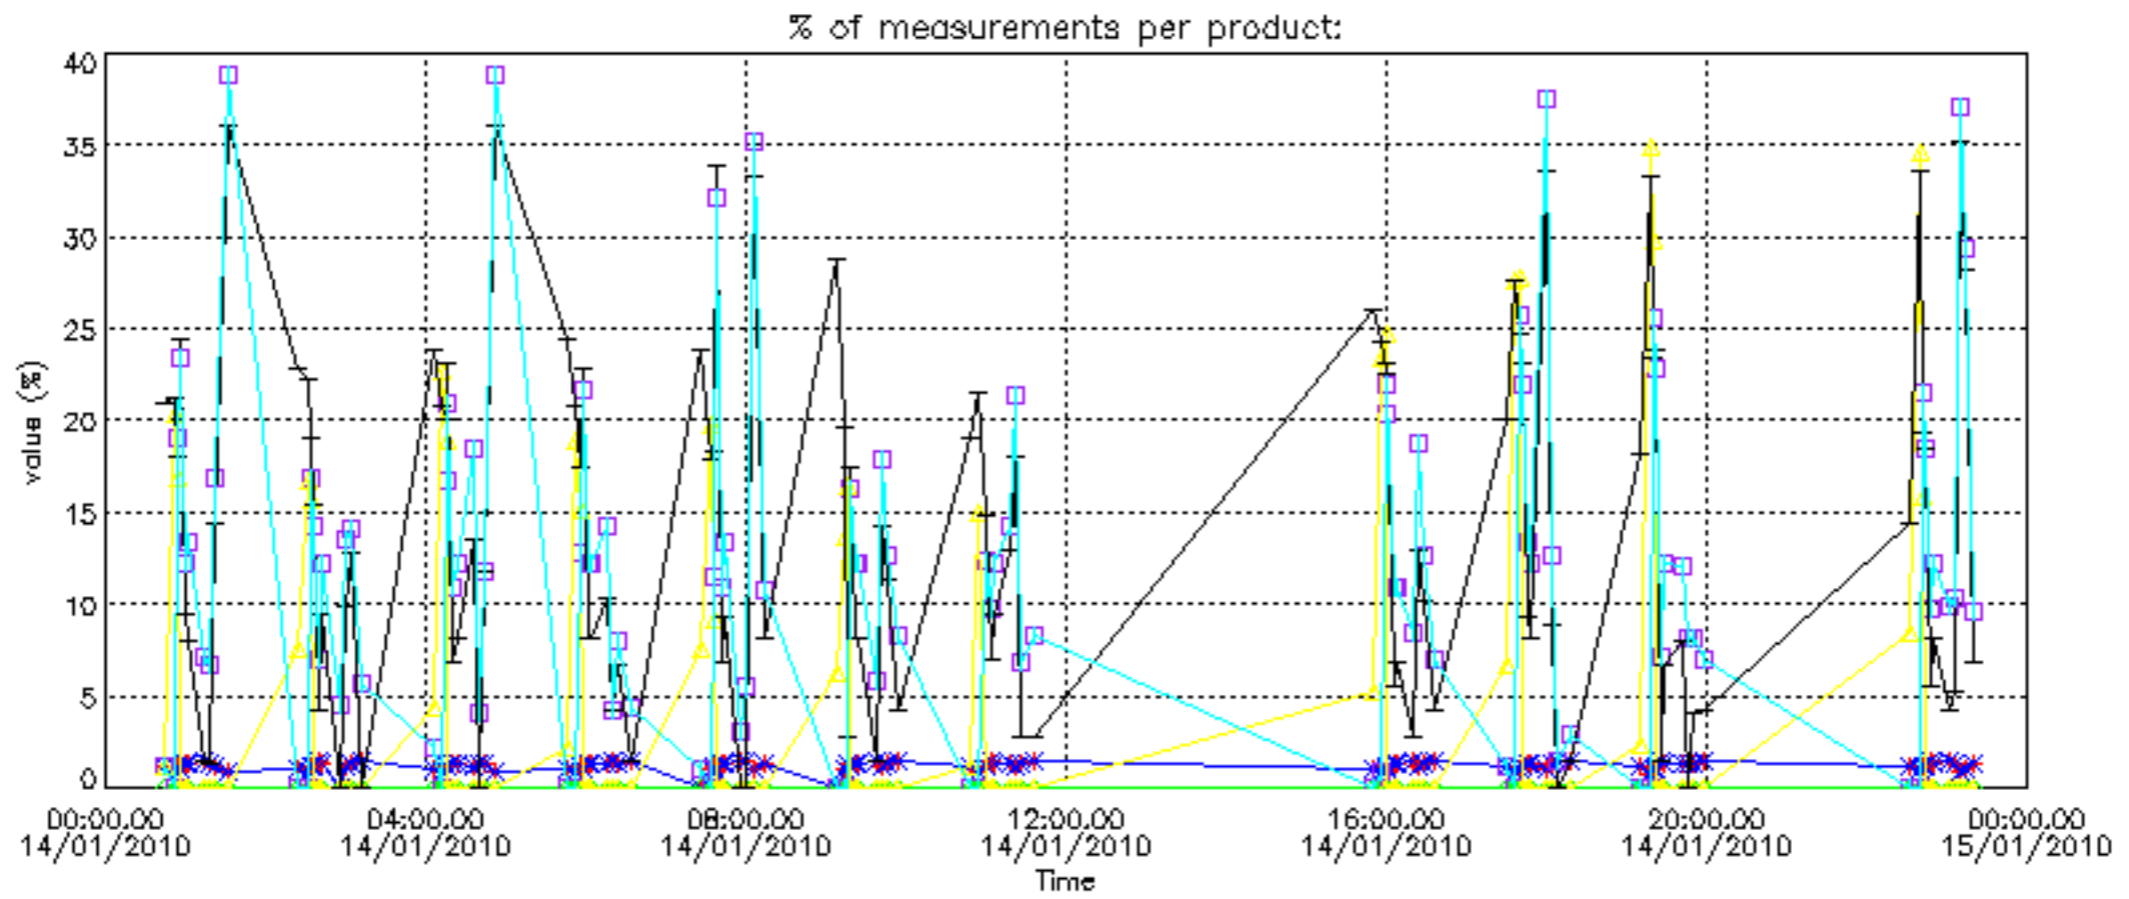

Percentage of cosmic ray hits per profile

Percentage of datation errors per profile