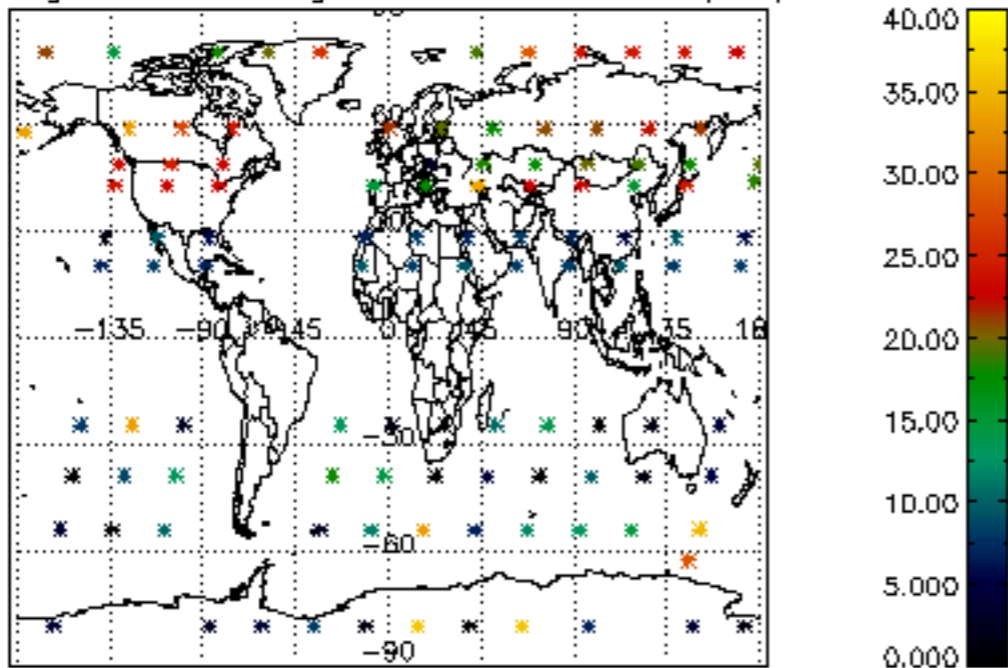

Percentage of star falling outside central band per profile