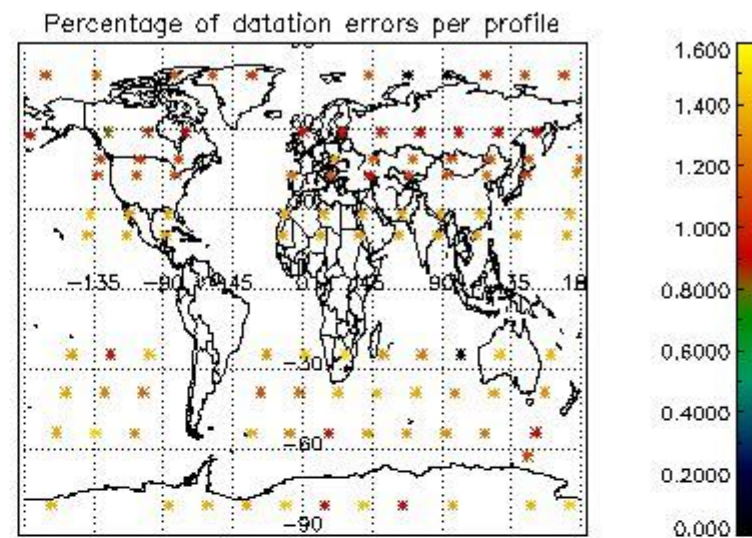

Percentage of datation errors per profile

Percentage of star falling outside central band per profile

Percentage of saturation errors per profile

4.2.2 Plot level 1 quality information per product (world map): ENVISAT DESCENDING passes