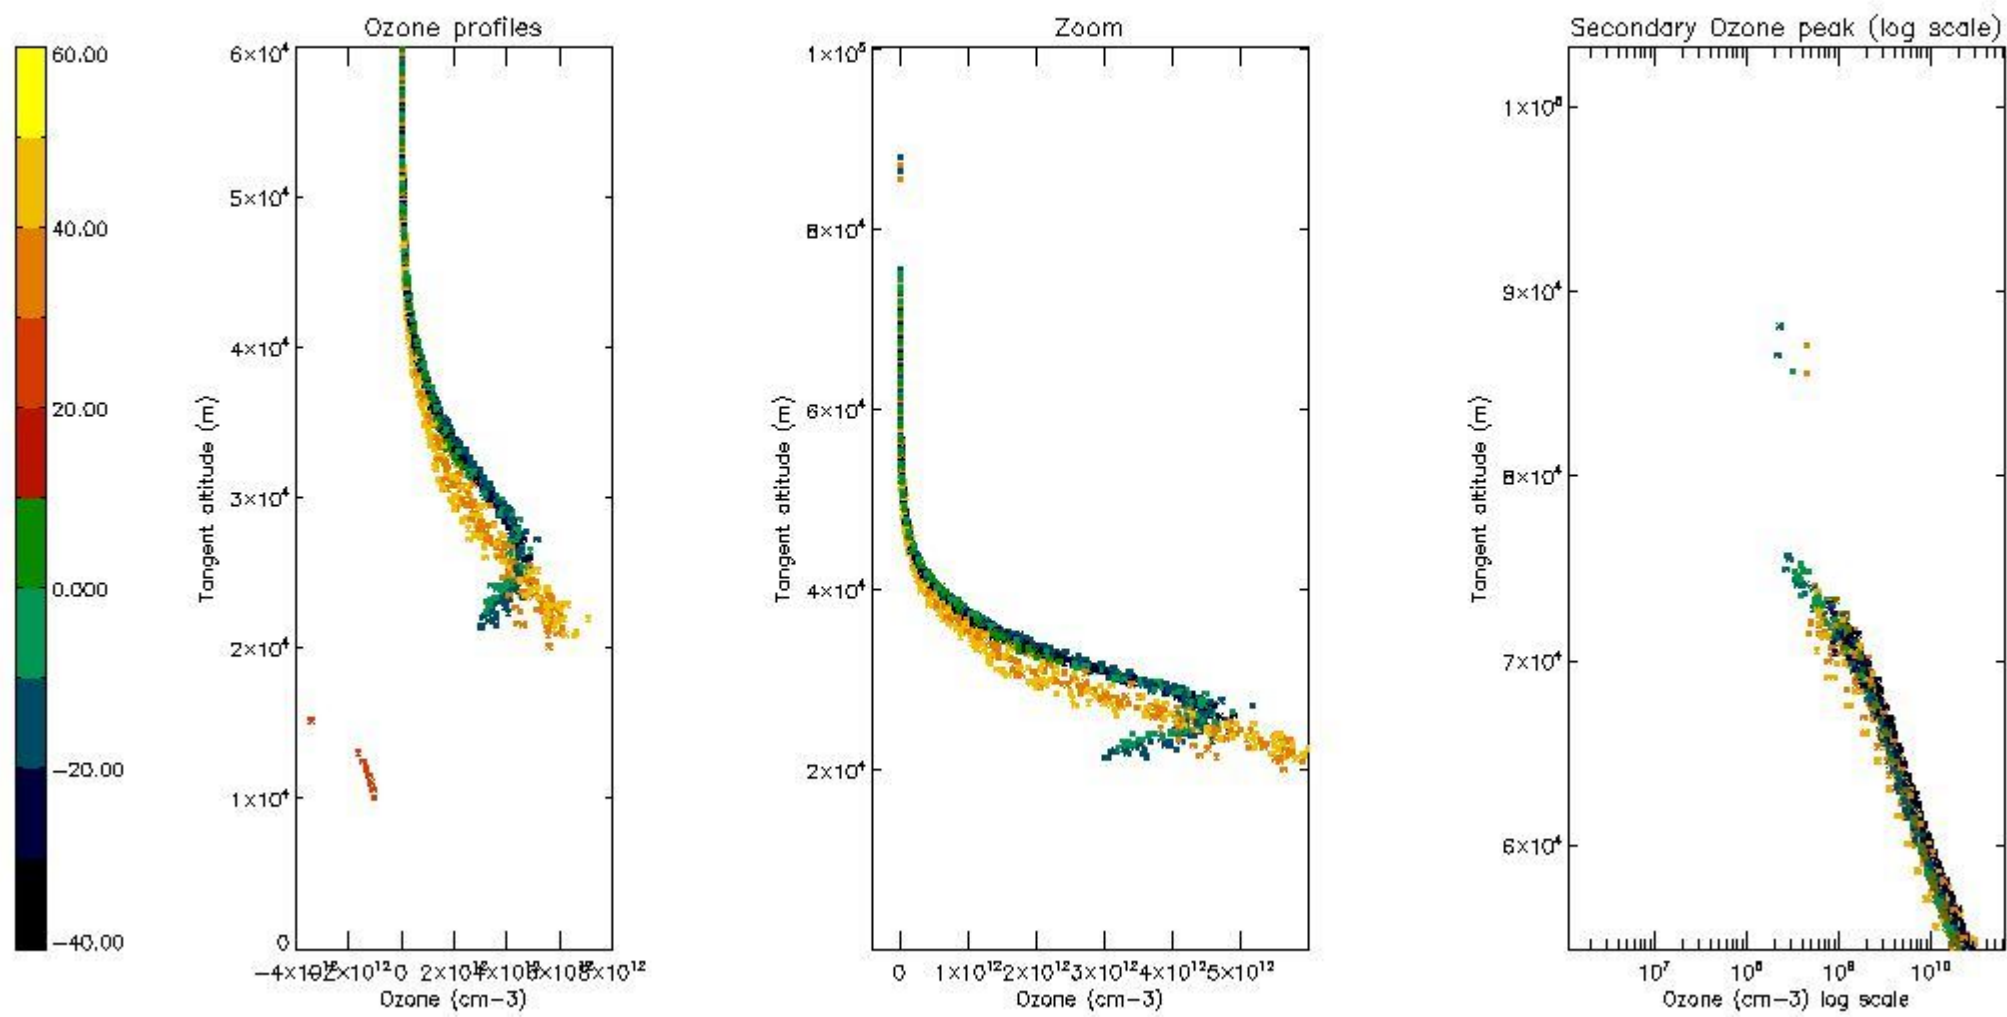

STD < 10	17
STD < 5	12

5.2 Plot ozone profiles for all STD (dark without errors)

The colorbar represents the latitude.

5.3 Plot ozone profiles where STD < 20% (dark without errors)

The colorbar represents the latitude.

5.4 Plot ozone profiles where STD < 10% (dark without errors)

The colorbar represents the latitude.

5.5 Plot ozone profiles where STD < 5% (dark without errors)

The colorbar represents the latitude.

5.6 Plot NO₂ profiles for all STD (dark without errors)

The colorbar represents the latitude.

5.7 Plot NO3 profiles for all STD (dark without errors)

The colorbar represents the latitude.

5.8 Plot H2O profiles for all STD (only for occultations of stars 1,2,3,4,13,14,16,26,63 dark without errors)