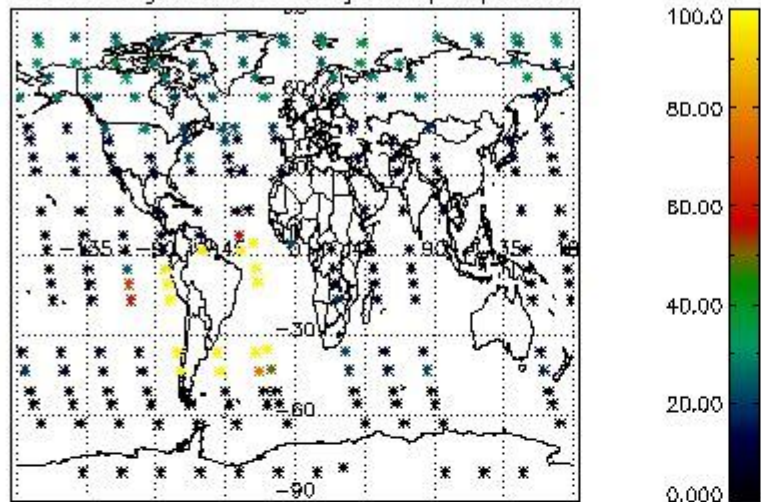

Percentage of cosmic ray hits per profile