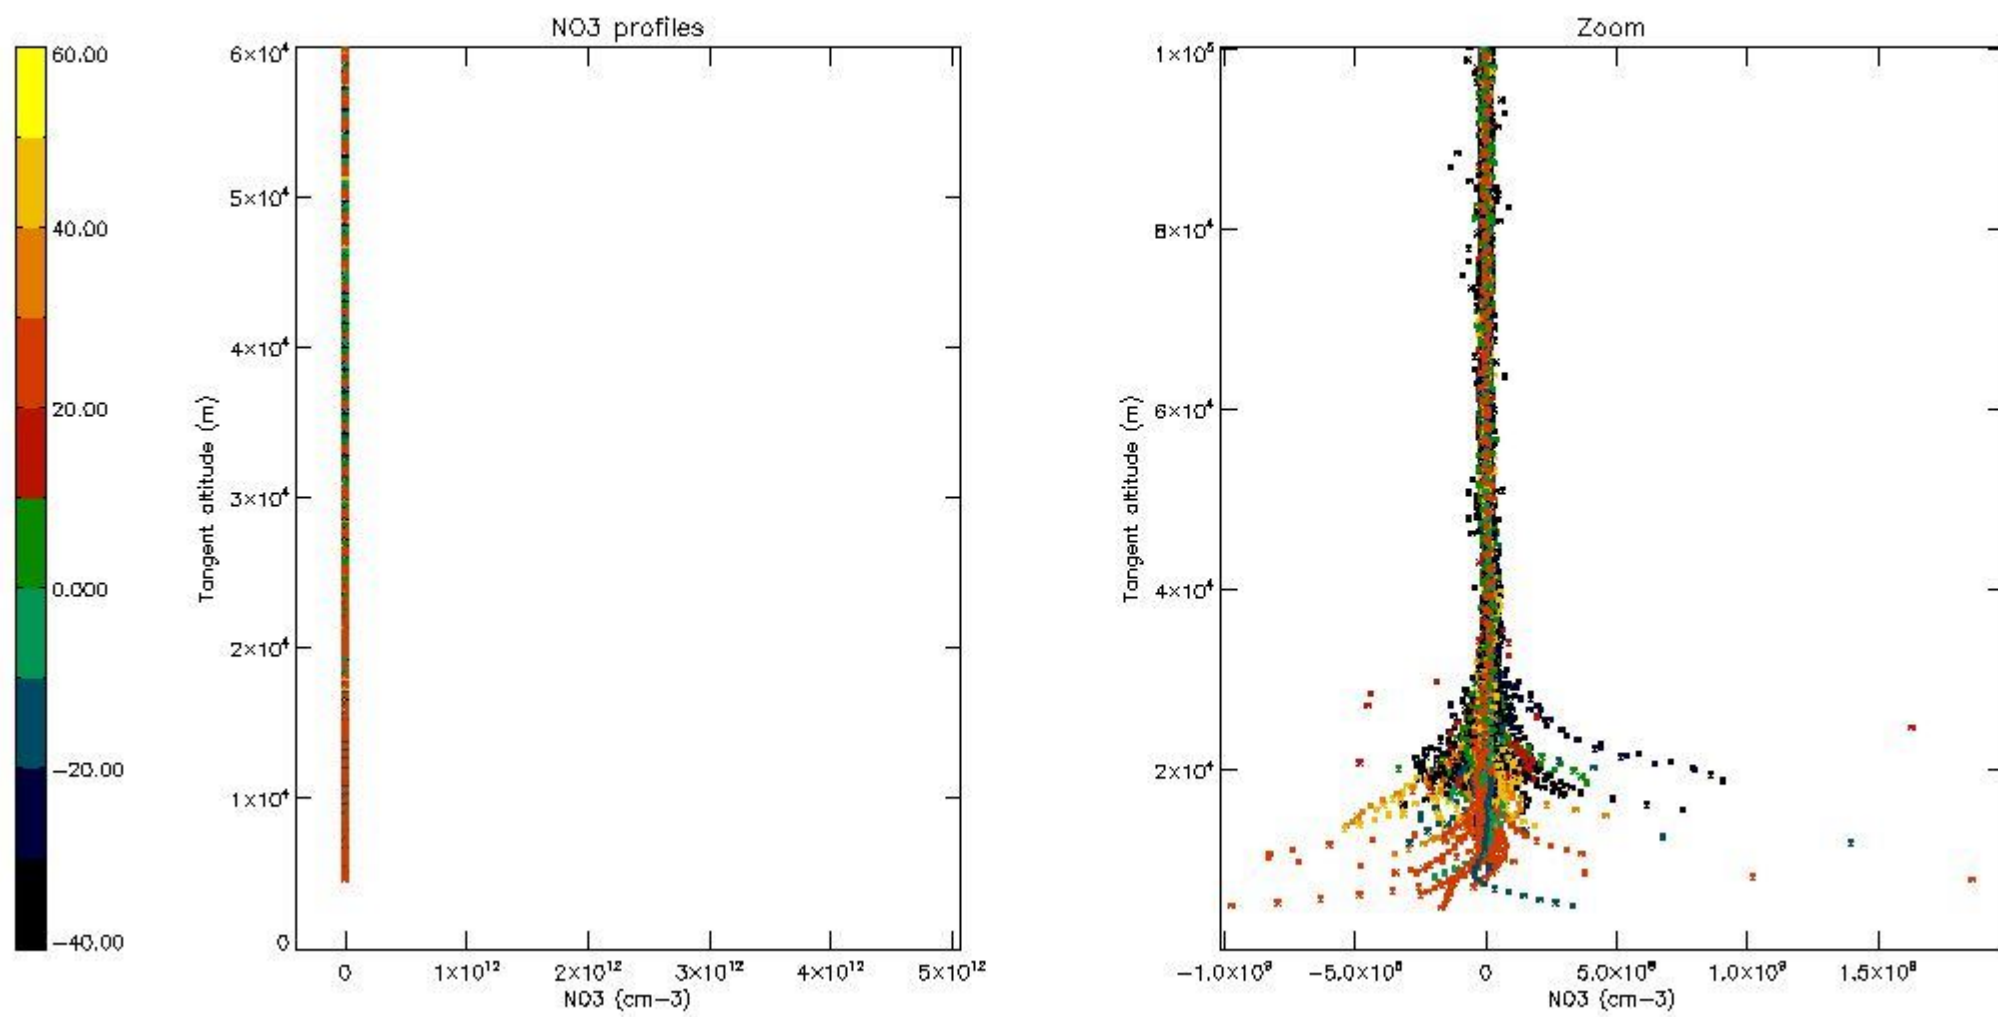

5.8 Plot H2O profiles for all STD (only for occultations of stars 1,2,3,4,13,14,16,26,63 dark without errors)

The colorbar represents the latitude.