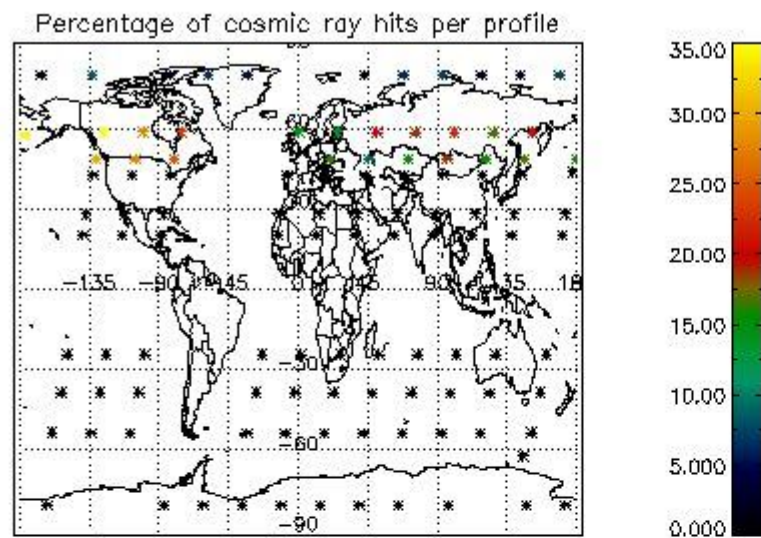

Percentage of datation errors per profile

Percentage of star falling outside central band per profile

Percentage of saturation errors per profile

4.2.2 Plot level 1 quality information per product (world map): ENVISAT DESCENDING passes