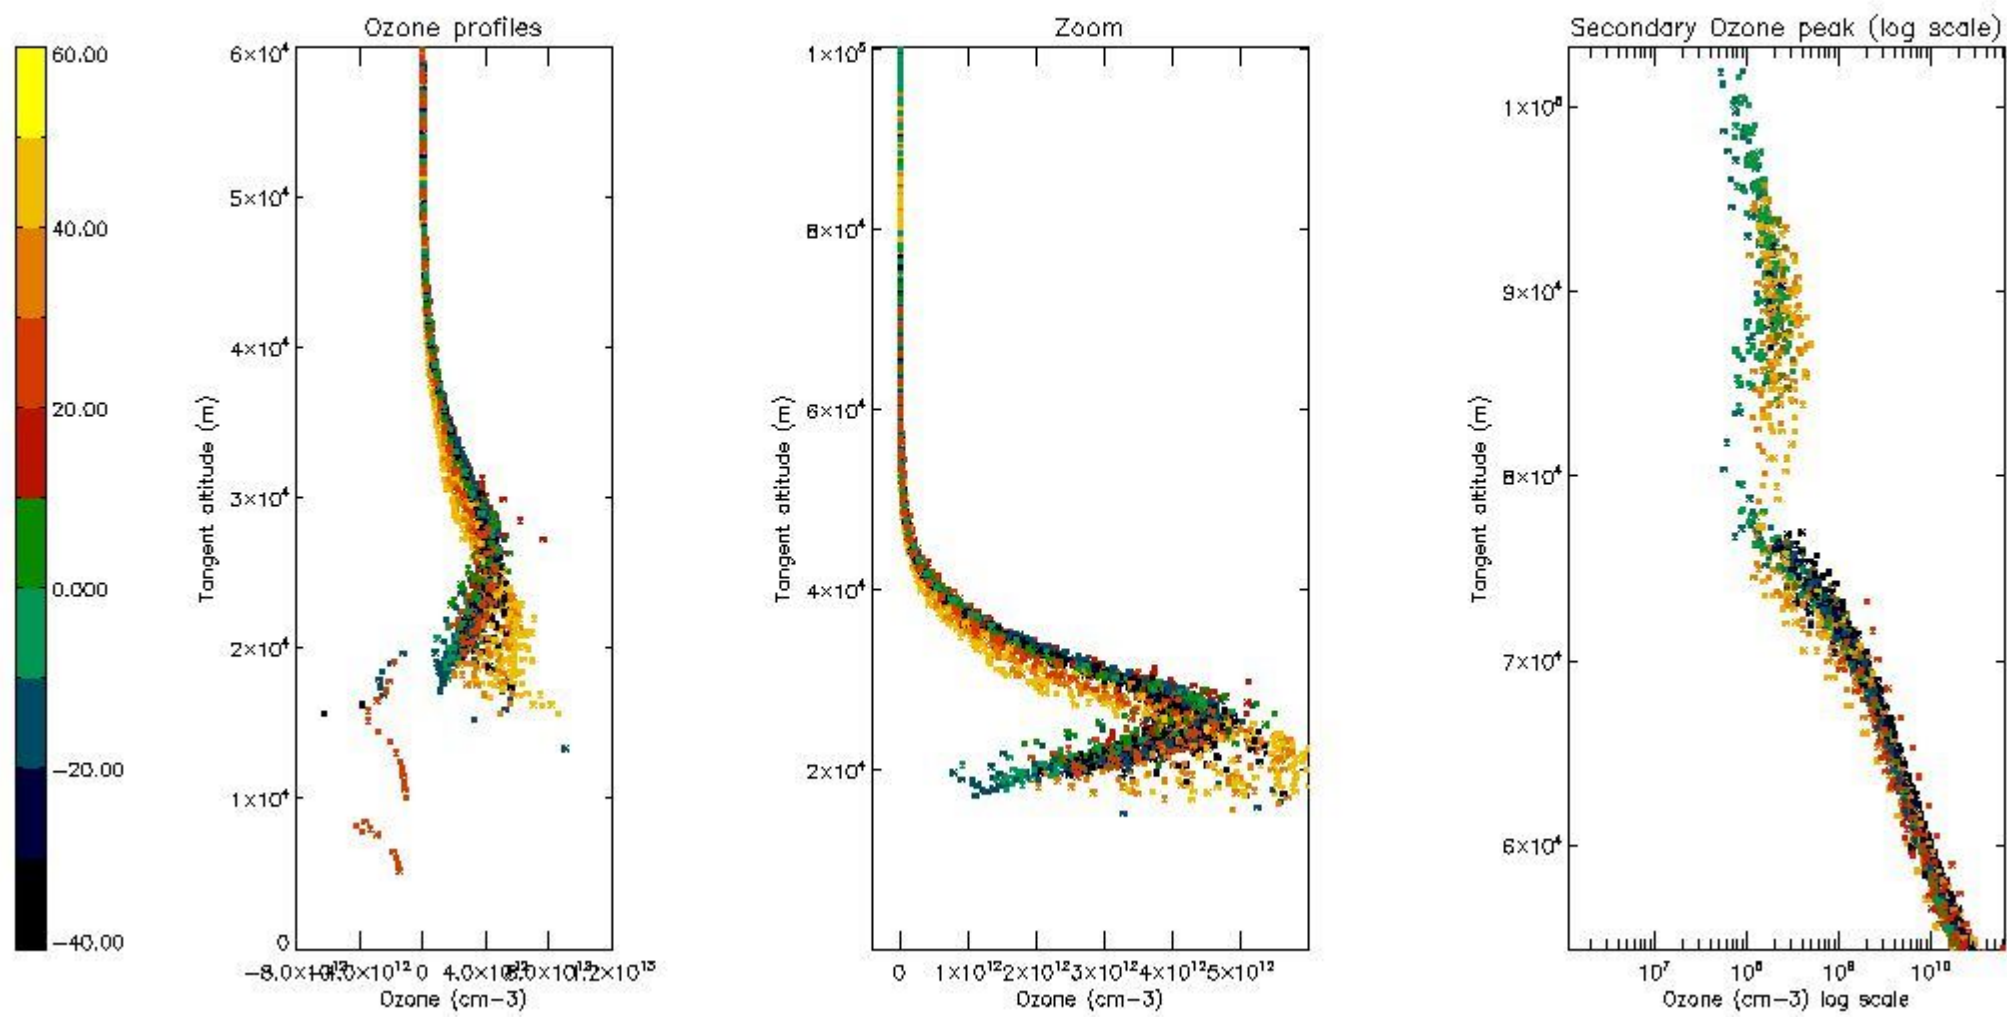

STD < 10	17
STD < 5	12

5.2 Plot ozone profiles for all STD (dark without errors)

The colorbar represents the latitude.

5.3 Plot ozone profiles where STD < 20% (dark without errors)

The colorbar represents the latitude.