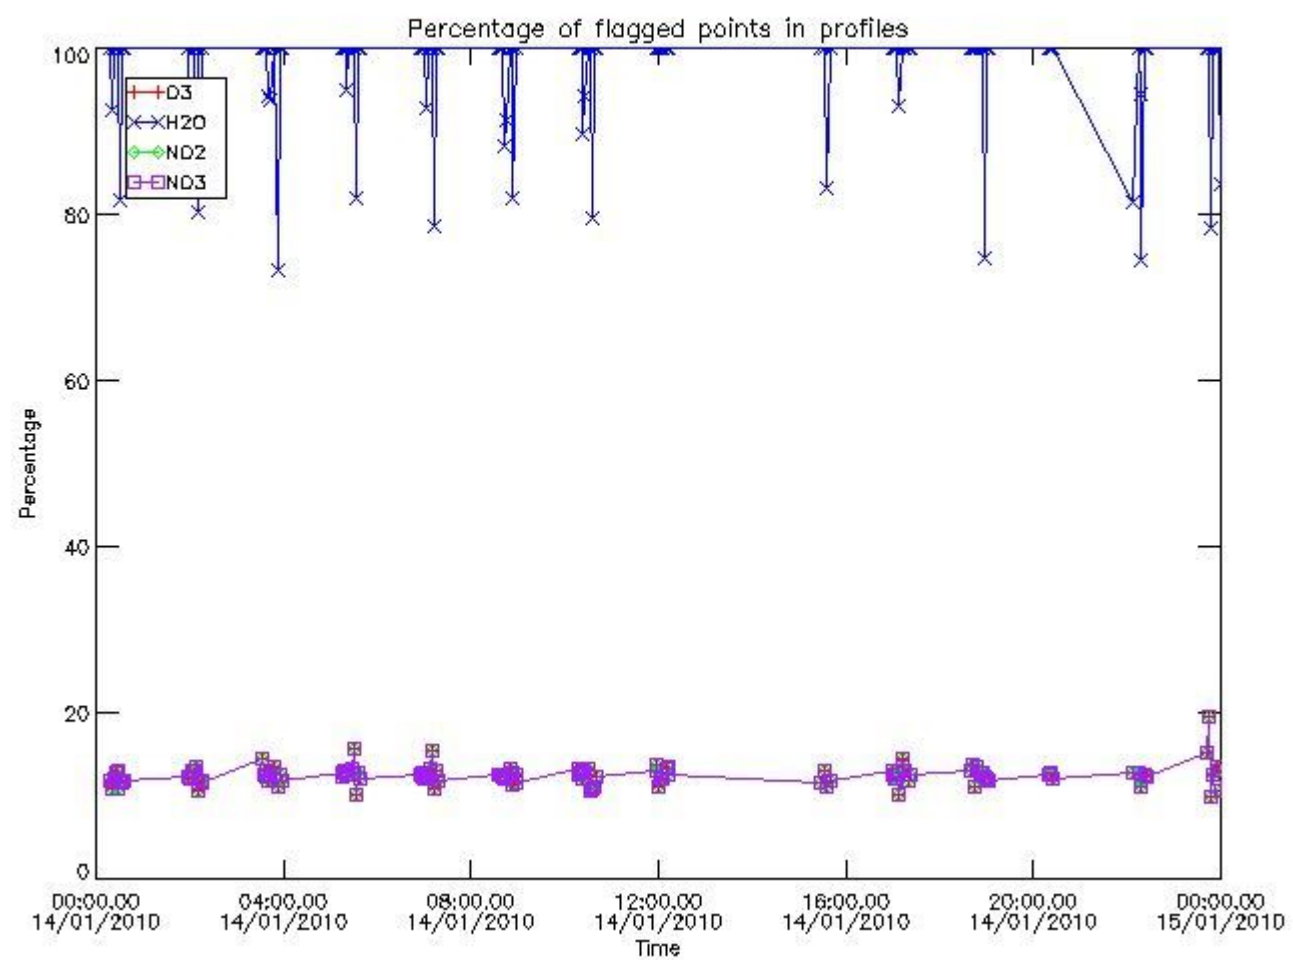

338	GOM_NL__2PRFIN20100114_235754_000000392086_00045_41181_0139.N1	14-JAN-2010 23:57:54	Dark	39.000	71	lot Car	2.2460	7700.0	78	41181	No
339	GOM_NL__2PRFIN20100114_235909_000000532086_00045_41181_0140.N1	14-JAN-2010 23:59:09	Dark	52.500	41	Eps Car	1.8600	4100.0	105	41181	No

3. Quality information per product

In this section it is plotted some information contained in the Quality Summary data set of the level 2 products. Only products in dark limb conditions and without errors (error flag in the MPH set to "0") are used.

3.1 Plot quality information per product (time dependant)

3.2 Plot quality information per product (world map)