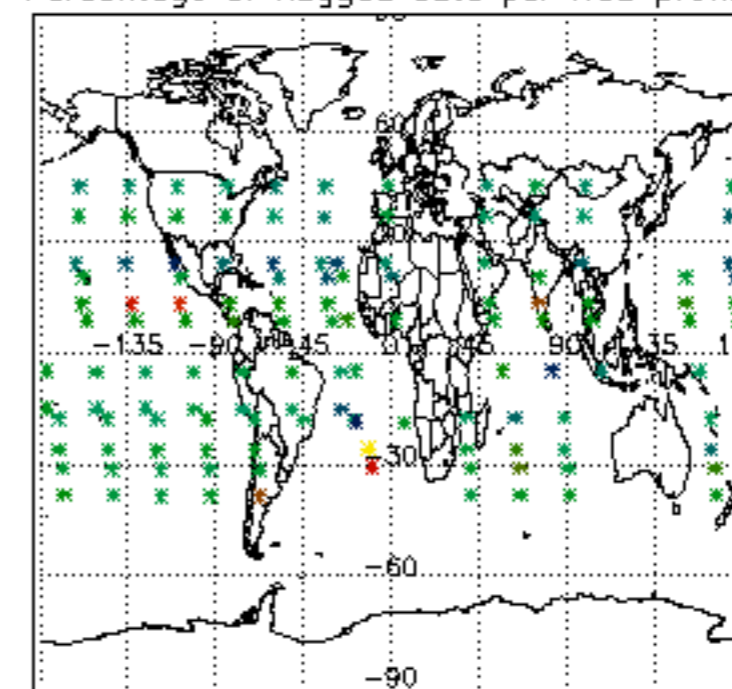

Percentage of flagged data per NO3 profile