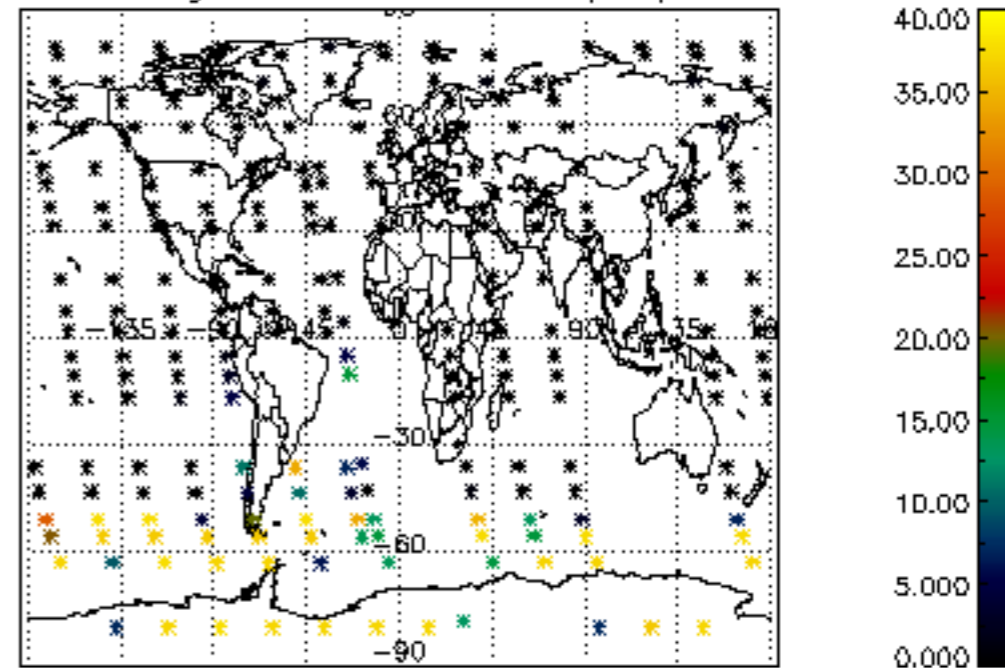

Percentage of datation errors per profile

Percentage of saturation errors per profile