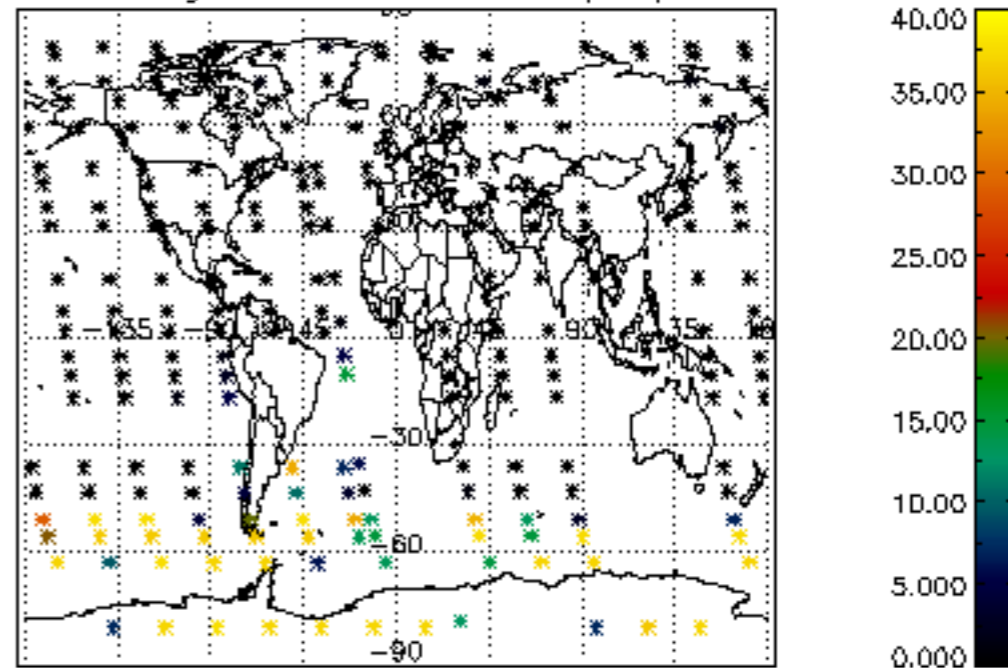

Percentage of datation errors per profile

Percentage of saturation errors per profile