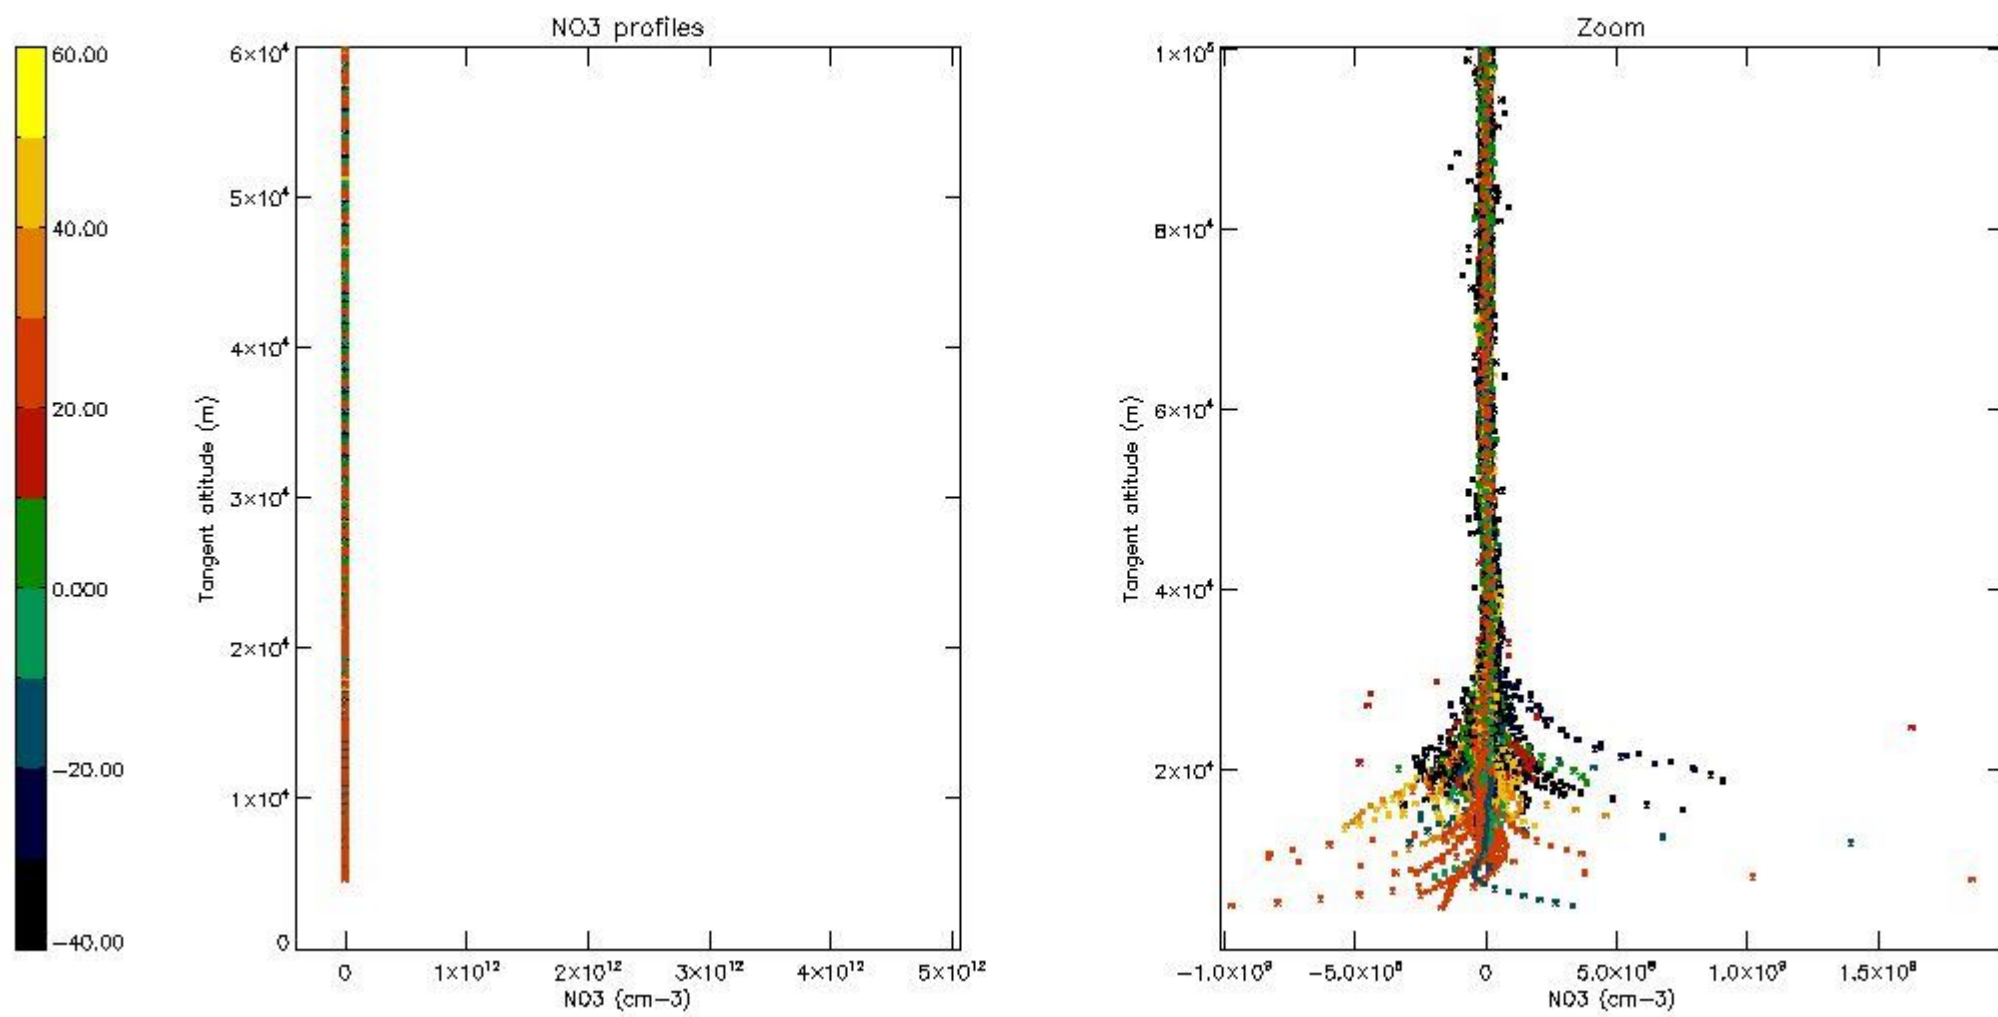

5.4 Plot ozone profiles where STD < 10% (dark without errors)

The colorbar represents the latitude.

5.5 Plot ozone profiles where STD < 5% (dark without errors)

The colorbar represents the latitude.

5.6 Plot NO₂ profiles for all STD (dark without errors)

The colorbar represents the latitude.

5.7 Plot NO3 profiles for all STD (dark without errors)

The colorbar represents the latitude.

5.8 Plot H2O profiles for all STD (only for occultations of stars 1,2,3,4,13,14,16,26,63 dark without errors)