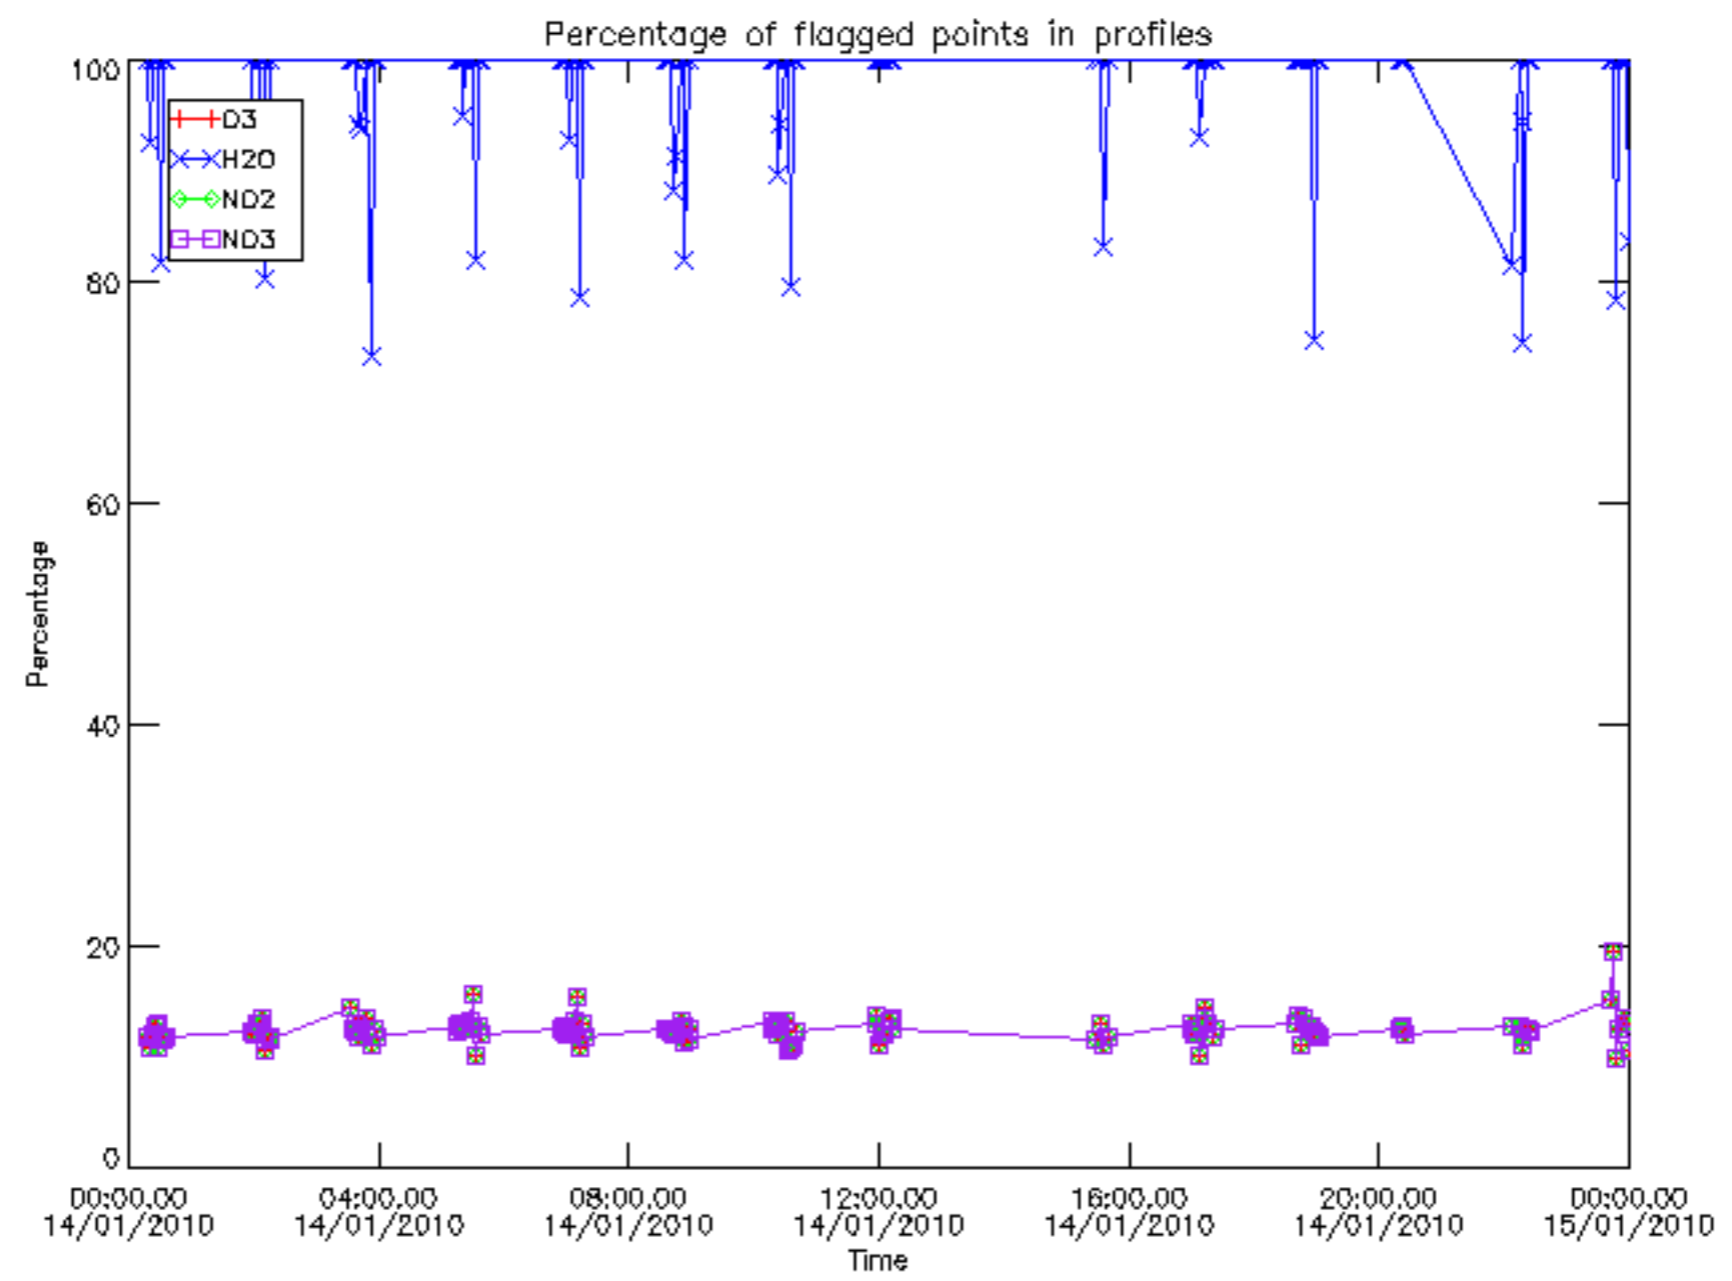

Percentage of flagged data per D3 profile

Percentage of flagged data per H2O profile