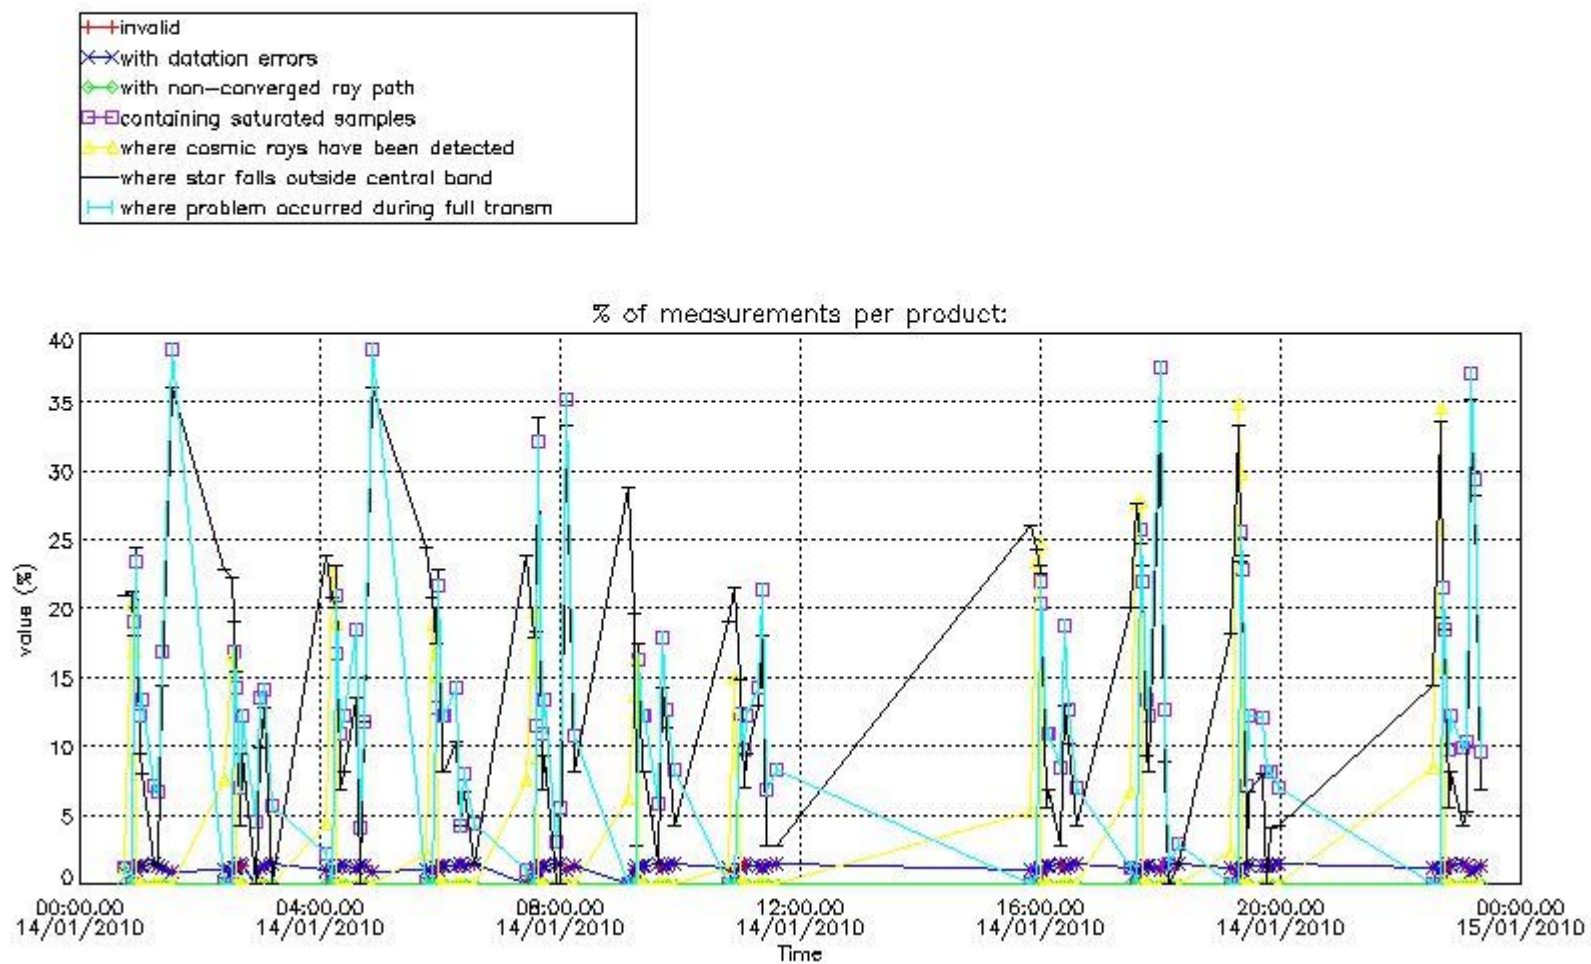

4.2 Plot quality information per product coming from level 1b processing (world map)

4.2.1 Plot level 1 quality information per product (world map): ENVISAT ASCENDING passes