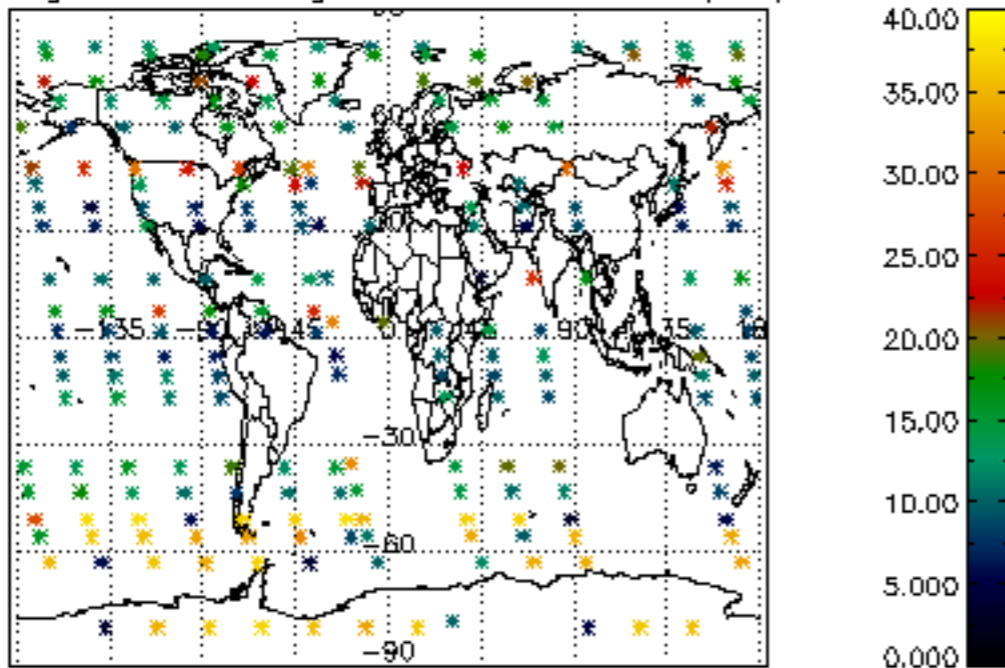

Percentage of cosmic ray hits per profile

Percentage of star falling outside central band per profile