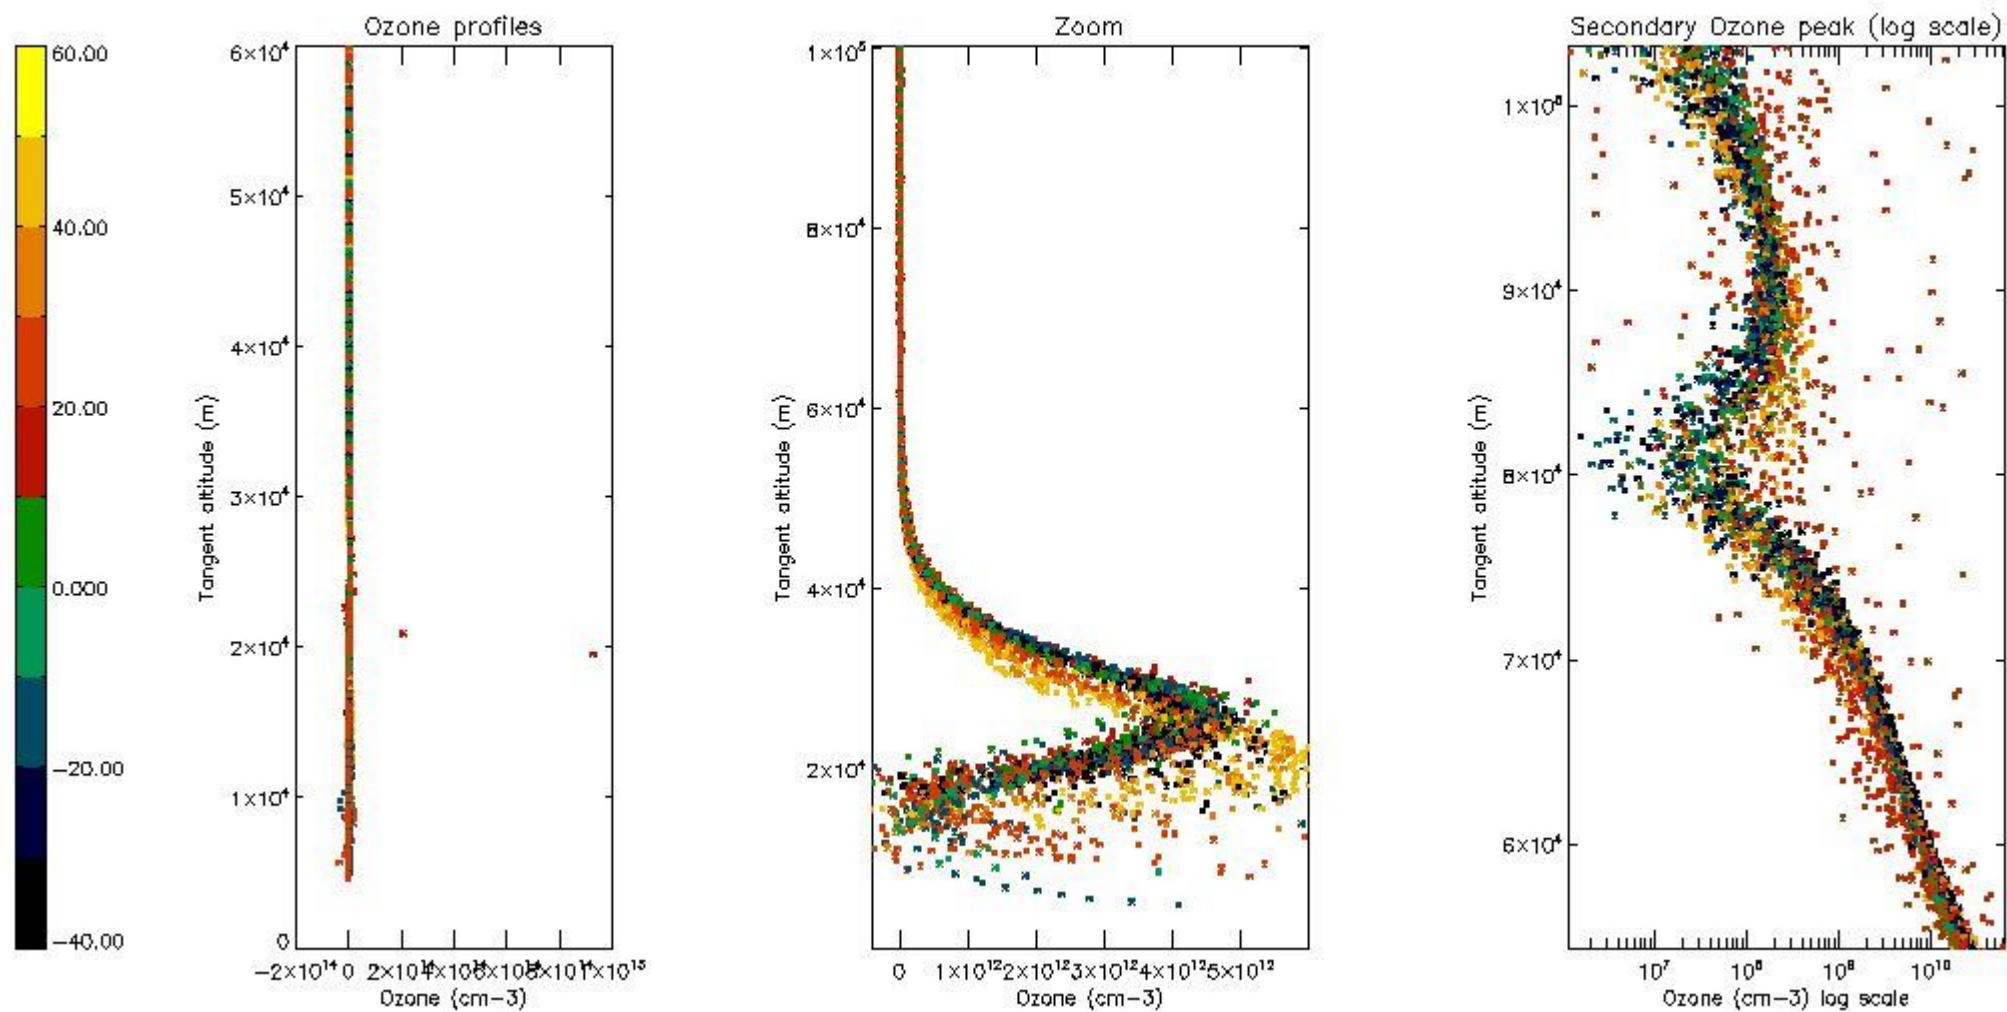

STD < 10	17
STD < 5	12

5.2 Plot ozone profiles for all STD (dark without errors)

The colorbar represents the latitude.

5.3 Plot ozone profiles where STD < 20% (dark without errors)

The colorbar represents the latitude.