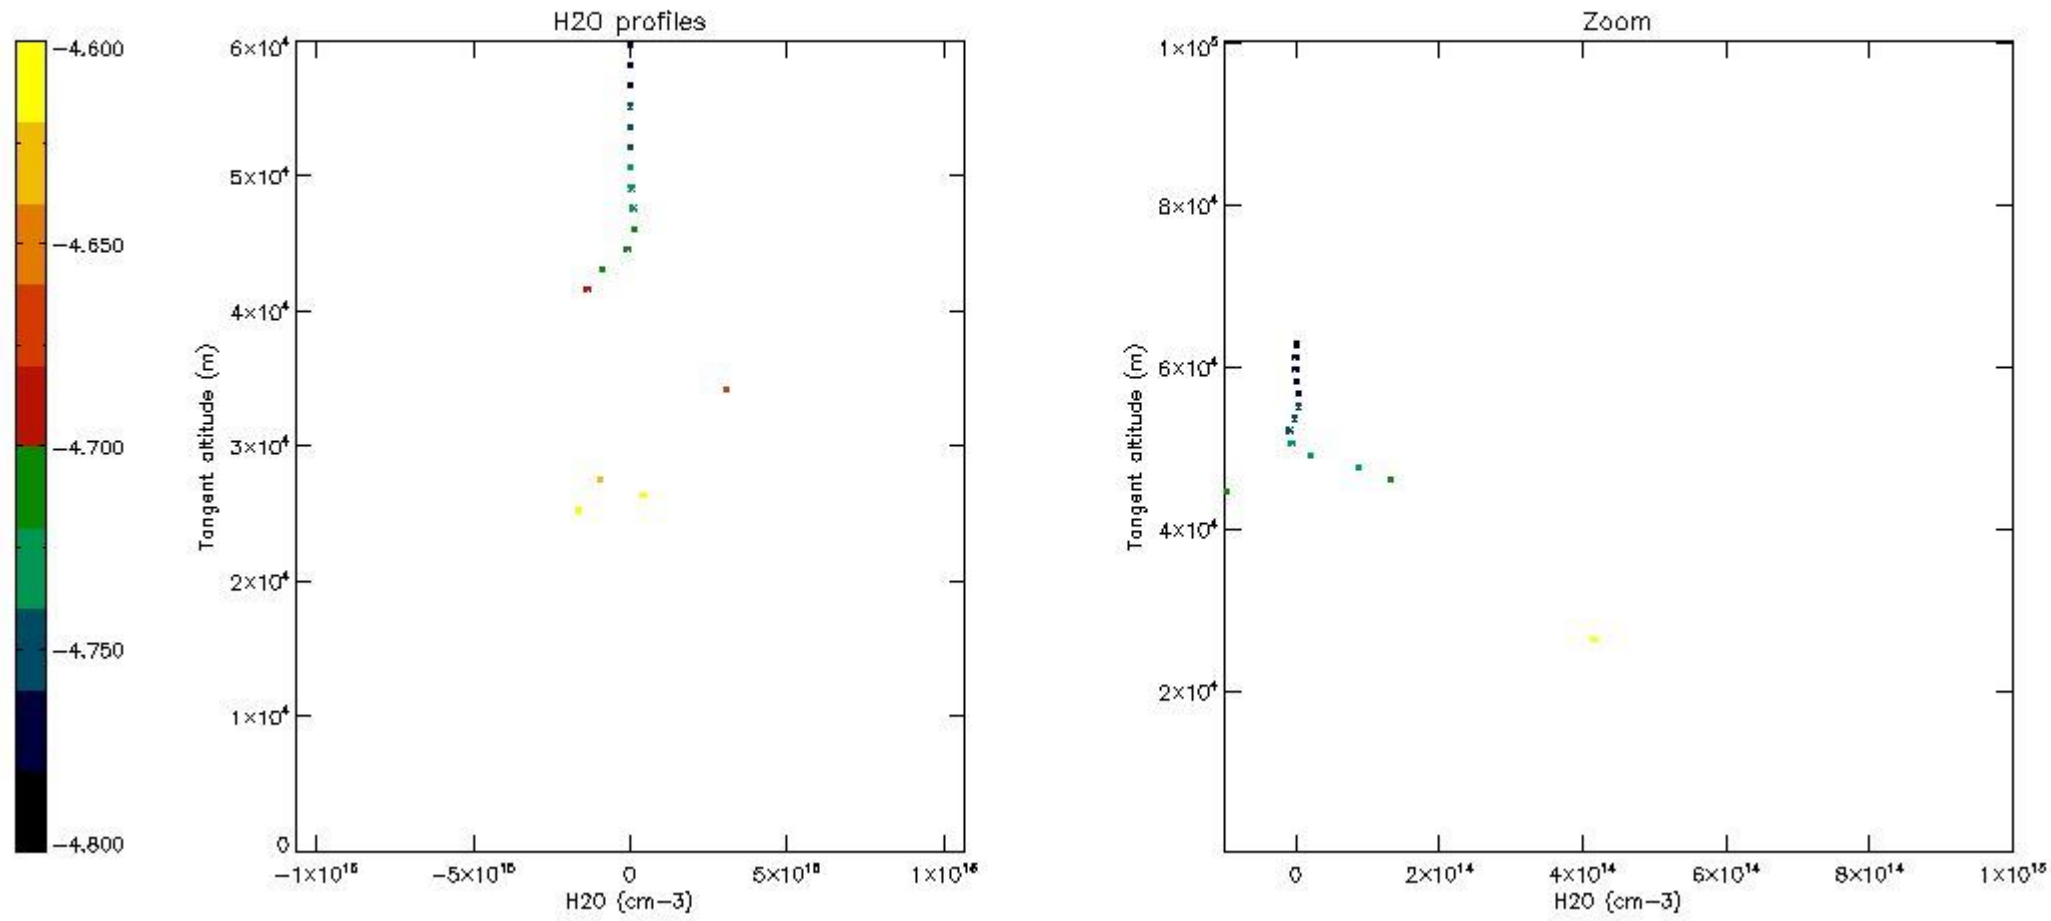

6. Auxiliary Data Files used for the production reported in section 2

The number reported in the third column indicates since which file (see list in section 2) the corresponding auxiliary file has been used. The fourth column is the date of those product files.

Type	Auxiliary Filename	Used since product	Used since product date
INST_PHYS_CHARACTERISTICS	GOM_INS_AXVIEC20091111_143220_20030716_120000_20500101_000000	1	14-JAN-2010 00:01:34
LEVEL-2_PROC_CONFIG	GOM_PR2_AXVIEC20091111_152718_20020301_000000_20500101_000000	1	14-JAN-2010 00:01:34
CROSS_SECTIONS_FILE	GOM_CRS_AXVIEC20091111_154832_20020301_000000_20500101_000000	1	14-JAN-2010 00:01:34