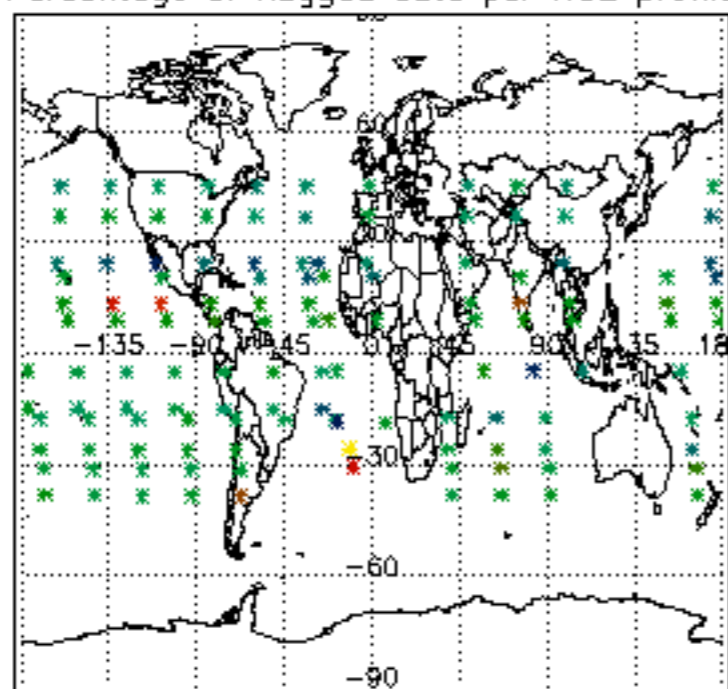

Percentage of flagged data per NO2 profile