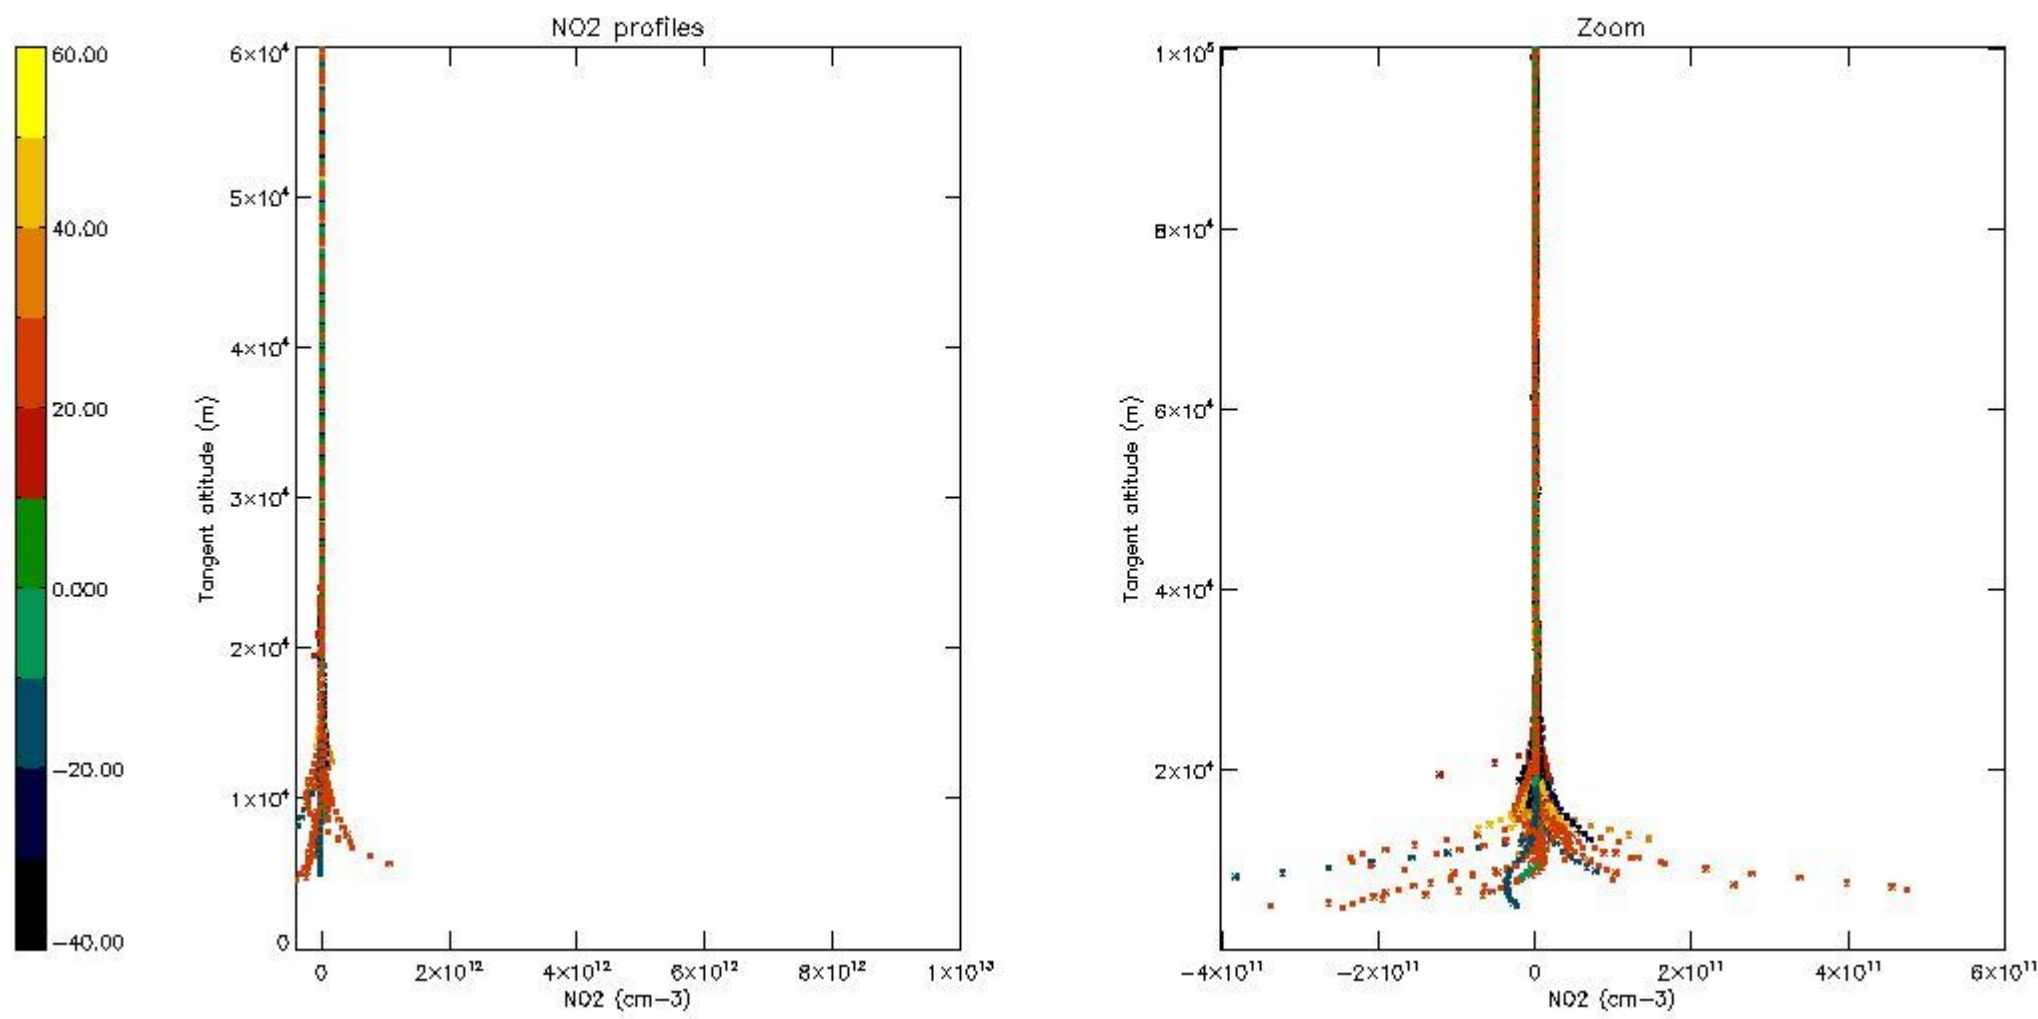

5.7 Plot NO3 profiles for all STD (dark without errors)

The colorbar represents the latitude.