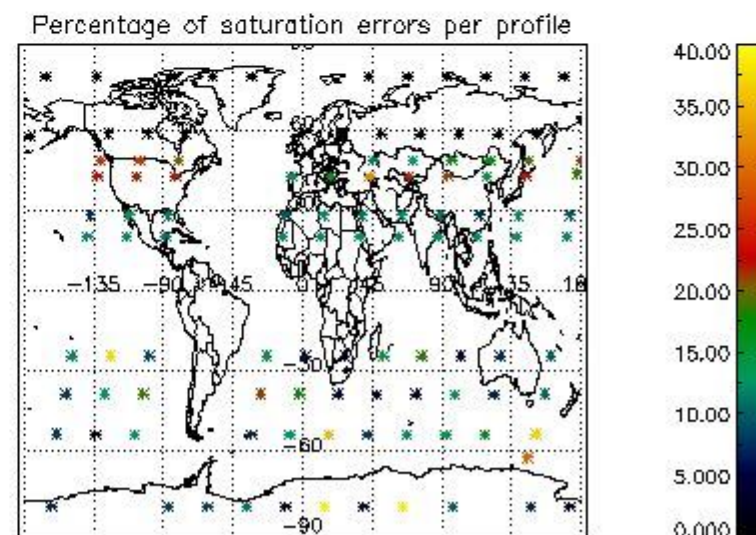

4.2 Plot quality information per product coming from level 1b processing (world map)

4.2.1 Plot level 1 quality information per product (world map): ENVISAT ASCENDING passes

Percentage of cosmic ray hits per profile

Percentage of datation errors per profile

Percentage of star falling outside central band per profile

Percentage of saturation errors per profile

4.2.2 Plot level 1 quality information per product (world map): ENVISAT DESCENDING passes

5. Trace gas profiles

5.1 Ozone statistics based on quality of products

The final quality of the products can be "measured" using the STD (Standard Deviation) attached to every point profile. This information is written to the parameter GOM_NL__2P/NL_LOCAL_SPECIES_DENSITY/o3_std of the level 2 products. The table below shows the statistics for given STD ranges.