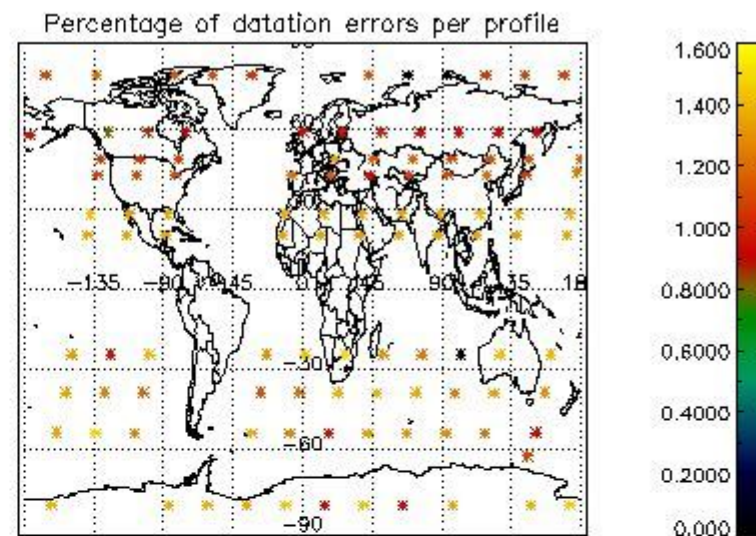

Percentage of datation errors per profile

Percentage of star falling outside central band per profile

Percentage of saturation errors per profile

4.2.2 Plot level 1 quality information per product (world map): ENVISAT DESCENDING passes