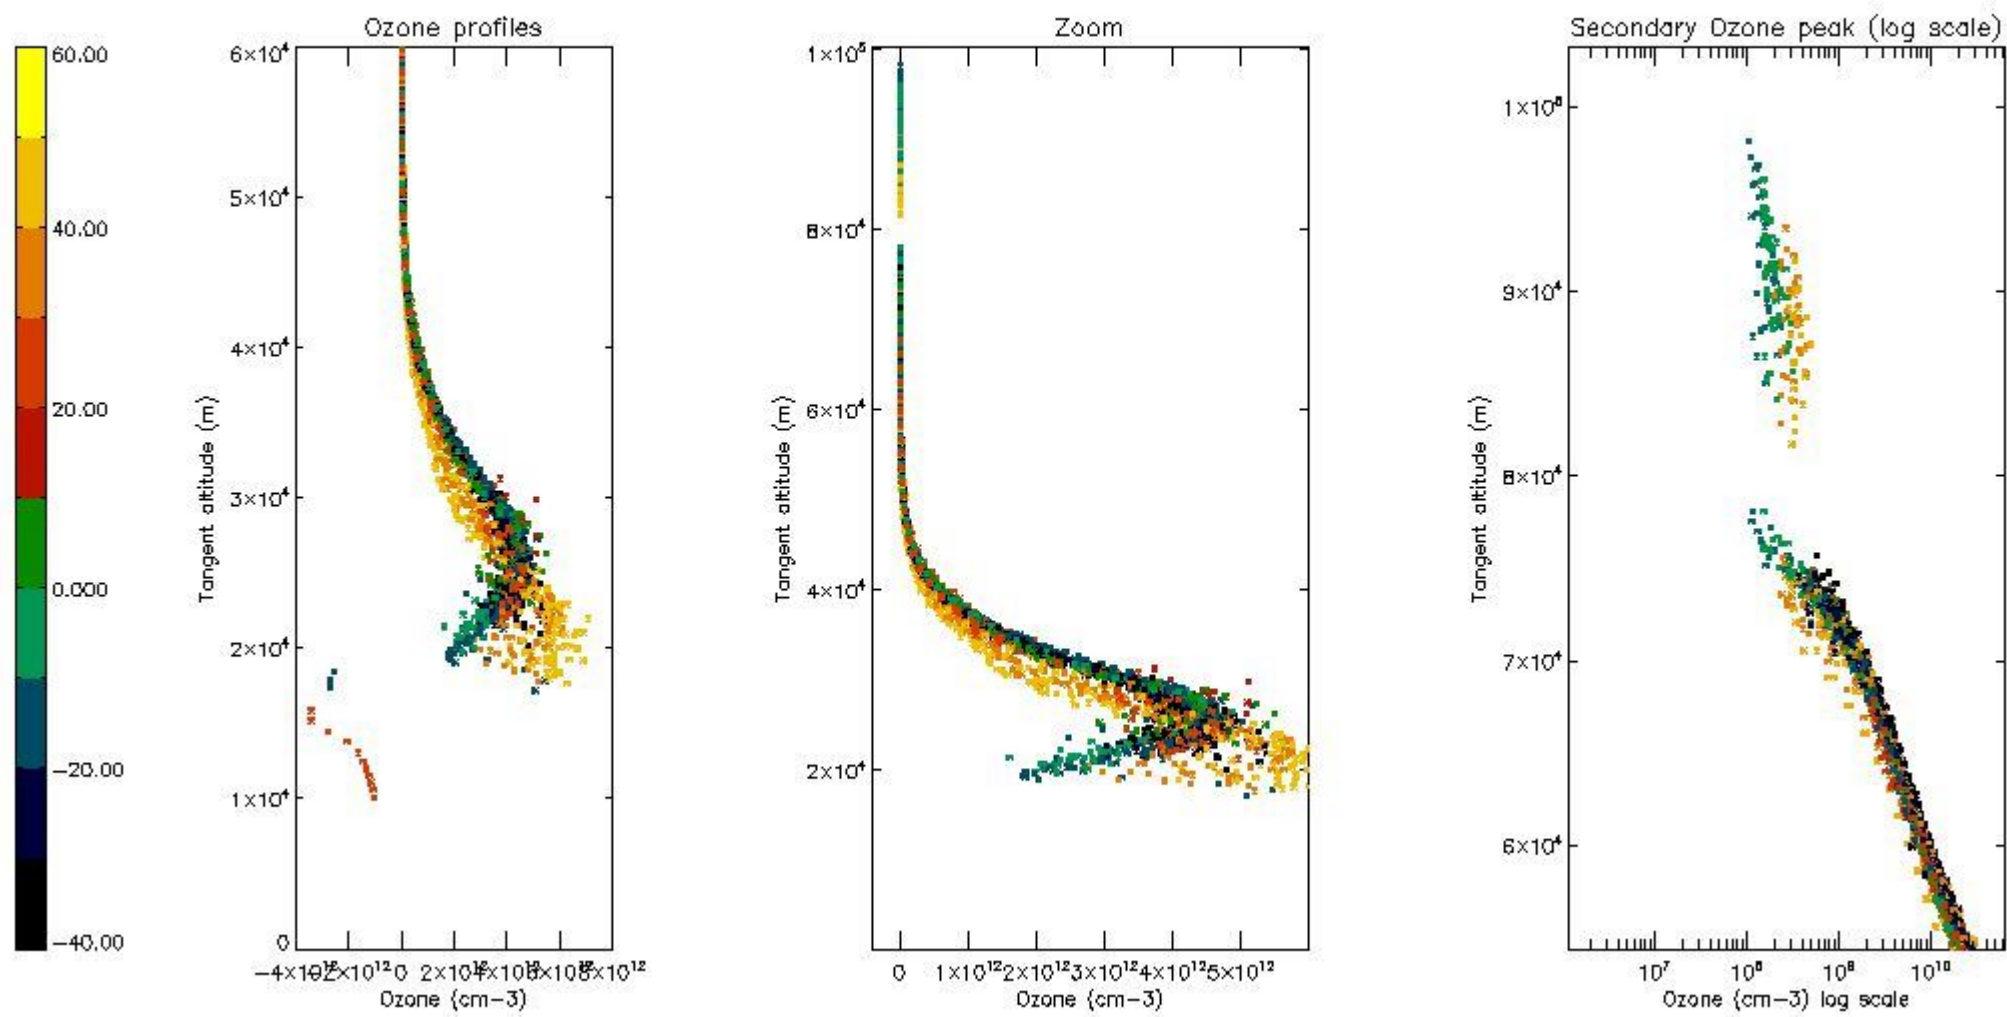

STD < 10	17
STD < 5	12

5.2 Plot ozone profiles for all STD (dark without errors)

The colorbar represents the latitude.

5.3 Plot ozone profiles where STD < 20% (dark without errors)

The colorbar represents the latitude.

5.4 Plot ozone profiles where STD < 10% (dark without errors)

The colorbar represents the latitude.

5.5 Plot ozone profiles where STD < 5% (dark without errors)

The colorbar represents the latitude.

5.6 Plot NO₂ profiles for all STD (dark without errors)

The colorbar represents the latitude.

5.7 Plot NO3 profiles for all STD (dark without errors)

The colorbar represents the latitude.

5.8 Plot H2O profiles for all STD (only for occultations of stars 1,2,3,4,13,14,16,26,63 dark without errors)