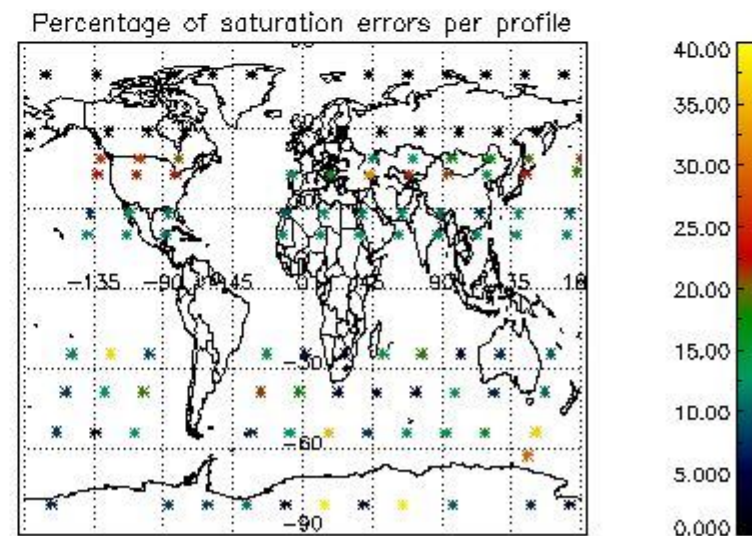

Percentage of datation errors per profile

Percentage of star falling outside central band per profile

Percentage of saturation errors per profile

4.2.2 Plot level 1 quality information per product (world map): ENVISAT DESCENDING passes