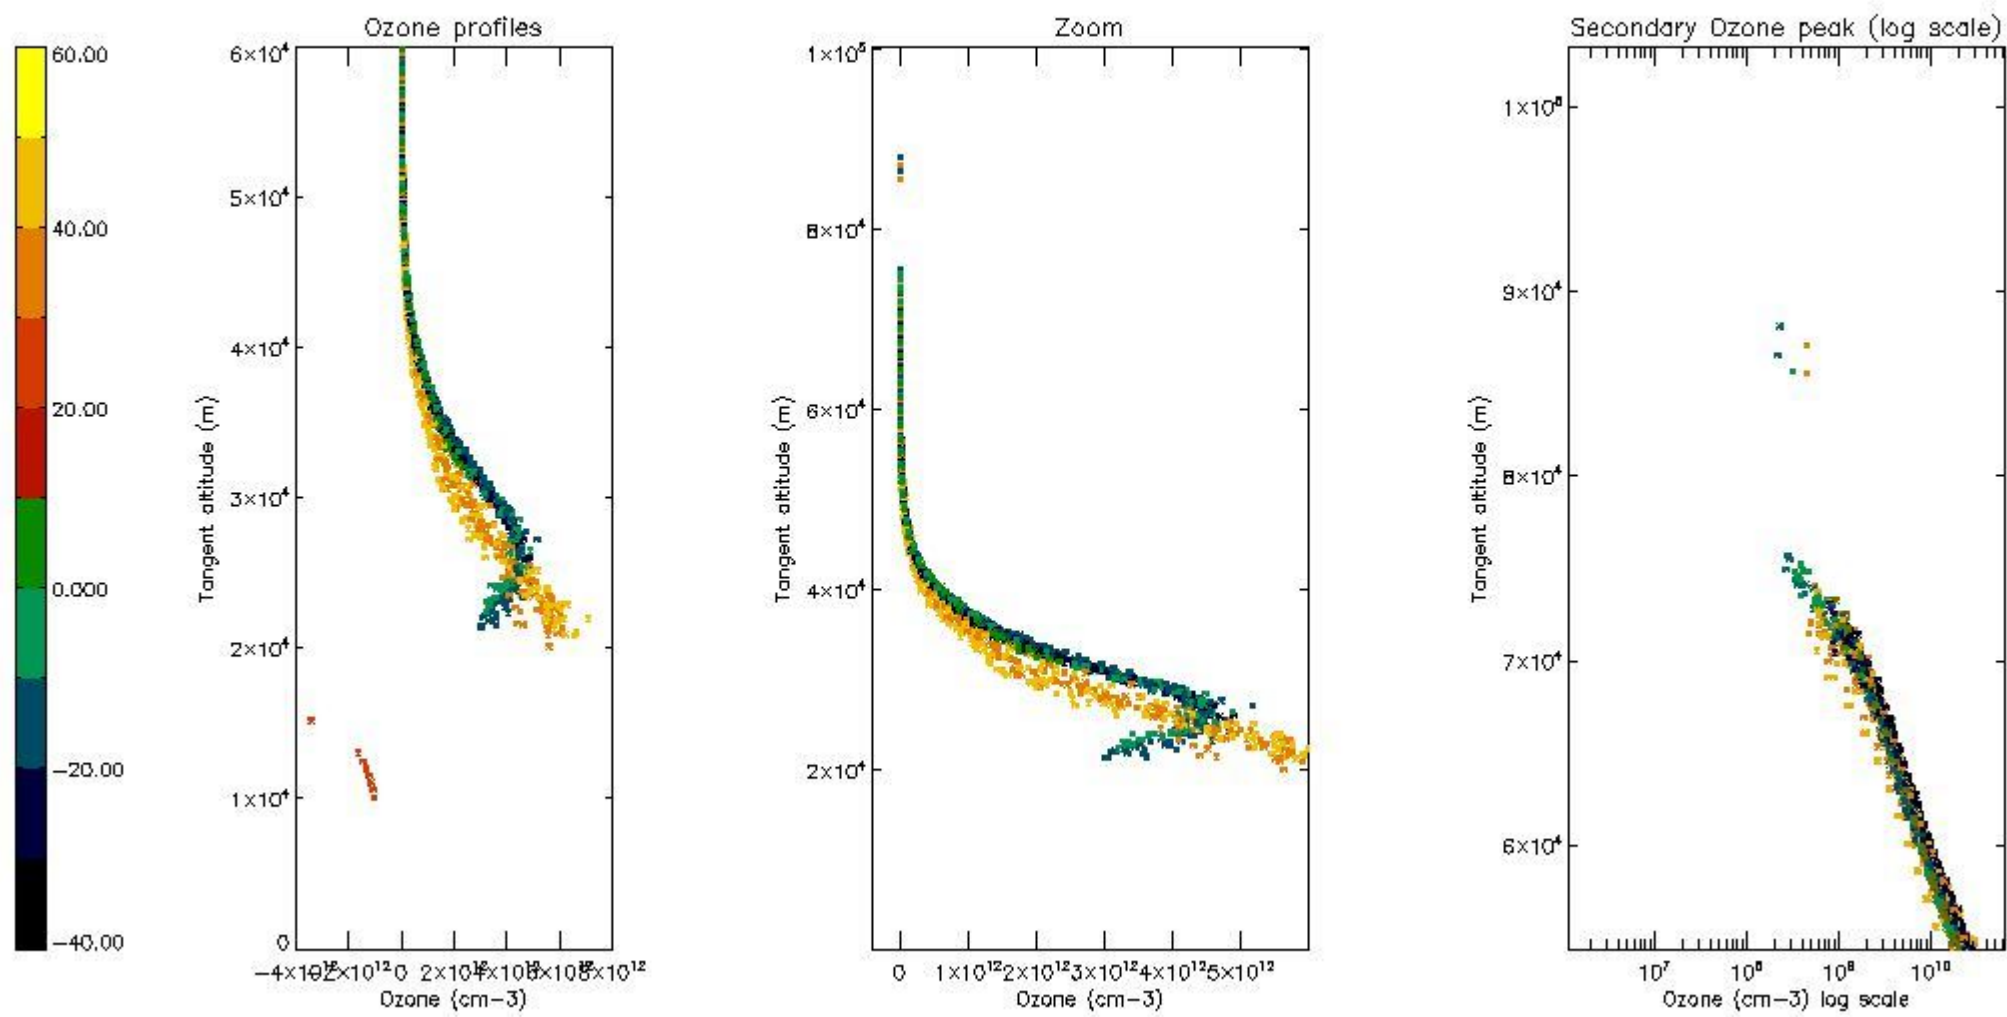

5.6 Plot NO₂ profiles for all STD (dark without errors)

The colorbar represents the latitude.