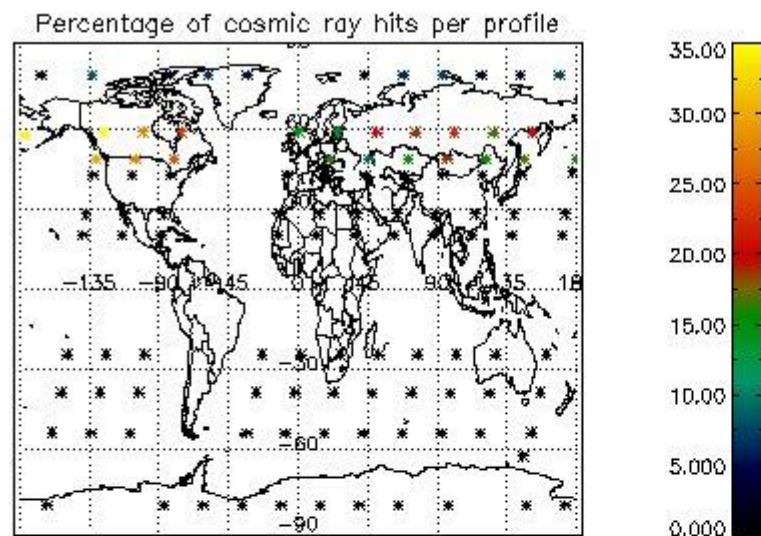

4.2 Plot quality information per product coming from level 1b processing (world map)

4.2.1 Plot level 1 quality information per product (world map): ENVISAT ASCENDING passes

Percentage of cosmic ray hits per profile

Percentage of datation errors per profile

Percentage of star falling outside central band per profile

Percentage of saturation errors per profile

4.2.2 Plot level 1 quality information per product (world map): ENVISAT DESCENDING passes