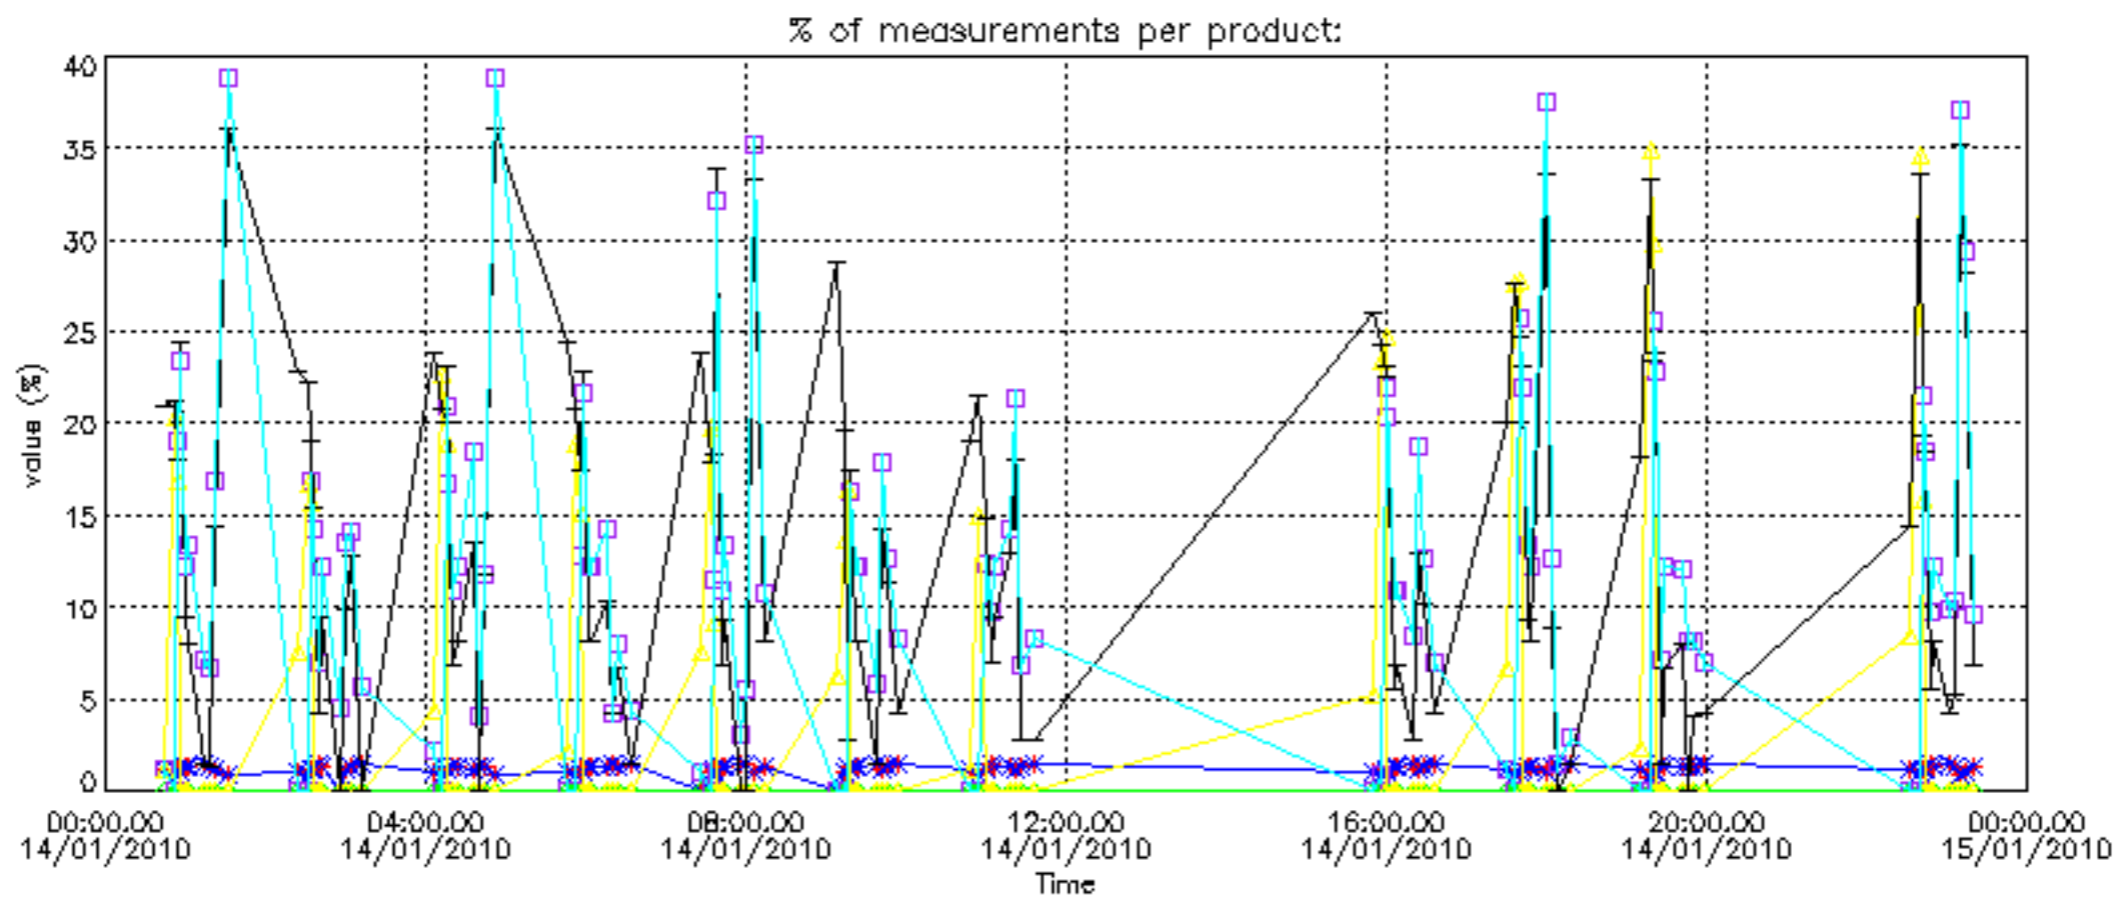

Percentage of cosmic ray hits per profile

Percentage of datation errors per profile