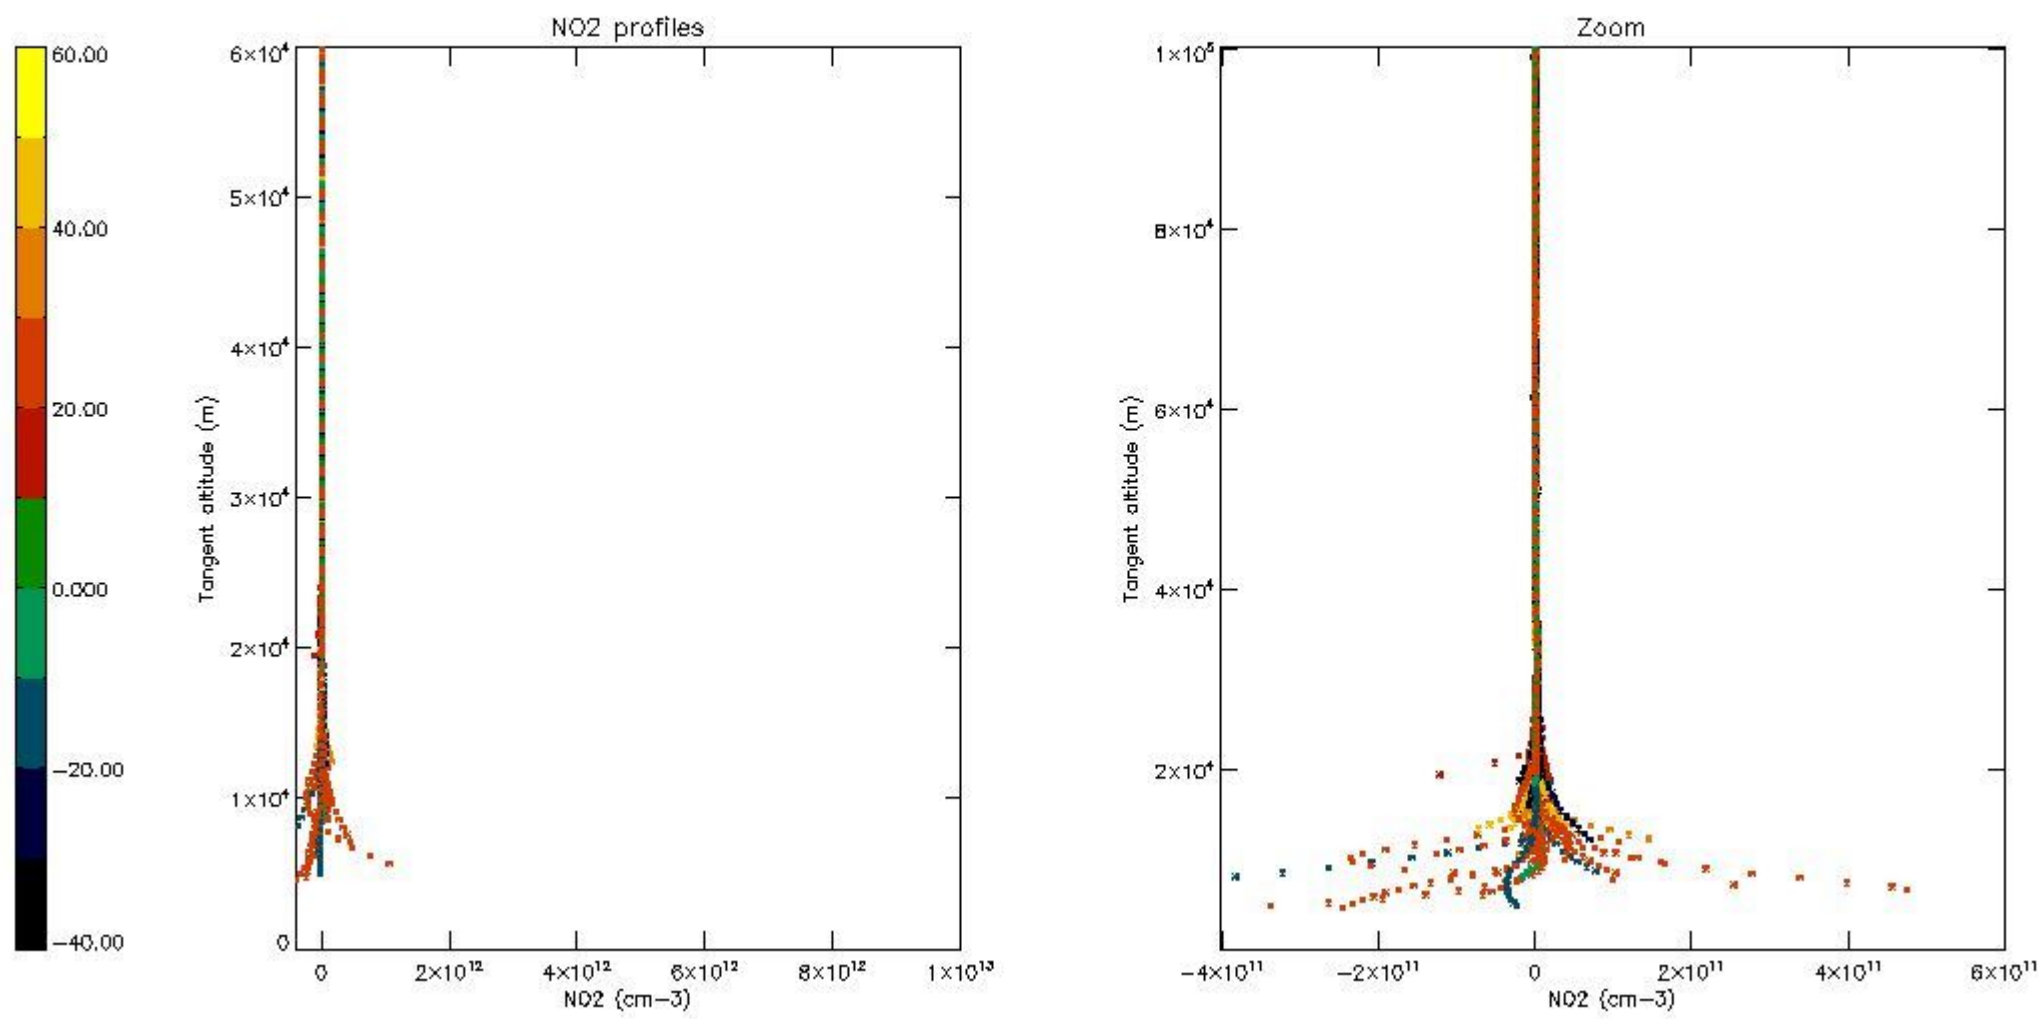

5.4 Plot ozone profiles where STD < 10% (dark without errors)

The colorbar represents the latitude.

5.5 Plot ozone profiles where STD < 5% (dark without errors)

The colorbar represents the latitude.

5.6 Plot NO₂ profiles for all STD (dark without errors)

The colorbar represents the latitude.

5.7 Plot NO3 profiles for all STD (dark without errors)

The colorbar represents the latitude.

5.8 Plot H2O profiles for all STD (only for occultations of stars 1,2,3,4,13,14,16,26,63 dark without errors)