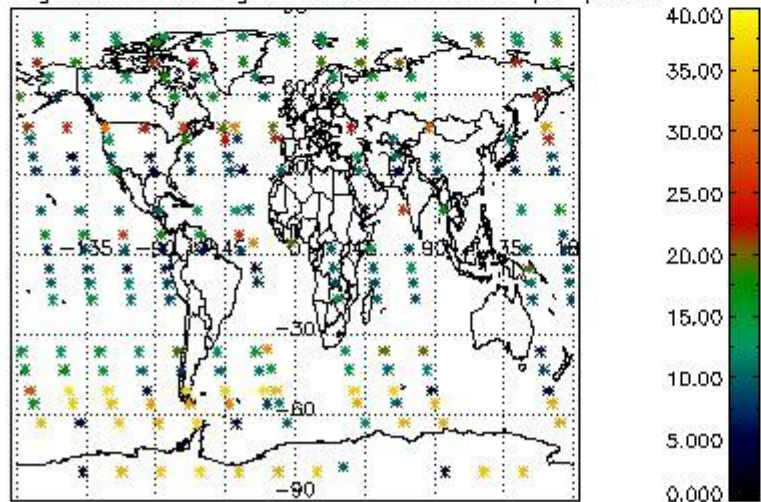

Percentage of star falling outside central band per profile