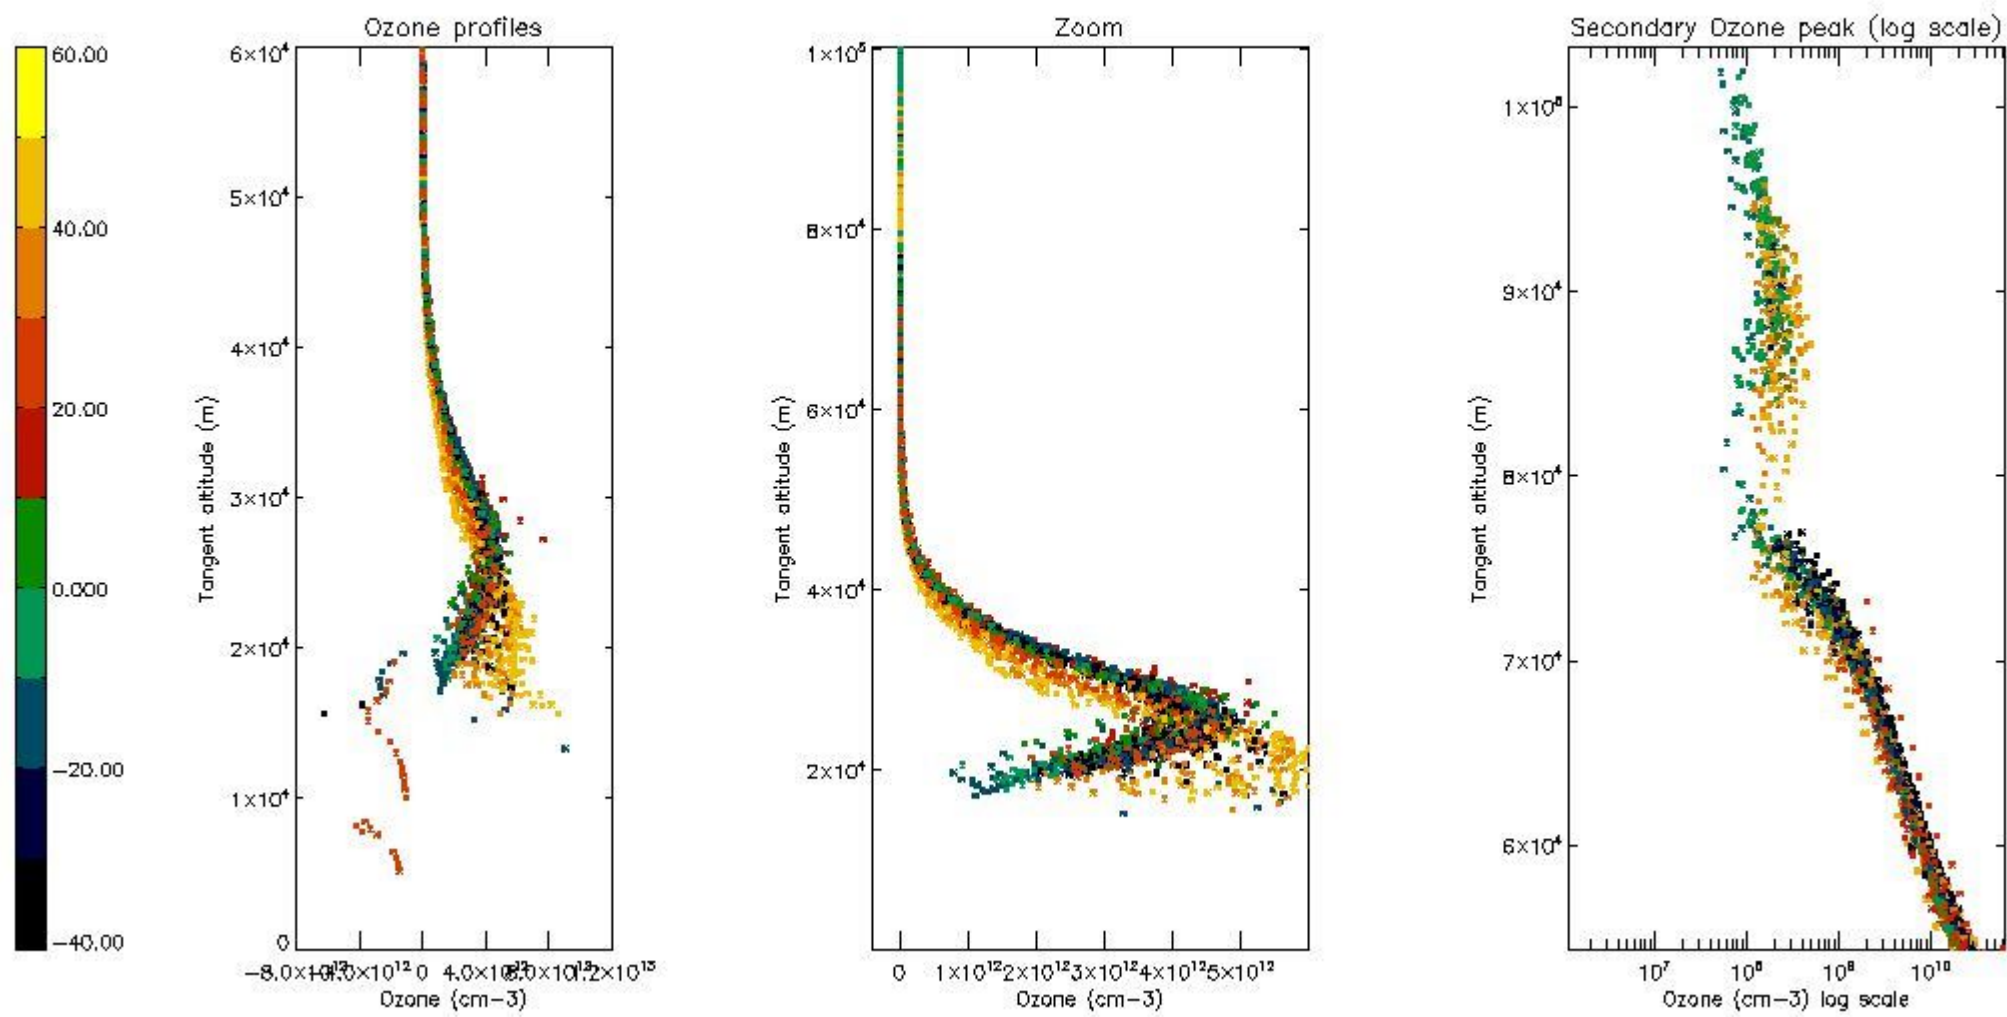

STD < 10	17
STD < 5	12

5.2 Plot ozone profiles for all STD (dark without errors)

The colorbar represents the latitude.

5.3 Plot ozone profiles where STD < 20% (dark without errors)

The colorbar represents the latitude.

5.4 Plot ozone profiles where STD < 10% (dark without errors)

The colorbar represents the latitude.

5.5 Plot ozone profiles where STD < 5% (dark without errors)

The colorbar represents the latitude.

5.6 Plot NO₂ profiles for all STD (dark without errors)

The colorbar represents the latitude.

5.7 Plot NO3 profiles for all STD (dark without errors)

The colorbar represents the latitude.

5.8 Plot H2O profiles for all STD (only for occultations of stars 1,2,3,4,13,14,16,26,63 dark without errors)