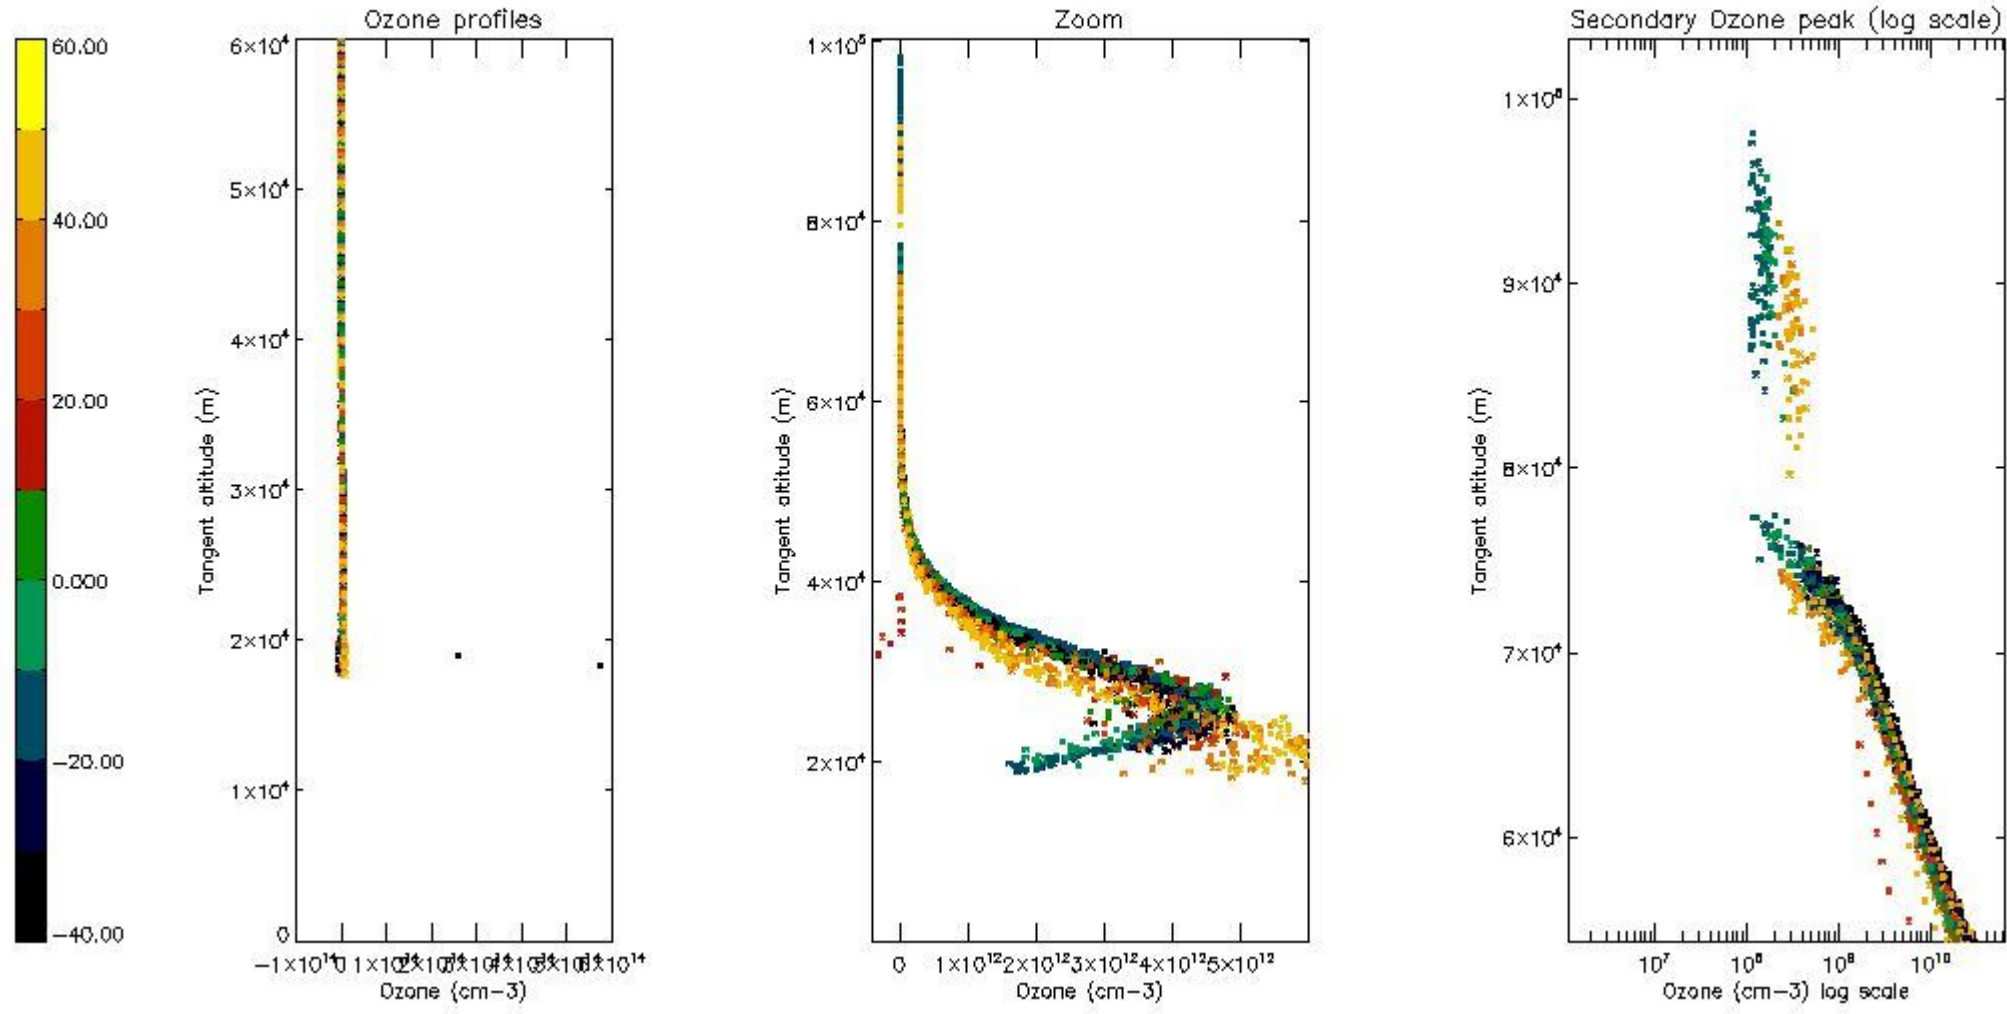

STD < 10	17
STD < 5	12

5.2 Plot ozone profiles for all STD (dark without errors)

The colorbar represents the latitude.

5.3 Plot ozone profiles where STD < 20% (dark without errors)

The colorbar represents the latitude.

5.4 Plot ozone profiles where  $STD < 10\%$  (dark without errors)

The colorbar represents the latitude.

*5.5 Plot ozone profiles where STD < 5% (dark without errors)*

The colorbar represents the latitude.