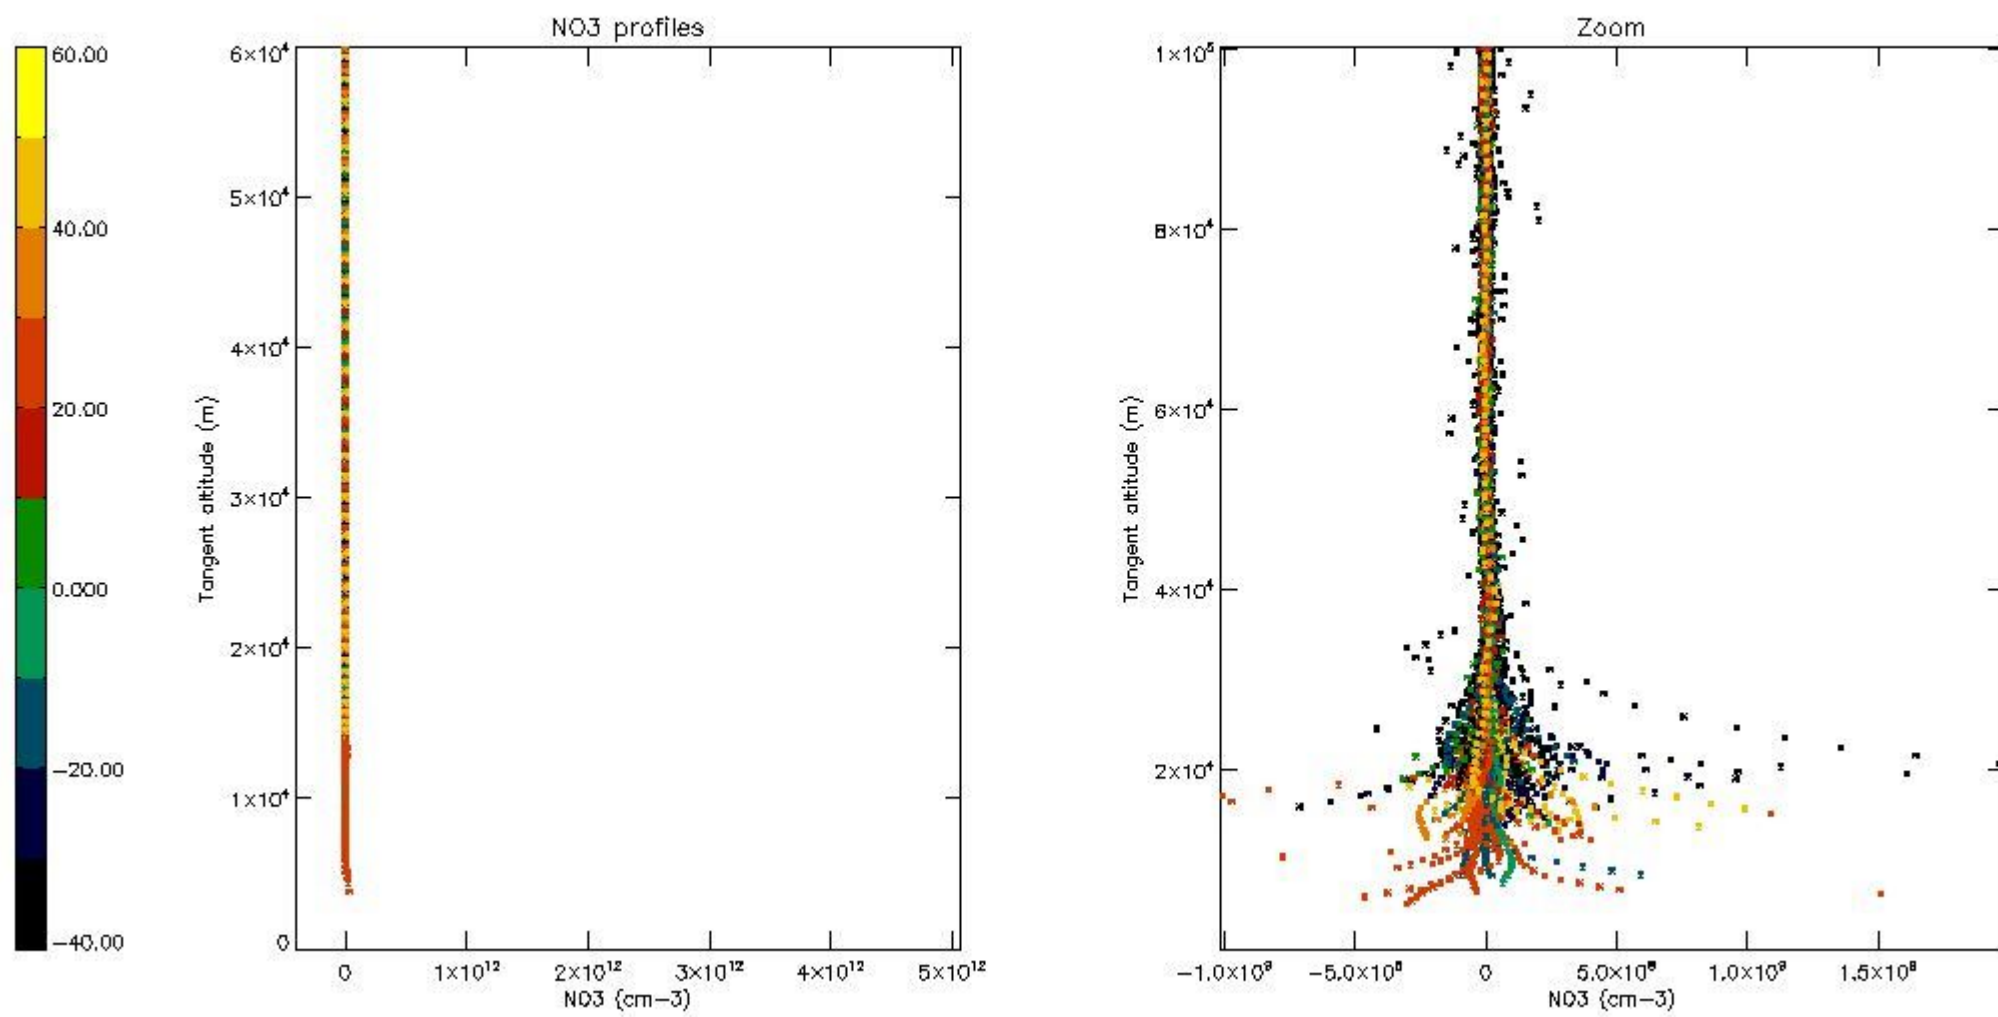

5.8 Plot H2O profiles for all STD (only for occultations of stars 1,2,3,4,13,14,16,26,63 dark without errors)

The colorbar represents the latitude.