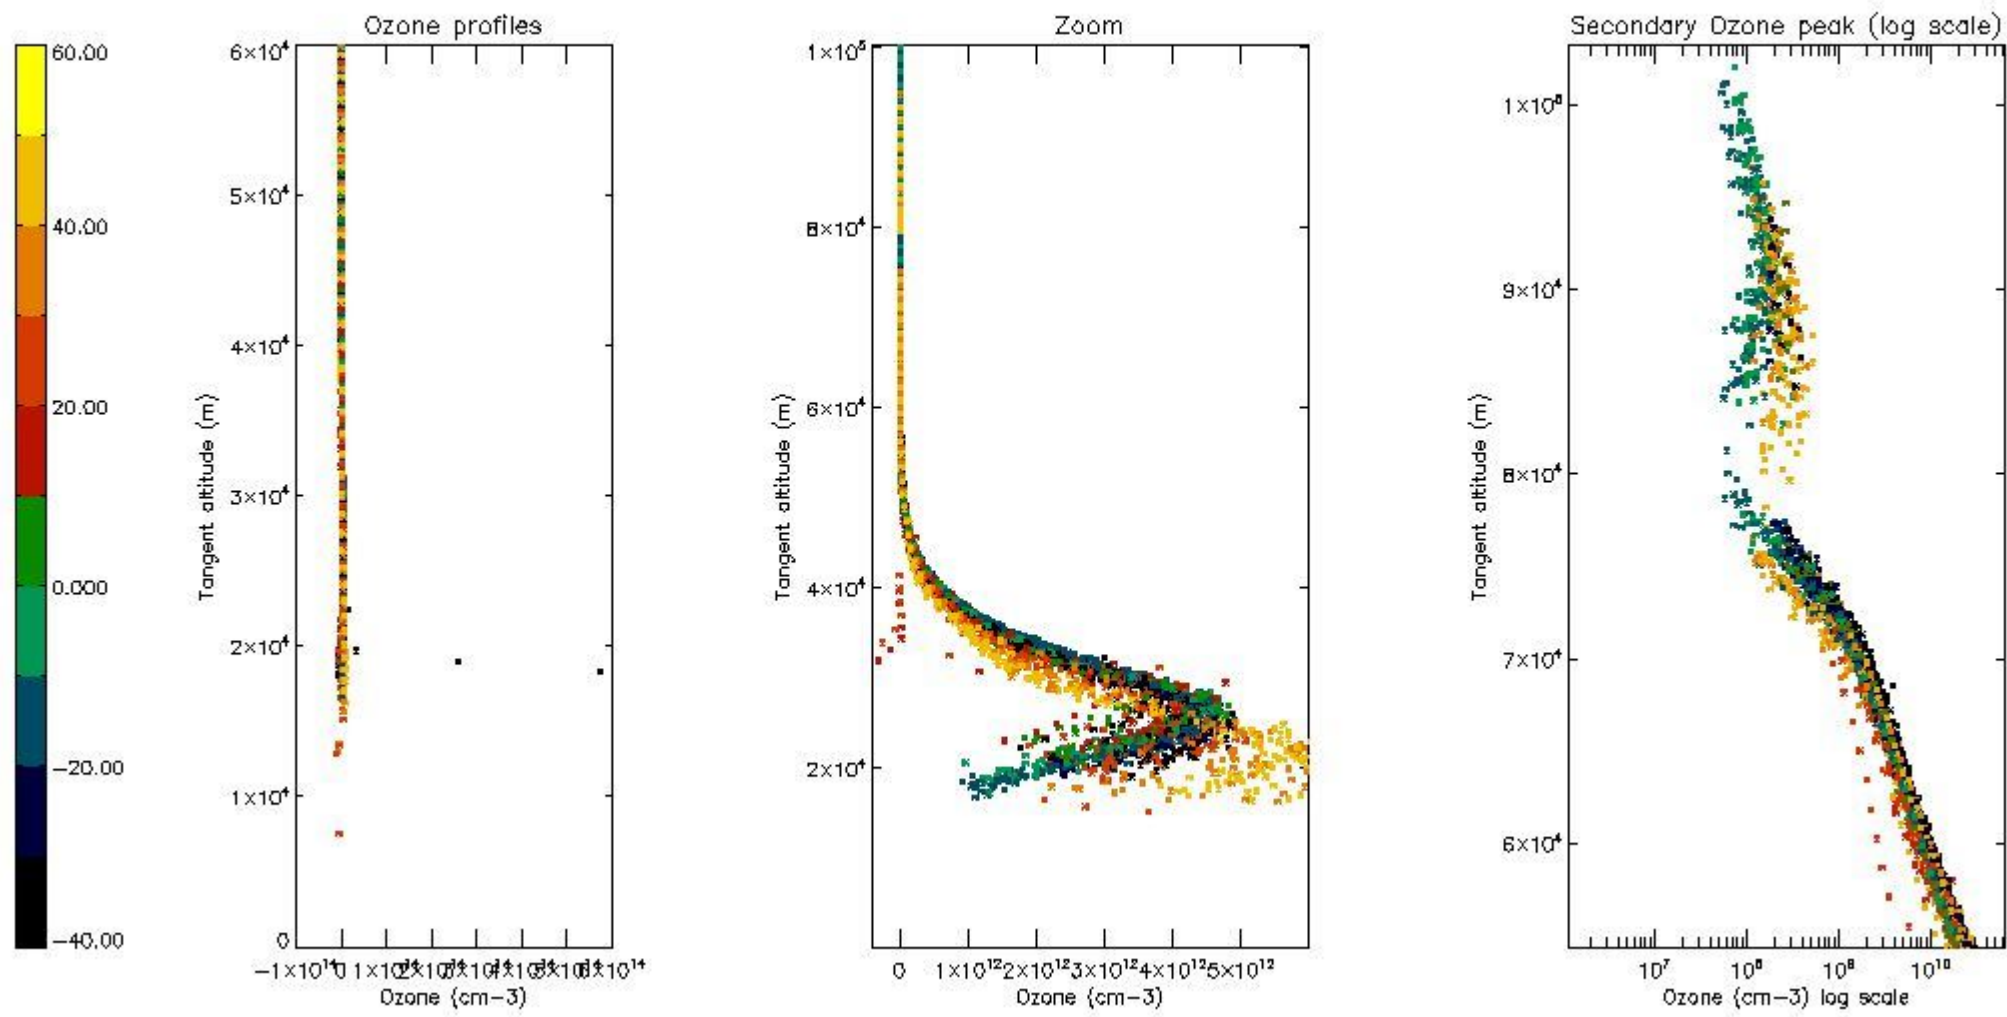

STD < 10	17
STD < 5	12

5.2 Plot ozone profiles for all STD (dark without errors)

The colorbar represents the latitude.

5.3 Plot ozone profiles where STD < 20% (dark without errors)

The colorbar represents the latitude.