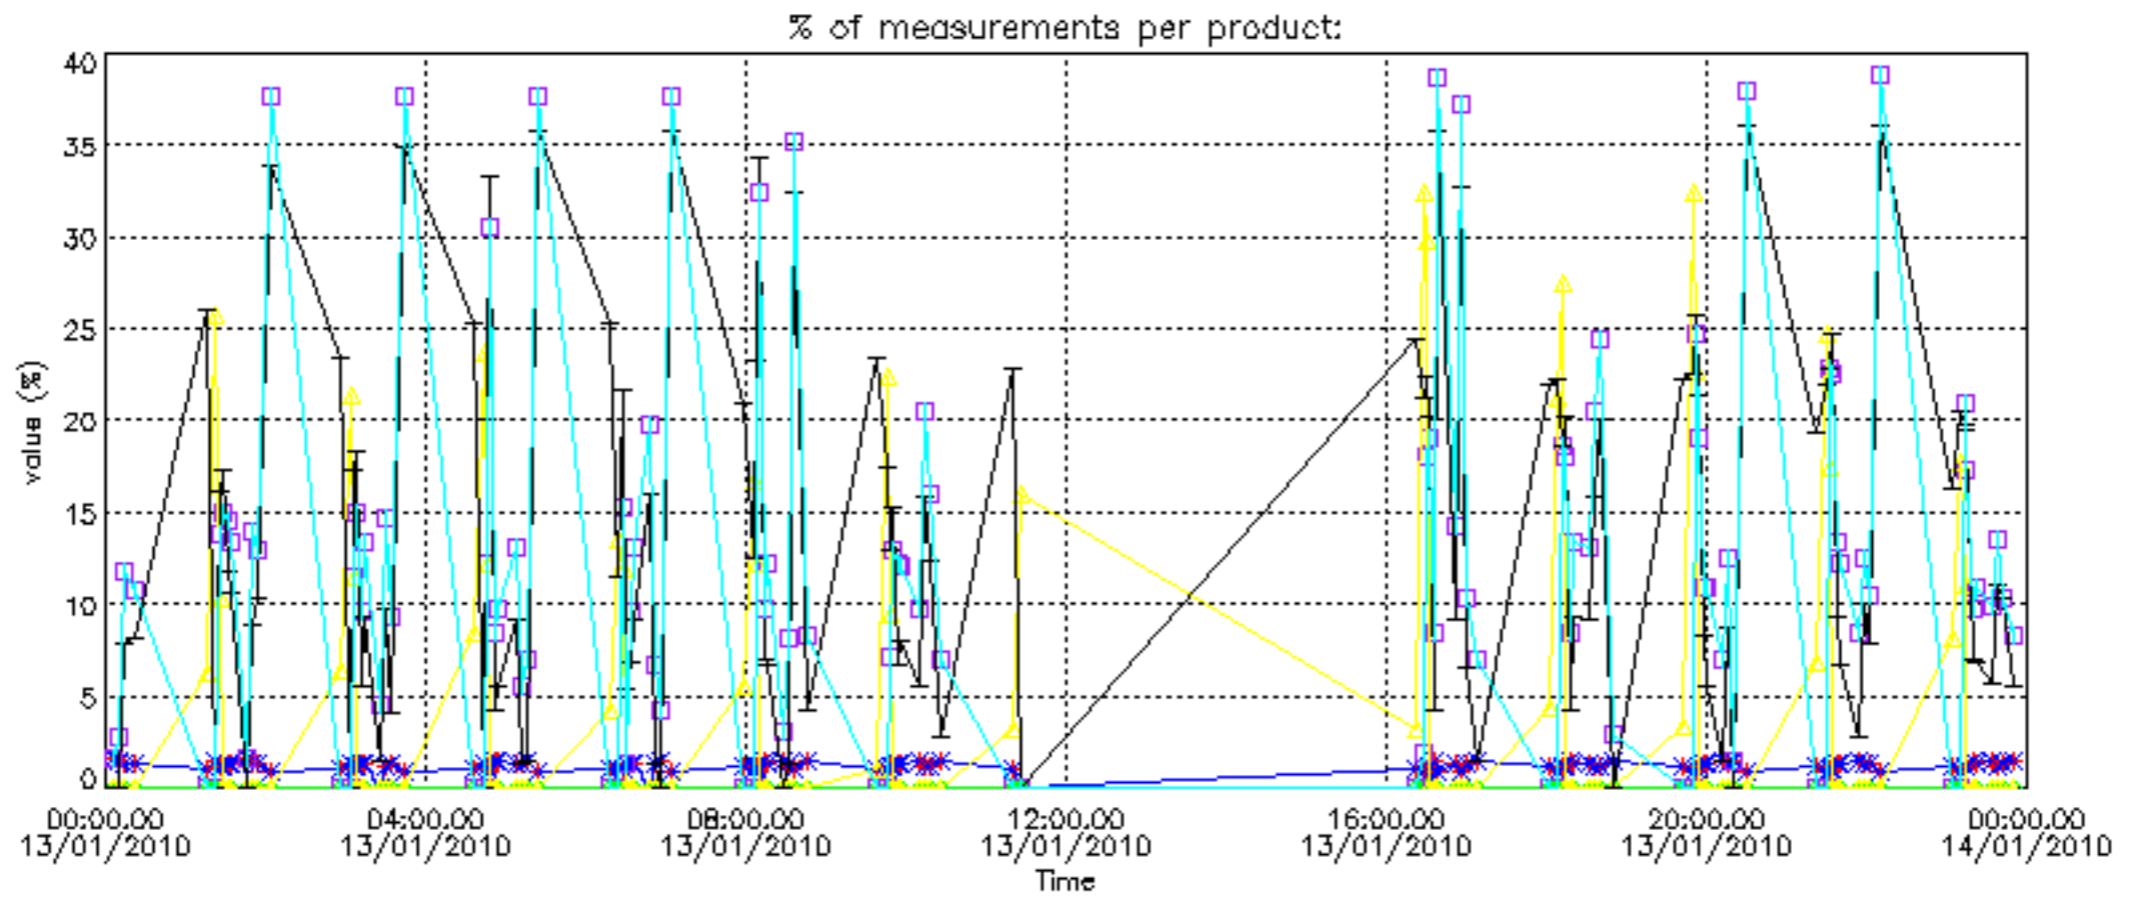

Percentage of cosmic ray hits per profile

Percentage of datation errors per profile