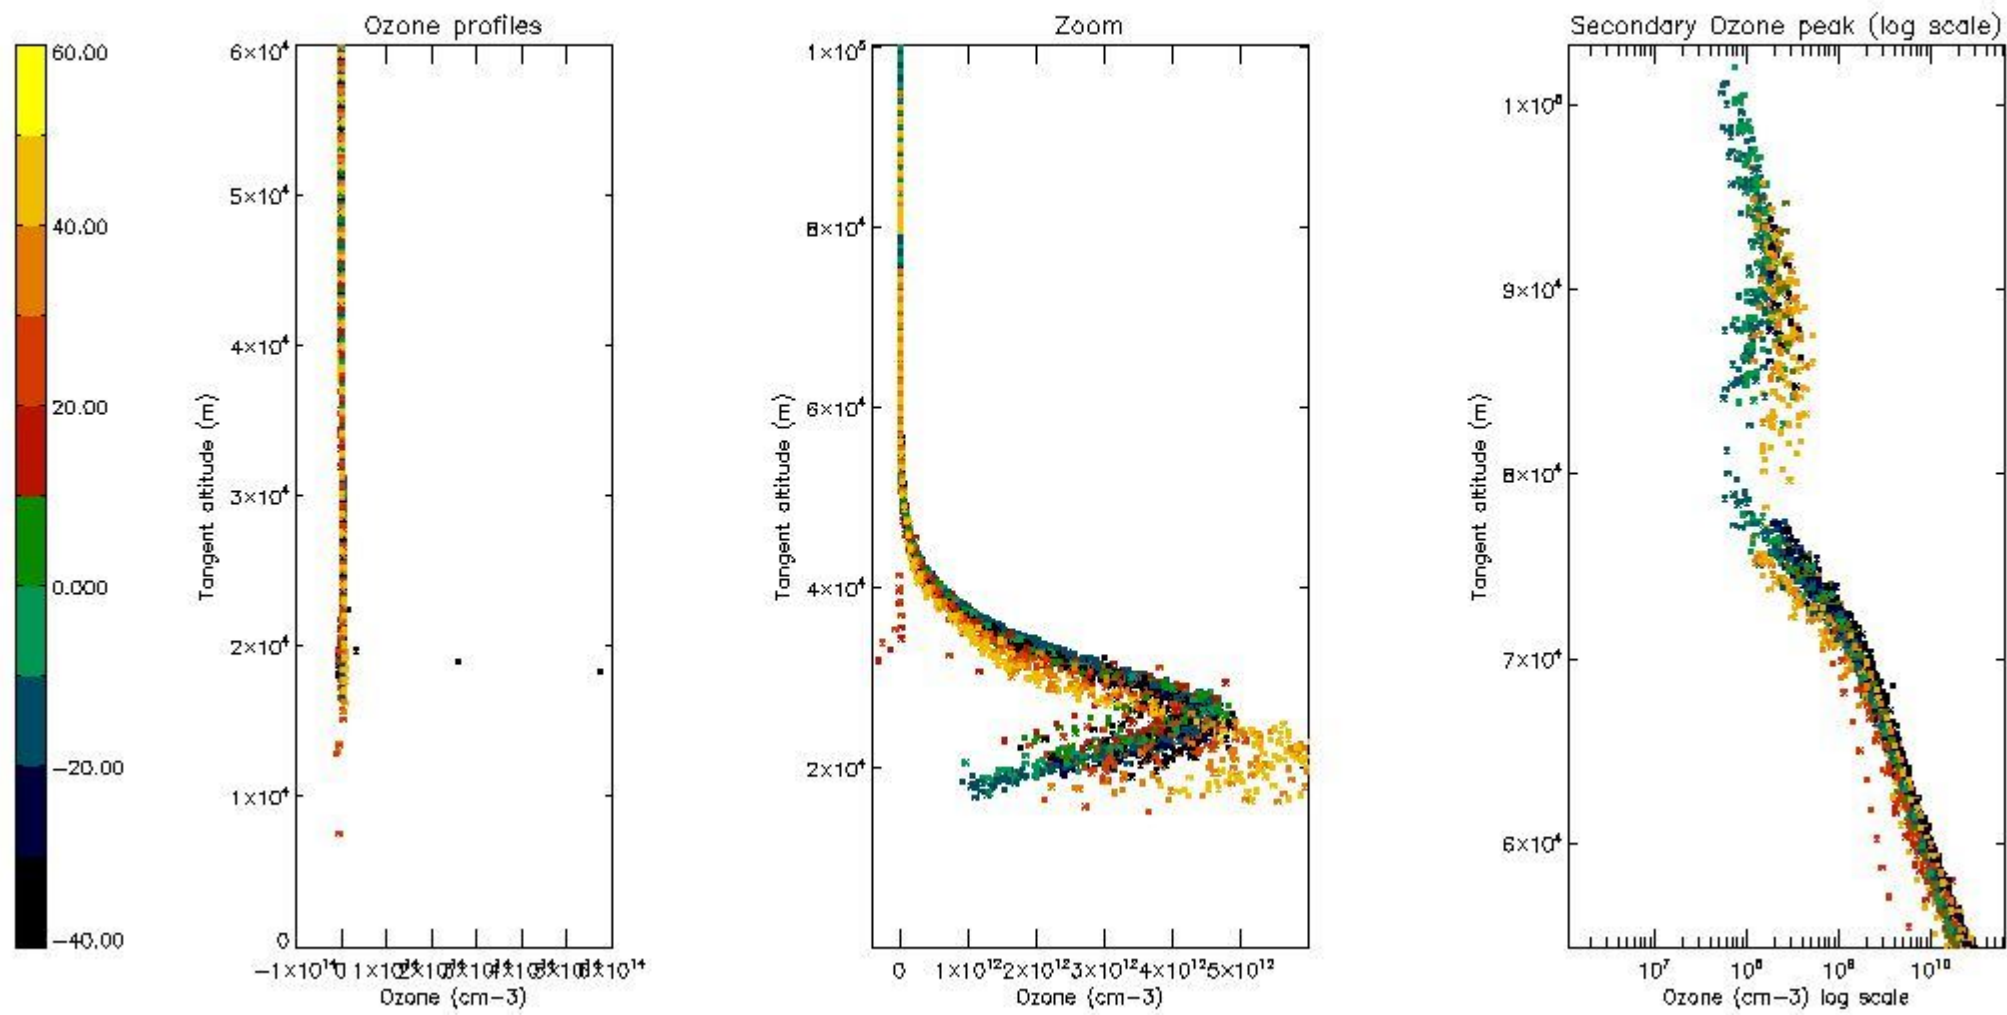

STD < 10	17
STD < 5	12

5.2 Plot ozone profiles for all STD (dark without errors)

The colorbar represents the latitude.

5.3 Plot ozone profiles where STD < 20% (dark without errors)

The colorbar represents the latitude.

5.4 Plot ozone profiles where  $STD < 10\%$  (dark without errors)

The colorbar represents the latitude.

*5.5 Plot ozone profiles where STD < 5% (dark without errors)*

The colorbar represents the latitude.