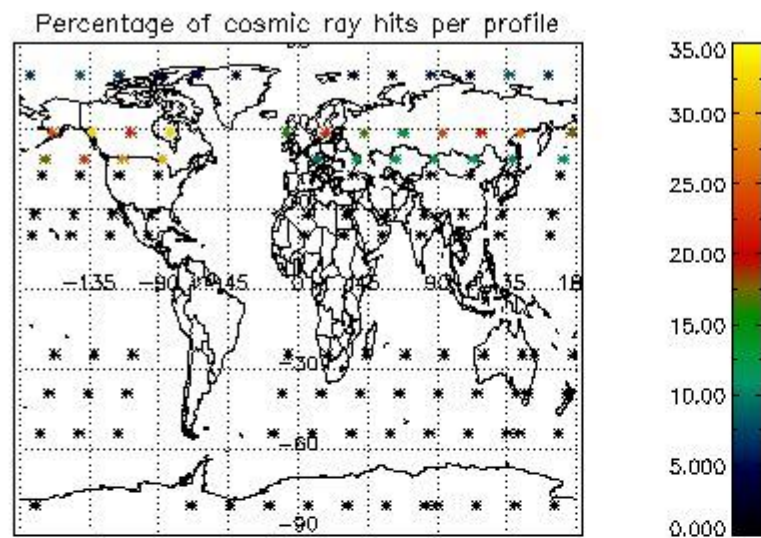

4.2.2 Plot level 1 quality information per product (world map): ENVISAT DESCENDING passes

5. Trace gas profiles

5.1 Ozone statistics based on quality of products

The final quality of the products can be "measured" using the STD (Standard Deviation) attached to every point profile. This information is written to the parameter GOM_NL__2P/NL_LOCAL_SPECIES_DENSITY/o3_std of the level 2 products. The table below shows the statistics for given STD ranges.

The statistics are given with respect to the overall valid production:

- Products without fatal errors: GOM_NL__2P/MPH/PRODUCT_ERR=0
- Valid point profile: GOM_NL__2P/NL_LOCAL_SPECIES_DENSITY/pcd(0)=0

The 'Criteria' is applied to valid points of dark limb products:

- Products in dark limb illumination condition: GOM_NL__2P/NL_SUMMARY_QUALITY/obs_ill_cond=0
- Products without fatal errors: GOM_NL__2P/MPH/PRODUCT_ERR=0
- Valid point profile: GOM_NL__2P/NL_LOCAL_SPECIES_DENSITY/pcd(0)=0

So, the table below shows the percentage of dark limb and valid observations for each criteria with respect to the overall valid daily observations.

Criteria	% of total production
All STD	37
STD < 20	21