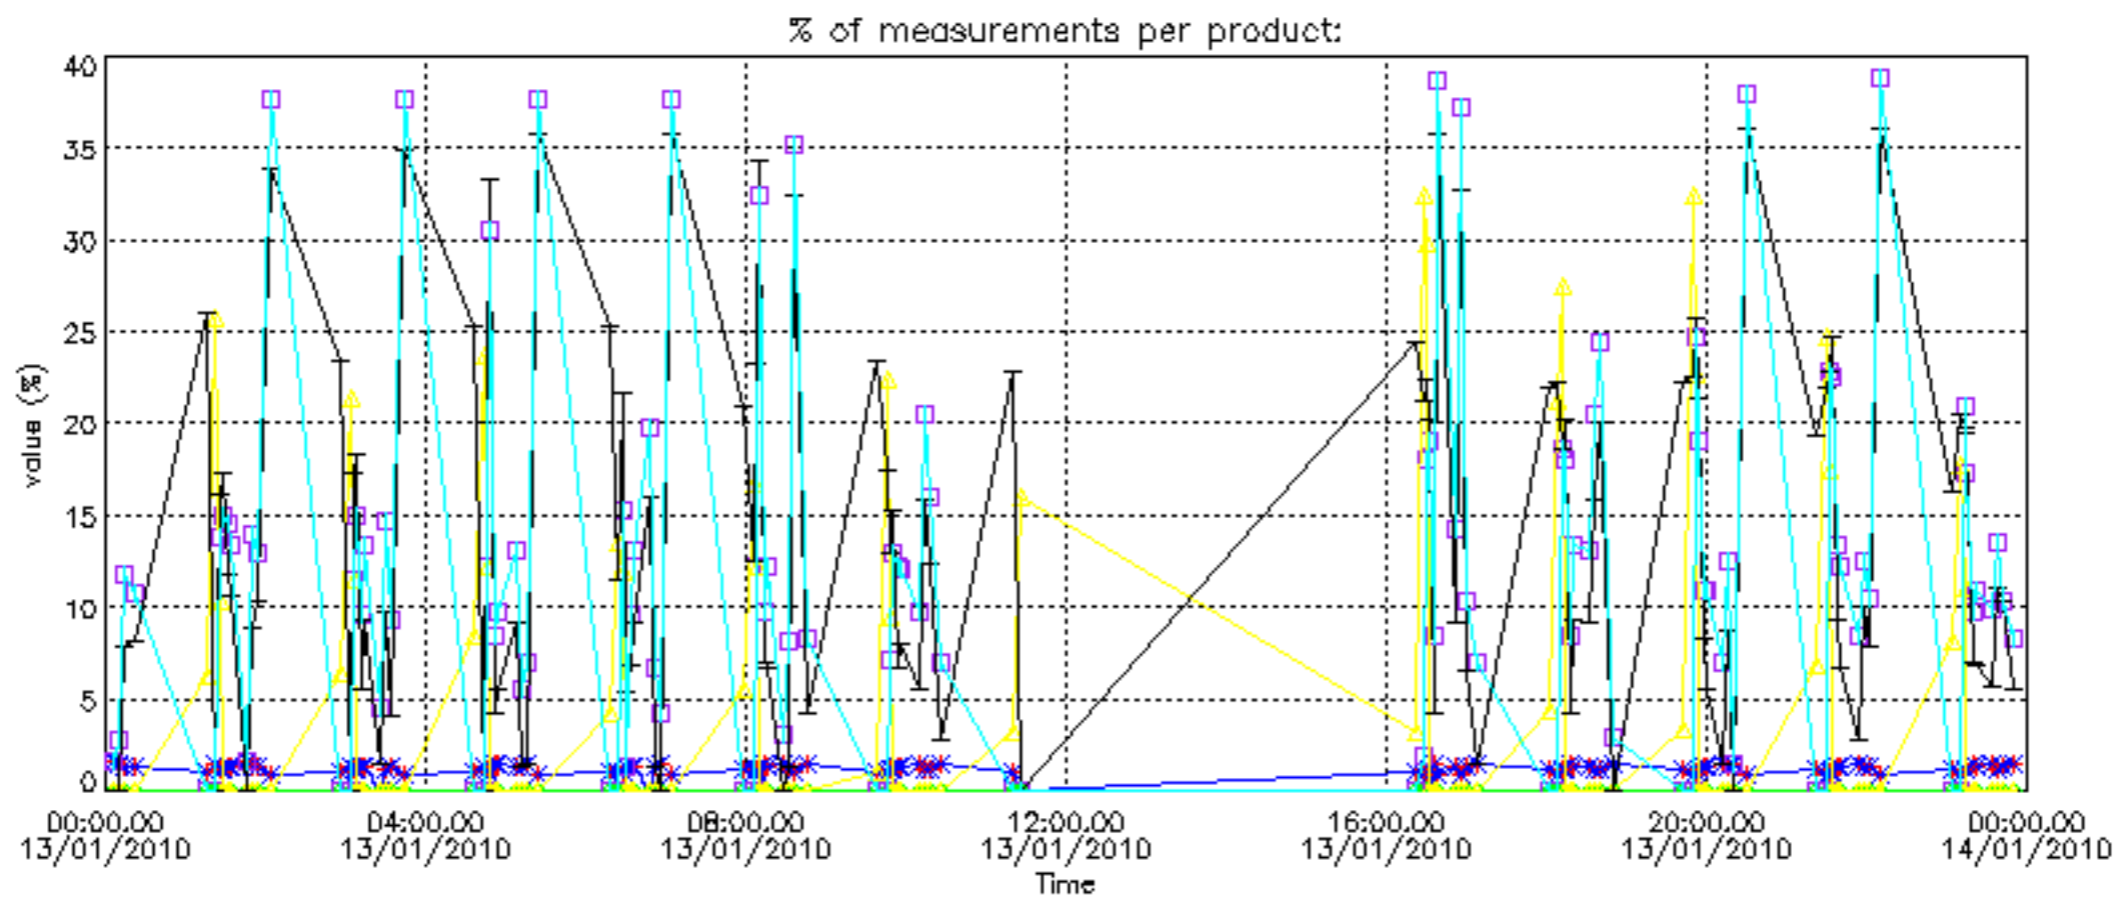

Percentage of cosmic ray hits per profile

Percentage of datation errors per profile