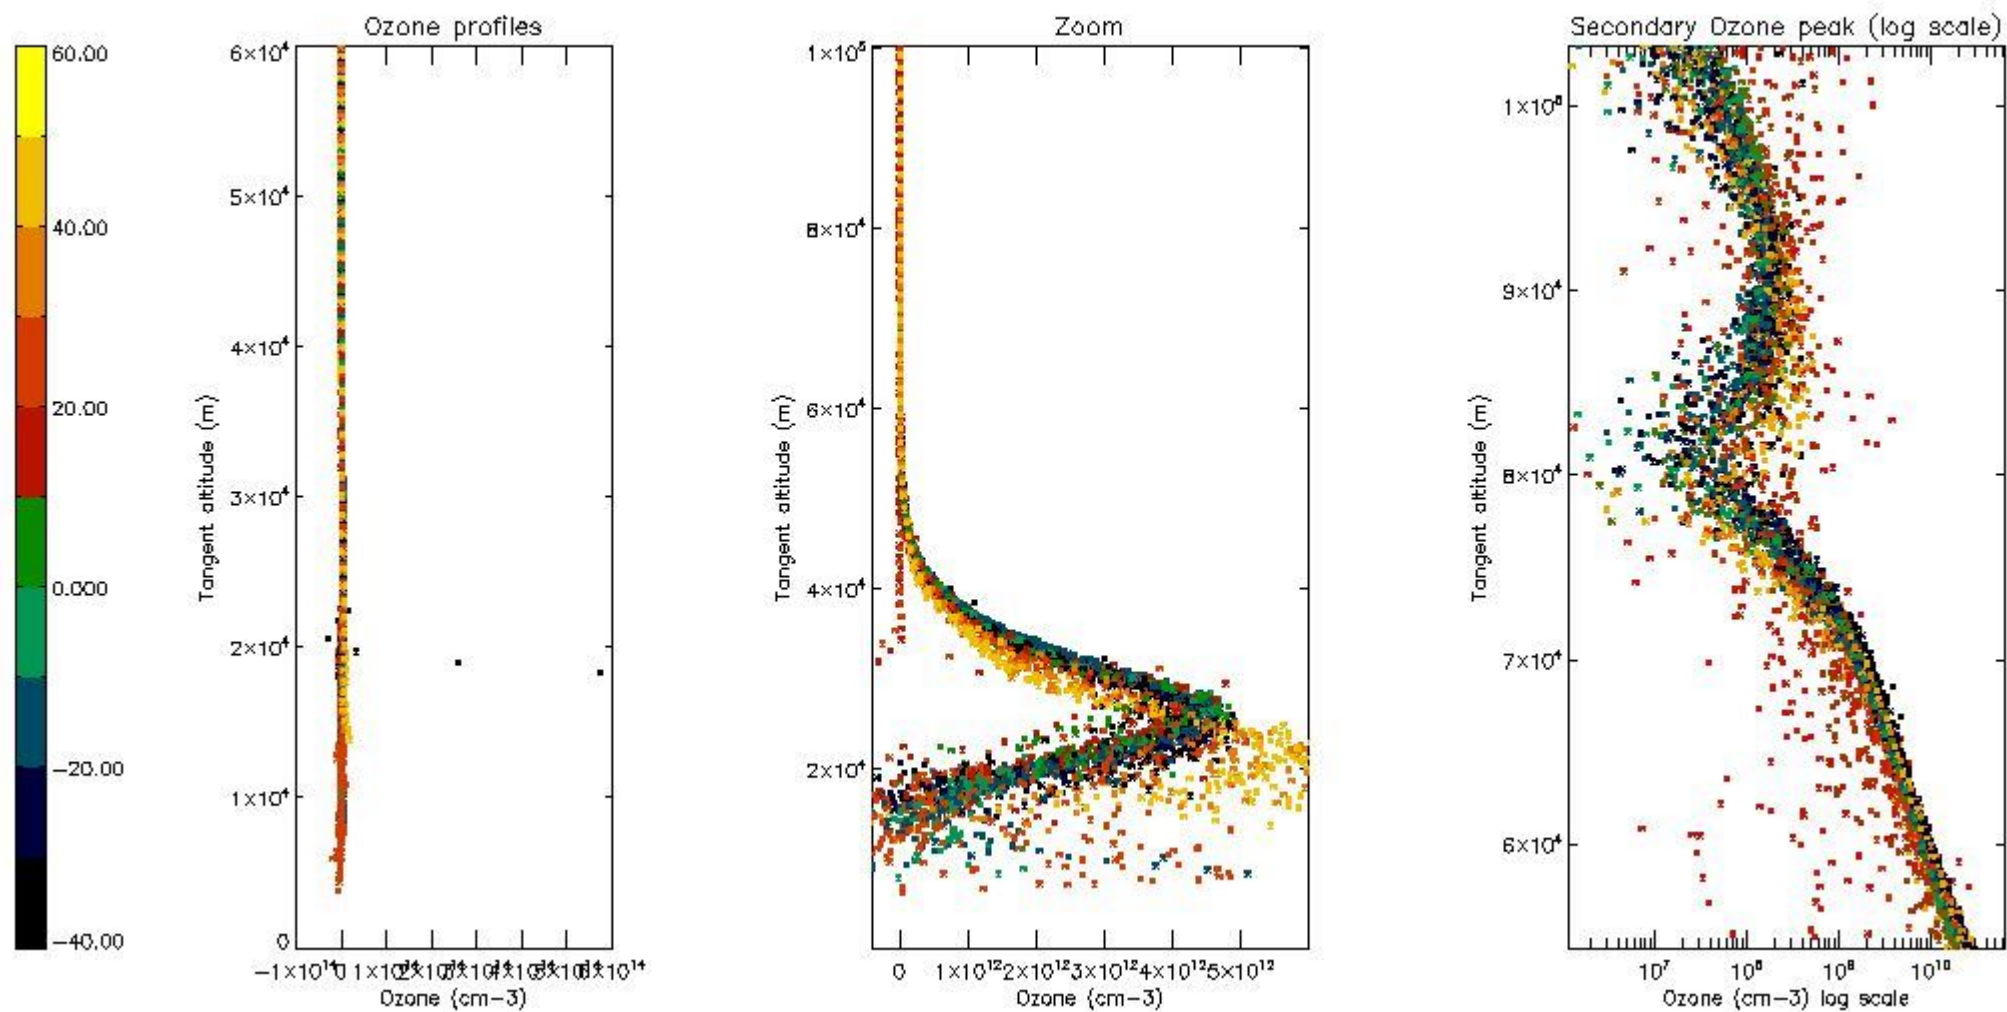

STD < 10	17
STD < 5	12

5.2 Plot ozone profiles for all STD (dark without errors)

The colorbar represents the latitude.

5.3 Plot ozone profiles where STD < 20% (dark without errors)

The colorbar represents the latitude.