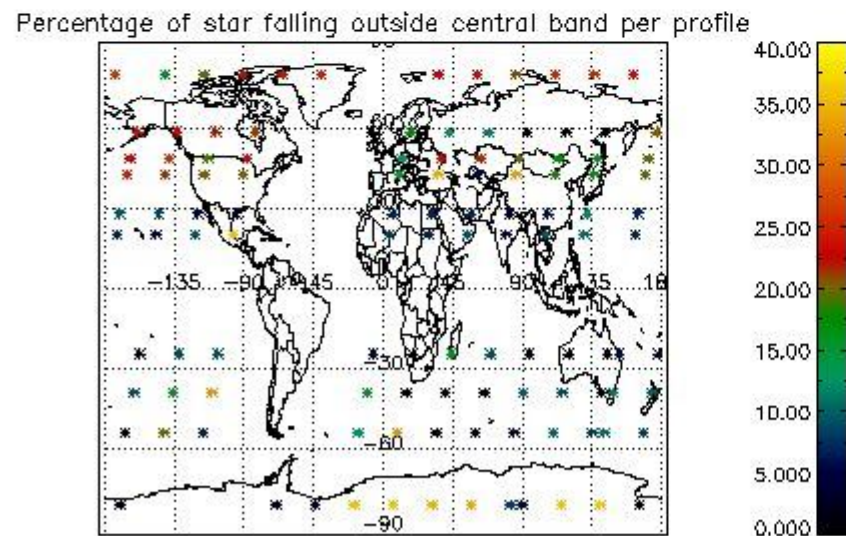

5. Trace gas profiles

5.1 Ozone statistics based on quality of products

The final quality of the products can be "measured" using the STD (Standard Deviation) attached to every point profile. This information is written to the parameter GOM_NL__2P/NL_LOCAL_SPECIES_DENSITY/o3_std of the level 2 products. The table below shows the statistics for given STD ranges.

The statistics are given with respect to the overall valid production:

- Products without fatal errors: GOM_NL__2P/MPH/PRODUCT_ERR=0
- Valid point profile: GOM_NL__2P/NL_LOCAL_SPECIES_DENSITY/pcd(0)=0

The 'Criteria' is applied to valid points of dark limb products:

- Products in dark limb illumination condition: GOM_NL__2P/NL_SUMMARY_QUALITY/obs_ill_cond=0
- Products without fatal errors: GOM_NL__2P/MPH/PRODUCT_ERR=0
- Valid point profile: GOM_NL__2P/NL_LOCAL_SPECIES_DENSITY/pcd(0)=0

So, the table below shows the percentage of dark limb and valid observations for each criteria with respect to the overall valid daily observations.

Criteria	% of total production
All STD	37
STD < 20	21