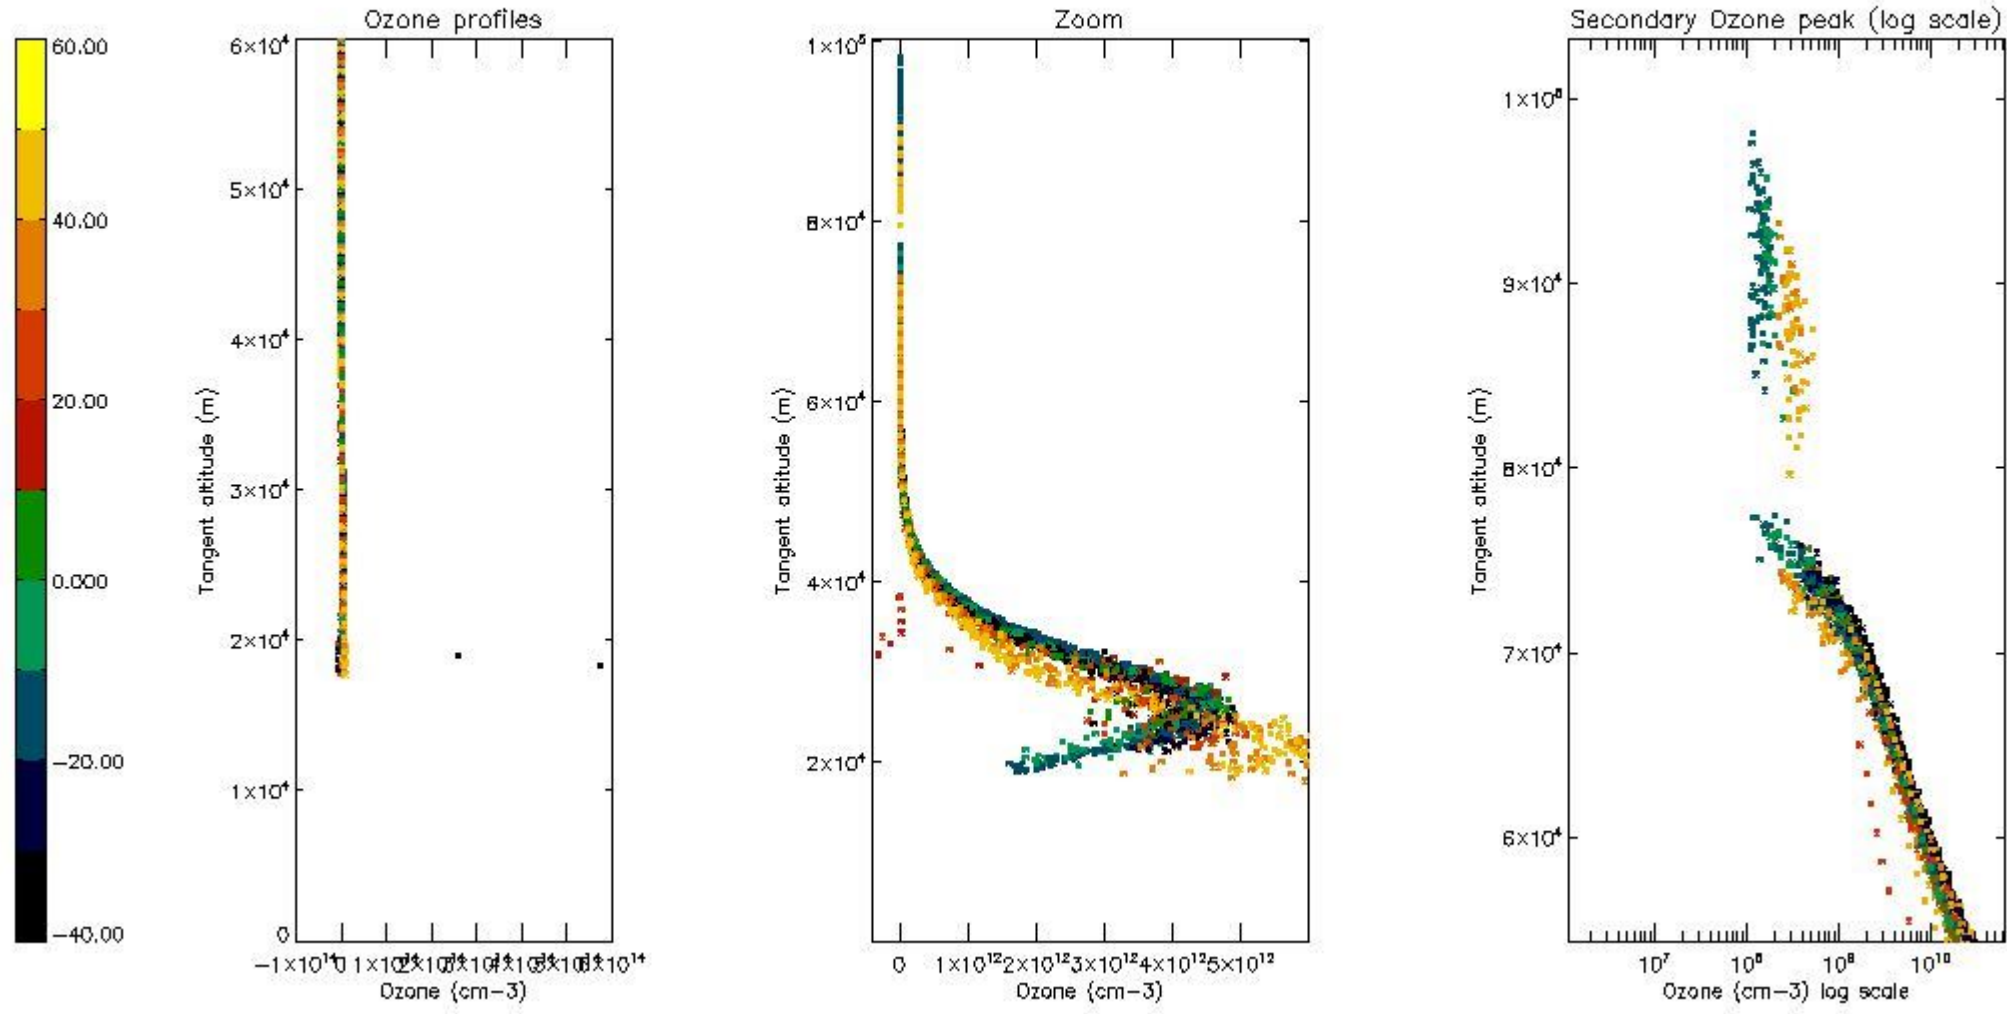

5.5 Plot ozone profiles where $STD < 5\%$ (dark without errors)

The colorbar represents the latitude.