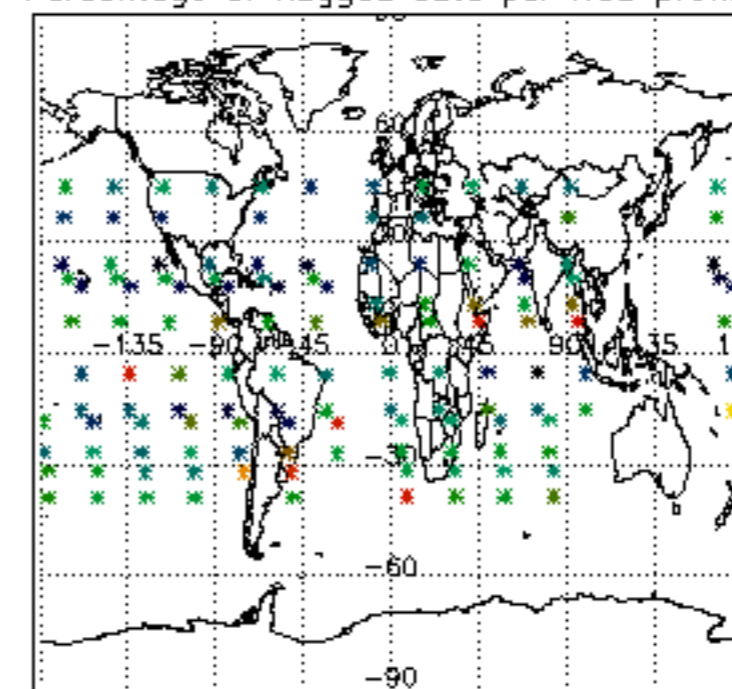

Percentage of flagged data per NO3 profile