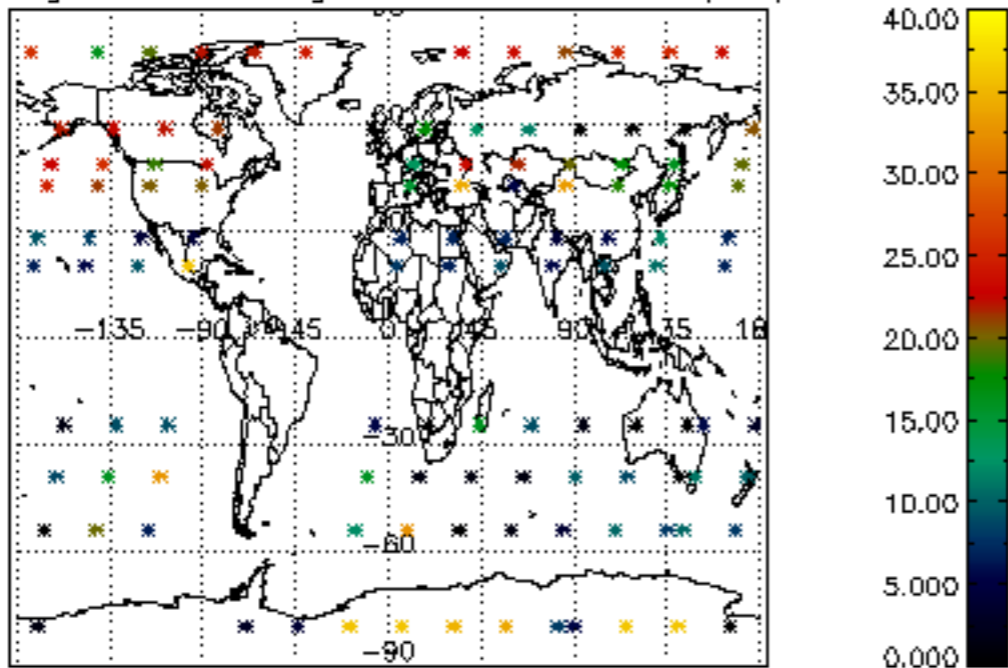

Percentage of star falling outside central band per profile