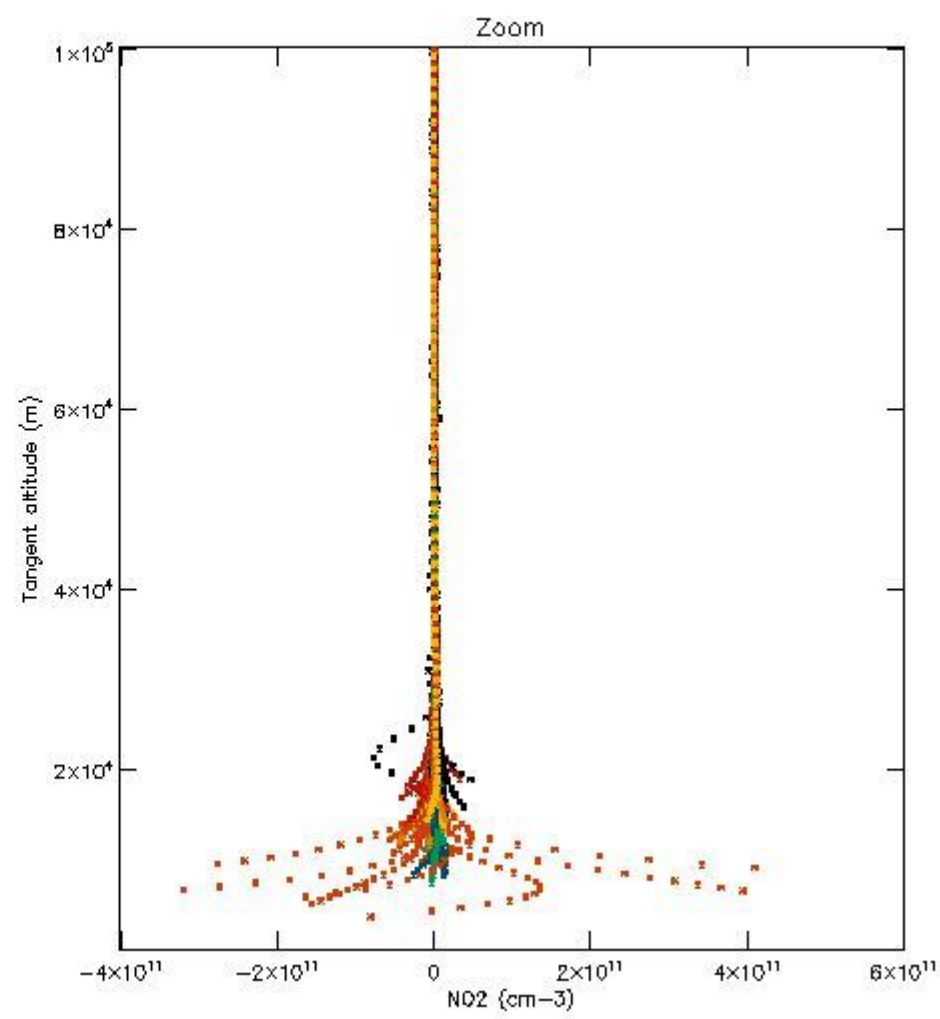

5.7 Plot NO3 profiles for all STD (dark without errors)

The colorbar represents the latitude.