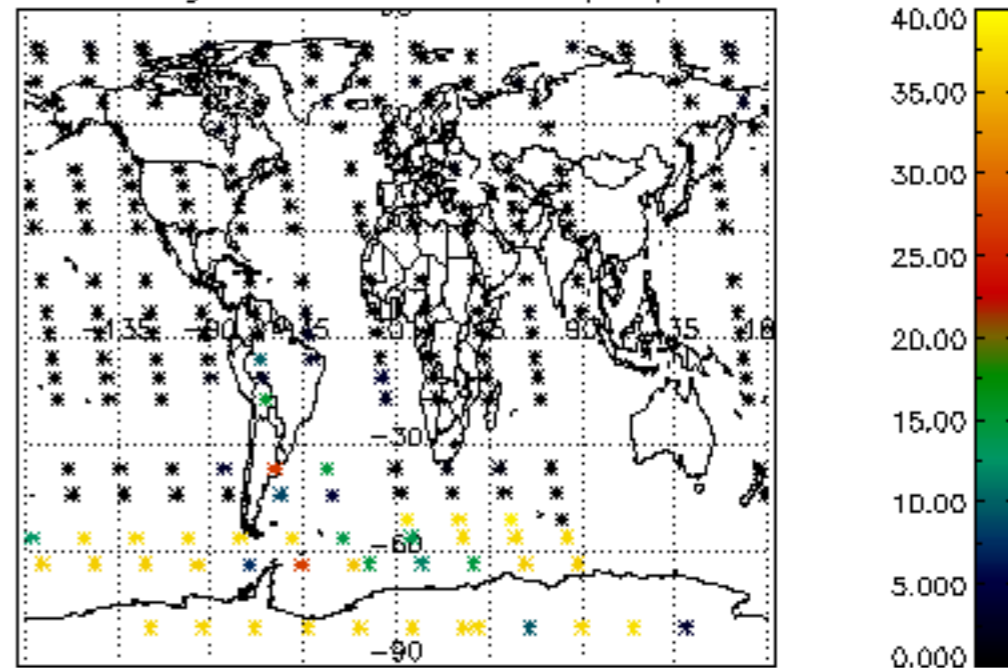

Percentage of datation errors per profile

Percentage of saturation errors per profile