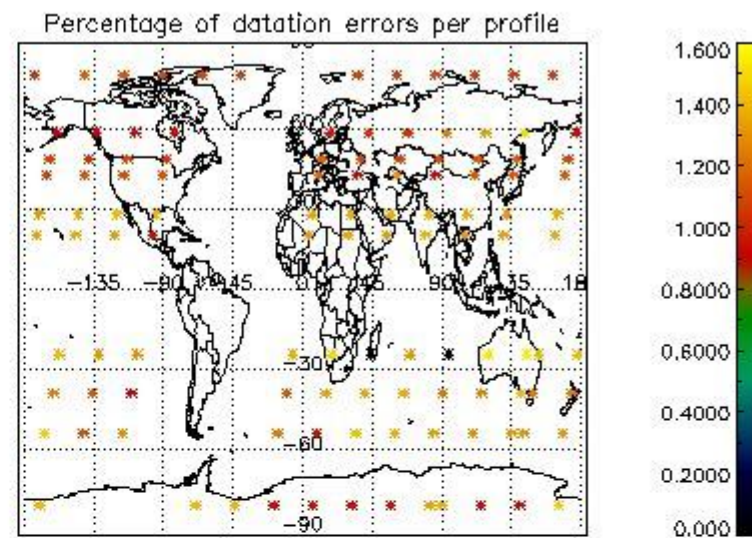

5. Trace gas profiles

5.1 Ozone statistics based on quality of products

The final quality of the products can be "measured" using the STD (Standard Deviation) attached to every point profile. This information is written to the parameter GOM_NL__2P/NL_LOCAL_SPECIES_DENSITY/o3_std of the level 2 products. The table below shows the statistics for given STD ranges.

The statistics are given with respect to the overall valid production:

- Products without fatal errors: GOM_NL__2P/MPH/PRODUCT_ERR=0
- Valid point profile: GOM_NL__2P/NL_LOCAL_SPECIES_DENSITY/pcd(0)=0

The 'Criteria' is applied to valid points of dark limb products:

- Products in dark limb illumination condition: GOM_NL__2P/NL_SUMMARY_QUALITY/obs_ill_cond=0
- Products without fatal errors: GOM_NL__2P/MPH/PRODUCT_ERR=0
- Valid point profile: GOM_NL__2P/NL_LOCAL_SPECIES_DENSITY/pcd(0)=0

So, the table below shows the percentage of dark limb and valid observations for each criteria with respect to the overall valid daily observations.

Criteria	% of total production
All STD	37
STD < 20	21