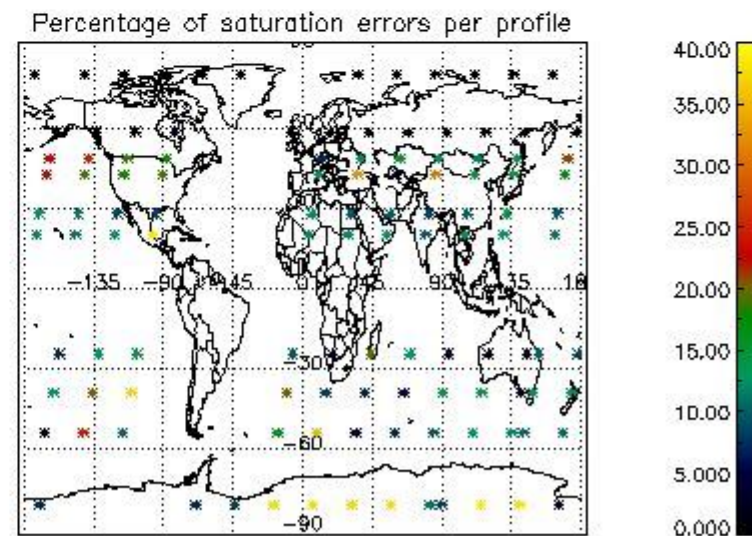

5. Trace gas profiles

5.1 Ozone statistics based on quality of products

The final quality of the products can be "measured" using the STD (Standard Deviation) attached to every point profile. This information is written to the parameter GOM_NL__2P/NL_LOCAL_SPECIES_DENSITY/o3_std of the level 2 products. The table below shows the statistics for given STD ranges.

The statistics are given with respect to the overall valid production:

- Products without fatal errors: GOM_NL__2P/MPH/PRODUCT_ERR=0
- Valid point profile: GOM_NL__2P/NL_LOCAL_SPECIES_DENSITY/pcd(0)=0

The 'Criteria' is applied to valid points of dark limb products:

- Products in dark limb illumination condition: GOM_NL__2P/NL_SUMMARY_QUALITY/obs_ill_cond=0
- Products without fatal errors: GOM_NL__2P/MPH/PRODUCT_ERR=0
- Valid point profile: GOM_NL__2P/NL_LOCAL_SPECIES_DENSITY/pcd(0)=0

So, the table below shows the percentage of dark limb and valid observations for each criteria with respect to the overall valid daily observations.

Criteria	% of total production
All STD	37
STD < 20	21