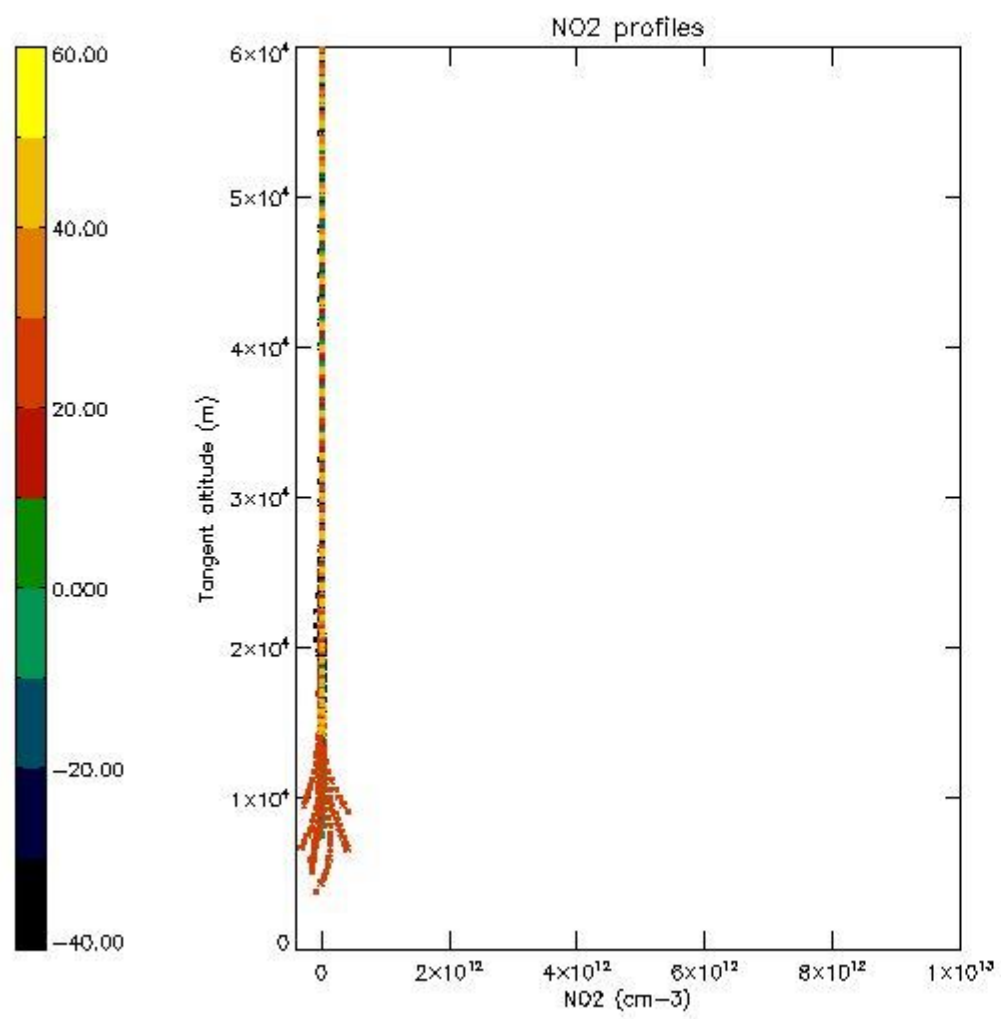

5.4 Plot ozone profiles where  $STD < 10\%$  (dark without errors)

The colorbar represents the latitude.

*5.5 Plot ozone profiles where STD < 5% (dark without errors)*

The colorbar represents the latitude.

*5.6 Plot NO<sub>2</sub> profiles for all STD (dark without errors)*

The colorbar represents the latitude.

*5.7 Plot NO3 profiles for all STD (dark without errors)*

The colorbar represents the latitude.

*5.8 Plot H2O profiles for all STD (only for occultations of stars 1,2,3,4,13,14,16,26,63 dark without errors)*