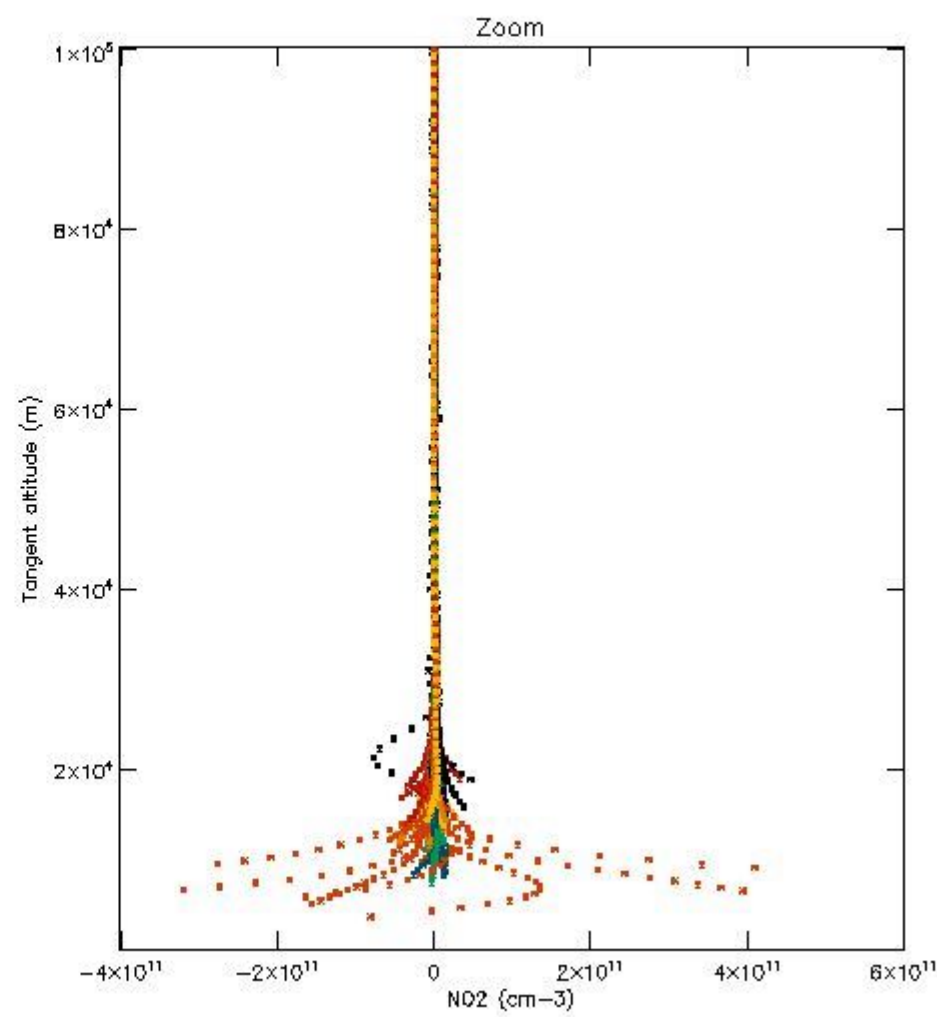

5.7 Plot NO3 profiles for all STD (dark without errors)

The colorbar represents the latitude.