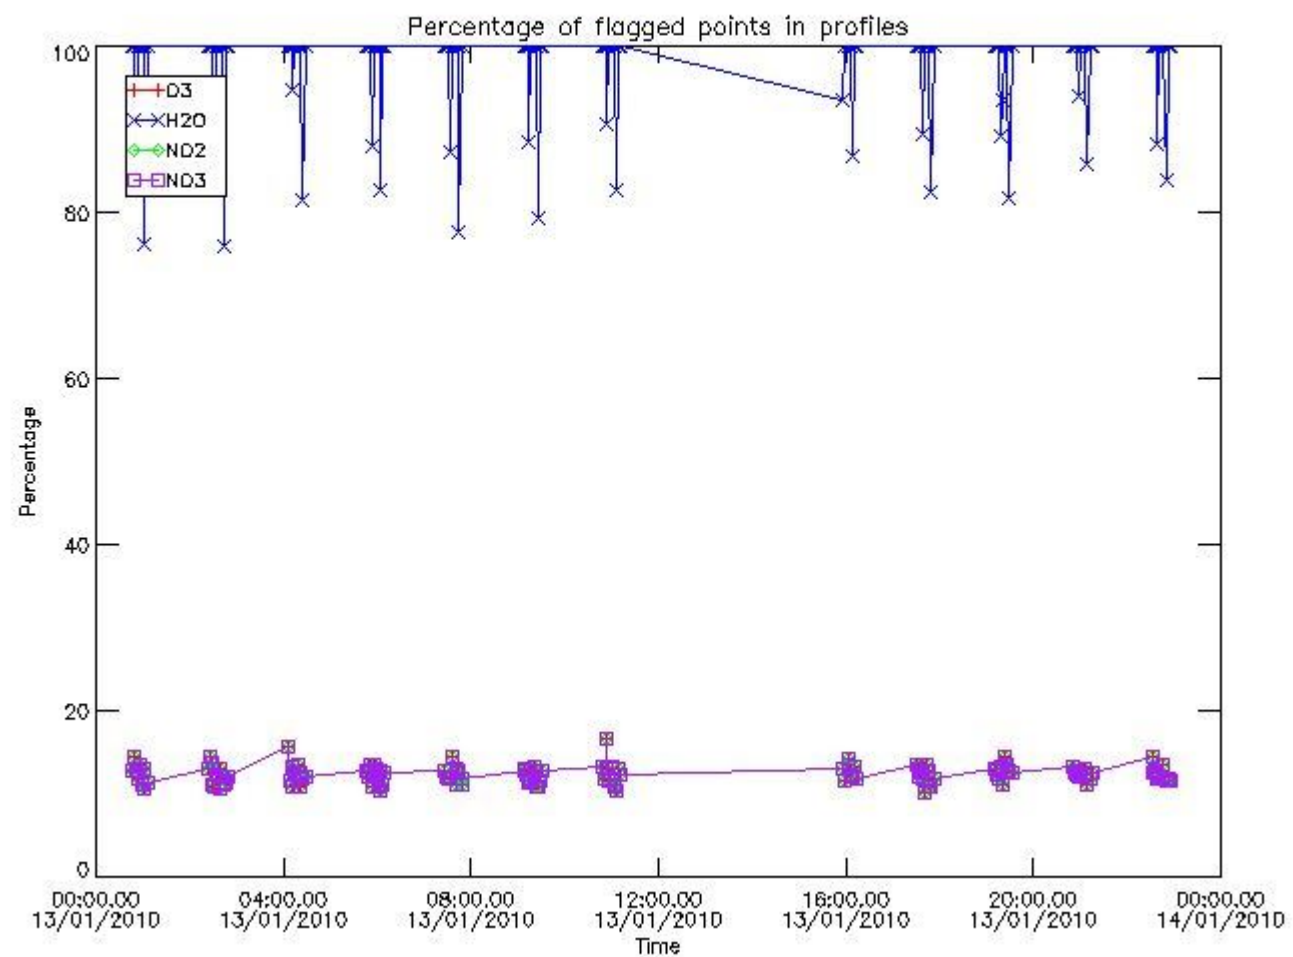

338	GOM_NL__2PRFIN20100113_233350_000000362086_00030_41166_9972.N1	13-JAN-2010 23:33:50	Bright	35.500	49	1Alp UMi	1.9900	6300.0	71	41166	No
339	GOM_NL__2PRFIN20100113_233752_000000412086_00030_41166_9973.N1	13-JAN-2010 23:37:52	Bright	40.500	60	7Bet UMi	2.0810	3950.0	81	41166	No
340	GOM_NL__2PRFIN20100113_234208_000000392086_00030_41166_9974.N1	13-JAN-2010 23:42:08	Bright	38.500	119	14Eta Dra	2.7270	4700.0	77	41166	No
341	GOM_NL__2PRFIN20100113_235056_000000362086_00030_41166_9975.N1	13-JAN-2010 23:50:56	Bright	36.000	133	40Zet Her	2.8070	6000.0	72	41166	No
342	GOM_NL__2PRFIN20100113_235308_000000622086_00030_41166_9976.N1	13-JAN-2010 23:53:08	Bright	62.000	67	5Alp CrB	2.2210	11000.	124	41166	No
343	GOM_NL__2PRFIN20100113_235926_000000452086_00030_41166_9977.N1	13-JAN-2010 23:59:26	Bright	44.500	102	24Alp Ser	2.6000	4250.0	89	41166	No

3. Quality information per product

In this section it is plotted some information contained in the Quality Summary data set of the level 2 products. Only products in dark limb conditions and without errors (error flag in the MPH set to "0") are used.

3.1 Plot quality information per product (time dependant)

3.2 Plot quality information per product (world map)