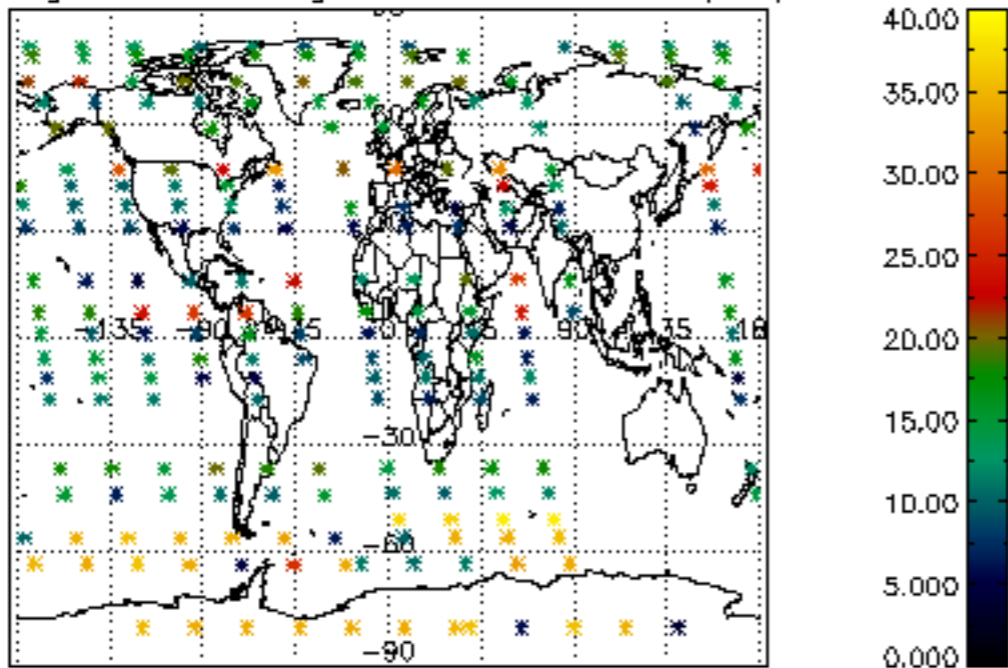

Percentage of cosmic ray hits per profile

Percentage of star falling outside central band per profile