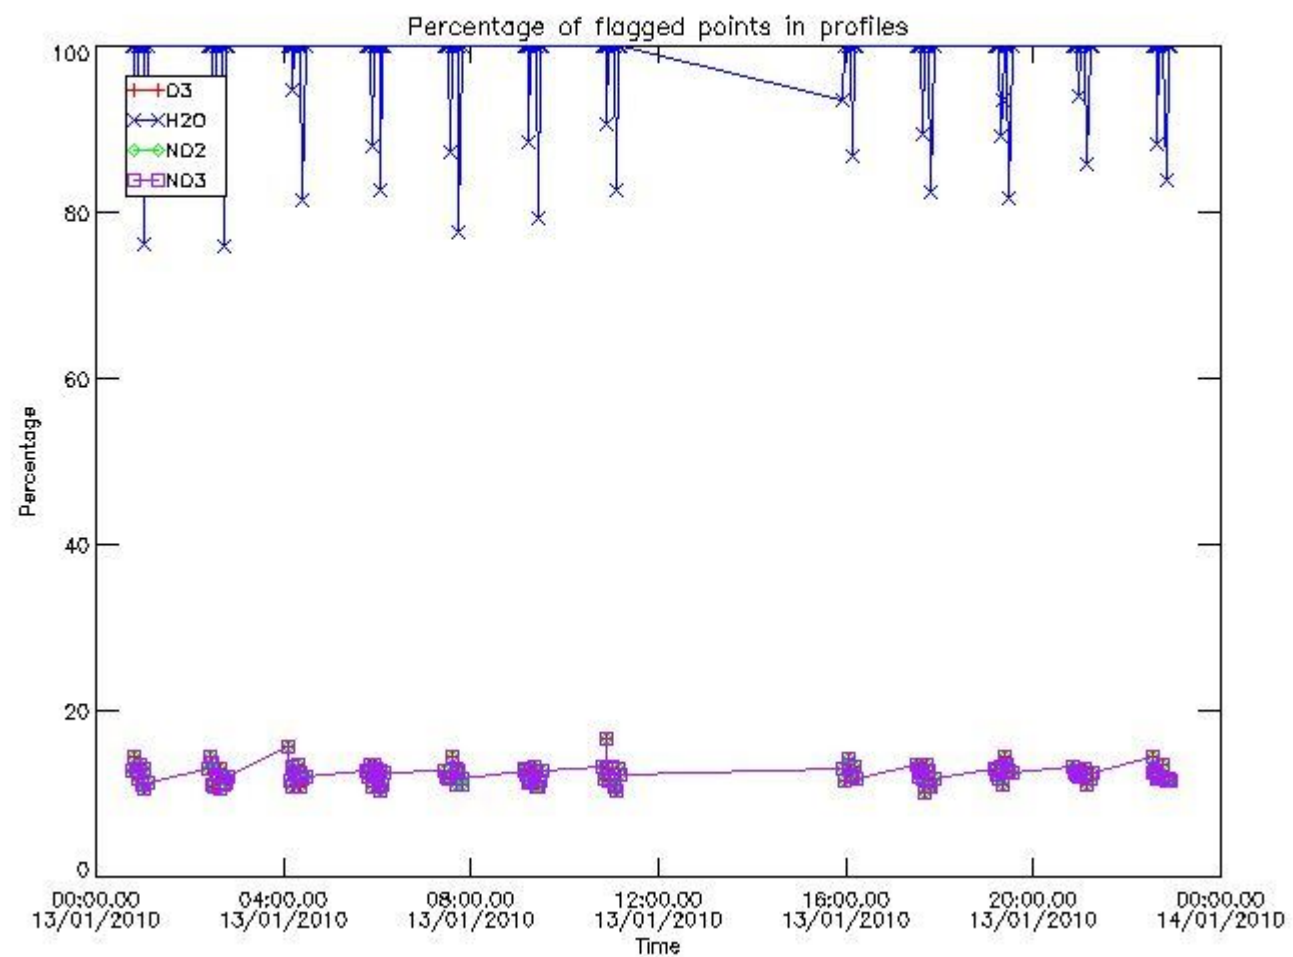

#### 3.1 Plot quality information per product (time dependant)