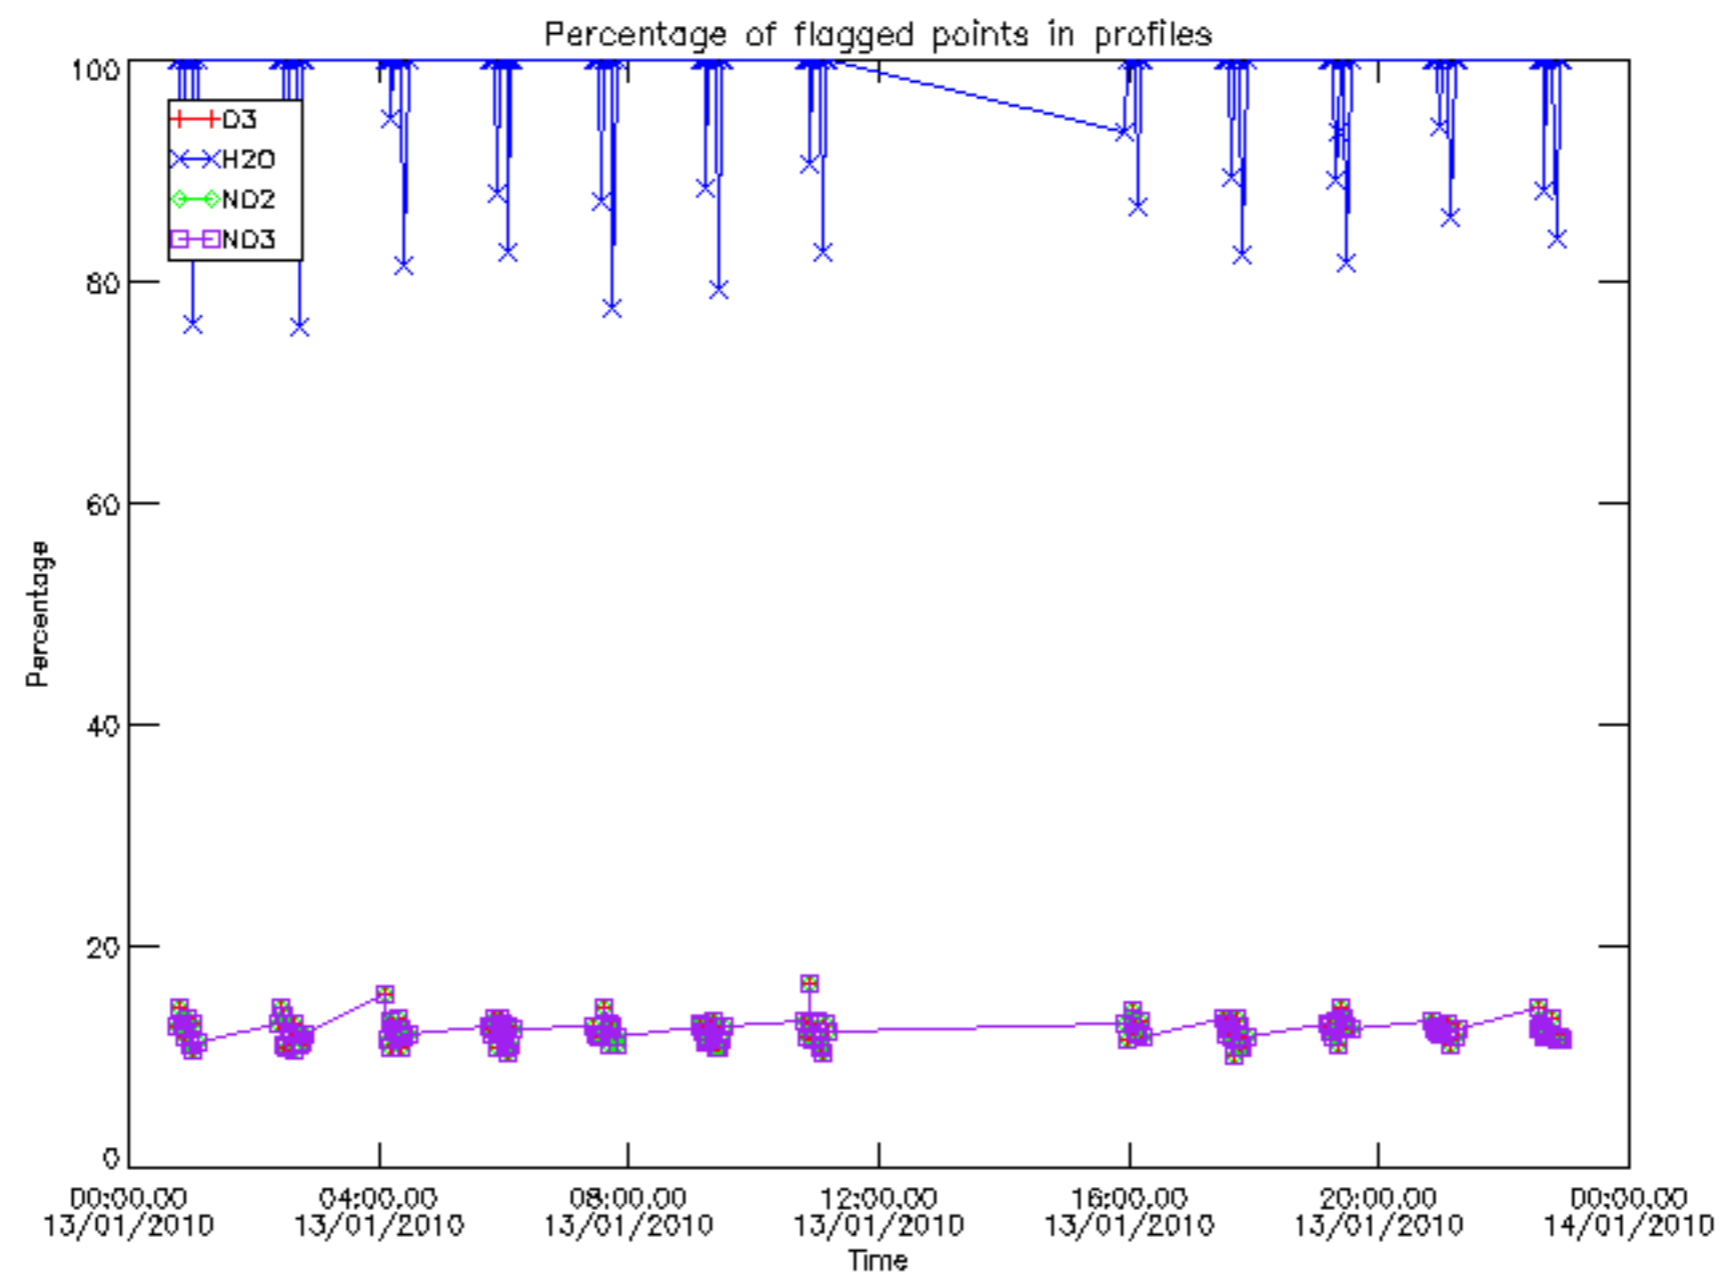

Percentage of flagged data per D3 profile

Percentage of flagged data per H2O profile