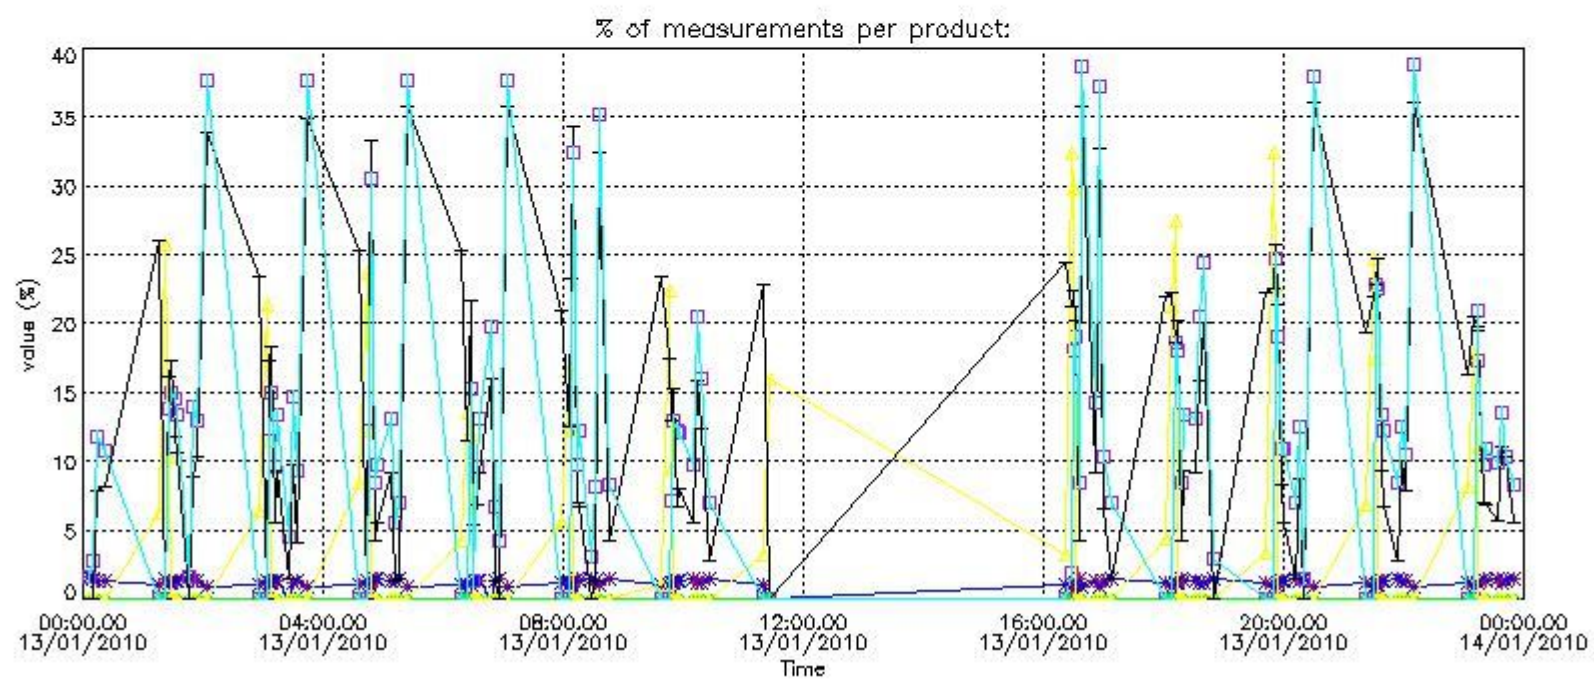

4.2 Plot quality information per product coming from level 1b processing (world map)

4.2.1 Plot level 1 quality information per product (world map): ENVI SAT ASCENDING passes