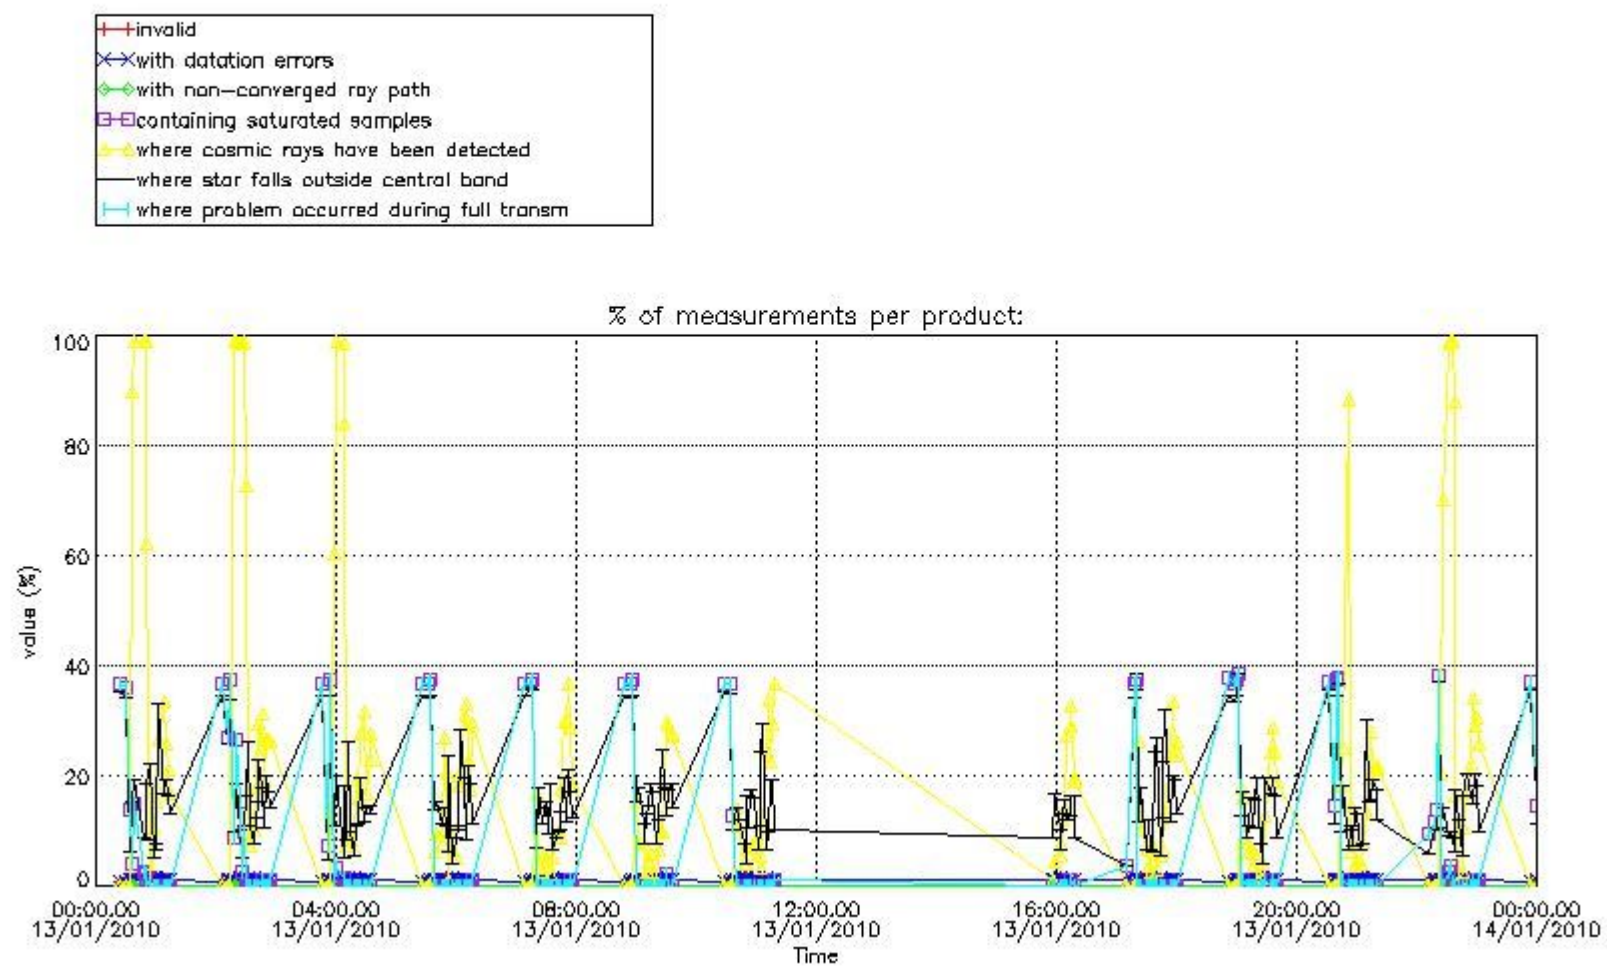

4.1.2 Plot level 1 quality information per product (time dependant): ENVI SAT DESCENDING passes