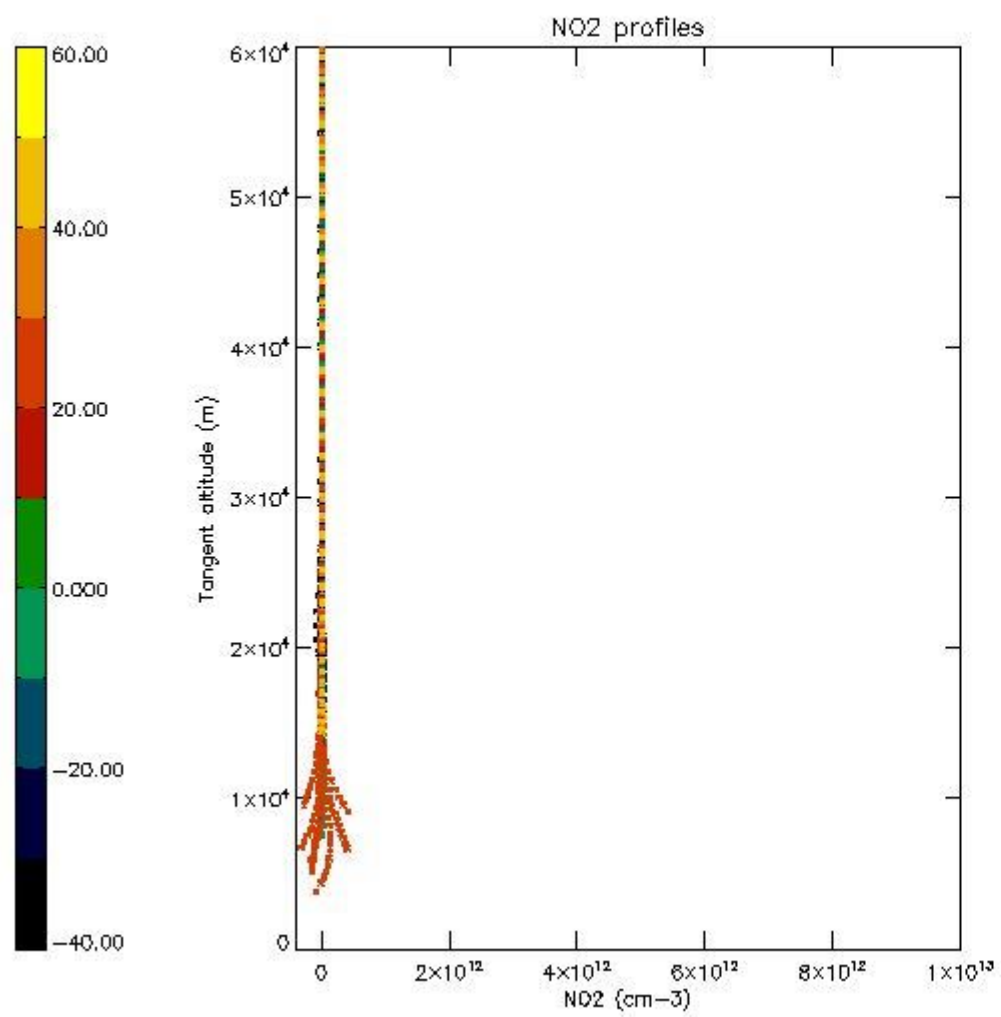

5.7 Plot NO3 profiles for all STD (dark without errors)

The colorbar represents the latitude.