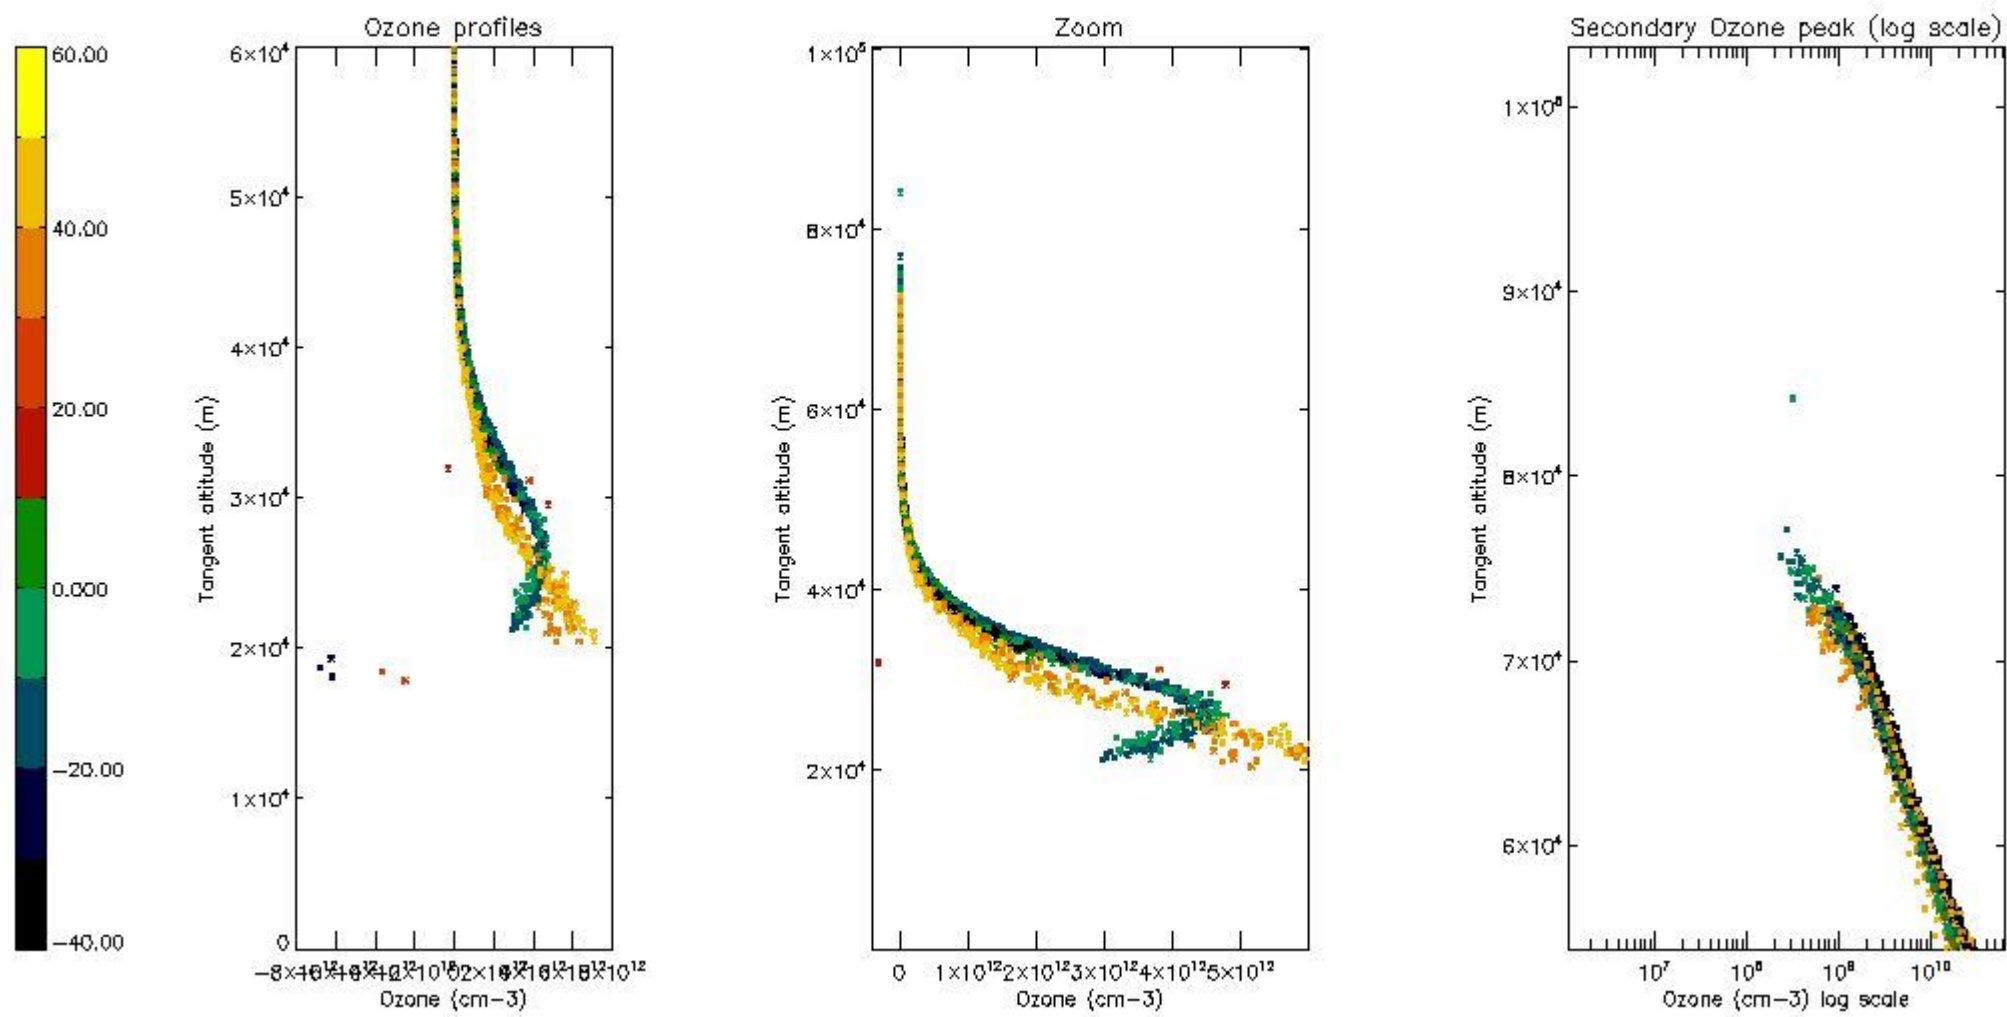

5.6 Plot NO₂ profiles for all STD (dark without errors)

The colorbar represents the latitude.