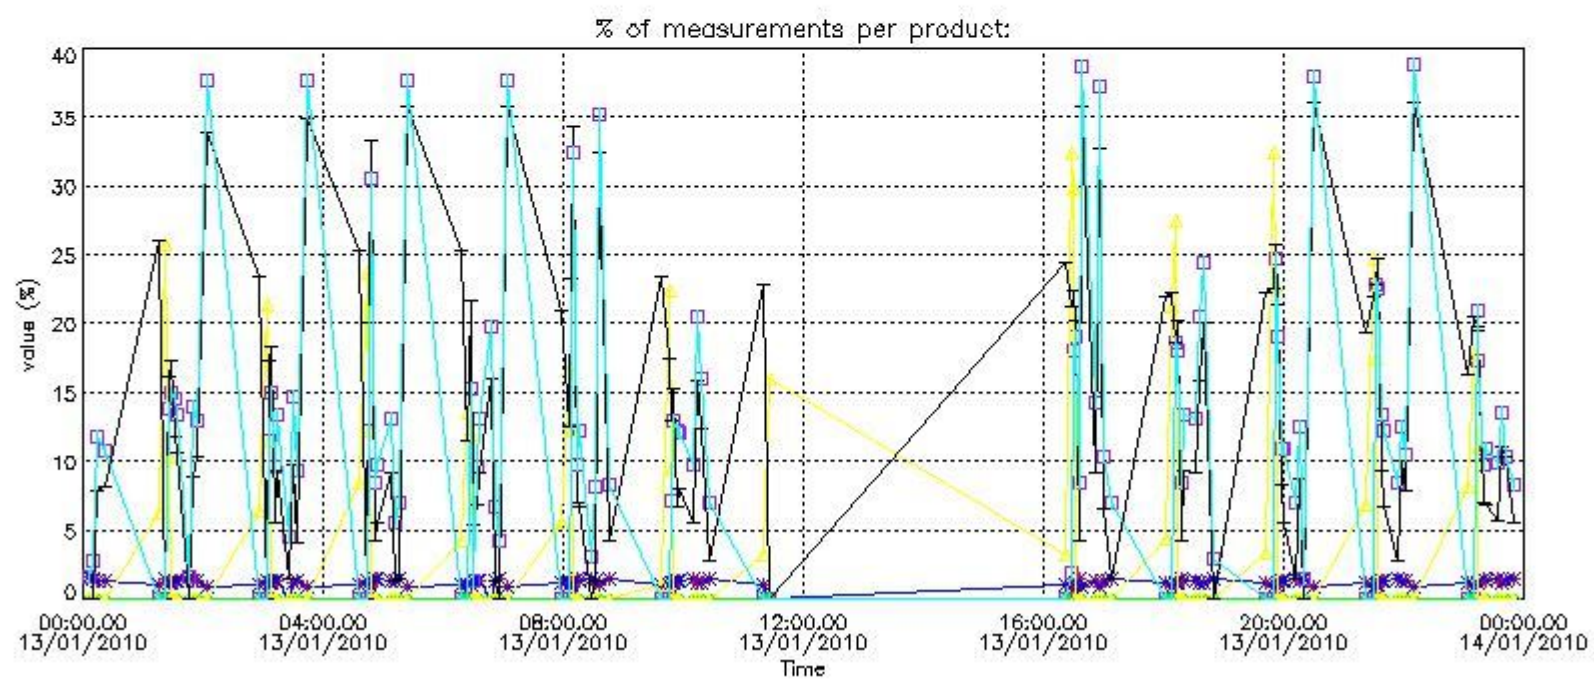

4.2 Plot quality information per product coming from level 1b processing (world map)

4.2.1 Plot level 1 quality information per product (world map): ENVISAT ASCENDING passes