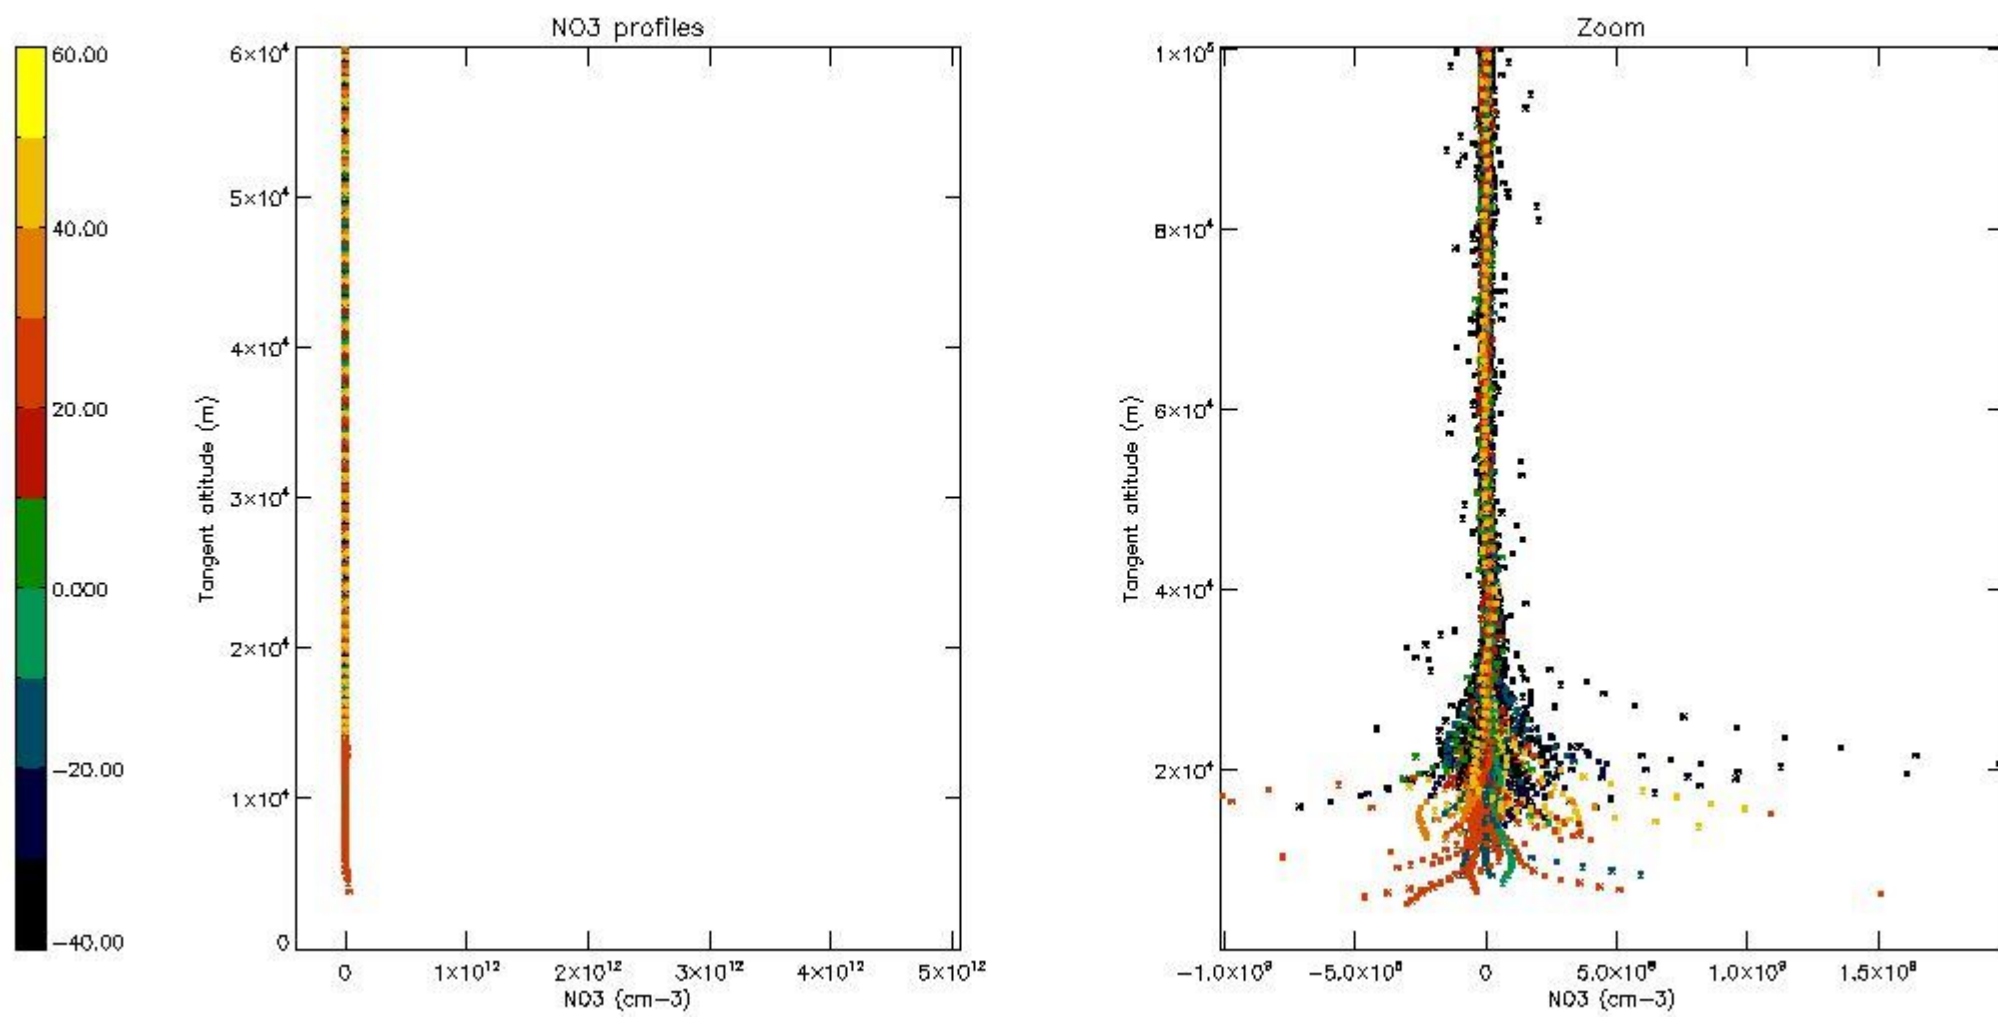

5.8 Plot H₂O profiles for all STD (only for occultations of stars 1,2,3,4,13,14,16,26,63 dark without errors)

The colorbar represents the latitude.