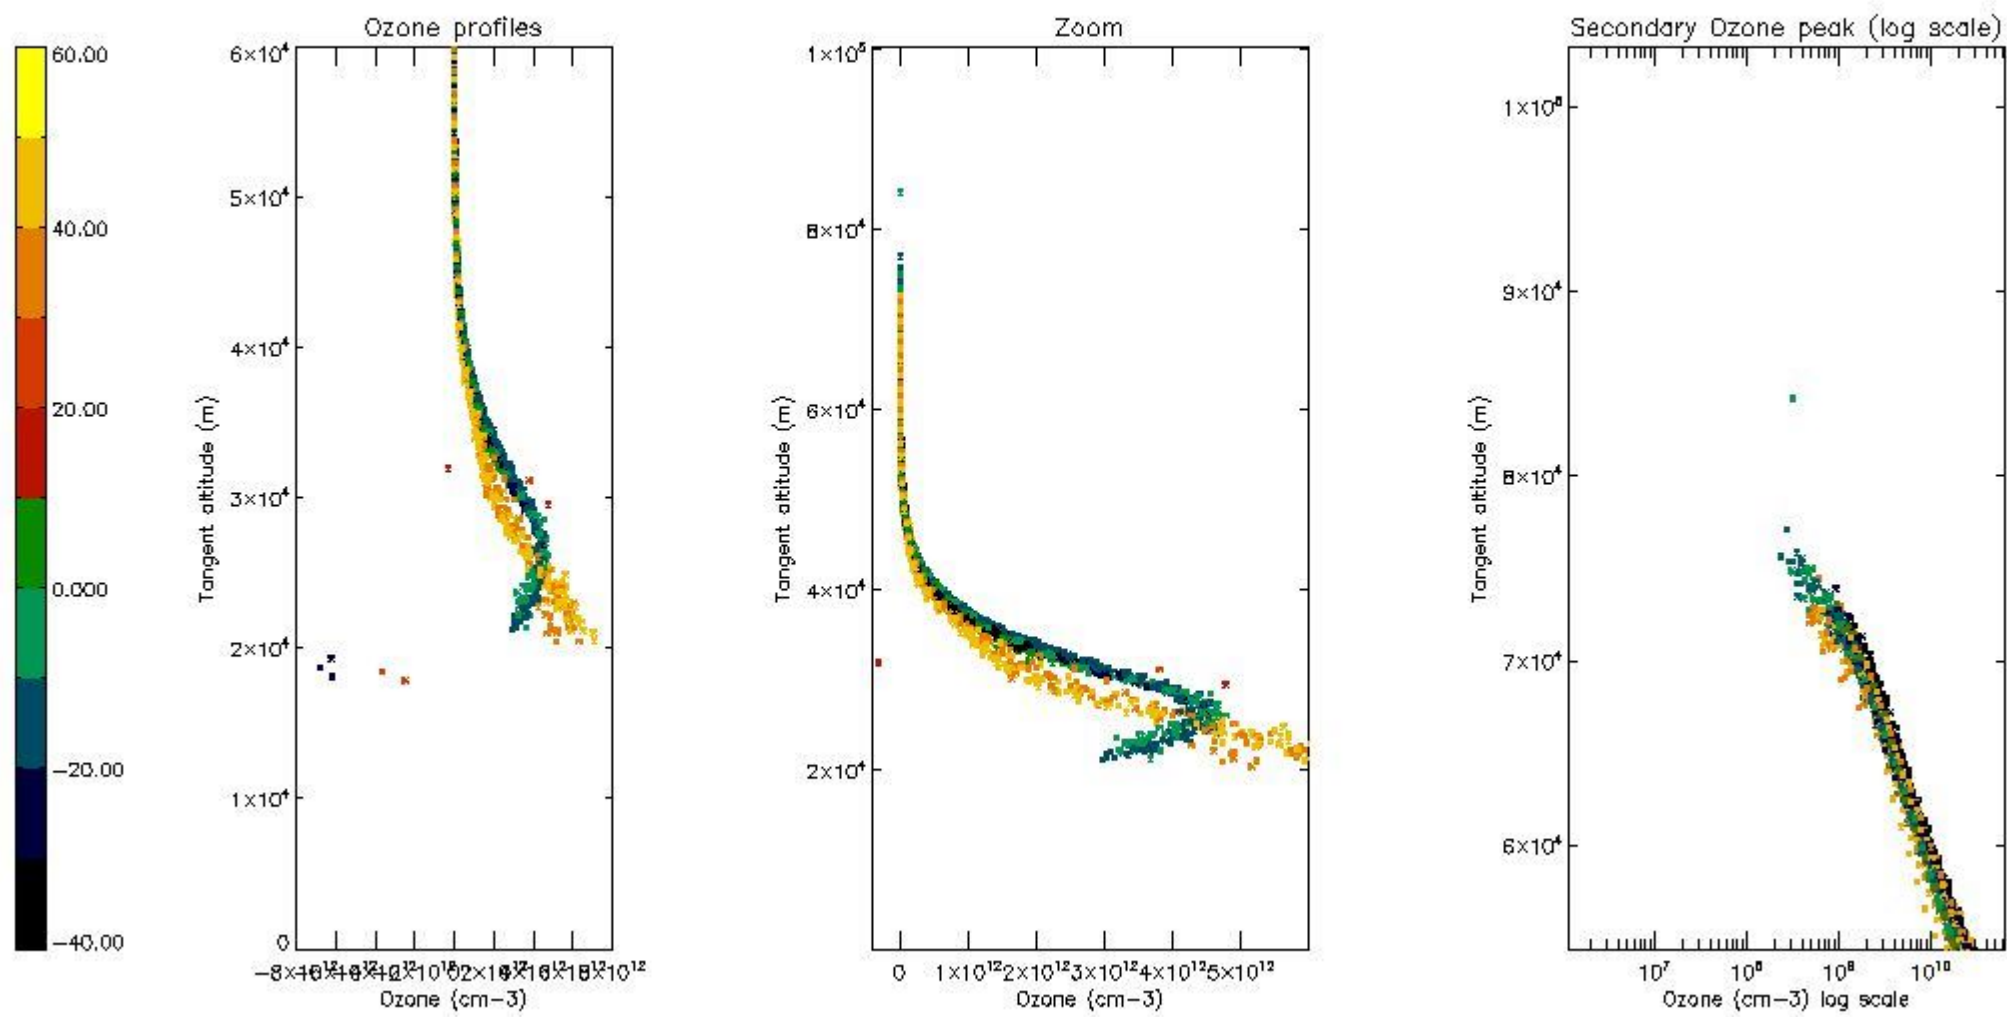

5.4 Plot ozone profiles where  $STD < 10\%$  (dark without errors)

The colorbar represents the latitude.

*5.5 Plot ozone profiles where STD < 5% (dark without errors)*

The colorbar represents the latitude.