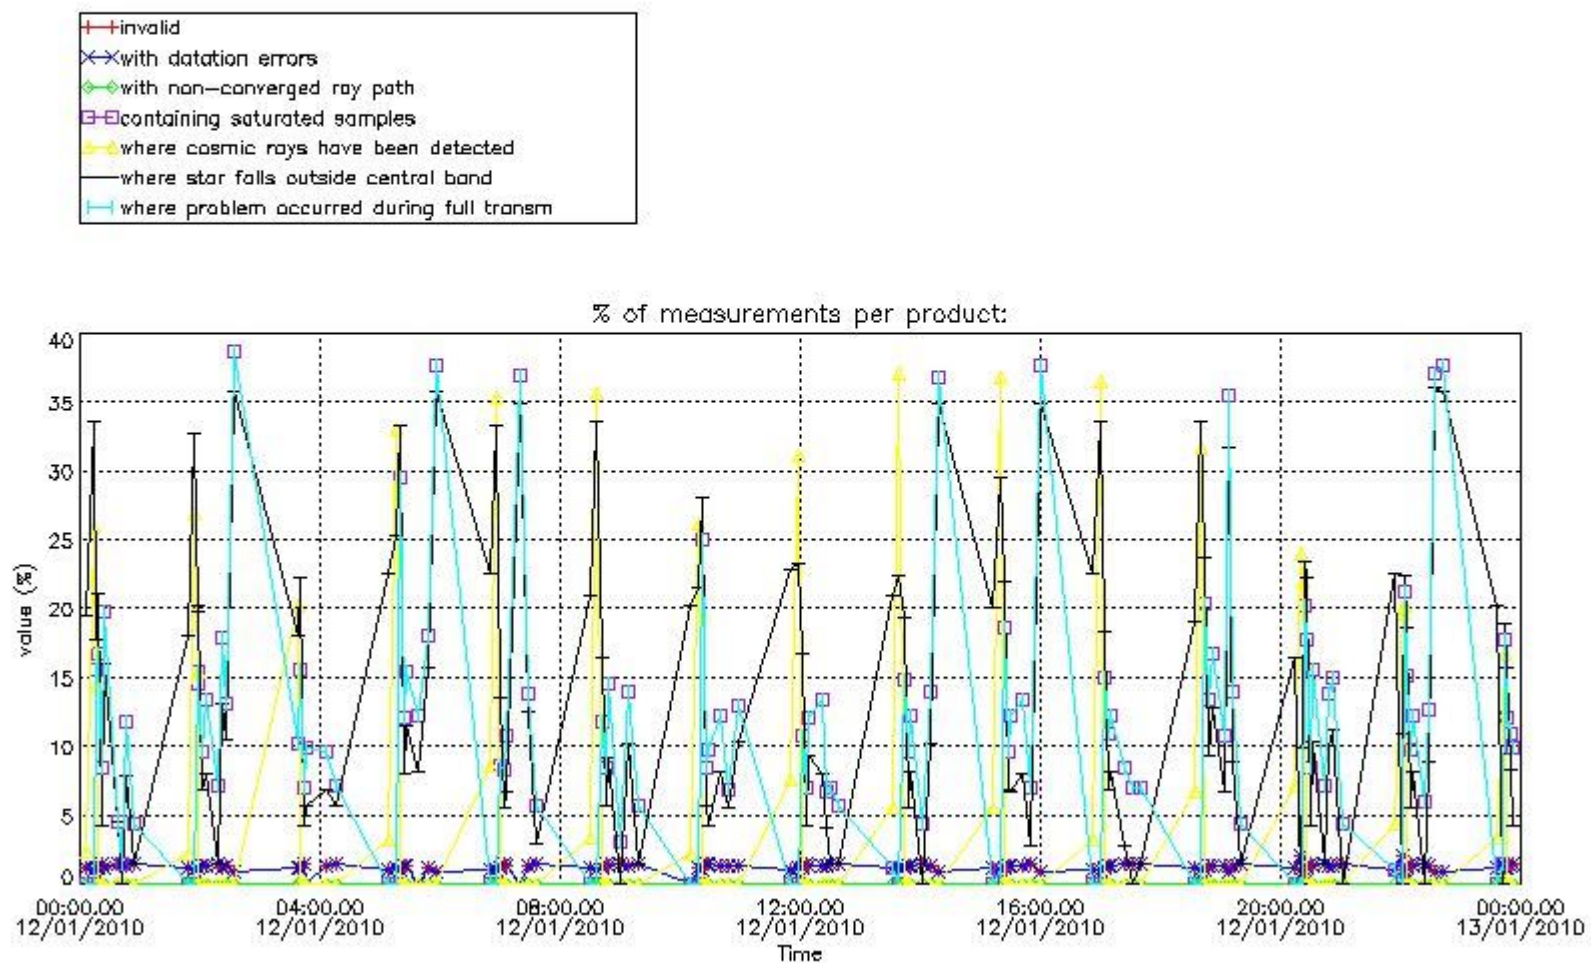

3.1 Plot quality information per product (time dependant)

3.2 Plot quality information per product (world map)

Percentage of flagged data per O3 profile

Percentage of flagged data per H2O profile

Percentage of flagged data per NO2 profile

Percentage of flagged data per NO3 profile

4. Level 1 quality information per product

In this section it is plotted some information contained in the Quality Summary data set of the level 2 products that comes from the level 1b processing. Products without errors (error flag in the MPH set to "0") are used.

4.1 Plot quality information per product (time dependant) coming from level 1b processing

4.1.1 Plot level 1 quality information per product (time dependant): ENVISAT ASCENDING passes

4.1.2 Plot level 1 quality information per product (time dependant): ENVI SAT DESCENDING passes

5. Trace gas profiles

5.1 Ozone statistics based on quality of products

The final quality of the products can be "measured" using the STD (Standard Deviation) attached to every point profile. This information is written to the parameter GOM_NL__2P/NL_LOCAL_SPECIES_DENSITY/o3_std of the level 2 products. The table below shows the statistics for given STD ranges.