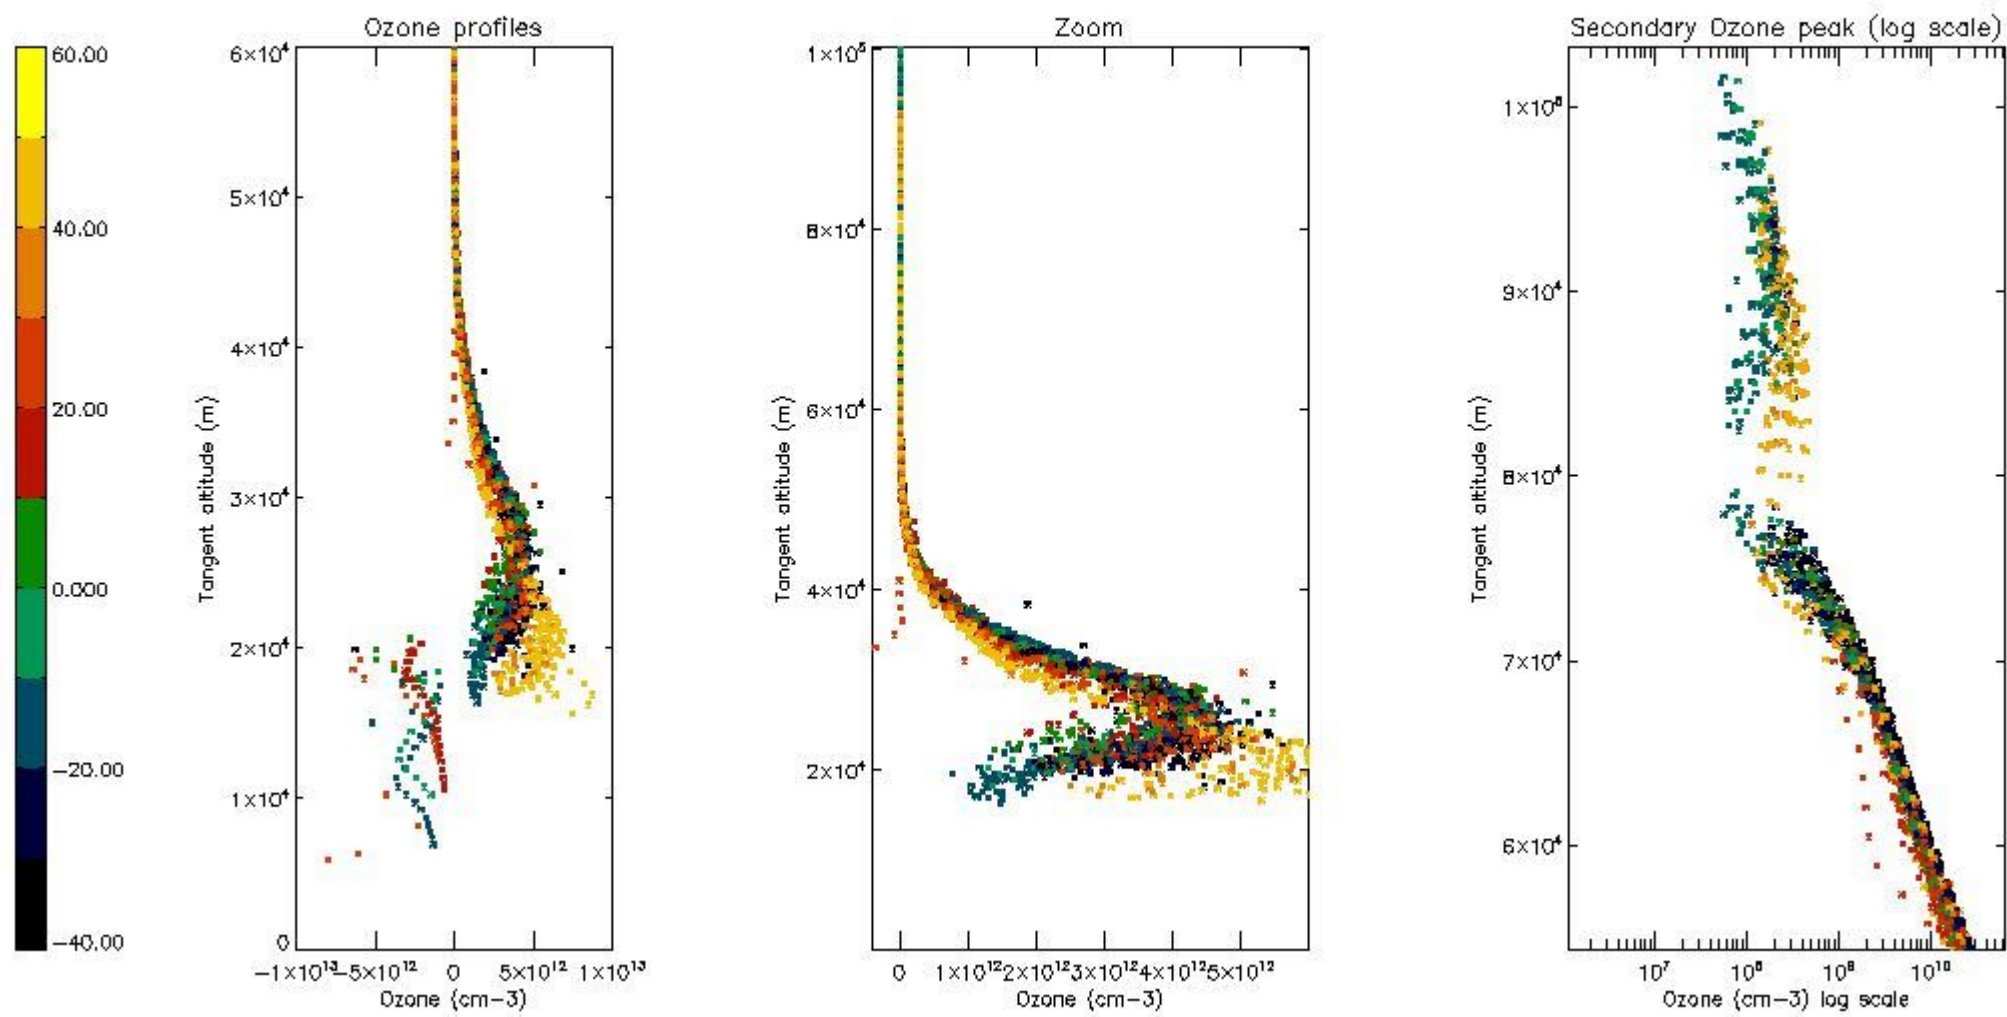

STD < 10	16
STD < 5	11

5.2 Plot ozone profiles for all STD (dark without errors)

The colorbar represents the latitude.

5.3 Plot ozone profiles where STD < 20% (dark without errors)

The colorbar represents the latitude.

5.4 Plot ozone profiles where STD < 10% (dark without errors)

The colorbar represents the latitude.

5.5 Plot ozone profiles where STD < 5% (dark without errors)

The colorbar represents the latitude.

5.6 Plot NO₂ profiles for all STD (dark without errors)

The colorbar represents the latitude.

5.7 Plot NO3 profiles for all STD (dark without errors)

The colorbar represents the latitude.

5.8 Plot H2O profiles for all STD (only for occultations of stars 1,2,3,4,13,14,16,26,63 dark without errors)