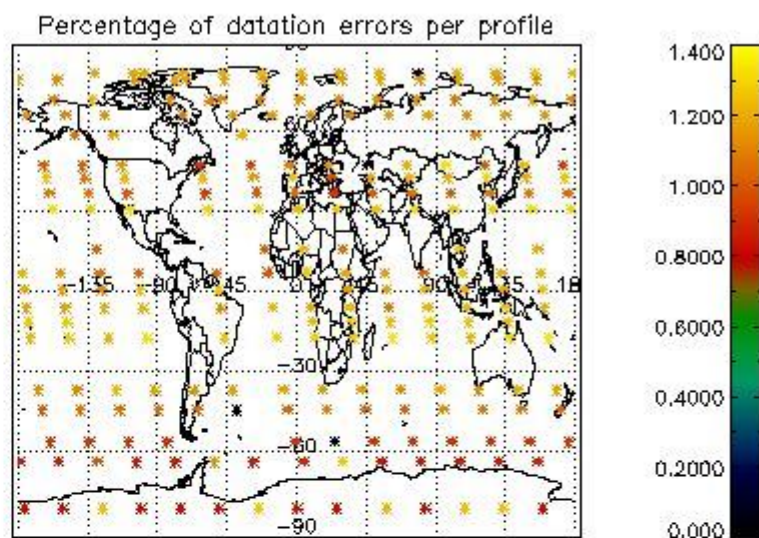

Percentage of flagged data per NO3 profile

4. Level 1 quality information per product

In this section it is plotted some information contained in the Quality Summary data set of the level 2 products that comes from the level 1b processing. Products without errors (error flag in the MPH set to "0") are used.

4.1 Plot quality information per product (time dependant) coming from level 1b processing

4.1.1 Plot level 1 quality information per product (time dependant): ENVISAT ASCENDING passes

4.1.2 Plot level 1 quality information per product (time dependant): ENVI SAT DESCENDING passes

4.2 Plot quality information per product coming from level 1b processing (world map)

4.2.1 Plot level 1 quality information per product (world map): ENVISAT ASCENDING passes

4.2.2 Plot level 1 quality information per product (world map): ENVISAT DESCENDING passes