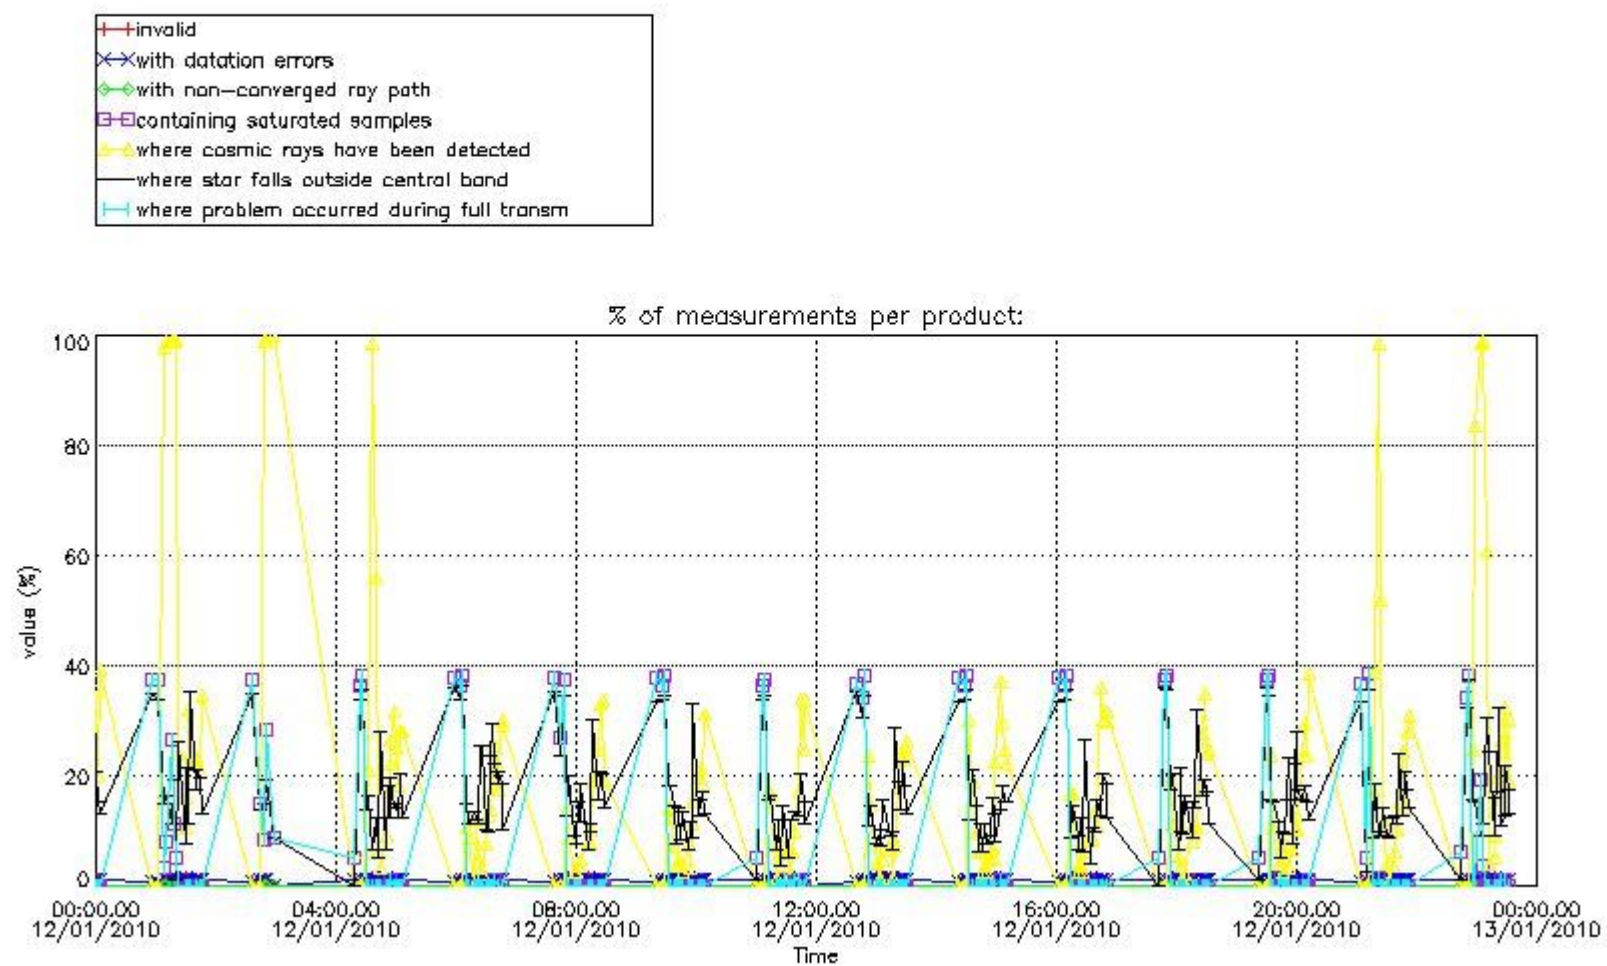

4.1.2 Plot level 1 quality information per product (time dependant): ENVI SAT DESCENDING passes