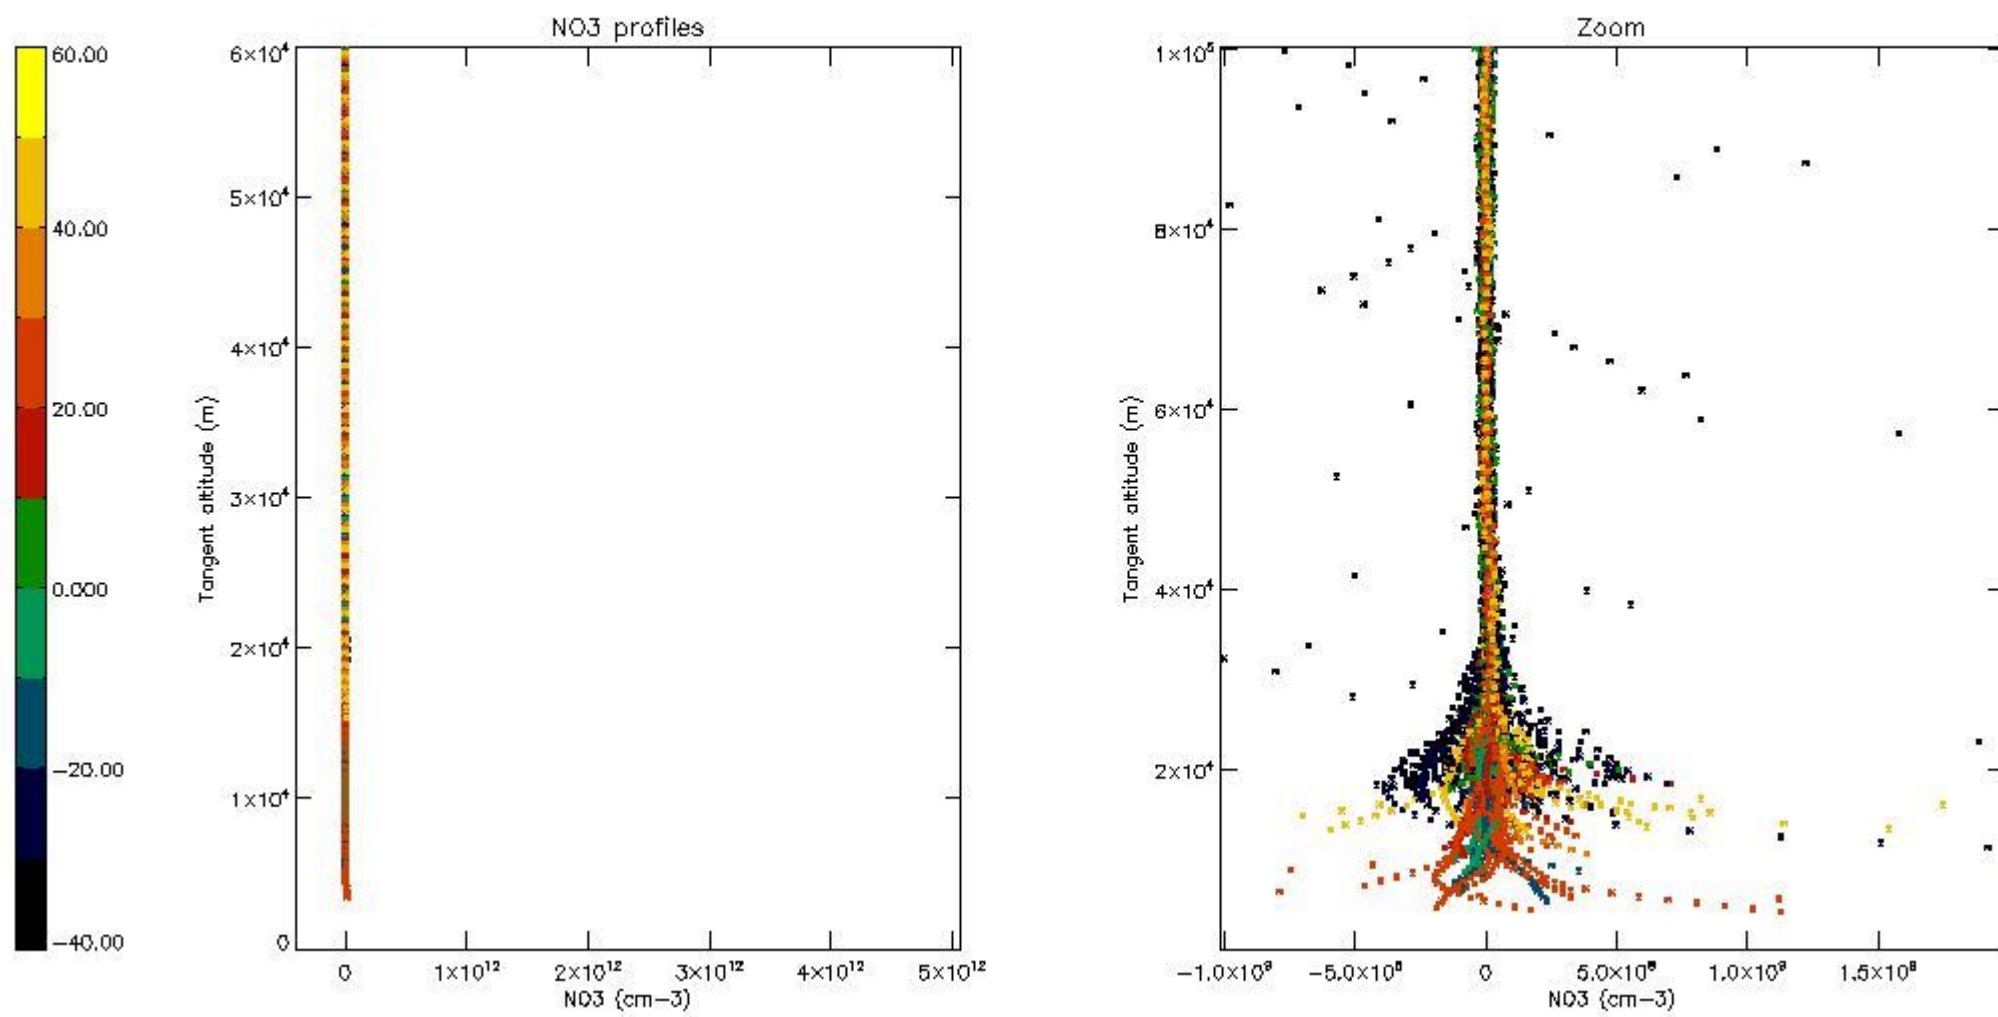

5.4 Plot ozone profiles where STD < 10% (dark without errors)

The colorbar represents the latitude.

5.5 Plot ozone profiles where STD < 5% (dark without errors)

The colorbar represents the latitude.

5.6 Plot NO₂ profiles for all STD (dark without errors)

The colorbar represents the latitude.

5.7 Plot NO3 profiles for all STD (dark without errors)

The colorbar represents the latitude.

5.8 Plot H2O profiles for all STD (only for occultations of stars 1,2,3,4,13,14,16,26,63 dark without errors)