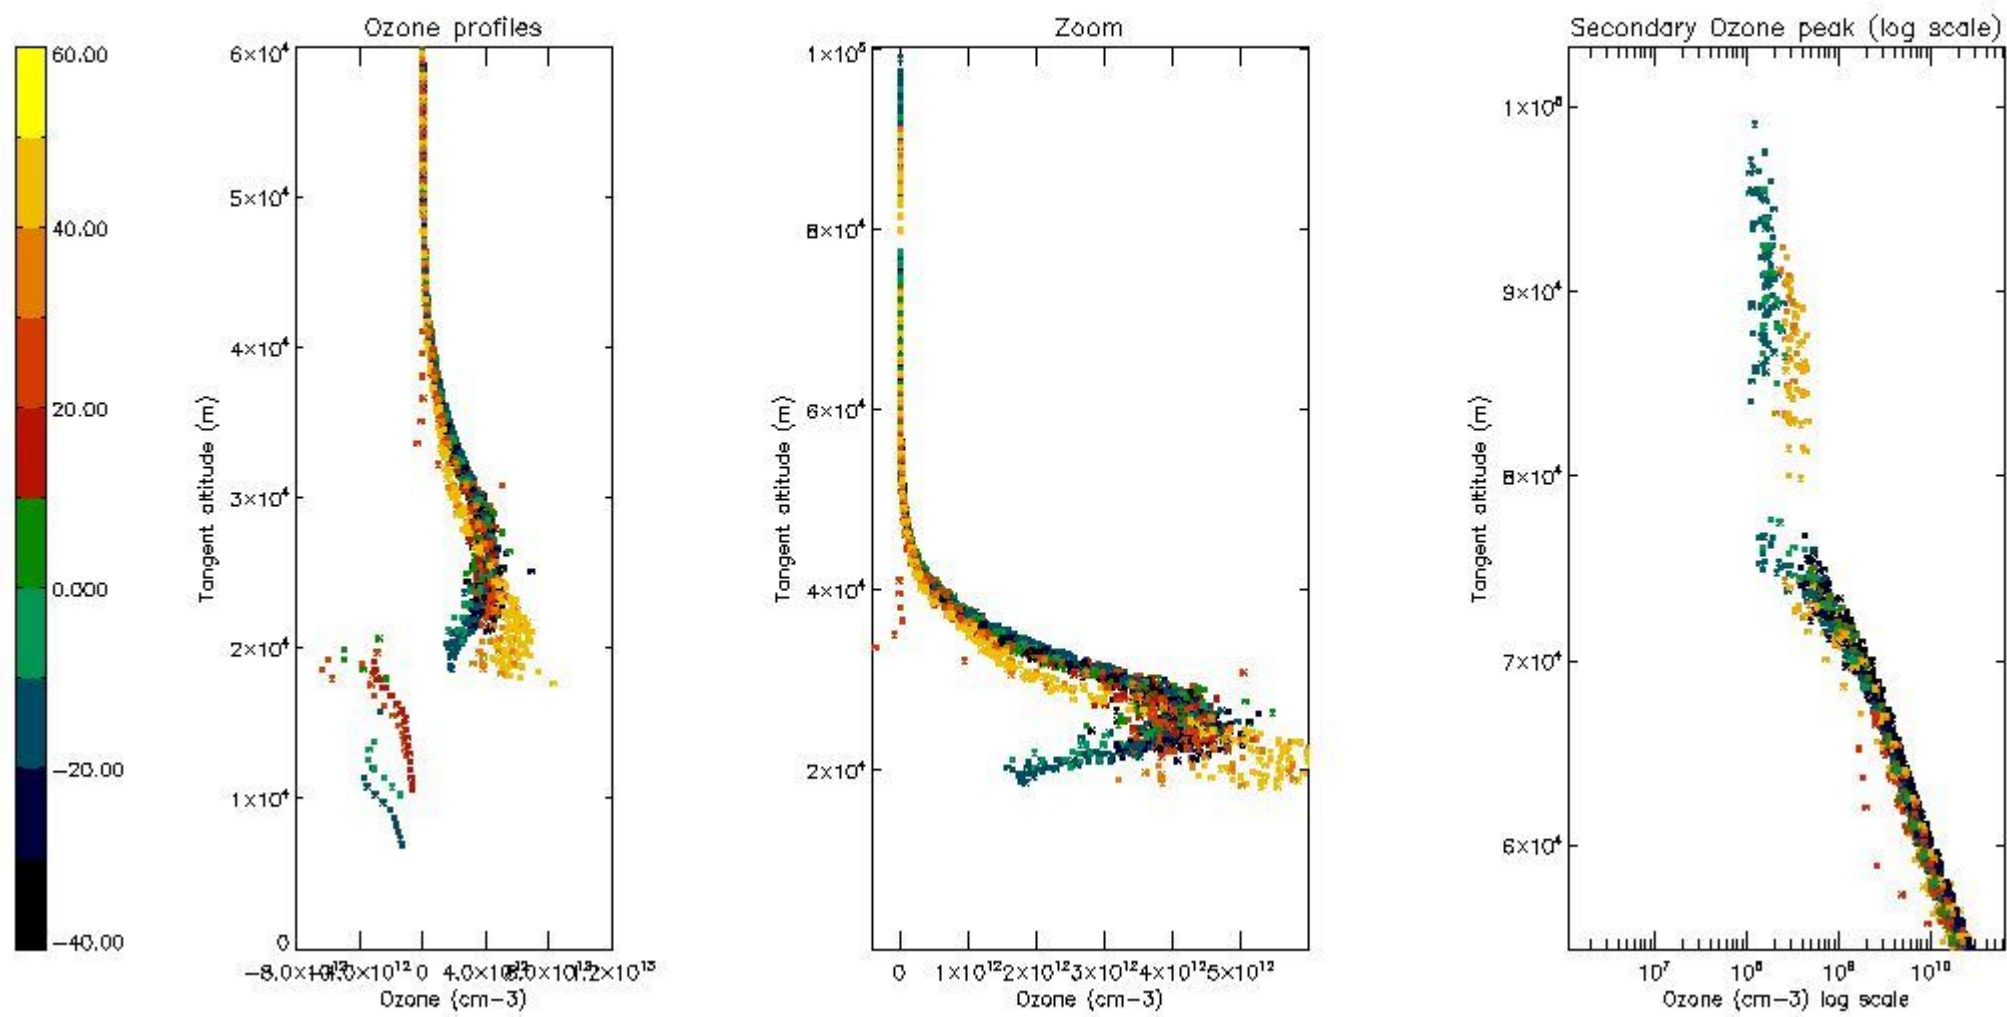

5.5 Plot ozone profiles where STD < 5% (dark without errors)

The colorbar represents the latitude.