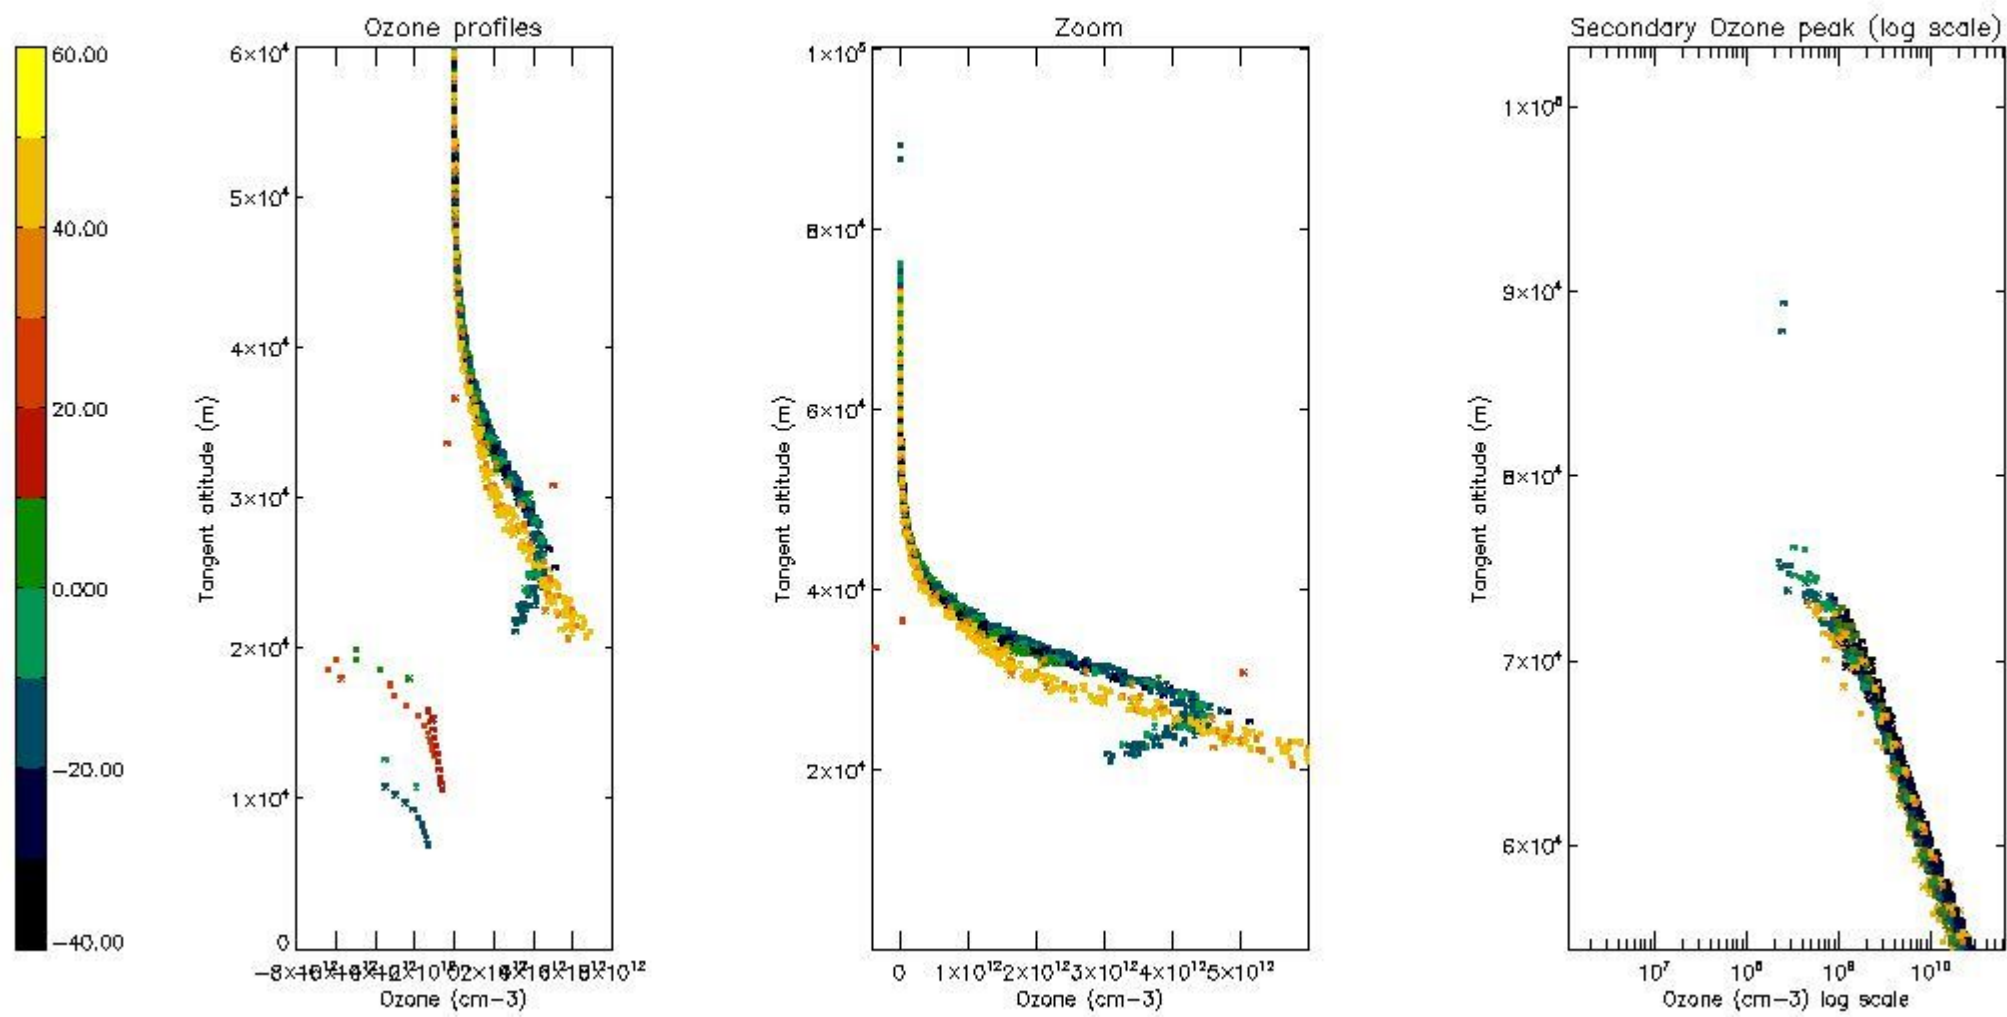

STD < 10	16
STD < 5	11

5.2 Plot ozone profiles for all STD (dark without errors)

The colorbar represents the latitude.

5.3 Plot ozone profiles where STD < 20% (dark without errors)

The colorbar represents the latitude.

5.4 Plot ozone profiles where STD < 10% (dark without errors)

The colorbar represents the latitude.

5.5 Plot ozone profiles where STD < 5% (dark without errors)

The colorbar represents the latitude.

5.6 Plot NO₂ profiles for all STD (dark without errors)