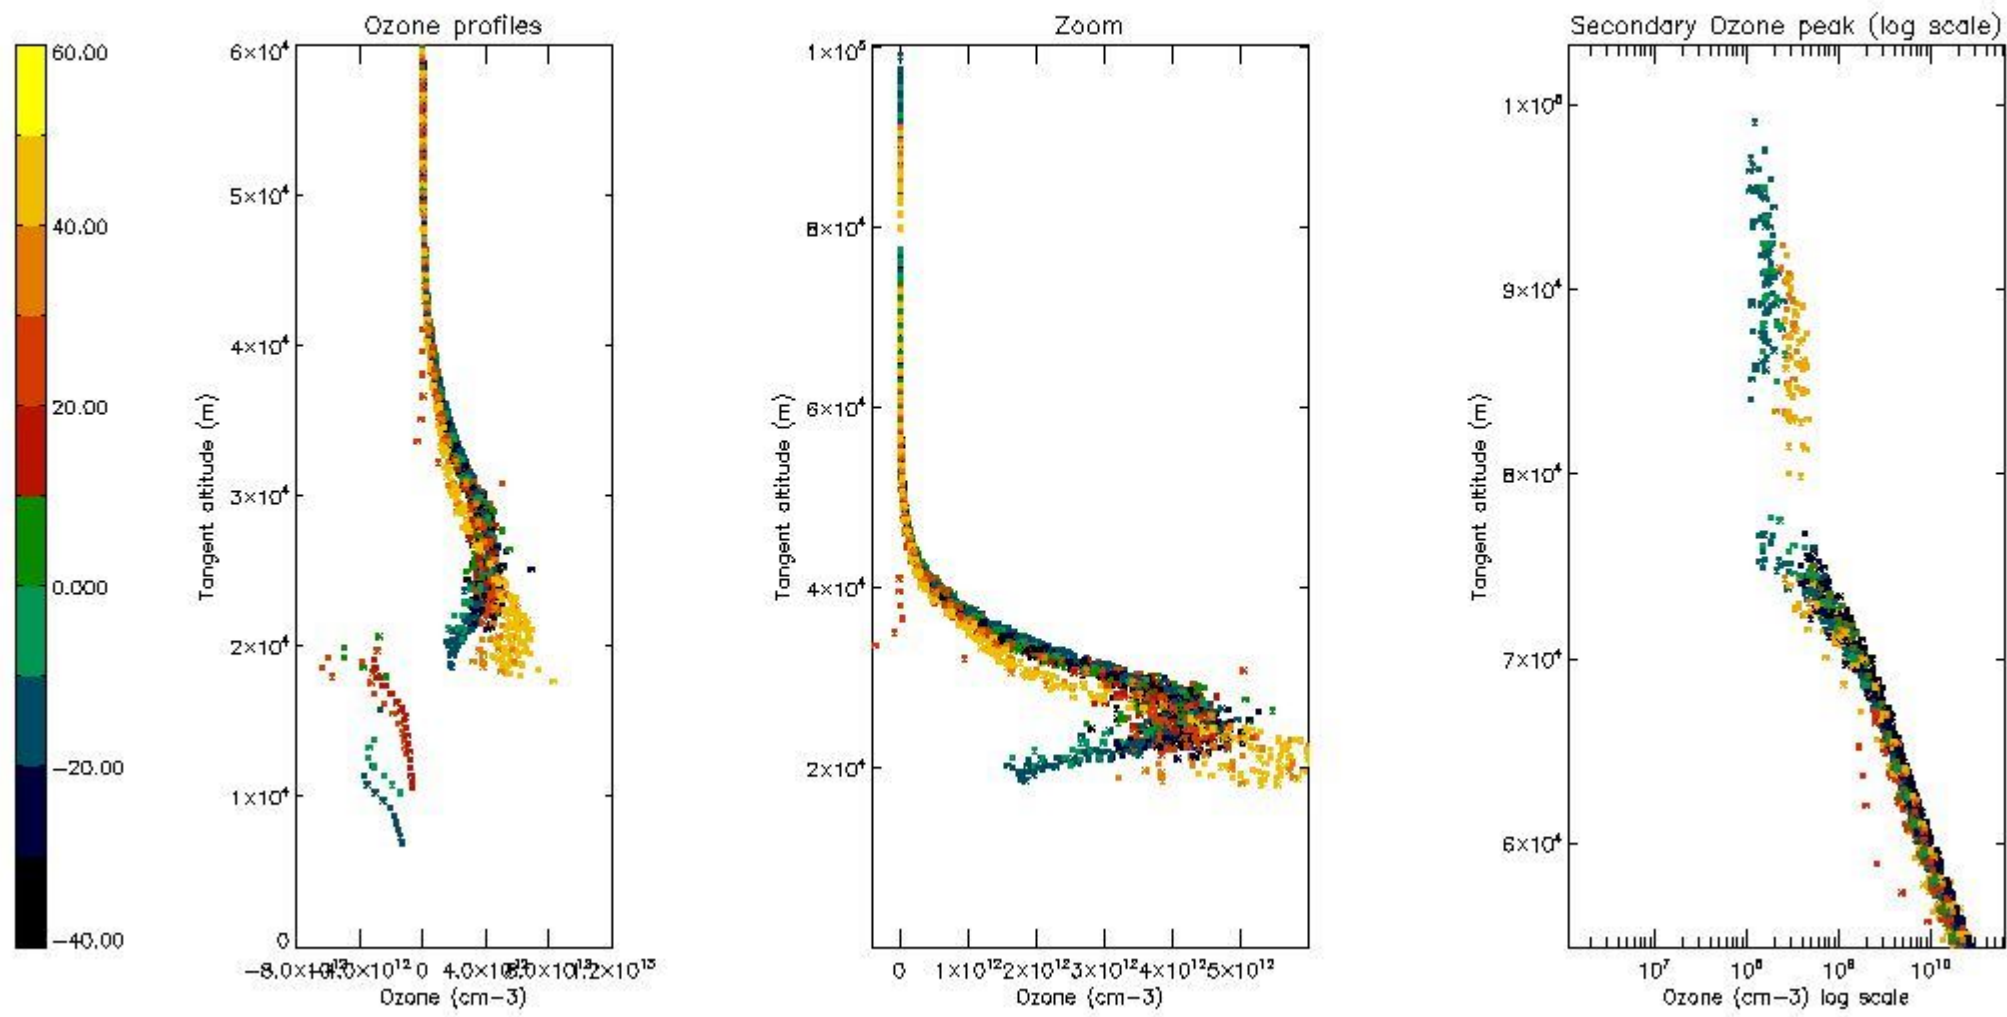

STD < 10	16
STD < 5	11

5.2 Plot ozone profiles for all STD (dark without errors)

The colorbar represents the latitude.

5.3 Plot ozone profiles where STD < 20% (dark without errors)

The colorbar represents the latitude.

5.4 Plot ozone profiles where STD < 10% (dark without errors)

The colorbar represents the latitude.

5.5 Plot ozone profiles where STD < 5% (dark without errors)

The colorbar represents the latitude.

5.6 Plot NO₂ profiles for all STD (dark without errors)

The colorbar represents the latitude.

5.7 Plot NO3 profiles for all STD (dark without errors)

The colorbar represents the latitude.

5.8 Plot H2O profiles for all STD (only for occultations of stars 1,2,3,4,13,14,16,26,63 dark without errors)