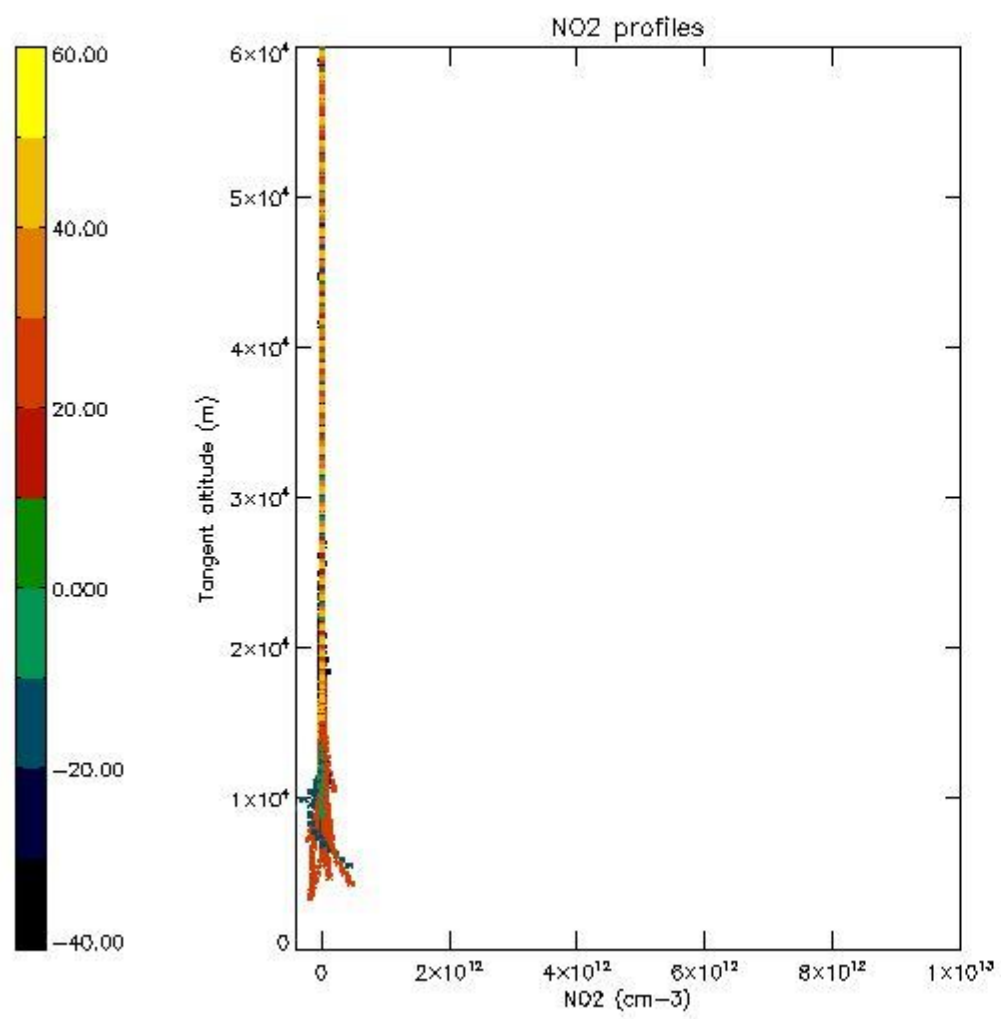

5.4 Plot ozone profiles where STD < 10% (dark without errors)

The colorbar represents the latitude.

5.5 Plot ozone profiles where STD < 5% (dark without errors)

The colorbar represents the latitude.

5.6 Plot NO₂ profiles for all STD (dark without errors)

The colorbar represents the latitude.

5.7 Plot NO3 profiles for all STD (dark without errors)

The colorbar represents the latitude.

5.8 Plot H2O profiles for all STD (only for occultations of stars 1,2,3,4,13,14,16,26,63 dark without errors)