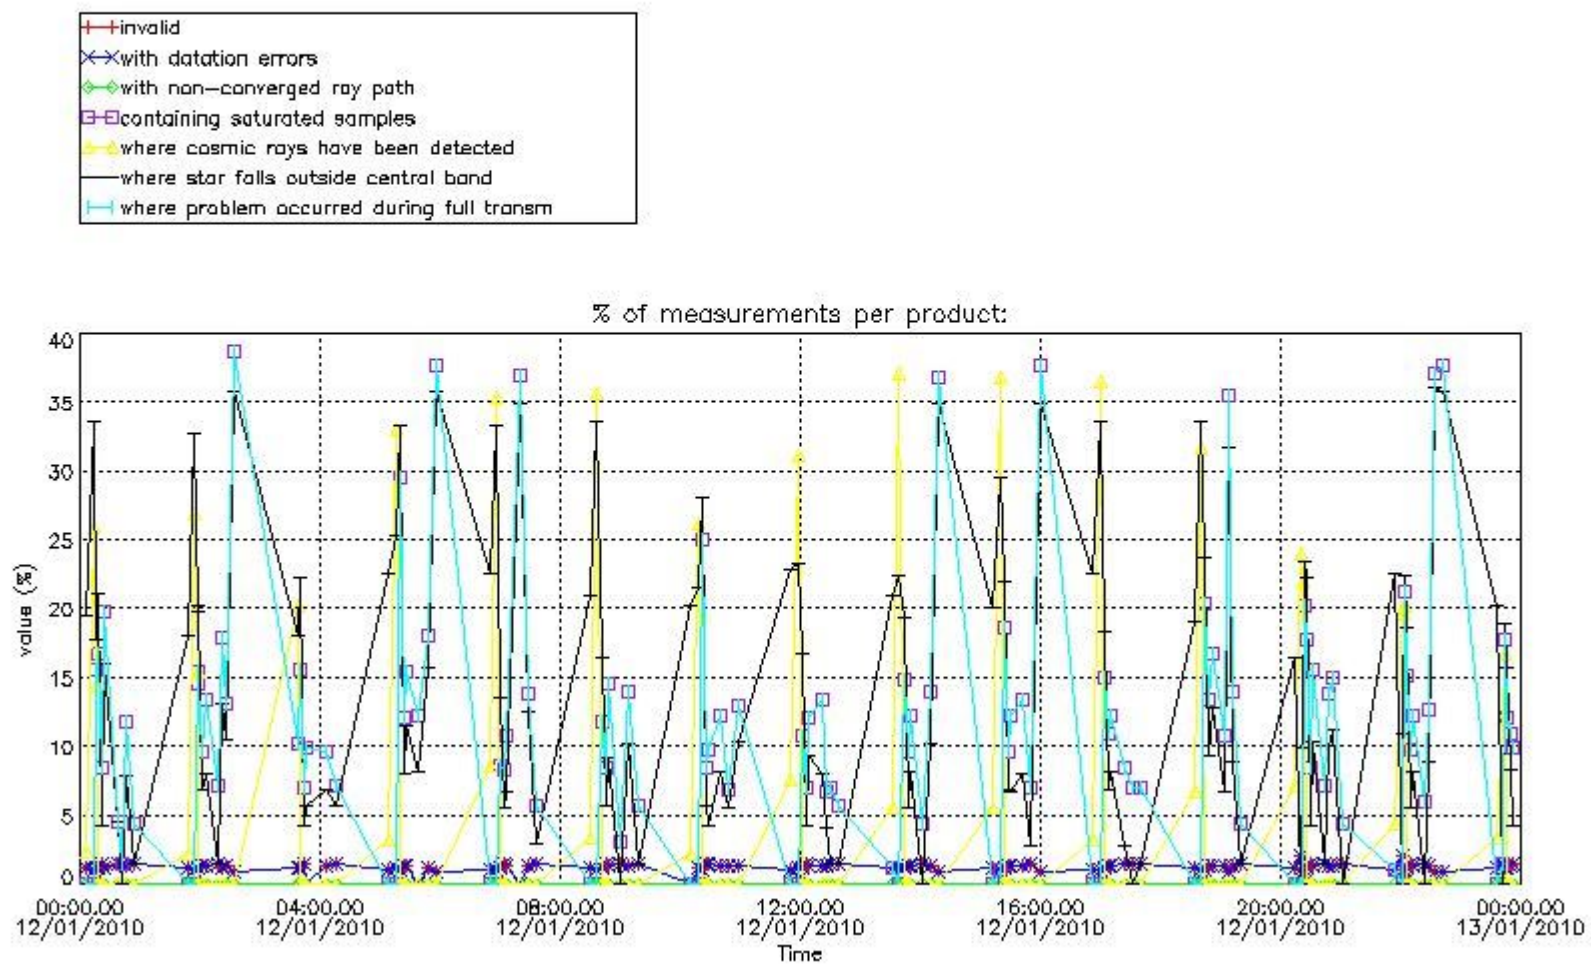

4.2 Plot quality information per product coming from level 1b processing (world map)

4.2.1 Plot level 1 quality information per product (world map): ENVISAT ASCENDING passes