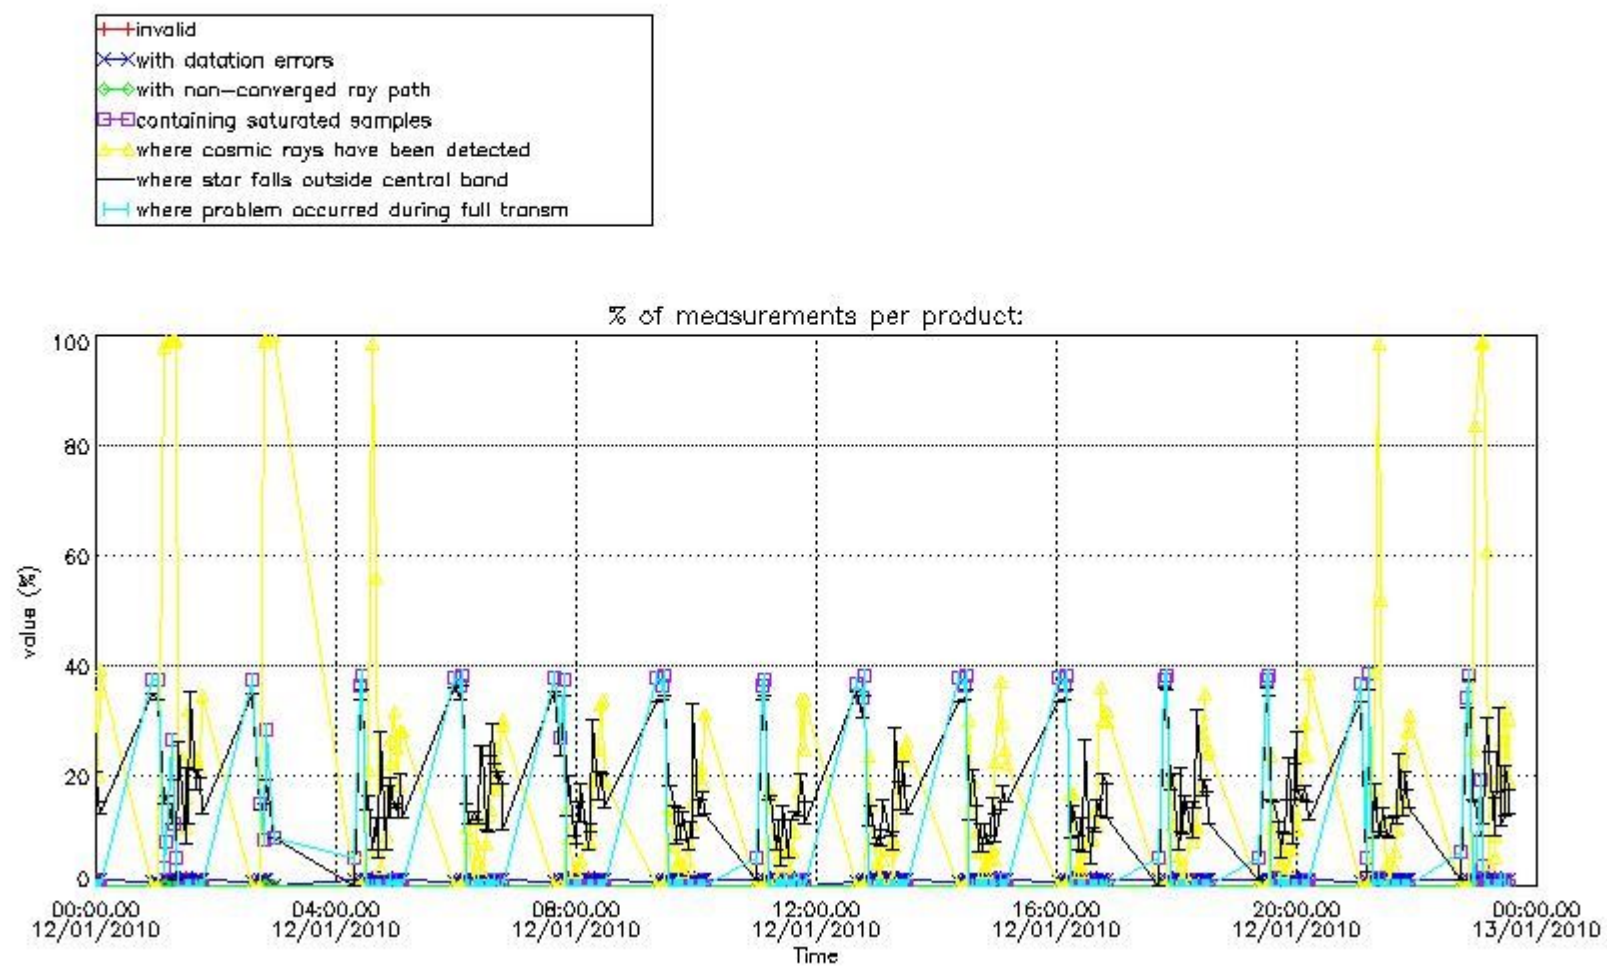

3.1 Plot quality information per product (time dependant)

3.2 Plot quality information per product (world map)

Percentage of flagged data per O3 profile

Percentage of flagged data per H2O profile

Percentage of flagged data per NO2 profile

Percentage of flagged data per NO3 profile

4. Level 1 quality information per product

In this section it is plotted some information contained in the Quality Summary data set of the level 2 products that comes from the level 1b processing. Products without errors (error flag in the MPH set to "0") are used.

4.1 Plot quality information per product (time dependant) coming from level 1b processing

4.1.1 Plot level 1 quality information per product (time dependant): ENVISAT ASCENDING passes

4.1.2 Plot level 1 quality information per product (time dependant): ENVI SAT DESCENDING passes