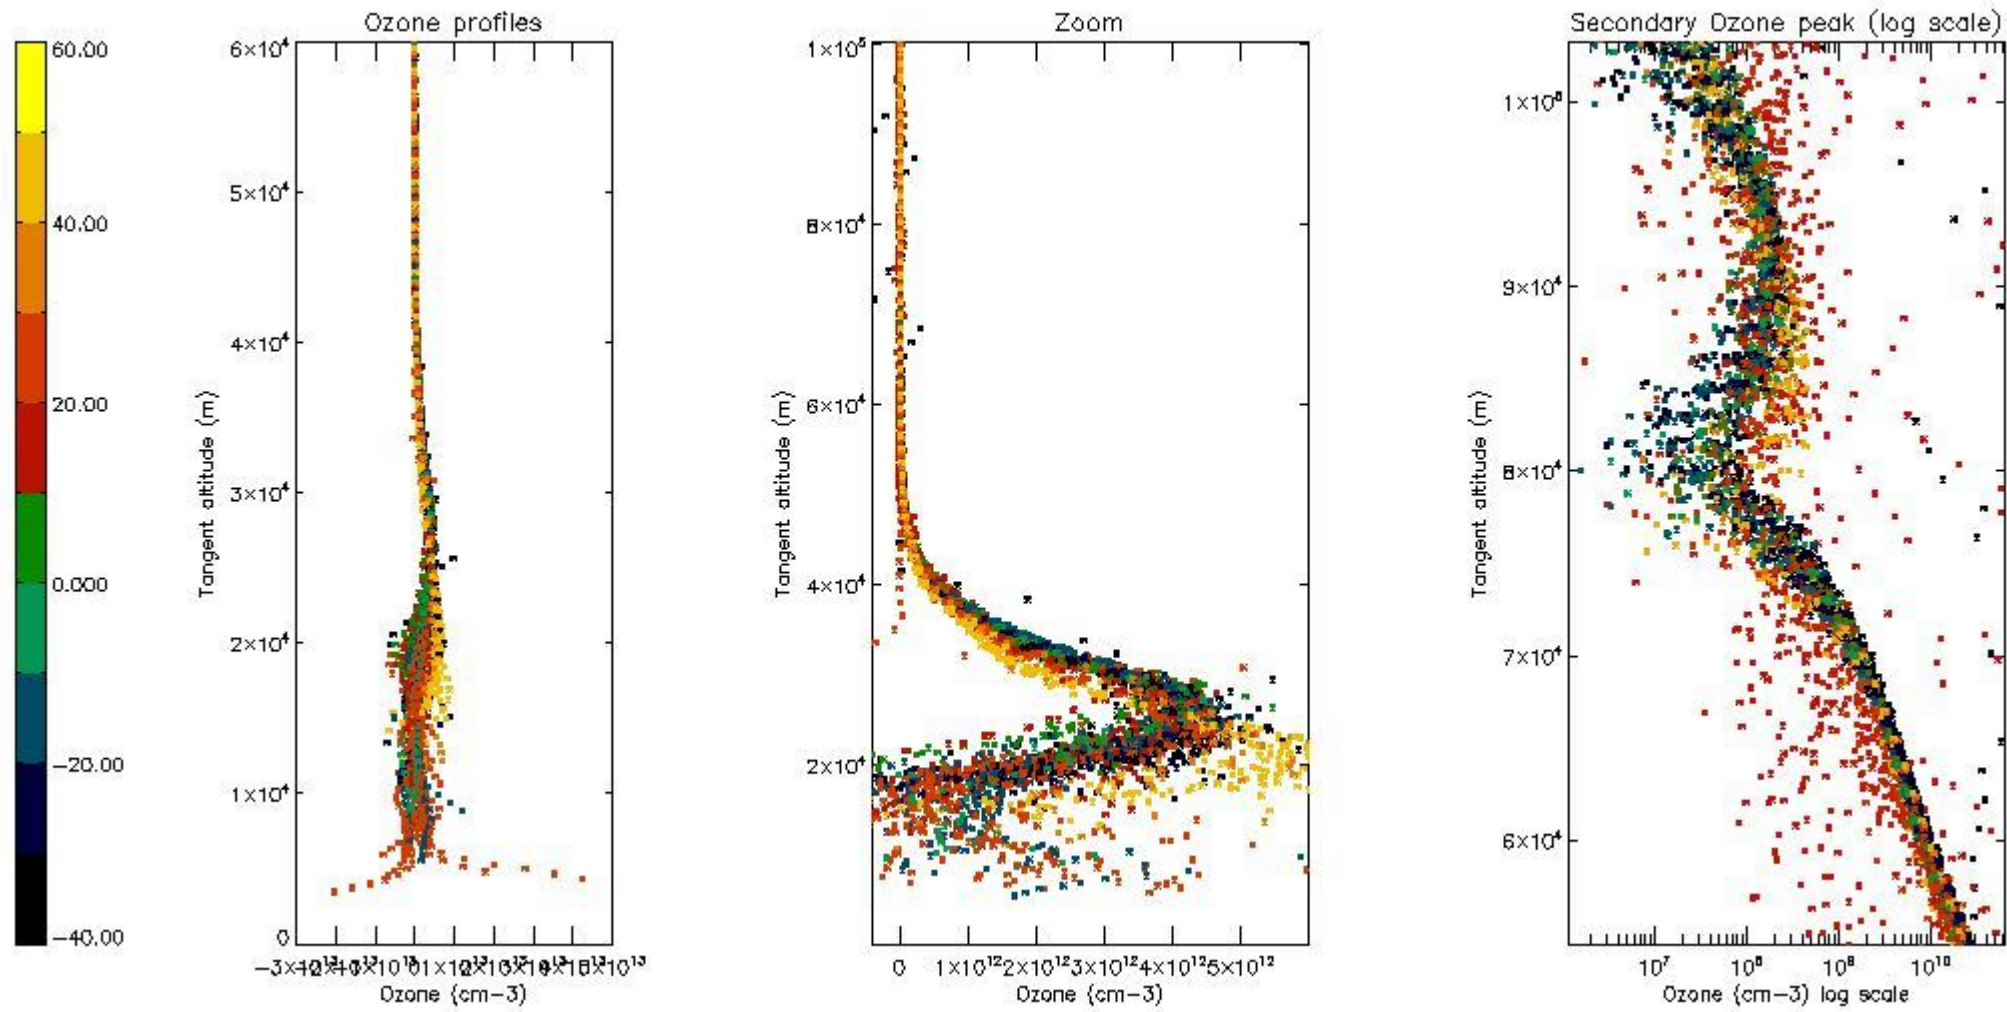

STD < 10	16
STD < 5	11

5.2 Plot ozone profiles for all STD (dark without errors)

The colorbar represents the latitude.

5.3 Plot ozone profiles where STD < 20% (dark without errors)

The colorbar represents the latitude.