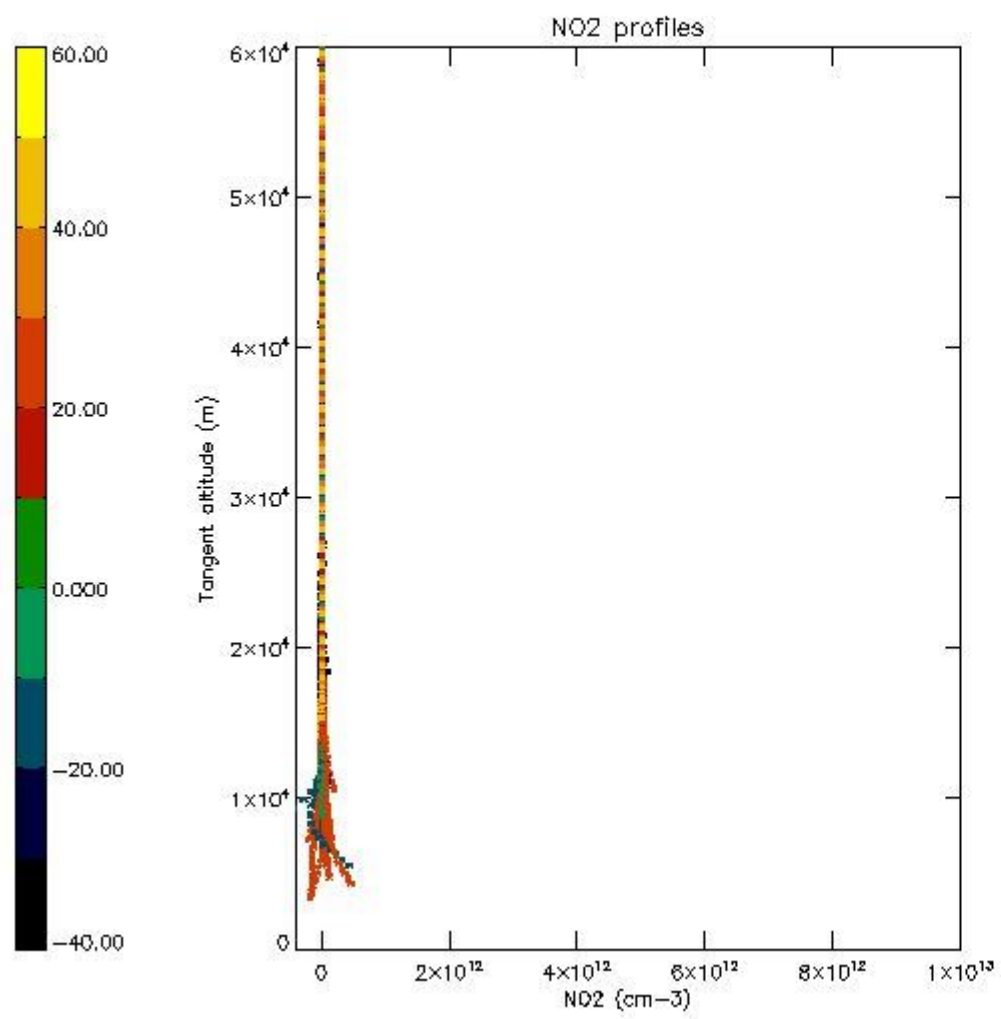

STD < 10	16
STD < 5	11

5.2 Plot ozone profiles for all STD (dark without errors)

The colorbar represents the latitude.

5.3 Plot ozone profiles where STD < 20% (dark without errors)

The colorbar represents the latitude.

5.4 Plot ozone profiles where STD < 10% (dark without errors)

The colorbar represents the latitude.

5.5 Plot ozone profiles where STD < 5% (dark without errors)

The colorbar represents the latitude.

5.6 Plot NO₂ profiles for all STD (dark without errors)

The colorbar represents the latitude.

5.7 Plot NO3 profiles for all STD (dark without errors)

The colorbar represents the latitude.

5.8 Plot H2O profiles for all STD (only for occultations of stars 1,2,3,4,13,14,16,26,63 dark without errors)