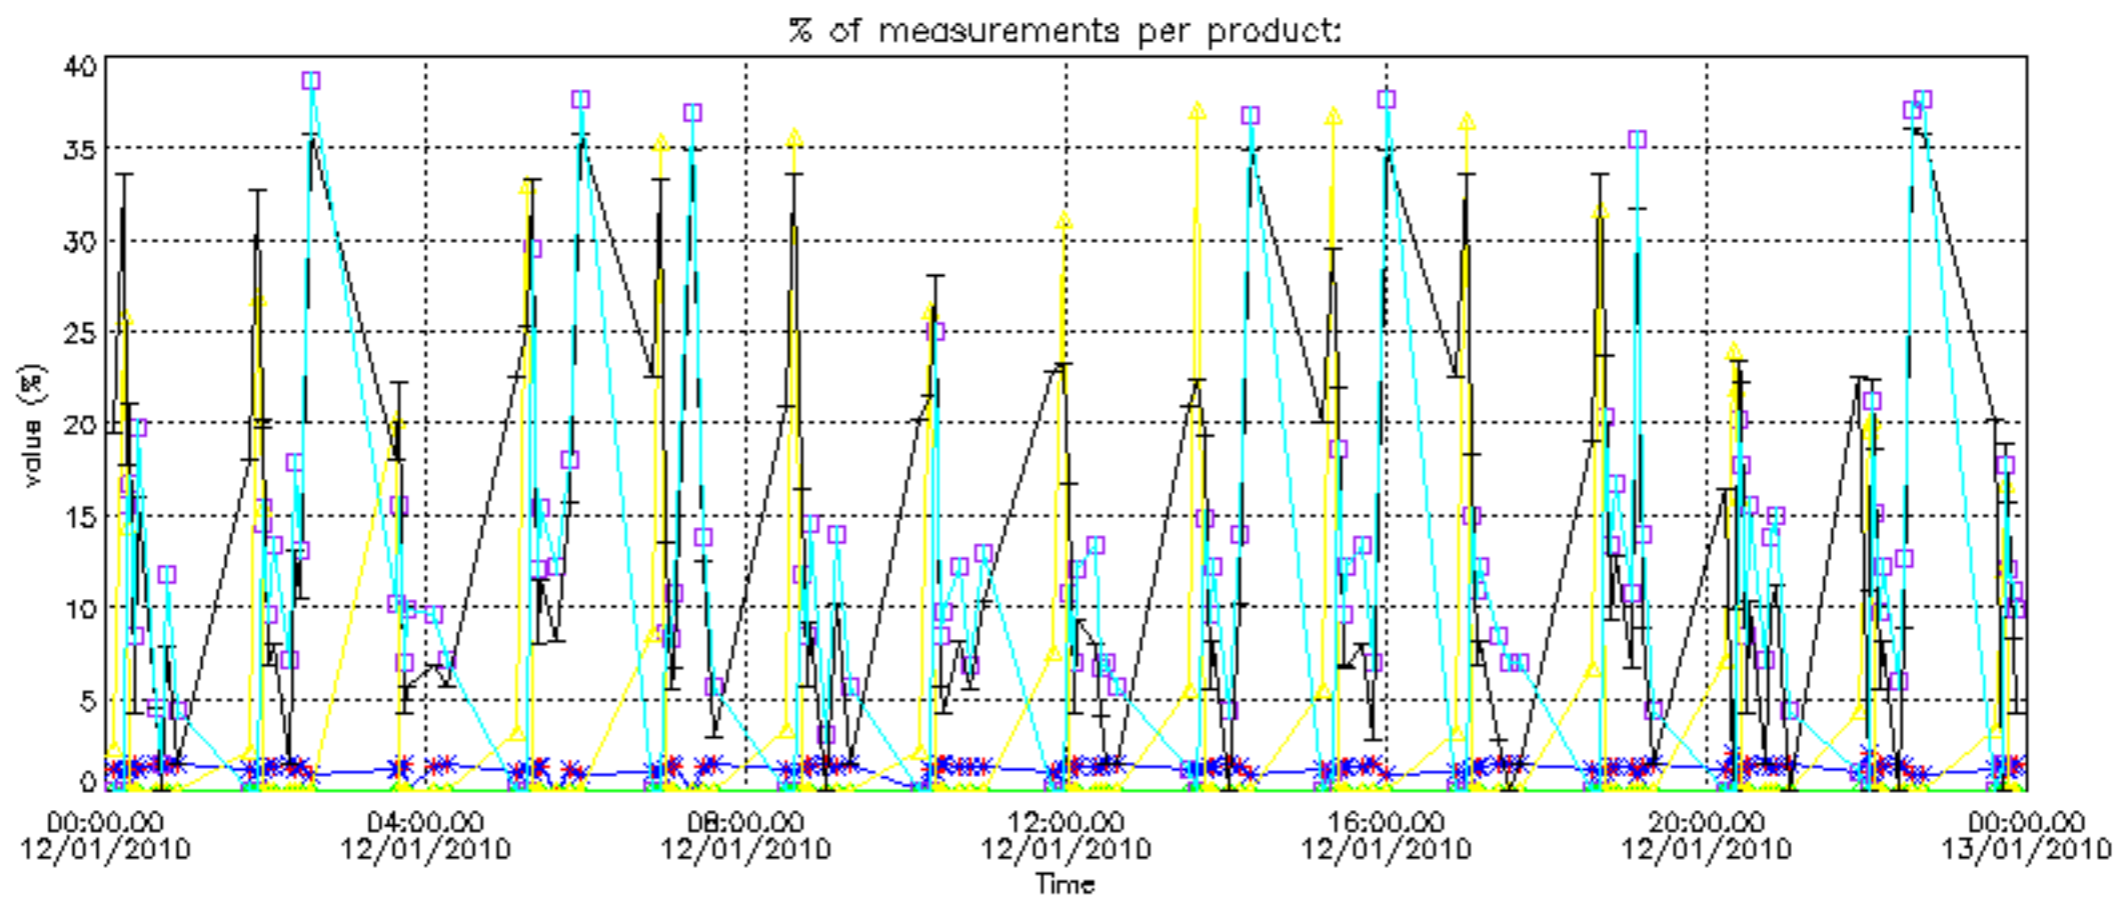

Percentage of cosmic ray hits per profile

Percentage of datation errors per profile