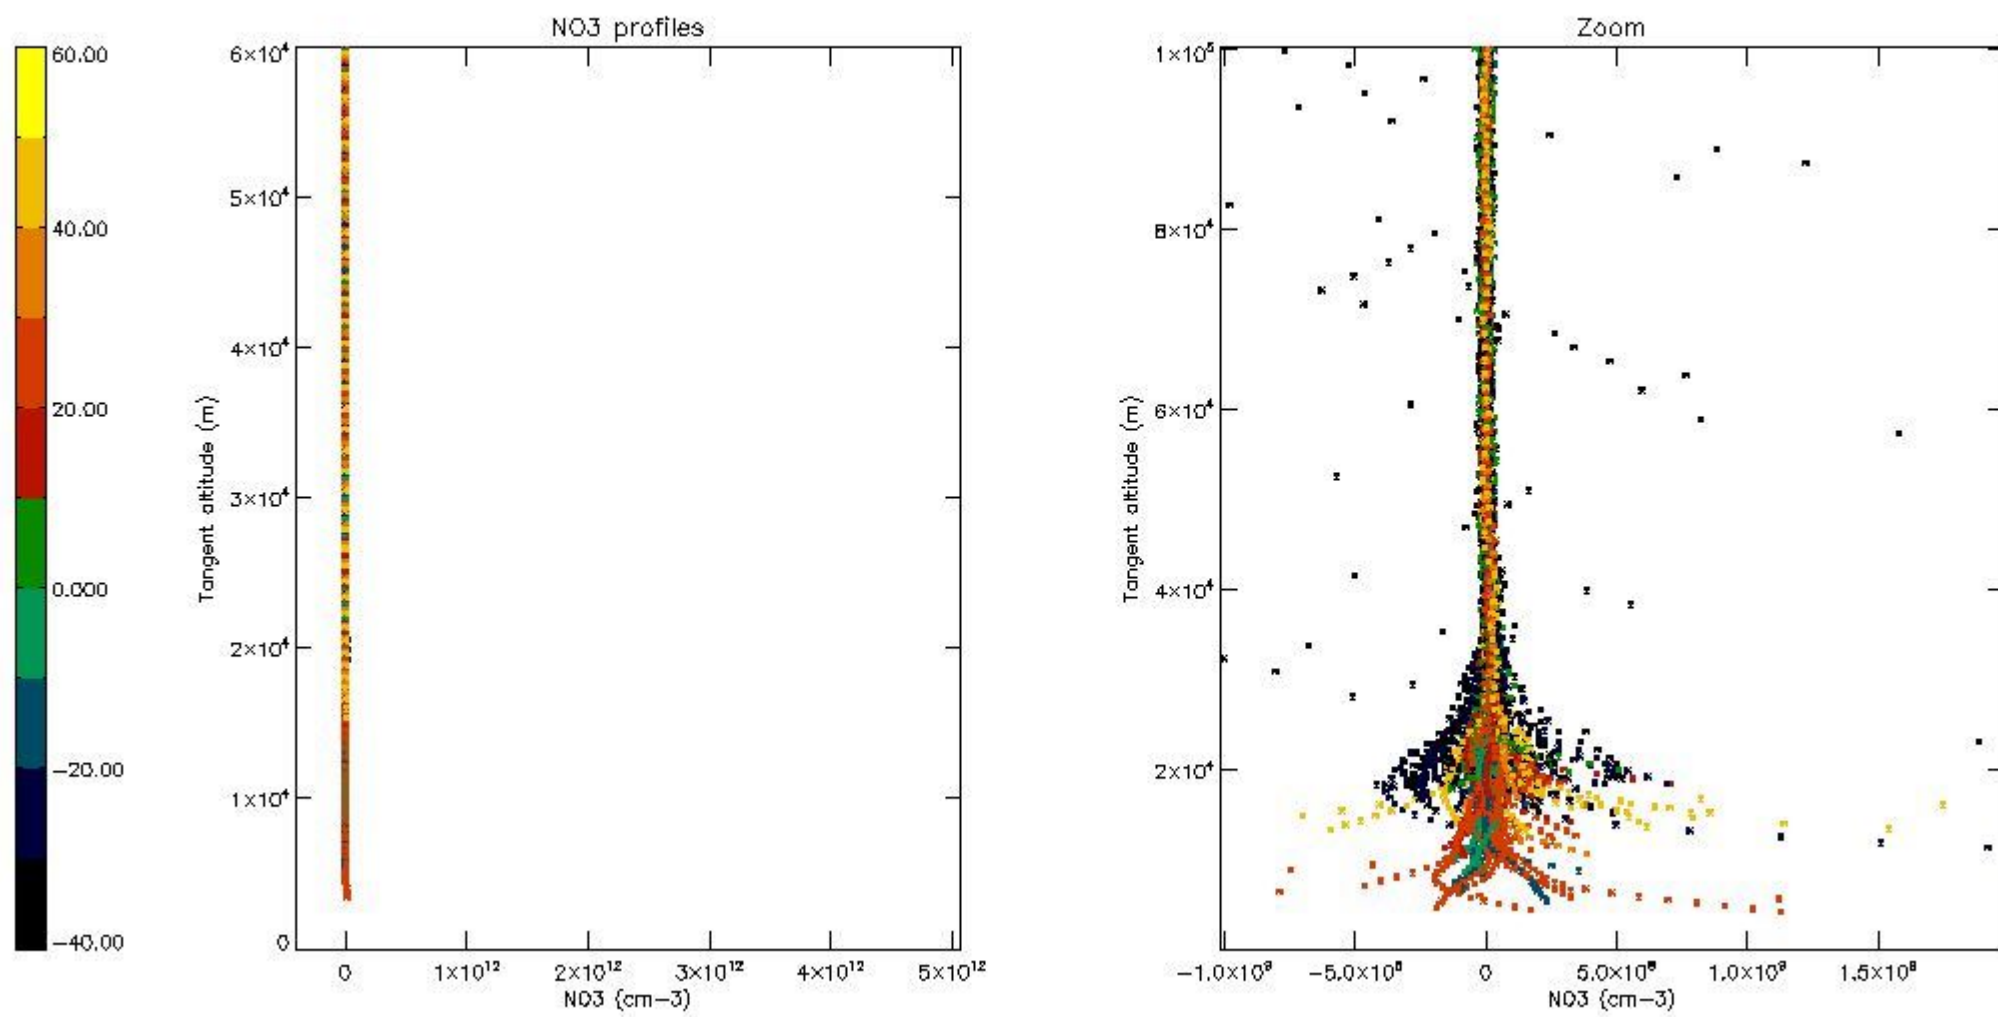

5.8 Plot H2O profiles for all STD (only for occultations of stars 1,2,3,4,13,14,16,26,63 dark without errors)

The colorbar represents the latitude.