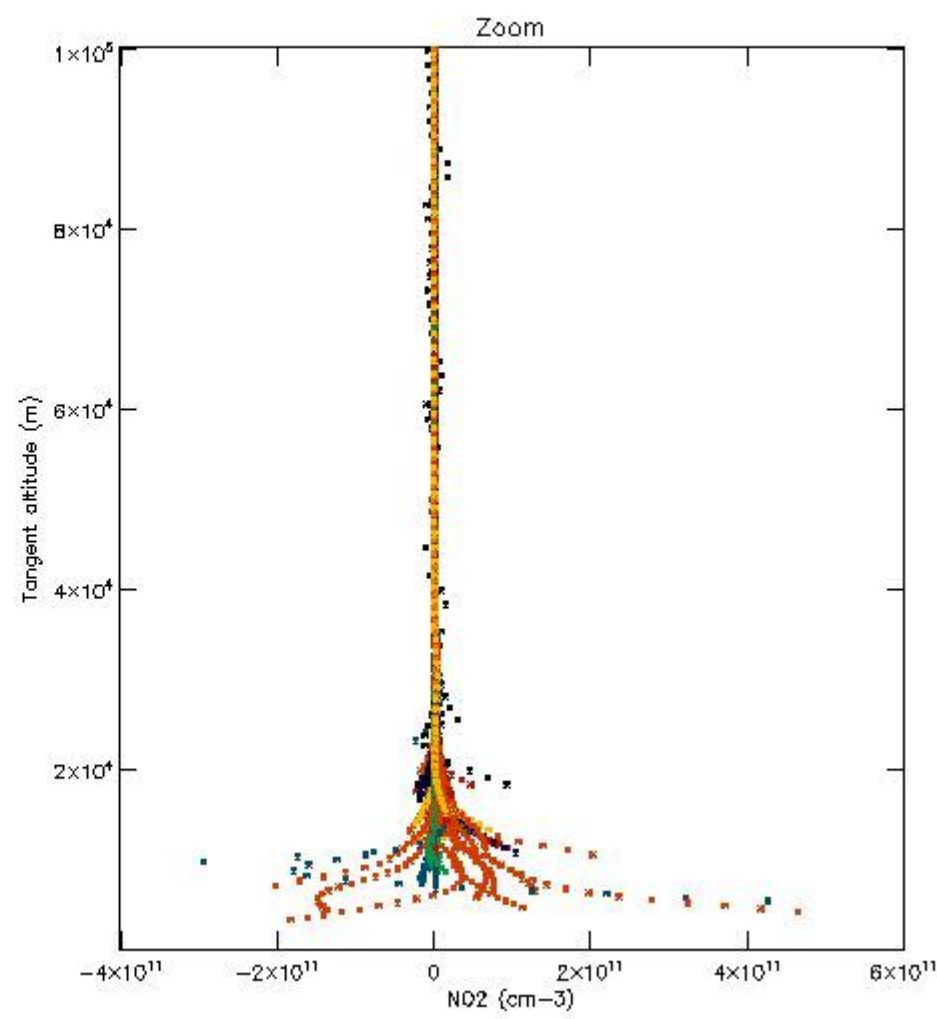

5.4 Plot ozone profiles where STD < 10% (dark without errors)

The colorbar represents the latitude.

5.5 Plot ozone profiles where STD < 5% (dark without errors)

The colorbar represents the latitude.

5.6 Plot NO₂ profiles for all STD (dark without errors)

The colorbar represents the latitude.

5.7 Plot NO3 profiles for all STD (dark without errors)

The colorbar represents the latitude.

5.8 Plot H2O profiles for all STD (only for occultations of stars 1,2,3,4,13,14,16,26,63 dark without errors)