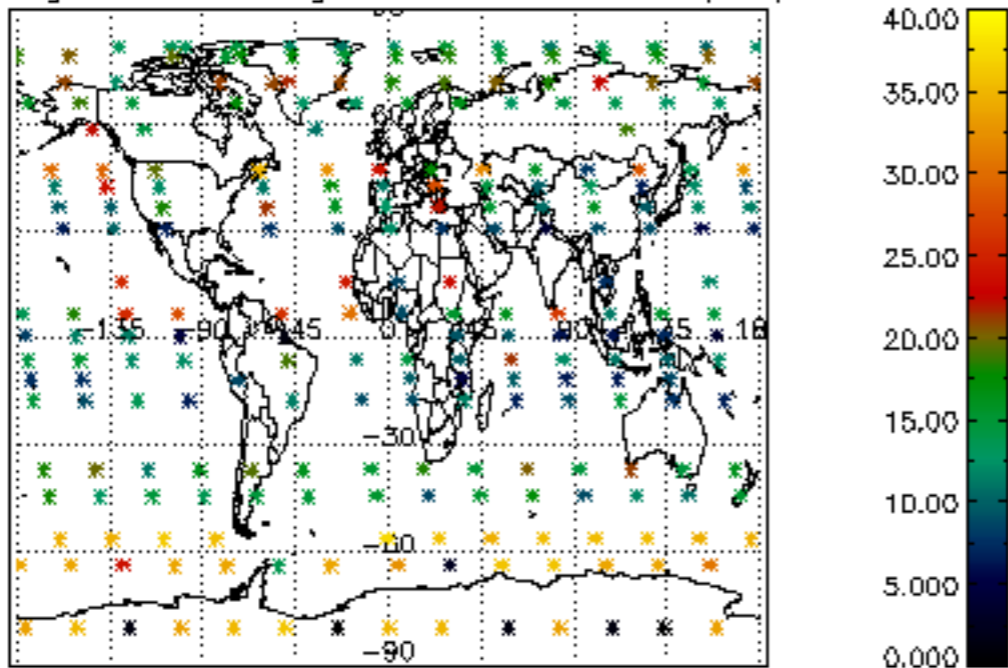

Percentage of cosmic ray hits per profile

Percentage of star falling outside central band per profile