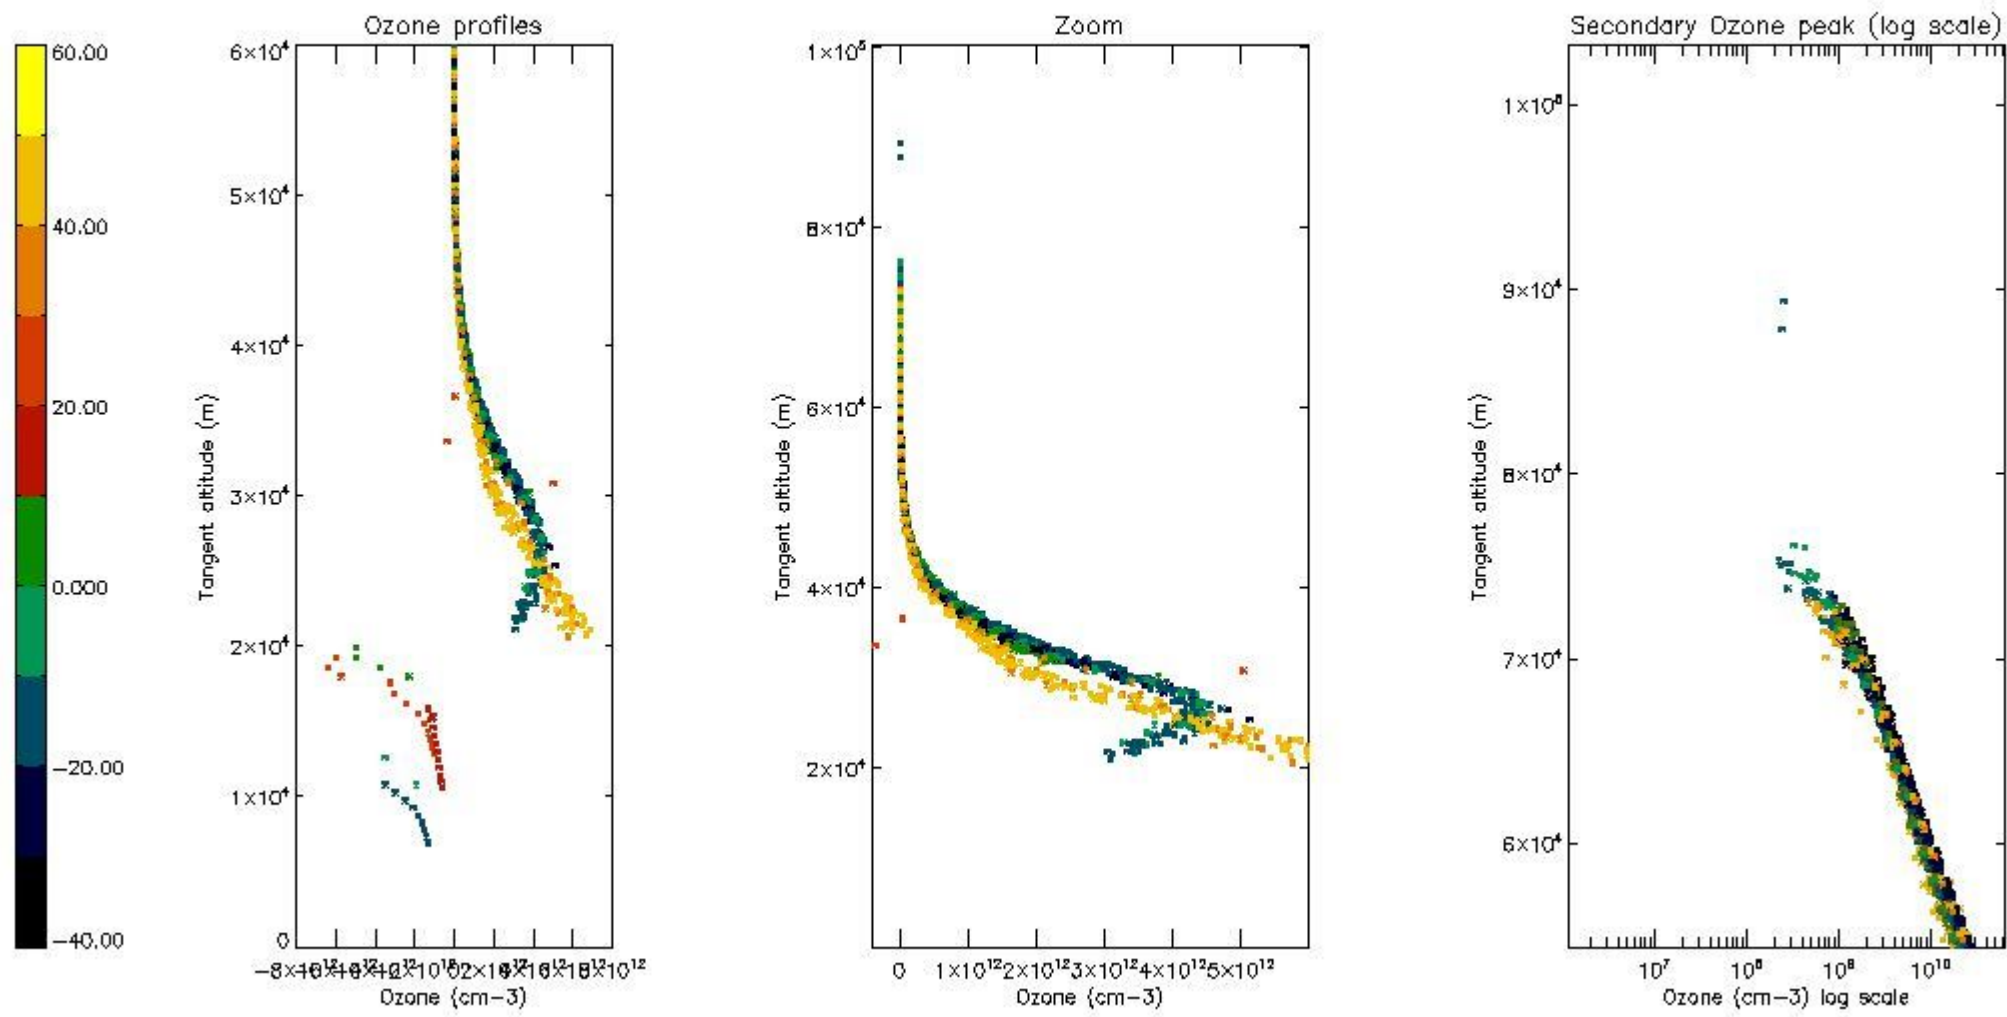

5.6 Plot NO₂ profiles for all STD (dark without errors)

The colorbar represents the latitude.