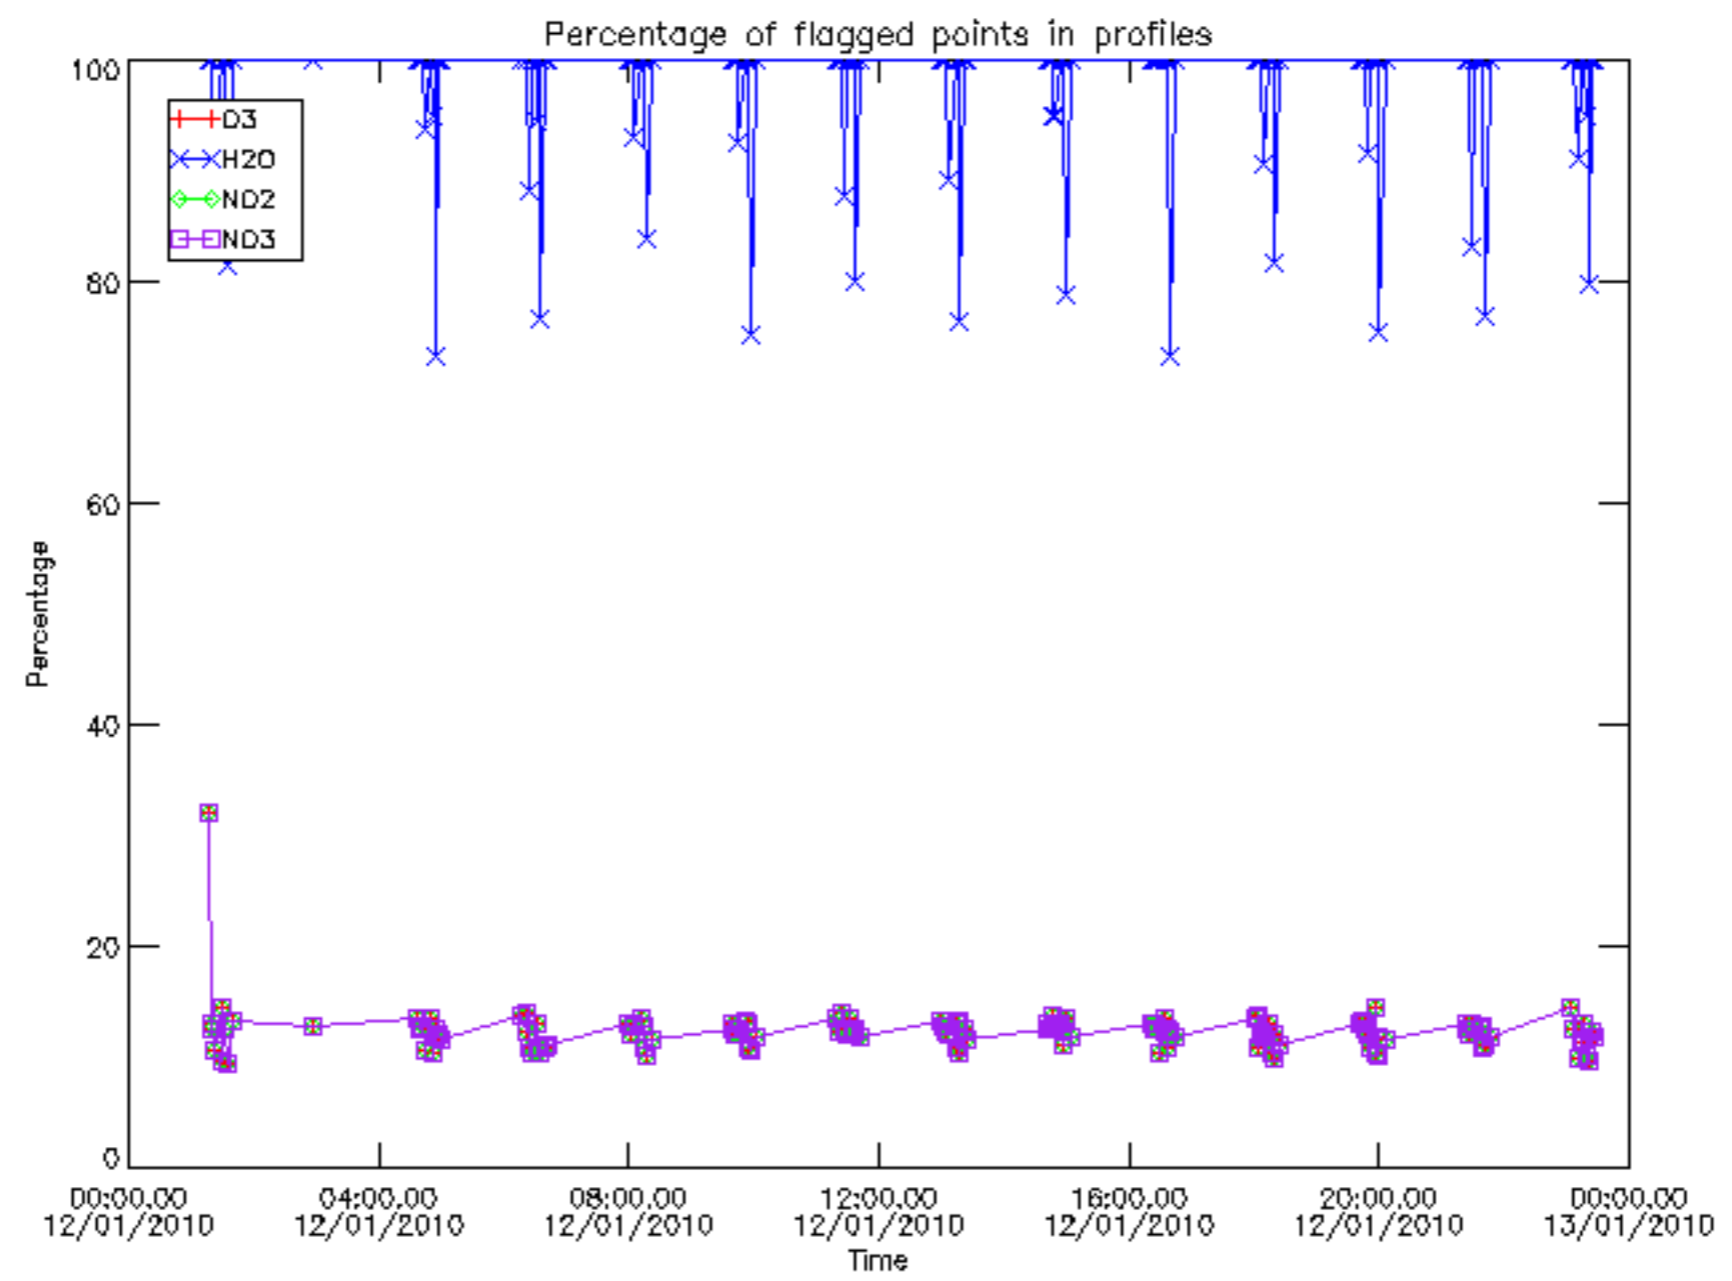

Percentage of flagged data per D3 profile

Percentage of flagged data per H2O profile