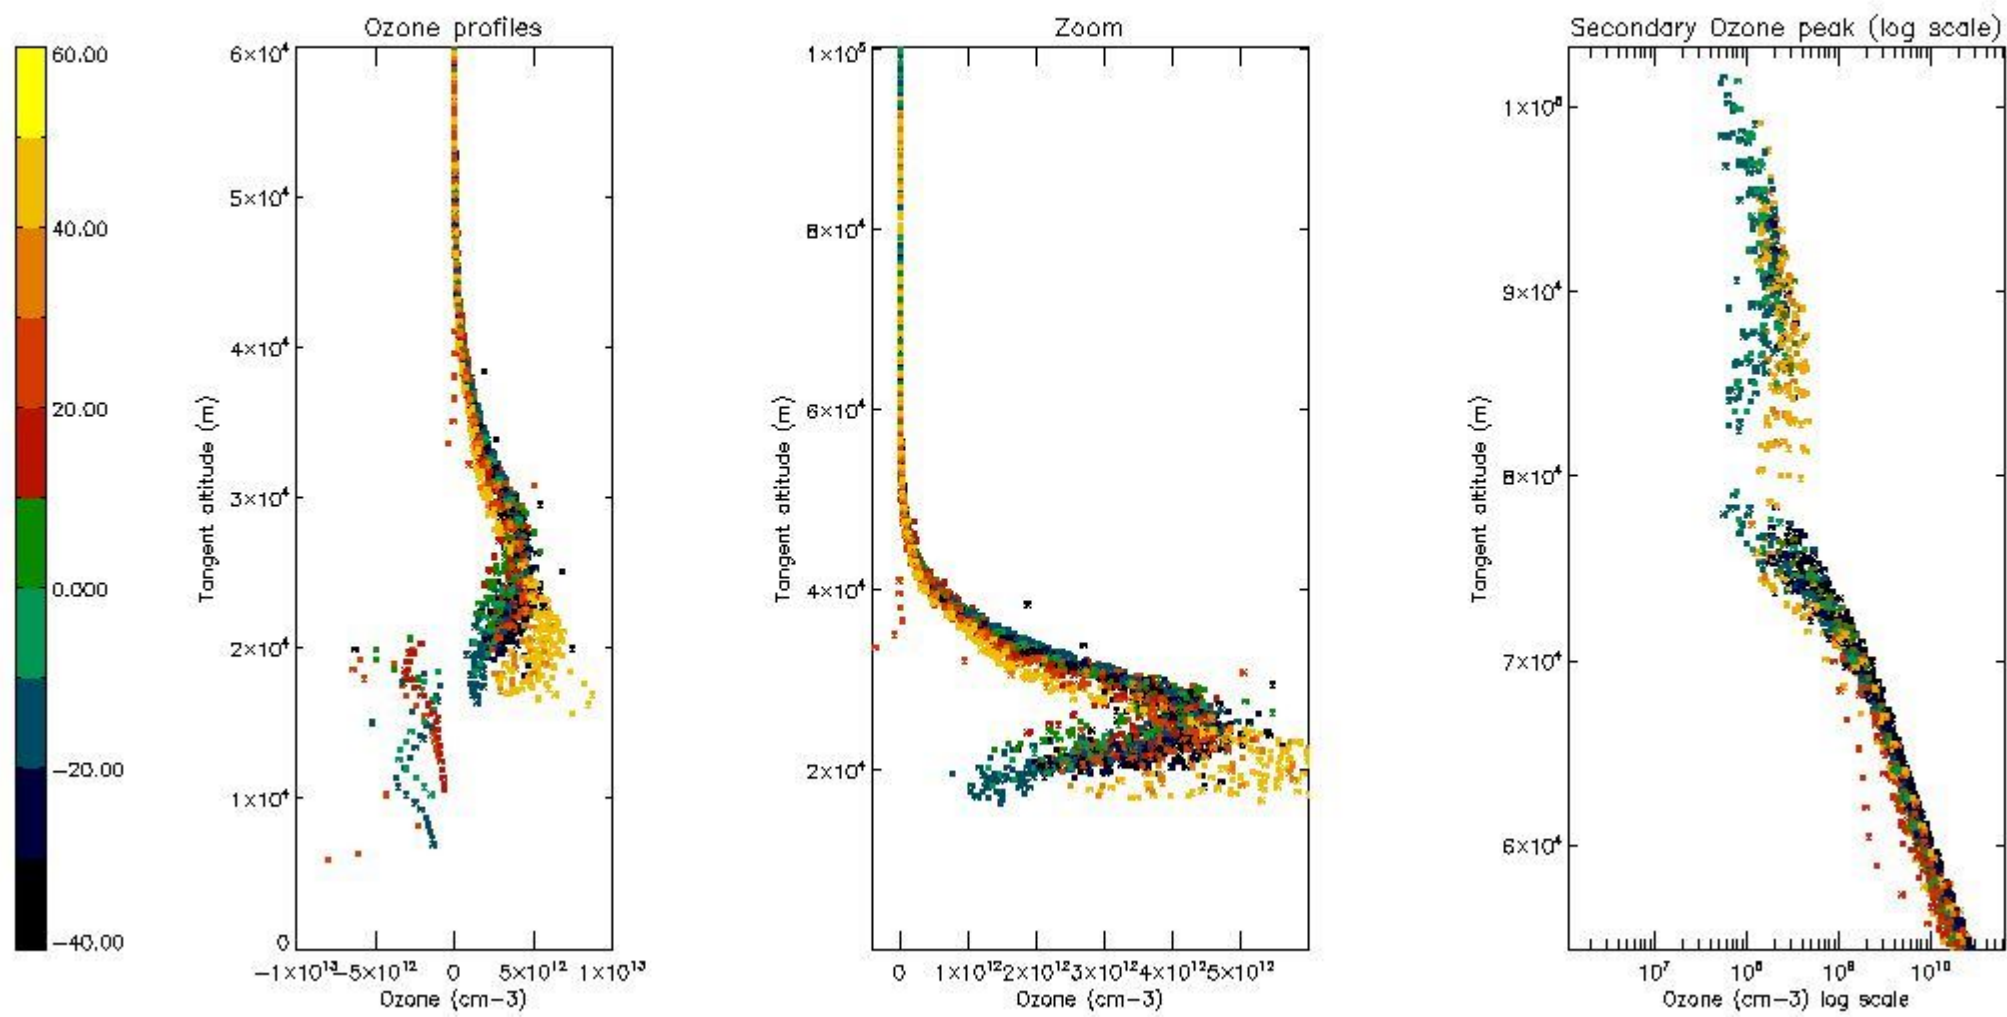

STD < 10	16
STD < 5	11

5.2 Plot ozone profiles for all STD (dark without errors)

The colorbar represents the latitude.

5.3 Plot ozone profiles where STD < 20% (dark without errors)

The colorbar represents the latitude.