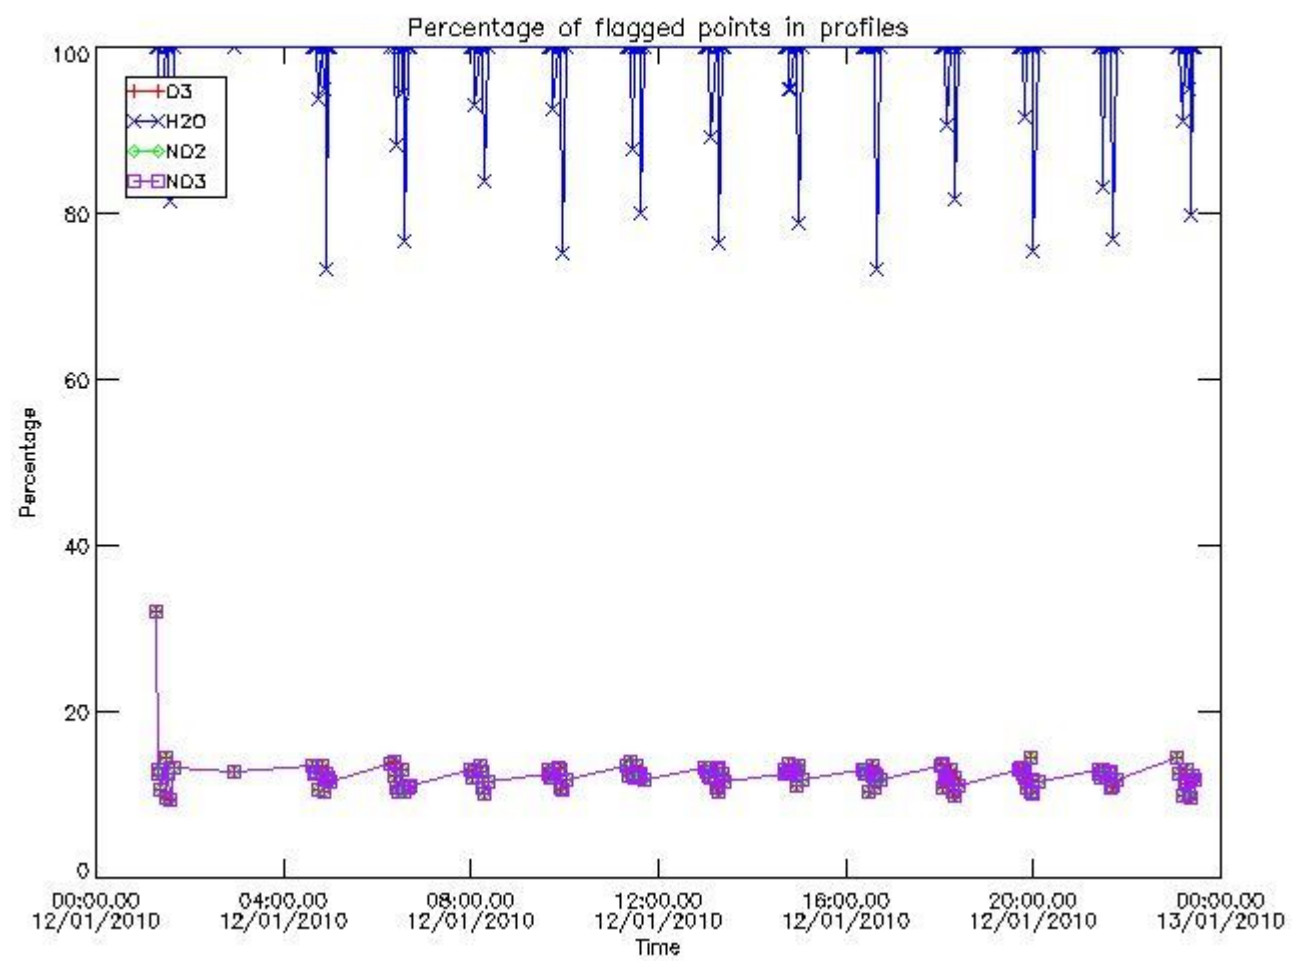

3. Quality information per product

In this section it is plotted some information contained in the Quality Summary data set of the level 2 products. Only products in dark limb conditions and without errors (error flag in the MPH set to "0") are used.

3.1 Plot quality information per product (time dependant)

3.2 Plot quality information per product (world map)