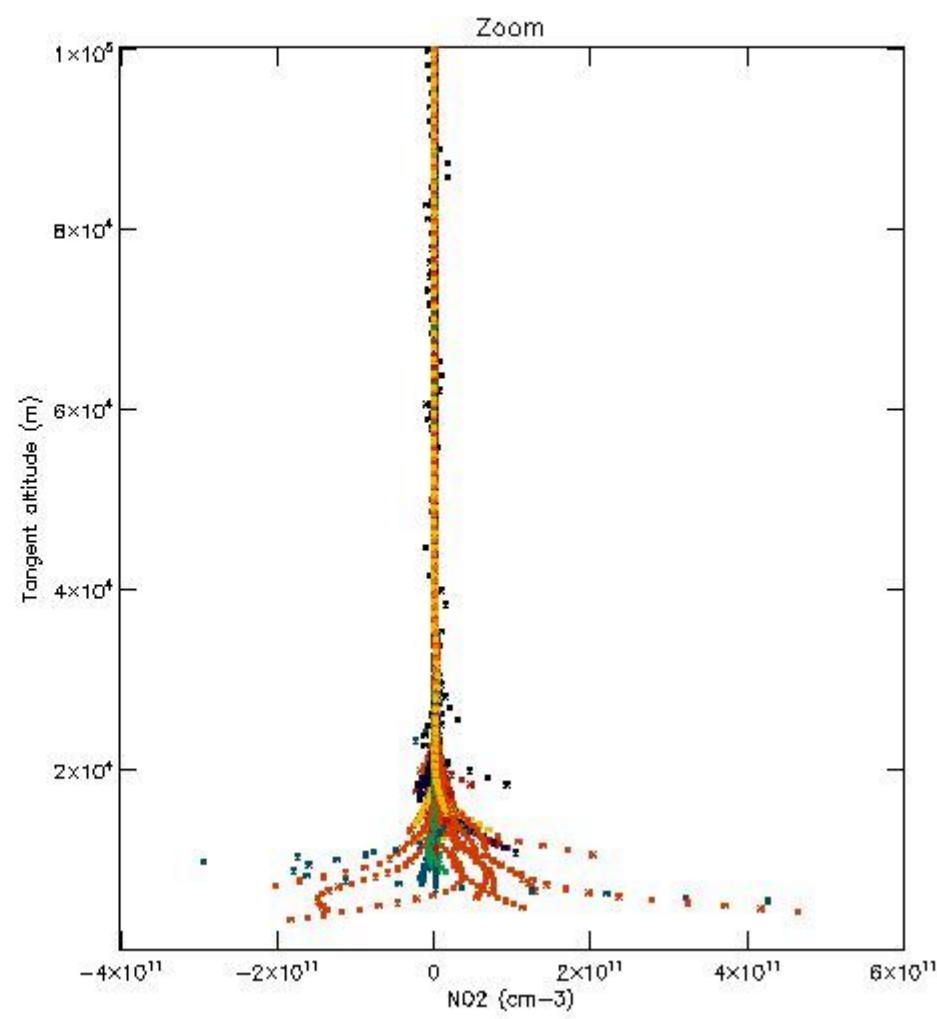

5.7 Plot NO3 profiles for all STD (dark without errors)

The colorbar represents the latitude.