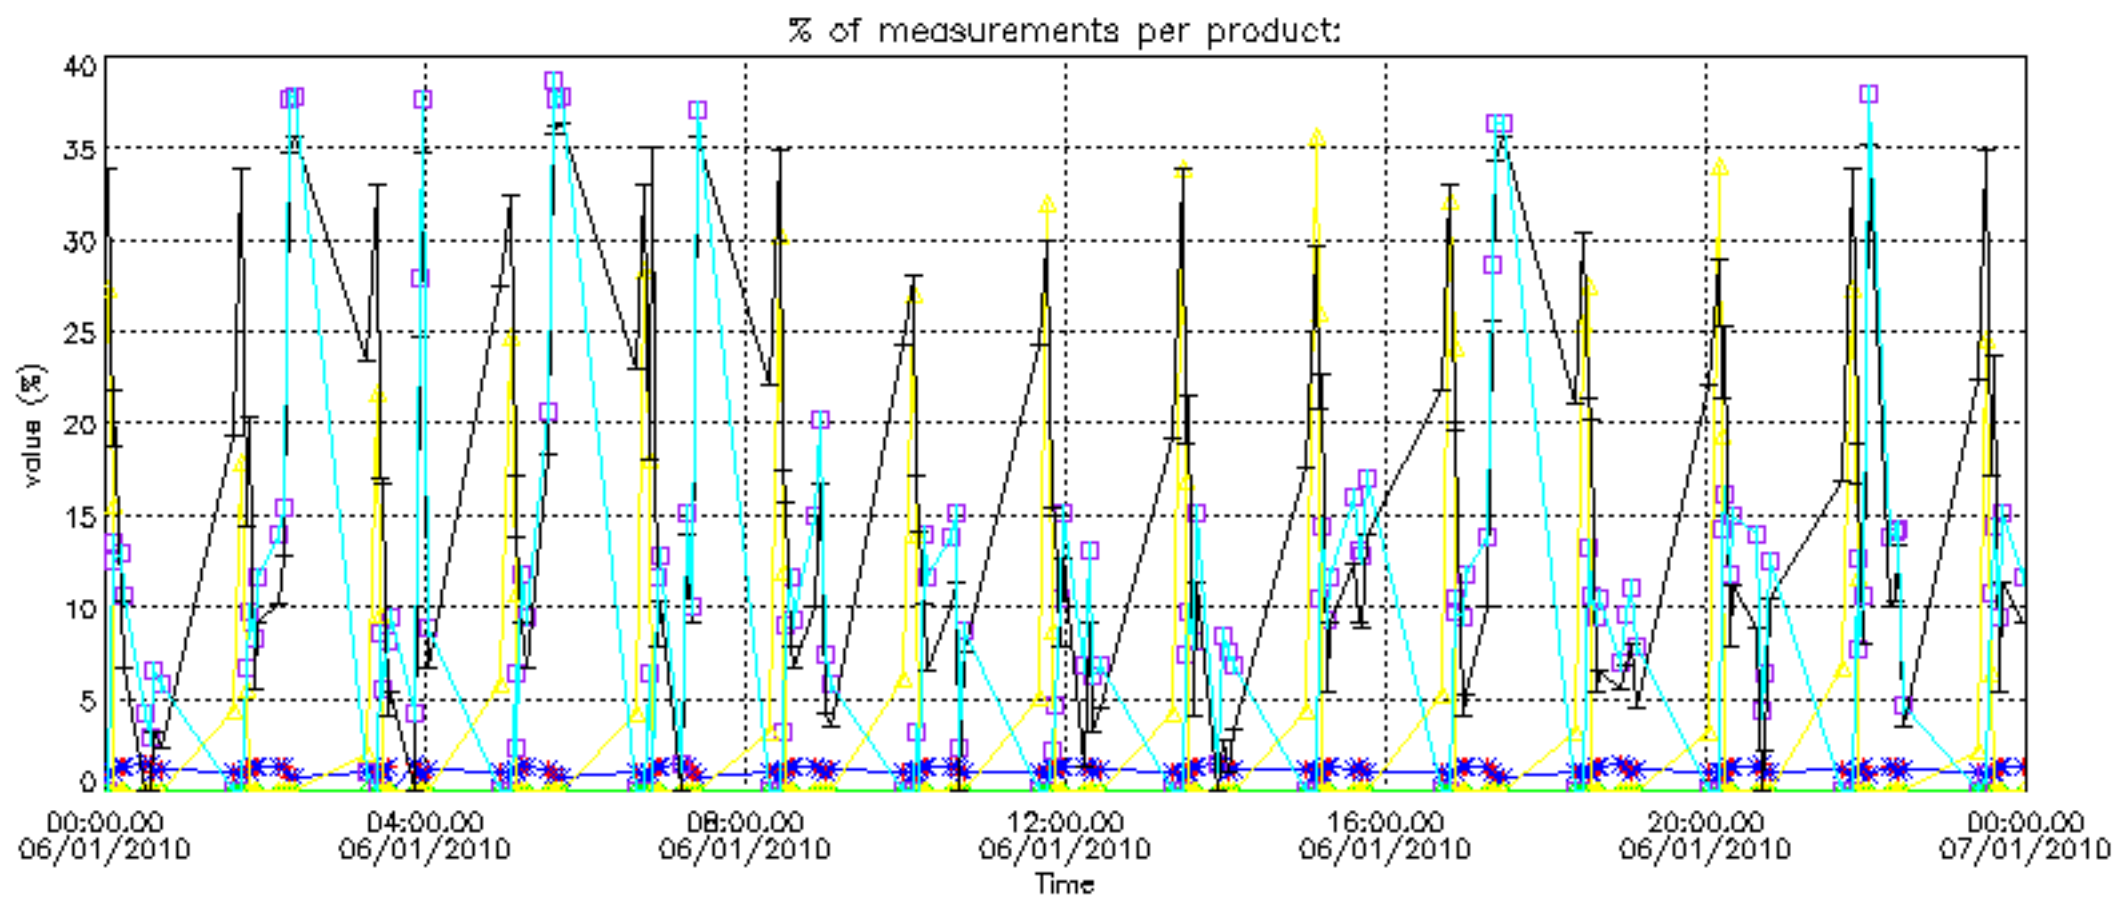

Percentage of cosmic ray hits per profile

Percentage of datation errors per profile