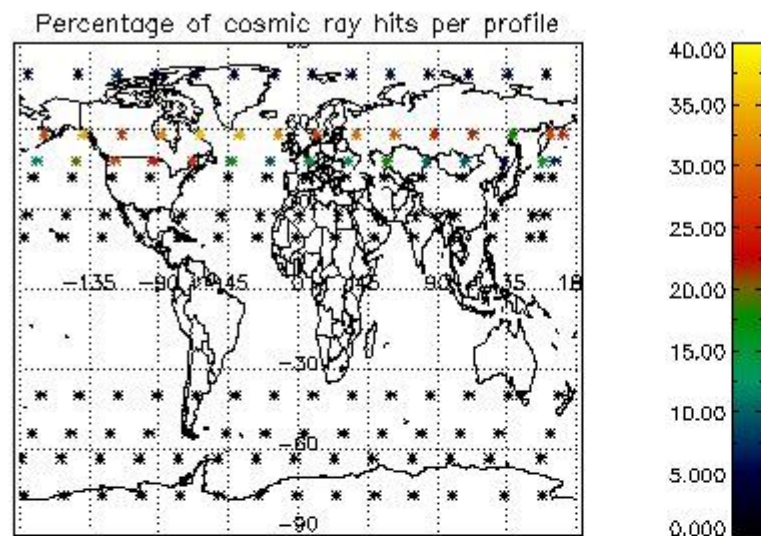

4.2.2 Plot level 1 quality information per product (world map): ENVISAT DESCENDING passes

5. Trace gas profiles

5.1 Ozone statistics based on quality of products

The final quality of the products can be "measured" using the STD (Standard Deviation) attached to every point profile. This information is written to the parameter GOM_NL__2P/NL_LOCAL_SPECIES_DENSITY/o3_std of the level 2 products. The table below shows the statistics for given STD ranges.

The statistics are given with respect to the overall valid production:

- Products without fatal errors: GOM_NL__2P/MPH/PRODUCT_ERR=0
- Valid point profile: GOM_NL__2P/NL_LOCAL_SPECIES_DENSITY/pcd(0)=0

The 'Criteria' is applied to valid points of dark limb products:

- Products in dark limb illumination condition: GOM_NL__2P/NL_SUMMARY_QUALITY/obs_ill_cond=0
- Products without fatal errors: GOM_NL__2P/MPH/PRODUCT_ERR=0
- Valid point profile: GOM_NL__2P/NL_LOCAL_SPECIES_DENSITY/pcd(0)=0

So, the table below shows the percentage of dark limb and valid observations for each criteria with respect to the overall valid daily observations.

Criteria	% of total production
All STD	38
STD < 20	18