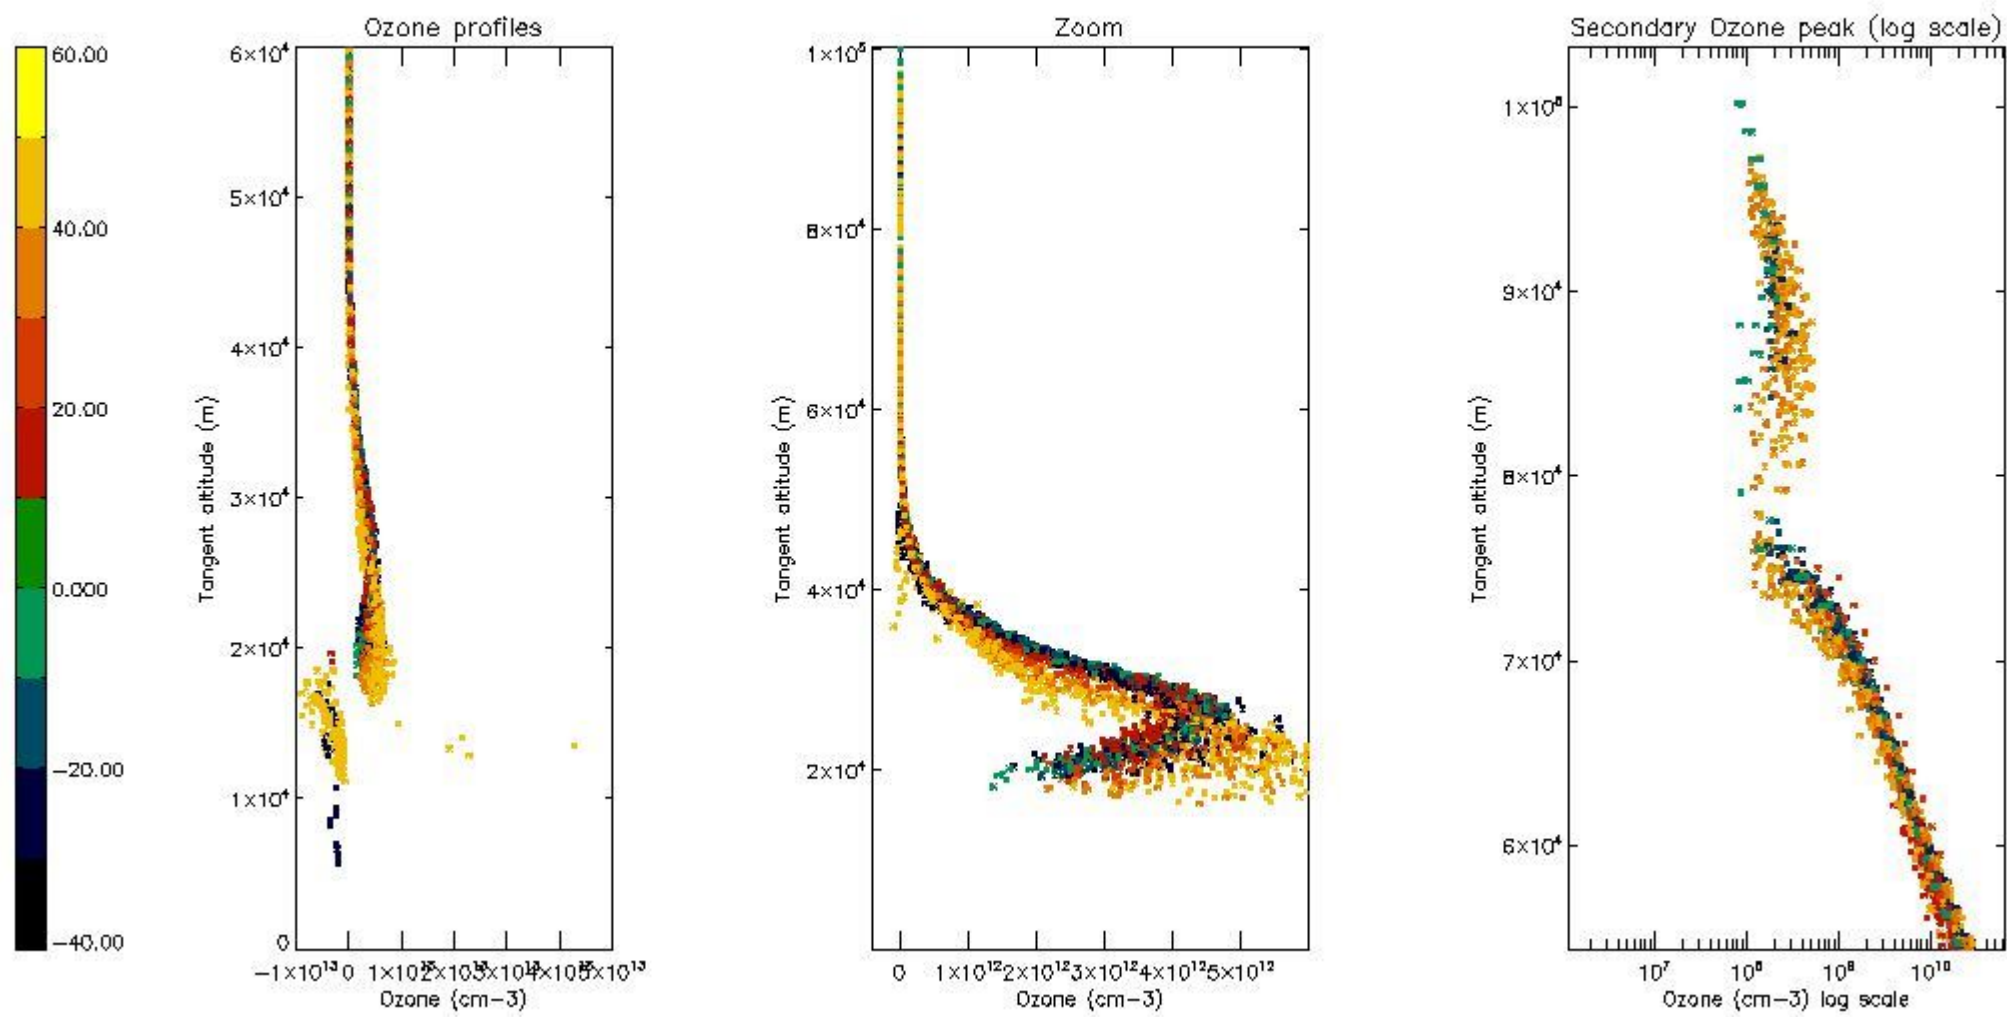

STD < 10	14
STD < 5	8

5.2 Plot ozone profiles for all STD (dark without errors)

The colorbar represents the latitude.

5.3 Plot ozone profiles where STD < 20% (dark without errors)

The colorbar represents the latitude.