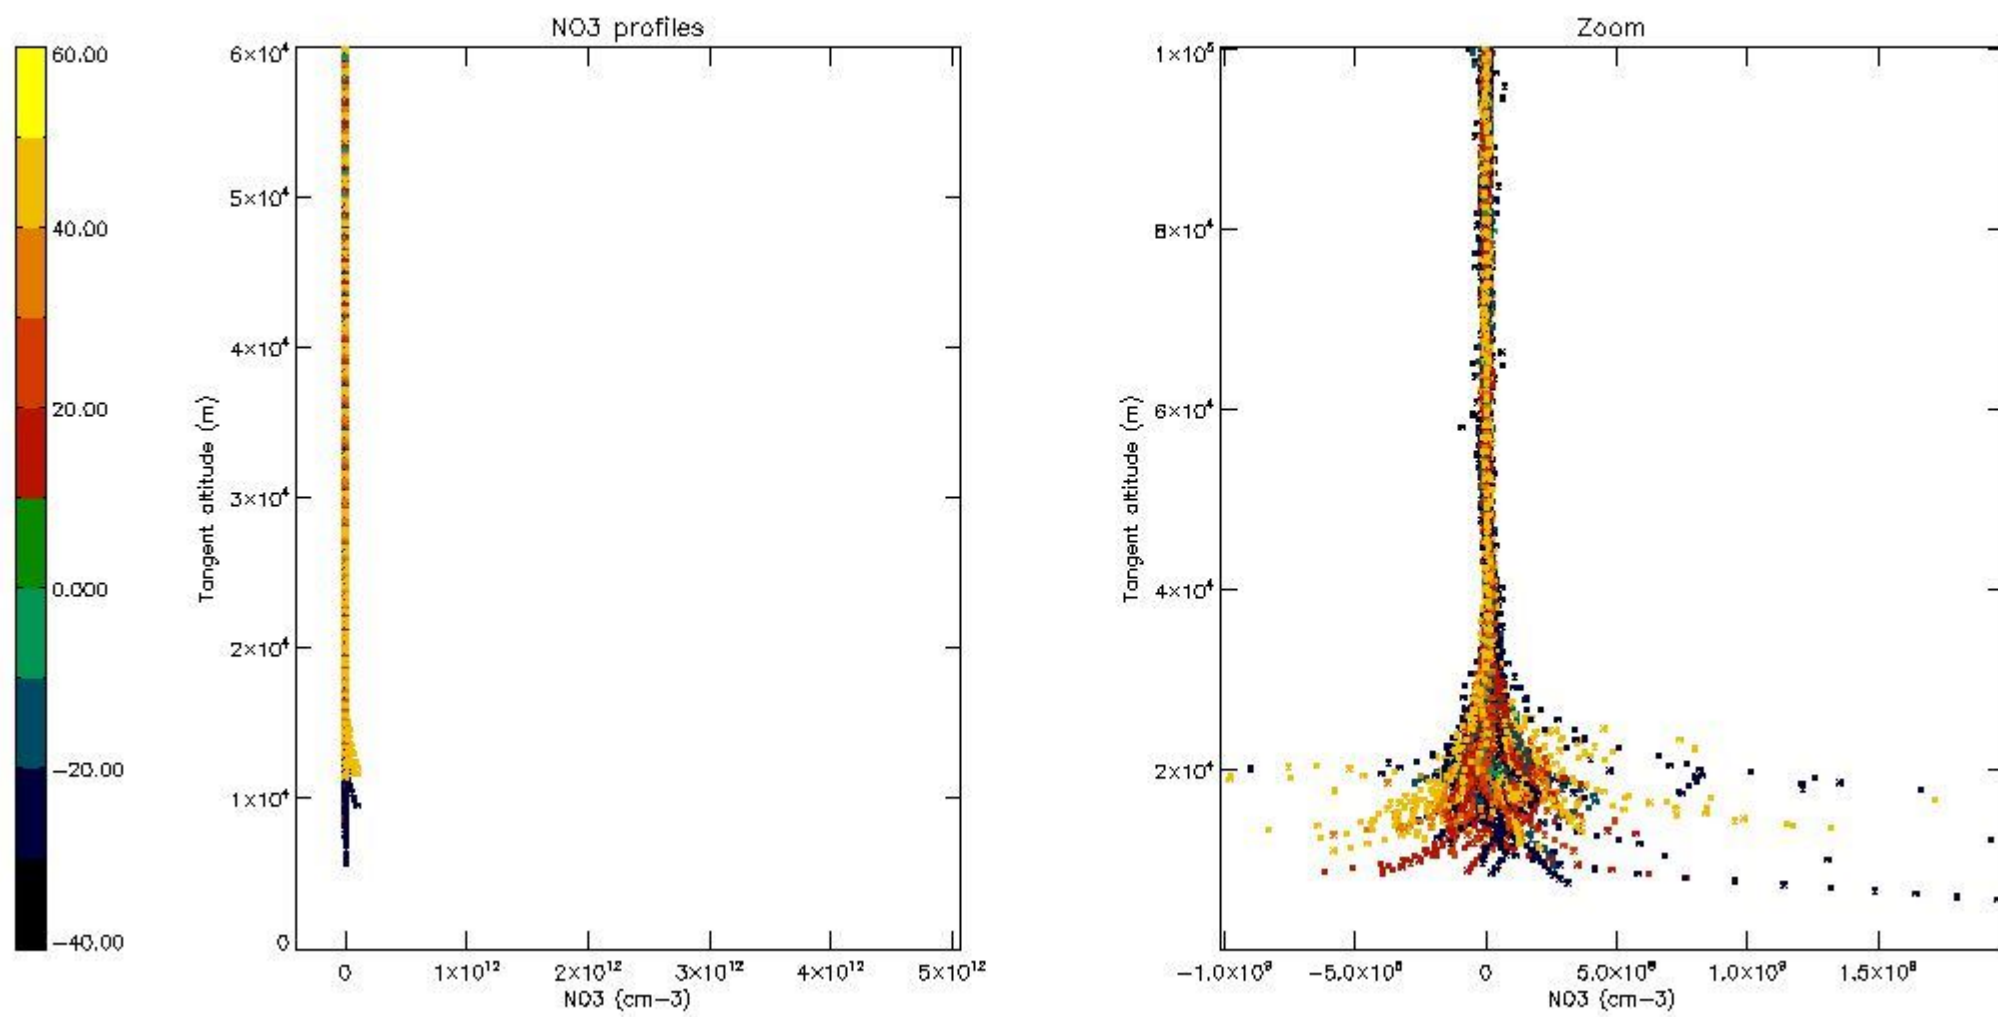

5.4 Plot ozone profiles where STD < 10% (dark without errors)

The colorbar represents the latitude.

5.5 Plot ozone profiles where STD < 5% (dark without errors)

The colorbar represents the latitude.

5.6 Plot NO₂ profiles for all STD (dark without errors)

The colorbar represents the latitude.

5.7 Plot NO3 profiles for all STD (dark without errors)

The colorbar represents the latitude.

5.8 Plot H2O profiles for all STD (only for occultations of stars 1,2,3,4,13,14,16,26,63 dark without errors)