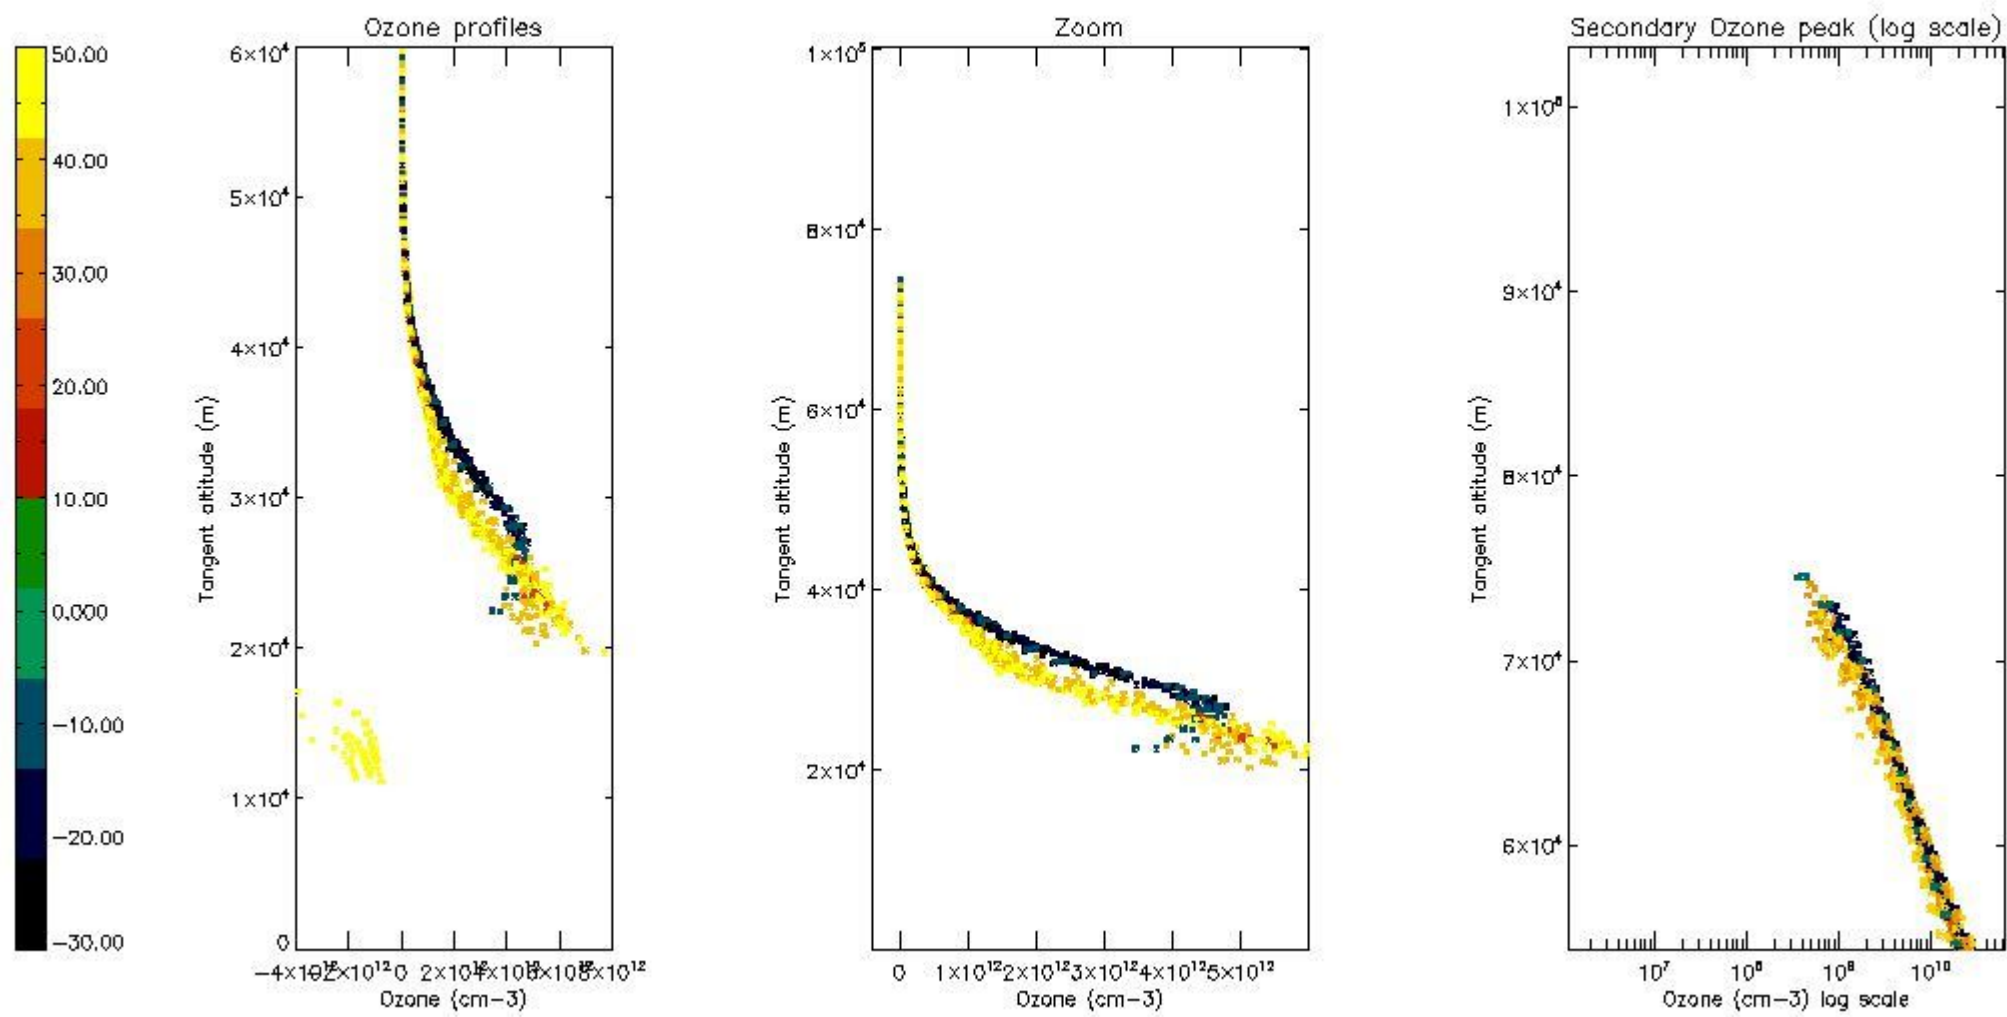

STD < 10	14
STD < 5	8

5.2 Plot ozone profiles for all STD (dark without errors)

The colorbar represents the latitude.

5.3 Plot ozone profiles where STD < 20% (dark without errors)

The colorbar represents the latitude.

5.4 Plot ozone profiles where STD < 10% (dark without errors)

The colorbar represents the latitude.

5.5 Plot ozone profiles where STD < 5% (dark without errors)

The colorbar represents the latitude.

5.6 Plot NO₂ profiles for all STD (dark without errors)