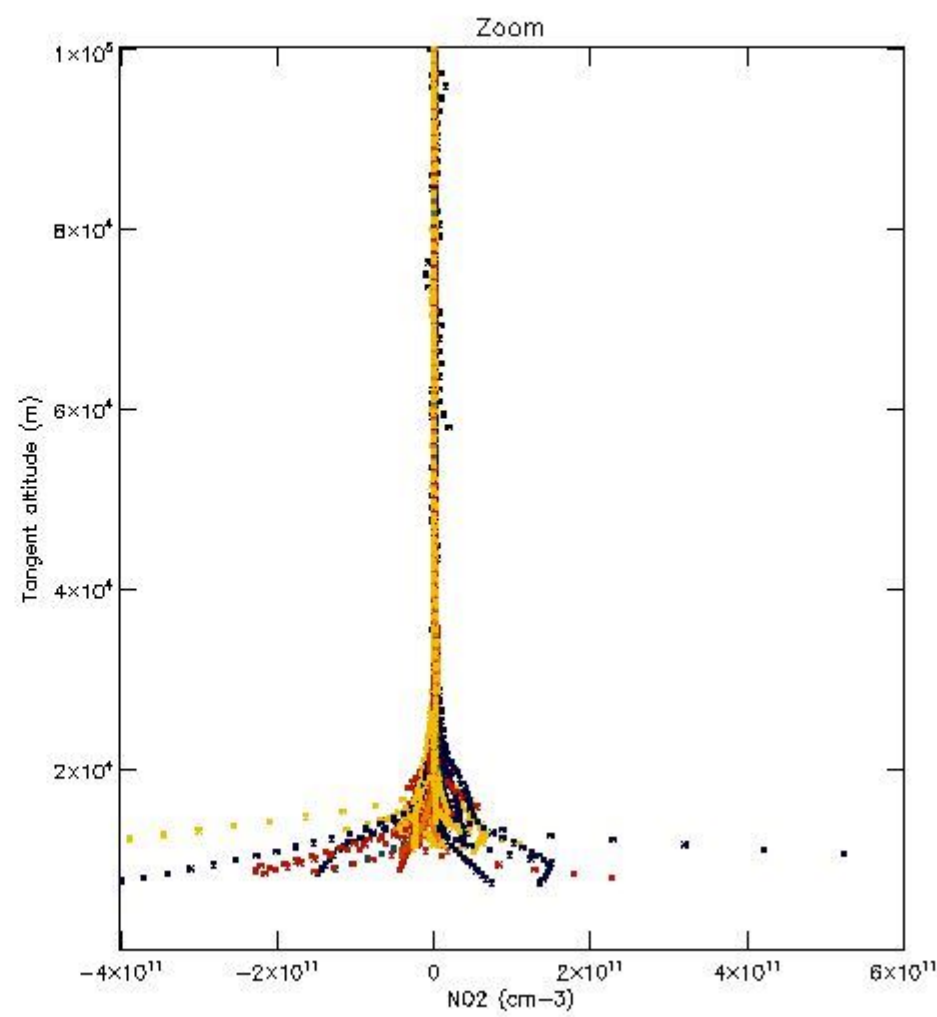

5.4 Plot ozone profiles where STD < 10% (dark without errors)

The colorbar represents the latitude.

5.5 Plot ozone profiles where STD < 5% (dark without errors)

The colorbar represents the latitude.

5.6 Plot NO₂ profiles for all STD (dark without errors)

The colorbar represents the latitude.

5.7 Plot NO3 profiles for all STD (dark without errors)

The colorbar represents the latitude.

5.8 Plot H2O profiles for all STD (only for occultations of stars 1,2,3,4,13,14,16,26,63 dark without errors)