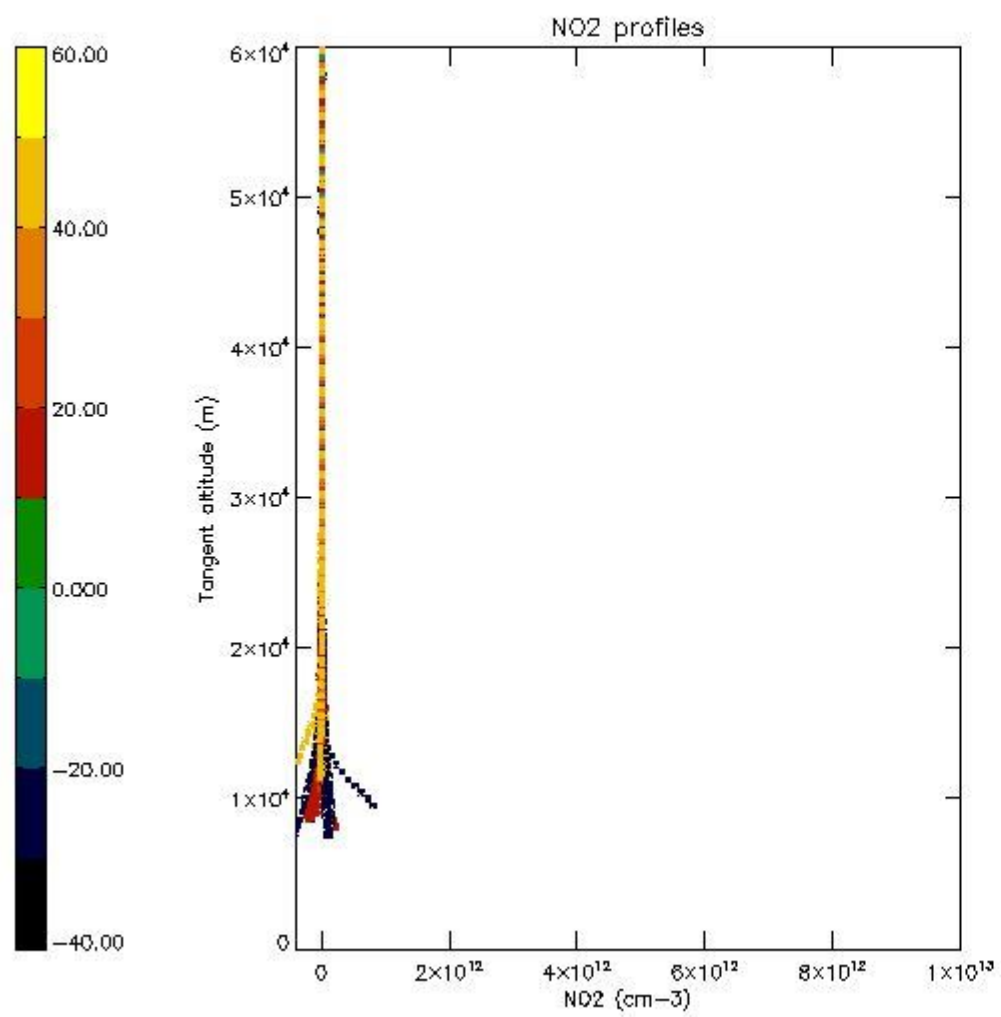

STD < 10	14
STD < 5	8

5.2 Plot ozone profiles for all STD (dark without errors)

The colorbar represents the latitude.

5.3 Plot ozone profiles where STD < 20% (dark without errors)

The colorbar represents the latitude.

5.4 Plot ozone profiles where STD < 10% (dark without errors)

The colorbar represents the latitude.

5.5 Plot ozone profiles where STD < 5% (dark without errors)

The colorbar represents the latitude.

5.6 Plot NO₂ profiles for all STD (dark without errors)

The colorbar represents the latitude.

5.7 Plot NO3 profiles for all STD (dark without errors)

The colorbar represents the latitude.

5.8 Plot H2O profiles for all STD (only for occultations of stars 1,2,3,4,13,14,16,26,63 dark without errors)