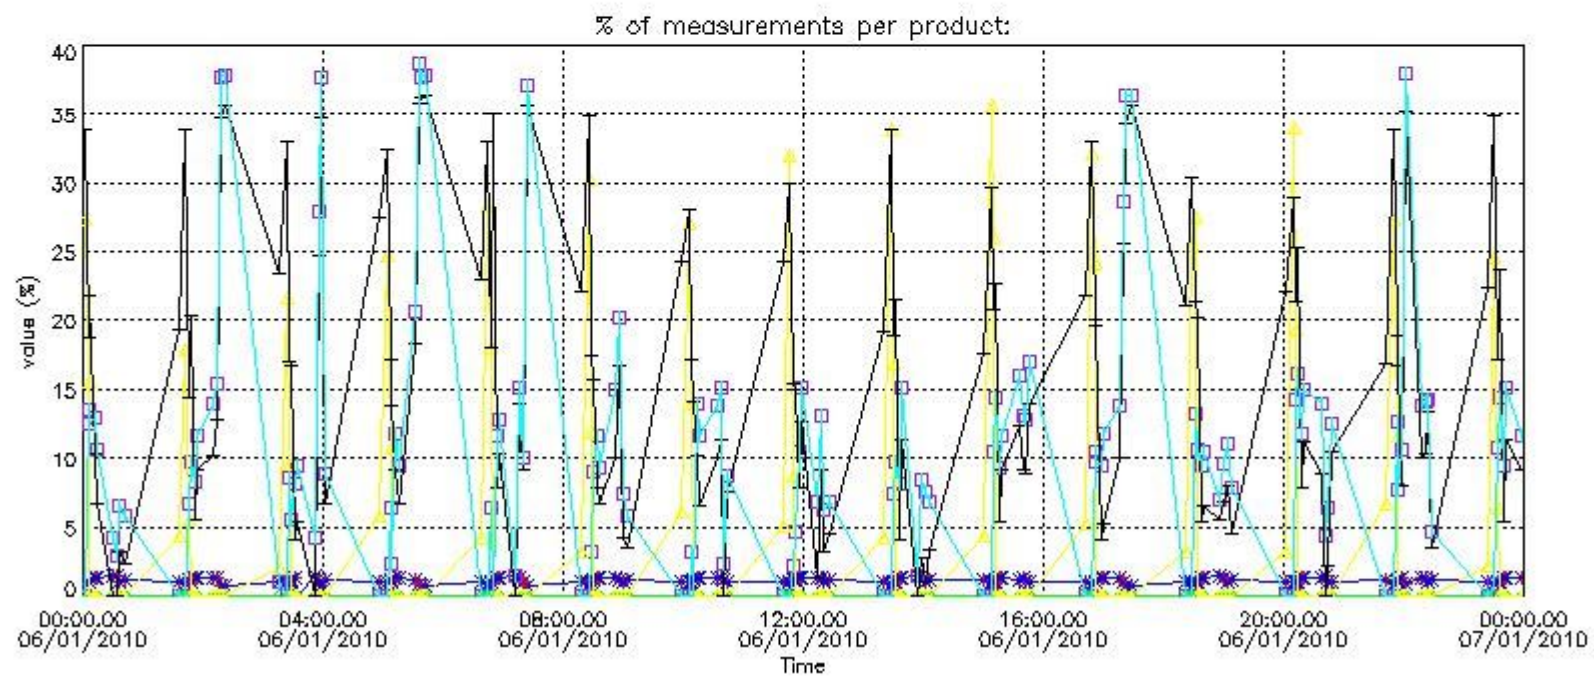

Percentage of flagged data per NO3 profile

4. Level 1 quality information per product

In this section it is plotted some information contained in the Quality Summary data set of the level 2 products that comes from the level 1b processing. Products without errors (error flag in the MPH set to "0") are used.

4.1 Plot quality information per product (time dependant) coming from level 1b processing

4.1.1 Plot level 1 quality information per product (time dependant): ENVISAT ASCENDING passes

4.1.2 Plot level 1 quality information per product (time dependant): ENVI SAT DESCENDING passes