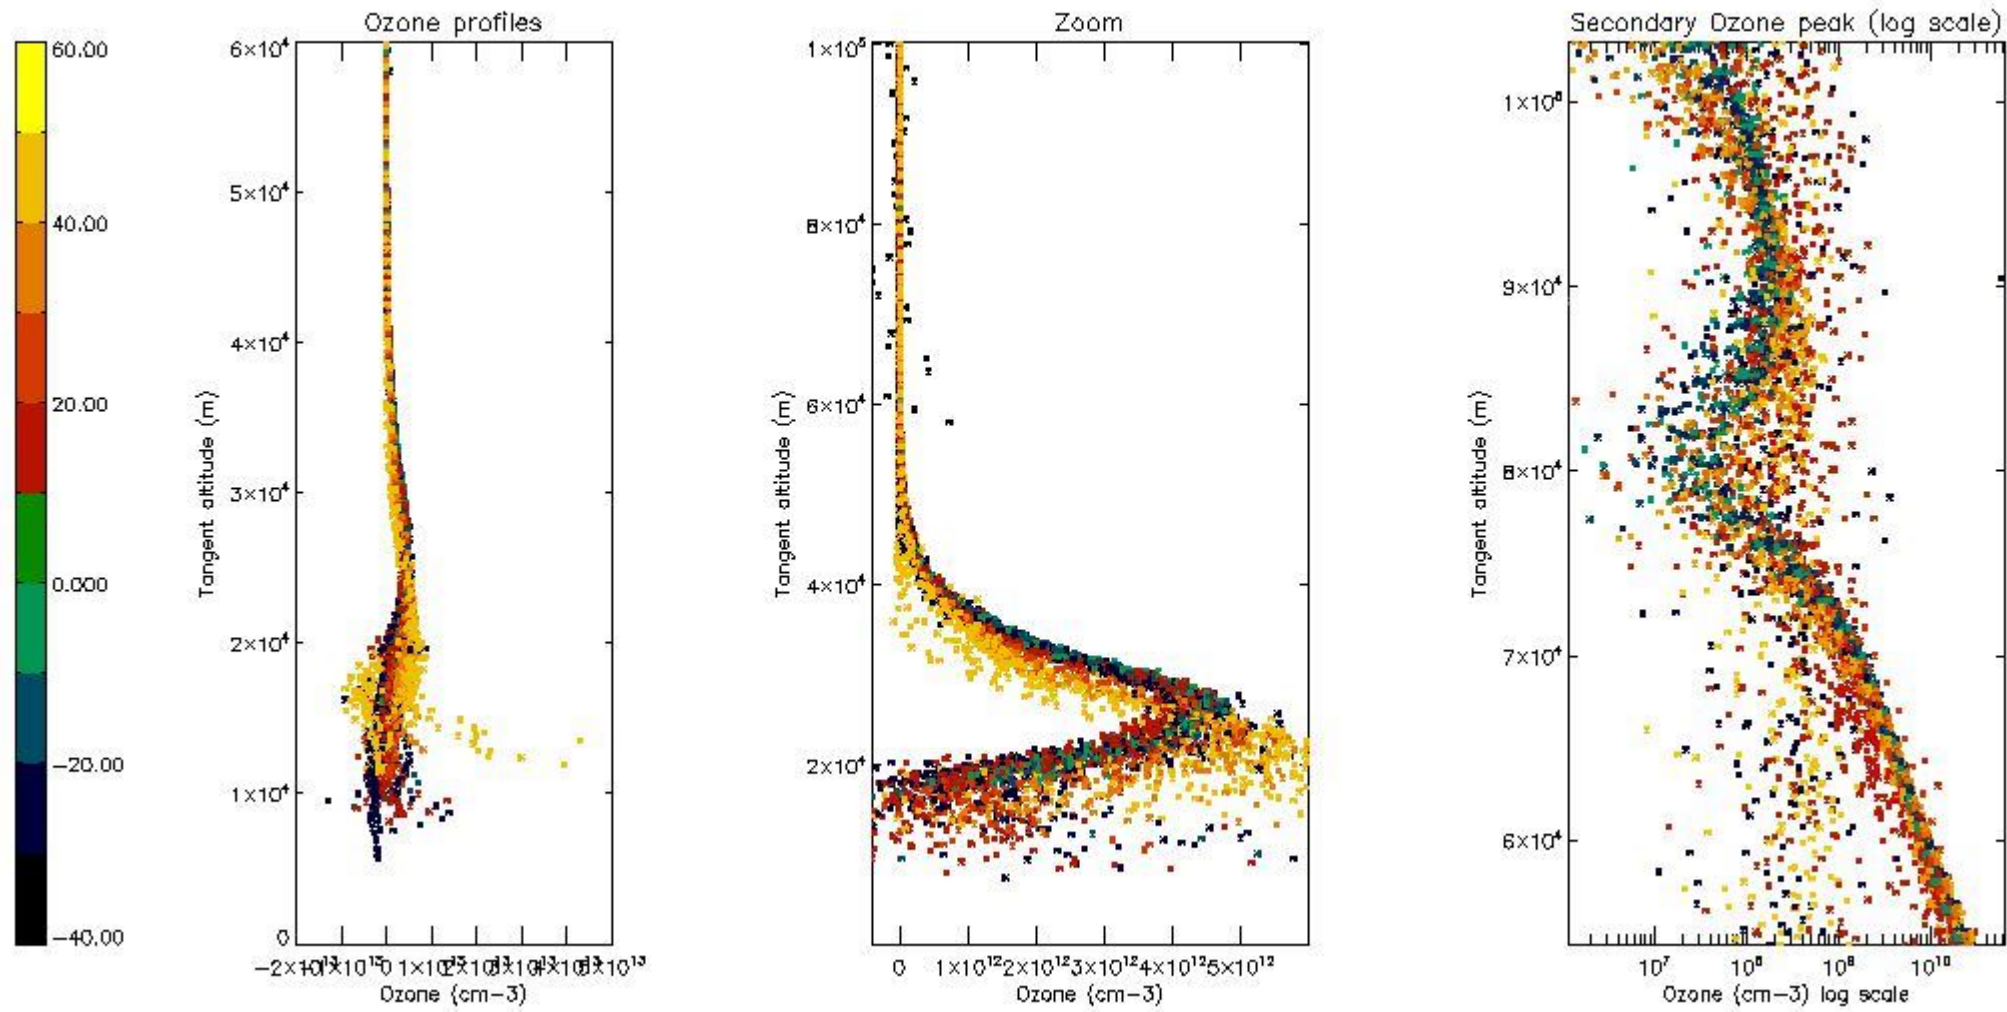

STD < 10	14
STD < 5	8

5.2 Plot ozone profiles for all STD (dark without errors)

The colorbar represents the latitude.

5.3 Plot ozone profiles where STD < 20% (dark without errors)

The colorbar represents the latitude.