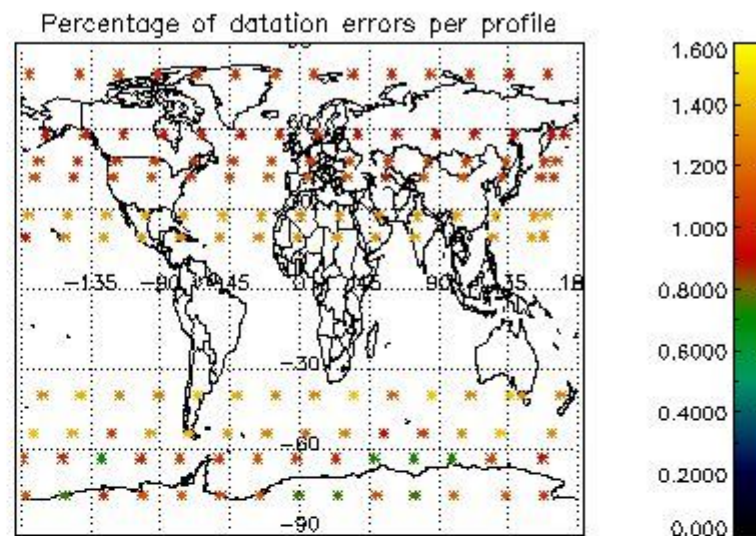

5. Trace gas profiles

5.1 Ozone statistics based on quality of products

The final quality of the products can be "measured" using the STD (Standard Deviation) attached to every point profile. This information is written to the parameter GOM_NL__2P/NL_LOCAL_SPECIES_DENSITY/o3_std of the level 2 products. The table below shows the statistics for given STD ranges.

The statistics are given with respect to the overall valid production:

- Products without fatal errors: GOM_NL__2P/MPH/PRODUCT_ERR=0
- Valid point profile: GOM_NL__2P/NL_LOCAL_SPECIES_DENSITY/pcd(0)=0

The 'Criteria' is applied to valid points of dark limb products:

- Products in dark limb illumination condition: GOM_NL__2P/NL_SUMMARY_QUALITY/obs_ill_cond=0
- Products without fatal errors: GOM_NL__2P/MPH/PRODUCT_ERR=0
- Valid point profile: GOM_NL__2P/NL_LOCAL_SPECIES_DENSITY/pcd(0)=0

So, the table below shows the percentage of dark limb and valid observations for each criteria with respect to the overall valid daily observations.

Criteria	% of total production
All STD	38
STD < 20	18