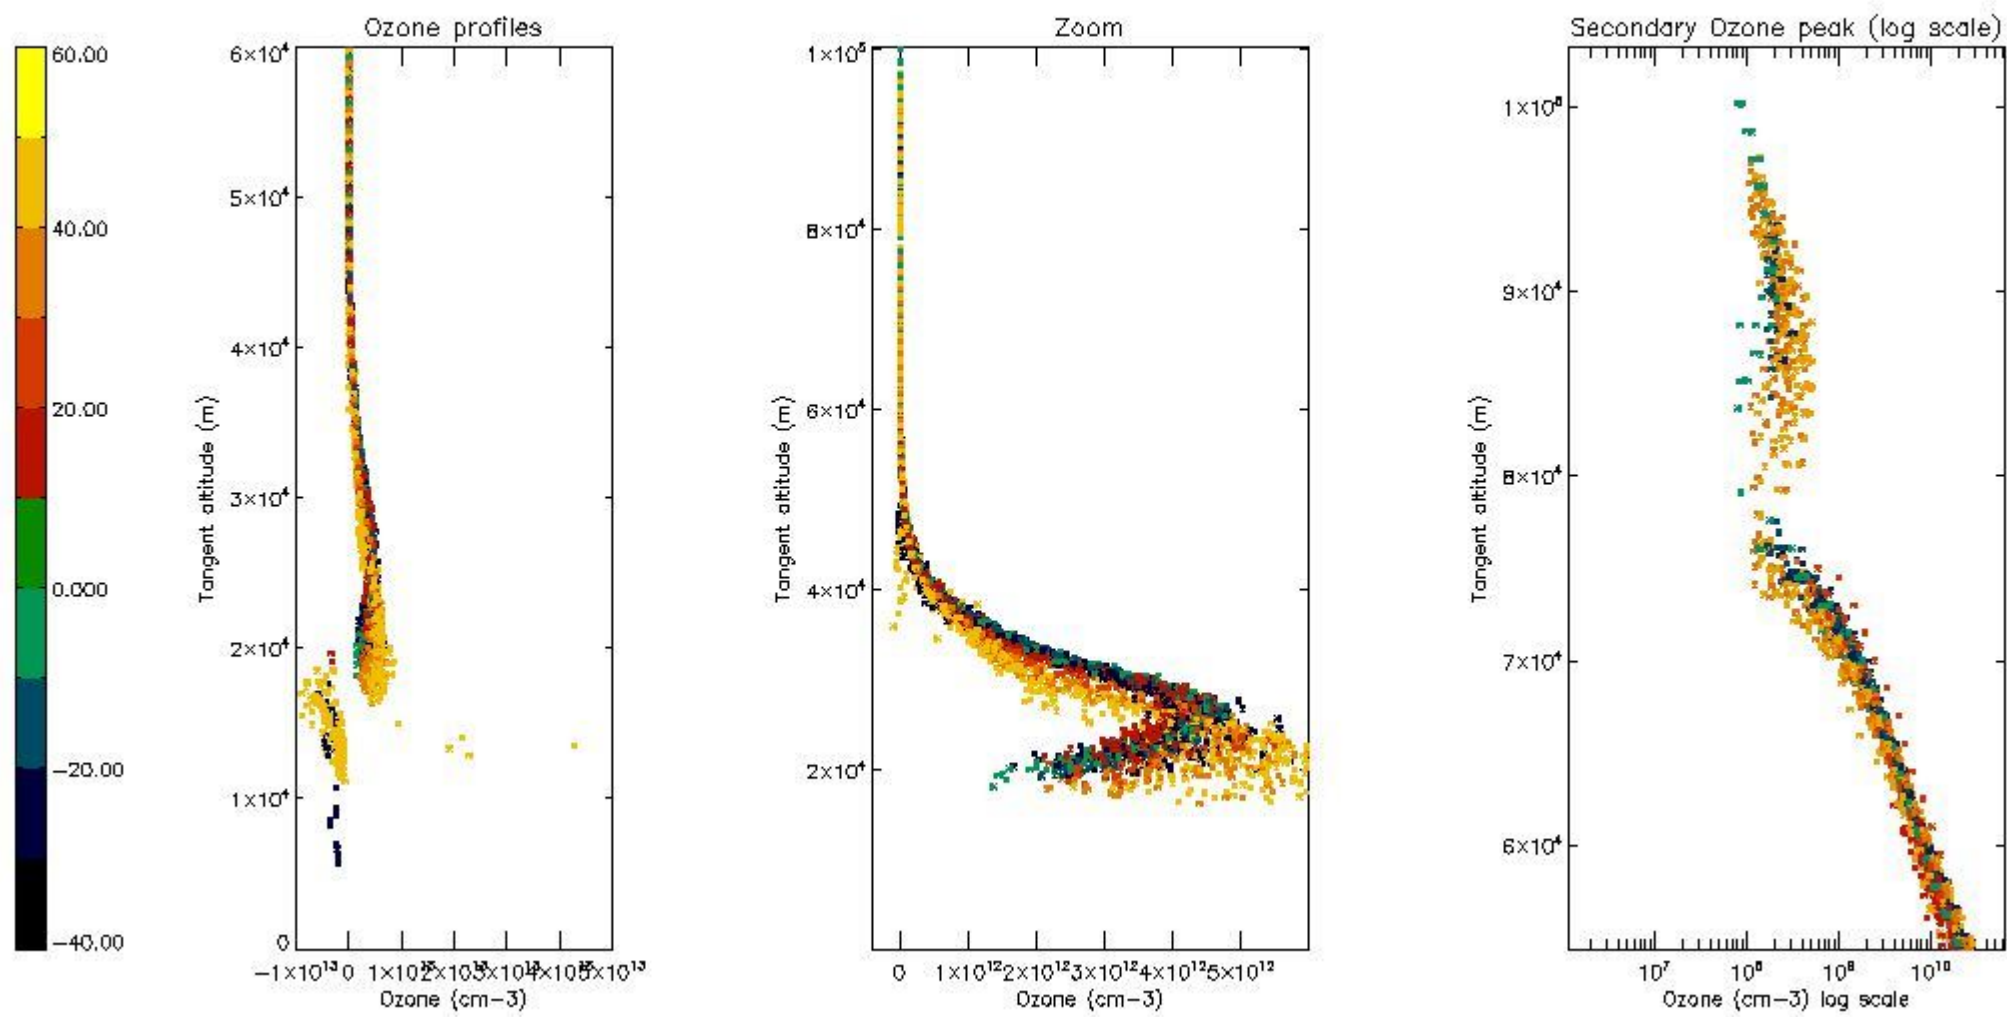

STD < 10	14
STD < 5	8

5.2 Plot ozone profiles for all STD (dark without errors)

The colorbar represents the latitude.

5.3 Plot ozone profiles where STD < 20% (dark without errors)

The colorbar represents the latitude.

5.4 Plot ozone profiles where STD < 10% (dark without errors)

The colorbar represents the latitude.

5.5 Plot ozone profiles where STD < 5% (dark without errors)

The colorbar represents the latitude.

5.6 Plot NO₂ profiles for all STD (dark without errors)