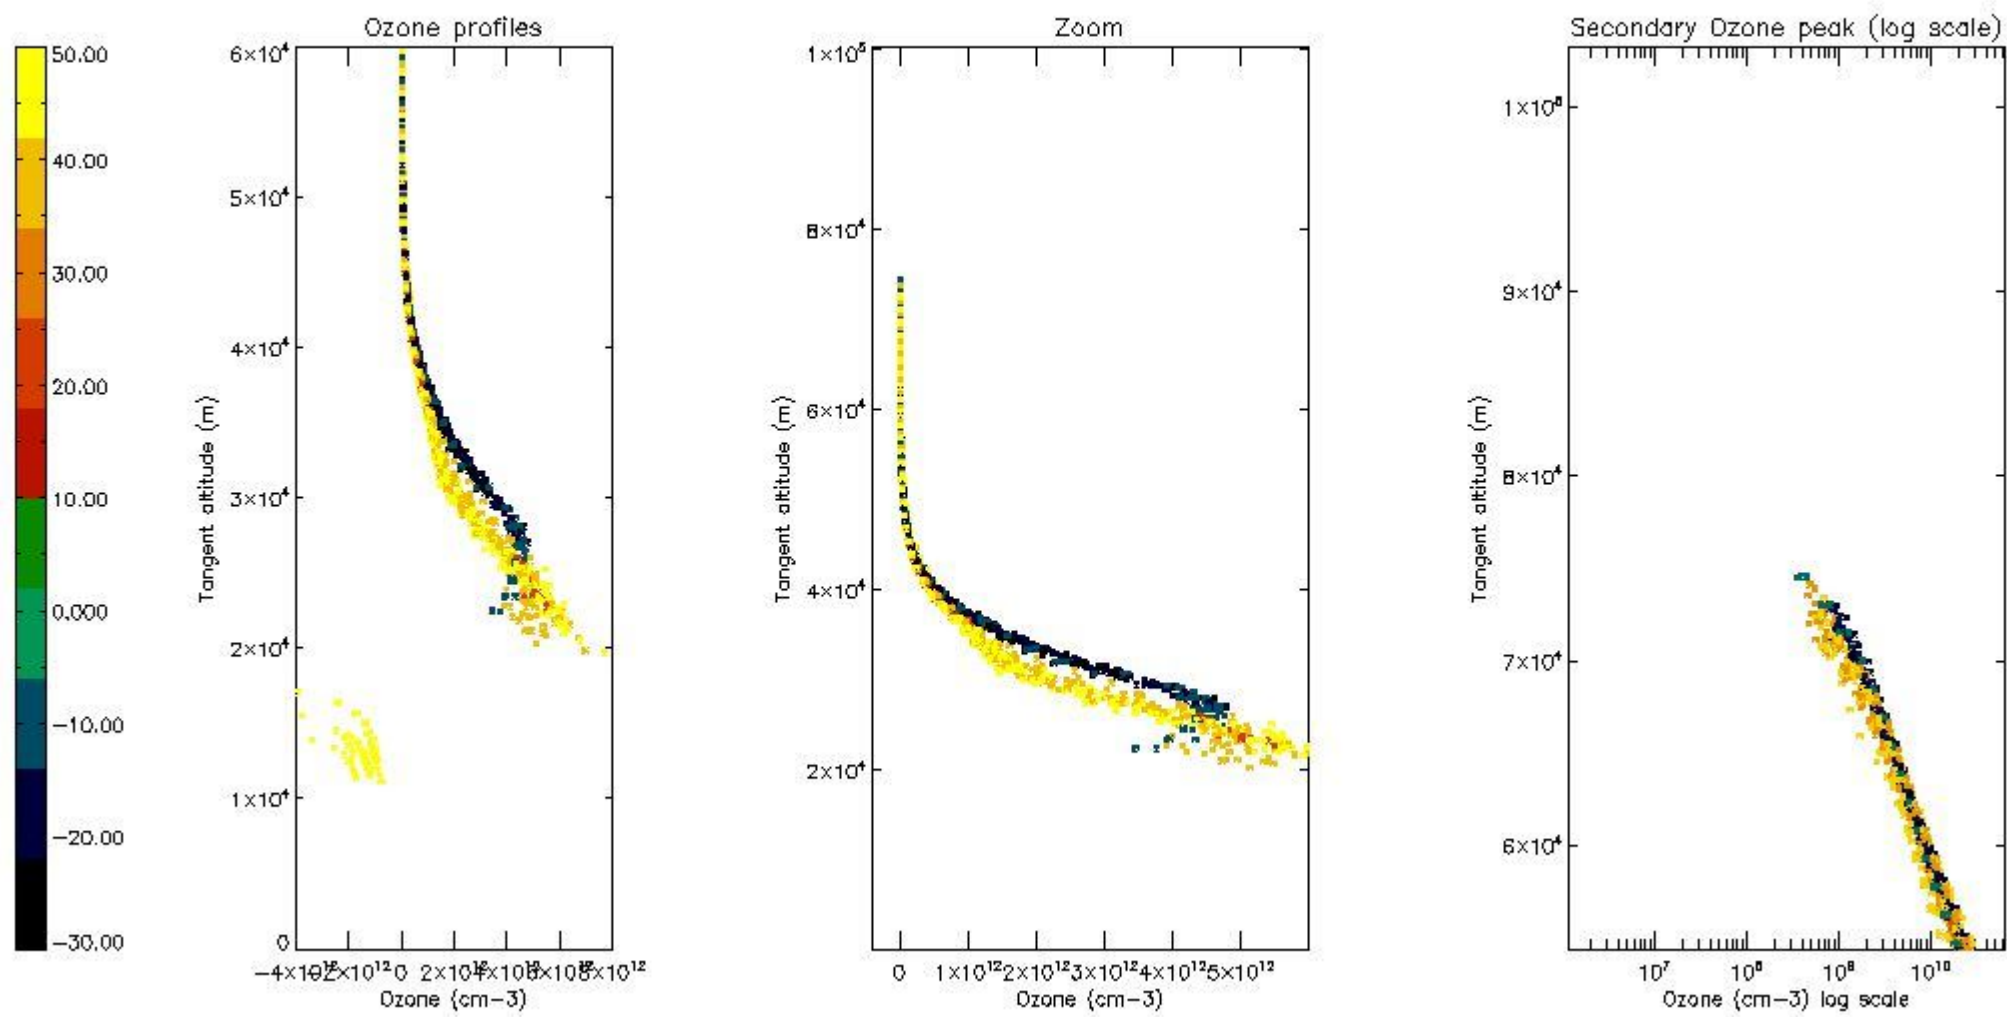

5.6 Plot NO₂ profiles for all STD (dark without errors)

The colorbar represents the latitude.