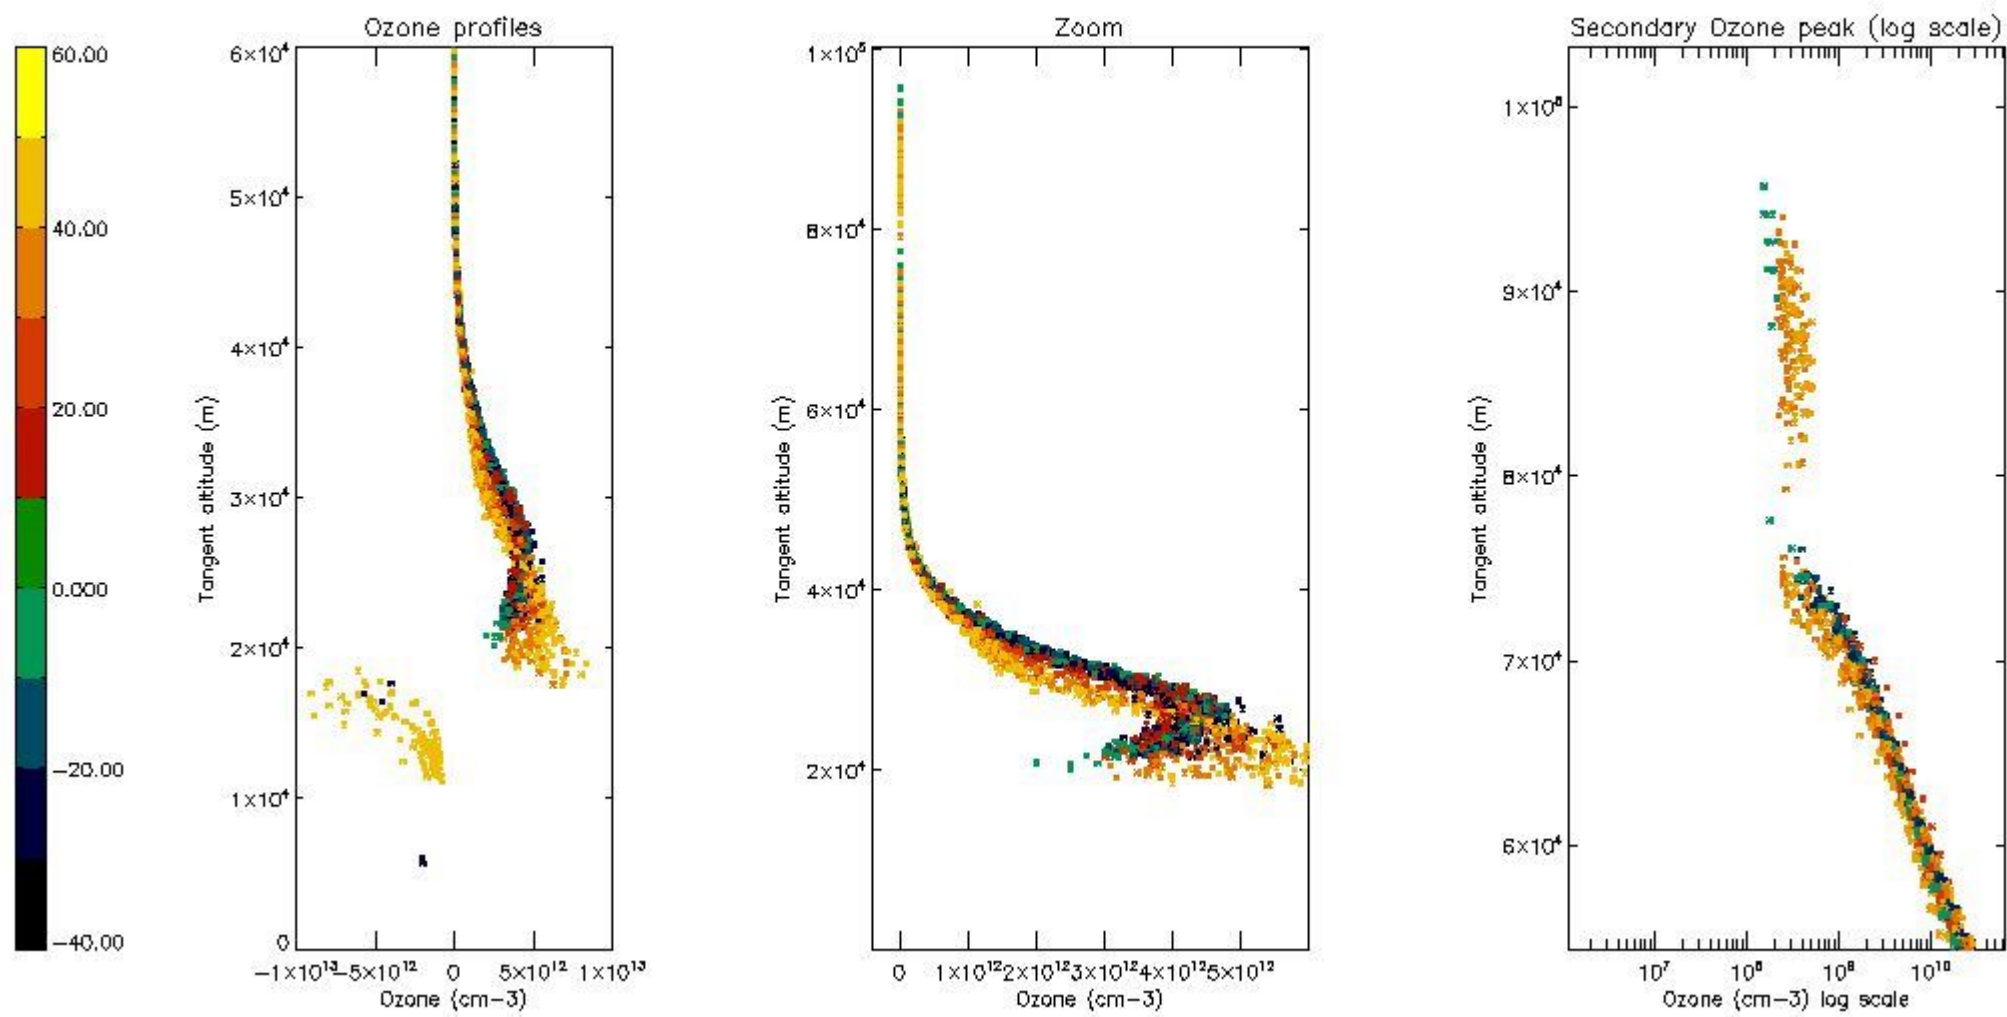

STD < 10	14
STD < 5	8

5.2 Plot ozone profiles for all STD (dark without errors)

The colorbar represents the latitude.

5.3 Plot ozone profiles where STD < 20% (dark without errors)

The colorbar represents the latitude.

5.4 Plot ozone profiles where STD < 10% (dark without errors)

The colorbar represents the latitude.

5.5 Plot ozone profiles where STD < 5% (dark without errors)

The colorbar represents the latitude.

5.6 Plot NO₂ profiles for all STD (dark without errors)