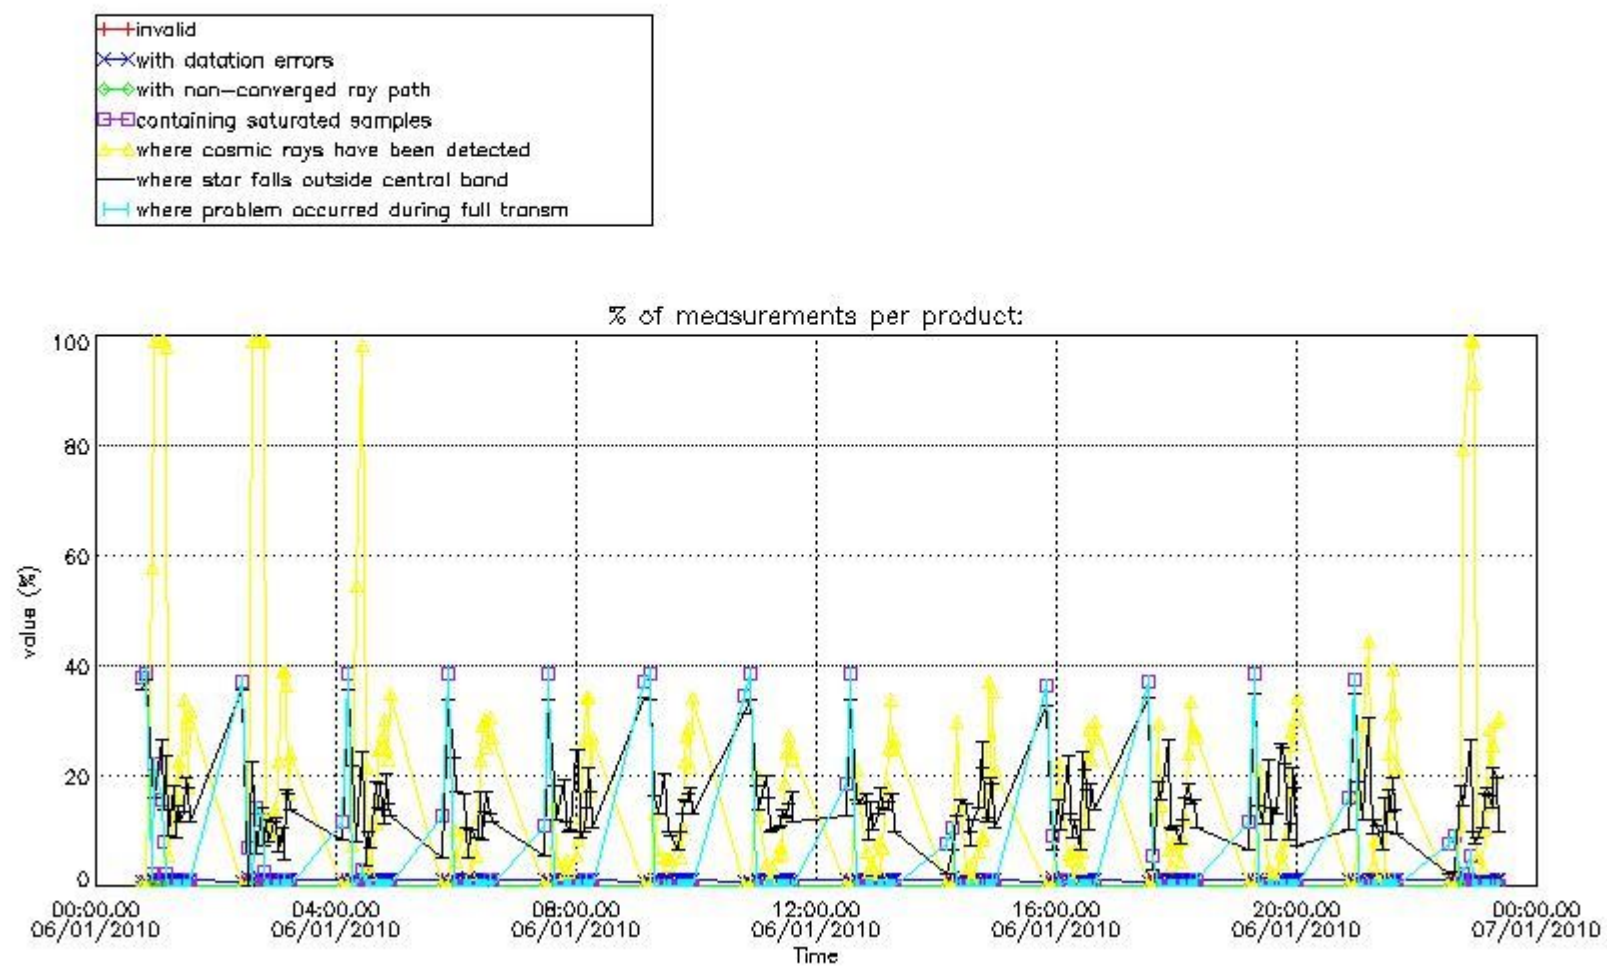

4.1.2 Plot level 1 quality information per product (time dependant): ENVI SAT DESCENDING passes