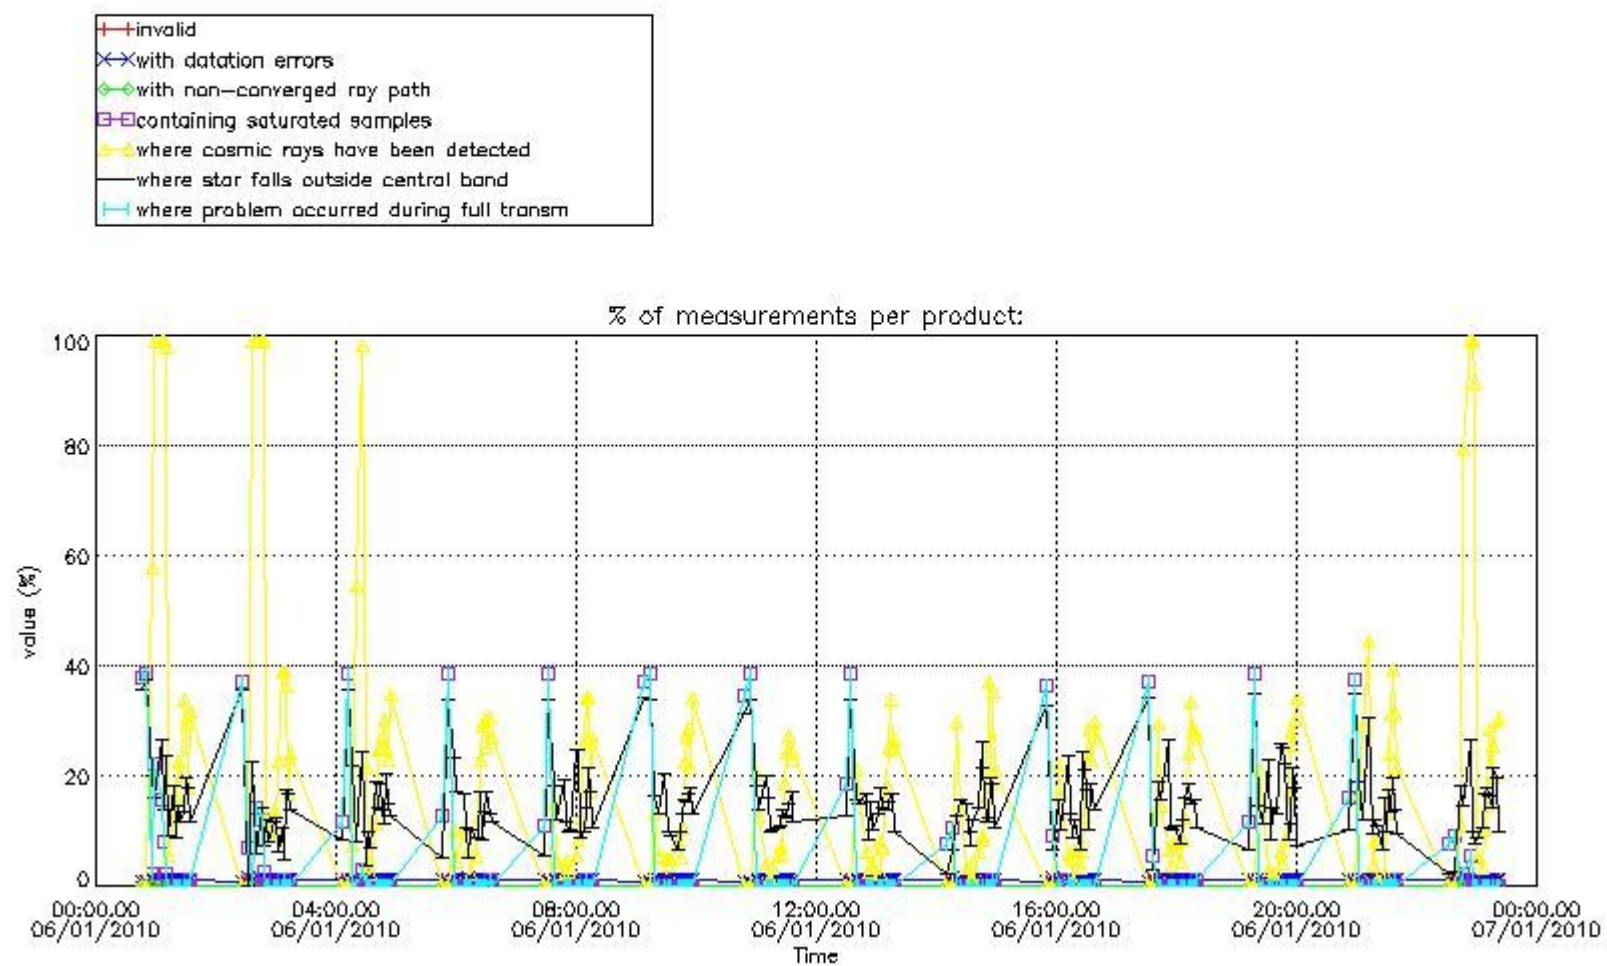

3.1 Plot quality information per product (time dependant)

3.2 Plot quality information per product (world map)

Percentage of flagged data per O3 profile

Percentage of flagged data per H2O profile

Percentage of flagged data per NO2 profile

Percentage of flagged data per NO3 profile

4. Level 1 quality information per product

In this section it is plotted some information contained in the Quality Summary data set of the level 2 products that comes from the level 1b processing. Products without errors (error flag in the MPH set to "0") are used.

4.1 Plot quality information per product (time dependant) coming from level 1b processing

4.1.1 Plot level 1 quality information per product (time dependant): ENVISAT ASCENDING passes

4.1.2 Plot level 1 quality information per product (time dependant): ENVI SAT DESCENDING passes