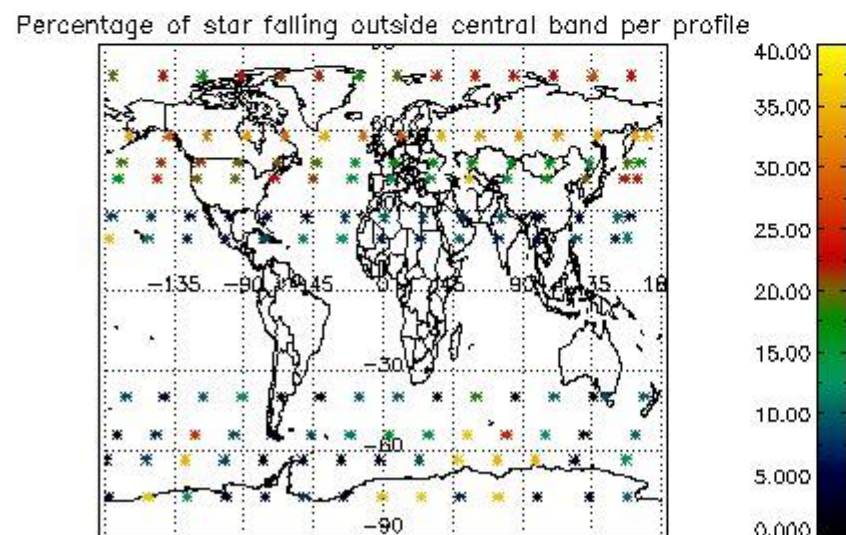

4.2 Plot quality information per product coming from level 1b processing (world map)

4.2.1 Plot level 1 quality information per product (world map): ENVISAT ASCENDING passes

Percentage of cosmic ray hits per profile

Percentage of datation errors per profile

Percentage of star falling outside central band per profile

Percentage of saturation errors per profile

4.2.2 Plot level 1 quality information per product (world map): ENVISAT DESCENDING passes