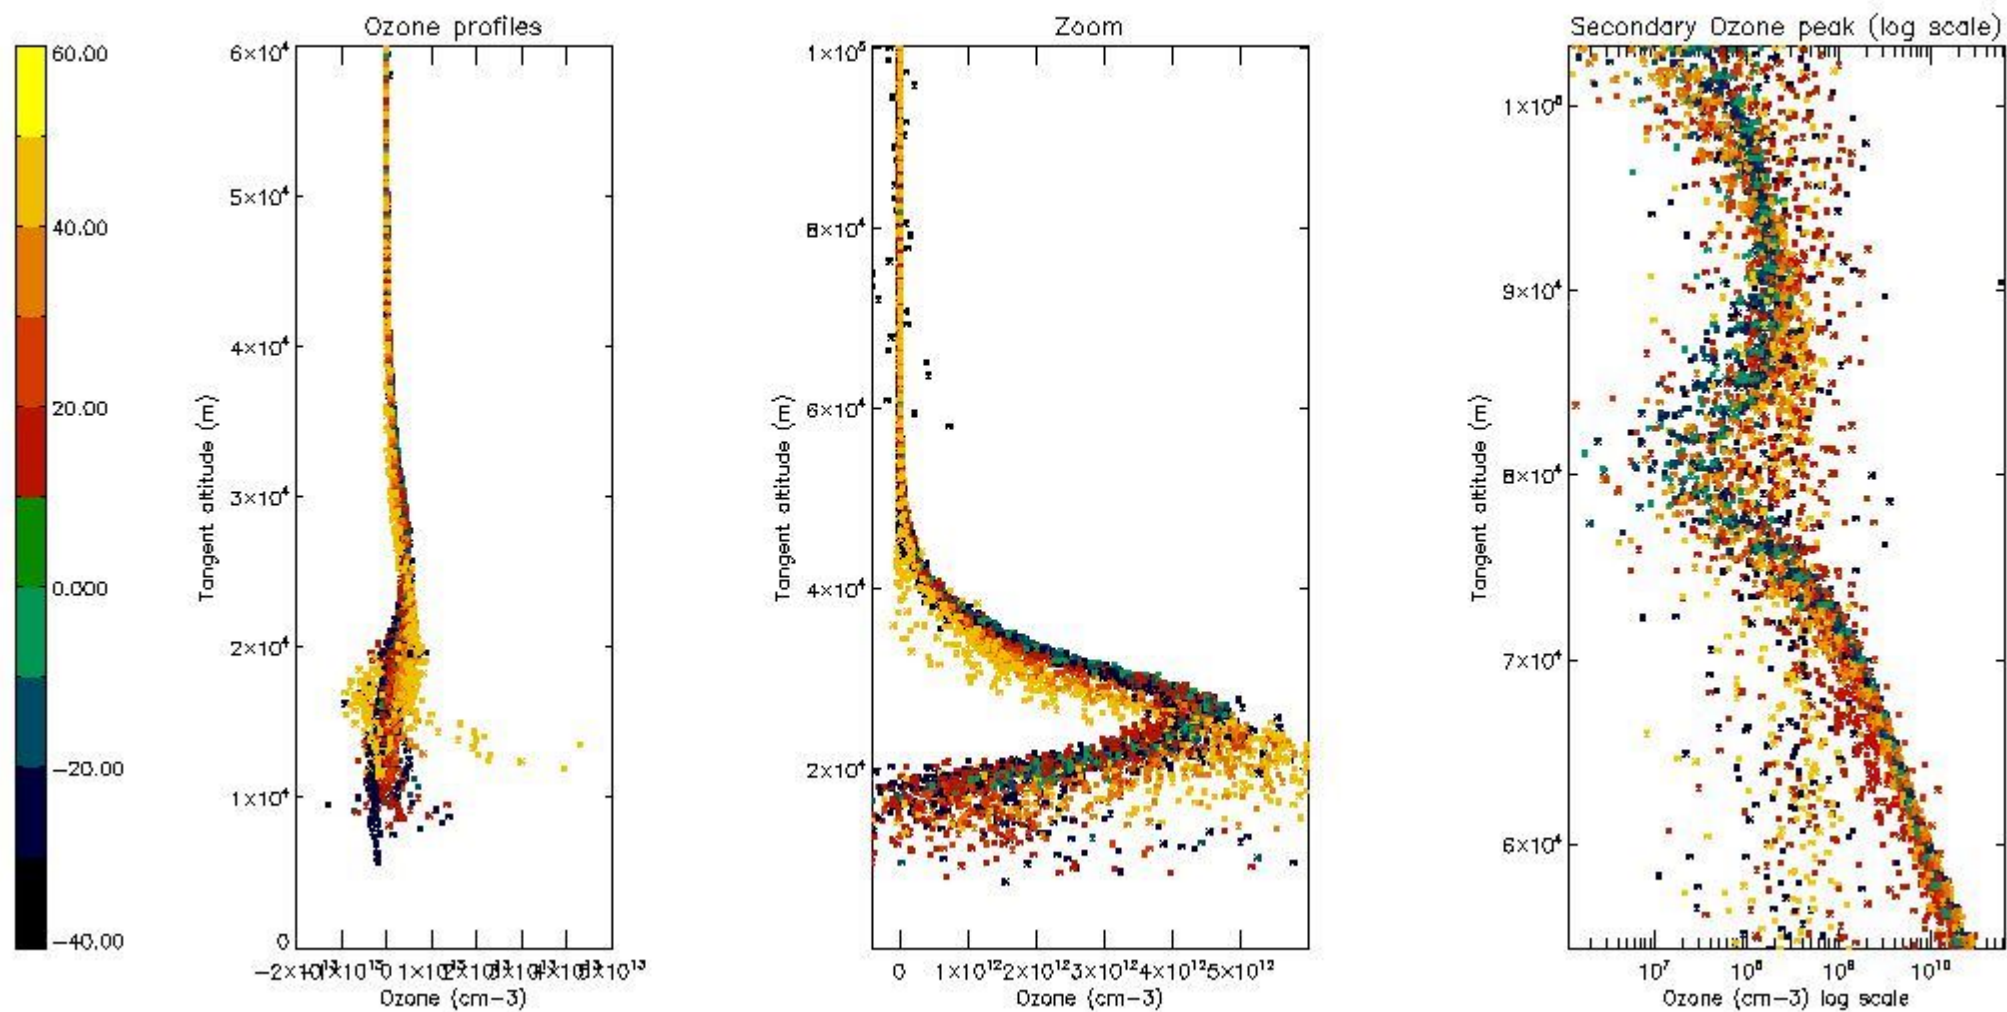

STD < 10	14
STD < 5	8

5.2 Plot ozone profiles for all STD (dark without errors)

The colorbar represents the latitude.

5.3 Plot ozone profiles where STD < 20% (dark without errors)

The colorbar represents the latitude.