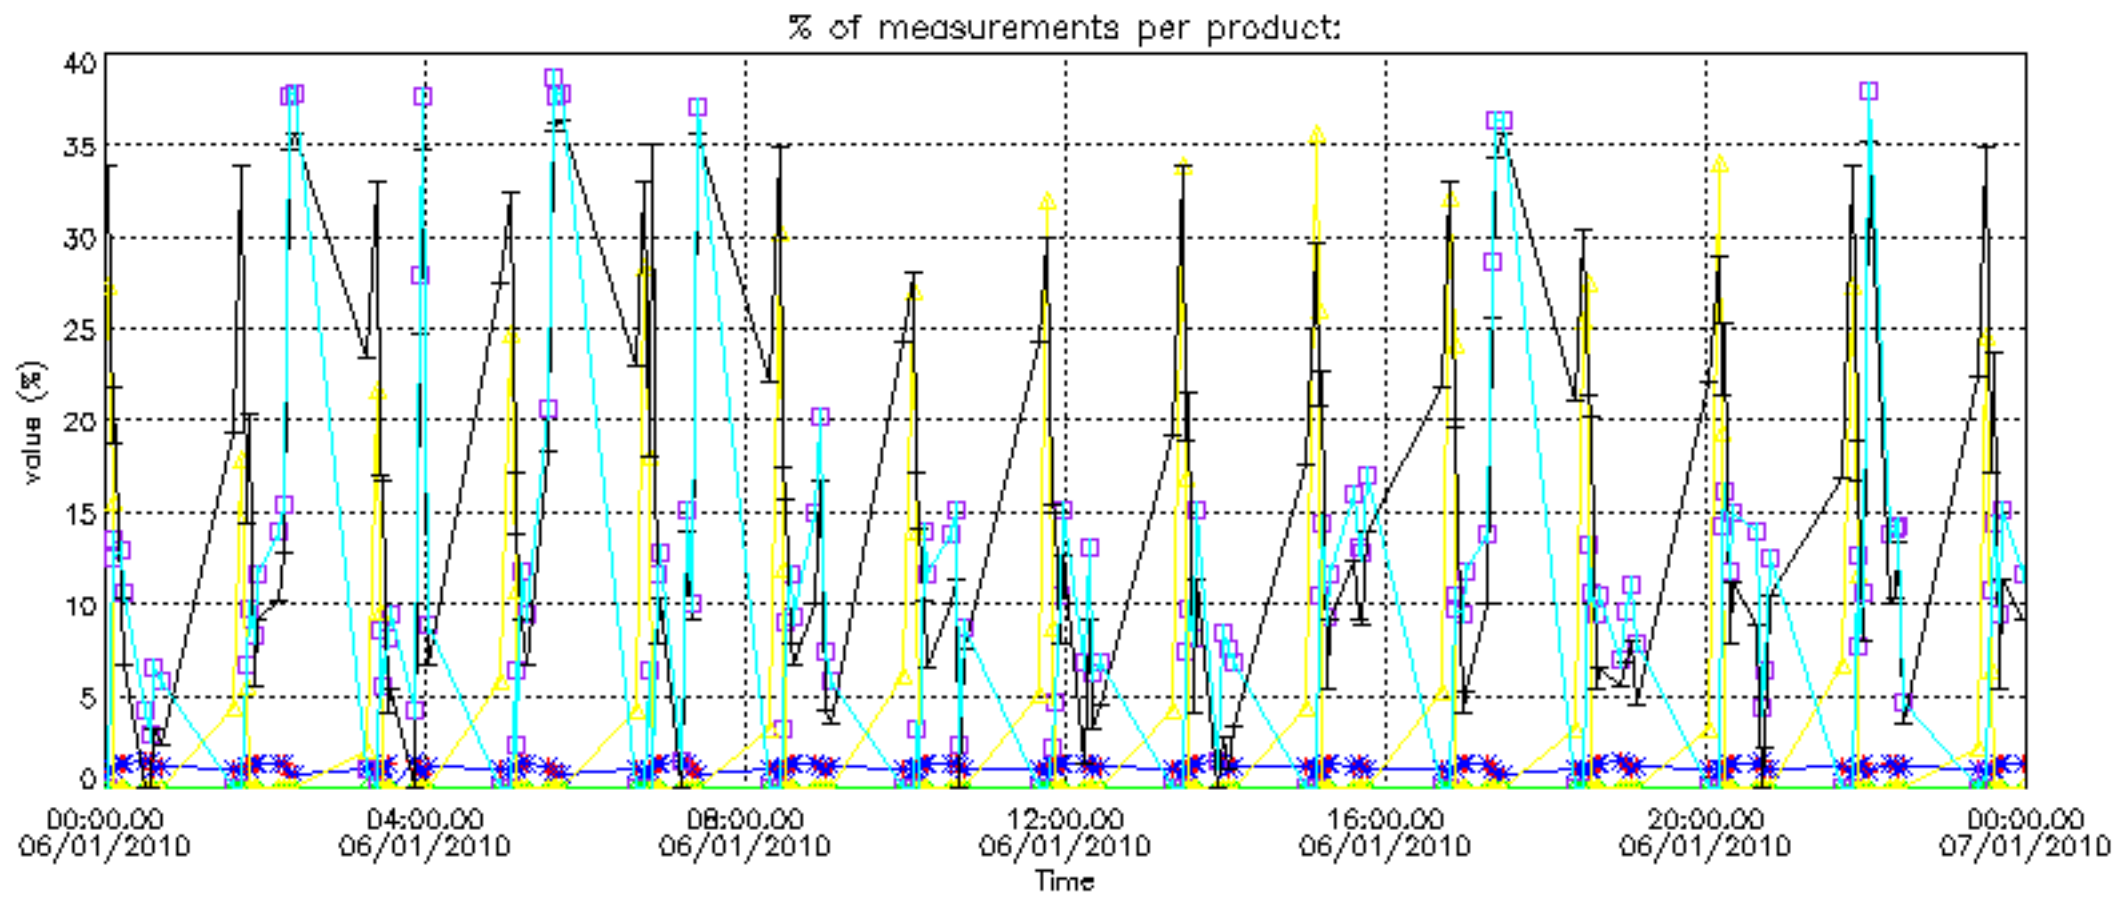

Percentage of cosmic ray hits per profile

Percentage of datation errors per profile