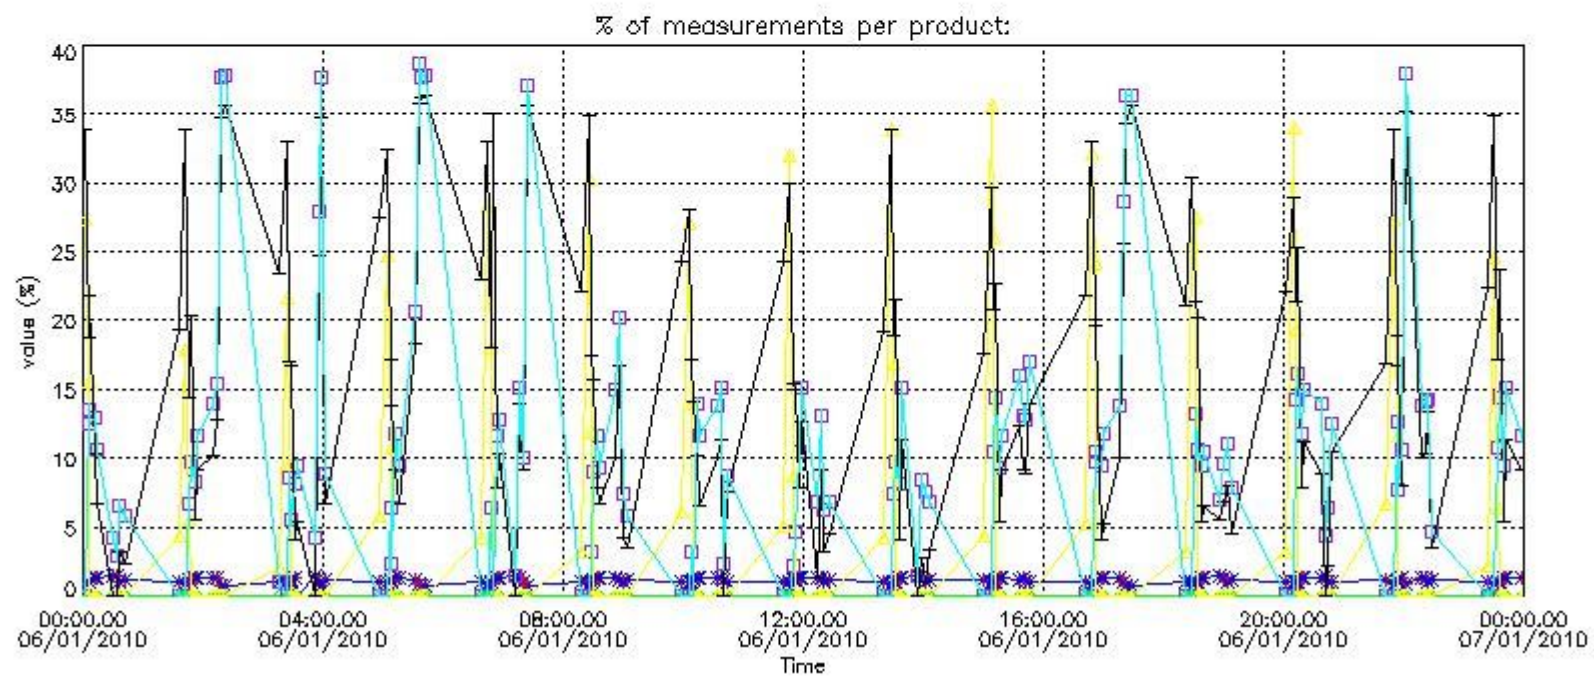

4.2 Plot quality information per product coming from level 1b processing (world map)

4.2.1 Plot level 1 quality information per product (world map): ENVISAT ASCENDING passes