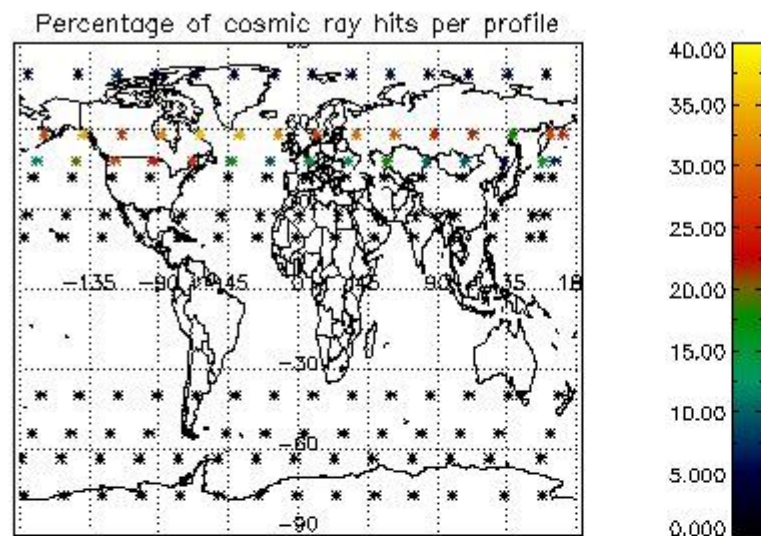

Percentage of datation errors per profile

Percentage of star falling outside central band per profile

Percentage of saturation errors per profile

4.2.2 Plot level 1 quality information per product (world map): ENVISAT DESCENDING passes