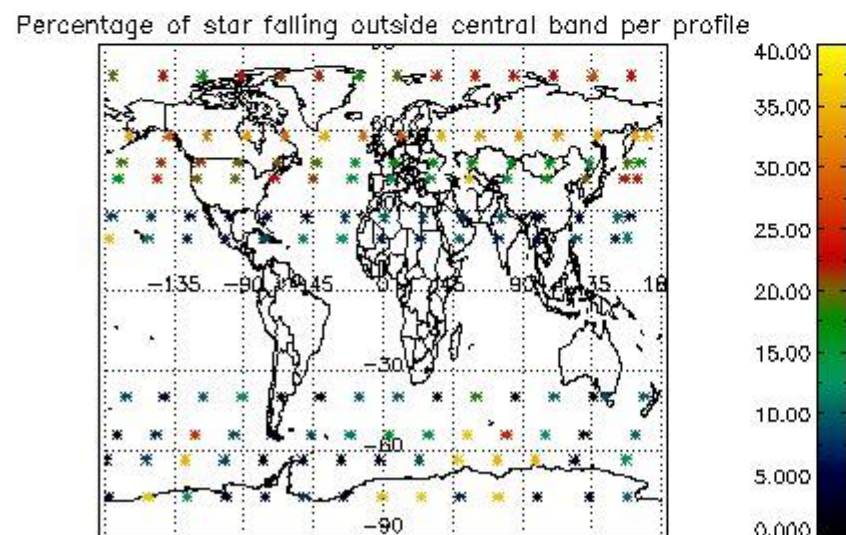

5. Trace gas profiles

5.1 Ozone statistics based on quality of products

The final quality of the products can be "measured" using the STD (Standard Deviation) attached to every point profile. This information is written to the parameter GOM_NL__2P/NL_LOCAL_SPECIES_DENSITY/o3_std of the level 2 products. The table below shows the statistics for given STD ranges.

The statistics are given with respect to the overall valid production:

- Products without fatal errors: GOM_NL__2P/MPH/PRODUCT_ERR=0
- Valid point profile: GOM_NL__2P/NL_LOCAL_SPECIES_DENSITY/pcd(0)=0

The 'Criteria' is applied to valid points of dark limb products:

- Products in dark limb illumination condition: GOM_NL__2P/NL_SUMMARY_QUALITY/obs_ill_cond=0
- Products without fatal errors: GOM_NL__2P/MPH/PRODUCT_ERR=0
- Valid point profile: GOM_NL__2P/NL_LOCAL_SPECIES_DENSITY/pcd(0)=0

So, the table below shows the percentage of dark limb and valid observations for each criteria with respect to the overall valid daily observations.

Criteria	% of total production
All STD	38
STD < 20	18