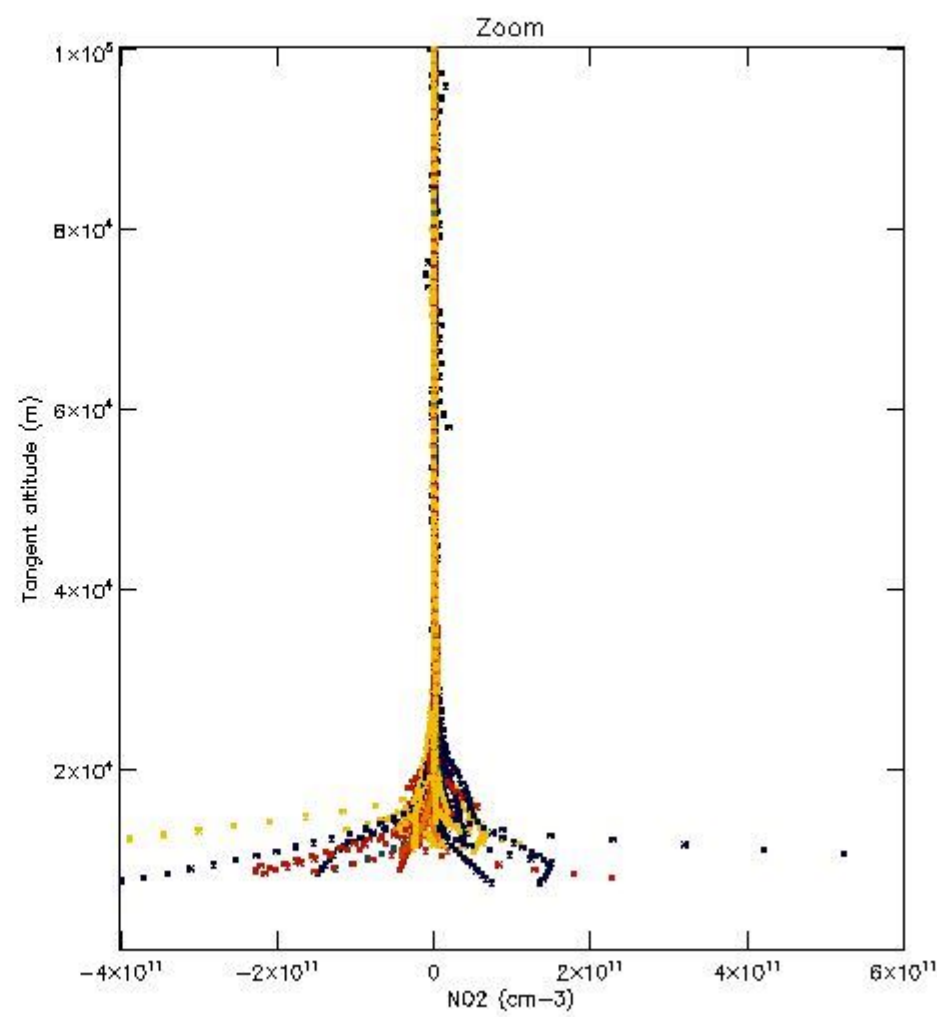

5.7 Plot NO3 profiles for all STD (dark without errors)

The colorbar represents the latitude.