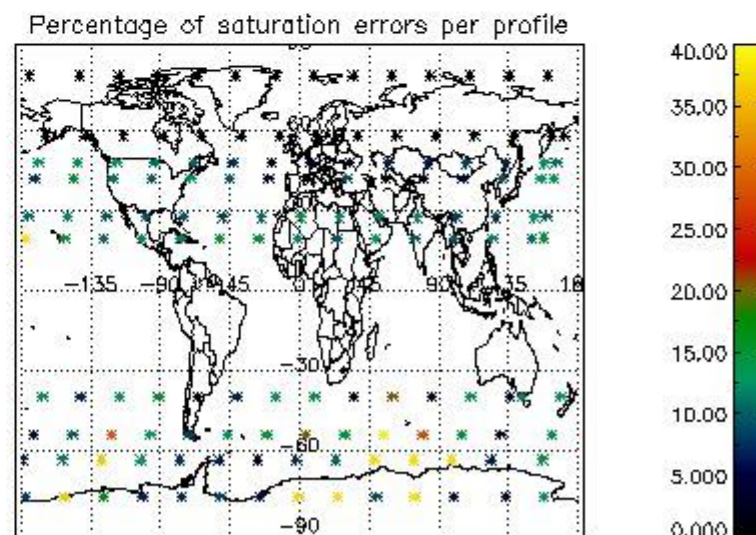

5. Trace gas profiles

5.1 Ozone statistics based on quality of products

The final quality of the products can be "measured" using the STD (Standard Deviation) attached to every point profile. This information is written to the parameter GOM_NL__2P/NL_LOCAL_SPECIES_DENSITY/o3_std of the level 2 products. The table below shows the statistics for given STD ranges.

The statistics are given with respect to the overall valid production:

- Products without fatal errors: GOM_NL__2P/MPH/PRODUCT_ERR=0
- Valid point profile: GOM_NL__2P/NL_LOCAL_SPECIES_DENSITY/pcd(0)=0

The 'Criteria' is applied to valid points of dark limb products:

- Products in dark limb illumination condition: GOM_NL__2P/NL_SUMMARY_QUALITY/obs_ill_cond=0
- Products without fatal errors: GOM_NL__2P/MPH/PRODUCT_ERR=0
- Valid point profile: GOM_NL__2P/NL_LOCAL_SPECIES_DENSITY/pcd(0)=0

So, the table below shows the percentage of dark limb and valid observations for each criteria with respect to the overall valid daily observations.

Criteria	% of total production
All STD	38
STD < 20	18