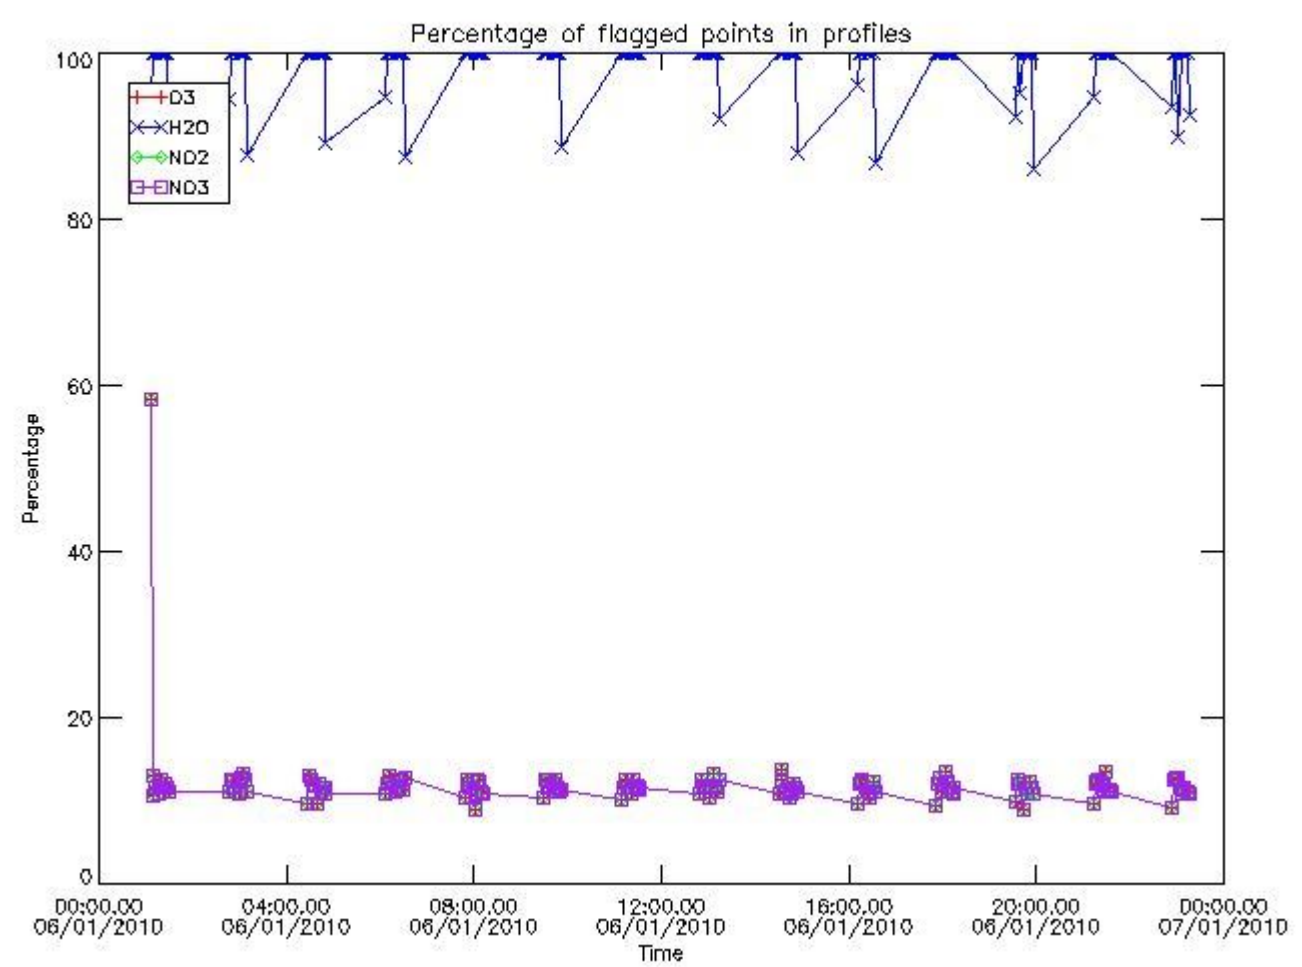

3. Quality information per product

In this section it is plotted some information contained in the Quality Summary data set of the level 2 products. Only products in dark limb conditions and without errors (error flag in the MPH set to "0") are used.

3.1 Plot quality information per product (time dependant)

3.2 Plot quality information per product (world map)