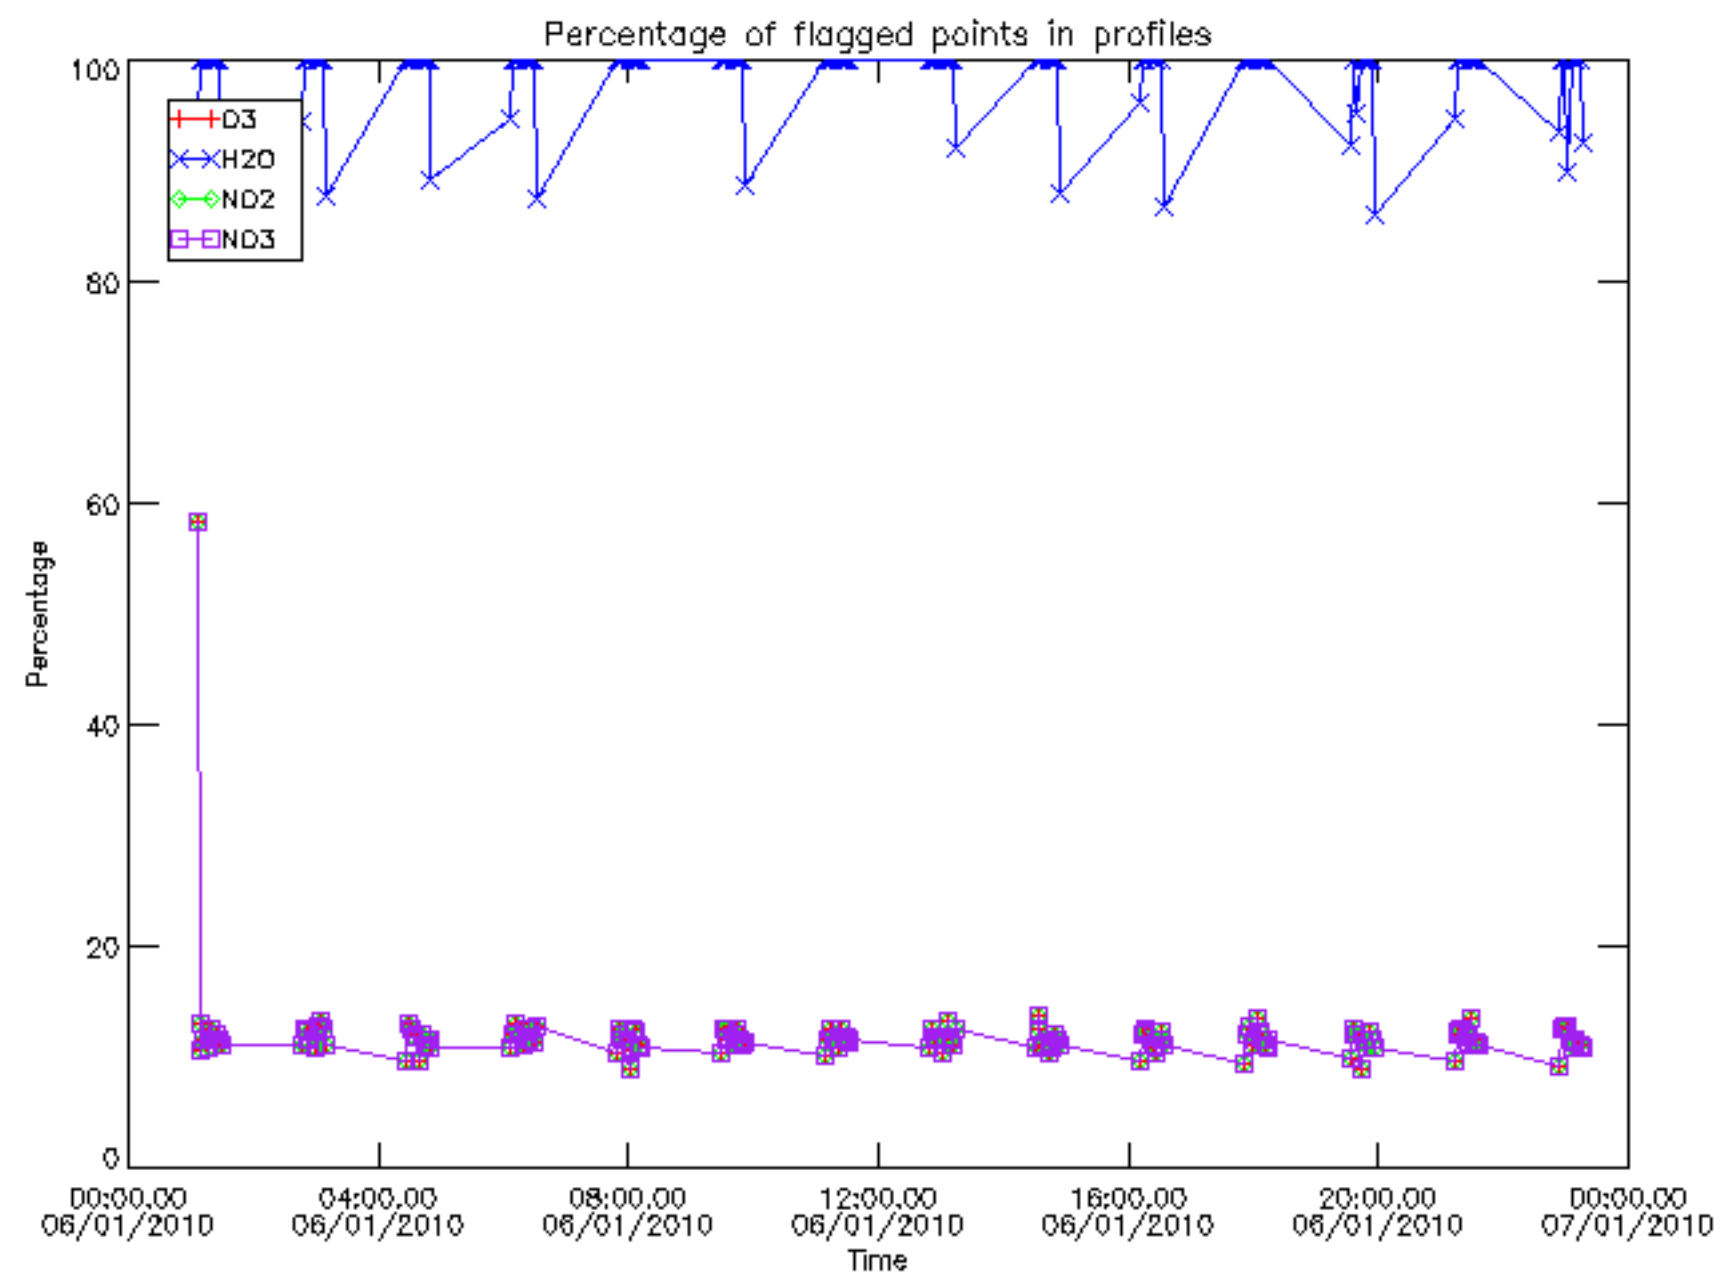

Percentage of flagged data per D3 profile

Percentage of flagged data per H2O profile