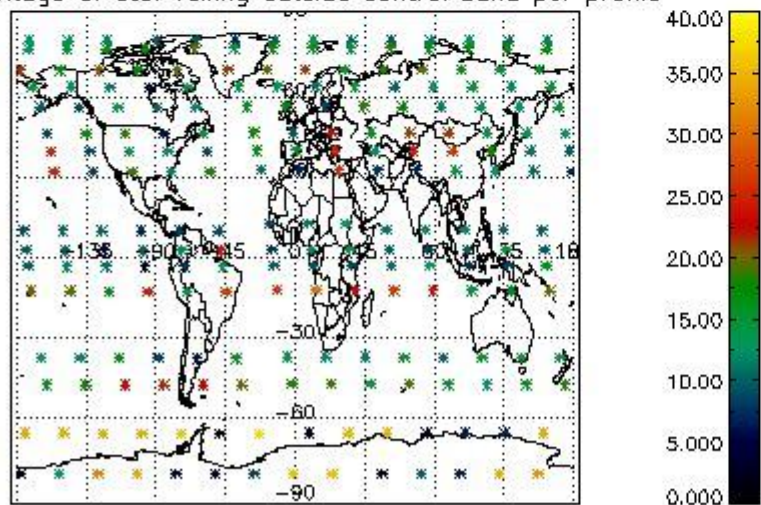

Percentage of star falling outside central band per profile