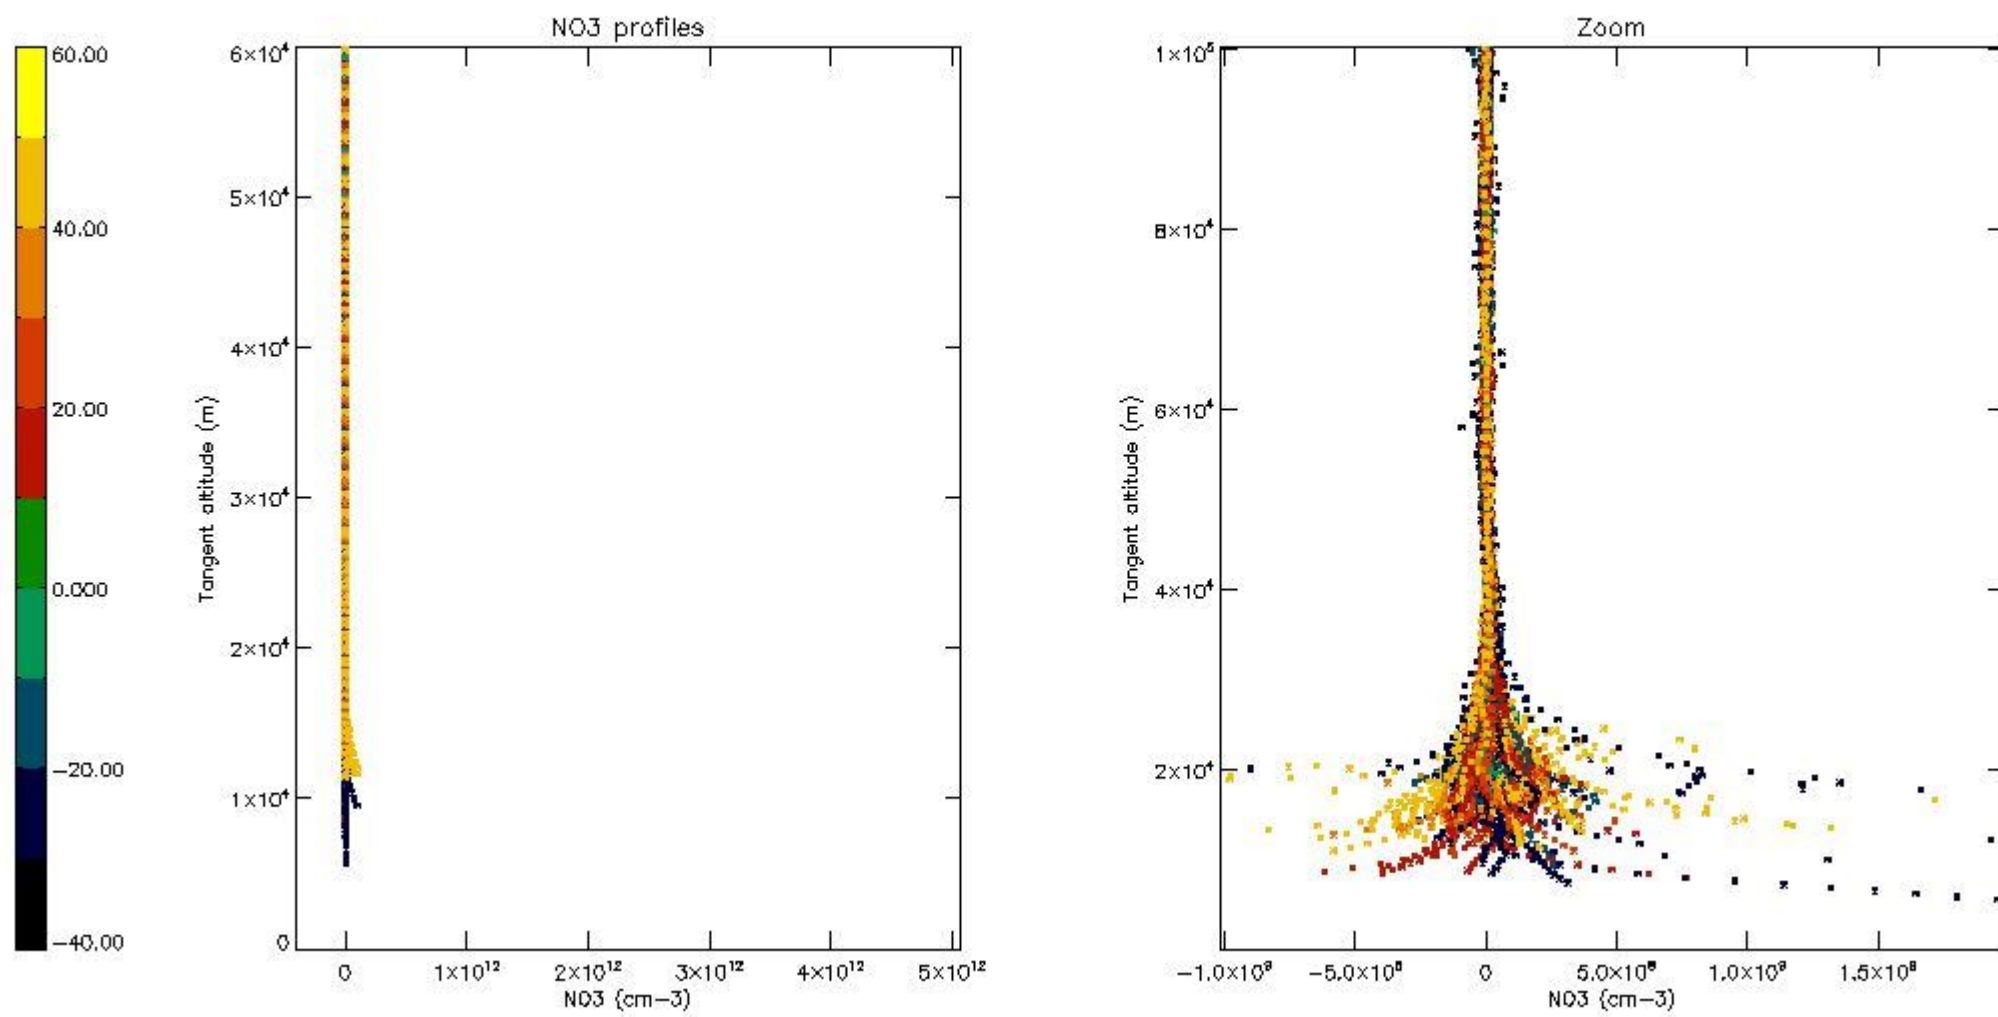

5.8 Plot H2O profiles for all STD (only for occultations of stars 1,2,3,4,13,14,16,26,63 dark without errors)

The colorbar represents the latitude.