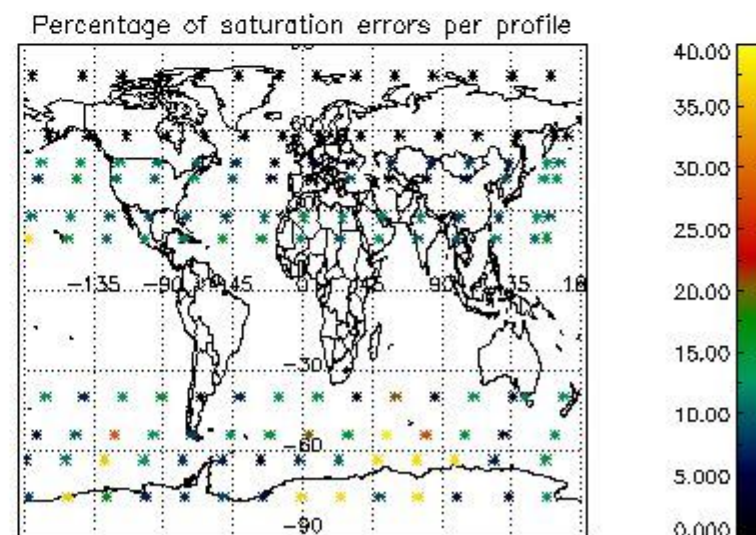

4.2 Plot quality information per product coming from level 1b processing (world map)

4.2.1 Plot level 1 quality information per product (world map): ENVISAT ASCENDING passes

Percentage of cosmic ray hits per profile

Percentage of datation errors per profile

Percentage of star falling outside central band per profile

Percentage of saturation errors per profile

4.2.2 Plot level 1 quality information per product (world map): ENVISAT DESCENDING passes

5. Trace gas profiles

5.1 Ozone statistics based on quality of products

The final quality of the products can be "measured" using the STD (Standard Deviation) attached to every point profile. This information is written to the parameter GOM_NL__2P/NL_LOCAL_SPECIES_DENSITY/o3_std of the level 2 products. The table below shows the statistics for given STD ranges.