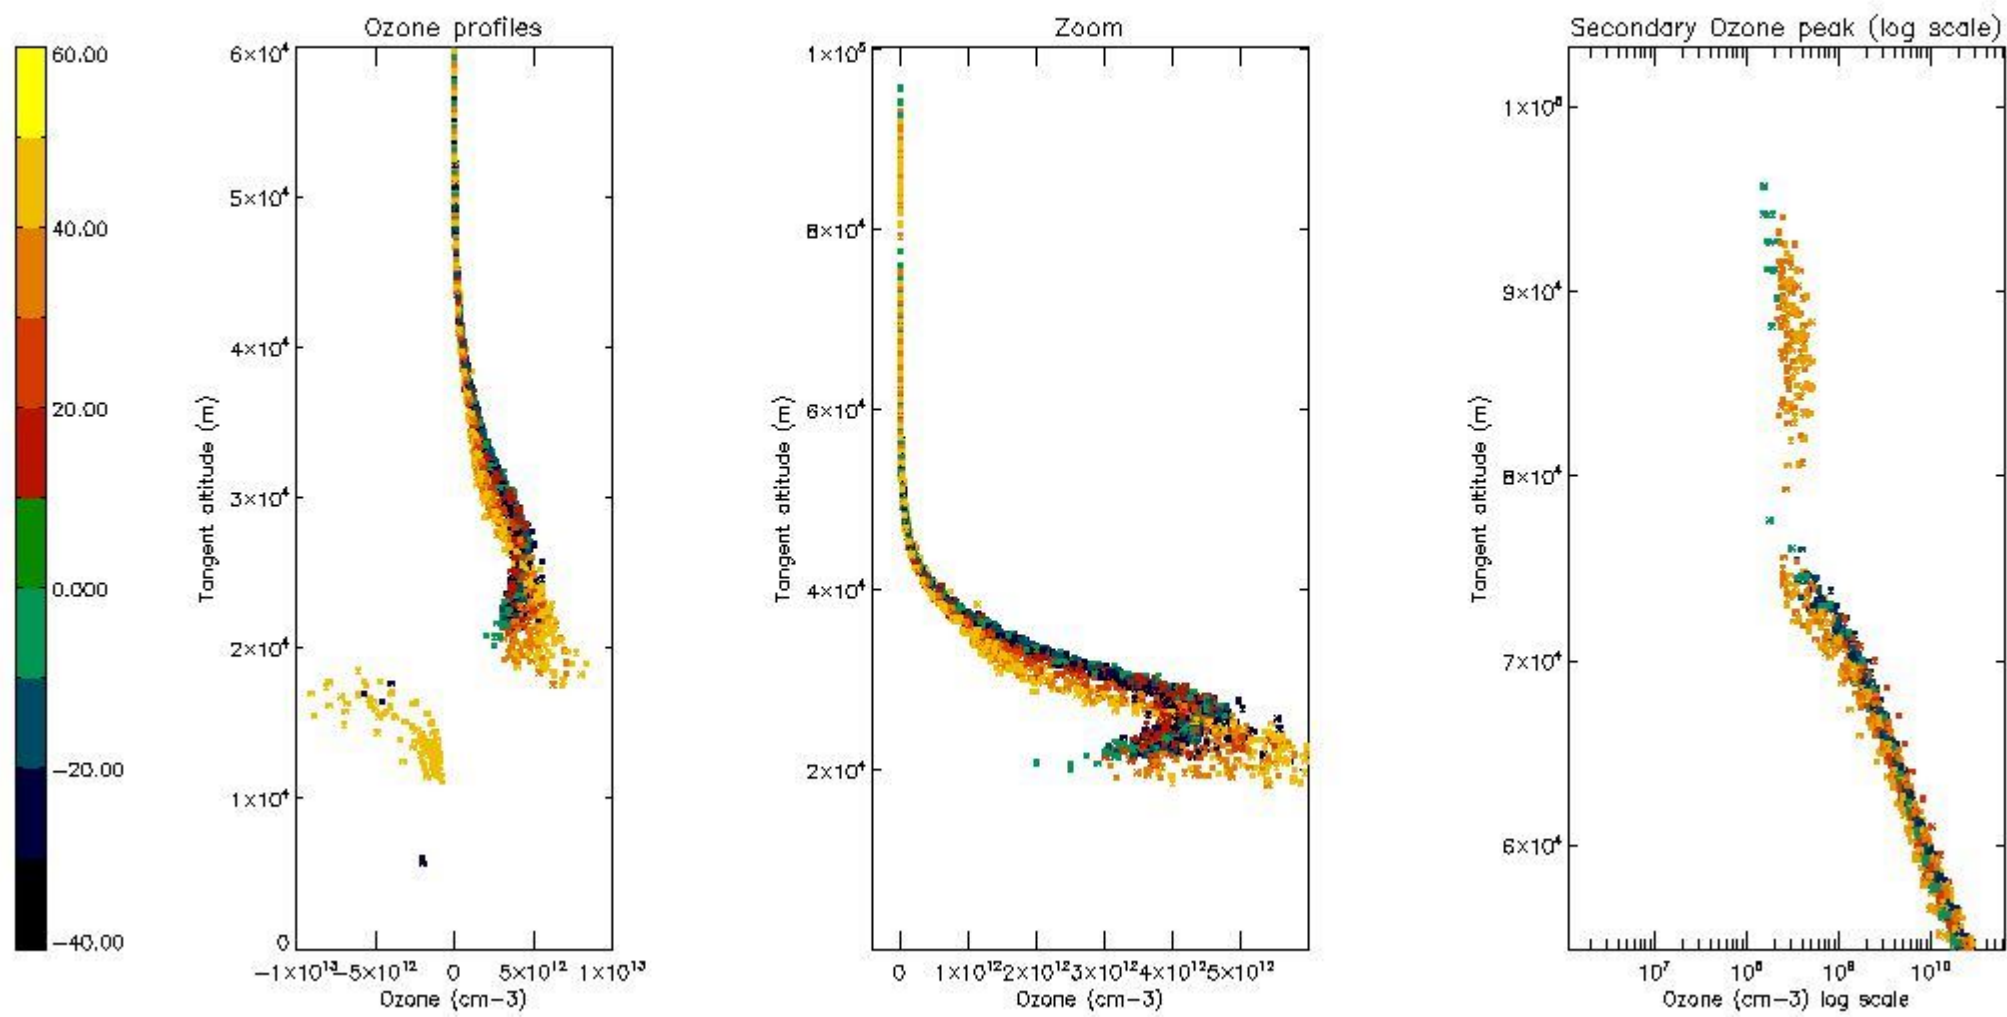

5.5 Plot ozone profiles where STD < 5% (dark without errors)

The colorbar represents the latitude.