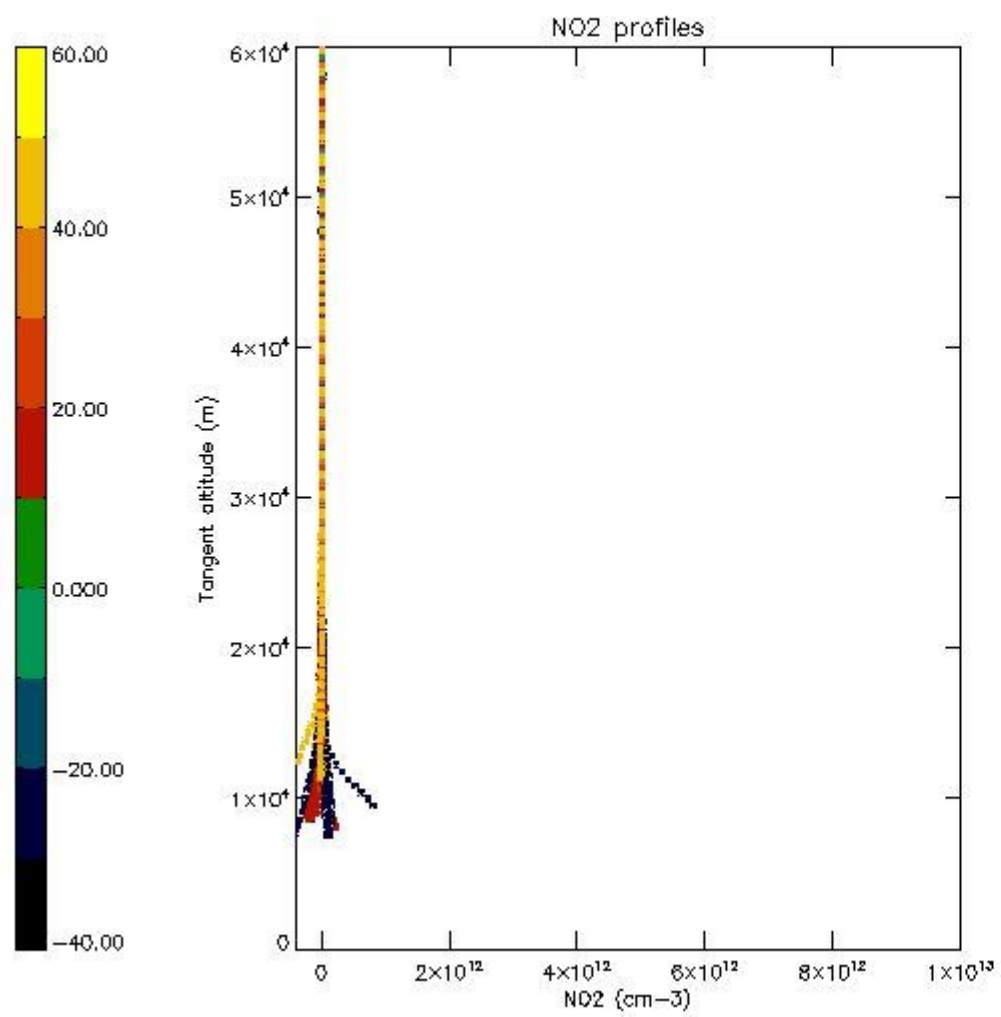

5.7 Plot NO3 profiles for all STD (dark without errors)

The colorbar represents the latitude.