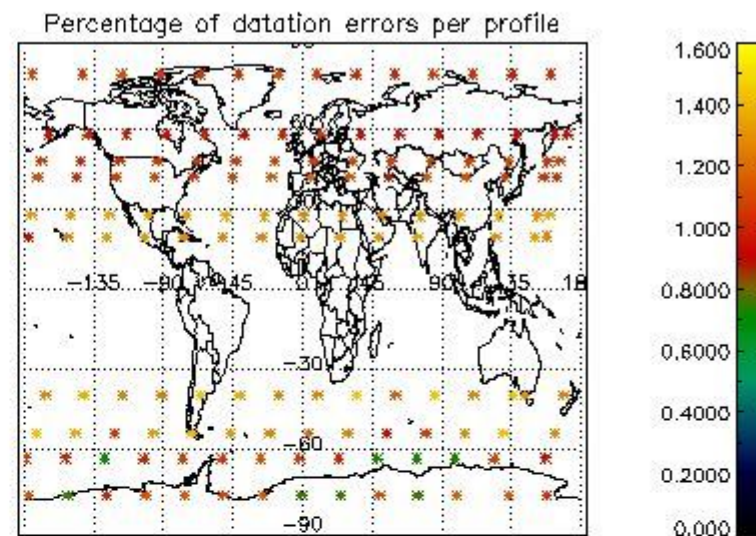

Percentage of datation errors per profile

Percentage of star falling outside central band per profile

Percentage of saturation errors per profile

4.2.2 Plot level 1 quality information per product (world map): ENVISAT DESCENDING passes