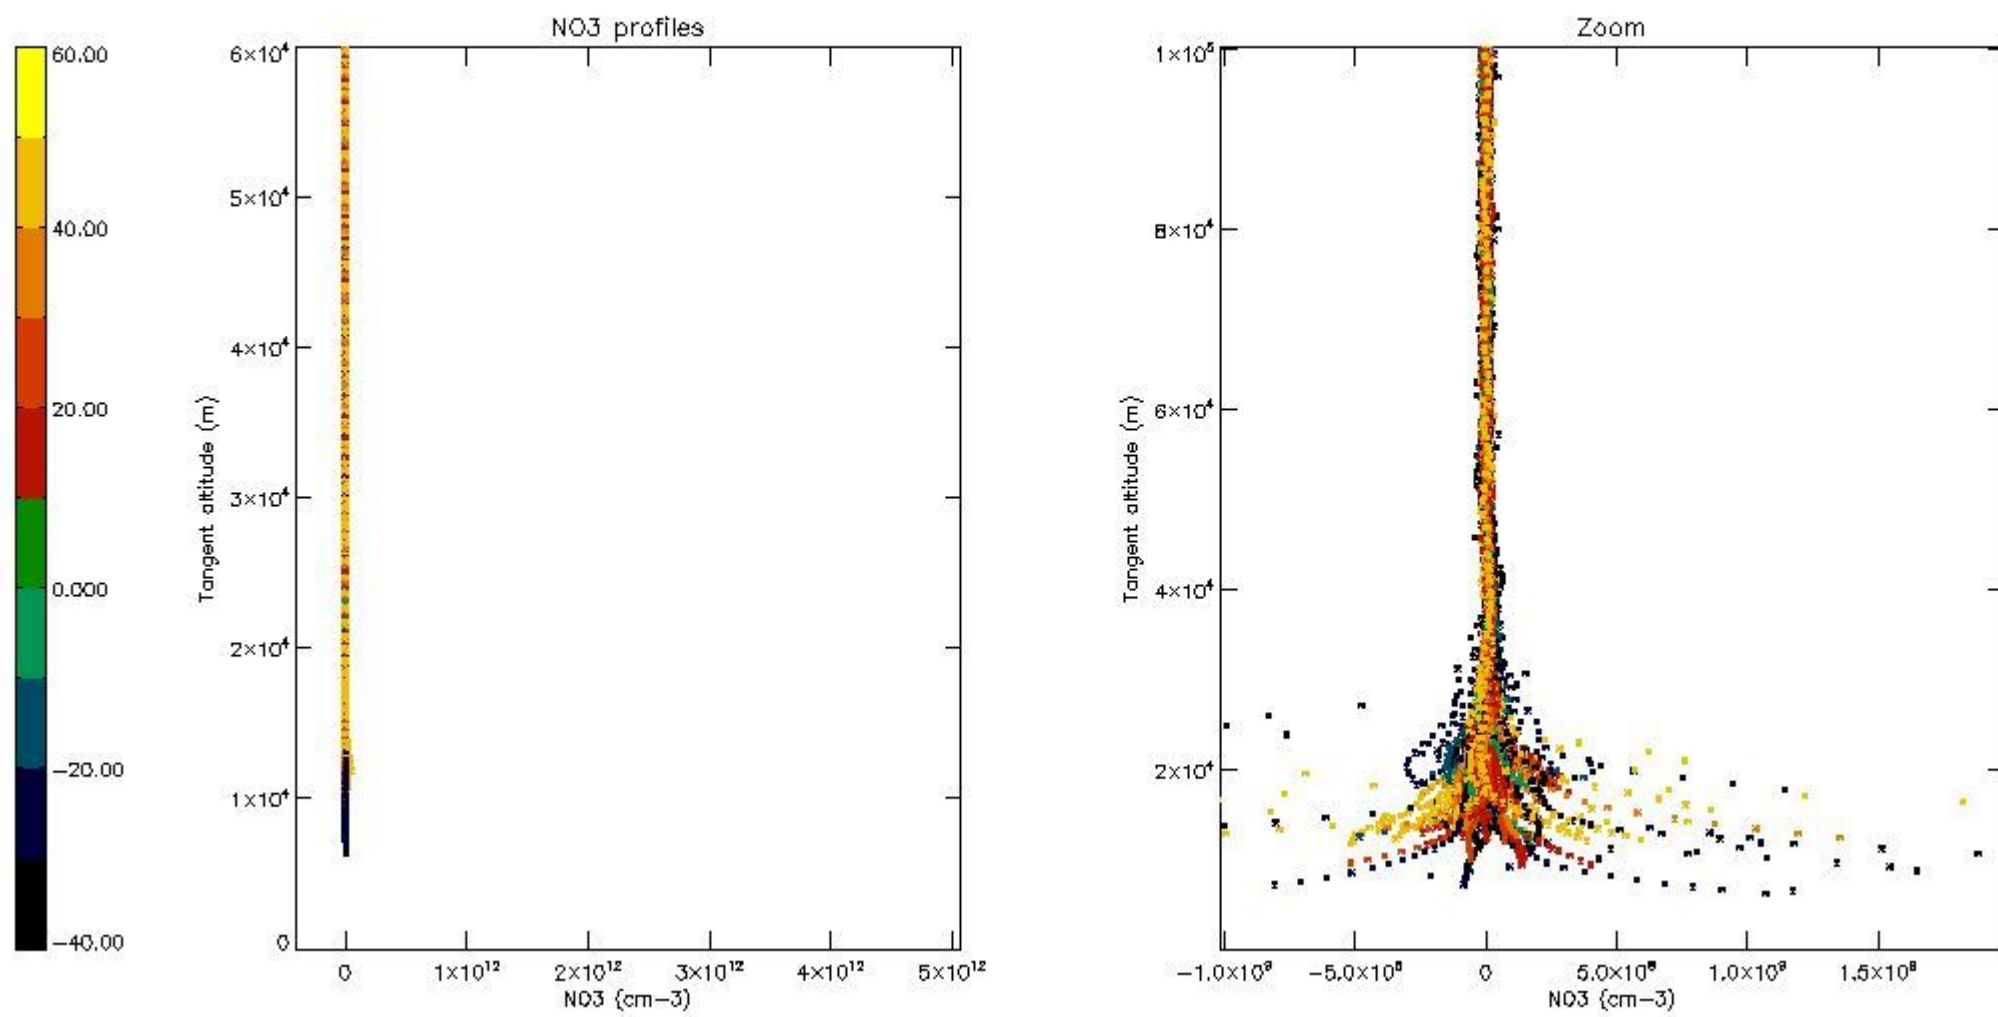

5.8 Plot H₂O profiles for all STD (only for occultations of stars 1,2,3,4,13,14,16,26,63 dark without errors)

The colorbar represents the latitude.