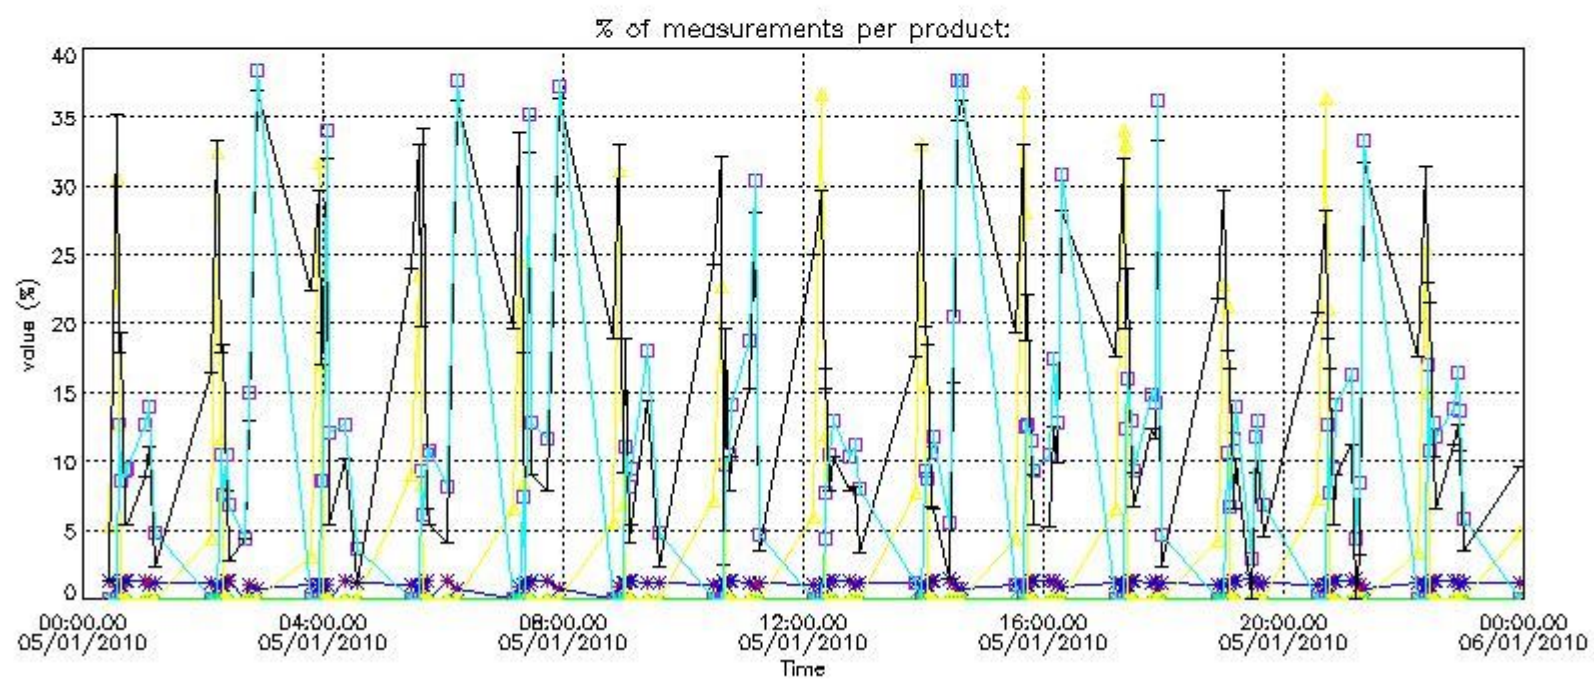

4.2 Plot quality information per product coming from level 1b processing (world map)

4.2.1 Plot level 1 quality information per product (world map): ENVI SAT ASCENDING passes