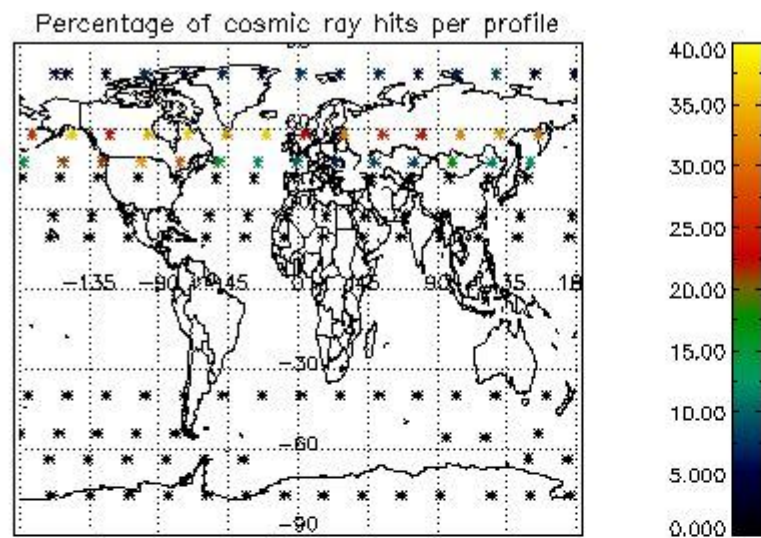

4.2.2 Plot level 1 quality information per product (world map): ENVISAT DESCENDING passes

5. Trace gas profiles

5.1 Ozone statistics based on quality of products

The final quality of the products can be "measured" using the STD (Standard Deviation) attached to every point profile. This information is written to the parameter GOM_NL__2P/NL_LOCAL_SPECIES_DENSITY/o3_std of the level 2 products. The table below shows the statistics for given STD ranges.

The statistics are given with respect to the overall valid production:

- Products without fatal errors: GOM_NL__2P/MPH/PRODUCT_ERR=0
- Valid point profile: GOM_NL__2P/NL_LOCAL_SPECIES_DENSITY/pcd(0)=0

The 'Criteria' is applied to valid points of dark limb products:

- Products in dark limb illumination condition: GOM_NL__2P/NL_SUMMARY_QUALITY/obs_ill_cond=0
- Products without fatal errors: GOM_NL__2P/MPH/PRODUCT_ERR=0
- Valid point profile: GOM_NL__2P/NL_LOCAL_SPECIES_DENSITY/pcd(0)=0

So, the table below shows the percentage of dark limb and valid observations for each criteria with respect to the overall valid daily observations.

Criteria	% of total production
All STD	40
STD < 20	19