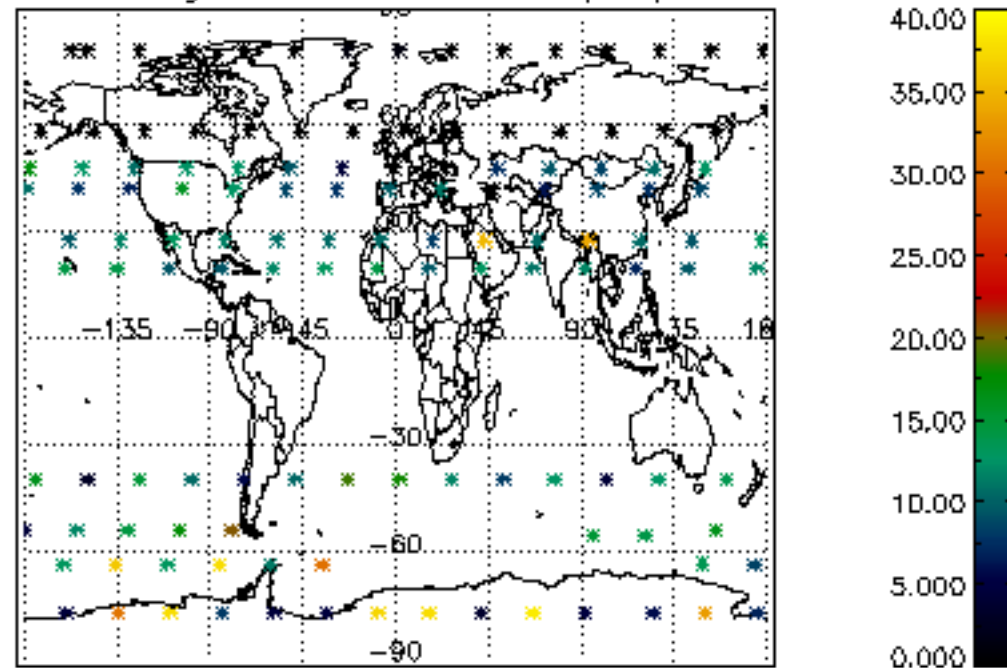

Percentage of saturation errors per profile