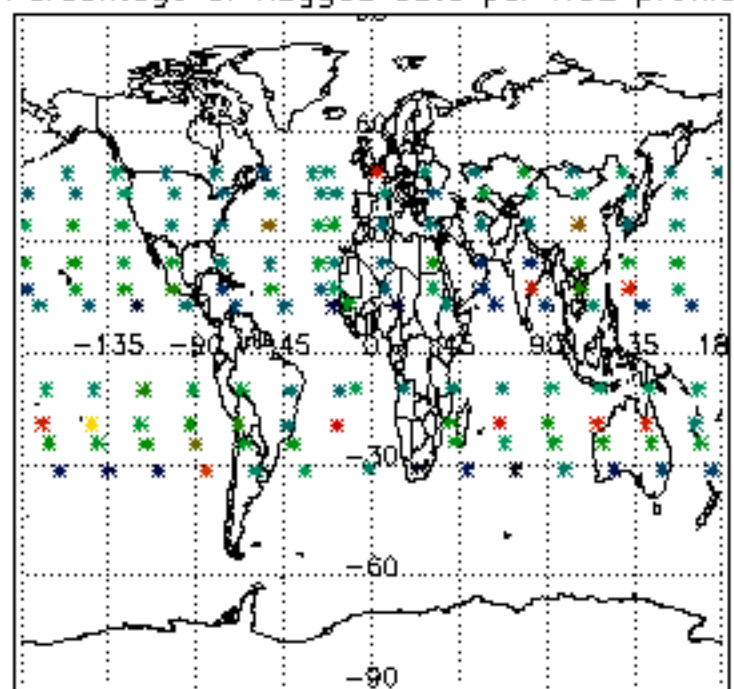

Percentage of flagged data per NO2 profile