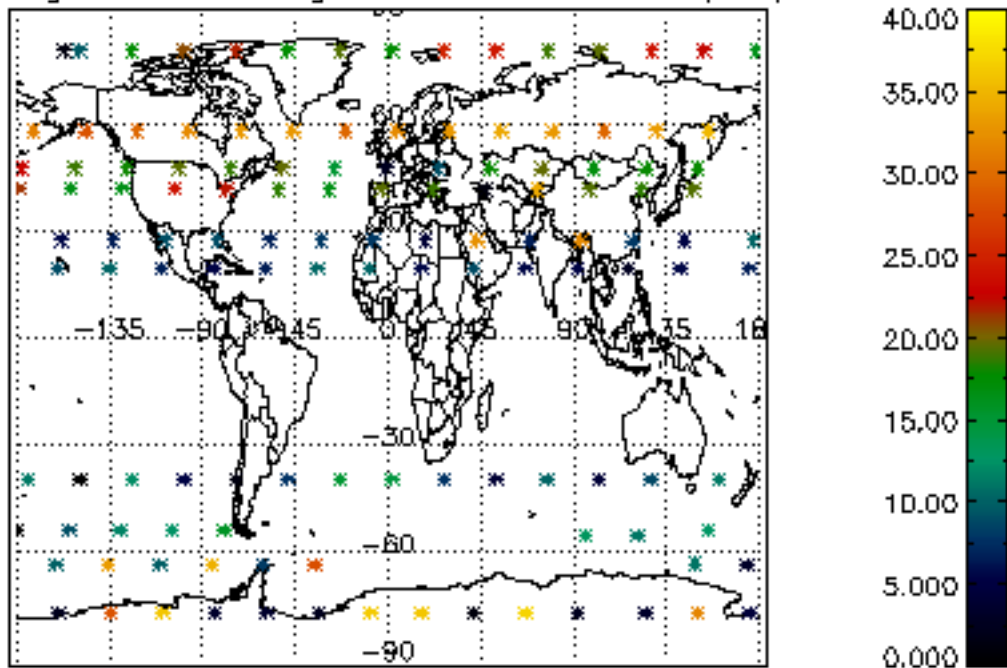

Percentage of star falling outside central band per profile