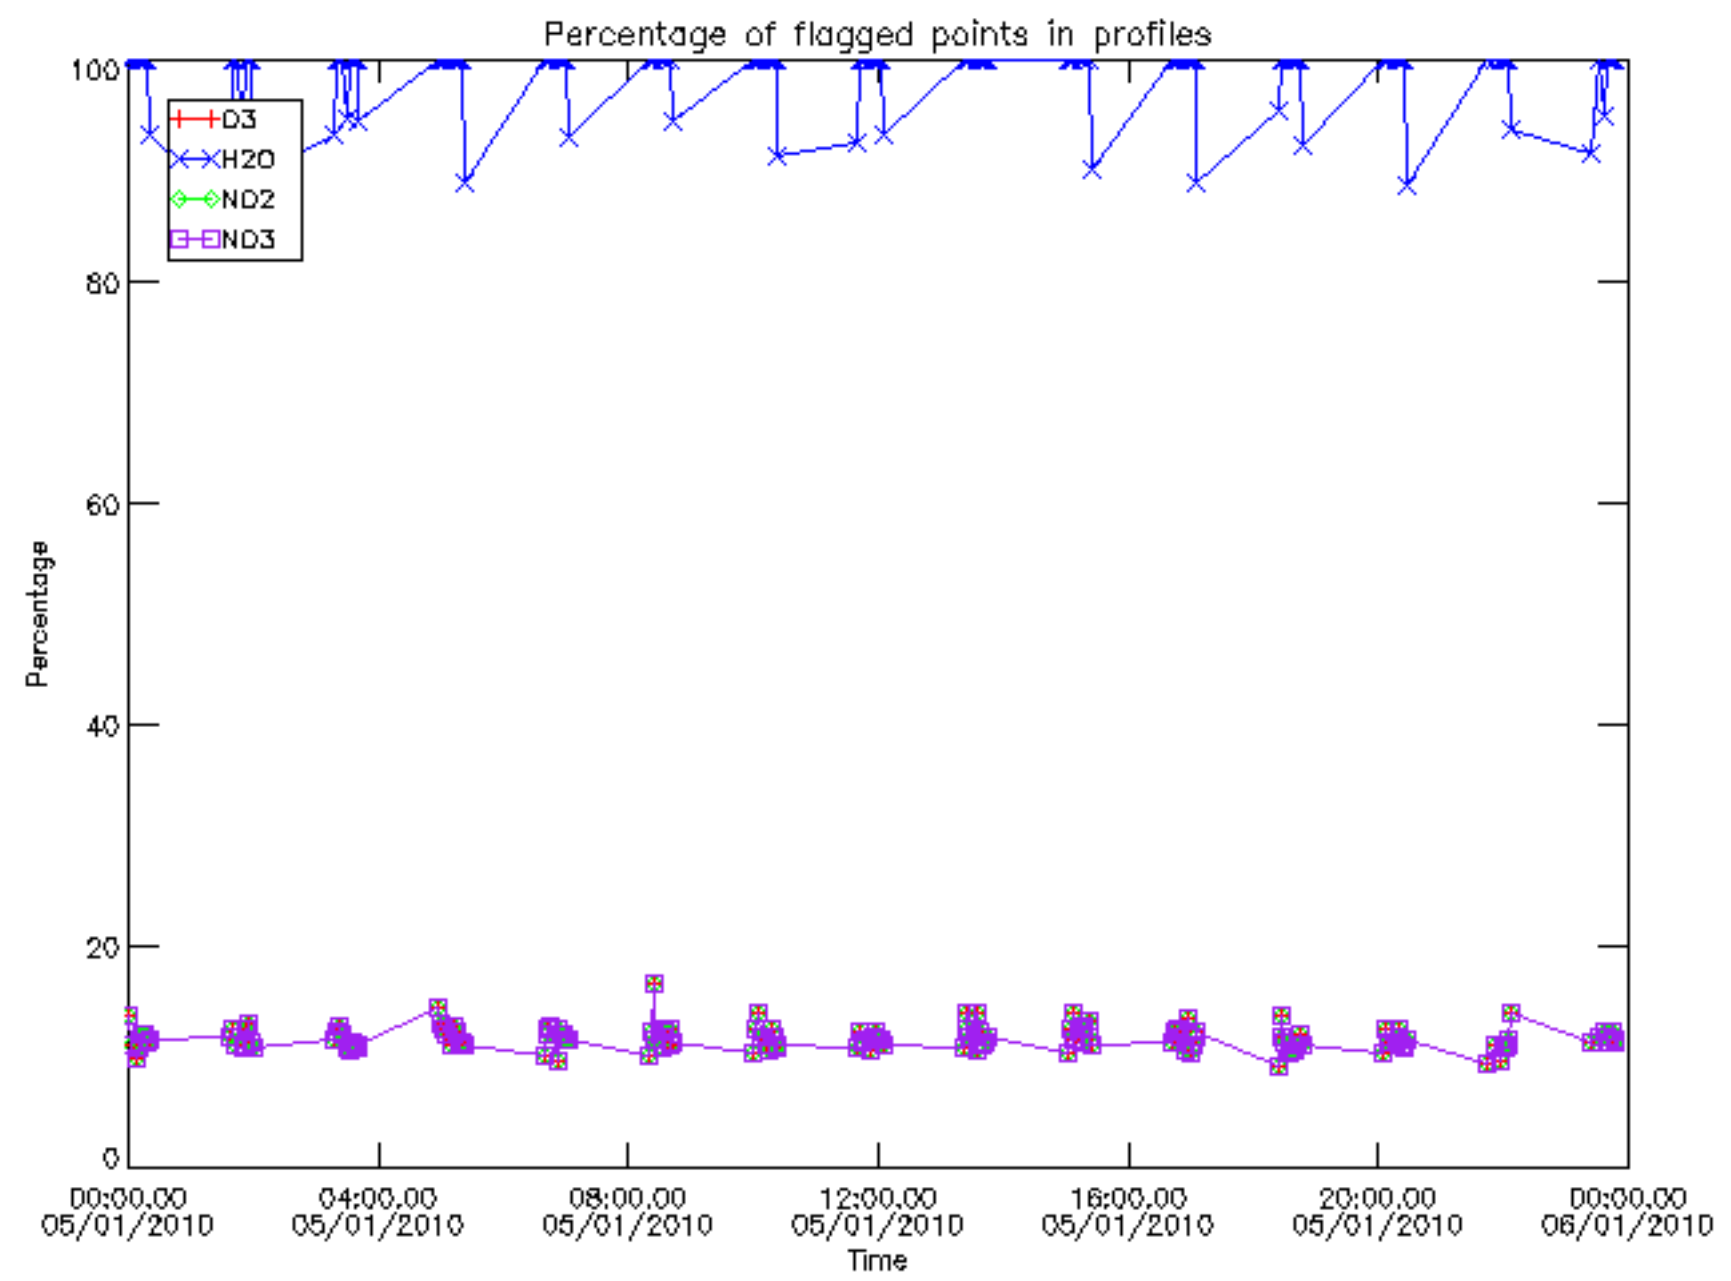

Percentage of flagged data per D3 profile

Percentage of flagged data per H2O profile