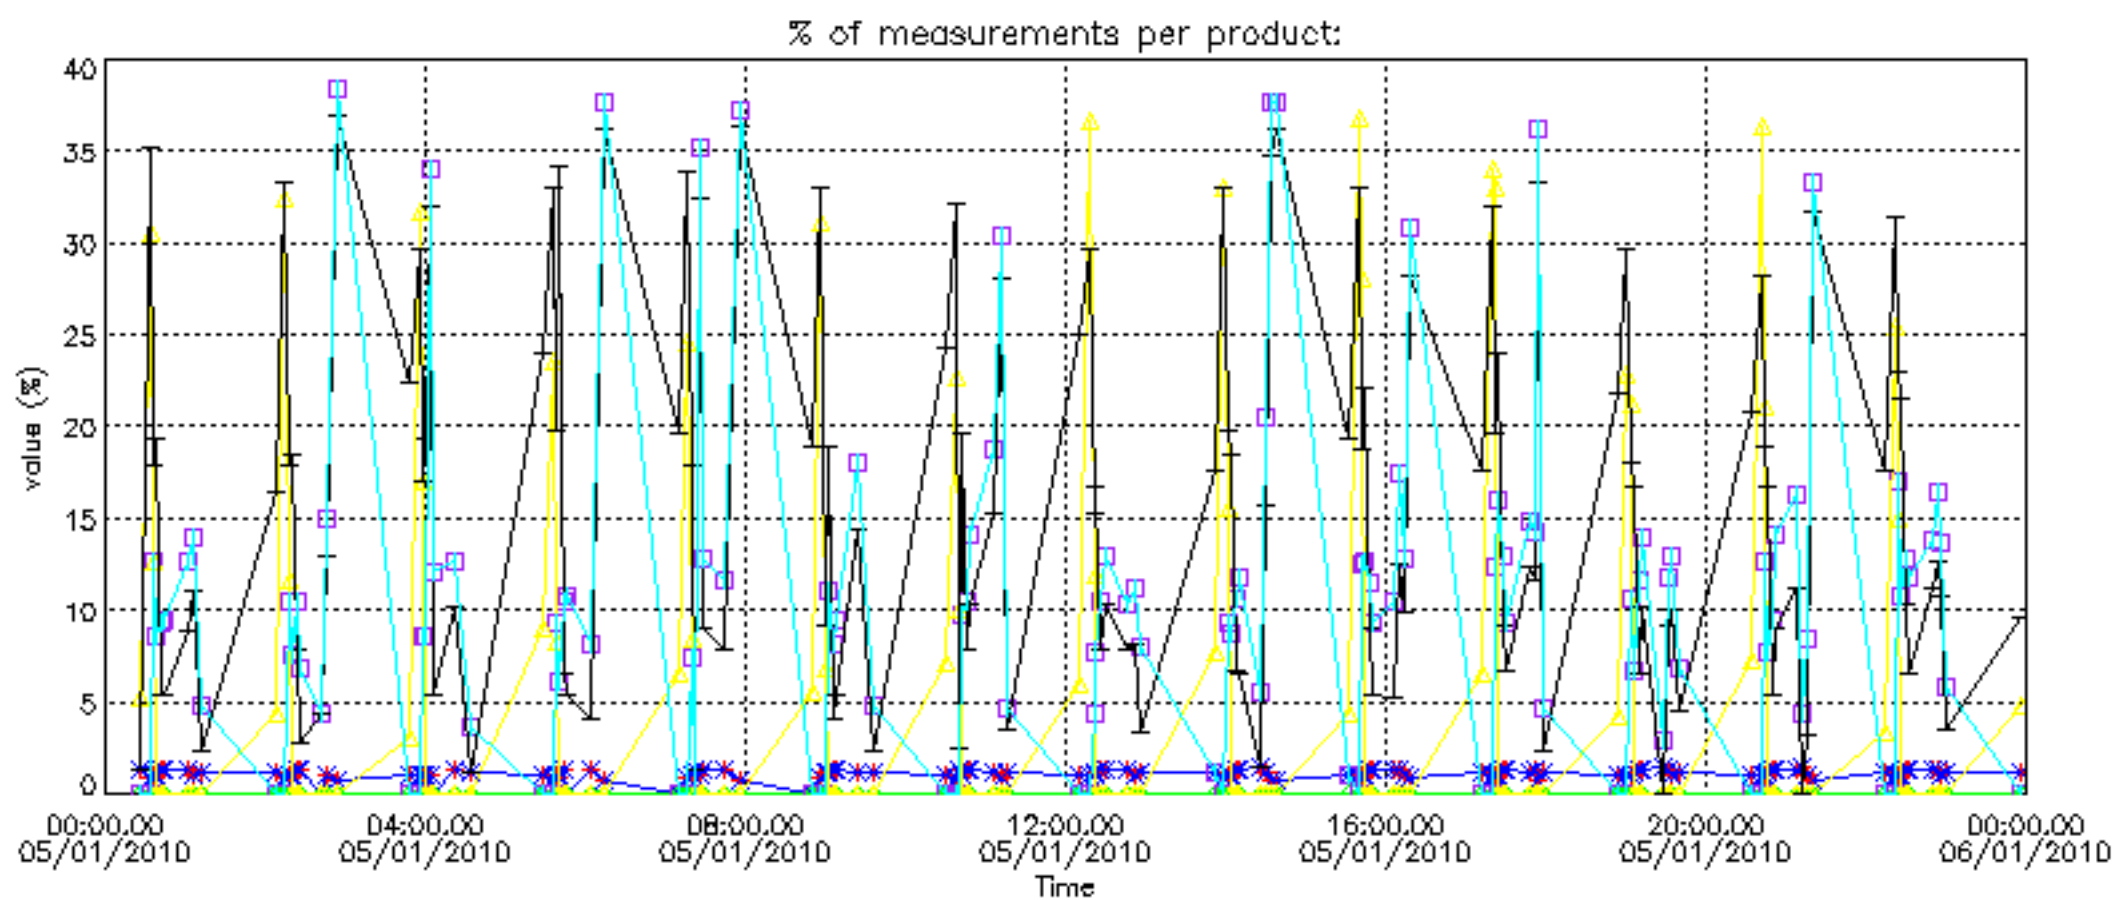

Percentage of cosmic ray hits per profile

Percentage of datation errors per profile