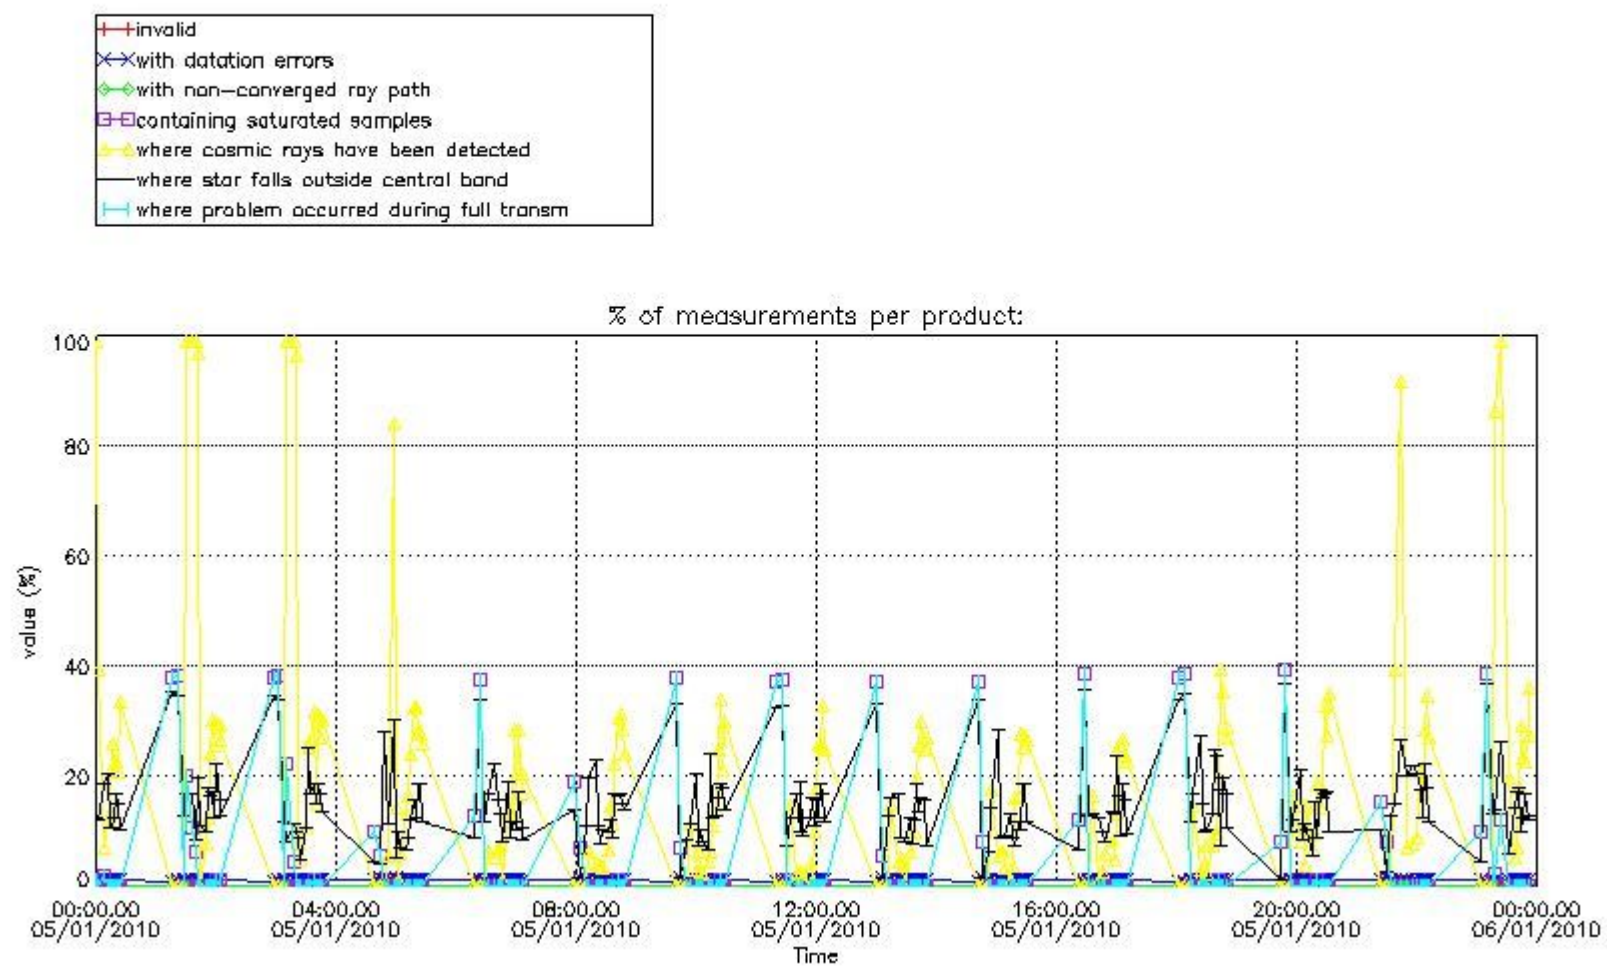

4.1.2 Plot level 1 quality information per product (time dependant): ENVI SAT DESCENDING passes