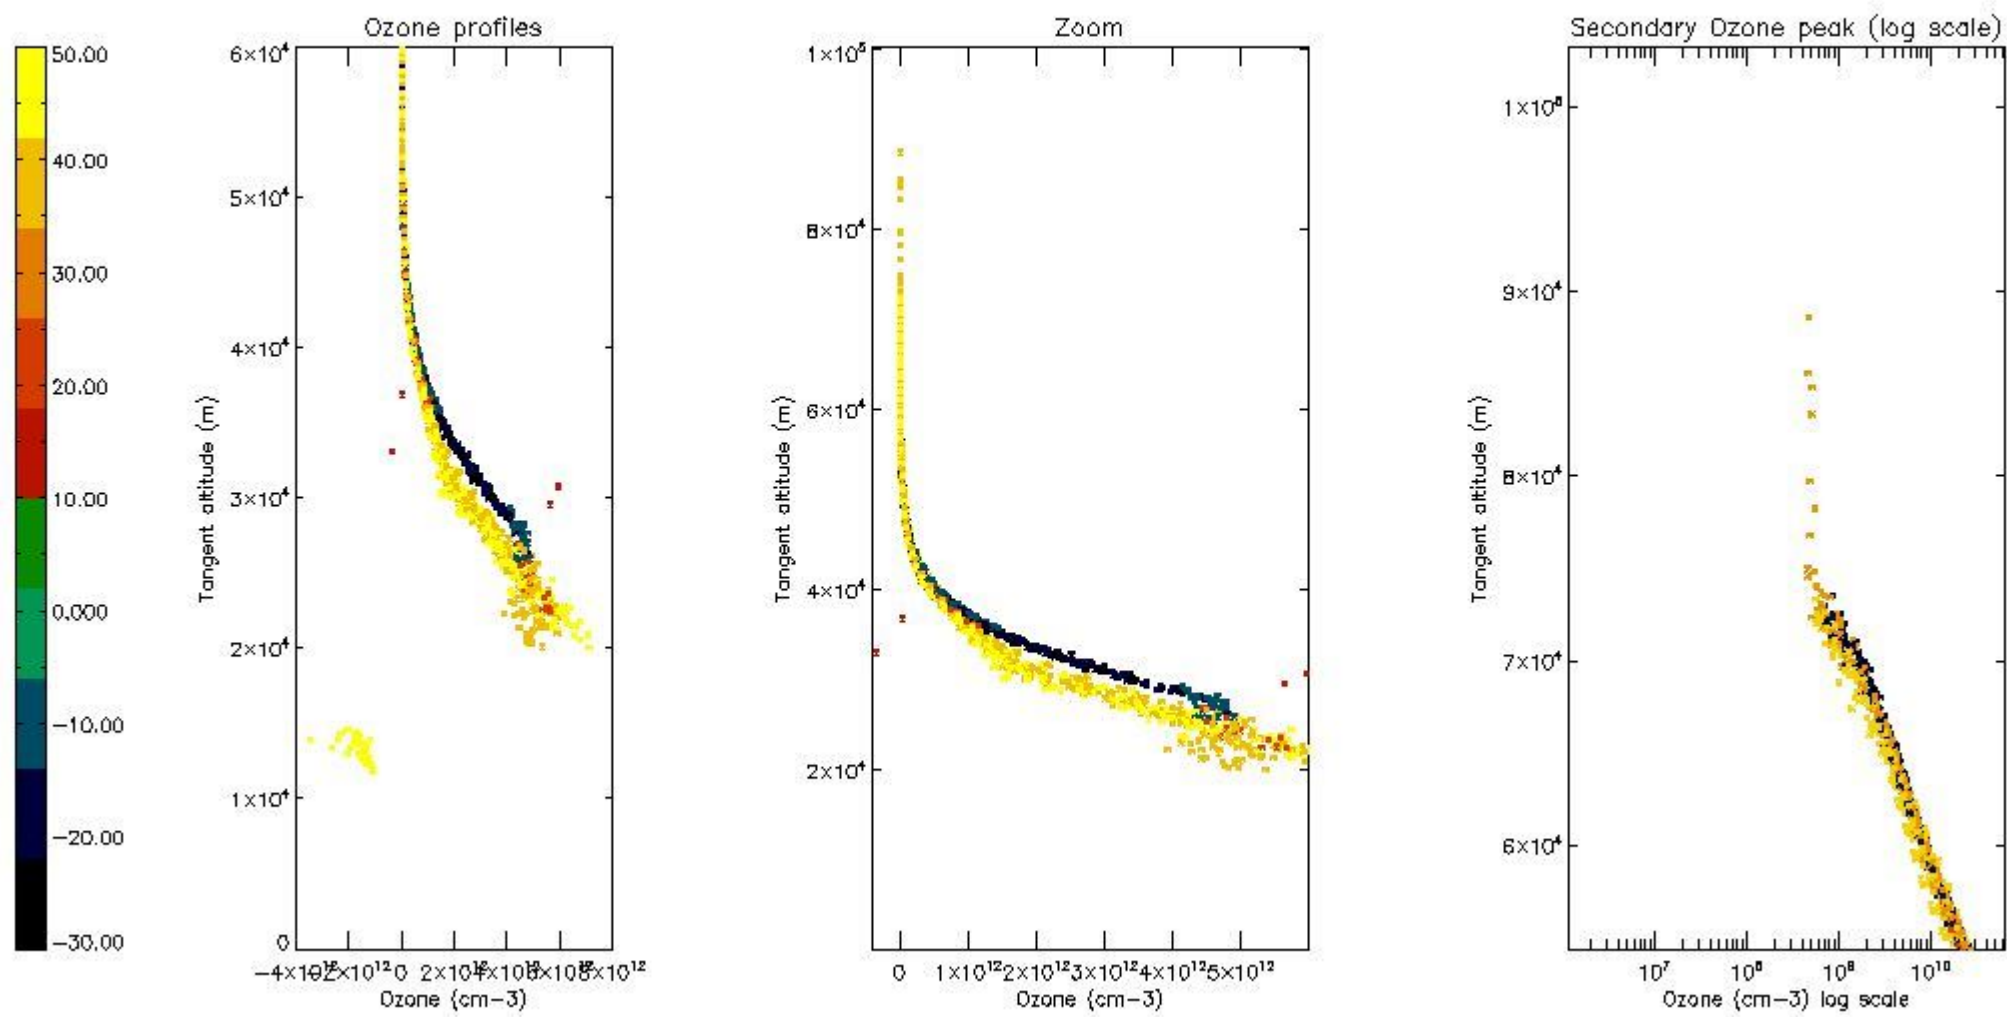

5.6 Plot NO₂ profiles for all STD (dark without errors)

The colorbar represents the latitude.