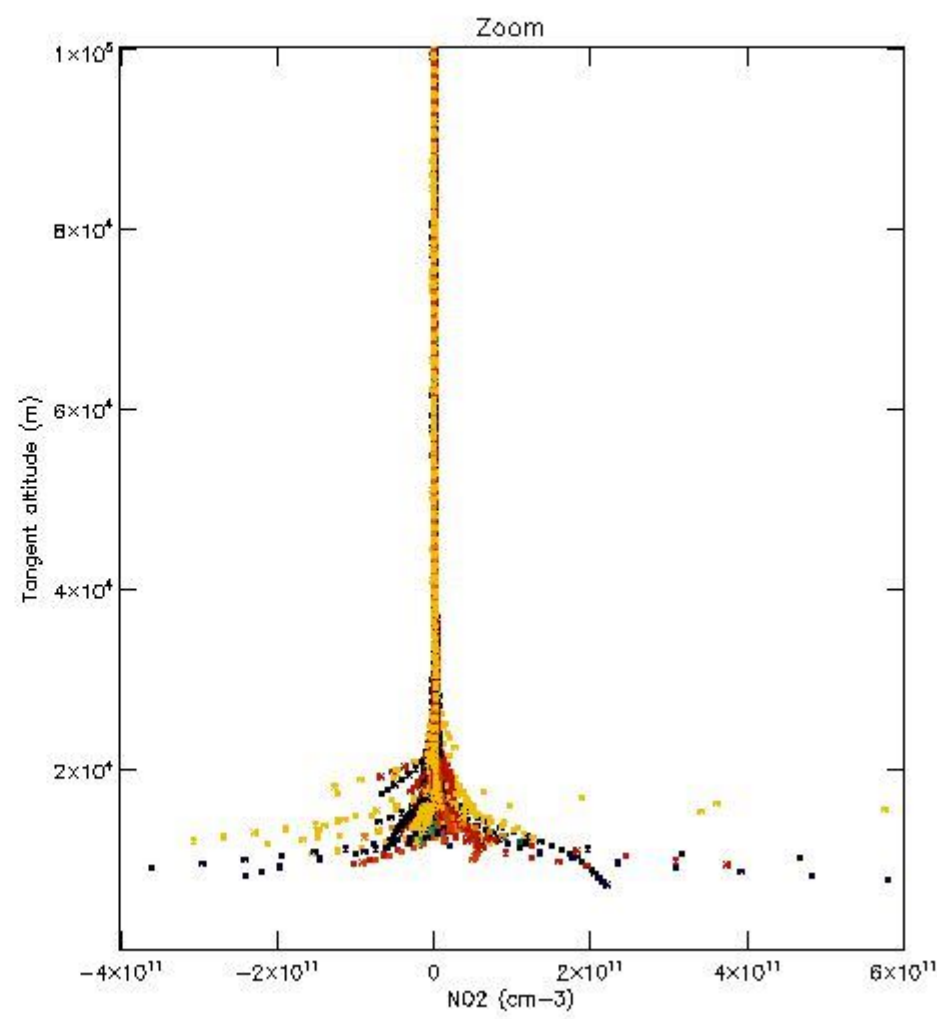

5.7 Plot NO3 profiles for all STD (dark without errors)

The colorbar represents the latitude.