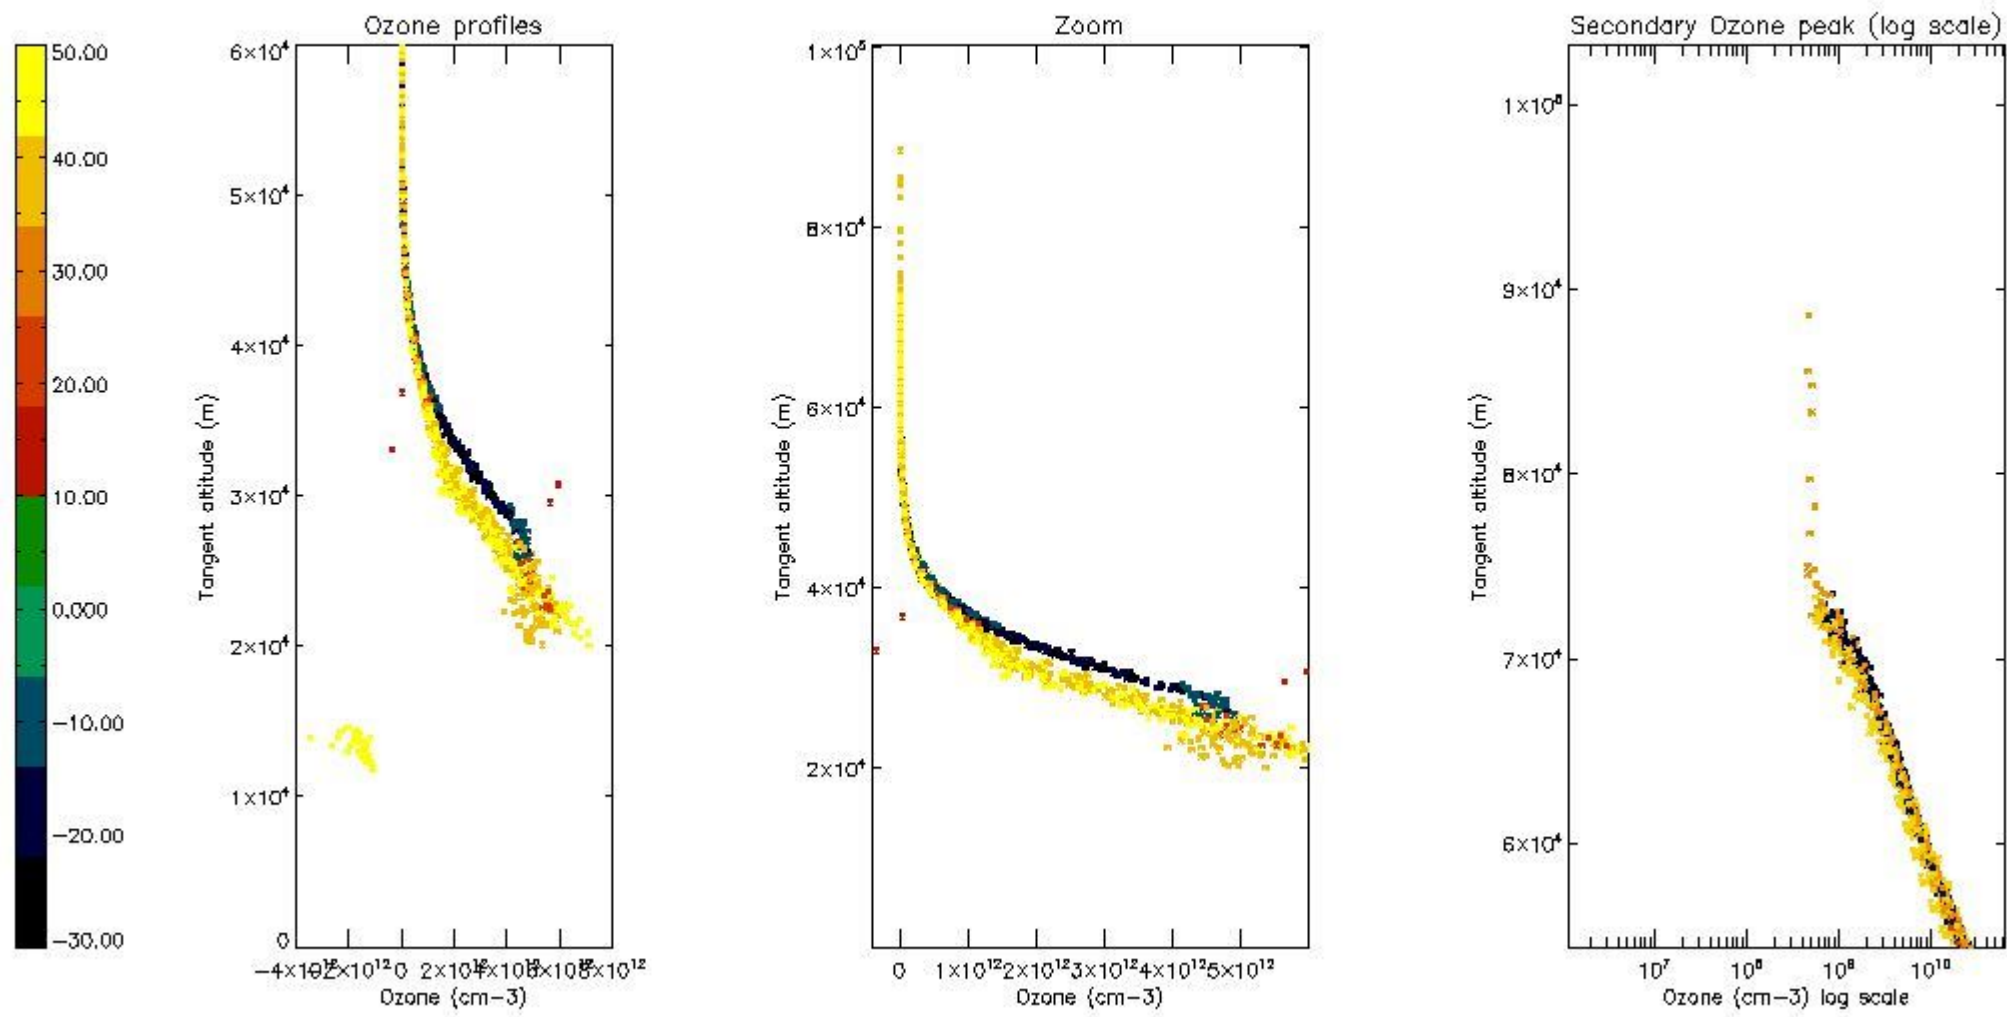

5.4 Plot ozone profiles where  $STD < 10\%$  (dark without errors)

The colorbar represents the latitude.

*5.5 Plot ozone profiles where STD < 5% (dark without errors)*

The colorbar represents the latitude.