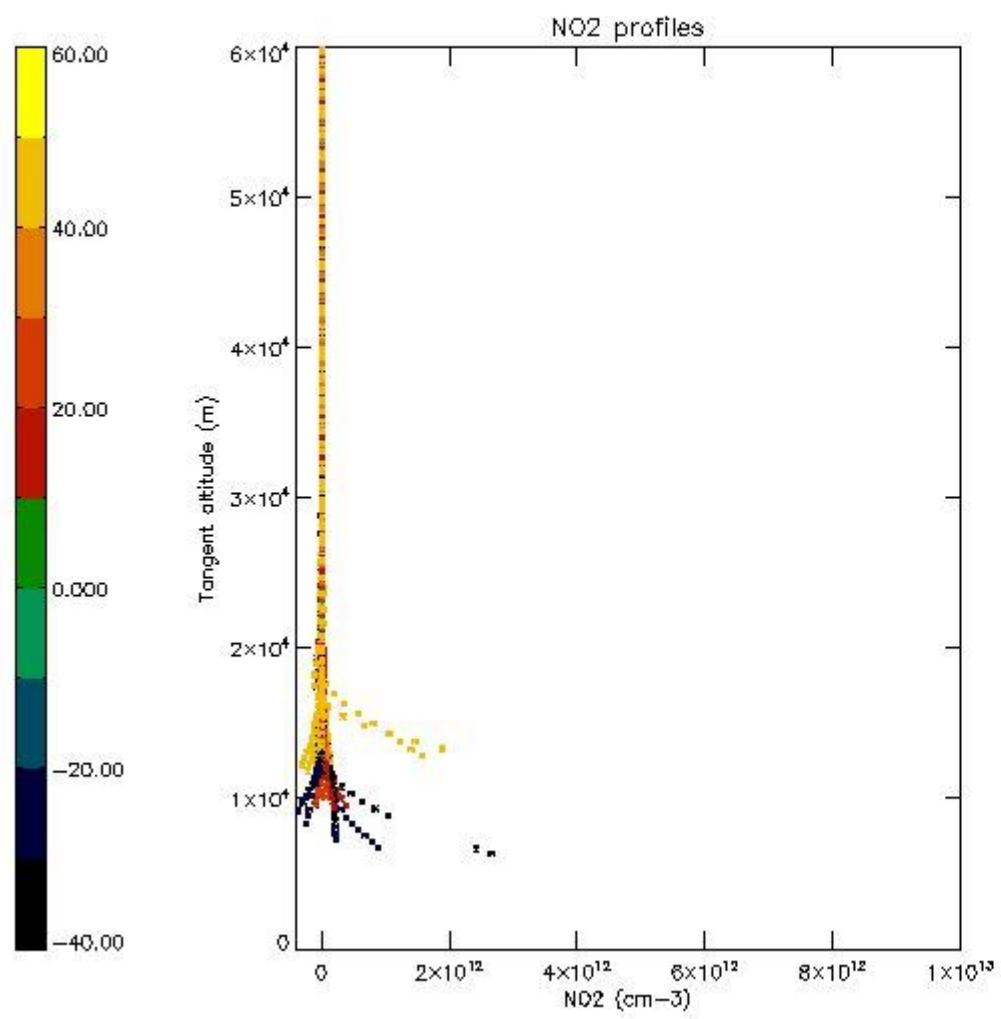

5.7 Plot NO3 profiles for all STD (dark without errors)

The colorbar represents the latitude.