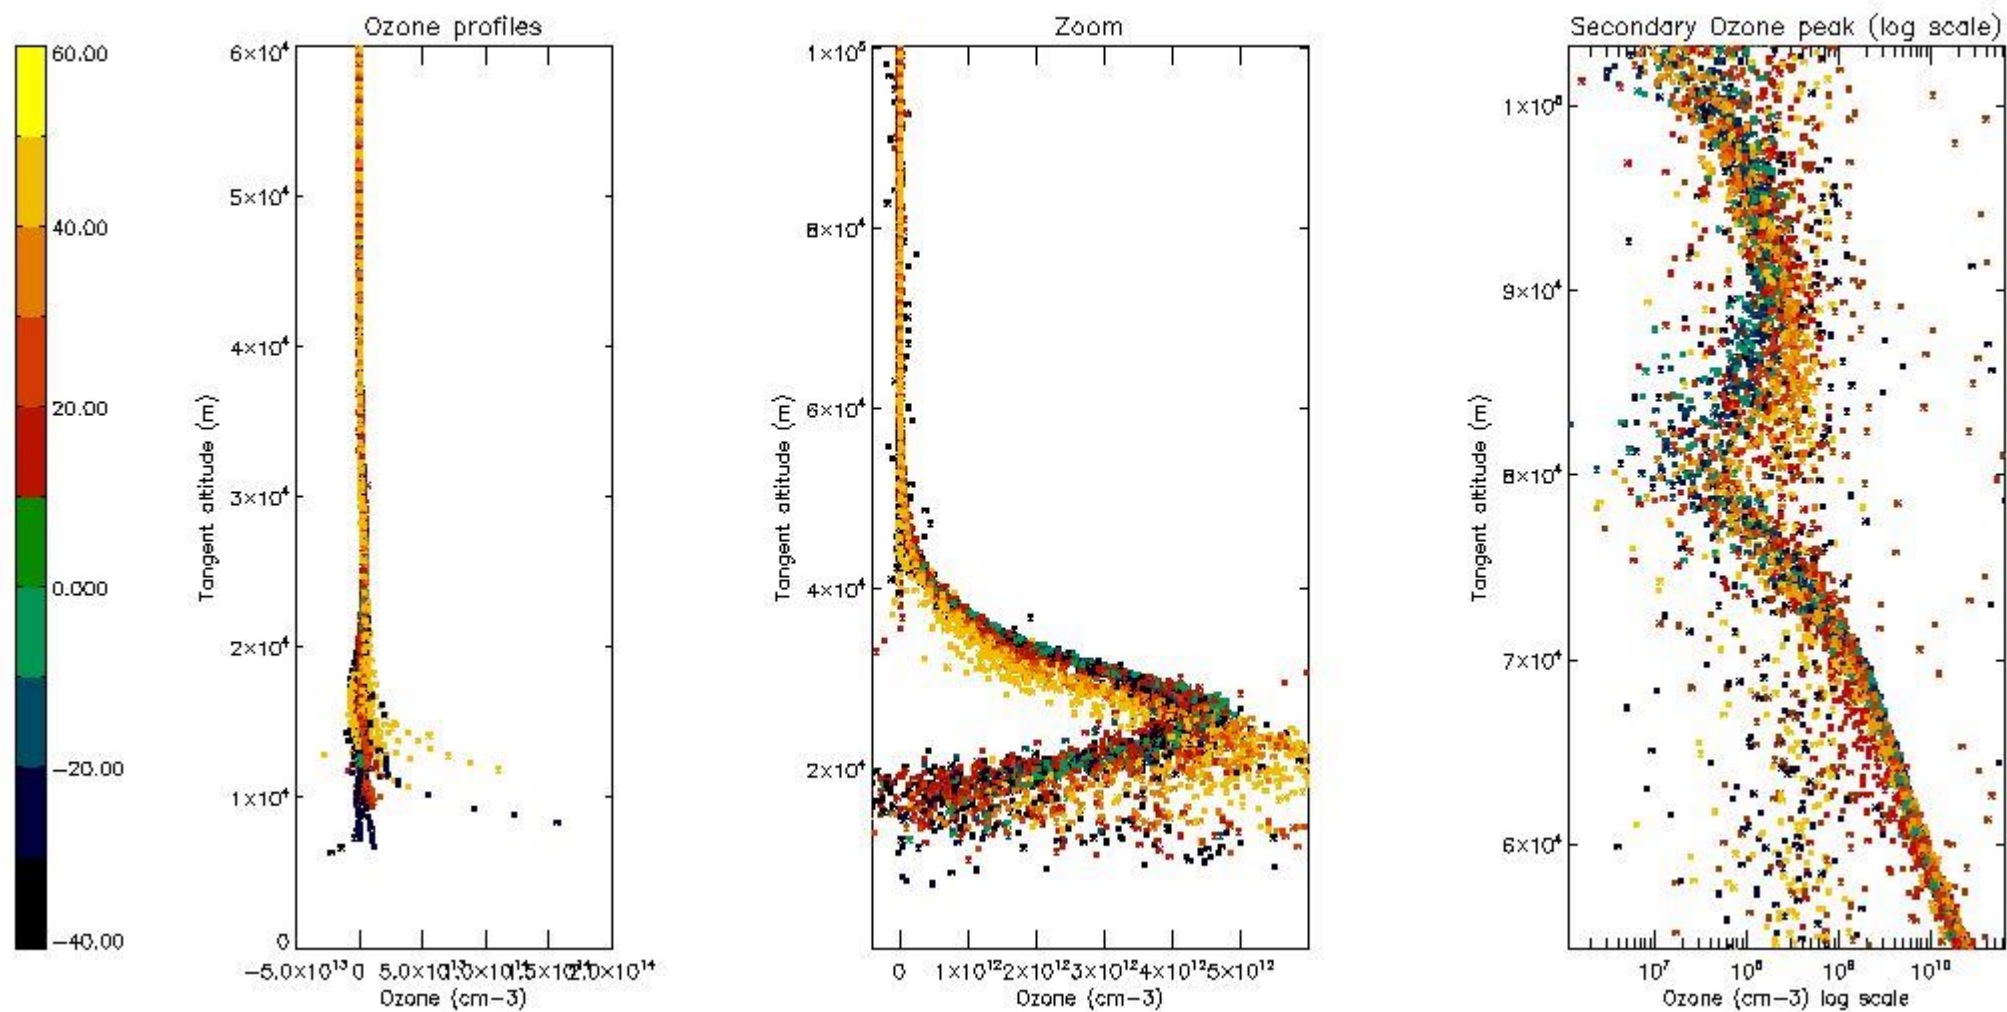

STD < 10	14
STD < 5	8

5.2 Plot ozone profiles for all STD (dark without errors)

The colorbar represents the latitude.

5.3 Plot ozone profiles where STD < 20% (dark without errors)

The colorbar represents the latitude.