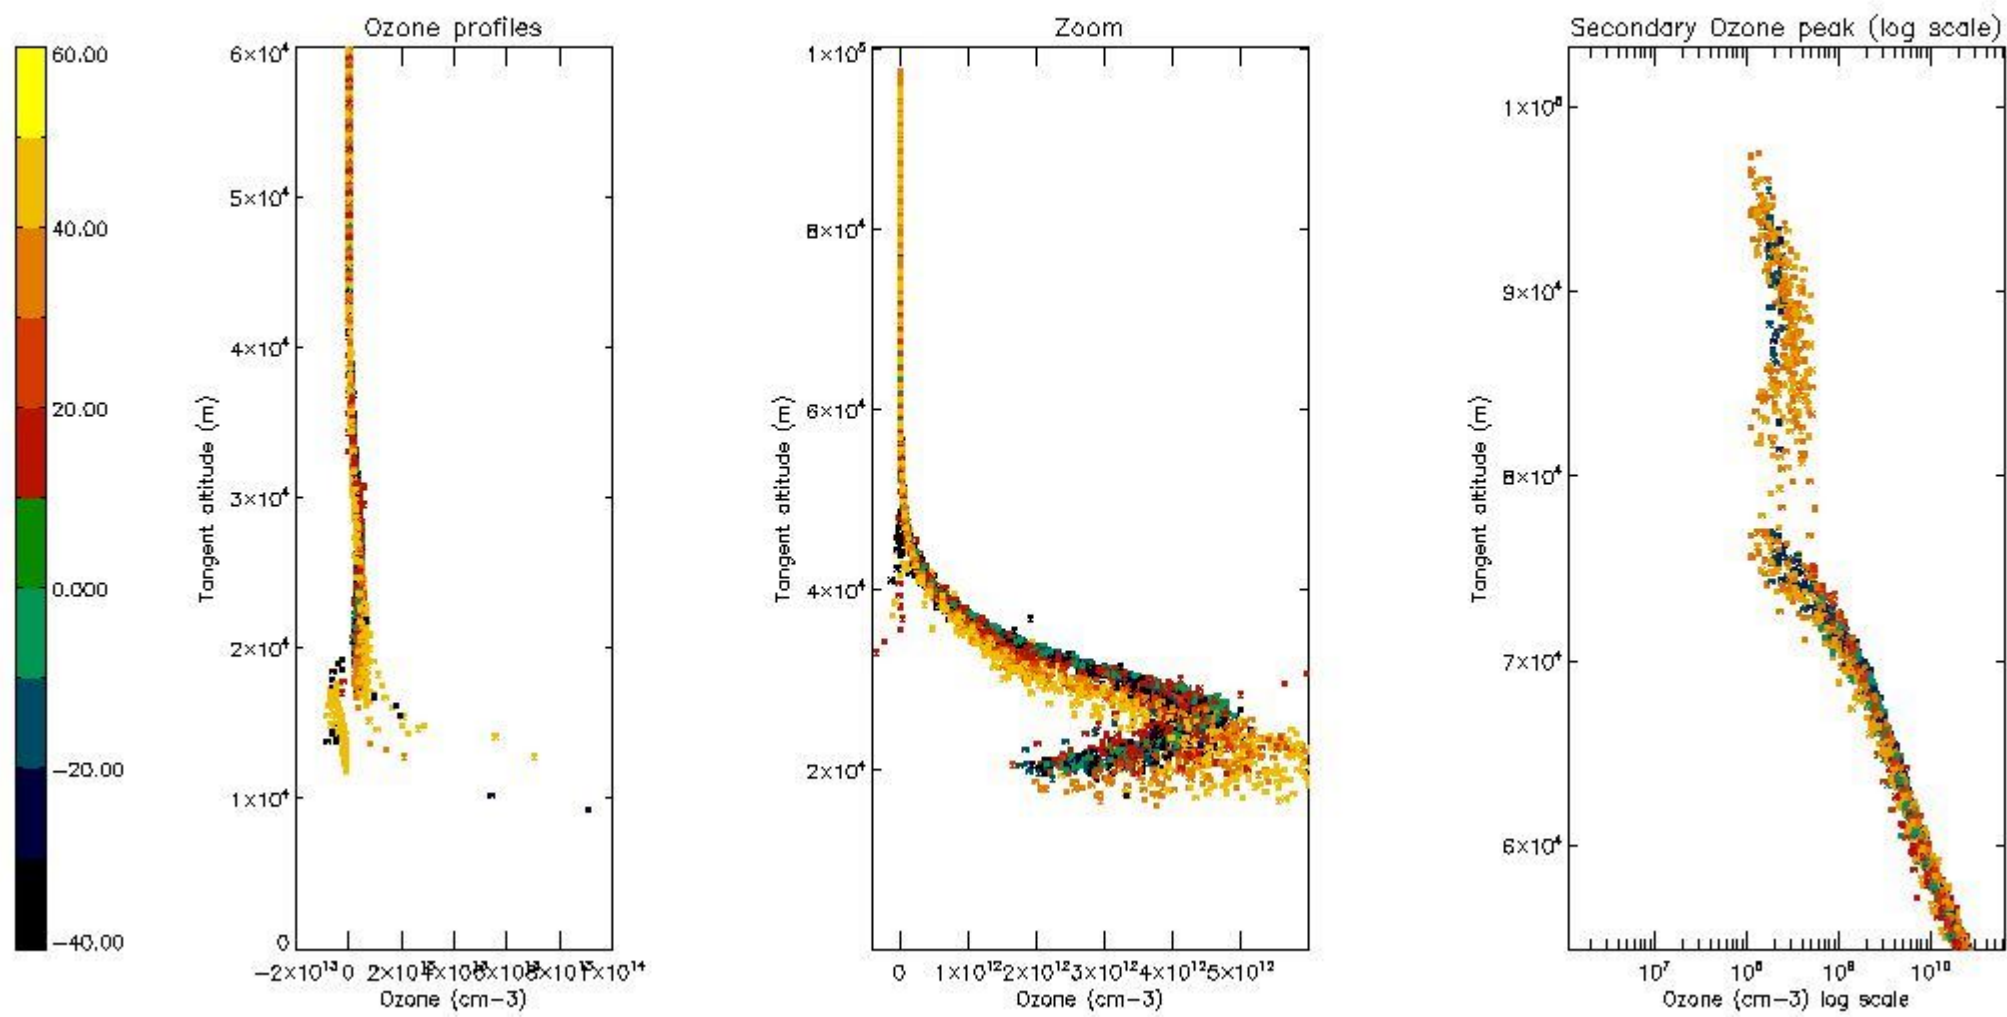

STD < 10	14
STD < 5	8

5.2 Plot ozone profiles for all STD (dark without errors)

The colorbar represents the latitude.

5.3 Plot ozone profiles where STD < 20% (dark without errors)

The colorbar represents the latitude.