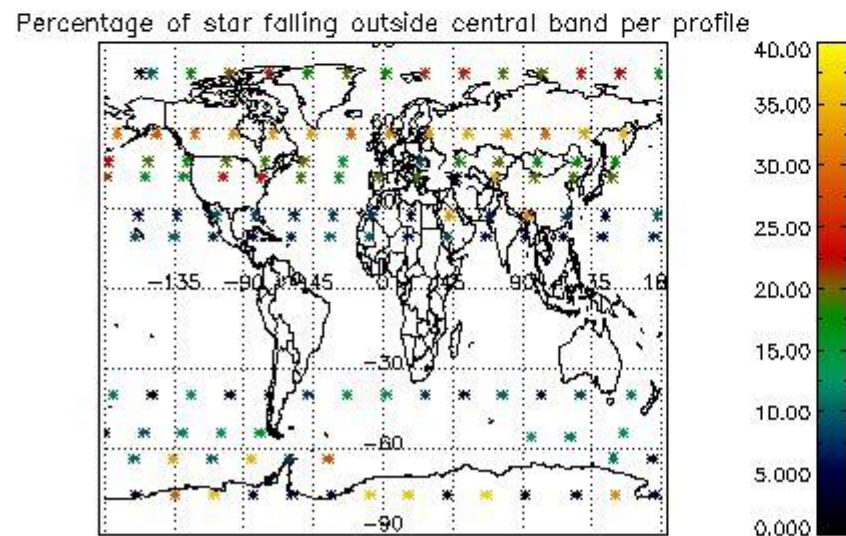

5. Trace gas profiles

5.1 Ozone statistics based on quality of products

The final quality of the products can be "measured" using the STD (Standard Deviation) attached to every point profile. This information is written to the parameter GOM_NL__2P/NL_LOCAL_SPECIES_DENSITY/o3_std of the level 2 products. The table below shows the statistics for given STD ranges.

The statistics are given with respect to the overall valid production:

- Products without fatal errors: GOM_NL__2P/MPH/PRODUCT_ERR=0
- Valid point profile: GOM_NL__2P/NL_LOCAL_SPECIES_DENSITY/pcd(0)=0

The 'Criteria' is applied to valid points of dark limb products:

- Products in dark limb illumination condition: GOM_NL__2P/NL_SUMMARY_QUALITY/obs_ill_cond=0
- Products without fatal errors: GOM_NL__2P/MPH/PRODUCT_ERR=0
- Valid point profile: GOM_NL__2P/NL_LOCAL_SPECIES_DENSITY/pcd(0)=0

So, the table below shows the percentage of dark limb and valid observations for each criteria with respect to the overall valid daily observations.

Criteria	% of total production
All STD	40
STD < 20	19