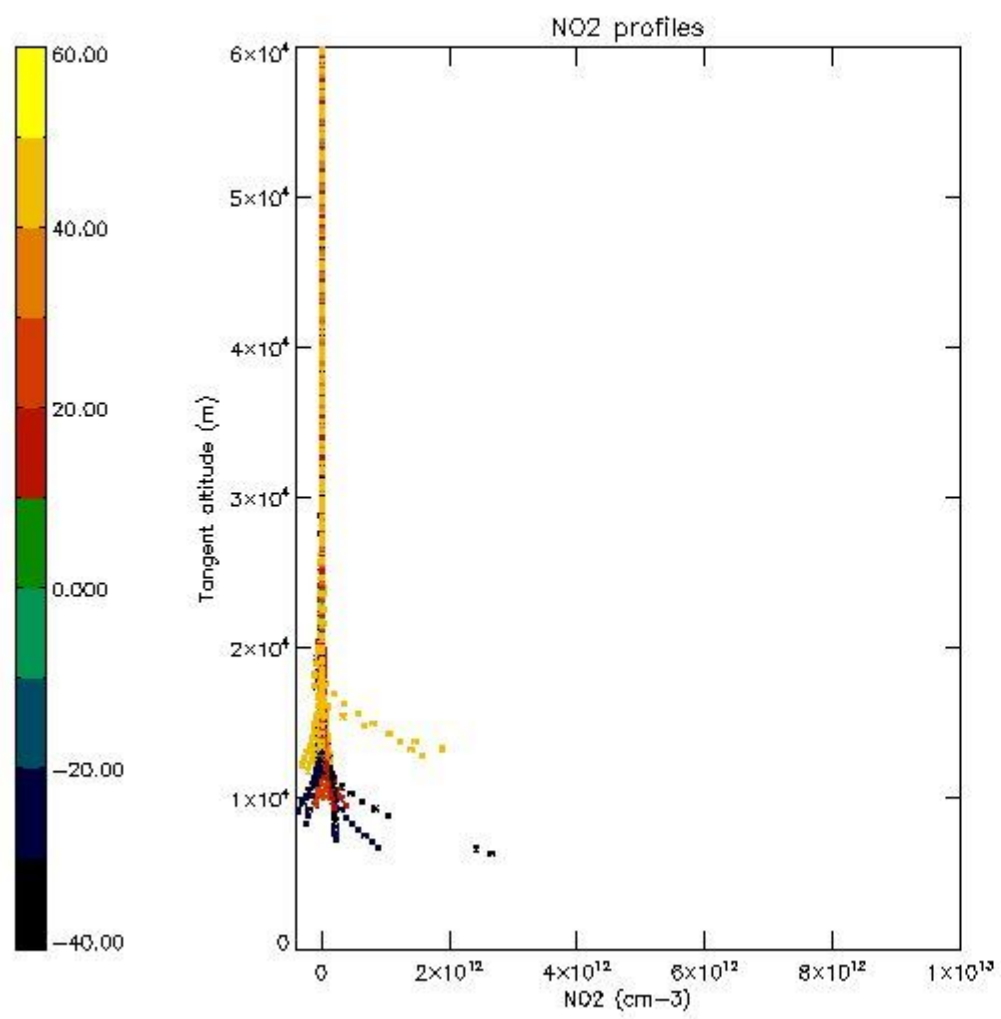

5.4 Plot ozone profiles where  $STD < 10\%$  (dark without errors)

The colorbar represents the latitude.

*5.5 Plot ozone profiles where STD < 5% (dark without errors)*

The colorbar represents the latitude.

*5.6 Plot NO<sub>2</sub> profiles for all STD (dark without errors)*

The colorbar represents the latitude.

*5.7 Plot NO3 profiles for all STD (dark without errors)*

The colorbar represents the latitude.

5.8 Plot H<sub>2</sub>O profiles for all STD (only for occultations of stars 1,2,3,4,13,14,16,26,63 dark without errors)