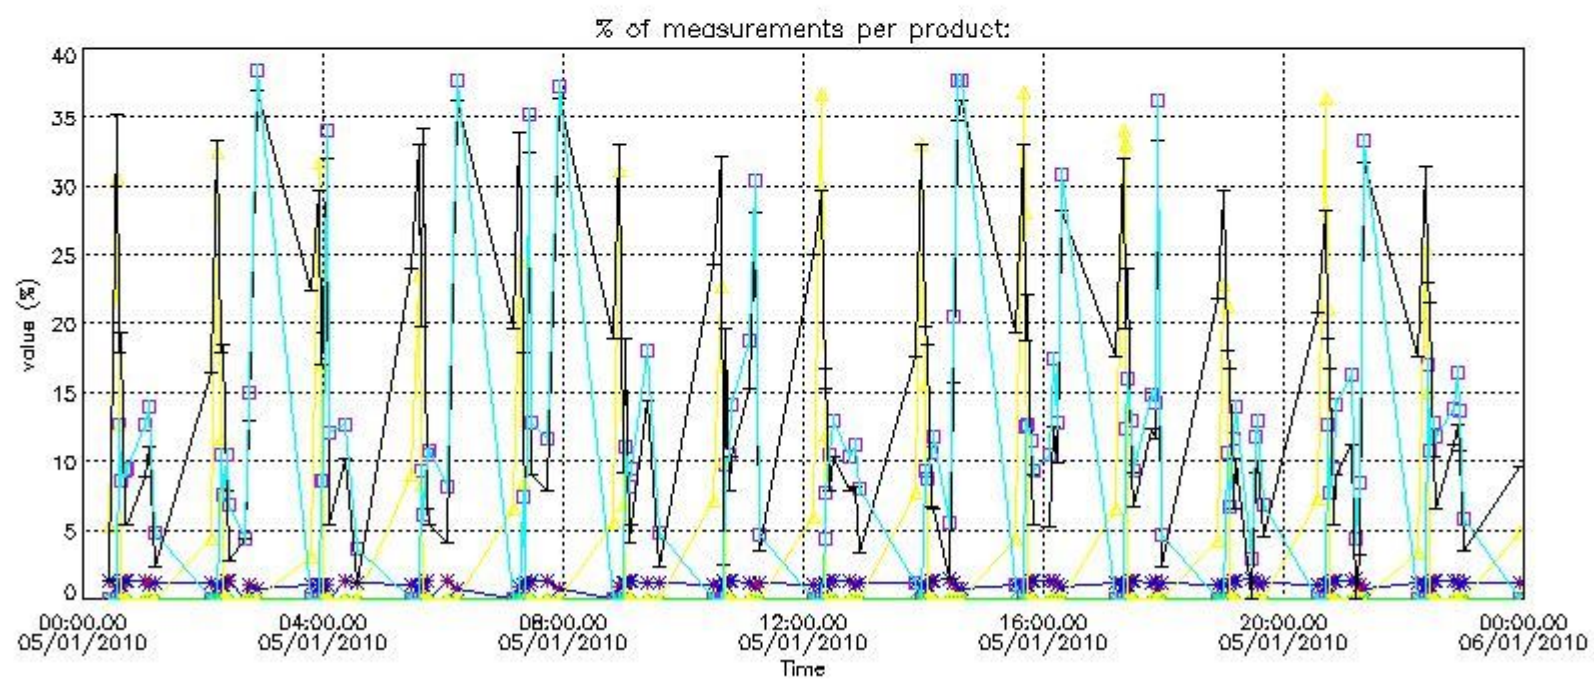

4.2 Plot quality information per product coming from level 1b processing (world map)

4.2.1 Plot level 1 quality information per product (world map): ENVISAT ASCENDING passes