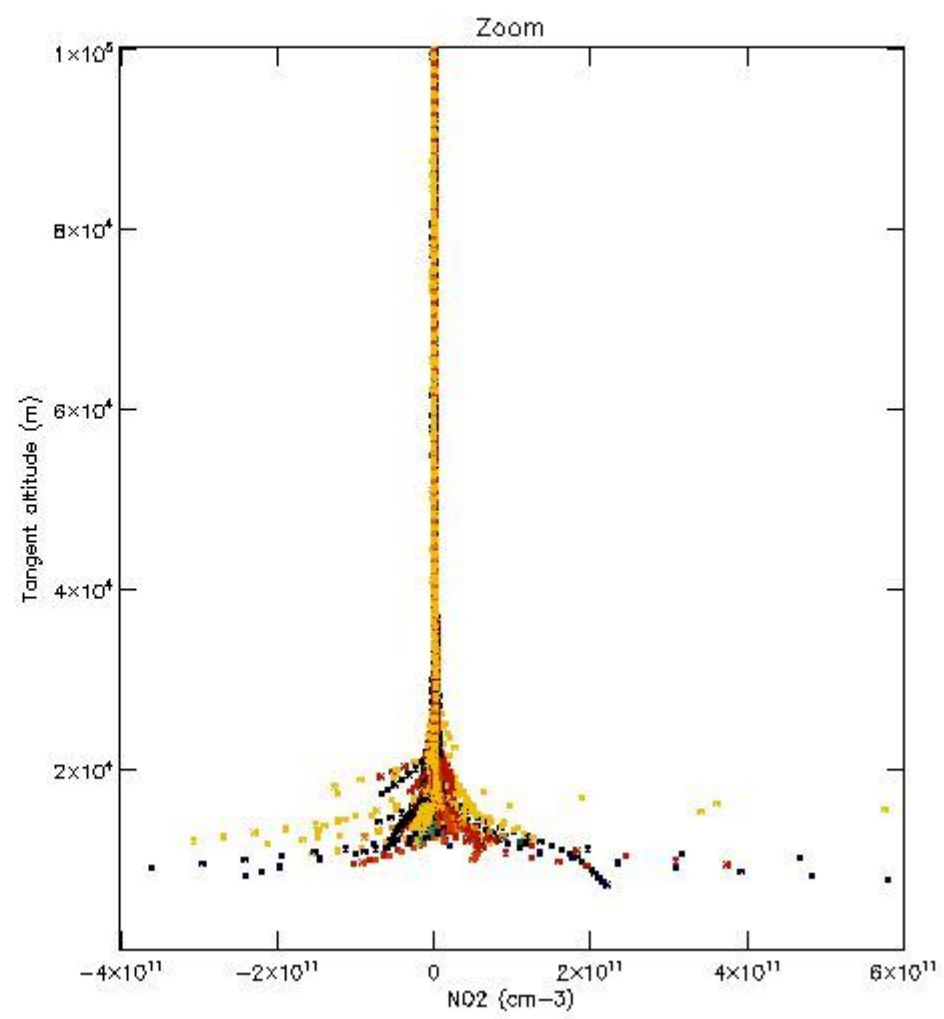

5.7 Plot NO3 profiles for all STD (dark without errors)

The colorbar represents the latitude.