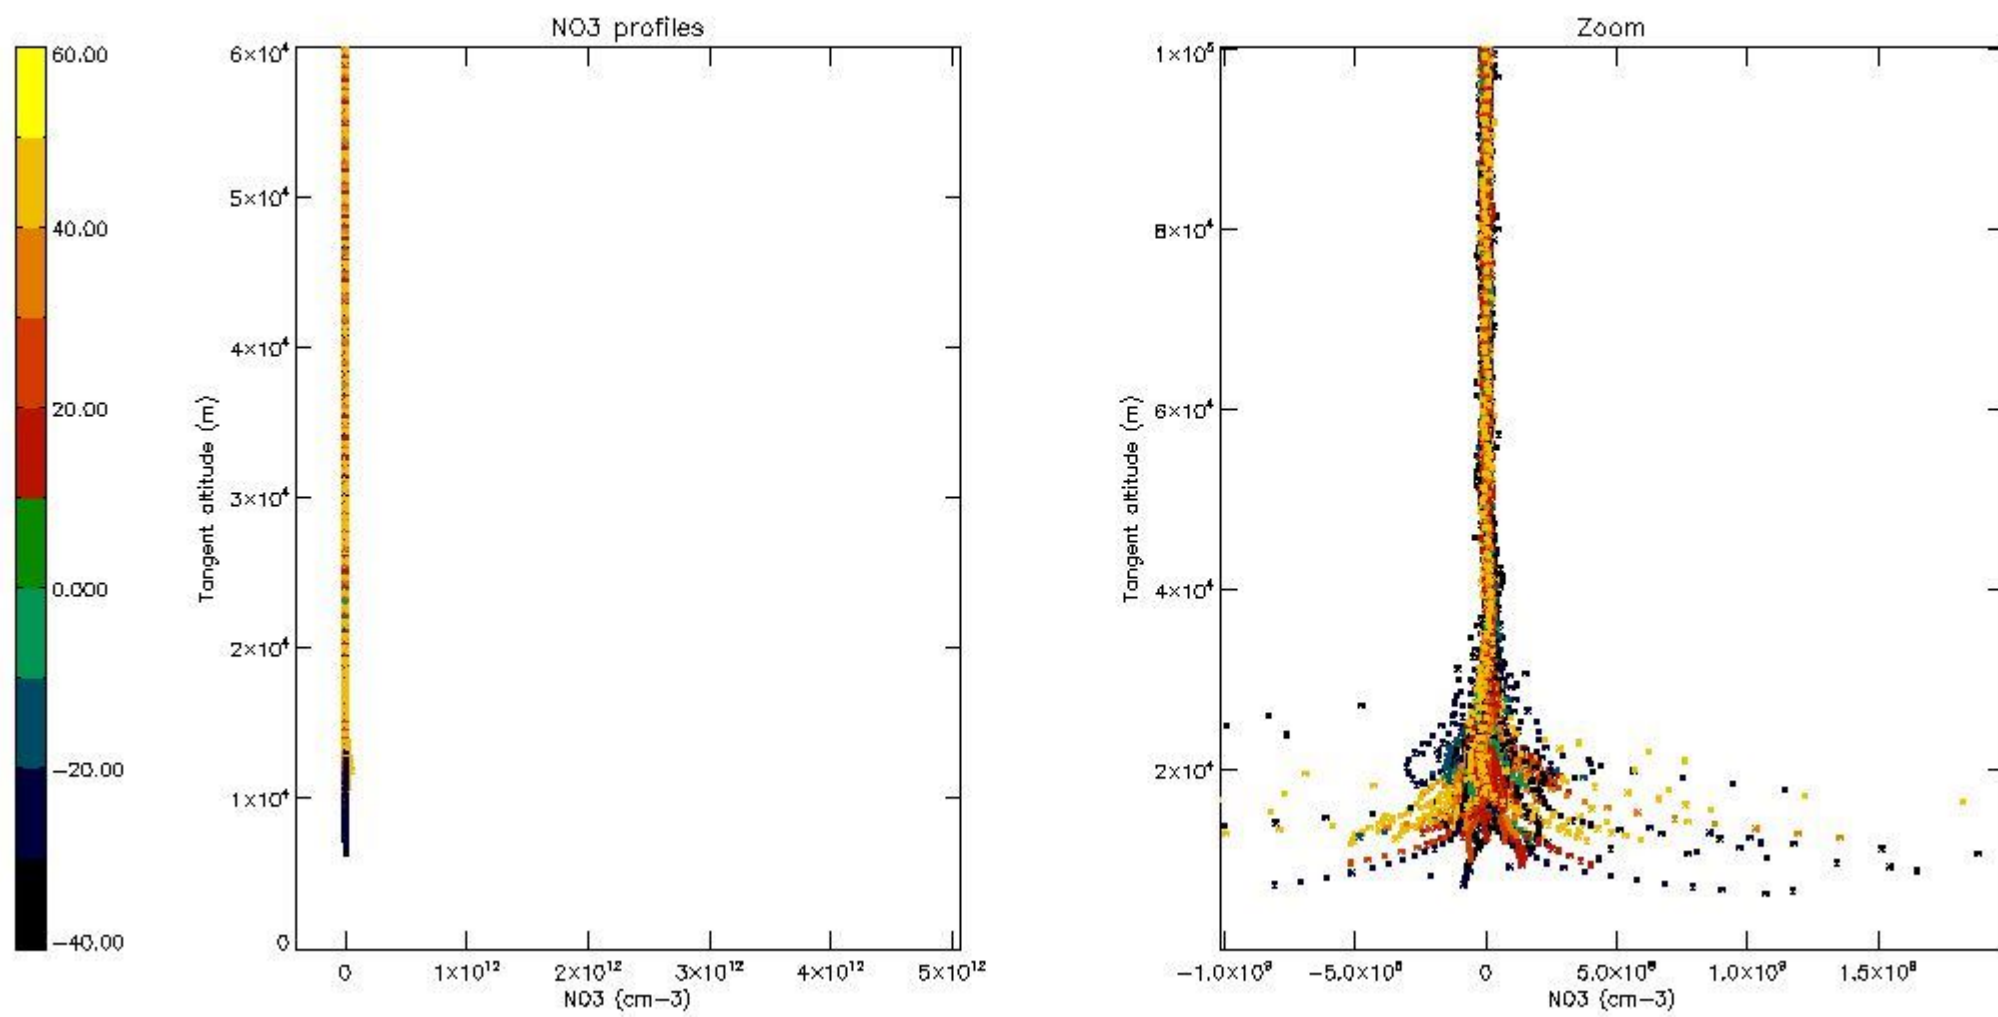

5.8 Plot H2O profiles for all STD (only for occultations of stars 1,2,3,4,13,14,16,26,63 dark without errors)

The colorbar represents the latitude.