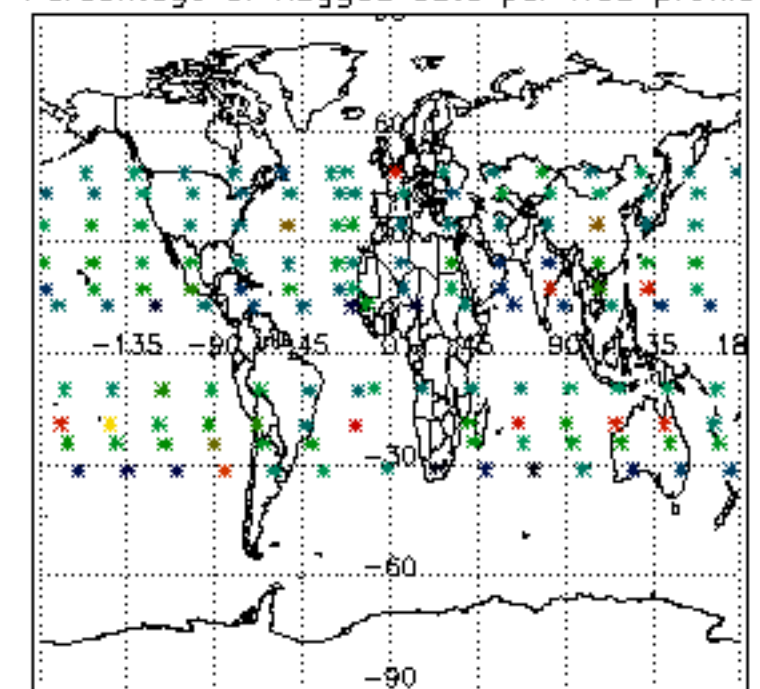

Percentage of flagged data per NO3 profile