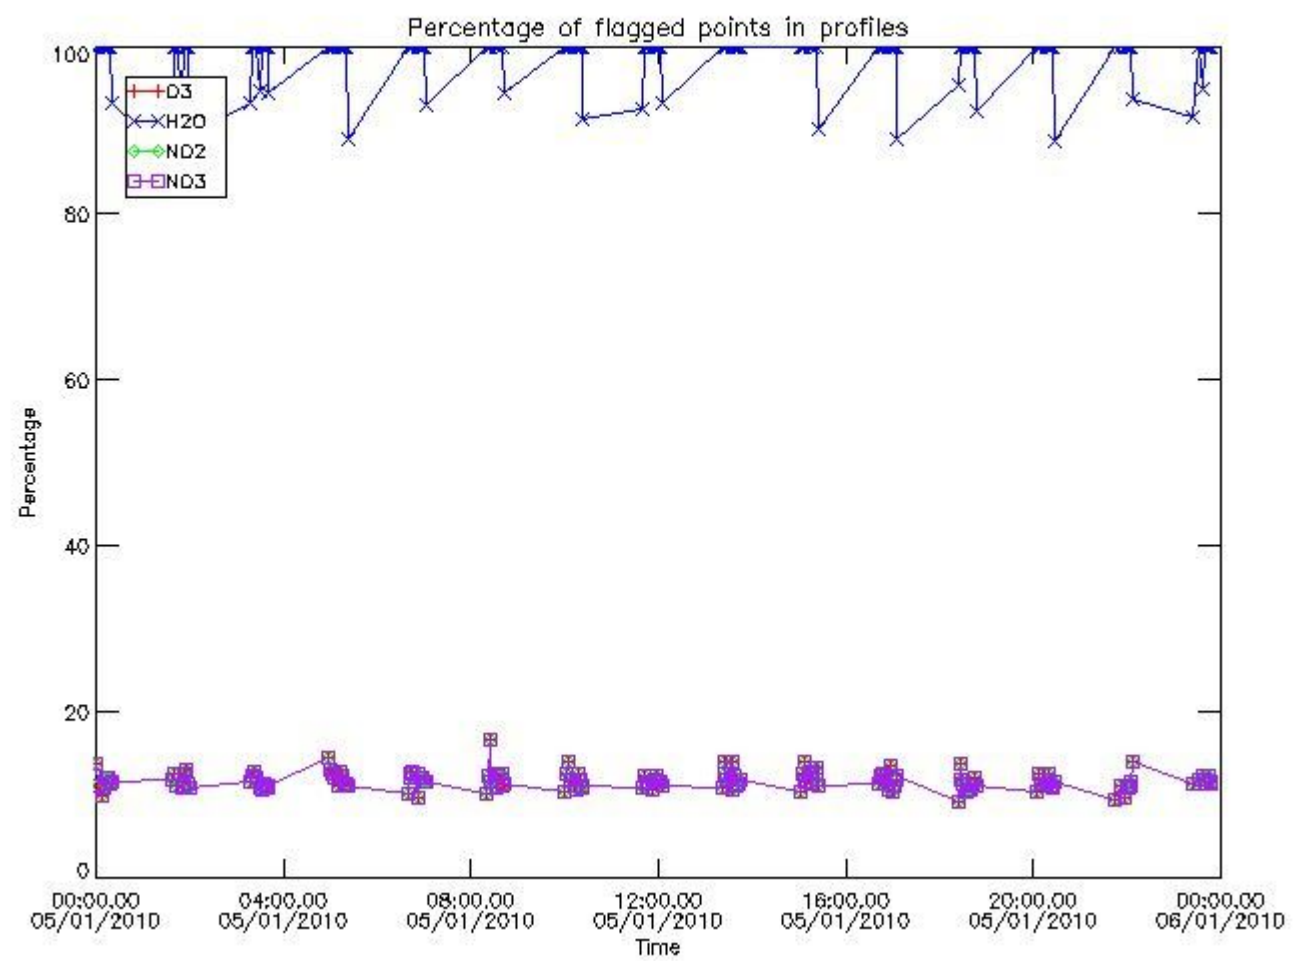

3. Quality information per product

In this section it is plotted some information contained in the Quality Summary data set of the level 2 products. Only products in dark limb conditions and without errors (error flag in the MPH set to "0") are used.

3.1 Plot quality information per product (time dependant)

3.2 Plot quality information per product (world map)