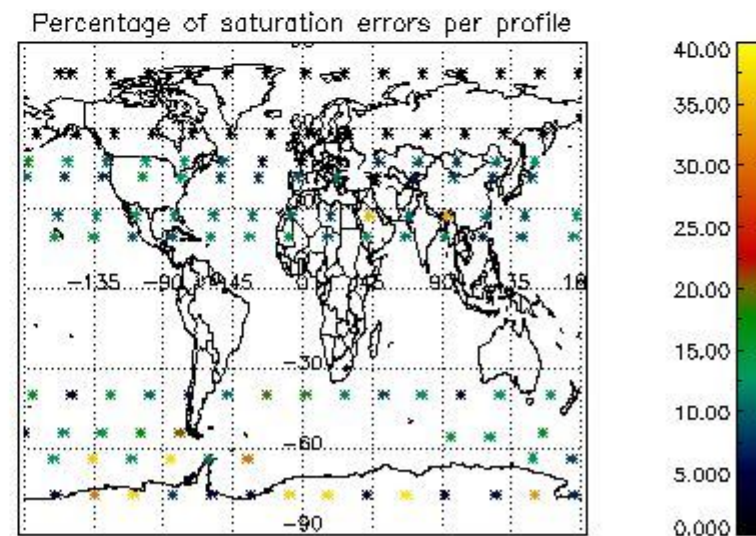

5. Trace gas profiles

5.1 Ozone statistics based on quality of products

The final quality of the products can be "measured" using the STD (Standard Deviation) attached to every point profile. This information is written to the parameter GOM_NL__2P/NL_LOCAL_SPECIES_DENSITY/o3_std of the level 2 products. The table below shows the statistics for given STD ranges.

The statistics are given with respect to the overall valid production:

- Products without fatal errors: GOM_NL__2P/MPH/PRODUCT_ERR=0
- Valid point profile: GOM_NL__2P/NL_LOCAL_SPECIES_DENSITY/pcd(0)=0

The 'Criteria' is applied to valid points of dark limb products:

- Products in dark limb illumination condition: GOM_NL__2P/NL_SUMMARY_QUALITY/obs_ill_cond=0
- Products without fatal errors: GOM_NL__2P/MPH/PRODUCT_ERR=0
- Valid point profile: GOM_NL__2P/NL_LOCAL_SPECIES_DENSITY/pcd(0)=0

So, the table below shows the percentage of dark limb and valid observations for each criteria with respect to the overall valid daily observations.

Criteria	% of total production
All STD	40
STD < 20	19