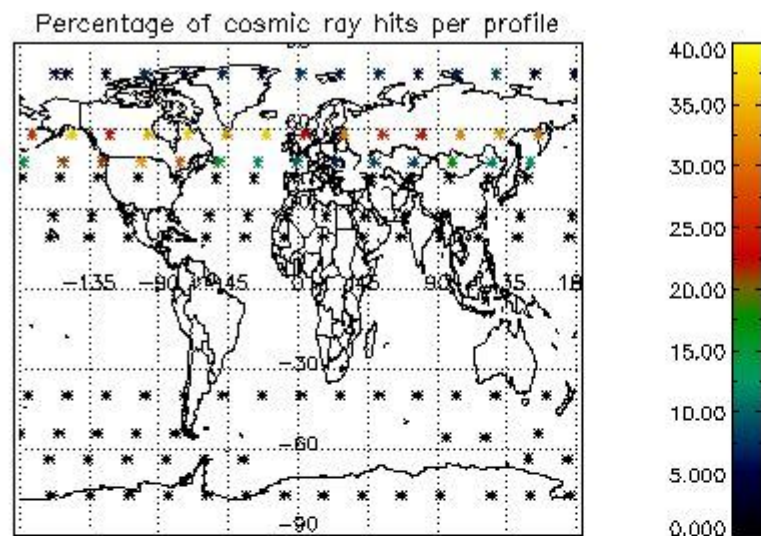

4.2.2 Plot level 1 quality information per product (world map): ENVISAT DESCENDING passes

5. Trace gas profiles

5.1 Ozone statistics based on quality of products

The final quality of the products can be "measured" using the STD (Standard Deviation) attached to every point profile. This information is written to the parameter GOM_NL__2P/NL_LOCAL_SPECIES_DENSITY/o3_std of the level 2 products. The table below shows the statistics for given STD ranges.

The statistics are given with respect to the overall valid production:

- Products without fatal errors: GOM_NL__2P/MPH/PRODUCT_ERR=0
- Valid point profile: GOM_NL__2P/NL_LOCAL_SPECIES_DENSITY/pcd(0)=0

The 'Criteria' is applied to valid points of dark limb products:

- Products in dark limb illumination condition: GOM_NL__2P/NL_SUMMARY_QUALITY/obs_ill_cond=0
- Products without fatal errors: GOM_NL__2P/MPH/PRODUCT_ERR=0
- Valid point profile: GOM_NL__2P/NL_LOCAL_SPECIES_DENSITY/pcd(0)=0

So, the table below shows the percentage of dark limb and valid observations for each criteria with respect to the overall valid daily observations.

Criteria	% of total production
All STD	40
STD < 20	19