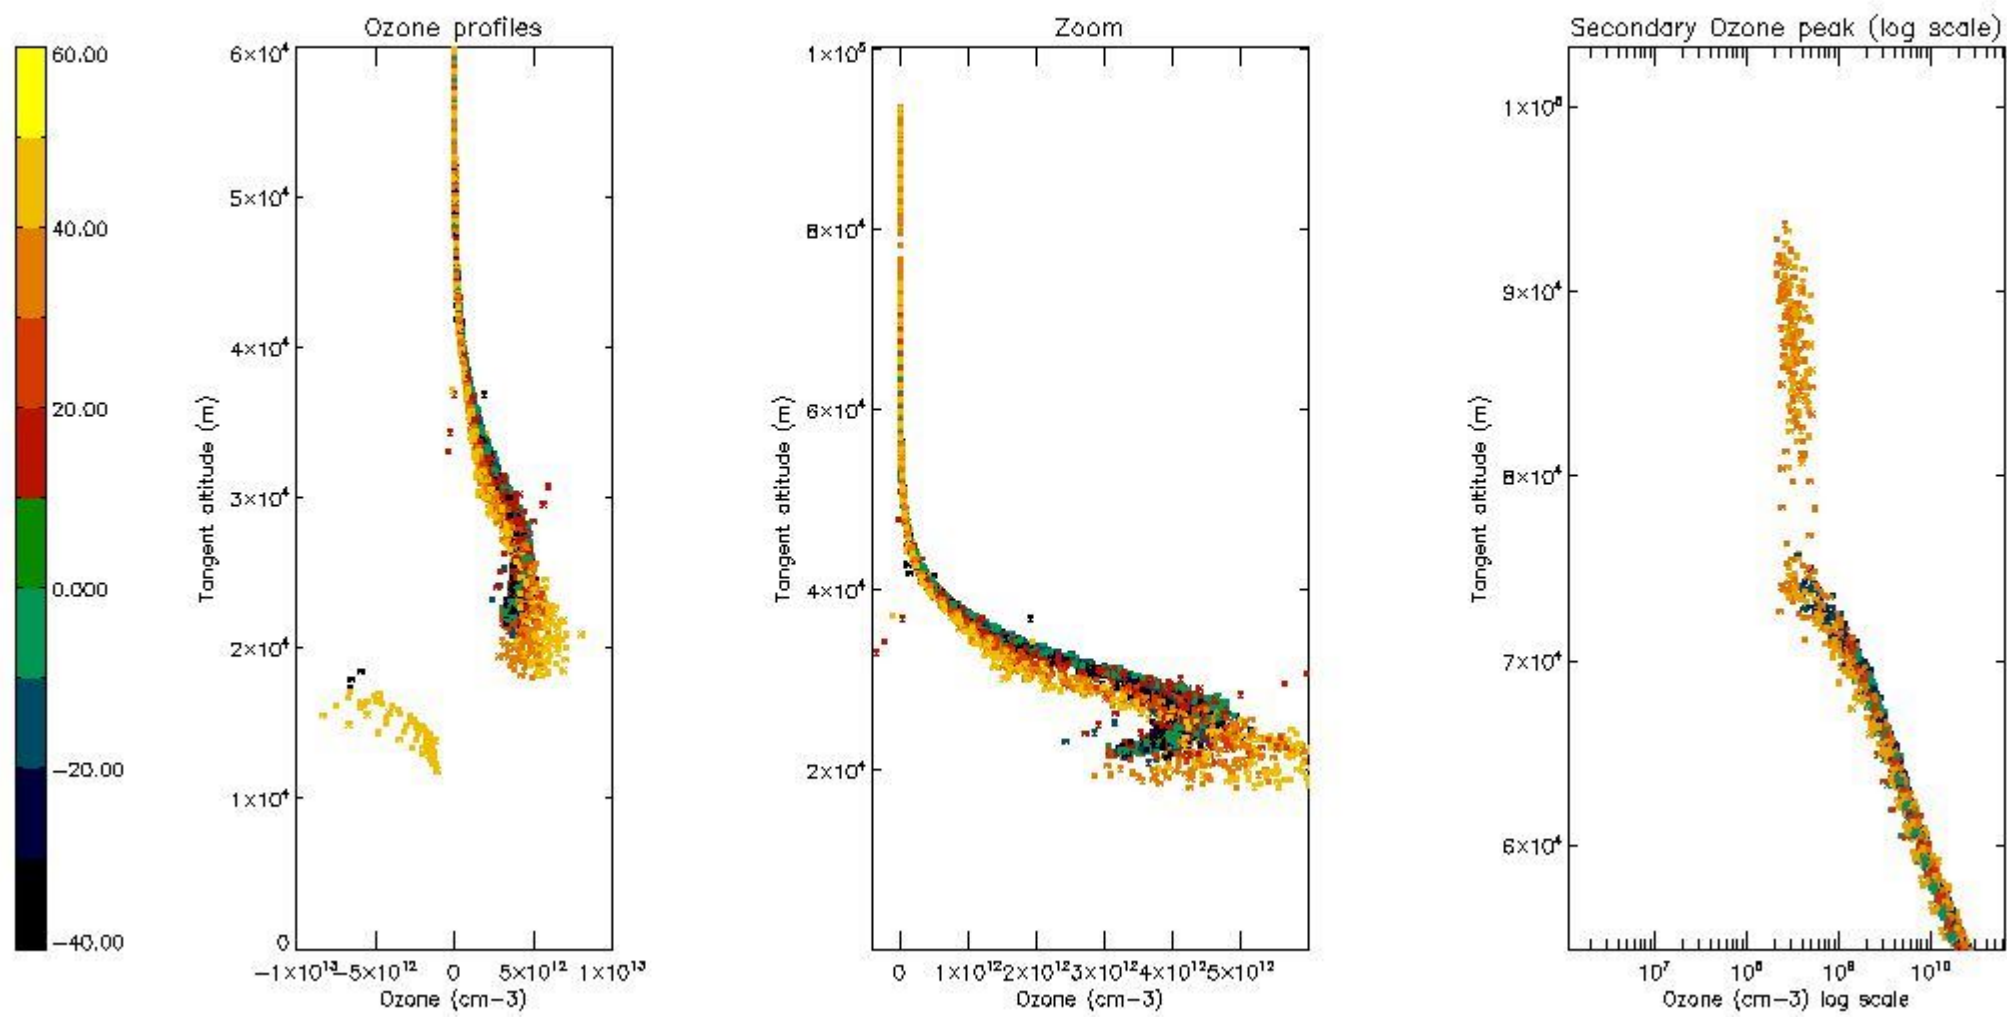

5.5 Plot ozone profiles where STD < 5% (dark without errors)

The colorbar represents the latitude.