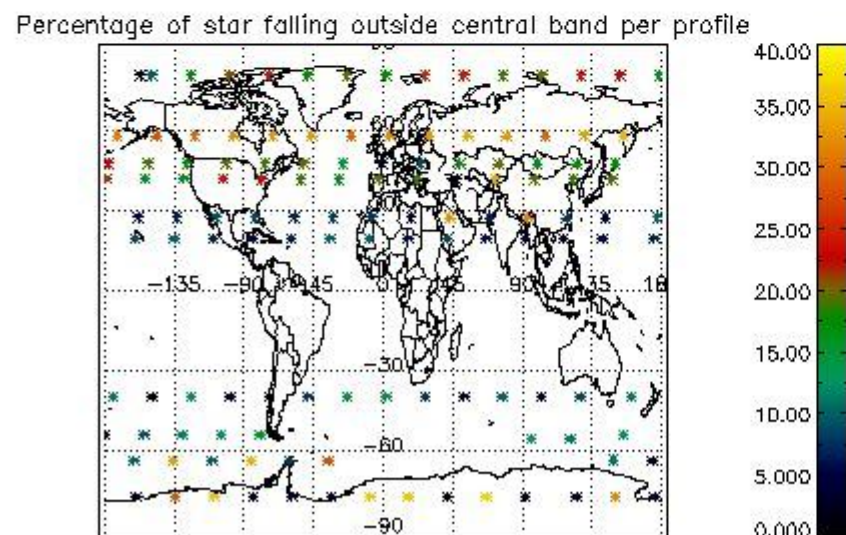

5. Trace gas profiles

5.1 Ozone statistics based on quality of products

The final quality of the products can be "measured" using the STD (Standard Deviation) attached to every point profile. This information is written to the parameter GOM_NL__2P/NL_LOCAL_SPECIES_DENSITY/o3_std of the level 2 products. The table below shows the statistics for given STD ranges.

The statistics are given with respect to the overall valid production:

- Products without fatal errors: GOM_NL__2P/MPH/PRODUCT_ERR=0
- Valid point profile: GOM_NL__2P/NL_LOCAL_SPECIES_DENSITY/pcd(0)=0

The 'Criteria' is applied to valid points of dark limb products:

- Products in dark limb illumination condition: GOM_NL__2P/NL_SUMMARY_QUALITY/obs_ill_cond=0
- Products without fatal errors: GOM_NL__2P/MPH/PRODUCT_ERR=0
- Valid point profile: GOM_NL__2P/NL_LOCAL_SPECIES_DENSITY/pcd(0)=0

So, the table below shows the percentage of dark limb and valid observations for each criteria with respect to the overall valid daily observations.

Criteria	% of total production
All STD	40
STD < 20	19