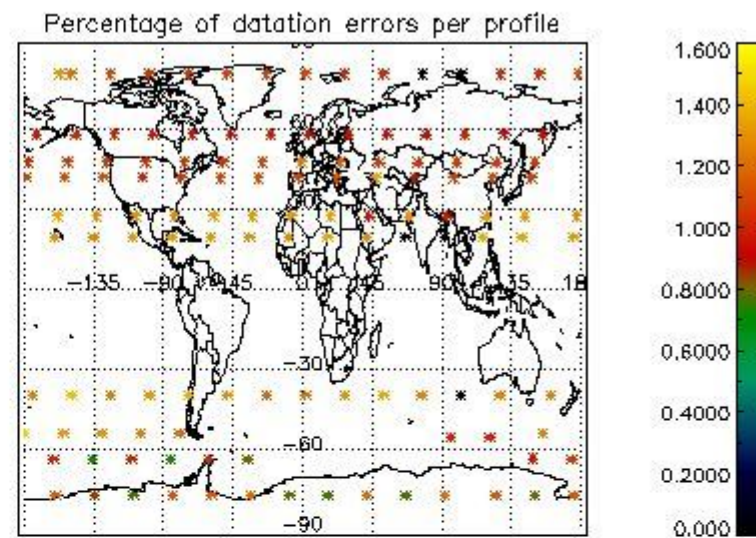

5. Trace gas profiles

5.1 Ozone statistics based on quality of products

The final quality of the products can be "measured" using the STD (Standard Deviation) attached to every point profile. This information is written to the parameter GOM_NL__2P/NL_LOCAL_SPECIES_DENSITY/o3_std of the level 2 products. The table below shows the statistics for given STD ranges.

The statistics are given with respect to the overall valid production:

- Products without fatal errors: GOM_NL__2P/MPH/PRODUCT_ERR=0
- Valid point profile: GOM_NL__2P/NL_LOCAL_SPECIES_DENSITY/pcd(0)=0

The 'Criteria' is applied to valid points of dark limb products:

- Products in dark limb illumination condition: GOM_NL__2P/NL_SUMMARY_QUALITY/obs_ill_cond=0
- Products without fatal errors: GOM_NL__2P/MPH/PRODUCT_ERR=0
- Valid point profile: GOM_NL__2P/NL_LOCAL_SPECIES_DENSITY/pcd(0)=0

So, the table below shows the percentage of dark limb and valid observations for each criteria with respect to the overall valid daily observations.

Criteria	% of total production
All STD	40
STD < 20	19