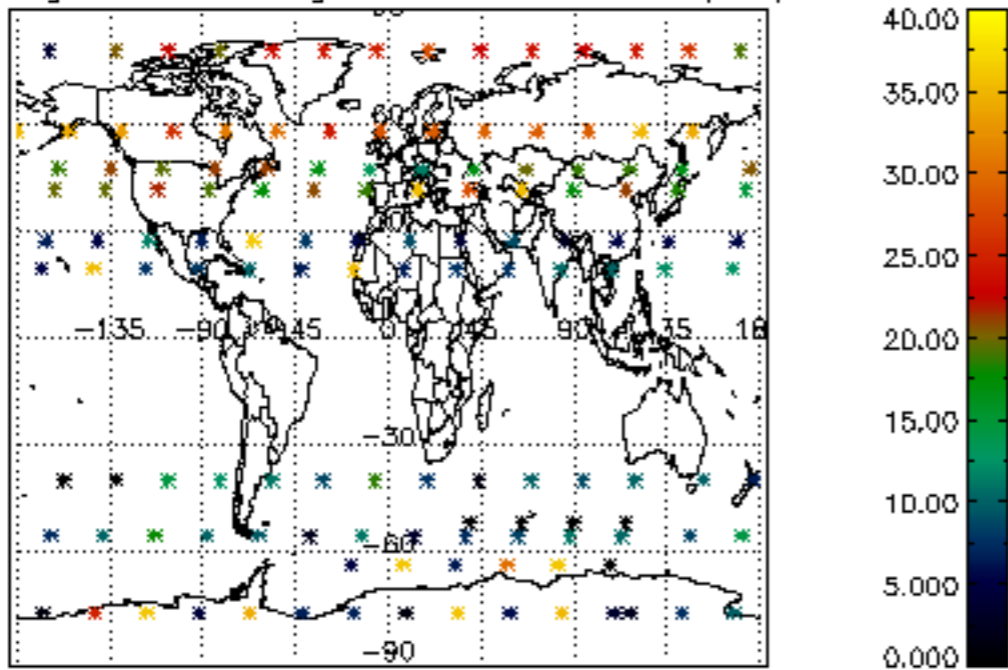

Percentage of star falling outside central band per profile