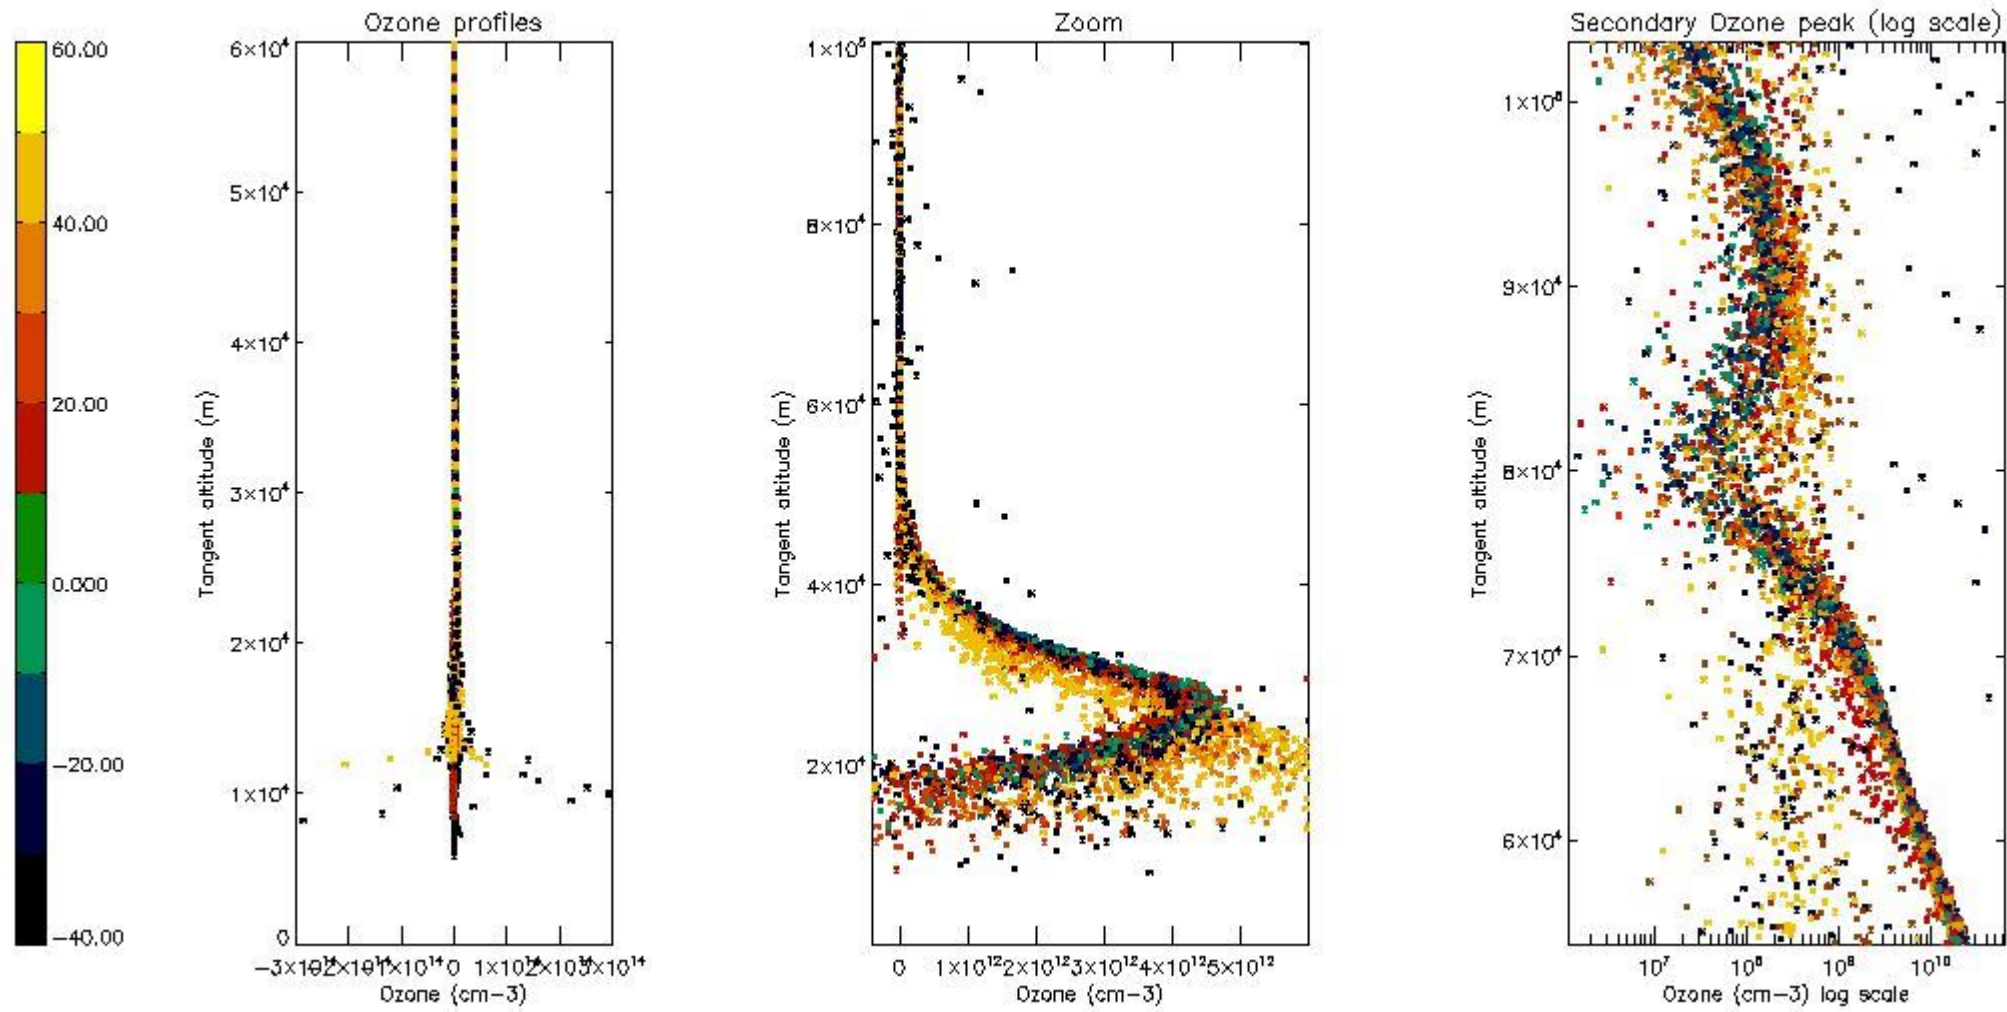

STD < 10	14
STD < 5	8

5.2 Plot ozone profiles for all STD (dark without errors)

The colorbar represents the latitude.

5.3 Plot ozone profiles where STD < 20% (dark without errors)

The colorbar represents the latitude.