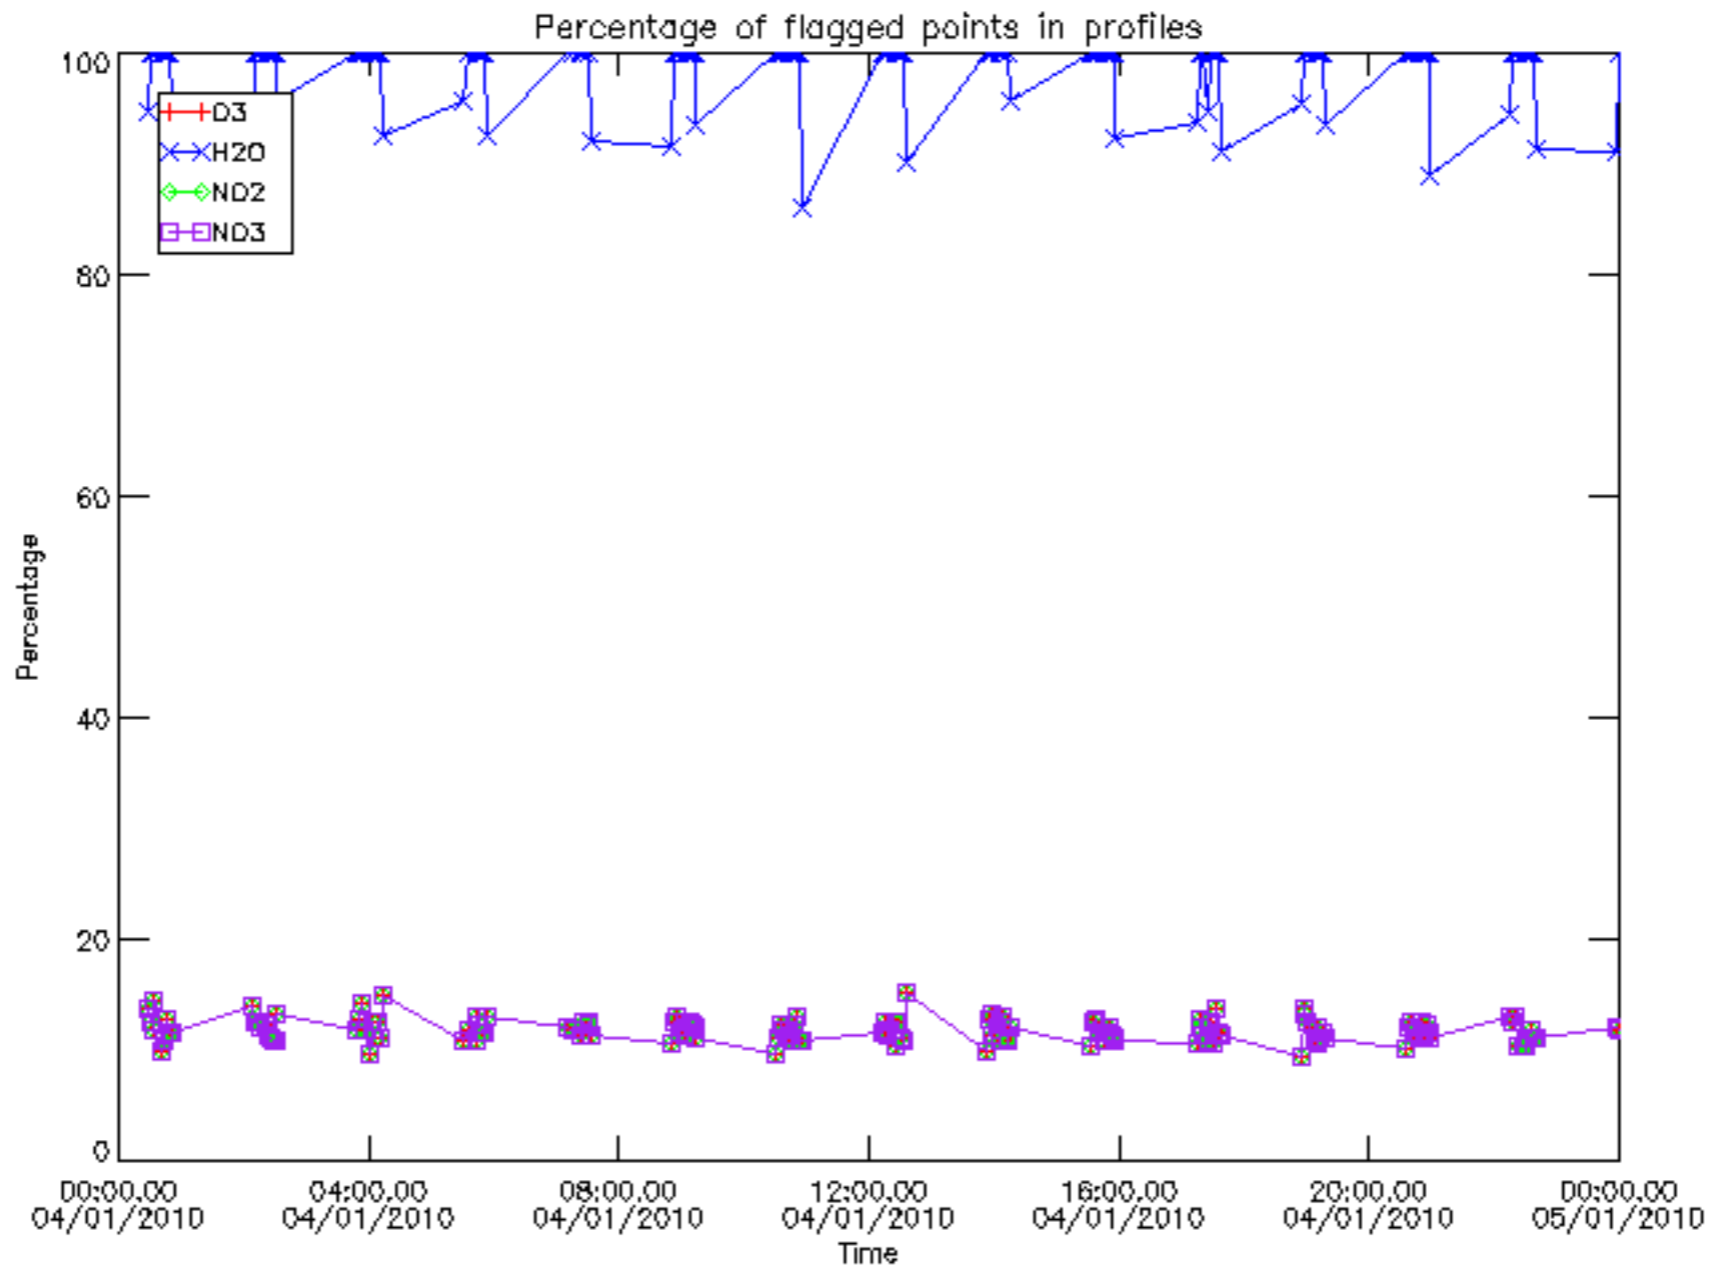

Percentage of flagged data per D3 profile

Percentage of flagged data per H2O profile