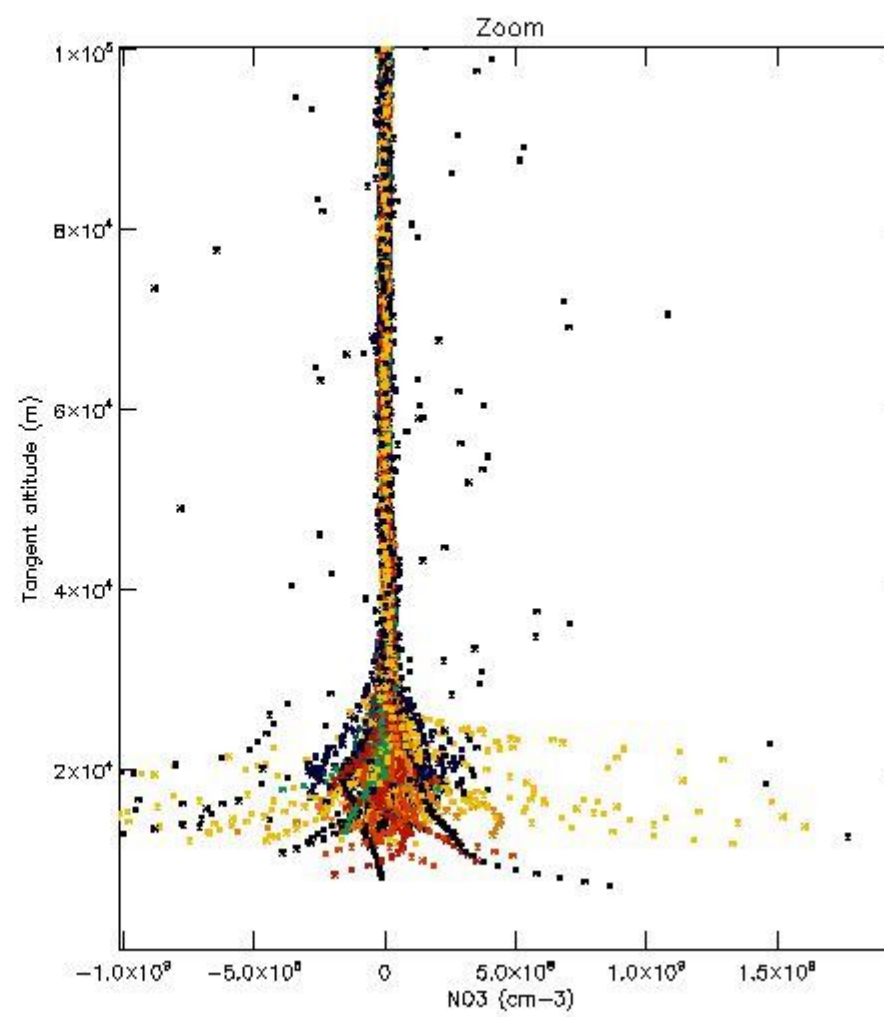

5.8 Plot H2O profiles for all STD (only for occultations of stars 1,2,3,4,13,14,16,26,63 dark without errors)

The colorbar represents the latitude.