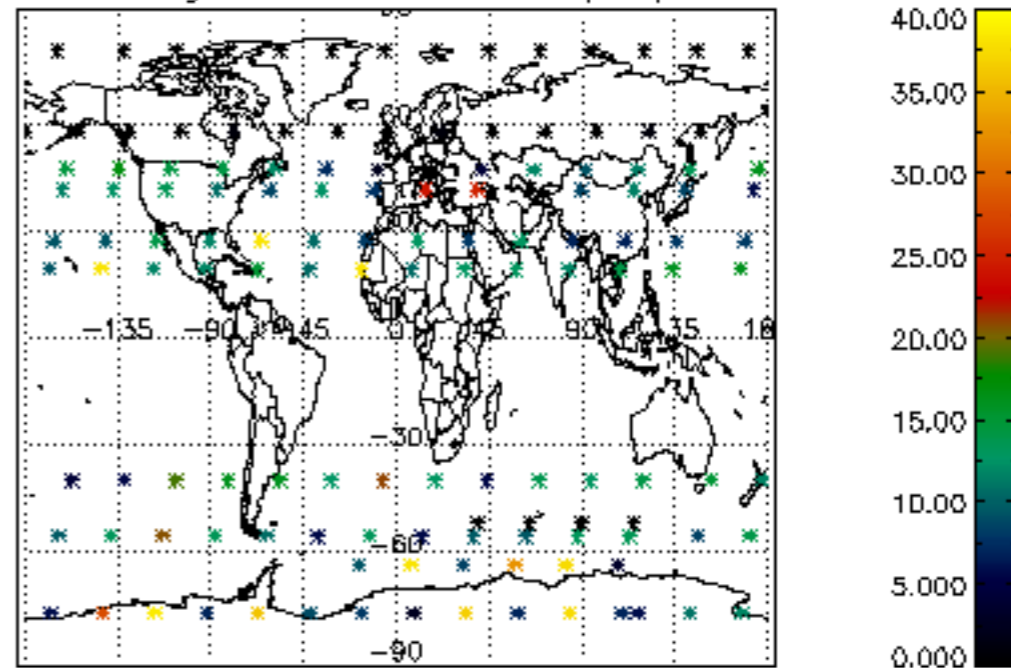

Percentage of saturation errors per profile