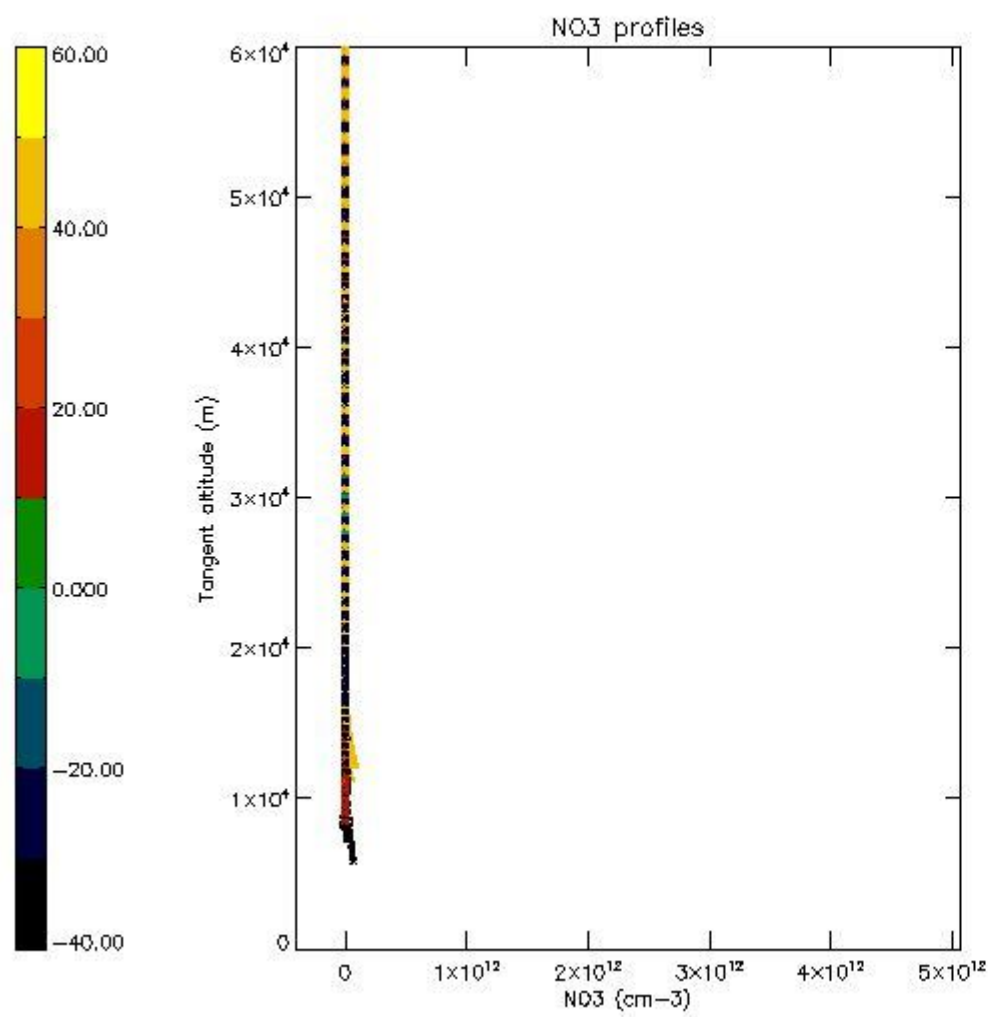

5.8 Plot H2O profiles for all STD (only for occultations of stars 1,2,3,4,13,14,16,26,63 dark without errors)

The colorbar represents the latitude.