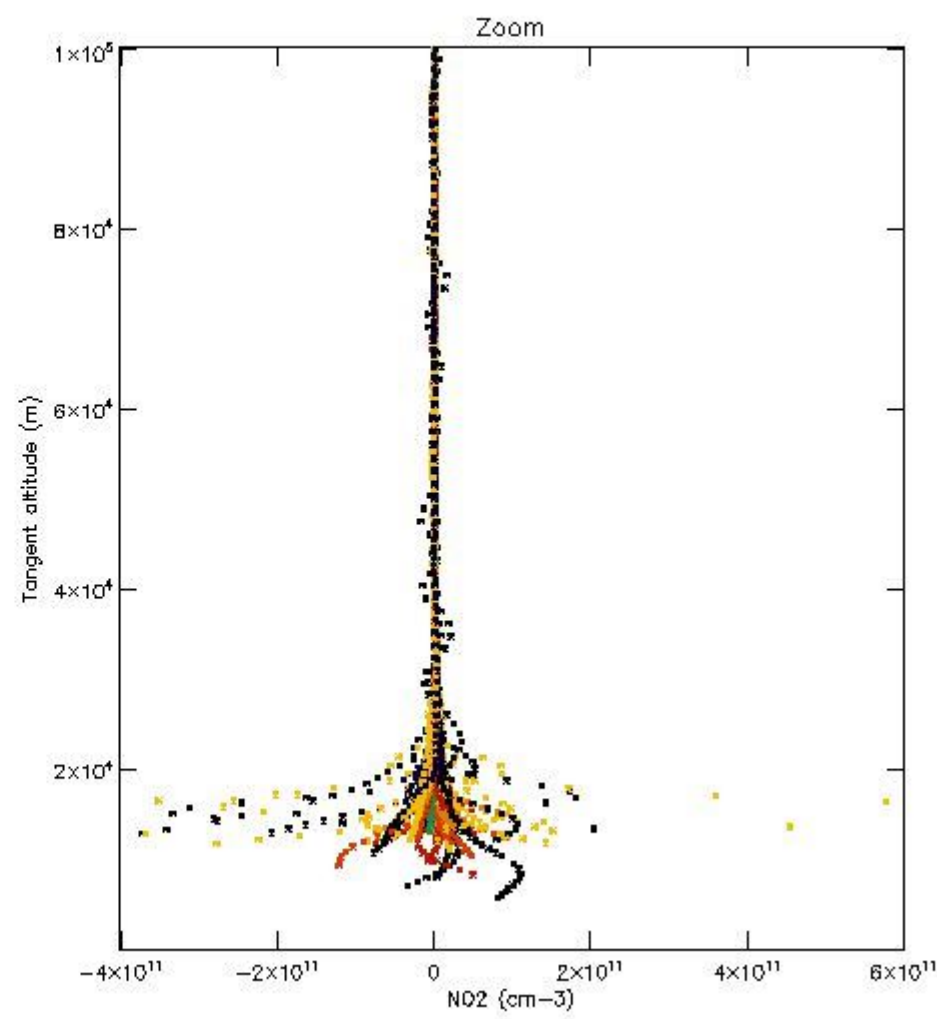

5.7 Plot NO3 profiles for all STD (dark without errors)

The colorbar represents the latitude.