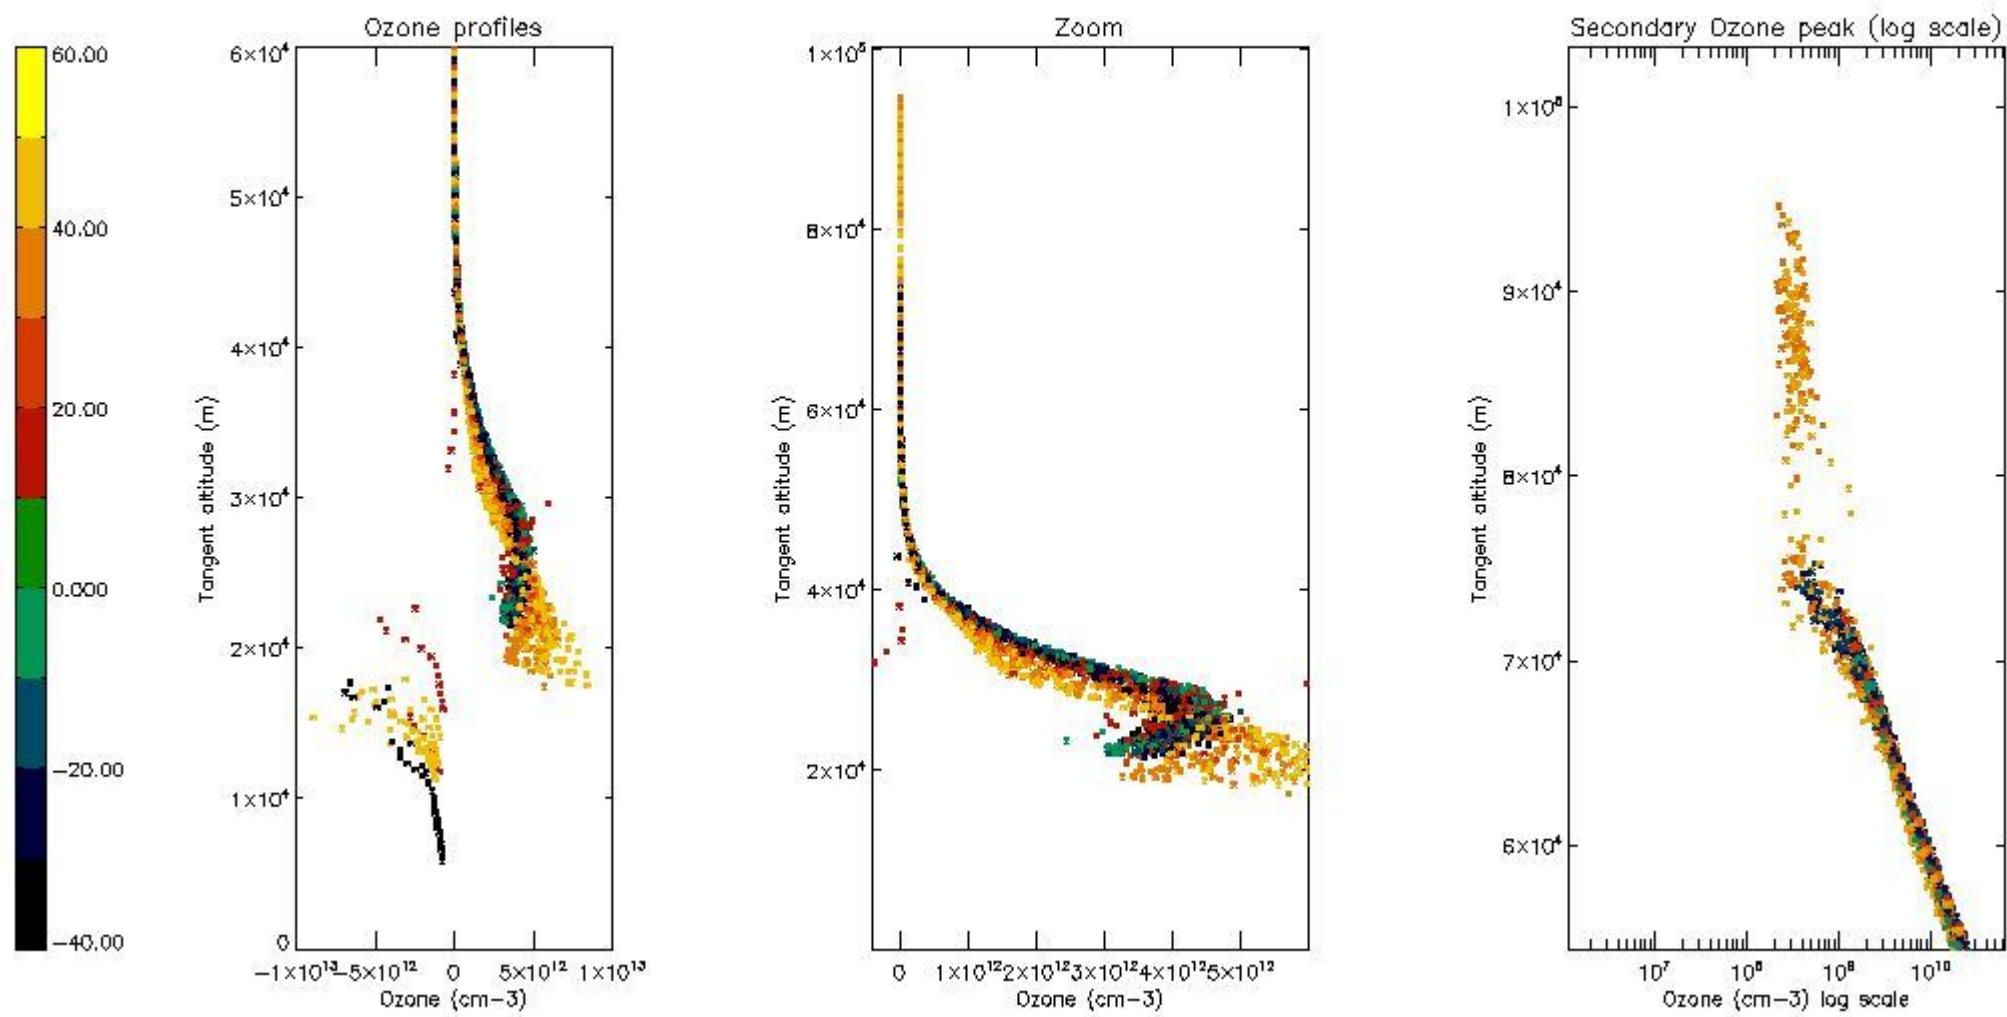

5.5 Plot ozone profiles where STD < 5% (dark without errors)

The colorbar represents the latitude.