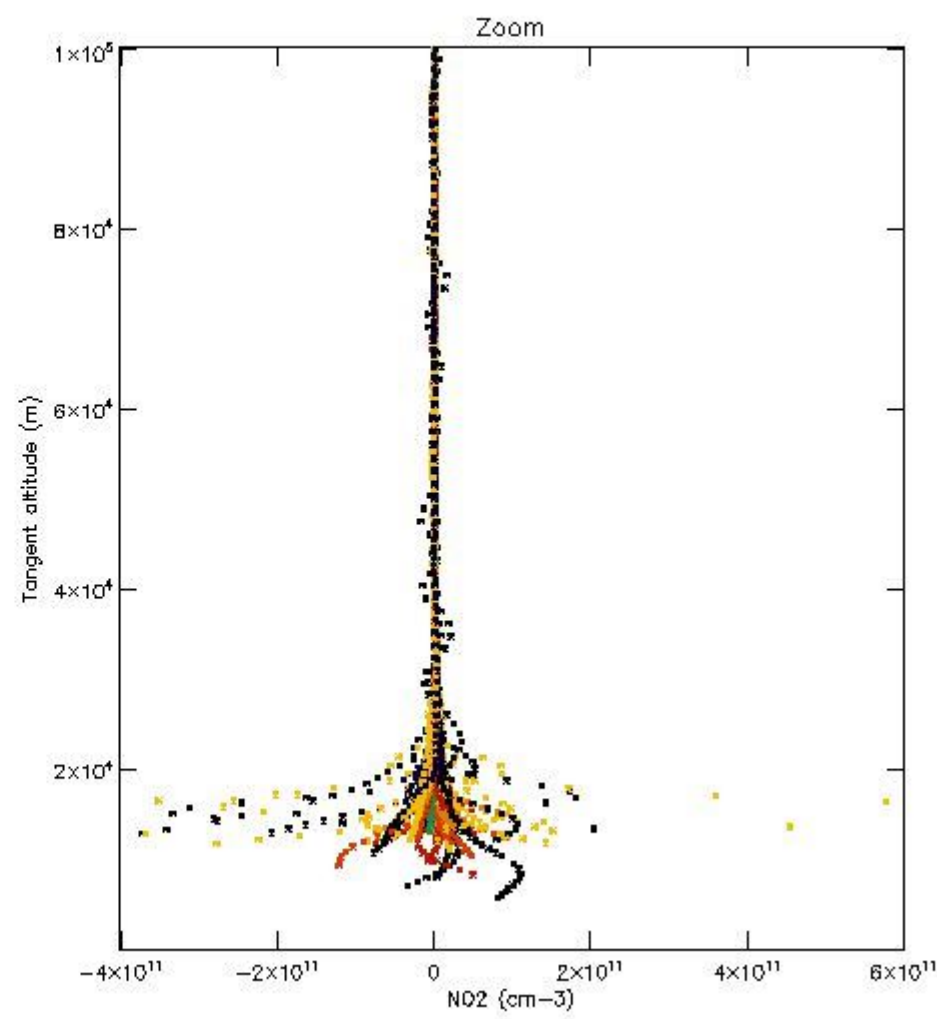

*5.4 Plot ozone profiles where STD < 10% (dark without errors)*

The colorbar represents the latitude.

*5.5 Plot ozone profiles where STD < 5% (dark without errors)*

The colorbar represents the latitude.

*5.6 Plot NO<sub>2</sub> profiles for all STD (dark without errors)*

The colorbar represents the latitude.

*5.7 Plot NO3 profiles for all STD (dark without errors)*

The colorbar represents the latitude.

5.8 Plot H<sub>2</sub>O profiles for all STD (only for occultations of stars 1,2,3,4,13,14,16,26,63 dark without errors)