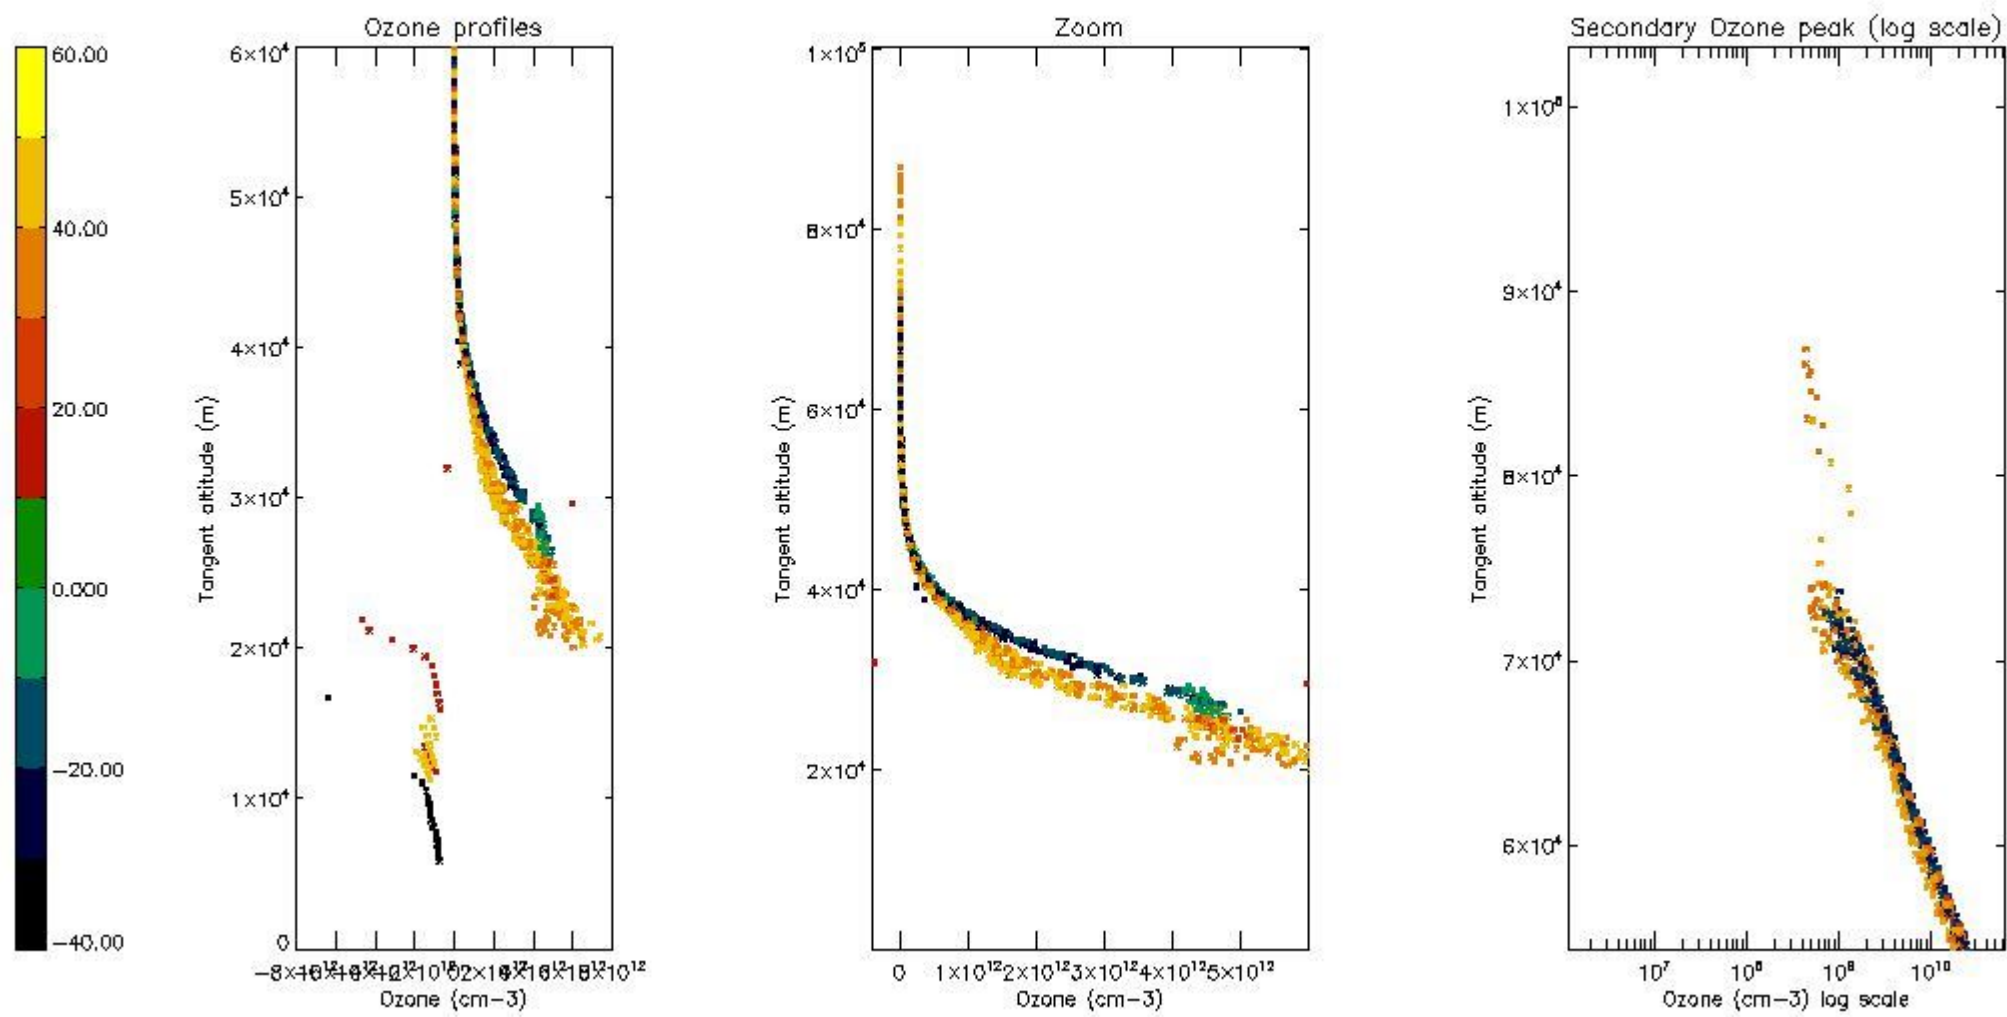

*5.4 Plot ozone profiles where STD < 10% (dark without errors)*

The colorbar represents the latitude.

*5.5 Plot ozone profiles where STD < 5% (dark without errors)*

The colorbar represents the latitude.

*5.6 Plot NO<sub>2</sub> profiles for all STD (dark without errors)*