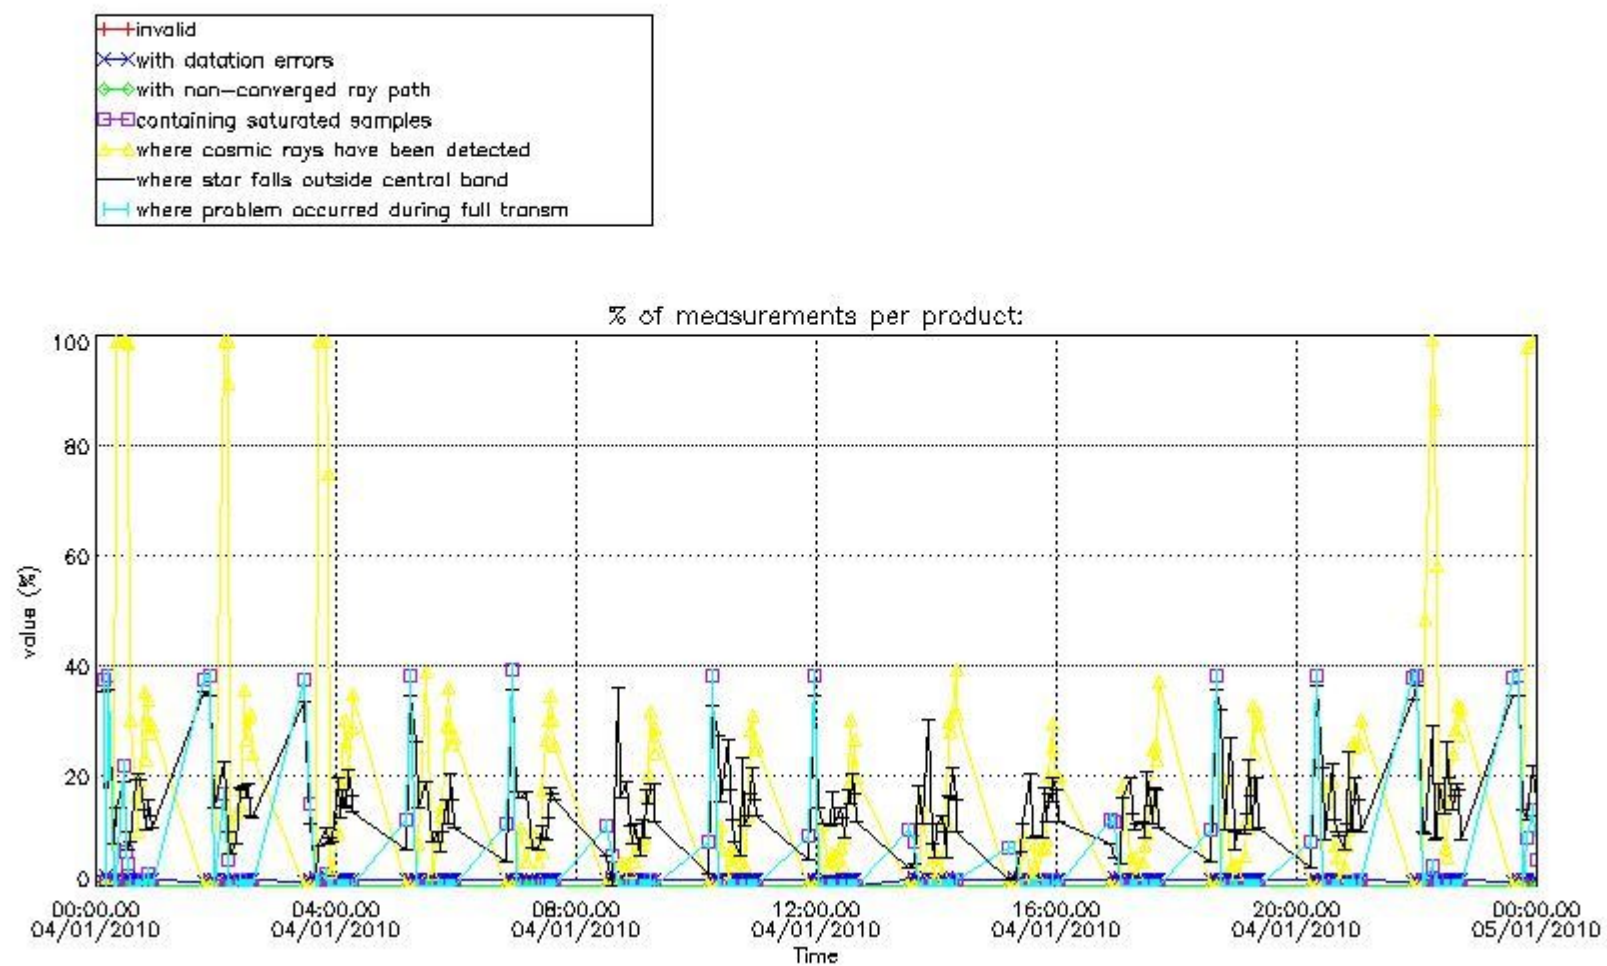

4.1.2 Plot level 1 quality information per product (time dependant): ENVISAT DESCENDING passes