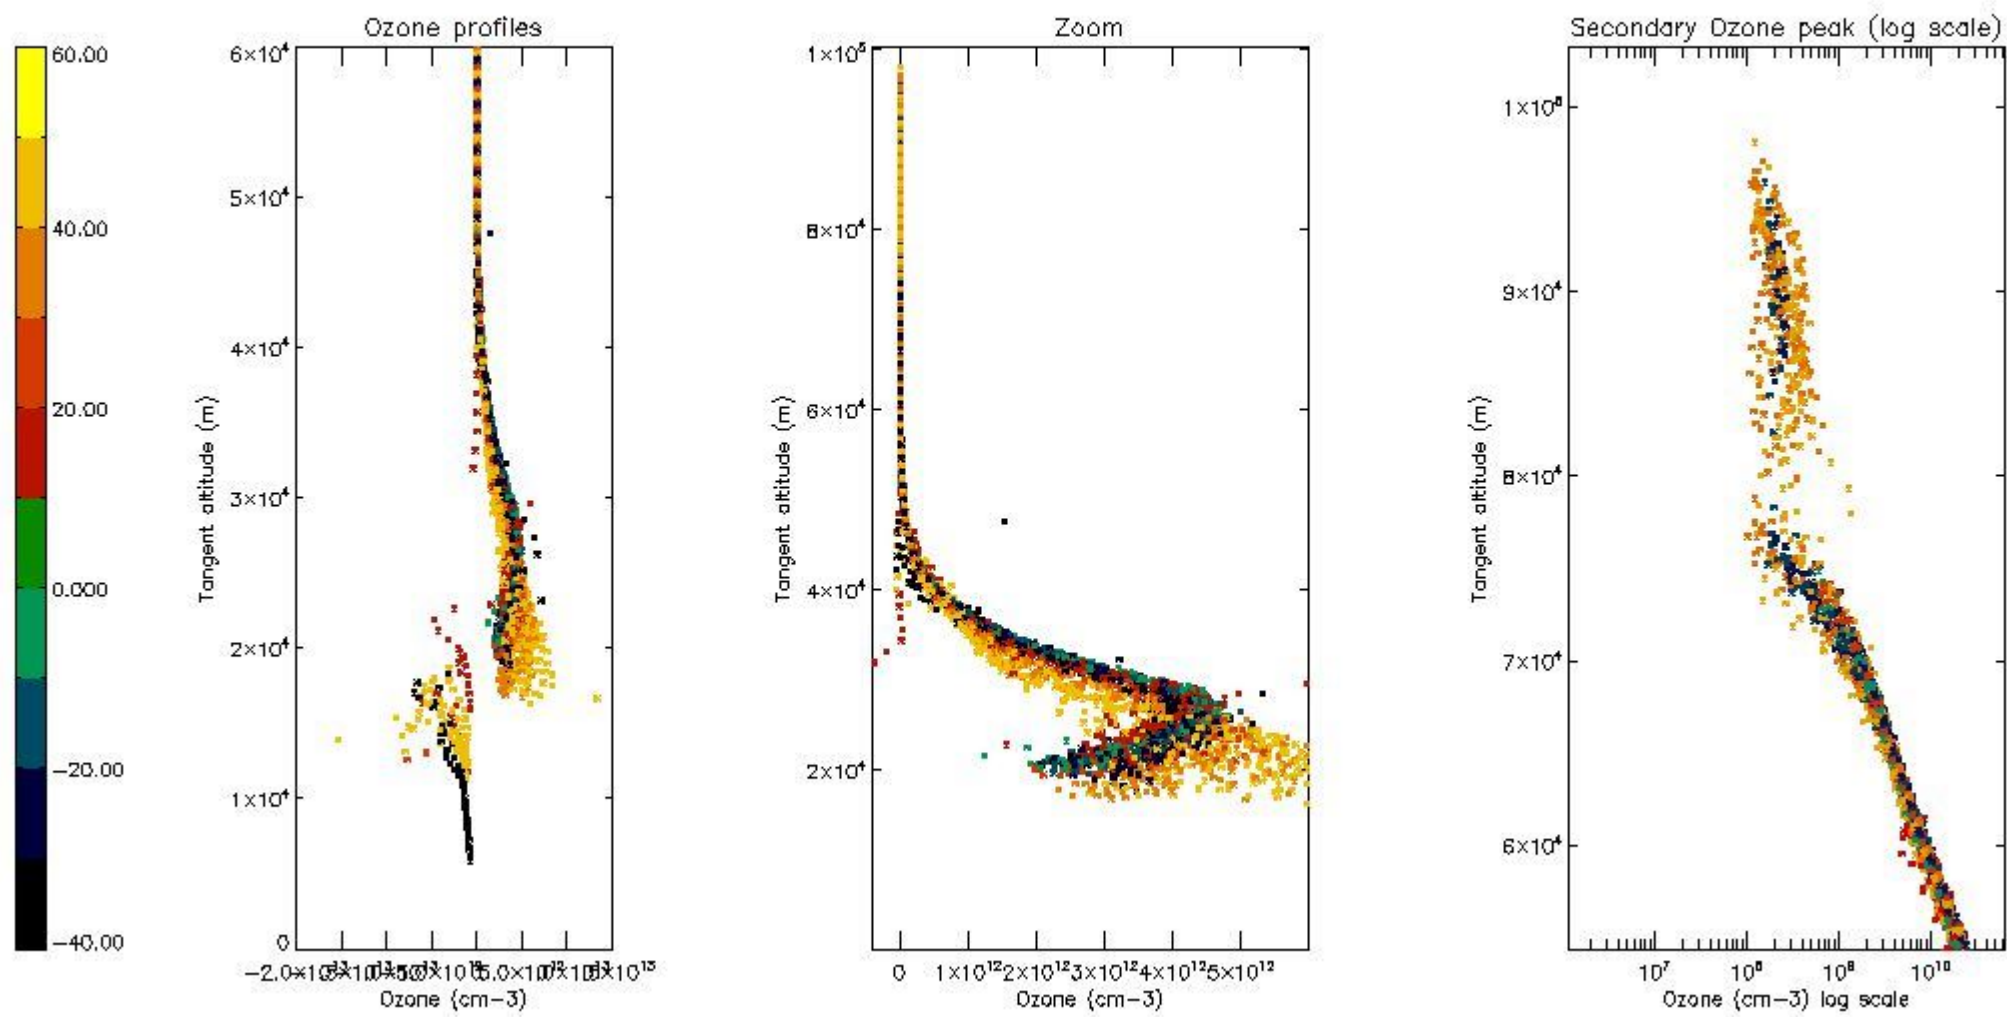

STD < 10	14
STD < 5	8

5.2 Plot ozone profiles for all STD (dark without errors)

The colorbar represents the latitude.

5.3 Plot ozone profiles where STD < 20% (dark without errors)

The colorbar represents the latitude.