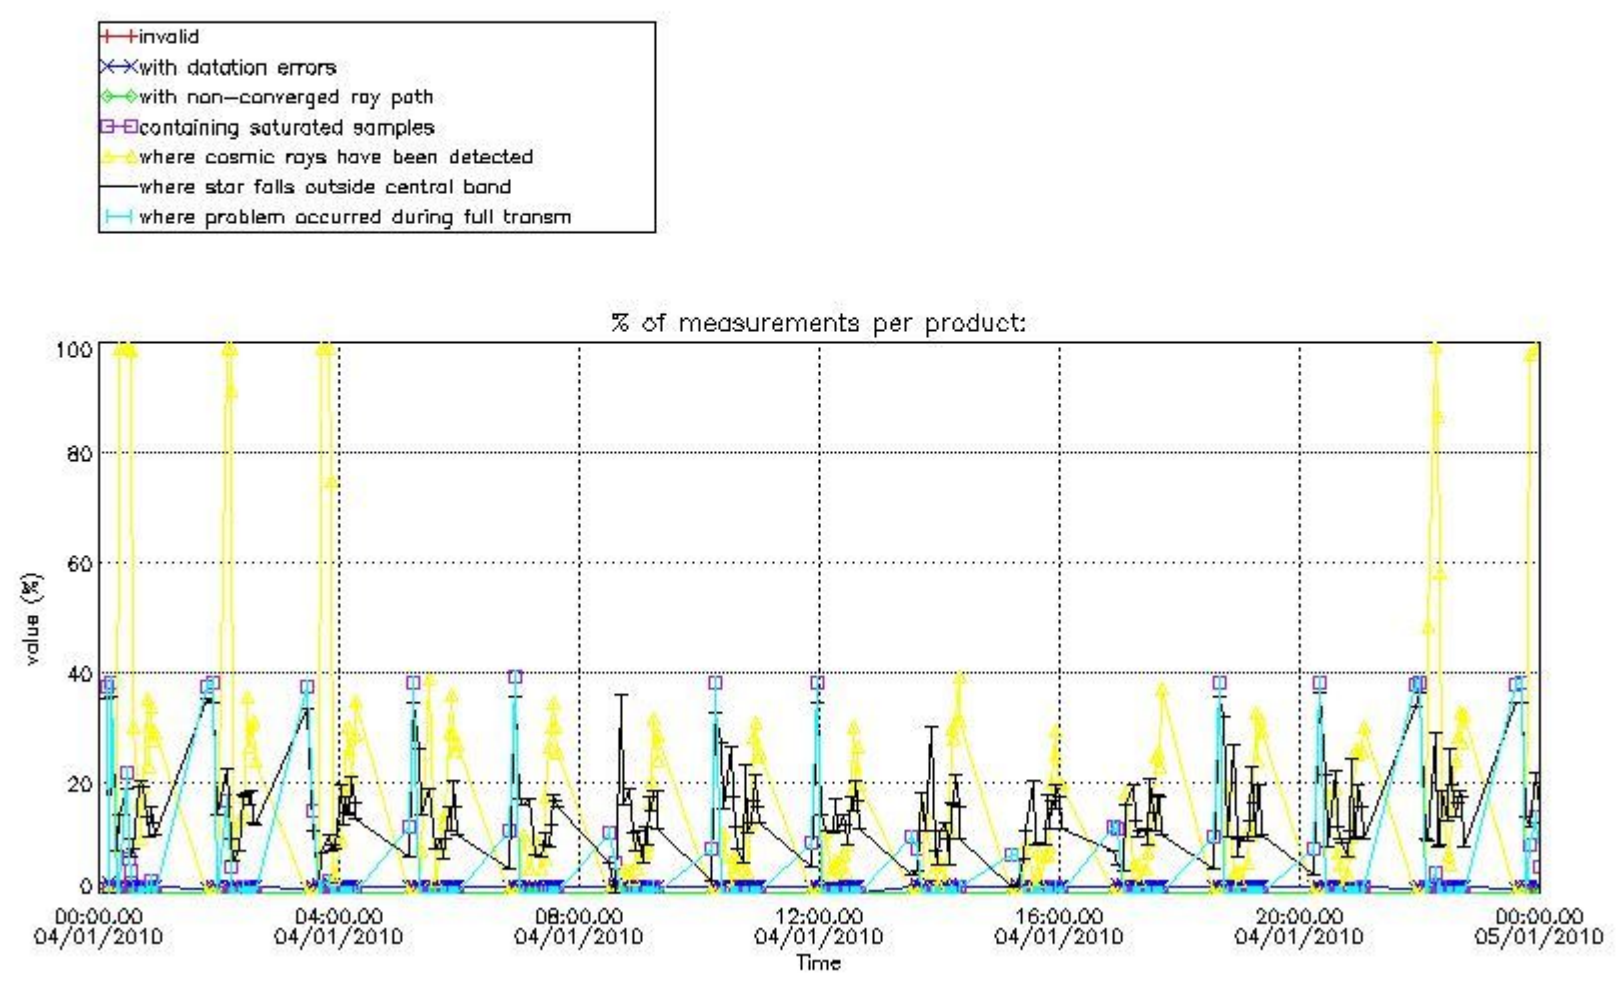

4.1.2 Plot level 1 quality information per product (time dependant): ENVISAT DESCENDING passes