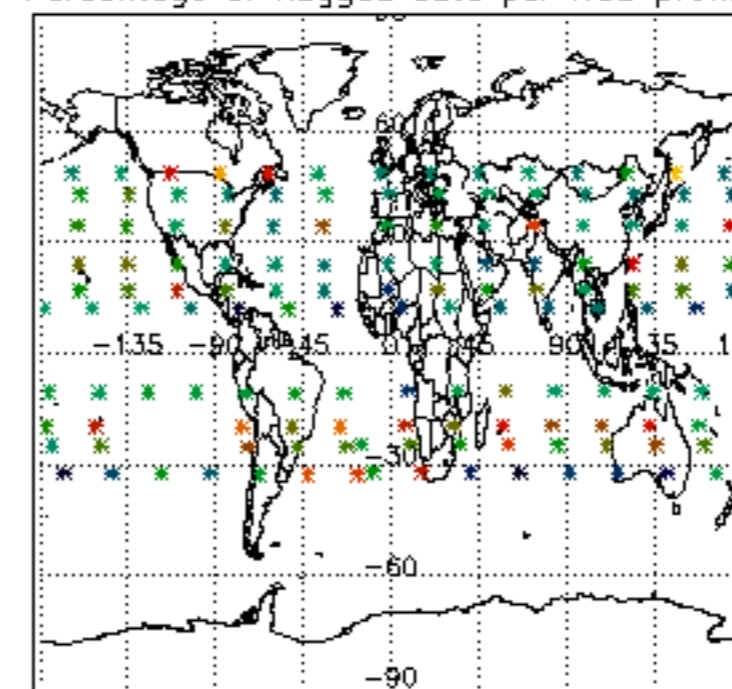

Percentage of flagged data per NO3 profile