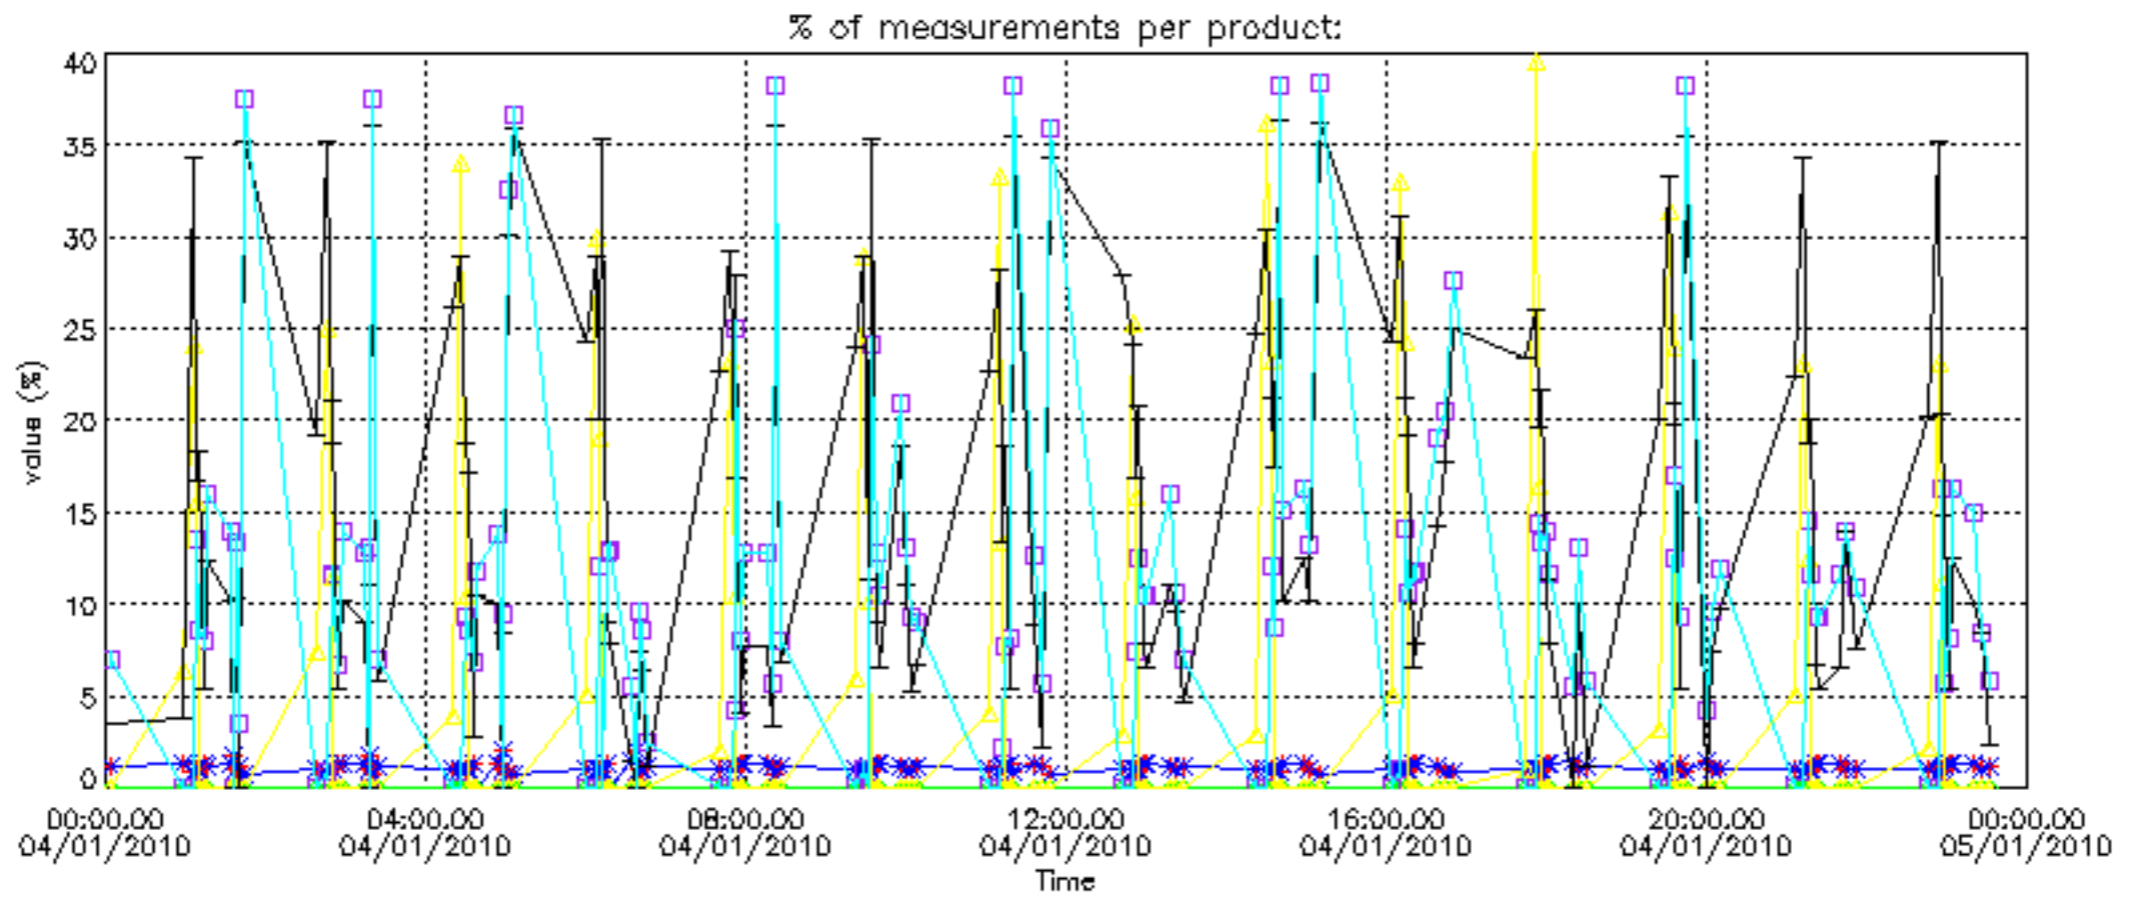

Percentage of cosmic ray hits per profile

Percentage of datation errors per profile