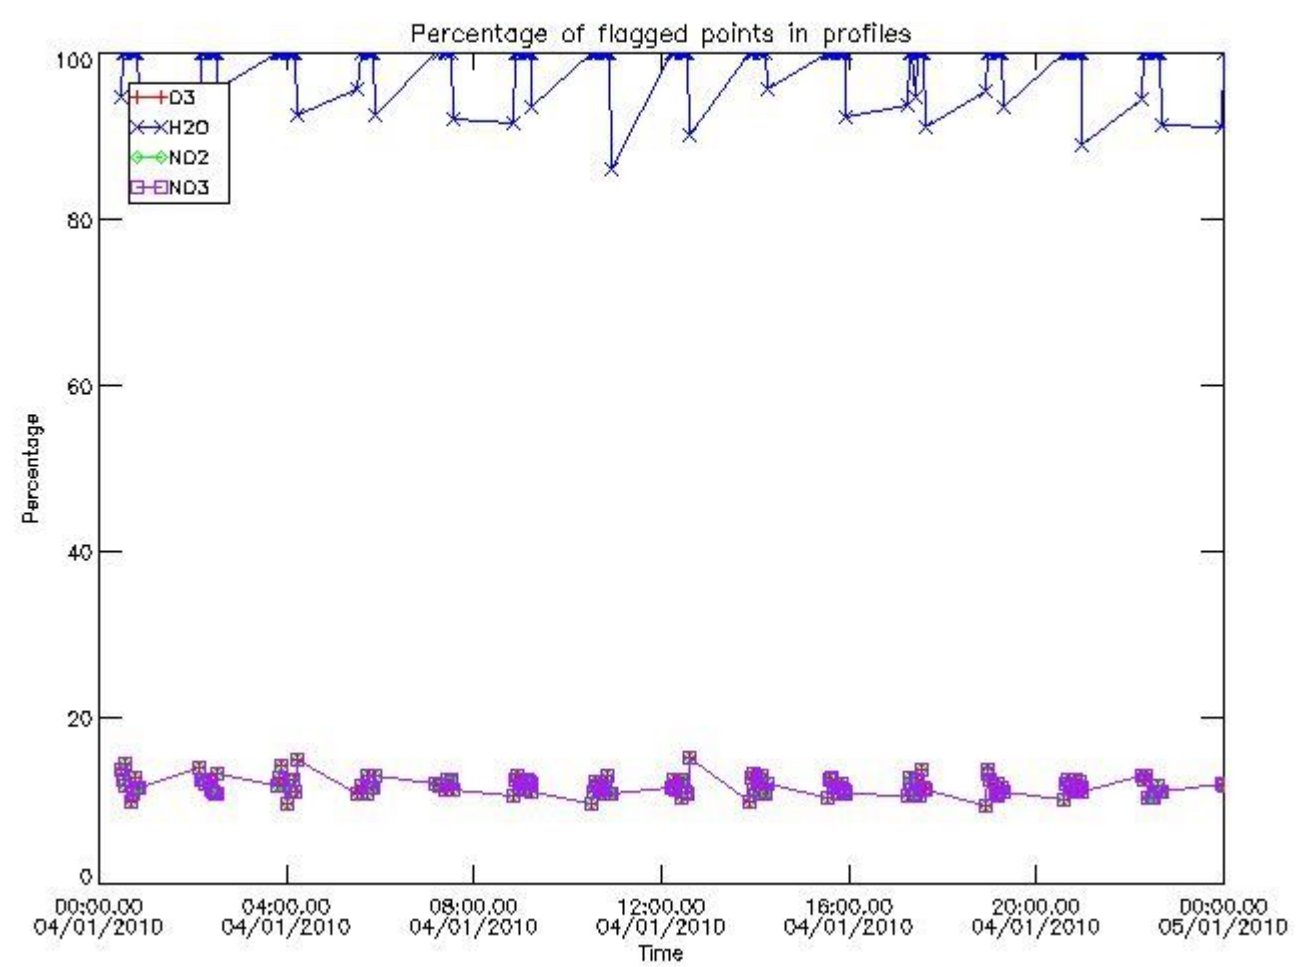

3. Quality information per product

In this section it is plotted some information contained in the Quality Summary data set of the level 2 products. Only products in dark limb conditions and without errors (error flag in the MPH set to "0") are used.

3.1 Plot quality information per product (time dependant)

Percentage of flagged data per O3 profile

Percentage of flagged data per H2O profile