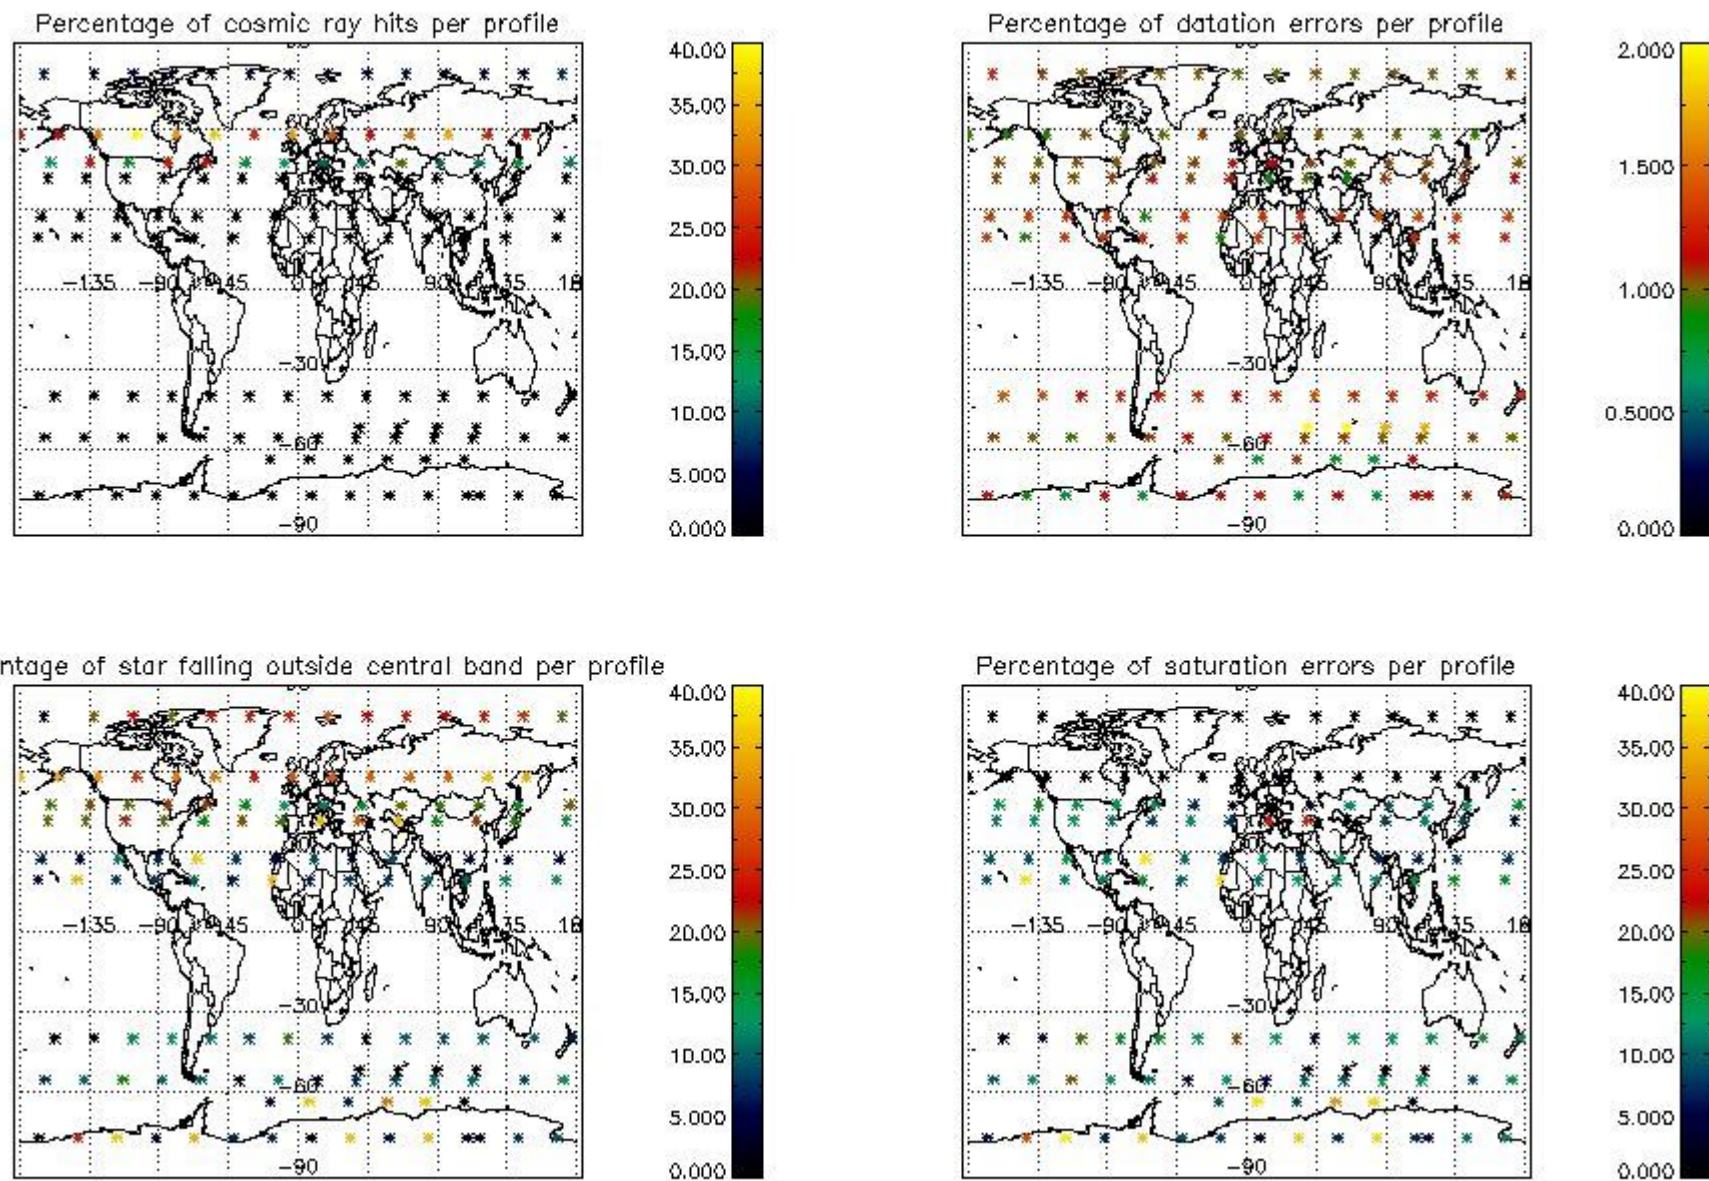

#### 4.2 Plot quality information per product coming from level 1b processing (world map)

##### 4.2.1 Plot level 1 quality information per product (world map): ENVISAT ASCENDING passes

4.2.2 Plot level 1 quality information per product (world map): ENVISAT DESCENDING passes