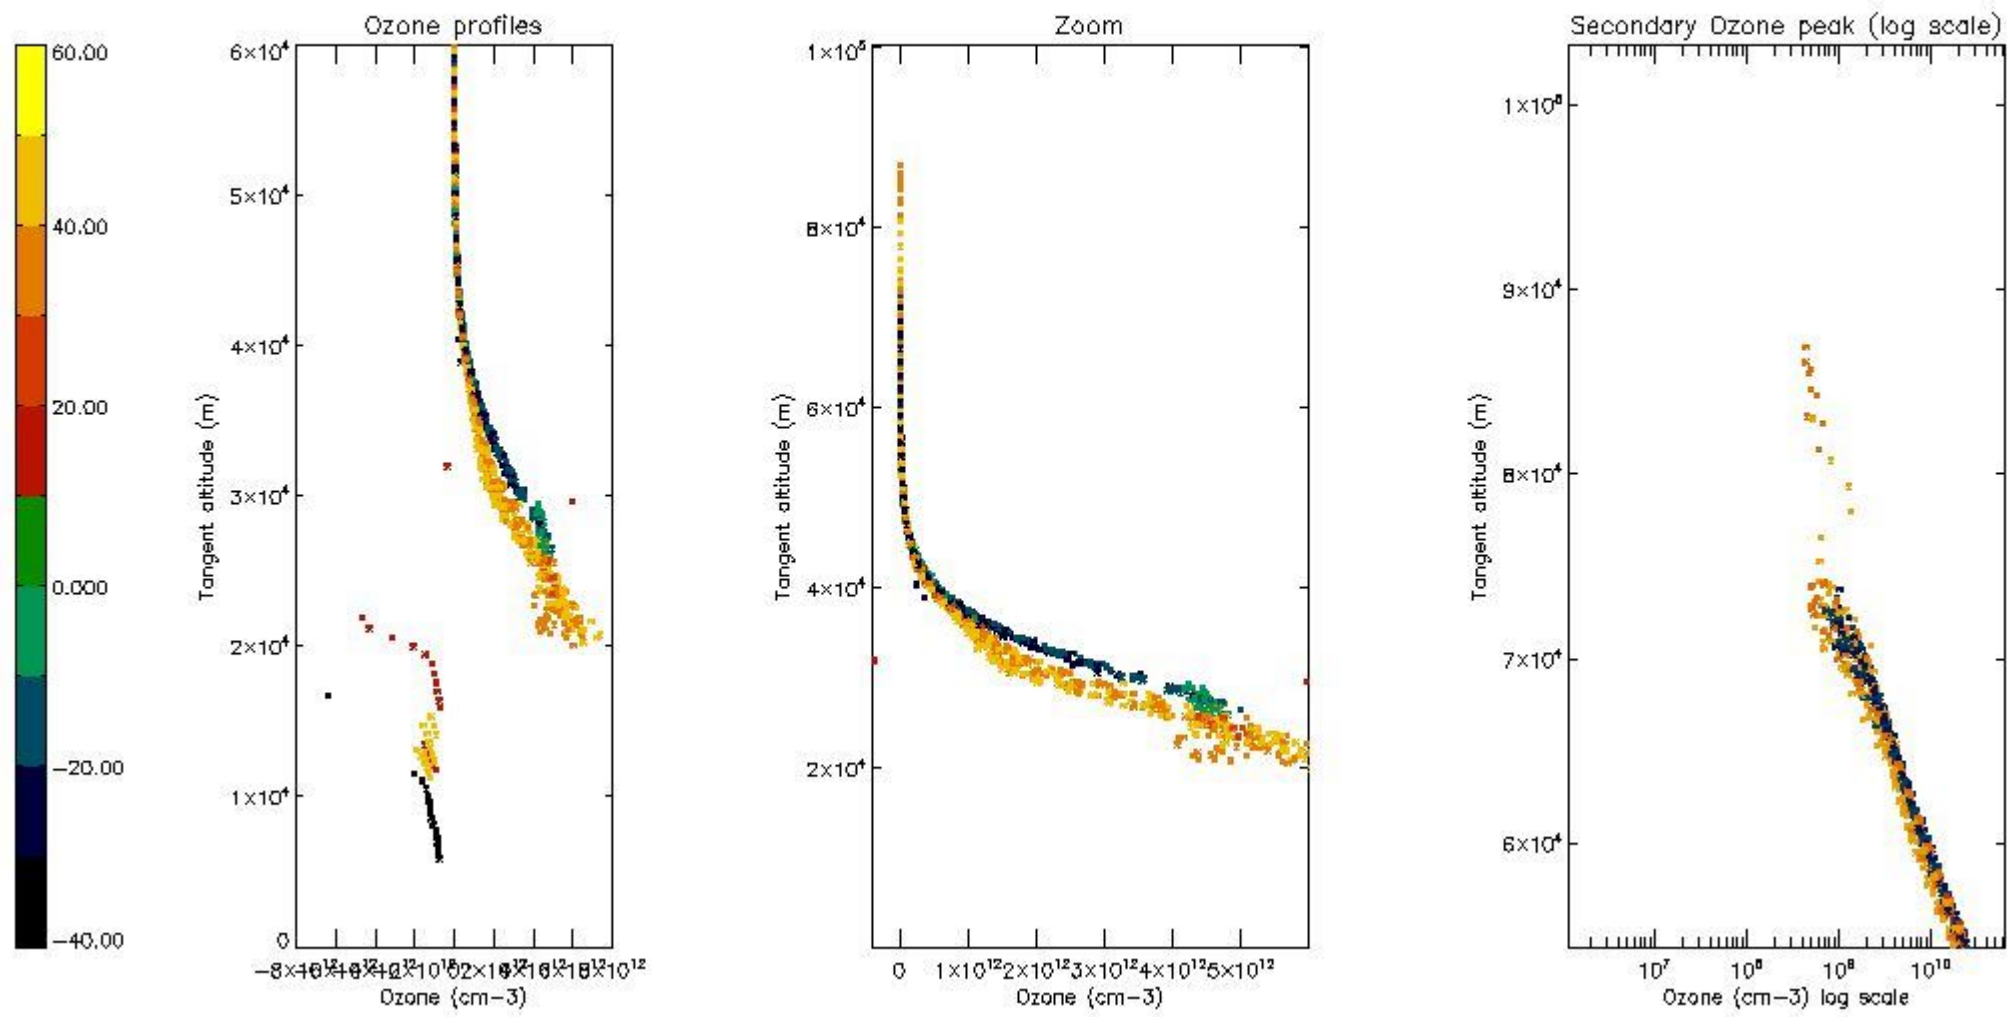

*5.4 Plot ozone profiles where STD < 10% (dark without errors)*

The colorbar represents the latitude.

*5.5 Plot ozone profiles where STD < 5% (dark without errors)*

The colorbar represents the latitude.

*5.6 Plot NO<sub>2</sub> profiles for all STD (dark without errors)*

The colorbar represents the latitude.

*5.7 Plot NO3 profiles for all STD (dark without errors)*

The colorbar represents the latitude.

5.8 Plot H<sub>2</sub>O profiles for all STD (only for occultations of stars 1,2,3,4,13,14,16,26,63 dark without errors)