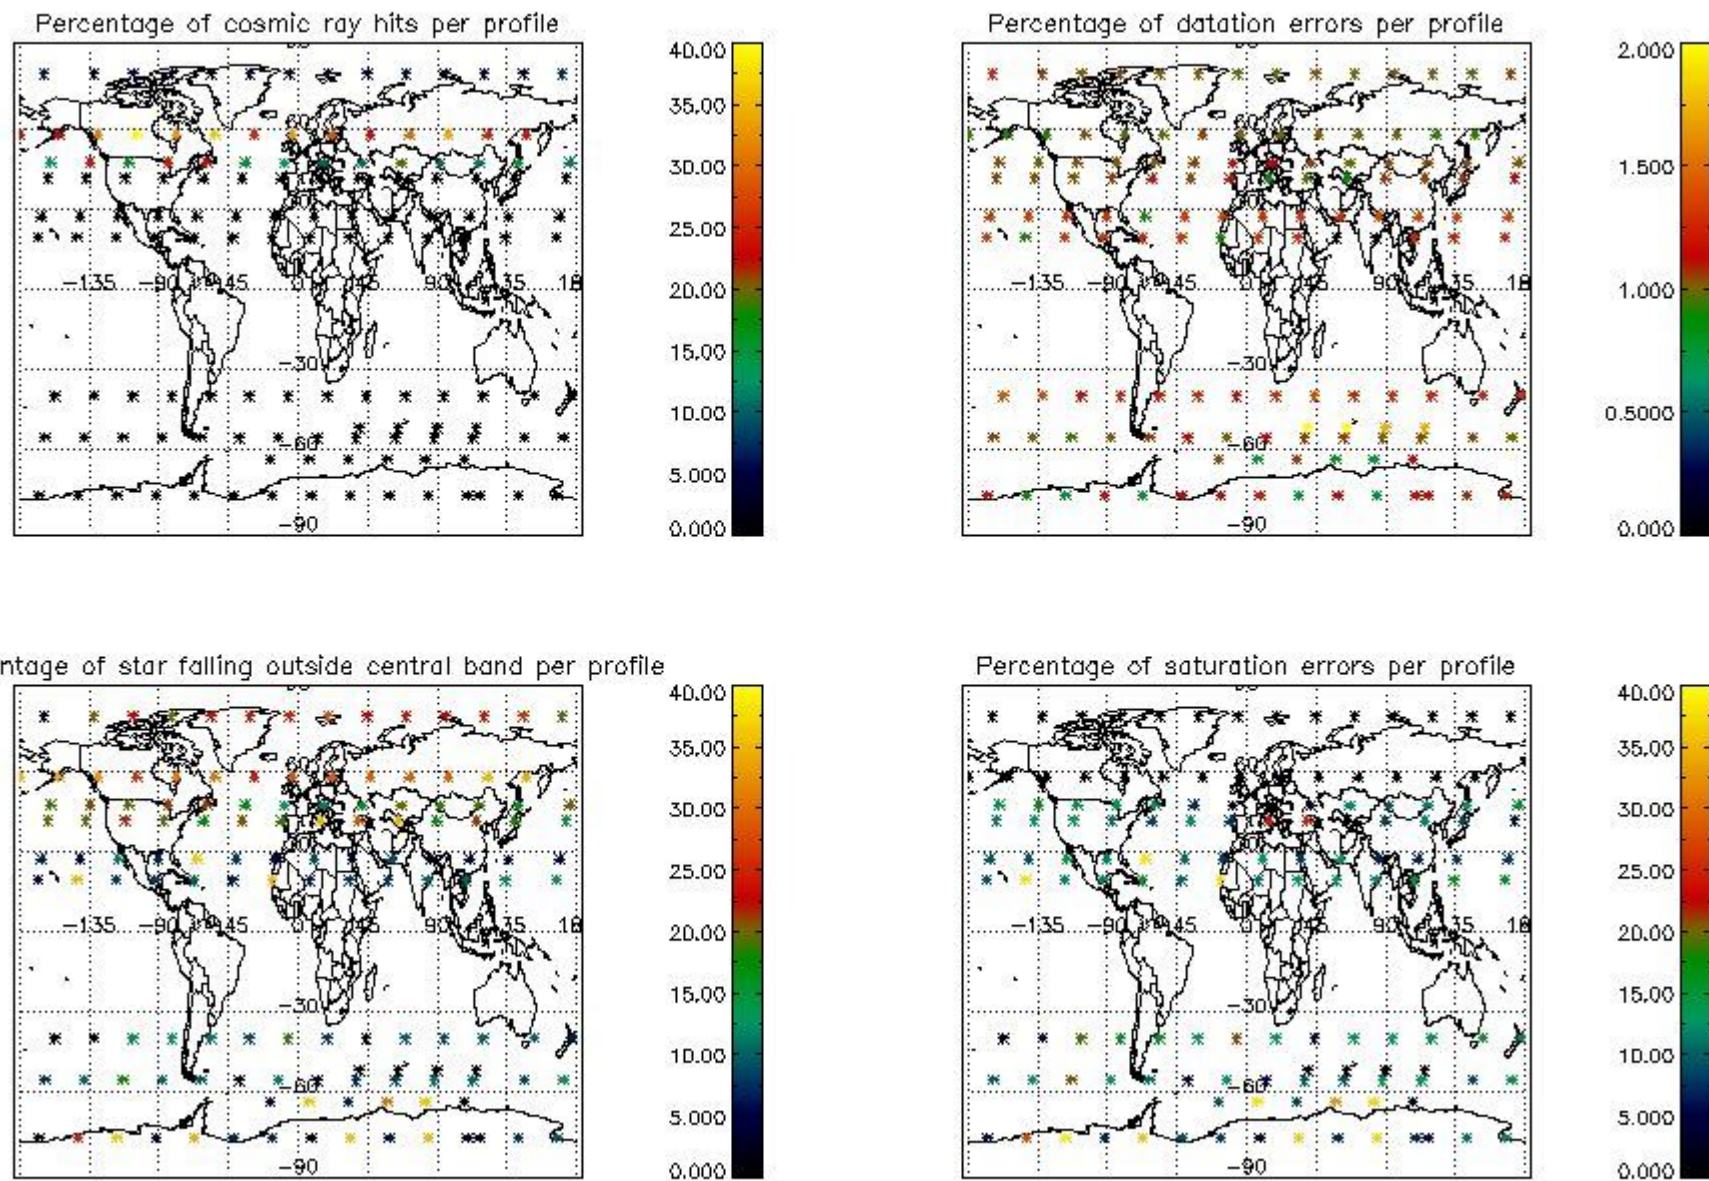

4.2.2 Plot level 1 quality information per product (world map): ENVISAT DESCENDING passes

5. Trace gas profiles

5.1 Ozone statistics based on quality of products

The final quality of the products can be "measured" using the STD (Standard Deviation) attached to every point profile. This information is written to the parameter GOM_NL__2P/NL_LOCAL_SPECIES_DENSITY/o3_std of the level 2 products. The table below shows the statistics for given STD ranges.

The statistics are given with respect to the overall valid production:

- Products without fatal errors: GOM_NL__2P/MPH/PRODUCT_ERR=0
- Valid point profile: GOM_NL__2P/NL_LOCAL_SPECIES_DENSITY/pcd(0)=0

The 'Criteria' is applied to valid points of dark limb products:

- Products in dark limb illumination condition: GOM_NL__2P/NL_SUMMARY_QUALITY/obs_ill_cond=0
- Products without fatal errors: GOM_NL__2P/MPH/PRODUCT_ERR=0
- Valid point profile: GOM_NL__2P/NL_LOCAL_SPECIES_DENSITY/pcd(0)=0

So, the table below shows the percentage of dark limb and valid observations for each criteria with respect to the overall valid daily observations.

Criteria	% of total production
All STD	38
STD < 20	18