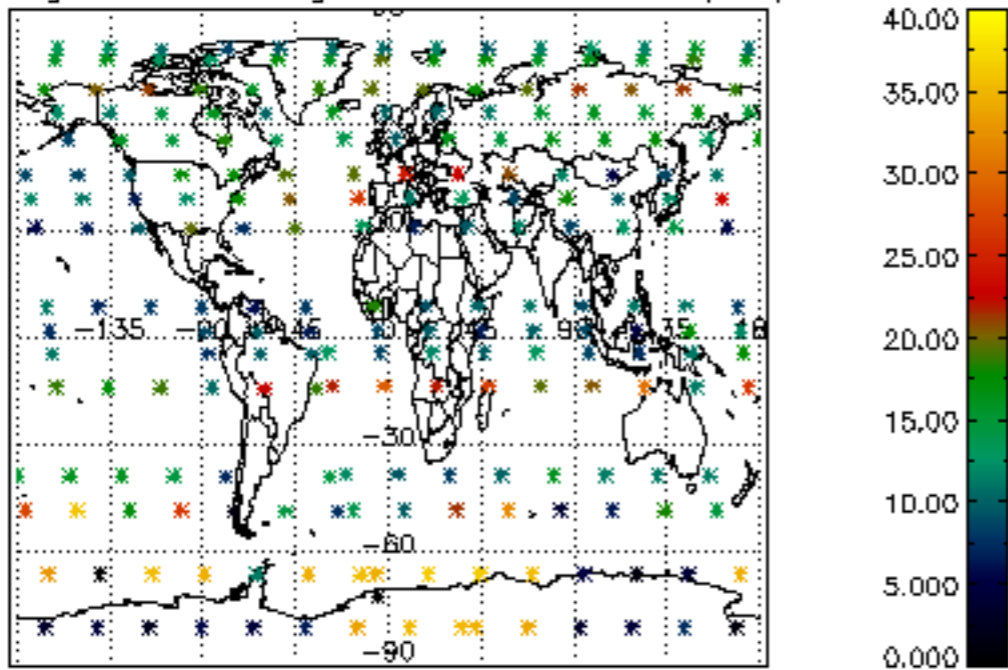

Percentage of cosmic ray hits per profile

Percentage of star falling outside central band per profile