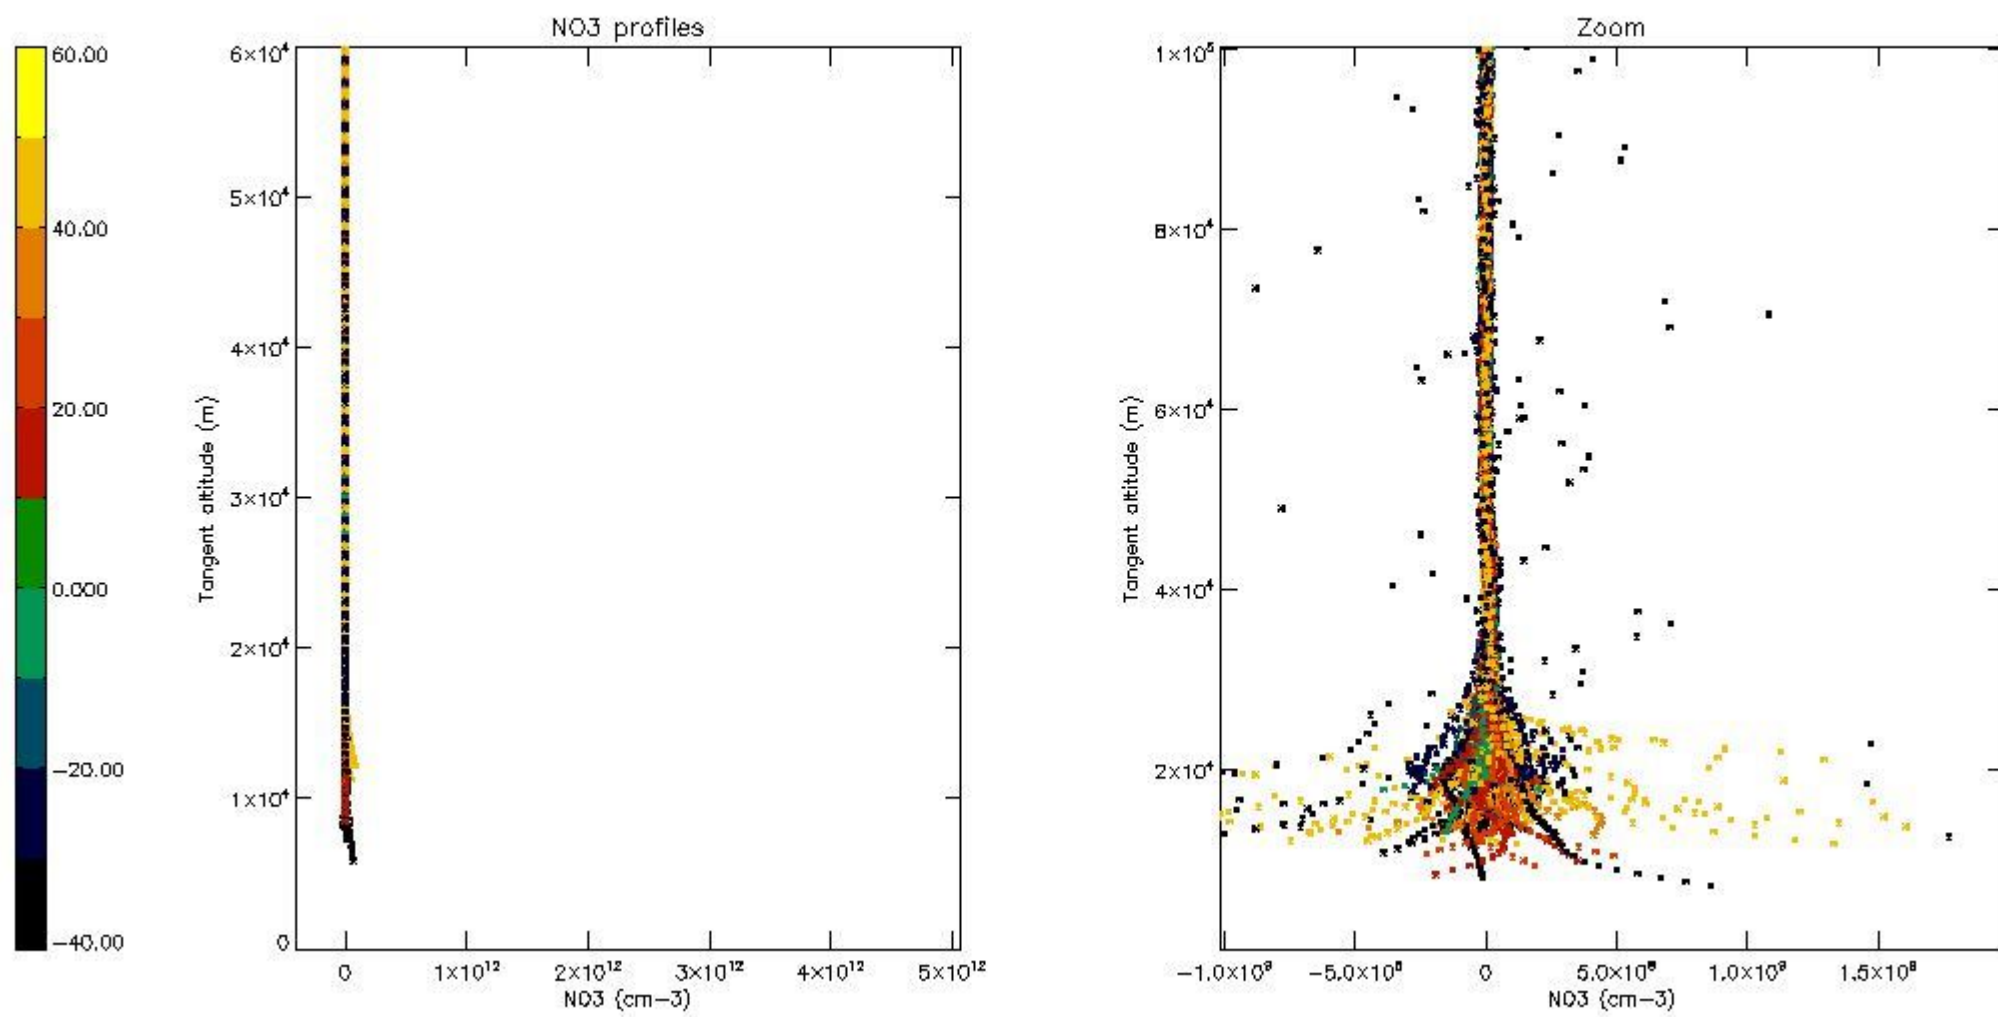

*5.4 Plot ozone profiles where STD < 10% (dark without errors)*

The colorbar represents the latitude.

*5.5 Plot ozone profiles where STD < 5% (dark without errors)*

The colorbar represents the latitude.

*5.6 Plot NO<sub>2</sub> profiles for all STD (dark without errors)*

The colorbar represents the latitude.

*5.7 Plot NO3 profiles for all STD (dark without errors)*

The colorbar represents the latitude.

5.8 Plot H<sub>2</sub>O profiles for all STD (only for occultations of stars 1,2,3,4,13,14,16,26,63 dark without errors)