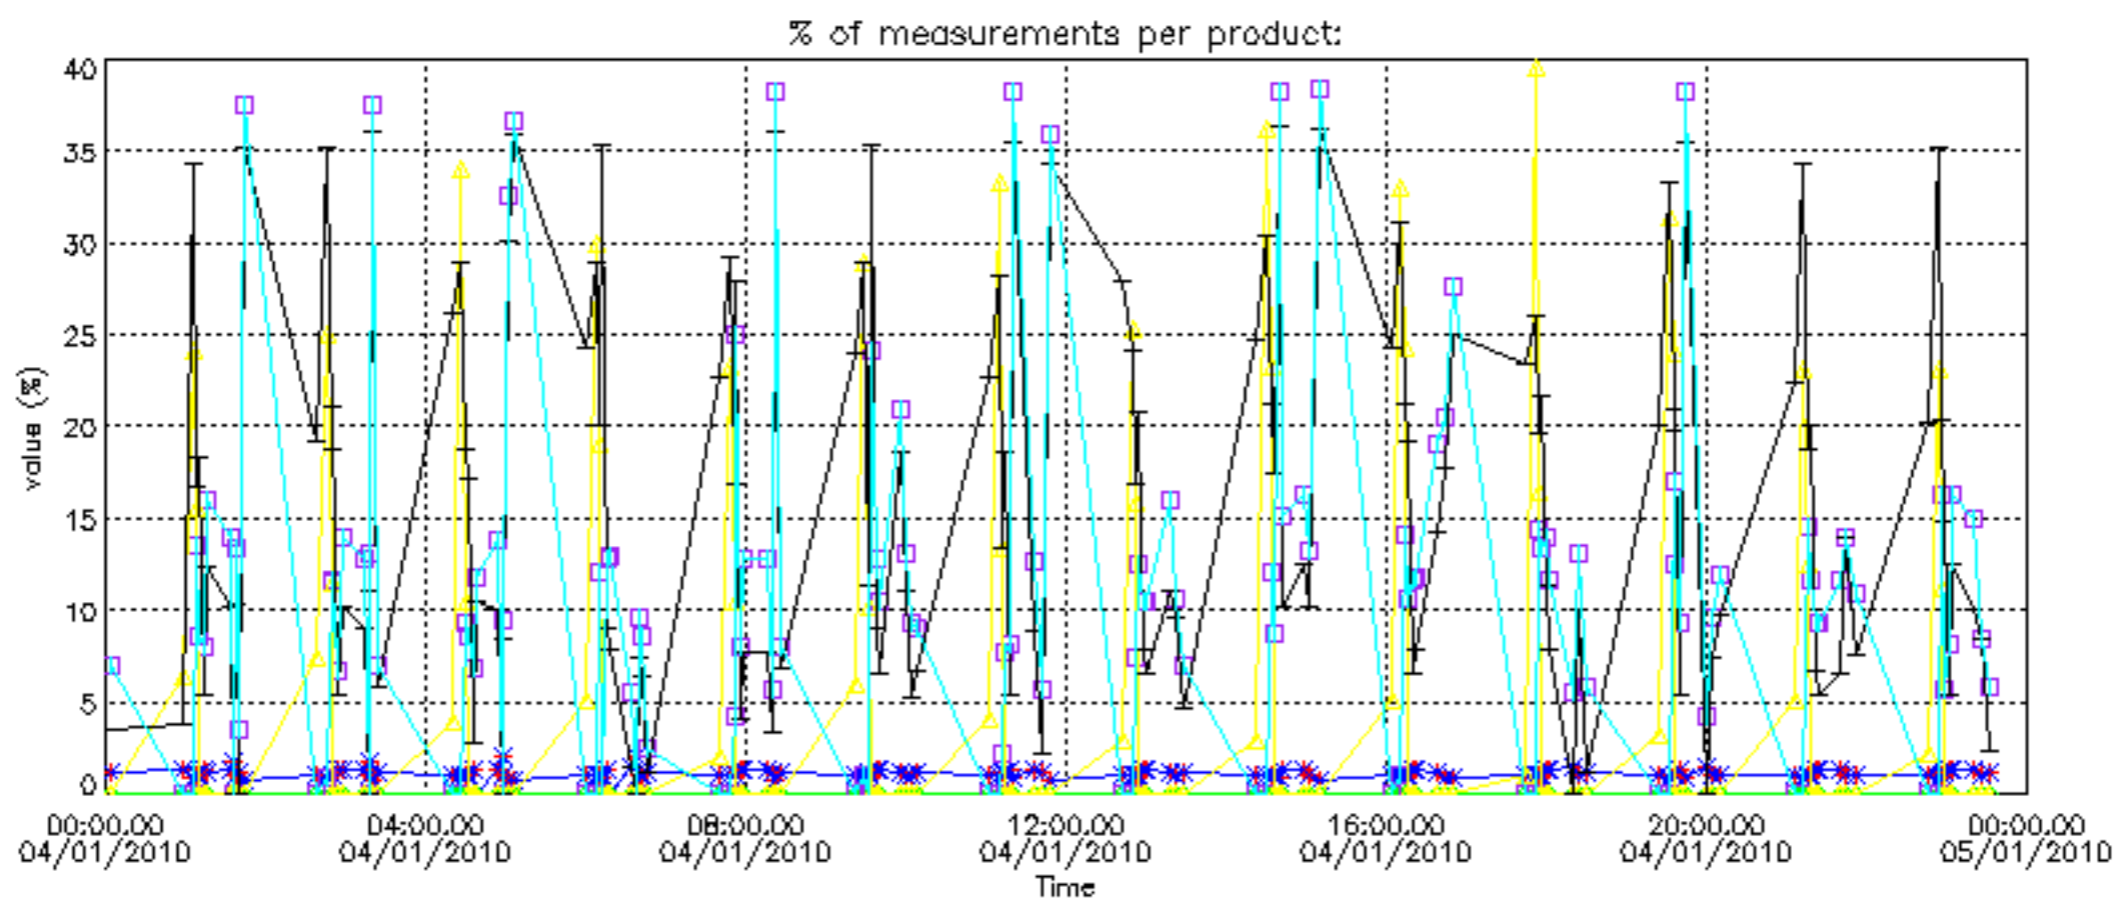

Percentage of cosmic ray hits per profile

Percentage of datation errors per profile