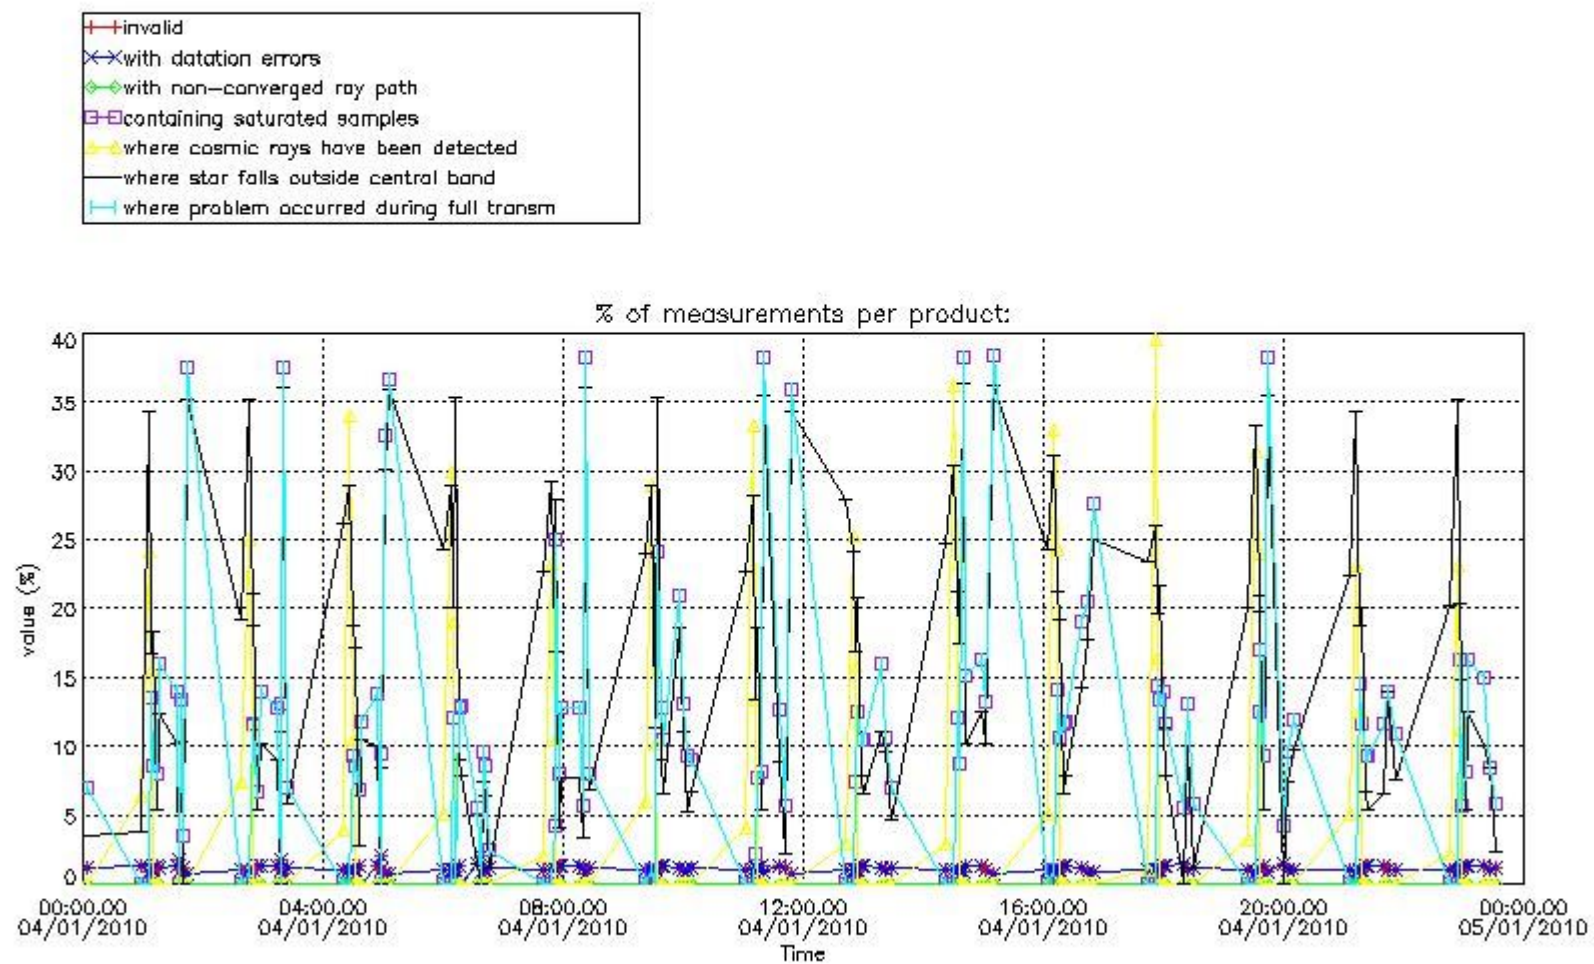

#### 4. Level 1 quality information per product

In this section it is plotted some information contained in the Quality Summary data set of the level 2 products that comes from the level 1b processing. Products without errors (error flag in the MPH set to "0") are used.

##### 4.1 Plot quality information per product (time dependant) coming from level 1b processing

###### 4.1.1 Plot level 1 quality information per product (time dependant): ENVISAT ASCENDING passes

4.1.2 Plot level 1 quality information per product (time dependant): ENVISAT DESCENDING passes