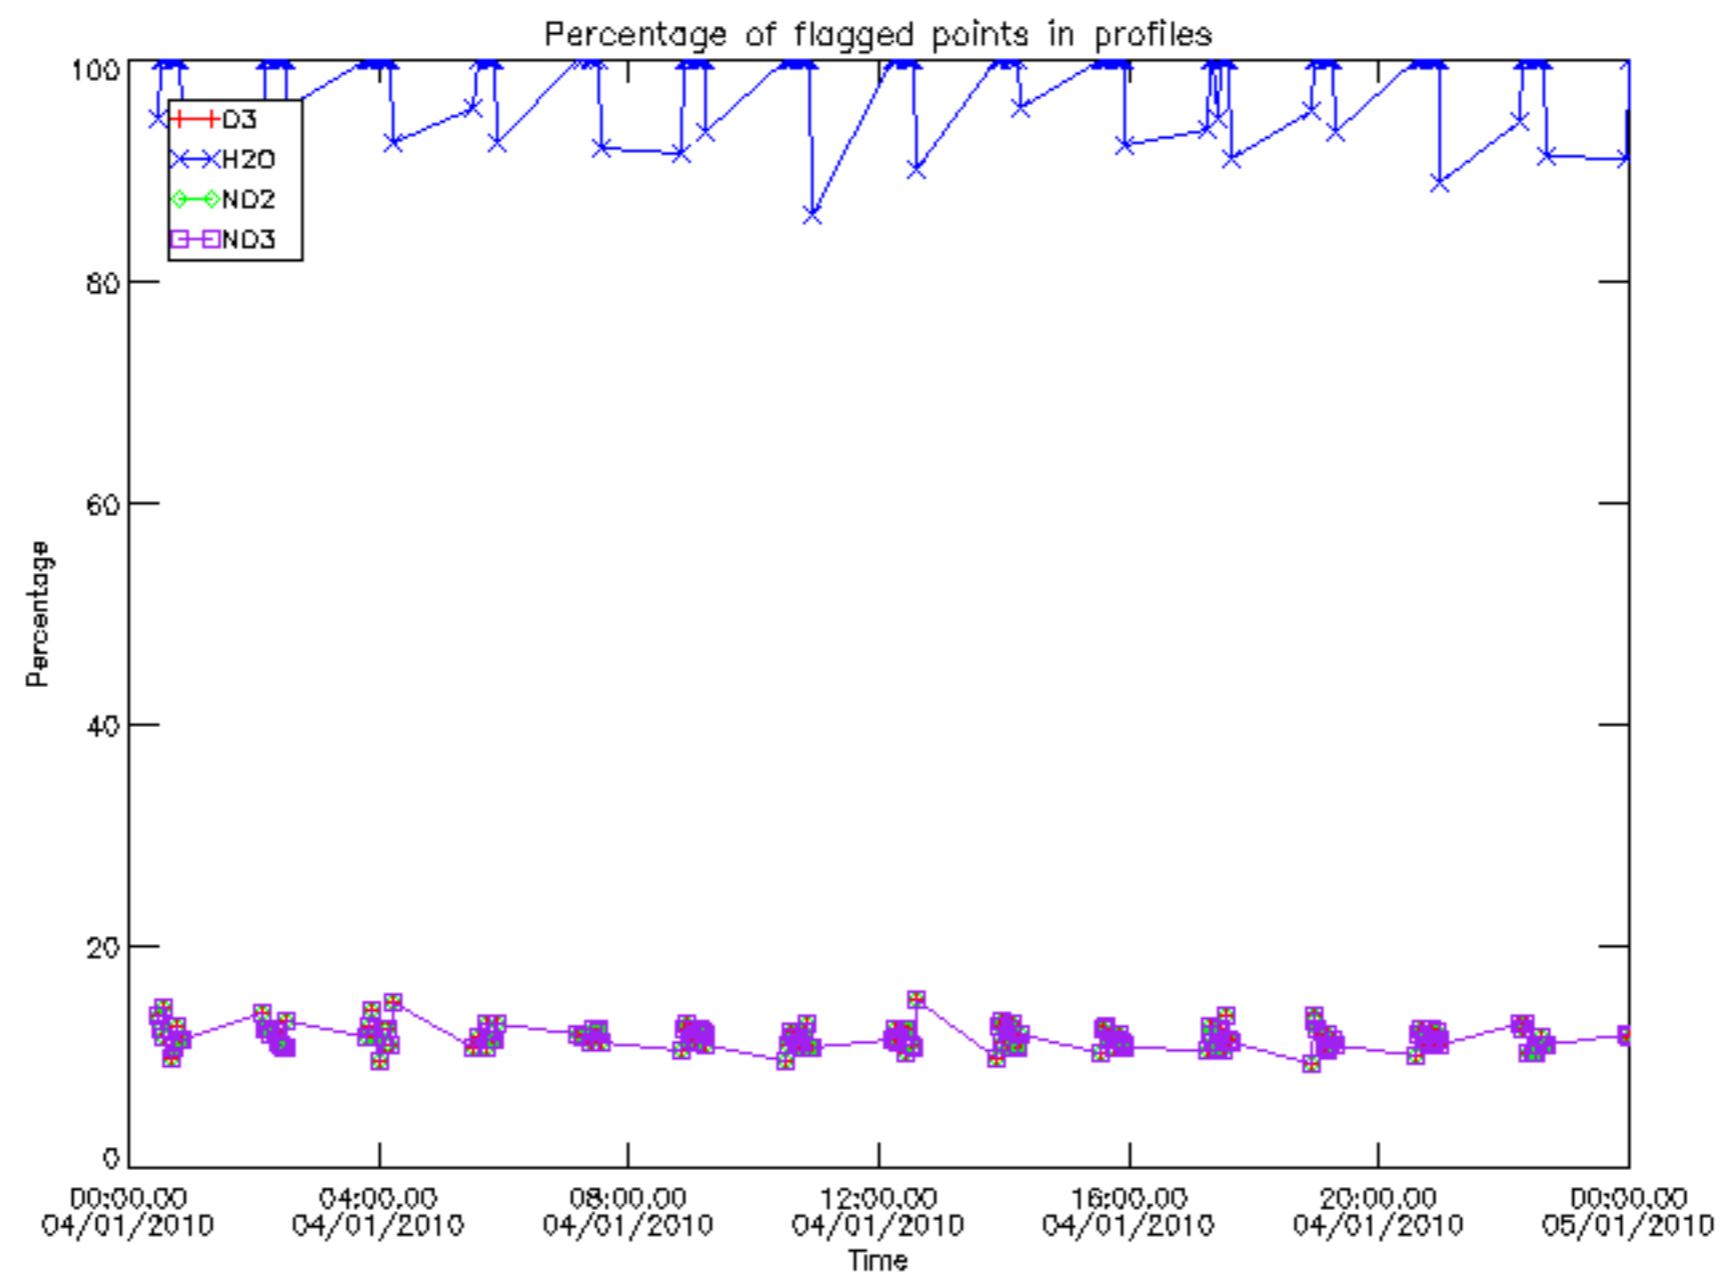

Percentage of flagged data per D3 profile

Percentage of flagged data per H2O profile