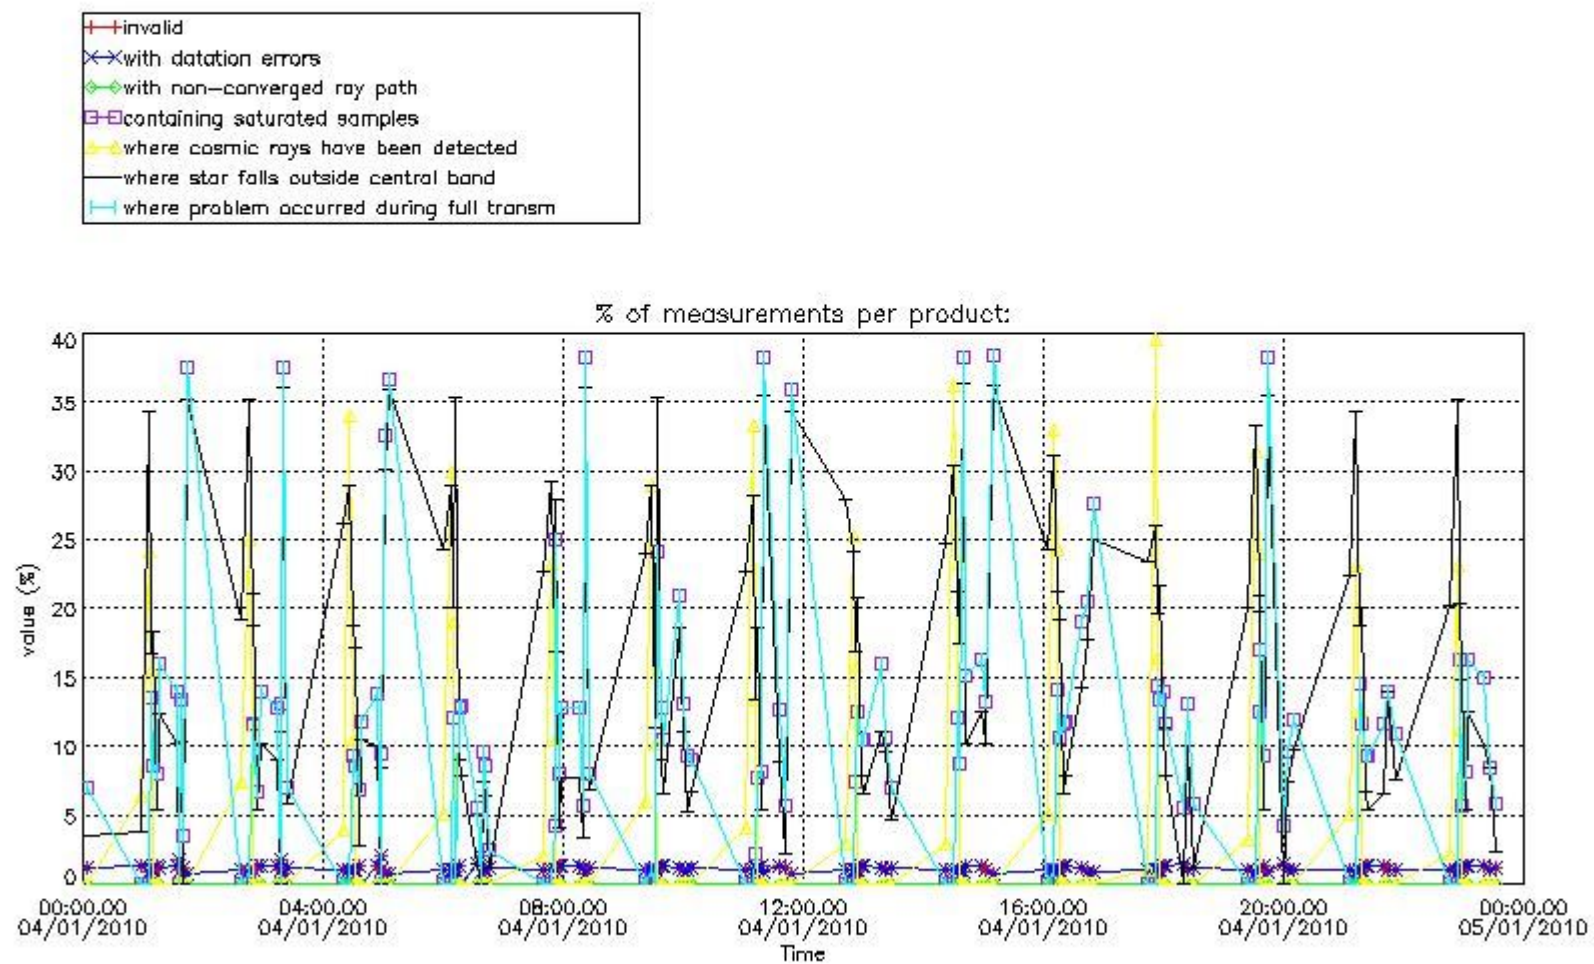

4.2 Plot quality information per product coming from level 1b processing (world map)

4.2.1 Plot level 1 quality information per product (world map): ENVISAT ASCENDING passes