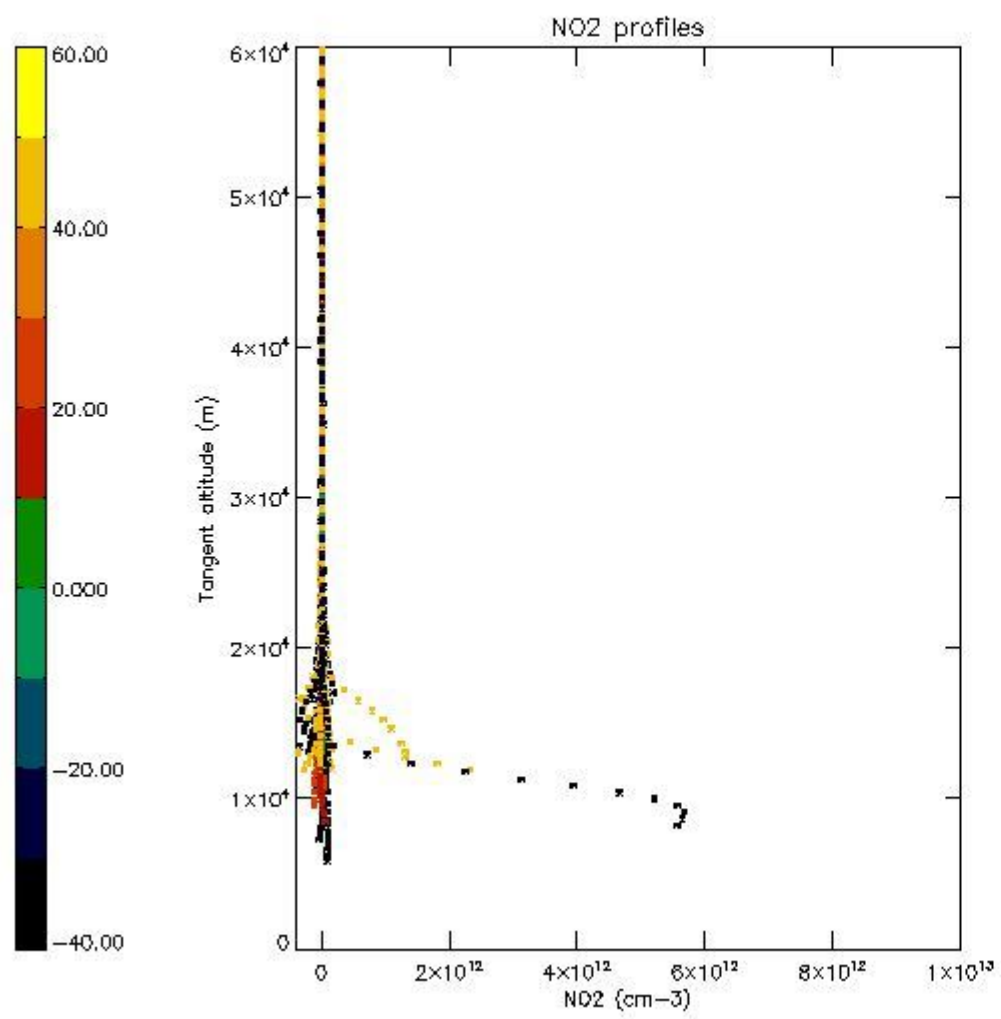

*5.4 Plot ozone profiles where STD < 10% (dark without errors)*

The colorbar represents the latitude.

*5.5 Plot ozone profiles where STD < 5% (dark without errors)*

The colorbar represents the latitude.

*5.6 Plot NO<sub>2</sub> profiles for all STD (dark without errors)*

The colorbar represents the latitude.

*5.7 Plot NO3 profiles for all STD (dark without errors)*

The colorbar represents the latitude.

5.8 Plot H<sub>2</sub>O profiles for all STD (only for occultations of stars 1,2,3,4,13,14,16,26,63 dark without errors)