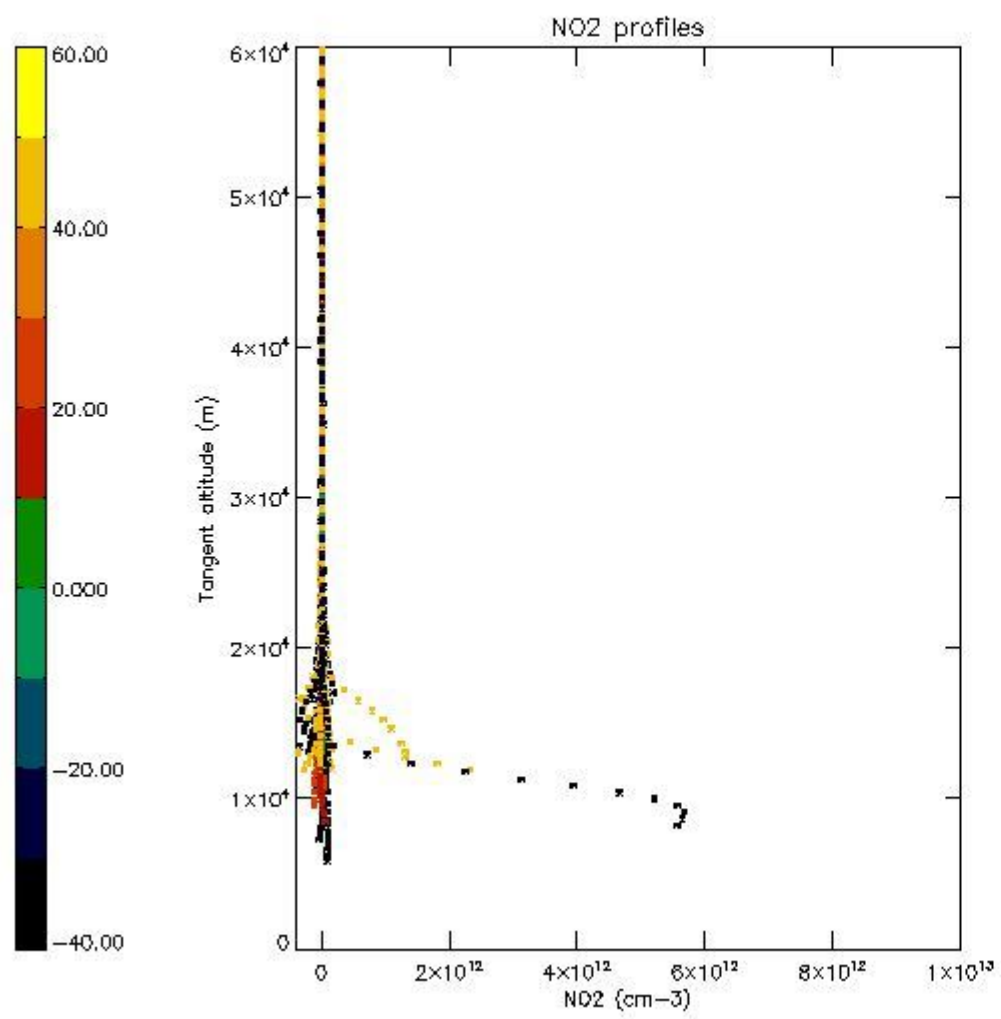

5.7 Plot NO3 profiles for all STD (dark without errors)

The colorbar represents the latitude.