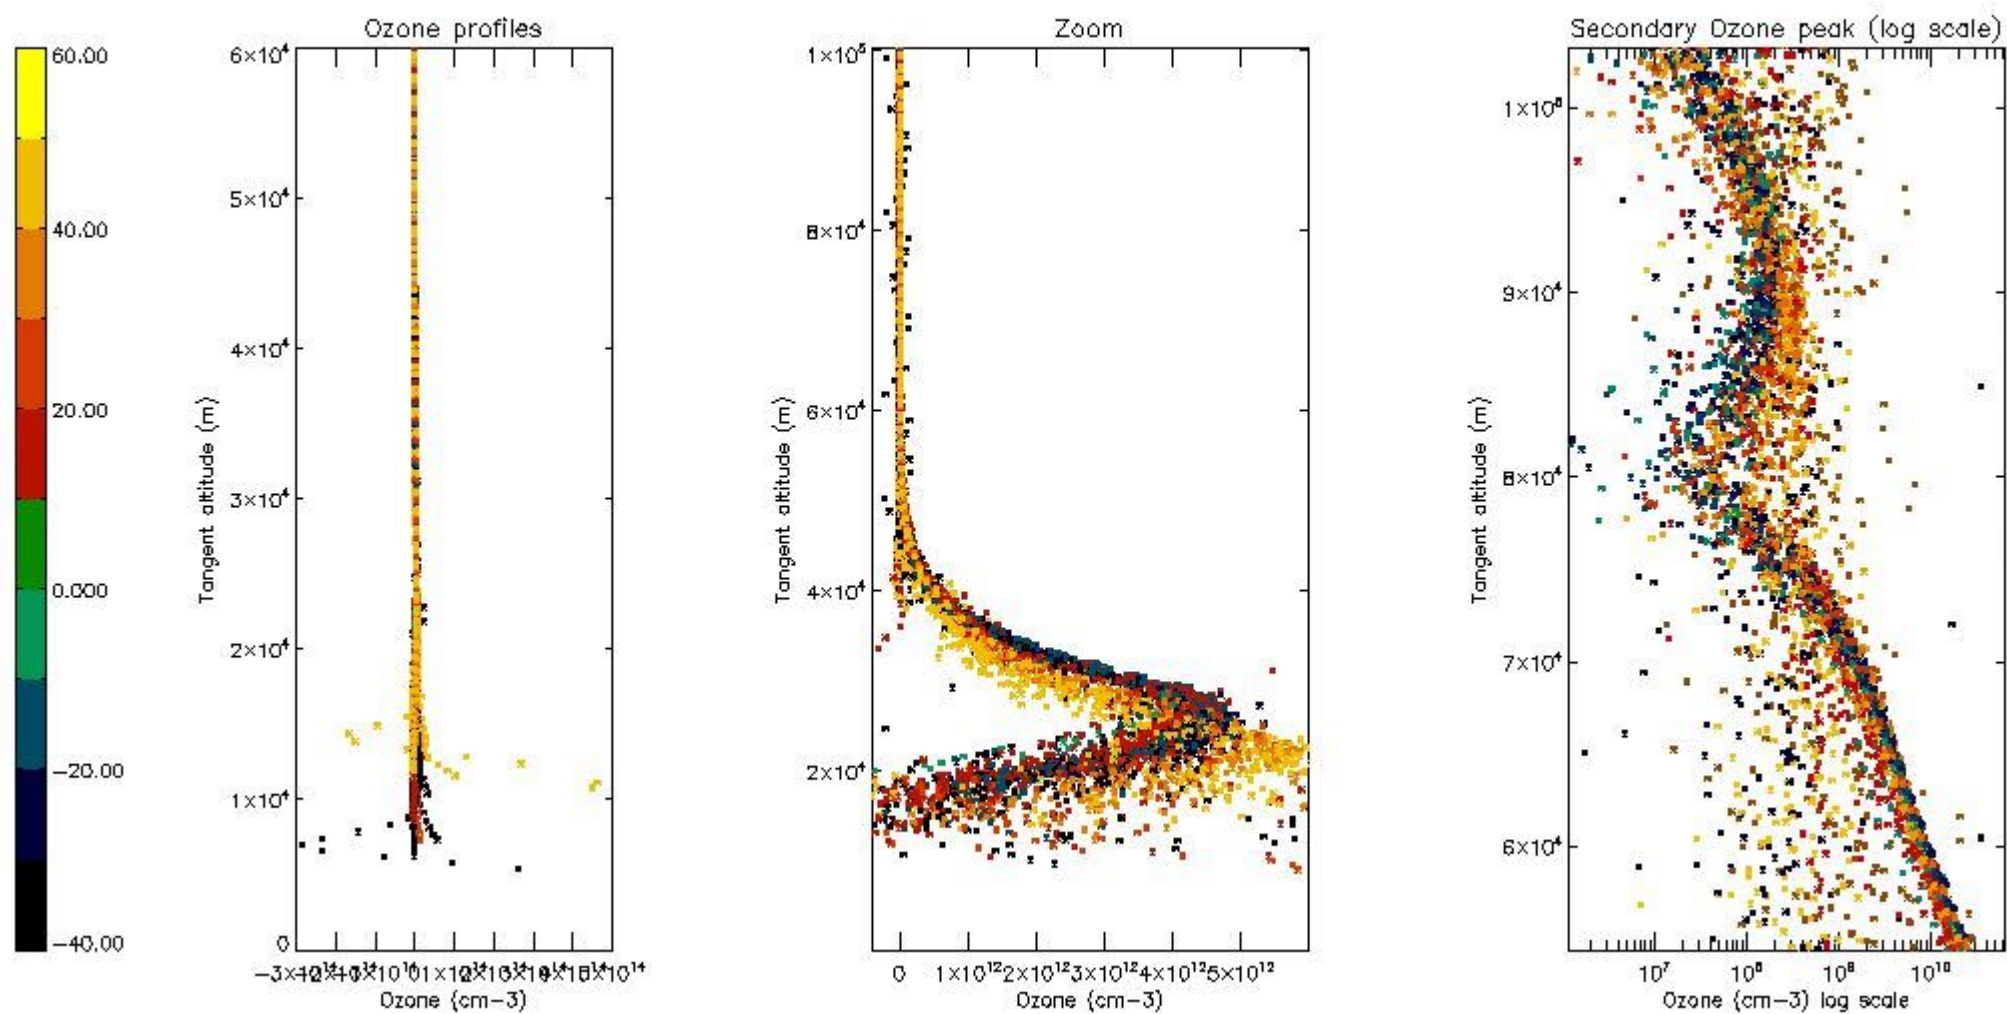

STD < 10	13
STD < 5	8

5.2 Plot ozone profiles for all STD (dark without errors)

The colorbar represents the latitude.

5.3 Plot ozone profiles where STD < 20% (dark without errors)

The colorbar represents the latitude.