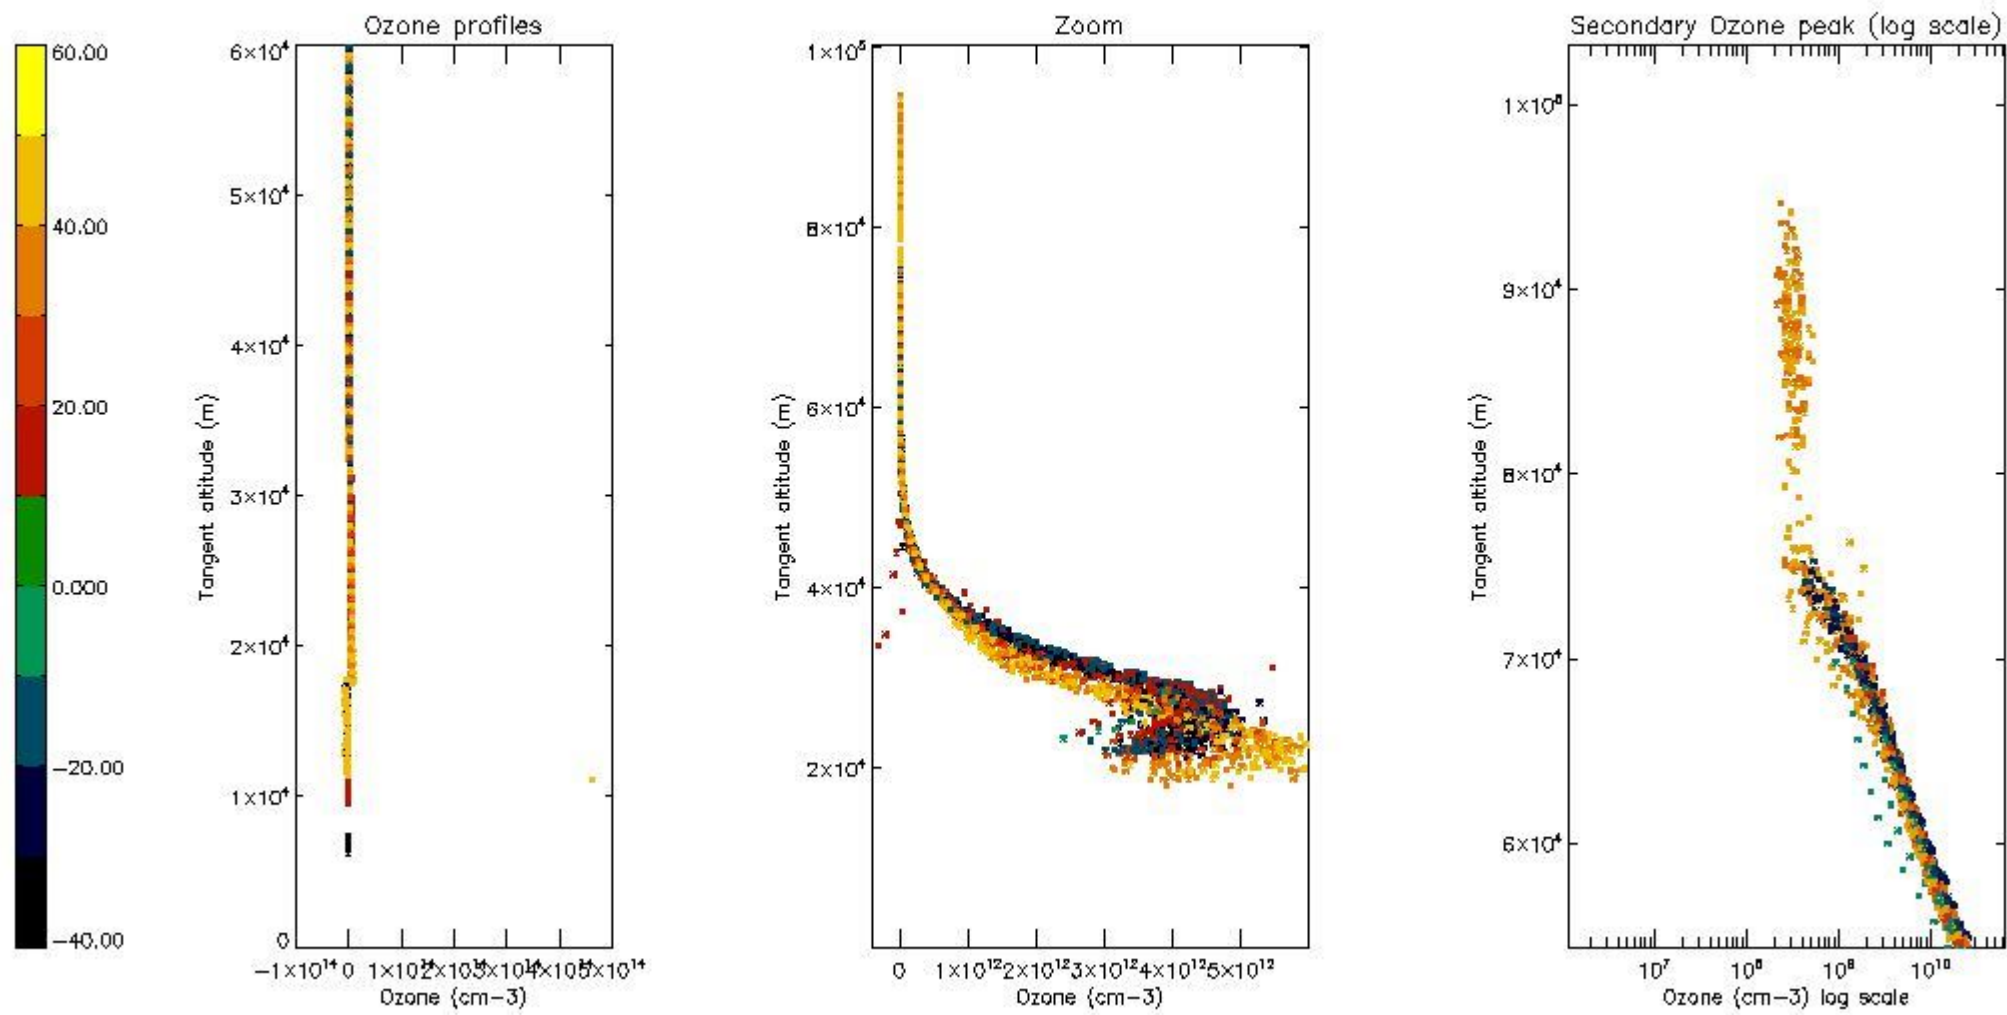

5.5 Plot ozone profiles where $STD < 5\%$ (dark without errors)

The colorbar represents the latitude.