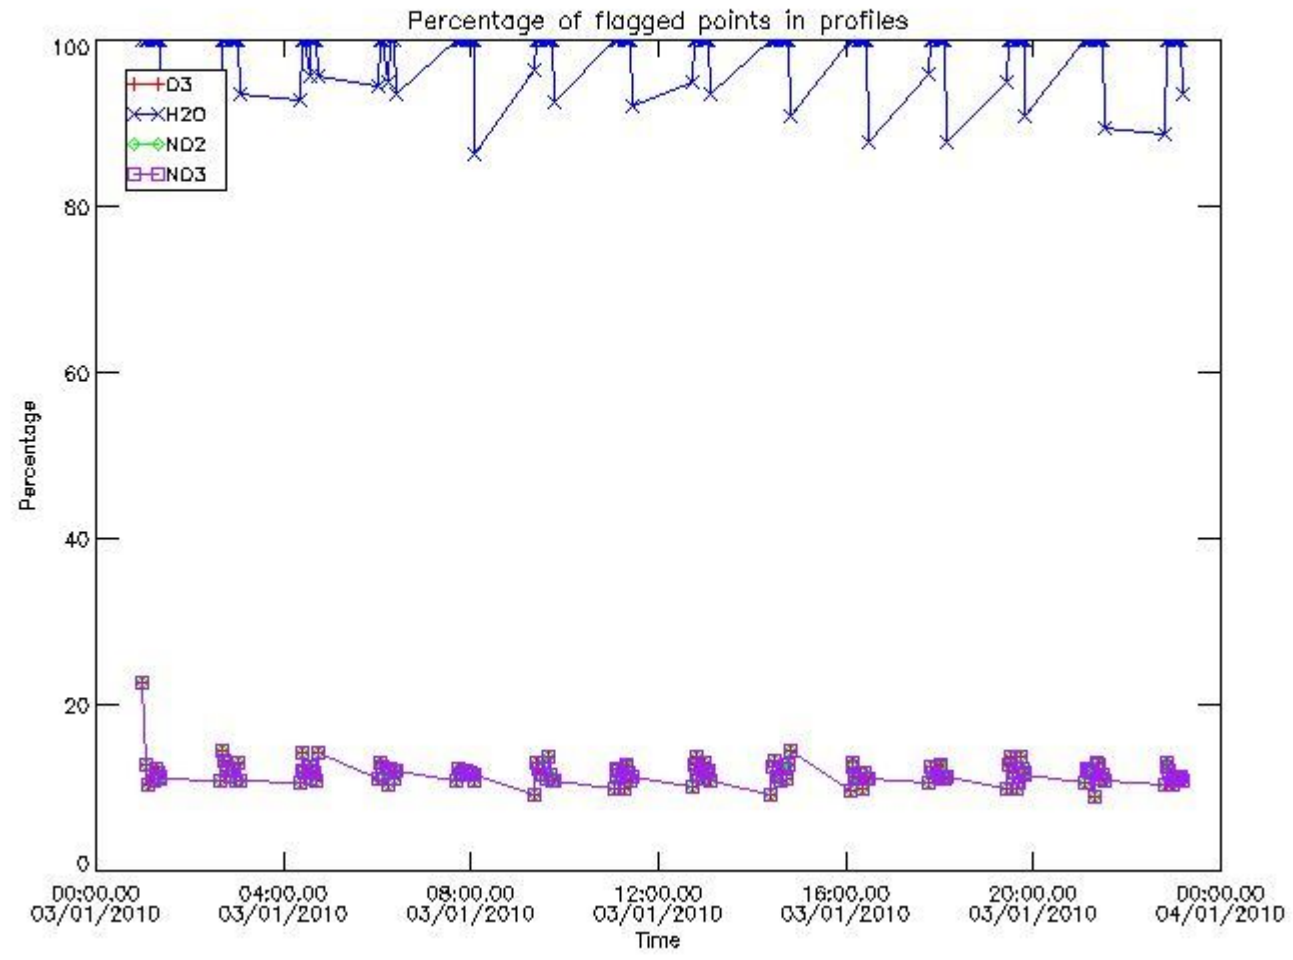

3. Quality information per product

In this section it is plotted some information contained in the Quality Summary data set of

the level 2 products. Only products in dark limb conditions and without errors (error flag in the MPH set to "0") are used.

3.1 Plot quality information per product (time dependant)

3.2 Plot quality information per product (world map)