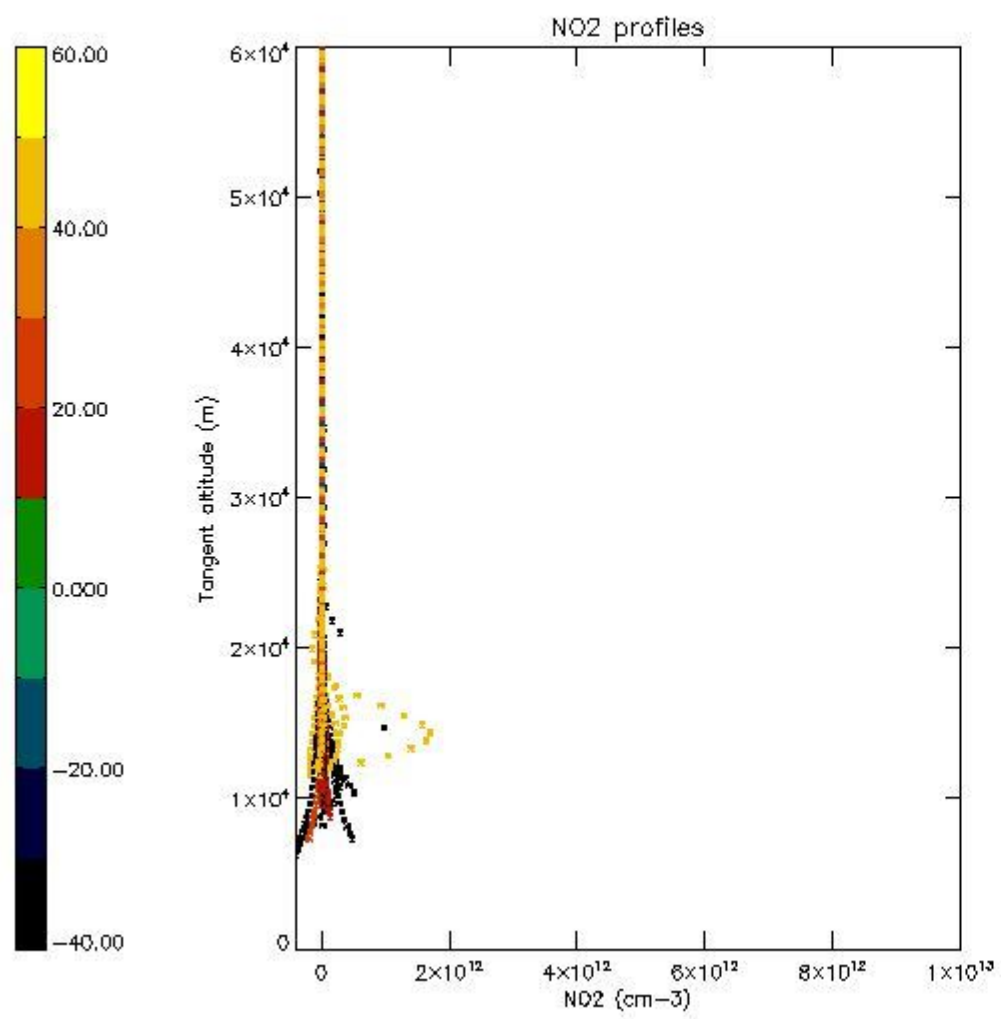

5.7 Plot NO3 profiles for all STD (dark without errors)

The colorbar represents the latitude.