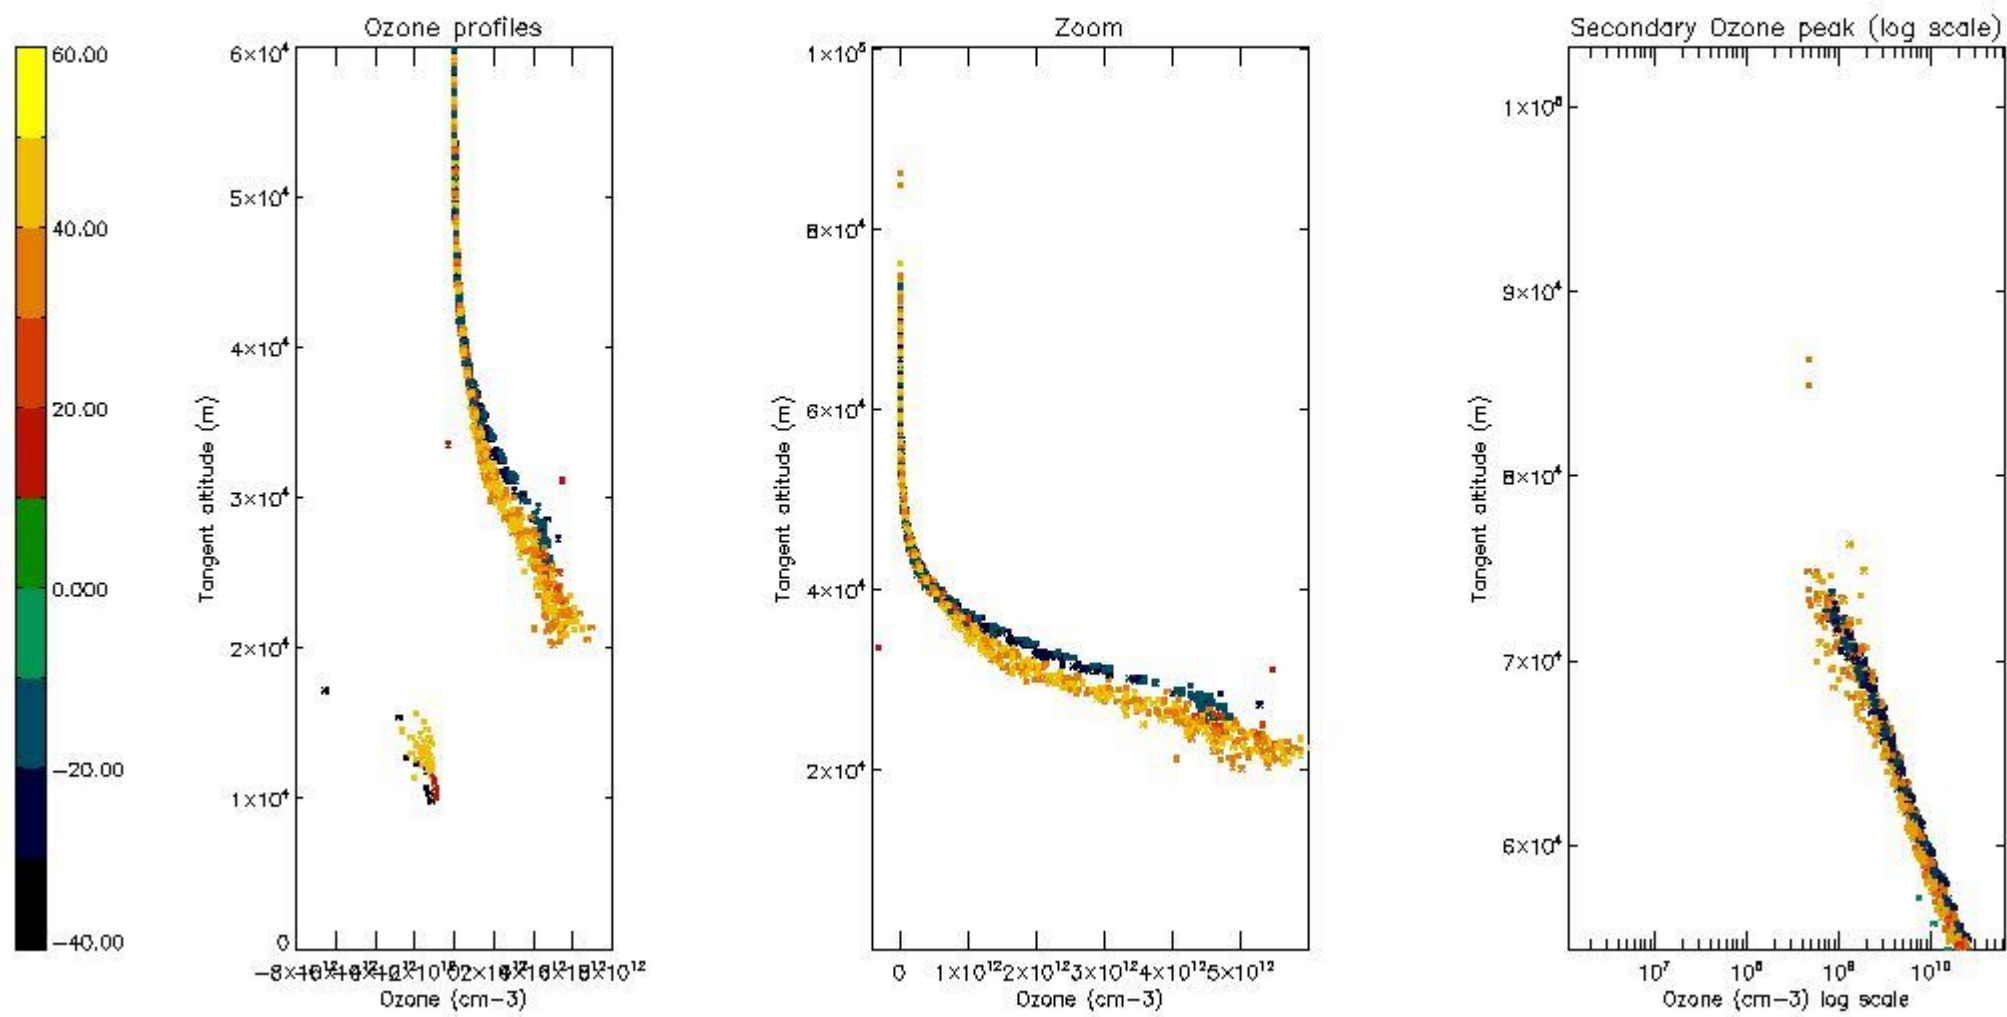

STD < 10	13
STD < 5	8

5.2 Plot ozone profiles for all STD (dark without errors)

The colorbar represents the latitude.

5.3 Plot ozone profiles where STD < 20% (dark without errors)

The colorbar represents the latitude.

5.4 Plot ozone profiles where $STD < 10\%$ (dark without errors)

The colorbar represents the latitude.

5.5 Plot ozone profiles where $STD < 5\%$ (dark without errors)

The colorbar represents the latitude.