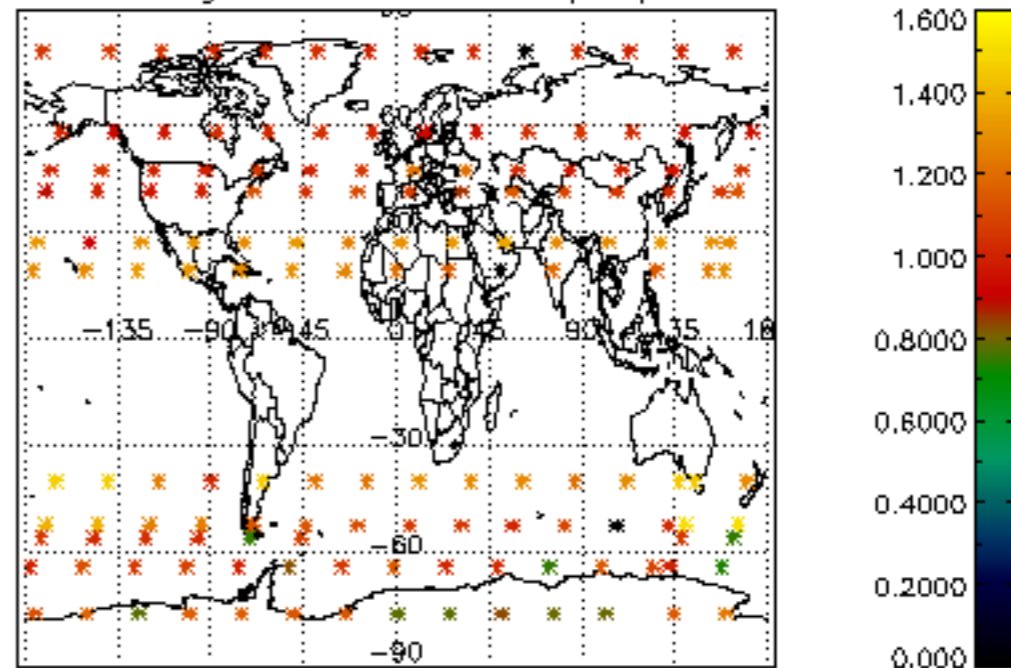

Percentage of datation errors per profile

Percentage of star falling outside central band per profile

Percentage of saturation errors per profile

Percentage of cosmic ray hits per profile

Percentage of datation errors per profile