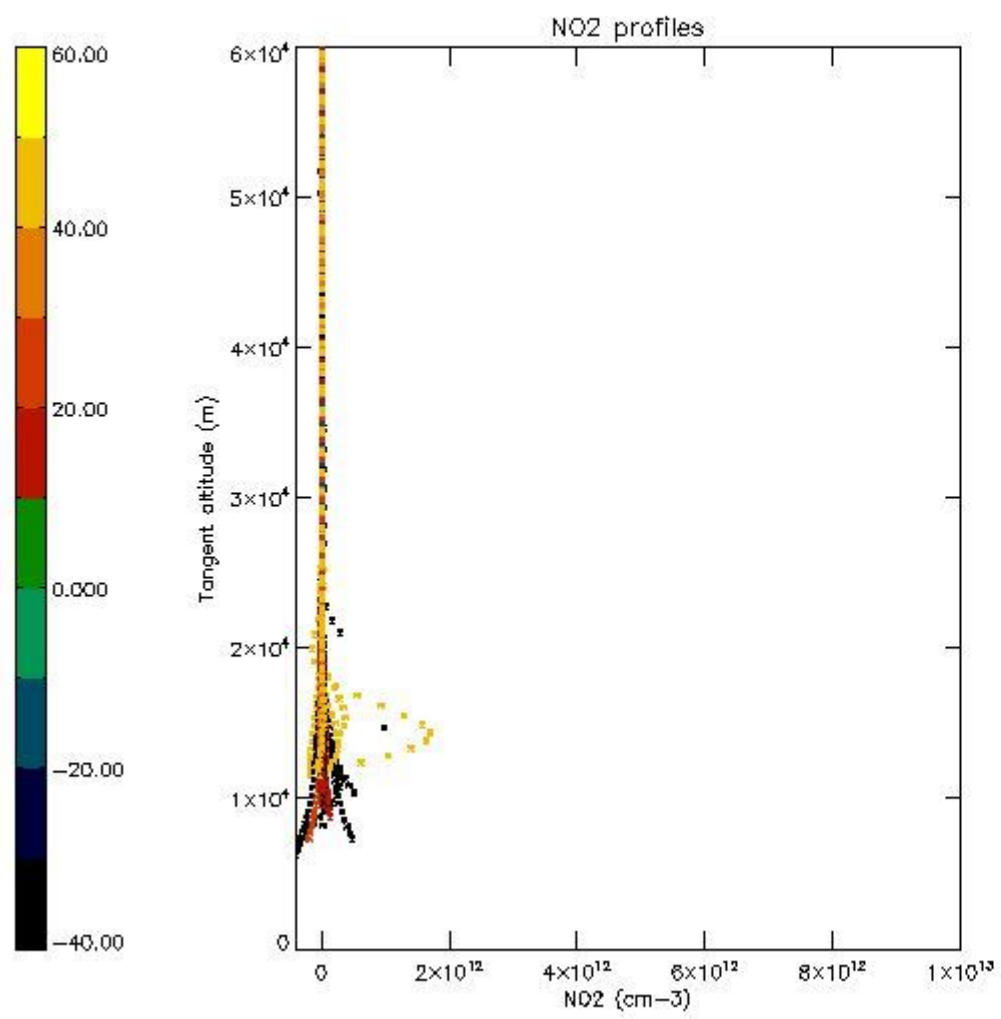

So, the table below shows the percentage of dark limb and valid observations for each criteria with respect to the overall valid daily observations.

Criteria	% of total production
All STD	35
STD < 20	17

STD < 10	13
STD < 5	8

5.2 Plot ozone profiles for all STD (dark without errors)

The colorbar represents the latitude.

5.3 Plot ozone profiles where STD < 20% (dark without errors)

The colorbar represents the latitude.

5.4 Plot ozone profiles where $STD < 10\%$ (dark without errors)

The colorbar represents the latitude.

5.5 Plot ozone profiles where $STD < 5\%$ (dark without errors)

The colorbar represents the latitude.

5.6 Plot NO₂ profiles for all STD (dark without errors)

The colorbar represents the latitude.

5.7 Plot NO3 profiles for all STD (dark without errors)

The colorbar represents the latitude.

5.8 Plot H2O profiles for all STD (only for occultations of stars 1,2,3,4,13,14,16,26,63 dark without errors)