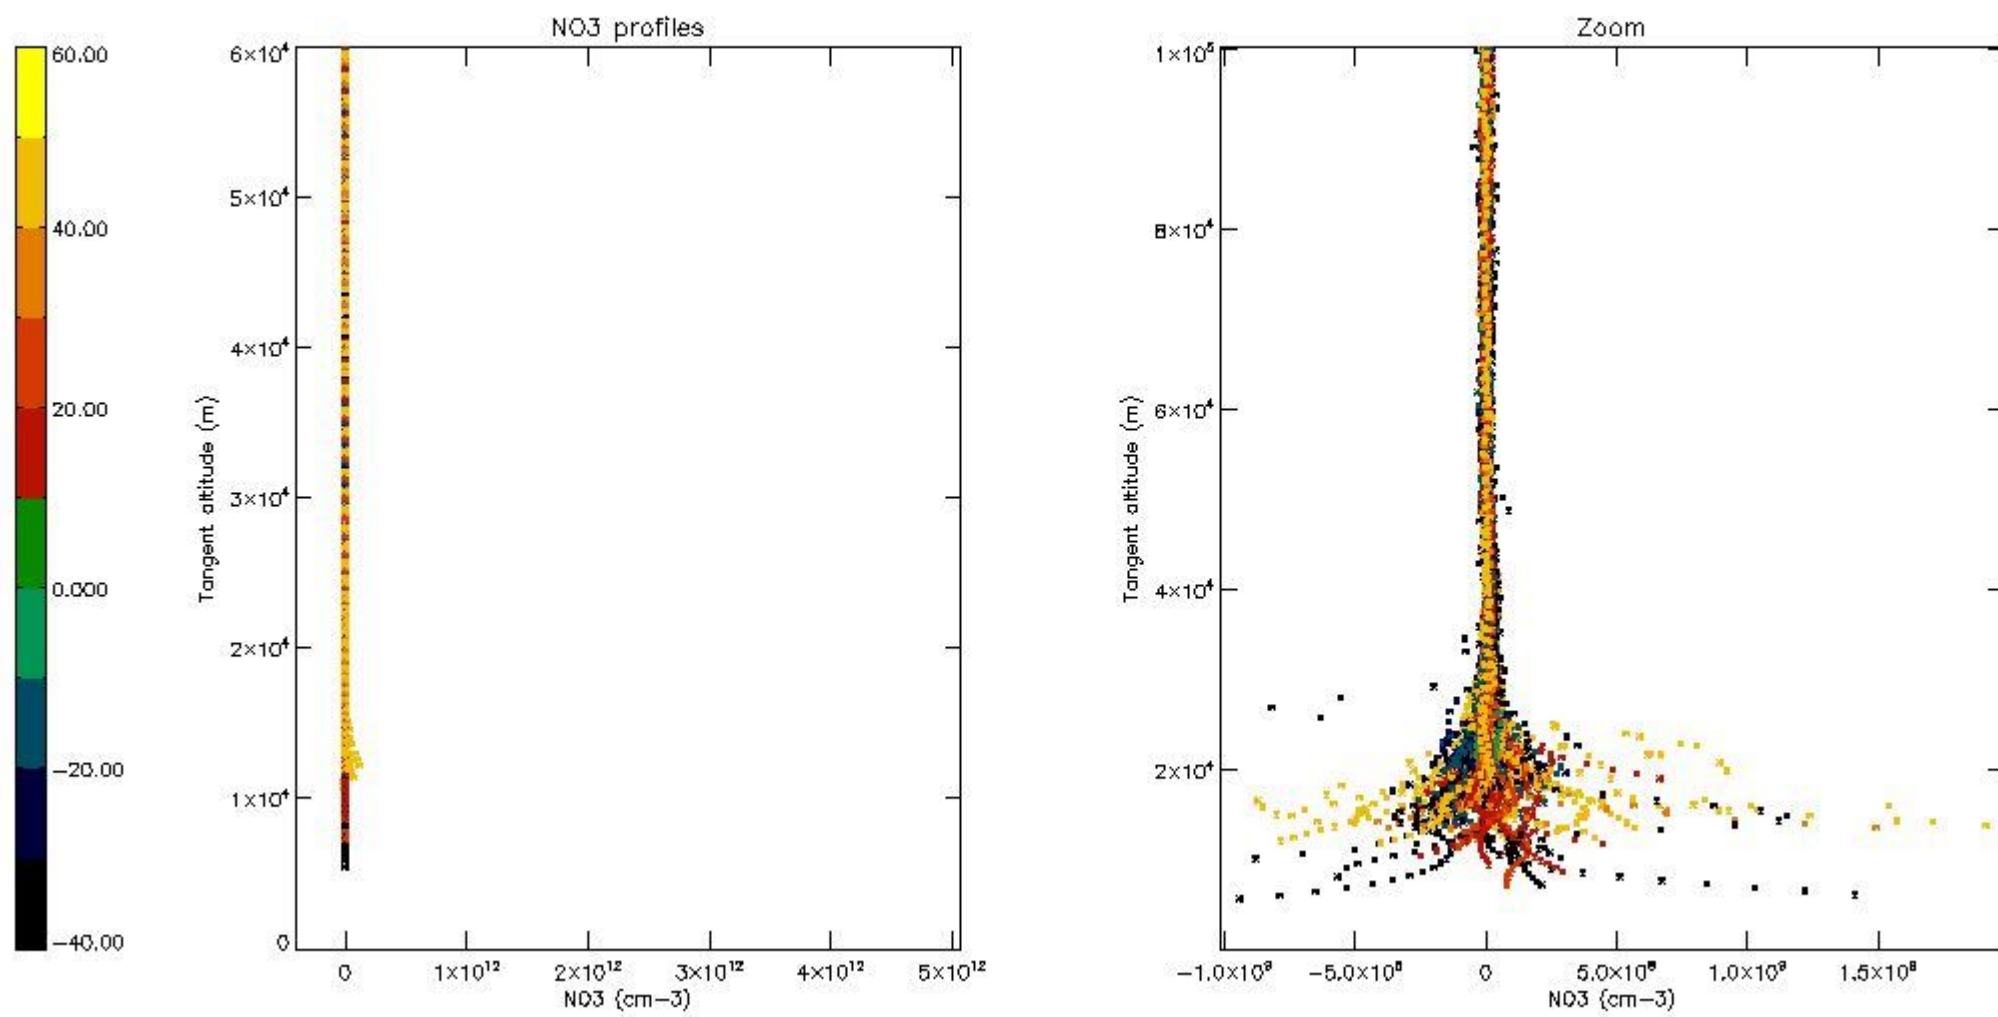

5.4 Plot ozone profiles where $STD < 10\%$ (dark without errors)

The colorbar represents the latitude.

5.5 Plot ozone profiles where $STD < 5\%$ (dark without errors)

The colorbar represents the latitude.

5.6 Plot NO₂ profiles for all STD (dark without errors)

The colorbar represents the latitude.

5.7 Plot NO3 profiles for all STD (dark without errors)

The colorbar represents the latitude.

5.8 Plot H2O profiles for all STD (only for occultations of stars 1,2,3,4,13,14,16,26,63 dark without errors)