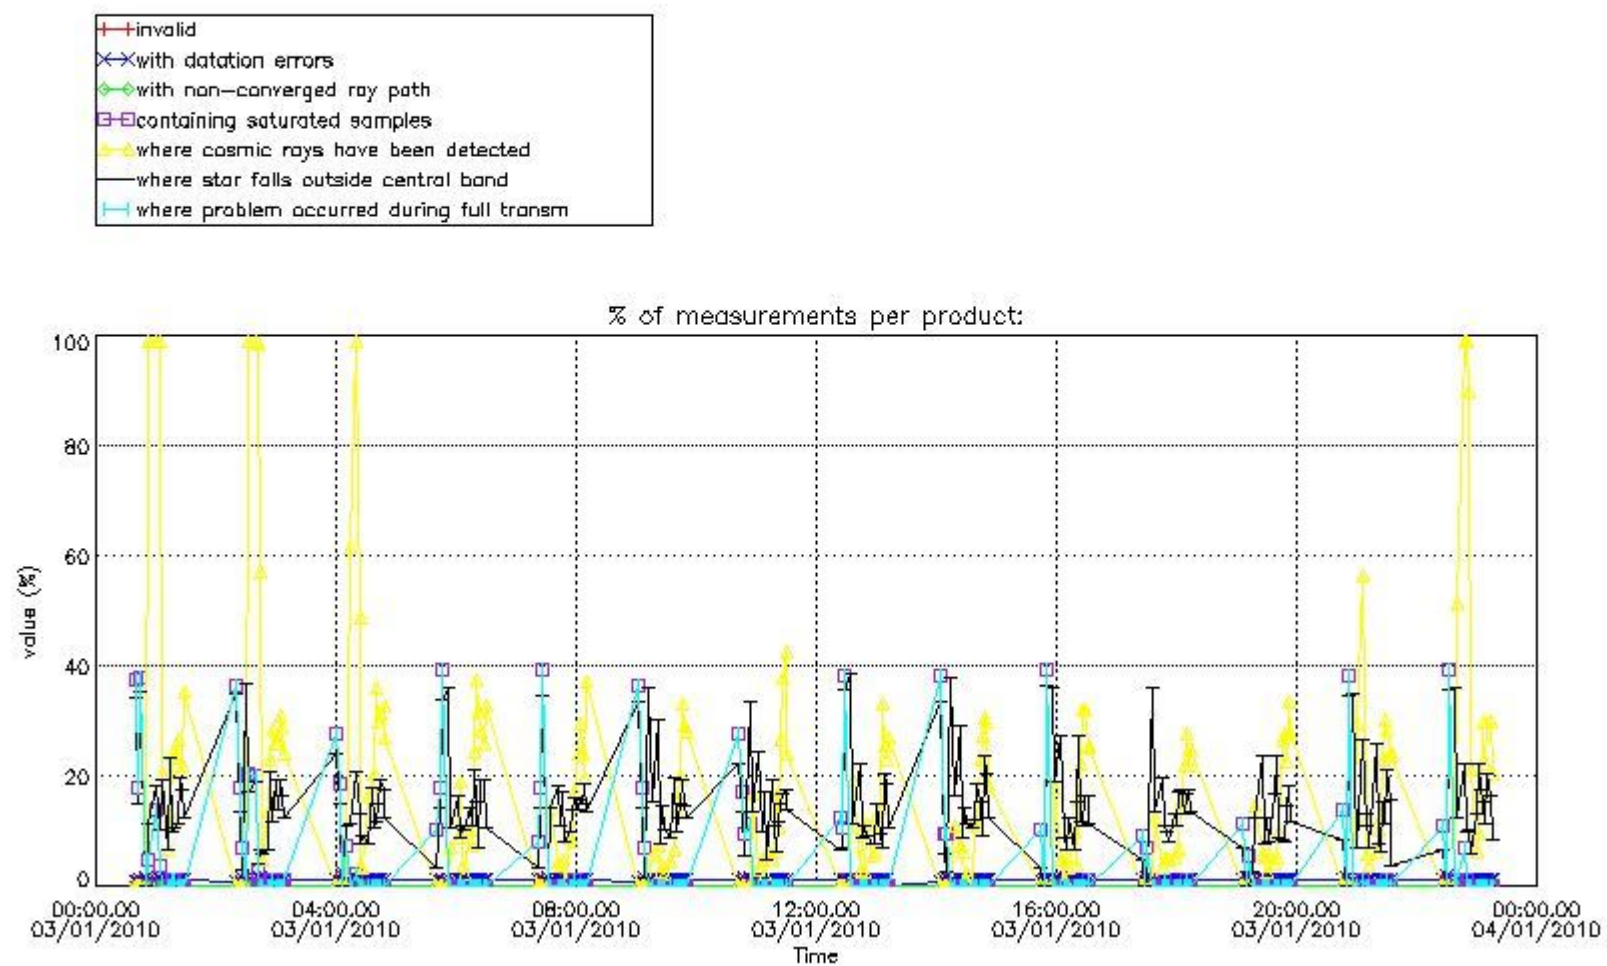

4.1.2 Plot level 1 quality information per product (time dependant): ENVISAT DESCENDING passes