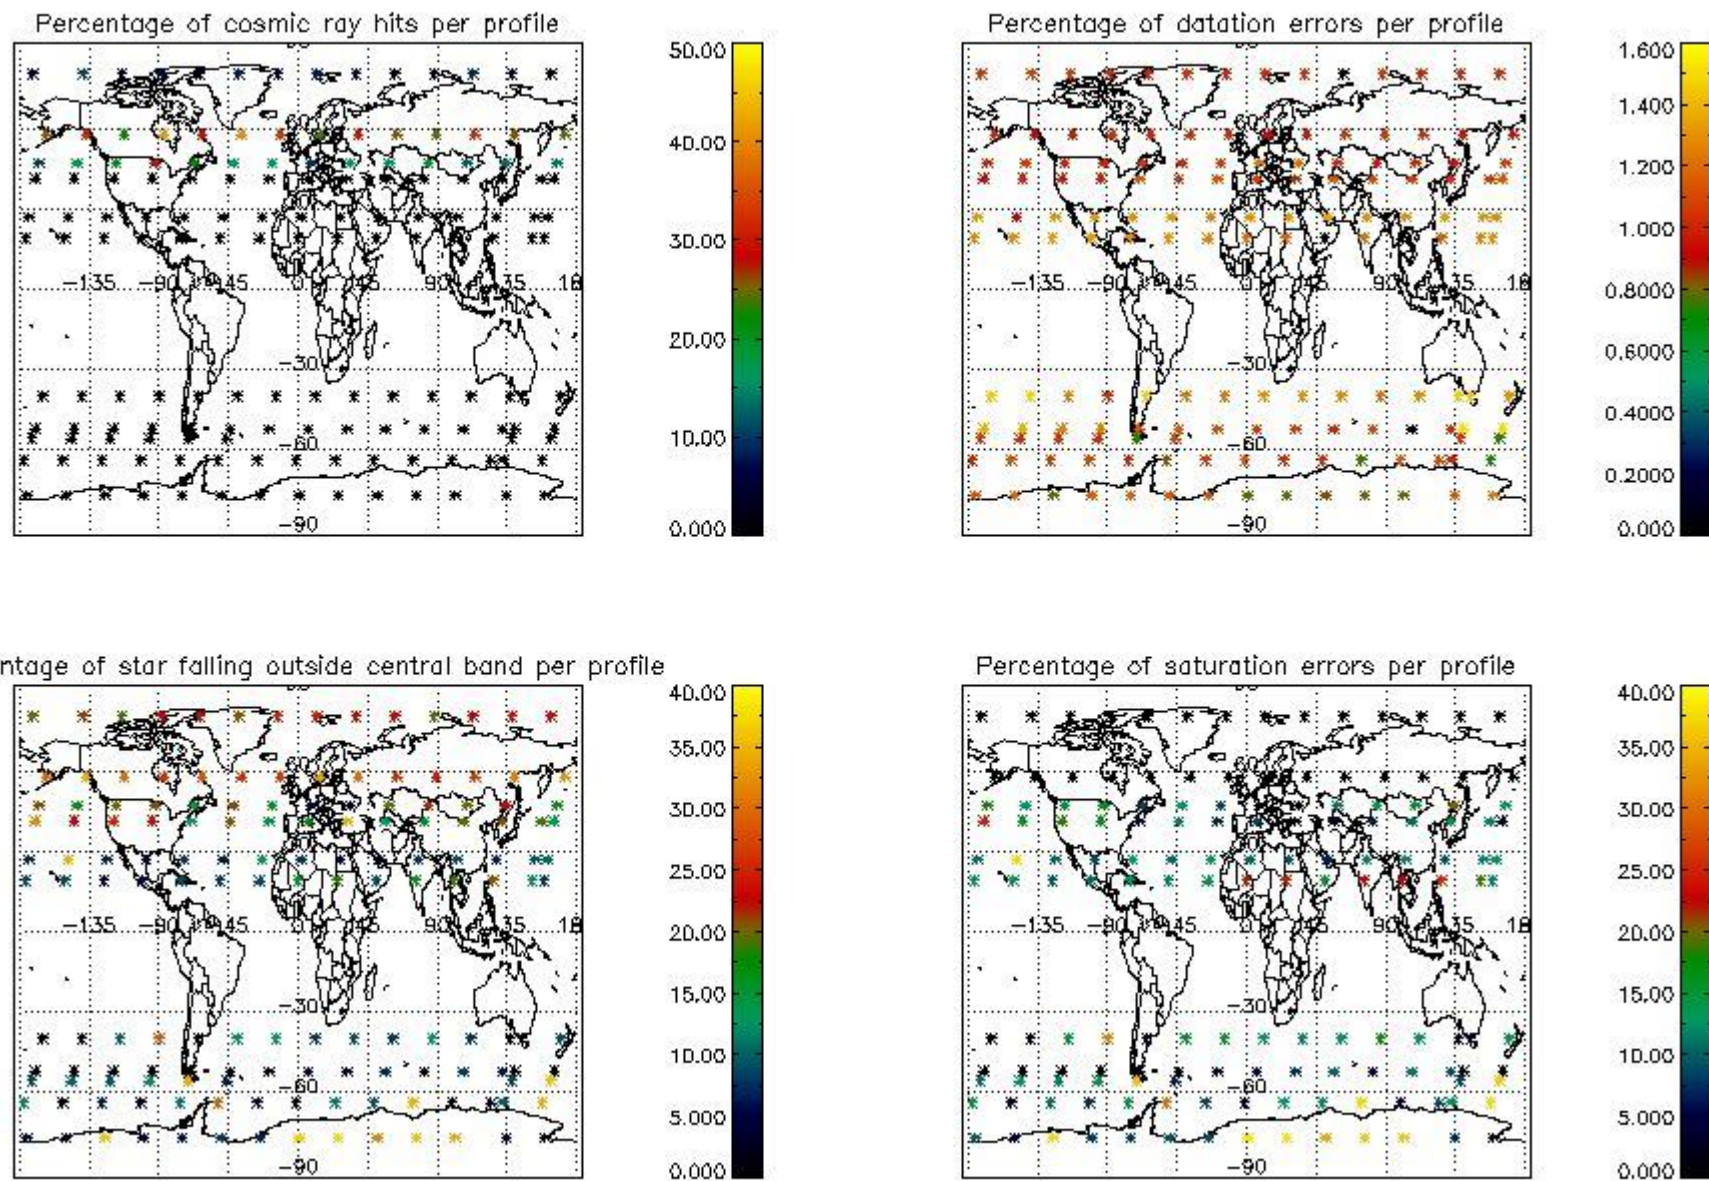

4.2.2 Plot level 1 quality information per product (world map): ENVISAT DESCENDING passes

5. Trace gas profiles

5.1 Ozone statistics based on quality of products

The final quality of the products can be "measured" using the STD (Standard Deviation) attached to every point profile. This information is written to the parameter GOM_NL__2P/NL_LOCAL_SPECIES_DENSITY/o3_std of the level 2 products. The table below shows the statistics for given STD ranges.

The statistics are given with respect to the overall valid production:

- Products without fatal errors: GOM_NL__2P/MPH/PRODUCT_ERR=0
- Valid point profile: GOM_NL__2P/NL_LOCAL_SPECIES_DENSITY/pcd(0)=0

The 'Criteria' is applied to valid points of dark limb products:

- Products in dark limb illumination condition: GOM_NL__2P/NL_SUMMARY_QUALITY/obs_ill_cond=0
- Products without fatal errors: GOM_NL__2P/MPH/PRODUCT_ERR=0
- Valid point profile: GOM_NL__2P/NL_LOCAL_SPECIES_DENSITY/pcd(0)=0

So, the table below shows the percentage of dark limb and valid observations for each criteria with respect to the overall valid daily observations.

Criteria	% of total production
All STD	35
STD < 20	17