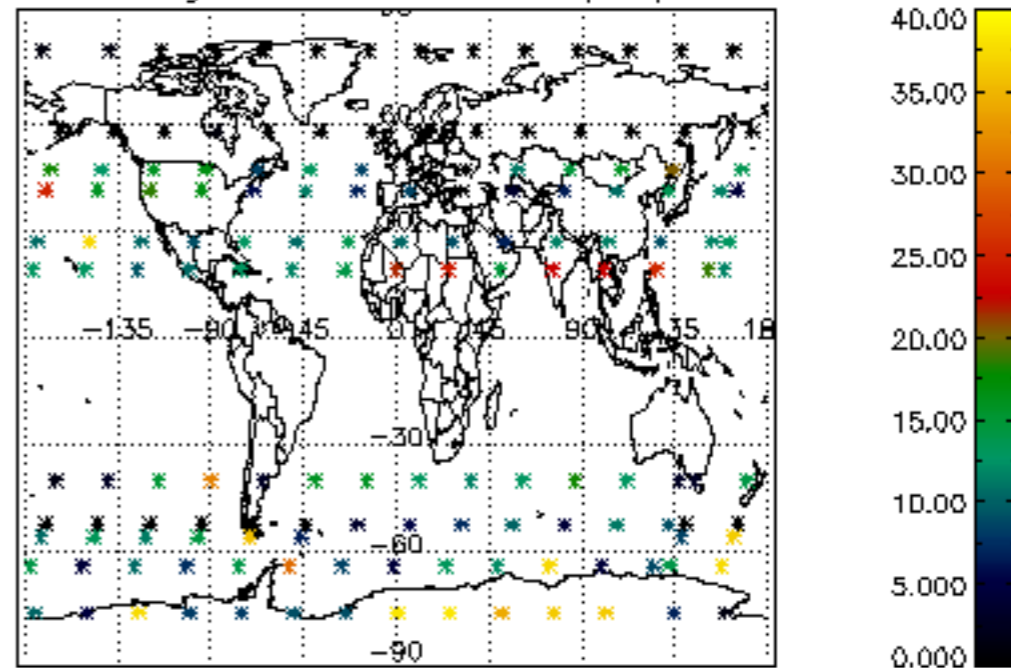

Percentage of saturation errors per profile