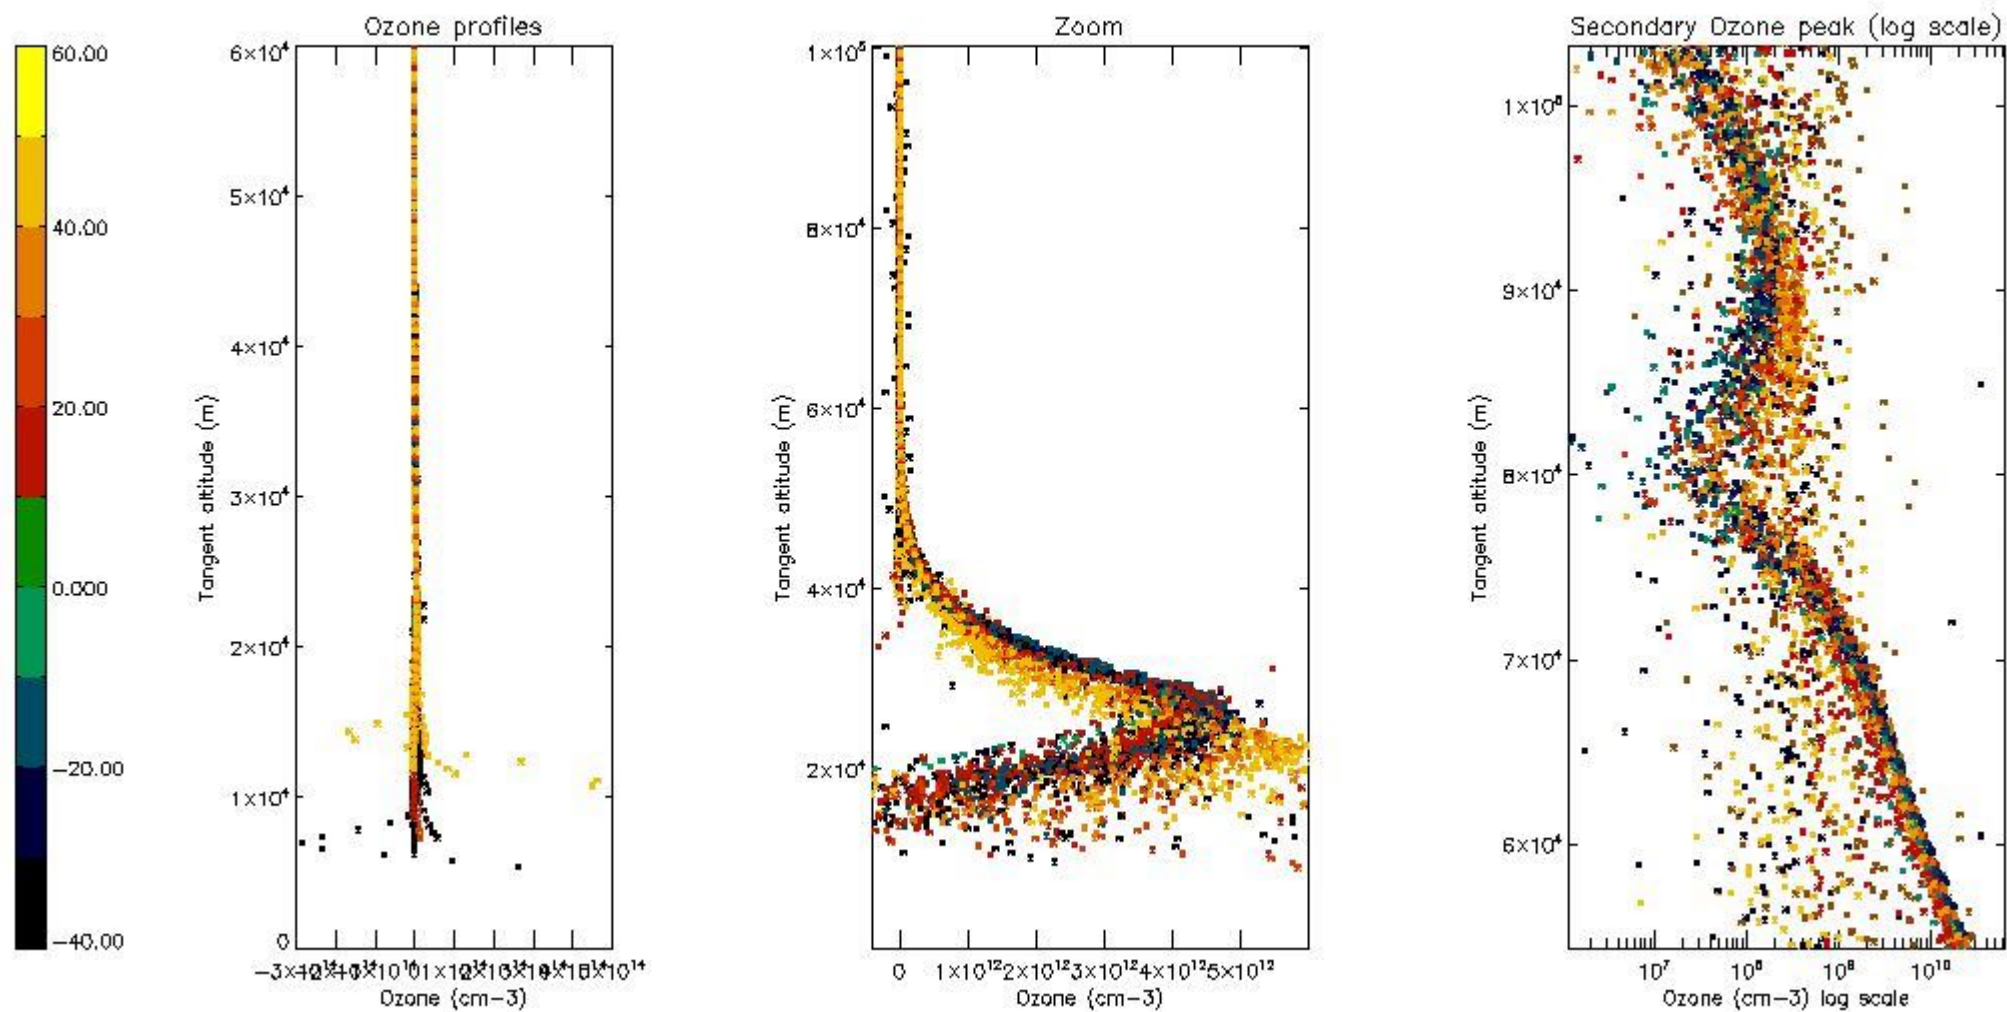

STD < 10	13
STD < 5	8

5.2 Plot ozone profiles for all STD (dark without errors)

The colorbar represents the latitude.

5.3 Plot ozone profiles where STD < 20% (dark without errors)

The colorbar represents the latitude.