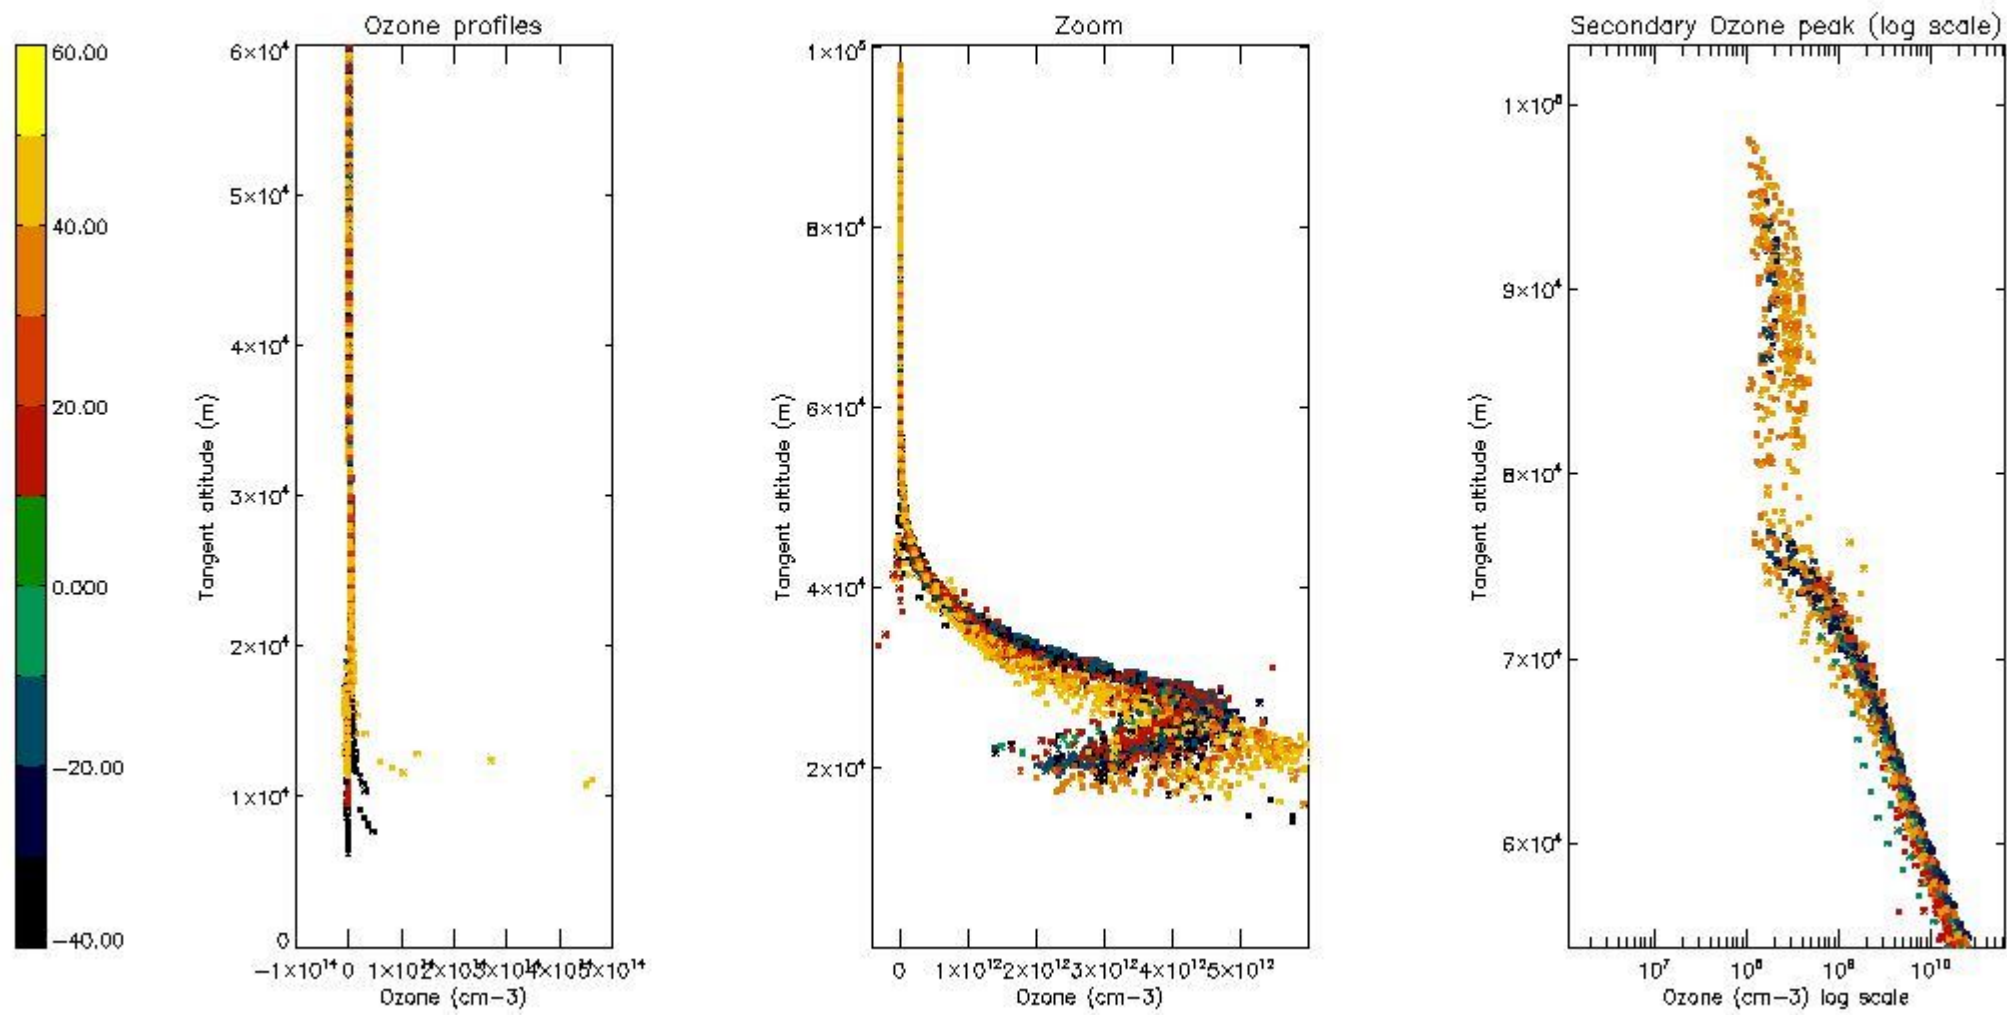

STD < 10	13
STD < 5	8

5.2 Plot ozone profiles for all STD (dark without errors)

The colorbar represents the latitude.

5.3 Plot ozone profiles where STD < 20% (dark without errors)

The colorbar represents the latitude.

5.4 Plot ozone profiles where $STD < 10\%$ (dark without errors)

The colorbar represents the latitude.

5.5 Plot ozone profiles where $STD < 5\%$ (dark without errors)

The colorbar represents the latitude.