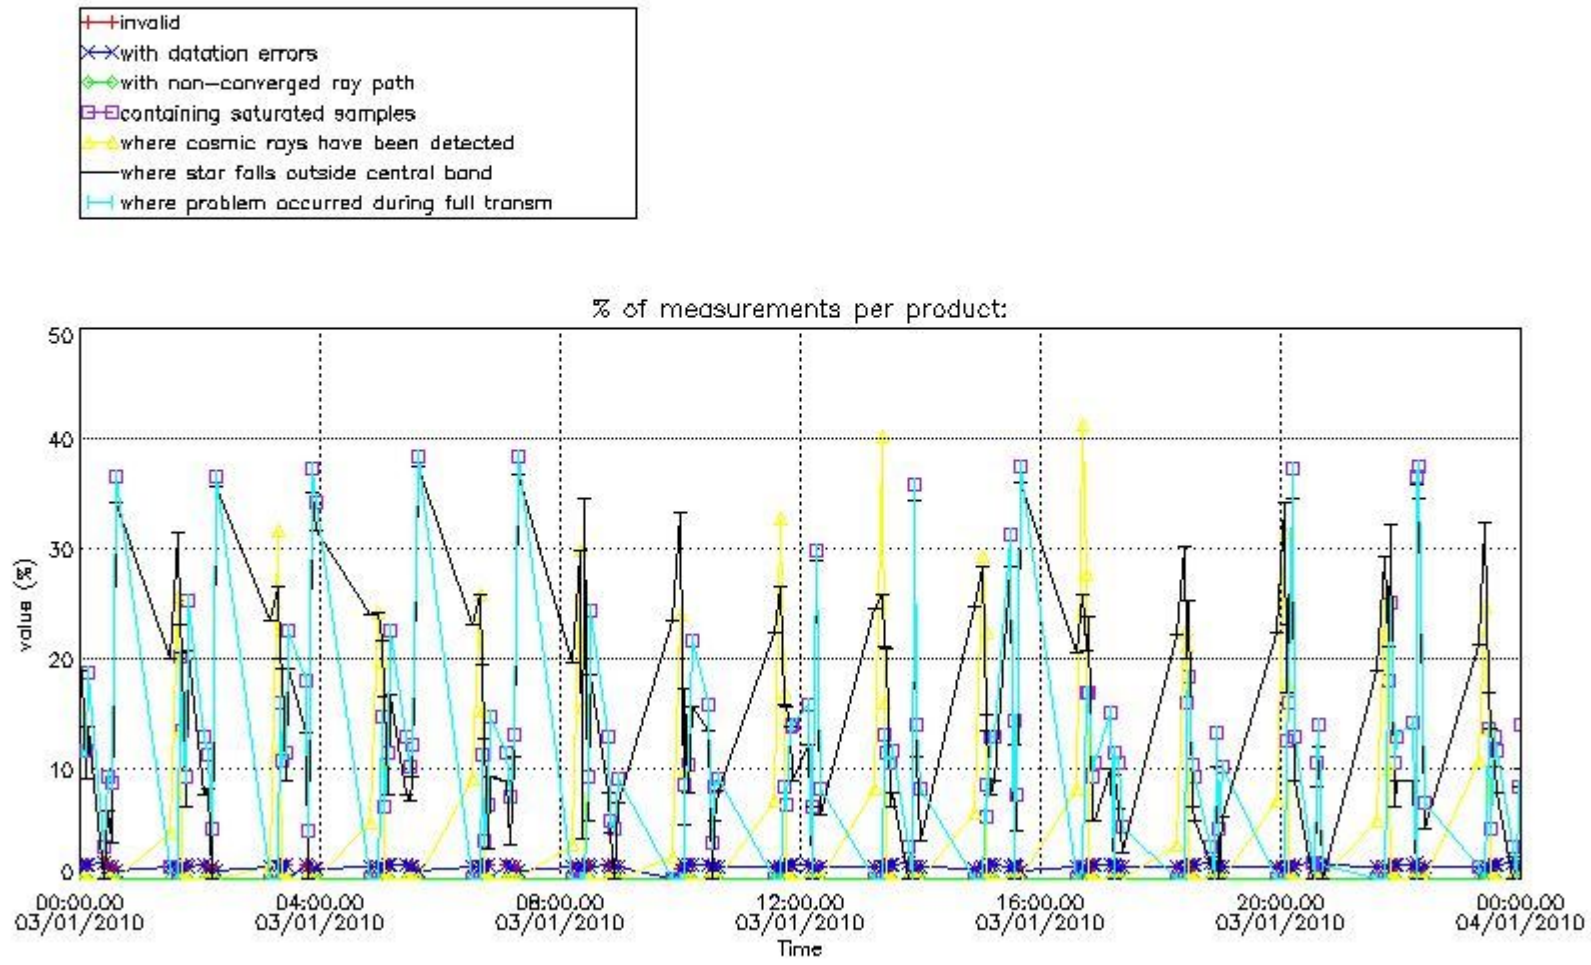

3.1 Plot quality information per product (time dependant)

3.2 Plot quality information per product (world map)

Percentage of flagged data per O3 profile

Percentage of flagged data per H2O profile

Percentage of flagged data per NO2 profile

Percentage of flagged data per NO3 profile

4. Level 1 quality information per product

In this section it is plotted some information contained in the Quality Summary data set of the level 2 products that comes from the level 1b processing. Products without errors (error flag in the MPH set to "0") are used.

4.1 Plot quality information per product (time dependant) coming from level 1b processing

4.1.1 Plot level 1 quality information per product (time dependant): ENVISAT ASCENDING passes

4.1.2 Plot level 1 quality information per product (time dependant): ENVISAT DESCENDING passes

5. Trace gas profiles

5.1 Ozone statistics based on quality of products

The final quality of the products can be "measured" using the STD (Standard Deviation) attached to every point profile. This information is written to the parameter GOM_NL__2P/NL_LOCAL_SPECIES_DENSITY/o3_std of the level 2 products. The table below shows the statistics for given STD ranges.