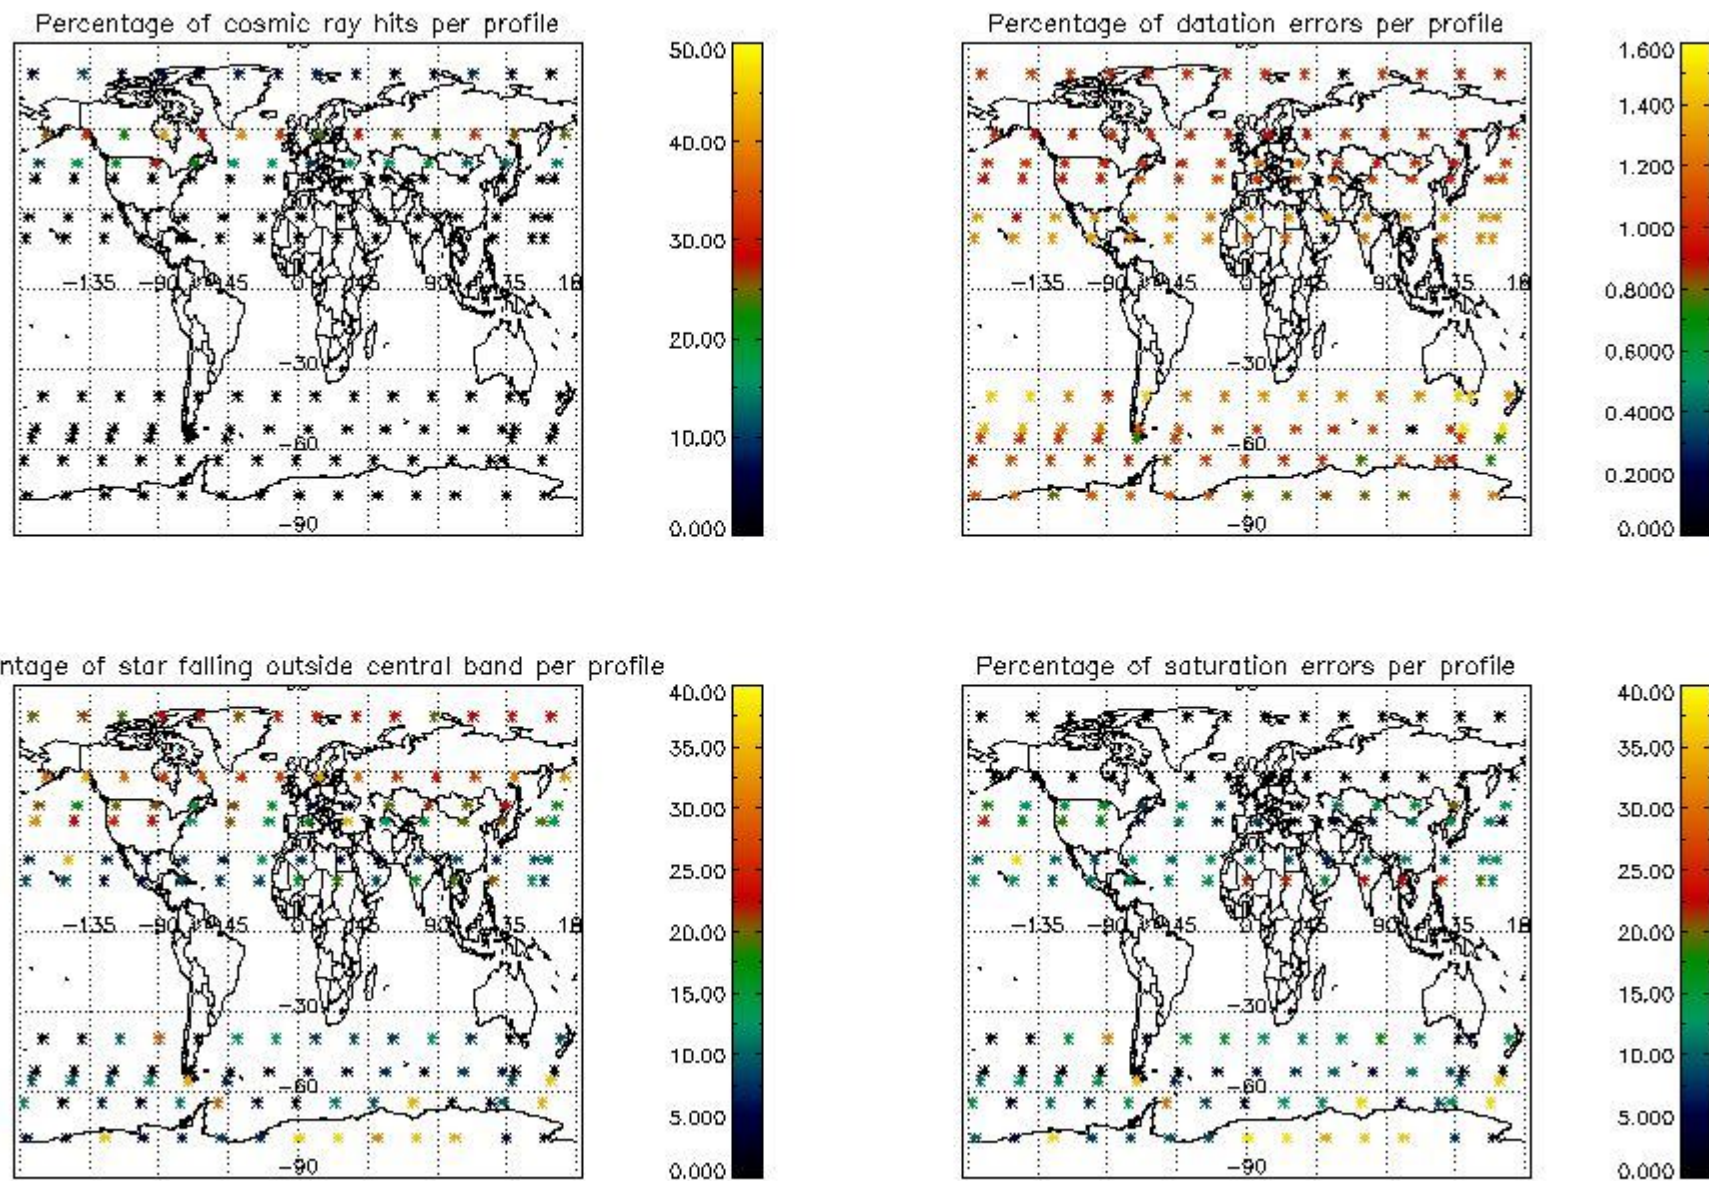

Percentage of flagged data per NO3 profile

4. Level 1 quality information per product

In this section it is plotted some information contained in the Quality Summary data set of the level 2 products that comes from the level 1b processing. Products without errors (error flag in the MPH set to "0") are used.

4.1 Plot quality information per product (time dependant) coming from level 1b processing

4.1.1 Plot level 1 quality information per product (time dependant): ENVISAT ASCENDING passes

4.1.2 Plot level 1 quality information per product (time dependant): ENVISAT DESCENDING passes

4.2 Plot quality information per product coming from level 1b processing (world map)

4.2.1 Plot level 1 quality information per product (world map): ENVISAT ASCENDING passes

4.2.2 Plot level 1 quality information per product (world map): ENVISAT DESCENDING passes