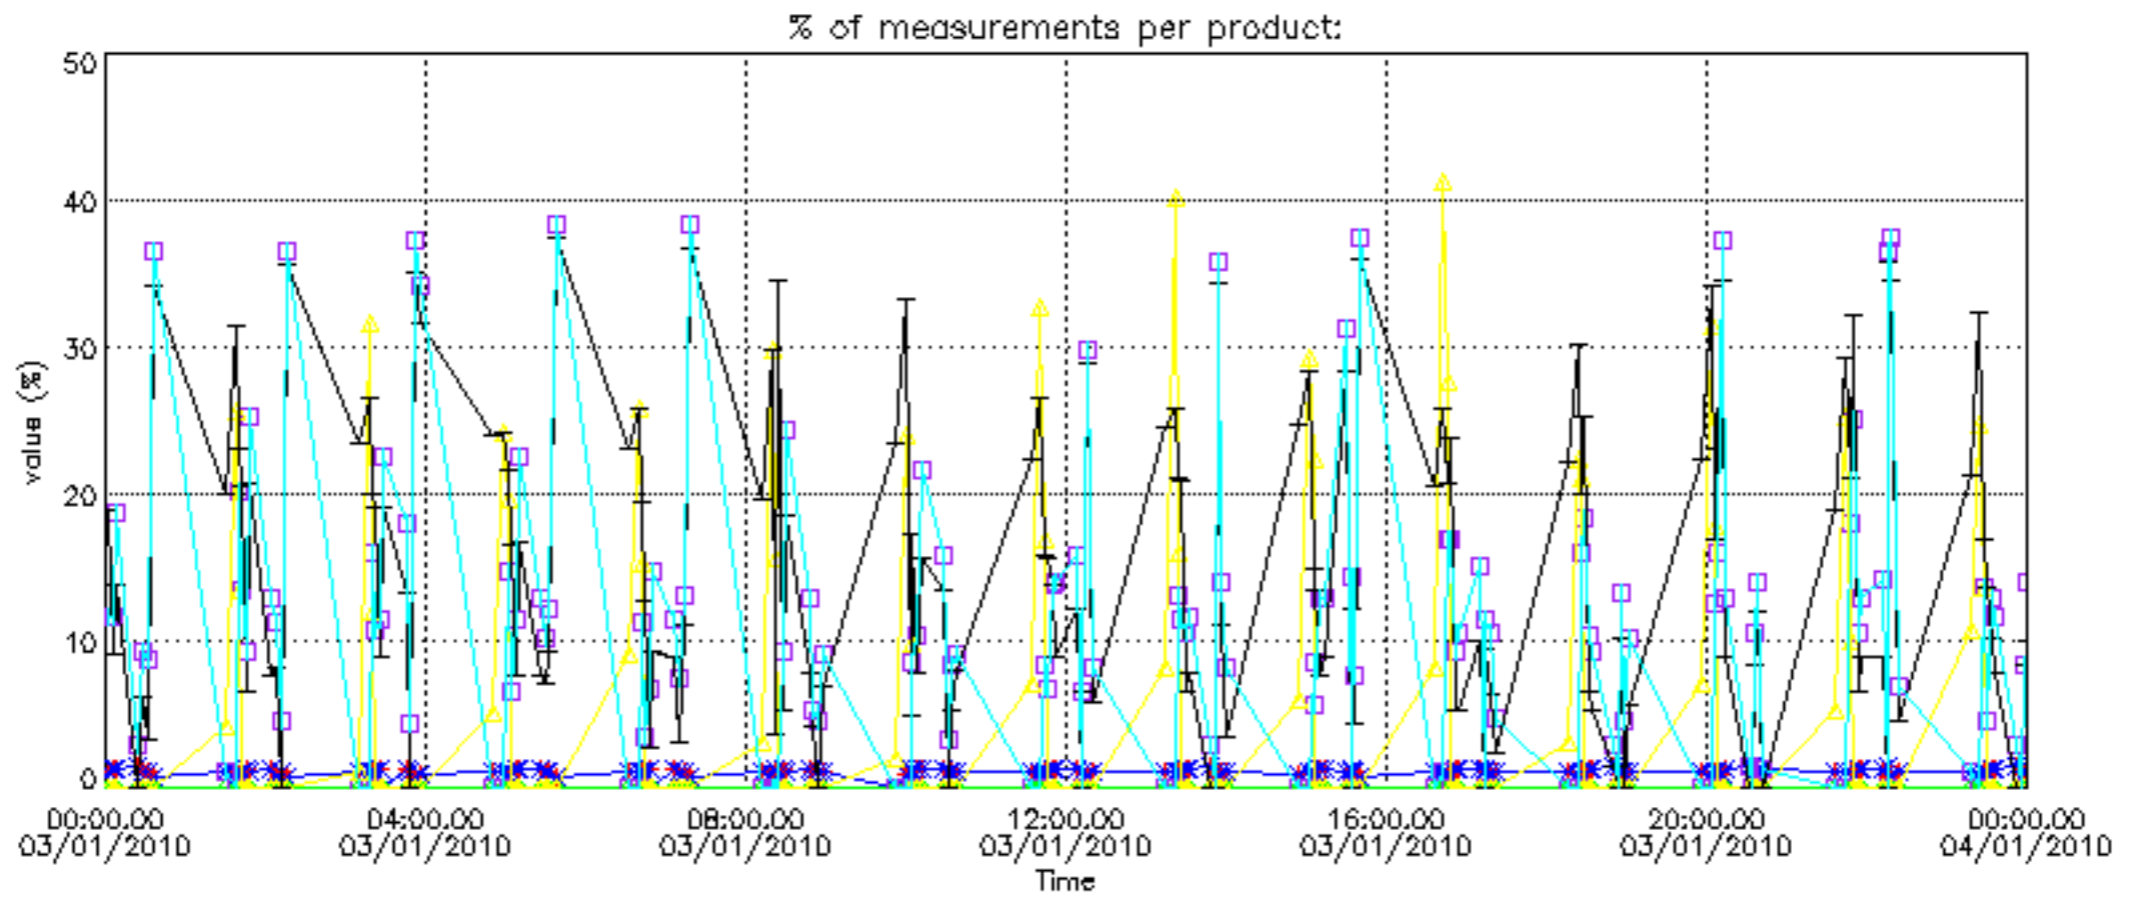

Percentage of cosmic ray hits per profile

Percentage of datation errors per profile