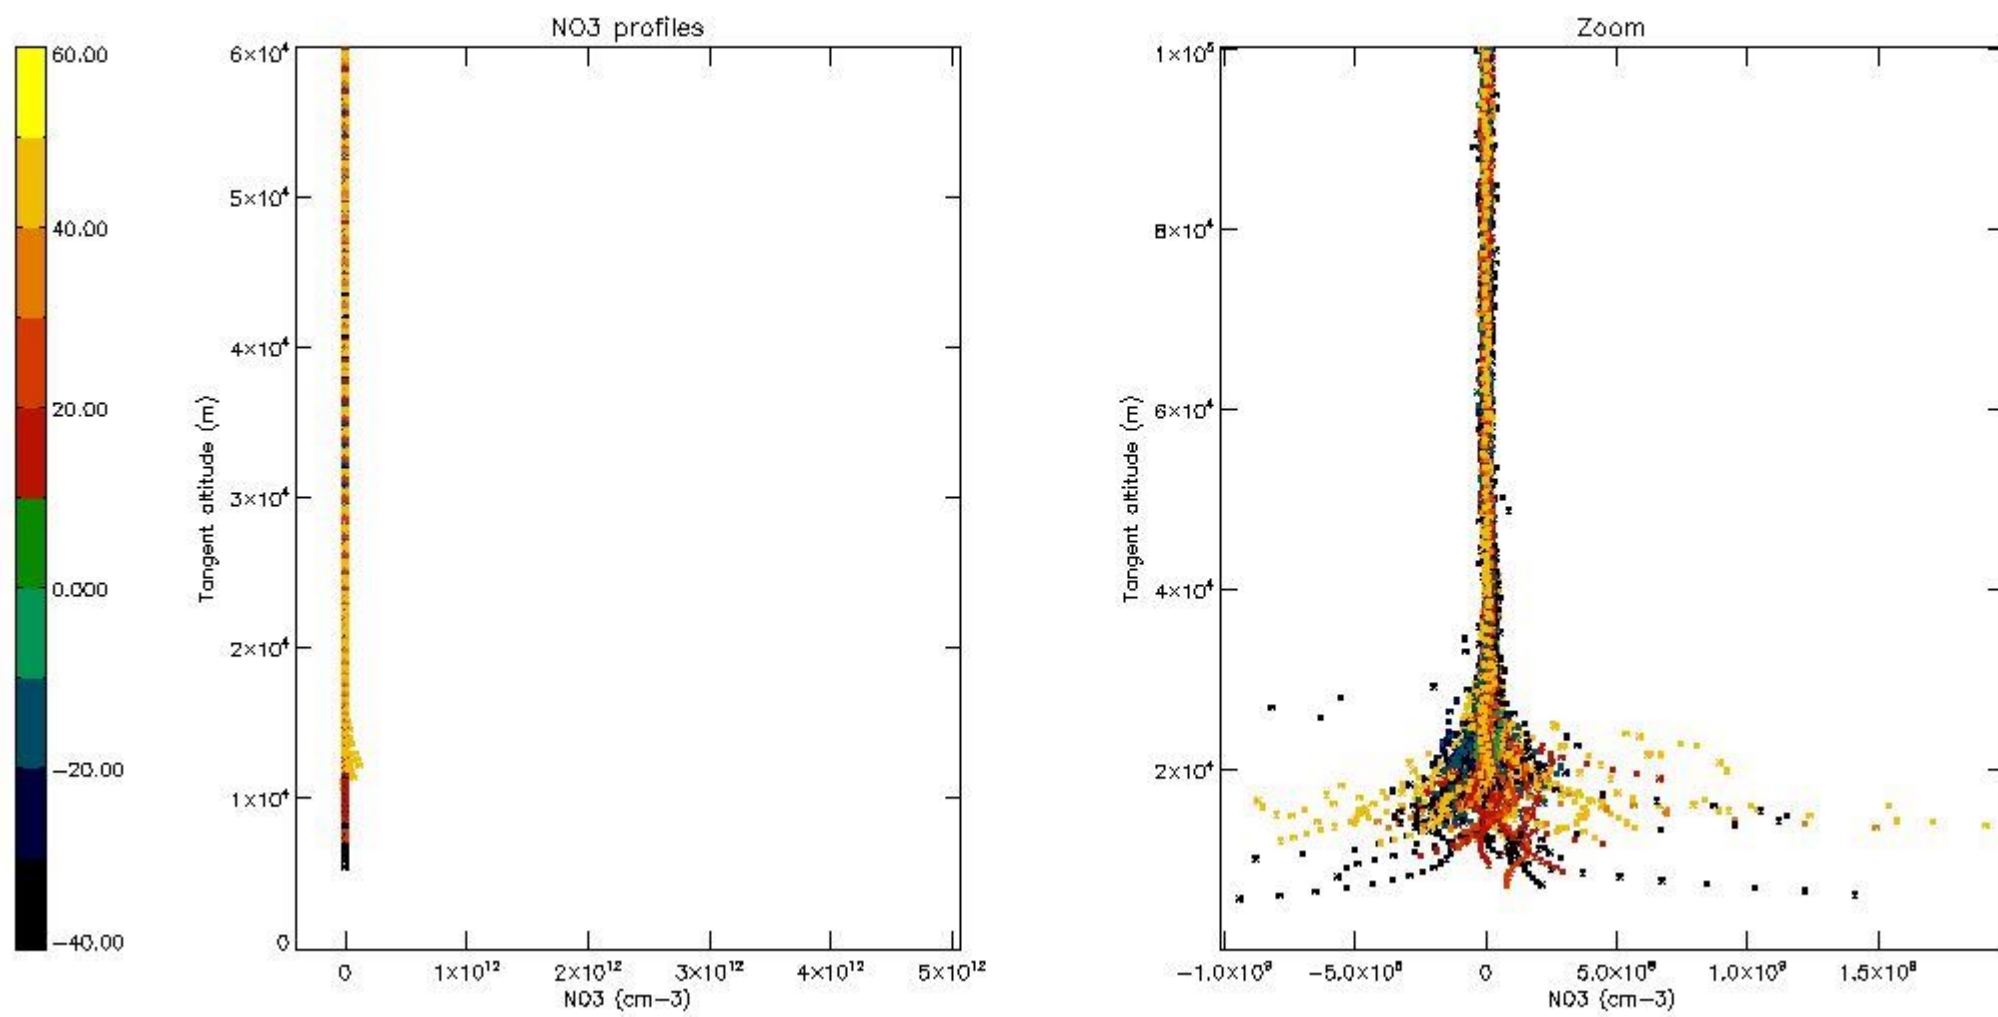

5.8 Plot H2O profiles for all STD (only for occultations of stars 1,2,3,4,13,14,16,26,63 dark without errors)

The colorbar represents the latitude.