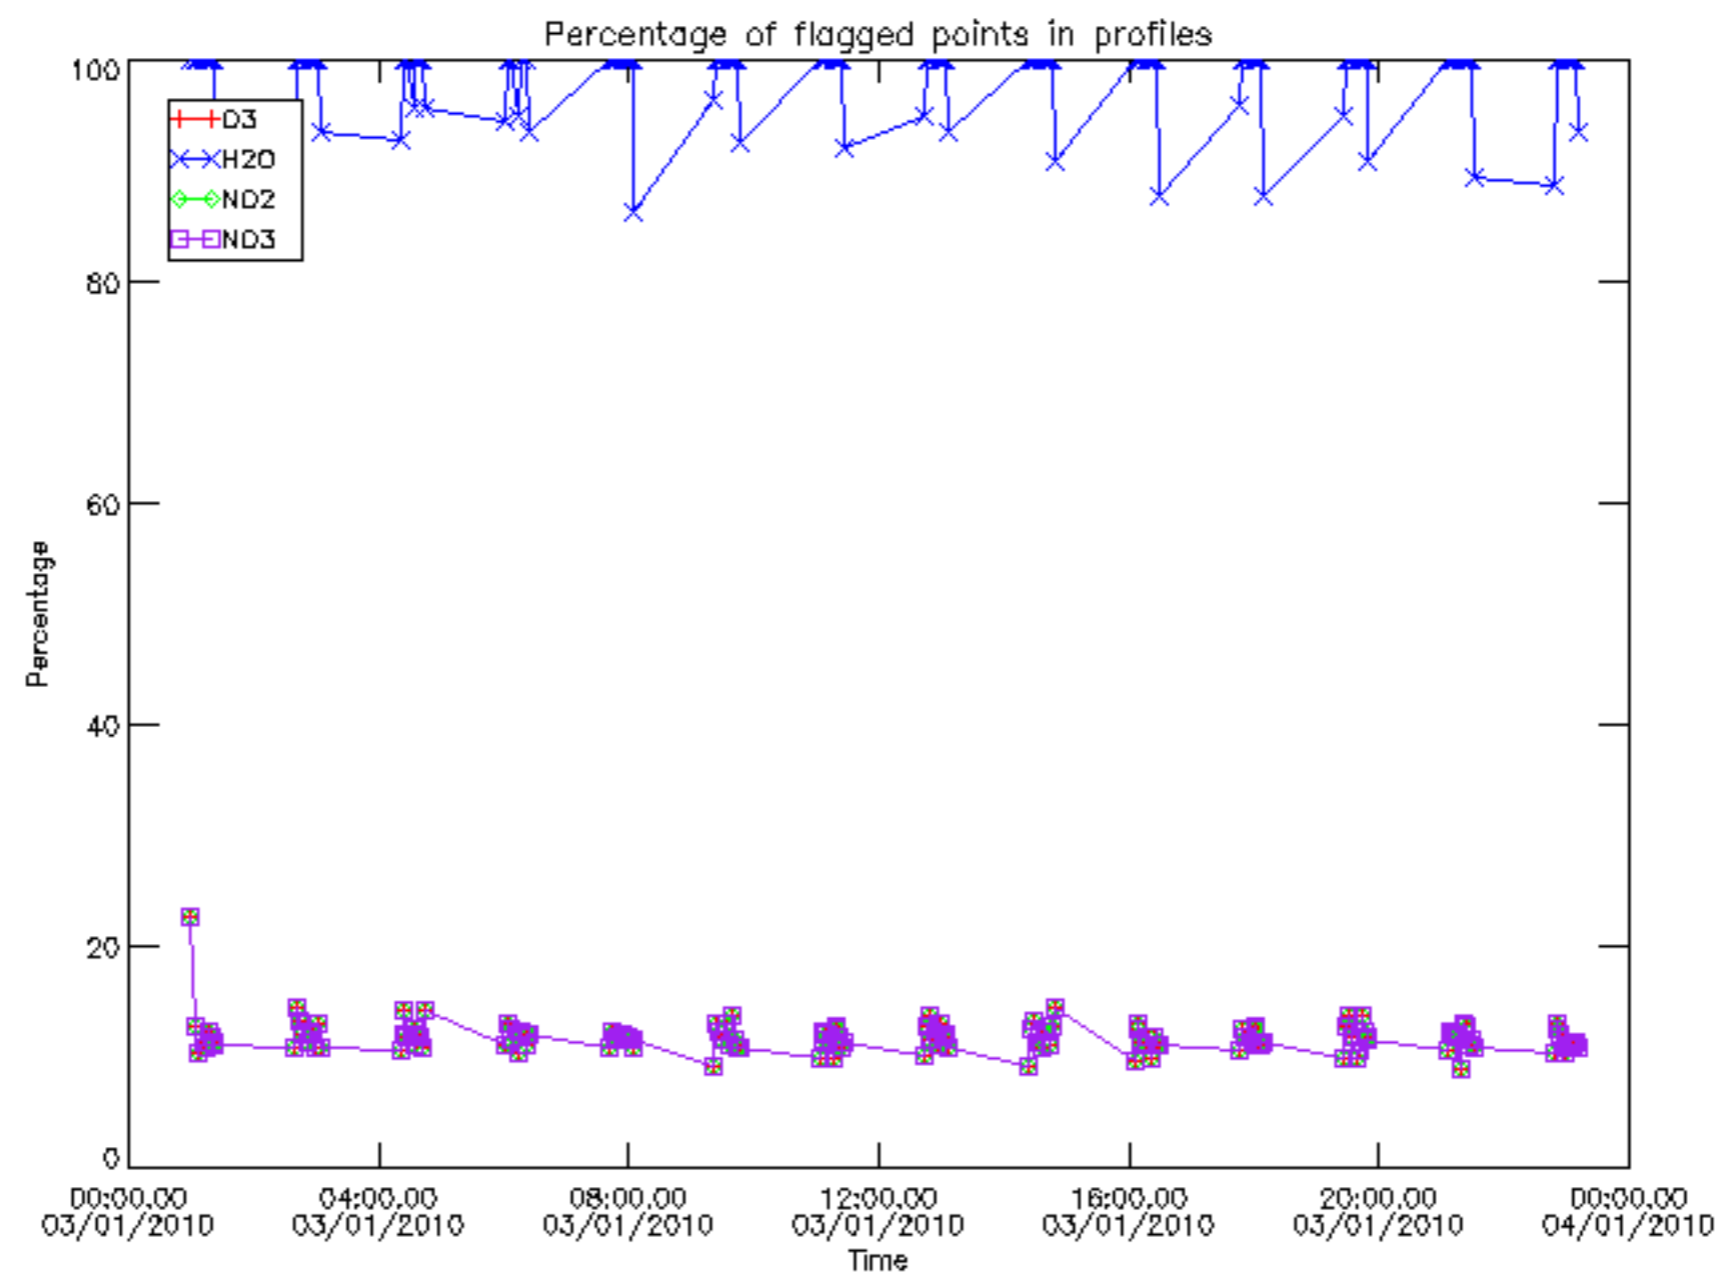

Percentage of flagged data per D3 profile

Percentage of flagged data per H2O profile