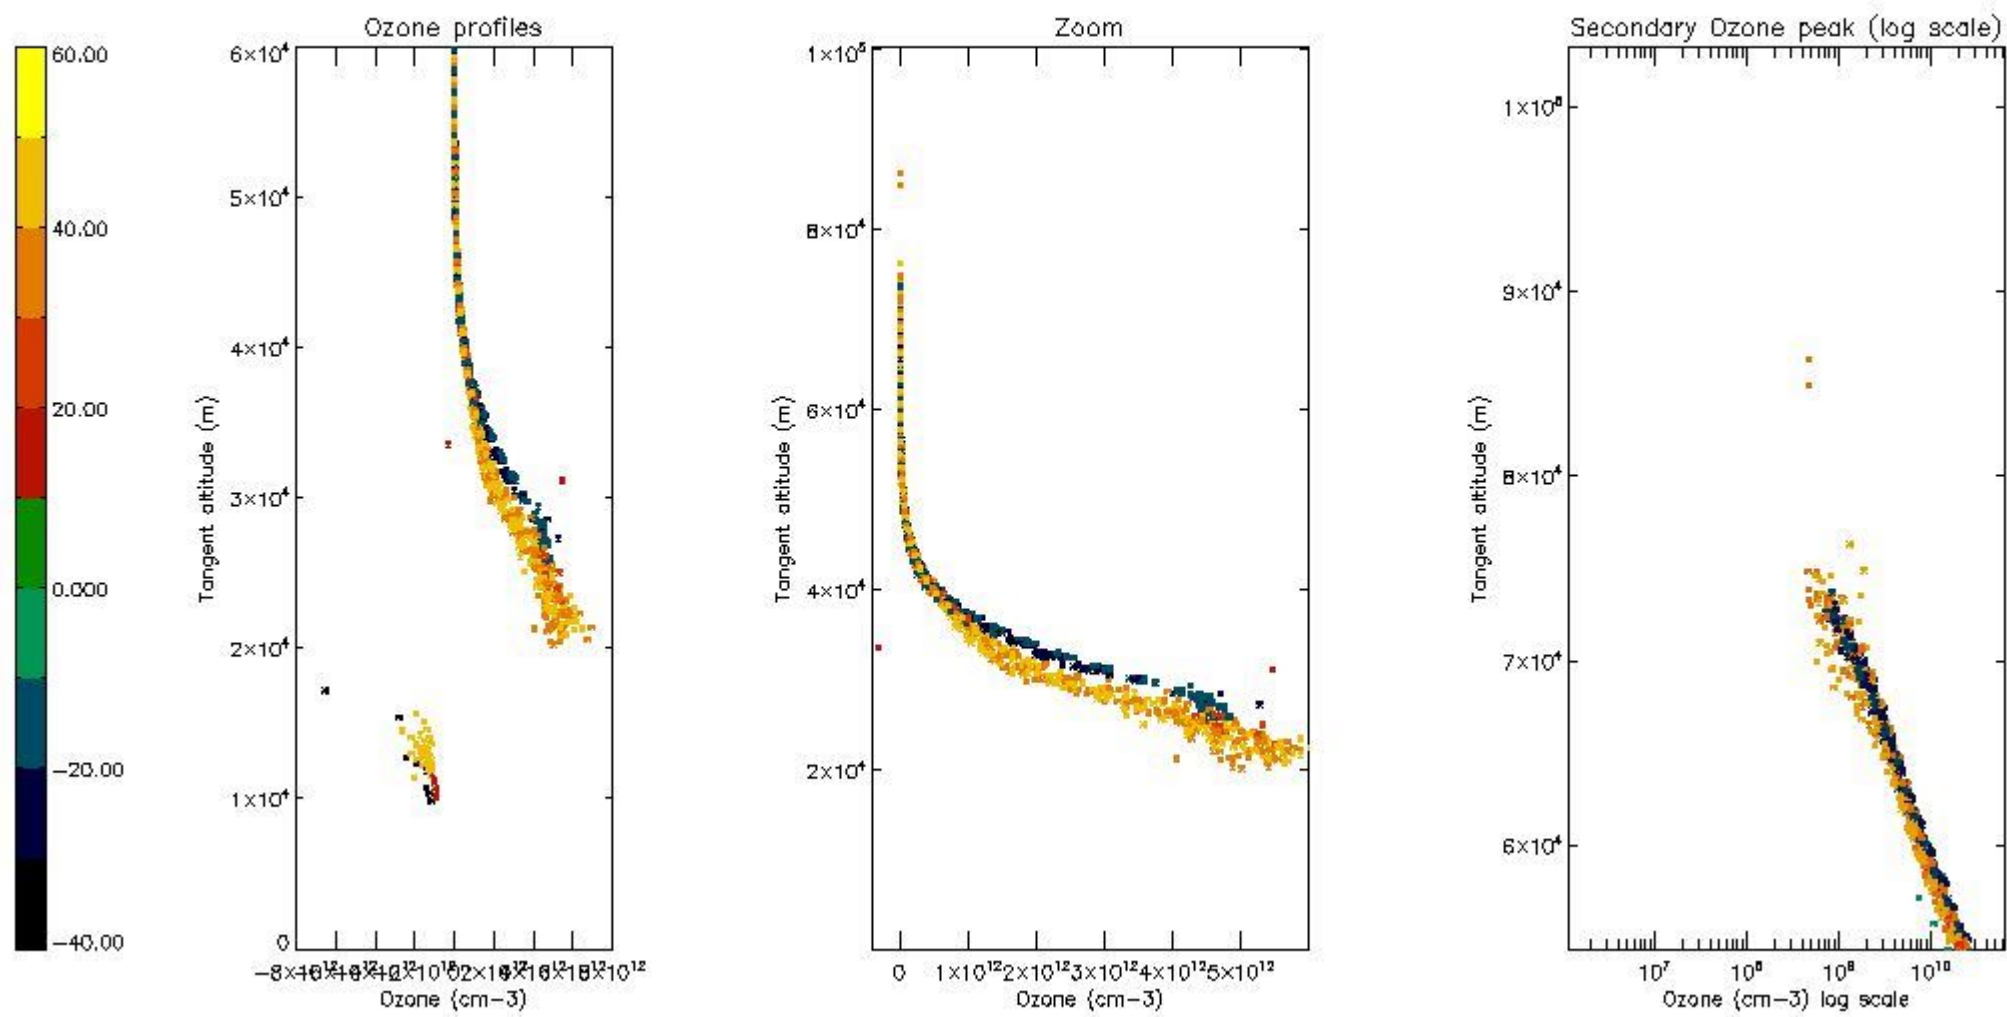

5.6 Plot NO₂ profiles for all STD (dark without errors)

The colorbar represents the latitude.