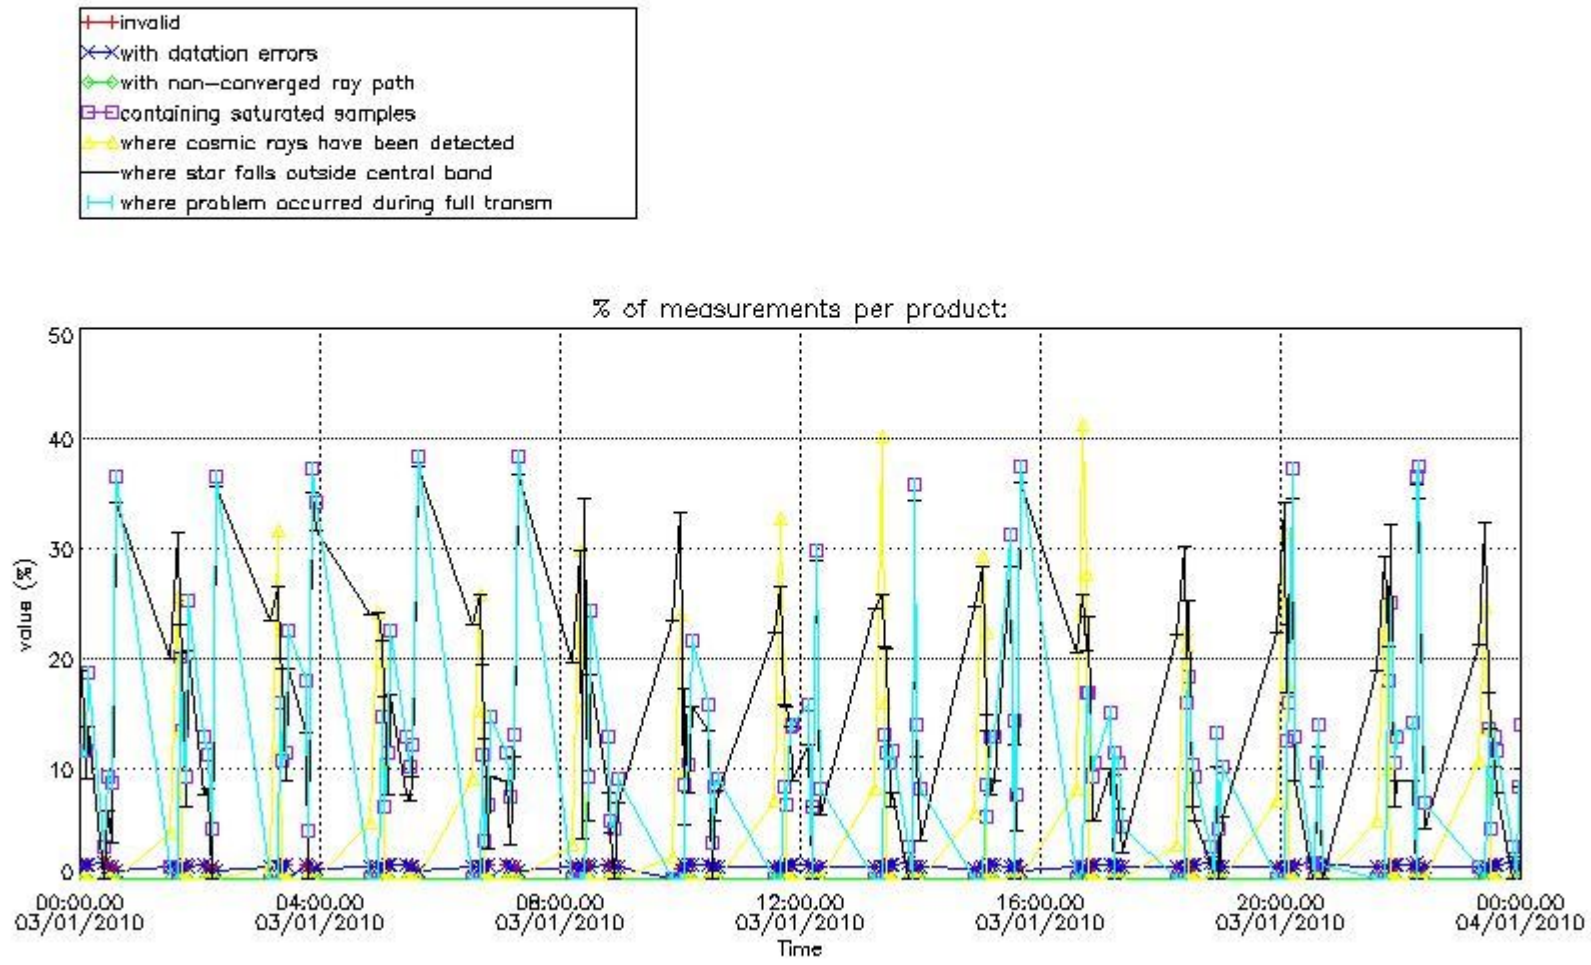

Percentage of flagged data per NO3 profile

4. Level 1 quality information per product

In this section it is plotted some information contained in the Quality Summary data set of the level 2 products that comes from the level 1b processing. Products without errors (error flag in the MPH set to "0") are used.

4.1 Plot quality information per product (time dependant) coming from level 1b processing

4.1.1 Plot level 1 quality information per product (time dependant): ENVISAT ASCENDING passes

4.1.2 Plot level 1 quality information per product (time dependant): ENVISAT DESCENDING passes