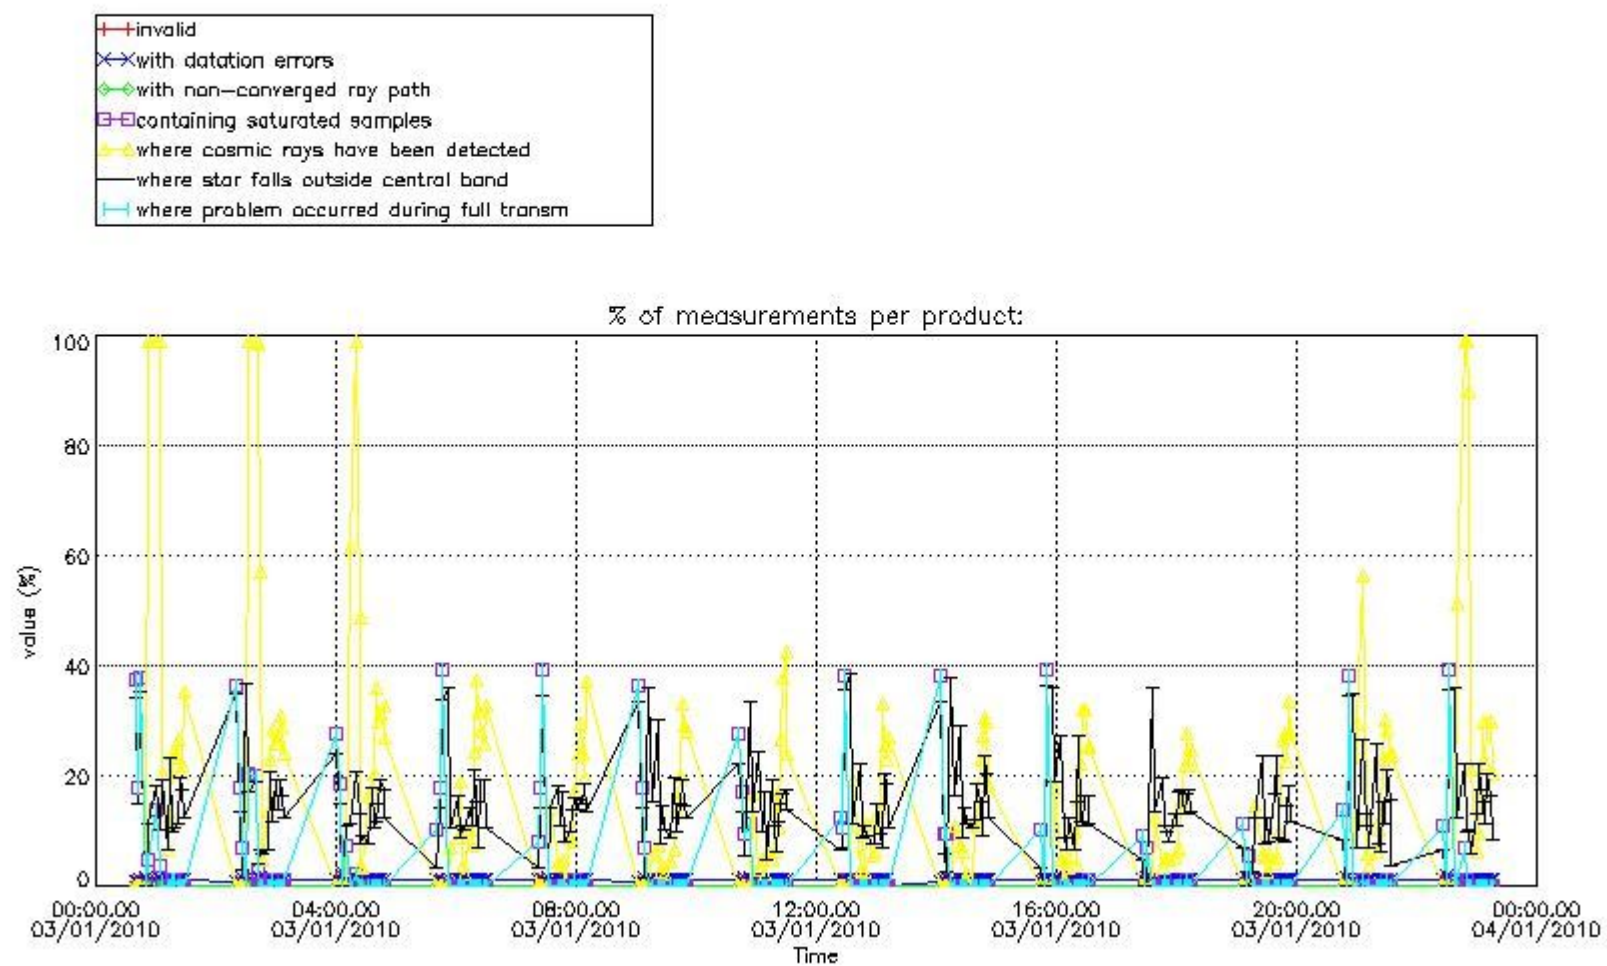

3.1 Plot quality information per product (time dependant)

3.2 Plot quality information per product (world map)

Percentage of flagged data per O3 profile

Percentage of flagged data per H2O profile

Percentage of flagged data per NO2 profile

Percentage of flagged data per NO3 profile

4. Level 1 quality information per product

In this section it is plotted some information contained in the Quality Summary data set of the level 2 products that comes from the level 1b processing. Products without errors (error flag in the MPH set to "0") are used.

4.1 Plot quality information per product (time dependant) coming from level 1b processing

4.1.1 Plot level 1 quality information per product (time dependant): ENVISAT ASCENDING passes

4.1.2 Plot level 1 quality information per product (time dependant): ENVISAT DESCENDING passes