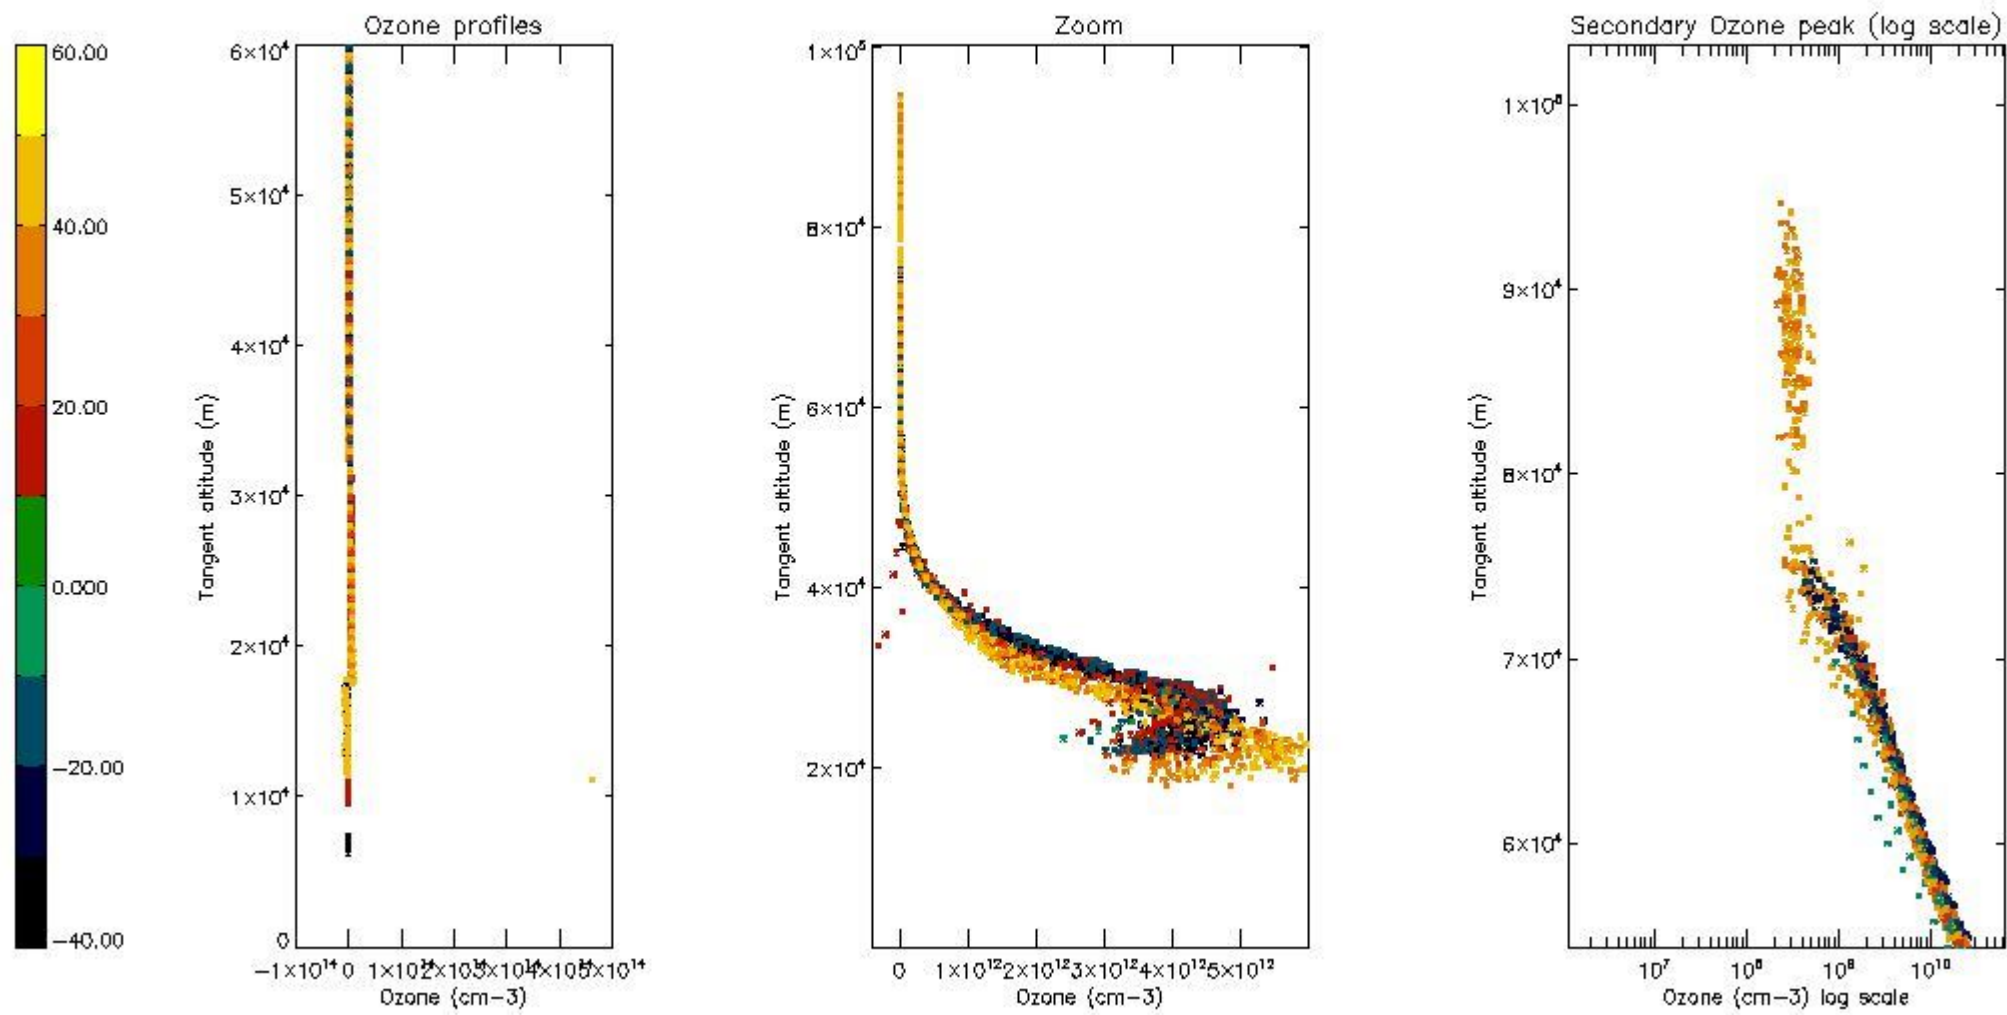

STD < 10	13
STD < 5	8

5.2 Plot ozone profiles for all STD (dark without errors)

The colorbar represents the latitude.

5.3 Plot ozone profiles where STD < 20% (dark without errors)

The colorbar represents the latitude.

5.4 Plot ozone profiles where $STD < 10\%$ (dark without errors)

The colorbar represents the latitude.

5.5 Plot ozone profiles where $STD < 5\%$ (dark without errors)

The colorbar represents the latitude.