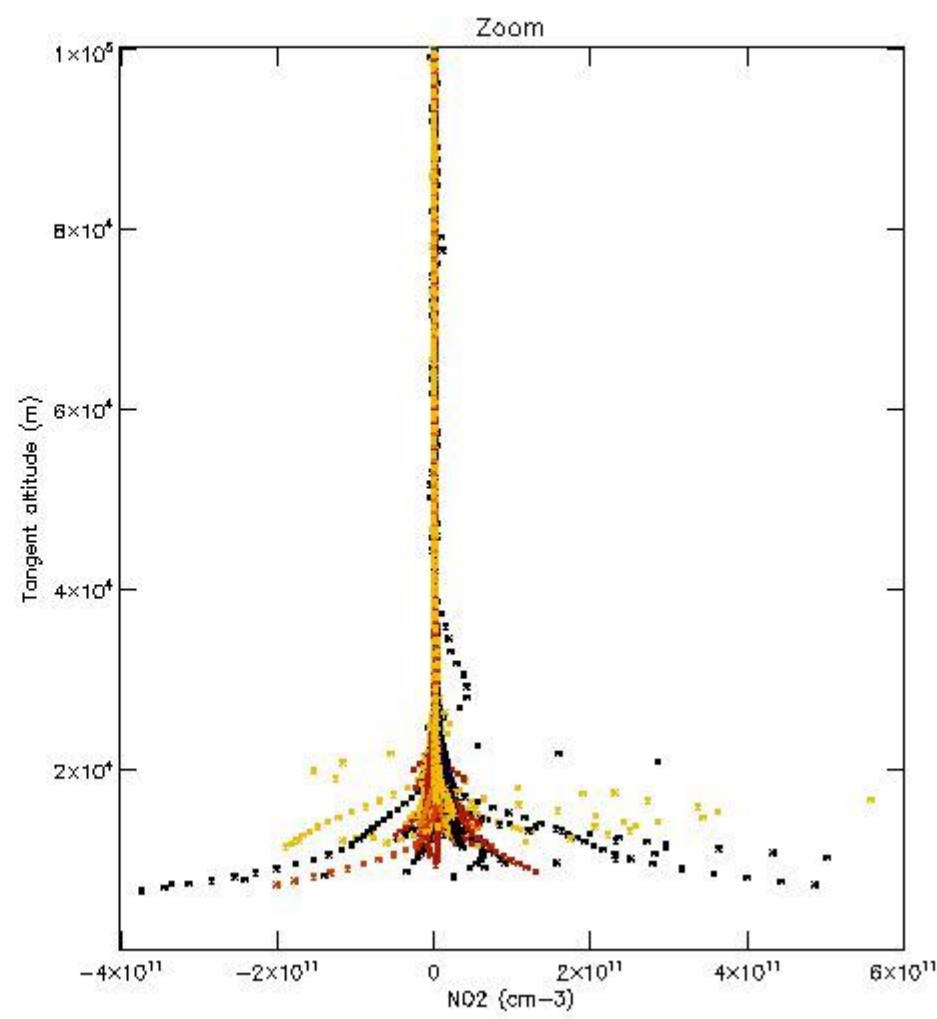

5.7 Plot NO3 profiles for all STD (dark without errors)

The colorbar represents the latitude.