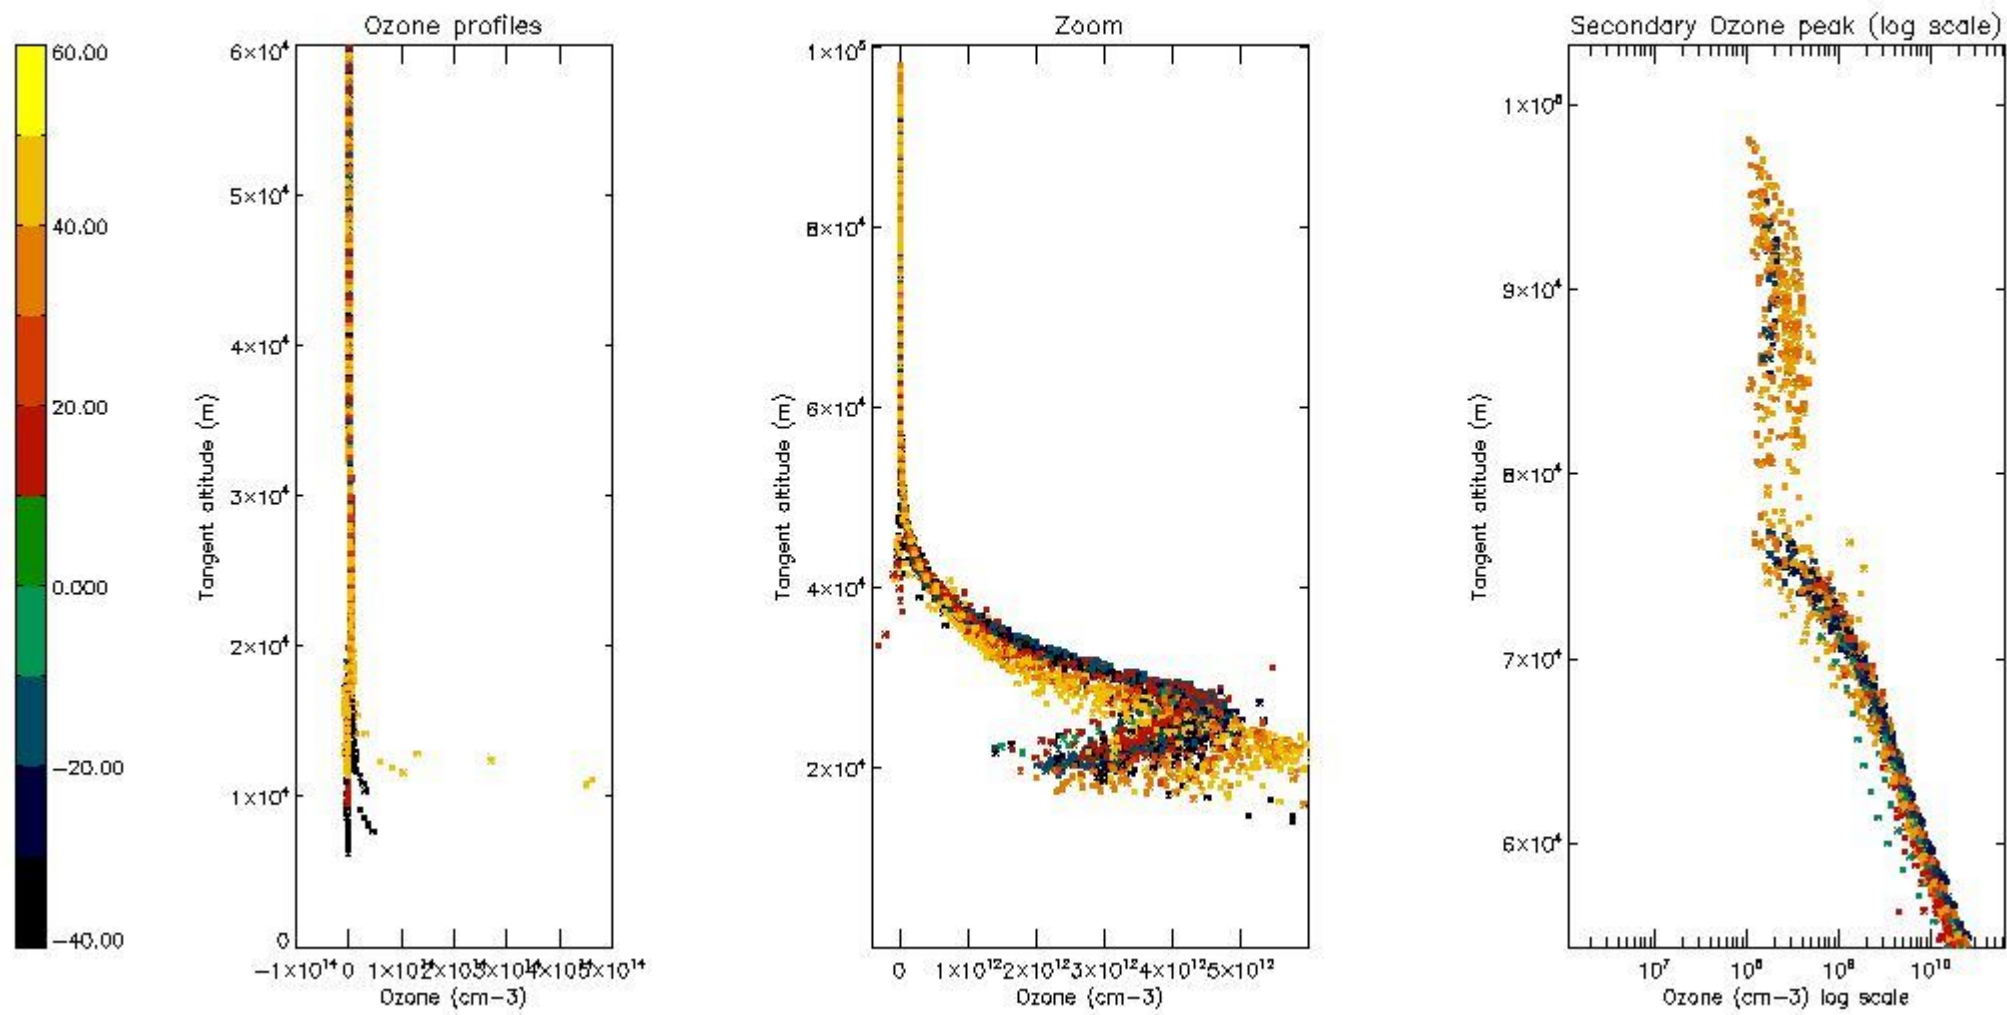

STD < 10	13
STD < 5	8

5.2 Plot ozone profiles for all STD (dark without errors)

The colorbar represents the latitude.

5.3 Plot ozone profiles where STD < 20% (dark without errors)

The colorbar represents the latitude.