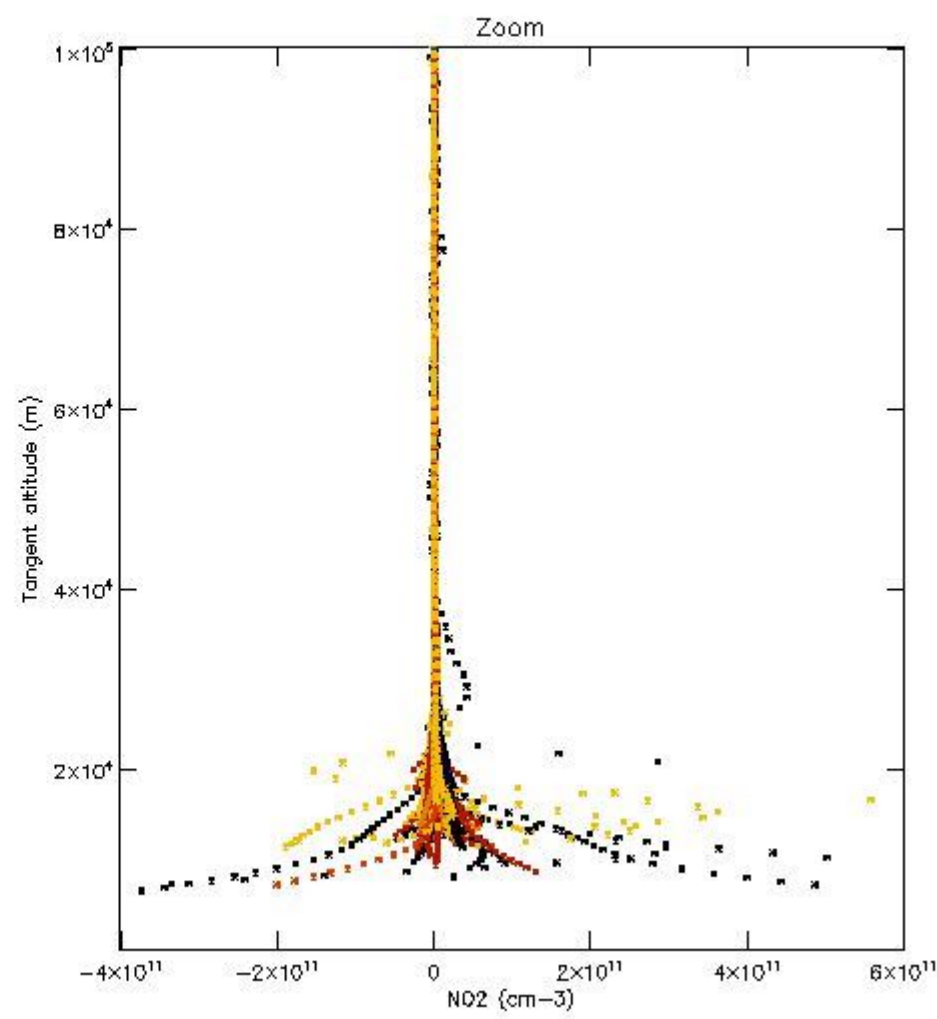

STD < 10	13
STD < 5	8

5.2 Plot ozone profiles for all STD (dark without errors)

The colorbar represents the latitude.

5.3 Plot ozone profiles where STD < 20% (dark without errors)

The colorbar represents the latitude.

5.4 Plot ozone profiles where $STD < 10\%$ (dark without errors)

The colorbar represents the latitude.

5.5 Plot ozone profiles where $STD < 5\%$ (dark without errors)

The colorbar represents the latitude.

5.6 Plot NO₂ profiles for all STD (dark without errors)

The colorbar represents the latitude.

5.7 Plot NO3 profiles for all STD (dark without errors)

The colorbar represents the latitude.

5.8 Plot H2O profiles for all STD (only for occultations of stars 1,2,3,4,13,14,16,26,63 dark without errors)