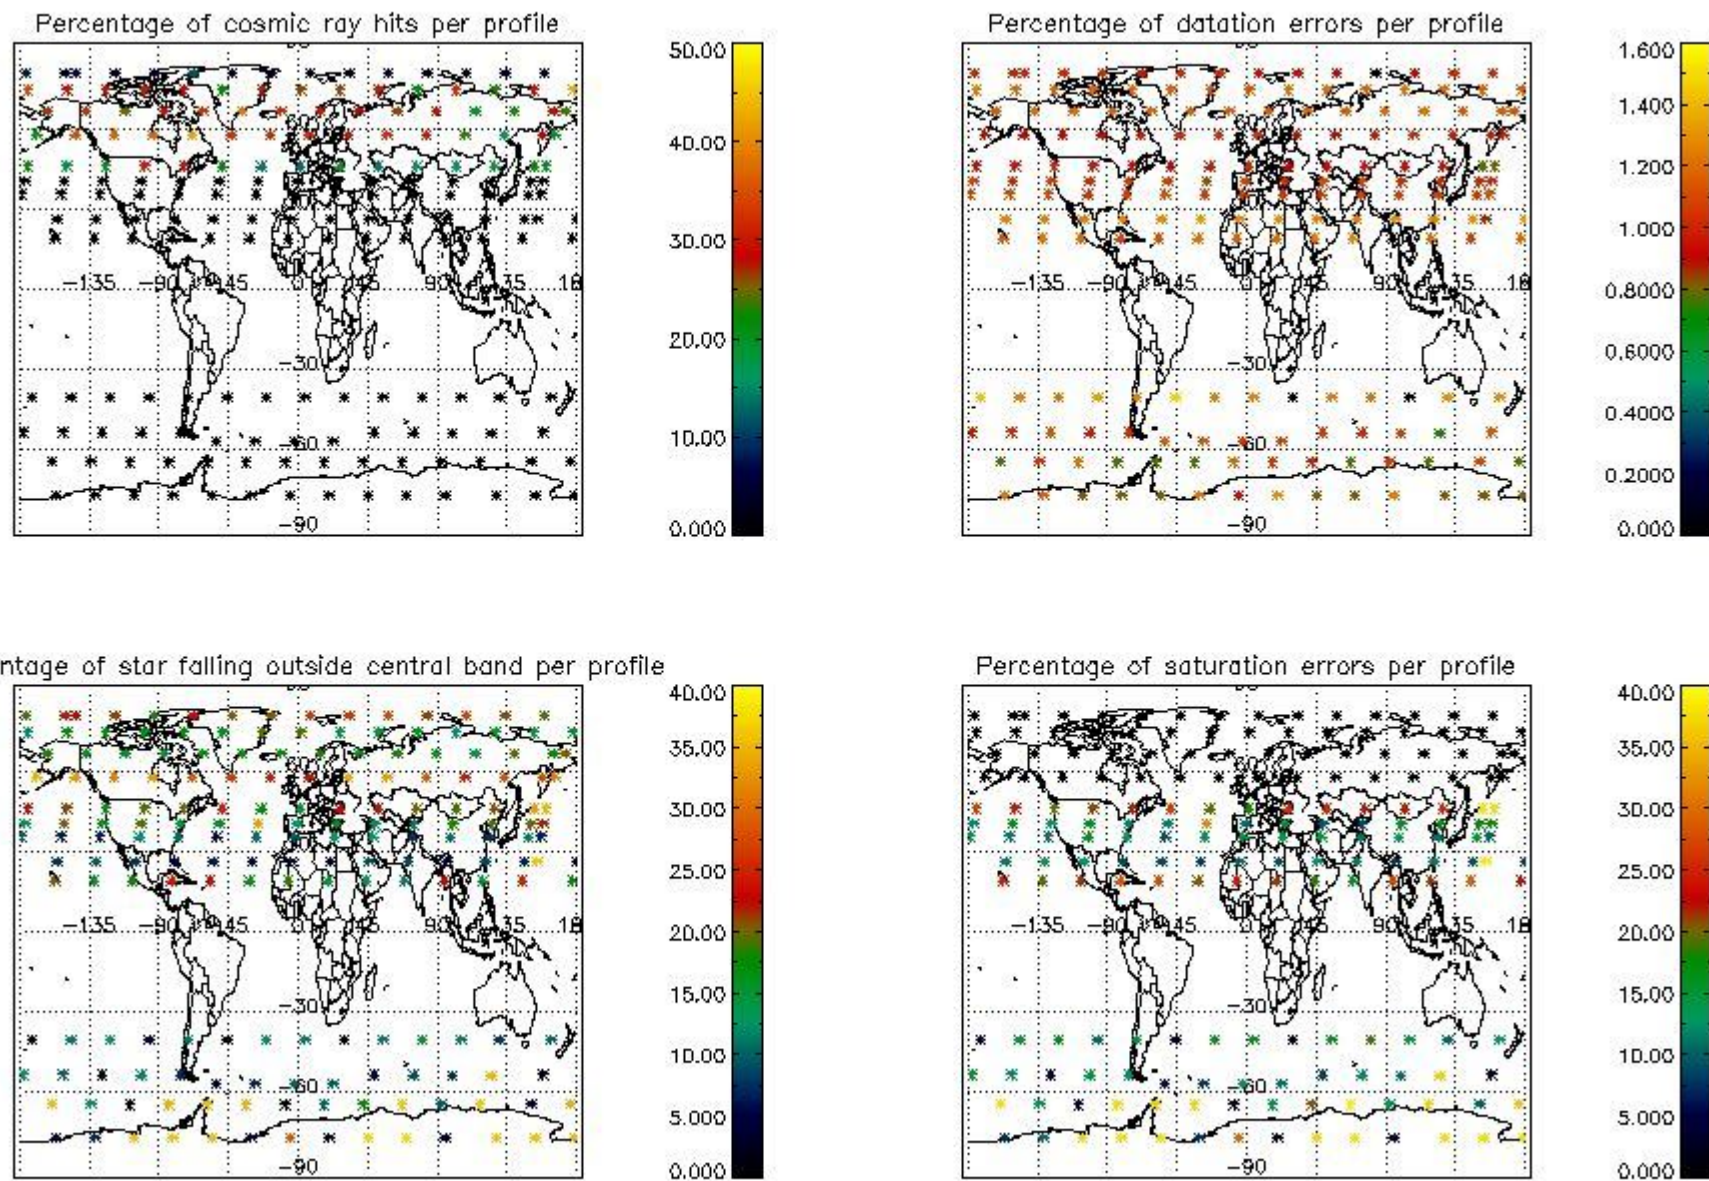

Percentage of flagged data per NO3 profile

4. Level 1 quality information per product

In this section it is plotted some information contained in the Quality Summary data set of the level 2 products that comes from the level 1b processing. Products without errors (error flag in the MPH set to "0") are used.

4.1 Plot quality information per product (time dependant) coming from level 1b processing

4.1.1 Plot level 1 quality information per product (time dependant): ENVISAT ASCENDING passes

4.1.2 Plot level 1 quality information per product (time dependant): ENVI SAT DESCENDING passes

4.2 Plot quality information per product coming from level 1b processing (world map)

4.2.1 Plot level 1 quality information per product (world map): ENVISAT ASCENDING passes

4.2.2 Plot level 1 quality information per product (world map): ENVISAT DESCENDING passes