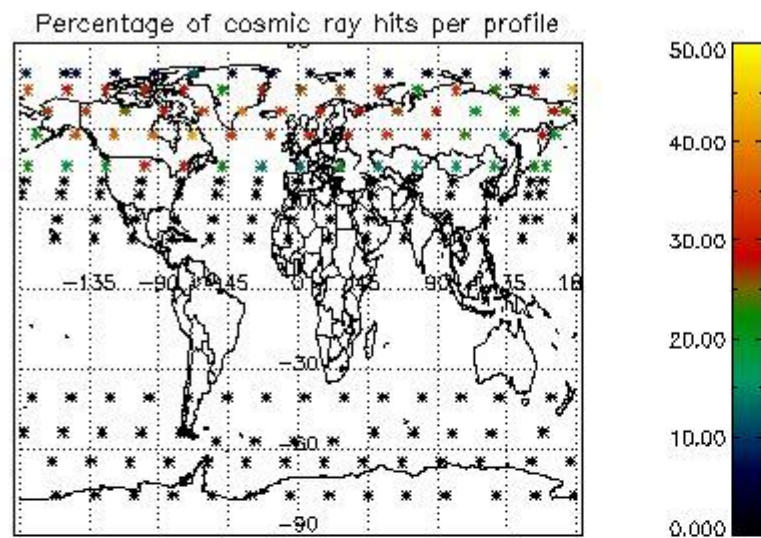

4.2.2 Plot level 1 quality information per product (world map): ENVISAT DESCENDING passes

5. Trace gas profiles

5.1 Ozone statistics based on quality of products

The final quality of the products can be "measured" using the STD (Standard Deviation) attached to every point profile. This information is written to the parameter GOM_NL__2P/NL_LOCAL_SPECIES_DENSITY/o3_std of the level 2 products. The table below shows the statistics for given STD ranges.

The statistics are given with respect to the overall valid production:

- Products without fatal errors: GOM_NL__2P/MPH/PRODUCT_ERR=0
- Valid point profile: GOM_NL__2P/NL_LOCAL_SPECIES_DENSITY/pcd(0)=0

The 'Criteria' is applied to valid points of dark limb products:

- Products in dark limb illumination condition: GOM_NL__2P/NL_SUMMARY_QUALITY/obs_ill_cond=0
- Products without fatal errors: GOM_NL__2P/MPH/PRODUCT_ERR=0
- Valid point profile: GOM_NL__2P/NL_LOCAL_SPECIES_DENSITY/pcd(0)=0

So, the table below shows the percentage of dark limb and valid observations for each criteria with respect to the overall valid daily observations.

Criteria	% of total production
All STD	32
STD < 20	15