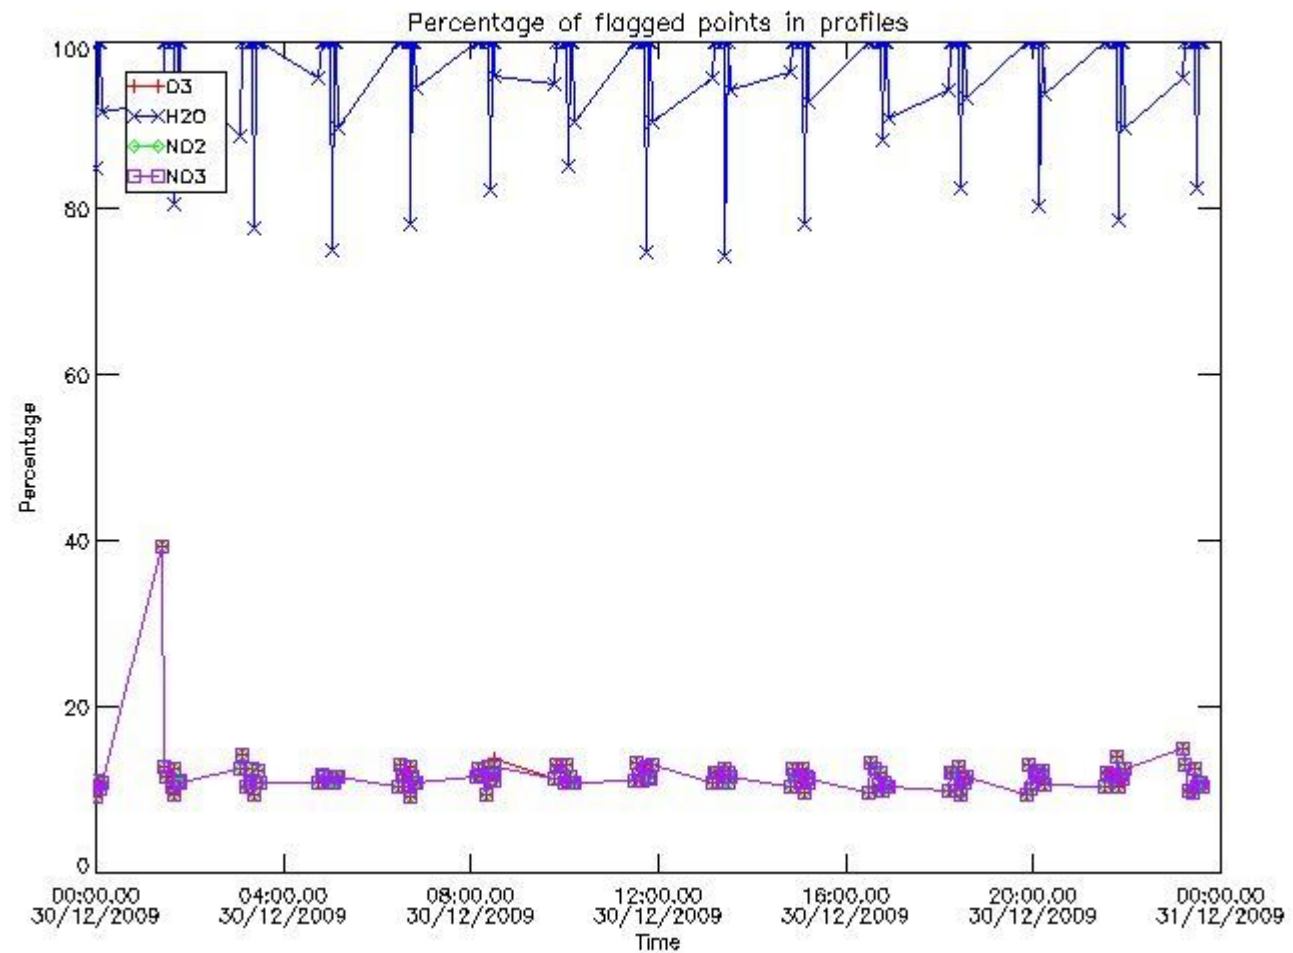

3. Quality information per product

In this section it is plotted some information contained in the Quality Summary data set of the level 2 products. Only products in dark limb conditions and without errors (error flag in the MPH set to "0") are used.

3.1 Plot quality information per product (time dependant)

3.2 Plot quality information per product (world map)