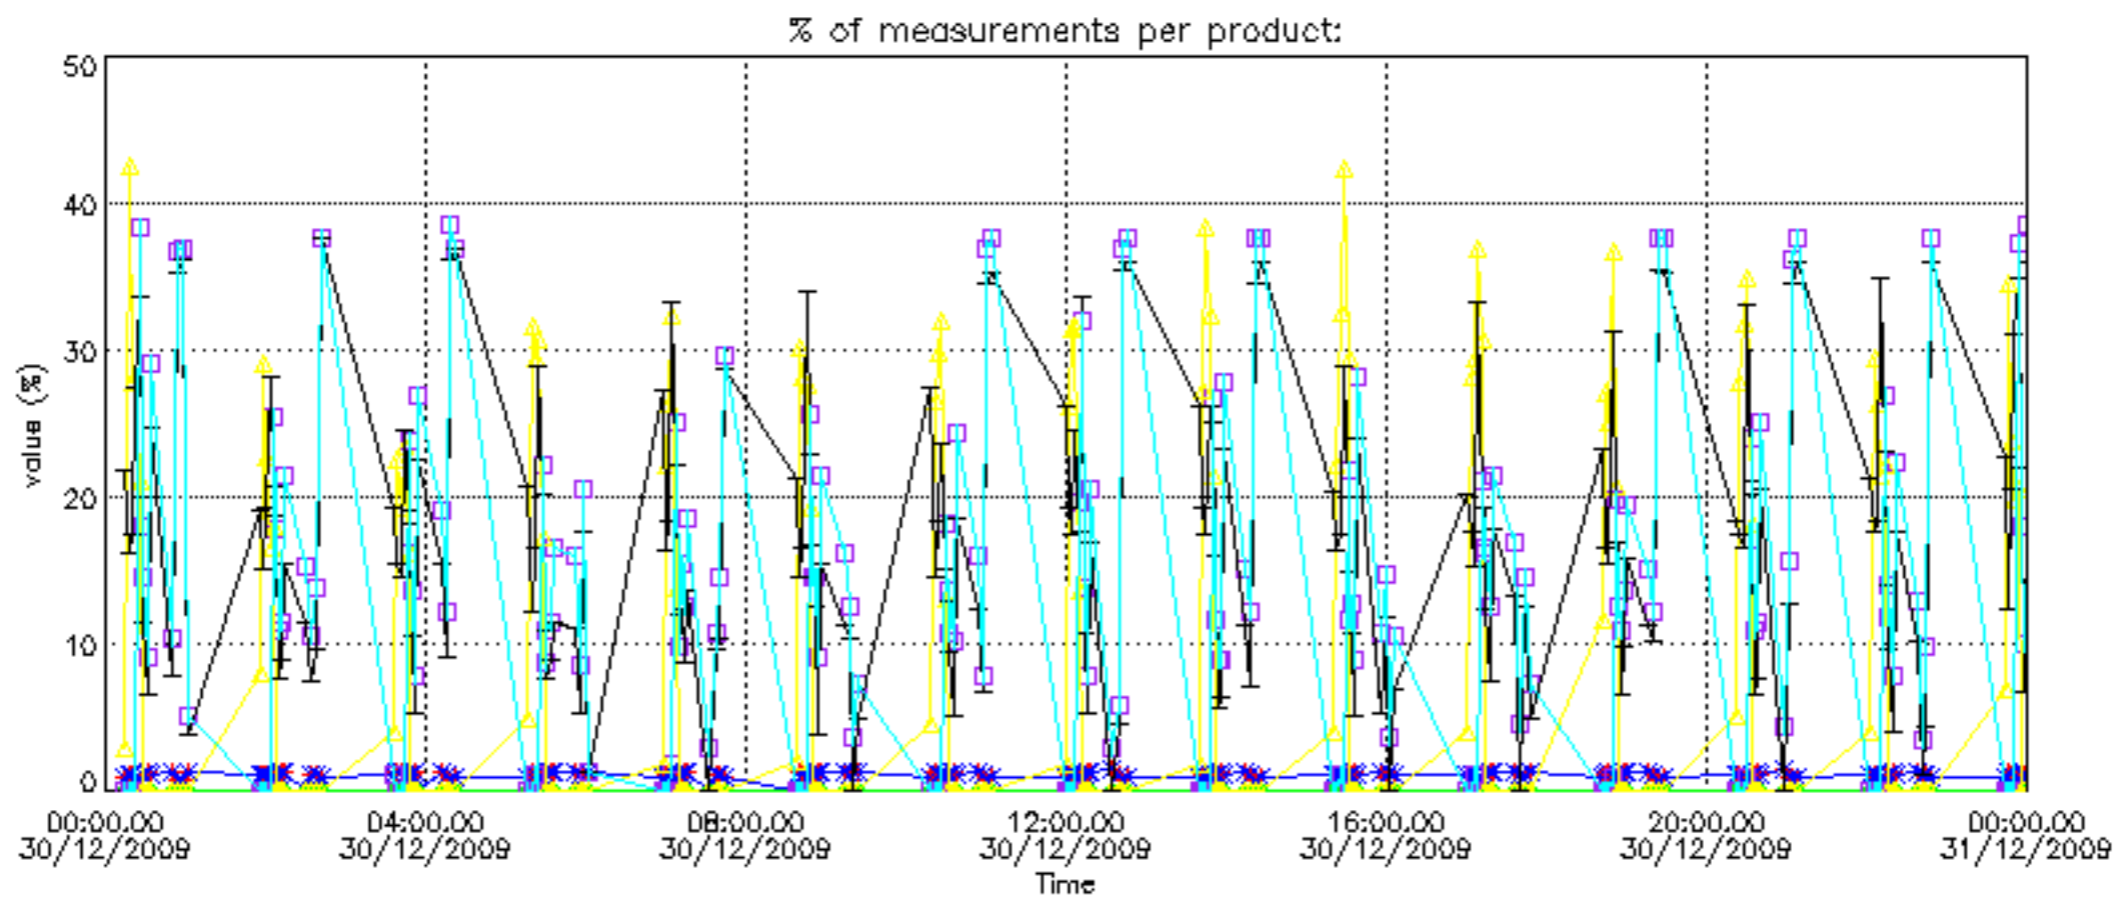

Percentage of cosmic ray hits per profile

Percentage of datation errors per profile