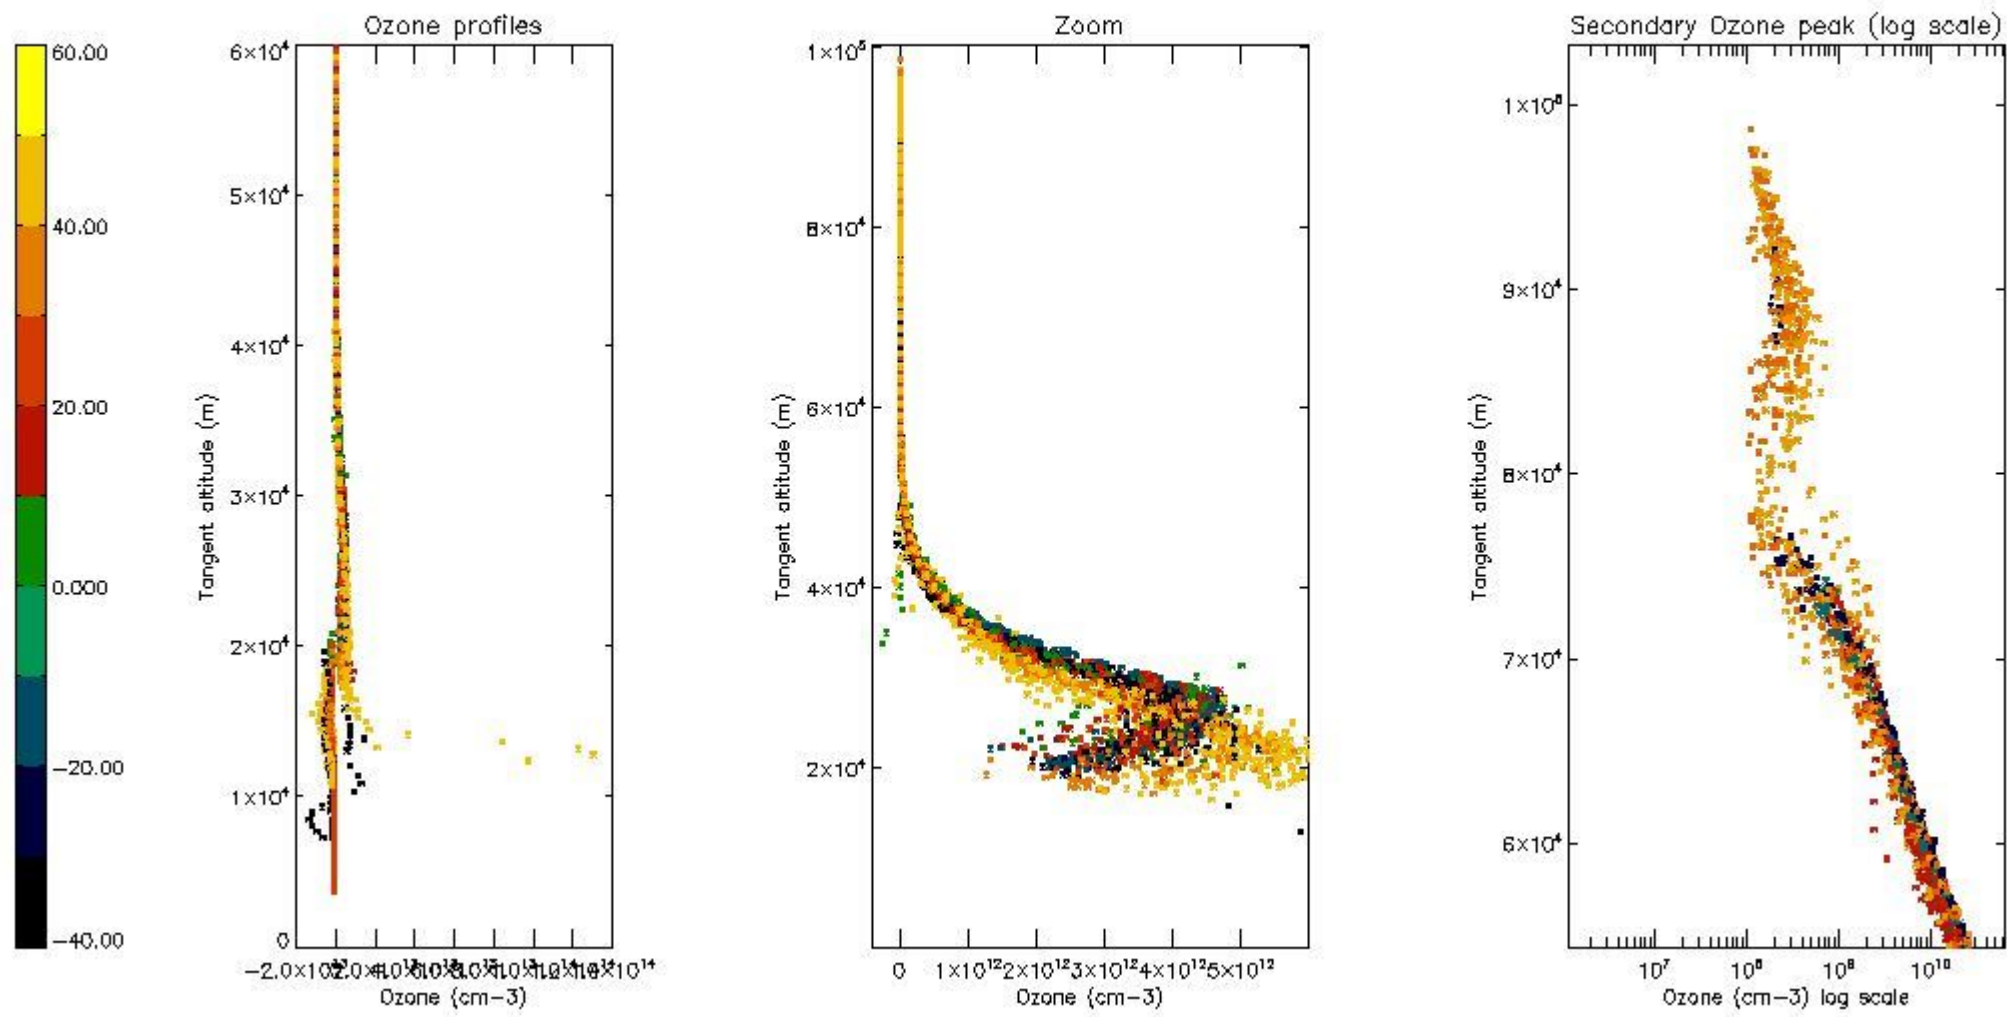

STD < 10	11
STD < 5	6

5.2 Plot ozone profiles for all STD (dark without errors)

The colorbar represents the latitude.

5.3 Plot ozone profiles where STD < 20% (dark without errors)

The colorbar represents the latitude.

5.4 Plot ozone profiles where $STD < 10\%$ (dark without errors)

The colorbar represents the latitude.

5.5 Plot ozone profiles where STD < 5% (dark without errors)

The colorbar represents the latitude.

5.6 Plot NO₂ profiles for all STD (dark without errors)

The colorbar represents the latitude.

5.7 Plot NO3 profiles for all STD (dark without errors)

The colorbar represents the latitude.

5.8 Plot H2O profiles for all STD (only for occultations of stars 1,2,3,4,13,14,16,26,63 dark without errors)