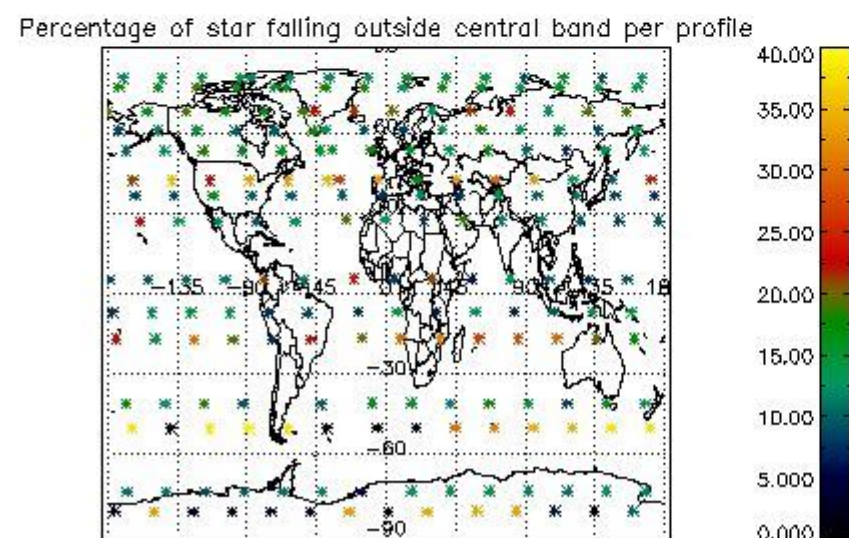

4.1 Plot quality information per product (time dependant) coming from level 1b processing

4.1.1 Plot level 1 quality information per product (time dependant): ENVISAT ASCENDING passes

4.1.2 Plot level 1 quality information per product (time dependant): ENVI SAT DESCENDING passes

4.2 Plot quality information per product coming from level 1b processing (world map)

4.2.1 Plot level 1 quality information per product (world map): ENVISAT ASCENDING passes

4.2.2 Plot level 1 quality information per product (world map): ENVISAT DESCENDING passes