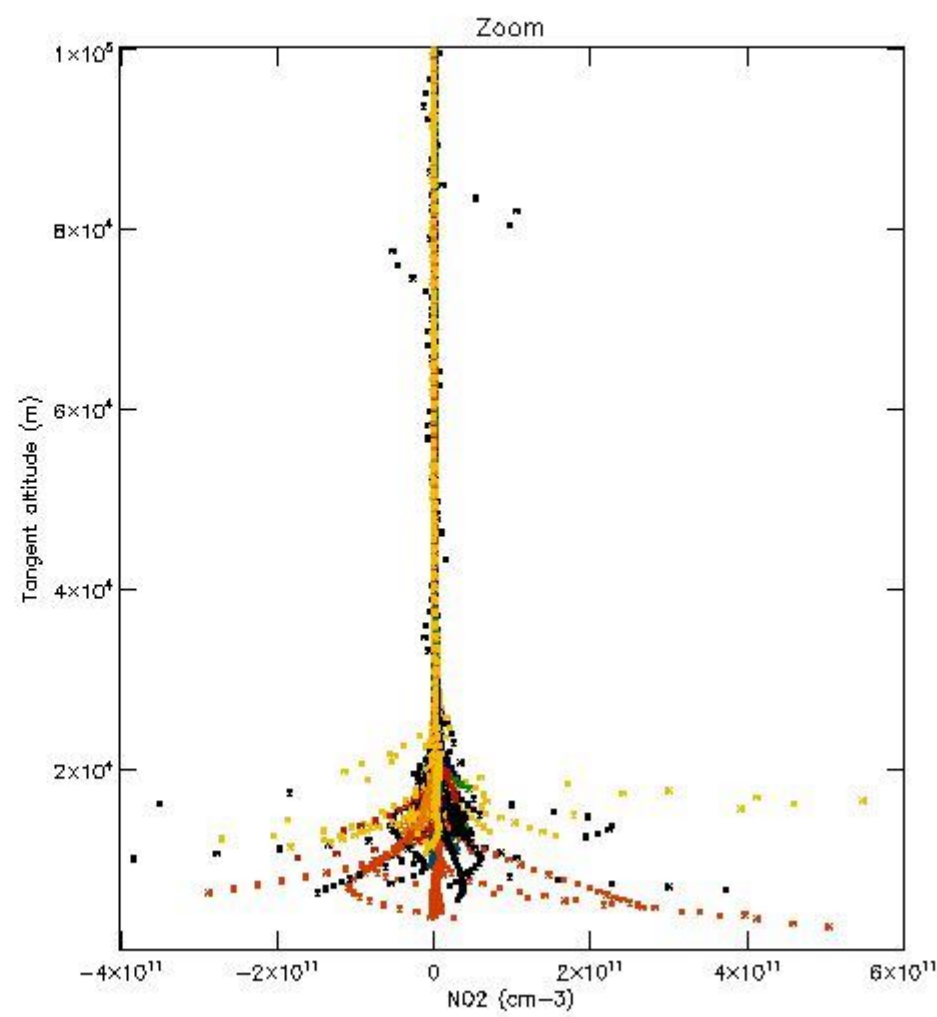

STD < 10	11
STD < 5	6

5.2 Plot ozone profiles for all STD (dark without errors)

The colorbar represents the latitude.

5.3 Plot ozone profiles where STD < 20% (dark without errors)

The colorbar represents the latitude.

5.4 Plot ozone profiles where $STD < 10\%$ (dark without errors)

The colorbar represents the latitude.

5.5 Plot ozone profiles where STD < 5% (dark without errors)

The colorbar represents the latitude.

5.6 Plot NO₂ profiles for all STD (dark without errors)

The colorbar represents the latitude.

5.7 Plot NO3 profiles for all STD (dark without errors)

The colorbar represents the latitude.

5.8 Plot H2O profiles for all STD (only for occultations of stars 1,2,3,4,13,14,16,26,63 dark without errors)