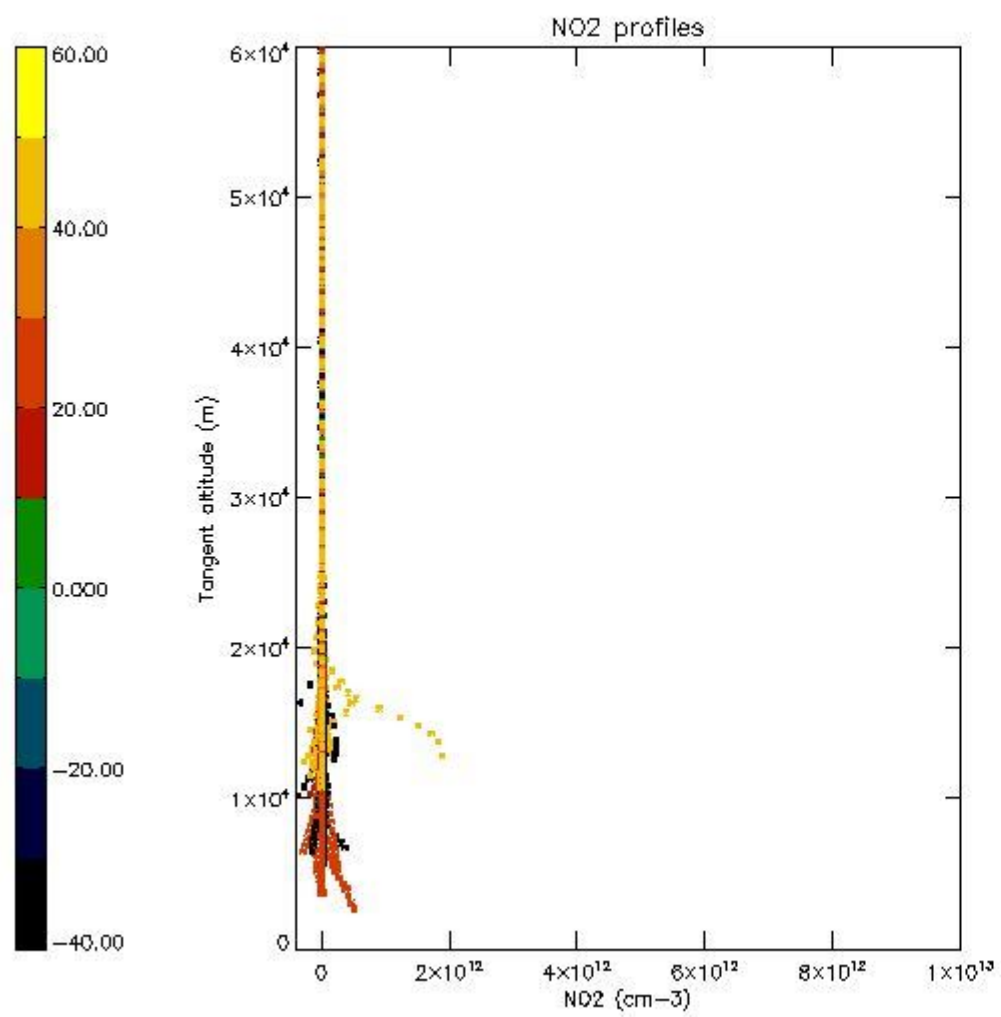

STD < 10	11
STD < 5	6

5.2 Plot ozone profiles for all STD (dark without errors)

The colorbar represents the latitude.

5.3 Plot ozone profiles where STD < 20% (dark without errors)

The colorbar represents the latitude.

5.4 Plot ozone profiles where $STD < 10\%$ (dark without errors)

The colorbar represents the latitude.

5.5 Plot ozone profiles where STD < 5% (dark without errors)

The colorbar represents the latitude.

5.6 Plot NO₂ profiles for all STD (dark without errors)

The colorbar represents the latitude.

5.7 Plot NO3 profiles for all STD (dark without errors)

The colorbar represents the latitude.

5.8 Plot H2O profiles for all STD (only for occultations of stars 1,2,3,4,13,14,16,26,63 dark without errors)