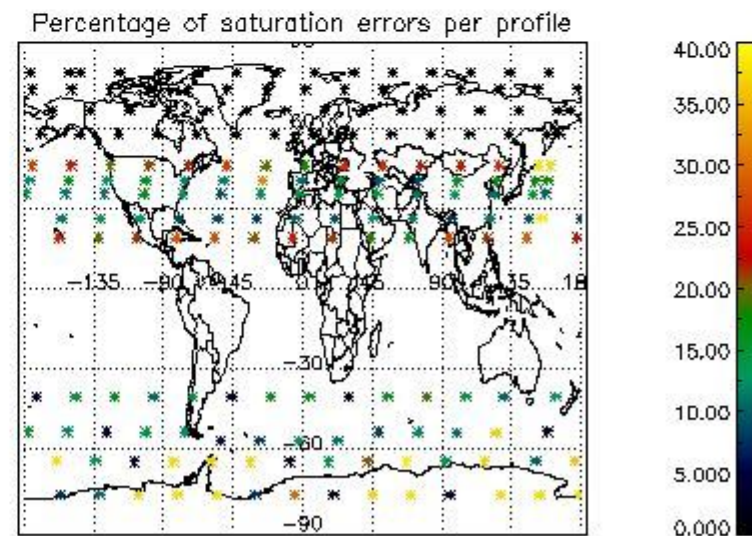

5. Trace gas profiles

5.1 Ozone statistics based on quality of products

The final quality of the products can be "measured" using the STD (Standard Deviation) attached to every point profile. This information is written to the parameter GOM_NL__2P/NL_LOCAL_SPECIES_DENSITY/o3_std of the level 2 products. The table below shows the statistics for given STD ranges.

The statistics are given with respect to the overall valid production:

- Products without fatal errors: GOM_NL__2P/MPH/PRODUCT_ERR=0
- Valid point profile: GOM_NL__2P/NL_LOCAL_SPECIES_DENSITY/pcd(0)=0

The 'Criteria' is applied to valid points of dark limb products:

- Products in dark limb illumination condition: GOM_NL__2P/NL_SUMMARY_QUALITY/obs_ill_cond=0
- Products without fatal errors: GOM_NL__2P/MPH/PRODUCT_ERR=0
- Valid point profile: GOM_NL__2P/NL_LOCAL_SPECIES_DENSITY/pcd(0)=0

So, the table below shows the percentage of dark limb and valid observations for each criteria with respect to the overall valid daily observations.

Criteria	% of total production
All STD	32
STD < 20	15