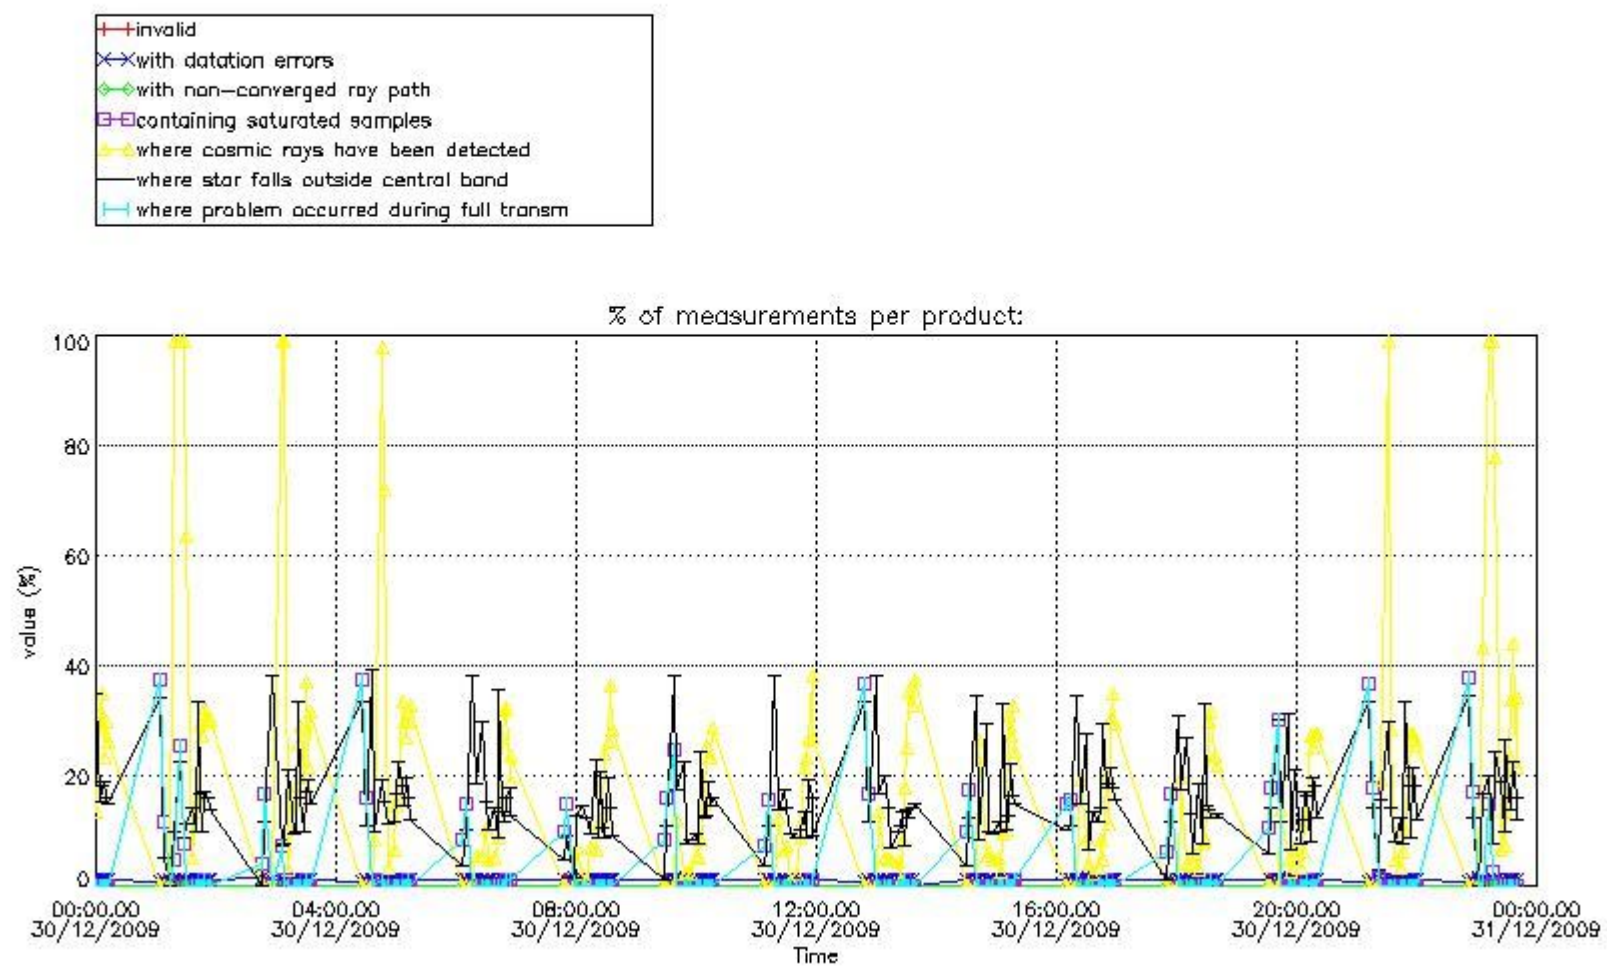

4.1.2 Plot level 1 quality information per product (time dependant): ENVI SAT DESCENDING passes