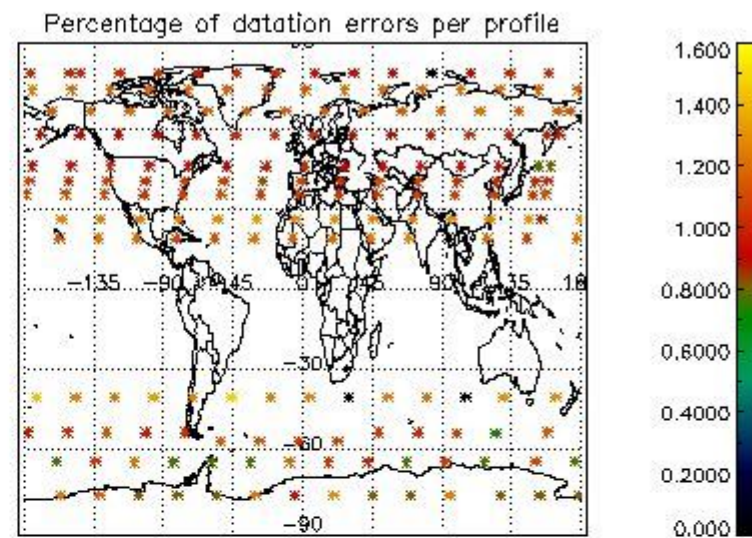

5. Trace gas profiles

5.1 Ozone statistics based on quality of products

The final quality of the products can be "measured" using the STD (Standard Deviation) attached to every point profile. This information is written to the parameter GOM_NL__2P/NL_LOCAL_SPECIES_DENSITY/o3_std of the level 2 products. The table below shows the statistics for given STD ranges.

The statistics are given with respect to the overall valid production:

- Products without fatal errors: GOM_NL__2P/MPH/PRODUCT_ERR=0
- Valid point profile: GOM_NL__2P/NL_LOCAL_SPECIES_DENSITY/pcd(0)=0

The 'Criteria' is applied to valid points of dark limb products:

- Products in dark limb illumination condition: GOM_NL__2P/NL_SUMMARY_QUALITY/obs_ill_cond=0
- Products without fatal errors: GOM_NL__2P/MPH/PRODUCT_ERR=0
- Valid point profile: GOM_NL__2P/NL_LOCAL_SPECIES_DENSITY/pcd(0)=0

So, the table below shows the percentage of dark limb and valid observations for each criteria with respect to the overall valid daily observations.

Criteria	% of total production
All STD	32
STD < 20	15