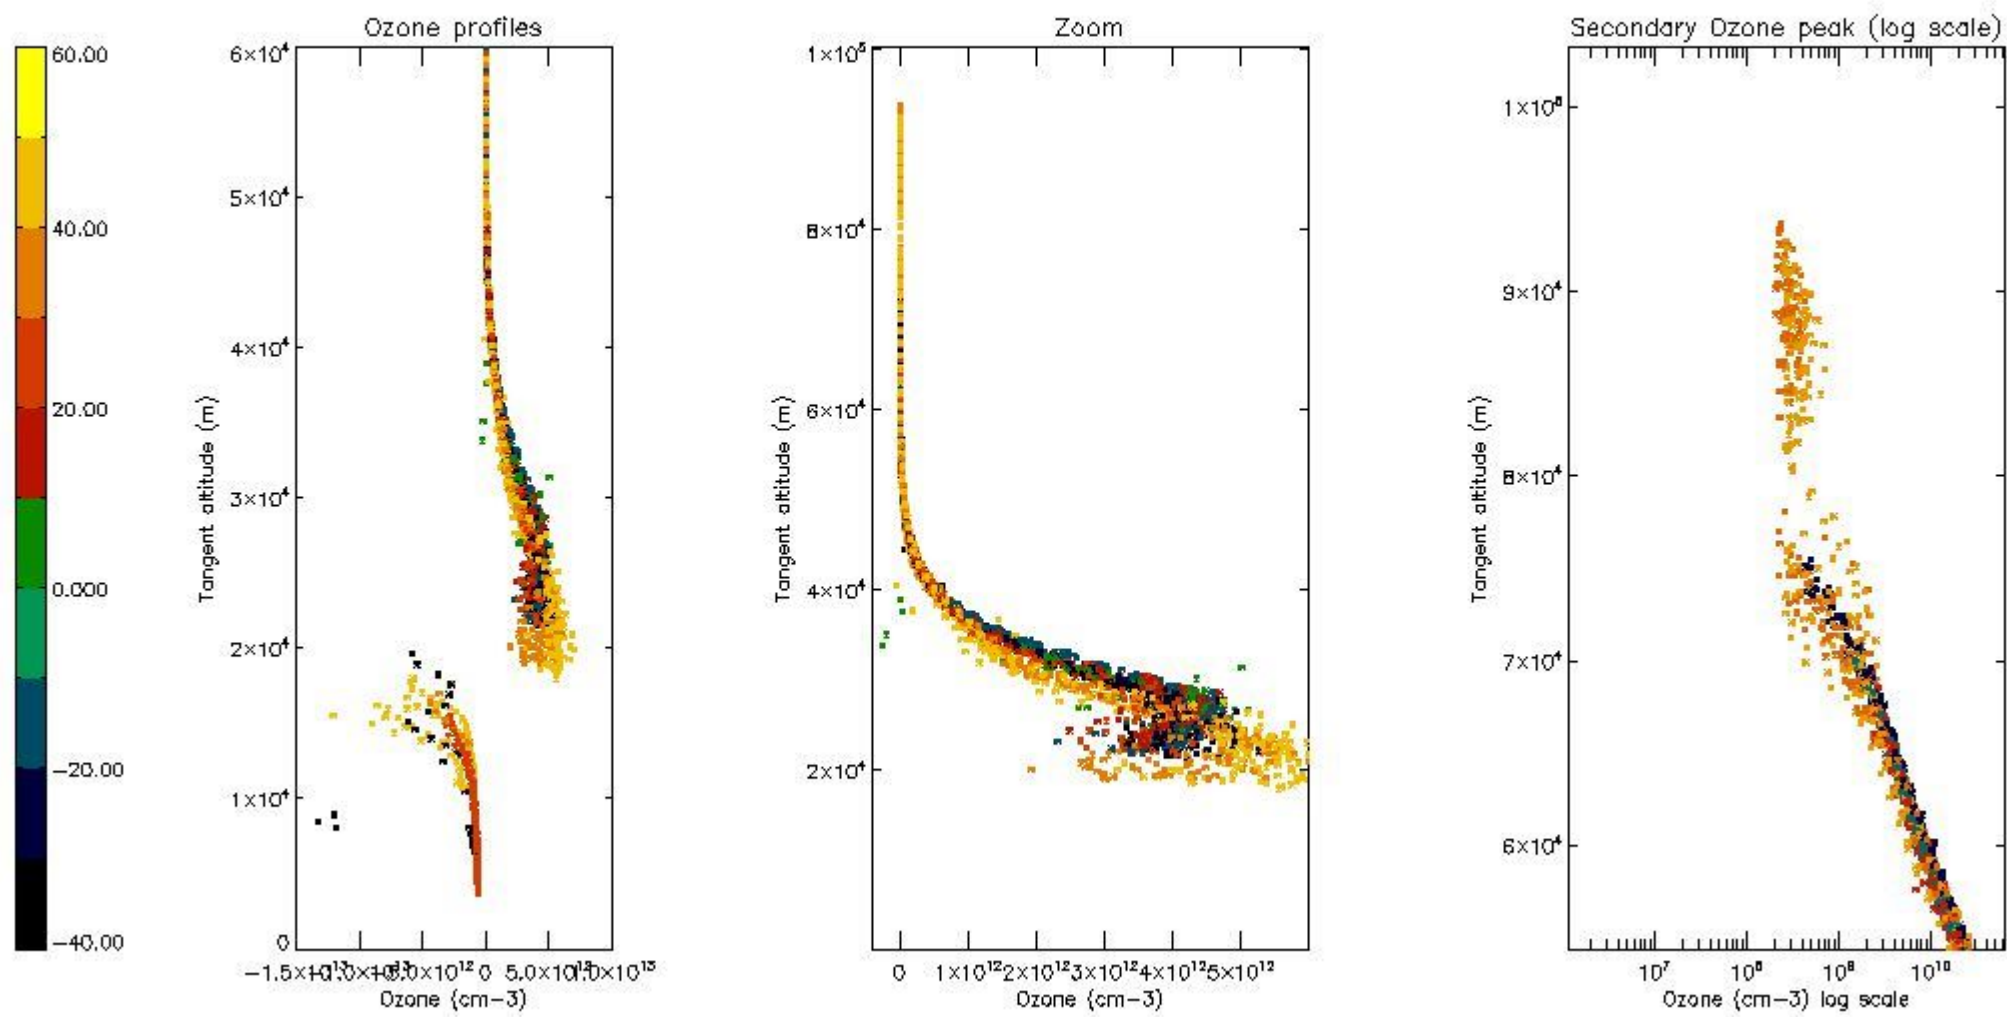

STD < 10	11
STD < 5	6

5.2 Plot ozone profiles for all STD (dark without errors)

The colorbar represents the latitude.

5.3 Plot ozone profiles where STD < 20% (dark without errors)

The colorbar represents the latitude.

5.4 Plot ozone profiles where $STD < 10\%$ (dark without errors)

The colorbar represents the latitude.

5.5 Plot ozone profiles where STD < 5% (dark without errors)

The colorbar represents the latitude.

5.6 Plot NO₂ profiles for all STD (dark without errors)

The colorbar represents the latitude.

5.7 Plot NO3 profiles for all STD (dark without errors)

The colorbar represents the latitude.

5.8 Plot H2O profiles for all STD (only for occultations of stars 1,2,3,4,13,14,16,26,63 dark without errors)