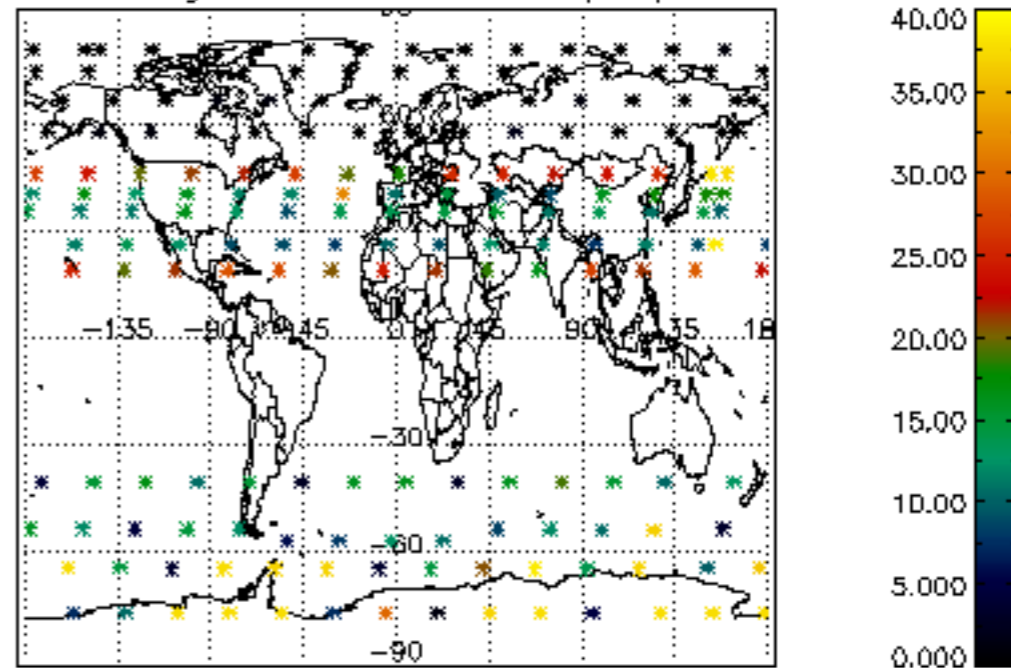

Percentage of saturation errors per profile