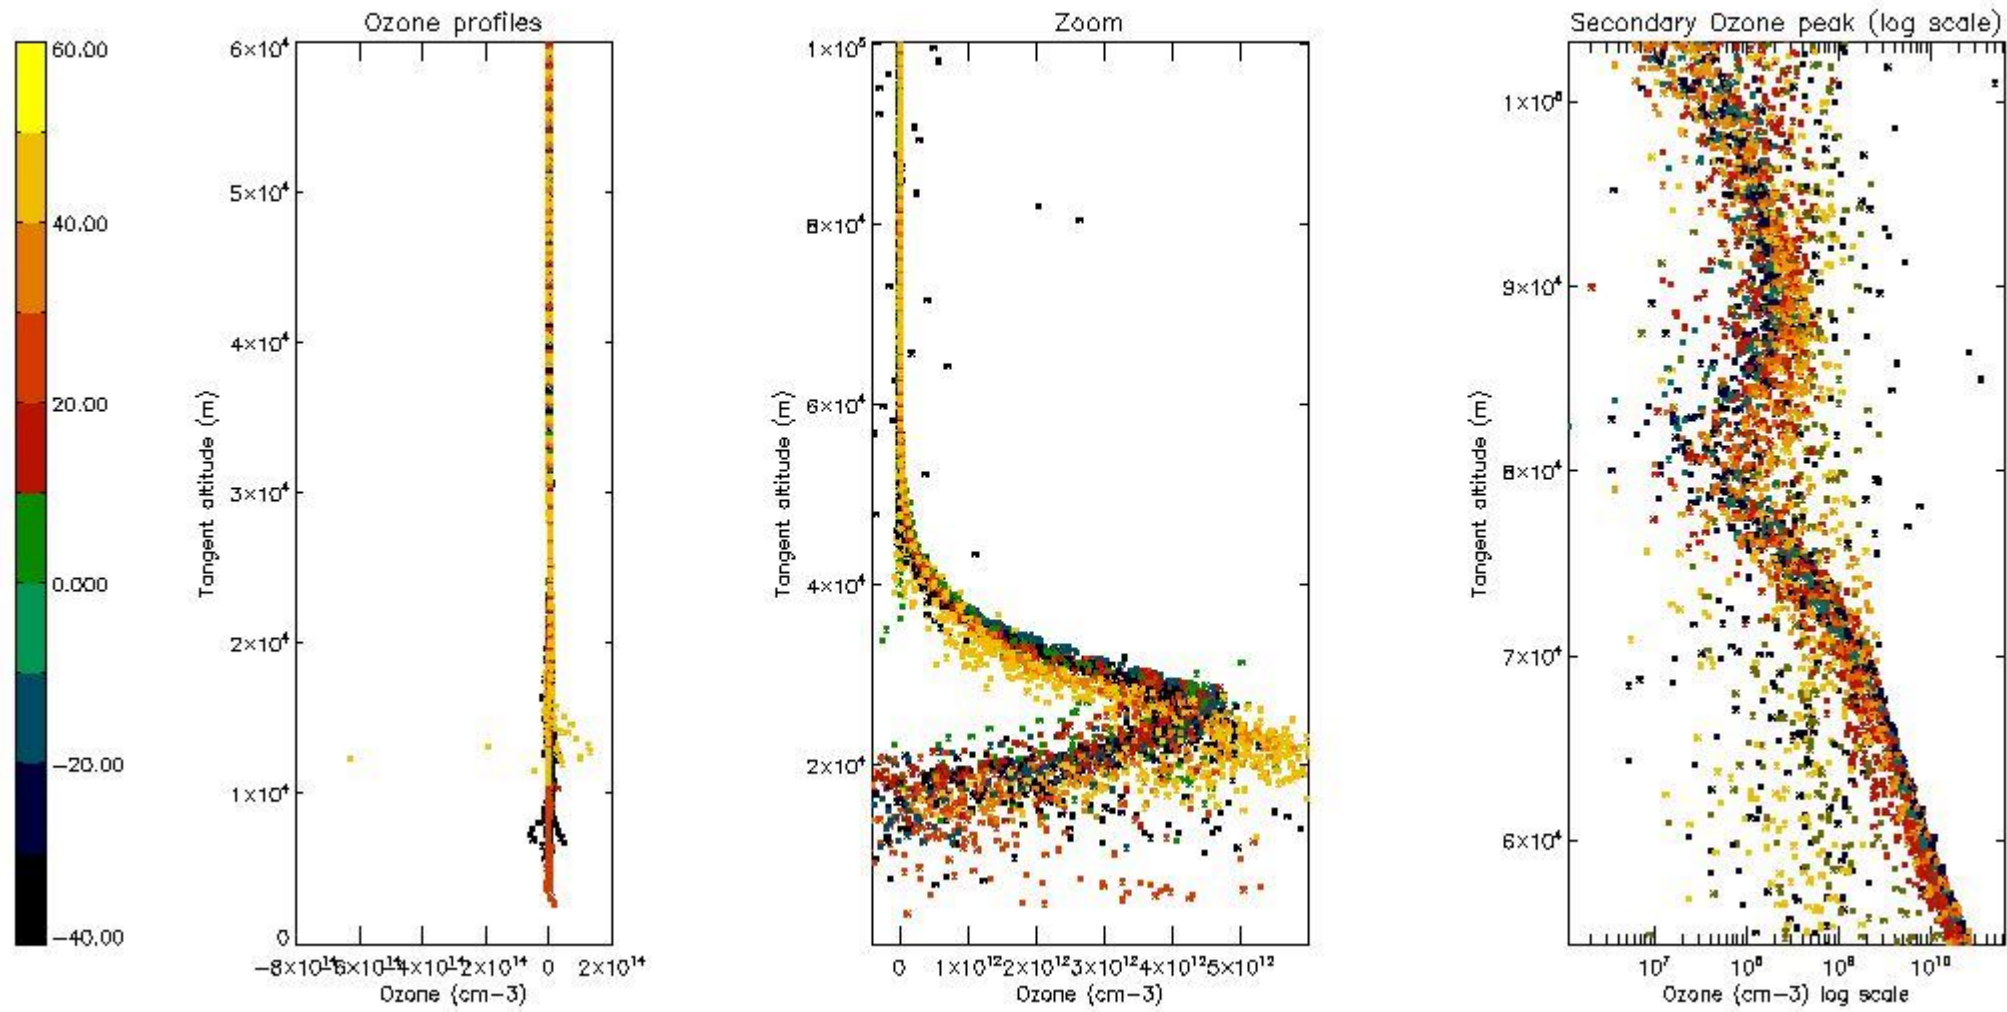

STD < 10	11
STD < 5	6

5.2 Plot ozone profiles for all STD (dark without errors)

The colorbar represents the latitude.

5.3 Plot ozone profiles where STD < 20% (dark without errors)

The colorbar represents the latitude.