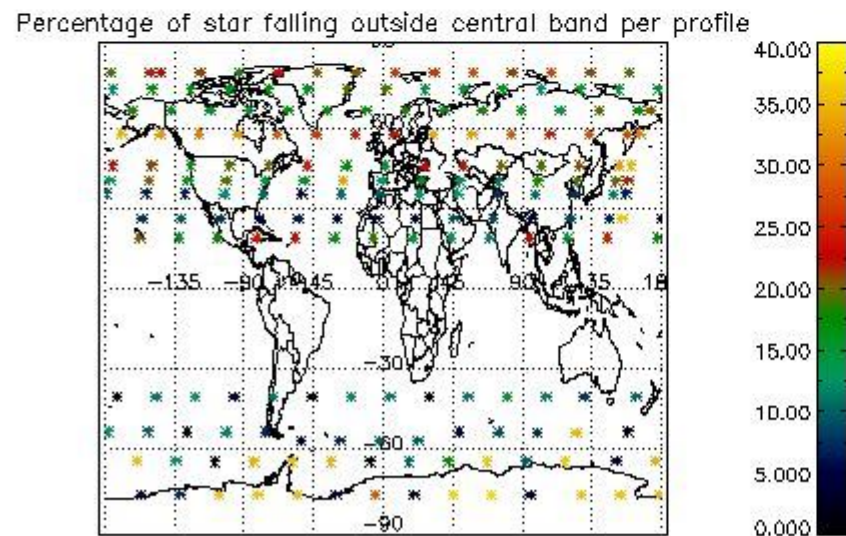

5. Trace gas profiles

5.1 Ozone statistics based on quality of products

The final quality of the products can be "measured" using the STD (Standard Deviation) attached to every point profile. This information is written to the parameter GOM_NL__2P/NL_LOCAL_SPECIES_DENSITY/o3_std of the level 2 products. The table below shows the statistics for given STD ranges.

The statistics are given with respect to the overall valid production:

- Products without fatal errors: GOM_NL__2P/MPH/PRODUCT_ERR=0
- Valid point profile: GOM_NL__2P/NL_LOCAL_SPECIES_DENSITY/pcd(0)=0

The 'Criteria' is applied to valid points of dark limb products:

- Products in dark limb illumination condition: GOM_NL__2P/NL_SUMMARY_QUALITY/obs_ill_cond=0
- Products without fatal errors: GOM_NL__2P/MPH/PRODUCT_ERR=0
- Valid point profile: GOM_NL__2P/NL_LOCAL_SPECIES_DENSITY/pcd(0)=0

So, the table below shows the percentage of dark limb and valid observations for each criteria with respect to the overall valid daily observations.

Criteria	% of total production
All STD	32
STD < 20	15