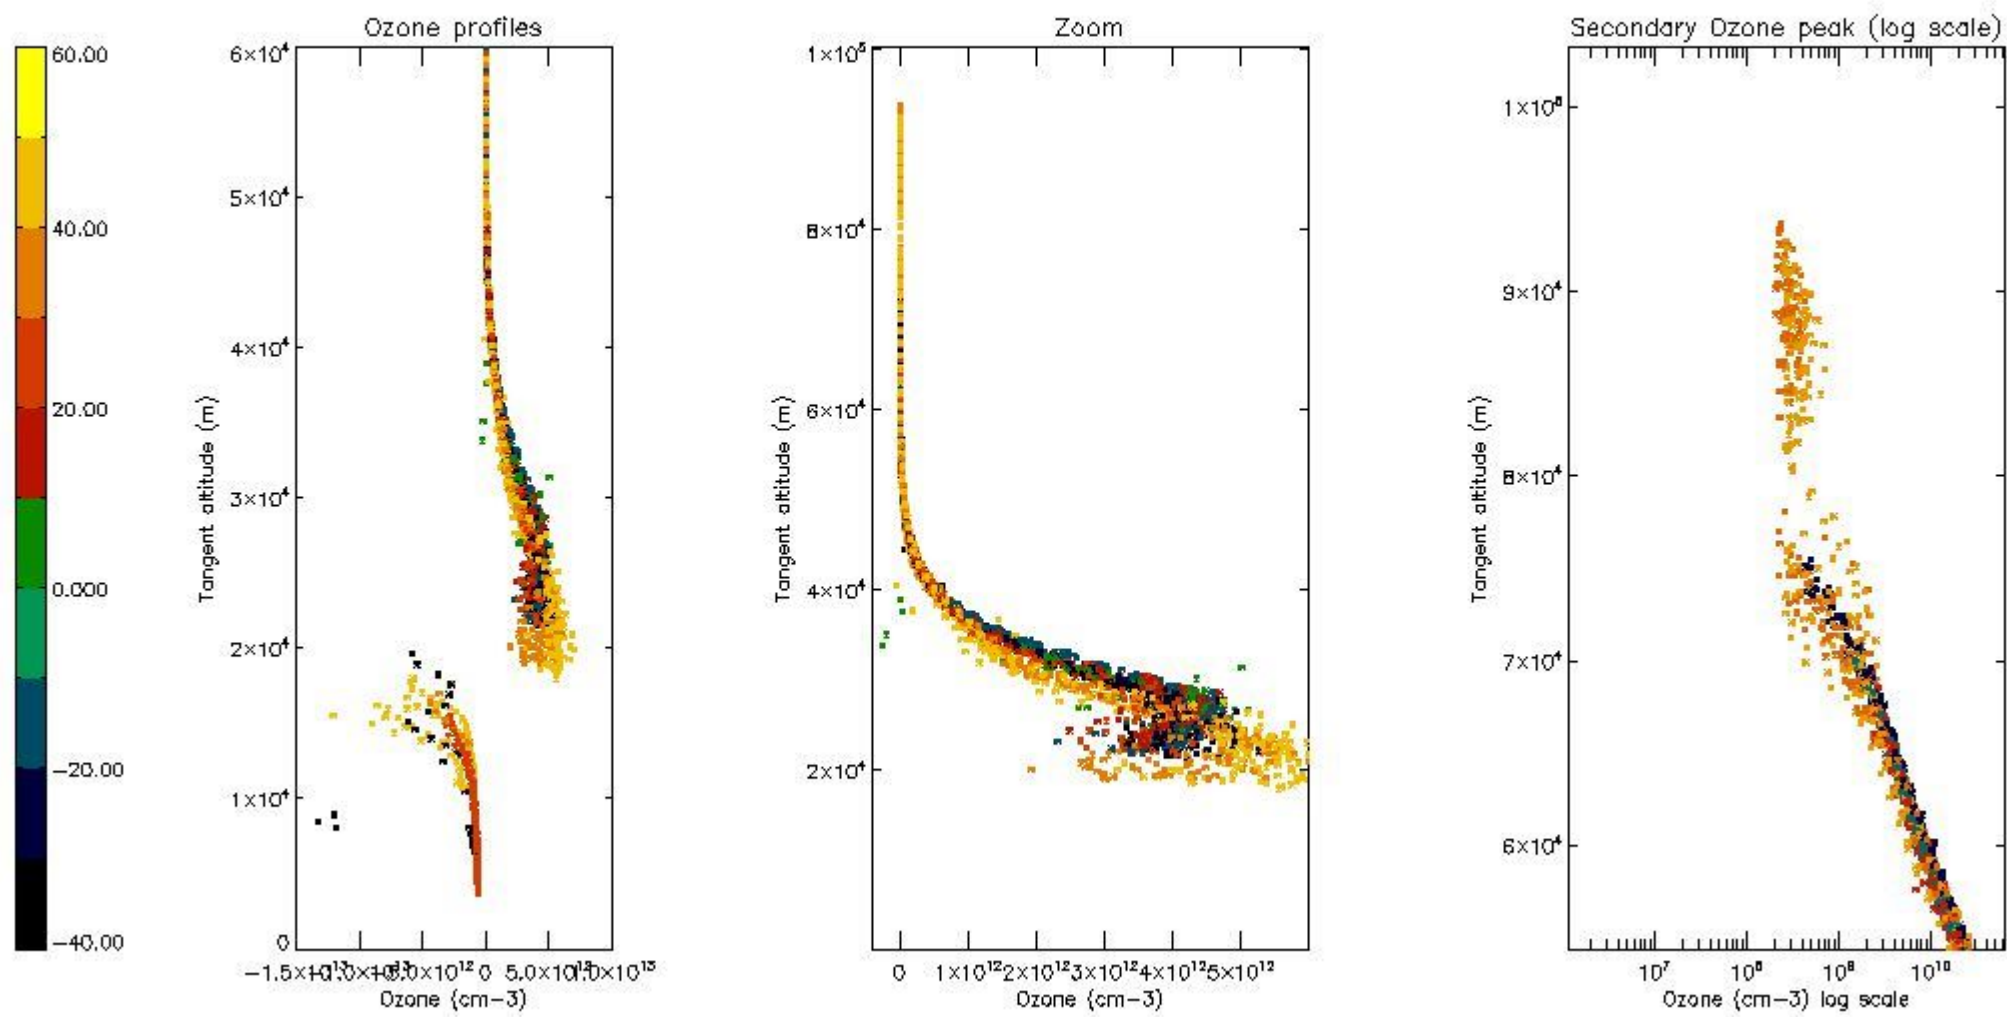

5.5 Plot ozone profiles where STD < 5% (dark without errors)

The colorbar represents the latitude.