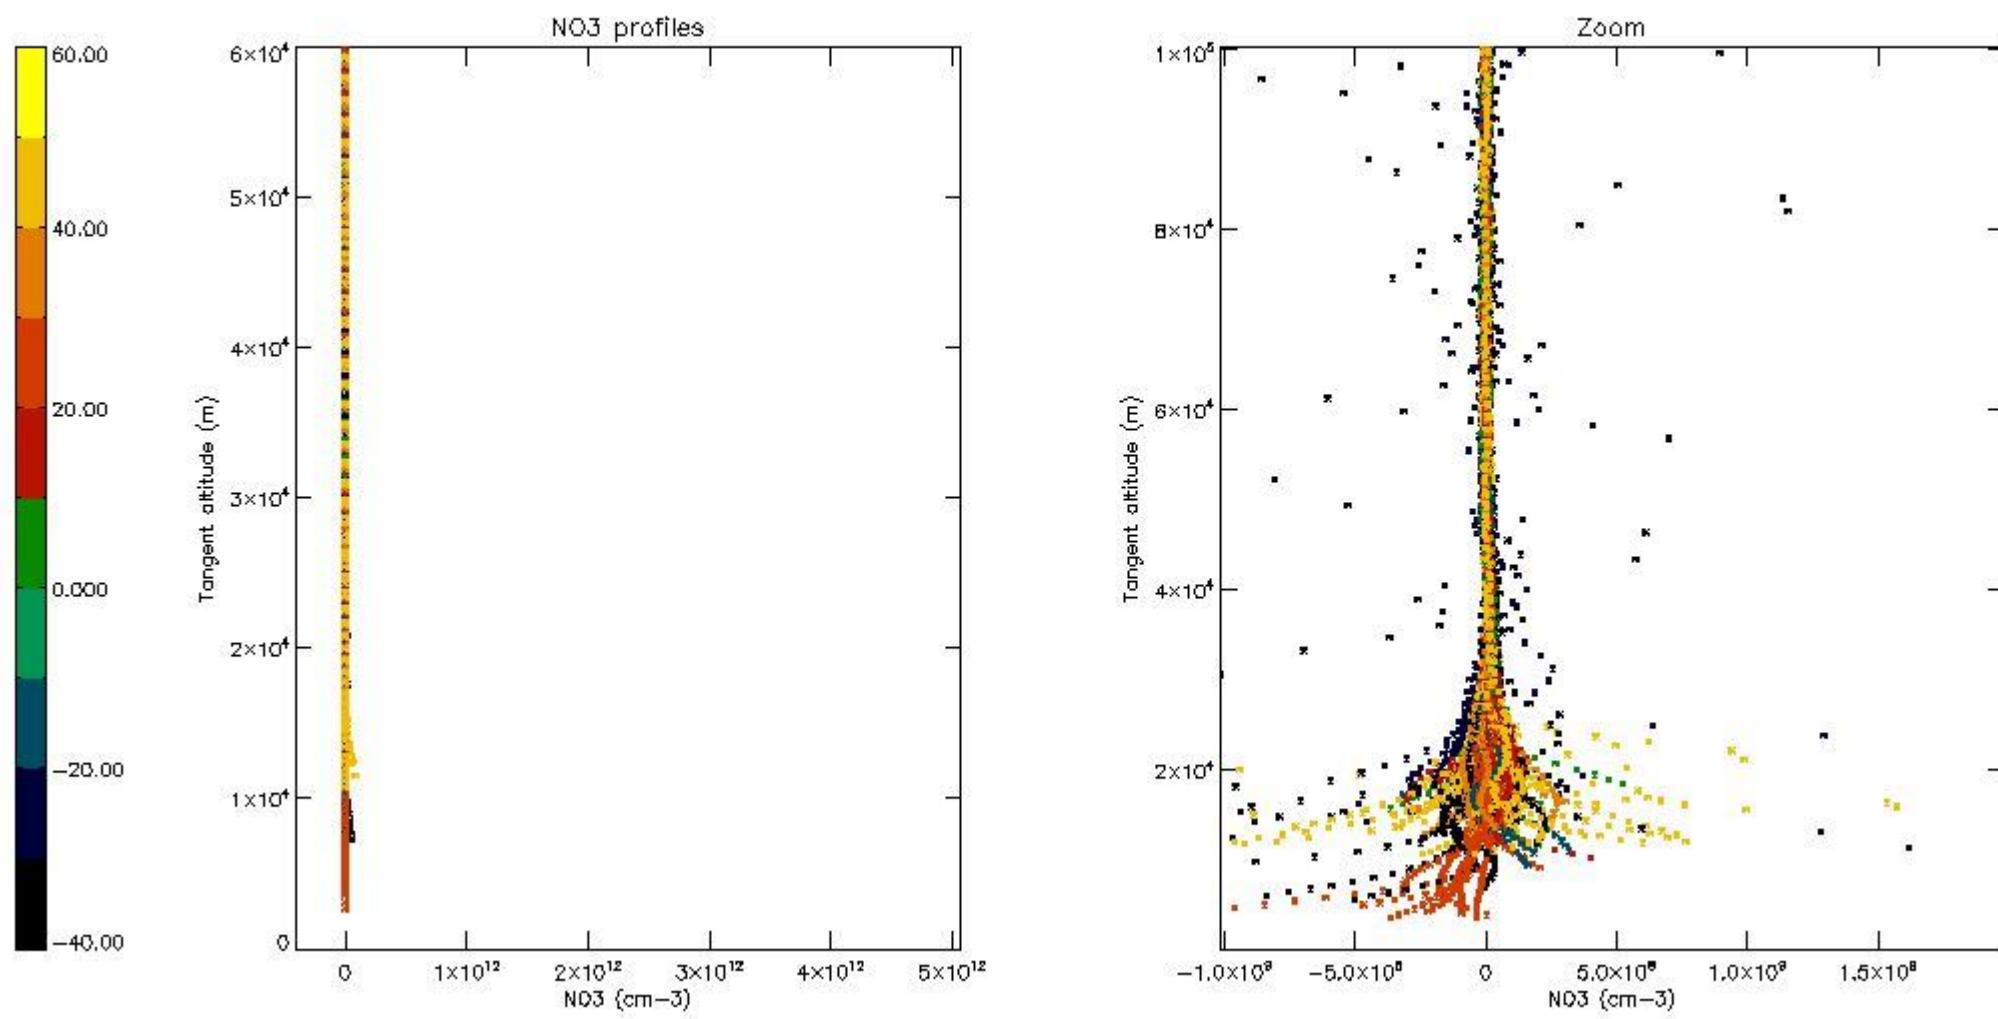

The colorbar represents the latitude.

5.7 Plot NO3 profiles for all STD (dark without errors)

The colorbar represents the latitude.

5.8 Plot H2O profiles for all STD (only for occultations of stars 1,2,3,4,13,14,16,26,63 dark without errors)