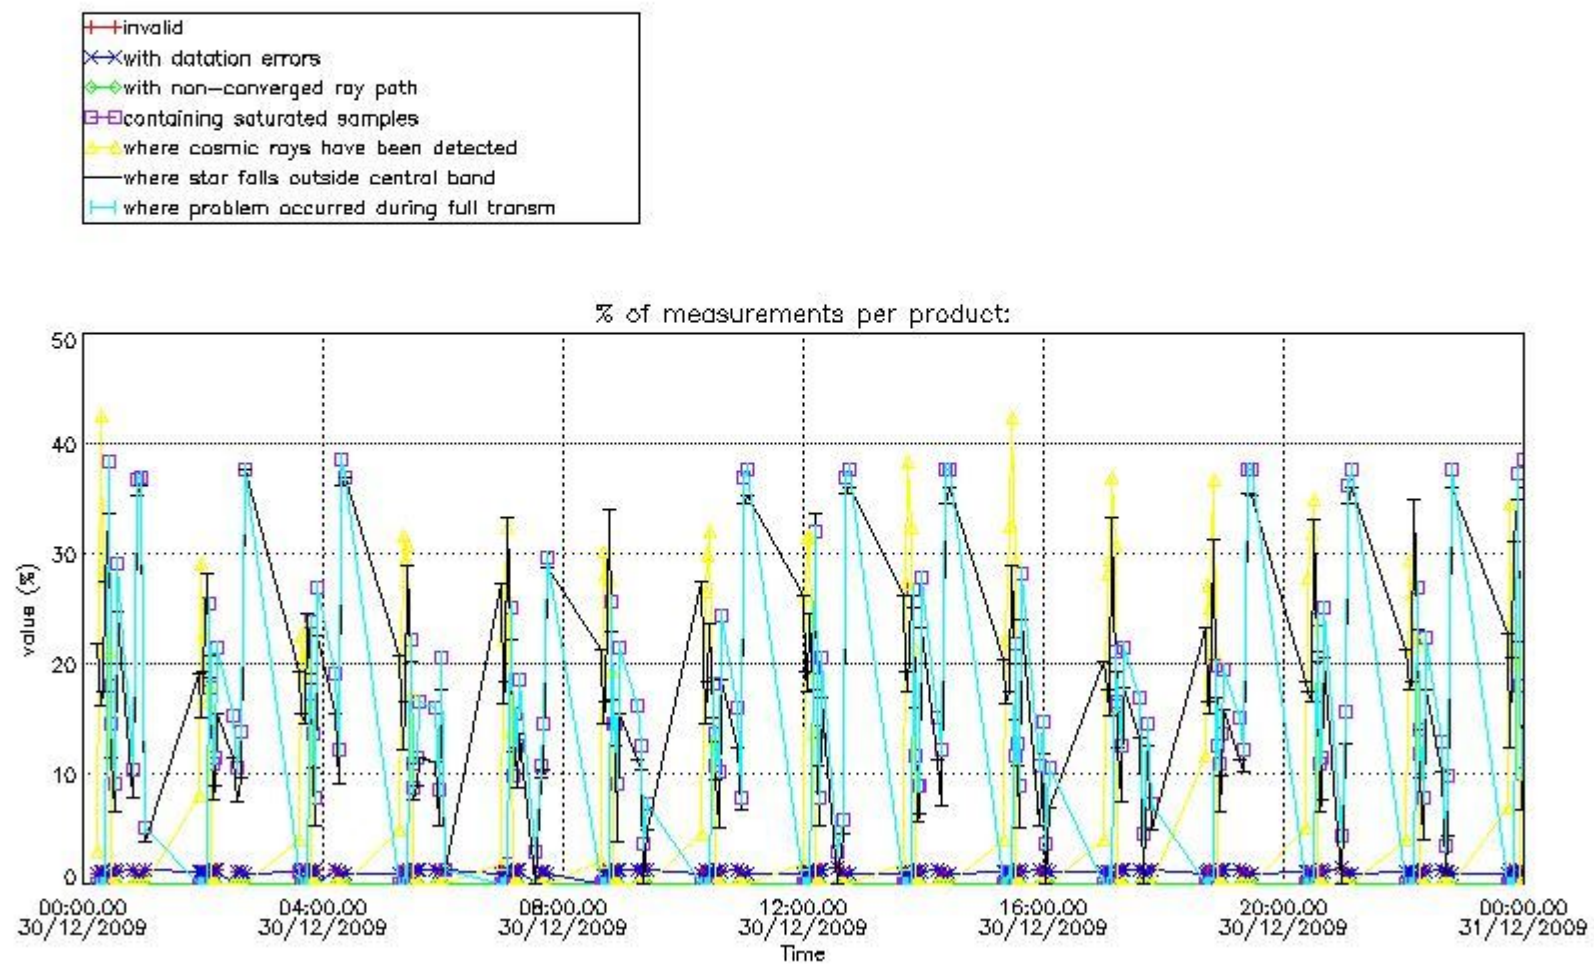

[6. Auxiliary Data Files used for the production reported in section 2](#)

This report presents the daily analysis on parameters extracted from GOMOS level 2 data (GOM_NL__2P). It is intended to monitor some important parameters that will impact the quality of these products. A list of level 2 products (and content) that have arrived during the reporting day to the PCF is also given.

3.1 Plot quality information per product (time dependant)

3.2 Plot quality information per product (world map)

Percentage of flagged data per O3 profile

Percentage of flagged data per H2O profile

Percentage of flagged data per NO2 profile

Percentage of flagged data per NO3 profile

4. Level 1 quality information per product

In this section it is plotted some information contained in the Quality Summary data set of the level 2 products that comes from the level 1b processing. Products without errors (error flag in the MPH set to "0") are used.

4.1 Plot quality information per product (time dependant) coming from level 1b processing

4.1.1 Plot level 1 quality information per product (time dependant): ENVISAT ASCENDING passes

4.1.2 Plot level 1 quality information per product (time dependant): ENVI SAT DESCENDING passes