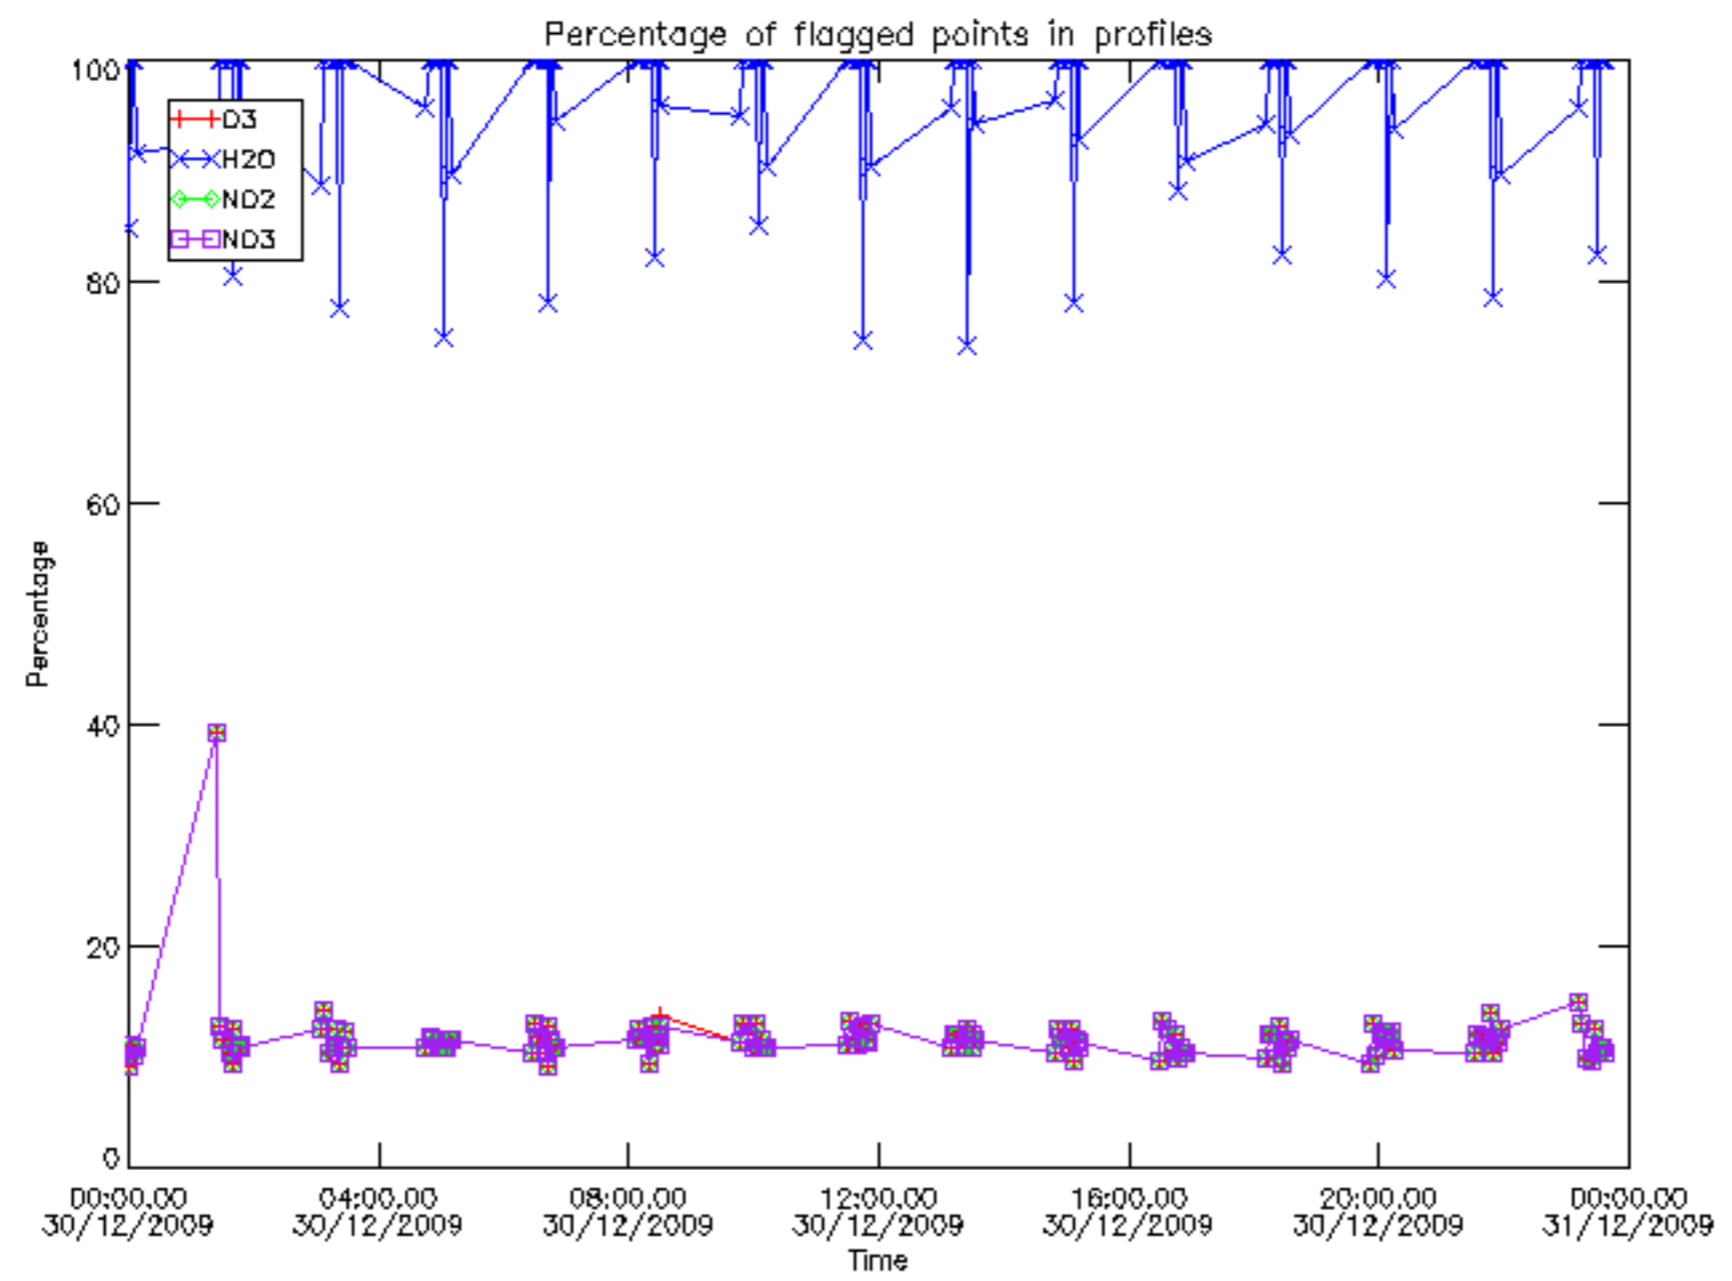

Percentage of flagged data per D3 profile

Percentage of flagged data per H2O profile