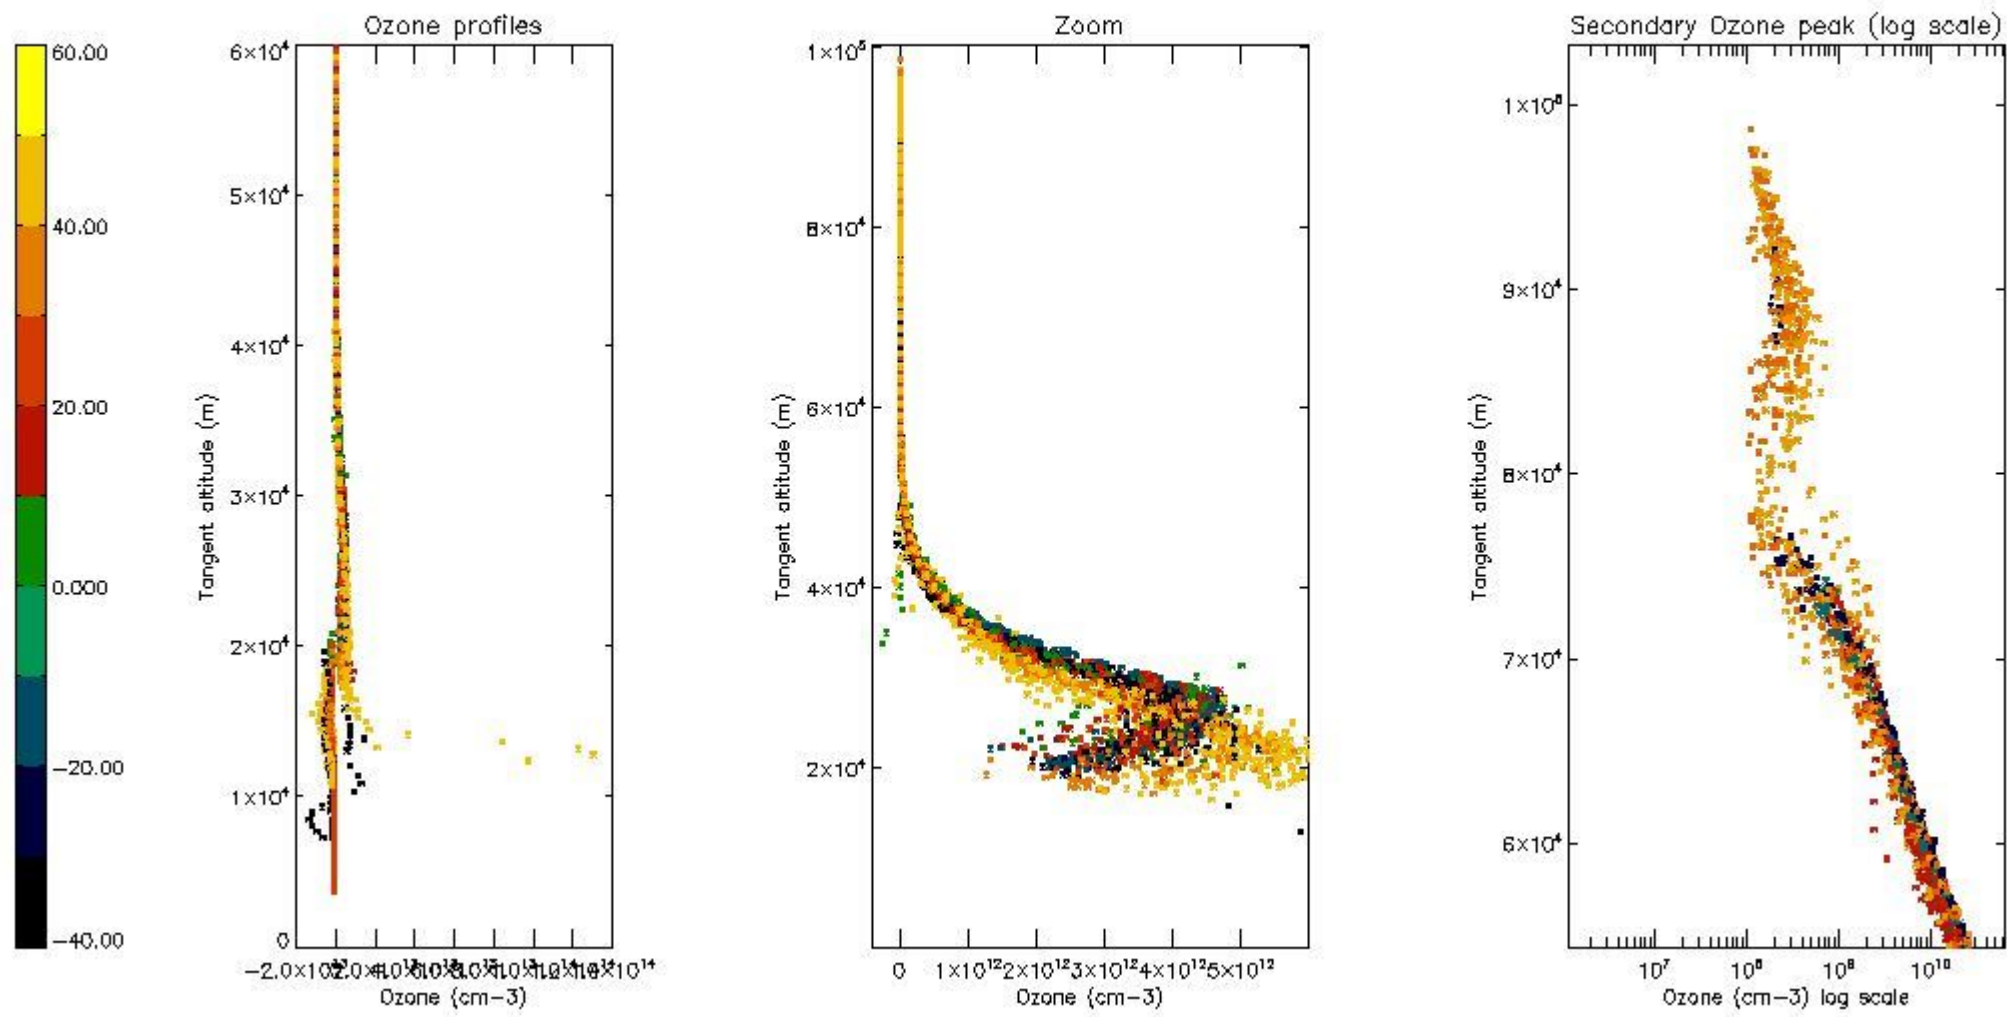

STD < 10	11
STD < 5	6

5.2 Plot ozone profiles for all STD (dark without errors)

The colorbar represents the latitude.

5.3 Plot ozone profiles where STD < 20% (dark without errors)

The colorbar represents the latitude.