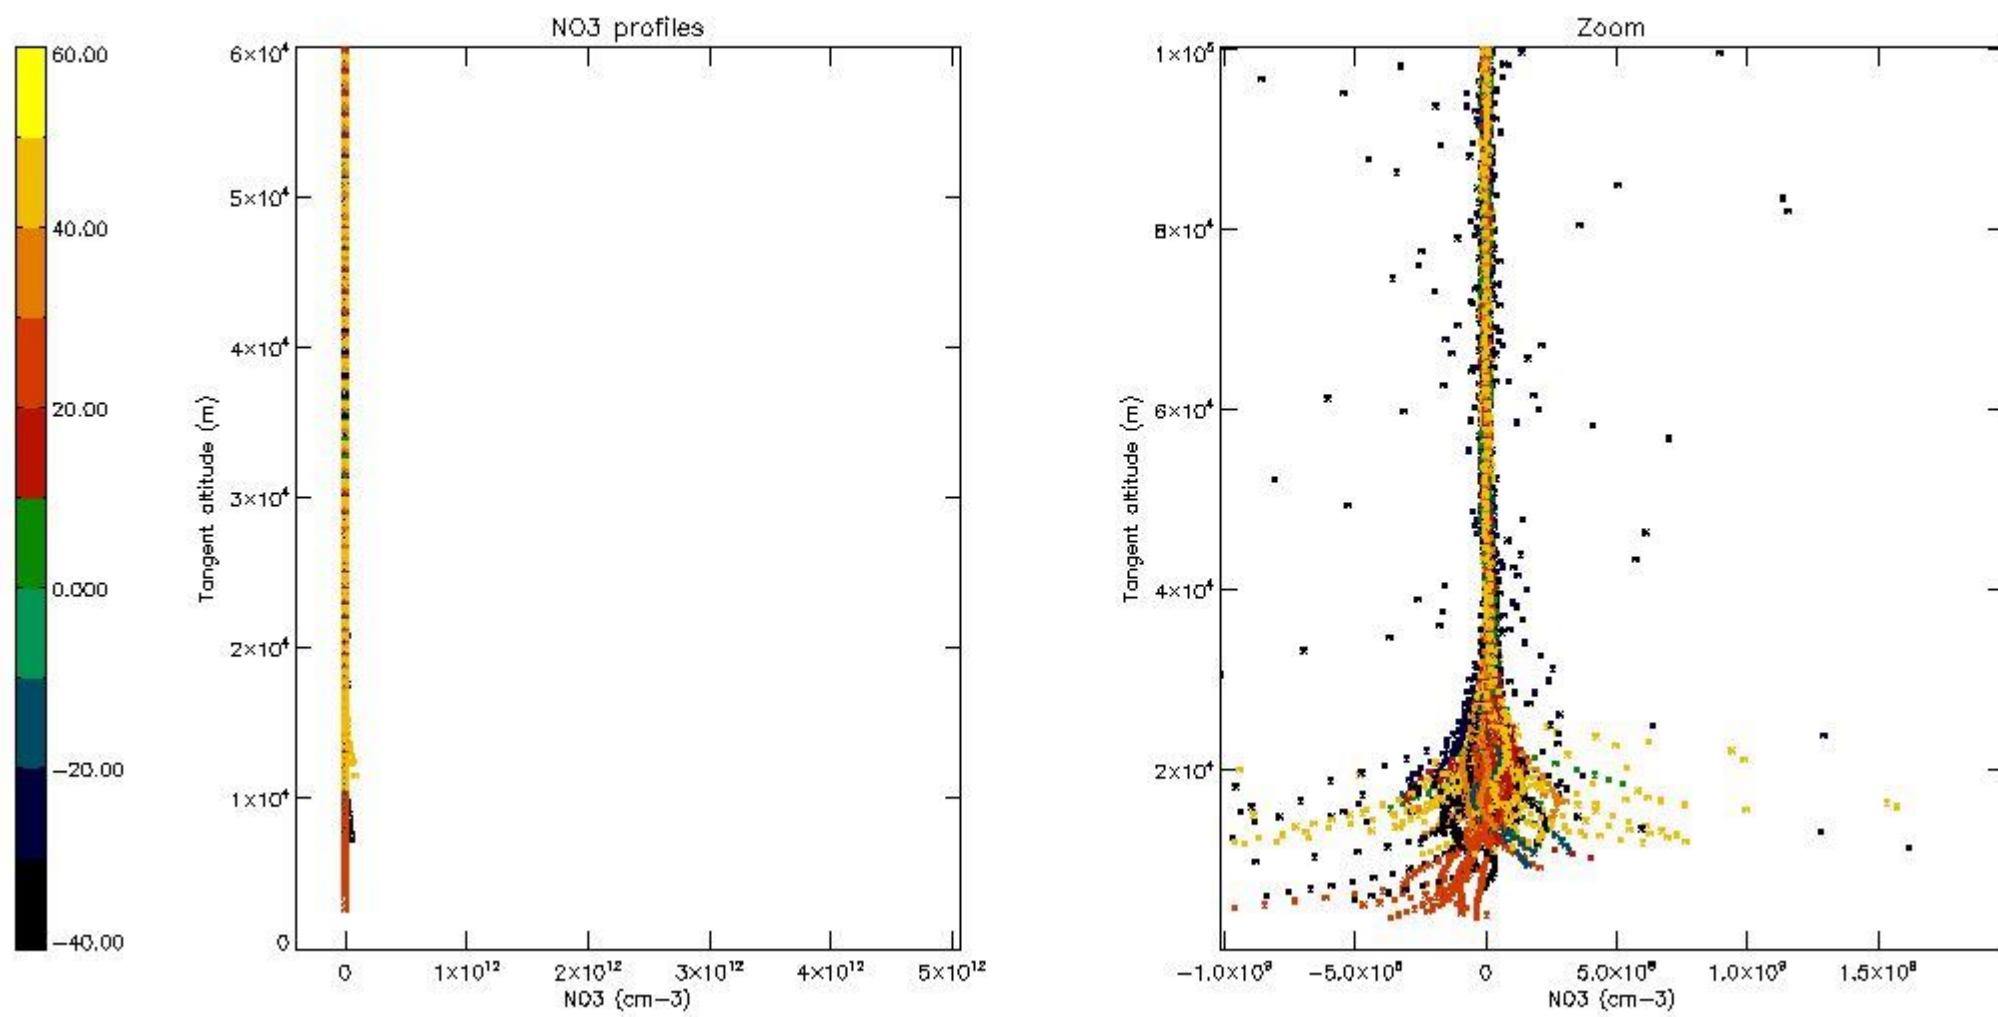

5.4 Plot ozone profiles where $STD < 10\%$ (dark without errors)

The colorbar represents the latitude.

5.5 Plot ozone profiles where STD < 5% (dark without errors)

The colorbar represents the latitude.

5.6 Plot NO₂ profiles for all STD (dark without errors)

The colorbar represents the latitude.

5.7 Plot NO3 profiles for all STD (dark without errors)

The colorbar represents the latitude.

5.8 Plot H2O profiles for all STD (only for occultations of stars 1,2,3,4,13,14,16,26,63 dark without errors)