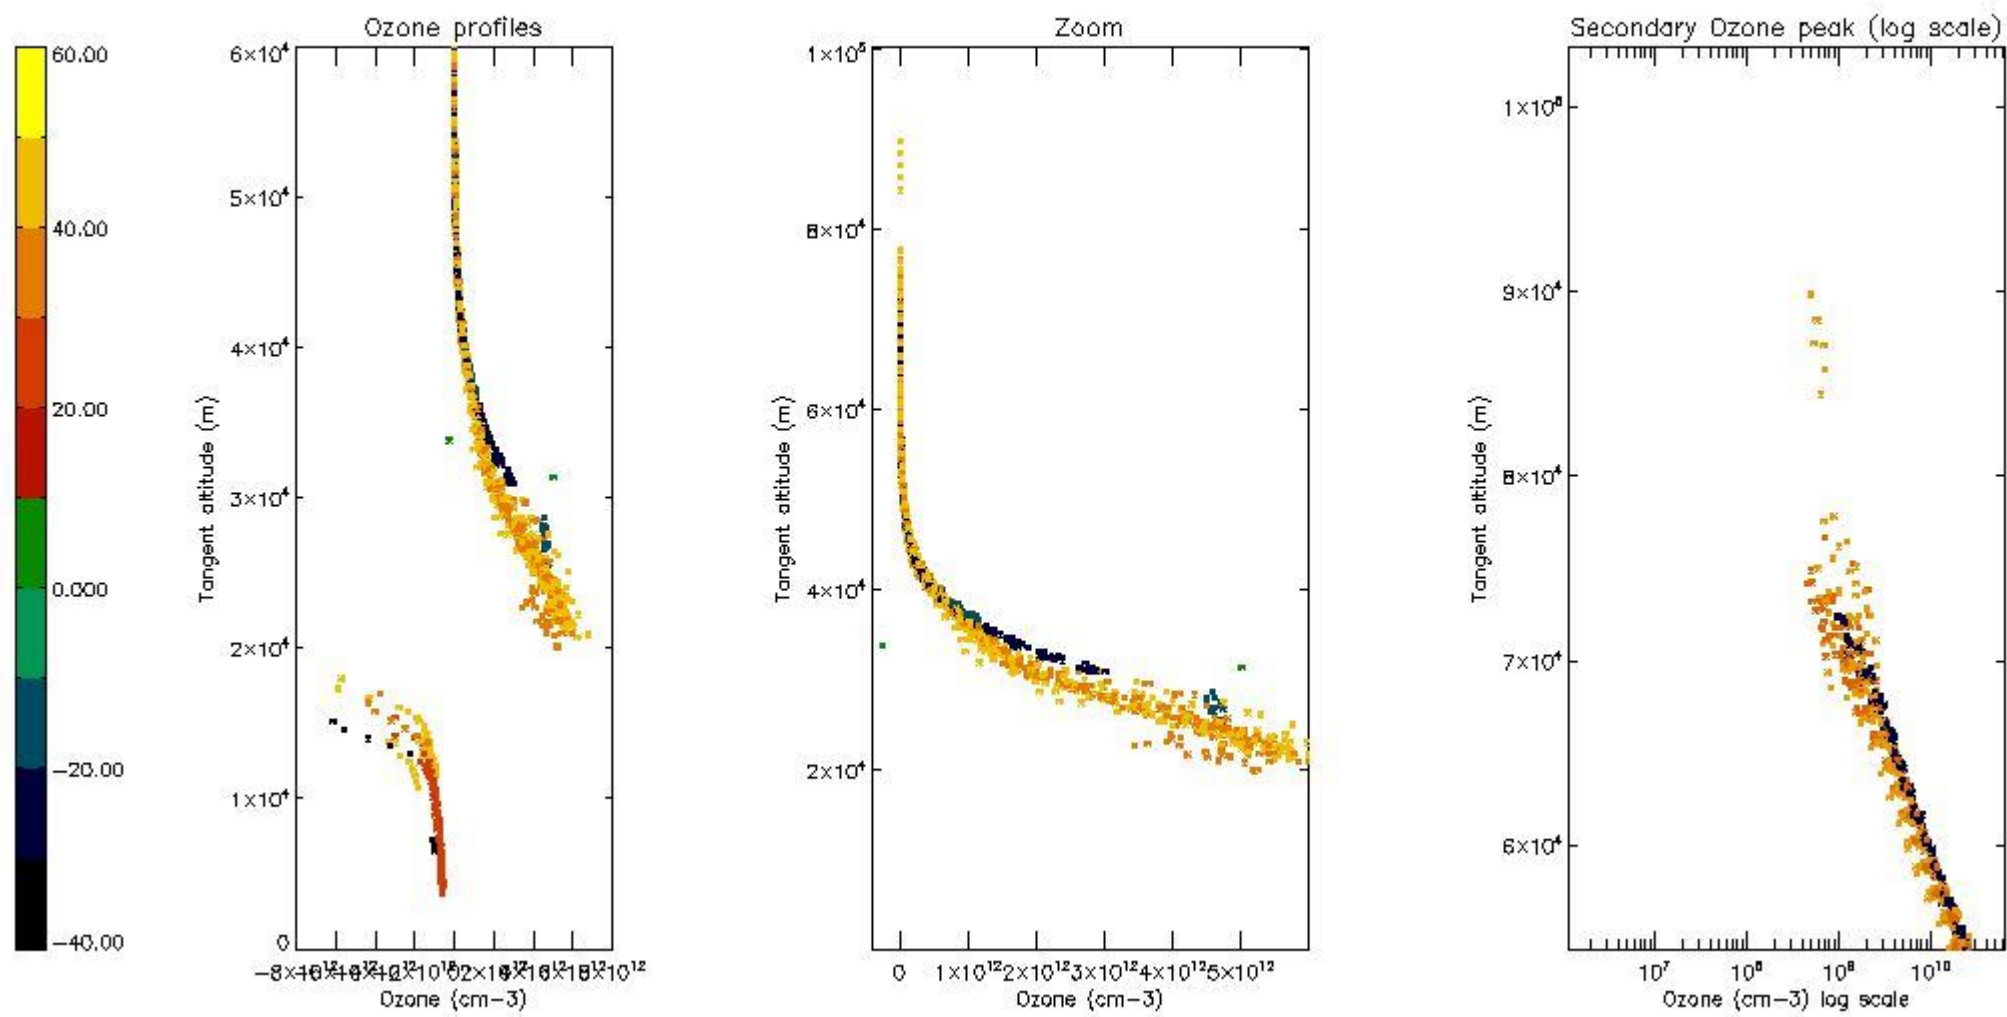

5.6 Plot NO₂ profiles for all STD (dark without errors)

The colorbar represents the latitude.