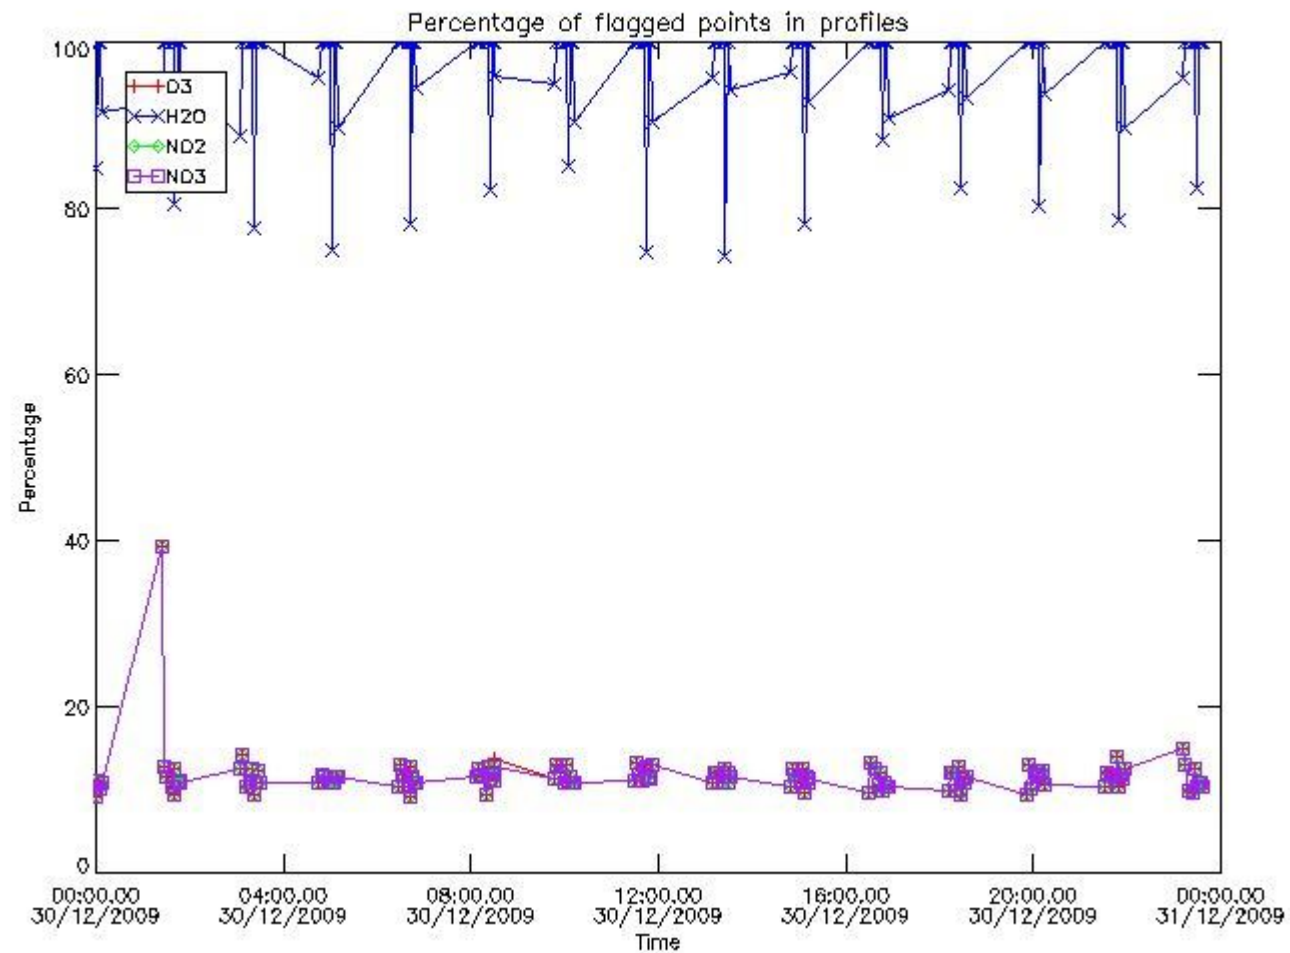

3. Quality information per product

In this section it is plotted some information contained in the Quality Summary data set of the level 2 products. Only products in dark limb conditions and without errors (error flag in the MPH set to "0") are used.

3.1 Plot quality information per product (time dependant)

3.2 Plot quality information per product (world map)