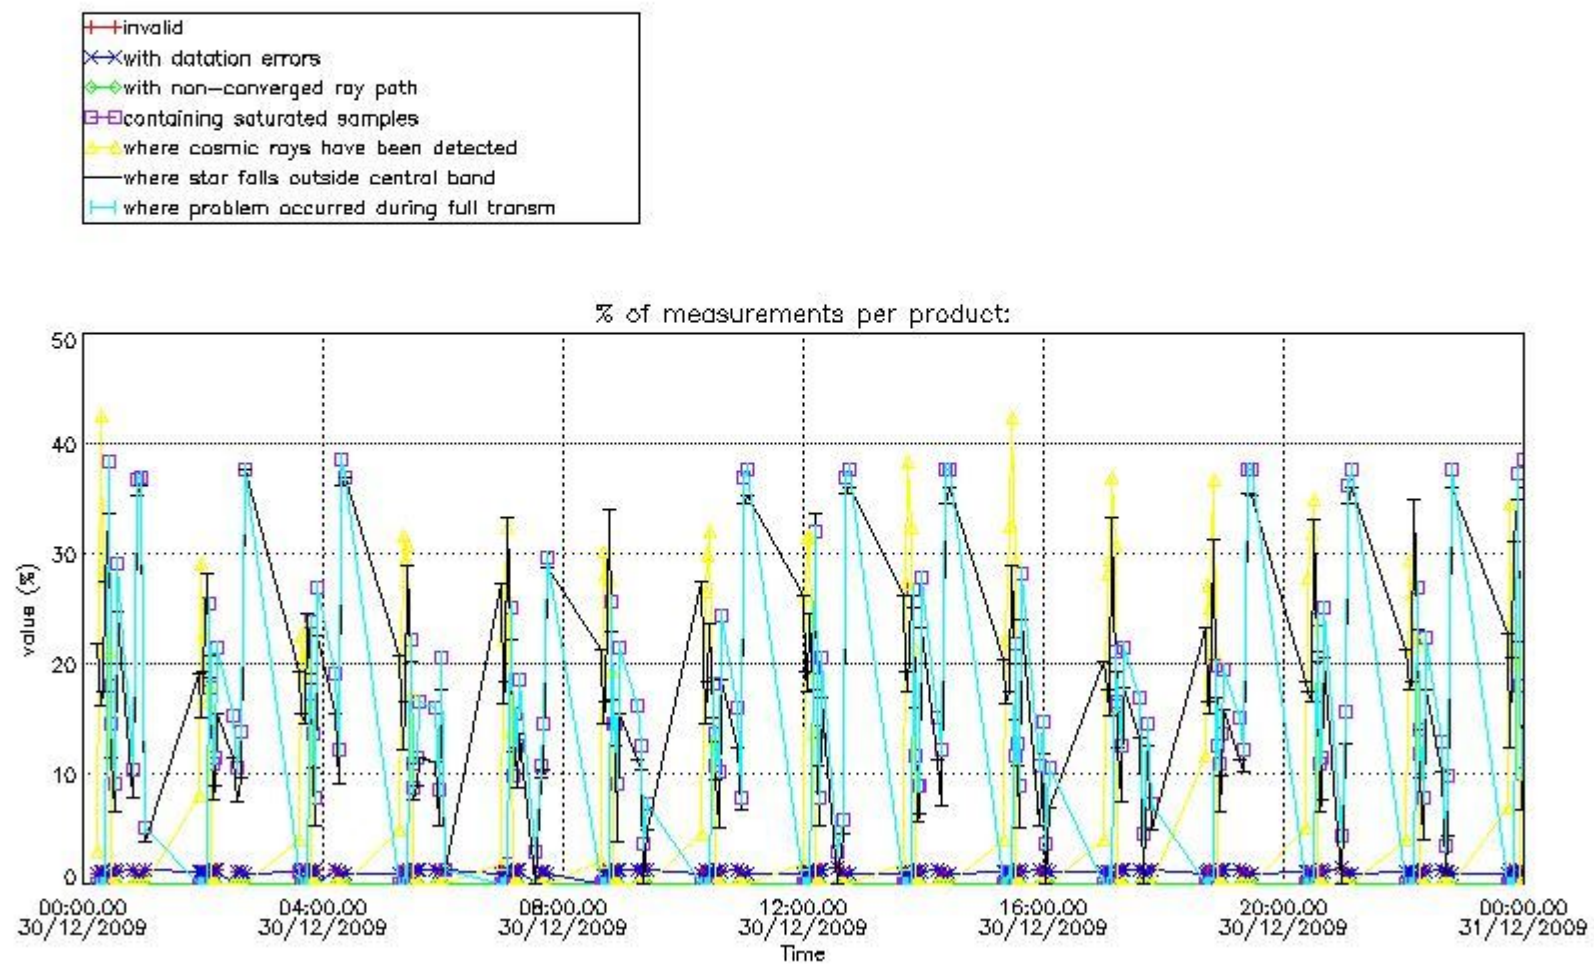

4.2 Plot quality information per product coming from level 1b processing (world map)

4.2.1 Plot level 1 quality information per product (world map): ENVISAT ASCENDING passes