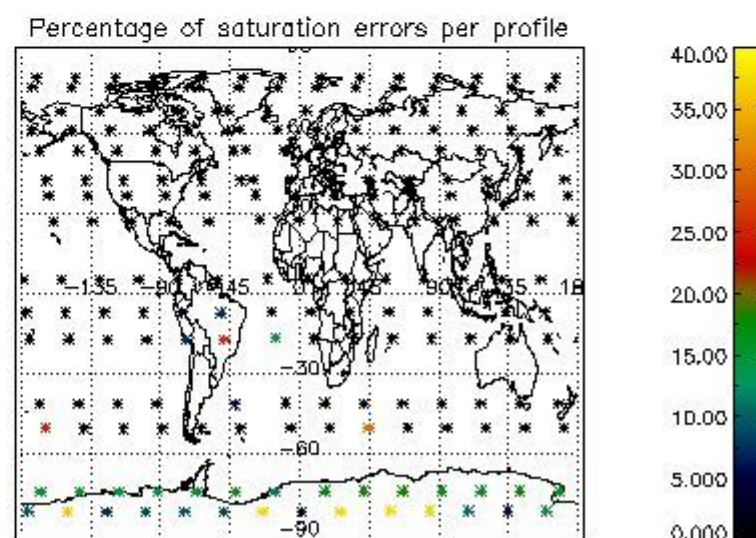

Percentage of flagged data per NO3 profile

4. Level 1 quality information per product

In this section it is plotted some information contained in the Quality Summary data set of the level 2 products that comes from the level 1b processing. Products without errors (error flag in the MPH set to "0") are used.

4.1 Plot quality information per product (time dependant) coming from level 1b processing

4.1.1 Plot level 1 quality information per product (time dependant): ENVISAT ASCENDING passes

4.1.2 Plot level 1 quality information per product (time dependant): ENVI SAT DESCENDING passes

4.2 Plot quality information per product coming from level 1b processing (world map)

4.2.1 Plot level 1 quality information per product (world map): ENVISAT ASCENDING passes

4.2.2 Plot level 1 quality information per product (world map): ENVISAT DESCENDING passes