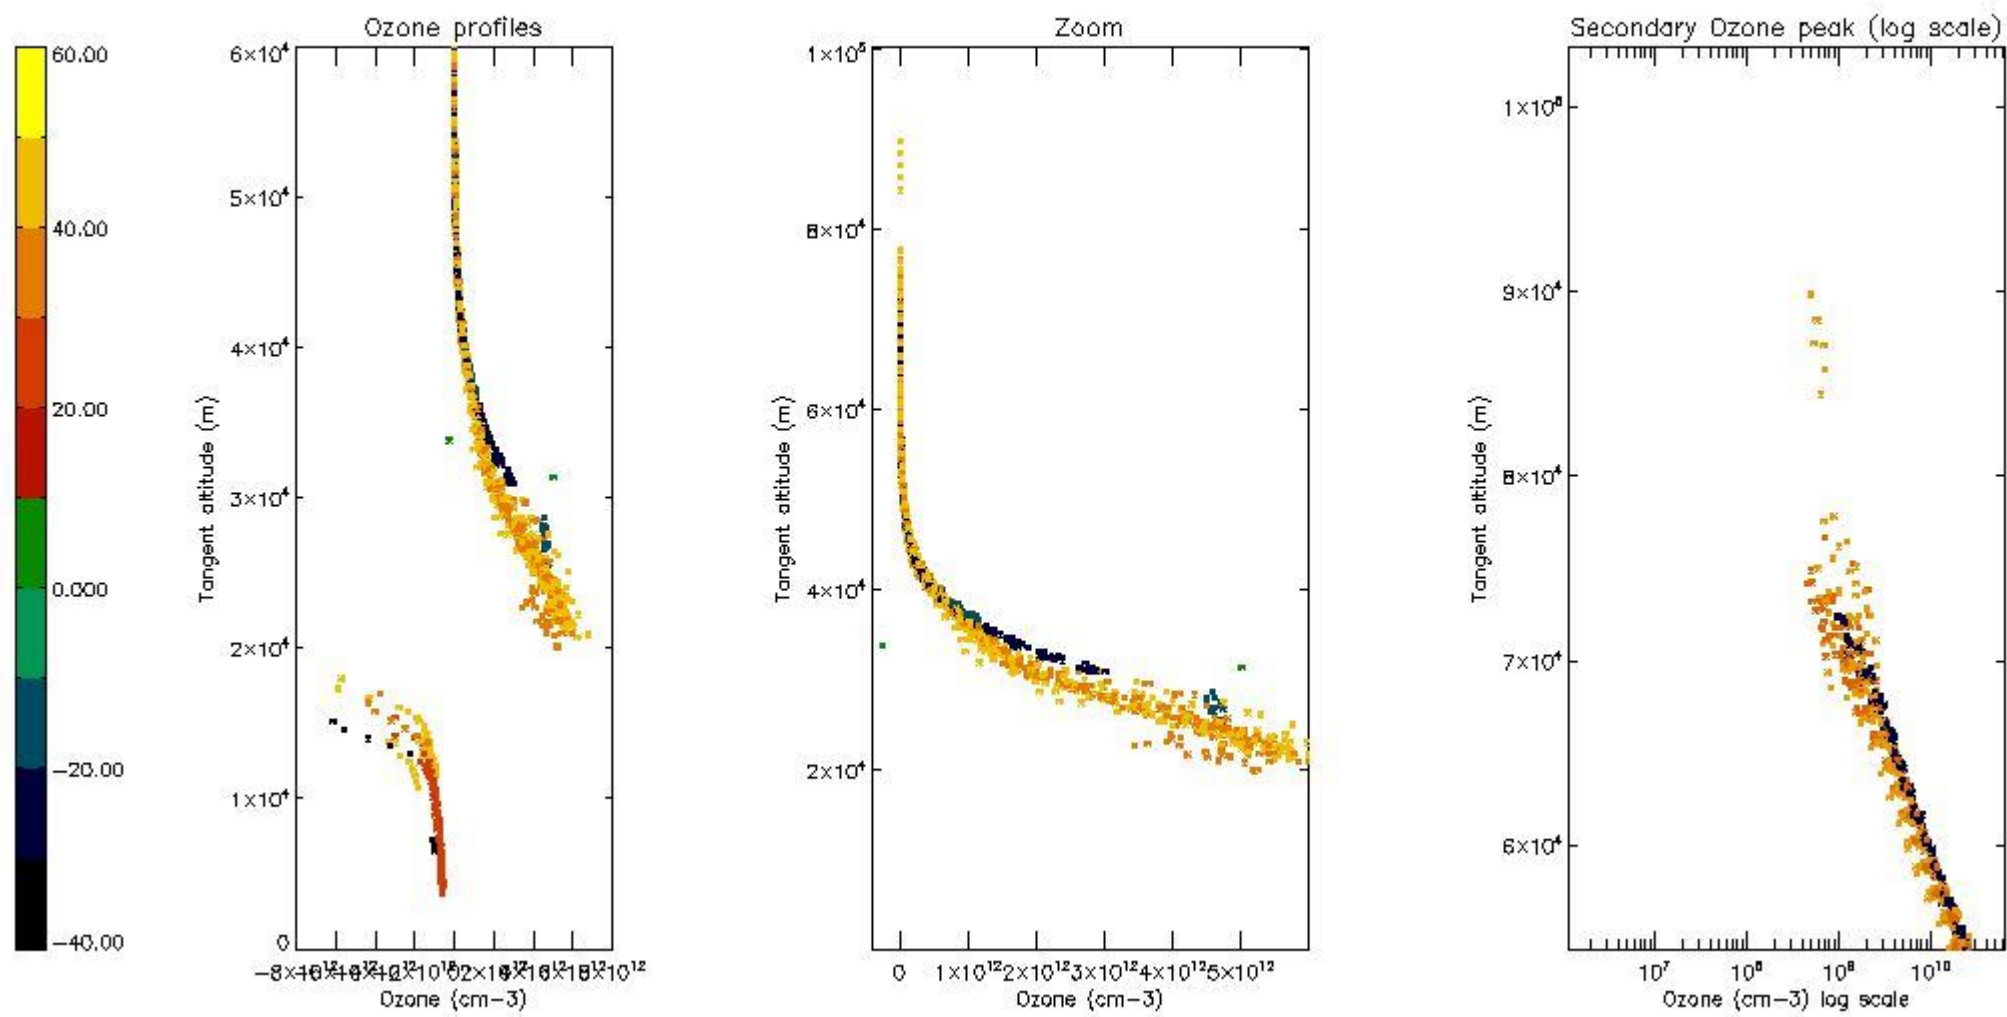

STD < 10	11
STD < 5	6

5.2 Plot ozone profiles for all STD (dark without errors)

The colorbar represents the latitude.

5.3 Plot ozone profiles where STD < 20% (dark without errors)

The colorbar represents the latitude.

5.4 Plot ozone profiles where $STD < 10\%$ (dark without errors)

The colorbar represents the latitude.

5.5 Plot ozone profiles where STD < 5% (dark without errors)

The colorbar represents the latitude.

5.6 Plot NO₂ profiles for all STD (dark without errors)