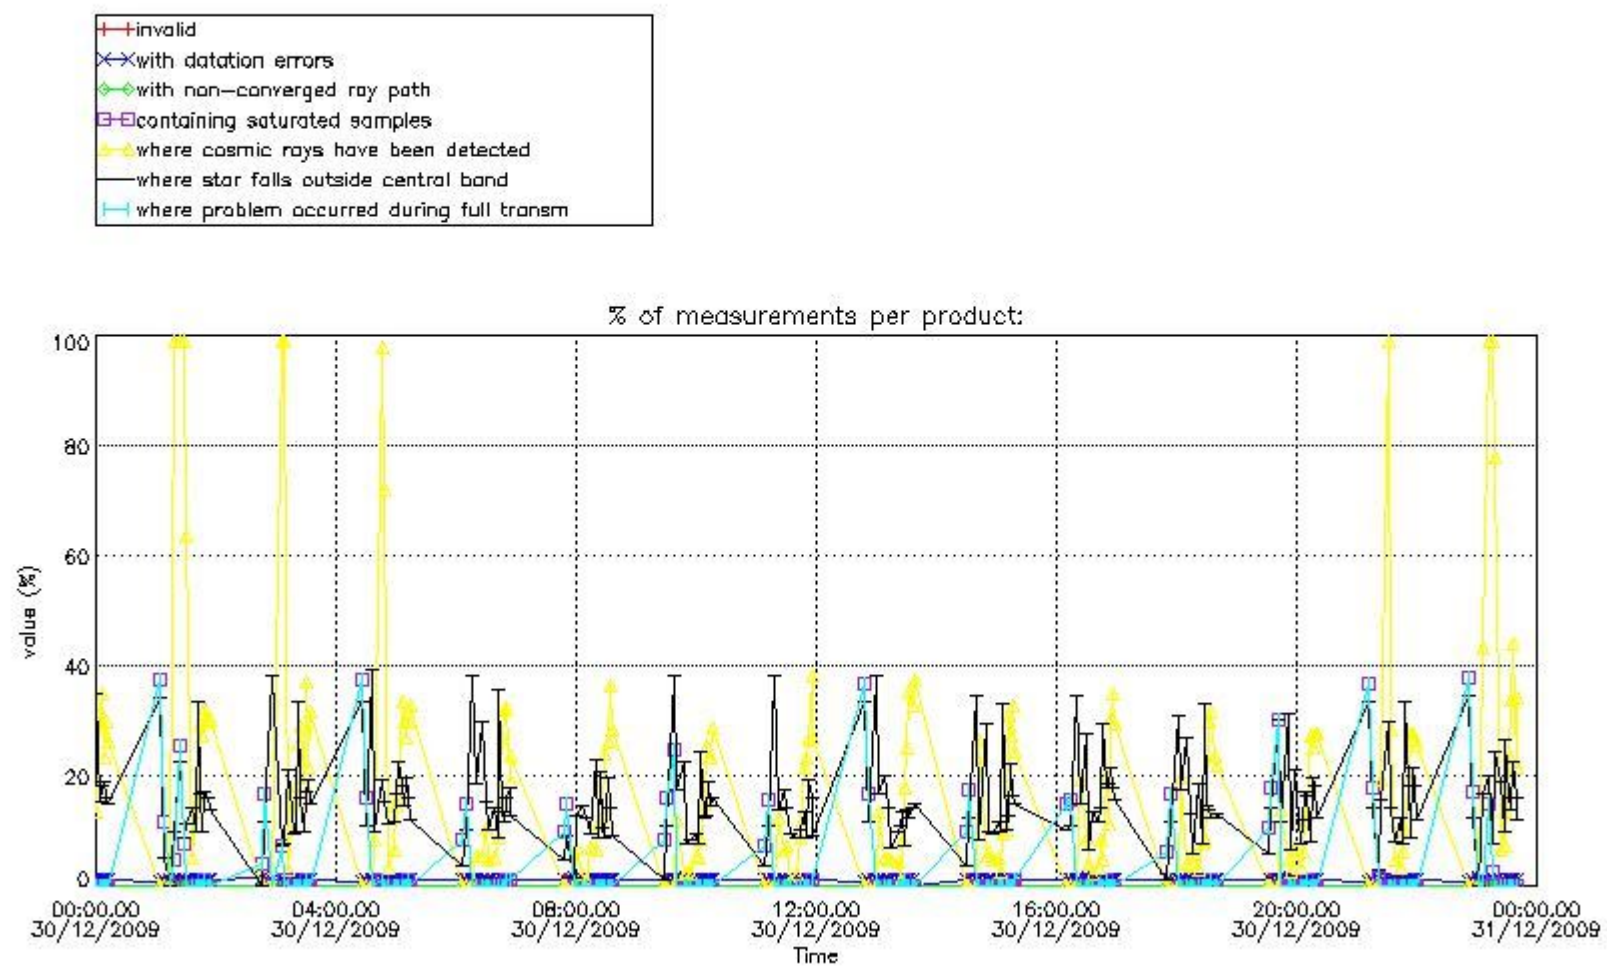

3.1 Plot quality information per product (time dependant)

3.2 Plot quality information per product (world map)

Percentage of flagged data per O3 profile

Percentage of flagged data per H2O profile

Percentage of flagged data per NO2 profile

Percentage of flagged data per NO3 profile

4. Level 1 quality information per product

In this section it is plotted some information contained in the Quality Summary data set of the level 2 products that comes from the level 1b processing. Products without errors (error flag in the MPH set to "0") are used.

4.1 Plot quality information per product (time dependant) coming from level 1b processing

4.1.1 Plot level 1 quality information per product (time dependant): ENVISAT ASCENDING passes

4.1.2 Plot level 1 quality information per product (time dependant): ENVI SAT DESCENDING passes