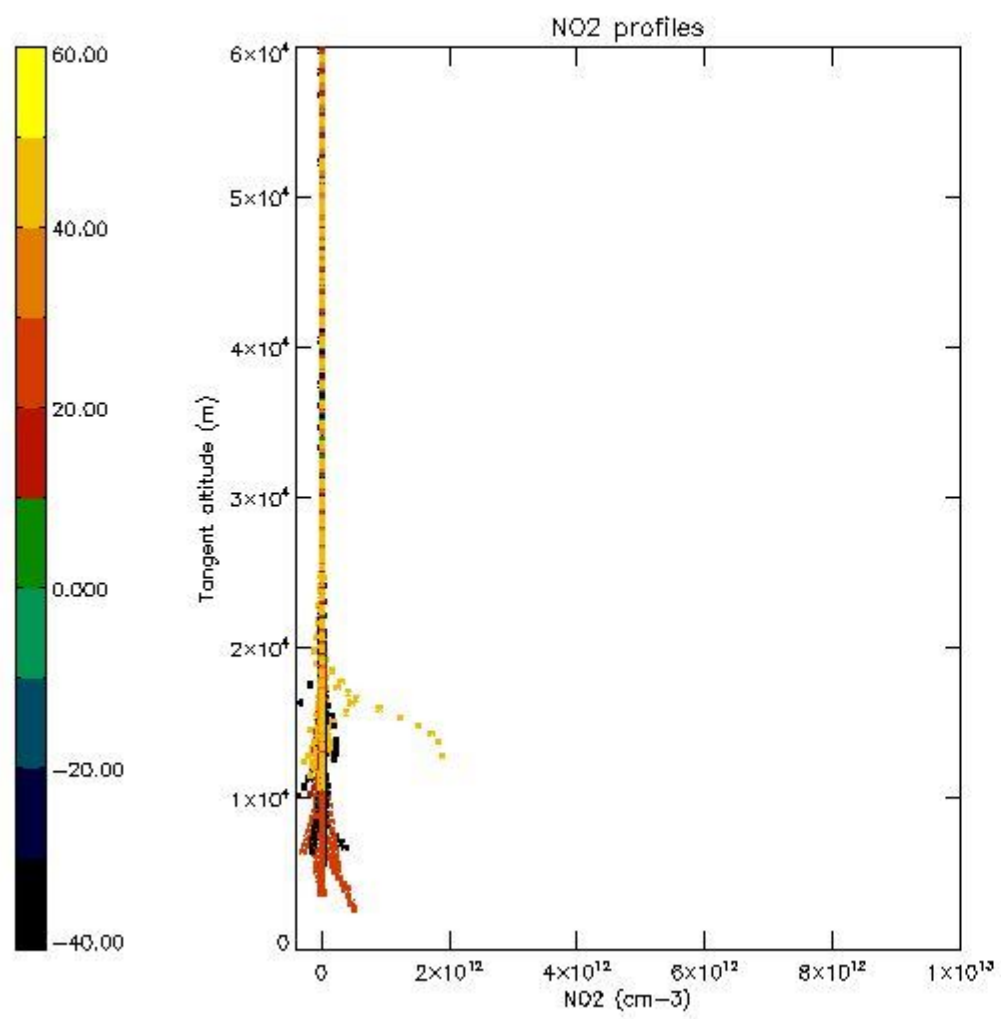

5.4 Plot ozone profiles where $STD < 10\%$ (dark without errors)

The colorbar represents the latitude.

5.5 Plot ozone profiles where STD < 5% (dark without errors)

The colorbar represents the latitude.

5.6 Plot NO₂ profiles for all STD (dark without errors)

The colorbar represents the latitude.

5.7 Plot NO3 profiles for all STD (dark without errors)

The colorbar represents the latitude.

5.8 Plot H2O profiles for all STD (only for occultations of stars 1,2,3,4,13,14,16,26,63 dark without errors)