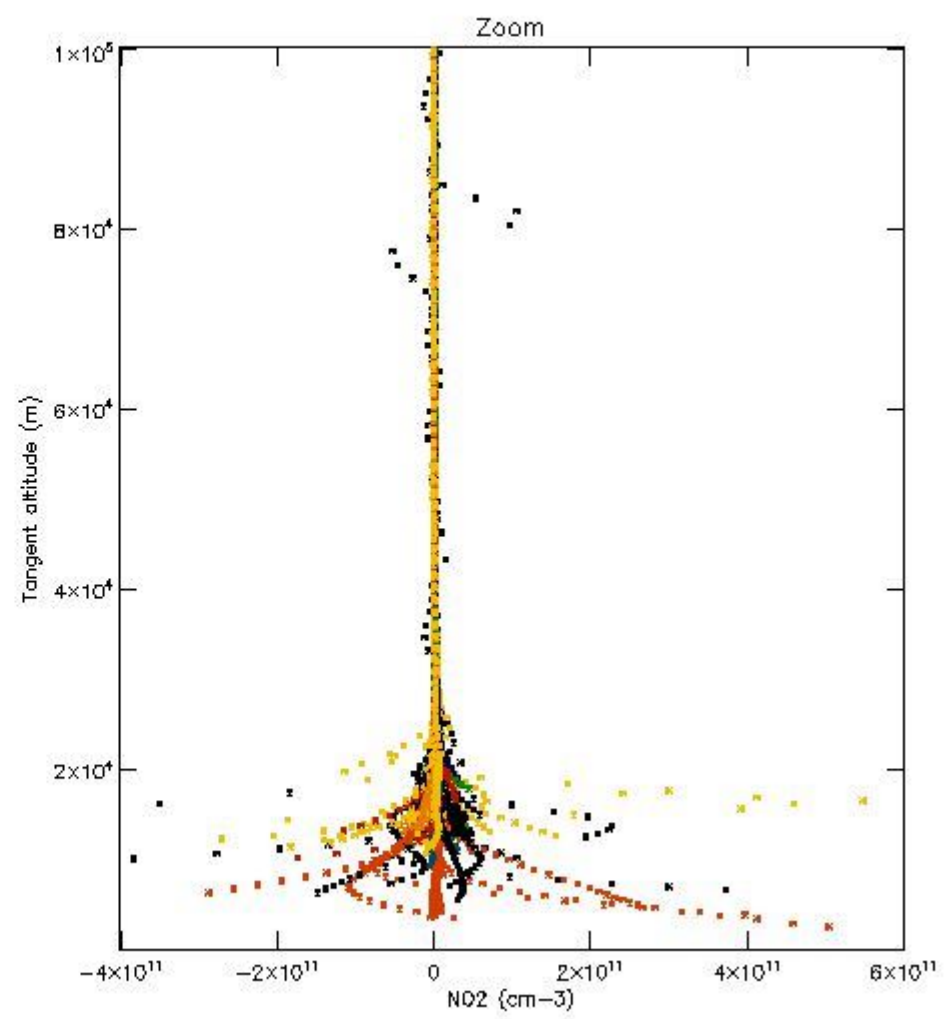

5.4 Plot ozone profiles where $STD < 10\%$ (dark without errors)

The colorbar represents the latitude.

5.5 Plot ozone profiles where STD < 5% (dark without errors)

The colorbar represents the latitude.

5.6 Plot NO₂ profiles for all STD (dark without errors)

The colorbar represents the latitude.

5.7 Plot NO3 profiles for all STD (dark without errors)

The colorbar represents the latitude.

5.8 Plot H2O profiles for all STD (only for occultations of stars 1,2,3,4,13,14,16,26,63 dark without errors)