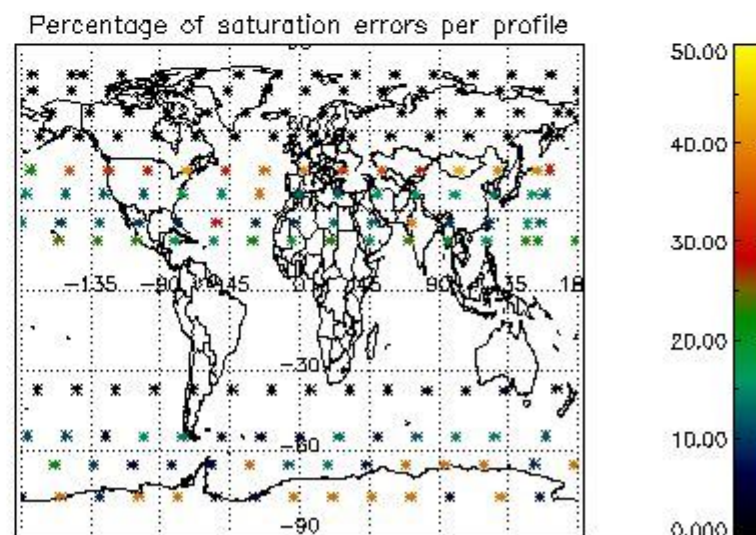

Percentage of flagged data per NO3 profile

4. Level 1 quality information per product

In this section it is plotted some information contained in the Quality Summary data set of the level 2 products that comes from the level 1b processing. Products without errors (error flag in the MPH set to "0") are used.

4.1 Plot quality information per product (time dependant) coming from level 1b processing

4.1.1 Plot level 1 quality information per product (time dependant): ENVISAT ASCENDING passes

4.1.2 Plot level 1 quality information per product (time dependant): ENVI SAT DESCENDING passes

4.2 Plot quality information per product coming from level 1b processing (world map)

4.2.1 Plot level 1 quality information per product (world map): ENVISAT ASCENDING passes

4.2.2 Plot level 1 quality information per product (world map): ENVISAT DESCENDING passes