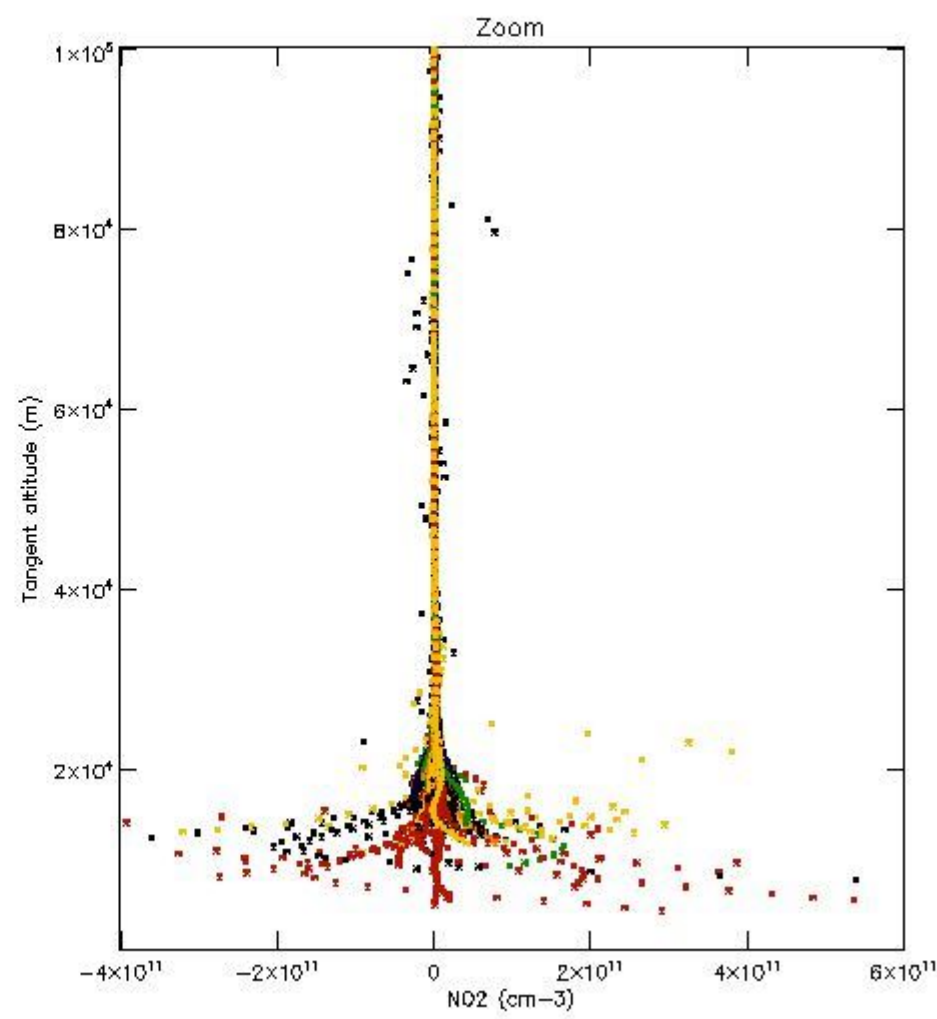

STD < 10	10
STD < 5	4

5.2 Plot ozone profiles for all STD (dark without errors)

The colorbar represents the latitude.

5.3 Plot ozone profiles where STD < 20% (dark without errors)

The colorbar represents the latitude.

5.4 Plot ozone profiles where $STD < 10\%$ (dark without errors)

The colorbar represents the latitude.

5.5 Plot ozone profiles where STD < 5% (dark without errors)

The colorbar represents the latitude.

5.6 Plot NO₂ profiles for all STD (dark without errors)

The colorbar represents the latitude.

5.7 Plot NO3 profiles for all STD (dark without errors)

The colorbar represents the latitude.

5.8 Plot H2O profiles for all STD (only for occultations of stars 1,2,3,4,13,14,16,26,63 dark without errors)