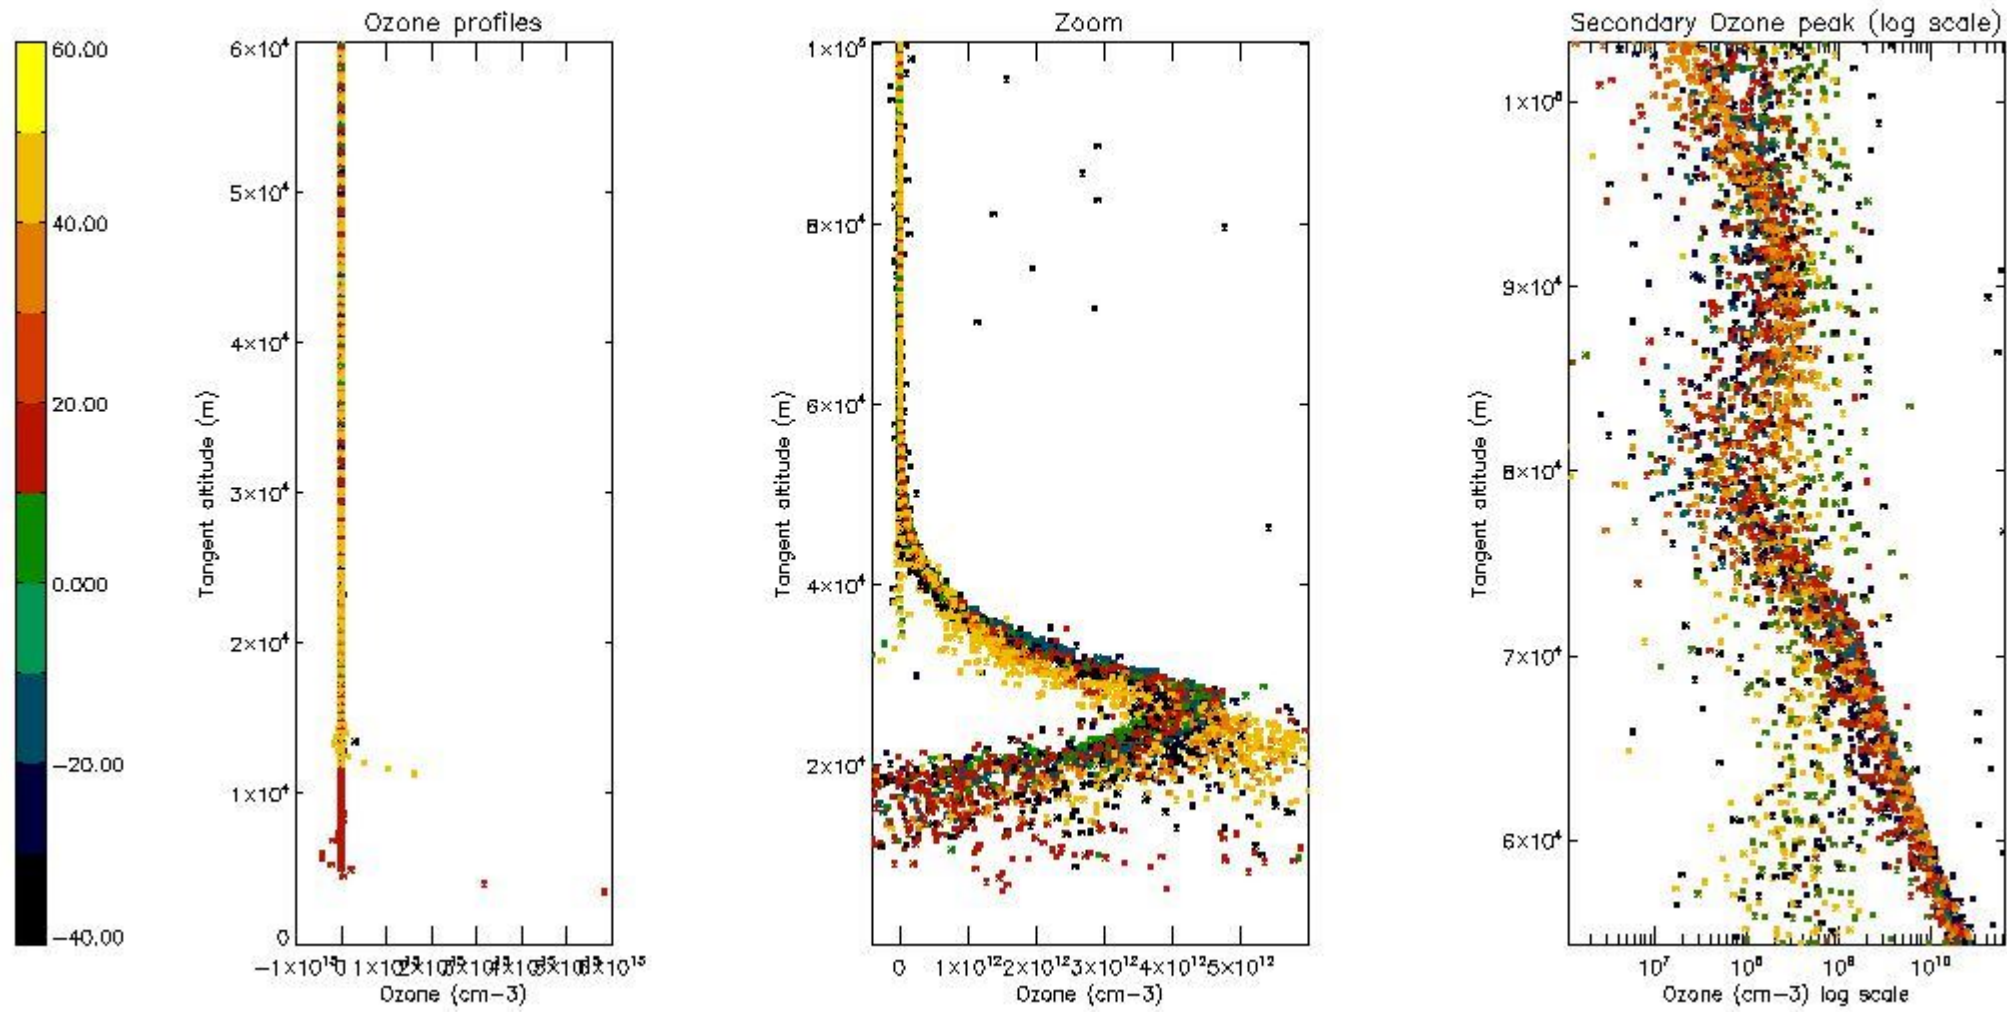

STD < 10	10
STD < 5	4

5.2 Plot ozone profiles for all STD (dark without errors)

The colorbar represents the latitude.

5.3 Plot ozone profiles where STD < 20% (dark without errors)

The colorbar represents the latitude.