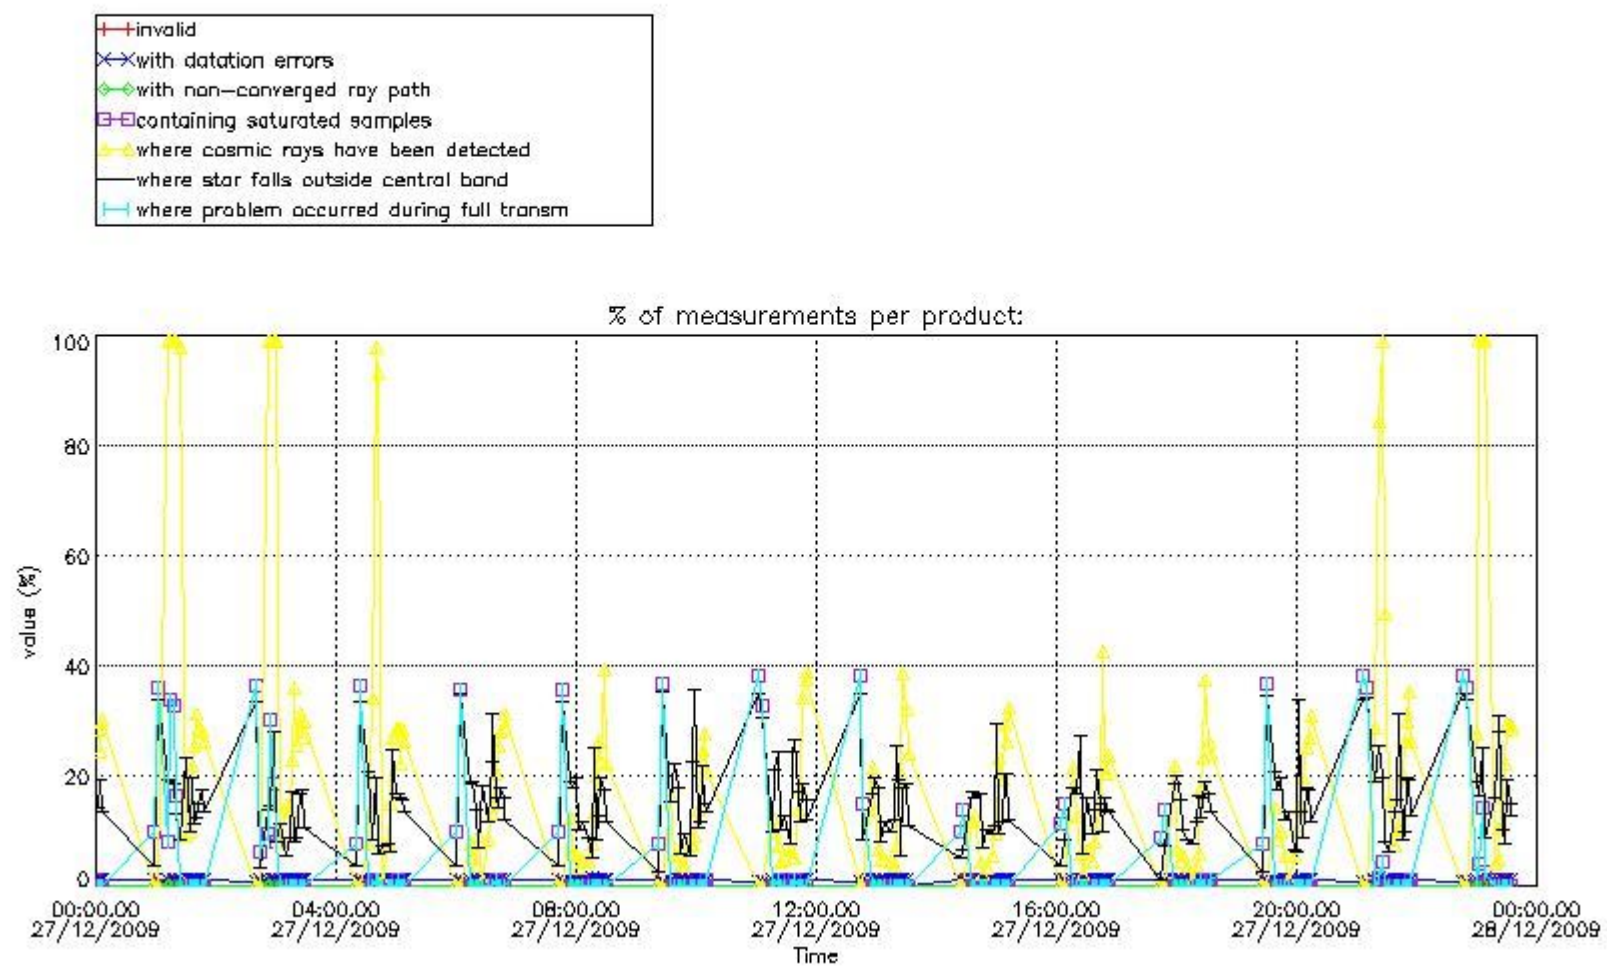

3.1 Plot quality information per product (time dependant)

3.2 Plot quality information per product (world map)

Percentage of flagged data per O3 profile

Percentage of flagged data per H2O profile

Percentage of flagged data per NO2 profile

Percentage of flagged data per NO3 profile

4. Level 1 quality information per product

In this section it is plotted some information contained in the Quality Summary data set of the level 2 products that comes from the level 1b processing. Products without errors (error flag in the MPH set to "0") are used.

4.1 Plot quality information per product (time dependant) coming from level 1b processing

4.1.1 Plot level 1 quality information per product (time dependant): ENVISAT ASCENDING passes

4.1.2 Plot level 1 quality information per product (time dependant): ENVI SAT DESCENDING passes