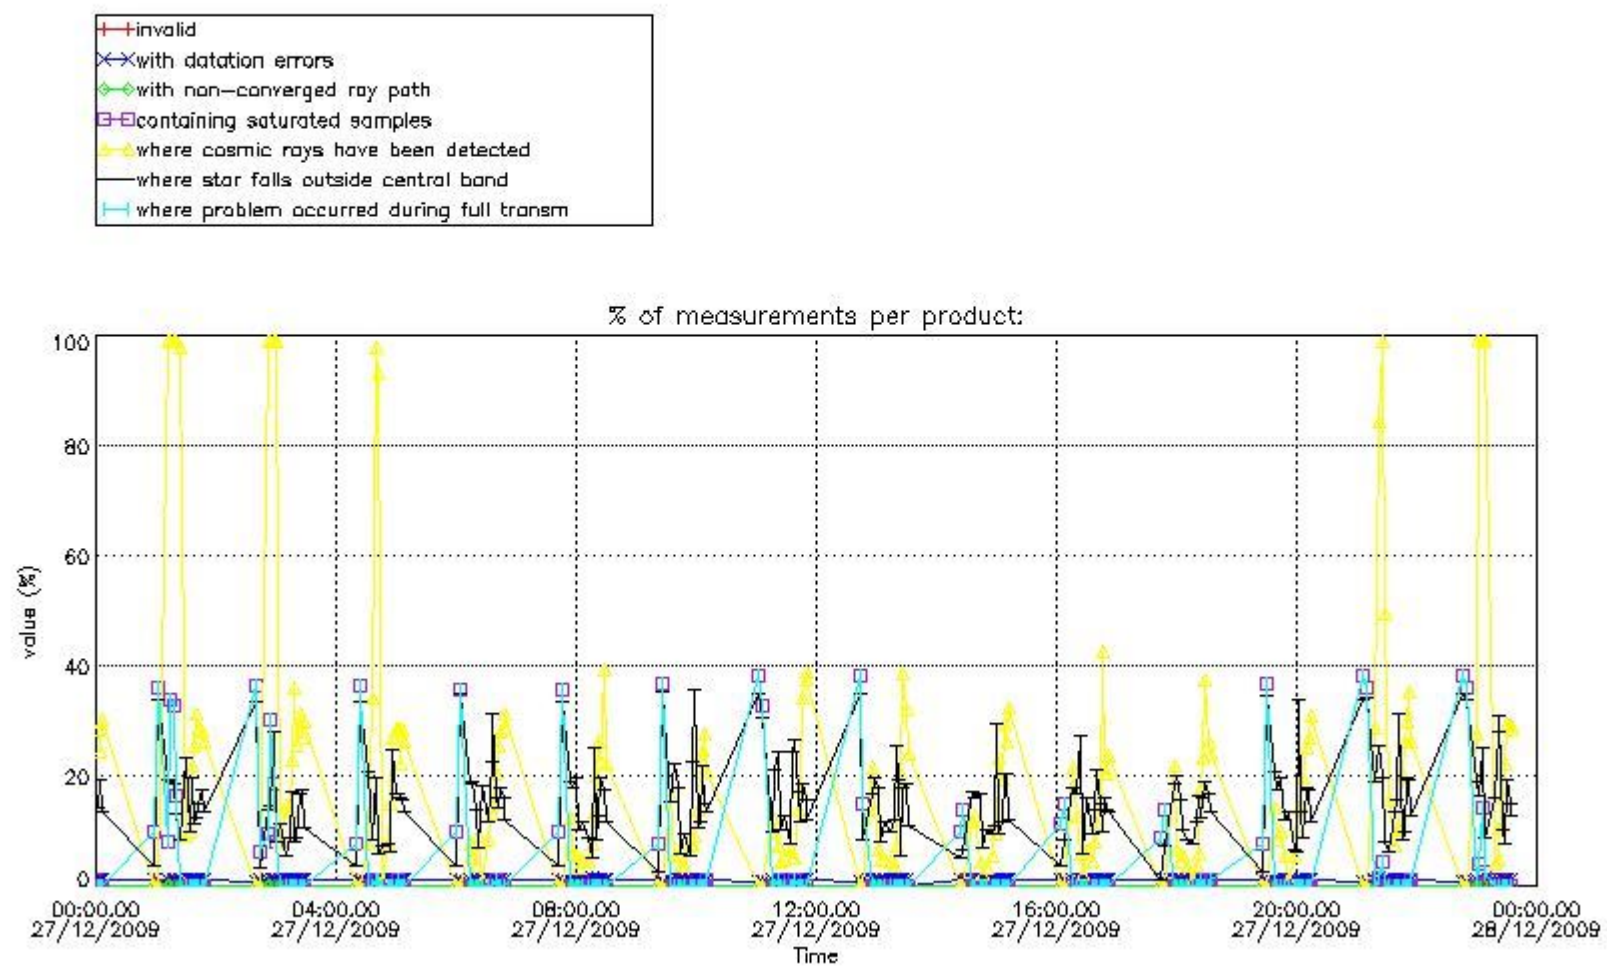

4.1.2 Plot level 1 quality information per product (time dependant): ENVI SAT DESCENDING passes