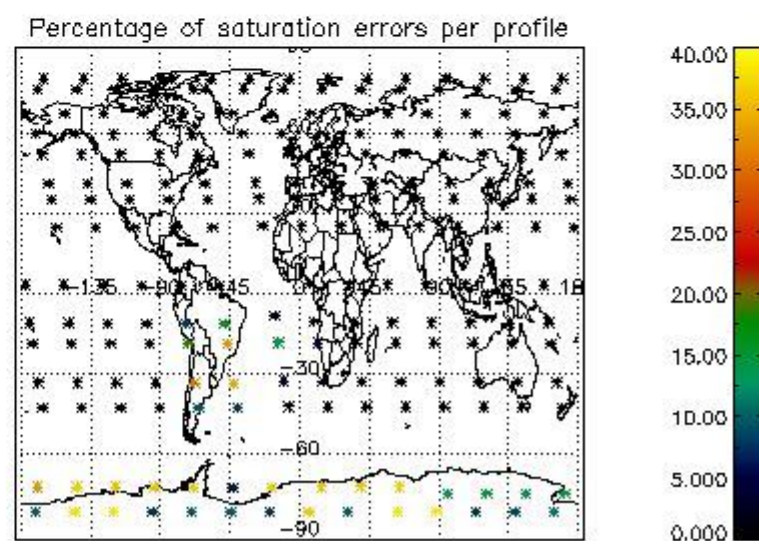

Percentage of flagged data per NO3 profile

4. Level 1 quality information per product

In this section it is plotted some information contained in the Quality Summary data set of the level 2 products that comes from the level 1b processing. Products without errors (error flag in the MPH set to "0") are used.

4.1 Plot quality information per product (time dependant) coming from level 1b processing

4.1.1 Plot level 1 quality information per product (time dependant): ENVISAT ASCENDING passes

4.1.2 Plot level 1 quality information per product (time dependant): ENVI SAT DESCENDING passes

4.2 Plot quality information per product coming from level 1b processing (world map)

4.2.1 Plot level 1 quality information per product (world map): ENVISAT ASCENDING passes

4.2.2 Plot level 1 quality information per product (world map): ENVISAT DESCENDING passes