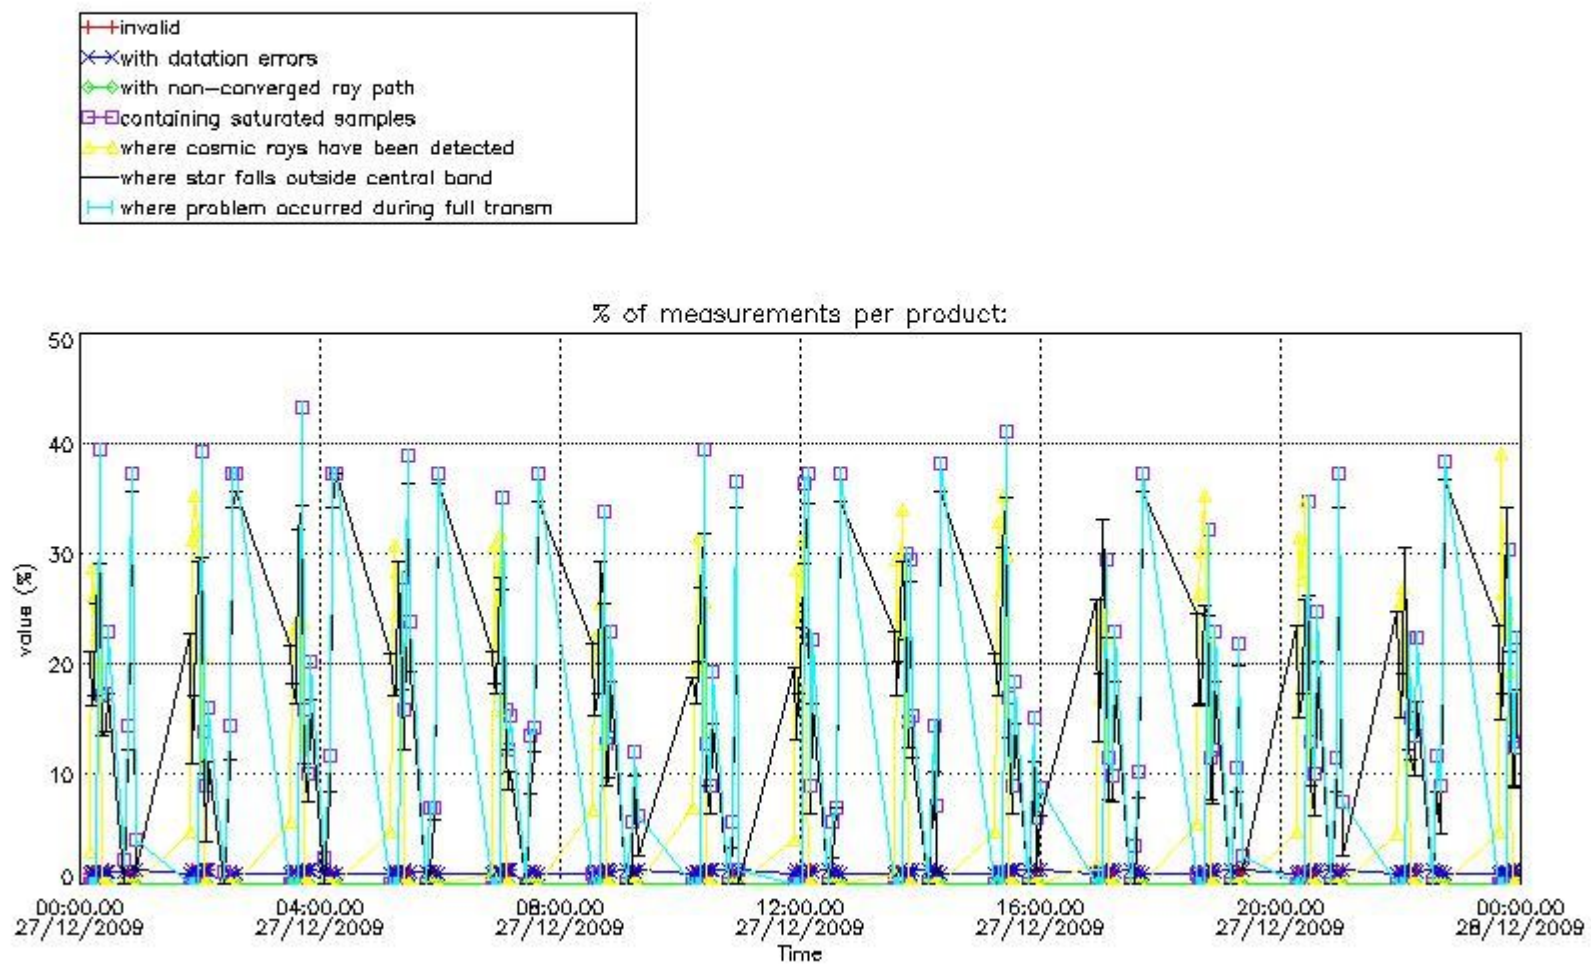

4.2 Plot quality information per product coming from level 1b processing (world map)

4.2.1 Plot level 1 quality information per product (world map): ENVISAT ASCENDING passes