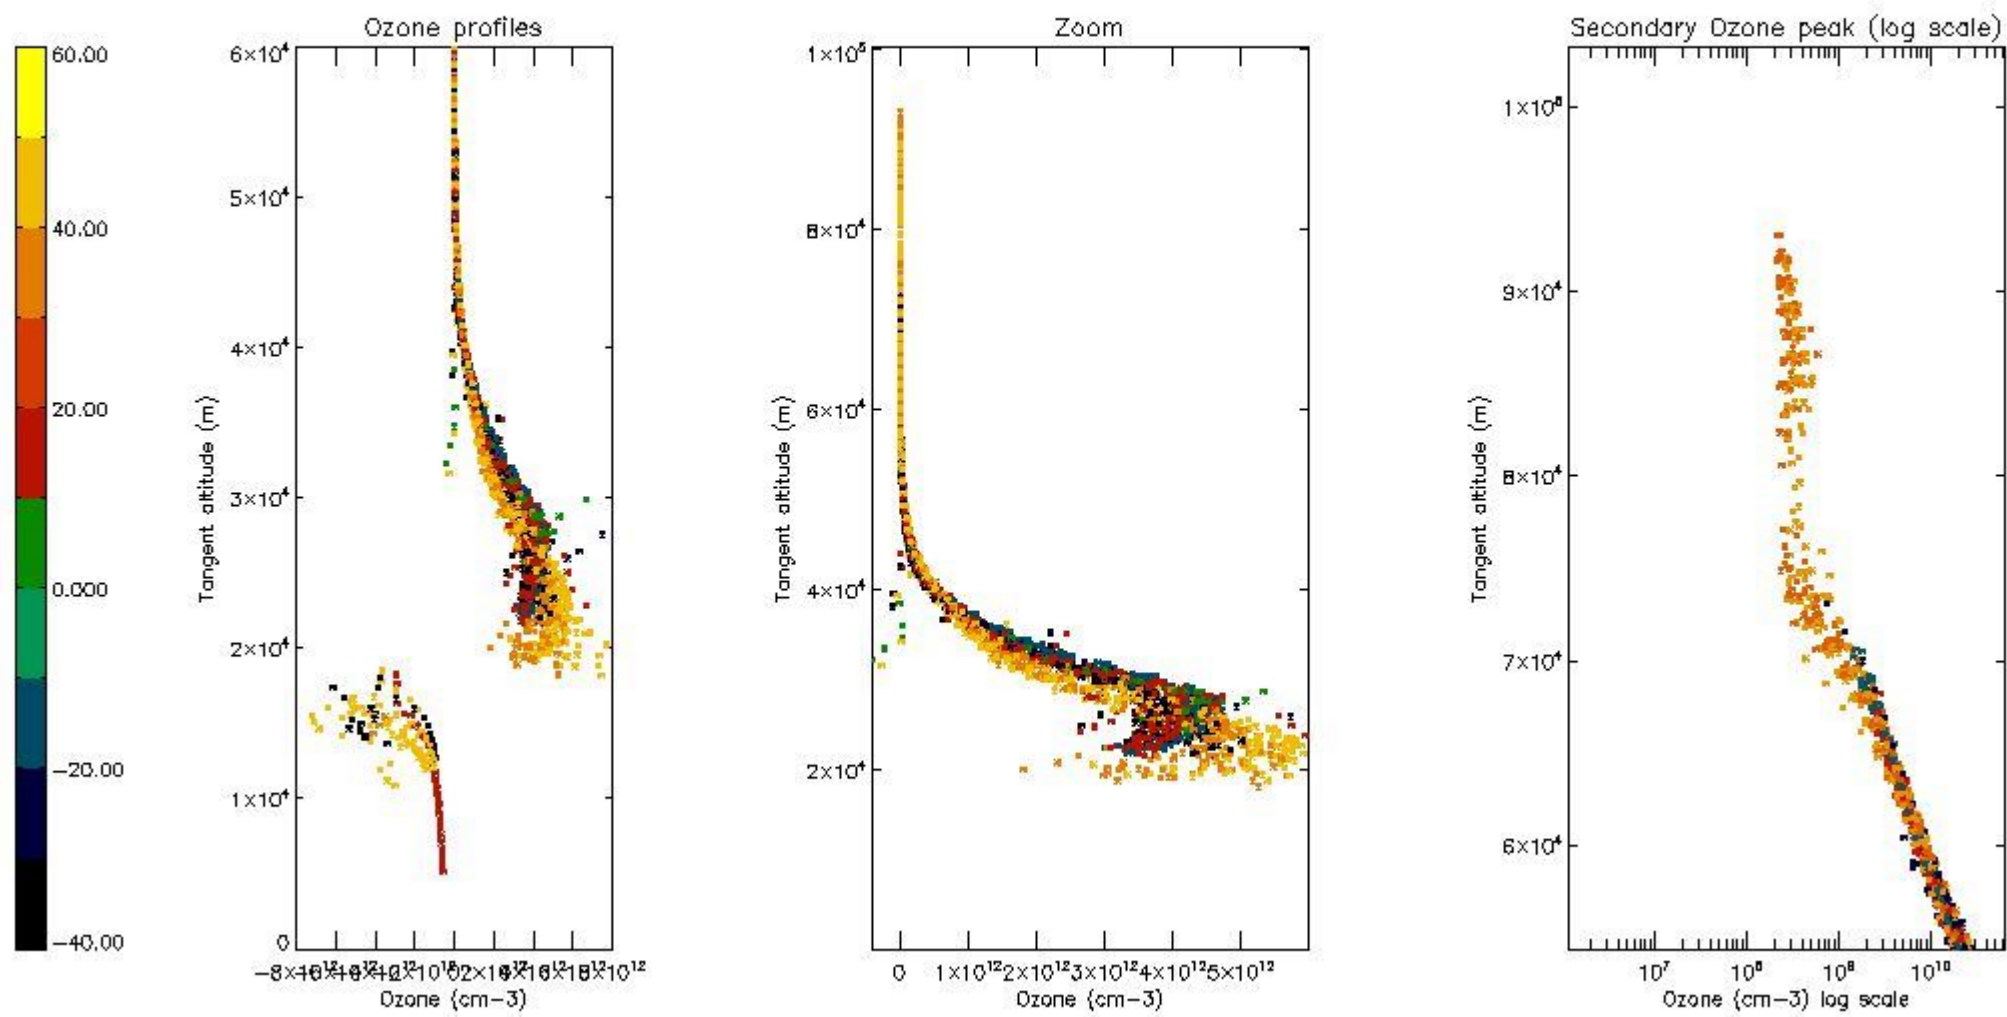

STD < 10	10
STD < 5	4

5.2 Plot ozone profiles for all STD (dark without errors)

The colorbar represents the latitude.

5.3 Plot ozone profiles where STD < 20% (dark without errors)

The colorbar represents the latitude.

5.4 Plot ozone profiles where $STD < 10\%$ (dark without errors)

The colorbar represents the latitude.

5.5 Plot ozone profiles where STD < 5% (dark without errors)

The colorbar represents the latitude.

5.6 Plot NO₂ profiles for all STD (dark without errors)