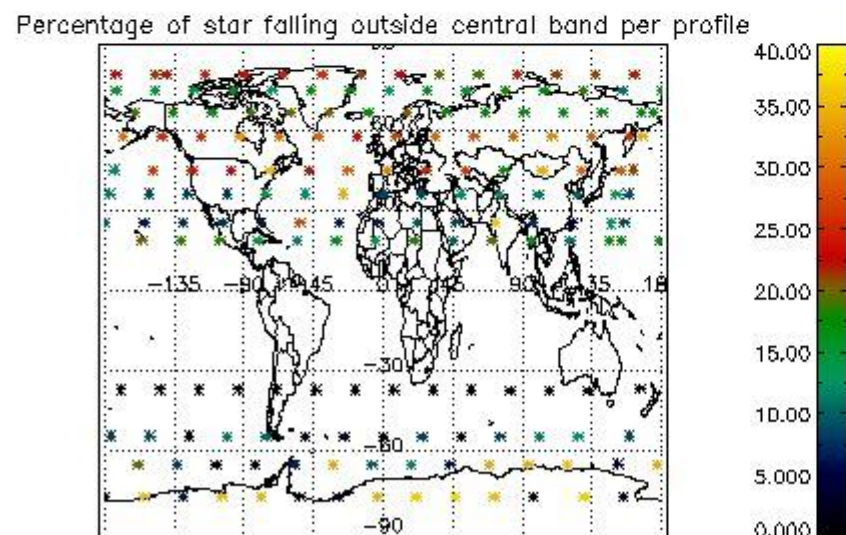

5. Trace gas profiles

5.1 Ozone statistics based on quality of products

The final quality of the products can be "measured" using the STD (Standard Deviation) attached to every point profile. This information is written to the parameter GOM_NL__2P/NL_LOCAL_SPECIES_DENSITY/o3_std of the level 2 products. The table below shows the statistics for given STD ranges.

The statistics are given with respect to the overall valid production:

- Products without fatal errors: GOM_NL__2P/MPH/PRODUCT_ERR=0
- Valid point profile: GOM_NL__2P/NL_LOCAL_SPECIES_DENSITY/pcd(0)=0

The 'Criteria' is applied to valid points of dark limb products:

- Products in dark limb illumination condition: GOM_NL__2P/NL_SUMMARY_QUALITY/obs_ill_cond=0
- Products without fatal errors: GOM_NL__2P/MPH/PRODUCT_ERR=0
- Valid point profile: GOM_NL__2P/NL_LOCAL_SPECIES_DENSITY/pcd(0)=0

So, the table below shows the percentage of dark limb and valid observations for each criteria with respect to the overall valid daily observations.

Criteria	% of total production
All STD	32
STD < 20	14