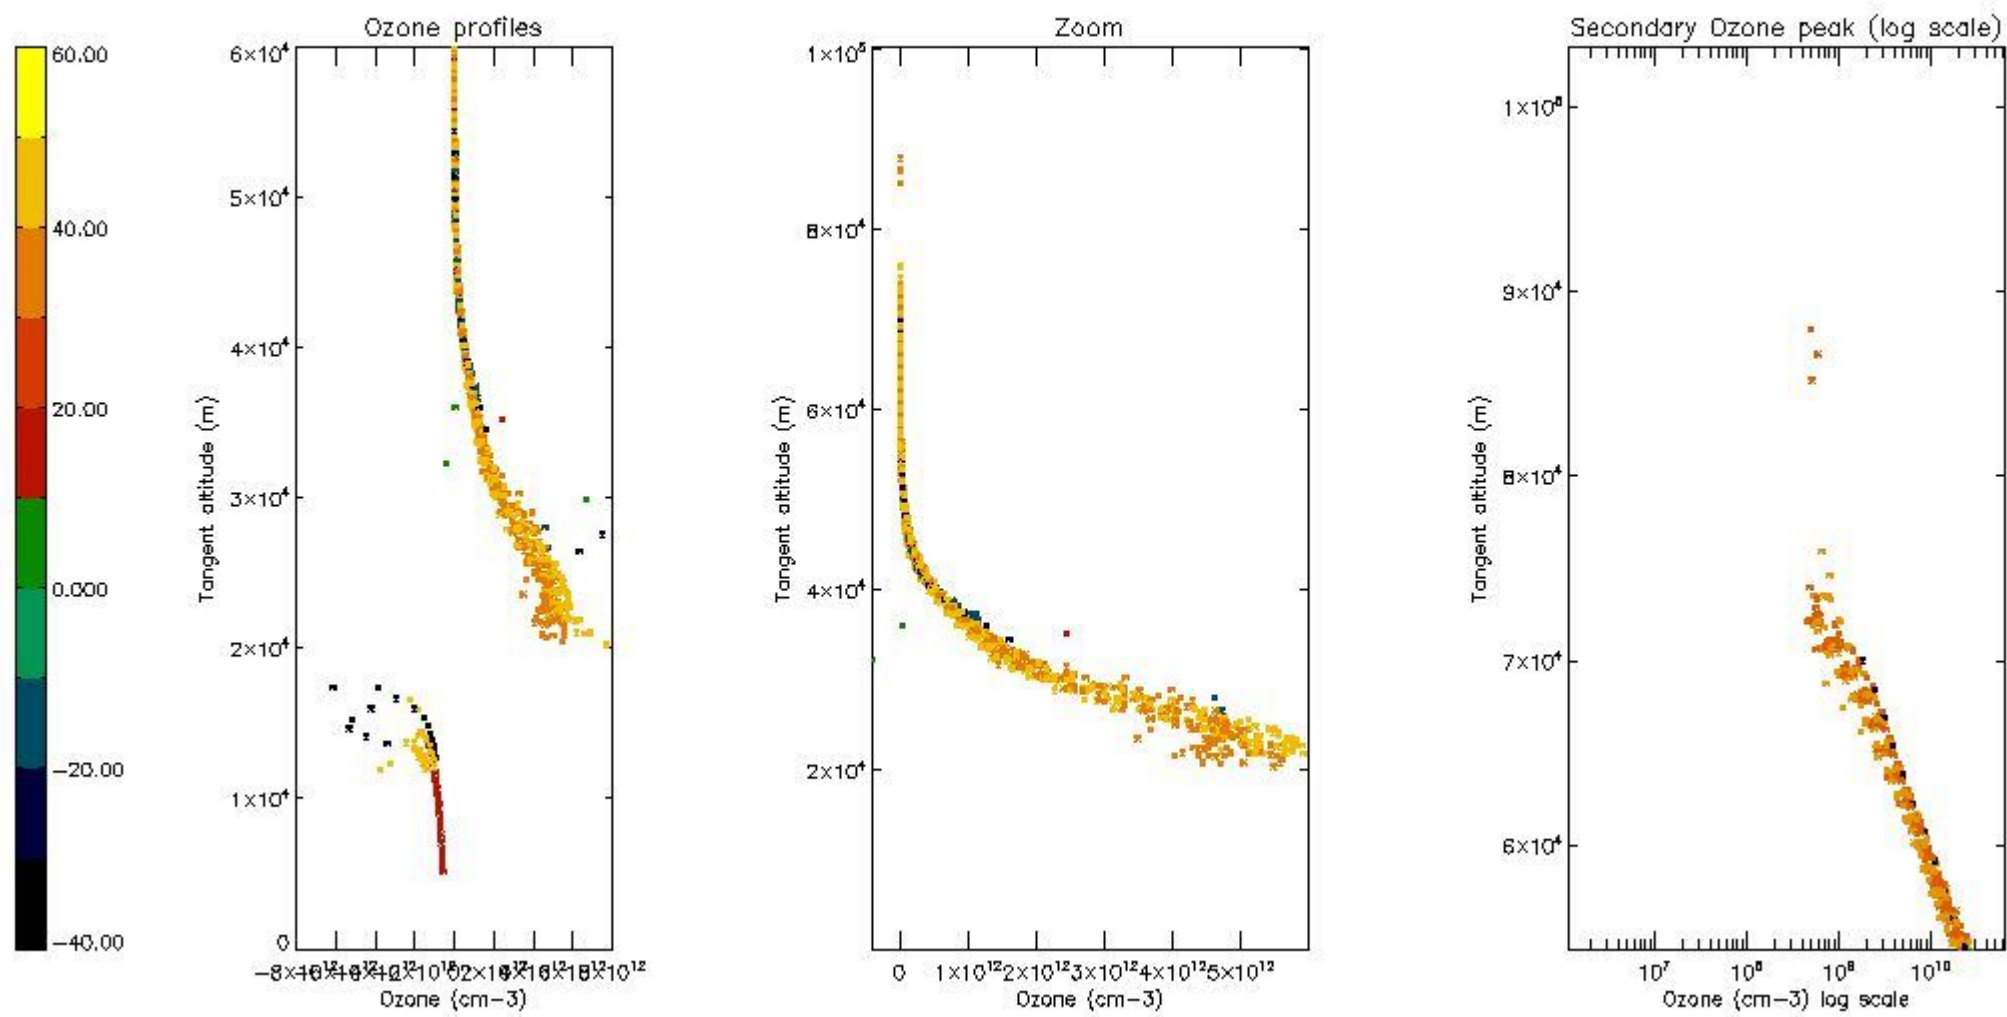

STD < 10	10
STD < 5	4

5.2 Plot ozone profiles for all STD (dark without errors)

The colorbar represents the latitude.

5.3 Plot ozone profiles where STD < 20% (dark without errors)

The colorbar represents the latitude.

5.4 Plot ozone profiles where $STD < 10\%$ (dark without errors)

The colorbar represents the latitude.

5.5 Plot ozone profiles where STD < 5% (dark without errors)

The colorbar represents the latitude.

5.6 Plot NO₂ profiles for all STD (dark without errors)