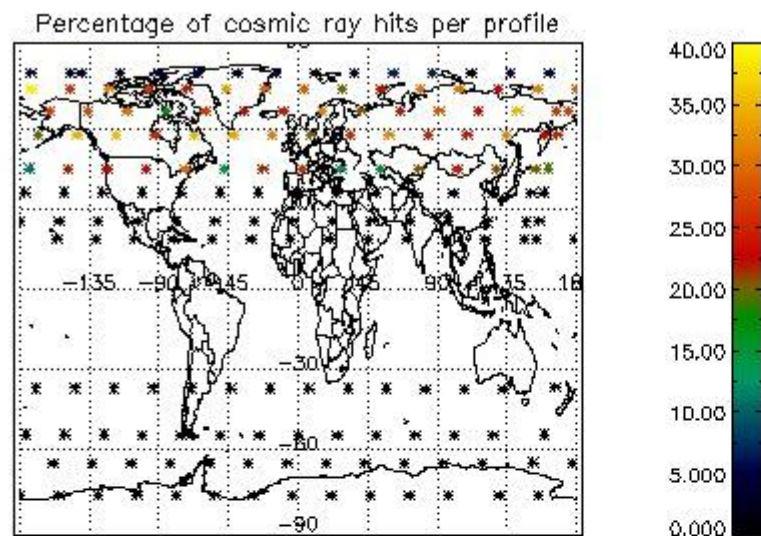

4.2.2 Plot level 1 quality information per product (world map): ENVISAT DESCENDING passes

5. Trace gas profiles

5.1 Ozone statistics based on quality of products

The final quality of the products can be "measured" using the STD (Standard Deviation) attached to every point profile. This information is written to the parameter GOM_NL__2P/NL_LOCAL_SPECIES_DENSITY/o3_std of the level 2 products. The table below shows the statistics for given STD ranges.

The statistics are given with respect to the overall valid production:

- Products without fatal errors: GOM_NL__2P/MPH/PRODUCT_ERR=0
- Valid point profile: GOM_NL__2P/NL_LOCAL_SPECIES_DENSITY/pcd(0)=0

The 'Criteria' is applied to valid points of dark limb products:

- Products in dark limb illumination condition: GOM_NL__2P/NL_SUMMARY_QUALITY/obs_ill_cond=0
- Products without fatal errors: GOM_NL__2P/MPH/PRODUCT_ERR=0
- Valid point profile: GOM_NL__2P/NL_LOCAL_SPECIES_DENSITY/pcd(0)=0

So, the table below shows the percentage of dark limb and valid observations for each criteria with respect to the overall valid daily observations.

Criteria	% of total production
All STD	32
STD < 20	14