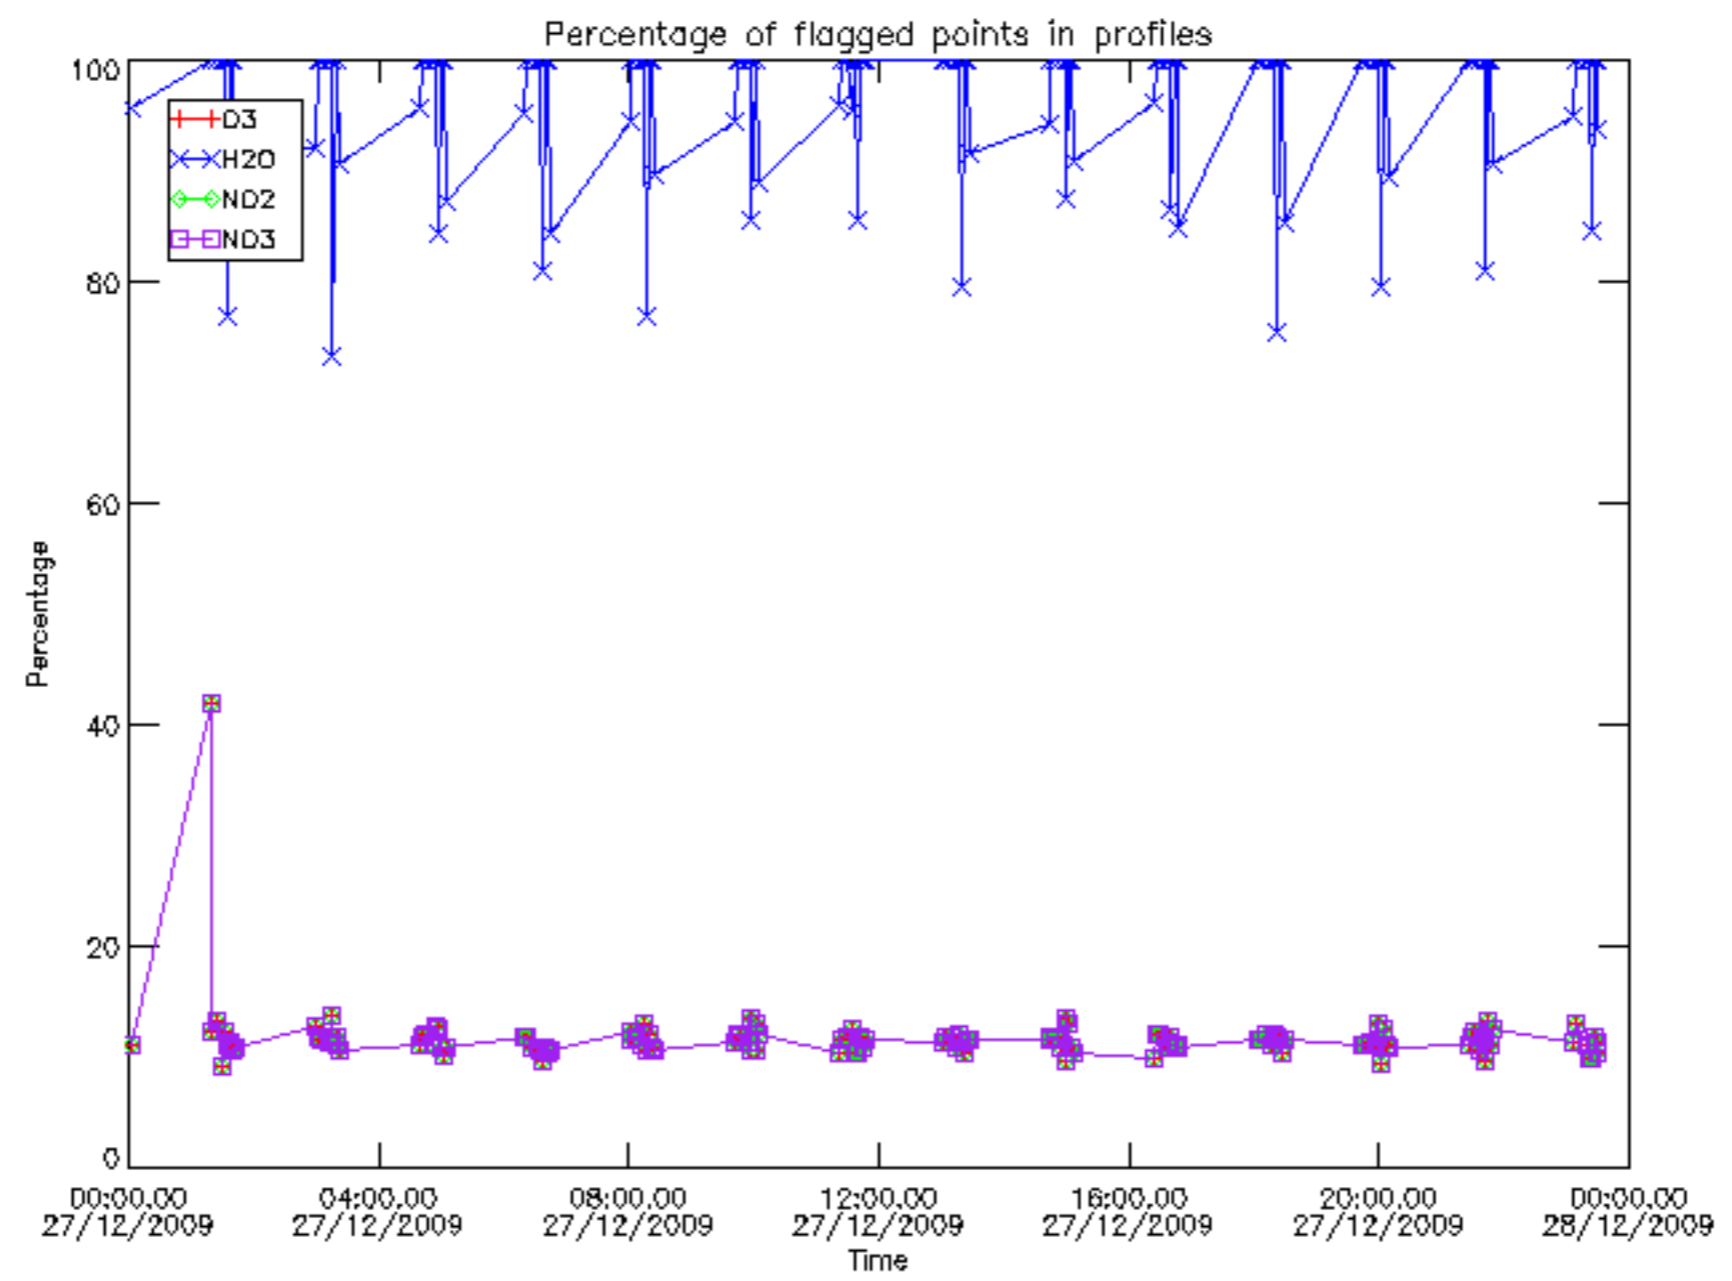

Percentage of flagged data per D3 profile

Percentage of flagged data per H2O profile