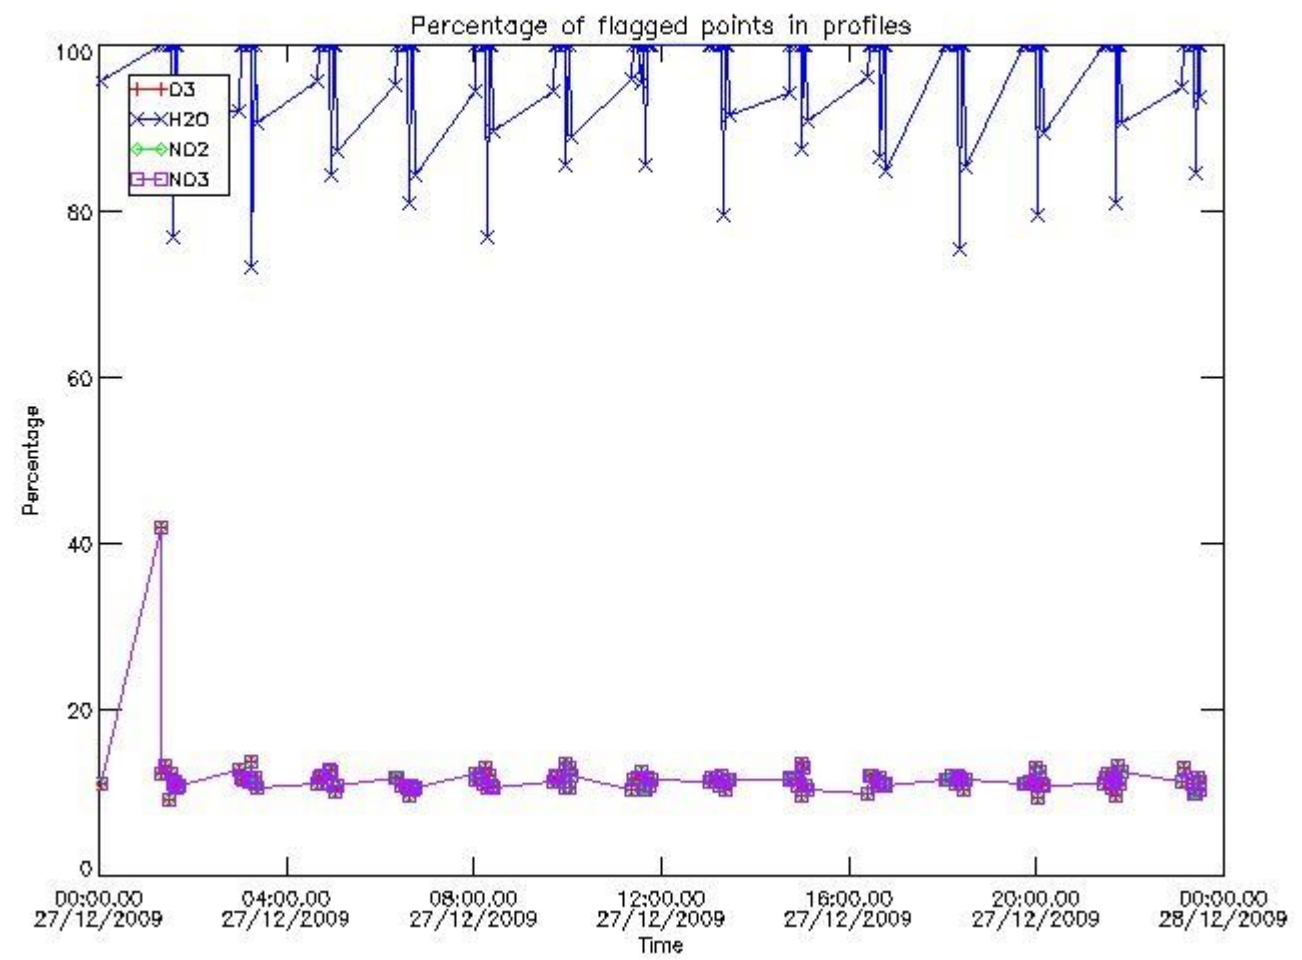

3. Quality information per product

In this section it is plotted some information contained in the Quality Summary data set of the level 2 products. Only products in dark limb conditions and without errors (error flag in the MPH set to "0") are used.

3.1 Plot quality information per product (time dependant)

3.2 Plot quality information per product (world map)