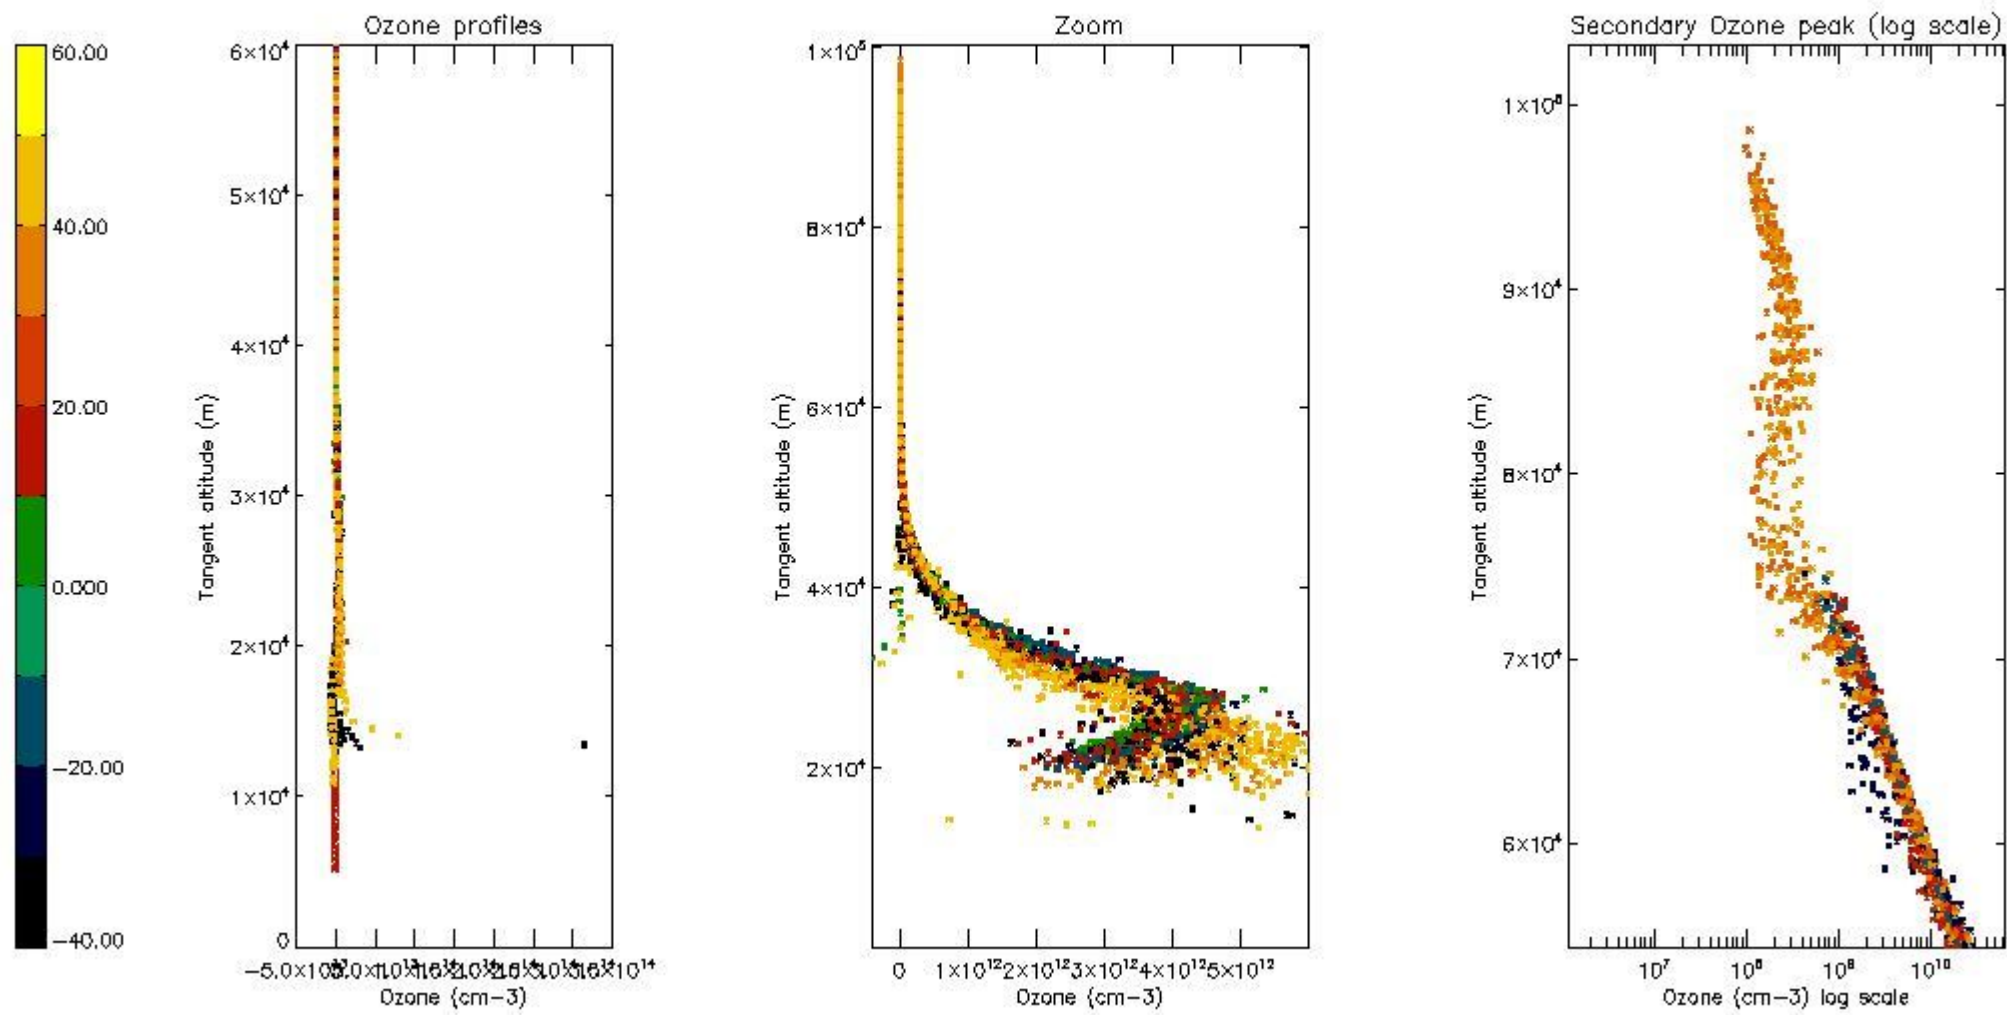

STD < 10	10
STD < 5	4

5.2 Plot ozone profiles for all STD (dark without errors)

The colorbar represents the latitude.

5.3 Plot ozone profiles where STD < 20% (dark without errors)

The colorbar represents the latitude.