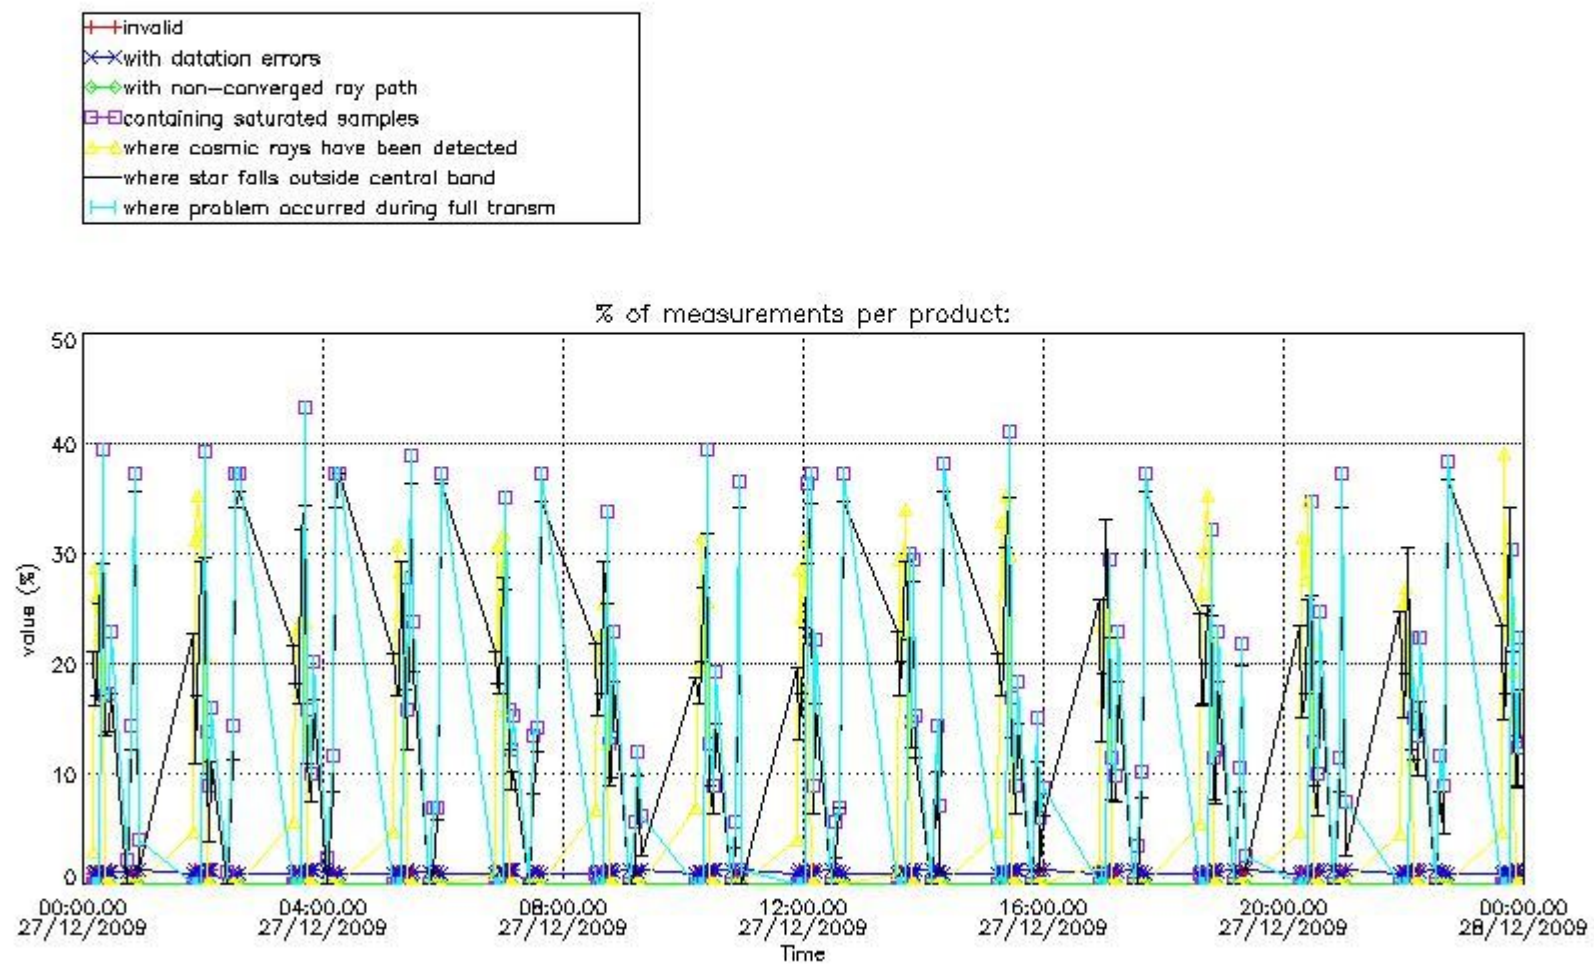

3.1 Plot quality information per product (time dependant)

3.2 Plot quality information per product (world map)

Percentage of flagged data per O3 profile

Percentage of flagged data per H2O profile

Percentage of flagged data per NO2 profile

Percentage of flagged data per NO3 profile

4. Level 1 quality information per product

In this section it is plotted some information contained in the Quality Summary data set of the level 2 products that comes from the level 1b processing. Products without errors (error flag in the MPH set to "0") are used.

4.1 Plot quality information per product (time dependant) coming from level 1b processing

4.1.1 Plot level 1 quality information per product (time dependant): ENVISAT ASCENDING passes

4.1.2 Plot level 1 quality information per product (time dependant): ENVI SAT DESCENDING passes

5. Trace gas profiles

5.1 Ozone statistics based on quality of products

The final quality of the products can be "measured" using the STD (Standard Deviation) attached to every point profile. This information is written to the parameter GOM_NL__2P/NL_LOCAL_SPECIES_DENSITY/o3_std of the level 2 products. The table below shows the statistics for given STD ranges.