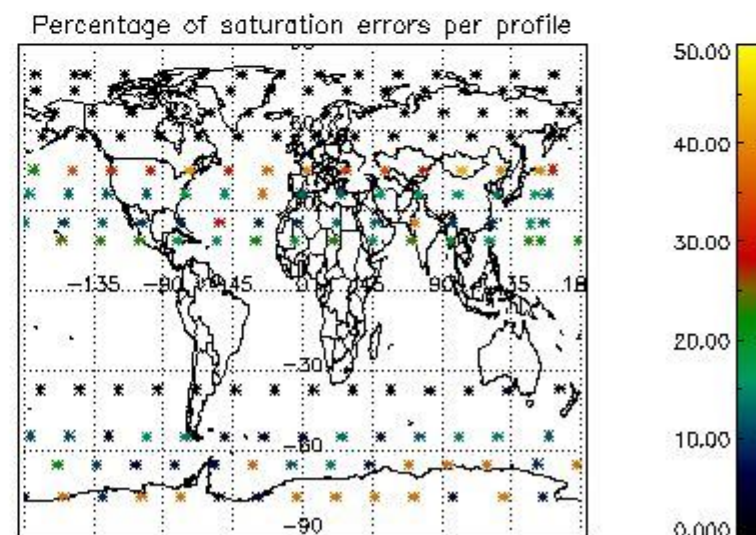

5. Trace gas profiles

5.1 Ozone statistics based on quality of products

The final quality of the products can be "measured" using the STD (Standard Deviation) attached to every point profile. This information is written to the parameter GOM_NL__2P/NL_LOCAL_SPECIES_DENSITY/o3_std of the level 2 products. The table below shows the statistics for given STD ranges.

The statistics are given with respect to the overall valid production:

- Products without fatal errors: GOM_NL__2P/MPH/PRODUCT_ERR=0
- Valid point profile: GOM_NL__2P/NL_LOCAL_SPECIES_DENSITY/pcd(0)=0

The 'Criteria' is applied to valid points of dark limb products:

- Products in dark limb illumination condition: GOM_NL__2P/NL_SUMMARY_QUALITY/obs_ill_cond=0
- Products without fatal errors: GOM_NL__2P/MPH/PRODUCT_ERR=0
- Valid point profile: GOM_NL__2P/NL_LOCAL_SPECIES_DENSITY/pcd(0)=0

So, the table below shows the percentage of dark limb and valid observations for each criteria with respect to the overall valid daily observations.

Criteria	% of total production
All STD	32
STD < 20	14