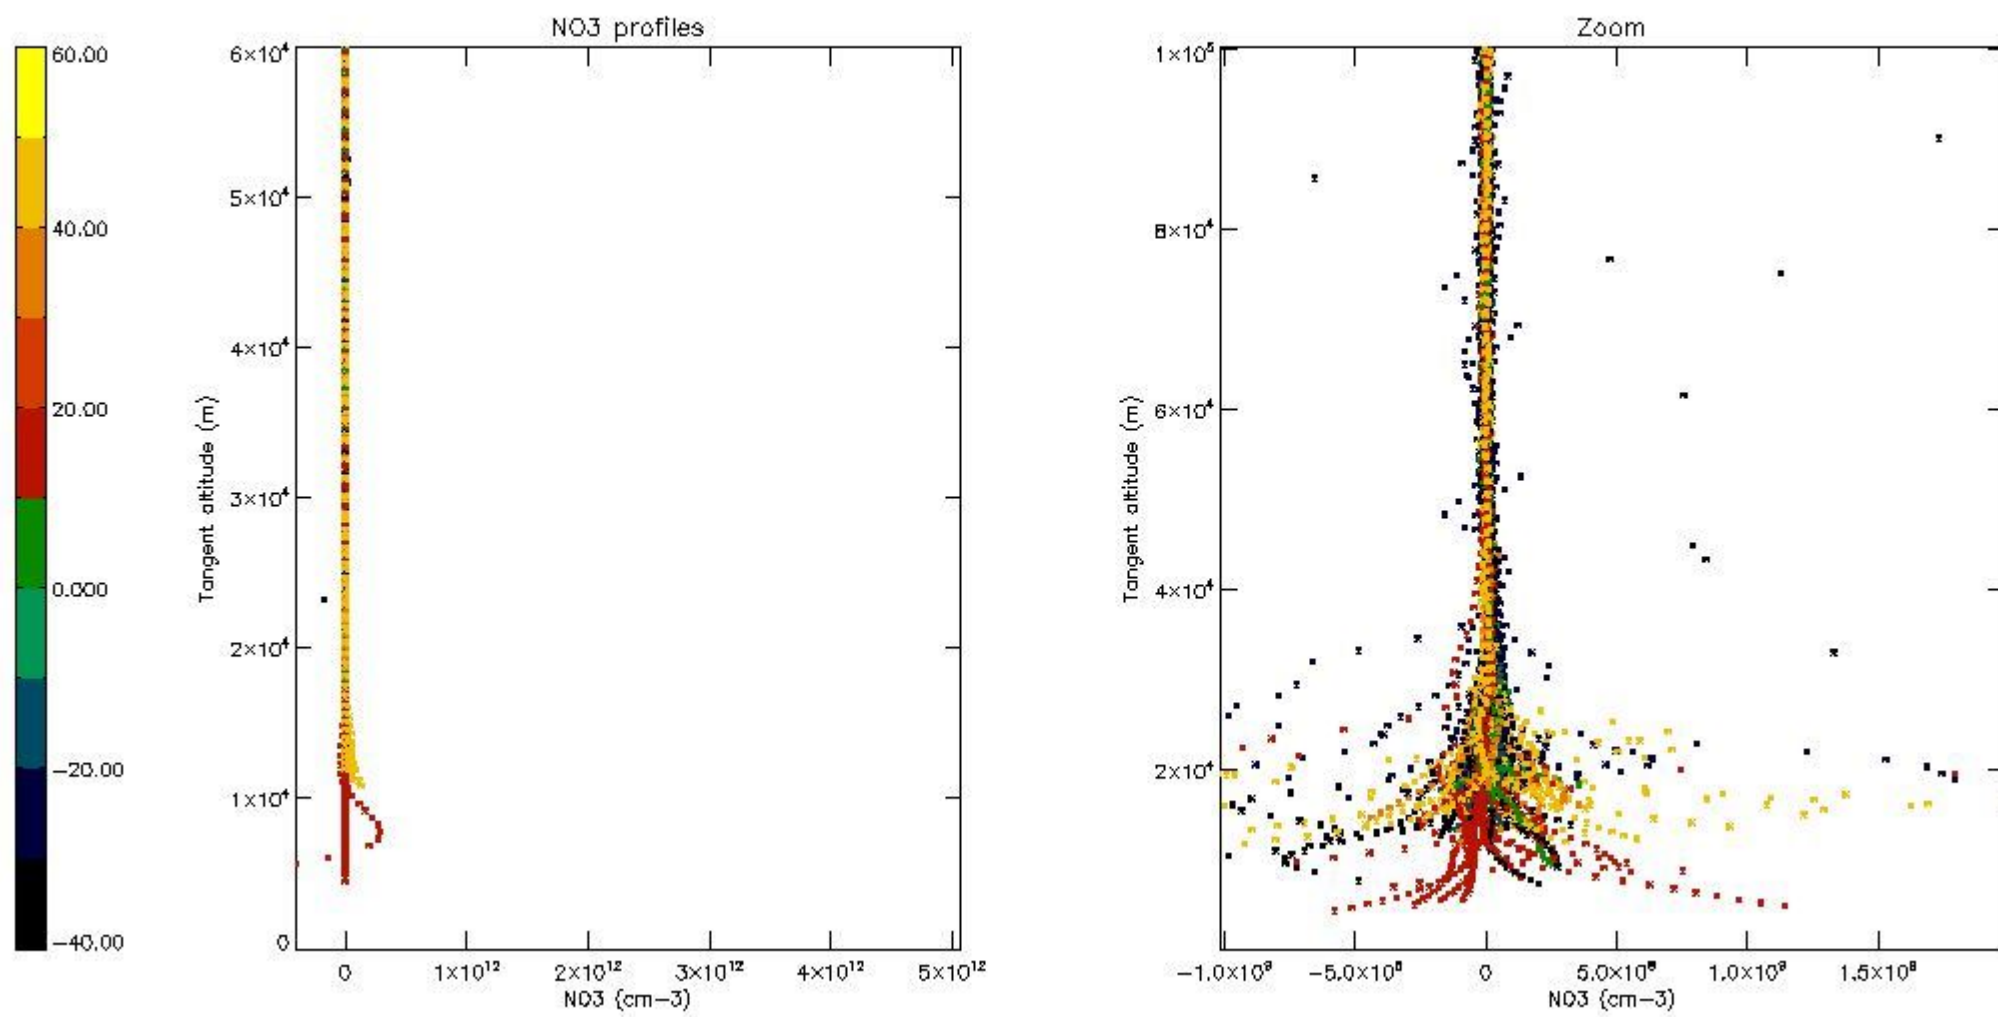

5.8 Plot H2O profiles for all STD (only for occultations of stars 1,2,3,4,13,14,16,26,63 dark without errors)

The colorbar represents the latitude.