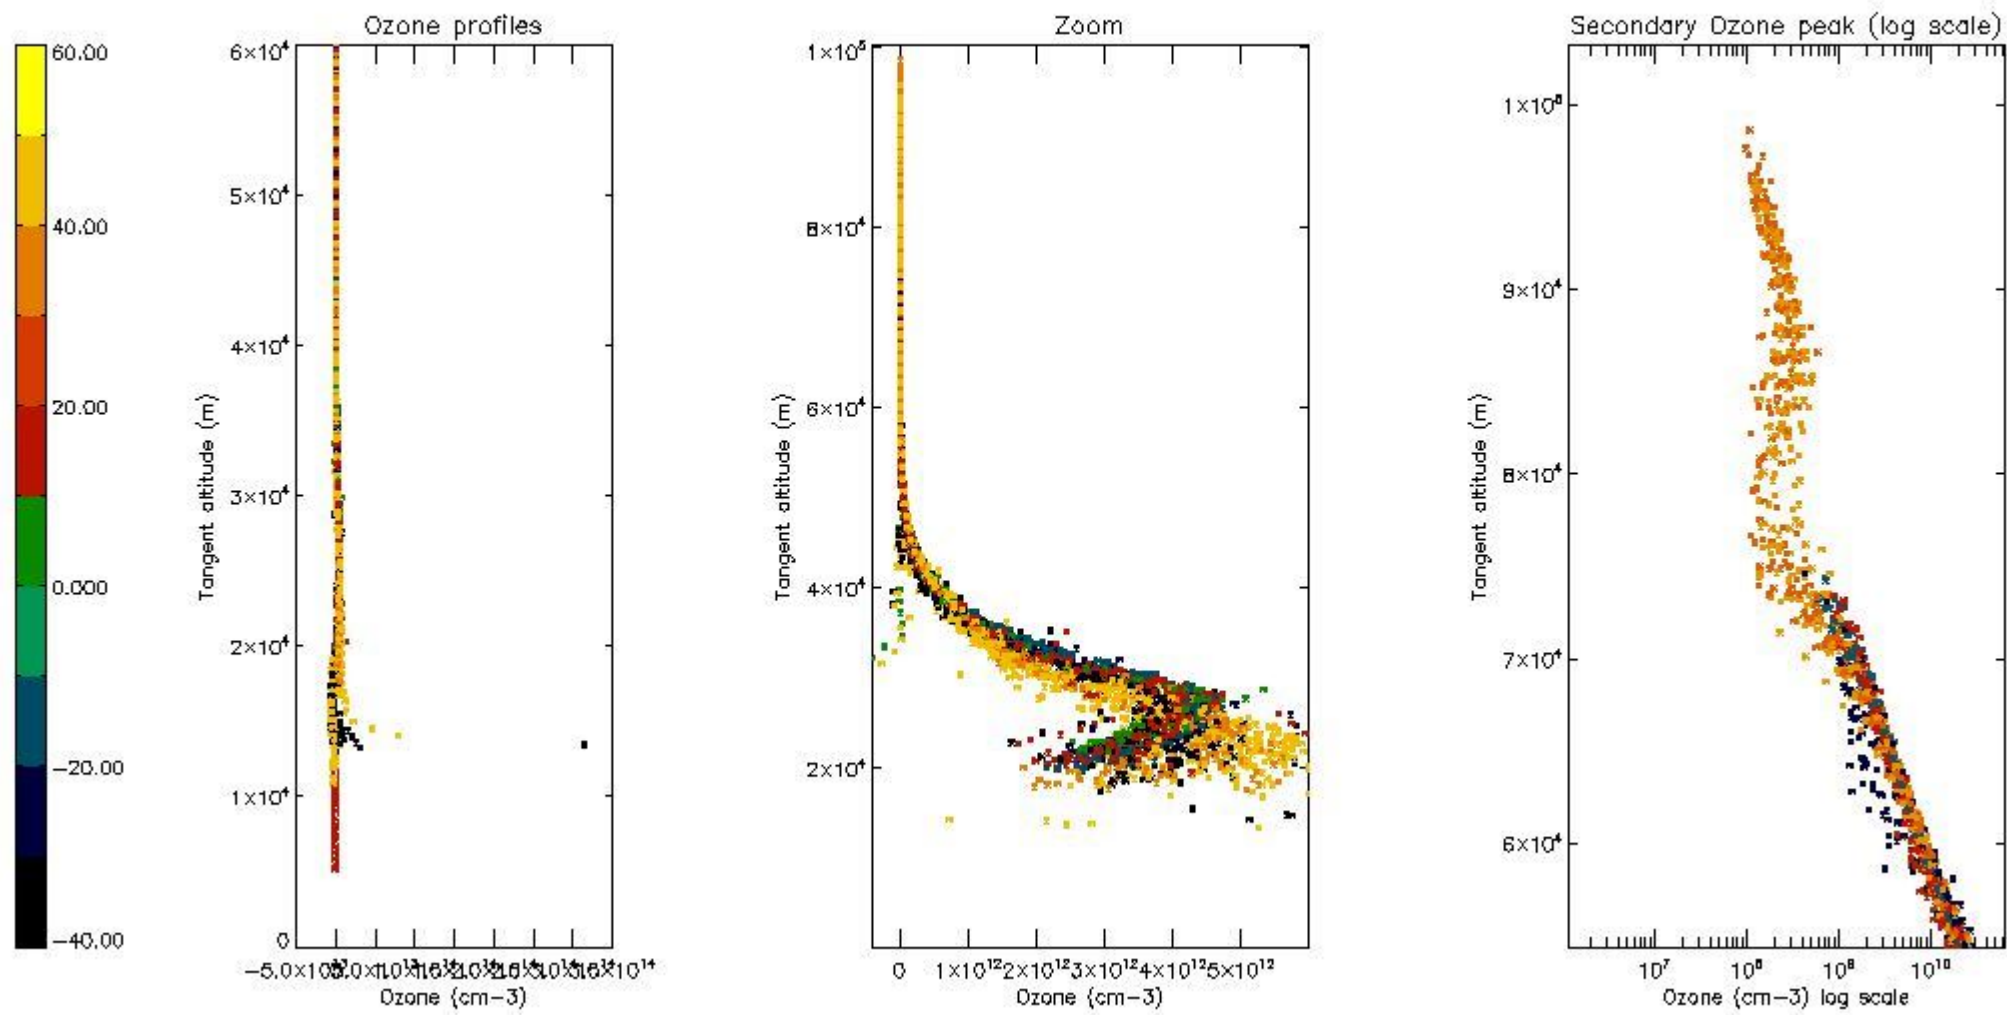

STD < 10	10
STD < 5	4

5.2 Plot ozone profiles for all STD (dark without errors)

The colorbar represents the latitude.

5.3 Plot ozone profiles where STD < 20% (dark without errors)

The colorbar represents the latitude.

5.4 Plot ozone profiles where $STD < 10\%$ (dark without errors)

The colorbar represents the latitude.

5.5 Plot ozone profiles where STD < 5% (dark without errors)

The colorbar represents the latitude.

5.6 Plot NO₂ profiles for all STD (dark without errors)