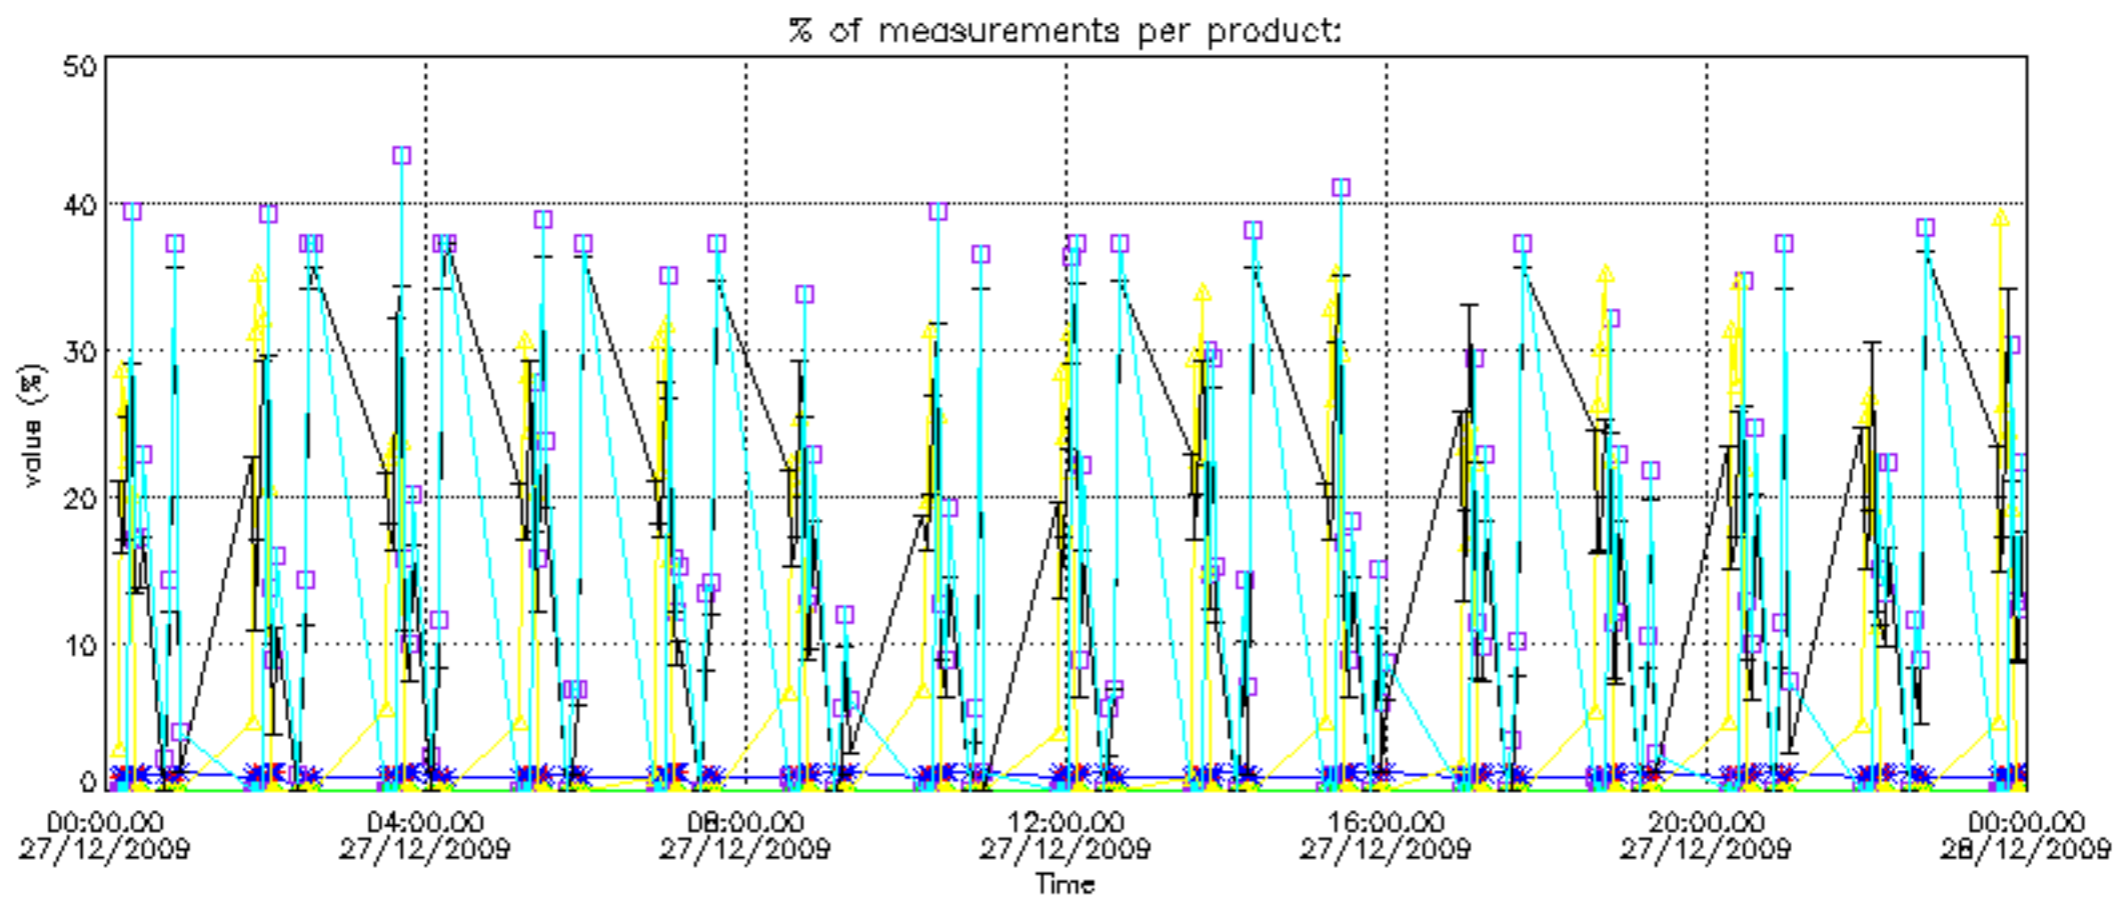

Percentage of cosmic ray hits per profile

Percentage of datation errors per profile