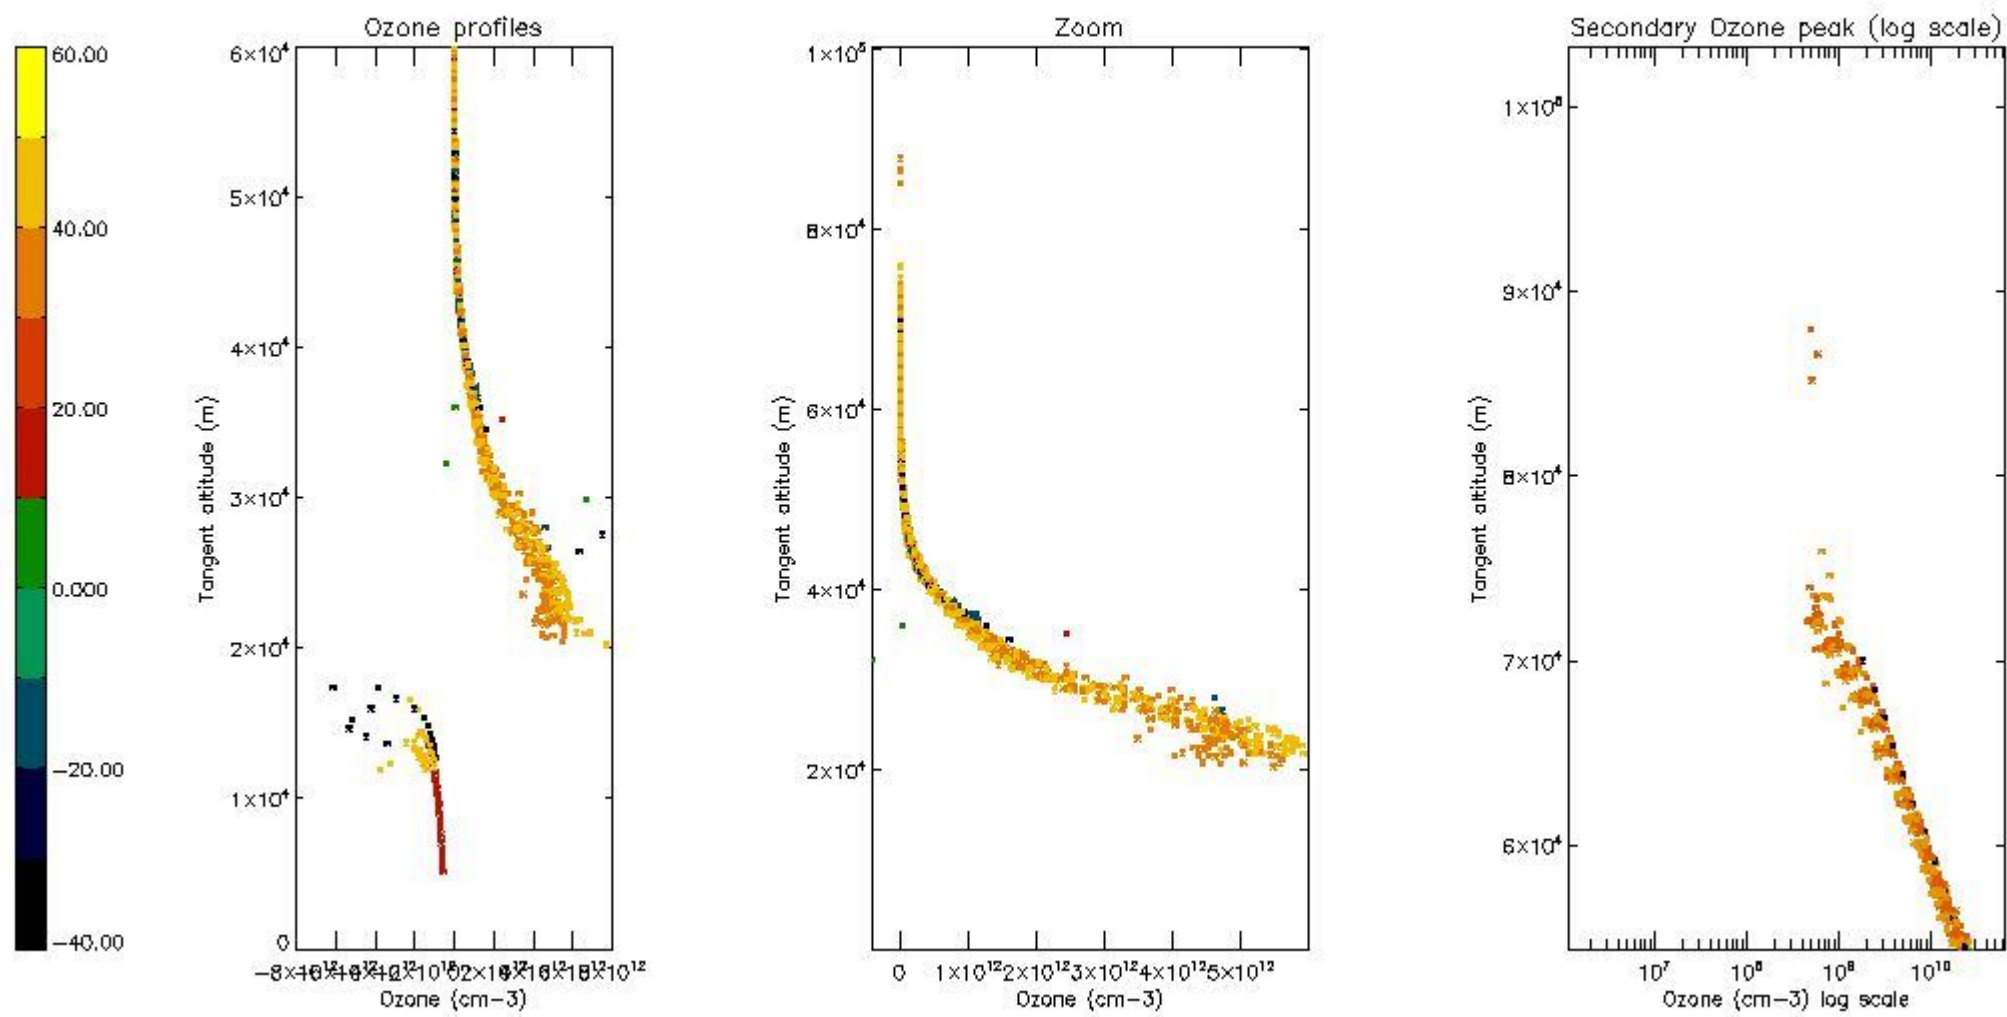

5.6 Plot NO₂ profiles for all STD (dark without errors)

The colorbar represents the latitude.