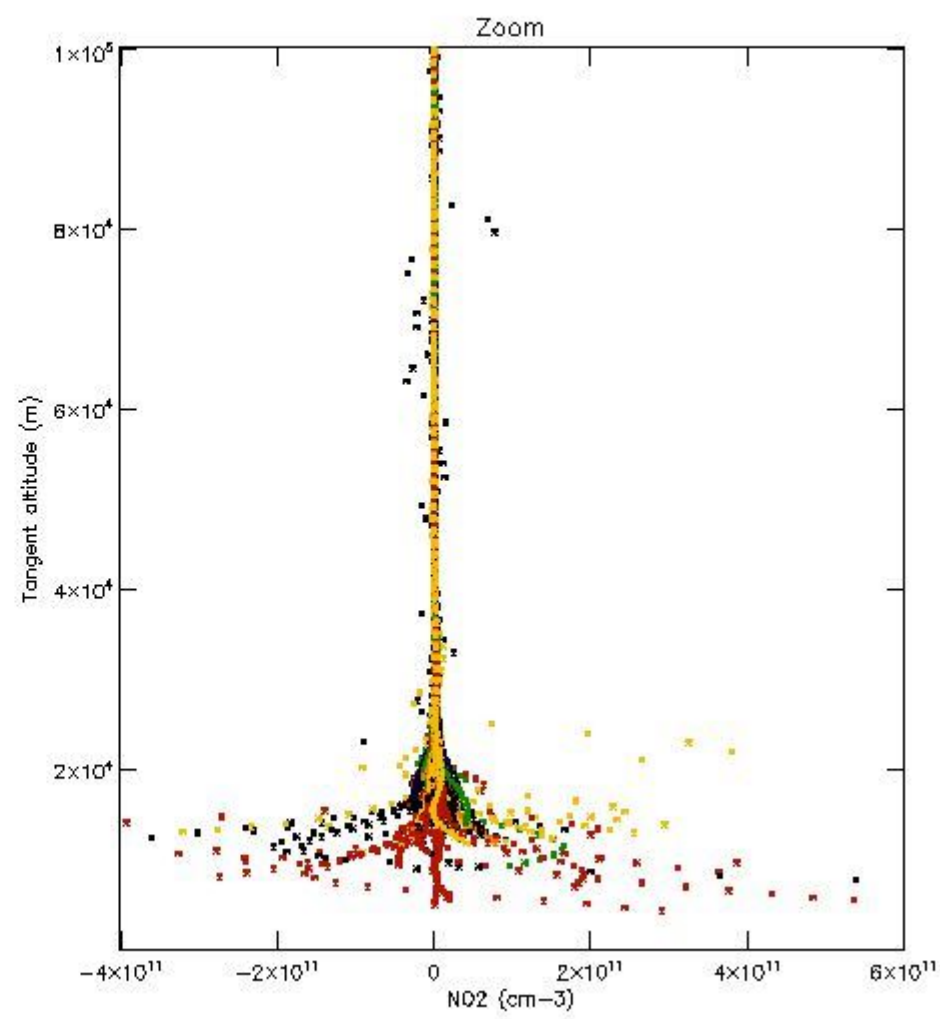

5.7 Plot NO3 profiles for all STD (dark without errors)

The colorbar represents the latitude.