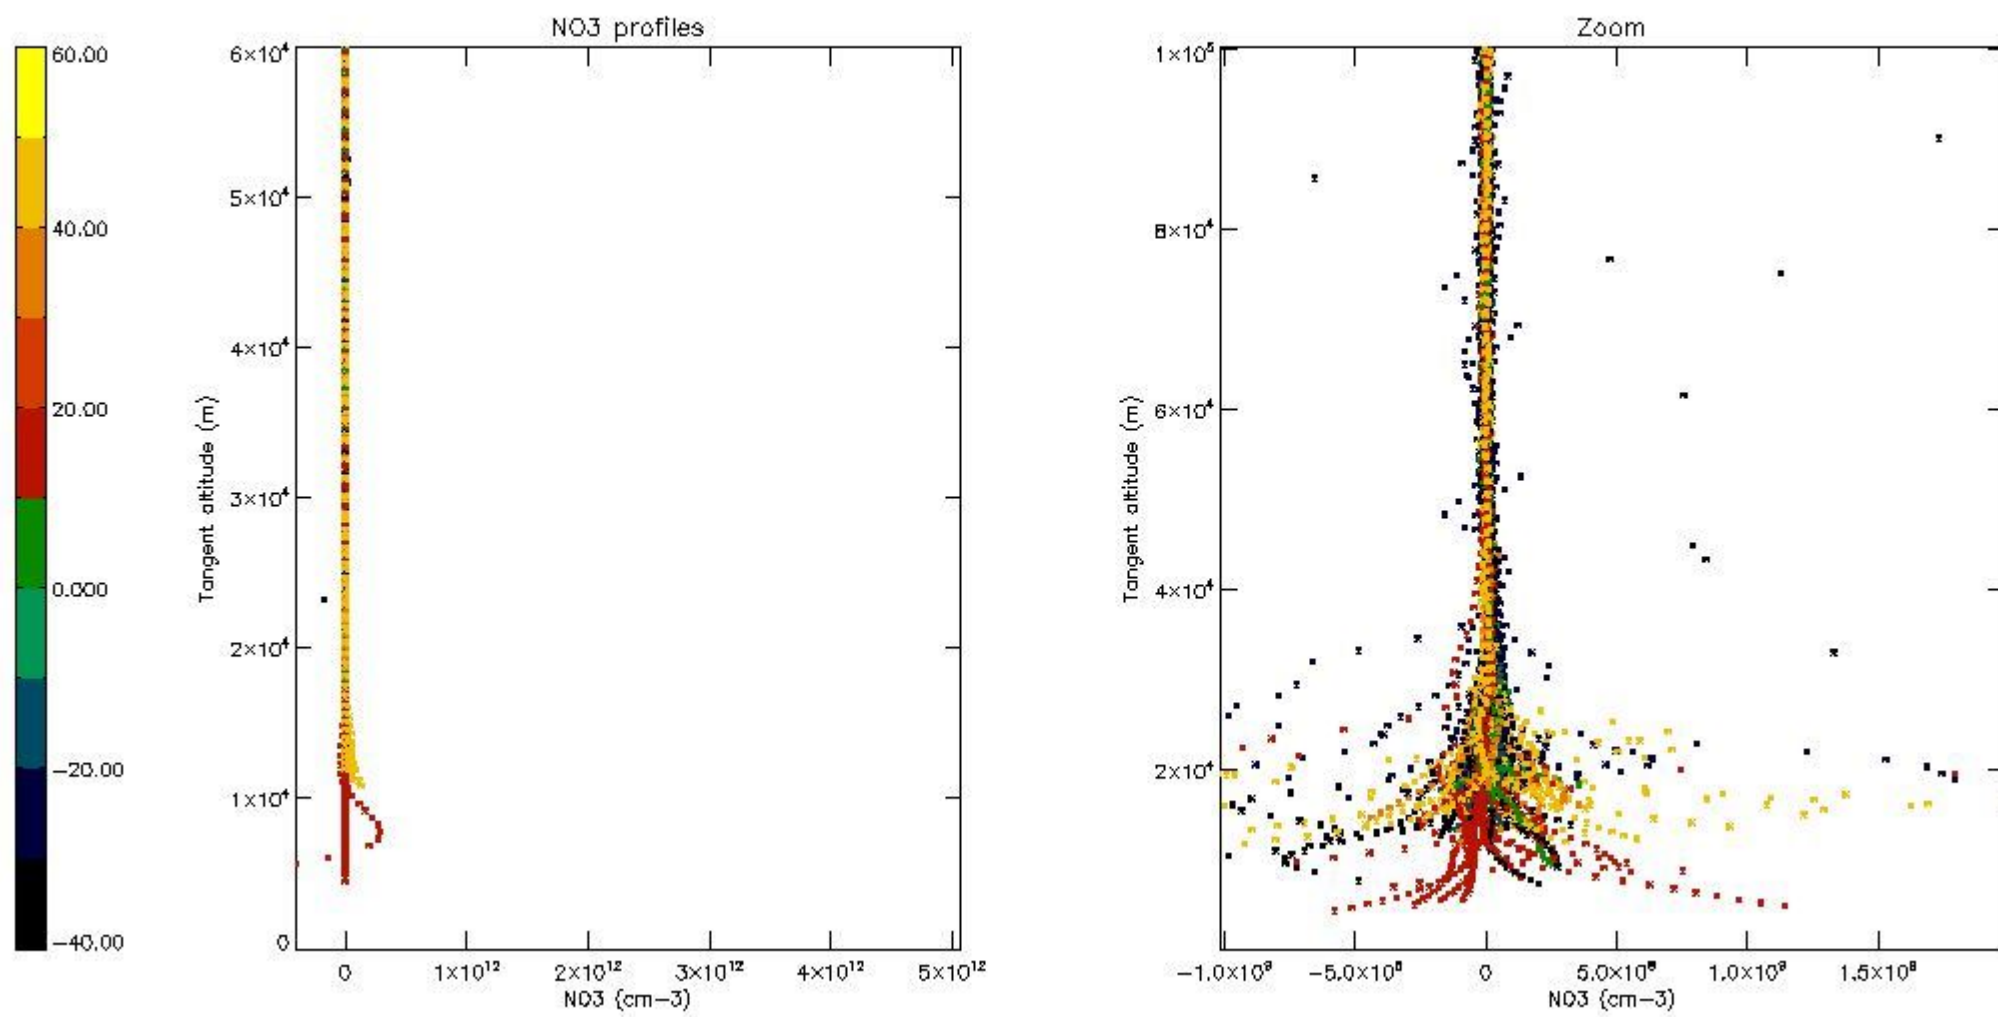

5.4 Plot ozone profiles where $STD < 10\%$ (dark without errors)

The colorbar represents the latitude.

5.5 Plot ozone profiles where STD < 5% (dark without errors)

The colorbar represents the latitude.

5.6 Plot NO₂ profiles for all STD (dark without errors)

The colorbar represents the latitude.

5.7 Plot NO3 profiles for all STD (dark without errors)

The colorbar represents the latitude.

5.8 Plot H2O profiles for all STD (only for occultations of stars 1,2,3,4,13,14,16,26,63 dark without errors)