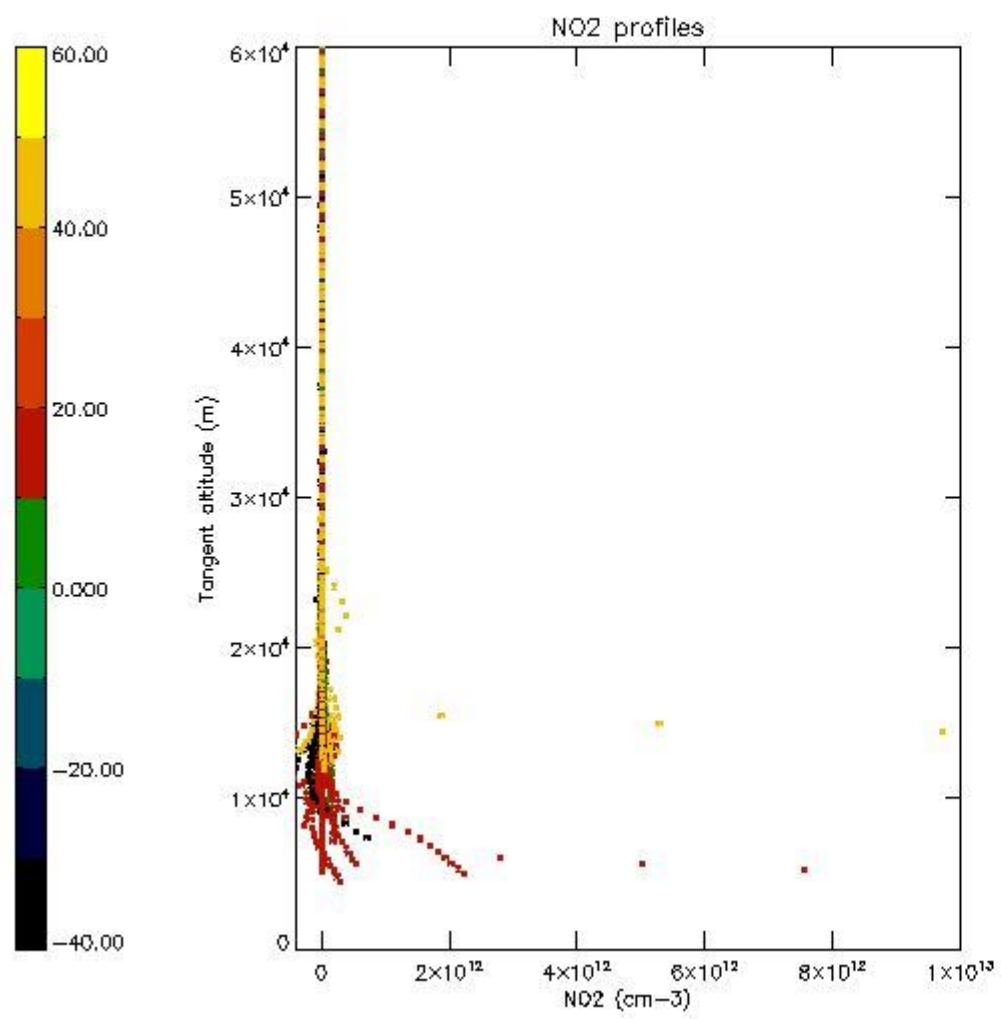

5.7 Plot NO3 profiles for all STD (dark without errors)

The colorbar represents the latitude.