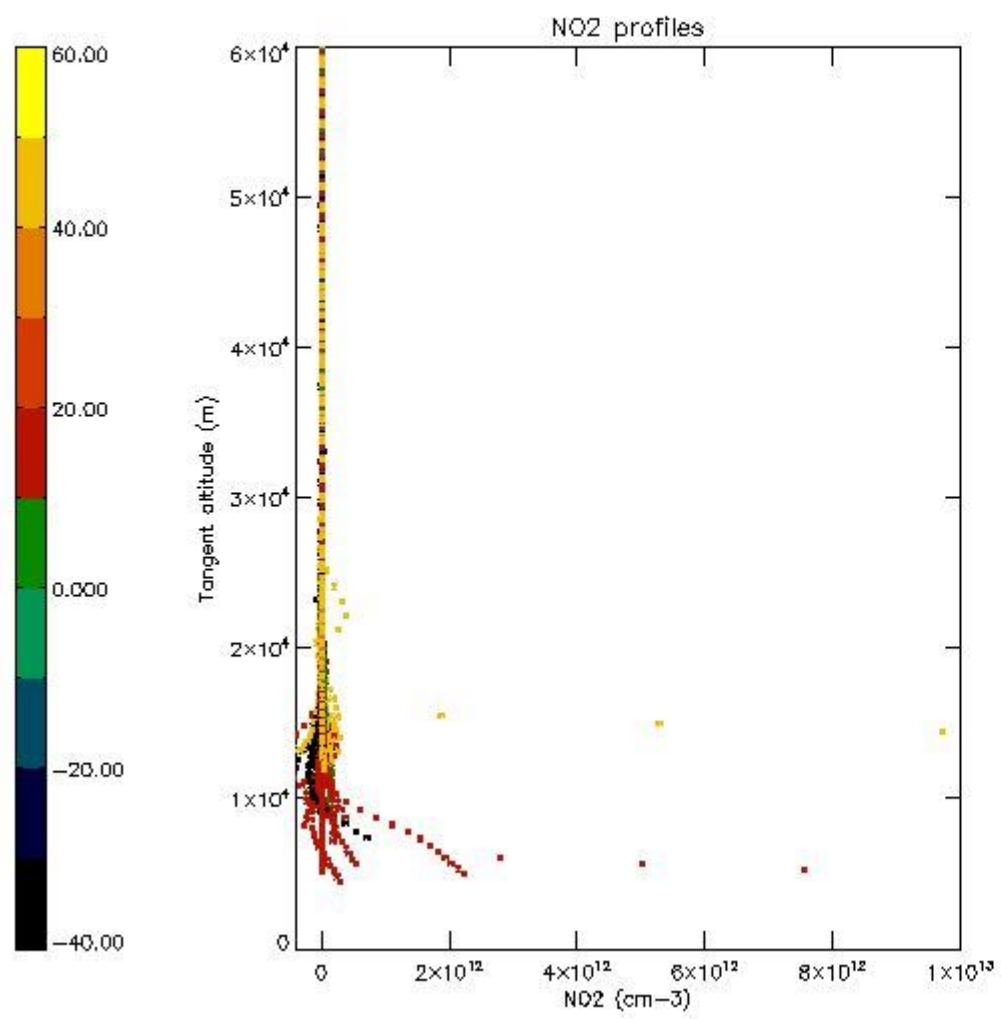

STD < 10	10
STD < 5	4

5.2 Plot ozone profiles for all STD (dark without errors)

The colorbar represents the latitude.

5.3 Plot ozone profiles where STD < 20% (dark without errors)

The colorbar represents the latitude.

5.4 Plot ozone profiles where $STD < 10\%$ (dark without errors)

The colorbar represents the latitude.

5.5 Plot ozone profiles where STD < 5% (dark without errors)

The colorbar represents the latitude.

5.6 Plot NO₂ profiles for all STD (dark without errors)

The colorbar represents the latitude.

5.7 Plot NO3 profiles for all STD (dark without errors)

The colorbar represents the latitude.

5.8 Plot H2O profiles for all STD (only for occultations of stars 1,2,3,4,13,14,16,26,63 dark without errors)