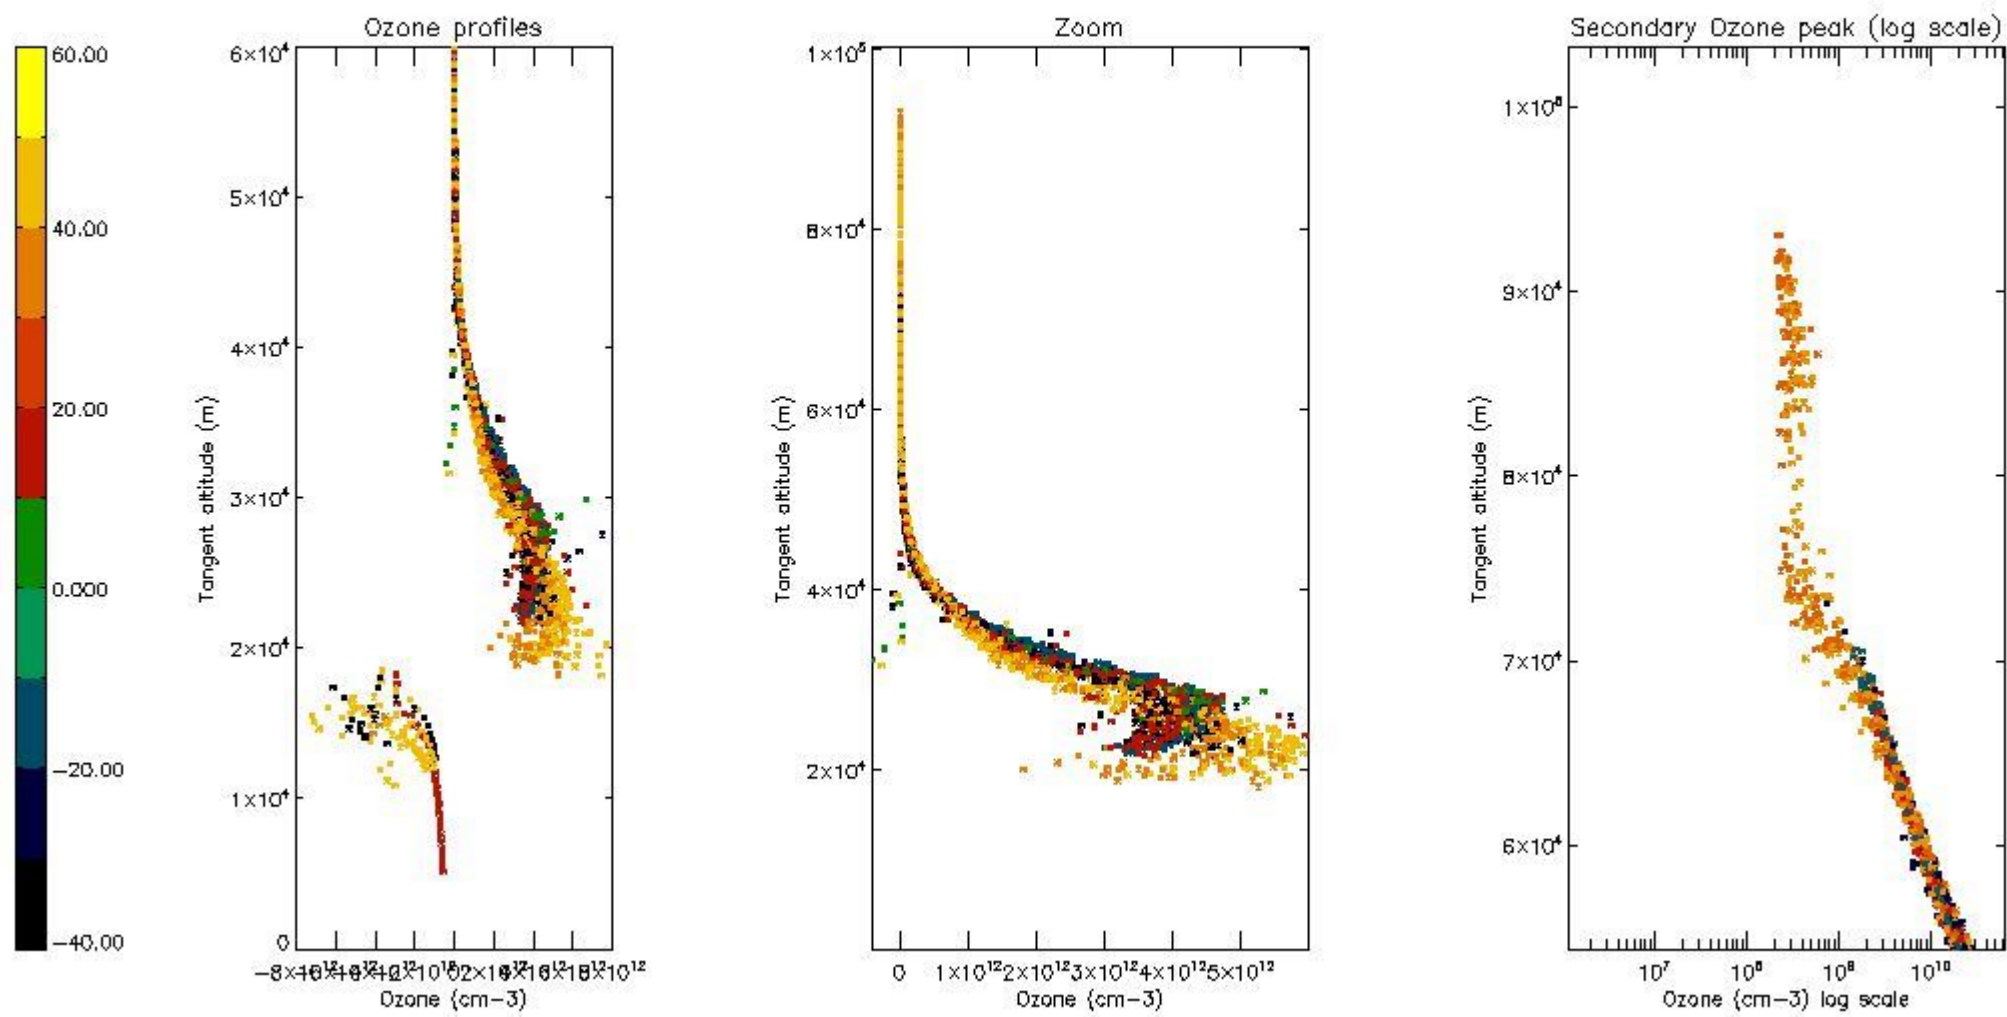

5.5 Plot ozone profiles where $STD < 5\%$ (dark without errors)

The colorbar represents the latitude.