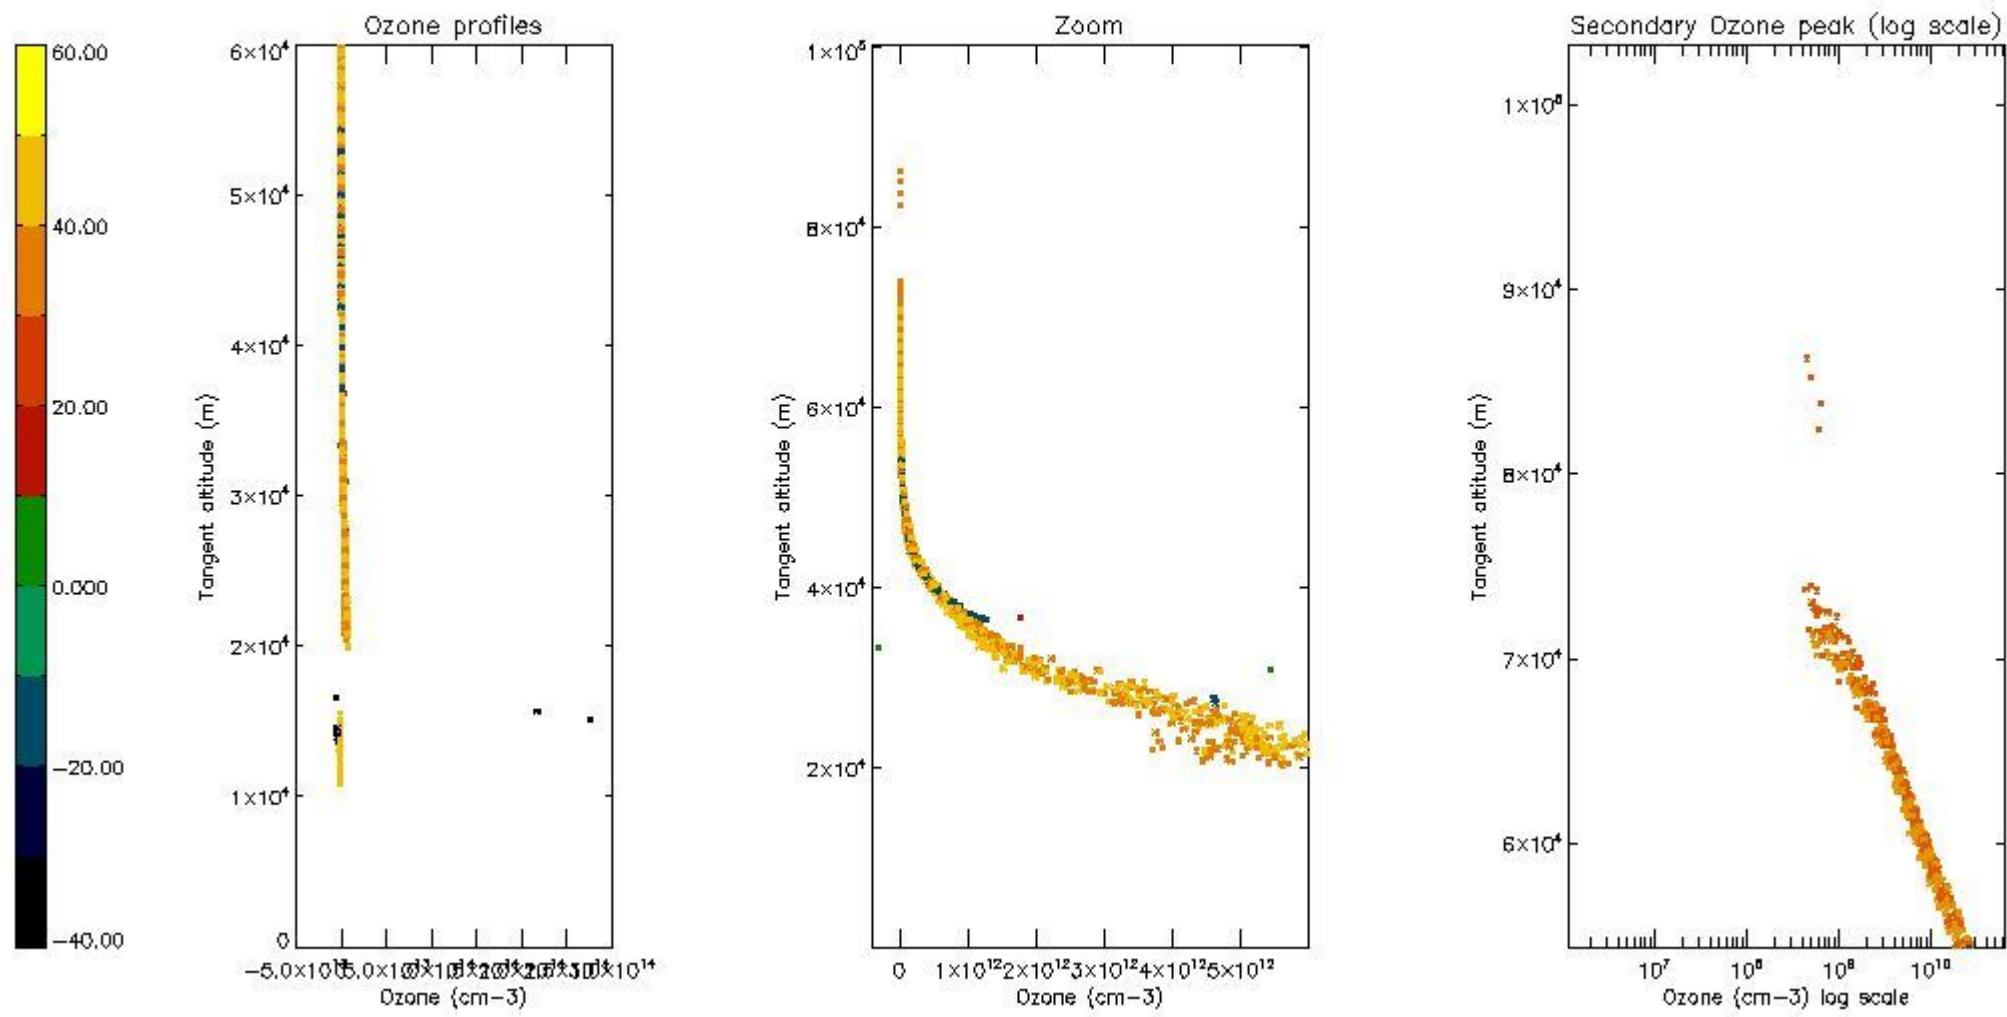

STD < 10	10
STD < 5	4

5.2 Plot ozone profiles for all STD (dark without errors)

The colorbar represents the latitude.

5.3 Plot ozone profiles where STD < 20% (dark without errors)

The colorbar represents the latitude.

5.4 Plot ozone profiles where STD < 10% (dark without errors)

The colorbar represents the latitude.

5.5 Plot ozone profiles where $STD < 5\%$ (dark without errors)

The colorbar represents the latitude.

5.6 Plot NO₂ profiles for all STD (dark without errors)