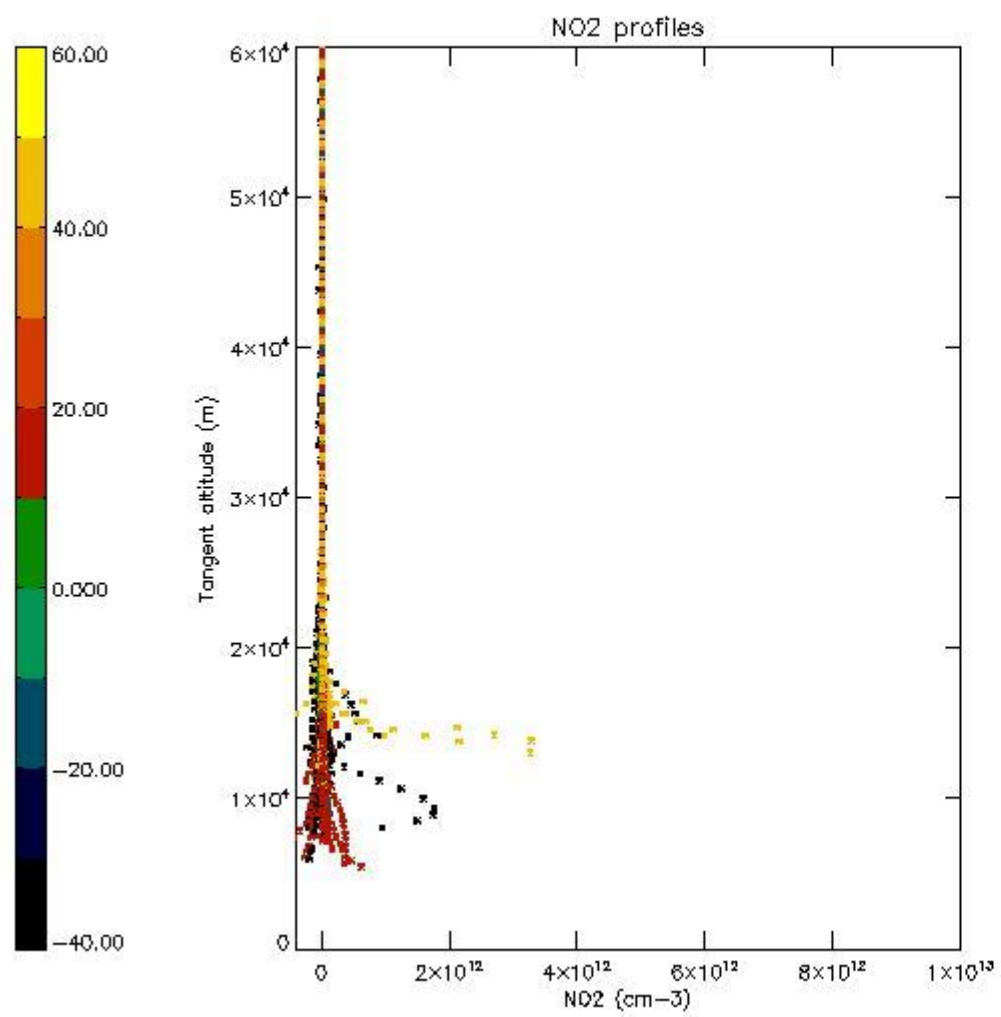

So, the table below shows the percentage of dark limb and valid observations for each criteria with respect to the overall valid daily observations.

Criteria	% of total production
All STD	34
STD < 20	14

STD < 10	10
STD < 5	4

5.2 Plot ozone profiles for all STD (dark without errors)

The colorbar represents the latitude.

5.3 Plot ozone profiles where STD < 20% (dark without errors)

The colorbar represents the latitude.

5.4 Plot ozone profiles where STD < 10% (dark without errors)

The colorbar represents the latitude.

5.5 Plot ozone profiles where $STD < 5\%$ (dark without errors)

The colorbar represents the latitude.

5.6 Plot NO₂ profiles for all STD (dark without errors)

The colorbar represents the latitude.

5.7 Plot NO3 profiles for all STD (dark without errors)

The colorbar represents the latitude.

5.8 Plot H2O profiles for all STD (only for occultations of stars 1,2,3,4,13,14,16,26,63 dark without errors)