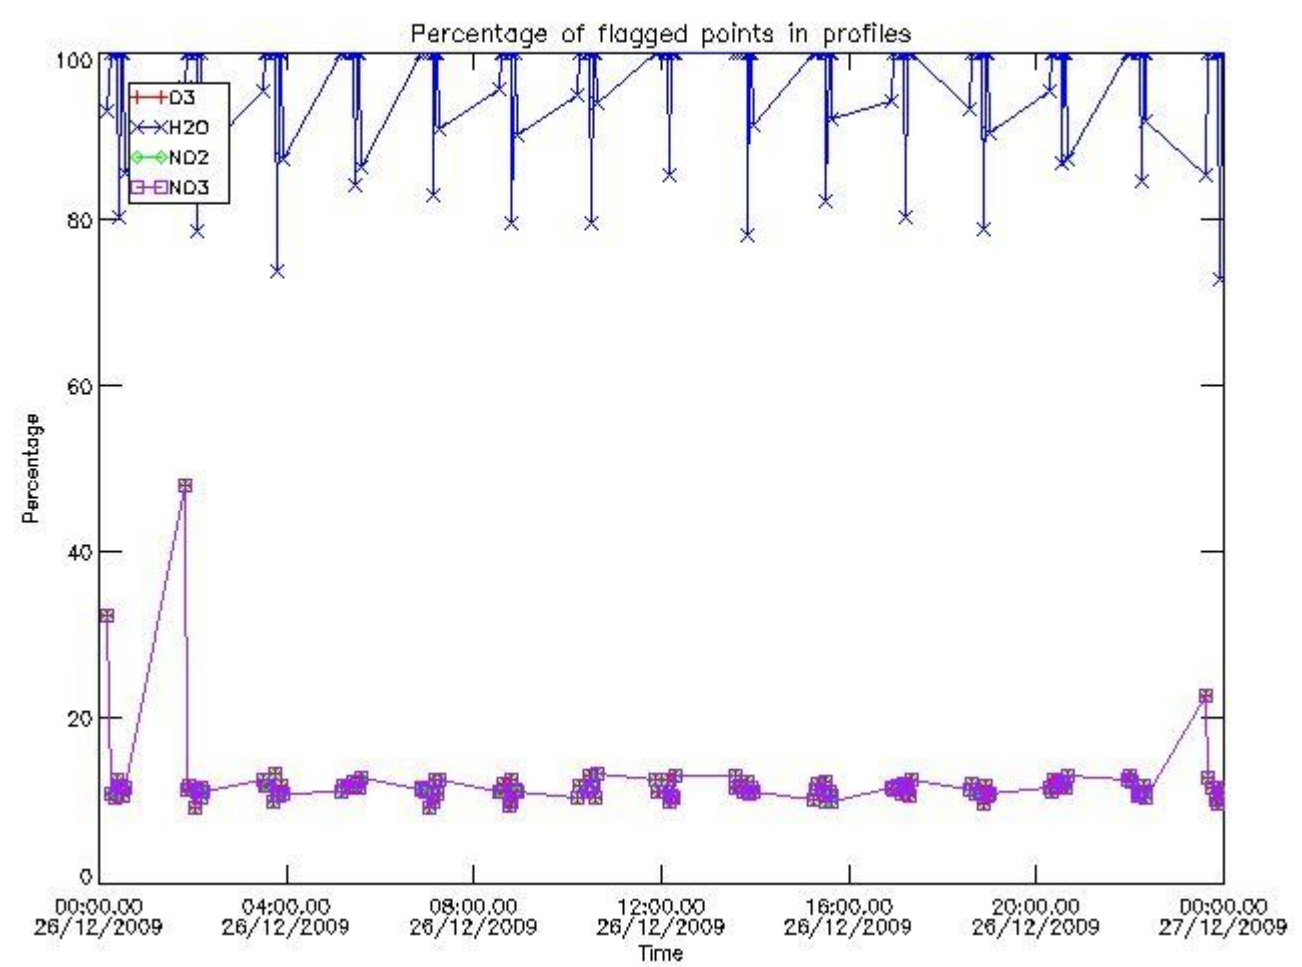

3. Quality information per product

In this section it is plotted some information contained in the Quality Summary data set of the level 2 products. Only products in dark limb conditions and without errors (error flag in the MPH set to "0") are used.

3.1 Plot quality information per product (time dependant)

Percentage of flagged data per O3 profile

Percentage of flagged data per H2O profile