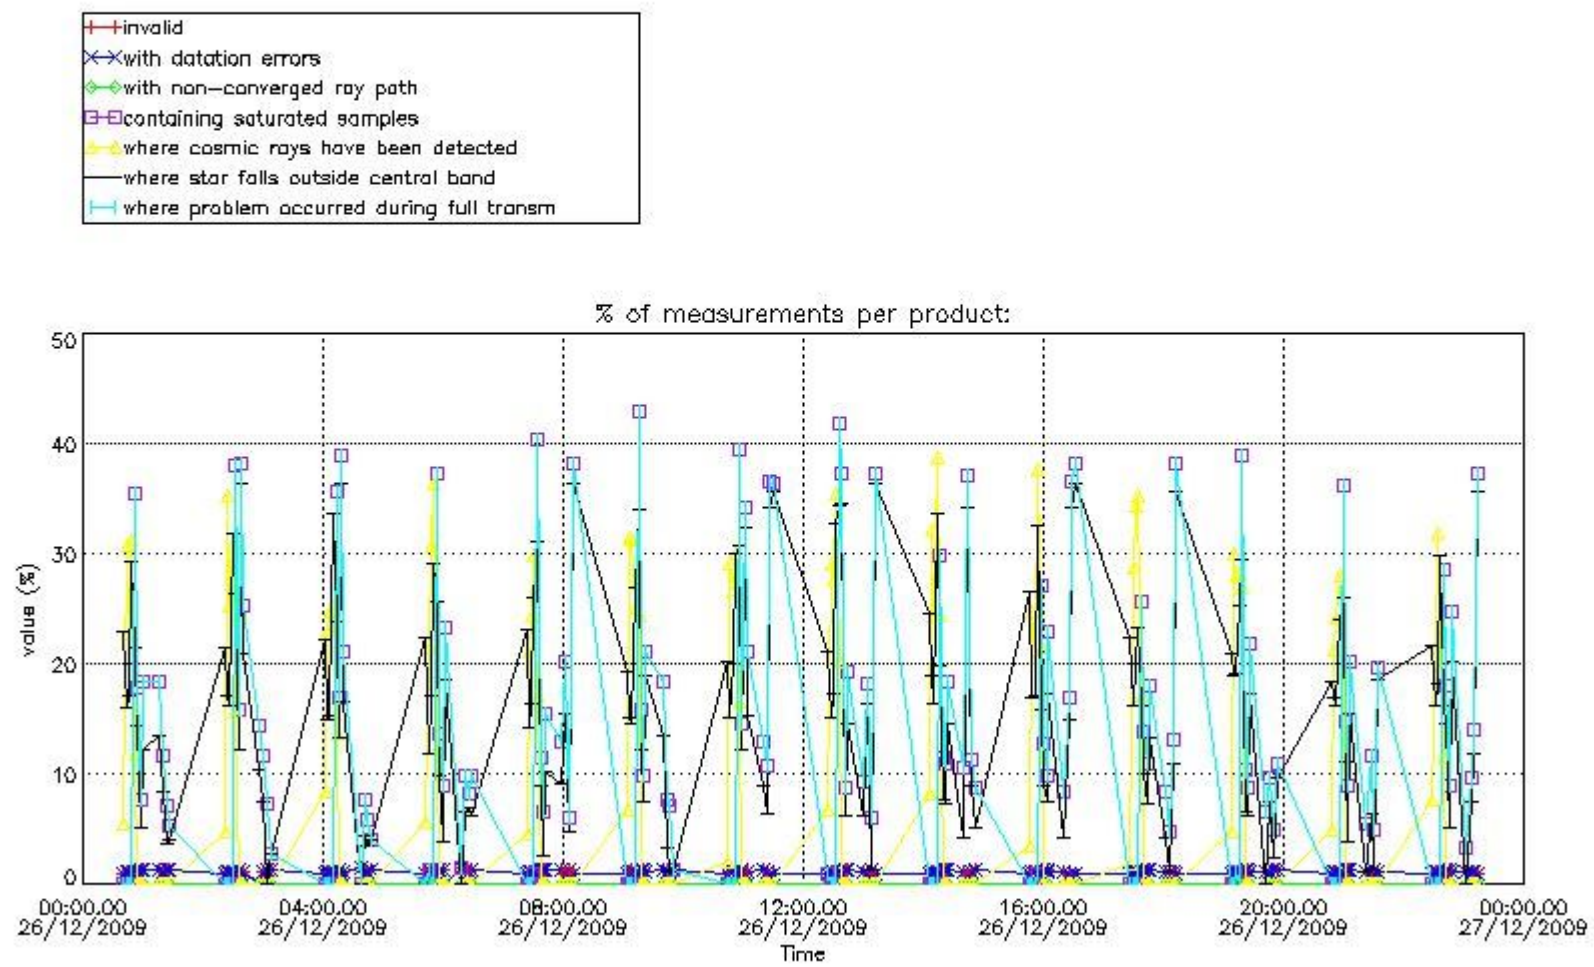

[6. Auxiliary Data Files used for the production reported in section 2](#)

This report presents the daily analysis on parameters extracted from GOMOS level 2 data (GOM_NL__2P). It is intended to monitor some important parameters that will impact the quality of these products. A list of level 2 products (and content) that have arrived during the reporting day to the PCF is also given.

3.1 Plot quality information per product (time dependant)

3.2 Plot quality information per product (world map)

Percentage of flagged data per O3 profile

Percentage of flagged data per H2O profile

Percentage of flagged data per NO2 profile

Percentage of flagged data per NO3 profile

4. Level 1 quality information per product

In this section it is plotted some information contained in the Quality Summary data set of the level 2 products that comes from the level 1b processing. Products without errors (error flag in the MPH set to "0") are used.

4.1 Plot quality information per product (time dependant) coming from level 1b processing

4.1.1 Plot level 1 quality information per product (time dependant): ENVISAT ASCENDING passes

4.1.2 Plot level 1 quality information per product (time dependant): ENVI SAT DESCENDING passes