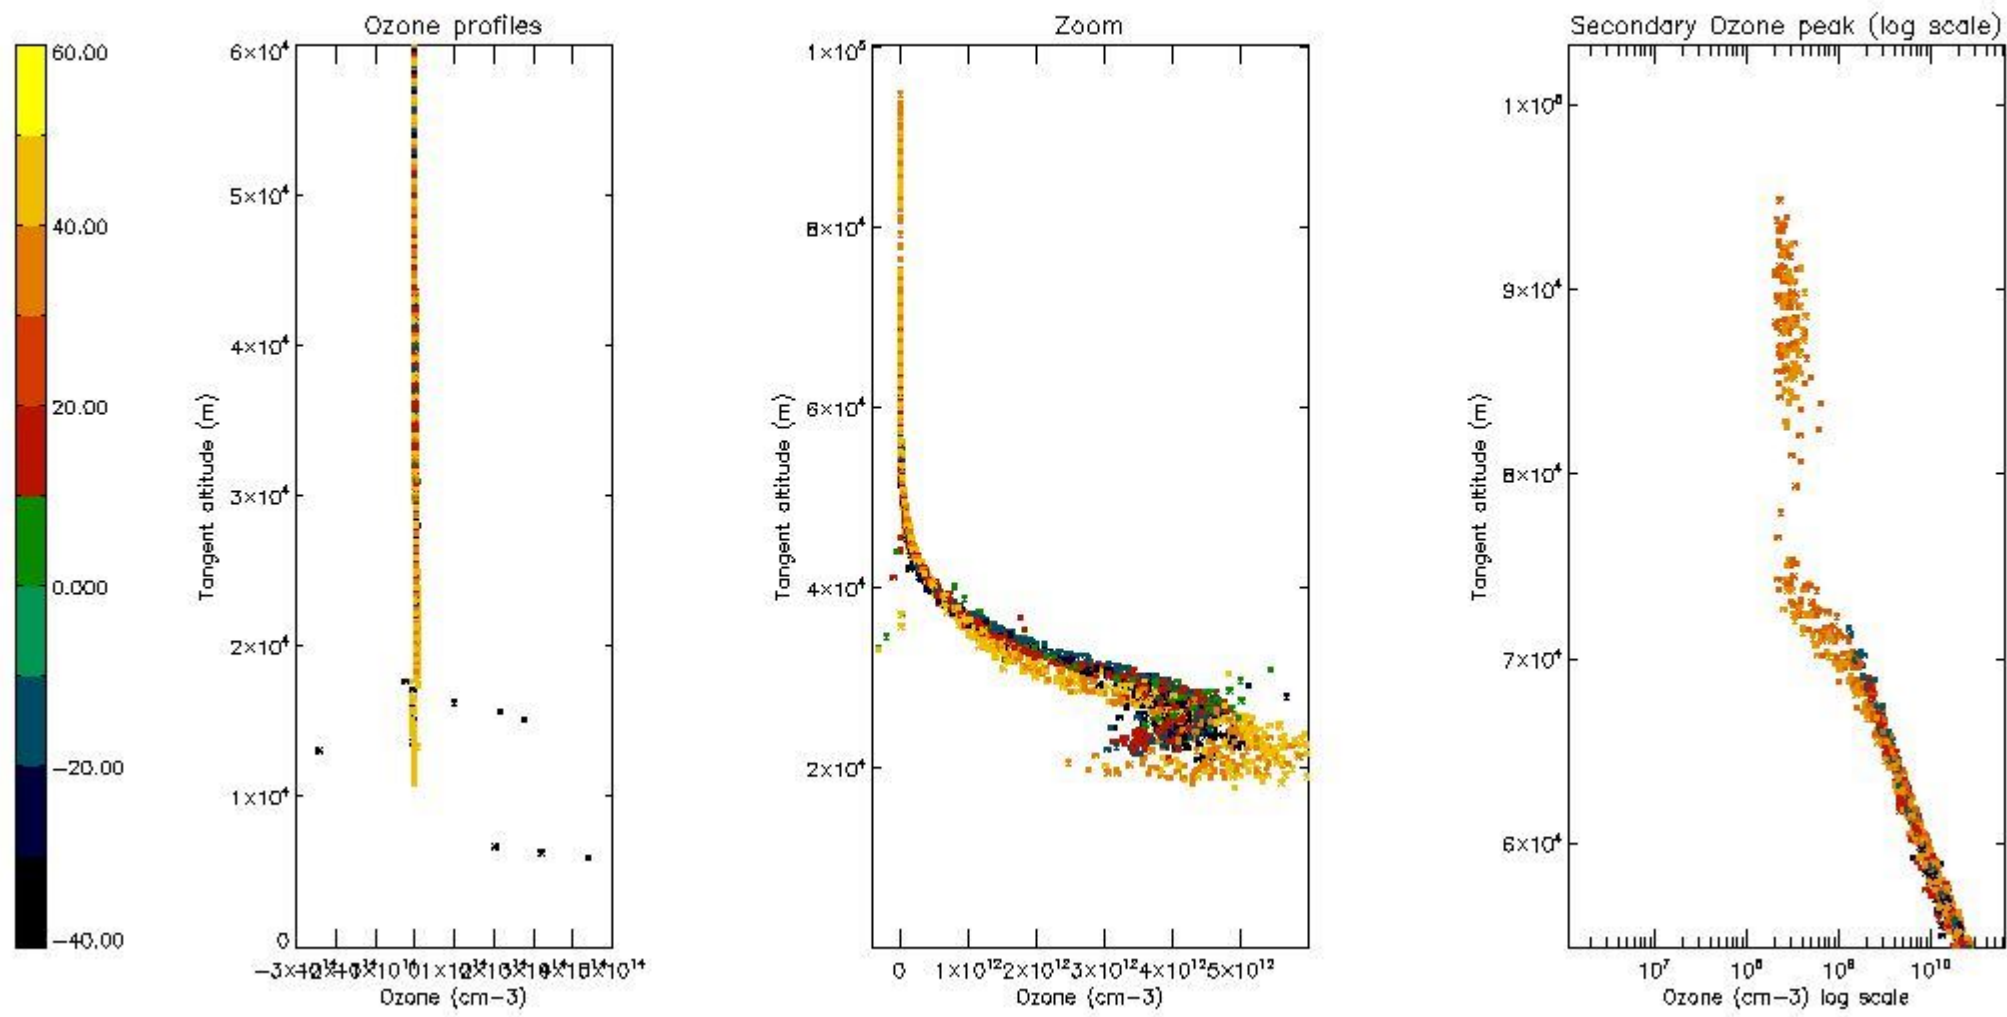

STD < 10	10
STD < 5	4

5.2 Plot ozone profiles for all STD (dark without errors)

The colorbar represents the latitude.

5.3 Plot ozone profiles where STD < 20% (dark without errors)

The colorbar represents the latitude.

5.4 Plot ozone profiles where STD < 10% (dark without errors)

The colorbar represents the latitude.

5.5 Plot ozone profiles where $STD < 5\%$ (dark without errors)

The colorbar represents the latitude.

5.6 Plot NO₂ profiles for all STD (dark without errors)