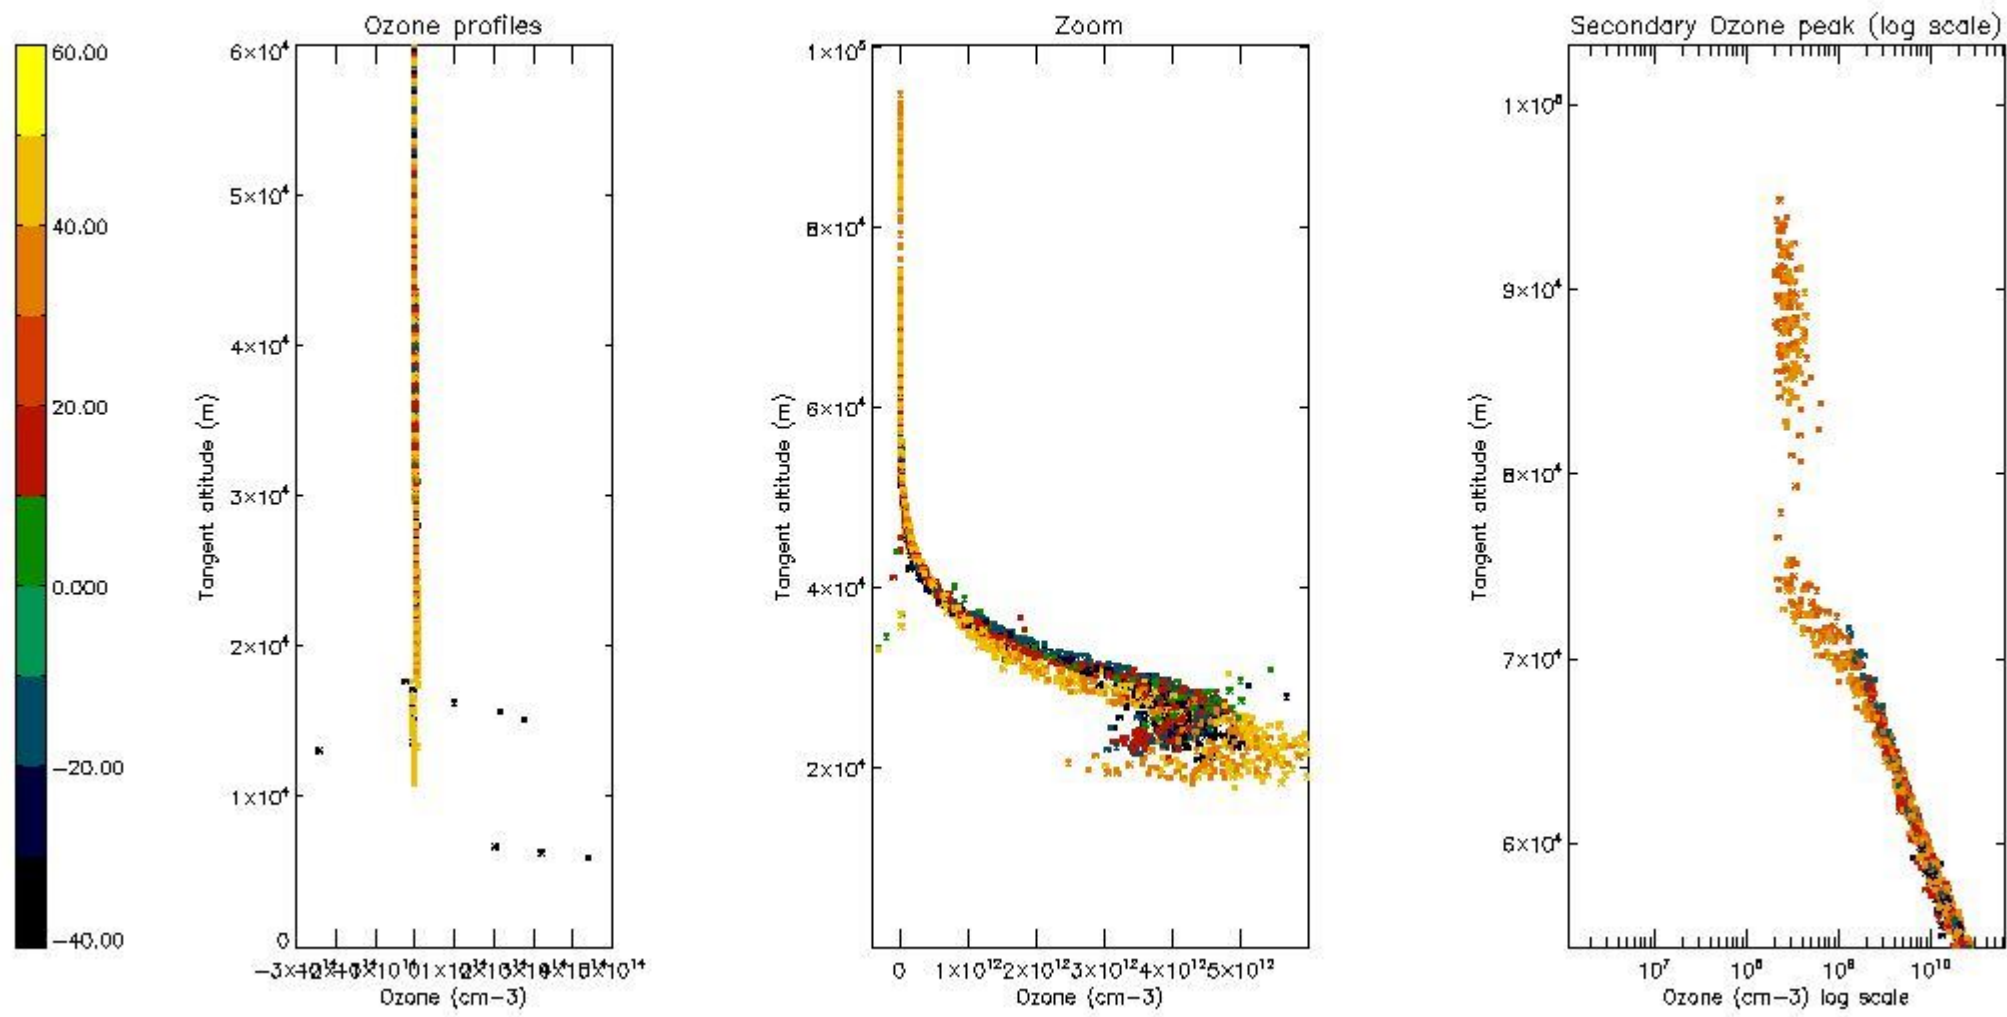

5.5 Plot ozone profiles where $STD < 5\%$ (dark without errors)

The colorbar represents the latitude.