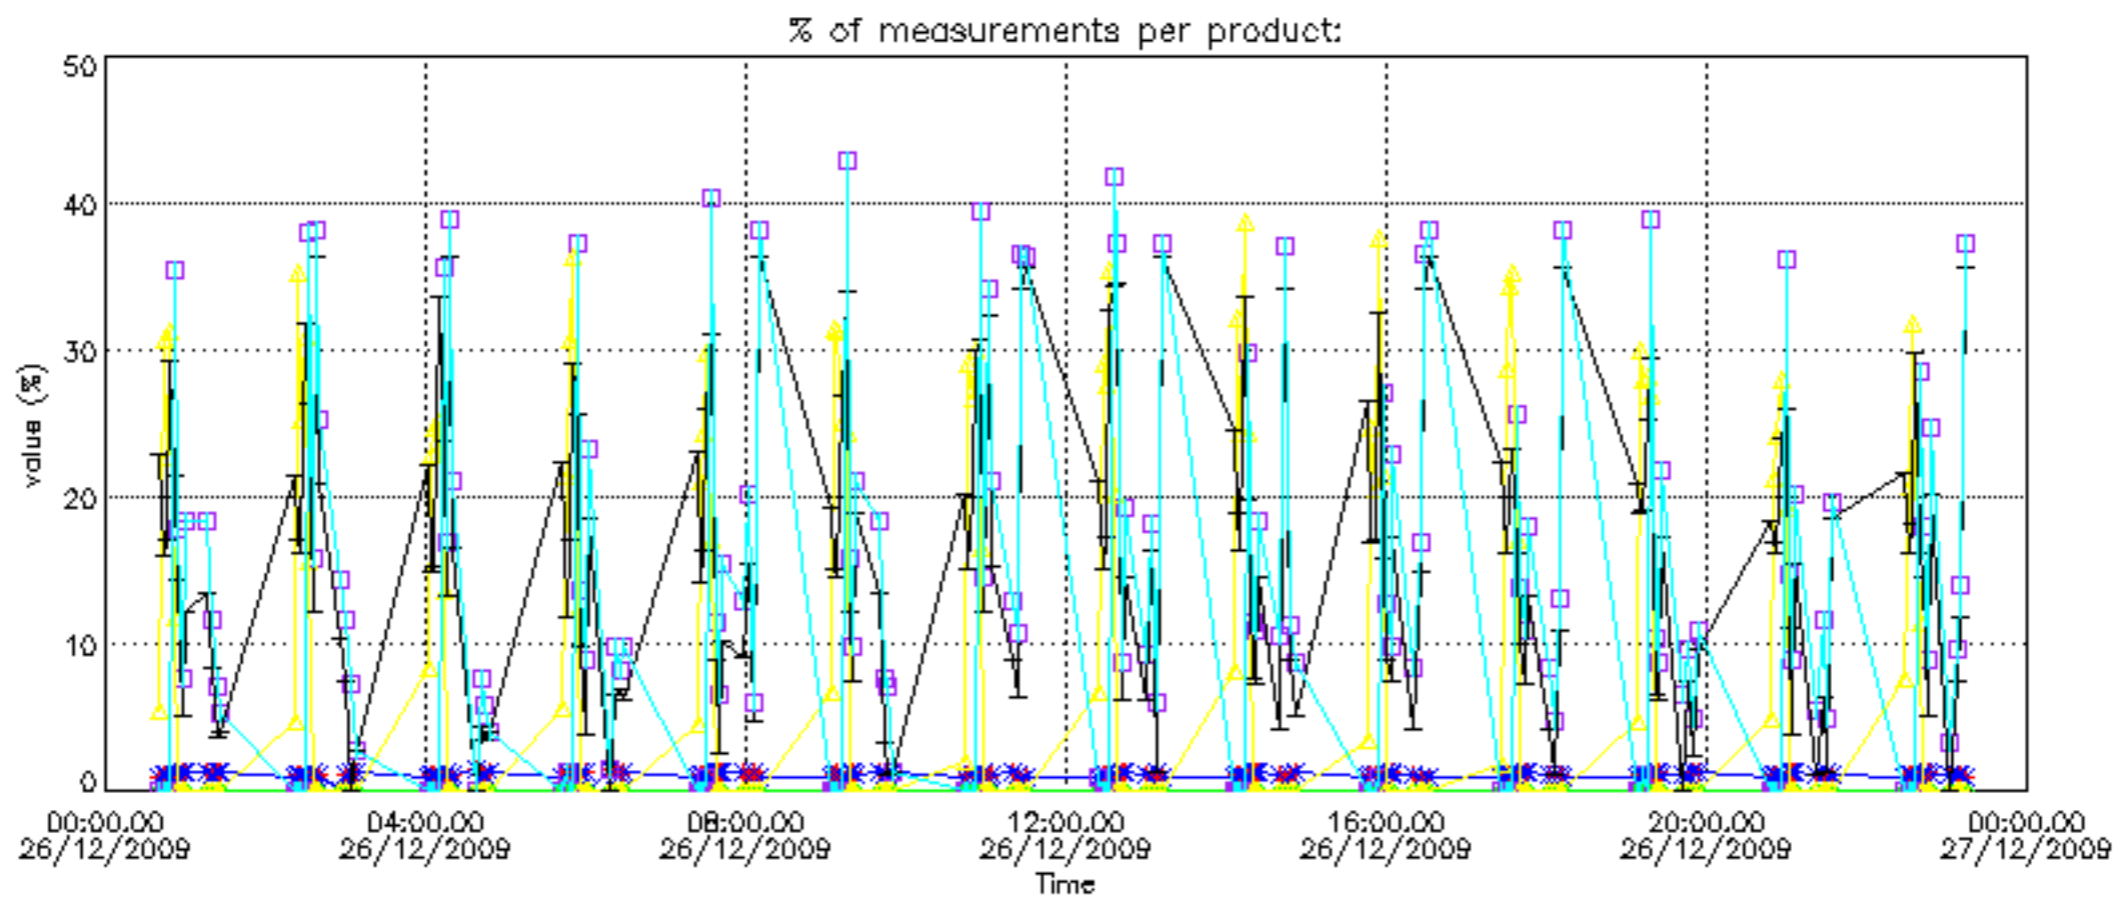

Percentage of cosmic ray hits per profile

Percentage of datation errors per profile