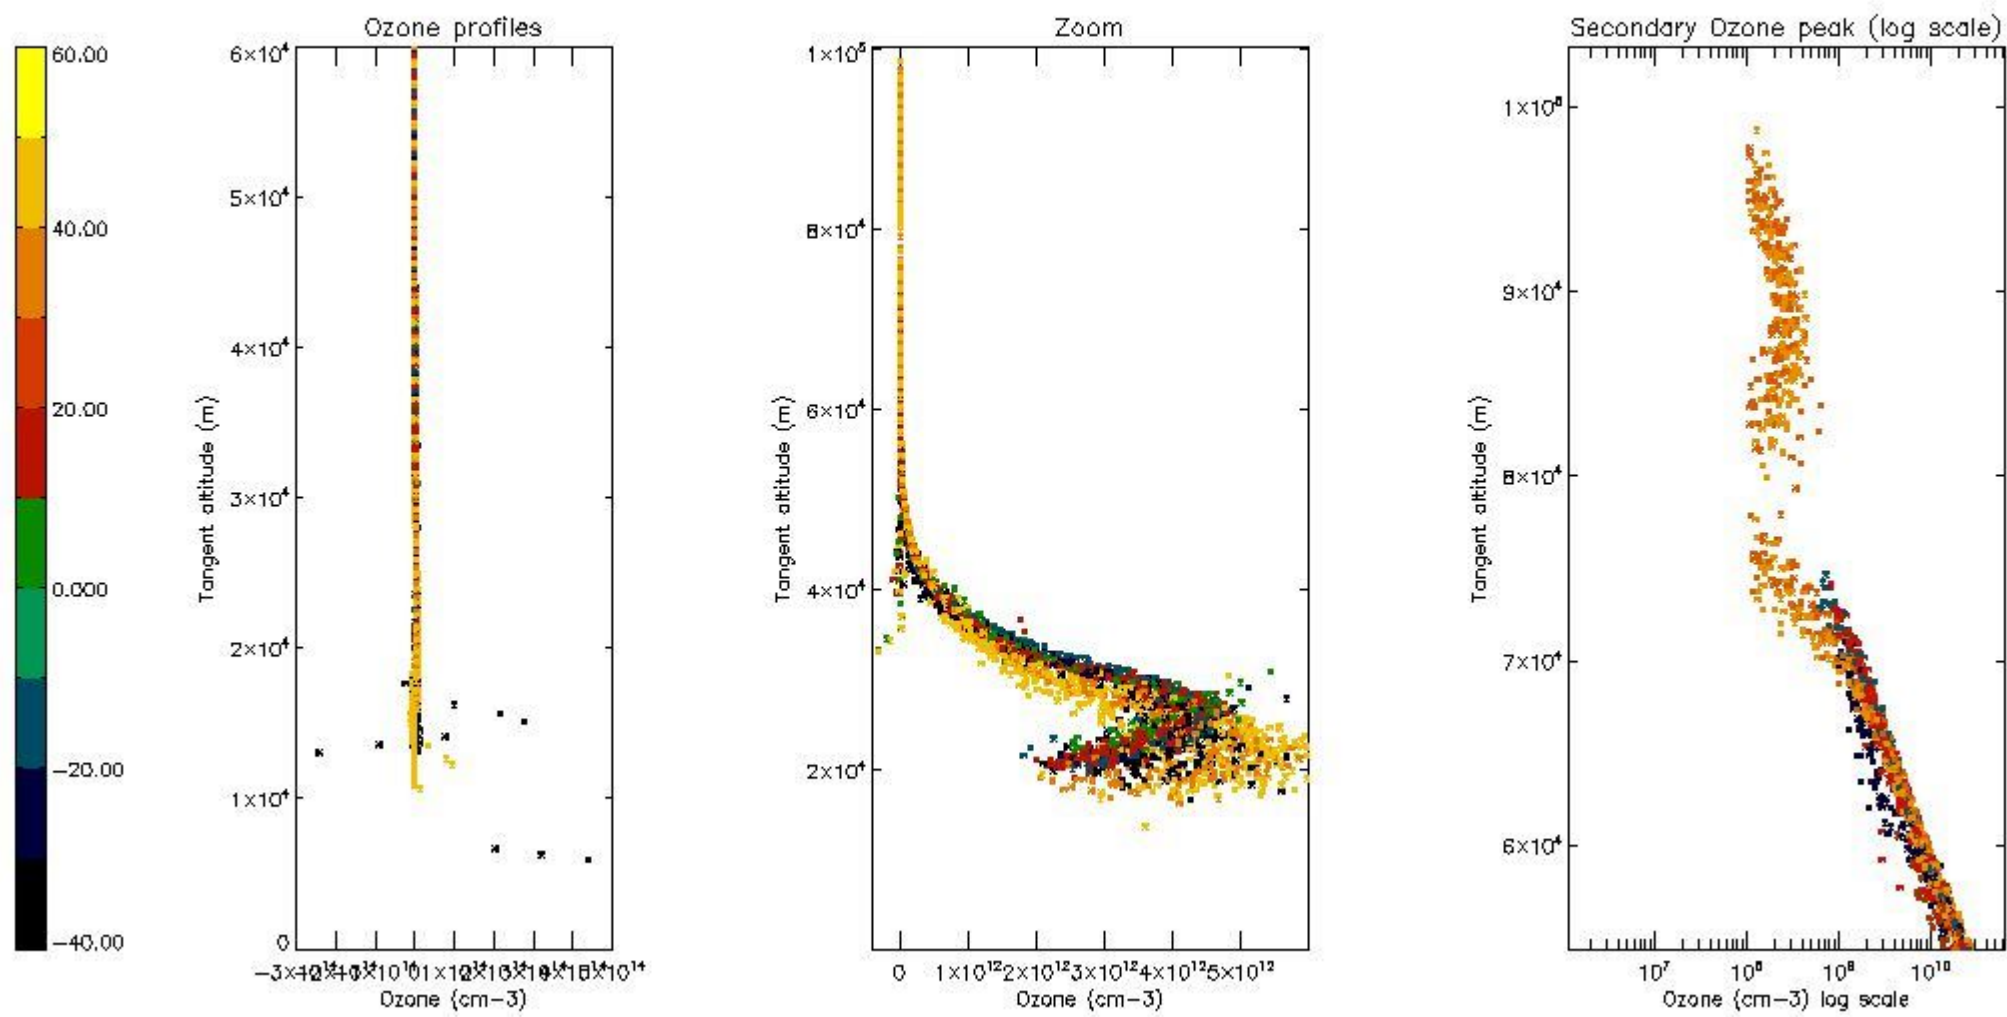

STD < 10	10
STD < 5	4

5.2 Plot ozone profiles for all STD (dark without errors)

The colorbar represents the latitude.

5.3 Plot ozone profiles where STD < 20% (dark without errors)

The colorbar represents the latitude.

5.4 Plot ozone profiles where STD < 10% (dark without errors)

The colorbar represents the latitude.

5.5 Plot ozone profiles where $STD < 5\%$ (dark without errors)

The colorbar represents the latitude.

5.6 Plot NO₂ profiles for all STD (dark without errors)