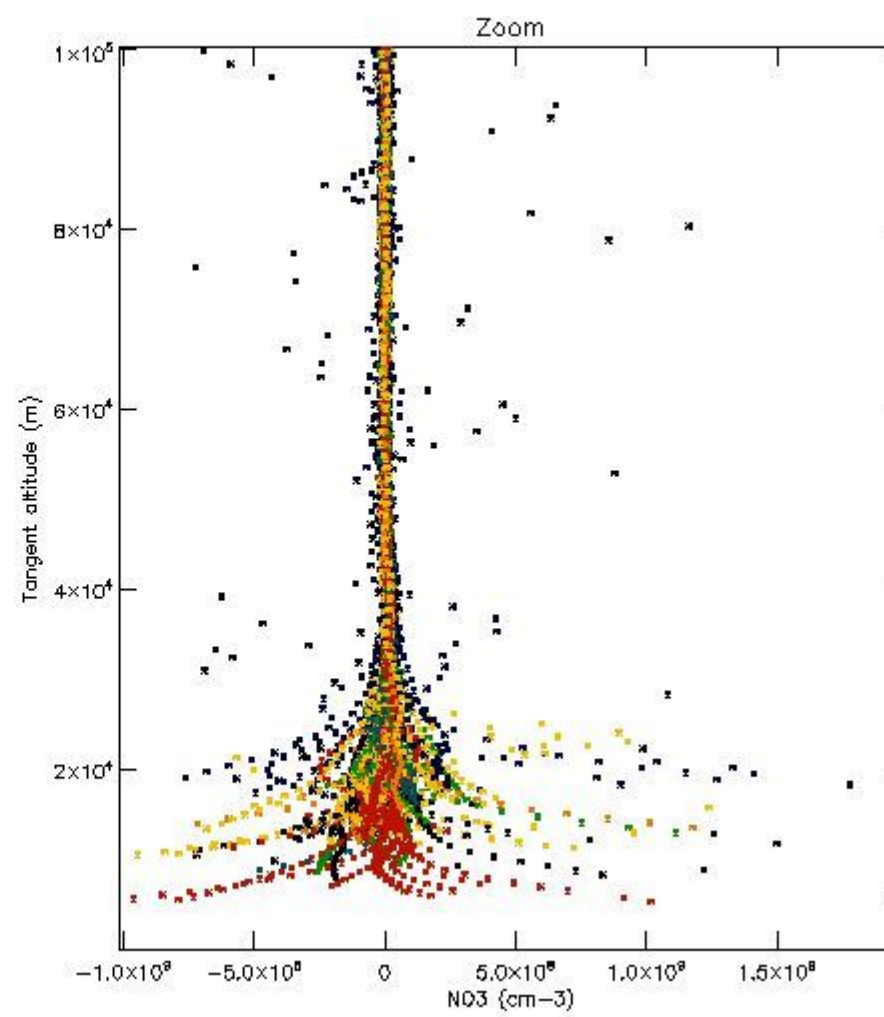

5.8 Plot H2O profiles for all STD (only for occultations of stars 1,2,3,4,13,14,16,26,63 dark without errors)

The colorbar represents the latitude.