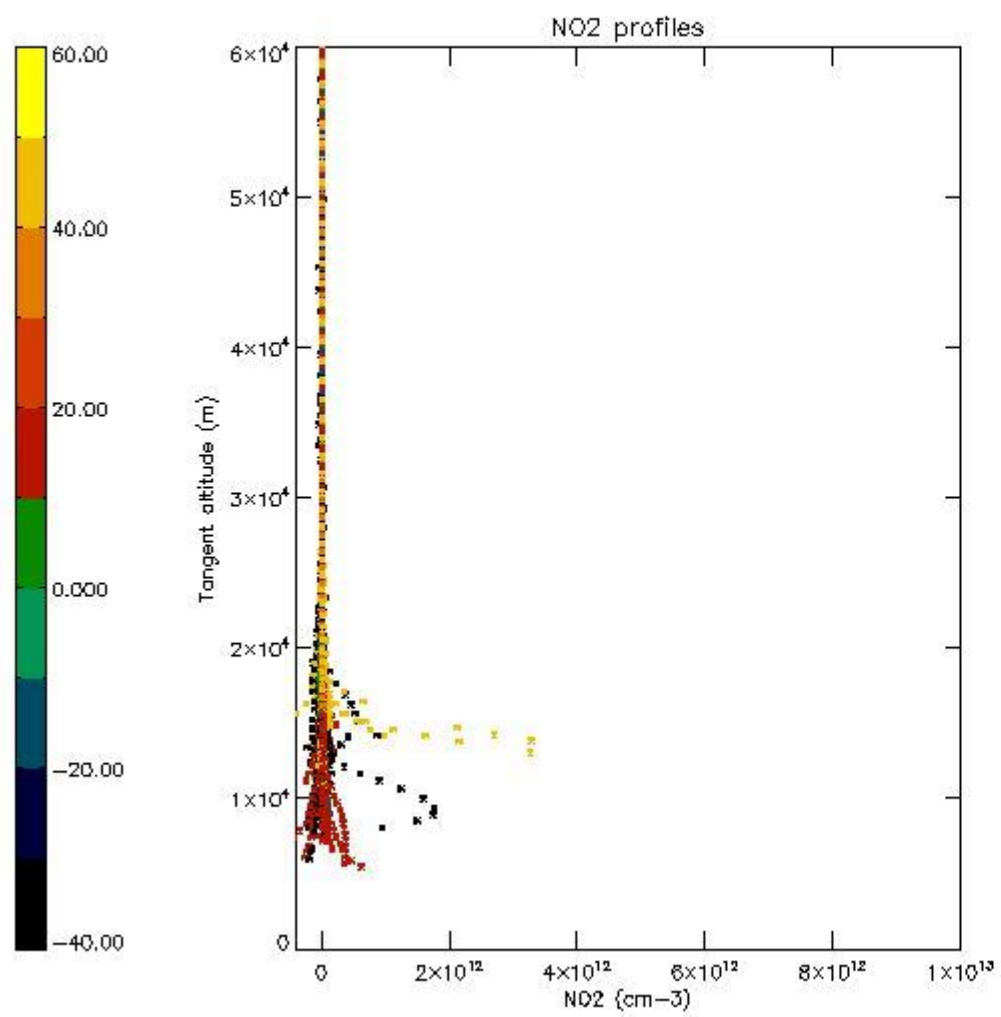

5.4 Plot ozone profiles where STD < 10% (dark without errors)

The colorbar represents the latitude.

5.5 Plot ozone profiles where $STD < 5\%$ (dark without errors)

The colorbar represents the latitude.

5.6 Plot NO₂ profiles for all STD (dark without errors)

The colorbar represents the latitude.

5.7 Plot NO3 profiles for all STD (dark without errors)

The colorbar represents the latitude.

5.8 Plot H2O profiles for all STD (only for occultations of stars 1,2,3,4,13,14,16,26,63 dark without errors)