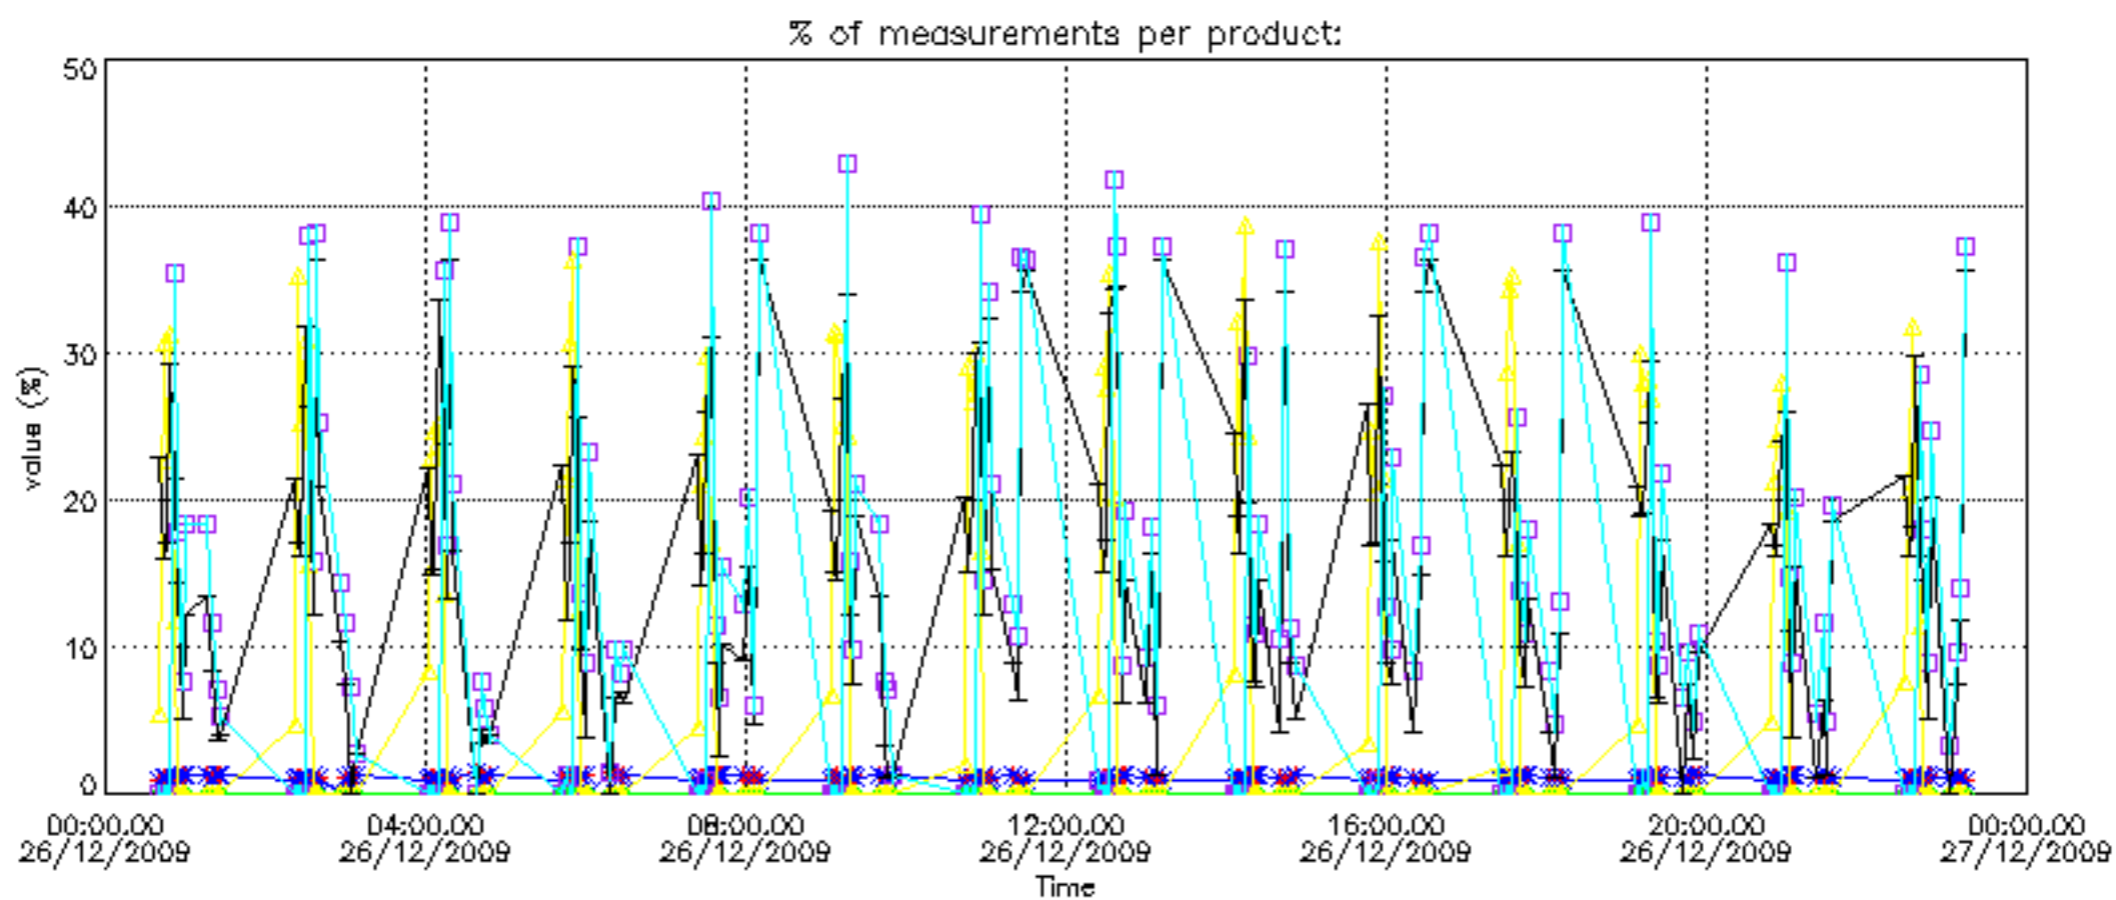

Percentage of cosmic ray hits per profile

Percentage of datation errors per profile