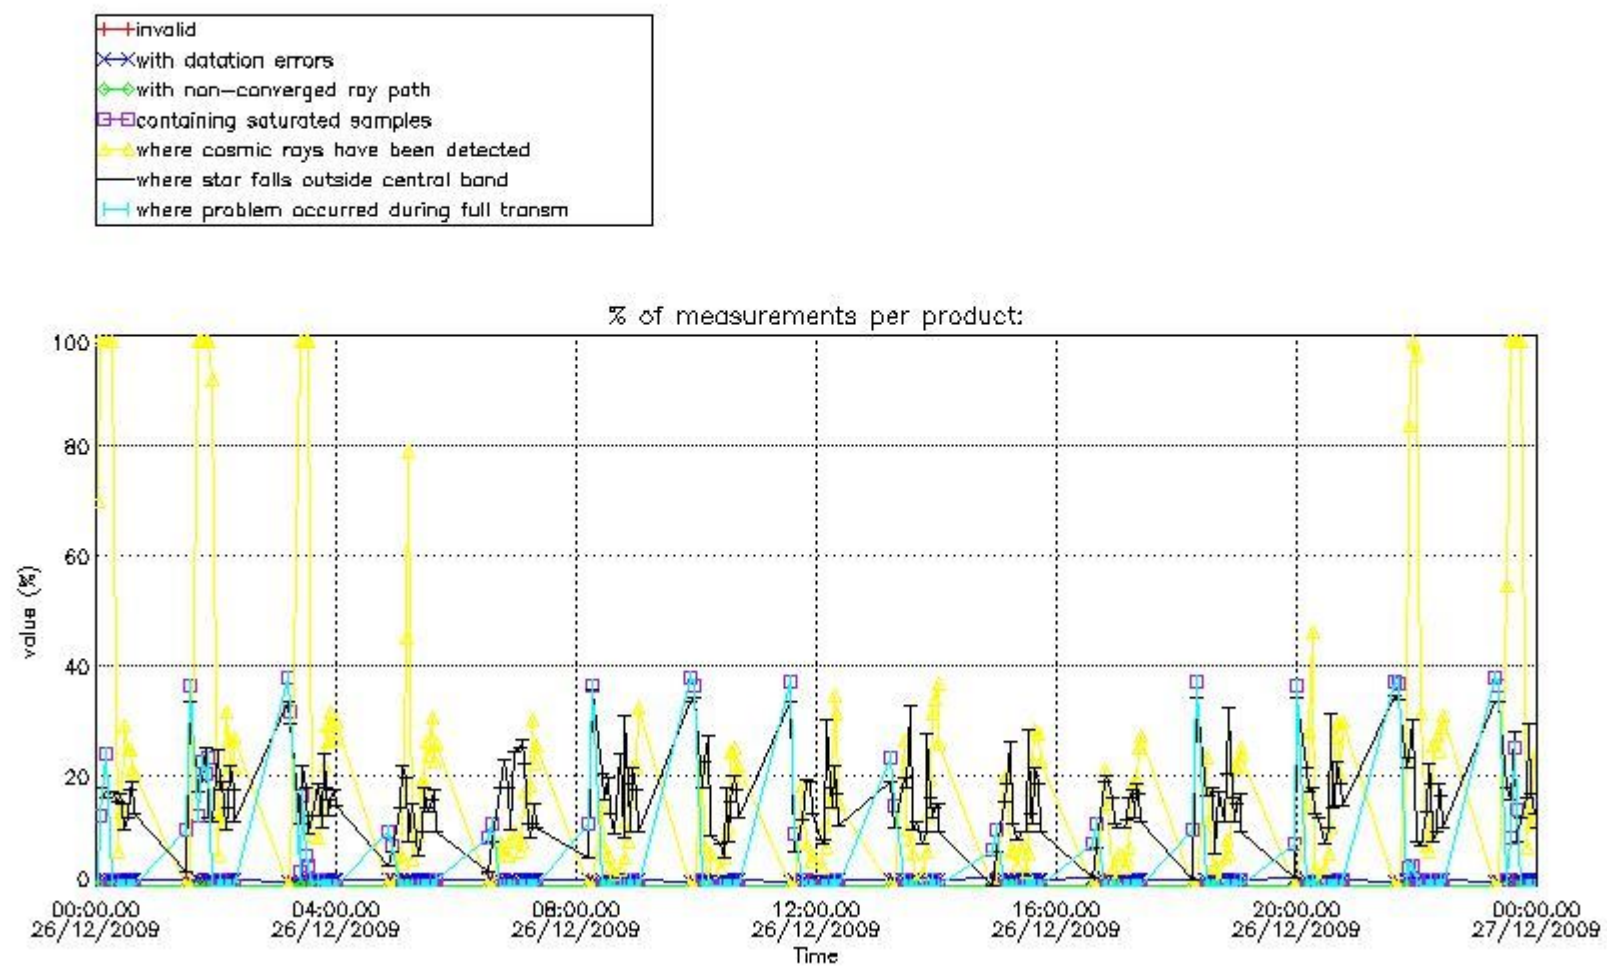

Percentage of flagged data per NO3 profile

4. Level 1 quality information per product

In this section it is plotted some information contained in the Quality Summary data set of the level 2 products that comes from the level 1b processing. Products without errors (error flag in the MPH set to "0") are used.

4.1 Plot quality information per product (time dependant) coming from level 1b processing

4.1.1 Plot level 1 quality information per product (time dependant): ENVISAT ASCENDING passes

4.1.2 Plot level 1 quality information per product (time dependant): ENVI SAT DESCENDING passes