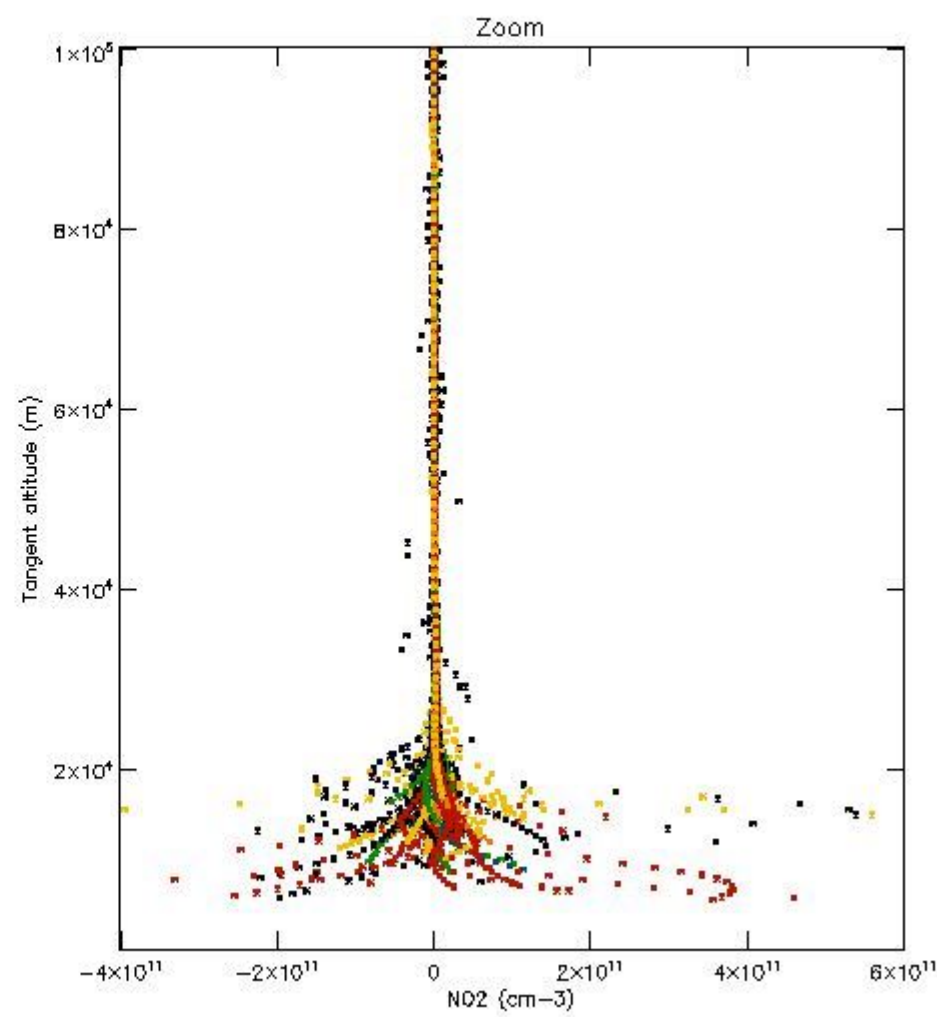

5.7 Plot NO3 profiles for all STD (dark without errors)

The colorbar represents the latitude.