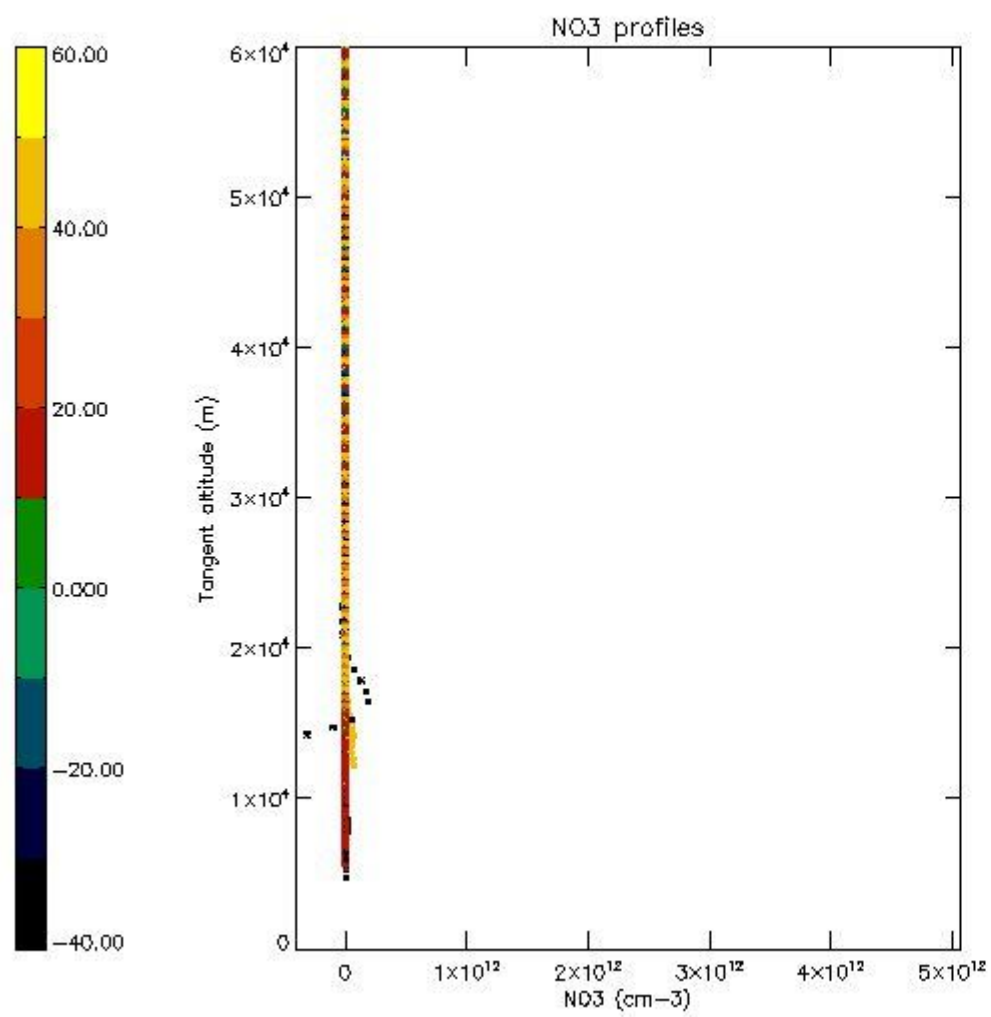

5.8 Plot H2O profiles for all STD (only for occultations of stars 1,2,3,4,13,14,16,26,63 dark without errors)

The colorbar represents the latitude.