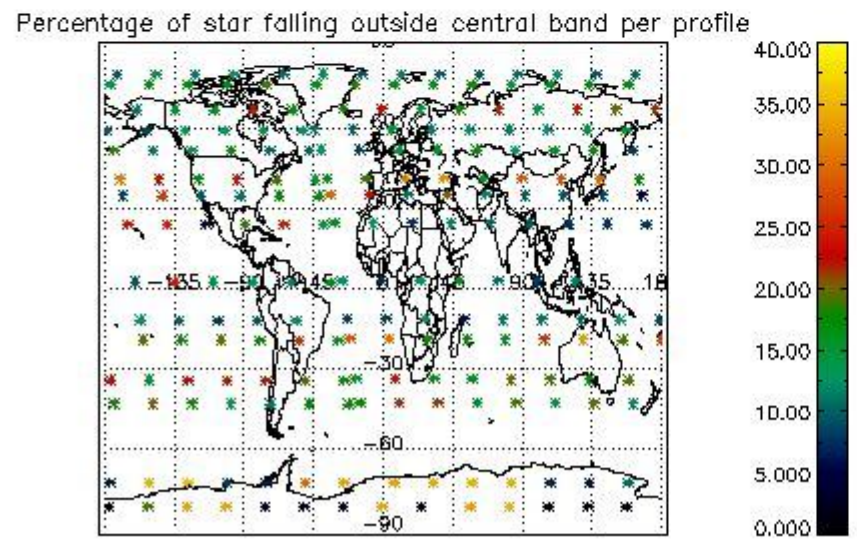

4.1 Plot quality information per product (time dependant) coming from level 1b processing

4.1.1 Plot level 1 quality information per product (time dependant): ENVISAT ASCENDING passes

4.1.2 Plot level 1 quality information per product (time dependant): ENVI SAT DESCENDING passes

4.2 Plot quality information per product coming from level 1b processing (world map)

4.2.1 Plot level 1 quality information per product (world map): ENVISAT ASCENDING passes

4.2.2 Plot level 1 quality information per product (world map): ENVISAT DESCENDING passes