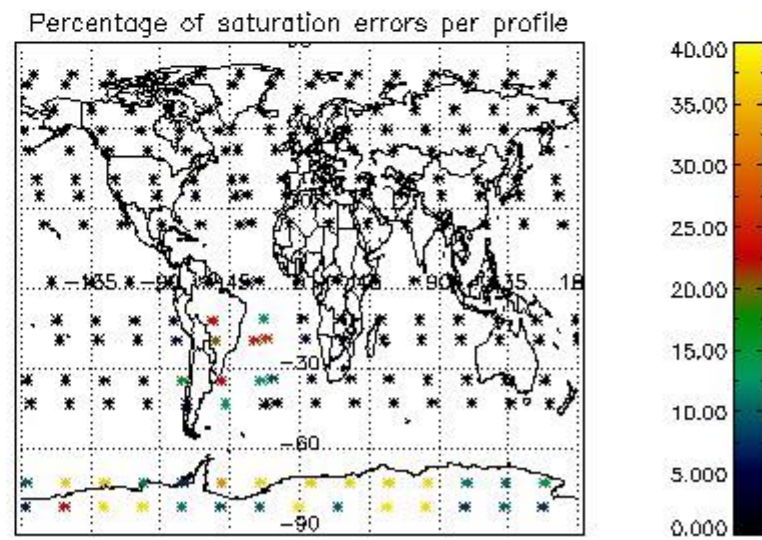

Percentage of flagged data per NO3 profile

4. Level 1 quality information per product

In this section it is plotted some information contained in the Quality Summary data set of the level 2 products that comes from the level 1b processing. Products without errors (error flag in the MPH set to "0") are used.

4.1 Plot quality information per product (time dependant) coming from level 1b processing

4.1.1 Plot level 1 quality information per product (time dependant): ENVISAT ASCENDING passes

4.1.2 Plot level 1 quality information per product (time dependant): ENVI SAT DESCENDING passes

4.2 Plot quality information per product coming from level 1b processing (world map)

4.2.1 Plot level 1 quality information per product (world map): ENVISAT ASCENDING passes

4.2.2 Plot level 1 quality information per product (world map): ENVISAT DESCENDING passes