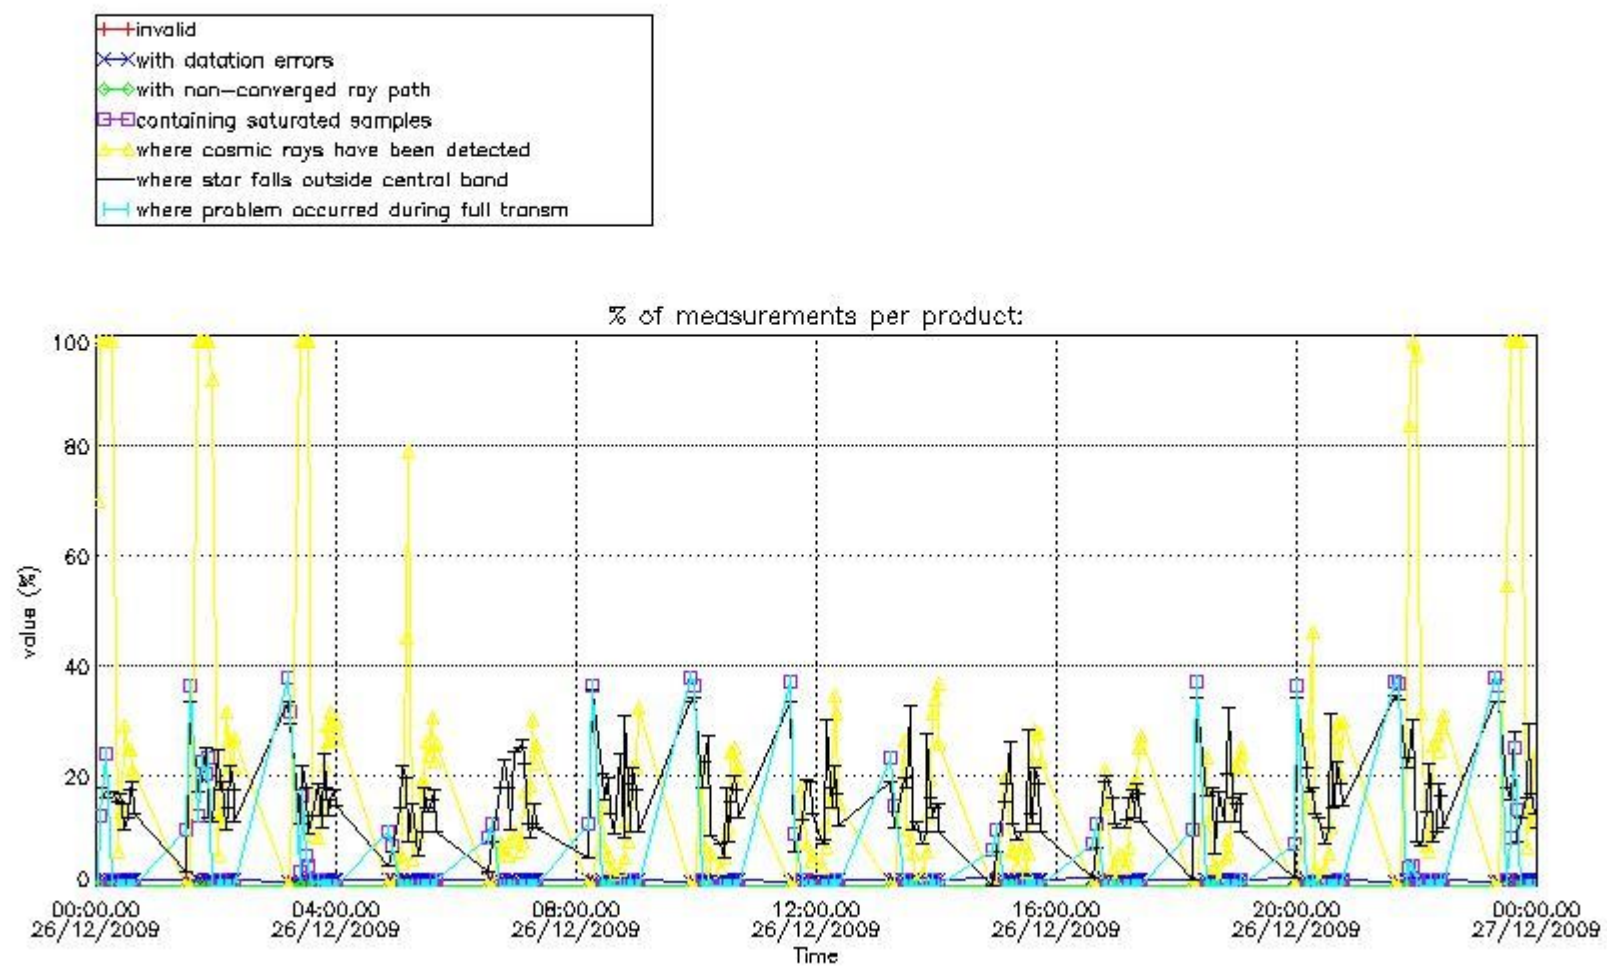

4.1.2 Plot level 1 quality information per product (time dependant): ENVI SAT DESCENDING passes