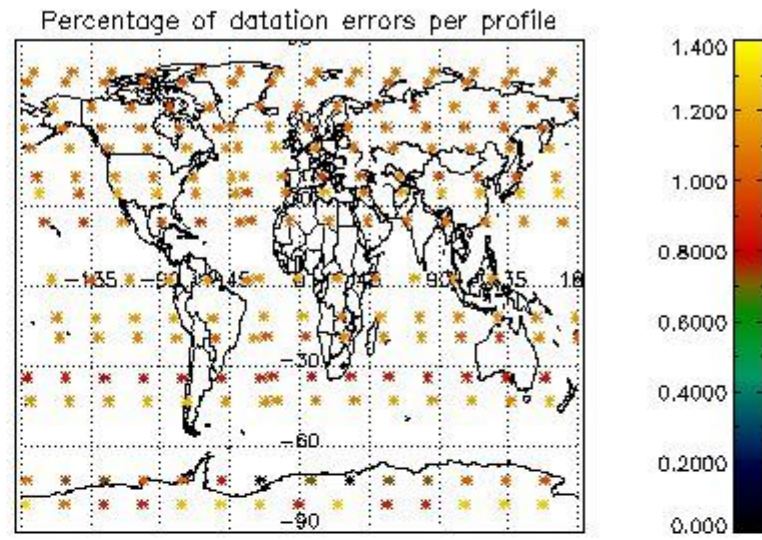

4.1 Plot quality information per product (time dependant) coming from level 1b processing

4.1.1 Plot level 1 quality information per product (time dependant): ENVISAT ASCENDING passes

4.1.2 Plot level 1 quality information per product (time dependant): ENVI SAT DESCENDING passes

4.2 Plot quality information per product coming from level 1b processing (world map)

4.2.1 Plot level 1 quality information per product (world map): ENVISAT ASCENDING passes

4.2.2 Plot level 1 quality information per product (world map): ENVISAT DESCENDING passes