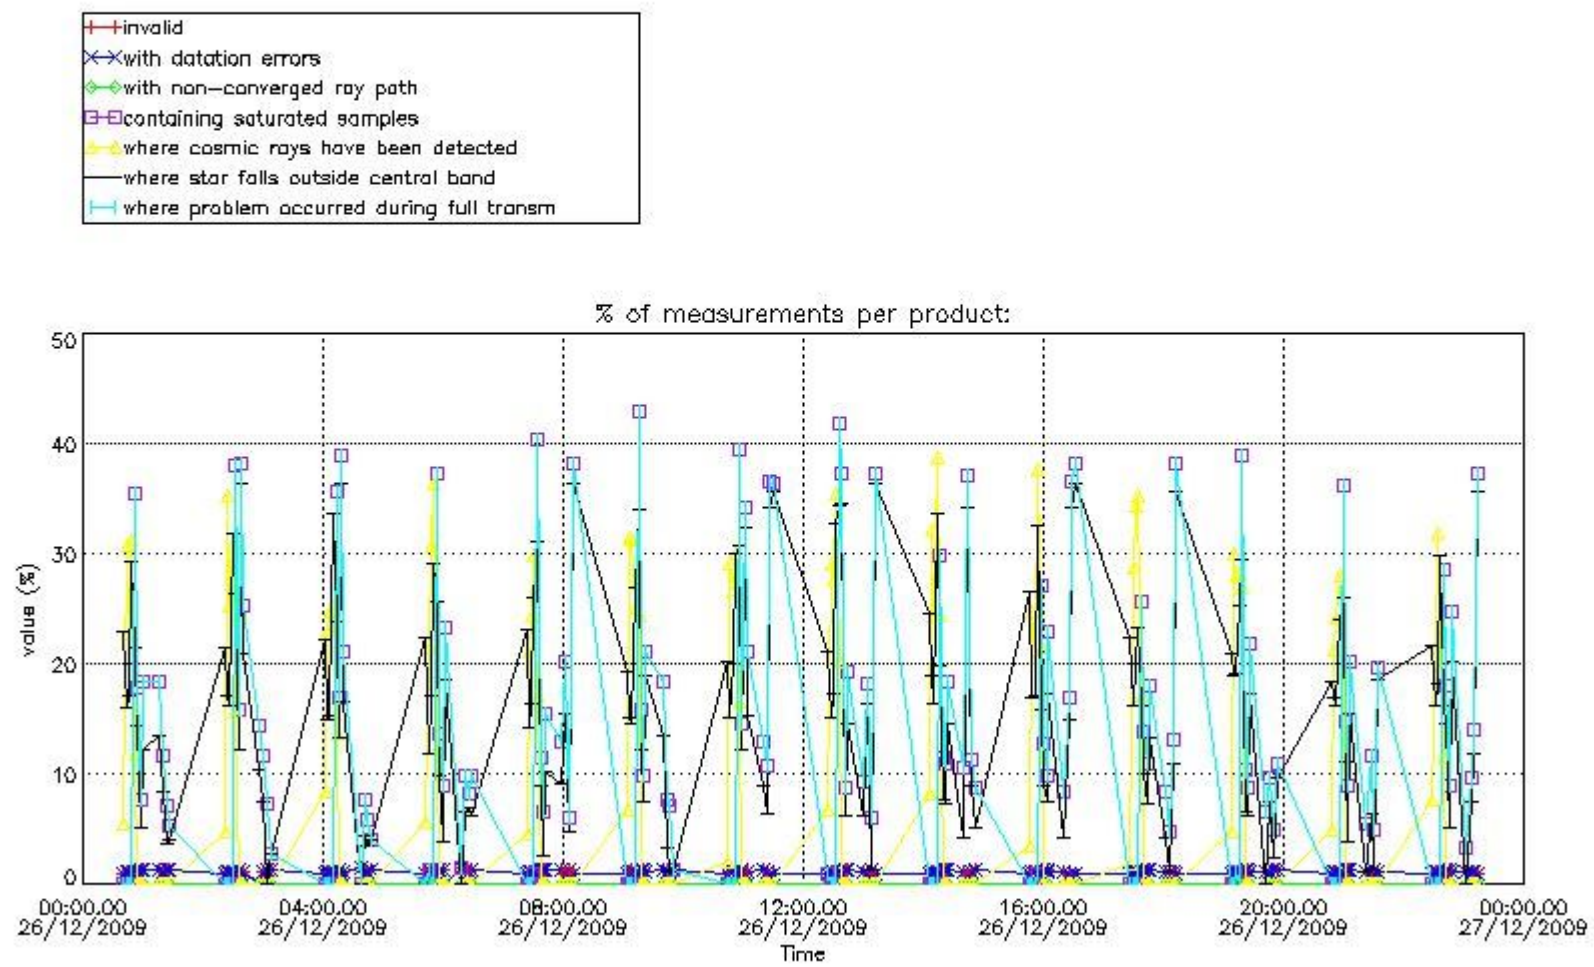

4.2 Plot quality information per product coming from level 1b processing (world map)

4.2.1 Plot level 1 quality information per product (world map): ENVISAT ASCENDING passes