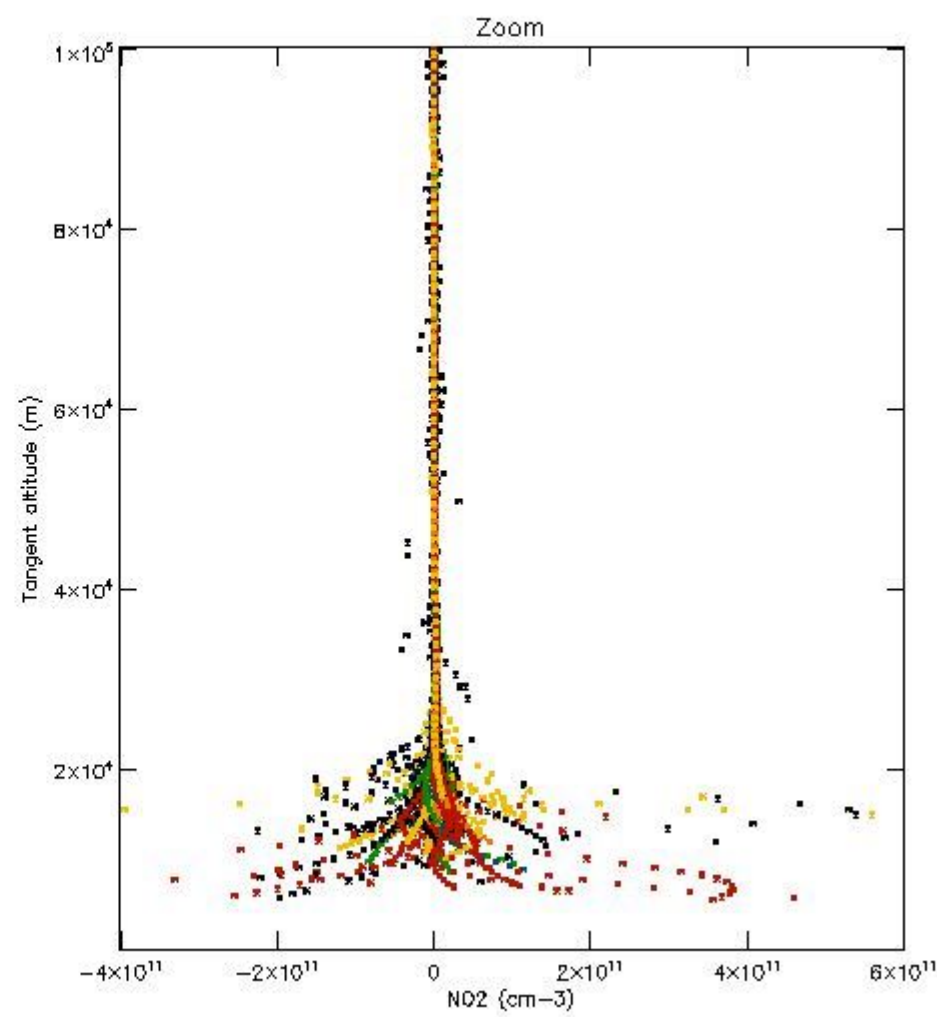

STD < 10	10
STD < 5	4

5.2 Plot ozone profiles for all STD (dark without errors)

The colorbar represents the latitude.

5.3 Plot ozone profiles where STD < 20% (dark without errors)

The colorbar represents the latitude.

5.4 Plot ozone profiles where STD < 10% (dark without errors)

The colorbar represents the latitude.

5.5 Plot ozone profiles where $STD < 5\%$ (dark without errors)

The colorbar represents the latitude.

5.6 Plot NO₂ profiles for all STD (dark without errors)

The colorbar represents the latitude.

5.7 Plot NO3 profiles for all STD (dark without errors)

The colorbar represents the latitude.

5.8 Plot H2O profiles for all STD (only for occultations of stars 1,2,3,4,13,14,16,26,63 dark without errors)