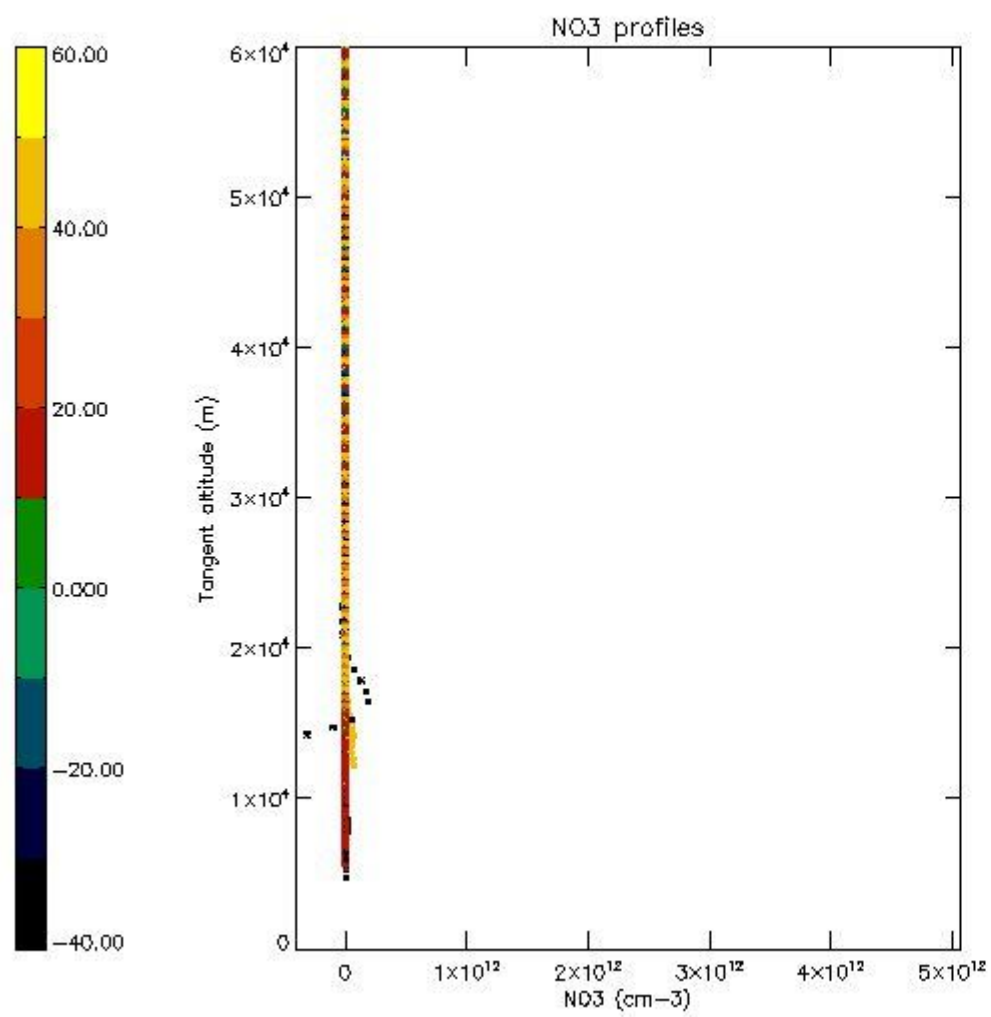

STD < 10	10
STD < 5	4

5.2 Plot ozone profiles for all STD (dark without errors)

The colorbar represents the latitude.

5.3 Plot ozone profiles where STD < 20% (dark without errors)

The colorbar represents the latitude.

5.4 Plot ozone profiles where STD < 10% (dark without errors)

The colorbar represents the latitude.

5.5 Plot ozone profiles where $STD < 5\%$ (dark without errors)

The colorbar represents the latitude.

5.6 Plot NO₂ profiles for all STD (dark without errors)

The colorbar represents the latitude.

5.7 Plot NO3 profiles for all STD (dark without errors)

The colorbar represents the latitude.

5.8 Plot H2O profiles for all STD (only for occultations of stars 1,2,3,4,13,14,16,26,63 dark without errors)