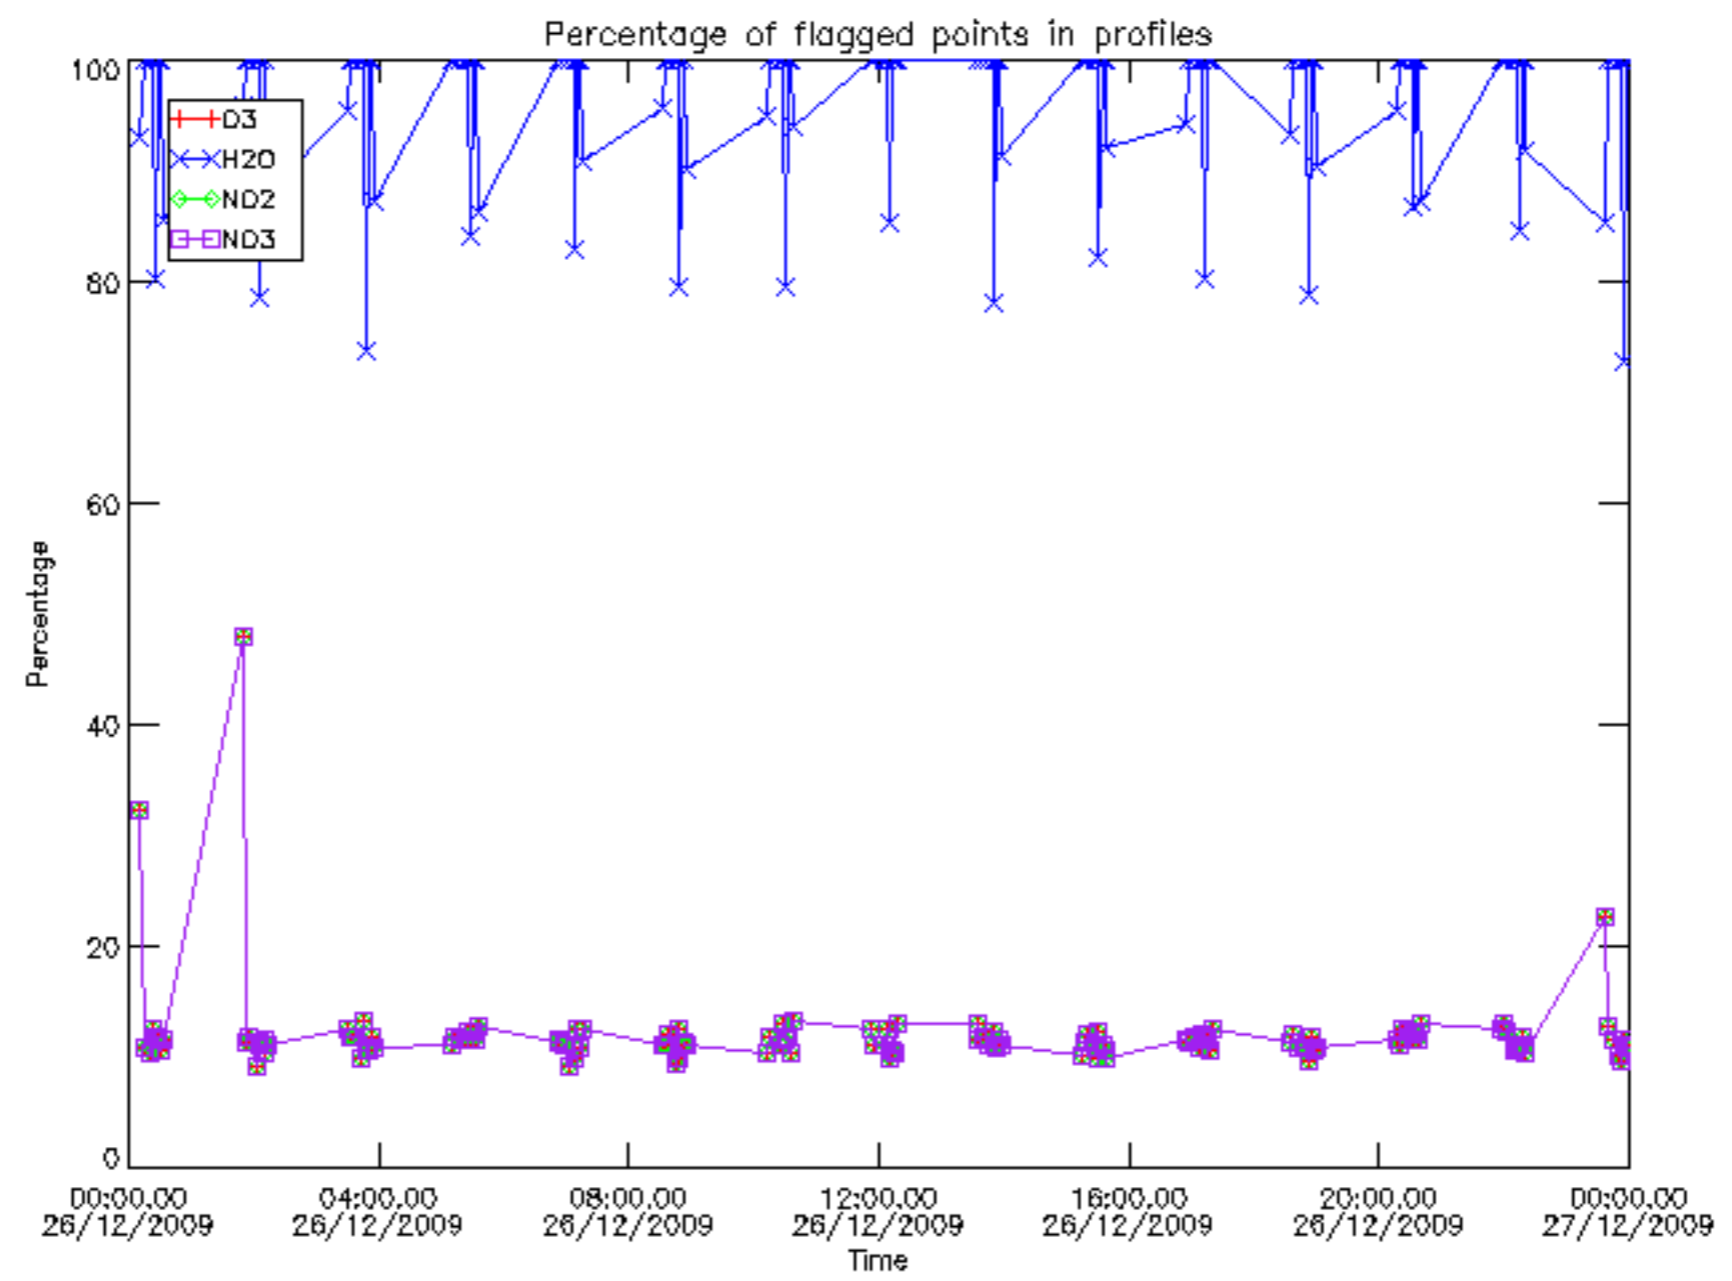

Percentage of flagged data per D3 profile

Percentage of flagged data per H2O profile