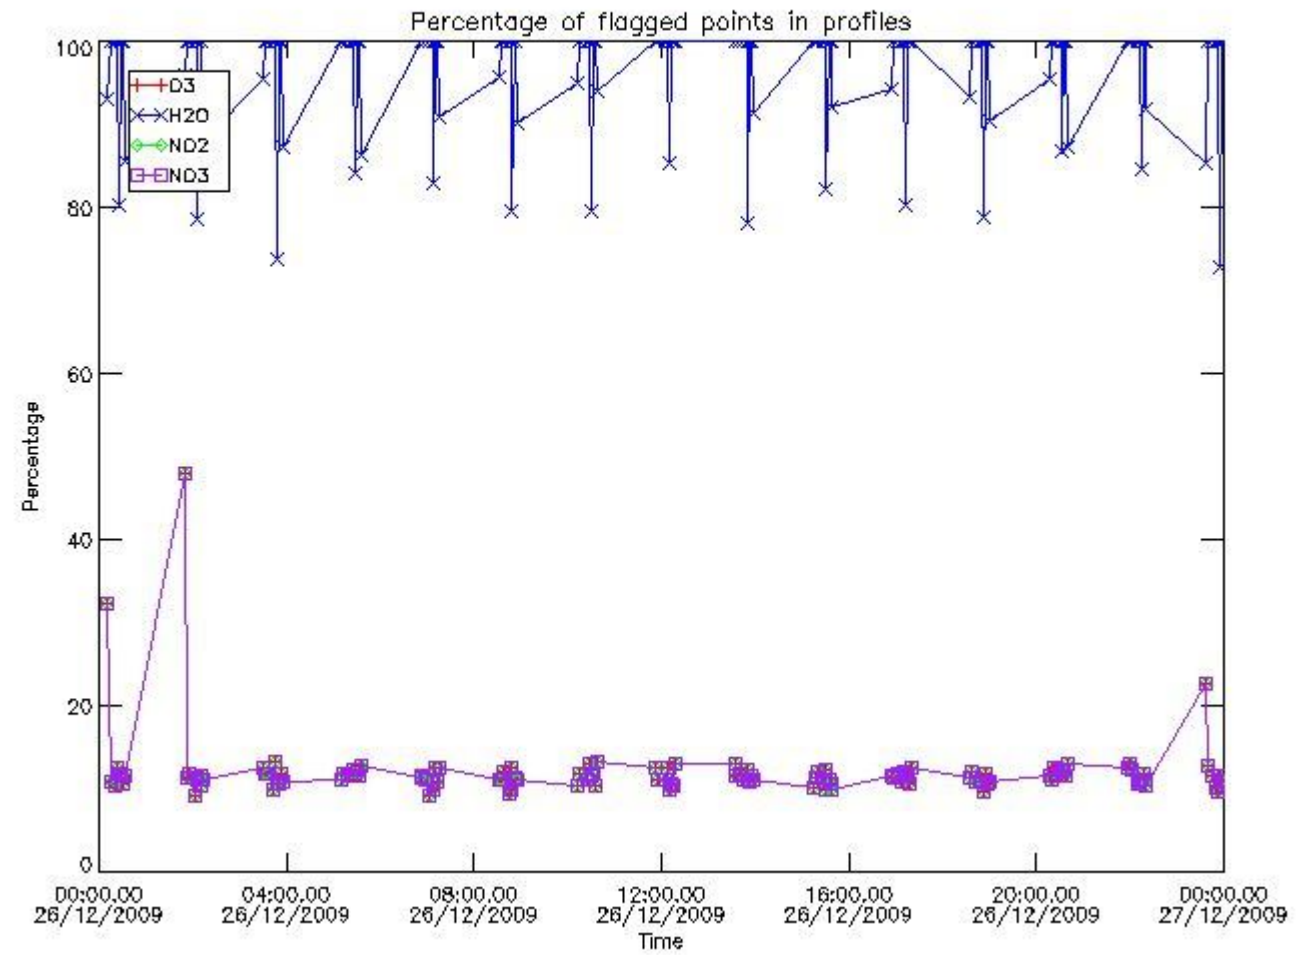

3. Quality information per product

In this section it is plotted some information contained in the Quality Summary data set of the level 2 products. Only products in dark limb conditions and without errors (error flag in the MPH set to "0") are used.

3.1 Plot quality information per product (time dependant)

Percentage of flagged data per O3 profile

Percentage of flagged data per H2O profile