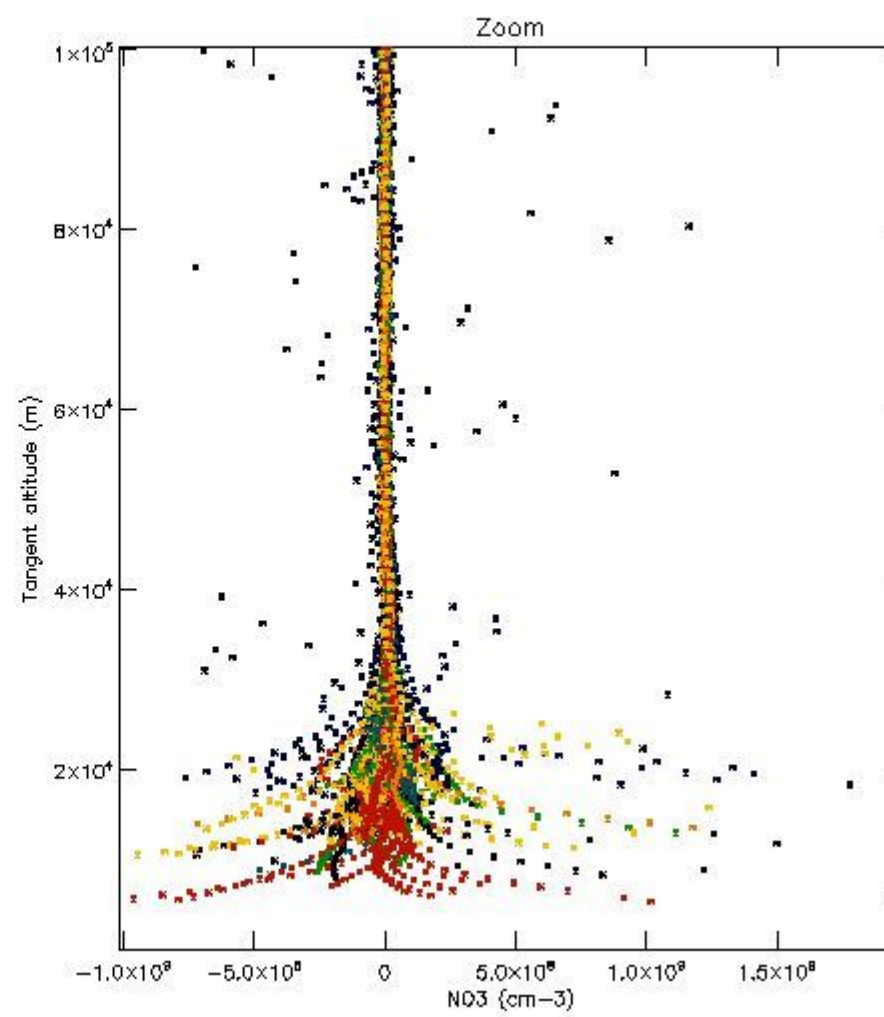

STD < 10	10
STD < 5	4

5.2 Plot ozone profiles for all STD (dark without errors)

The colorbar represents the latitude.

5.3 Plot ozone profiles where STD < 20% (dark without errors)

The colorbar represents the latitude.

5.4 Plot ozone profiles where STD < 10% (dark without errors)

The colorbar represents the latitude.

5.5 Plot ozone profiles where $STD < 5\%$ (dark without errors)

The colorbar represents the latitude.

5.6 Plot NO₂ profiles for all STD (dark without errors)

The colorbar represents the latitude.

5.7 Plot NO3 profiles for all STD (dark without errors)

The colorbar represents the latitude.

5.8 Plot H2O profiles for all STD (only for occultations of stars 1,2,3,4,13,14,16,26,63 dark without errors)