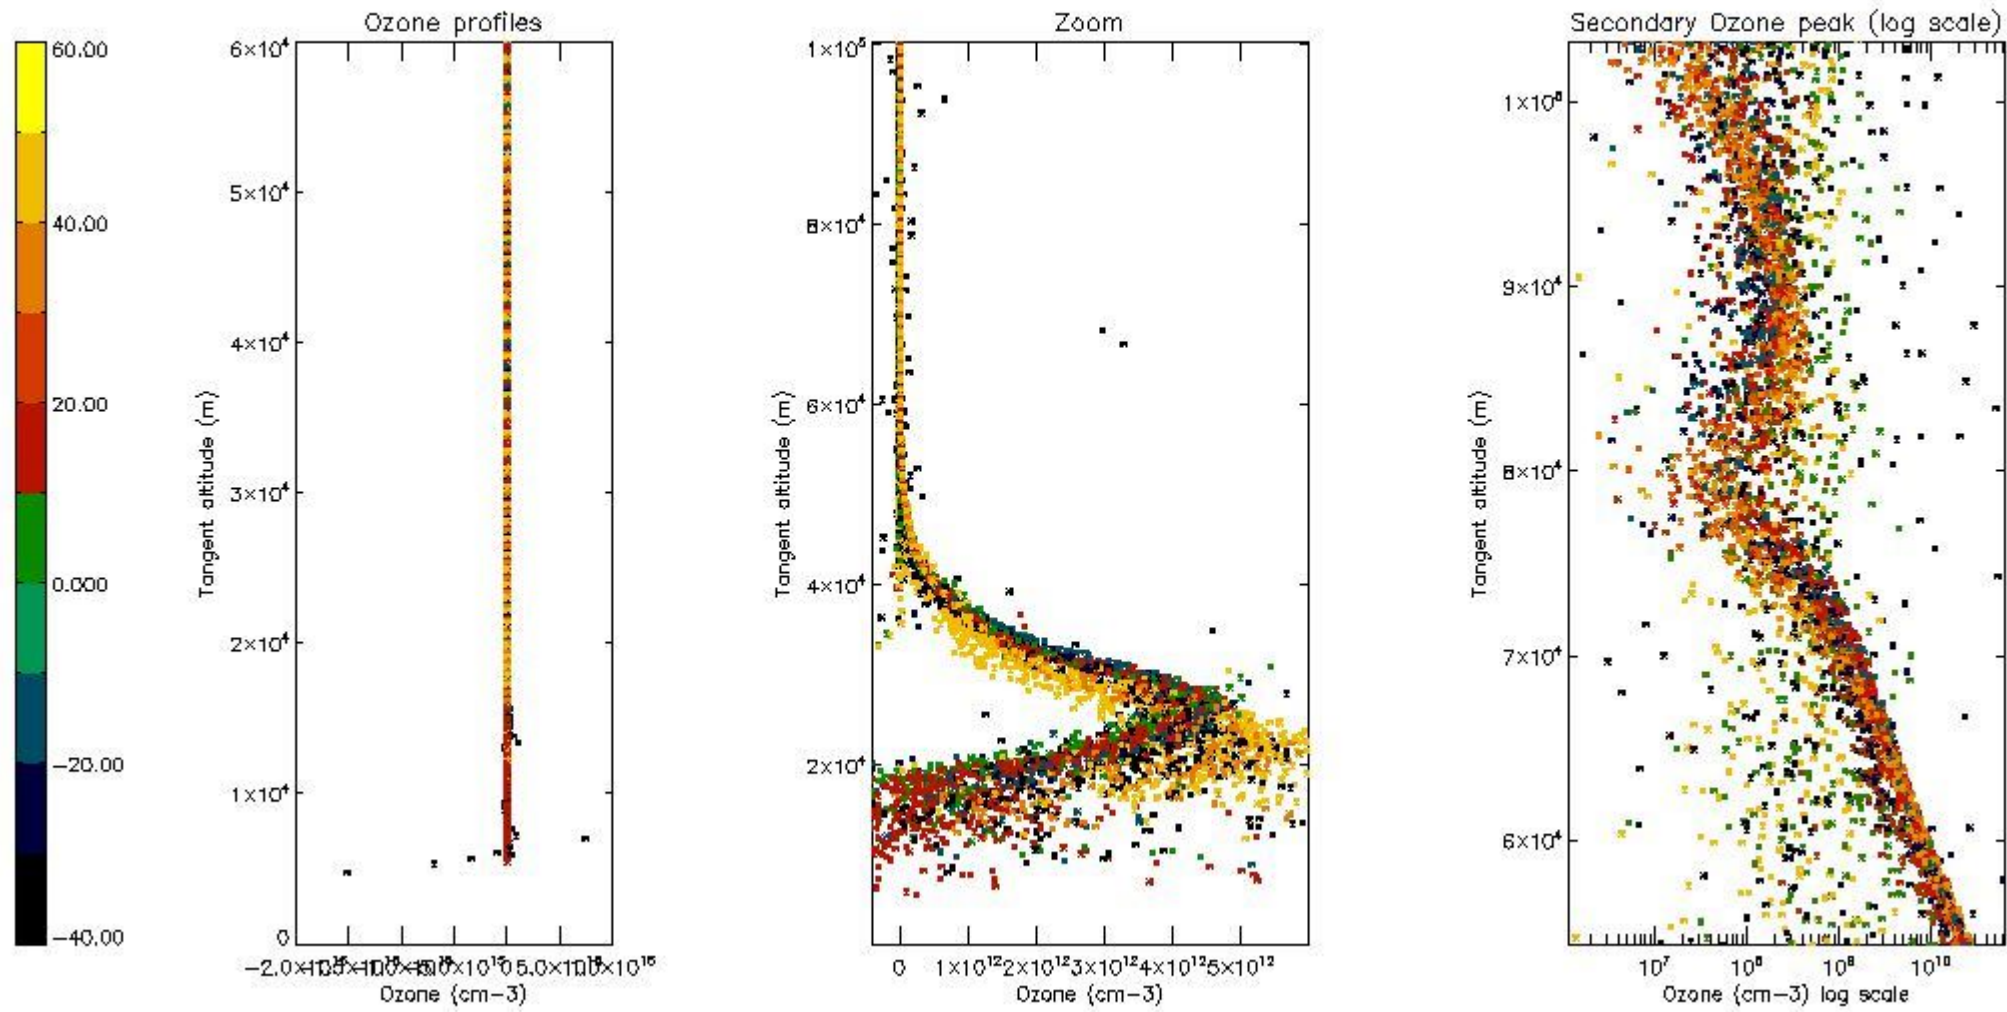

STD < 10	10
STD < 5	4

5.2 Plot ozone profiles for all STD (dark without errors)

The colorbar represents the latitude.

5.3 Plot ozone profiles where STD < 20% (dark without errors)

The colorbar represents the latitude.