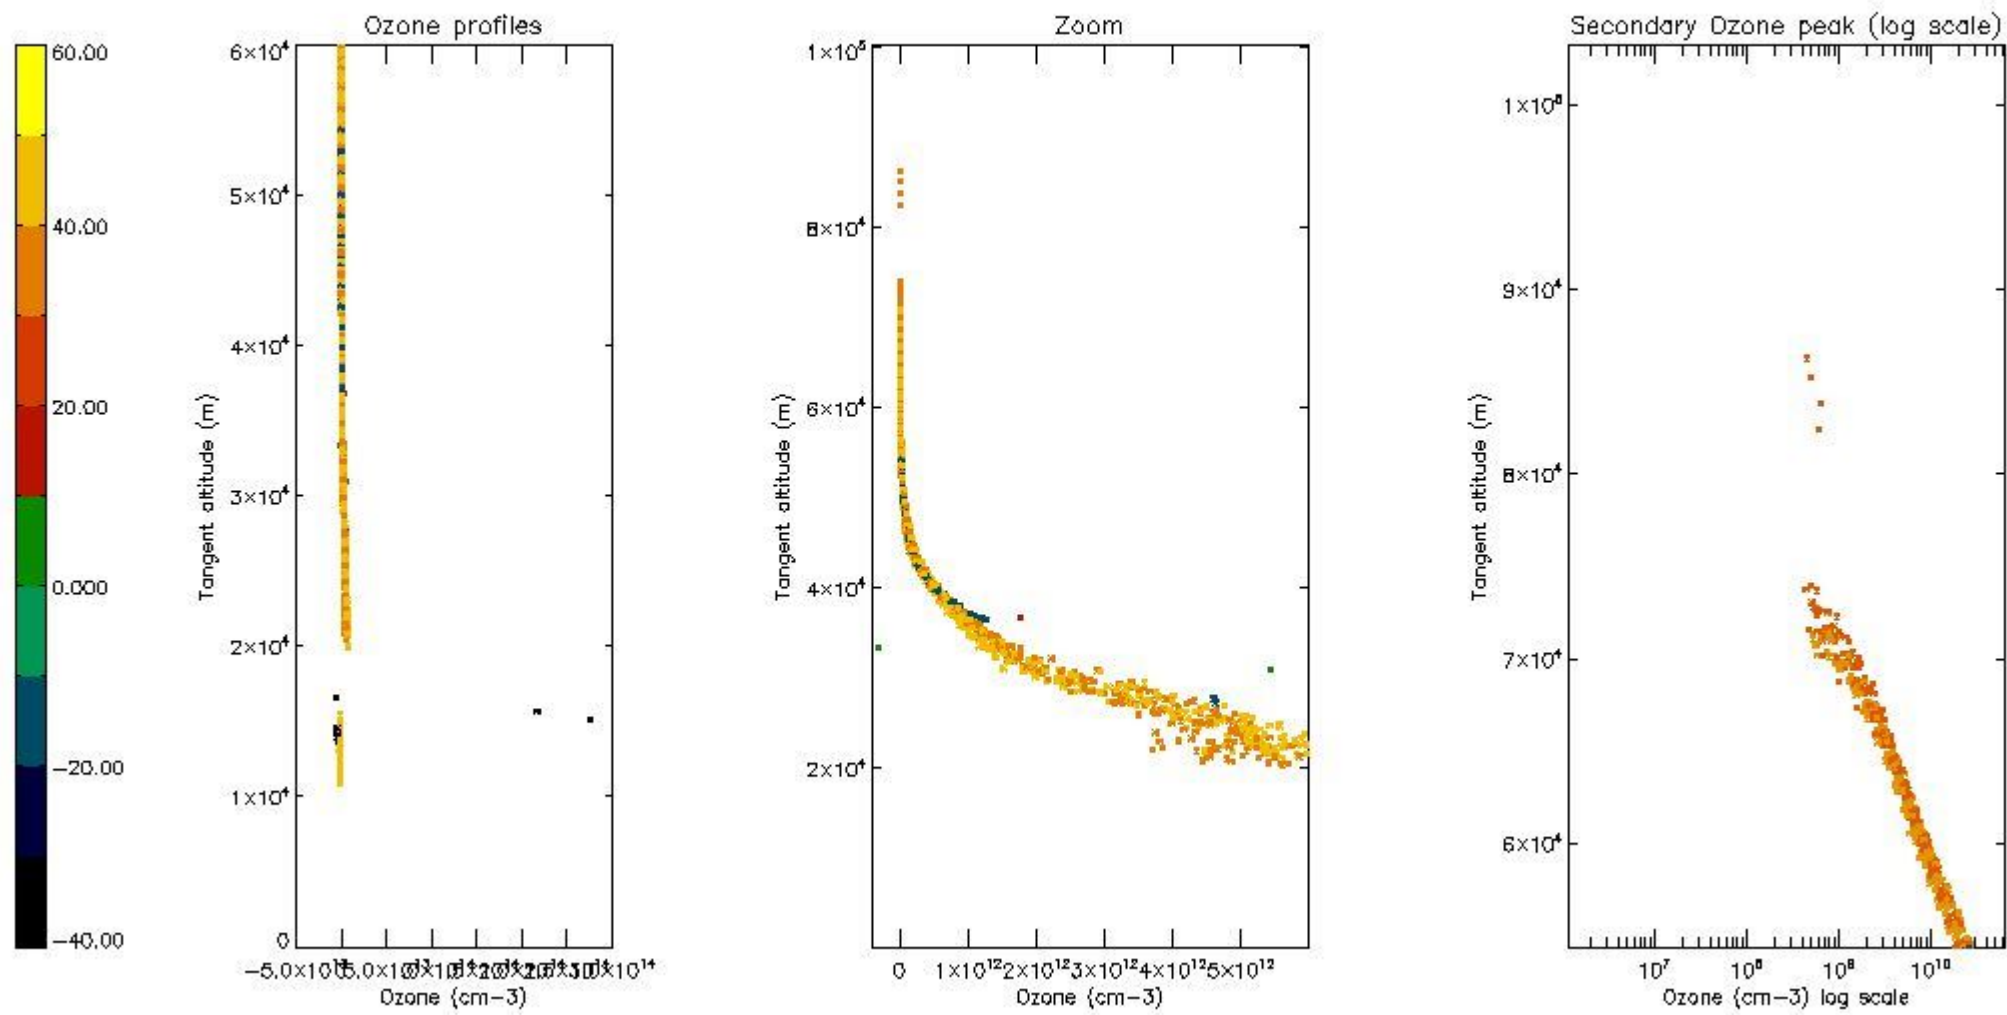

5.6 Plot NO₂ profiles for all STD (dark without errors)

The colorbar represents the latitude.