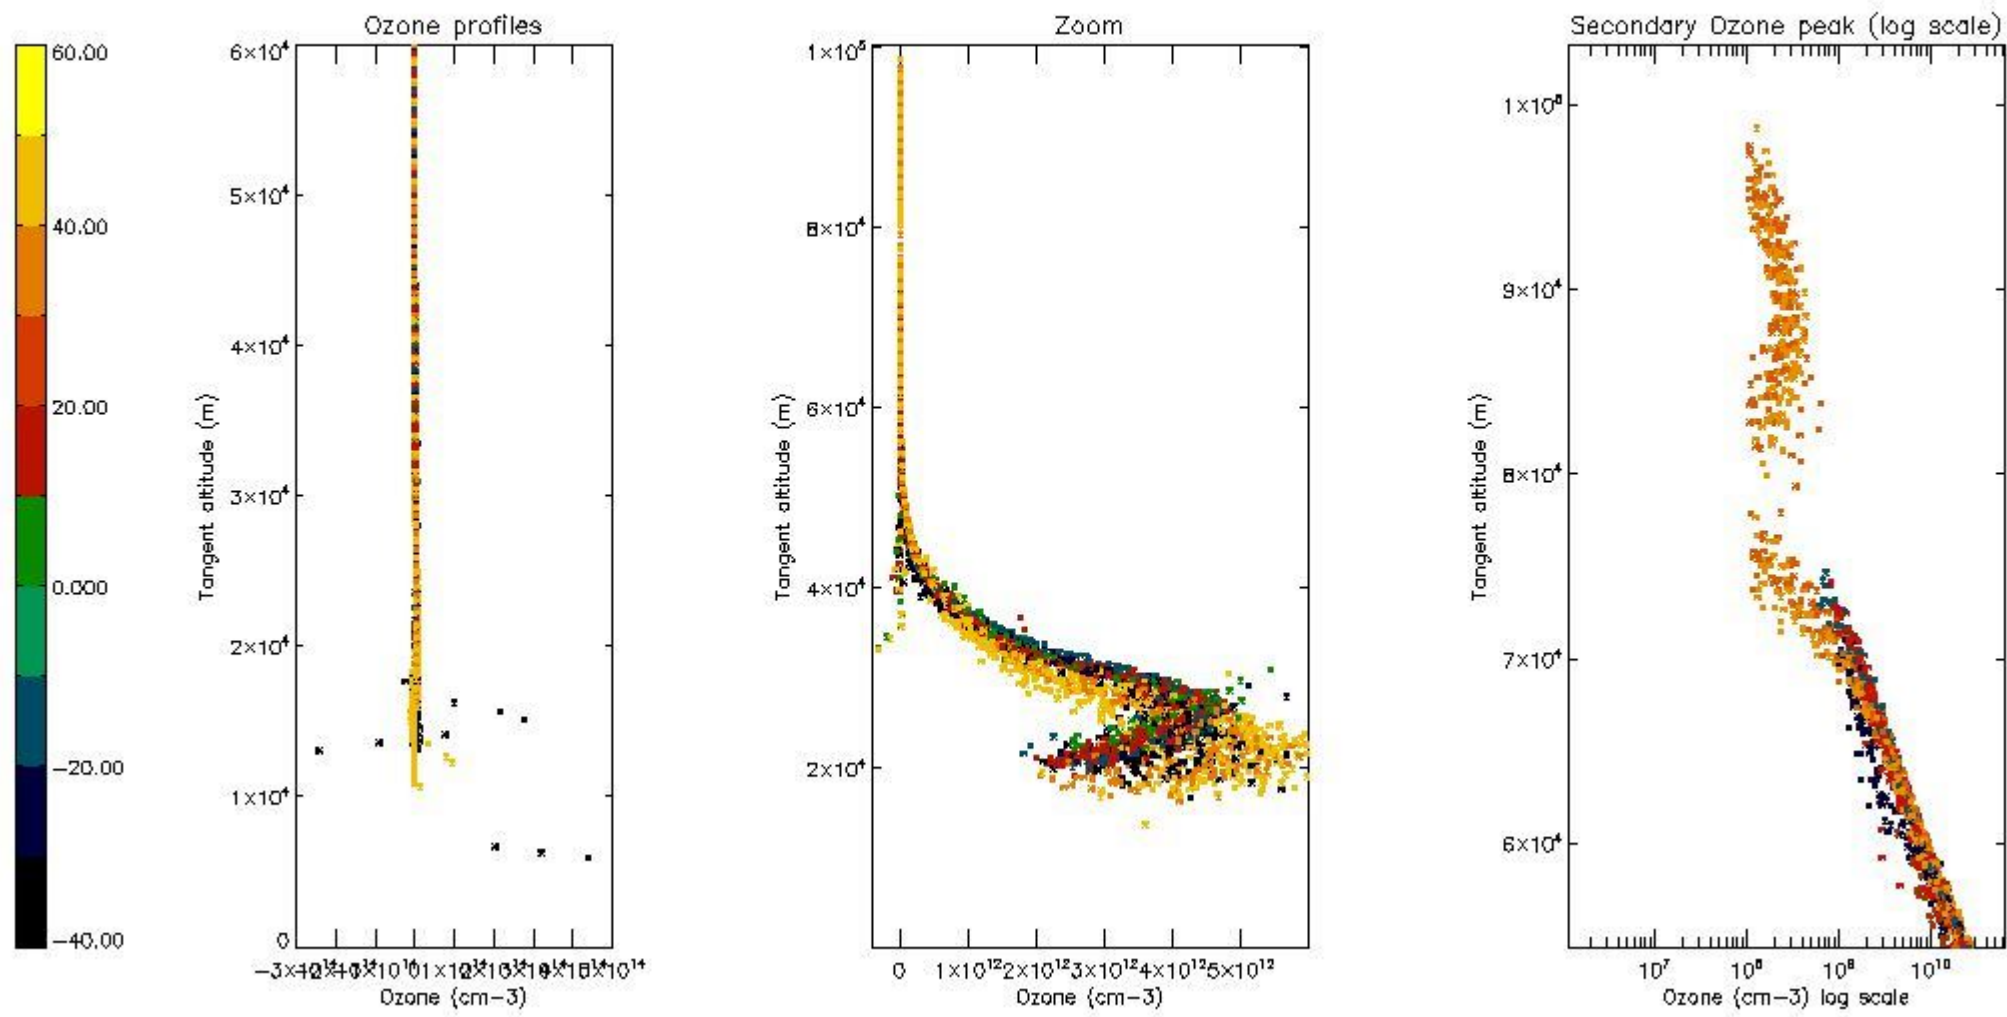

STD < 10	10
STD < 5	4

5.2 Plot ozone profiles for all STD (dark without errors)

The colorbar represents the latitude.

5.3 Plot ozone profiles where STD < 20% (dark without errors)

The colorbar represents the latitude.