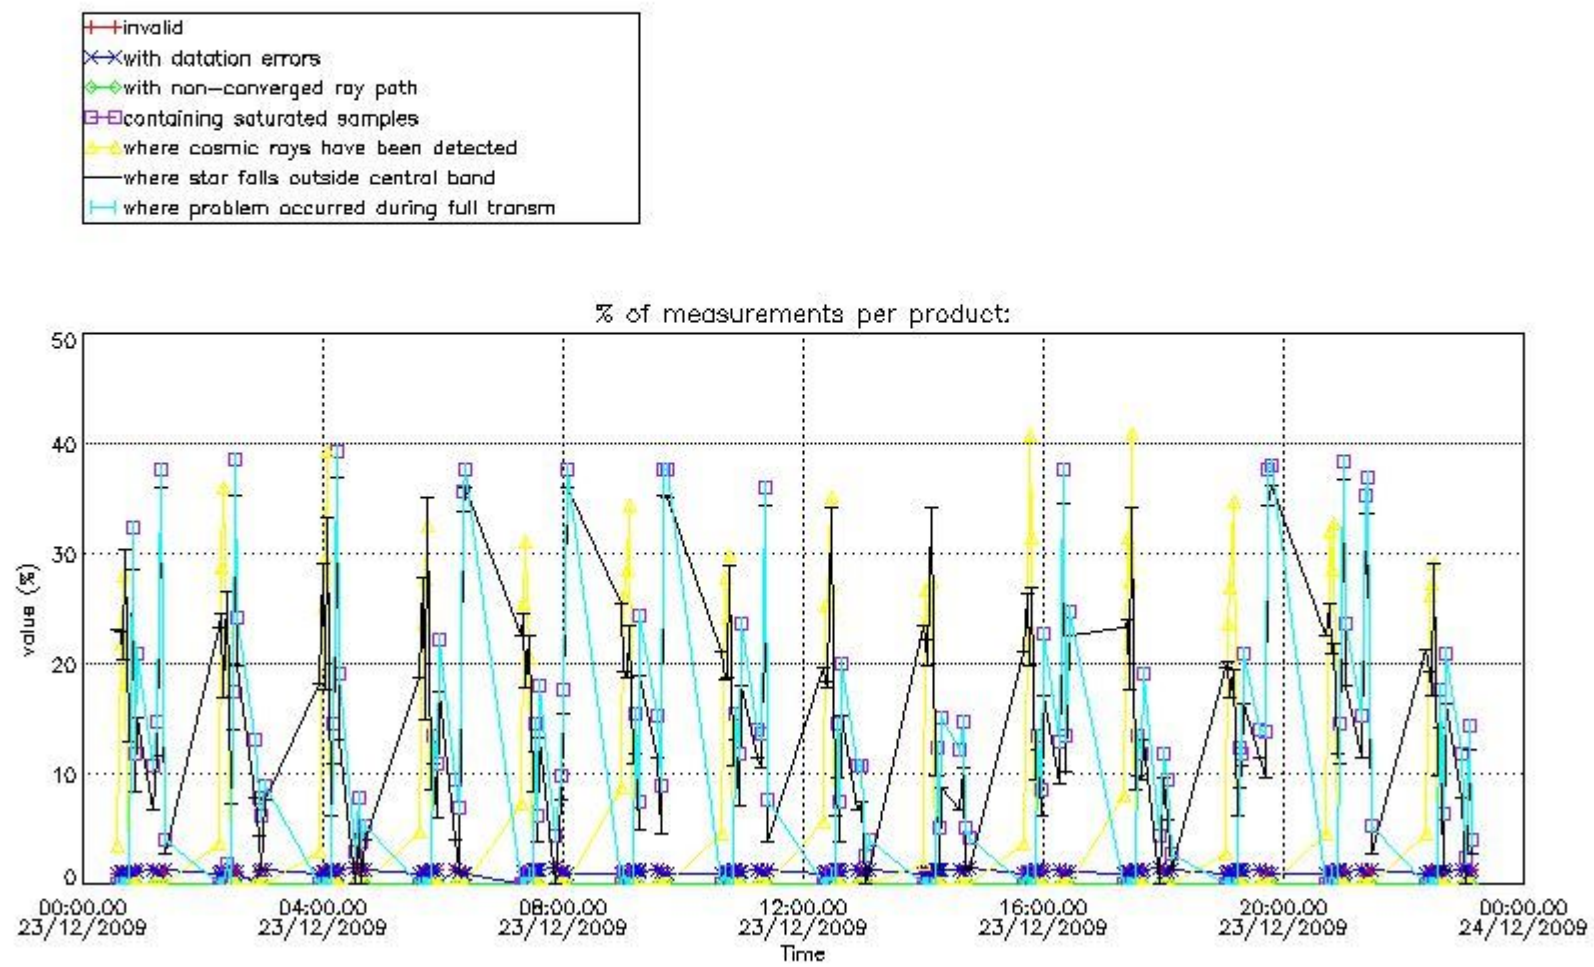

3.1 Plot quality information per product (time dependant)

3.2 Plot quality information per product (world map)

Percentage of flagged data per O3 profile

Percentage of flagged data per H2O profile

Percentage of flagged data per NO2 profile

Percentage of flagged data per NO3 profile

4. Level 1 quality information per product

In this section it is plotted some information contained in the Quality Summary data set of the level 2 products that comes from the level 1b processing. Products without errors (error flag in the MPH set to "0") are used.

4.1 Plot quality information per product (time dependant) coming from level 1b processing

4.1.1 Plot level 1 quality information per product (time dependant): ENVISAT ASCENDING passes

4.1.2 Plot level 1 quality information per product (time dependant): ENVI SAT DESCENDING passes

5. Trace gas profiles

5.1 Ozone statistics based on quality of products

The final quality of the products can be "measured" using the STD (Standard Deviation) attached to every point profile. This information is written to the parameter GOM_NL__2P/NL_LOCAL_SPECIES_DENSITY/o3_std of the level 2 products. The table below shows the statistics for given STD ranges.