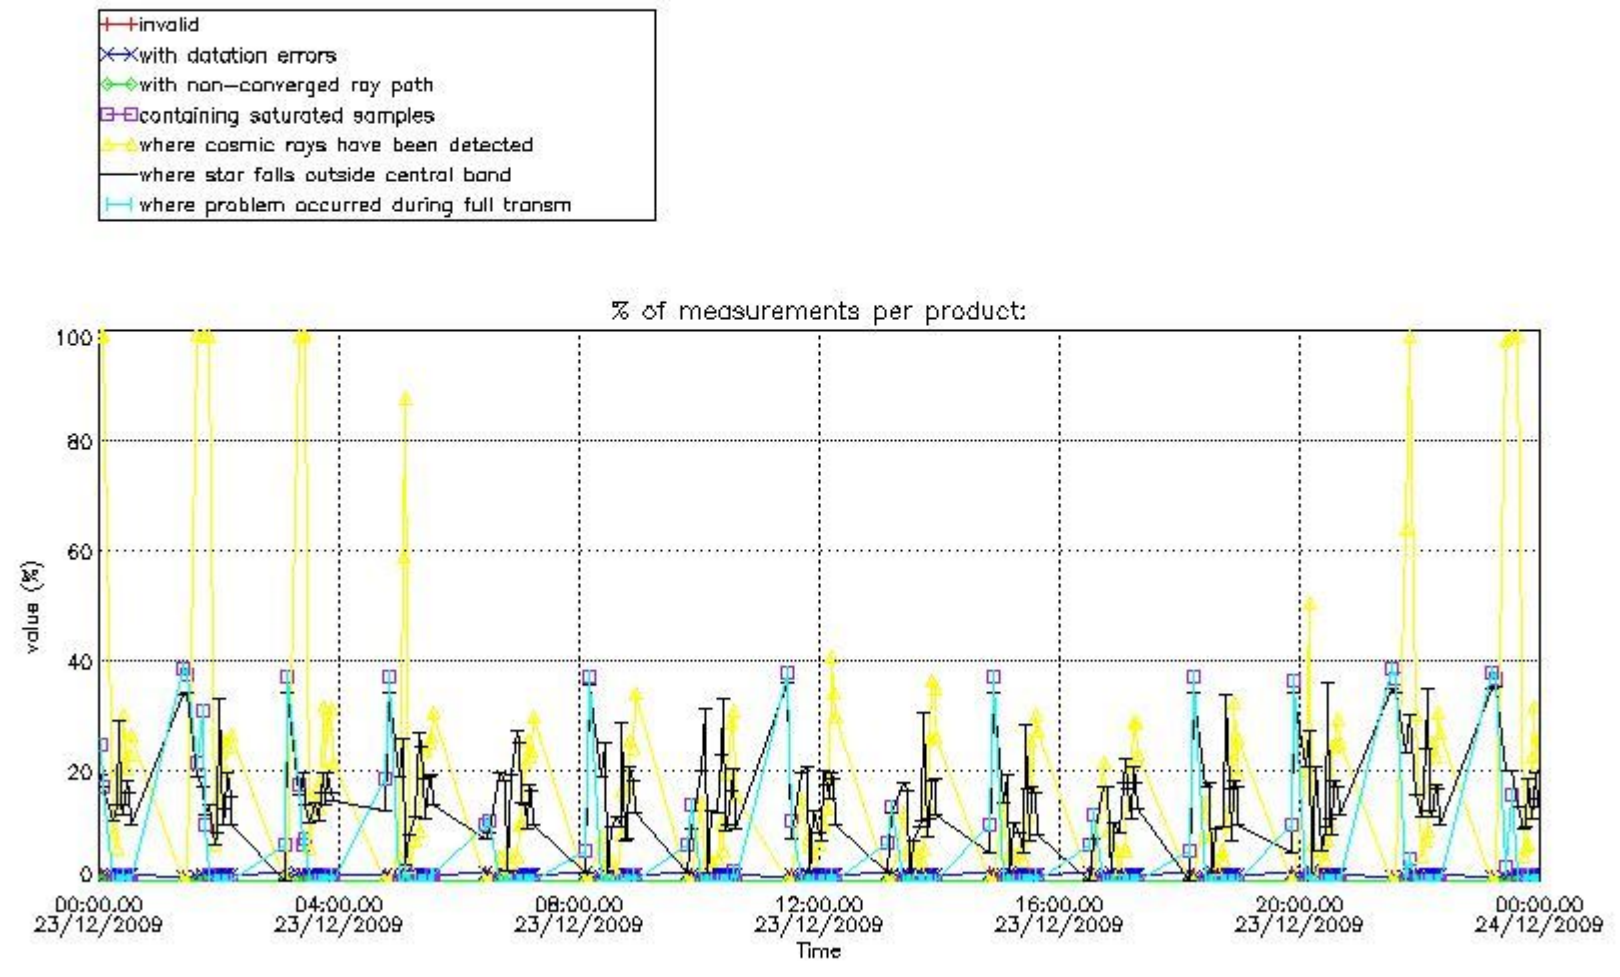

4.1.2 Plot level 1 quality information per product (time dependant): ENVI SAT DESCENDING passes