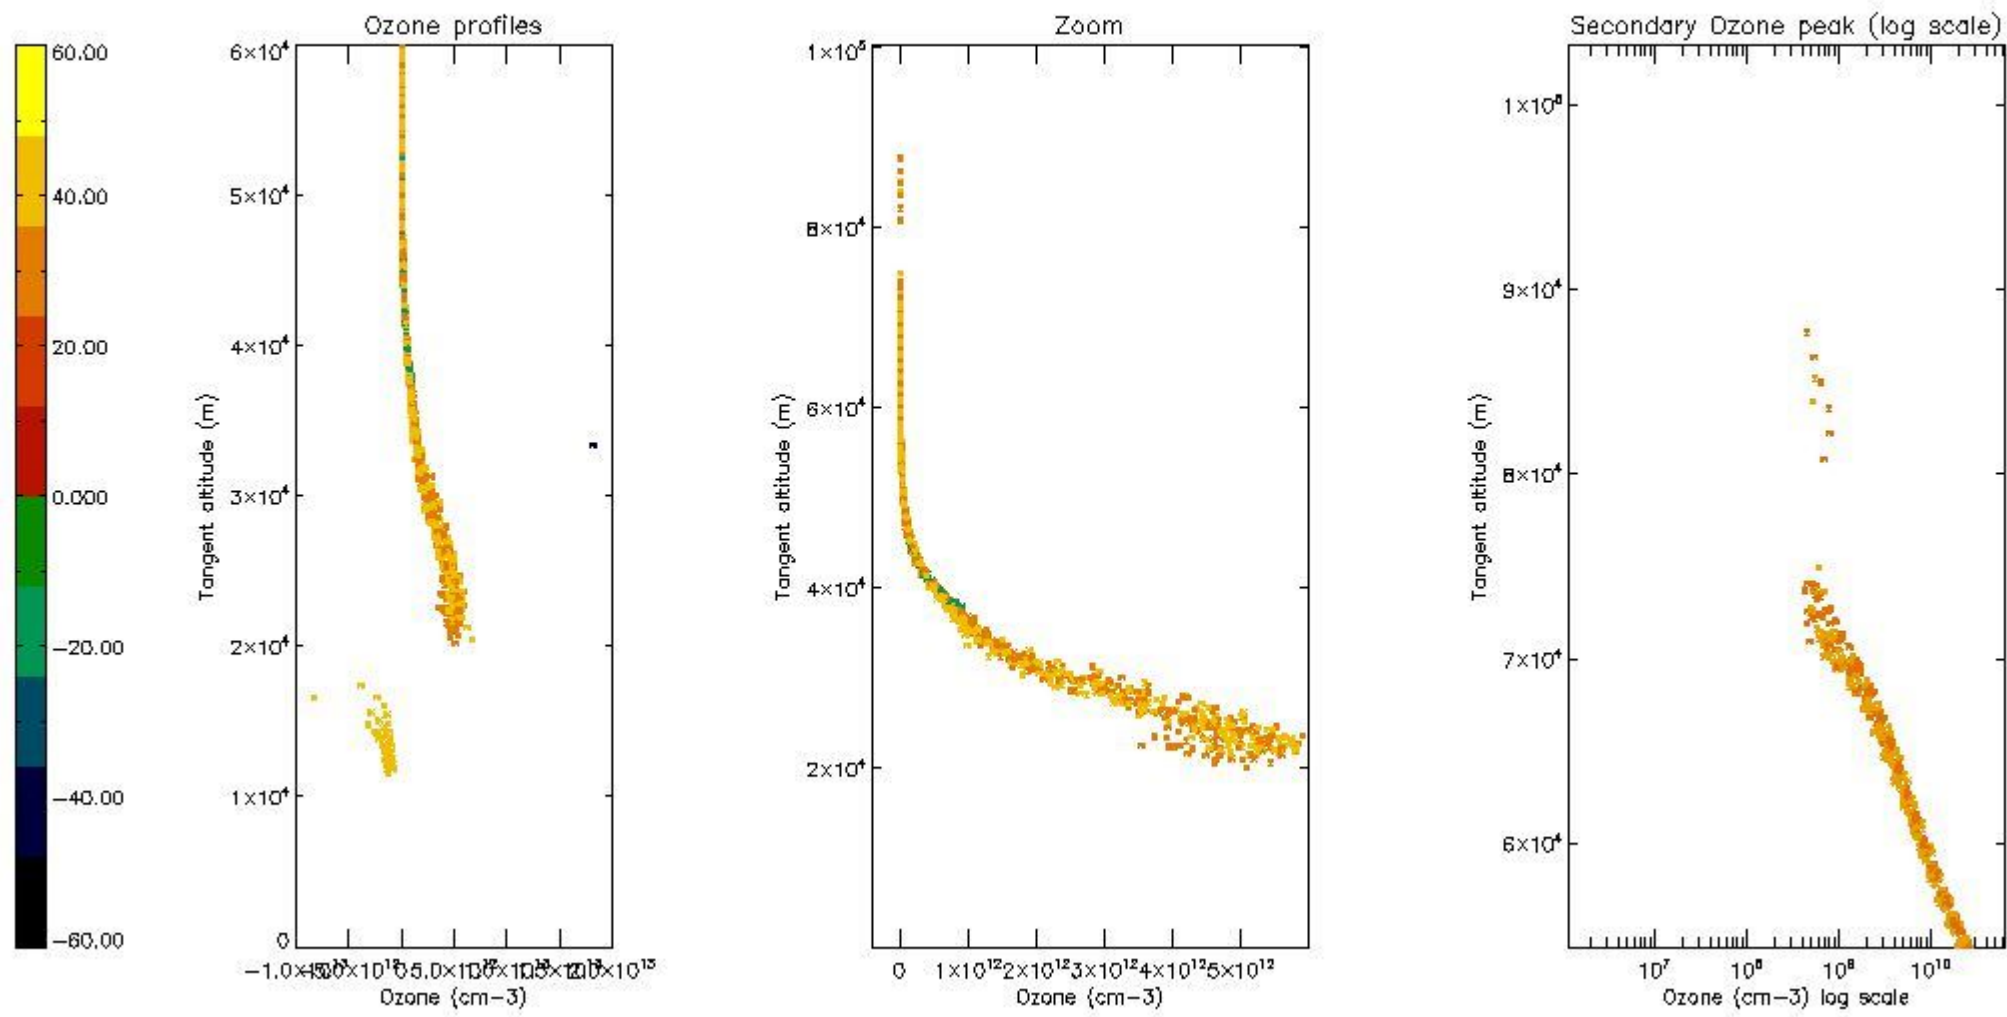

5.6 Plot NO₂ profiles for all STD (dark without errors)

The colorbar represents the latitude.