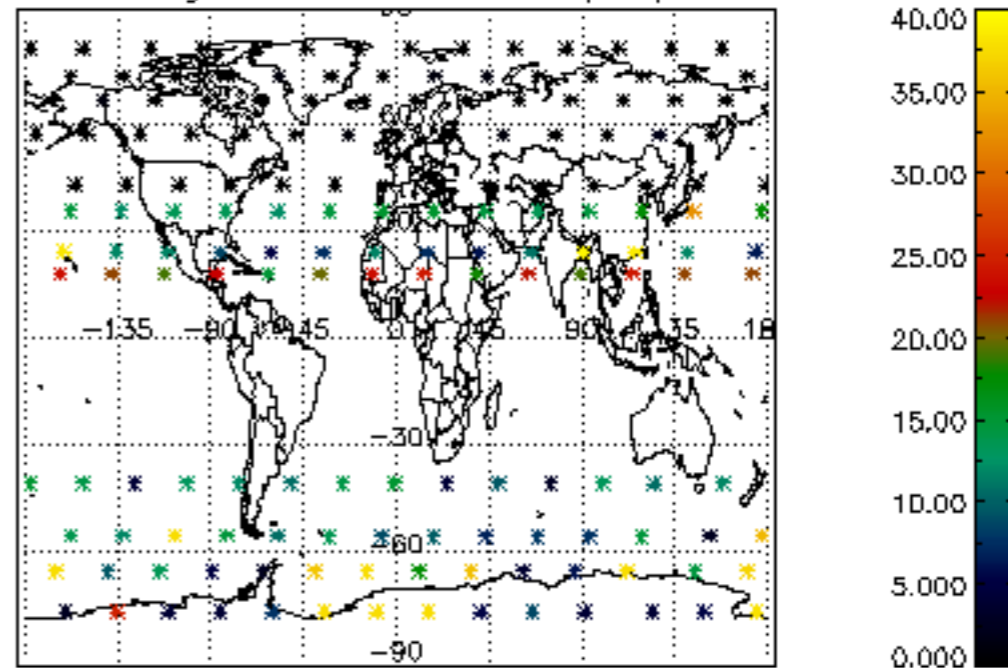

Percentage of saturation errors per profile