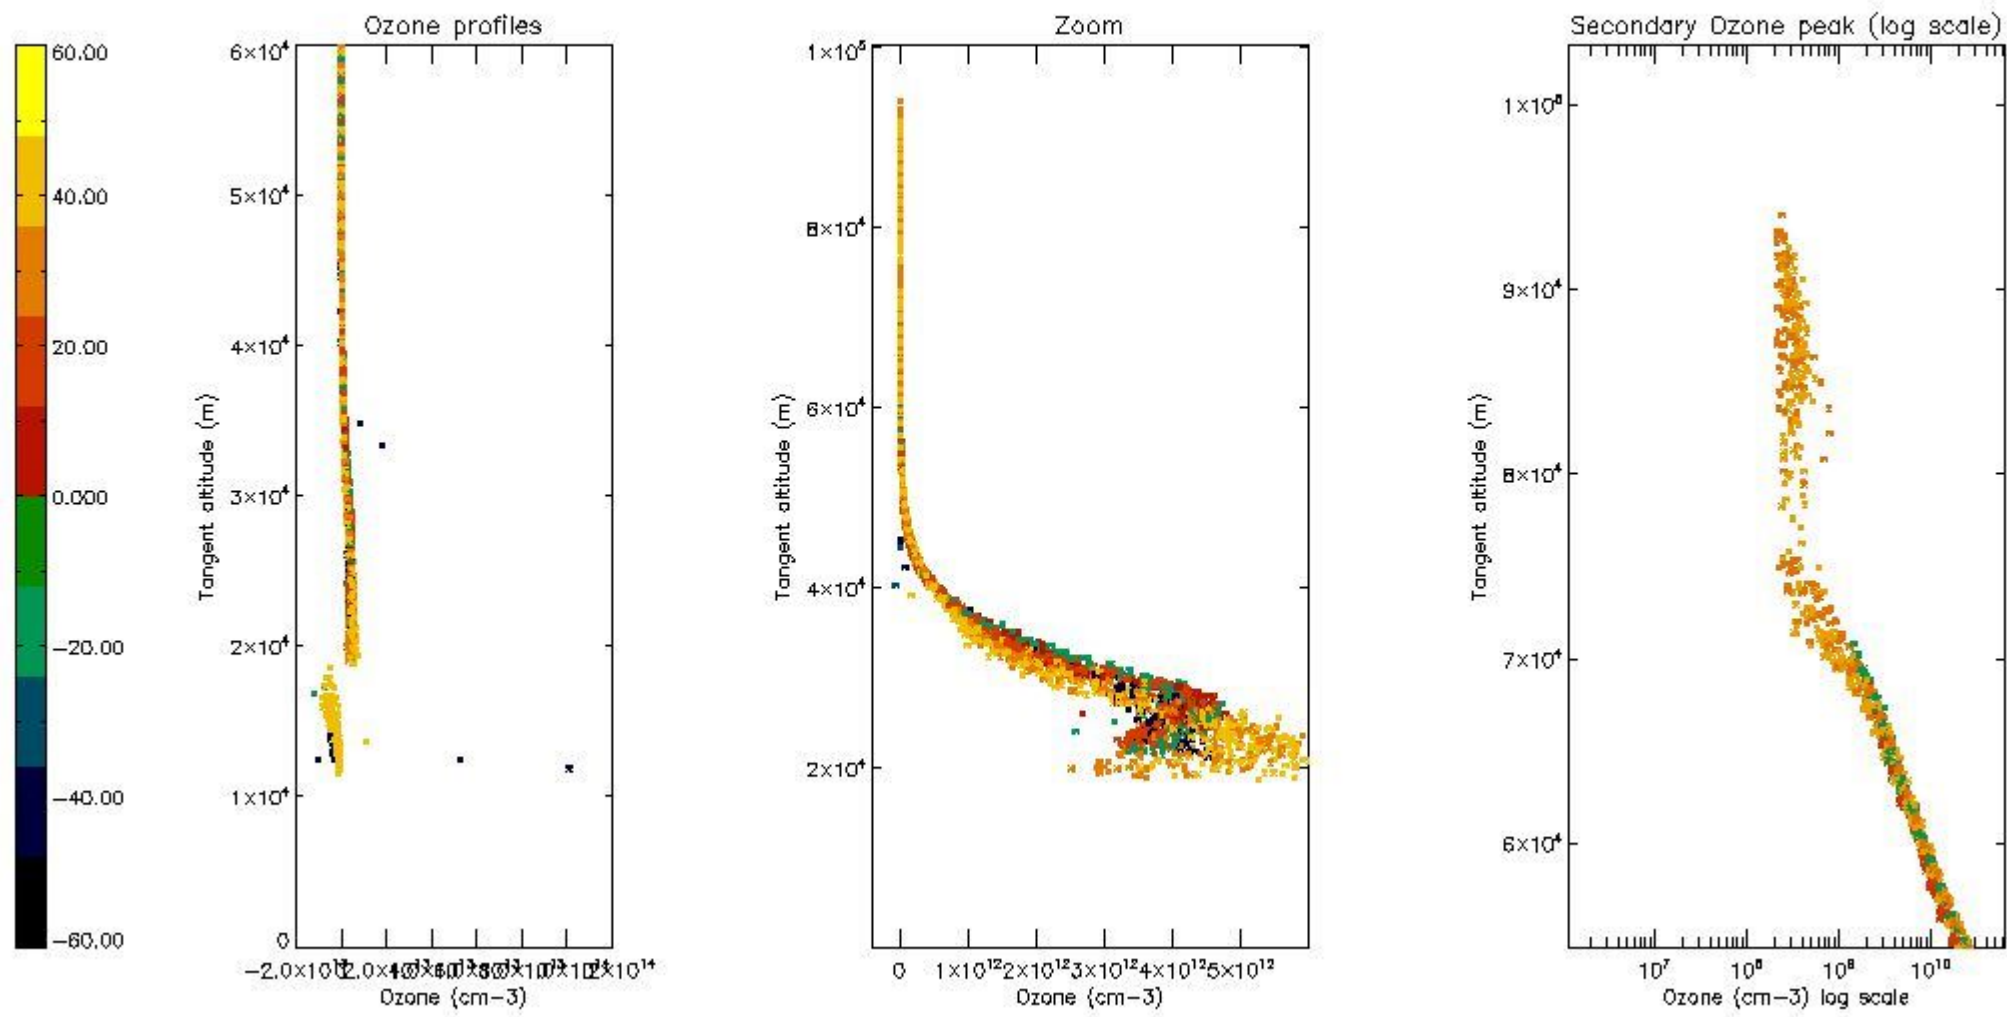

5.5 Plot ozone profiles where STD < 5% (dark without errors)

The colorbar represents the latitude.