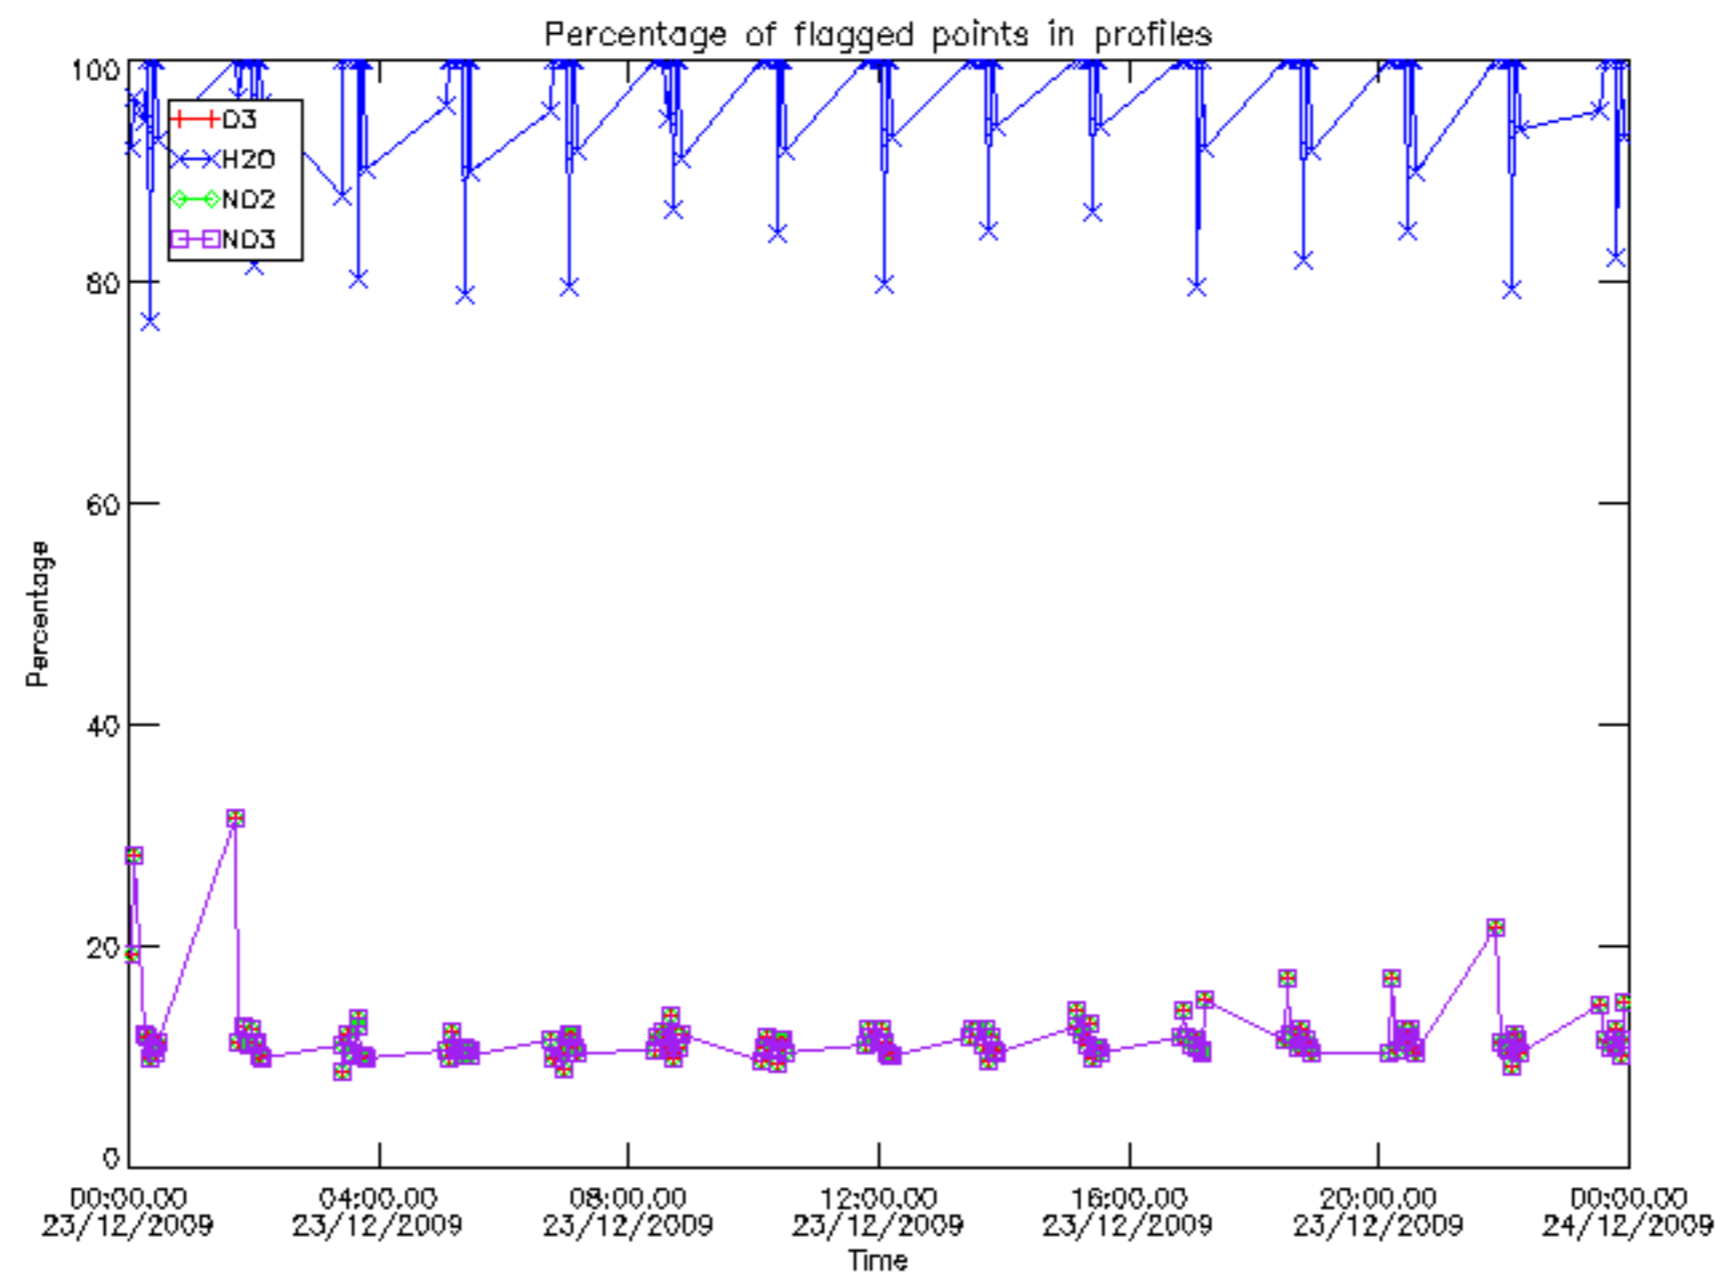

Percentage of flagged data per D3 profile

Percentage of flagged data per H2O profile