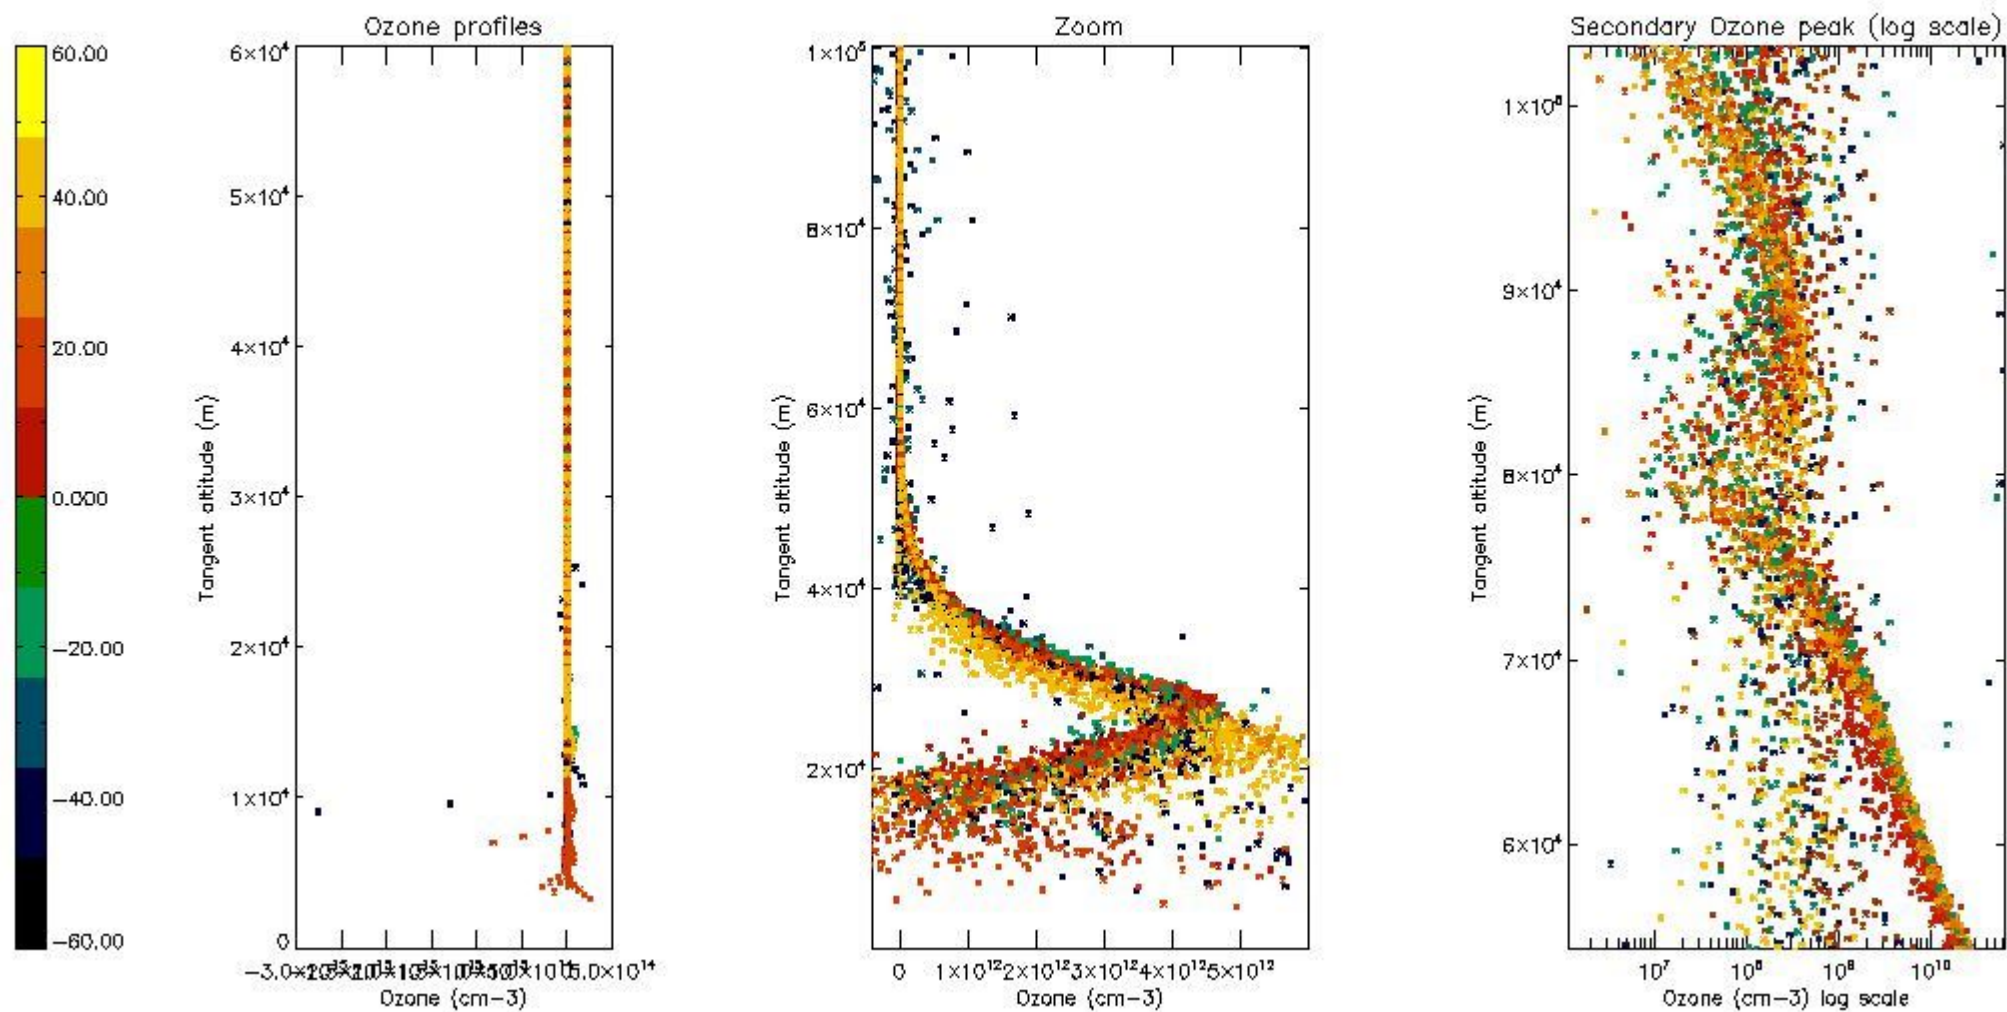

STD < 10	10
STD < 5	5

5.2 Plot ozone profiles for all STD (dark without errors)

The colorbar represents the latitude.

5.3 Plot ozone profiles where STD < 20% (dark without errors)

The colorbar represents the latitude.