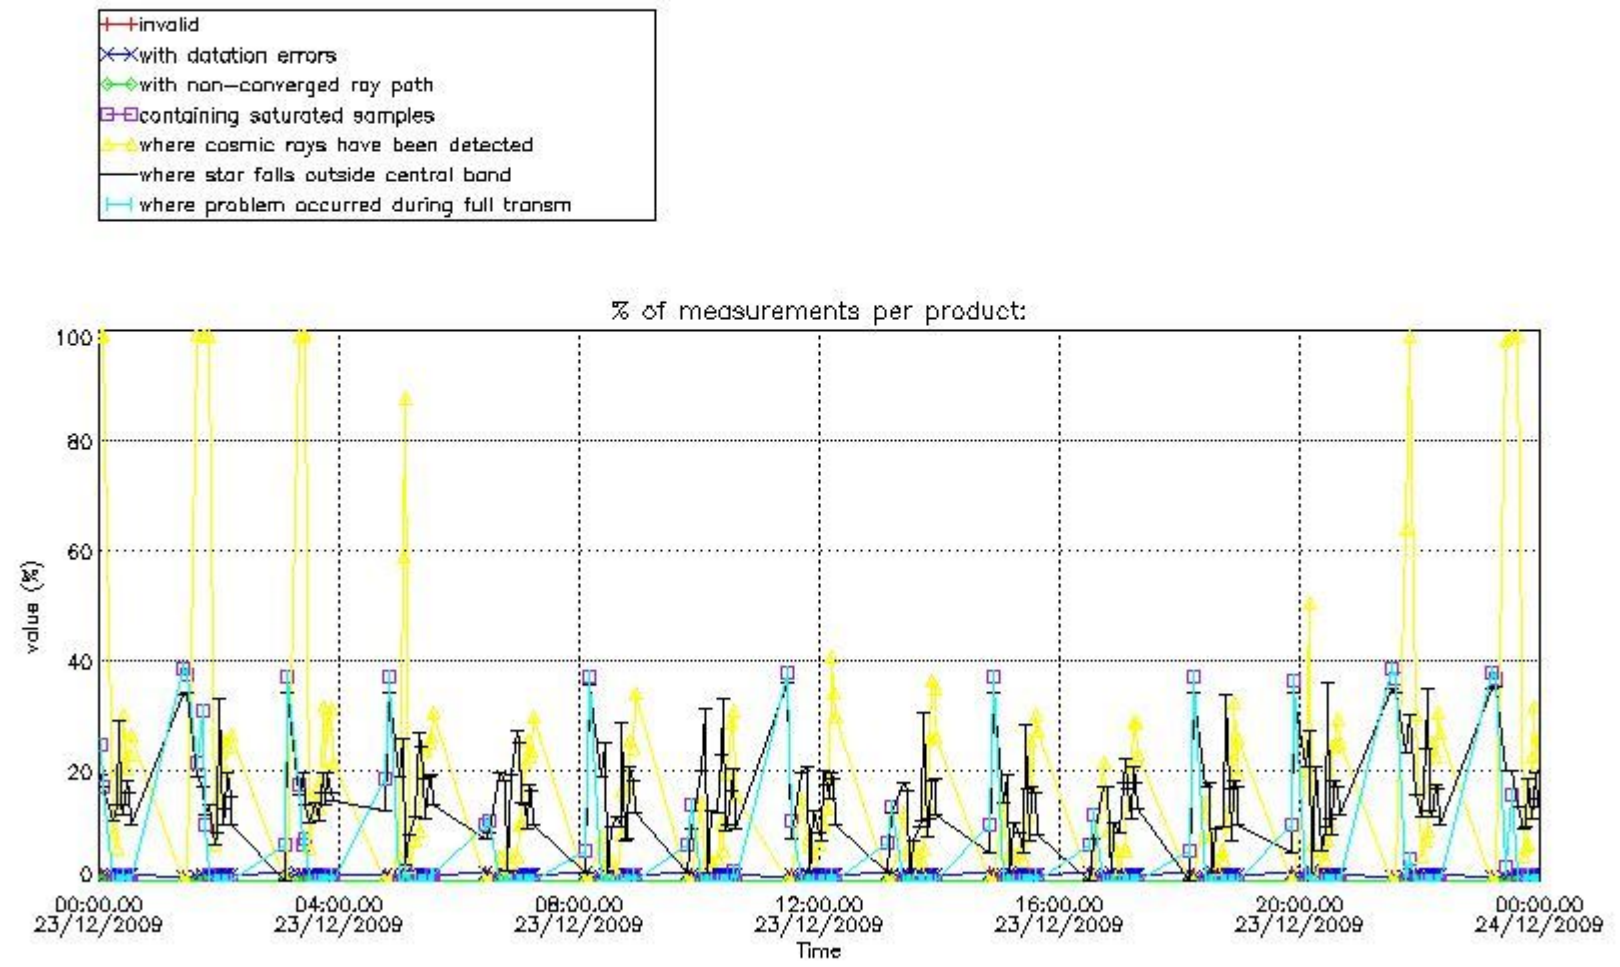

3.1 Plot quality information per product (time dependant)

3.2 Plot quality information per product (world map)

Percentage of flagged data per O3 profile

Percentage of flagged data per H2O profile

Percentage of flagged data per NO2 profile

Percentage of flagged data per NO3 profile

4. Level 1 quality information per product

In this section it is plotted some information contained in the Quality Summary data set of the level 2 products that comes from the level 1b processing. Products without errors (error flag in the MPH set to "0") are used.

4.1 Plot quality information per product (time dependant) coming from level 1b processing

4.1.1 Plot level 1 quality information per product (time dependant): ENVISAT ASCENDING passes

4.1.2 Plot level 1 quality information per product (time dependant): ENVI SAT DESCENDING passes

5. Trace gas profiles

5.1 Ozone statistics based on quality of products

The final quality of the products can be "measured" using the STD (Standard Deviation) attached to every point profile. This information is written to the parameter GOM_NL__2P/NL_LOCAL_SPECIES_DENSITY/o3_std of the level 2 products. The table below shows the statistics for given STD ranges.