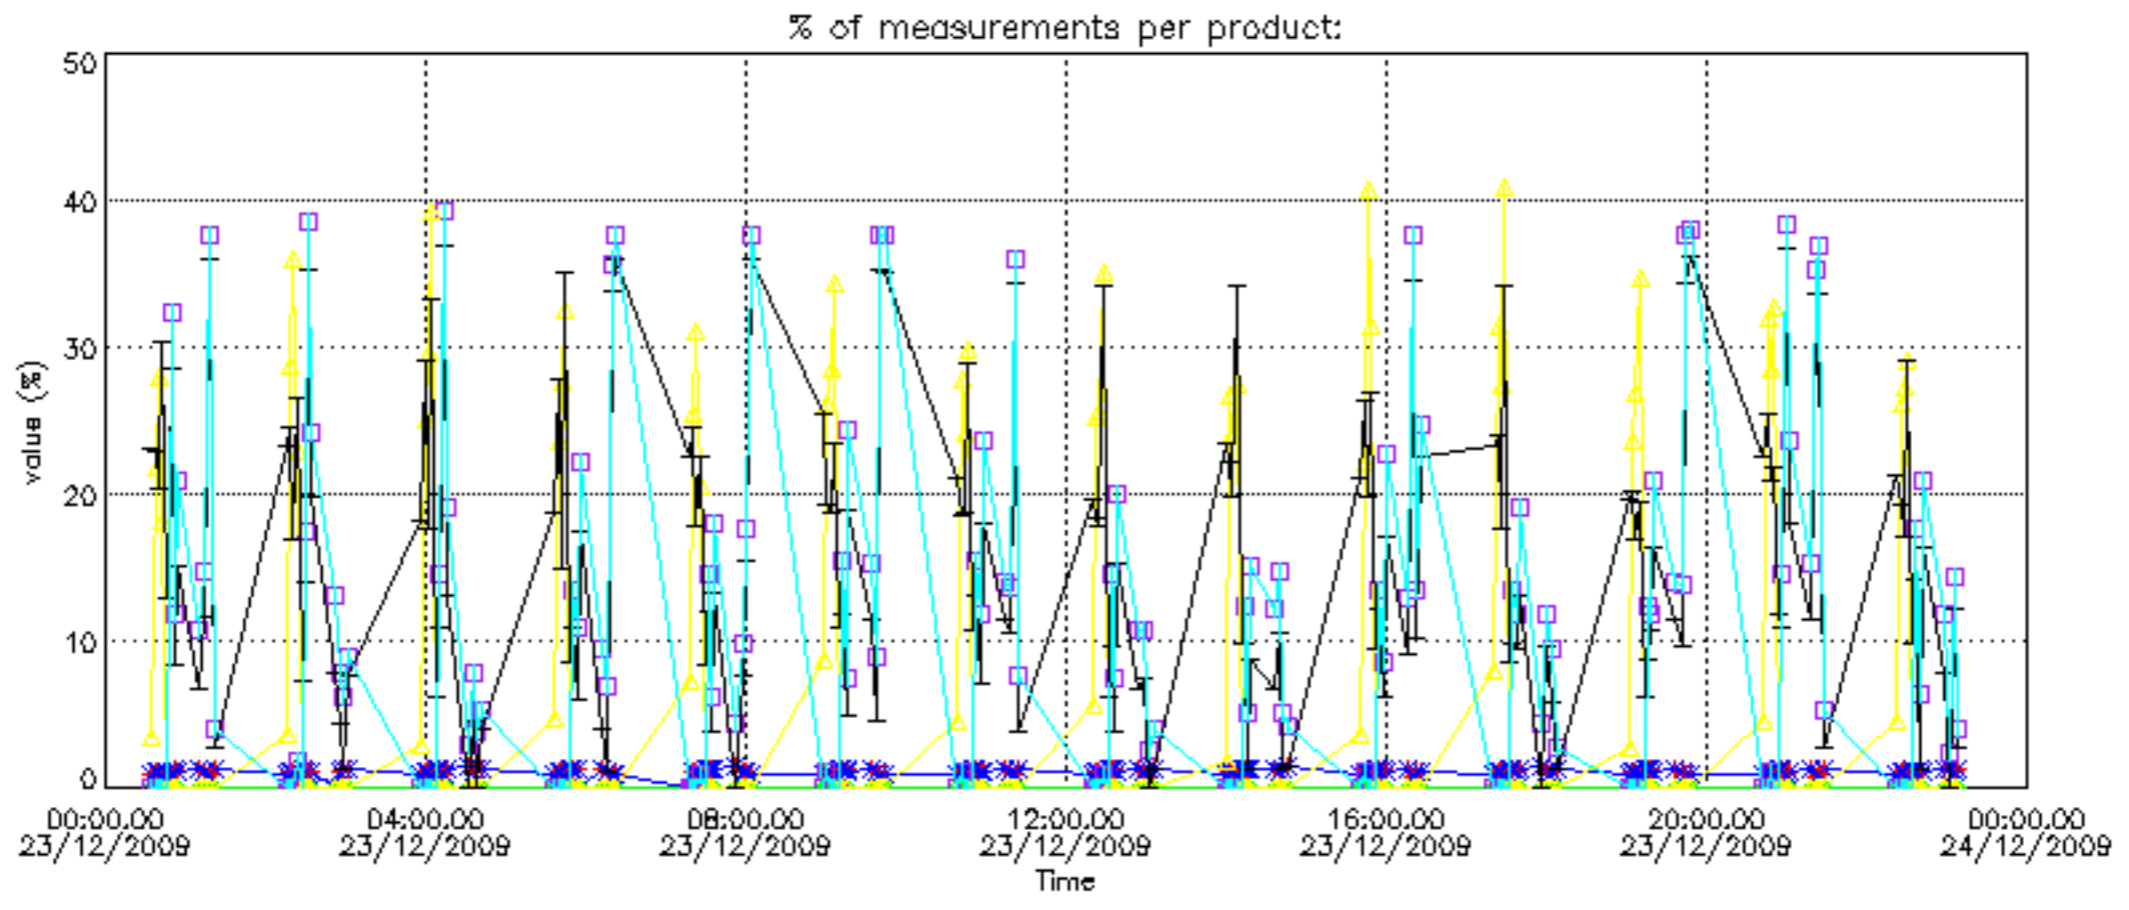

Percentage of cosmic ray hits per profile

Percentage of datation errors per profile