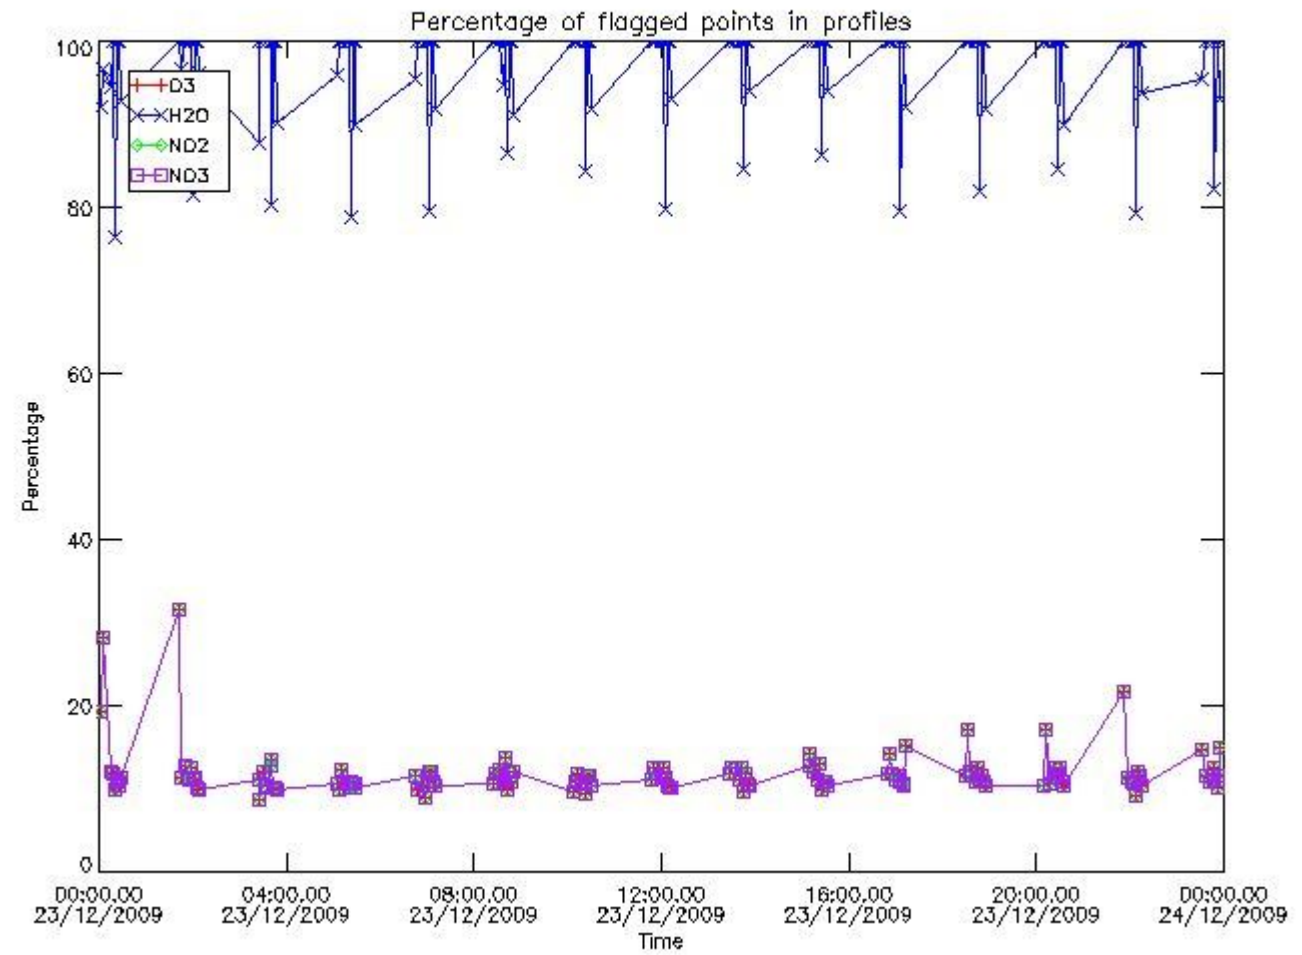

3. Quality information per product

In this section it is plotted some information contained in the Quality Summary data set of the level 2 products. Only products in dark limb conditions and without errors (error flag in the MPH set to "0") are used.

3.1 Plot quality information per product (time dependant)

3.2 Plot quality information per product (world map)