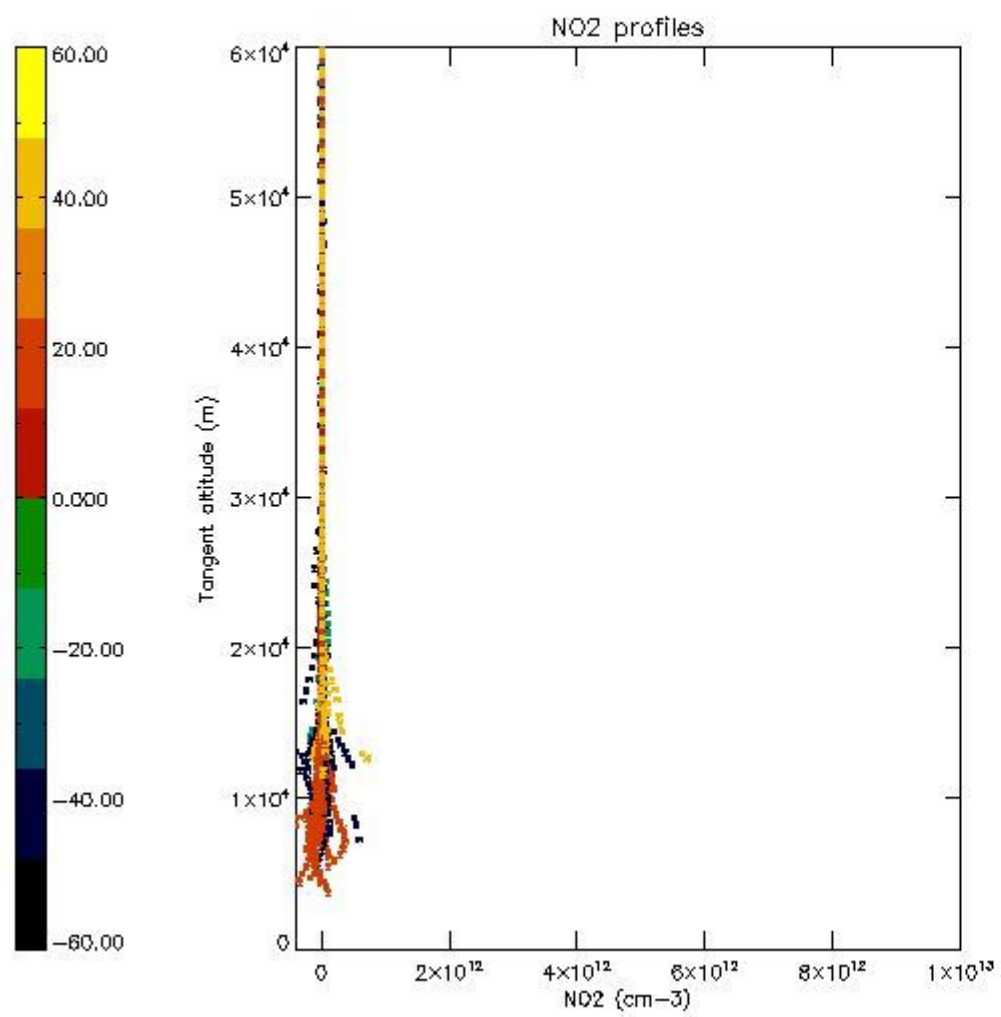

STD < 10	10
STD < 5	5

5.2 Plot ozone profiles for all STD (dark without errors)

The colorbar represents the latitude.

5.3 Plot ozone profiles where STD < 20% (dark without errors)

The colorbar represents the latitude.

5.4 Plot ozone profiles where STD < 10% (dark without errors)

The colorbar represents the latitude.

5.5 Plot ozone profiles where STD < 5% (dark without errors)

The colorbar represents the latitude.

5.6 Plot NO₂ profiles for all STD (dark without errors)

The colorbar represents the latitude.

5.7 Plot NO3 profiles for all STD (dark without errors)

The colorbar represents the latitude.

5.8 Plot H2O profiles for all STD (only for occultations of stars 1,2,3,4,13,14,16,26,63 dark without errors)