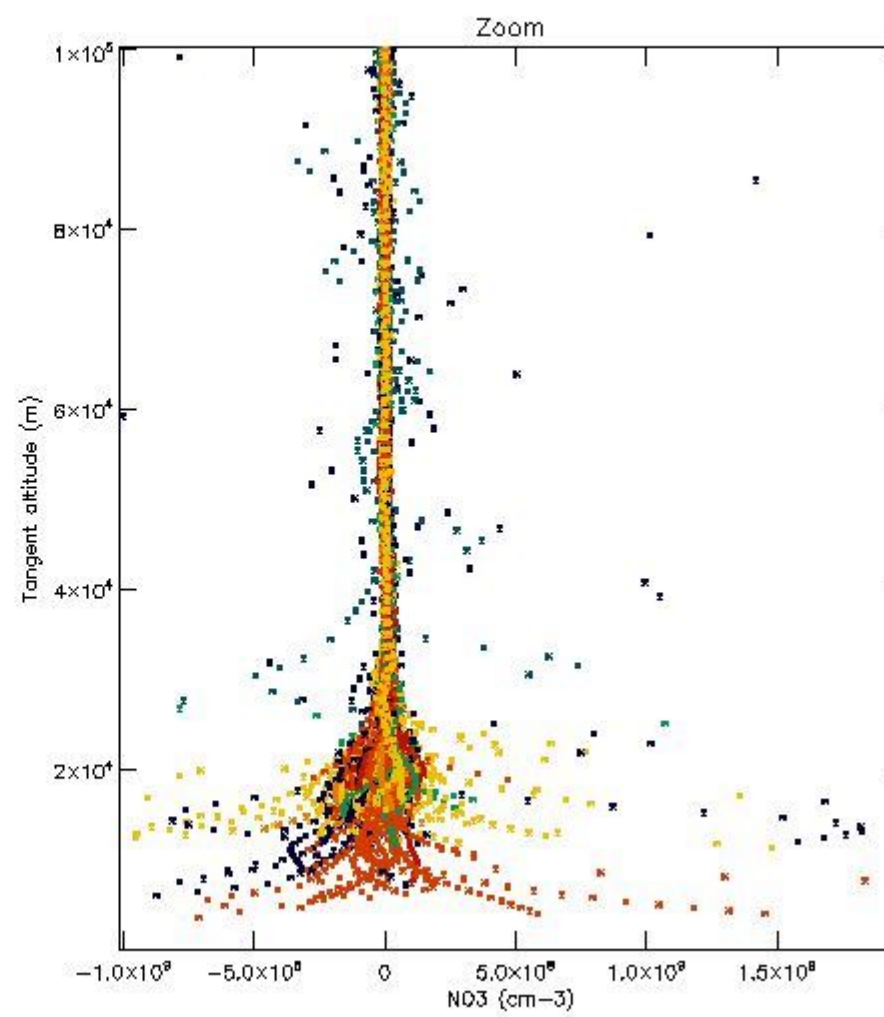

5.8 Plot H2O profiles for all STD (only for occultations of stars 1,2,3,4,13,14,16,26,63 dark without errors)

The colorbar represents the latitude.