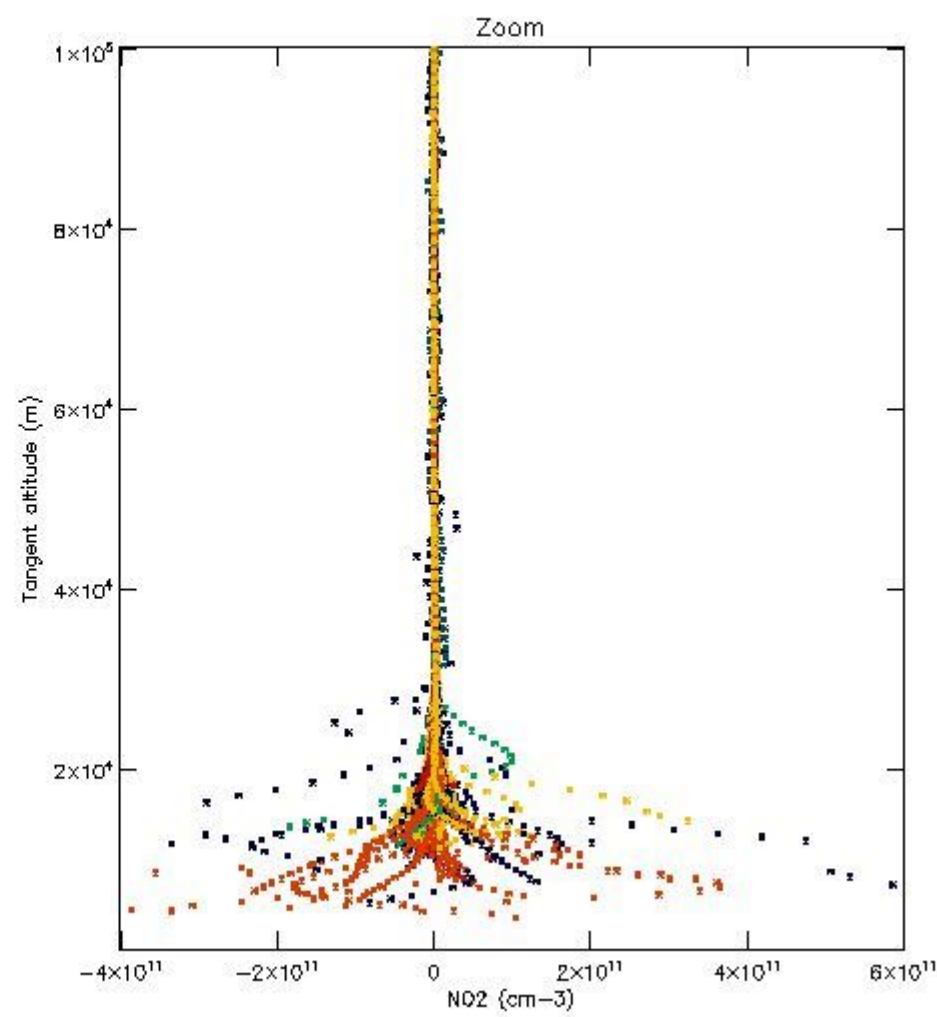

5.7 Plot NO3 profiles for all STD (dark without errors)

The colorbar represents the latitude.