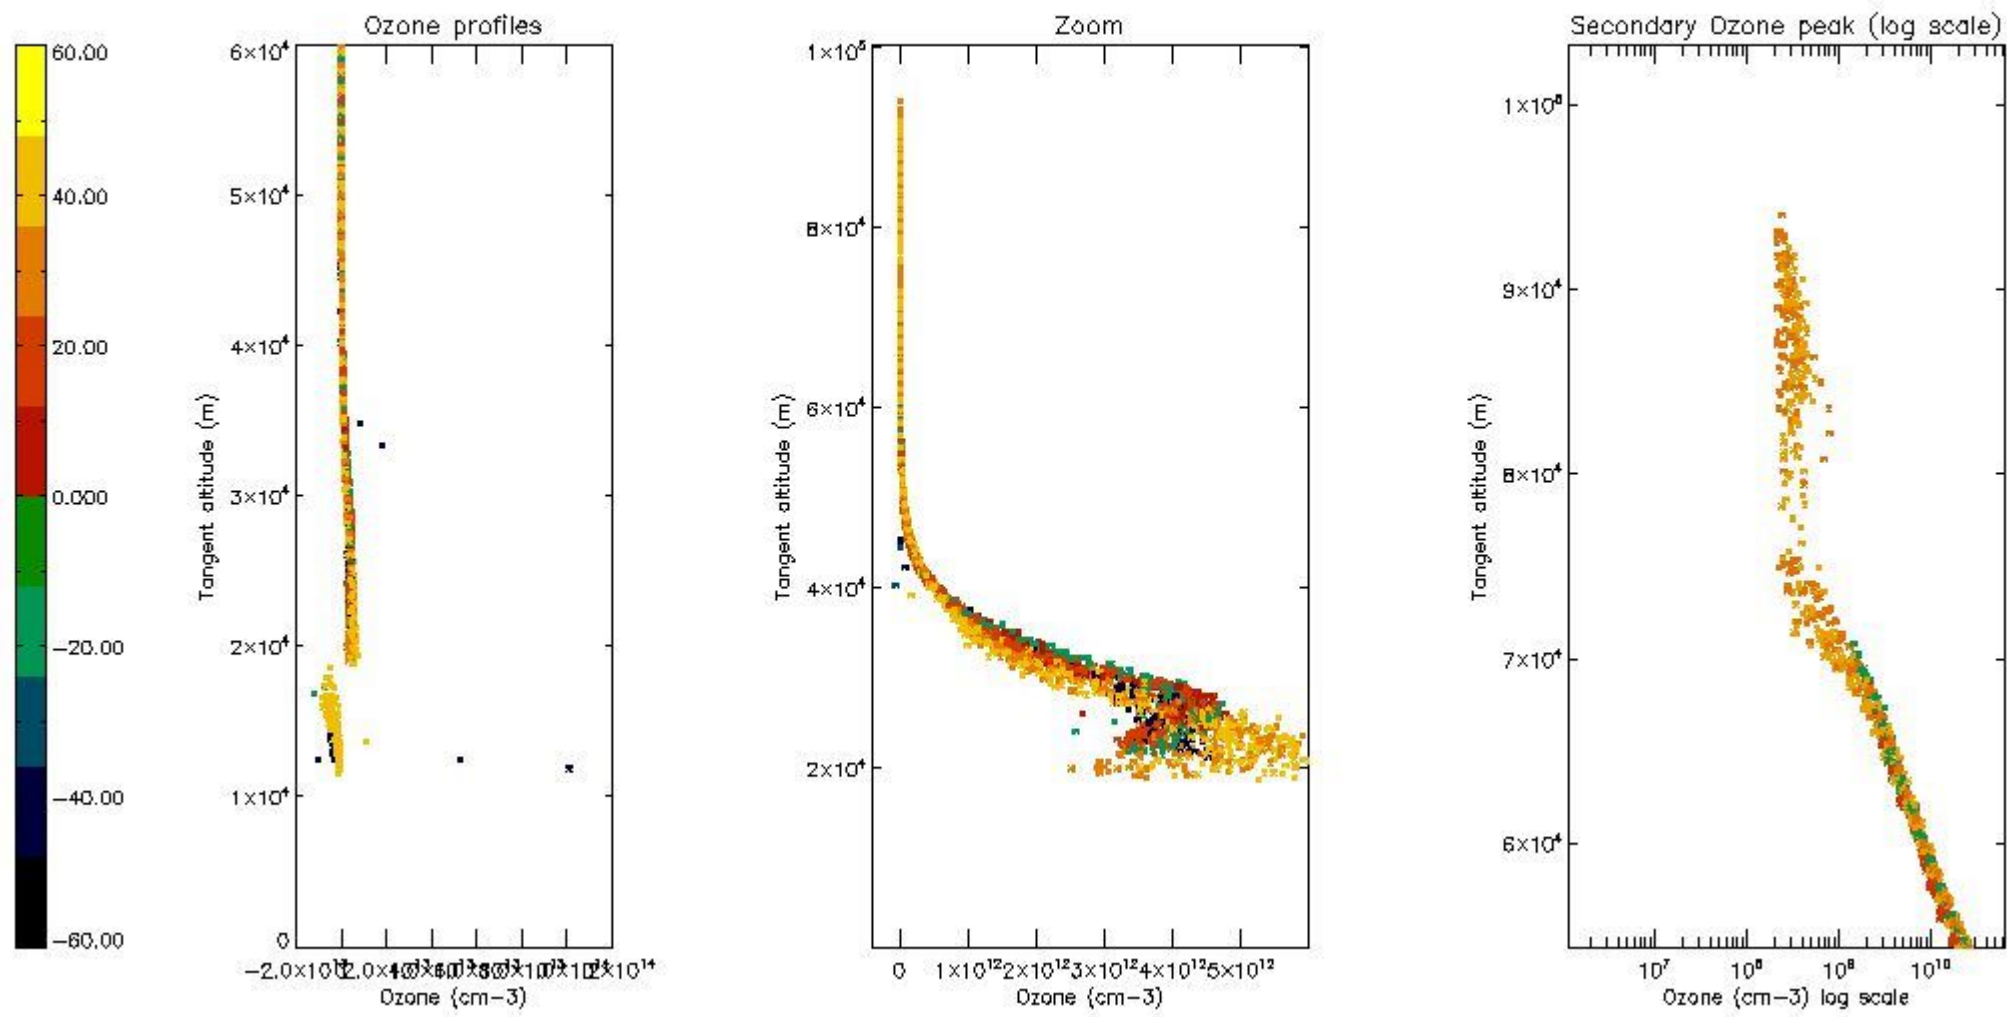

STD < 10	10
STD < 5	5

5.2 Plot ozone profiles for all STD (dark without errors)

The colorbar represents the latitude.

5.3 Plot ozone profiles where STD < 20% (dark without errors)

The colorbar represents the latitude.

5.4 Plot ozone profiles where STD < 10% (dark without errors)

The colorbar represents the latitude.

5.5 Plot ozone profiles where STD < 5% (dark without errors)

The colorbar represents the latitude.

5.6 Plot NO₂ profiles for all STD (dark without errors)