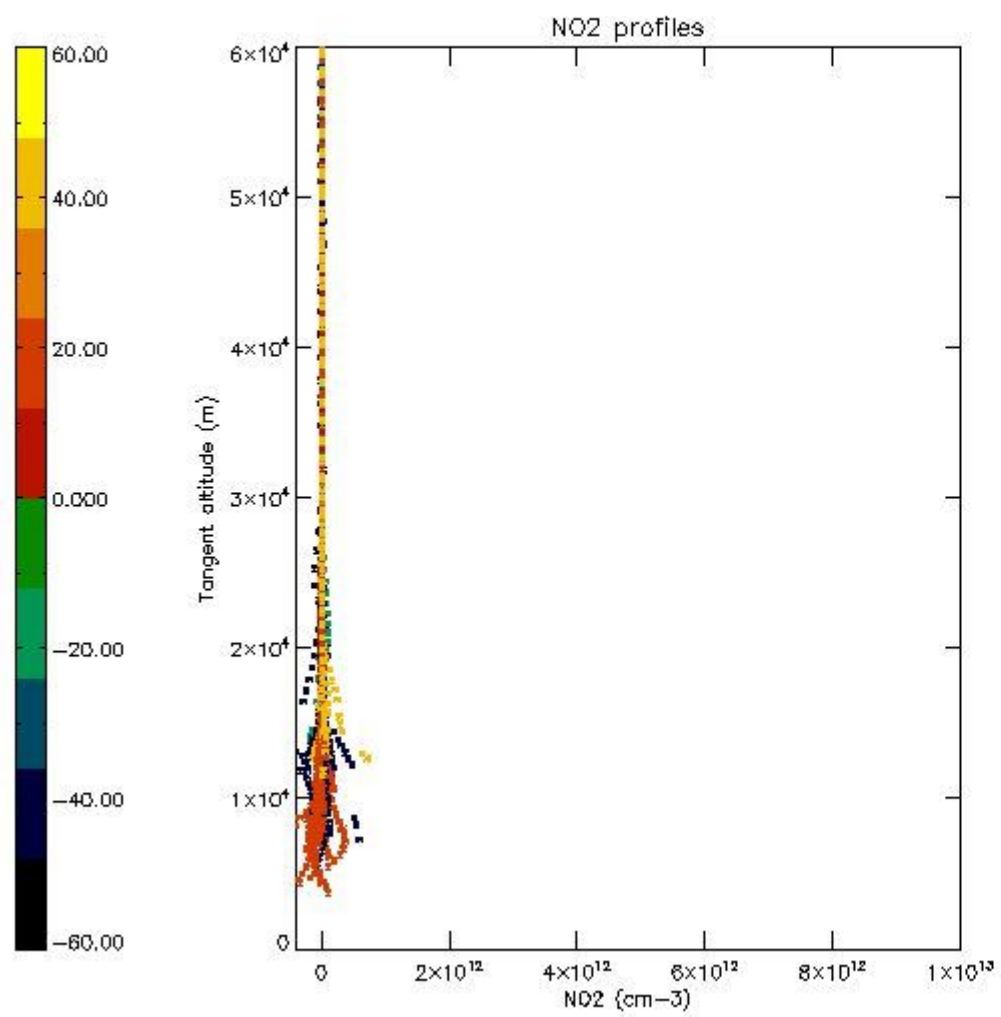

5.7 Plot NO3 profiles for all STD (dark without errors)

The colorbar represents the latitude.