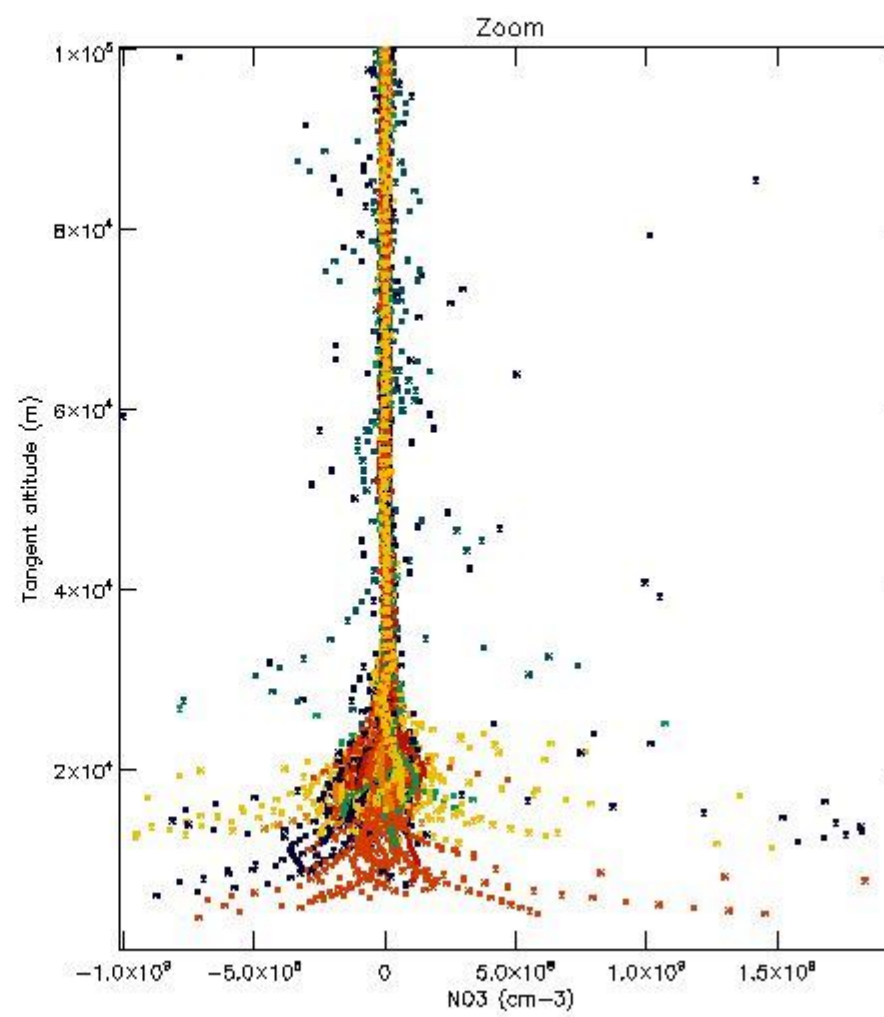

5.4 Plot ozone profiles where STD < 10% (dark without errors)

The colorbar represents the latitude.

5.5 Plot ozone profiles where STD < 5% (dark without errors)

The colorbar represents the latitude.

5.6 Plot NO₂ profiles for all STD (dark without errors)

The colorbar represents the latitude.

5.7 Plot NO3 profiles for all STD (dark without errors)

The colorbar represents the latitude.

5.8 Plot H2O profiles for all STD (only for occultations of stars 1,2,3,4,13,14,16,26,63 dark without errors)