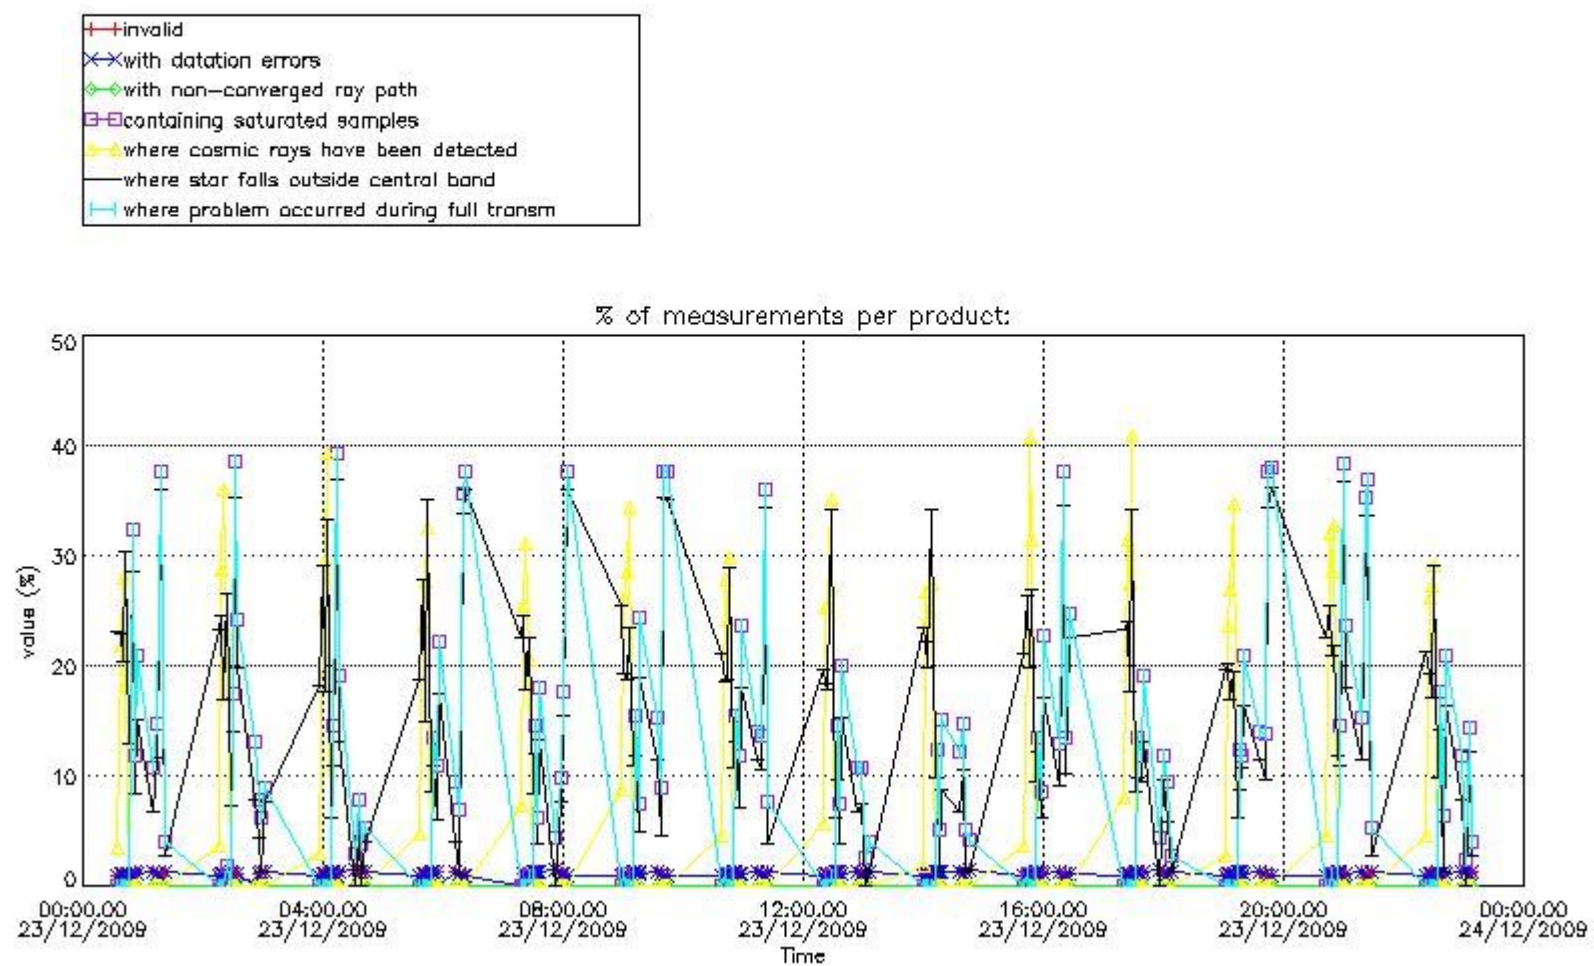

4.2 Plot quality information per product coming from level 1b processing (world map)
4.2.1 Plot level 1 quality information per product (world map): ENVISAT ASCENDING passes