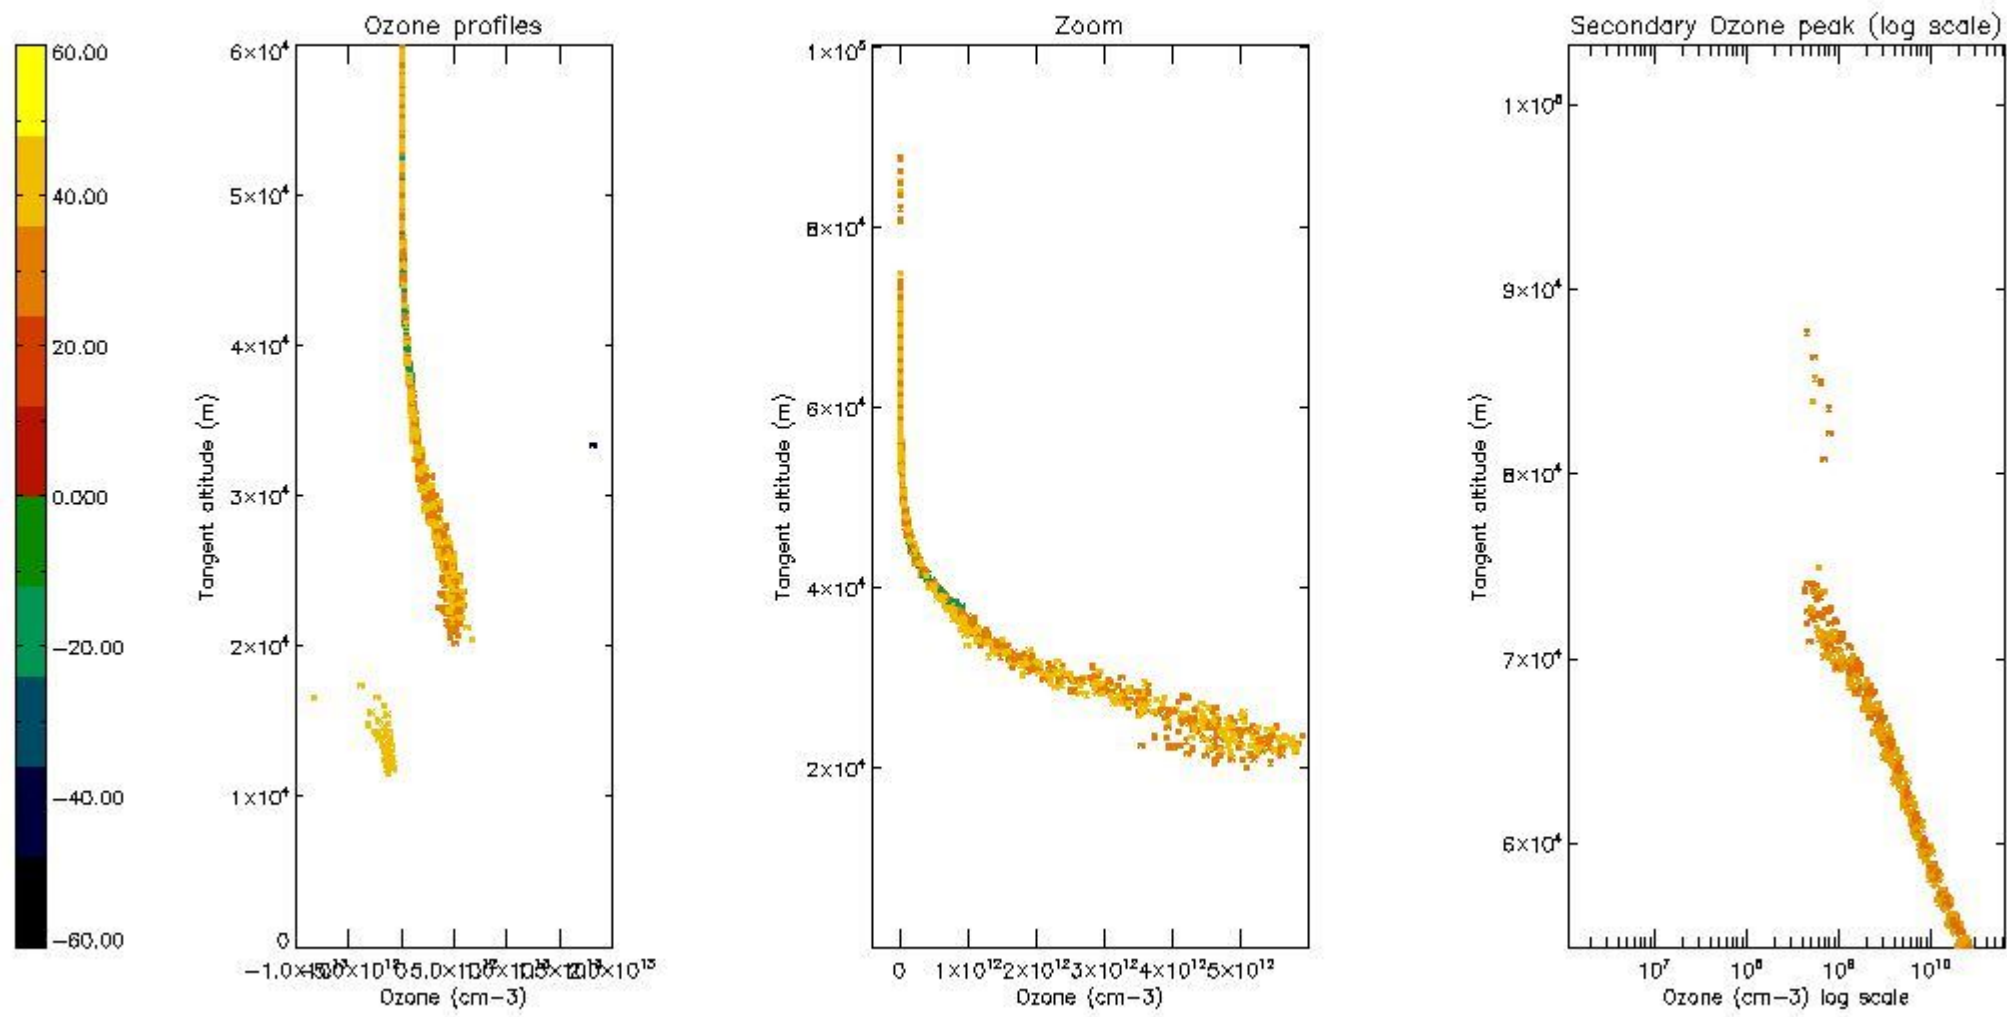

STD < 10	10
STD < 5	5

5.2 Plot ozone profiles for all STD (dark without errors)

The colorbar represents the latitude.

5.3 Plot ozone profiles where STD < 20% (dark without errors)

The colorbar represents the latitude.

5.4 Plot ozone profiles where STD < 10% (dark without errors)

The colorbar represents the latitude.

5.5 Plot ozone profiles where STD < 5% (dark without errors)

The colorbar represents the latitude.

5.6 Plot NO₂ profiles for all STD (dark without errors)