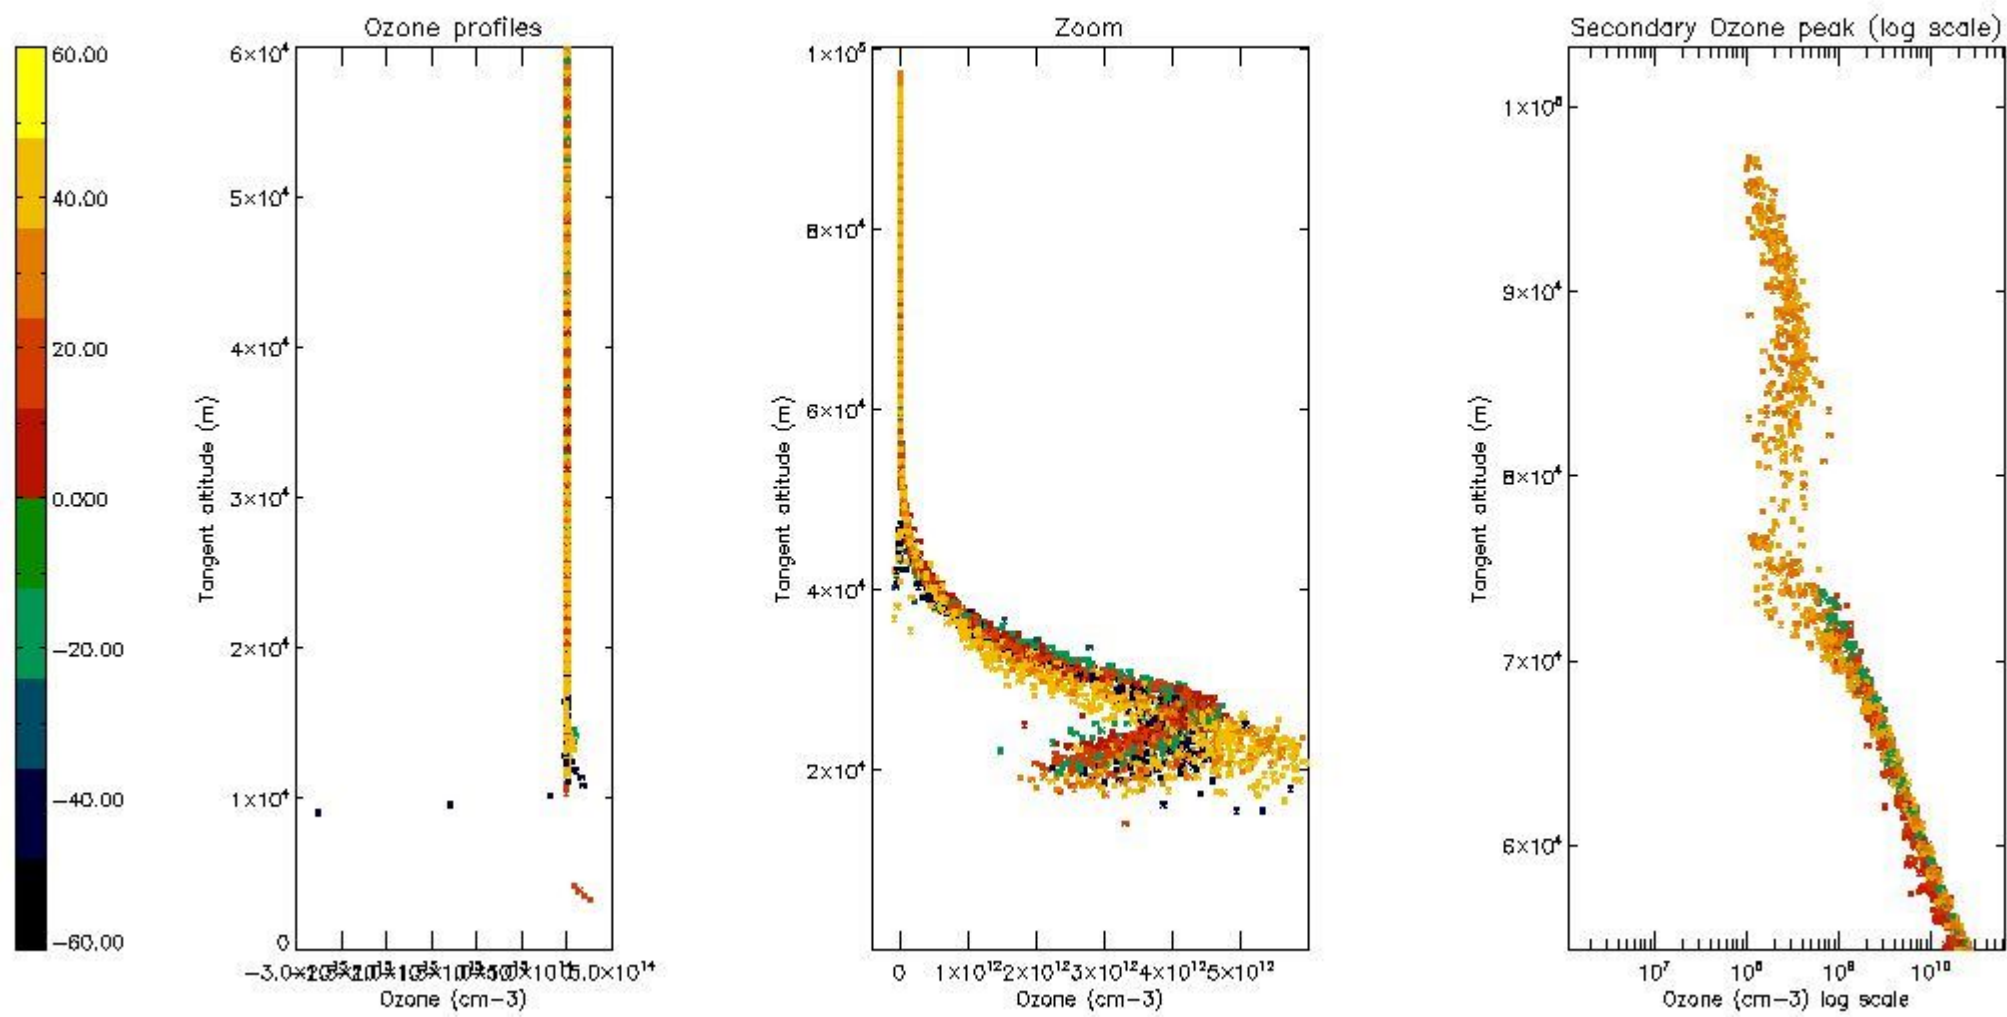

STD < 10	10
STD < 5	5

5.2 Plot ozone profiles for all STD (dark without errors)

The colorbar represents the latitude.

5.3 Plot ozone profiles where STD < 20% (dark without errors)

The colorbar represents the latitude.

5.4 Plot ozone profiles where STD < 10% (dark without errors)

The colorbar represents the latitude.

5.5 Plot ozone profiles where STD < 5% (dark without errors)

The colorbar represents the latitude.

5.6 Plot NO₂ profiles for all STD (dark without errors)