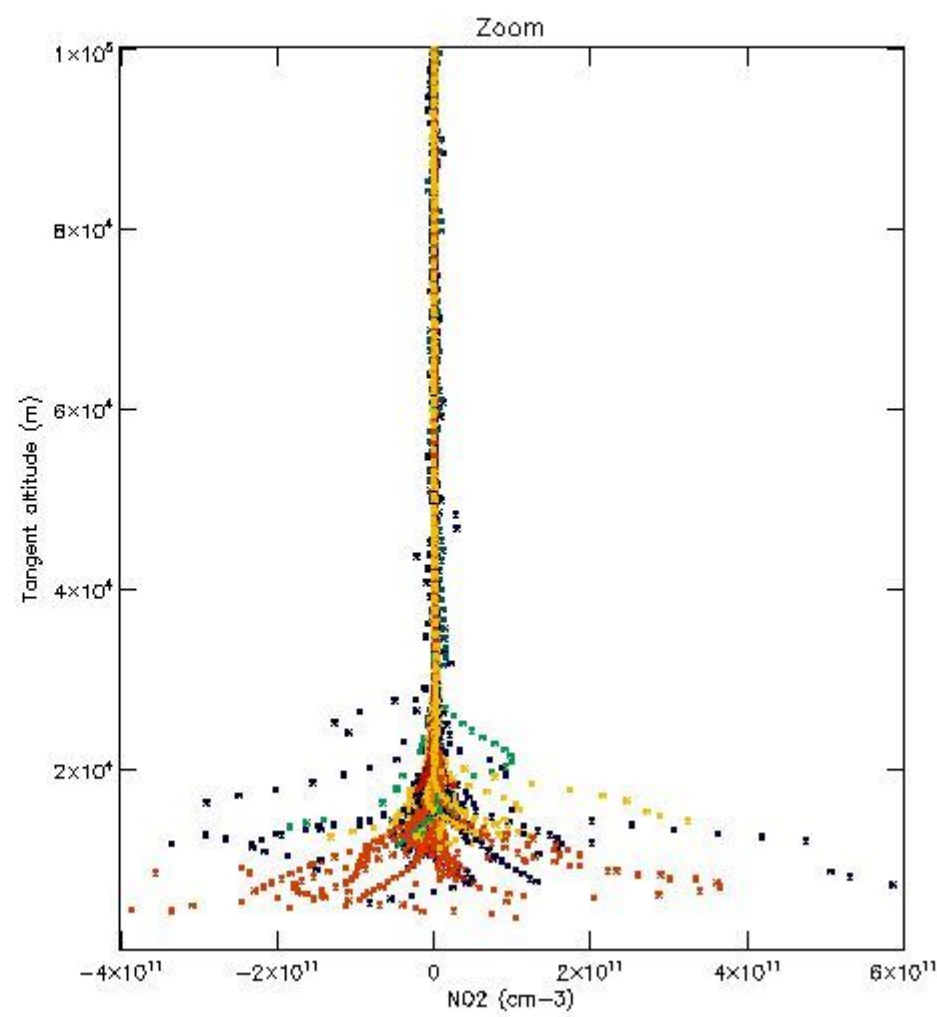

STD < 10	10
STD < 5	5

5.2 Plot ozone profiles for all STD (dark without errors)

The colorbar represents the latitude.

5.3 Plot ozone profiles where STD < 20% (dark without errors)

The colorbar represents the latitude.

5.4 Plot ozone profiles where STD < 10% (dark without errors)

The colorbar represents the latitude.

5.5 Plot ozone profiles where STD < 5% (dark without errors)

The colorbar represents the latitude.

5.6 Plot NO₂ profiles for all STD (dark without errors)

The colorbar represents the latitude.

5.7 Plot NO3 profiles for all STD (dark without errors)

The colorbar represents the latitude.

5.8 Plot H2O profiles for all STD (only for occultations of stars 1,2,3,4,13,14,16,26,63 dark without errors)