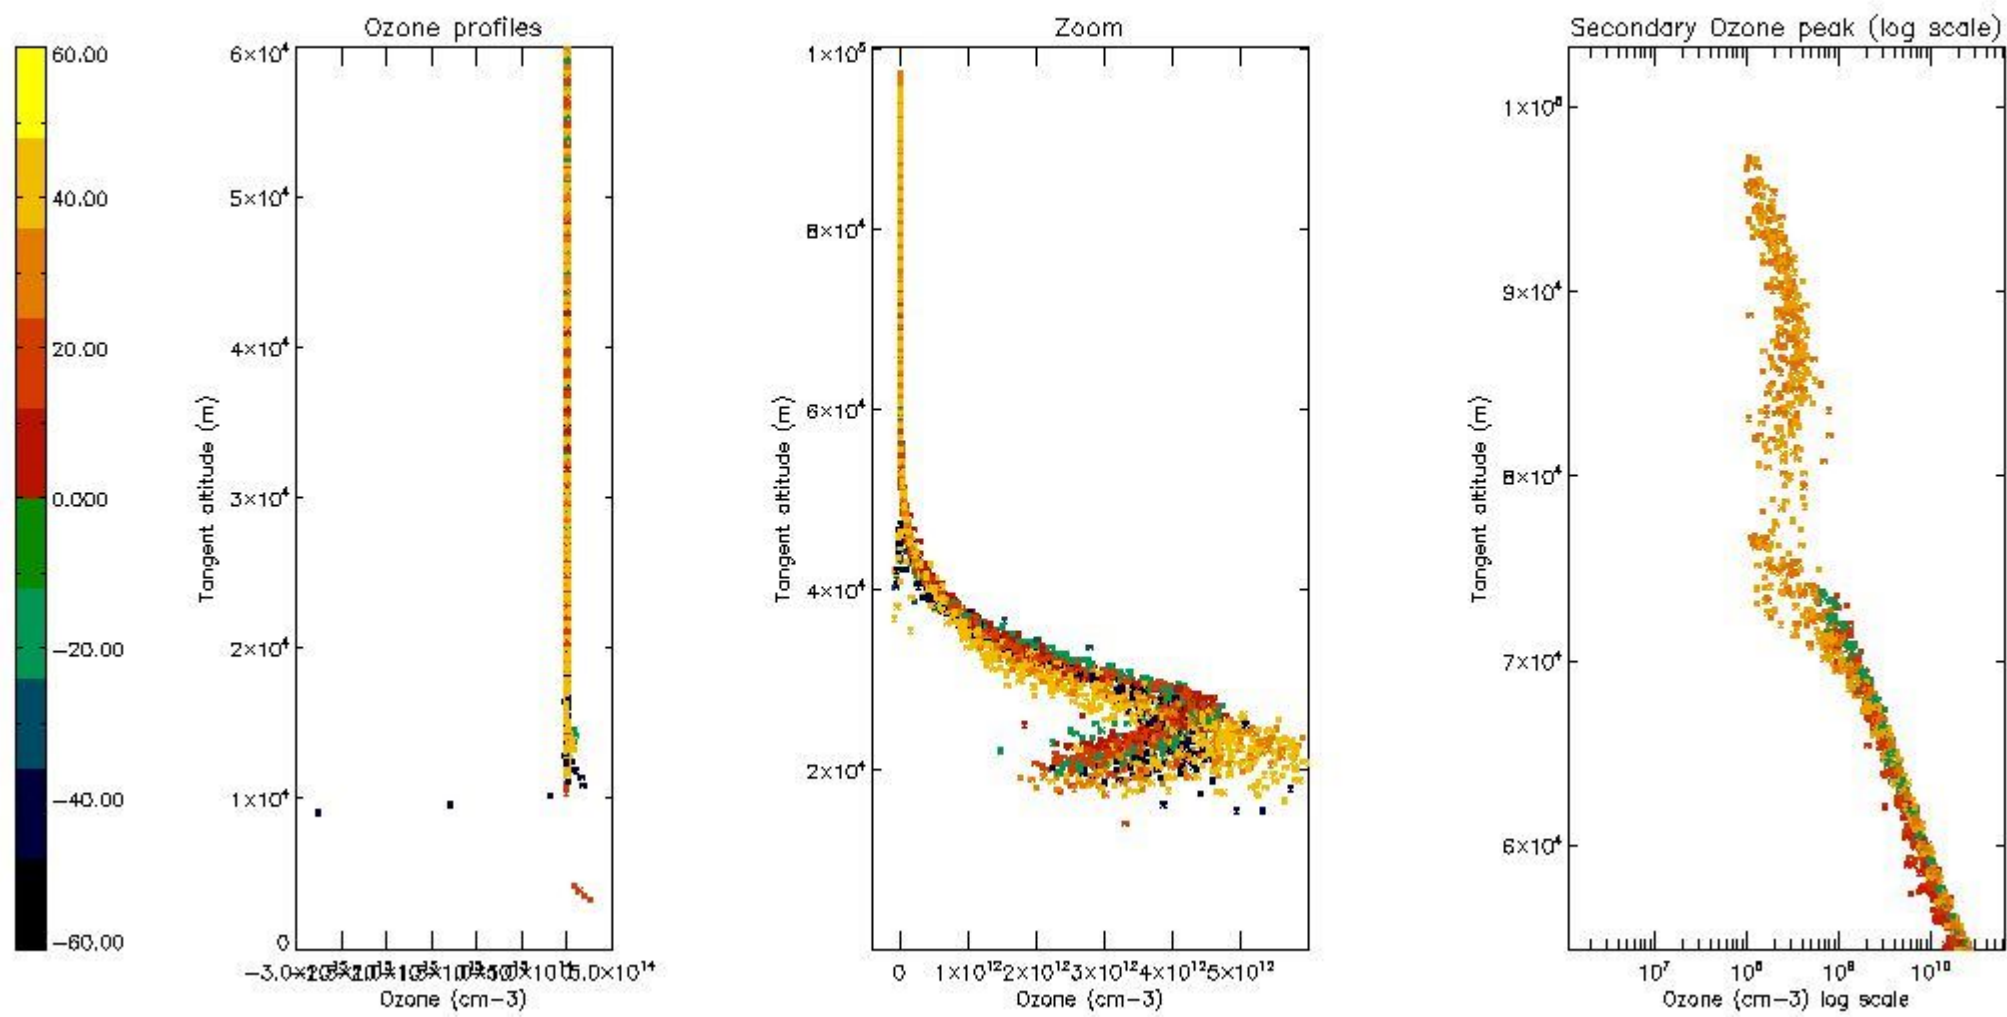

STD < 10	10
STD < 5	5

5.2 Plot ozone profiles for all STD (dark without errors)

The colorbar represents the latitude.

5.3 Plot ozone profiles where STD < 20% (dark without errors)

The colorbar represents the latitude.