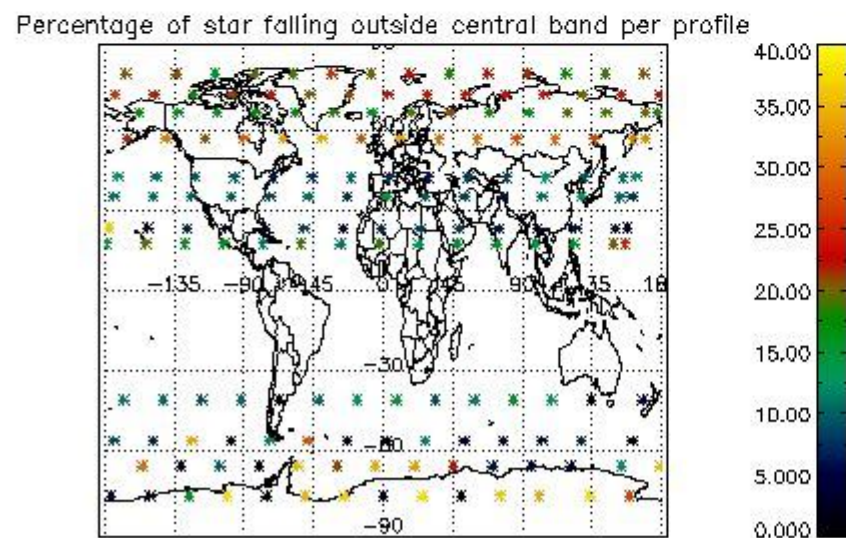

5. Trace gas profiles

5.1 Ozone statistics based on quality of products

The final quality of the products can be "measured" using the STD (Standard Deviation) attached to every point profile. This information is written to the parameter GOM_NL__2P/NL_LOCAL_SPECIES_DENSITY/o3_std of the level 2 products. The table below shows the statistics for given STD ranges.

The statistics are given with respect to the overall valid production:

- Products without fatal errors: GOM_NL__2P/MPH/PRODUCT_ERR=0
- Valid point profile: GOM_NL__2P/NL_LOCAL_SPECIES_DENSITY/pcd(0)=0

The 'Criteria' is applied to valid points of dark limb products:

- Products in dark limb illumination condition: GOM_NL__2P/NL_SUMMARY_QUALITY/obs_ill_cond=0
- Products without fatal errors: GOM_NL__2P/MPH/PRODUCT_ERR=0
- Valid point profile: GOM_NL__2P/NL_LOCAL_SPECIES_DENSITY/pcd(0)=0

So, the table below shows the percentage of dark limb and valid observations for each criteria with respect to the overall valid daily observations.

Criteria	% of total production
All STD	37
STD < 20	14