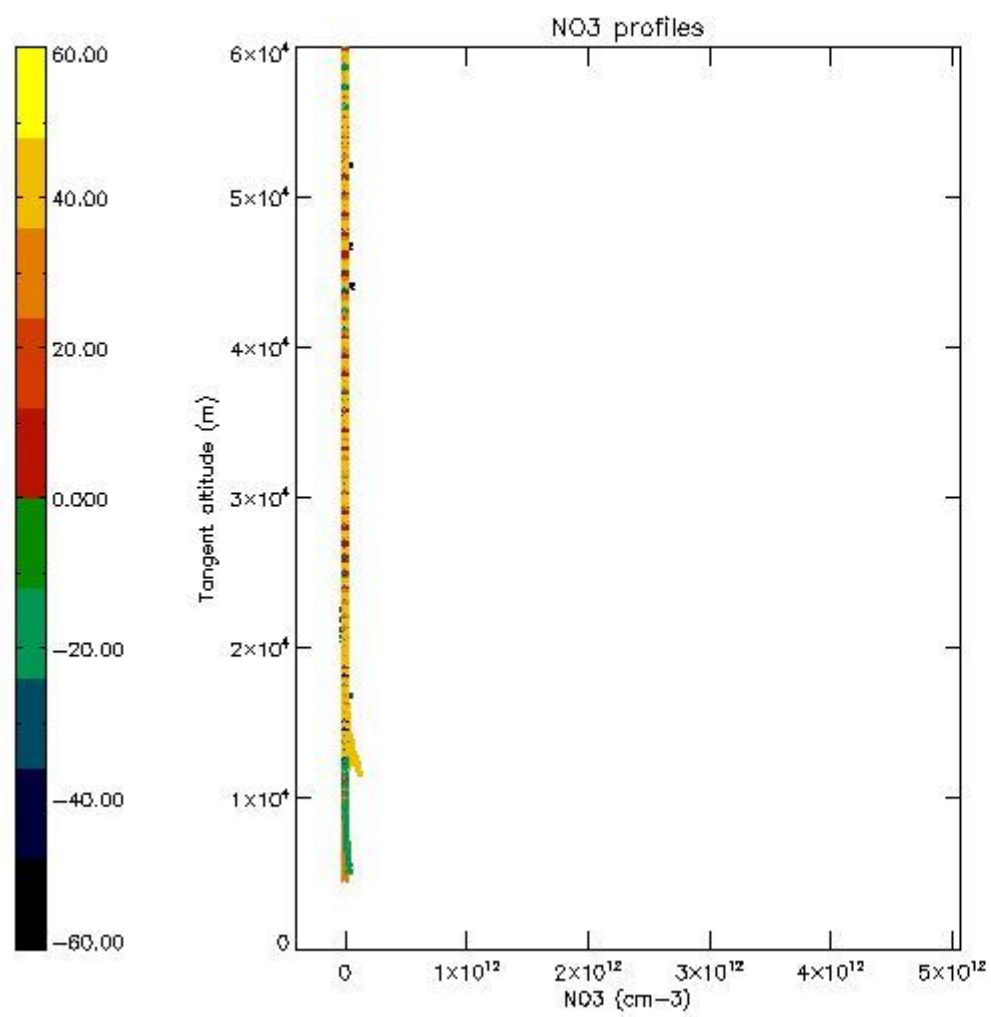

*5.4 Plot ozone profiles where STD < 10% (dark without errors)*

The colorbar represents the latitude.

*5.5 Plot ozone profiles where  $STD < 5\%$  (dark without errors)*

The colorbar represents the latitude.

*5.6 Plot NO<sub>2</sub> profiles for all STD (dark without errors)*

The colorbar represents the latitude.

*5.7 Plot NO3 profiles for all STD (dark without errors)*

The colorbar represents the latitude.

*5.8 Plot H2O profiles for all STD (only for occultations of stars 1,2,3,4,13,14,16,26,63 dark without errors)*