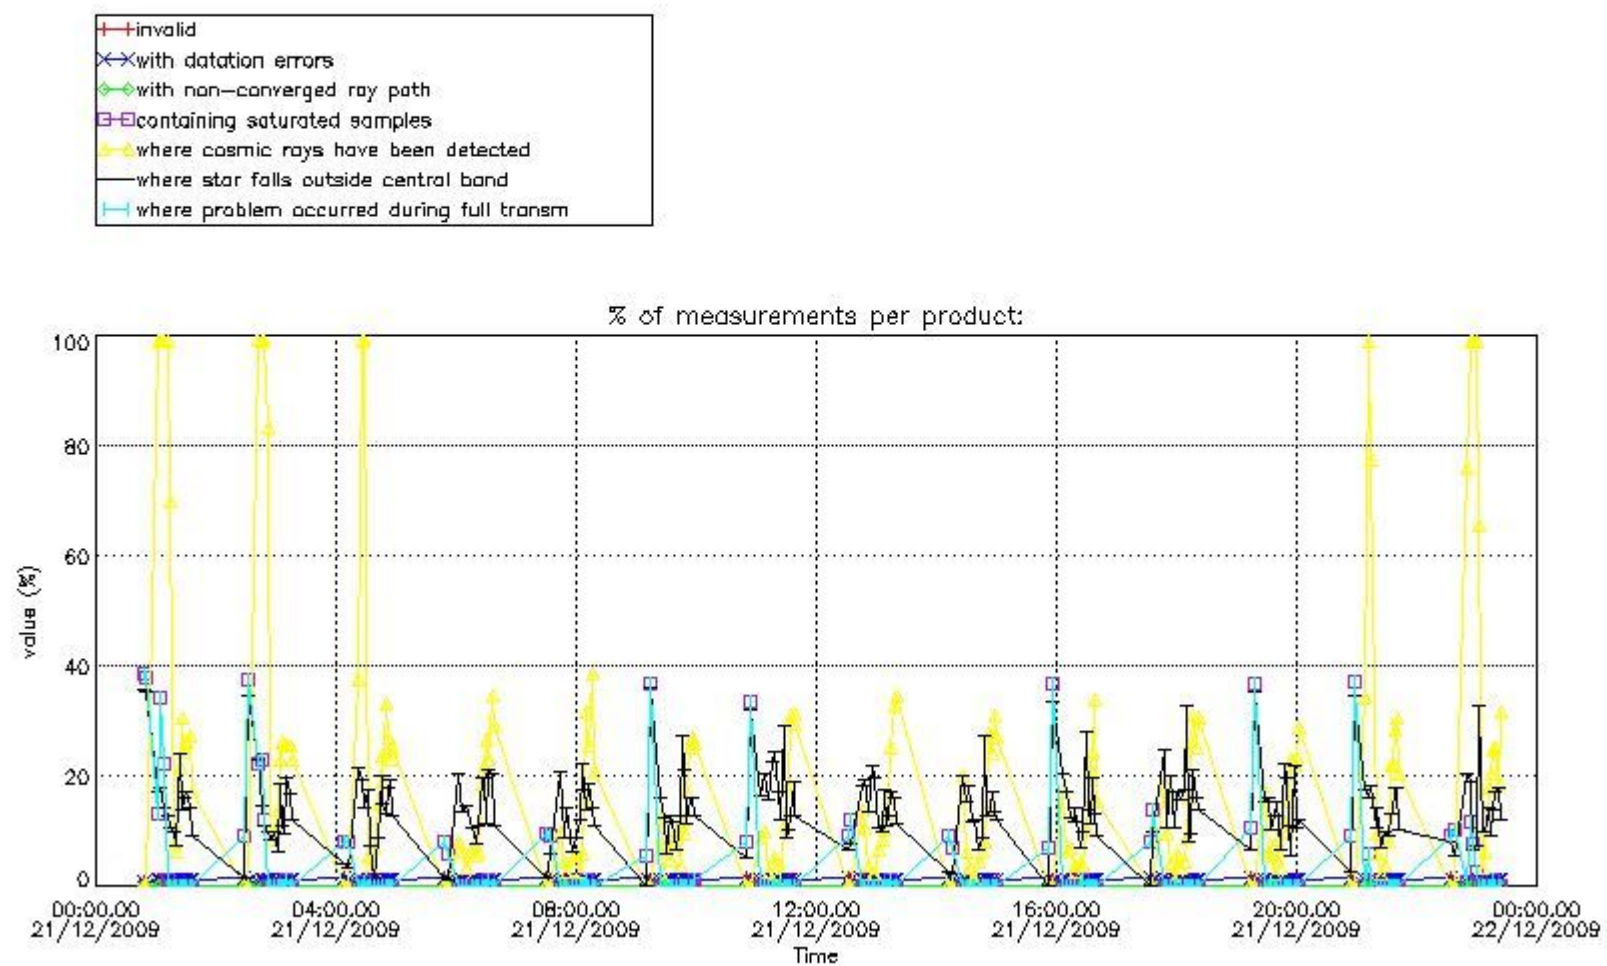

4.1.2 Plot level 1 quality information per product (time dependant): ENVI SAT DESCENDING passes