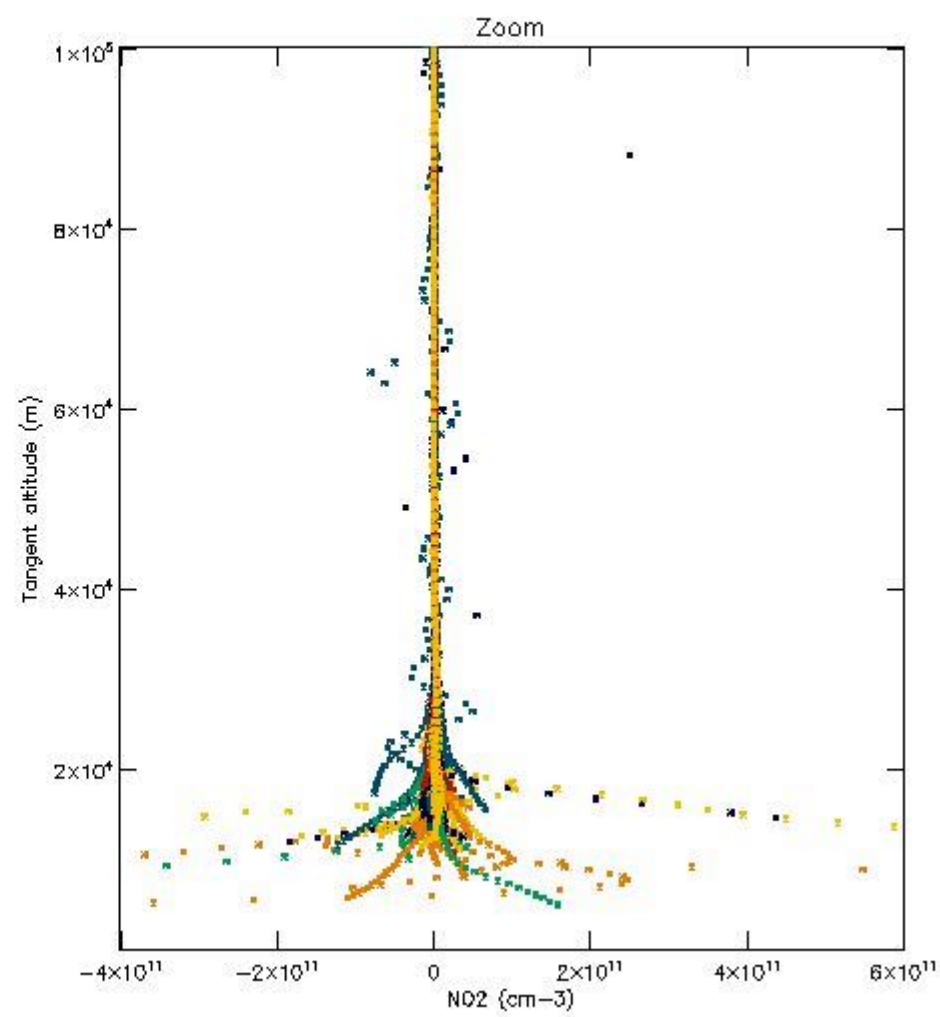

5.7 Plot NO3 profiles for all STD (dark without errors)

The colorbar represents the latitude.