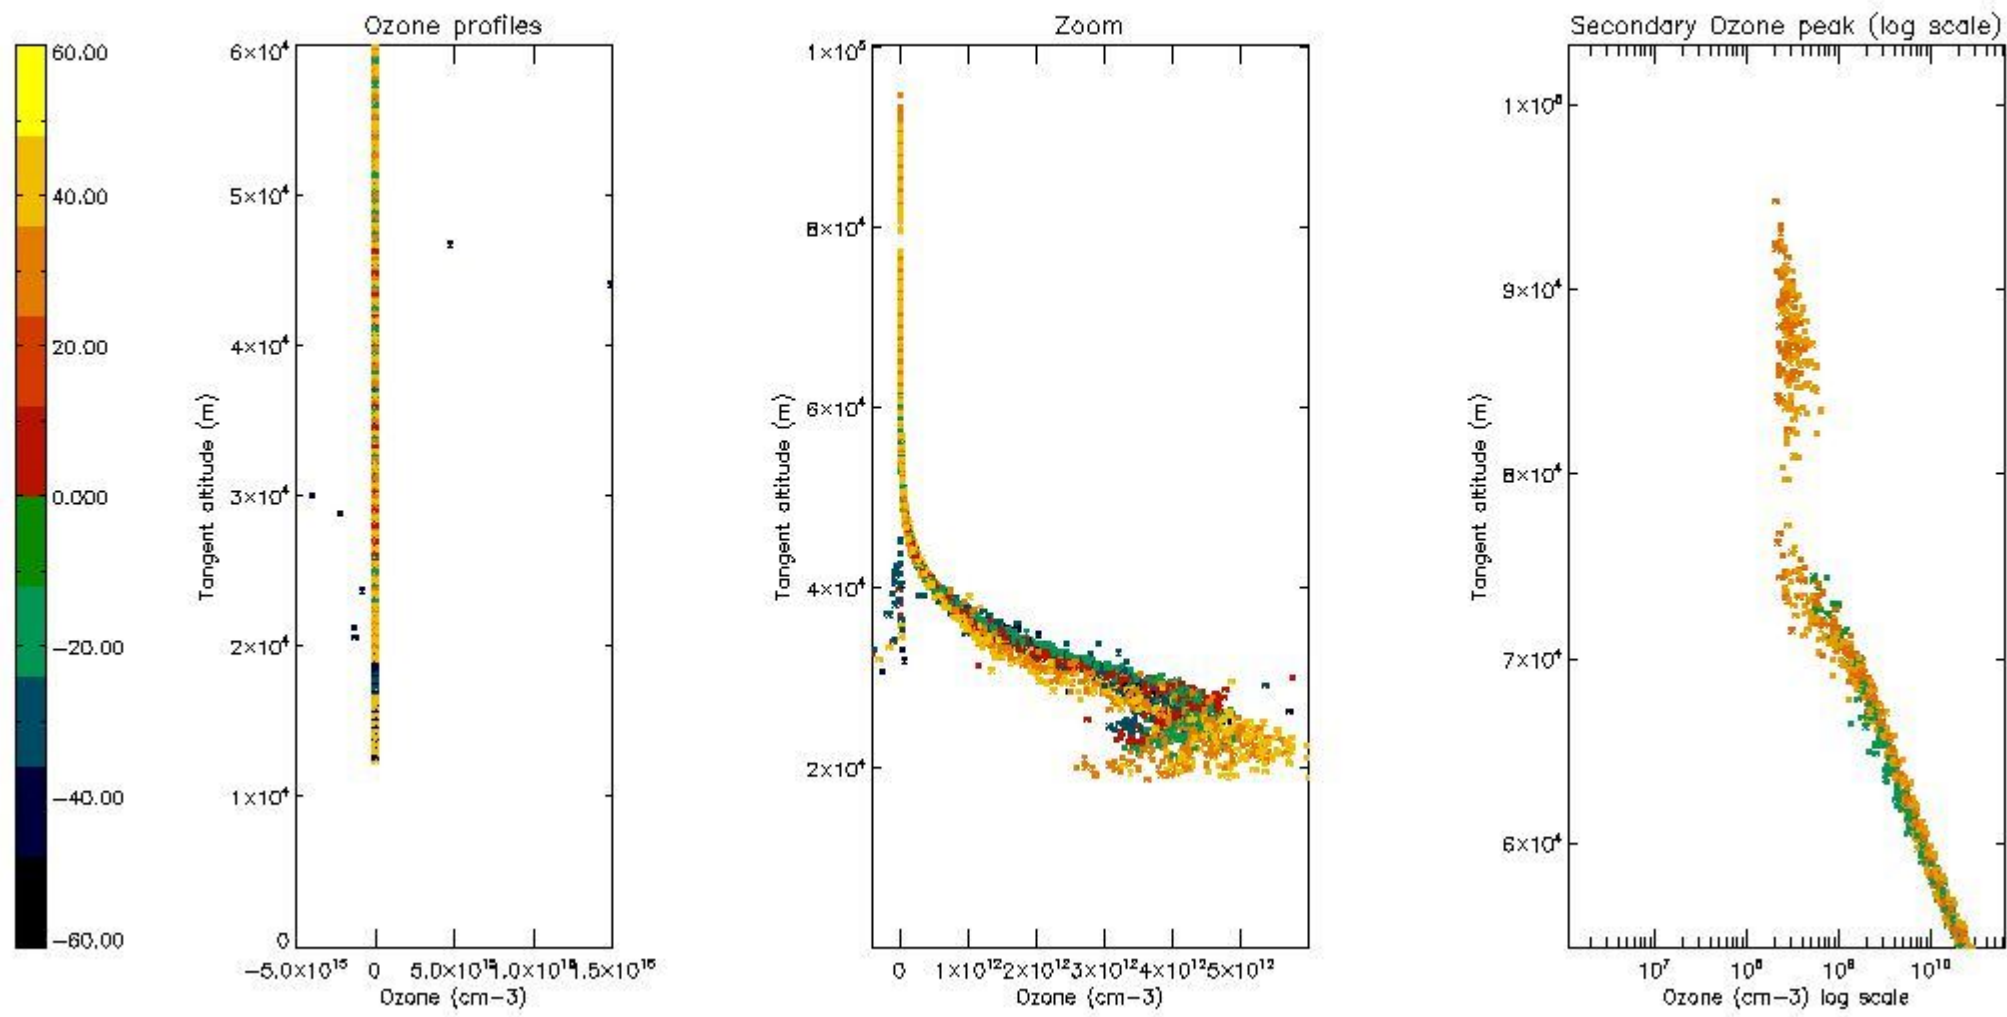

5.5 Plot ozone profiles where $STD < 5\%$ (dark without errors)

The colorbar represents the latitude.