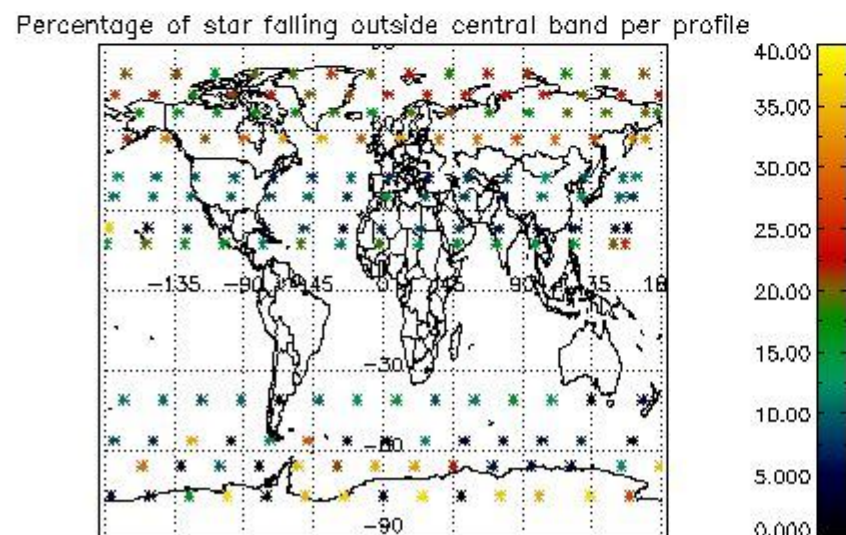

5. Trace gas profiles

5.1 Ozone statistics based on quality of products

The final quality of the products can be "measured" using the STD (Standard Deviation) attached to every point profile. This information is written to the parameter GOM_NL__2P/NL_LOCAL_SPECIES_DENSITY/o3_std of the level 2 products. The table below shows the statistics for given STD ranges.

The statistics are given with respect to the overall valid production:

- Products without fatal errors: GOM_NL__2P/MPH/PRODUCT_ERR=0
- Valid point profile: GOM_NL__2P/NL_LOCAL_SPECIES_DENSITY/pcd(0)=0

The 'Criteria' is applied to valid points of dark limb products:

- Products in dark limb illumination condition: GOM_NL__2P/NL_SUMMARY_QUALITY/obs_ill_cond=0
- Products without fatal errors: GOM_NL__2P/MPH/PRODUCT_ERR=0
- Valid point profile: GOM_NL__2P/NL_LOCAL_SPECIES_DENSITY/pcd(0)=0

So, the table below shows the percentage of dark limb and valid observations for each criteria with respect to the overall valid daily observations.

Criteria	% of total production
All STD	37
STD < 20	14