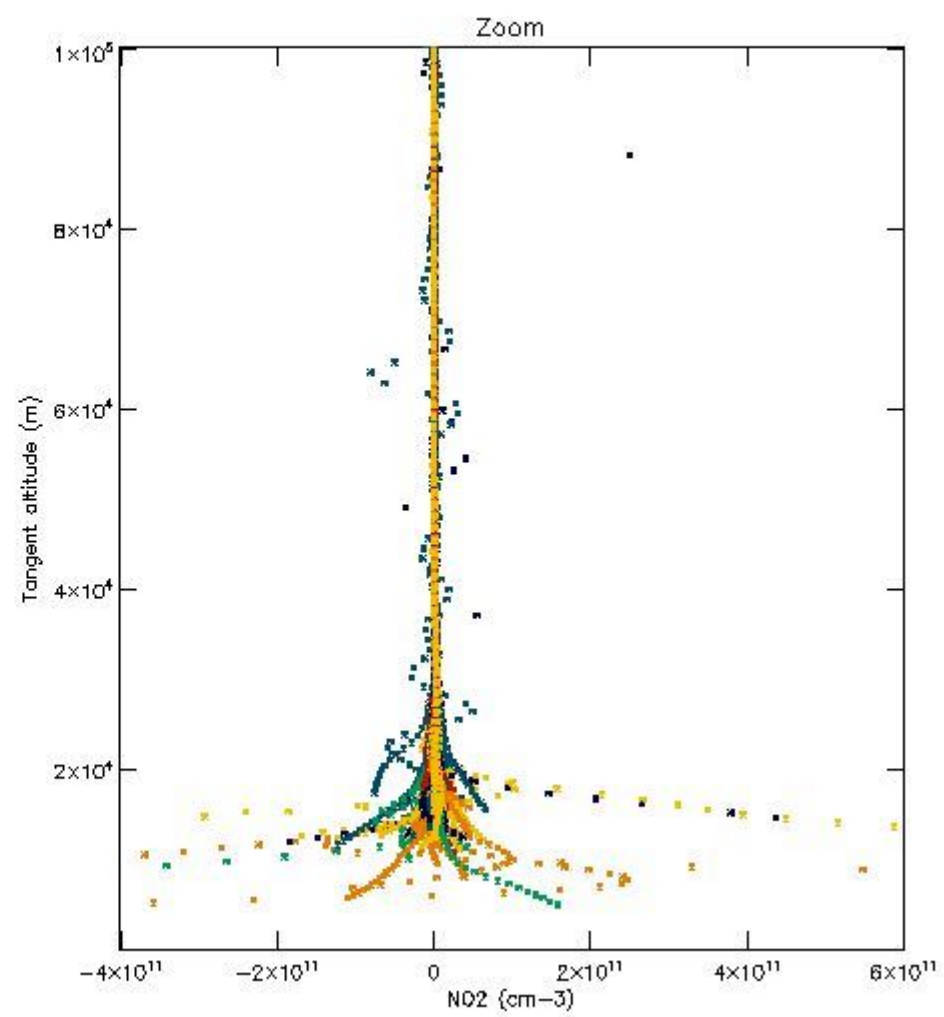

5.7 Plot NO3 profiles for all STD (dark without errors)

The colorbar represents the latitude.