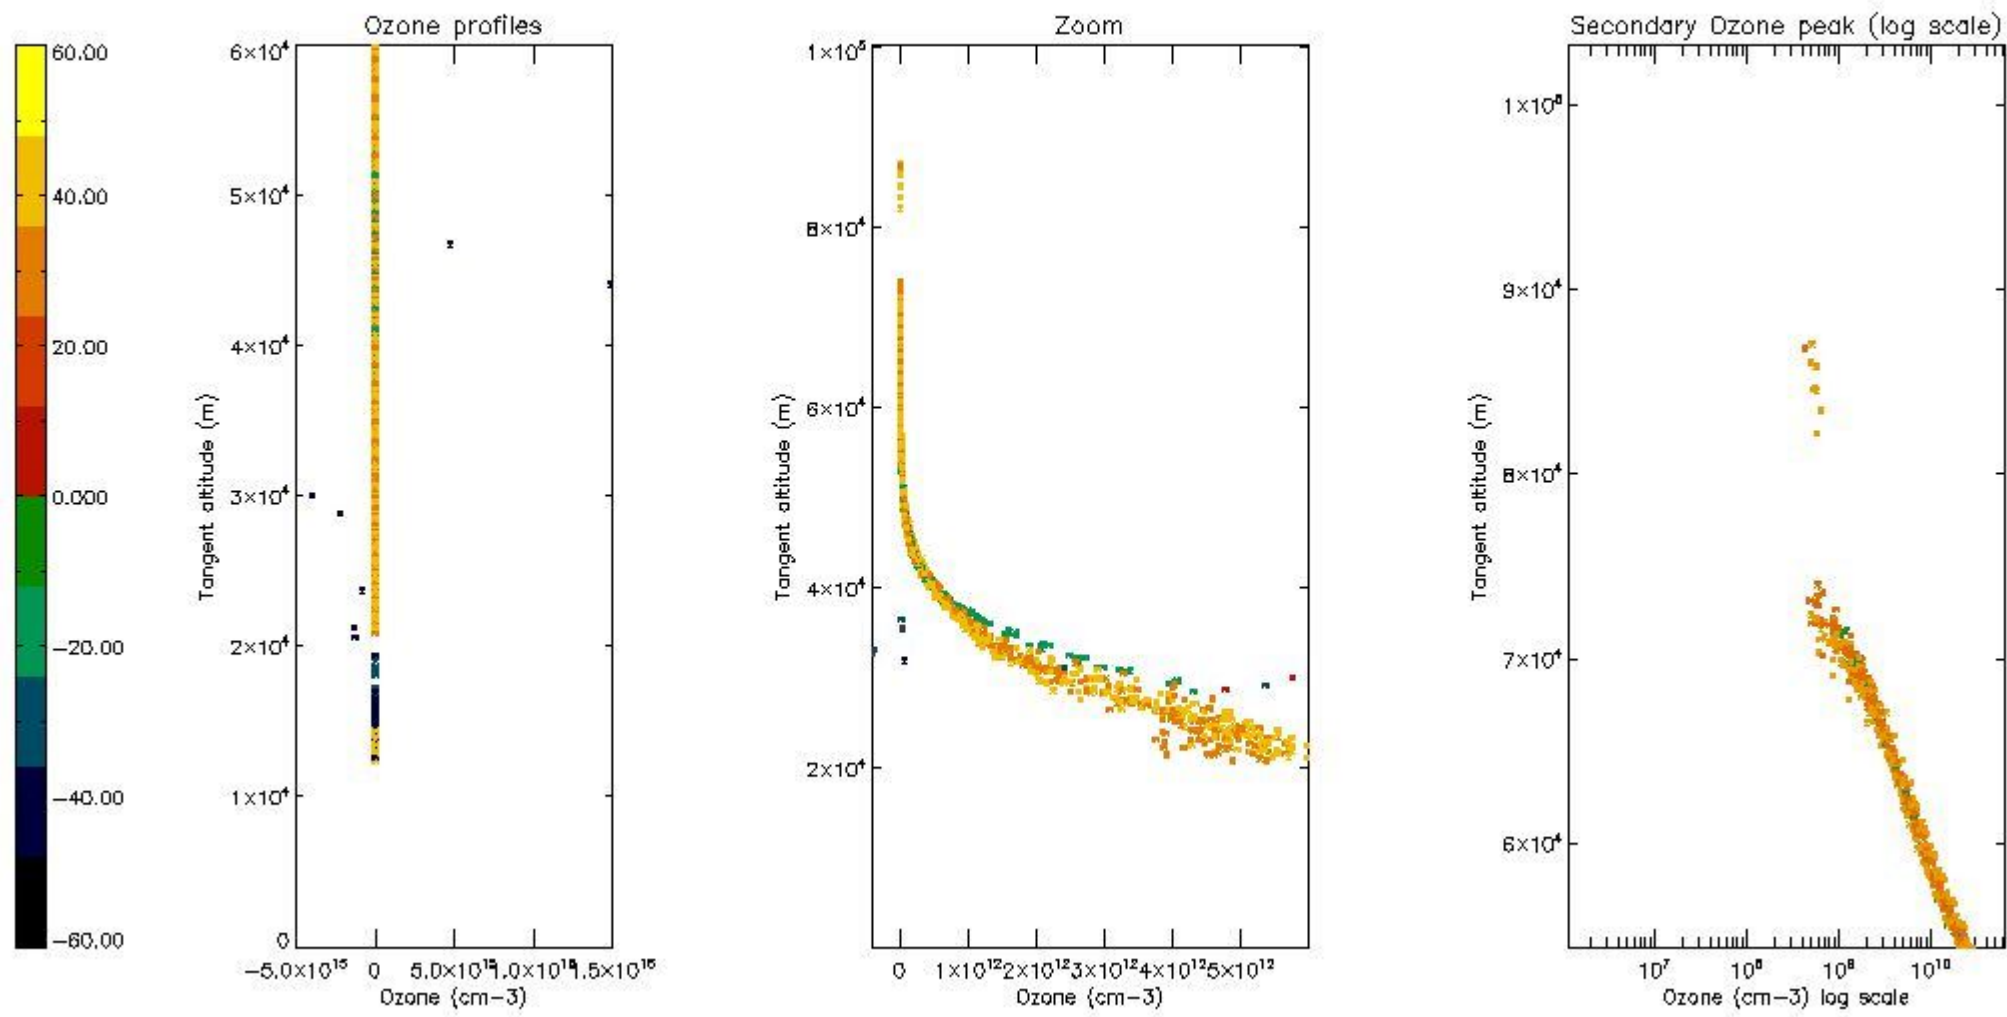

*5.4 Plot ozone profiles where  $STD < 10\%$  (dark without errors)*

The colorbar represents the latitude.

*5.5 Plot ozone profiles where  $STD < 5\%$  (dark without errors)*

The colorbar represents the latitude.