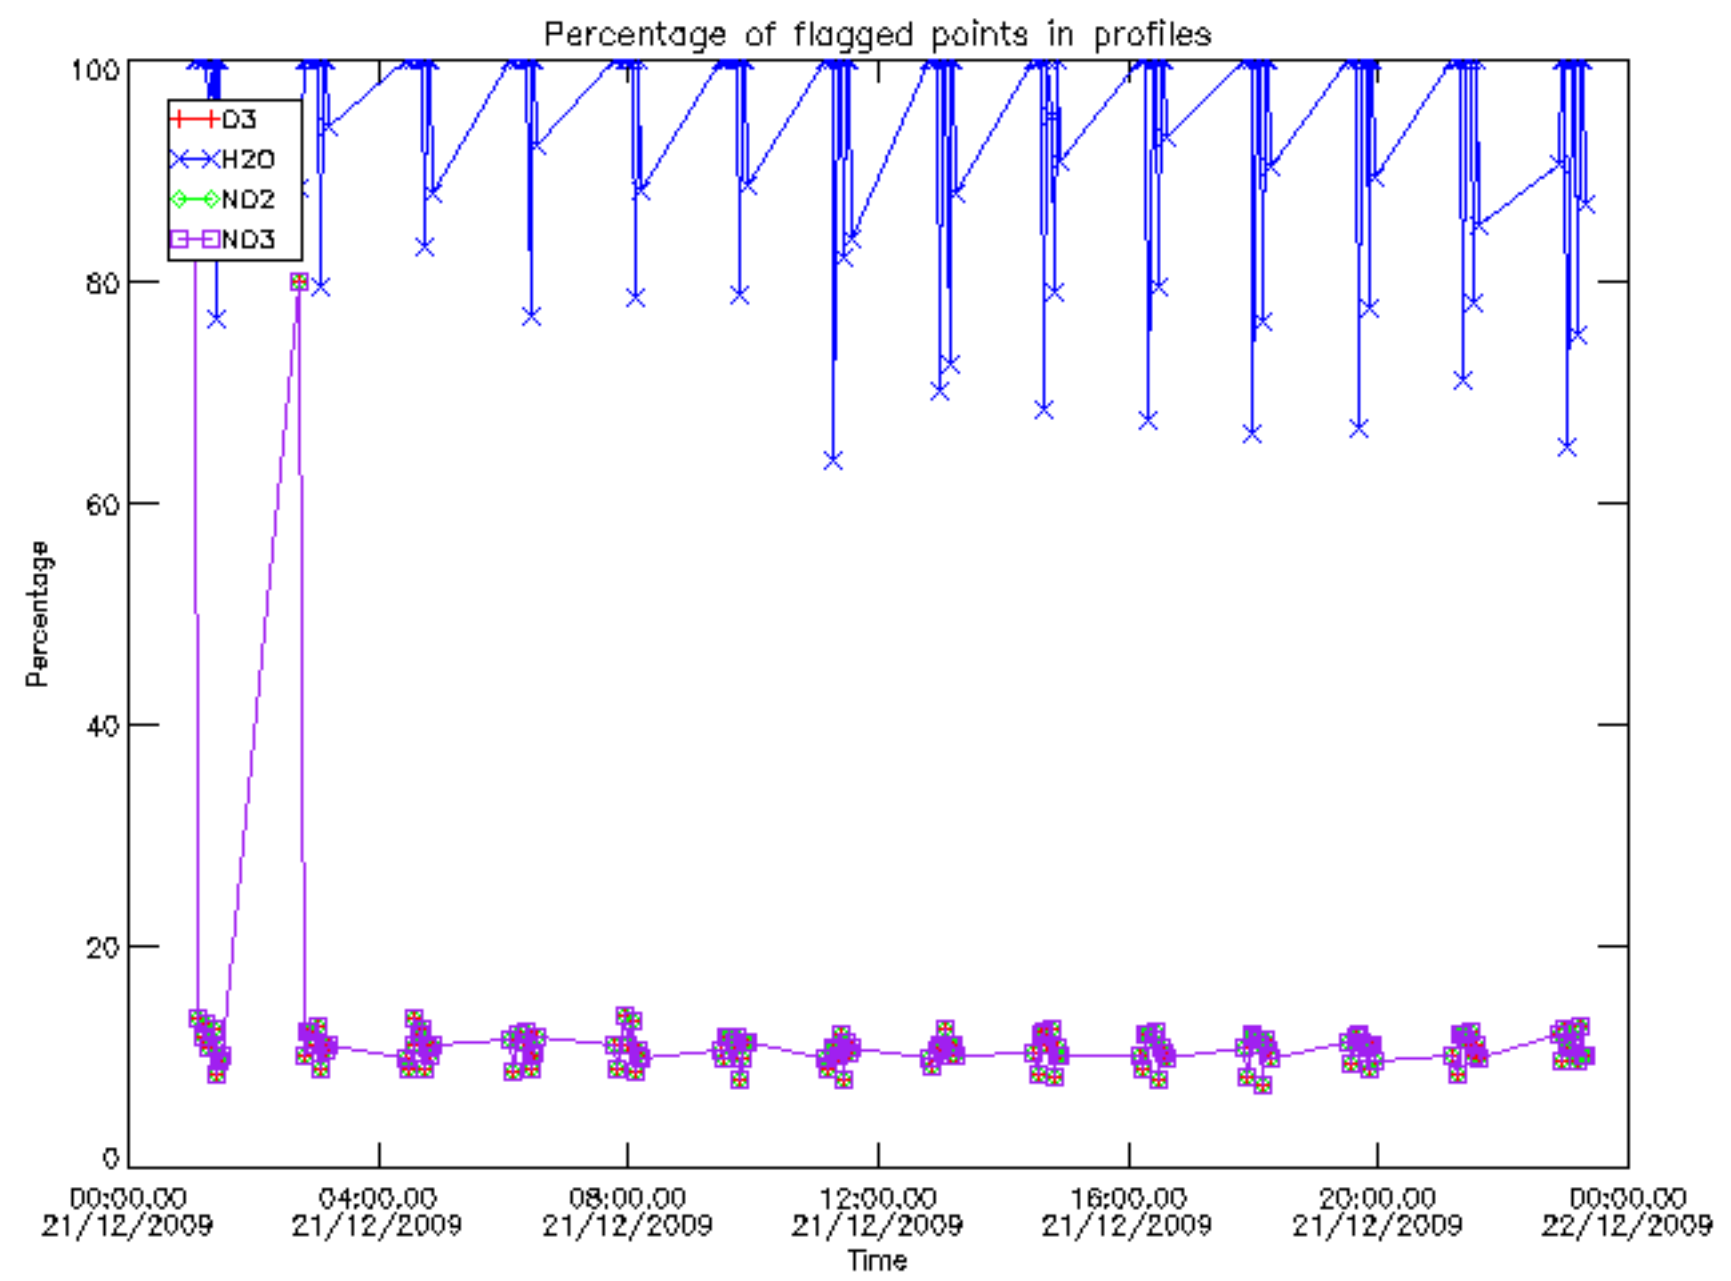

Percentage of flagged data per D3 profile

Percentage of flagged data per H2O profile