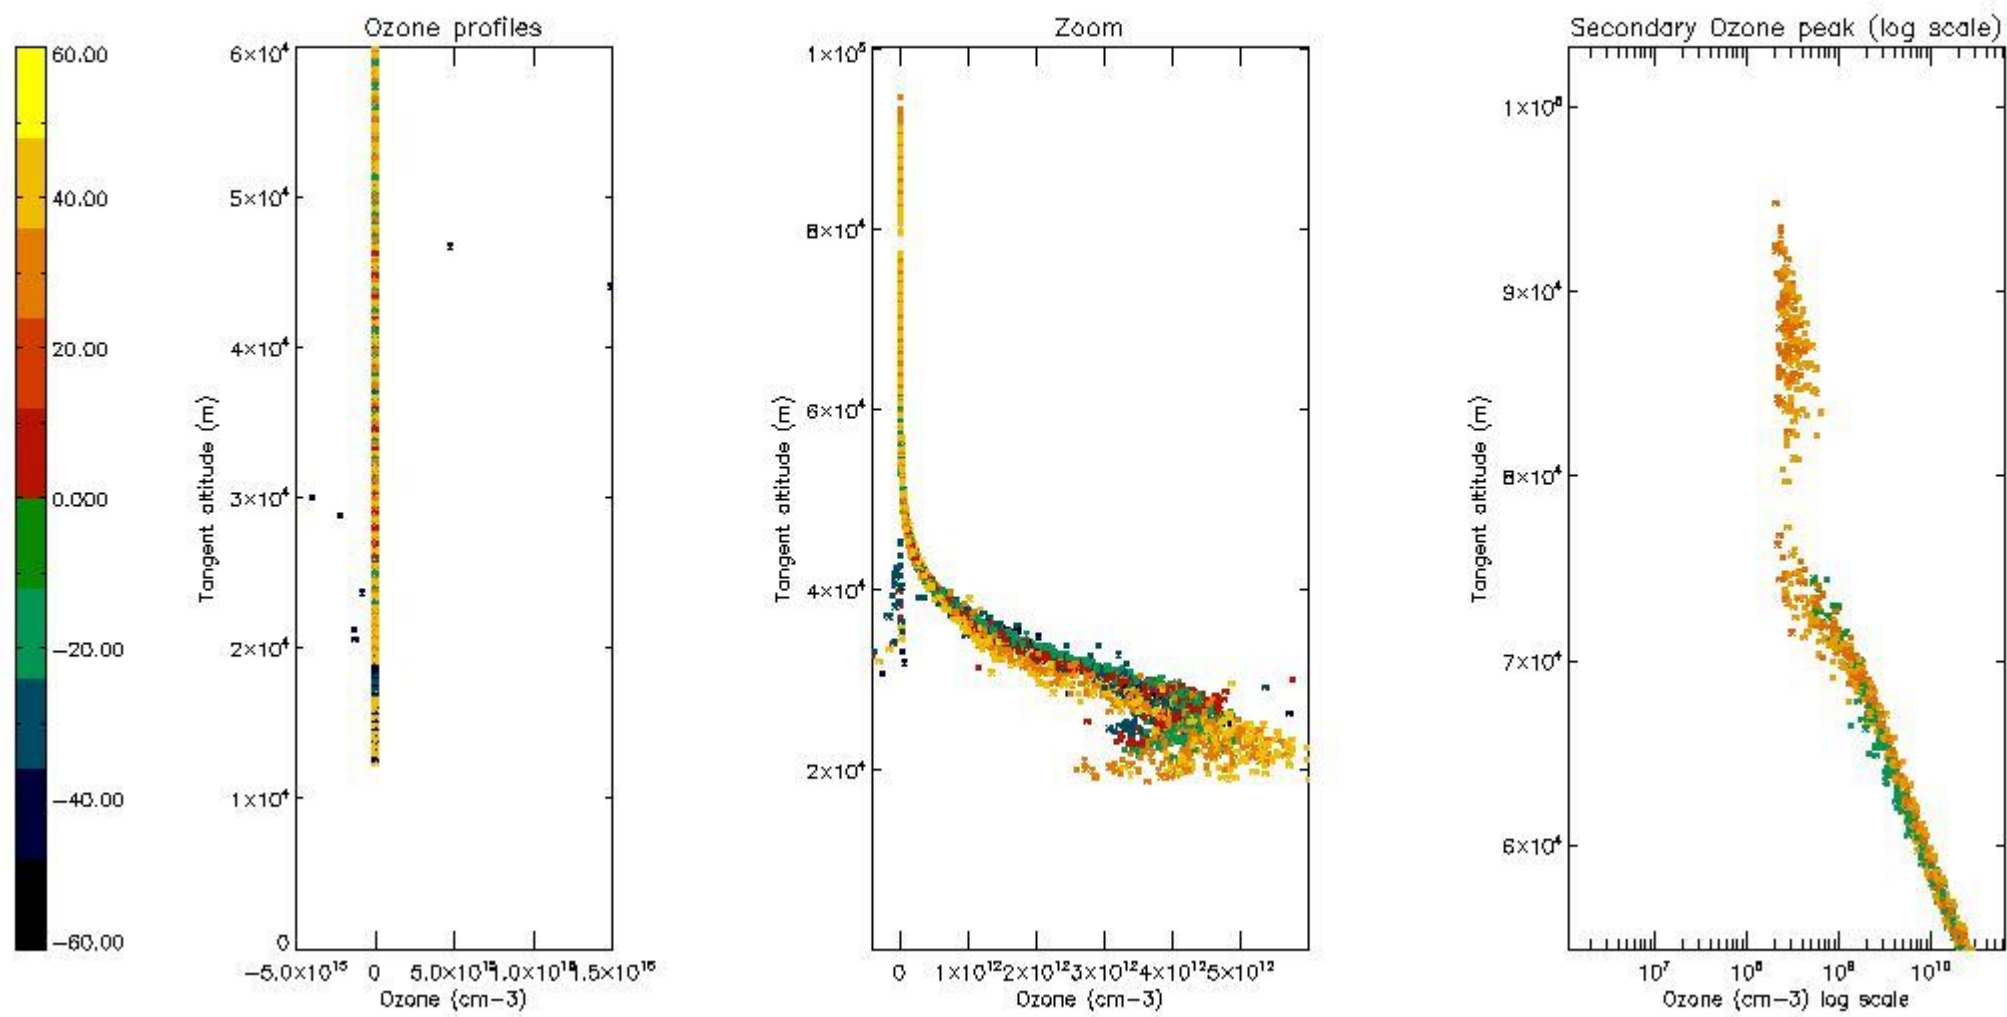

5.5 Plot ozone profiles where $STD < 5\%$ (dark without errors)

The colorbar represents the latitude.