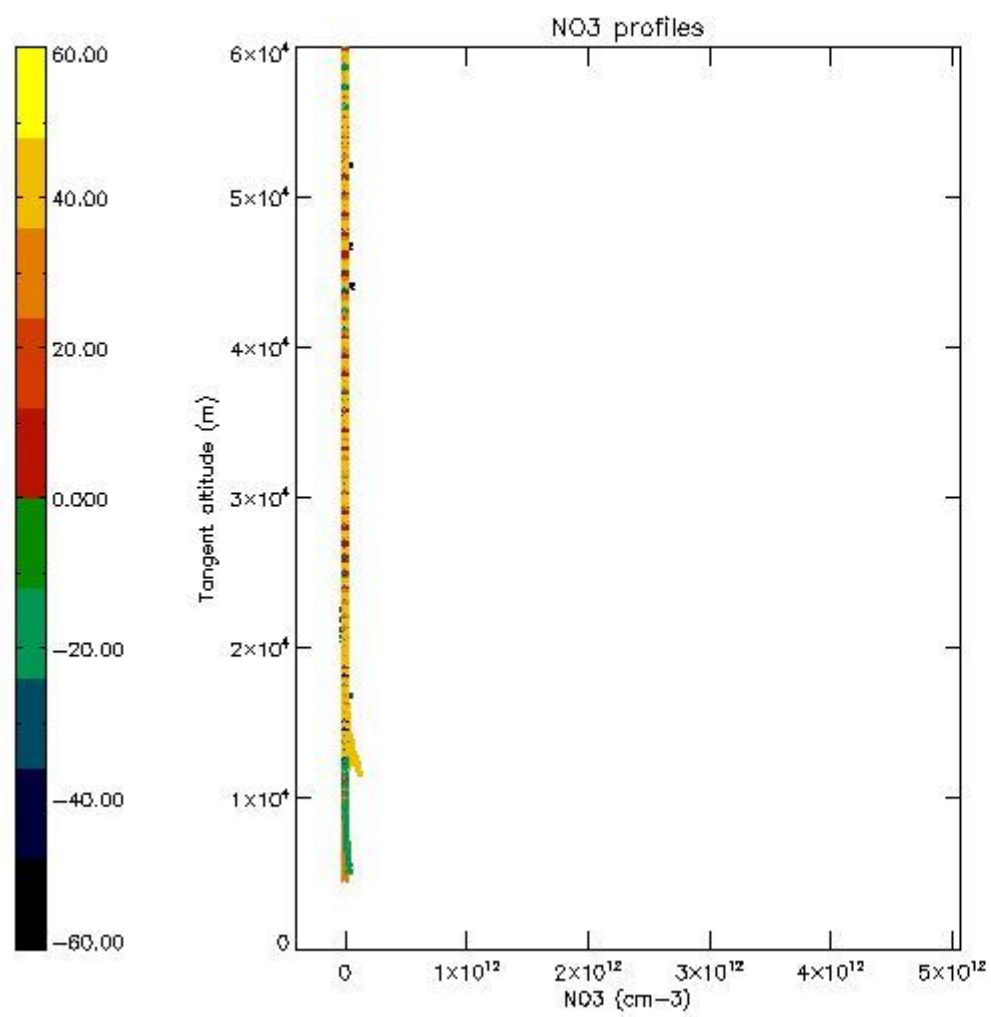

5.8 Plot H2O profiles for all STD (only for occultations of stars 1,2,3,4,13,14,16,26,63 dark without errors)

The colorbar represents the latitude.