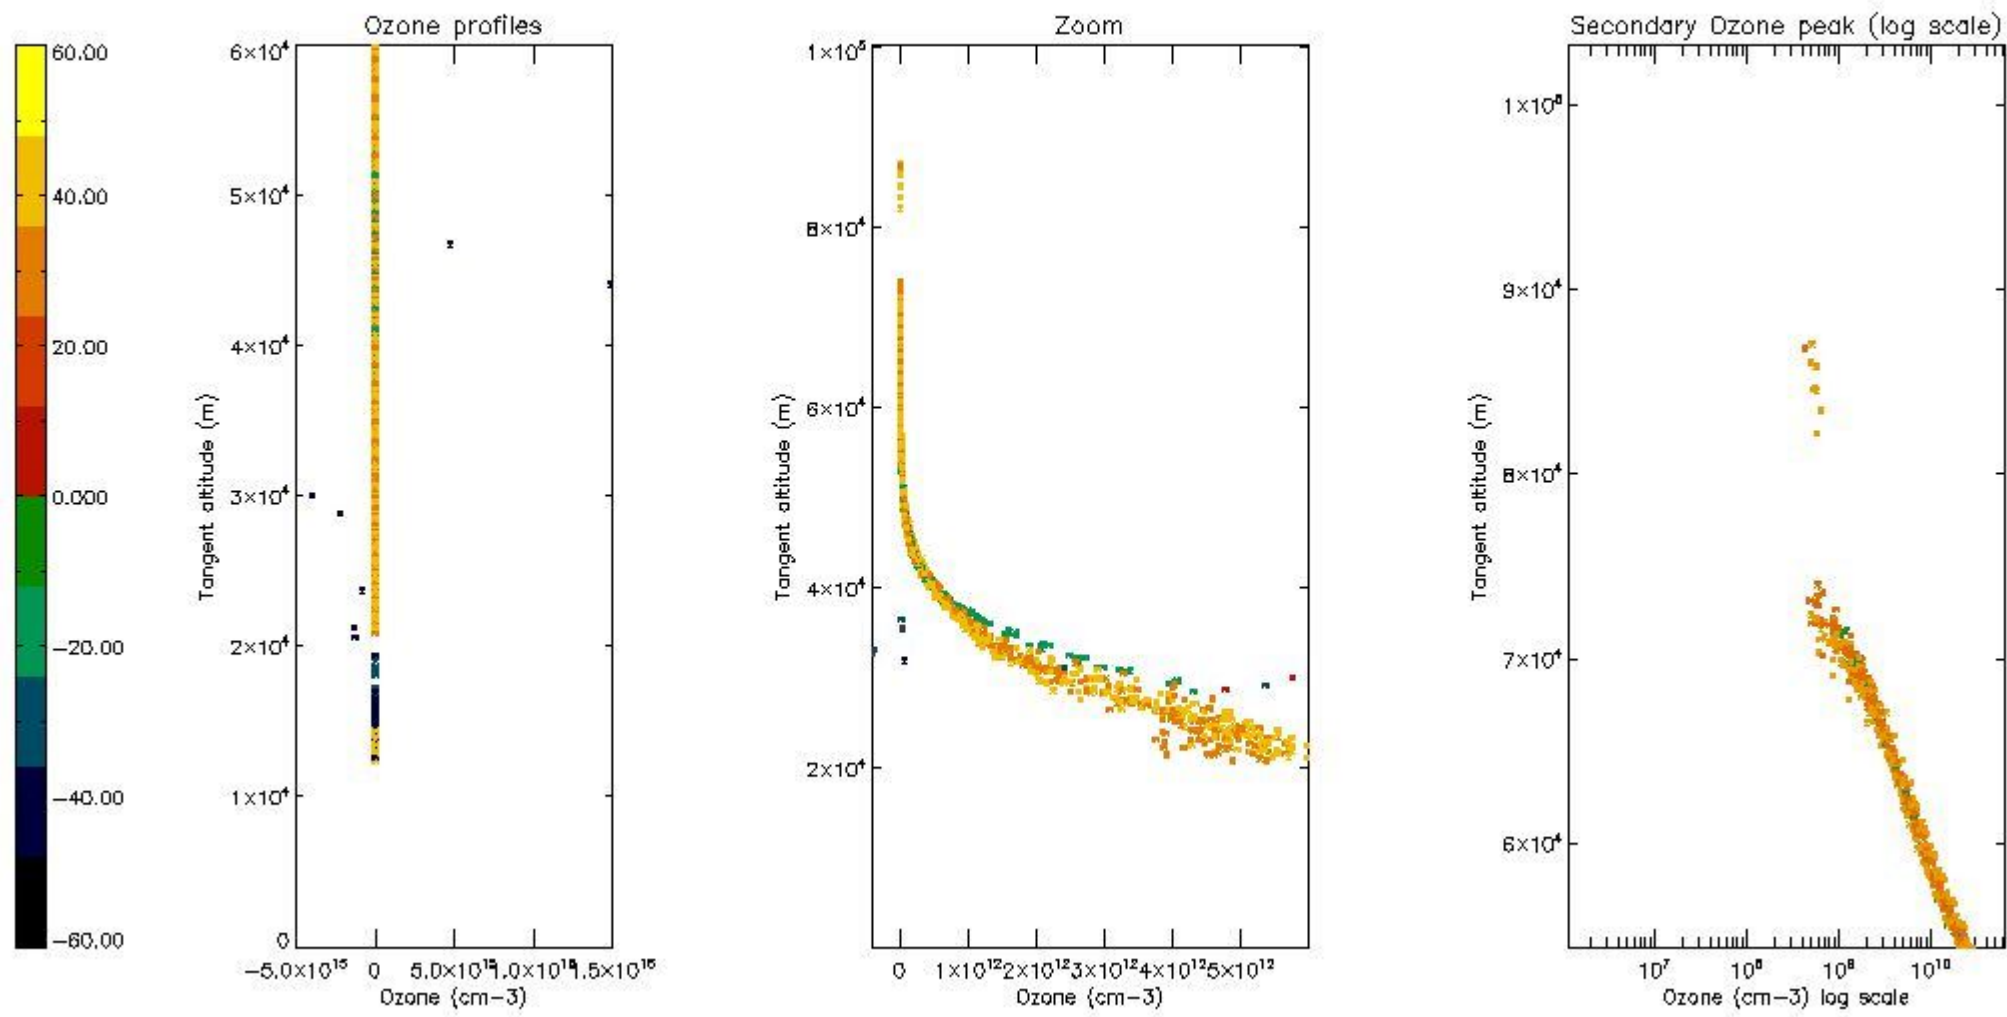

*5.4 Plot ozone profiles where STD < 10% (dark without errors)*

The colorbar represents the latitude.

*5.5 Plot ozone profiles where  $STD < 5\%$  (dark without errors)*

The colorbar represents the latitude.