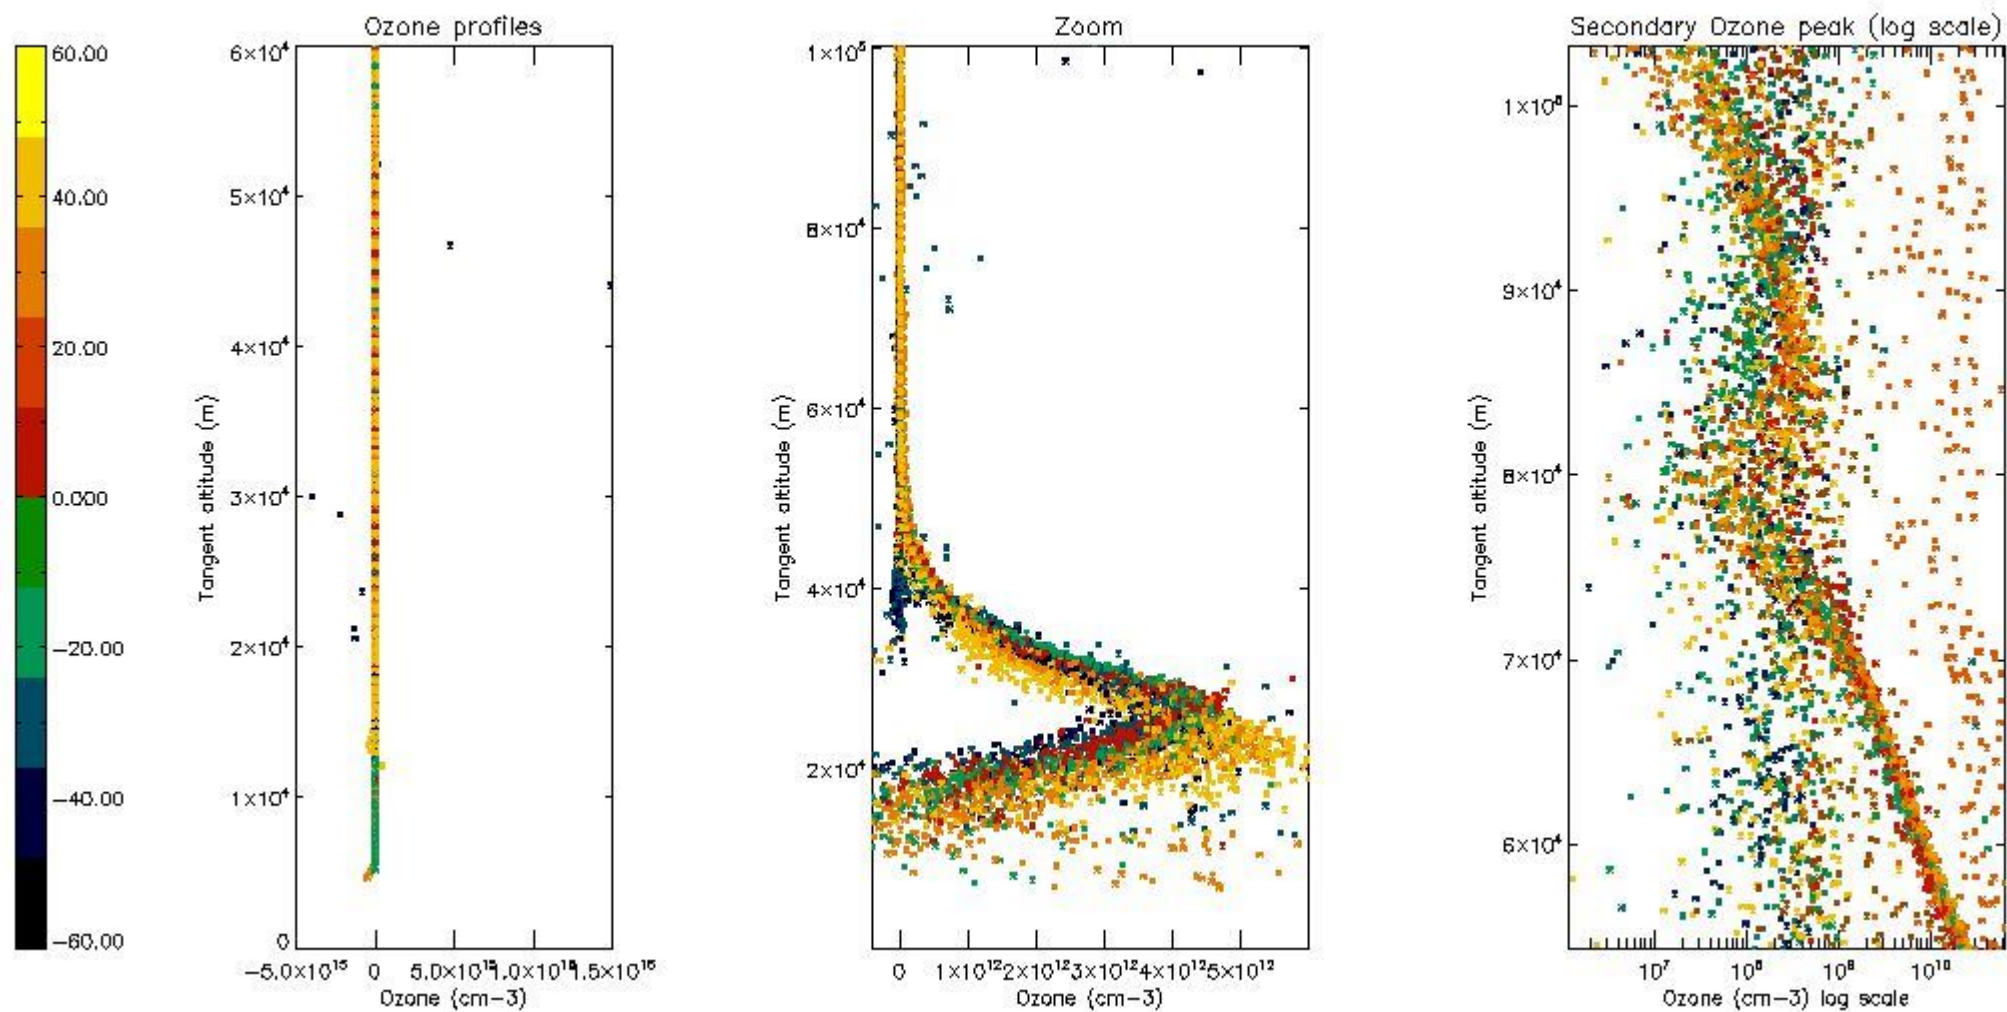

STD < 10	10
STD < 5	5

5.2 Plot ozone profiles for all STD (dark without errors)

The colorbar represents the latitude.

5.3 Plot ozone profiles where STD < 20% (dark without errors)

The colorbar represents the latitude.