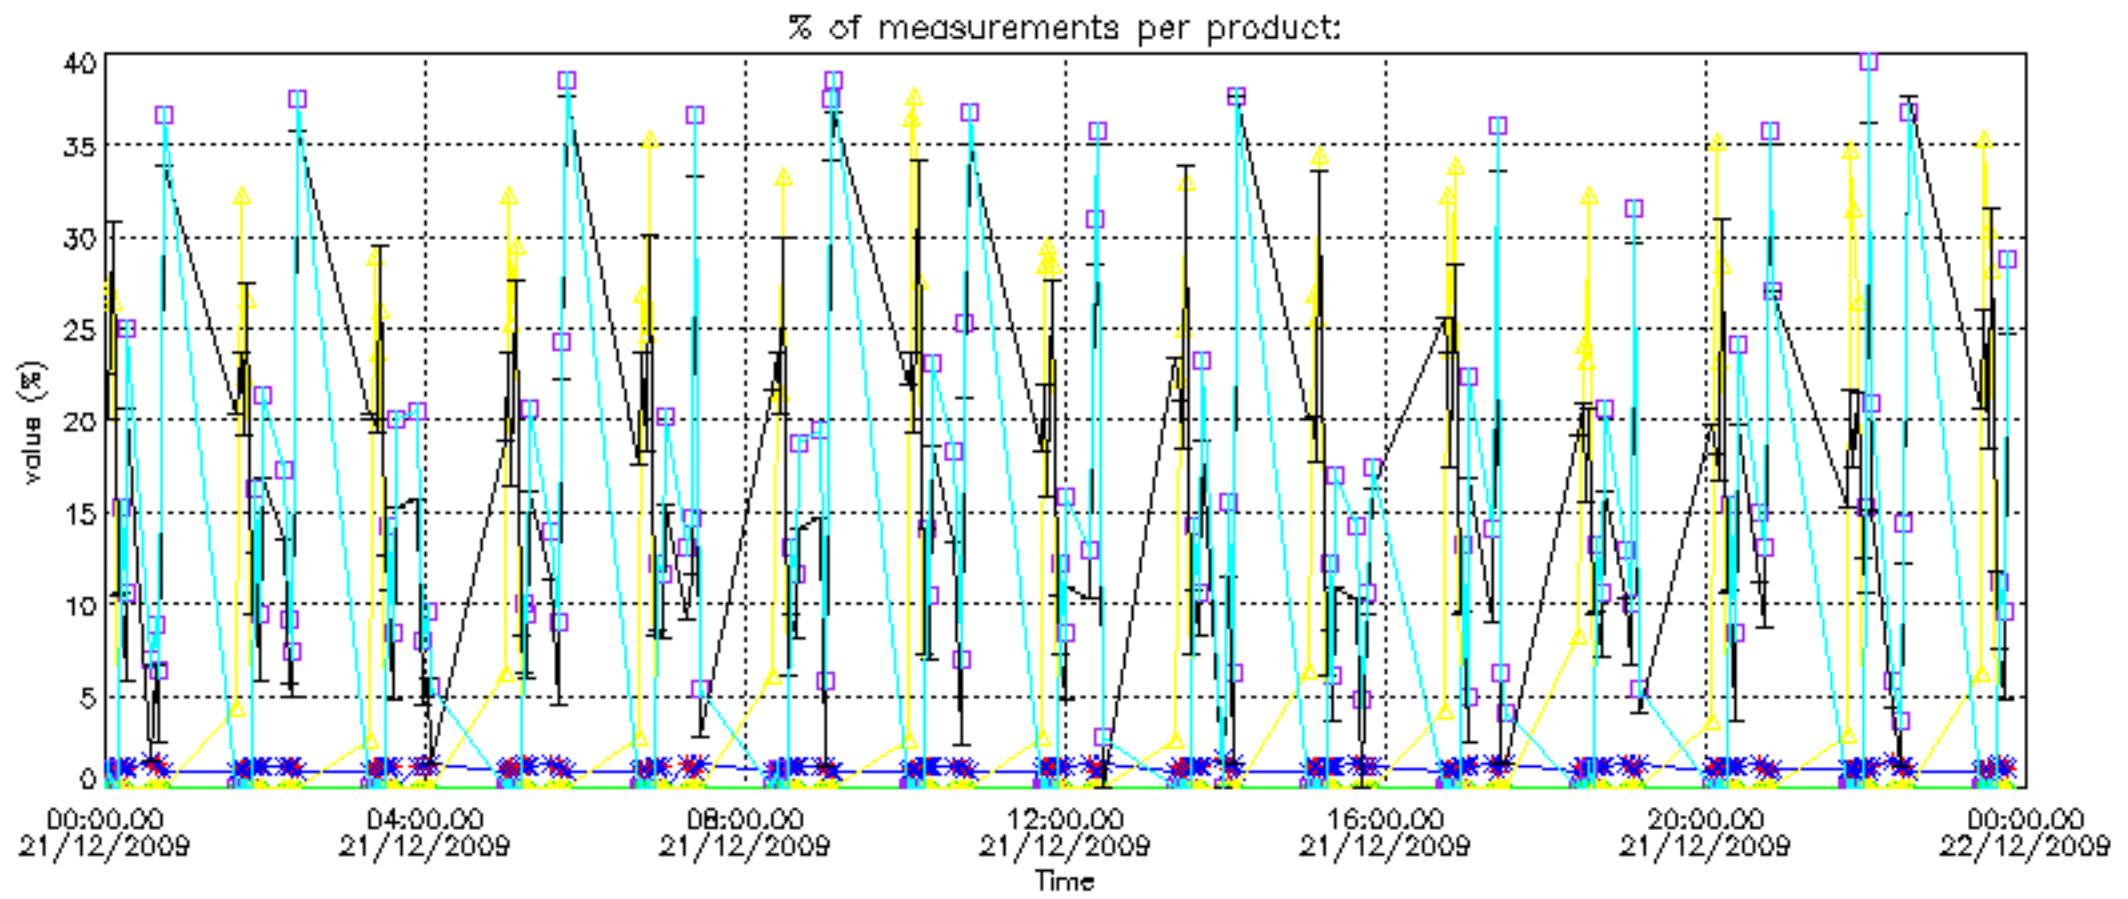

Percentage of cosmic ray hits per profile

Percentage of datation errors per profile