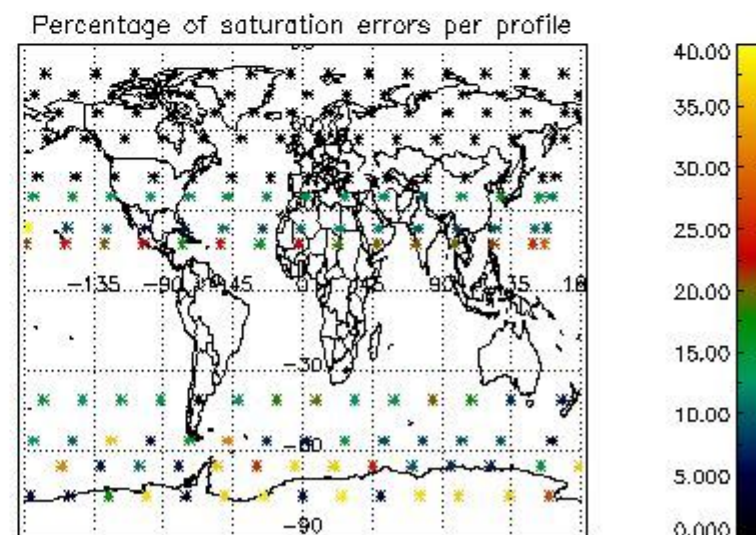

5. Trace gas profiles

5.1 Ozone statistics based on quality of products

The final quality of the products can be "measured" using the STD (Standard Deviation) attached to every point profile. This information is written to the parameter GOM_NL__2P/NL_LOCAL_SPECIES_DENSITY/o3_std of the level 2 products. The table below shows the statistics for given STD ranges.

The statistics are given with respect to the overall valid production:

- Products without fatal errors: GOM_NL__2P/MPH/PRODUCT_ERR=0
- Valid point profile: GOM_NL__2P/NL_LOCAL_SPECIES_DENSITY/pcd(0)=0

The 'Criteria' is applied to valid points of dark limb products:

- Products in dark limb illumination condition: GOM_NL__2P/NL_SUMMARY_QUALITY/obs_ill_cond=0
- Products without fatal errors: GOM_NL__2P/MPH/PRODUCT_ERR=0
- Valid point profile: GOM_NL__2P/NL_LOCAL_SPECIES_DENSITY/pcd(0)=0

So, the table below shows the percentage of dark limb and valid observations for each criteria with respect to the overall valid daily observations.

Criteria	% of total production
All STD	37
STD < 20	14