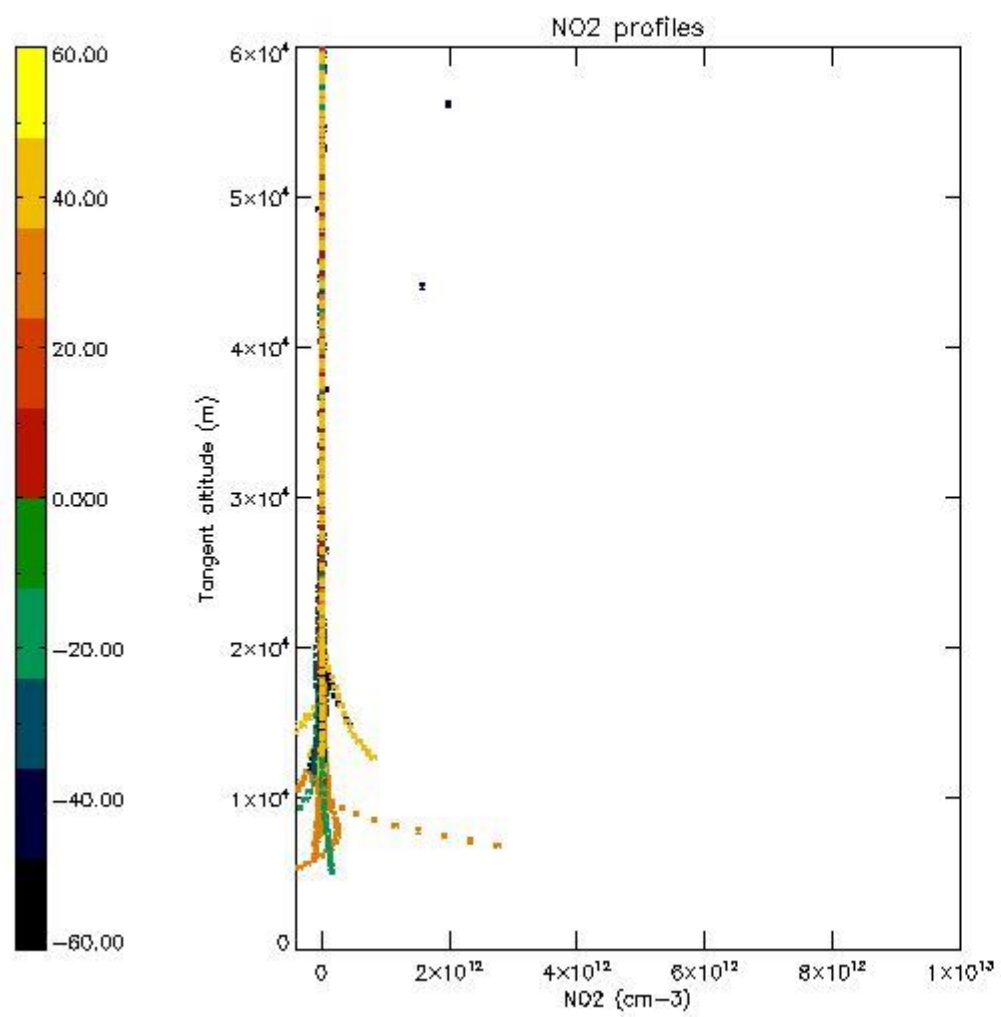

5.7 Plot NO3 profiles for all STD (dark without errors)

The colorbar represents the latitude.