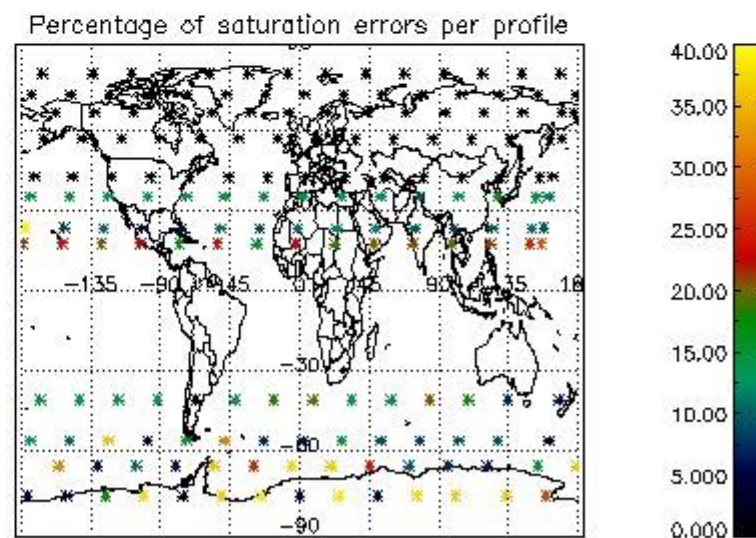

5. Trace gas profiles

5.1 Ozone statistics based on quality of products

The final quality of the products can be "measured" using the STD (Standard Deviation) attached to every point profile. This information is written to the parameter GOM_NL__2P/NL_LOCAL_SPECIES_DENSITY/o3_std of the level 2 products. The table below shows the statistics for given STD ranges.

The statistics are given with respect to the overall valid production:

- Products without fatal errors: GOM_NL__2P/MPH/PRODUCT_ERR=0
- Valid point profile: GOM_NL__2P/NL_LOCAL_SPECIES_DENSITY/pcd(0)=0

The 'Criteria' is applied to valid points of dark limb products:

- Products in dark limb illumination condition: GOM_NL__2P/NL_SUMMARY_QUALITY/obs_ill_cond=0
- Products without fatal errors: GOM_NL__2P/MPH/PRODUCT_ERR=0
- Valid point profile: GOM_NL__2P/NL_LOCAL_SPECIES_DENSITY/pcd(0)=0

So, the table below shows the percentage of dark limb and valid observations for each criteria with respect to the overall valid daily observations.

Criteria	% of total production
All STD	37
STD < 20	14