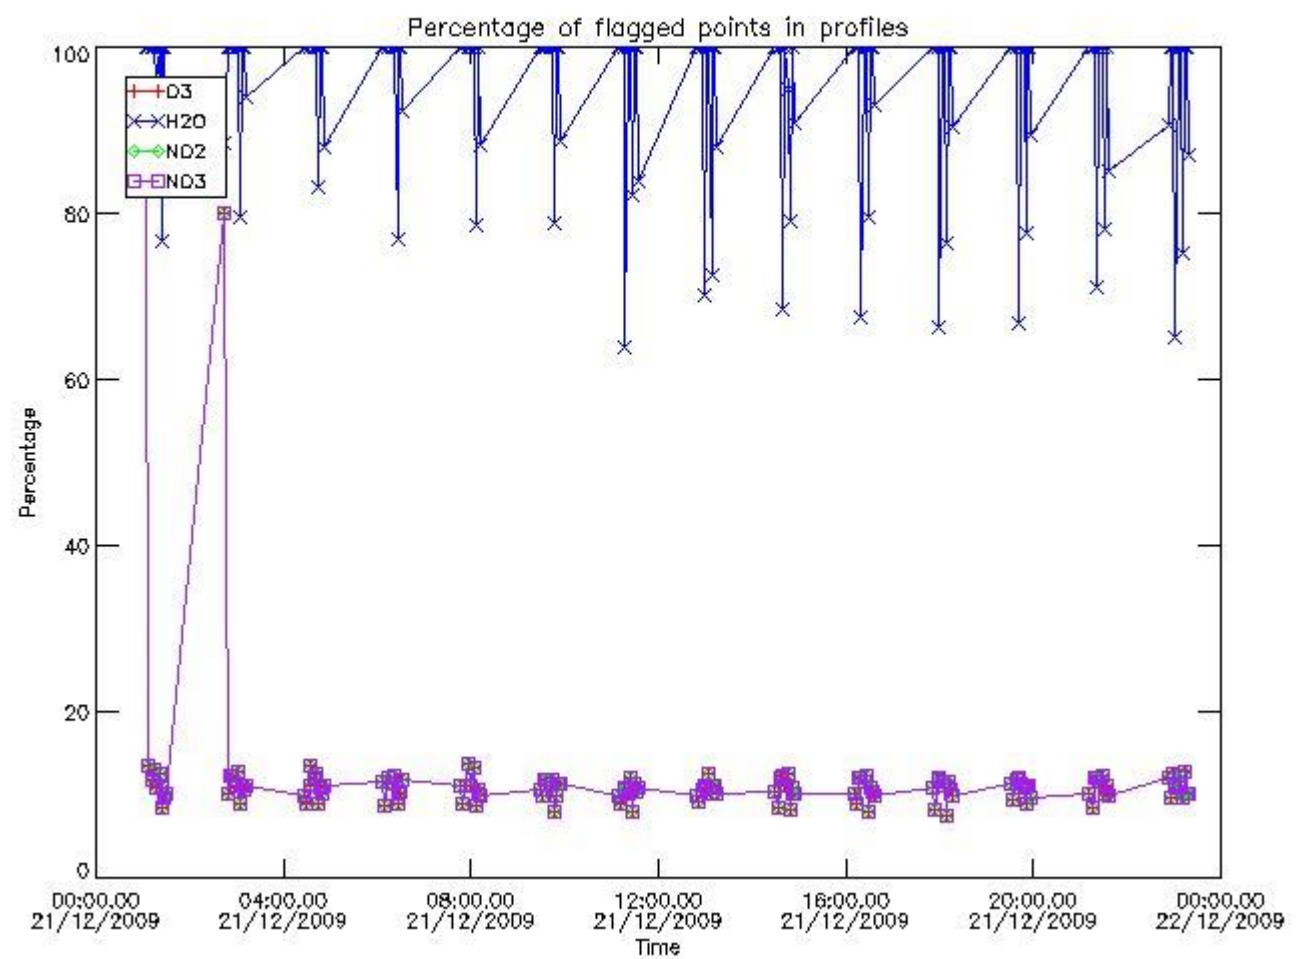

3. Quality information per product

In this section it is plotted some information contained in the Quality Summary data set of the level 2 products. Only products in dark limb conditions and without errors (error flag in the MPH set to "0") are used.

3.1 Plot quality information per product (time dependant)

3.2 Plot quality information per product (world map)