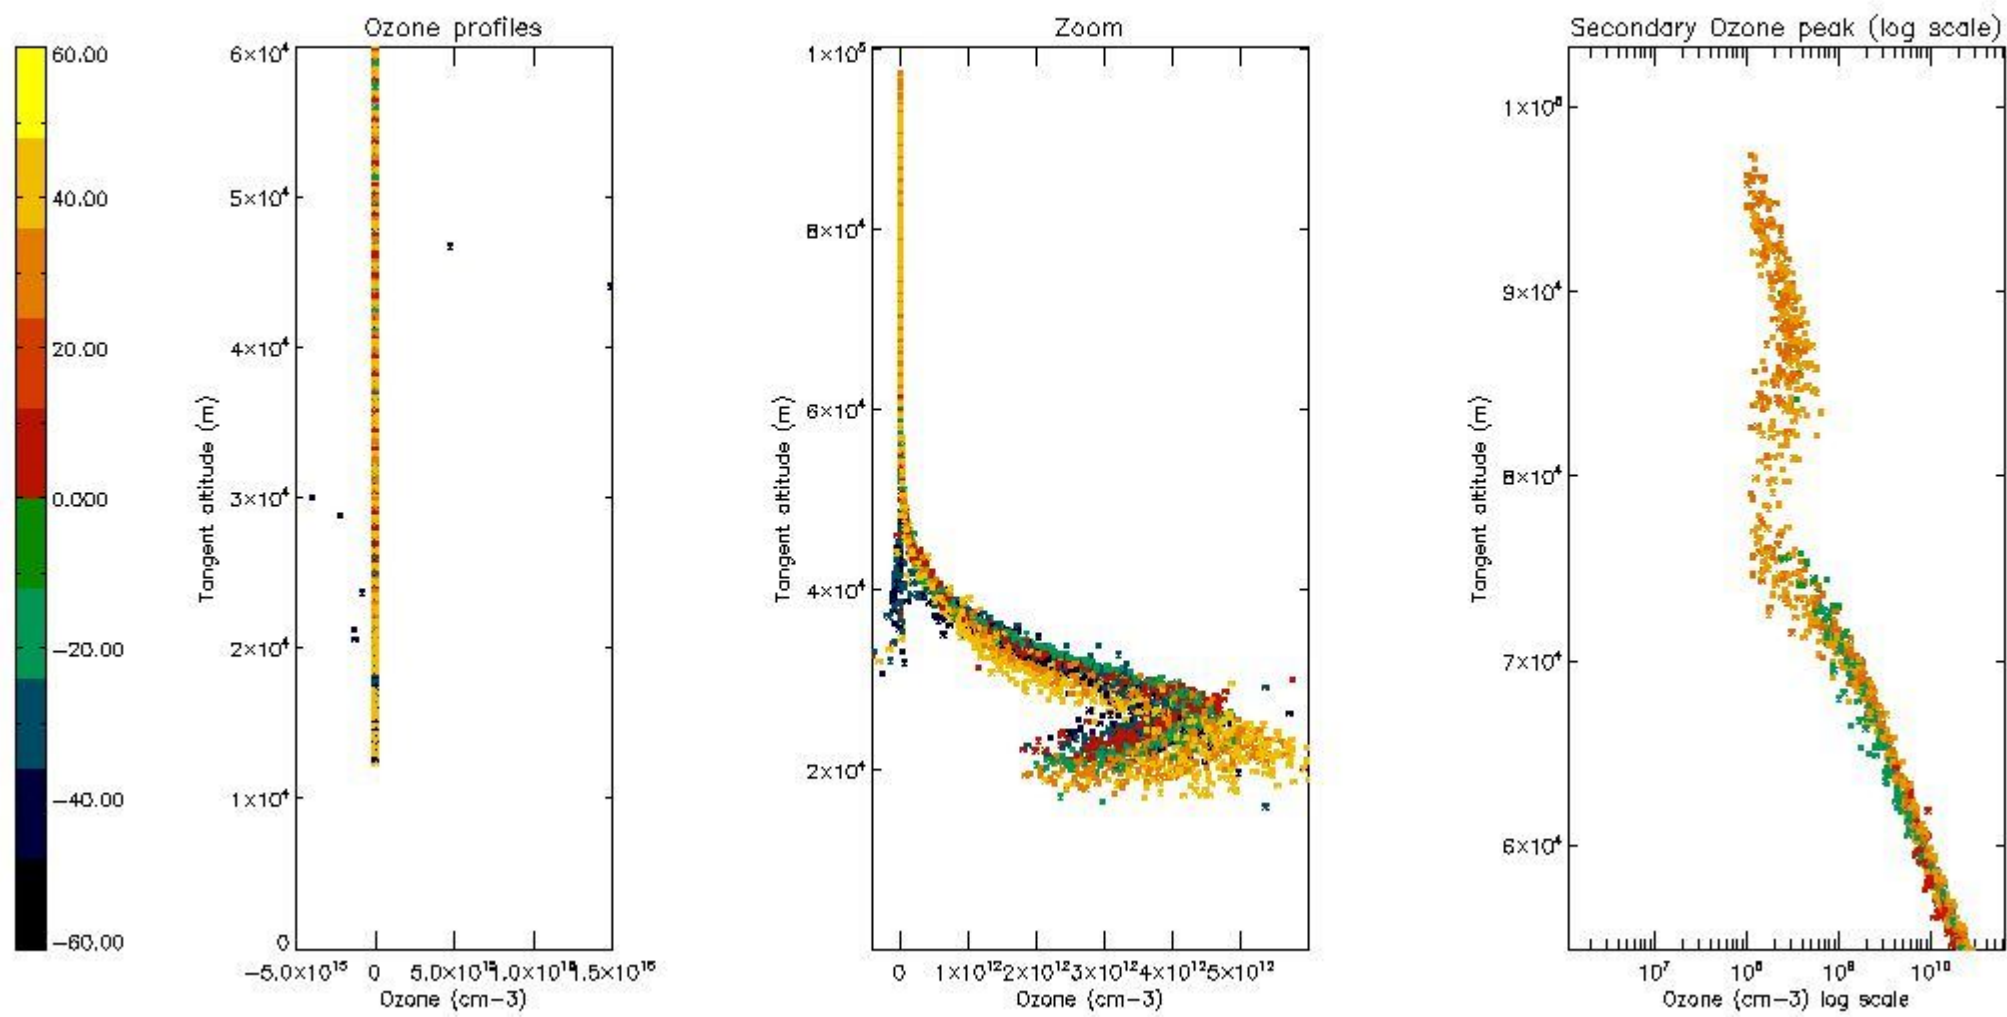

STD < 10	10
STD < 5	5

5.2 Plot ozone profiles for all STD (dark without errors)

The colorbar represents the latitude.

5.3 Plot ozone profiles where STD < 20% (dark without errors)

The colorbar represents the latitude.