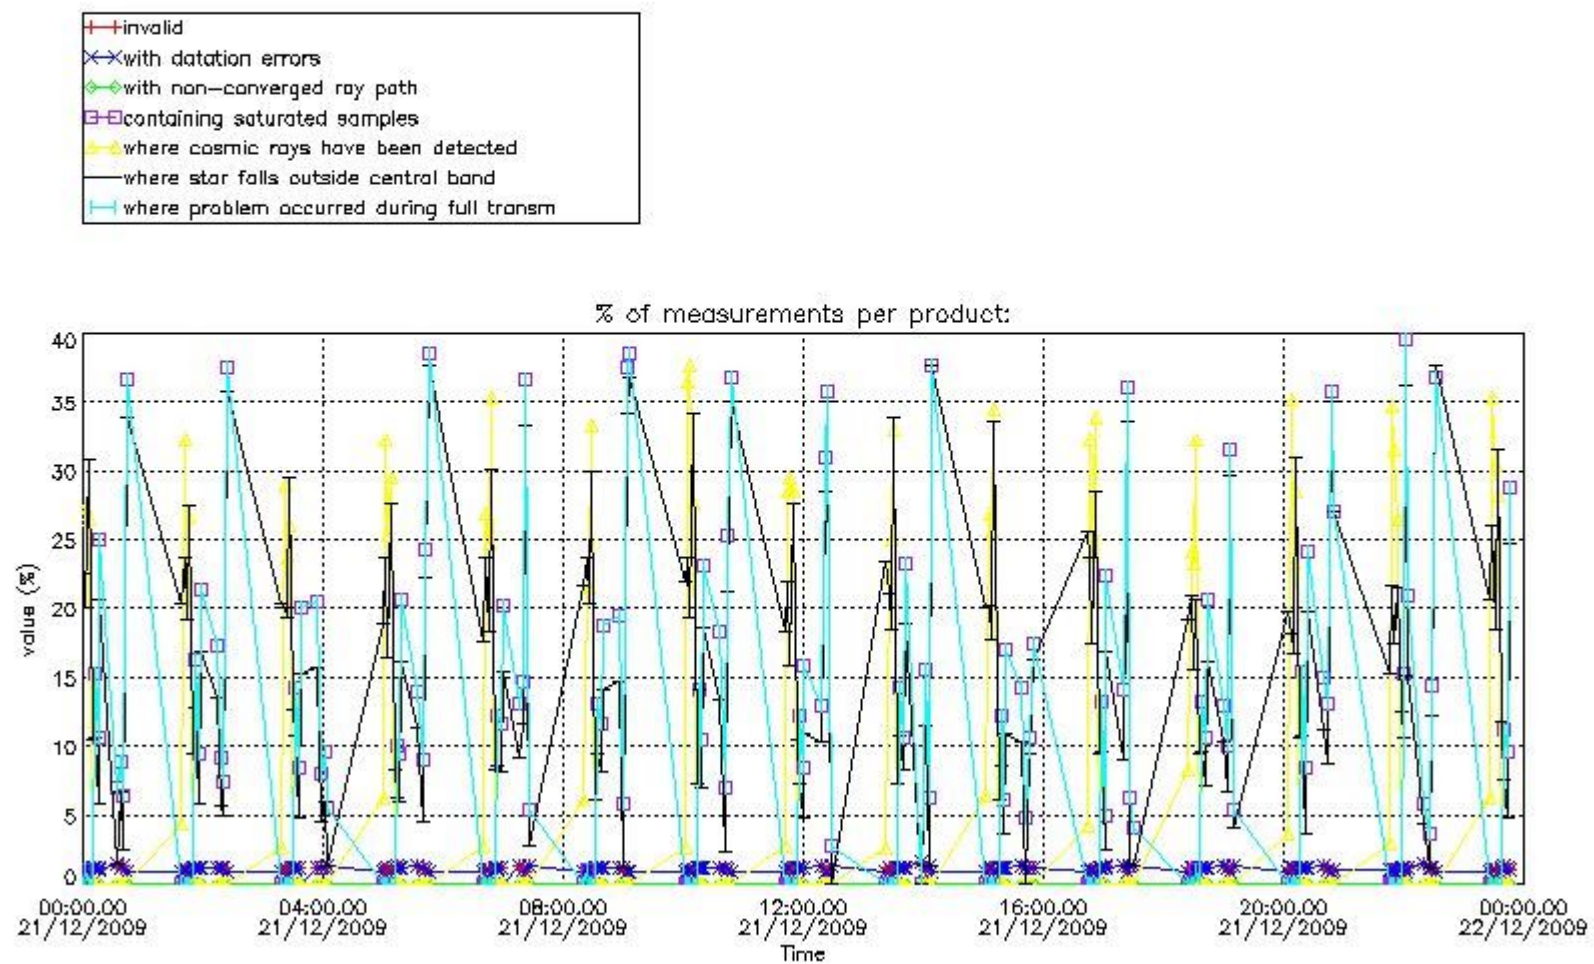

4.2 Plot quality information per product coming from level 1b processing (world map)

4.2.1 Plot level 1 quality information per product (world map): ENVISAT ASCENDING passes