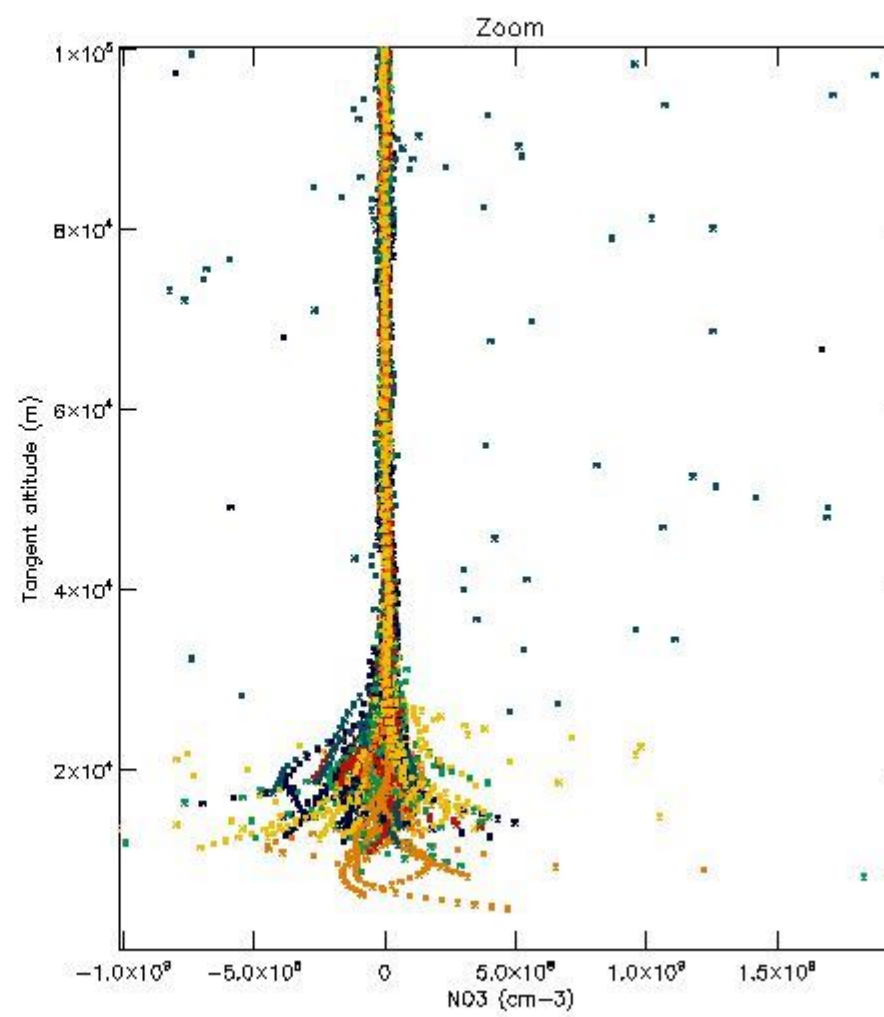

5.8 Plot H2O profiles for all STD (only for occultations of stars 1,2,3,4,13,14,16,26,63 dark without errors)

The colorbar represents the latitude.