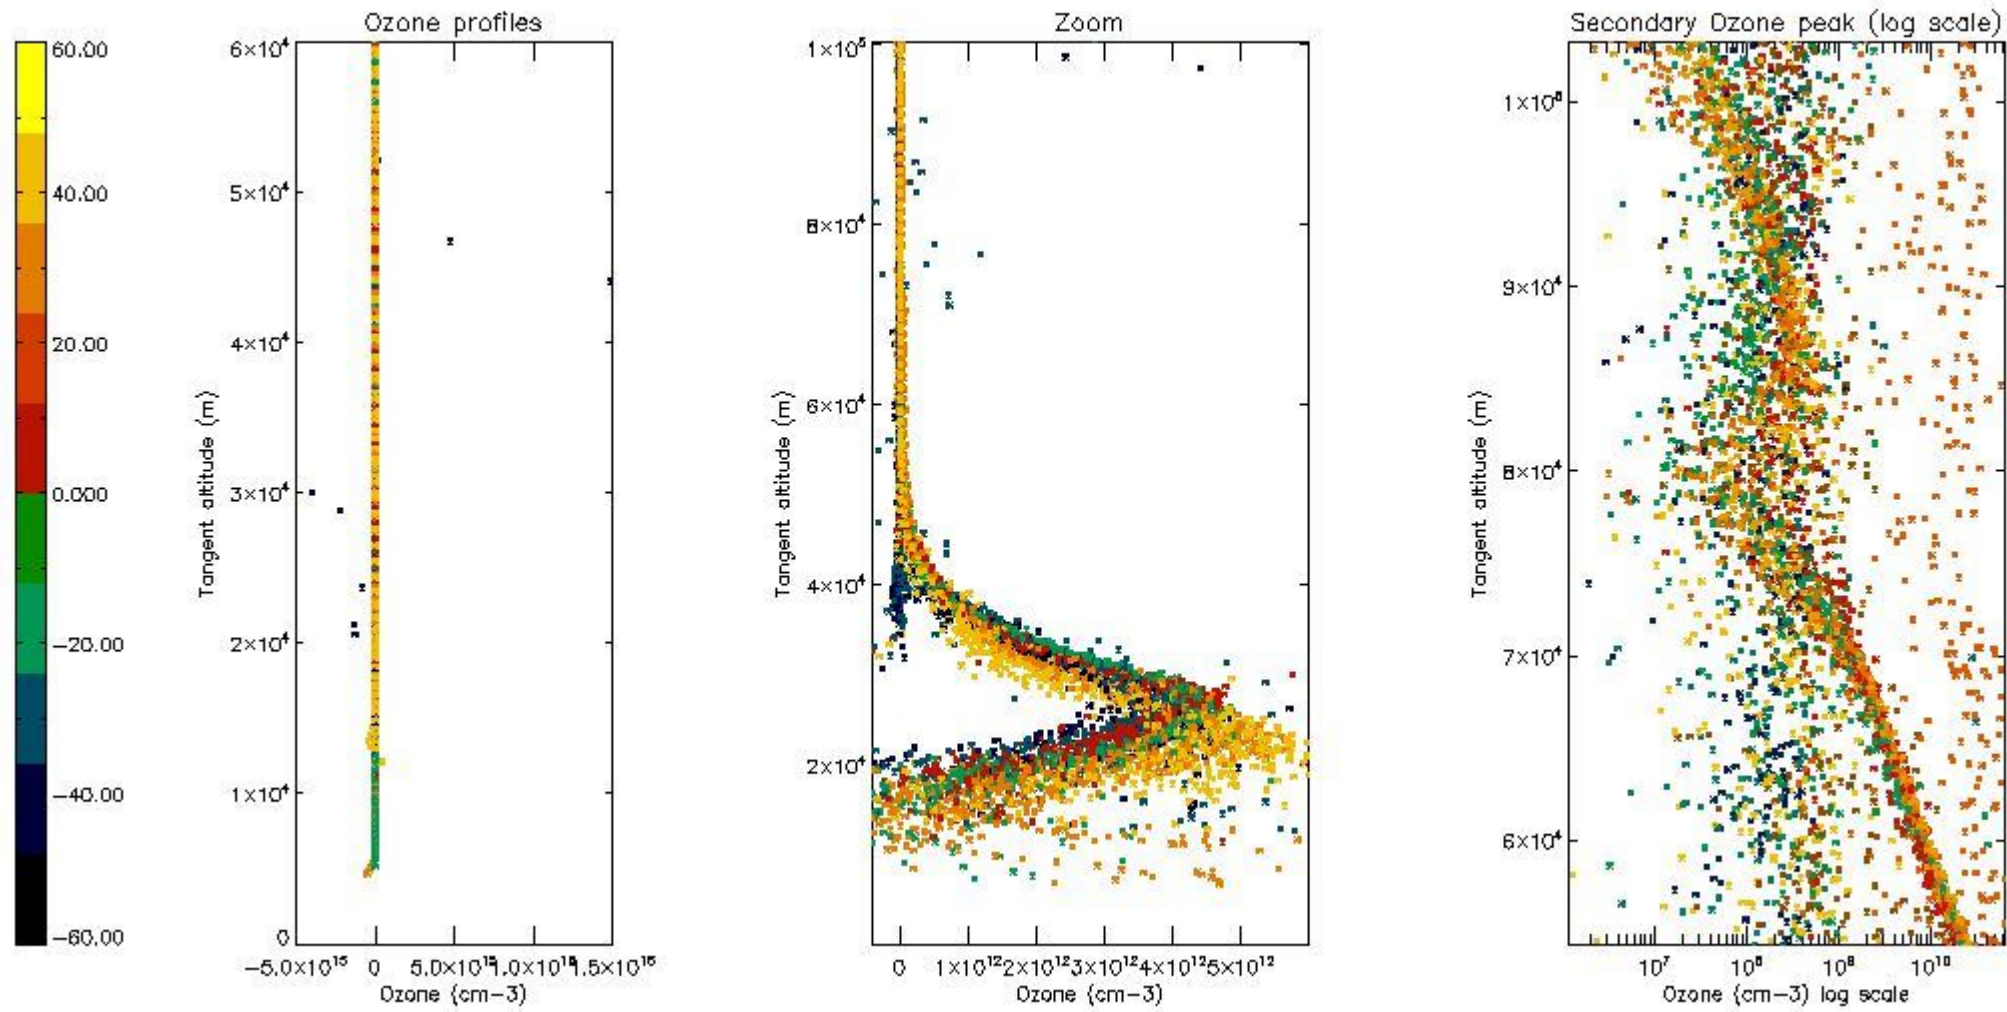

STD < 10	10
STD < 5	5

5.2 Plot ozone profiles for all STD (dark without errors)

The colorbar represents the latitude.

5.3 Plot ozone profiles where STD < 20% (dark without errors)

The colorbar represents the latitude.