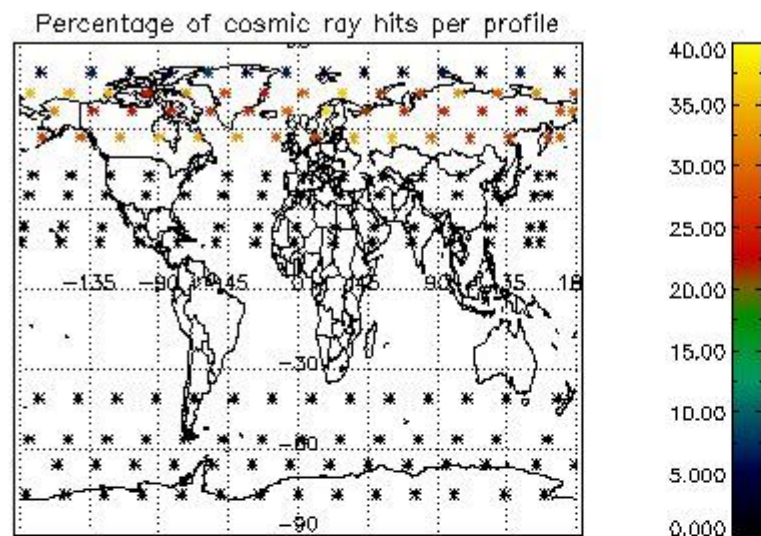

4.2.2 Plot level 1 quality information per product (world map): ENVISAT DESCENDING passes

5. Trace gas profiles

5.1 Ozone statistics based on quality of products

The final quality of the products can be "measured" using the STD (Standard Deviation) attached to every point profile. This information is written to the parameter GOM_NL__2P/NL_LOCAL_SPECIES_DENSITY/o3_std of the level 2 products. The table below shows the statistics for given STD ranges.

The statistics are given with respect to the overall valid production:

- Products without fatal errors: GOM_NL__2P/MPH/PRODUCT_ERR=0
- Valid point profile: GOM_NL__2P/NL_LOCAL_SPECIES_DENSITY/pcd(0)=0

The 'Criteria' is applied to valid points of dark limb products:

- Products in dark limb illumination condition: GOM_NL__2P/NL_SUMMARY_QUALITY/obs_ill_cond=0
- Products without fatal errors: GOM_NL__2P/MPH/PRODUCT_ERR=0
- Valid point profile: GOM_NL__2P/NL_LOCAL_SPECIES_DENSITY/pcd(0)=0

So, the table below shows the percentage of dark limb and valid observations for each criteria with respect to the overall valid daily observations.

Criteria	% of total production
All STD	37
STD < 20	14