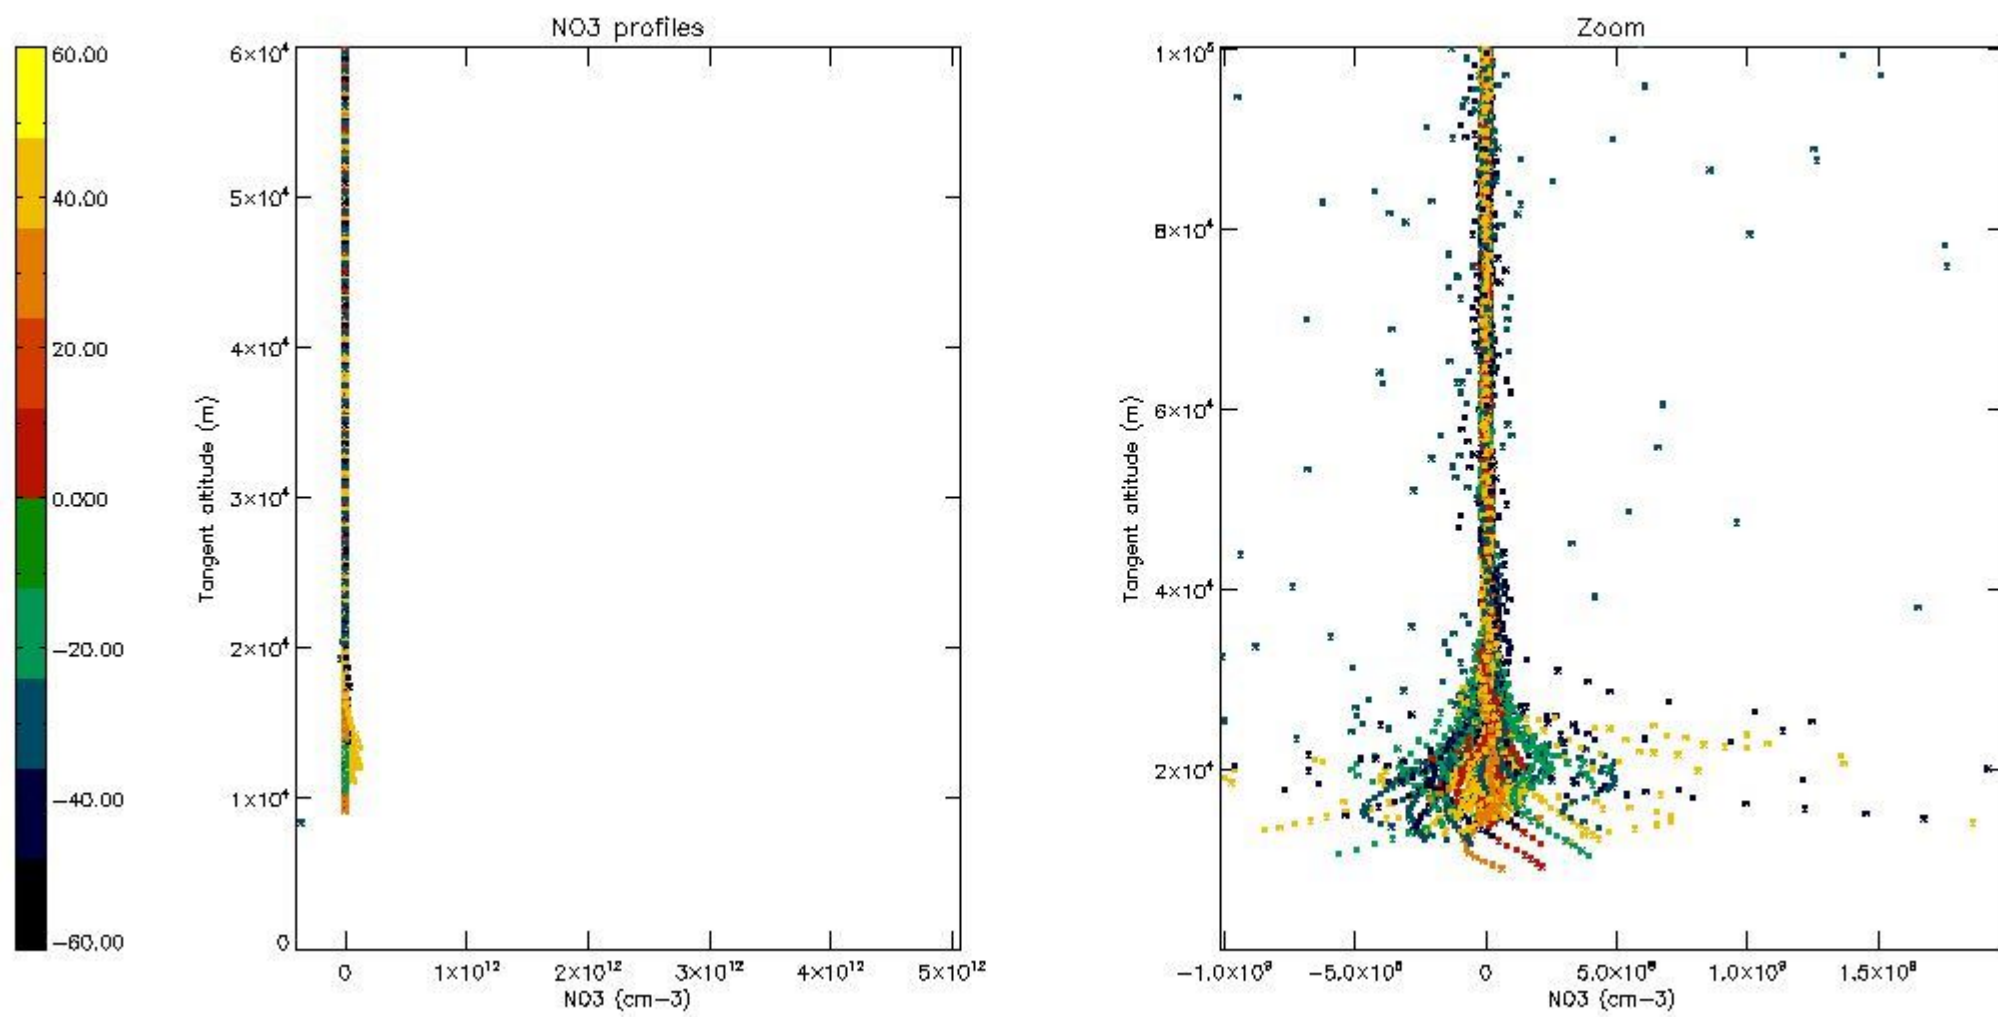

5.4 Plot ozone profiles where $STD < 10\%$ (dark without errors)

The colorbar represents the latitude.

5.5 Plot ozone profiles where STD < 5% (dark without errors)

The colorbar represents the latitude.

5.6 Plot NO₂ profiles for all STD (dark without errors)

The colorbar represents the latitude.

5.7 Plot NO3 profiles for all STD (dark without errors)

The colorbar represents the latitude.

5.8 Plot H2O profiles for all STD (only for occultations of stars 1,2,3,4,13,14,16,26,63 dark without errors)