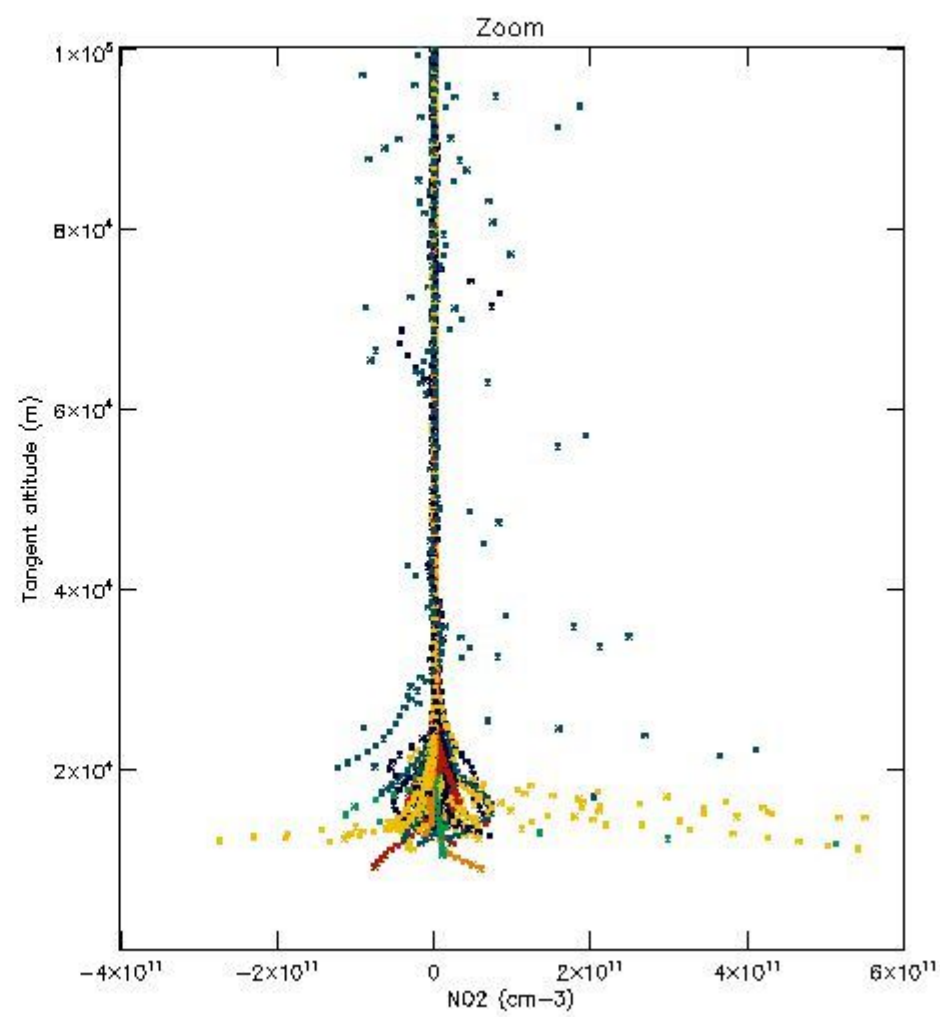

5. Trace gas profiles

5.1 Ozone statistics based on quality of products

The final quality of the products can be "measured" using the STD (Standard Deviation) attached to every point profile. This information is written to the parameter GOM_NL__2P/NL_LOCAL_SPECIES_DENSITY/o3_std of the level 2 products. The table below shows the statistics for given STD ranges.

STD < 10	10
STD < 5	6

5.2 Plot ozone profiles for all STD (dark without errors)

The colorbar represents the latitude.

5.3 Plot ozone profiles where STD < 20% (dark without errors)

The colorbar represents the latitude.

5.4 Plot ozone profiles where $STD < 10\%$ (dark without errors)

The colorbar represents the latitude.

5.5 Plot ozone profiles where STD < 5% (dark without errors)

The colorbar represents the latitude.

5.6 Plot NO₂ profiles for all STD (dark without errors)

The colorbar represents the latitude.

5.7 Plot NO3 profiles for all STD (dark without errors)

The colorbar represents the latitude.

5.8 Plot H2O profiles for all STD (only for occultations of stars 1,2,3,4,13,14,16,26,63 dark without errors)