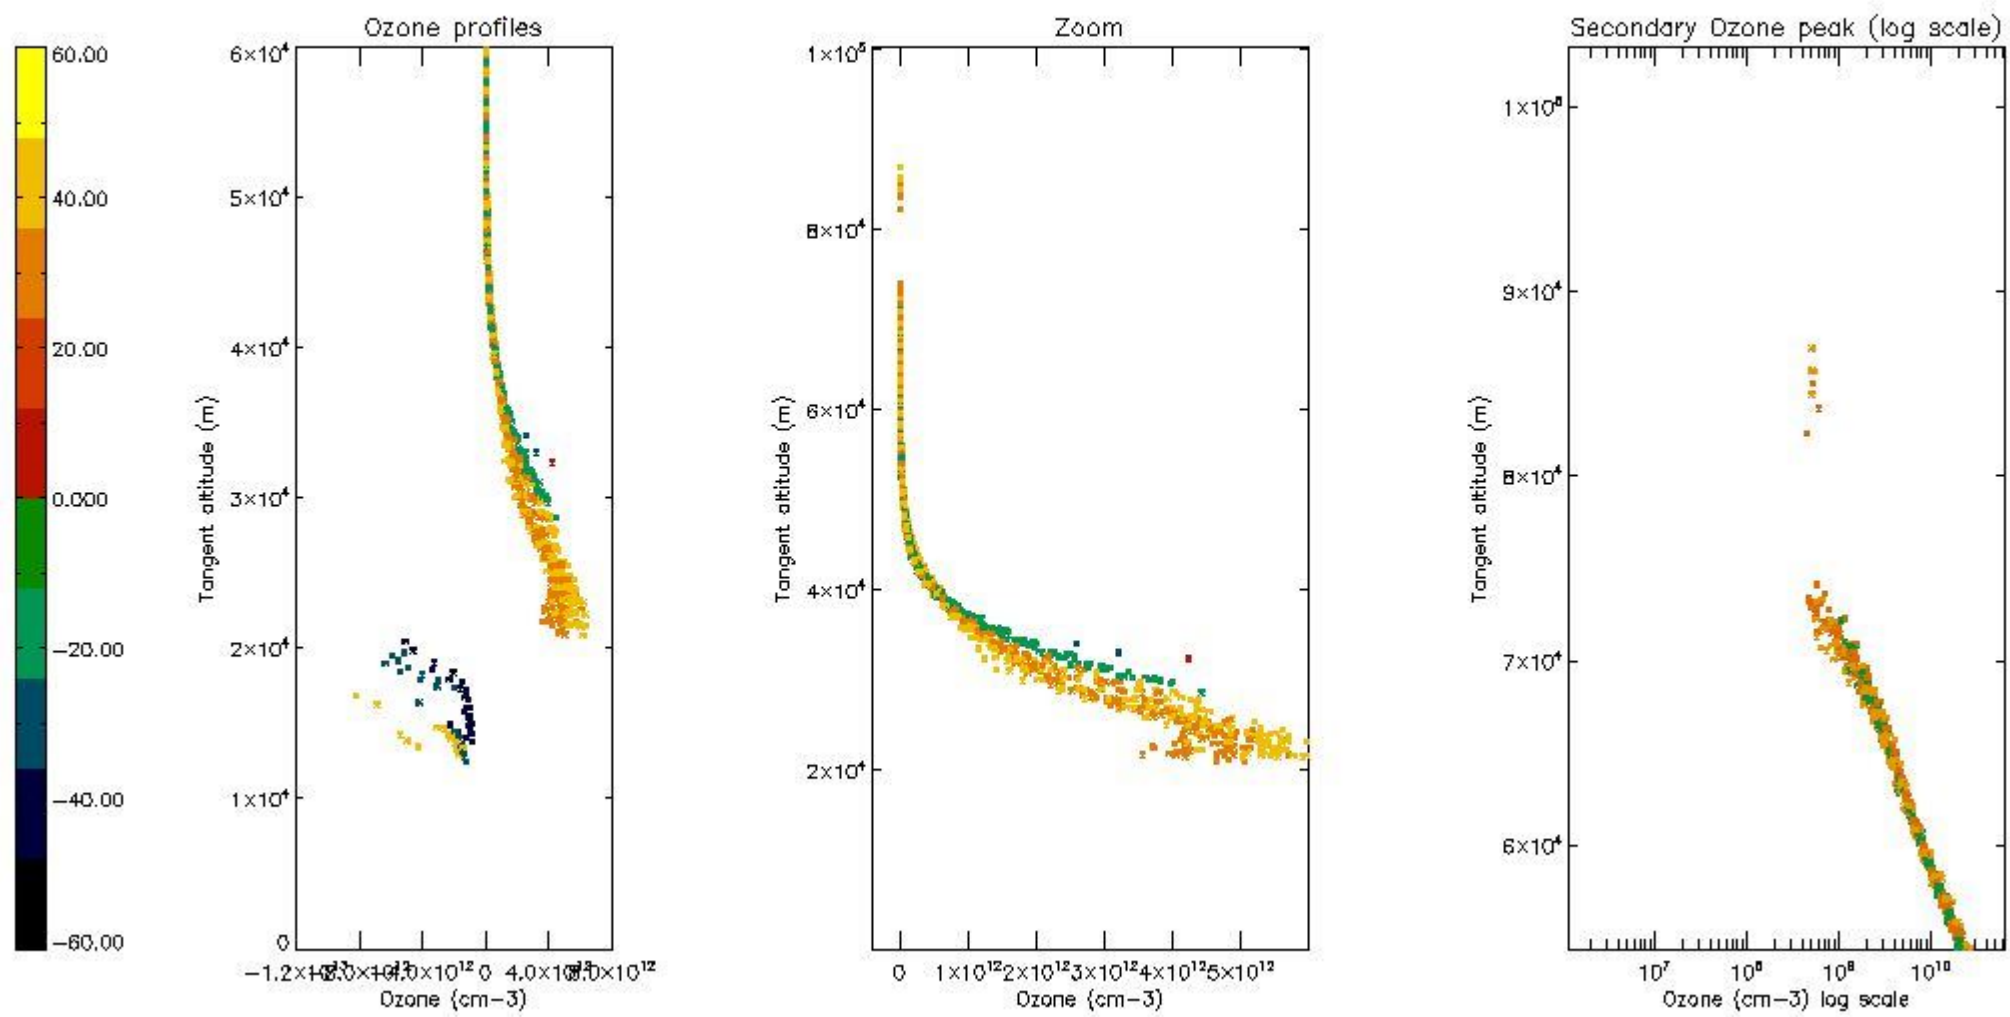

5. Trace gas profiles

5.1 Ozone statistics based on quality of products

The final quality of the products can be "measured" using the STD (Standard Deviation) attached to every point profile. This information is written to the parameter GOM_NL__2P/NL_LOCAL_SPECIES_DENSITY/o3_std of the level 2 products. The table below shows the statistics for given STD ranges.

STD < 10	10
STD < 5	6

5.2 Plot ozone profiles for all STD (dark without errors)

The colorbar represents the latitude.

5.3 Plot ozone profiles where STD < 20% (dark without errors)

The colorbar represents the latitude.

5.4 Plot ozone profiles where $STD < 10\%$ (dark without errors)

The colorbar represents the latitude.

5.5 Plot ozone profiles where STD < 5% (dark without errors)

The colorbar represents the latitude.

5.6 Plot NO₂ profiles for all STD (dark without errors)

The colorbar represents the latitude.

5.7 Plot NO3 profiles for all STD (dark without errors)

The colorbar represents the latitude.

5.8 Plot H2O profiles for all STD (only for occultations of stars 1,2,3,4,13,14,16,26,63 dark without errors)