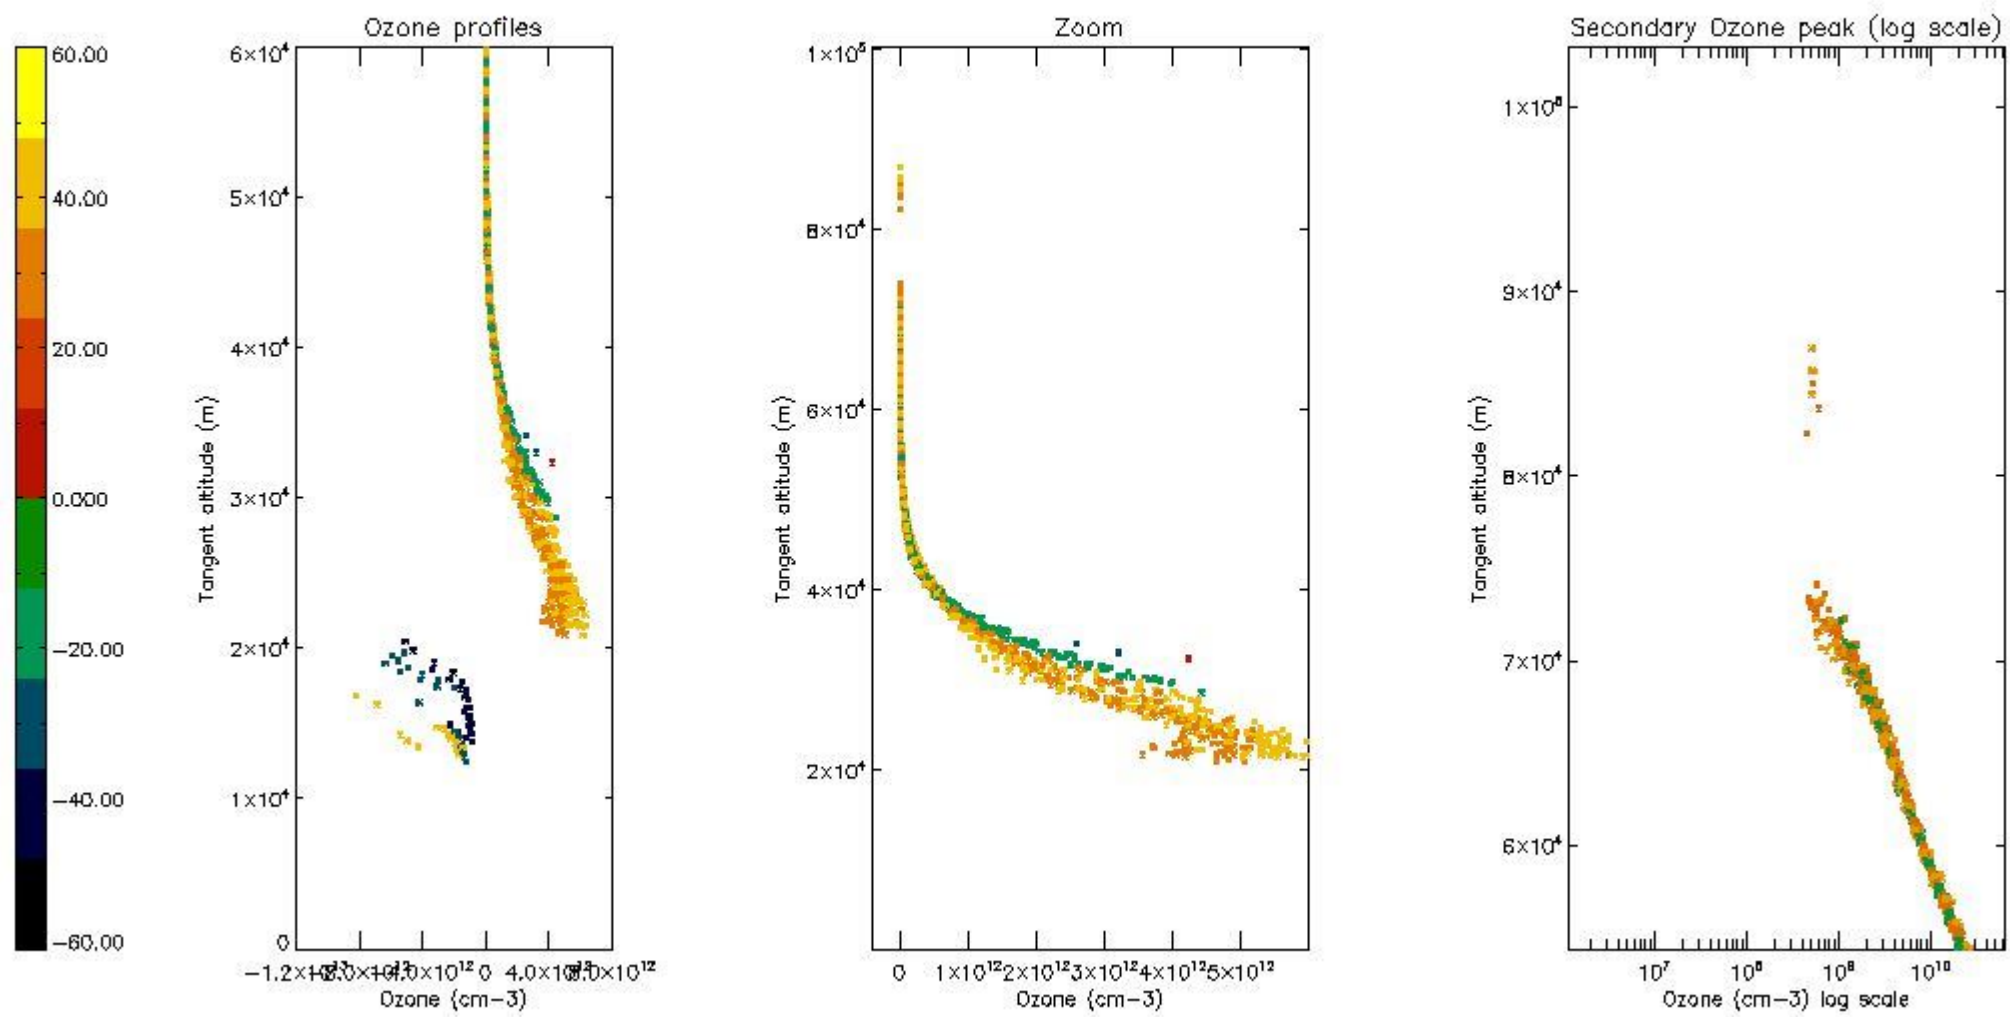

5.6 Plot NO₂ profiles for all STD (dark without errors)

The colorbar represents the latitude.