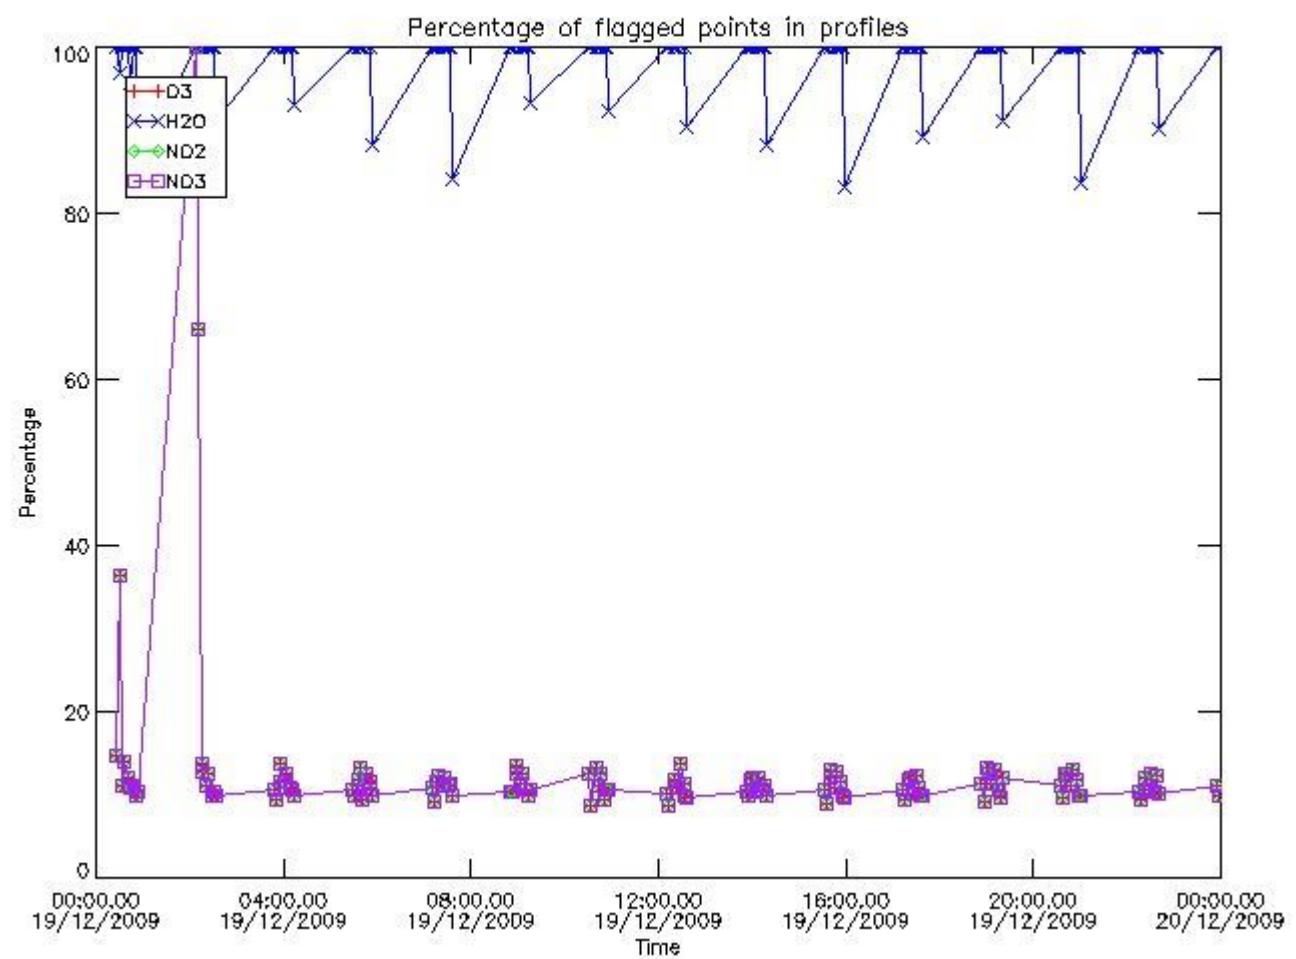

3.2 Plot quality information per product (world map)