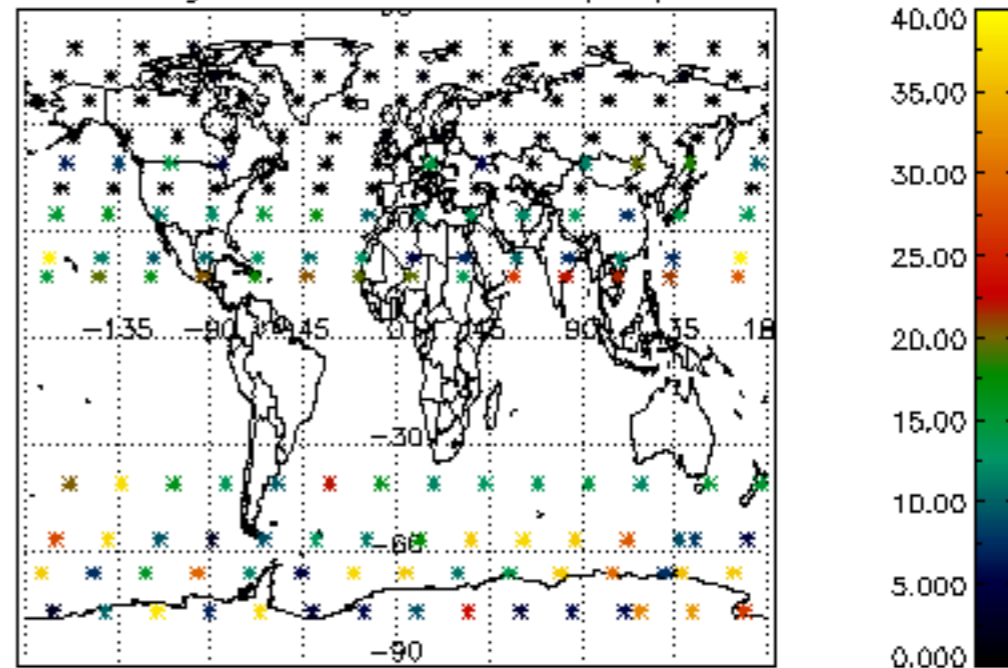

Percentage of saturation errors per profile