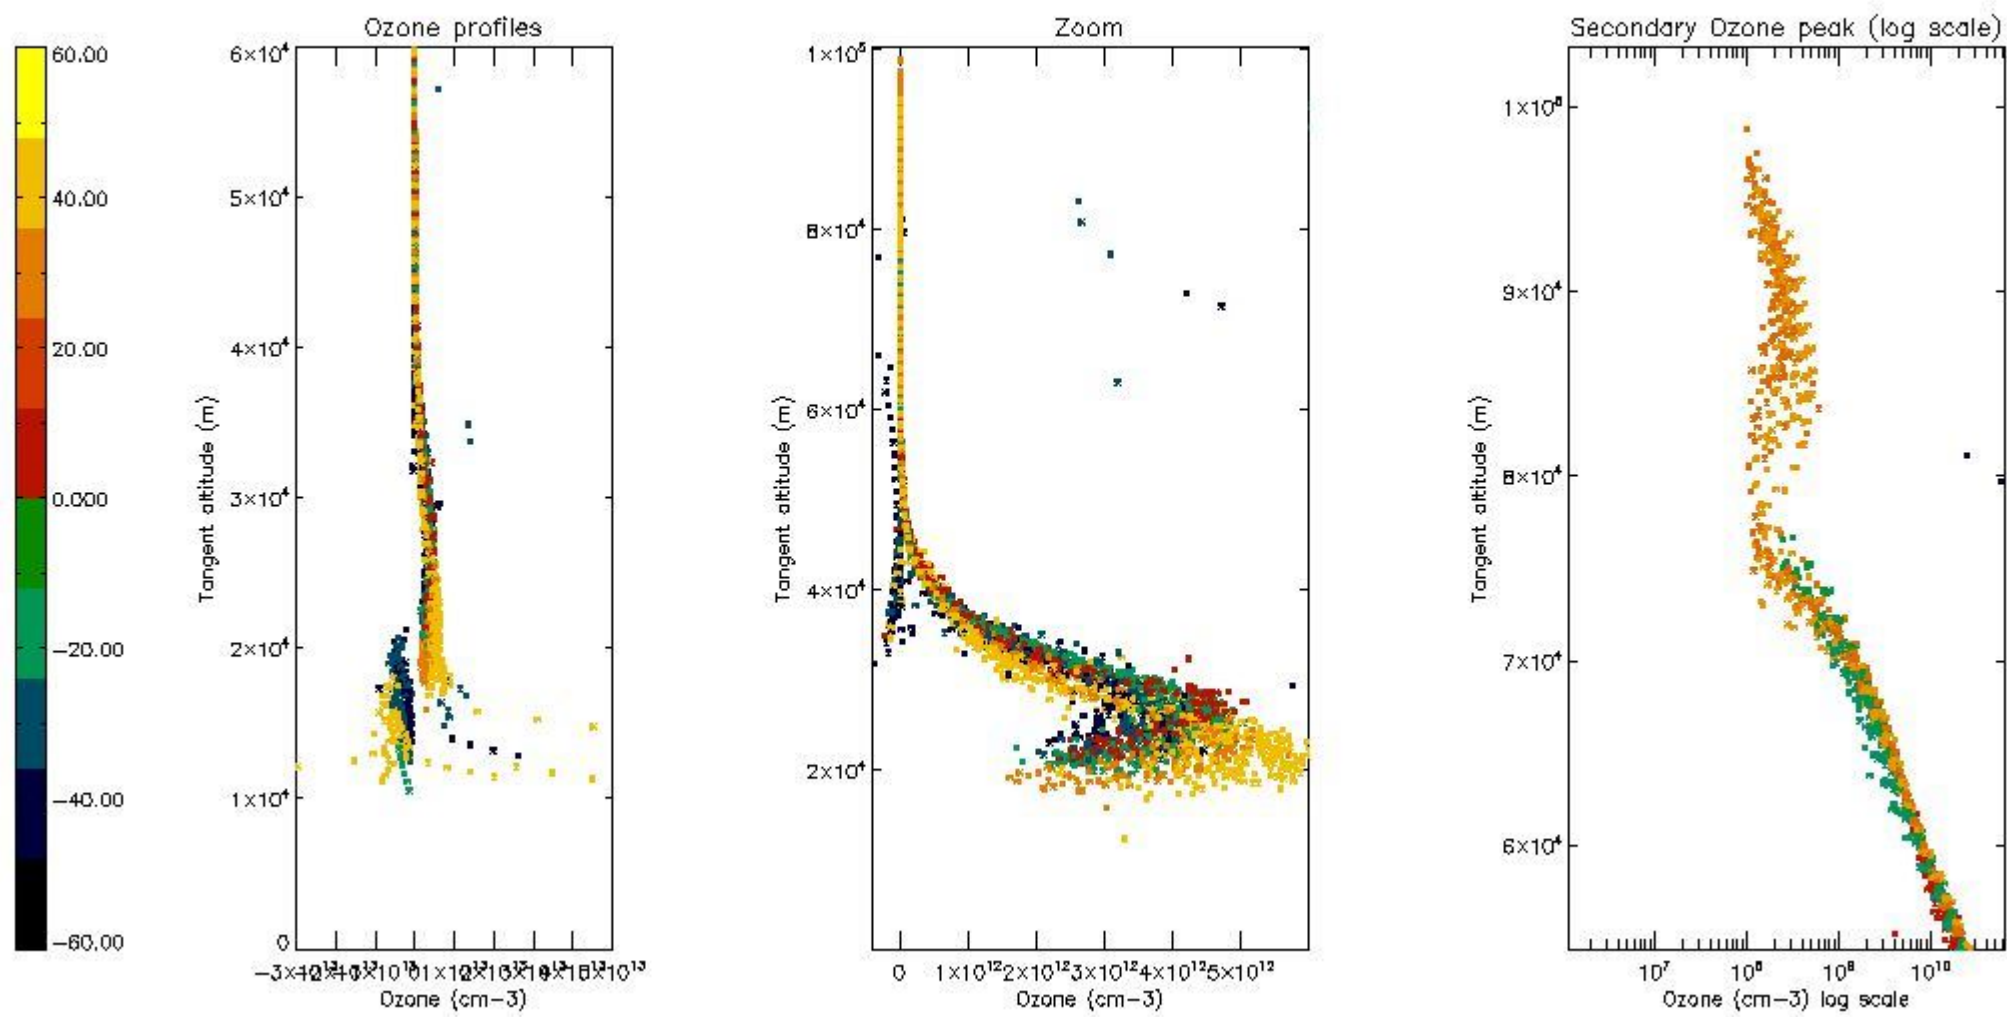

5. Trace gas profiles

5.1 Ozone statistics based on quality of products

The final quality of the products can be "measured" using the STD (Standard Deviation) attached to every point profile. This information is written to the parameter GOM_NL__2P/NL_LOCAL_SPECIES_DENSITY/o3_std of the level 2 products. The table below shows the statistics for given STD ranges.

STD < 10	10
STD < 5	6

5.2 Plot ozone profiles for all STD (dark without errors)

The colorbar represents the latitude.

5.3 Plot ozone profiles where STD < 20% (dark without errors)

The colorbar represents the latitude.

5.4 Plot ozone profiles where $STD < 10\%$ (dark without errors)

The colorbar represents the latitude.

5.5 Plot ozone profiles where STD < 5% (dark without errors)

The colorbar represents the latitude.

5.6 Plot NO₂ profiles for all STD (dark without errors)

The colorbar represents the latitude.

5.7 Plot NO3 profiles for all STD (dark without errors)

The colorbar represents the latitude.

5.8 Plot H2O profiles for all STD (only for occultations of stars 1,2,3,4,13,14,16,26,63 dark without errors)