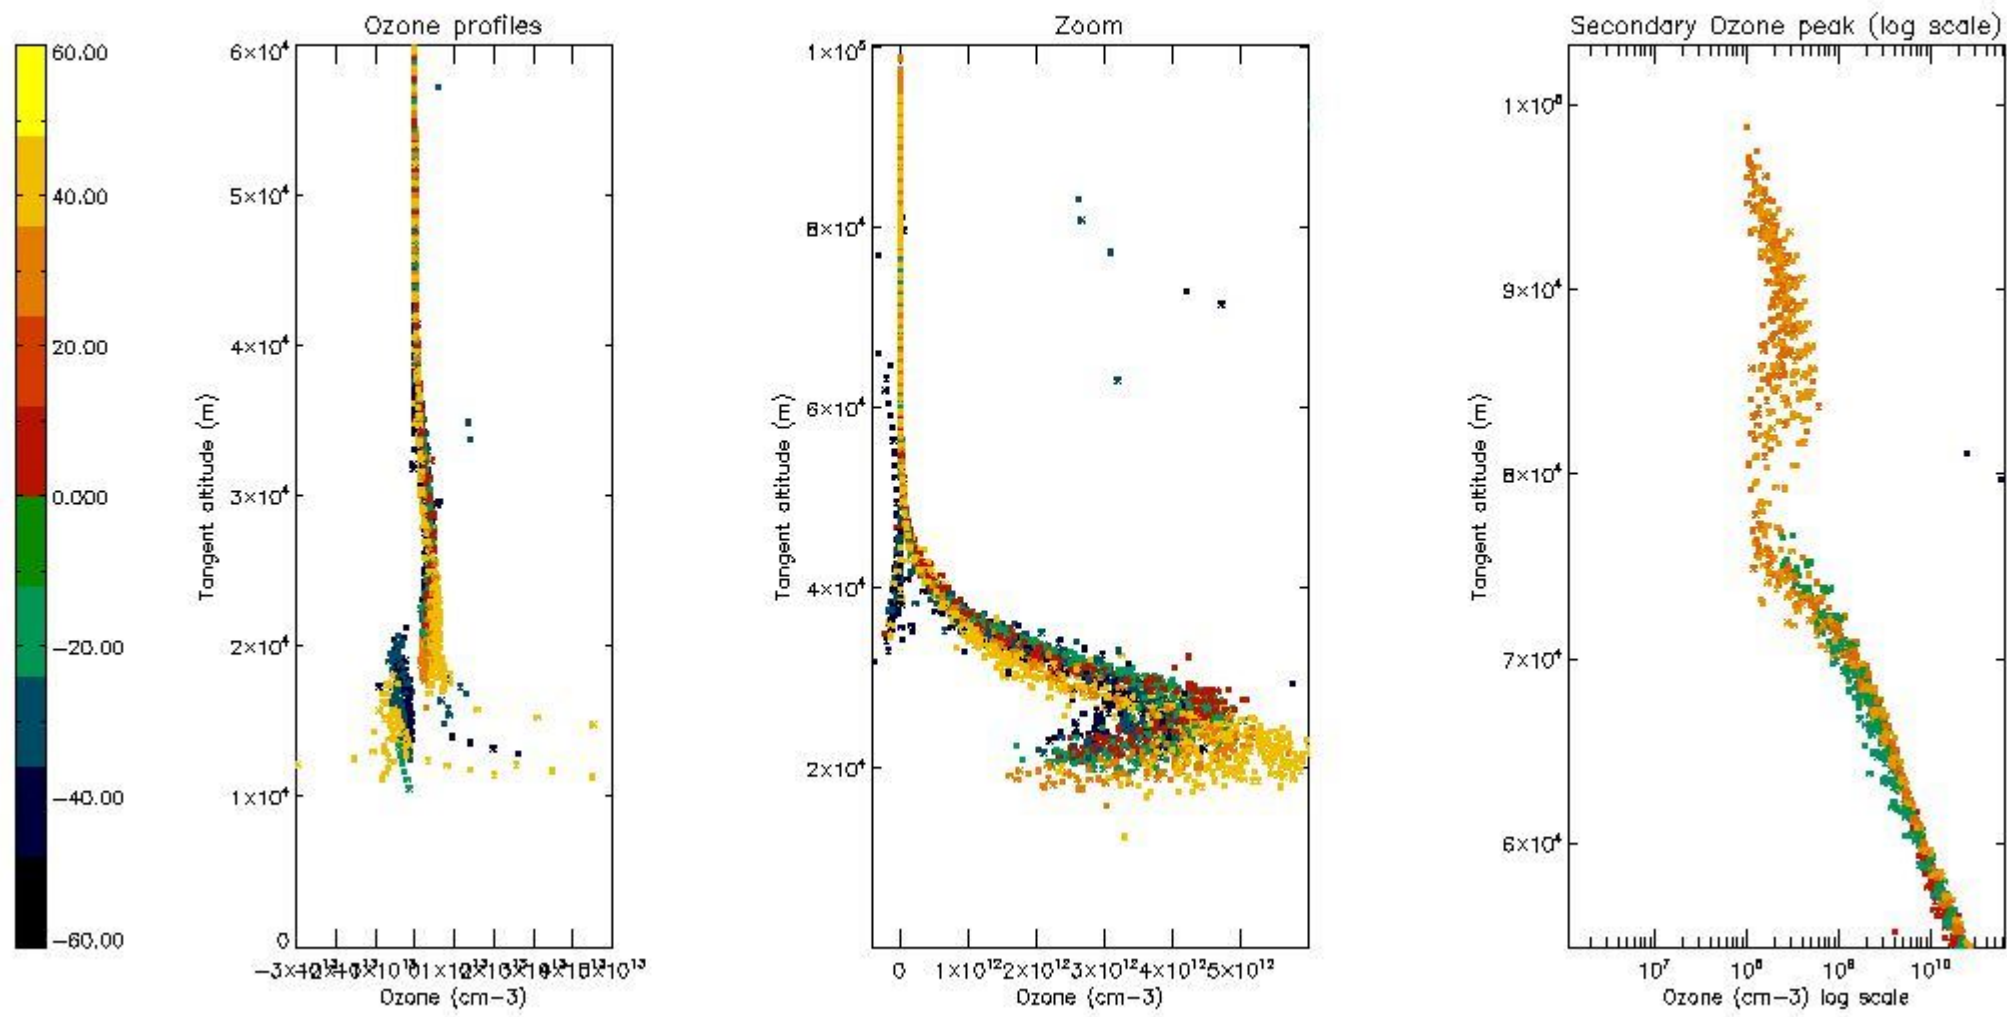

STD < 10	10
STD < 5	6

5.2 Plot ozone profiles for all STD (dark without errors)

The colorbar represents the latitude.

5.3 Plot ozone profiles where STD < 20% (dark without errors)

The colorbar represents the latitude.