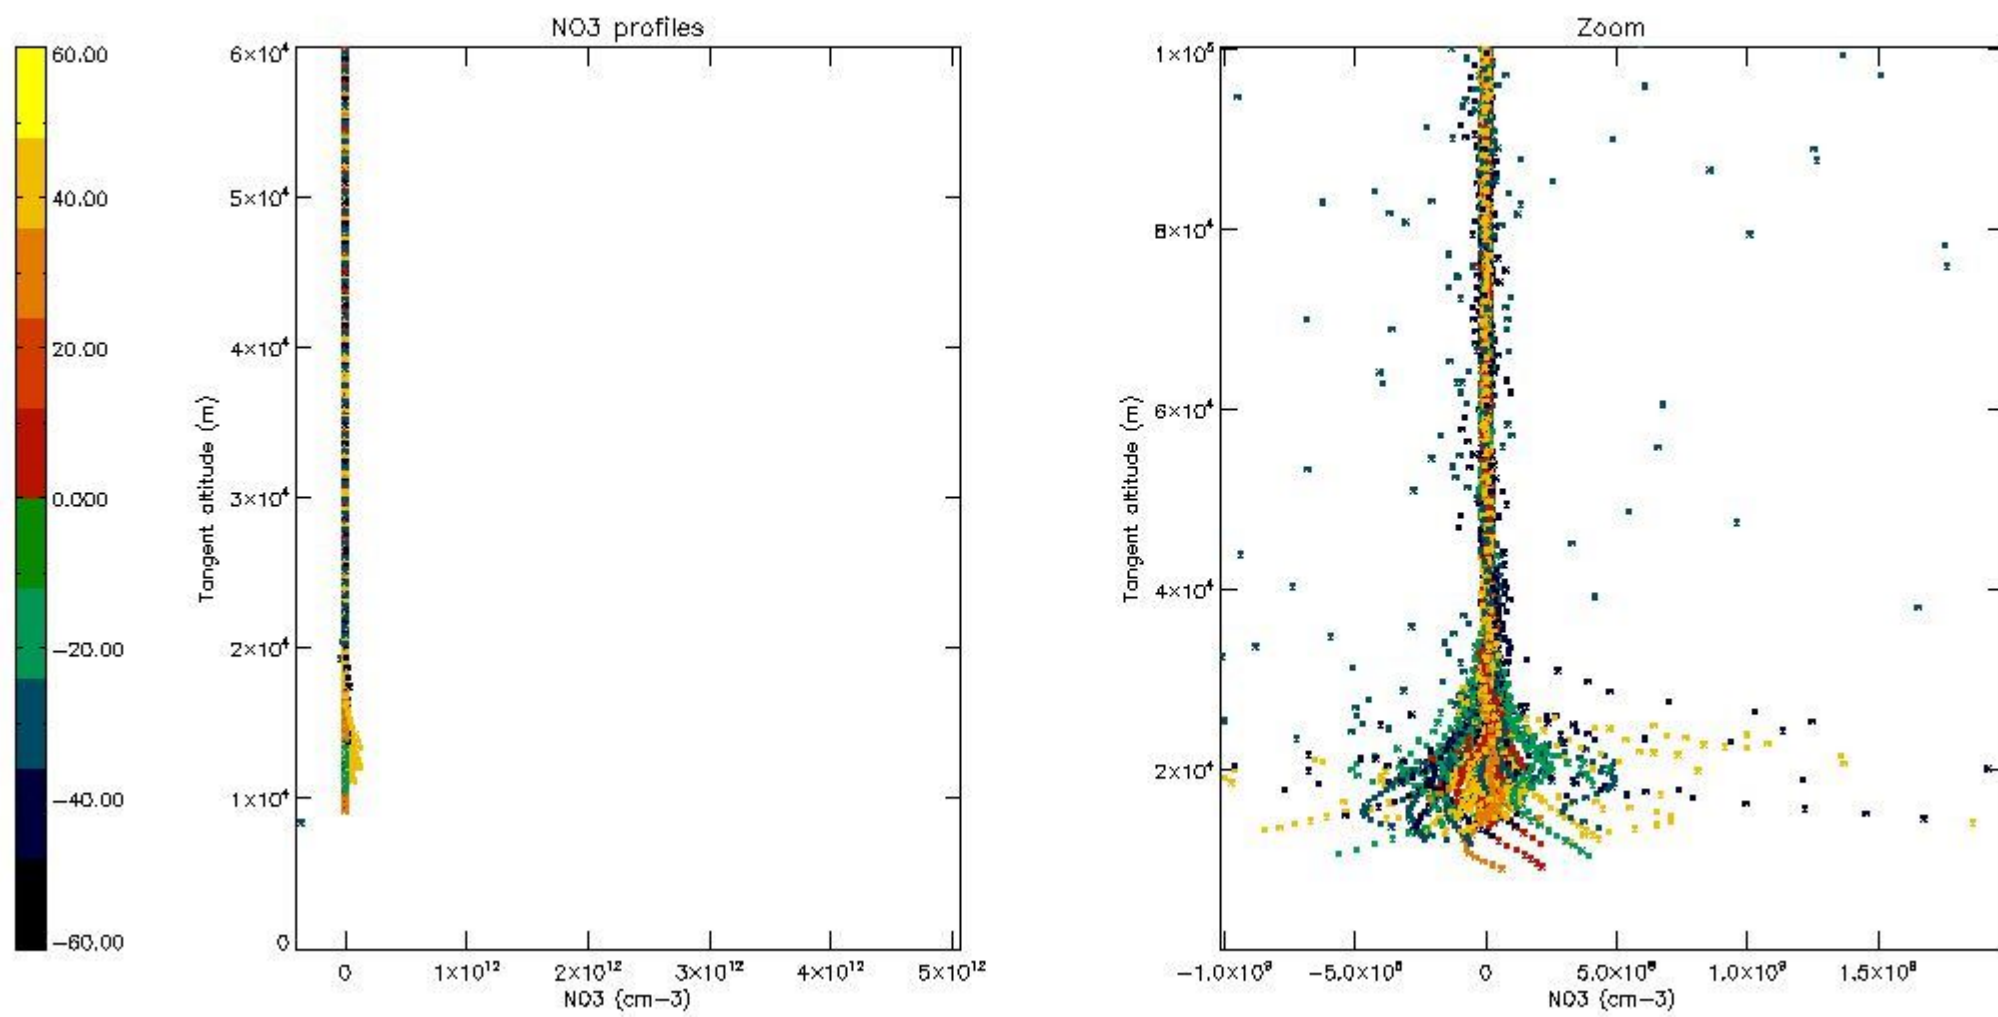

5.8 Plot H2O profiles for all STD (only for occultations of stars 1,2,3,4,13,14,16,26,63 dark without errors)

The colorbar represents the latitude.