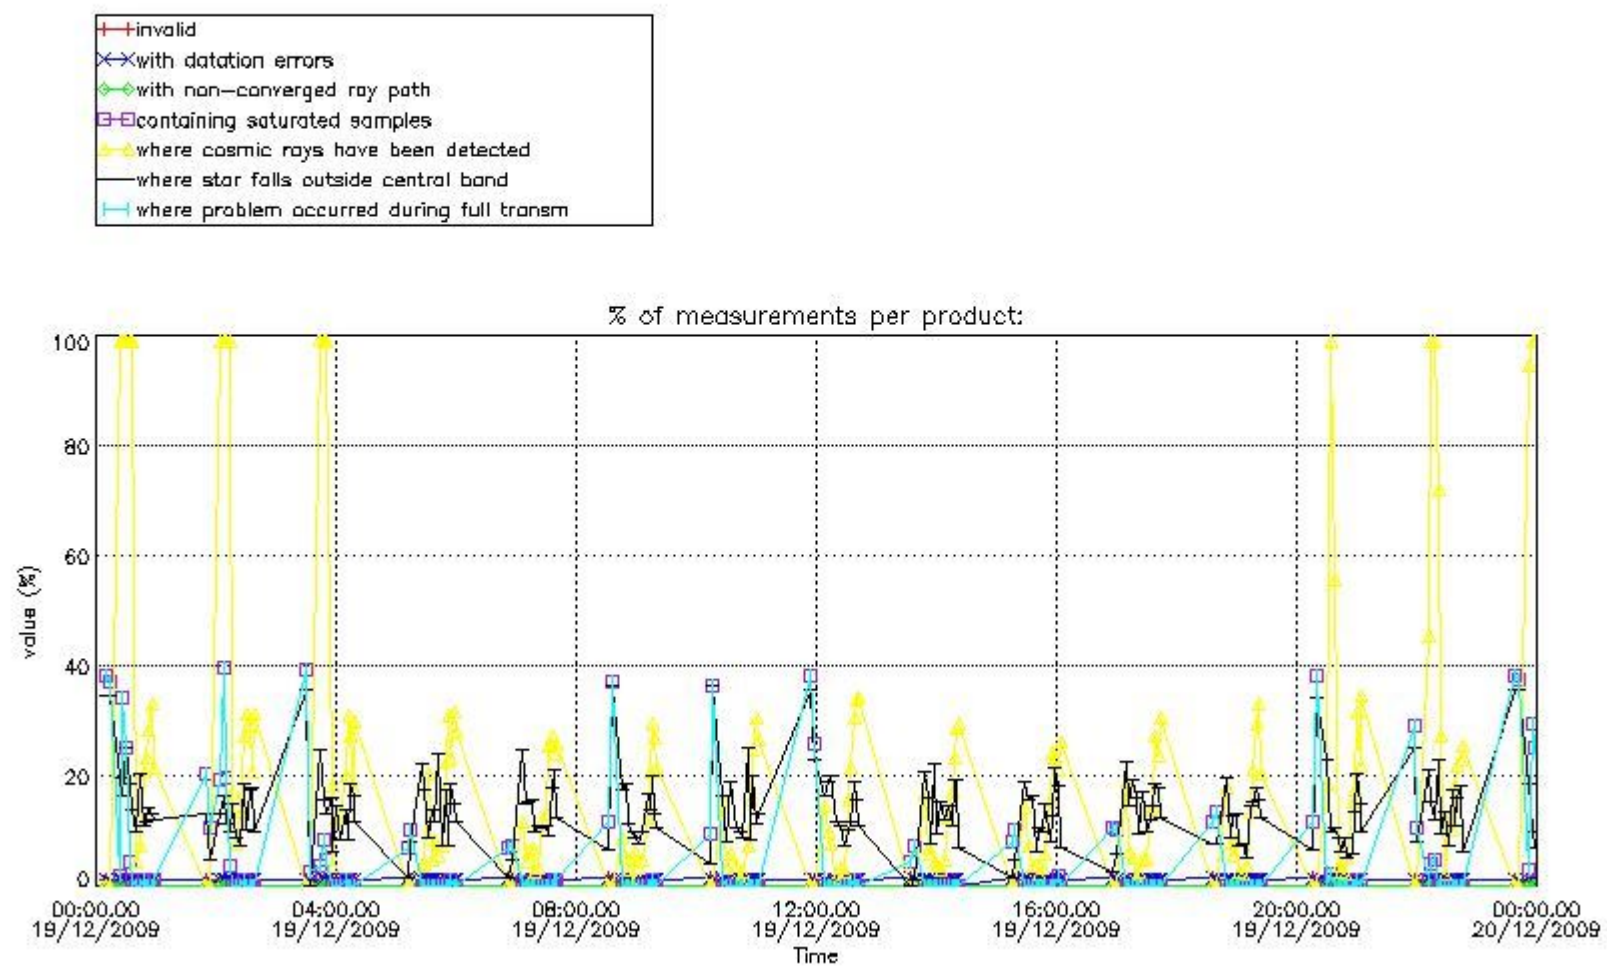

4.1.2 Plot level 1 quality information per product (time dependant): ENVI SAT DESCENDING passes