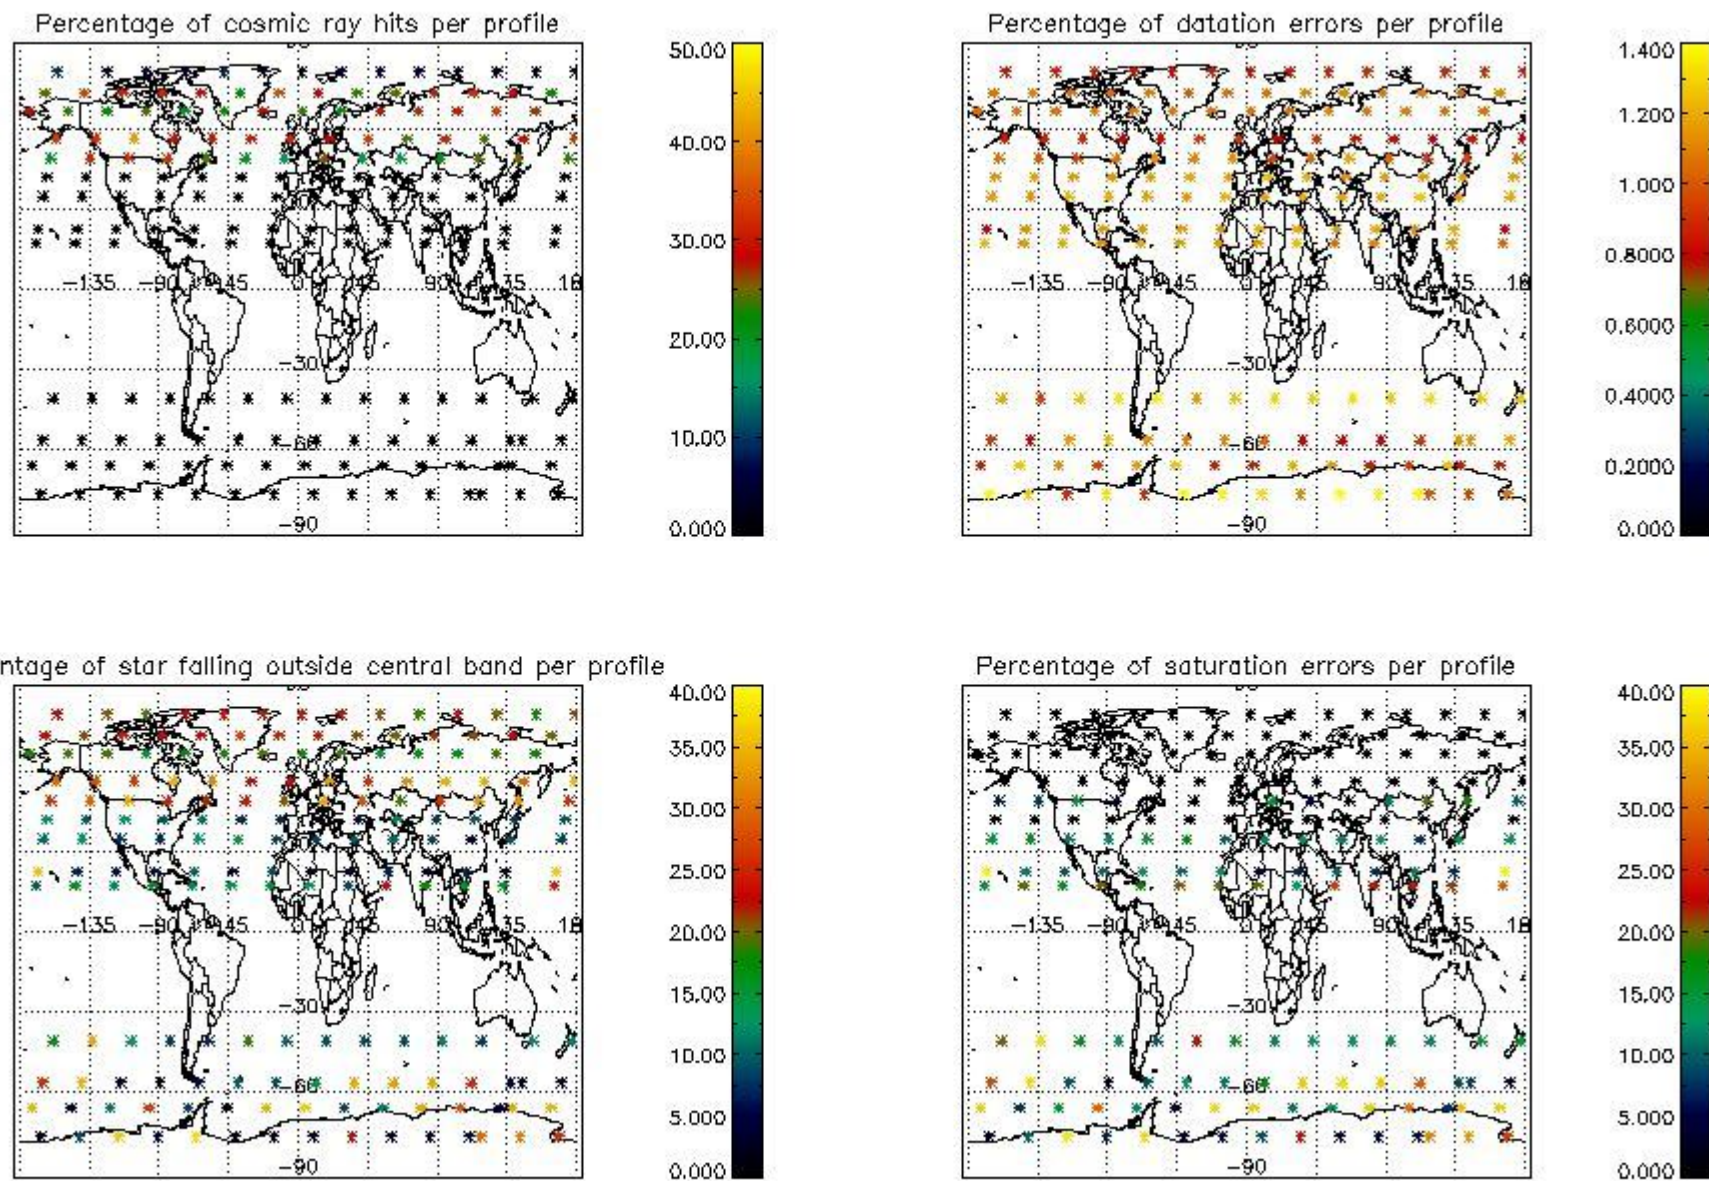

Percentage of datation errors per profile

Percentage of star falling outside central band per profile

Percentage of saturation errors per profile

4.2.2 Plot level 1 quality information per product (world map): ENVISAT DESCENDING passes