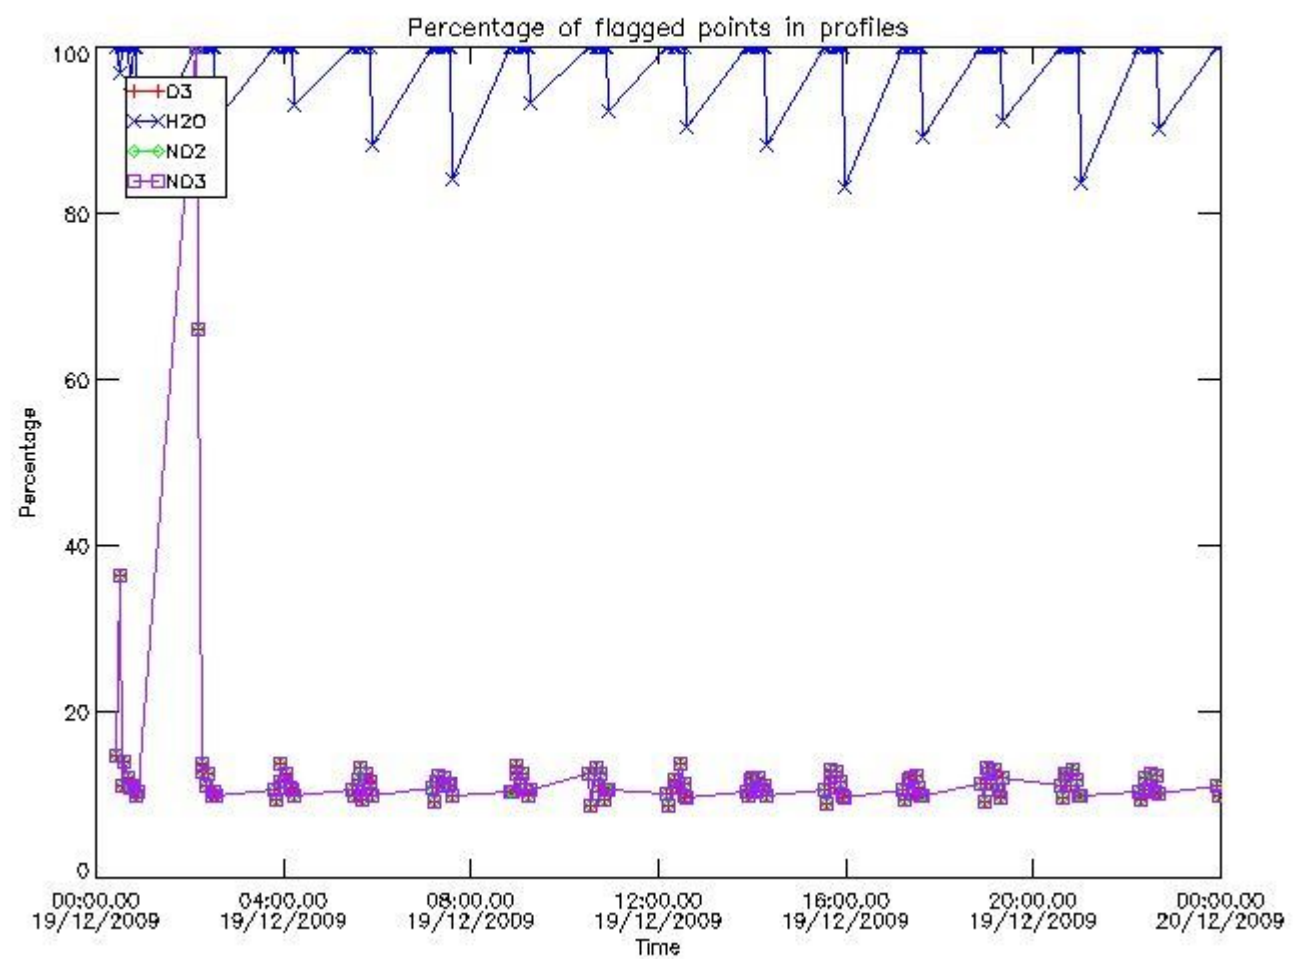

3. Quality information per product

In this section it is plotted some information contained in the Quality Summary data set of the level 2 products. Only products in dark limb conditions and without errors (error flag in the MPH set to "0") are used.

3.1 Plot quality information per product (time dependant)

3.2 Plot quality information per product (world map)