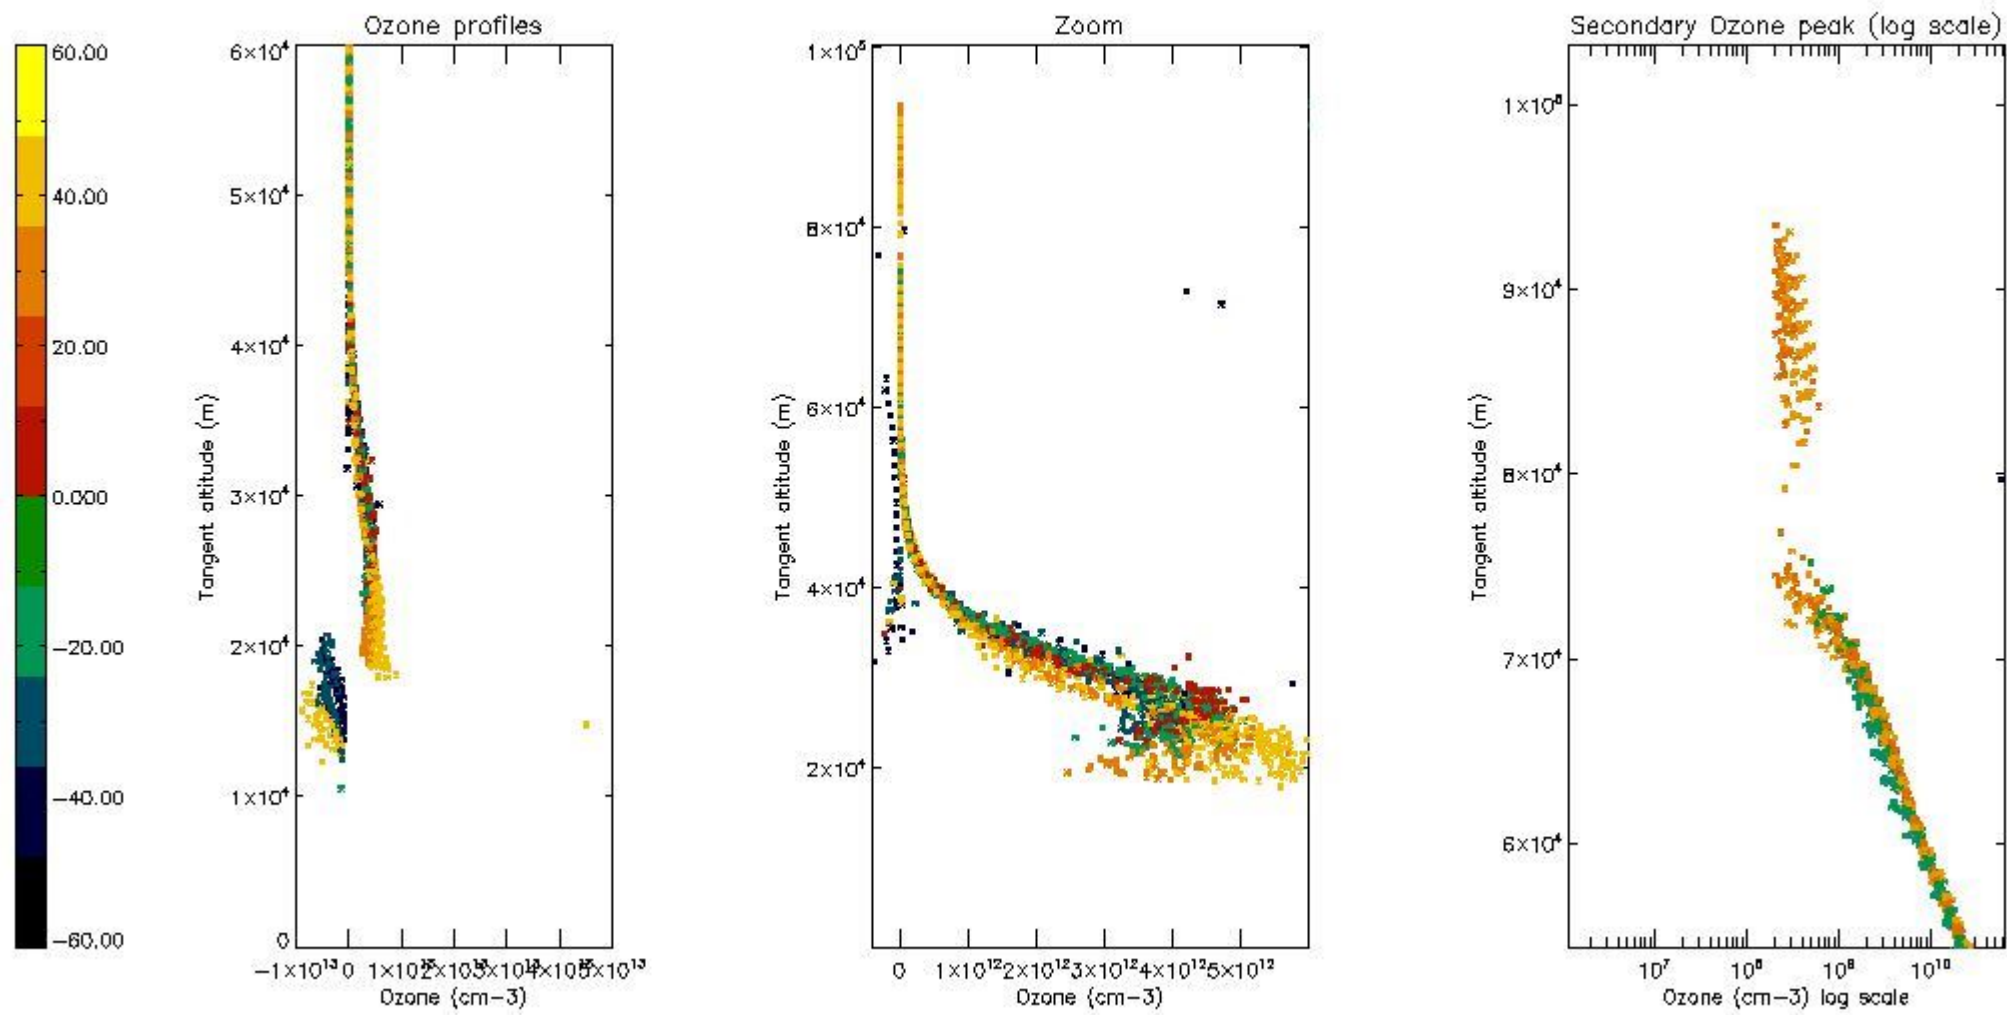

5.5 Plot ozone profiles where $STD < 5\%$ (dark without errors)

The colorbar represents the latitude.