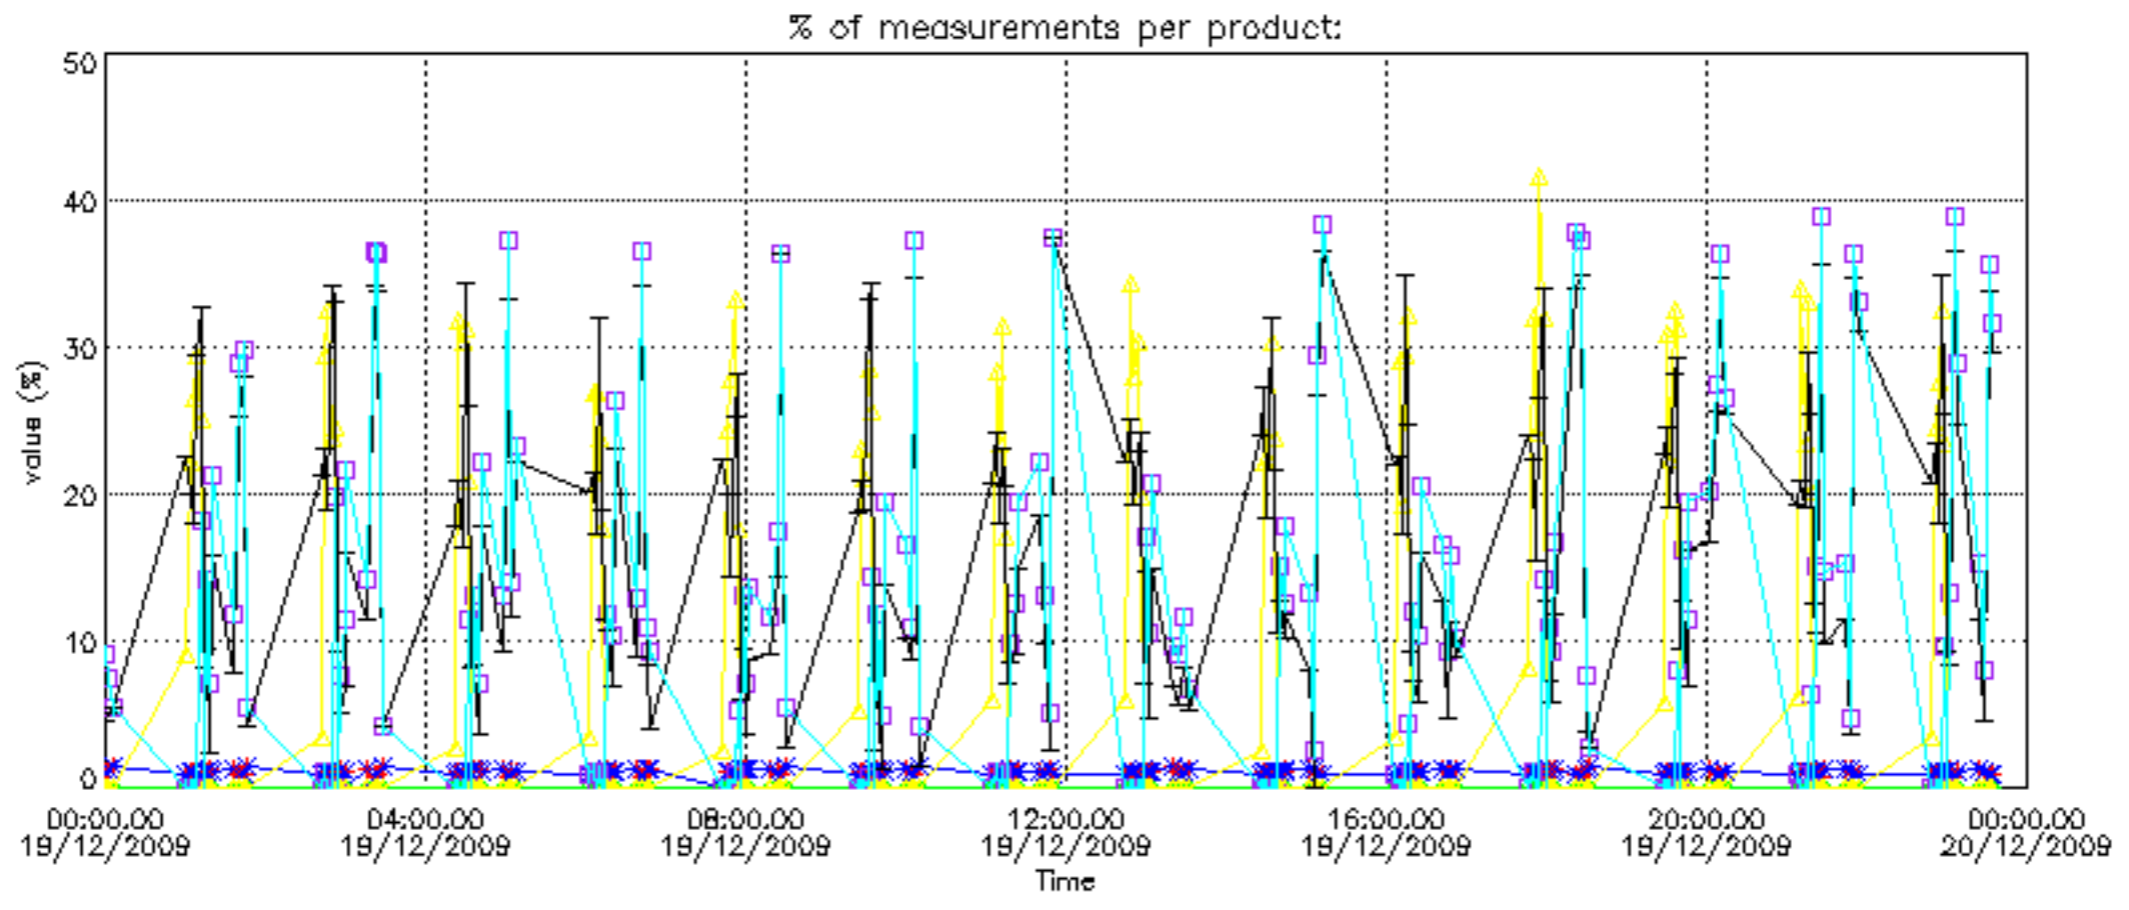

Percentage of cosmic ray hits per profile

Percentage of datation errors per profile