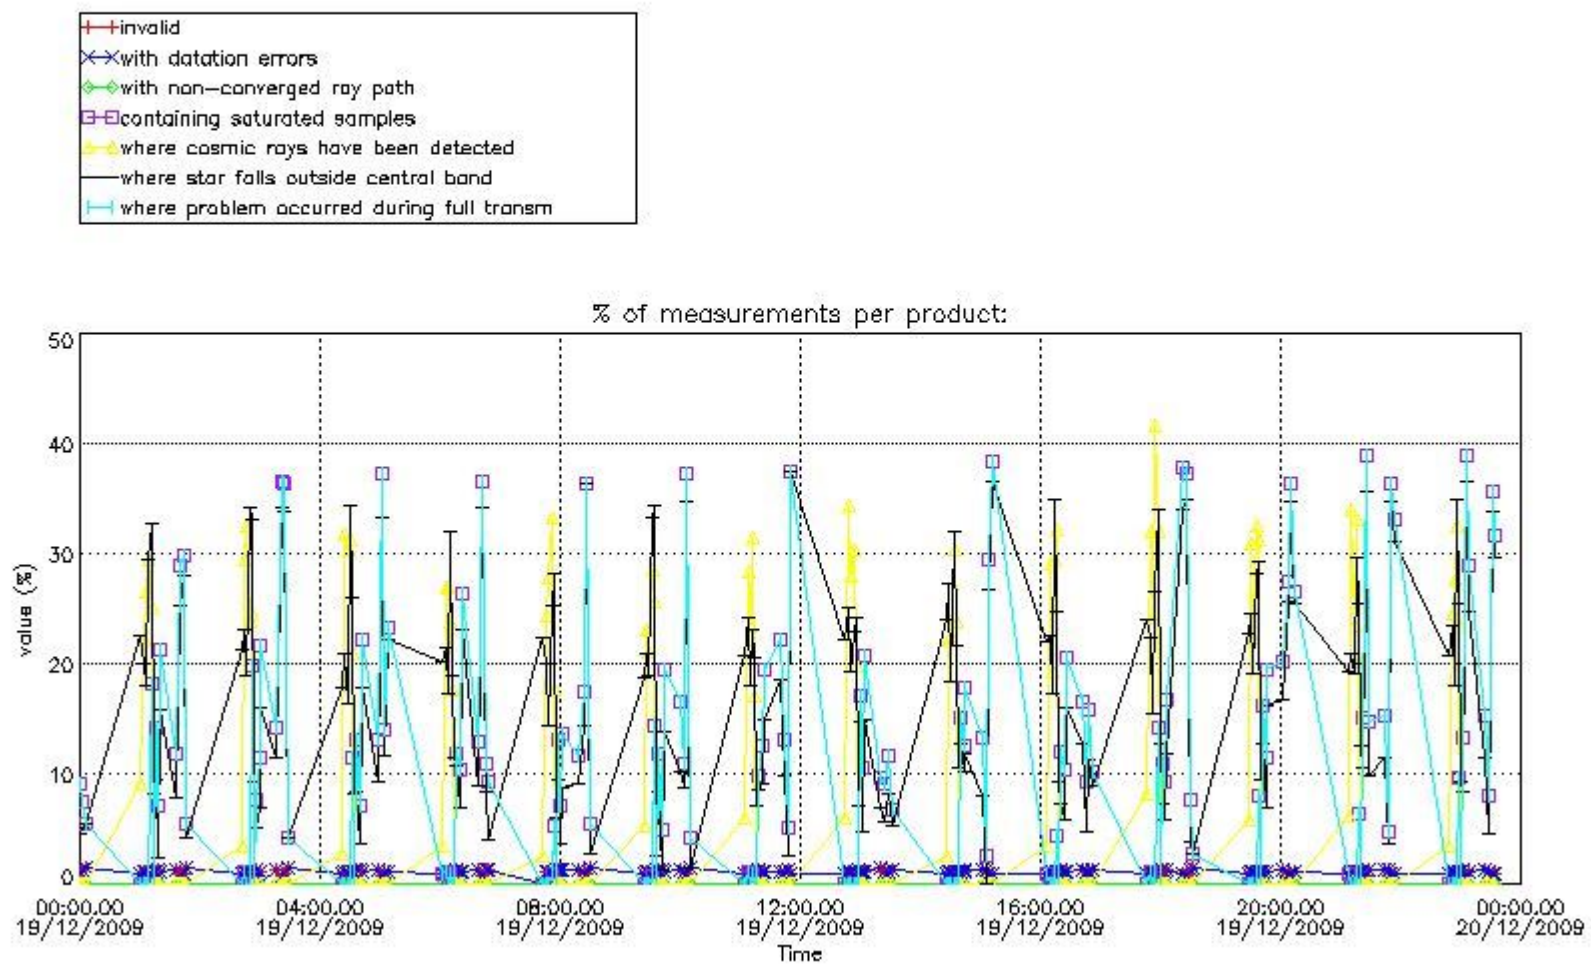

[3.2 Plot of level 2 quality information per product \(world map\)](#)

[4. Level 1 Quality information per product \(stored on level 2 products\)](#)

[4.1 Plot of level 1 quality information per product \(time dependant\)](#)

Percentage of flagged data per NO2 profile

Percentage of flagged data per NO3 profile

4. Level 1 quality information per product

In this section it is plotted some information contained in the Quality Summary data set of the level 2 products that comes from the level 1b processing. Products without errors (error flag in the MPH set to "0") are used.

4.1 Plot quality information per product (time dependant) coming from level 1b processing

4.1.1 Plot level 1 quality information per product (time dependant): ENVISAT ASCENDING passes

4.1.2 Plot level 1 quality information per product (time dependant): ENVI SAT DESCENDING passes

5. Trace gas profiles

5.1 Ozone statistics based on quality of products

The final quality of the products can be "measured" using the STD (Standard Deviation) attached to every point profile. This information is written to the parameter GOM_NL__2P/NL_LOCAL_SPECIES_DENSITY/o3_std of the level 2 products. The table below shows the statistics for given STD ranges.