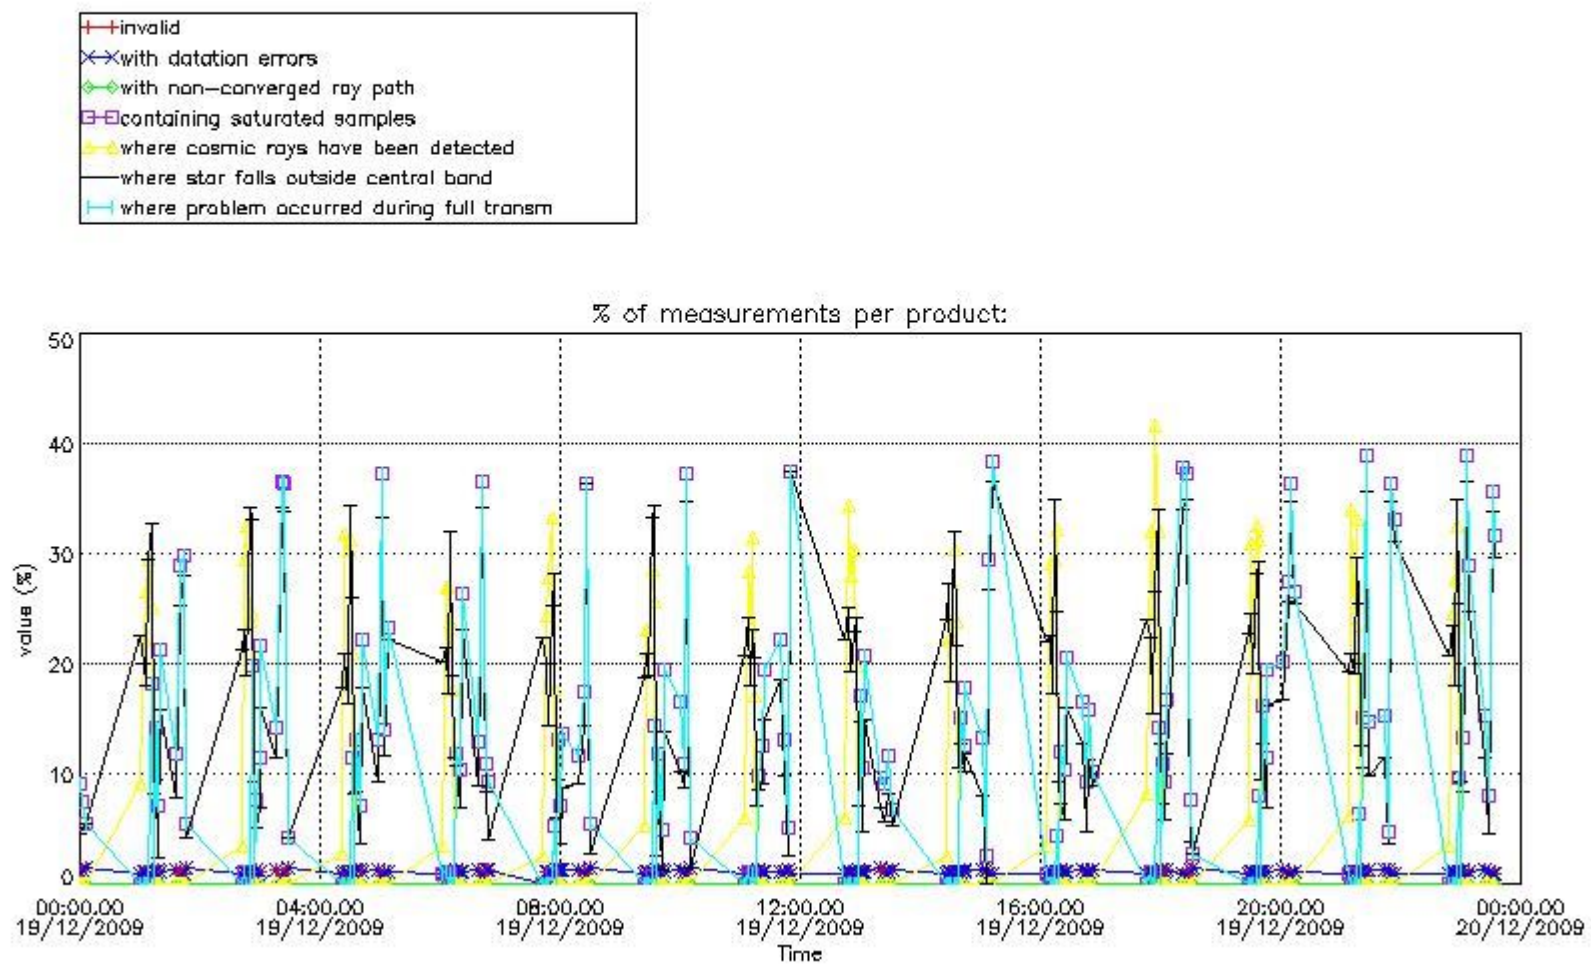

4.2 Plot quality information per product coming from level 1b processing (world map)

4.2.1 Plot level 1 quality information per product (world map): ENVISAT ASCENDING passes