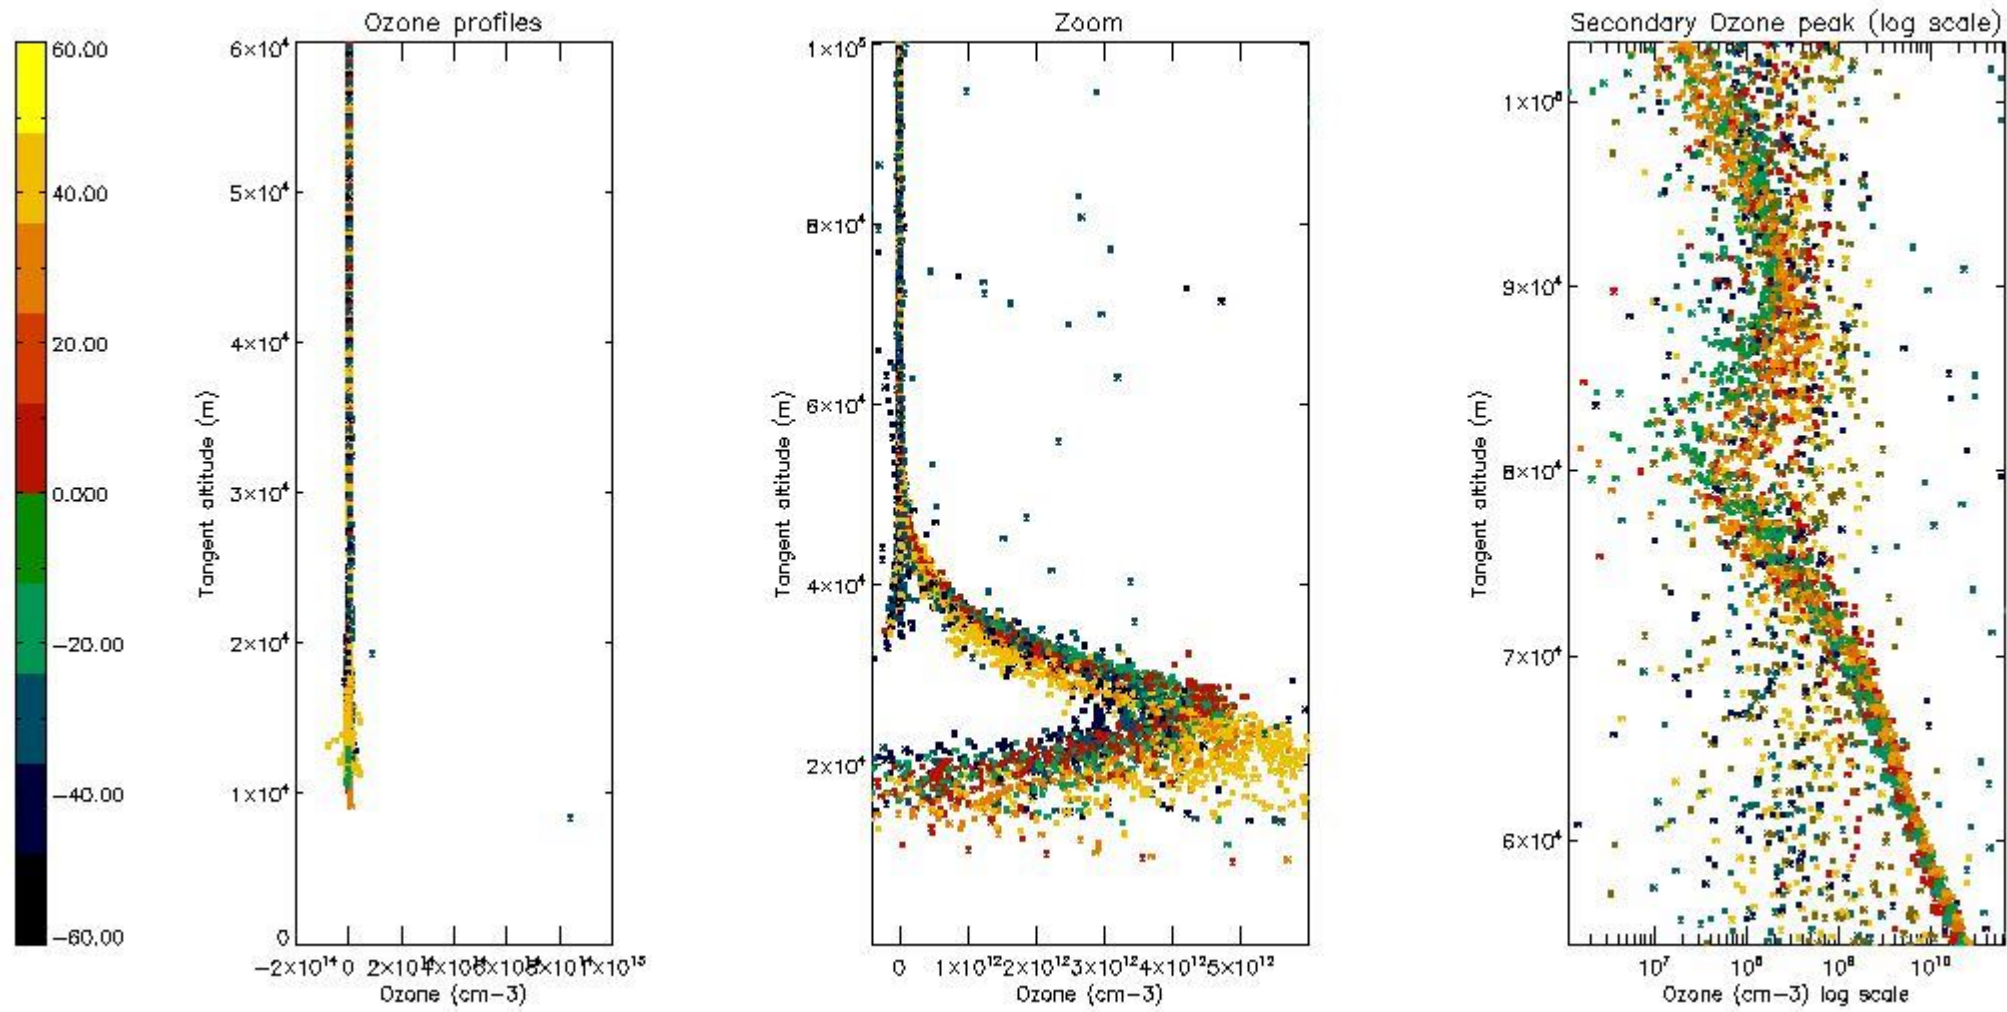

STD < 10	10
STD < 5	6

5.2 Plot ozone profiles for all STD (dark without errors)

The colorbar represents the latitude.

5.3 Plot ozone profiles where STD < 20% (dark without errors)

The colorbar represents the latitude.