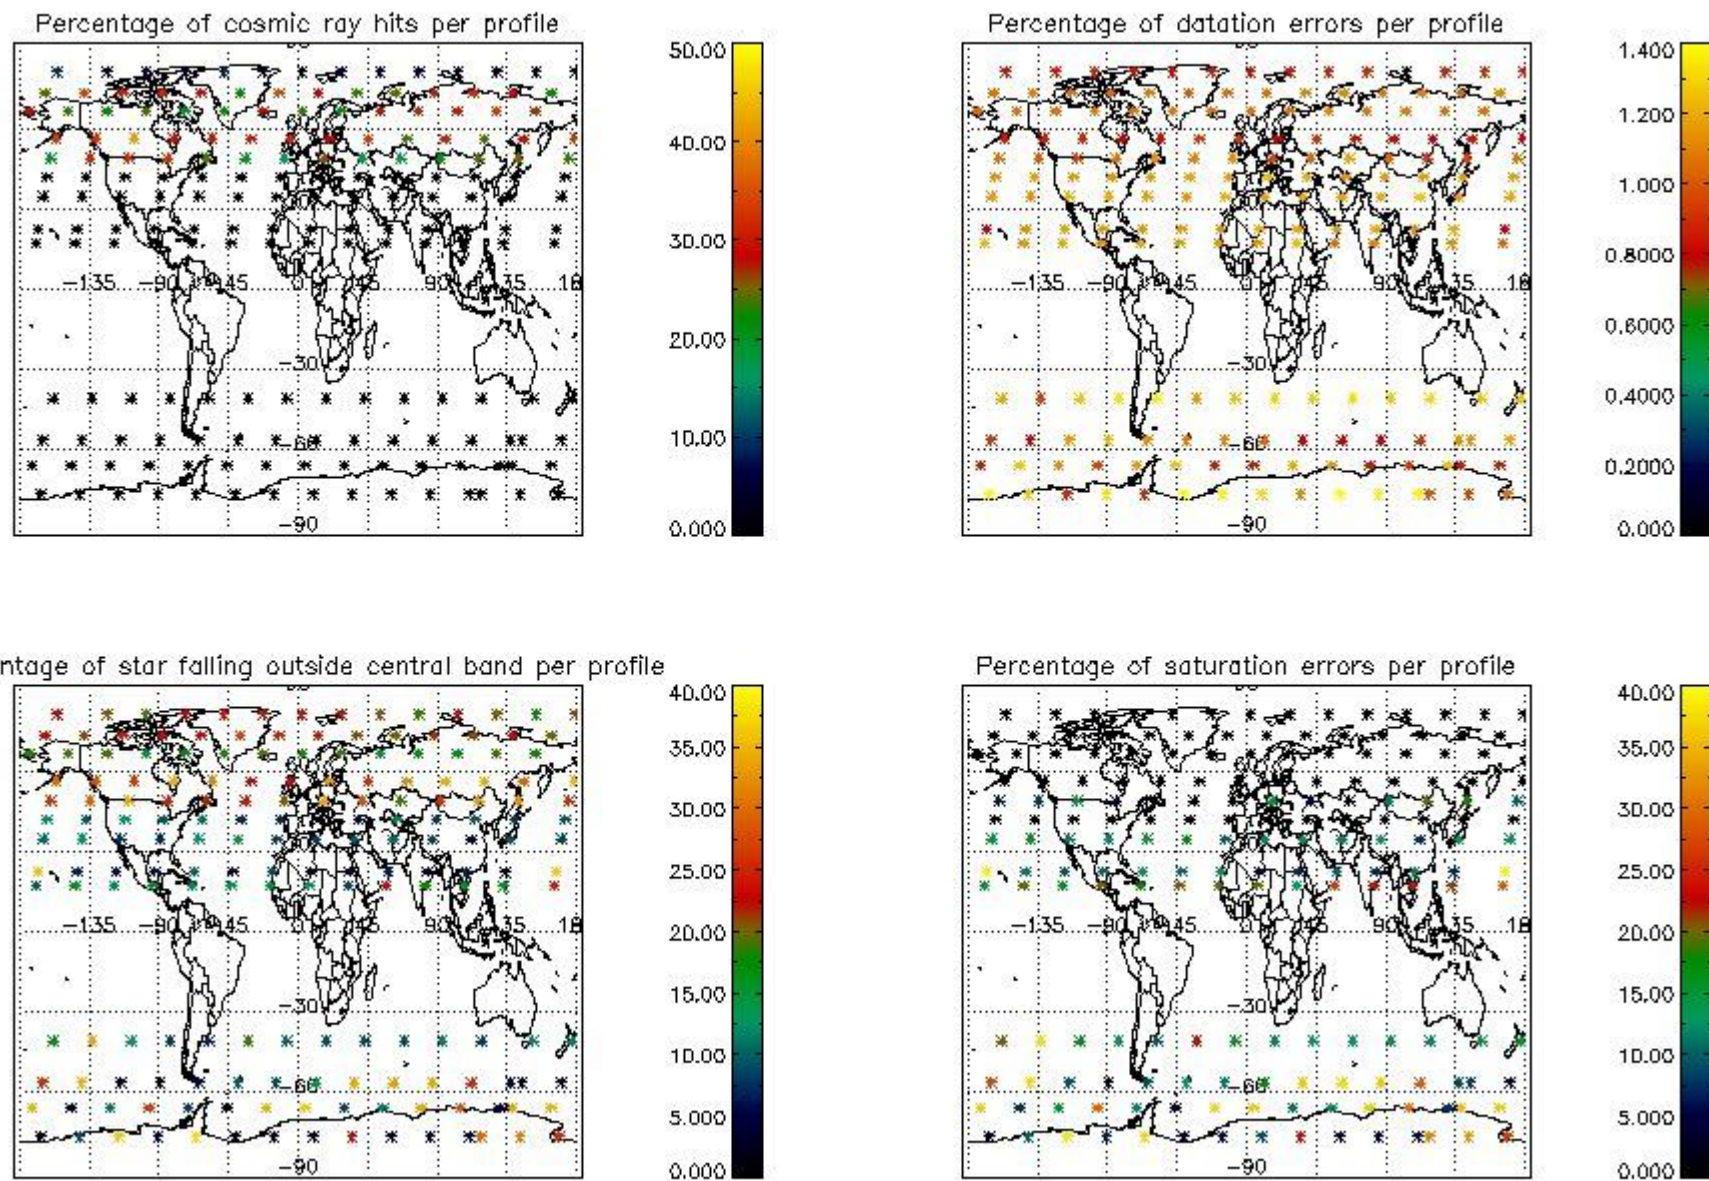

Percentage of datation errors per profile

Percentage of star falling outside central band per profile

Percentage of saturation errors per profile

4.2.2 Plot level 1 quality information per product (world map): ENVISAT DESCENDING passes

5. Trace gas profiles

5.1 Ozone statistics based on quality of products

The final quality of the products can be "measured" using the STD (Standard Deviation) attached to every point profile. This information is written to the parameter GOM_NL__2P/NL_LOCAL_SPECIES_DENSITY/o3_std of the level 2 products. The table below shows the statistics for given STD ranges.