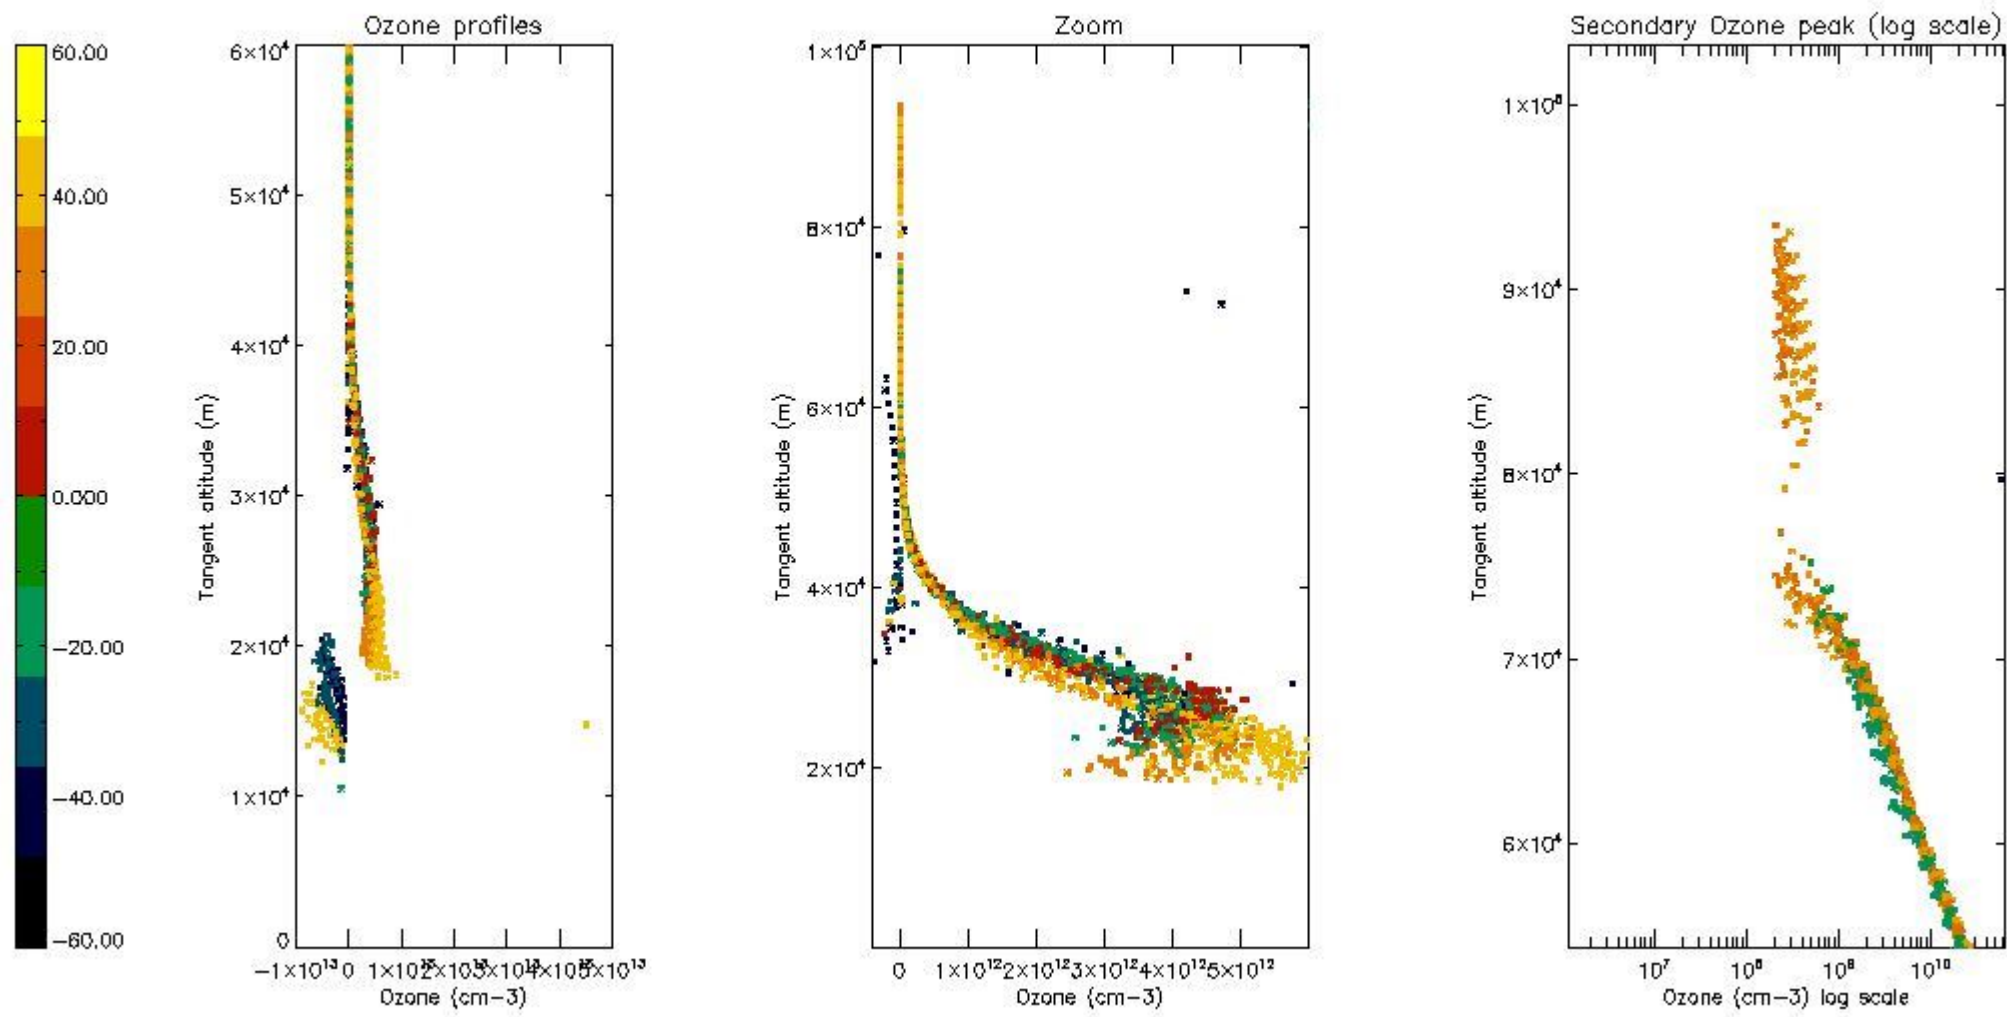

5. Trace gas profiles

5.1 Ozone statistics based on quality of products

The final quality of the products can be "measured" using the STD (Standard Deviation) attached to every point profile. This information is written to the parameter GOM_NL__2P/NL_LOCAL_SPECIES_DENSITY/o3_std of the level 2 products. The table below shows the statistics for given STD ranges.

STD < 10	10
STD < 5	6

5.2 Plot ozone profiles for all STD (dark without errors)

The colorbar represents the latitude.

5.3 Plot ozone profiles where STD < 20% (dark without errors)

The colorbar represents the latitude.

5.4 Plot ozone profiles where $STD < 10\%$ (dark without errors)

The colorbar represents the latitude.

5.5 Plot ozone profiles where STD < 5% (dark without errors)

The colorbar represents the latitude.

5.6 Plot NO₂ profiles for all STD (dark without errors)

The colorbar represents the latitude.

5.7 Plot NO3 profiles for all STD (dark without errors)

The colorbar represents the latitude.

5.8 Plot H2O profiles for all STD (only for occultations of stars 1,2,3,4,13,14,16,26,63 dark without errors)