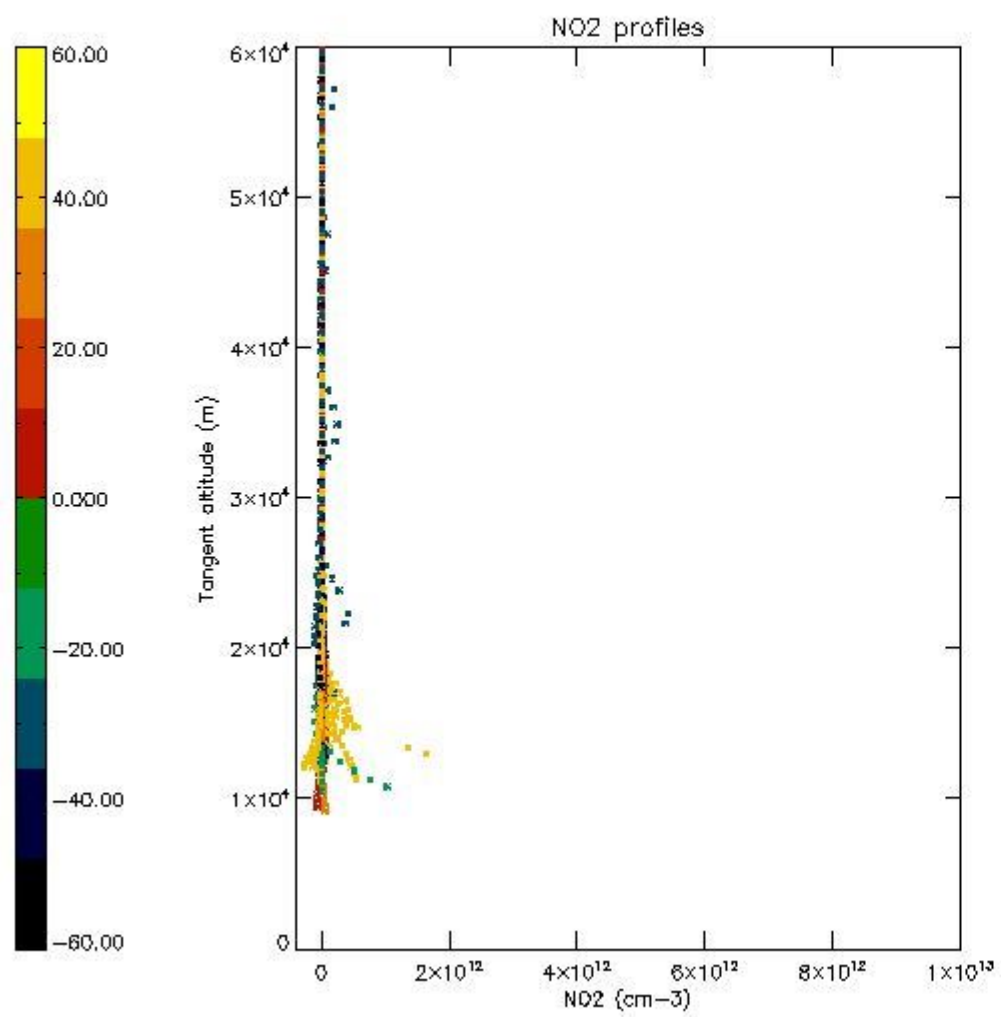

5.4 Plot ozone profiles where STD < 10% (dark without errors)

The colorbar represents the latitude.

5.5 Plot ozone profiles where $STD < 5\%$ (dark without errors)

The colorbar represents the latitude.

5.6 Plot NO₂ profiles for all STD (dark without errors)

The colorbar represents the latitude.

5.7 Plot NO3 profiles for all STD (dark without errors)

The colorbar represents the latitude.

5.8 Plot H2O profiles for all STD (only for occultations of stars 1,2,3,4,13,14,16,26,63 dark without errors)