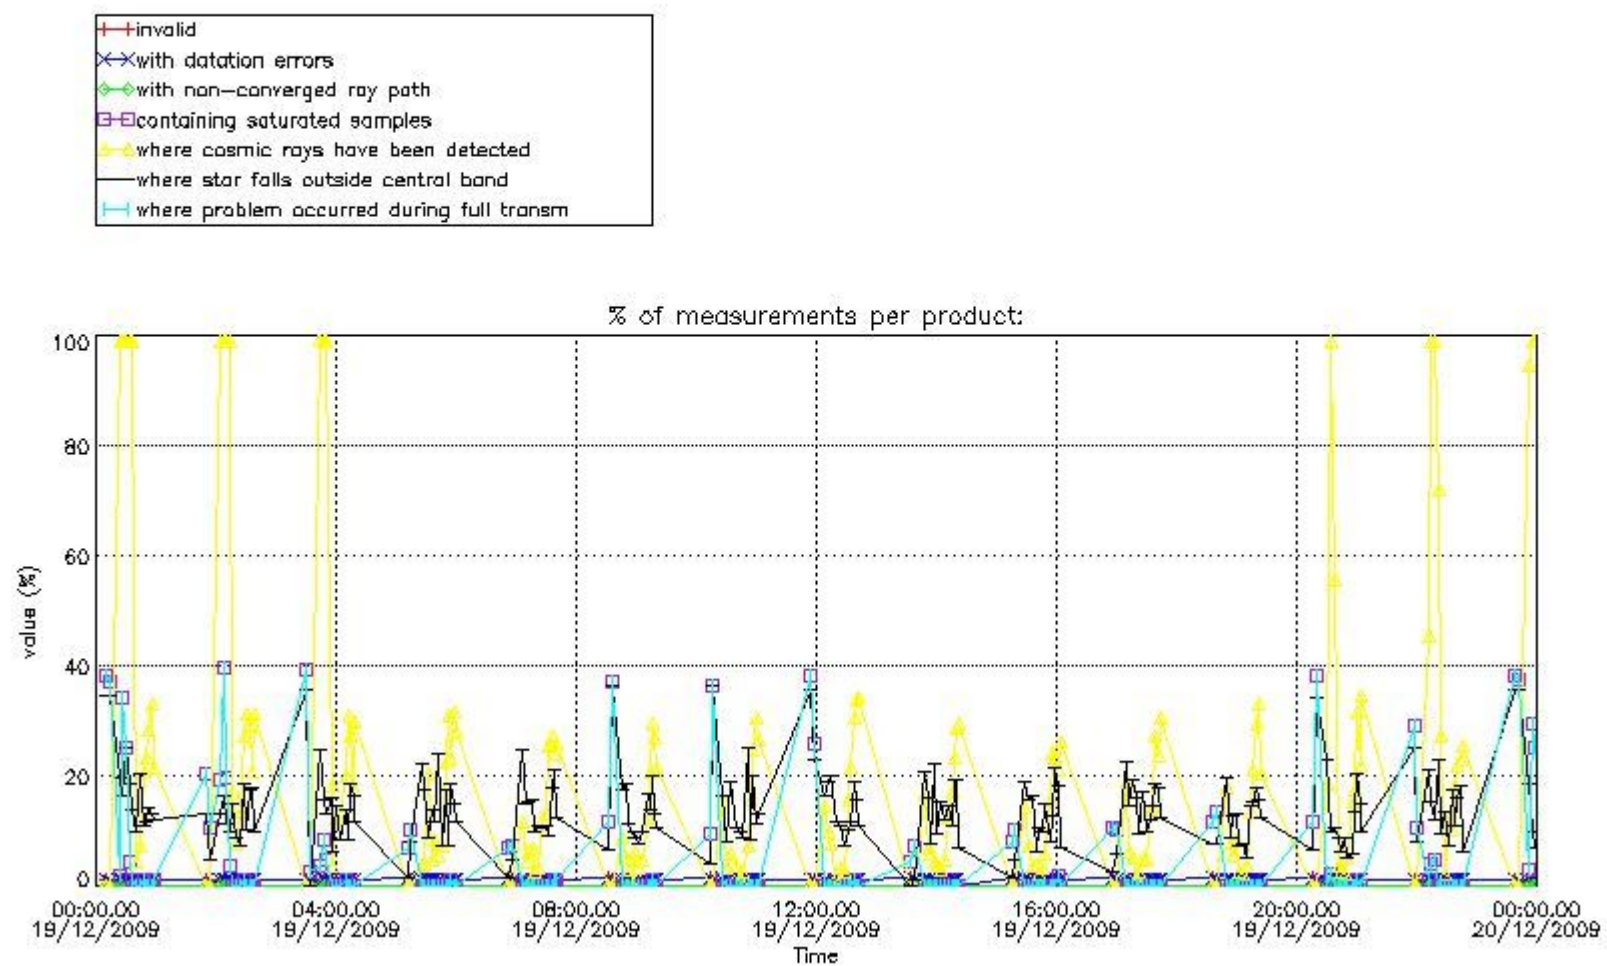

Percentage of flagged data per NO2 profile

Percentage of flagged data per NO3 profile

4. Level 1 quality information per product

In this section it is plotted some information contained in the Quality Summary data set of the level 2 products that comes from the level 1b processing. Products without errors (error flag in the MPH set to "0") are used.

4.1 Plot quality information per product (time dependant) coming from level 1b processing

4.1.1 Plot level 1 quality information per product (time dependant): ENVISAT ASCENDING passes

4.1.2 Plot level 1 quality information per product (time dependant): ENVI SAT DESCENDING passes

5. Trace gas profiles

5.1 Ozone statistics based on quality of products

The final quality of the products can be "measured" using the STD (Standard Deviation) attached to every point profile. This information is written to the parameter GOM_NL__2P/NL_LOCAL_SPECIES_DENSITY/o3_std of the level 2 products. The table below shows the statistics for given STD ranges.