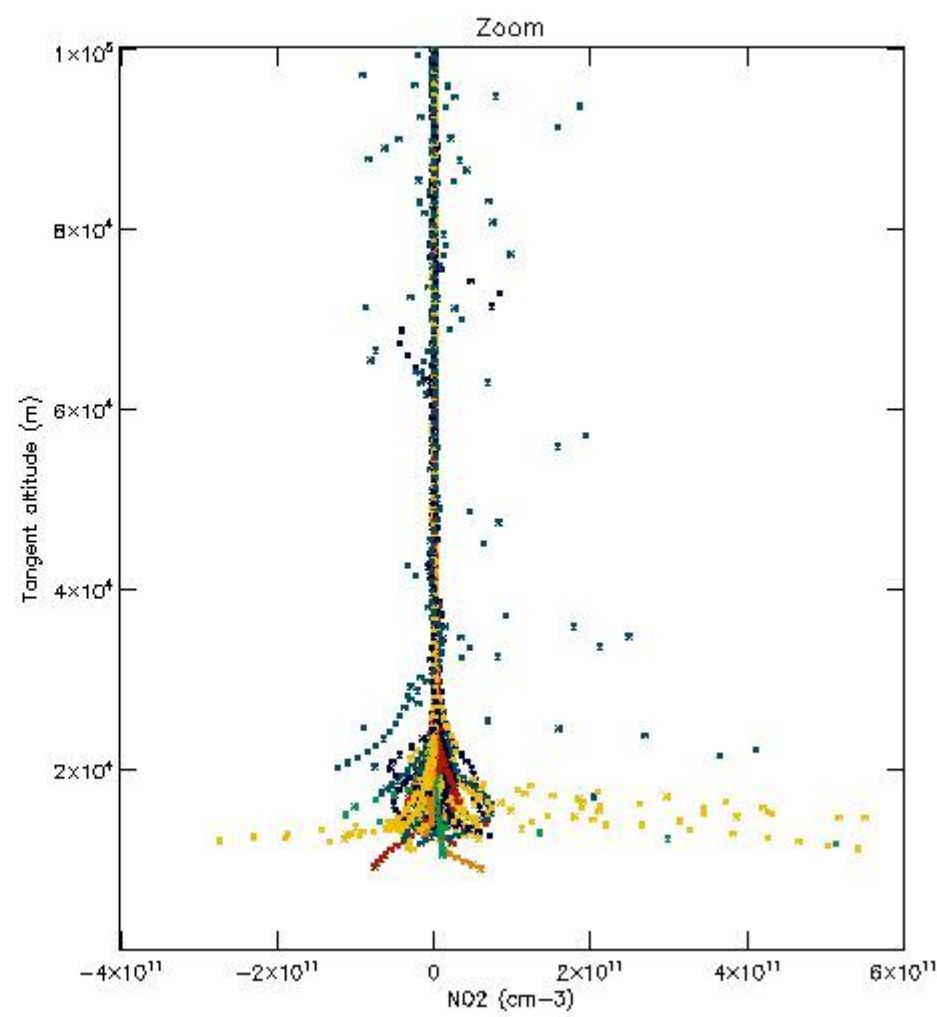

5.4 Plot ozone profiles where STD < 10% (dark without errors)

The colorbar represents the latitude.

5.5 Plot ozone profiles where $STD < 5\%$ (dark without errors)

The colorbar represents the latitude.

5.6 Plot NO₂ profiles for all STD (dark without errors)

The colorbar represents the latitude.

5.7 Plot NO3 profiles for all STD (dark without errors)

The colorbar represents the latitude.

5.8 Plot H2O profiles for all STD (only for occultations of stars 1,2,3,4,13,14,16,26,63 dark without errors)