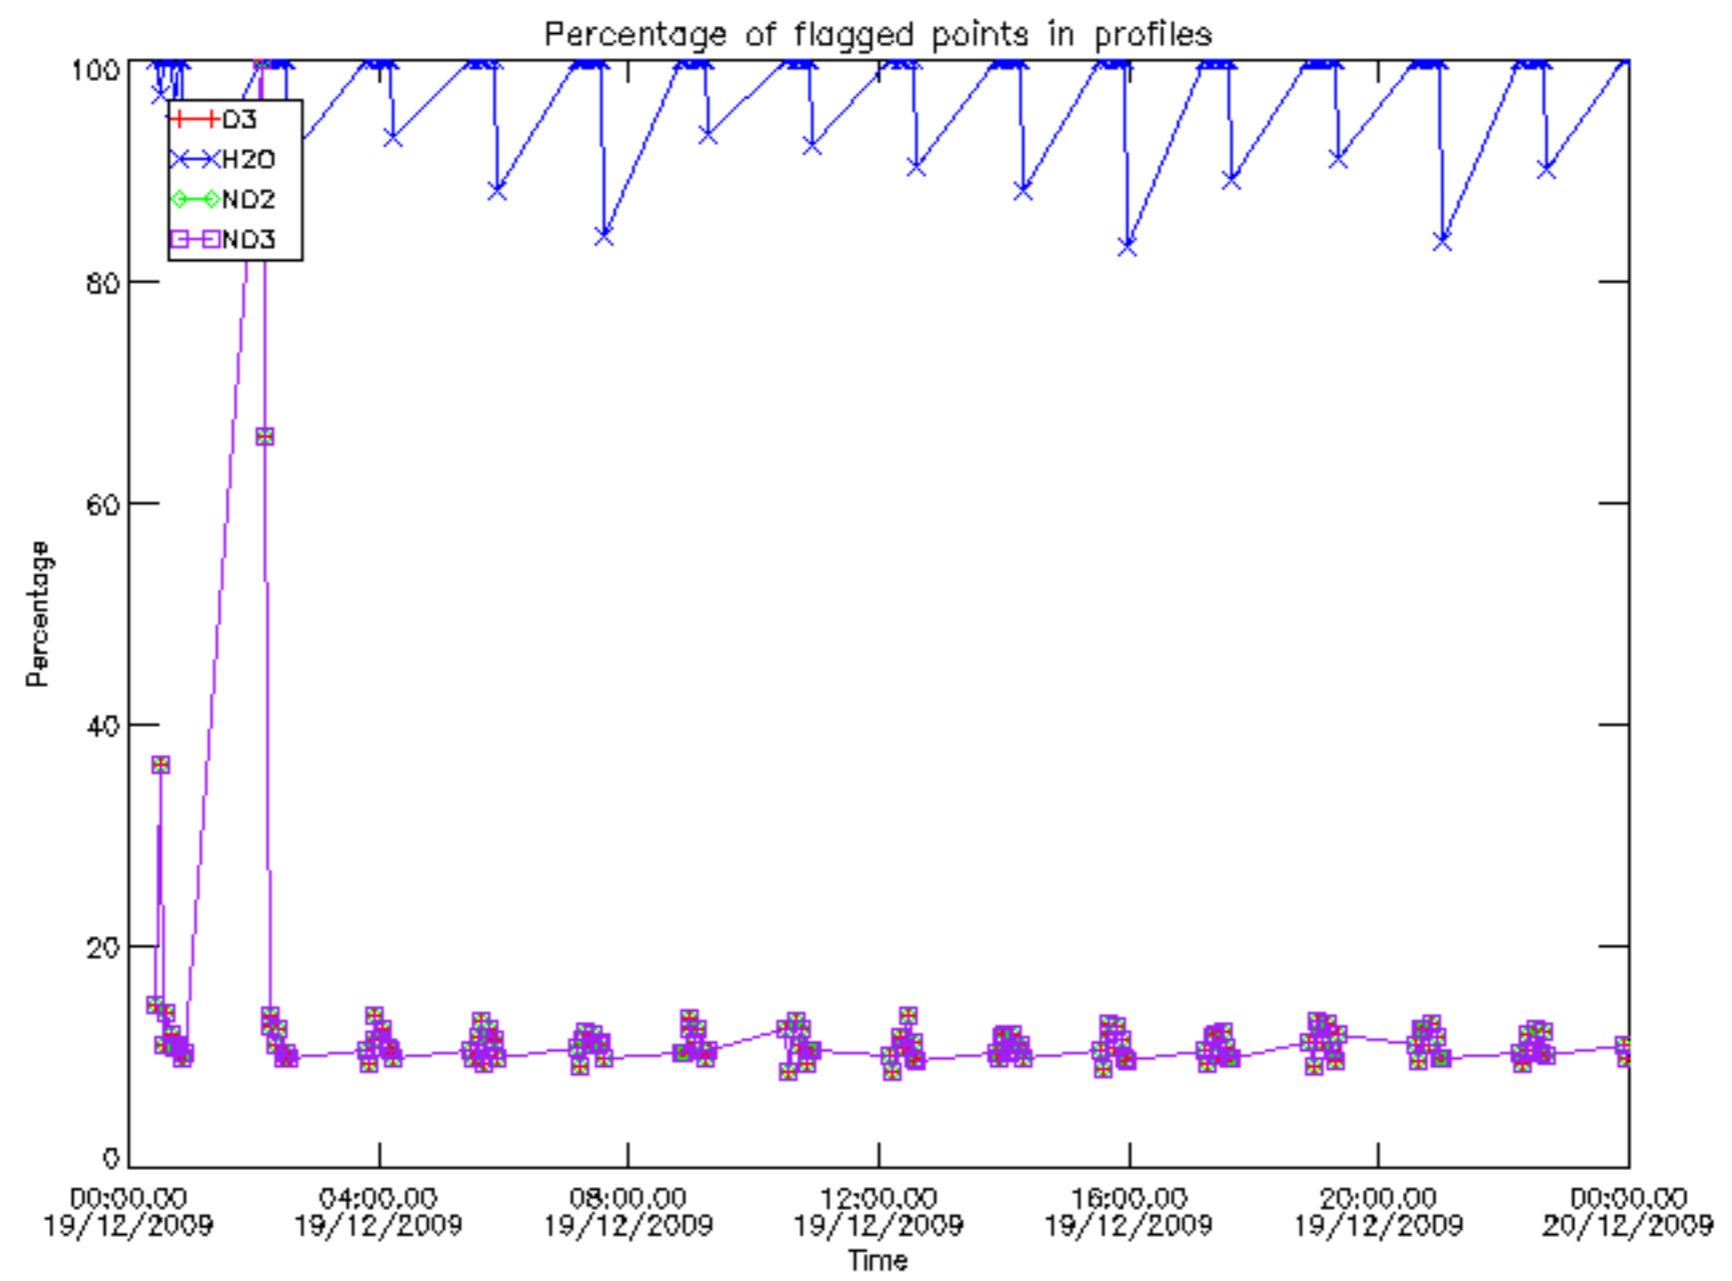

Percentage of flagged data per D3 profile

Percentage of flagged data per H2O profile