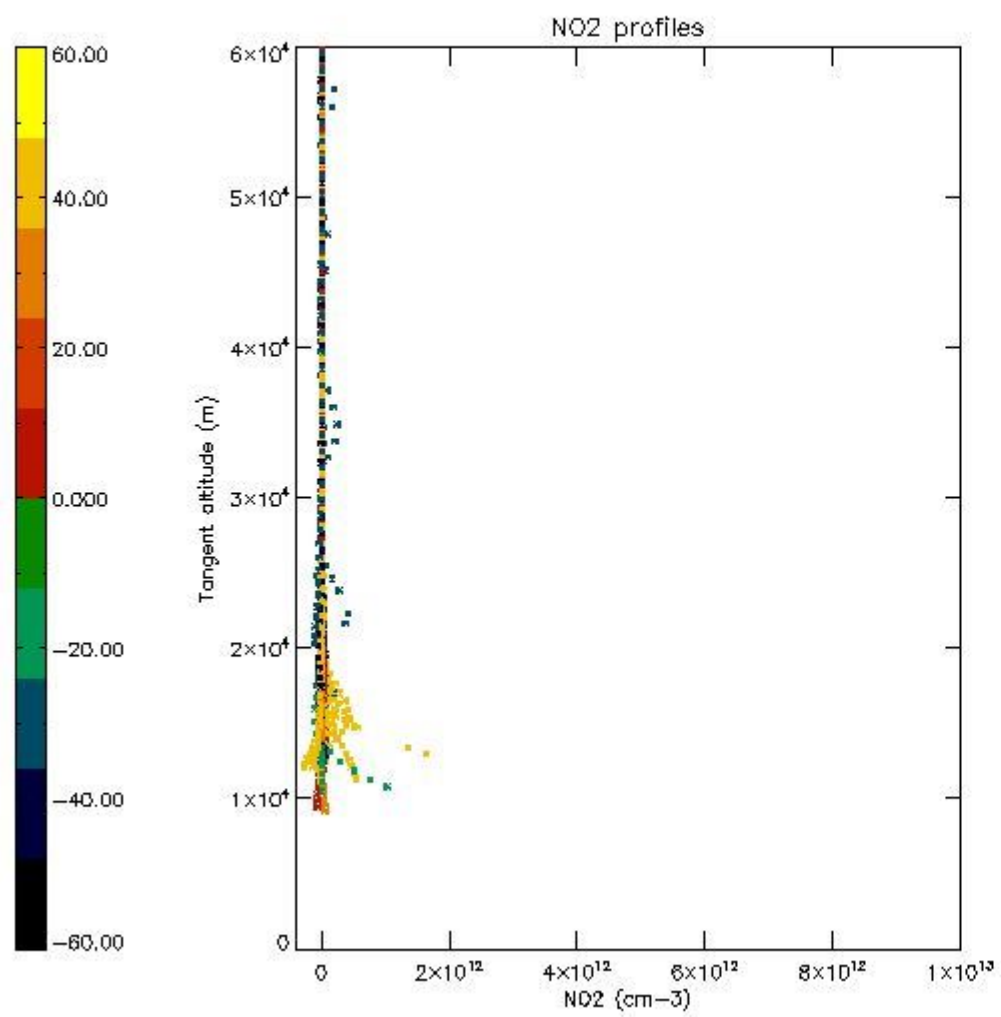

STD < 10	10
STD < 5	6

5.2 Plot ozone profiles for all STD (dark without errors)

The colorbar represents the latitude.

5.3 Plot ozone profiles where STD < 20% (dark without errors)

The colorbar represents the latitude.

5.4 Plot ozone profiles where $STD < 10\%$ (dark without errors)

The colorbar represents the latitude.

5.5 Plot ozone profiles where STD < 5% (dark without errors)

The colorbar represents the latitude.

5.6 Plot NO₂ profiles for all STD (dark without errors)

The colorbar represents the latitude.

5.7 Plot NO3 profiles for all STD (dark without errors)

The colorbar represents the latitude.

5.8 Plot H2O profiles for all STD (only for occultations of stars 1,2,3,4,13,14,16,26,63 dark without errors)