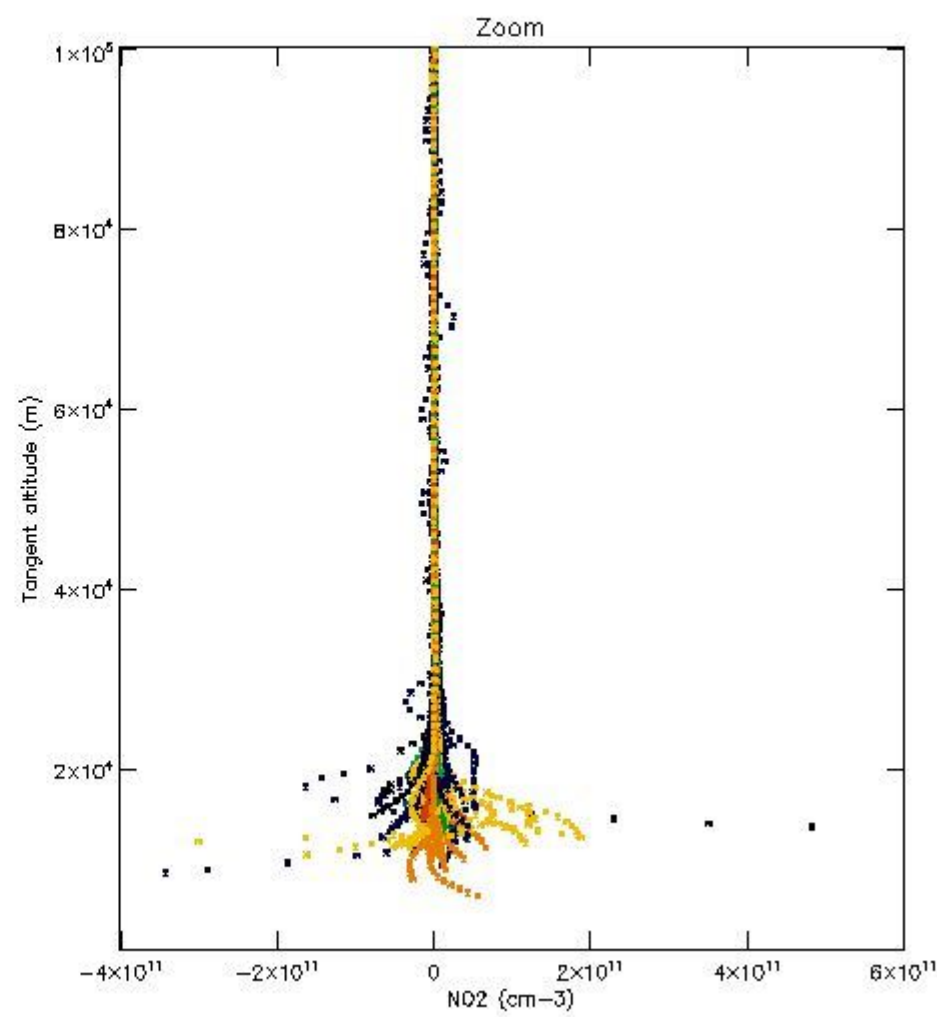

STD < 10	9
STD < 5	6

5.2 Plot ozone profiles for all STD (dark without errors)

The colorbar represents the latitude.

5.3 Plot ozone profiles where STD < 20% (dark without errors)

The colorbar represents the latitude.

5.4 Plot ozone profiles where $STD < 10\%$ (dark without errors)

The colorbar represents the latitude.

5.5 Plot ozone profiles where STD < 5% (dark without errors)

The colorbar represents the latitude.

5.6 Plot NO₂ profiles for all STD (dark without errors)

The colorbar represents the latitude.

5.7 Plot NO3 profiles for all STD (dark without errors)

The colorbar represents the latitude.

5.8 Plot H2O profiles for all STD (only for occultations of stars 1,2,3,4,13,14,16,26,63 dark without errors)