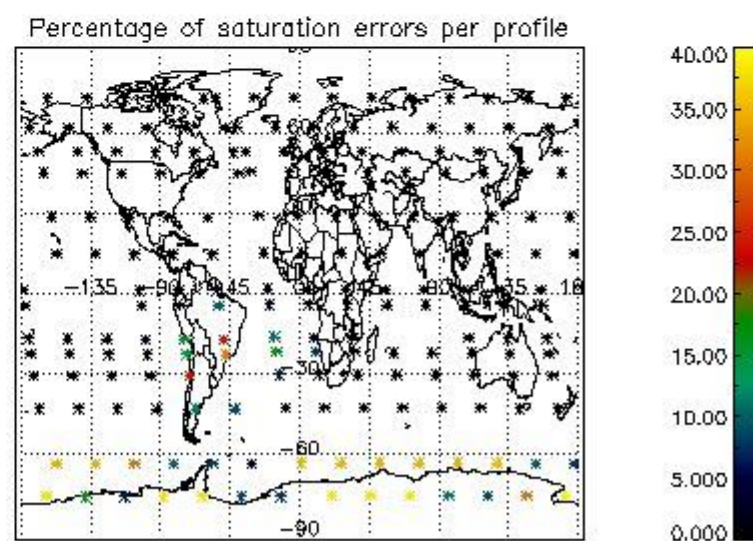

Percentage of flagged data per NO3 profile

4. Level 1 quality information per product

In this section it is plotted some information contained in the Quality Summary data set of the level 2 products that comes from the level 1b processing. Products without errors (error flag in the MPH set to "0") are used.

4.1 Plot quality information per product (time dependant) coming from level 1b processing

4.1.1 Plot level 1 quality information per product (time dependant): ENVISAT ASCENDING passes

4.1.2 Plot level 1 quality information per product (time dependant): ENVI SAT DESCENDING passes

4.2 Plot quality information per product coming from level 1b processing (world map)

4.2.1 Plot level 1 quality information per product (world map): ENVISAT ASCENDING passes

4.2.2 Plot level 1 quality information per product (world map): ENVISAT DESCENDING passes