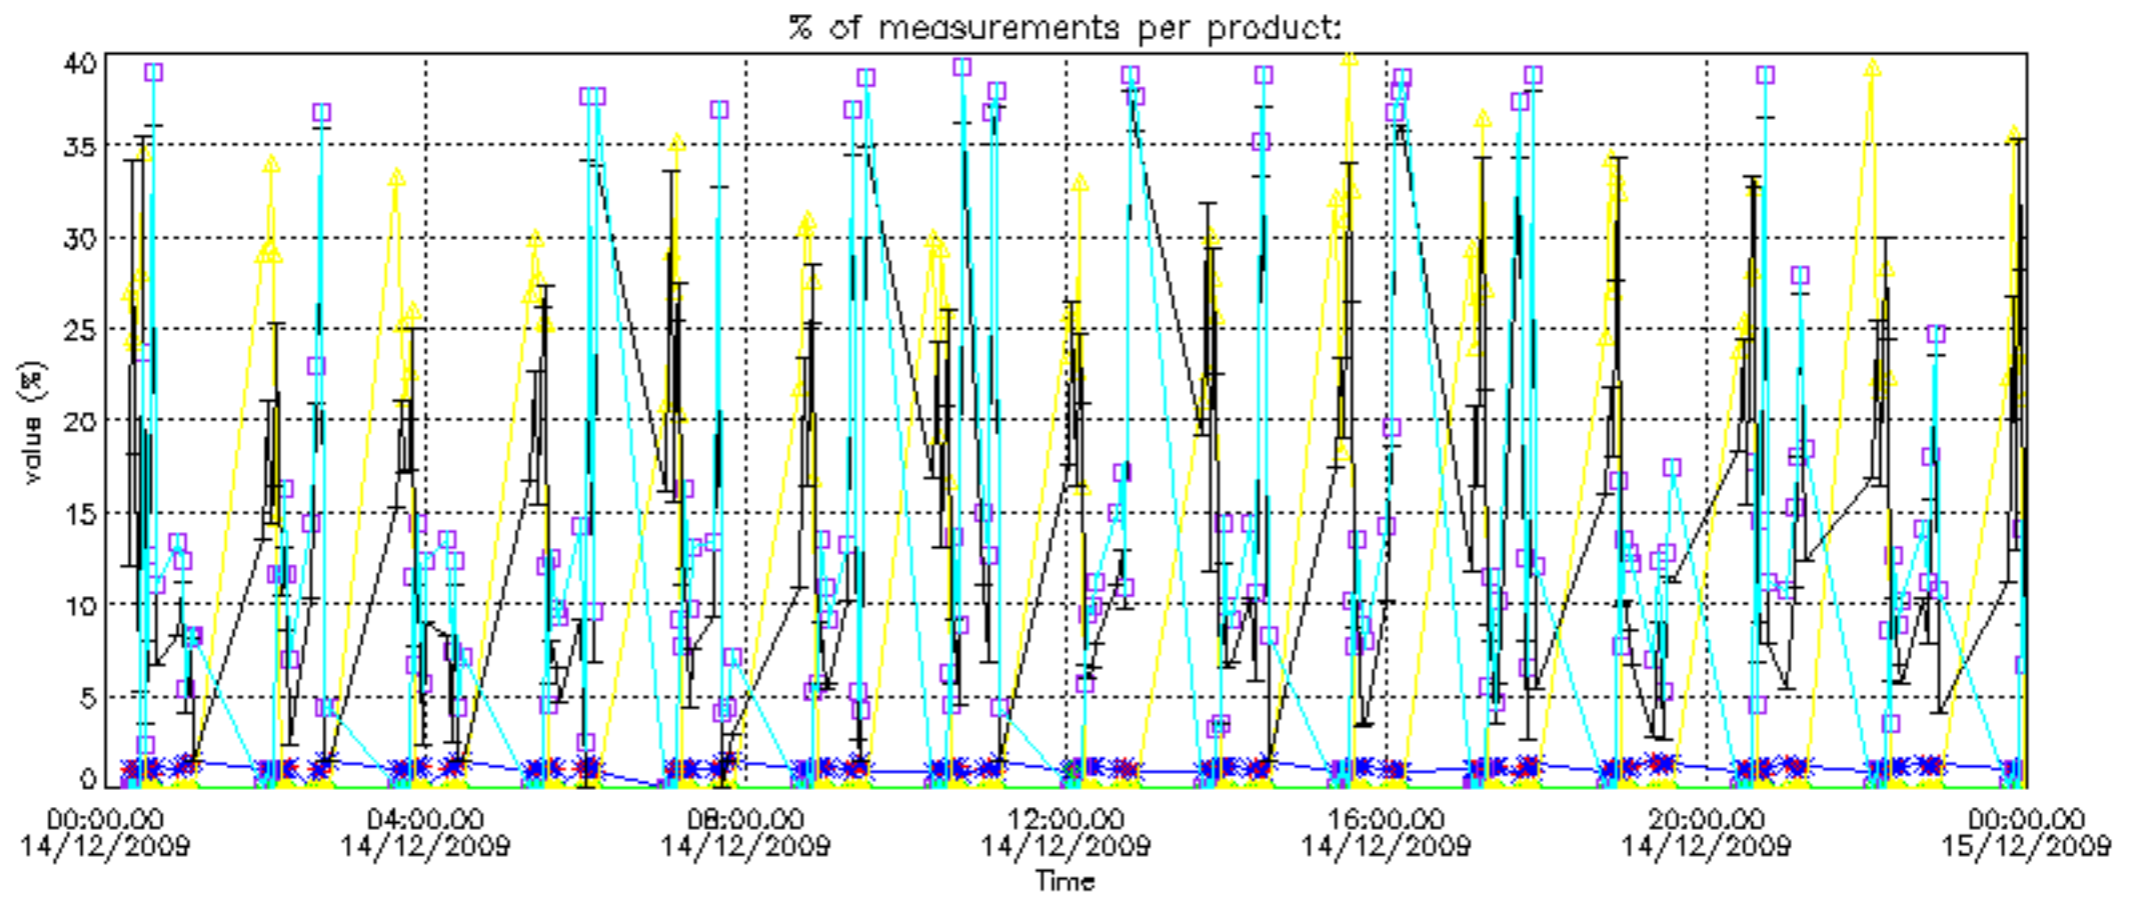

Percentage of cosmic ray hits per profile

Percentage of datation errors per profile