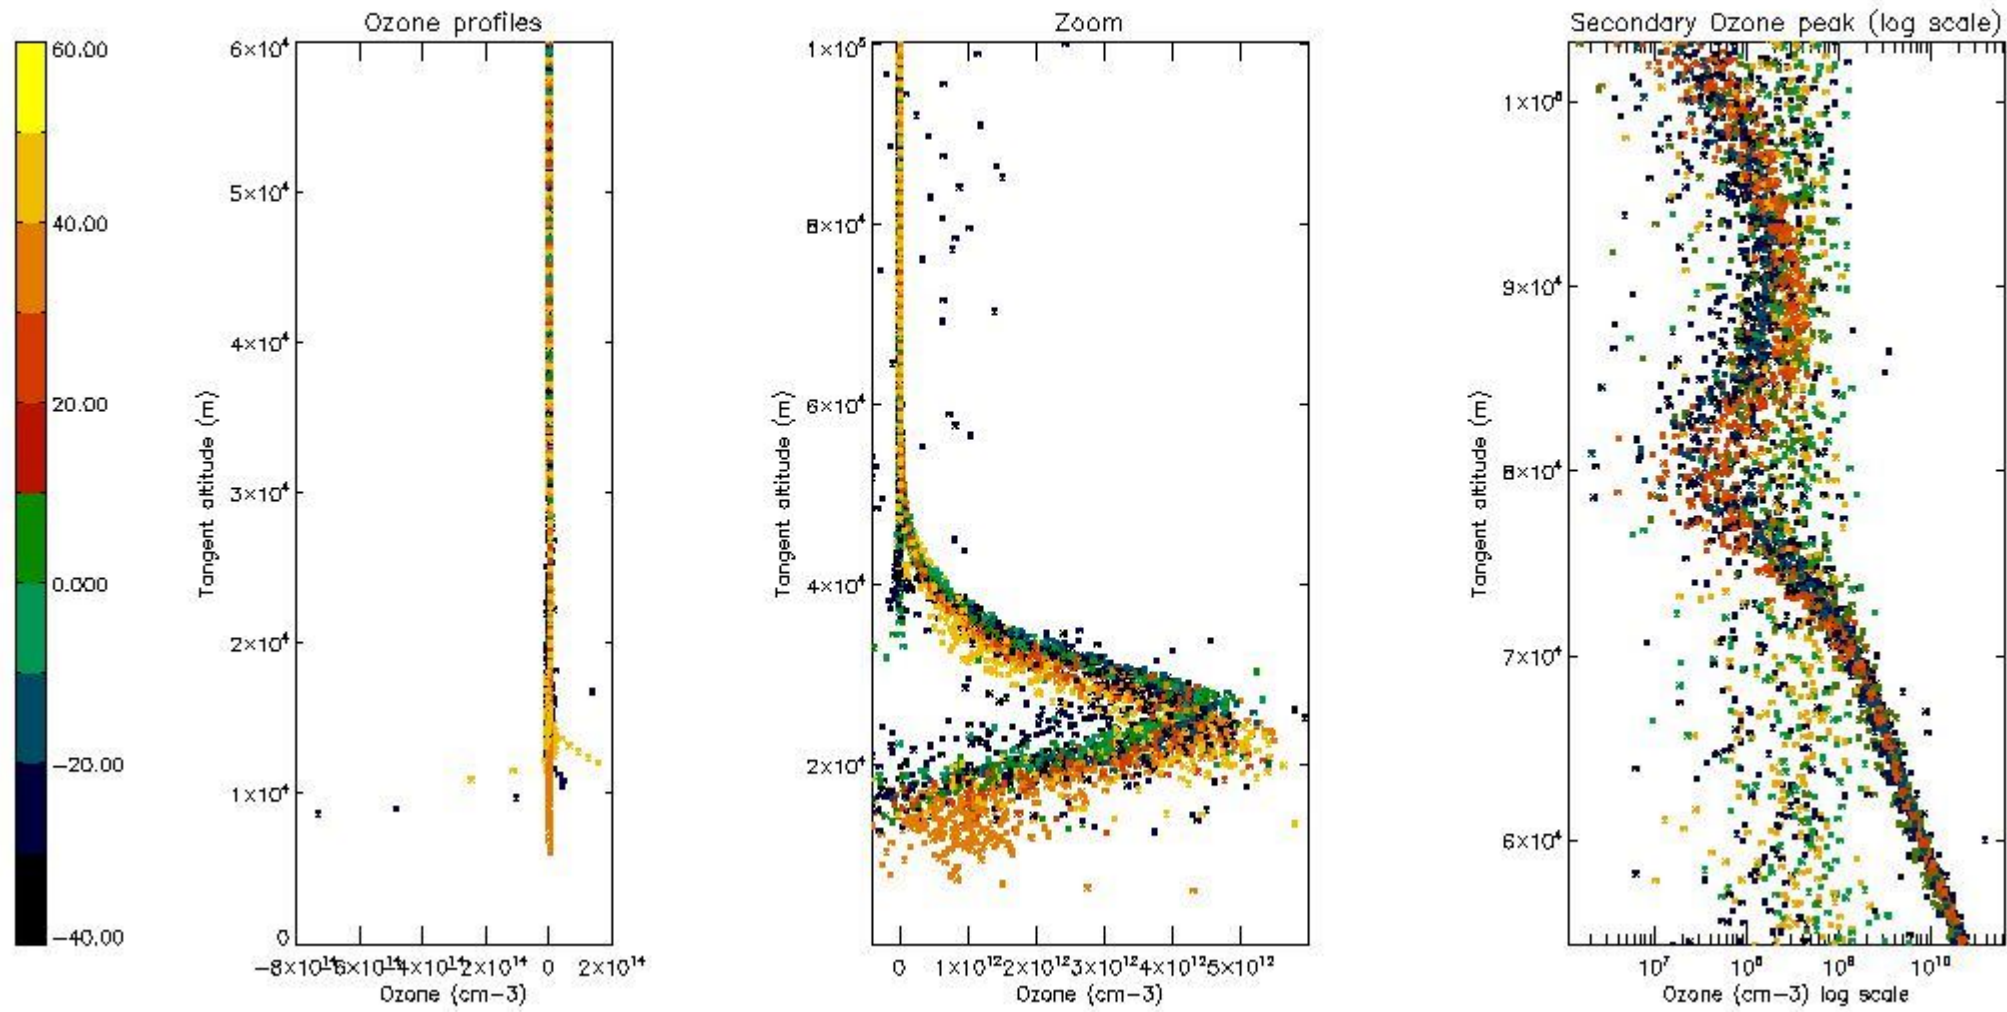

STD < 10	9
STD < 5	6

5.2 Plot ozone profiles for all STD (dark without errors)

The colorbar represents the latitude.

5.3 Plot ozone profiles where STD < 20% (dark without errors)

The colorbar represents the latitude.