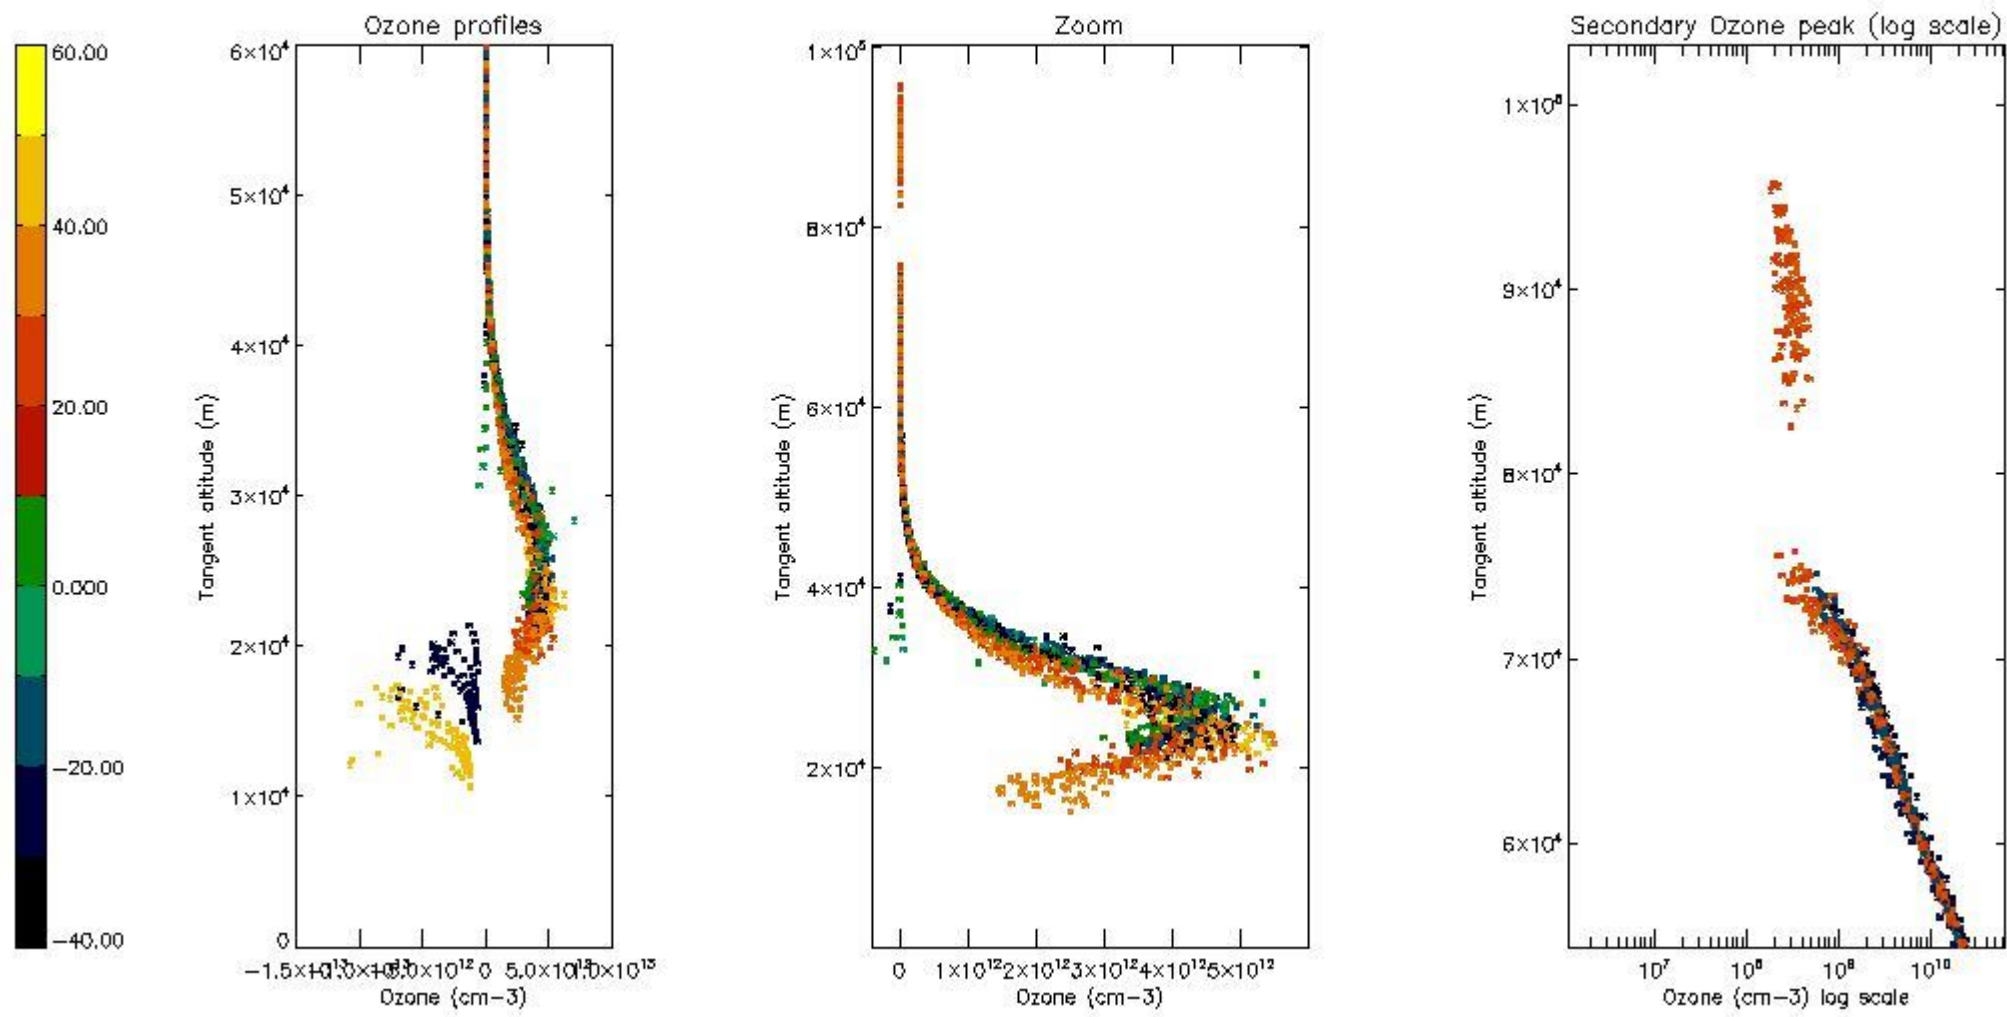

STD < 10	9
STD < 5	6

5.2 Plot ozone profiles for all STD (dark without errors)

The colorbar represents the latitude.

5.3 Plot ozone profiles where STD < 20% (dark without errors)

The colorbar represents the latitude.

5.4 Plot ozone profiles where $STD < 10\%$ (dark without errors)

The colorbar represents the latitude.

5.5 Plot ozone profiles where STD < 5% (dark without errors)

The colorbar represents the latitude.

5.6 Plot NO₂ profiles for all STD (dark without errors)

The colorbar represents the latitude.

5.7 Plot NO3 profiles for all STD (dark without errors)

The colorbar represents the latitude.

5.8 Plot H2O profiles for all STD (only for occultations of stars 1,2,3,4,13,14,16,26,63 dark without errors)