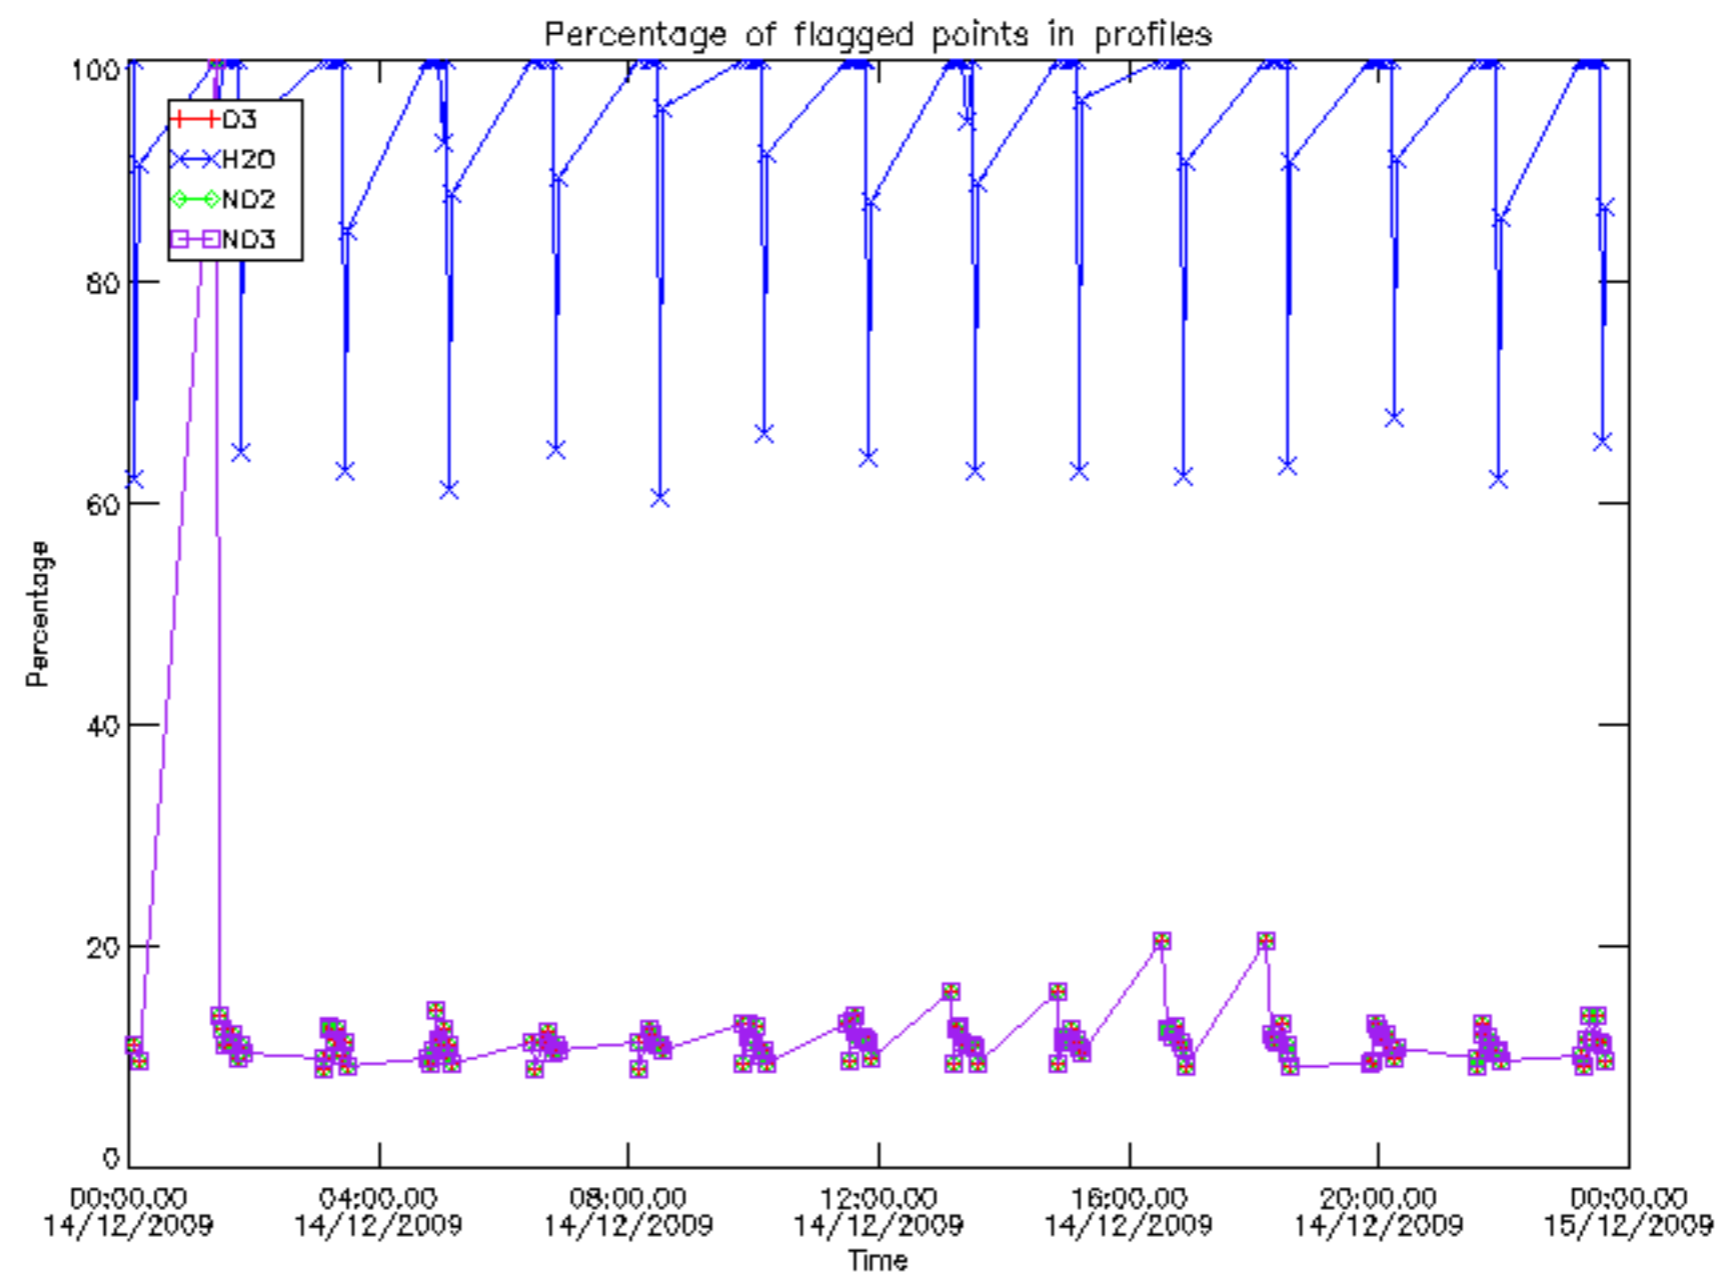

Percentage of flagged data per D3 profile

Percentage of flagged data per H2O profile