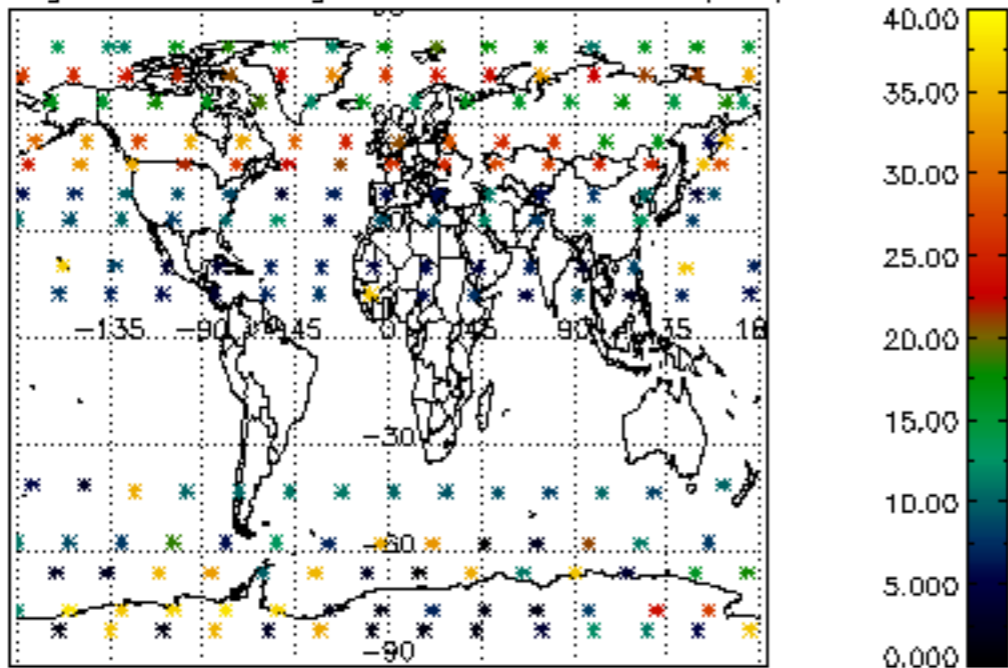

Percentage of star falling outside central band per profile