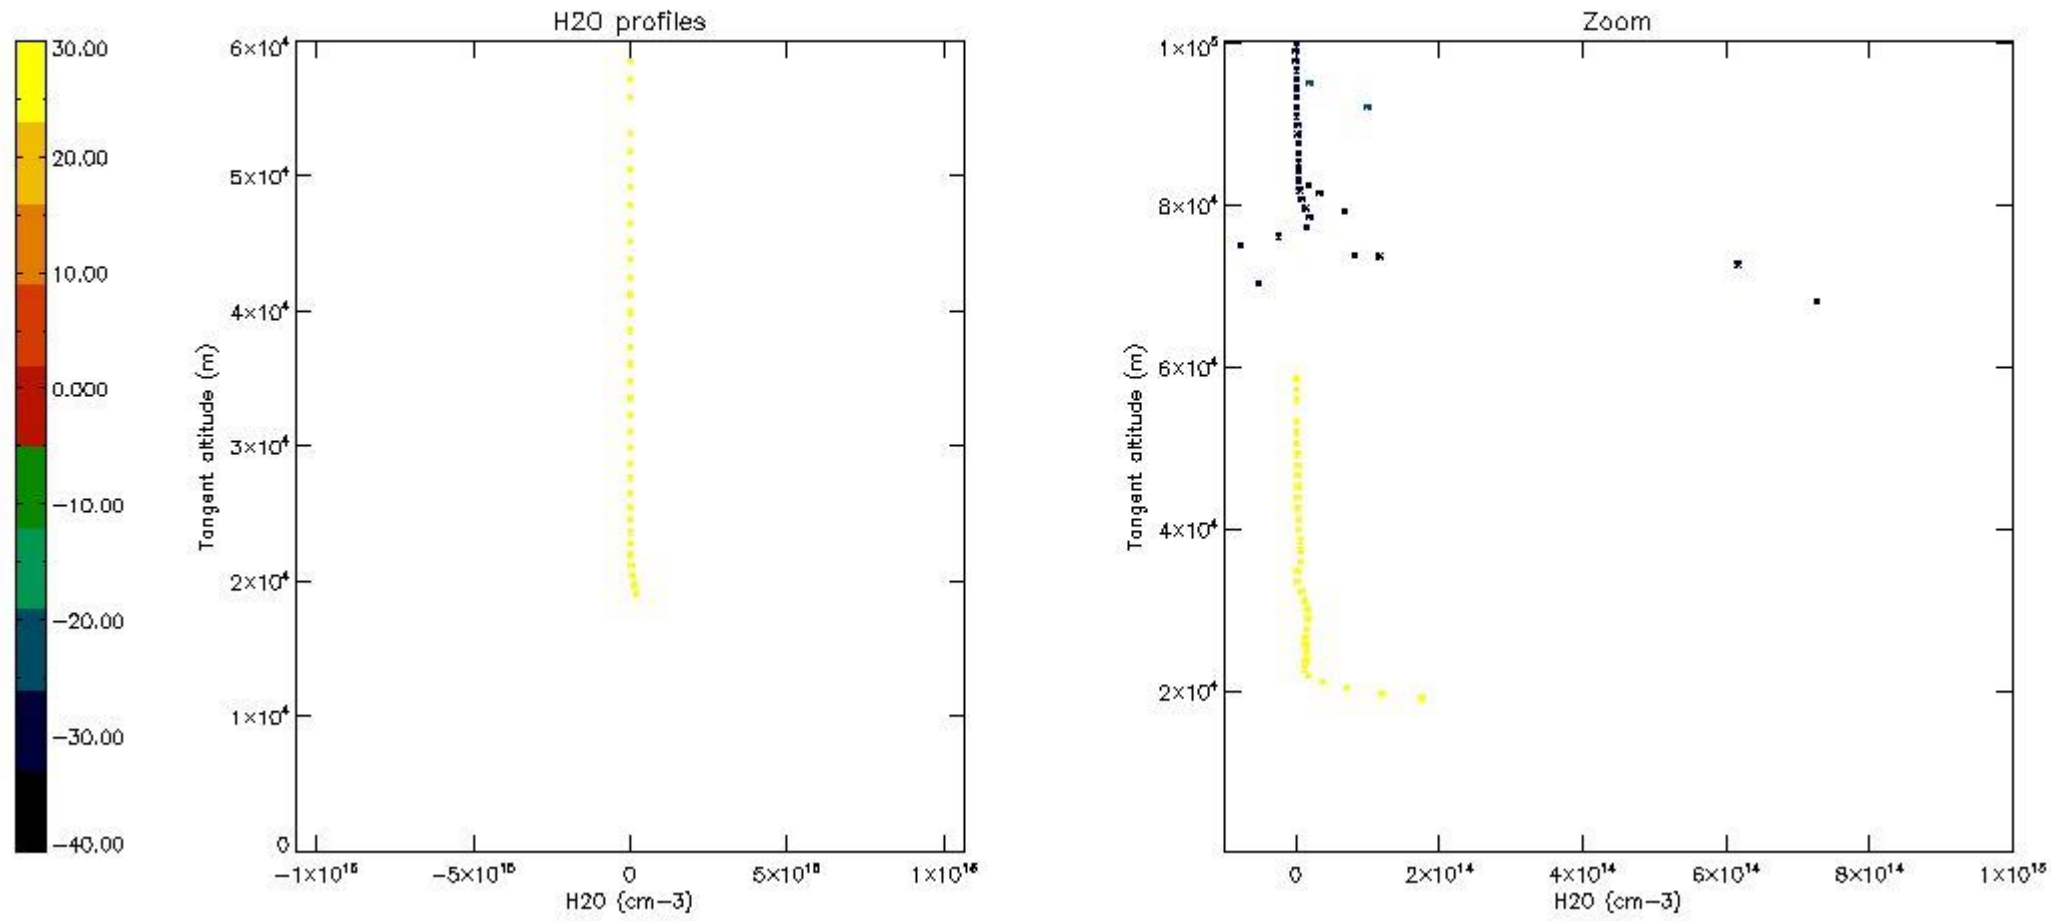

6. Auxiliary Data Files used for the production reported in section 2

The number reported in the third column indicates since which file (see list in section 2) the corresponding auxiliary file has been used. The fourth column is the date of those product files.

Type	Auxiliary Filename	Used since product	Used since product date
INST_PHYS_CHARACTERISTICS	GOM_INS_AXVIEC20091111_143220_20030716_120000_20500101_000000	1	14-DEC-2009 00:04:03
LEVEL-2_PROC_CONFIG	GOM_PR2_AXVIEC20091111_152718_20020301_000000_20500101_000000	1	14-DEC-2009 00:04:03
CROSS_SECTIONS_FILE	GOM_CRS_AXVIEC20091111_154832_20020301_000000_20500101_000000	1	14-DEC-2009 00:04:03