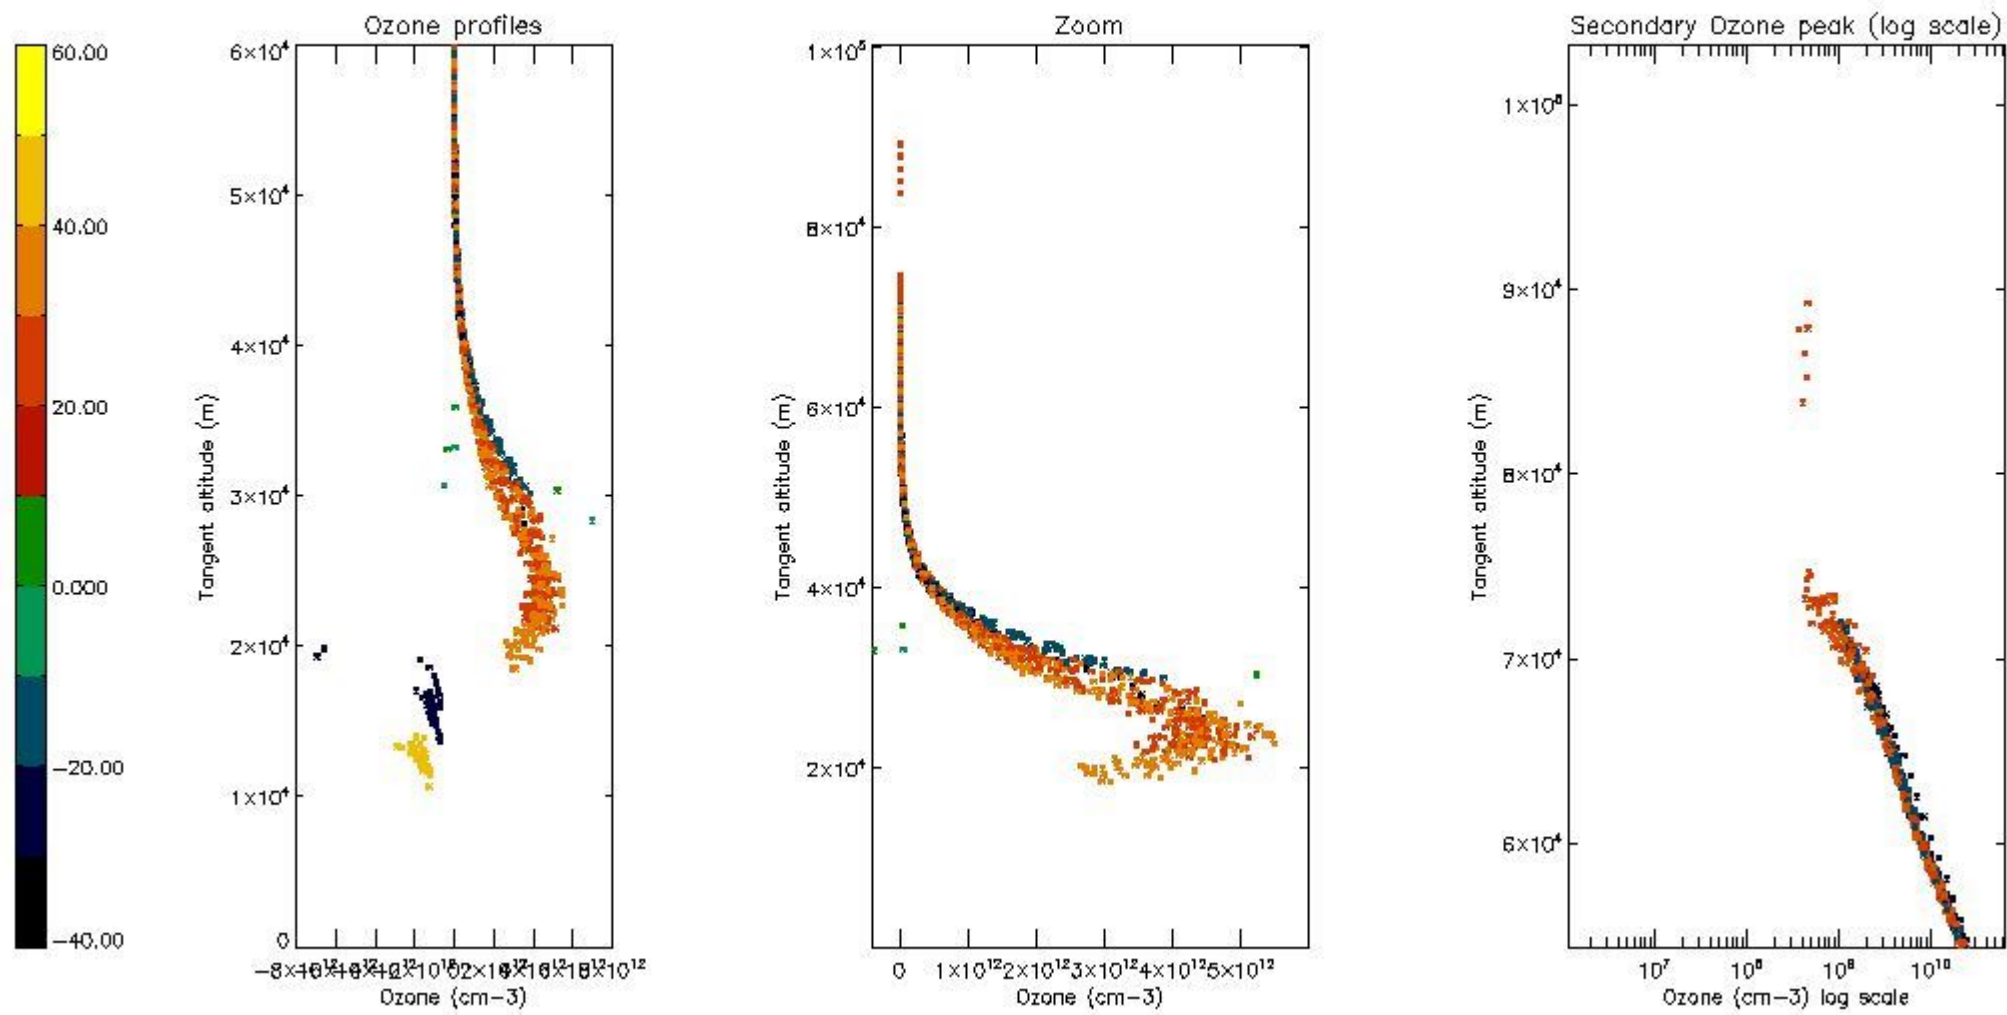

STD < 10	9
STD < 5	6

5.2 Plot ozone profiles for all STD (dark without errors)

The colorbar represents the latitude.

5.3 Plot ozone profiles where STD < 20% (dark without errors)

The colorbar represents the latitude.

5.4 Plot ozone profiles where $STD < 10\%$ (dark without errors)

The colorbar represents the latitude.

5.5 Plot ozone profiles where STD < 5% (dark without errors)

The colorbar represents the latitude.

5.6 Plot NO₂ profiles for all STD (dark without errors)

The colorbar represents the latitude.

5.7 Plot NO3 profiles for all STD (dark without errors)

The colorbar represents the latitude.

5.8 Plot H2O profiles for all STD (only for occultations of stars 1,2,3,4,13,14,16,26,63 dark without errors)