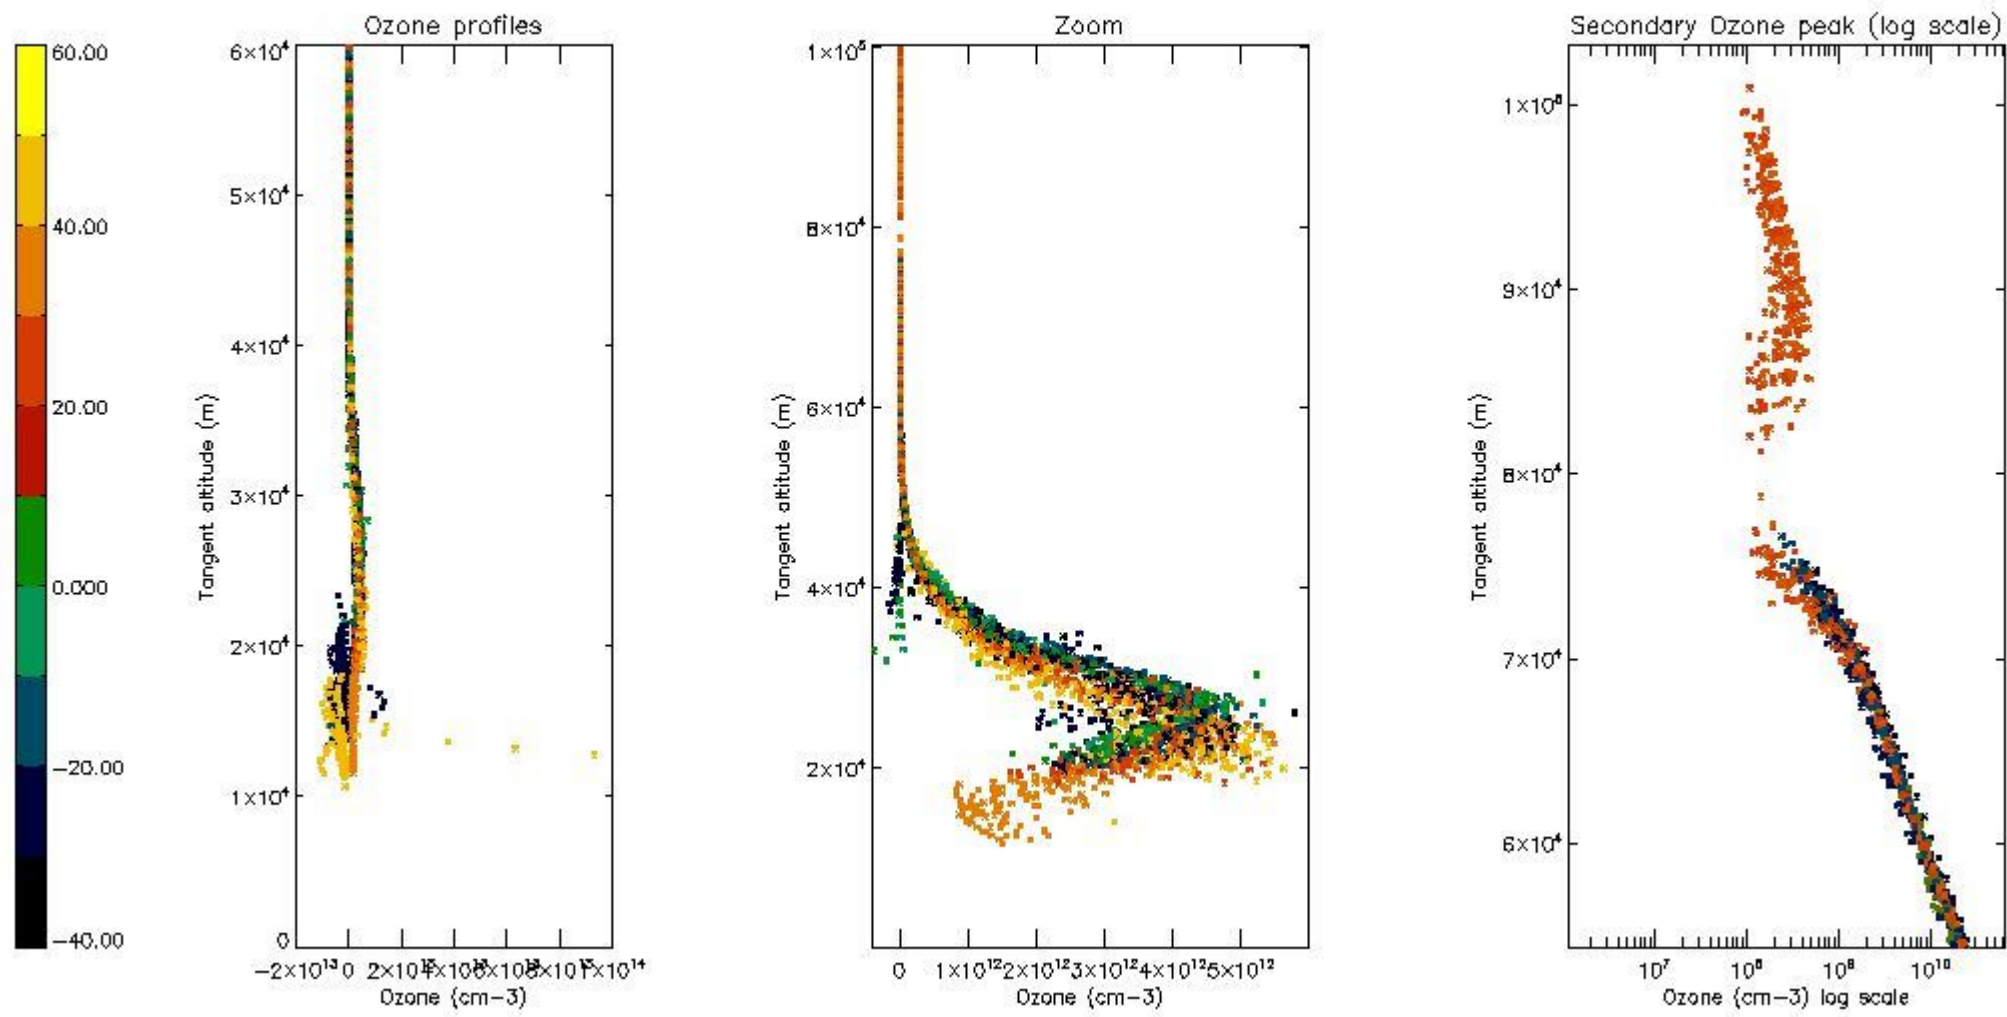

STD < 10	9
STD < 5	6

5.2 Plot ozone profiles for all STD (dark without errors)

The colorbar represents the latitude.

5.3 Plot ozone profiles where STD < 20% (dark without errors)

The colorbar represents the latitude.