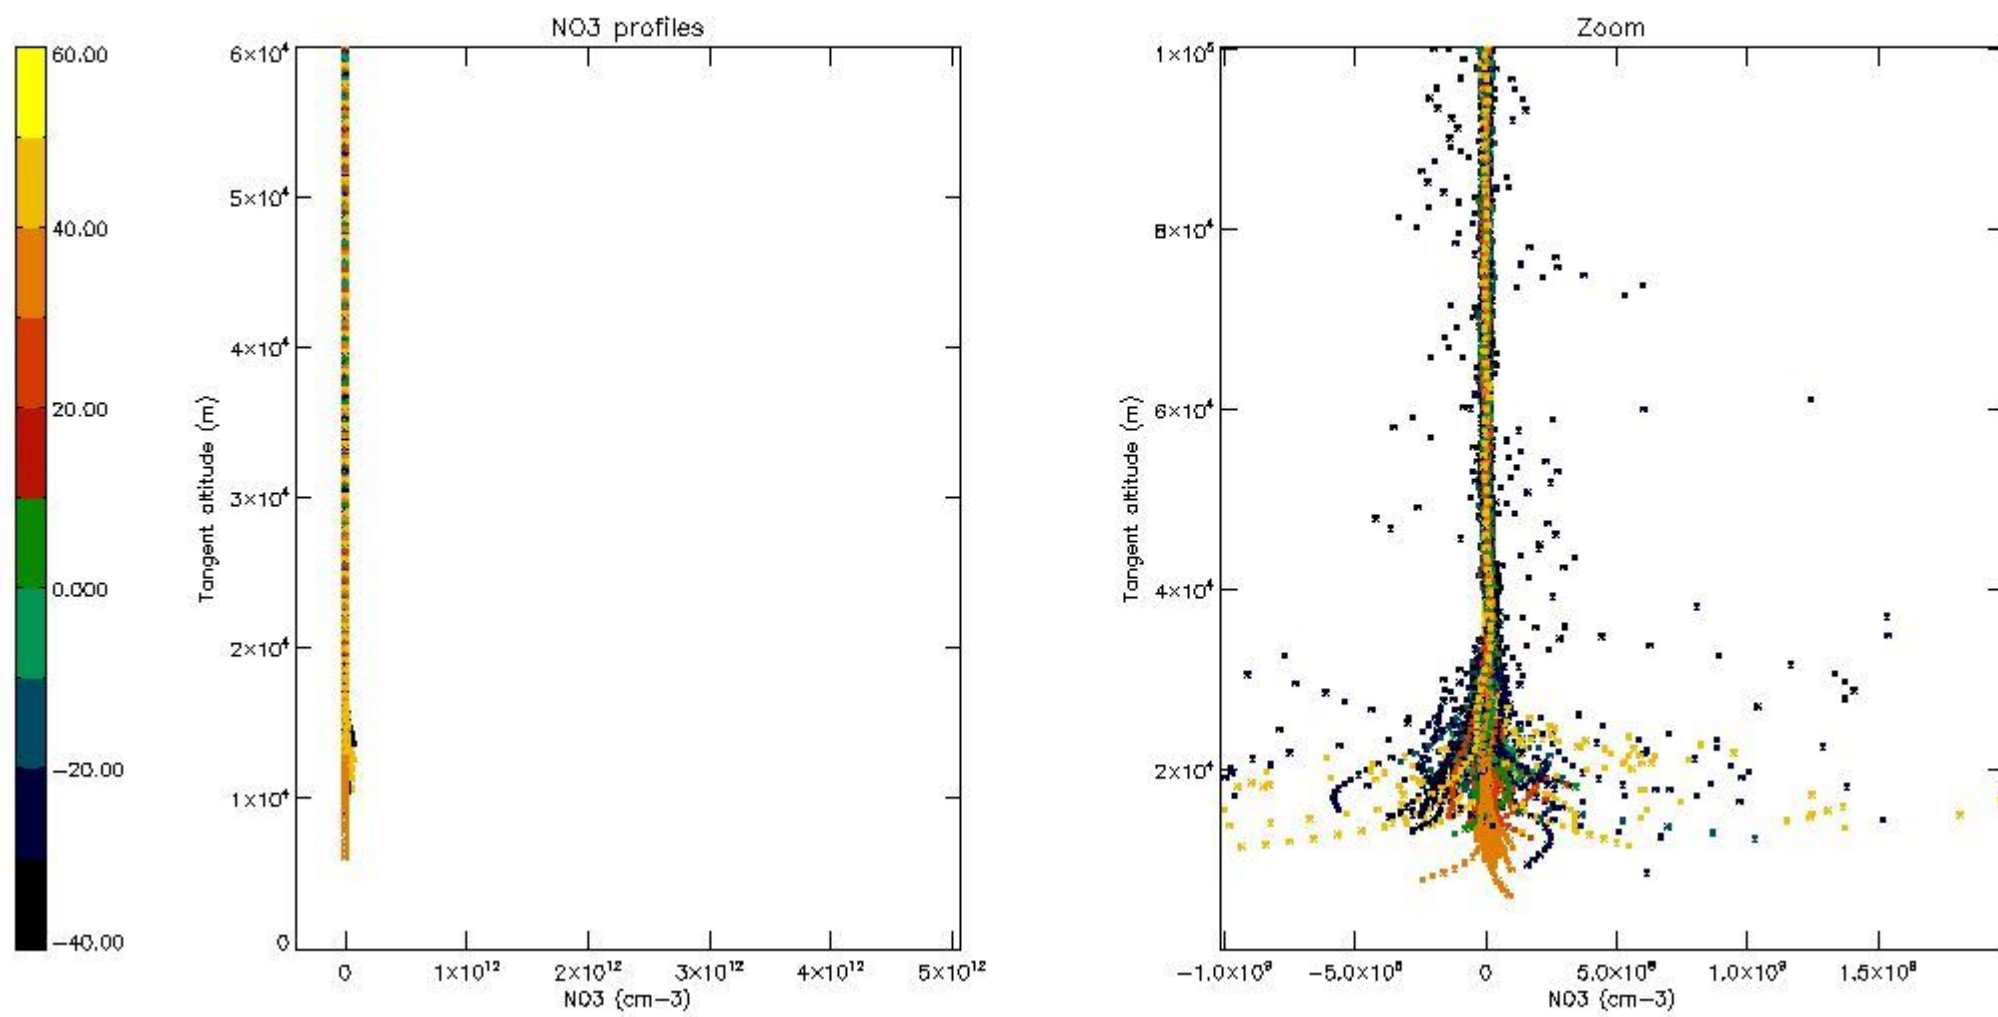

The colorbar represents the latitude.

5.7 Plot NO3 profiles for all STD (dark without errors)

The colorbar represents the latitude.

5.8 Plot H₂O profiles for all STD (only for occultations of stars 1,2,3,4,13,14,16,26,63 dark without errors)