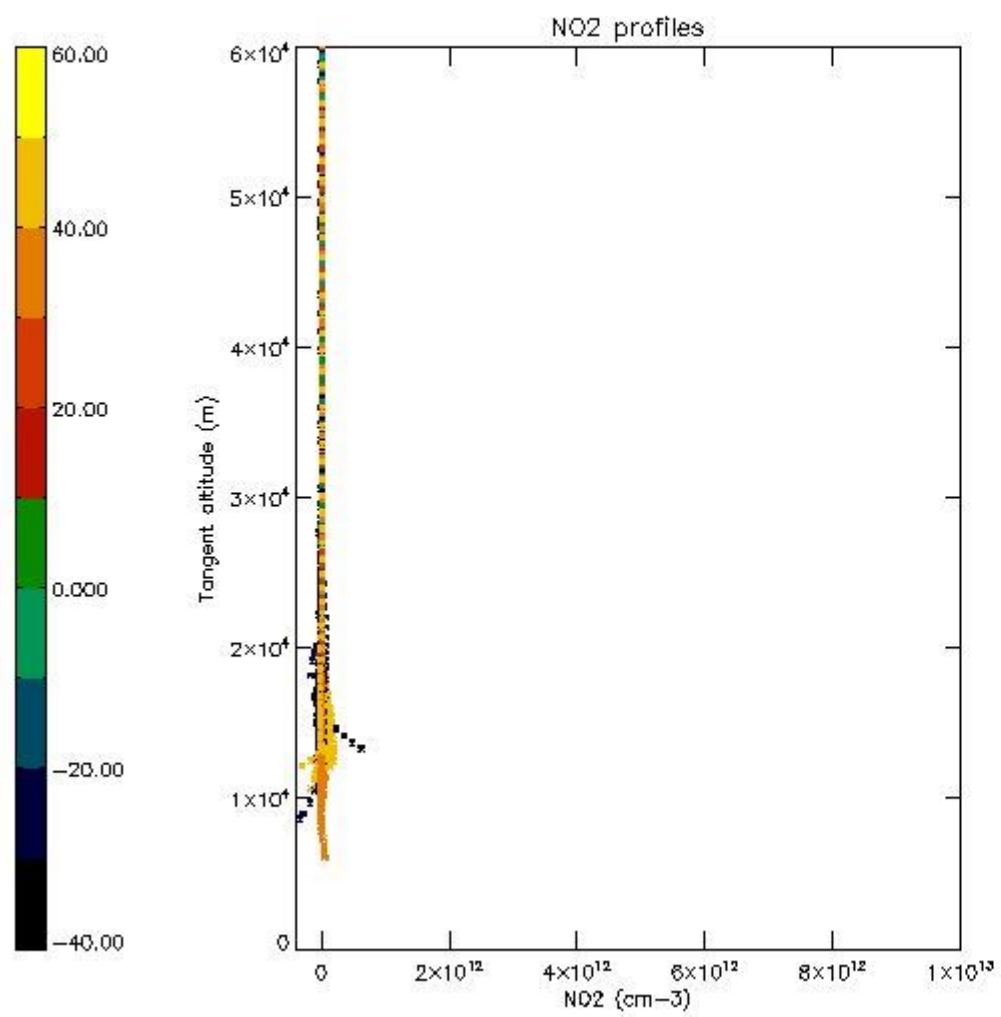

5.4 Plot ozone profiles where $STD < 10\%$ (dark without errors)

The colorbar represents the latitude.

5.5 Plot ozone profiles where STD < 5% (dark without errors)

The colorbar represents the latitude.

5.6 Plot NO₂ profiles for all STD (dark without errors)

The colorbar represents the latitude.

5.7 Plot NO3 profiles for all STD (dark without errors)

The colorbar represents the latitude.

5.8 Plot H₂O profiles for all STD (only for occultations of stars 1,2,3,4,13,14,16,26,63 dark without errors)