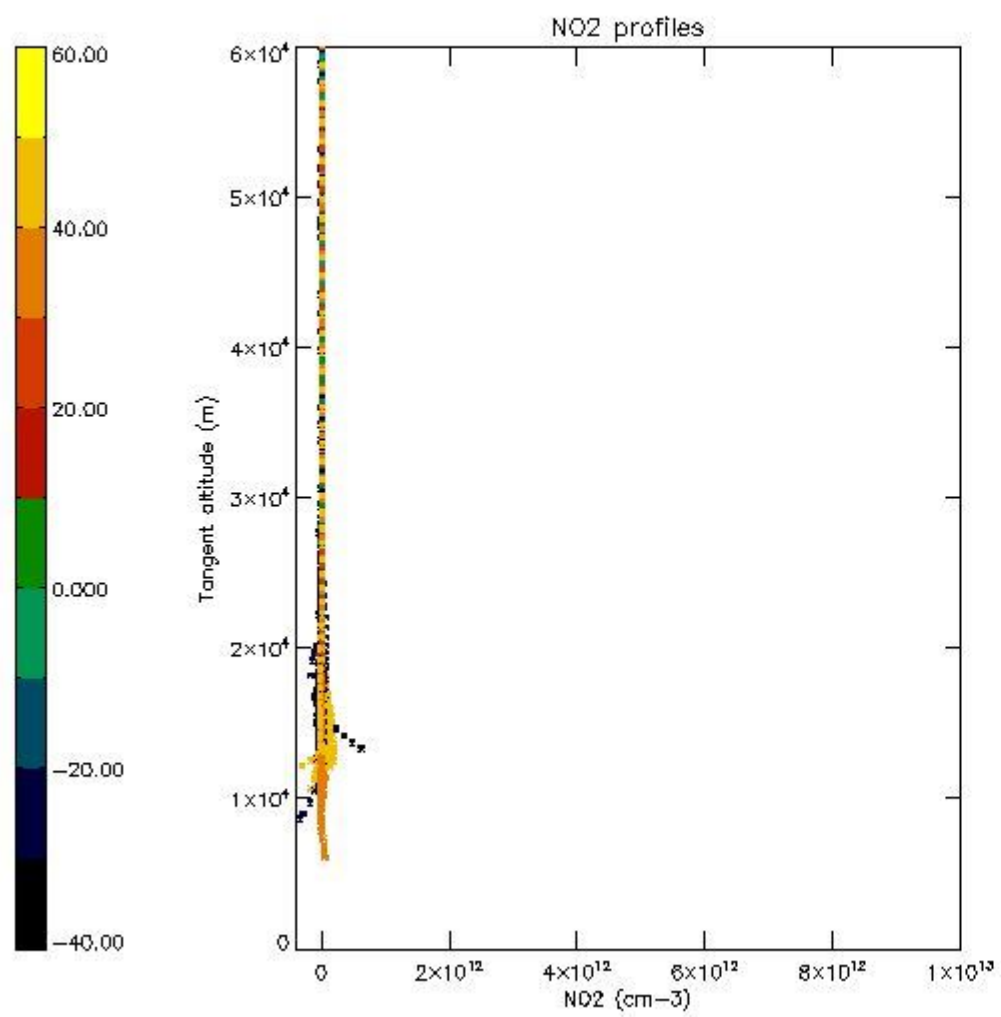

STD < 10	9
STD < 5	6

5.2 Plot ozone profiles for all STD (dark without errors)

The colorbar represents the latitude.

5.3 Plot ozone profiles where STD < 20% (dark without errors)

The colorbar represents the latitude.

5.4 Plot ozone profiles where $STD < 10\%$ (dark without errors)

The colorbar represents the latitude.

5.5 Plot ozone profiles where STD < 5% (dark without errors)

The colorbar represents the latitude.

5.6 Plot NO₂ profiles for all STD (dark without errors)

The colorbar represents the latitude.

5.7 Plot NO3 profiles for all STD (dark without errors)

The colorbar represents the latitude.

5.8 Plot H2O profiles for all STD (only for occultations of stars 1,2,3,4,13,14,16,26,63 dark without errors)