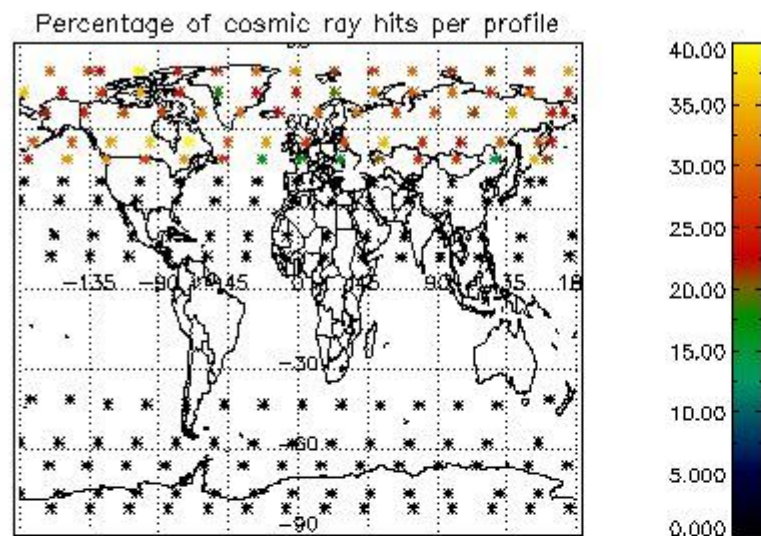

4.2.2 Plot level 1 quality information per product (world map): ENVISAT DESCENDING passes

5. Trace gas profiles

5.1 Ozone statistics based on quality of products

The final quality of the products can be "measured" using the STD (Standard Deviation) attached to every point profile. This information is written to the parameter GOM_NL__2P/NL_LOCAL_SPECIES_DENSITY/o3_std of the level 2 products. The table below shows the statistics for given STD ranges.

The statistics are given with respect to the overall valid production:

- Products without fatal errors: GOM_NL__2P/MPH/PRODUCT_ERR=0
- Valid point profile: GOM_NL__2P/NL_LOCAL_SPECIES_DENSITY/pcd(0)=0

The 'Criteria' is applied to valid points of dark limb products:

- Products in dark limb illumination condition: GOM_NL__2P/NL_SUMMARY_QUALITY/obs_ill_cond=0
- Products without fatal errors: GOM_NL__2P/MPH/PRODUCT_ERR=0
- Valid point profile: GOM_NL__2P/NL_LOCAL_SPECIES_DENSITY/pcd(0)=0

So, the table below shows the percentage of dark limb and valid observations for each criteria with respect to the overall valid daily observations.

Criteria	% of total production
All STD	30
STD < 20	13