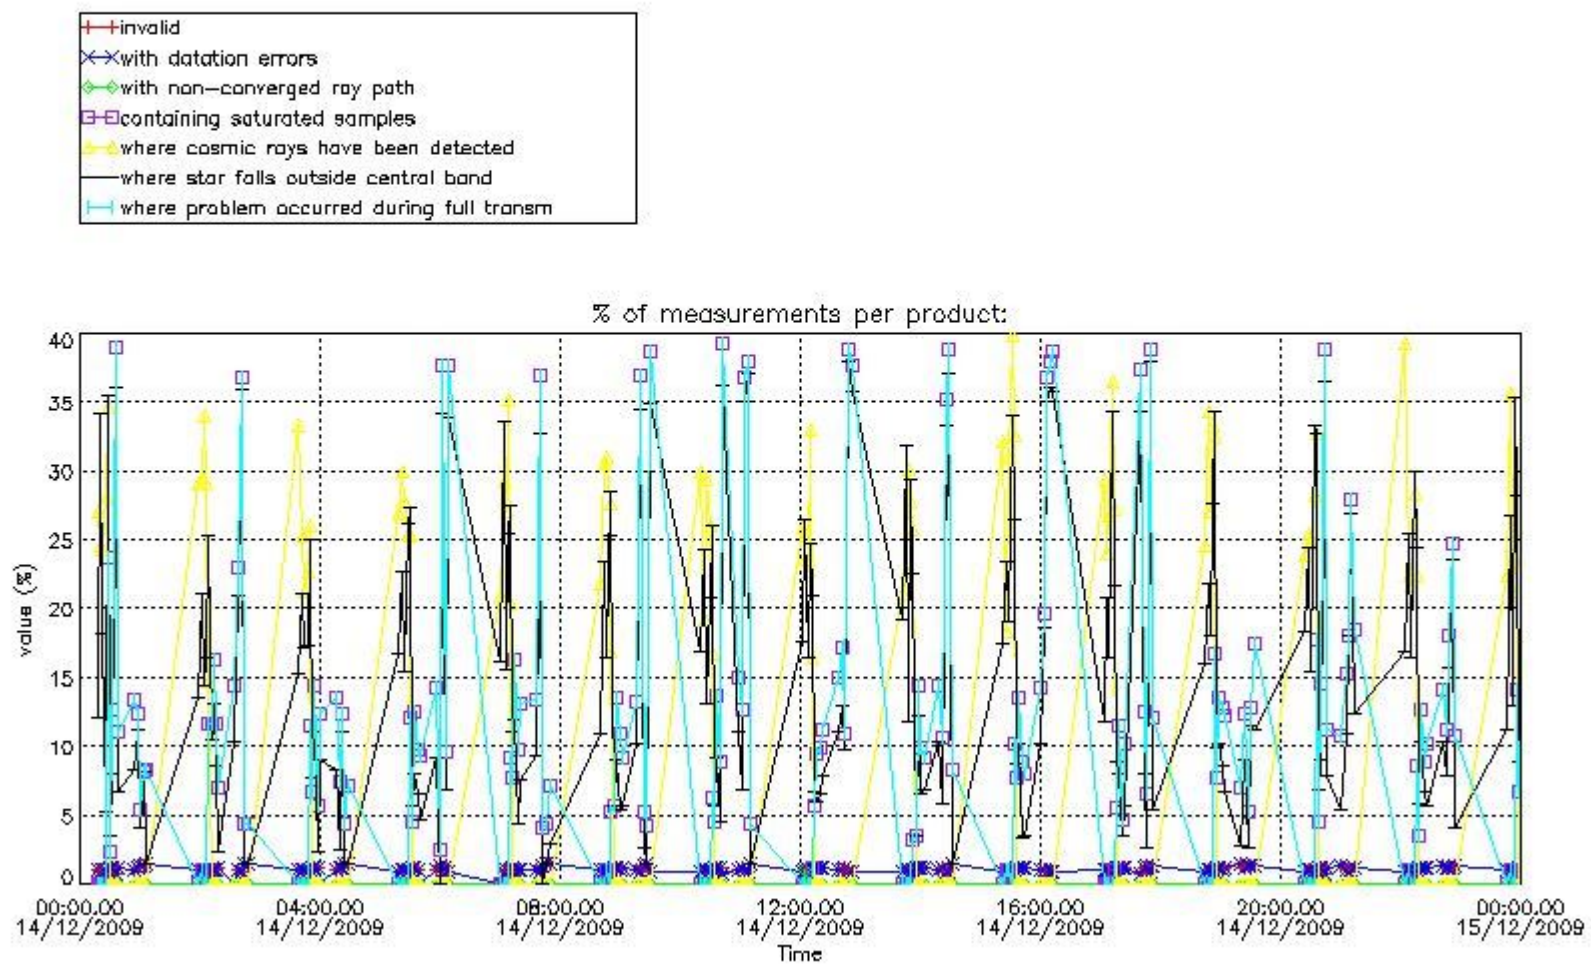

4.2 Plot quality information per product coming from level 1b processing (world map)

4.2.1 Plot level 1 quality information per product (world map): ENVISAT ASCENDING passes