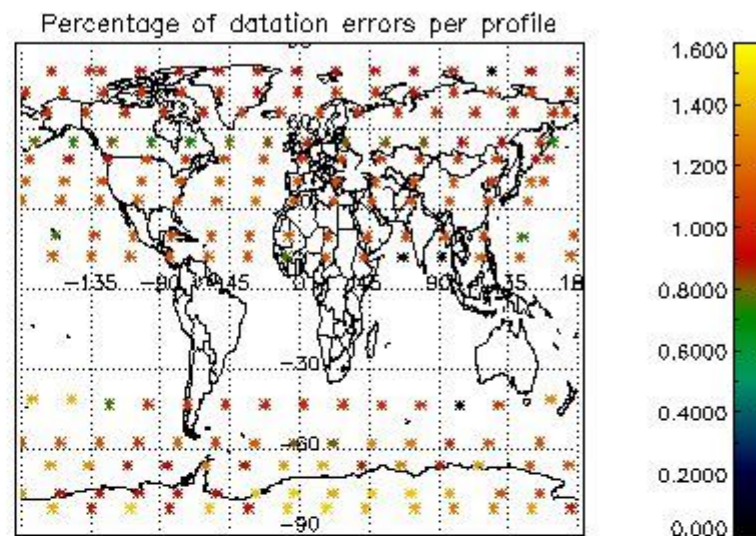

5. Trace gas profiles

5.1 Ozone statistics based on quality of products

The final quality of the products can be "measured" using the STD (Standard Deviation) attached to every point profile. This information is written to the parameter GOM_NL__2P/NL_LOCAL_SPECIES_DENSITY/o3_std of the level 2 products. The table below shows the statistics for given STD ranges.

The statistics are given with respect to the overall valid production:

- Products without fatal errors: GOM_NL__2P/MPH/PRODUCT_ERR=0
- Valid point profile: GOM_NL__2P/NL_LOCAL_SPECIES_DENSITY/pcd(0)=0

The 'Criteria' is applied to valid points of dark limb products:

- Products in dark limb illumination condition: GOM_NL__2P/NL_SUMMARY_QUALITY/obs_ill_cond=0
- Products without fatal errors: GOM_NL__2P/MPH/PRODUCT_ERR=0
- Valid point profile: GOM_NL__2P/NL_LOCAL_SPECIES_DENSITY/pcd(0)=0

So, the table below shows the percentage of dark limb and valid observations for each criteria with respect to the overall valid daily observations.

Criteria	% of total production
All STD	30
STD < 20	13