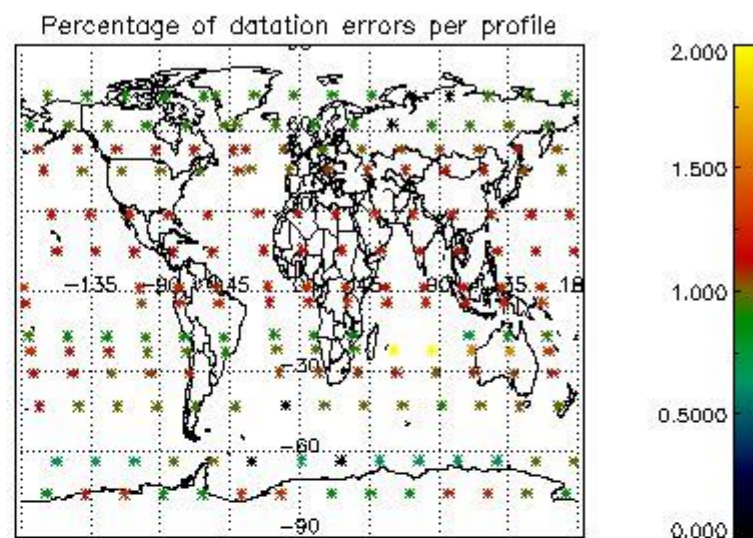

Percentage of flagged data per NO3 profile

4. Level 1 quality information per product

In this section it is plotted some information contained in the Quality Summary data set of the level 2 products that comes from the level 1b processing. Products without errors (error flag in the MPH set to "0") are used.

4.1 Plot quality information per product (time dependant) coming from level 1b processing

4.1.1 Plot level 1 quality information per product (time dependant): ENVISAT ASCENDING passes

4.1.2 Plot level 1 quality information per product (time dependant): ENVI SAT DESCENDING passes

4.2 Plot quality information per product coming from level 1b processing (world map)

4.2.1 Plot level 1 quality information per product (world map): ENVISAT ASCENDING passes

4.2.2 Plot level 1 quality information per product (world map): ENVISAT DESCENDING passes