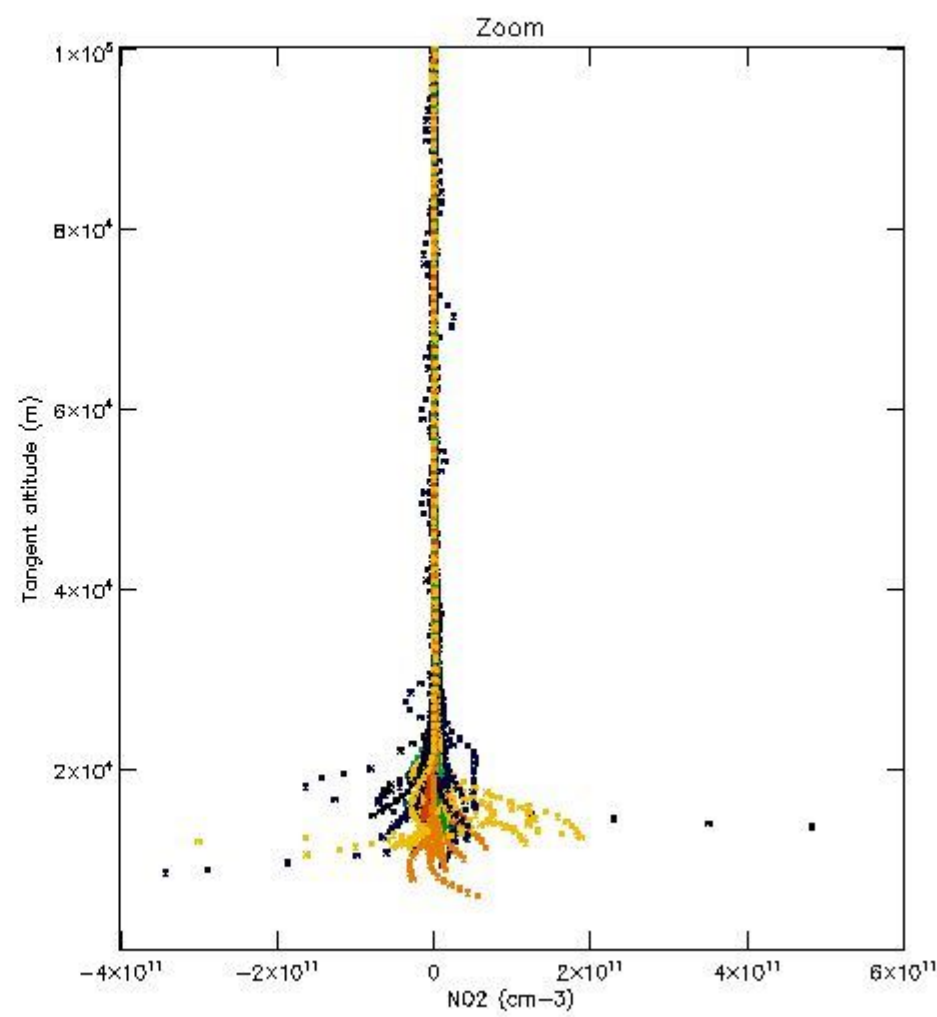

5.4 Plot ozone profiles where $STD < 10\%$ (dark without errors)

The colorbar represents the latitude.

5.5 Plot ozone profiles where STD < 5% (dark without errors)

The colorbar represents the latitude.

5.6 Plot NO₂ profiles for all STD (dark without errors)

The colorbar represents the latitude.

5.7 Plot NO3 profiles for all STD (dark without errors)

The colorbar represents the latitude.

5.8 Plot H₂O profiles for all STD (only for occultations of stars 1,2,3,4,13,14,16,26,63 dark without errors)