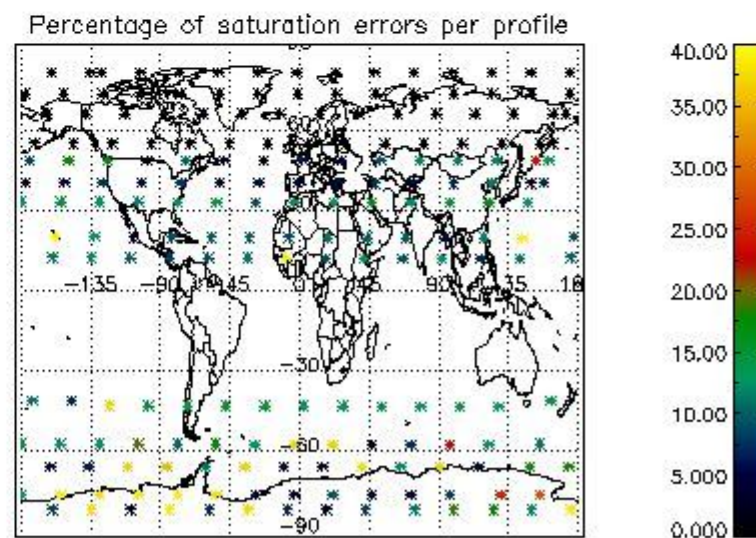

Percentage of flagged data per NO3 profile

4. Level 1 quality information per product

In this section it is plotted some information contained in the Quality Summary data set of the level 2 products that comes from the level 1b processing. Products without errors (error flag in the MPH set to "0") are used.

4.1 Plot quality information per product (time dependant) coming from level 1b processing

4.1.1 Plot level 1 quality information per product (time dependant): ENVISAT ASCENDING passes

4.1.2 Plot level 1 quality information per product (time dependant): ENVI SAT DESCENDING passes

4.2 Plot quality information per product coming from level 1b processing (world map)

4.2.1 Plot level 1 quality information per product (world map): ENVISAT ASCENDING passes

4.2.2 Plot level 1 quality information per product (world map): ENVISAT DESCENDING passes