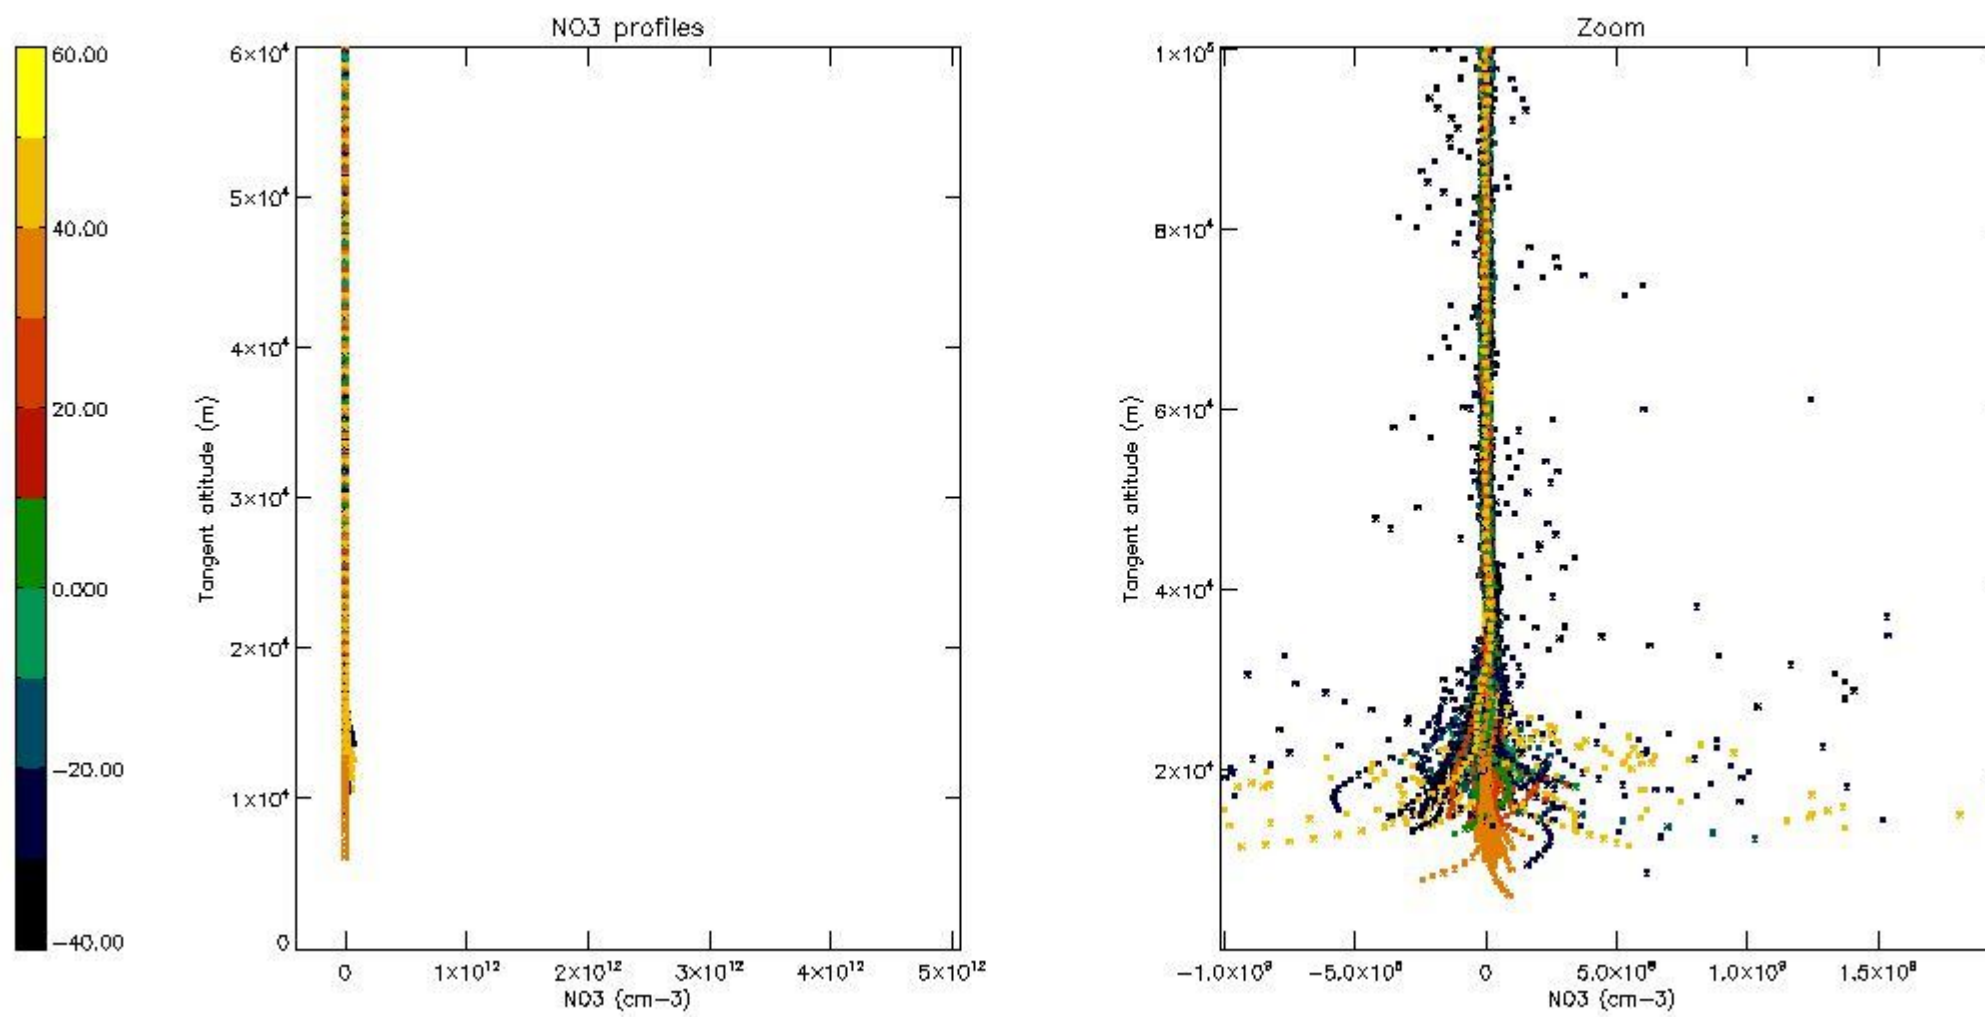

5.4 Plot ozone profiles where $STD < 10\%$ (dark without errors)

The colorbar represents the latitude.

5.5 Plot ozone profiles where STD < 5% (dark without errors)

The colorbar represents the latitude.

5.6 Plot NO₂ profiles for all STD (dark without errors)

The colorbar represents the latitude.

5.7 Plot NO3 profiles for all STD (dark without errors)

The colorbar represents the latitude.

5.8 Plot H2O profiles for all STD (only for occultations of stars 1,2,3,4,13,14,16,26,63 dark without errors)