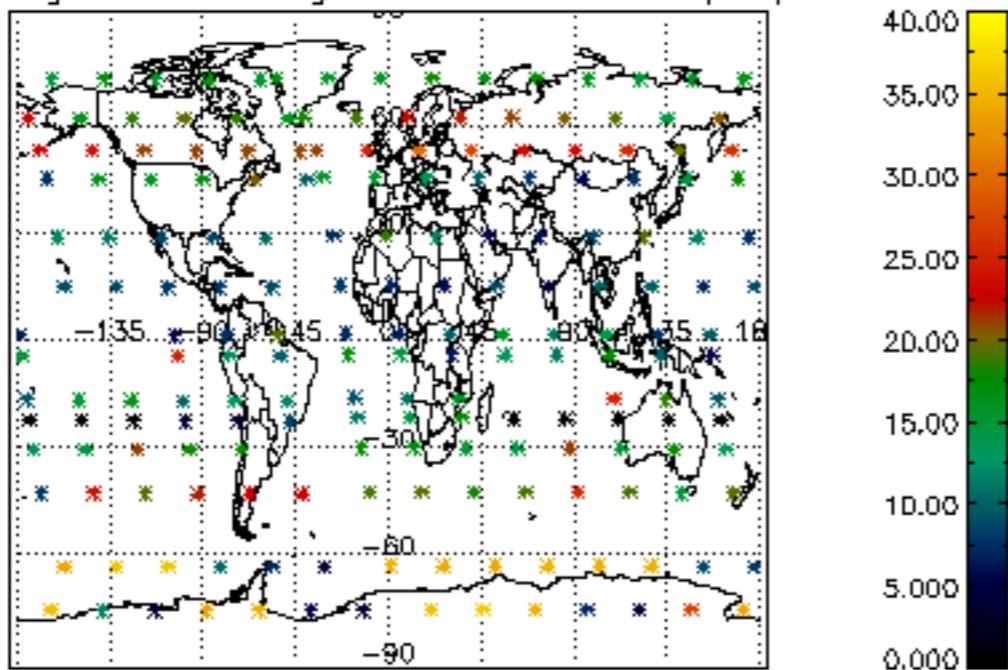

Percentage of cosmic ray hits per profile

Percentage of star falling outside central band per profile