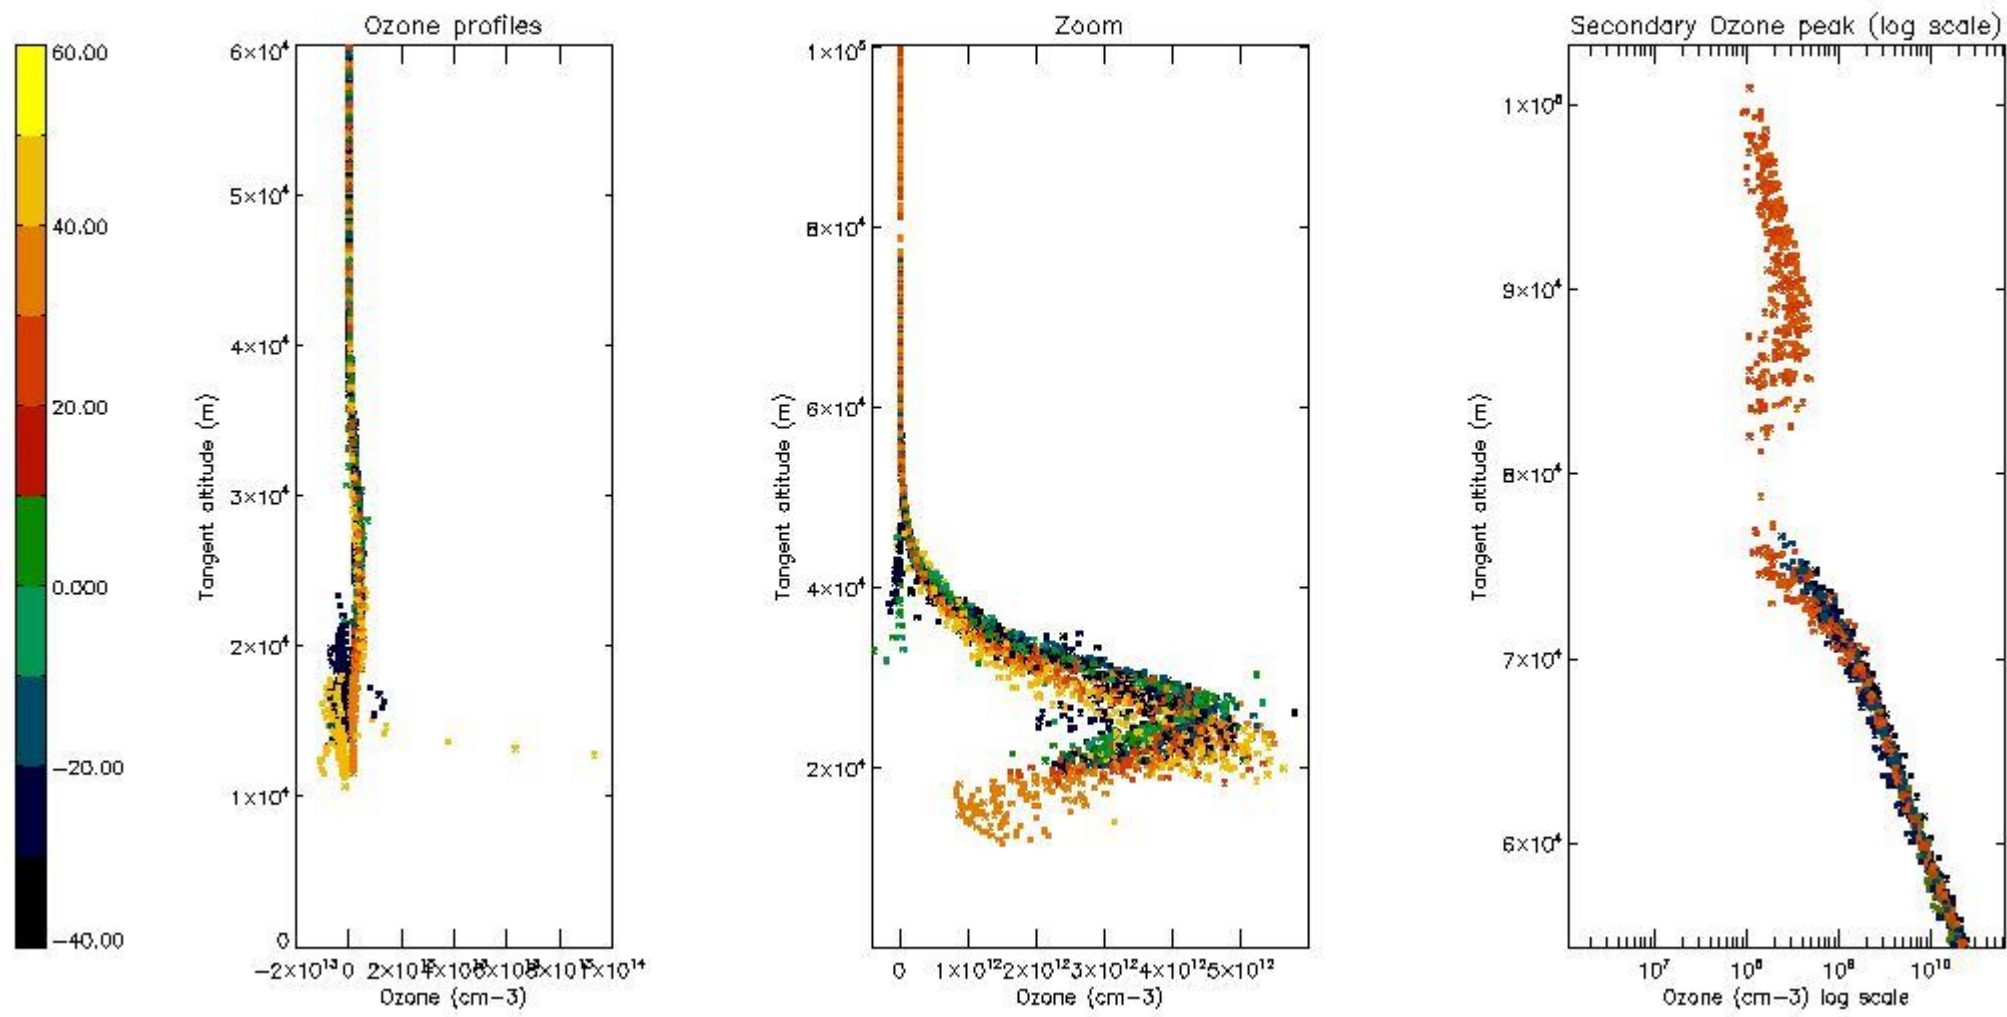

STD < 10	9
STD < 5	6

5.2 Plot ozone profiles for all STD (dark without errors)

The colorbar represents the latitude.

5.3 Plot ozone profiles where STD < 20% (dark without errors)

The colorbar represents the latitude.

5.4 Plot ozone profiles where $STD < 10\%$ (dark without errors)

The colorbar represents the latitude.

5.5 Plot ozone profiles where STD < 5% (dark without errors)

The colorbar represents the latitude.

5.6 Plot NO₂ profiles for all STD (dark without errors)