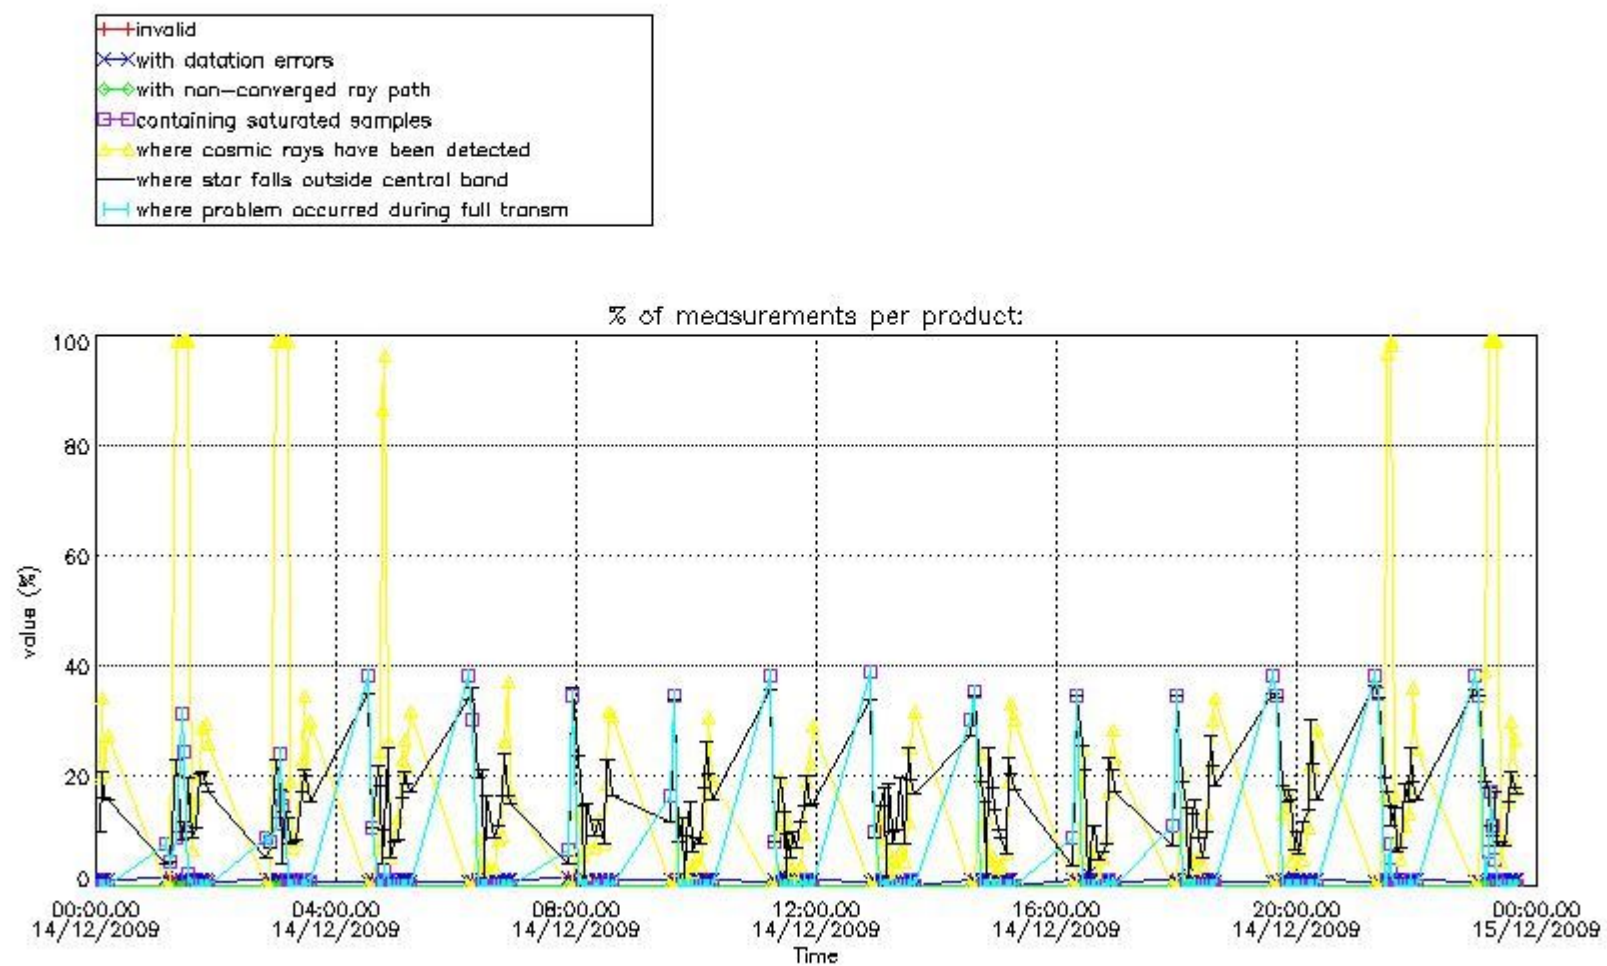

4.1.2 Plot level 1 quality information per product (time dependant): ENVI SAT DESCENDING passes