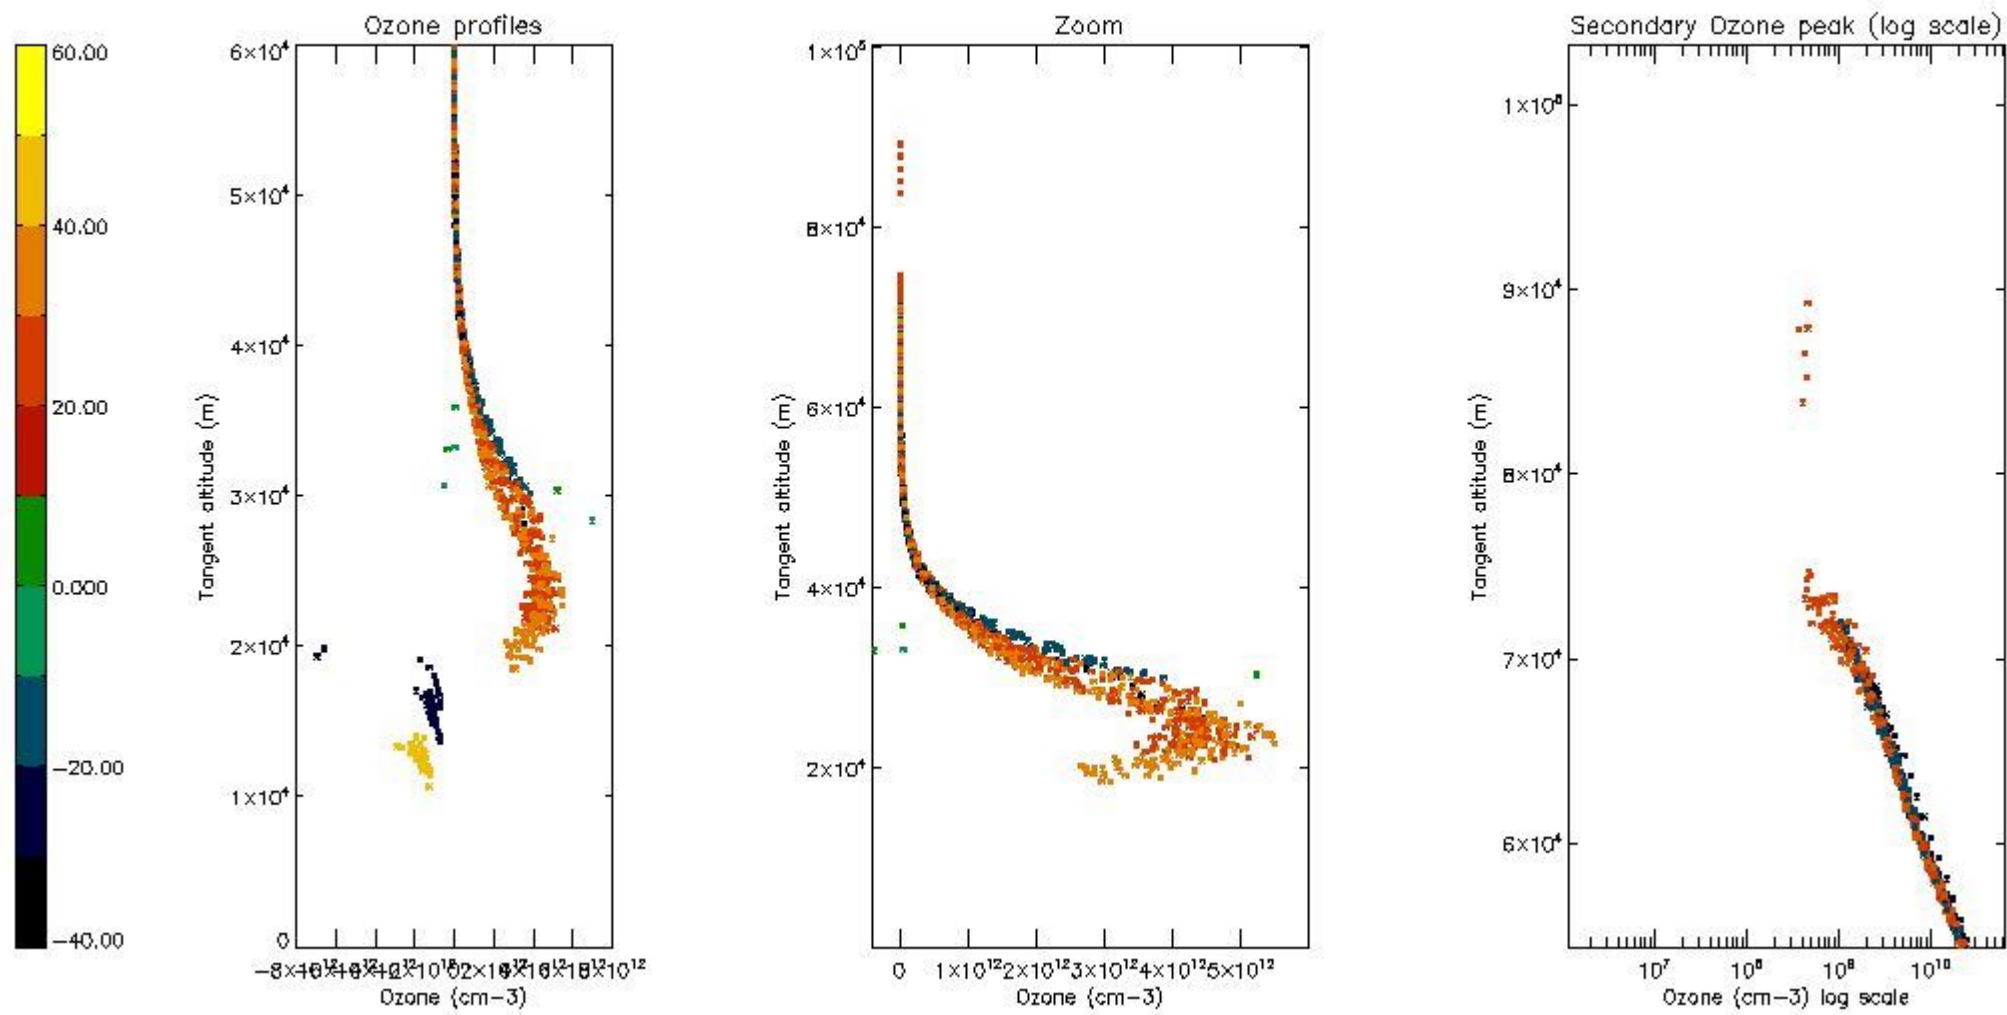

5.6 Plot NO₂ profiles for all STD (dark without errors)

The colorbar represents the latitude.