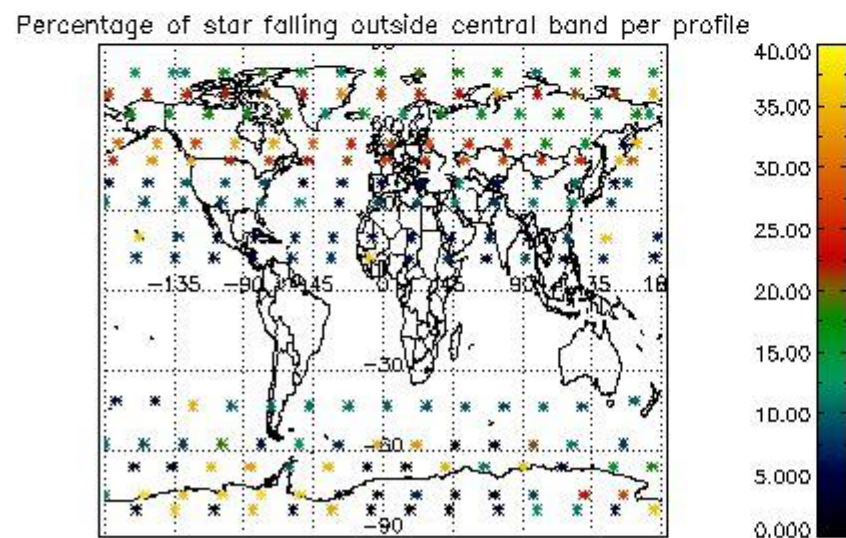

5. Trace gas profiles

5.1 Ozone statistics based on quality of products

The final quality of the products can be "measured" using the STD (Standard Deviation) attached to every point profile. This information is written to the parameter GOM_NL__2P/NL_LOCAL_SPECIES_DENSITY/o3_std of the level 2 products. The table below shows the statistics for given STD ranges.

The statistics are given with respect to the overall valid production:

- Products without fatal errors: GOM_NL__2P/MPH/PRODUCT_ERR=0
- Valid point profile: GOM_NL__2P/NL_LOCAL_SPECIES_DENSITY/pcd(0)=0

The 'Criteria' is applied to valid points of dark limb products:

- Products in dark limb illumination condition: GOM_NL__2P/NL_SUMMARY_QUALITY/obs_ill_cond=0
- Products without fatal errors: GOM_NL__2P/MPH/PRODUCT_ERR=0
- Valid point profile: GOM_NL__2P/NL_LOCAL_SPECIES_DENSITY/pcd(0)=0

So, the table below shows the percentage of dark limb and valid observations for each criteria with respect to the overall valid daily observations.

Criteria	% of total production
All STD	30
STD < 20	13