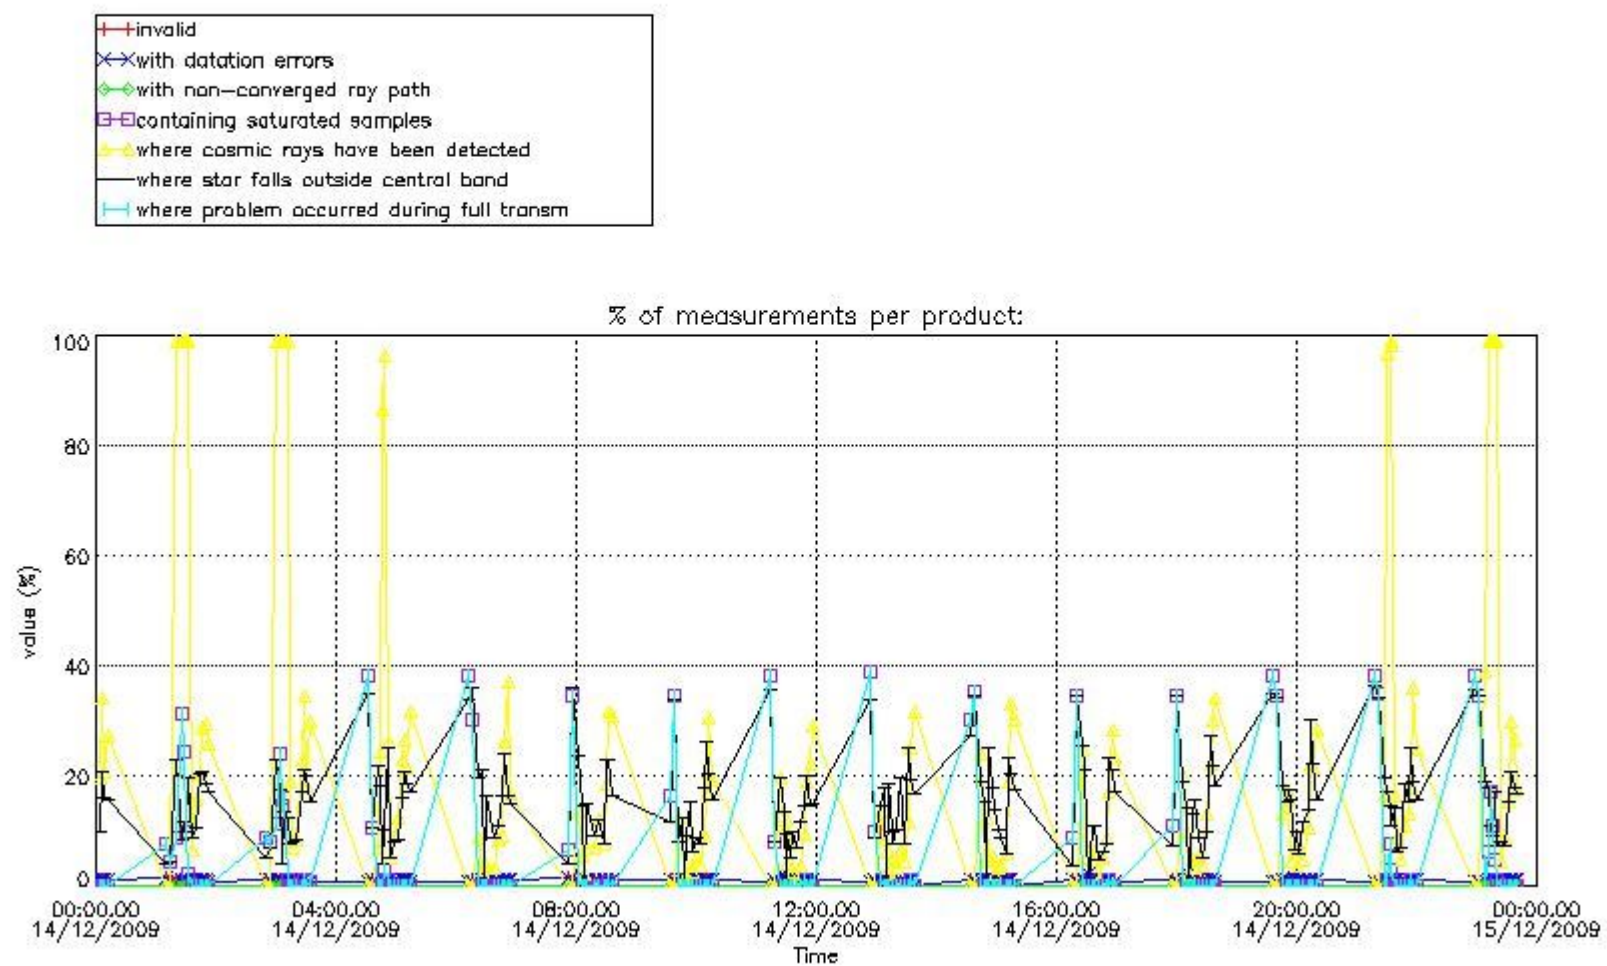

3.1 Plot quality information per product (time dependant)

3.2 Plot quality information per product (world map)

Percentage of flagged data per O3 profile

Percentage of flagged data per H2O profile

Percentage of flagged data per NO2 profile

Percentage of flagged data per NO3 profile

4. Level 1 quality information per product

In this section it is plotted some information contained in the Quality Summary data set of the level 2 products that comes from the level 1b processing. Products without errors (error flag in the MPH set to "0") are used.

4.1 Plot quality information per product (time dependant) coming from level 1b processing

4.1.1 Plot level 1 quality information per product (time dependant): ENVISAT ASCENDING passes

4.1.2 Plot level 1 quality information per product (time dependant): ENVI SAT DESCENDING passes