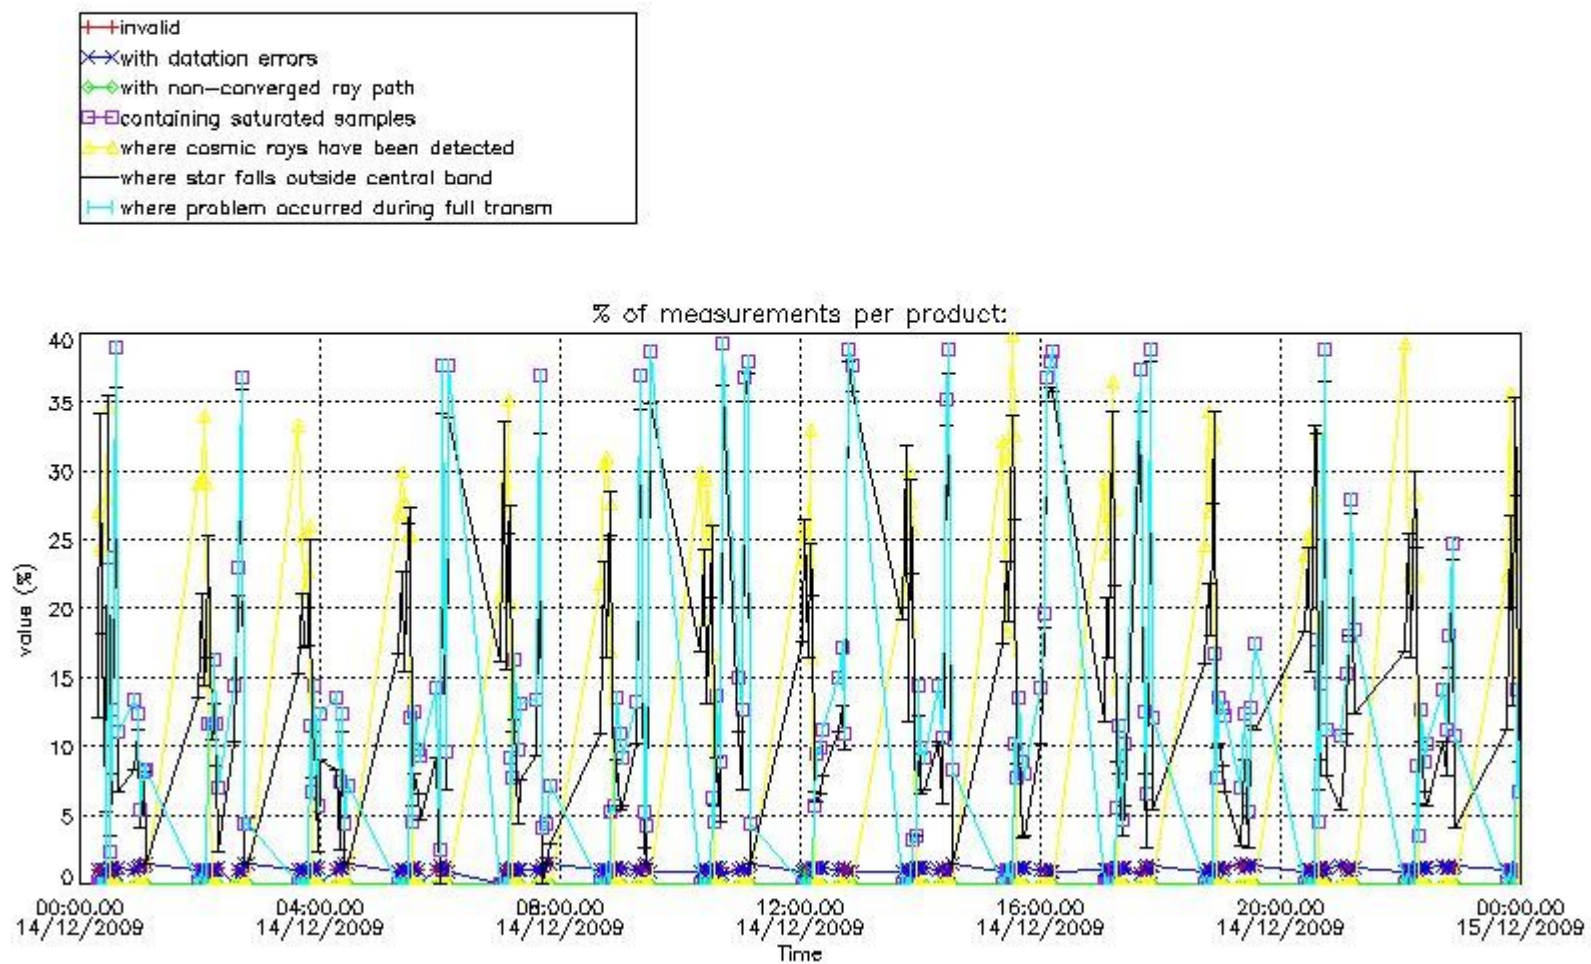

3.1 Plot quality information per product (time dependant)

3.2 Plot quality information per product (world map)

Percentage of flagged data per O3 profile

Percentage of flagged data per H2O profile

Percentage of flagged data per NO2 profile

Percentage of flagged data per NO3 profile

4. Level 1 quality information per product

In this section it is plotted some information contained in the Quality Summary data set of the level 2 products that comes from the level 1b processing. Products without errors (error flag in the MPH set to "0") are used.

4.1 Plot quality information per product (time dependant) coming from level 1b processing

4.1.1 Plot level 1 quality information per product (time dependant): ENVISAT ASCENDING passes

4.1.2 Plot level 1 quality information per product (time dependant): ENVI SAT DESCENDING passes