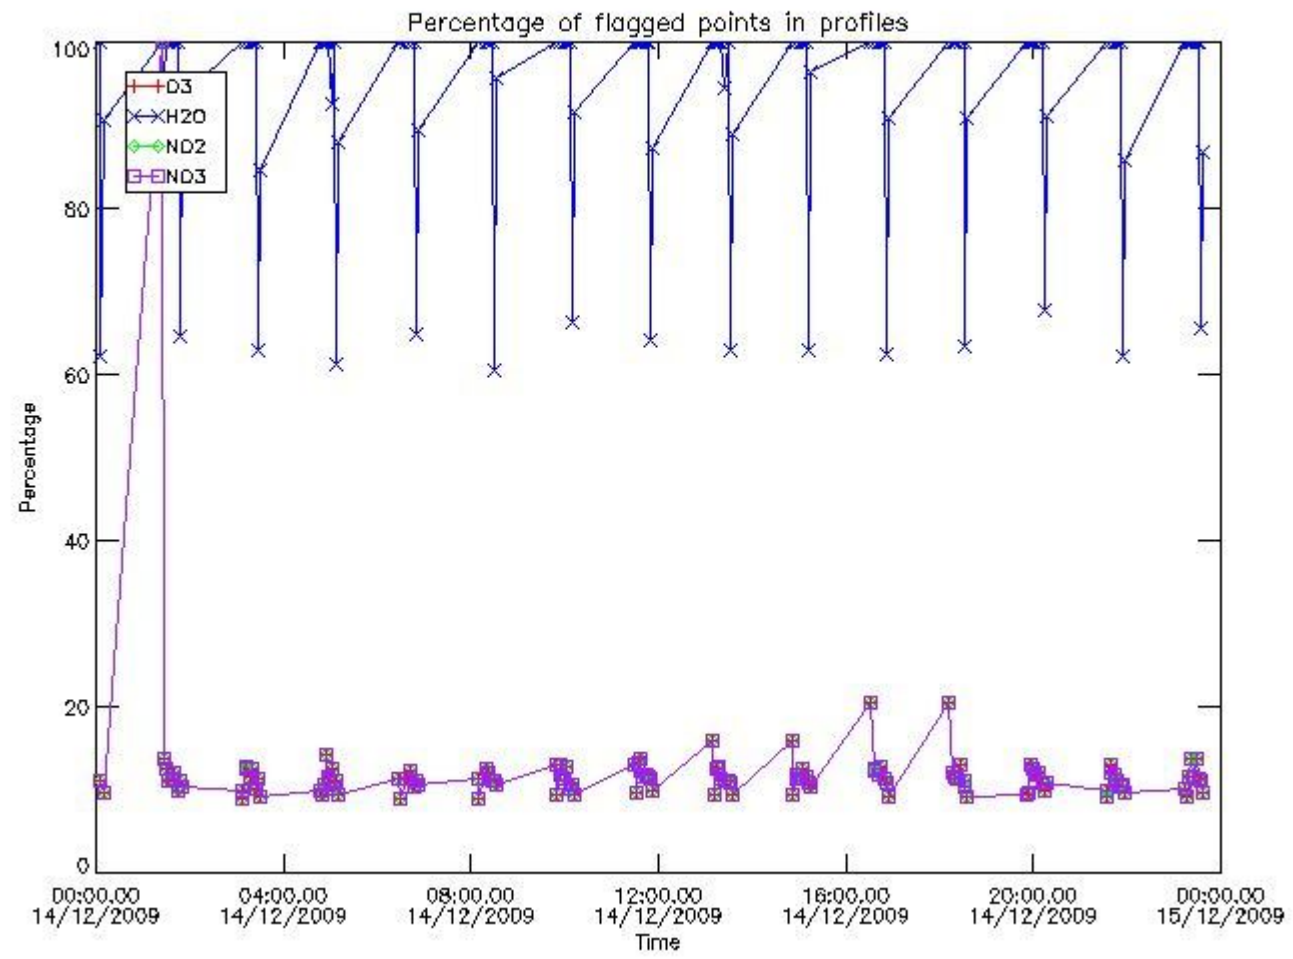

3. Quality information per product

In this section it is plotted some information contained in the Quality Summary data set of the level 2 products. Only products in dark limb conditions and without errors (error flag in the MPH set to "0") are used.

3.1 Plot quality information per product (time dependant)

3.2 Plot quality information per product (world map)