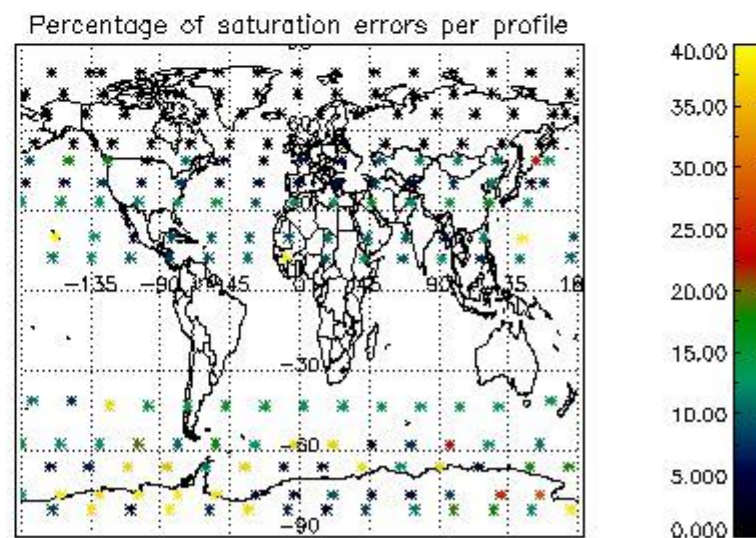

5. Trace gas profiles

5.1 Ozone statistics based on quality of products

The final quality of the products can be "measured" using the STD (Standard Deviation) attached to every point profile. This information is written to the parameter GOM_NL__2P/NL_LOCAL_SPECIES_DENSITY/o3_std of the level 2 products. The table below shows the statistics for given STD ranges.

The statistics are given with respect to the overall valid production:

- Products without fatal errors: GOM_NL__2P/MPH/PRODUCT_ERR=0
- Valid point profile: GOM_NL__2P/NL_LOCAL_SPECIES_DENSITY/pcd(0)=0

The 'Criteria' is applied to valid points of dark limb products:

- Products in dark limb illumination condition: GOM_NL__2P/NL_SUMMARY_QUALITY/obs_ill_cond=0
- Products without fatal errors: GOM_NL__2P/MPH/PRODUCT_ERR=0
- Valid point profile: GOM_NL__2P/NL_LOCAL_SPECIES_DENSITY/pcd(0)=0

So, the table below shows the percentage of dark limb and valid observations for each criteria with respect to the overall valid daily observations.

Criteria	% of total production
All STD	30
STD < 20	13