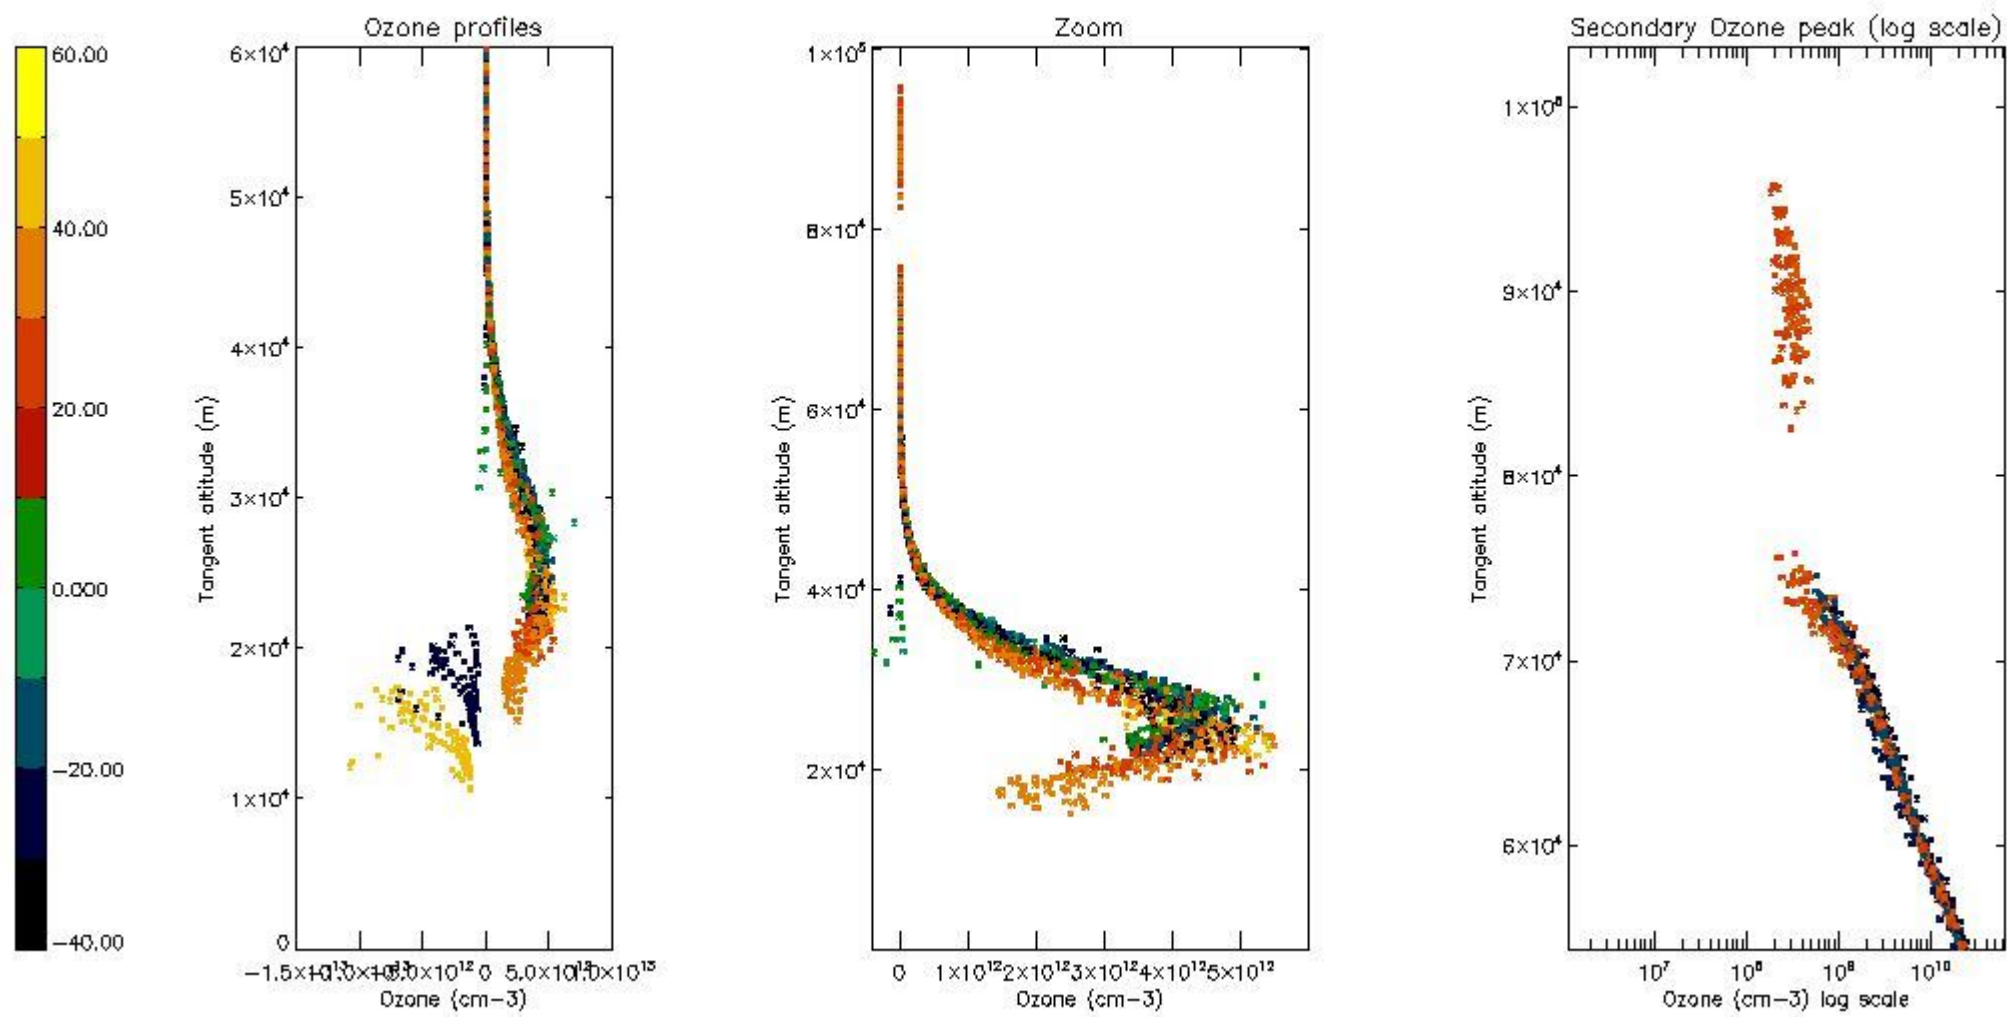

5.5 Plot ozone profiles where STD < 5% (dark without errors)

The colorbar represents the latitude.