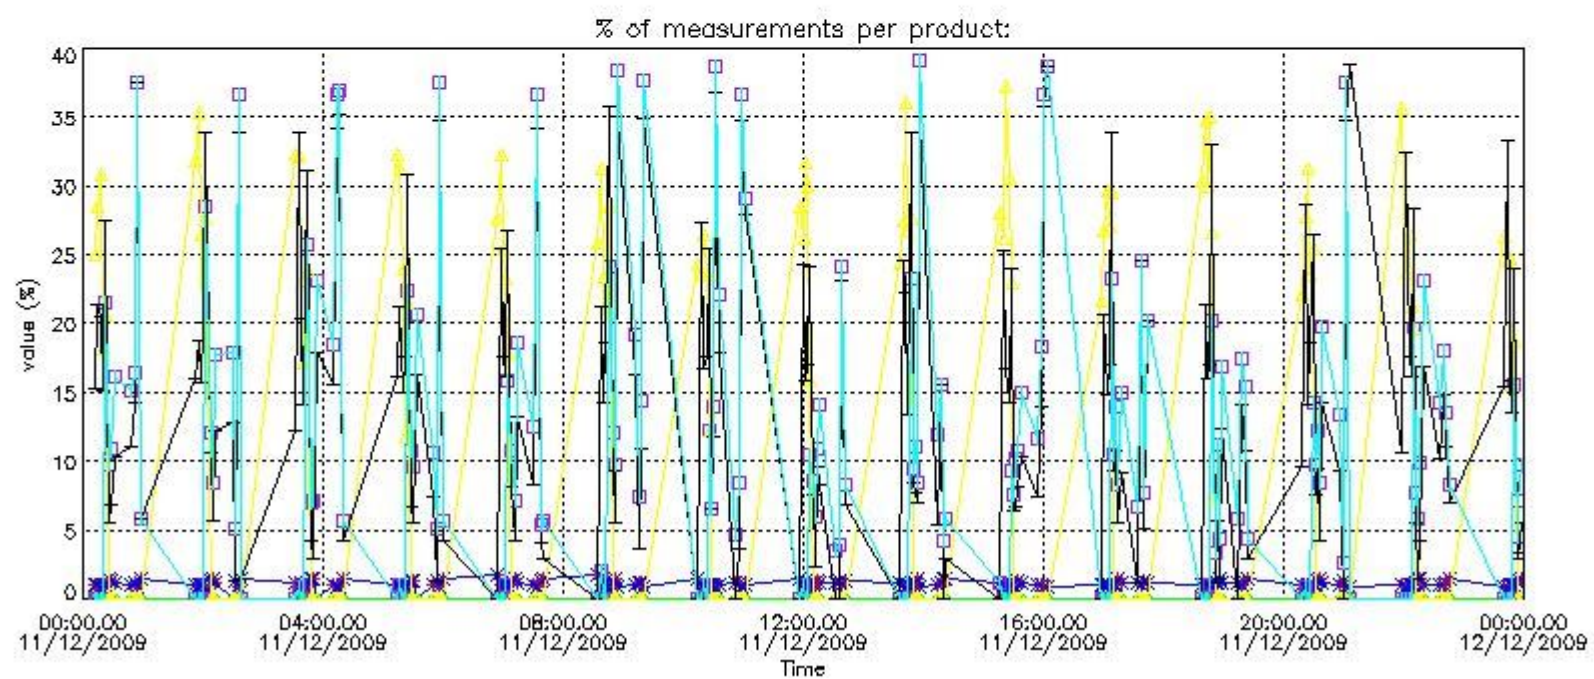

3. Quality information per product

In this section it is plotted some information contained in the Quality Summary data set of the level 2 products. Only products in dark limb conditions and without errors (error flag in the MPH set to "0") are used.

Percentage of flagged data per NO3 profile

4. Level 1 quality information per product

In this section it is plotted some information contained in the Quality Summary data set of the level 2 products that comes from the level 1b processing. Products without errors (error flag in the MPH set to "0") are used.

4.1 Plot quality information per product (time dependant) coming from level 1b processing

4.1.1 Plot level 1 quality information per product (time dependant): ENVISAT ASCENDING passes

4.1.2 Plot level 1 quality information per product (time dependant): ENVISAT DESCENDING passes