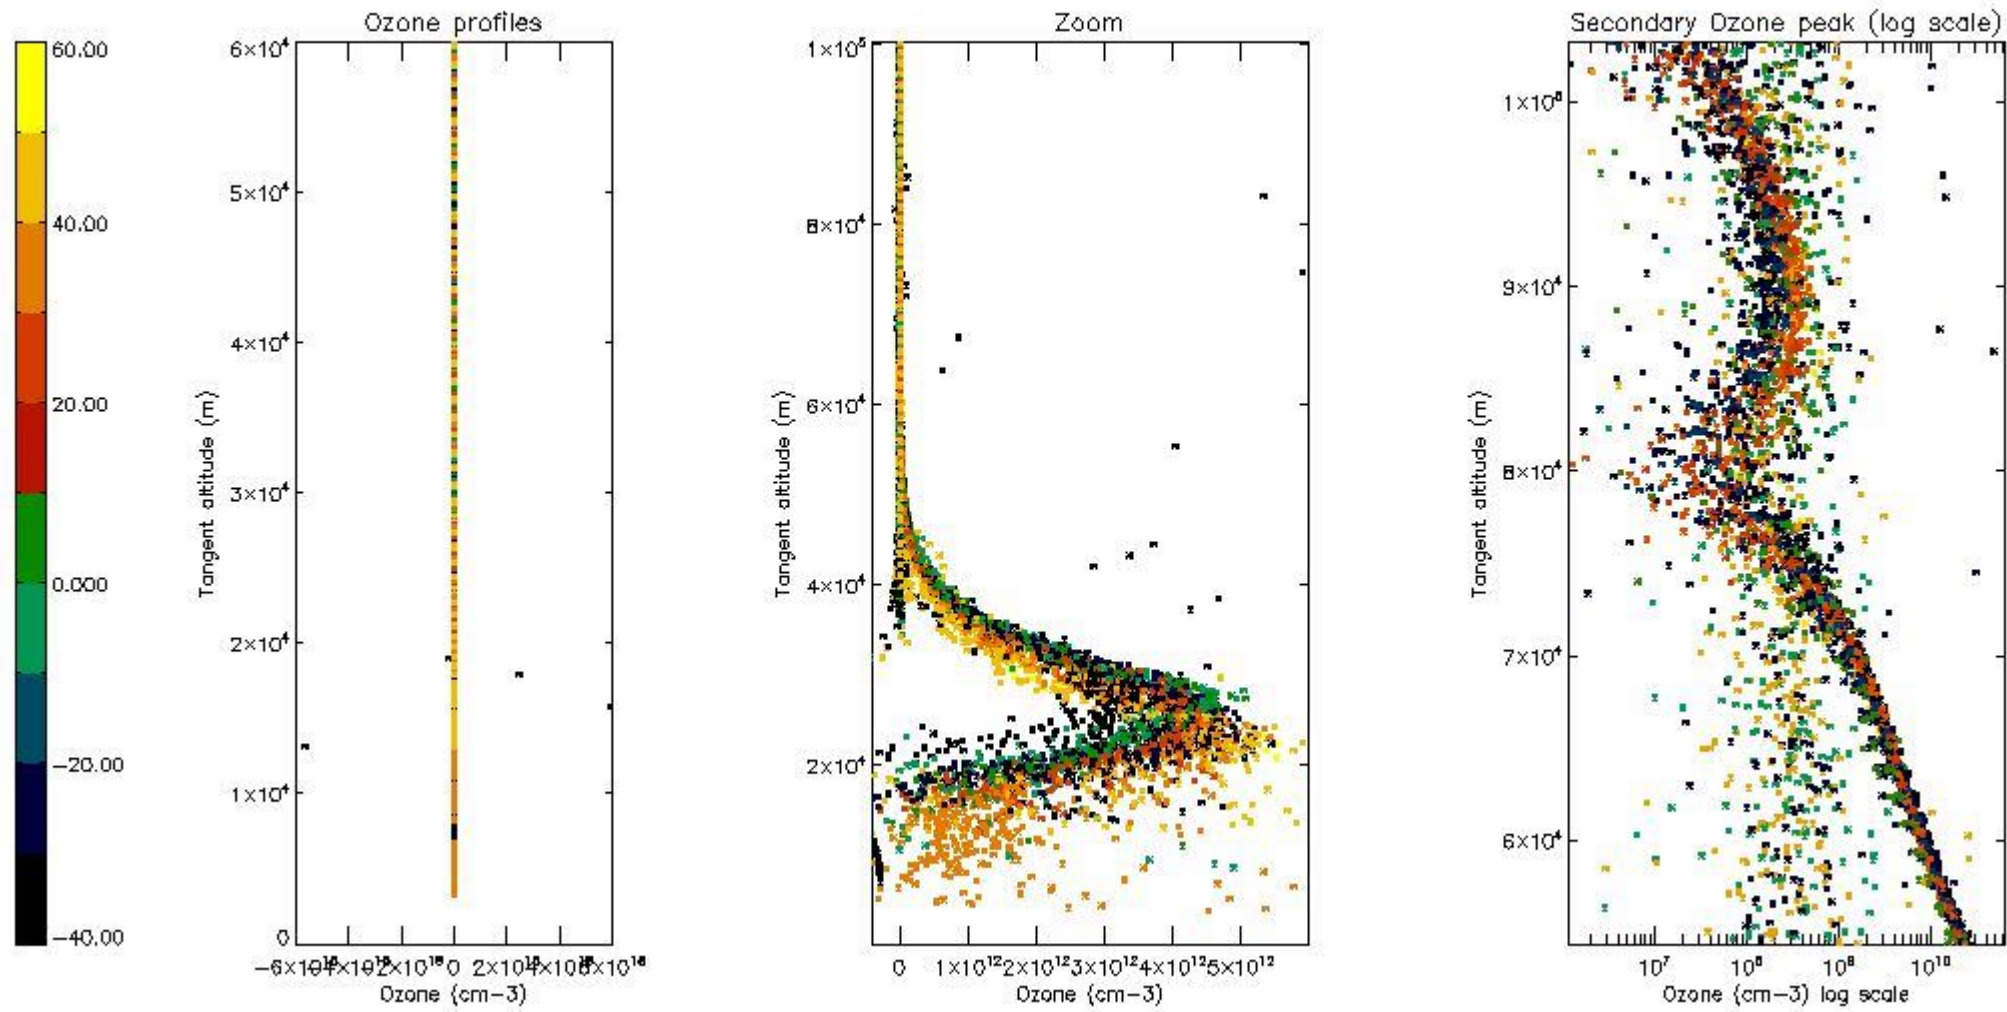

STD < 10	12
STD < 5	7

5.2 Plot ozone profiles for all STD (dark without errors)

The colorbar represents the latitude.

5.3 Plot ozone profiles where STD < 20% (dark without errors)

The colorbar represents the latitude.