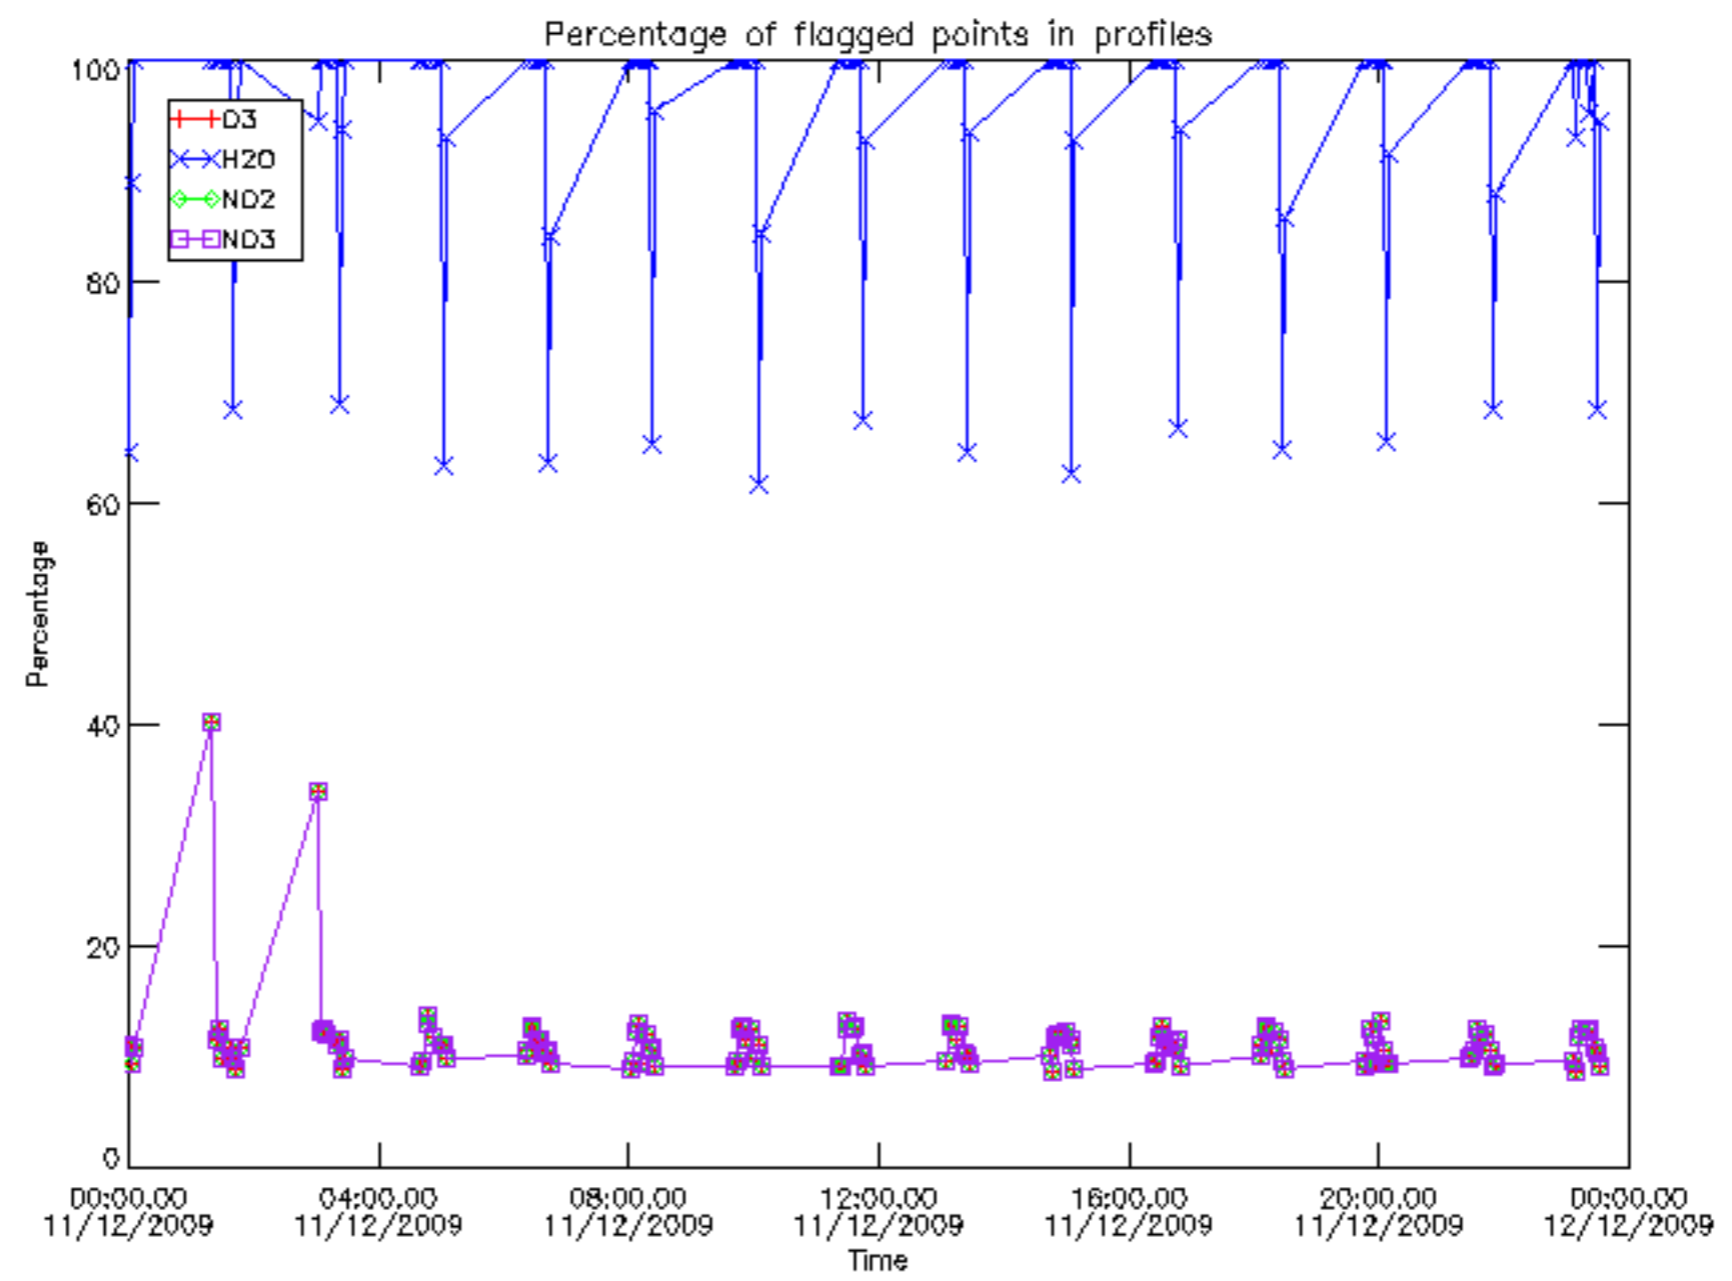

Percentage of flagged data per D3 profile

Percentage of flagged data per H2O profile