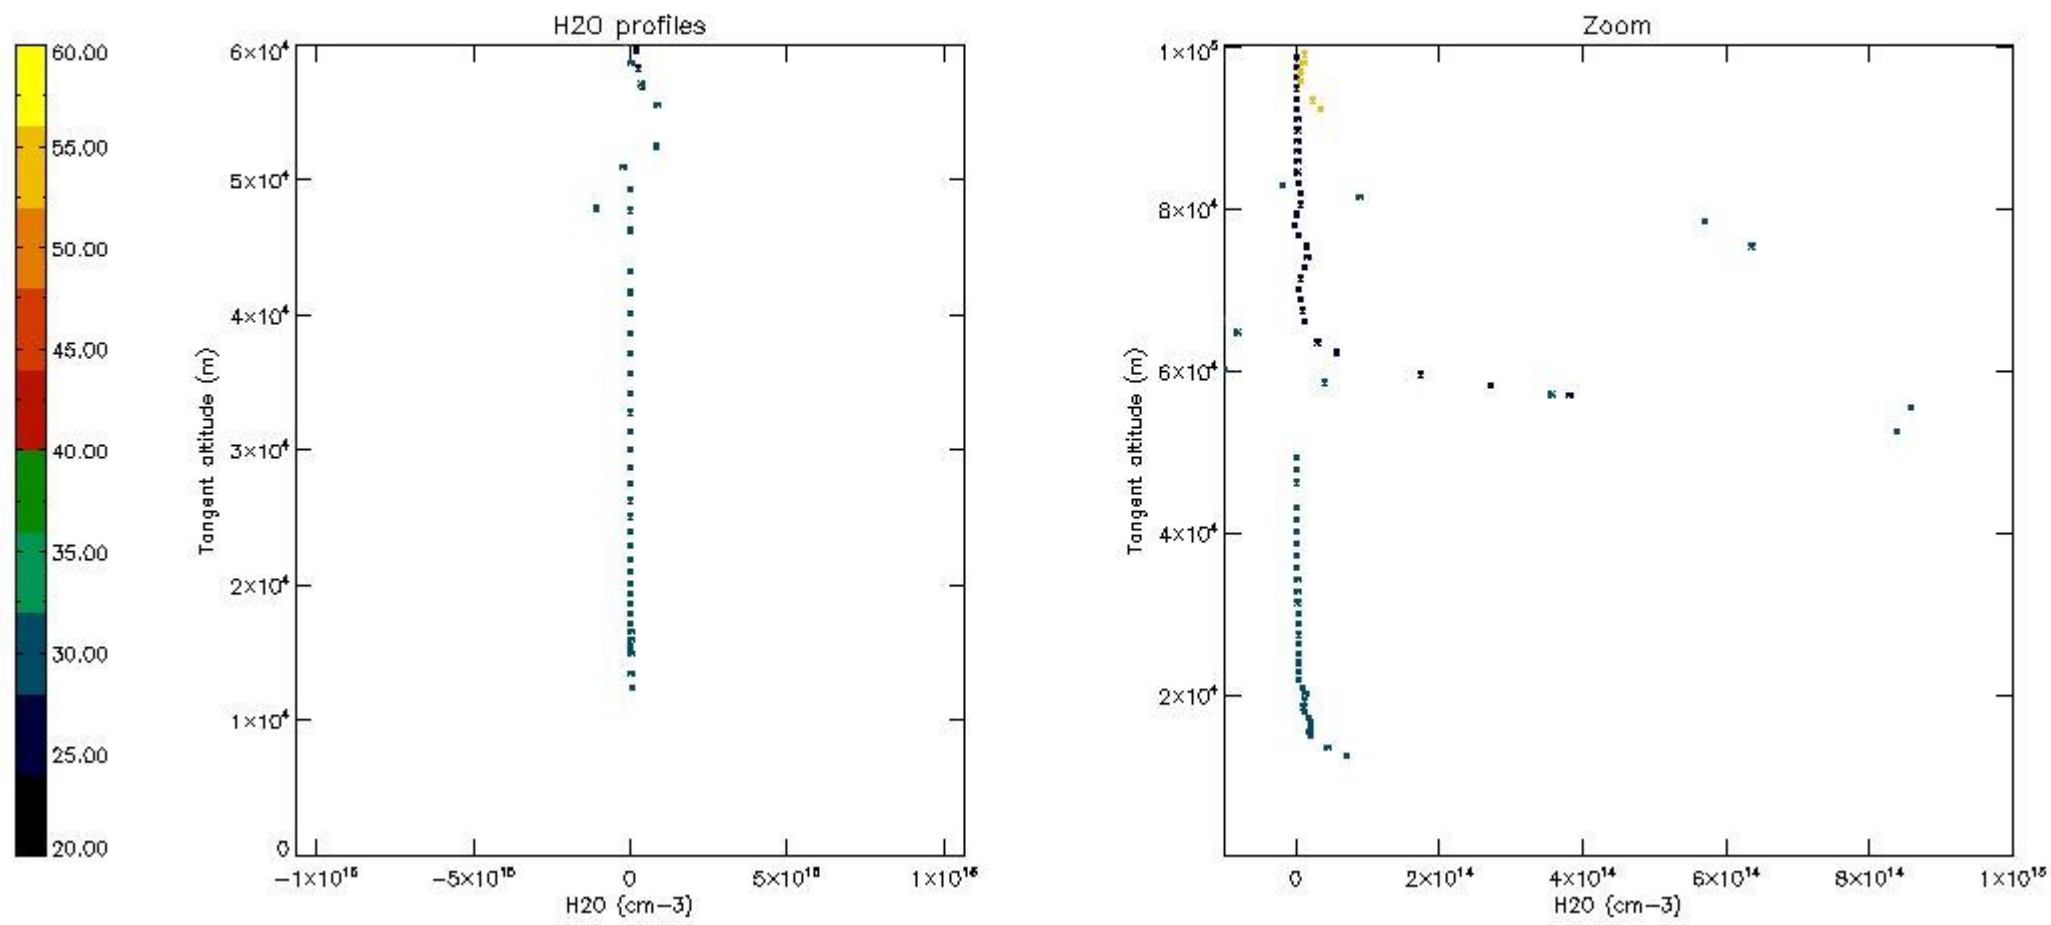

6. Auxiliary Data Files used for the production reported in section 2

The number reported in the third column indicates since which file (see list in section 2) the corresponding auxiliary file has been used. The fourth column is the date of those product files.

Type	Auxiliary Filename	Used since product	Used since product date
INST_PHYS_CHARACTERISTICS	GOM_INS_AXVIEC20091111_143220_20030716_120000_20500101_000000	1	11-DEC-2009 00:00:17
LEVEL-2_PROC_CONFIG	GOM_PR2_AXVIEC20091111_152718_20020301_000000_20500101_000000	1	11-DEC-2009 00:00:17
CROSS_SECTIONS_FILE	GOM_CRS_AXVIEC20091111_154832_20020301_000000_20500101_000000	1	11-DEC-2009 00:00:17