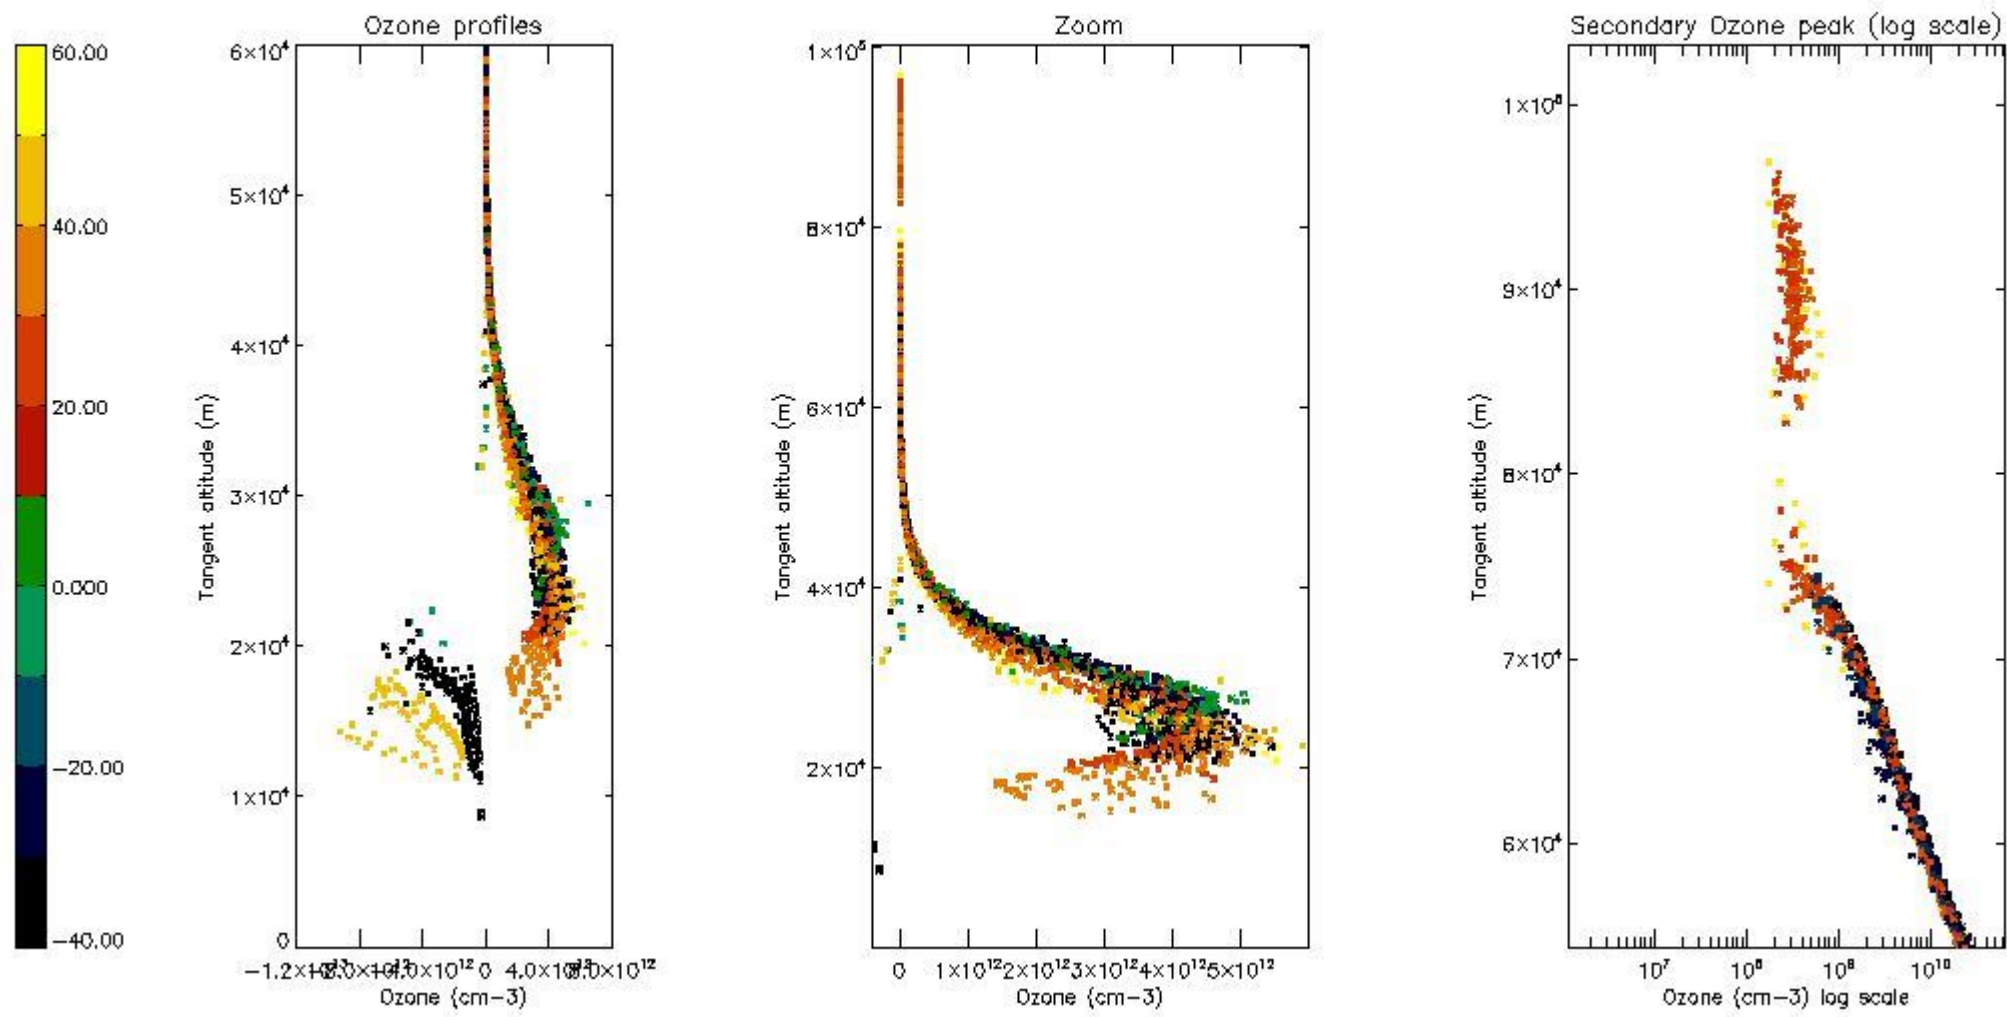

5.5 Plot ozone profiles where STD < 5% (dark without errors)

The colorbar represents the latitude.