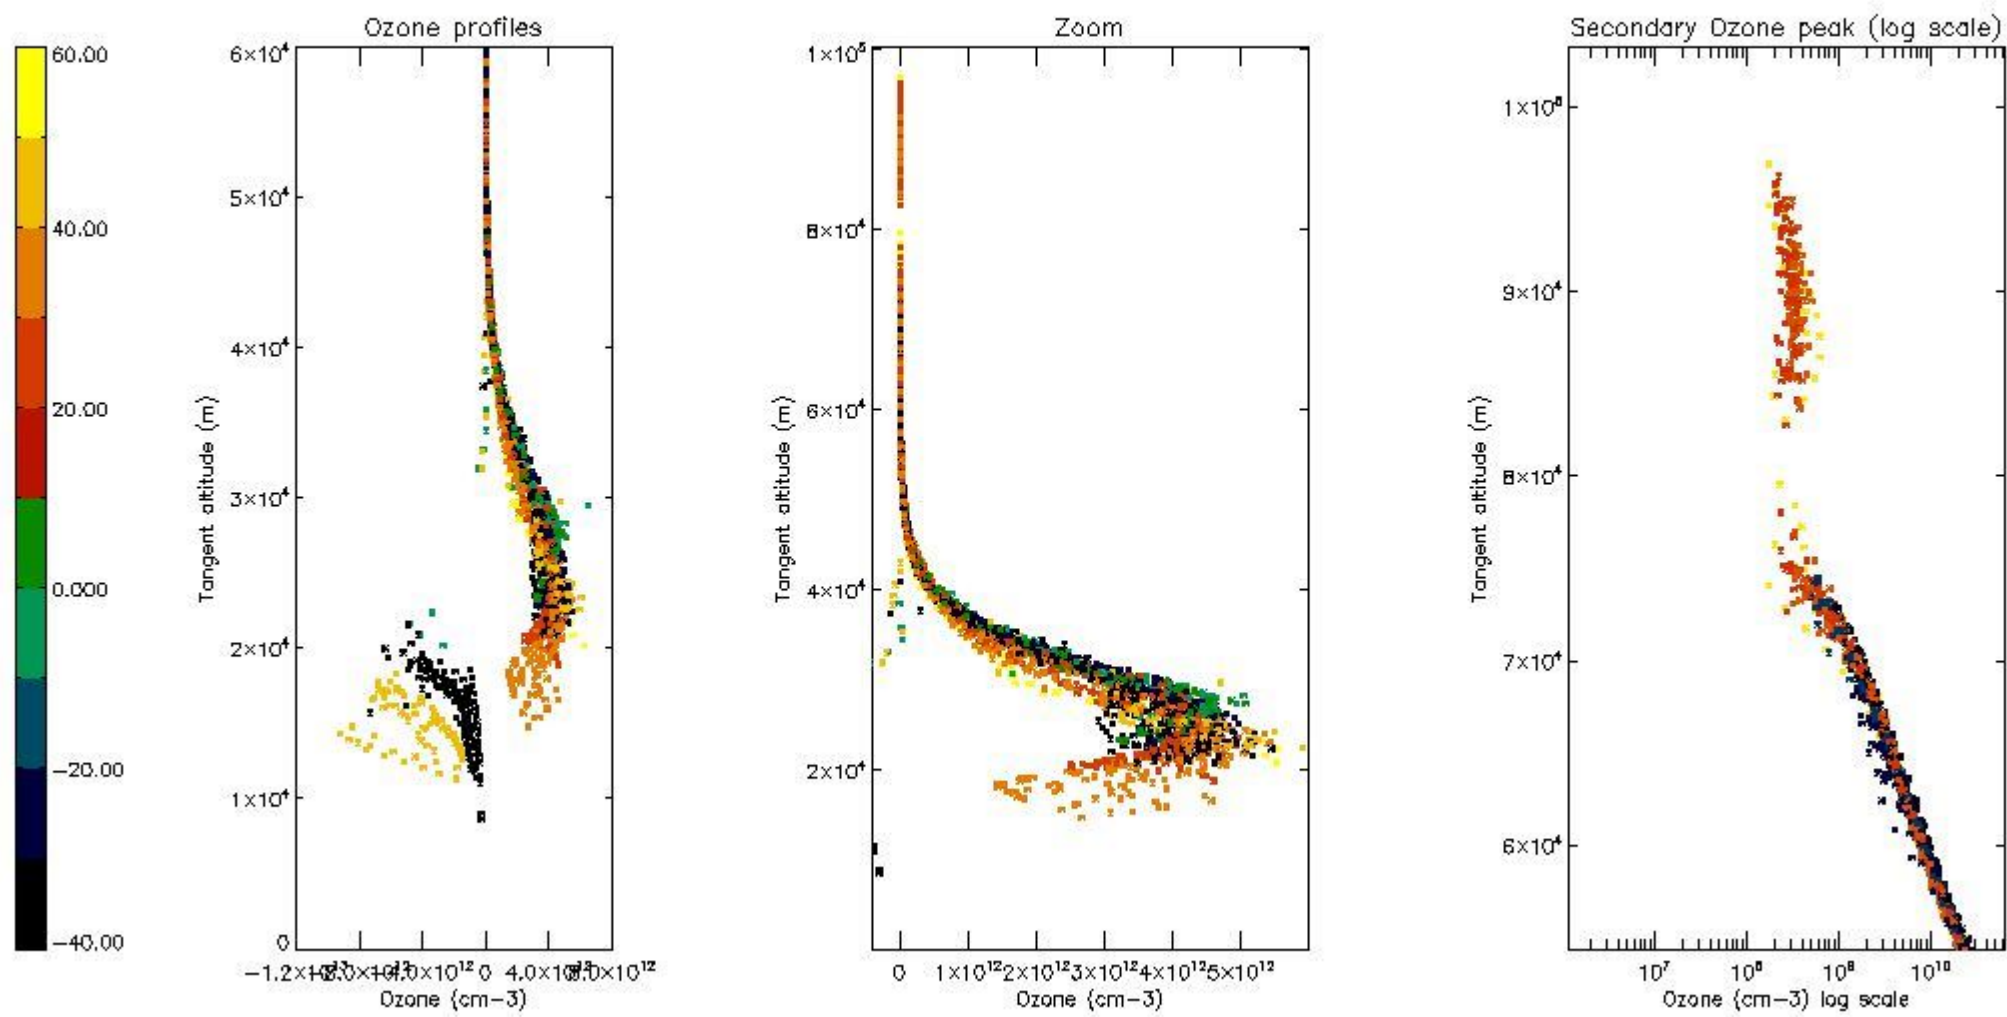

STD < 10	12
STD < 5	7

5.2 Plot ozone profiles for all STD (dark without errors)

The colorbar represents the latitude.

5.3 Plot ozone profiles where STD < 20% (dark without errors)

The colorbar represents the latitude.

5.4 Plot ozone profiles where STD < 10% (dark without errors)

The colorbar represents the latitude.

5.5 Plot ozone profiles where STD < 5% (dark without errors)

The colorbar represents the latitude.

5.6 Plot NO₂ profiles for all STD (dark without errors)

The colorbar represents the latitude.

5.7 Plot NO3 profiles for all STD (dark without errors)

The colorbar represents the latitude.

5.8 Plot H2O profiles for all STD (only for occultations of stars 1,2,3,4,13,14,16,26,63 dark without errors)