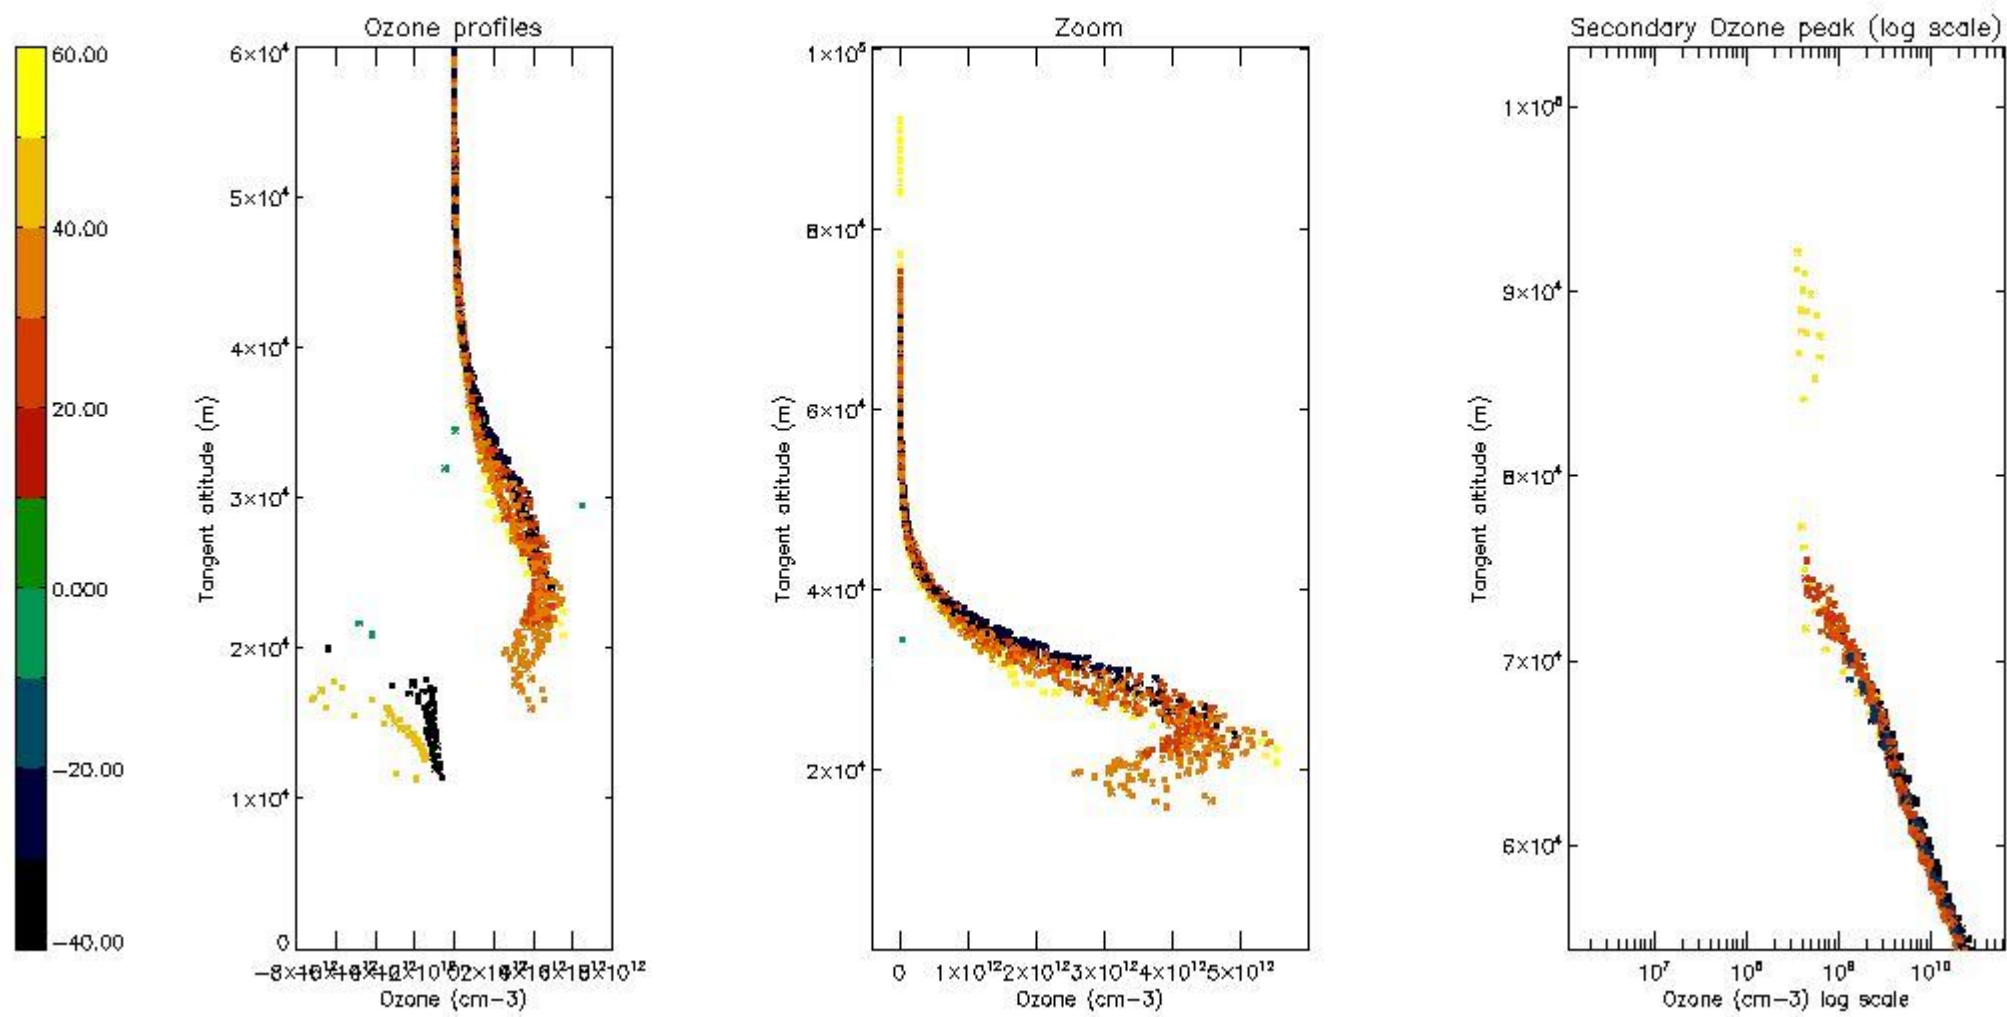

STD < 10	12
STD < 5	7

5.2 Plot ozone profiles for all STD (dark without errors)

The colorbar represents the latitude.

5.3 Plot ozone profiles where STD < 20% (dark without errors)

The colorbar represents the latitude.

5.4 Plot ozone profiles where STD < 10% (dark without errors)

The colorbar represents the latitude.

5.5 Plot ozone profiles where STD < 5% (dark without errors)

The colorbar represents the latitude.

5.6 Plot NO₂ profiles for all STD (dark without errors)

The colorbar represents the latitude.

5.7 Plot NO3 profiles for all STD (dark without errors)

The colorbar represents the latitude.

5.8 Plot H2O profiles for all STD (only for occultations of stars 1,2,3,4,13,14,16,26,63 dark without errors)