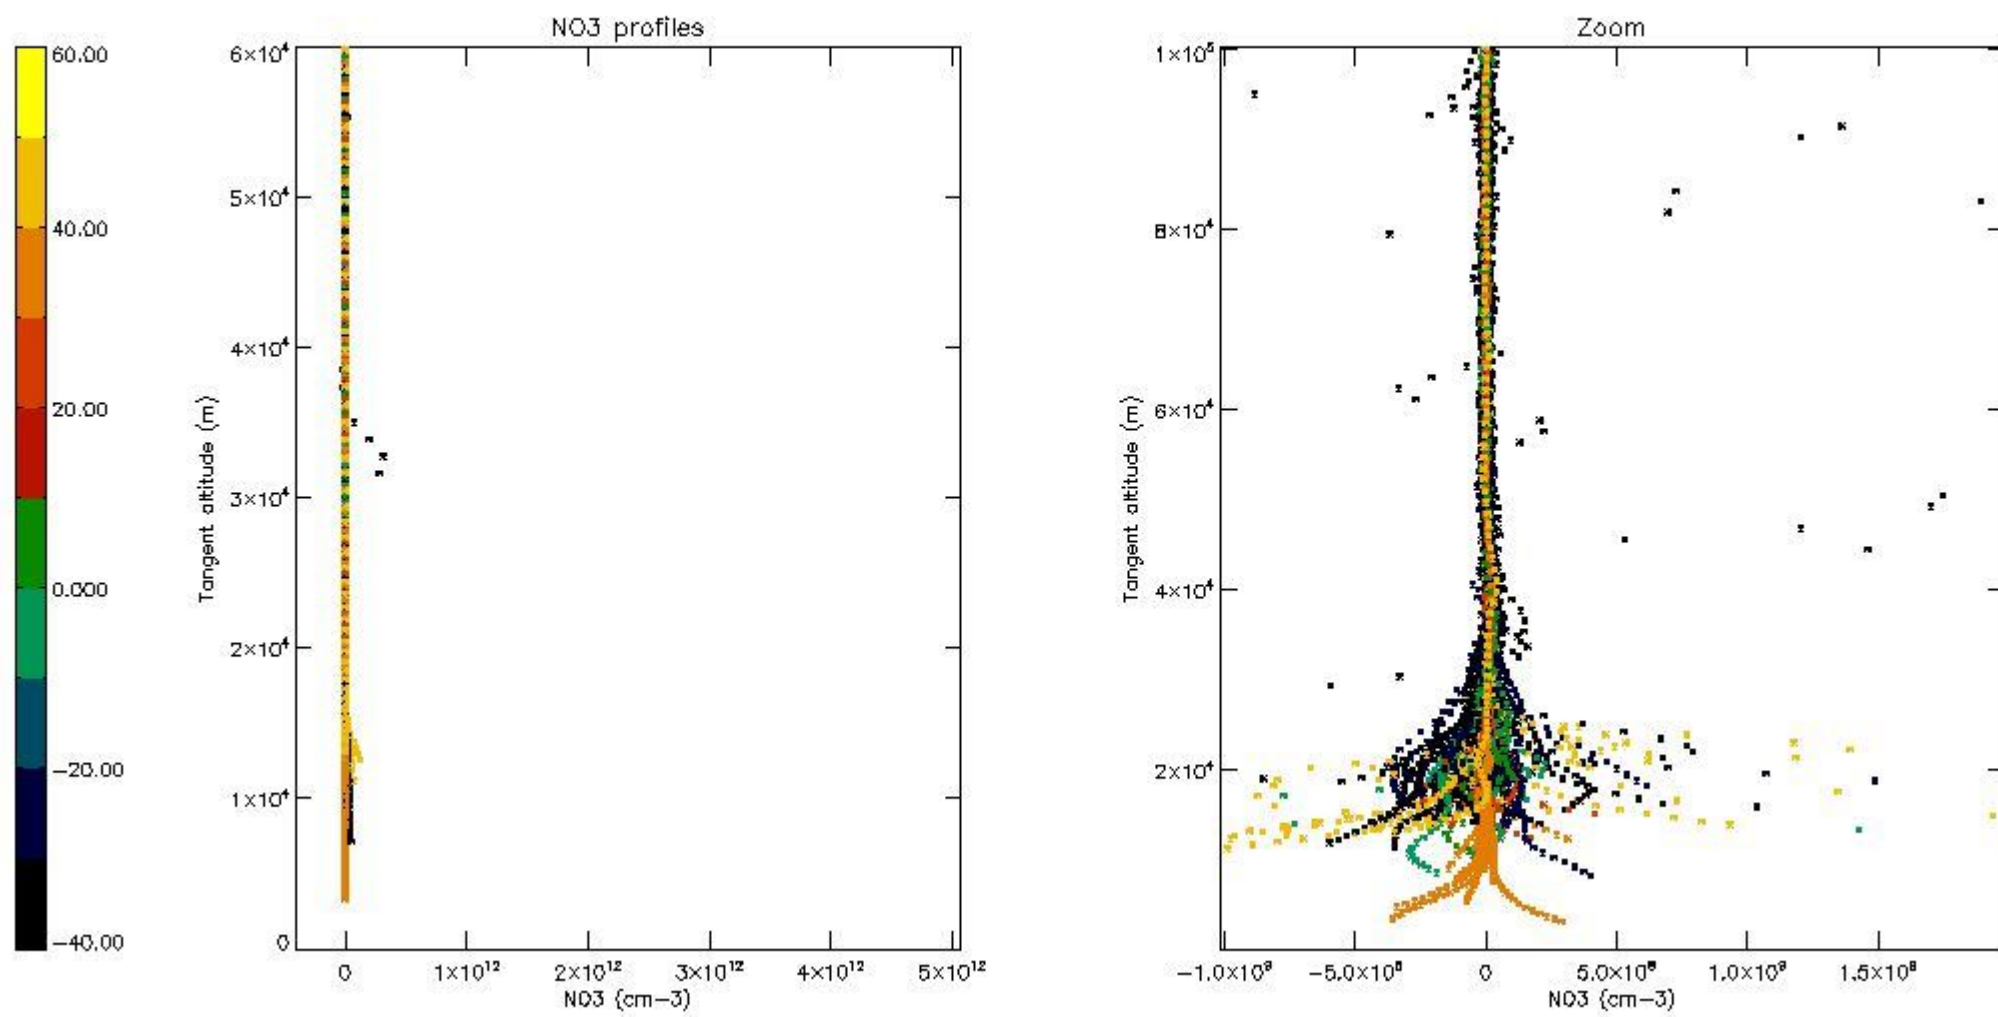

5.4 Plot ozone profiles where STD < 10% (dark without errors)

The colorbar represents the latitude.

5.5 Plot ozone profiles where STD < 5% (dark without errors)

The colorbar represents the latitude.

5.6 Plot NO₂ profiles for all STD (dark without errors)

The colorbar represents the latitude.

5.7 Plot NO3 profiles for all STD (dark without errors)

The colorbar represents the latitude.

5.8 Plot H2O profiles for all STD (only for occultations of stars 1,2,3,4,13,14,16,26,63 dark without errors)