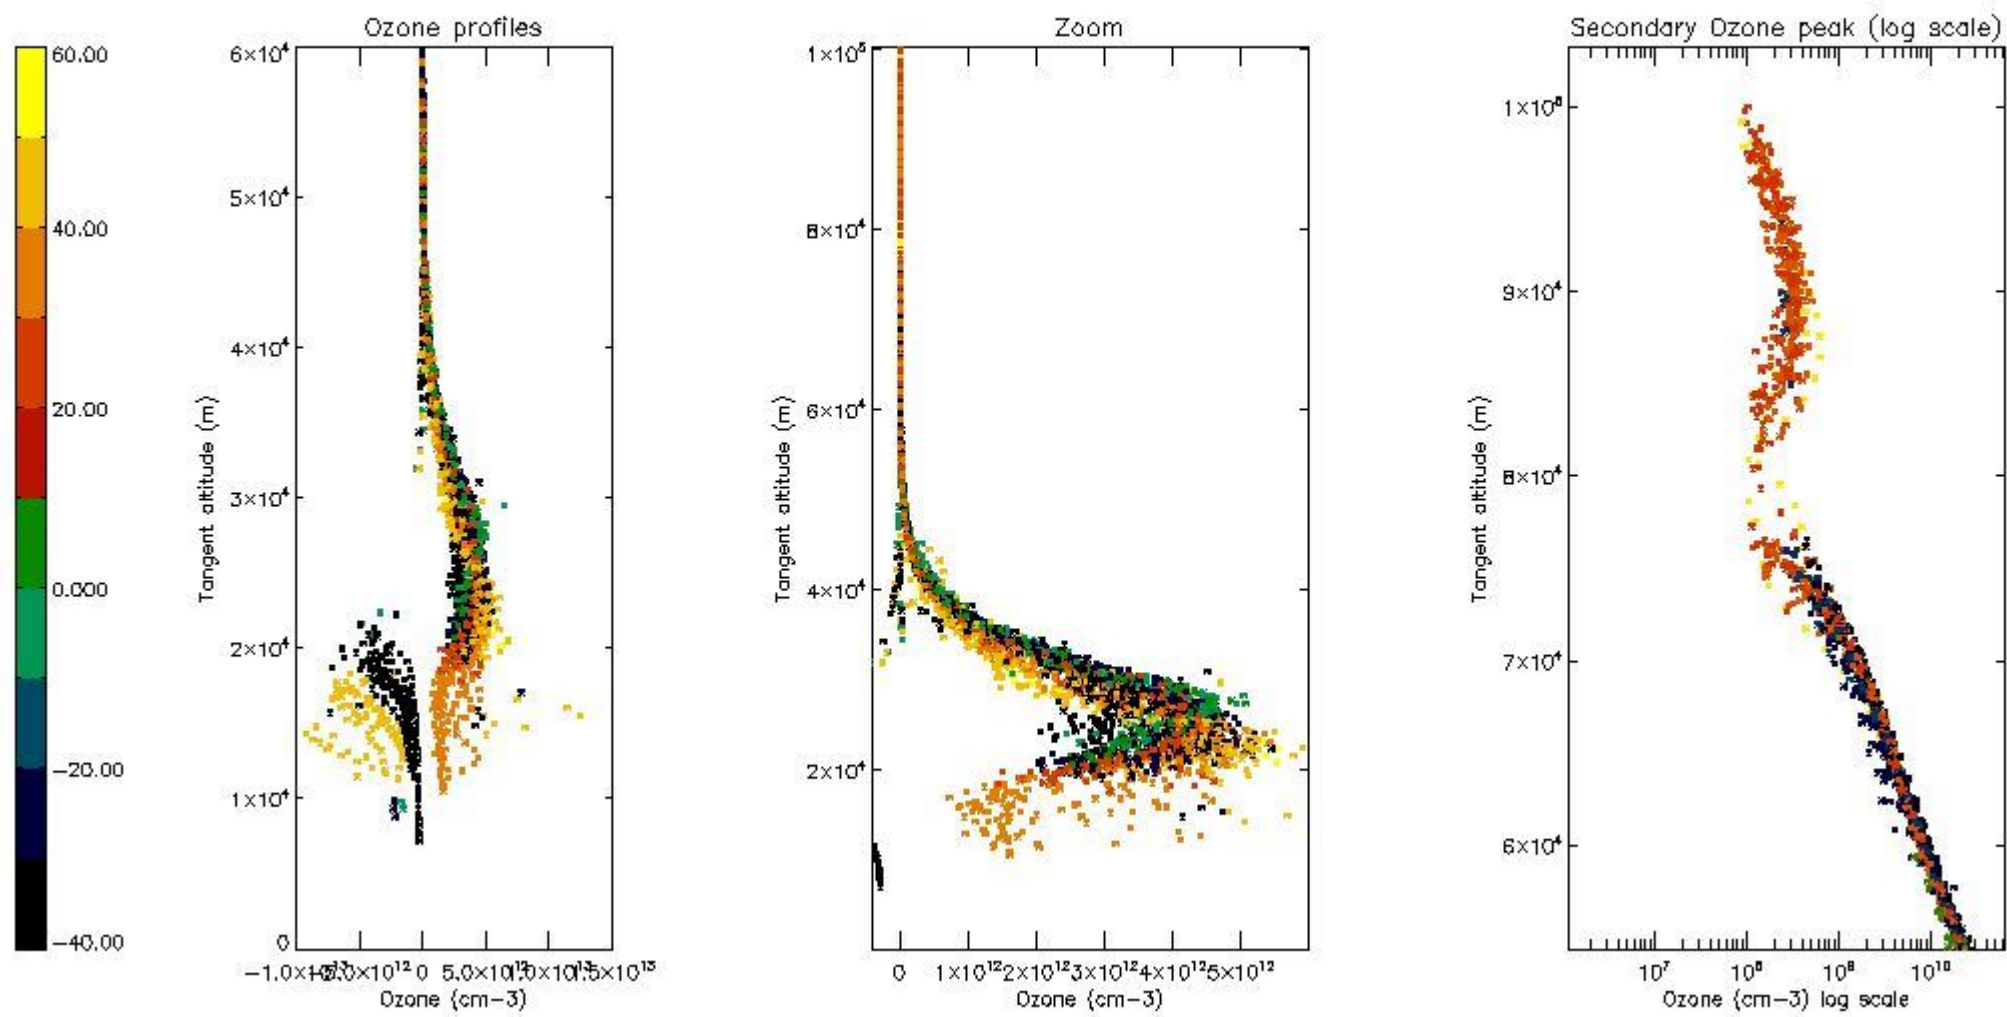

STD < 10	12
STD < 5	7

5.2 Plot ozone profiles for all STD (dark without errors)

The colorbar represents the latitude.

5.3 Plot ozone profiles where STD < 20% (dark without errors)

The colorbar represents the latitude.