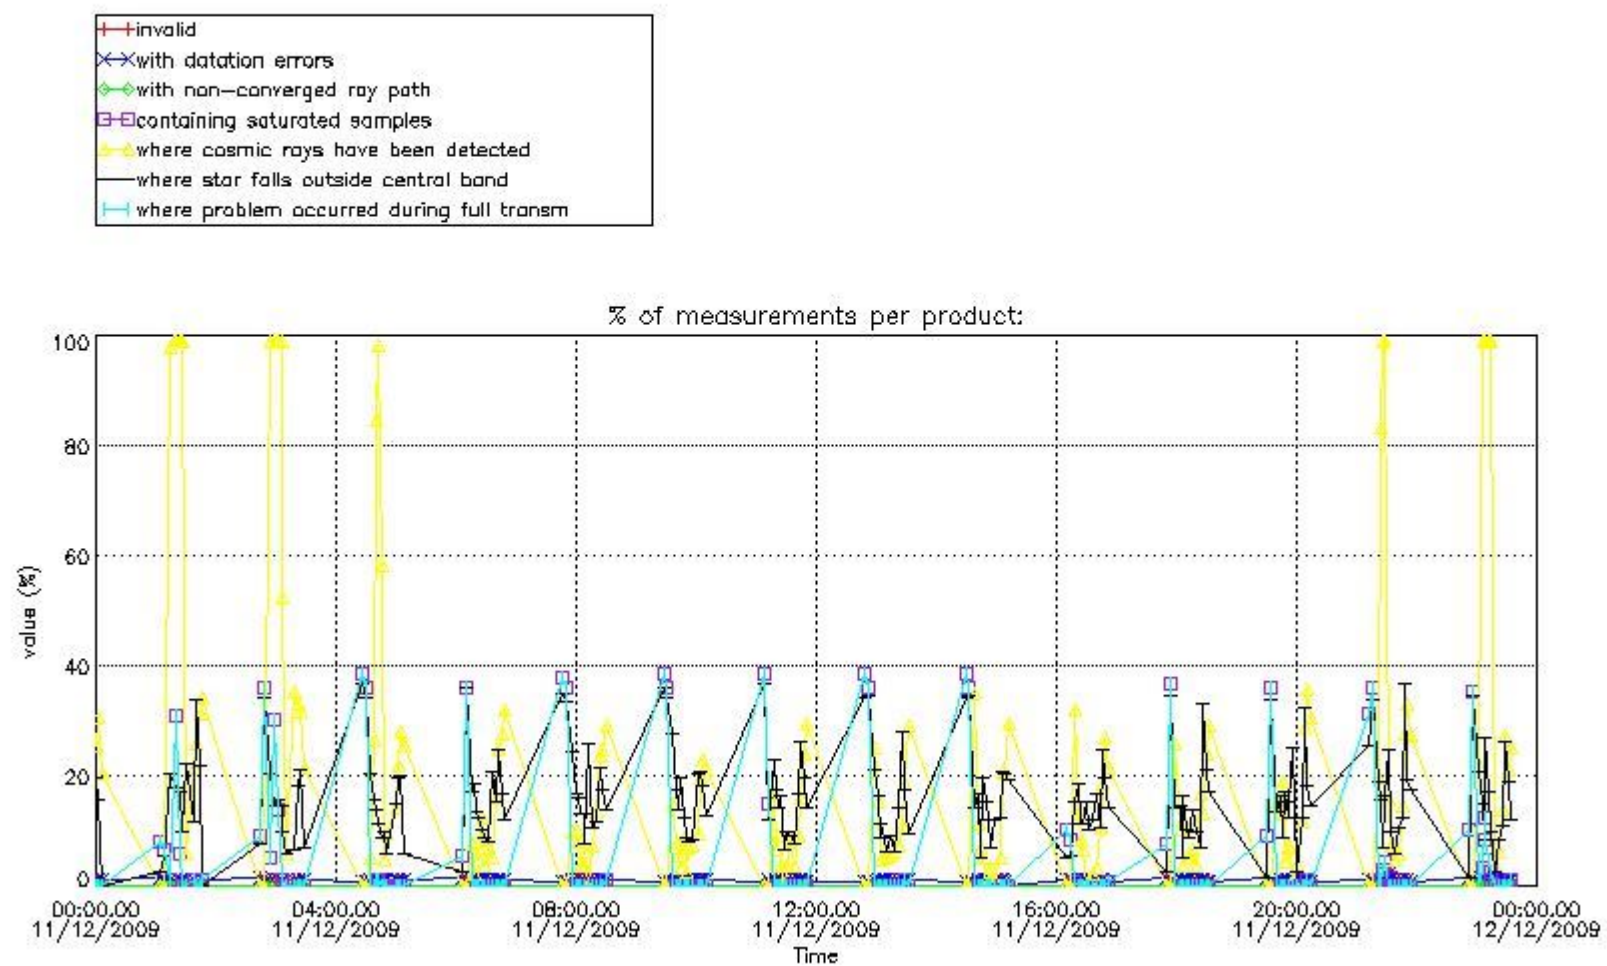

4.1.2 Plot level 1 quality information per product (time dependant): ENVI SAT DESCENDING passes