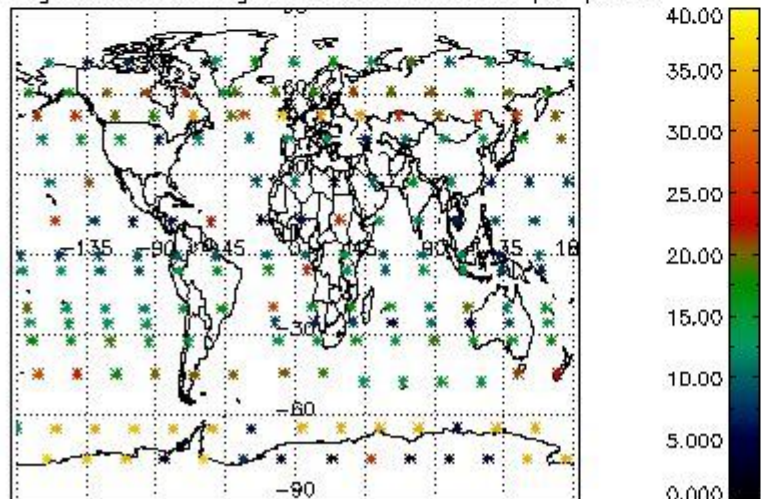

Percentage of star falling outside central band per profile