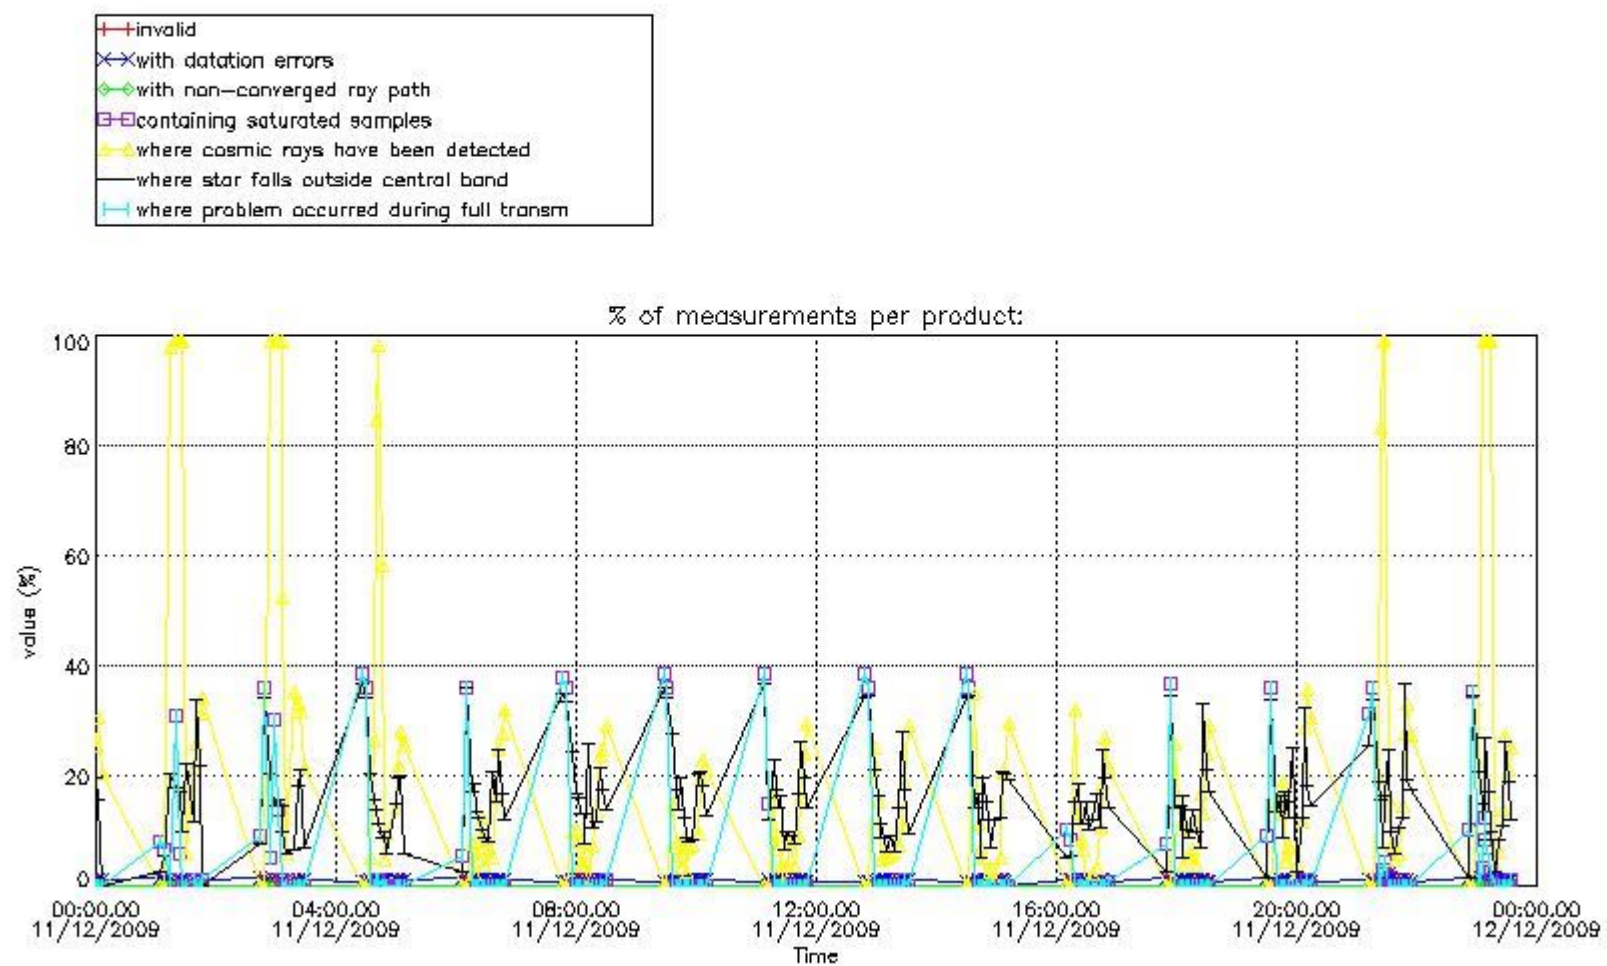

3.1 Plot quality information per product (time dependant)

3.2 Plot quality information per product (world map)

Percentage of flagged data per O3 profile

Percentage of flagged data per H2O profile

Percentage of flagged data per NO2 profile

Percentage of flagged data per NO3 profile

4. Level 1 quality information per product

In this section it is plotted some information contained in the Quality Summary data set of the level 2 products that comes from the level 1b processing. Products without errors (error flag in the MPH set to "0") are used.

4.1 Plot quality information per product (time dependant) coming from level 1b processing

4.1.1 Plot level 1 quality information per product (time dependant): ENVISAT ASCENDING passes

4.1.2 Plot level 1 quality information per product (time dependant): ENVISAT DESCENDING passes