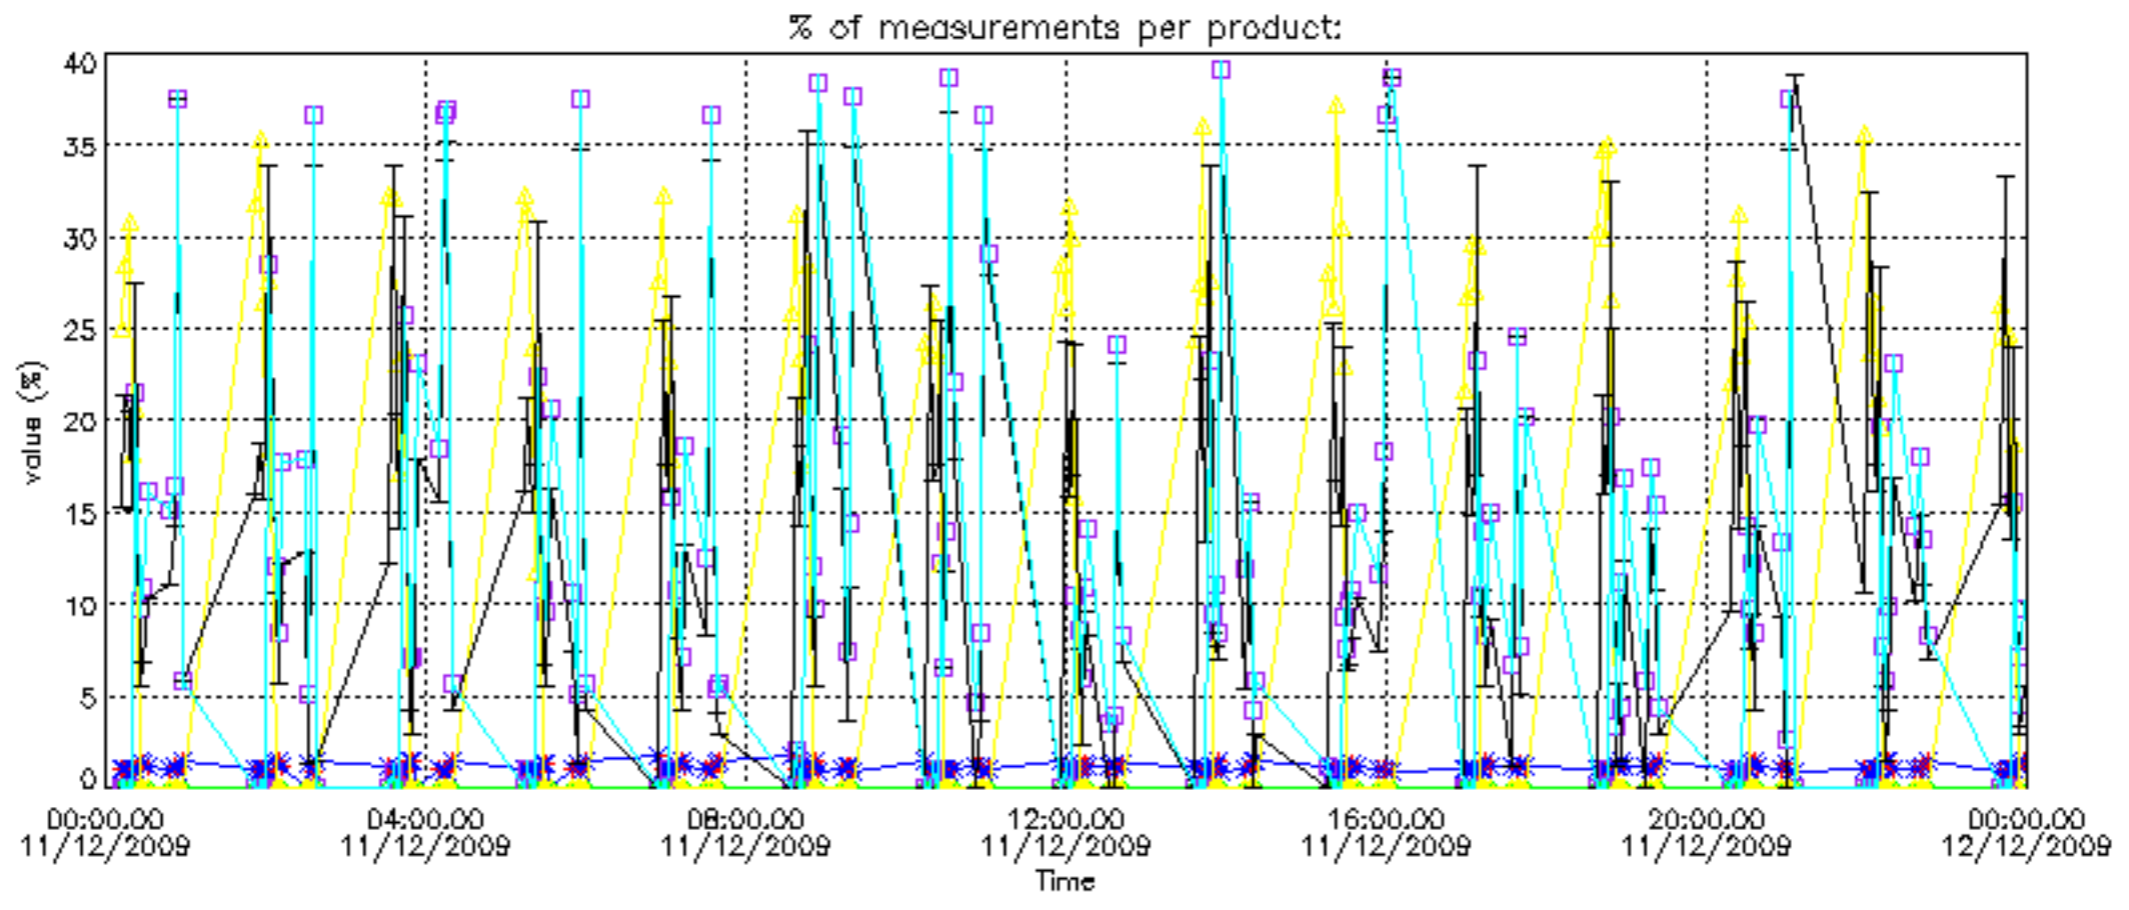

Percentage of cosmic ray hits per profile

Percentage of datation errors per profile