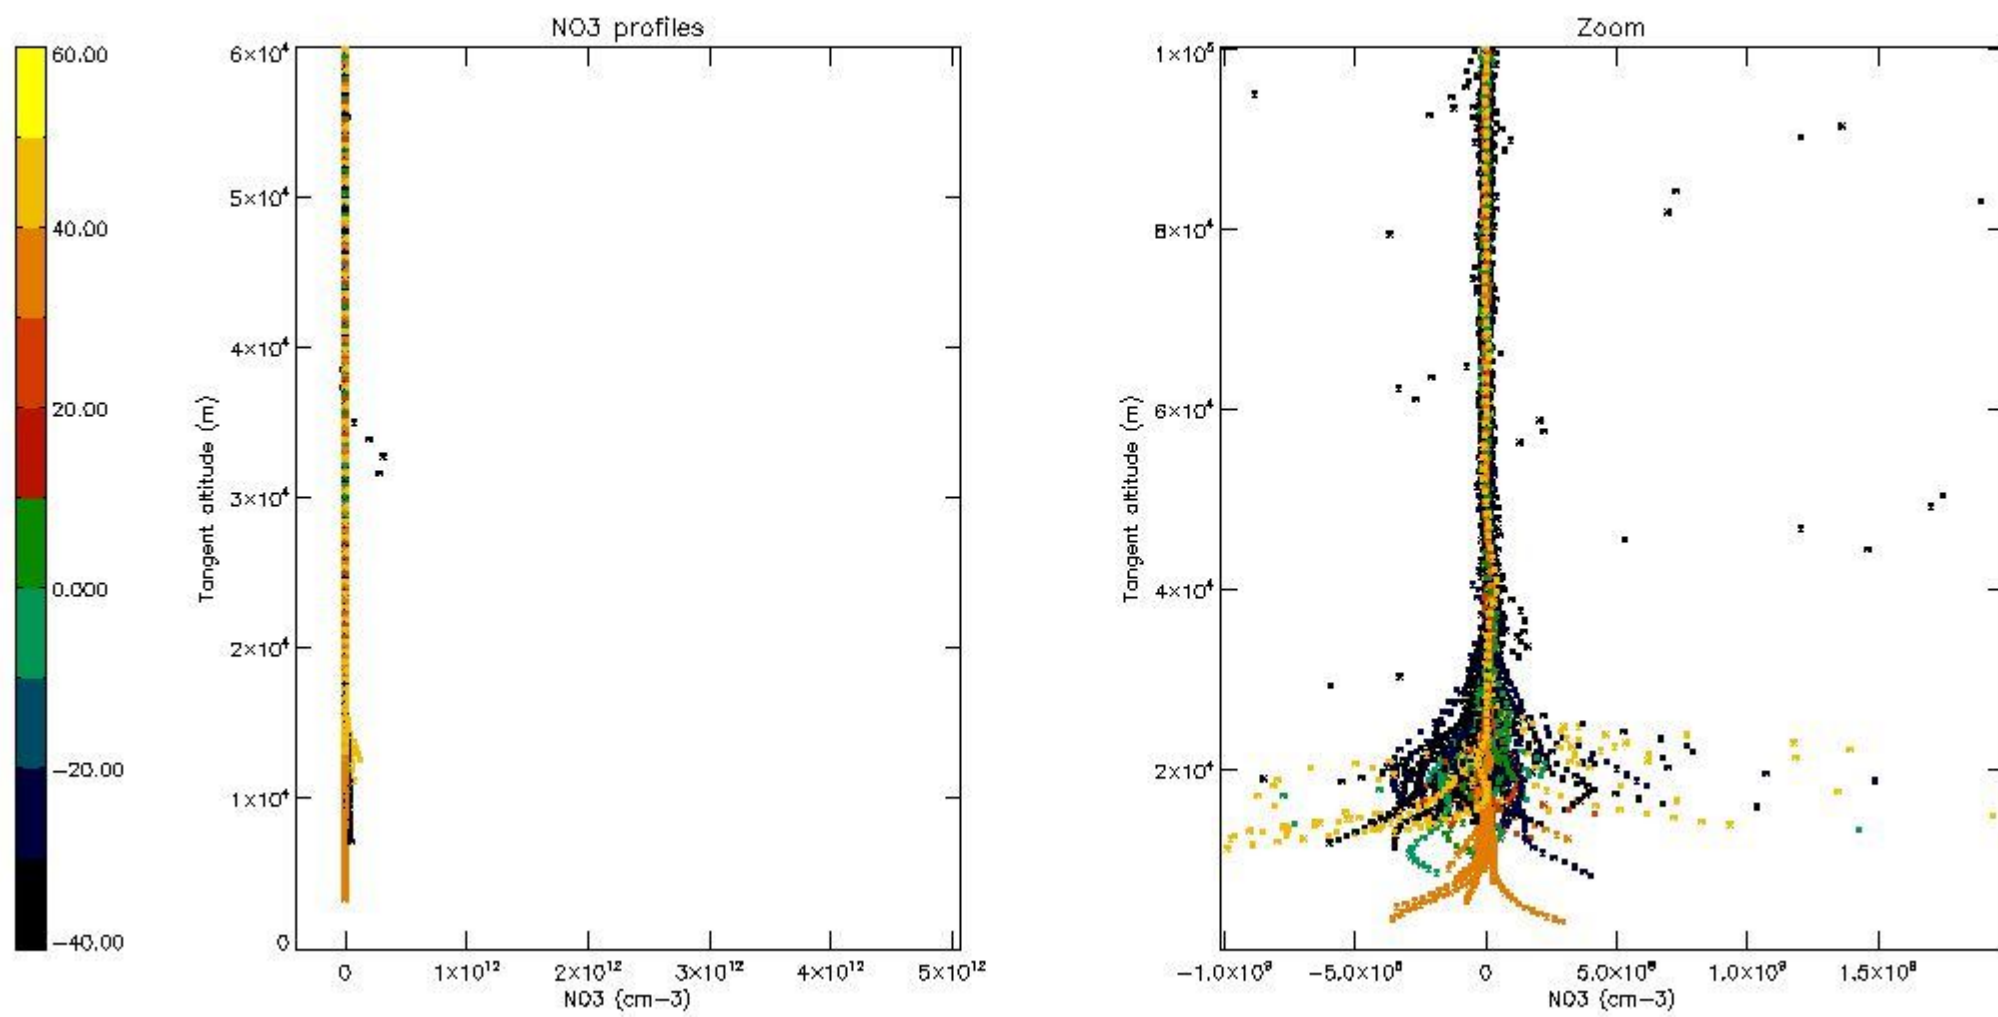

5.8 Plot H2O profiles for all STD (only for occultations of stars 1,2,3,4,13,14,16,26,63 dark without errors)

The colorbar represents the latitude.