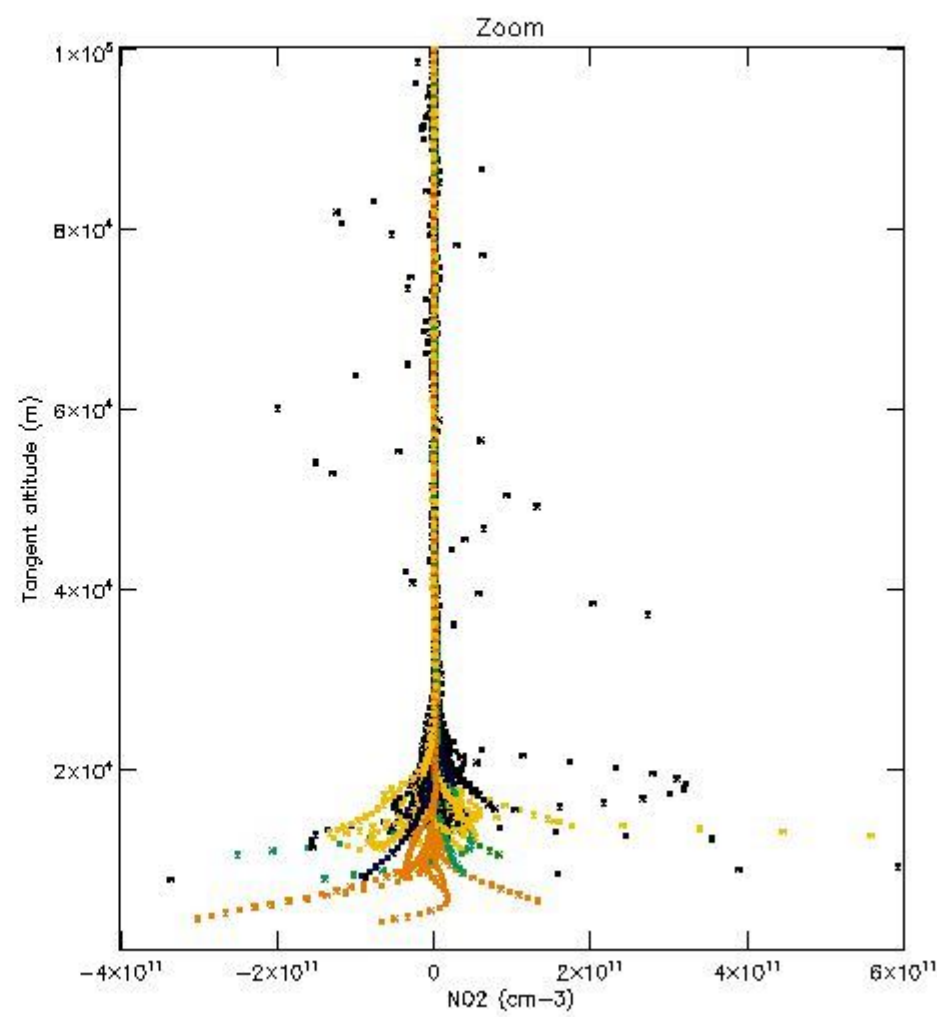

STD < 10	12
STD < 5	7

5.2 Plot ozone profiles for all STD (dark without errors)

The colorbar represents the latitude.

5.3 Plot ozone profiles where STD < 20% (dark without errors)

The colorbar represents the latitude.

5.4 Plot ozone profiles where STD < 10% (dark without errors)

The colorbar represents the latitude.

5.5 Plot ozone profiles where STD < 5% (dark without errors)

The colorbar represents the latitude.

5.6 Plot NO₂ profiles for all STD (dark without errors)

The colorbar represents the latitude.

5.7 Plot NO3 profiles for all STD (dark without errors)

The colorbar represents the latitude.

5.8 Plot H2O profiles for all STD (only for occultations of stars 1,2,3,4,13,14,16,26,63 dark without errors)