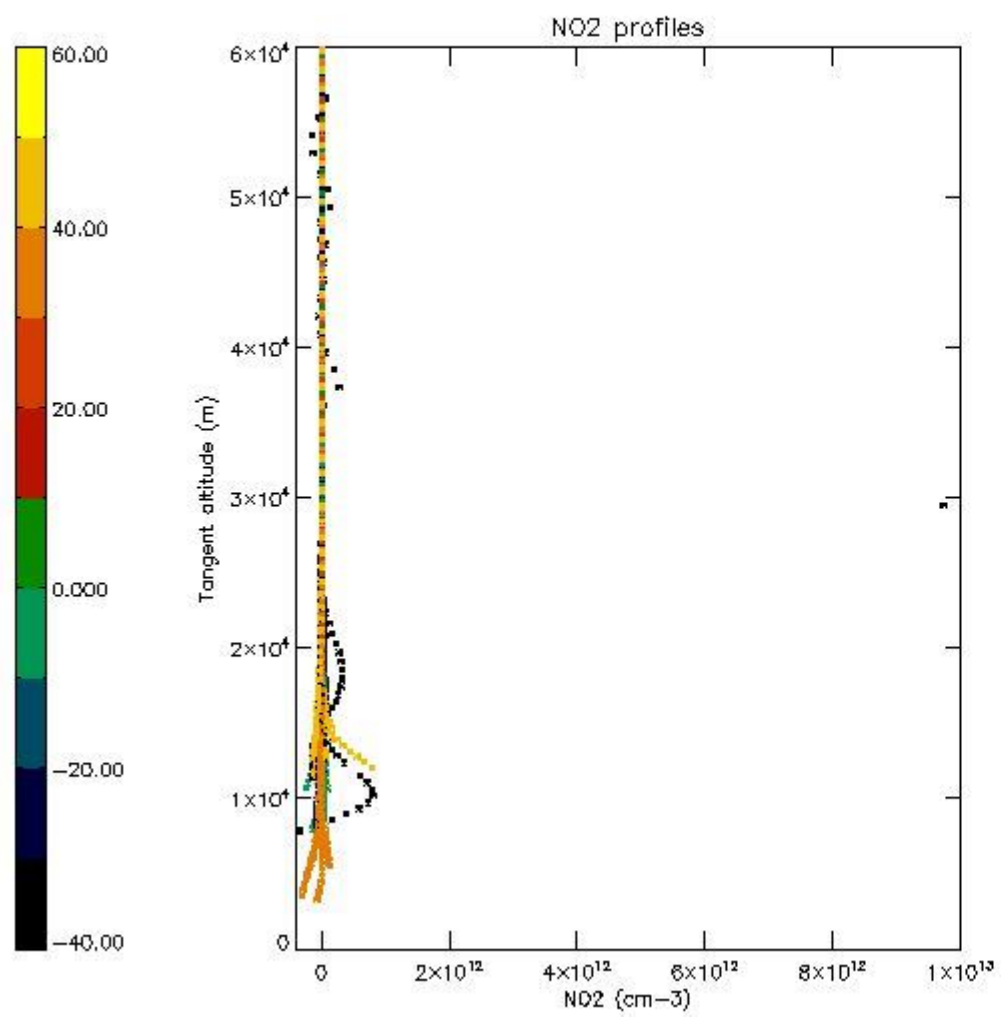

5.4 Plot ozone profiles where STD < 10% (dark without errors)

The colorbar represents the latitude.

5.5 Plot ozone profiles where STD < 5% (dark without errors)

The colorbar represents the latitude.

5.6 Plot NO₂ profiles for all STD (dark without errors)

The colorbar represents the latitude.

5.7 Plot NO3 profiles for all STD (dark without errors)

The colorbar represents the latitude.

5.8 Plot H2O profiles for all STD (only for occultations of stars 1,2,3,4,13,14,16,26,63 dark without errors)