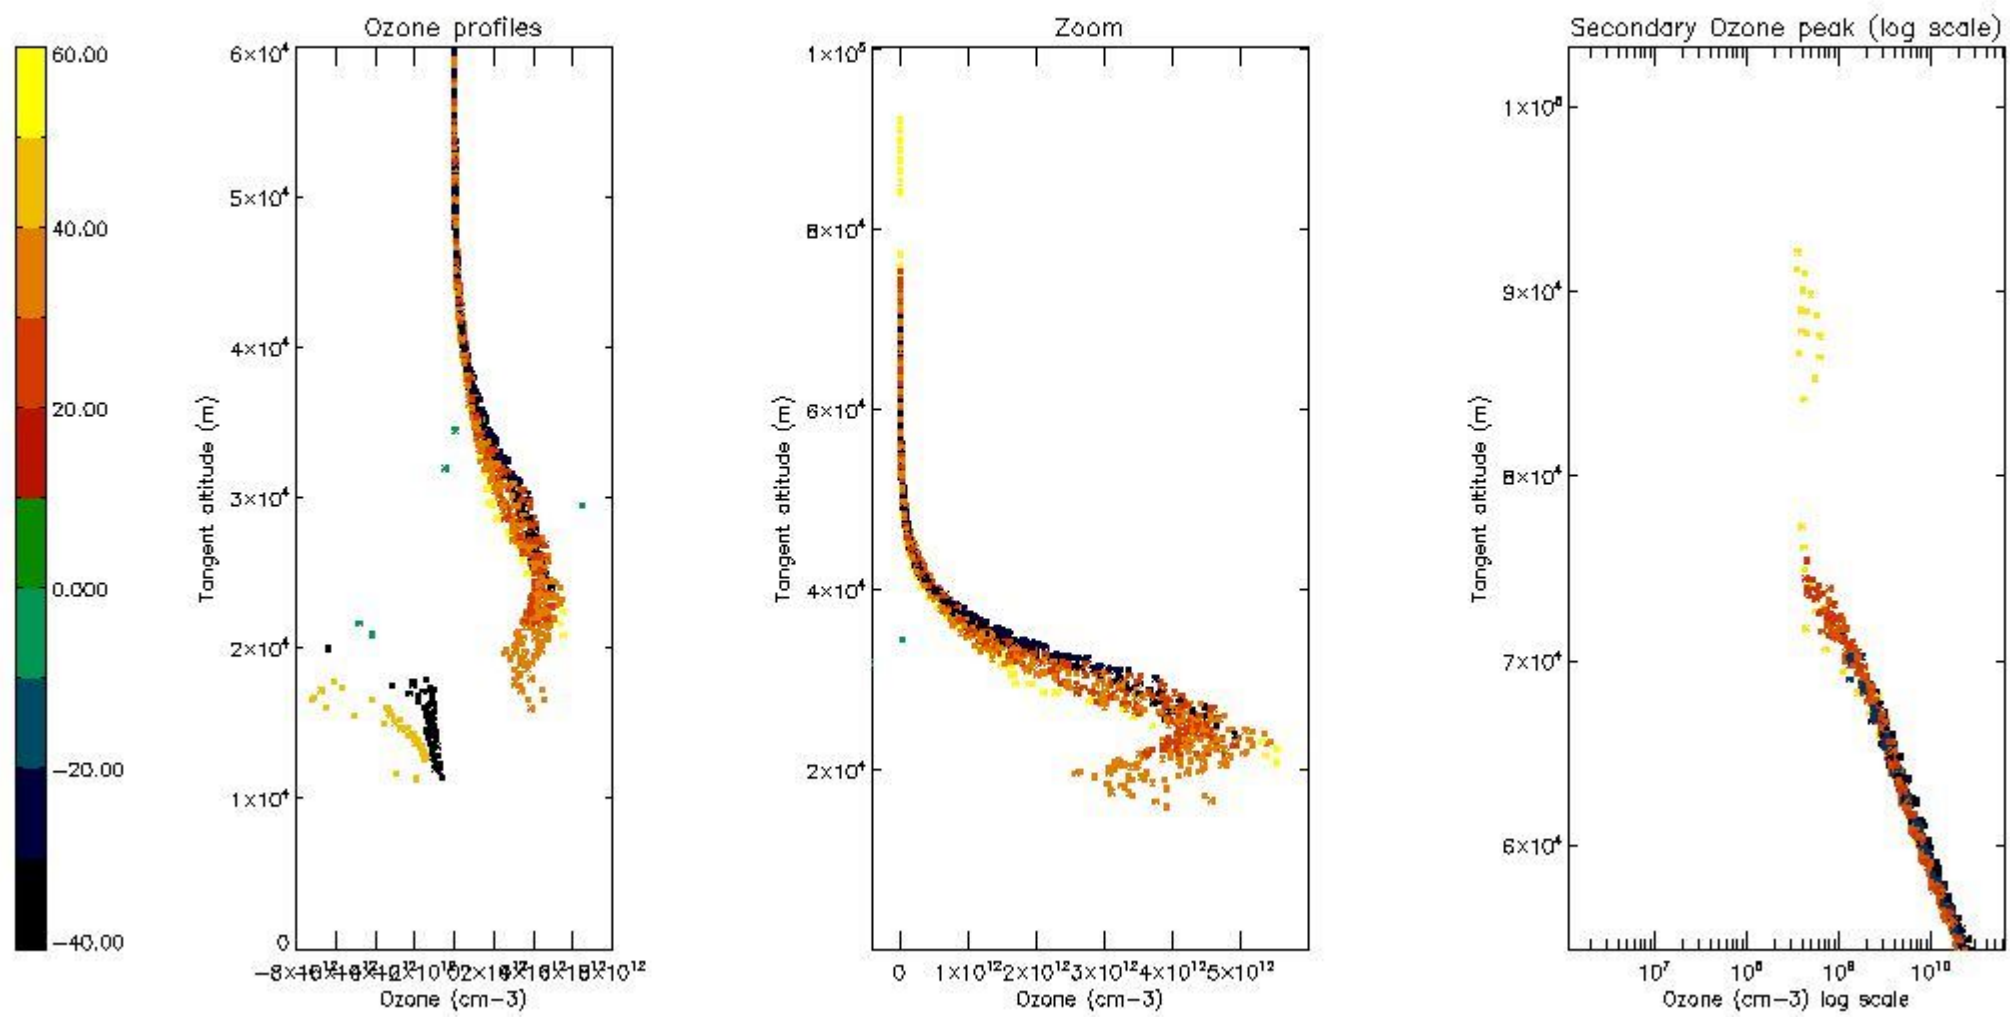

5.6 Plot NO₂ profiles for all STD (dark without errors)

The colorbar represents the latitude.