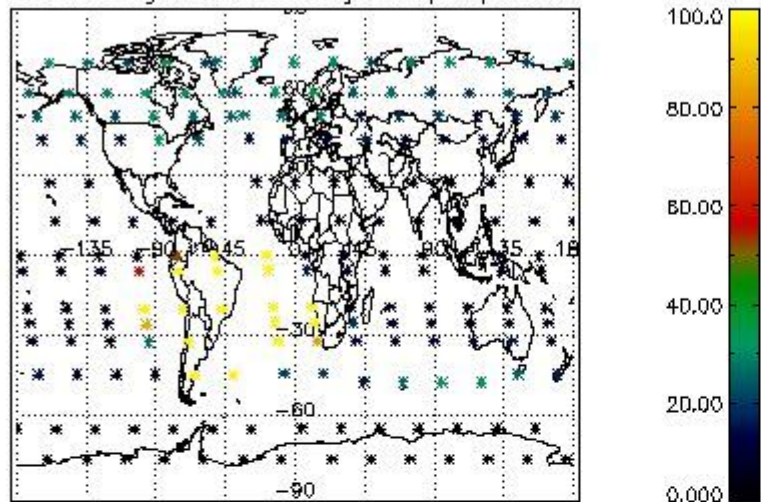

4.1 Plot quality information per product (time dependant) coming from level 1b processing

4.1.1 Plot level 1 quality information per product (time dependant): ENVISAT ASCENDING passes

4.1.2 Plot level 1 quality information per product (time dependant): ENVISAT DESCENDING passes

4.2 Plot quality information per product coming from level 1b processing (world map)

4.2.1 Plot level 1 quality information per product (world map): ENVISAT ASCENDING passes

Percentage of cosmic ray hits per profile