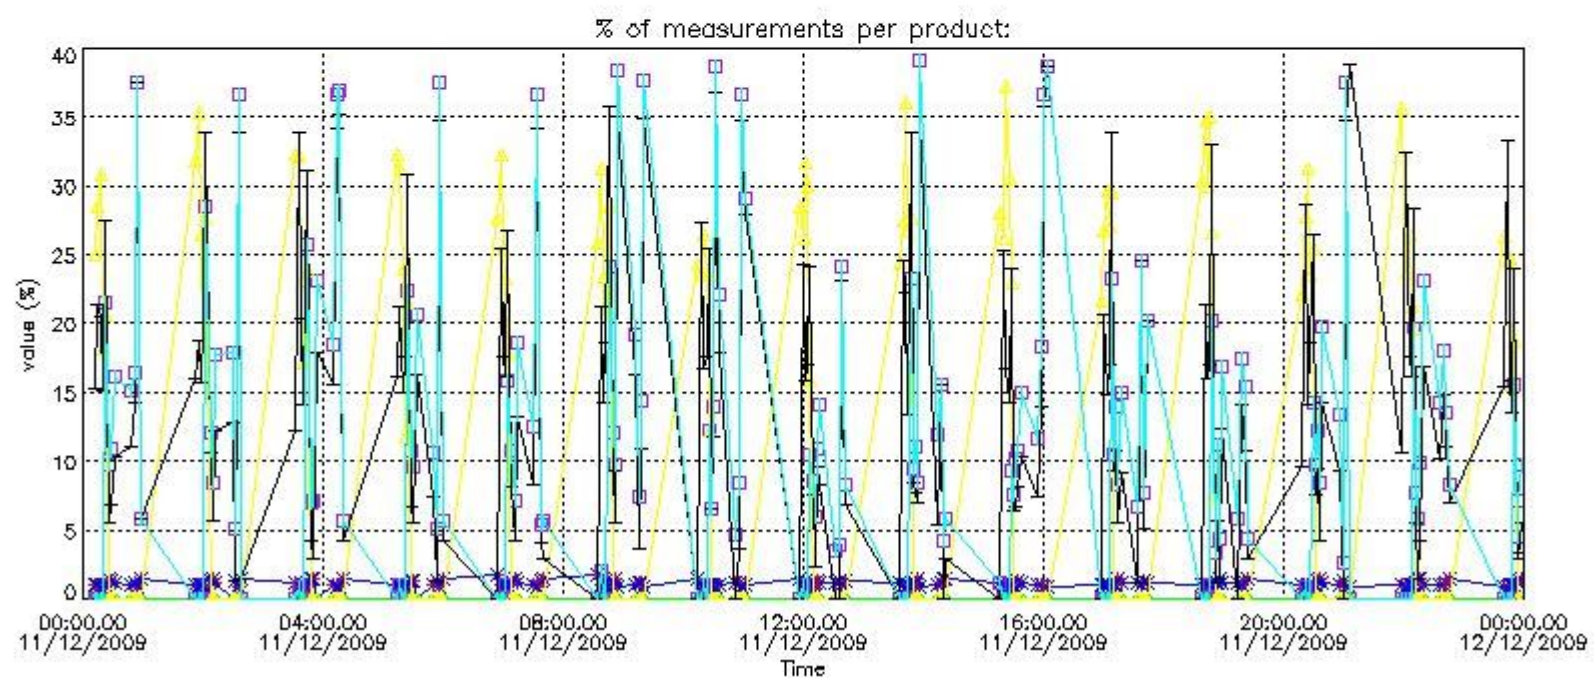

4.2 Plot quality information per product coming from level 1b processing (world map)

4.2.1 Plot level 1 quality information per product (world map): ENVISAT ASCENDING passes