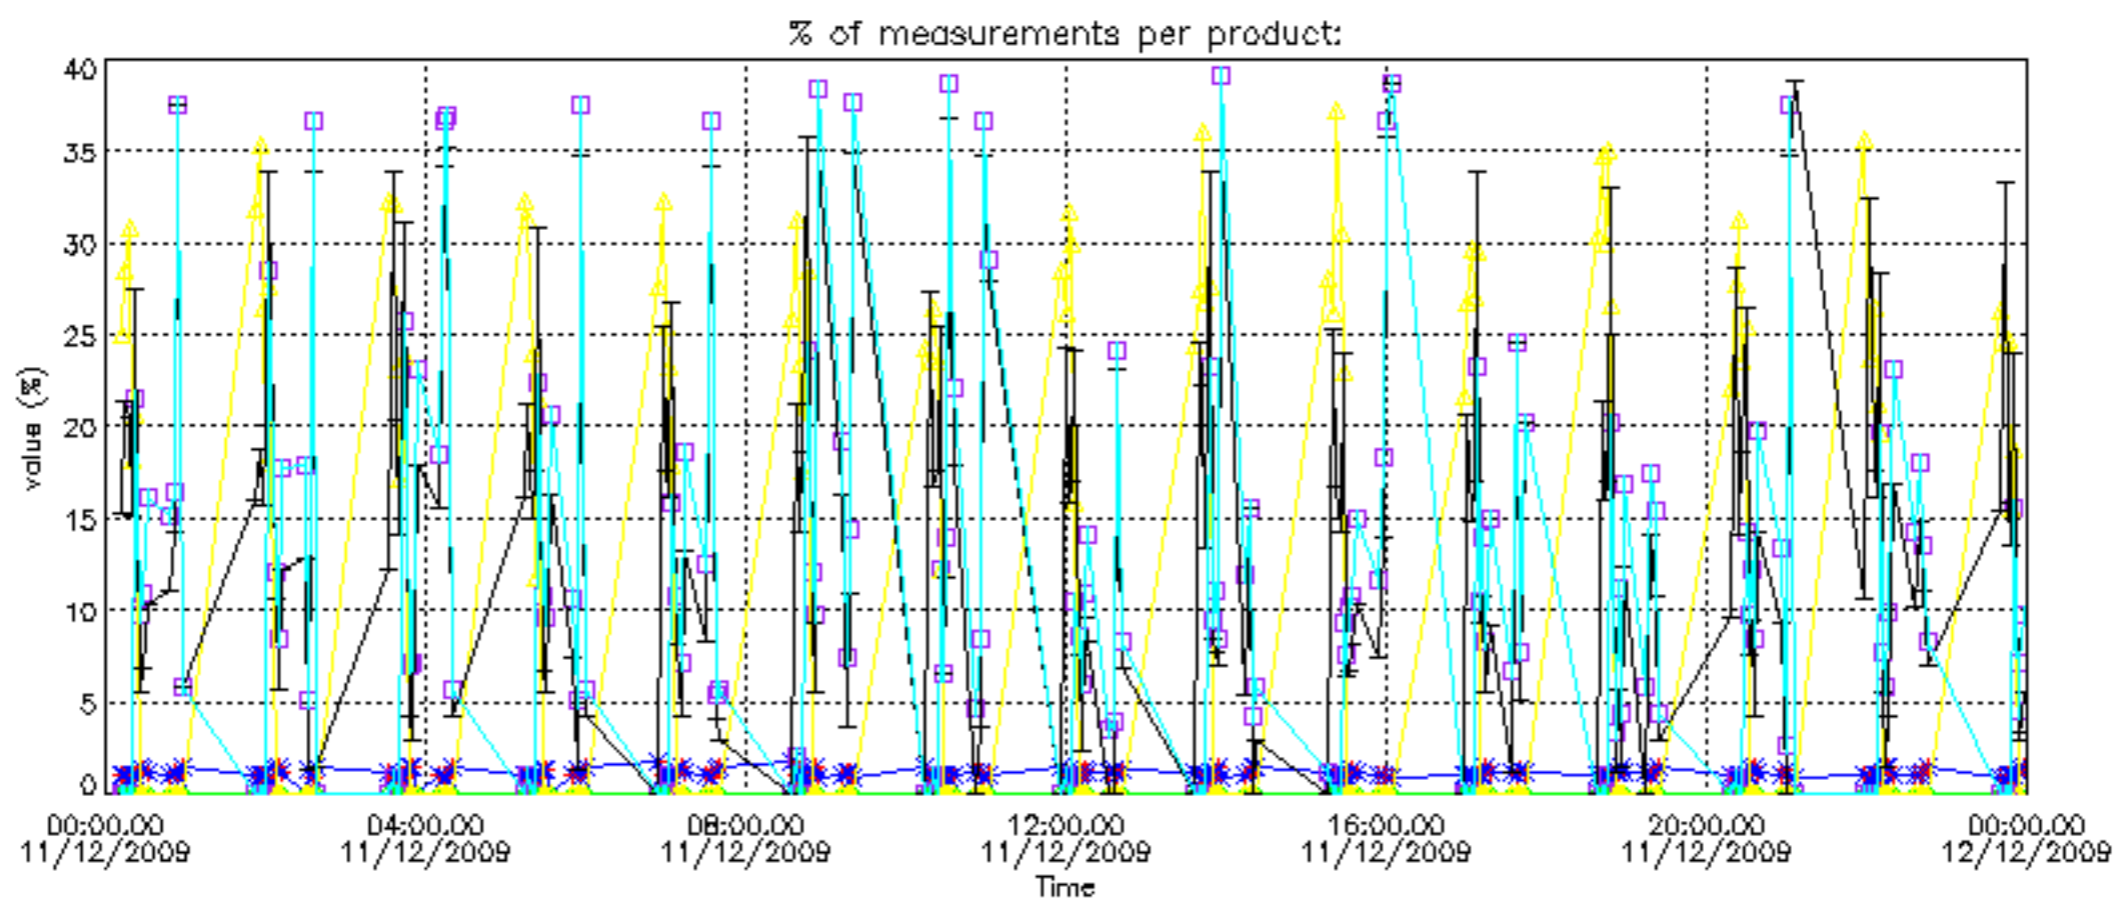

Percentage of cosmic ray hits per profile

Percentage of datation errors per profile