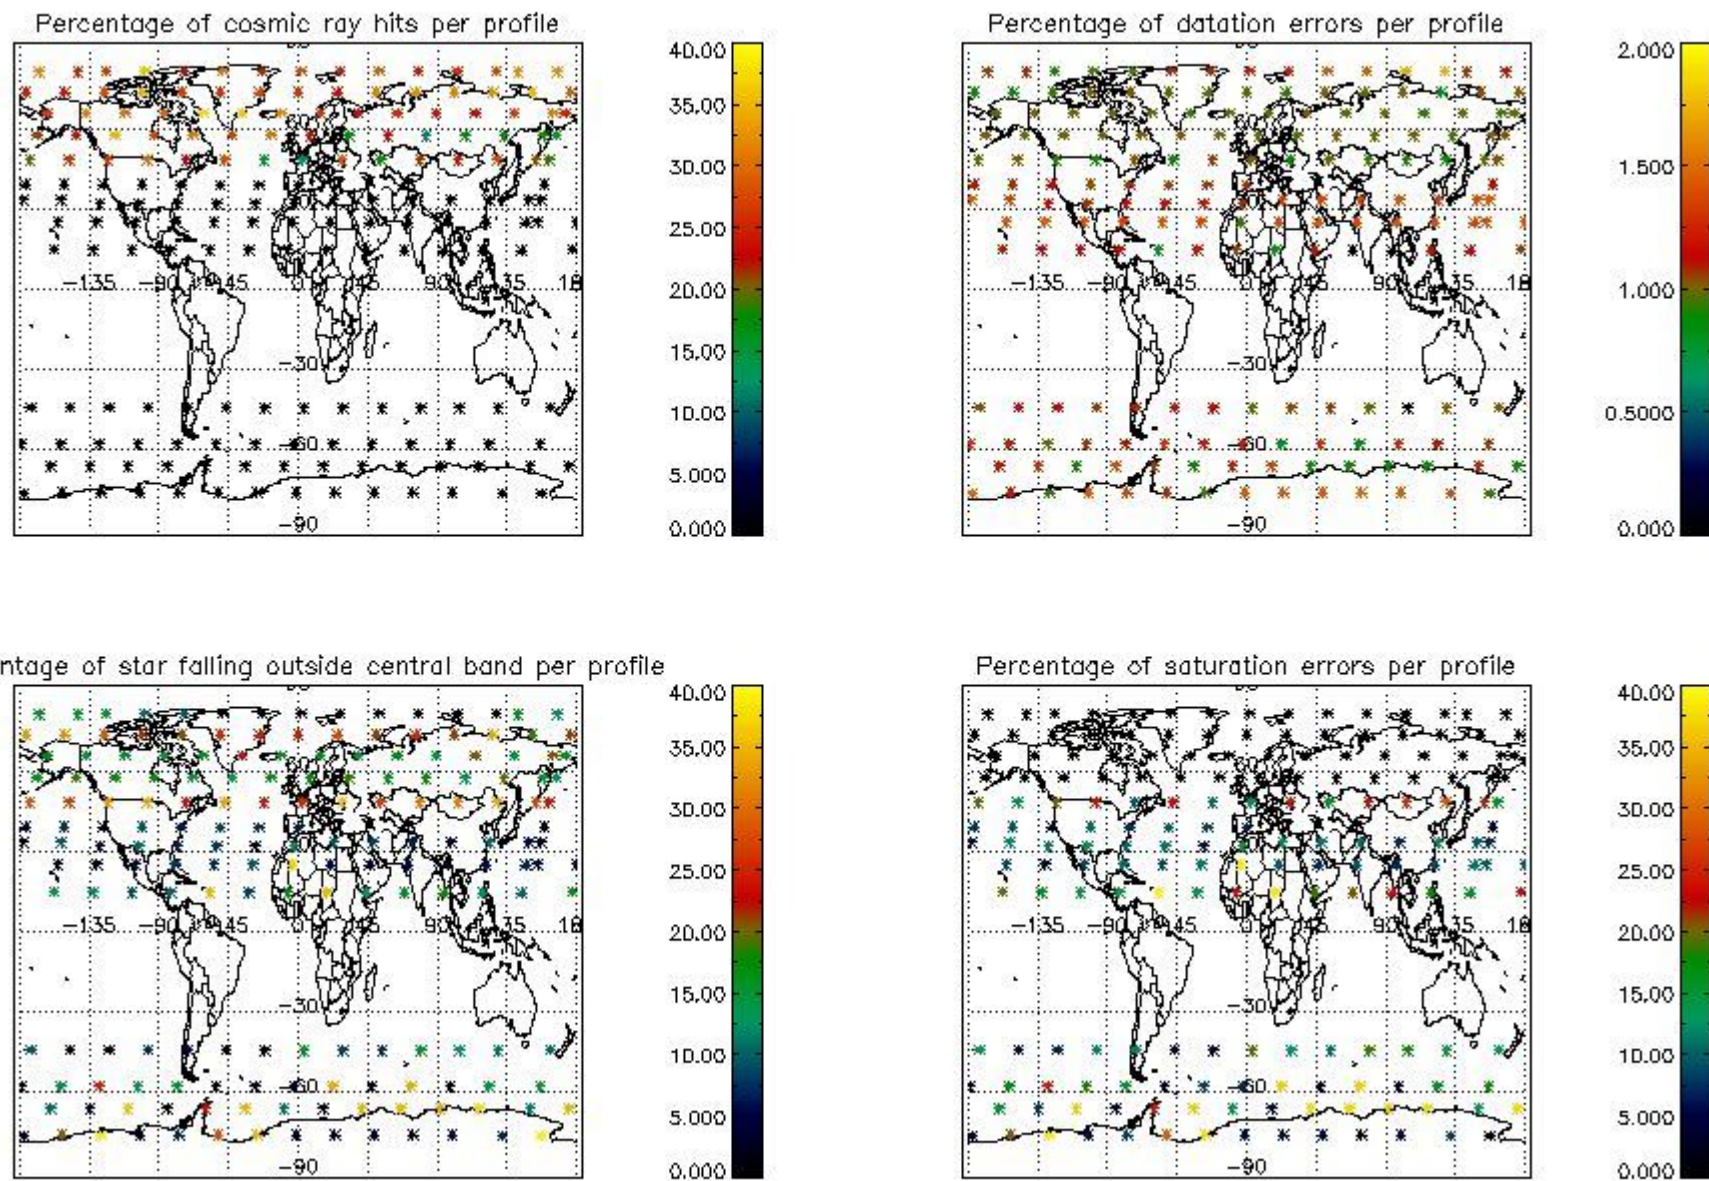

Percentage of datation errors per profile

Percentage of star falling outside central band per profile

Percentage of saturation errors per profile

4.2.2 Plot level 1 quality information per product (world map): ENVISAT DESCENDING passes