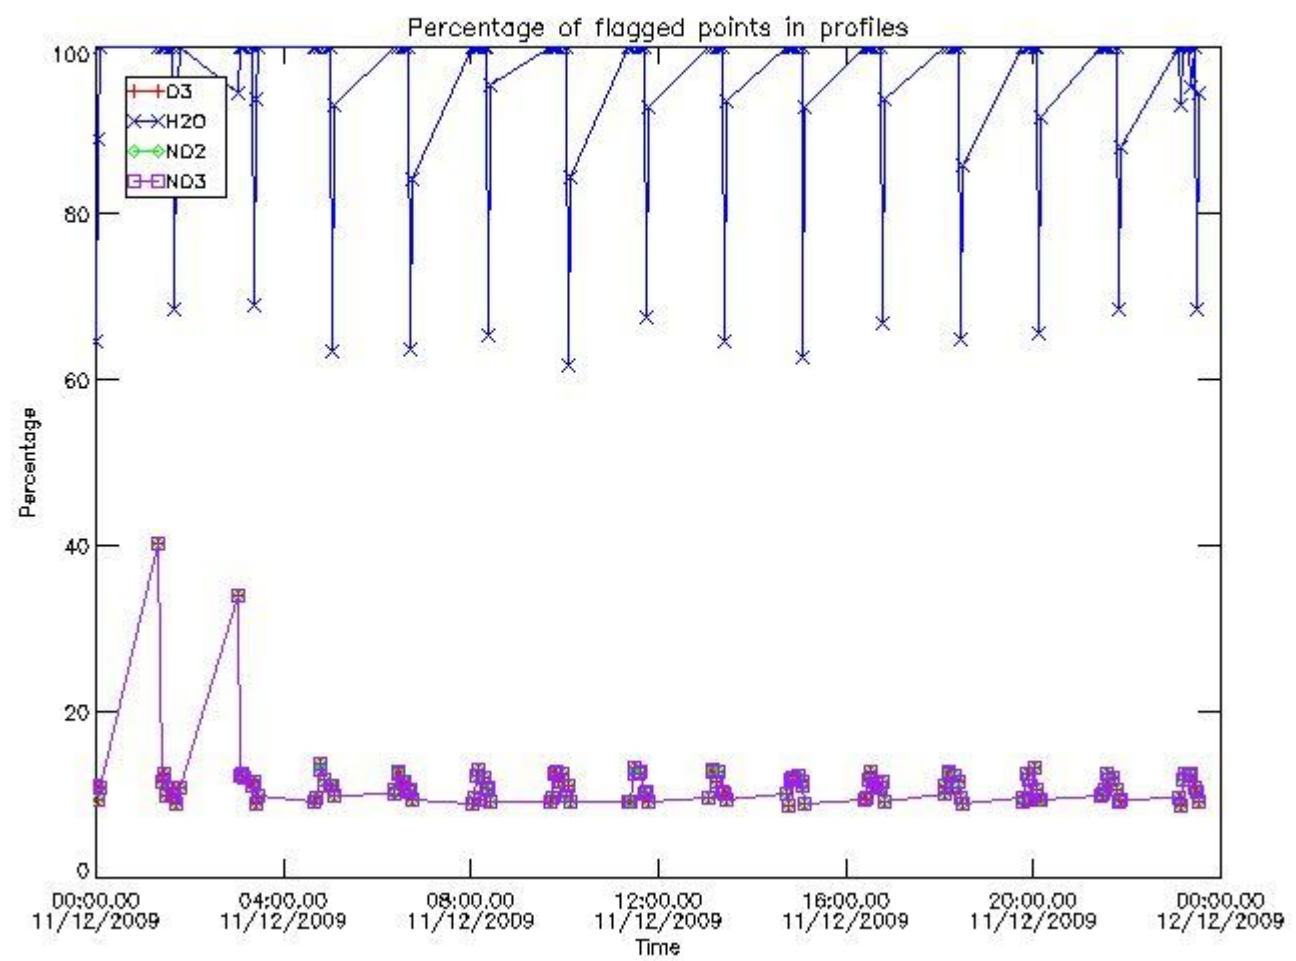

3. Quality information per product

In this section it is plotted some information contained in the Quality Summary data set of the level 2 products. Only products in dark limb conditions and without errors (error flag in the MPH set to "0") are used.

3.1 Plot quality information per product (time dependant)

3.2 Plot quality information per product (world map)