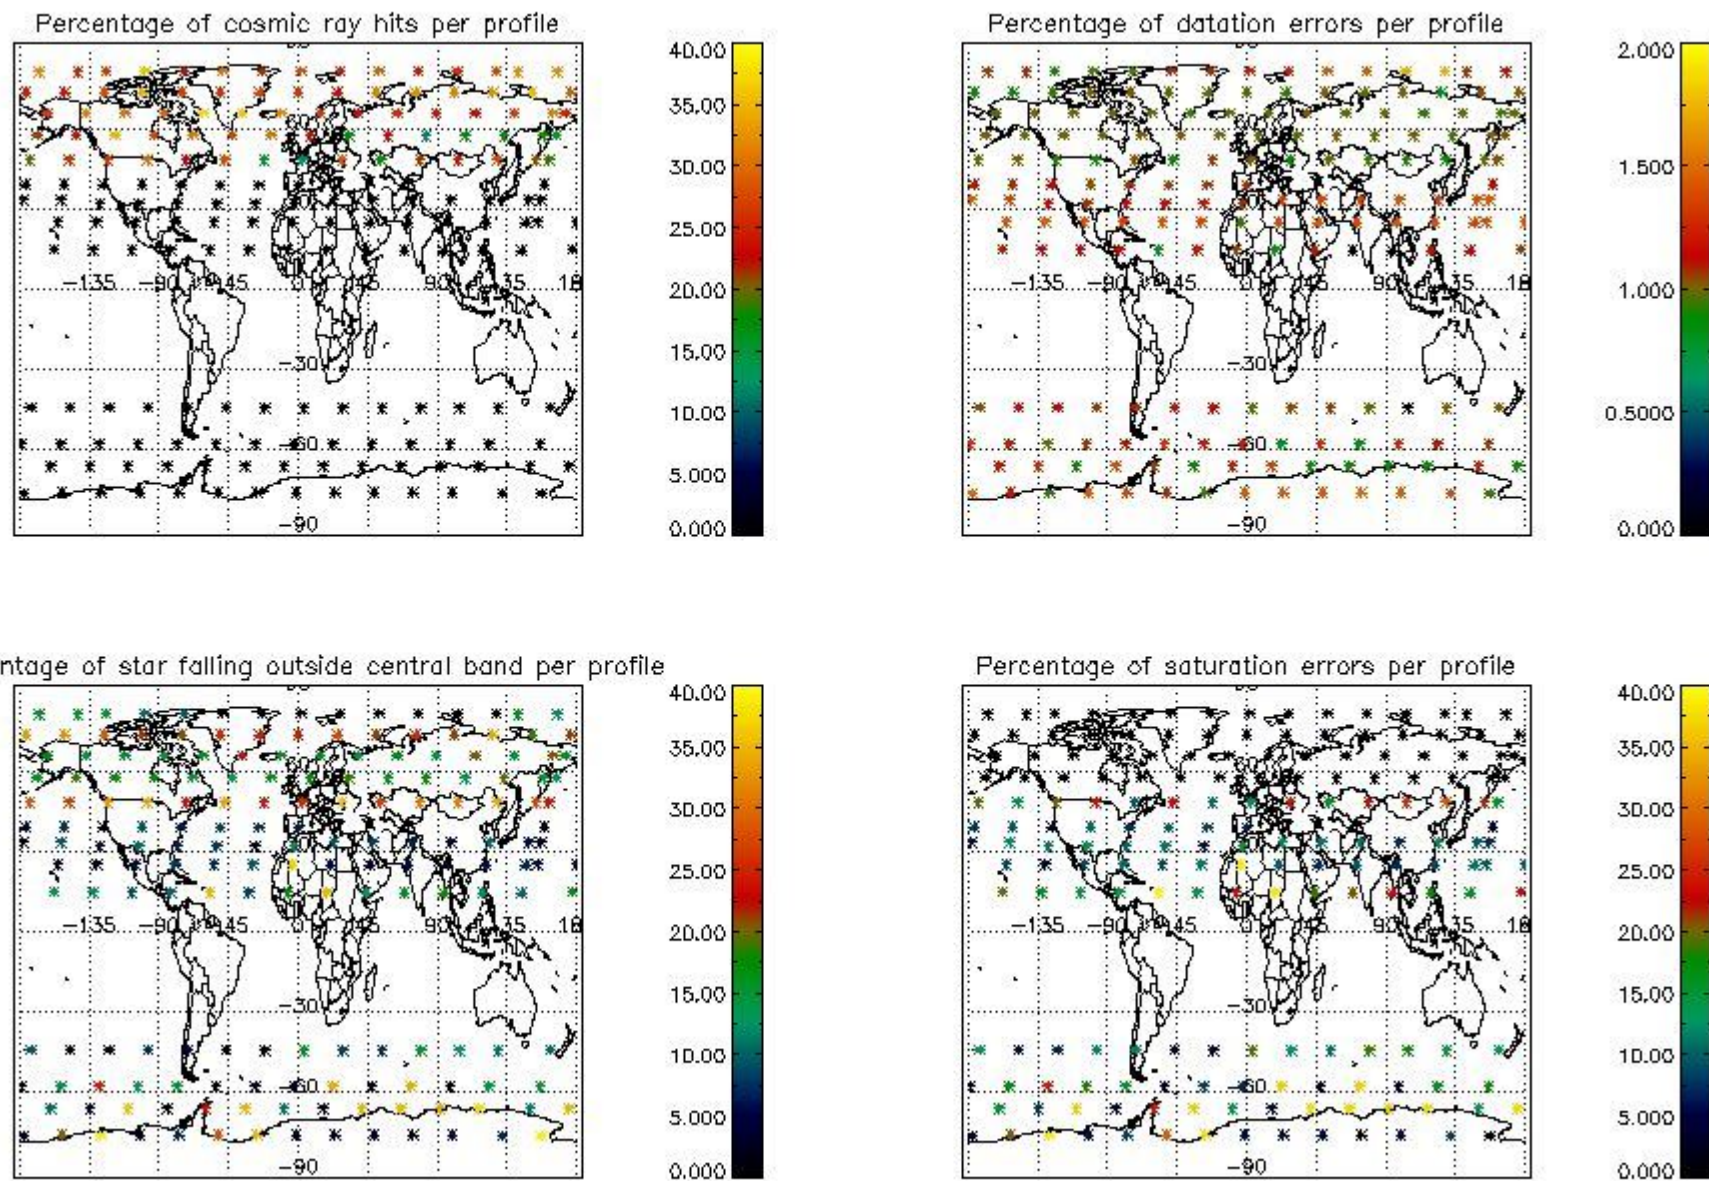

Percentage of datation errors per profile

Percentage of star falling outside central band per profile

Percentage of saturation errors per profile

4.2.2 Plot level 1 quality information per product (world map): ENVISAT DESCENDING passes

5. Trace gas profiles

5.1 Ozone statistics based on quality of products

The final quality of the products can be "measured" using the STD (Standard Deviation) attached to every point profile. This information is written to the parameter GOM_NL__2P/NL_LOCAL_SPECIES_DENSITY/o3_std of the level 2 products. The table below shows the statistics for given STD ranges.