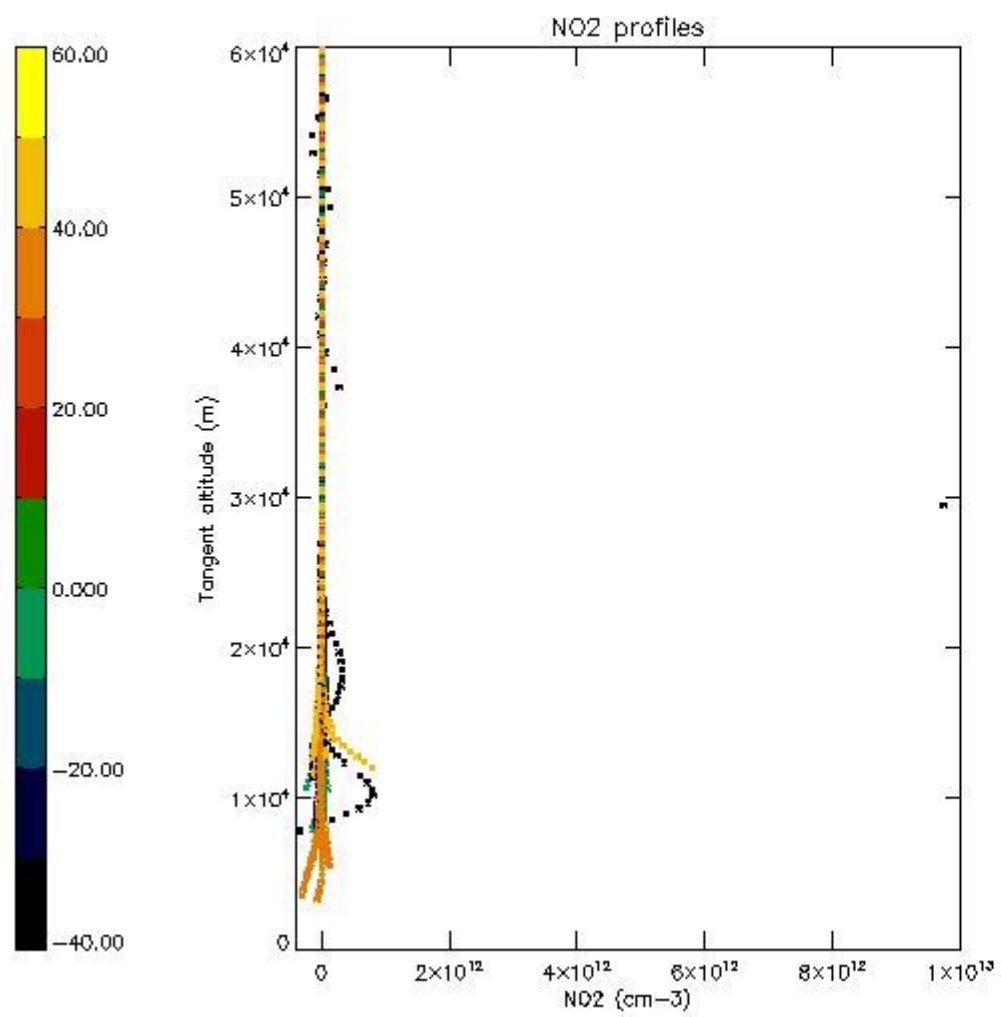

STD < 10	12
STD < 5	7

5.2 Plot ozone profiles for all STD (dark without errors)

The colorbar represents the latitude.

5.3 Plot ozone profiles where STD < 20% (dark without errors)

The colorbar represents the latitude.

5.4 Plot ozone profiles where STD < 10% (dark without errors)

The colorbar represents the latitude.

5.5 Plot ozone profiles where STD < 5% (dark without errors)

The colorbar represents the latitude.

5.6 Plot NO₂ profiles for all STD (dark without errors)

The colorbar represents the latitude.

5.7 Plot NO3 profiles for all STD (dark without errors)

The colorbar represents the latitude.

5.8 Plot H2O profiles for all STD (only for occultations of stars 1,2,3,4,13,14,16,26,63 dark without errors)