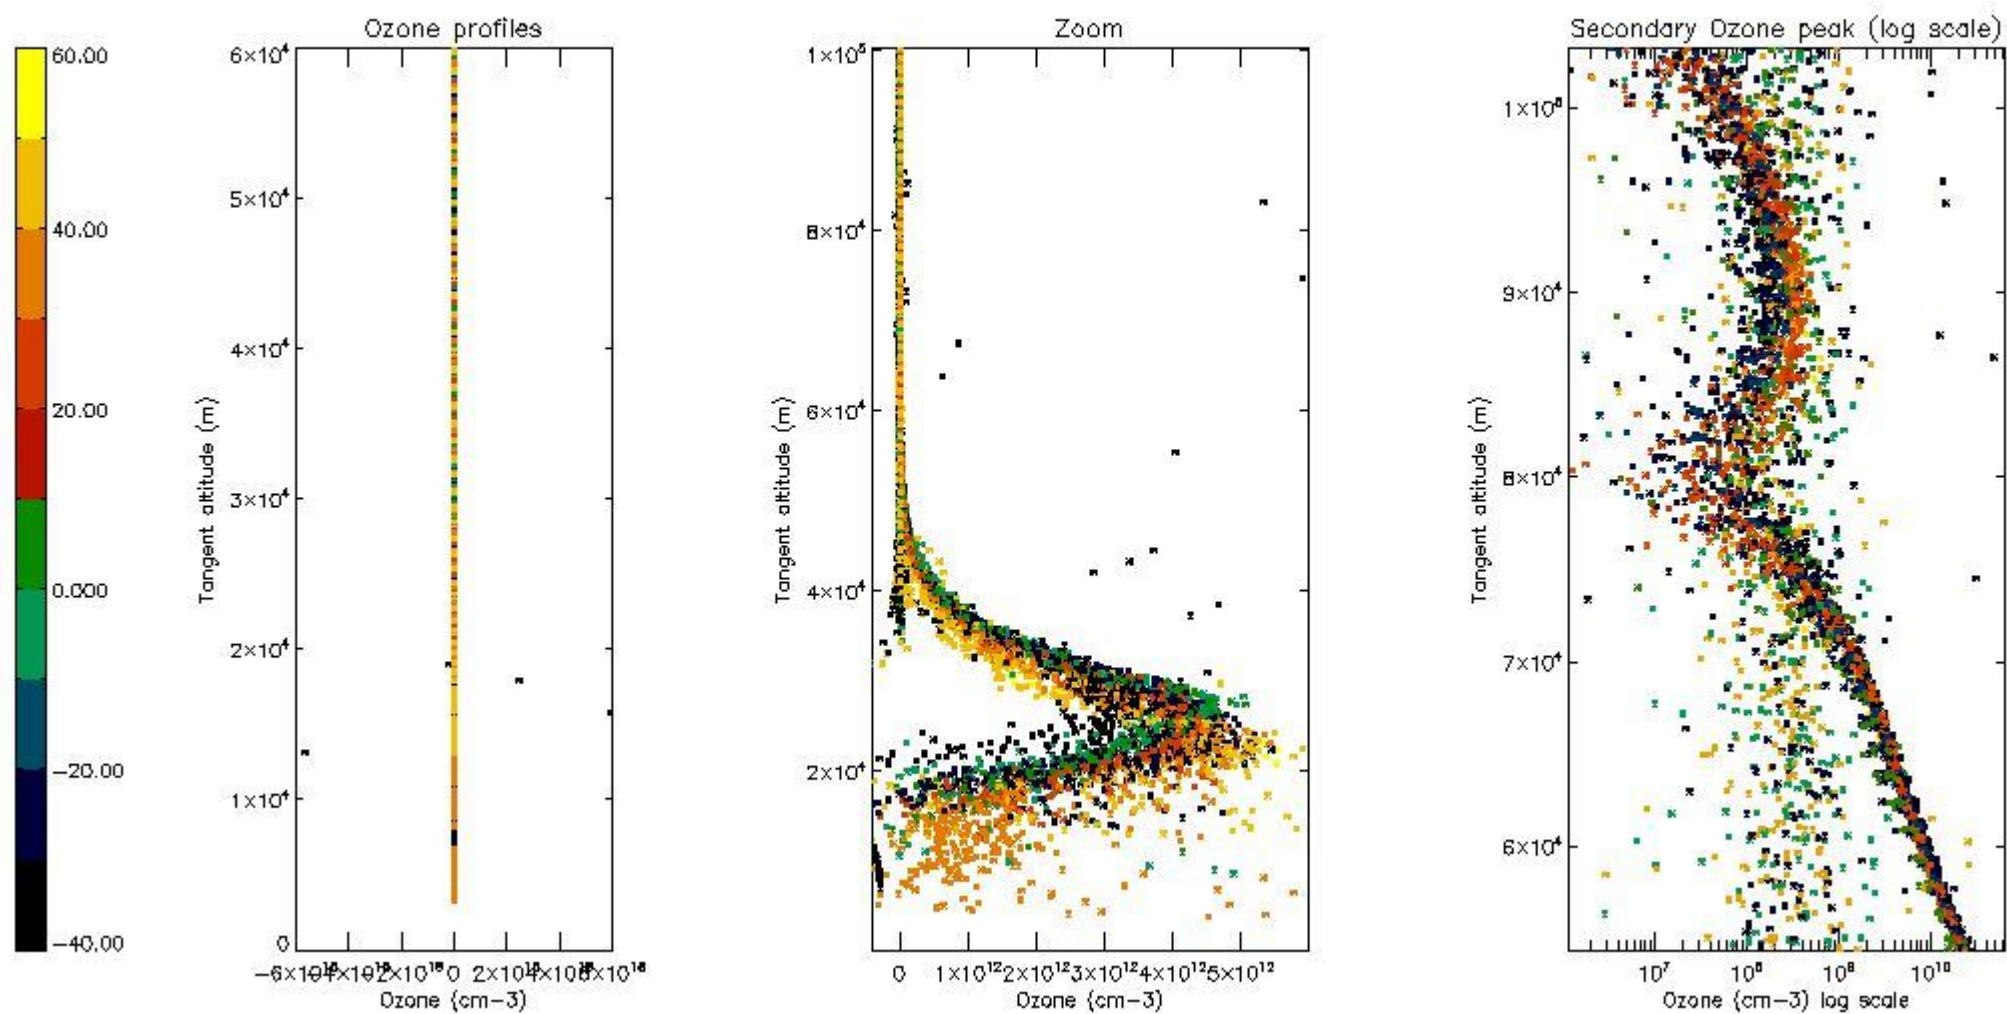

STD < 10	12
STD < 5	7

5.2 Plot ozone profiles for all STD (dark without errors)

The colorbar represents the latitude.

5.3 Plot ozone profiles where STD < 20% (dark without errors)

The colorbar represents the latitude.