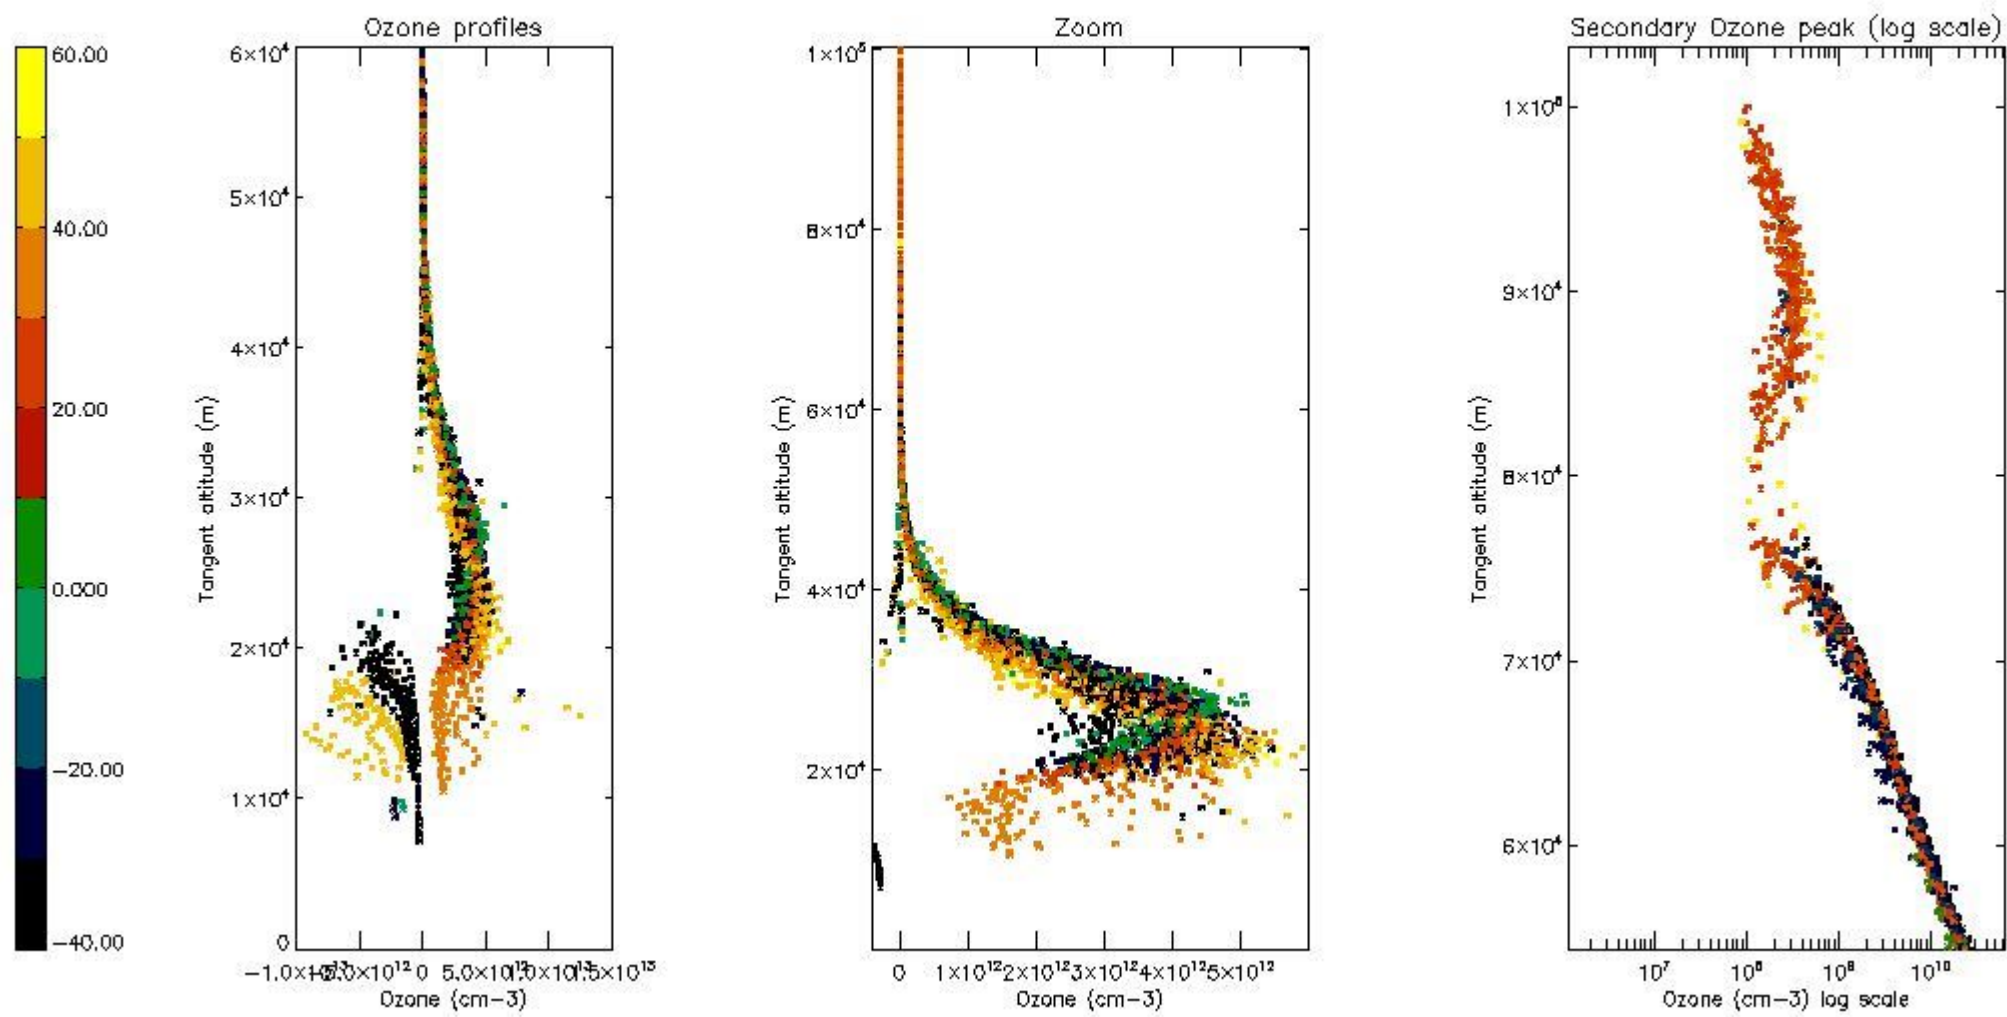

STD < 10	12
STD < 5	7

5.2 Plot ozone profiles for all STD (dark without errors)

The colorbar represents the latitude.

5.3 Plot ozone profiles where STD < 20% (dark without errors)

The colorbar represents the latitude.

5.4 Plot ozone profiles where STD < 10% (dark without errors)

The colorbar represents the latitude.

5.5 Plot ozone profiles where STD < 5% (dark without errors)

The colorbar represents the latitude.

5.6 Plot NO₂ profiles for all STD (dark without errors)

The colorbar represents the latitude.

5.7 Plot NO3 profiles for all STD (dark without errors)

The colorbar represents the latitude.

5.8 Plot H2O profiles for all STD (only for occultations of stars 1,2,3,4,13,14,16,26,63 dark without errors)