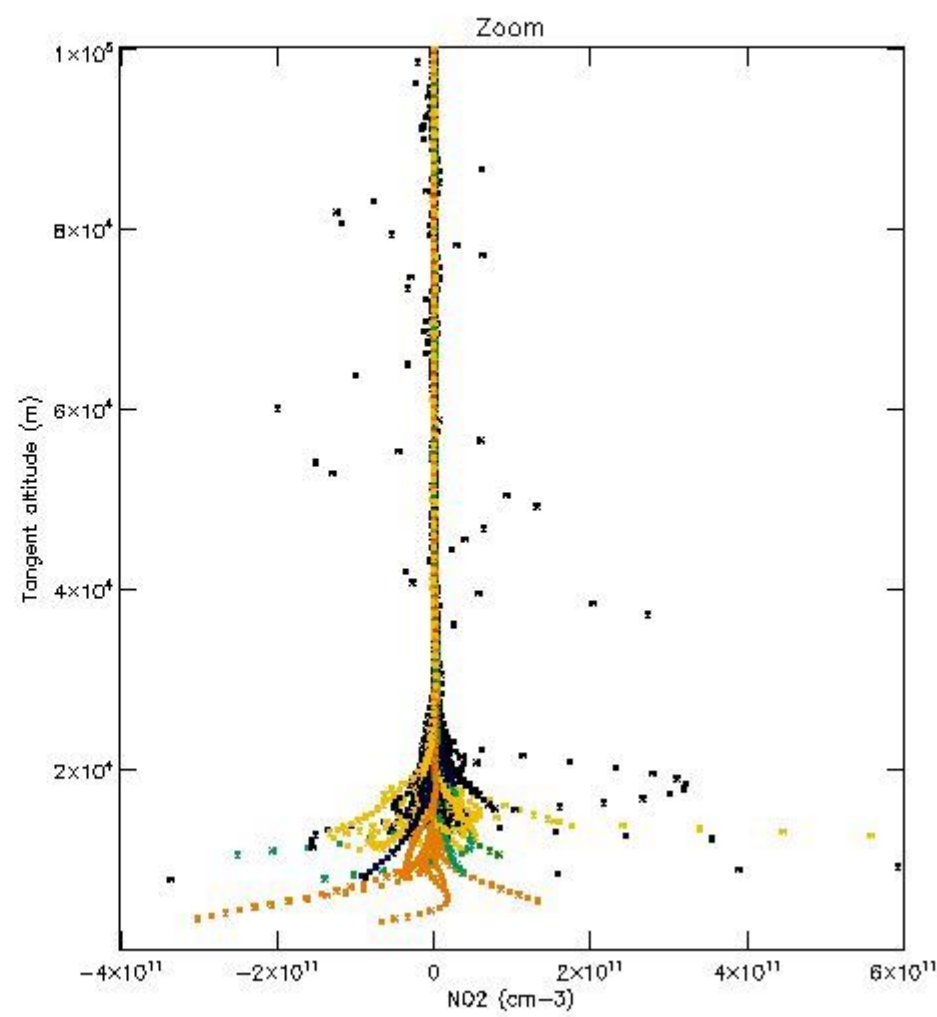

5.4 Plot ozone profiles where STD < 10% (dark without errors)

The colorbar represents the latitude.

5.5 Plot ozone profiles where STD < 5% (dark without errors)

The colorbar represents the latitude.

5.6 Plot NO₂ profiles for all STD (dark without errors)

The colorbar represents the latitude.

5.7 Plot NO3 profiles for all STD (dark without errors)

The colorbar represents the latitude.

5.8 Plot H2O profiles for all STD (only for occultations of stars 1,2,3,4,13,14,16,26,63 dark without errors)