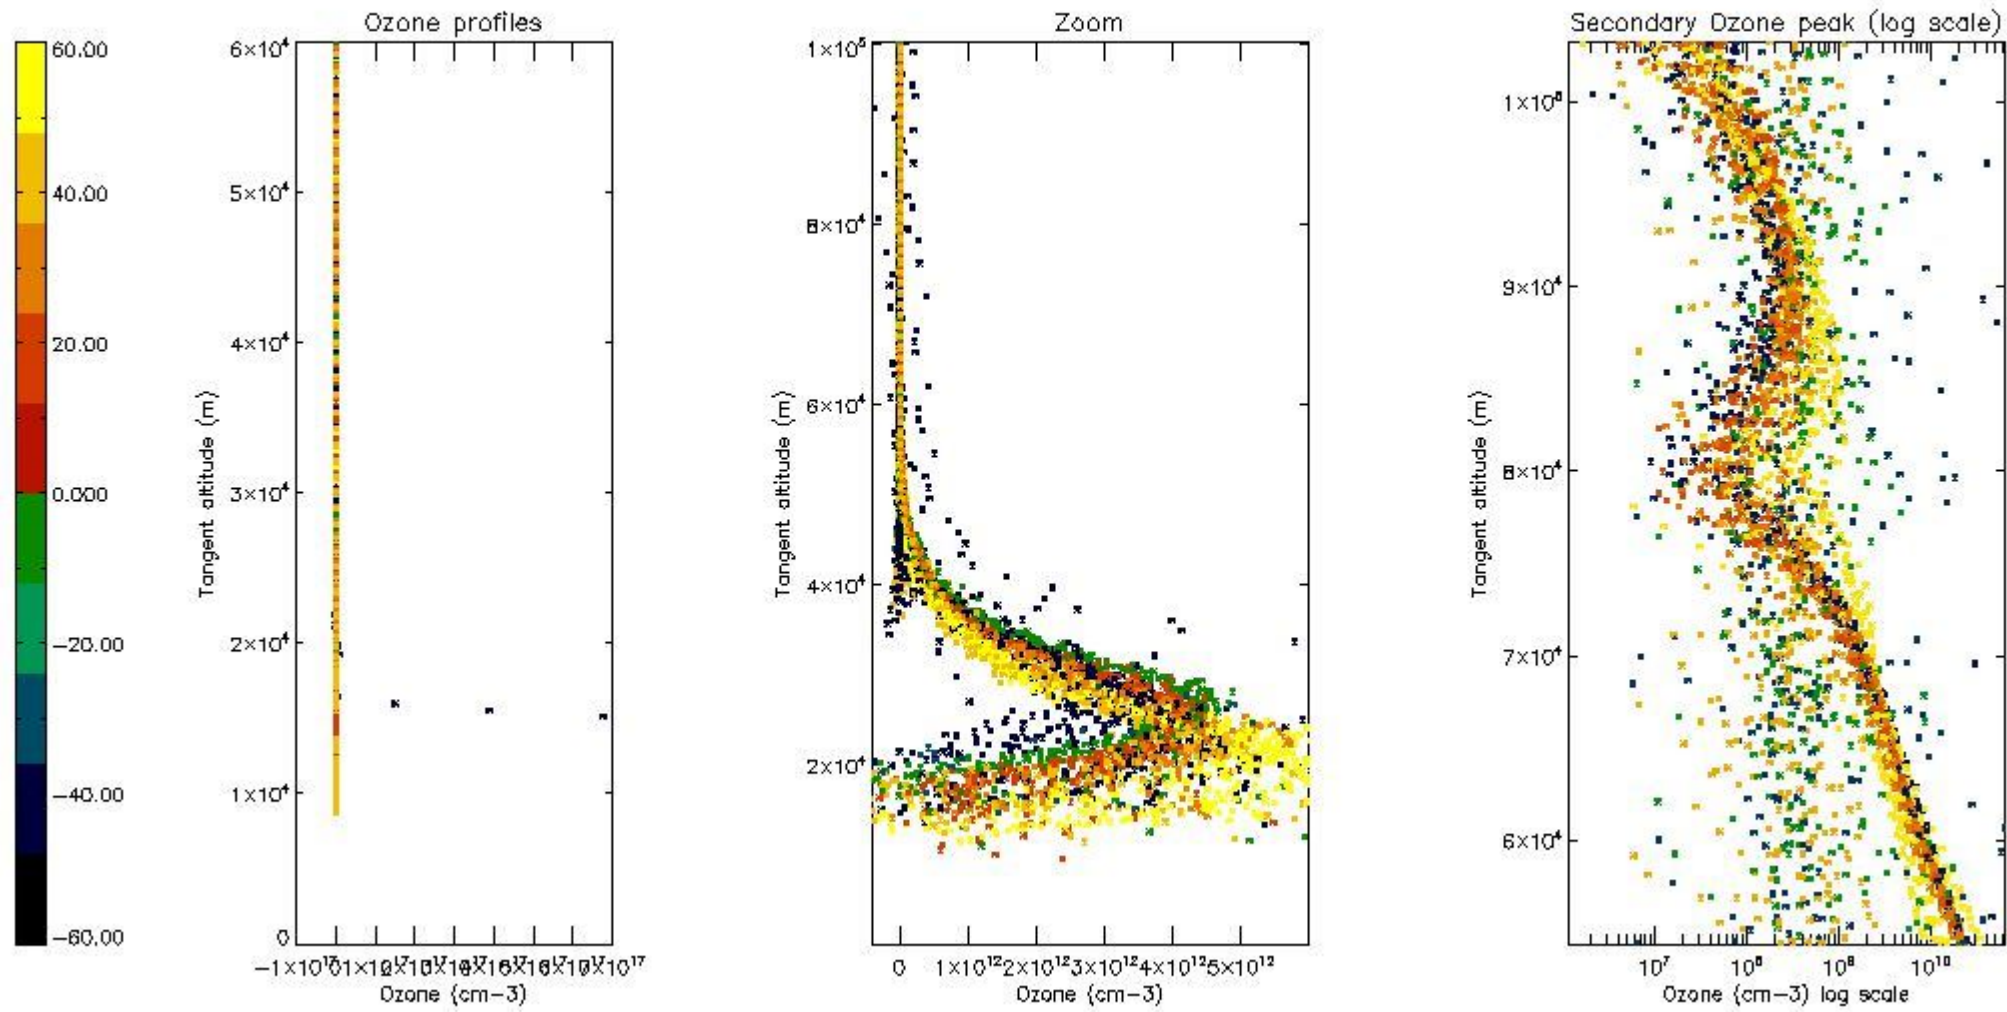

STD < 10	12
STD < 5	9

5.2 Plot ozone profiles for all STD (dark without errors)

The colorbar represents the latitude.

5.3 Plot ozone profiles where STD < 20% (dark without errors)

The colorbar represents the latitude.