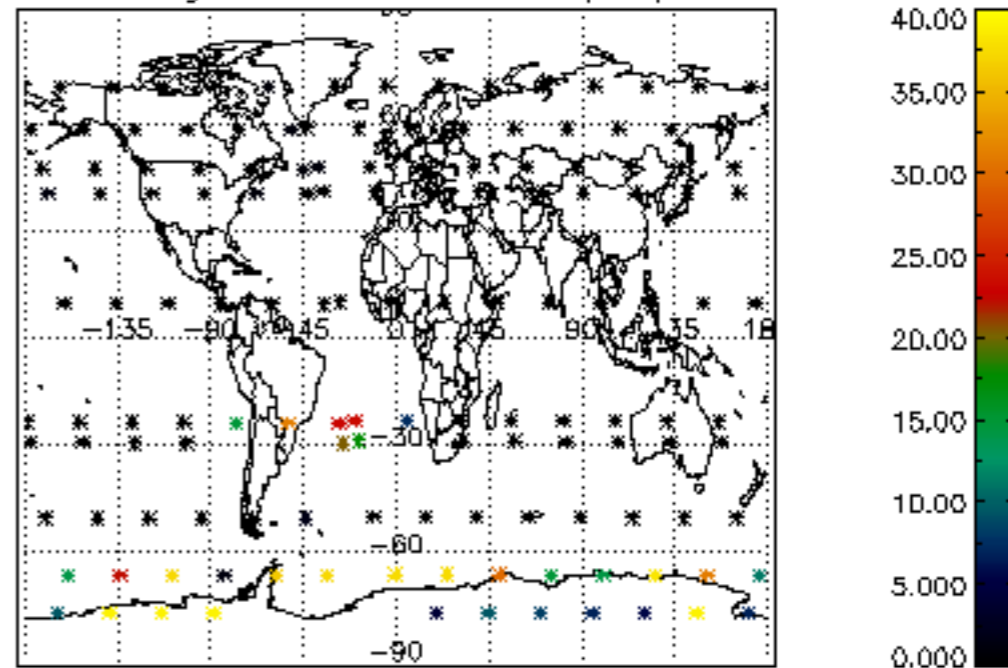

Percentage of datation errors per profile

Percentage of saturation errors per profile