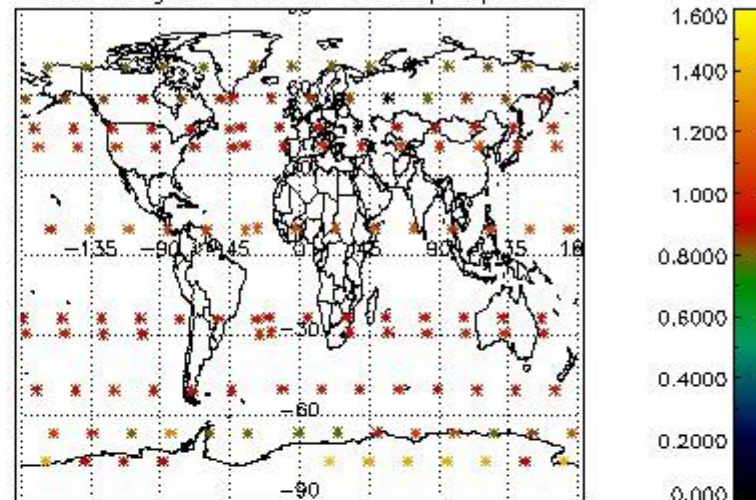

Percentage of datation errors per profile