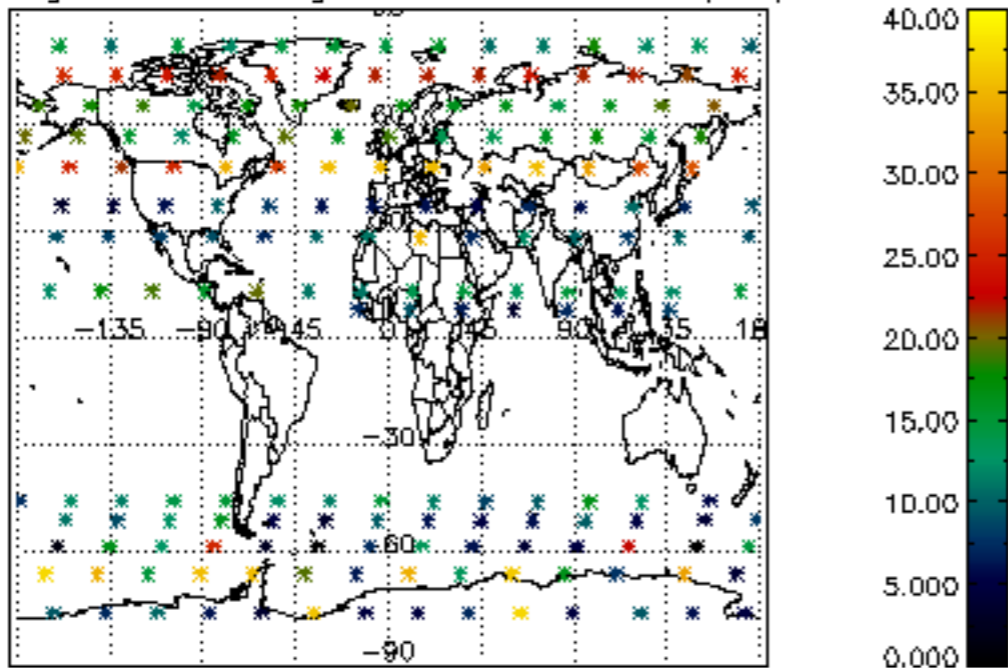

Percentage of star falling outside central band per profile