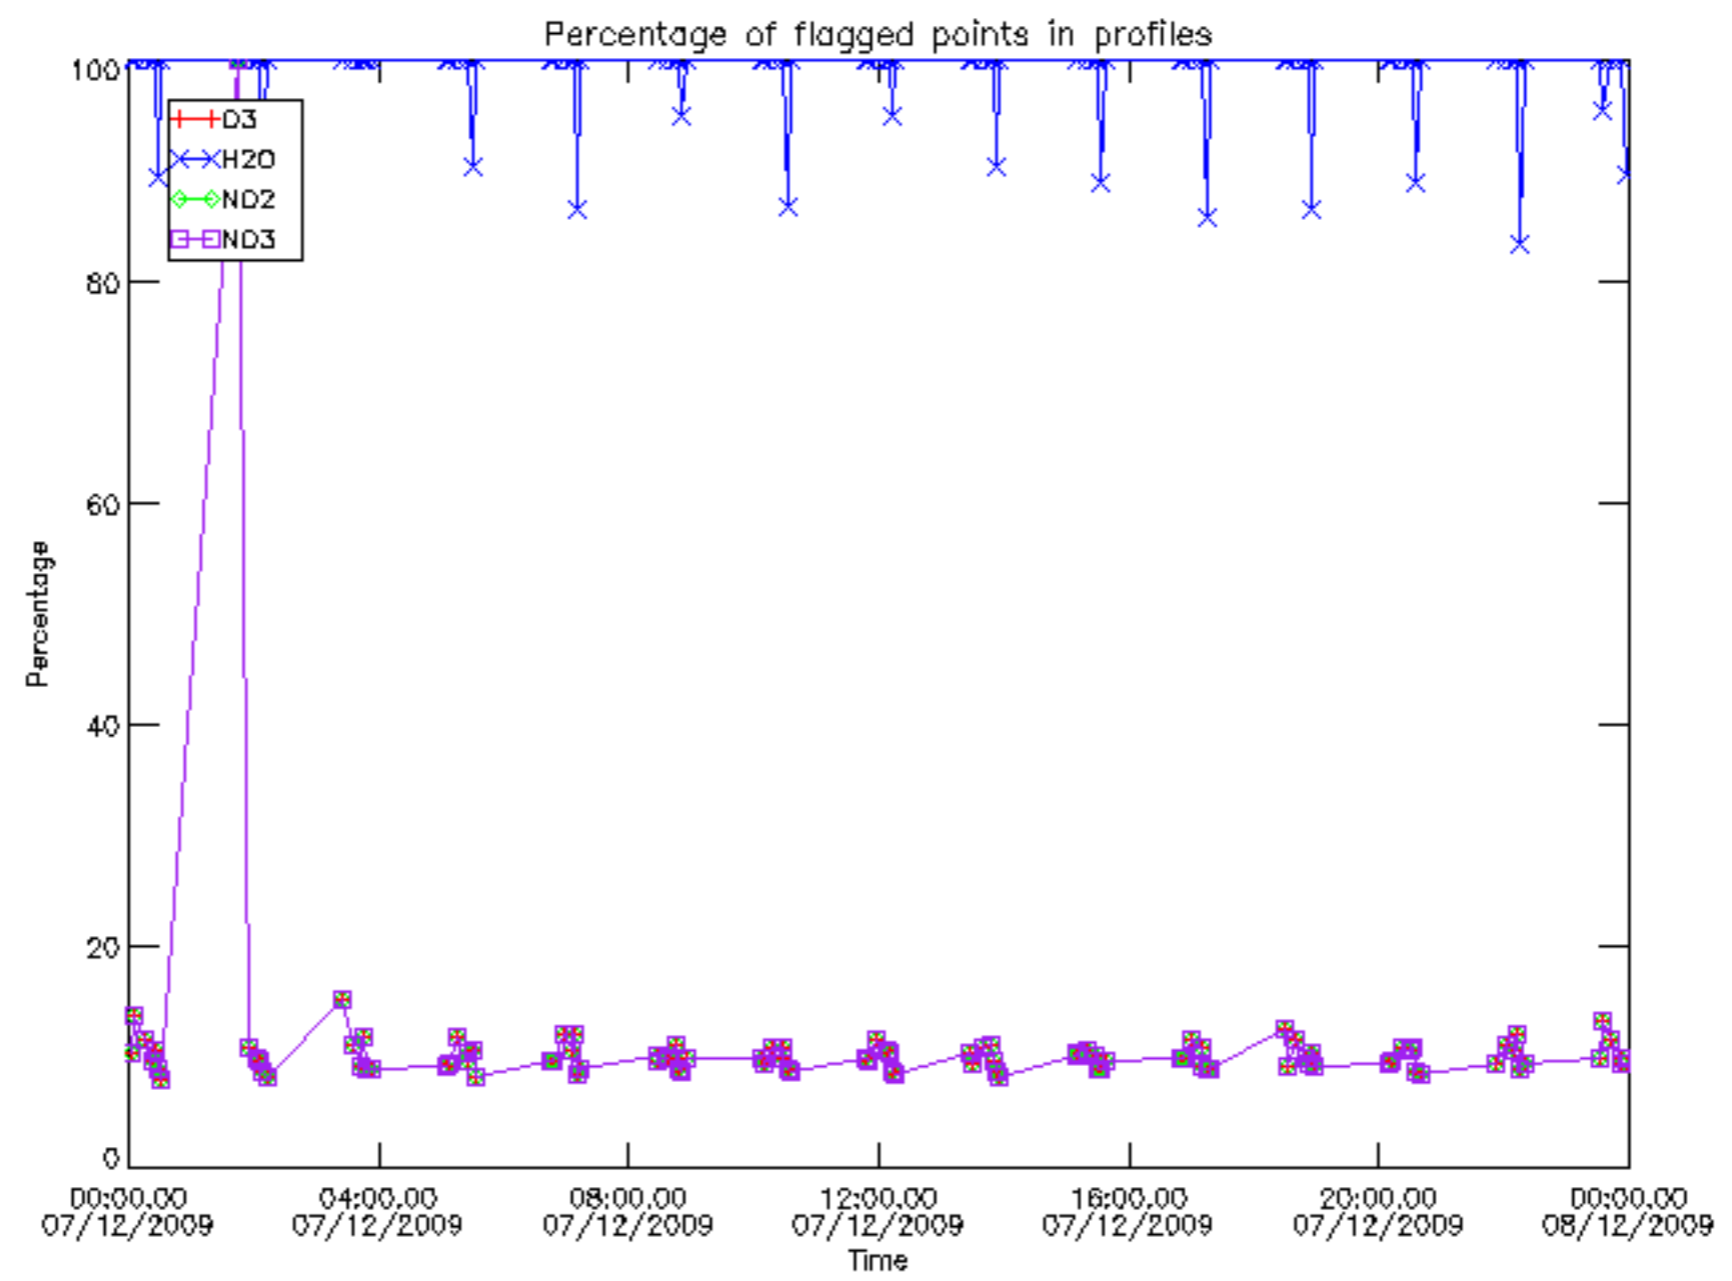

Percentage of flagged data per D3 profile

Percentage of flagged data per H2O profile