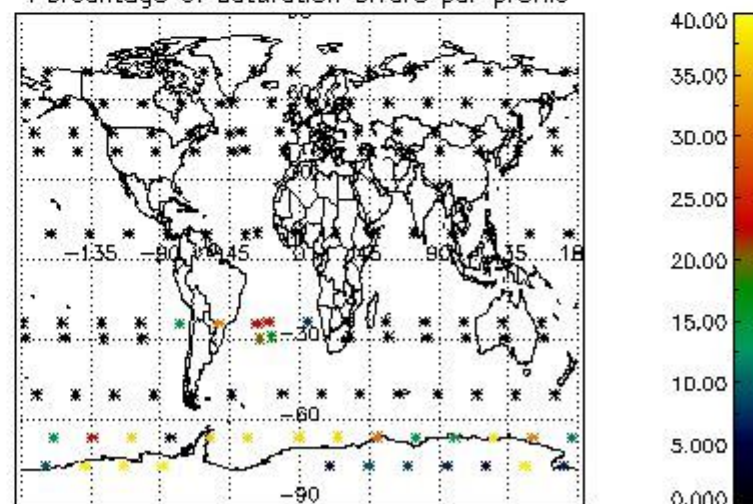

Percentage of saturation errors per profile