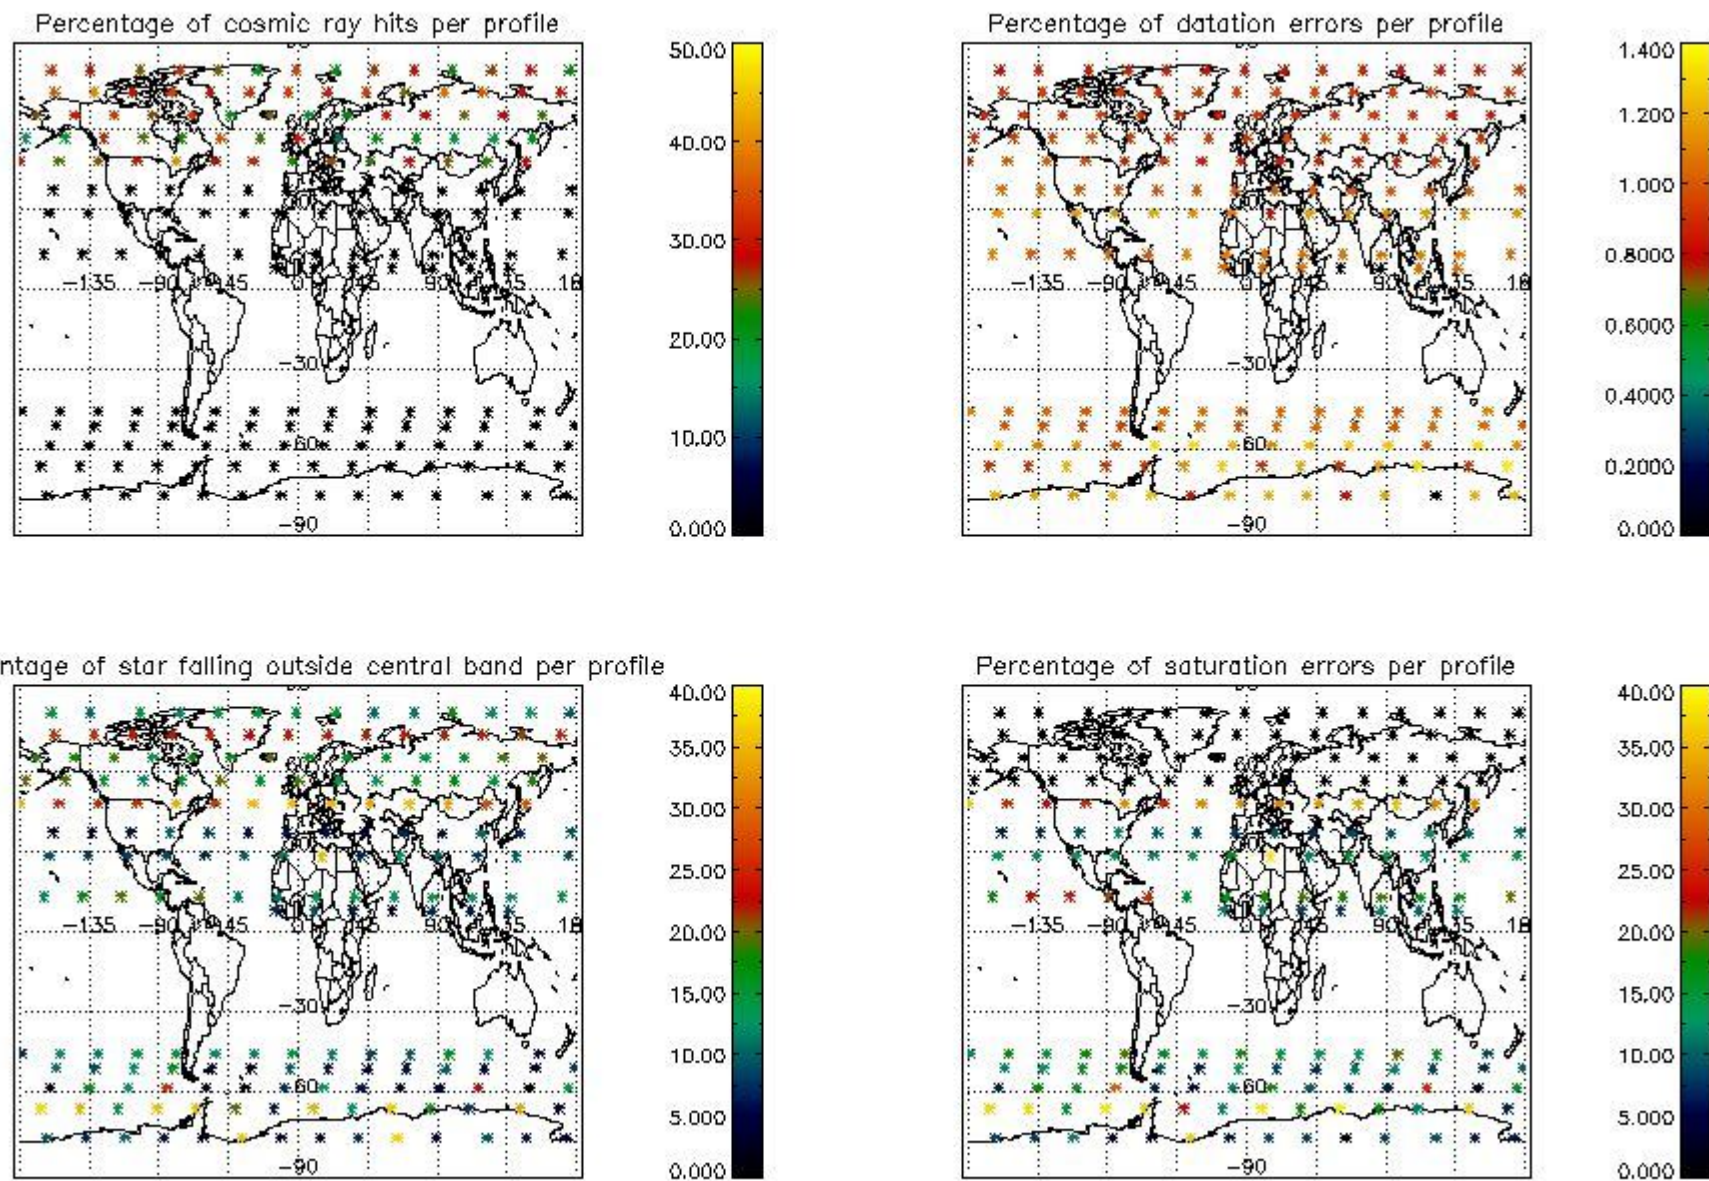

4.2.2 Plot level 1 quality information per product (world map): ENVISAT DESCENDING passes

5. Trace gas profiles

5.1 Ozone statistics based on quality of products

The final quality of the products can be "measured" using the STD (Standard Deviation) attached to every point profile. This information is written to the parameter GOM_NL__2P/NL_LOCAL_SPECIES_DENSITY/o3_std of the level 2 products. The table below shows the statistics for given STD ranges.

The statistics are given with respect to the overall valid production:

- Products without fatal errors: GOM_NL__2P/MPH/PRODUCT_ERR=0
- Valid point profile: GOM_NL__2P/NL_LOCAL_SPECIES_DENSITY/pcd(0)=0

The 'Criteria' is applied to valid points of dark limb products:

- Products in dark limb illumination condition: GOM_NL__2P/NL_SUMMARY_QUALITY/obs_ill_cond=0
- Products without fatal errors: GOM_NL__2P/MPH/PRODUCT_ERR=0
- Valid point profile: GOM_NL__2P/NL_LOCAL_SPECIES_DENSITY/pcd(0)=0

So, the table below shows the percentage of dark limb and valid observations for each criteria with respect to the overall valid daily observations.

Criteria	% of total production
All STD	33
STD < 20	16