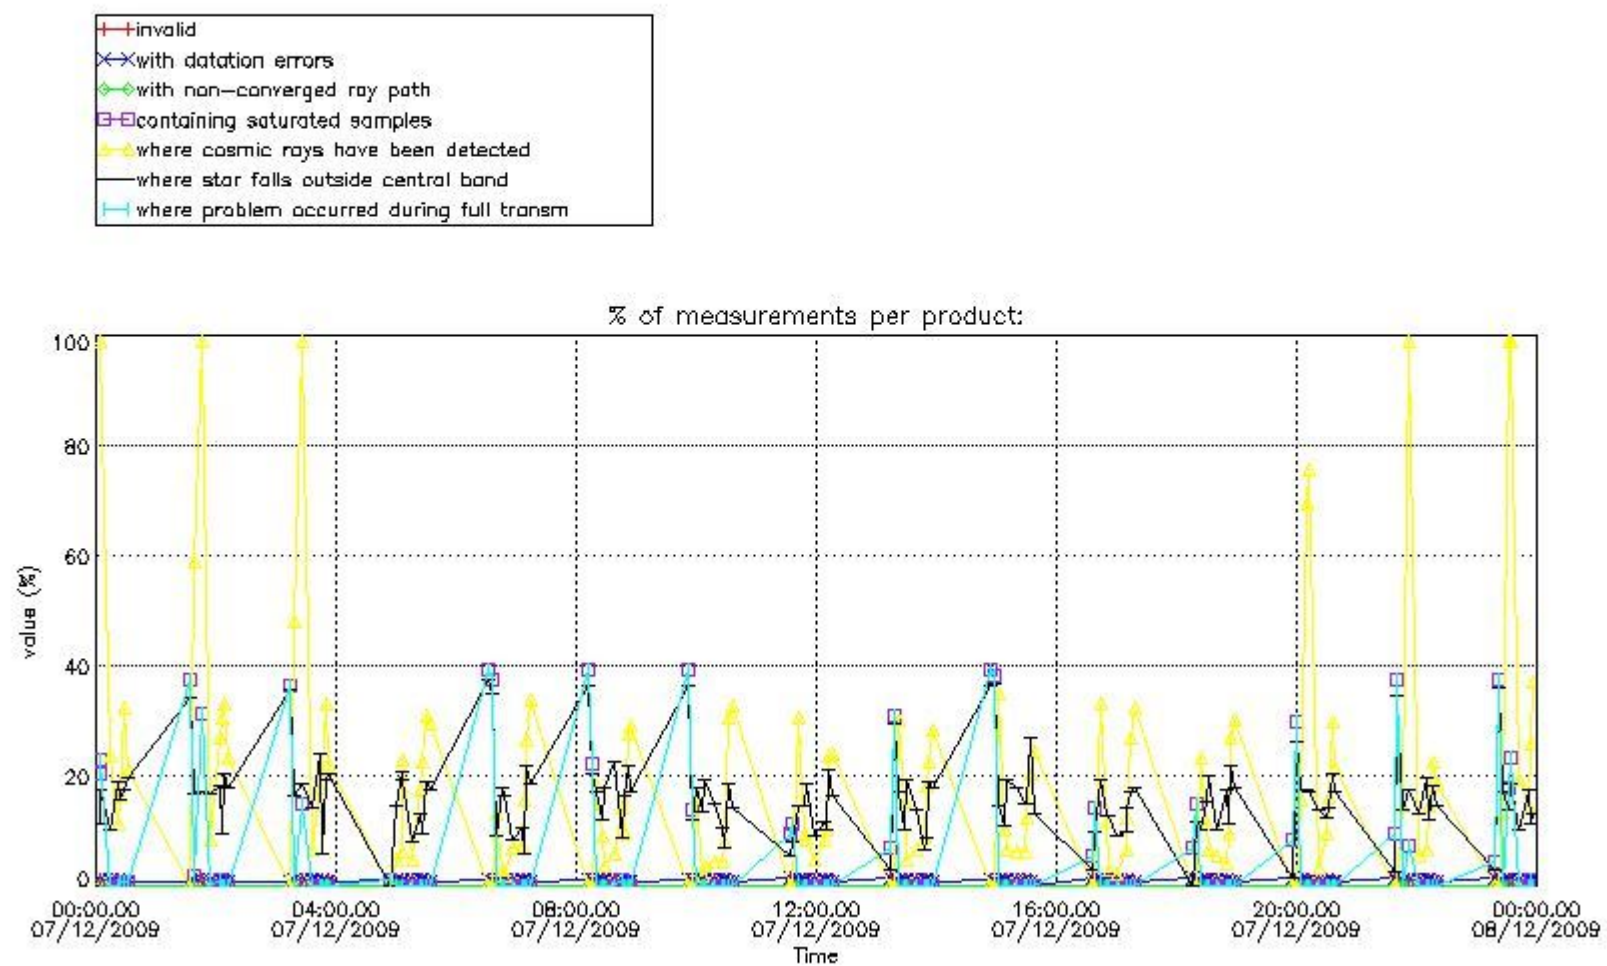

4.1.2 Plot level 1 quality information per product (time dependant): ENVI SAT DESCENDING passes