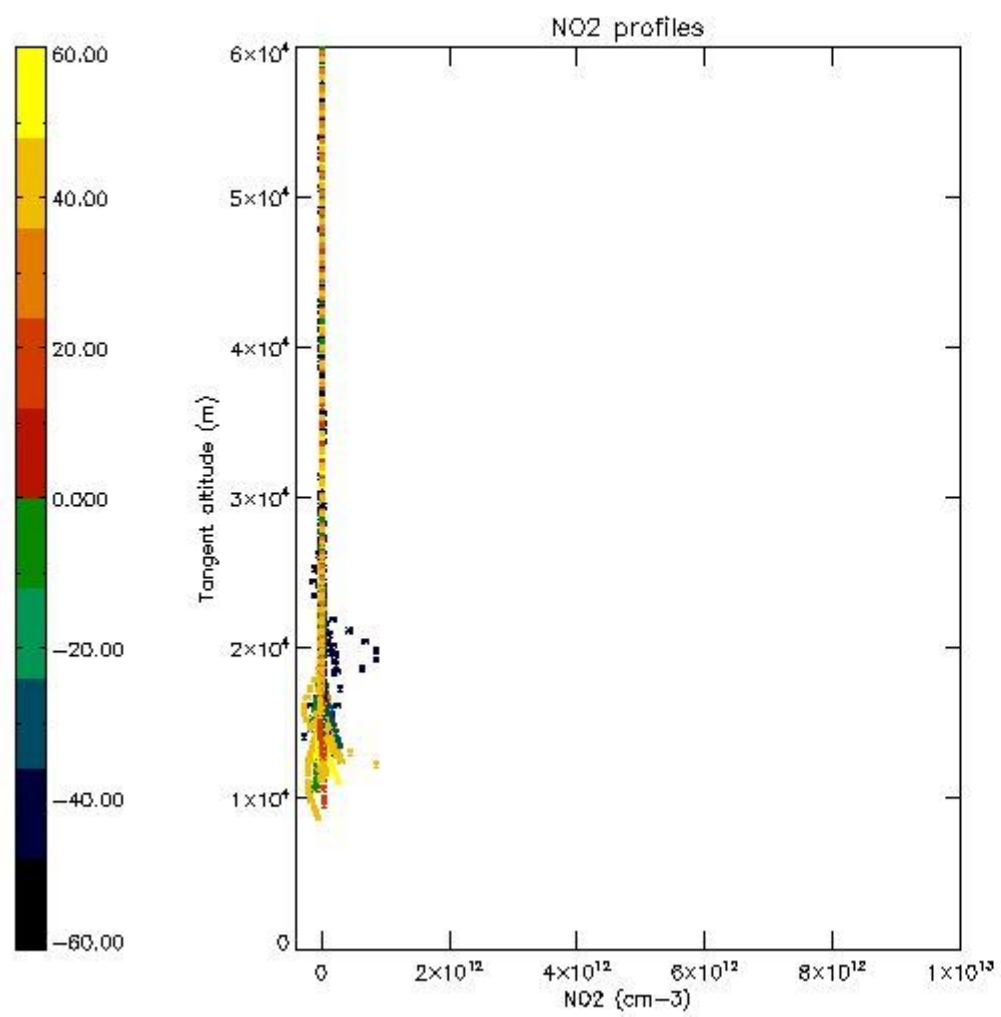

*5.4 Plot ozone profiles where STD < 10% (dark without errors)*

The colorbar represents the latitude.

*5.5 Plot ozone profiles where STD < 5% (dark without errors)*

The colorbar represents the latitude.

*5.6 Plot NO<sub>2</sub> profiles for all STD (dark without errors)*

The colorbar represents the latitude.

*5.7 Plot NO3 profiles for all STD (dark without errors)*

The colorbar represents the latitude.

5.8 Plot H2O profiles for all STD (only for occultations of stars 1,2,3,4,13,14,16,26,63 dark without errors)