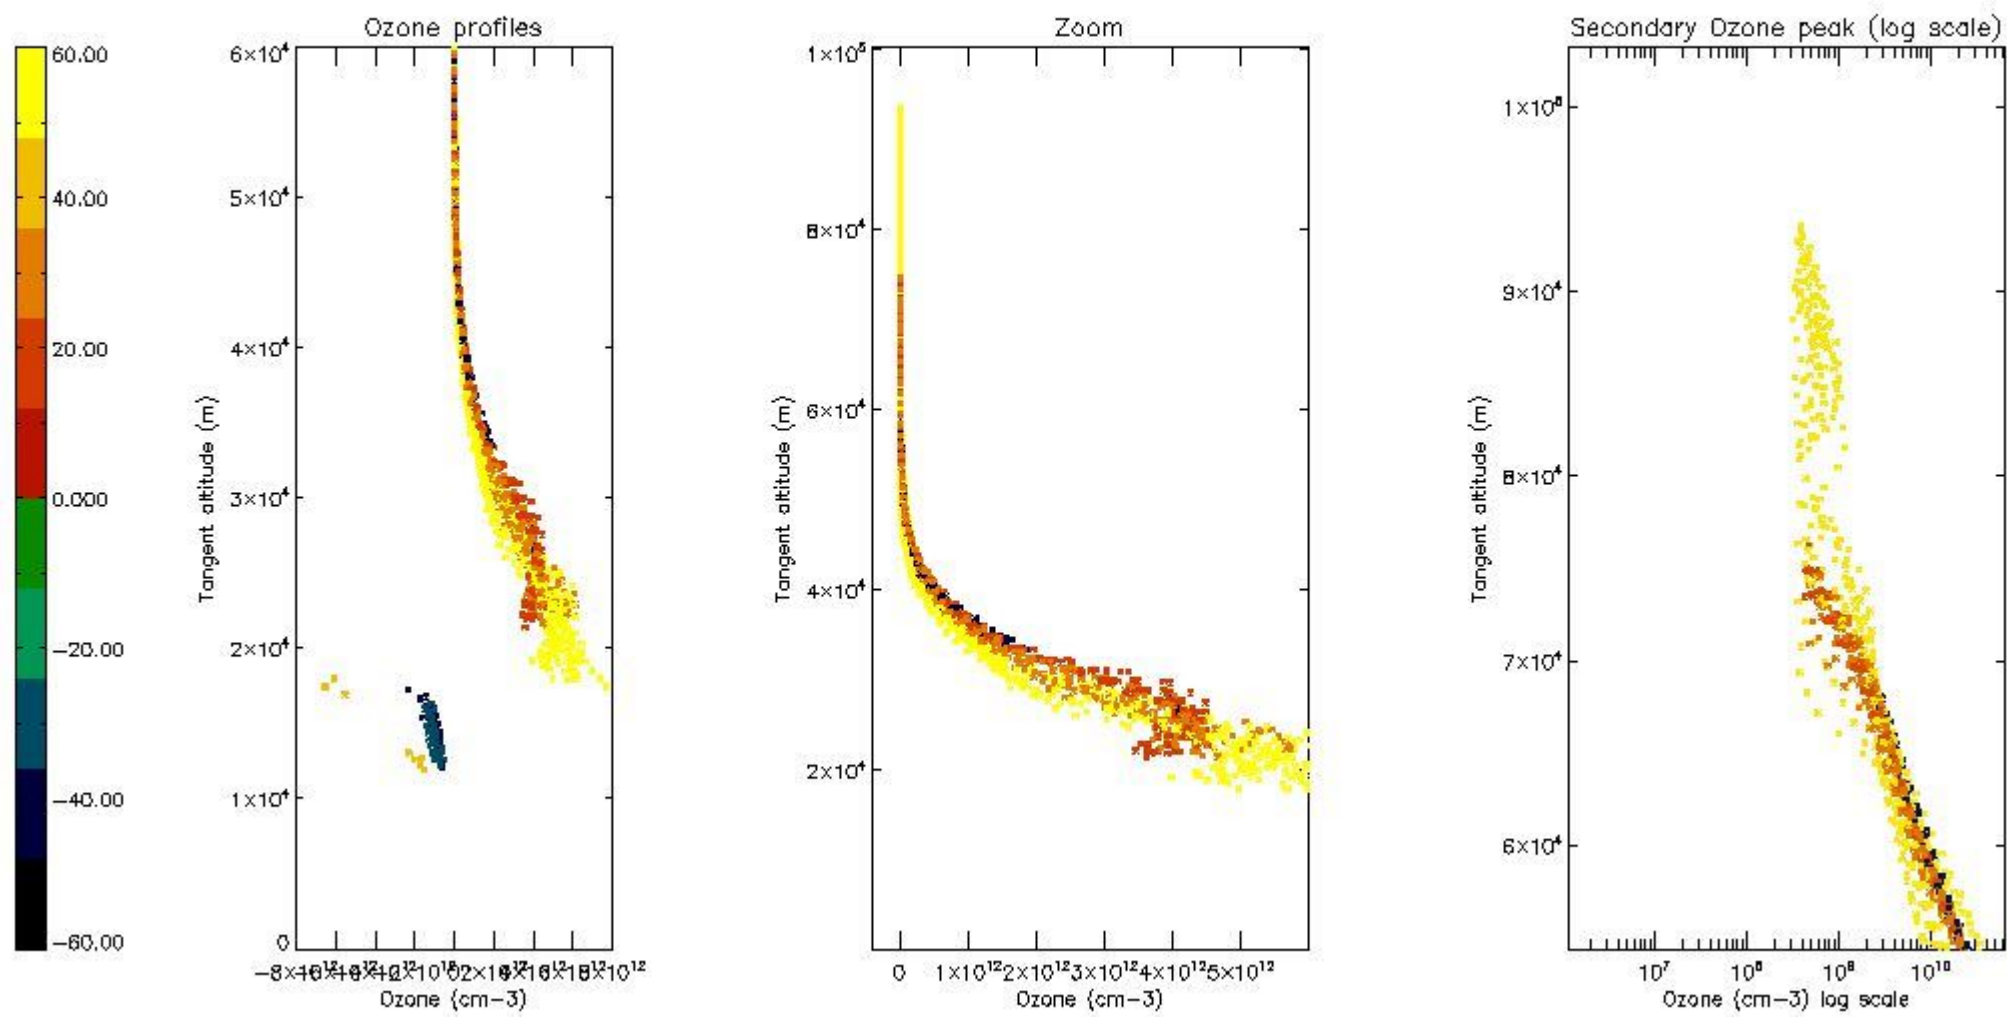

*5.4 Plot ozone profiles where STD < 10% (dark without errors)*

The colorbar represents the latitude.

*5.5 Plot ozone profiles where STD < 5% (dark without errors)*

The colorbar represents the latitude.

*5.6 Plot NO<sub>2</sub> profiles for all STD (dark without errors)*

The colorbar represents the latitude.

*5.7 Plot NO3 profiles for all STD (dark without errors)*

The colorbar represents the latitude.

5.8 Plot H2O profiles for all STD (only for occultations of stars 1,2,3,4,13,14,16,26,63 dark without errors)