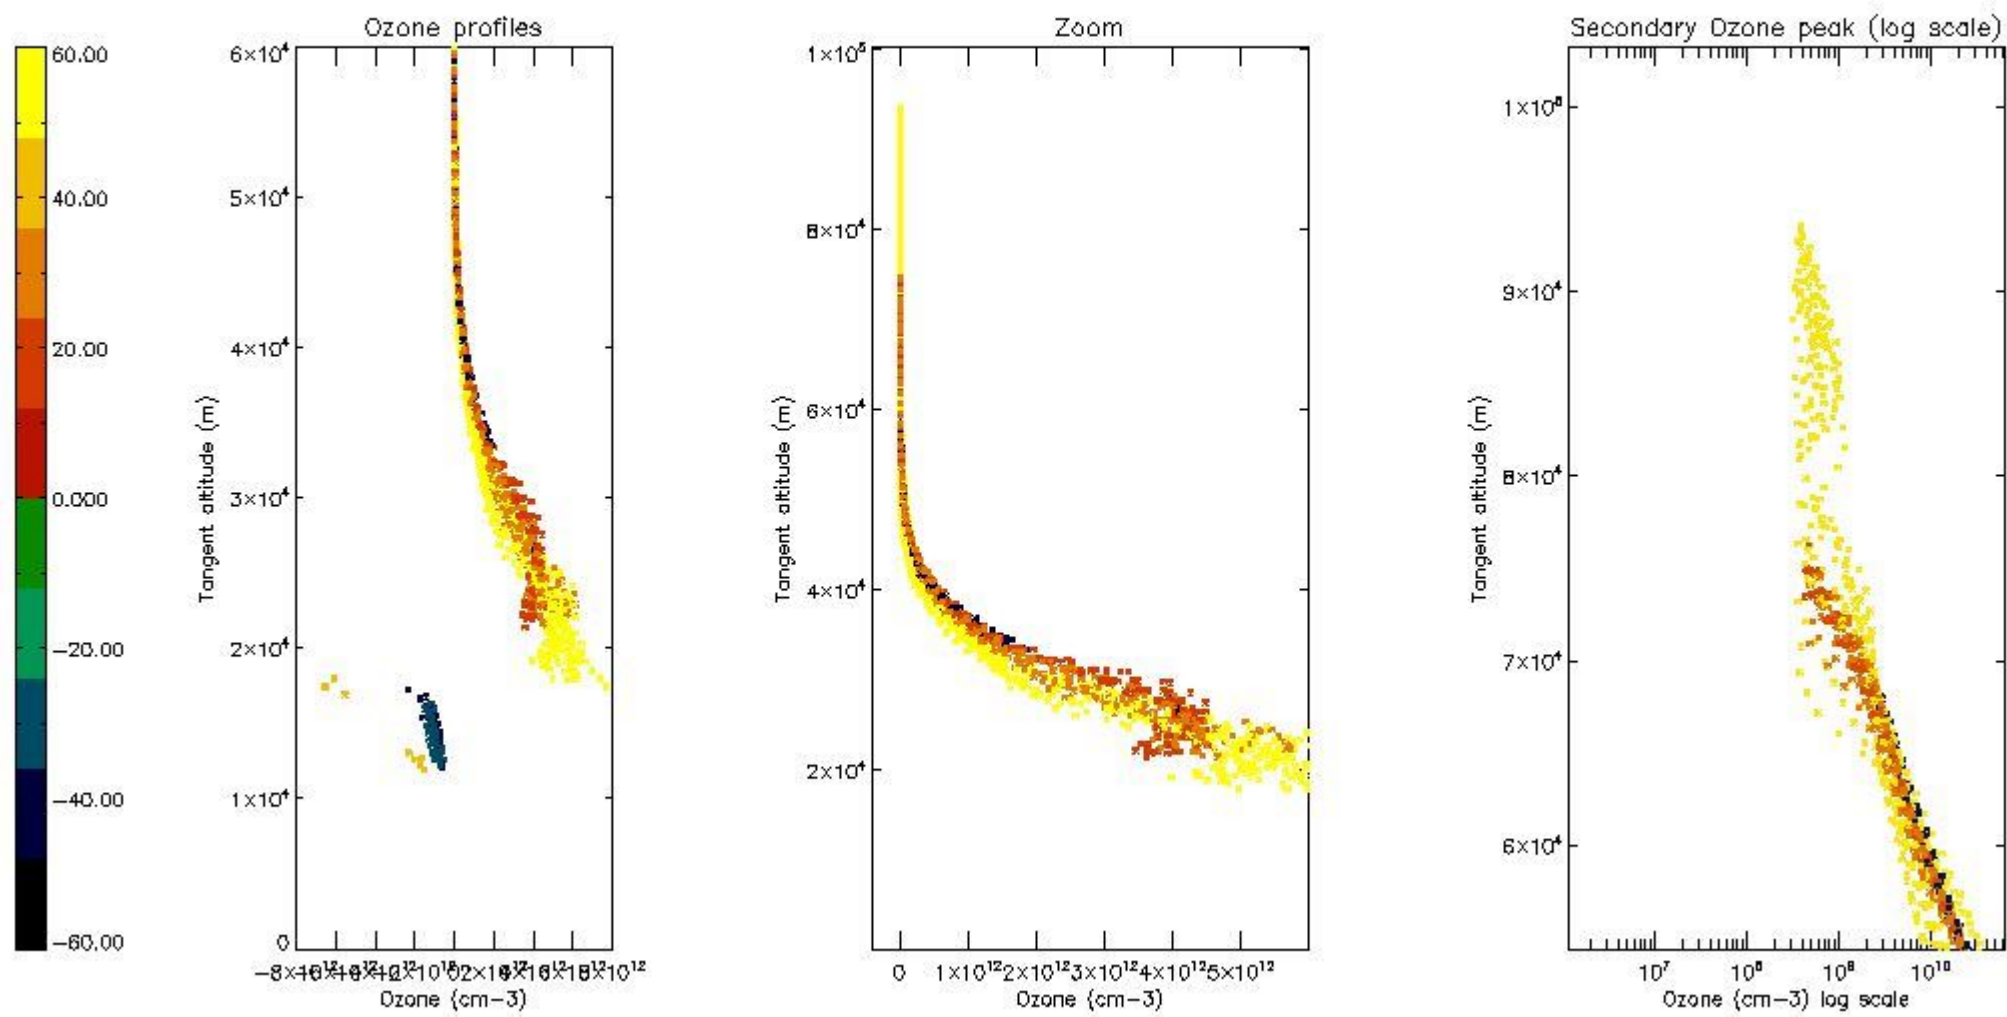

*5.4 Plot ozone profiles where STD < 10% (dark without errors)*

The colorbar represents the latitude.

*5.5 Plot ozone profiles where STD < 5% (dark without errors)*

The colorbar represents the latitude.

*5.6 Plot NO<sub>2</sub> profiles for all STD (dark without errors)*