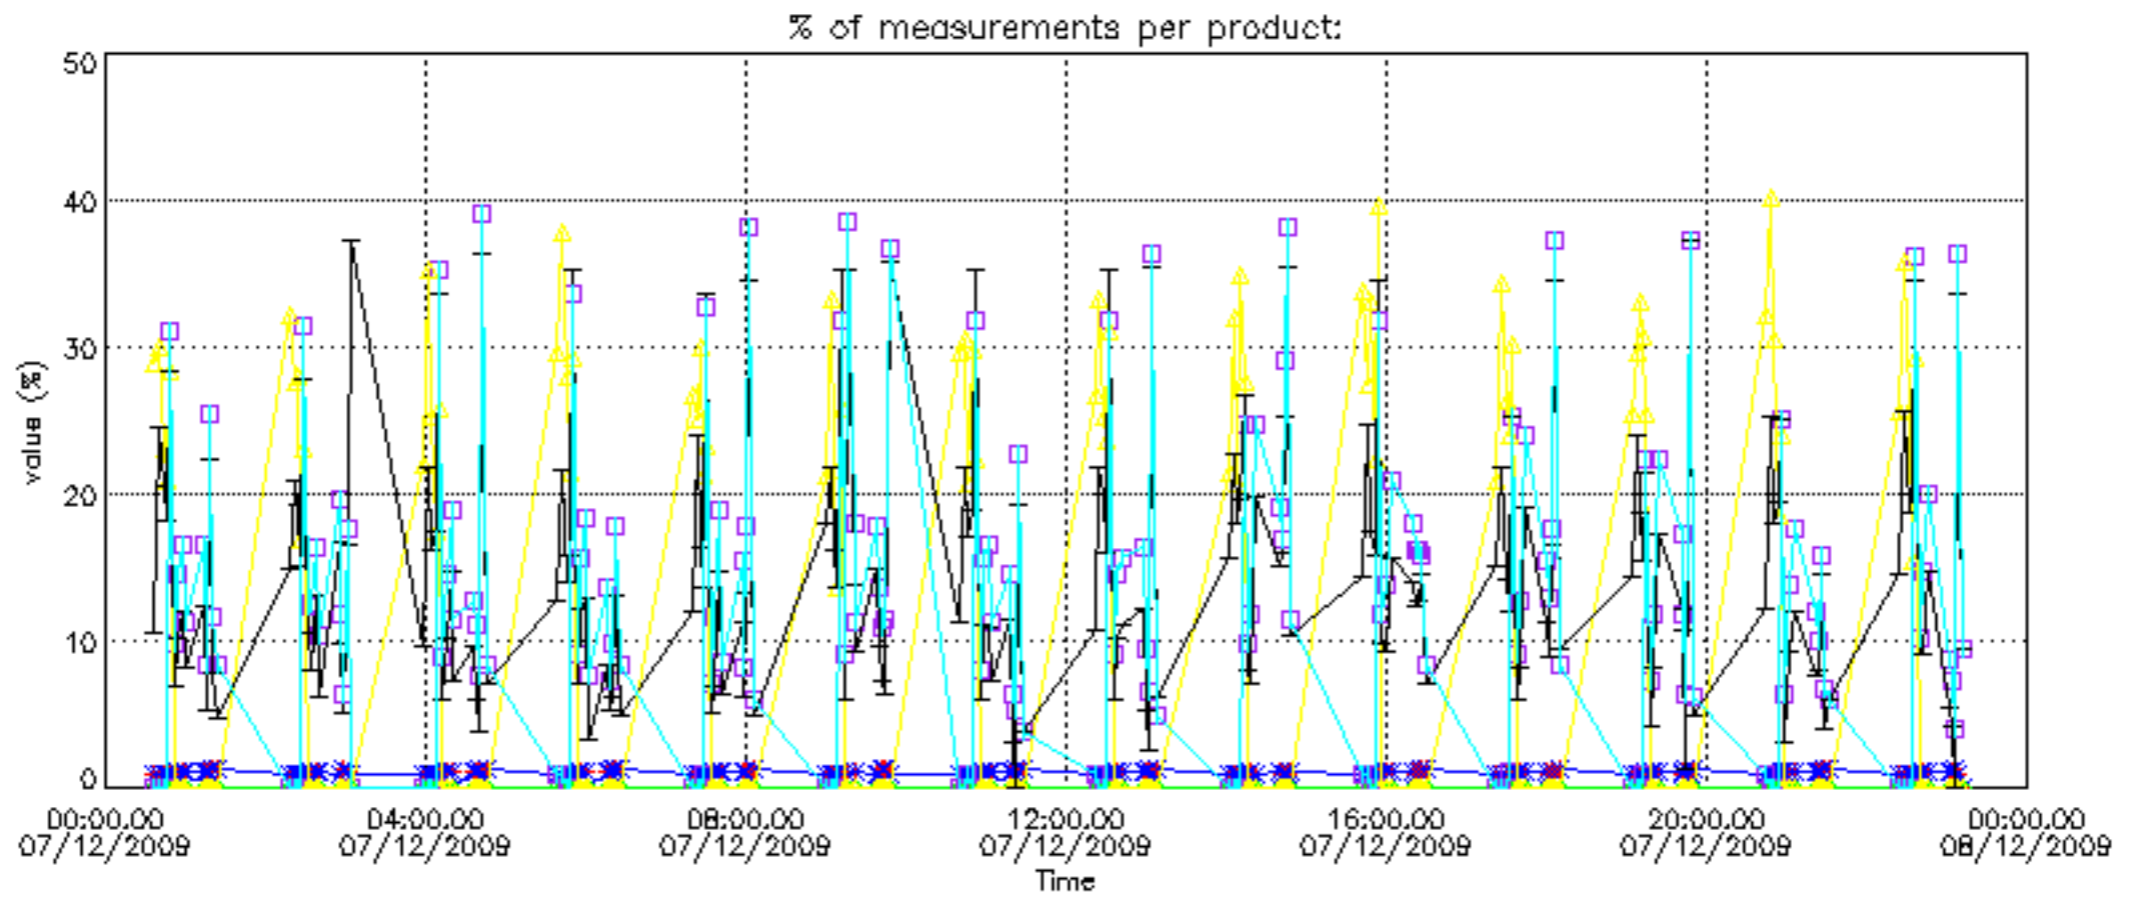

Percentage of cosmic ray hits per profile

Percentage of datation errors per profile