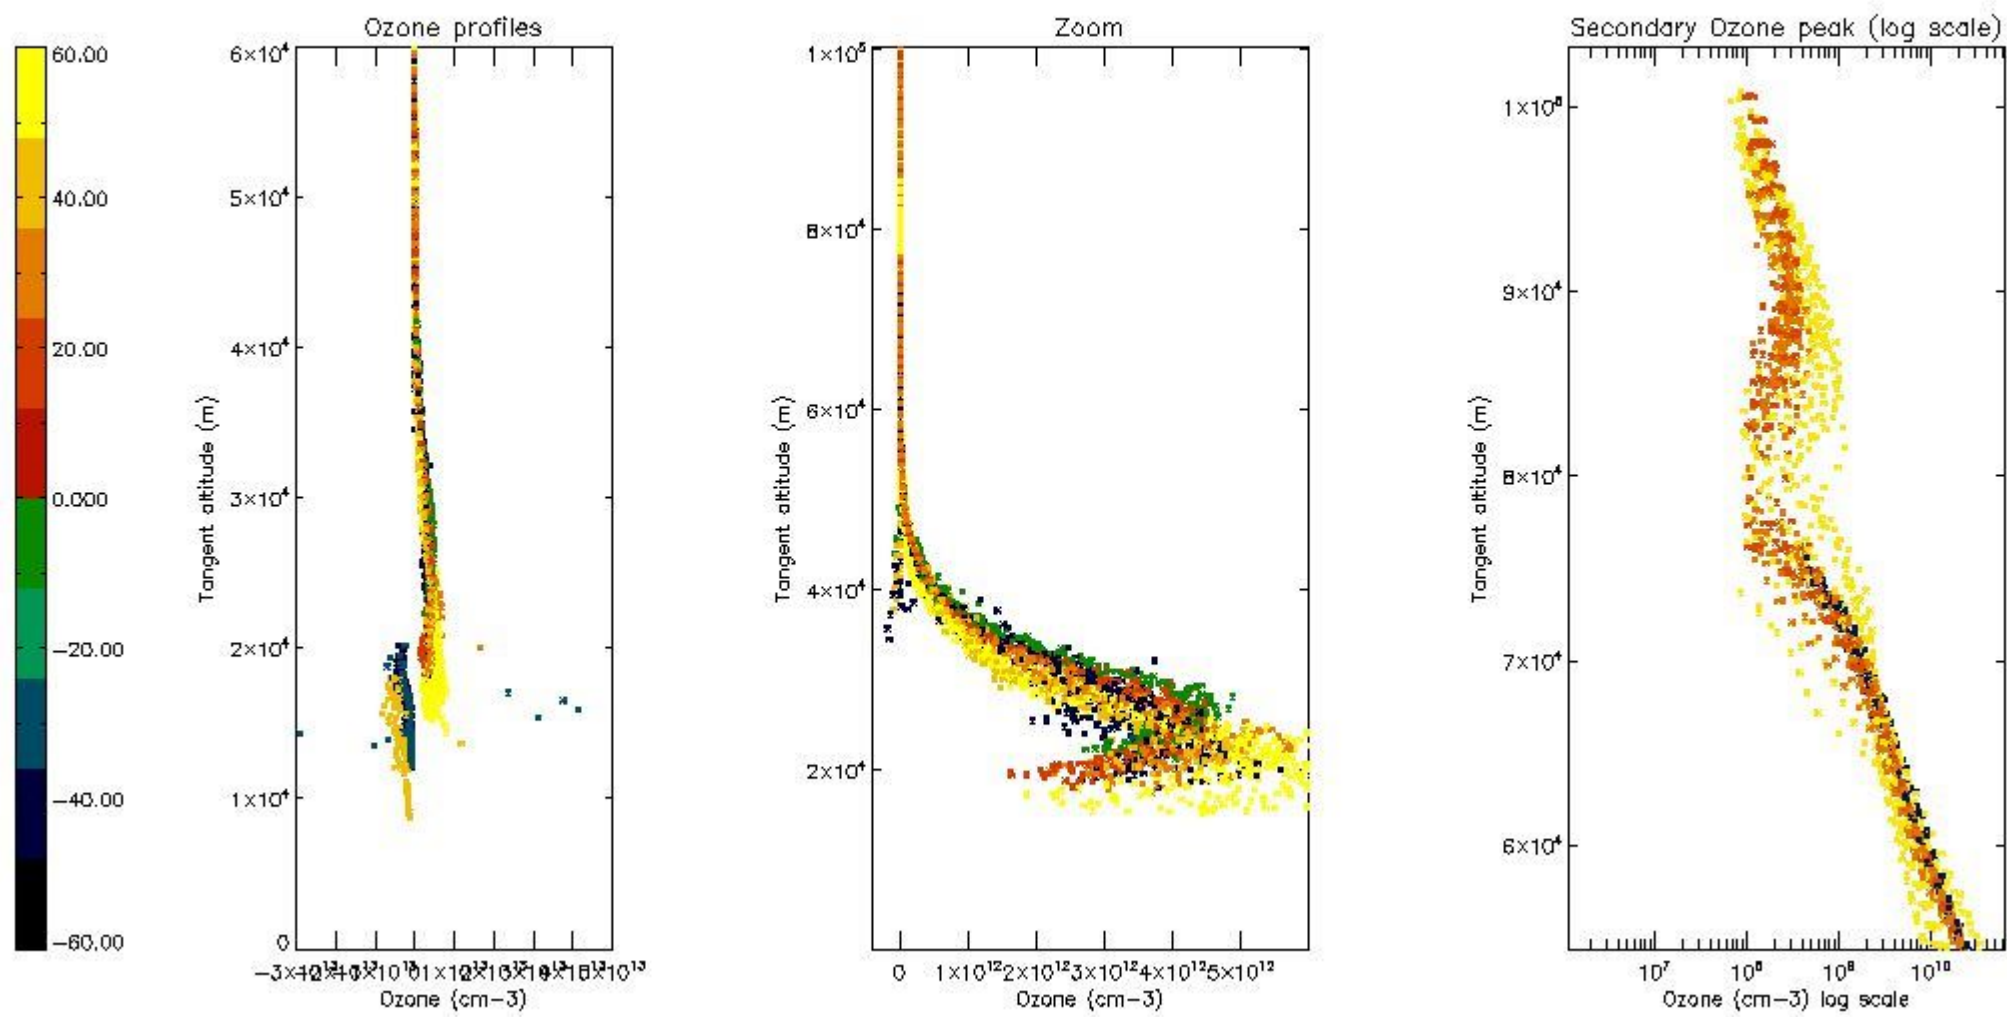

STD < 10	12
STD < 5	9

5.2 Plot ozone profiles for all STD (dark without errors)

The colorbar represents the latitude.

5.3 Plot ozone profiles where STD < 20% (dark without errors)

The colorbar represents the latitude.