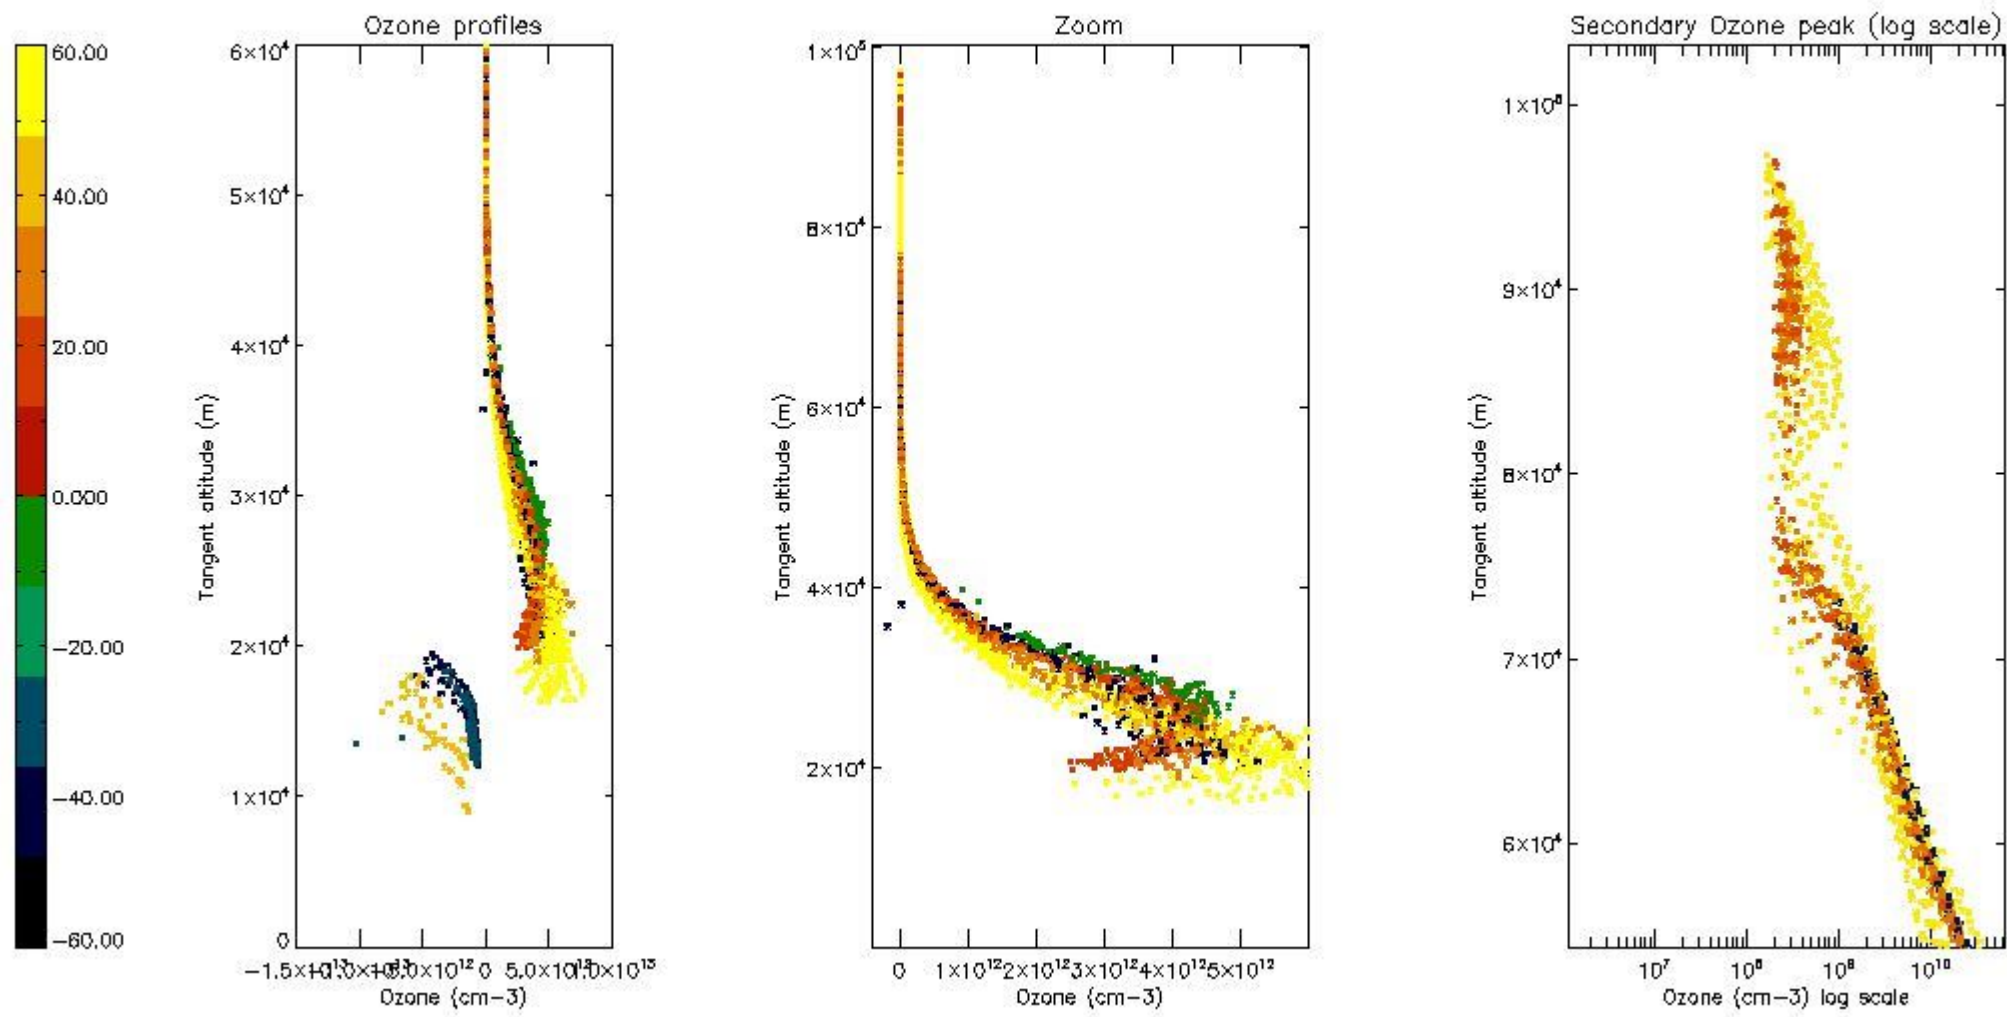

5.5 Plot ozone profiles where STD < 5% (dark without errors)

The colorbar represents the latitude.