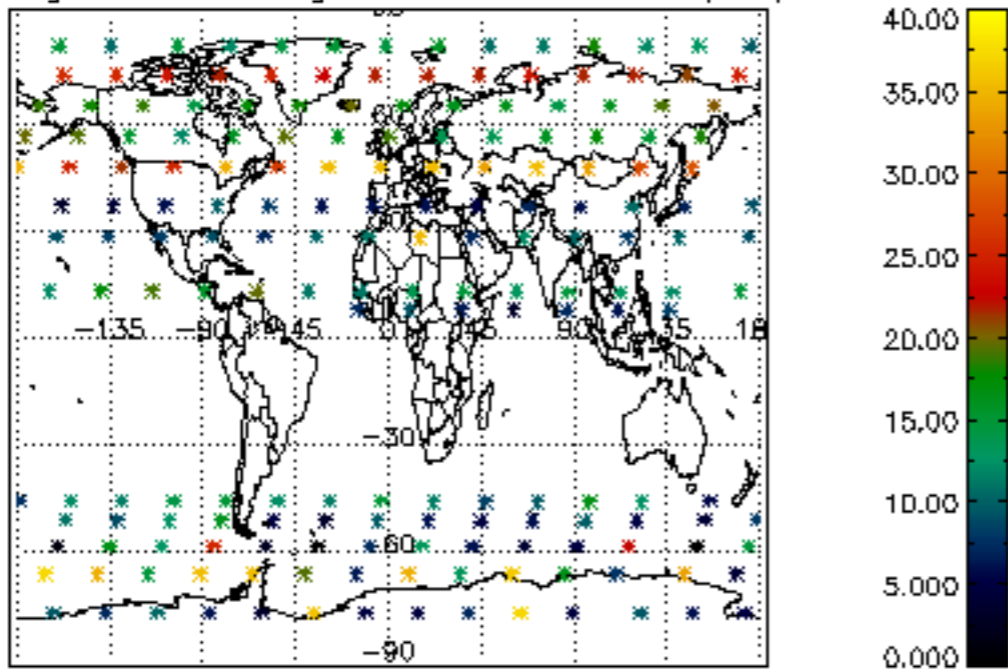

Percentage of star falling outside central band per profile