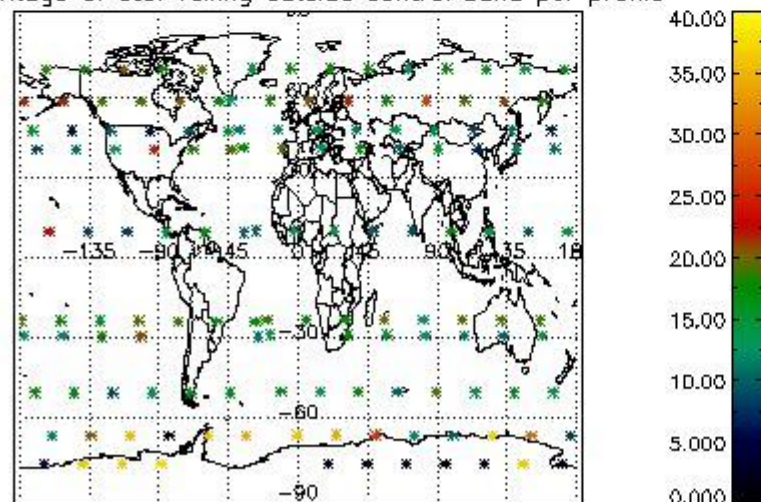

##### 4.2.1 Plot level 1 quality information per product (world map): ENVISAT ASCENDING passes

Percentage of cosmic ray hits per profile

Percentage of datation errors per profile

Percentage of star falling outside central band per profile