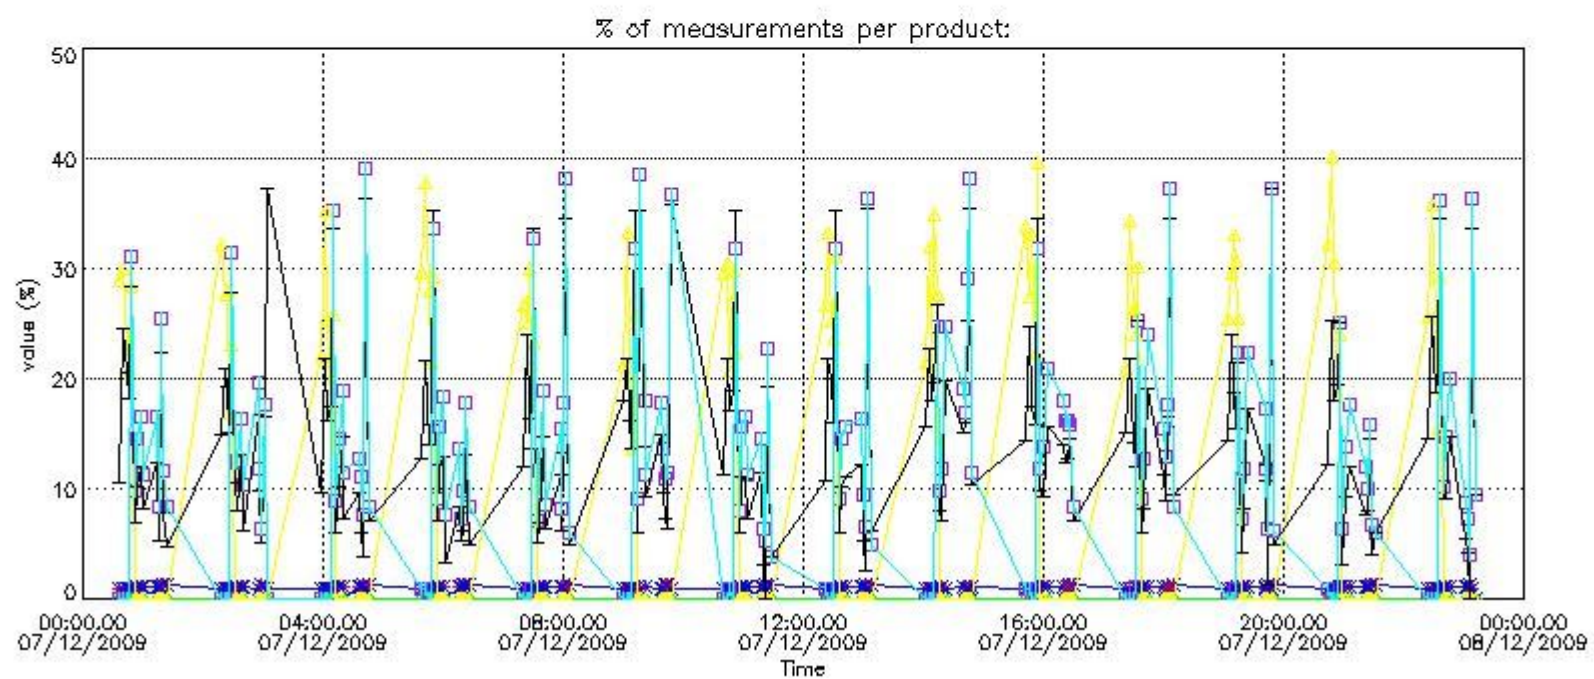

4.2 Plot quality information per product coming from level 1b processing (world map)

4.2.1 Plot level 1 quality information per product (world map): ENVISAT ASCENDING passes