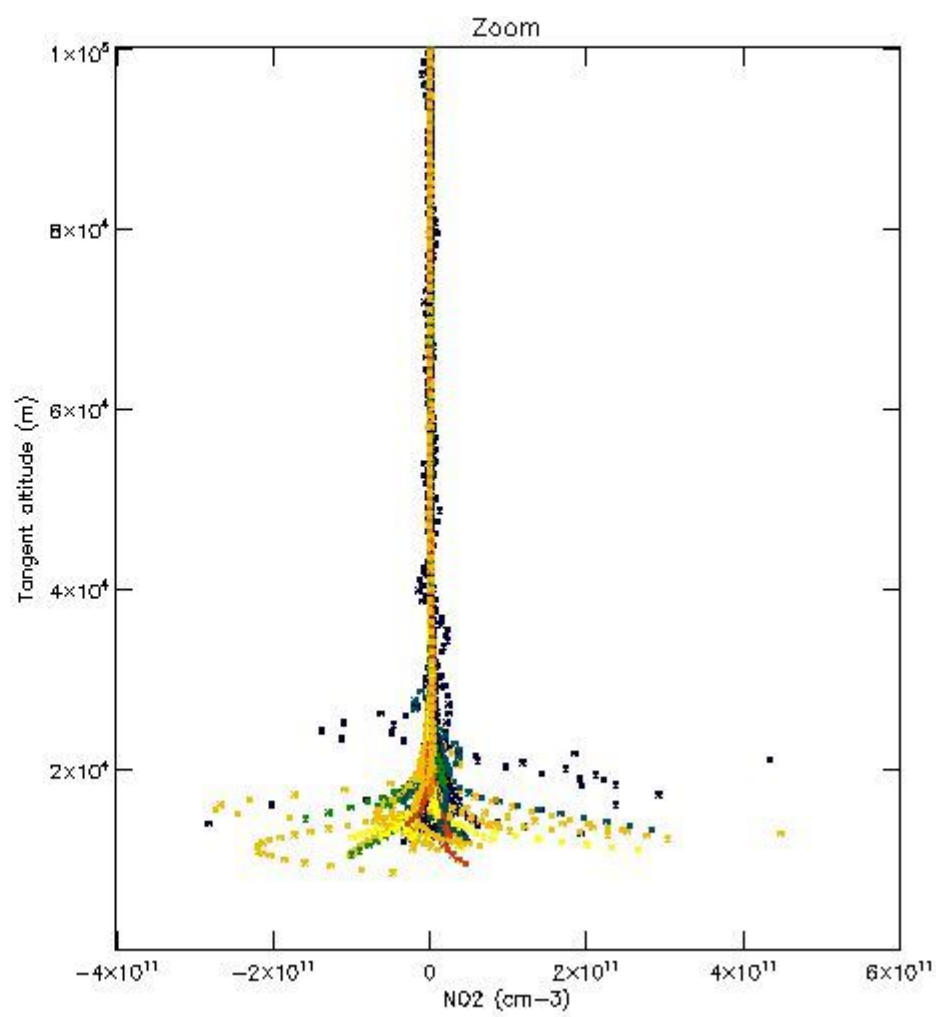

*5.4 Plot ozone profiles where STD < 10% (dark without errors)*

The colorbar represents the latitude.

*5.5 Plot ozone profiles where STD < 5% (dark without errors)*

The colorbar represents the latitude.

*5.6 Plot NO<sub>2</sub> profiles for all STD (dark without errors)*

The colorbar represents the latitude.

*5.7 Plot NO3 profiles for all STD (dark without errors)*

The colorbar represents the latitude.

5.8 Plot H2O profiles for all STD (only for occultations of stars 1,2,3,4,13,14,16,26,63 dark without errors)