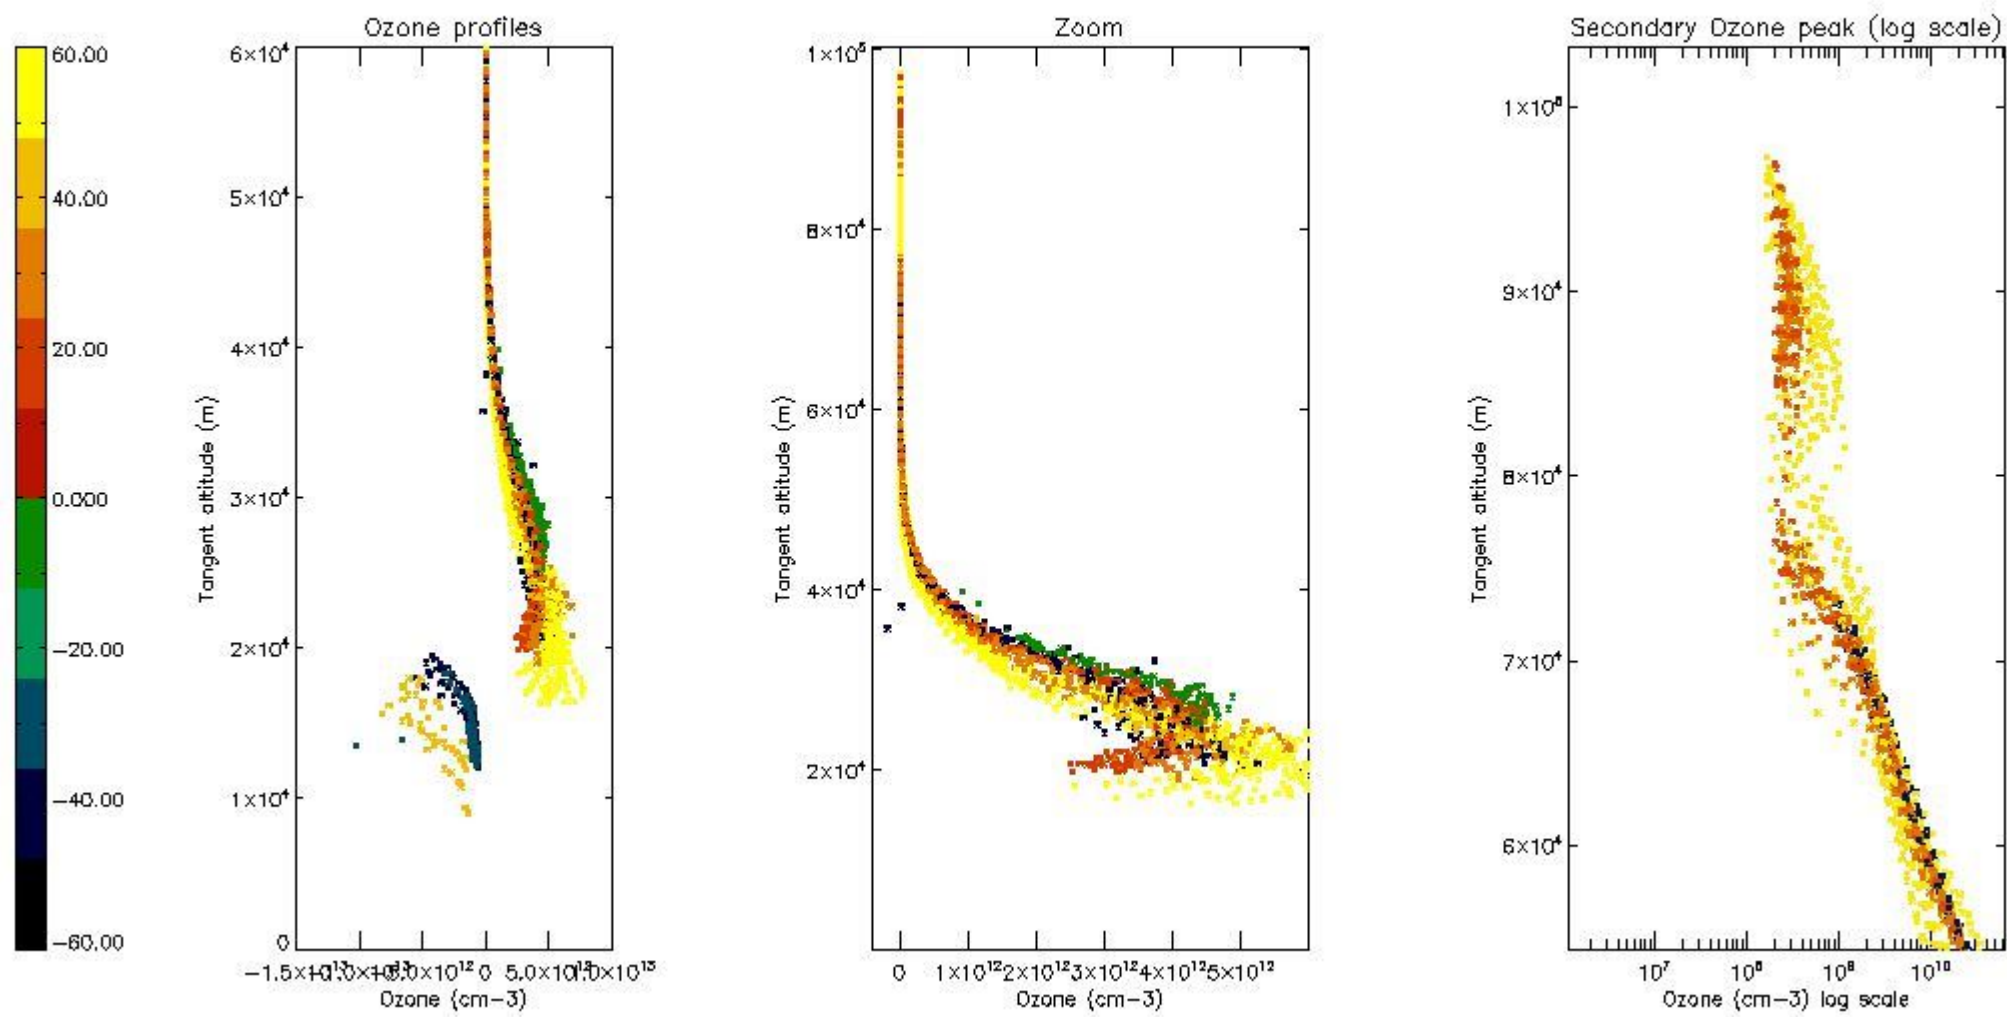

5.5 Plot ozone profiles where STD < 5% (dark without errors)

The colorbar represents the latitude.