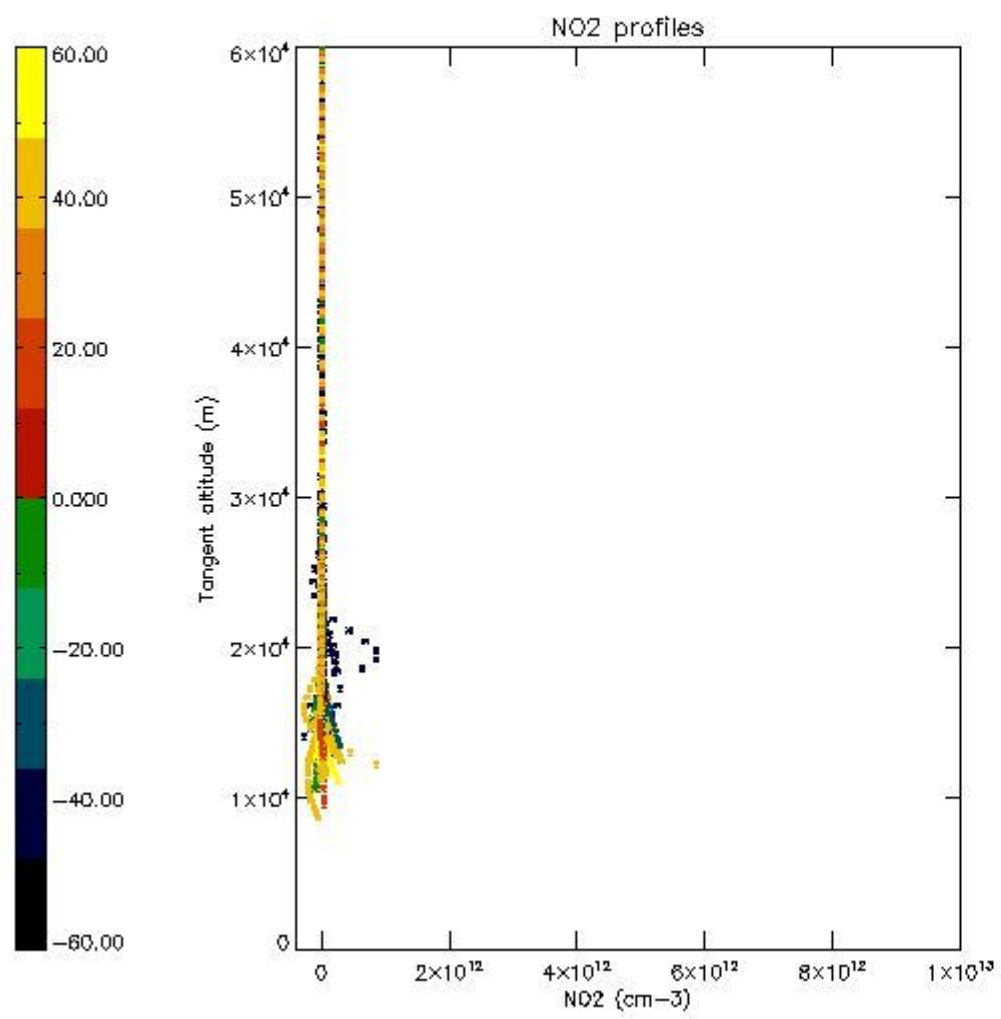

5.7 Plot NO3 profiles for all STD (dark without errors)

The colorbar represents the latitude.