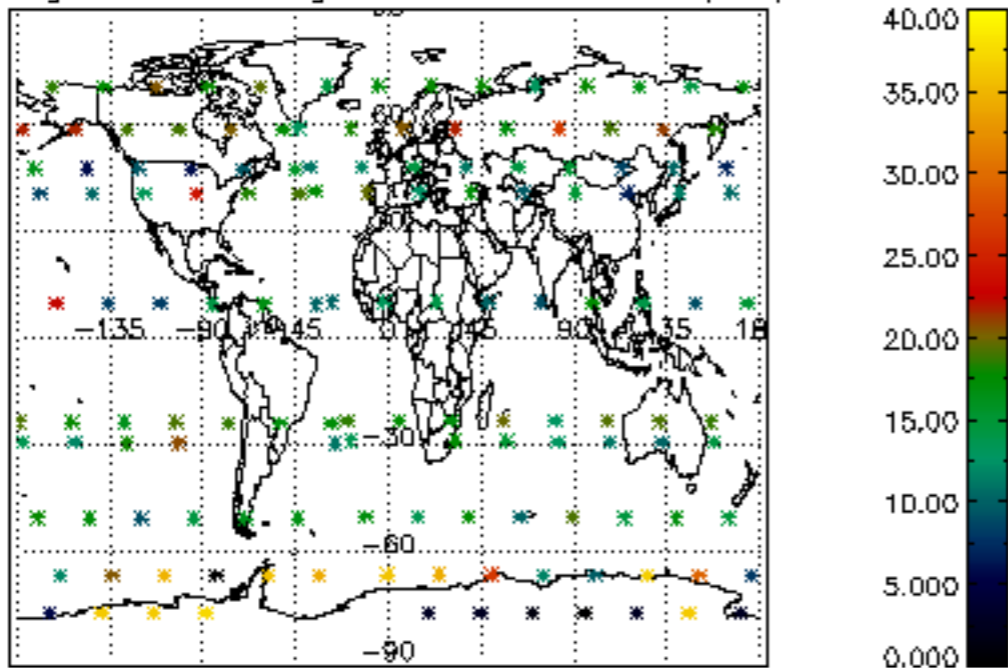

Percentage of cosmic ray hits per profile

Percentage of star falling outside central band per profile