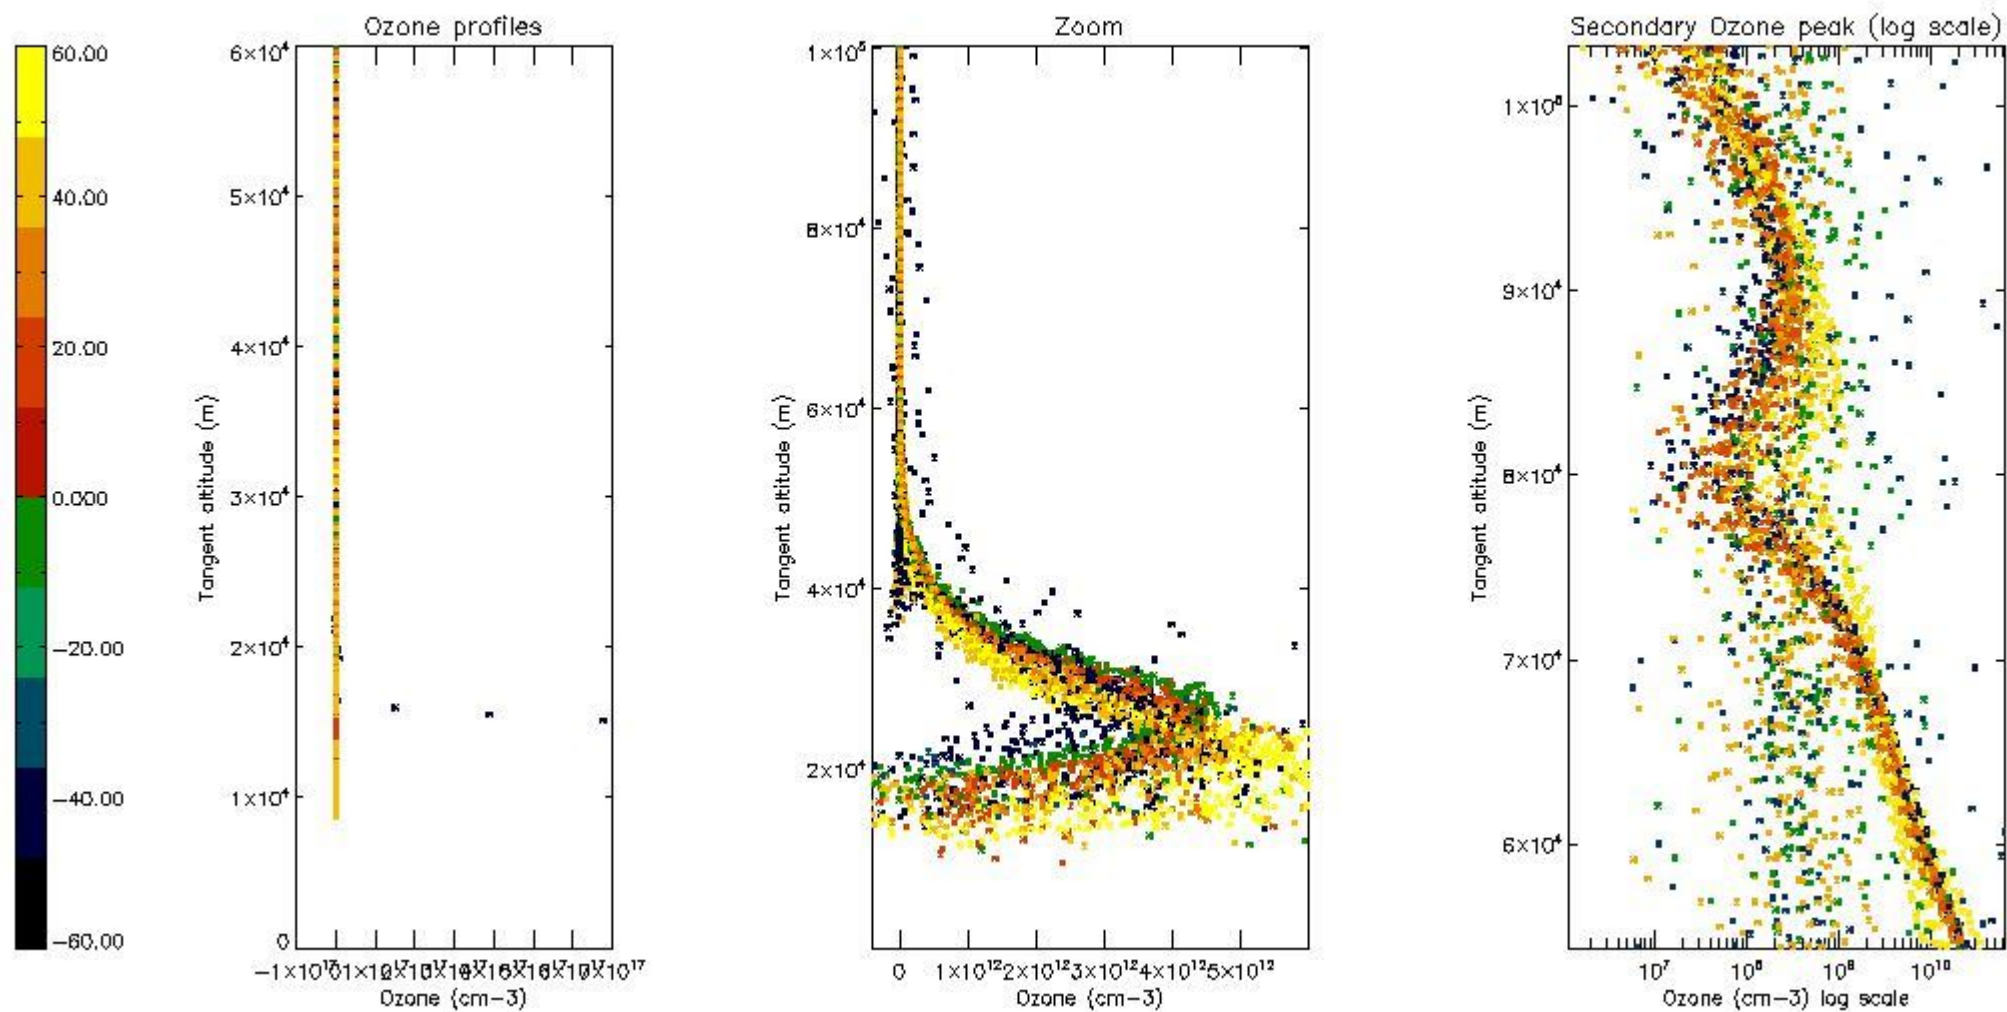

STD < 10	12
STD < 5	9

5.2 Plot ozone profiles for all STD (dark without errors)

The colorbar represents the latitude.

5.3 Plot ozone profiles where STD < 20% (dark without errors)

The colorbar represents the latitude.