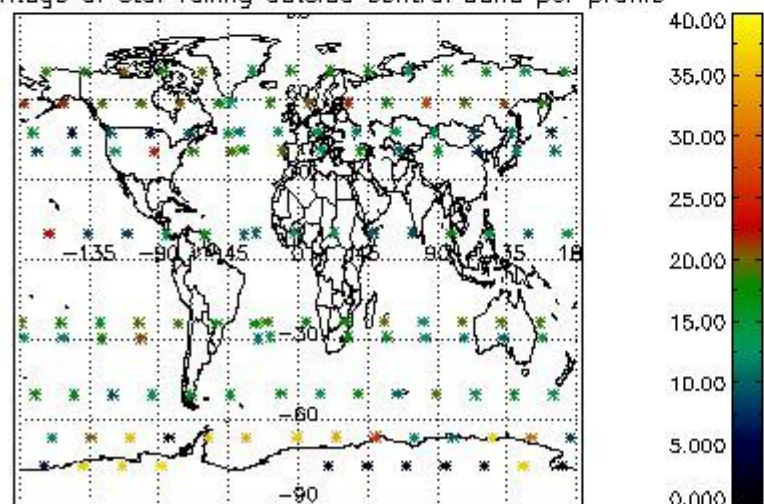

##### 4.2.1 Plot level 1 quality information per product (world map): ENVISAT ASCENDING passes

Percentage of cosmic ray hits per profile

Percentage of datation errors per profile

Percentage of star falling outside central band per profile