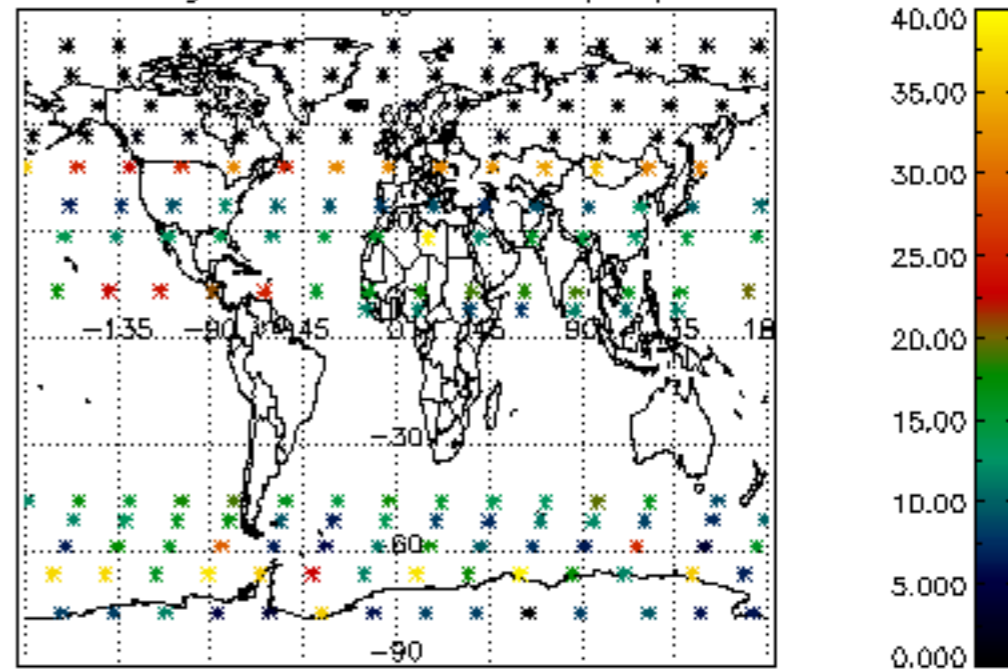

Percentage of saturation errors per profile