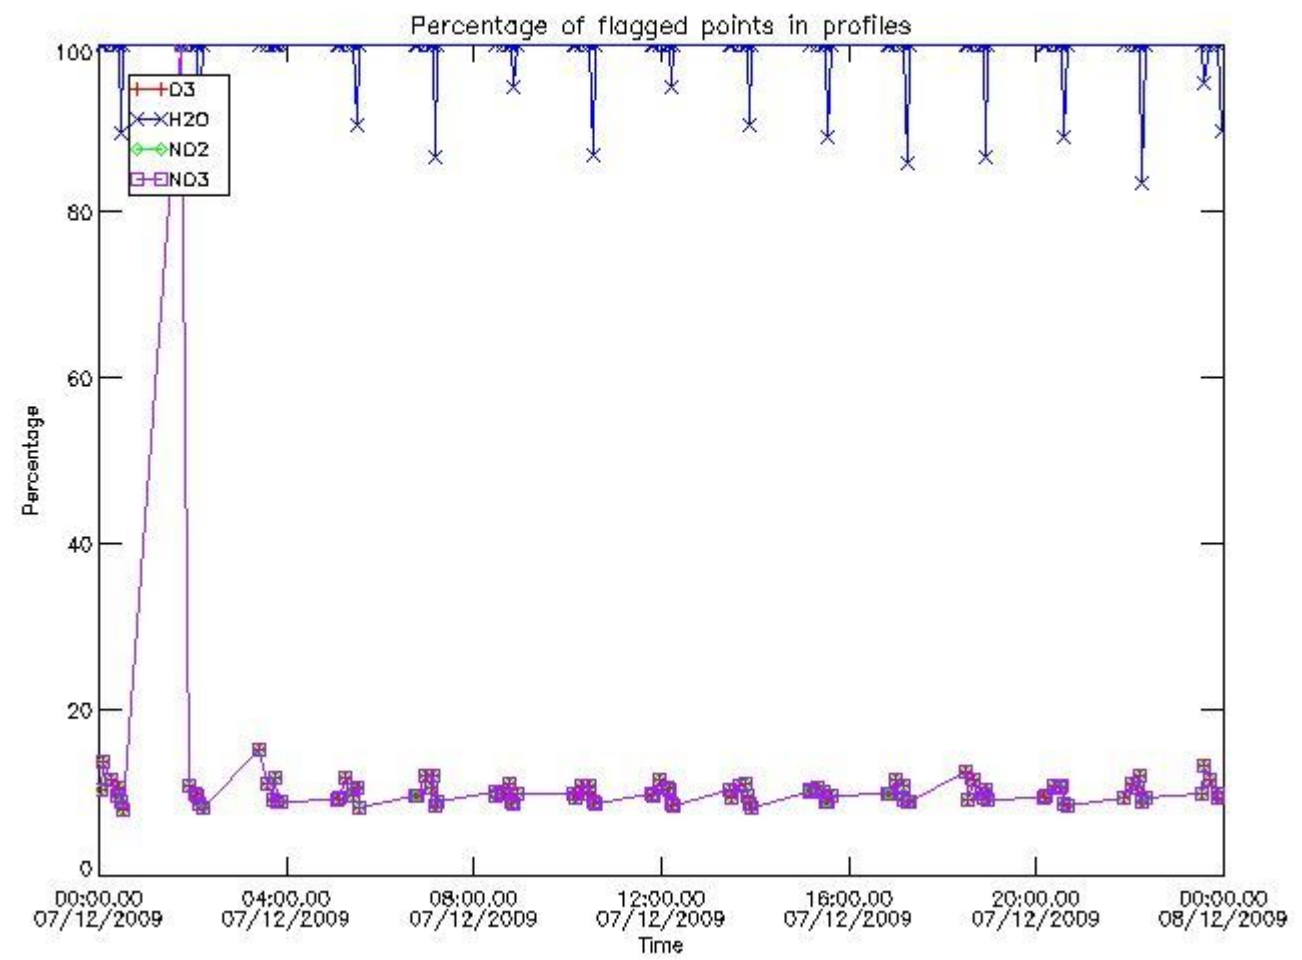

3. Quality information per product

In this section it is plotted some information contained in the Quality Summary data set of the level 2 products. Only products in dark limb conditions and without errors (error flag in the MPH set to "0") are used.

3.1 Plot quality information per product (time dependant)

3.2 Plot quality information per product (world map)