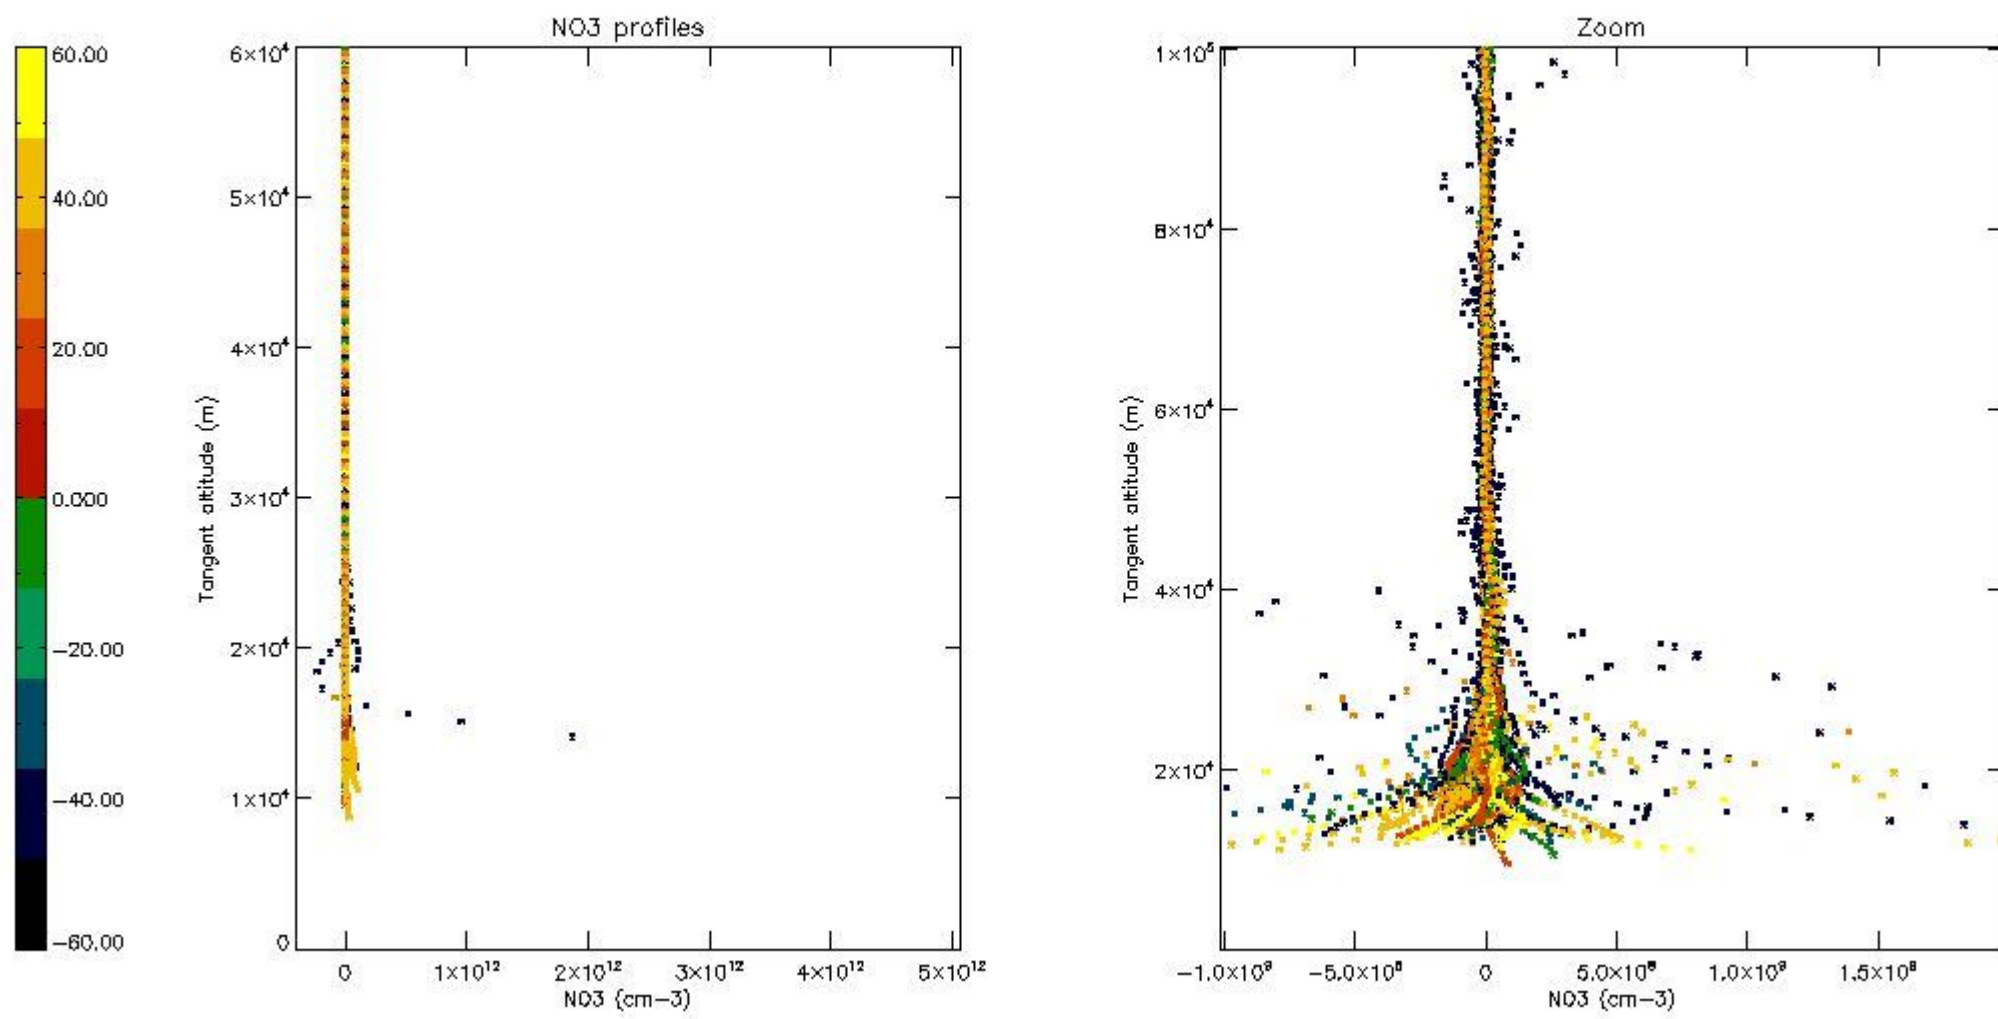

5.8 Plot H2O profiles for all STD (only for occultations of stars 1,2,3,4,13,14,16,26,63 dark without errors)

The colorbar represents the latitude.