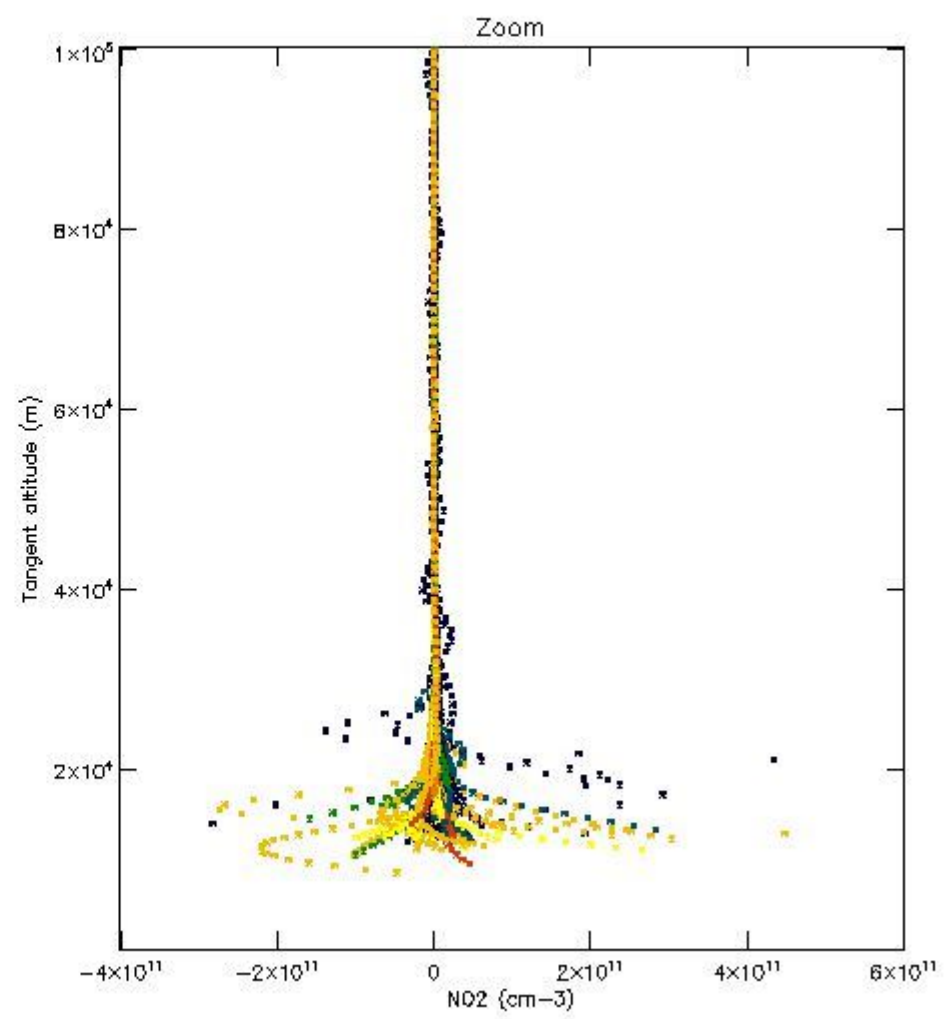

5.7 Plot NO3 profiles for all STD (dark without errors)

The colorbar represents the latitude.