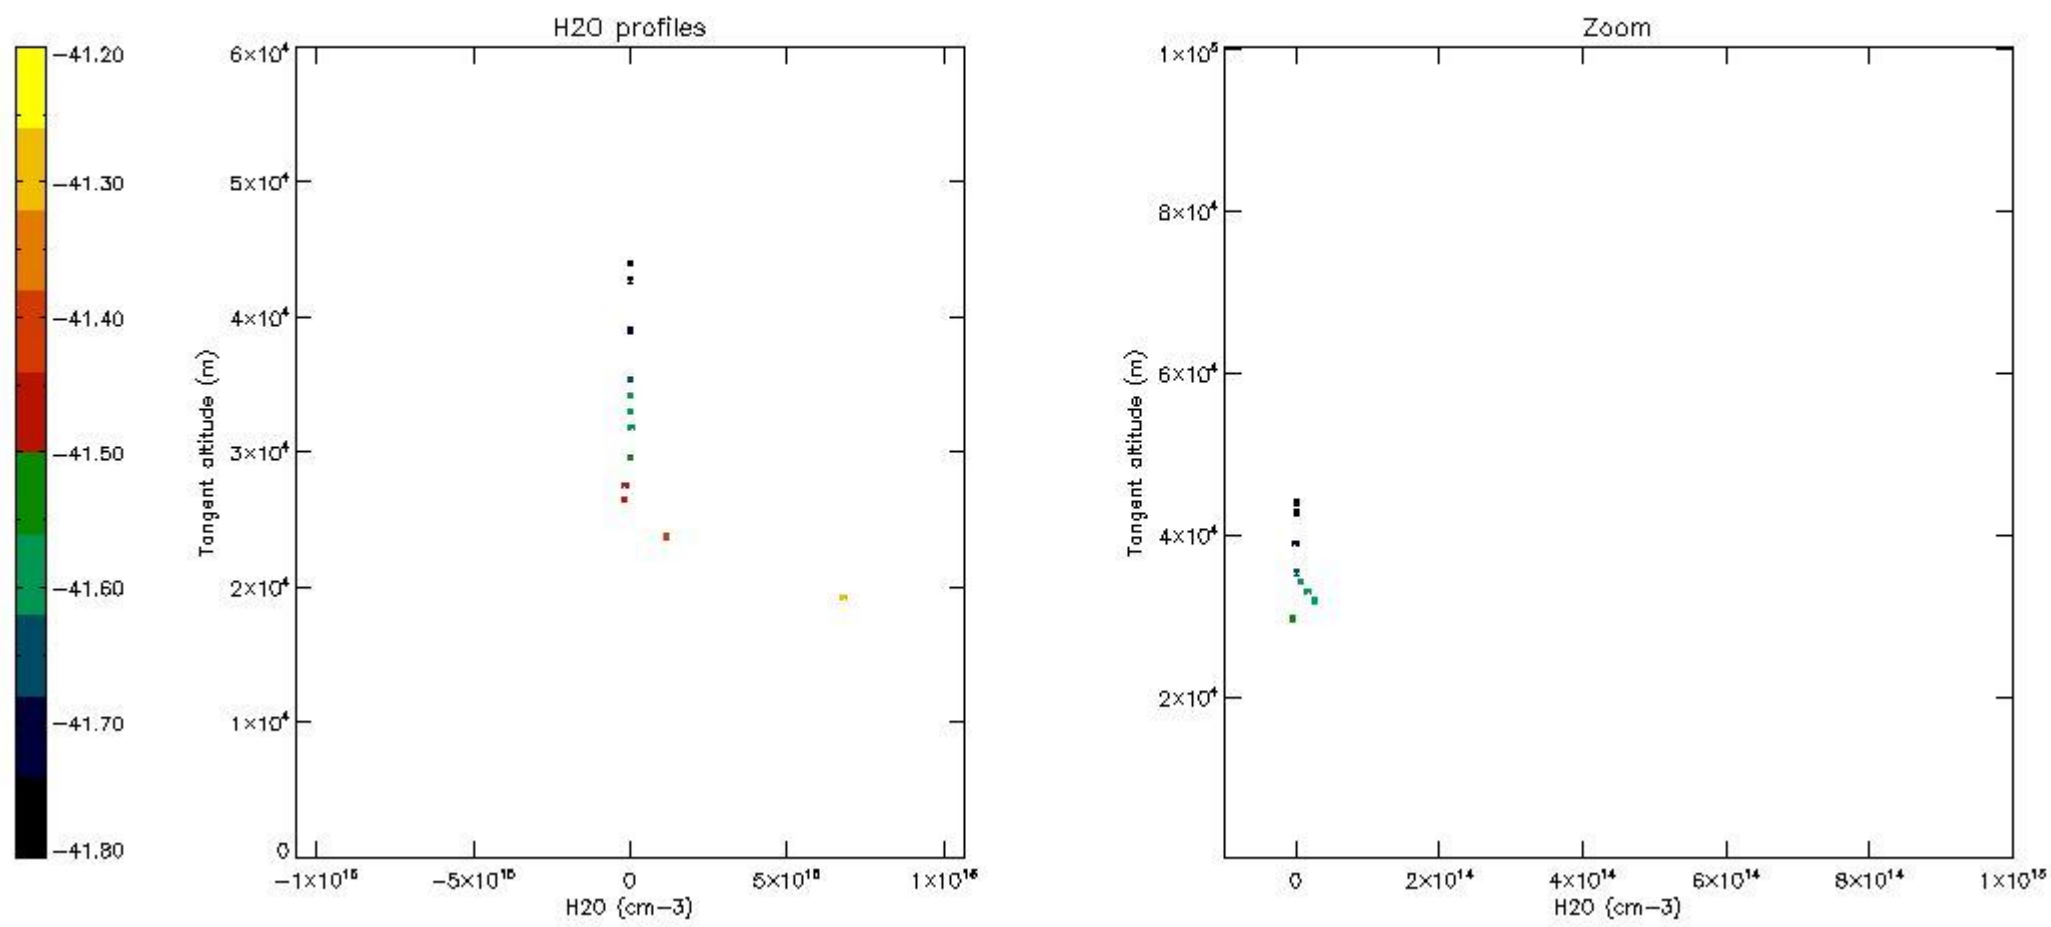

The colorbar represents the latitude.