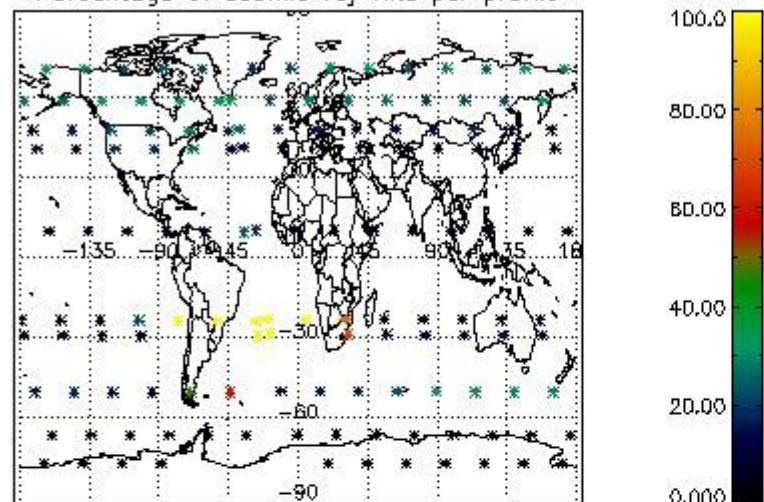

Percentage of cosmic ray hits per profile