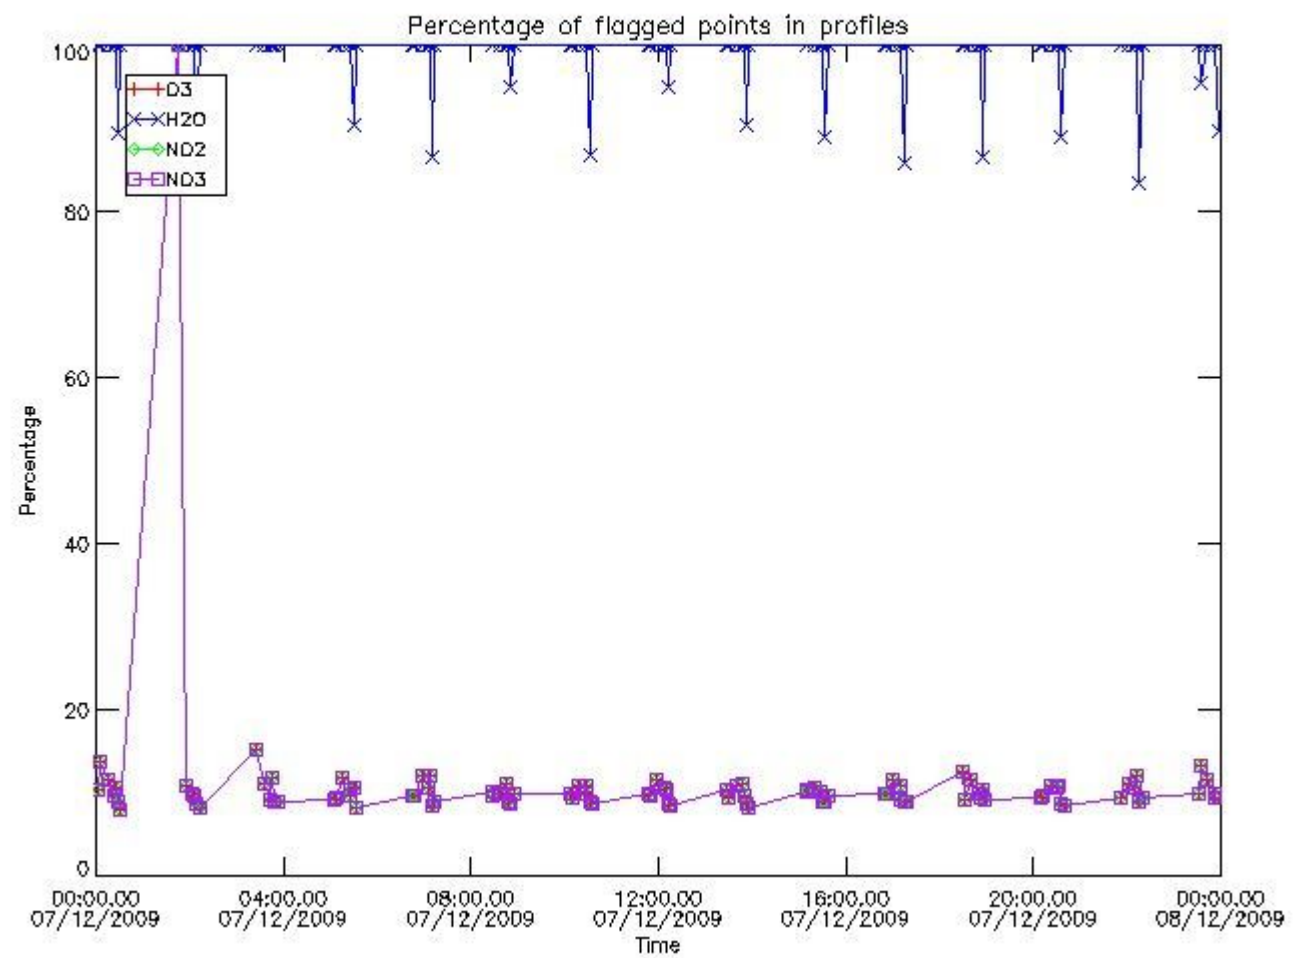

3. Quality information per product

In this section it is plotted some information contained in the Quality Summary data set of the level 2 products. Only products in dark limb conditions and without errors (error flag in the MPH set to "0") are used.

3.1 Plot quality information per product (time dependant)

3.2 Plot quality information per product (world map)