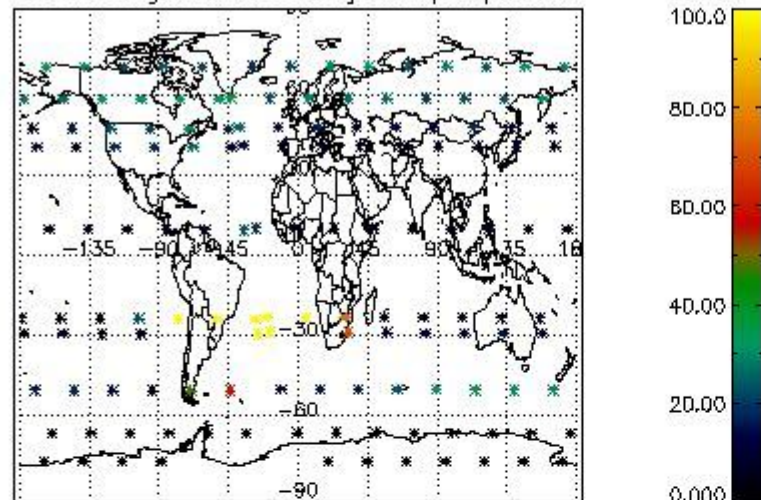

Percentage of cosmic ray hits per profile