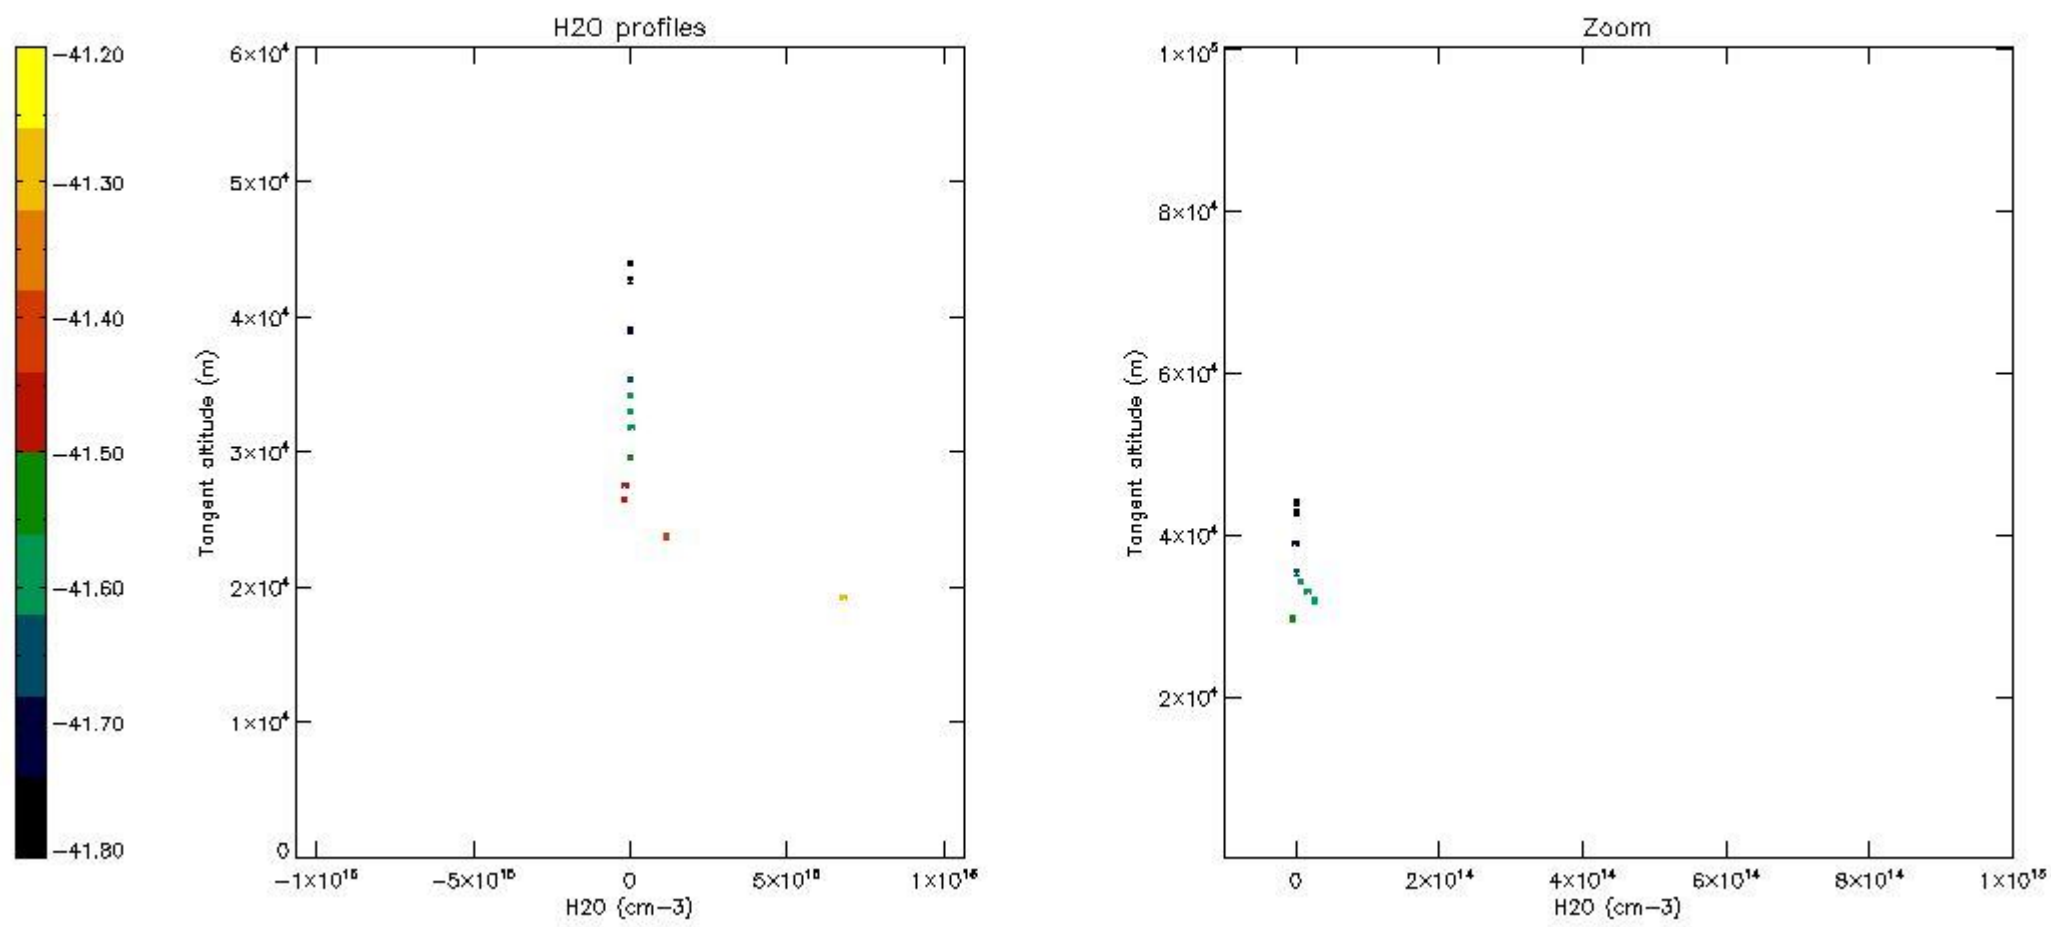

6. Auxiliary Data Files used for the production reported in section 2

The number reported in the third column indicates since which file (see list in section 2) the corresponding auxiliary file has been used. The fourth column is the date of those product files.

Type	Auxiliary Filename	Used since product	Used since product date
INST_PHYS_CHARACTERISTICS	GOM_INS_AXVIEC20091111_143220_20030716_120000_20500101_000000	1	07-DEC-2009 00:03:15
LEVEL-2_PROC_CONFIG	GOM_PR2_AXVIEC20091111_152718_20020301_000000_20500101_000000	1	07-DEC-2009 00:03:15
CROSS_SECTIONS_FILE	GOM_CRS_AXVIEC20091111_154832_20020301_000000_20500101_000000	1	07-DEC-2009 00:03:15