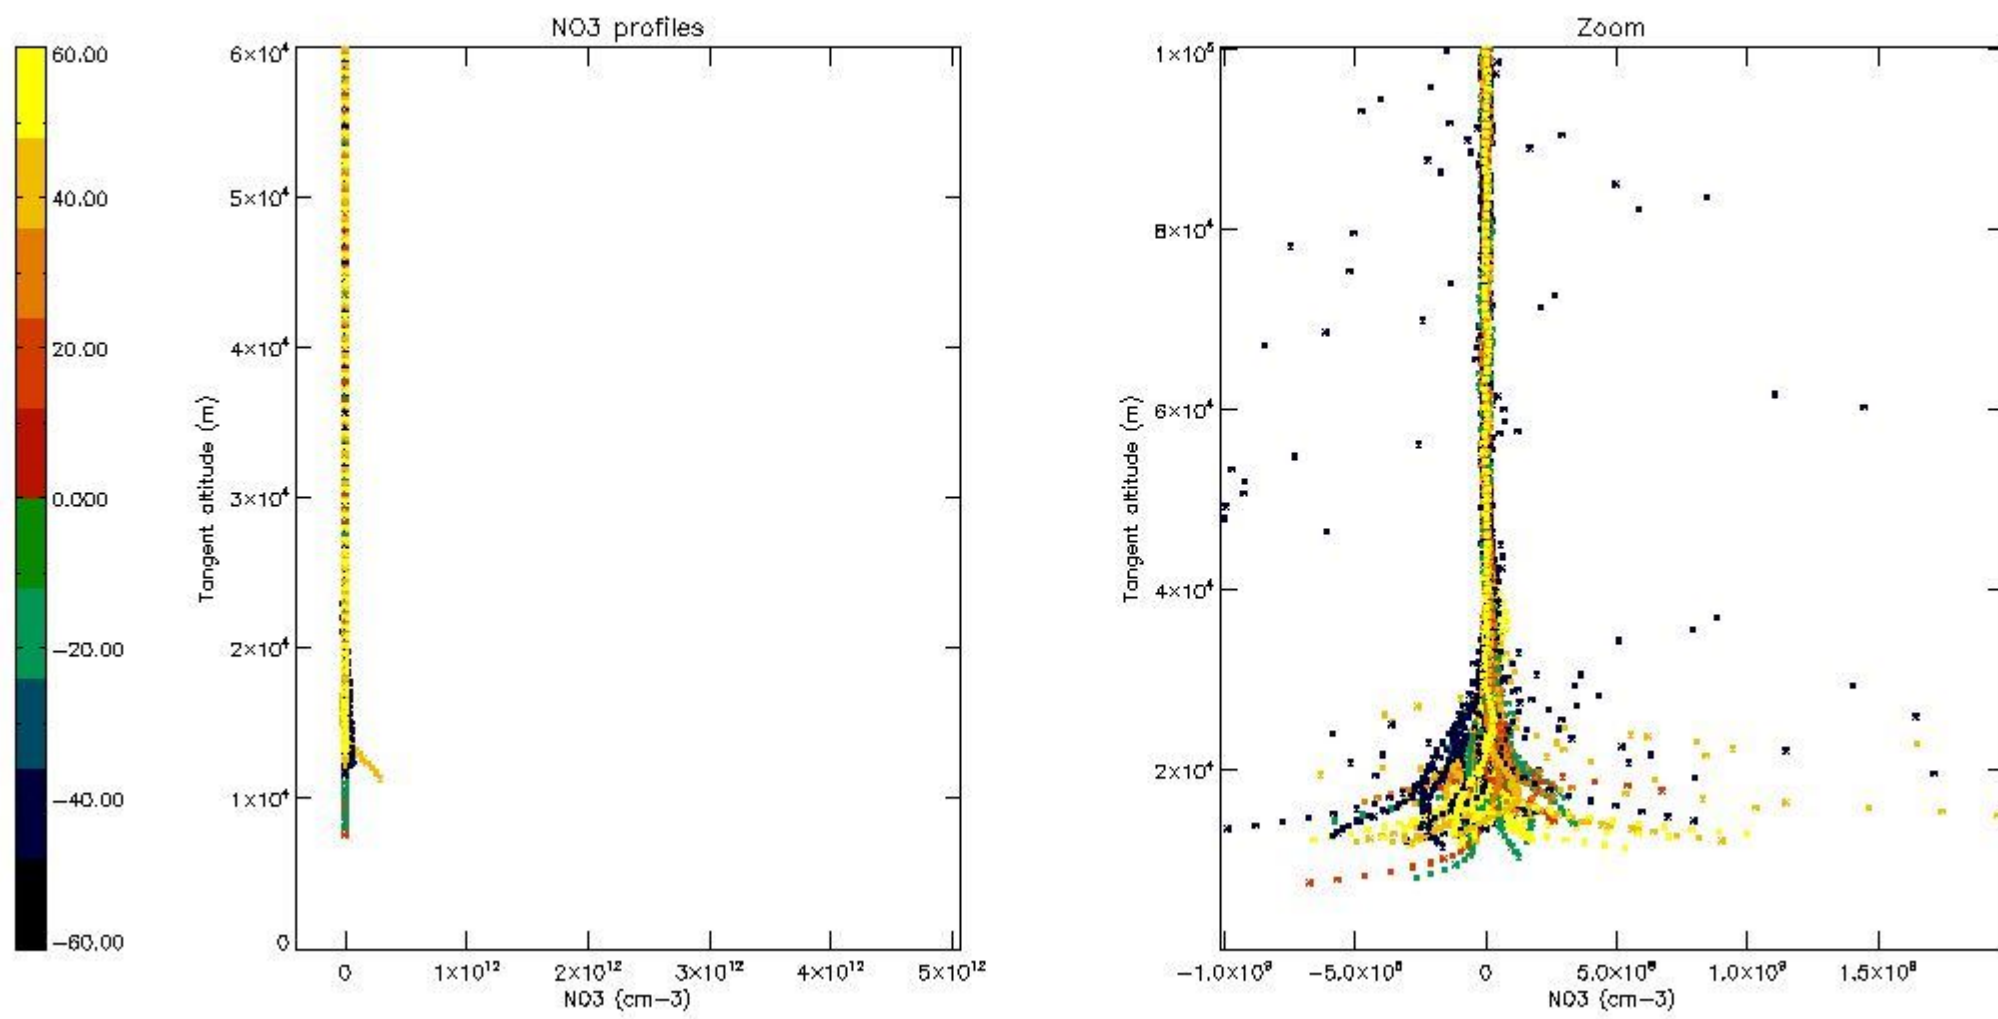

5.8 Plot H2O profiles for all STD (only for occultations of stars 1,2,3,4,13,14,16,26,63 dark without errors)

The colorbar represents the latitude.