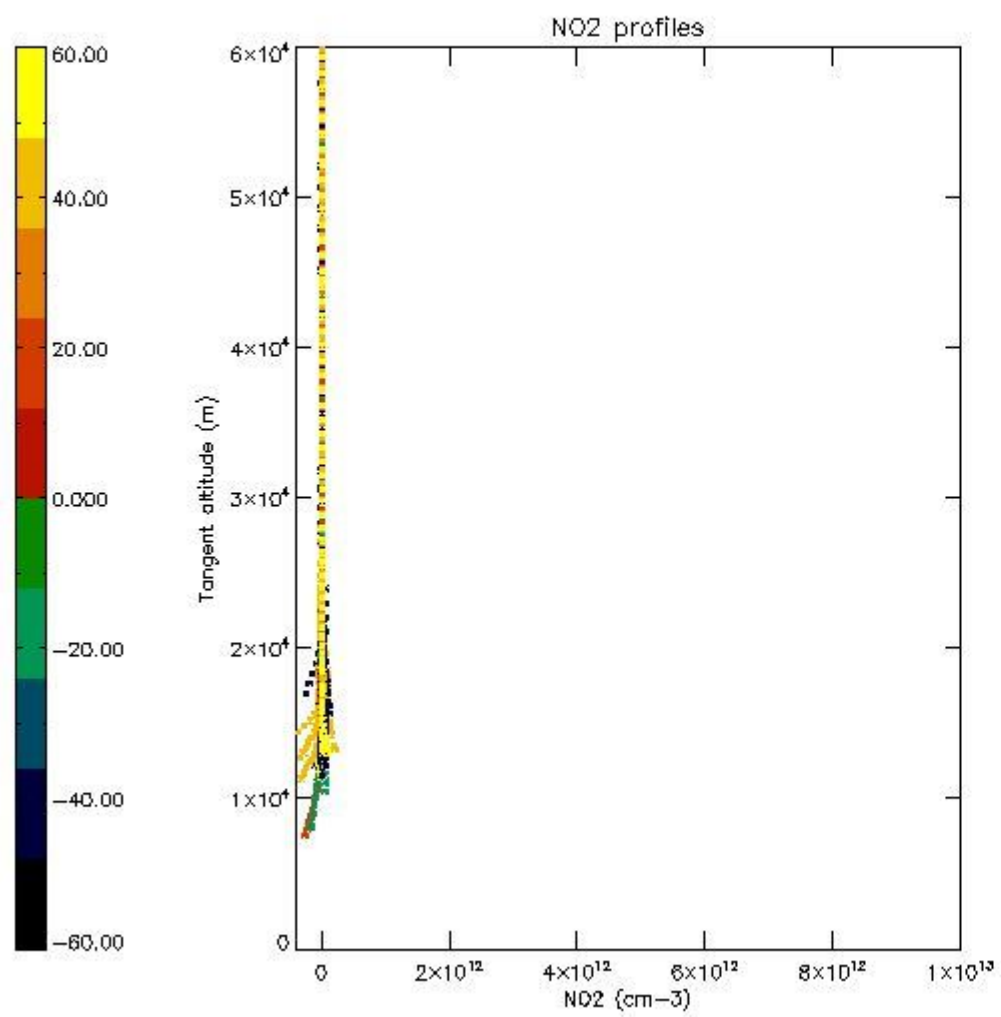

5.7 Plot NO3 profiles for all STD (dark without errors)

The colorbar represents the latitude.