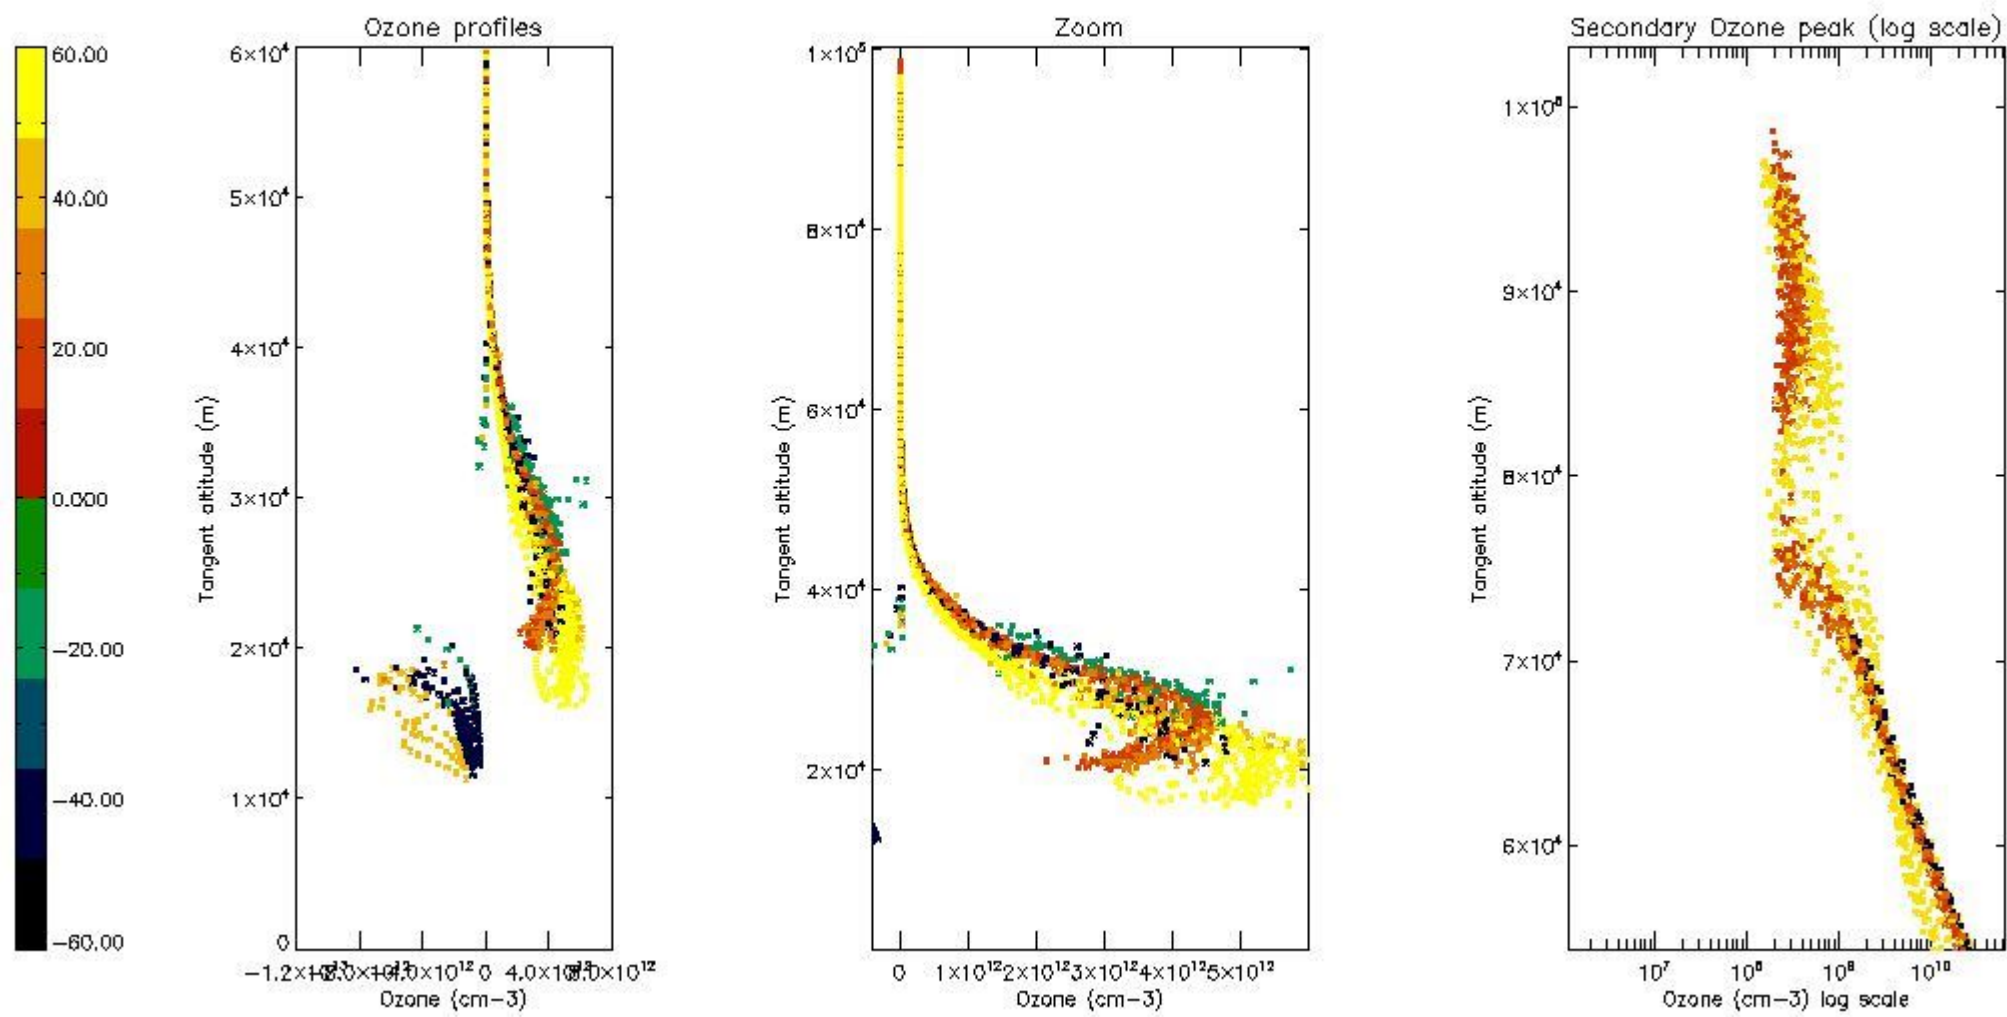

5.5 Plot ozone profiles where STD < 5% (dark without errors)

The colorbar represents the latitude.