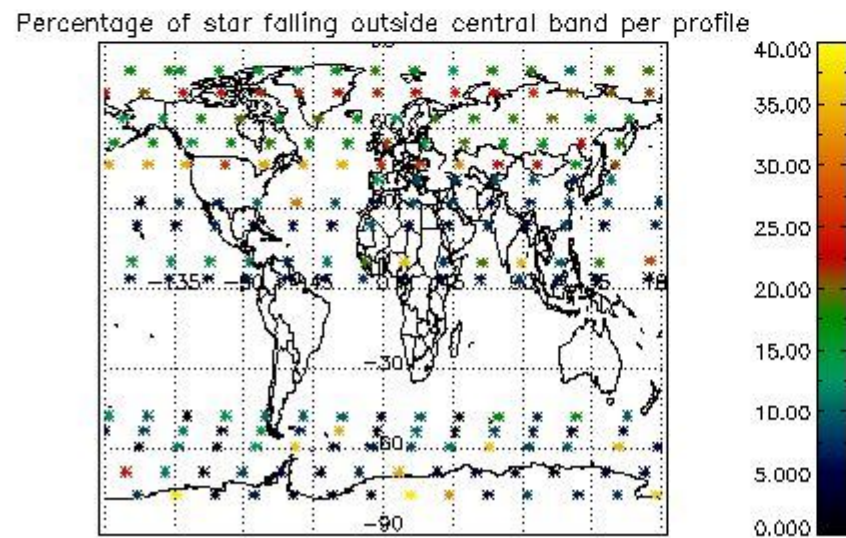

5. Trace gas profiles

5.1 Ozone statistics based on quality of products

The final quality of the products can be "measured" using the STD (Standard Deviation) attached to every point profile. This information is written to the parameter GOM_NL__2P/NL_LOCAL_SPECIES_DENSITY/o3_std of the level 2 products. The table below shows the statistics for given STD ranges.

The statistics are given with respect to the overall valid production:

- Products without fatal errors: GOM_NL__2P/MPH/PRODUCT_ERR=0
- Valid point profile: GOM_NL__2P/NL_LOCAL_SPECIES_DENSITY/pcd(0)=0

The 'Criteria' is applied to valid points of dark limb products:

- Products in dark limb illumination condition: GOM_NL__2P/NL_SUMMARY_QUALITY/obs_ill_cond=0
- Products without fatal errors: GOM_NL__2P/MPH/PRODUCT_ERR=0
- Valid point profile: GOM_NL__2P/NL_LOCAL_SPECIES_DENSITY/pcd(0)=0

So, the table below shows the percentage of dark limb and valid observations for each criteria with respect to the overall valid daily observations.

Criteria	% of total production
All STD	29
STD < 20	15