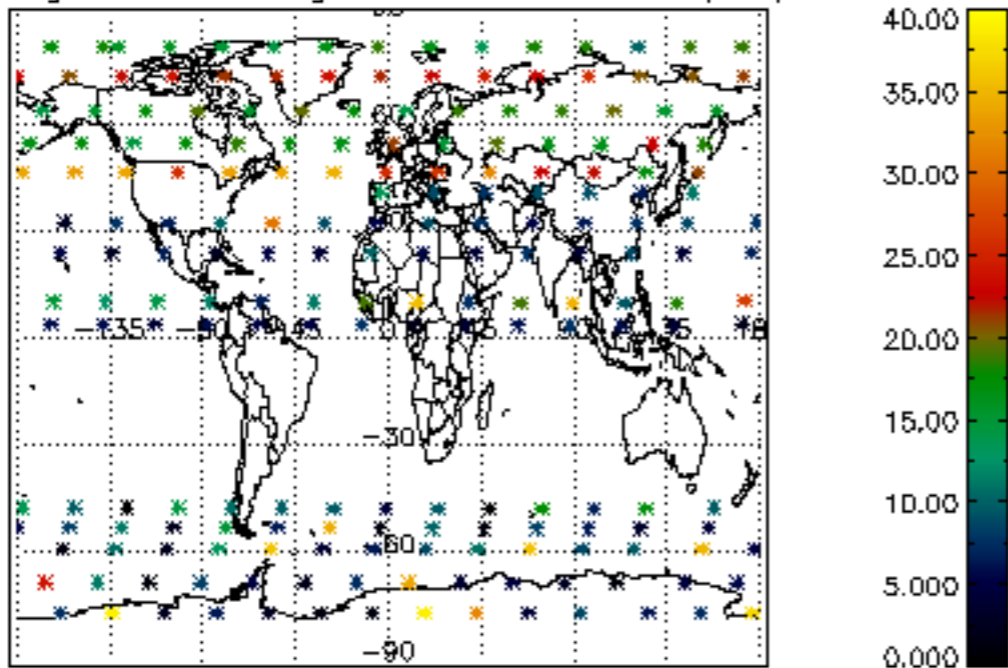

Percentage of star falling outside central band per profile