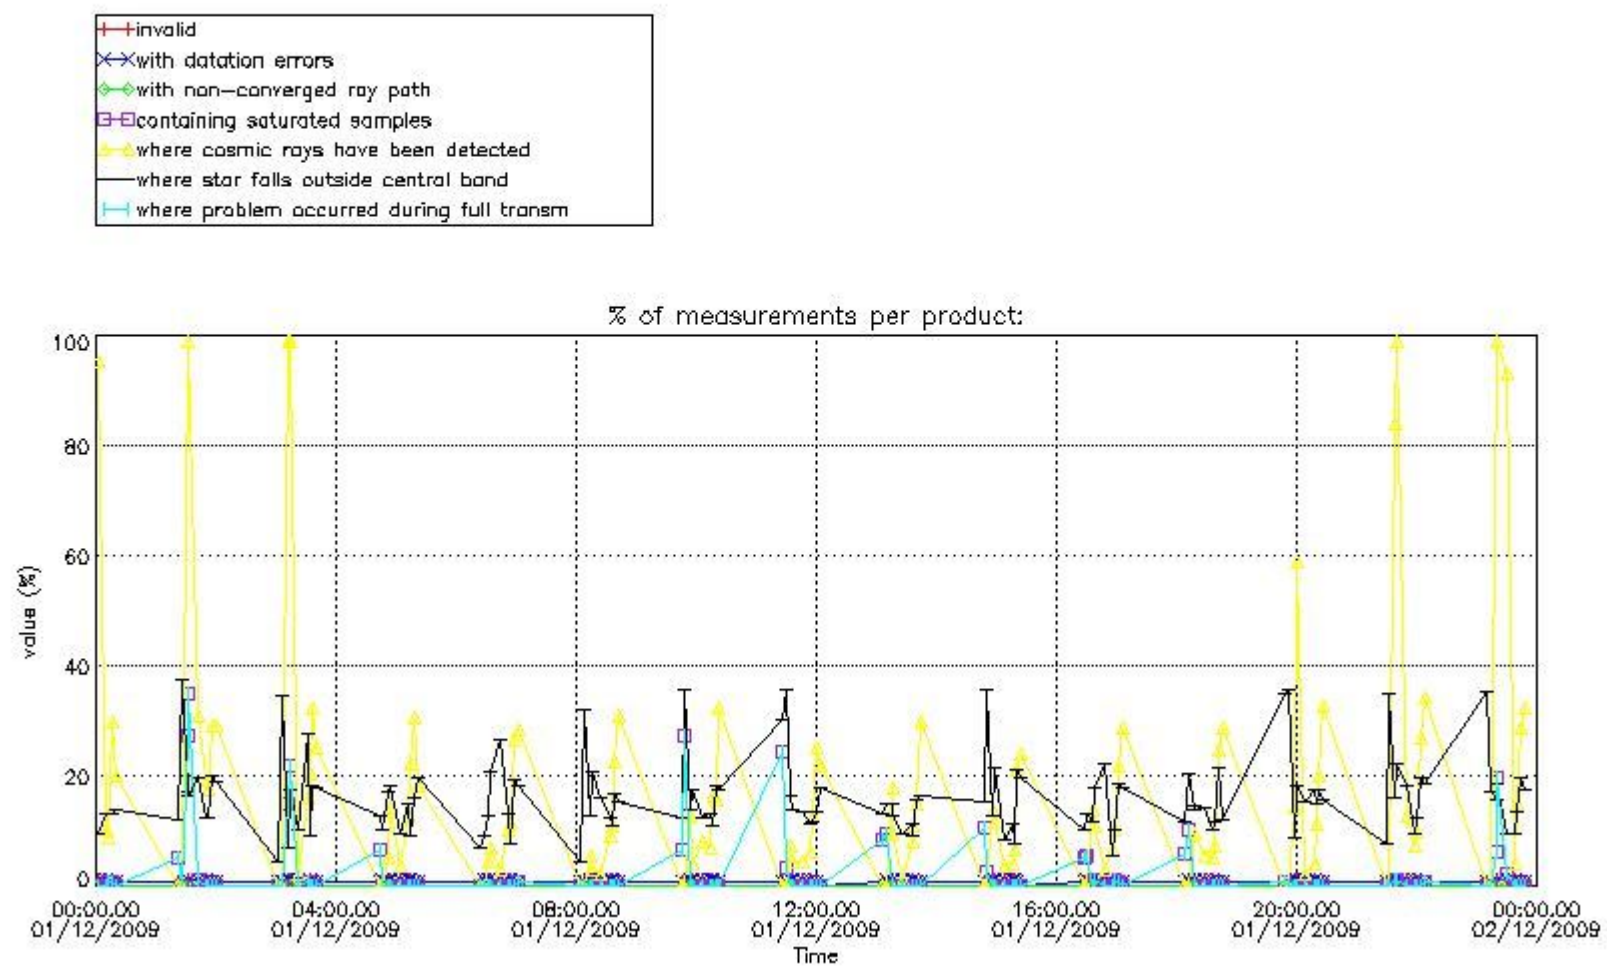

4.1.2 Plot level 1 quality information per product (time dependant): ENVISAT DESCENDING passes