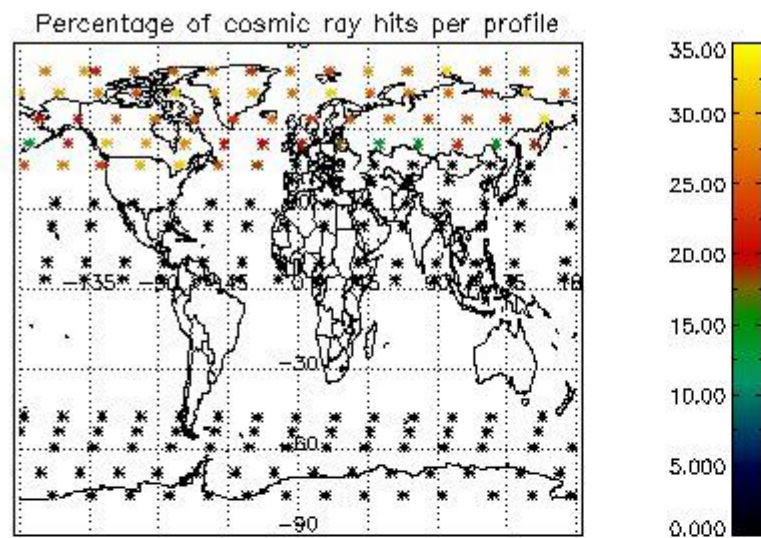

4.2.2 Plot level 1 quality information per product (world map): ENVISAT DESCENDING passes

5. Trace gas profiles

5.1 Ozone statistics based on quality of products

The final quality of the products can be "measured" using the STD (Standard Deviation) attached to every point profile. This information is written to the parameter GOM_NL__2P/NL_LOCAL_SPECIES_DENSITY/o3_std of the level 2 products. The table below shows the statistics for given STD ranges.

The statistics are given with respect to the overall valid production:

- Products without fatal errors: GOM_NL__2P/MPH/PRODUCT_ERR=0
- Valid point profile: GOM_NL__2P/NL_LOCAL_SPECIES_DENSITY/pcd(0)=0

The 'Criteria' is applied to valid points of dark limb products:

- Products in dark limb illumination condition: GOM_NL__2P/NL_SUMMARY_QUALITY/obs_ill_cond=0
- Products without fatal errors: GOM_NL__2P/MPH/PRODUCT_ERR=0
- Valid point profile: GOM_NL__2P/NL_LOCAL_SPECIES_DENSITY/pcd(0)=0

So, the table below shows the percentage of dark limb and valid observations for each criteria with respect to the overall valid daily observations.

Criteria	% of total production
All STD	29
STD < 20	15