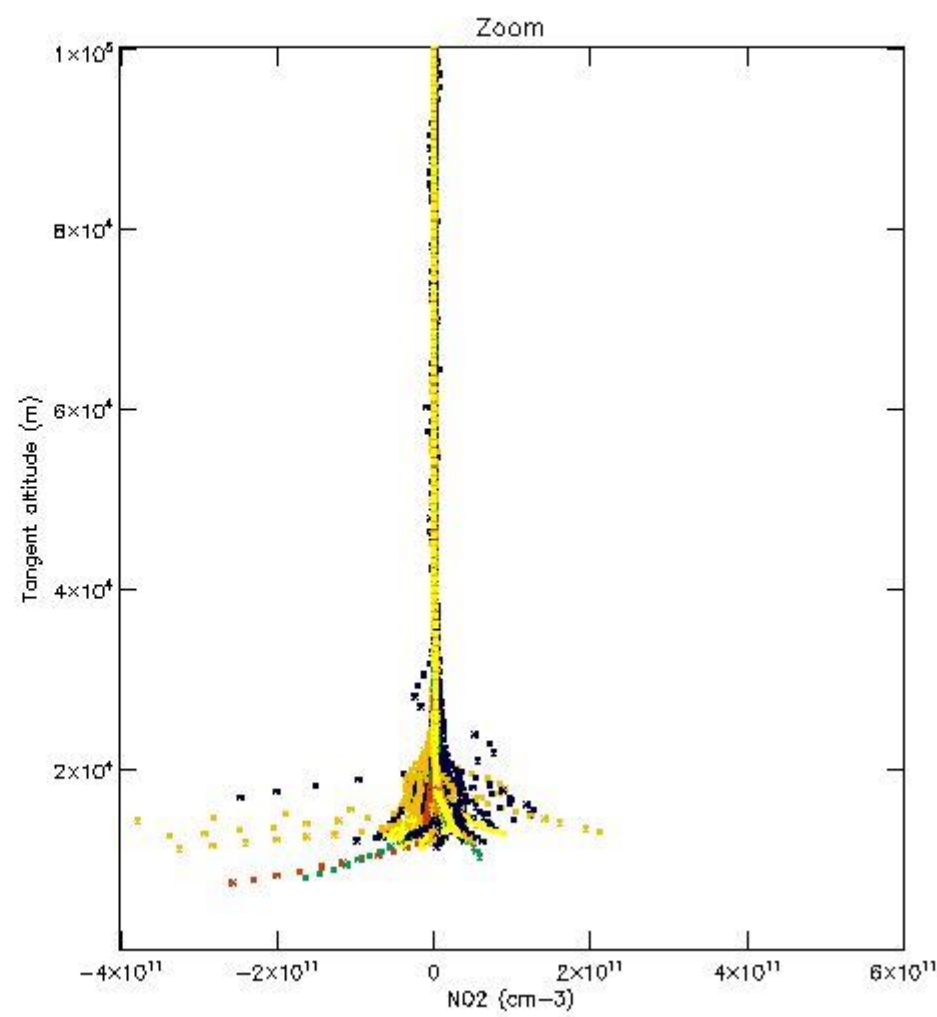

5.7 Plot NO3 profiles for all STD (dark without errors)

The colorbar represents the latitude.