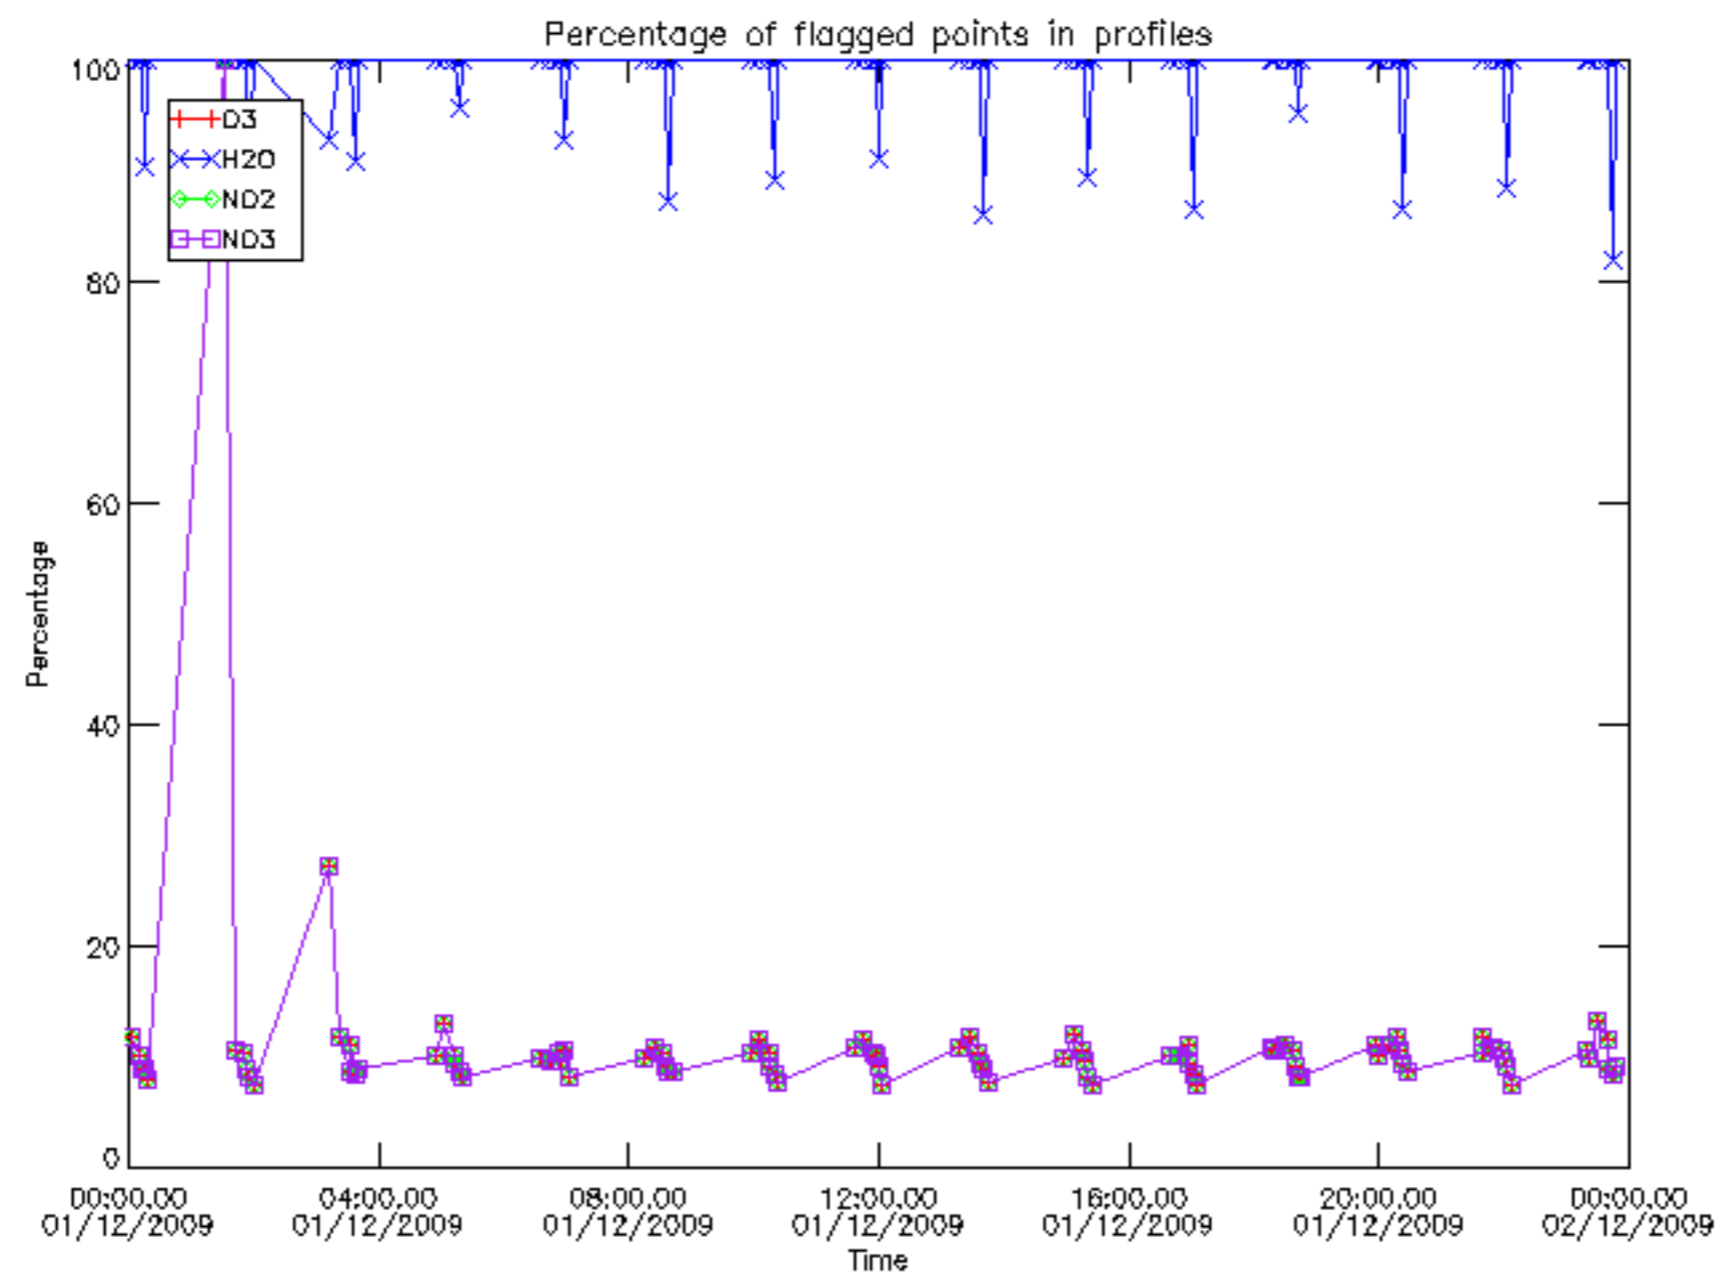

Percentage of flagged data per D3 profile

Percentage of flagged data per H2O profile