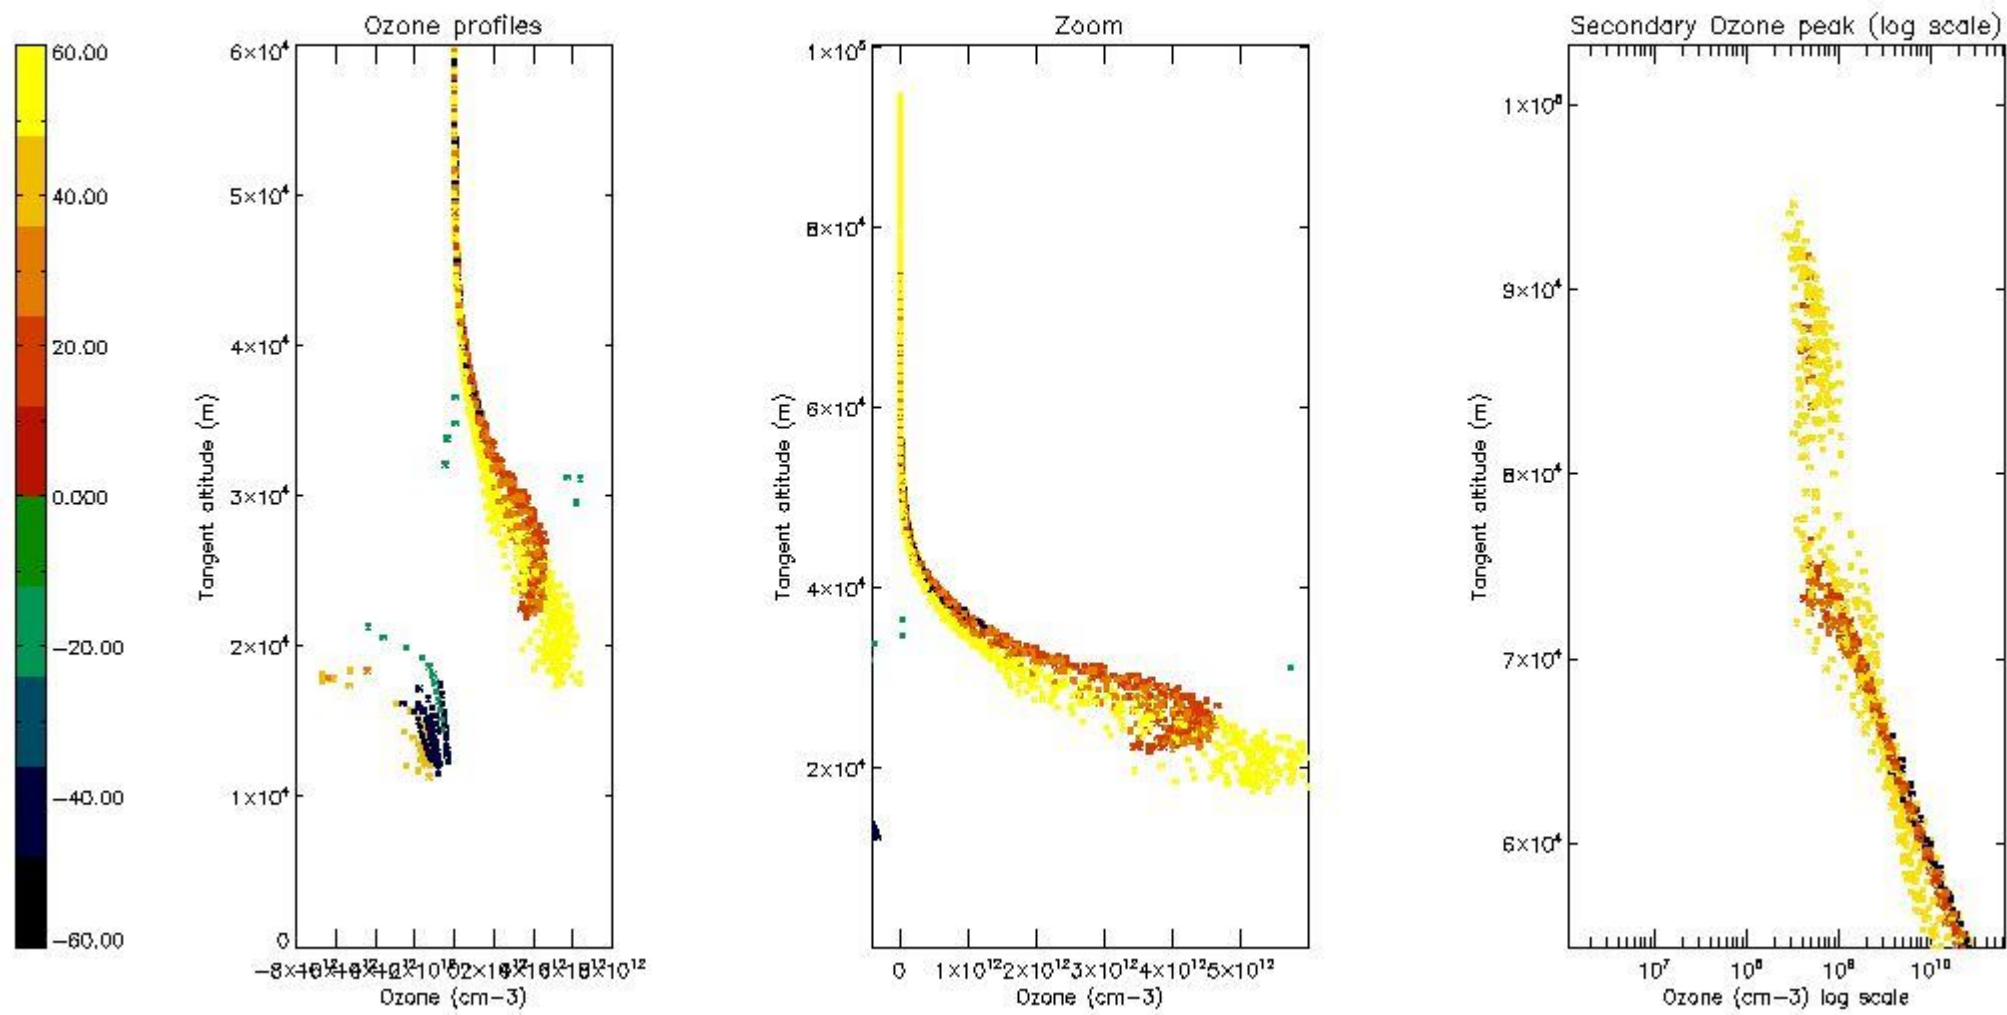

5.4 Plot ozone profiles where  $STD < 10\%$  (dark without errors)

The colorbar represents the latitude.

*5.5 Plot ozone profiles where STD < 5% (dark without errors)*

The colorbar represents the latitude.