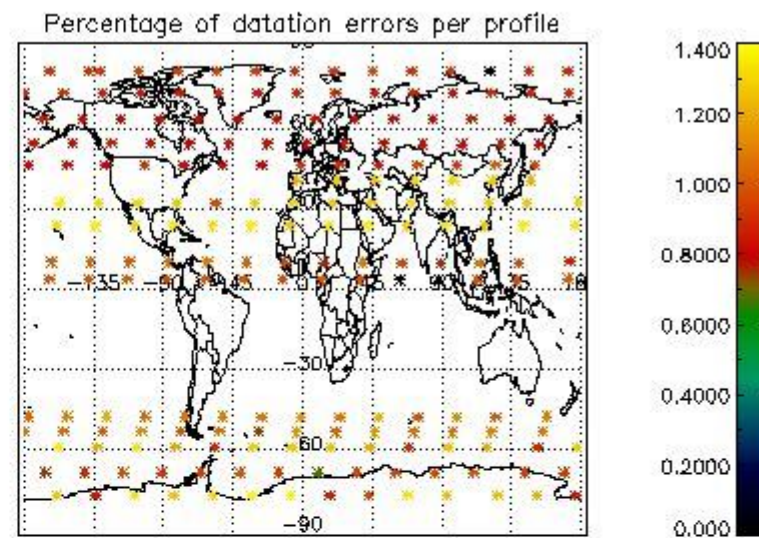

5. Trace gas profiles

5.1 Ozone statistics based on quality of products

The final quality of the products can be "measured" using the STD (Standard Deviation) attached to every point profile. This information is written to the parameter GOM_NL__2P/NL_LOCAL_SPECIES_DENSITY/o3_std of the level 2 products. The table below shows the statistics for given STD ranges.

The statistics are given with respect to the overall valid production:

- Products without fatal errors: GOM_NL__2P/MPH/PRODUCT_ERR=0
- Valid point profile: GOM_NL__2P/NL_LOCAL_SPECIES_DENSITY/pcd(0)=0

The 'Criteria' is applied to valid points of dark limb products:

- Products in dark limb illumination condition: GOM_NL__2P/NL_SUMMARY_QUALITY/obs_ill_cond=0
- Products without fatal errors: GOM_NL__2P/MPH/PRODUCT_ERR=0
- Valid point profile: GOM_NL__2P/NL_LOCAL_SPECIES_DENSITY/pcd(0)=0

So, the table below shows the percentage of dark limb and valid observations for each criteria with respect to the overall valid daily observations.

Criteria	% of total production
All STD	29
STD < 20	15