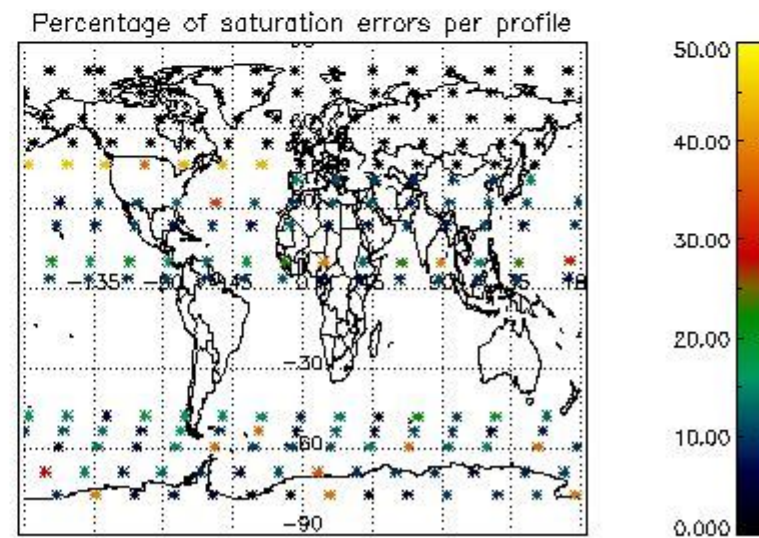

5. Trace gas profiles

5.1 Ozone statistics based on quality of products

The final quality of the products can be "measured" using the STD (Standard Deviation) attached to every point profile. This information is written to the parameter GOM_NL__2P/NL_LOCAL_SPECIES_DENSITY/o3_std of the level 2 products. The table below shows the statistics for given STD ranges.

The statistics are given with respect to the overall valid production:

- Products without fatal errors: GOM_NL__2P/MPH/PRODUCT_ERR=0
- Valid point profile: GOM_NL__2P/NL_LOCAL_SPECIES_DENSITY/pcd(0)=0

The 'Criteria' is applied to valid points of dark limb products:

- Products in dark limb illumination condition: GOM_NL__2P/NL_SUMMARY_QUALITY/obs_ill_cond=0
- Products without fatal errors: GOM_NL__2P/MPH/PRODUCT_ERR=0
- Valid point profile: GOM_NL__2P/NL_LOCAL_SPECIES_DENSITY/pcd(0)=0

So, the table below shows the percentage of dark limb and valid observations for each criteria with respect to the overall valid daily observations.

Criteria	% of total production
All STD	29
STD < 20	15