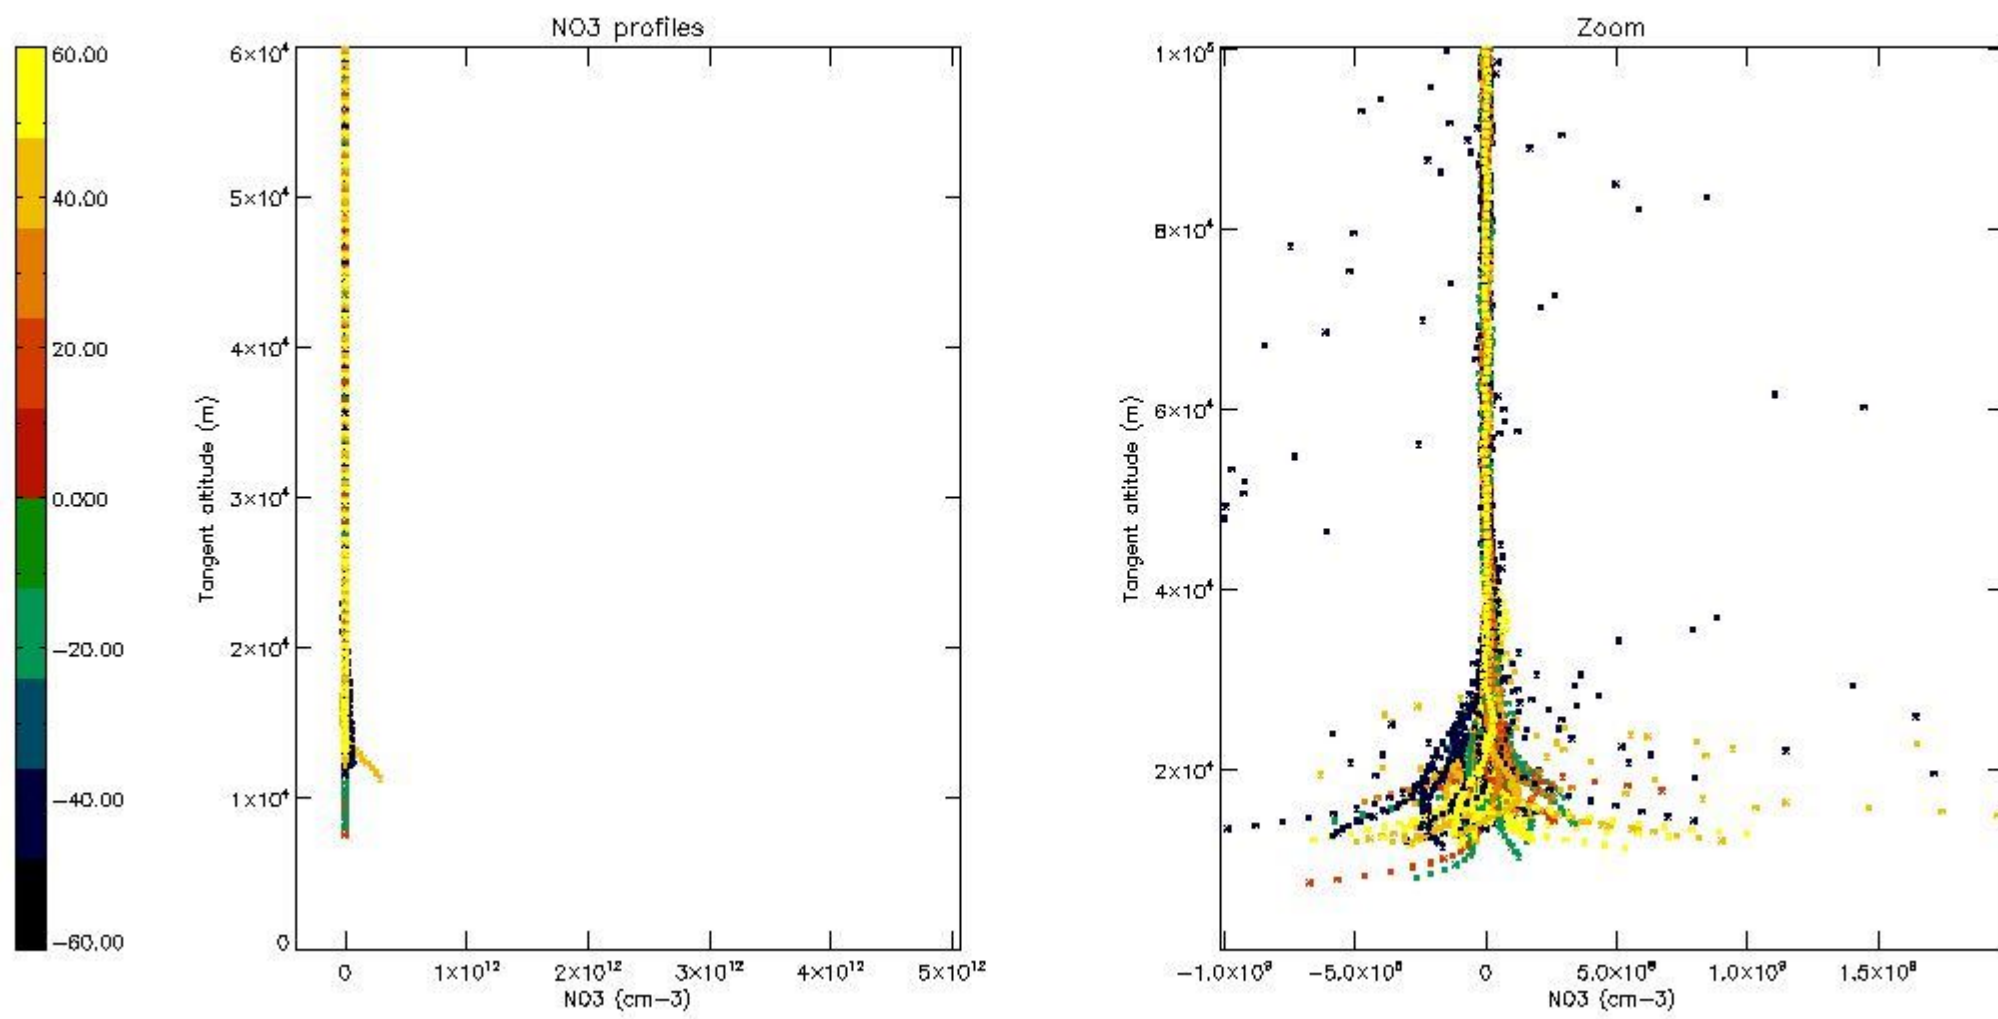

The colorbar represents the latitude.

*5.7 Plot NO3 profiles for all STD (dark without errors)*

The colorbar represents the latitude.

*5.8 Plot H2O profiles for all STD (only for occultations of stars 1,2,3,4,13,14,16,26,63 dark without errors)*