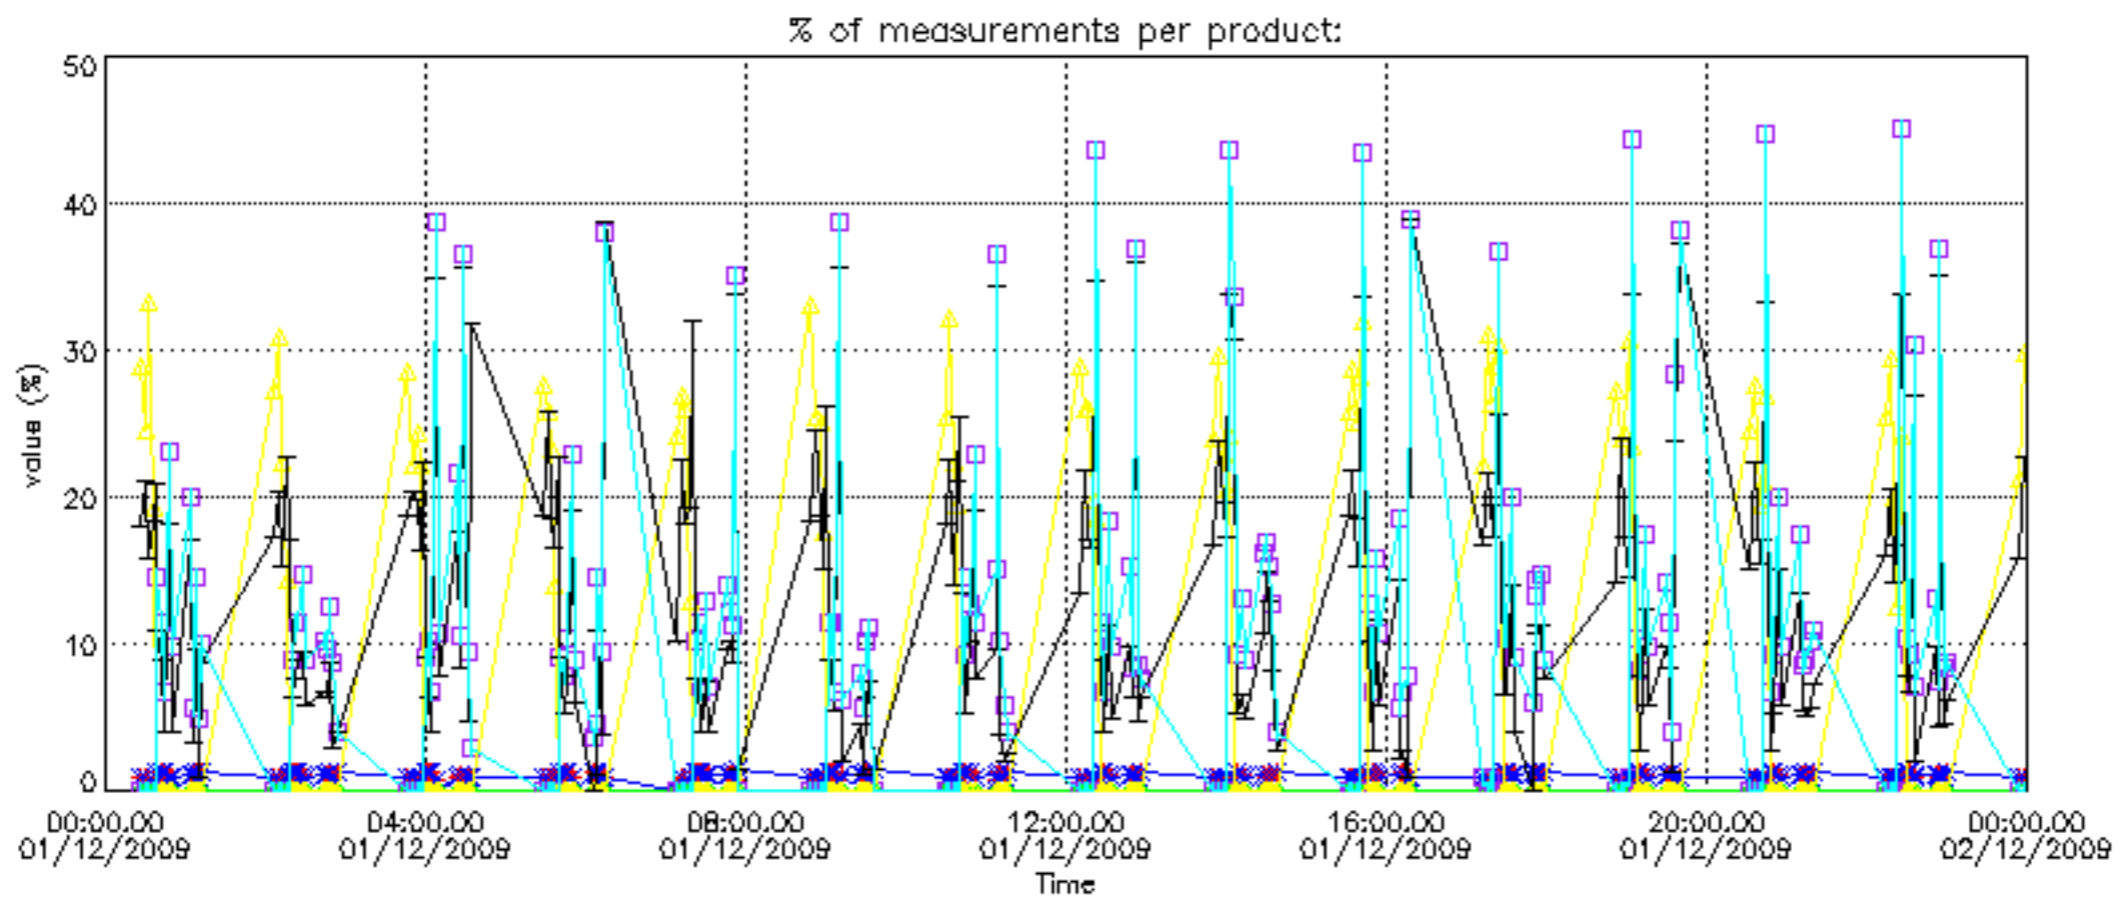

Percentage of cosmic ray hits per profile

Percentage of datation errors per profile