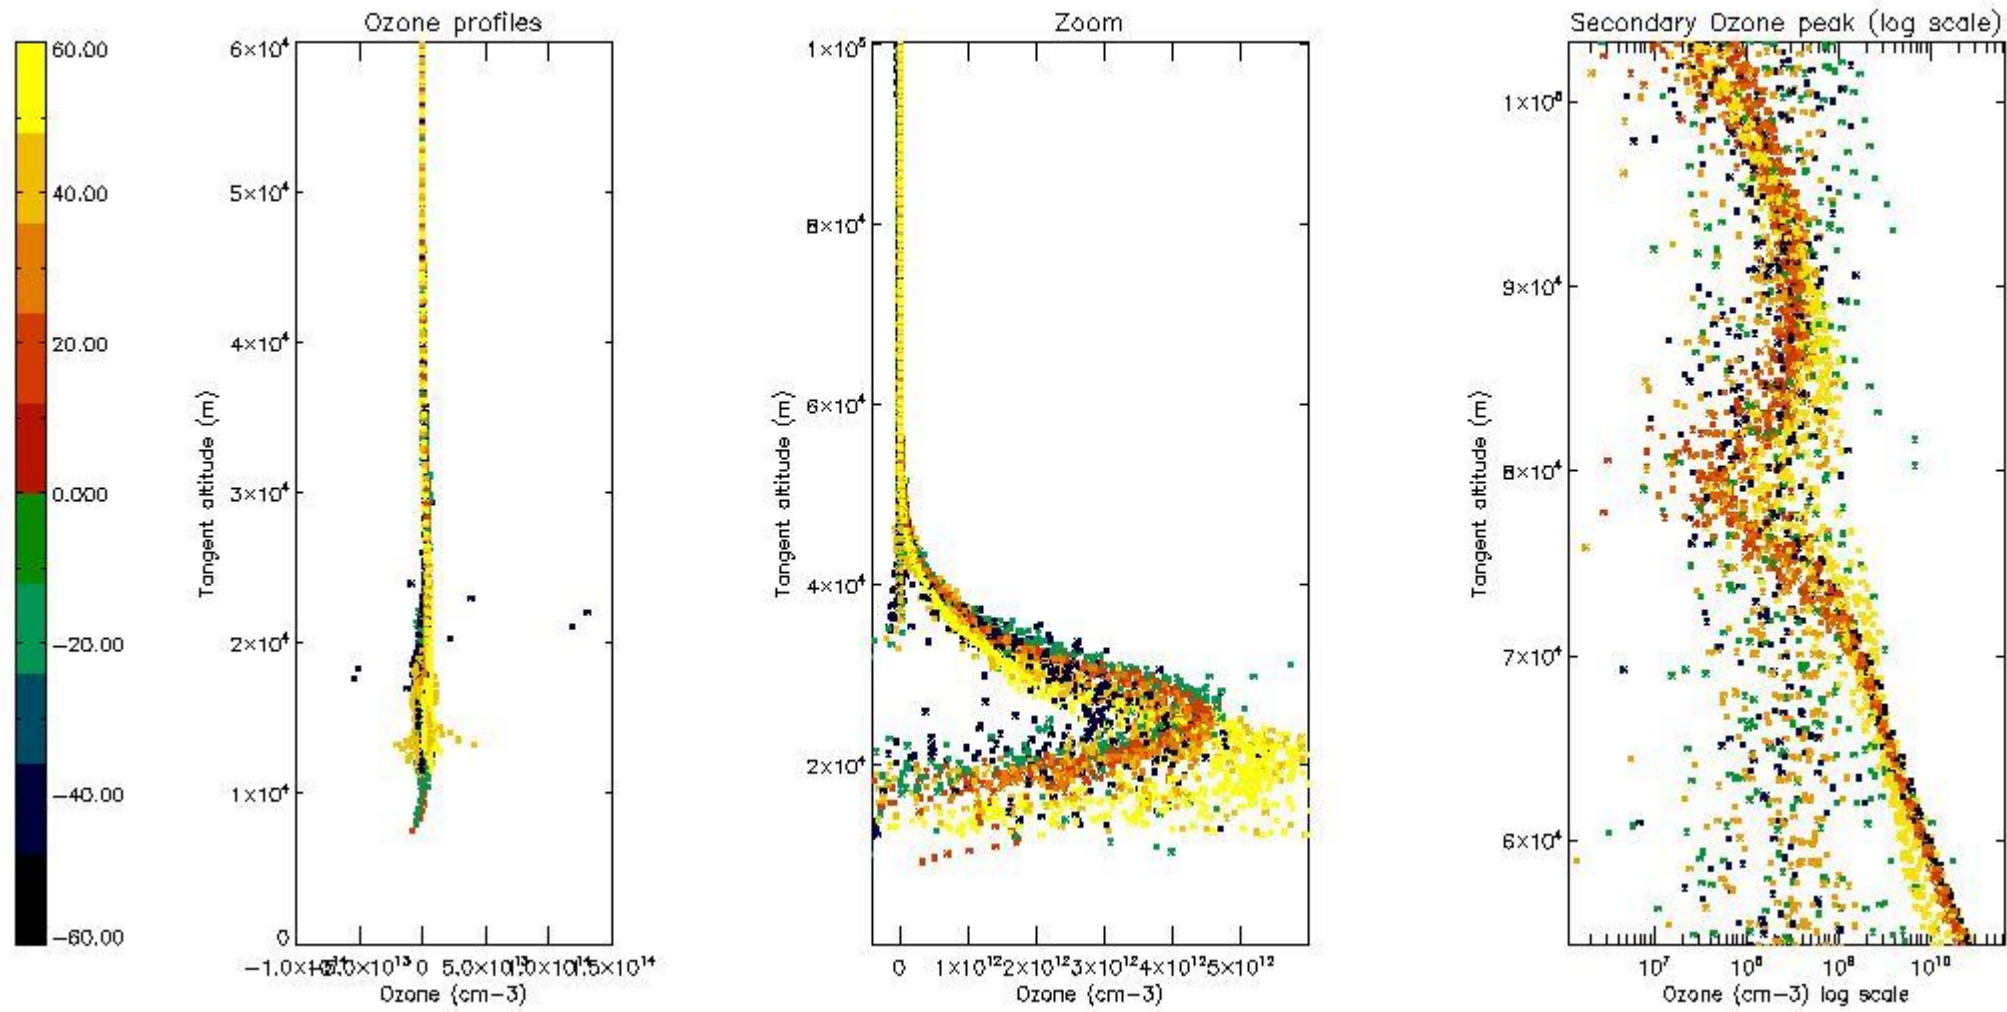

STD < 10	12
STD < 5	9

5.2 Plot ozone profiles for all STD (dark without errors)

The colorbar represents the latitude.

5.3 Plot ozone profiles where STD < 20% (dark without errors)

The colorbar represents the latitude.