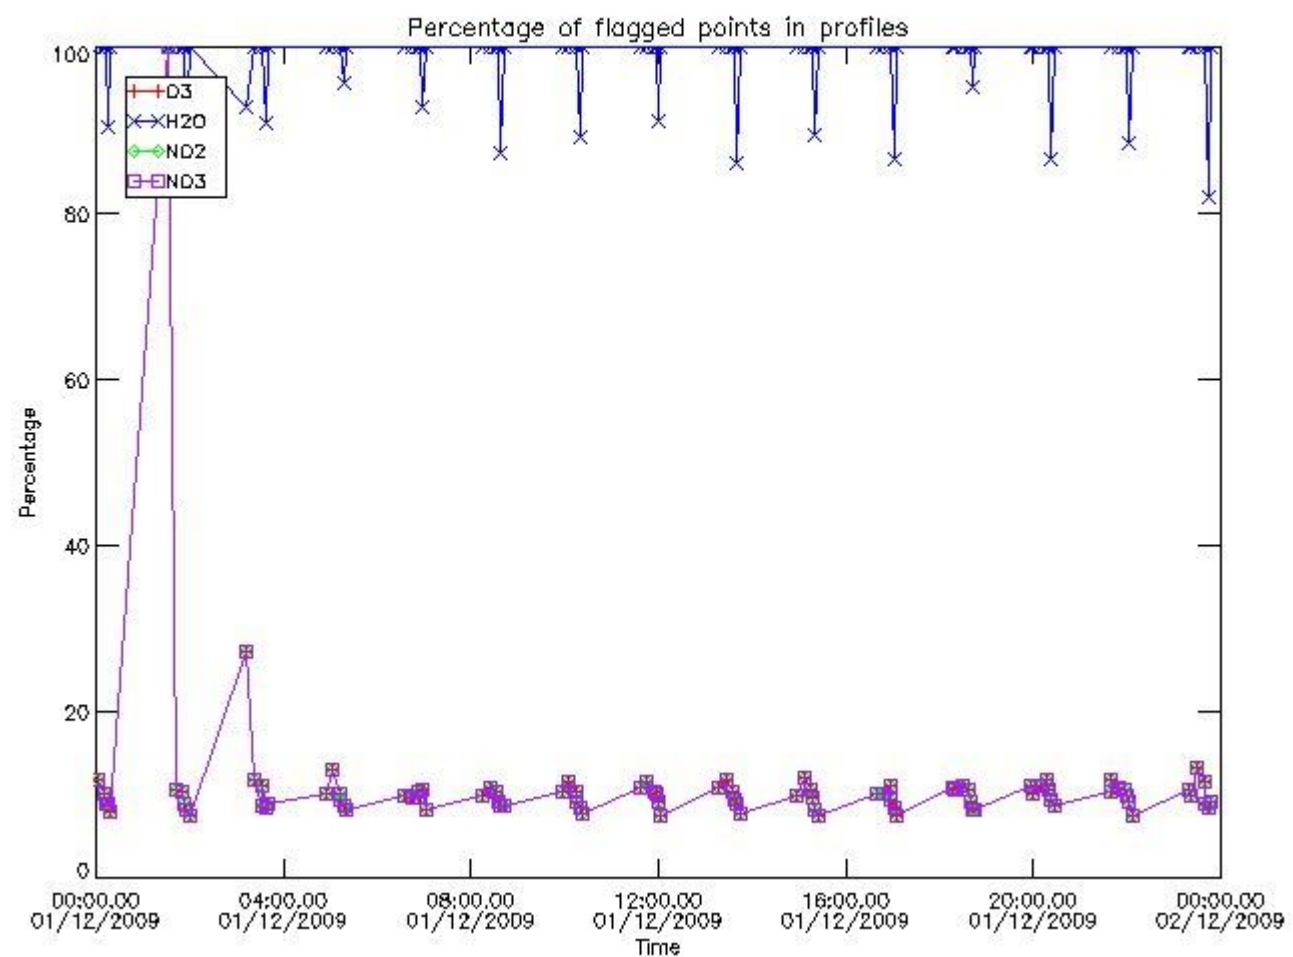

3. Quality information per product

In this section it is plotted some information contained in the Quality Summary data set of the level 2 products. Only products in dark limb conditions and without errors (error flag in the MPH set to "0") are used.

3.1 Plot quality information per product (time dependant)

3.2 Plot quality information per product (world map)