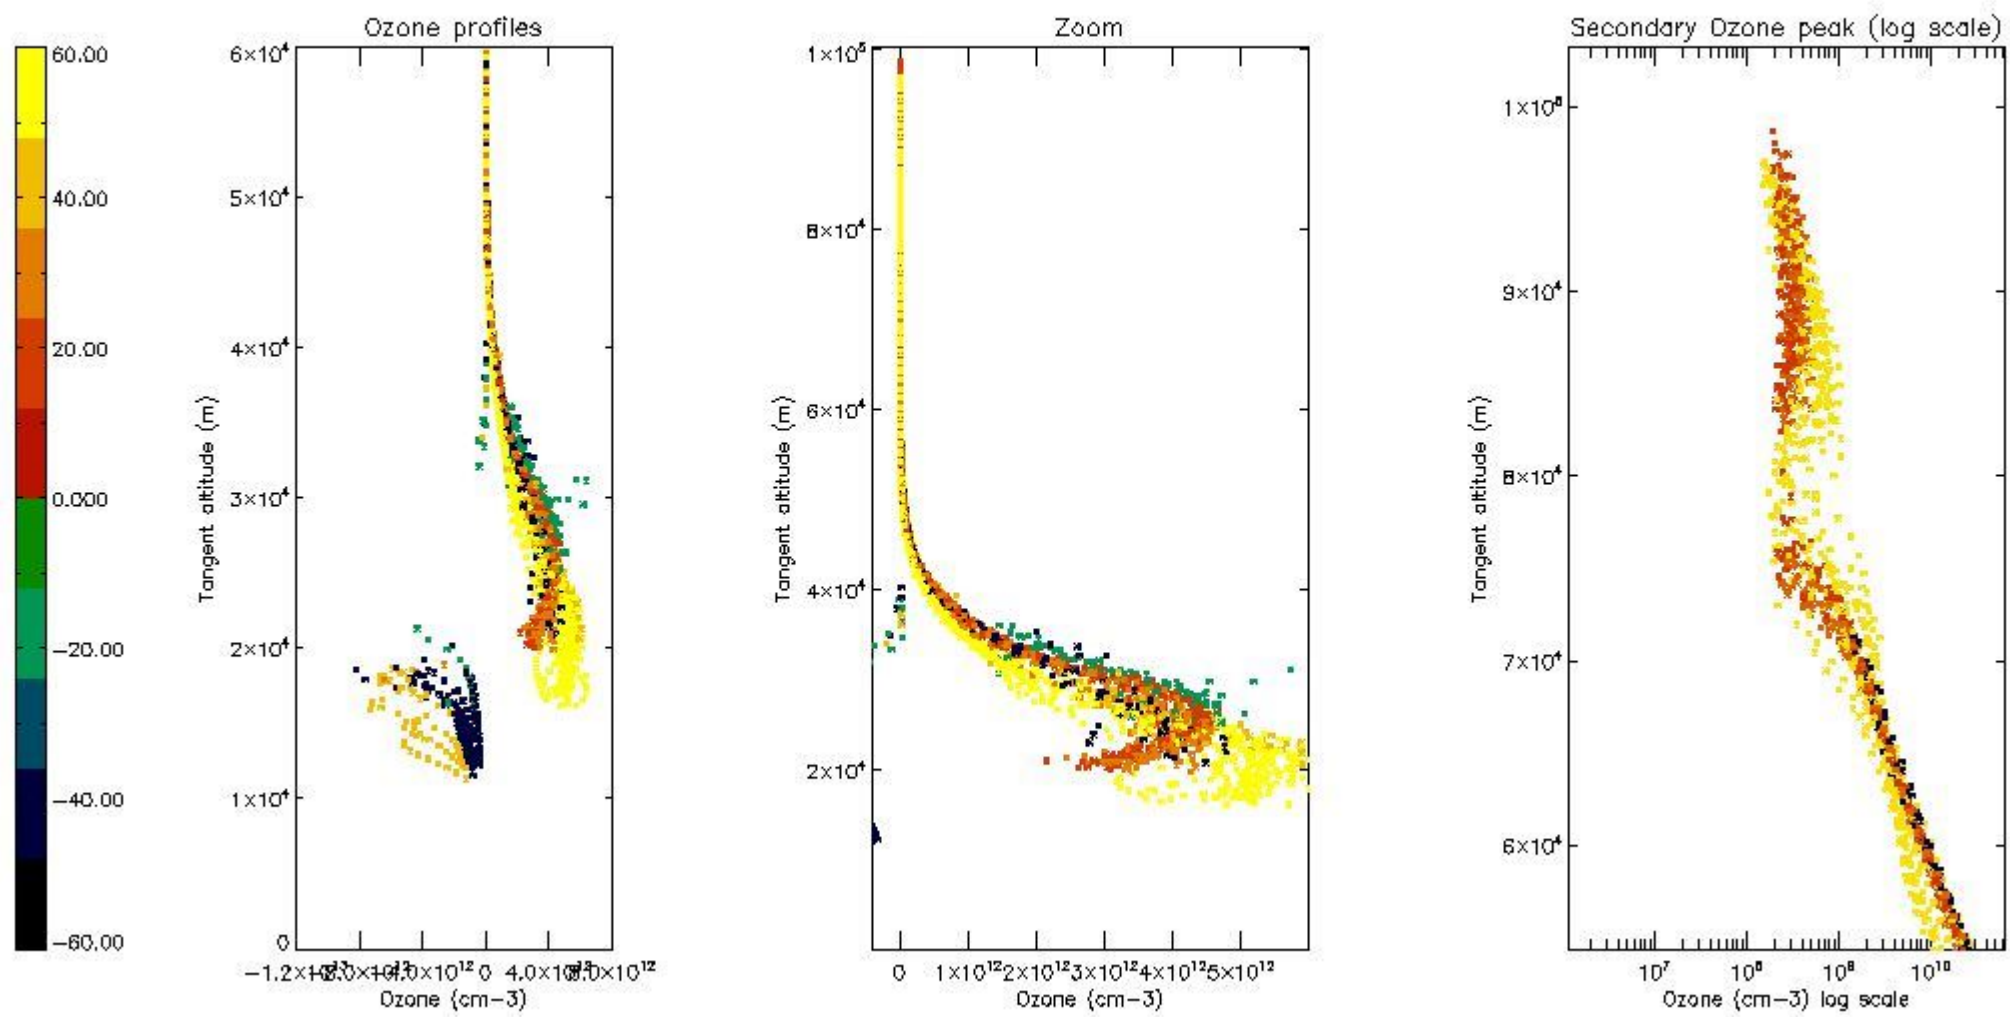

STD < 10	12
STD < 5	9

5.2 Plot ozone profiles for all STD (dark without errors)

The colorbar represents the latitude.

5.3 Plot ozone profiles where STD < 20% (dark without errors)

The colorbar represents the latitude.

5.4 Plot ozone profiles where  $STD < 10\%$  (dark without errors)

The colorbar represents the latitude.

*5.5 Plot ozone profiles where STD < 5% (dark without errors)*

The colorbar represents the latitude.