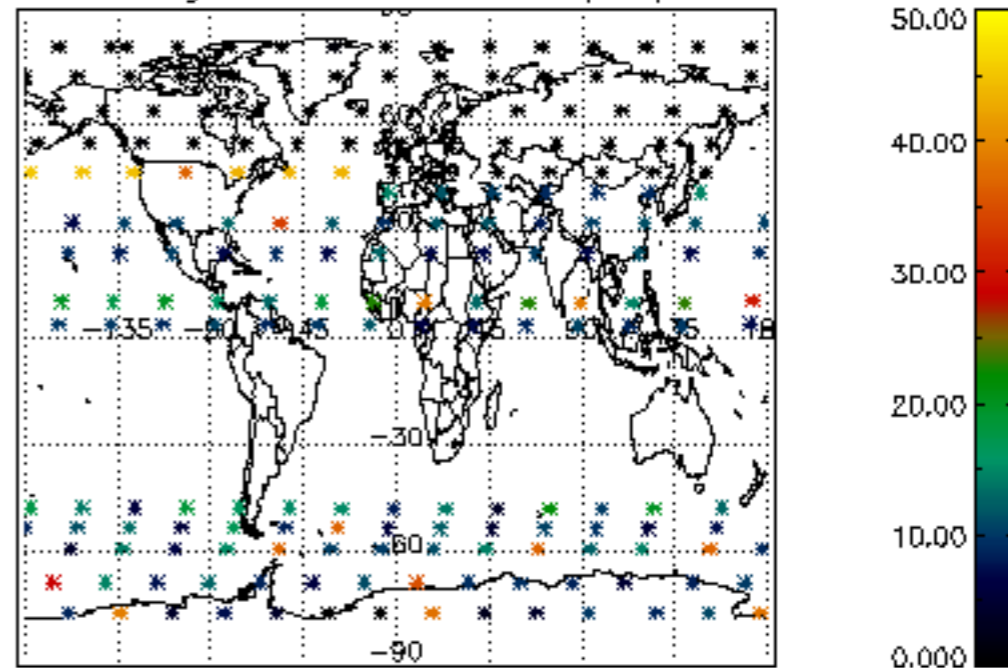

Percentage of saturation errors per profile