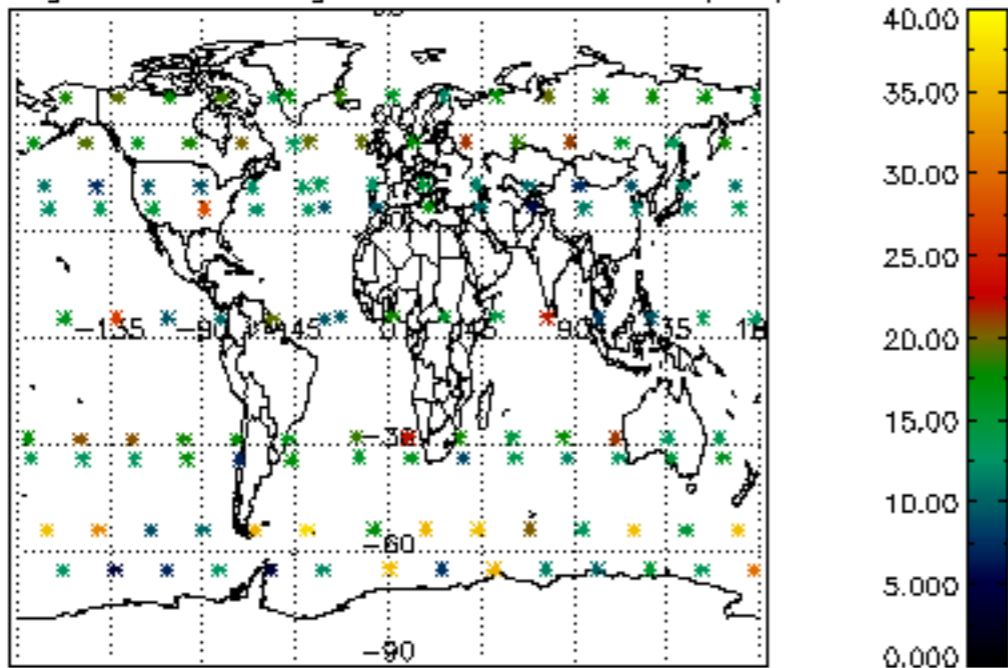

Percentage of cosmic ray hits per profile

Percentage of star falling outside central band per profile