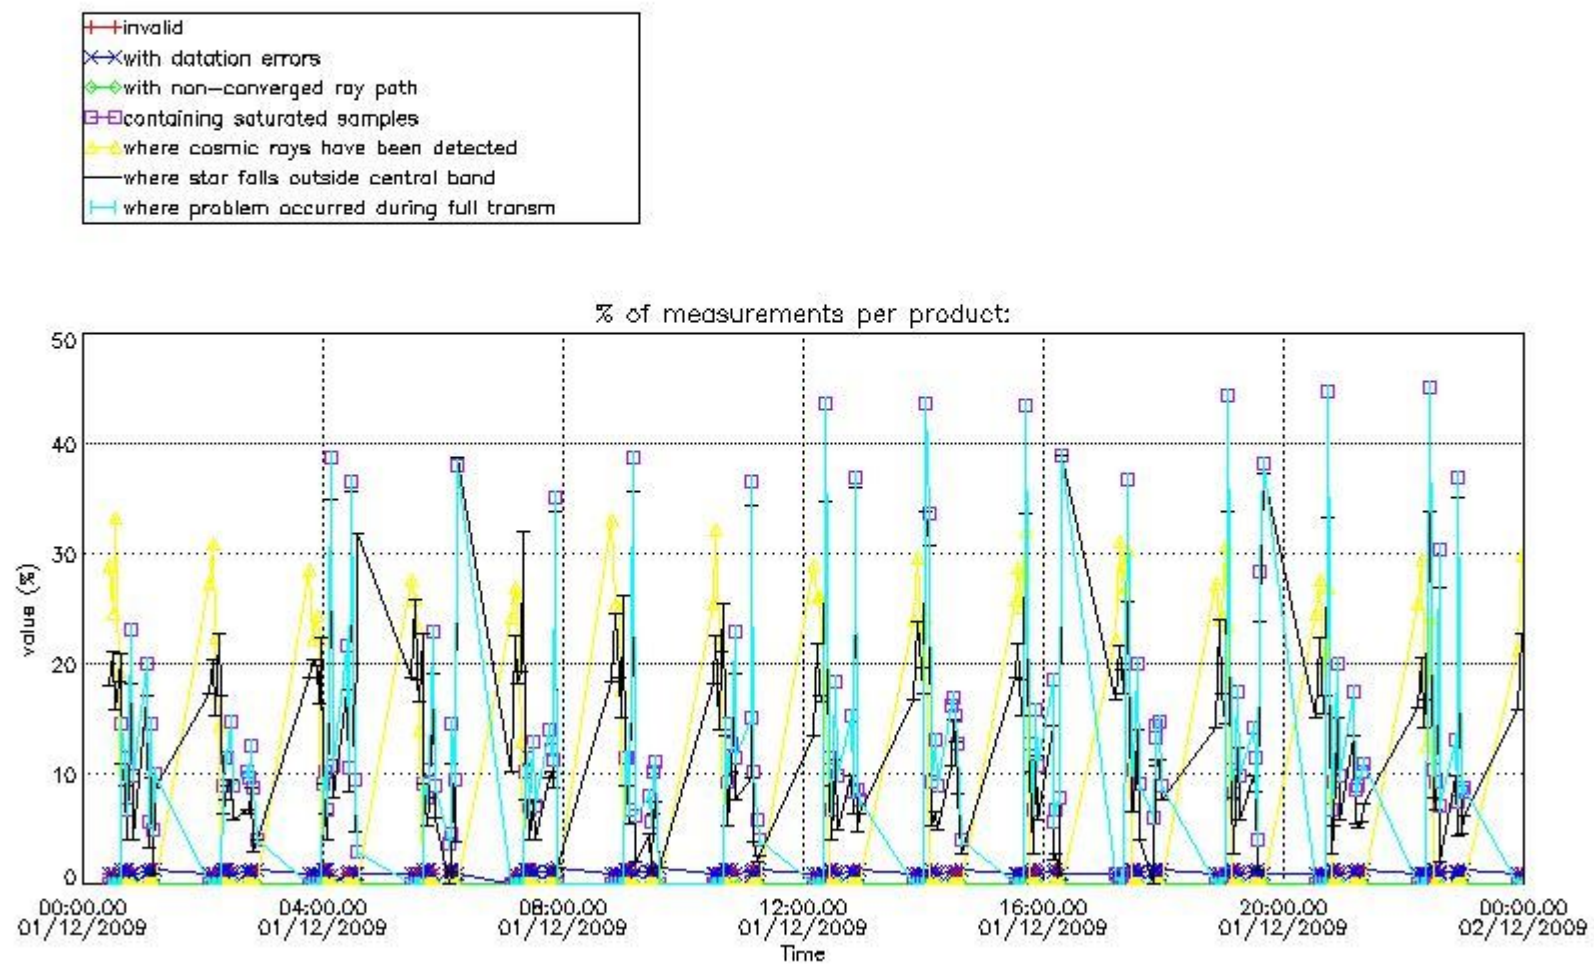

4.2 Plot quality information per product coming from level 1b processing (world map)

4.2.1 Plot level 1 quality information per product (world map): ENVISAT ASCENDING passes