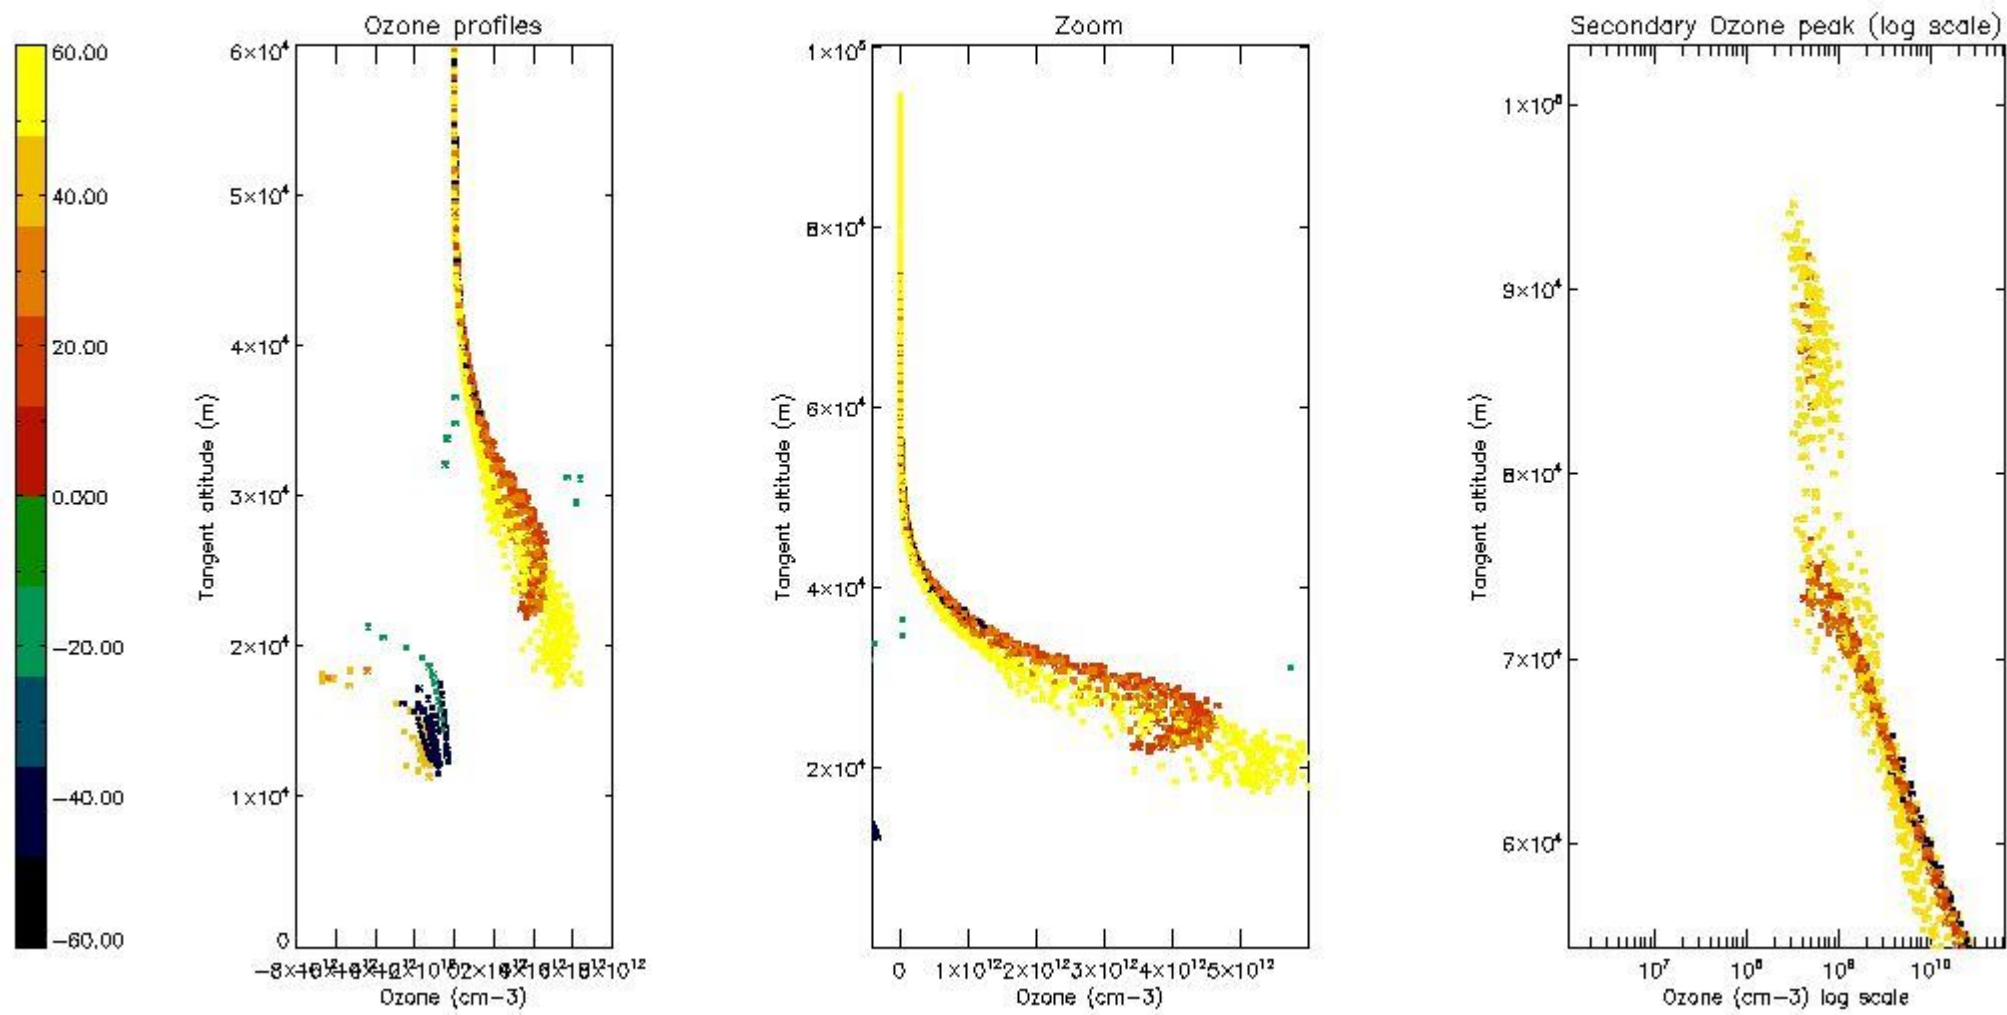

*5.4 Plot ozone profiles where STD < 10% (dark without errors)*

The colorbar represents the latitude.

*5.5 Plot ozone profiles where STD < 5% (dark without errors)*

The colorbar represents the latitude.

*5.6 Plot NO<sub>2</sub> profiles for all STD (dark without errors)*