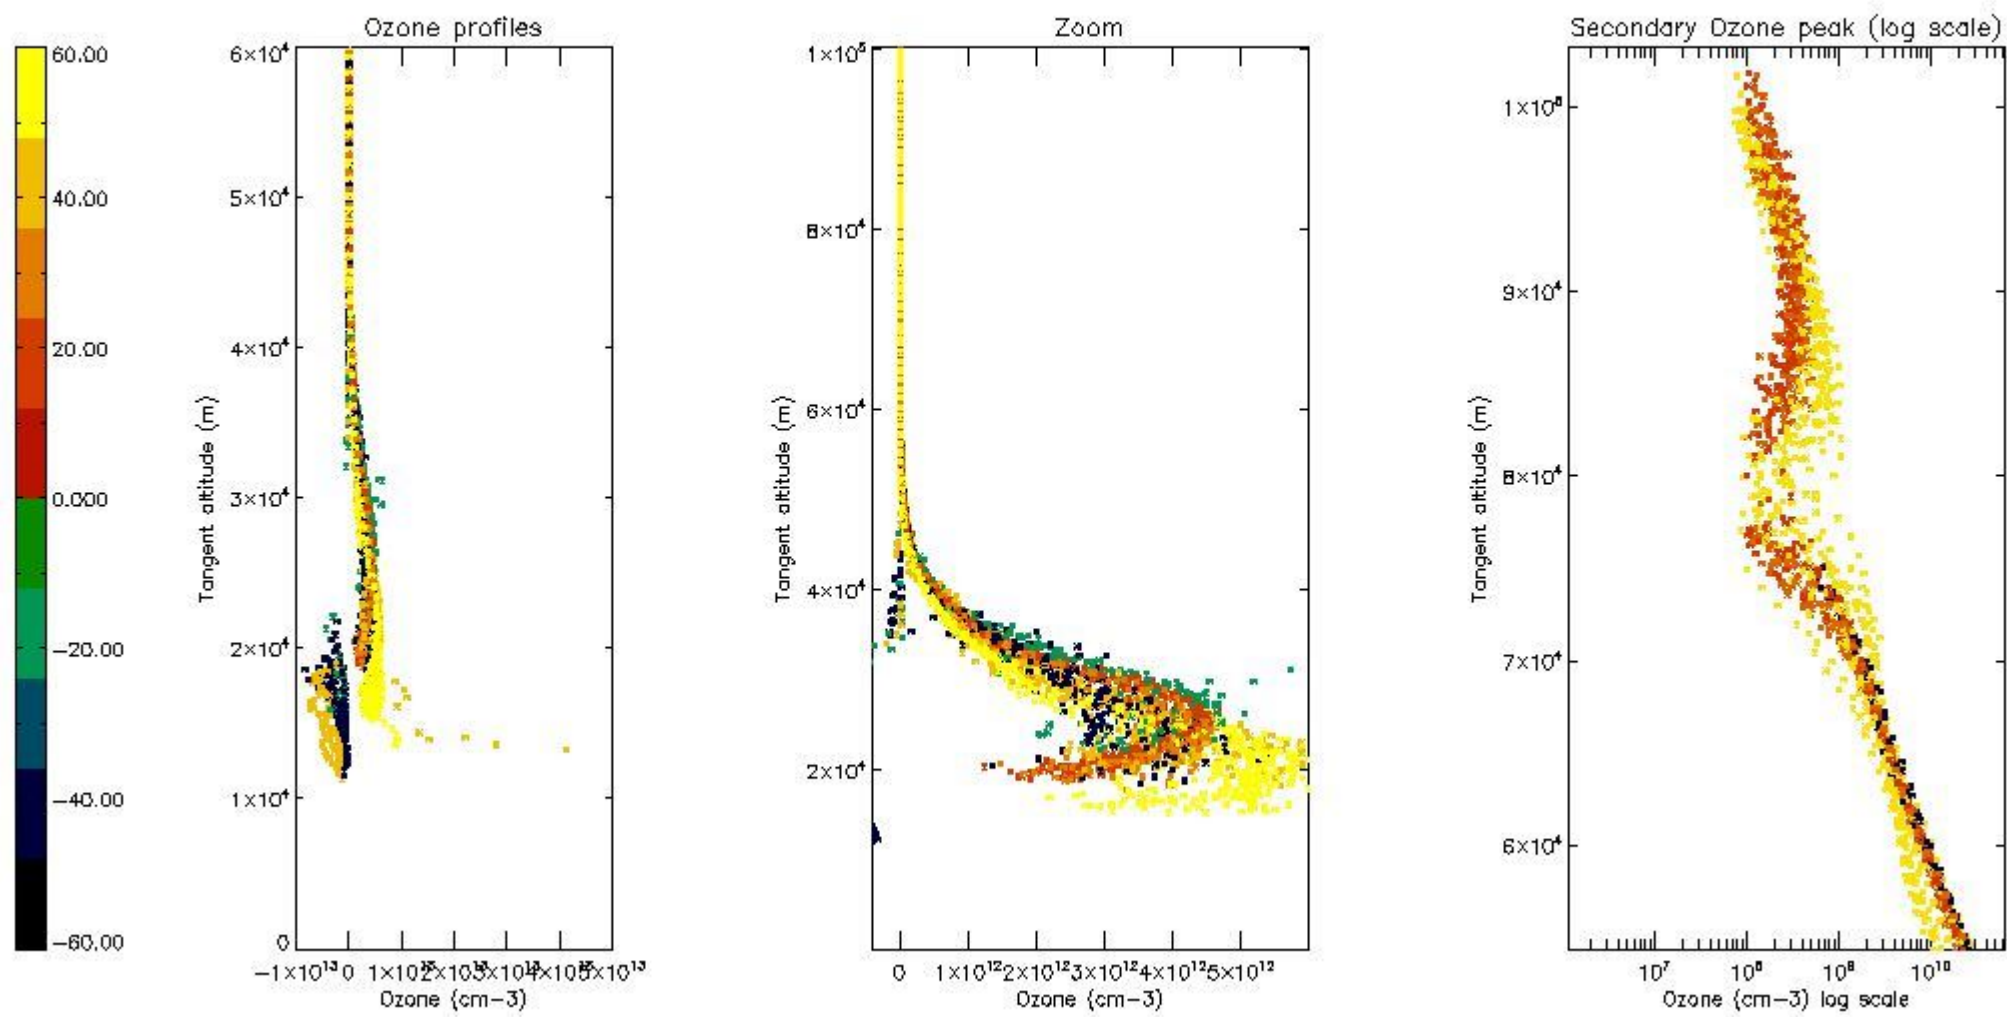

STD < 10	12
STD < 5	9

5.2 Plot ozone profiles for all STD (dark without errors)

The colorbar represents the latitude.

5.3 Plot ozone profiles where STD < 20% (dark without errors)

The colorbar represents the latitude.