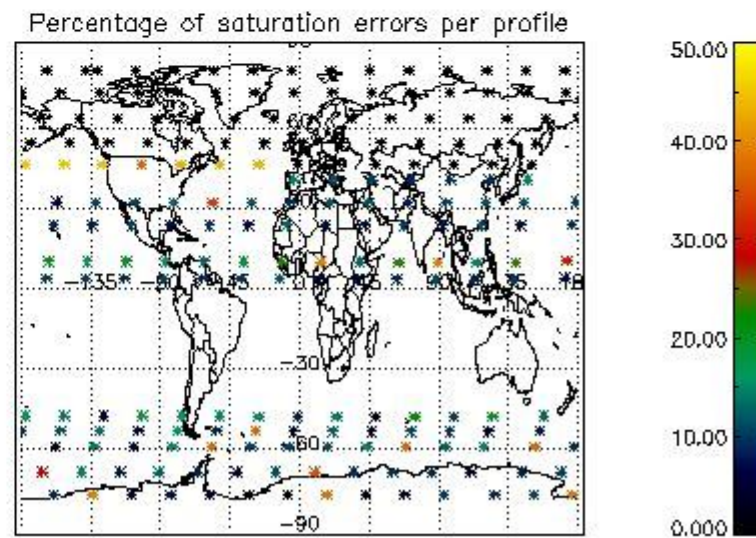

5. Trace gas profiles

5.1 Ozone statistics based on quality of products

The final quality of the products can be "measured" using the STD (Standard Deviation) attached to every point profile. This information is written to the parameter GOM_NL__2P/NL_LOCAL_SPECIES_DENSITY/o3_std of the level 2 products. The table below shows the statistics for given STD ranges.

The statistics are given with respect to the overall valid production:

- Products without fatal errors: GOM_NL__2P/MPH/PRODUCT_ERR=0
- Valid point profile: GOM_NL__2P/NL_LOCAL_SPECIES_DENSITY/pcd(0)=0

The 'Criteria' is applied to valid points of dark limb products:

- Products in dark limb illumination condition: GOM_NL__2P/NL_SUMMARY_QUALITY/obs_ill_cond=0
- Products without fatal errors: GOM_NL__2P/MPH/PRODUCT_ERR=0
- Valid point profile: GOM_NL__2P/NL_LOCAL_SPECIES_DENSITY/pcd(0)=0

So, the table below shows the percentage of dark limb and valid observations for each criteria with respect to the overall valid daily observations.

Criteria	% of total production
All STD	29
STD < 20	15