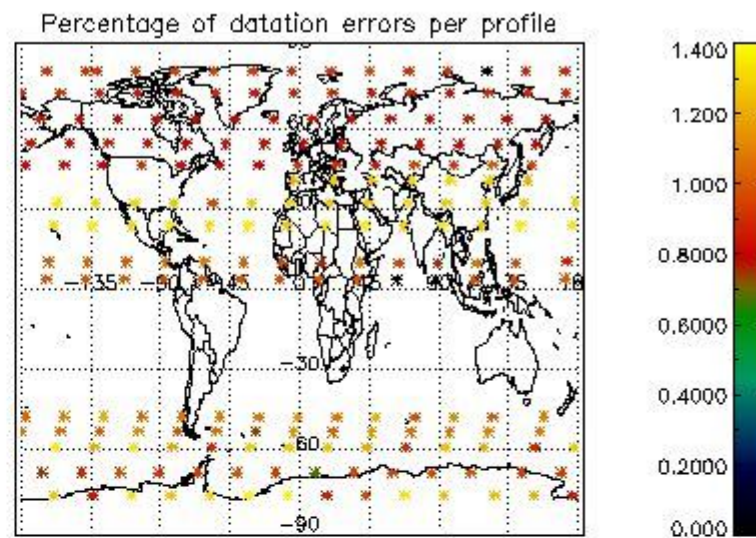

5. Trace gas profiles

5.1 Ozone statistics based on quality of products

The final quality of the products can be "measured" using the STD (Standard Deviation) attached to every point profile. This information is written to the parameter GOM_NL__2P/NL_LOCAL_SPECIES_DENSITY/o3_std of the level 2 products. The table below shows the statistics for given STD ranges.

The statistics are given with respect to the overall valid production:

- Products without fatal errors: GOM_NL__2P/MPH/PRODUCT_ERR=0
- Valid point profile: GOM_NL__2P/NL_LOCAL_SPECIES_DENSITY/pcd(0)=0

The 'Criteria' is applied to valid points of dark limb products:

- Products in dark limb illumination condition: GOM_NL__2P/NL_SUMMARY_QUALITY/obs_ill_cond=0
- Products without fatal errors: GOM_NL__2P/MPH/PRODUCT_ERR=0
- Valid point profile: GOM_NL__2P/NL_LOCAL_SPECIES_DENSITY/pcd(0)=0

So, the table below shows the percentage of dark limb and valid observations for each criteria with respect to the overall valid daily observations.

Criteria	% of total production
All STD	29
STD < 20	15