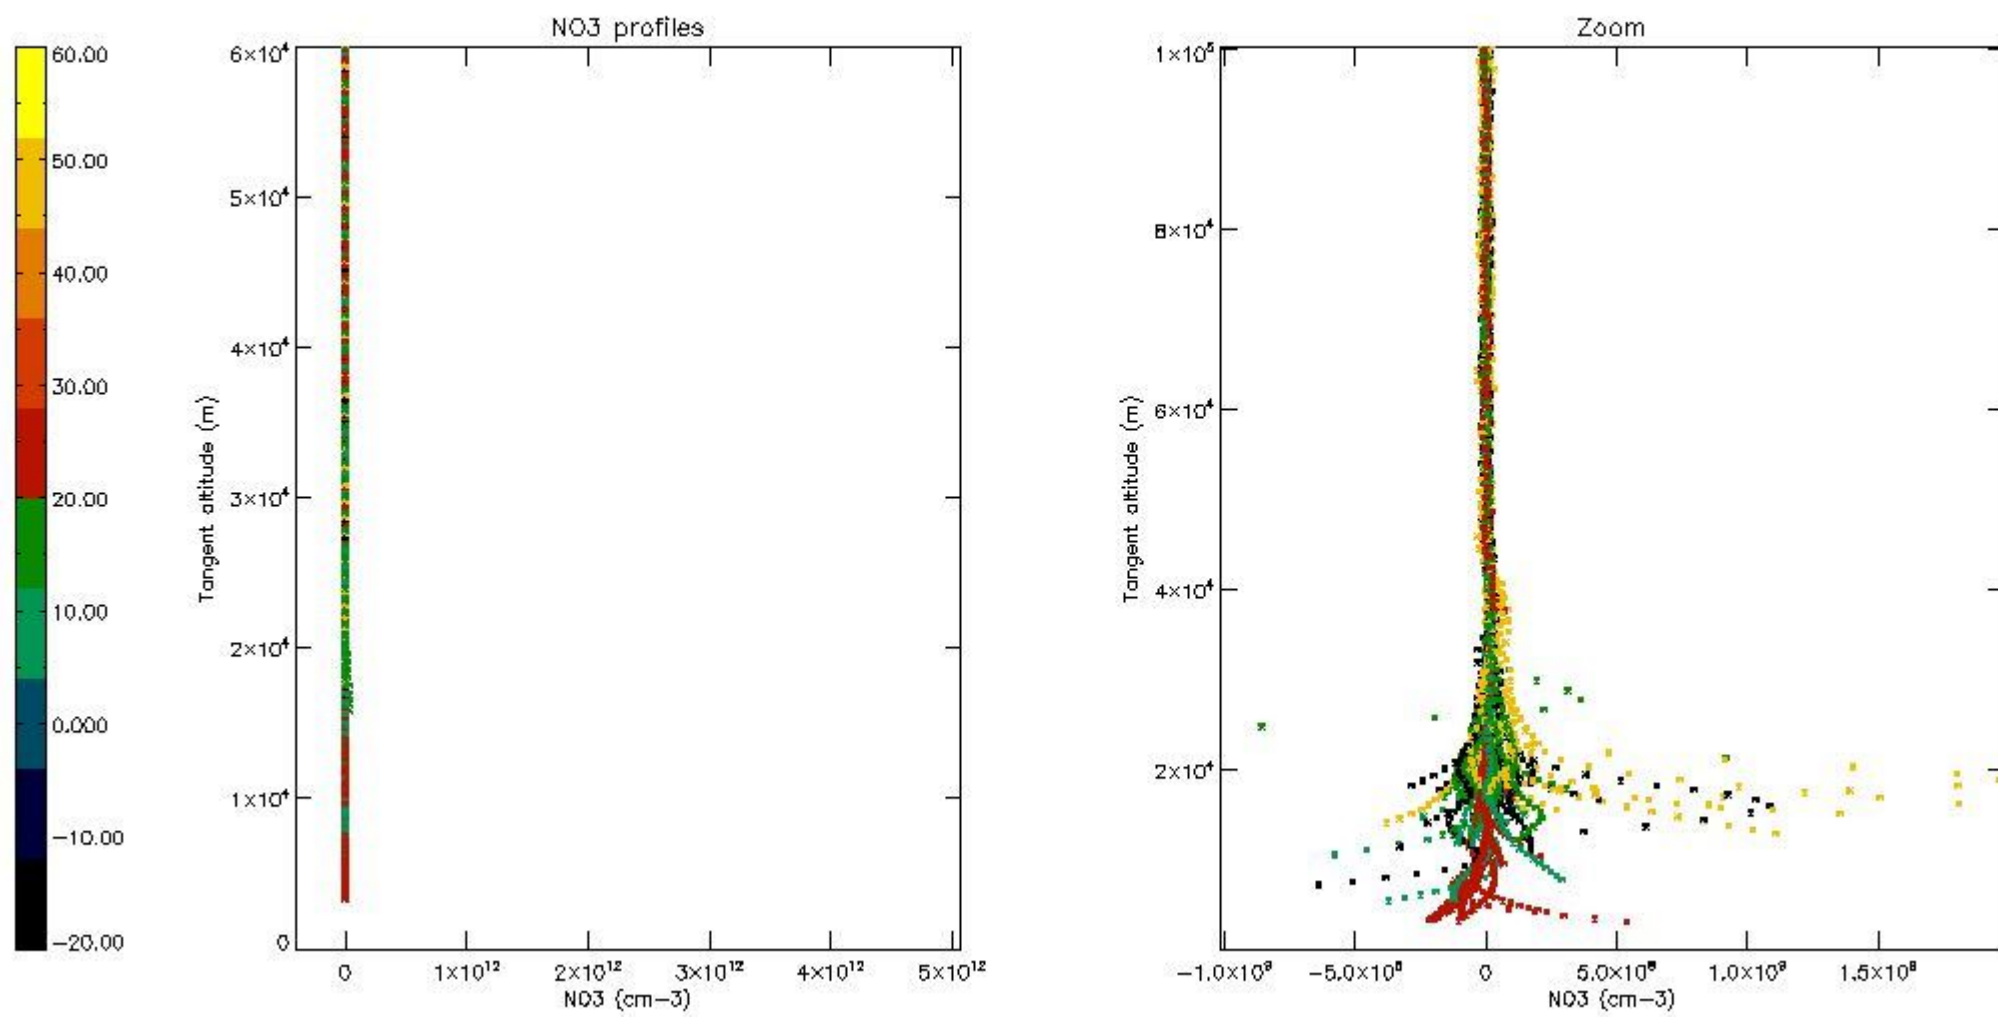

5.8 Plot H₂O profiles for all STD (only for occultations of stars 1,2,3,4,13,14,16,26,63 dark without errors)

The colorbar represents the latitude.