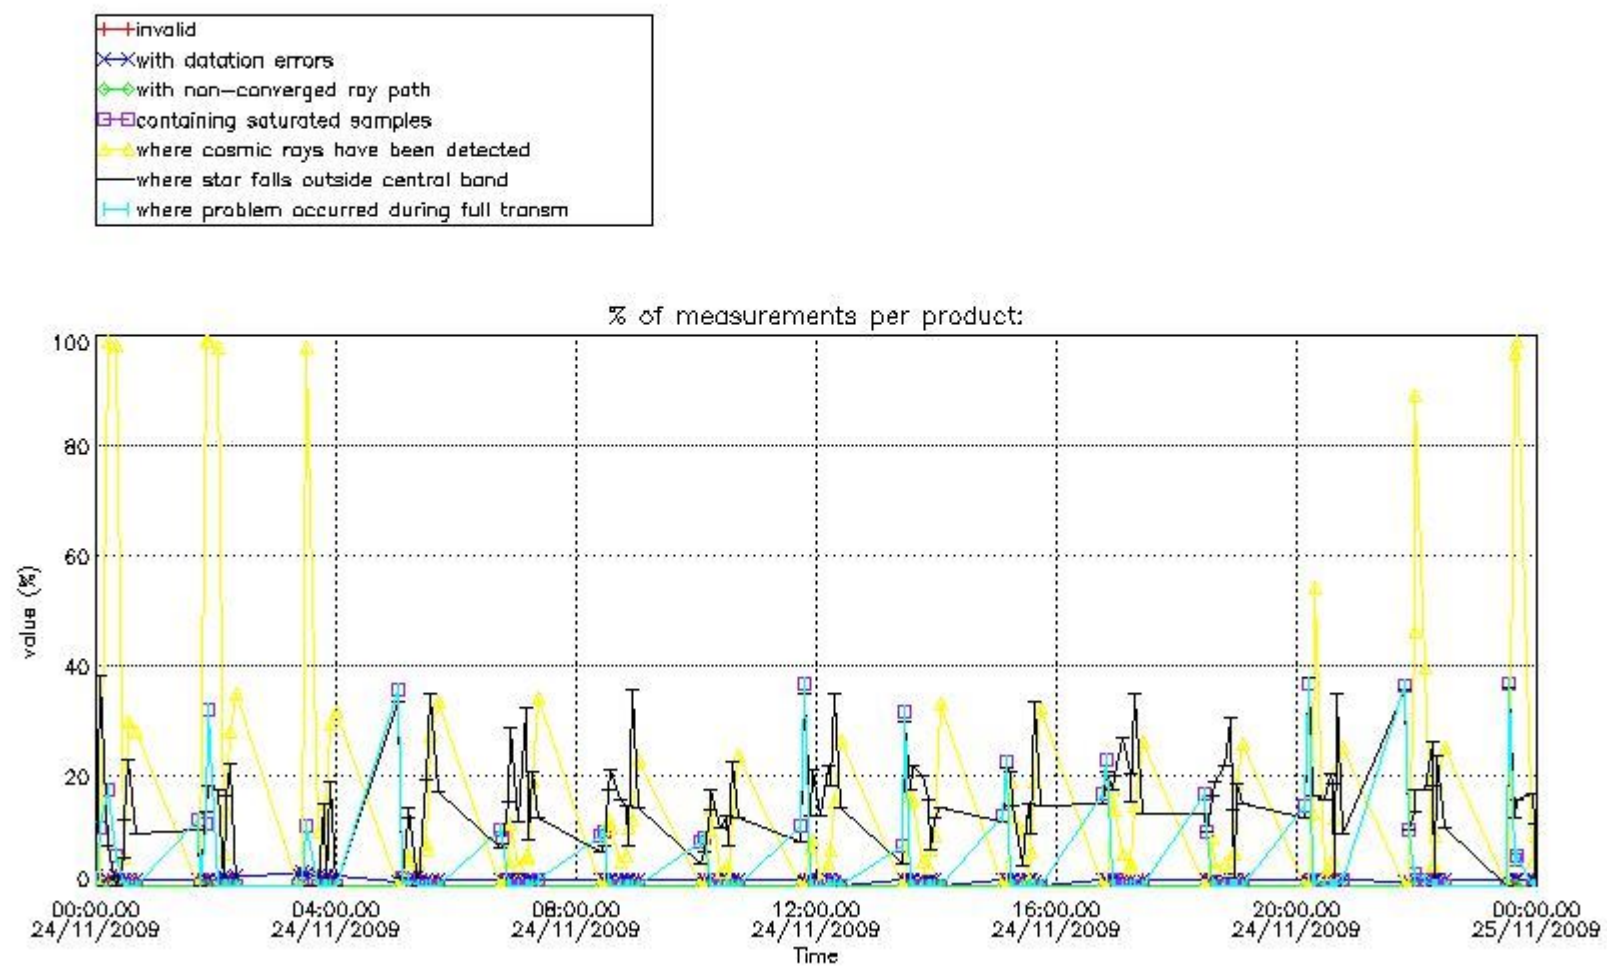

4.1.2 Plot level 1 quality information per product (time dependant): ENVI SAT DESCENDING passes