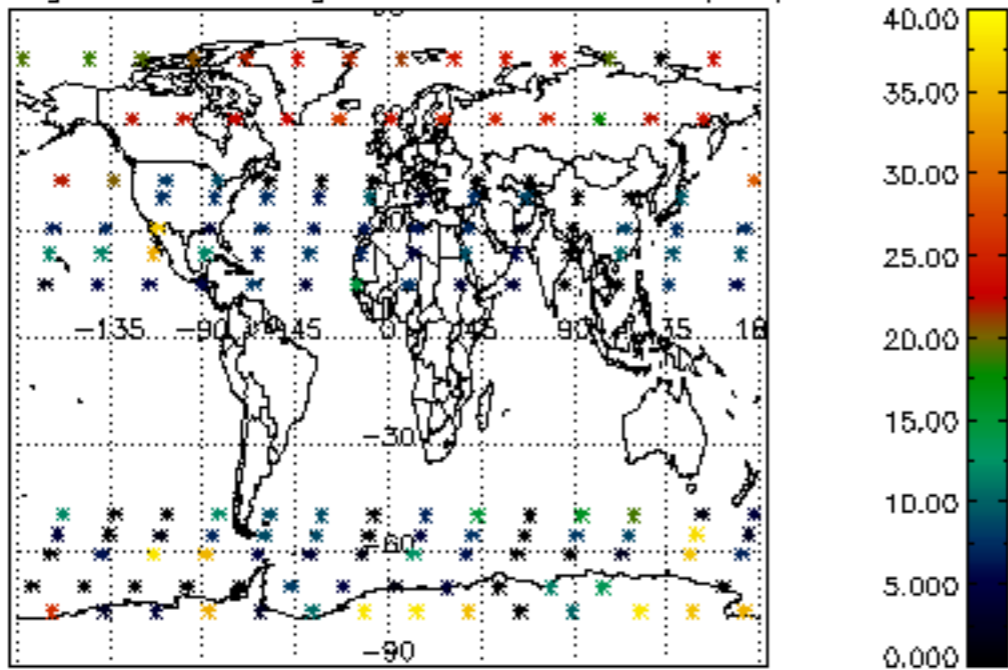

Percentage of star falling outside central band per profile