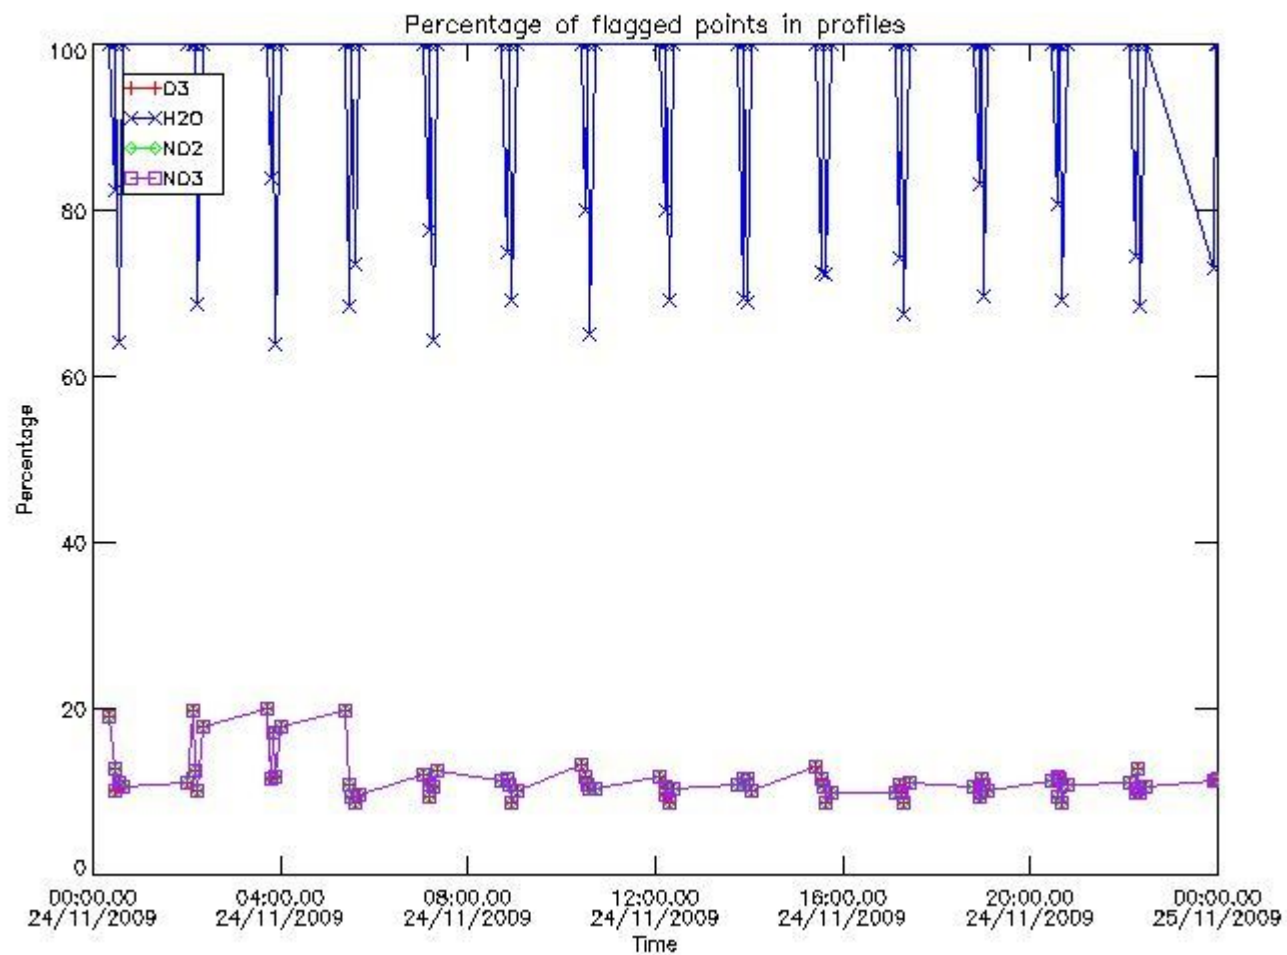

3. Quality information per product

In this section it is plotted some information contained in the Quality Summary data set of the level 2 products. Only products in dark limb conditions and without errors (error flag in the MPH set to "0") are used.

3.1 Plot quality information per product (time dependant)