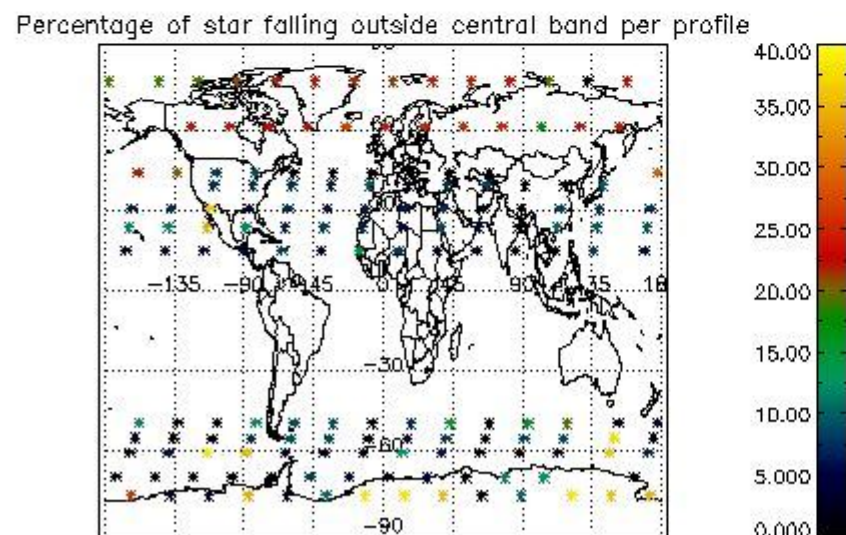

5. Trace gas profiles

5.1 Ozone statistics based on quality of products

The final quality of the products can be "measured" using the STD (Standard Deviation) attached to every point profile. This information is written to the parameter GOM_NL__2P/NL_LOCAL_SPECIES_DENSITY/o3_std of the level 2 products. The table below shows the statistics for given STD ranges.

The statistics are given with respect to the overall valid production:

- Products without fatal errors: GOM_NL__2P/MPH/PRODUCT_ERR=0
- Valid point profile: GOM_NL__2P/NL_LOCAL_SPECIES_DENSITY/pcd(0)=0

The 'Criteria' is applied to valid points of dark limb products:

- Products in dark limb illumination condition: GOM_NL__2P/NL_SUMMARY_QUALITY/obs_ill_cond=0
- Products without fatal errors: GOM_NL__2P/MPH/PRODUCT_ERR=0
- Valid point profile: GOM_NL__2P/NL_LOCAL_SPECIES_DENSITY/pcd(0)=0

So, the table below shows the percentage of dark limb and valid observations for each criteria with respect to the overall valid daily observations.

Criteria	% of total production
All STD	28
STD < 20	15