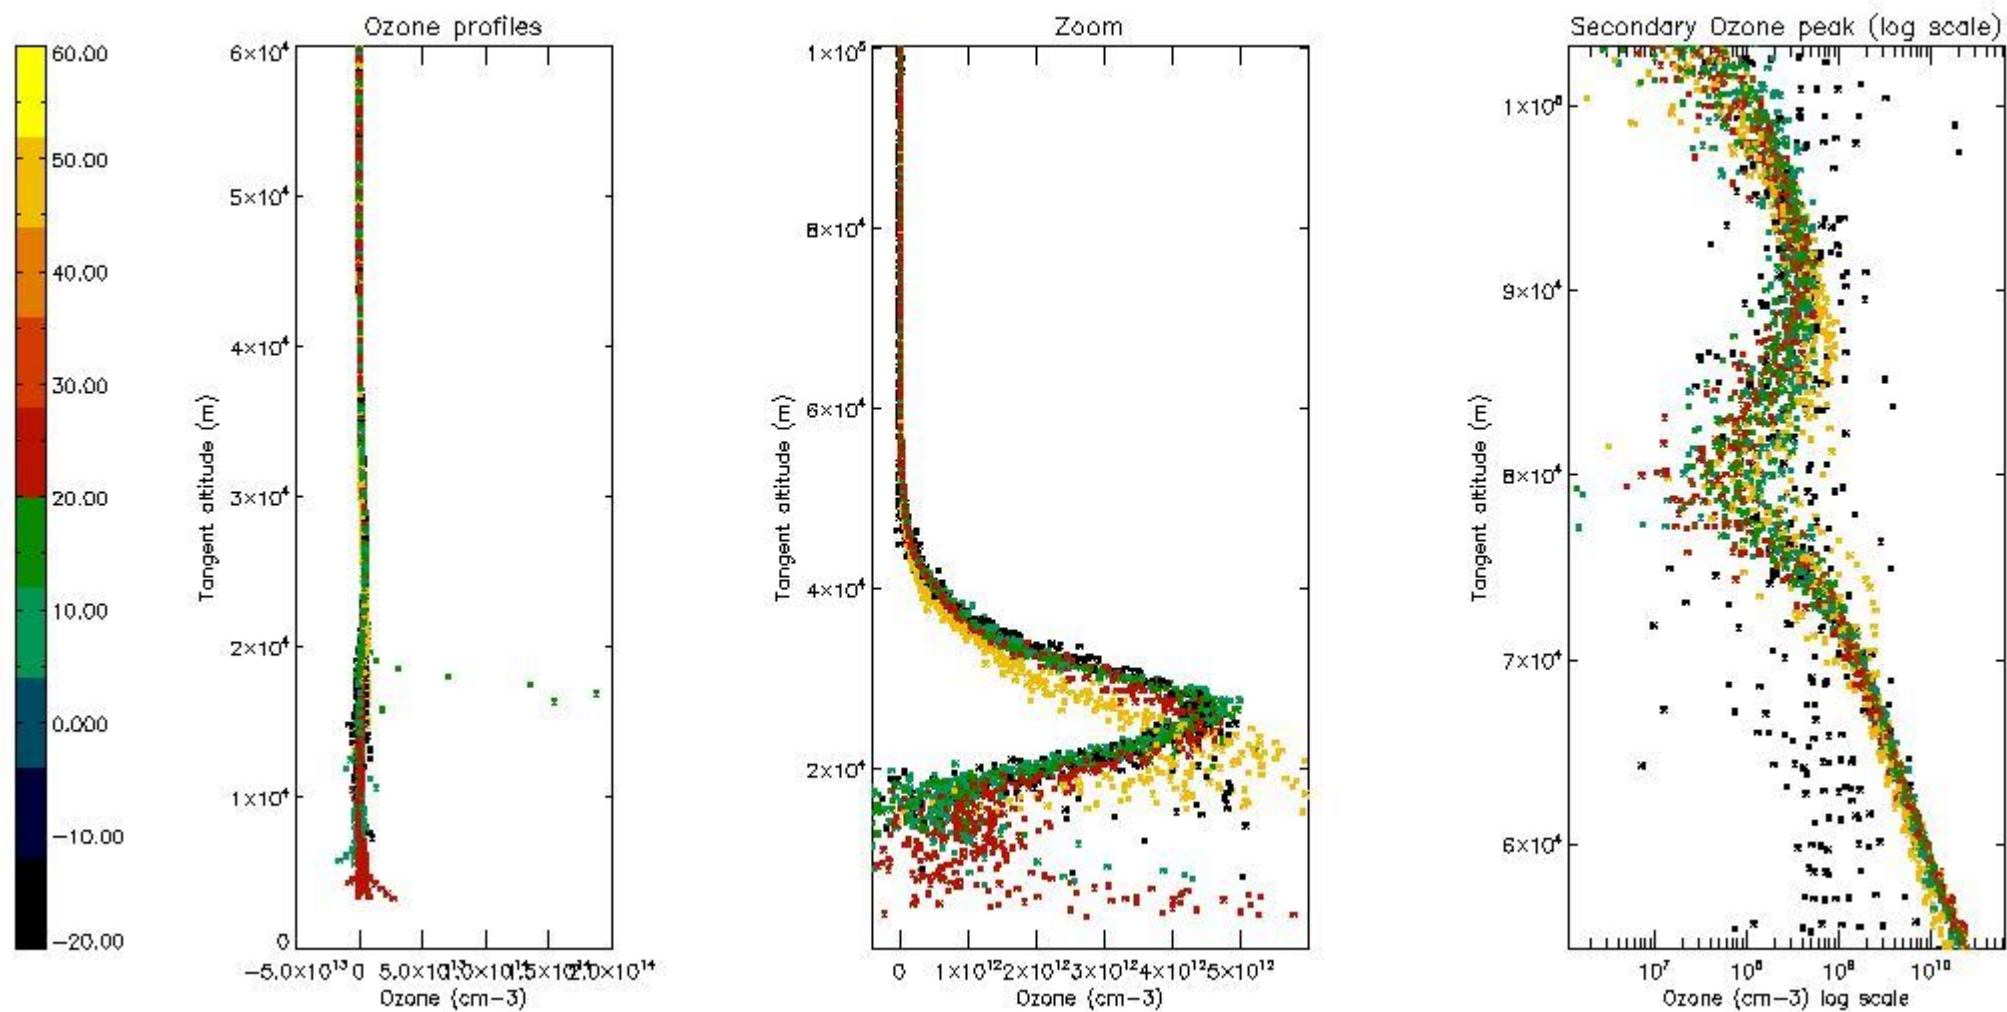

STD < 10	12
STD < 5	7

5.2 Plot ozone profiles for all STD (dark without errors)

The colorbar represents the latitude.

5.3 Plot ozone profiles where STD < 20% (dark without errors)

The colorbar represents the latitude.