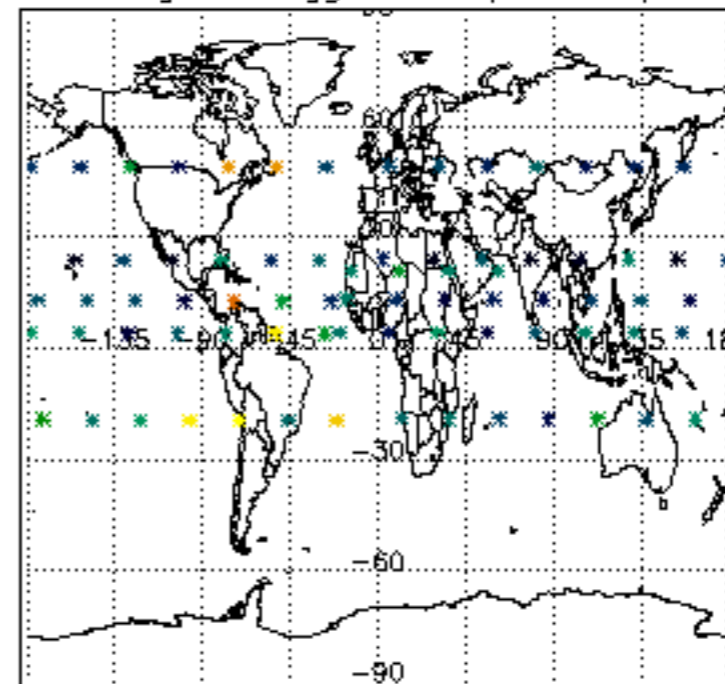

Percentage of flagged data per NO3 profile