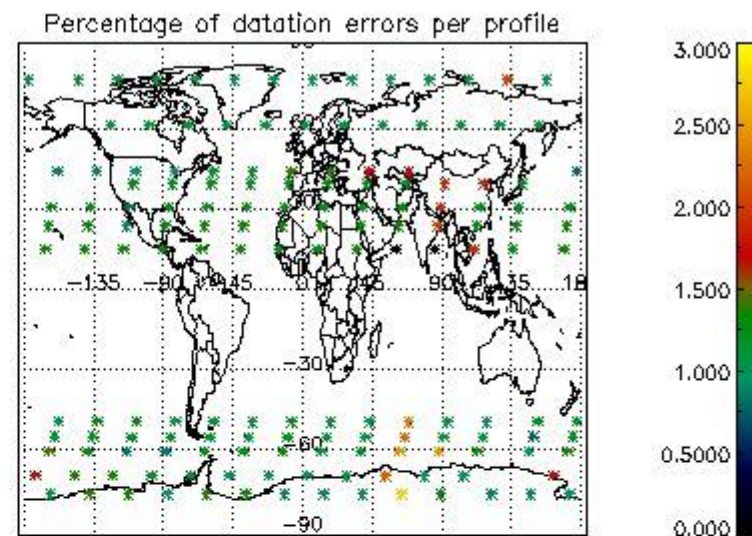

5. Trace gas profiles

5.1 Ozone statistics based on quality of products

The final quality of the products can be "measured" using the STD (Standard Deviation) attached to every point profile. This information is written to the parameter GOM_NL__2P/NL_LOCAL_SPECIES_DENSITY/o3_std of the level 2 products. The table below shows the statistics for given STD ranges.

The statistics are given with respect to the overall valid production:

- Products without fatal errors: GOM_NL__2P/MPH/PRODUCT_ERR=0
- Valid point profile: GOM_NL__2P/NL_LOCAL_SPECIES_DENSITY/pcd(0)=0

The 'Criteria' is applied to valid points of dark limb products:

- Products in dark limb illumination condition: GOM_NL__2P/NL_SUMMARY_QUALITY/obs_ill_cond=0
- Products without fatal errors: GOM_NL__2P/MPH/PRODUCT_ERR=0
- Valid point profile: GOM_NL__2P/NL_LOCAL_SPECIES_DENSITY/pcd(0)=0

So, the table below shows the percentage of dark limb and valid observations for each criteria with respect to the overall valid daily observations.

Criteria	% of total production
All STD	28
STD < 20	15