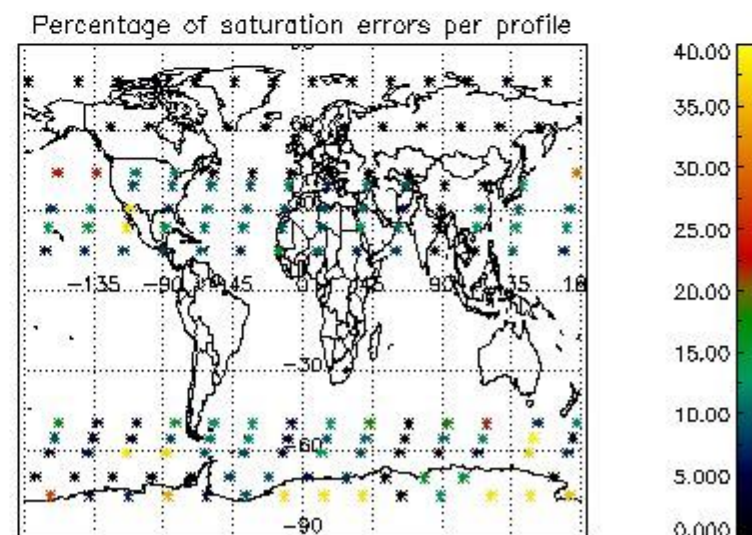

5. Trace gas profiles

5.1 Ozone statistics based on quality of products

The final quality of the products can be "measured" using the STD (Standard Deviation) attached to every point profile. This information is written to the parameter GOM_NL__2P/NL_LOCAL_SPECIES_DENSITY/o3_std of the level 2 products. The table below shows the statistics for given STD ranges.

The statistics are given with respect to the overall valid production:

- Products without fatal errors: GOM_NL__2P/MPH/PRODUCT_ERR=0
- Valid point profile: GOM_NL__2P/NL_LOCAL_SPECIES_DENSITY/pcd(0)=0

The 'Criteria' is applied to valid points of dark limb products:

- Products in dark limb illumination condition: GOM_NL__2P/NL_SUMMARY_QUALITY/obs_ill_cond=0
- Products without fatal errors: GOM_NL__2P/MPH/PRODUCT_ERR=0
- Valid point profile: GOM_NL__2P/NL_LOCAL_SPECIES_DENSITY/pcd(0)=0

So, the table below shows the percentage of dark limb and valid observations for each criteria with respect to the overall valid daily observations.

Criteria	% of total production
All STD	28
STD < 20	15