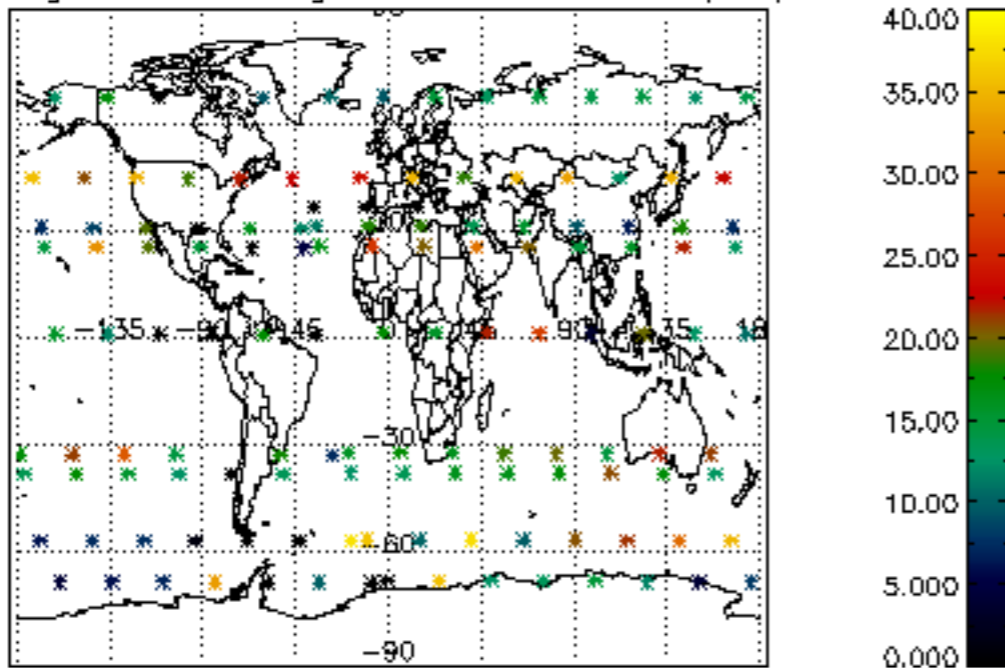

Percentage of cosmic ray hits per profile

Percentage of star falling outside central band per profile