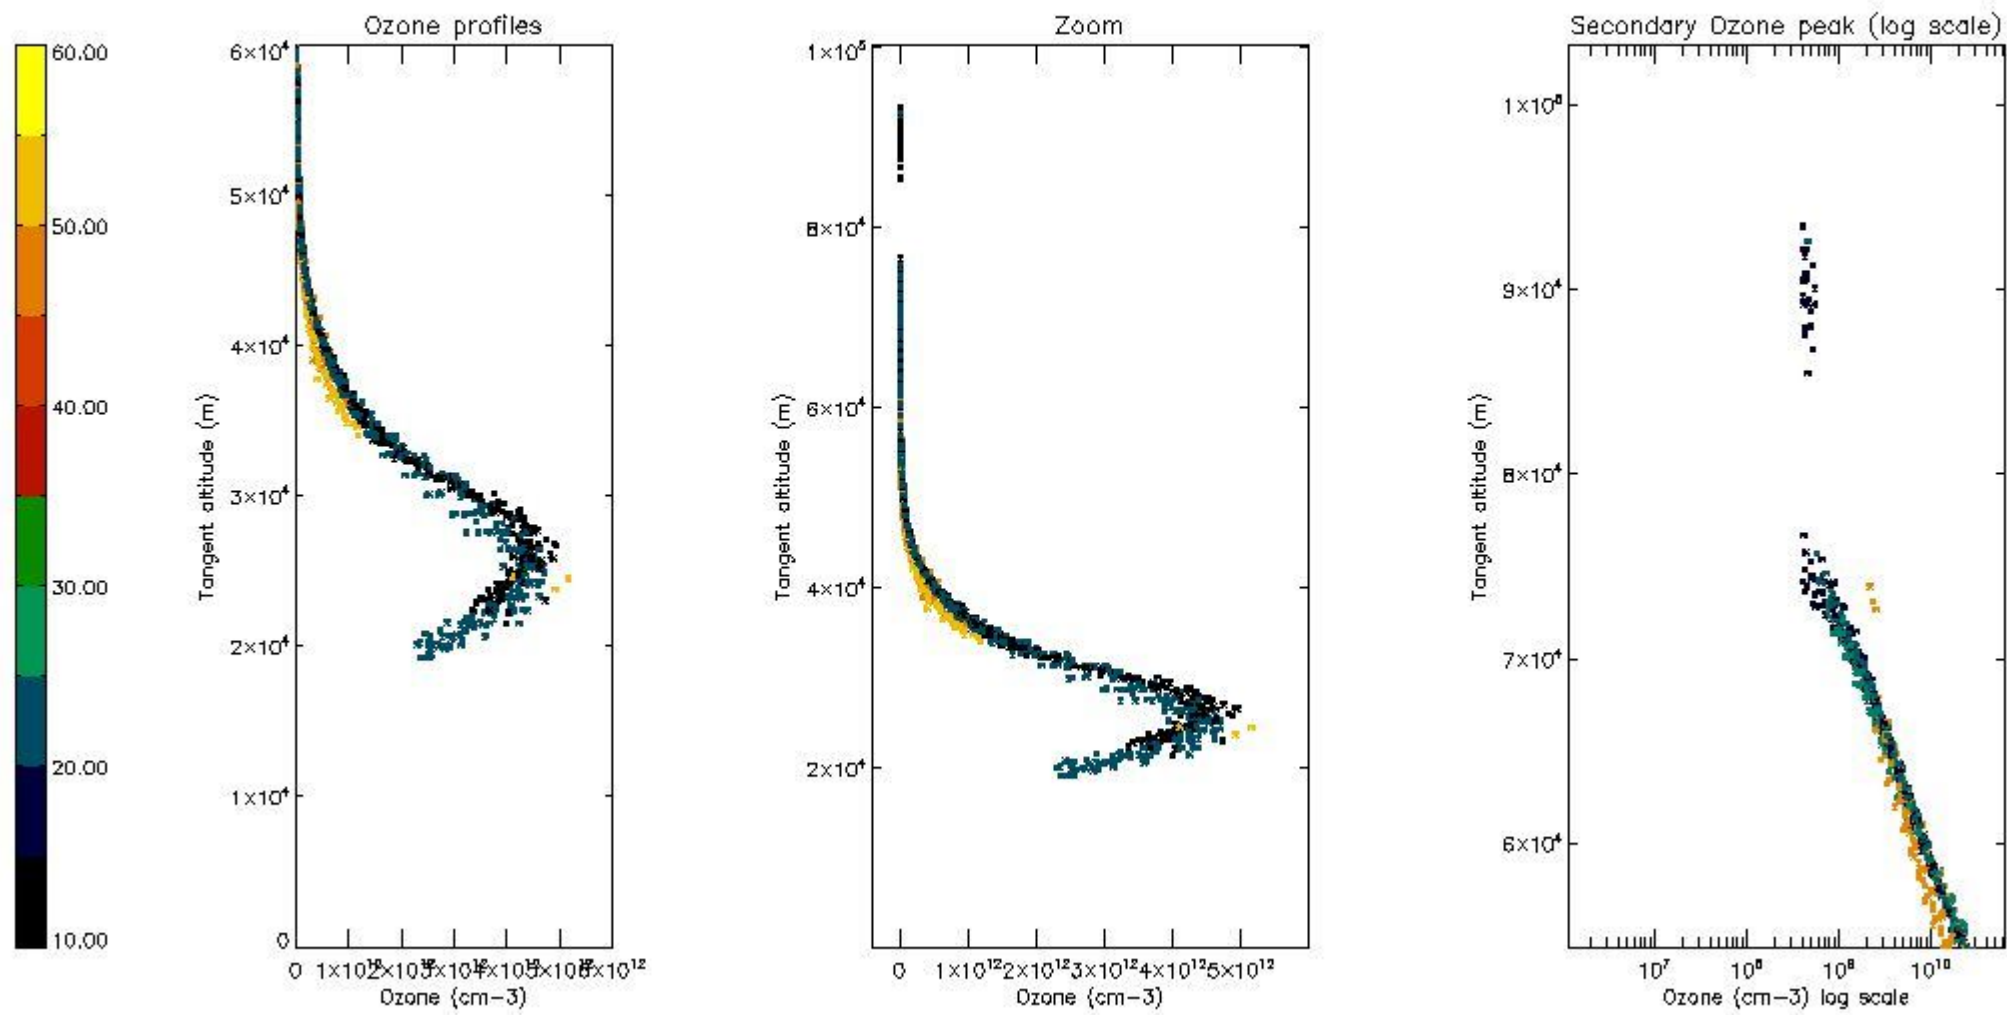

5.6 Plot NO₂ profiles for all STD (dark without errors)

The colorbar represents the latitude.