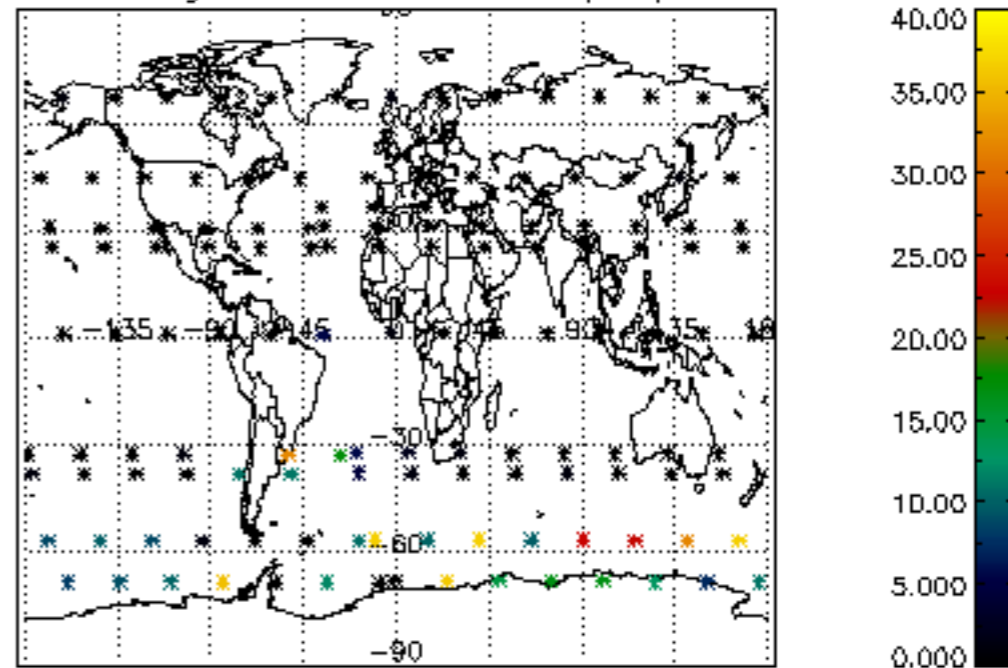

Percentage of datation errors per profile

Percentage of saturation errors per profile