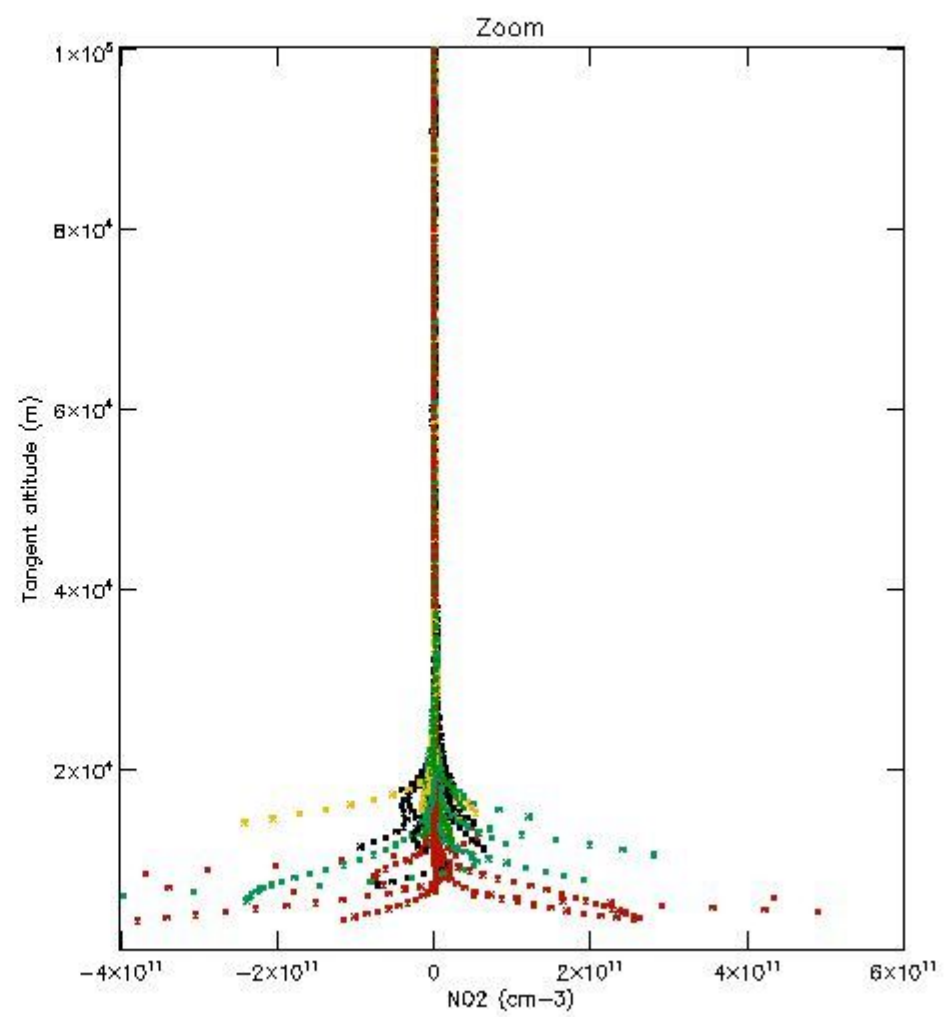

5.7 Plot NO3 profiles for all STD (dark without errors)

The colorbar represents the latitude.