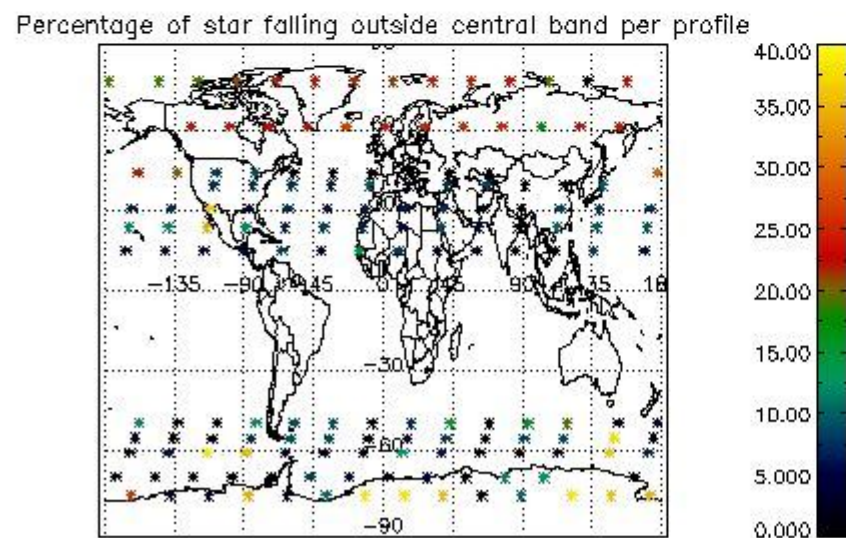

5. Trace gas profiles

5.1 Ozone statistics based on quality of products

The final quality of the products can be "measured" using the STD (Standard Deviation) attached to every point profile. This information is written to the parameter GOM_NL__2P/NL_LOCAL_SPECIES_DENSITY/o3_std of the level 2 products. The table below shows the statistics for given STD ranges.

The statistics are given with respect to the overall valid production:

- Products without fatal errors: GOM_NL__2P/MPH/PRODUCT_ERR=0
- Valid point profile: GOM_NL__2P/NL_LOCAL_SPECIES_DENSITY/pcd(0)=0

The 'Criteria' is applied to valid points of dark limb products:

- Products in dark limb illumination condition: GOM_NL__2P/NL_SUMMARY_QUALITY/obs_ill_cond=0
- Products without fatal errors: GOM_NL__2P/MPH/PRODUCT_ERR=0
- Valid point profile: GOM_NL__2P/NL_LOCAL_SPECIES_DENSITY/pcd(0)=0

So, the table below shows the percentage of dark limb and valid observations for each criteria with respect to the overall valid daily observations.

Criteria	% of total production
All STD	28
STD < 20	15