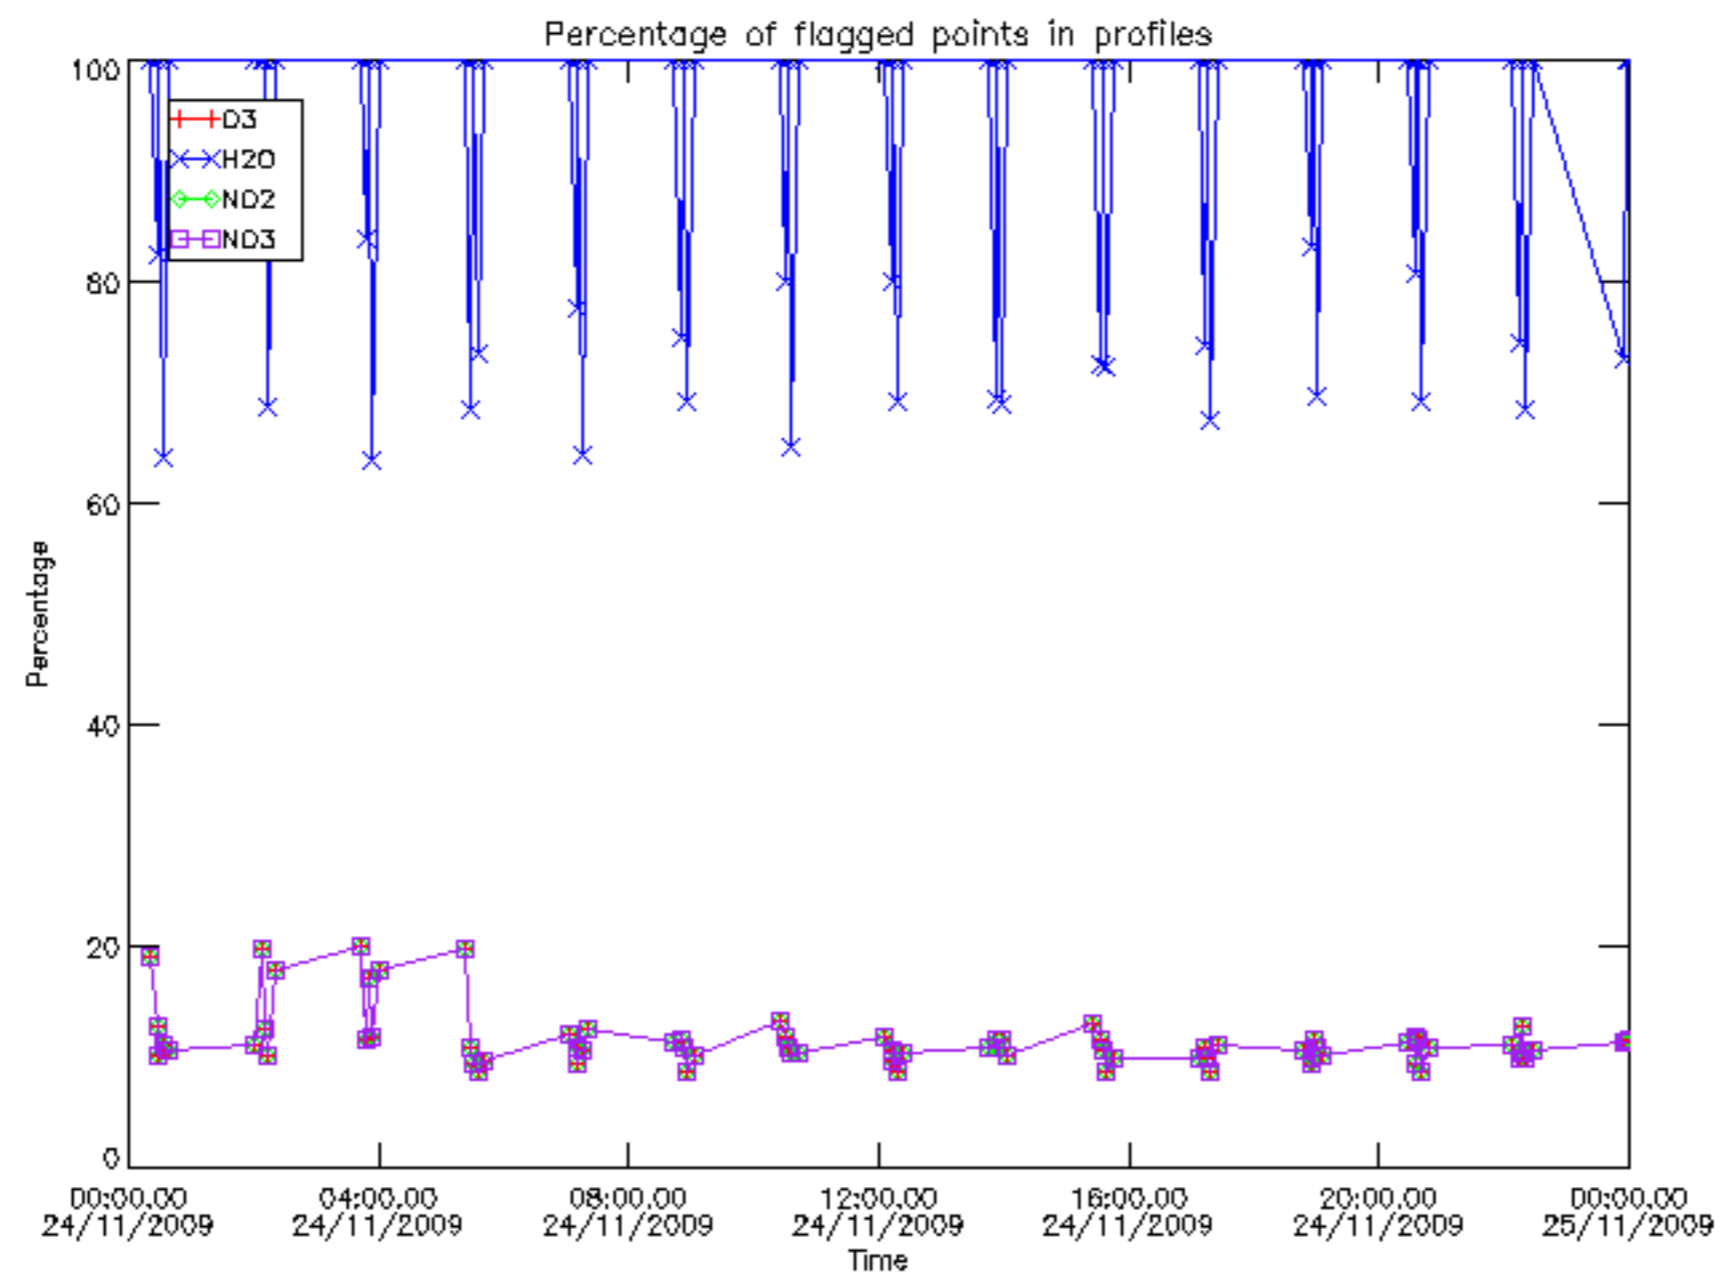

Percentage of flagged data per D3 profile

Percentage of flagged data per H2O profile