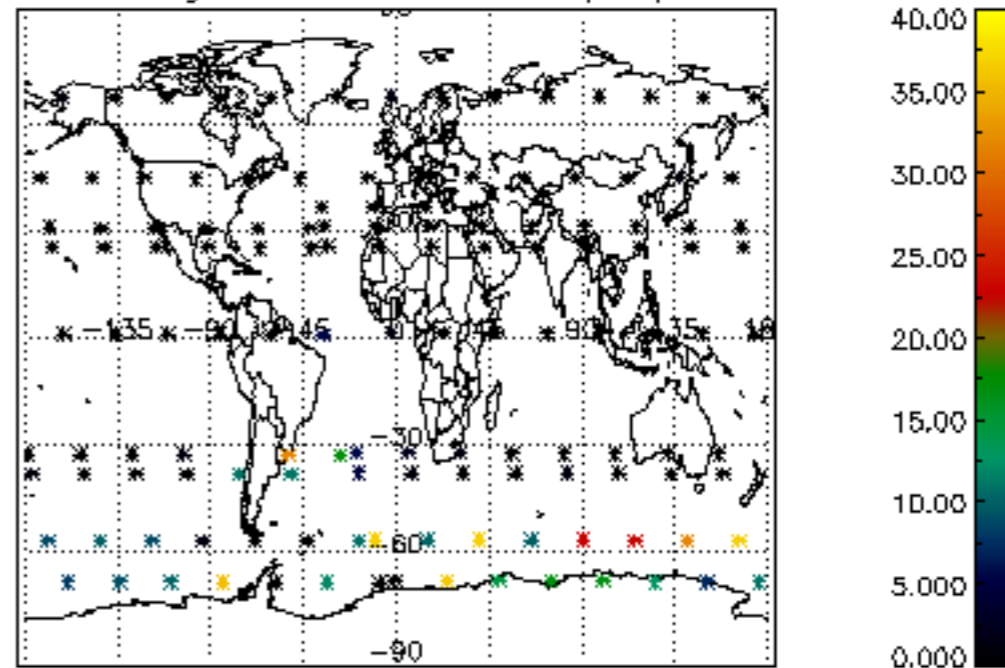

Percentage of datation errors per profile

Percentage of saturation errors per profile