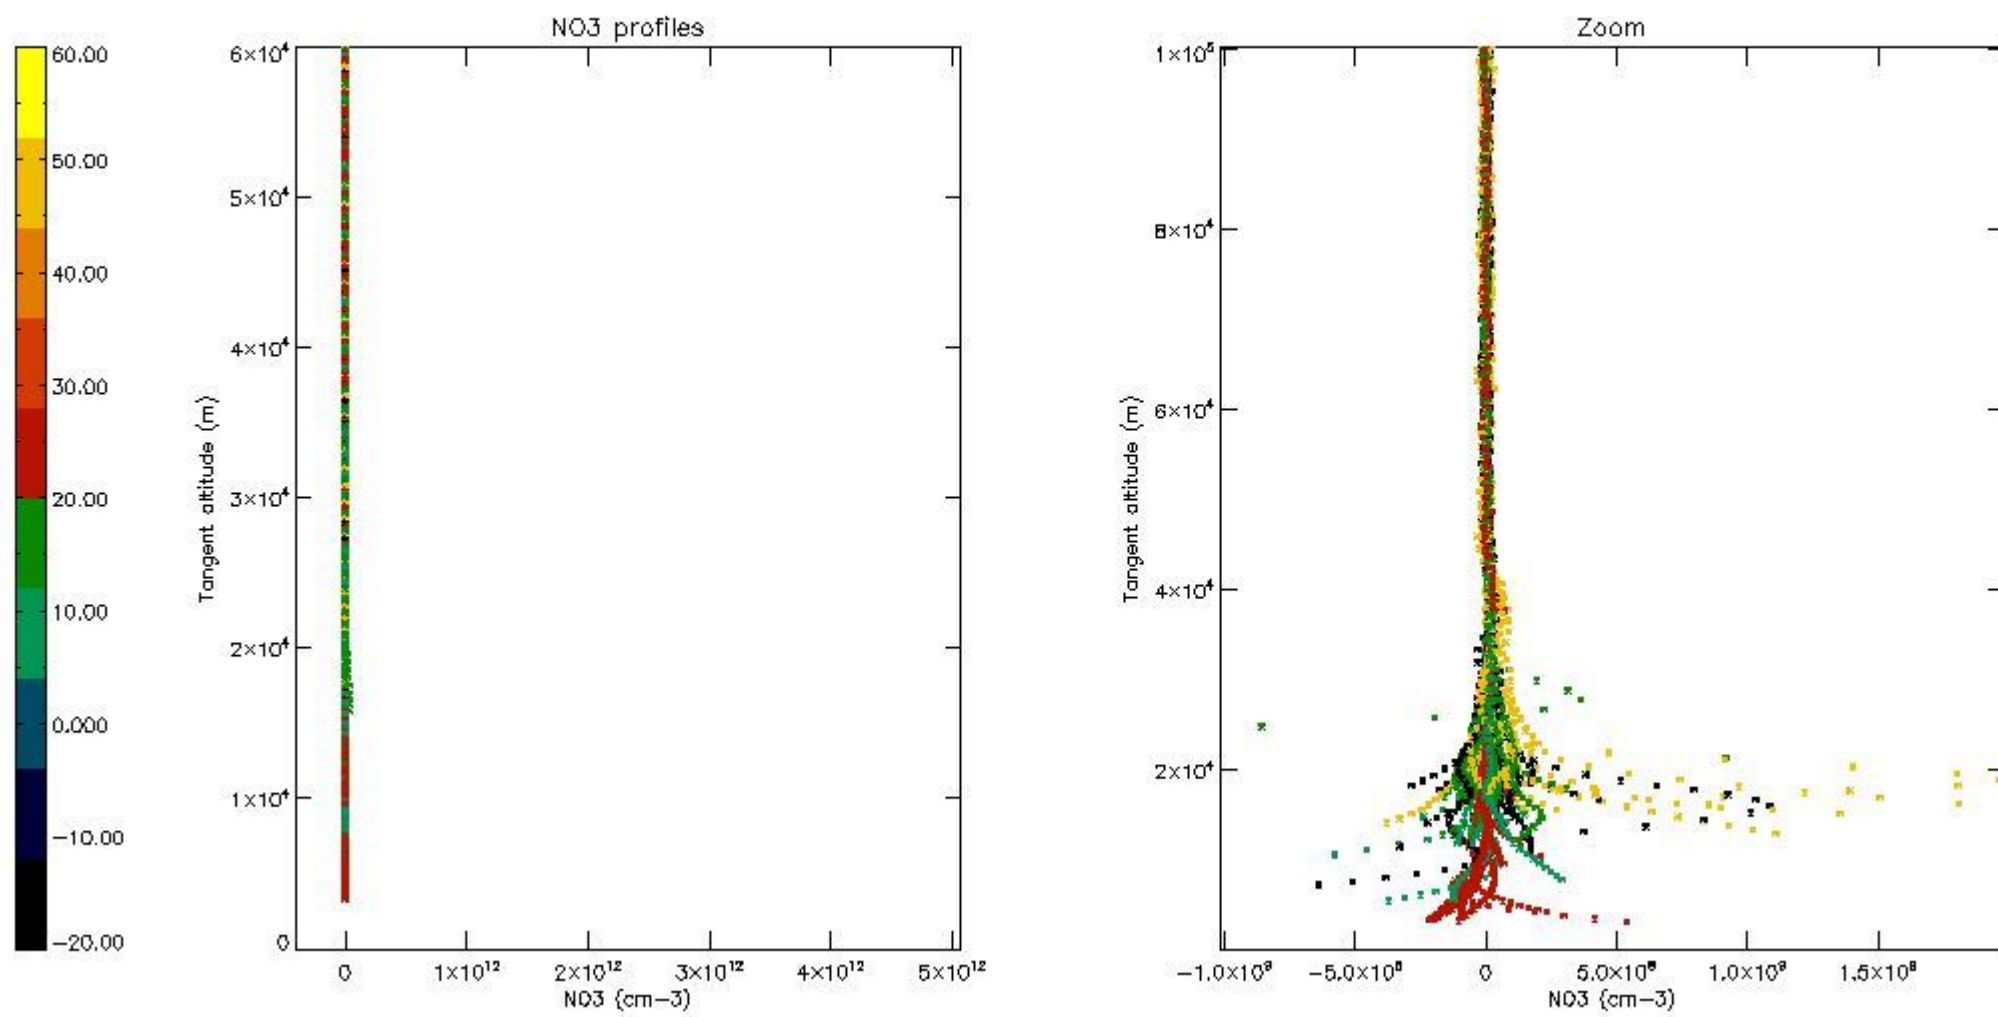

*5.6 Plot NO<sub>2</sub> profiles for all STD (dark without errors)*

The colorbar represents the latitude.

*5.7 Plot NO3 profiles for all STD (dark without errors)*

The colorbar represents the latitude.

*5.8 Plot H2O profiles for all STD (only for occultations of stars 1,2,3,4,13,14,16,26,63 dark without errors)*

The colorbar represents the latitude.