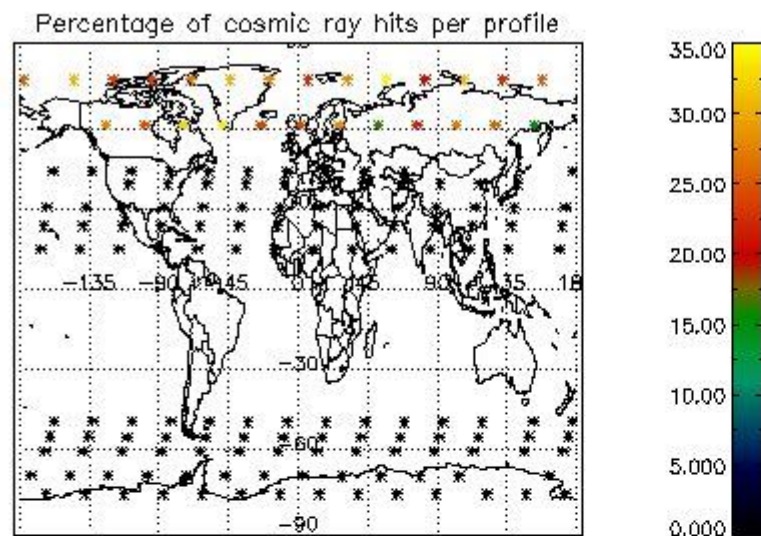

4.2.2 Plot level 1 quality information per product (world map): ENVISAT DESCENDING passes

5. Trace gas profiles

5.1 Ozone statistics based on quality of products

The final quality of the products can be "measured" using the STD (Standard Deviation) attached to every point profile. This information is written to the parameter GOM_NL__2P/NL_LOCAL_SPECIES_DENSITY/o3_std of the level 2 products. The table below shows the statistics for given STD ranges.

The statistics are given with respect to the overall valid production:

- Products without fatal errors: GOM_NL__2P/MPH/PRODUCT_ERR=0
- Valid point profile: GOM_NL__2P/NL_LOCAL_SPECIES_DENSITY/pcd(0)=0

The 'Criteria' is applied to valid points of dark limb products:

- Products in dark limb illumination condition: GOM_NL__2P/NL_SUMMARY_QUALITY/obs_ill_cond=0
- Products without fatal errors: GOM_NL__2P/MPH/PRODUCT_ERR=0
- Valid point profile: GOM_NL__2P/NL_LOCAL_SPECIES_DENSITY/pcd(0)=0

So, the table below shows the percentage of dark limb and valid observations for each criteria with respect to the overall valid daily observations.

Criteria	% of total production
All STD	28
STD < 20	15