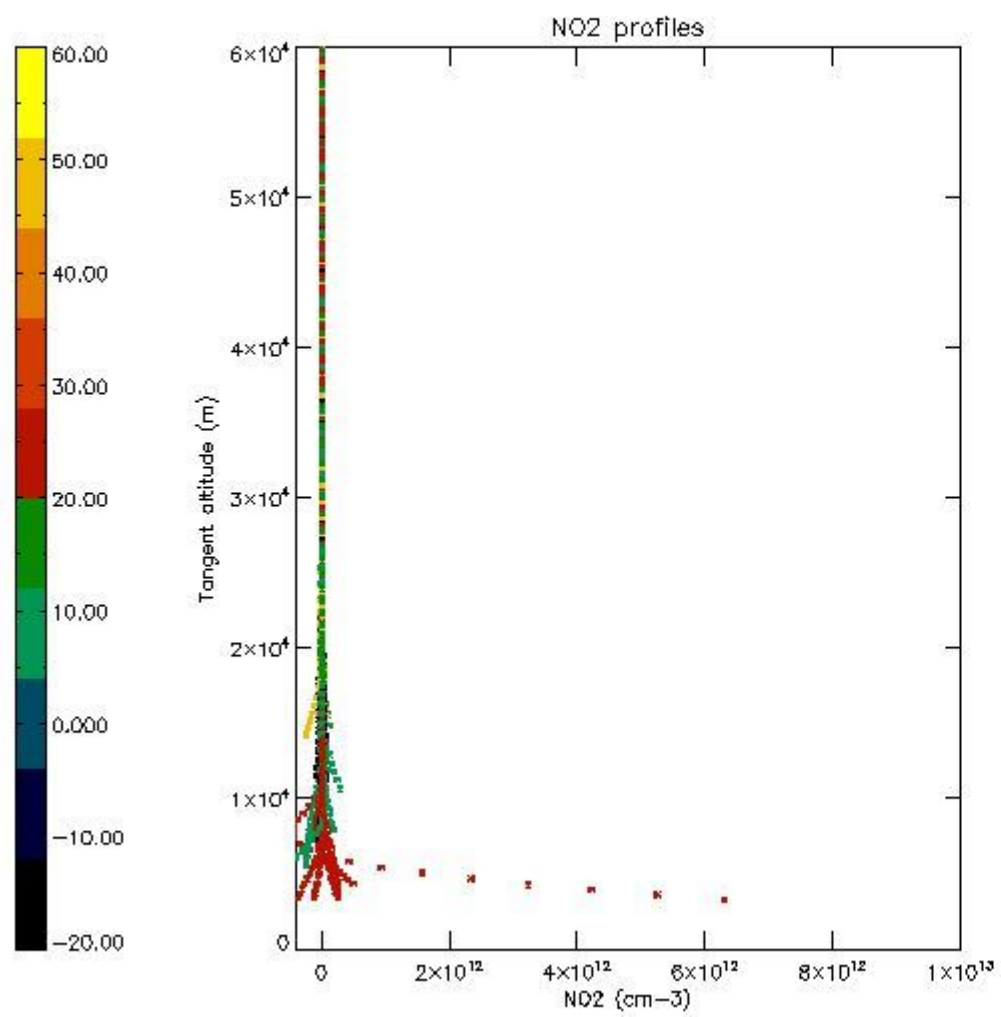

5.7 Plot NO3 profiles for all STD (dark without errors)

The colorbar represents the latitude.