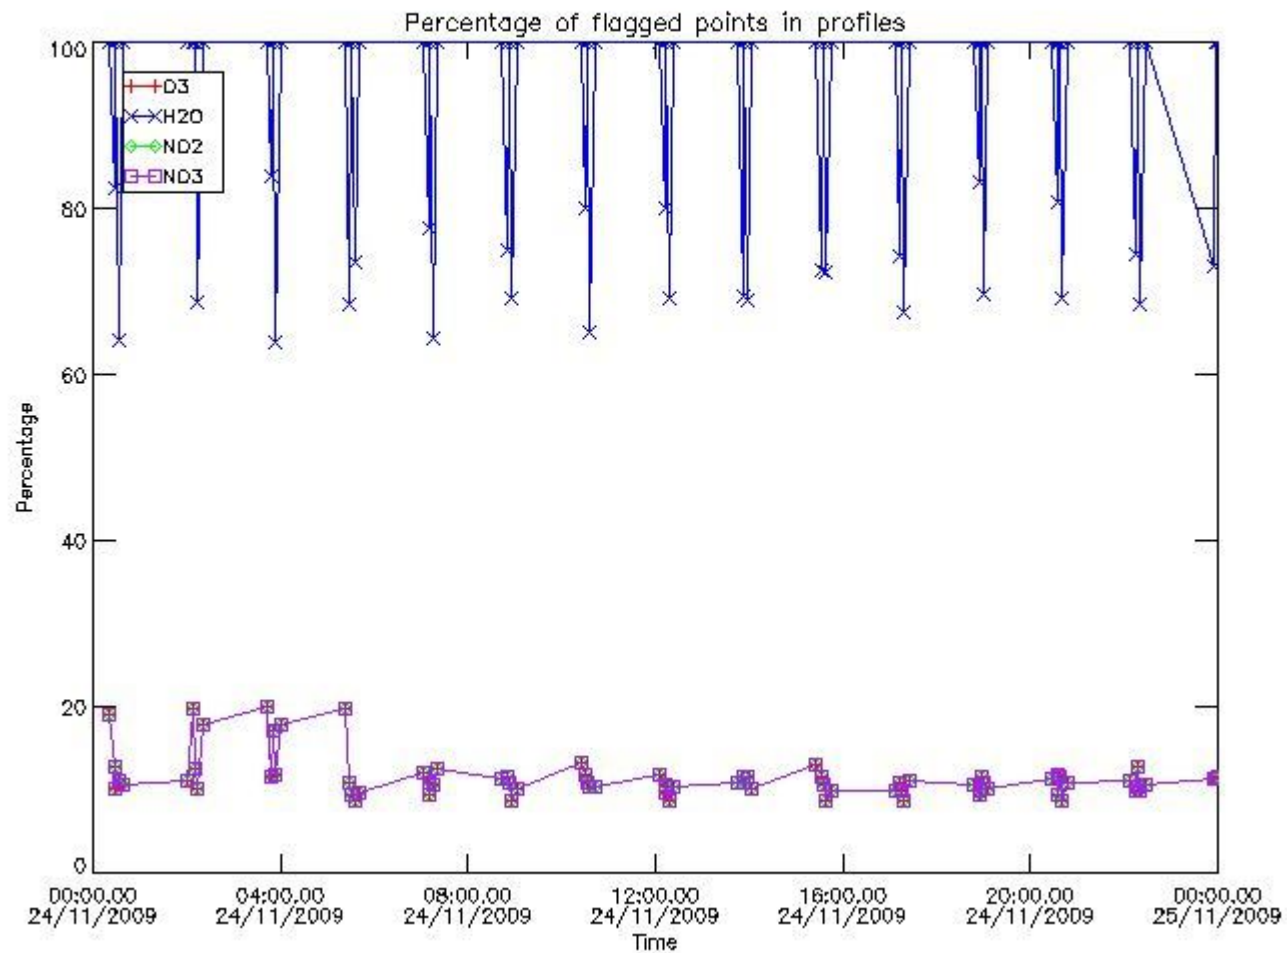

#### 3.1 Plot quality information per product (time dependant)