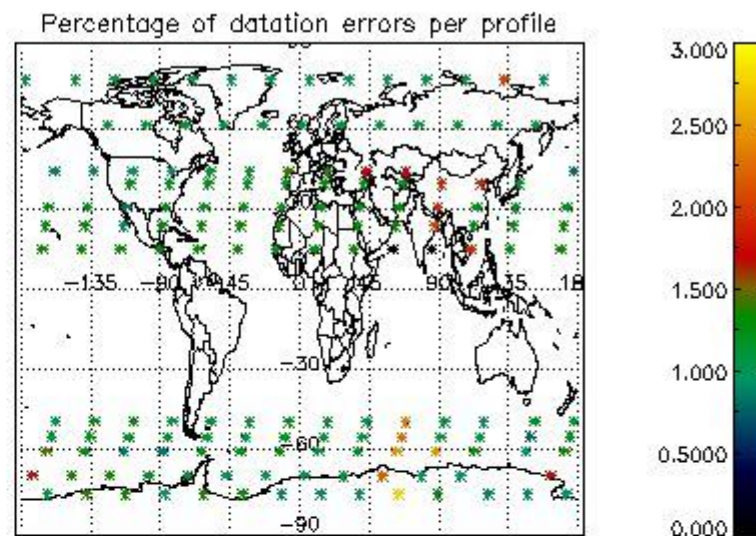

5. Trace gas profiles

5.1 Ozone statistics based on quality of products

The final quality of the products can be "measured" using the STD (Standard Deviation) attached to every point profile. This information is written to the parameter GOM_NL__2P/NL_LOCAL_SPECIES_DENSITY/o3_std of the level 2 products. The table below shows the statistics for given STD ranges.

The statistics are given with respect to the overall valid production:

- Products without fatal errors: GOM_NL__2P/MPH/PRODUCT_ERR=0
- Valid point profile: GOM_NL__2P/NL_LOCAL_SPECIES_DENSITY/pcd(0)=0

The 'Criteria' is applied to valid points of dark limb products:

- Products in dark limb illumination condition: GOM_NL__2P/NL_SUMMARY_QUALITY/obs_ill_cond=0
- Products without fatal errors: GOM_NL__2P/MPH/PRODUCT_ERR=0
- Valid point profile: GOM_NL__2P/NL_LOCAL_SPECIES_DENSITY/pcd(0)=0

So, the table below shows the percentage of dark limb and valid observations for each criteria with respect to the overall valid daily observations.

Criteria	% of total production
All STD	28
STD < 20	15