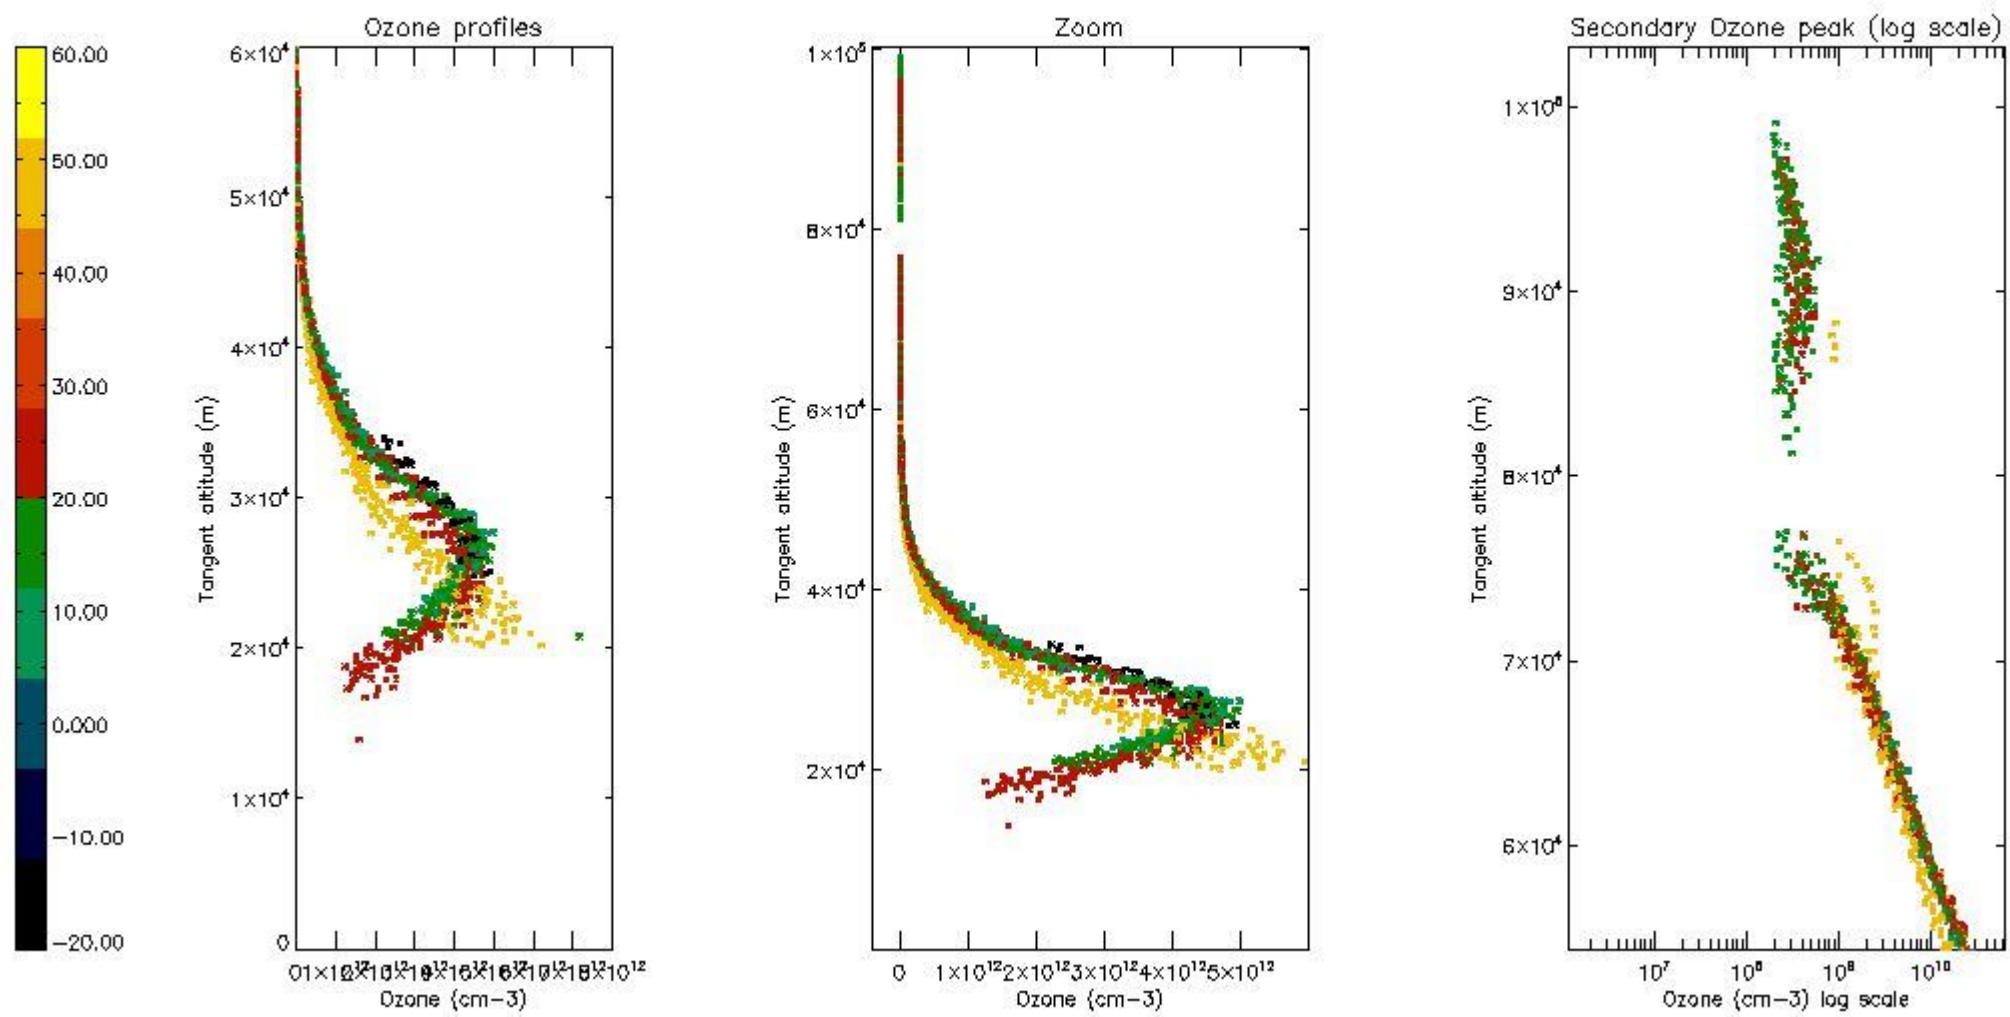

5.5 Plot ozone profiles where STD < 5% (dark without errors)

The colorbar represents the latitude.