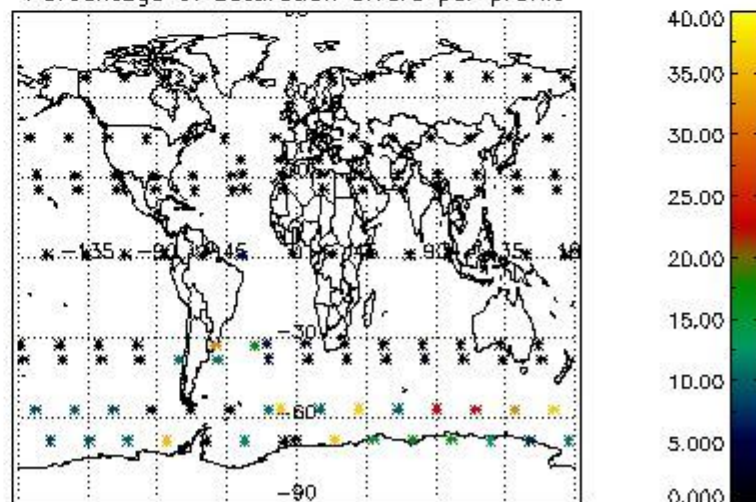

Percentage of saturation errors per profile