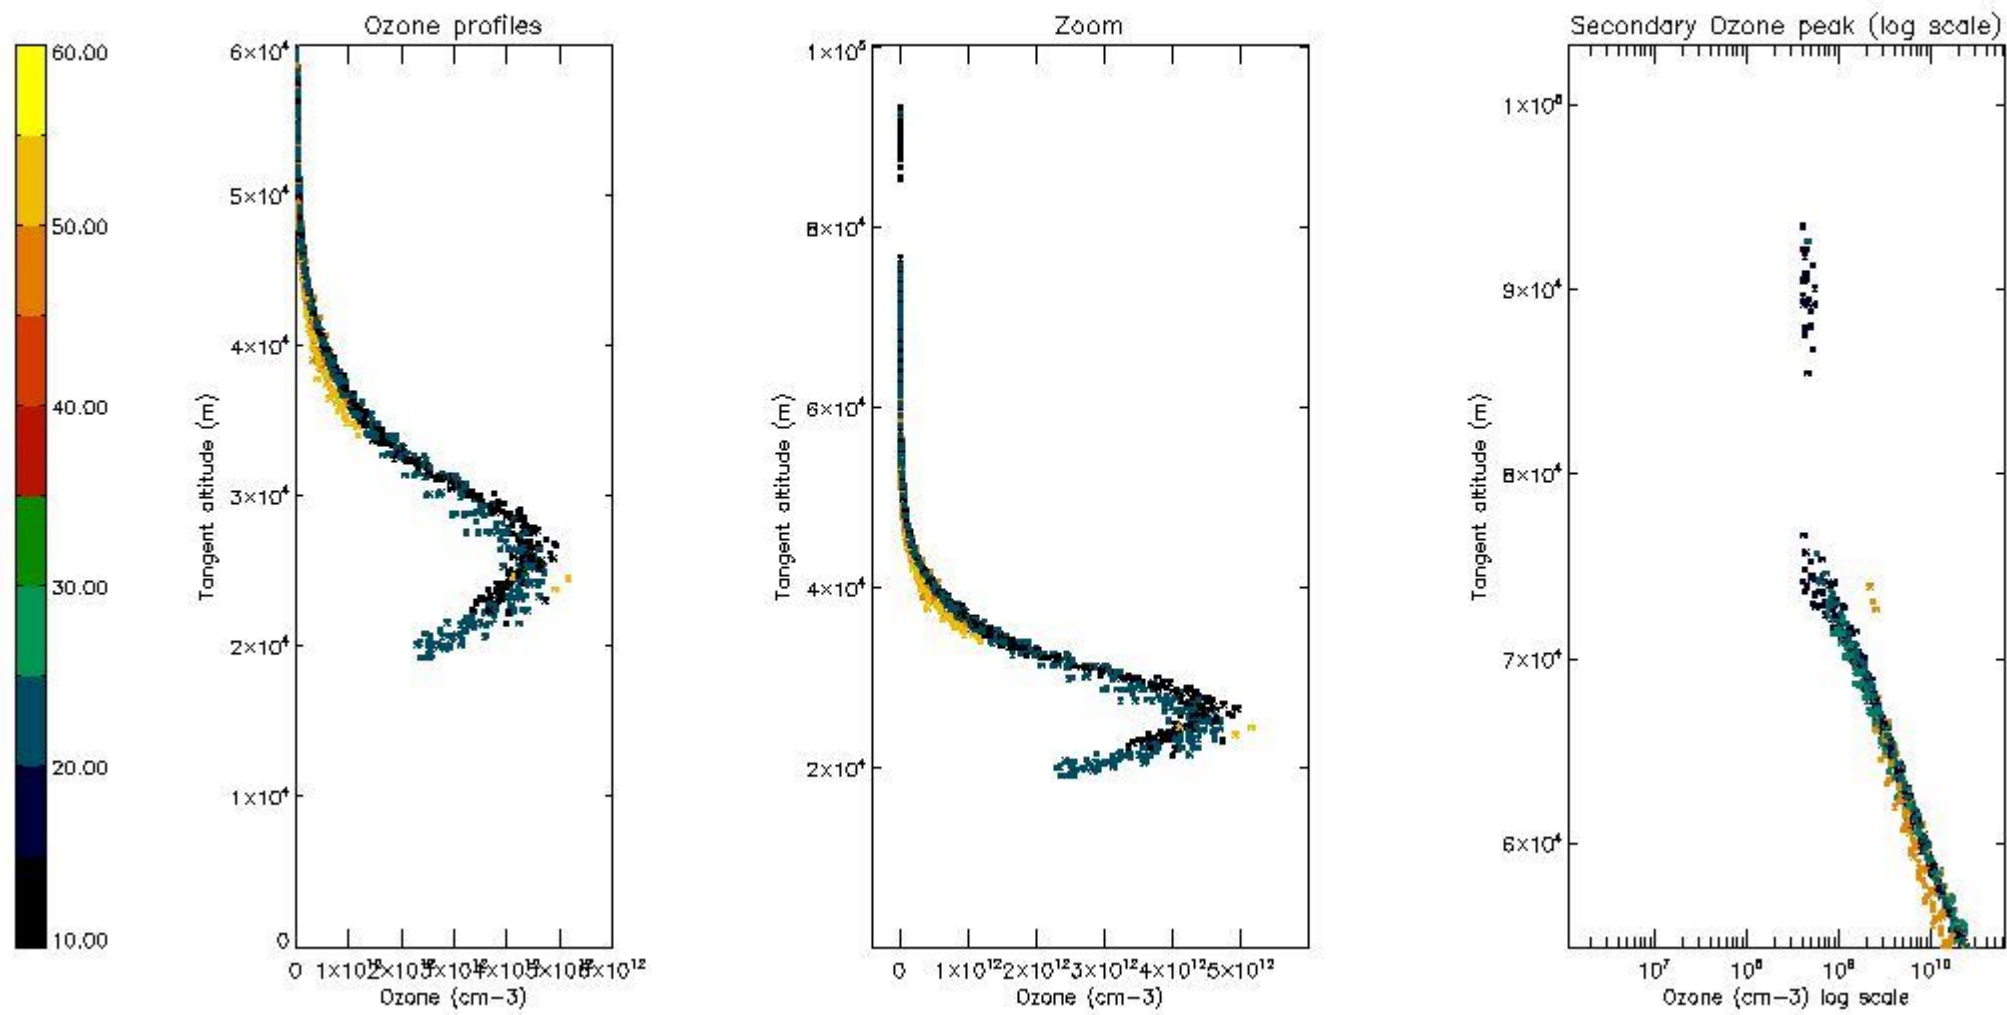

5.4 Plot ozone profiles where  $STD < 10\%$  (dark without errors)

The colorbar represents the latitude.

*5.5 Plot ozone profiles where STD < 5% (dark without errors)*

The colorbar represents the latitude.