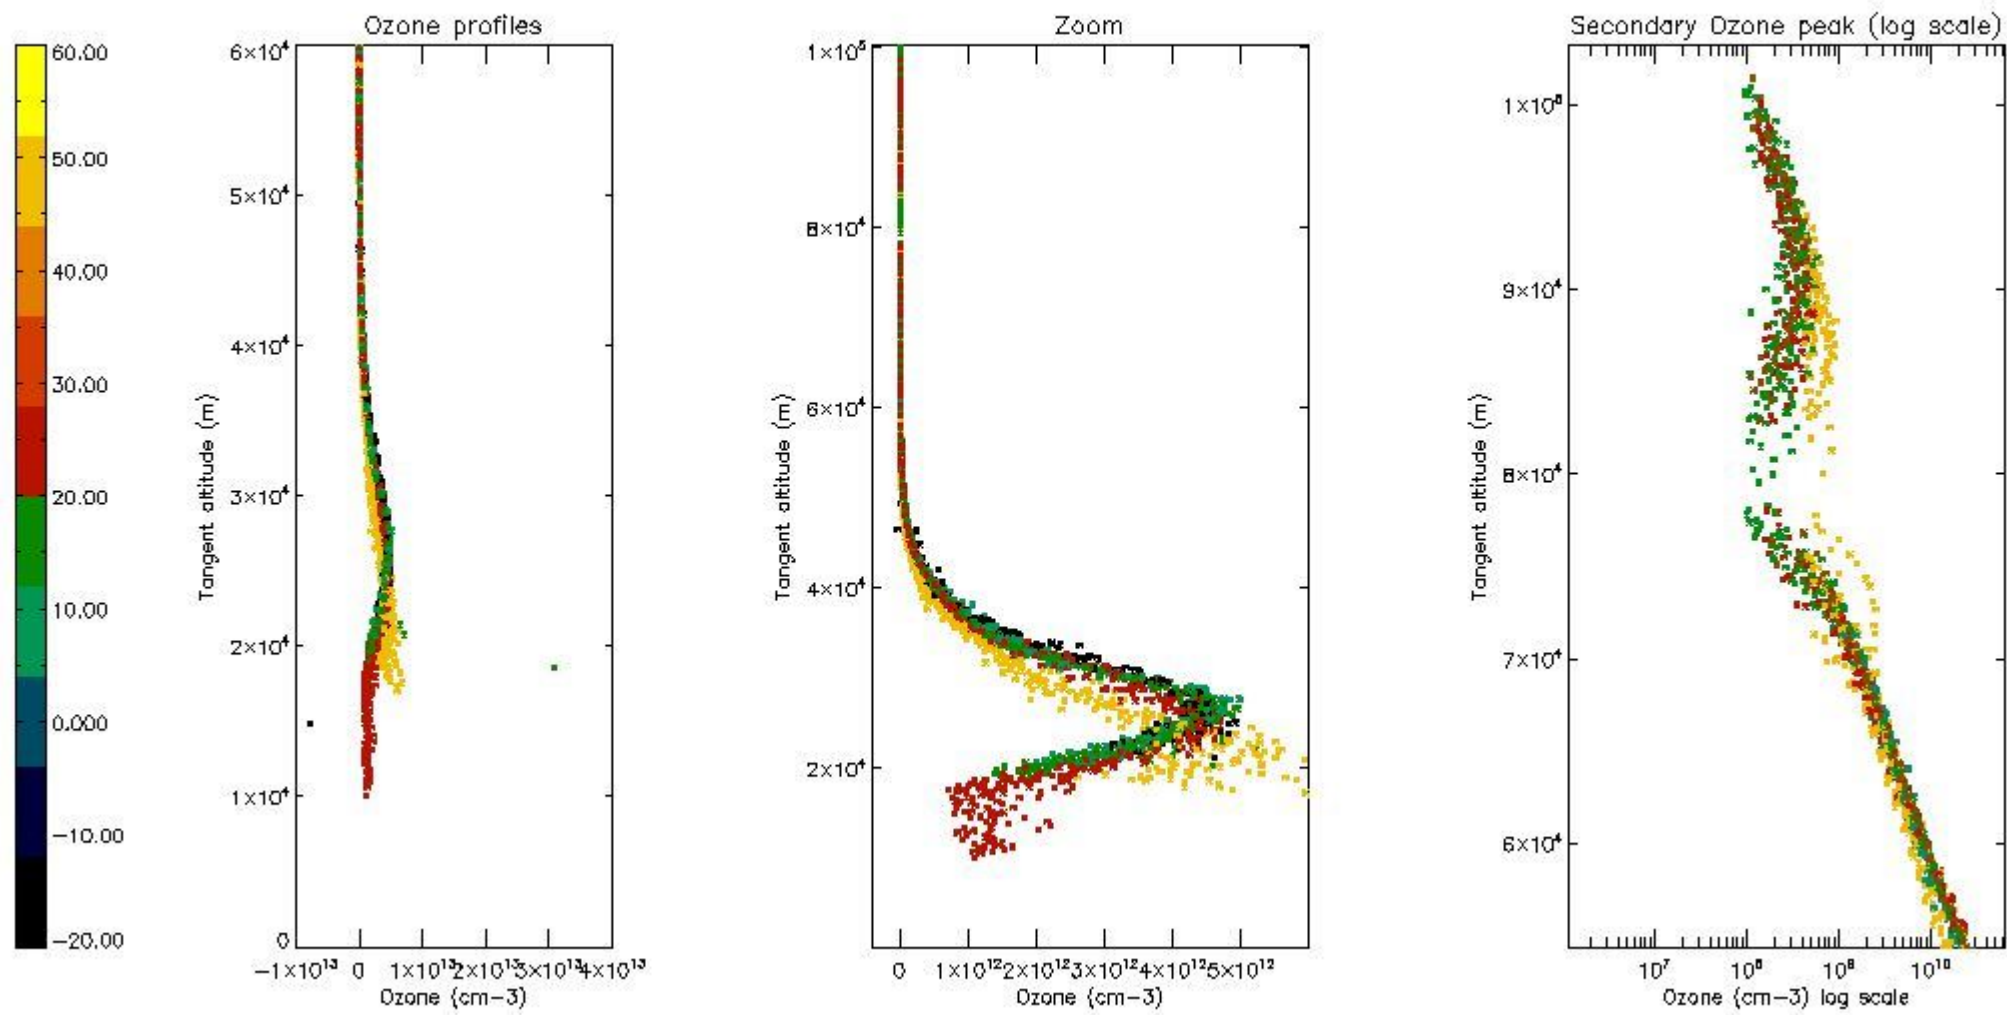

STD < 10	12
STD < 5	7

5.2 Plot ozone profiles for all STD (dark without errors)

The colorbar represents the latitude.

5.3 Plot ozone profiles where STD < 20% (dark without errors)

The colorbar represents the latitude.