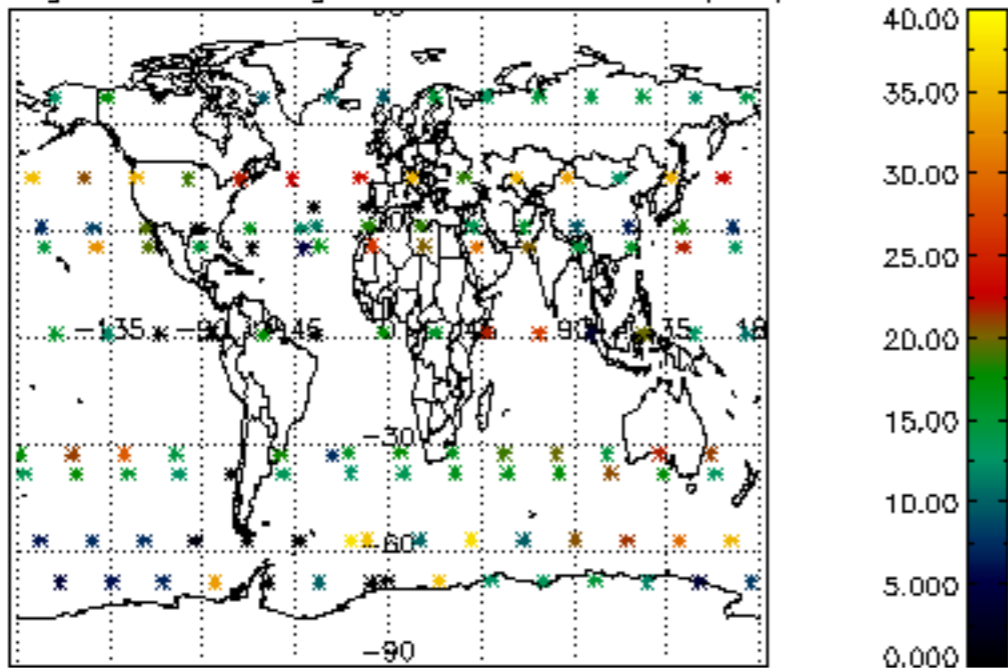

Percentage of cosmic ray hits per profile

Percentage of star falling outside central band per profile