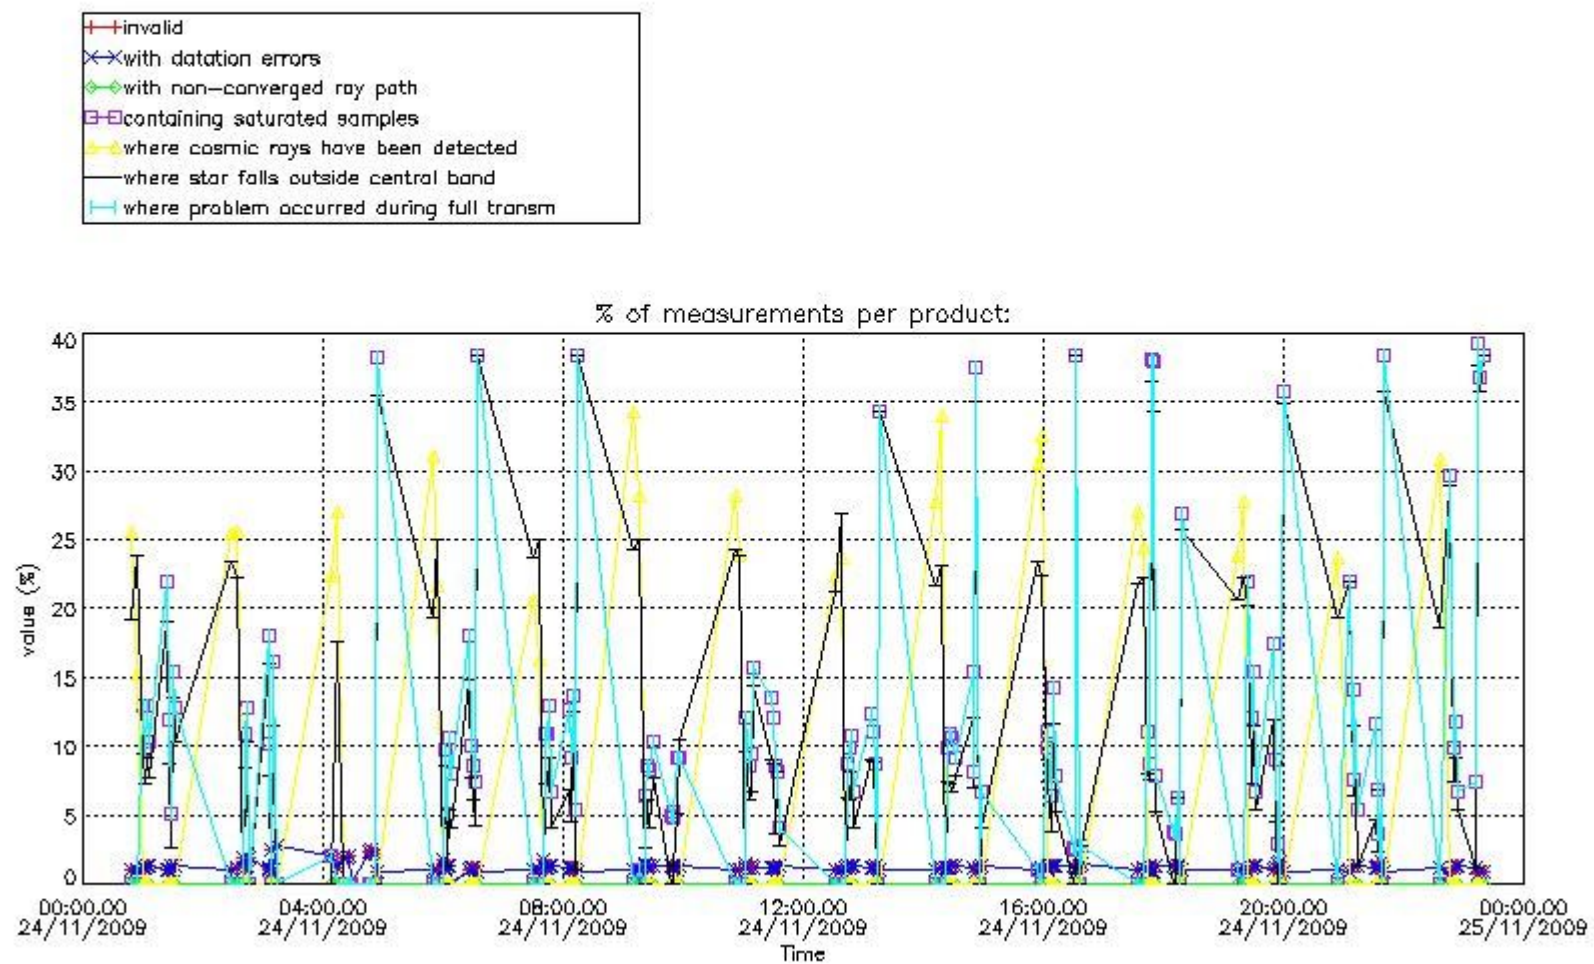

4.2 Plot quality information per product coming from level 1b processing (world map)

4.2.1 Plot level 1 quality information per product (world map): ENVISAT ASCENDING passes