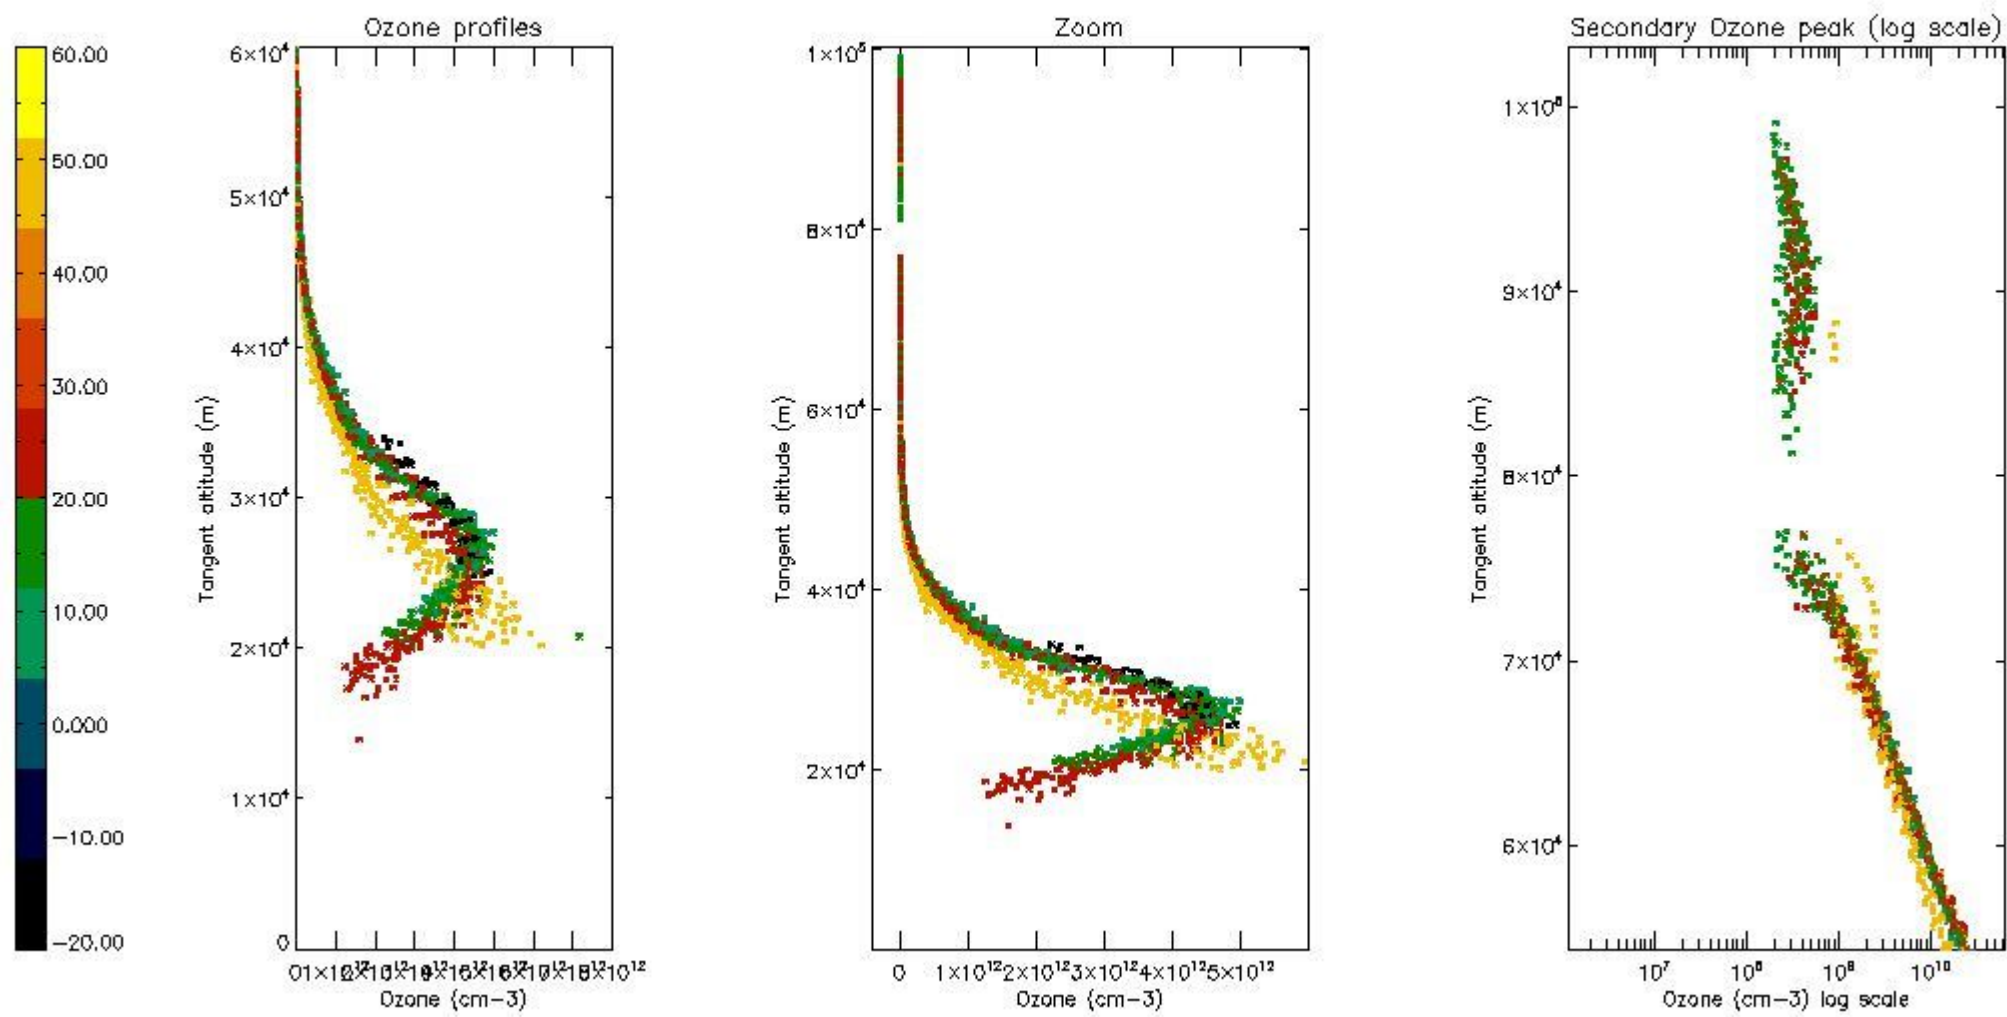

5.5 Plot ozone profiles where STD < 5% (dark without errors)

The colorbar represents the latitude.