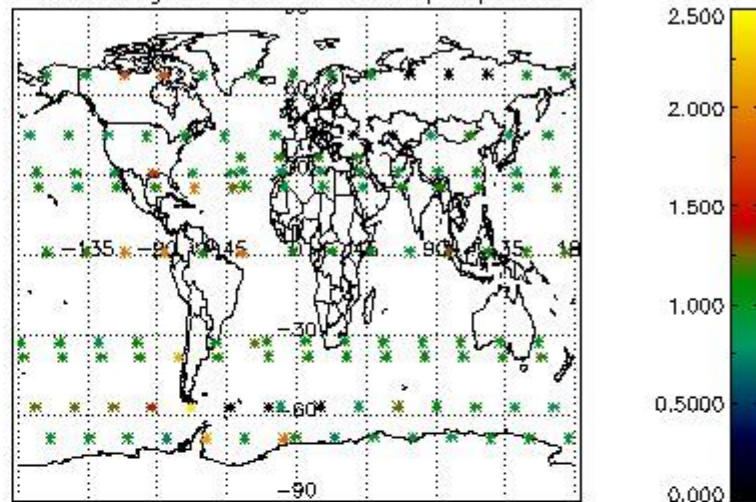

Percentage of datation errors per profile