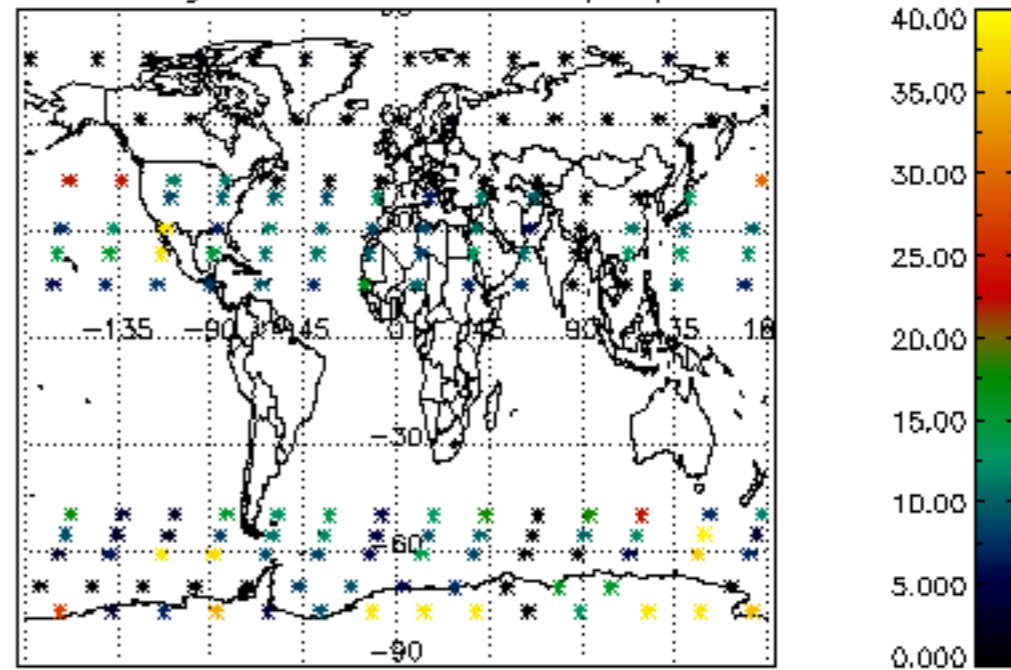

Percentage of saturation errors per profile