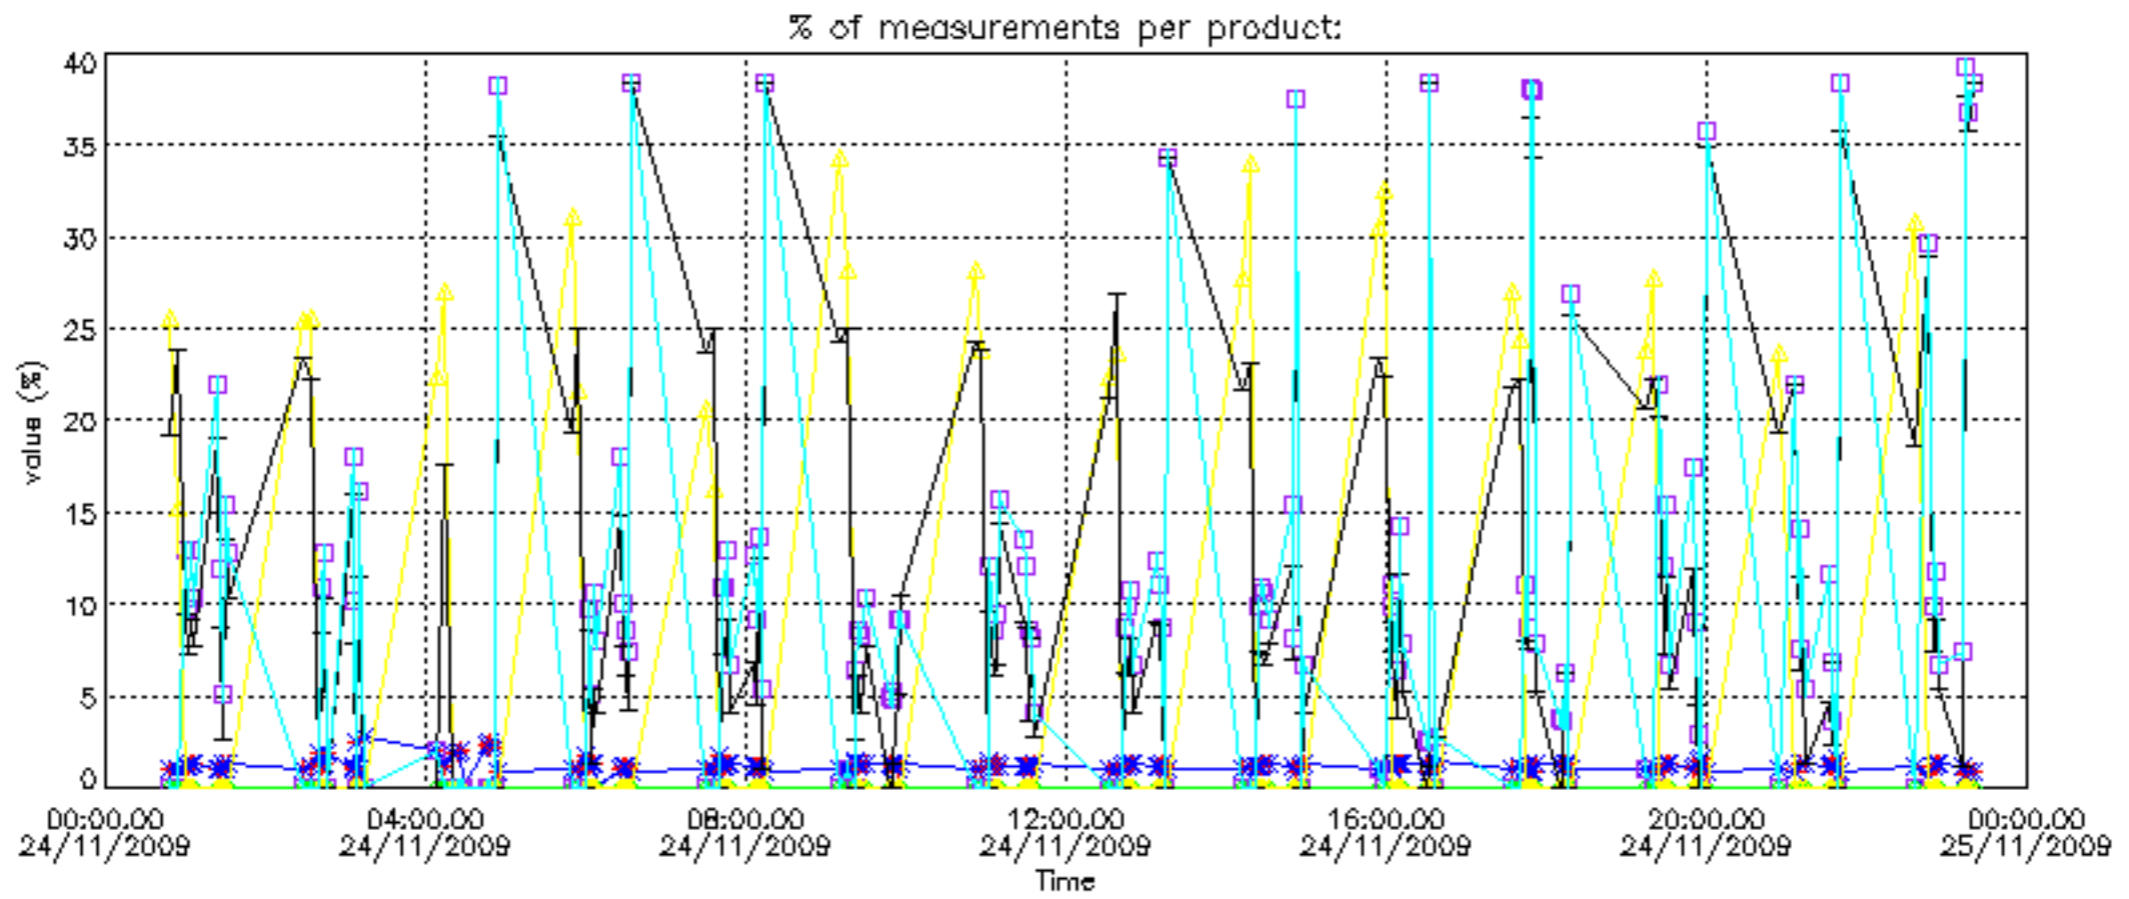

Percentage of cosmic ray hits per profile

Percentage of datation errors per profile