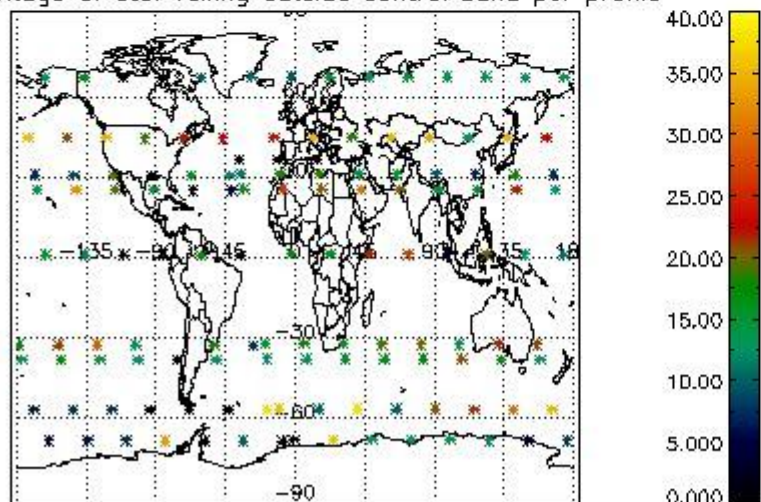

*4.2.1 Plot level 1 quality information per product (world map): ENVISAT ASCENDING passes*

Percentage of cosmic ray hits per profile

Percentage of datation errors per profile

Percentage of star falling outside central band per profile