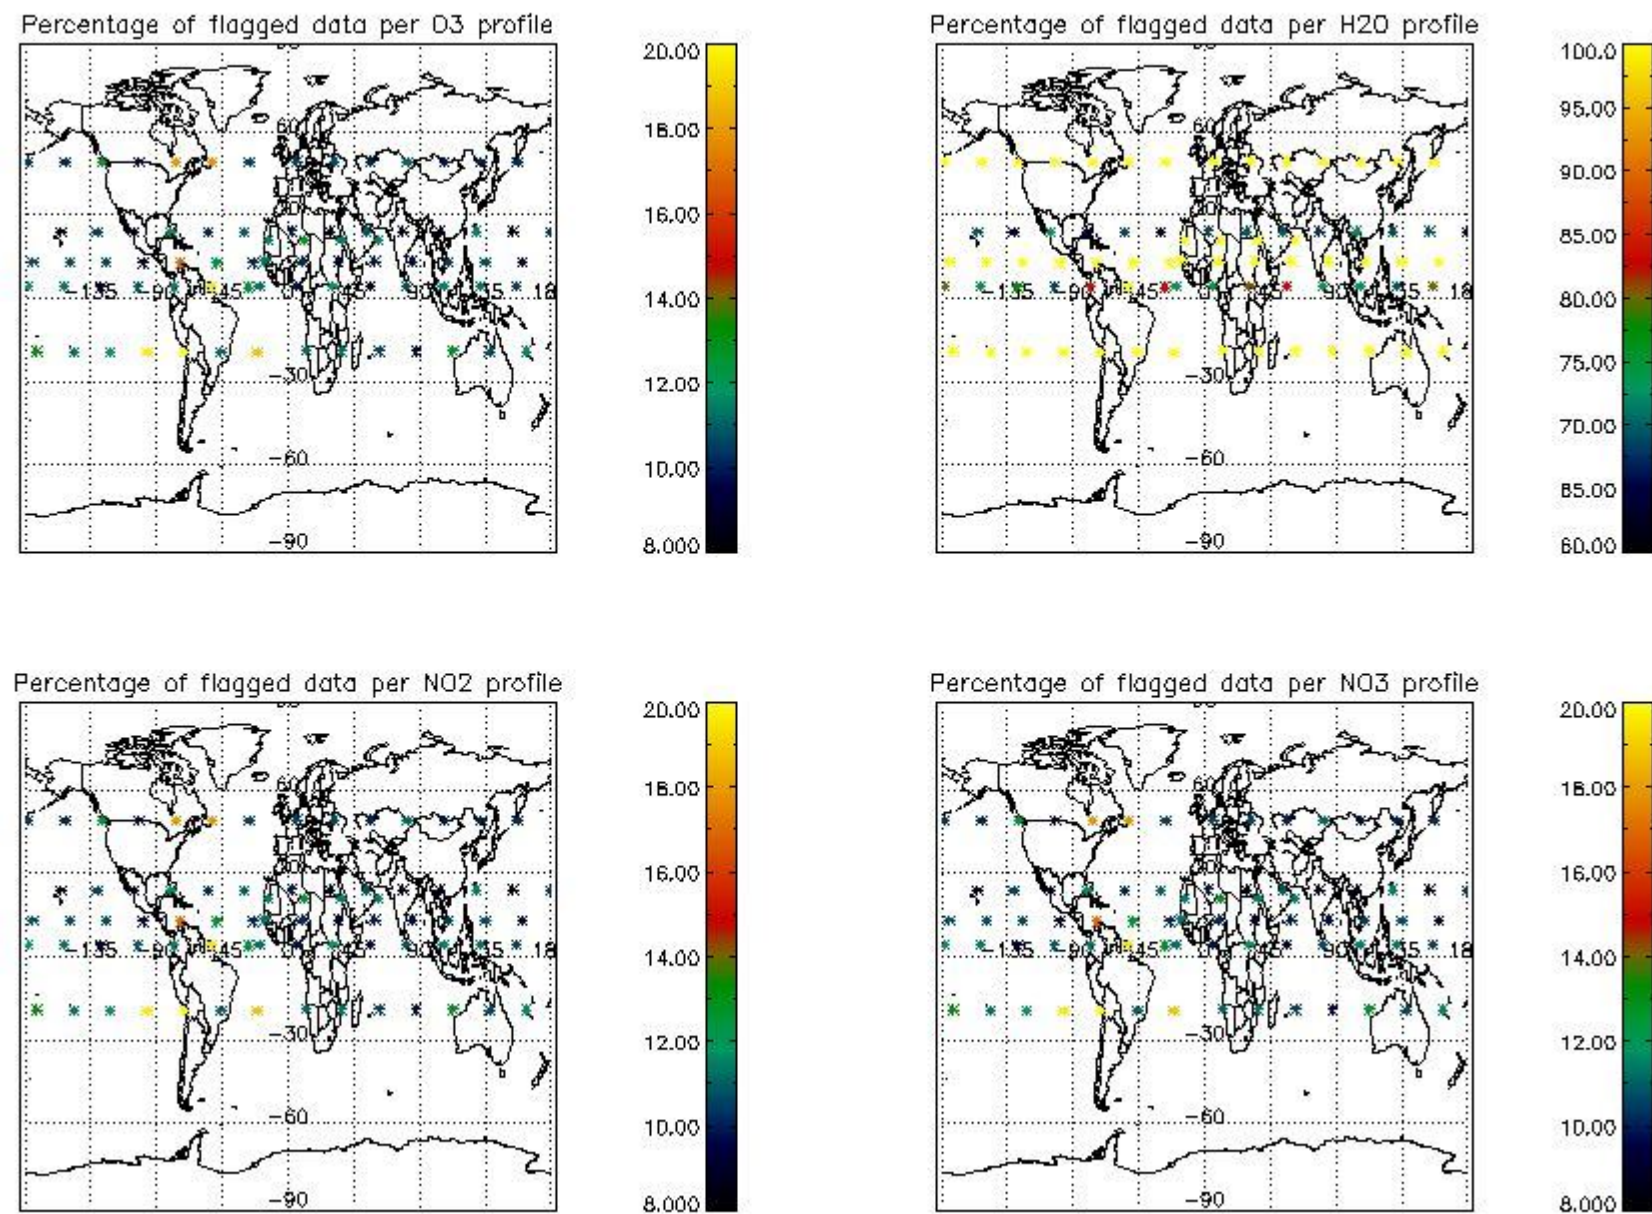

3.2 Plot quality information per product (world map)

4. Level 1 quality information per product

In this section it is plotted some information contained in the Quality Summary data set of the level 2 products that comes from the level 1b processing. Products without errors (error flag in the MPH set to "0") are used.

4.1 Plot quality information per product (time dependant) coming from level 1b processing

4.1.1 Plot level 1 quality information per product (time dependant): ENVISAT ASCENDING passes