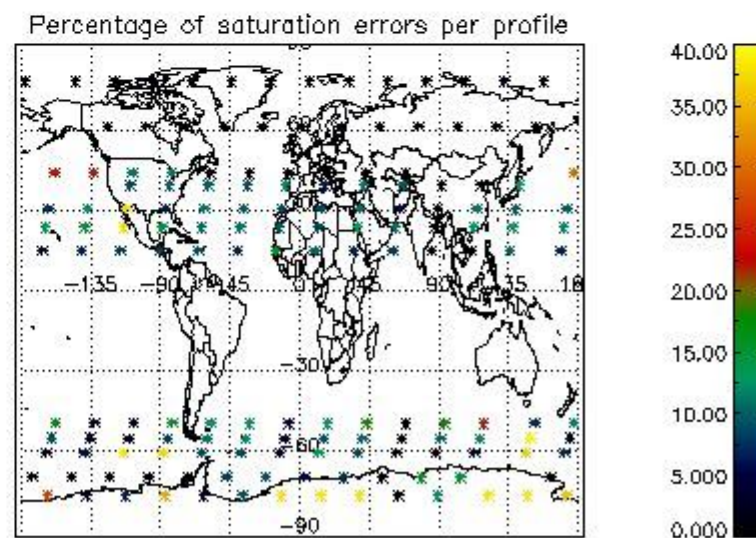

5. Trace gas profiles

5.1 Ozone statistics based on quality of products

The final quality of the products can be "measured" using the STD (Standard Deviation) attached to every point profile. This information is written to the parameter GOM_NL__2P/NL_LOCAL_SPECIES_DENSITY/o3_std of the level 2 products. The table below shows the statistics for given STD ranges.

The statistics are given with respect to the overall valid production:

- Products without fatal errors: GOM_NL__2P/MPH/PRODUCT_ERR=0
- Valid point profile: GOM_NL__2P/NL_LOCAL_SPECIES_DENSITY/pcd(0)=0

The 'Criteria' is applied to valid points of dark limb products:

- Products in dark limb illumination condition: GOM_NL__2P/NL_SUMMARY_QUALITY/obs_ill_cond=0
- Products without fatal errors: GOM_NL__2P/MPH/PRODUCT_ERR=0
- Valid point profile: GOM_NL__2P/NL_LOCAL_SPECIES_DENSITY/pcd(0)=0

So, the table below shows the percentage of dark limb and valid observations for each criteria with respect to the overall valid daily observations.

Criteria	% of total production
All STD	28
STD < 20	15