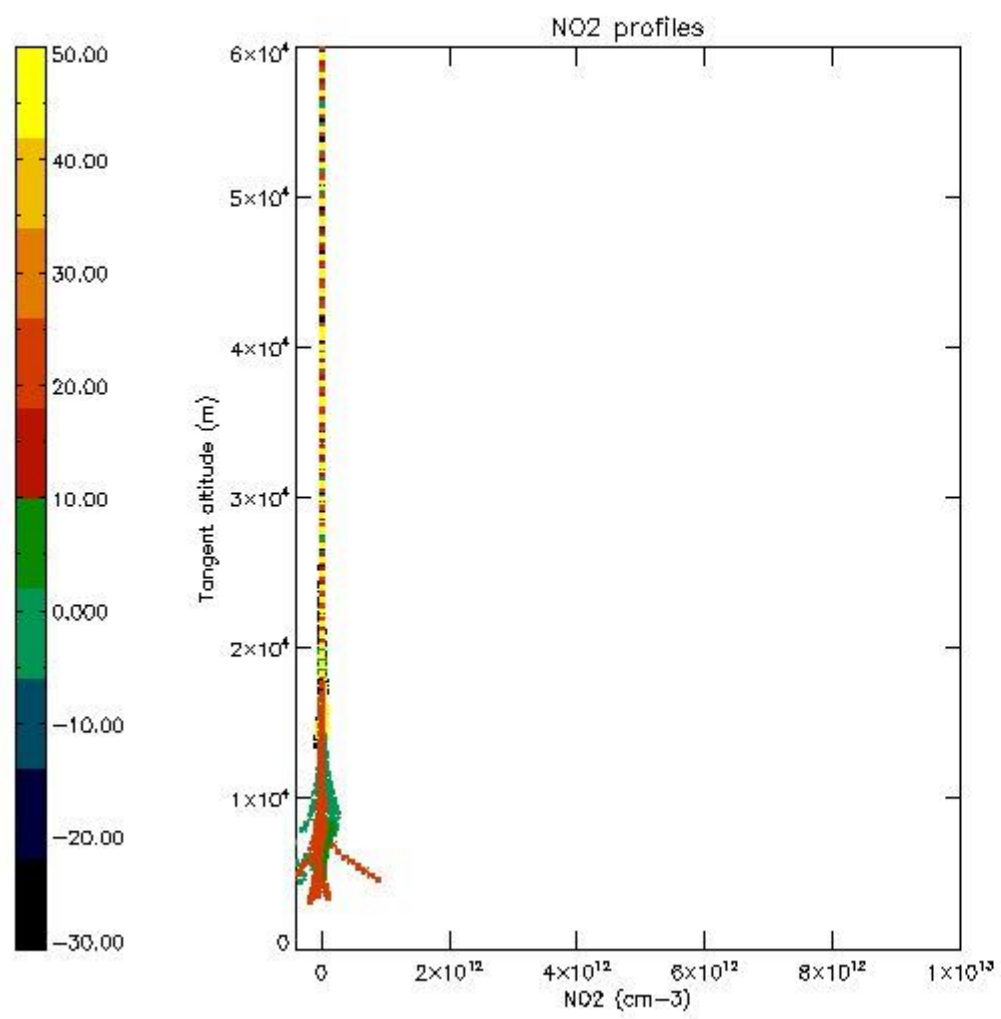

STD < 10	14
STD < 5	9

5.2 Plot ozone profiles for all STD (dark without errors)

The colorbar represents the latitude.

5.3 Plot ozone profiles where STD < 20% (dark without errors)

The colorbar represents the latitude.

5.4 Plot ozone profiles where STD < 10% (dark without errors)

The colorbar represents the latitude.

5.5 Plot ozone profiles where STD < 5% (dark without errors)

The colorbar represents the latitude.

5.6 Plot NO₂ profiles for all STD (dark without errors)

The colorbar represents the latitude.

5.7 Plot NO3 profiles for all STD (dark without errors)

The colorbar represents the latitude.

5.8 Plot H₂O profiles for all STD (only for occultations of stars 1,2,3,4,13,14,16,26,63 dark without errors)