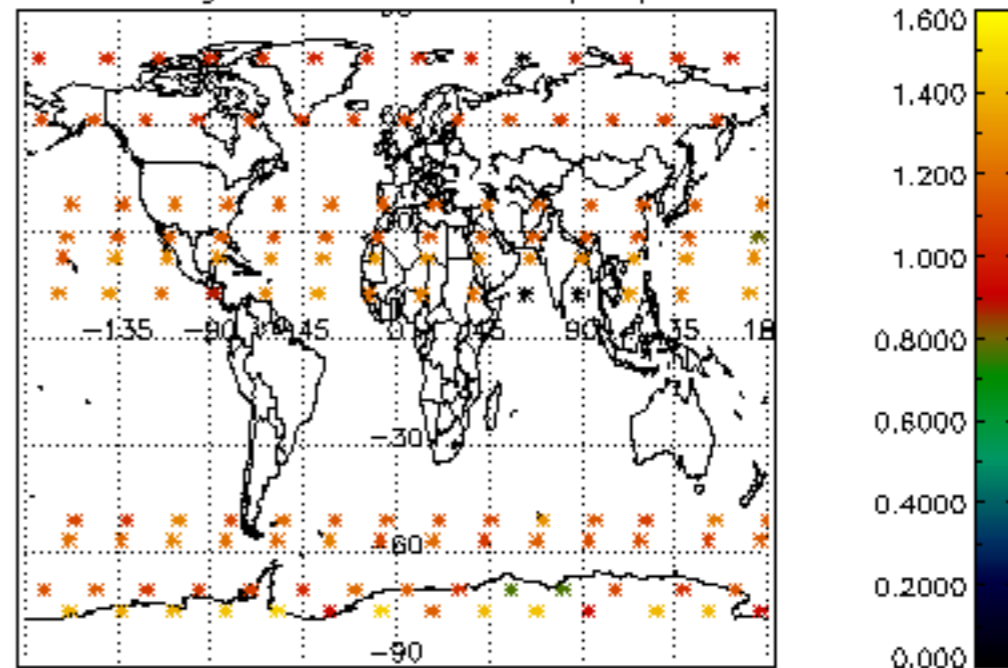

Percentage of datation errors per profile

Percentage of star falling outside central band per profile

Percentage of saturation errors per profile

Percentage of cosmic ray hits per profile

Percentage of datation errors per profile