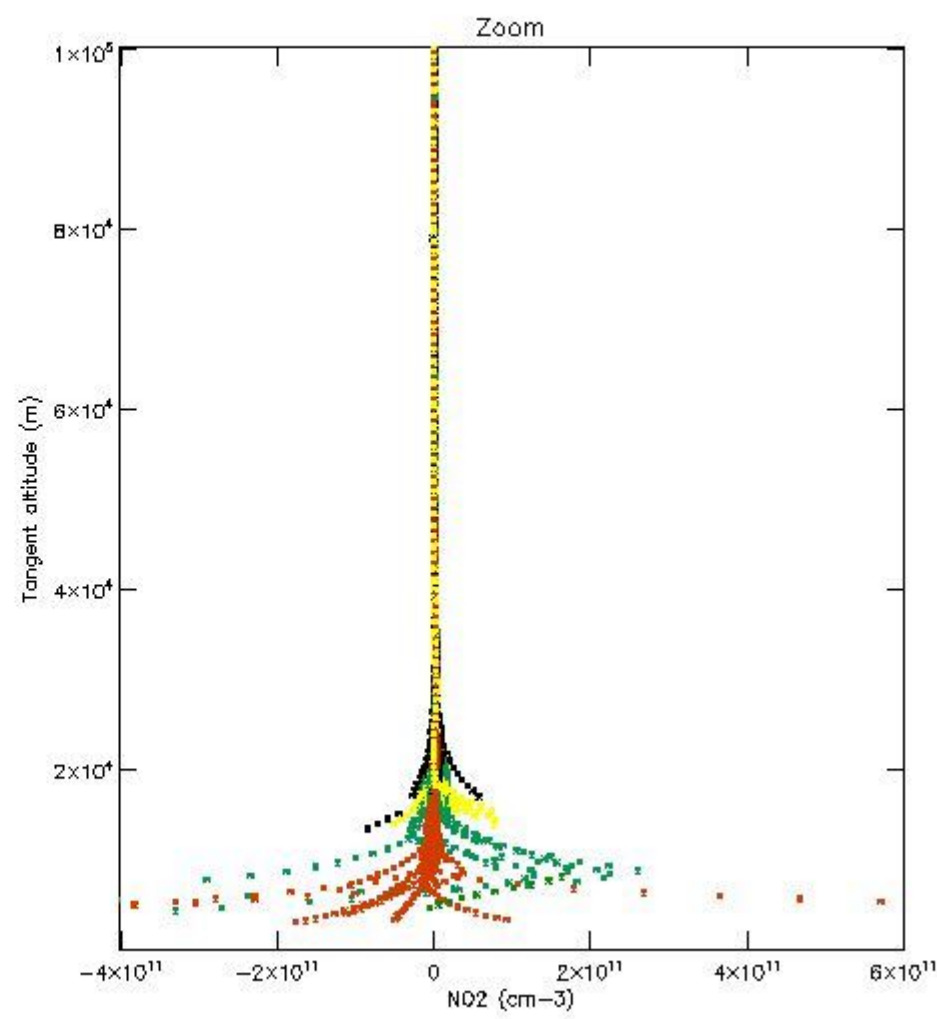

5.4 Plot ozone profiles where STD < 10% (dark without errors)

The colorbar represents the latitude.

5.5 Plot ozone profiles where STD < 5% (dark without errors)

The colorbar represents the latitude.

5.6 Plot NO₂ profiles for all STD (dark without errors)

The colorbar represents the latitude.

5.7 Plot NO3 profiles for all STD (dark without errors)

The colorbar represents the latitude.

5.8 Plot H₂O profiles for all STD (only for occultations of stars 1,2,3,4,13,14,16,26,63 dark without errors)