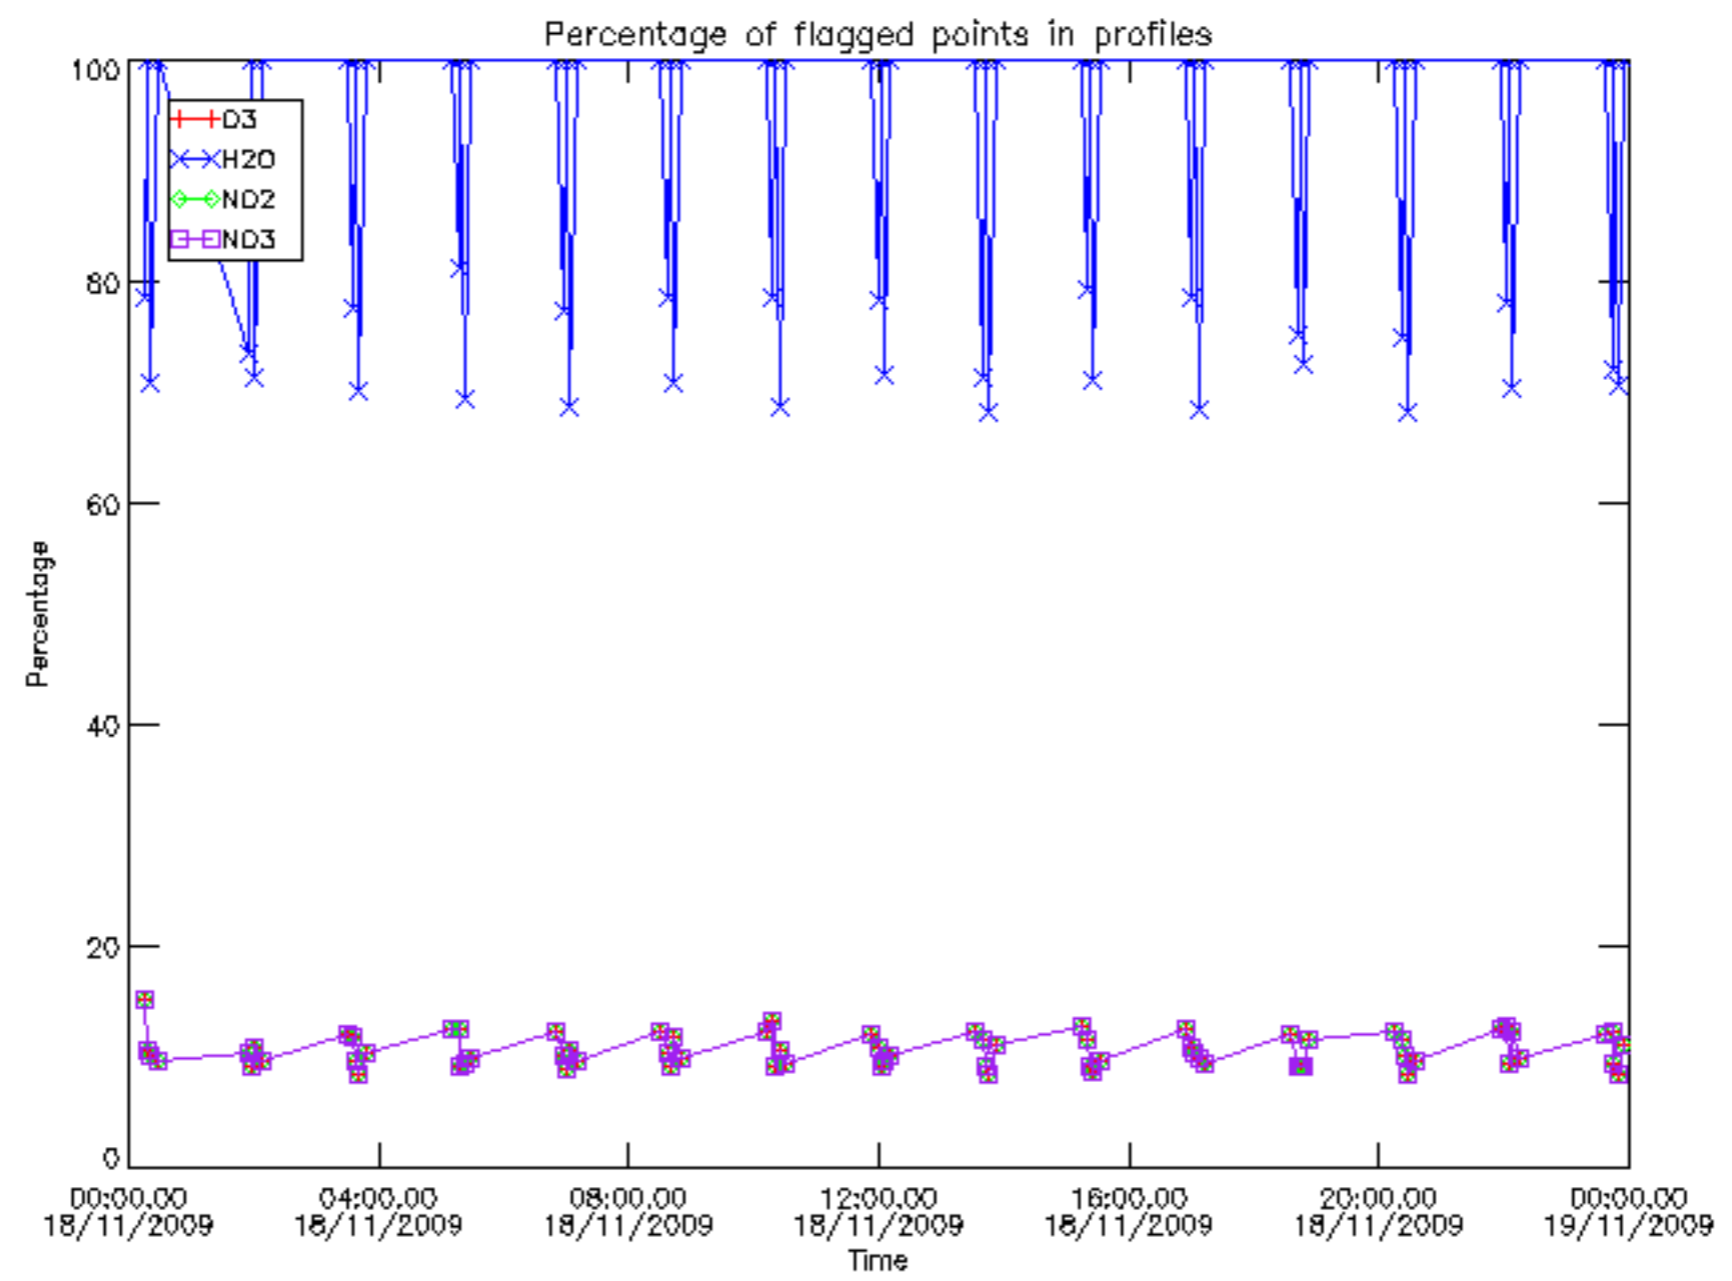

Percentage of flagged data per D3 profile

Percentage of flagged data per H2O profile