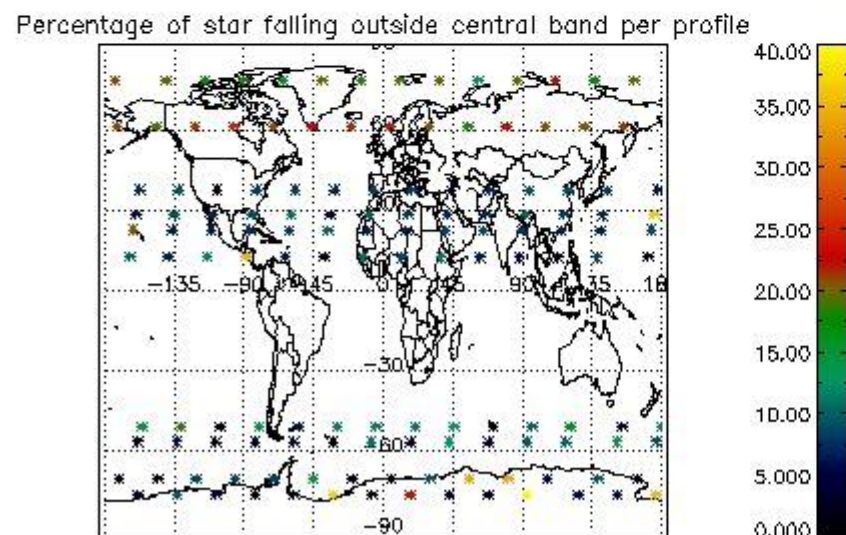

Percentage of datation errors per profile

Percentage of star falling outside central band per profile

Percentage of saturation errors per profile

4.2.2 Plot level 1 quality information per product (world map): ENVISAT DESCENDING passes