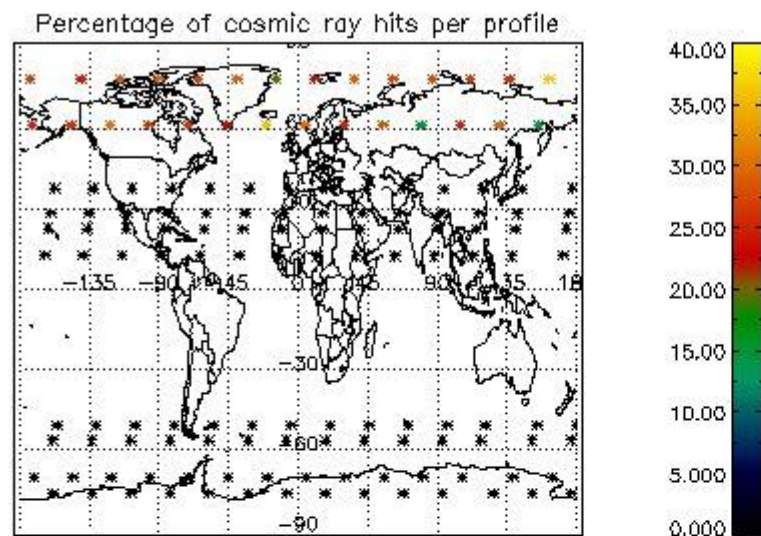

Percentage of datation errors per profile

Percentage of star falling outside central band per profile

Percentage of saturation errors per profile

4.2.2 Plot level 1 quality information per product (world map): ENVISAT DESCENDING passes