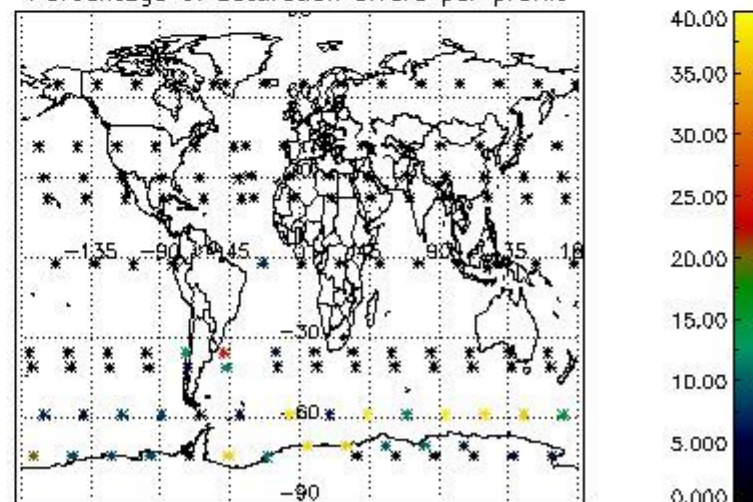

Percentage of saturation errors per profile