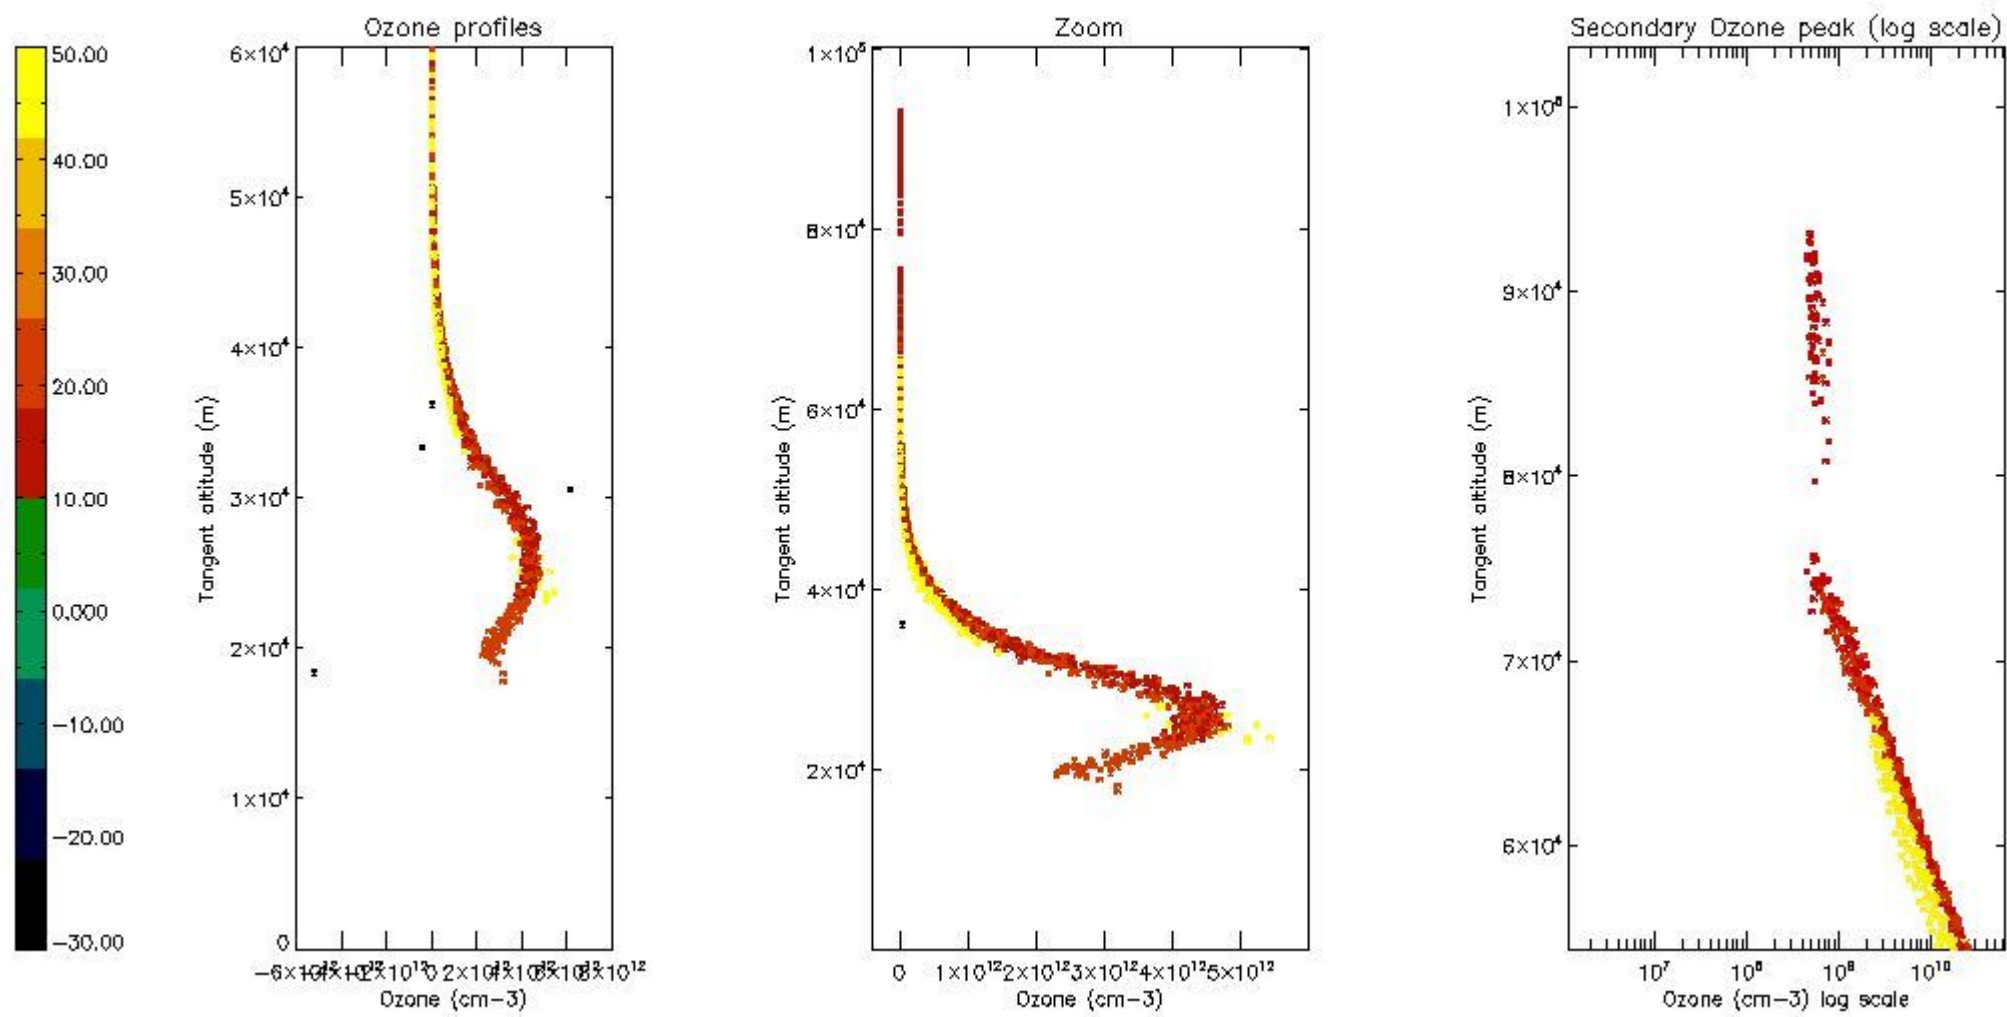

STD < 10	14
STD < 5	9

5.2 Plot ozone profiles for all STD (dark without errors)

The colorbar represents the latitude.

5.3 Plot ozone profiles where STD < 20% (dark without errors)

The colorbar represents the latitude.

5.4 Plot ozone profiles where STD < 10% (dark without errors)

The colorbar represents the latitude.

5.5 Plot ozone profiles where STD < 5% (dark without errors)

The colorbar represents the latitude.

5.6 Plot NO₂ profiles for all STD (dark without errors)