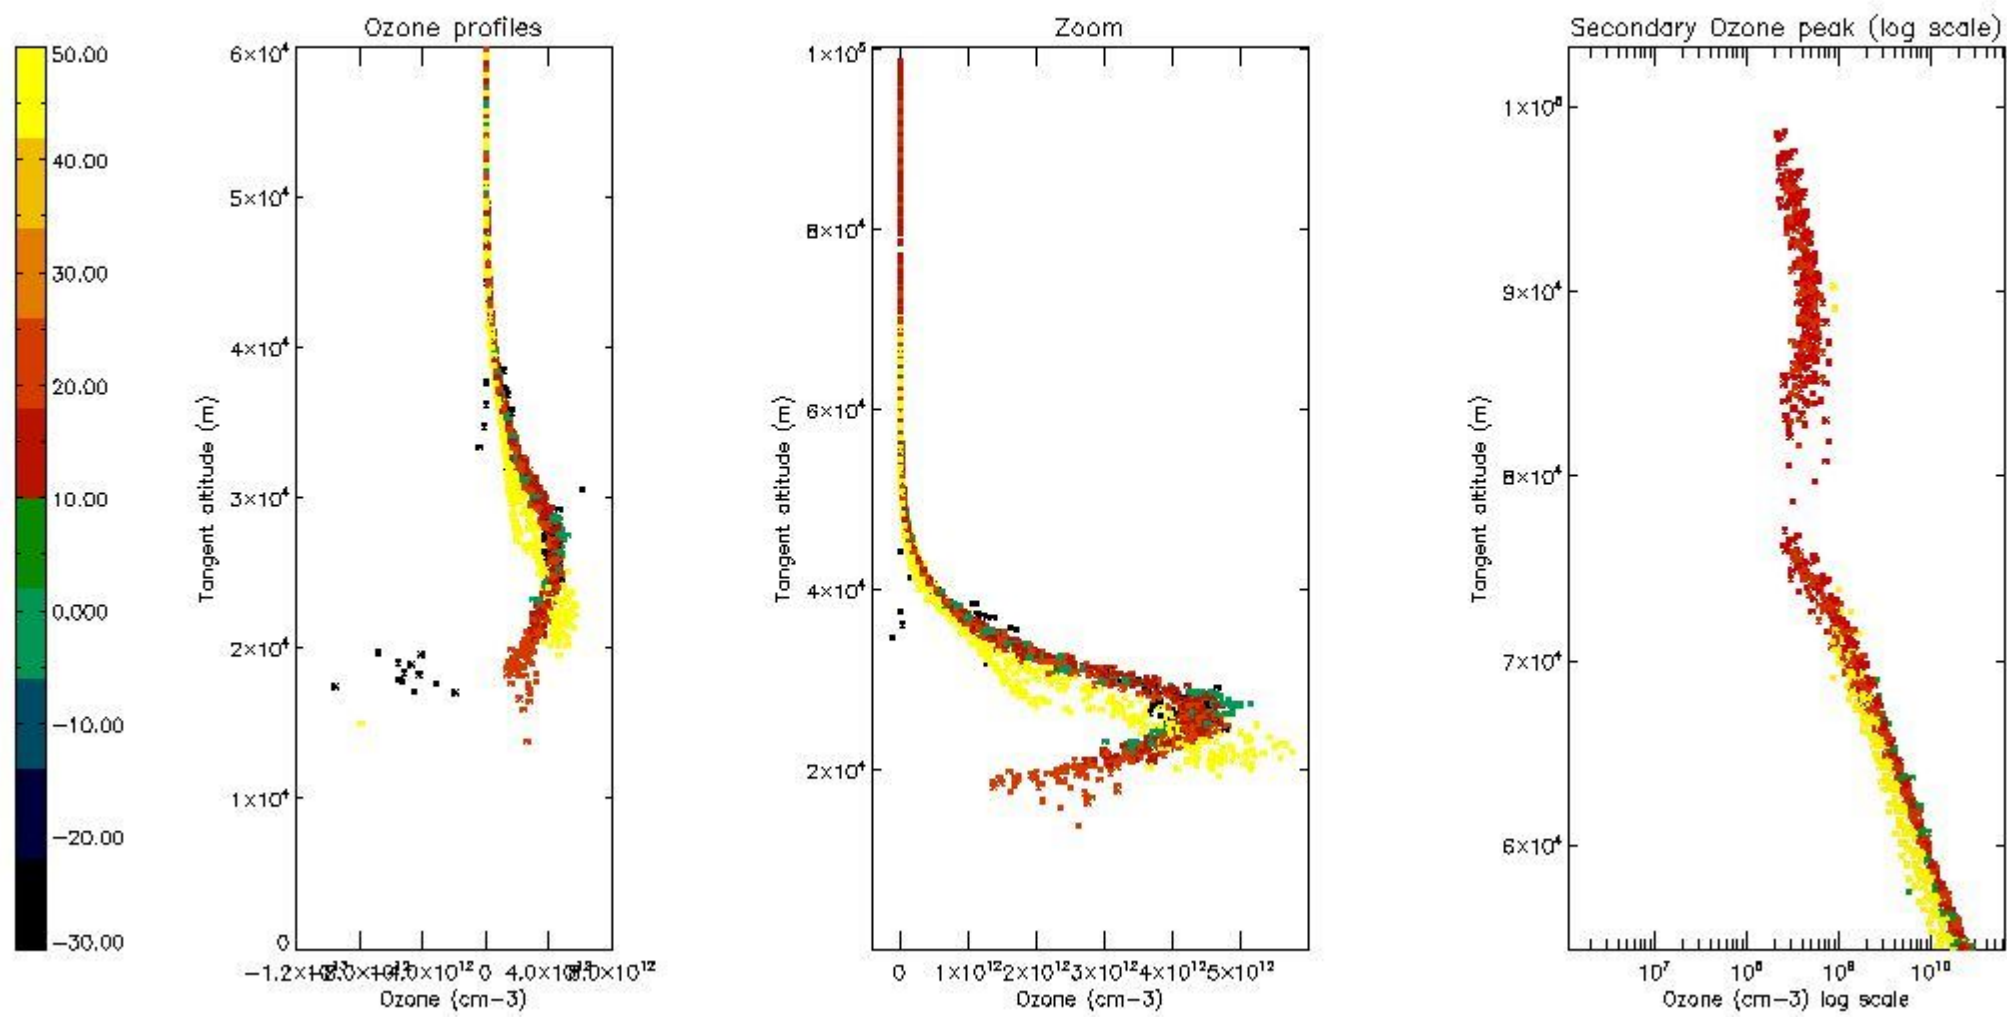

5.5 Plot ozone profiles where STD < 5% (dark without errors)

The colorbar represents the latitude.