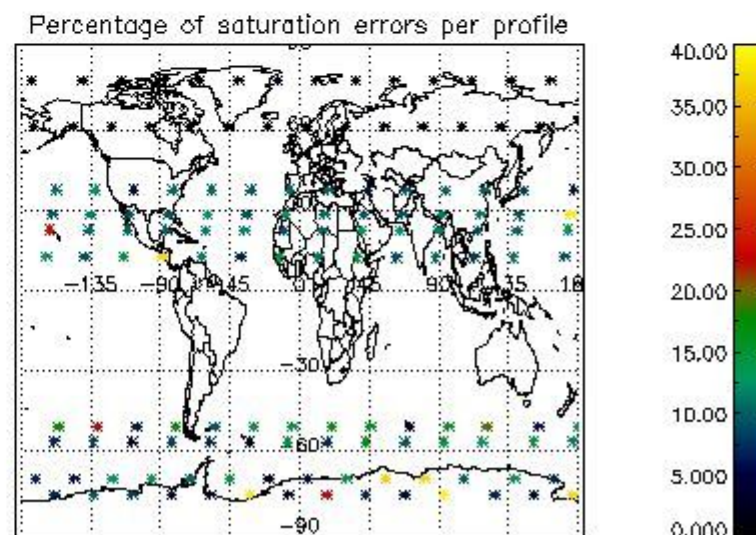

Percentage of datation errors per profile

Percentage of star falling outside central band per profile

Percentage of saturation errors per profile

4.2.2 Plot level 1 quality information per product (world map): ENVISAT DESCENDING passes