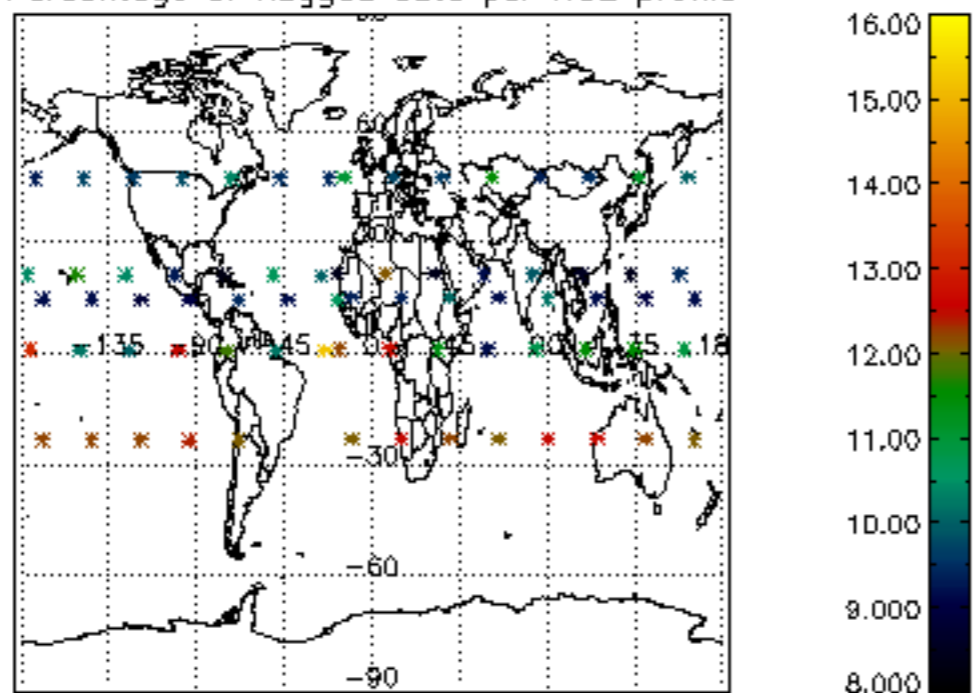

Percentage of flagged data per NO2 profile