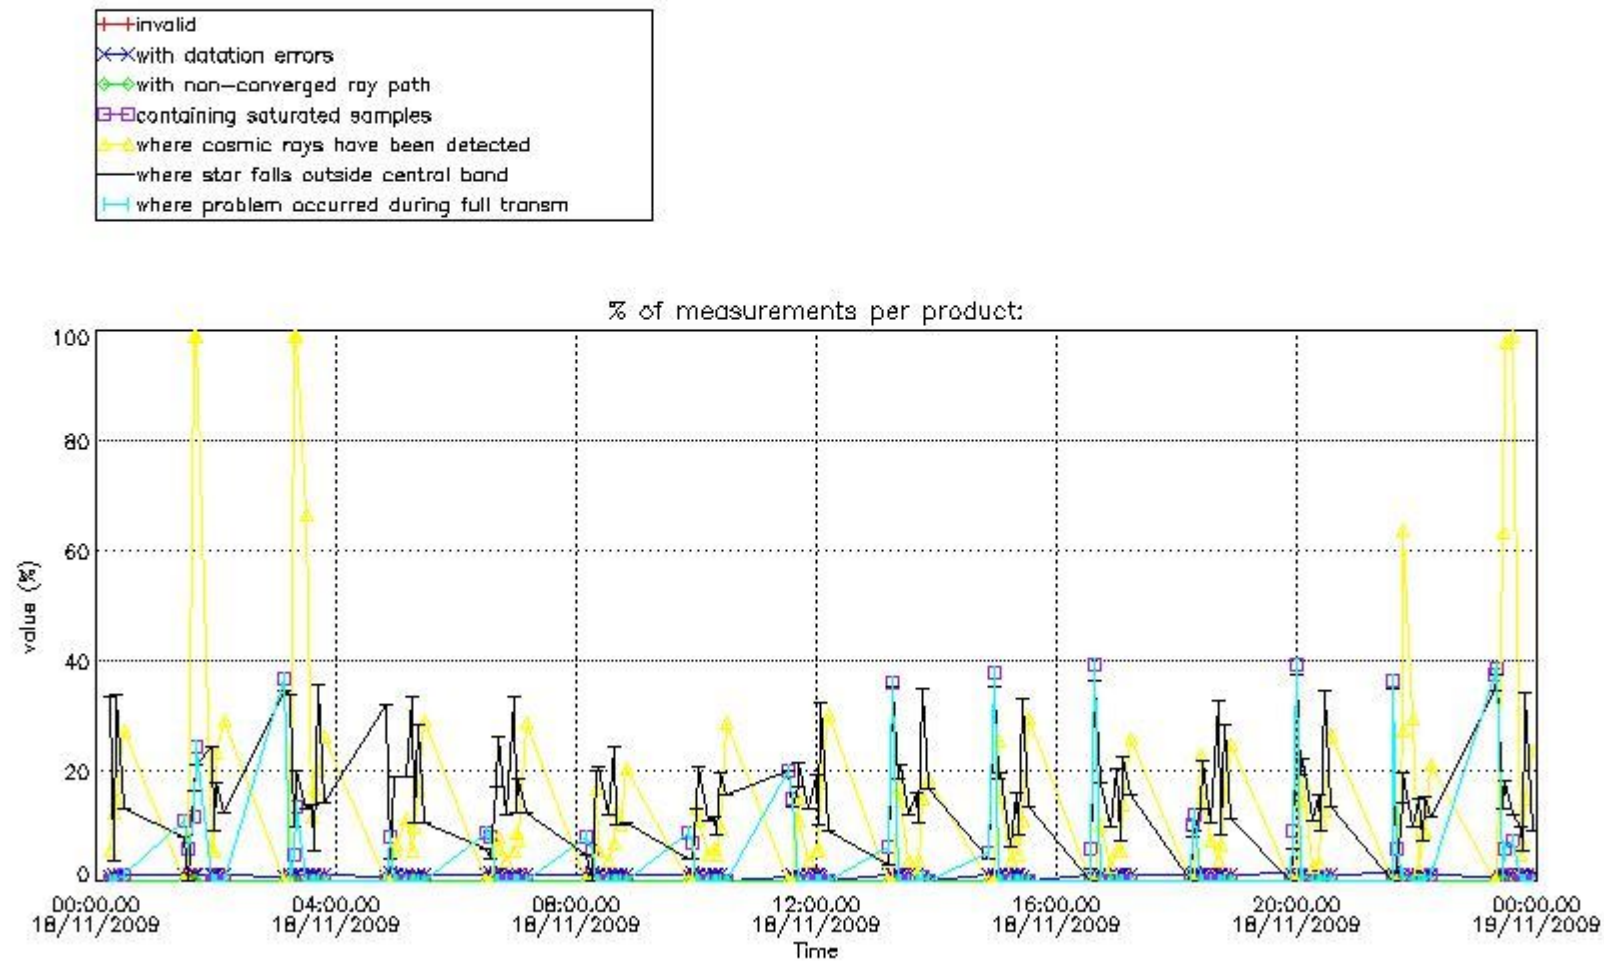

4.1.2 Plot level 1 quality information per product (time dependant): ENVI SAT DESCENDING passes