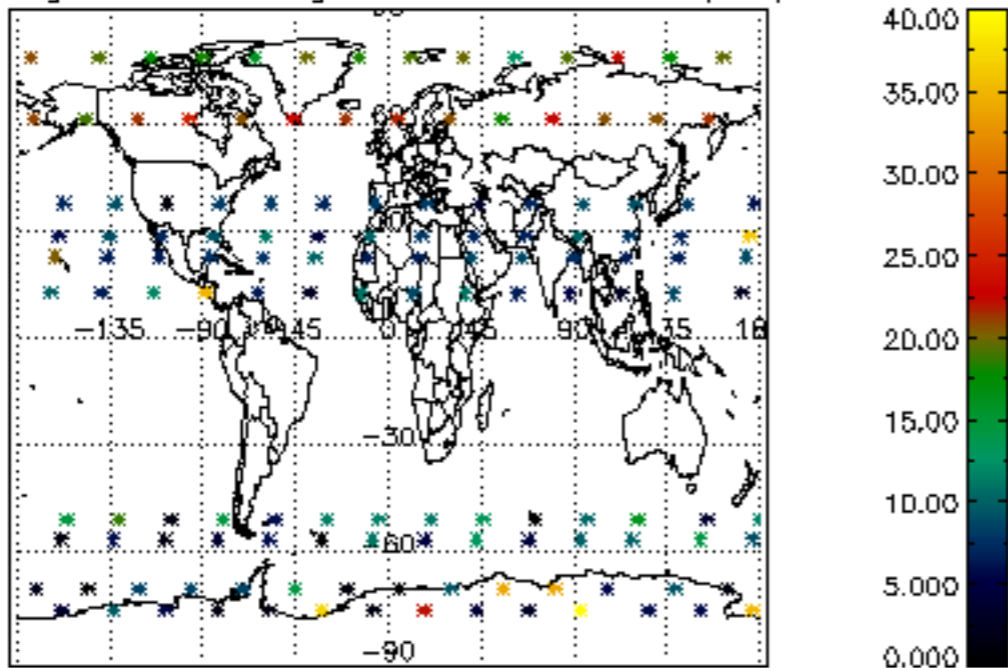

Percentage of star falling outside central band per profile