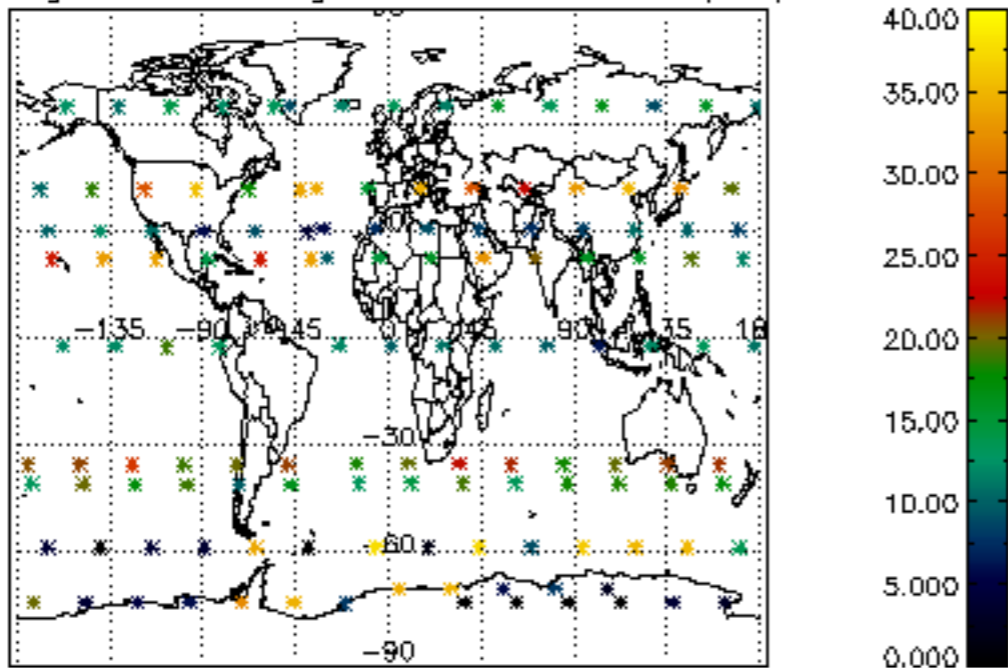

Percentage of cosmic ray hits per profile

Percentage of star falling outside central band per profile