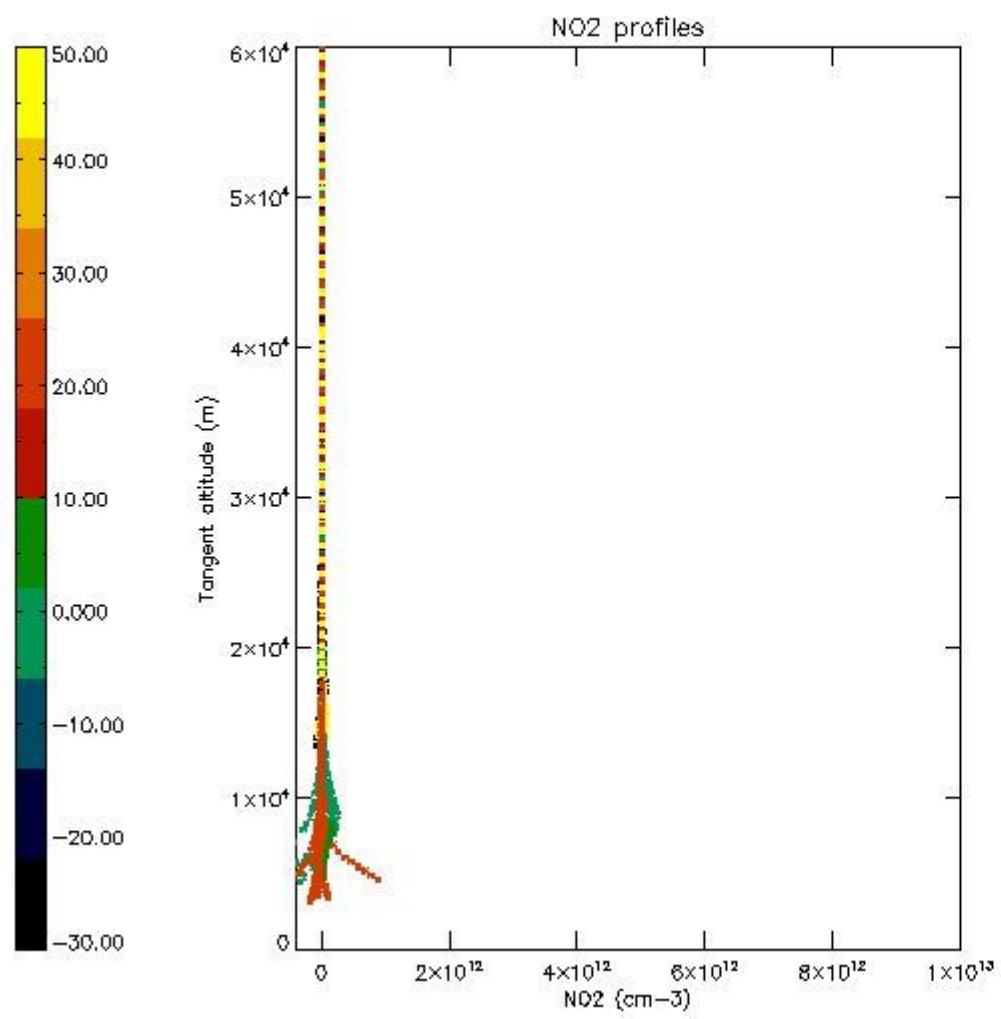

5.4 Plot ozone profiles where STD < 10% (dark without errors)

The colorbar represents the latitude.

5.5 Plot ozone profiles where STD < 5% (dark without errors)

The colorbar represents the latitude.

5.6 Plot NO₂ profiles for all STD (dark without errors)

The colorbar represents the latitude.

5.7 Plot NO3 profiles for all STD (dark without errors)

The colorbar represents the latitude.

5.8 Plot H₂O profiles for all STD (only for occultations of stars 1,2,3,4,13,14,16,26,63 dark without errors)