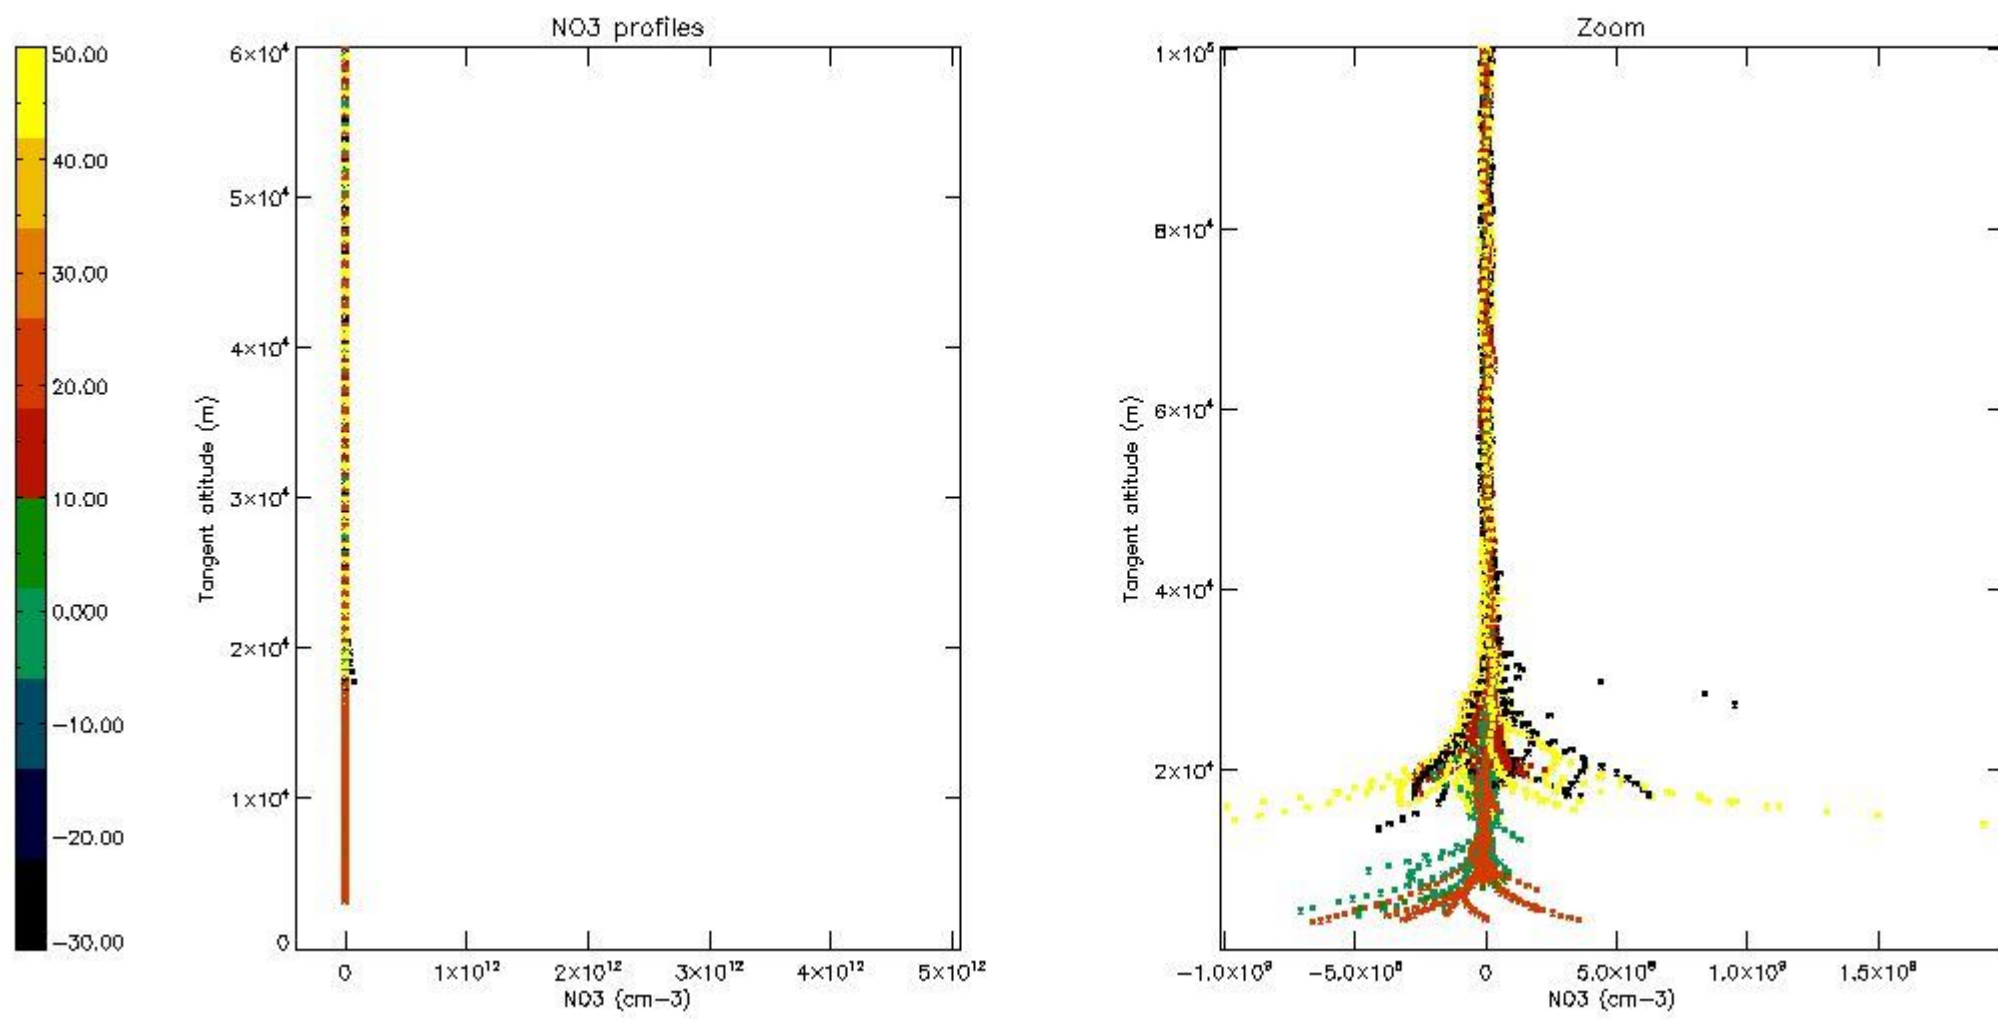

5.8 Plot H₂O profiles for all STD (only for occultations of stars 1,2,3,4,13,14,16,26,63 dark without errors)

The colorbar represents the latitude.