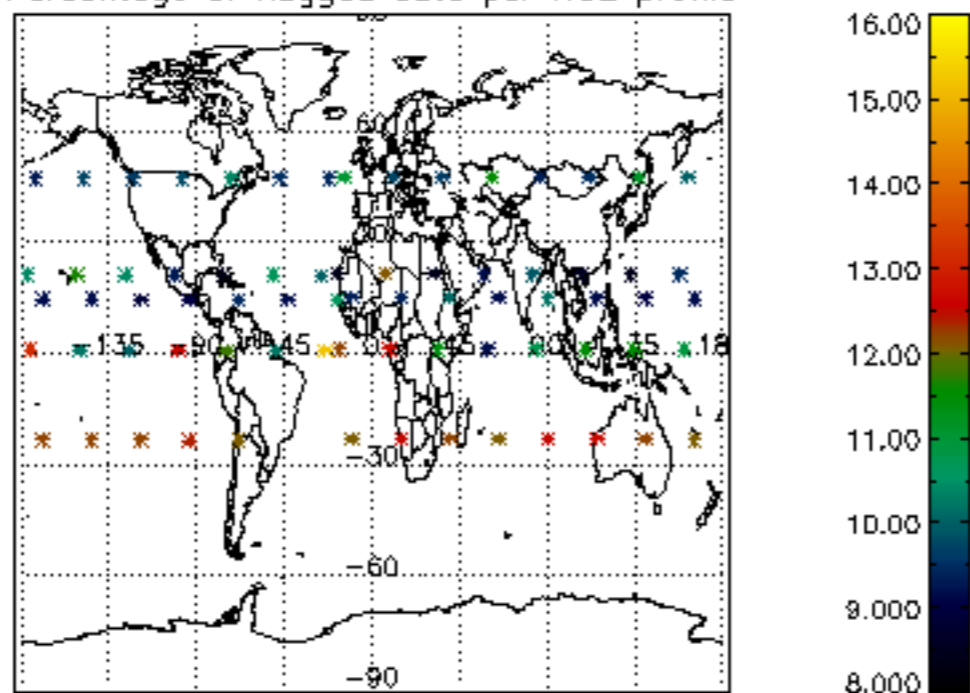

Percentage of flagged data per NO2 profile