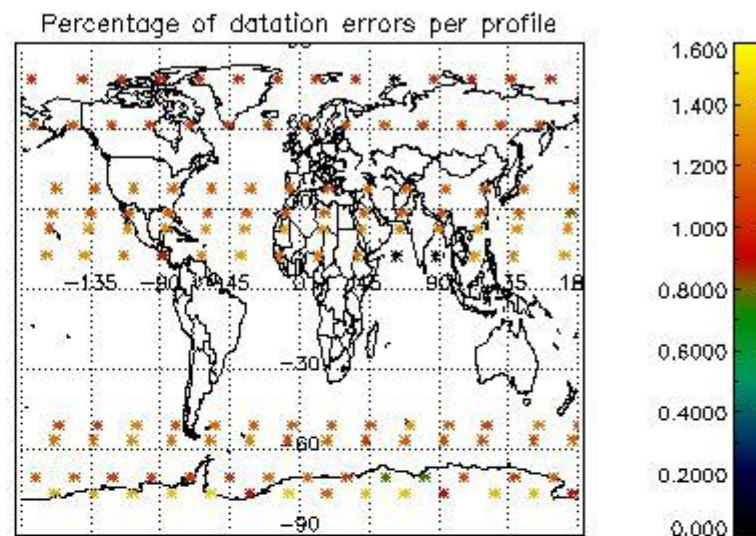

Percentage of datation errors per profile

Percentage of star falling outside central band per profile

Percentage of saturation errors per profile

4.2.2 Plot level 1 quality information per product (world map): ENVISAT DESCENDING passes