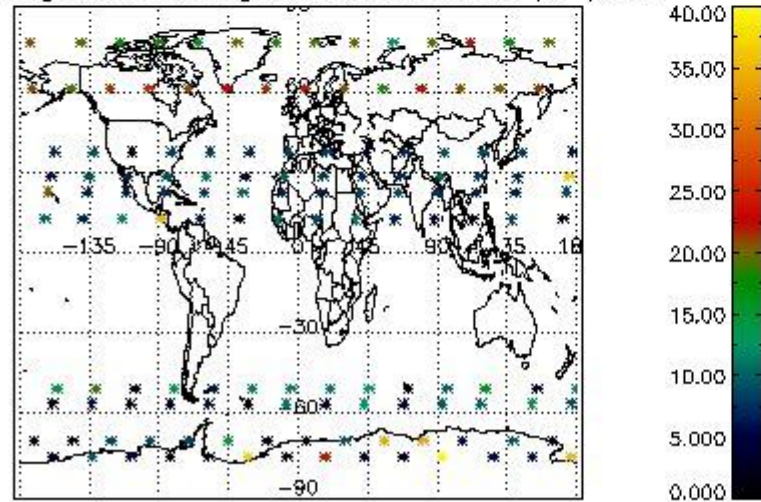

4.2 Plot quality information per product coming from level 1b processing (world map)

4.2.1 Plot level 1 quality information per product (world map): ENVISAT ASCENDING passes

Percentage of cosmic ray hits per profile

Percentage of datation errors per profile

Percentage of star falling outside central band per profile

Percentage of saturation errors per profile

4.2.2 Plot level 1 quality information per product (world map): ENVISAT DESCENDING passes

Percentage of cosmic ray hits per profile

Percentage of datation errors per profile

Percentage of star falling outside central band per profile

Percentage of saturation errors per profile

5. Trace gas profiles