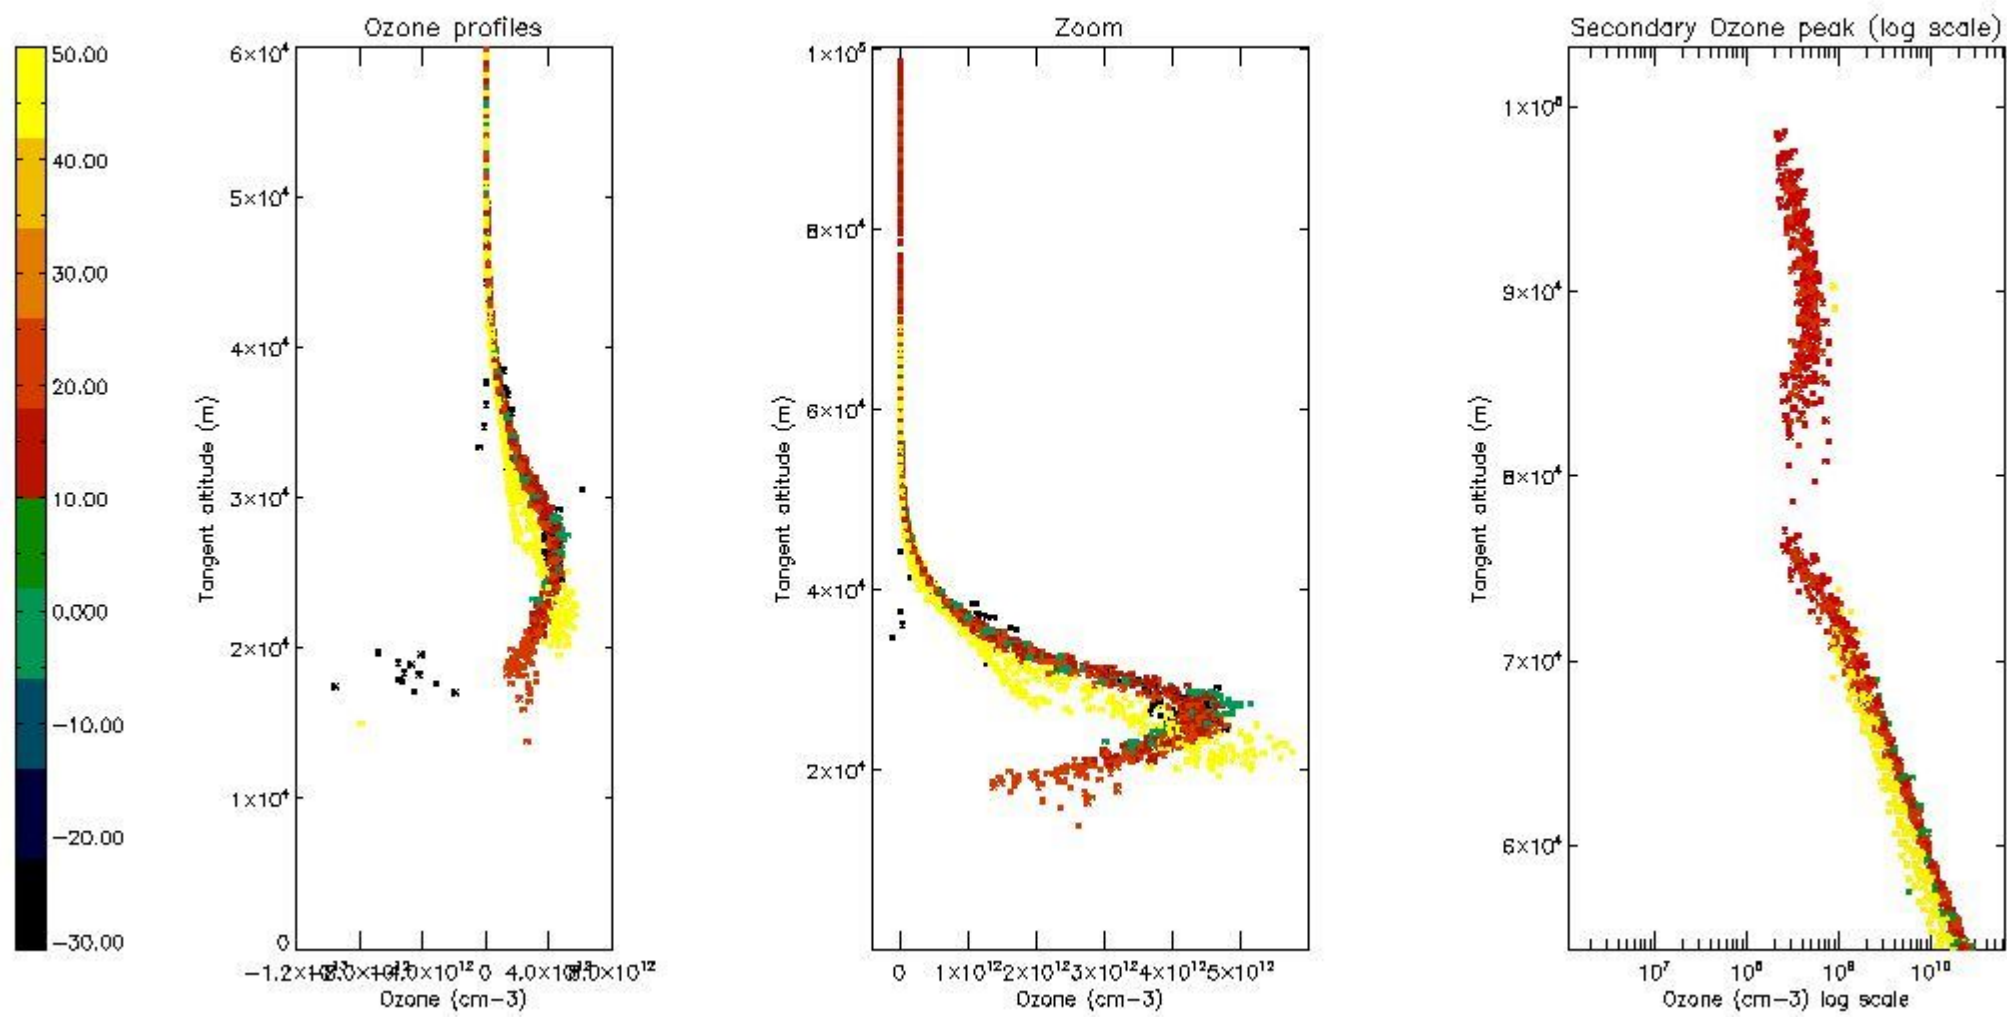

STD < 10	14
STD < 5	9

5.2 Plot ozone profiles for all STD (dark without errors)

The colorbar represents the latitude.

5.3 Plot ozone profiles where STD < 20% (dark without errors)

The colorbar represents the latitude.

5.4 Plot ozone profiles where STD < 10% (dark without errors)

The colorbar represents the latitude.

5.5 Plot ozone profiles where STD < 5% (dark without errors)

The colorbar represents the latitude.

5.6 Plot NO₂ profiles for all STD (dark without errors)