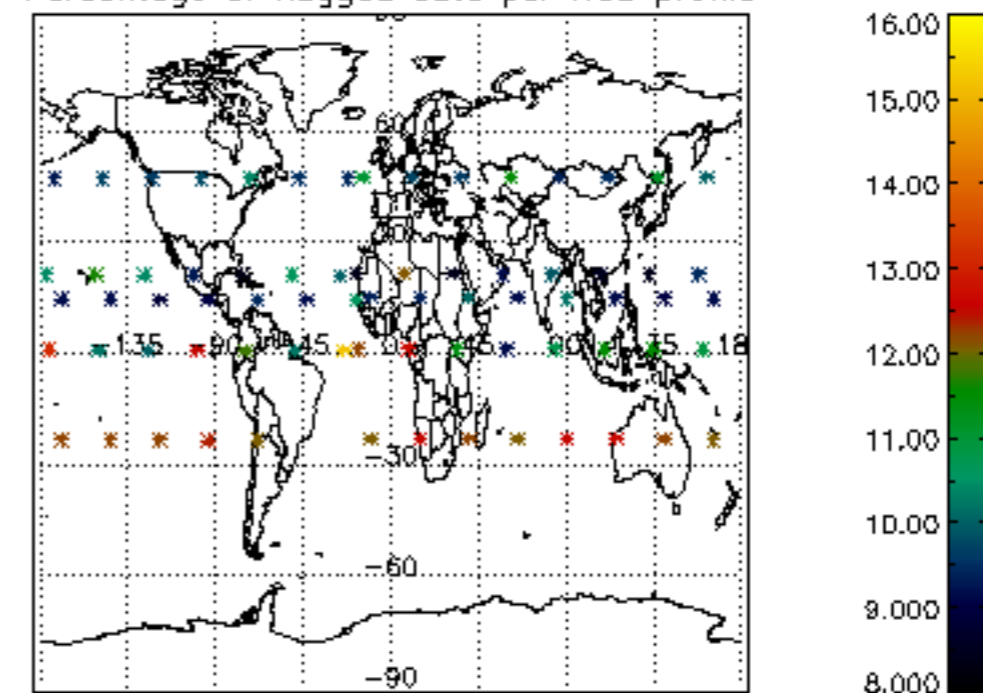

Percentage of flagged data per NO3 profile