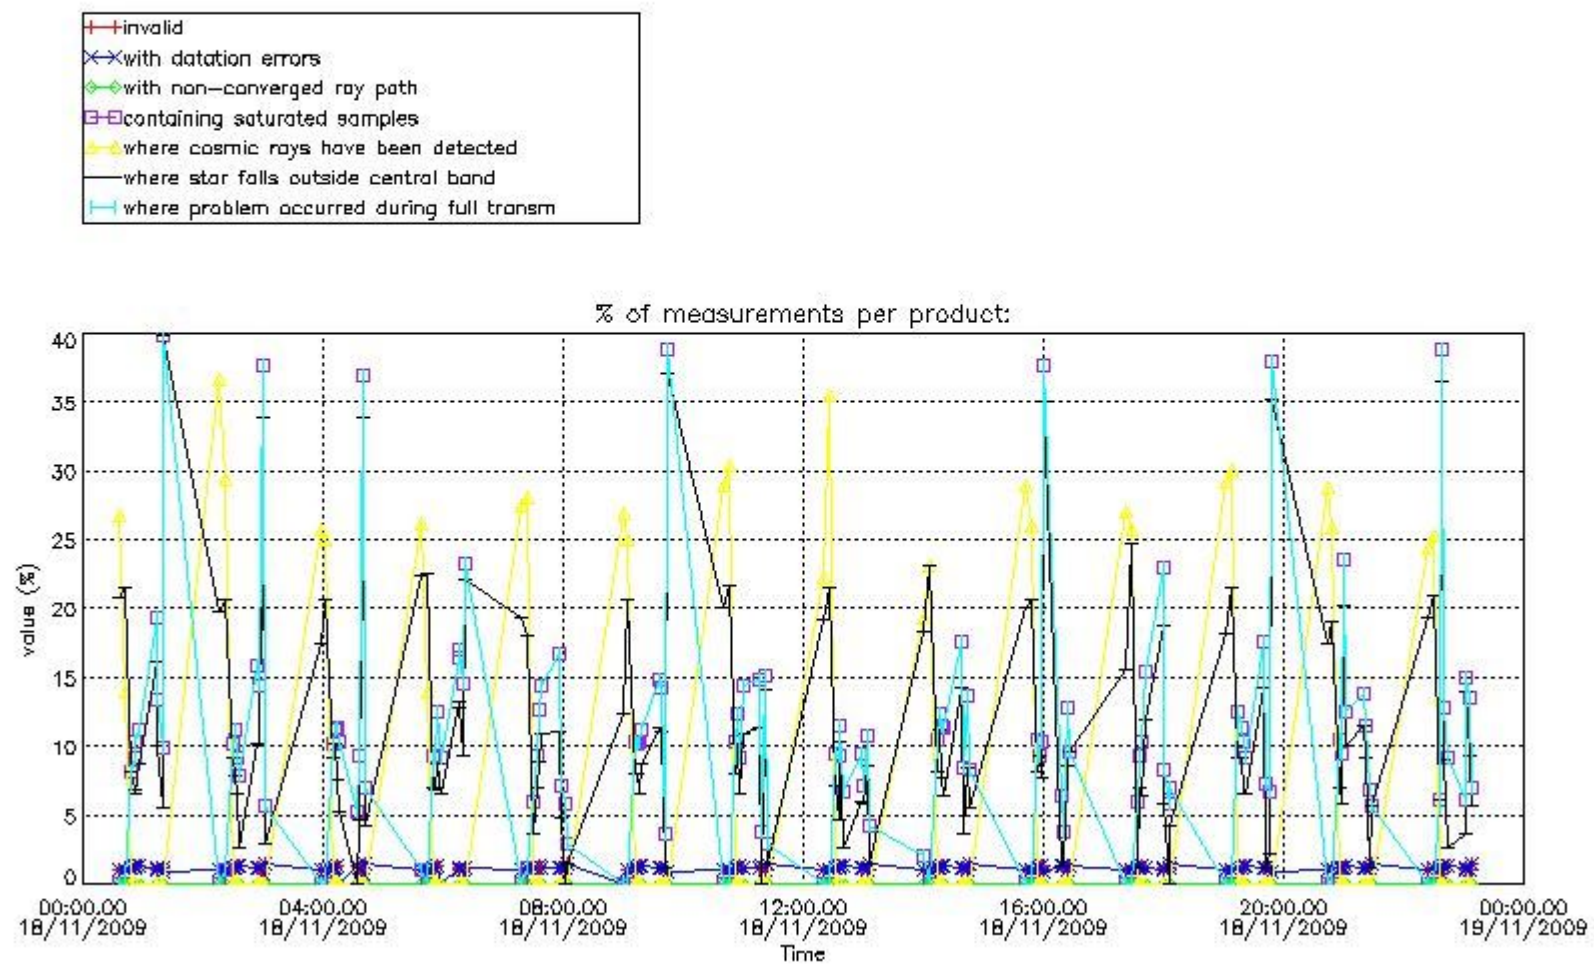

4.2 Plot quality information per product coming from level 1b processing (world map)

4.2.1 Plot level 1 quality information per product (world map): ENVISAT ASCENDING passes