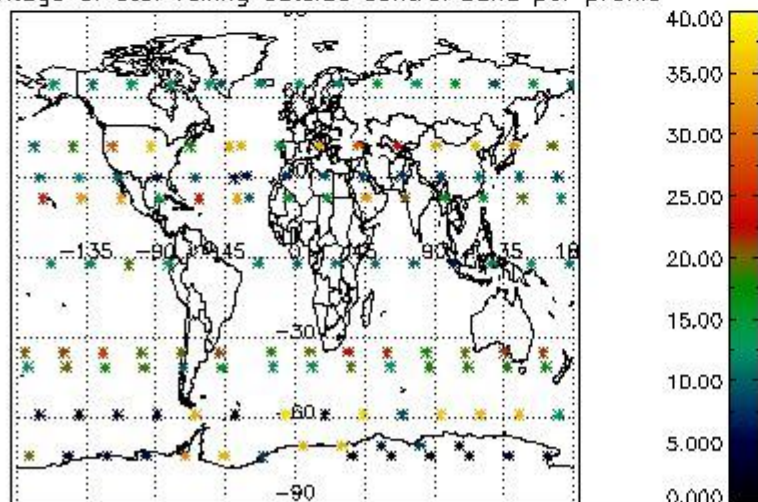

Percentage of star falling outside central band per profile