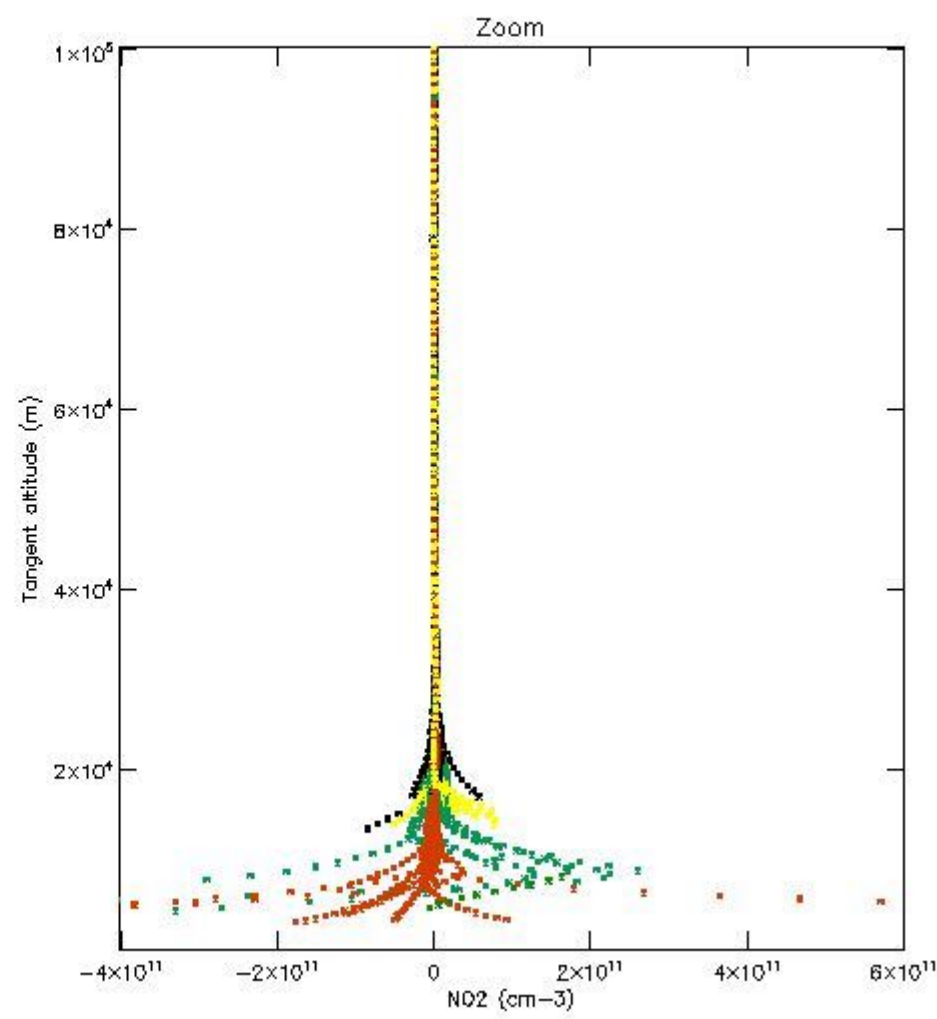

STD < 10	14
STD < 5	9

5.2 Plot ozone profiles for all STD (dark without errors)

The colorbar represents the latitude.

5.3 Plot ozone profiles where STD < 20% (dark without errors)

The colorbar represents the latitude.

5.4 Plot ozone profiles where STD < 10% (dark without errors)

The colorbar represents the latitude.

5.5 Plot ozone profiles where STD < 5% (dark without errors)

The colorbar represents the latitude.

5.6 Plot NO₂ profiles for all STD (dark without errors)

The colorbar represents the latitude.

5.7 Plot NO3 profiles for all STD (dark without errors)

The colorbar represents the latitude.

5.8 Plot H₂O profiles for all STD (only for occultations of stars 1,2,3,4,13,14,16,26,63 dark without errors)