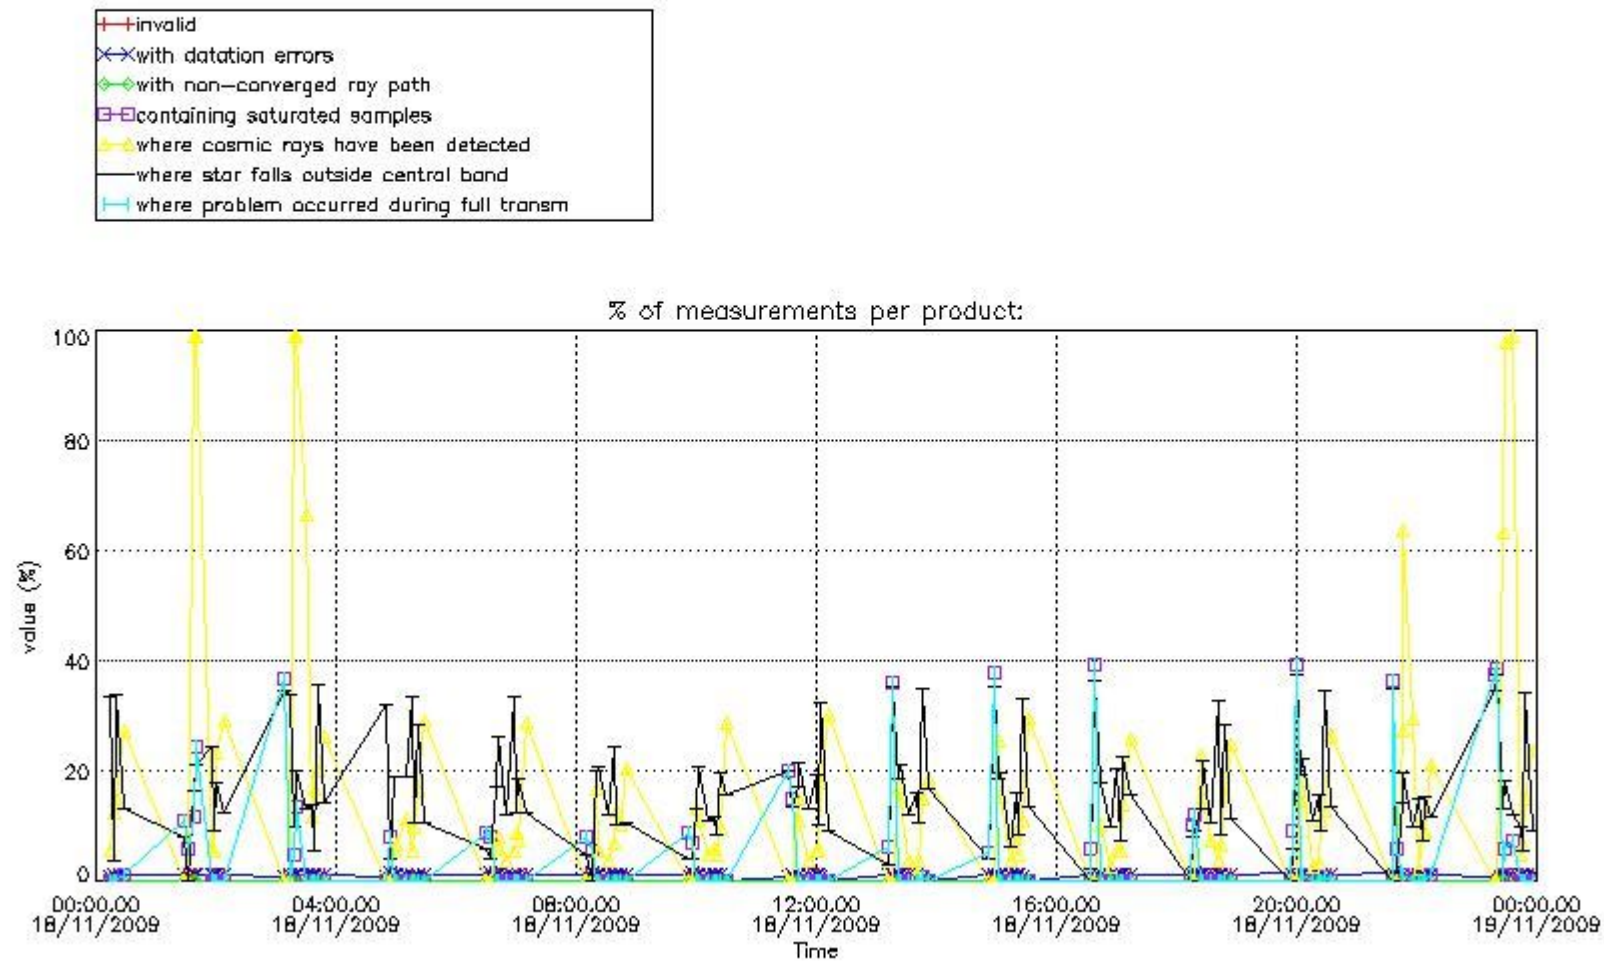

[6. Auxiliary Data Files used for the production reported in section 2](#)

This report presents the daily analysis on parameters extracted from GOMOS level 2 data (GOM_NL__2P). It is intended to monitor some important parameters that will impact the quality of these products. A list of level 2 products (and content) that have arrived during the reporting day to the PCF is also given.

3.1 Plot quality information per product (time dependant)

3.2 Plot quality information per product (world map)

Percentage of flagged data per O3 profile

Percentage of flagged data per H2O profile

Percentage of flagged data per NO2 profile

Percentage of flagged data per NO3 profile

4. Level 1 quality information per product

In this section it is plotted some information contained in the Quality Summary data set of the level 2 products that comes from the level 1b processing. Products without errors (error flag in the MPH set to "0") are used.

4.1 Plot quality information per product (time dependant) coming from level 1b processing

4.1.1 Plot level 1 quality information per product (time dependant): ENVISAT ASCENDING passes

4.1.2 Plot level 1 quality information per product (time dependant): ENVI SAT DESCENDING passes