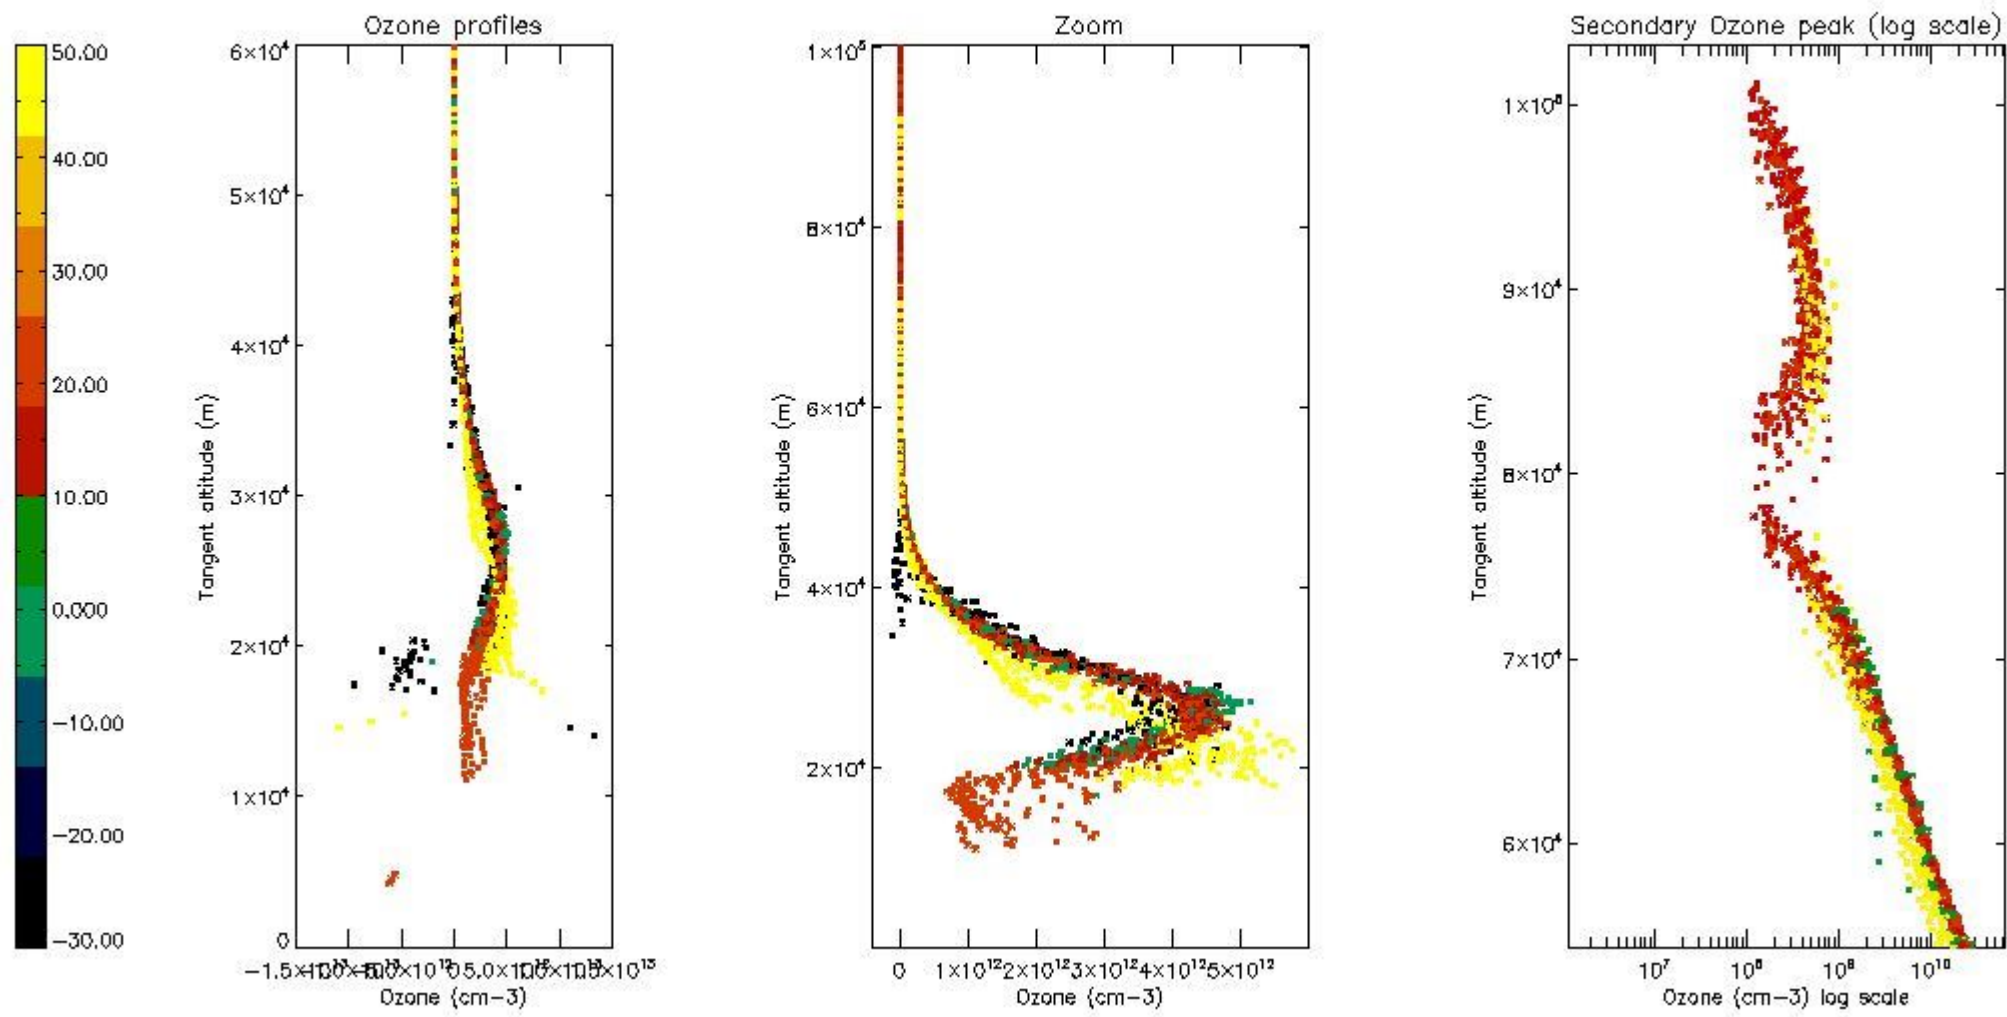

STD < 10	14
STD < 5	9

5.2 Plot ozone profiles for all STD (dark without errors)

The colorbar represents the latitude.

5.3 Plot ozone profiles where STD < 20% (dark without errors)

The colorbar represents the latitude.

5.4 Plot ozone profiles where STD < 10% (dark without errors)

The colorbar represents the latitude.

5.5 Plot ozone profiles where STD < 5% (dark without errors)

The colorbar represents the latitude.

5.6 Plot NO₂ profiles for all STD (dark without errors)

The colorbar represents the latitude.

5.7 Plot NO3 profiles for all STD (dark without errors)

The colorbar represents the latitude.

5.8 Plot H₂O profiles for all STD (only for occultations of stars 1,2,3,4,13,14,16,26,63 dark without errors)