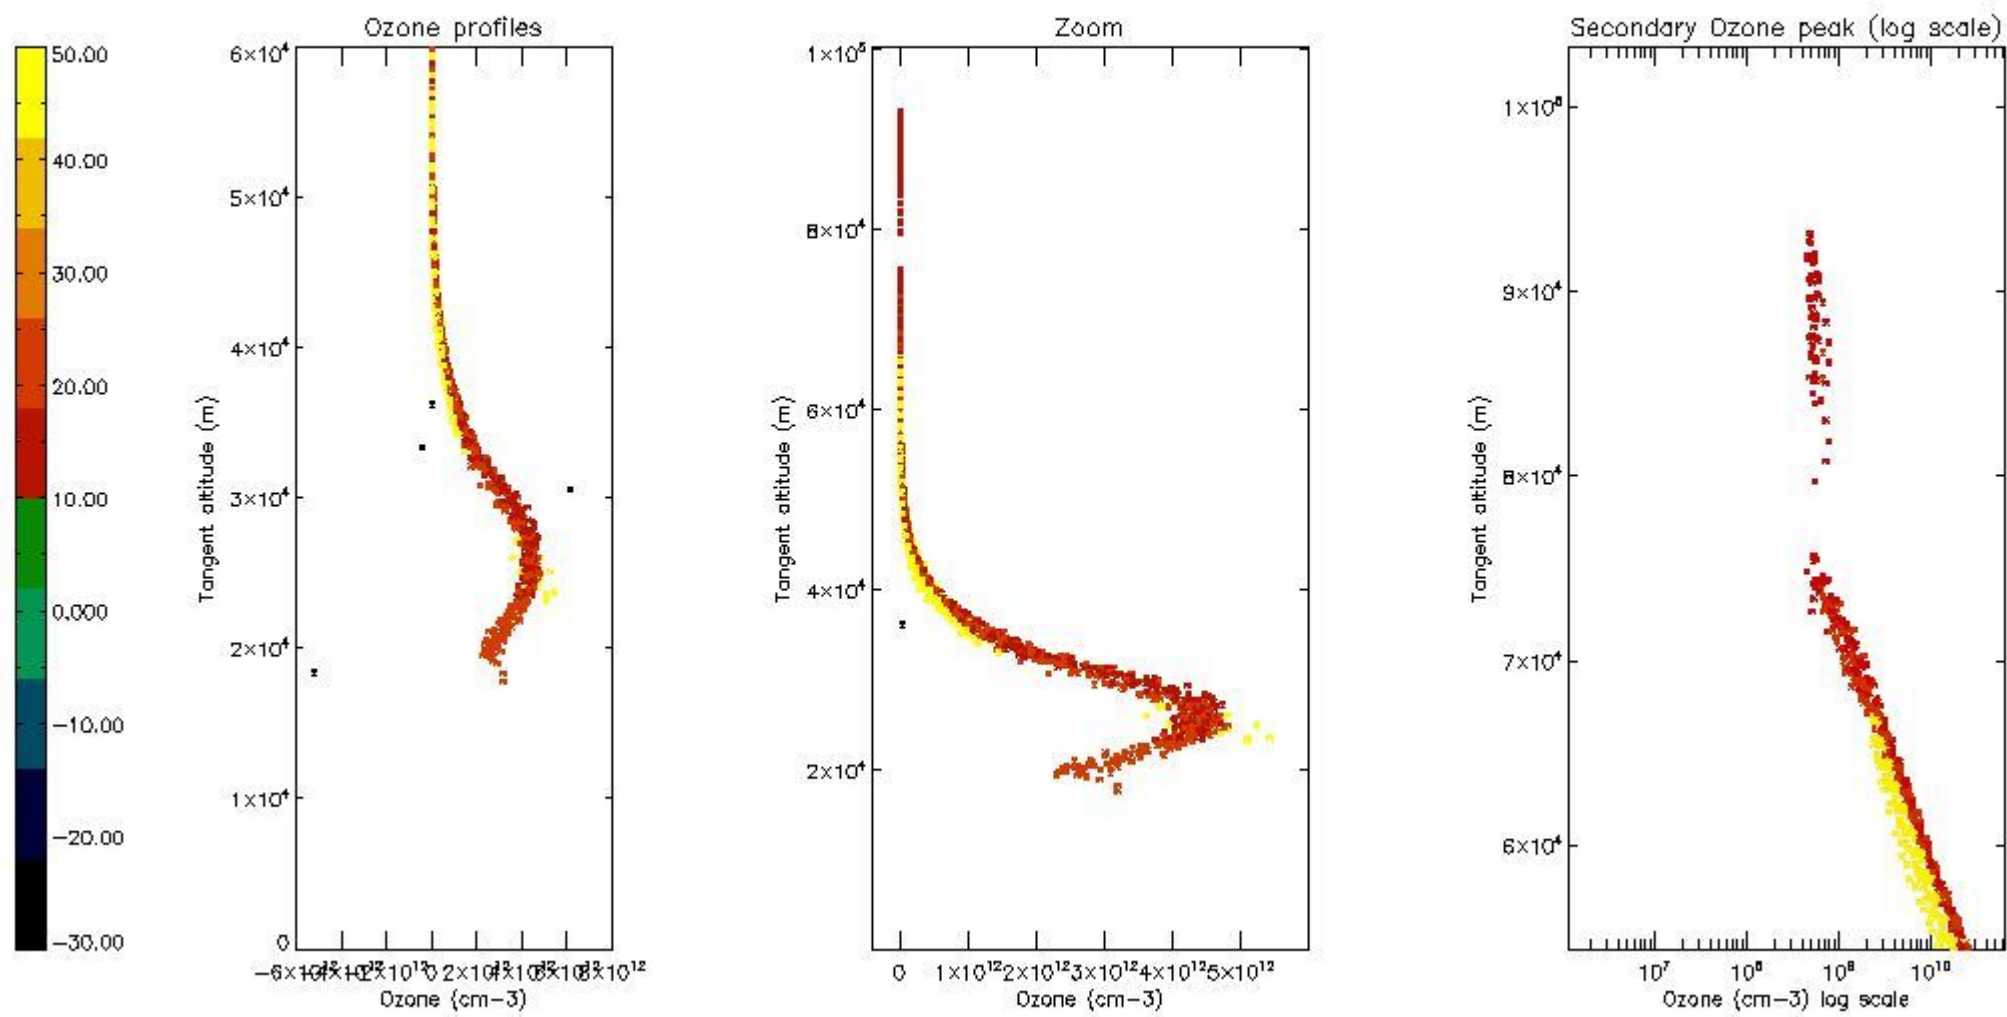

5.6 Plot NO₂ profiles for all STD (dark without errors)

The colorbar represents the latitude.