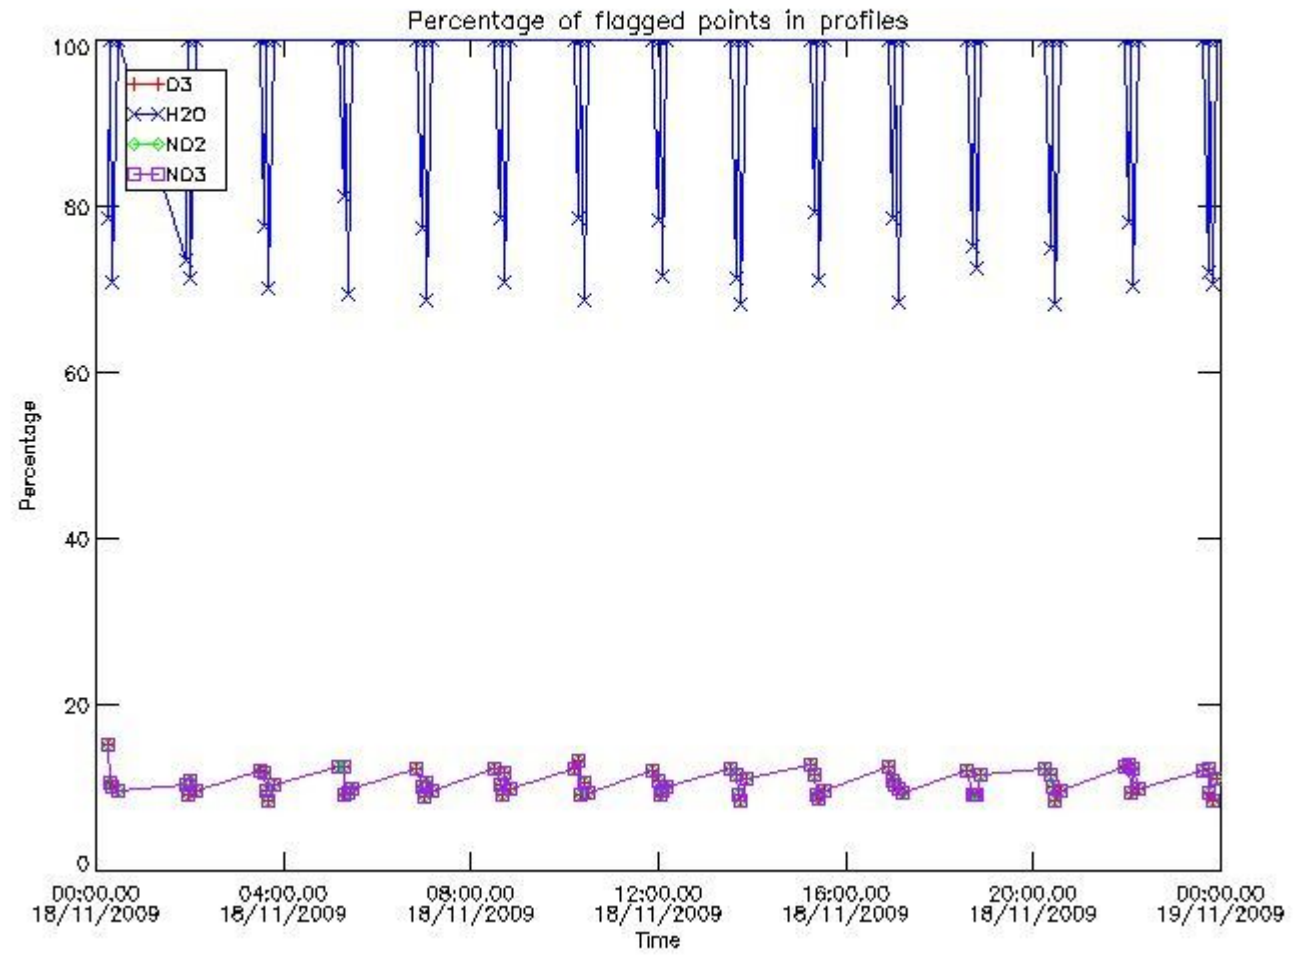

3. Quality information per product

In this section it is plotted some information contained in the Quality Summary data set of

the level 2 products. Only products in dark limb conditions and without errors (error flag in the MPH set to "0") are used.

3.1 Plot quality information per product (time dependant)

3.2 Plot quality information per product (world map)