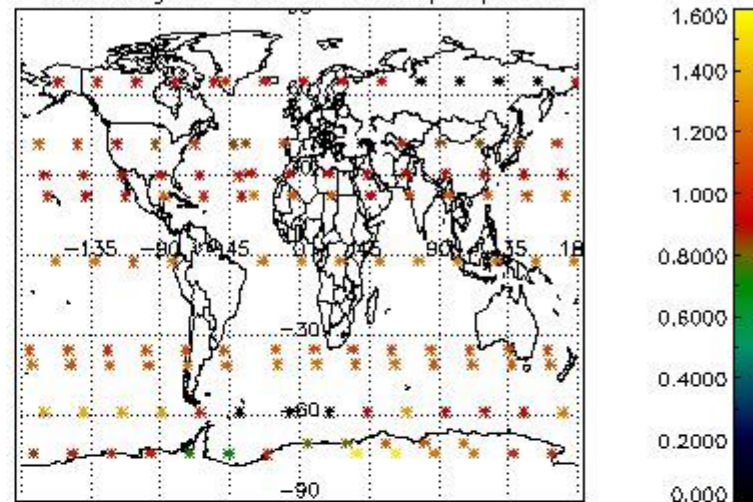

Percentage of datation errors per profile