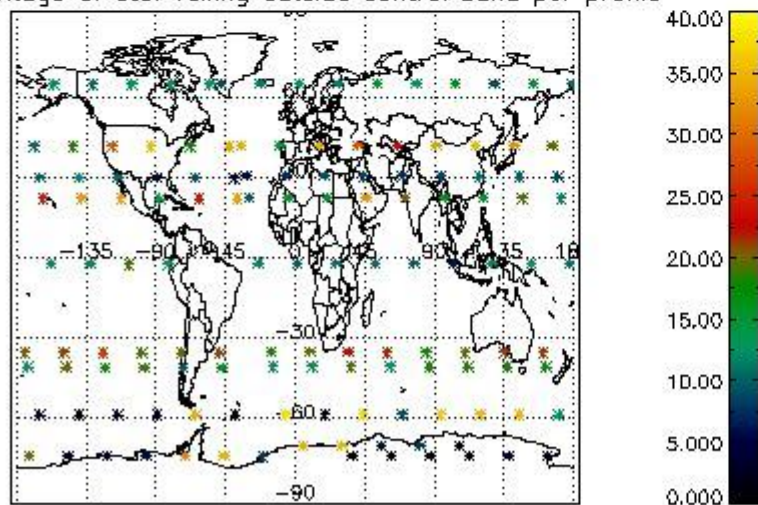

Percentage of star falling outside central band per profile