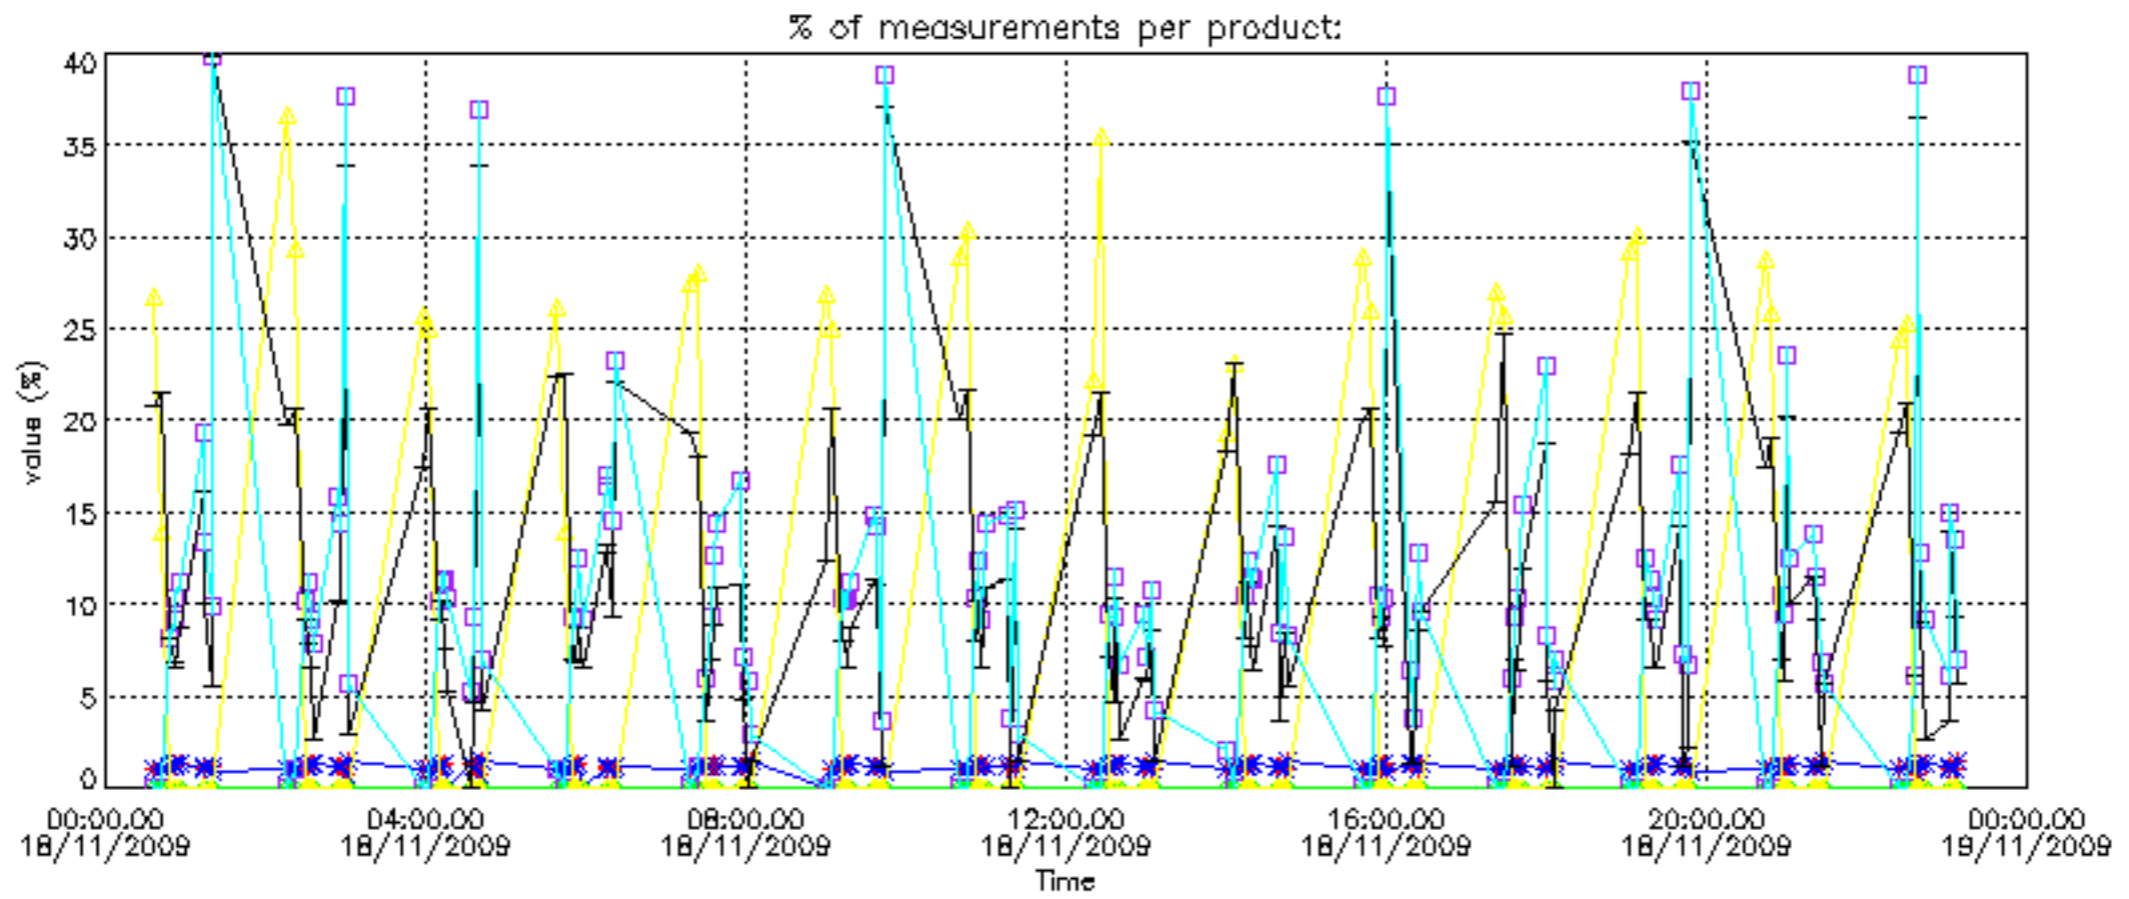

Percentage of cosmic ray hits per profile

Percentage of datation errors per profile