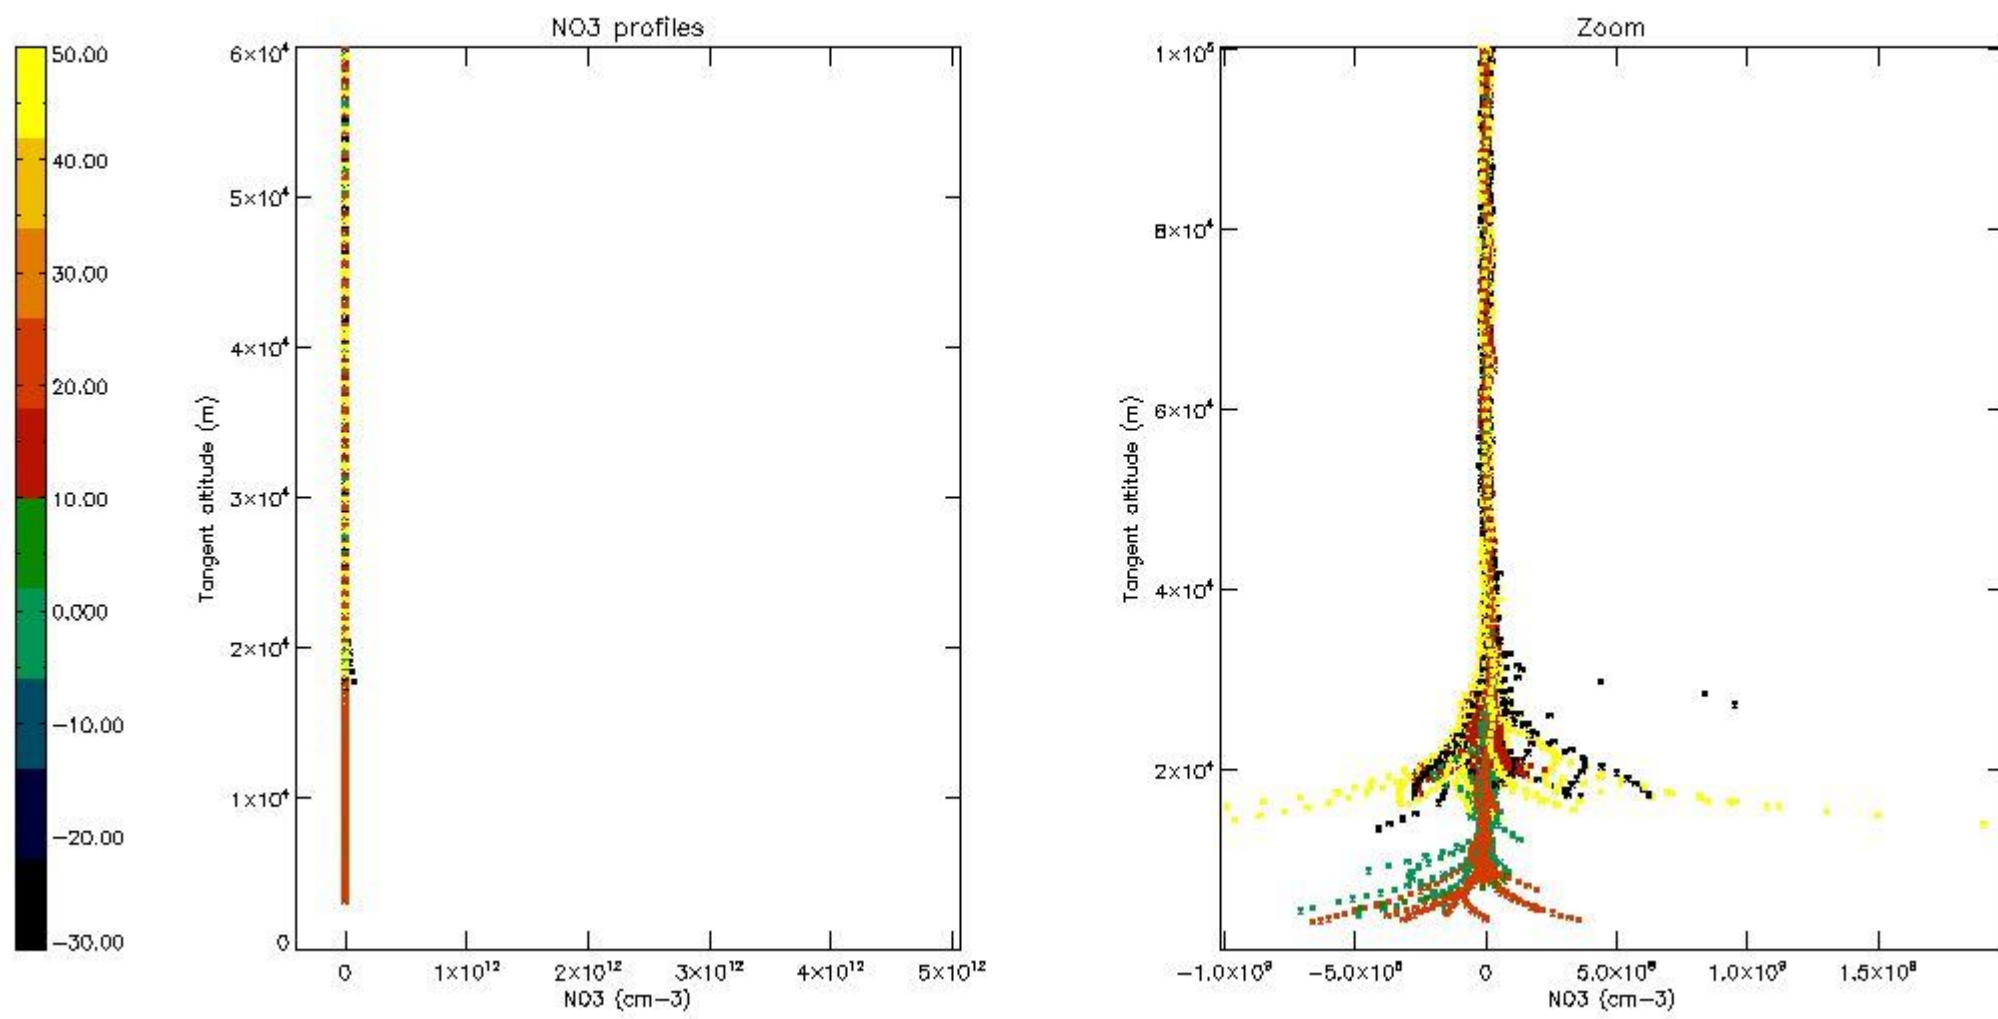

5.4 Plot ozone profiles where STD < 10% (dark without errors)

The colorbar represents the latitude.

5.5 Plot ozone profiles where STD < 5% (dark without errors)

The colorbar represents the latitude.

5.6 Plot NO₂ profiles for all STD (dark without errors)

The colorbar represents the latitude.

5.7 Plot NO3 profiles for all STD (dark without errors)

The colorbar represents the latitude.

5.8 Plot H₂O profiles for all STD (only for occultations of stars 1,2,3,4,13,14,16,26,63 dark without errors)