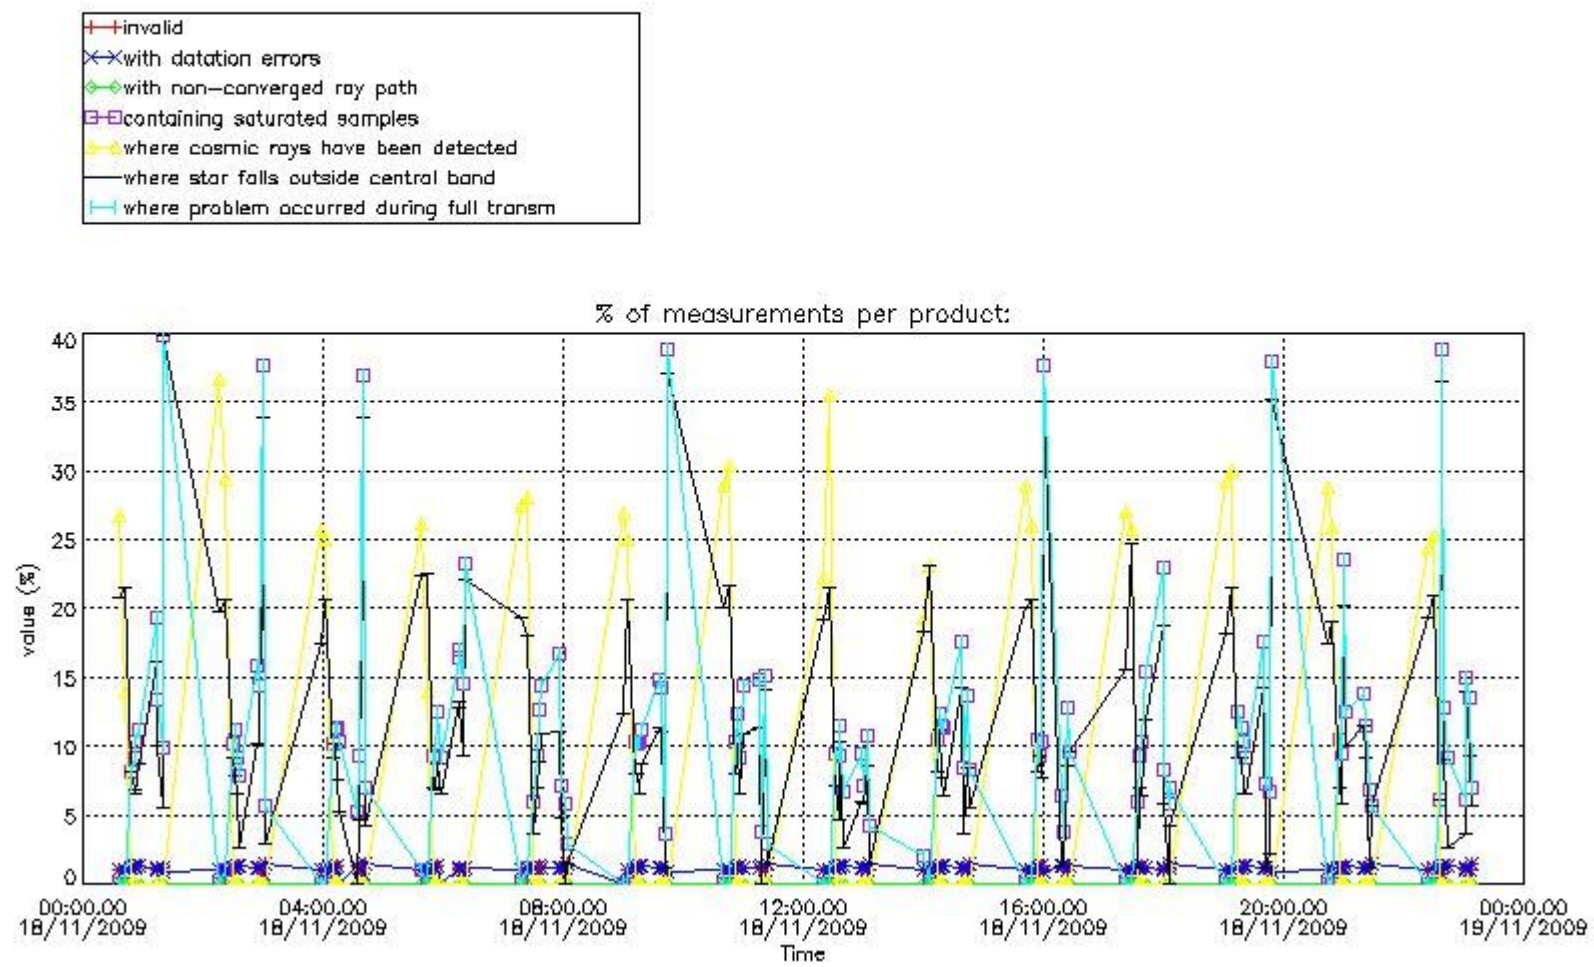

3.1 Plot quality information per product (time dependant)

3.2 Plot quality information per product (world map)

Percentage of flagged data per O3 profile

Percentage of flagged data per H2O profile

Percentage of flagged data per NO2 profile

Percentage of flagged data per NO3 profile

4. Level 1 quality information per product

In this section it is plotted some information contained in the Quality Summary data set of the level 2 products that comes from the level 1b processing. Products without errors (error flag in the MPH set to "0") are used.

4.1 Plot quality information per product (time dependant) coming from level 1b processing

4.1.1 Plot level 1 quality information per product (time dependant): ENVISAT ASCENDING passes

4.1.2 Plot level 1 quality information per product (time dependant): ENVI SAT DESCENDING passes