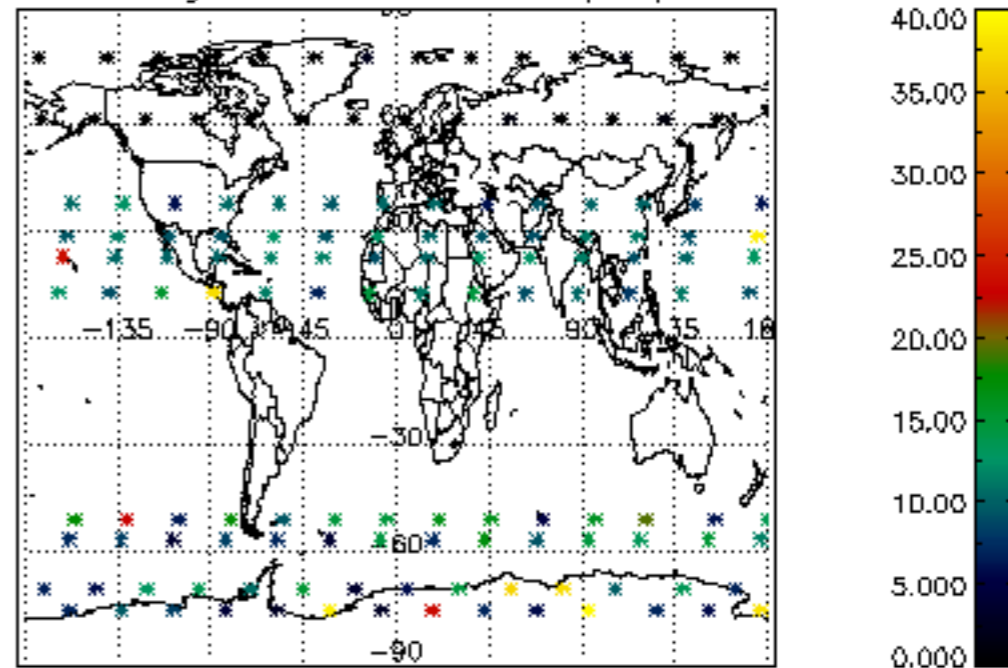

Percentage of saturation errors per profile