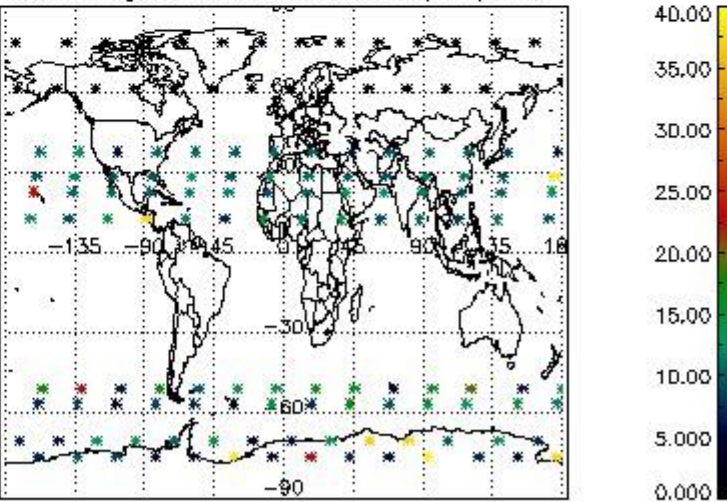

Percentage of cosmic ray hits per profile

Percentage of datation errors per profile

Percentage of star falling outside central band per profile

Percentage of saturation errors per profile

5. Trace gas profiles