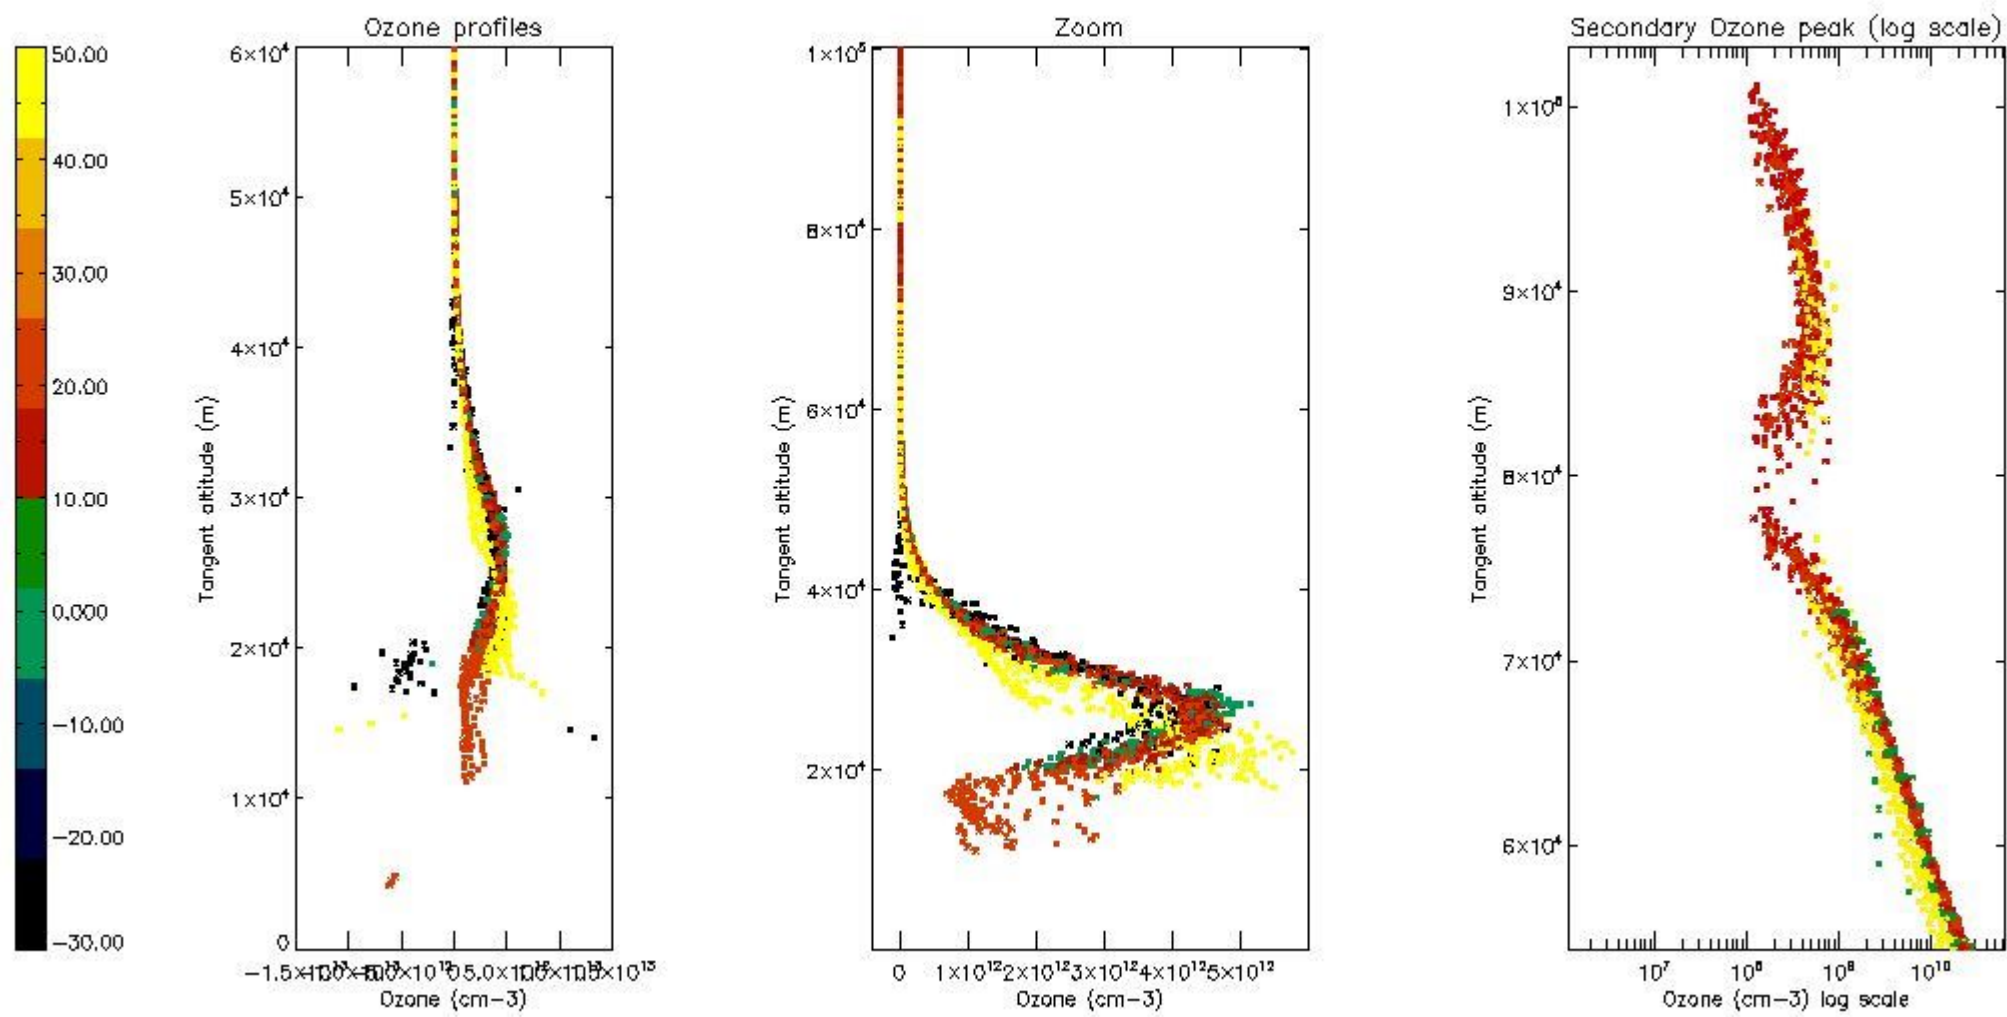

STD < 10	14
STD < 5	9

5.2 Plot ozone profiles for all STD (dark without errors)

The colorbar represents the latitude.

5.3 Plot ozone profiles where STD < 20% (dark without errors)

The colorbar represents the latitude.