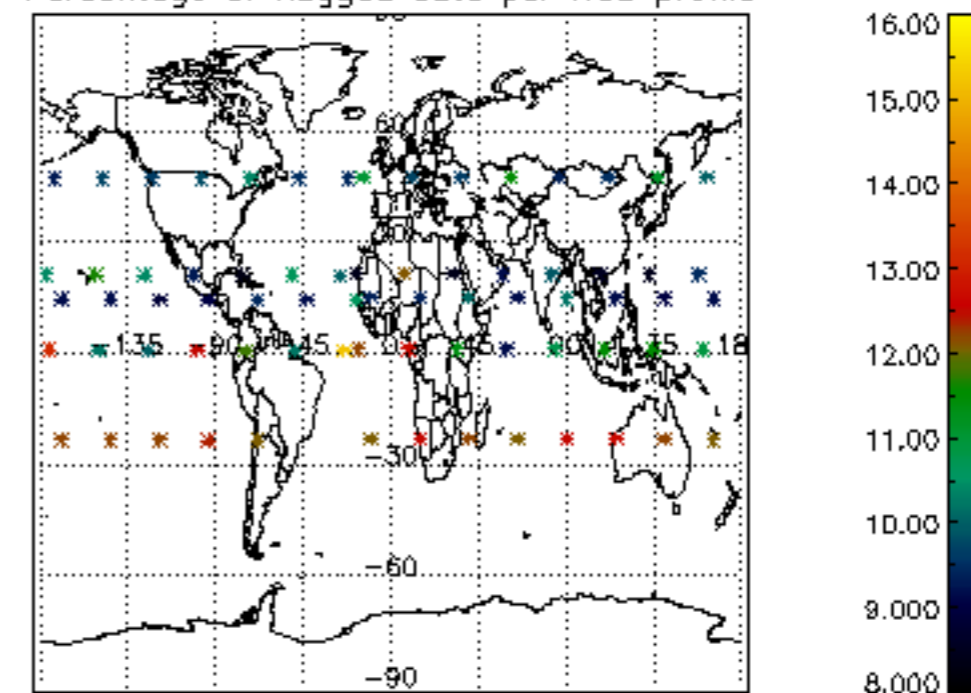

Percentage of flagged data per NO3 profile