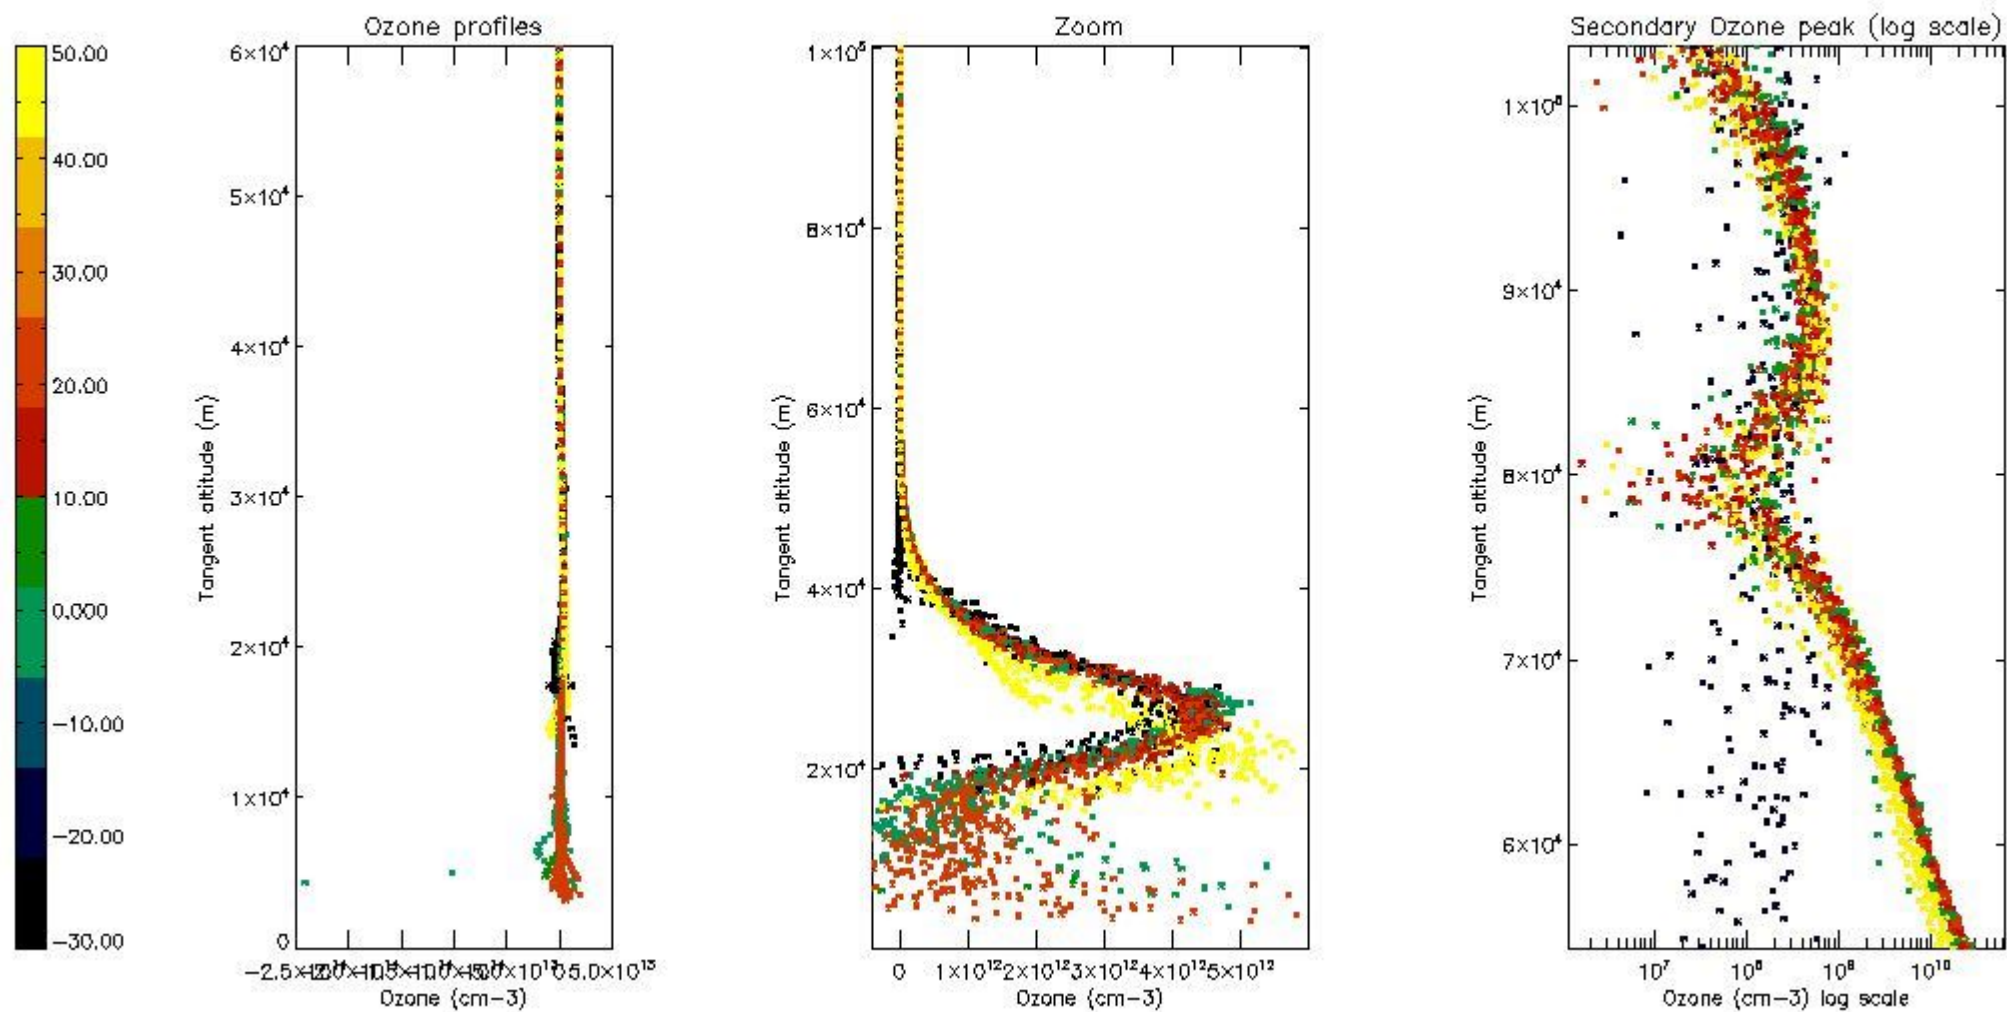

STD < 10	14
STD < 5	9

5.2 Plot ozone profiles for all STD (dark without errors)

The colorbar represents the latitude.

5.3 Plot ozone profiles where STD < 20% (dark without errors)

The colorbar represents the latitude.