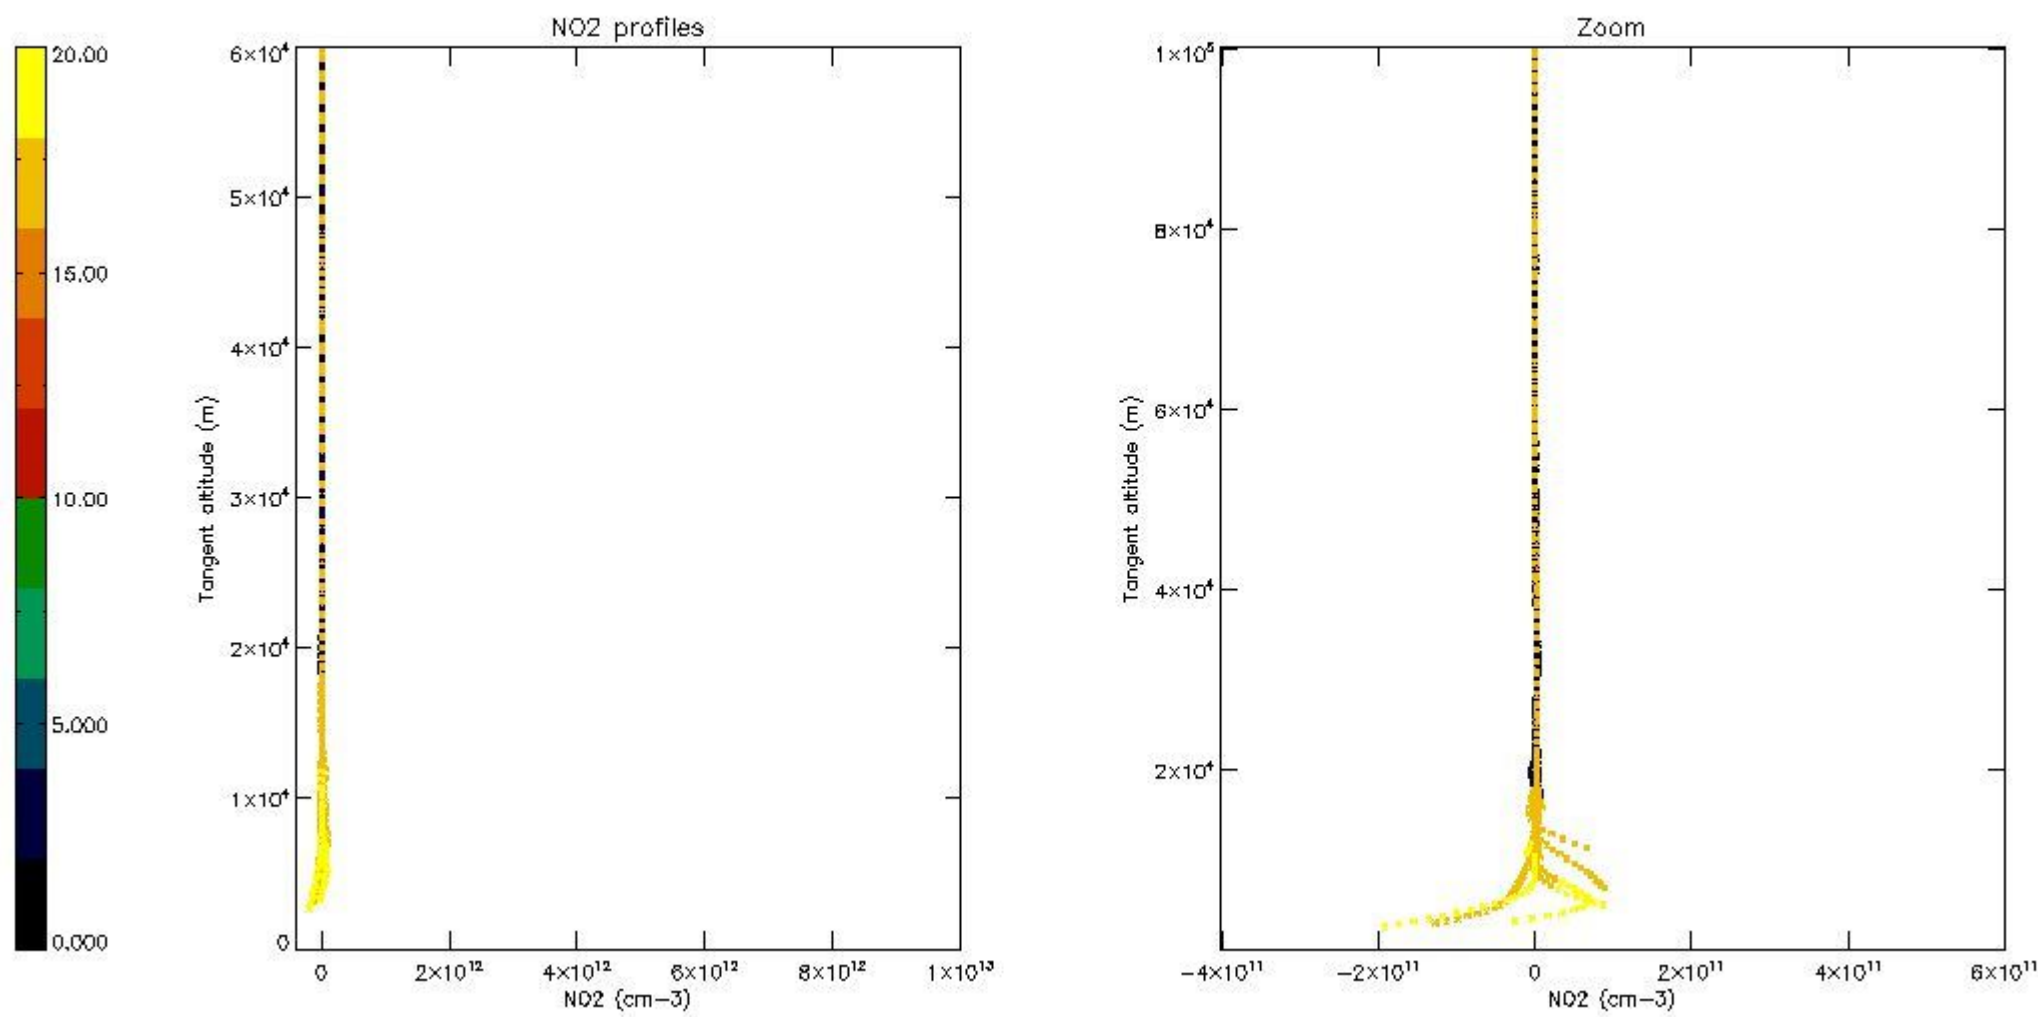

5.4 Plot ozone profiles where STD < 10% (dark without errors)

The colorbar represents the latitude.

5.5 Plot ozone profiles where STD < 5% (dark without errors)

The colorbar represents the latitude.

5.6 Plot NO₂ profiles for all STD (dark without errors)

The colorbar represents the latitude.

5.7 Plot NO3 profiles for all STD (dark without errors)

The colorbar represents the latitude.

5.8 Plot H2O profiles for all STD (only for occultations of stars 1,2,3,4,13,14,16,26,63 dark without errors)