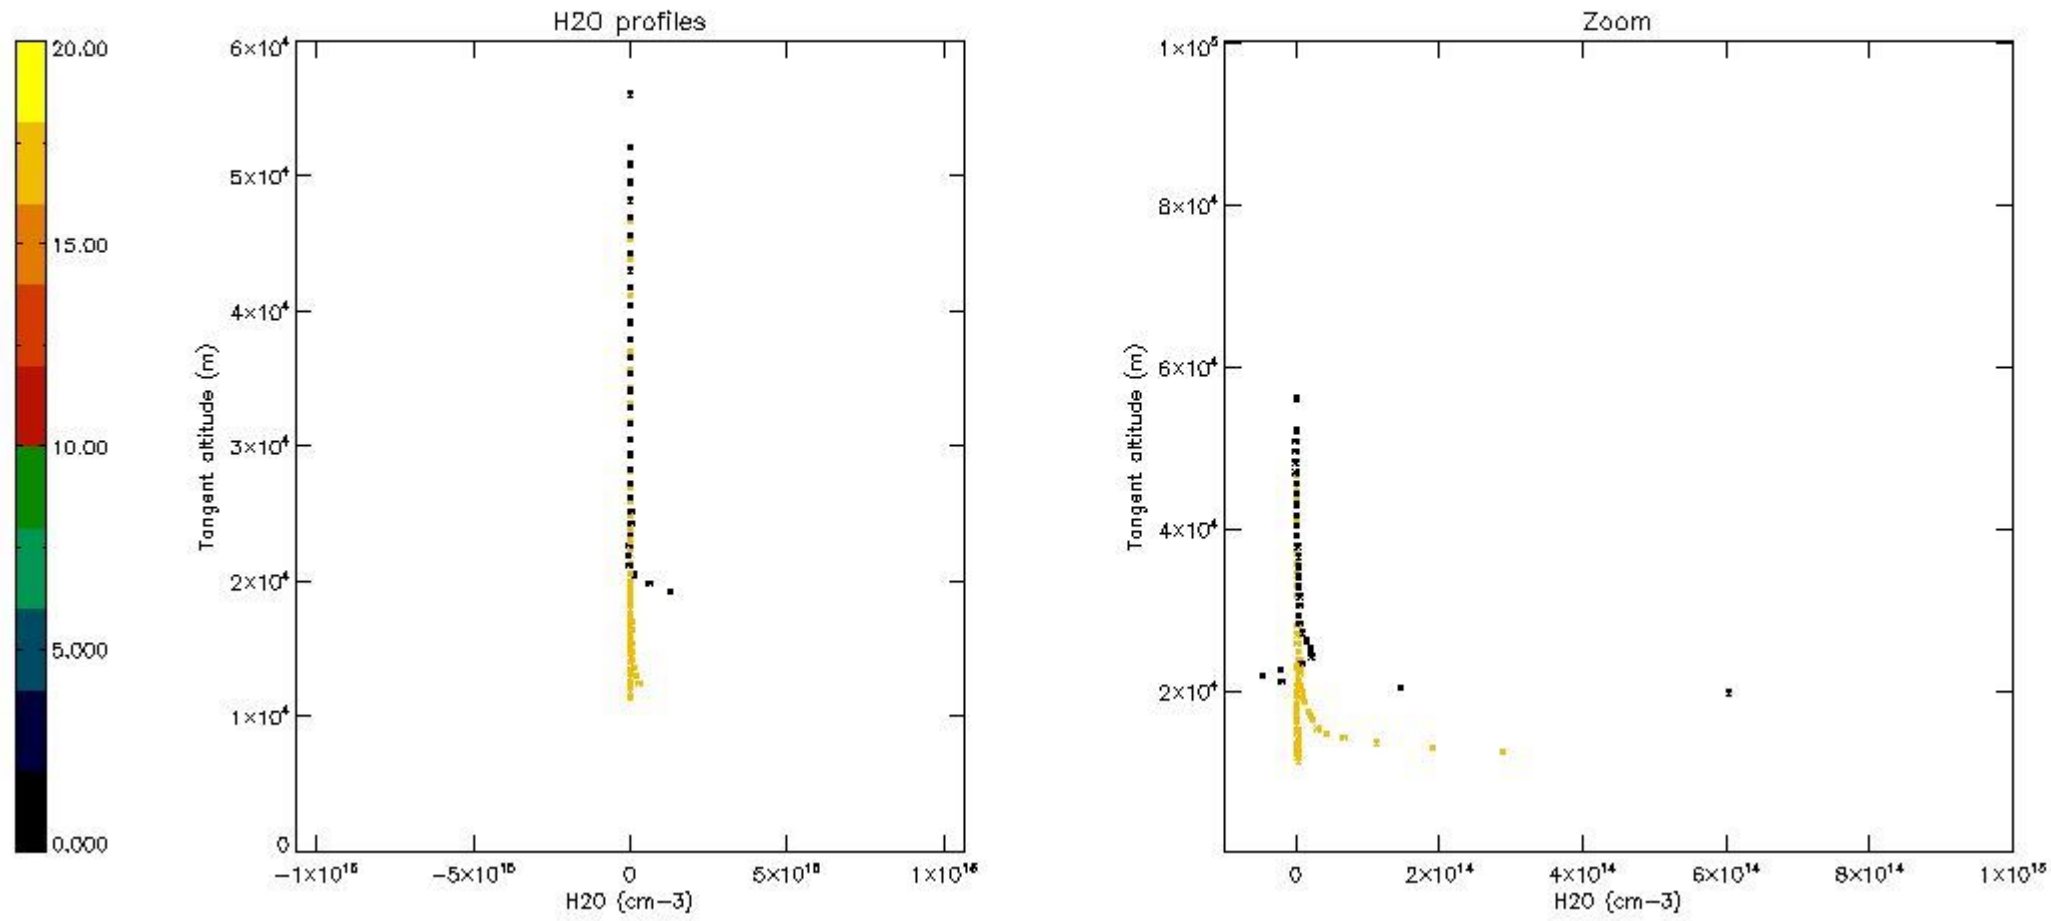

6. Auxiliary Data Files used for the production reported in section 2

The number reported in the third column indicates since which file (see list in section 2) the corresponding auxiliary file has been used. The fourth column is the date of those product files.

Type	Auxiliary Filename	Used since product	Used since product date
INST_PHYS_CHARACTERISTICS	GOM_INS_AXVIEC20091111_143220_20030716_120000_20500101_000000	1	09-NOV-2009 00:01:40
LEVEL-2_PROC_CONFIG	GOM_PR2_AXVIEC20091111_152718_20020301_000000_20500101_000000	1	09-NOV-2009 00:01:40
CROSS_SECTIONS_FILE	GOM_CRS_AXVIEC20091111_154832_20020301_000000_20500101_000000	1	09-NOV-2009 00:01:40