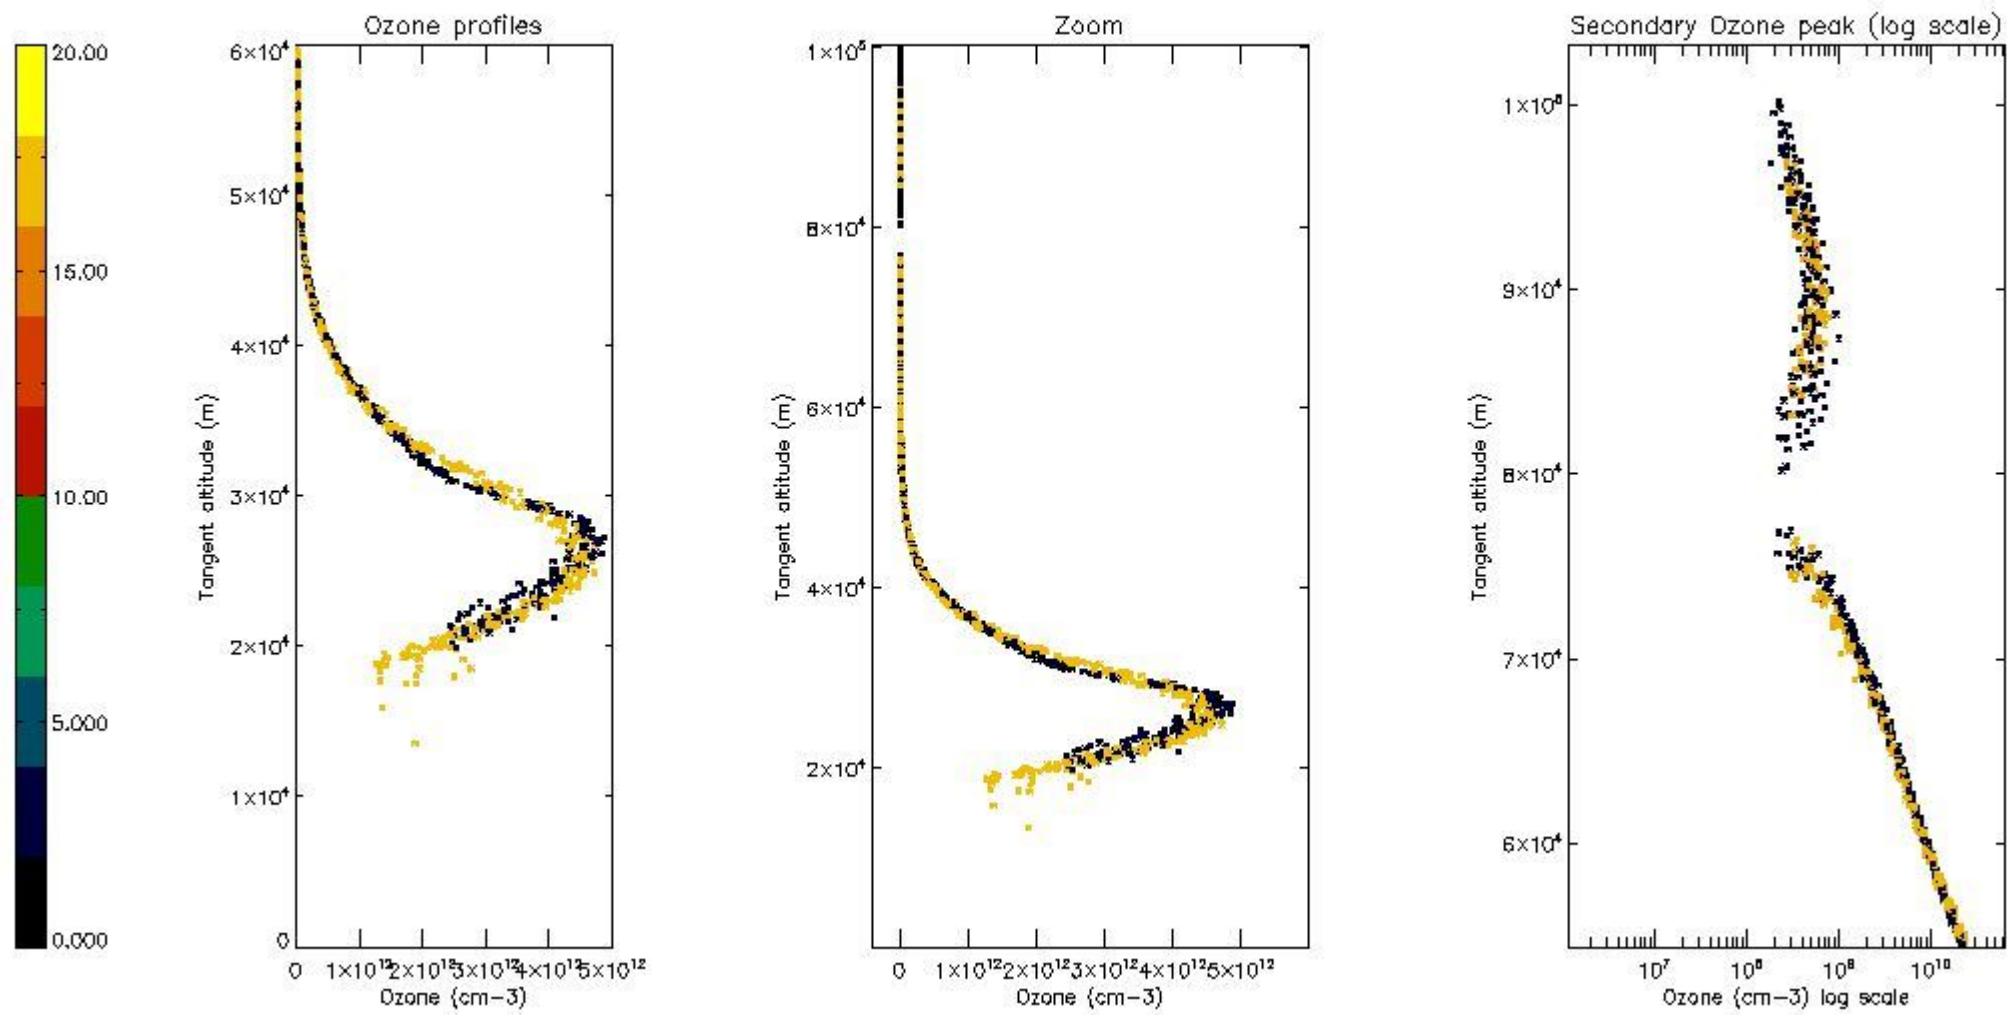

5.5 Plot ozone profiles where STD < 5% (dark without errors)

The colorbar represents the latitude.