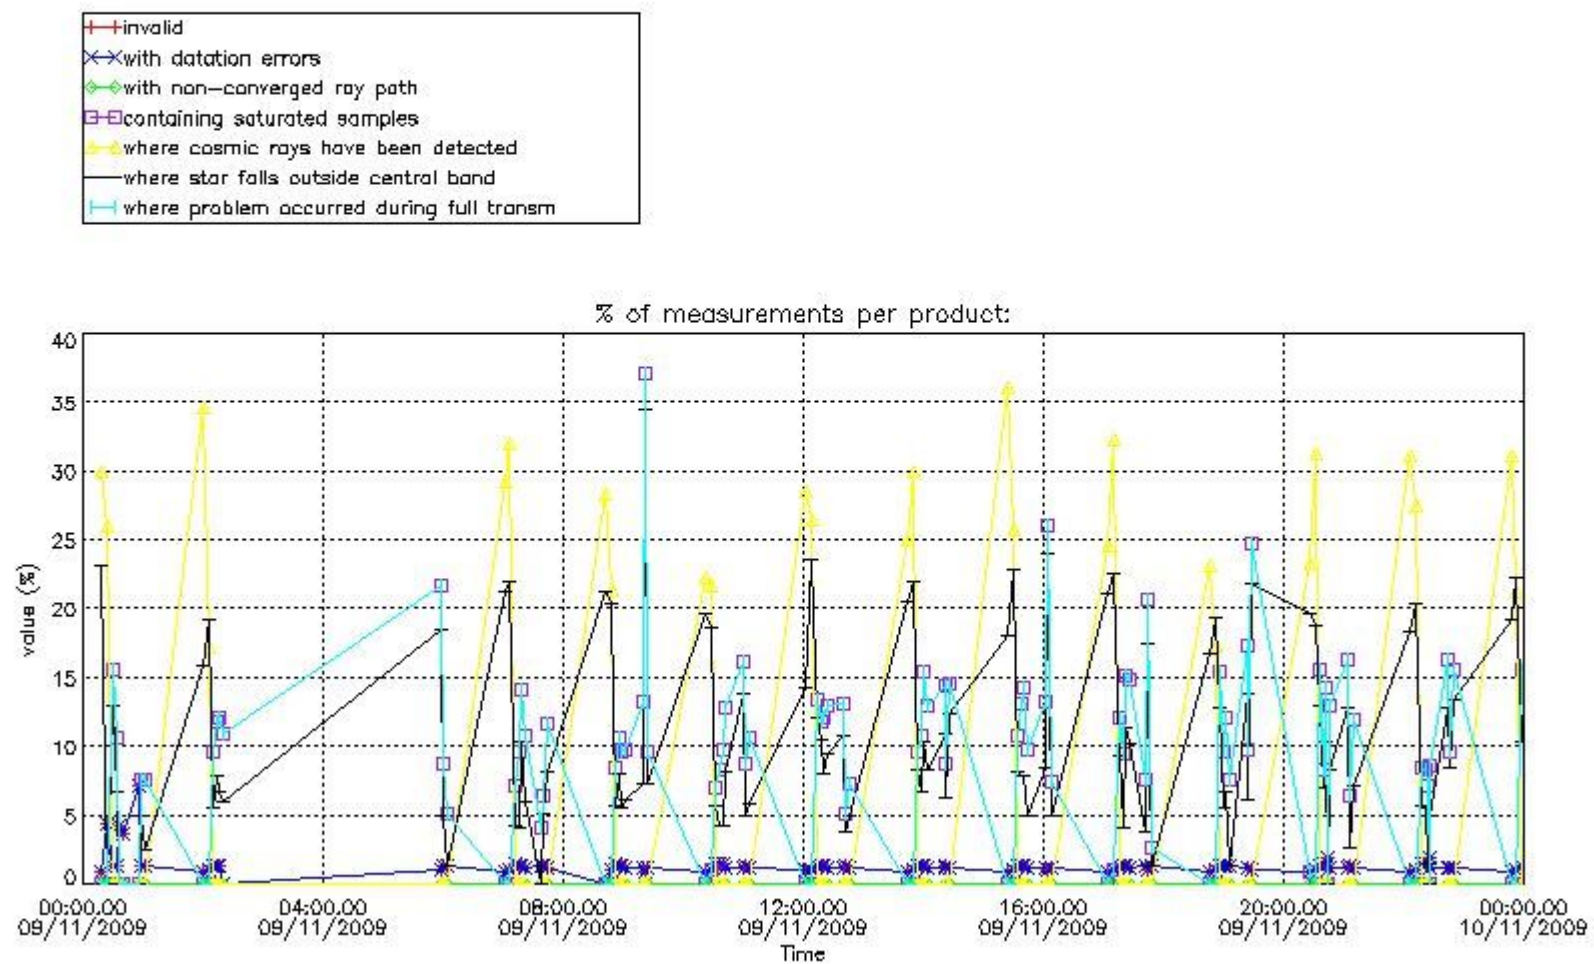

4.2 Plot quality information per product coming from level 1b processing (world map)

4.2.1 Plot level 1 quality information per product (world map): ENVISAT ASCENDING passes