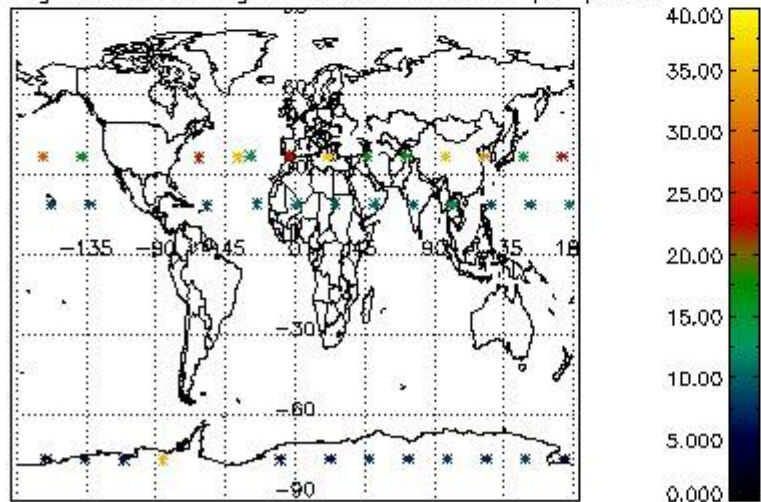

Percentage of star falling outside central band per profile