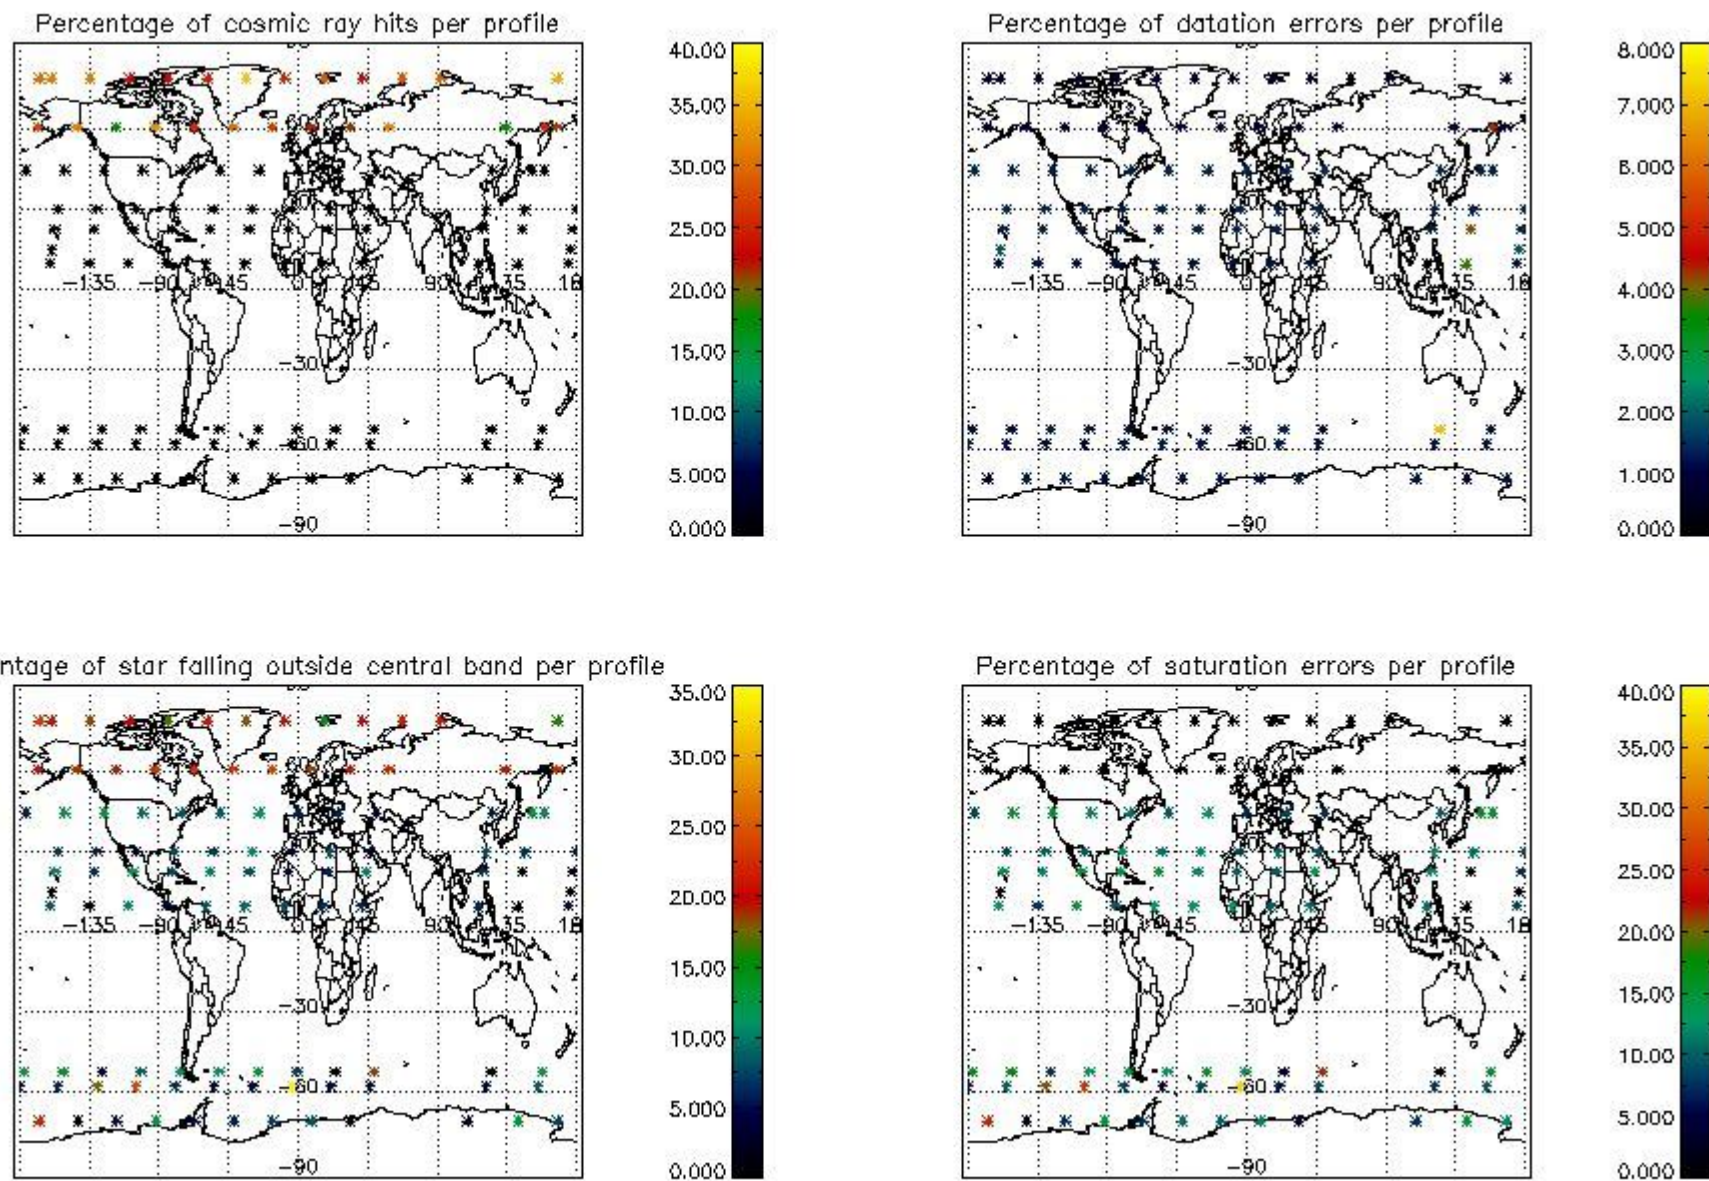

Percentage of datation errors per profile

Percentage of star falling outside central band per profile

Percentage of saturation errors per profile

4.2.2 Plot level 1 quality information per product (world map): ENVISAT DESCENDING passes