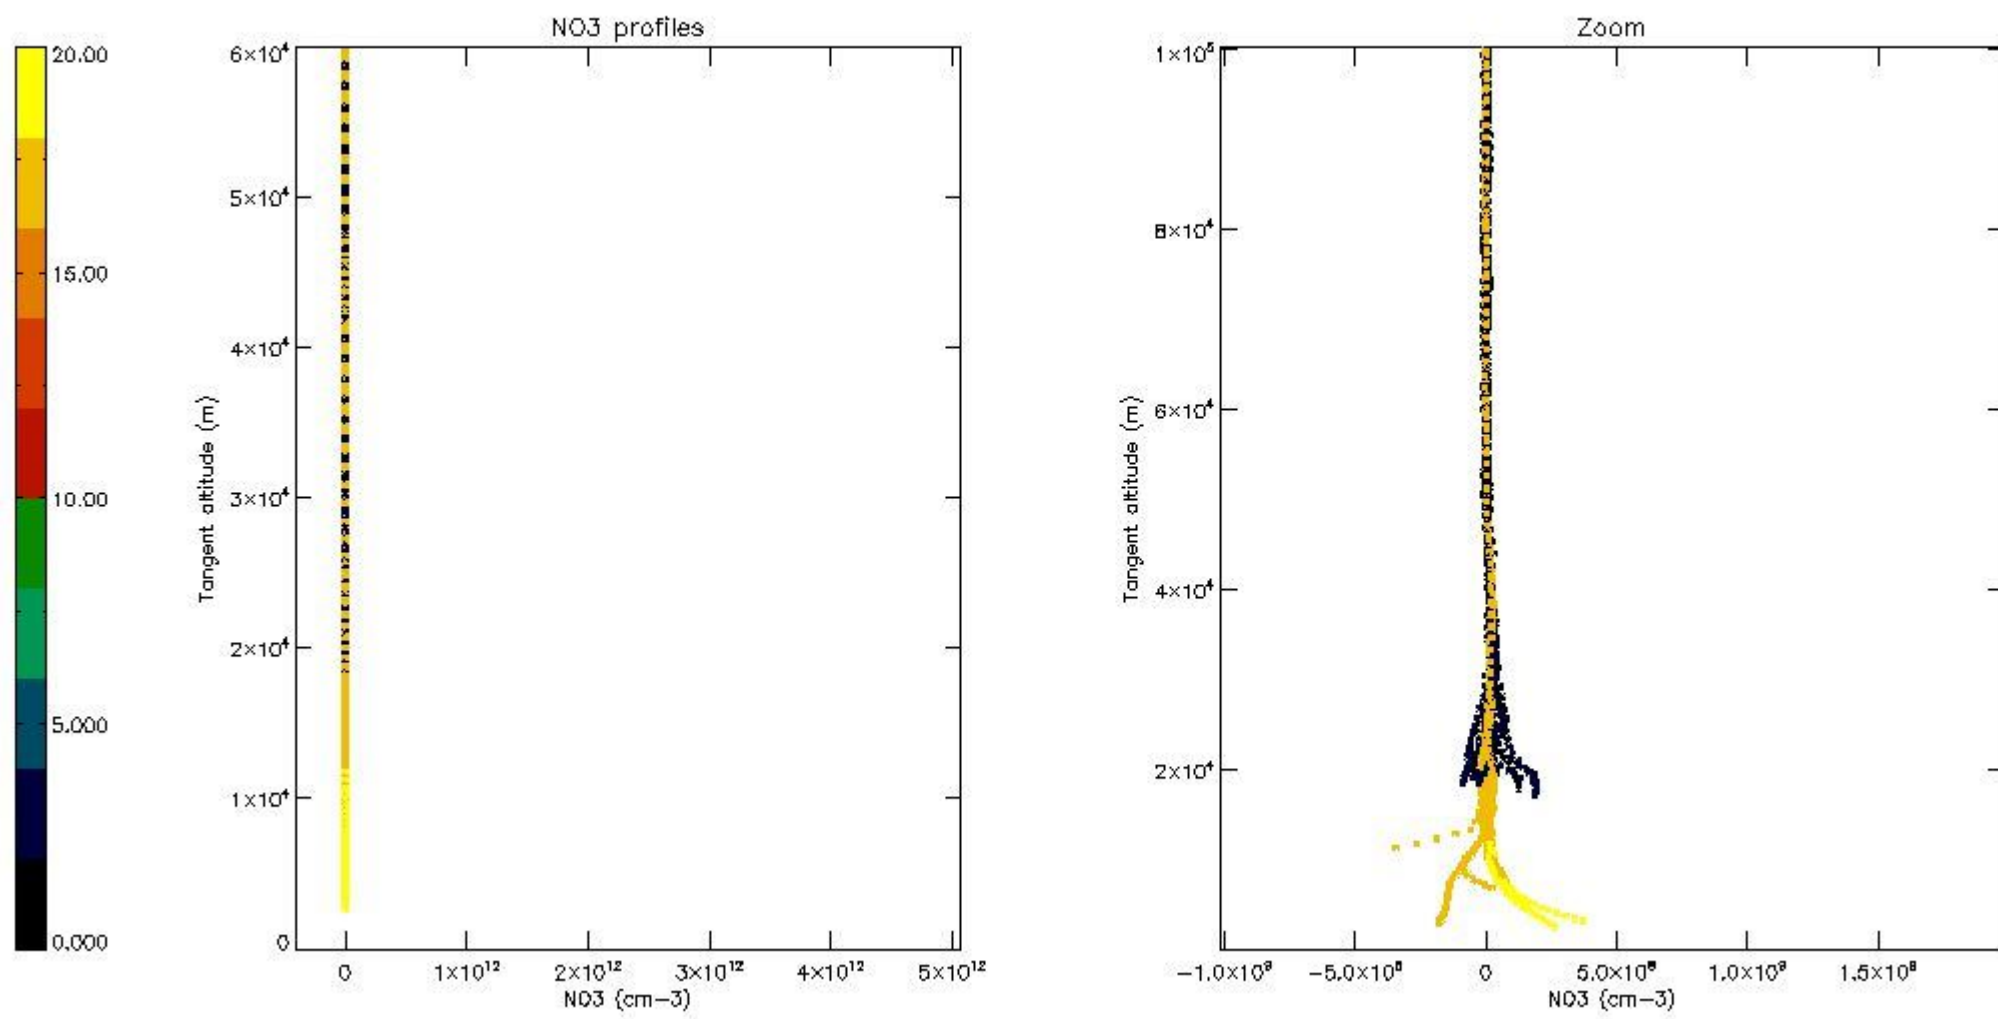

5.8 Plot H2O profiles for all STD (only for occultations of stars 1,2,3,4,13,14,16,26,63 dark without errors)

The colorbar represents the latitude.