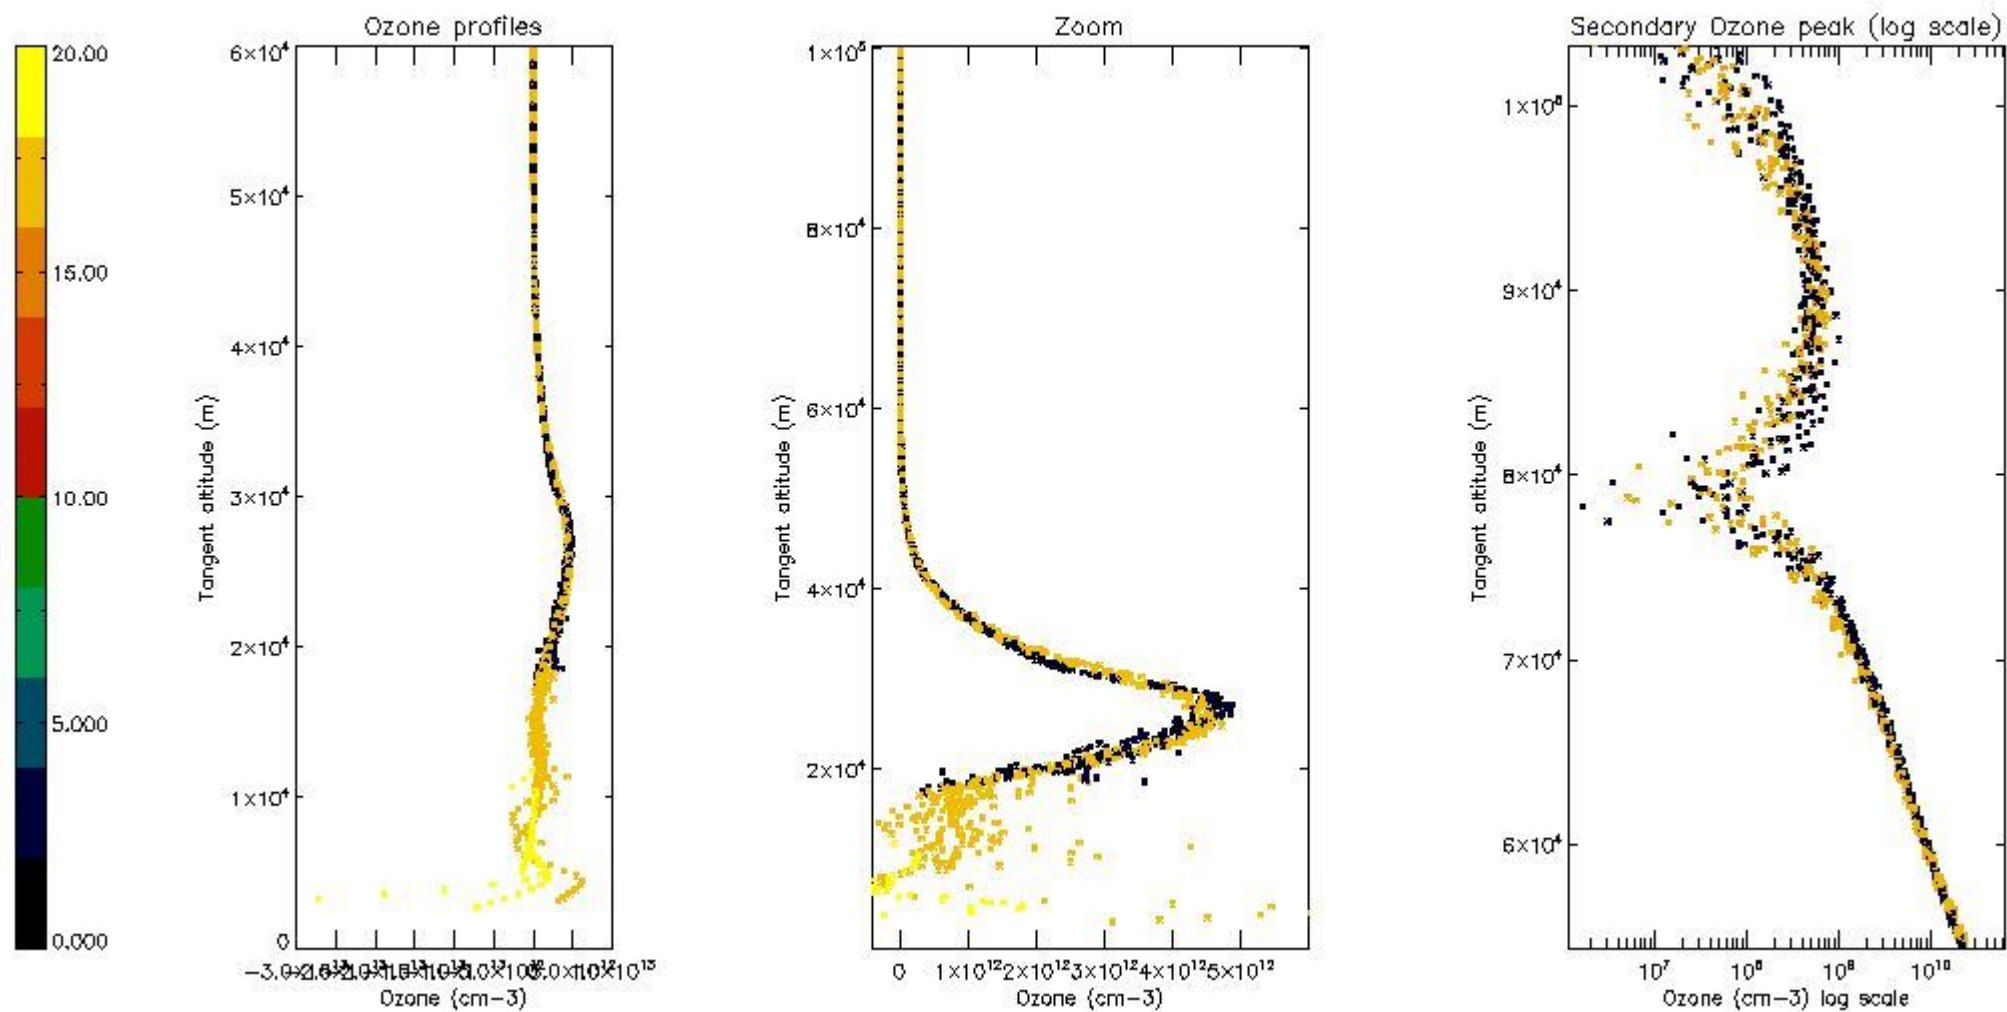

STD < 10	13
STD < 5	11

5.2 Plot ozone profiles for all STD (dark without errors)

The colorbar represents the latitude.

5.3 Plot ozone profiles where STD < 20% (dark without errors)

The colorbar represents the latitude.