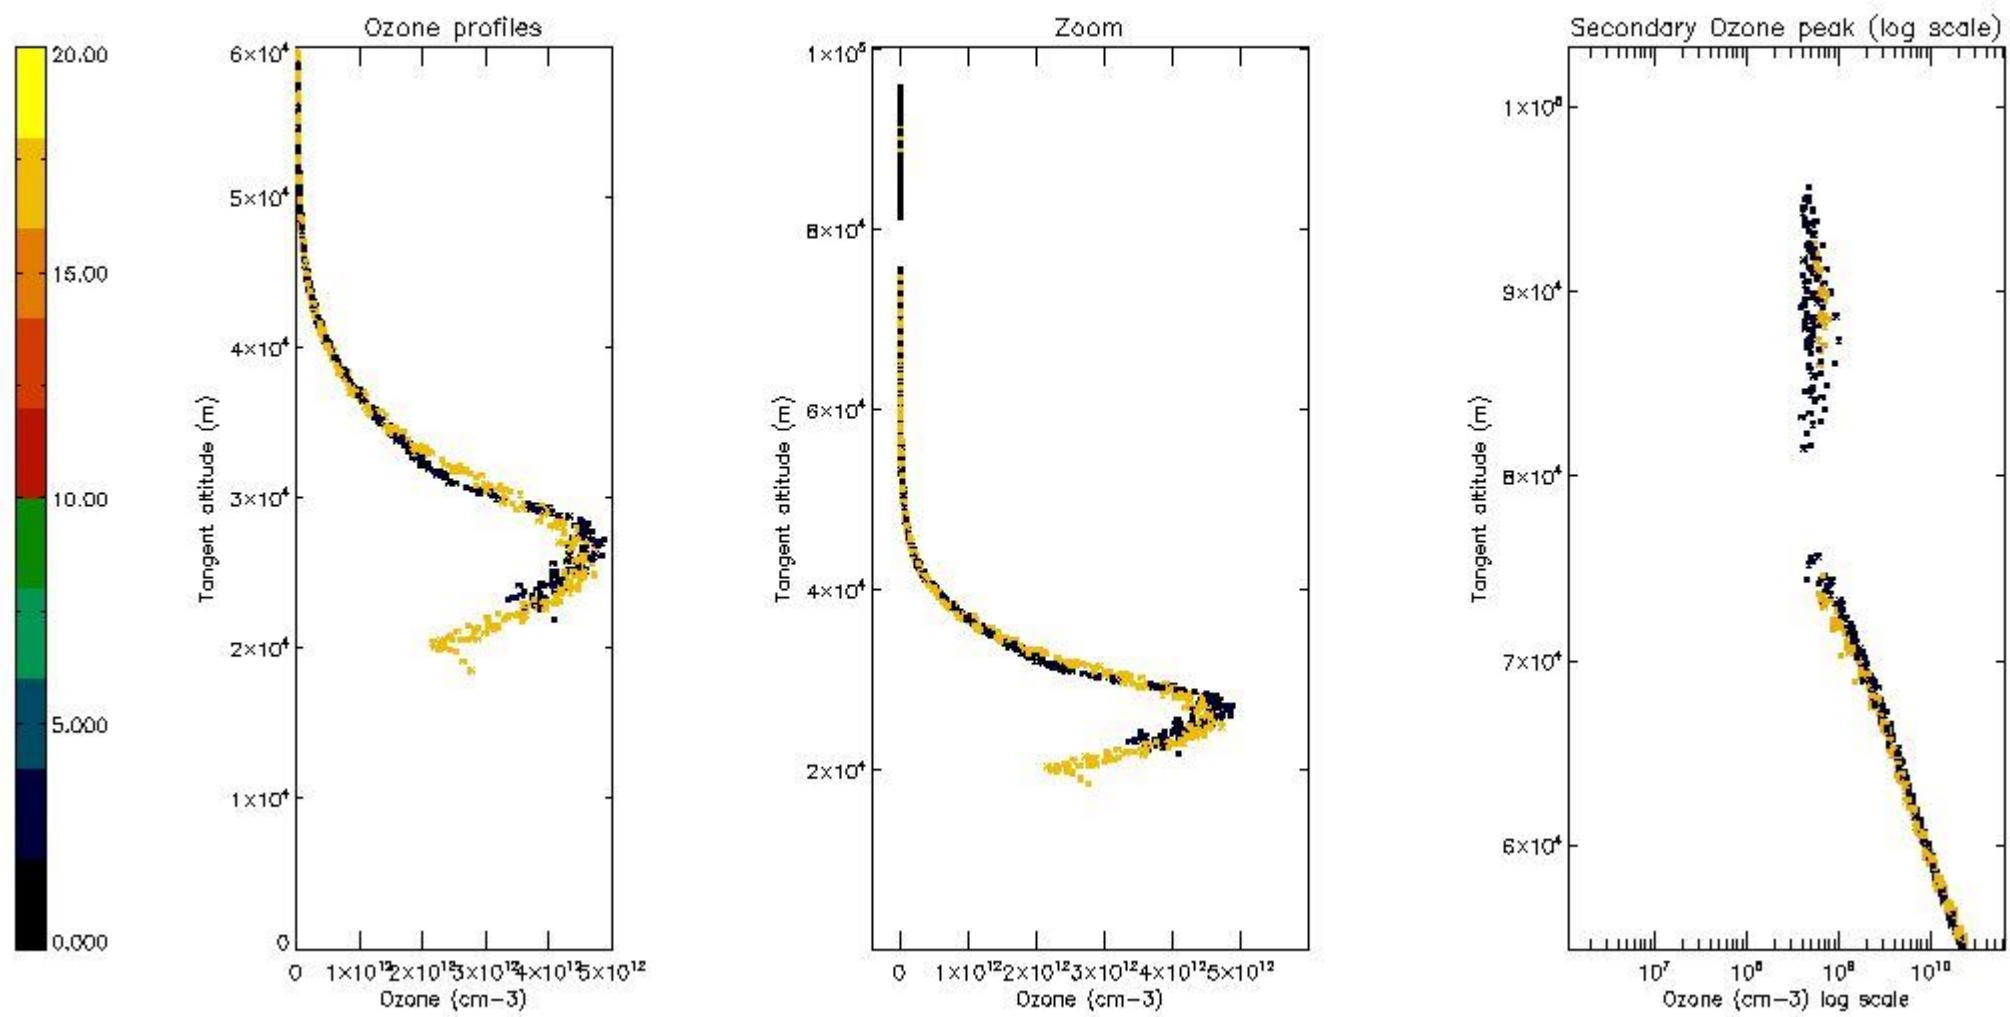

5.6 Plot NO₂ profiles for all STD (dark without errors)

The colorbar represents the latitude.