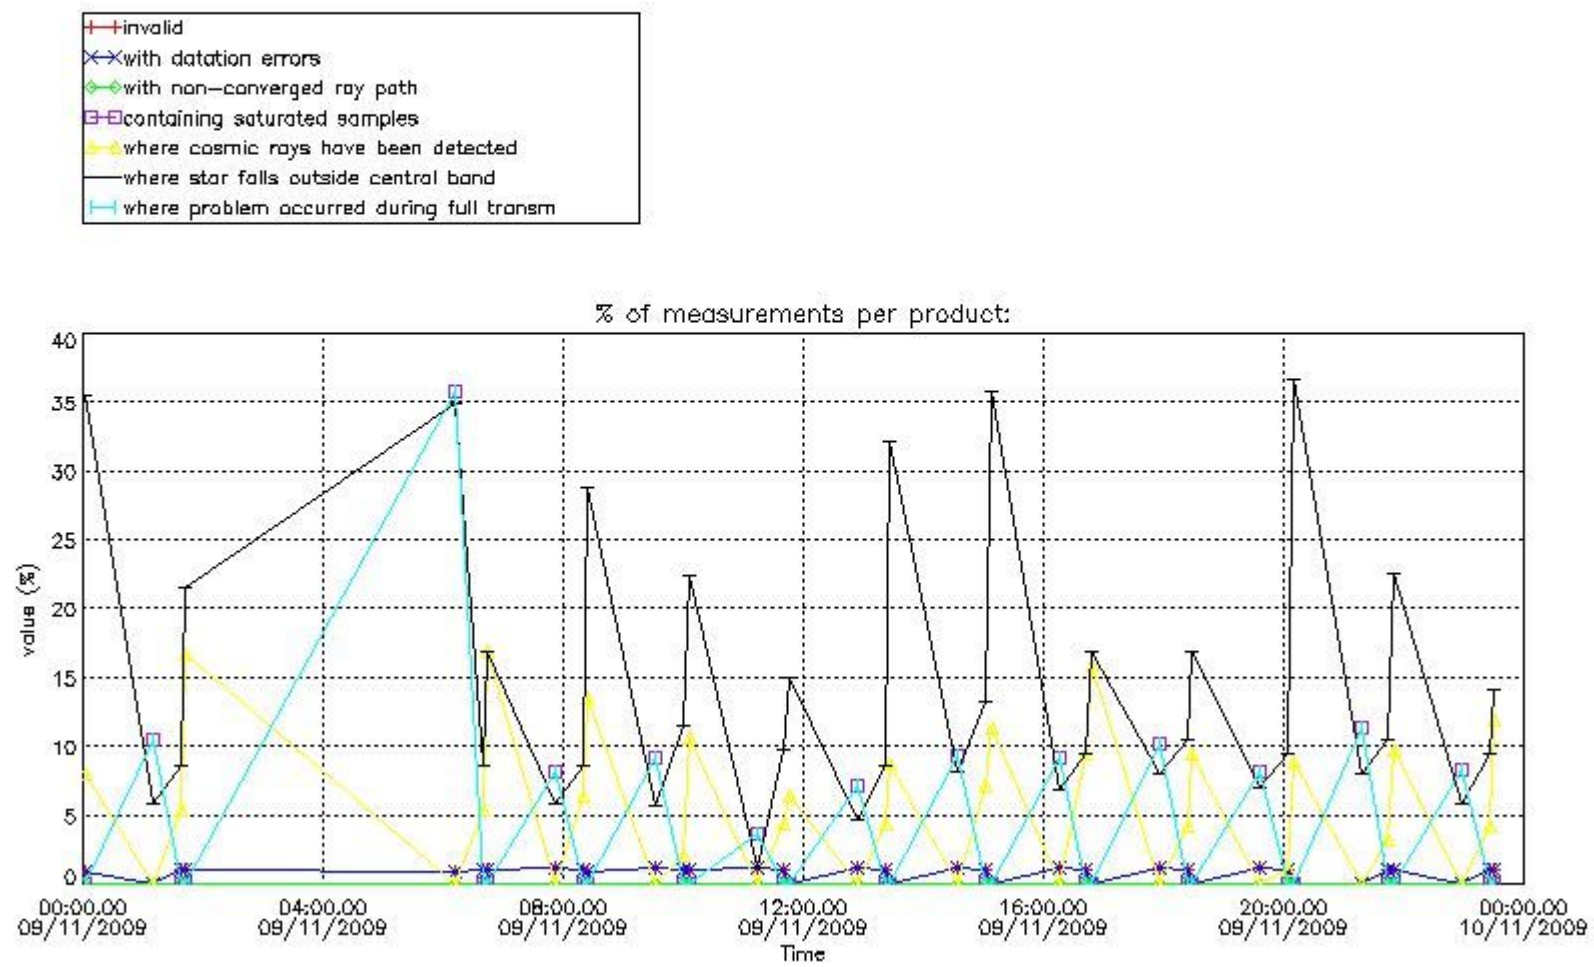

[6. Auxiliary Data Files used for the production reported in section 2](#)

This report presents the daily analysis on parameters extracted from GOMOS level 2 data (GOM_NL__2P). It is intended to monitor some important parameters that will impact the quality of these products. A list of level 2 products (and content) that have arrived during the reporting day to the PCF is also given.

3.1 Plot quality information per product (time dependant)

3.2 Plot quality information per product (world map)

Percentage of flagged data per O3 profile

Percentage of flagged data per H2O profile

Percentage of flagged data per NO2 profile

Percentage of flagged data per NO3 profile

4. Level 1 quality information per product

In this section it is plotted some information contained in the Quality Summary data set of the level 2 products that comes from the level 1b processing. Products without errors (error flag in the MPH set to "0") are used.

4.1 Plot quality information per product (time dependant) coming from level 1b processing

4.1.1 Plot level 1 quality information per product (time dependant): ENVISAT ASCENDING passes

4.1.2 Plot level 1 quality information per product (time dependant): ENVISAT DESCENDING passes