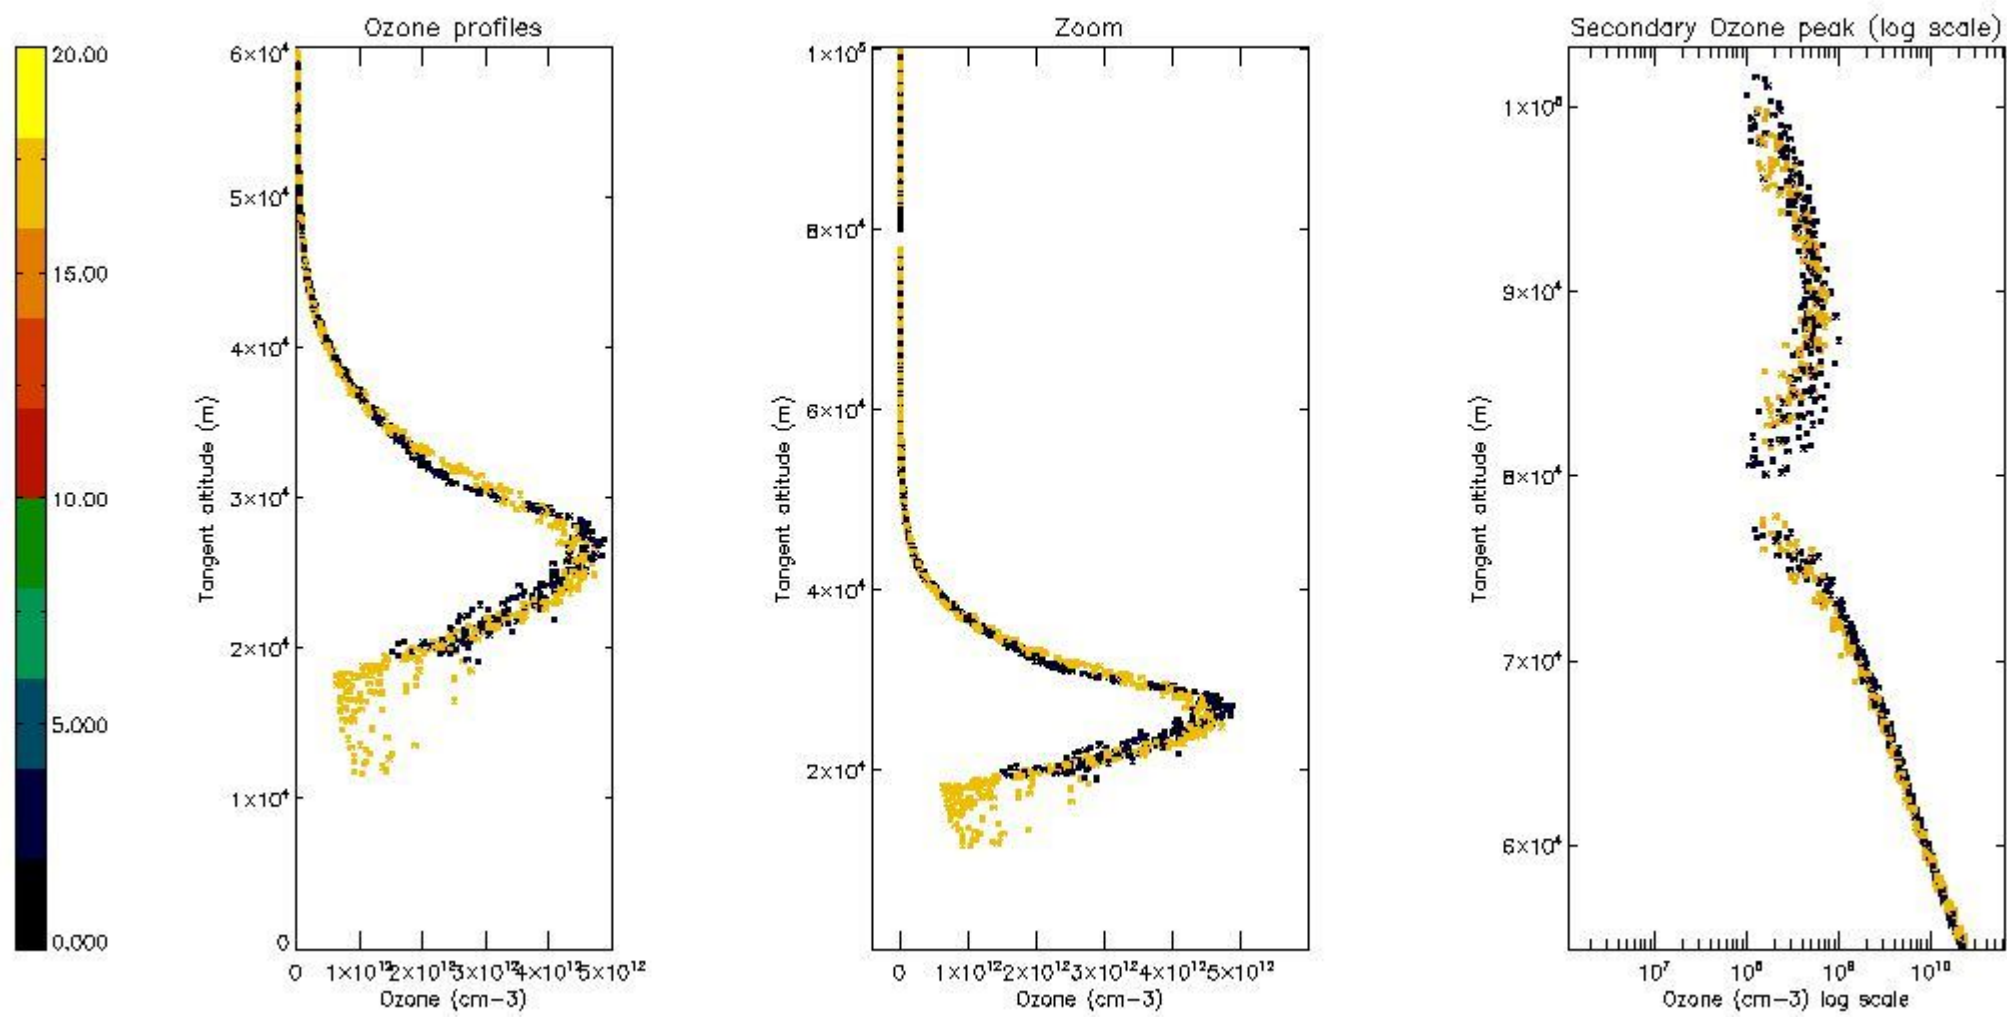

STD < 10	13
STD < 5	11

5.2 Plot ozone profiles for all STD (dark without errors)

The colorbar represents the latitude.

5.3 Plot ozone profiles where STD < 20% (dark without errors)

The colorbar represents the latitude.