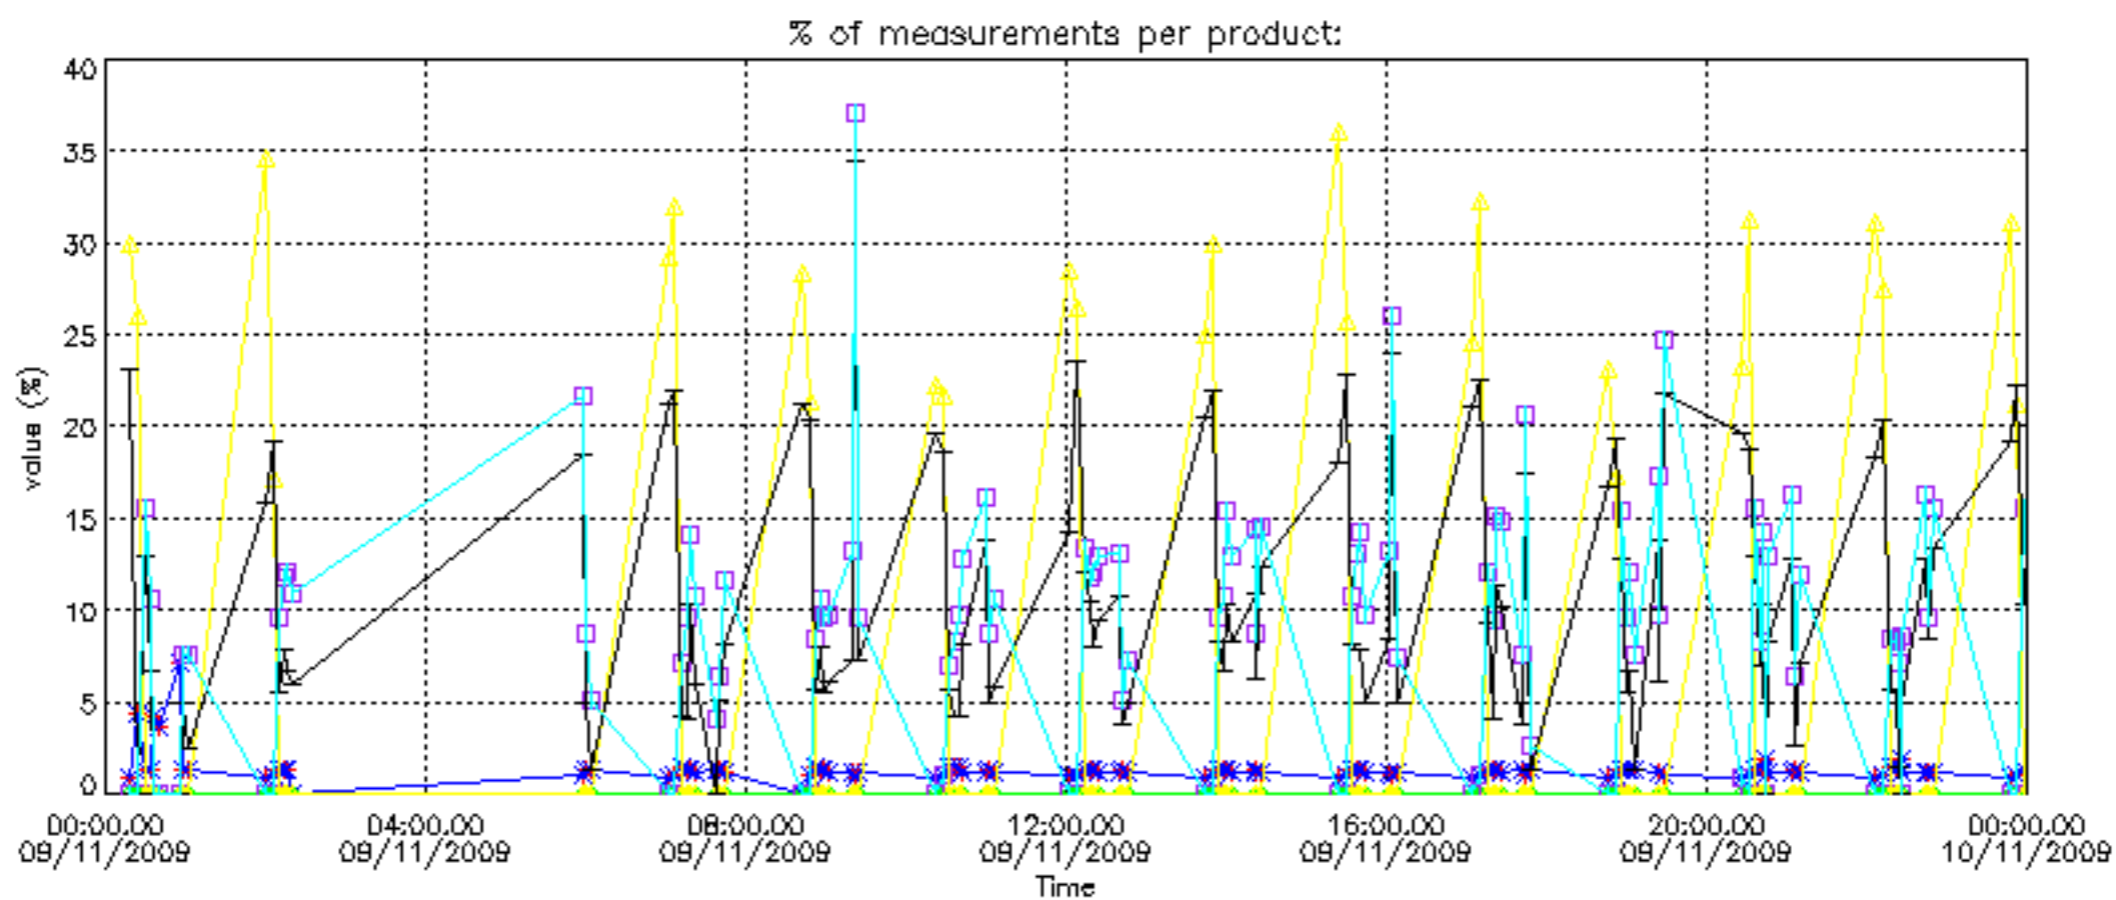

Percentage of cosmic ray hits per profile

Percentage of datation errors per profile