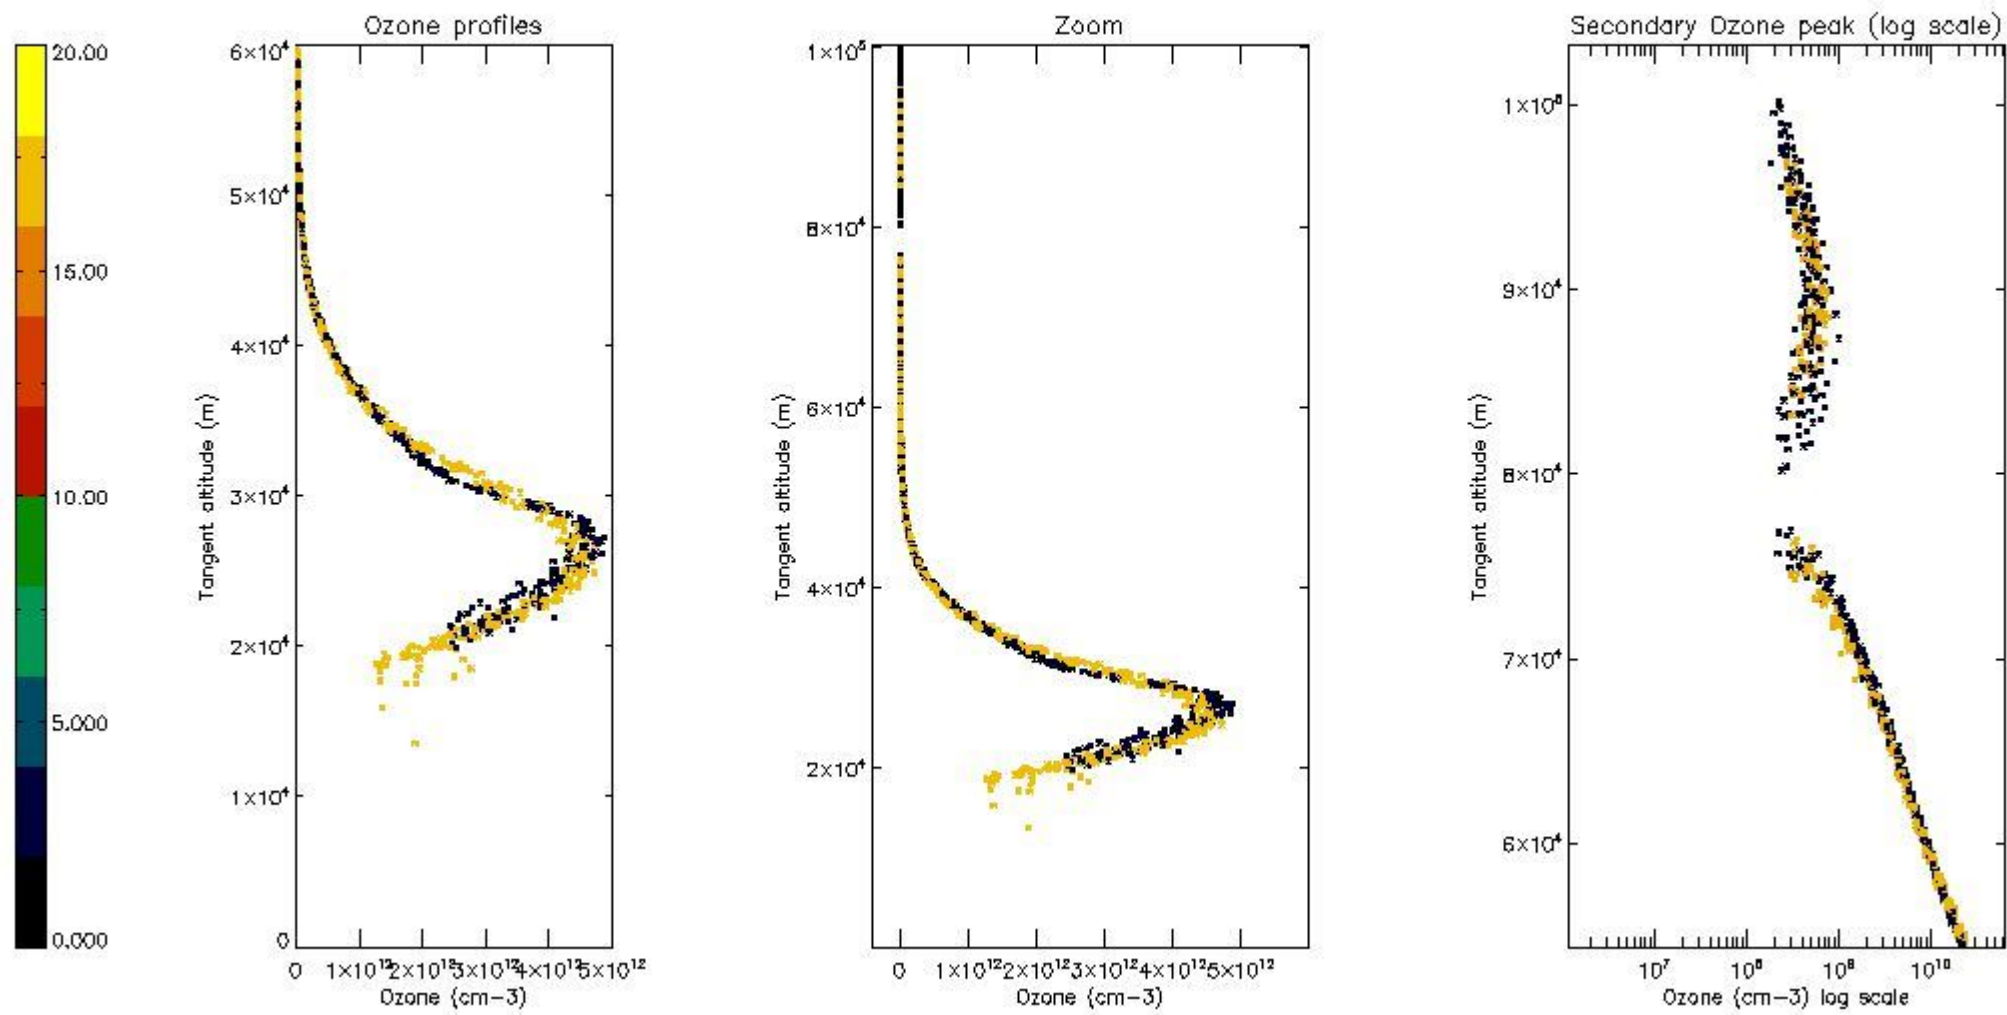

STD < 10	13
STD < 5	11

5.2 Plot ozone profiles for all STD (dark without errors)

The colorbar represents the latitude.

5.3 Plot ozone profiles where STD < 20% (dark without errors)

The colorbar represents the latitude.

5.4 Plot ozone profiles where STD < 10% (dark without errors)

The colorbar represents the latitude.

5.5 Plot ozone profiles where STD < 5% (dark without errors)

The colorbar represents the latitude.

5.6 Plot NO₂ profiles for all STD (dark without errors)