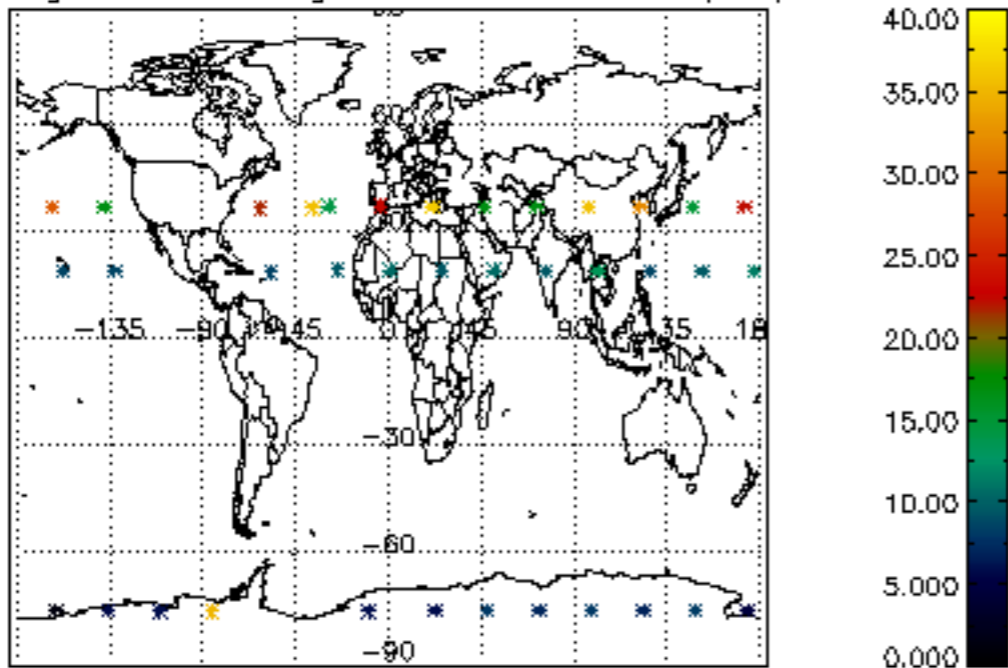

Percentage of cosmic ray hits per profile

Percentage of star falling outside central band per profile