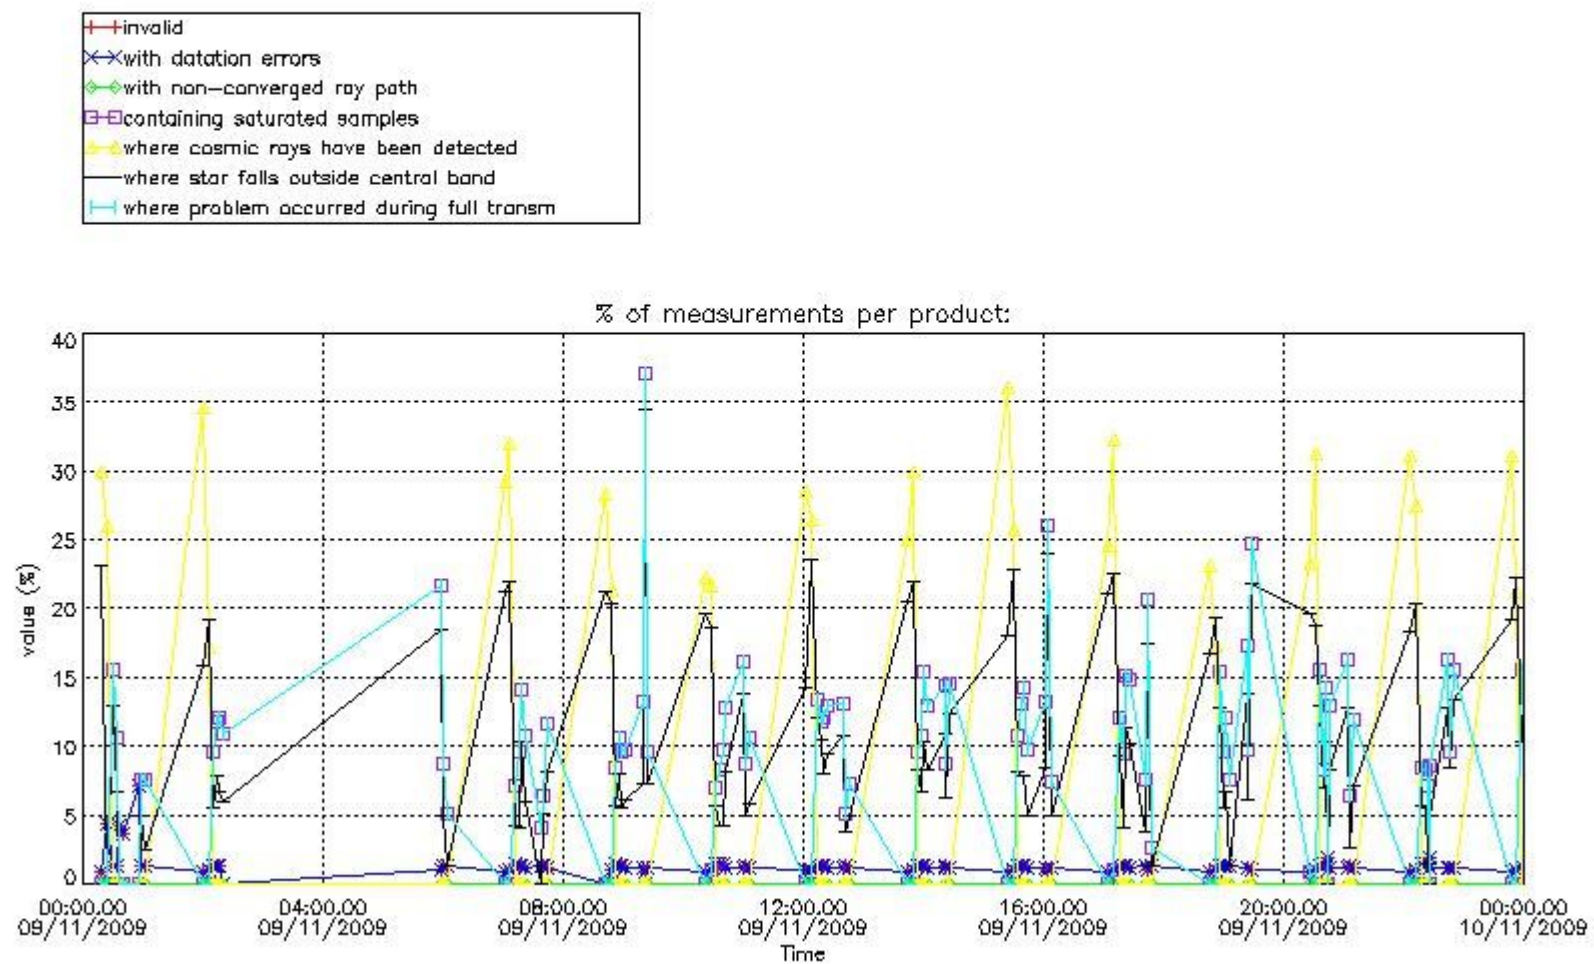

[6. Auxiliary Data Files used for the production reported in section 2](#)

This report presents the daily analysis on parameters extracted from GOMOS level 2 data (GOM_NL__2P). It is intended to monitor some important parameters that will impact the quality of these products. A list of level 2 products (and content) that have arrived during the reporting day to the PCF is also given.

3.1 Plot quality information per product (time dependant)

3.2 Plot quality information per product (world map)

Percentage of flagged data per O3 profile

Percentage of flagged data per H2O profile

Percentage of flagged data per NO2 profile

Percentage of flagged data per NO3 profile

4. Level 1 quality information per product

In this section it is plotted some information contained in the Quality Summary data set of the level 2 products that comes from the level 1b processing. Products without errors (error flag in the MPH set to "0") are used.

4.1 Plot quality information per product (time dependant) coming from level 1b processing

4.1.1 Plot level 1 quality information per product (time dependant): ENVISAT ASCENDING passes

4.1.2 Plot level 1 quality information per product (time dependant): ENVISAT DESCENDING passes