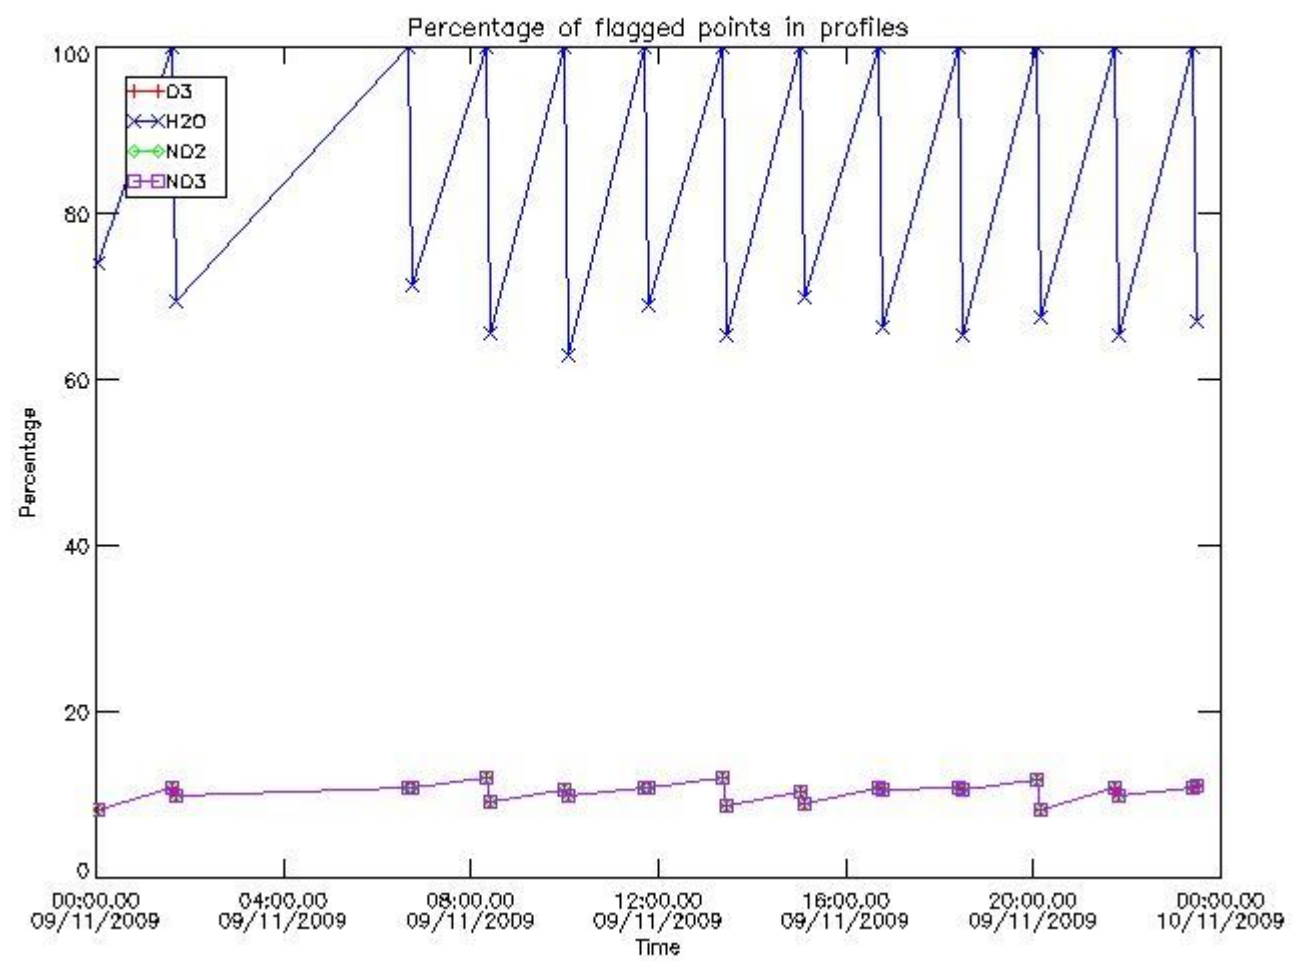

3. Quality information per product

In this section it is plotted some information contained in the Quality Summary data set of the level 2 products. Only products in dark limb conditions and without errors (error flag in the MPH set to "0") are used.

3.1 Plot quality information per product (time dependant)

3.2 Plot quality information per product (world map)