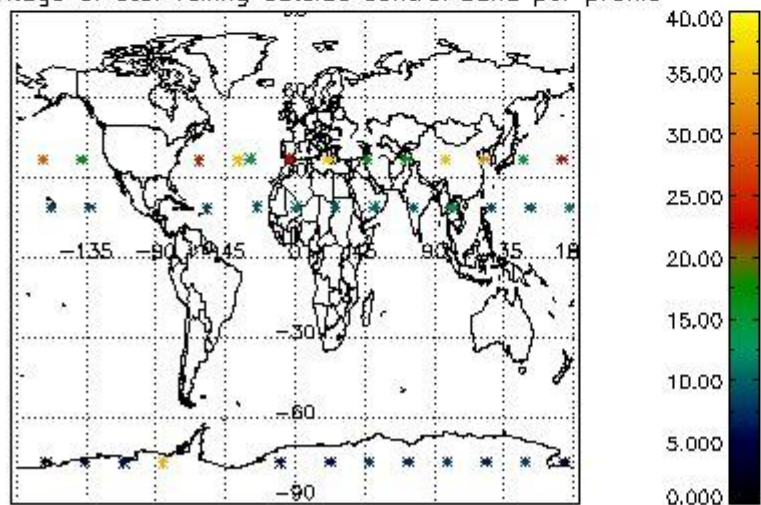

Percentage of star falling outside central band per profile