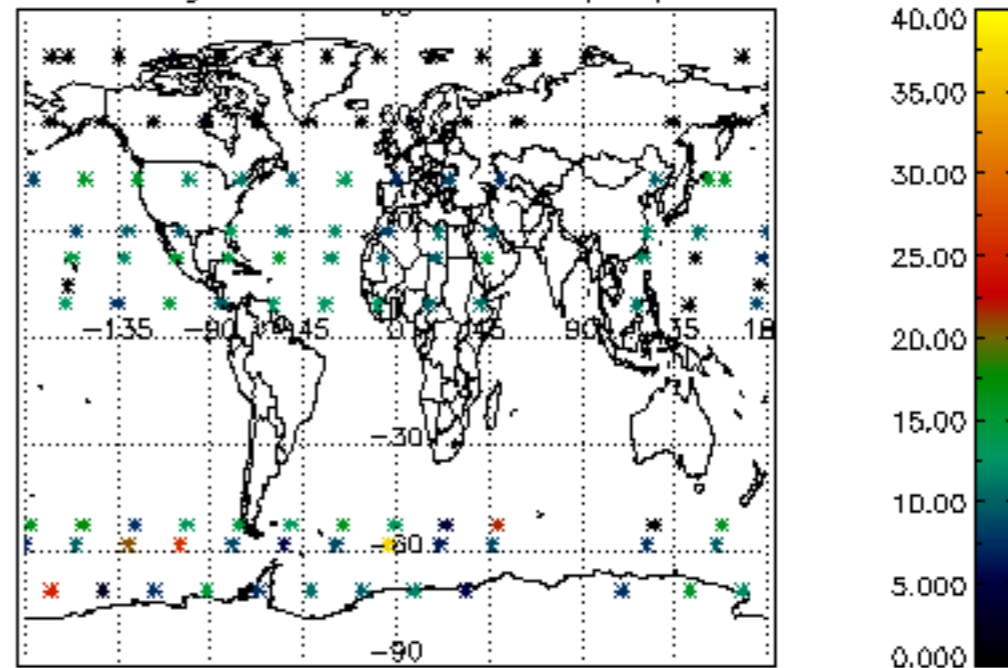

Percentage of saturation errors per profile