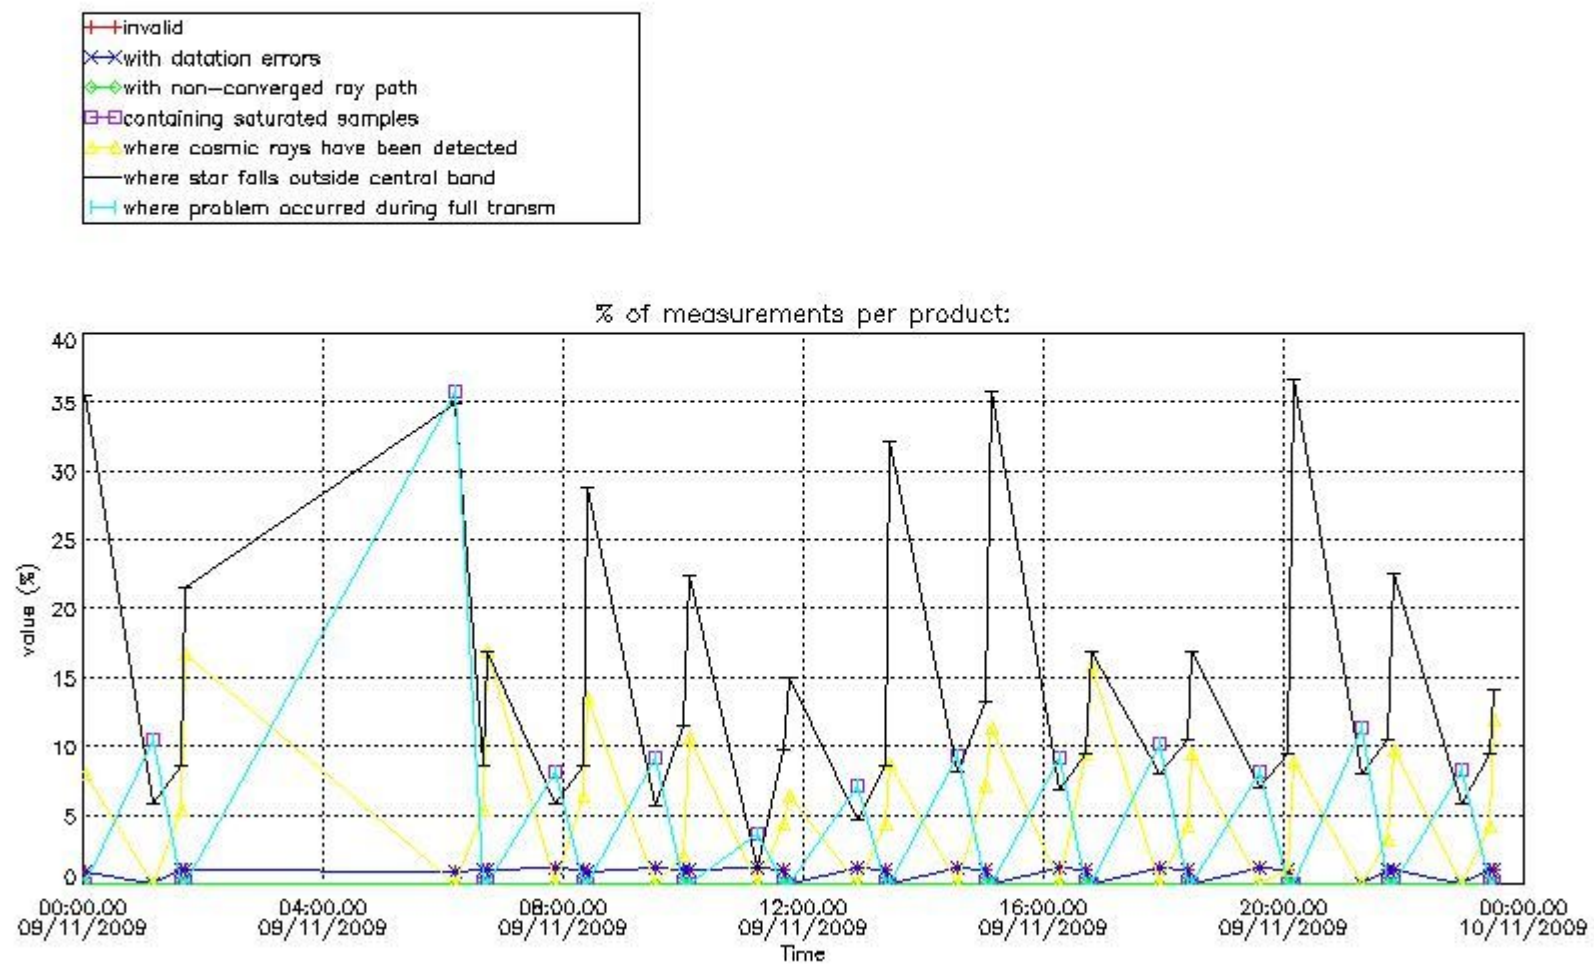

4.1.2 Plot level 1 quality information per product (time dependant): ENVI SAT DESCENDING passes