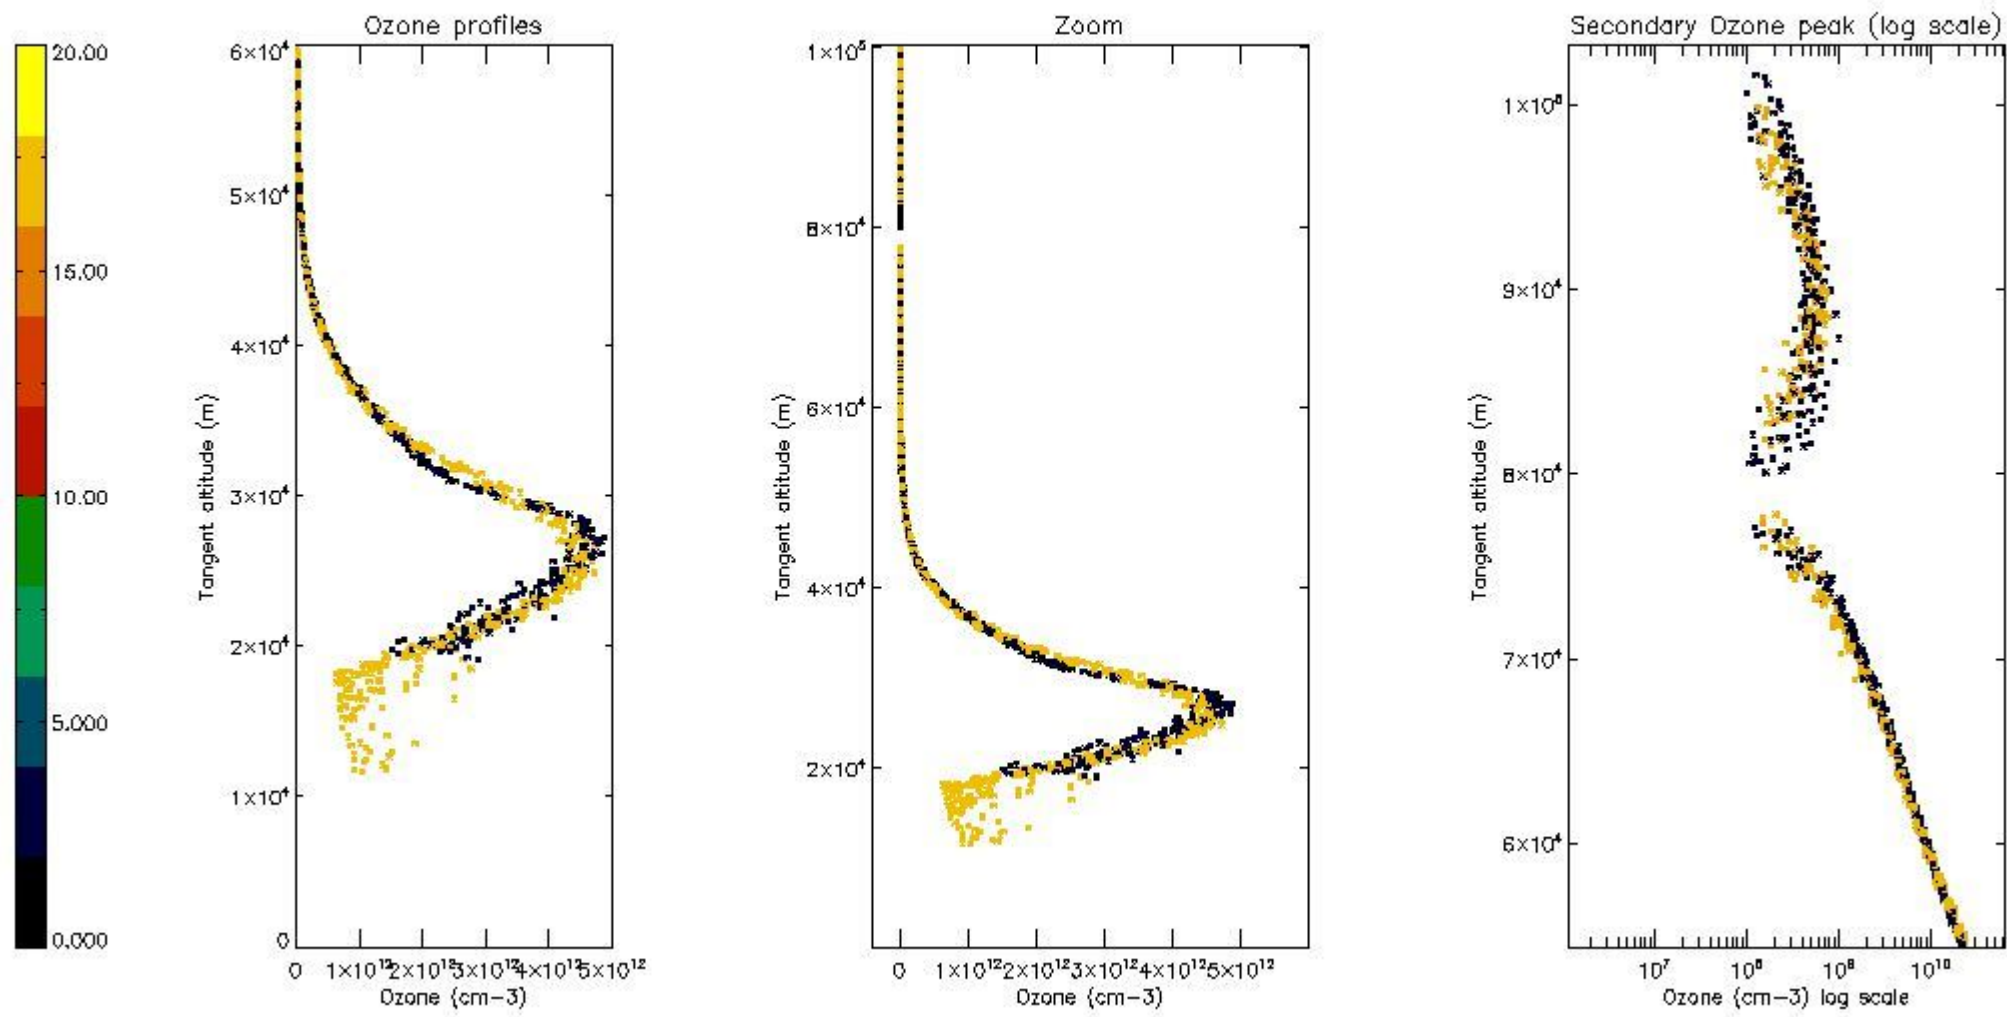

STD < 10	13
STD < 5	11

5.2 Plot ozone profiles for all STD (dark without errors)

The colorbar represents the latitude.

5.3 Plot ozone profiles where STD < 20% (dark without errors)

The colorbar represents the latitude.

5.4 Plot ozone profiles where STD < 10% (dark without errors)

The colorbar represents the latitude.

5.5 Plot ozone profiles where STD < 5% (dark without errors)

The colorbar represents the latitude.

5.6 Plot NO₂ profiles for all STD (dark without errors)