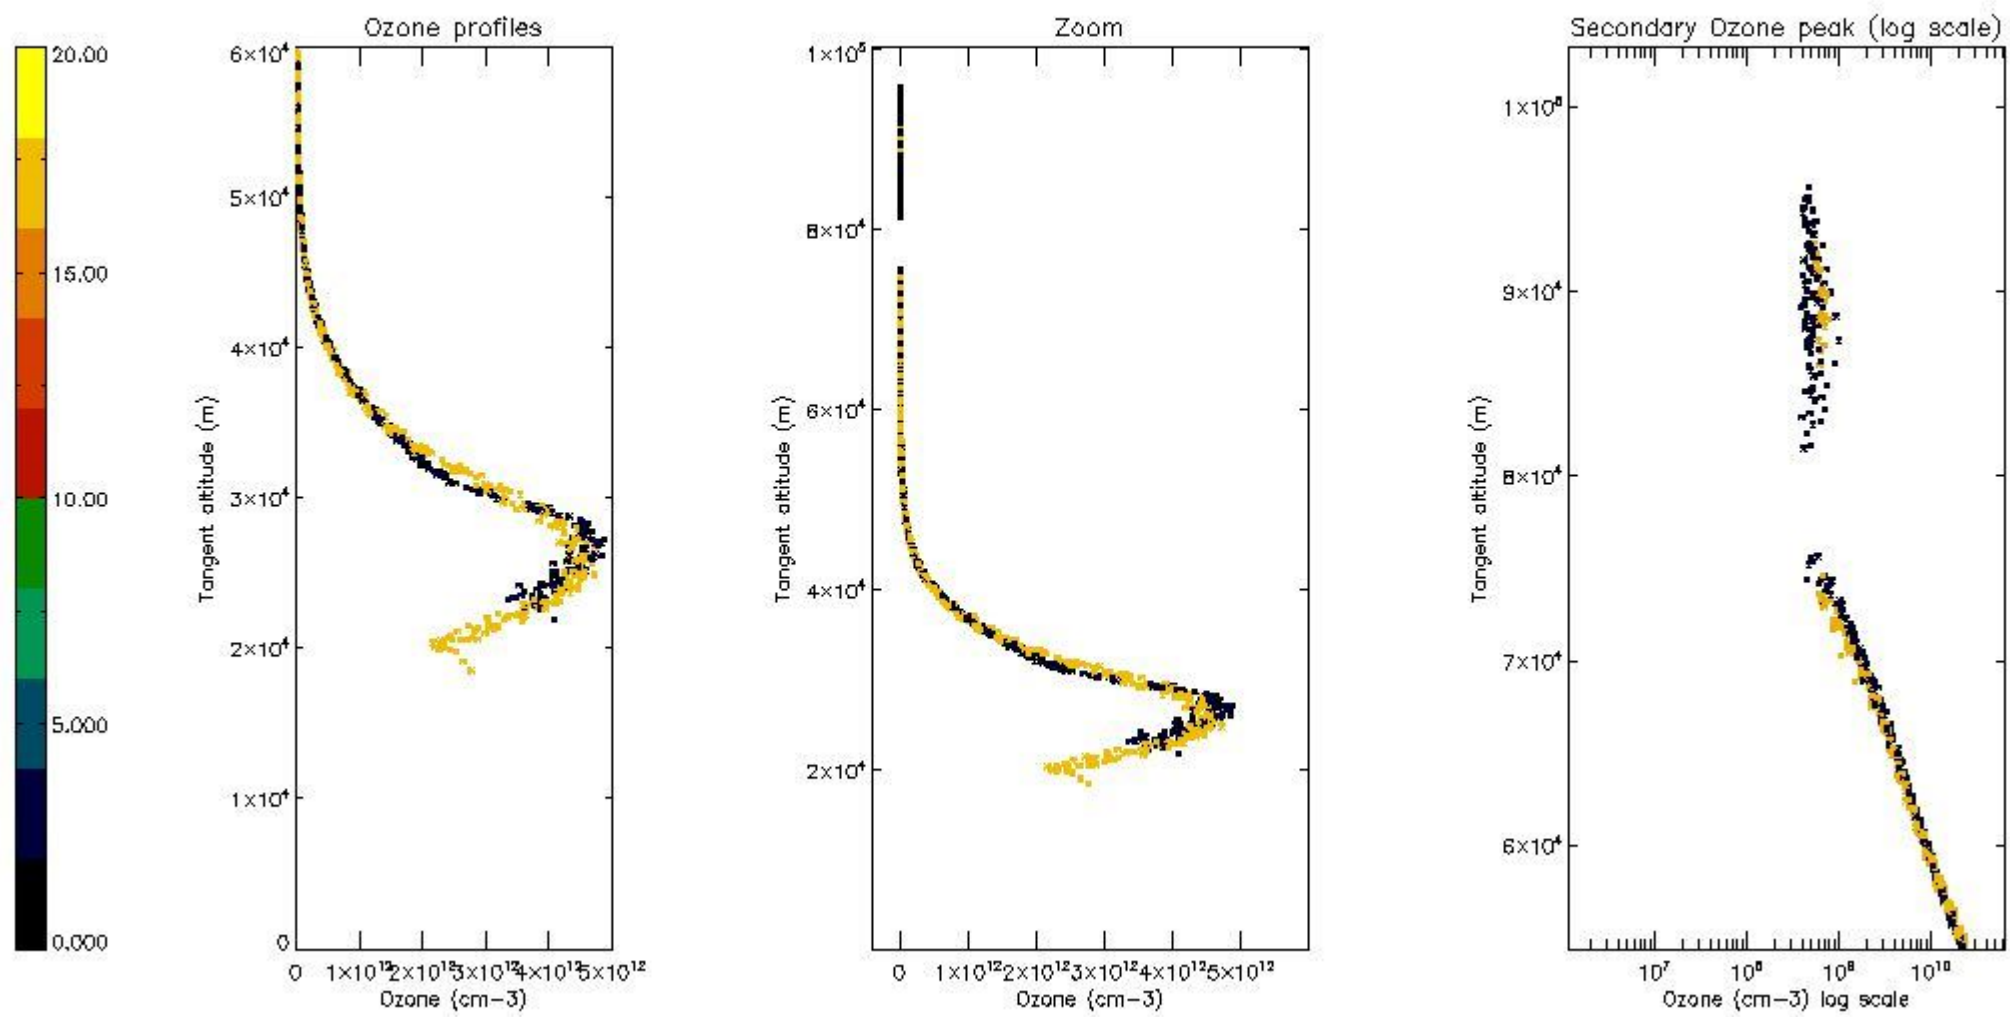

STD < 10	13
STD < 5	11

5.2 Plot ozone profiles for all STD (dark without errors)

The colorbar represents the latitude.

5.3 Plot ozone profiles where STD < 20% (dark without errors)

The colorbar represents the latitude.

5.4 Plot ozone profiles where STD < 10% (dark without errors)

The colorbar represents the latitude.

5.5 Plot ozone profiles where STD < 5% (dark without errors)

The colorbar represents the latitude.

5.6 Plot NO₂ profiles for all STD (dark without errors)