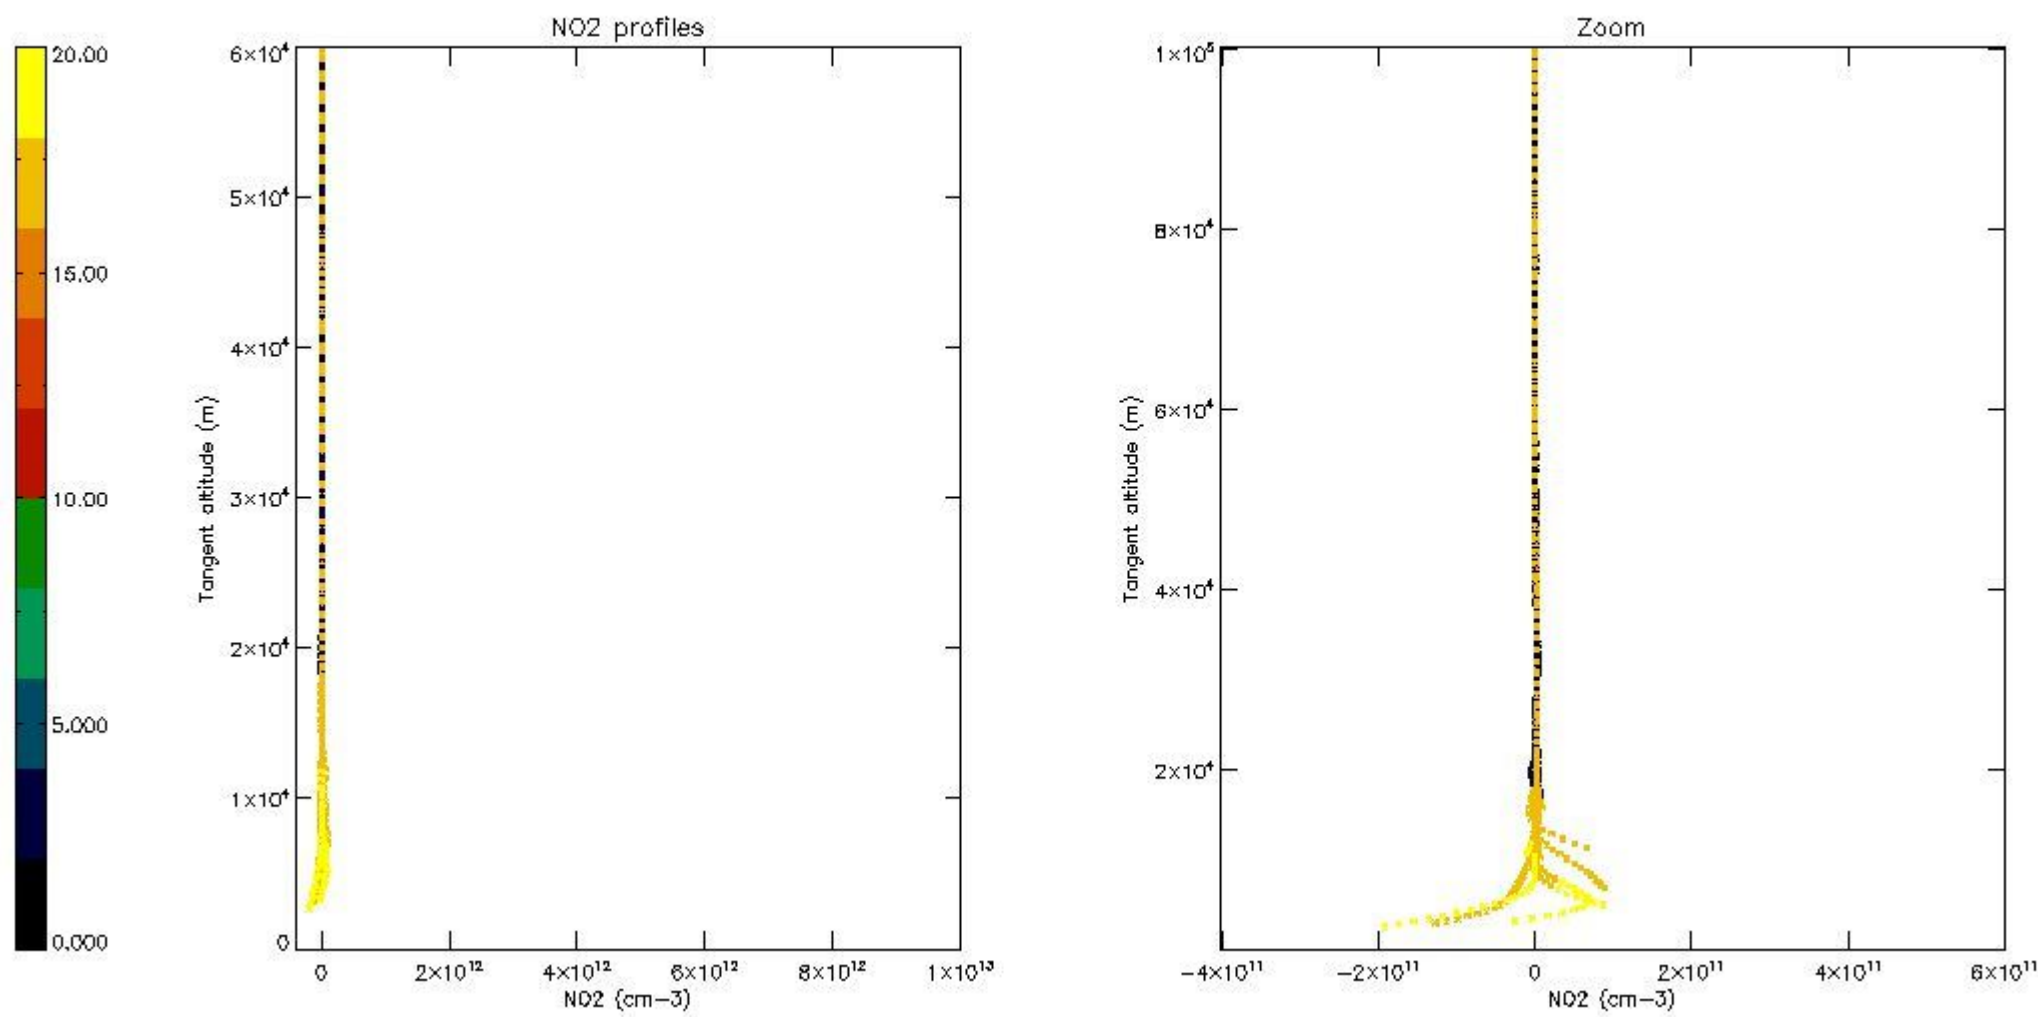

5.7 Plot NO3 profiles for all STD (dark without errors)

The colorbar represents the latitude.