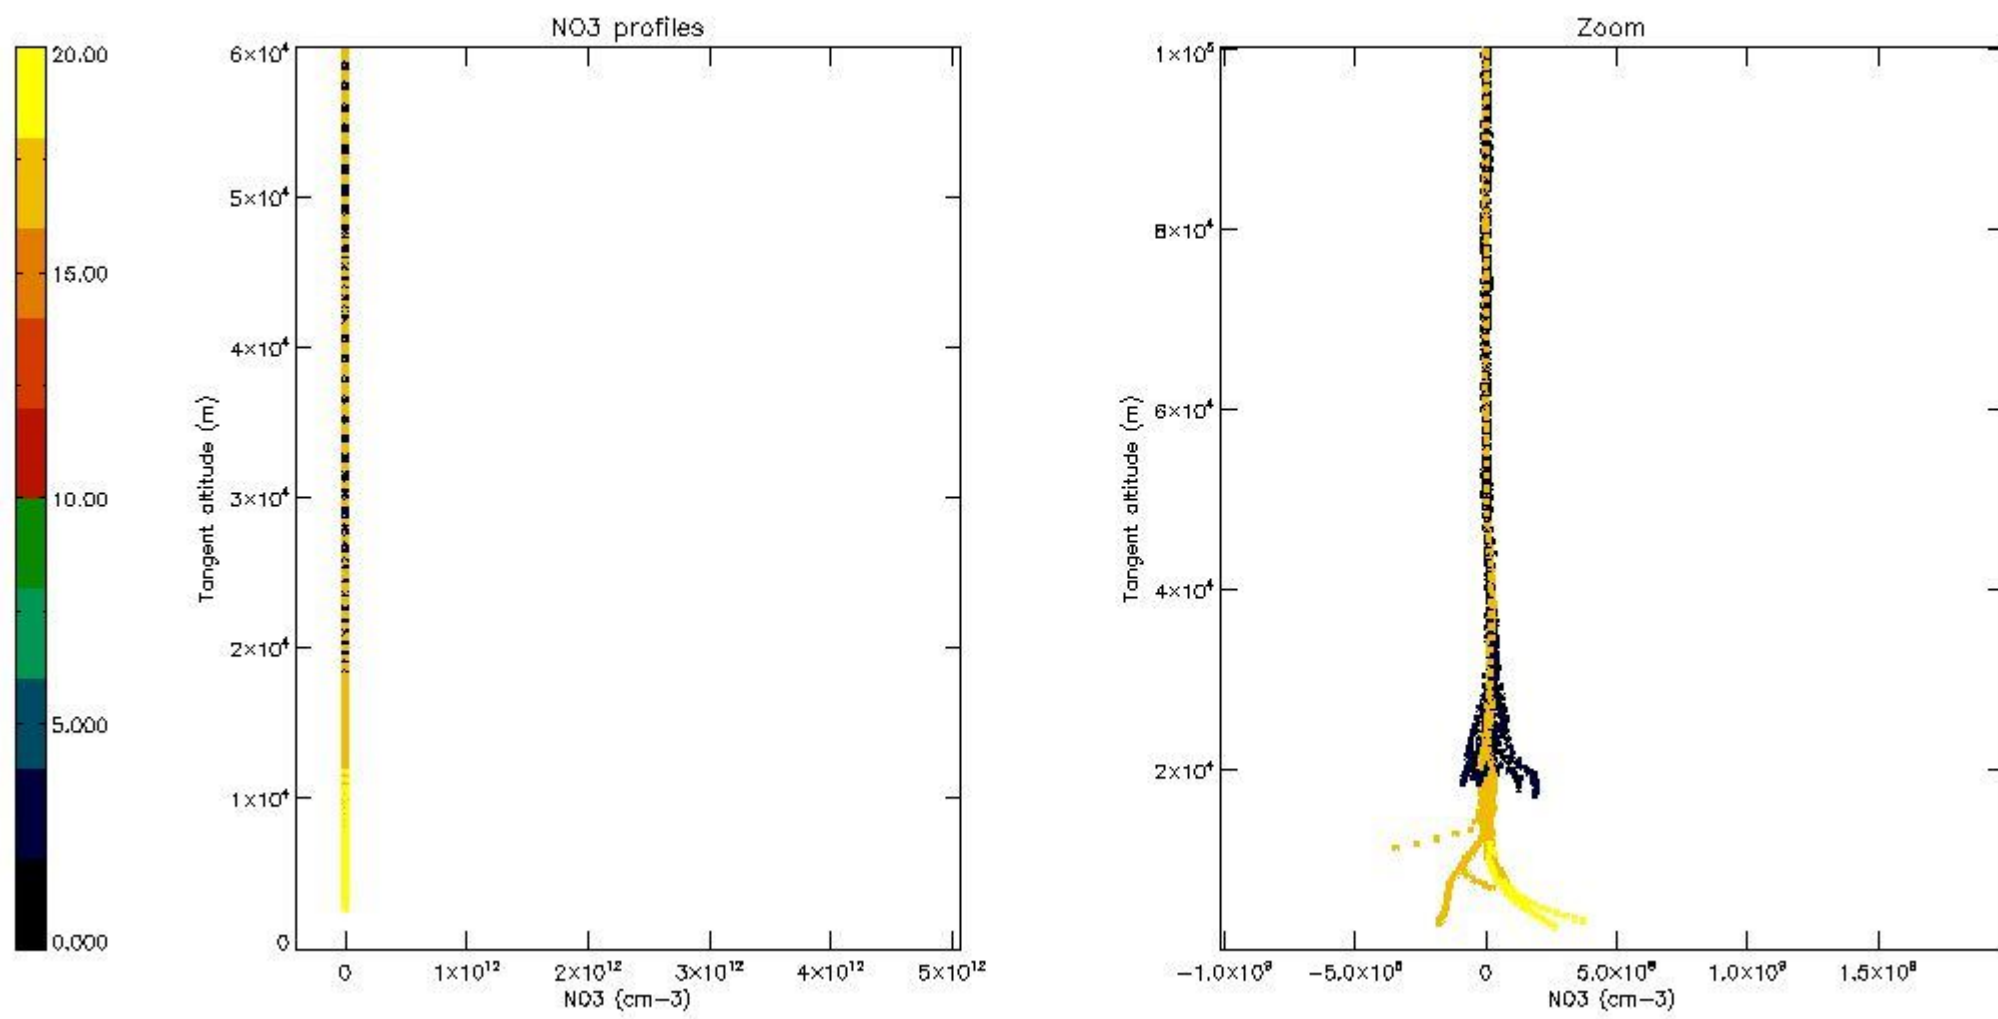

5.4 Plot ozone profiles where STD < 10% (dark without errors)

The colorbar represents the latitude.

5.5 Plot ozone profiles where STD < 5% (dark without errors)

The colorbar represents the latitude.

5.6 Plot NO₂ profiles for all STD (dark without errors)

The colorbar represents the latitude.

5.7 Plot NO3 profiles for all STD (dark without errors)

The colorbar represents the latitude.

5.8 Plot H2O profiles for all STD (only for occultations of stars 1,2,3,4,13,14,16,26,63 dark without errors)