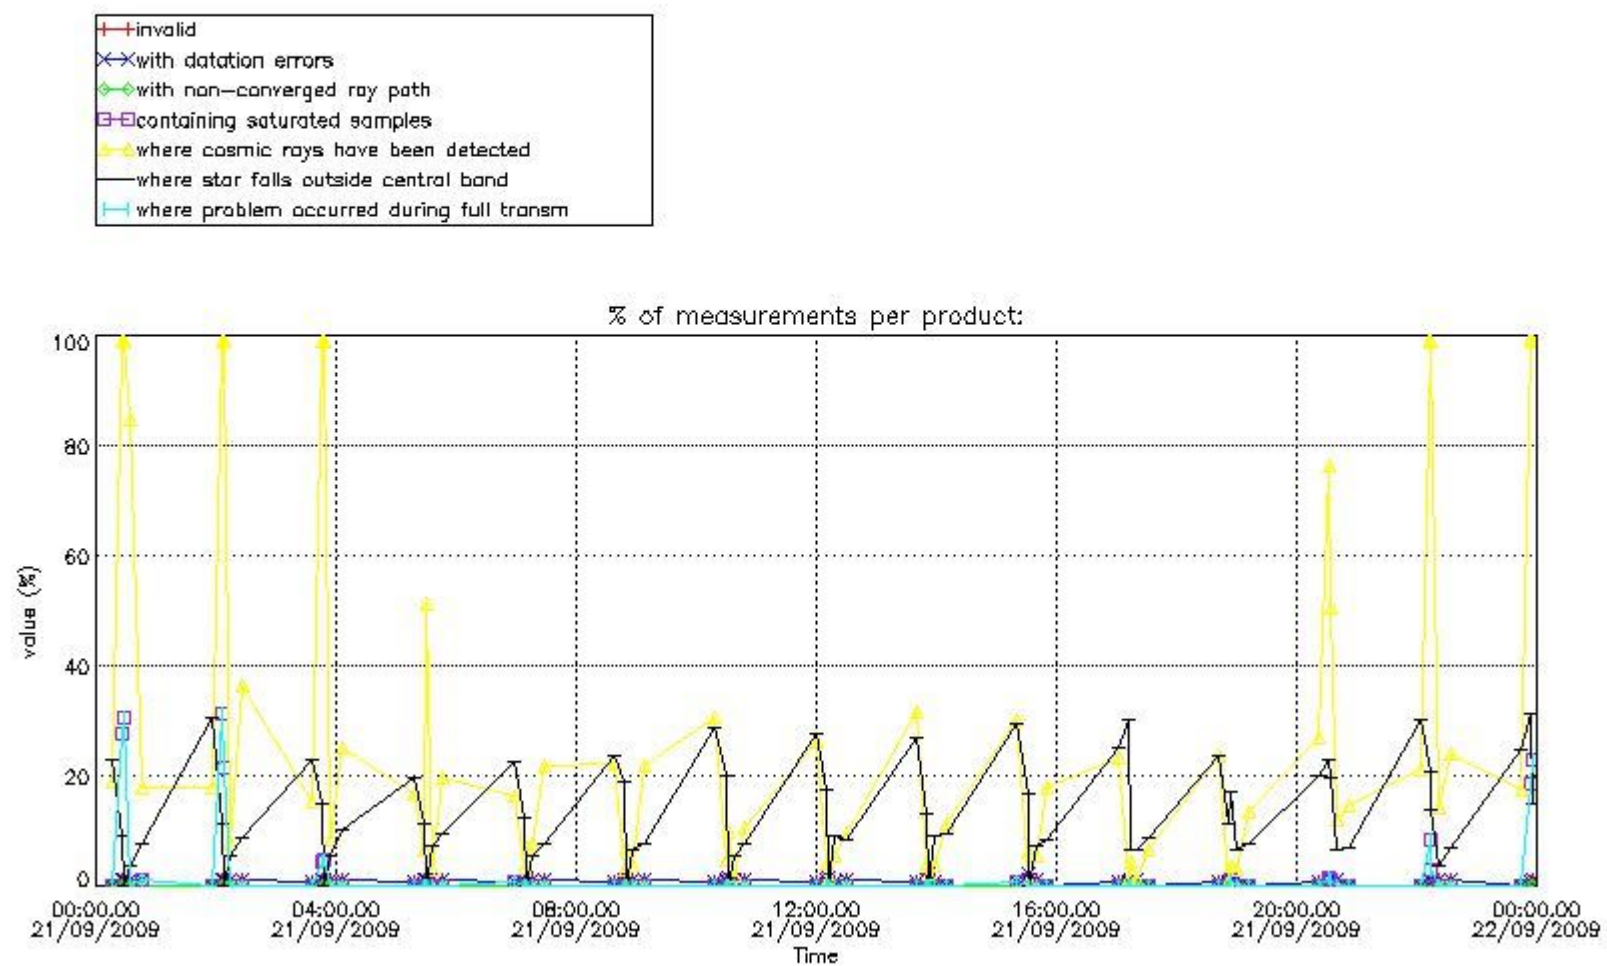

Percentage of flagged data per NO3 profile

4. Level 1 quality information per product

In this section it is plotted some information contained in the Quality Summary data set of the level 2 products that comes from the level 1b processing. Products without errors (error flag in the MPH set to "0") are used.

4.1 Plot quality information per product (time dependant) coming from level 1b processing

4.1.1 Plot level 1 quality information per product (time dependant): ENVISAT ASCENDING passes

4.1.2 Plot level 1 quality information per product (time dependant): ENVI SAT DESCENDING passes