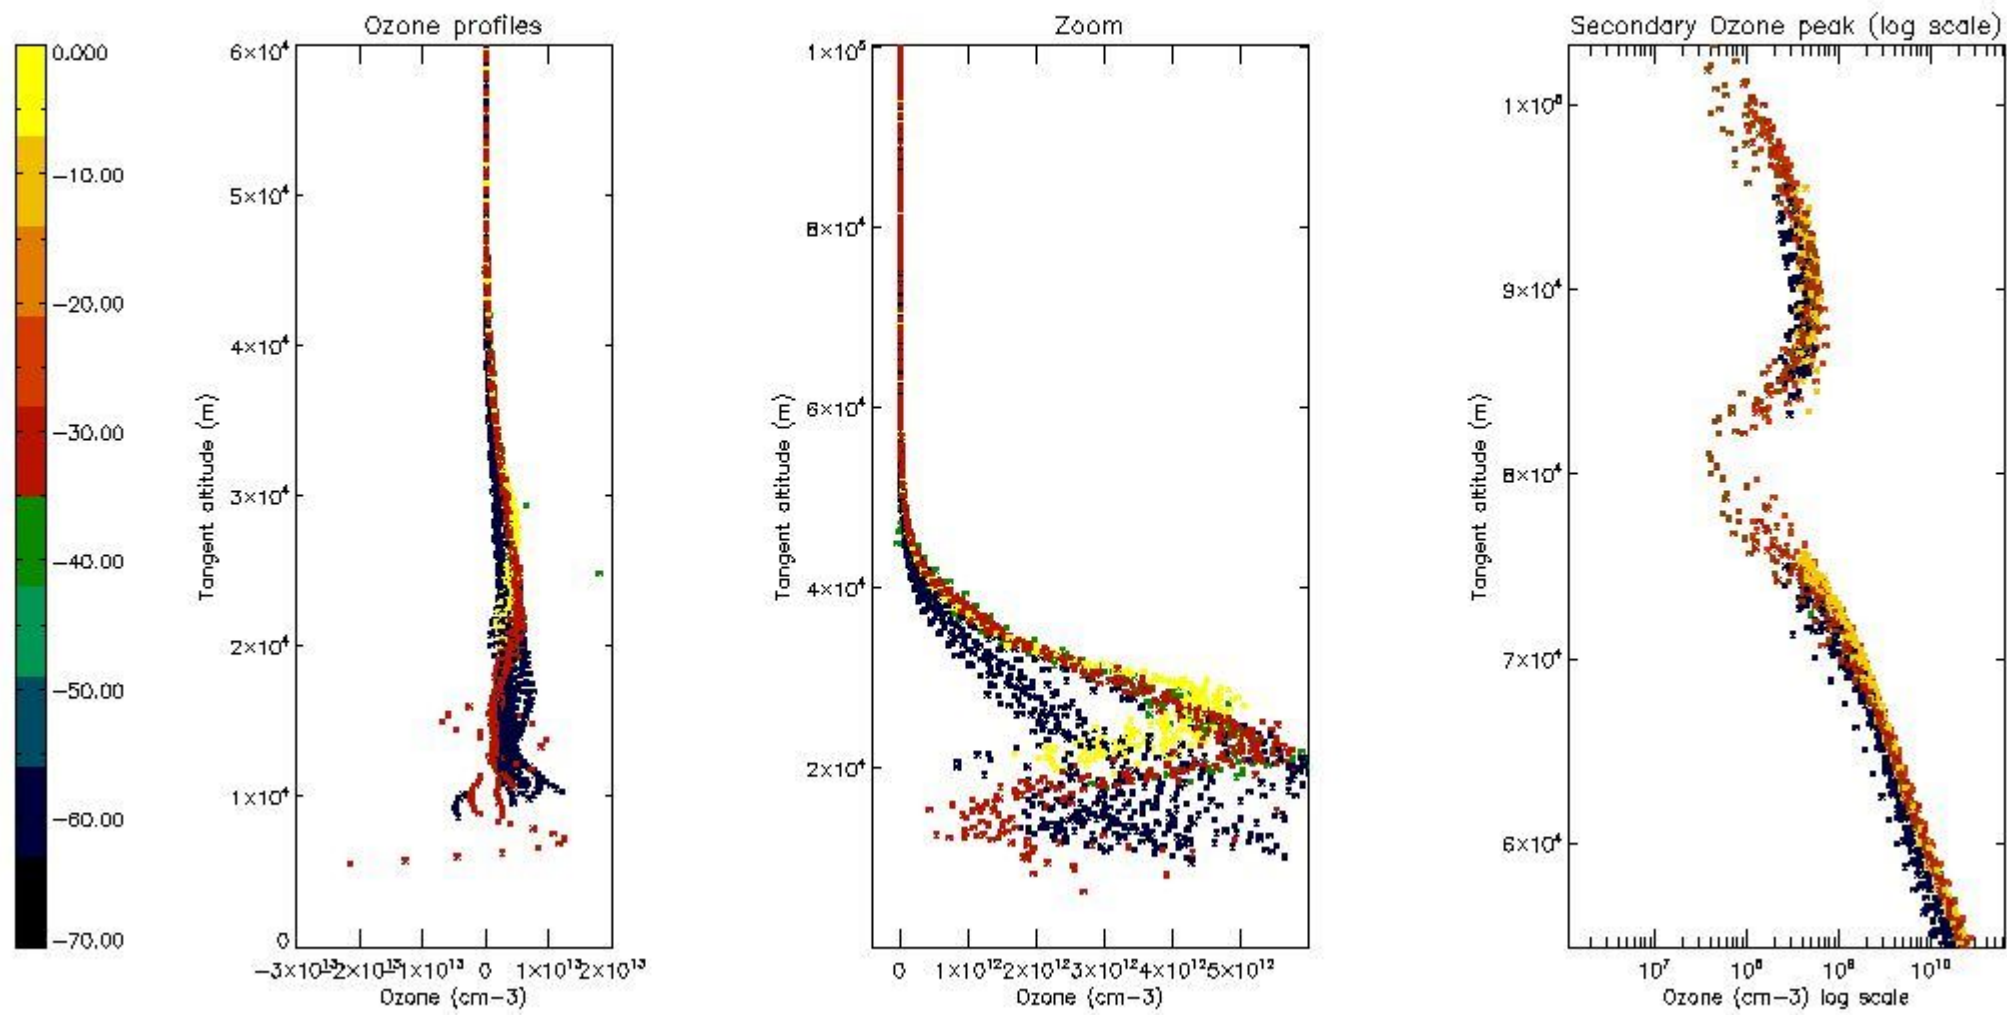

STD < 10	20
STD < 5	16

5.2 Plot ozone profiles for all STD (dark without errors)

The colorbar represents the latitude.

5.3 Plot ozone profiles where STD < 20% (dark without errors)

The colorbar represents the latitude.

5.4 Plot ozone profiles where STD < 10% (dark without errors)

The colorbar represents the latitude.

5.5 Plot ozone profiles where STD < 5% (dark without errors)

The colorbar represents the latitude.

5.6 Plot NO₂ profiles for all STD (dark without errors)