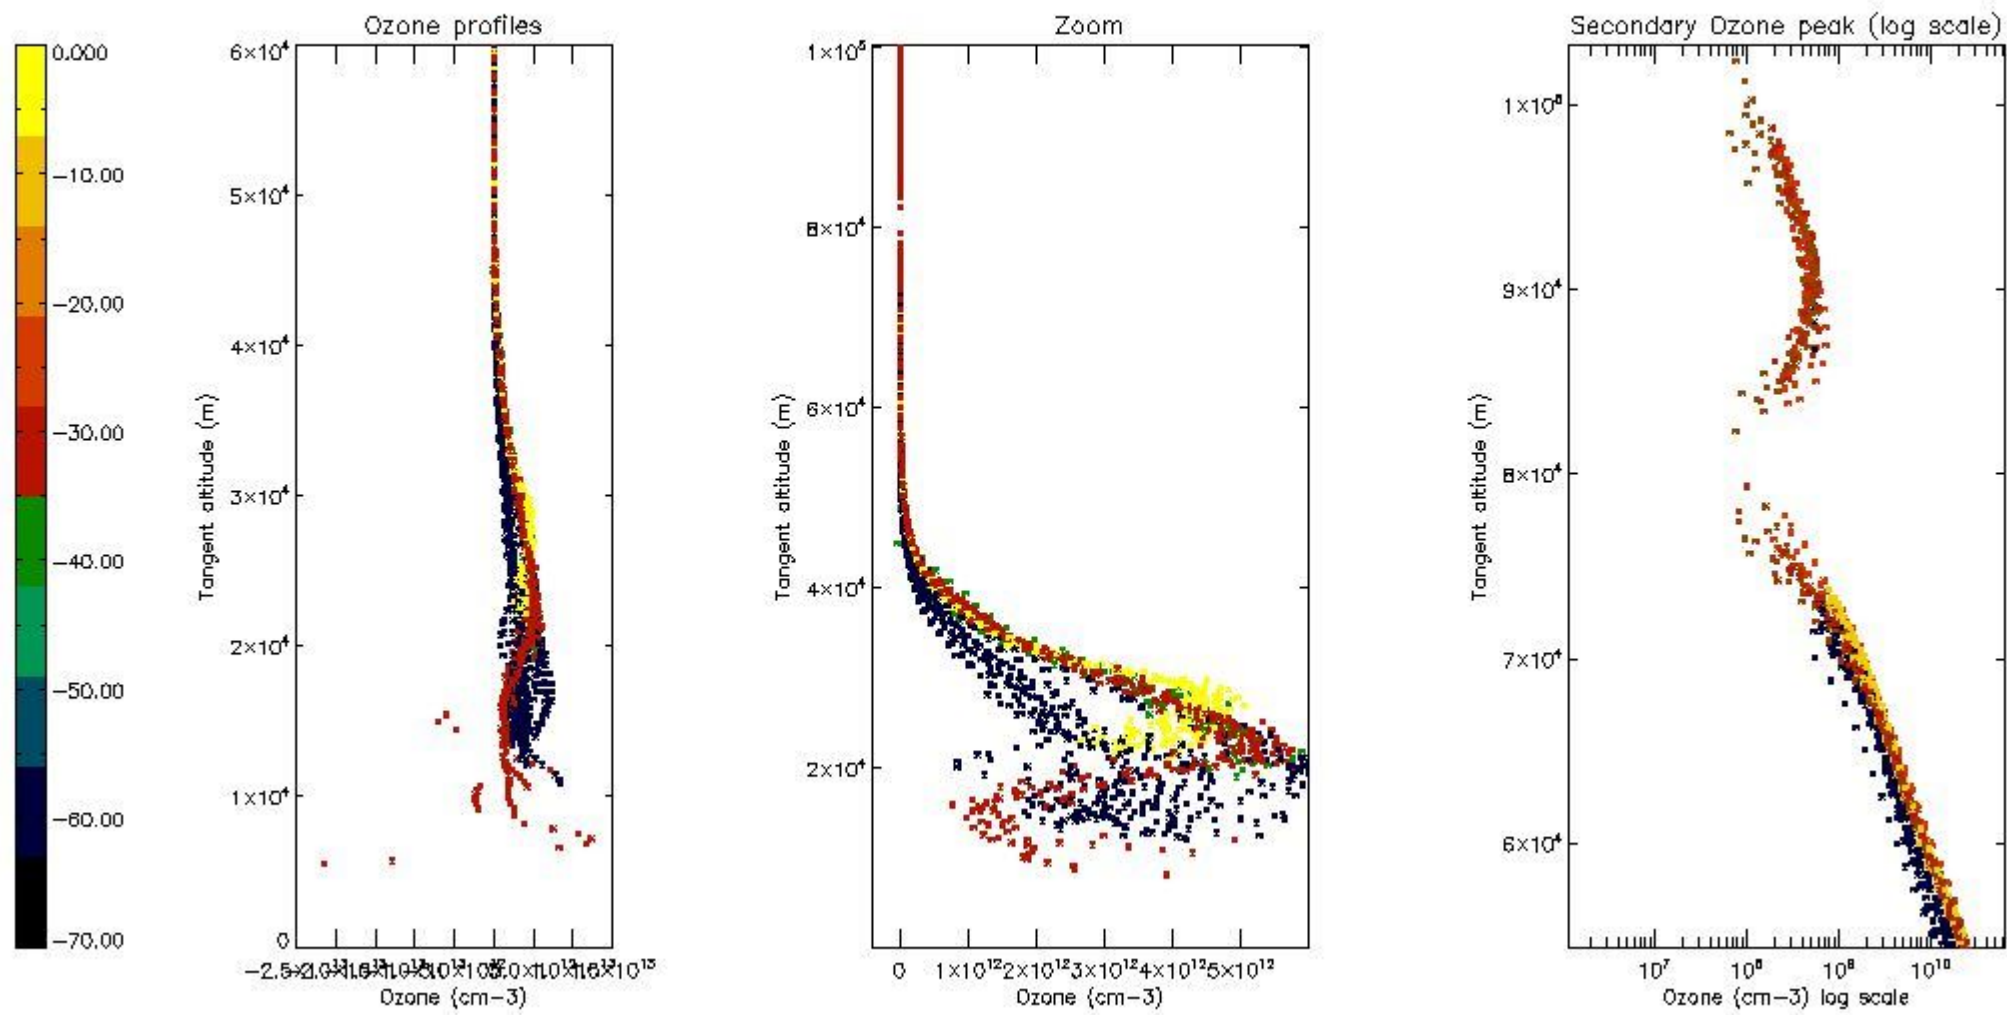

STD < 10	20
STD < 5	16

5.2 Plot ozone profiles for all STD (dark without errors)

The colorbar represents the latitude.

5.3 Plot ozone profiles where STD < 20% (dark without errors)

The colorbar represents the latitude.

5.4 Plot ozone profiles where STD < 10% (dark without errors)

The colorbar represents the latitude.

5.5 Plot ozone profiles where STD < 5% (dark without errors)

The colorbar represents the latitude.

5.6 Plot NO₂ profiles for all STD (dark without errors)