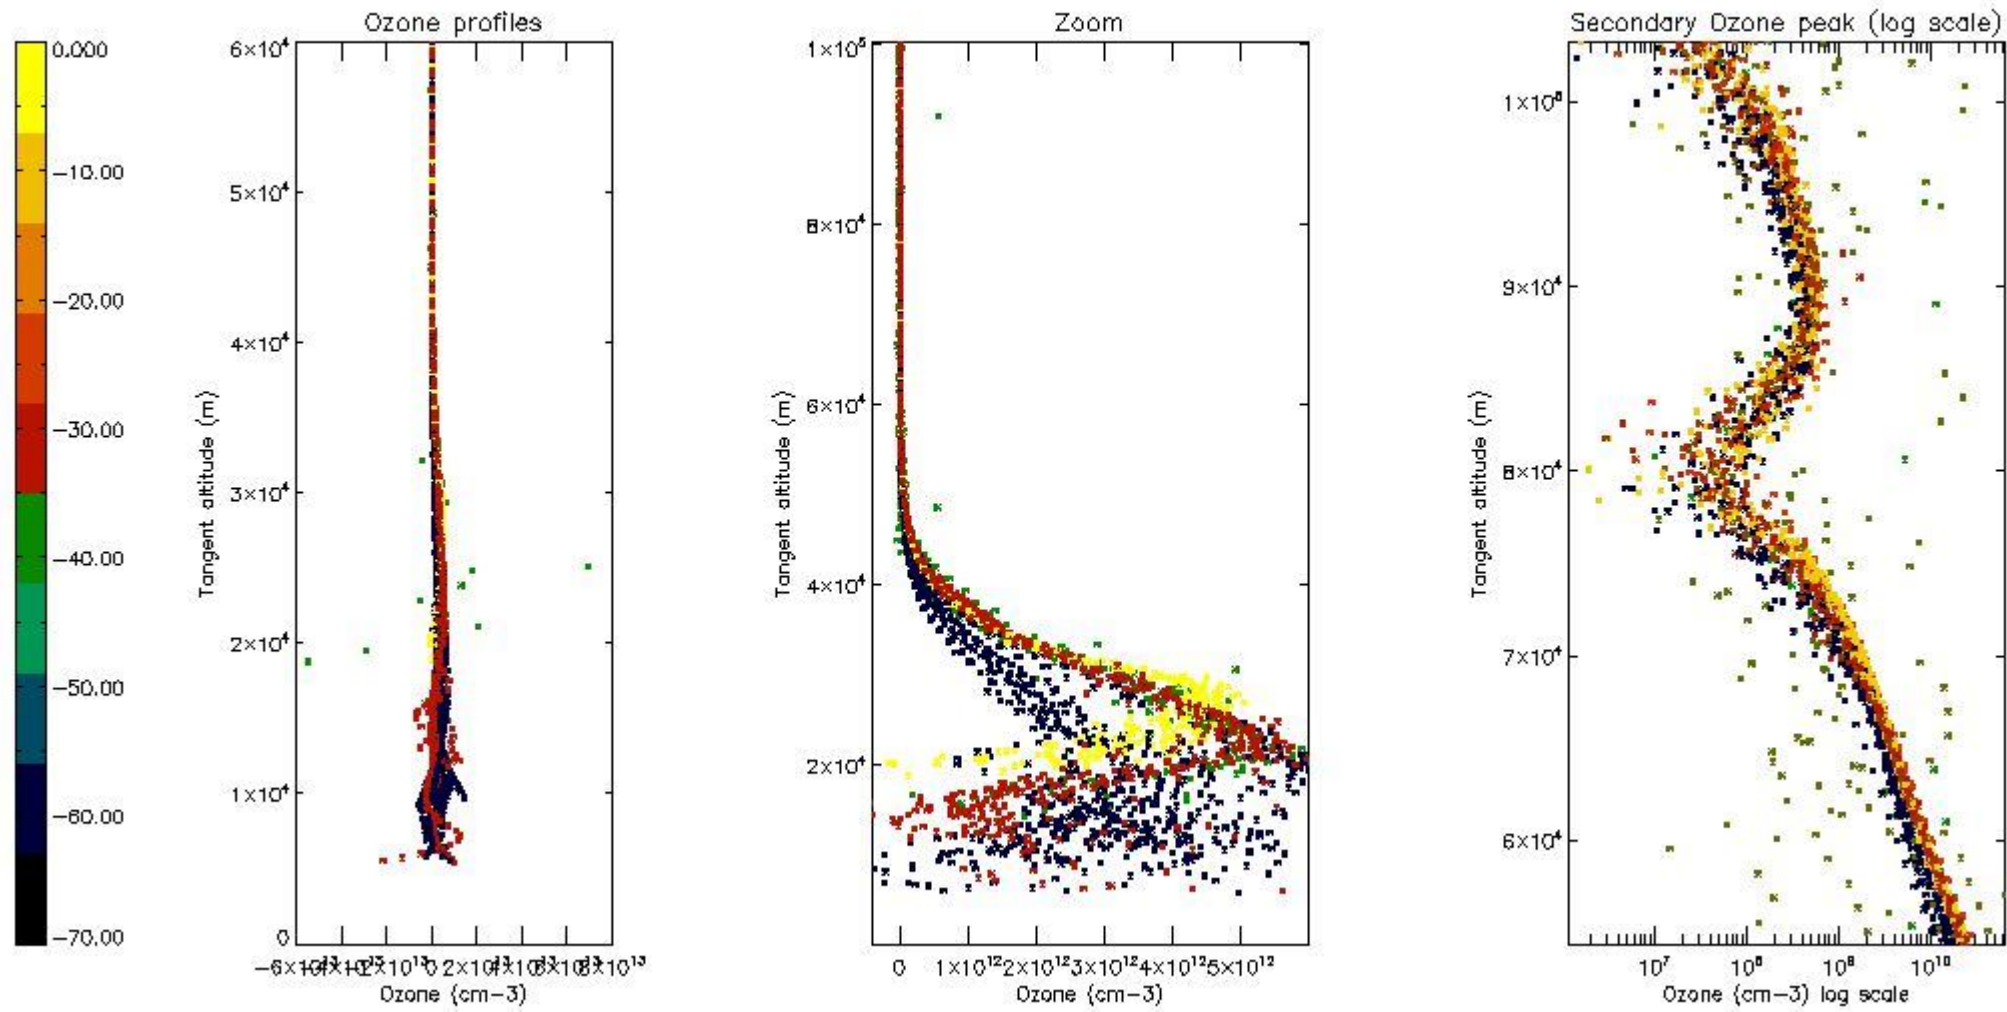

STD < 10	20
STD < 5	16

5.2 Plot ozone profiles for all STD (dark without errors)

The colorbar represents the latitude.

5.3 Plot ozone profiles where STD < 20% (dark without errors)

The colorbar represents the latitude.