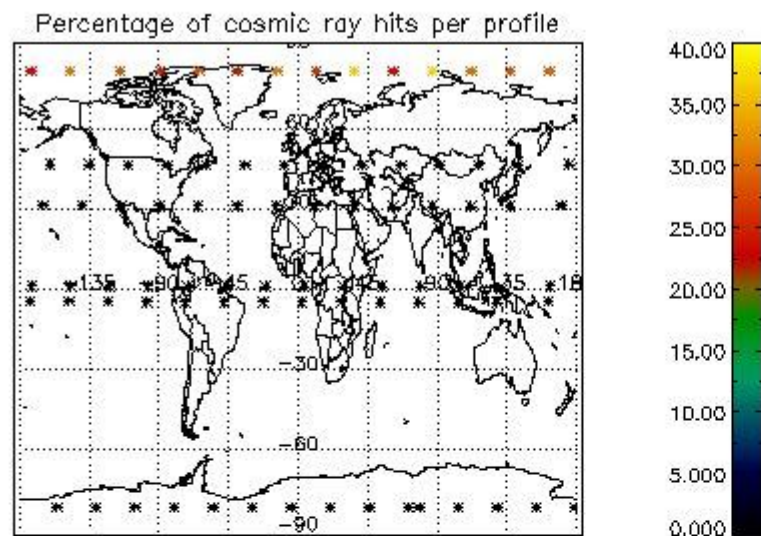

4.2.2 Plot level 1 quality information per product (world map): ENVISAT DESCENDING passes

5. Trace gas profiles

5.1 Ozone statistics based on quality of products

The final quality of the products can be "measured" using the STD (Standard Deviation) attached to every point profile. This information is written to the parameter GOM_NL__2P/NL_LOCAL_SPECIES_DENSITY/o3_std of the level 2 products. The table below shows the statistics for given STD ranges.

The statistics are given with respect to the overall valid production:

- Products without fatal errors: GOM_NL__2P/MPH/PRODUCT_ERR=0
- Valid point profile: GOM_NL__2P/NL_LOCAL_SPECIES_DENSITY/pcd(0)=0

The 'Criteria' is applied to valid points of dark limb products:

- Products in dark limb illumination condition: GOM_NL__2P/NL_SUMMARY_QUALITY/obs_ill_cond=0
- Products without fatal errors: GOM_NL__2P/MPH/PRODUCT_ERR=0
- Valid point profile: GOM_NL__2P/NL_LOCAL_SPECIES_DENSITY/pcd(0)=0

So, the table below shows the percentage of dark limb and valid observations for each criteria with respect to the overall valid daily observations.

Criteria	% of total production
All STD	41
STD < 20	24