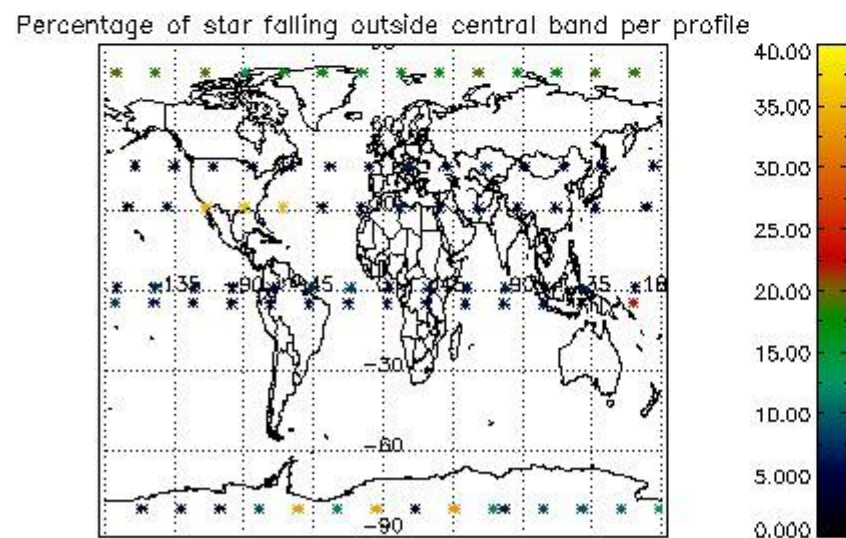

5. Trace gas profiles

5.1 Ozone statistics based on quality of products

The final quality of the products can be "measured" using the STD (Standard Deviation) attached to every point profile. This information is written to the parameter GOM_NL__2P/NL_LOCAL_SPECIES_DENSITY/o3_std of the level 2 products. The table below shows the statistics for given STD ranges.

The statistics are given with respect to the overall valid production:

- Products without fatal errors: GOM_NL__2P/MPH/PRODUCT_ERR=0
- Valid point profile: GOM_NL__2P/NL_LOCAL_SPECIES_DENSITY/pcd(0)=0

The 'Criteria' is applied to valid points of dark limb products:

- Products in dark limb illumination condition: GOM_NL__2P/NL_SUMMARY_QUALITY/obs_ill_cond=0
- Products without fatal errors: GOM_NL__2P/MPH/PRODUCT_ERR=0
- Valid point profile: GOM_NL__2P/NL_LOCAL_SPECIES_DENSITY/pcd(0)=0

So, the table below shows the percentage of dark limb and valid observations for each criteria with respect to the overall valid daily observations.

Criteria	% of total production
All STD	41
STD < 20	24