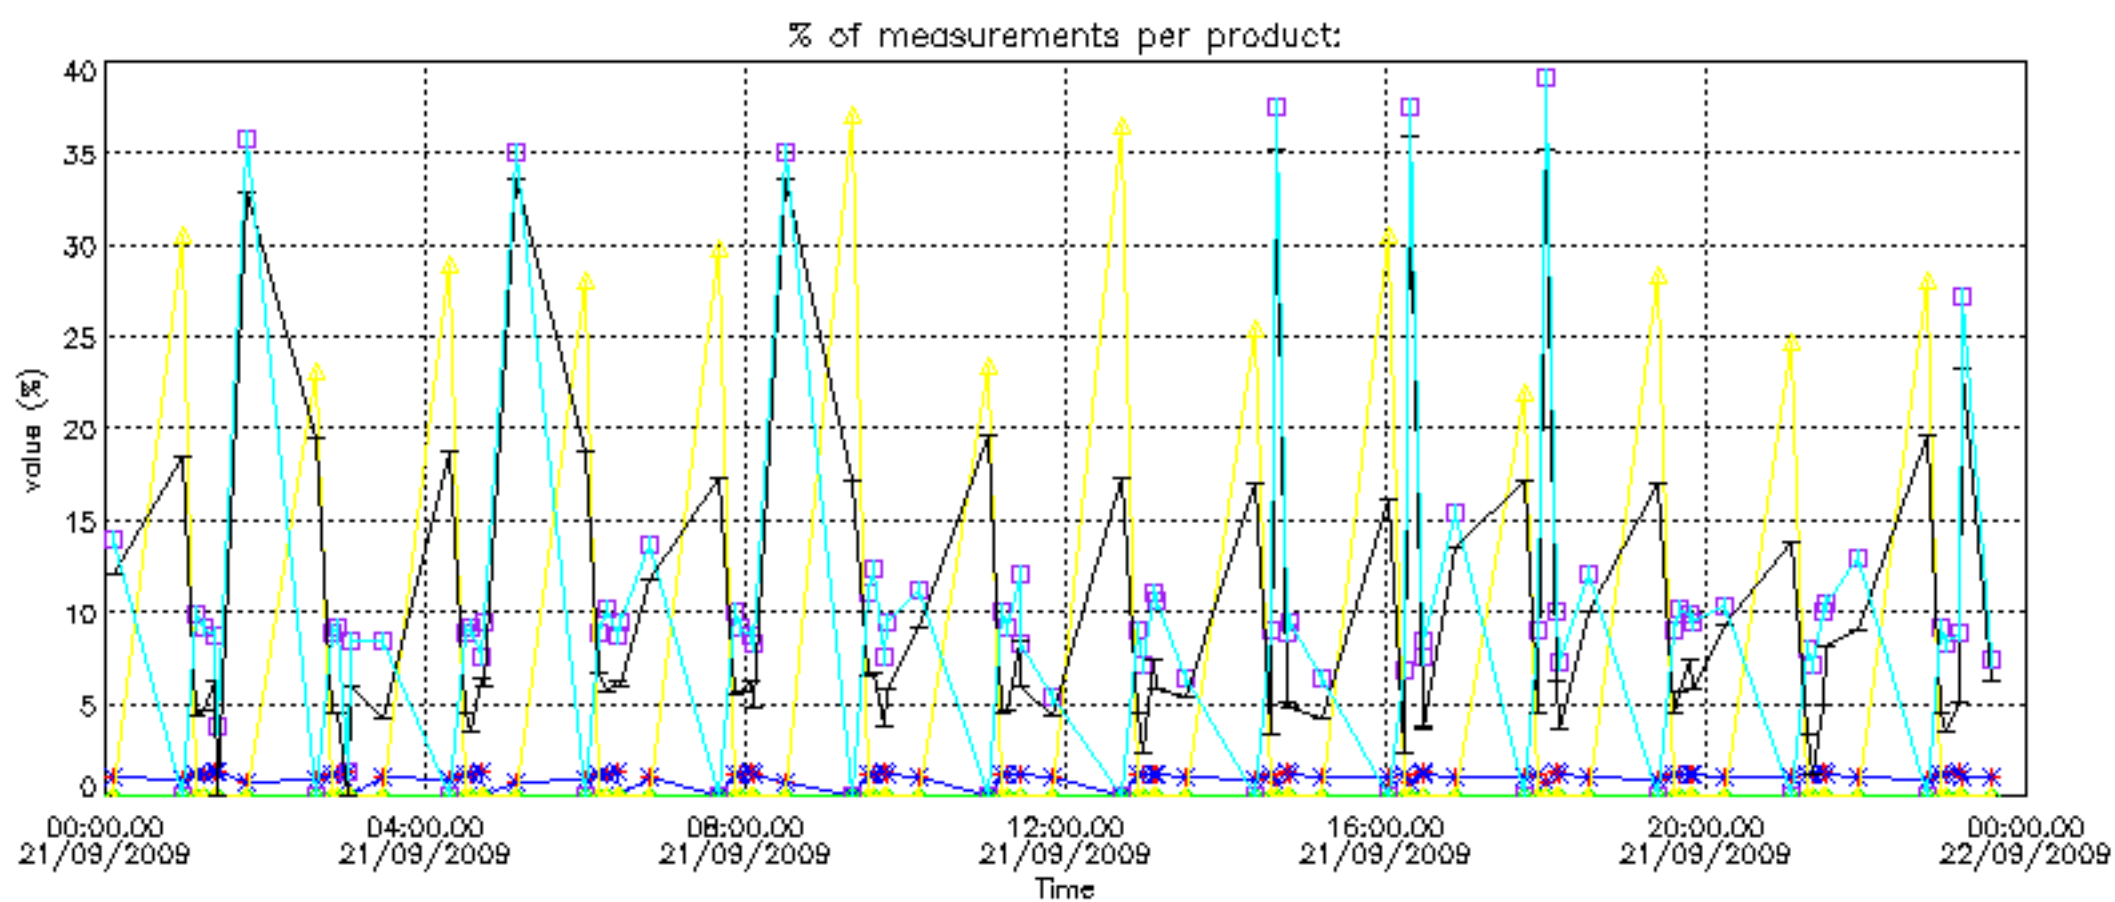

Percentage of cosmic ray hits per profile

Percentage of datation errors per profile