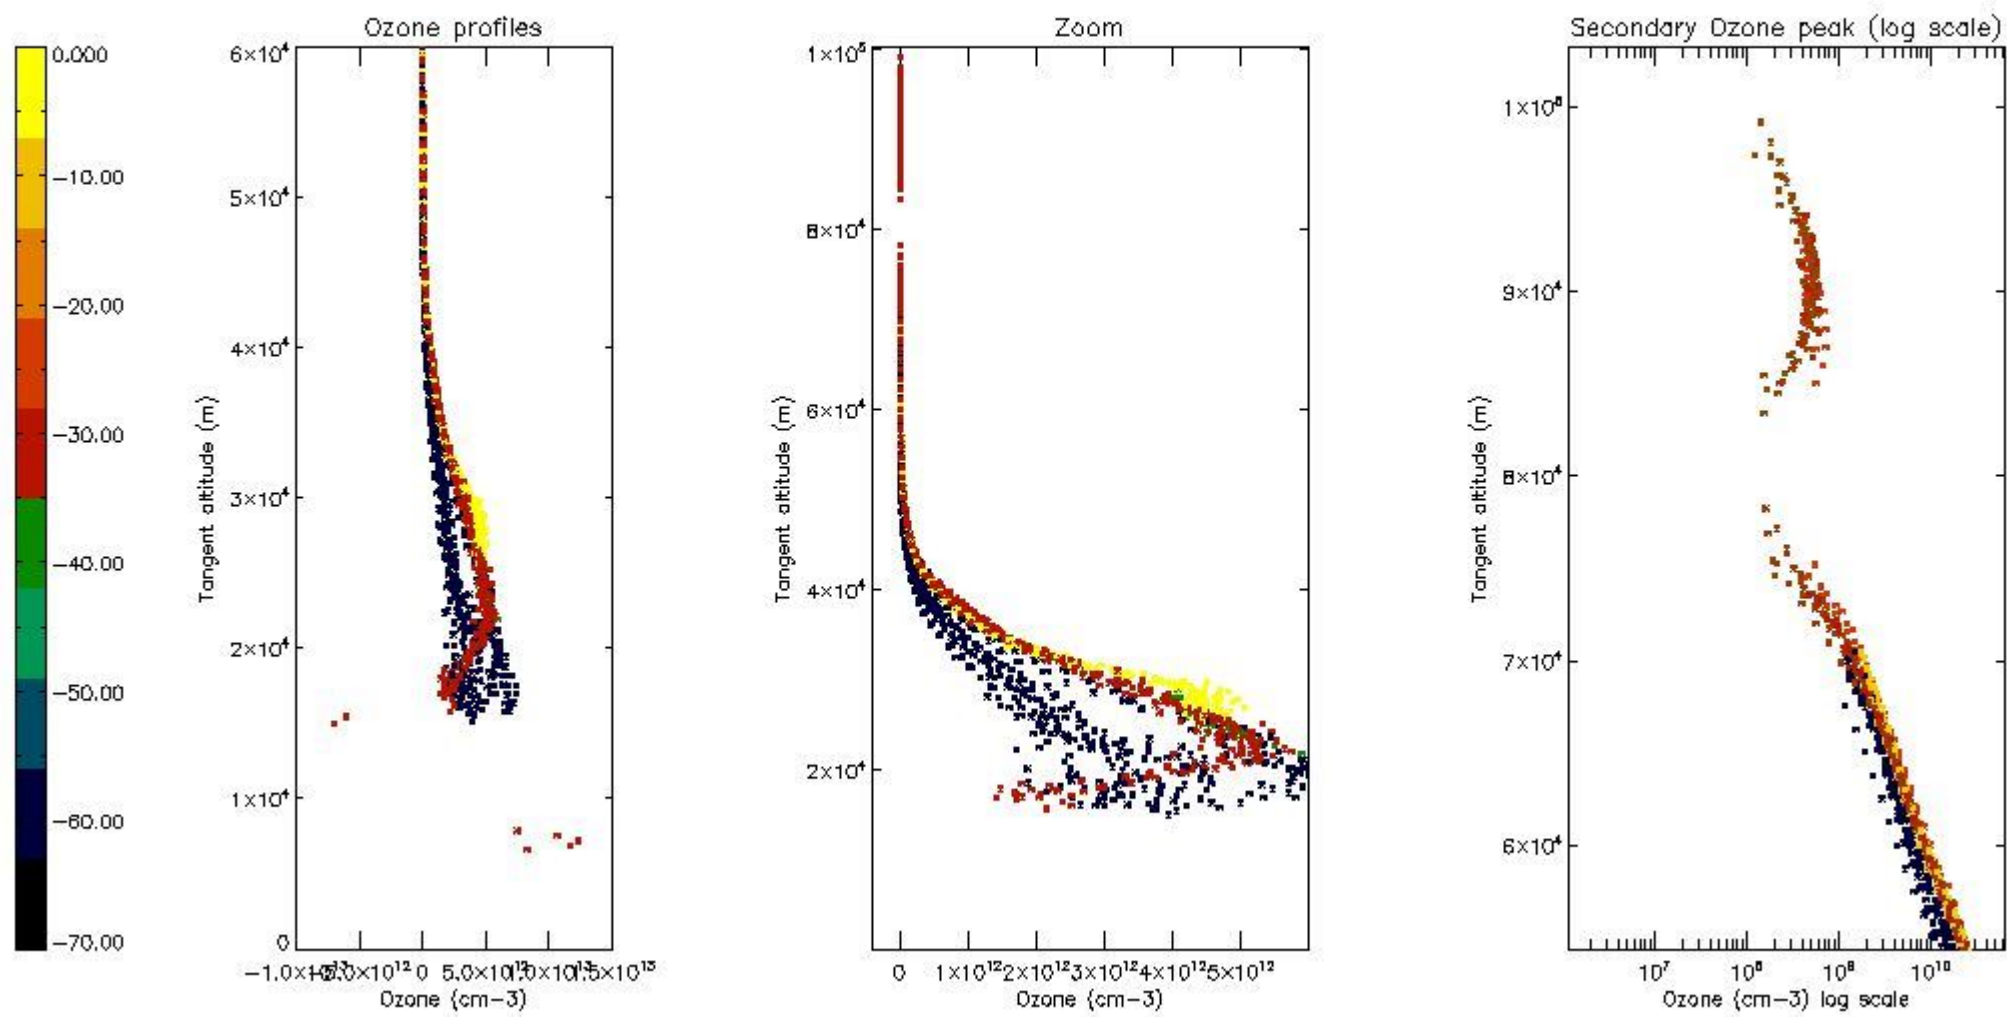

5.6 Plot NO₂ profiles for all STD (dark without errors)

The colorbar represents the latitude.