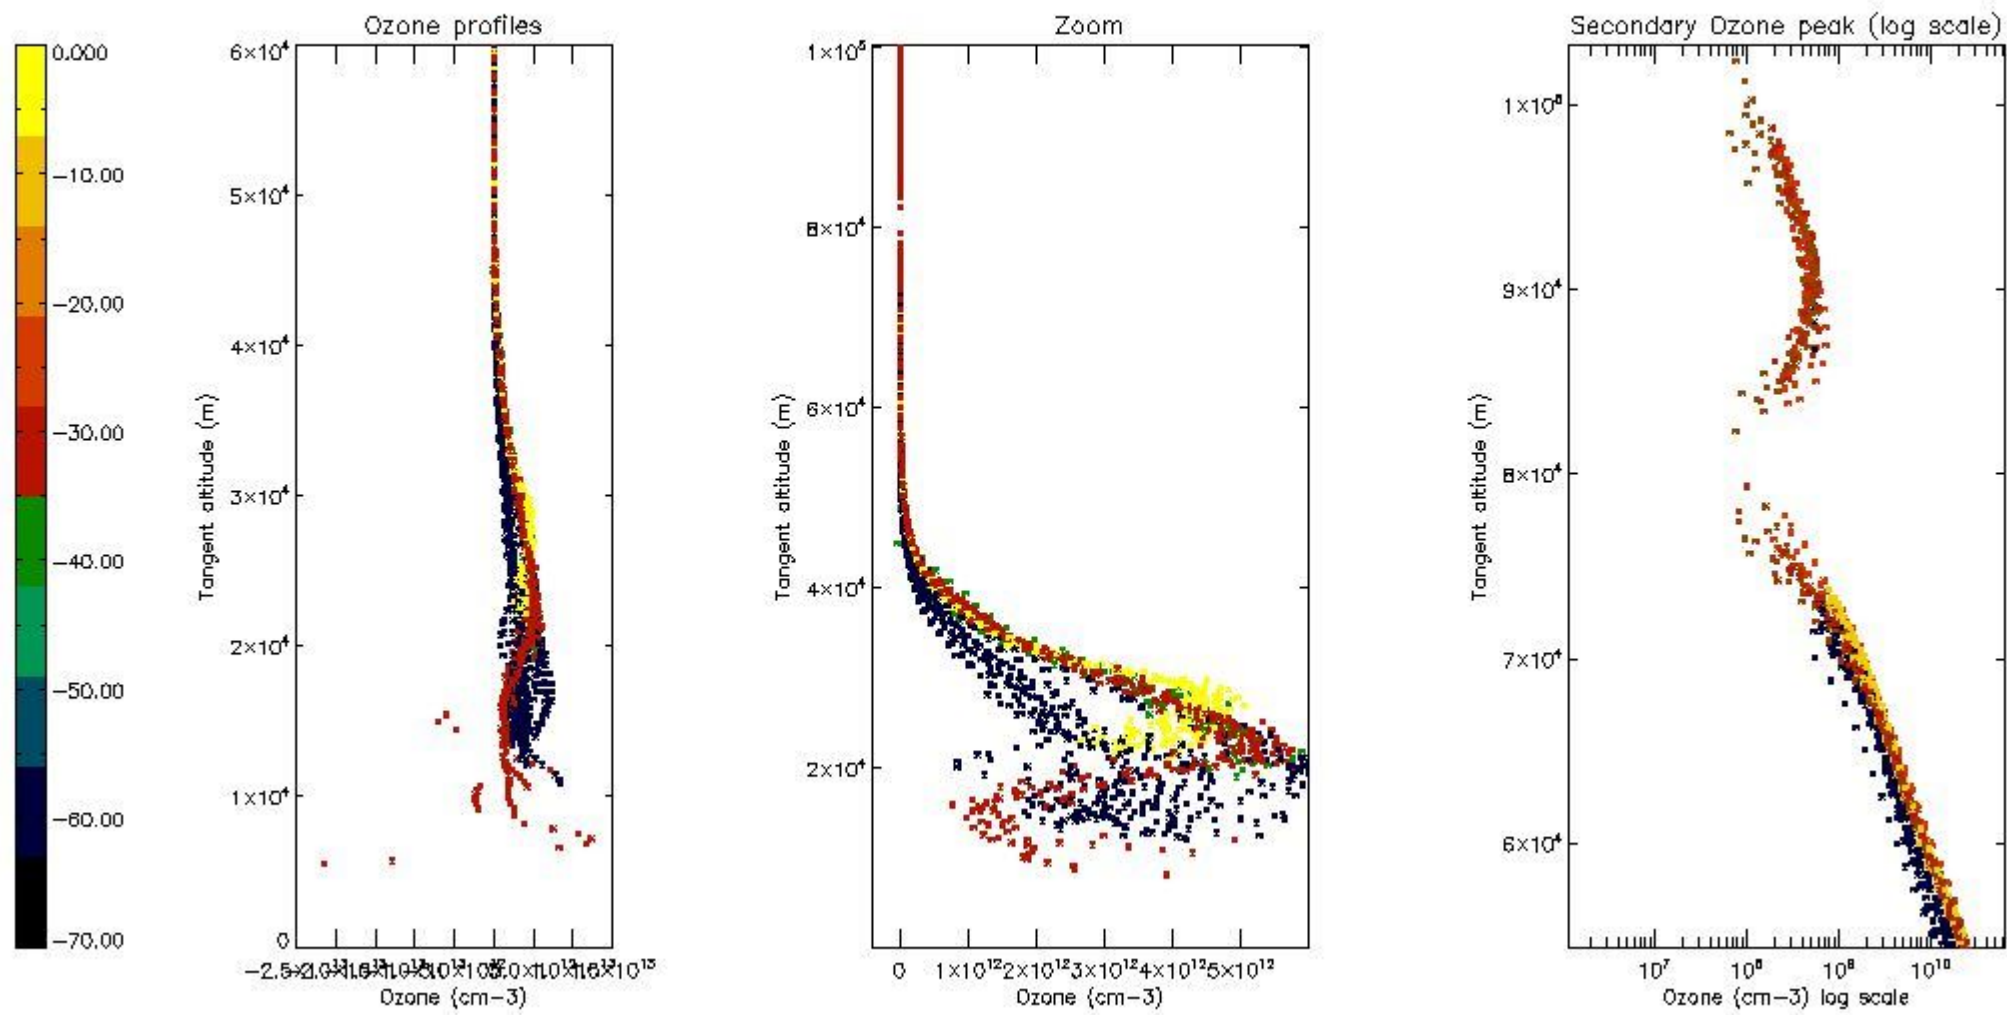

5.5 Plot ozone profiles where STD < 5% (dark without errors)

The colorbar represents the latitude.