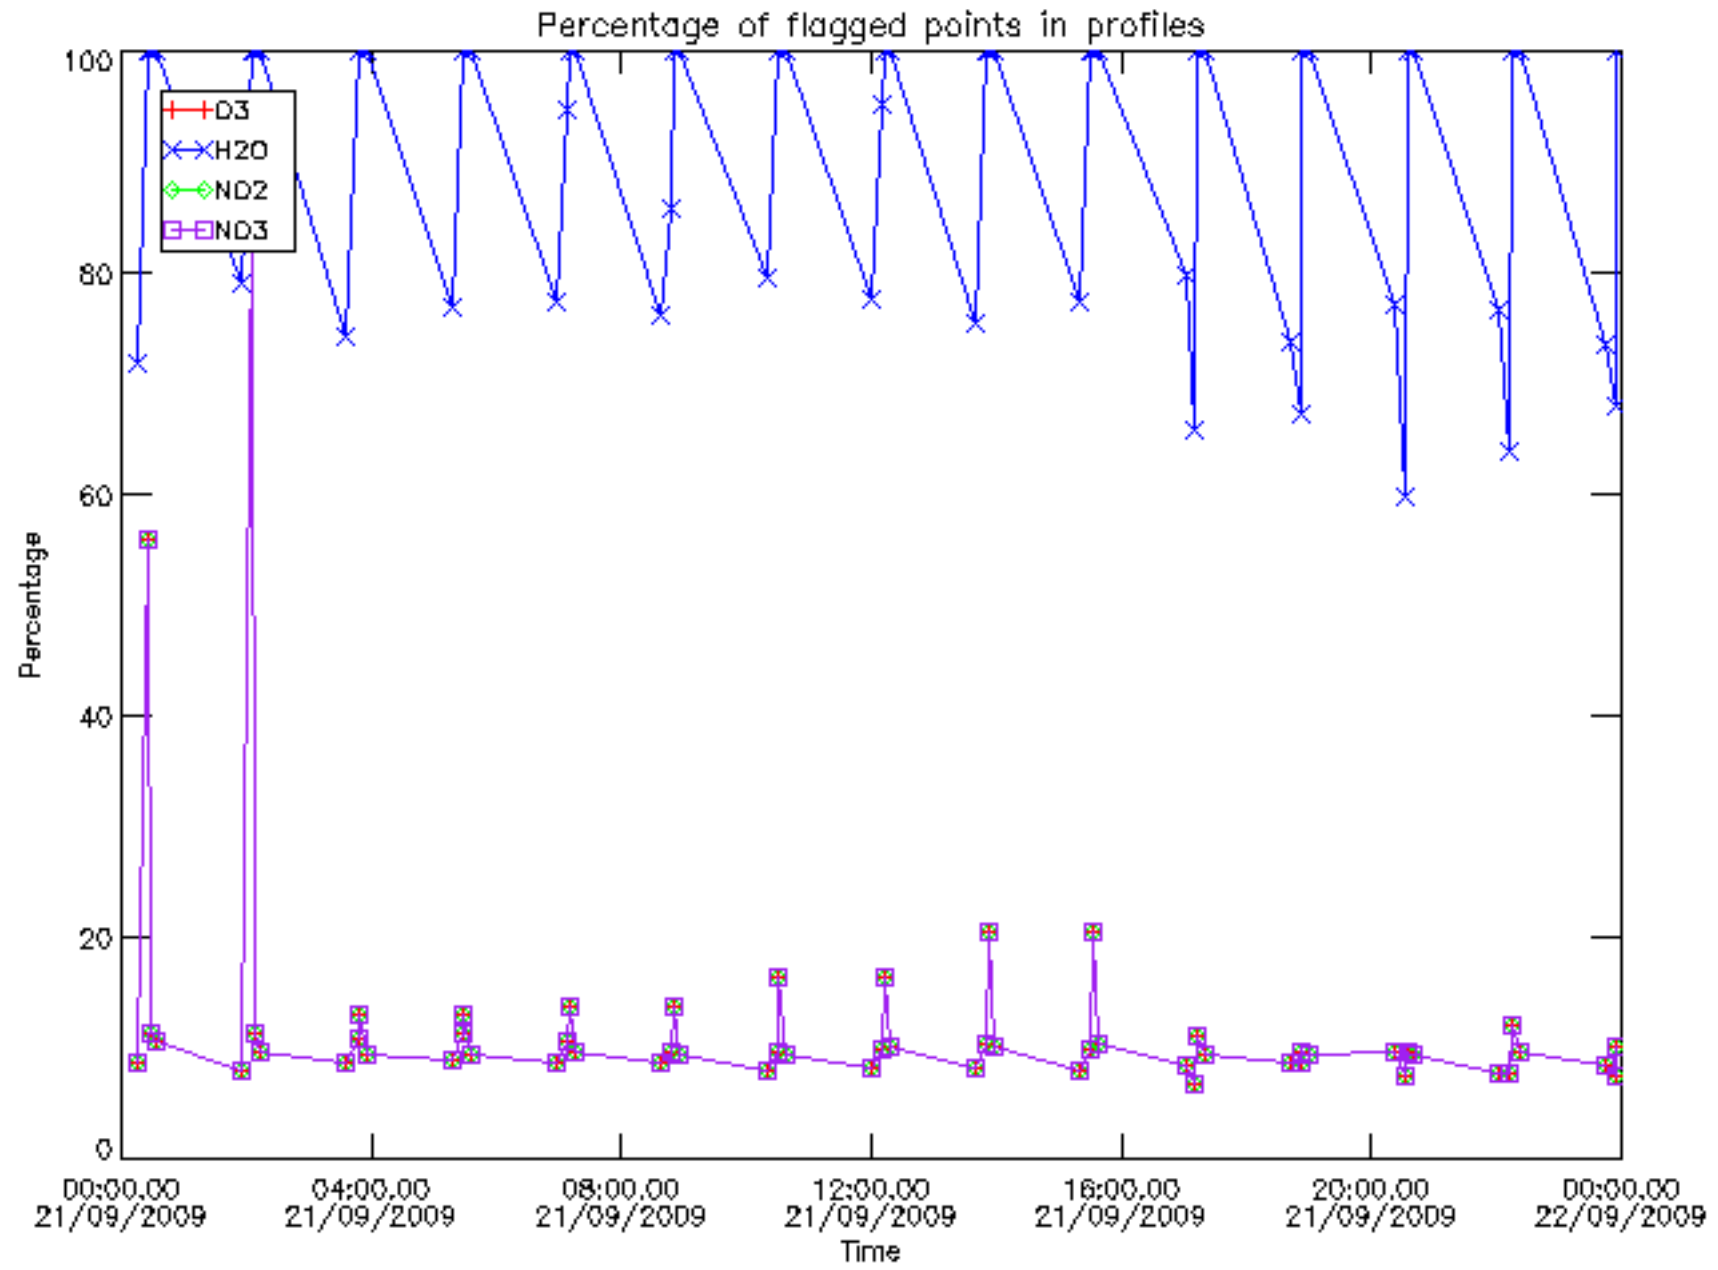

Percentage of flagged data per D3 profile

Percentage of flagged data per H2O profile