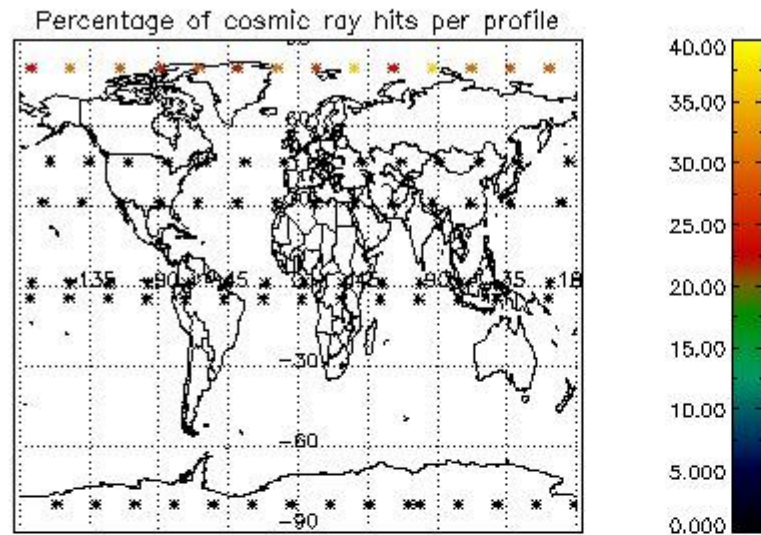

Percentage of datation errors per profile

Percentage of star falling outside central band per profile

Percentage of saturation errors per profile

4.2.2 Plot level 1 quality information per product (world map): ENVISAT DESCENDING passes