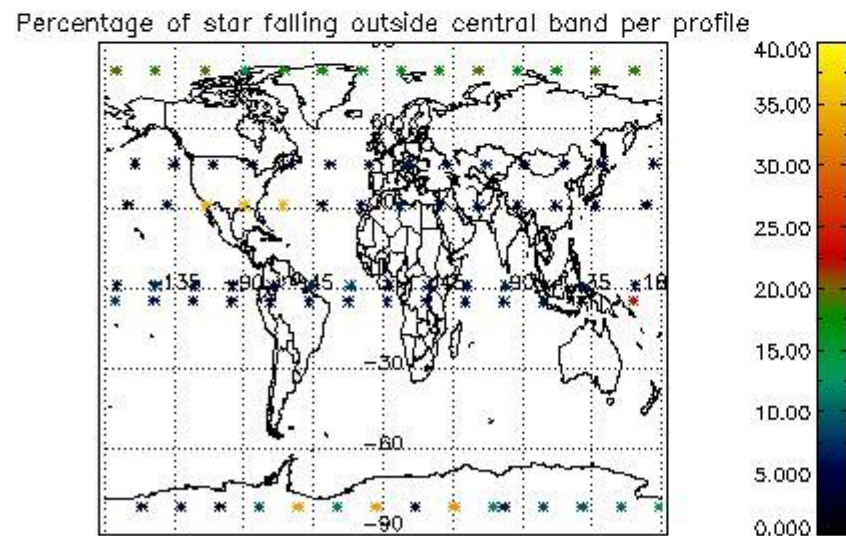

Percentage of datation errors per profile

Percentage of star falling outside central band per profile

Percentage of saturation errors per profile

4.2.2 Plot level 1 quality information per product (world map): ENVISAT DESCENDING passes