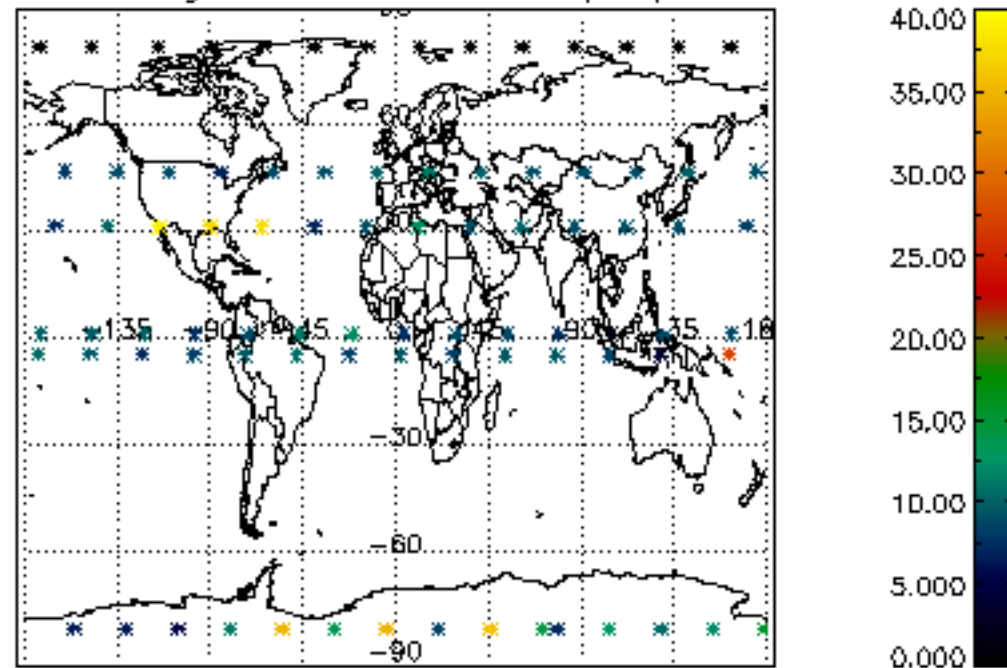

Percentage of saturation errors per profile