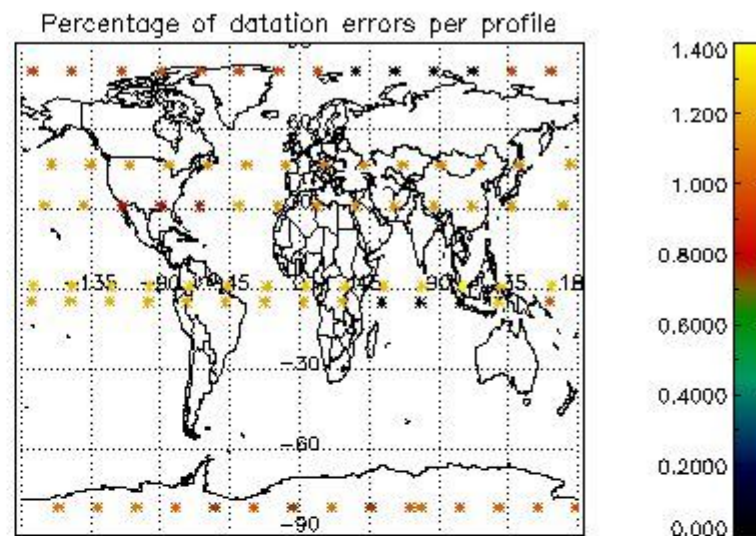

5. Trace gas profiles

5.1 Ozone statistics based on quality of products

The final quality of the products can be "measured" using the STD (Standard Deviation) attached to every point profile. This information is written to the parameter GOM_NL__2P/NL_LOCAL_SPECIES_DENSITY/o3_std of the level 2 products. The table below shows the statistics for given STD ranges.

The statistics are given with respect to the overall valid production:

- Products without fatal errors: GOM_NL__2P/MPH/PRODUCT_ERR=0
- Valid point profile: GOM_NL__2P/NL_LOCAL_SPECIES_DENSITY/pcd(0)=0

The 'Criteria' is applied to valid points of dark limb products:

- Products in dark limb illumination condition: GOM_NL__2P/NL_SUMMARY_QUALITY/obs_ill_cond=0
- Products without fatal errors: GOM_NL__2P/MPH/PRODUCT_ERR=0
- Valid point profile: GOM_NL__2P/NL_LOCAL_SPECIES_DENSITY/pcd(0)=0

So, the table below shows the percentage of dark limb and valid observations for each criteria with respect to the overall valid daily observations.

Criteria	% of total production
All STD	41
STD < 20	24