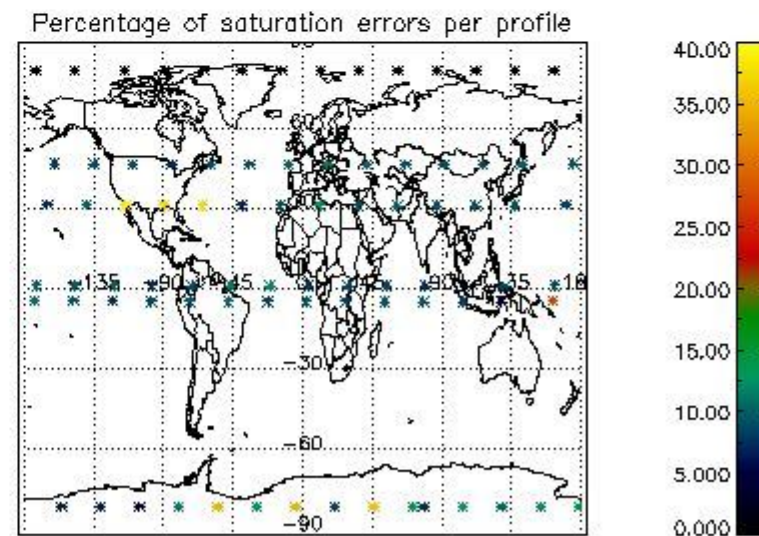

Percentage of datation errors per profile

Percentage of star falling outside central band per profile

Percentage of saturation errors per profile

4.2.2 Plot level 1 quality information per product (world map): ENVISAT DESCENDING passes