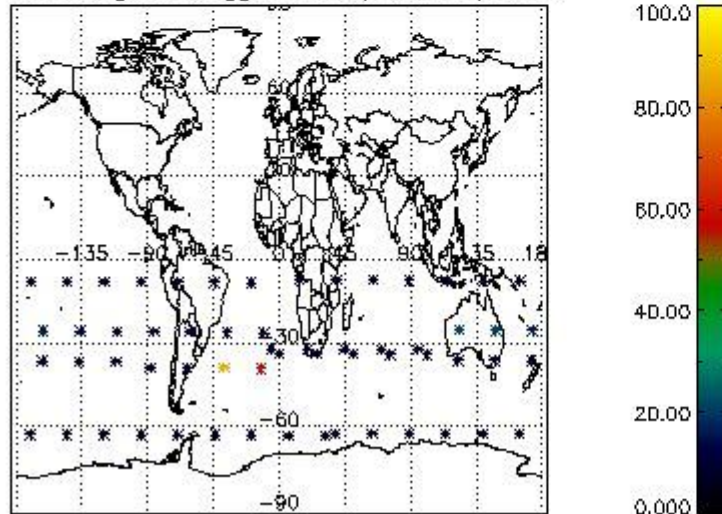

3.1 Plot quality information per product (time dependant)

3.2 Plot quality information per product (world map)

Percentage of flagged data per O3 profile

Percentage of flagged data per H2O profile

Percentage of flagged data per NO2 profile