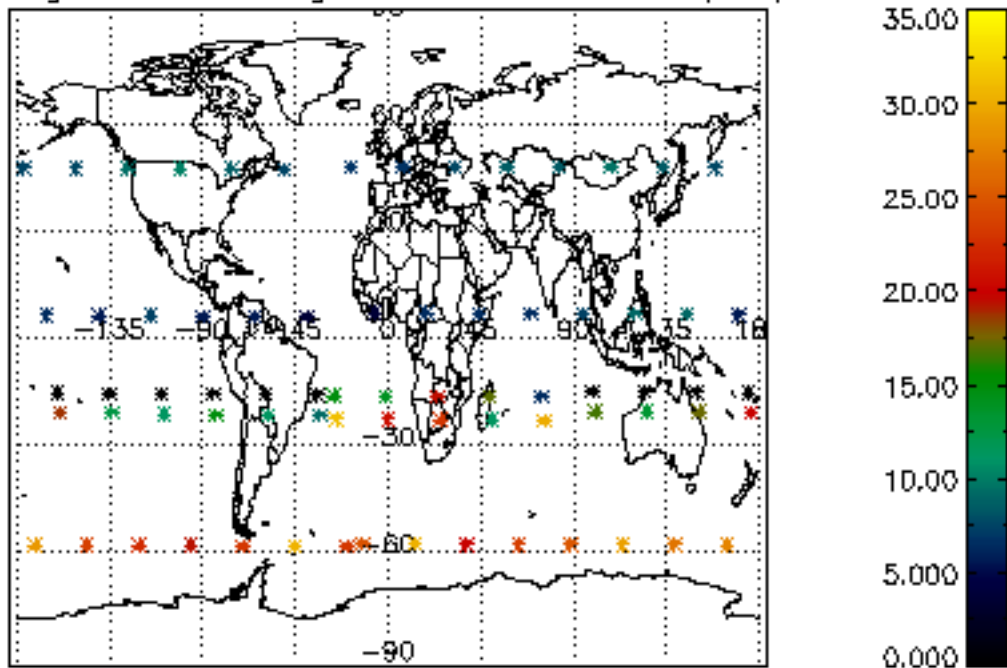

Percentage of cosmic ray hits per profile

Percentage of star falling outside central band per profile