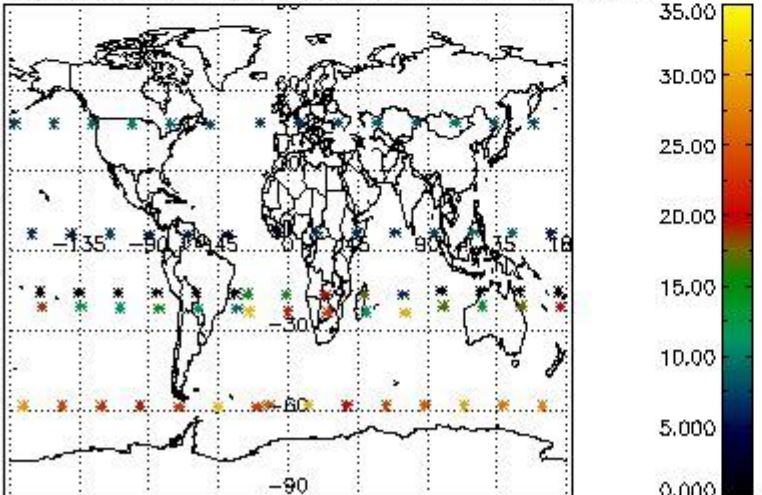

Percentage of star falling outside central band per profile