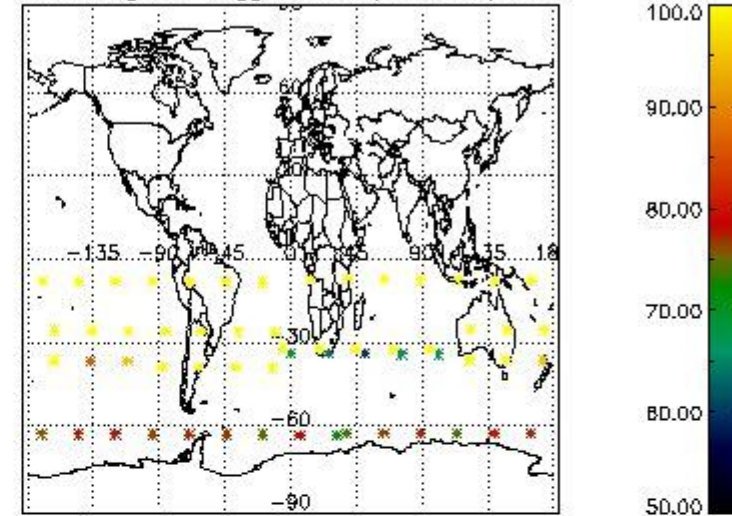

3.1 Plot quality information per product (time dependant)

3.2 Plot quality information per product (world map)

Percentage of flagged data per O3 profile

Percentage of flagged data per H2O profile

Percentage of flagged data per NO2 profile