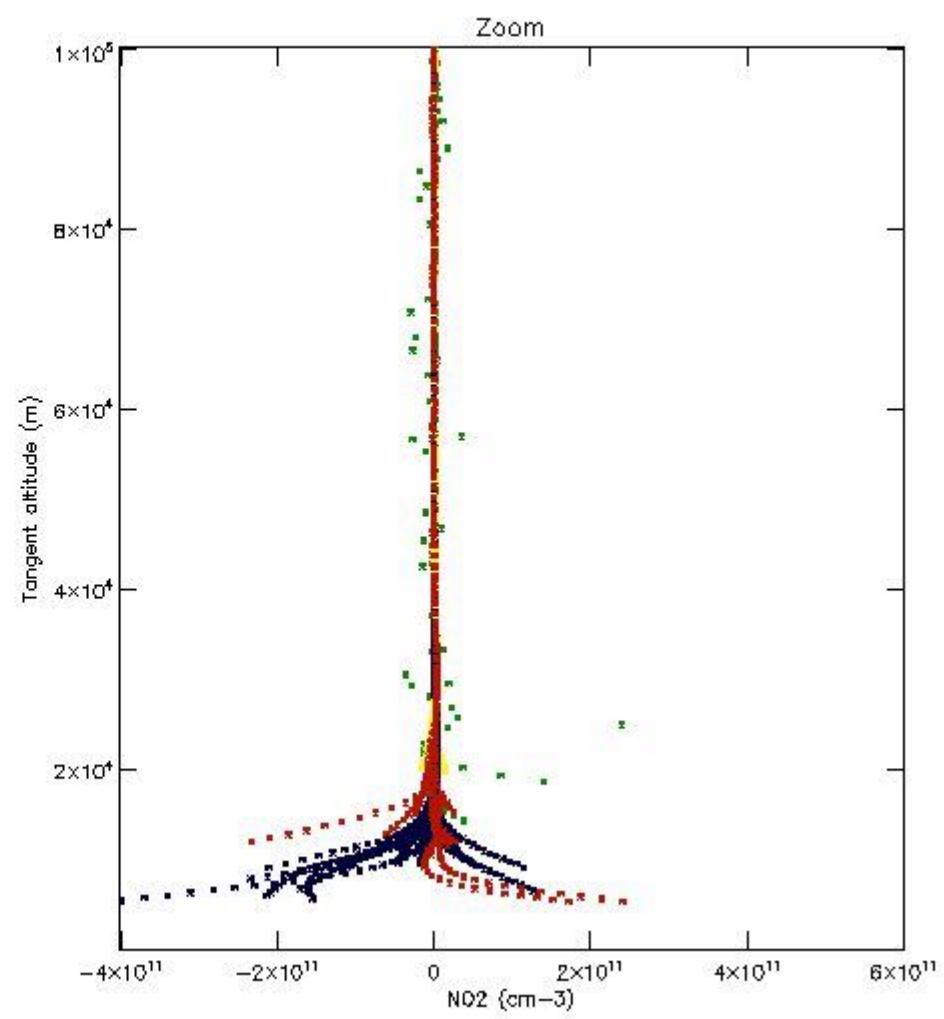

5.7 Plot NO3 profiles for all STD (dark without errors)

The colorbar represents the latitude.