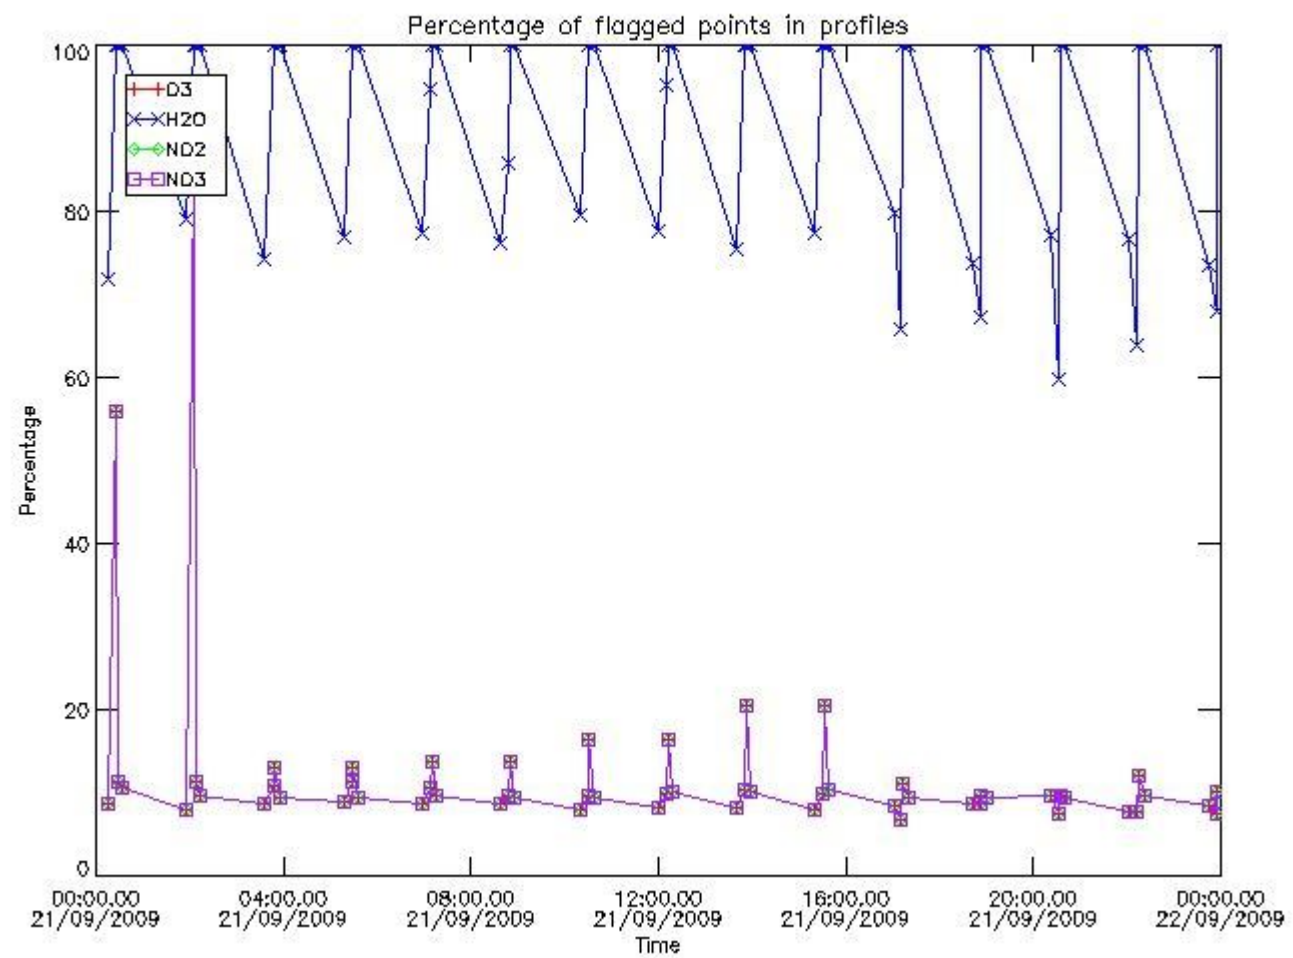

3. Quality information per product

In this section it is plotted some information contained in the Quality Summary data set of the level 2 products. Only products in dark limb conditions and without errors (error flag in the MPH set to "0") are used.

3.1 Plot quality information per product (time dependant)

3.2 Plot quality information per product (world map)