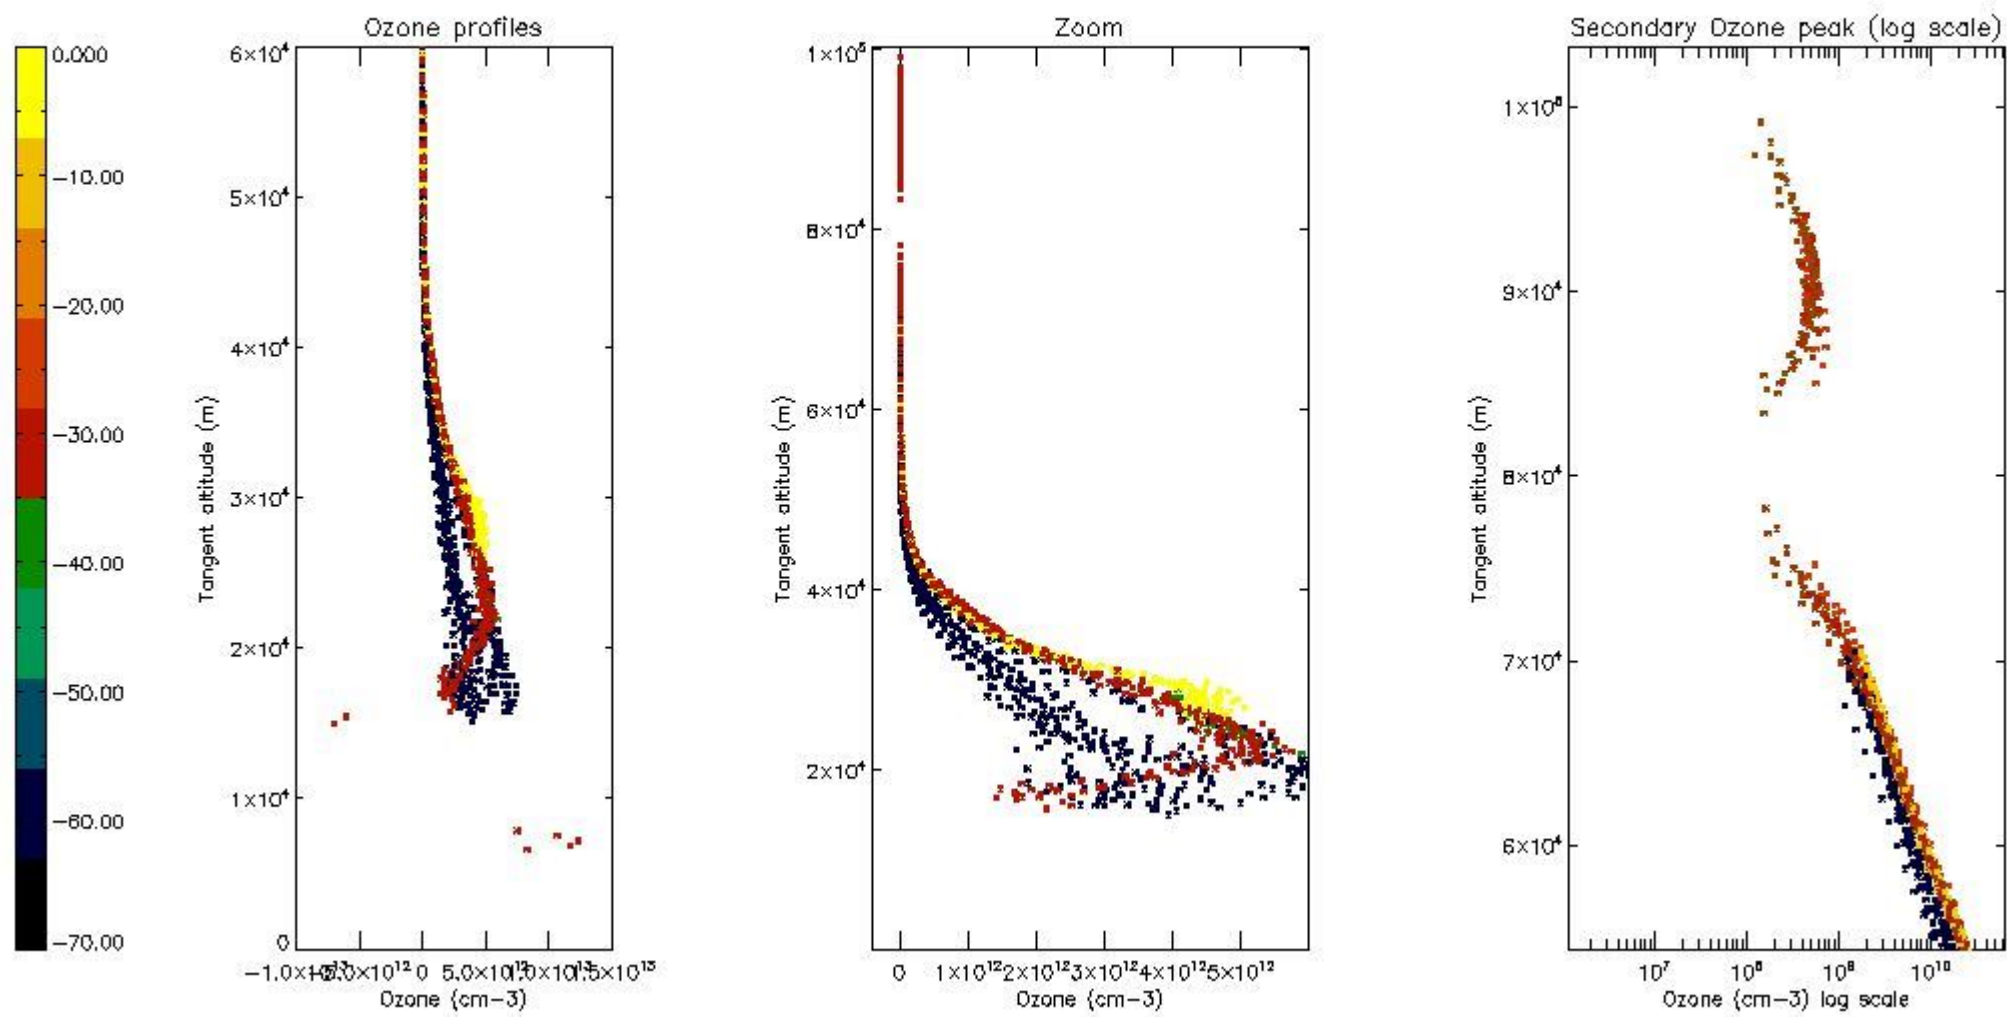

STD < 10	20
STD < 5	16

5.2 Plot ozone profiles for all STD (dark without errors)

The colorbar represents the latitude.

5.3 Plot ozone profiles where STD < 20% (dark without errors)

The colorbar represents the latitude.

5.4 Plot ozone profiles where STD < 10% (dark without errors)

The colorbar represents the latitude.

5.5 Plot ozone profiles where STD < 5% (dark without errors)

The colorbar represents the latitude.

5.6 Plot NO₂ profiles for all STD (dark without errors)