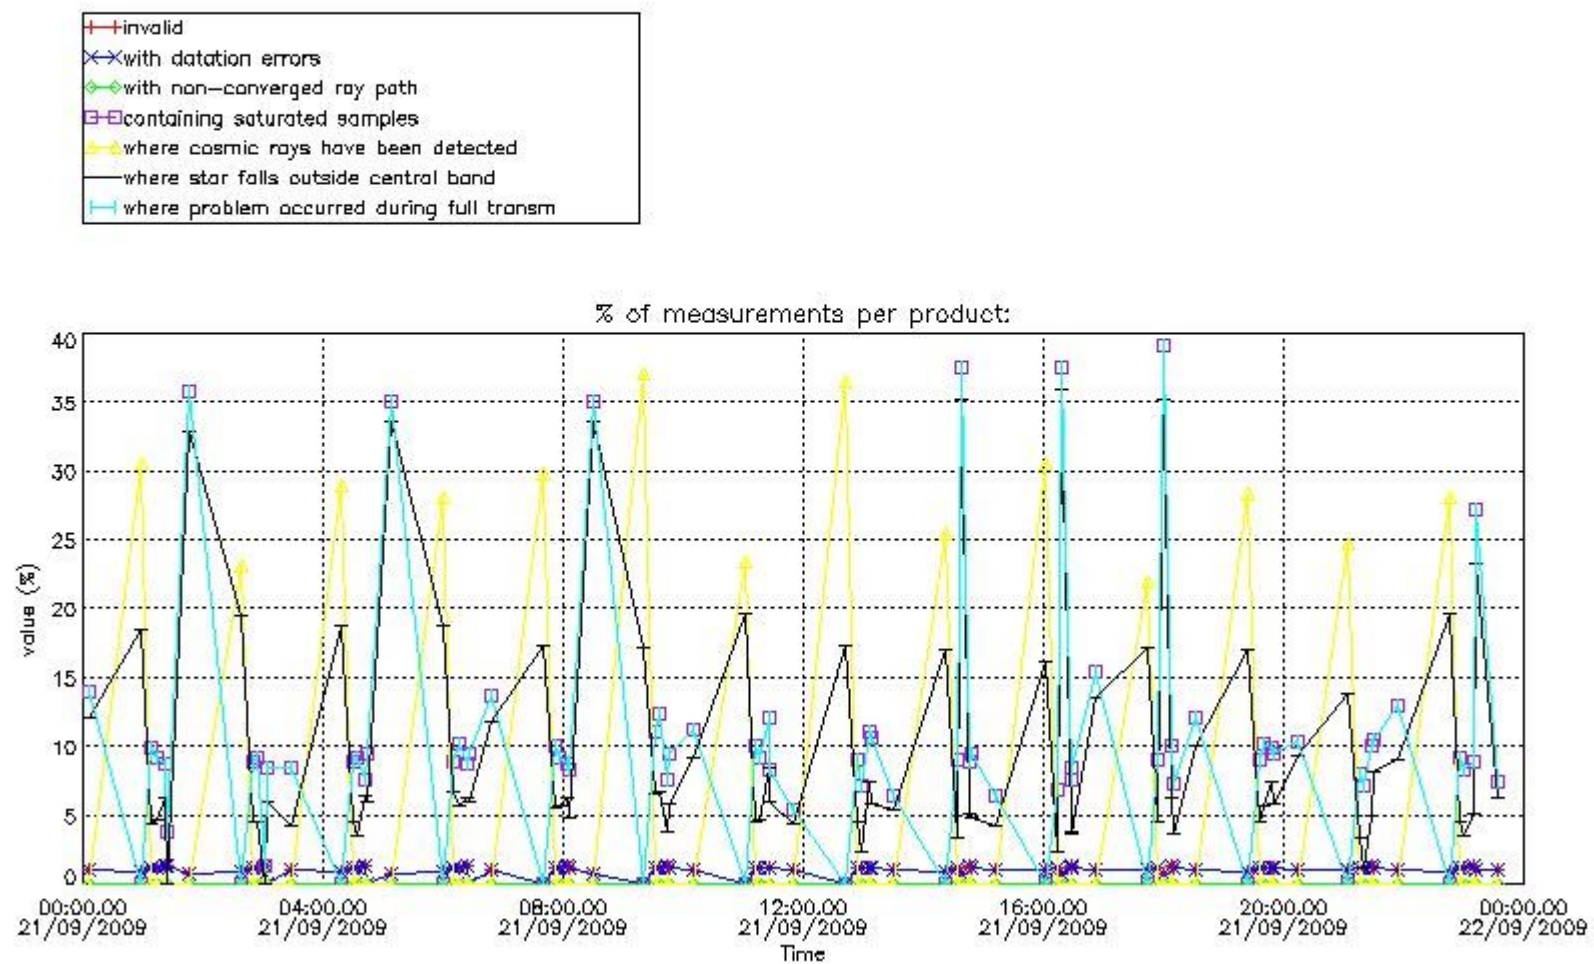

4.2 Plot quality information per product coming from level 1b processing (world map)

4.2.1 Plot level 1 quality information per product (world map): ENVISAT ASCENDING passes