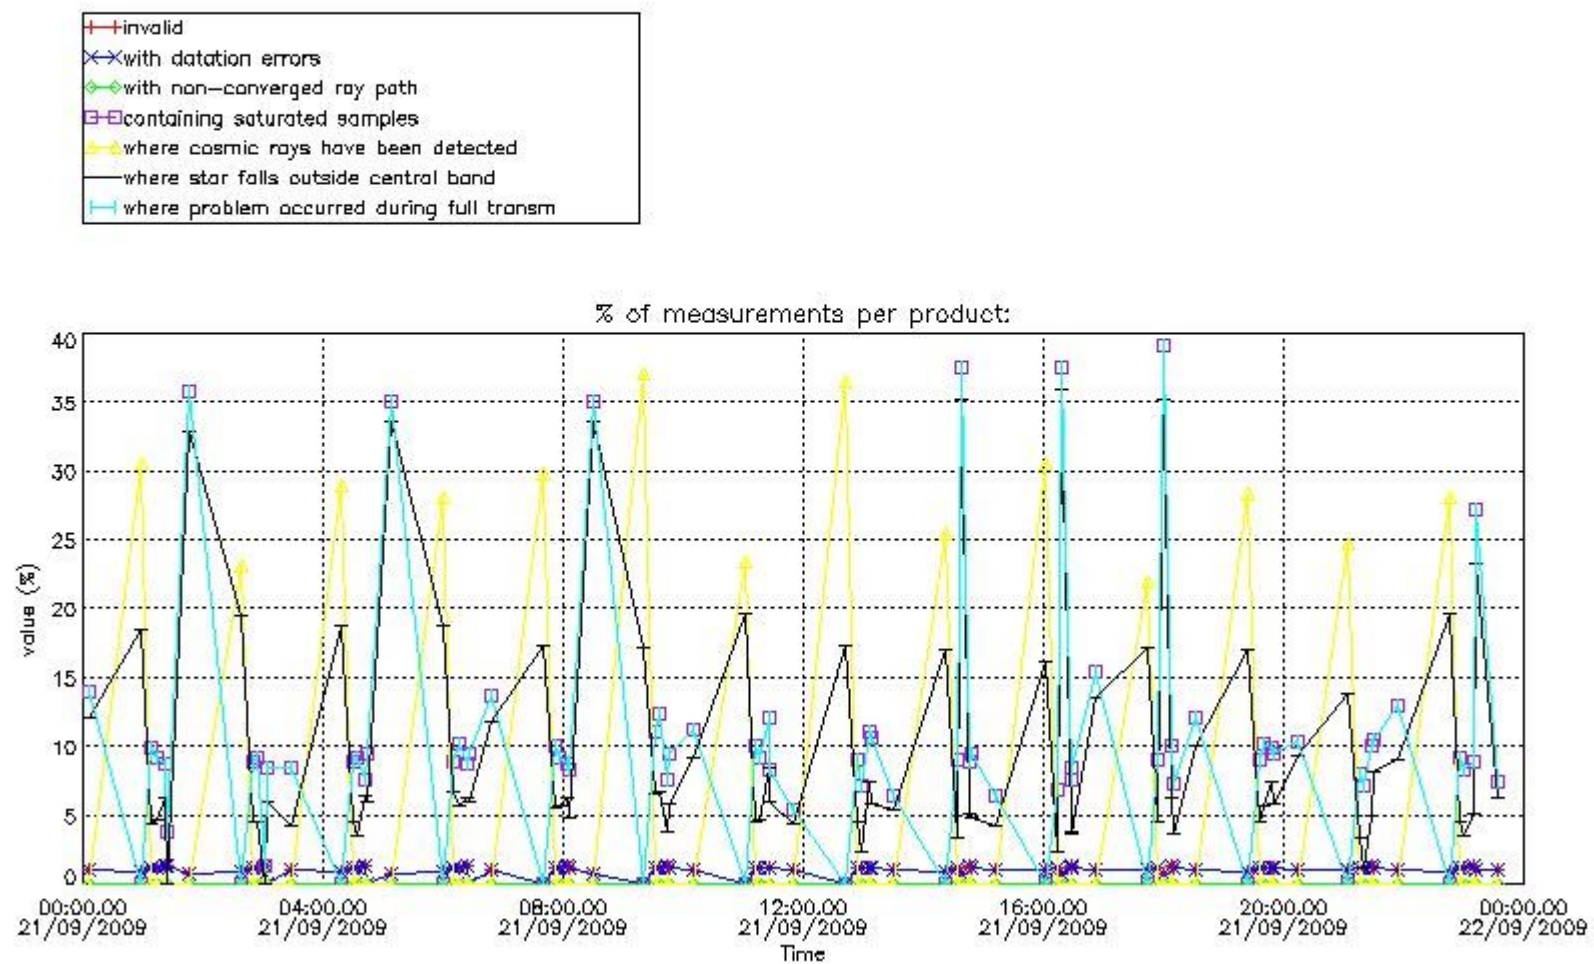

3.1 Plot quality information per product (time dependant)

3.2 Plot quality information per product (world map)

Percentage of flagged data per O3 profile

Percentage of flagged data per H2O profile

Percentage of flagged data per NO2 profile

Percentage of flagged data per NO3 profile

4. Level 1 quality information per product

In this section it is plotted some information contained in the Quality Summary data set of the level 2 products that comes from the level 1b processing. Products without errors (error flag in the MPH set to "0") are used.

4.1 Plot quality information per product (time dependant) coming from level 1b processing

4.1.1 Plot level 1 quality information per product (time dependant): ENVISAT ASCENDING passes

4.1.2 Plot level 1 quality information per product (time dependant): ENVI SAT DESCENDING passes