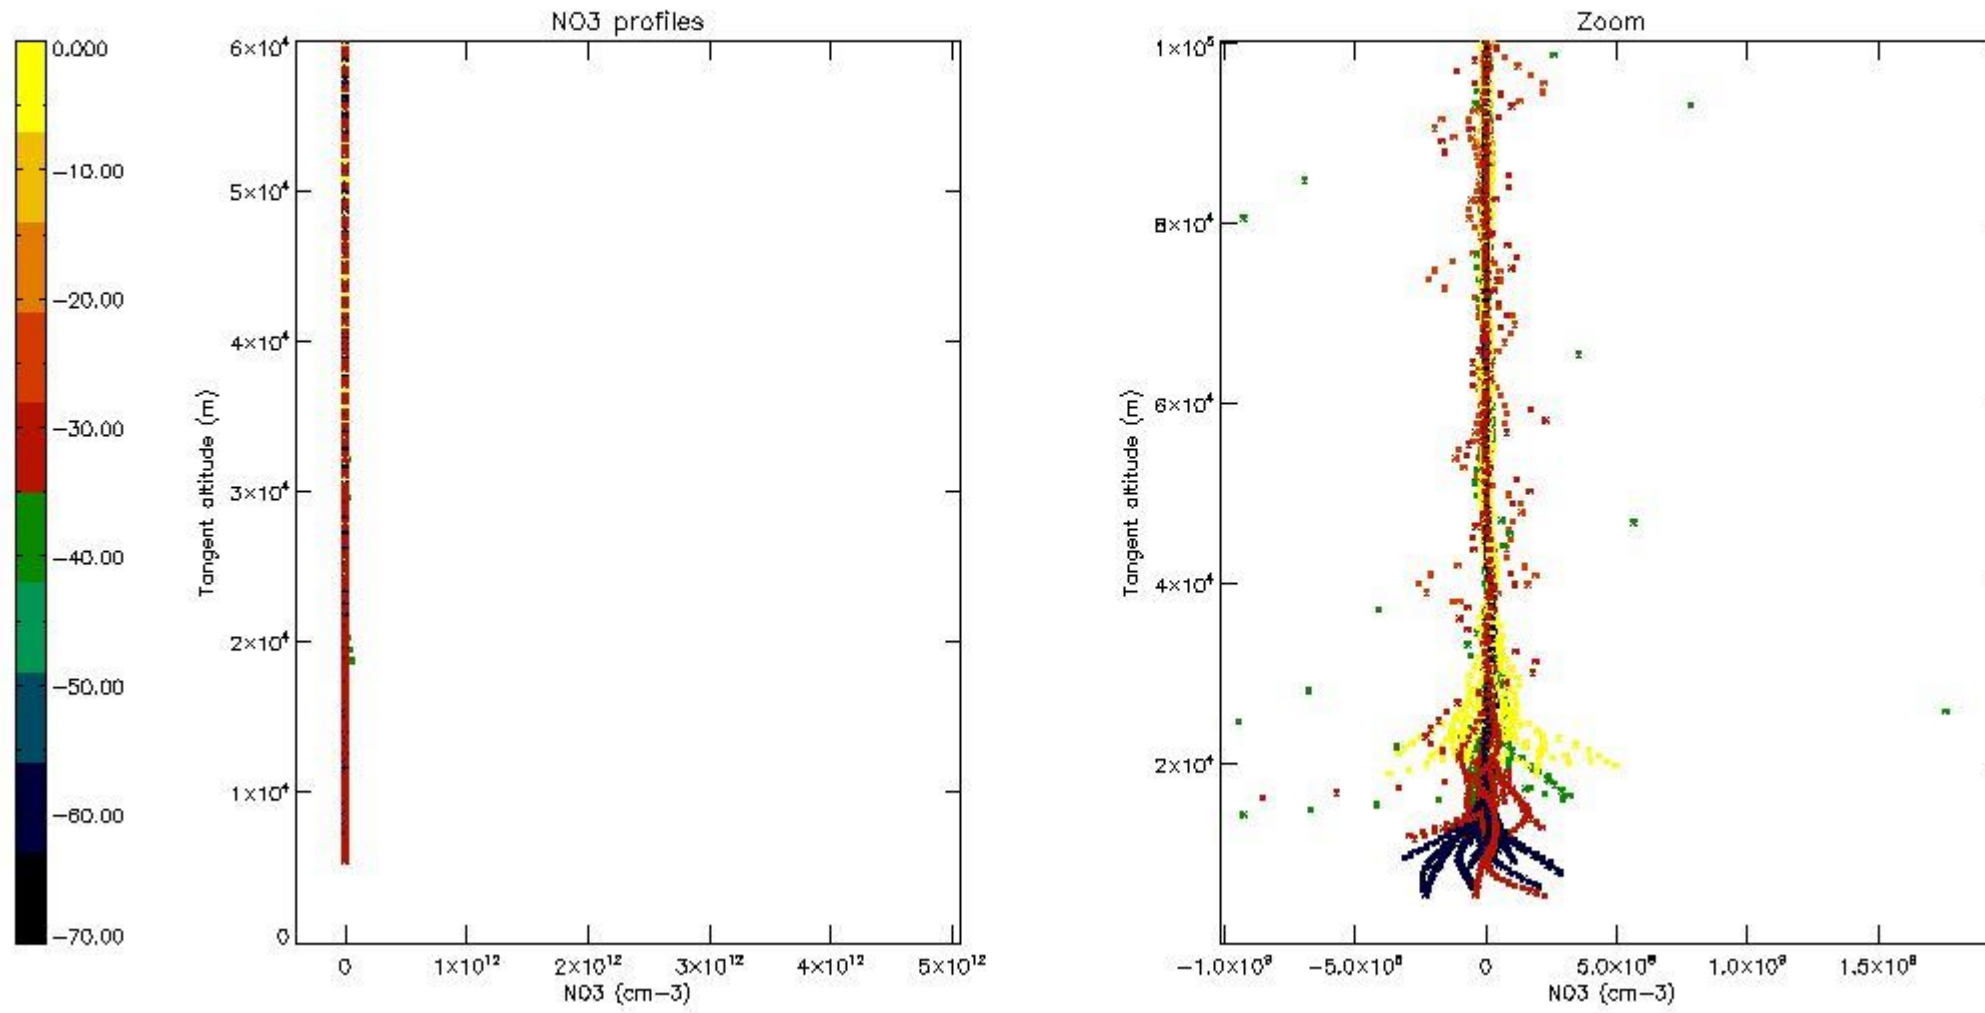

6. Auxiliary Data Files used for the production reported in section 2

The number reported in the third column indicates since which file (see list in section 2) the corresponding auxiliary file has been used. The fourth column is the date of those product files.

Type	Auxiliary Filename	Used since product	Used since product date
INST_PHYS_CHARACTERISTICS	GOM_INS_AXVIEC20091111_143220_20030716_120000_20500101_000000	1	21-SEP-2009 00:06:01
LEVEL-2_PROC_CONFIG	GOM_PR2_AXVIEC20091111_152718_20020301_000000_20500101_000000	1	21-SEP-2009 00:06:01
CROSS_SECTIONS_FILE	GOM_CRS_AXVIEC20091111_154832_20020301_000000_20500101_000000	1	21-SEP-2009 00:06:01