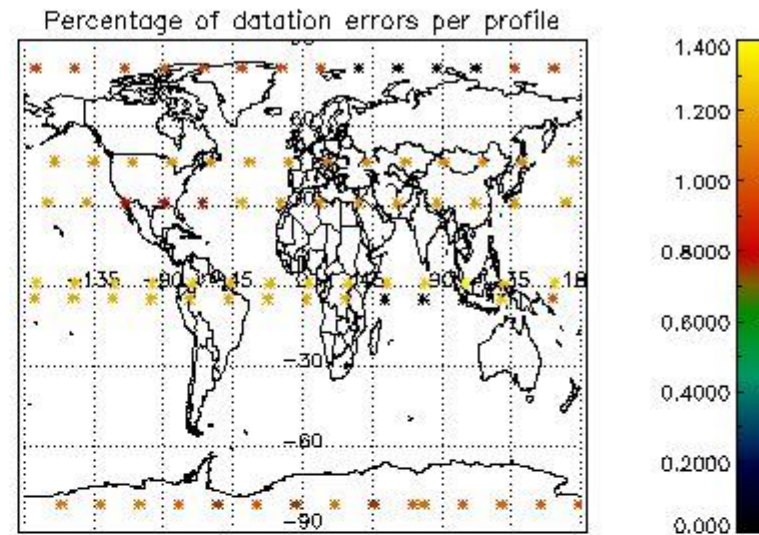

Percentage of datation errors per profile

Percentage of star falling outside central band per profile

Percentage of saturation errors per profile

4.2.2 Plot level 1 quality information per product (world map): ENVISAT DESCENDING passes