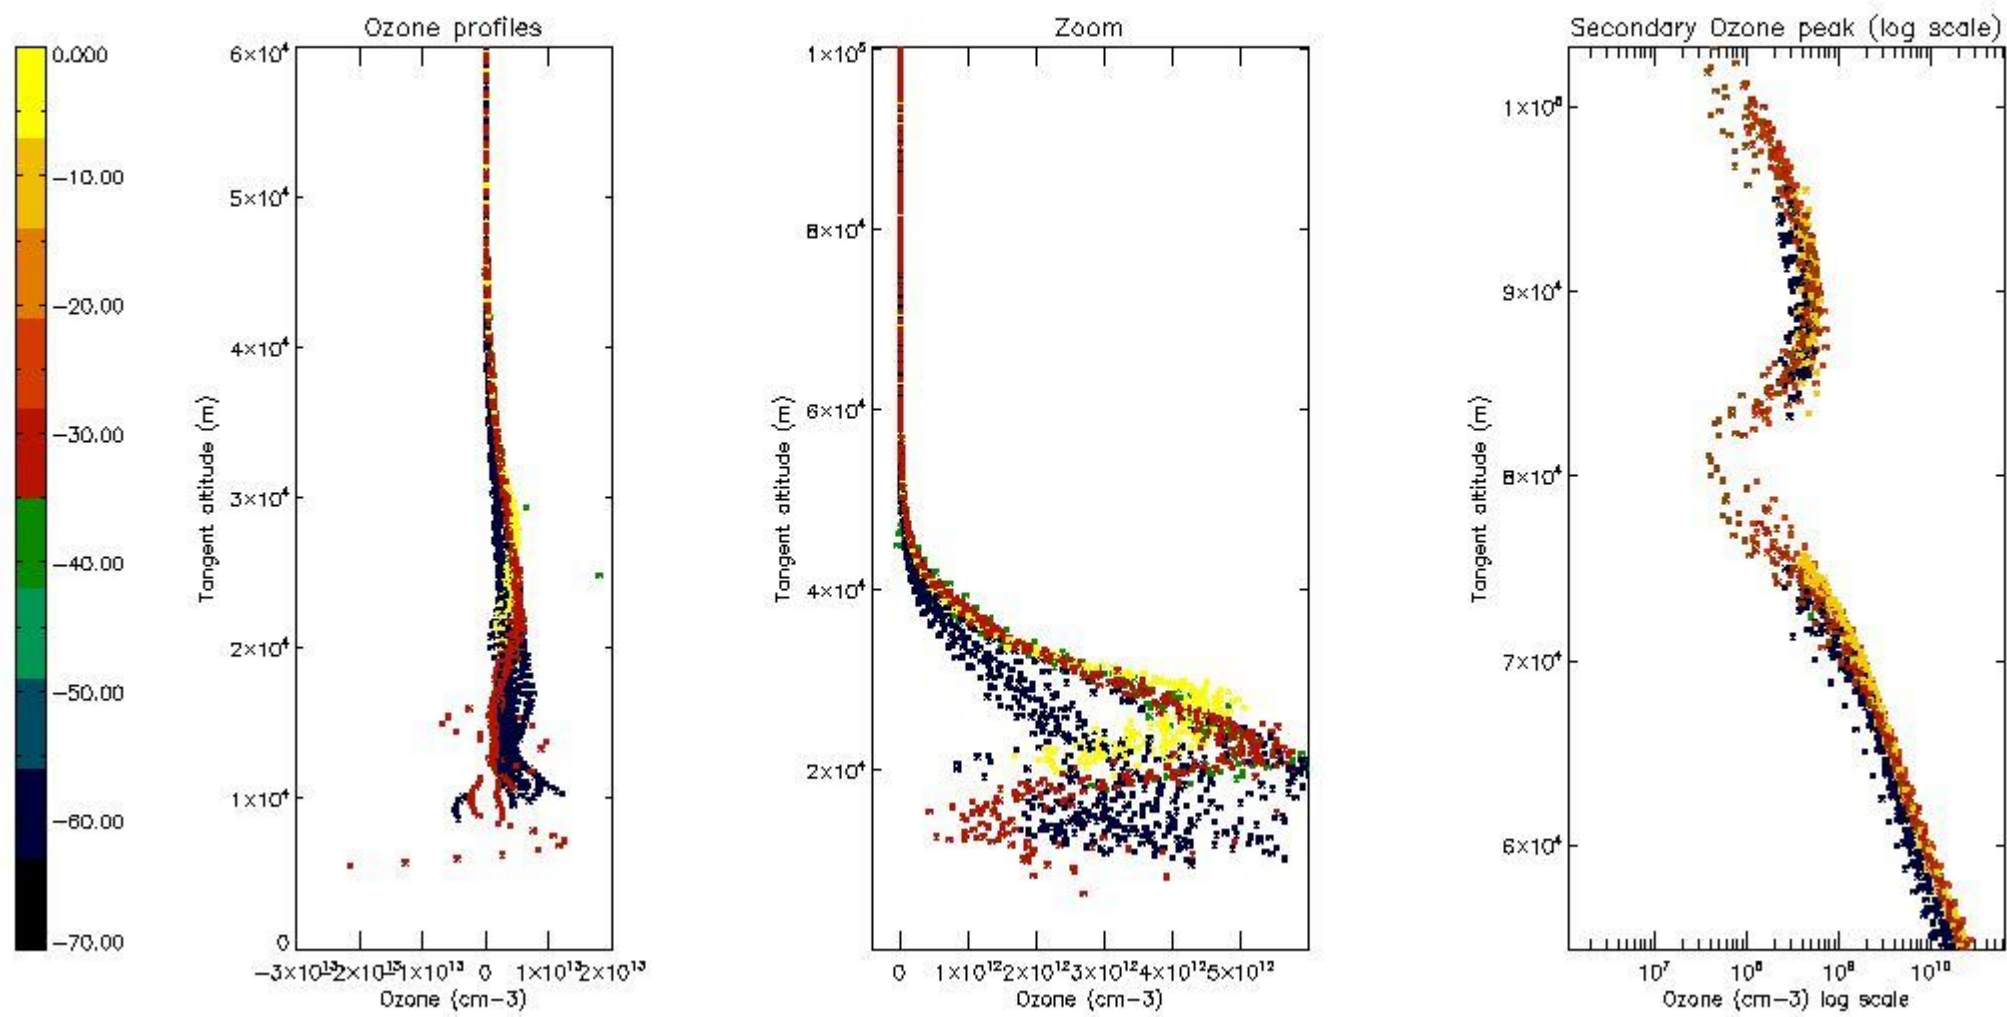

STD < 10	20
STD < 5	16

5.2 Plot ozone profiles for all STD (dark without errors)

The colorbar represents the latitude.

5.3 Plot ozone profiles where STD < 20% (dark without errors)

The colorbar represents the latitude.