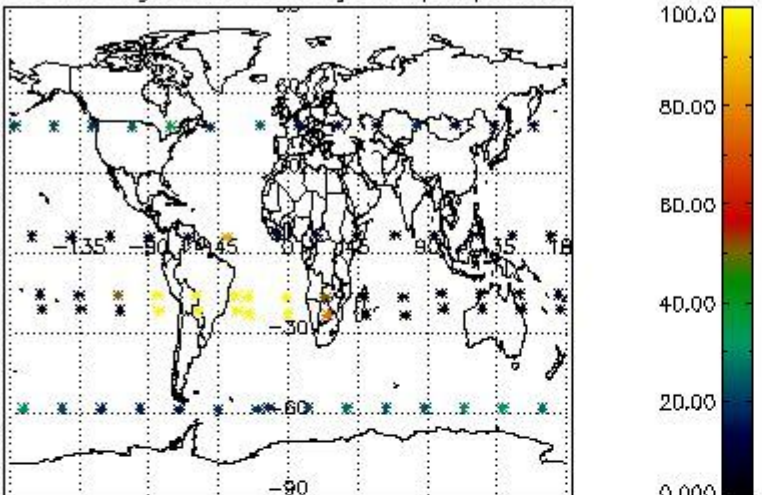

4.1 Plot quality information per product (time dependant) coming from level 1b processing

4.1.1 Plot level 1 quality information per product (time dependant): ENVISAT ASCENDING passes

4.1.2 Plot level 1 quality information per product (time dependant): ENVI SAT DESCENDING passes

4.2 Plot quality information per product coming from level 1b processing (world map)

4.2.1 Plot level 1 quality information per product (world map): ENVISAT ASCENDING passes

Percentage of cosmic ray hits per profile