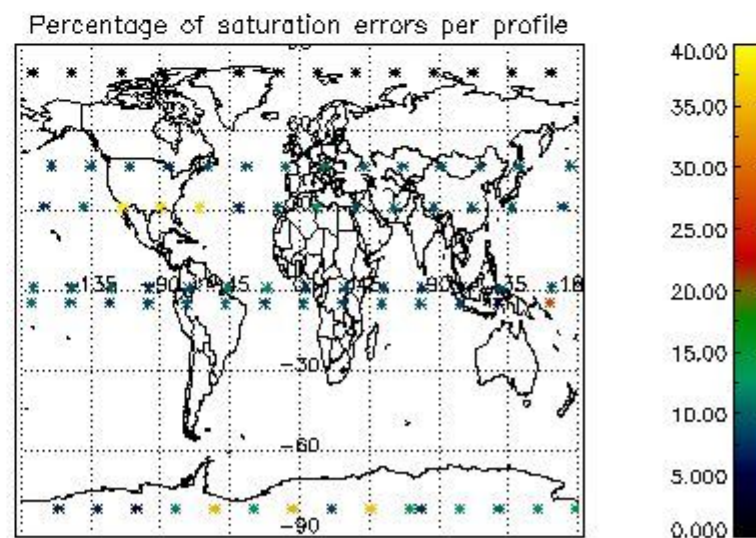

5. Trace gas profiles

5.1 Ozone statistics based on quality of products

The final quality of the products can be "measured" using the STD (Standard Deviation) attached to every point profile. This information is written to the parameter GOM_NL__2P/NL_LOCAL_SPECIES_DENSITY/o3_std of the level 2 products. The table below shows the statistics for given STD ranges.

The statistics are given with respect to the overall valid production:

- Products without fatal errors: GOM_NL__2P/MPH/PRODUCT_ERR=0
- Valid point profile: GOM_NL__2P/NL_LOCAL_SPECIES_DENSITY/pcd(0)=0

The 'Criteria' is applied to valid points of dark limb products:

- Products in dark limb illumination condition: GOM_NL__2P/NL_SUMMARY_QUALITY/obs_ill_cond=0
- Products without fatal errors: GOM_NL__2P/MPH/PRODUCT_ERR=0
- Valid point profile: GOM_NL__2P/NL_LOCAL_SPECIES_DENSITY/pcd(0)=0

So, the table below shows the percentage of dark limb and valid observations for each criteria with respect to the overall valid daily observations.

Criteria	% of total production
All STD	41
STD < 20	24