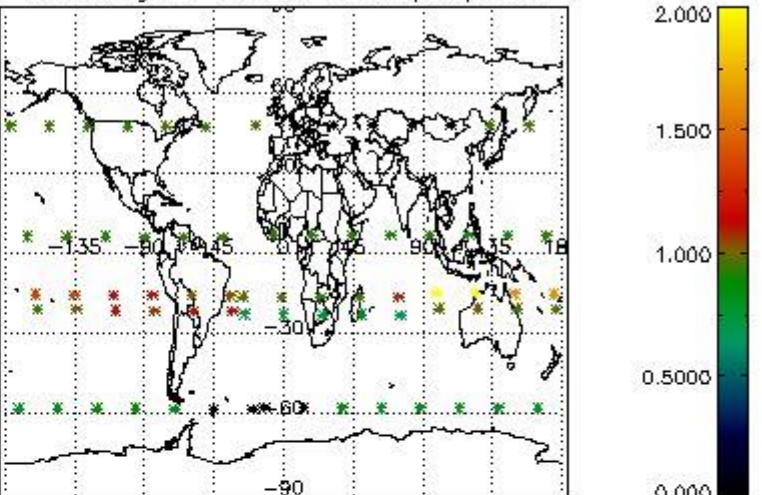

Percentage of datation errors per profile