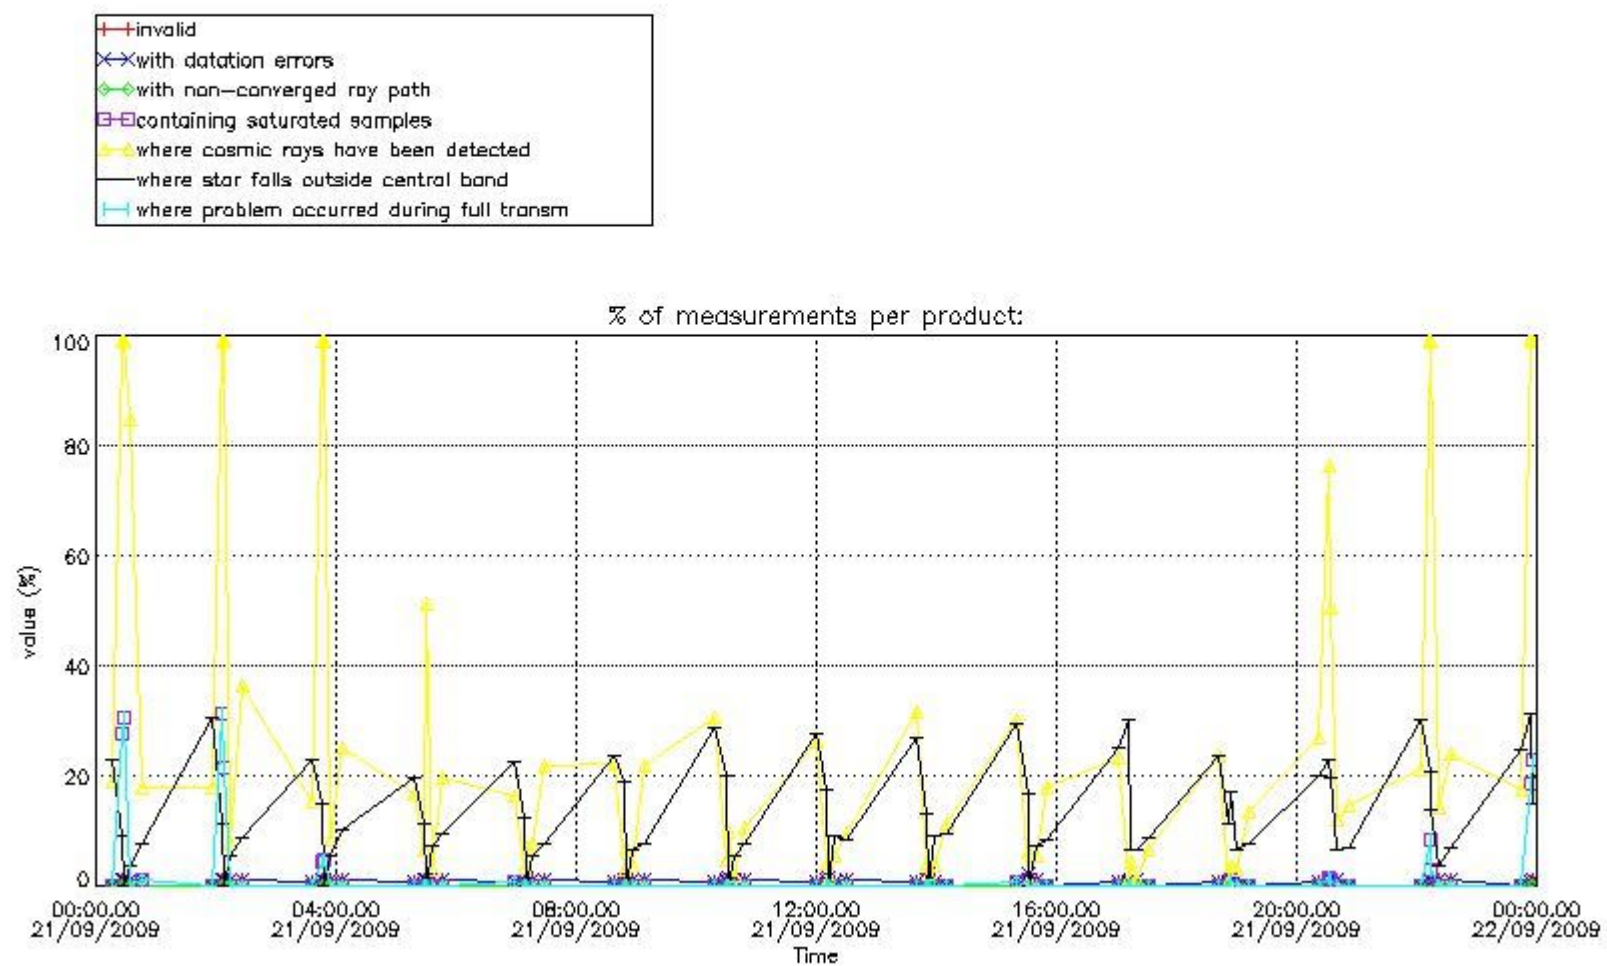

4.1.2 Plot level 1 quality information per product (time dependant): ENVI SAT DESCENDING passes