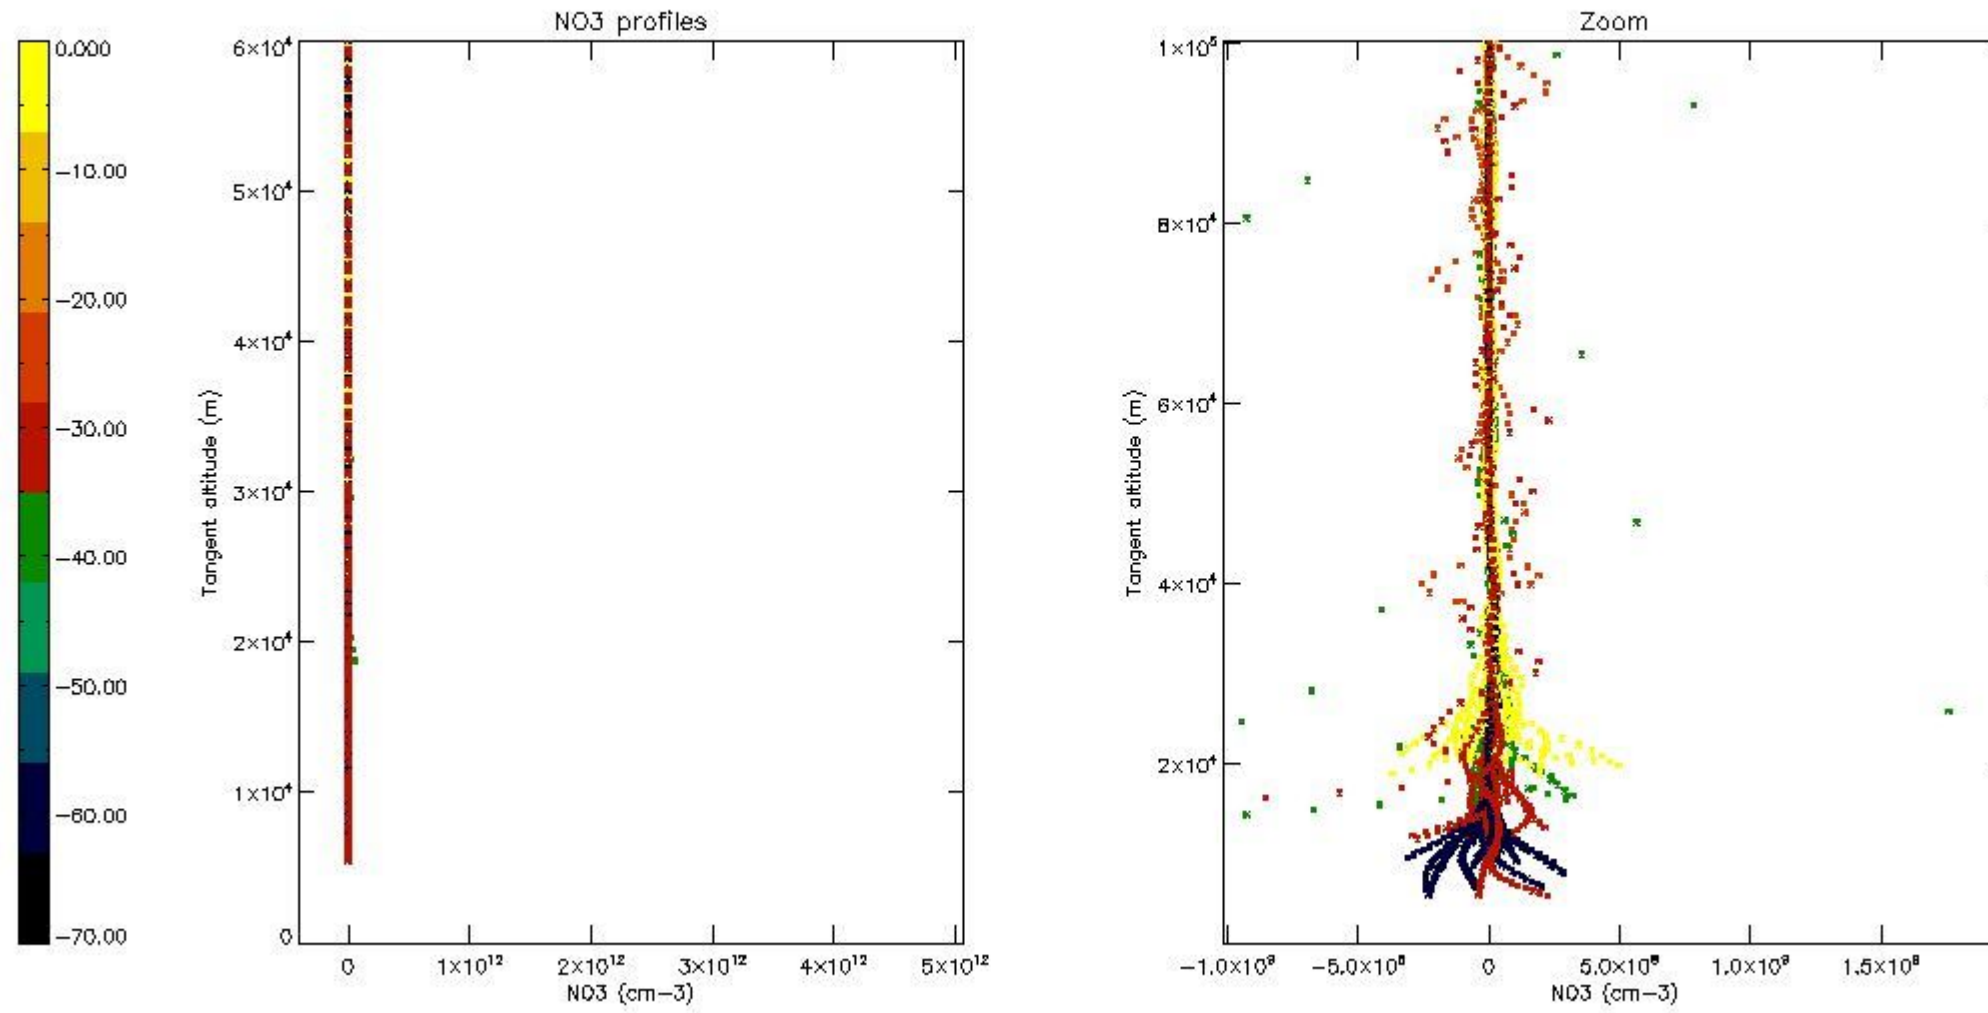

6. Auxiliary Data Files used for the production reported in section 2

The number reported in the third column indicates since which file (see list in section 2) the corresponding auxiliary file has been used. The fourth column is the date of those product files.

Type	Auxiliary Filename	Used since product	Used since product date
INST_PHYS_CHARACTERISTICS	GOM_INS_AXVIEC20091111_143220_20030716_120000_20500101_000000	1	21-SEP-2009 00:06:01
LEVEL-2_PROC_CONFIG	GOM_PR2_AXVIEC20091111_152718_20020301_000000_20500101_000000	1	21-SEP-2009 00:06:01
CROSS_SECTIONS_FILE	GOM_CRS_AXVIEC20091111_154832_20020301_000000_20500101_000000	1	21-SEP-2009 00:06:01