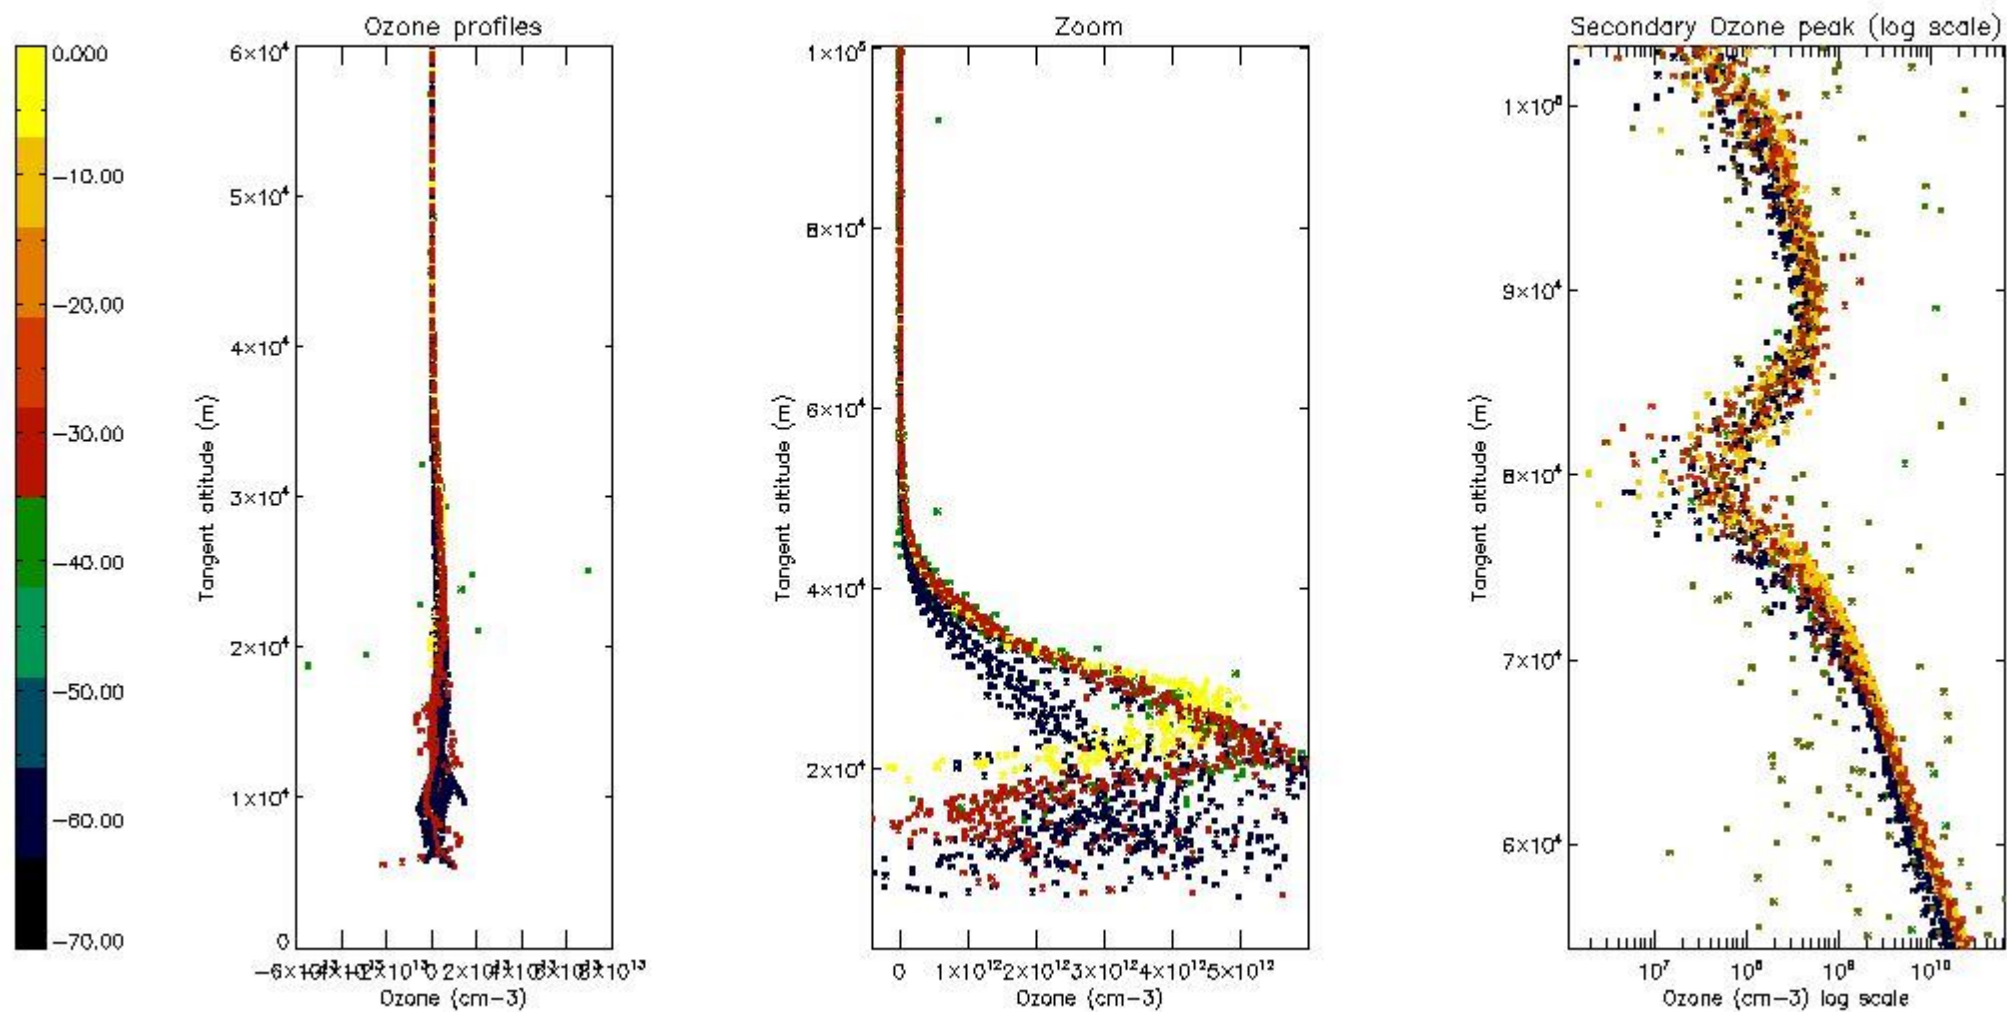

STD < 10	20
STD < 5	16

5.2 Plot ozone profiles for all STD (dark without errors)

The colorbar represents the latitude.

5.3 Plot ozone profiles where STD < 20% (dark without errors)

The colorbar represents the latitude.