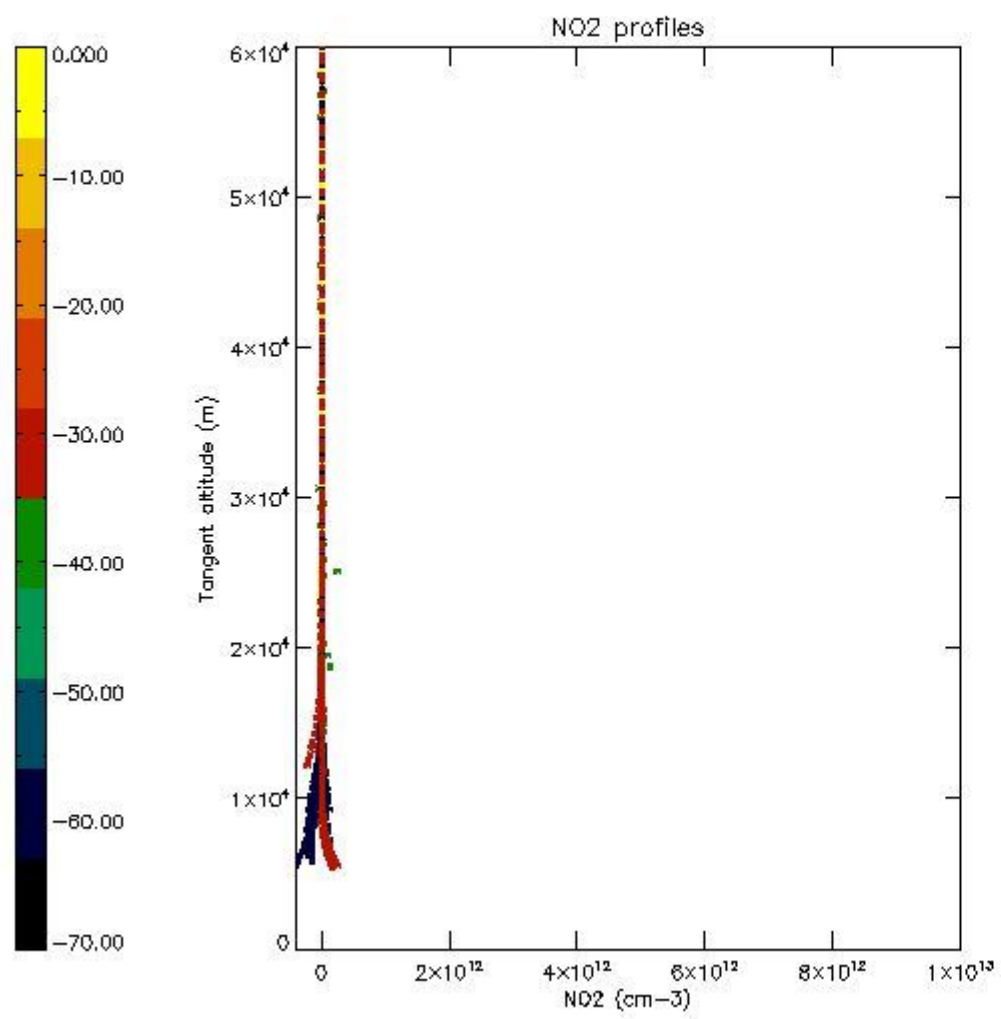

5.7 Plot NO3 profiles for all STD (dark without errors)

The colorbar represents the latitude.