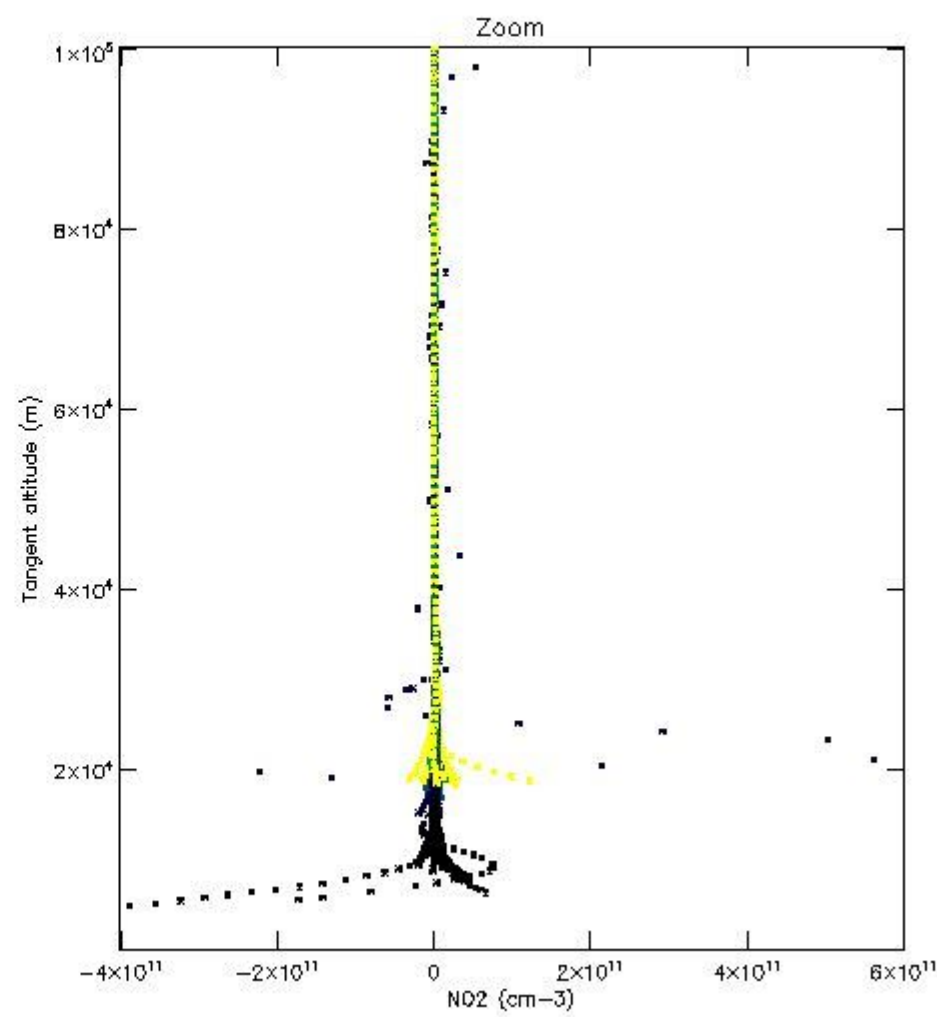

5.7 Plot NO3 profiles for all STD (dark without errors)

The colorbar represents the latitude.