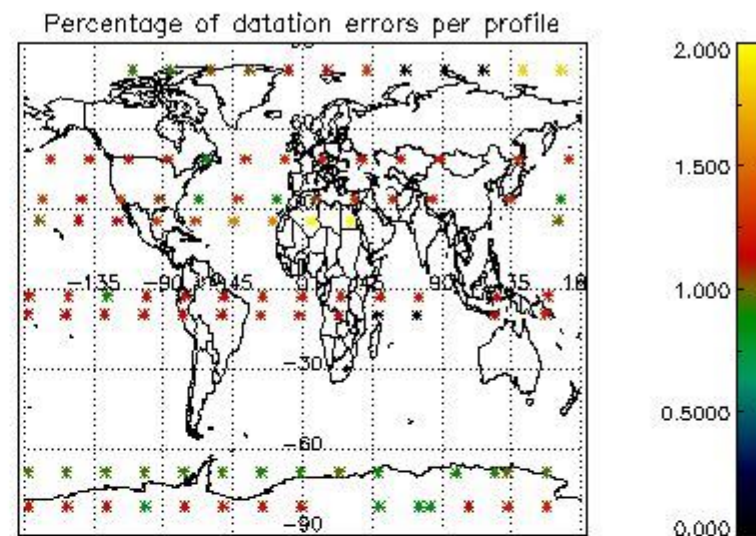

5. Trace gas profiles

5.1 Ozone statistics based on quality of products

The final quality of the products can be "measured" using the STD (Standard Deviation) attached to every point profile. This information is written to the parameter GOM_NL__2P/NL_LOCAL_SPECIES_DENSITY/o3_std of the level 2 products. The table below shows the statistics for given STD ranges.

The statistics are given with respect to the overall valid production:

- Products without fatal errors: GOM_NL__2P/MPH/PRODUCT_ERR=0
- Valid point profile: GOM_NL__2P/NL_LOCAL_SPECIES_DENSITY/pcd(0)=0

The 'Criteria' is applied to valid points of dark limb products:

- Products in dark limb illumination condition: GOM_NL__2P/NL_SUMMARY_QUALITY/obs_ill_cond=0
- Products without fatal errors: GOM_NL__2P/MPH/PRODUCT_ERR=0
- Valid point profile: GOM_NL__2P/NL_LOCAL_SPECIES_DENSITY/pcd(0)=0

So, the table below shows the percentage of dark limb and valid observations for each criteria with respect to the overall valid daily observations.

Criteria	% of total production
All STD	30
STD < 20	18