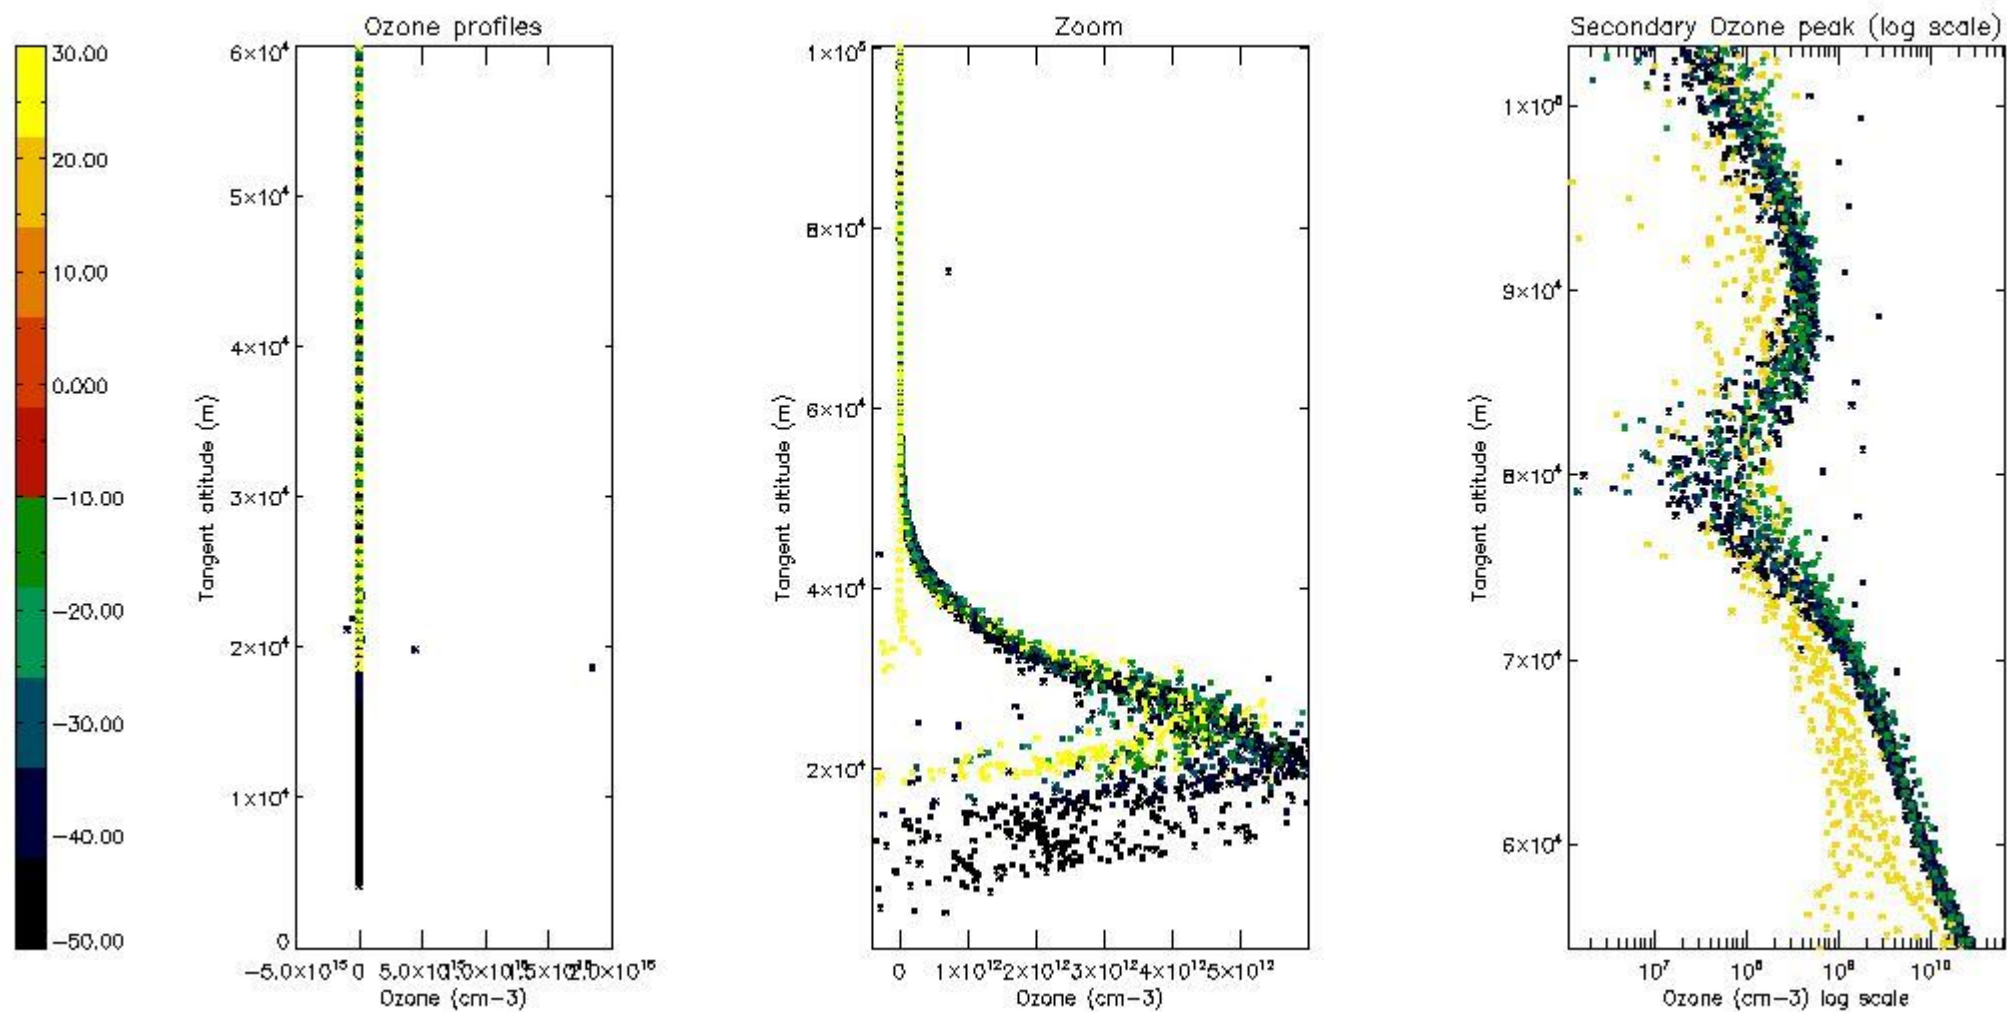

STD < 10	16
STD < 5	11

5.2 Plot ozone profiles for all STD (dark without errors)

The colorbar represents the latitude.

5.3 Plot ozone profiles where STD < 20% (dark without errors)

The colorbar represents the latitude.