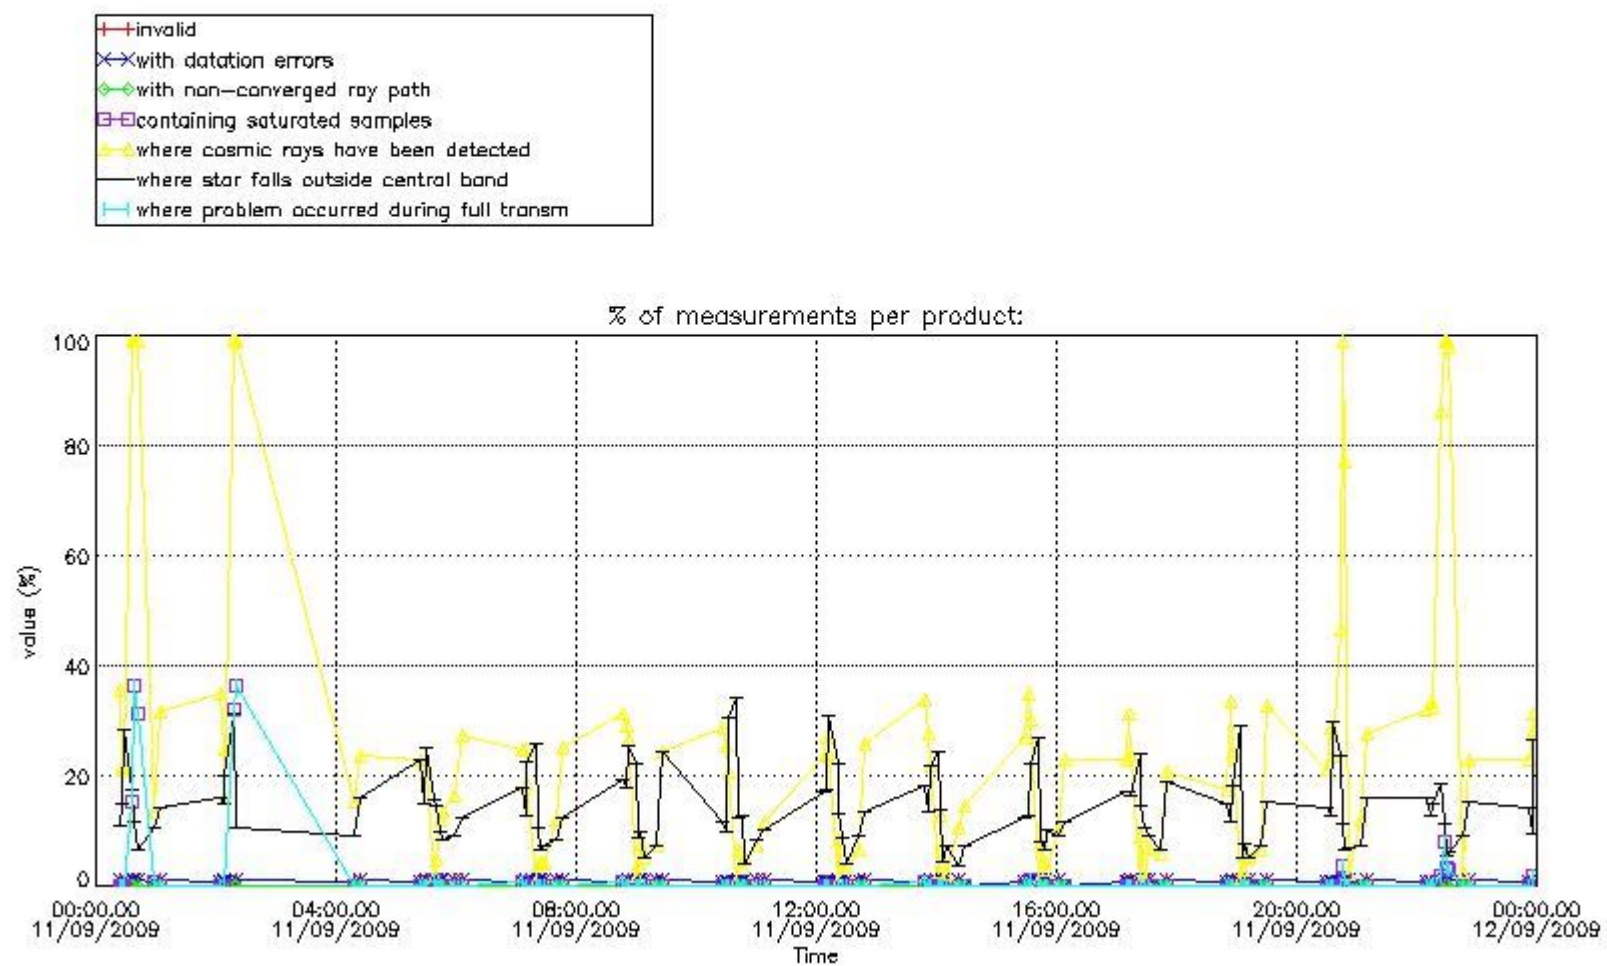

4.1.2 Plot level 1 quality information per product (time dependant): ENVI SAT DESCENDING passes