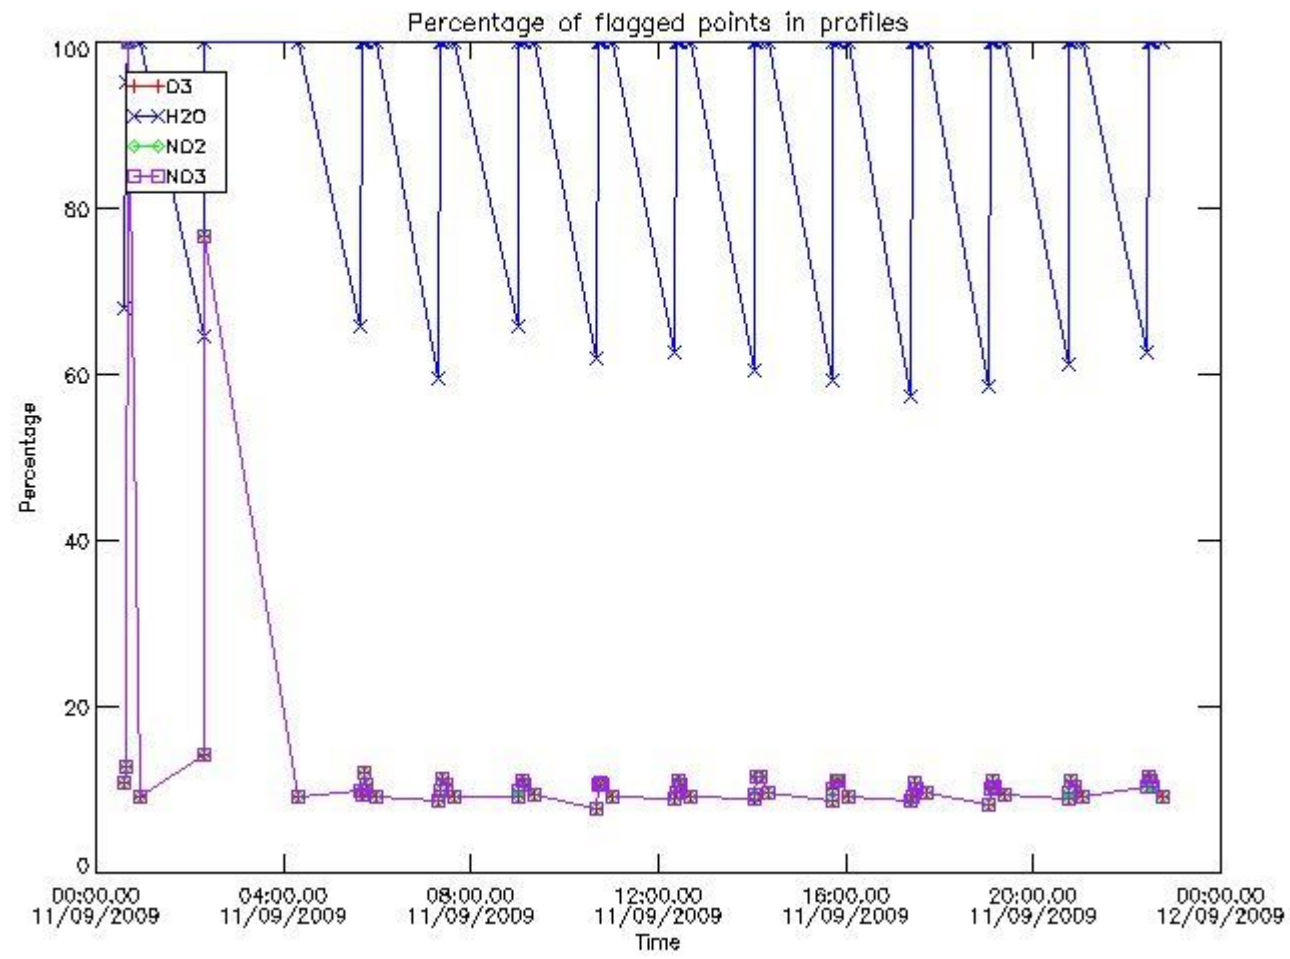

3. Quality information per product

In this section it is plotted some information contained in the Quality Summary data set of the level 2 products. Only products in dark limb conditions and without errors (error flag in the MPH set to "0") are used.

3.1 Plot quality information per product (time dependant)

3.2 Plot quality information per product (world map)