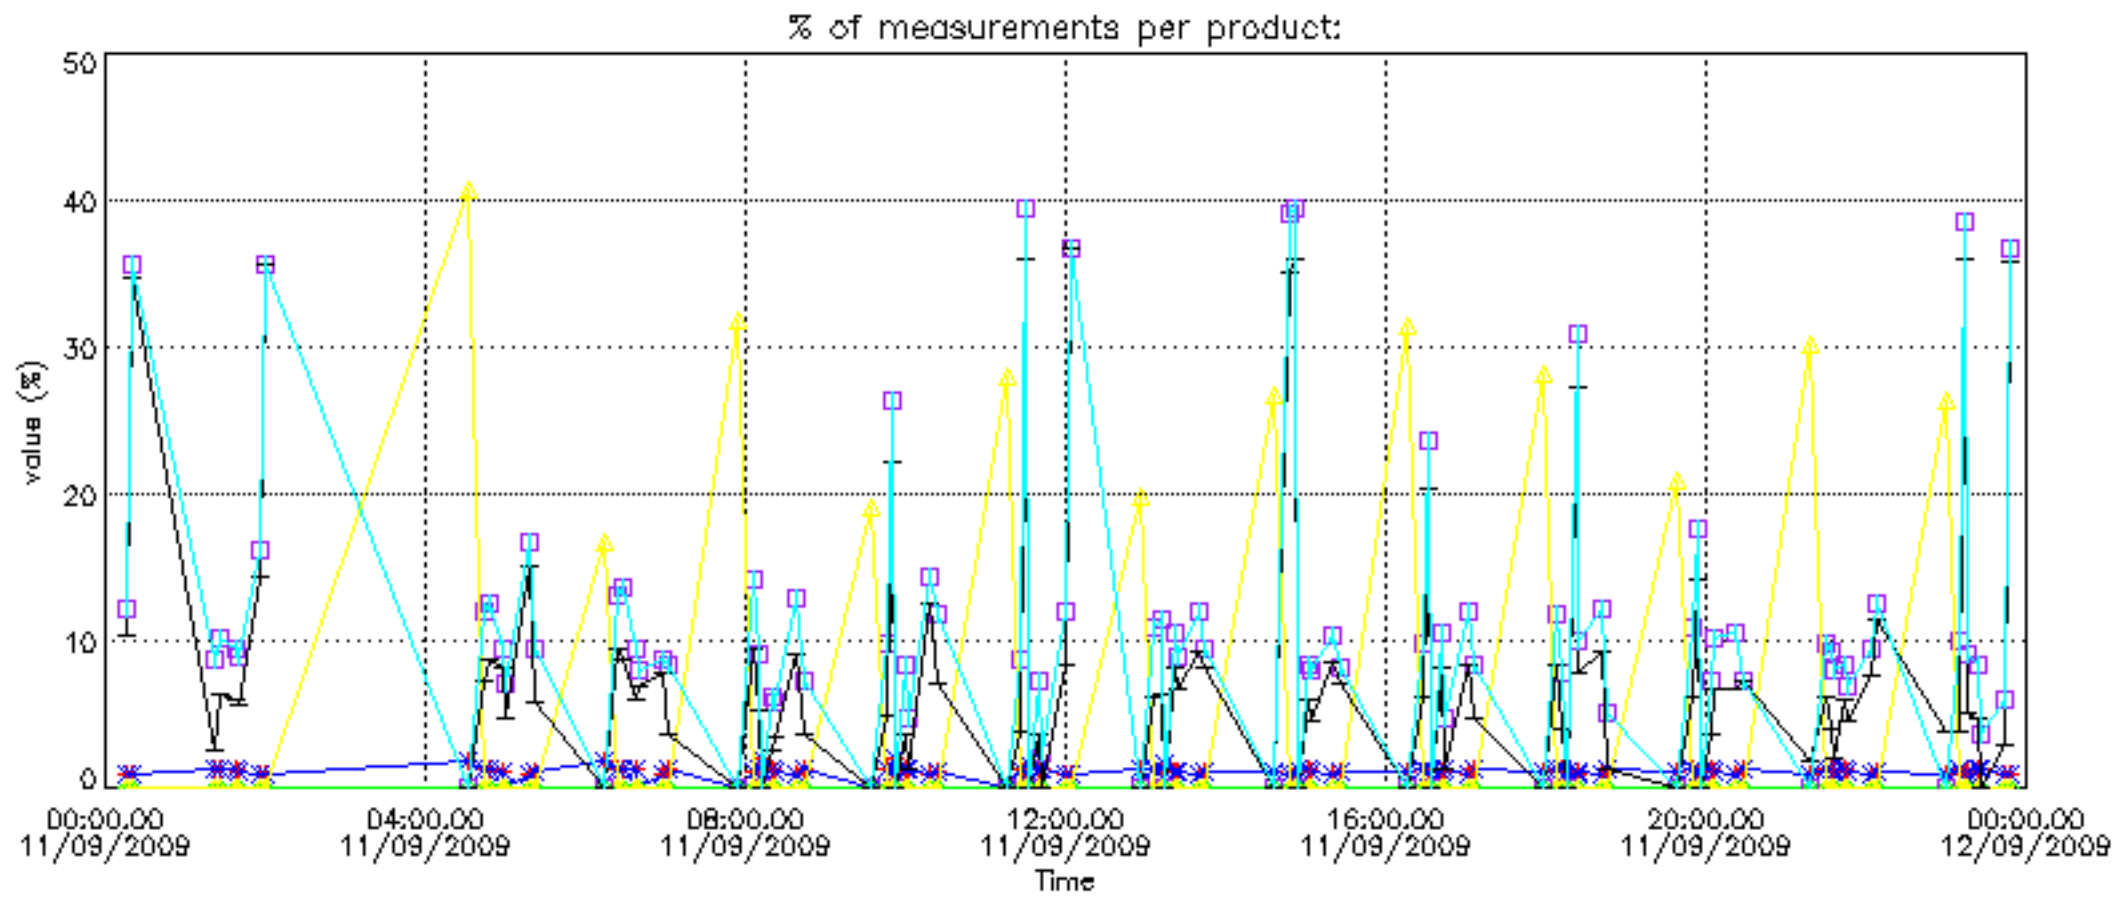

Percentage of cosmic ray hits per profile

Percentage of datation errors per profile