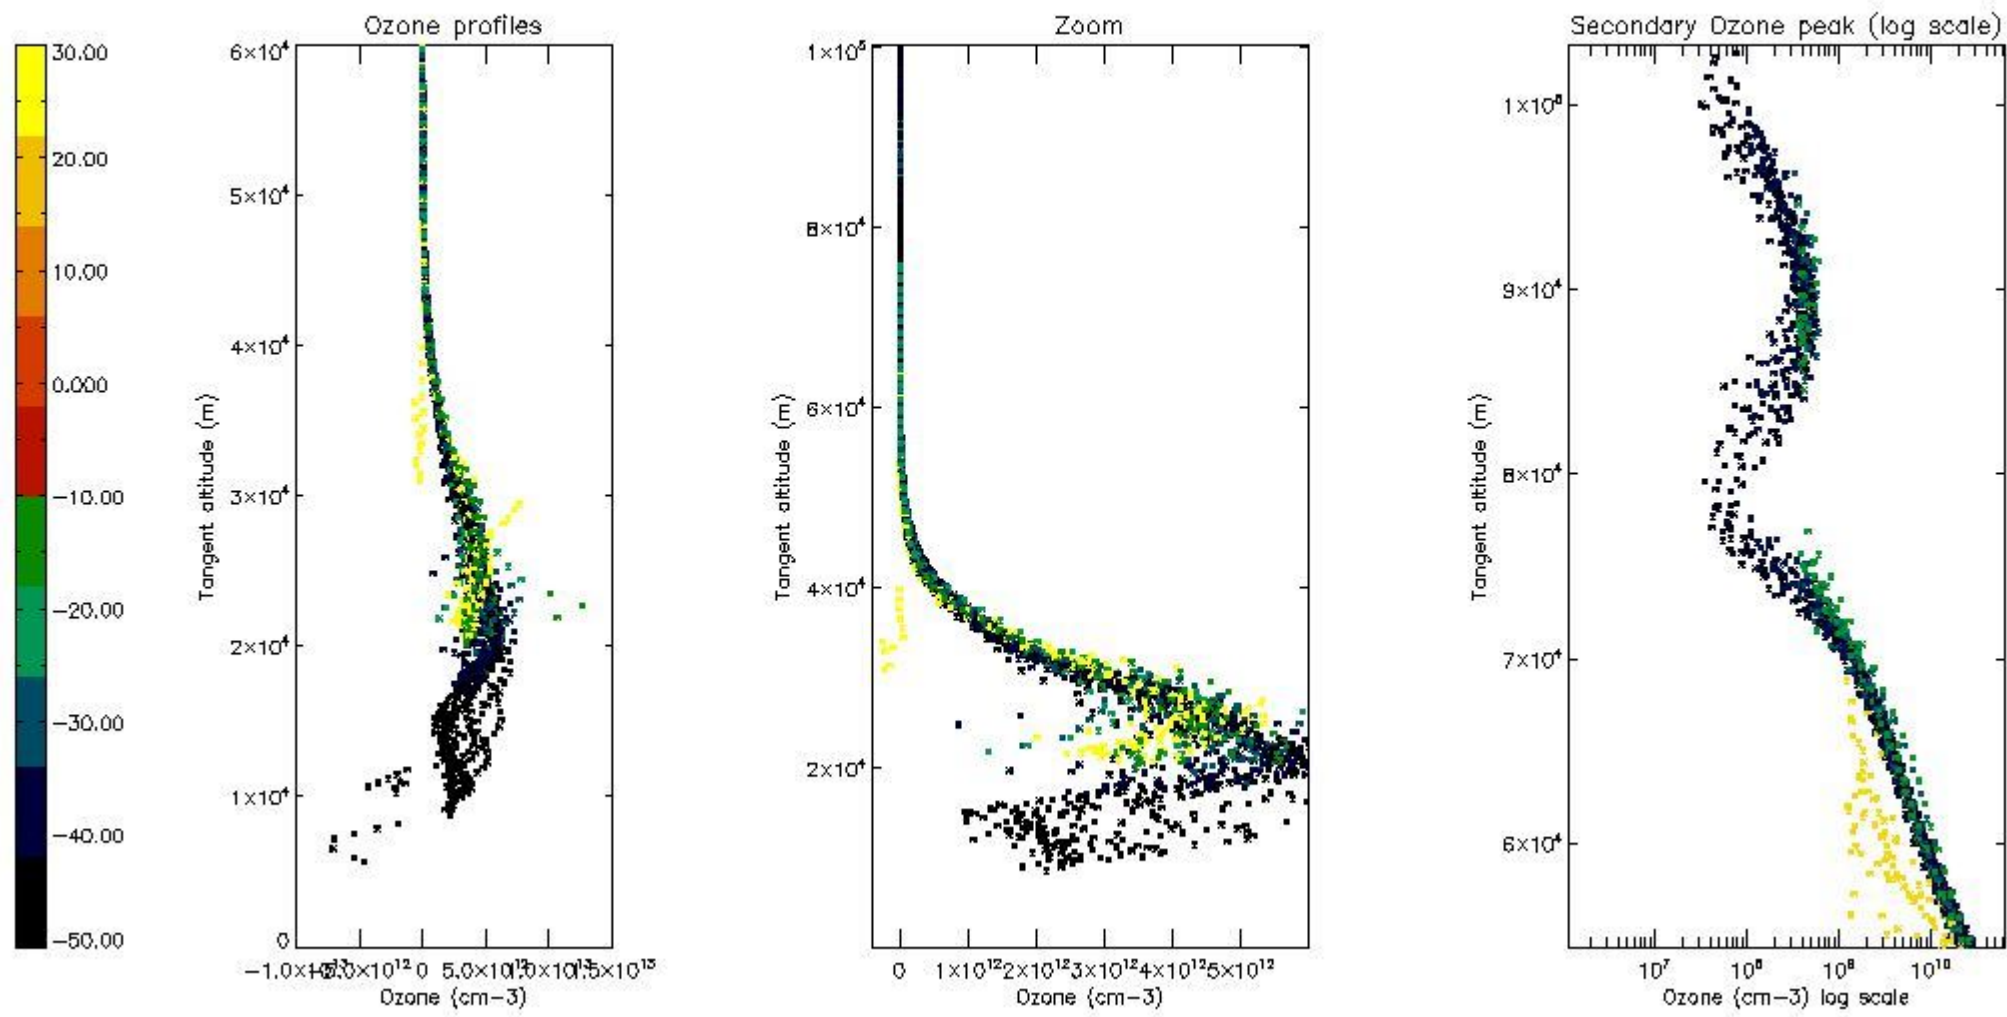

STD < 10	16
STD < 5	11

5.2 Plot ozone profiles for all STD (dark without errors)

The colorbar represents the latitude.

5.3 Plot ozone profiles where STD < 20% (dark without errors)

The colorbar represents the latitude.

5.4 Plot ozone profiles where STD < 10% (dark without errors)

The colorbar represents the latitude.

5.5 Plot ozone profiles where STD < 5% (dark without errors)

The colorbar represents the latitude.

5.6 Plot NO₂ profiles for all STD (dark without errors)