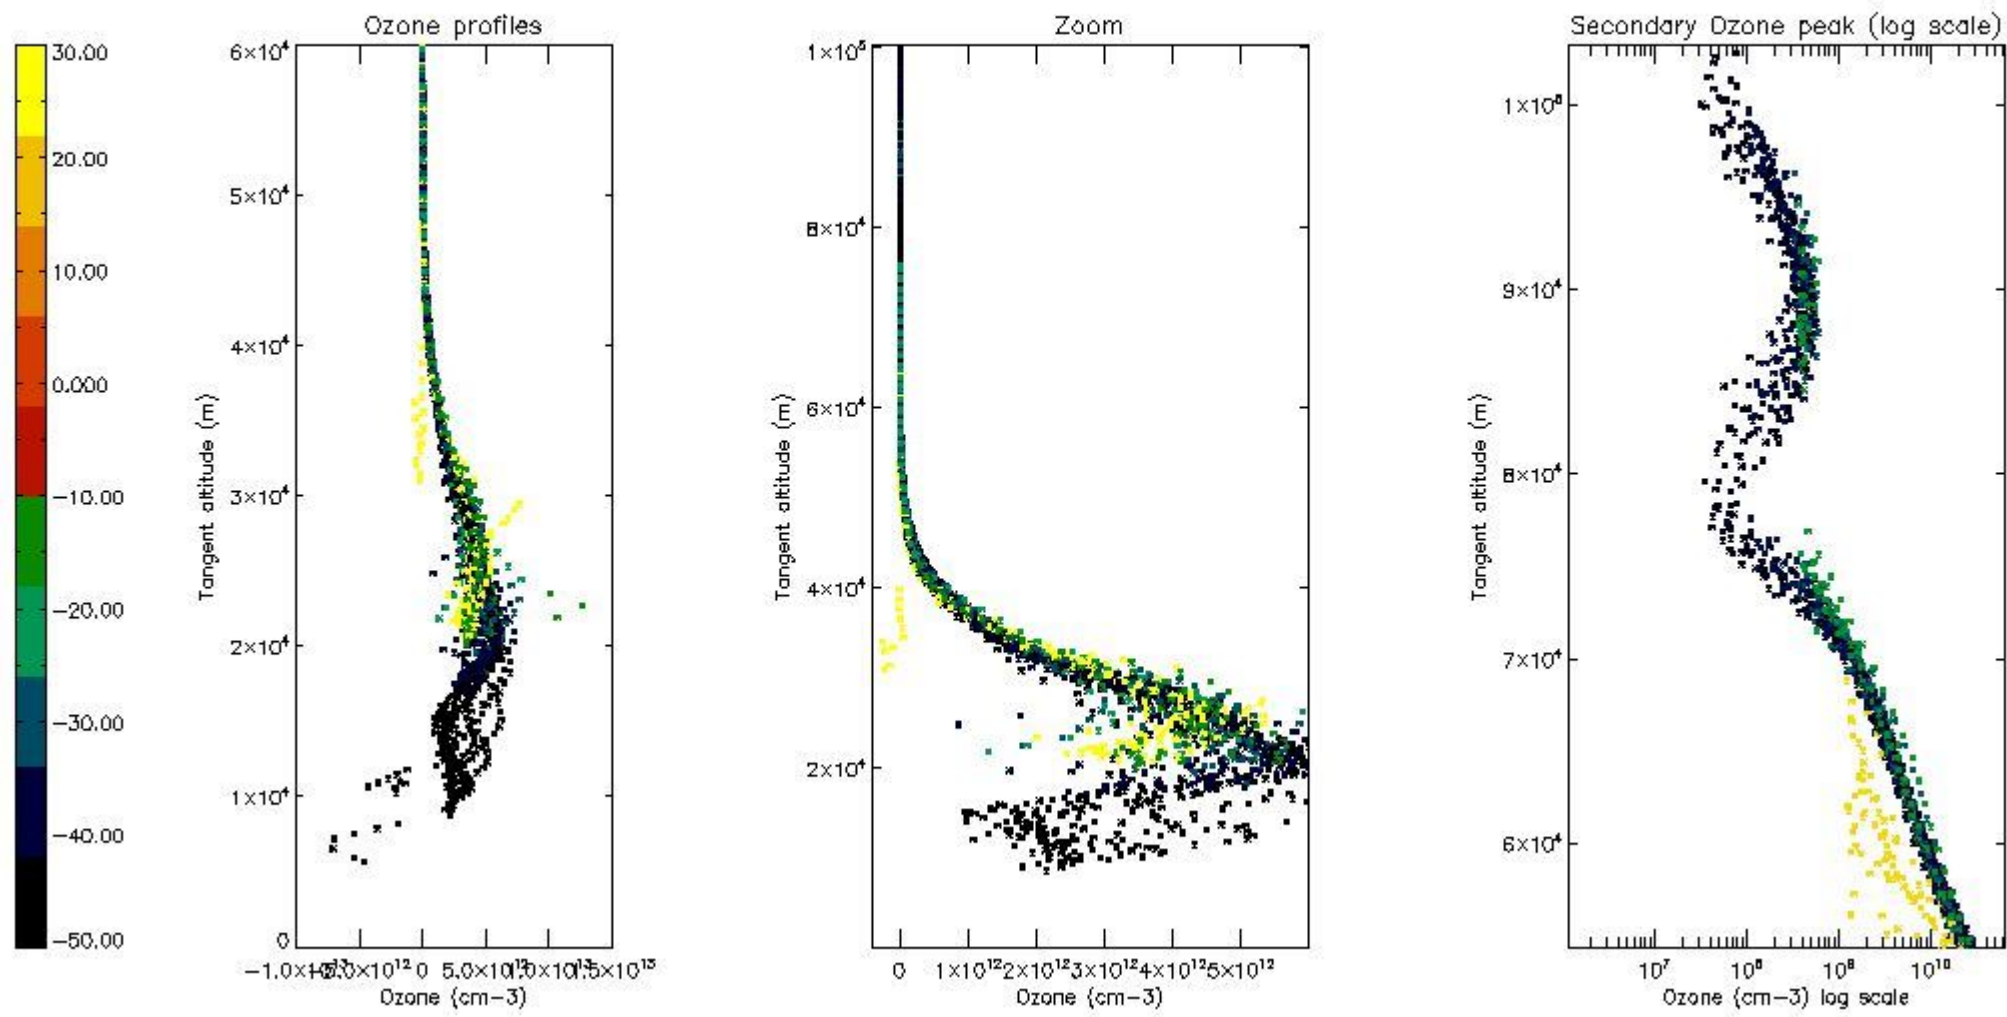

STD < 10	16
STD < 5	11

5.2 Plot ozone profiles for all STD (dark without errors)

The colorbar represents the latitude.

5.3 Plot ozone profiles where STD < 20% (dark without errors)

The colorbar represents the latitude.