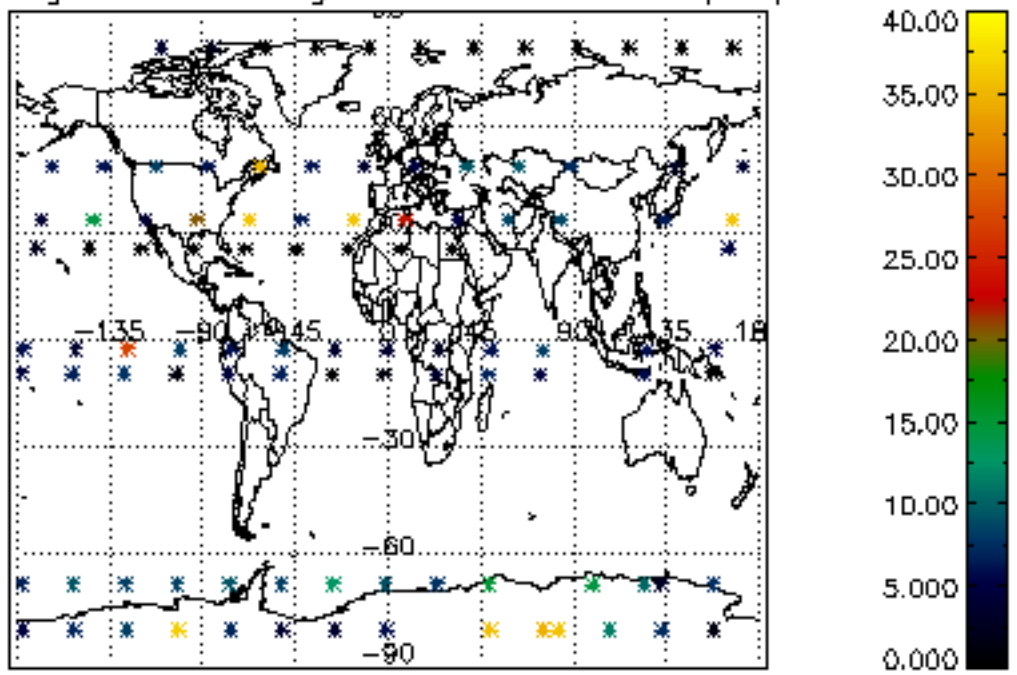

Percentage of star falling outside central band per profile