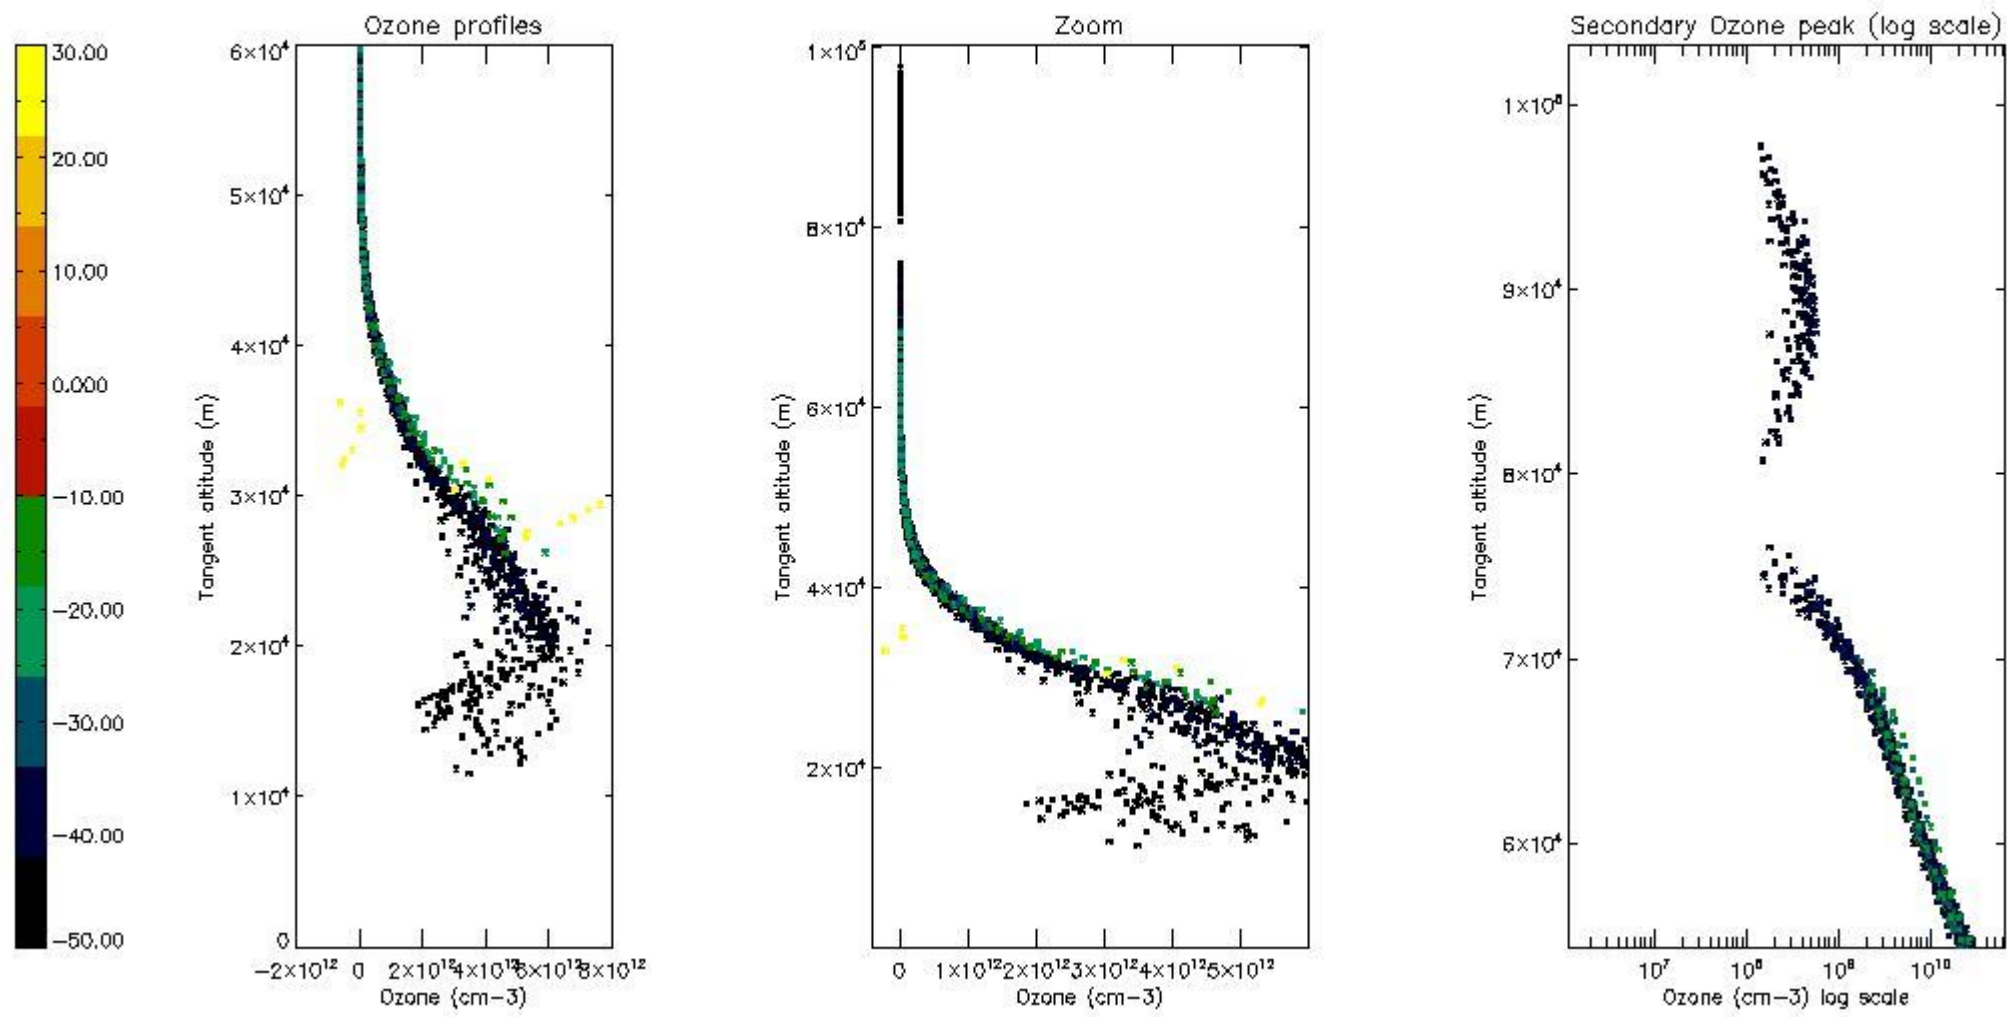

5.6 Plot NO₂ profiles for all STD (dark without errors)

The colorbar represents the latitude.