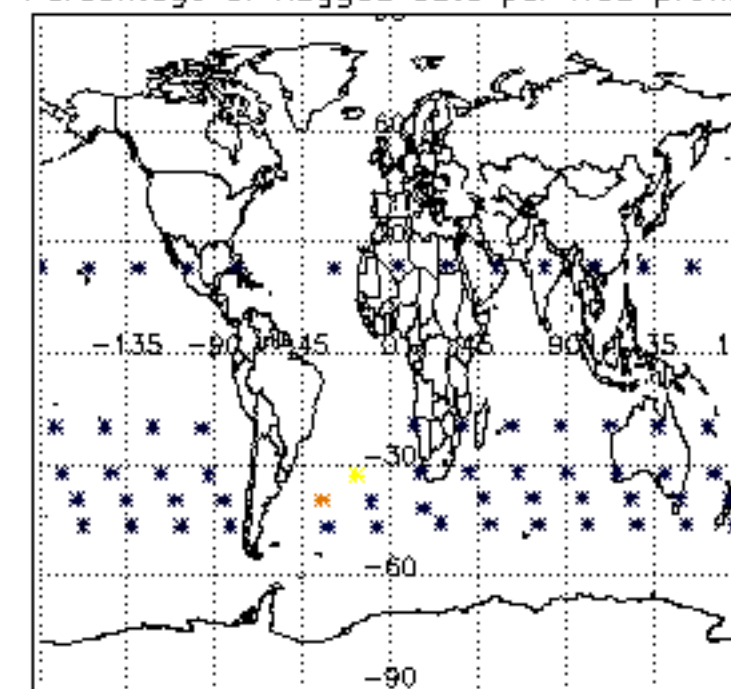

Percentage of flagged data per NO3 profile