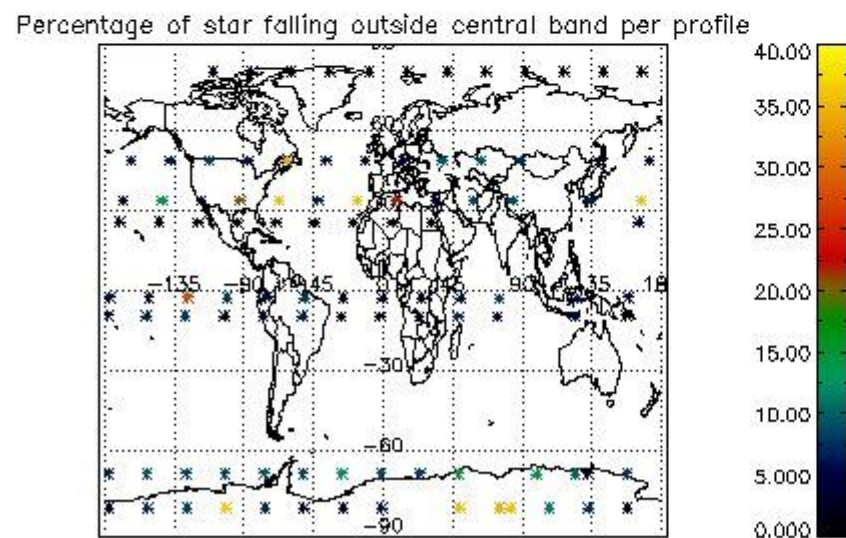

5. Trace gas profiles

5.1 Ozone statistics based on quality of products

The final quality of the products can be "measured" using the STD (Standard Deviation) attached to every point profile. This information is written to the parameter GOM_NL__2P/NL_LOCAL_SPECIES_DENSITY/o3_std of the level 2 products. The table below shows the statistics for given STD ranges.

The statistics are given with respect to the overall valid production:

- Products without fatal errors: GOM_NL__2P/MPH/PRODUCT_ERR=0
- Valid point profile: GOM_NL__2P/NL_LOCAL_SPECIES_DENSITY/pcd(0)=0

The 'Criteria' is applied to valid points of dark limb products:

- Products in dark limb illumination condition: GOM_NL__2P/NL_SUMMARY_QUALITY/obs_ill_cond=0
- Products without fatal errors: GOM_NL__2P/MPH/PRODUCT_ERR=0
- Valid point profile: GOM_NL__2P/NL_LOCAL_SPECIES_DENSITY/pcd(0)=0

So, the table below shows the percentage of dark limb and valid observations for each criteria with respect to the overall valid daily observations.

Criteria	% of total production
All STD	30
STD < 20	18