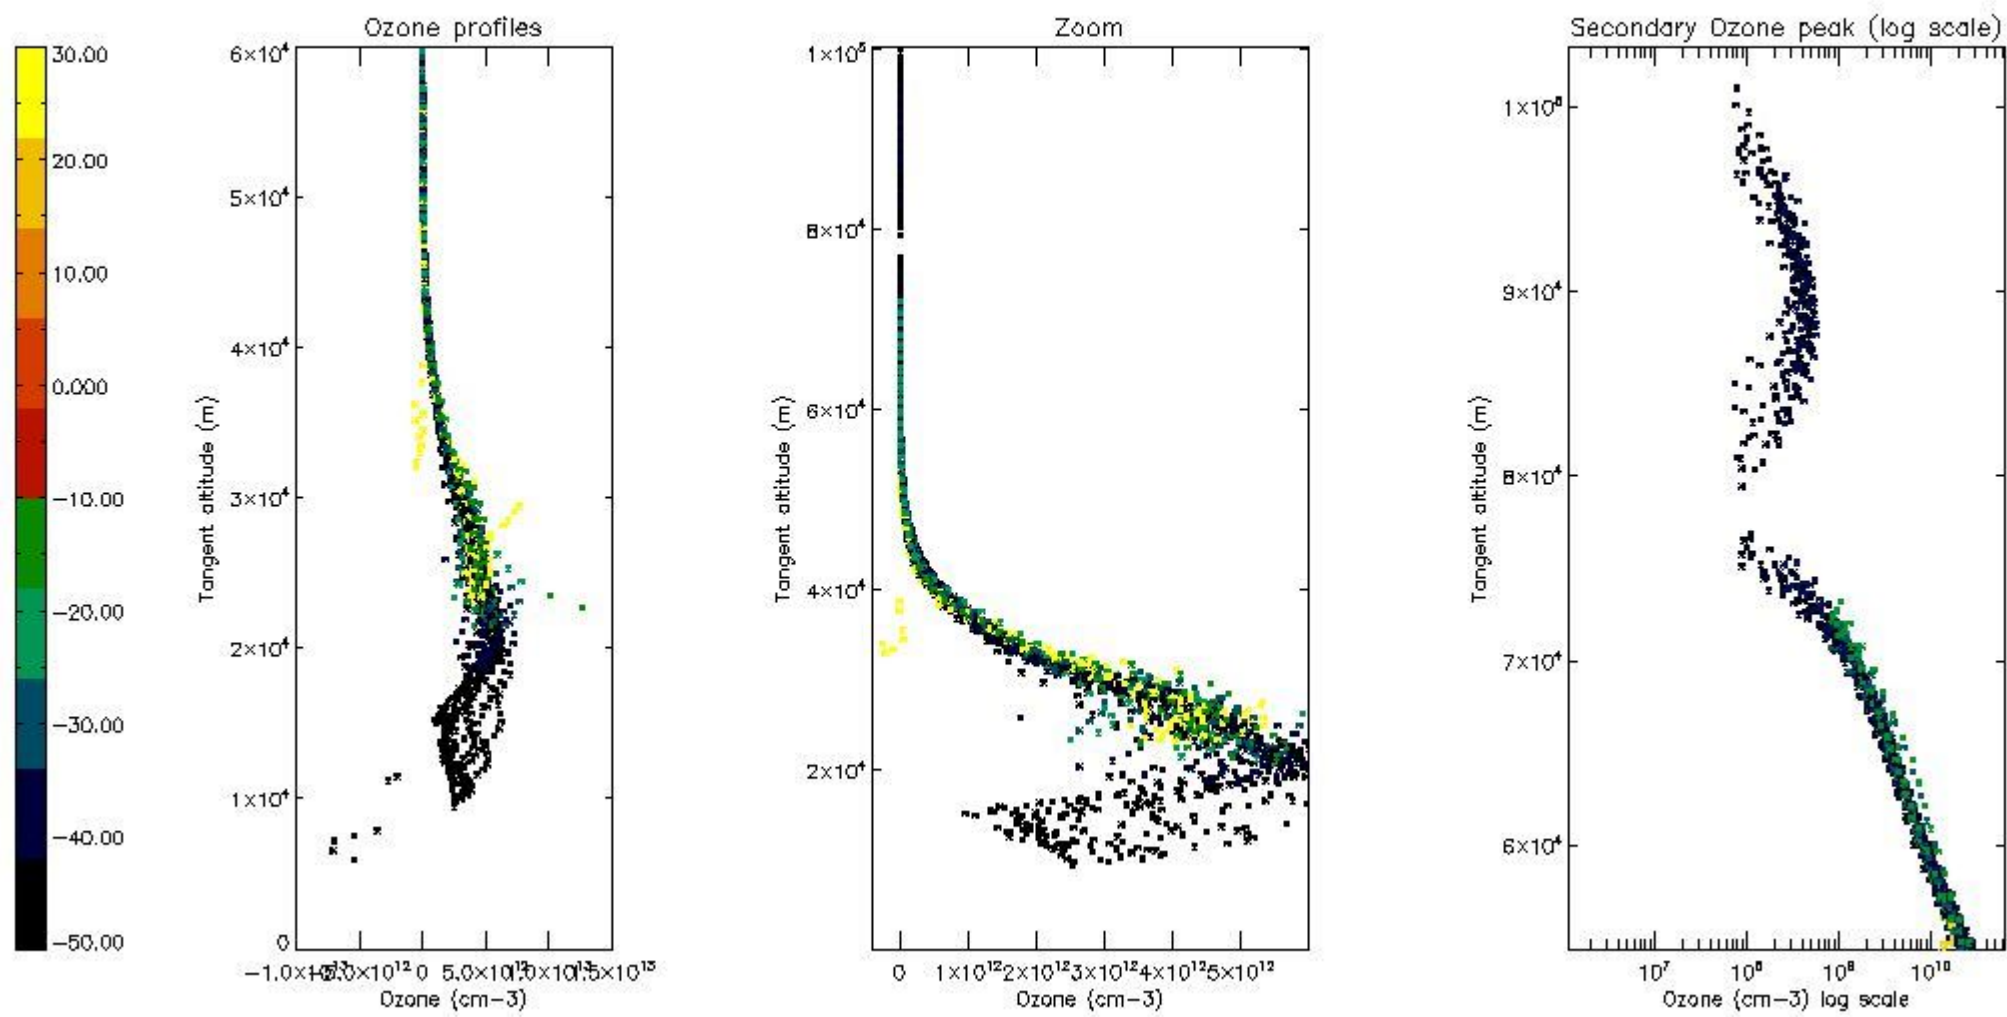

STD < 10	16
STD < 5	11

5.2 Plot ozone profiles for all STD (dark without errors)

The colorbar represents the latitude.

5.3 Plot ozone profiles where STD < 20% (dark without errors)

The colorbar represents the latitude.

5.4 Plot ozone profiles where STD < 10% (dark without errors)

The colorbar represents the latitude.

5.5 Plot ozone profiles where STD < 5% (dark without errors)

The colorbar represents the latitude.

5.6 Plot NO₂ profiles for all STD (dark without errors)