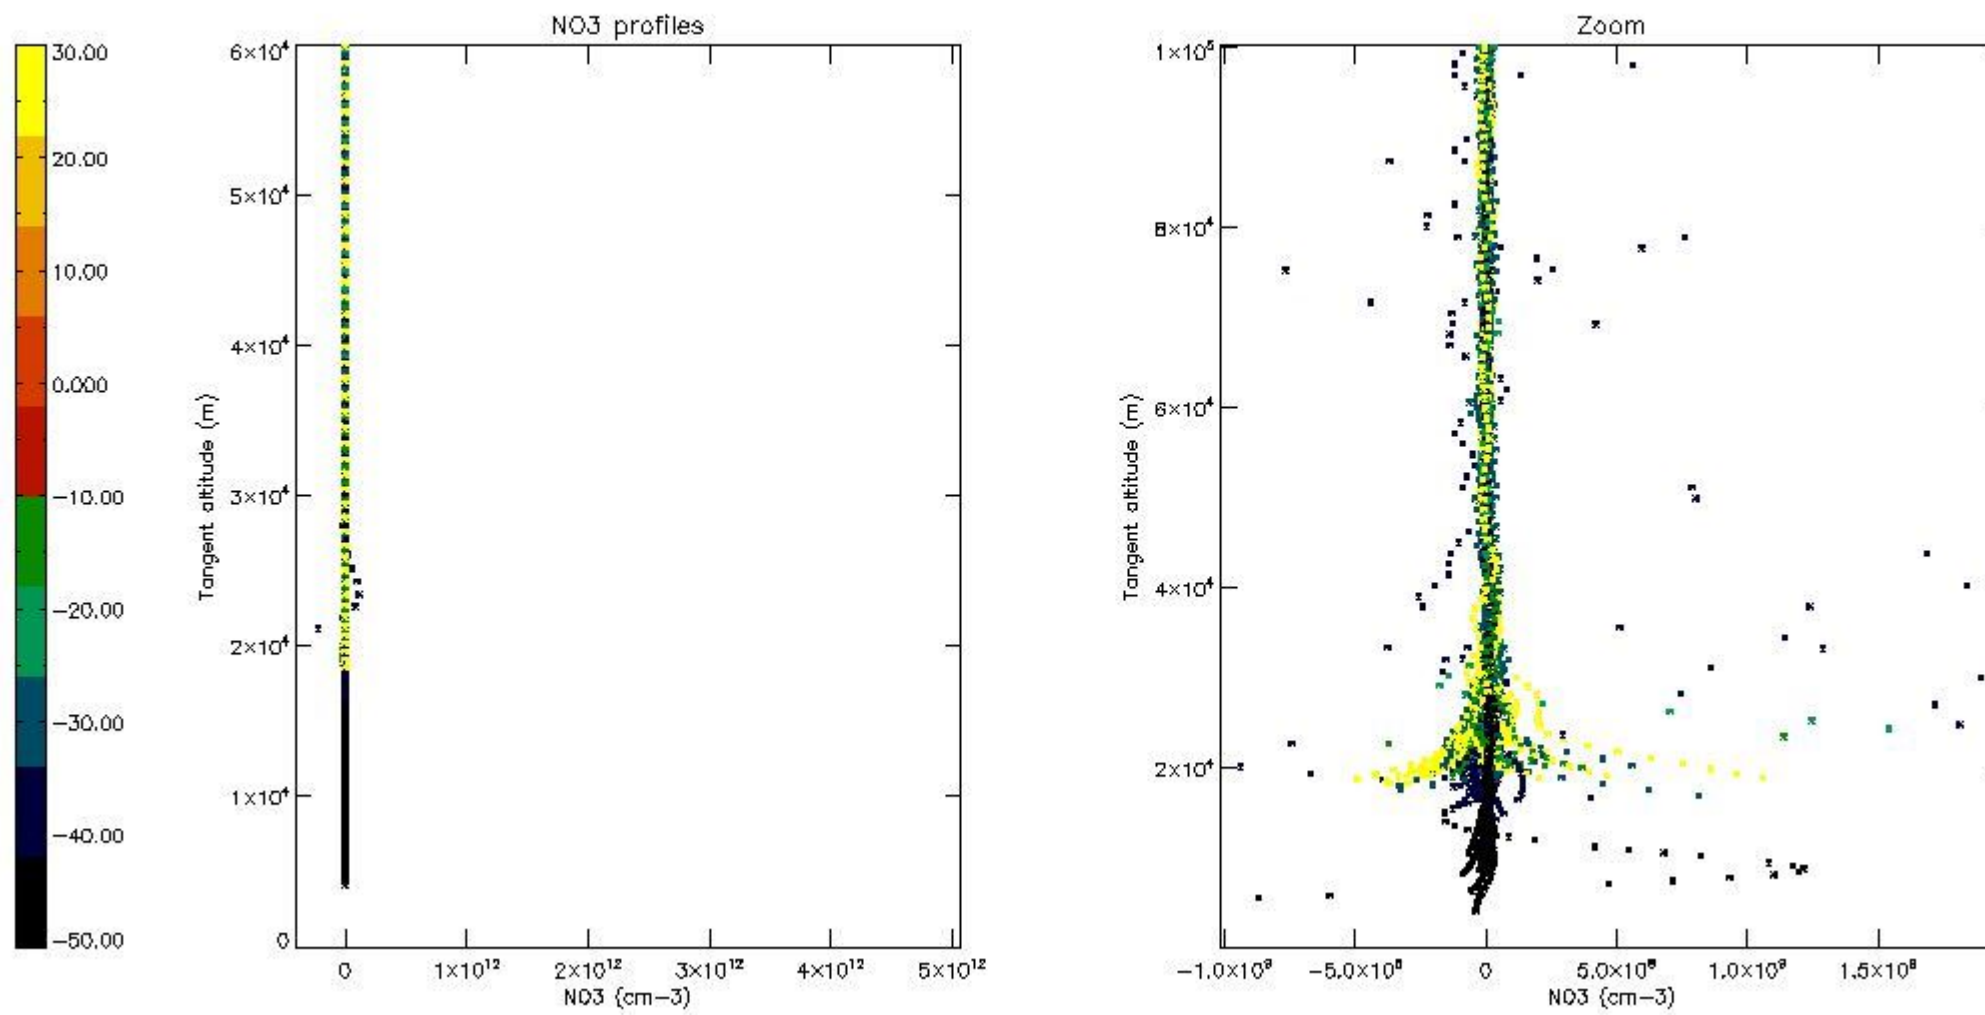

6. Auxiliary Data Files used for the production reported in section 2

The number reported in the third column indicates since which file (see list in section 2) the corresponding auxiliary file has been used. The fourth column is the date of those product files.

Type	Auxiliary Filename	Used since product	Used since product date
INST_PHYS_CHARACTERISTICS	GOM_INS_AXVIEC20091111_143220_20030716_120000_20500101_000000	1	11-SEP-2009 00:15:17
LEVEL-2_PROC_CONFIG	GOM_PR2_AXVIEC20091111_152718_20020301_000000_20500101_000000	1	11-SEP-2009 00:15:17
CROSS_SECTIONS_FILE	GOM_CRS_AXVIEC20091111_154832_20020301_000000_20500101_000000	1	11-SEP-2009 00:15:17