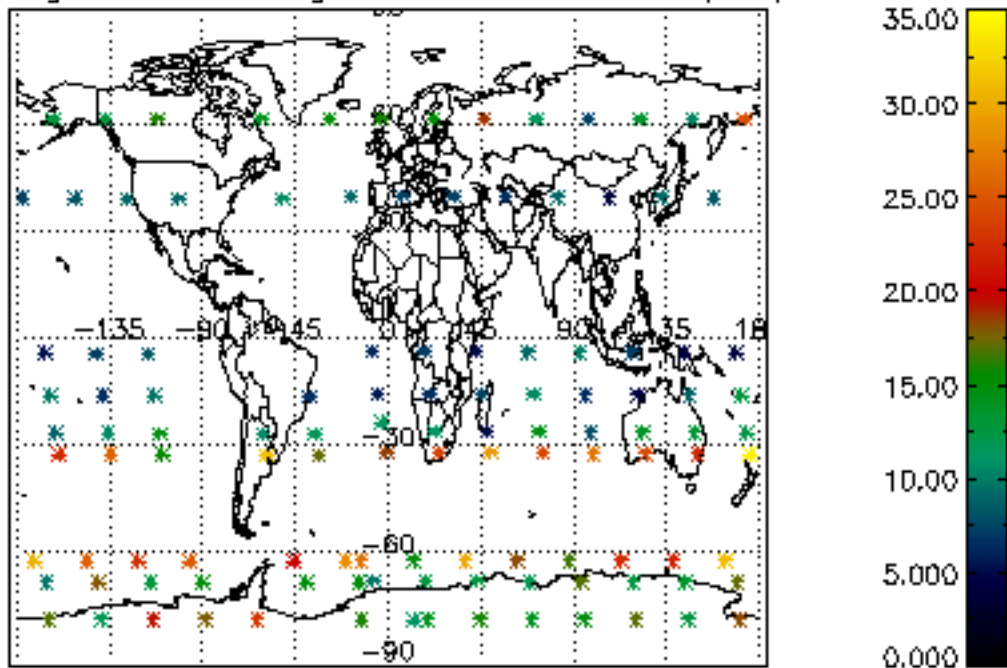

Percentage of cosmic ray hits per profile

Percentage of star falling outside central band per profile