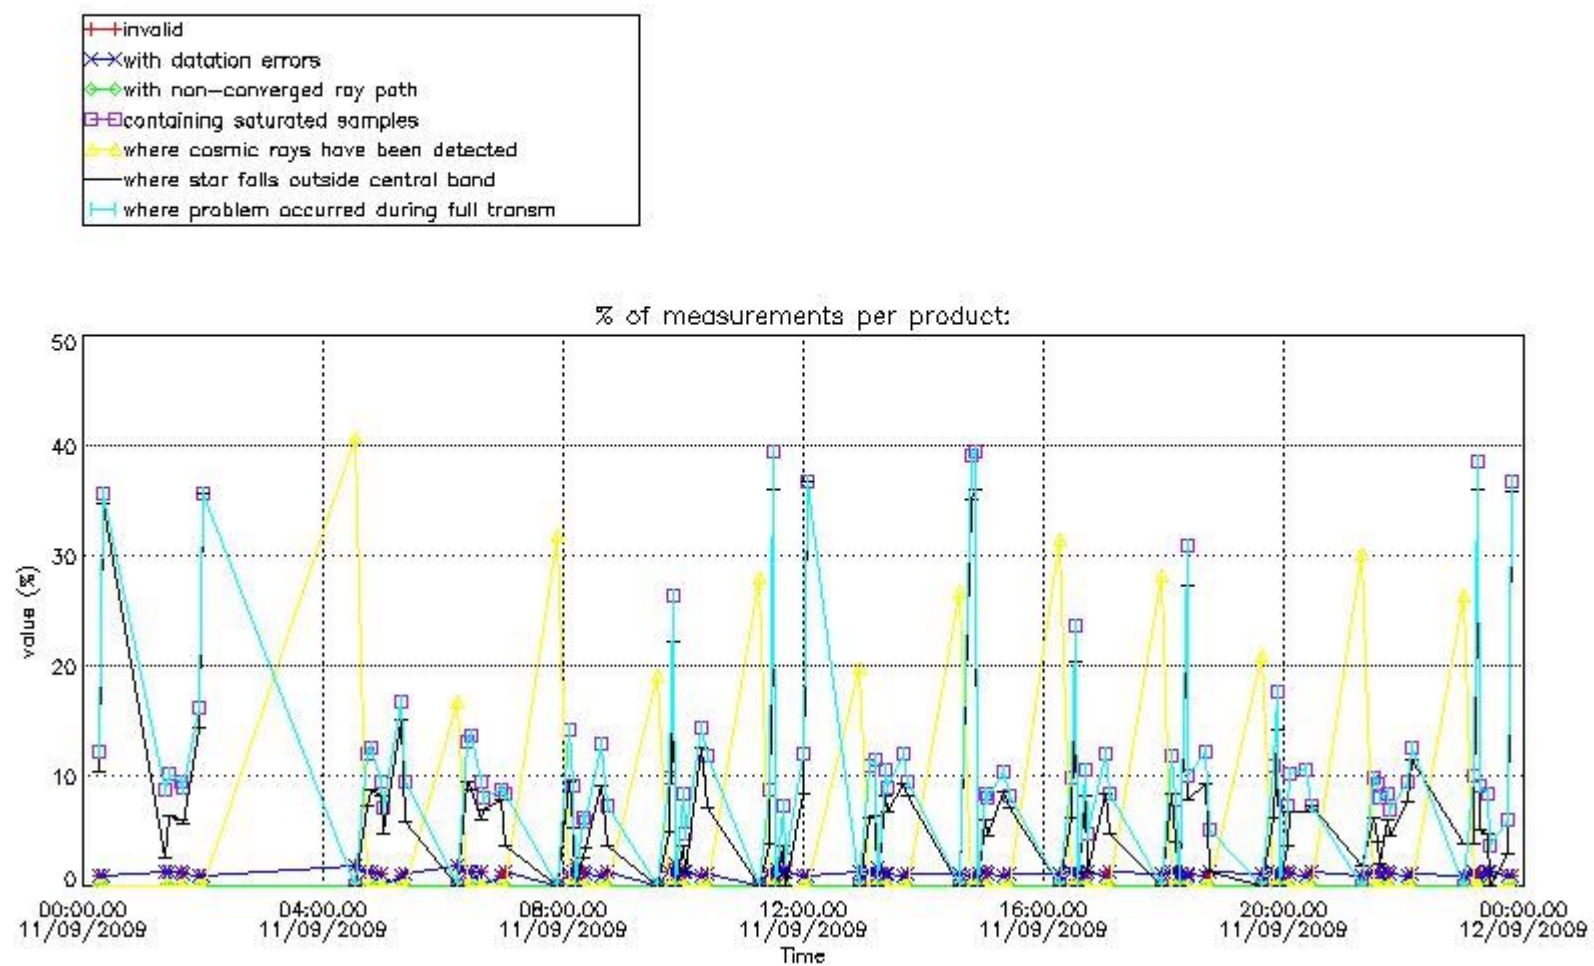

3.1 Plot quality information per product (time dependant)

3.2 Plot quality information per product (world map)

Percentage of flagged data per O3 profile

Percentage of flagged data per H2O profile

Percentage of flagged data per NO2 profile

Percentage of flagged data per NO3 profile

4. Level 1 quality information per product

In this section it is plotted some information contained in the Quality Summary data set of the level 2 products that comes from the level 1b processing. Products without errors (error flag in the MPH set to "0") are used.

4.1 Plot quality information per product (time dependant) coming from level 1b processing

4.1.1 Plot level 1 quality information per product (time dependant): ENVISAT ASCENDING passes

4.1.2 Plot level 1 quality information per product (time dependant): ENVI SAT DESCENDING passes