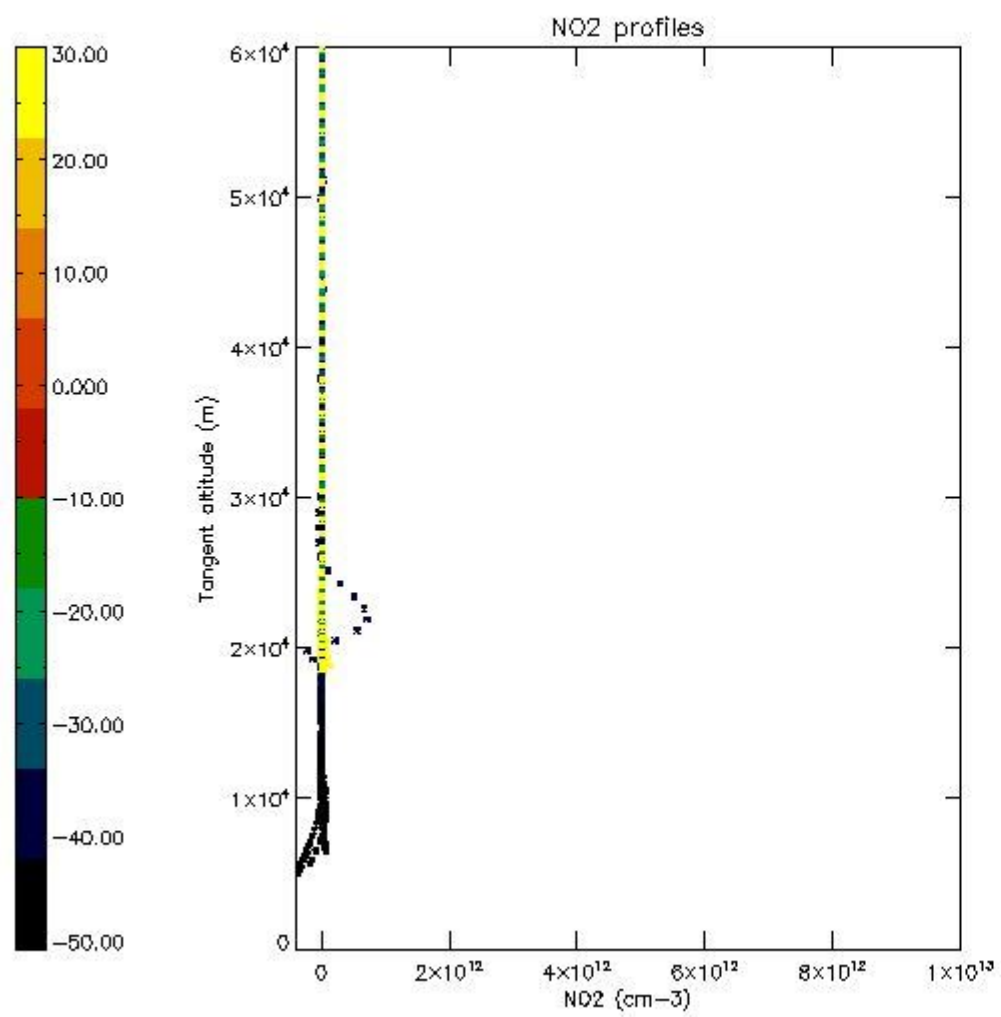

5.7 Plot NO3 profiles for all STD (dark without errors)

The colorbar represents the latitude.