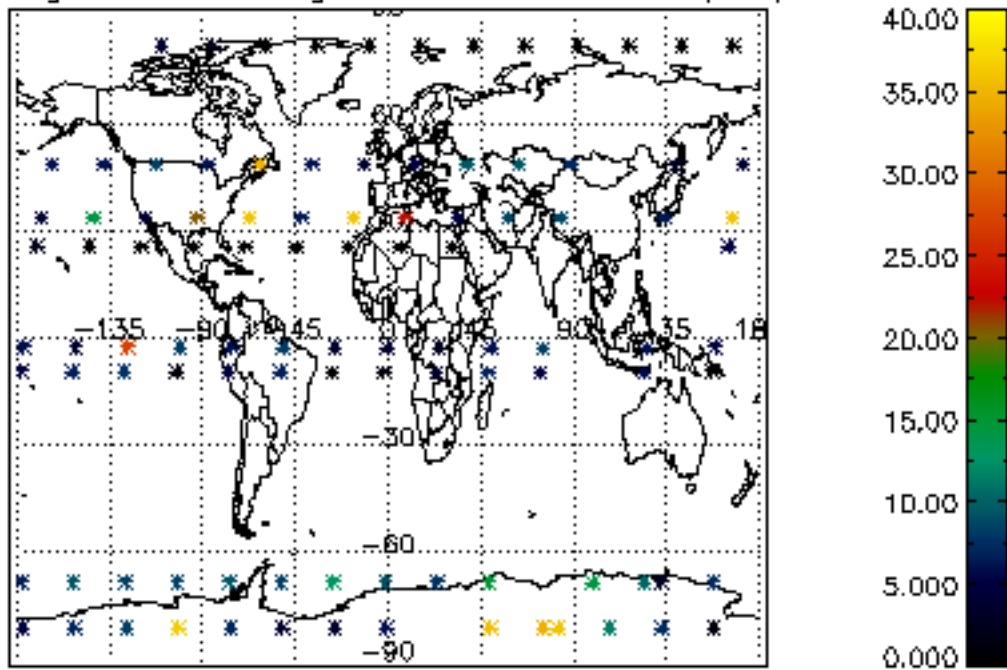

Percentage of star falling outside central band per profile