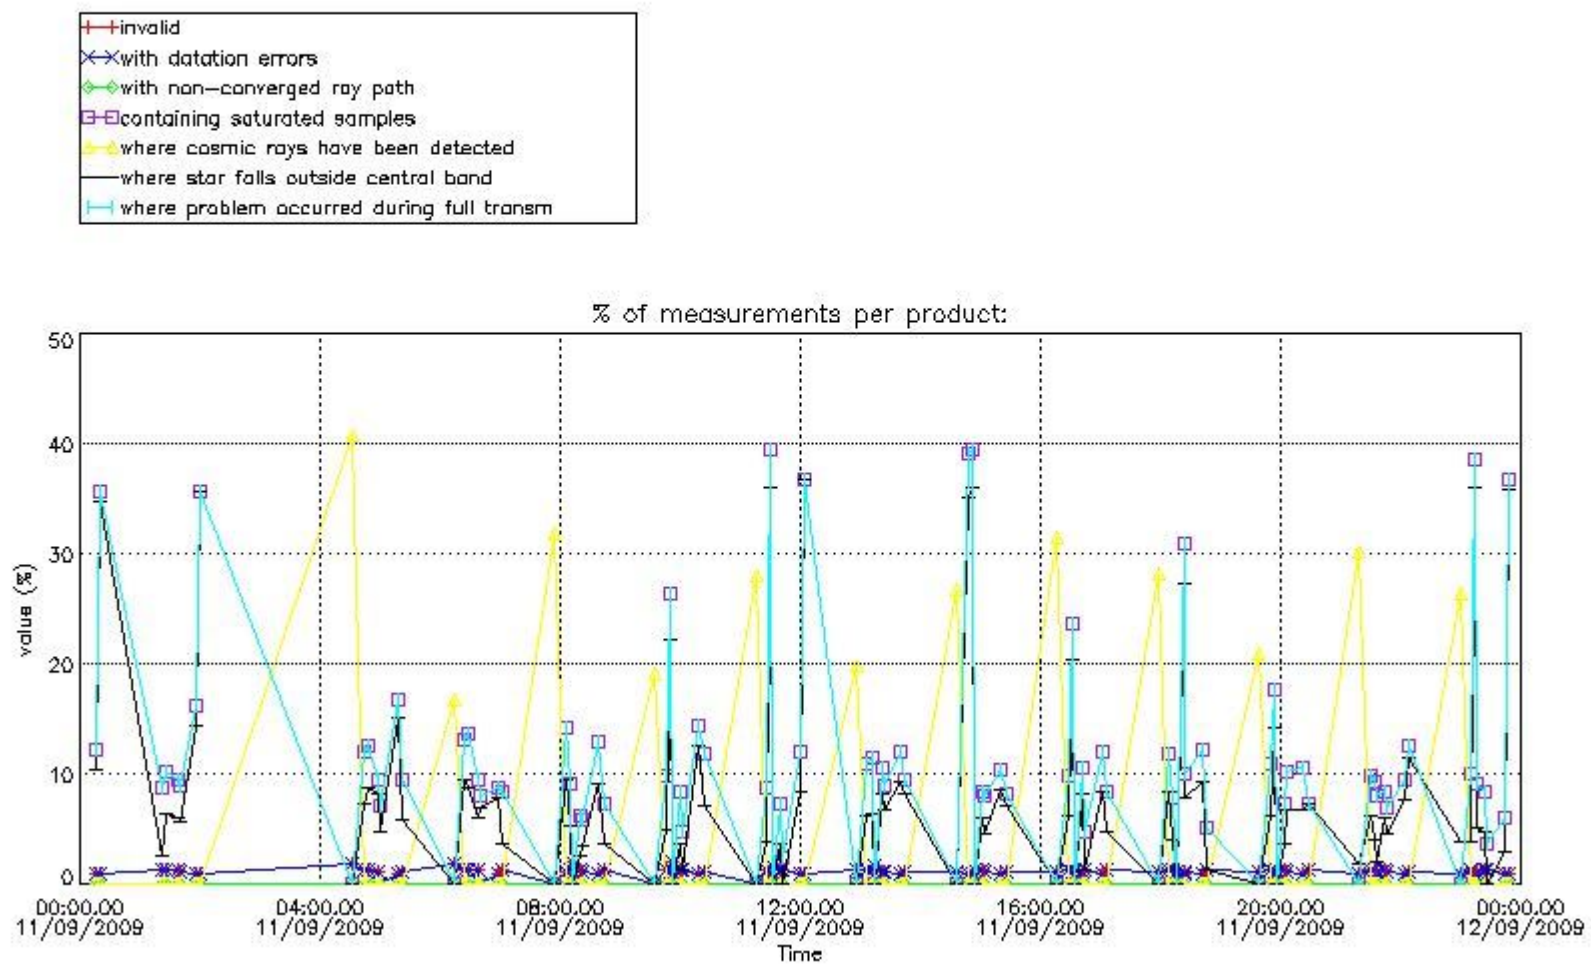

4.2 Plot quality information per product coming from level 1b processing (world map)

4.2.1 Plot level 1 quality information per product (world map): ENVISAT ASCENDING passes