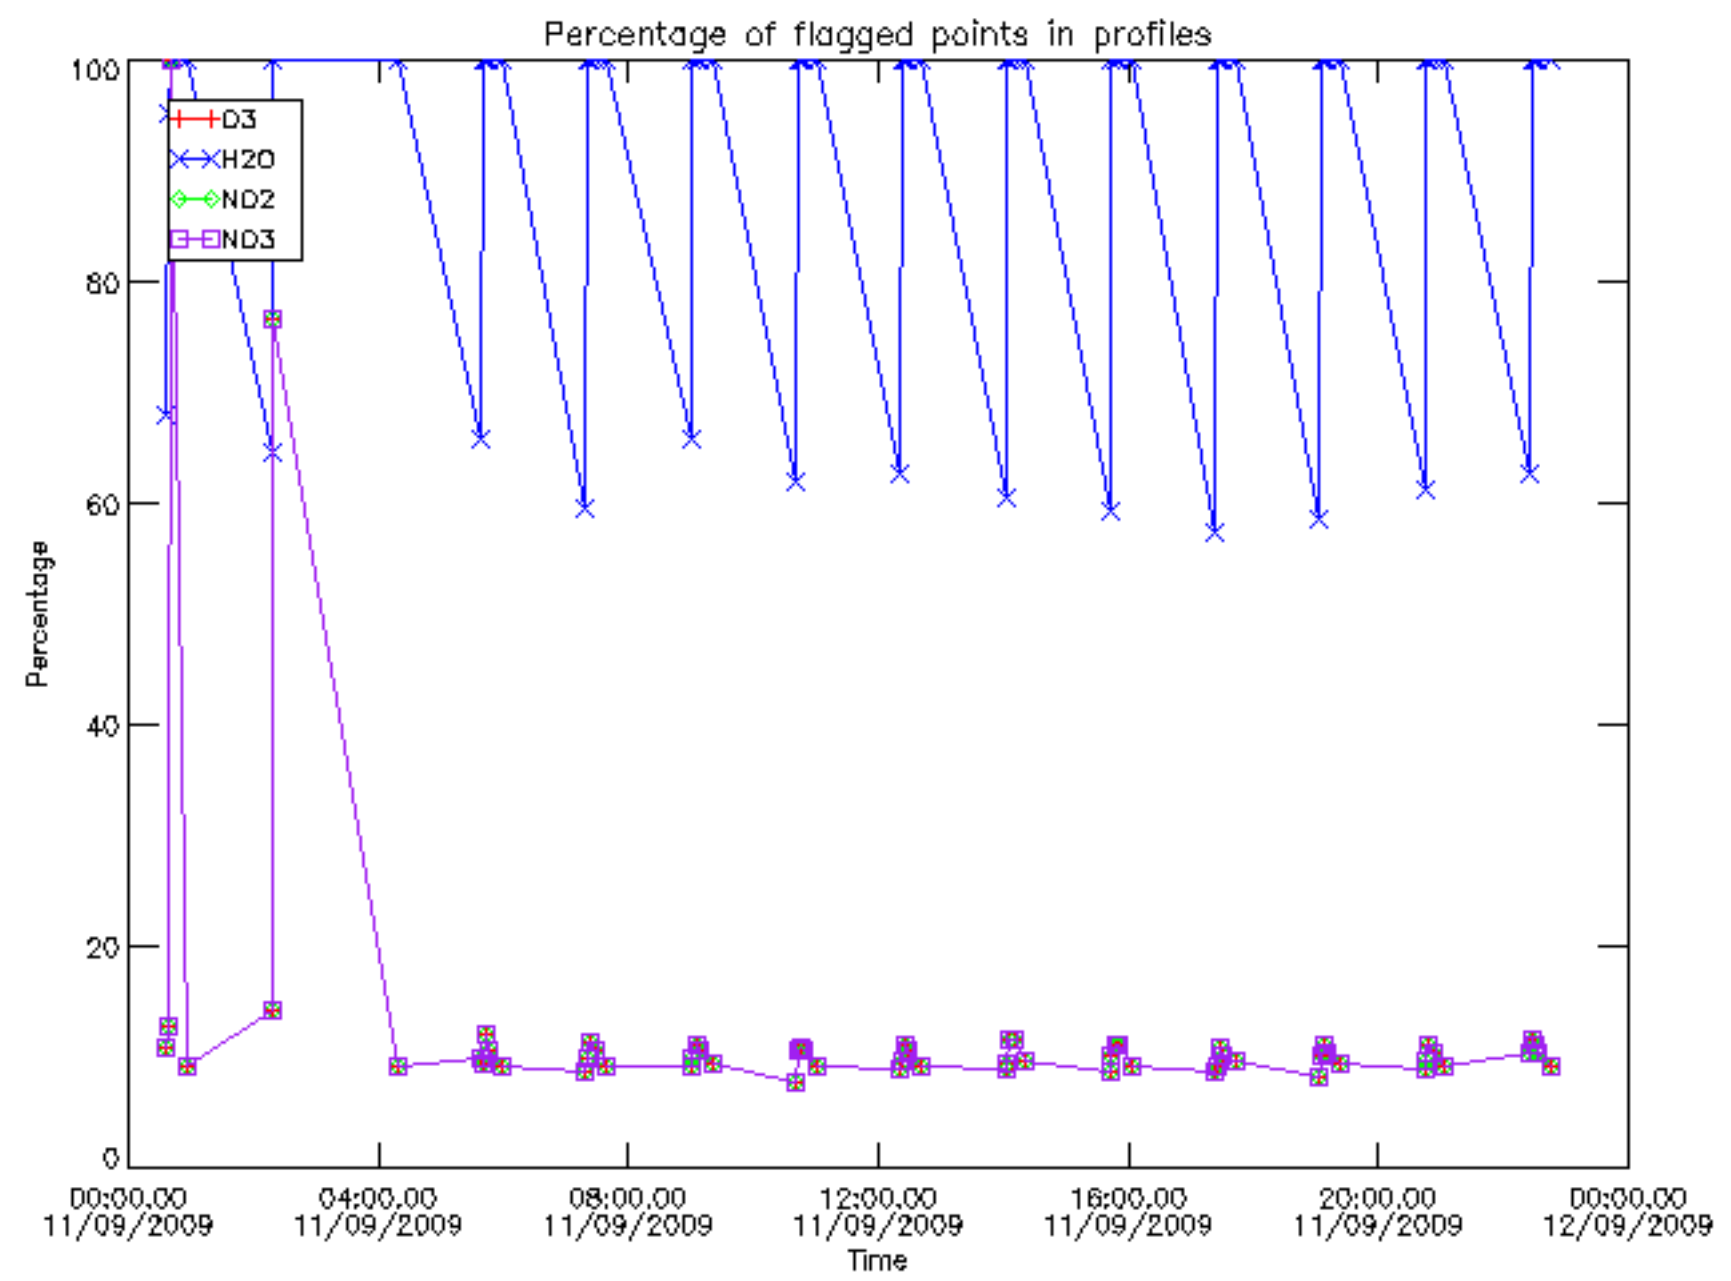

Percentage of flagged data per D3 profile

Percentage of flagged data per H2O profile