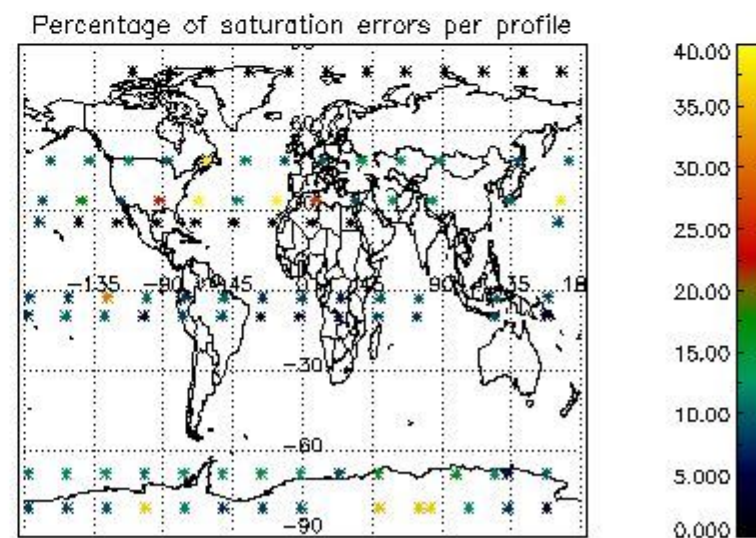

Percentage of flagged data per NO3 profile

4. Level 1 quality information per product

In this section it is plotted some information contained in the Quality Summary data set of the level 2 products that comes from the level 1b processing. Products without errors (error flag in the MPH set to "0") are used.

4.1 Plot quality information per product (time dependant) coming from level 1b processing

4.1.1 Plot level 1 quality information per product (time dependant): ENVISAT ASCENDING passes

4.1.2 Plot level 1 quality information per product (time dependant): ENVI SAT DESCENDING passes

4.2 Plot quality information per product coming from level 1b processing (world map)

4.2.1 Plot level 1 quality information per product (world map): ENVISAT ASCENDING passes

4.2.2 Plot level 1 quality information per product (world map): ENVISAT DESCENDING passes