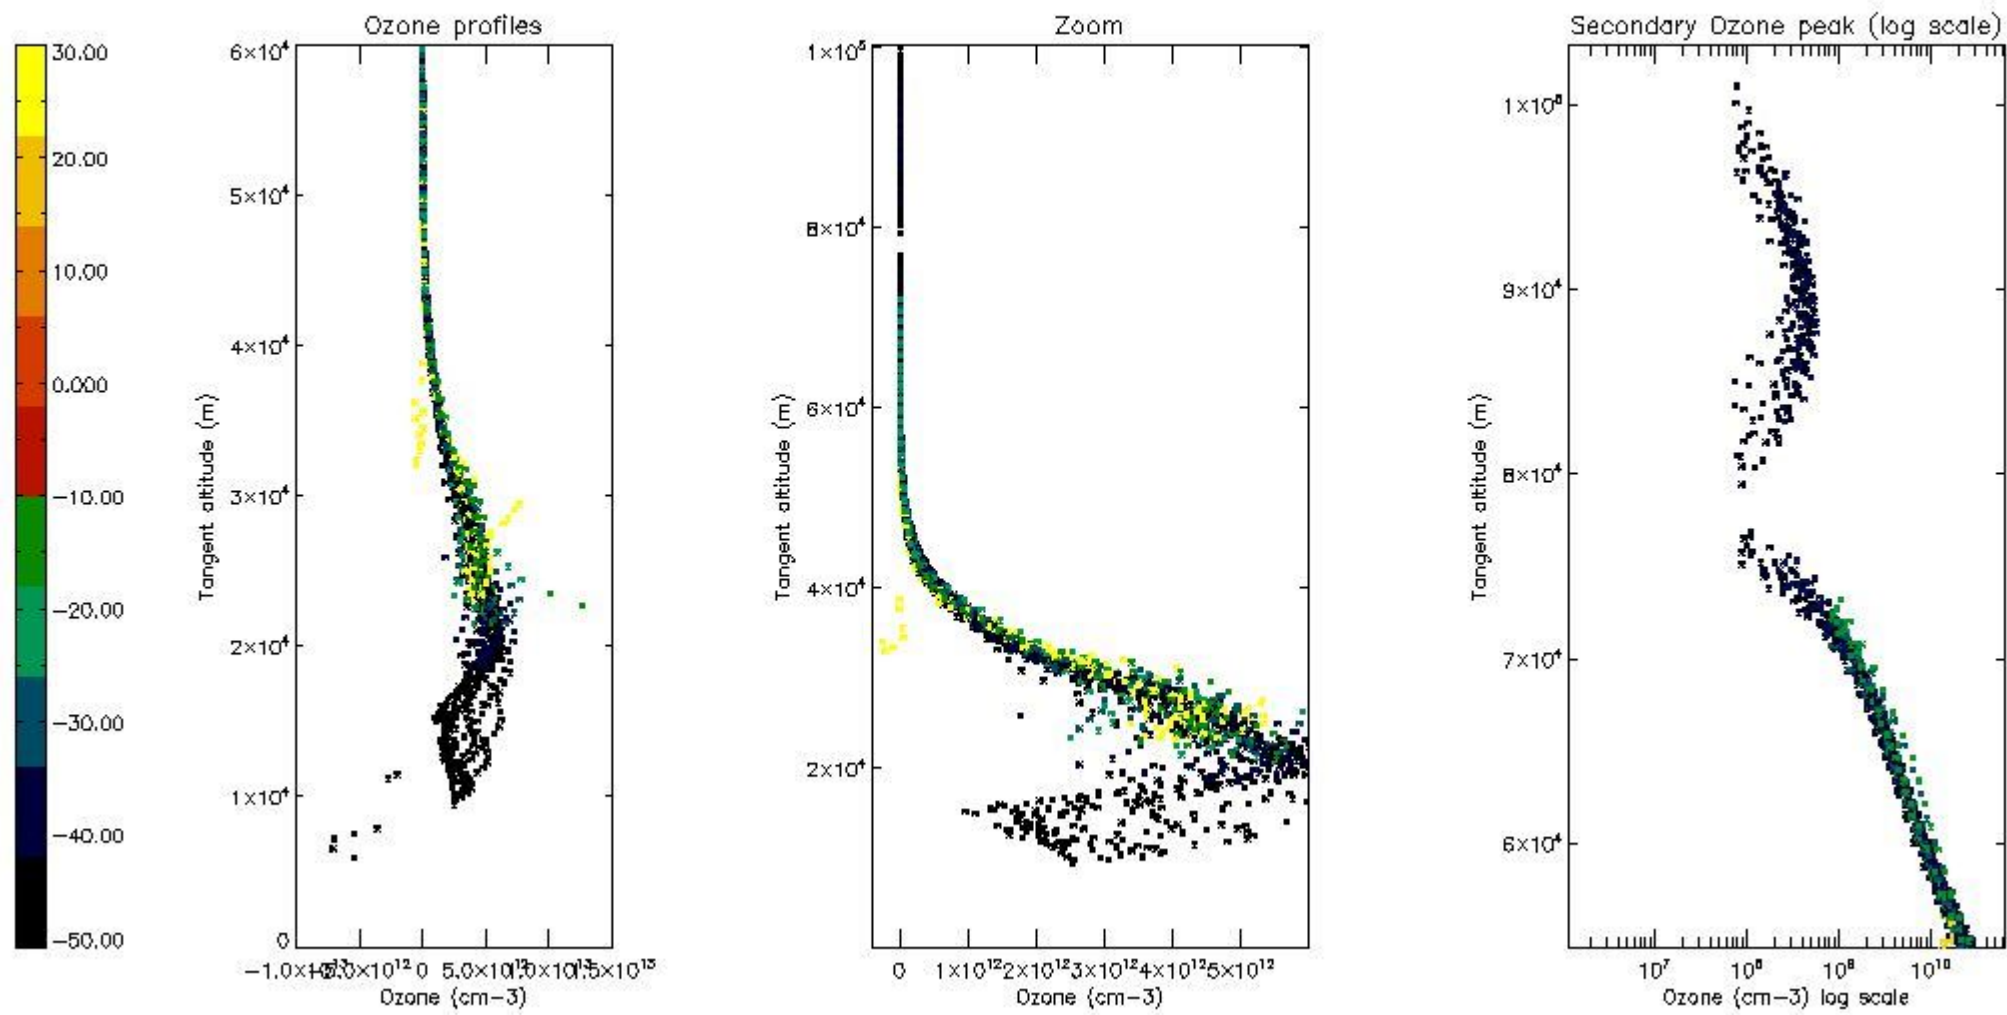

5.5 Plot ozone profiles where STD < 5% (dark without errors)

The colorbar represents the latitude.