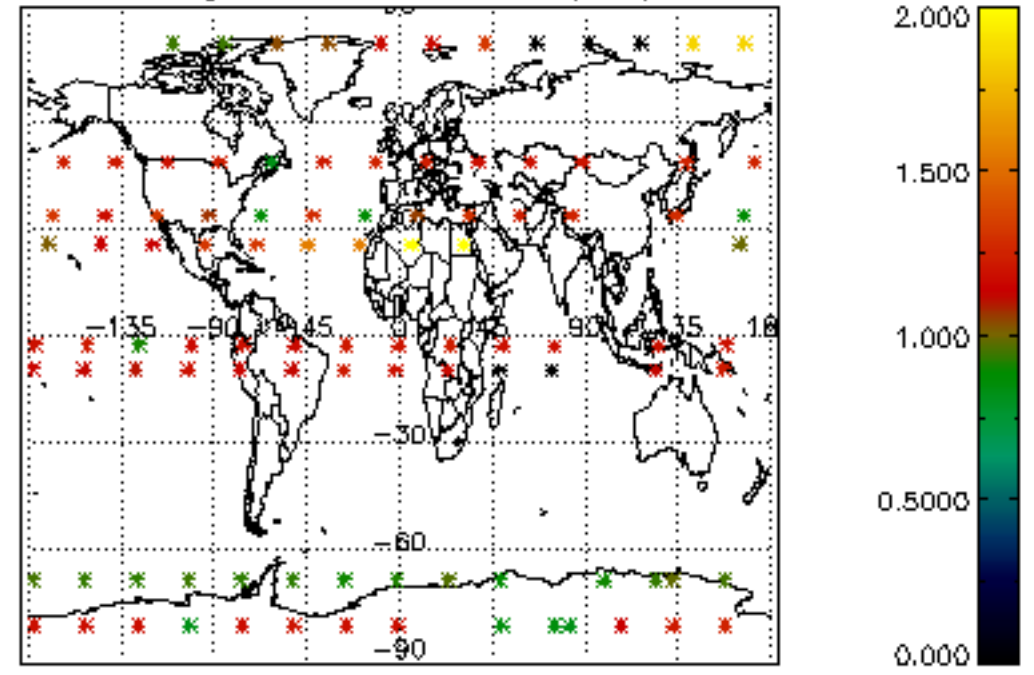

Percentage of datation errors per profile

Percentage of star falling outside central band per profile

Percentage of saturation errors per profile

Percentage of cosmic ray hits per profile

Percentage of datation errors per profile