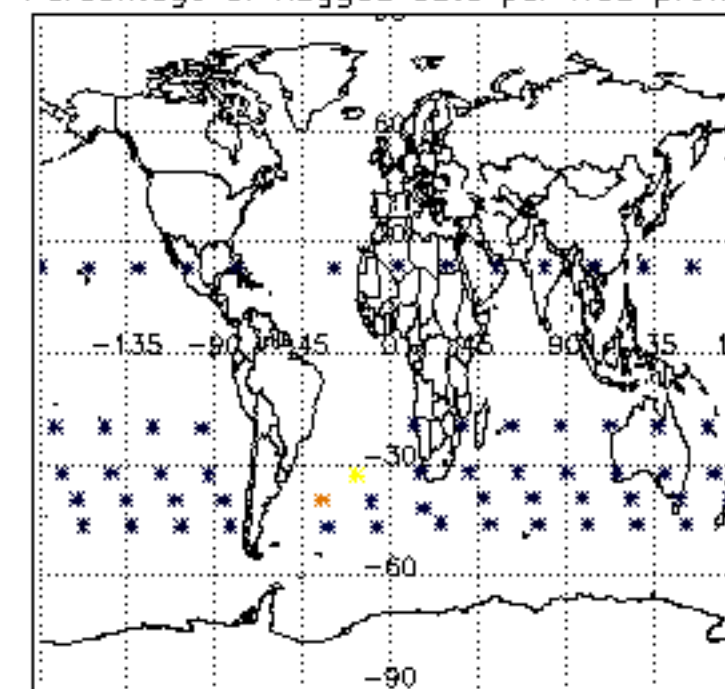

Percentage of flagged data per NO3 profile