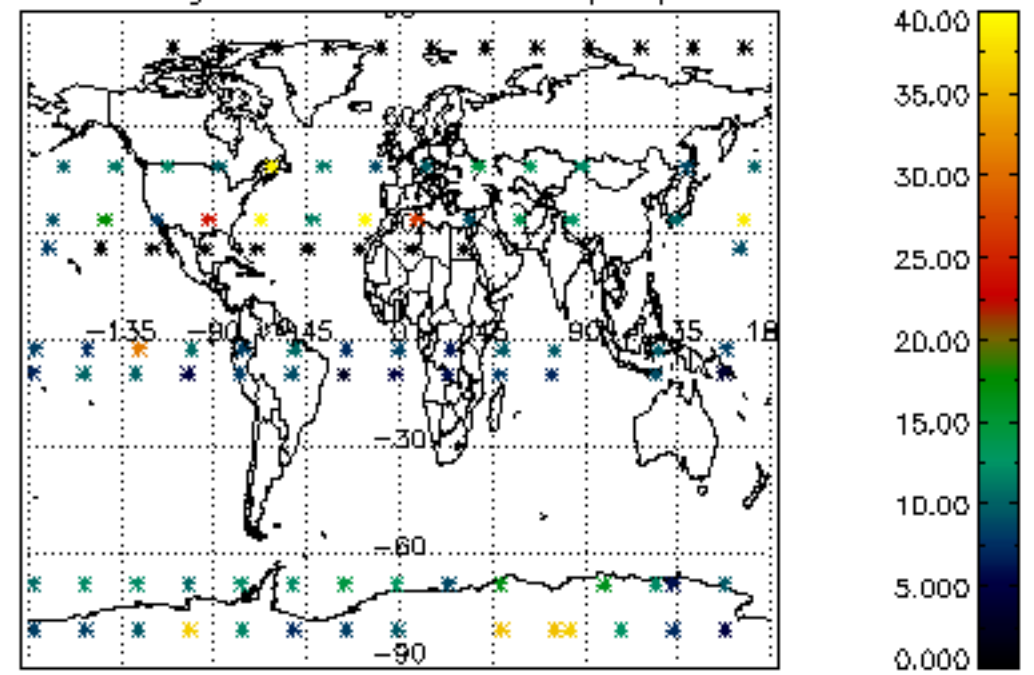

Percentage of saturation errors per profile