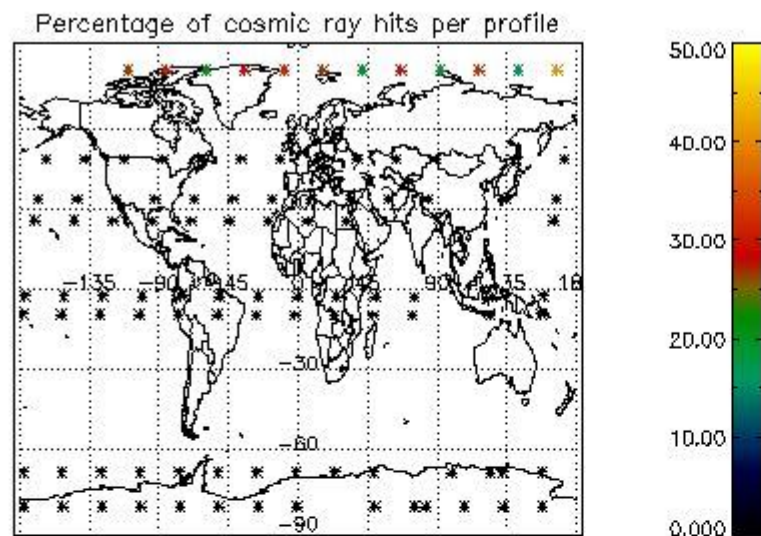

4.2.2 Plot level 1 quality information per product (world map): ENVISAT DESCENDING passes

5. Trace gas profiles

5.1 Ozone statistics based on quality of products

The final quality of the products can be "measured" using the STD (Standard Deviation) attached to every point profile. This information is written to the parameter GOM_NL__2P/NL_LOCAL_SPECIES_DENSITY/o3_std of the level 2 products. The table below shows the statistics for given STD ranges.

The statistics are given with respect to the overall valid production:

- Products without fatal errors: GOM_NL__2P/MPH/PRODUCT_ERR=0
- Valid point profile: GOM_NL__2P/NL_LOCAL_SPECIES_DENSITY/pcd(0)=0

The 'Criteria' is applied to valid points of dark limb products:

- Products in dark limb illumination condition: GOM_NL__2P/NL_SUMMARY_QUALITY/obs_ill_cond=0
- Products without fatal errors: GOM_NL__2P/MPH/PRODUCT_ERR=0
- Valid point profile: GOM_NL__2P/NL_LOCAL_SPECIES_DENSITY/pcd(0)=0

So, the table below shows the percentage of dark limb and valid observations for each criteria with respect to the overall valid daily observations.

Criteria	% of total production
All STD	30
STD < 20	18