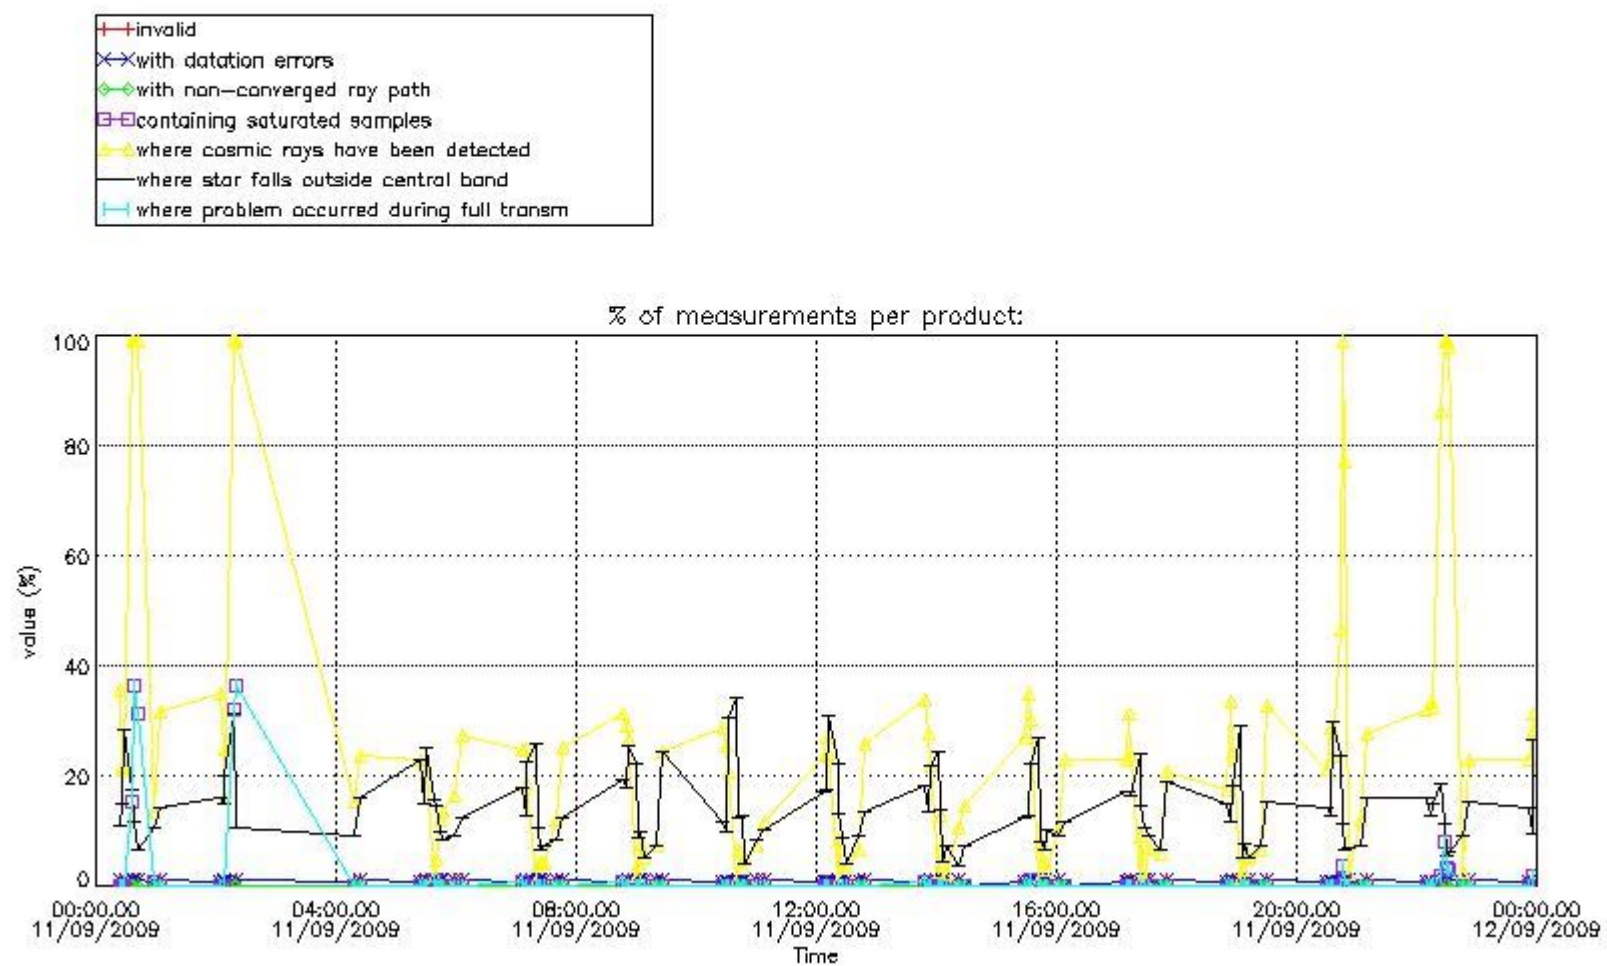

3.1 Plot quality information per product (time dependant)

3.2 Plot quality information per product (world map)

Percentage of flagged data per O3 profile

Percentage of flagged data per H2O profile

Percentage of flagged data per NO2 profile

Percentage of flagged data per NO3 profile

4. Level 1 quality information per product

In this section it is plotted some information contained in the Quality Summary data set of the level 2 products that comes from the level 1b processing. Products without errors (error flag in the MPH set to "0") are used.

4.1 Plot quality information per product (time dependant) coming from level 1b processing

4.1.1 Plot level 1 quality information per product (time dependant): ENVISAT ASCENDING passes

4.1.2 Plot level 1 quality information per product (time dependant): ENVI SAT DESCENDING passes