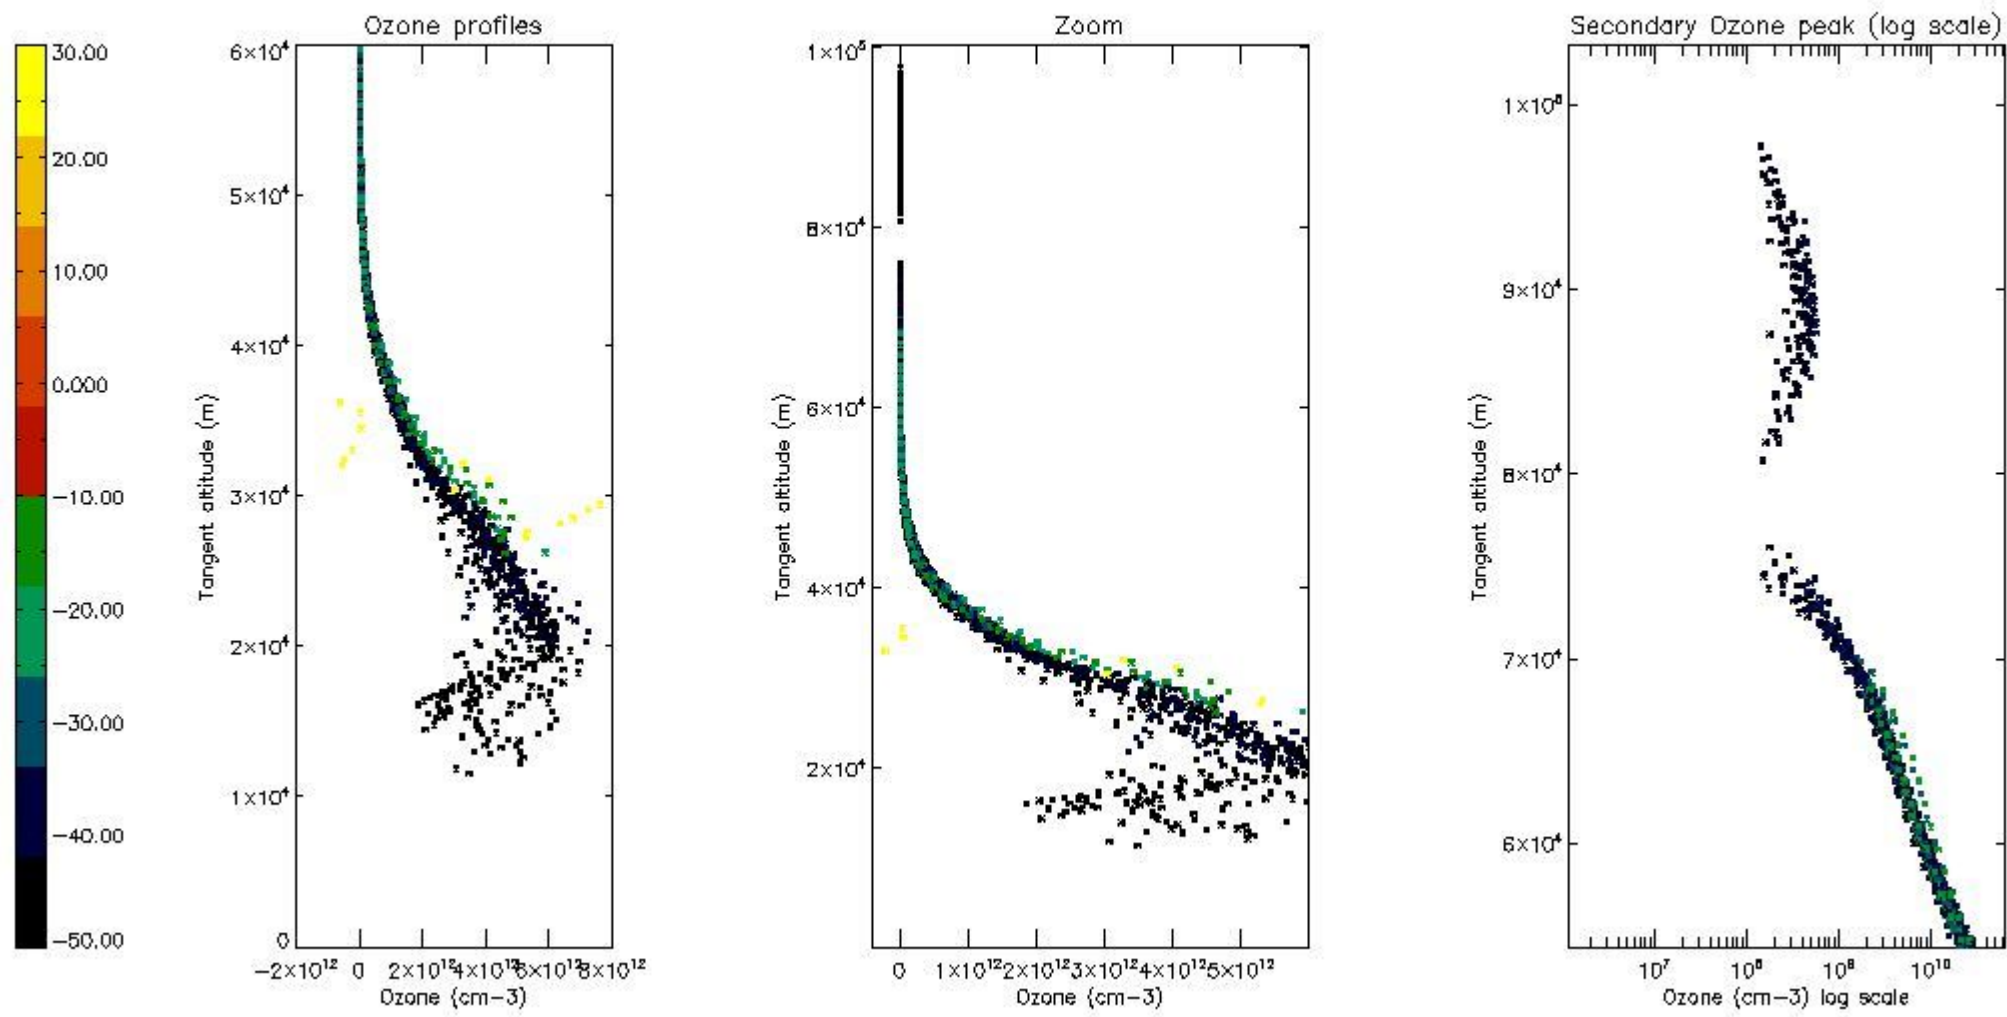

STD < 10	16
STD < 5	11

5.2 Plot ozone profiles for all STD (dark without errors)

The colorbar represents the latitude.

5.3 Plot ozone profiles where STD < 20% (dark without errors)

The colorbar represents the latitude.

5.4 Plot ozone profiles where STD < 10% (dark without errors)

The colorbar represents the latitude.

5.5 Plot ozone profiles where STD < 5% (dark without errors)

The colorbar represents the latitude.

5.6 Plot NO₂ profiles for all STD (dark without errors)