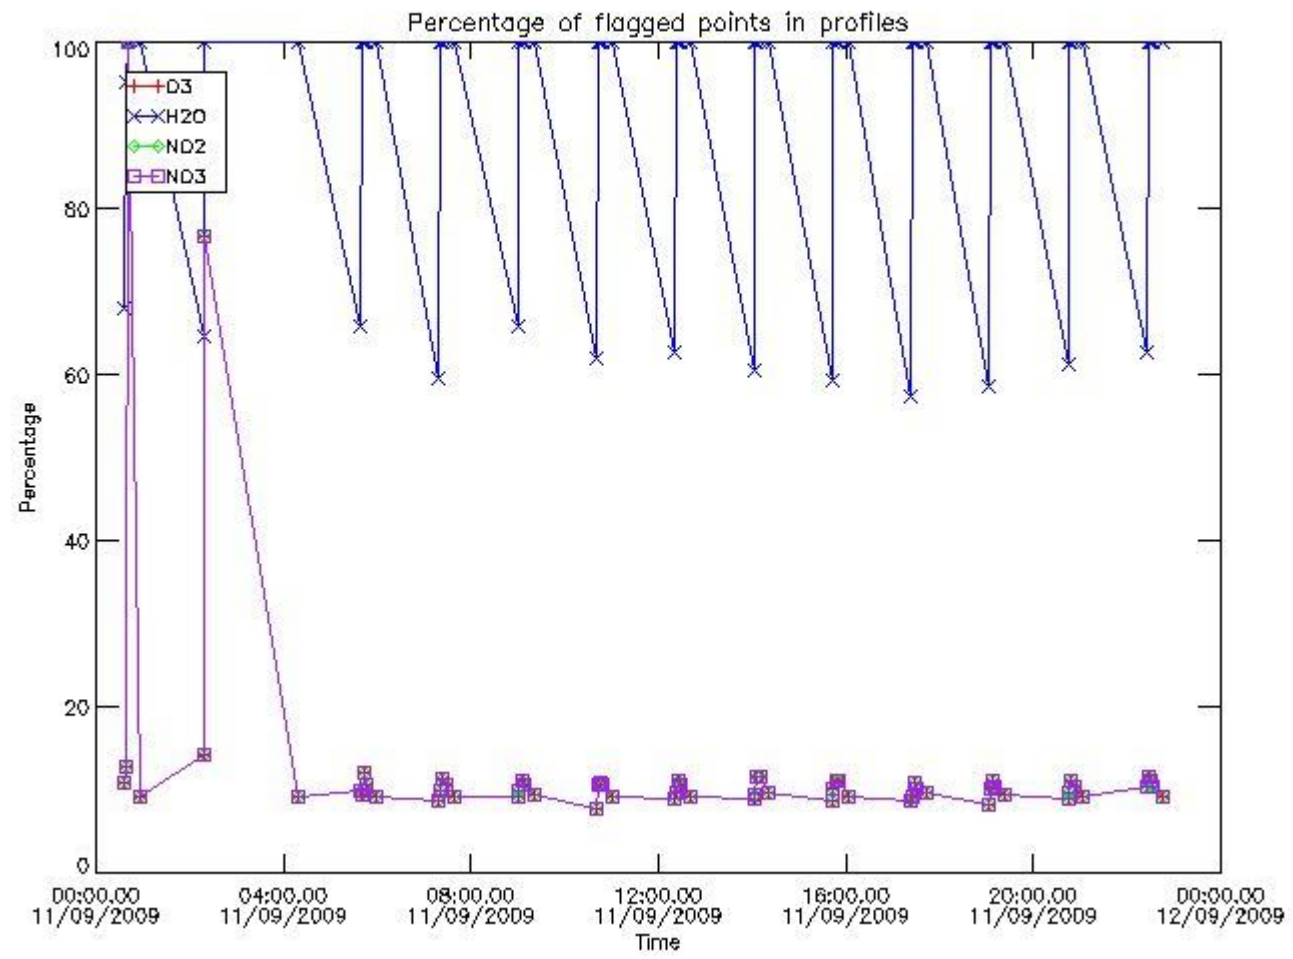

3. Quality information per product

In this section it is plotted some information contained in the Quality Summary data set of the level 2 products. Only products in dark limb conditions and without errors (error flag in the MPH set to "0") are used.

3.1 Plot quality information per product (time dependant)

3.2 Plot quality information per product (world map)