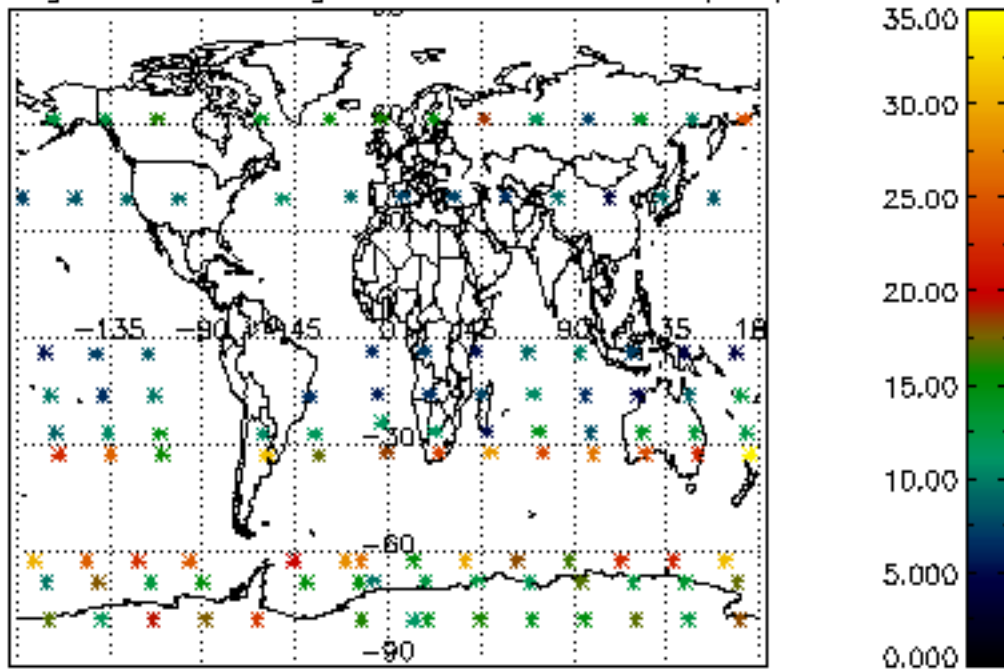

Percentage of cosmic ray hits per profile

Percentage of star falling outside central band per profile