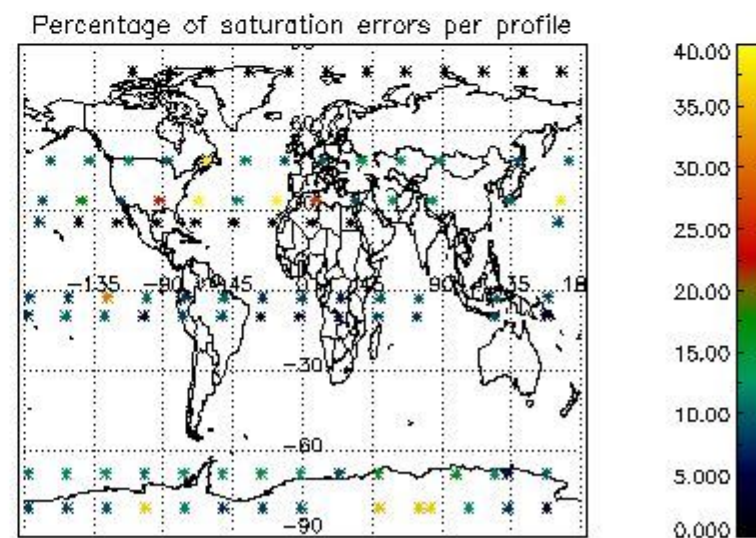

5. Trace gas profiles

5.1 Ozone statistics based on quality of products

The final quality of the products can be "measured" using the STD (Standard Deviation) attached to every point profile. This information is written to the parameter GOM_NL__2P/NL_LOCAL_SPECIES_DENSITY/o3_std of the level 2 products. The table below shows the statistics for given STD ranges.

The statistics are given with respect to the overall valid production:

- Products without fatal errors: GOM_NL__2P/MPH/PRODUCT_ERR=0
- Valid point profile: GOM_NL__2P/NL_LOCAL_SPECIES_DENSITY/pcd(0)=0

The 'Criteria' is applied to valid points of dark limb products:

- Products in dark limb illumination condition: GOM_NL__2P/NL_SUMMARY_QUALITY/obs_ill_cond=0
- Products without fatal errors: GOM_NL__2P/MPH/PRODUCT_ERR=0
- Valid point profile: GOM_NL__2P/NL_LOCAL_SPECIES_DENSITY/pcd(0)=0

So, the table below shows the percentage of dark limb and valid observations for each criteria with respect to the overall valid daily observations.

Criteria	% of total production
All STD	30
STD < 20	18