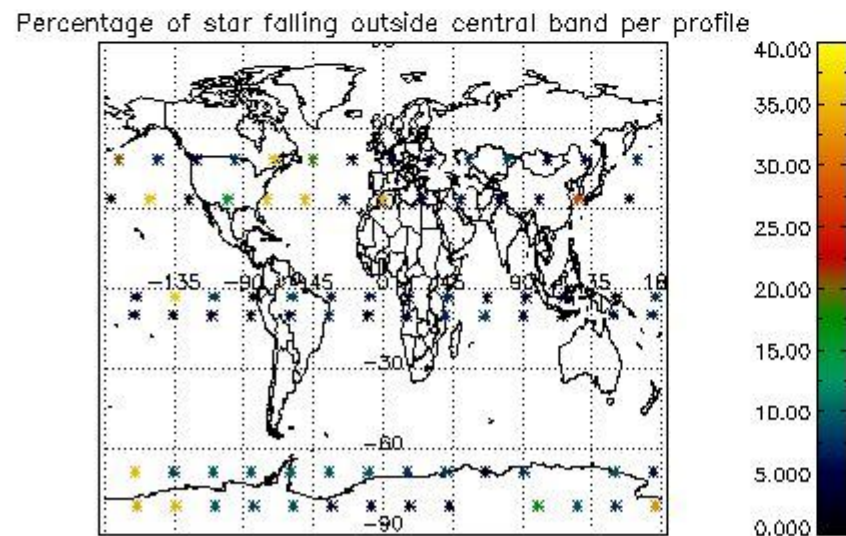

5. Trace gas profiles

5.1 Ozone statistics based on quality of products

The final quality of the products can be "measured" using the STD (Standard Deviation) attached to every point profile. This information is written to the parameter GOM_NL__2P/NL_LOCAL_SPECIES_DENSITY/o3_std of the level 2 products. The table below shows the statistics for given STD ranges.

The statistics are given with respect to the overall valid production:

- Products without fatal errors: GOM_NL__2P/MPH/PRODUCT_ERR=0
- Valid point profile: GOM_NL__2P/NL_LOCAL_SPECIES_DENSITY/pcd(0)=0

The 'Criteria' is applied to valid points of dark limb products:

- Products in dark limb illumination condition: GOM_NL__2P/NL_SUMMARY_QUALITY/obs_ill_cond=0
- Products without fatal errors: GOM_NL__2P/MPH/PRODUCT_ERR=0
- Valid point profile: GOM_NL__2P/NL_LOCAL_SPECIES_DENSITY/pcd(0)=0

So, the table below shows the percentage of dark limb and valid observations for each criteria with respect to the overall valid daily observations.

Criteria	% of total production
All STD	33
STD < 20	20