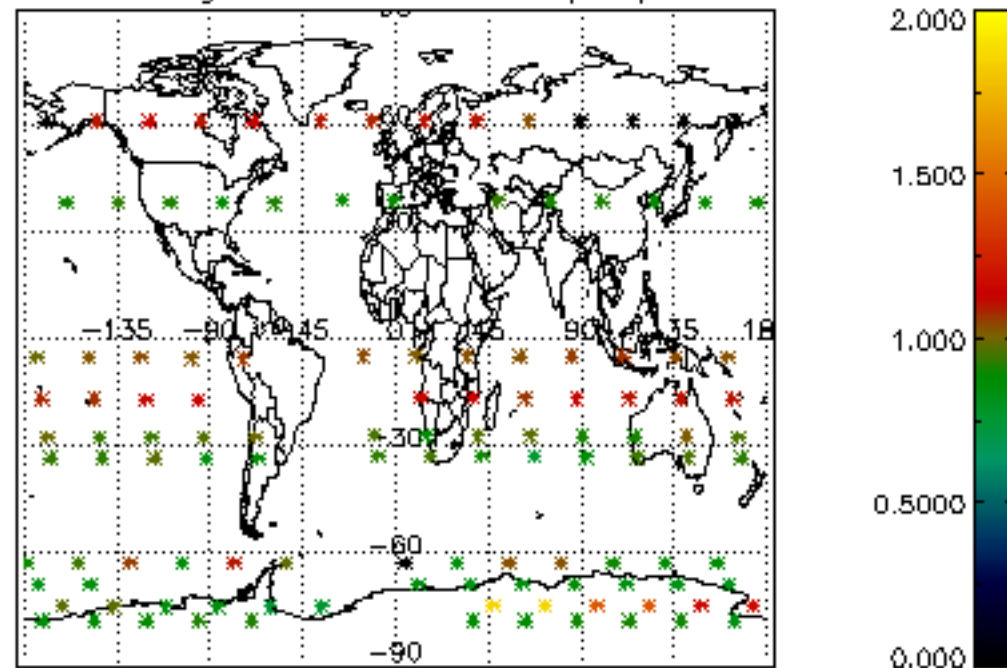

Percentage of flagged data per NO3 profile

Percentage of cosmic ray hits per profile

Percentage of datation errors per profile

Percentage of star falling outside central band per profile

Percentage of saturation errors per profile