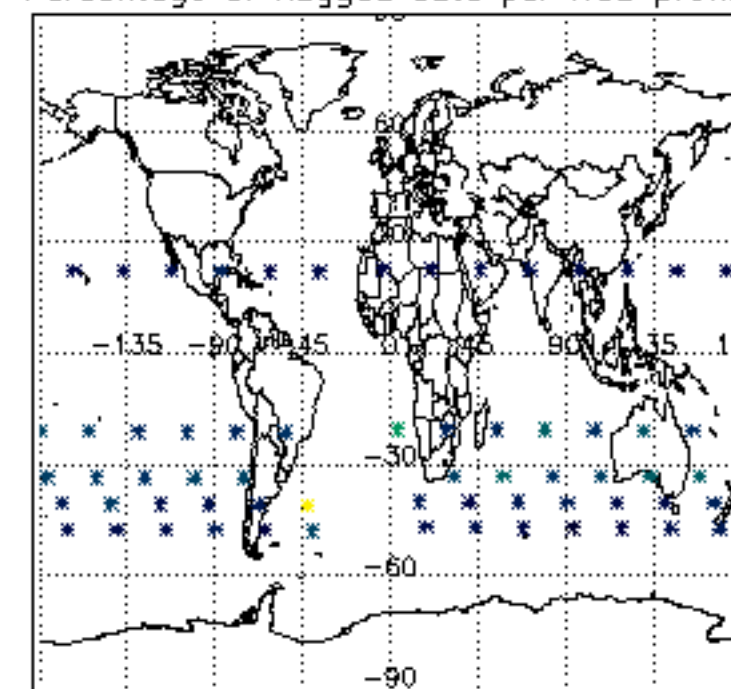

Percentage of flagged data per NO3 profile