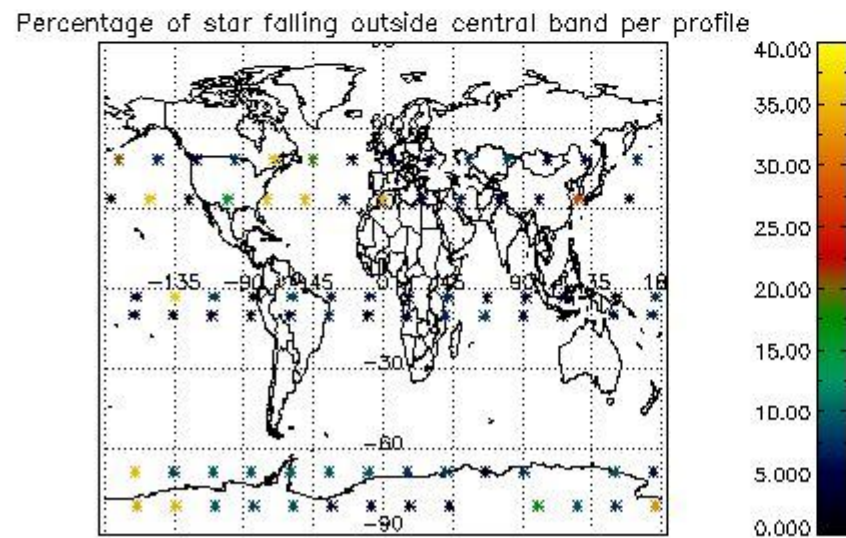

5. Trace gas profiles

5.1 Ozone statistics based on quality of products

The final quality of the products can be "measured" using the STD (Standard Deviation) attached to every point profile. This information is written to the parameter GOM_NL__2P/NL_LOCAL_SPECIES_DENSITY/o3_std of the level 2 products. The table below shows the statistics for given STD ranges.

The statistics are given with respect to the overall valid production:

- Products without fatal errors: GOM_NL__2P/MPH/PRODUCT_ERR=0
- Valid point profile: GOM_NL__2P/NL_LOCAL_SPECIES_DENSITY/pcd(0)=0

The 'Criteria' is applied to valid points of dark limb products:

- Products in dark limb illumination condition: GOM_NL__2P/NL_SUMMARY_QUALITY/obs_ill_cond=0
- Products without fatal errors: GOM_NL__2P/MPH/PRODUCT_ERR=0
- Valid point profile: GOM_NL__2P/NL_LOCAL_SPECIES_DENSITY/pcd(0)=0

So, the table below shows the percentage of dark limb and valid observations for each criteria with respect to the overall valid daily observations.

Criteria	% of total production
All STD	33
STD < 20	20