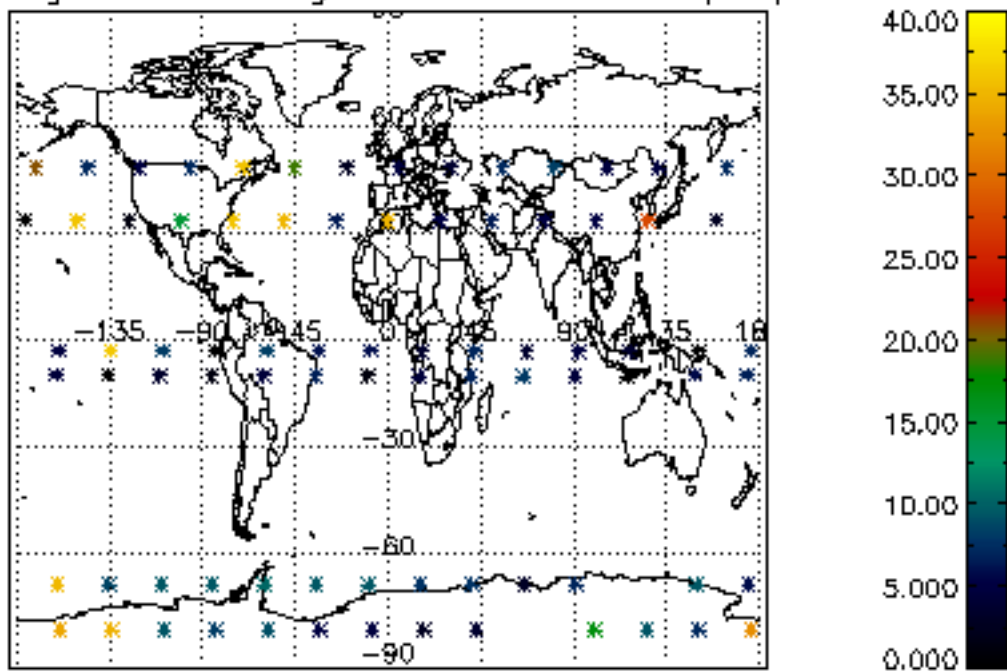

Percentage of star falling outside central band per profile