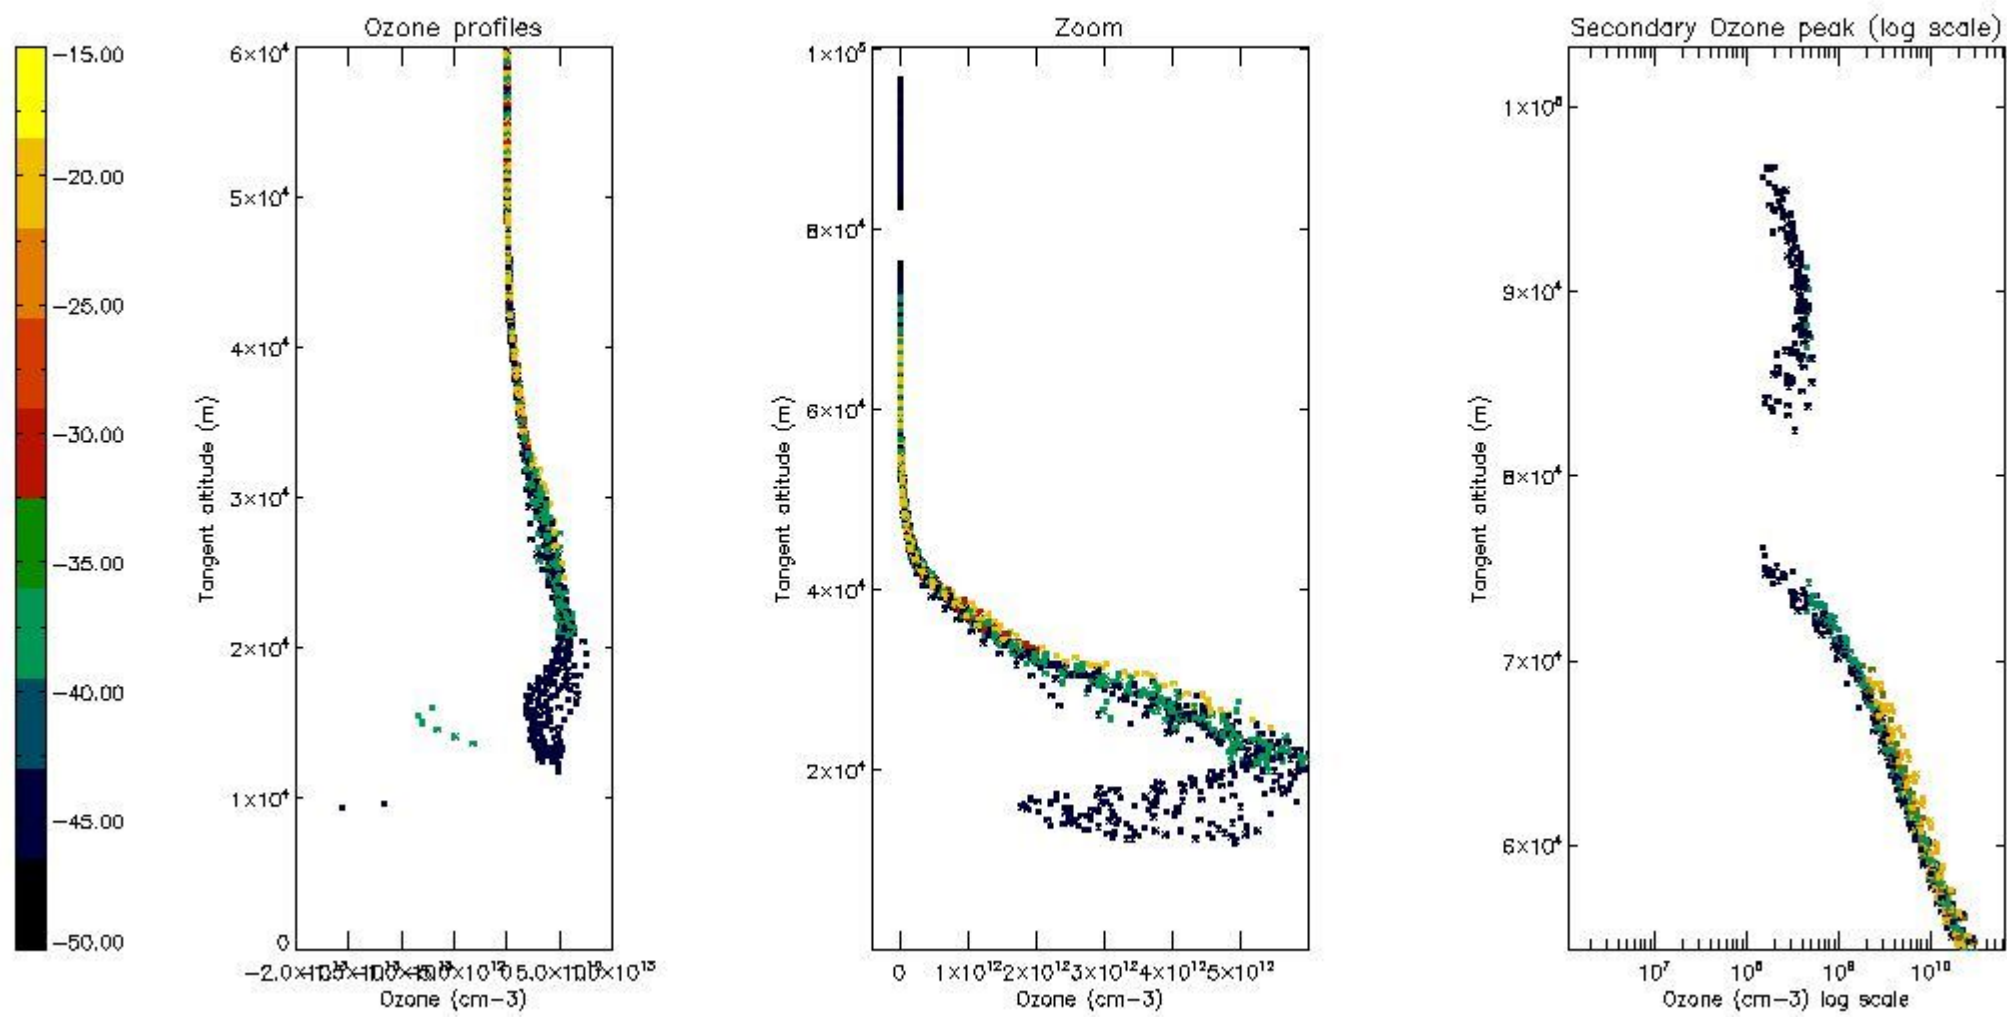

STD < 10	18
STD < 5	12

5.2 Plot ozone profiles for all STD (dark without errors)

The colorbar represents the latitude.

5.3 Plot ozone profiles where STD < 20% (dark without errors)

The colorbar represents the latitude.

5.4 Plot ozone profiles where STD < 10% (dark without errors)

The colorbar represents the latitude.

5.5 Plot ozone profiles where STD < 5% (dark without errors)

The colorbar represents the latitude.

5.6 Plot NO₂ profiles for all STD (dark without errors)