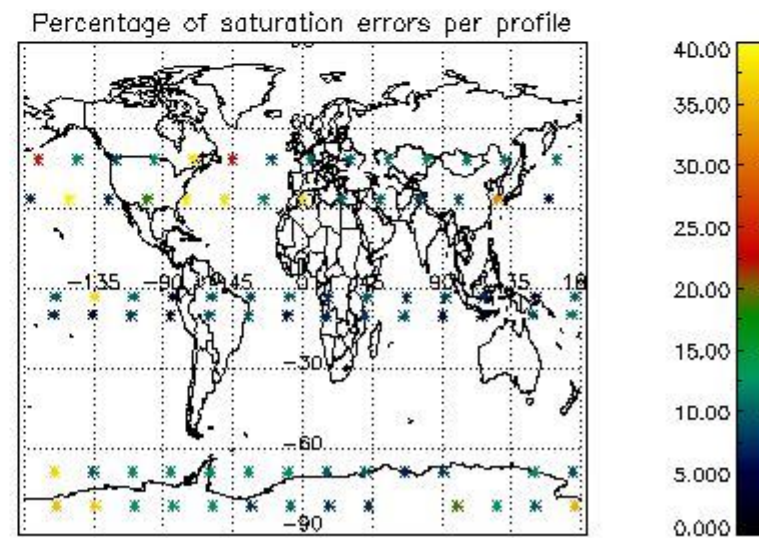

5. Trace gas profiles

5.1 Ozone statistics based on quality of products

The final quality of the products can be "measured" using the STD (Standard Deviation) attached to every point profile. This information is written to the parameter GOM_NL__2P/NL_LOCAL_SPECIES_DENSITY/o3_std of the level 2 products. The table below shows the statistics for given STD ranges.

The statistics are given with respect to the overall valid production:

- Products without fatal errors: GOM_NL__2P/MPH/PRODUCT_ERR=0
- Valid point profile: GOM_NL__2P/NL_LOCAL_SPECIES_DENSITY/pcd(0)=0

The 'Criteria' is applied to valid points of dark limb products:

- Products in dark limb illumination condition: GOM_NL__2P/NL_SUMMARY_QUALITY/obs_ill_cond=0
- Products without fatal errors: GOM_NL__2P/MPH/PRODUCT_ERR=0
- Valid point profile: GOM_NL__2P/NL_LOCAL_SPECIES_DENSITY/pcd(0)=0

So, the table below shows the percentage of dark limb and valid observations for each criteria with respect to the overall valid daily observations.

Criteria	% of total production
All STD	33
STD < 20	20