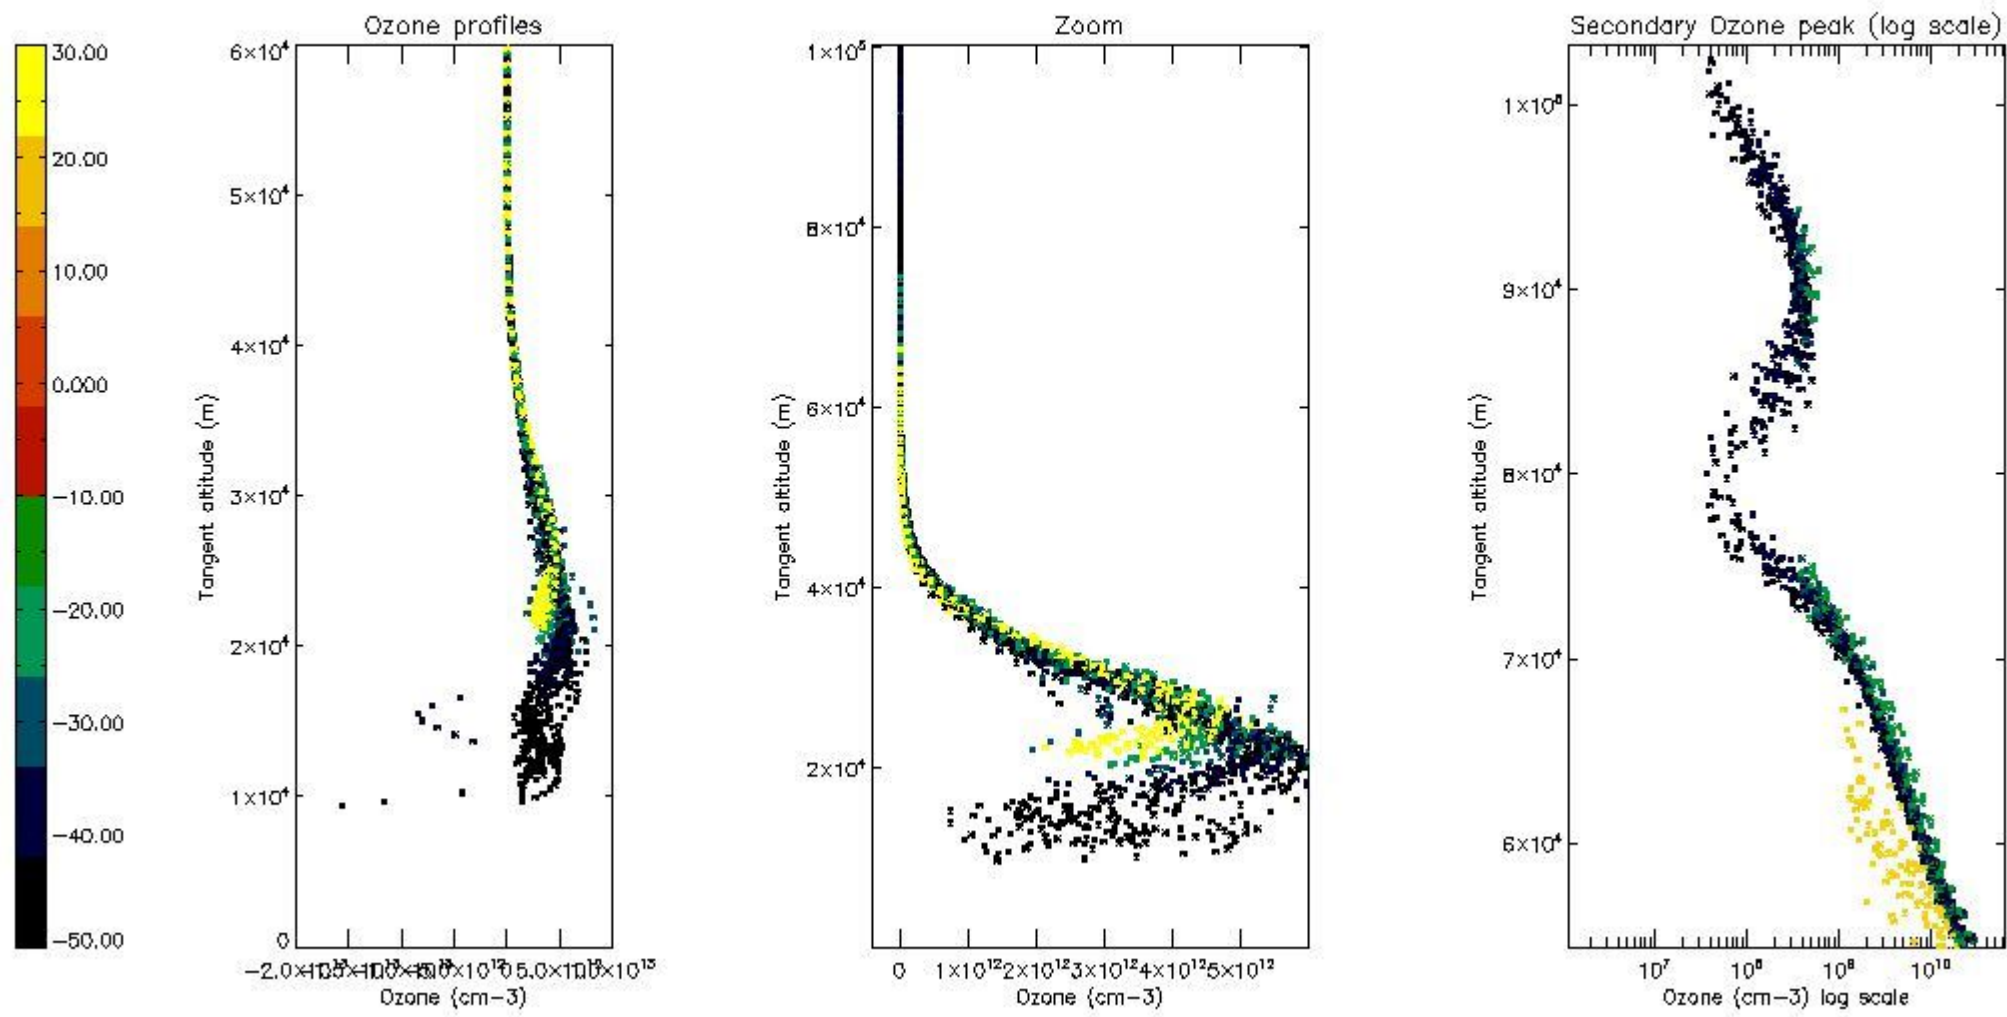

STD < 10	18
STD < 5	12

5.2 Plot ozone profiles for all STD (dark without errors)

The colorbar represents the latitude.

5.3 Plot ozone profiles where STD < 20% (dark without errors)

The colorbar represents the latitude.