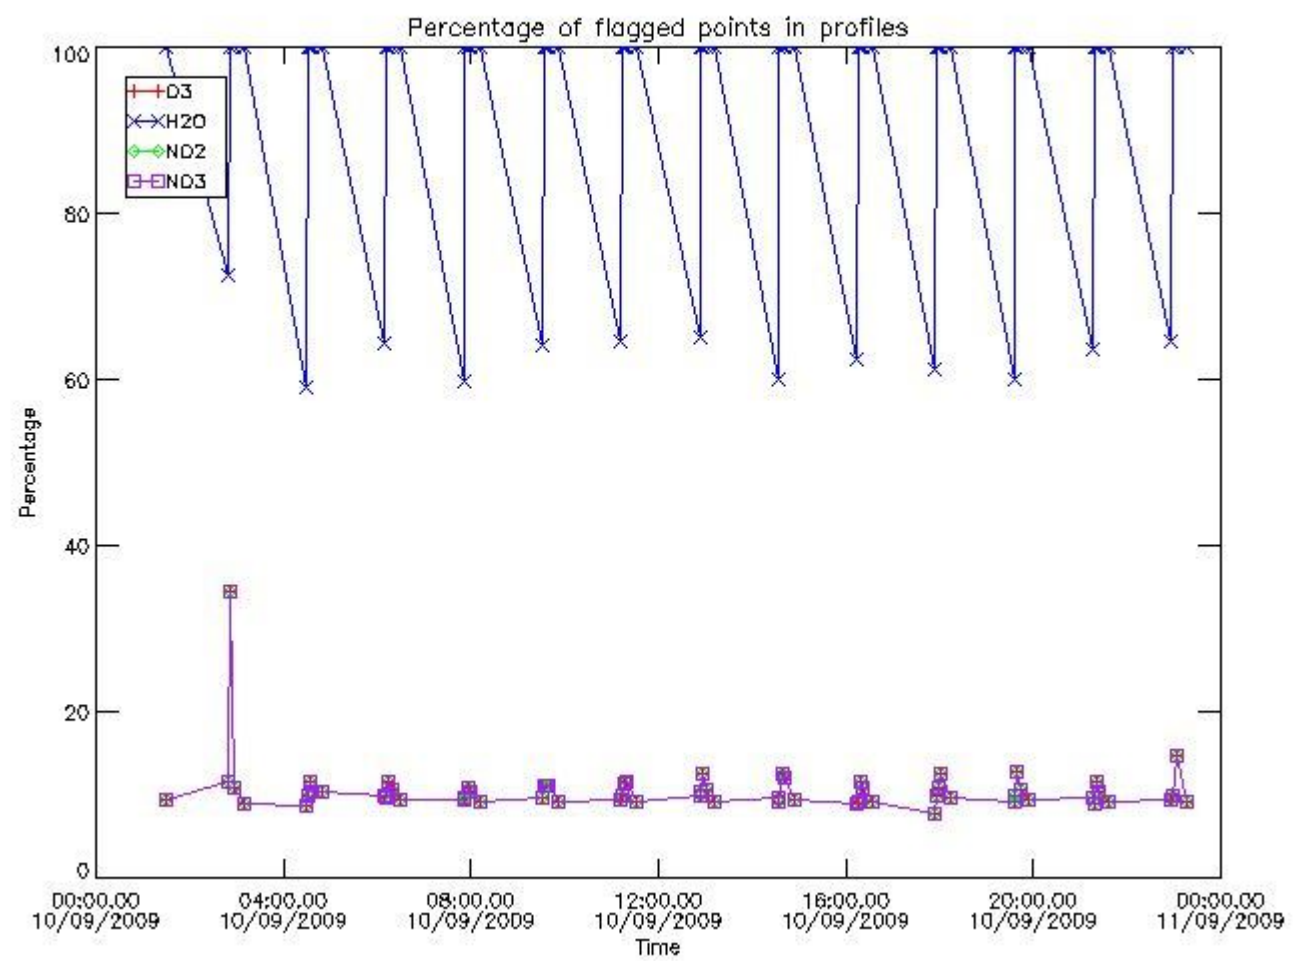

3. Quality information per product

In this section it is plotted some information contained in the Quality Summary data set of the level 2 products. Only products in dark limb conditions and without errors (error flag in the MPH set to "0") are used.

3.1 Plot quality information per product (time dependant)

Percentage of flagged data per O3 profile

Percentage of flagged data per H2O profile