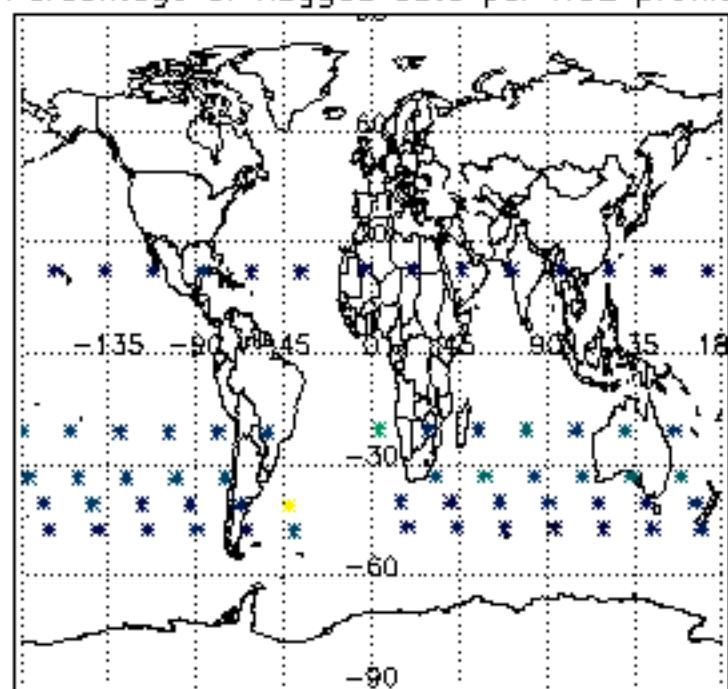

Percentage of flagged data per NO2 profile