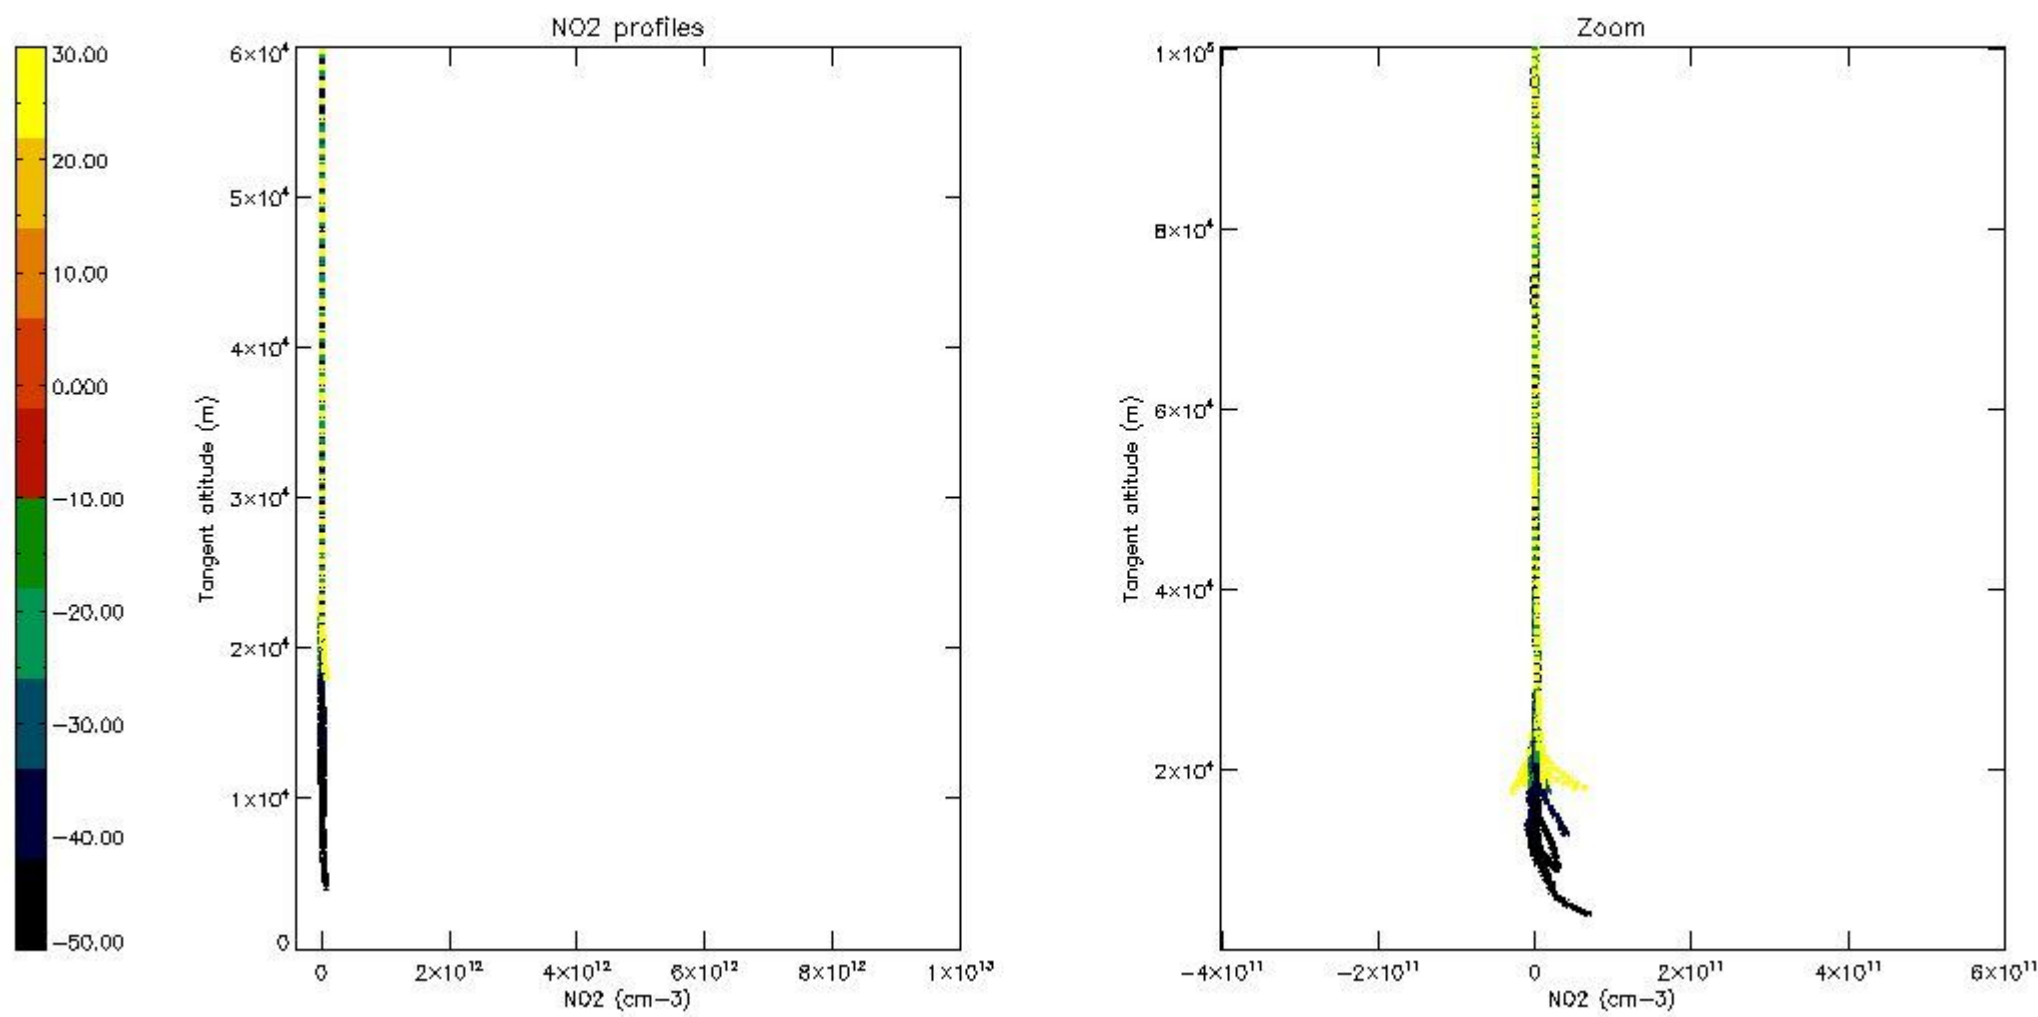

5.4 Plot ozone profiles where STD < 10% (dark without errors)

The colorbar represents the latitude.

5.5 Plot ozone profiles where STD < 5% (dark without errors)

The colorbar represents the latitude.

5.6 Plot NO₂ profiles for all STD (dark without errors)

The colorbar represents the latitude.

5.7 Plot NO3 profiles for all STD (dark without errors)

The colorbar represents the latitude.

5.8 Plot H₂O profiles for all STD (only for occultations of stars 1,2,3,4,13,14,16,26,63 dark without errors)