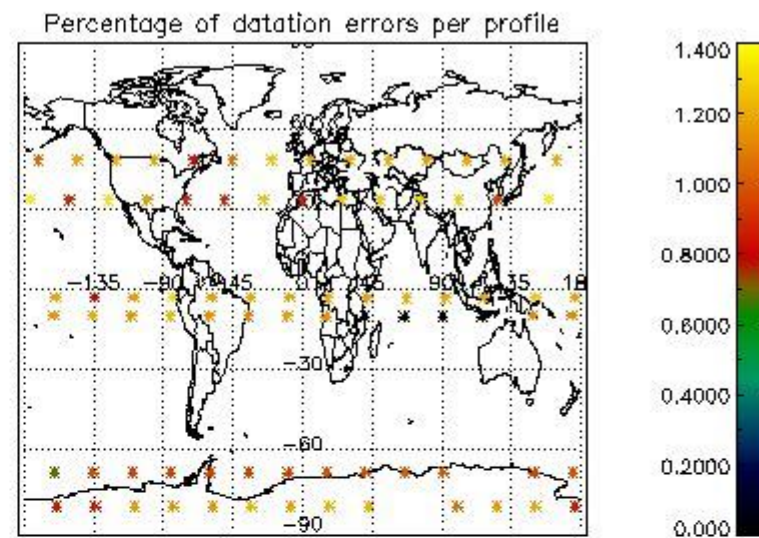

5. Trace gas profiles

5.1 Ozone statistics based on quality of products

The final quality of the products can be "measured" using the STD (Standard Deviation) attached to every point profile. This information is written to the parameter GOM_NL__2P/NL_LOCAL_SPECIES_DENSITY/o3_std of the level 2 products. The table below shows the statistics for given STD ranges.

The statistics are given with respect to the overall valid production:

- Products without fatal errors: GOM_NL__2P/MPH/PRODUCT_ERR=0
- Valid point profile: GOM_NL__2P/NL_LOCAL_SPECIES_DENSITY/pcd(0)=0

The 'Criteria' is applied to valid points of dark limb products:

- Products in dark limb illumination condition: GOM_NL__2P/NL_SUMMARY_QUALITY/obs_ill_cond=0
- Products without fatal errors: GOM_NL__2P/MPH/PRODUCT_ERR=0
- Valid point profile: GOM_NL__2P/NL_LOCAL_SPECIES_DENSITY/pcd(0)=0

So, the table below shows the percentage of dark limb and valid observations for each criteria with respect to the overall valid daily observations.

Criteria	% of total production
All STD	33
STD < 20	20