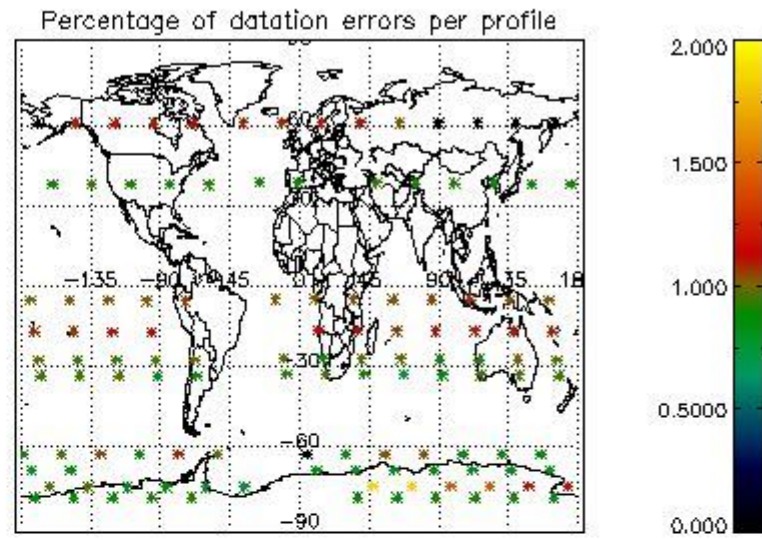

4.1 Plot quality information per product (time dependant) coming from level 1b processing

4.1.1 Plot level 1 quality information per product (time dependant): ENVISAT ASCENDING passes

4.1.2 Plot level 1 quality information per product (time dependant): ENVI SAT DESCENDING passes

4.2 Plot quality information per product coming from level 1b processing (world map)
 4.2.1 Plot level 1 quality information per product (world map): ENVISAT ASCENDING passes

4.2.2 Plot level 1 quality information per product (world map): ENVISAT DESCENDING passes