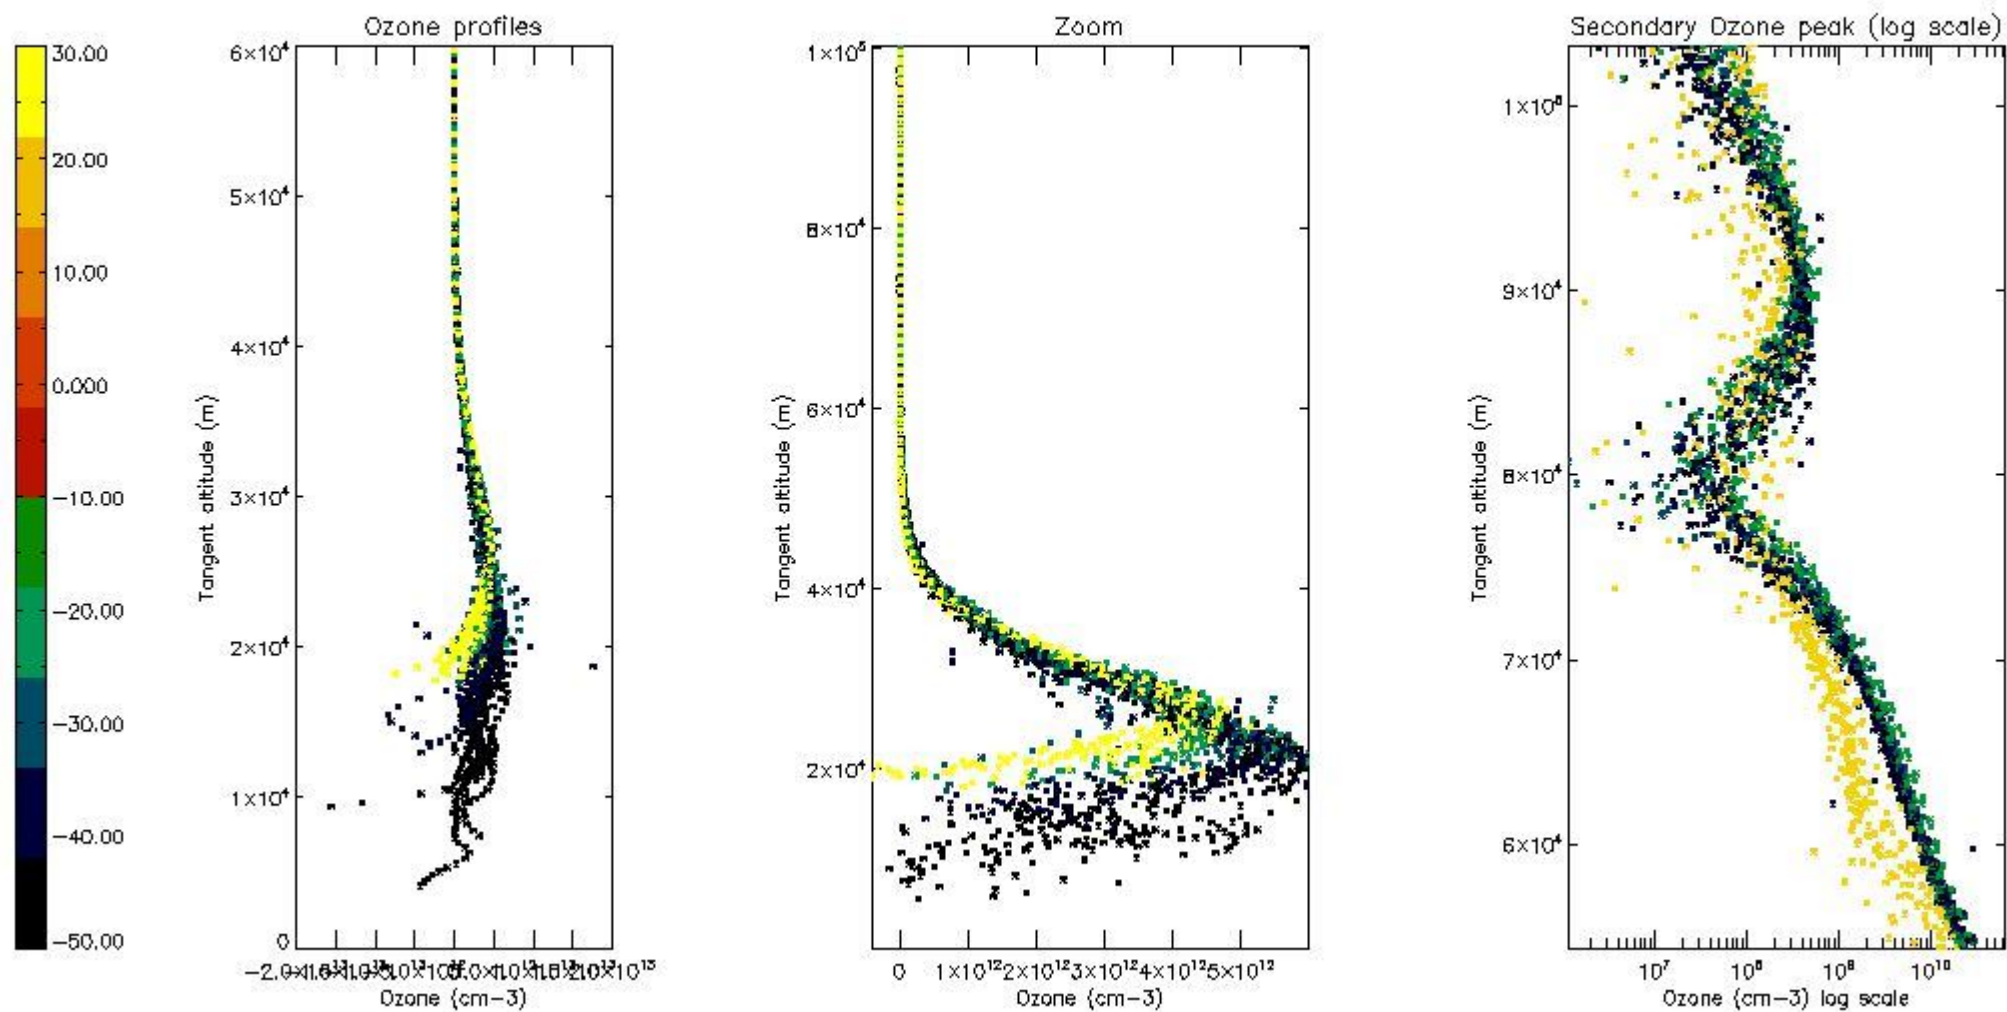

STD < 10	18
STD < 5	12

5.2 Plot ozone profiles for all STD (dark without errors)

The colorbar represents the latitude.

5.3 Plot ozone profiles where STD < 20% (dark without errors)

The colorbar represents the latitude.