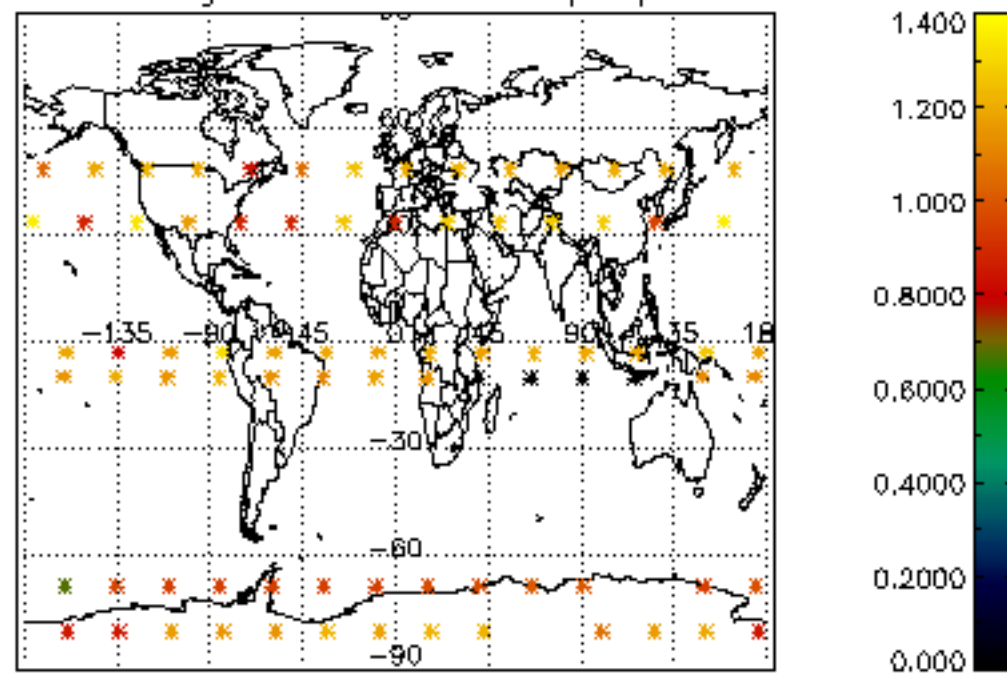

Percentage of datation errors per profile

Percentage of star falling outside central band per profile

Percentage of saturation errors per profile

Percentage of cosmic ray hits per profile

Percentage of datation errors per profile