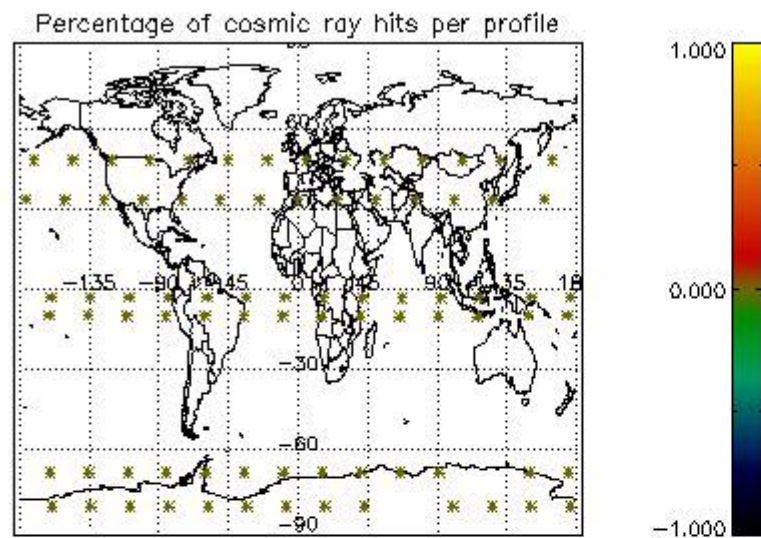

4.2.2 Plot level 1 quality information per product (world map): ENVISAT DESCENDING passes

5. Trace gas profiles

5.1 Ozone statistics based on quality of products

The final quality of the products can be "measured" using the STD (Standard Deviation) attached to every point profile. This information is written to the parameter GOM_NL__2P/NL_LOCAL_SPECIES_DENSITY/o3_std of the level 2 products. The table below shows the statistics for given STD ranges.

The statistics are given with respect to the overall valid production:

- Products without fatal errors: GOM_NL__2P/MPH/PRODUCT_ERR=0
- Valid point profile: GOM_NL__2P/NL_LOCAL_SPECIES_DENSITY/pcd(0)=0

The 'Criteria' is applied to valid points of dark limb products:

- Products in dark limb illumination condition: GOM_NL__2P/NL_SUMMARY_QUALITY/obs_ill_cond=0
- Products without fatal errors: GOM_NL__2P/MPH/PRODUCT_ERR=0
- Valid point profile: GOM_NL__2P/NL_LOCAL_SPECIES_DENSITY/pcd(0)=0

So, the table below shows the percentage of dark limb and valid observations for each criteria with respect to the overall valid daily observations.

Criteria	% of total production
All STD	33
STD < 20	20