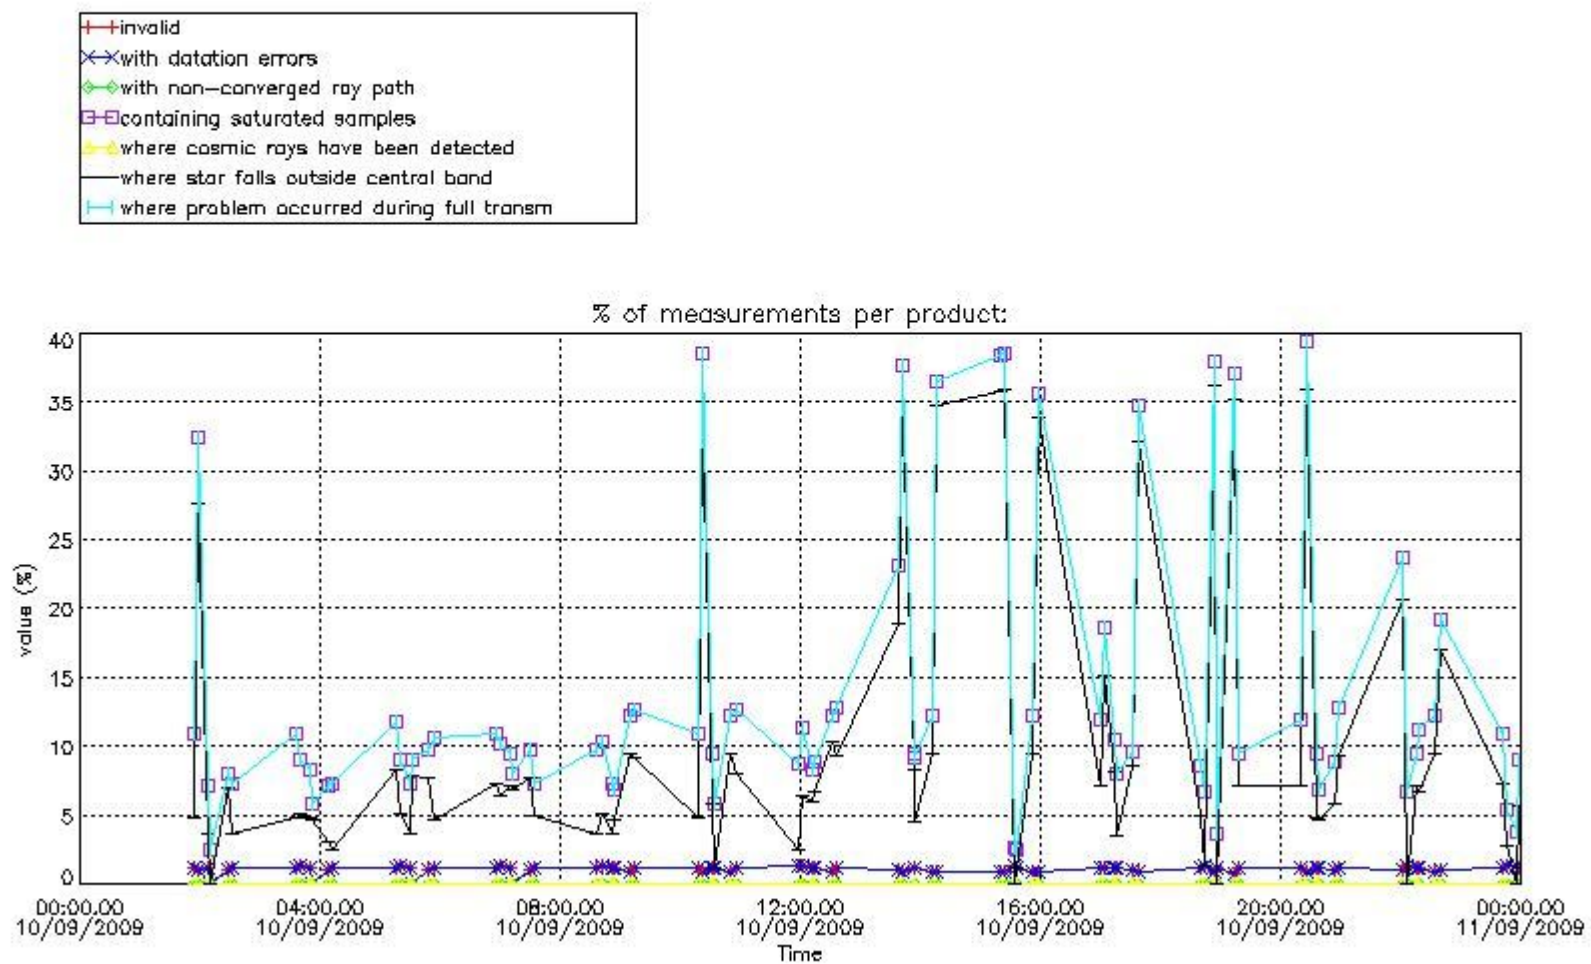

4.2 Plot quality information per product coming from level 1b processing (world map)

4.2.1 Plot level 1 quality information per product (world map): ENVISAT ASCENDING passes