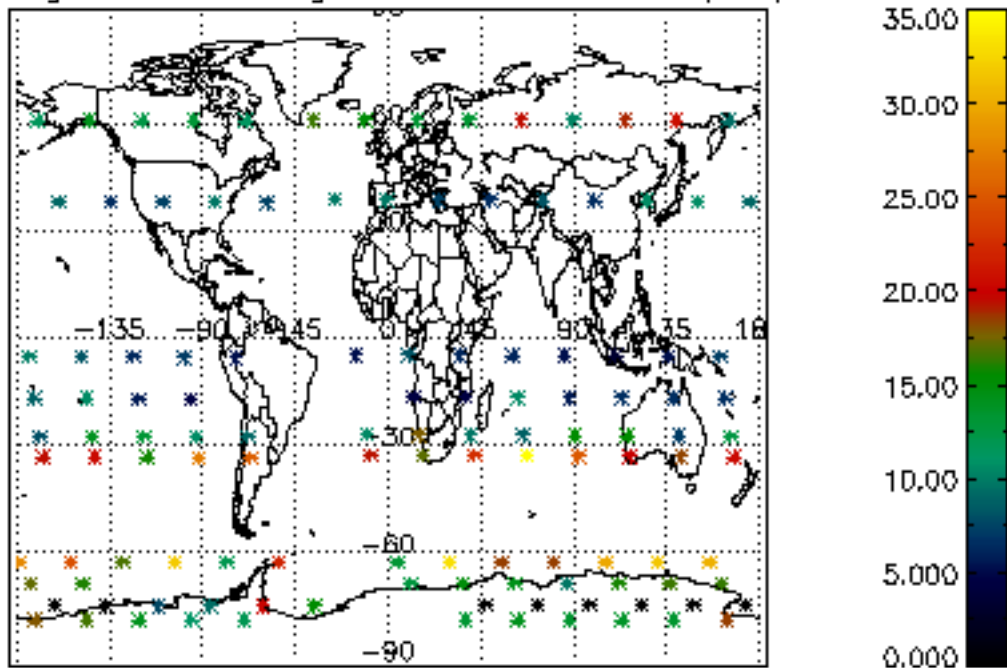

Percentage of cosmic ray hits per profile

Percentage of star falling outside central band per profile