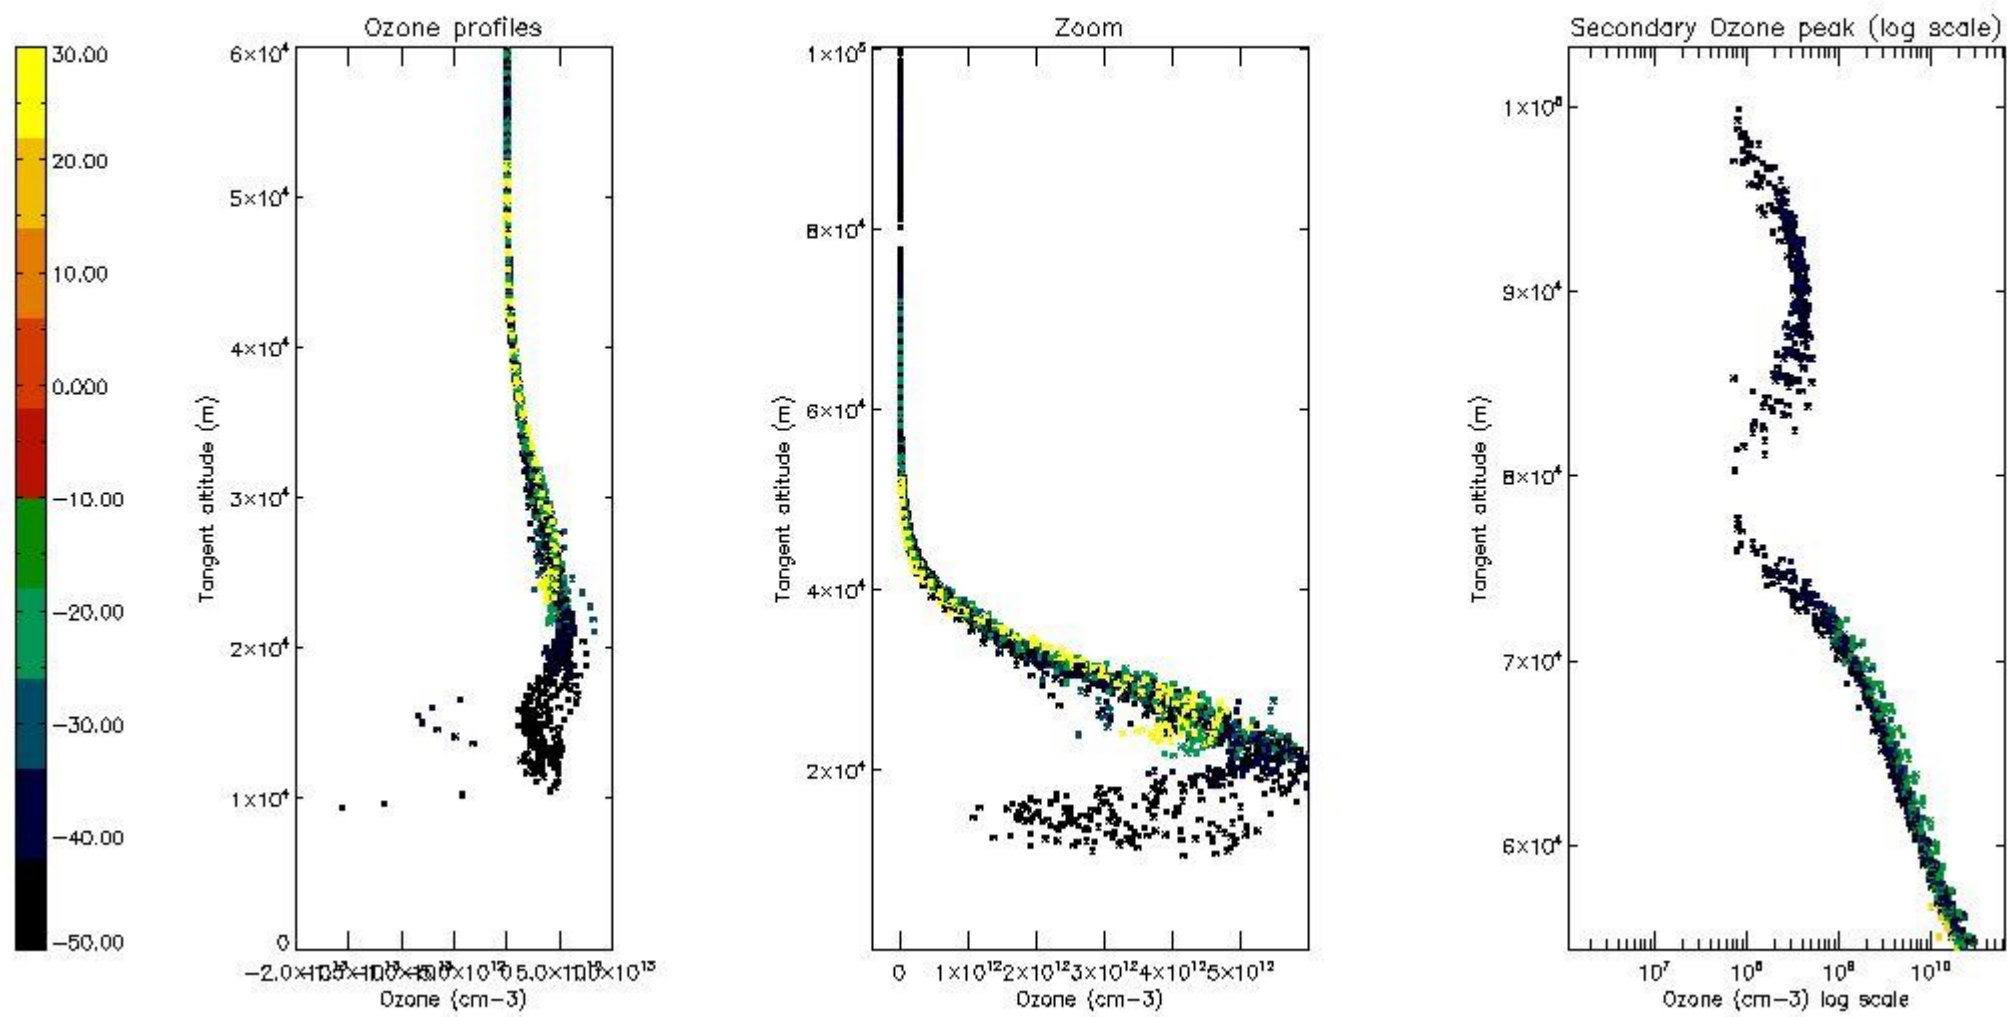

STD < 10	18
STD < 5	12

5.2 Plot ozone profiles for all STD (dark without errors)

The colorbar represents the latitude.

5.3 Plot ozone profiles where STD < 20% (dark without errors)

The colorbar represents the latitude.

5.4 Plot ozone profiles where STD < 10% (dark without errors)

The colorbar represents the latitude.

5.5 Plot ozone profiles where STD < 5% (dark without errors)

The colorbar represents the latitude.

5.6 Plot NO₂ profiles for all STD (dark without errors)