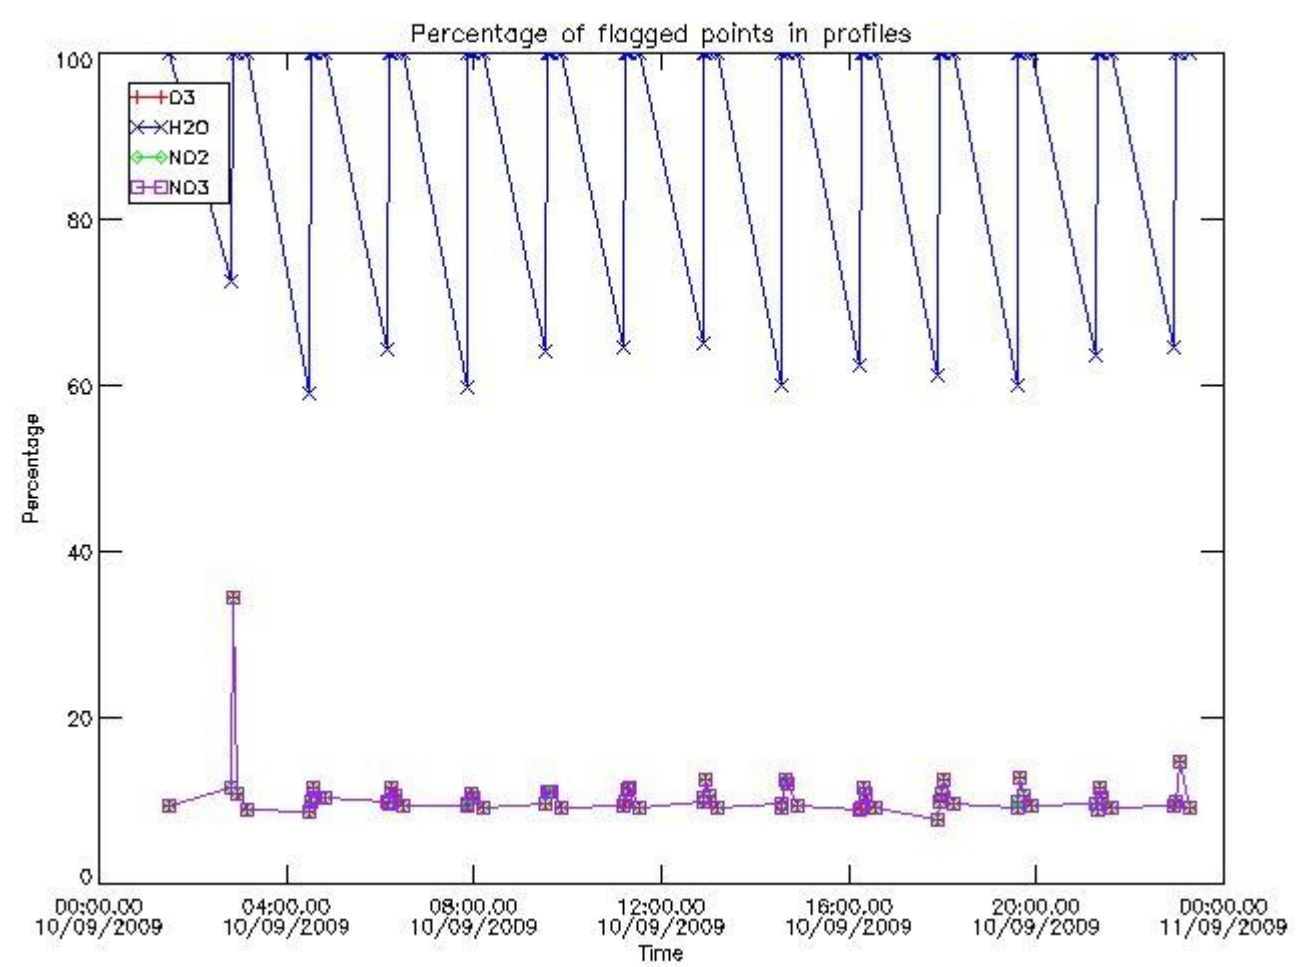

3. Quality information per product

In this section it is plotted some information contained in the Quality Summary data set of the level 2 products. Only products in dark limb conditions and without errors (error flag in the MPH set to "0") are used.

3.1 Plot quality information per product (time dependant)

3.2 Plot quality information per product (world map)