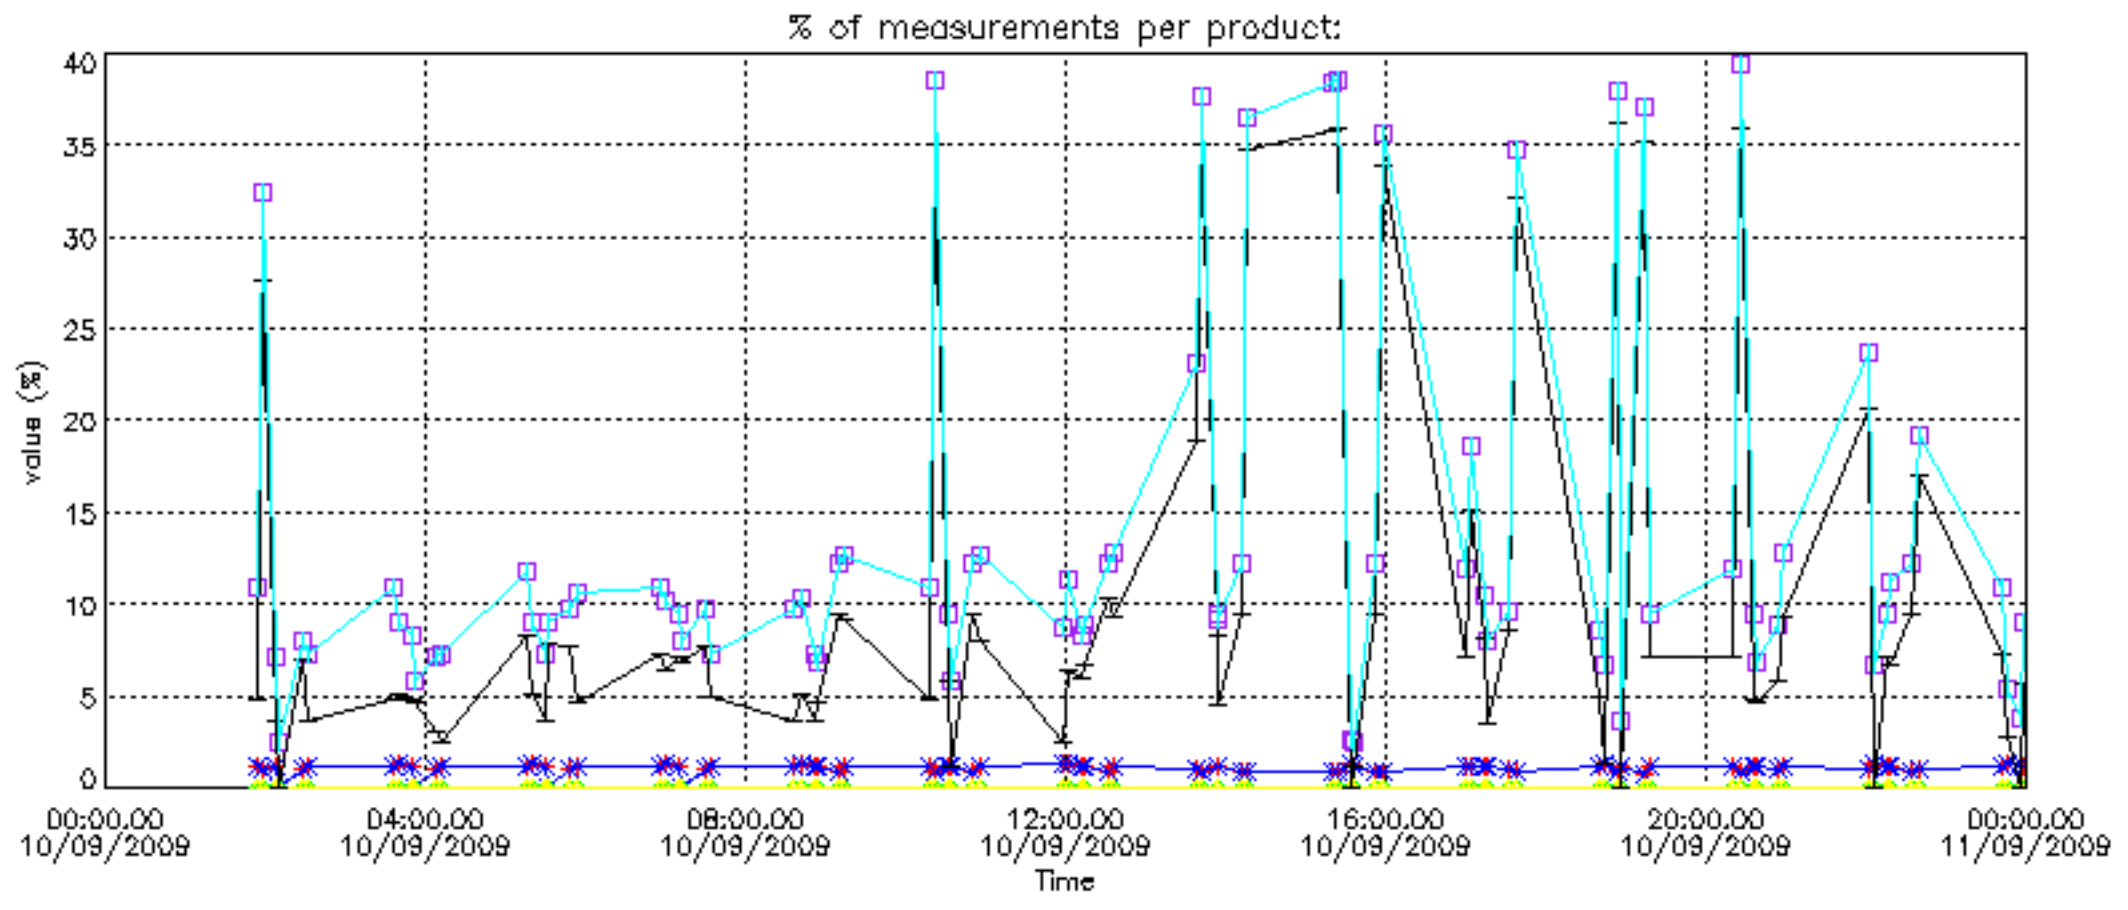

Percentage of cosmic ray hits per profile

Percentage of datation errors per profile