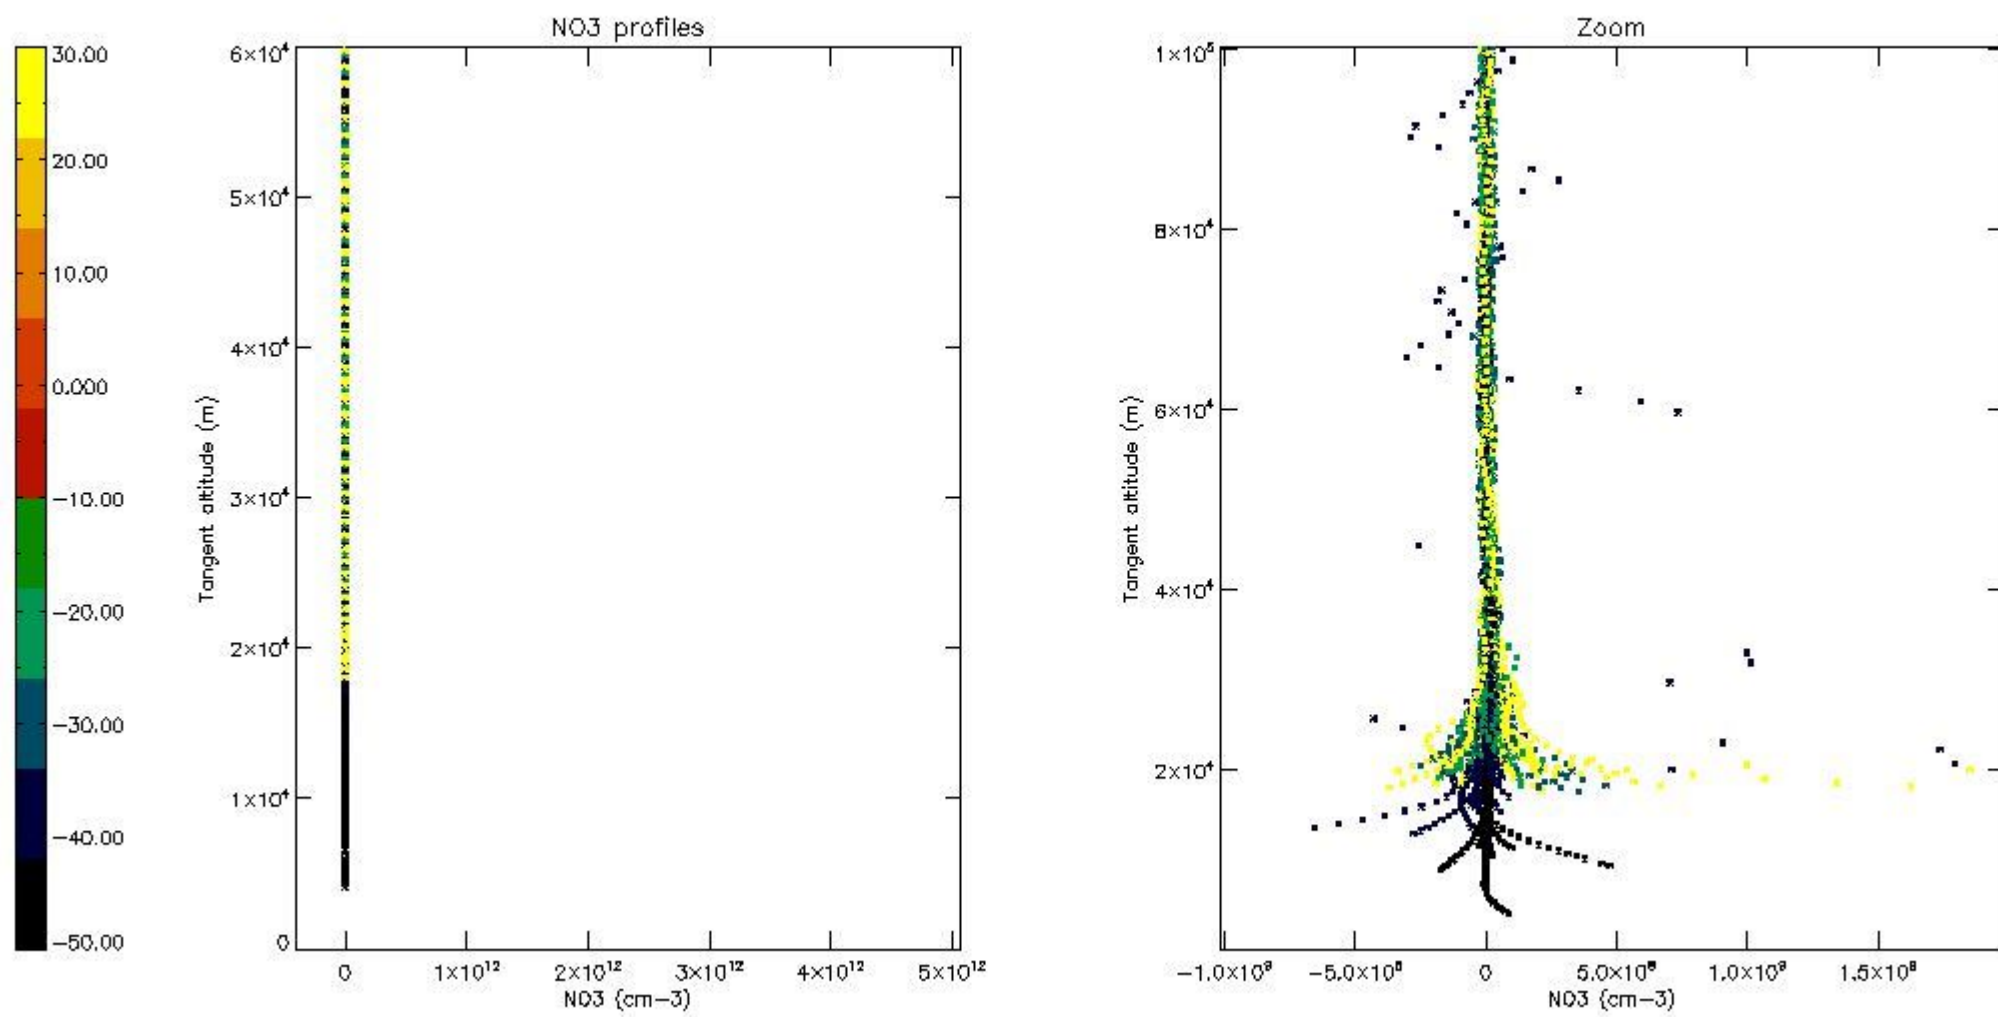

5.4 Plot ozone profiles where STD < 10% (dark without errors)

The colorbar represents the latitude.

5.5 Plot ozone profiles where STD < 5% (dark without errors)

The colorbar represents the latitude.

5.6 Plot NO₂ profiles for all STD (dark without errors)

The colorbar represents the latitude.

5.7 Plot NO3 profiles for all STD (dark without errors)

The colorbar represents the latitude.

5.8 Plot H₂O profiles for all STD (only for occultations of stars 1,2,3,4,13,14,16,26,63 dark without errors)