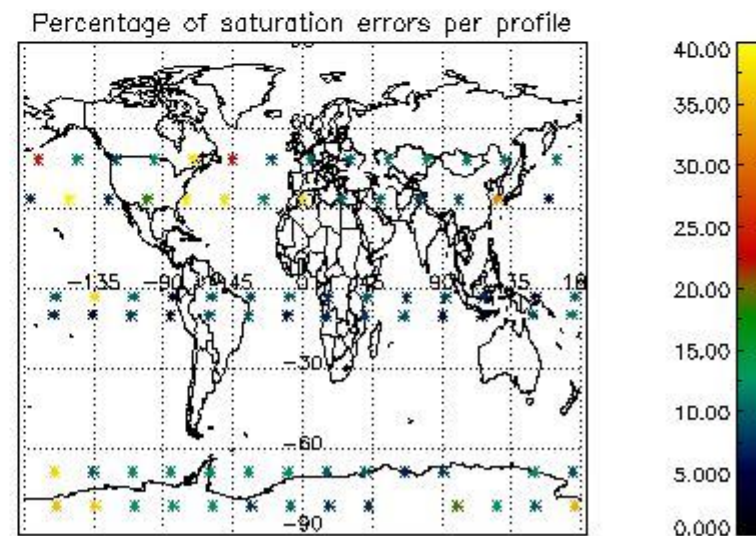

Percentage of flagged data per NO3 profile

4. Level 1 quality information per product

In this section it is plotted some information contained in the Quality Summary data set of the level 2 products that comes from the level 1b processing. Products without errors (error flag in the MPH set to "0") are used.

4.1 Plot quality information per product (time dependant) coming from level 1b processing

4.1.1 Plot level 1 quality information per product (time dependant): ENVISAT ASCENDING passes

4.1.2 Plot level 1 quality information per product (time dependant): ENVI SAT DESCENDING passes

4.2 Plot quality information per product coming from level 1b processing (world map)
 4.2.1 Plot level 1 quality information per product (world map): ENVISAT ASCENDING passes

4.2.2 Plot level 1 quality information per product (world map): ENVISAT DESCENDING passes