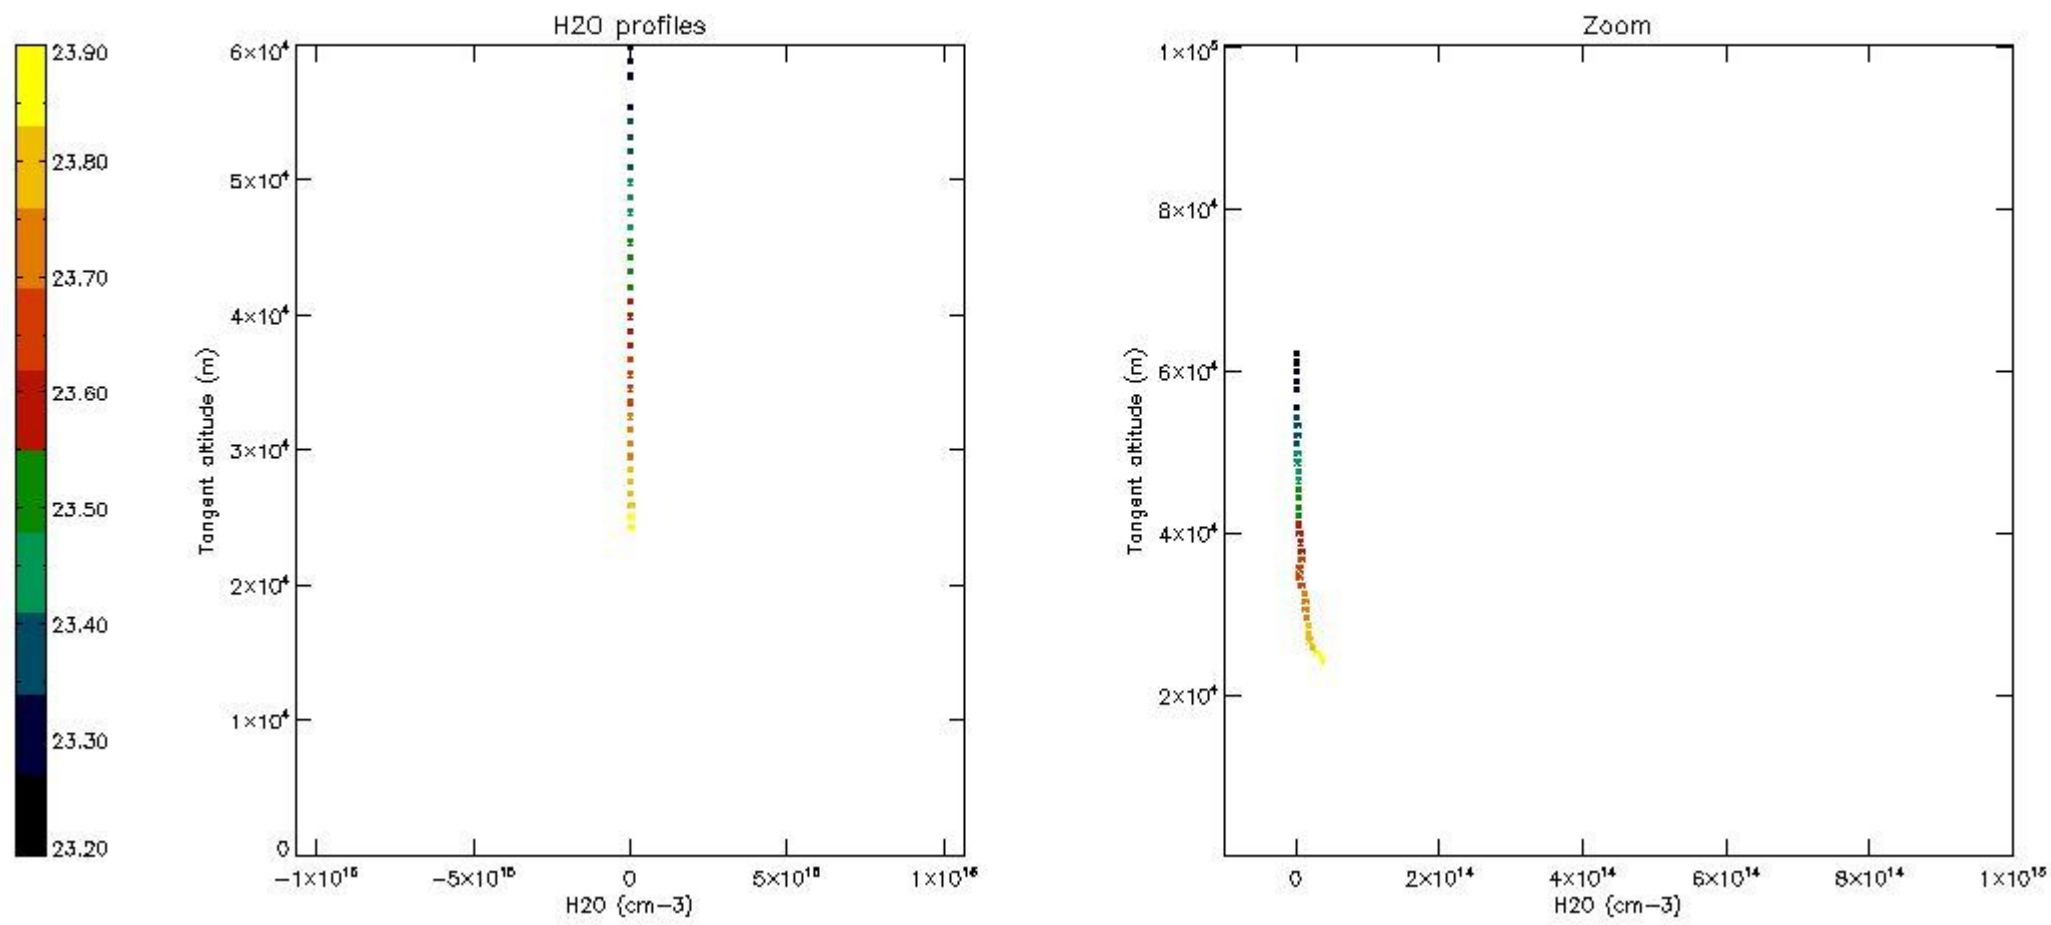

6. Auxiliary Data Files used for the production reported in section 2

The number reported in the third column indicates since which file (see list in section 2) the corresponding auxiliary file has been used. The fourth column is the date of those product files.

Type	Auxiliary Filename	Used since product	Used since product date
INST_PHYS_CHARACTERISTICS	GOM_INS_AXVIEC20091111_143220_20030716_120000_20500101_000000	1	10-SEP-2009 01:28:25
LEVEL-2_PROC_CONFIG	GOM_PR2_AXVIEC20091111_152718_20020301_000000_20500101_000000	1	10-SEP-2009 01:28:25
CROSS_SECTIONS_FILE	GOM_CRS_AXVIEC20091111_154832_20020301_000000_20500101_000000	1	10-SEP-2009 01:28:25