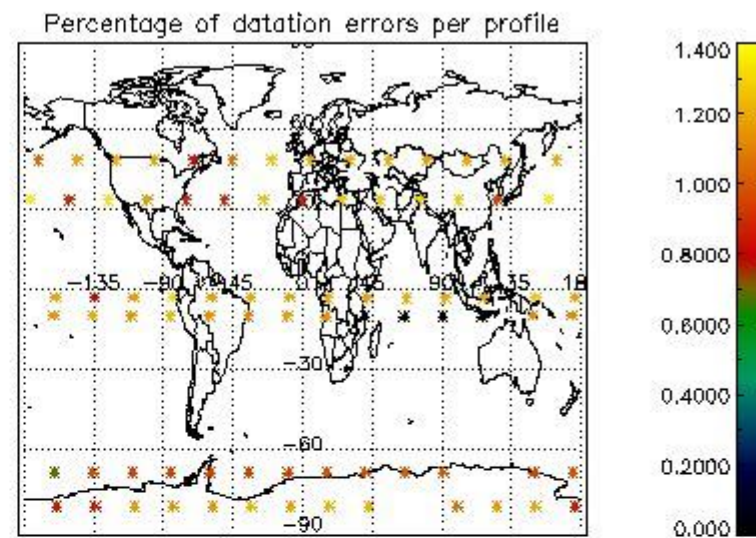

Percentage of flagged data per NO3 profile

4. Level 1 quality information per product

In this section it is plotted some information contained in the Quality Summary data set of the level 2 products that comes from the level 1b processing. Products without errors (error flag in the MPH set to "0") are used.

4.1 Plot quality information per product (time dependant) coming from level 1b processing

4.1.1 Plot level 1 quality information per product (time dependant): ENVISAT ASCENDING passes

4.1.2 Plot level 1 quality information per product (time dependant): ENVI SAT DESCENDING passes

4.2 Plot quality information per product coming from level 1b processing (world map)
 4.2.1 Plot level 1 quality information per product (world map): ENVISAT ASCENDING passes

4.2.2 Plot level 1 quality information per product (world map): ENVISAT DESCENDING passes