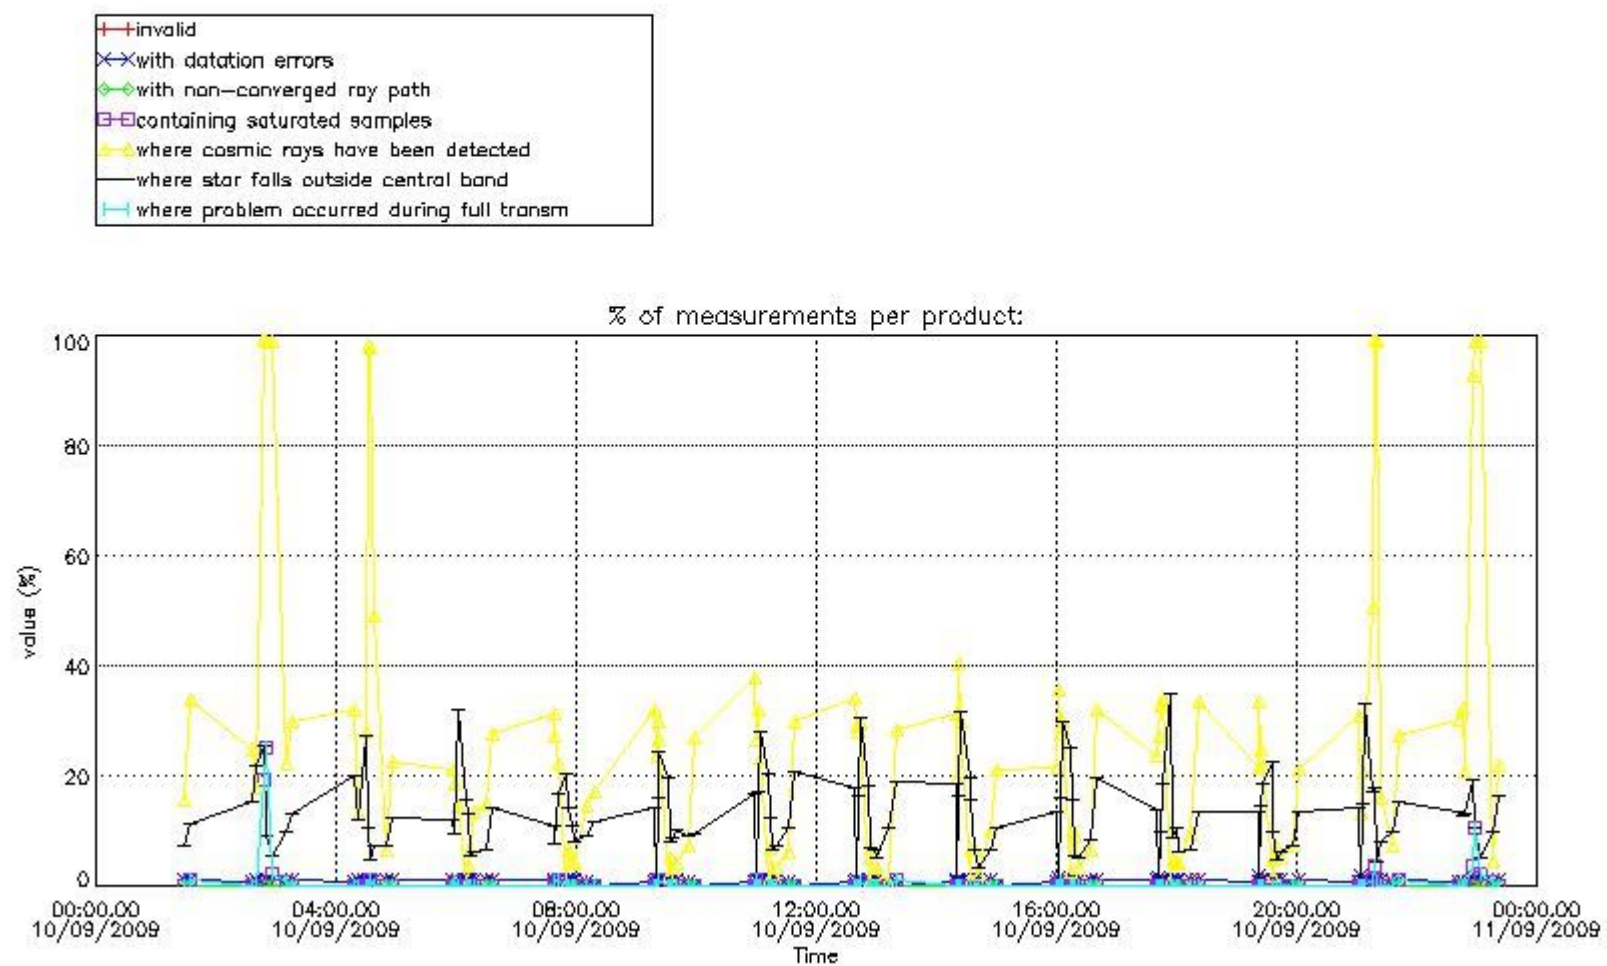

3.1 Plot quality information per product (time dependant)

3.2 Plot quality information per product (world map)

Percentage of flagged data per O3 profile

Percentage of flagged data per H2O profile

Percentage of flagged data per NO2 profile

Percentage of flagged data per NO3 profile

4. Level 1 quality information per product

In this section it is plotted some information contained in the Quality Summary data set of the level 2 products that comes from the level 1b processing. Products without errors (error flag in the MPH set to "0") are used.

4.1 Plot quality information per product (time dependant) coming from level 1b processing

4.1.1 Plot level 1 quality information per product (time dependant): ENVISAT ASCENDING passes

4.1.2 Plot level 1 quality information per product (time dependant): ENVI SAT DESCENDING passes