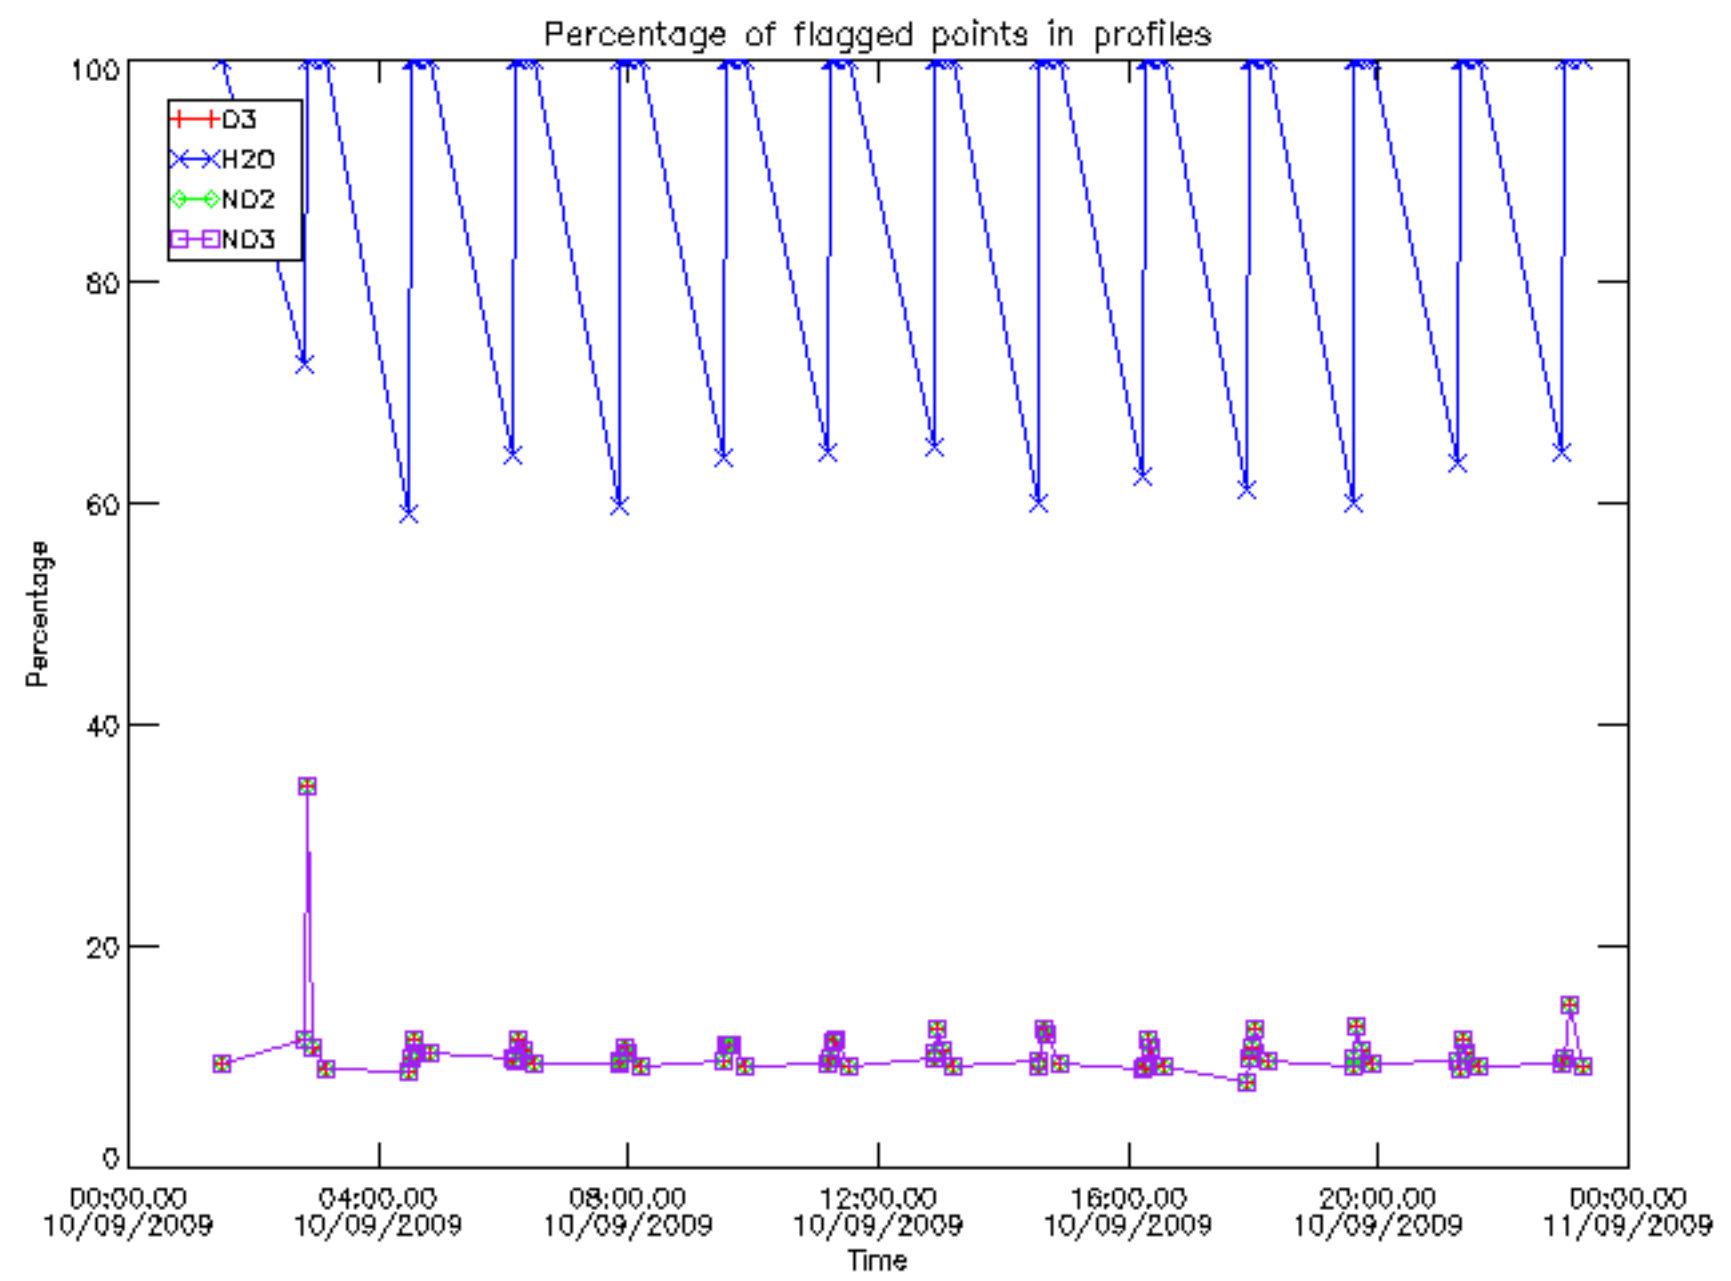

Percentage of flagged data per D3 profile

Percentage of flagged data per H2O profile