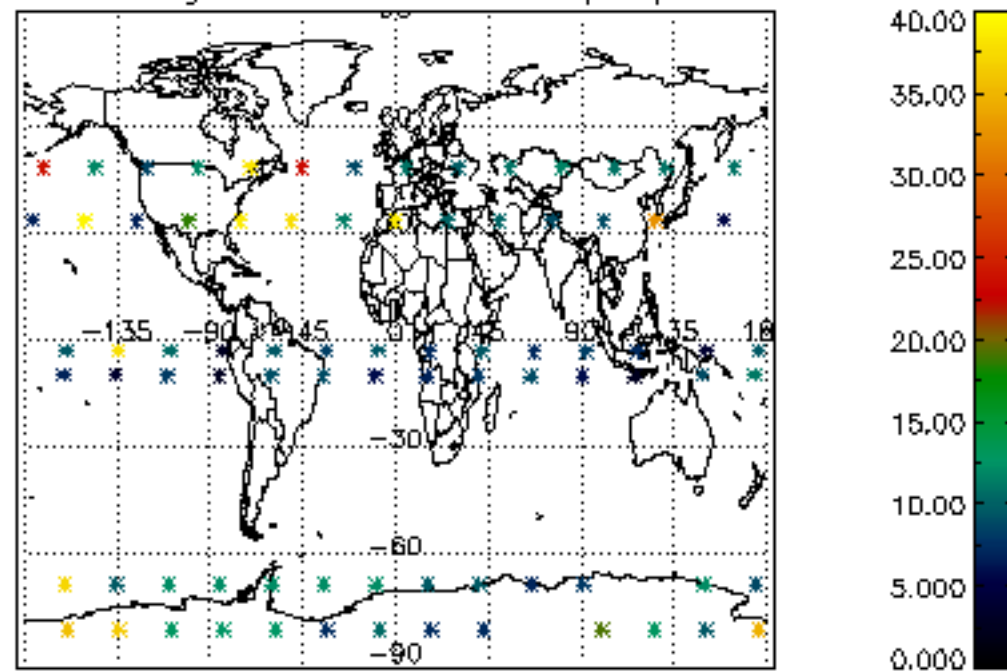

Percentage of saturation errors per profile