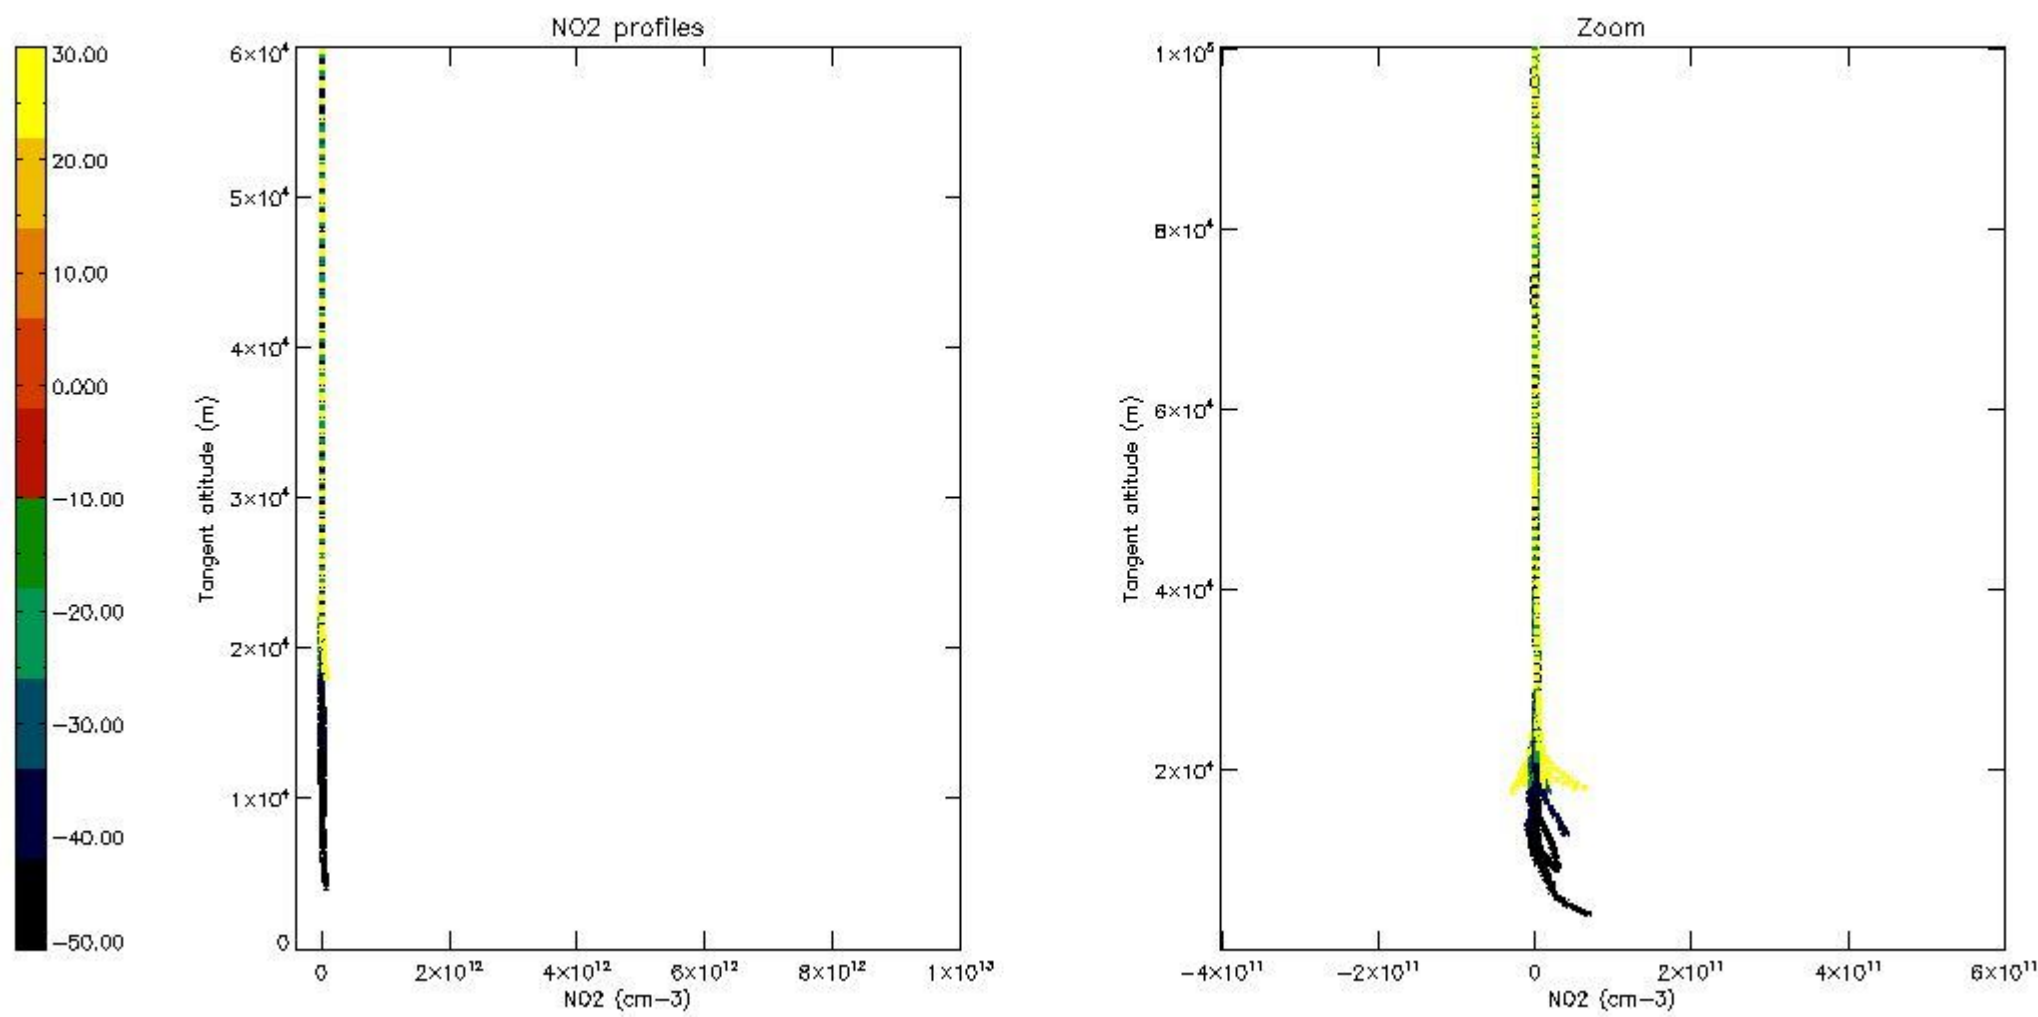

5.7 Plot NO3 profiles for all STD (dark without errors)

The colorbar represents the latitude.