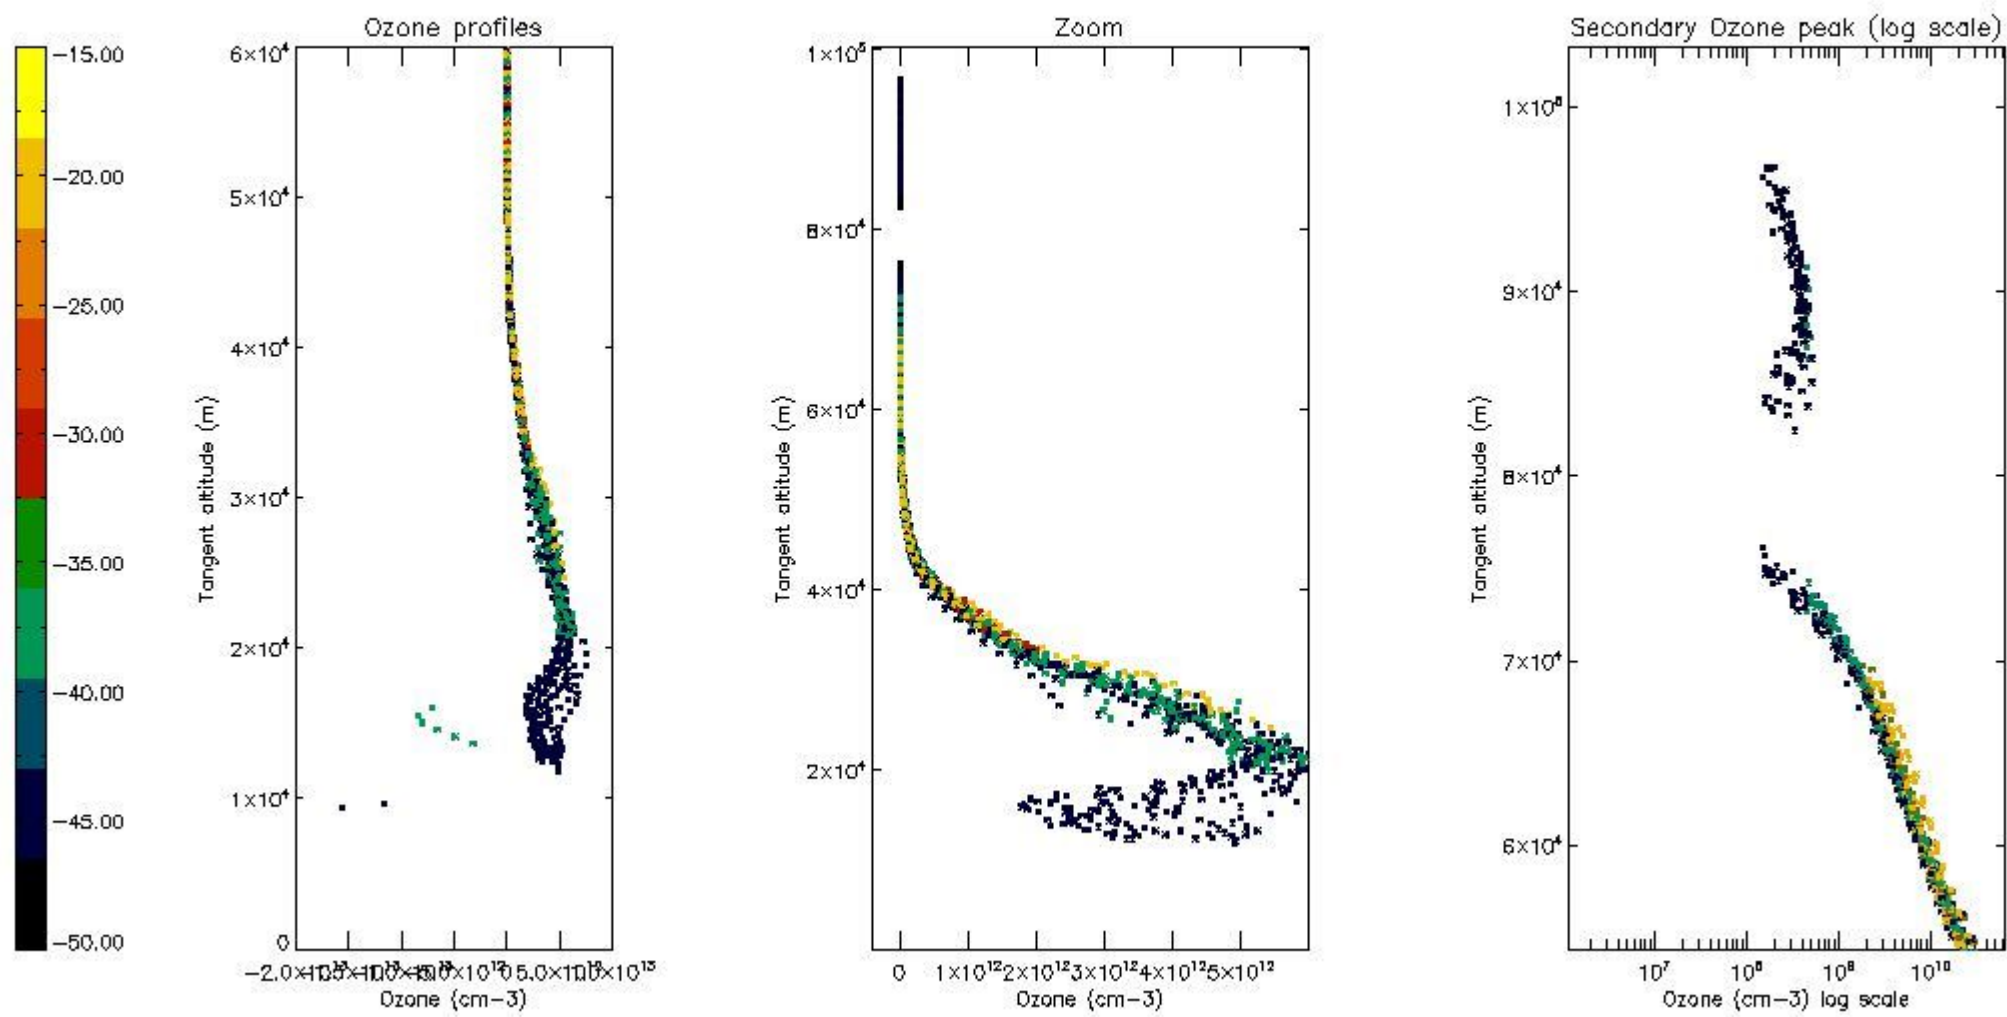

5.6 Plot NO₂ profiles for all STD (dark without errors)

The colorbar represents the latitude.