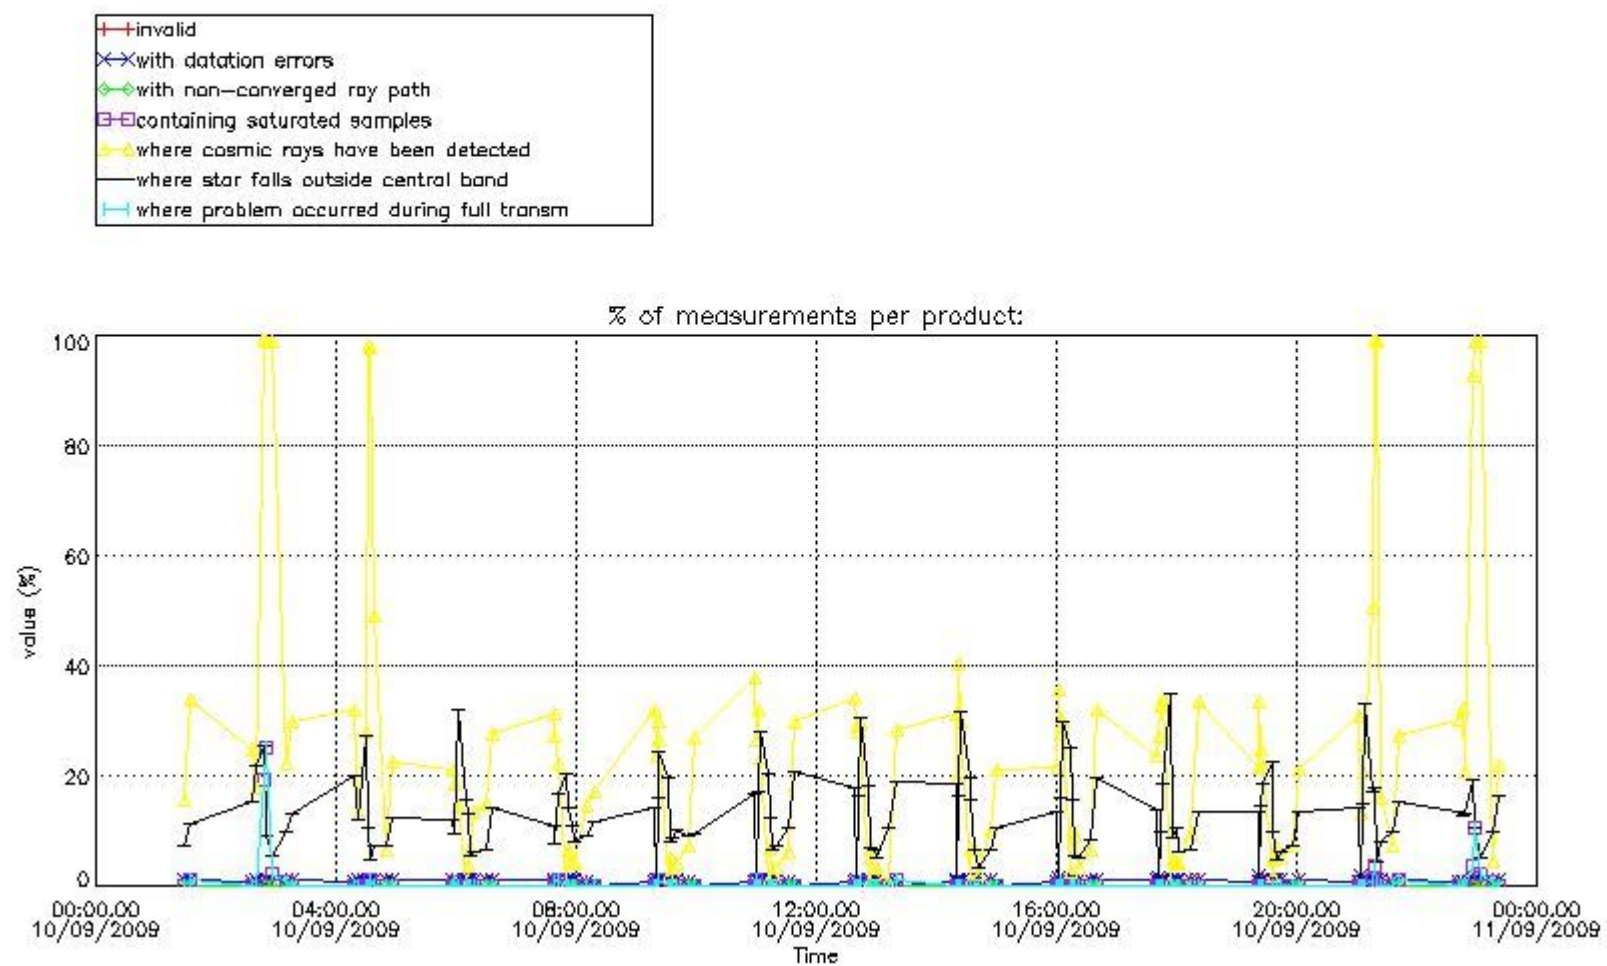

4.1.2 Plot level 1 quality information per product (time dependant): ENVI SAT DESCENDING passes