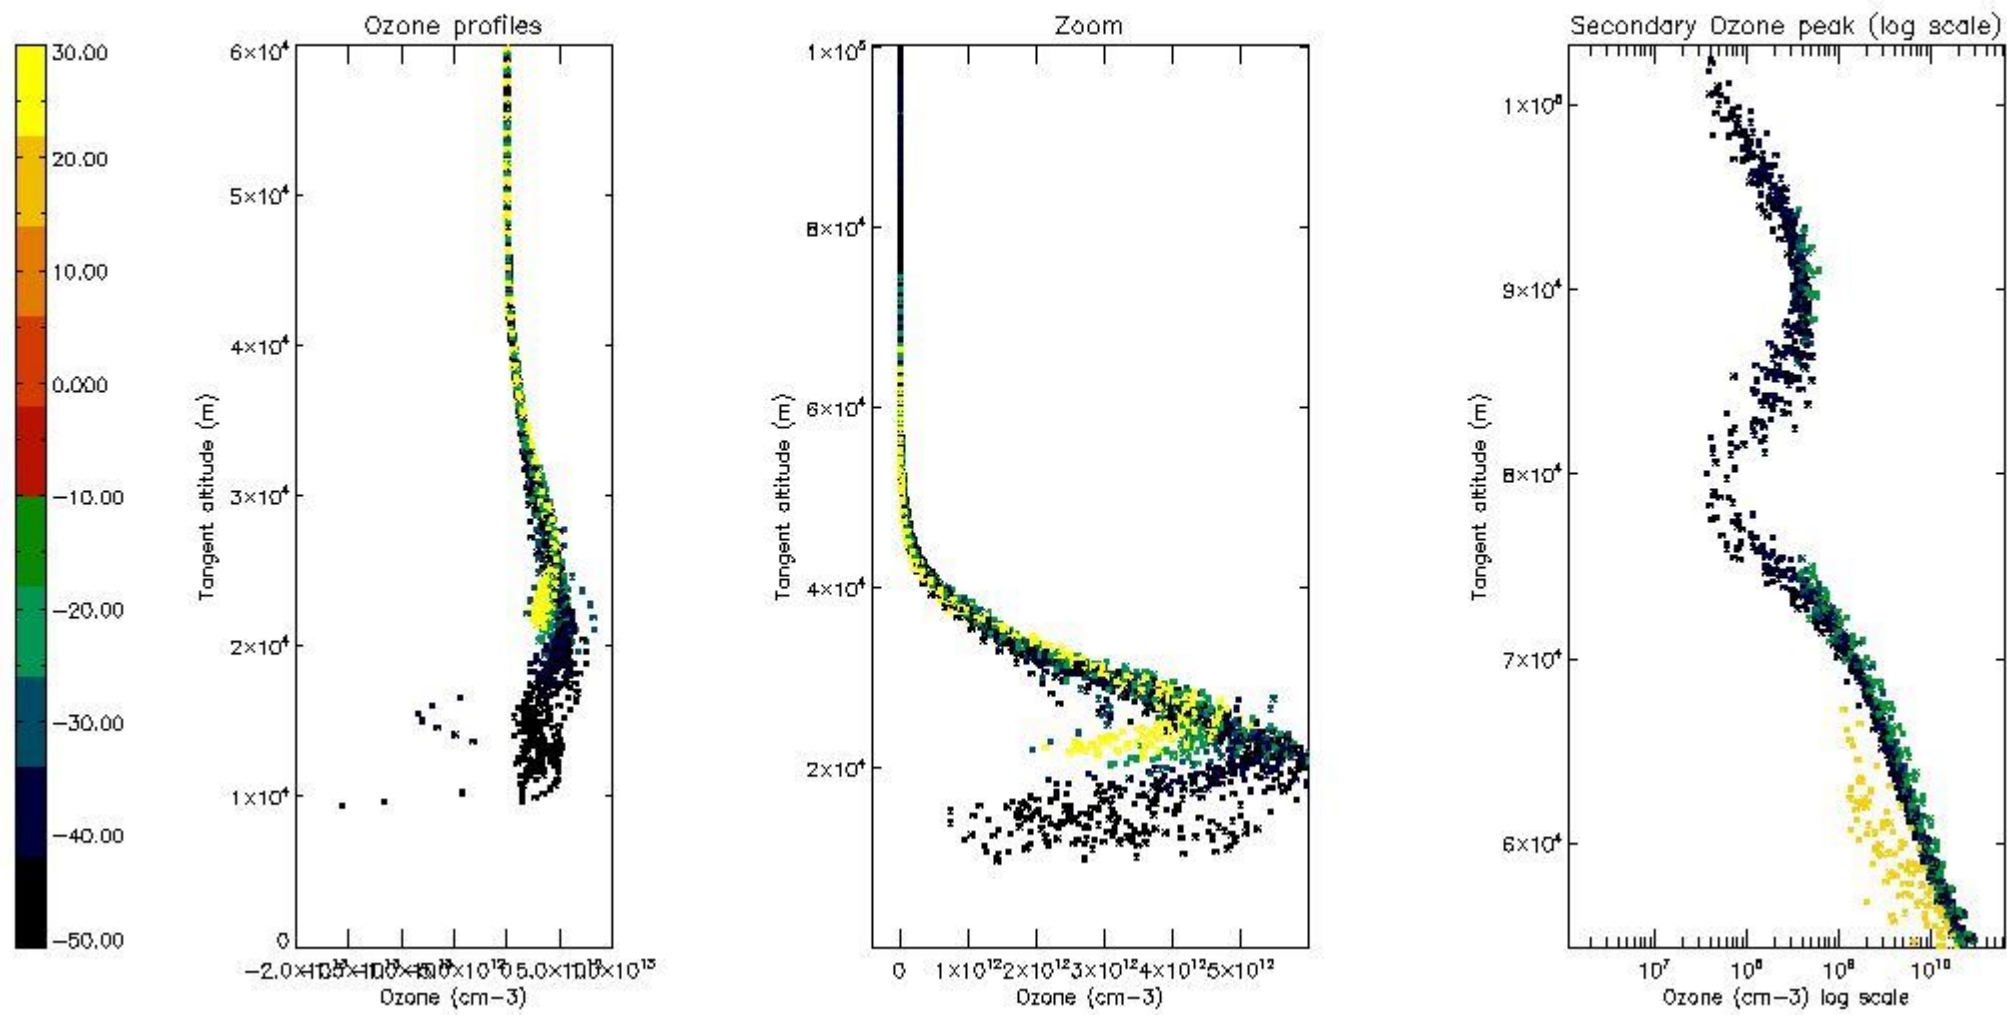

STD < 10	18
STD < 5	12

5.2 Plot ozone profiles for all STD (dark without errors)

The colorbar represents the latitude.

5.3 Plot ozone profiles where STD < 20% (dark without errors)

The colorbar represents the latitude.

5.4 Plot ozone profiles where STD < 10% (dark without errors)

The colorbar represents the latitude.

5.5 Plot ozone profiles where STD < 5% (dark without errors)

The colorbar represents the latitude.

5.6 Plot NO₂ profiles for all STD (dark without errors)

The colorbar represents the latitude.

5.7 Plot NO3 profiles for all STD (dark without errors)

The colorbar represents the latitude.

5.8 Plot H₂O profiles for all STD (only for occultations of stars 1,2,3,4,13,14,16,26,63 dark without errors)