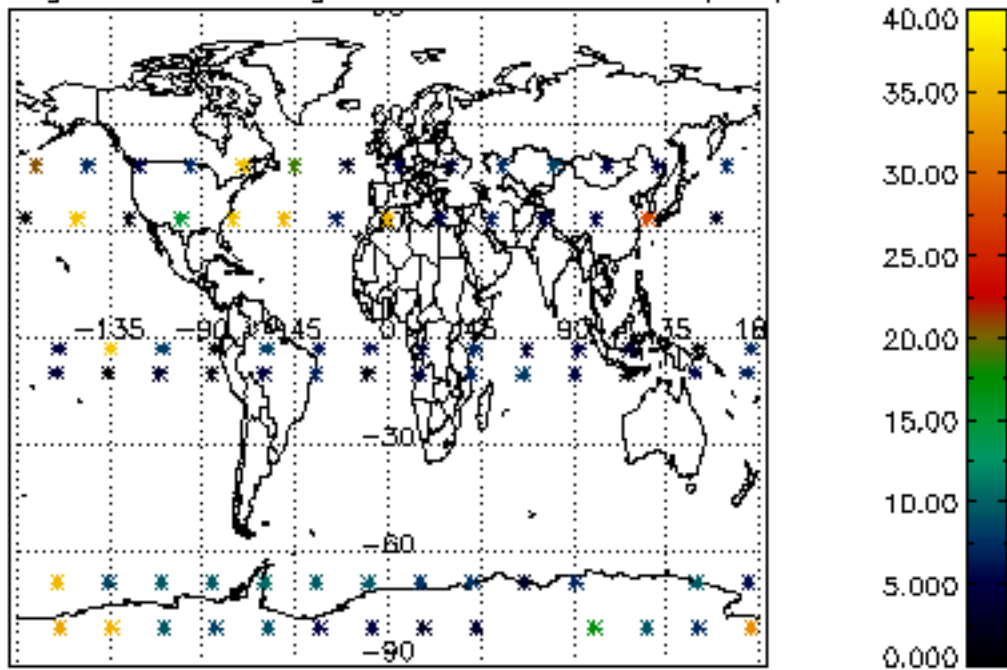

Percentage of star falling outside central band per profile