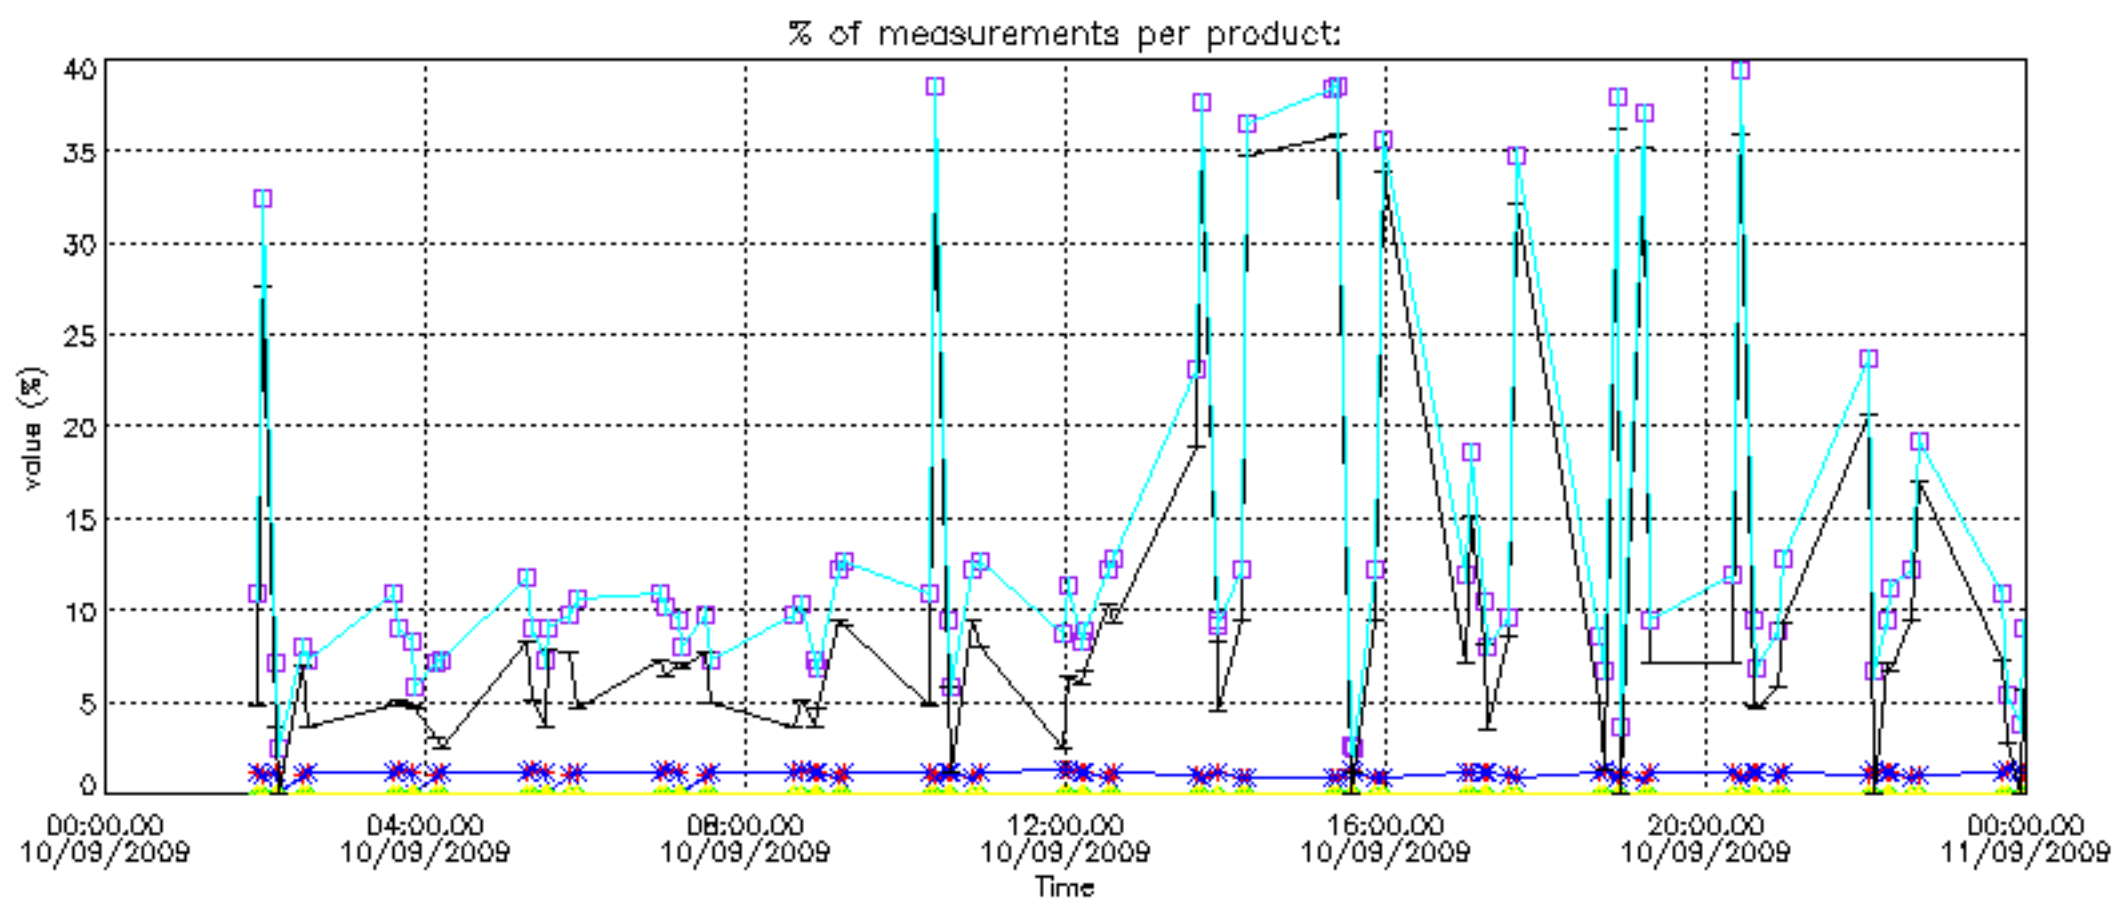

Percentage of cosmic ray hits per profile

Percentage of datation errors per profile