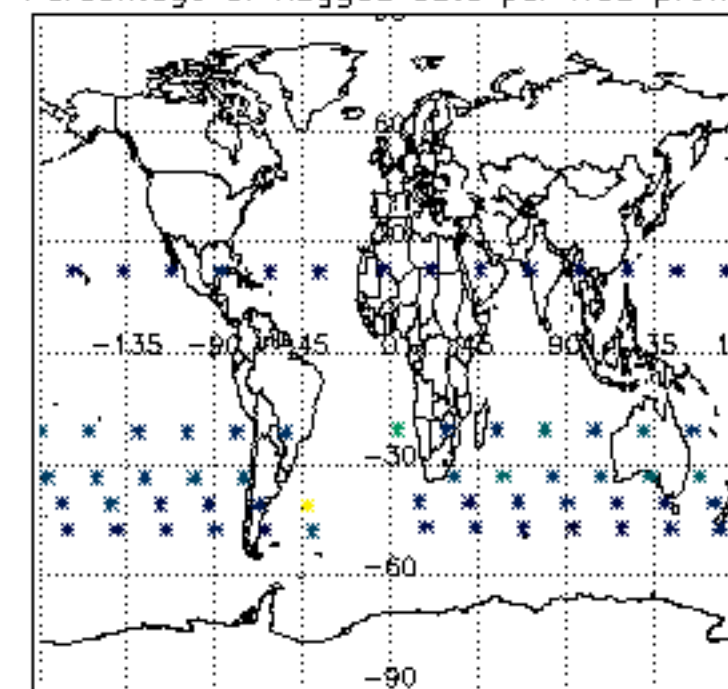

Percentage of flagged data per NO3 profile