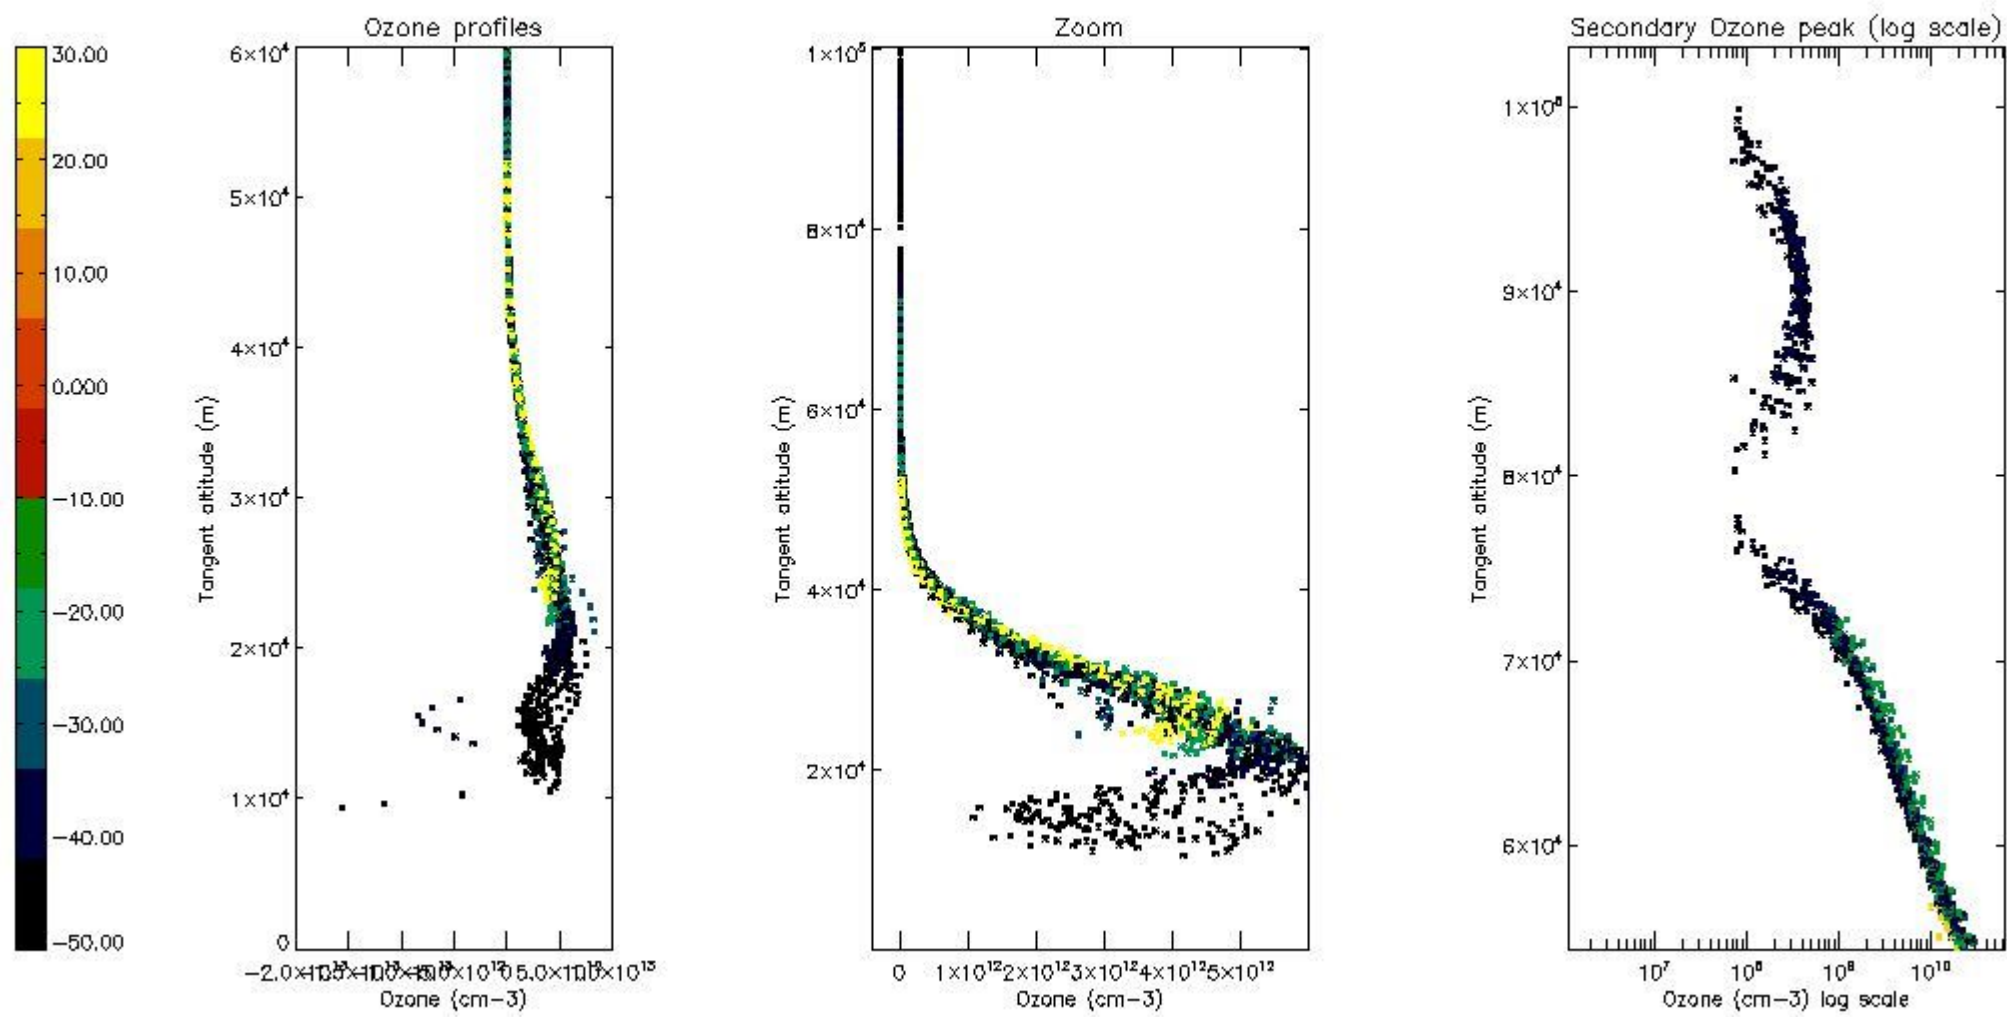

5.5 Plot ozone profiles where STD < 5% (dark without errors)

The colorbar represents the latitude.