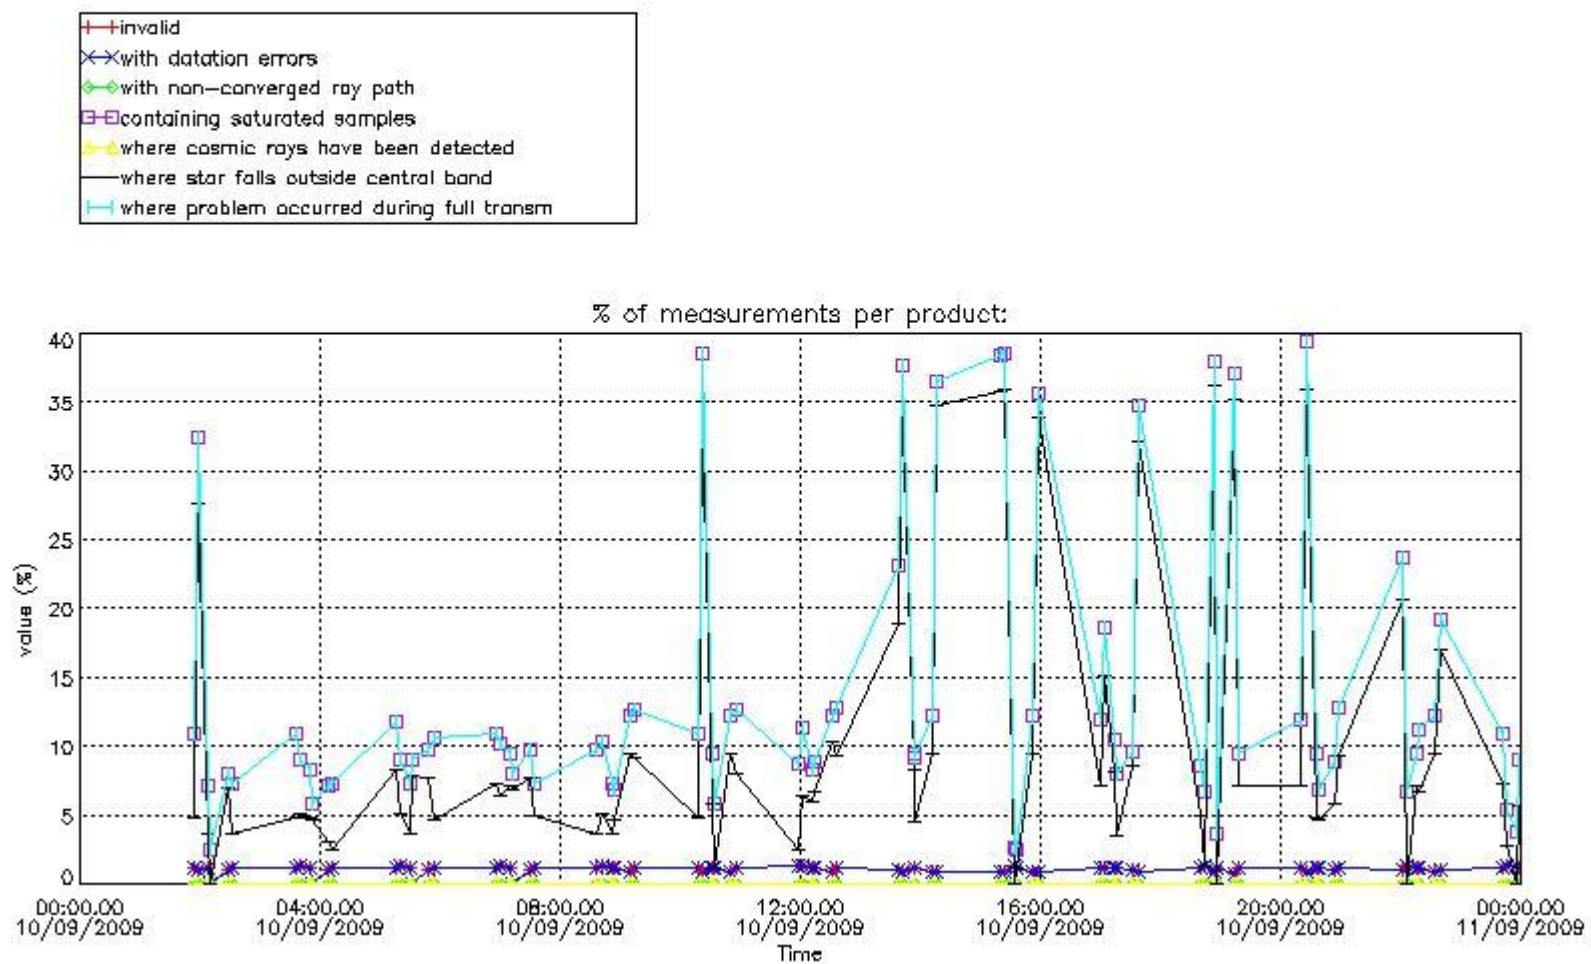

[6. Auxiliary Data Files used for the production reported in section 2](#)

This report presents the daily analysis on parameters extracted from GOMOS level 2 data (GOM_NL__2P). It is intended to monitor some important parameters that will impact the quality of these products. A list of level 2 products (and content) that have arrived during the reporting day to the PCF is also given.

3.1 Plot quality information per product (time dependant)

3.2 Plot quality information per product (world map)

Percentage of flagged data per O3 profile

Percentage of flagged data per H2O profile

Percentage of flagged data per NO2 profile

Percentage of flagged data per NO3 profile

4. Level 1 quality information per product

In this section it is plotted some information contained in the Quality Summary data set of the level 2 products that comes from the level 1b processing. Products without errors (error flag in the MPH set to "0") are used.

4.1 Plot quality information per product (time dependant) coming from level 1b processing

4.1.1 Plot level 1 quality information per product (time dependant): ENVISAT ASCENDING passes

4.1.2 Plot level 1 quality information per product (time dependant): ENVI SAT DESCENDING passes