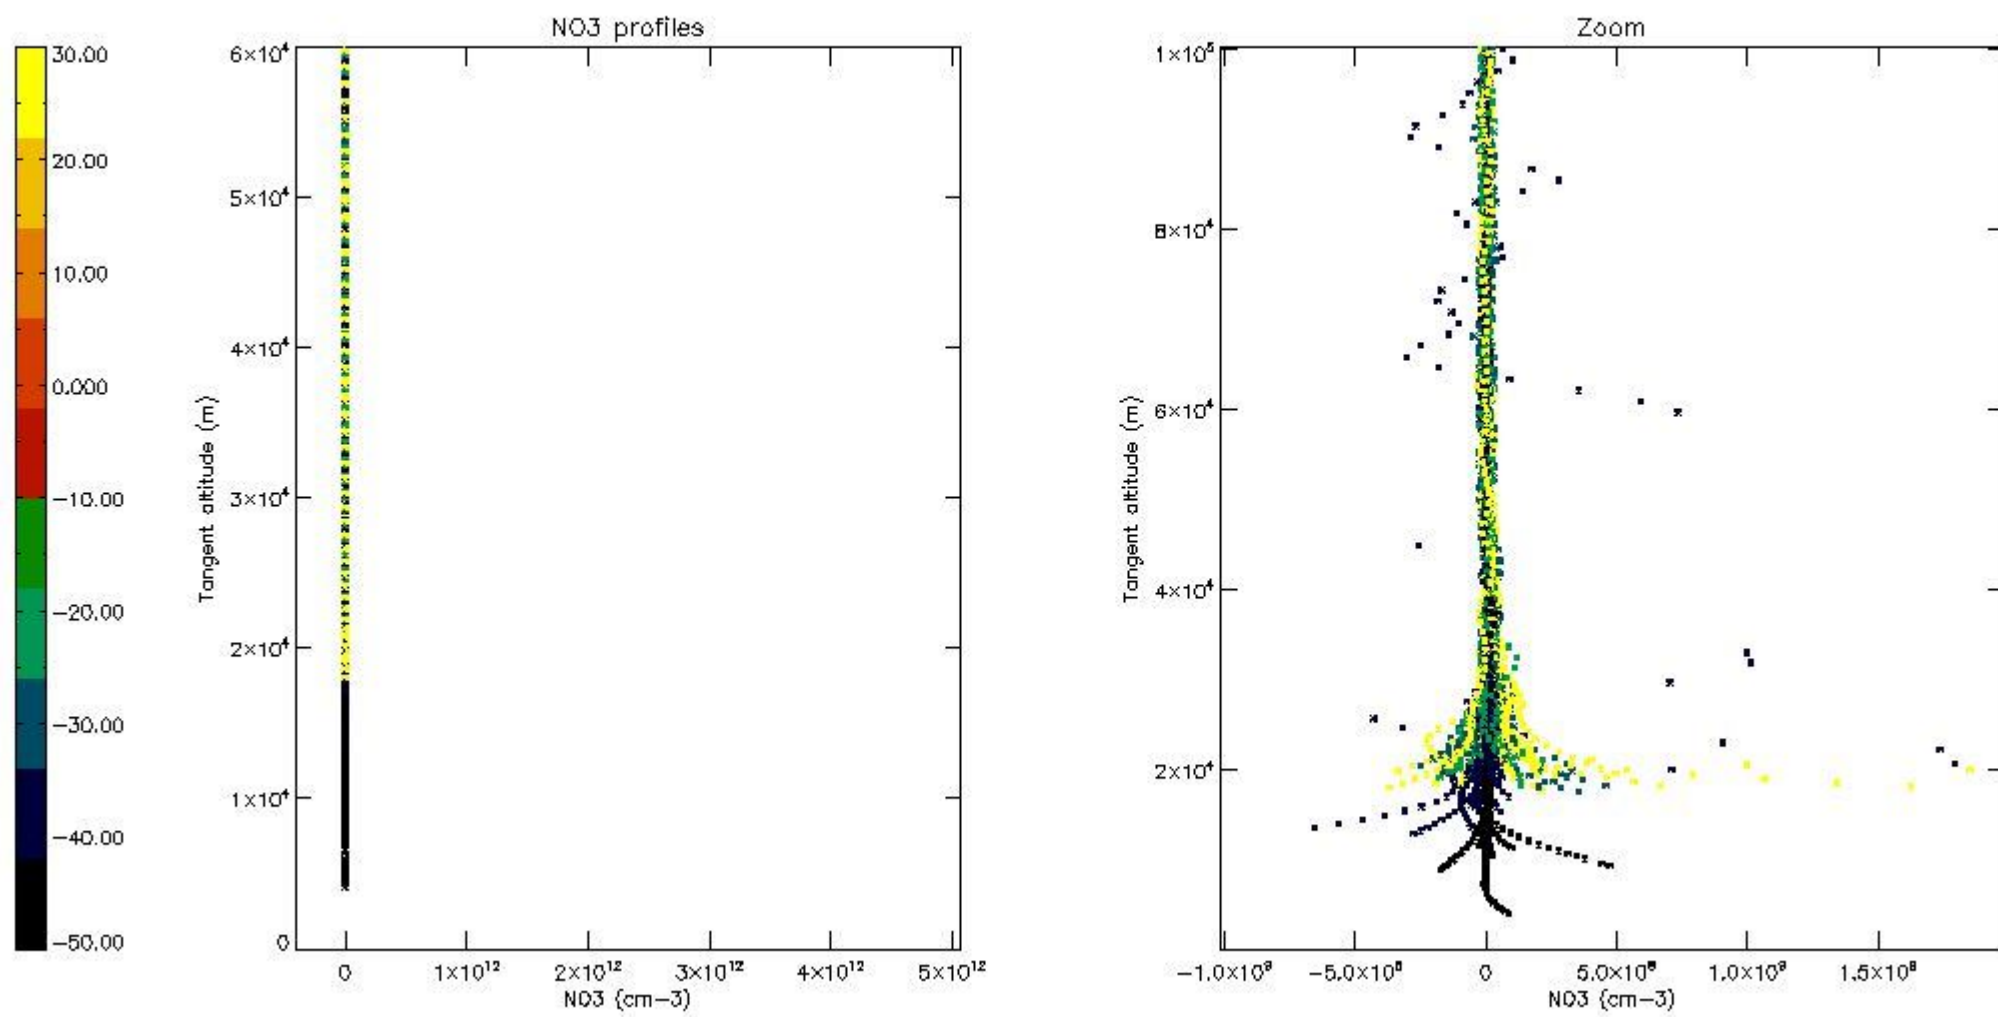

5.8 Plot H2O profiles for all STD (only for occultations of stars 1,2,3,4,13,14,16,26,63 dark without errors)

The colorbar represents the latitude.