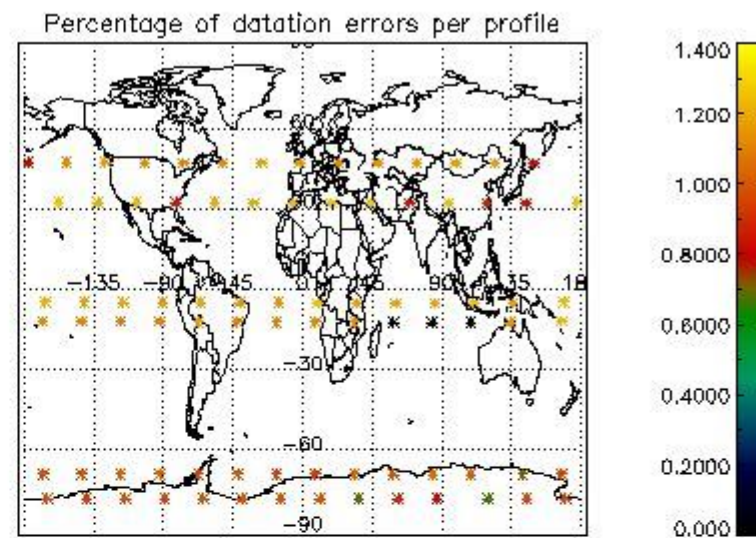

Percentage of datation errors per profile

Percentage of star falling outside central band per profile

Percentage of saturation errors per profile

4.2.2 Plot level 1 quality information per product (world map): ENVISAT DESCENDING passes