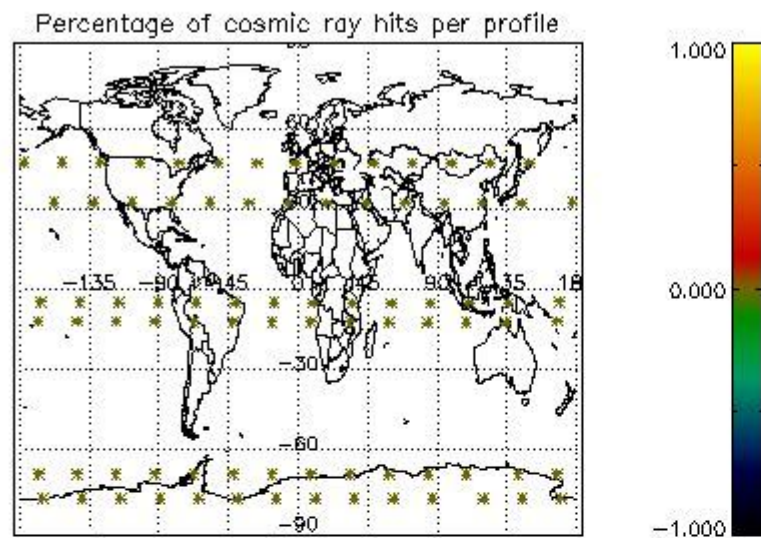

Percentage of datation errors per profile

Percentage of star falling outside central band per profile

Percentage of saturation errors per profile

4.2.2 Plot level 1 quality information per product (world map): ENVISAT DESCENDING passes