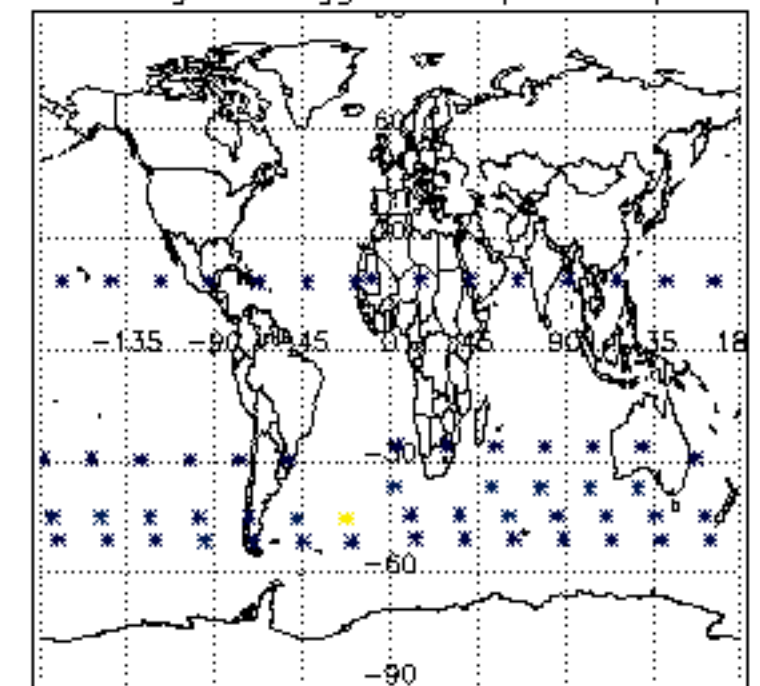

Percentage of flagged data per NO3 profile