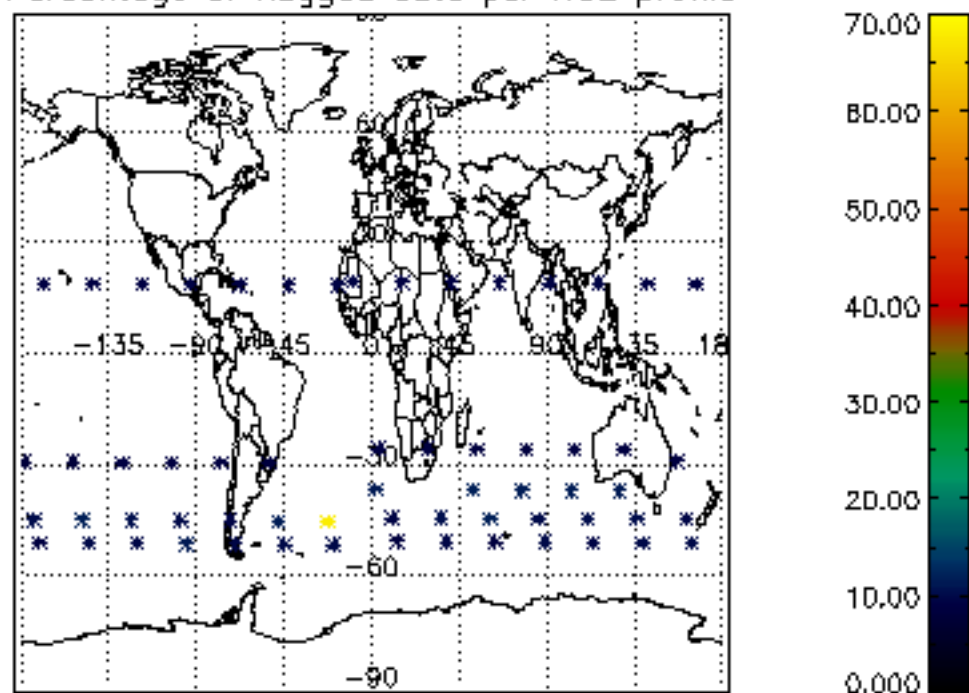

Percentage of flagged data per NO2 profile