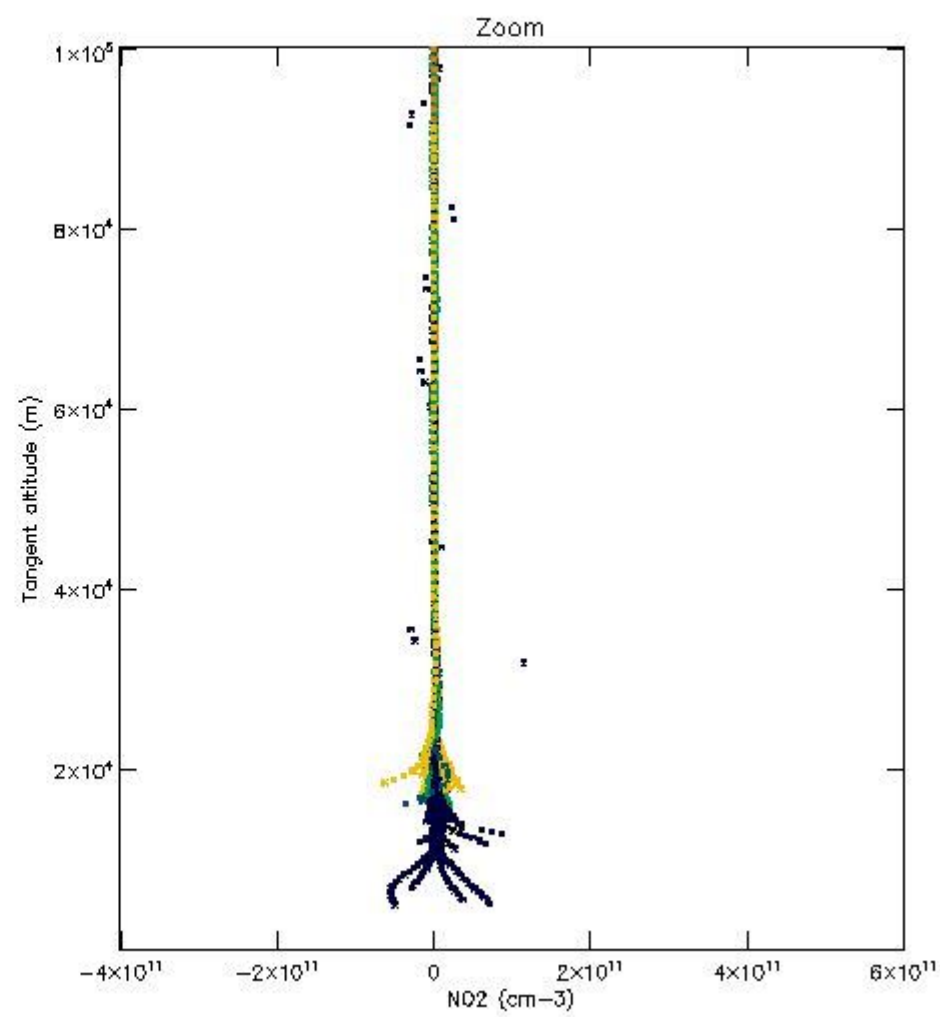

5.7 Plot NO3 profiles for all STD (dark without errors)

The colorbar represents the latitude.