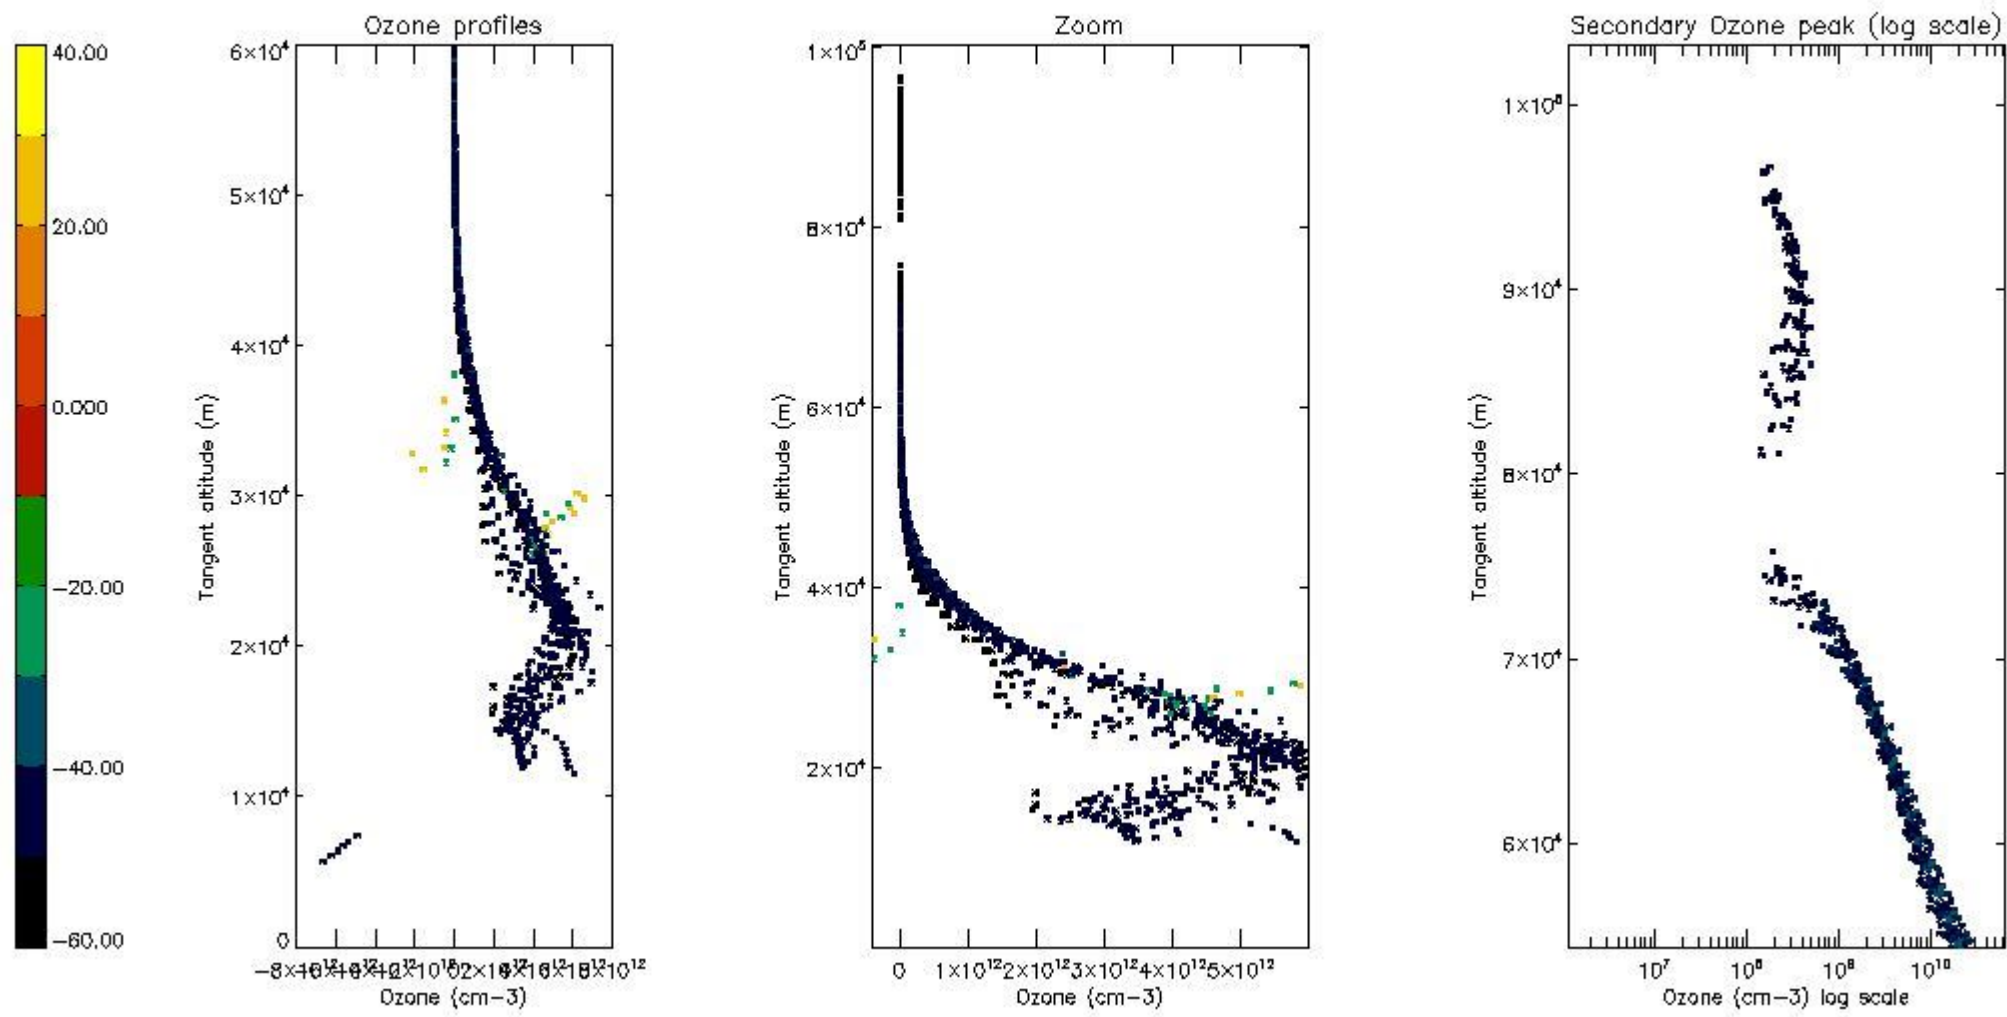

The colorbar represents the latitude.

5.4 Plot ozone profiles where STD < 10% (dark without errors)

The colorbar represents the latitude.

5.5 Plot ozone profiles where $STD < 5\%$ (dark without errors)

The colorbar represents the latitude.