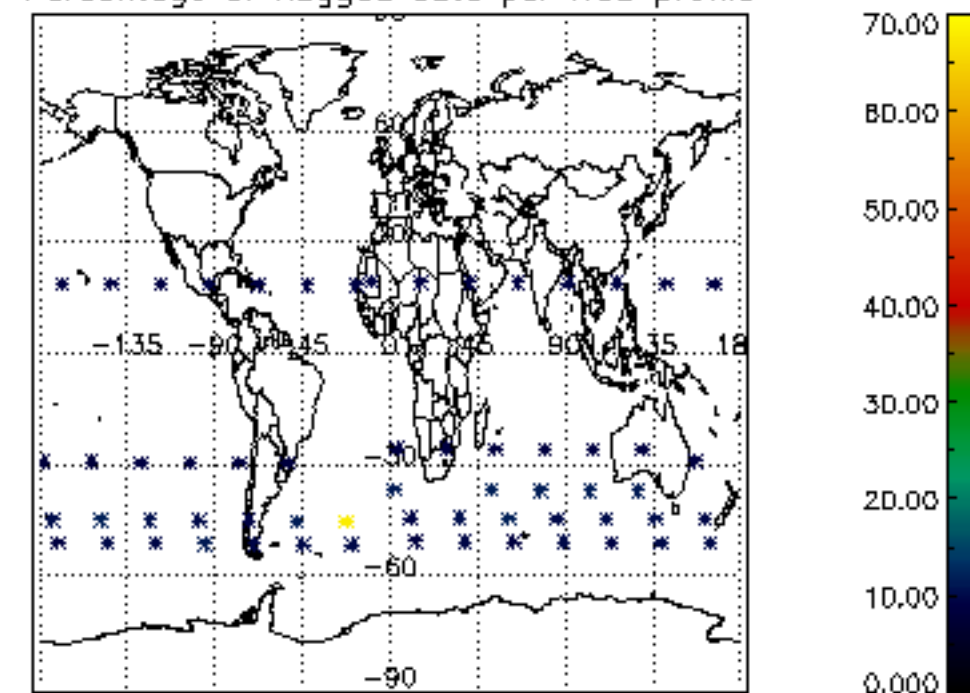

Percentage of flagged data per NO3 profile