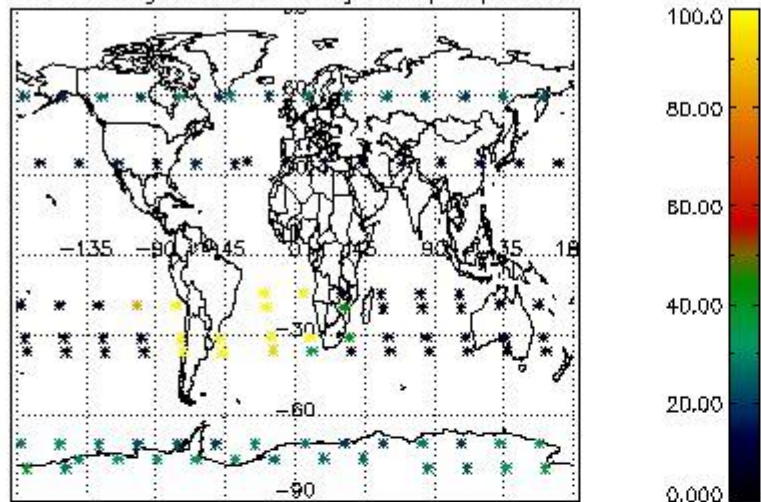

Percentage of cosmic ray hits per profile