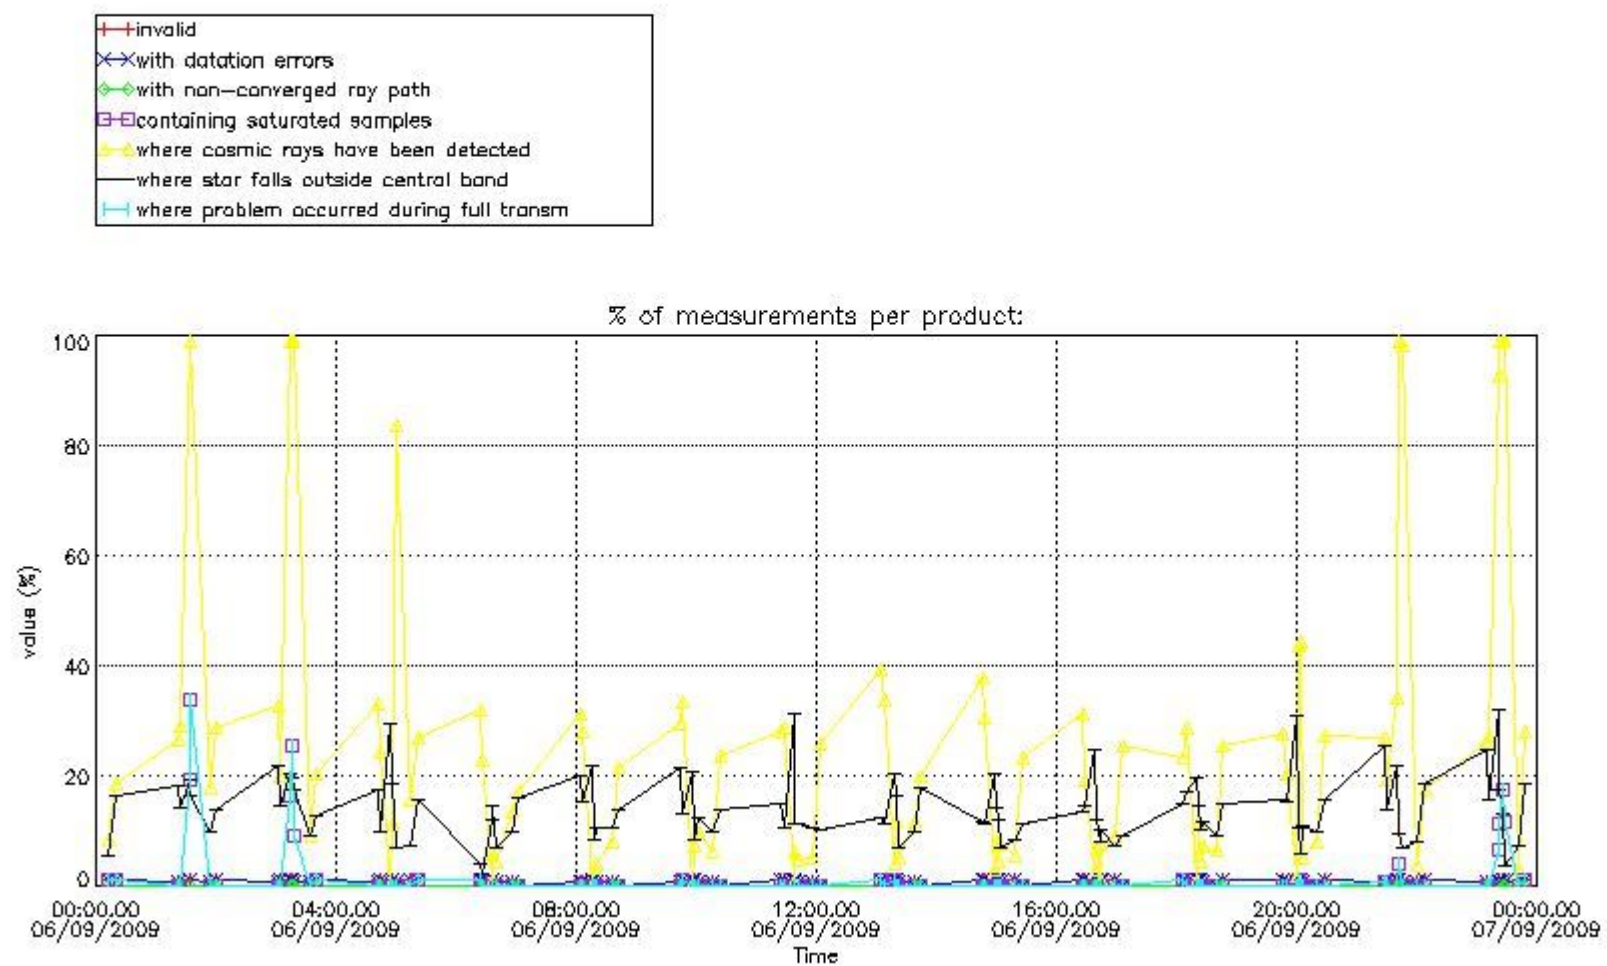

3.1 Plot quality information per product (time dependant)

3.2 Plot quality information per product (world map)

Percentage of flagged data per O3 profile

Percentage of flagged data per H2O profile

Percentage of flagged data per NO2 profile

Percentage of flagged data per NO3 profile

4. Level 1 quality information per product

In this section it is plotted some information contained in the Quality Summary data set of the level 2 products that comes from the level 1b processing. Products without errors (error flag in the MPH set to "0") are used.

4.1 Plot quality information per product (time dependant) coming from level 1b processing

4.1.1 Plot level 1 quality information per product (time dependant): ENVISAT ASCENDING passes

4.1.2 Plot level 1 quality information per product (time dependant): ENVI SAT DESCENDING passes