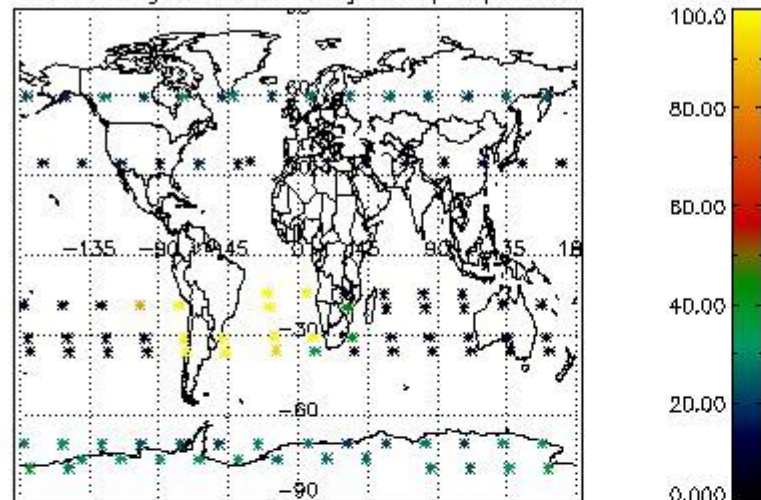

4.1 Plot quality information per product (time dependant) coming from level 1b processing

4.1.1 Plot level 1 quality information per product (time dependant): ENVISAT ASCENDING passes

4.1.2 Plot level 1 quality information per product (time dependant): ENVI SAT DESCENDING passes

4.2 Plot quality information per product coming from level 1b processing (world map)

4.2.1 Plot level 1 quality information per product (world map): ENVISAT ASCENDING passes

Percentage of cosmic ray hits per profile