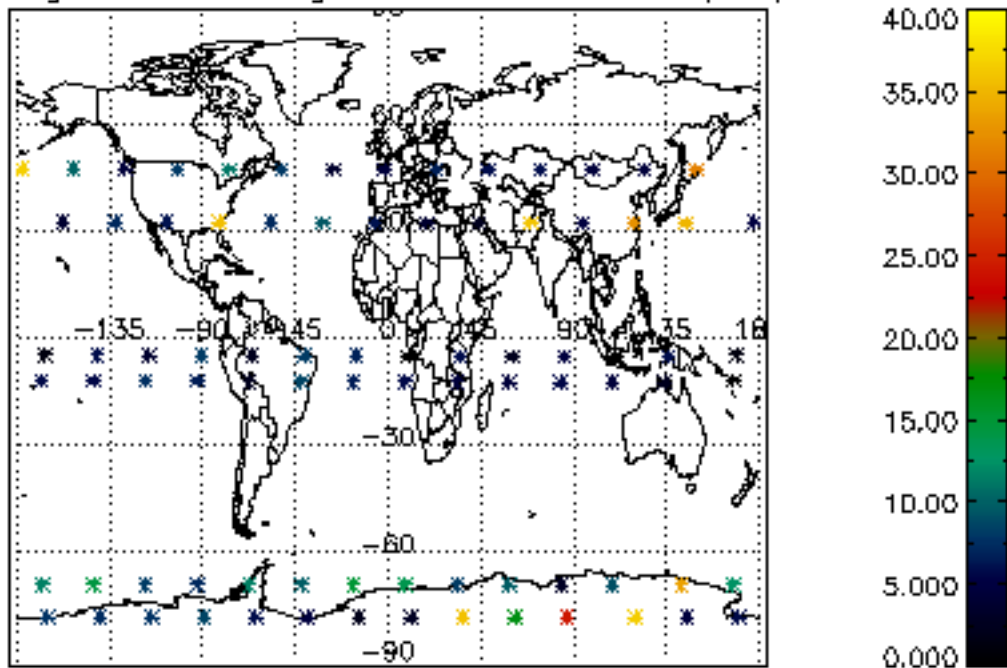

Percentage of star falling outside central band per profile