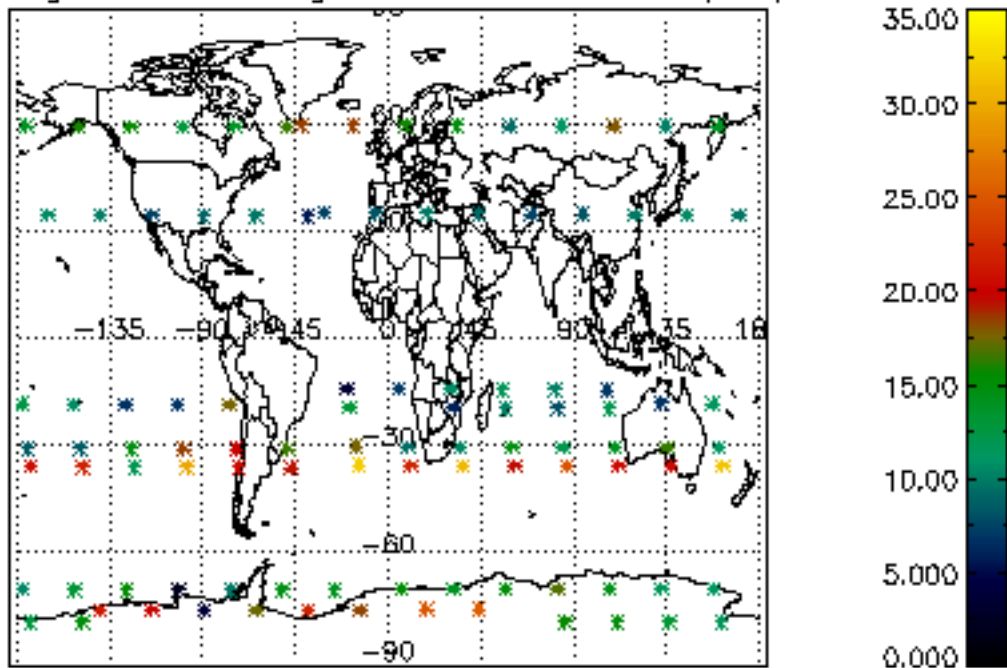

Percentage of cosmic ray hits per profile

Percentage of star falling outside central band per profile