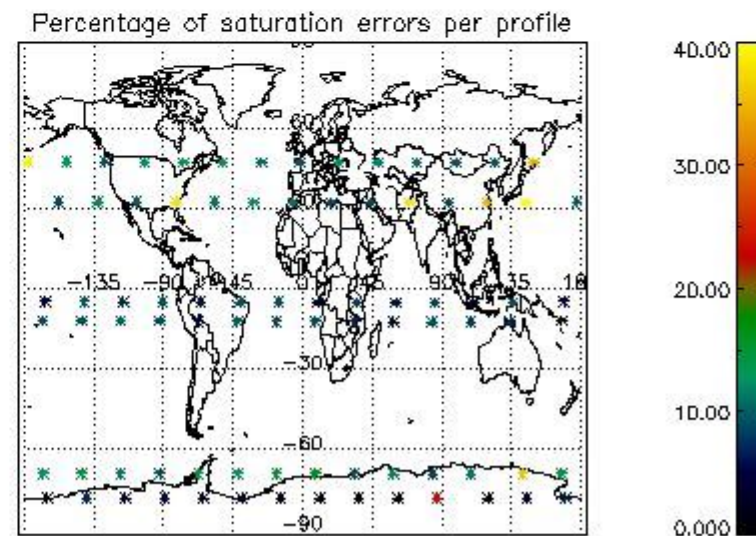

Percentage of datation errors per profile

Percentage of star falling outside central band per profile

Percentage of saturation errors per profile

4.2.2 Plot level 1 quality information per product (world map): ENVISAT DESCENDING passes