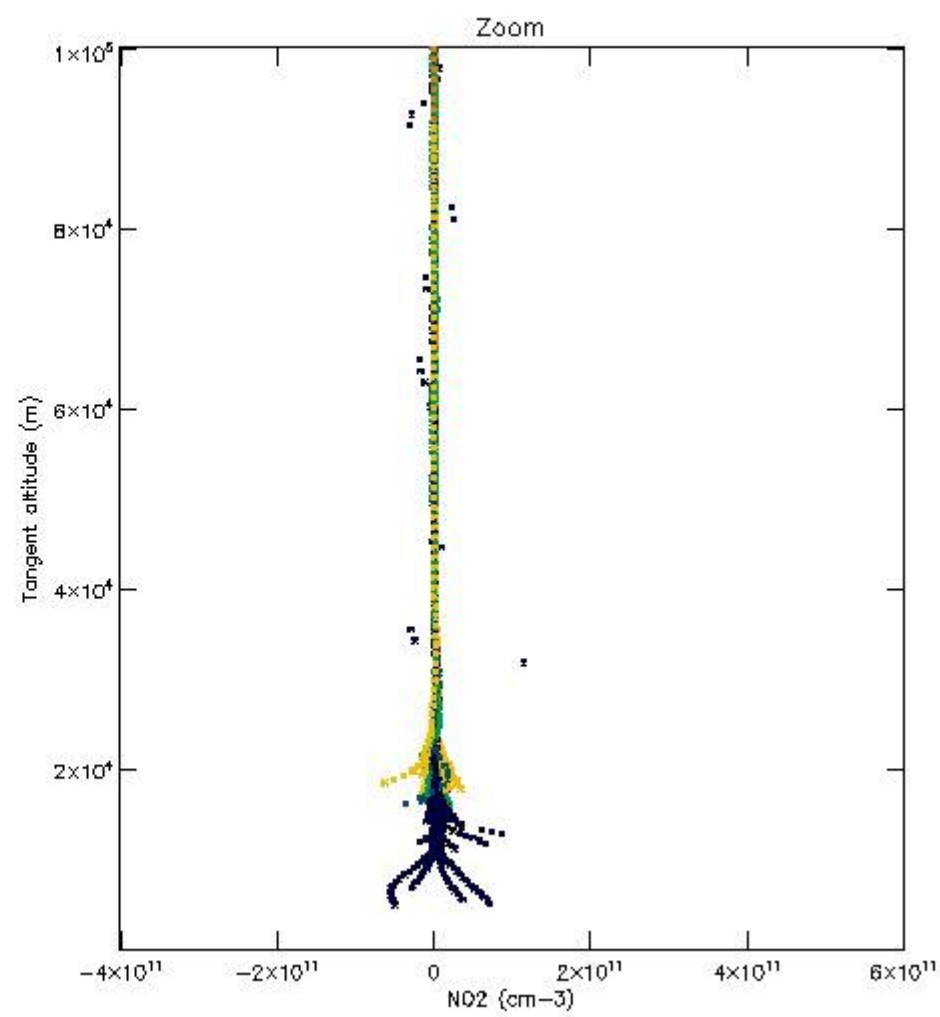

The colorbar represents the latitude.

5.4 Plot ozone profiles where STD < 10% (dark without errors)

The colorbar represents the latitude.

5.5 Plot ozone profiles where $STD < 5\%$ (dark without errors)

The colorbar represents the latitude.

5.6 Plot NO₂ profiles for all STD (dark without errors)

The colorbar represents the latitude.

5.7 Plot NO3 profiles for all STD (dark without errors)

The colorbar represents the latitude.

6. Auxiliary Data Files used for the production reported in section 2