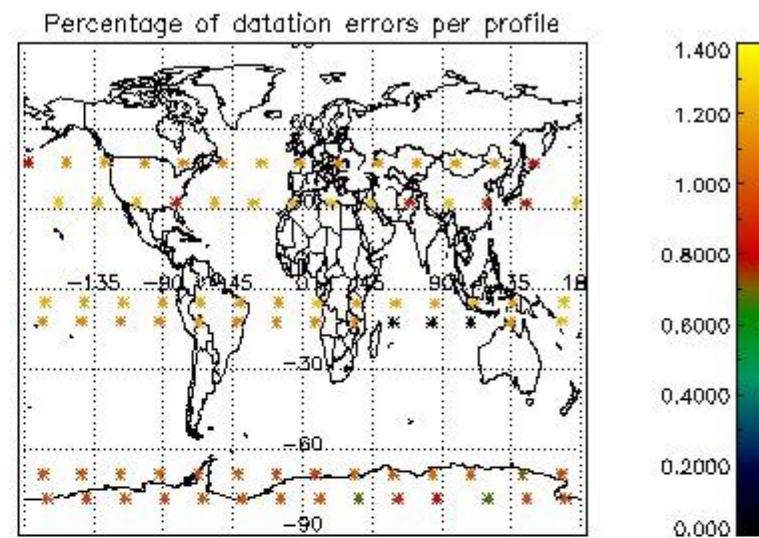

Percentage of datation errors per profile

Percentage of star falling outside central band per profile

Percentage of saturation errors per profile

4.2.2 Plot level 1 quality information per product (world map): ENVISAT DESCENDING passes