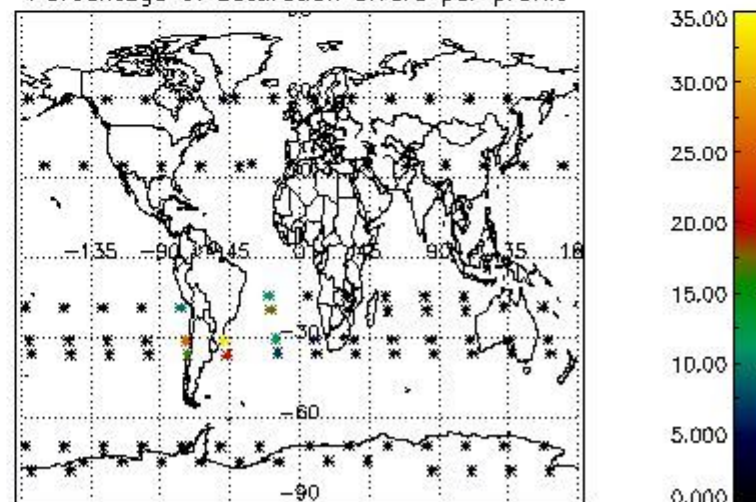

Percentage of saturation errors per profile