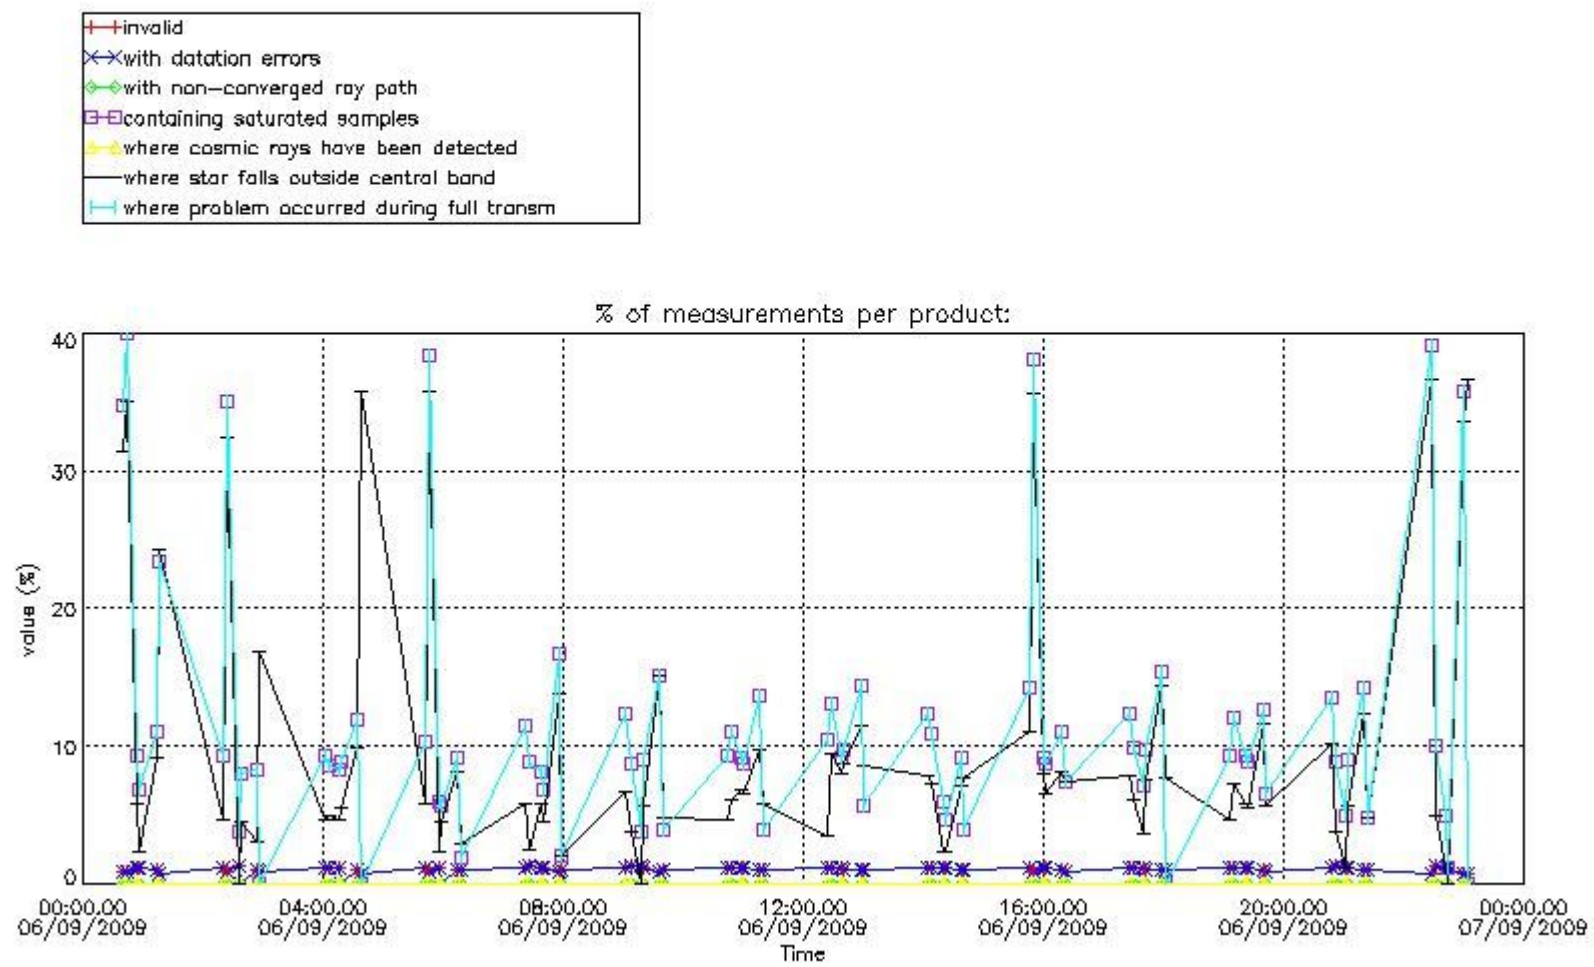

4.2 Plot quality information per product coming from level 1b processing (world map)

4.2.1 Plot level 1 quality information per product (world map): ENVISAT ASCENDING passes