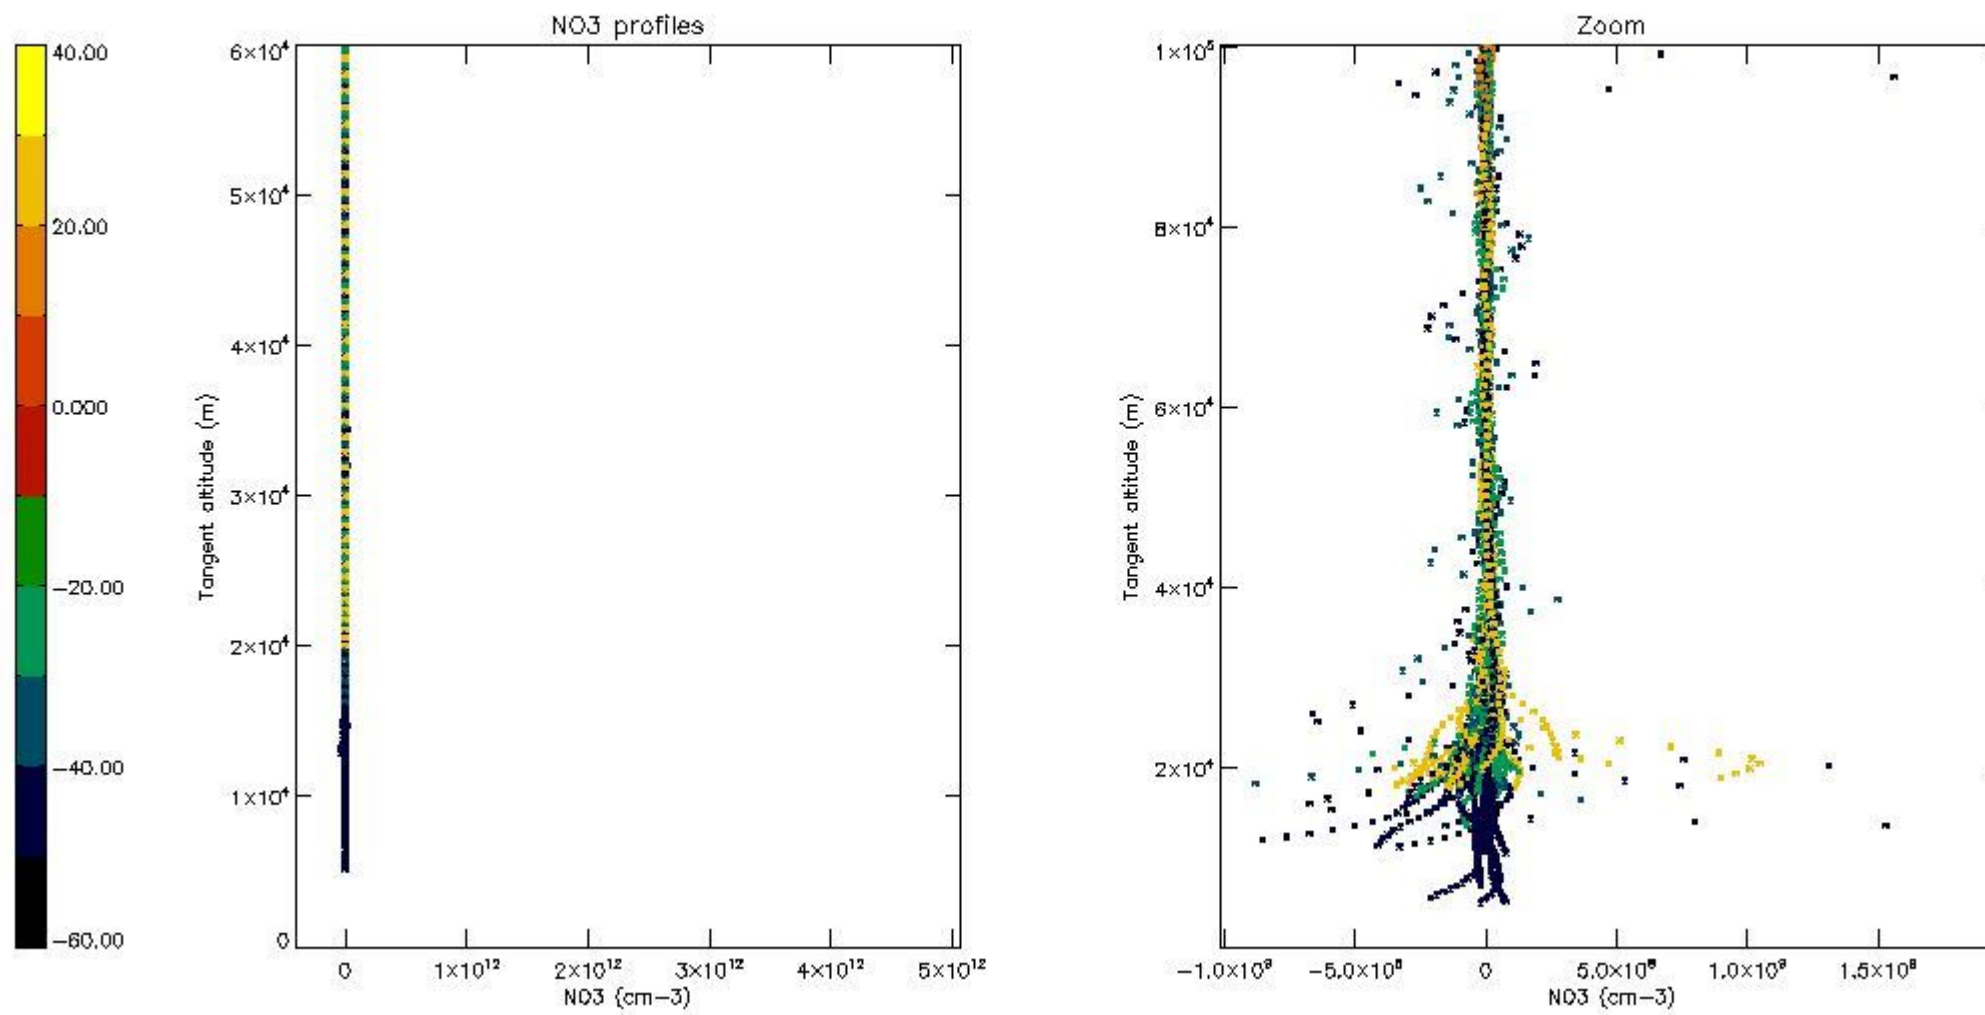

6. Auxiliary Data Files used for the production reported in section 2

The number reported in the third column indicates since which file (see list in section 2) the corresponding auxiliary file has been used. The fourth column is the date of those product files.

Type	Auxiliary Filename	Used since product	Used since product date
INST_PHYS_CHARACTERISTICS	GOM_INS_AXVIEC20091111_143220_20030716_120000_20500101_000000	1	06-SEP-2009 00:12:35
LEVEL-2_PROC_CONFIG	GOM_PR2_AXVIEC20091111_152718_20020301_000000_20500101_000000	1	06-SEP-2009 00:12:35
CROSS_SECTIONS_FILE	GOM_CRS_AXVIEC20091111_154832_20020301_000000_20500101_000000	1	06-SEP-2009 00:12:35