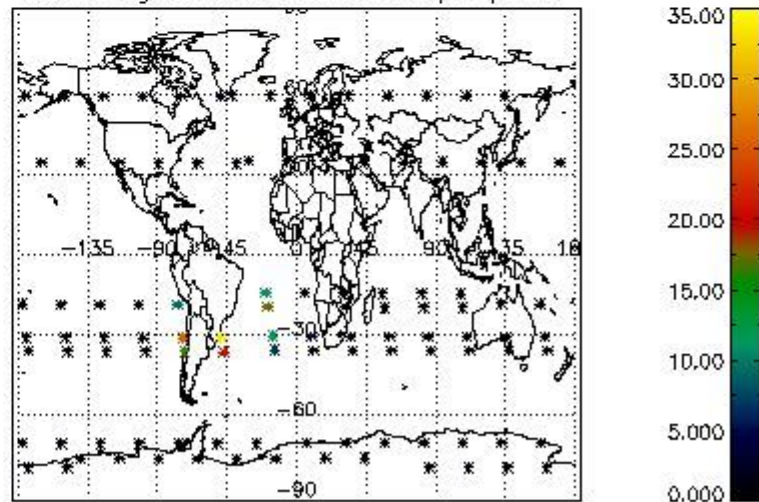

Percentage of saturation errors per profile