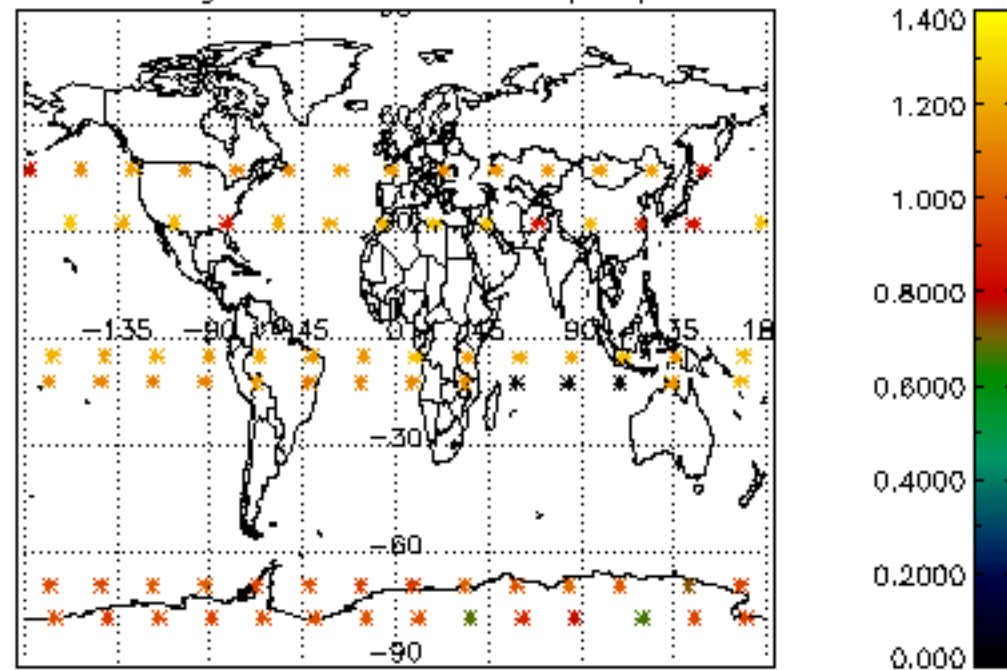

Percentage of datation errors per profile

Percentage of star falling outside central band per profile

Percentage of saturation errors per profile

Percentage of cosmic ray hits per profile

Percentage of datation errors per profile