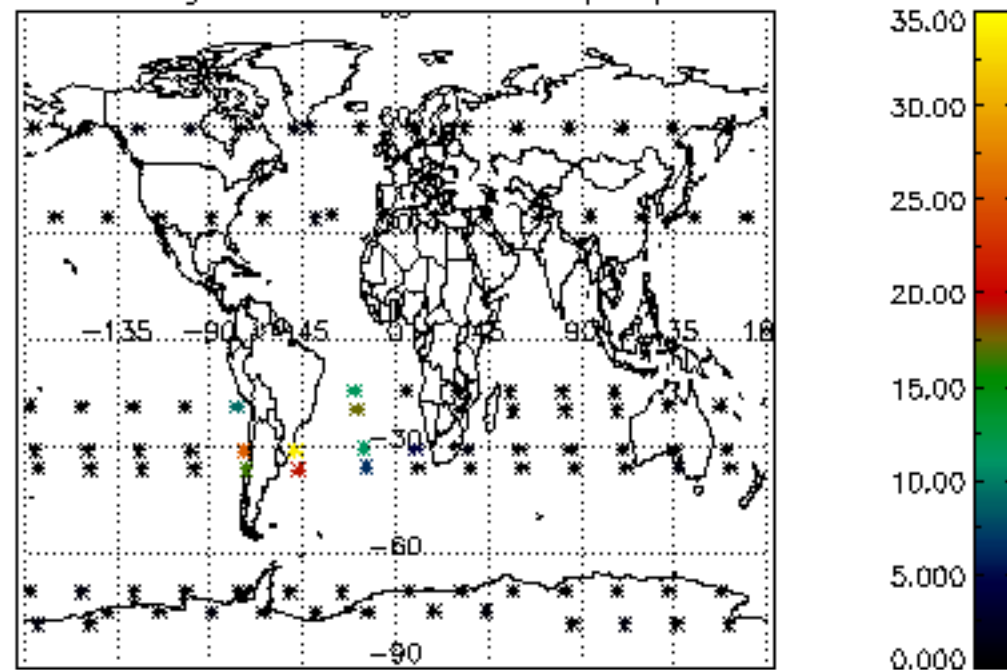

Percentage of flagged data per NO3 profile

Percentage of cosmic ray hits per profile

Percentage of datation errors per profile

Percentage of star falling outside central band per profile

Percentage of saturation errors per profile