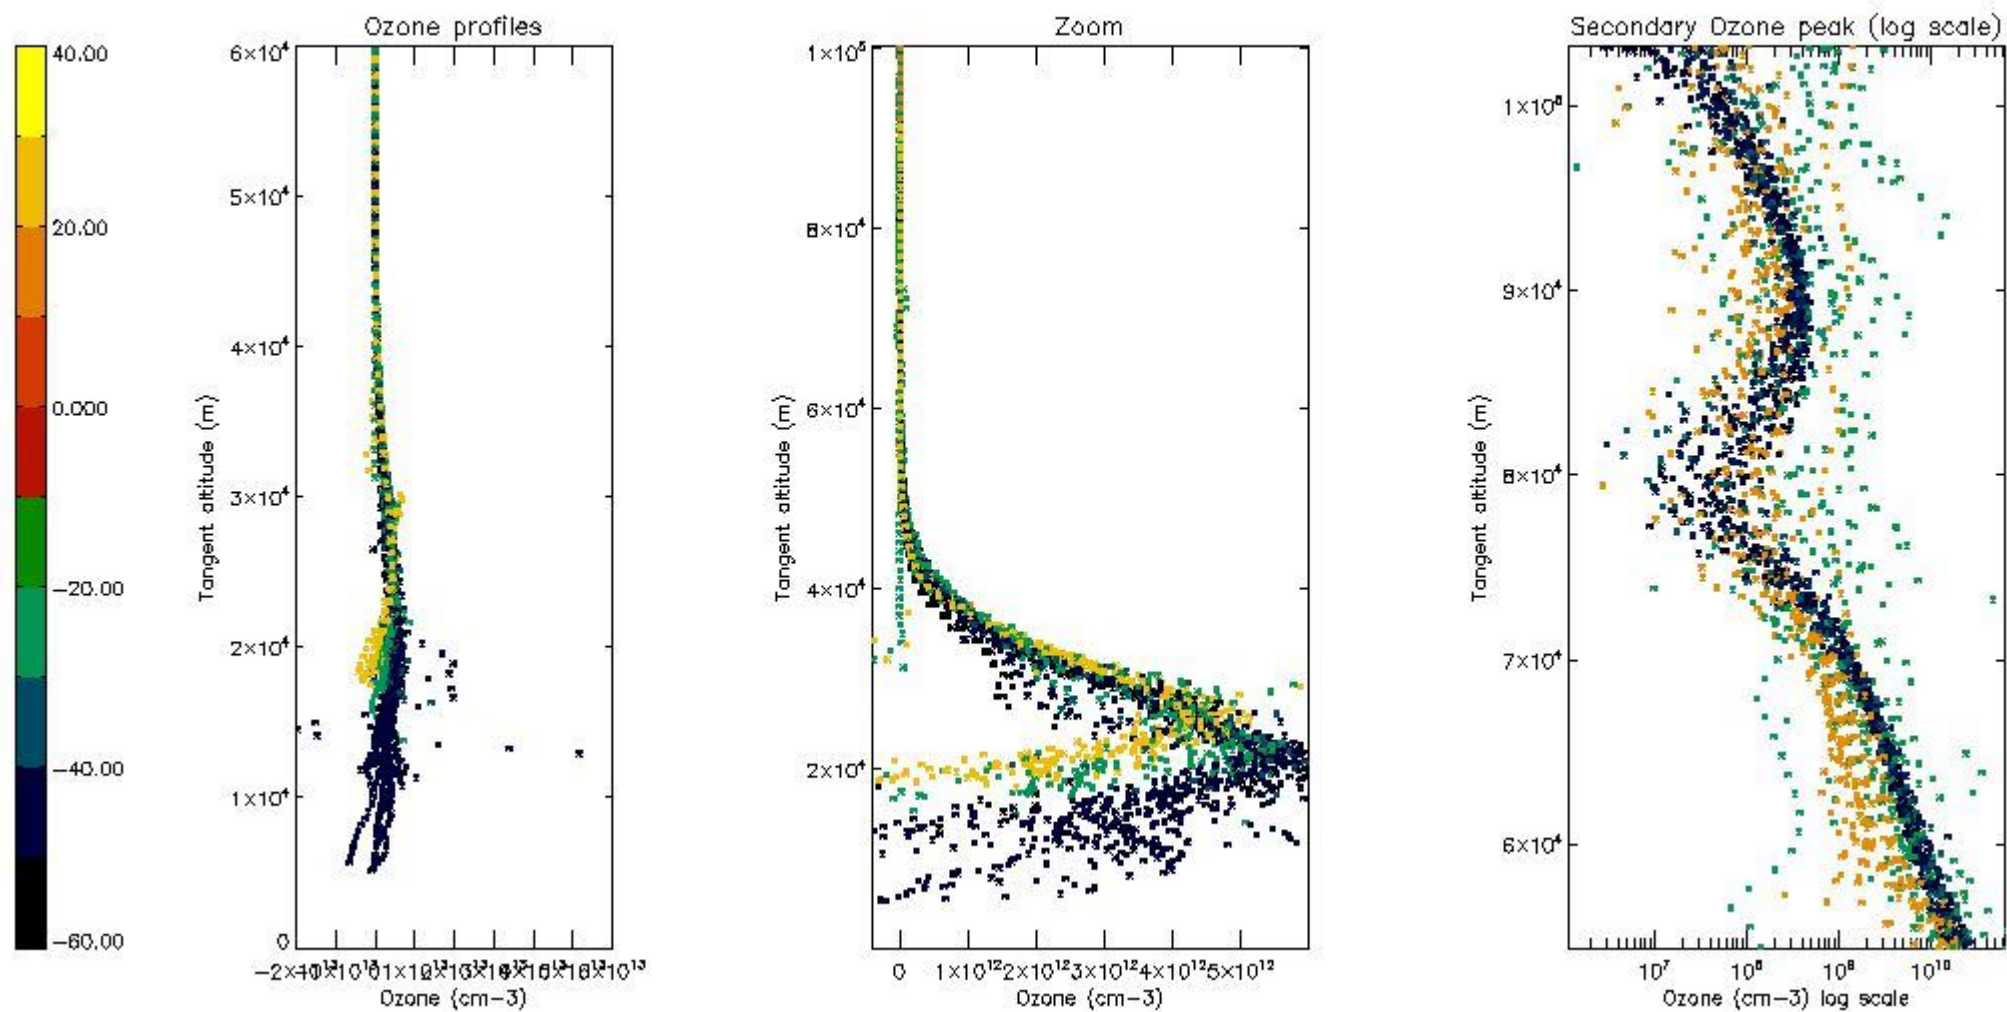

STD < 10	15
STD < 5	9

5.2 Plot ozone profiles for all STD (dark without errors)

The colorbar represents the latitude.

5.3 Plot ozone profiles where STD < 20% (dark without errors)

The colorbar represents the latitude.