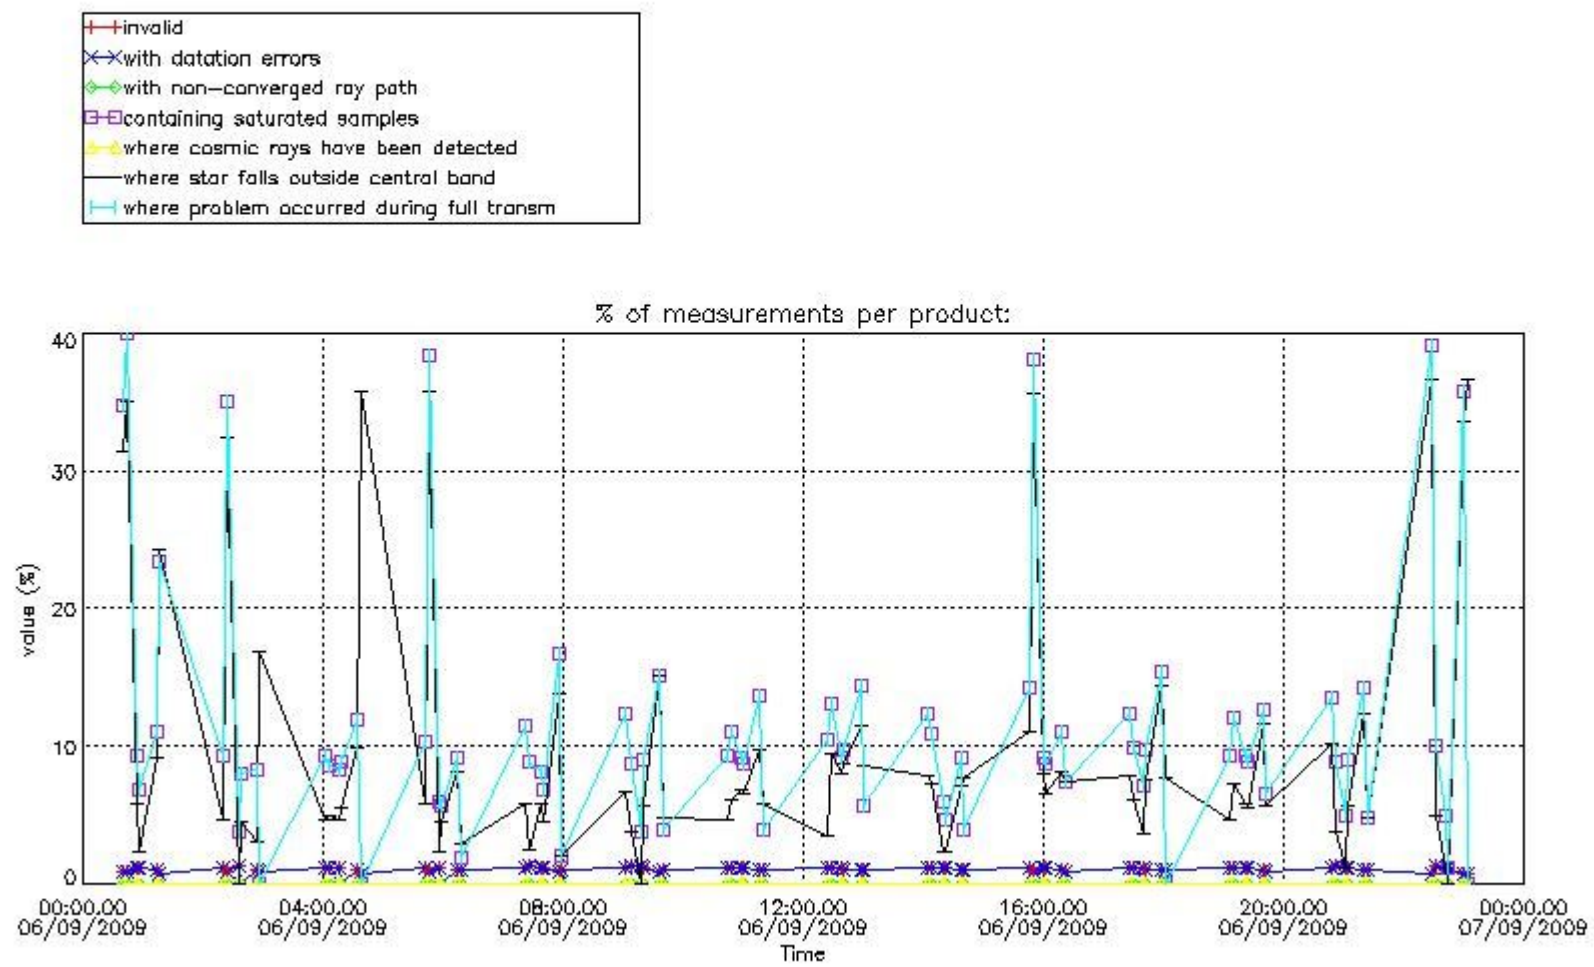

3.1 Plot quality information per product (time dependant)

3.2 Plot quality information per product (world map)

Percentage of flagged data per O3 profile

Percentage of flagged data per H2O profile

Percentage of flagged data per NO2 profile

Percentage of flagged data per NO3 profile

4. Level 1 quality information per product

In this section it is plotted some information contained in the Quality Summary data set of the level 2 products that comes from the level 1b processing. Products without errors (error flag in the MPH set to "0") are used.

4.1 Plot quality information per product (time dependant) coming from level 1b processing

4.1.1 Plot level 1 quality information per product (time dependant): ENVISAT ASCENDING passes

4.1.2 Plot level 1 quality information per product (time dependant): ENVI SAT DESCENDING passes