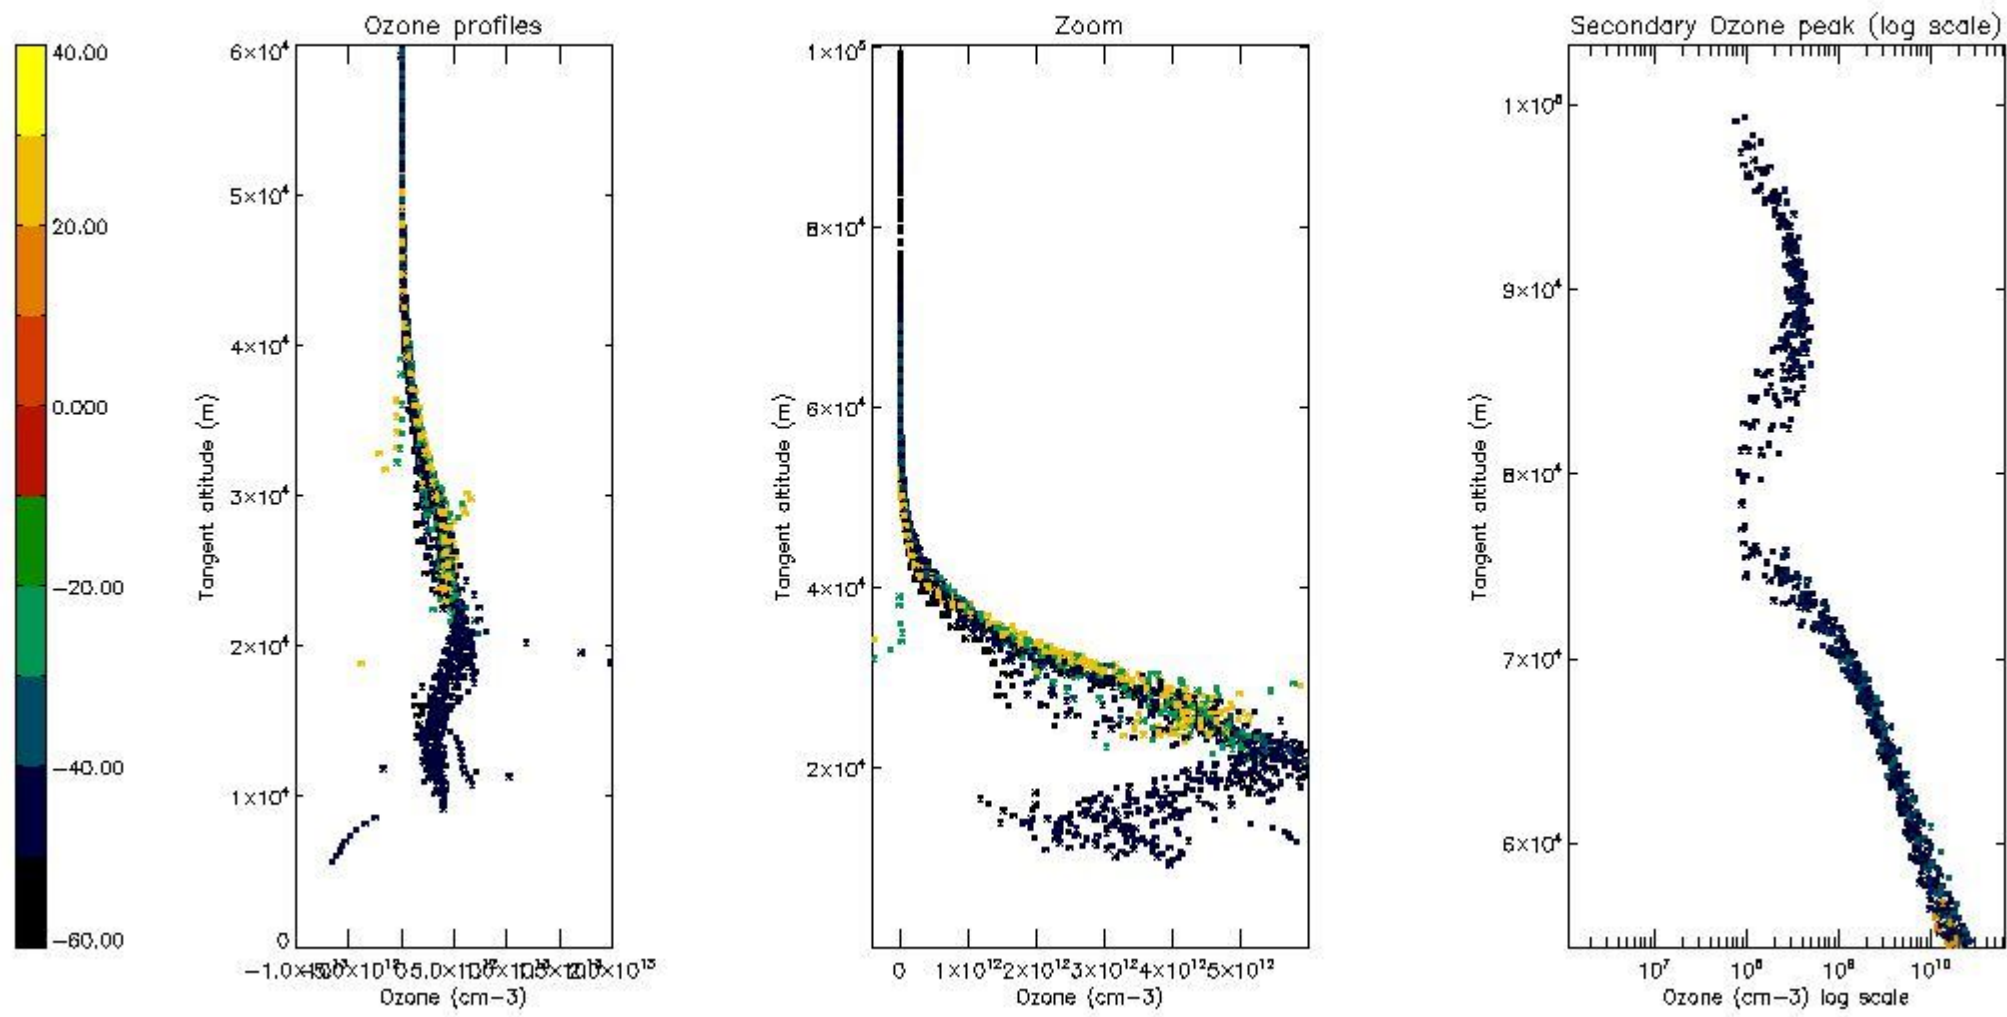

5.5 Plot ozone profiles where $STD < 5\%$ (dark without errors)

The colorbar represents the latitude.