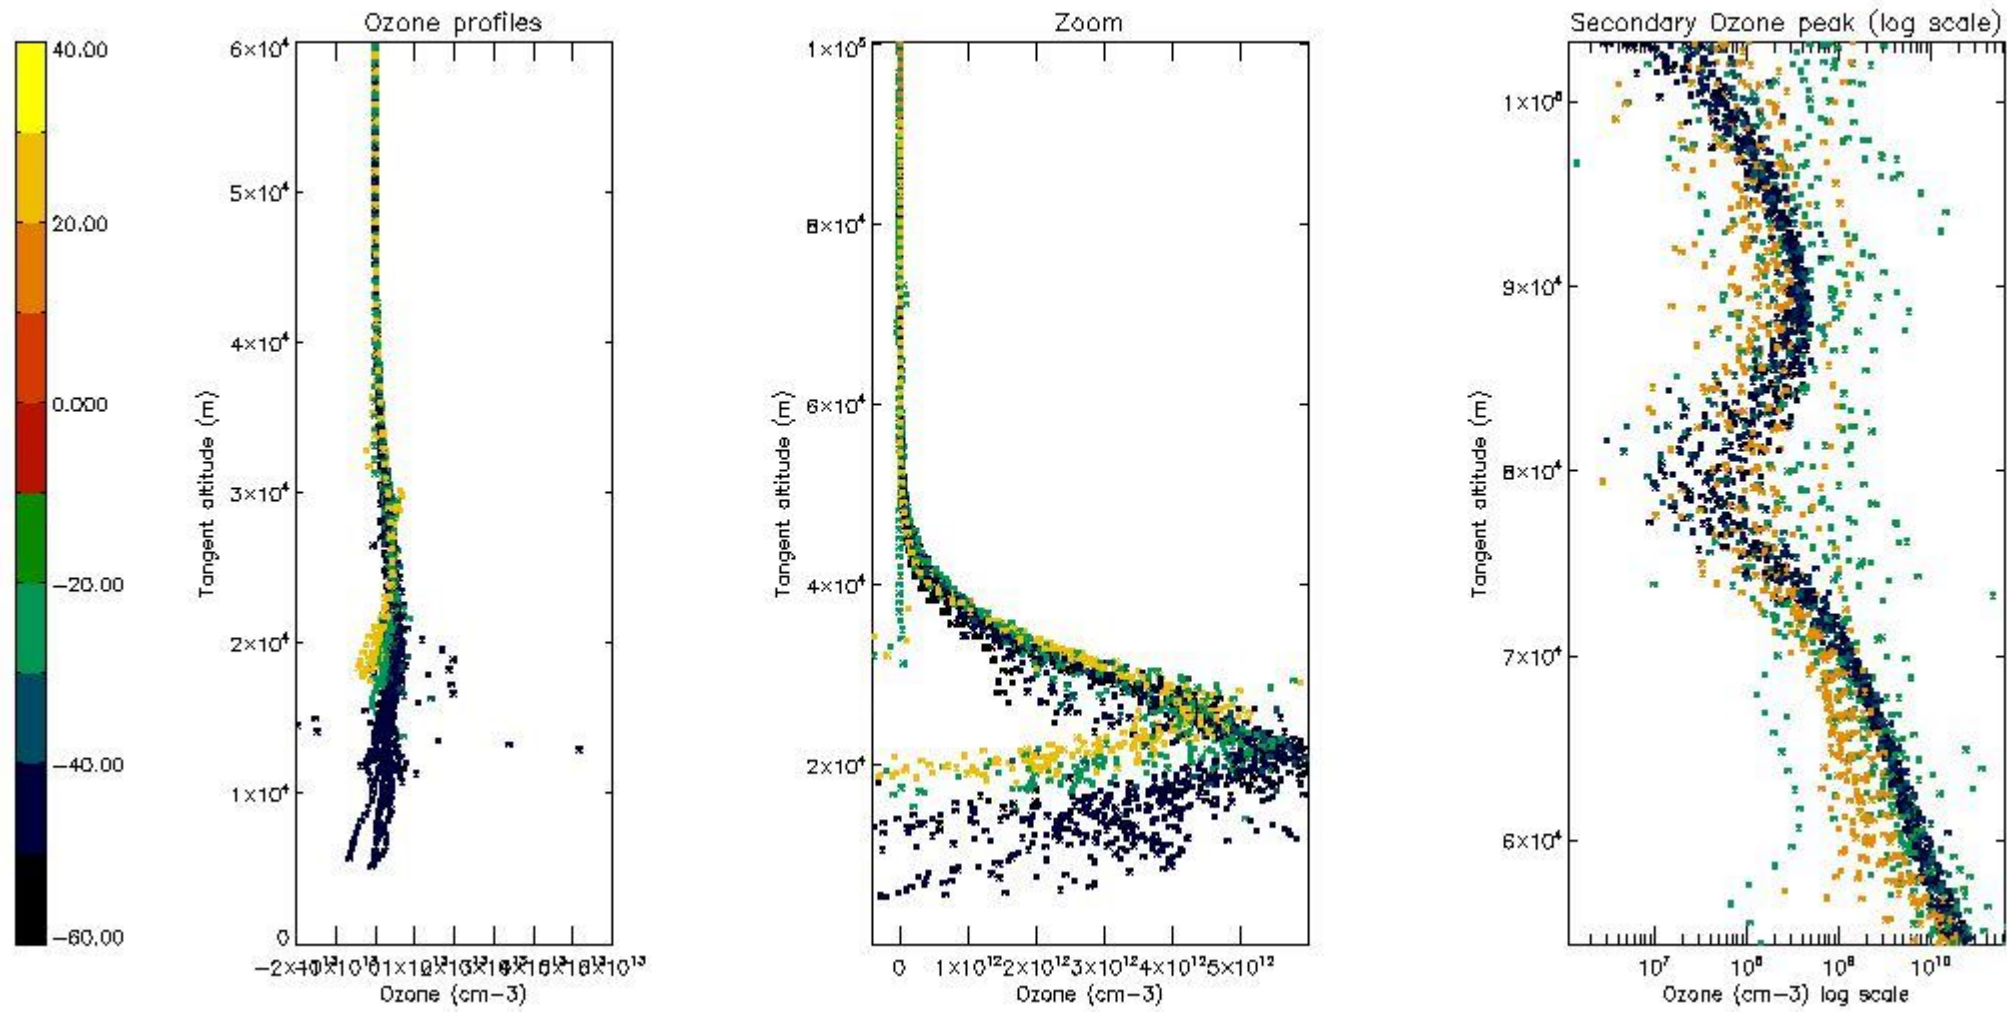

STD < 10	15
STD < 5	9

5.2 Plot ozone profiles for all STD (dark without errors)

The colorbar represents the latitude.

5.3 Plot ozone profiles where STD < 20% (dark without errors)

The colorbar represents the latitude.