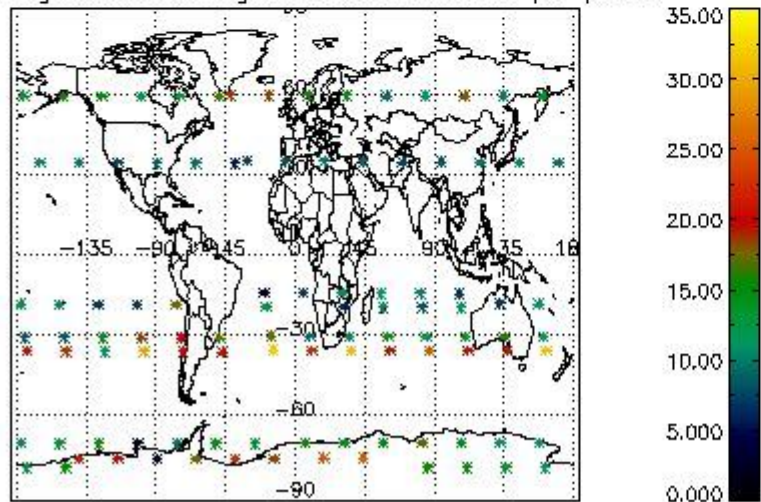

Percentage of star falling outside central band per profile