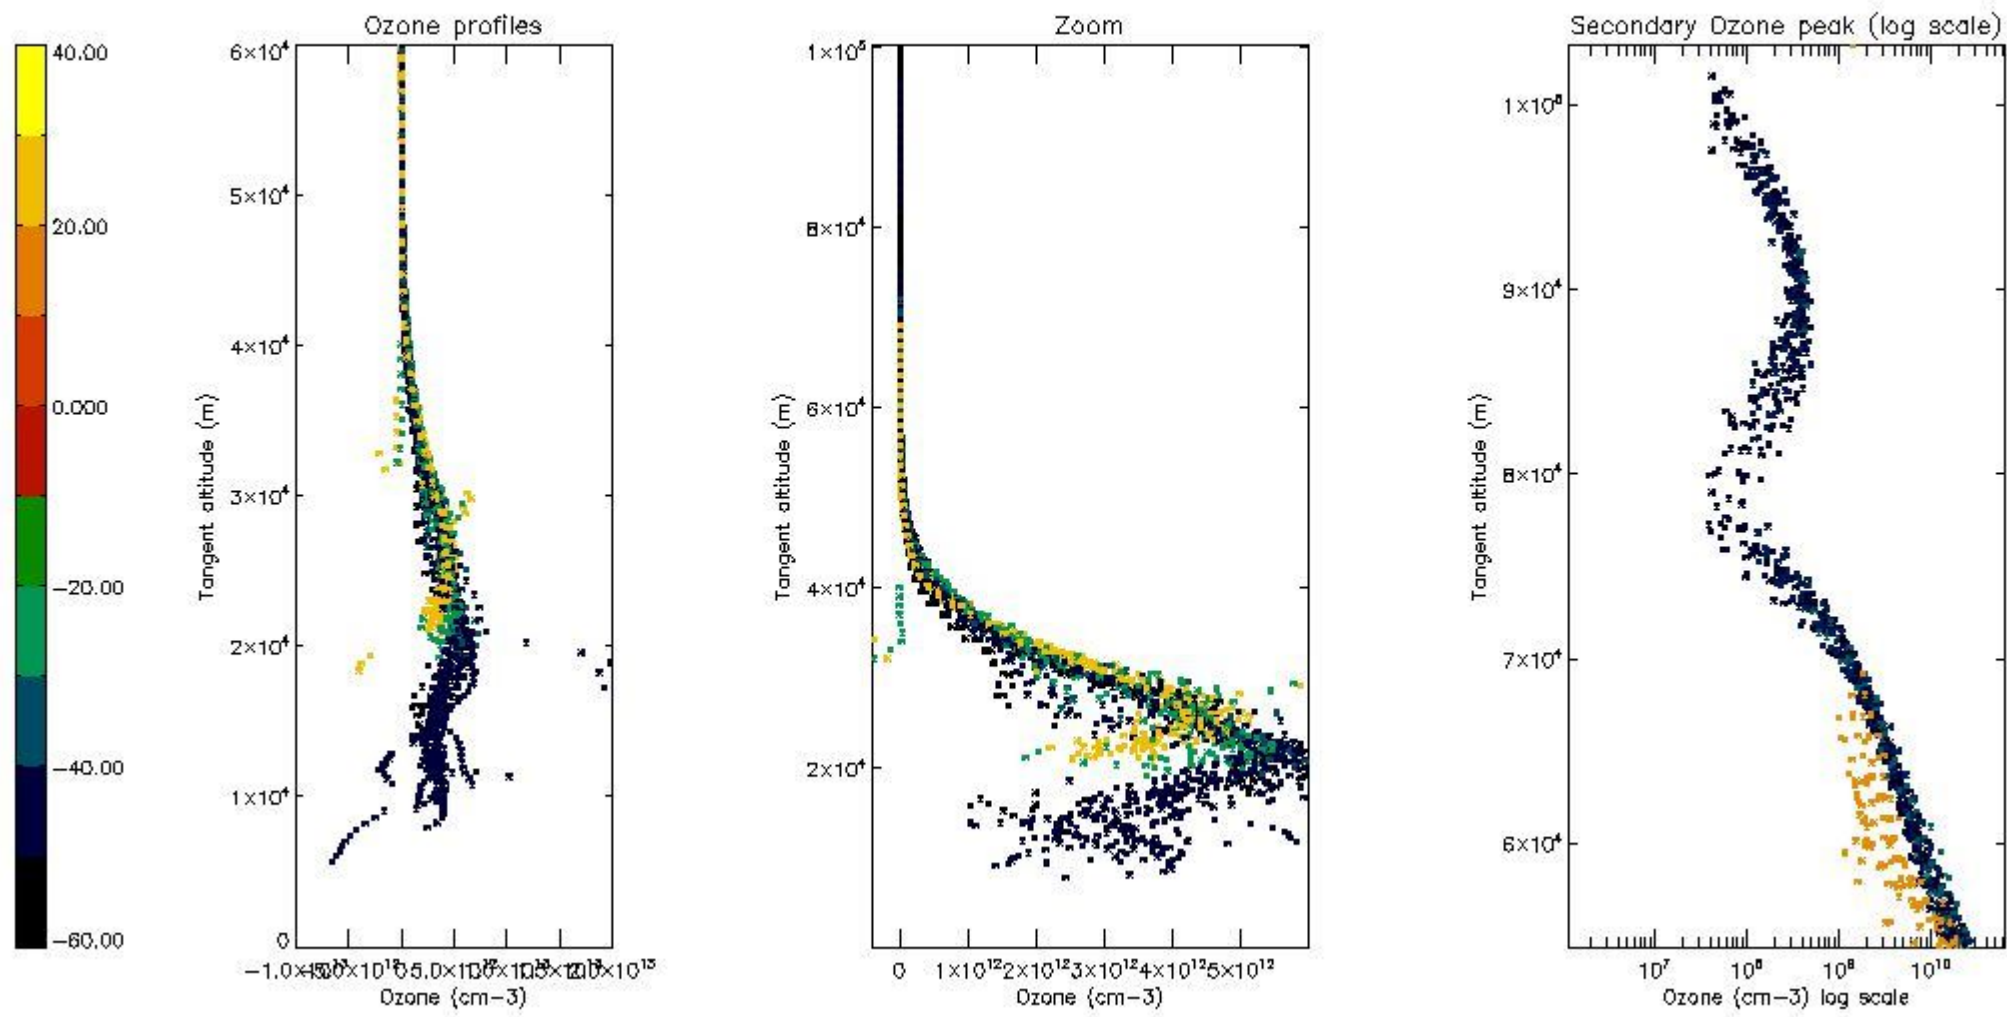

| | |
|----------|----|
| STD < 10 | 15 |
| STD < 5 | 9 |

5.2 Plot ozone profiles for all STD (dark without errors)

The colorbar represents the latitude.

5.3 Plot ozone profiles where STD < 20% (dark without errors)

The colorbar represents the latitude.

5.4 Plot ozone profiles where STD < 10% (dark without errors)

The colorbar represents the latitude.

5.5 Plot ozone profiles where $STD < 5\%$ (dark without errors)

The colorbar represents the latitude.