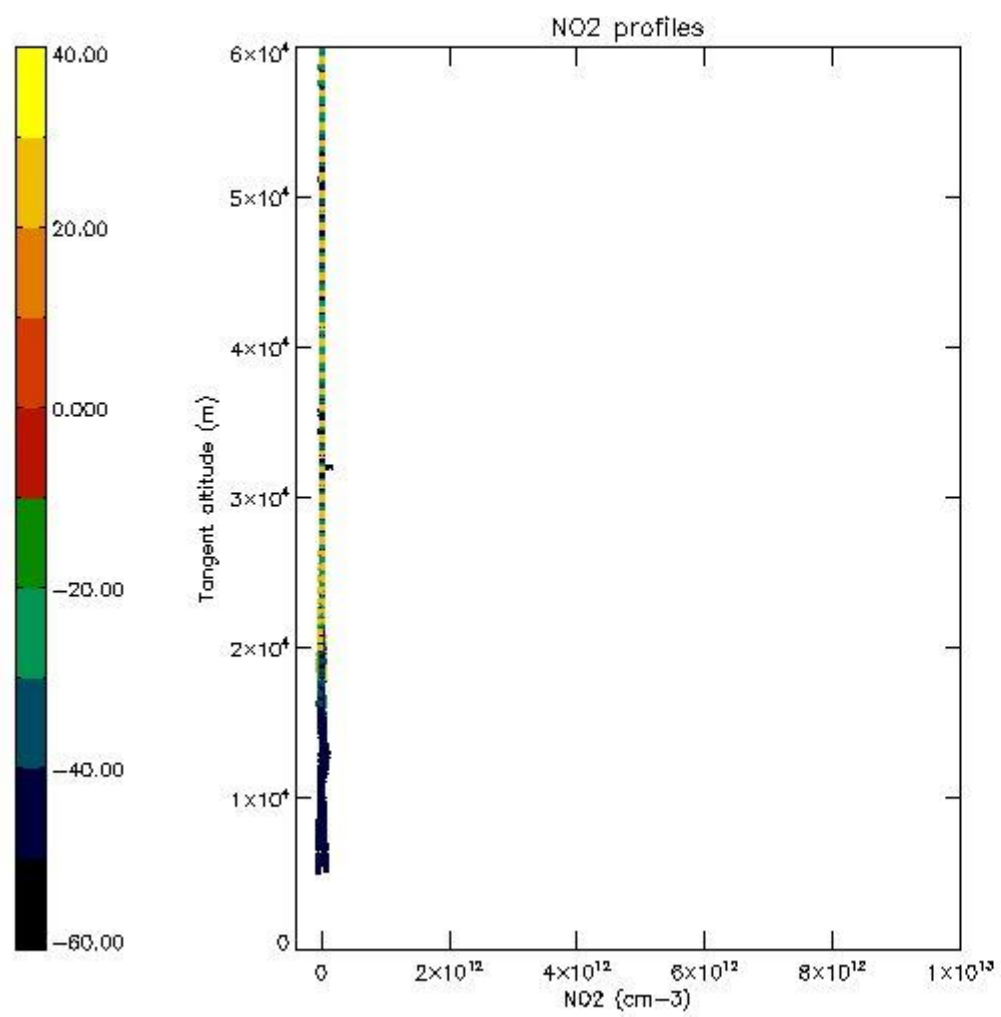

5.7 Plot NO3 profiles for all STD (dark without errors)

The colorbar represents the latitude.