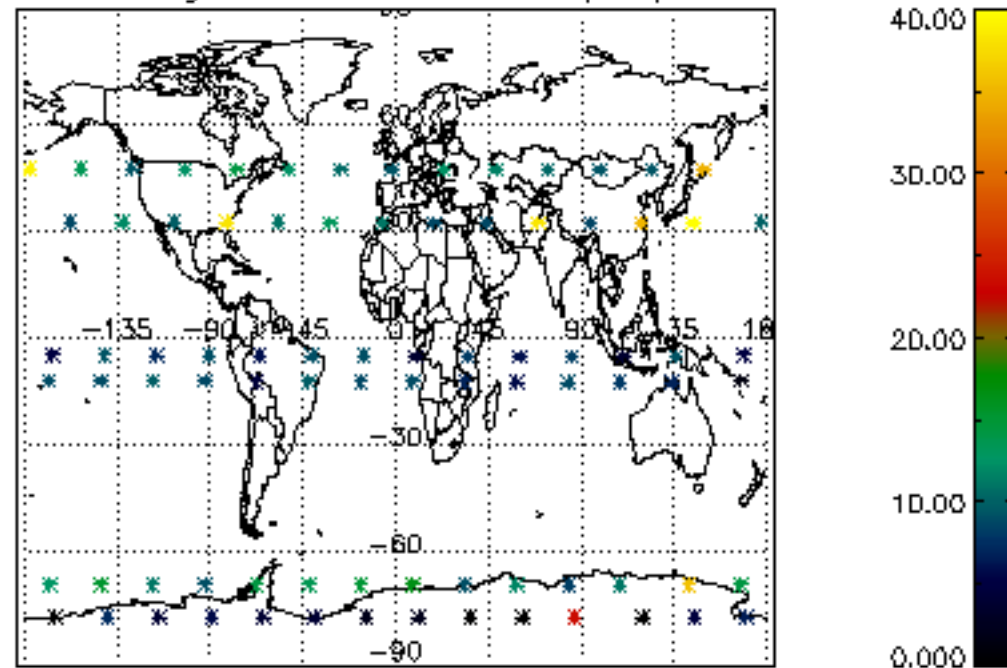

Percentage of saturation errors per profile