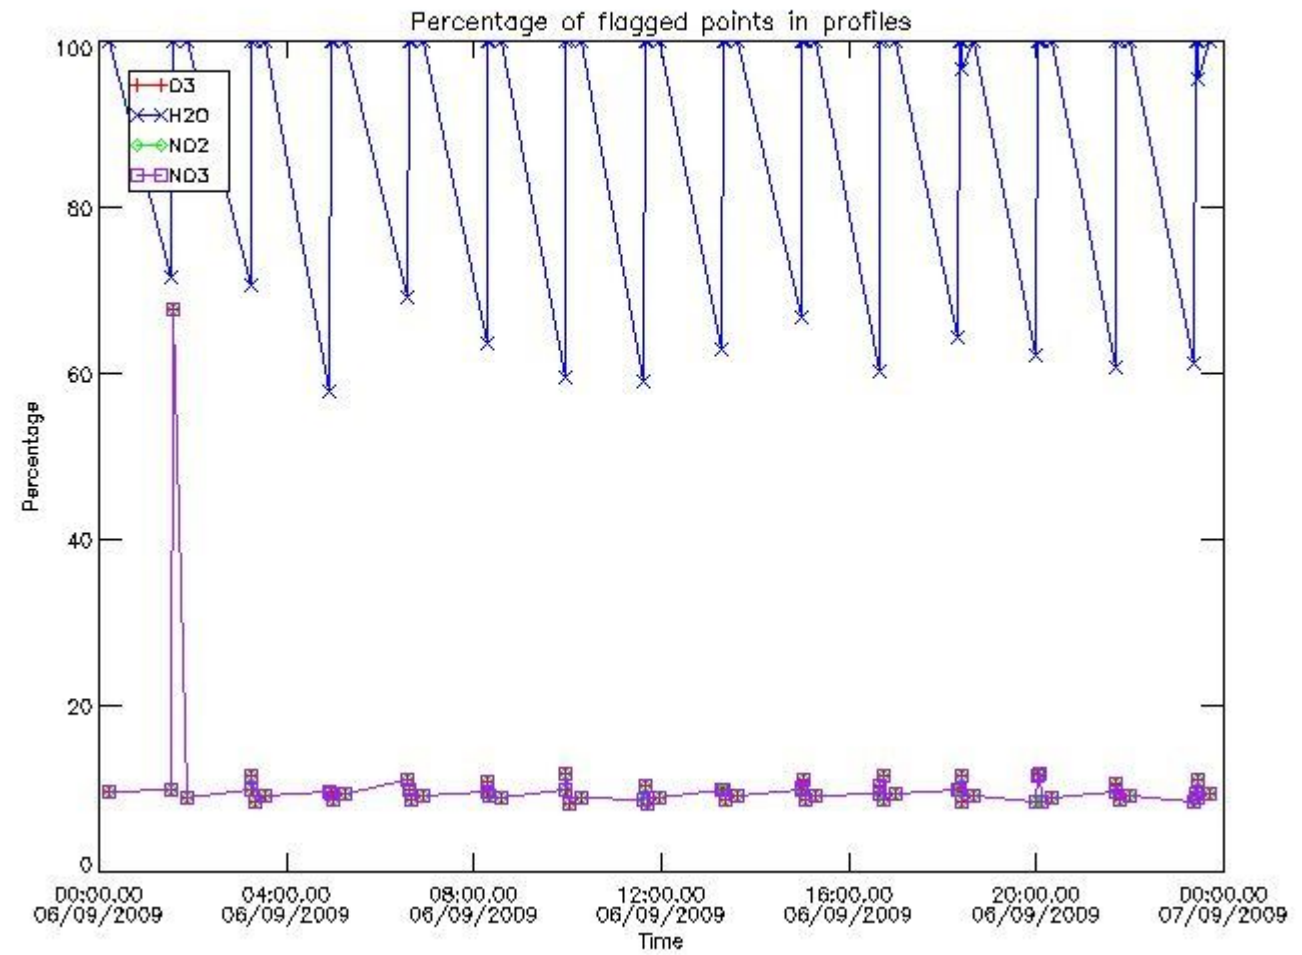

3. Quality information per product

In this section it is plotted some information contained in the Quality Summary data set of the level 2 products. Only products in dark limb conditions and without errors (error flag in the MPH set to "0") are used.

3.1 Plot quality information per product (time dependant)

3.2 Plot quality information per product (world map)