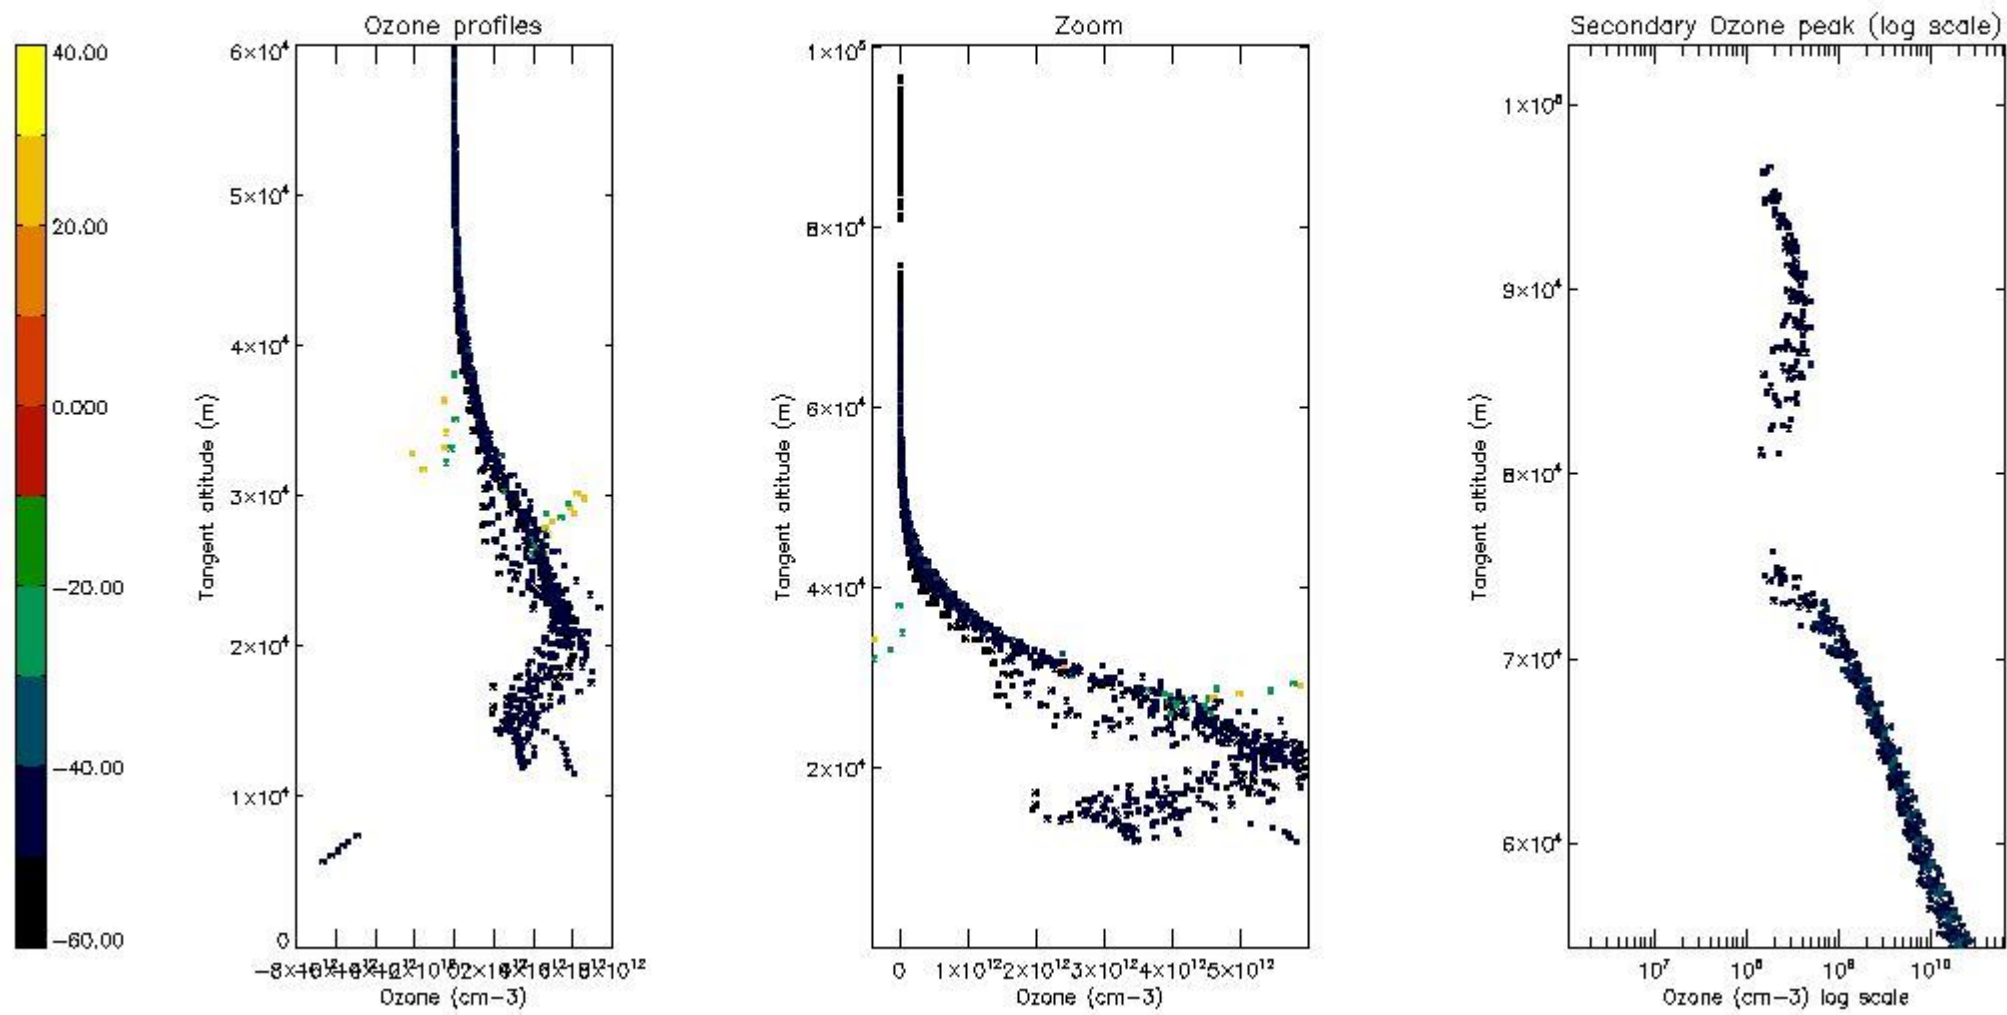

The colorbar represents the latitude.

5.4 Plot ozone profiles where STD < 10% (dark without errors)

The colorbar represents the latitude.

5.5 Plot ozone profiles where $STD < 5\%$ (dark without errors)

The colorbar represents the latitude.