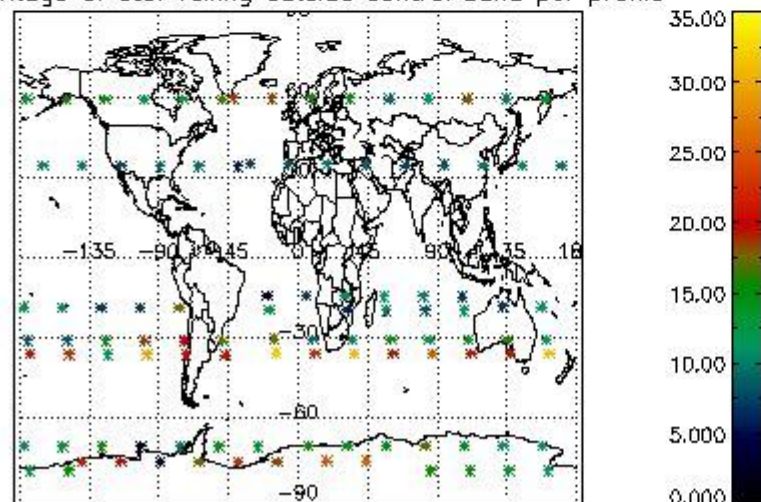

Percentage of star falling outside central band per profile