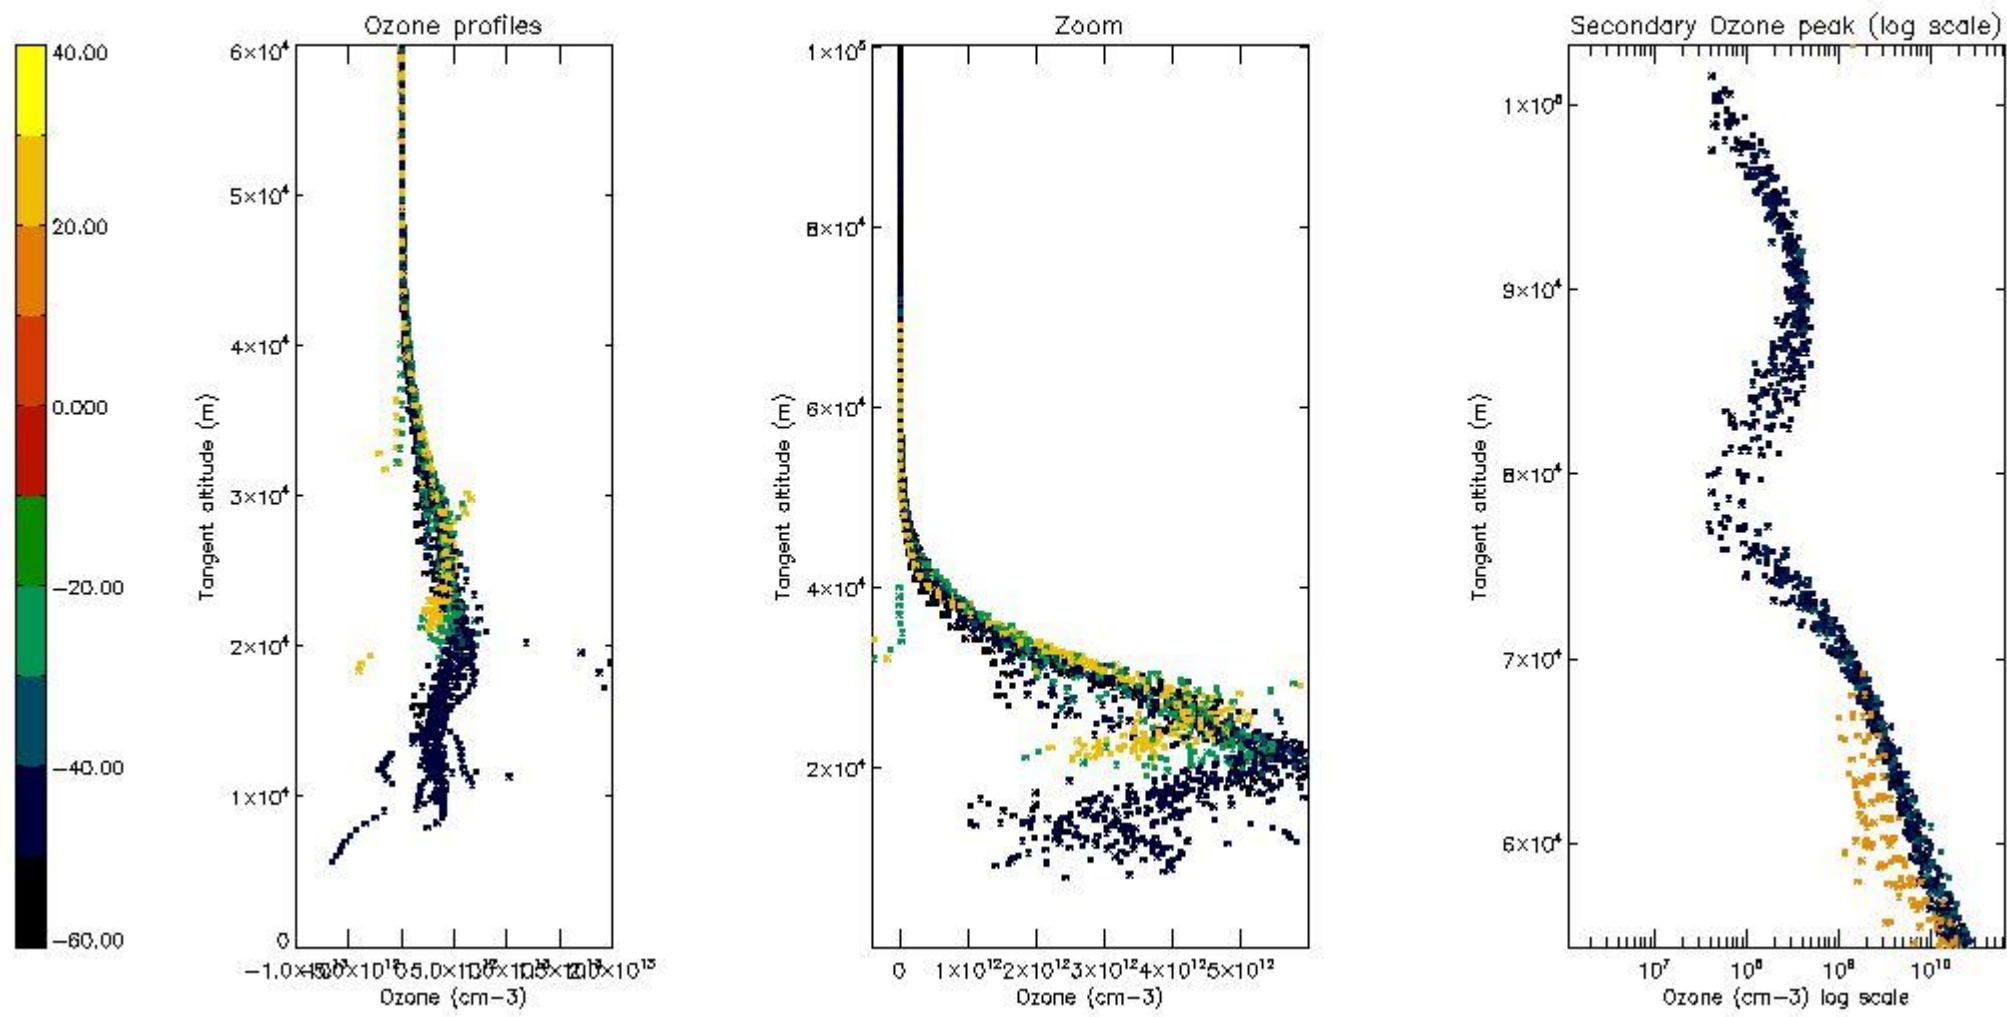

5.4 Plot ozone profiles where STD < 10% (dark without errors)

The colorbar represents the latitude.