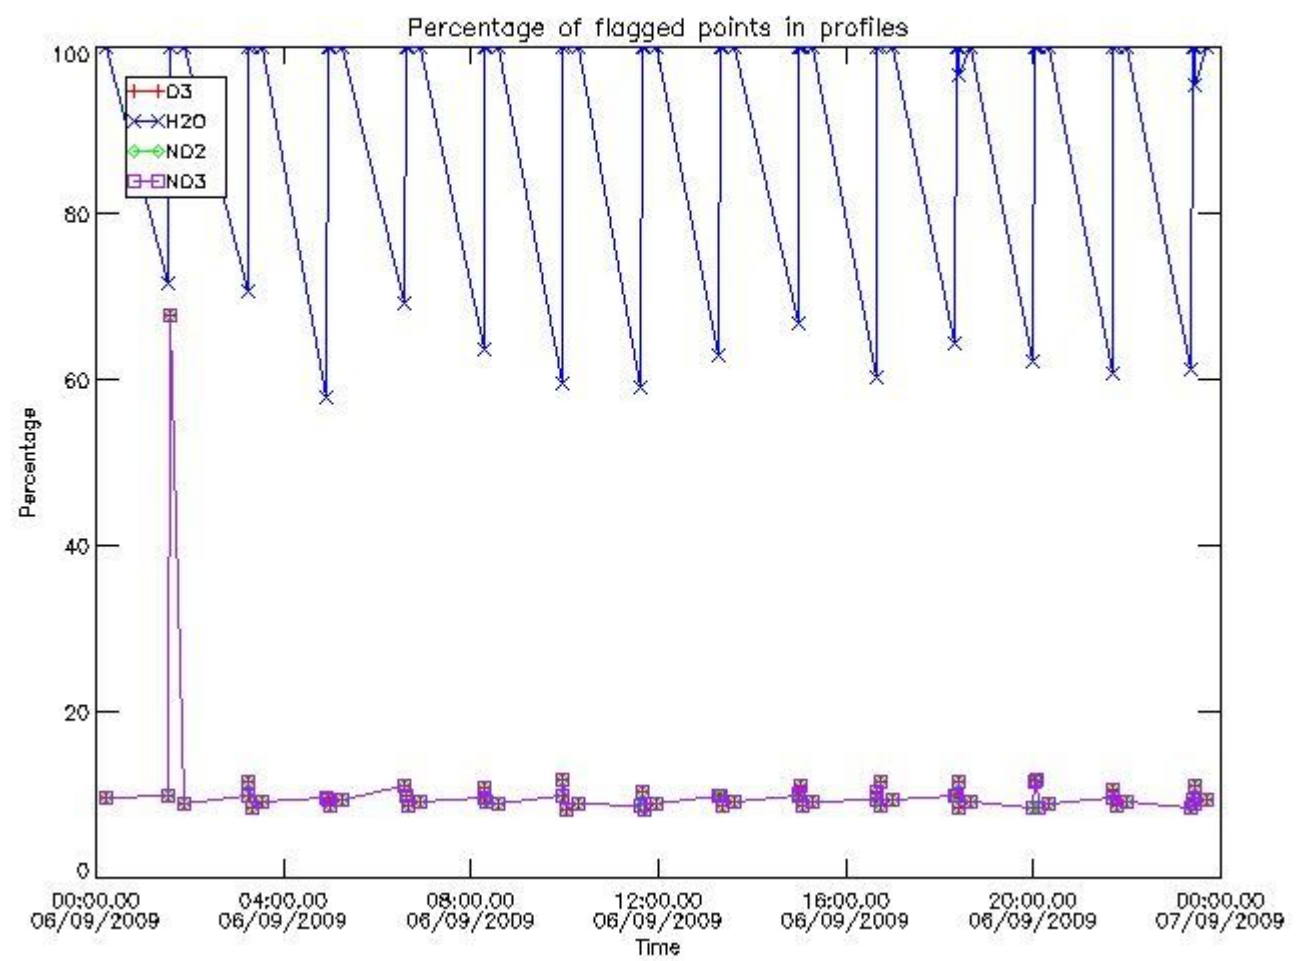

3. Quality information per product

In this section it is plotted some information contained in the Quality Summary data set of the level 2 products. Only products in dark limb conditions and without errors (error flag in the MPH set to "0") are used.

3.1 Plot quality information per product (time dependant)

3.2 Plot quality information per product (world map)