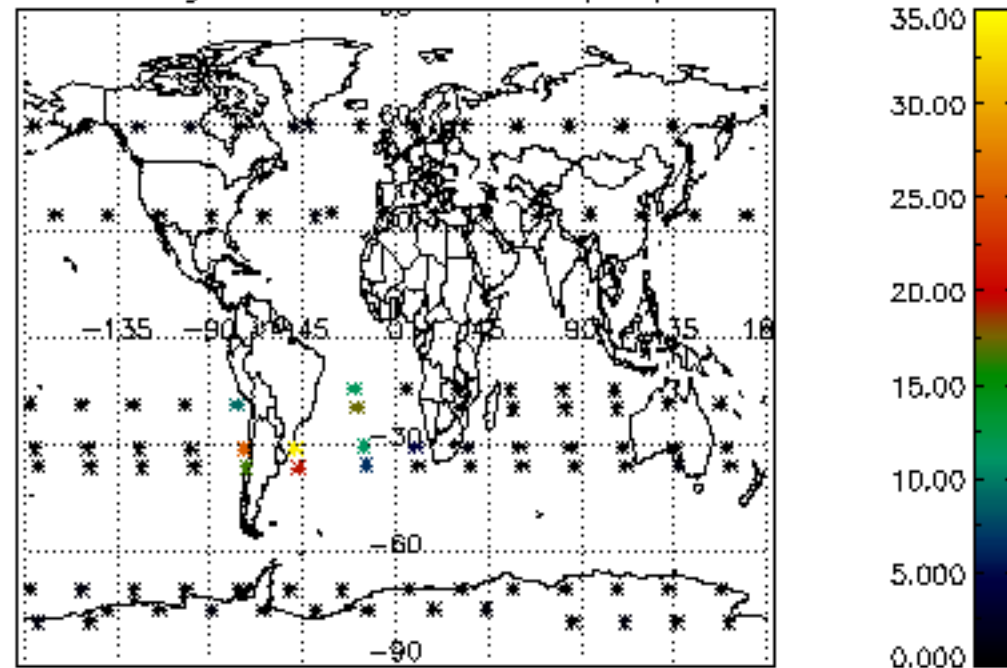

Percentage of datation errors per profile

Percentage of saturation errors per profile