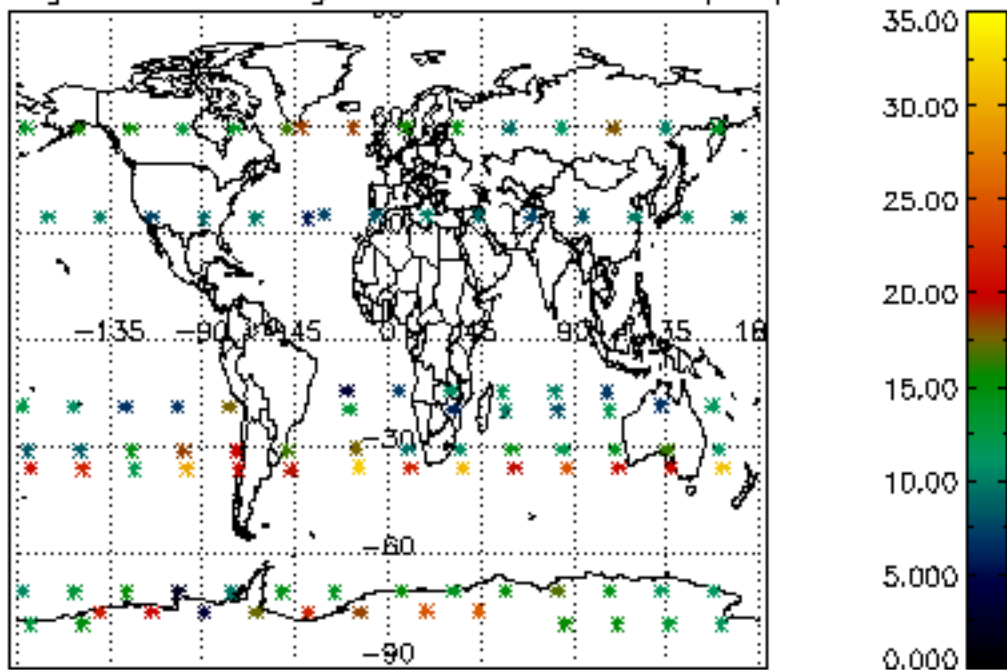

Percentage of flagged data per NO3 profile

Percentage of cosmic ray hits per profile

Percentage of datation errors per profile

Percentage of star falling outside central band per profile

Percentage of saturation errors per profile