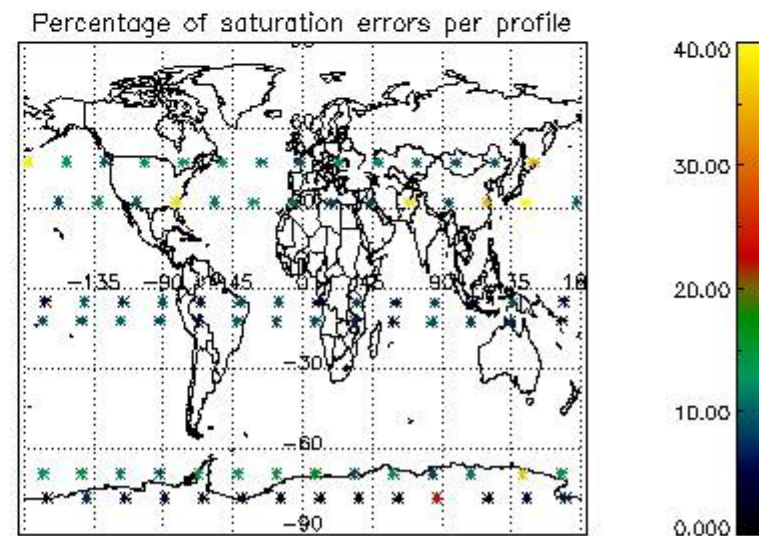

Percentage of datation errors per profile

Percentage of star falling outside central band per profile

Percentage of saturation errors per profile

4.2.2 Plot level 1 quality information per product (world map): ENVISAT DESCENDING passes