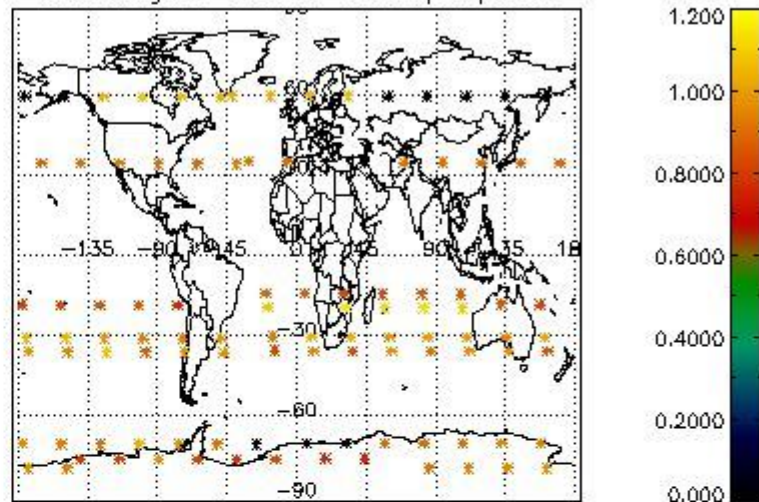

Percentage of datation errors per profile