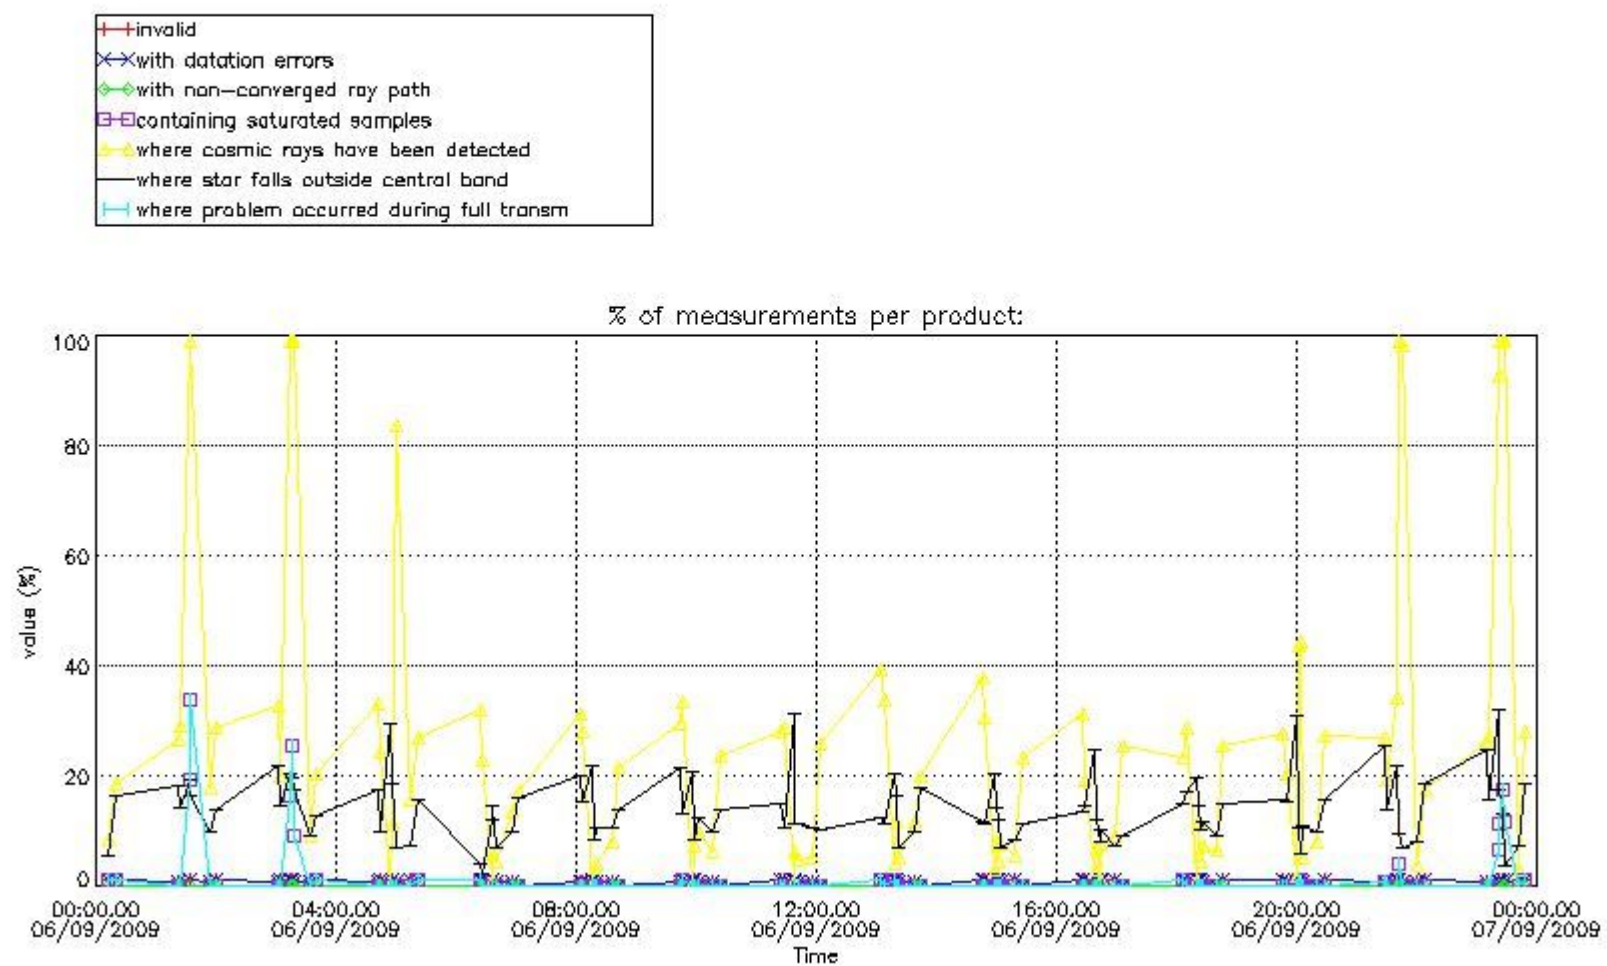

4.1.2 Plot level 1 quality information per product (time dependant): ENVI SAT DESCENDING passes