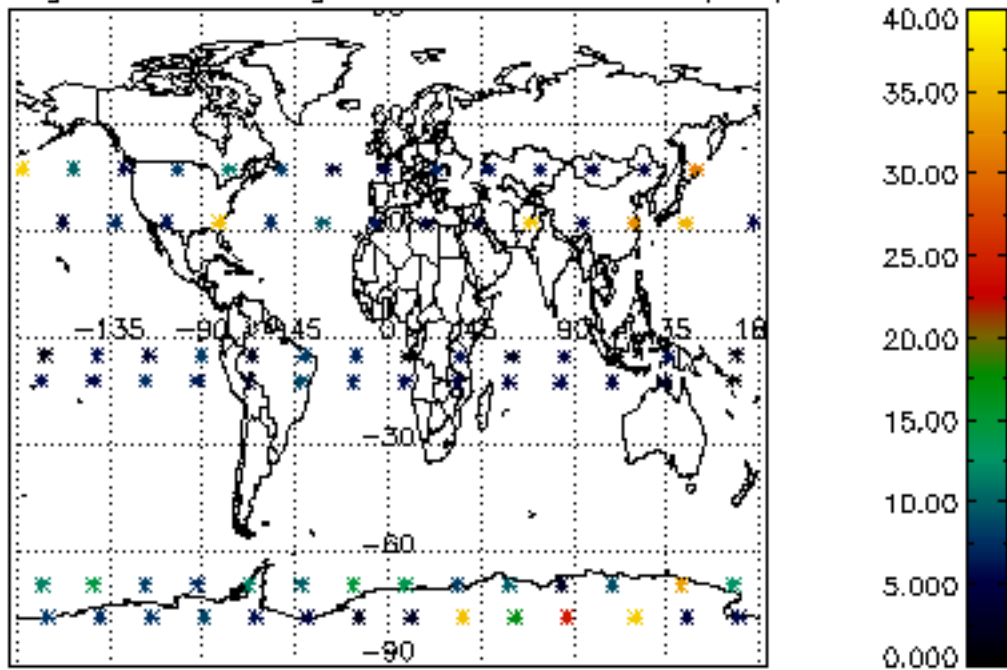

Percentage of star falling outside central band per profile