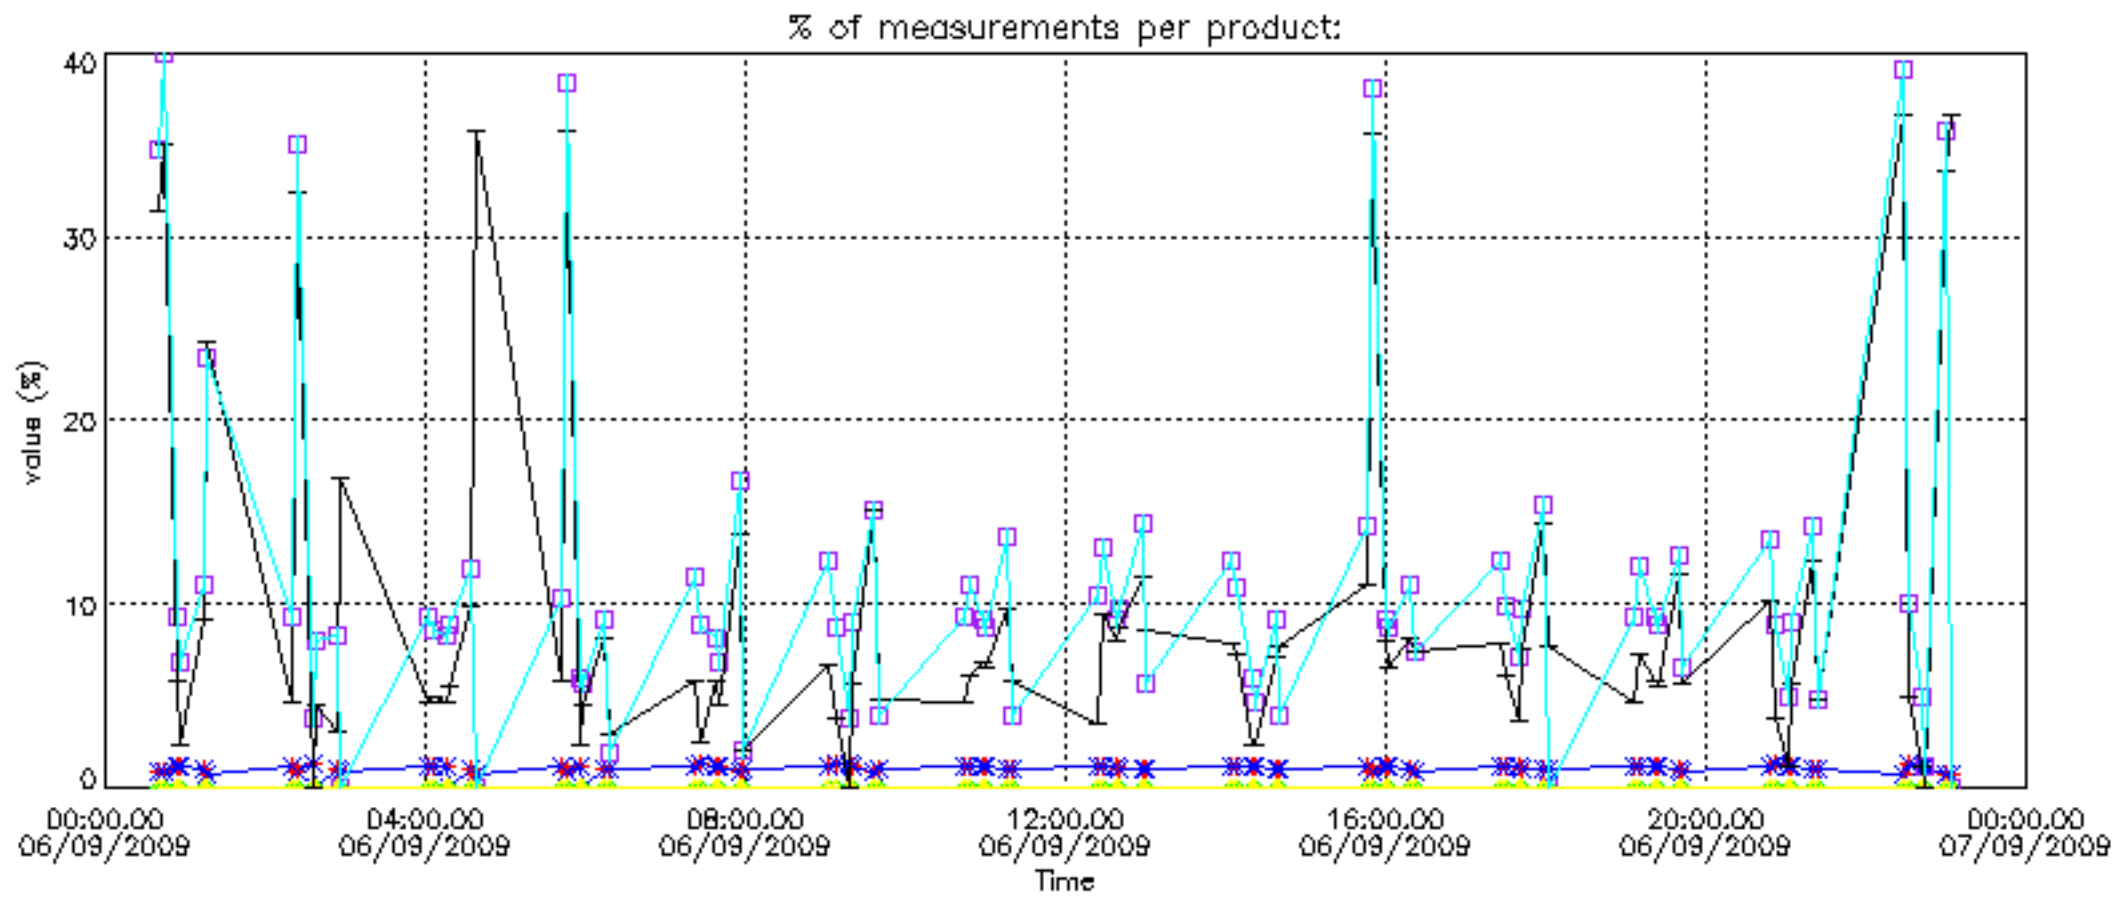

Percentage of cosmic ray hits per profile

Percentage of datation errors per profile