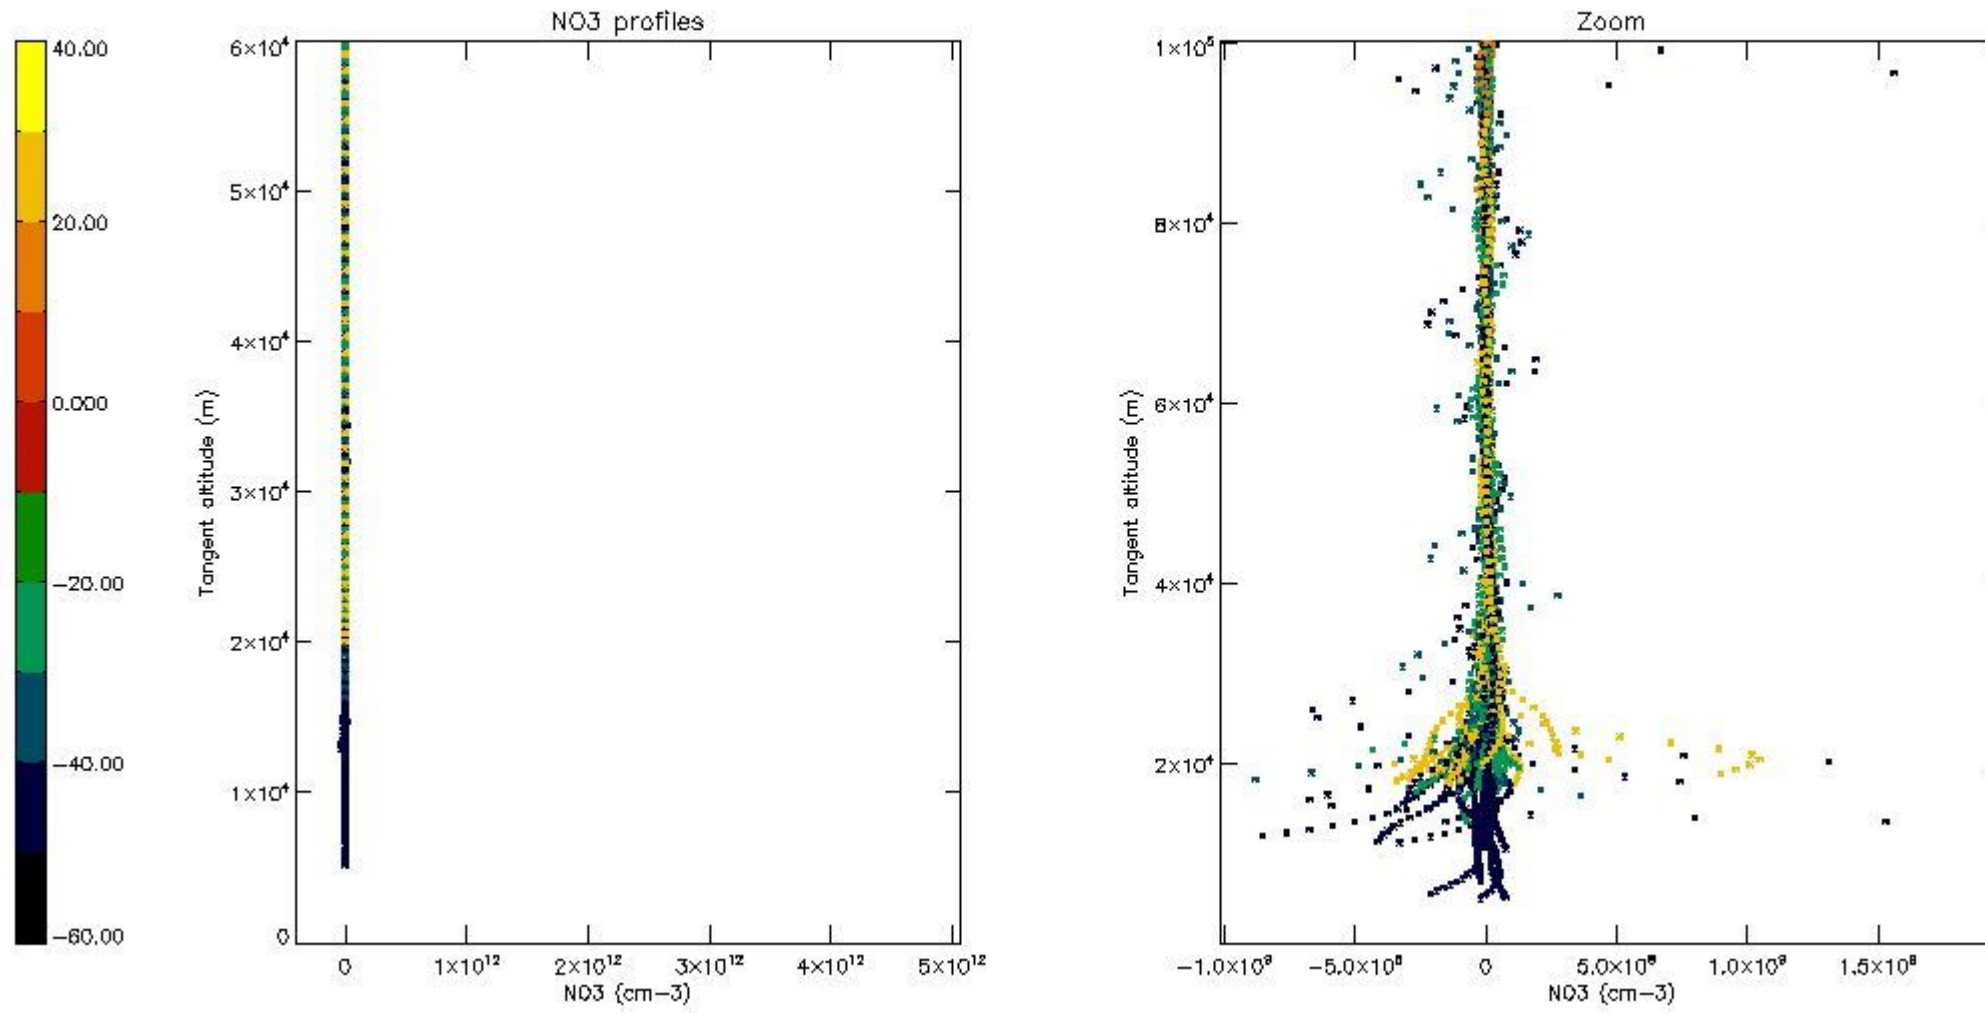

6. Auxiliary Data Files used for the production reported in section 2

The number reported in the third column indicates since which file (see list in section 2) the corresponding auxiliary file has been used. The fourth column is the date of those product files.

Type	Auxiliary Filename	Used since product	Used since product date
INST_PHYS_CHARACTERISTICS	GOM_INS_AXVIEC20091111_143220_20030716_120000_20500101_000000	1	06-SEP-2009 00:12:35
LEVEL-2_PROC_CONFIG	GOM_PR2_AXVIEC20091111_152718_20020301_000000_20500101_000000	1	06-SEP-2009 00:12:35
CROSS_SECTIONS_FILE	GOM_CRS_AXVIEC20091111_154832_20020301_000000_20500101_000000	1	06-SEP-2009 00:12:35