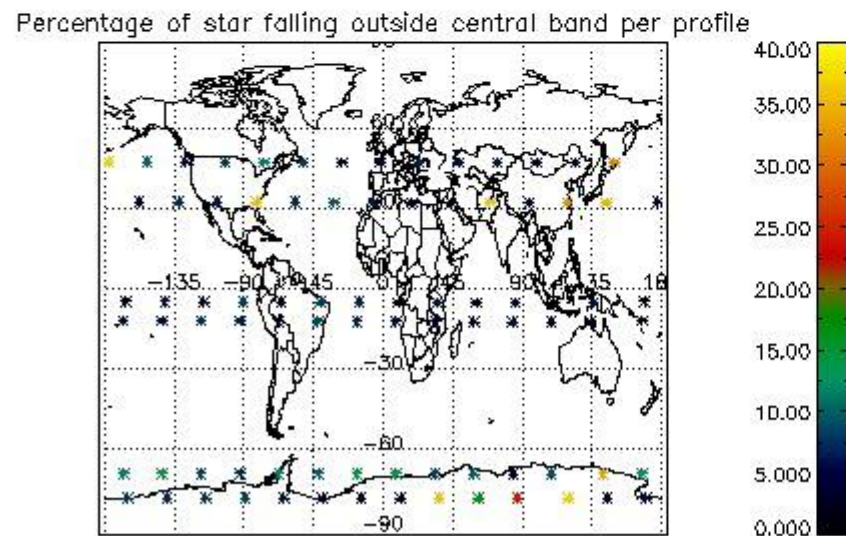

Percentage of datation errors per profile

Percentage of star falling outside central band per profile

Percentage of saturation errors per profile

4.2.2 Plot level 1 quality information per product (world map): ENVISAT DESCENDING passes