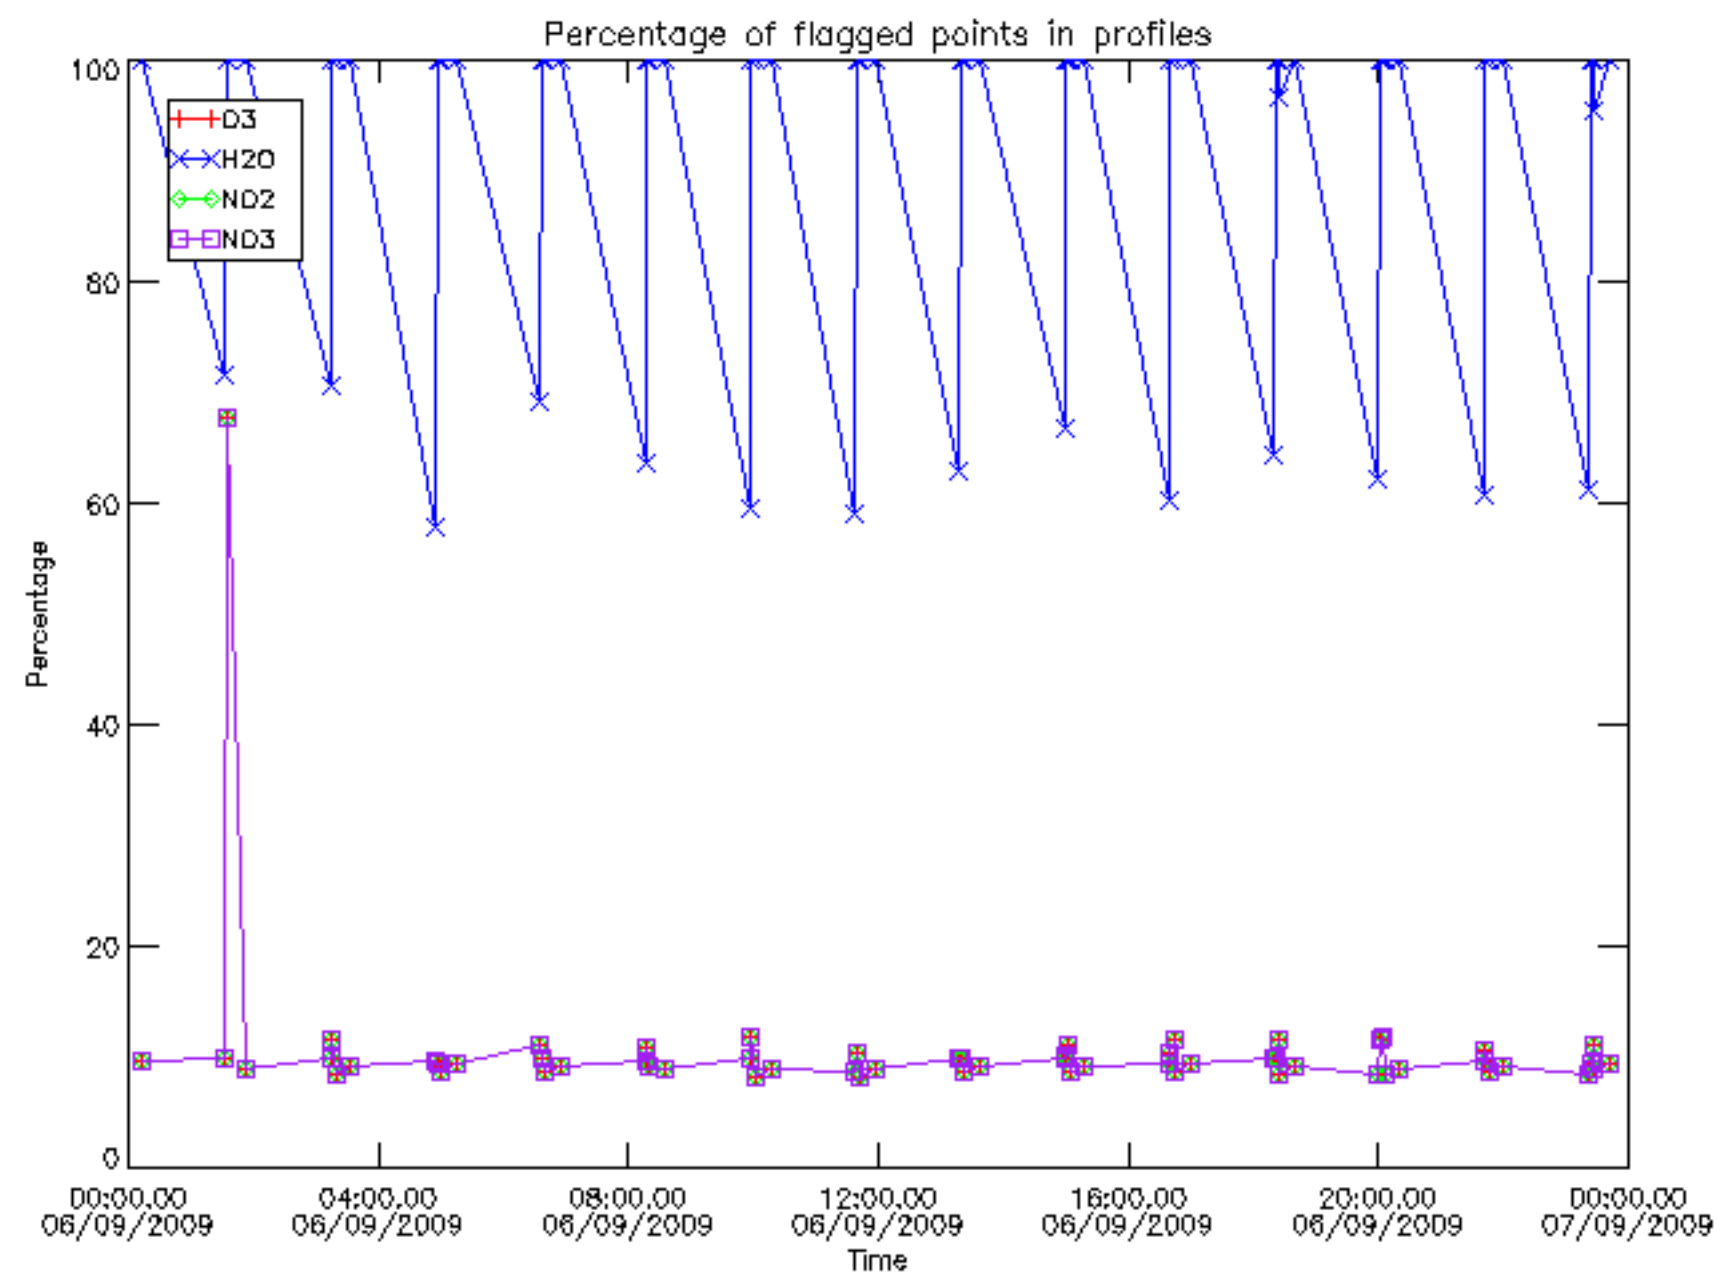

Percentage of flagged data per D3 profile

Percentage of flagged data per H2O profile