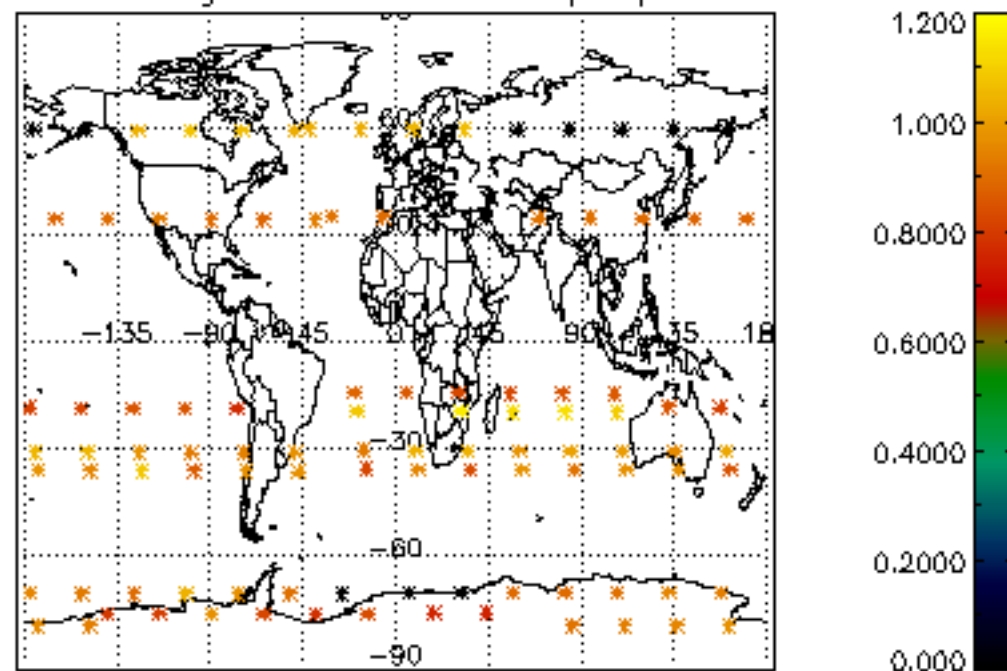

Percentage of flagged data per NO3 profile

Percentage of cosmic ray hits per profile

Percentage of datation errors per profile

Percentage of star falling outside central band per profile

Percentage of saturation errors per profile