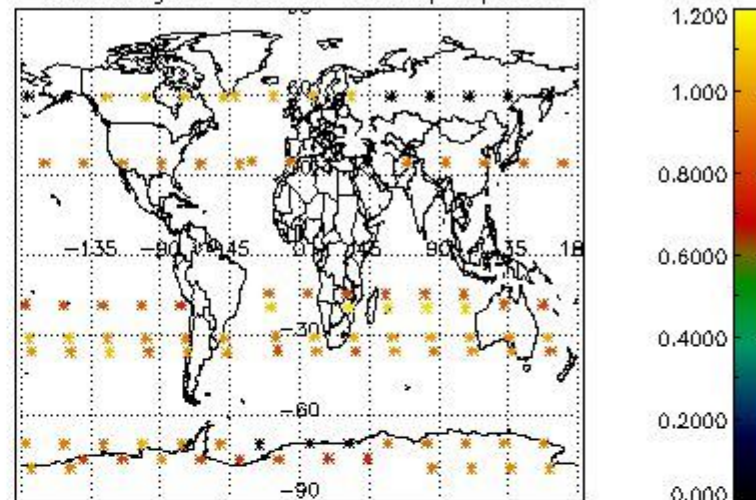

Percentage of datation errors per profile