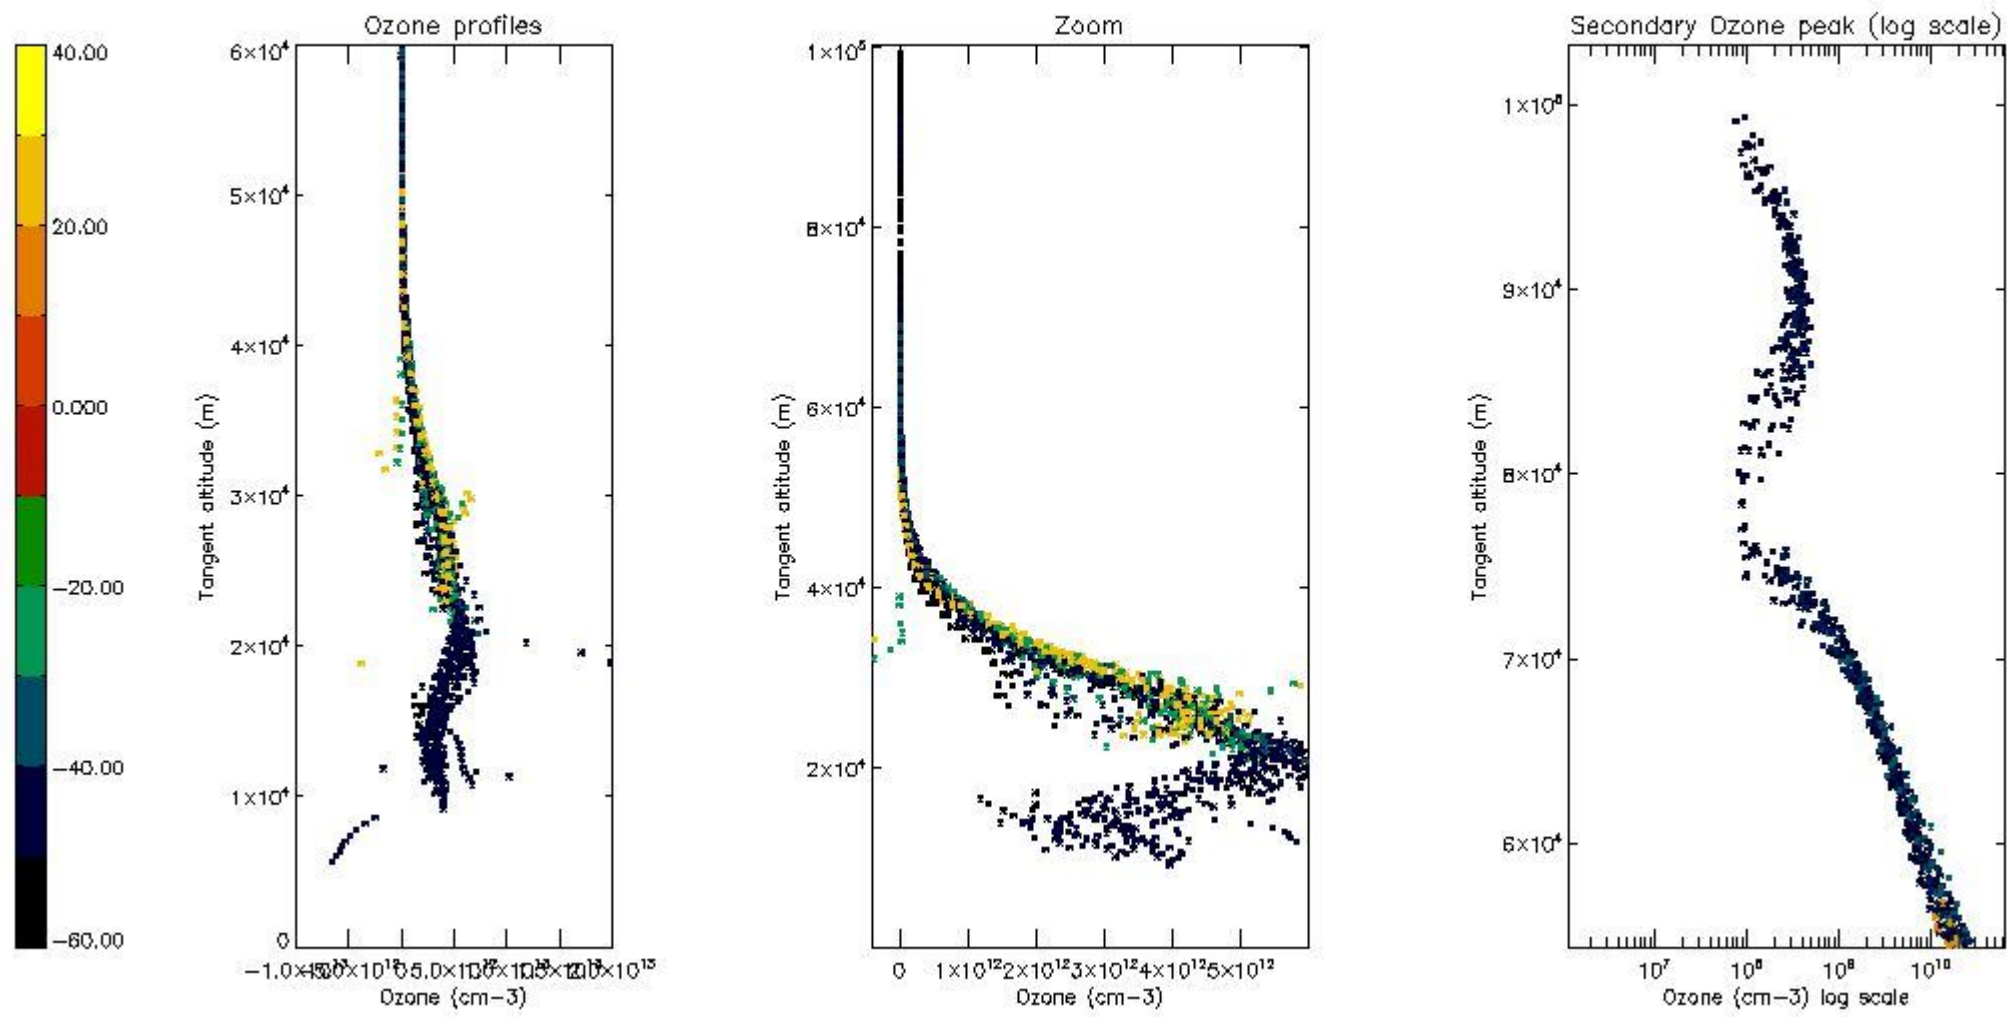

| | |
|----------|----|
| STD < 10 | 15 |
| STD < 5 | 9 |

5.2 Plot ozone profiles for all STD (dark without errors)

The colorbar represents the latitude.

5.3 Plot ozone profiles where STD < 20% (dark without errors)

The colorbar represents the latitude.

5.4 Plot ozone profiles where STD < 10% (dark without errors)

The colorbar represents the latitude.

5.5 Plot ozone profiles where $STD < 5\%$ (dark without errors)

The colorbar represents the latitude.