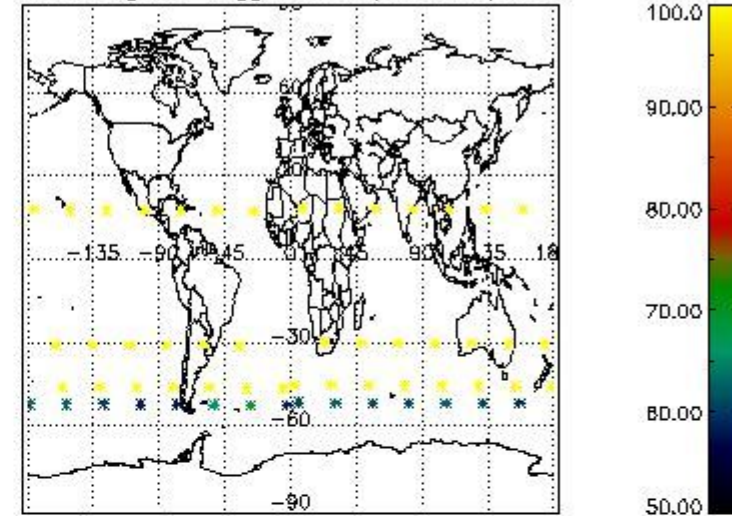

3.1 Plot quality information per product (time dependant)

3.2 Plot quality information per product (world map)

Percentage of flagged data per O3 profile

Percentage of flagged data per H2O profile

Percentage of flagged data per NO2 profile