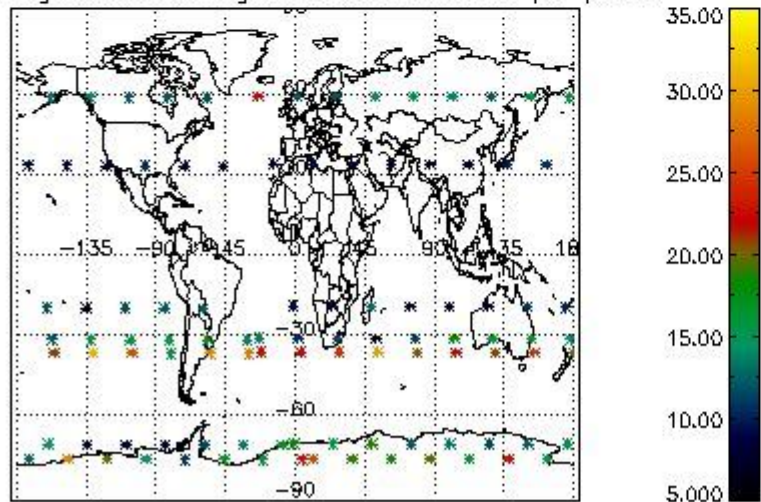

Percentage of star falling outside central band per profile