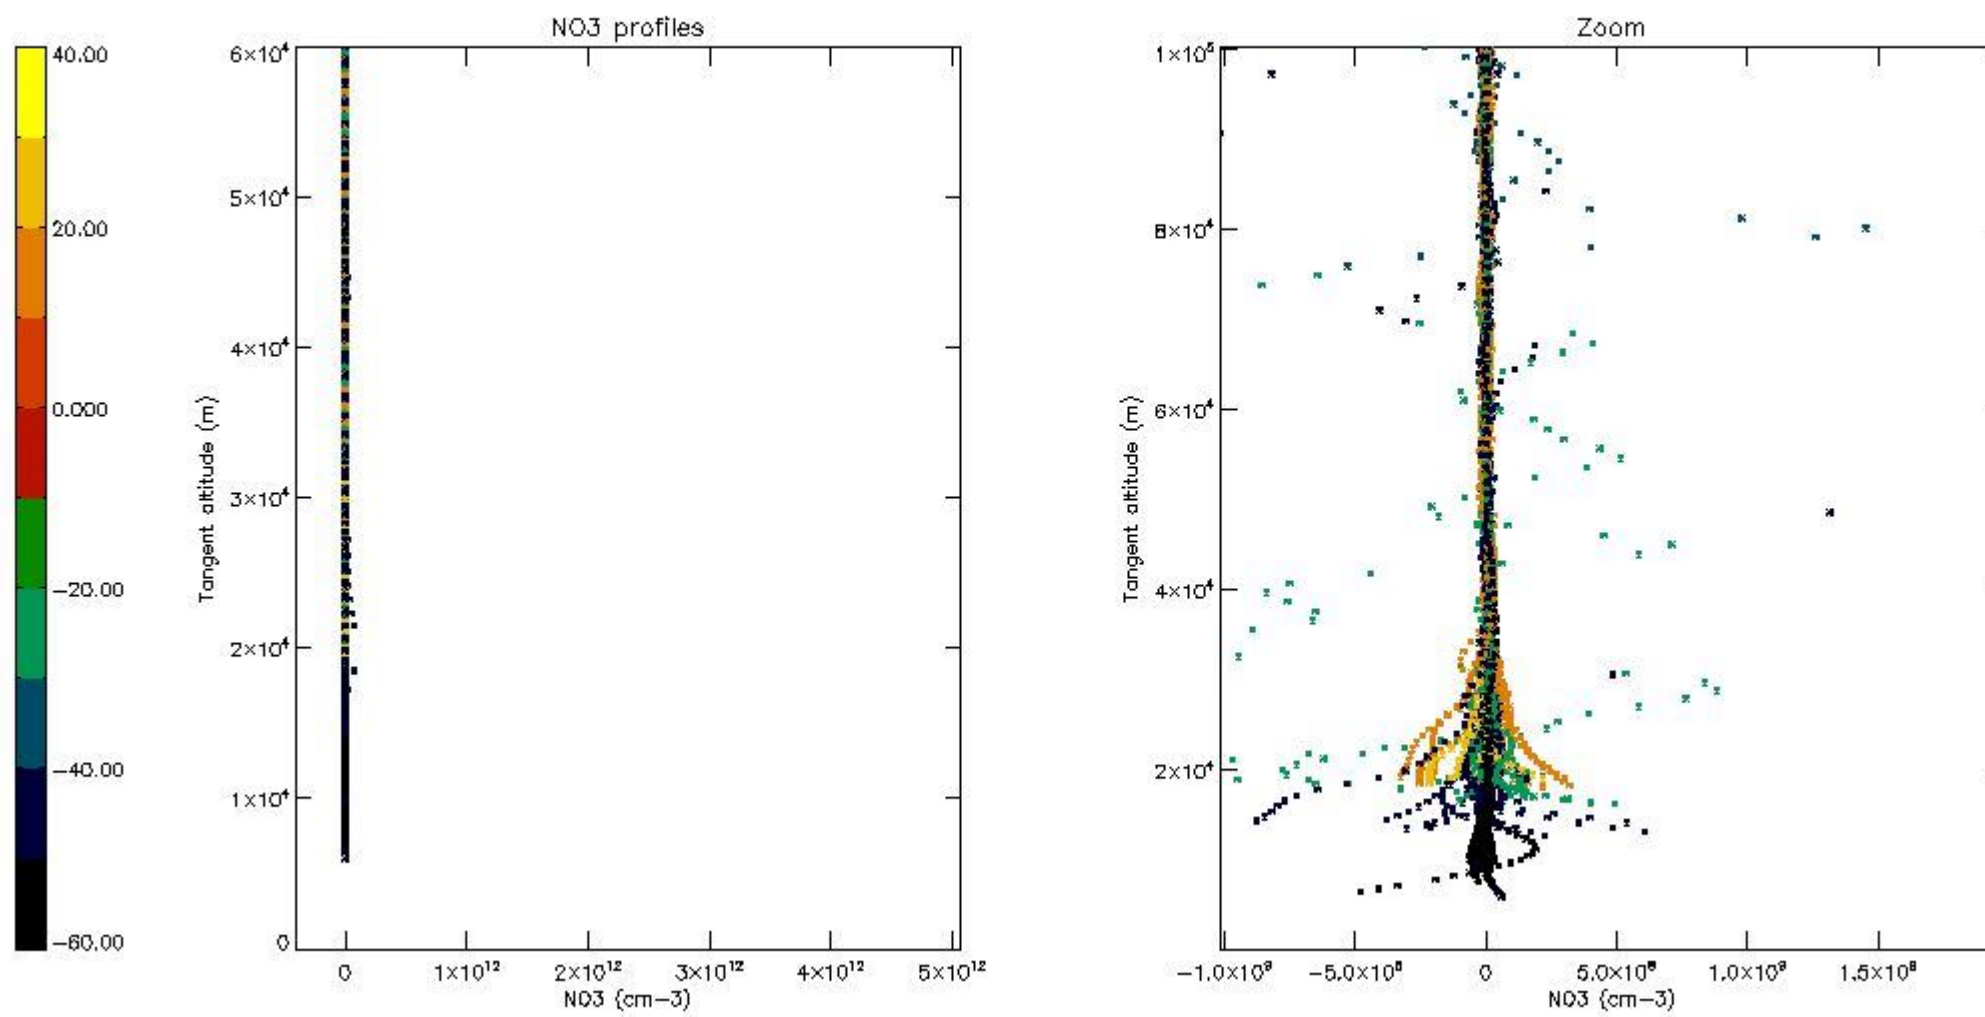

The colorbar represents the latitude.

5.7 Plot NO3 profiles for all STD (dark without errors)

The colorbar represents the latitude.

5.8 Plot H2O profiles for all STD (only for occultations of stars 1,2,3,4,13,14,16,26,63 dark without errors)