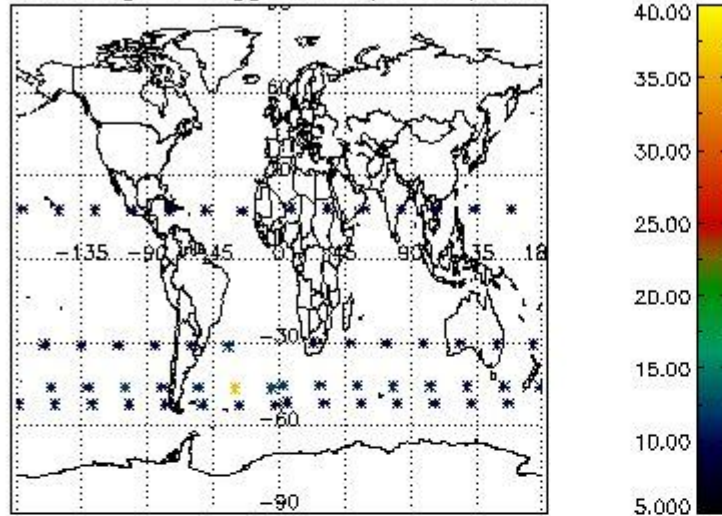

Percentage of flagged data per O3 profile