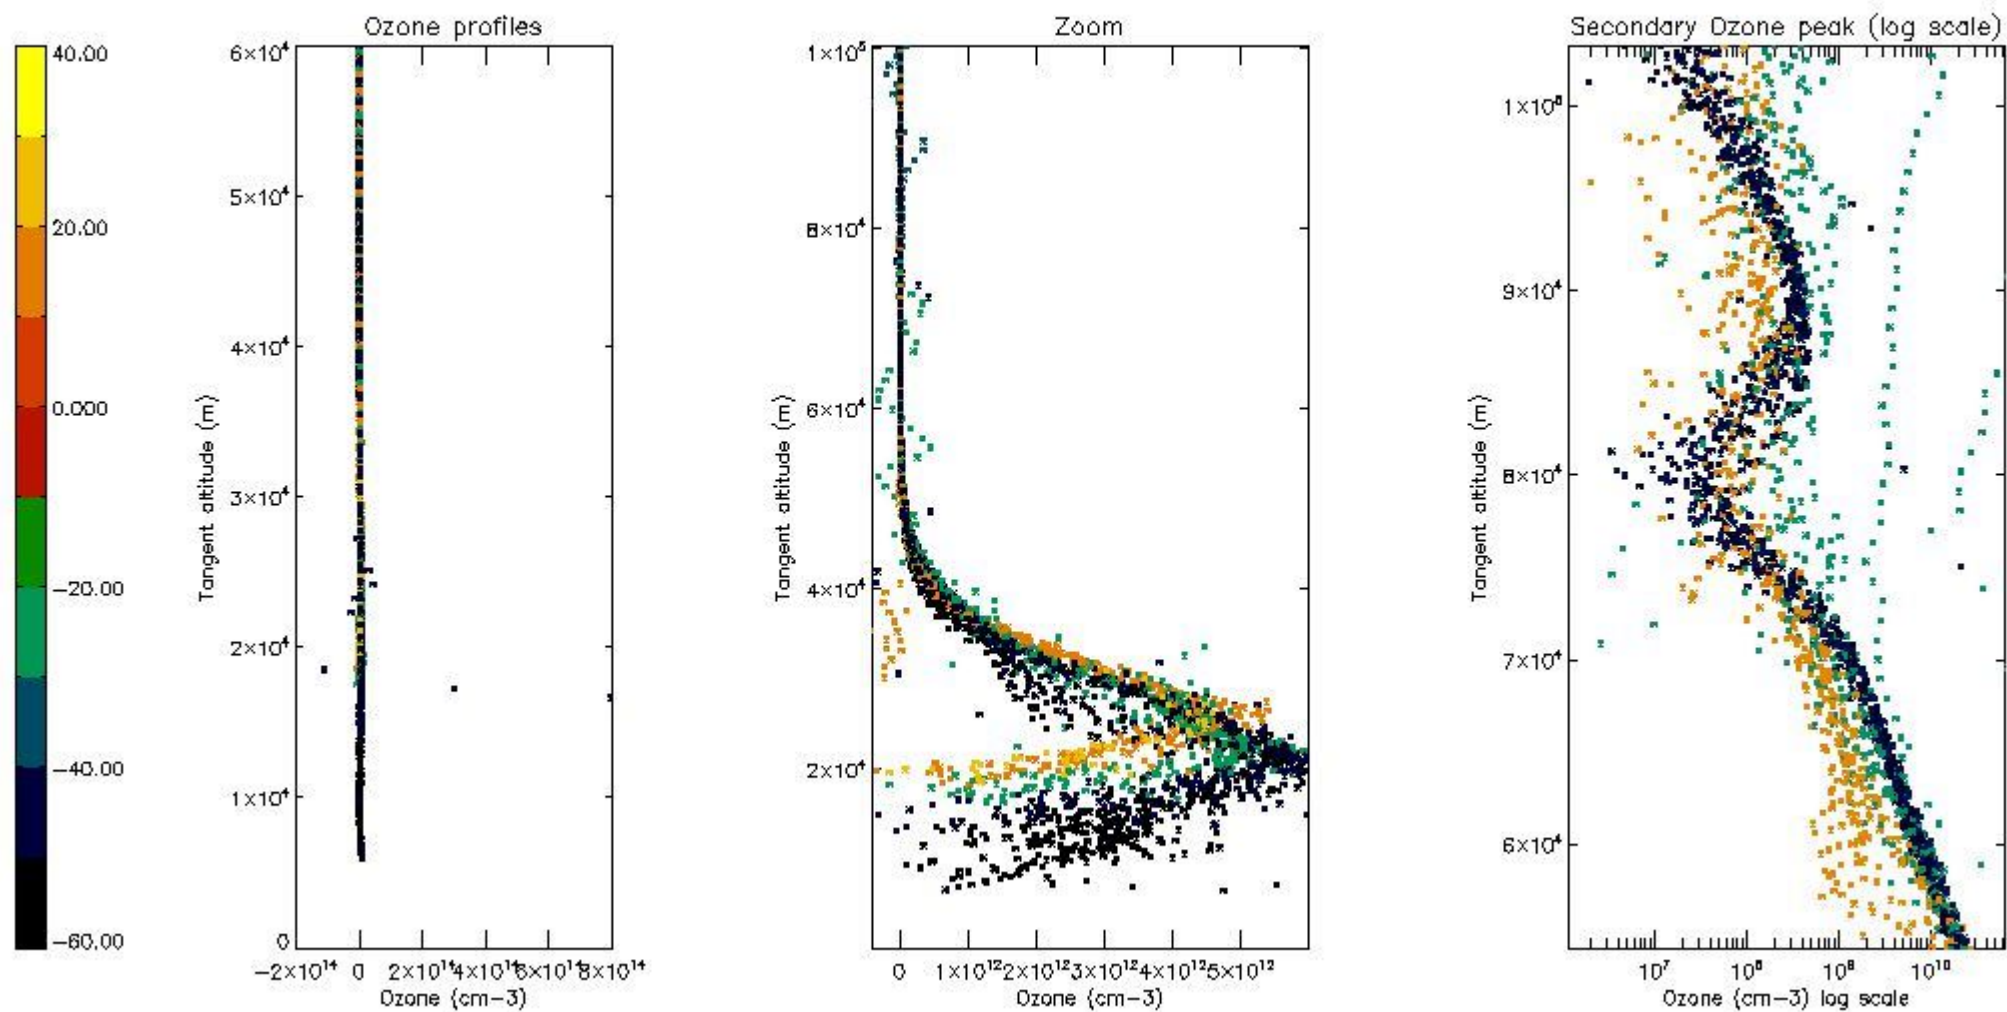

STD < 10	15
STD < 5	9

5.2 Plot ozone profiles for all STD (dark without errors)

The colorbar represents the latitude.

5.3 Plot ozone profiles where STD < 20% (dark without errors)

The colorbar represents the latitude.