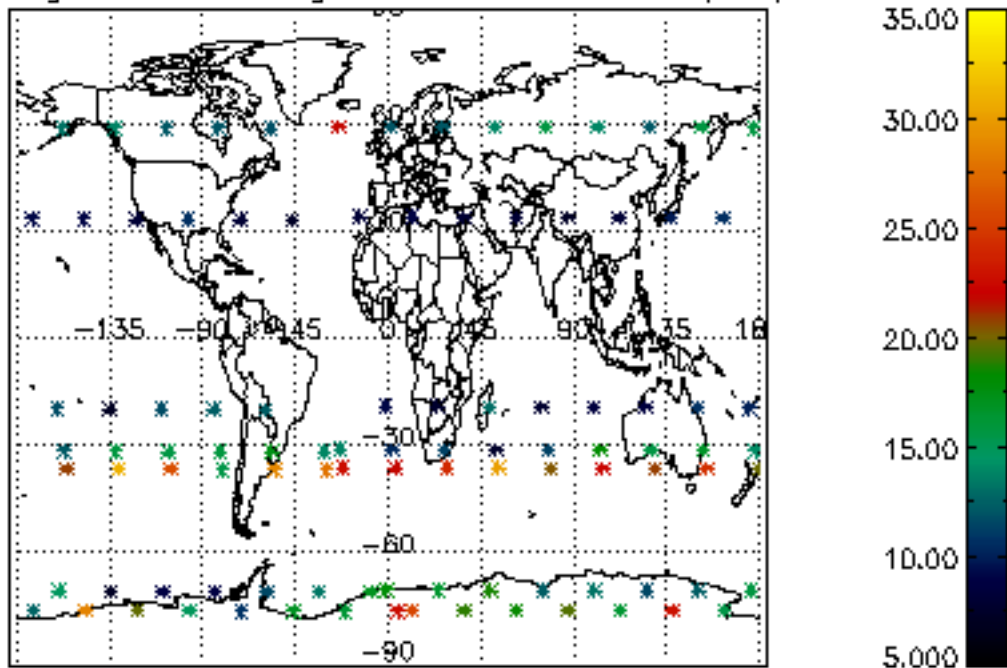

Percentage of cosmic ray hits per profile

Percentage of star falling outside central band per profile