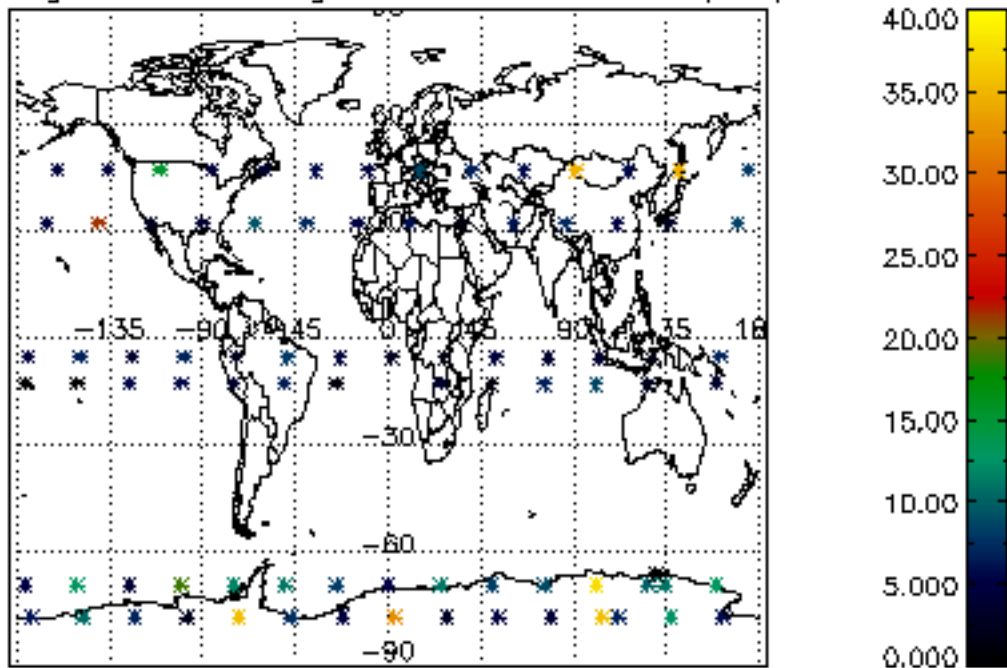

Percentage of star falling outside central band per profile