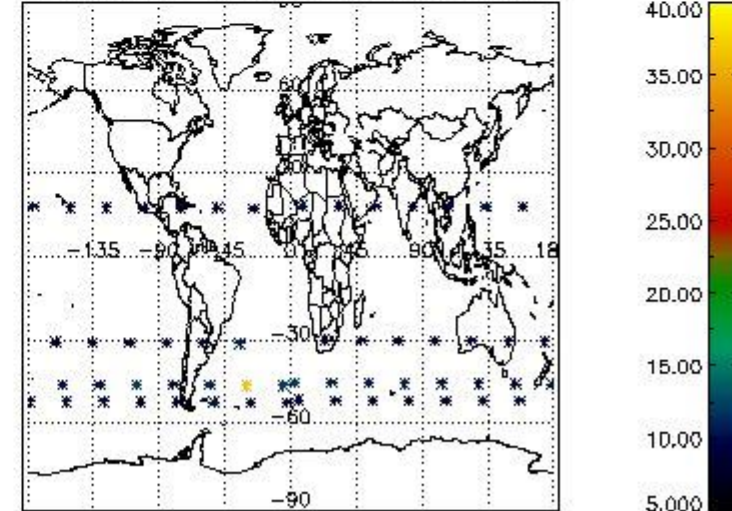

Percentage of flagged data per NO3 profile

4. Level 1 quality information per product

In this section it is plotted some information contained in the Quality Summary data set of the level 2 products that comes from the level 1b processing. Products without errors (error flag in the MPH set to "0") are used.

4.1 Plot quality information per product (time dependant) coming from level 1b processing

4.1.1 Plot level 1 quality information per product (time dependant): ENVISAT ASCENDING passes