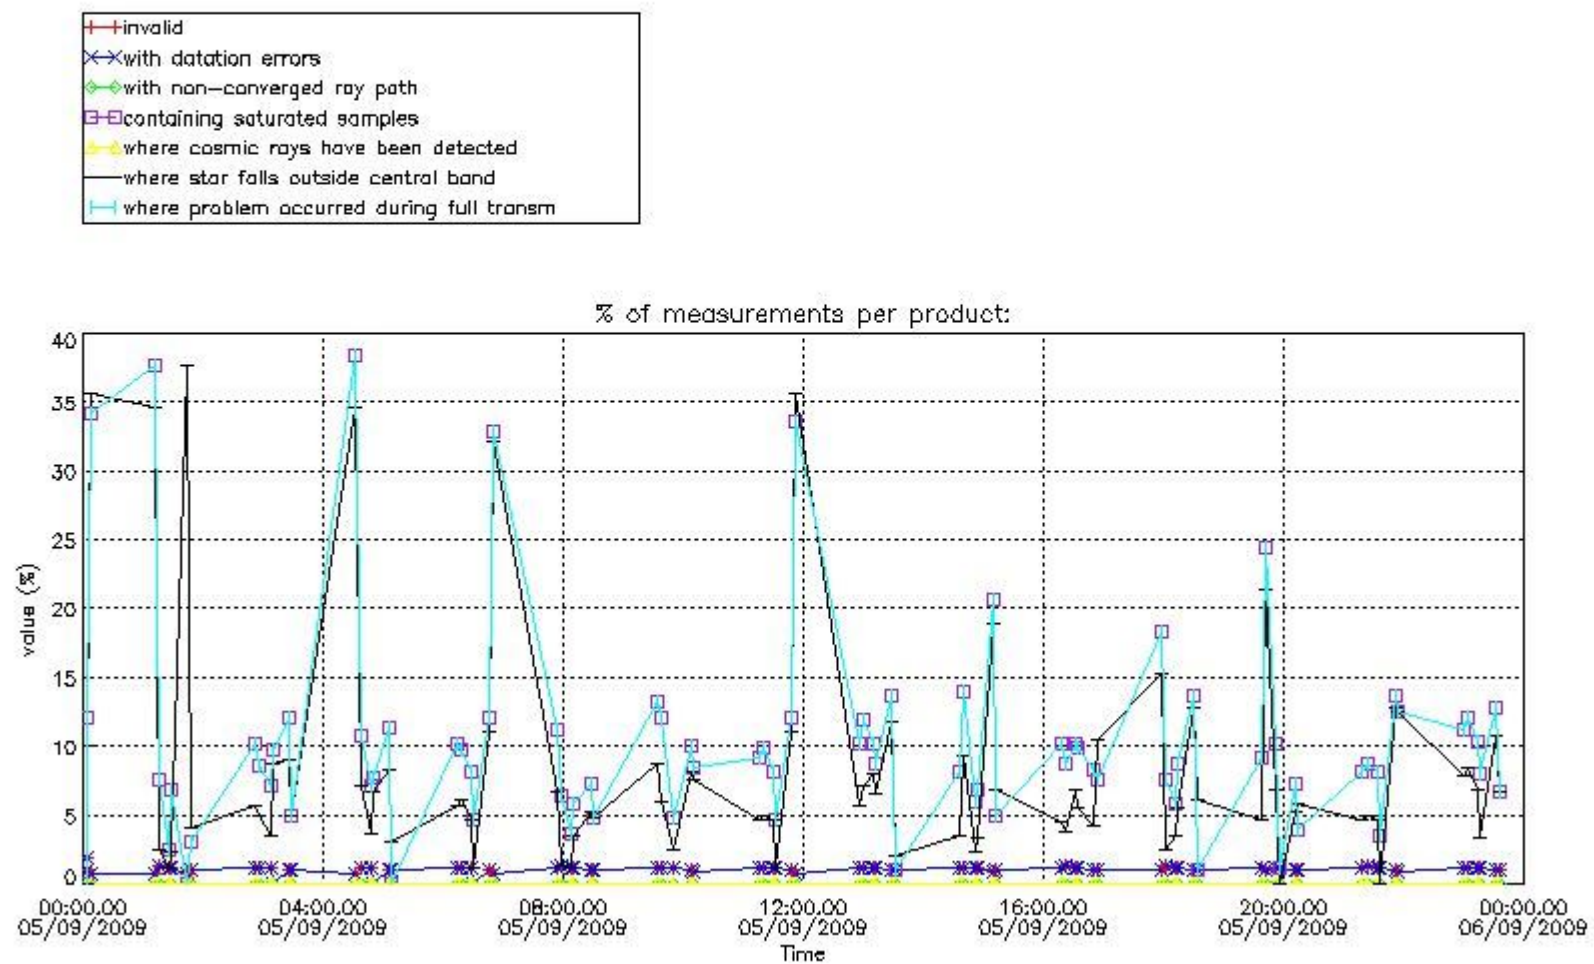

4.2 Plot quality information per product coming from level 1b processing (world map)

4.2.1 Plot level 1 quality information per product (world map): ENVISAT ASCENDING passes