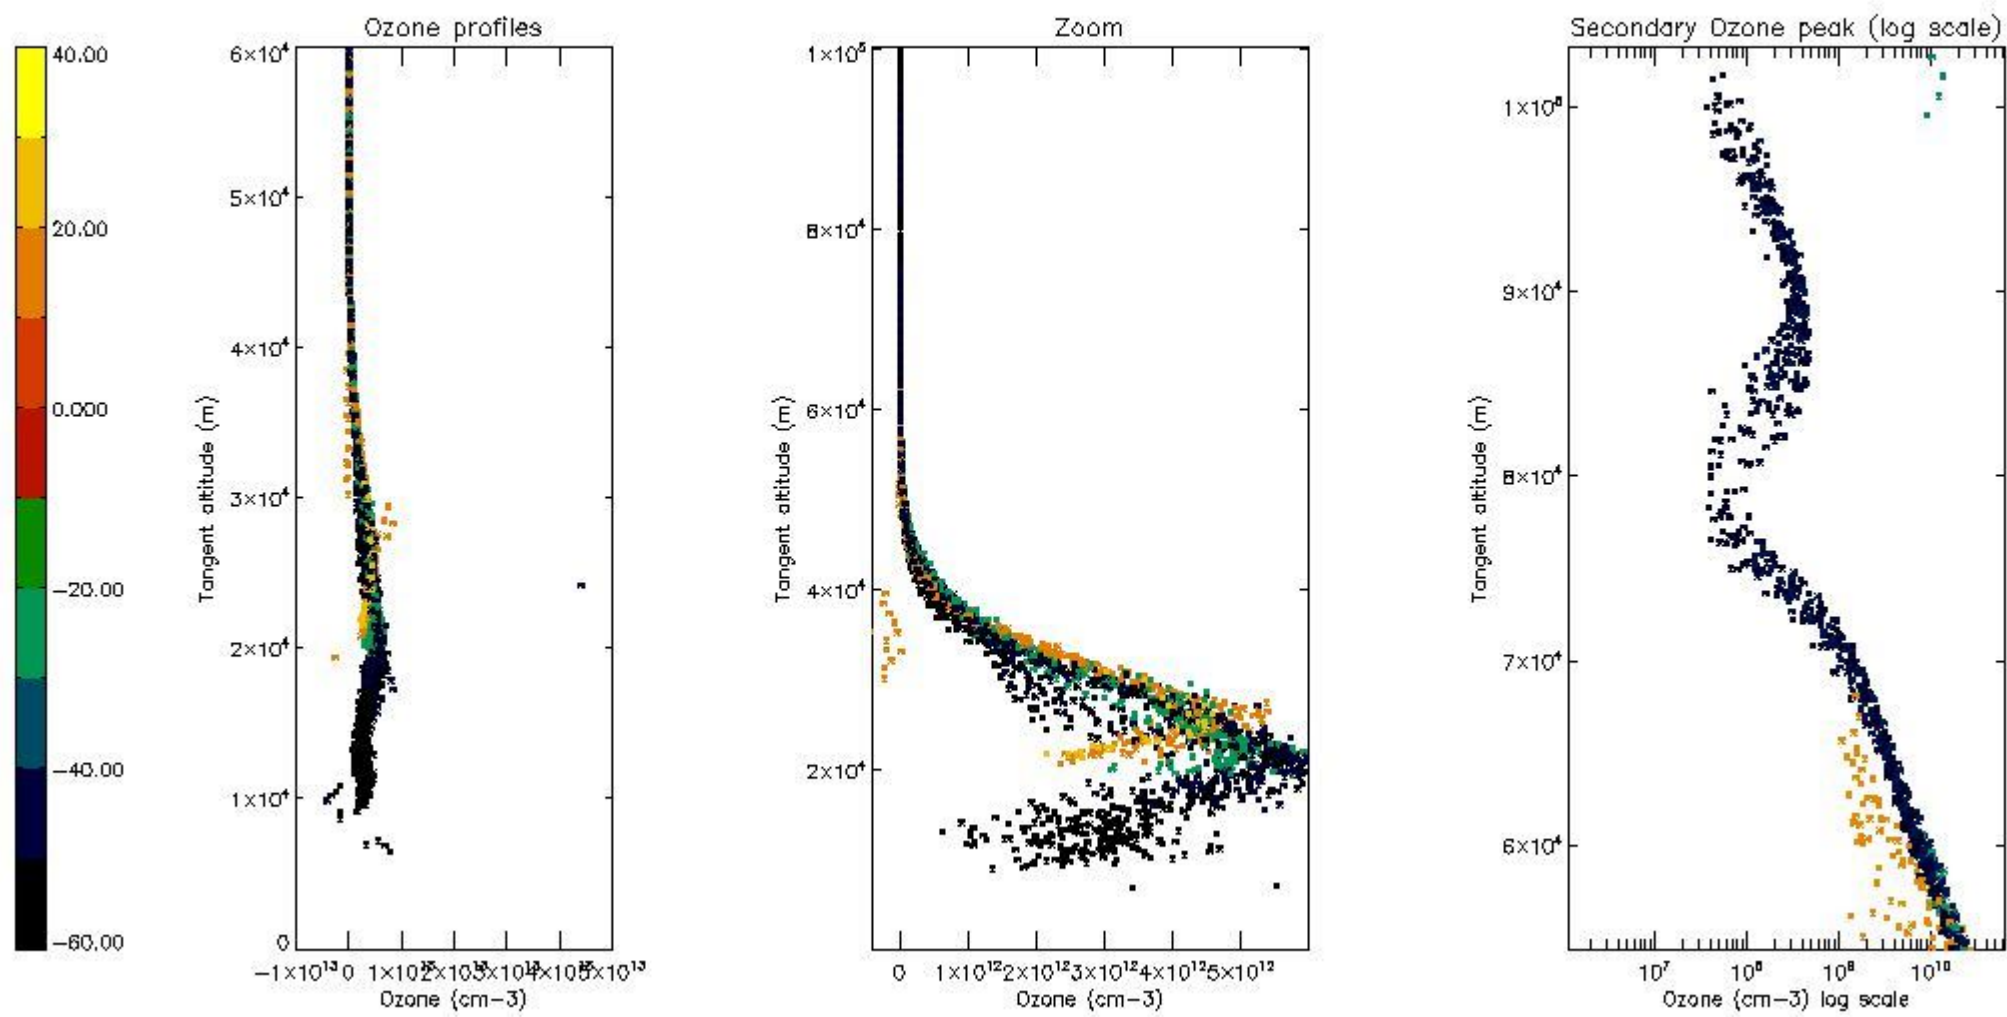

STD < 10	15
STD < 5	9

5.2 Plot ozone profiles for all STD (dark without errors)

The colorbar represents the latitude.

5.3 Plot ozone profiles where STD < 20% (dark without errors)

The colorbar represents the latitude.

5.4 Plot ozone profiles where $STD < 10\%$ (dark without errors)

The colorbar represents the latitude.

5.5 Plot ozone profiles where STD < 5% (dark without errors)

The colorbar represents the latitude.

5.6 Plot NO₂ profiles for all STD (dark without errors)

The colorbar represents the latitude.

5.7 Plot NO3 profiles for all STD (dark without errors)

The colorbar represents the latitude.

5.8 Plot H2O profiles for all STD (only for occultations of stars 1,2,3,4,13,14,16,26,63 dark without errors)