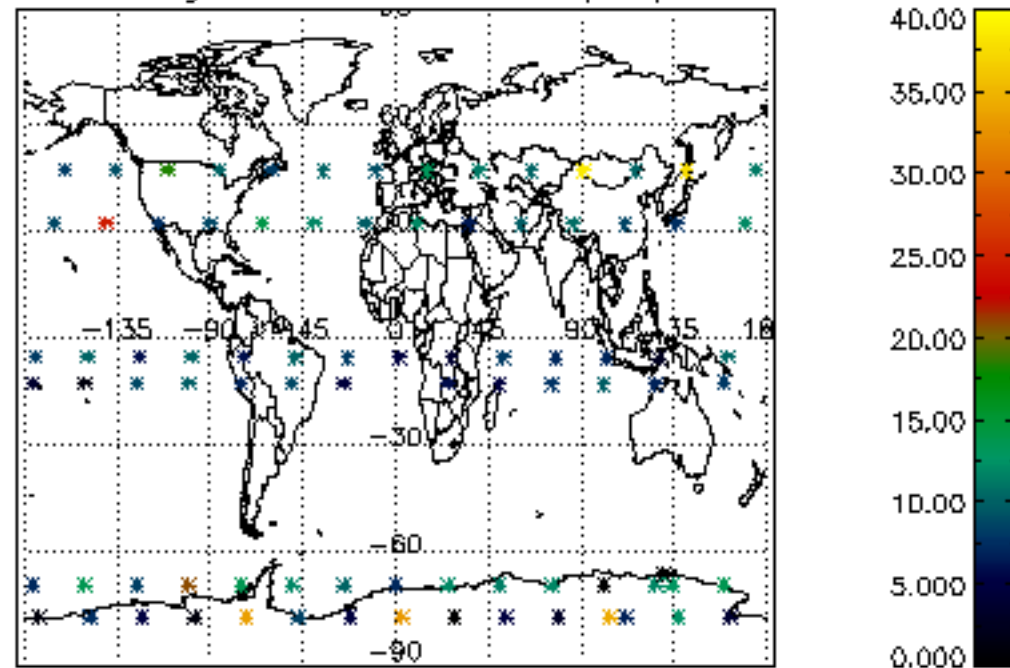

Percentage of saturation errors per profile