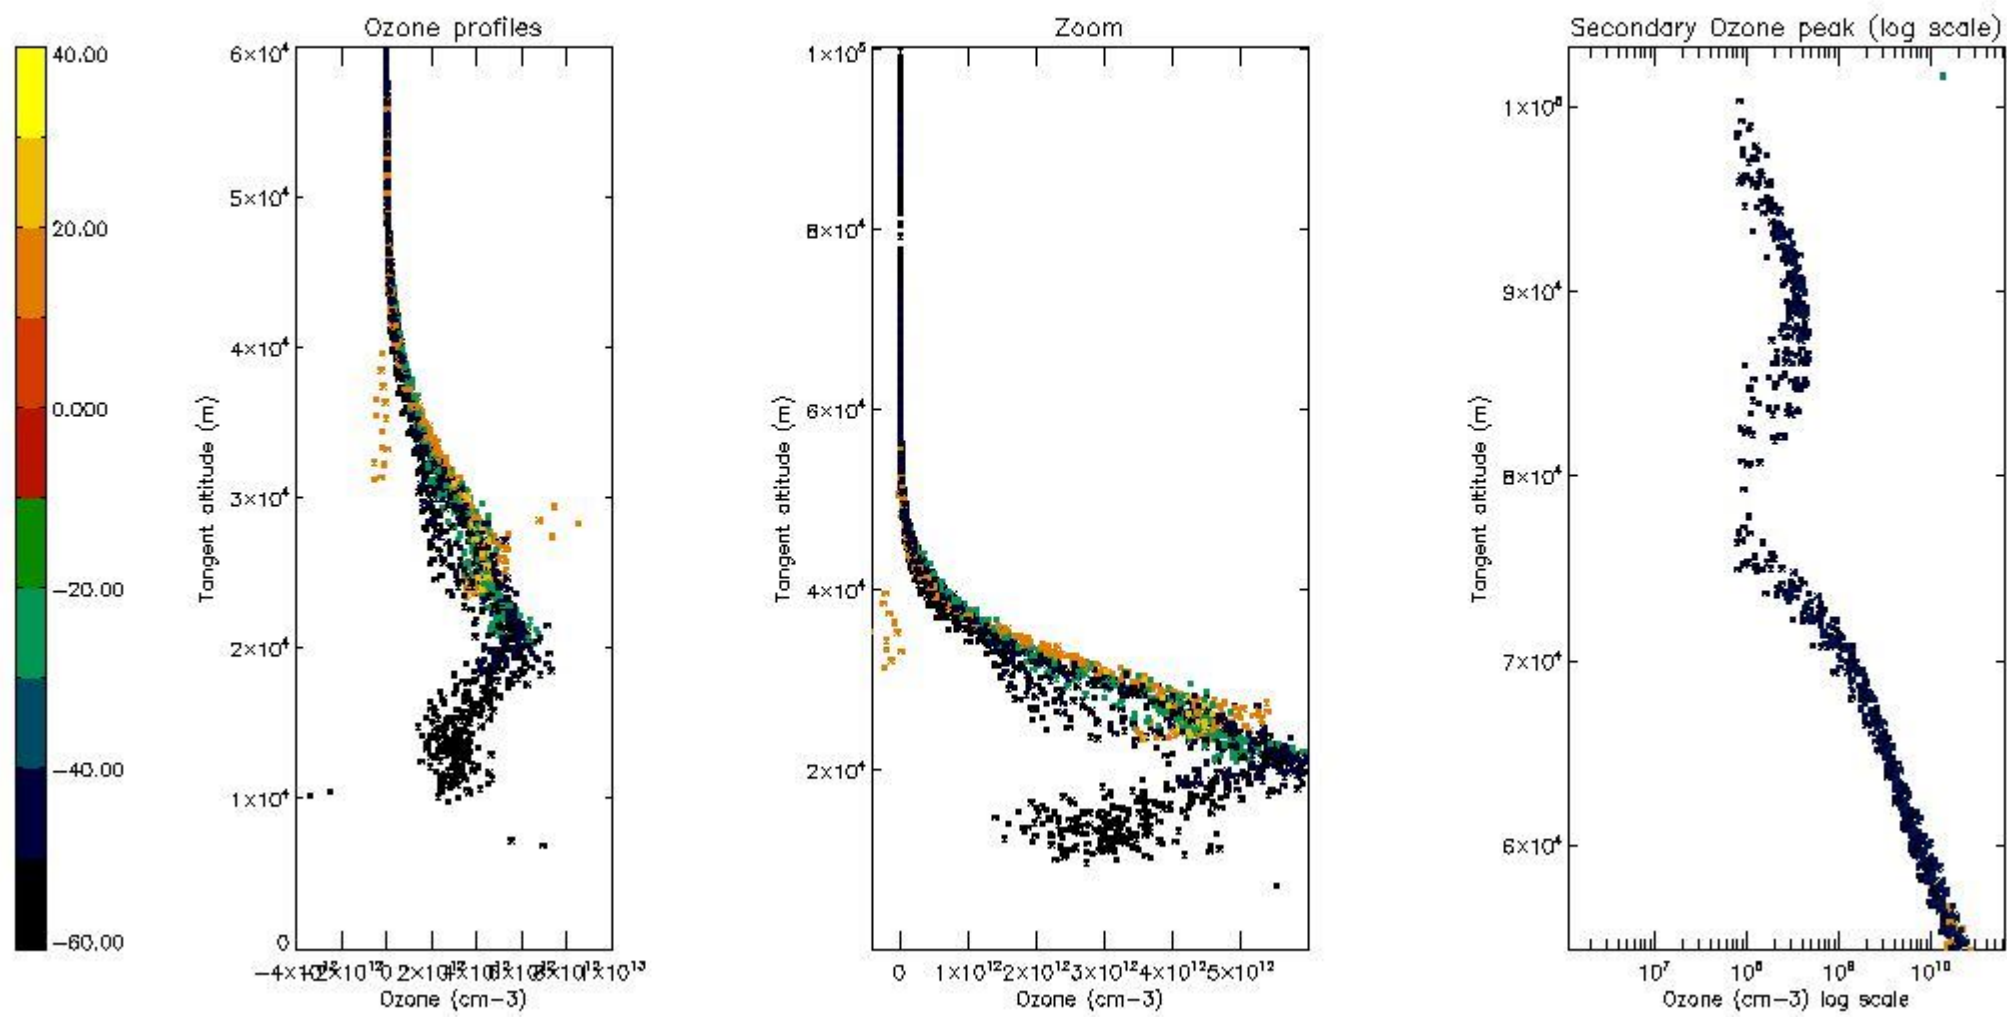

5.5 Plot ozone profiles where STD < 5% (dark without errors)

The colorbar represents the latitude.