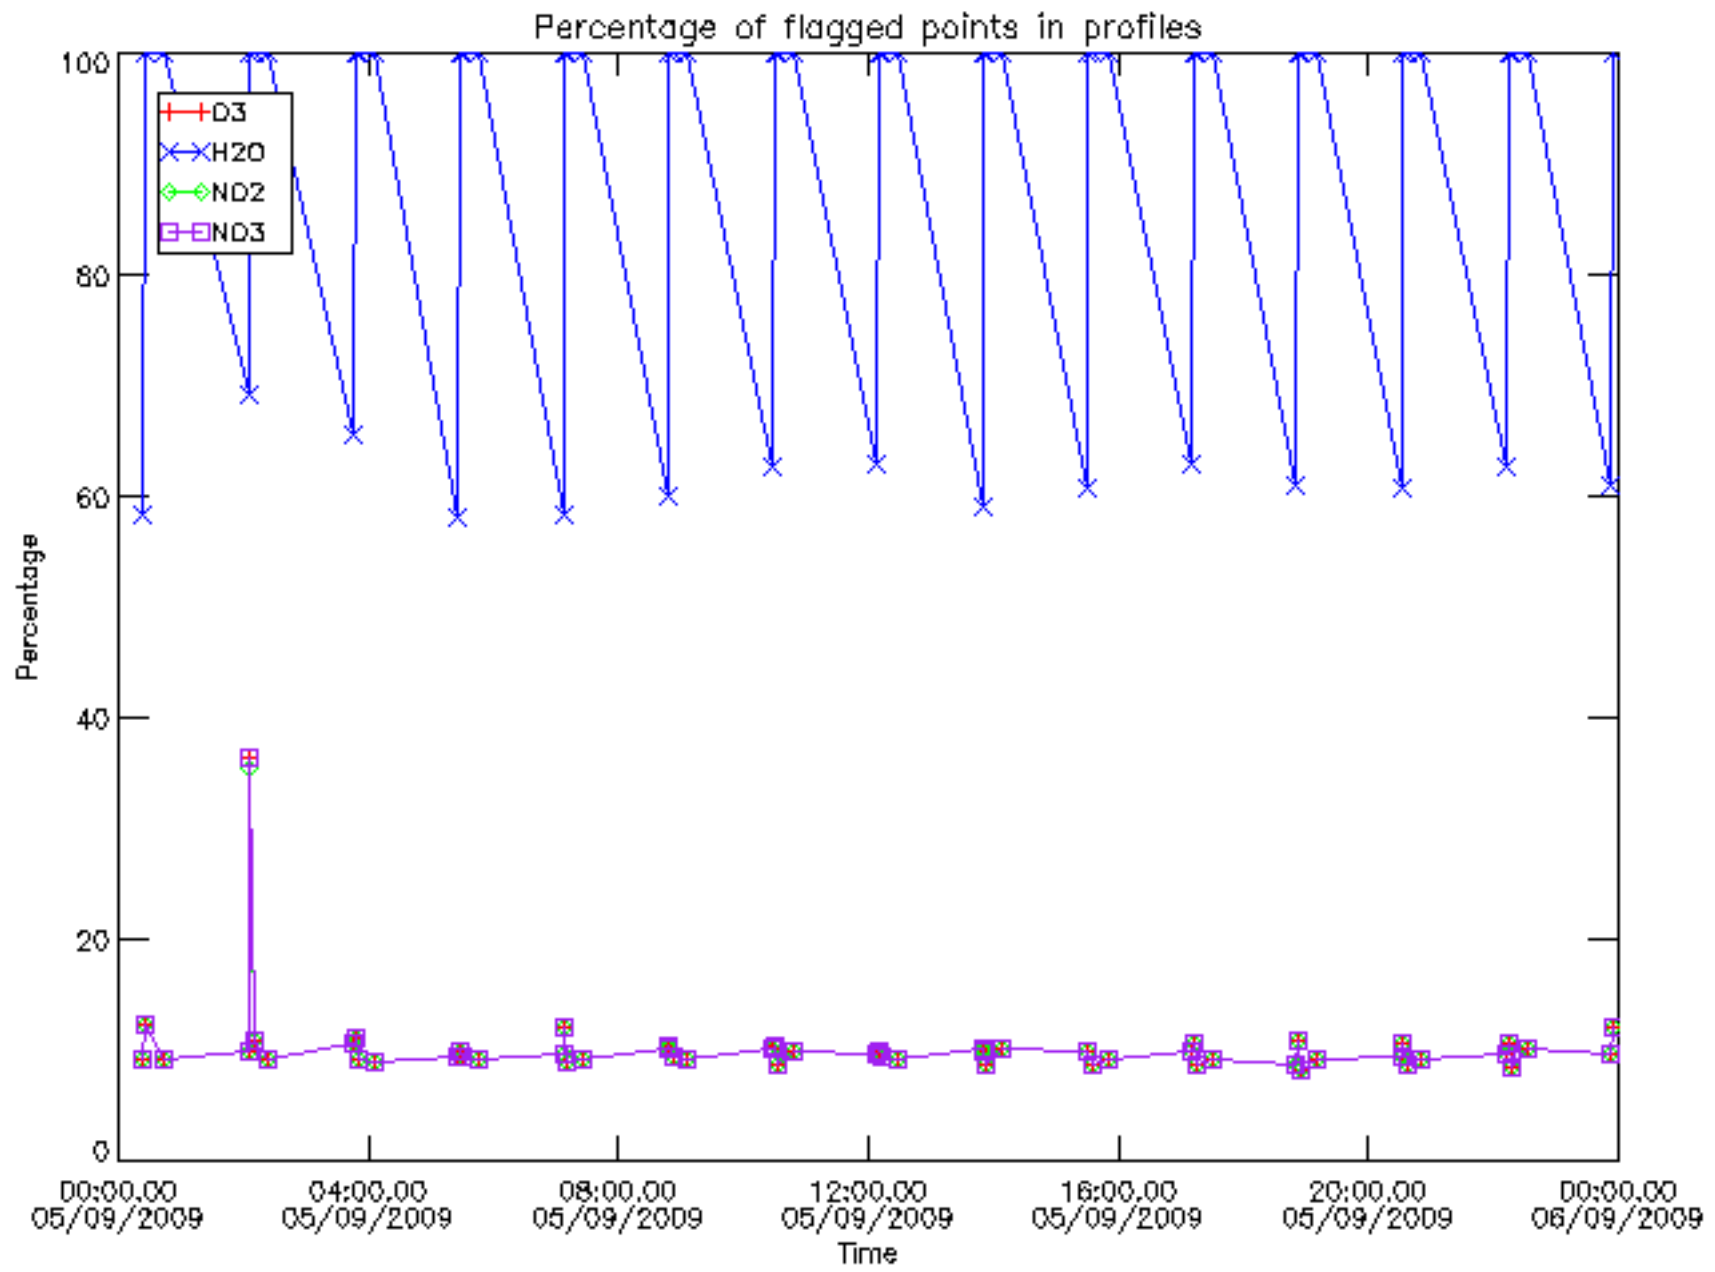

Percentage of flagged data per D3 profile

Percentage of flagged data per H2O profile