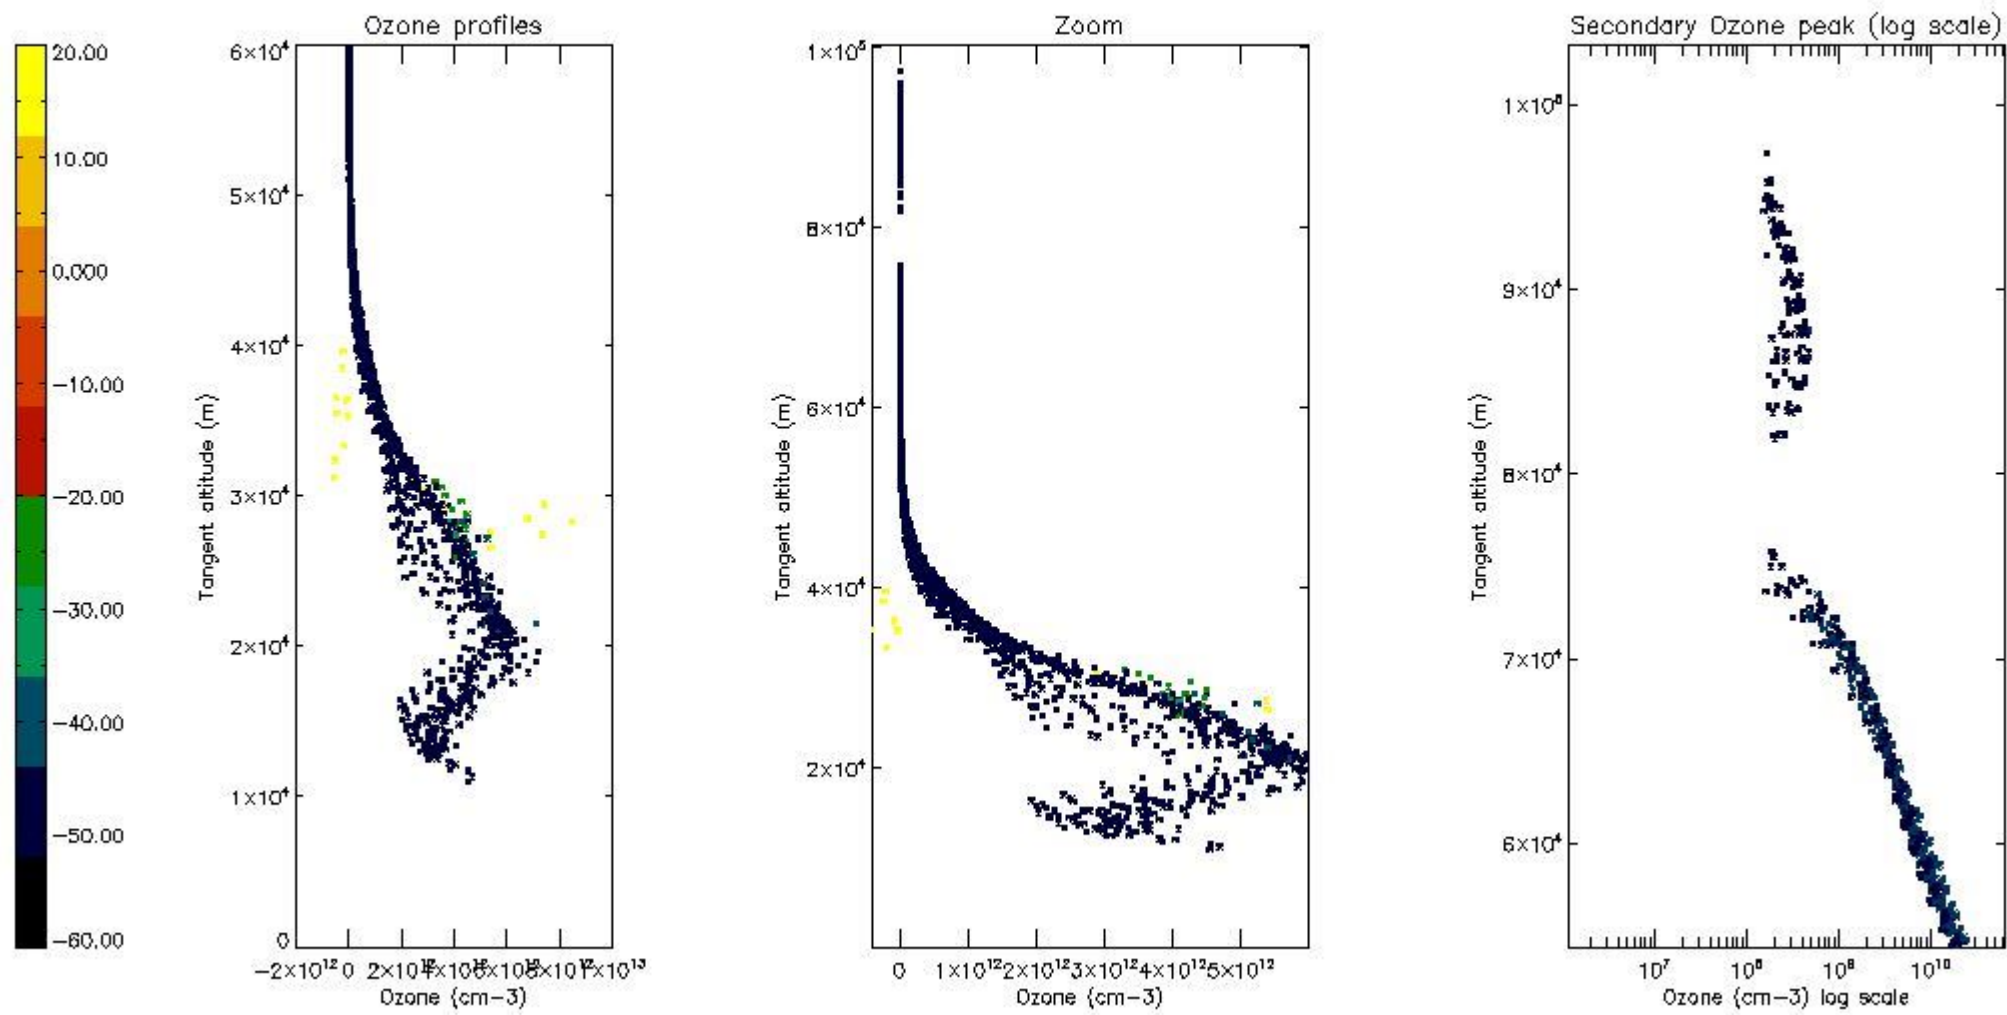

5.6 Plot NO₂ profiles for all STD (dark without errors)

The colorbar represents the latitude.