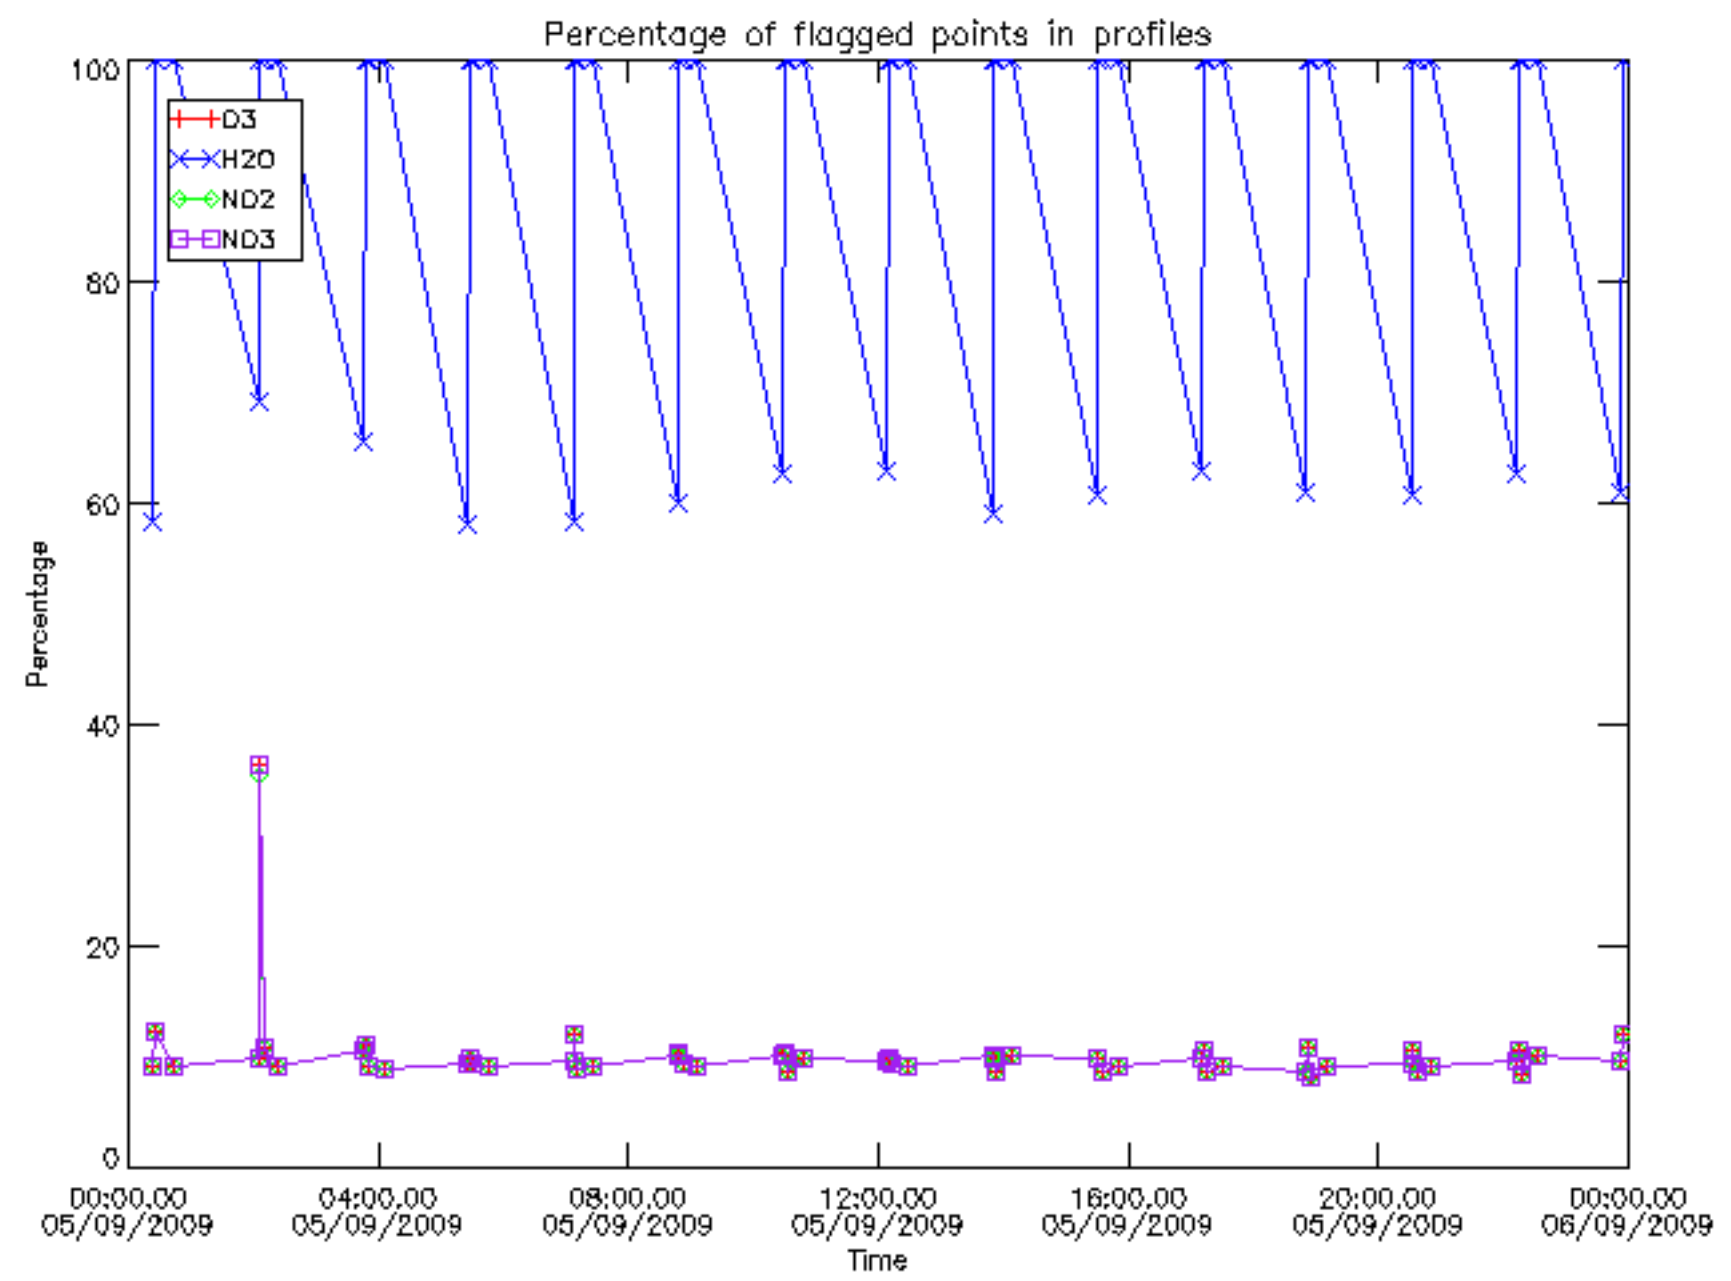

Percentage of flagged data per D3 profile

Percentage of flagged data per H2O profile