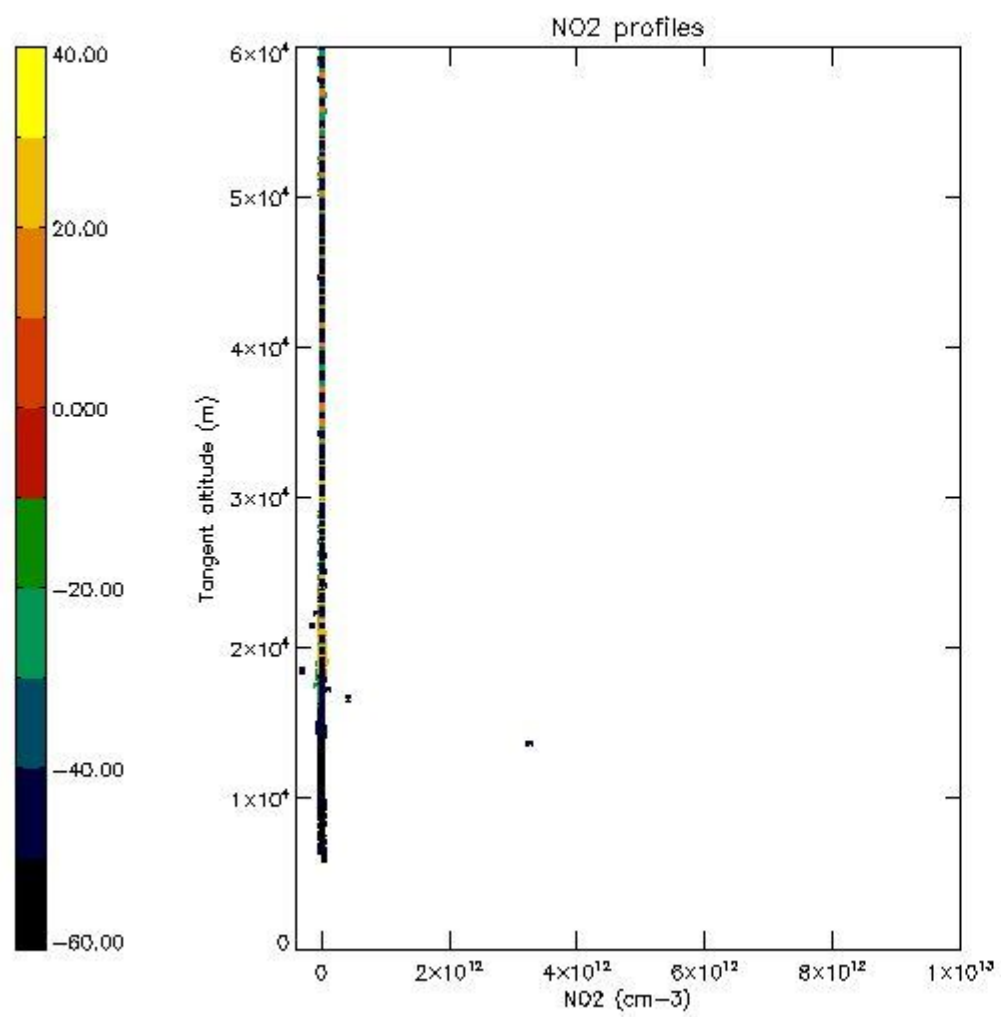

5.7 Plot NO3 profiles for all STD (dark without errors)

The colorbar represents the latitude.