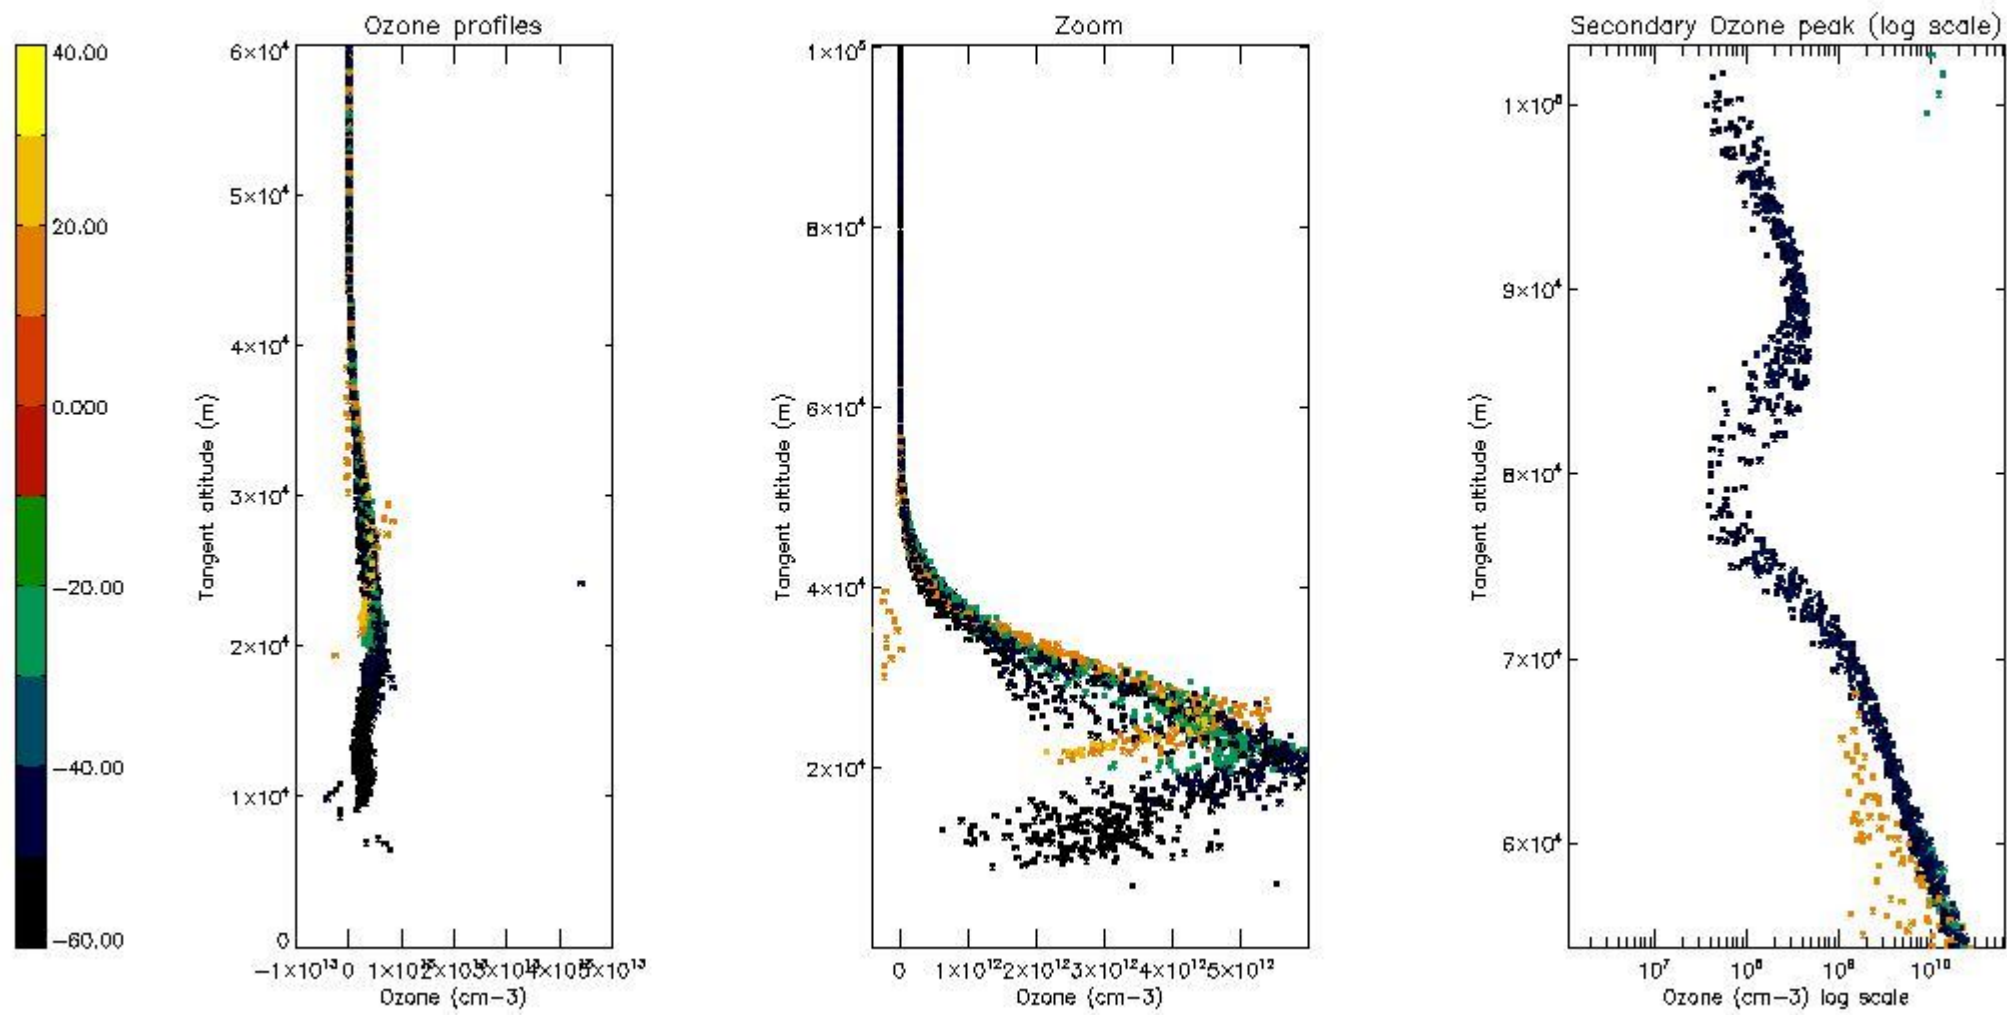

STD < 10	15
STD < 5	9

5.2 Plot ozone profiles for all STD (dark without errors)

The colorbar represents the latitude.

5.3 Plot ozone profiles where STD < 20% (dark without errors)

The colorbar represents the latitude.