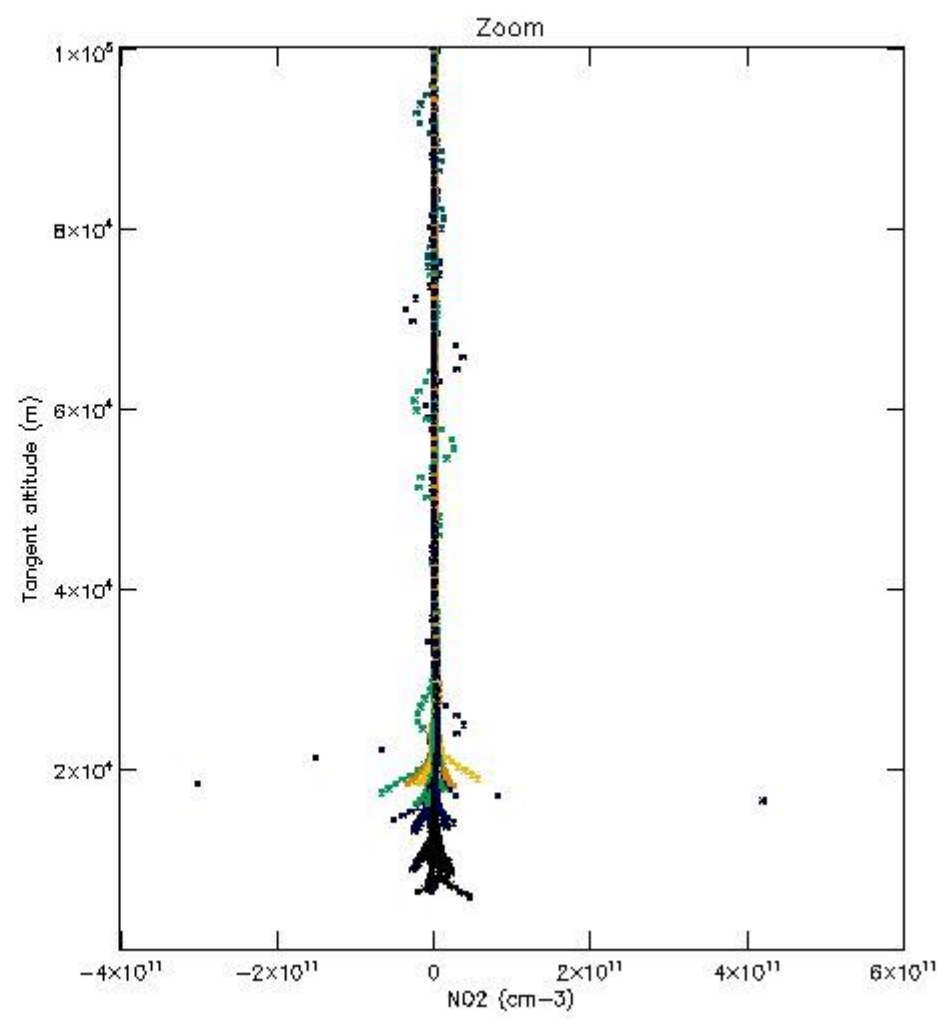

STD < 10	15
STD < 5	9

5.2 Plot ozone profiles for all STD (dark without errors)

The colorbar represents the latitude.

5.3 Plot ozone profiles where STD < 20% (dark without errors)

The colorbar represents the latitude.

5.4 Plot ozone profiles where $STD < 10\%$ (dark without errors)

The colorbar represents the latitude.

5.5 Plot ozone profiles where STD < 5% (dark without errors)

The colorbar represents the latitude.

5.6 Plot NO₂ profiles for all STD (dark without errors)

The colorbar represents the latitude.

5.7 Plot NO3 profiles for all STD (dark without errors)

The colorbar represents the latitude.

5.8 Plot H2O profiles for all STD (only for occultations of stars 1,2,3,4,13,14,16,26,63 dark without errors)