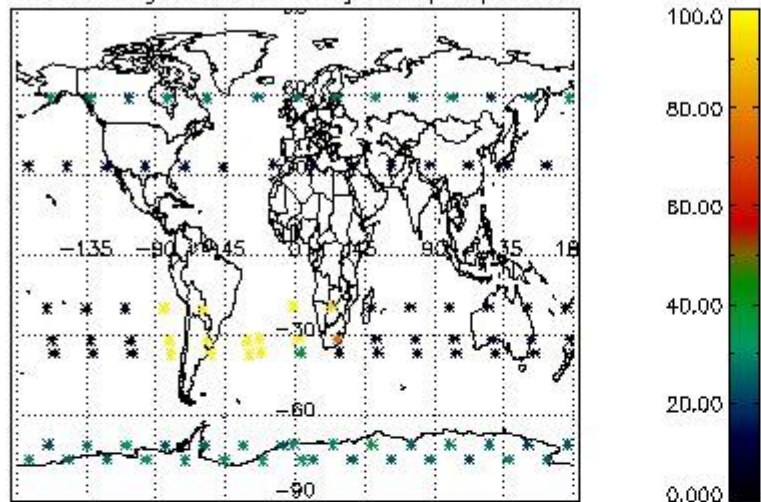

Percentage of cosmic ray hits per profile