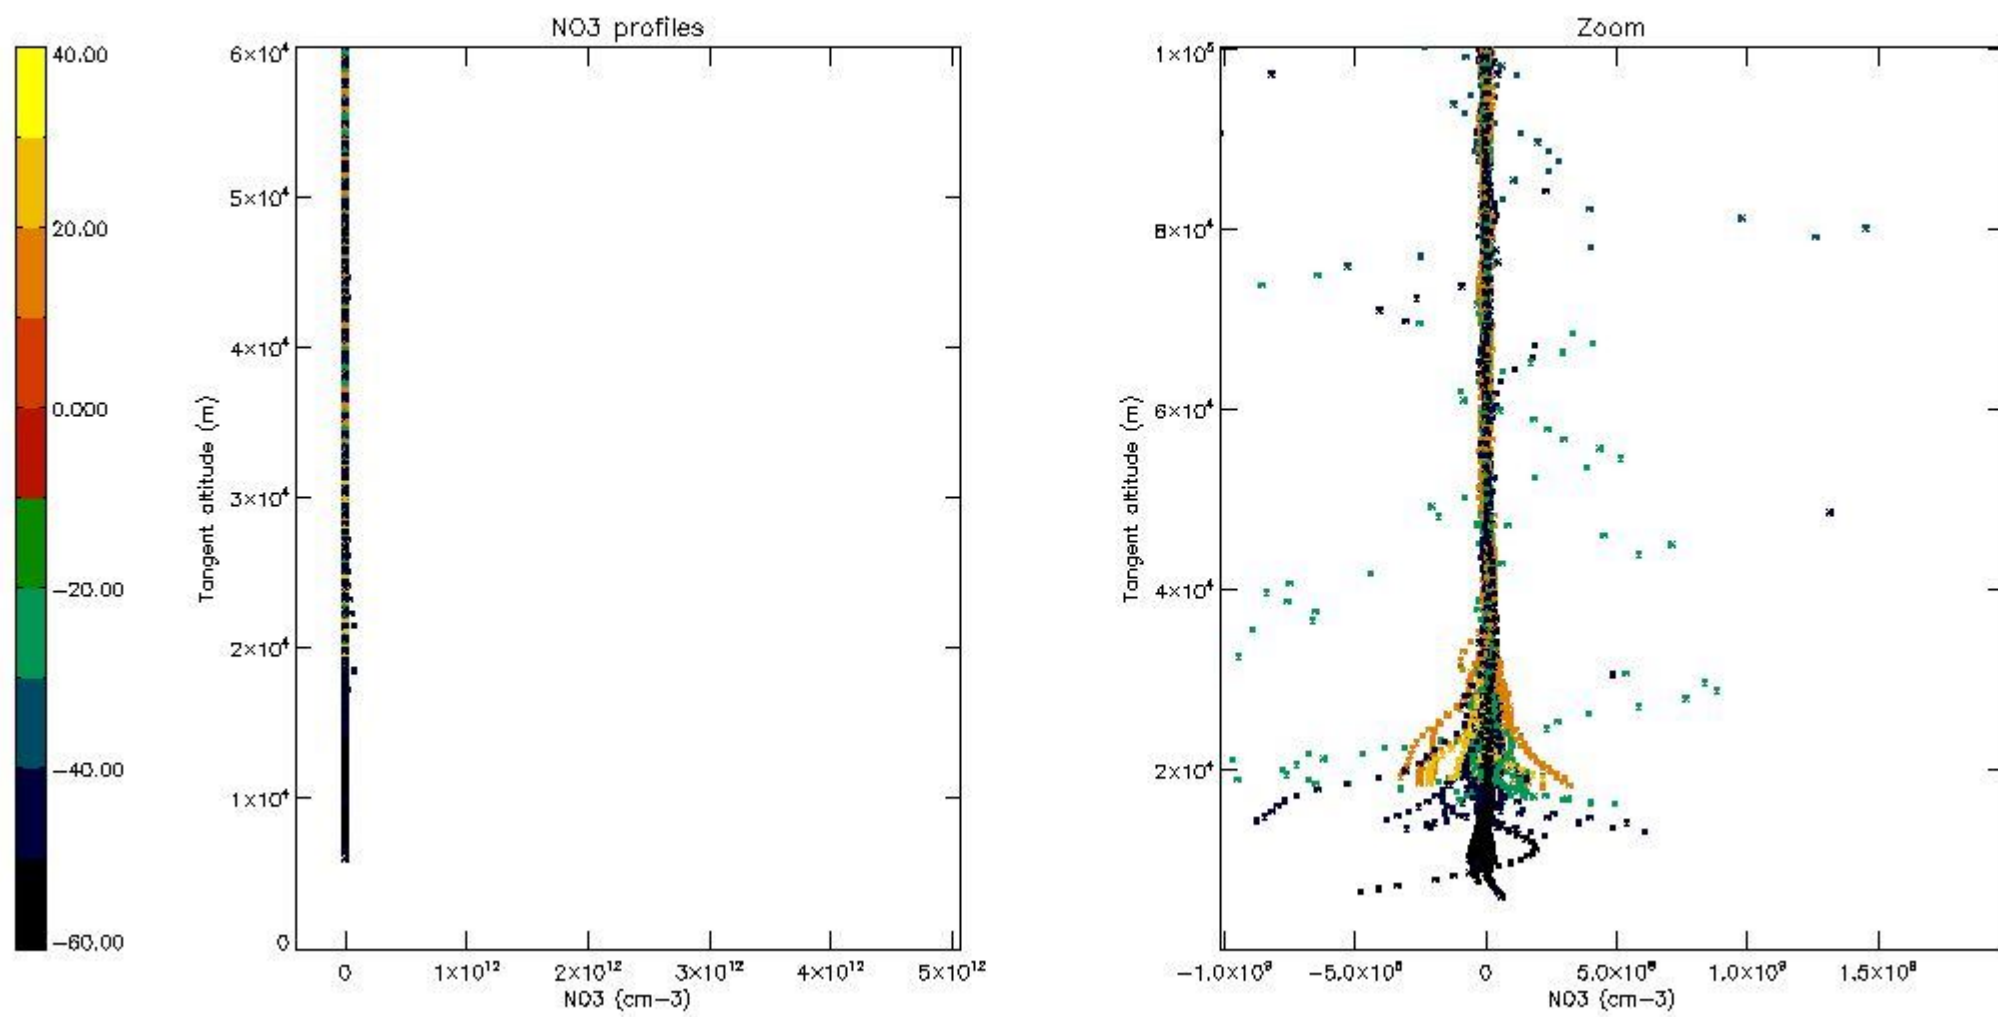

5.4 Plot ozone profiles where $STD < 10\%$ (dark without errors)

The colorbar represents the latitude.

5.5 Plot ozone profiles where STD < 5% (dark without errors)

The colorbar represents the latitude.

5.6 Plot NO₂ profiles for all STD (dark without errors)

The colorbar represents the latitude.

5.7 Plot NO3 profiles for all STD (dark without errors)

The colorbar represents the latitude.

5.8 Plot H2O profiles for all STD (only for occultations of stars 1,2,3,4,13,14,16,26,63 dark without errors)