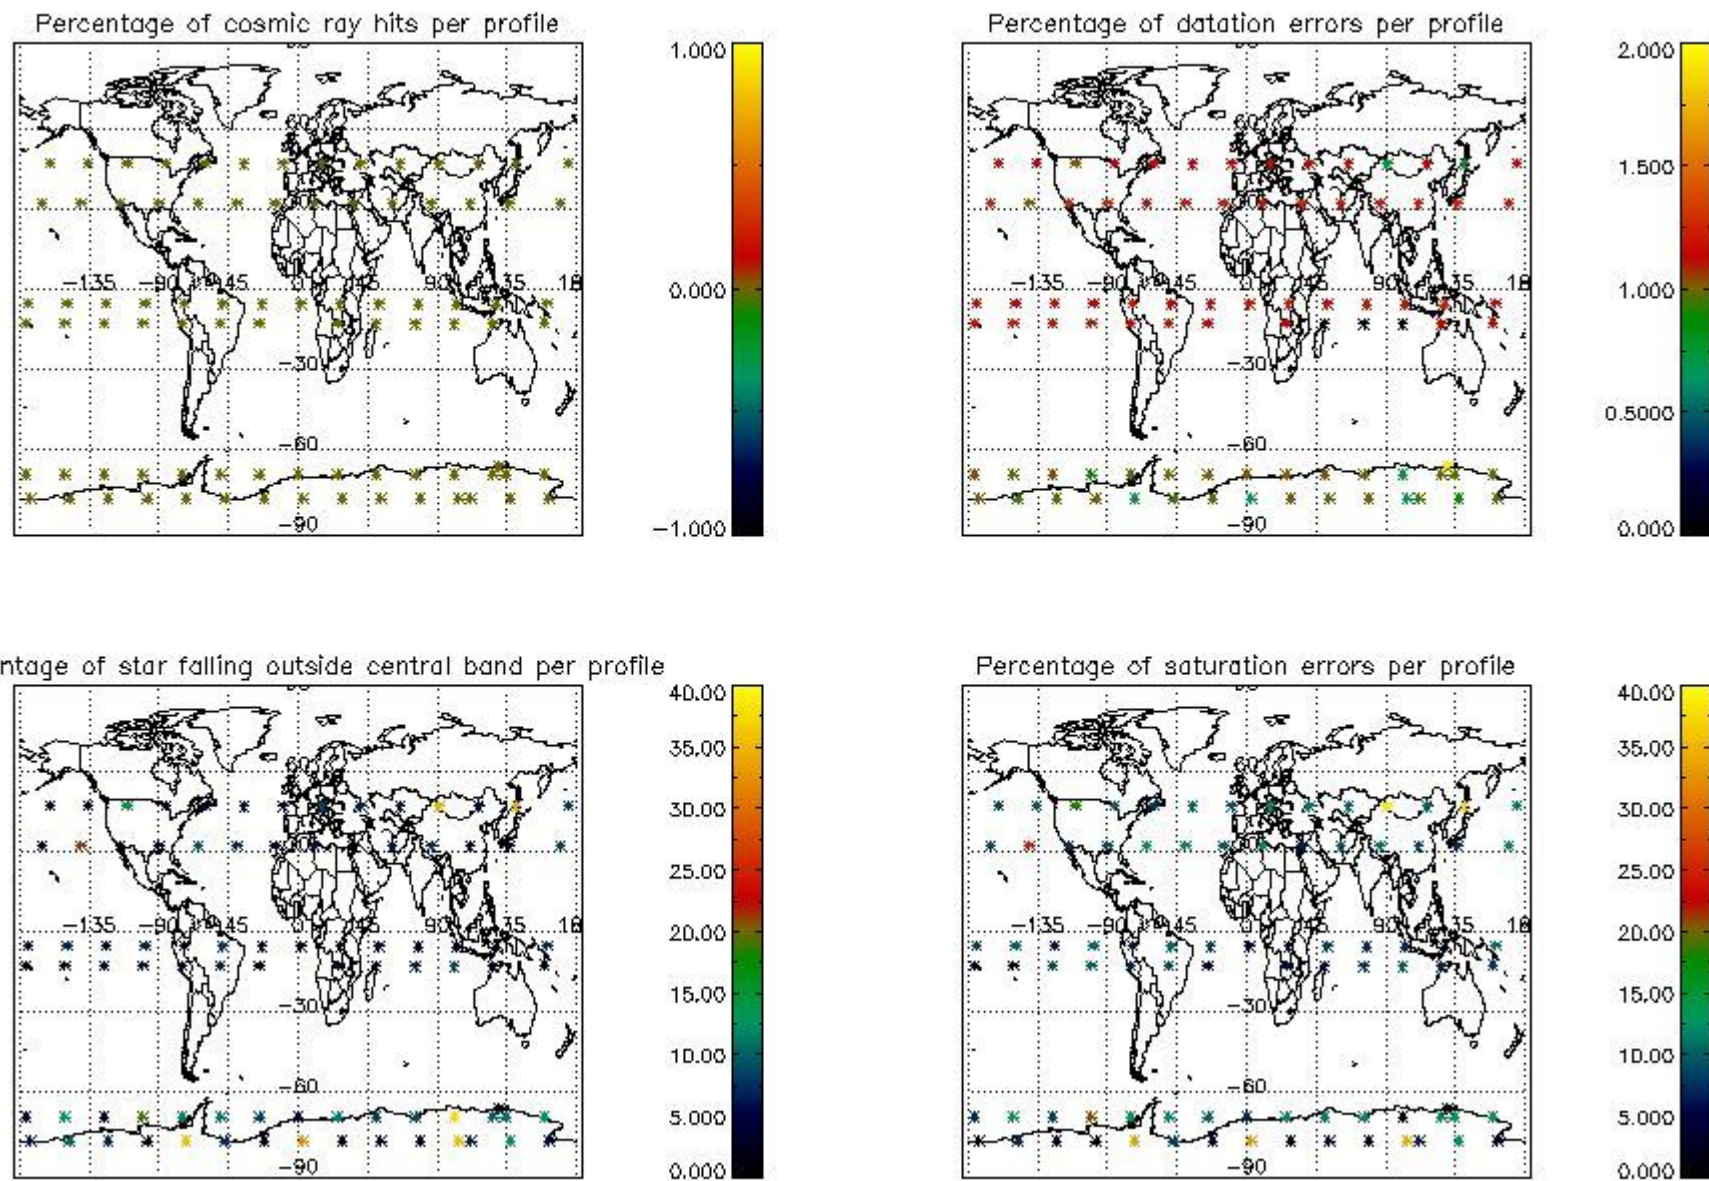

Percentage of datation errors per profile

Percentage of star falling outside central band per profile

Percentage of saturation errors per profile

4.2.2 Plot level 1 quality information per product (world map): ENVISAT DESCENDING passes