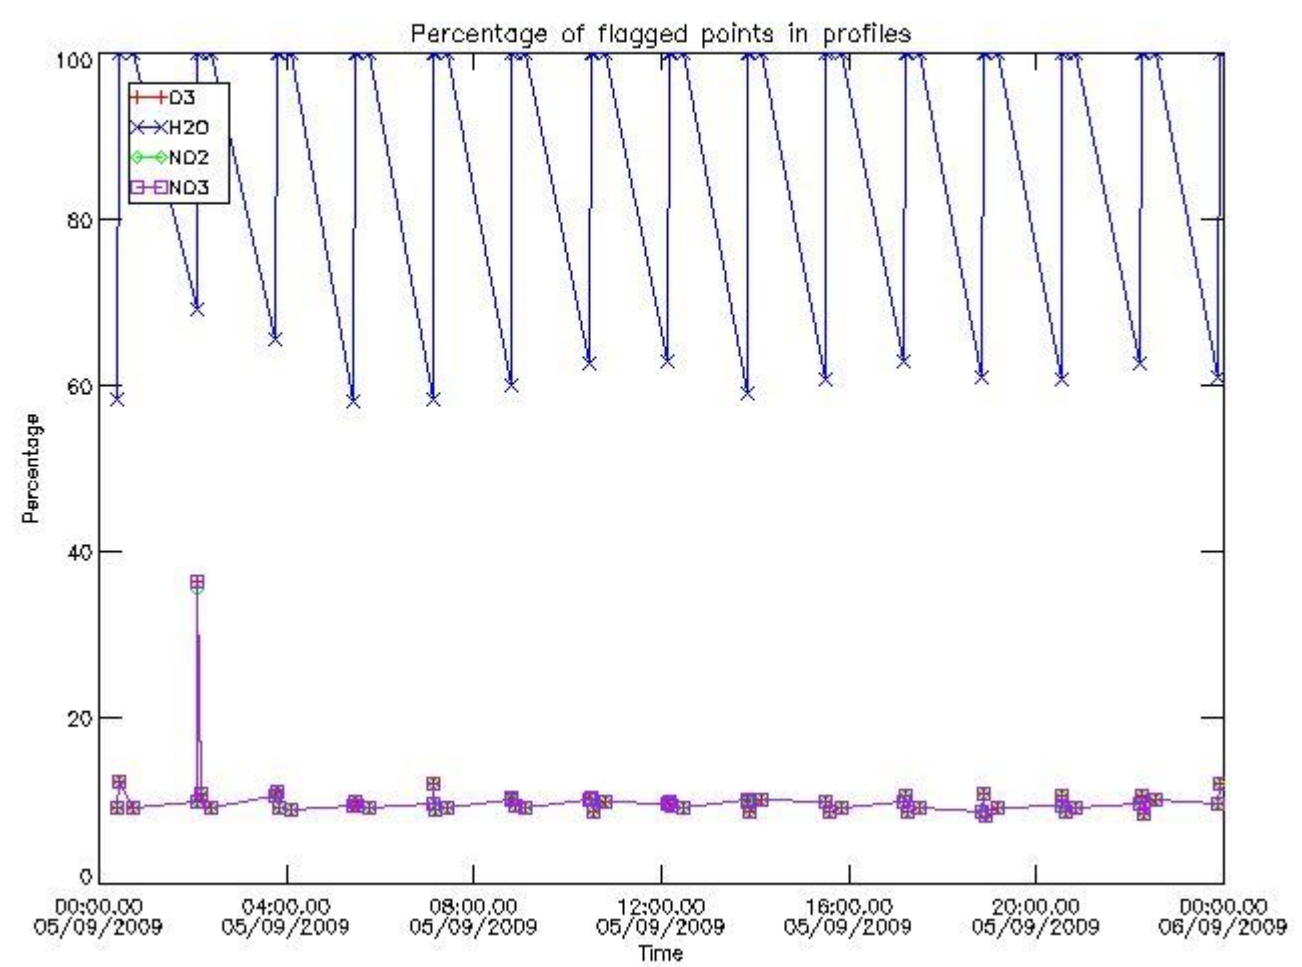

3. Quality information per product

In this section it is plotted some information contained in the Quality Summary data set of the level 2 products. Only products in dark limb conditions and without errors (error flag in the MPH set to "0") are used.

3.1 Plot quality information per product (time dependant)

3.2 Plot quality information per product (world map)