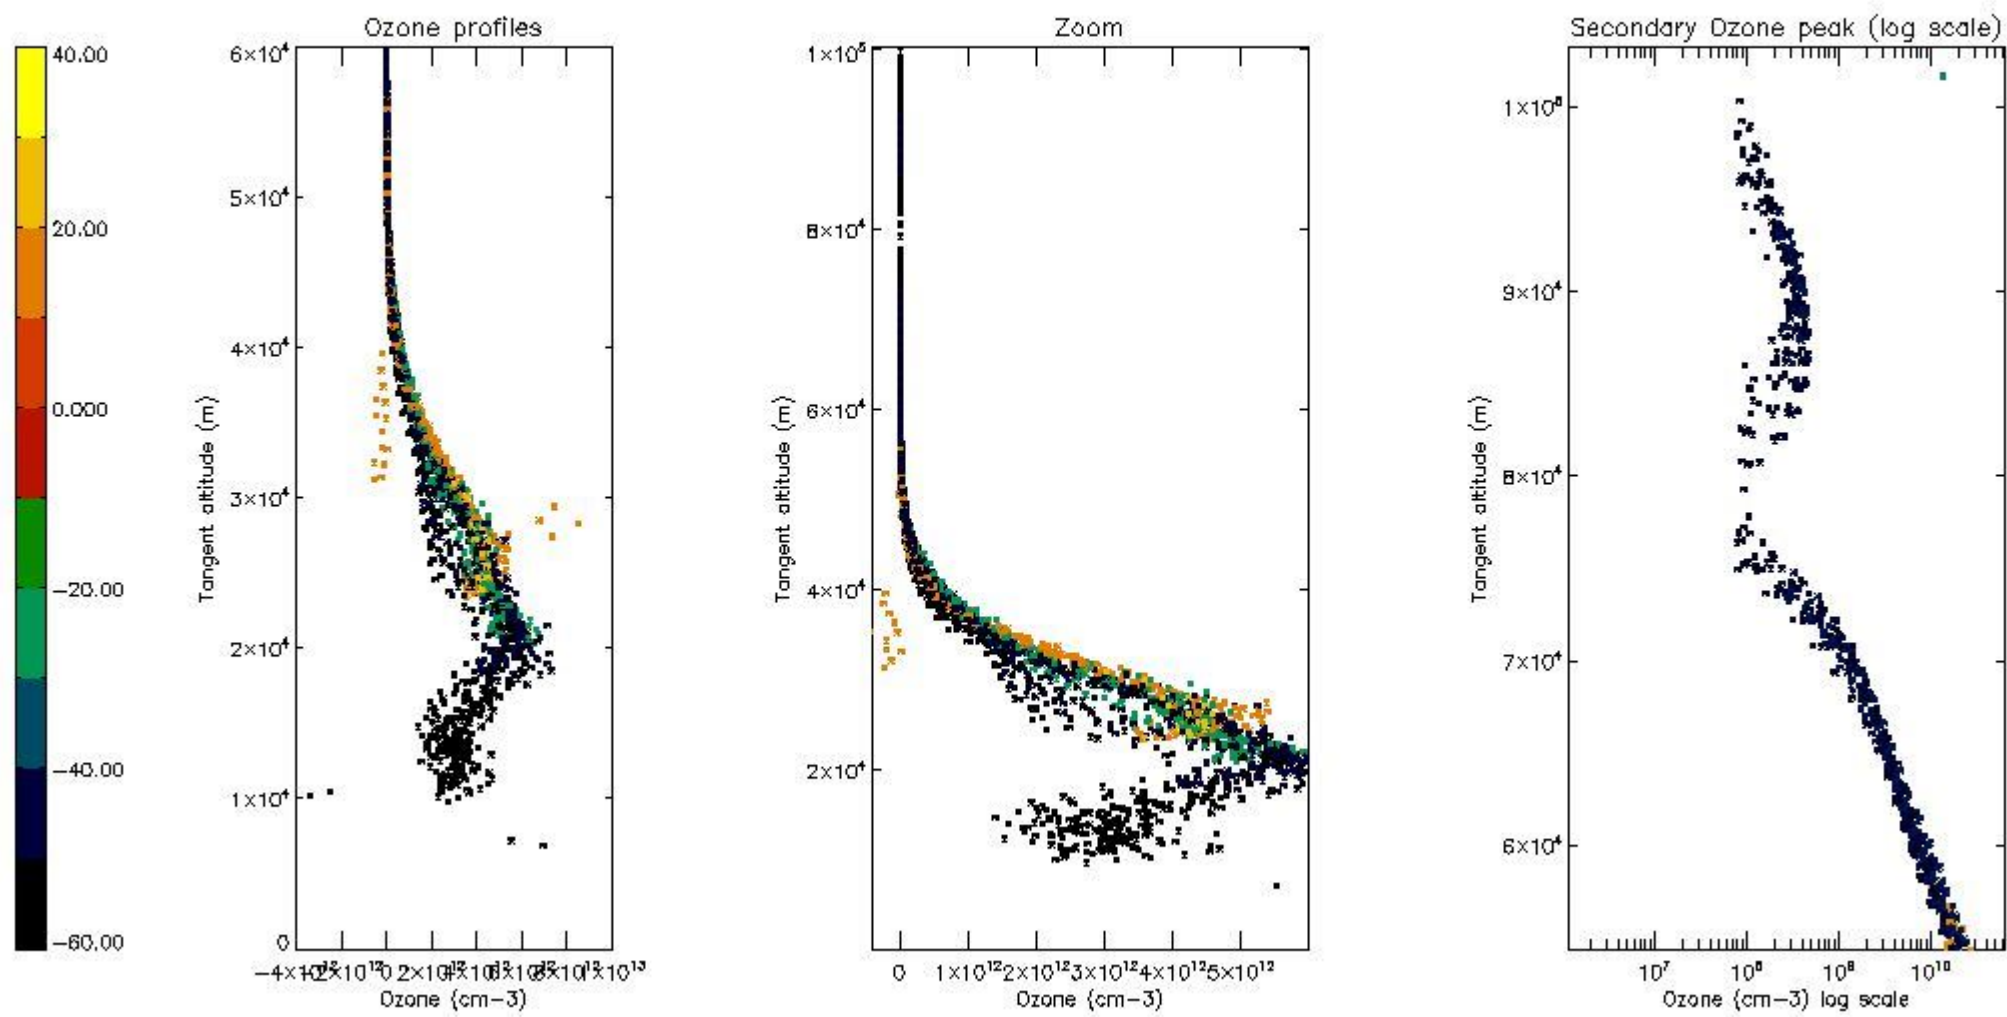

STD < 10	15
STD < 5	9

5.2 Plot ozone profiles for all STD (dark without errors)

The colorbar represents the latitude.

5.3 Plot ozone profiles where STD < 20% (dark without errors)

The colorbar represents the latitude.

5.4 Plot ozone profiles where $STD < 10\%$ (dark without errors)

The colorbar represents the latitude.

5.5 Plot ozone profiles where STD < 5% (dark without errors)

The colorbar represents the latitude.

5.6 Plot NO₂ profiles for all STD (dark without errors)