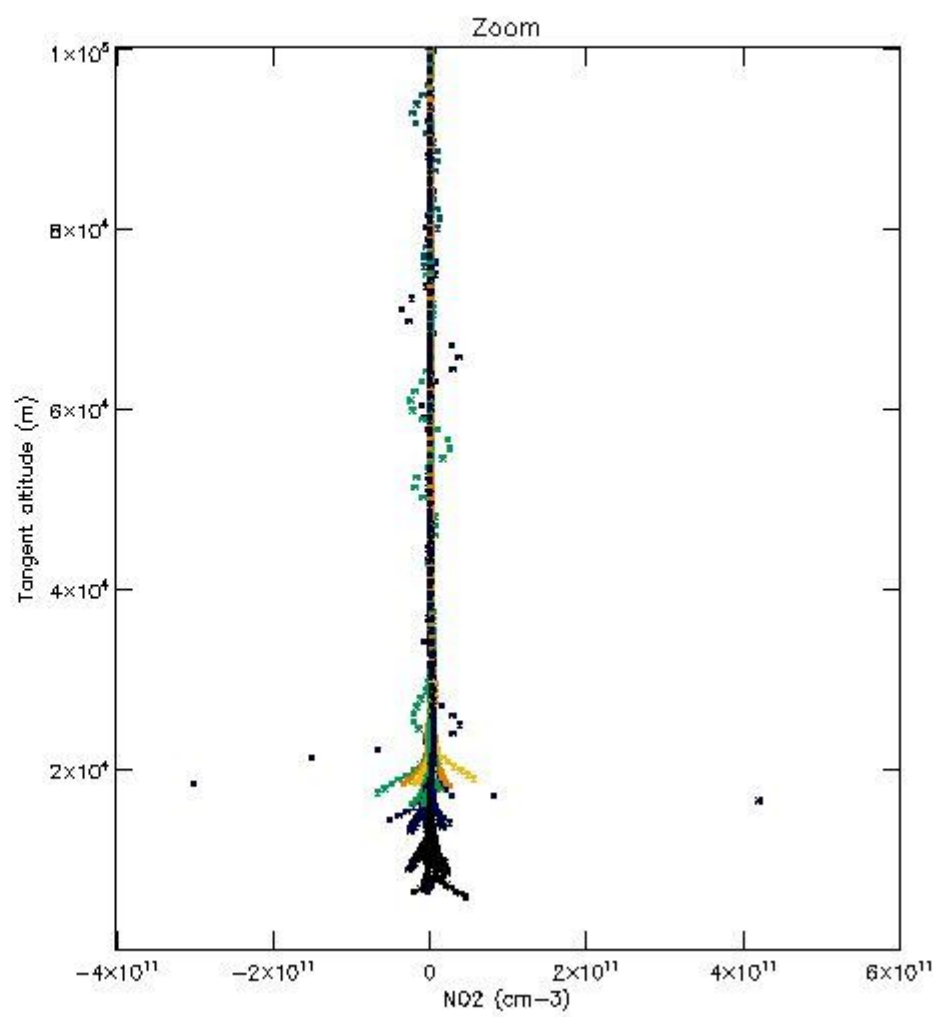

5.7 Plot NO3 profiles for all STD (dark without errors)

The colorbar represents the latitude.