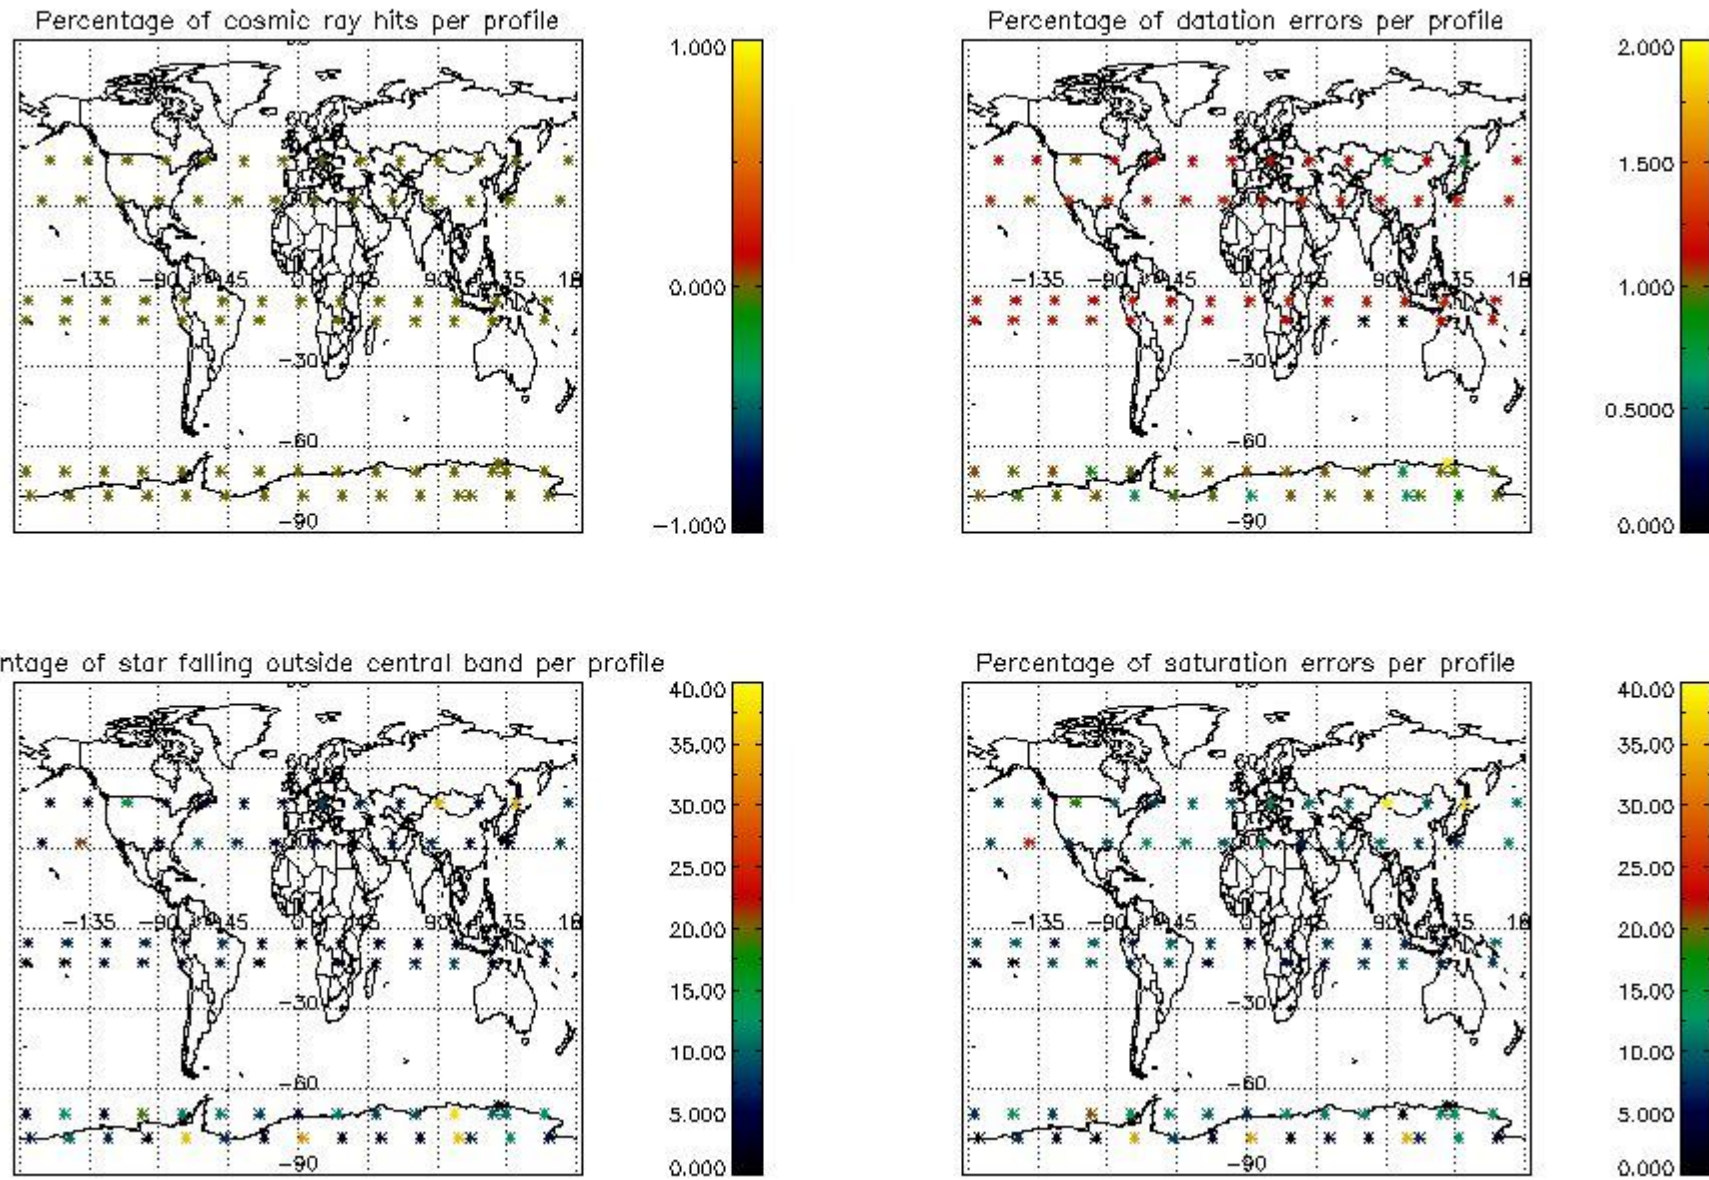

Percentage of datation errors per profile

Percentage of star falling outside central band per profile

Percentage of saturation errors per profile

4.2.2 Plot level 1 quality information per product (world map): ENVISAT DESCENDING passes