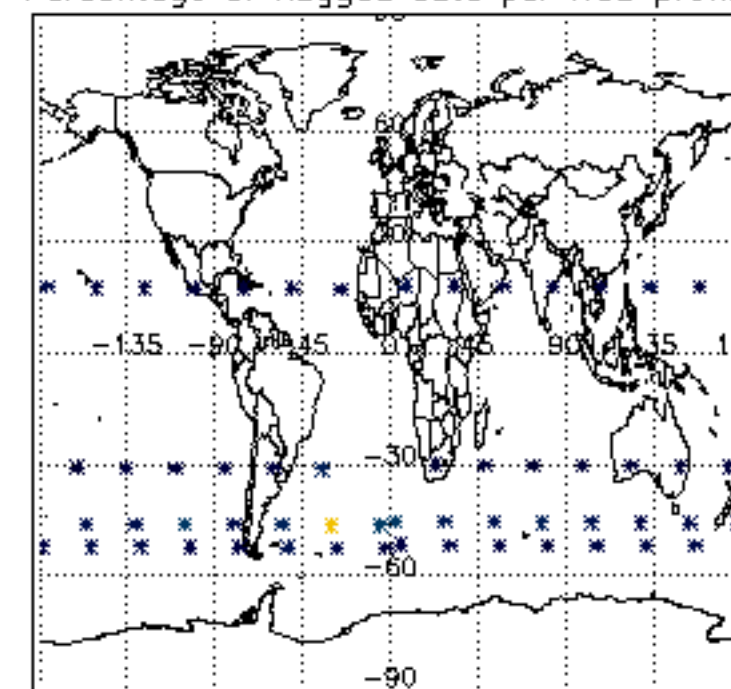

Percentage of flagged data per NO3 profile