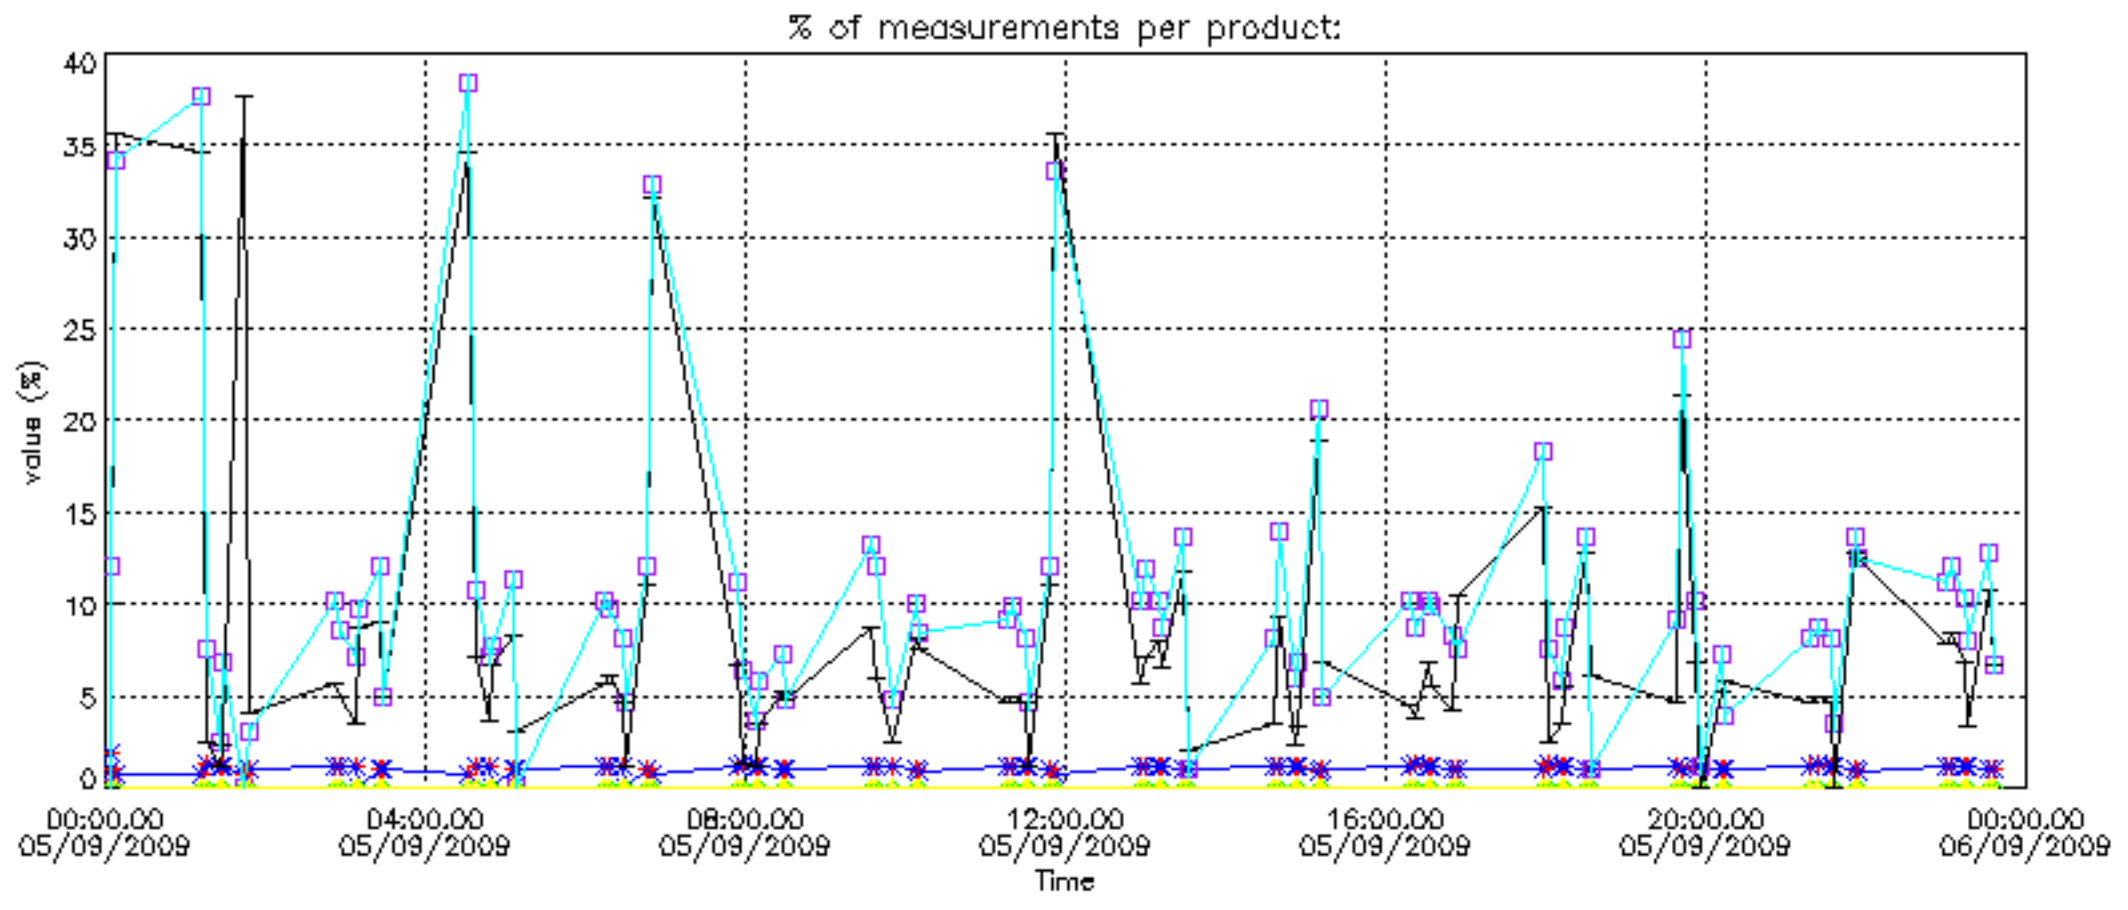

Percentage of cosmic ray hits per profile

Percentage of datation errors per profile