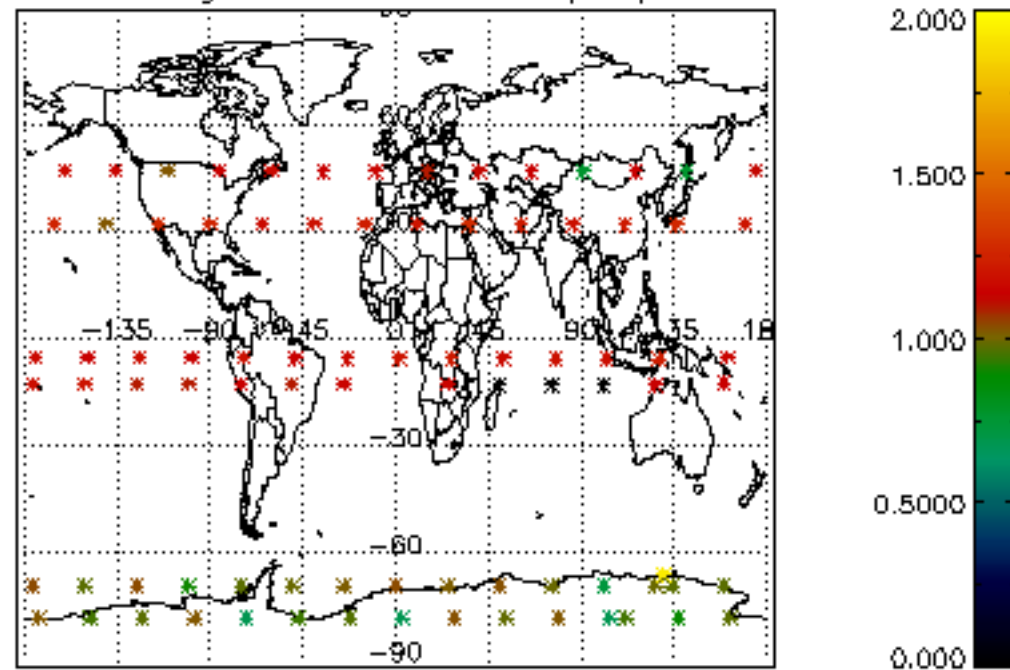

Percentage of datation errors per profile

Percentage of star falling outside central band per profile

Percentage of saturation errors per profile

Percentage of cosmic ray hits per profile

Percentage of datation errors per profile