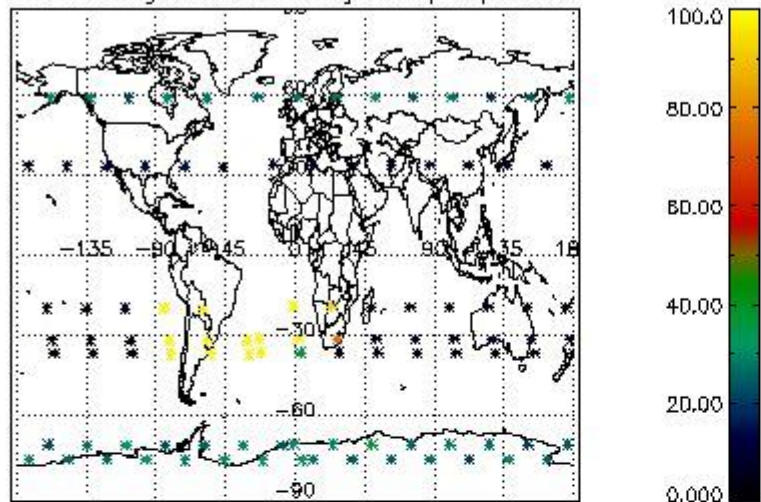

4.1 Plot quality information per product (time dependant) coming from level 1b processing

4.1.1 Plot level 1 quality information per product (time dependant): ENVISAT ASCENDING passes

4.1.2 Plot level 1 quality information per product (time dependant): ENVI SAT DESCENDING passes

4.2 Plot quality information per product coming from level 1b processing (world map)

4.2.1 Plot level 1 quality information per product (world map): ENVISAT ASCENDING passes

Percentage of cosmic ray hits per profile