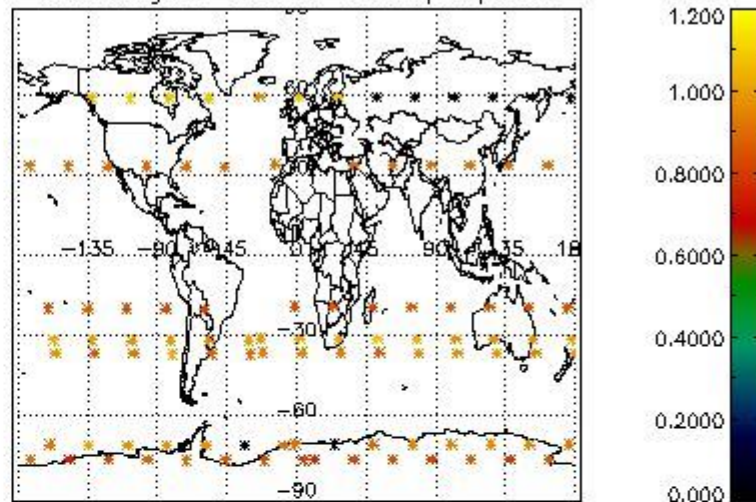

Percentage of datation errors per profile