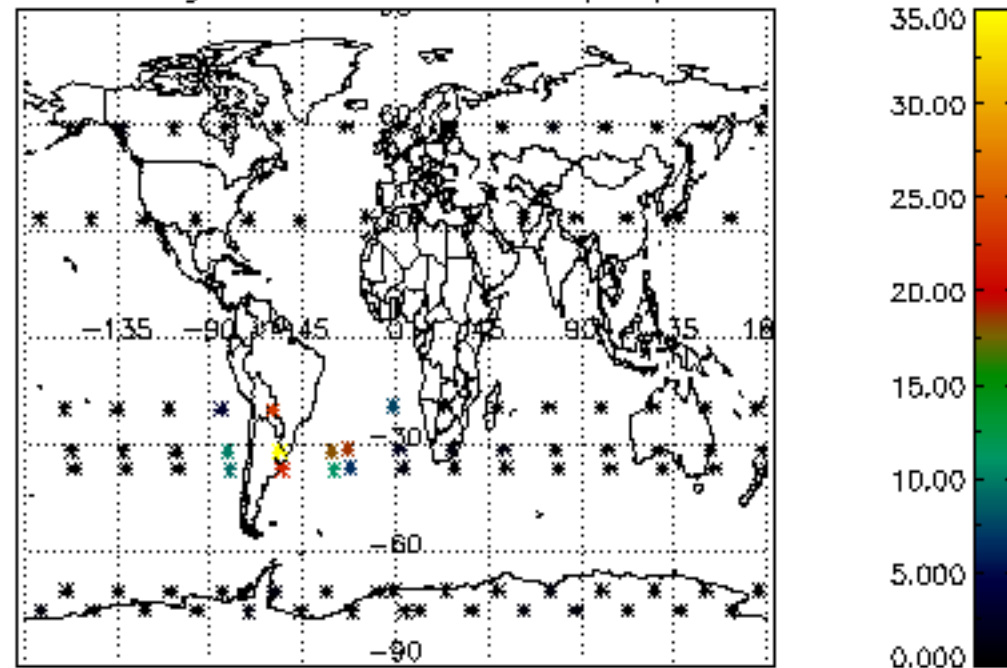

Percentage of datation errors per profile

Percentage of saturation errors per profile