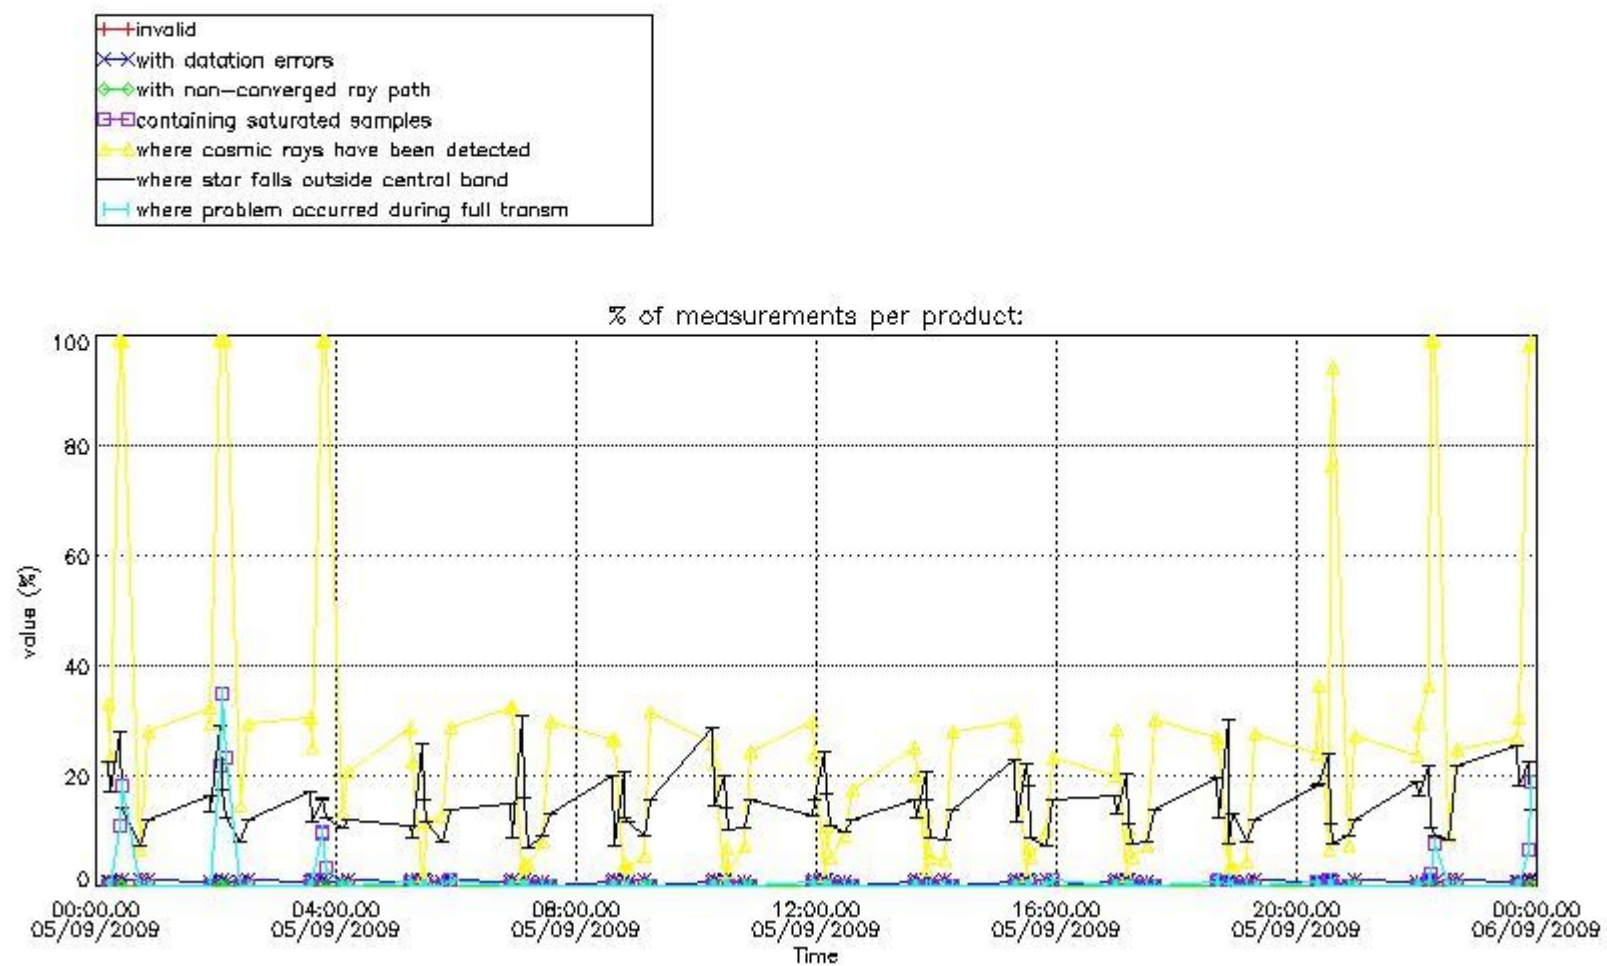

3.1 Plot quality information per product (time dependant)

3.2 Plot quality information per product (world map)

Percentage of flagged data per O3 profile

Percentage of flagged data per H2O profile

Percentage of flagged data per NO2 profile

Percentage of flagged data per NO3 profile

4. Level 1 quality information per product

In this section it is plotted some information contained in the Quality Summary data set of the level 2 products that comes from the level 1b processing. Products without errors (error flag in the MPH set to "0") are used.

4.1 Plot quality information per product (time dependant) coming from level 1b processing

4.1.1 Plot level 1 quality information per product (time dependant): ENVISAT ASCENDING passes

4.1.2 Plot level 1 quality information per product (time dependant): ENVI SAT DESCENDING passes