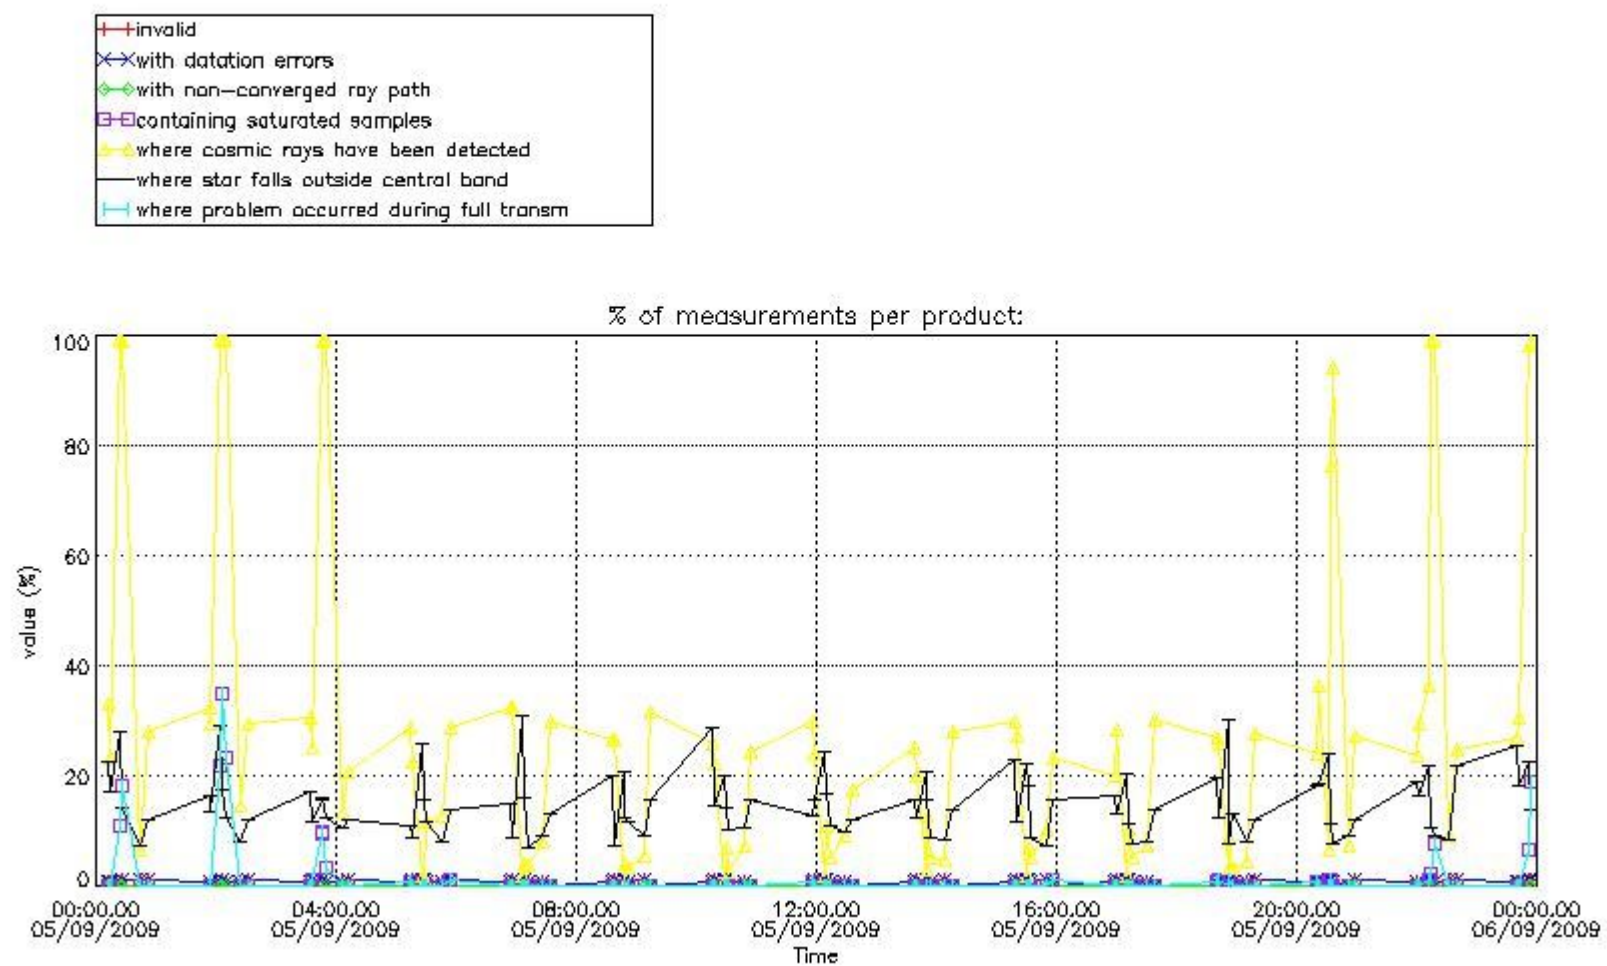

4.1.2 Plot level 1 quality information per product (time dependant): ENVI SAT DESCENDING passes