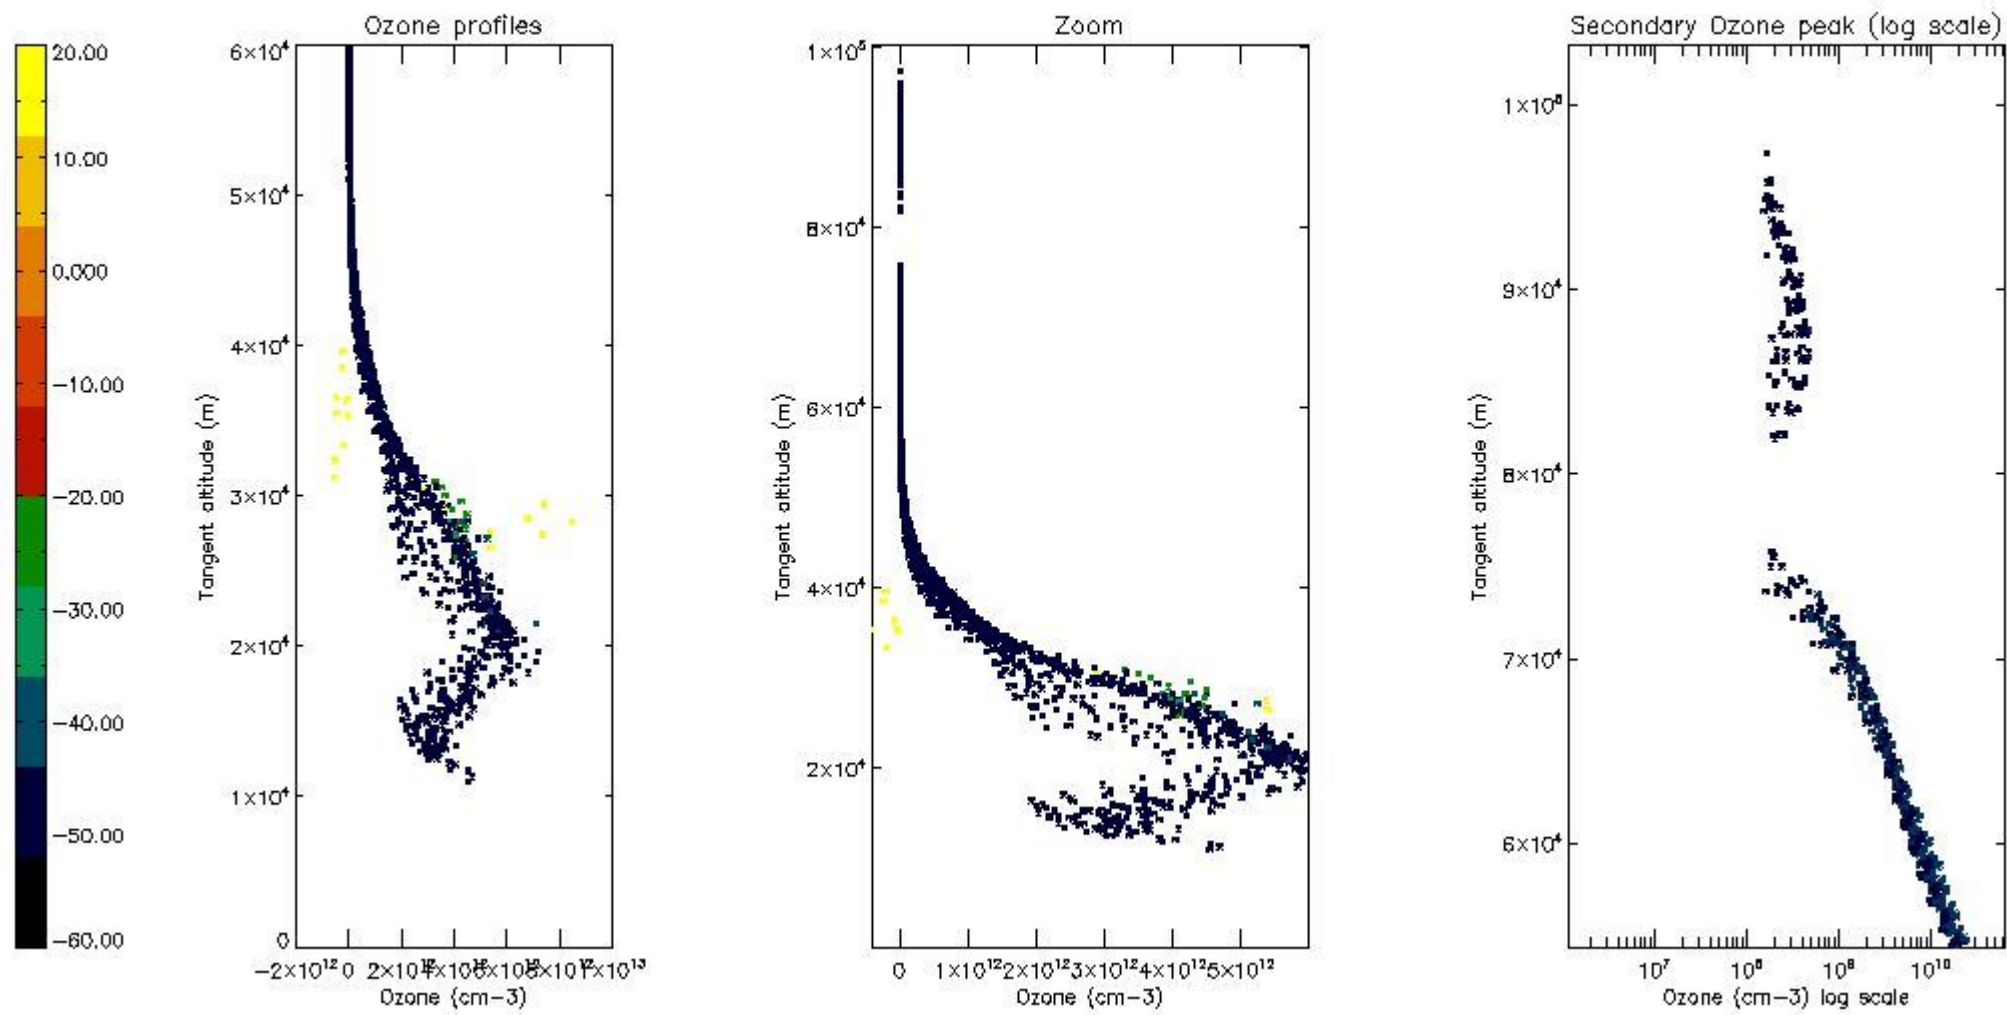

STD < 10	15
STD < 5	9

5.2 Plot ozone profiles for all STD (dark without errors)

The colorbar represents the latitude.

5.3 Plot ozone profiles where STD < 20% (dark without errors)

The colorbar represents the latitude.

5.4 Plot ozone profiles where $STD < 10\%$ (dark without errors)

The colorbar represents the latitude.

5.5 Plot ozone profiles where STD < 5% (dark without errors)

The colorbar represents the latitude.

5.6 Plot NO₂ profiles for all STD (dark without errors)