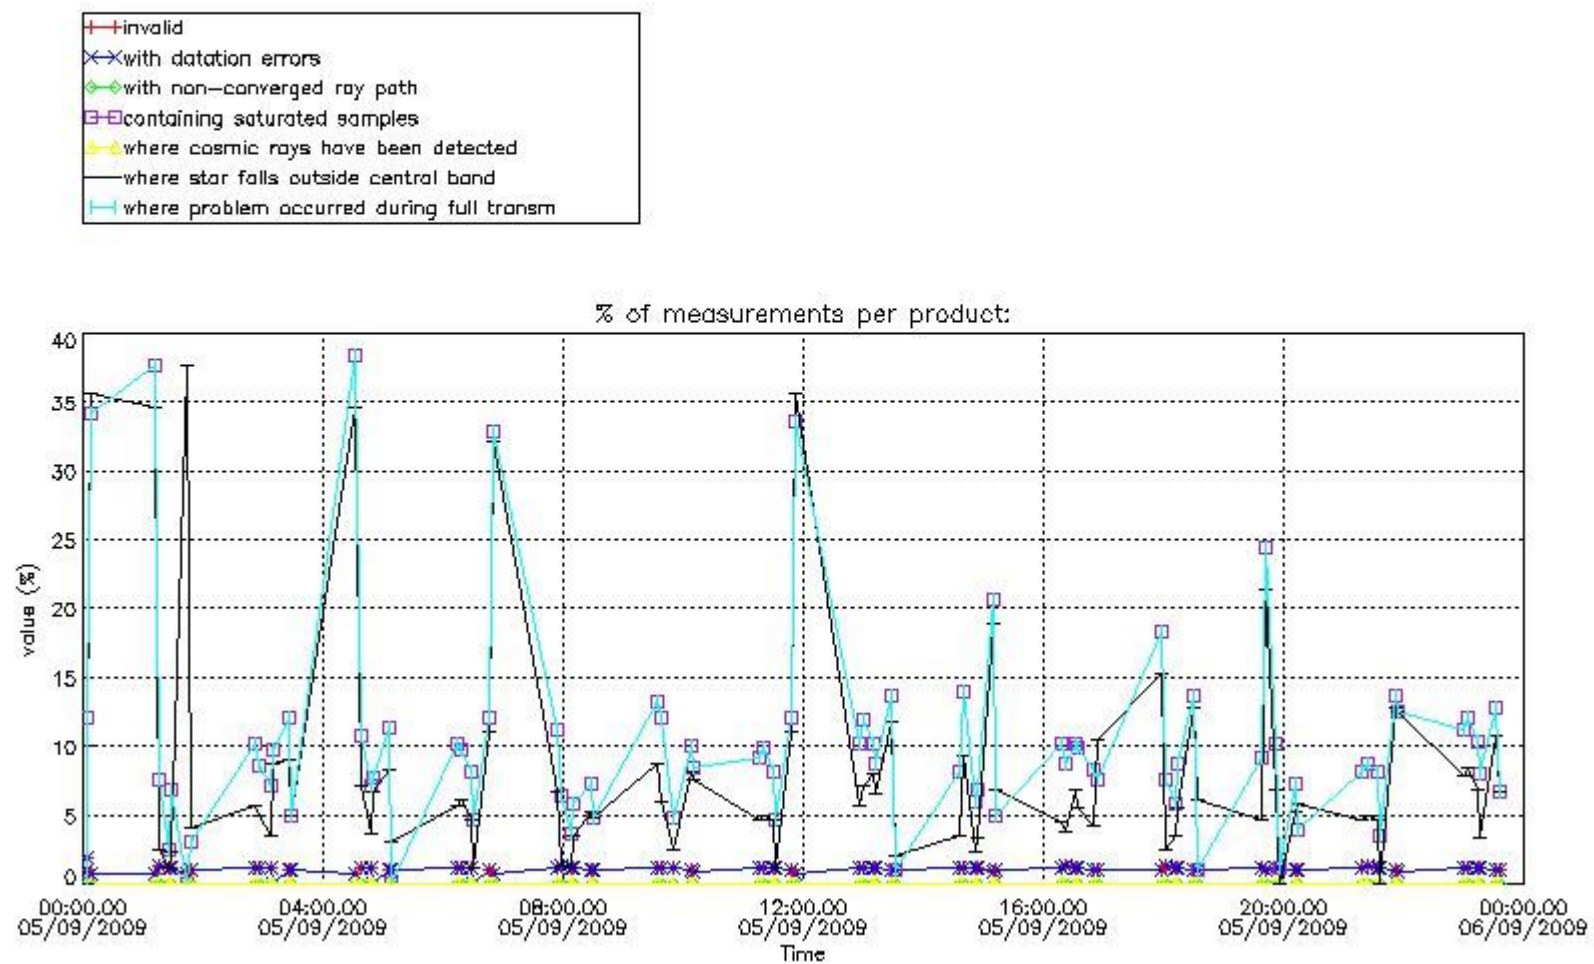

3.1 Plot quality information per product (time dependant)

3.2 Plot quality information per product (world map)

Percentage of flagged data per O3 profile

Percentage of flagged data per H2O profile

Percentage of flagged data per NO2 profile

Percentage of flagged data per NO3 profile

4. Level 1 quality information per product

In this section it is plotted some information contained in the Quality Summary data set of the level 2 products that comes from the level 1b processing. Products without errors (error flag in the MPH set to "0") are used.

4.1 Plot quality information per product (time dependant) coming from level 1b processing

4.1.1 Plot level 1 quality information per product (time dependant): ENVISAT ASCENDING passes

4.1.2 Plot level 1 quality information per product (time dependant): ENVI SAT DESCENDING passes