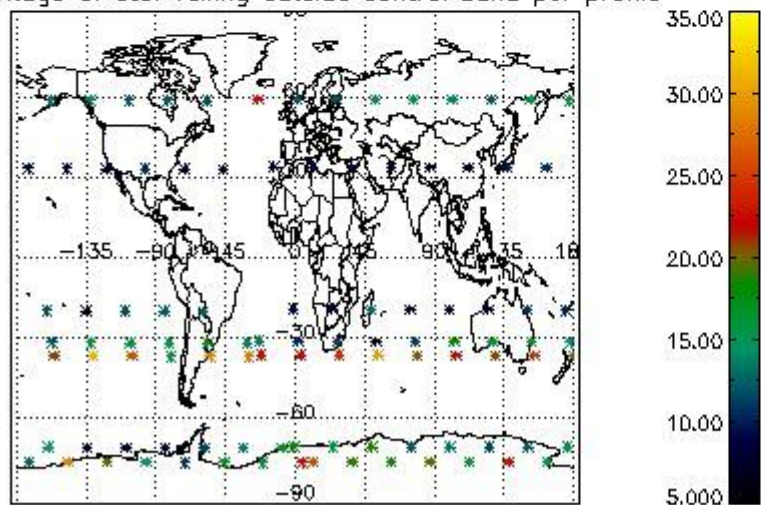

Percentage of star falling outside central band per profile