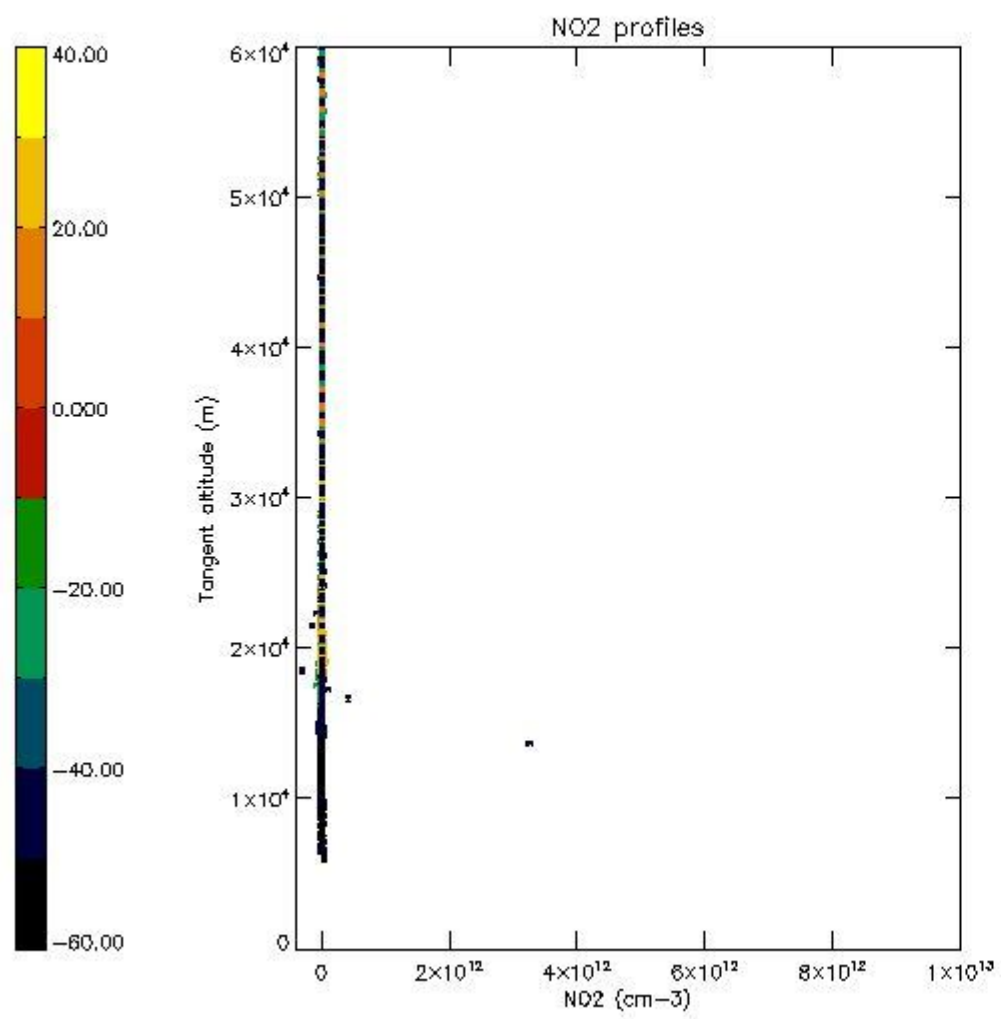

STD < 10	15
STD < 5	9

5.2 Plot ozone profiles for all STD (dark without errors)

The colorbar represents the latitude.

5.3 Plot ozone profiles where STD < 20% (dark without errors)

The colorbar represents the latitude.

5.4 Plot ozone profiles where $STD < 10\%$ (dark without errors)

The colorbar represents the latitude.

5.5 Plot ozone profiles where STD < 5% (dark without errors)

The colorbar represents the latitude.

5.6 Plot NO₂ profiles for all STD (dark without errors)

The colorbar represents the latitude.

5.7 Plot NO3 profiles for all STD (dark without errors)

The colorbar represents the latitude.

5.8 Plot H2O profiles for all STD (only for occultations of stars 1,2,3,4,13,14,16,26,63 dark without errors)