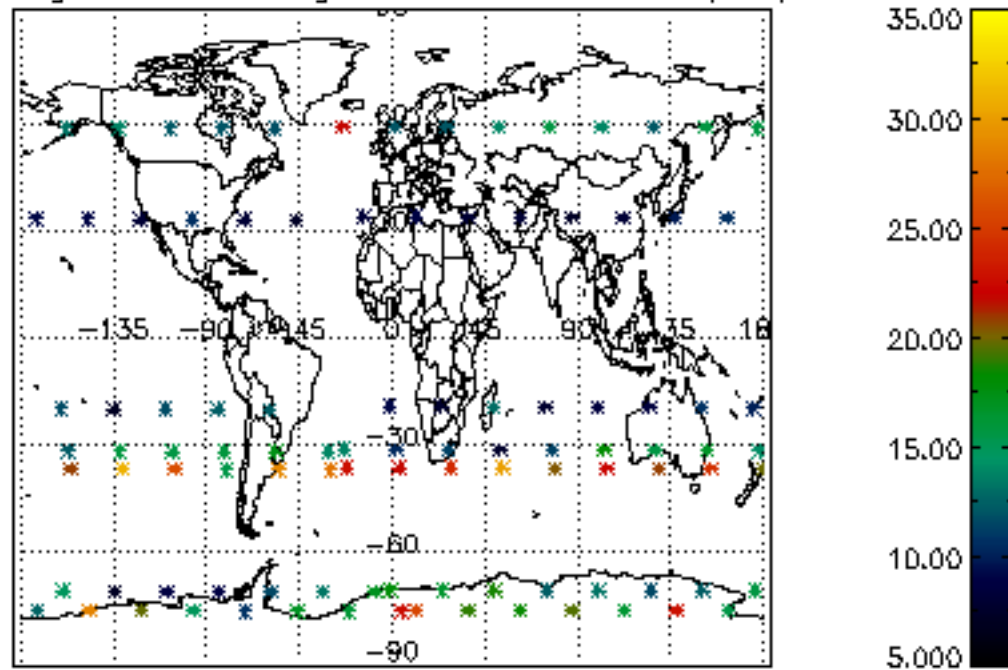

Percentage of flagged data per NO3 profile

Percentage of cosmic ray hits per profile

Percentage of datation errors per profile

Percentage of star falling outside central band per profile

Percentage of saturation errors per profile