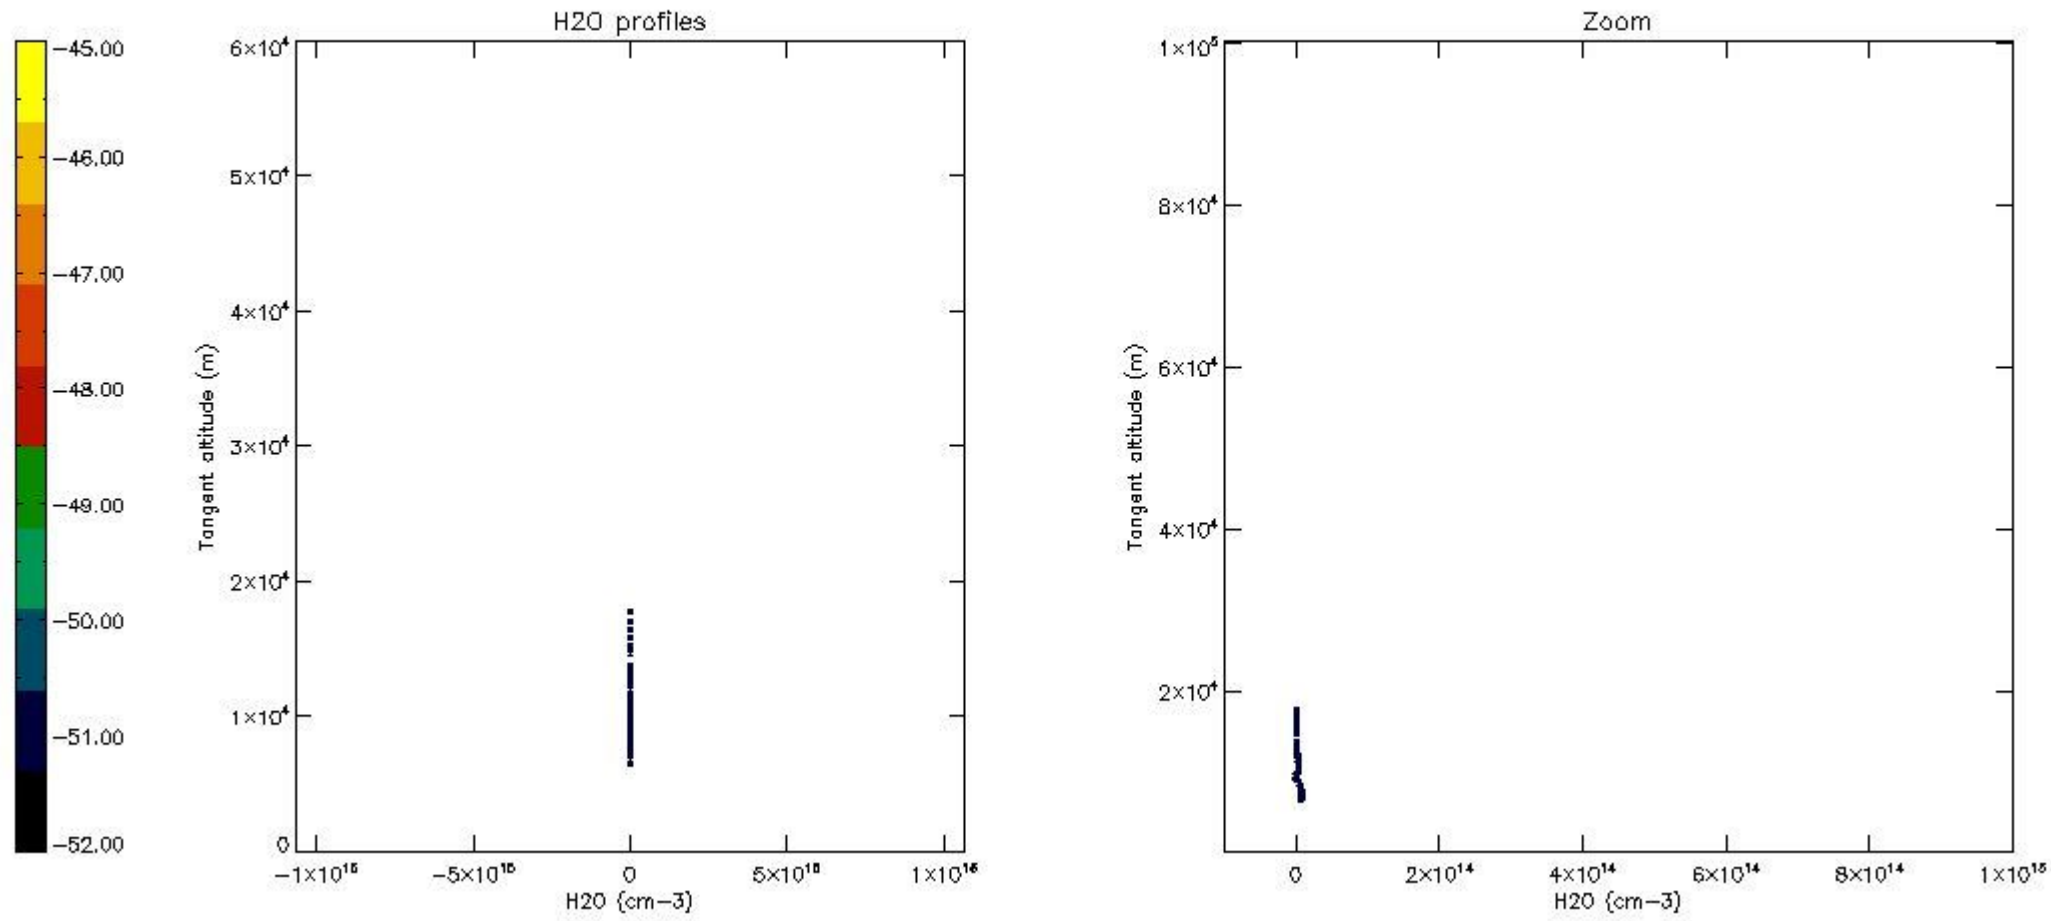

6. Auxiliary Data Files used for the production reported in section 2

The number reported in the third column indicates since which file (see list in section 2) the corresponding auxiliary file has been used. The fourth column is the date of those product files.

Type	Auxiliary Filename	Used since product	Used since product date
INST_PHYS_CHARACTERISTICS	GOM_INS_AXVIEC20091111_143220_20030716_120000_20500101_000000	1	05-SEP-2009 00:03:04
LEVEL-2_PROC_CONFIG	GOM_PR2_AXVIEC20091111_152718_20020301_000000_20500101_000000	1	05-SEP-2009 00:03:04
CROSS_SECTIONS_FILE	GOM_CRS_AXVIEC20091111_154832_20020301_000000_20500101_000000	1	05-SEP-2009 00:03:04