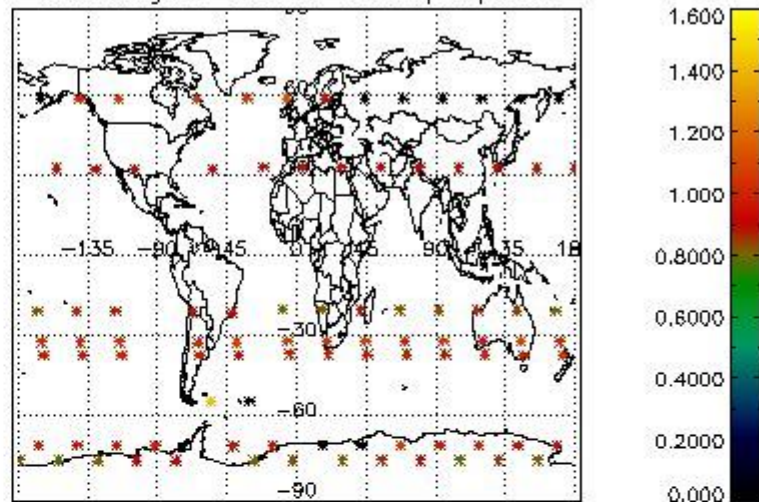

Percentage of datation errors per profile