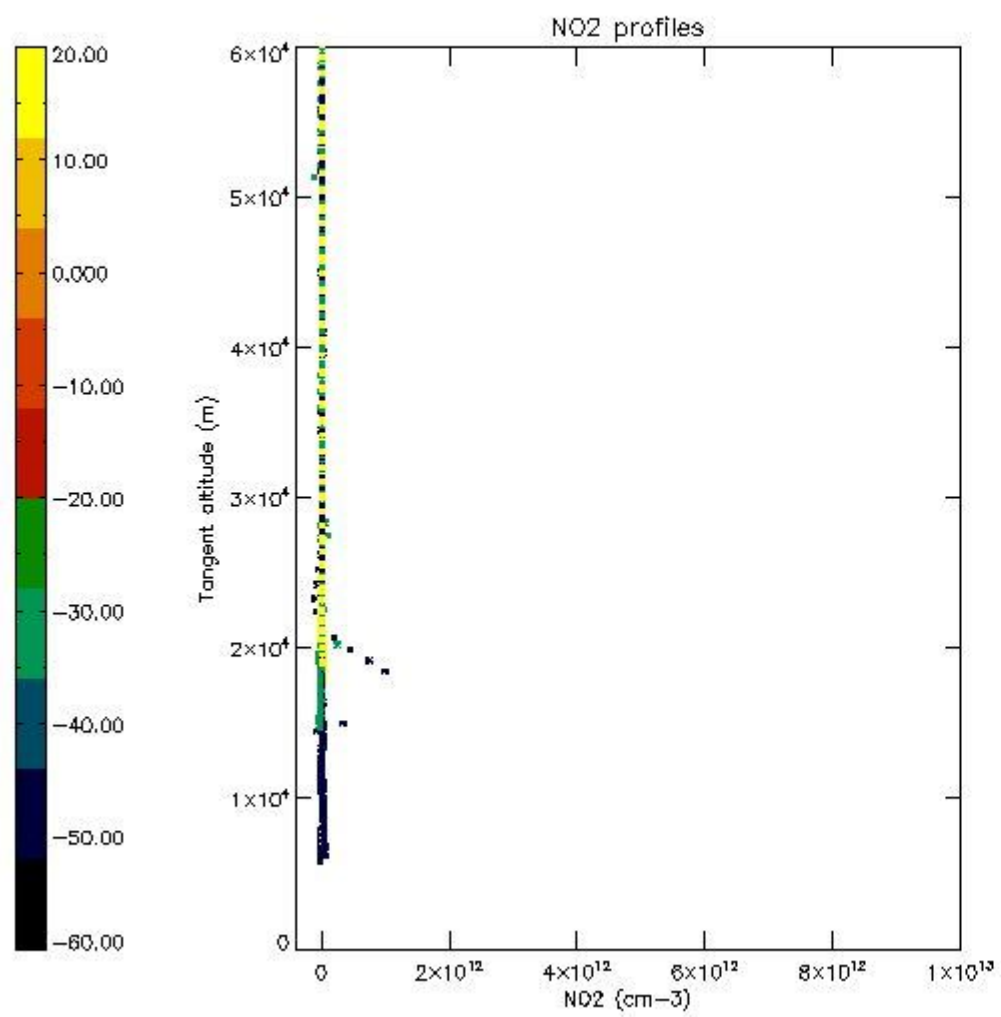

5.7 Plot NO3 profiles for all STD (dark without errors)

The colorbar represents the latitude.