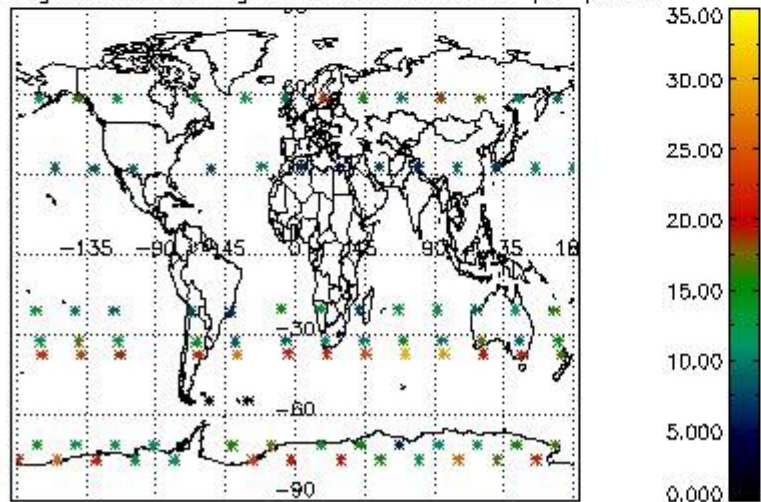

Percentage of star falling outside central band per profile