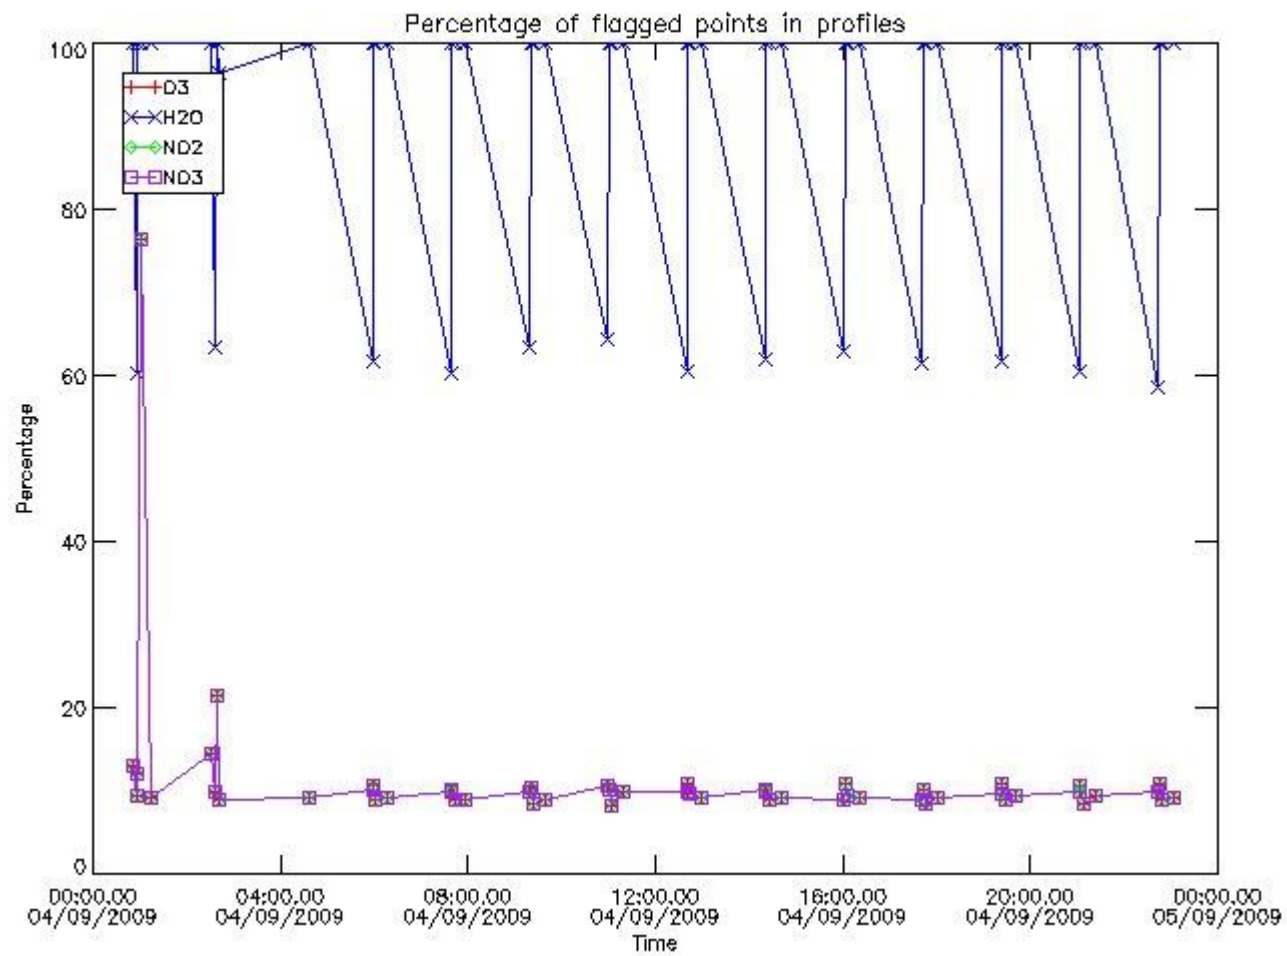

3. Quality information per product

In this section it is plotted some information contained in the Quality Summary data set of the level 2 products. Only products in dark limb conditions and without errors (error flag in the MPH set to "0") are used.

3.1 Plot quality information per product (time dependant)