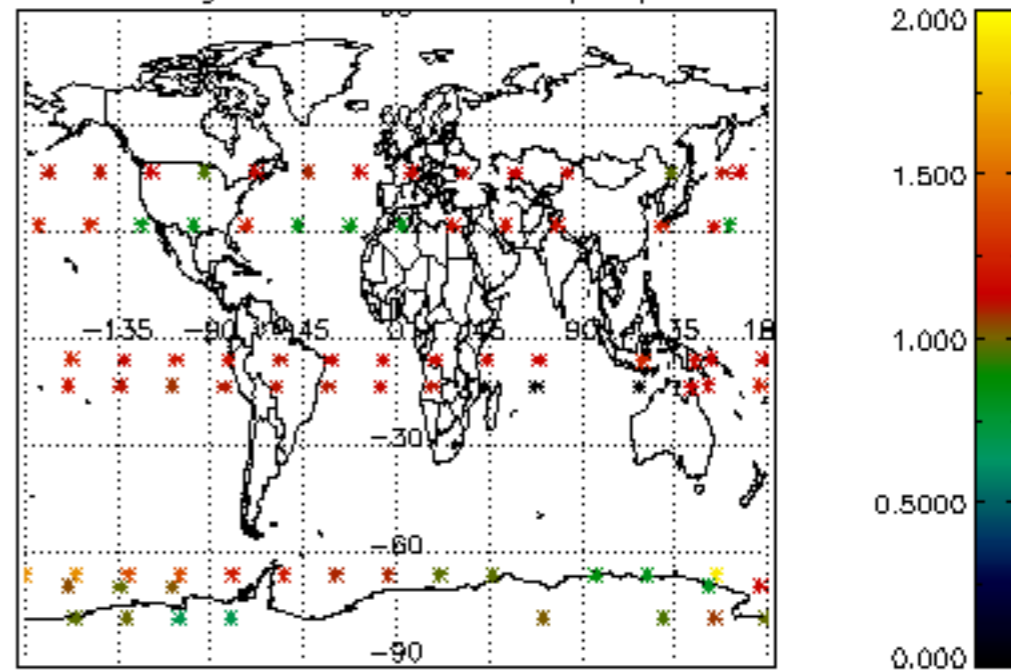

Percentage of datation errors per profile

Percentage of star falling outside central band per profile

Percentage of saturation errors per profile

Percentage of cosmic ray hits per profile

Percentage of datation errors per profile