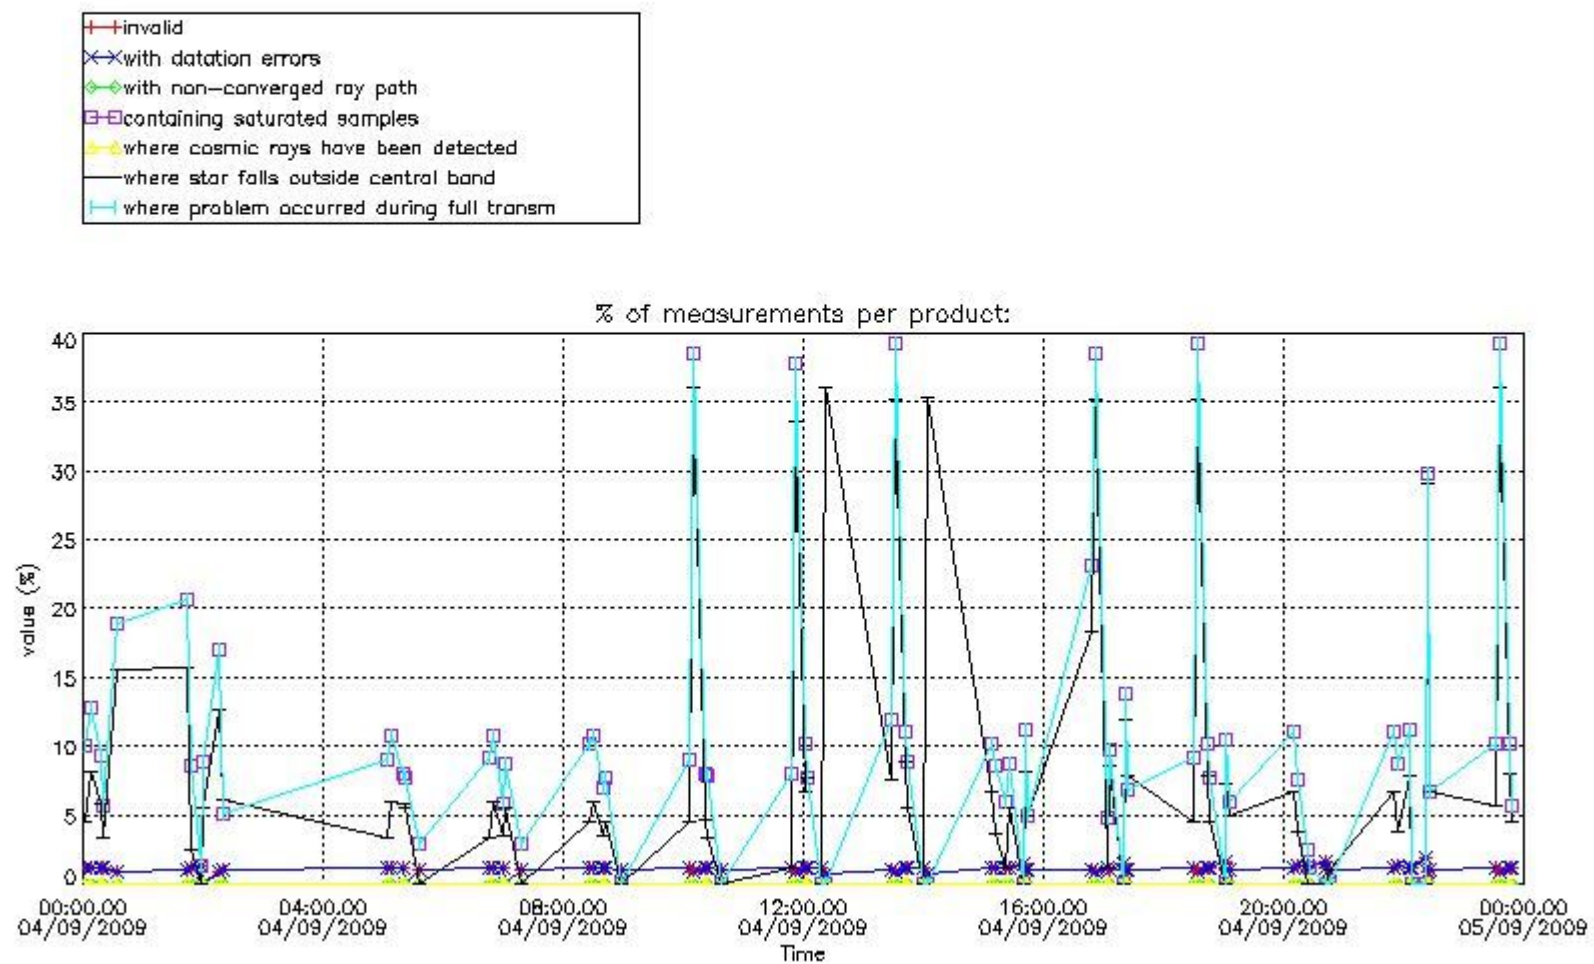

[6. Auxiliary Data Files used for the production reported in section 2](#)

This report presents the daily analysis on parameters extracted from GOMOS level 2 data (GOM_NL__2P). It is intended to monitor some important parameters that will impact the quality of these products. A list of level 2 products (and content) that have arrived during the reporting day to the PCF is also given.

3.1 Plot quality information per product (time dependant)

3.2 Plot quality information per product (world map)

Percentage of flagged data per O3 profile

Percentage of flagged data per H2O profile

Percentage of flagged data per NO2 profile

Percentage of flagged data per NO3 profile

4. Level 1 quality information per product

In this section it is plotted some information contained in the Quality Summary data set of the level 2 products that comes from the level 1b processing. Products without errors (error flag in the MPH set to "0") are used.

4.1 Plot quality information per product (time dependant) coming from level 1b processing

4.1.1 Plot level 1 quality information per product (time dependant): ENVISAT ASCENDING passes

4.1.2 Plot level 1 quality information per product (time dependant): ENVISAT DESCENDING passes