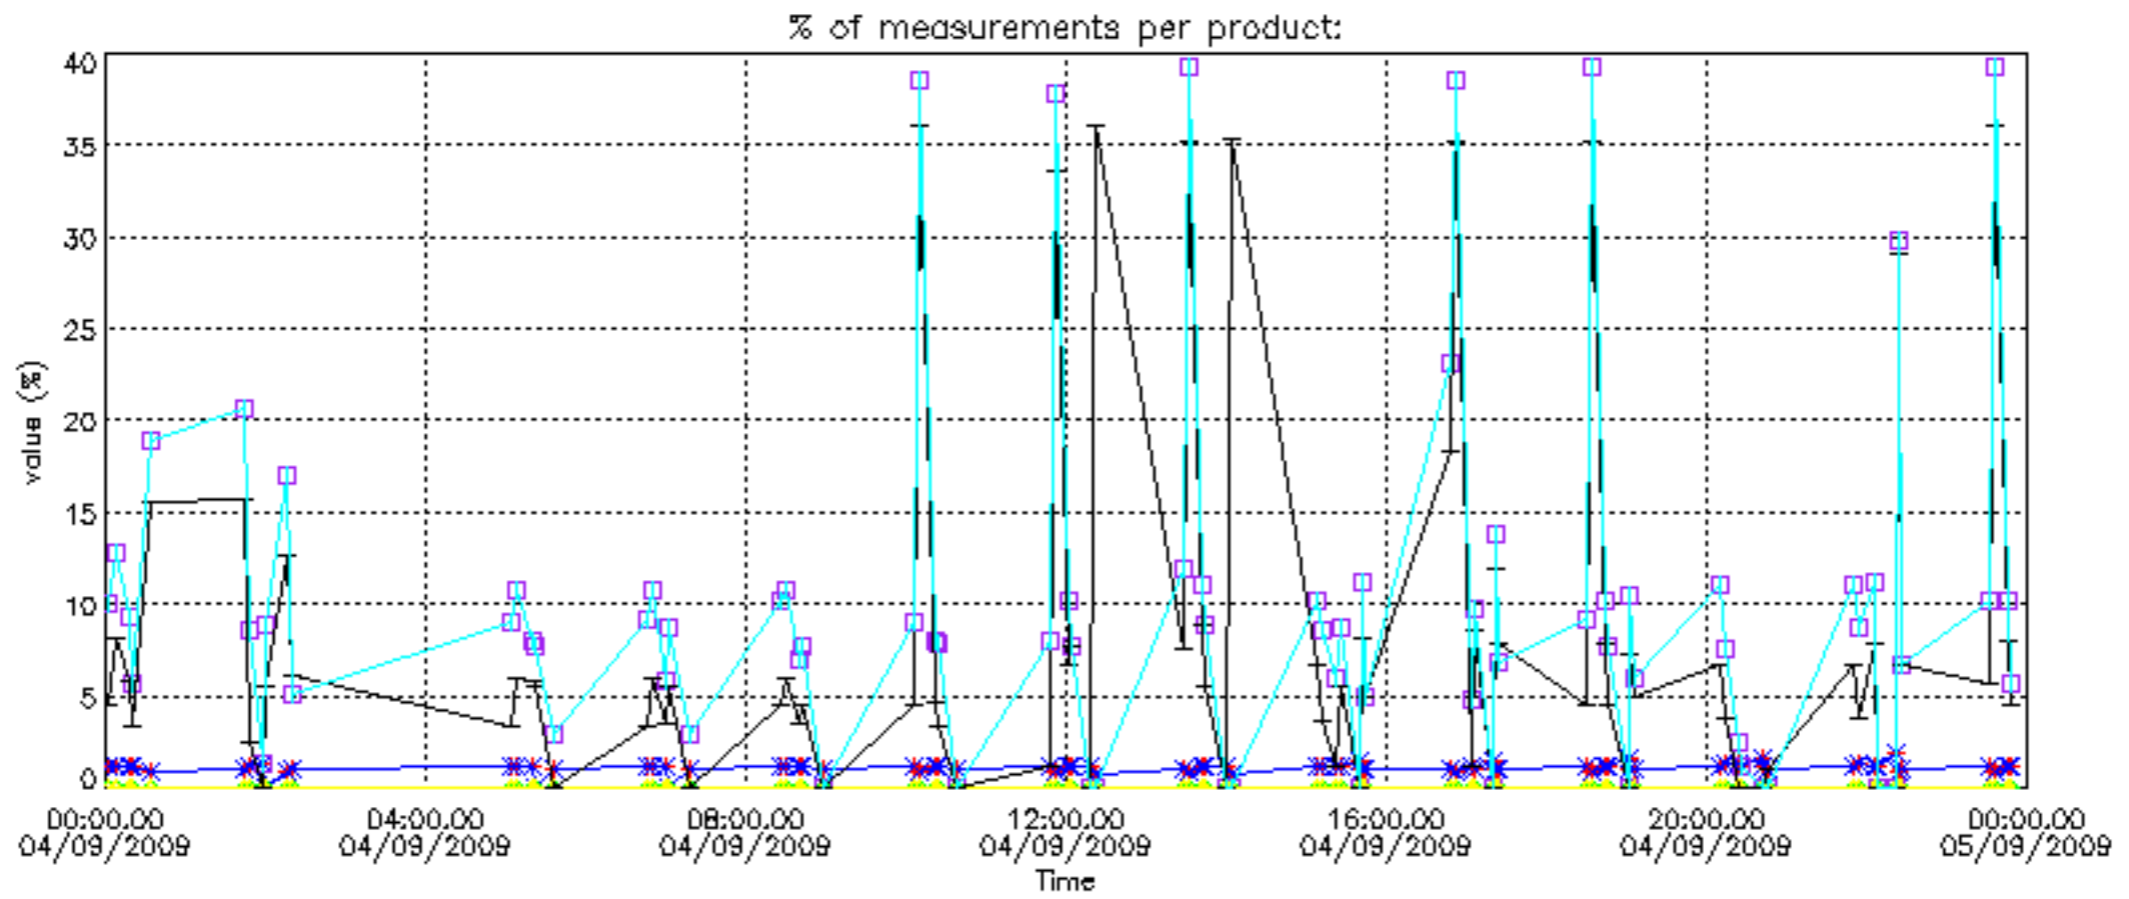

Percentage of cosmic ray hits per profile

Percentage of datation errors per profile