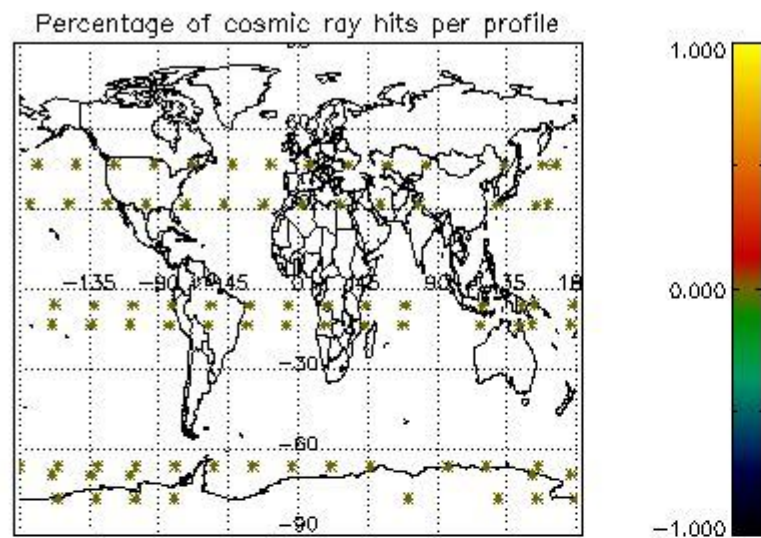

Percentage of datation errors per profile

Percentage of star falling outside central band per profile

Percentage of saturation errors per profile

4.2.2 Plot level 1 quality information per product (world map): ENVISAT DESCENDING passes