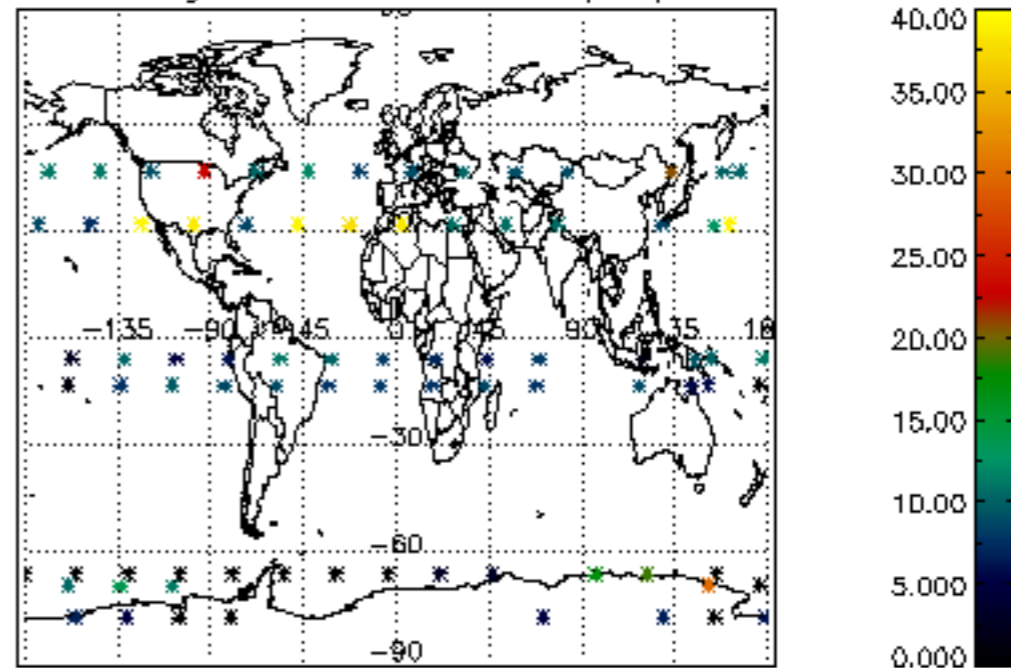

Percentage of saturation errors per profile