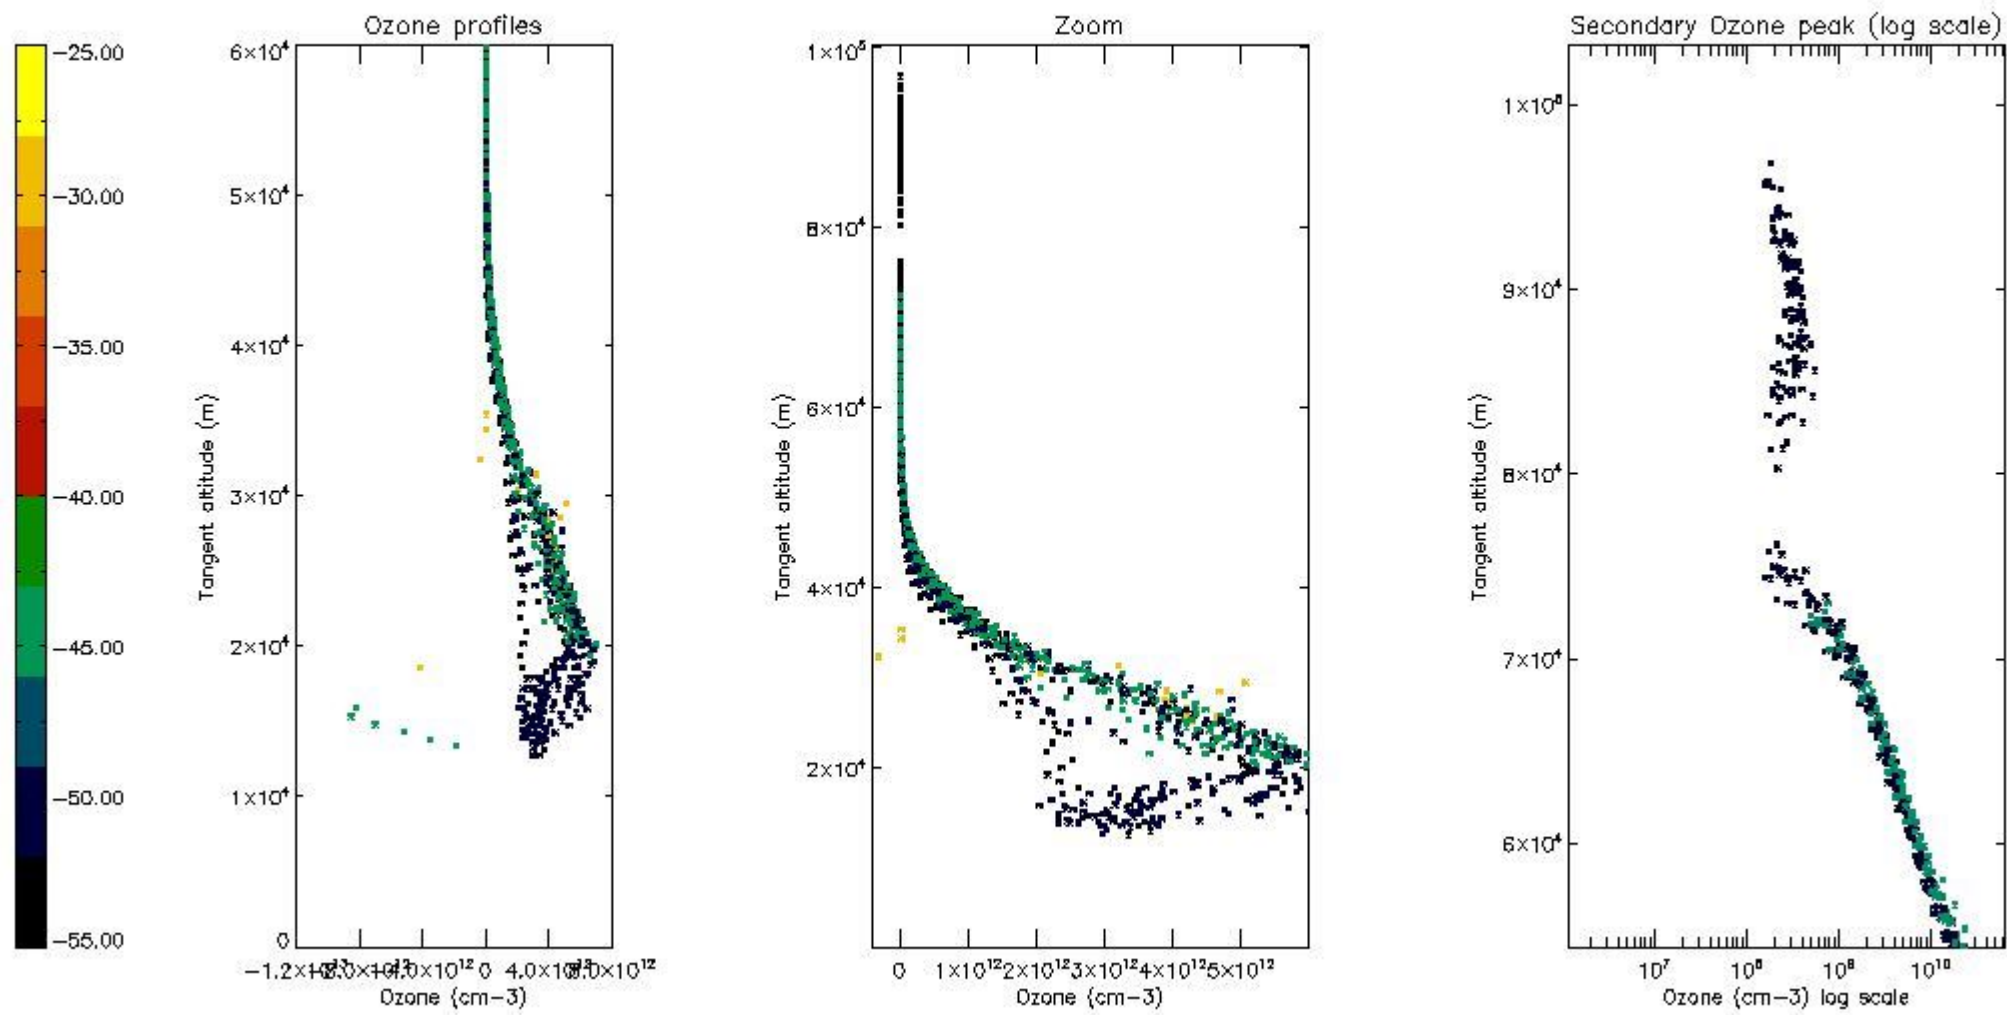

5.6 Plot NO₂ profiles for all STD (dark without errors)

The colorbar represents the latitude.