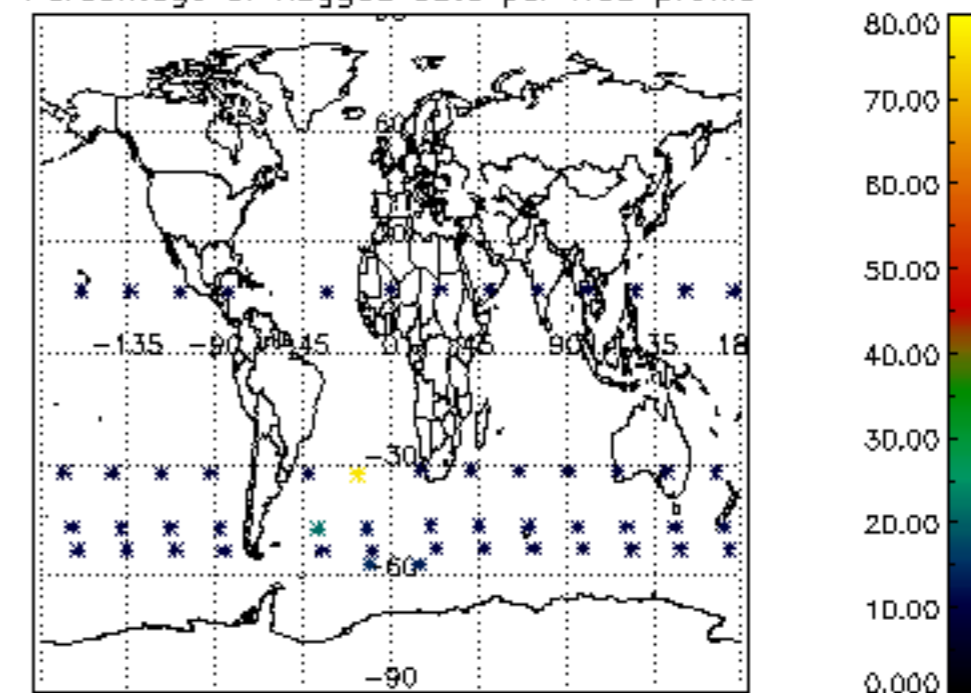

Percentage of flagged data per NO3 profile