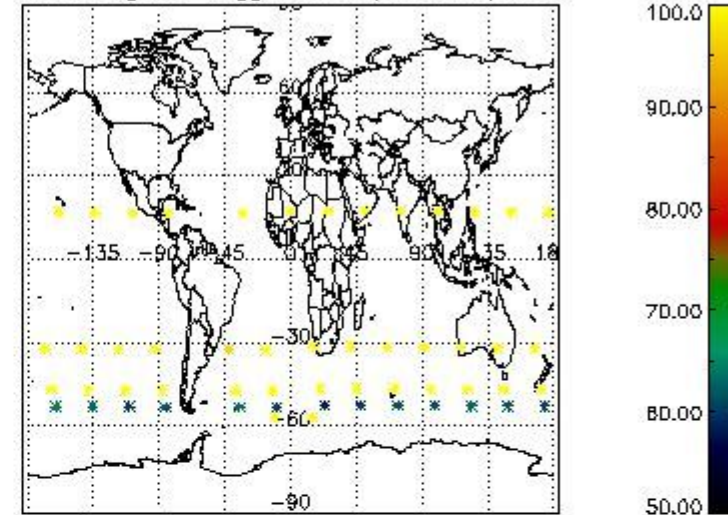

3.1 Plot quality information per product (time dependant)

3.2 Plot quality information per product (world map)

Percentage of flagged data per O3 profile

Percentage of flagged data per H2O profile

Percentage of flagged data per NO2 profile