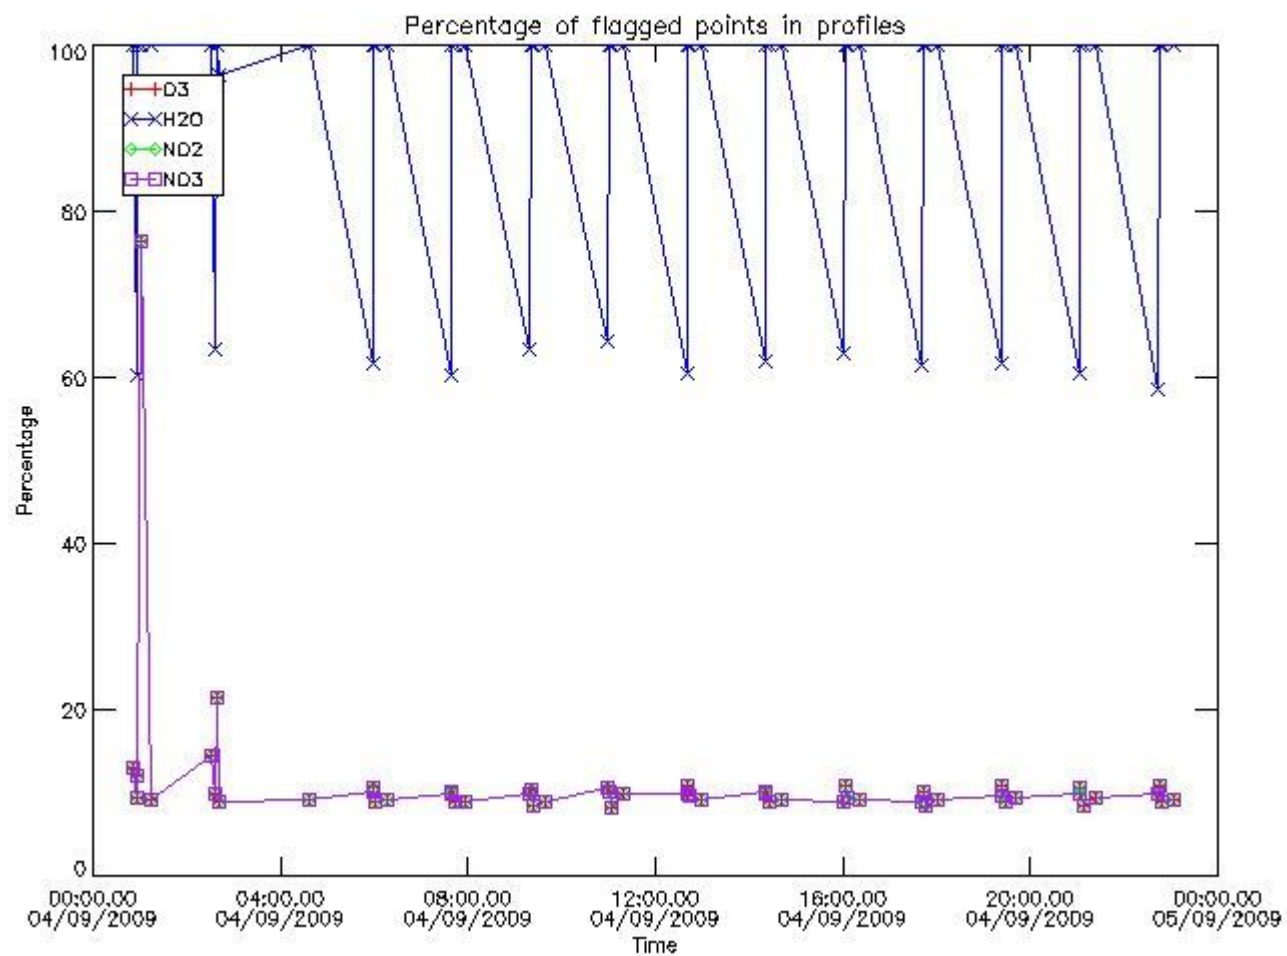

3. Quality information per product

In this section it is plotted some information contained in the Quality Summary data set of the level 2 products. Only products in dark limb conditions and without errors (error flag in the MPH set to "0") are used.

3.1 Plot quality information per product (time dependant)