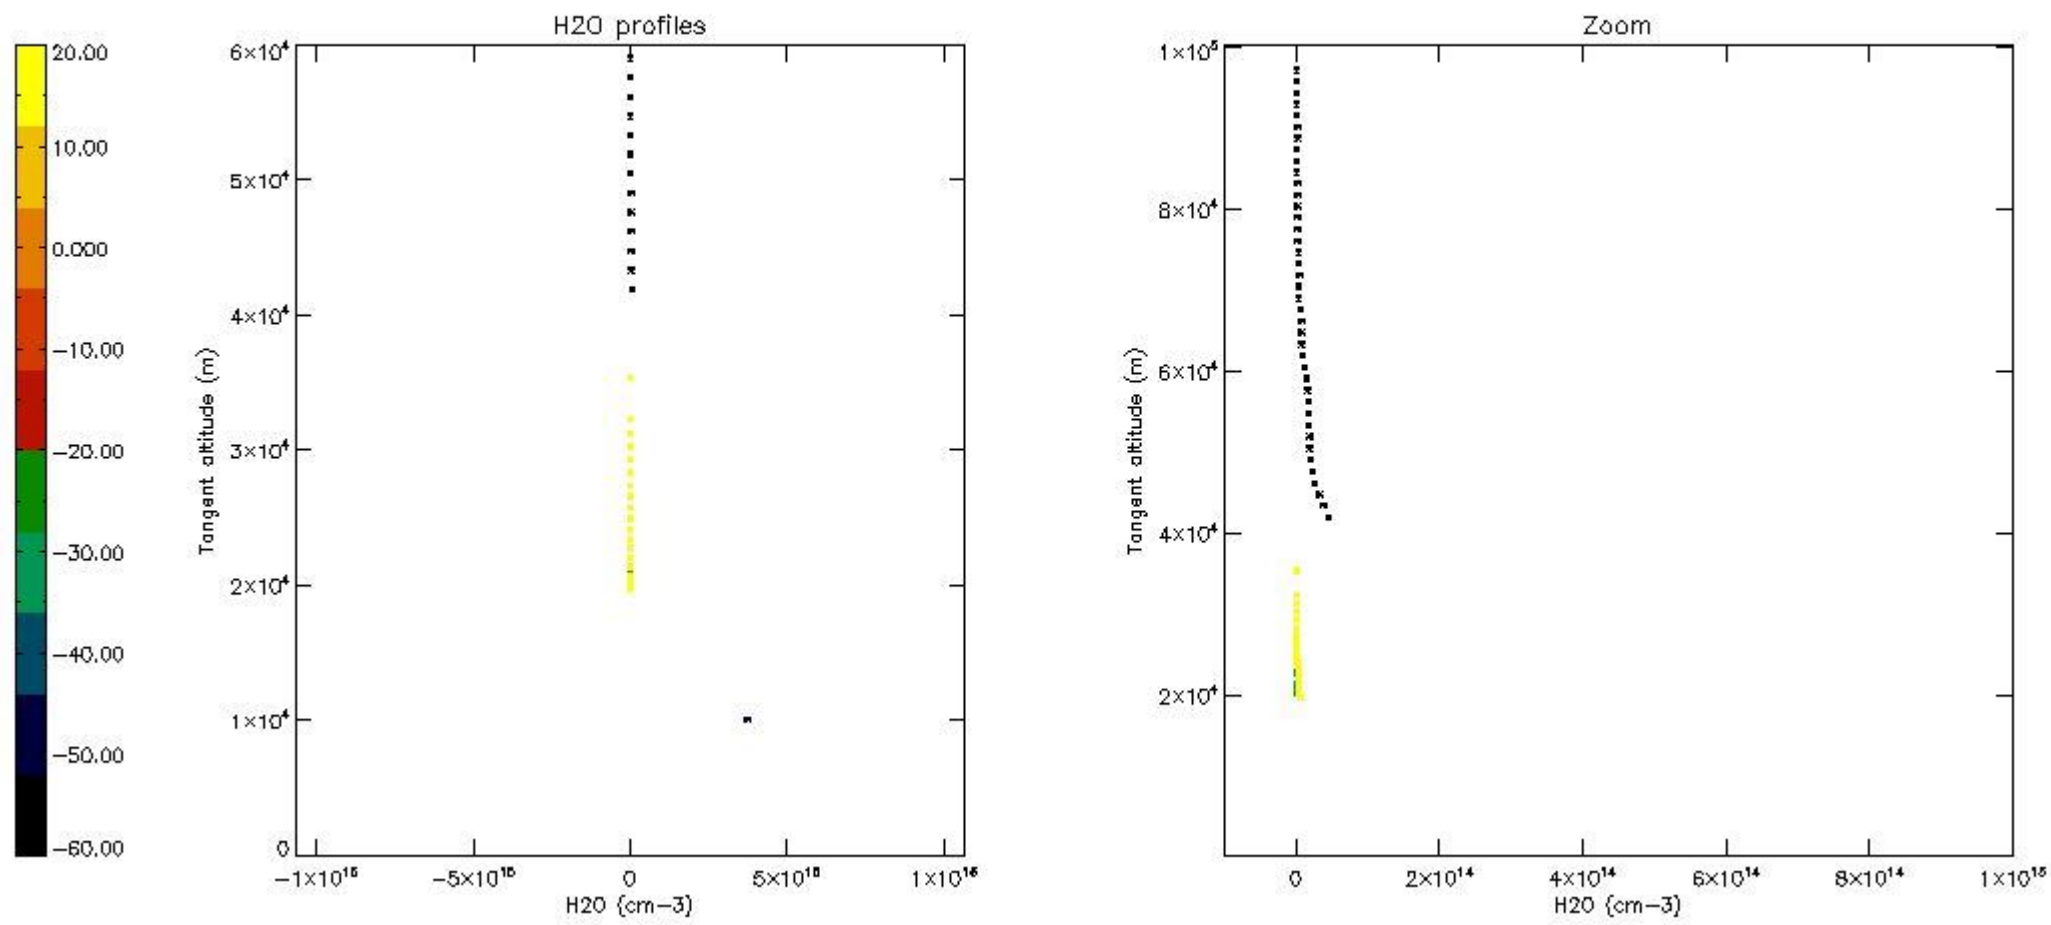

6. Auxiliary Data Files used for the production reported in section 2

The number reported in the third column indicates since which file (see list in section 2) the corresponding auxiliary file has been used. The fourth column is the date of those product files.

Type	Auxiliary Filename	Used since product	Used since product date
INST_PHYS_CHARACTERISTICS	GOM_INS_AXVIEC20091111_143220_20030716_120000_20500101_000000	1	04-SEP-2009 00:02:51
LEVEL-2_PROC_CONFIG	GOM_PR2_AXVIEC20091111_152718_20020301_000000_20500101_000000	1	04-SEP-2009 00:02:51
CROSS_SECTIONS_FILE	GOM_CRS_AXVIEC20091111_154832_20020301_000000_20500101_000000	1	04-SEP-2009 00:02:51