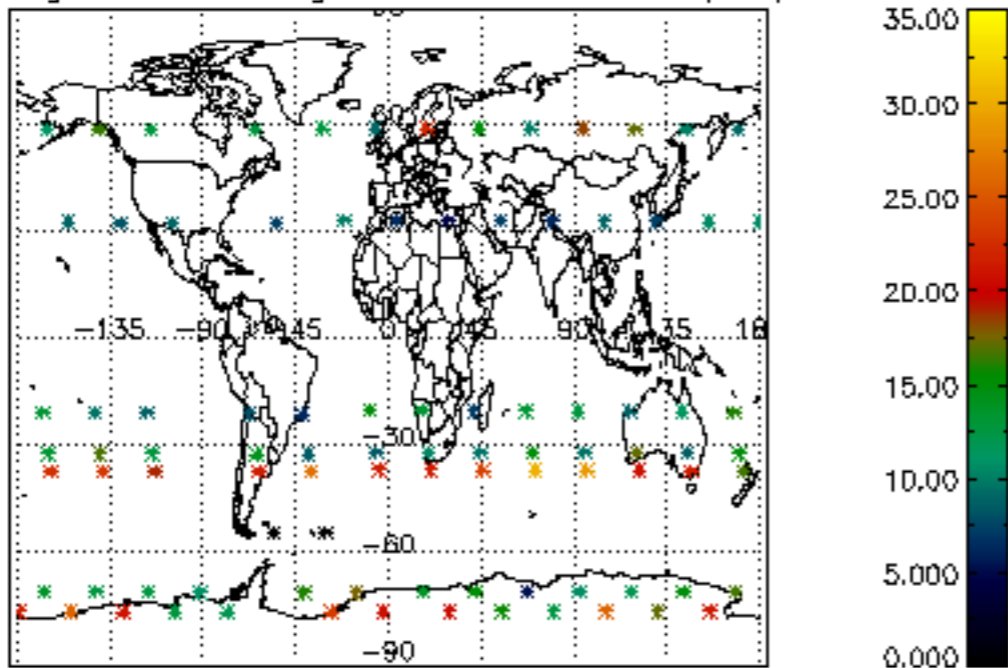

Percentage of cosmic ray hits per profile

Percentage of star falling outside central band per profile