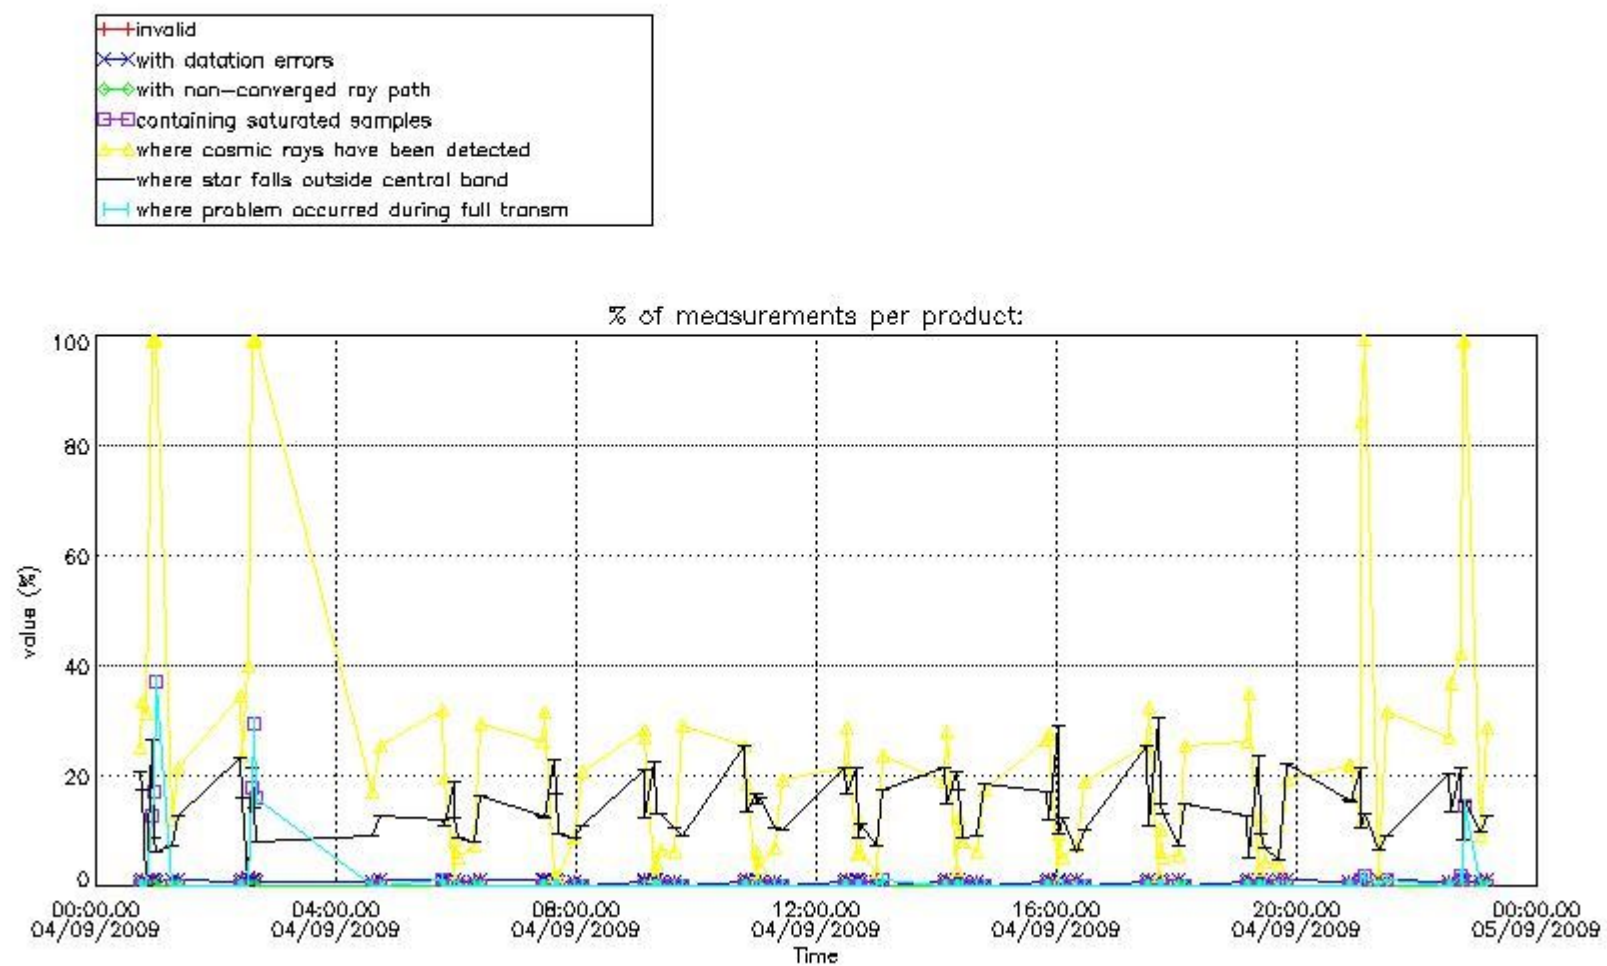

[6. Auxiliary Data Files used for the production reported in section 2](#)

This report presents the daily analysis on parameters extracted from GOMOS level 2 data (GOM_NL__2P). It is intended to monitor some important parameters that will impact the quality of these products. A list of level 2 products (and content) that have arrived during the reporting day to the PCF is also given.

3.1 Plot quality information per product (time dependant)

3.2 Plot quality information per product (world map)

Percentage of flagged data per O3 profile

Percentage of flagged data per H2O profile

Percentage of flagged data per NO2 profile

Percentage of flagged data per NO3 profile

4. Level 1 quality information per product

In this section it is plotted some information contained in the Quality Summary data set of the level 2 products that comes from the level 1b processing. Products without errors (error flag in the MPH set to "0") are used.

4.1 Plot quality information per product (time dependant) coming from level 1b processing

4.1.1 Plot level 1 quality information per product (time dependant): ENVISAT ASCENDING passes

4.1.2 Plot level 1 quality information per product (time dependant): ENVISAT DESCENDING passes