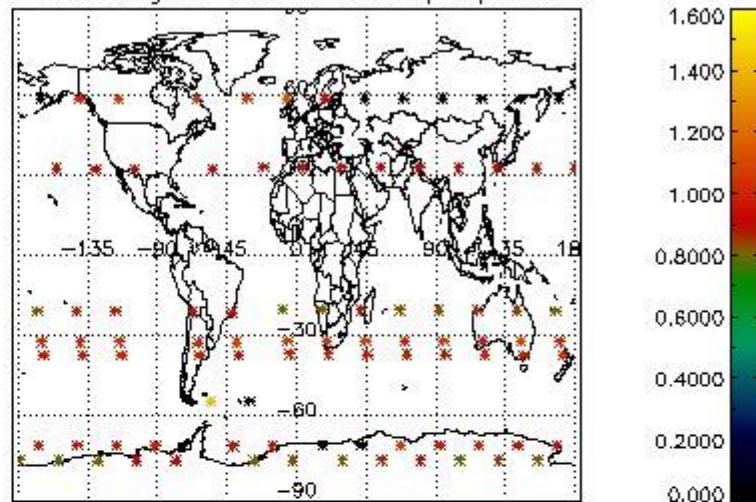

Percentage of datation errors per profile