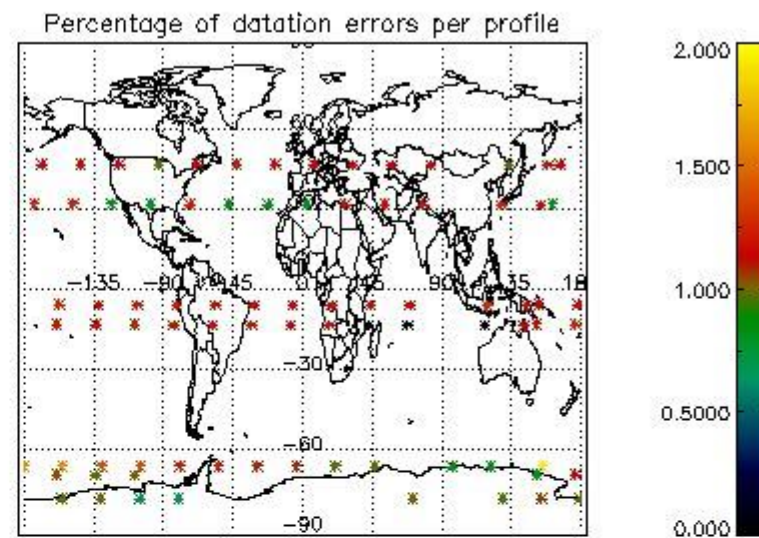

Percentage of datation errors per profile

Percentage of star falling outside central band per profile

Percentage of saturation errors per profile

4.2.2 Plot level 1 quality information per product (world map): ENVISAT DESCENDING passes