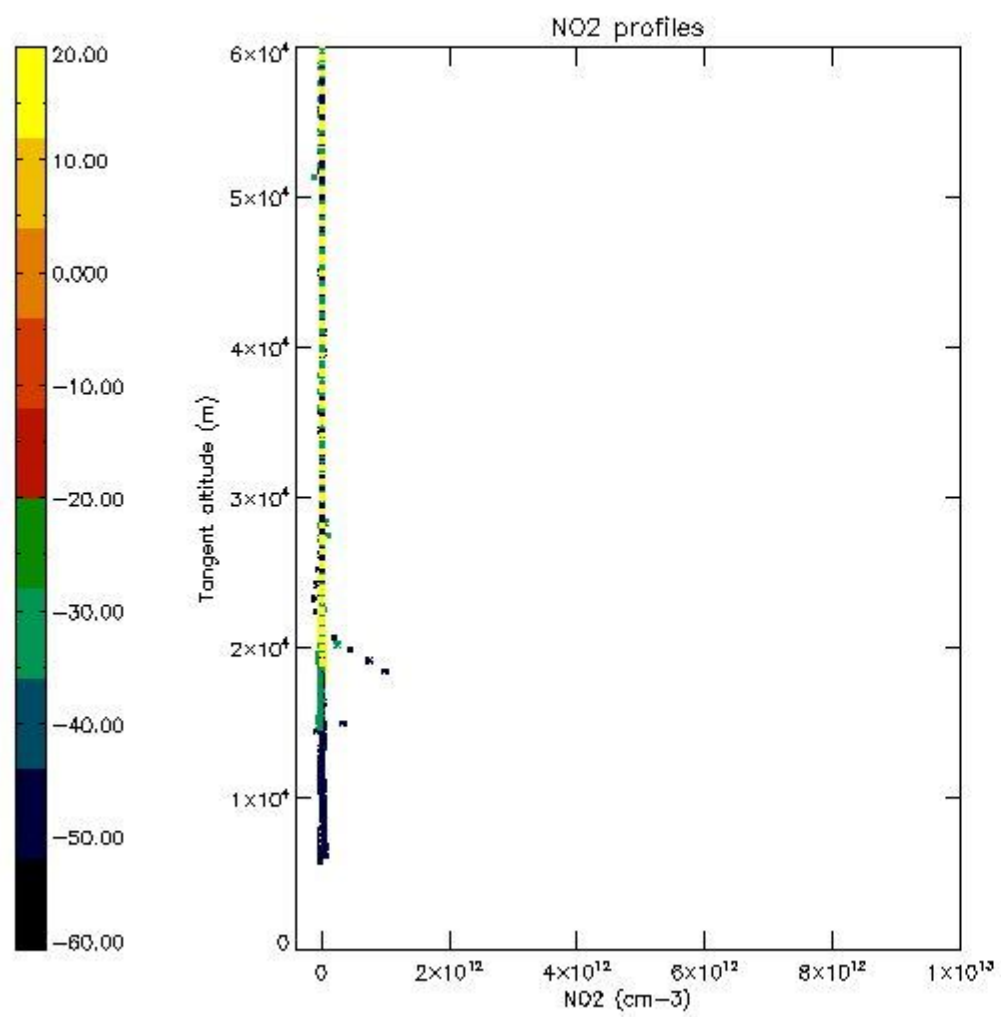

5.4 Plot ozone profiles where STD < 10% (dark without errors)

The colorbar represents the latitude.

5.5 Plot ozone profiles where STD < 5% (dark without errors)

The colorbar represents the latitude.

5.6 Plot NO₂ profiles for all STD (dark without errors)

The colorbar represents the latitude.

5.7 Plot NO3 profiles for all STD (dark without errors)

The colorbar represents the latitude.

5.8 Plot H2O profiles for all STD (only for occultations of stars 1,2,3,4,13,14,16,26,63 dark without errors)