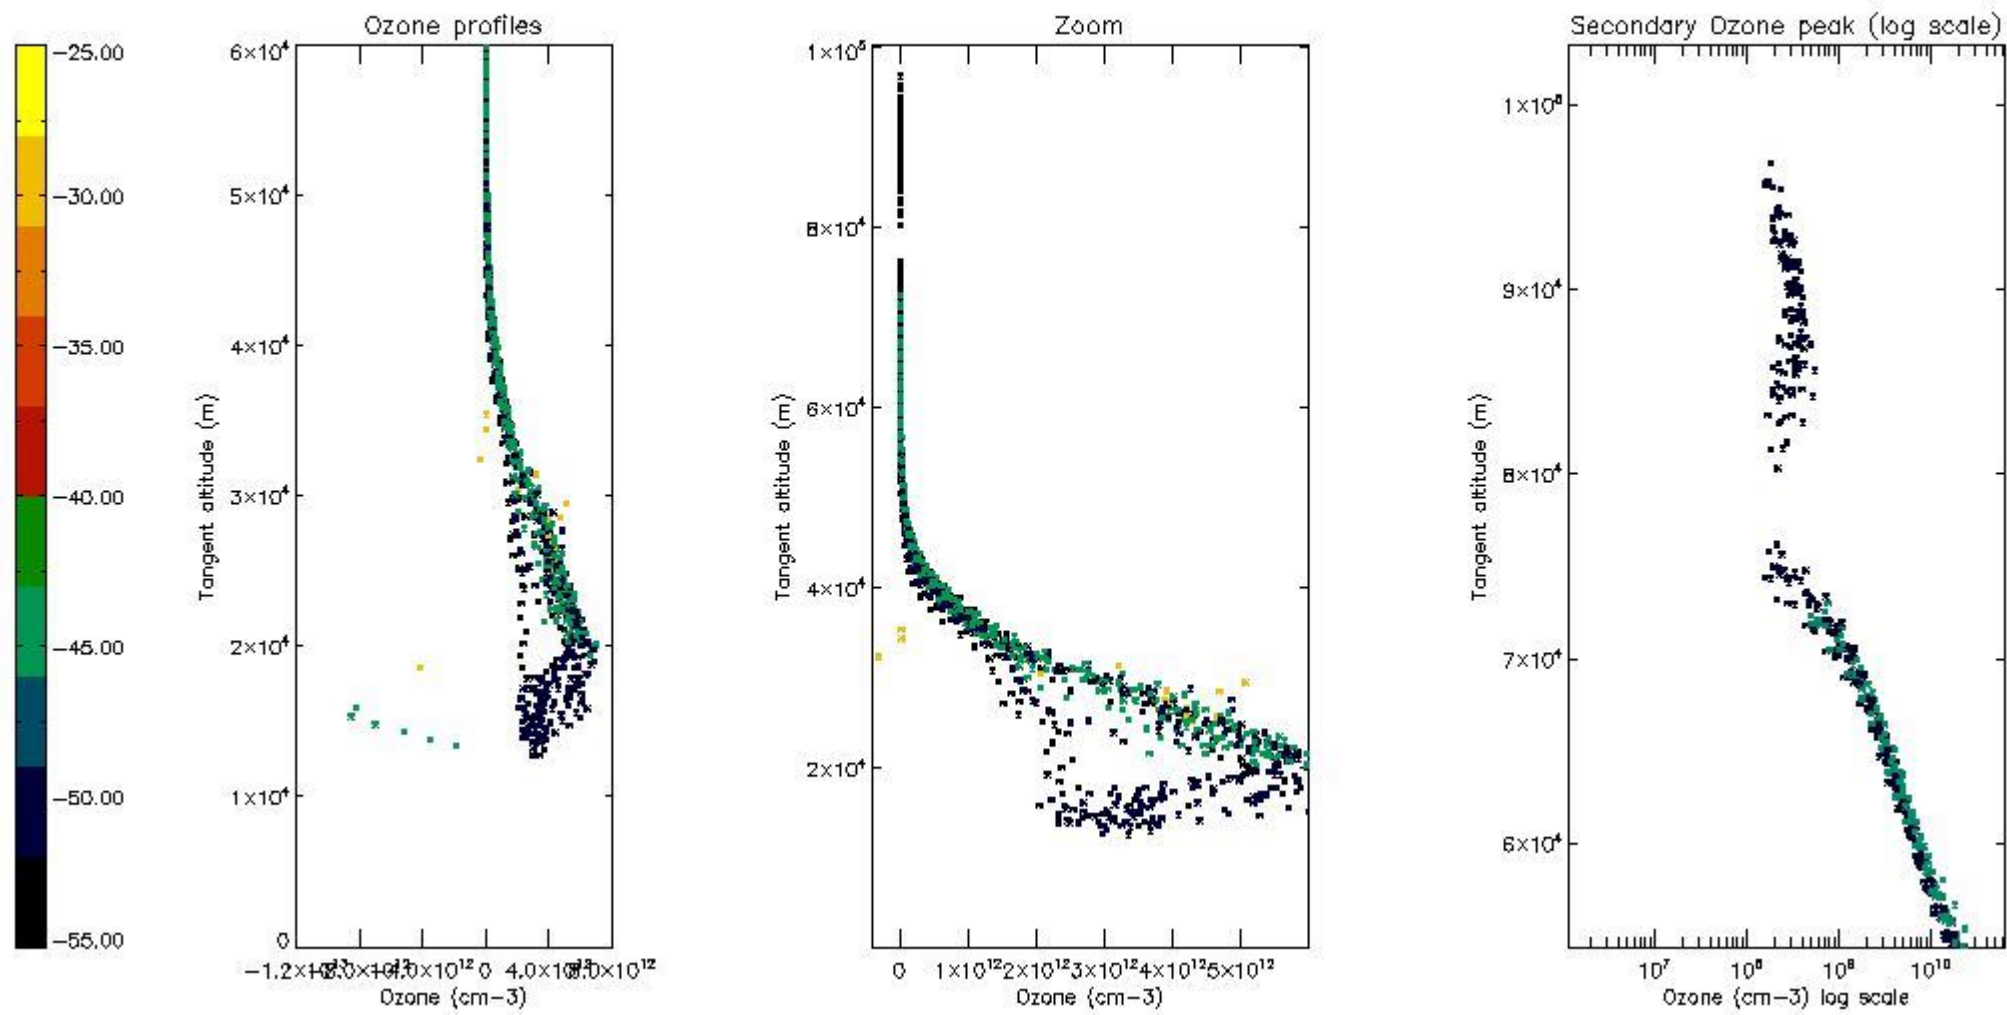

STD < 10	14
STD < 5	9

5.2 Plot ozone profiles for all STD (dark without errors)

The colorbar represents the latitude.

5.3 Plot ozone profiles where STD < 20% (dark without errors)

The colorbar represents the latitude.

5.4 Plot ozone profiles where STD < 10% (dark without errors)

The colorbar represents the latitude.

5.5 Plot ozone profiles where STD < 5% (dark without errors)

The colorbar represents the latitude.

5.6 Plot NO₂ profiles for all STD (dark without errors)

The colorbar represents the latitude.

5.7 Plot NO3 profiles for all STD (dark without errors)

The colorbar represents the latitude.

5.8 Plot H2O profiles for all STD (only for occultations of stars 1,2,3,4,13,14,16,26,63 dark without errors)