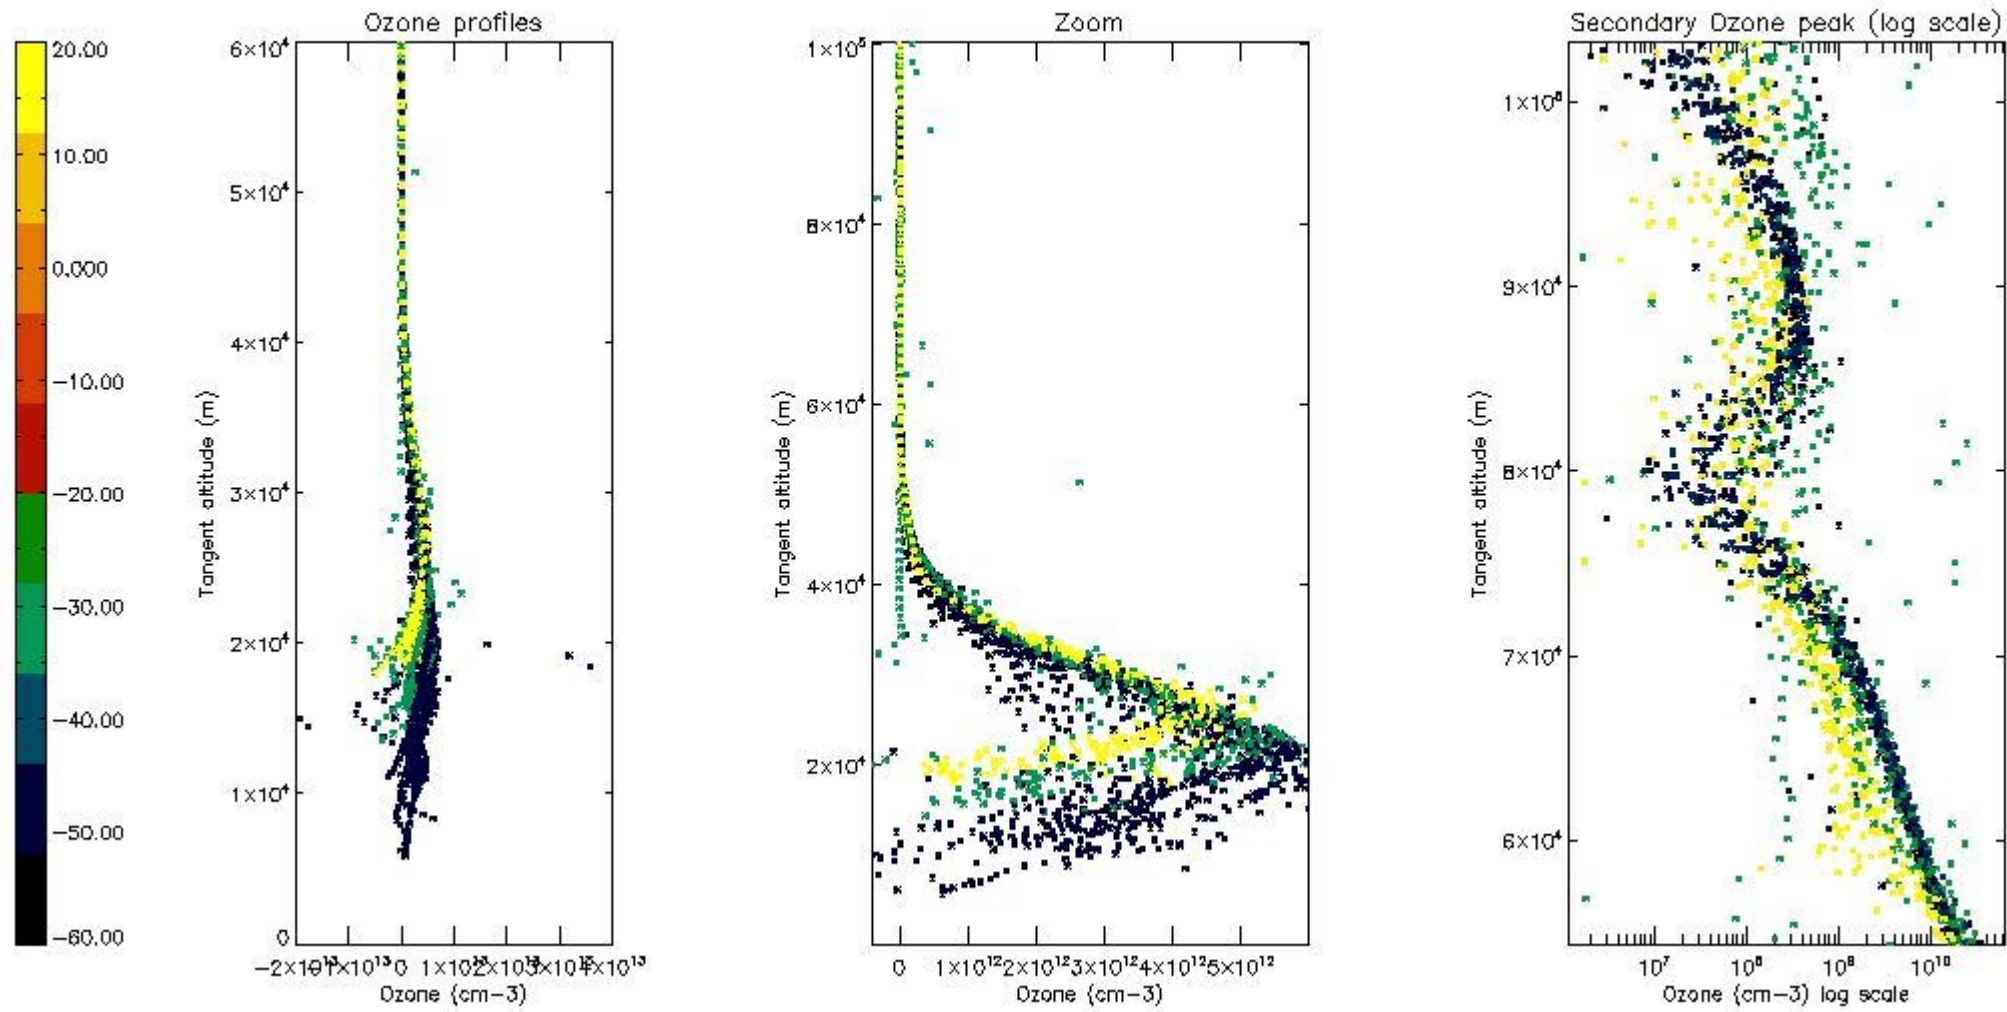

STD < 10	14
STD < 5	9

5.2 Plot ozone profiles for all STD (dark without errors)

The colorbar represents the latitude.

5.3 Plot ozone profiles where STD < 20% (dark without errors)

The colorbar represents the latitude.