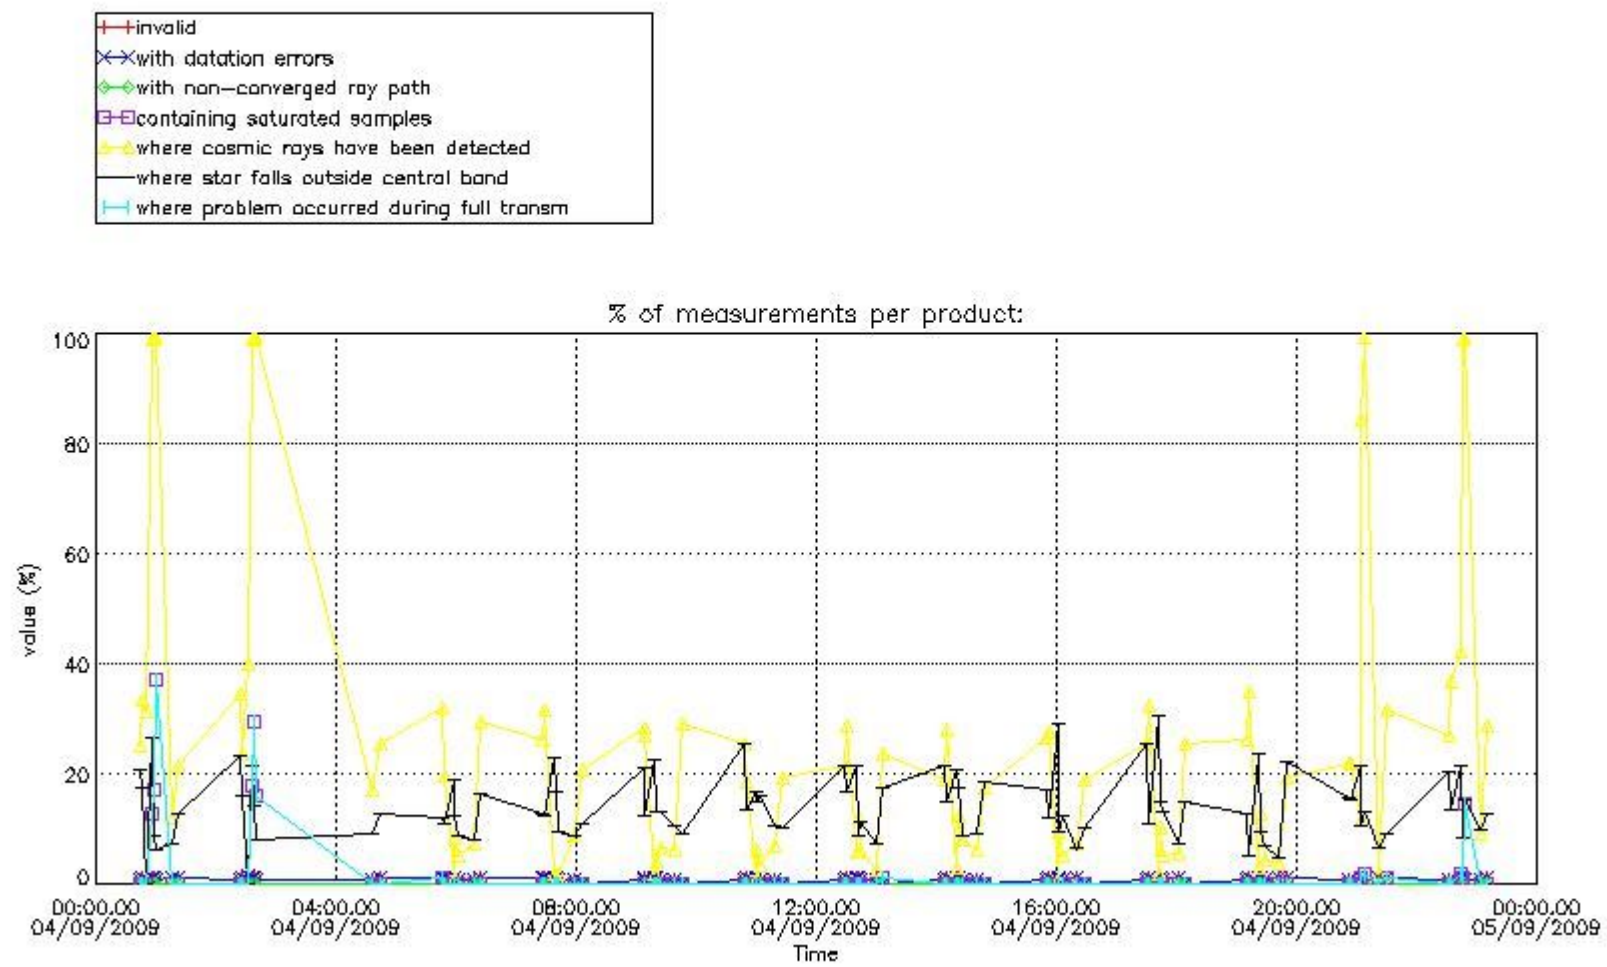

4.1.2 Plot level 1 quality information per product (time dependant): ENVISAT DESCENDING passes