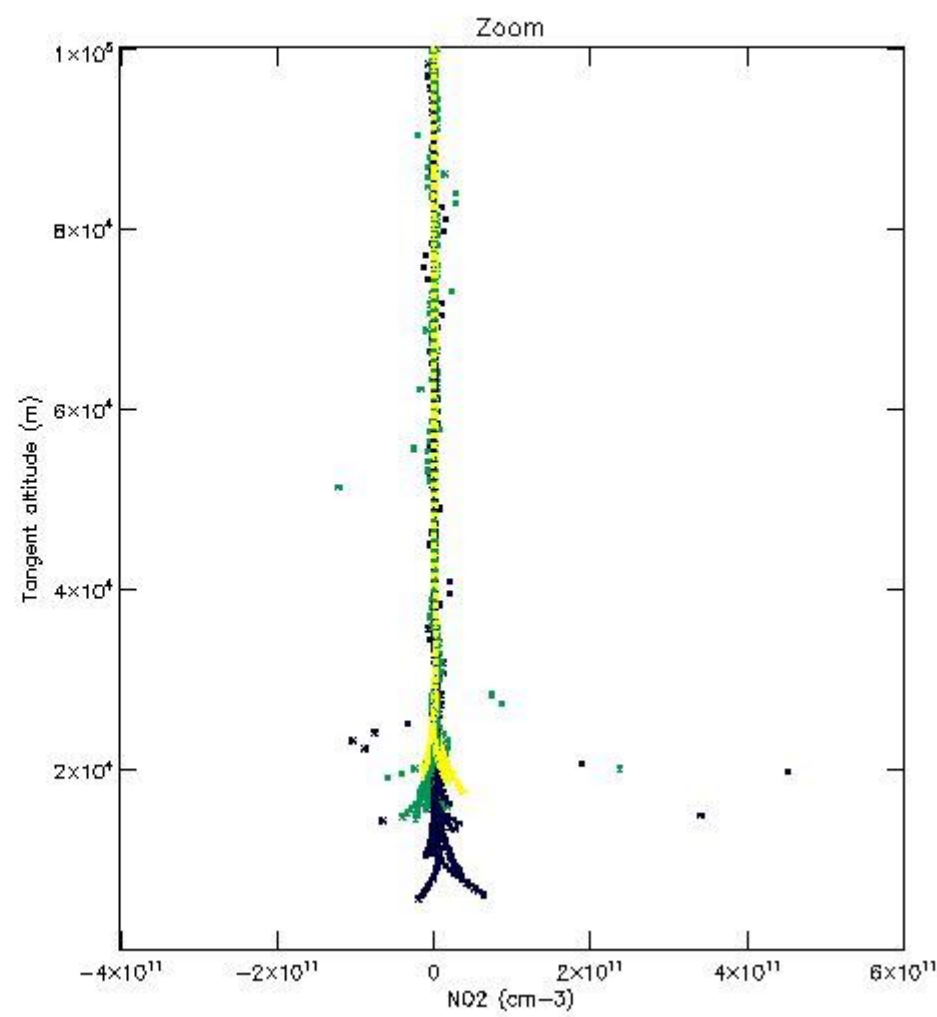

5.7 Plot NO3 profiles for all STD (dark without errors)

The colorbar represents the latitude.