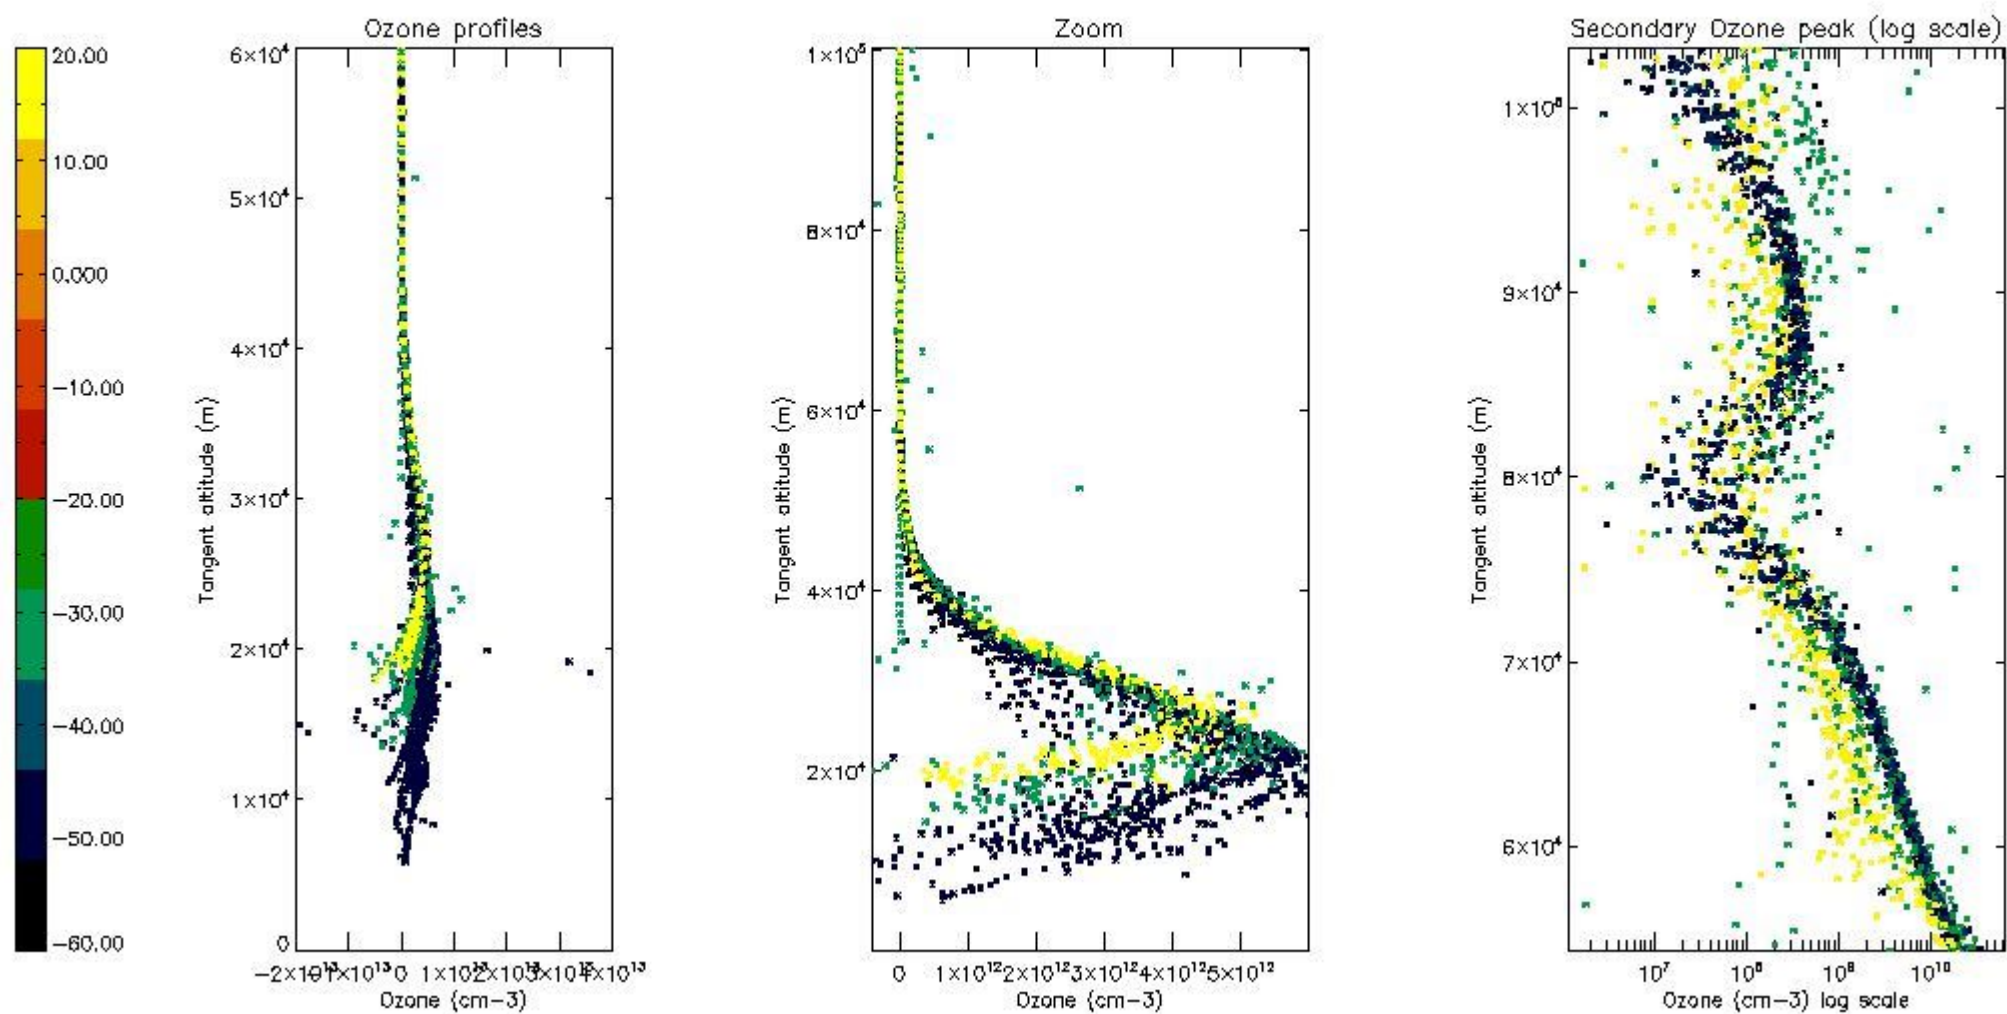

STD < 10	14
STD < 5	9

5.2 Plot ozone profiles for all STD (dark without errors)

The colorbar represents the latitude.

5.3 Plot ozone profiles where STD < 20% (dark without errors)

The colorbar represents the latitude.