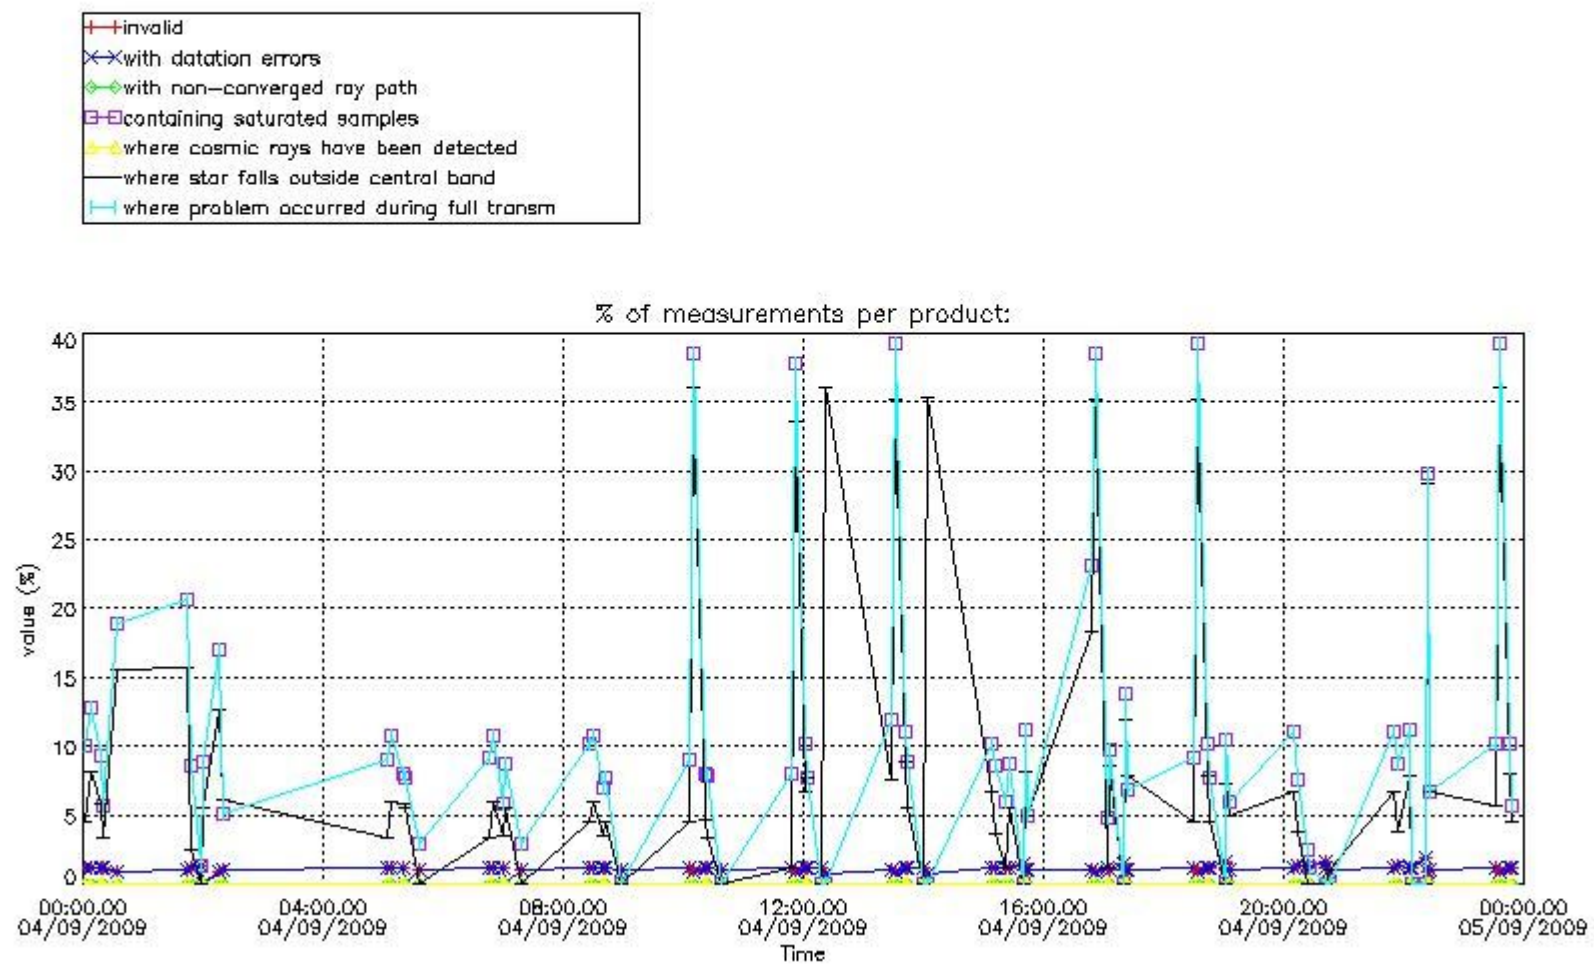

4.2 Plot quality information per product coming from level 1b processing (world map)

4.2.1 Plot level 1 quality information per product (world map): ENVISAT ASCENDING passes