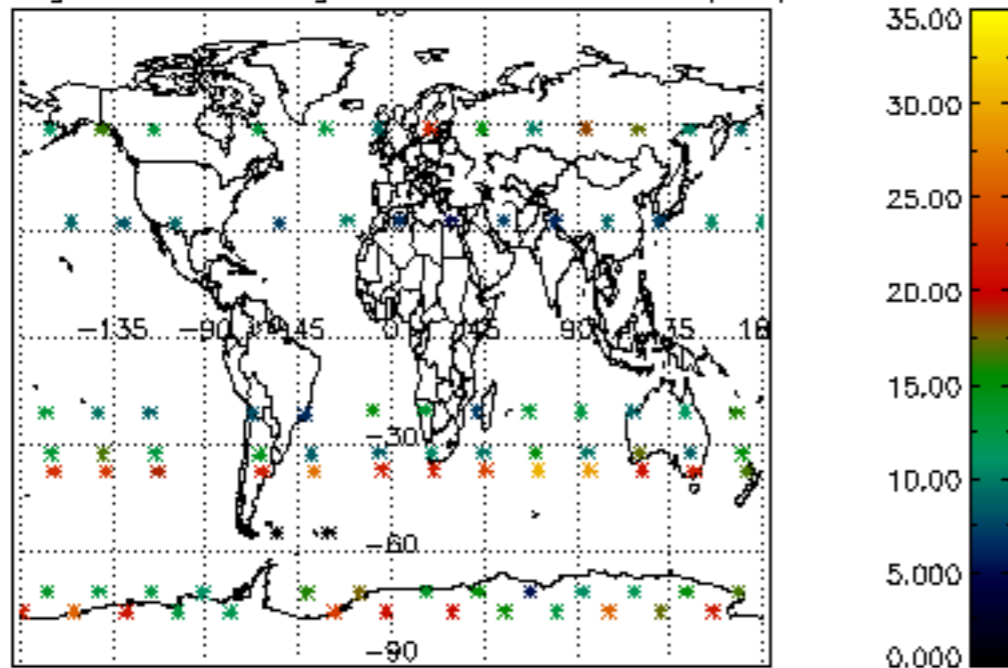

Percentage of flagged data per NO3 profile

Percentage of cosmic ray hits per profile

Percentage of datation errors per profile

Percentage of star falling outside central band per profile

Percentage of saturation errors per profile