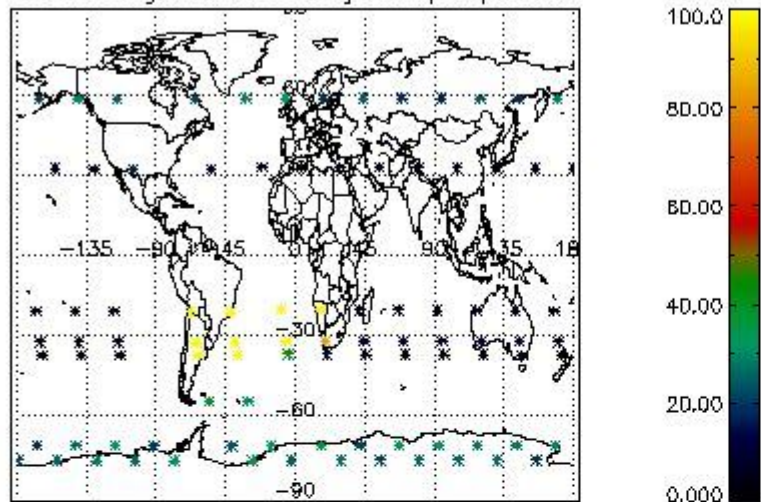

Percentage of cosmic ray hits per profile