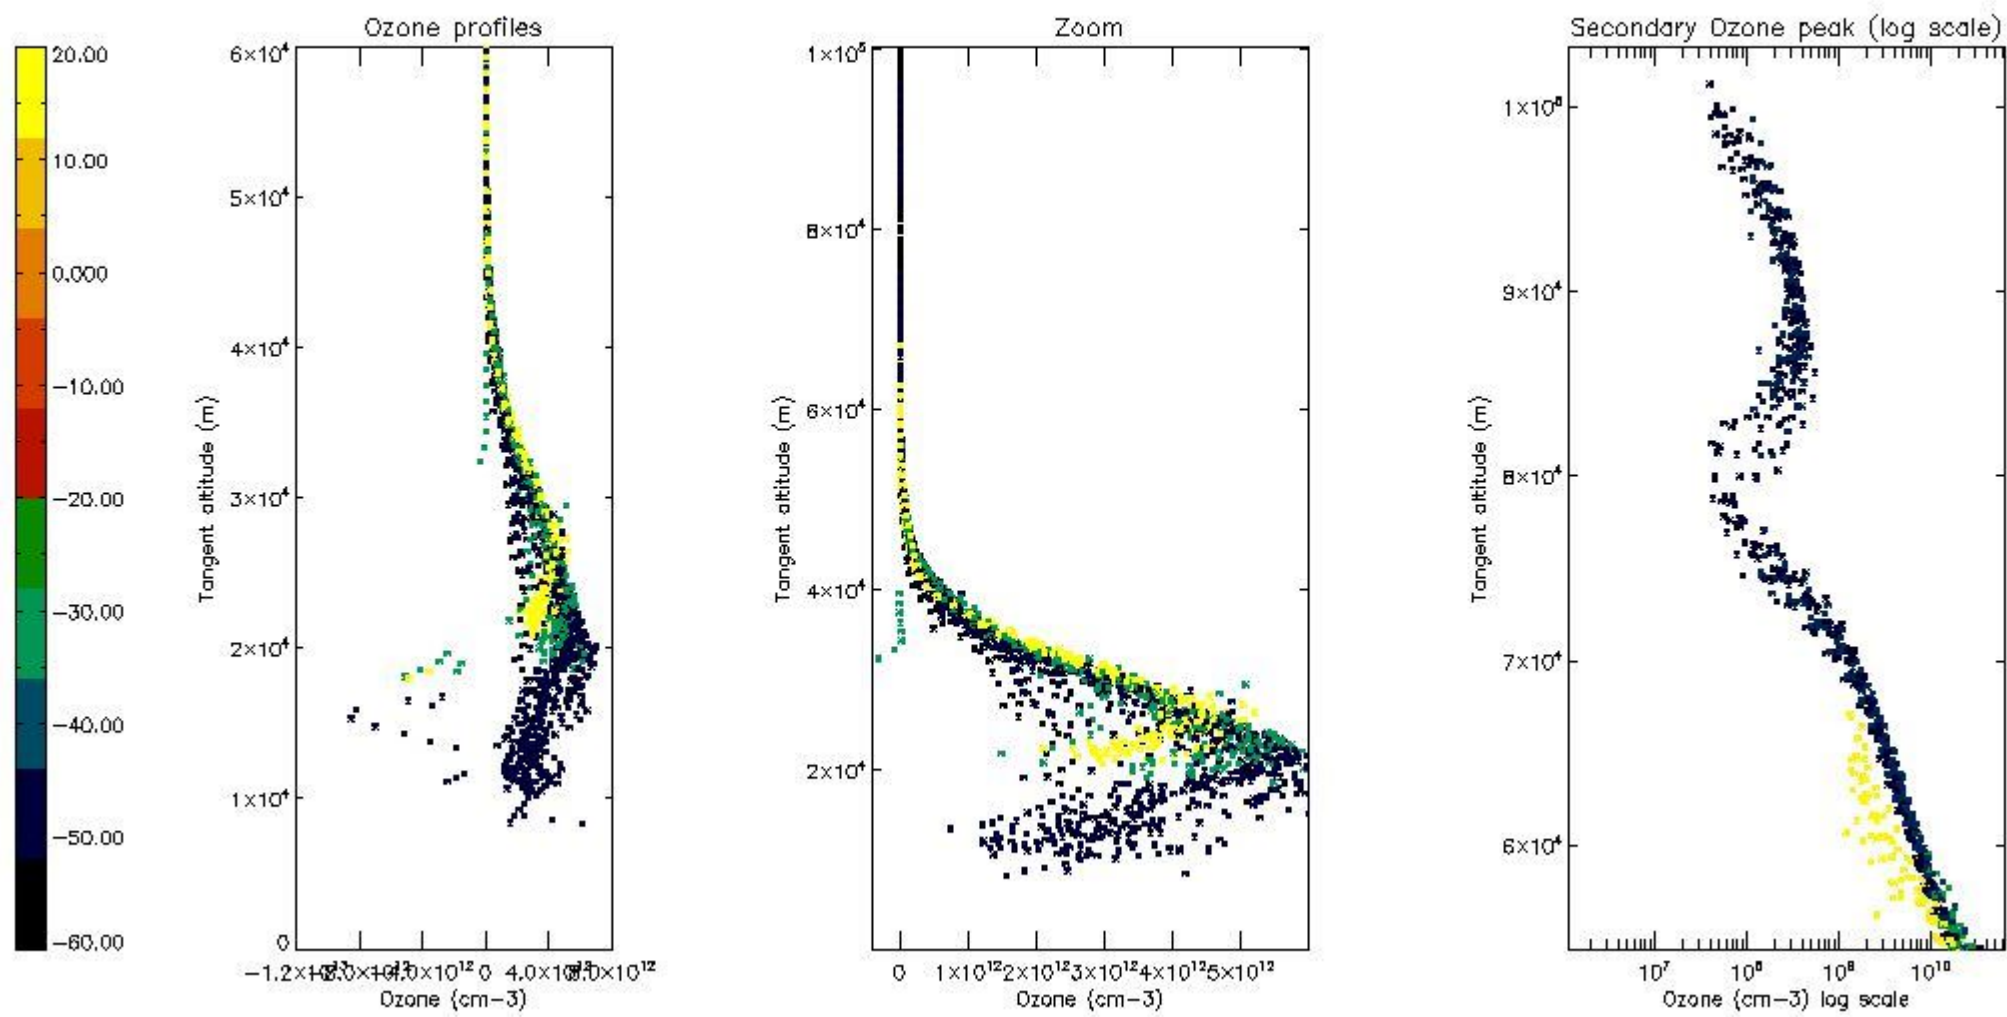

STD < 10	14
STD < 5	9

5.2 Plot ozone profiles for all STD (dark without errors)

The colorbar represents the latitude.

5.3 Plot ozone profiles where STD < 20% (dark without errors)

The colorbar represents the latitude.