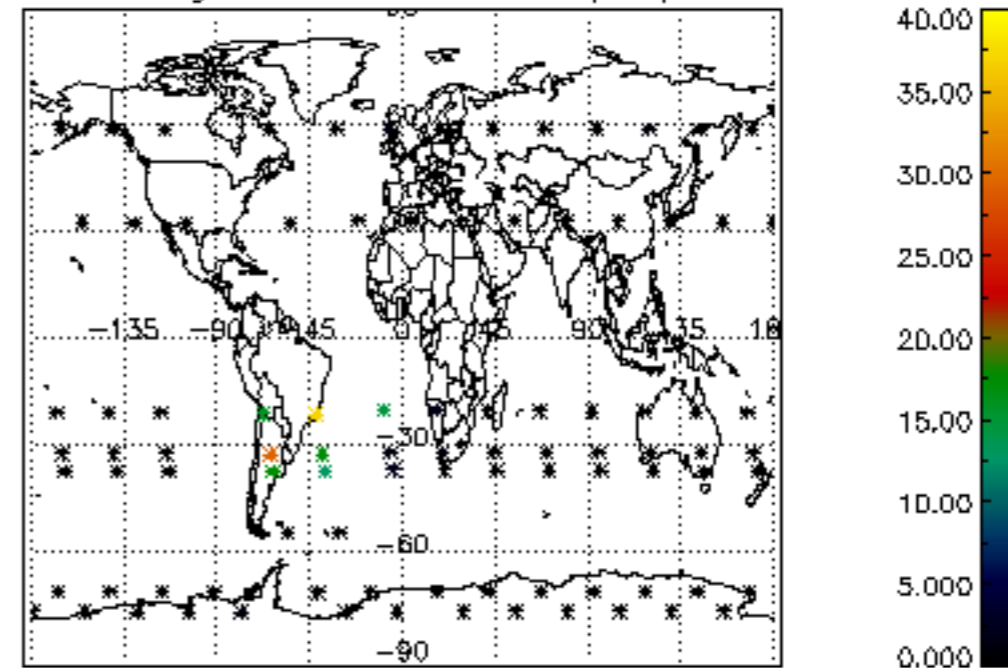

Percentage of flagged data per NO3 profile

Percentage of cosmic ray hits per profile

Percentage of datation errors per profile

Percentage of star falling outside central band per profile

Percentage of saturation errors per profile