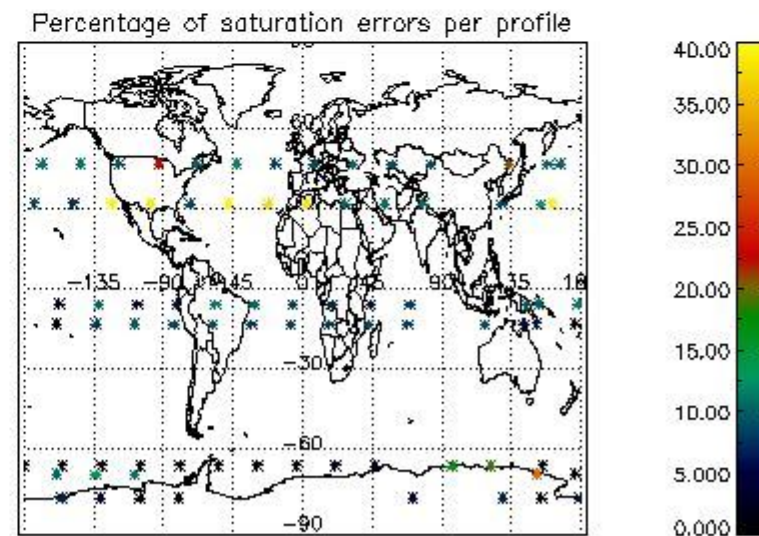

Percentage of datation errors per profile

Percentage of star falling outside central band per profile

Percentage of saturation errors per profile

4.2.2 Plot level 1 quality information per product (world map): ENVISAT DESCENDING passes