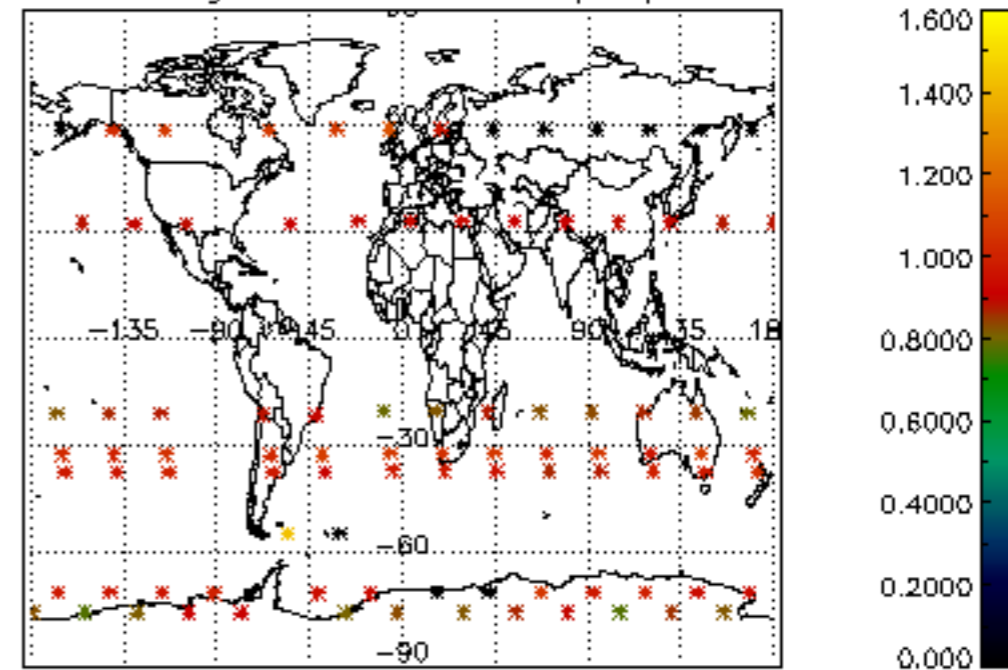

Percentage of flagged data per NO3 profile

Percentage of cosmic ray hits per profile

Percentage of datation errors per profile

Percentage of star falling outside central band per profile

Percentage of saturation errors per profile