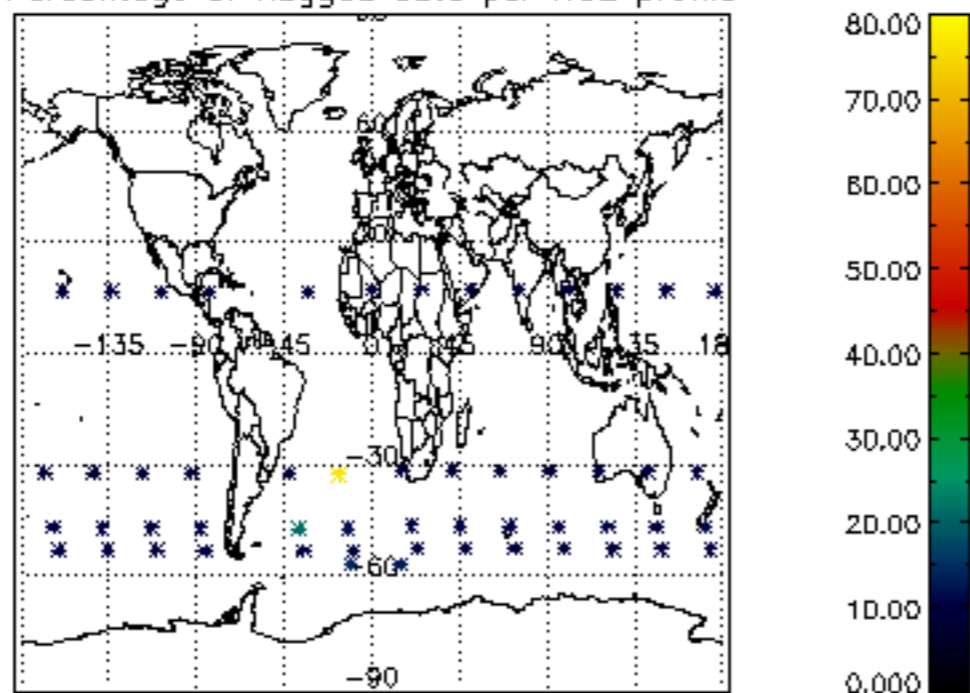

Percentage of flagged data per NO2 profile