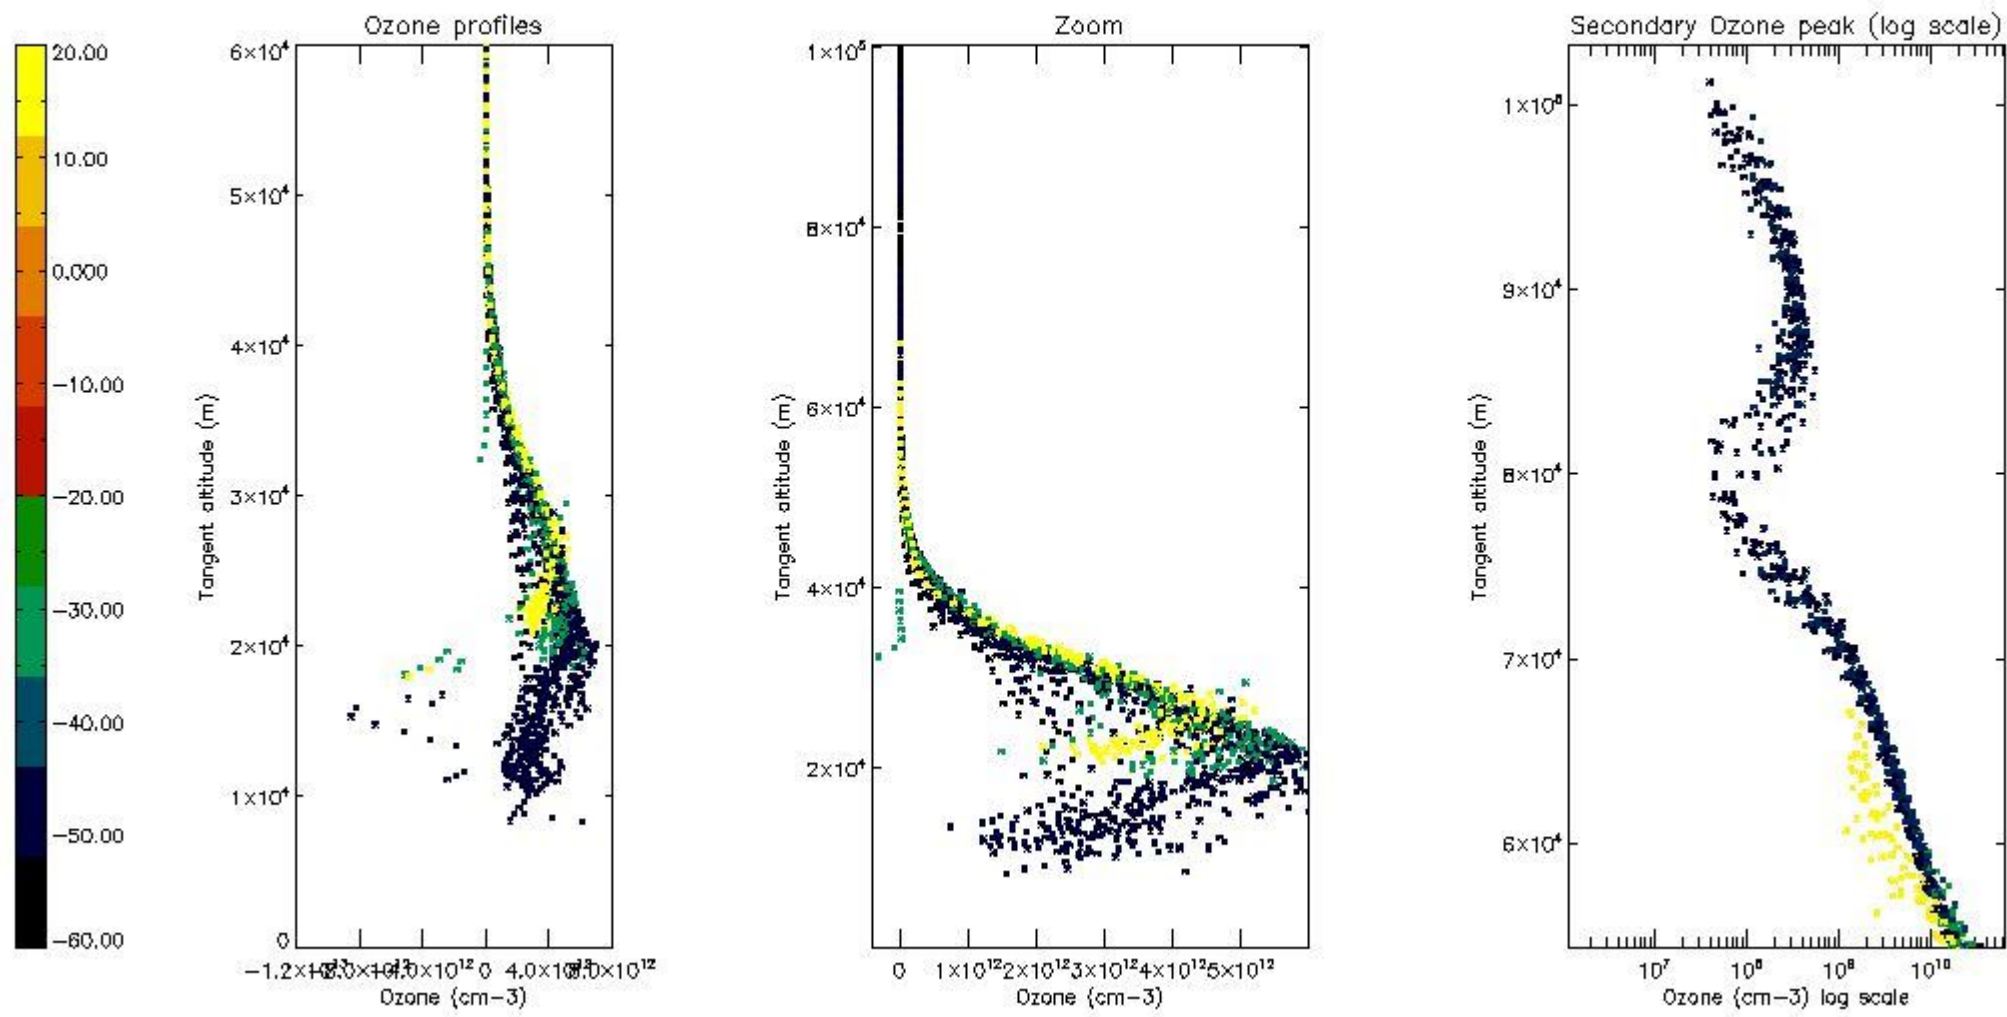

STD < 10	14
STD < 5	9

5.2 Plot ozone profiles for all STD (dark without errors)

The colorbar represents the latitude.

5.3 Plot ozone profiles where STD < 20% (dark without errors)

The colorbar represents the latitude.

5.4 Plot ozone profiles where STD < 10% (dark without errors)

The colorbar represents the latitude.

5.5 Plot ozone profiles where STD < 5% (dark without errors)

The colorbar represents the latitude.

5.6 Plot NO₂ profiles for all STD (dark without errors)

The colorbar represents the latitude.

5.7 Plot NO3 profiles for all STD (dark without errors)

The colorbar represents the latitude.

5.8 Plot H2O profiles for all STD (only for occultations of stars 1,2,3,4,13,14,16,26,63 dark without errors)