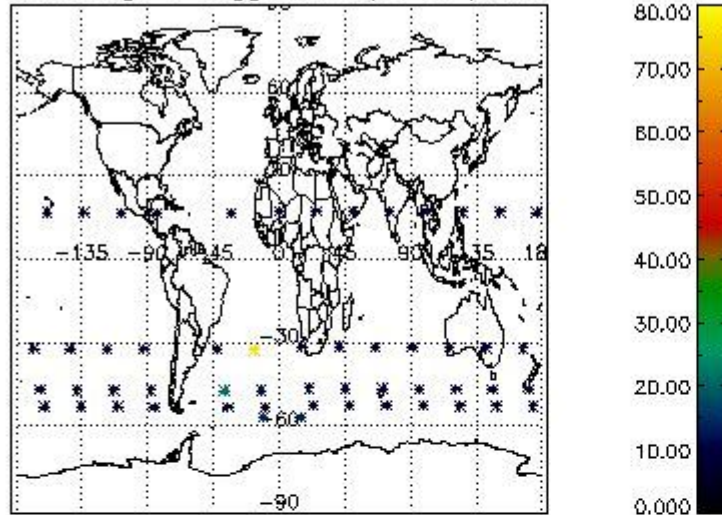

3.2 Plot quality information per product (world map)

Percentage of flagged data per O3 profile