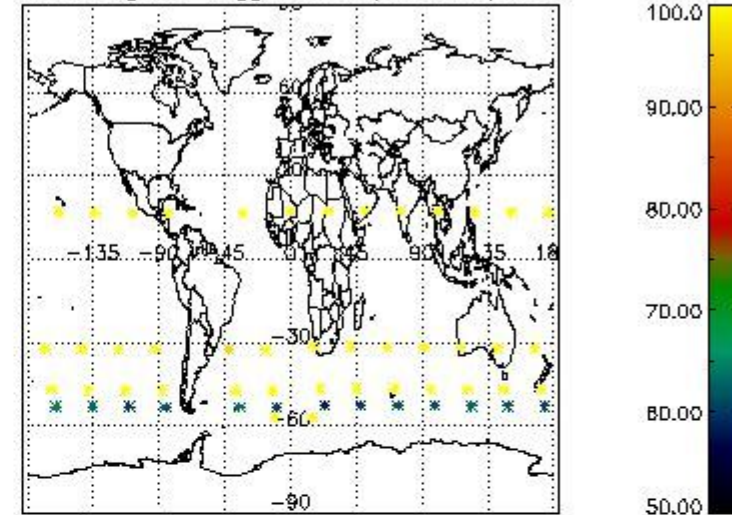

3.1 Plot quality information per product (time dependant)

3.2 Plot quality information per product (world map)

Percentage of flagged data per O3 profile

Percentage of flagged data per H2O profile

Percentage of flagged data per NO2 profile