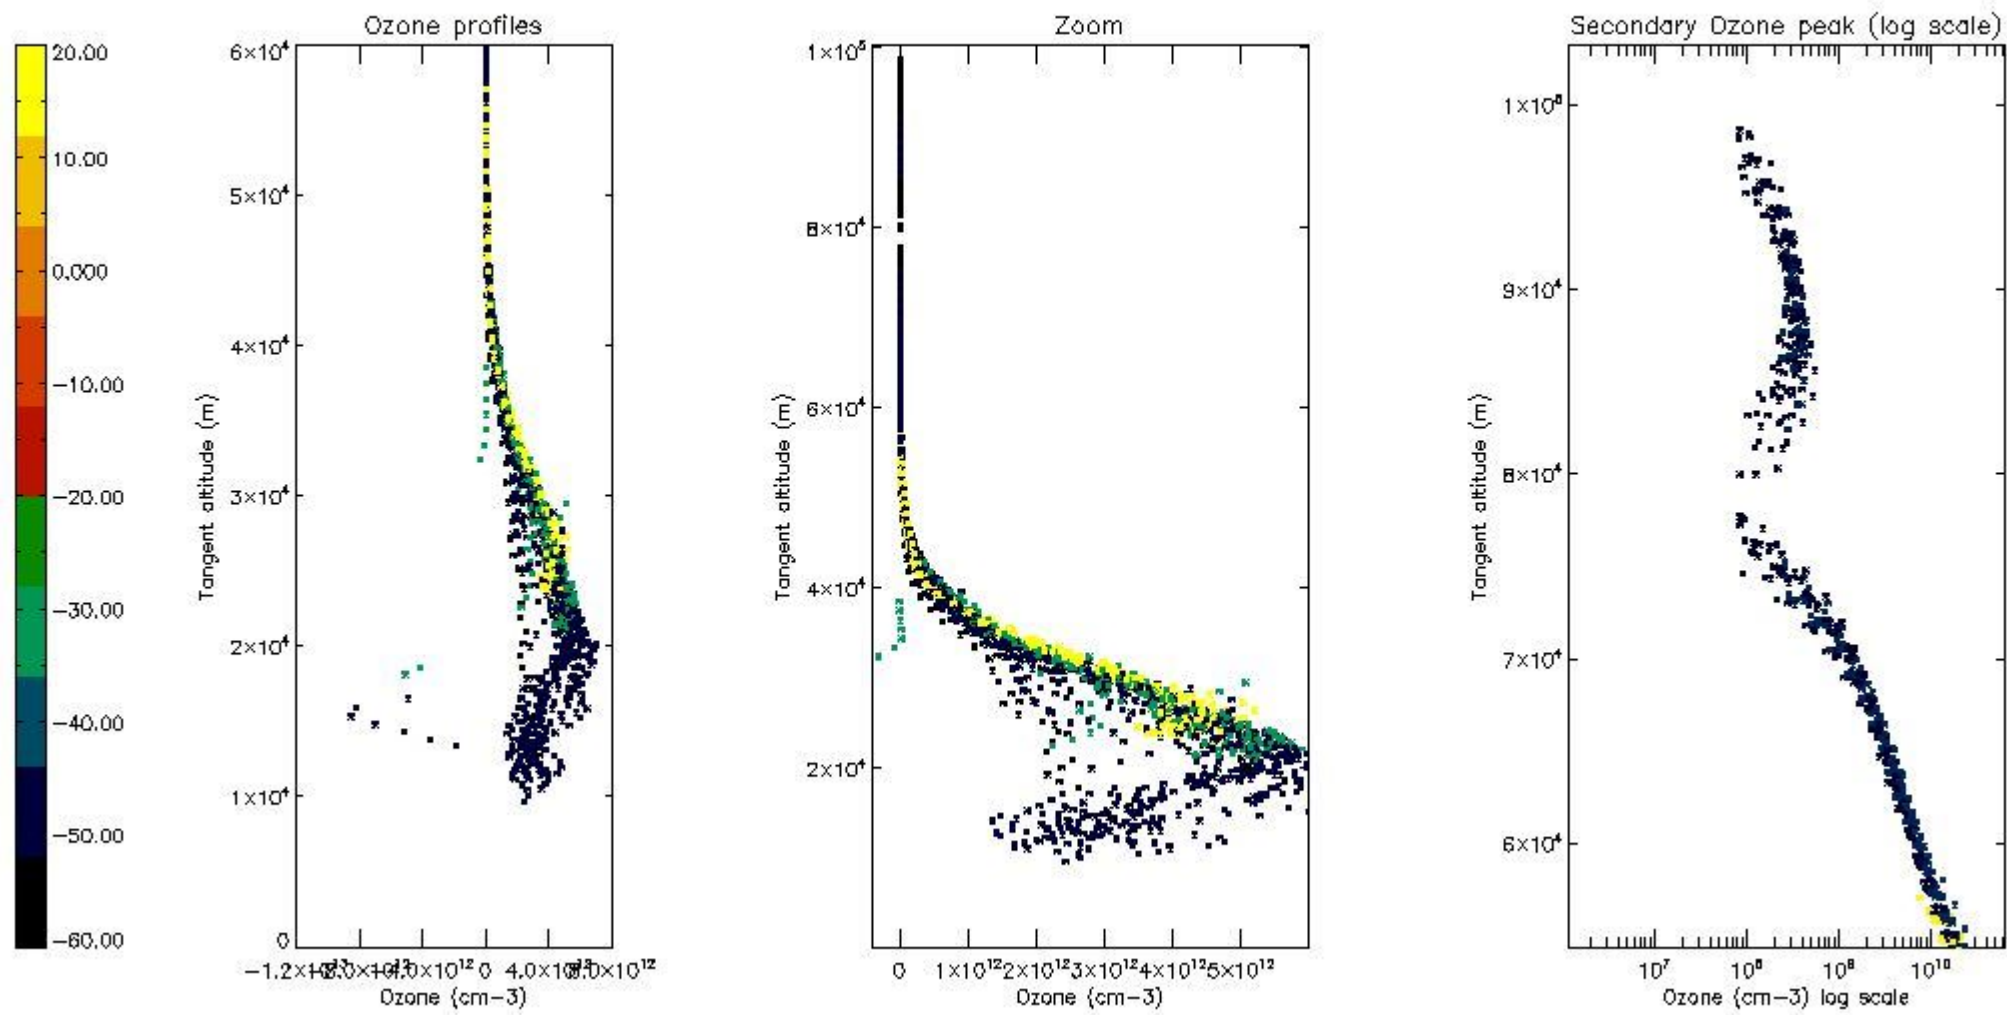

5.5 Plot ozone profiles where STD < 5% (dark without errors)

The colorbar represents the latitude.