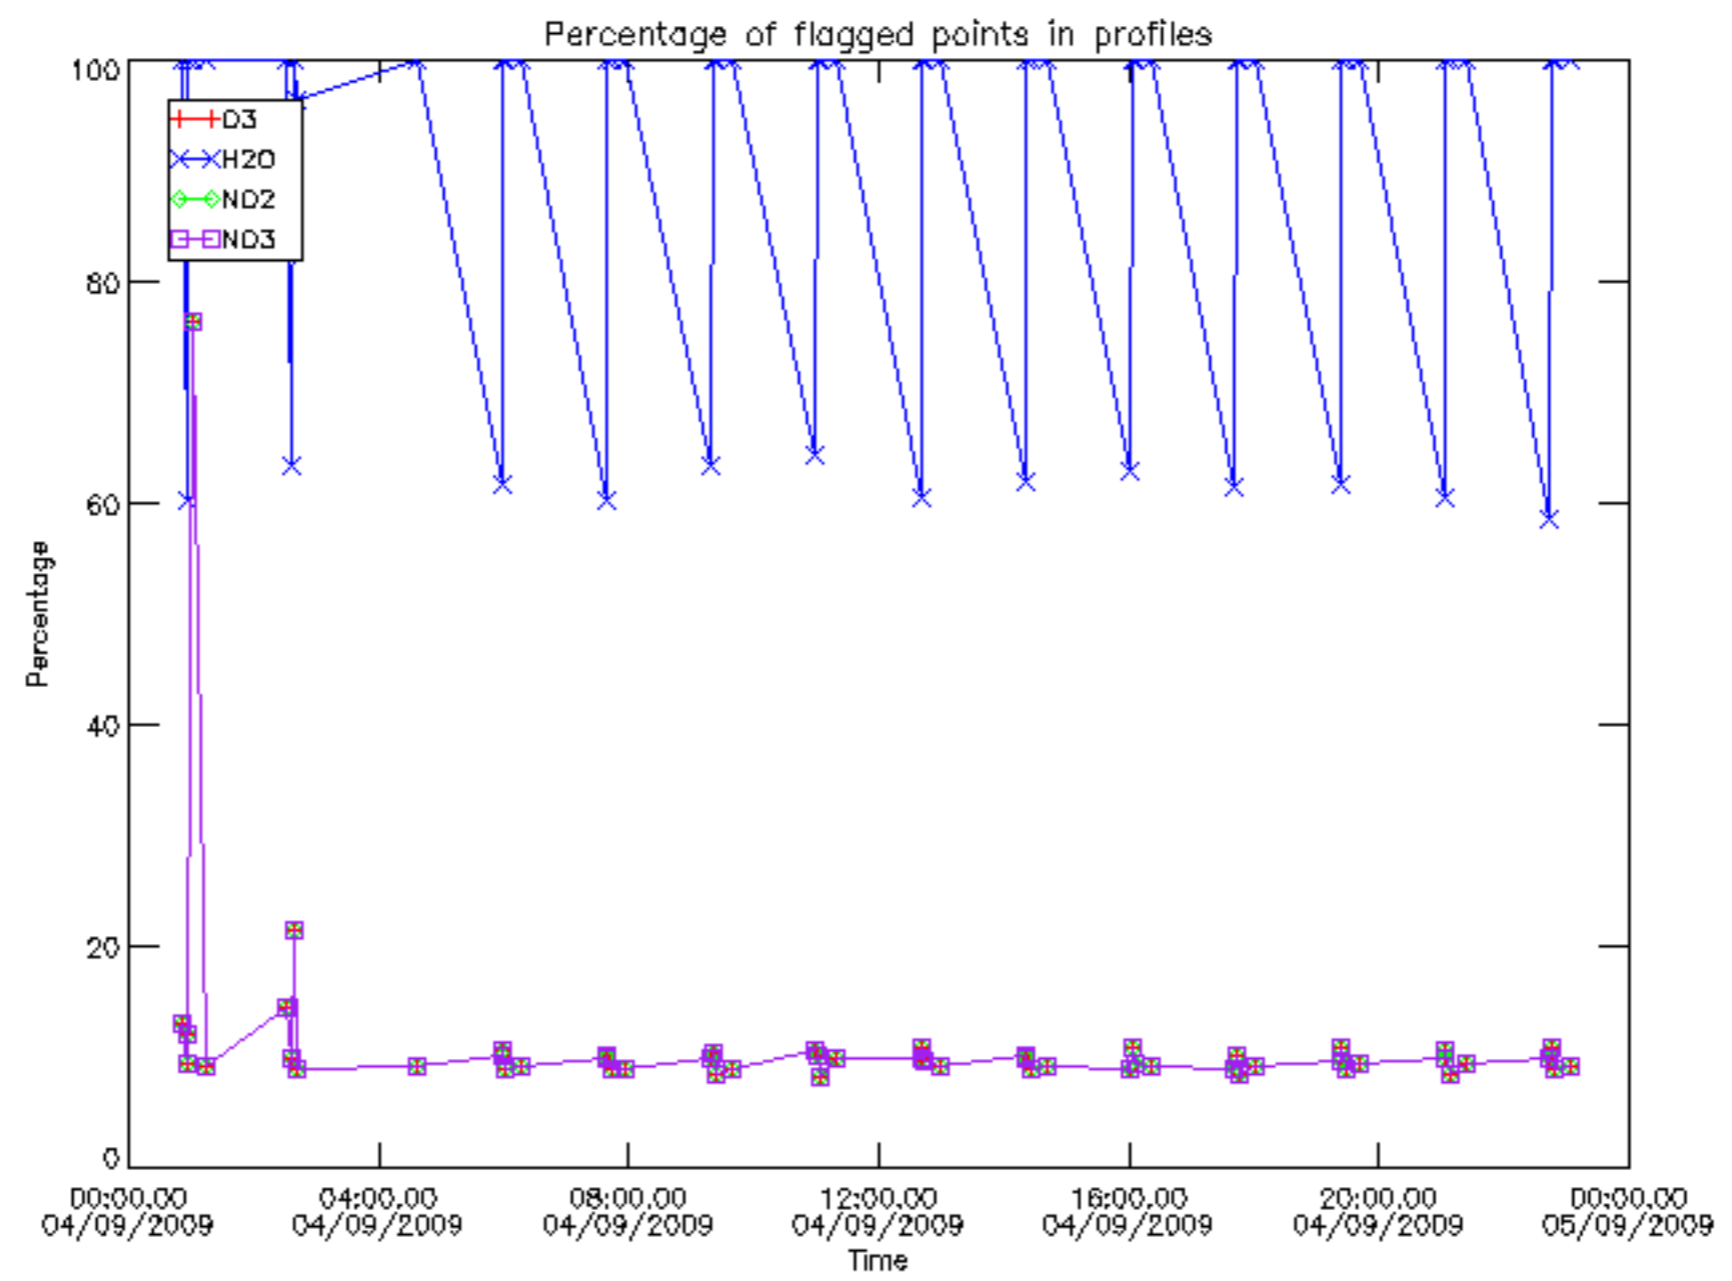

Percentage of flagged data per D3 profile

Percentage of flagged data per H2O profile