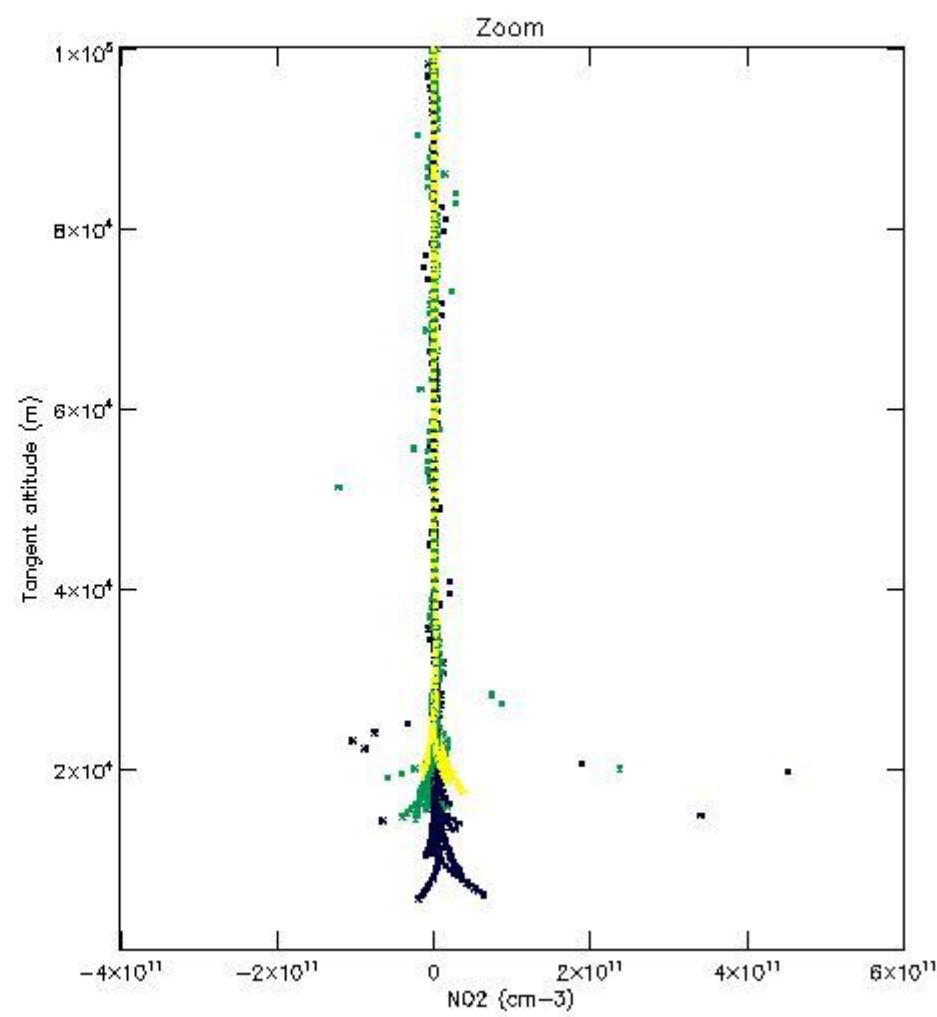

5.4 Plot ozone profiles where STD < 10% (dark without errors)

The colorbar represents the latitude.

5.5 Plot ozone profiles where STD < 5% (dark without errors)

The colorbar represents the latitude.

5.6 Plot NO₂ profiles for all STD (dark without errors)

The colorbar represents the latitude.

5.7 Plot NO3 profiles for all STD (dark without errors)

The colorbar represents the latitude.

5.8 Plot H2O profiles for all STD (only for occultations of stars 1,2,3,4,13,14,16,26,63 dark without errors)