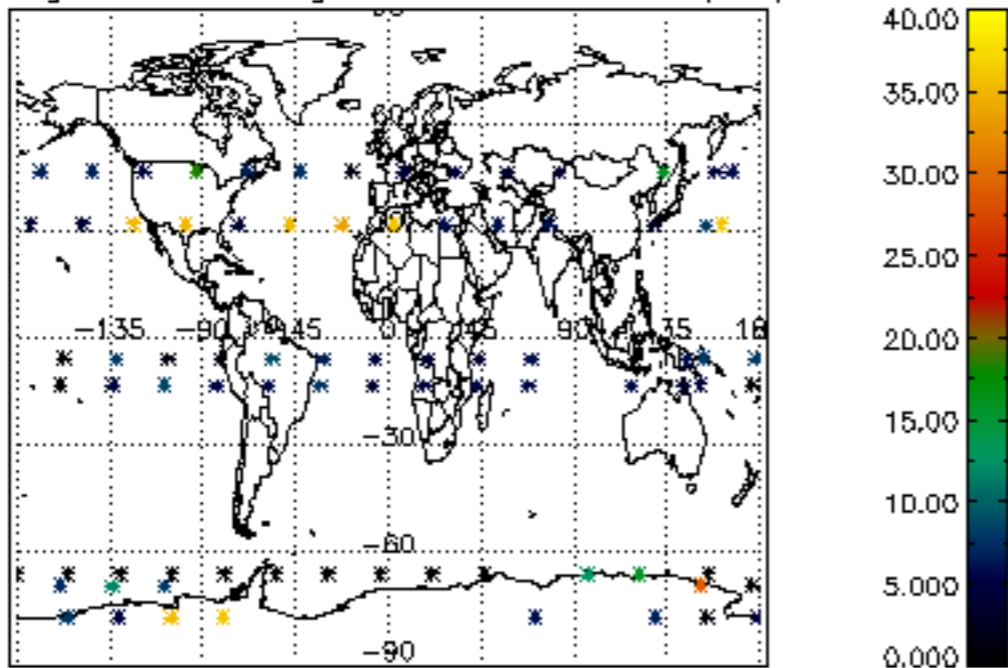

Percentage of star falling outside central band per profile