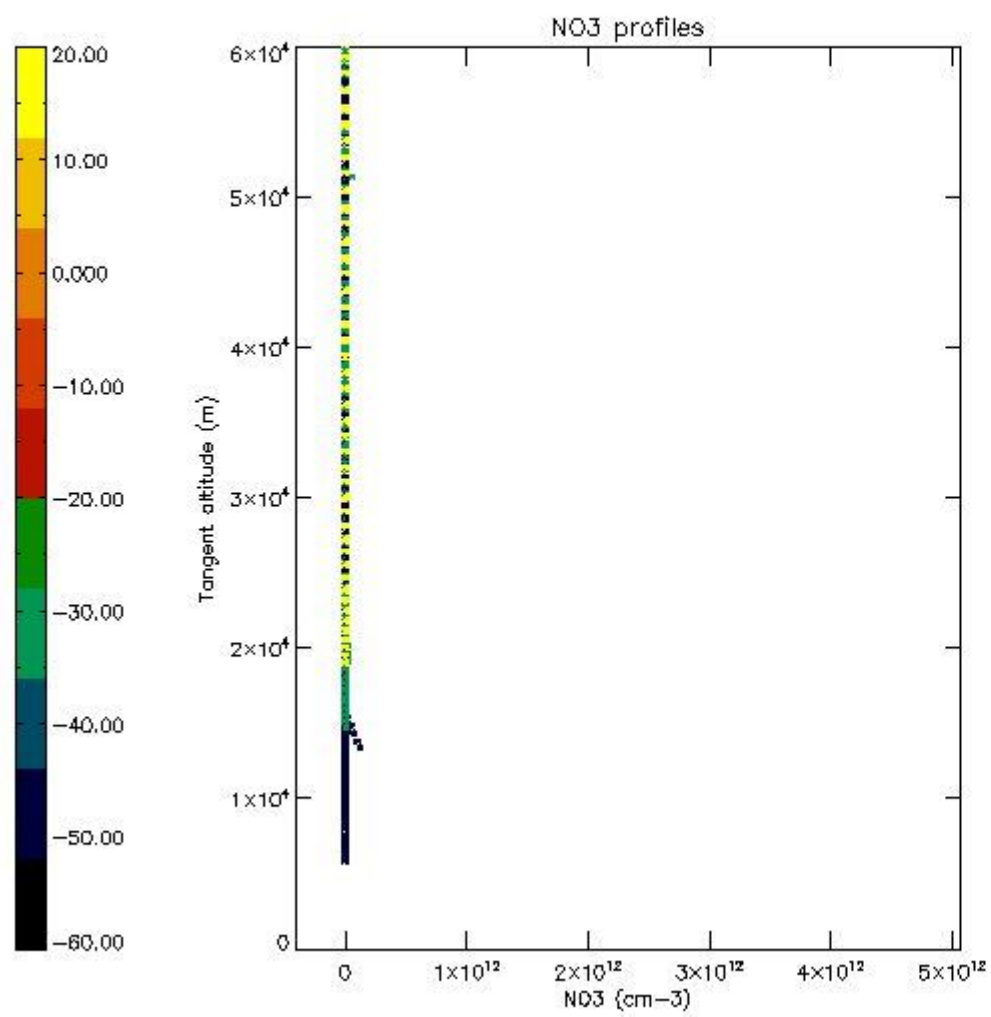

STD < 10	14
STD < 5	9

5.2 Plot ozone profiles for all STD (dark without errors)

The colorbar represents the latitude.

5.3 Plot ozone profiles where STD < 20% (dark without errors)

The colorbar represents the latitude.

5.4 Plot ozone profiles where STD < 10% (dark without errors)

The colorbar represents the latitude.

5.5 Plot ozone profiles where STD < 5% (dark without errors)

The colorbar represents the latitude.

5.6 Plot NO₂ profiles for all STD (dark without errors)

The colorbar represents the latitude.

5.7 Plot NO3 profiles for all STD (dark without errors)

The colorbar represents the latitude.

5.8 Plot H2O profiles for all STD (only for occultations of stars 1,2,3,4,13,14,16,26,63 dark without errors)