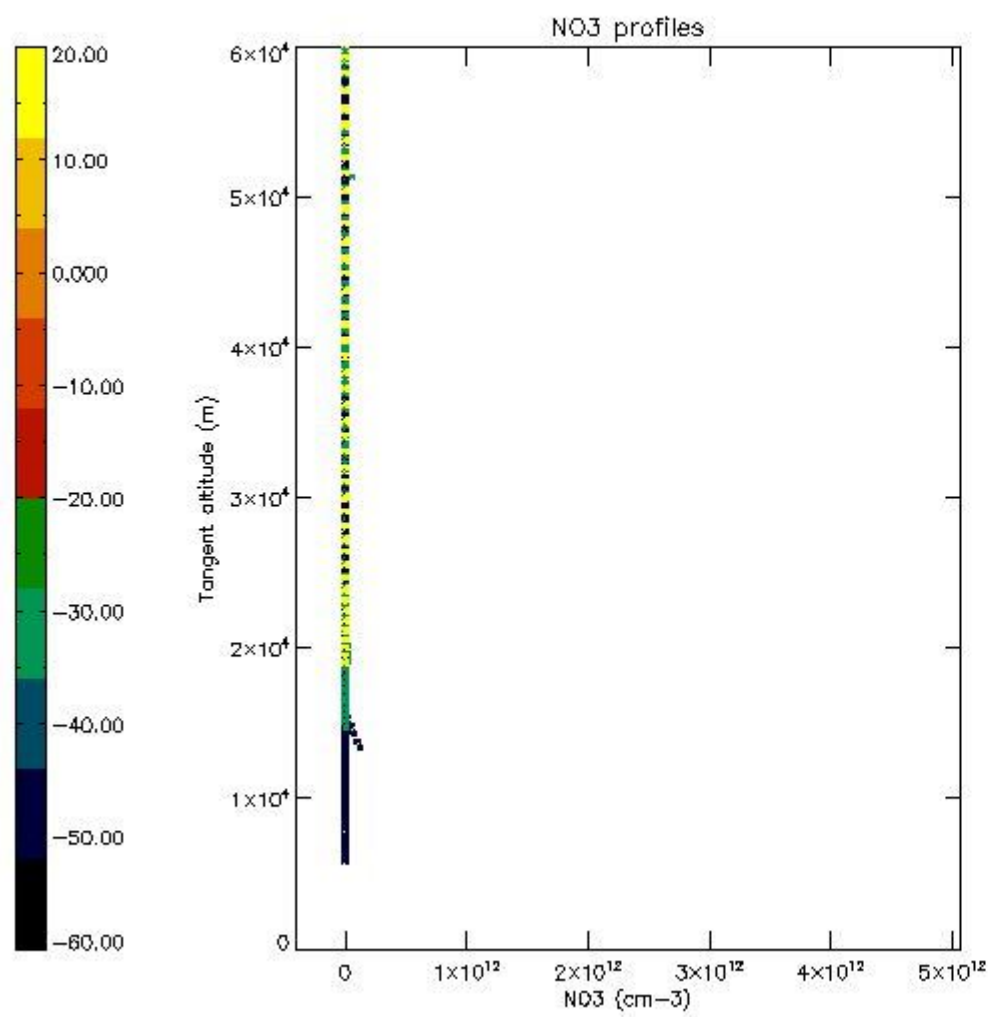

5.4 Plot ozone profiles where STD < 10% (dark without errors)

The colorbar represents the latitude.

5.5 Plot ozone profiles where STD < 5% (dark without errors)

The colorbar represents the latitude.

5.6 Plot NO₂ profiles for all STD (dark without errors)

The colorbar represents the latitude.

5.7 Plot NO3 profiles for all STD (dark without errors)

The colorbar represents the latitude.

5.8 Plot H2O profiles for all STD (only for occultations of stars 1,2,3,4,13,14,16,26,63 dark without errors)