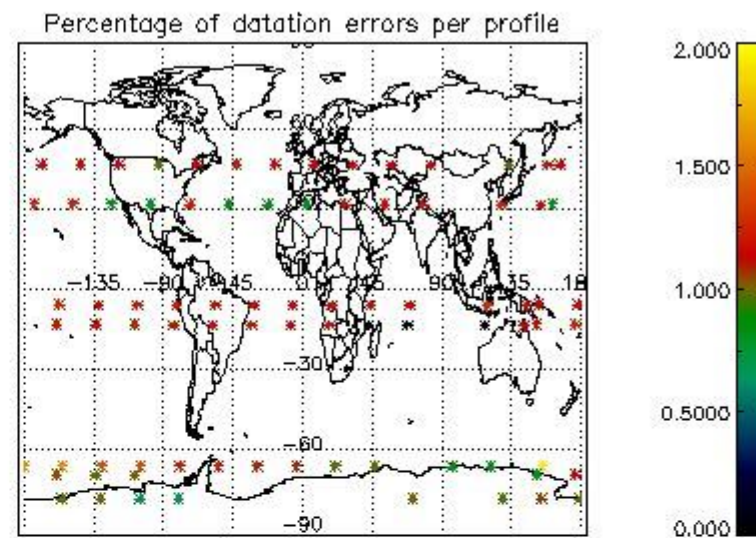

Percentage of datation errors per profile

Percentage of star falling outside central band per profile

Percentage of saturation errors per profile

4.2.2 Plot level 1 quality information per product (world map): ENVISAT DESCENDING passes