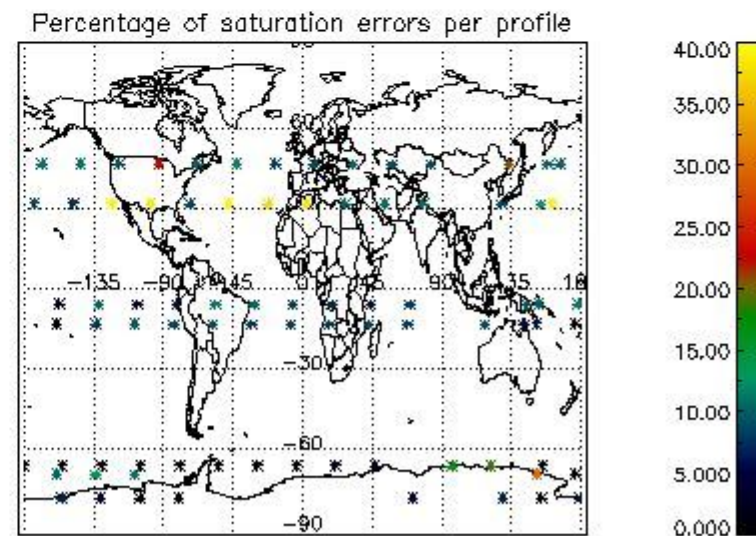

Percentage of datation errors per profile

Percentage of star falling outside central band per profile

Percentage of saturation errors per profile

4.2.2 Plot level 1 quality information per product (world map): ENVISAT DESCENDING passes