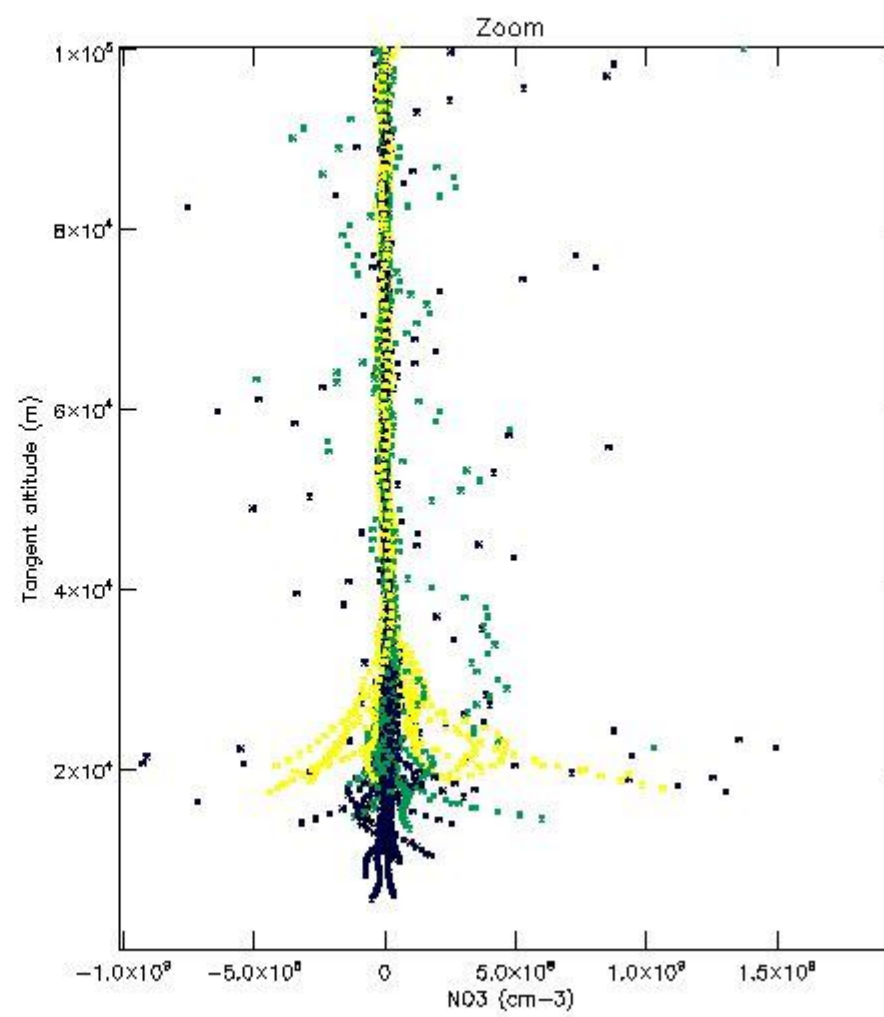

5.8 Plot H2O profiles for all STD (only for occultations of stars 1,2,3,4,13,14,16,26,63 dark without errors)

The colorbar represents the latitude.