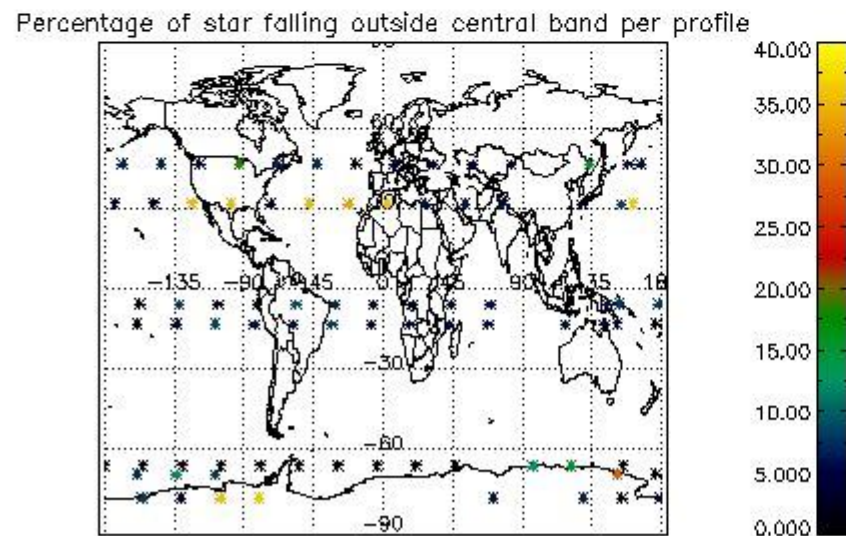

Percentage of datation errors per profile

Percentage of star falling outside central band per profile

Percentage of saturation errors per profile

4.2.2 Plot level 1 quality information per product (world map): ENVISAT DESCENDING passes