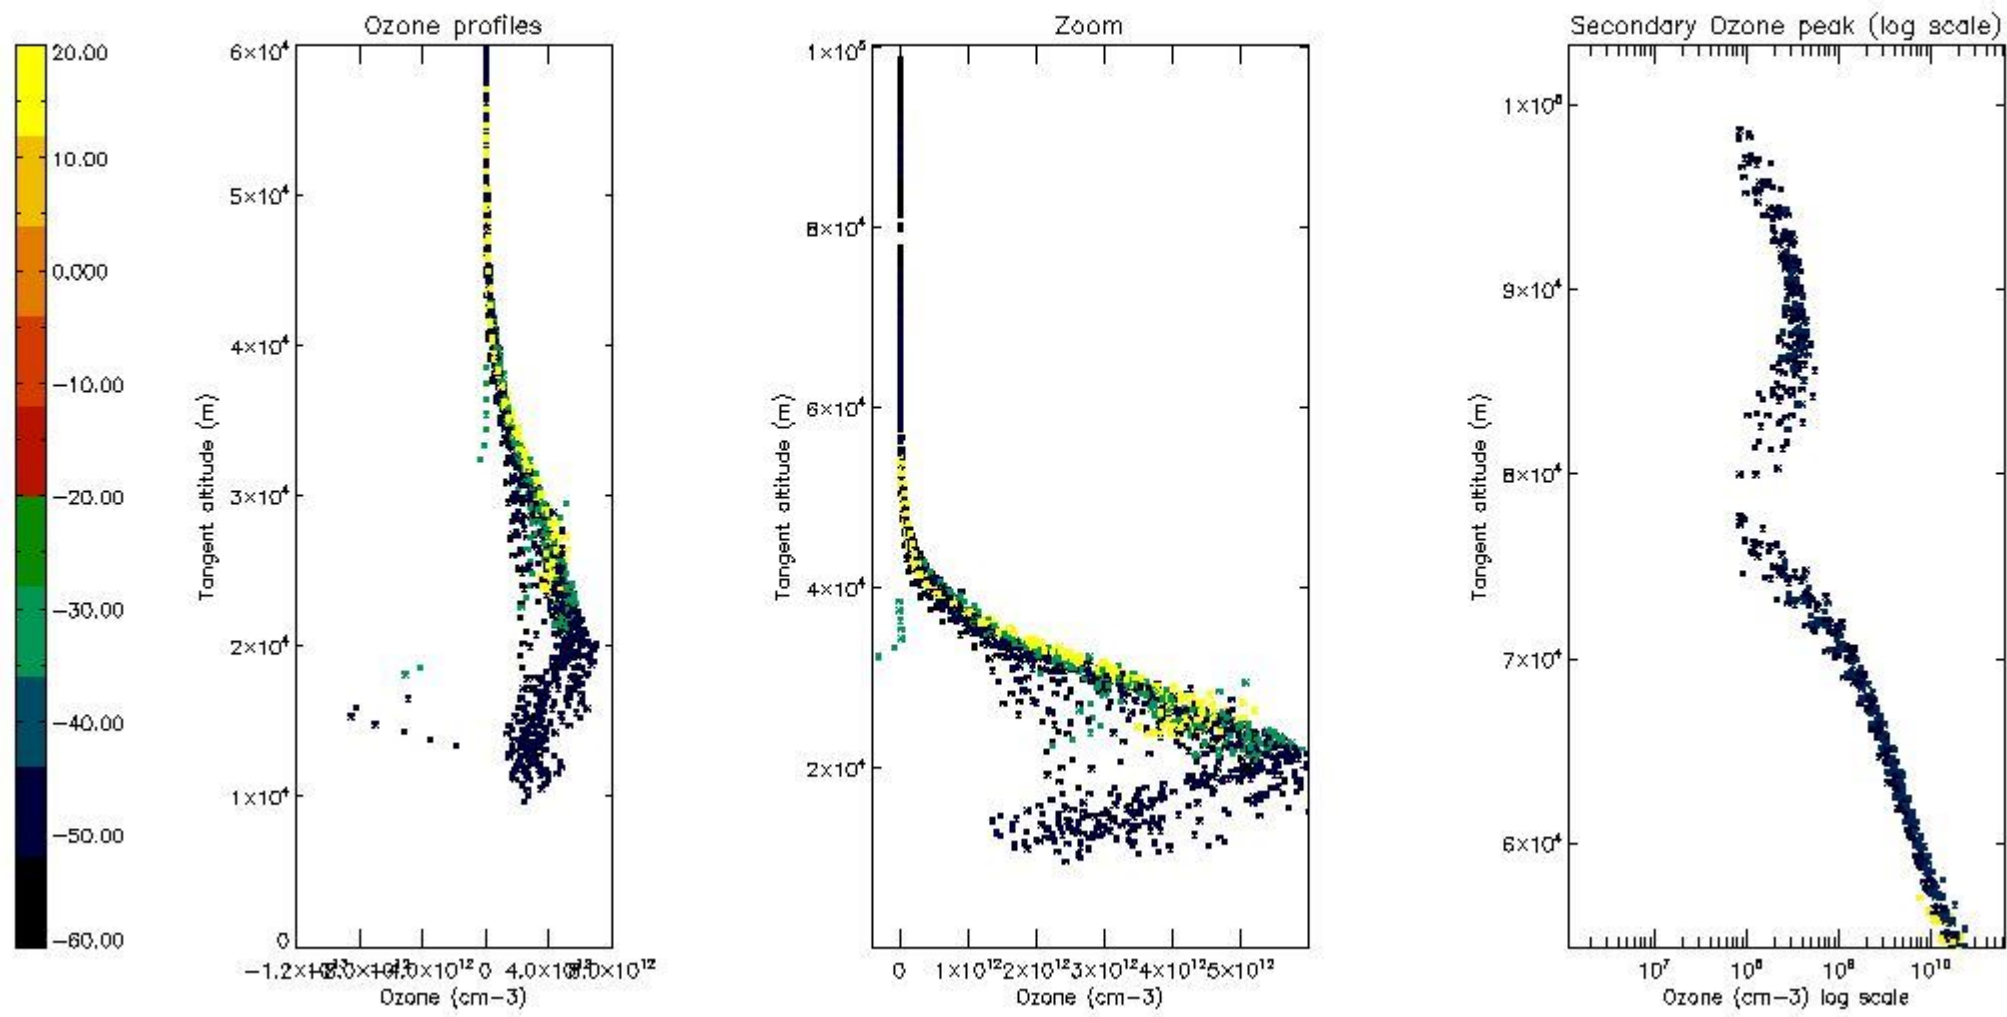

STD < 10	14
STD < 5	9

5.2 Plot ozone profiles for all STD (dark without errors)

The colorbar represents the latitude.

5.3 Plot ozone profiles where STD < 20% (dark without errors)

The colorbar represents the latitude.

5.4 Plot ozone profiles where STD < 10% (dark without errors)

The colorbar represents the latitude.

5.5 Plot ozone profiles where STD < 5% (dark without errors)

The colorbar represents the latitude.

5.6 Plot NO₂ profiles for all STD (dark without errors)

The colorbar represents the latitude.

5.7 Plot NO3 profiles for all STD (dark without errors)

The colorbar represents the latitude.

5.8 Plot H2O profiles for all STD (only for occultations of stars 1,2,3,4,13,14,16,26,63 dark without errors)