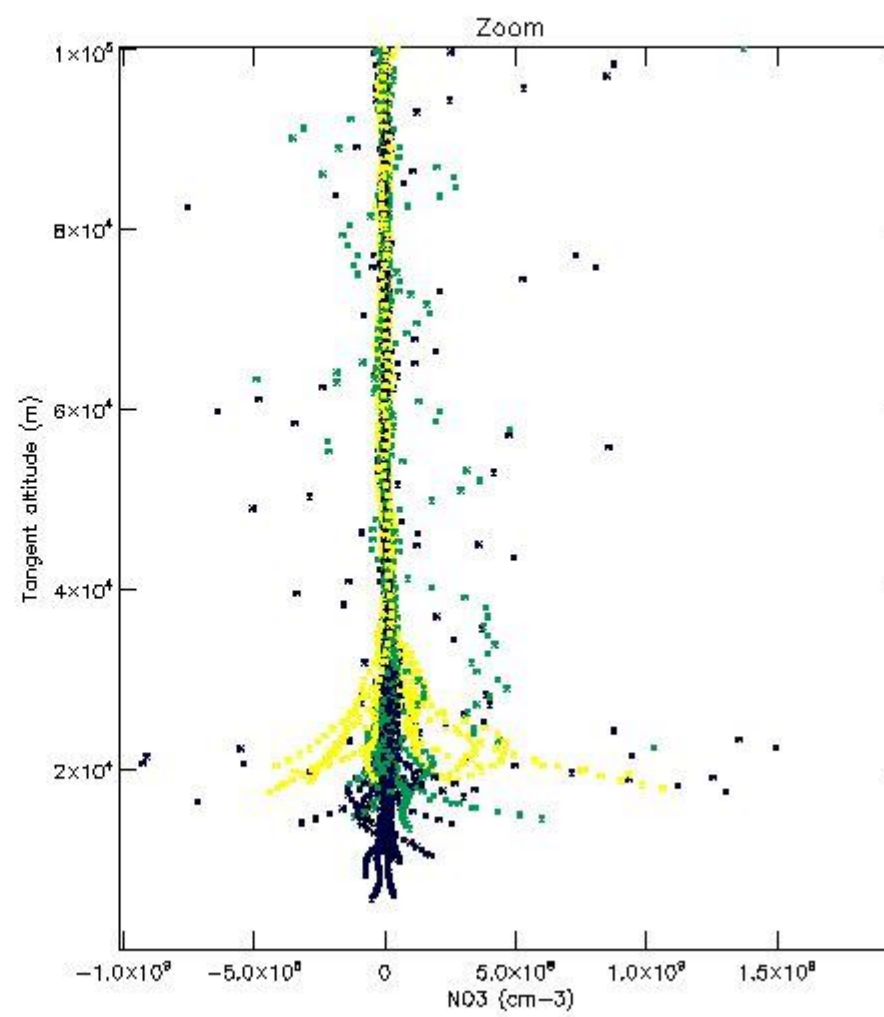

5.4 Plot ozone profiles where STD < 10% (dark without errors)

The colorbar represents the latitude.

5.5 Plot ozone profiles where STD < 5% (dark without errors)

The colorbar represents the latitude.

5.6 Plot NO₂ profiles for all STD (dark without errors)

The colorbar represents the latitude.

5.7 Plot NO3 profiles for all STD (dark without errors)

The colorbar represents the latitude.

5.8 Plot H2O profiles for all STD (only for occultations of stars 1,2,3,4,13,14,16,26,63 dark without errors)