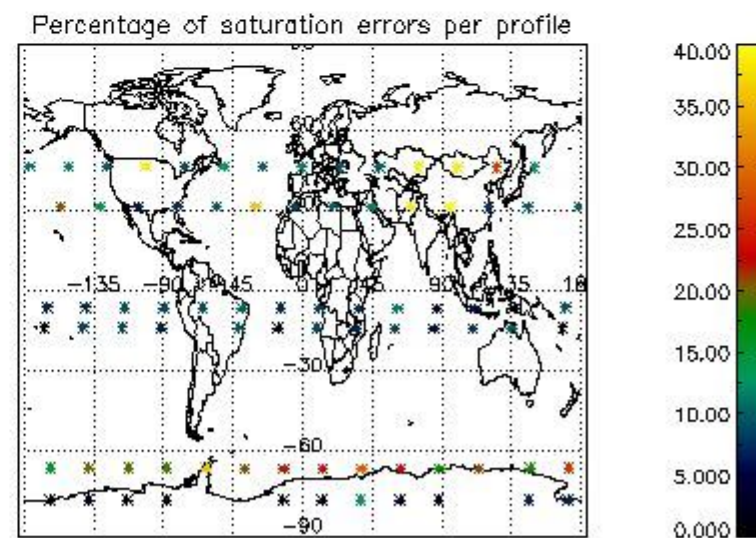

4.2 Plot quality information per product coming from level 1b processing (world map)

4.2.1 Plot level 1 quality information per product (world map): ENVISAT ASCENDING passes

Percentage of cosmic ray hits per profile

Percentage of datation errors per profile

Percentage of star falling outside central band per profile

Percentage of saturation errors per profile

4.2.2 Plot level 1 quality information per product (world map): ENVISAT DESCENDING passes

5. Trace gas profiles

5.1 Ozone statistics based on quality of products

The final quality of the products can be "measured" using the STD (Standard Deviation) attached to every point profile. This information is written to the parameter GOM_NL__2P/NL_LOCAL_SPECIES_DENSITY/o3_std of the level 2 products. The table below shows the statistics for given STD ranges.