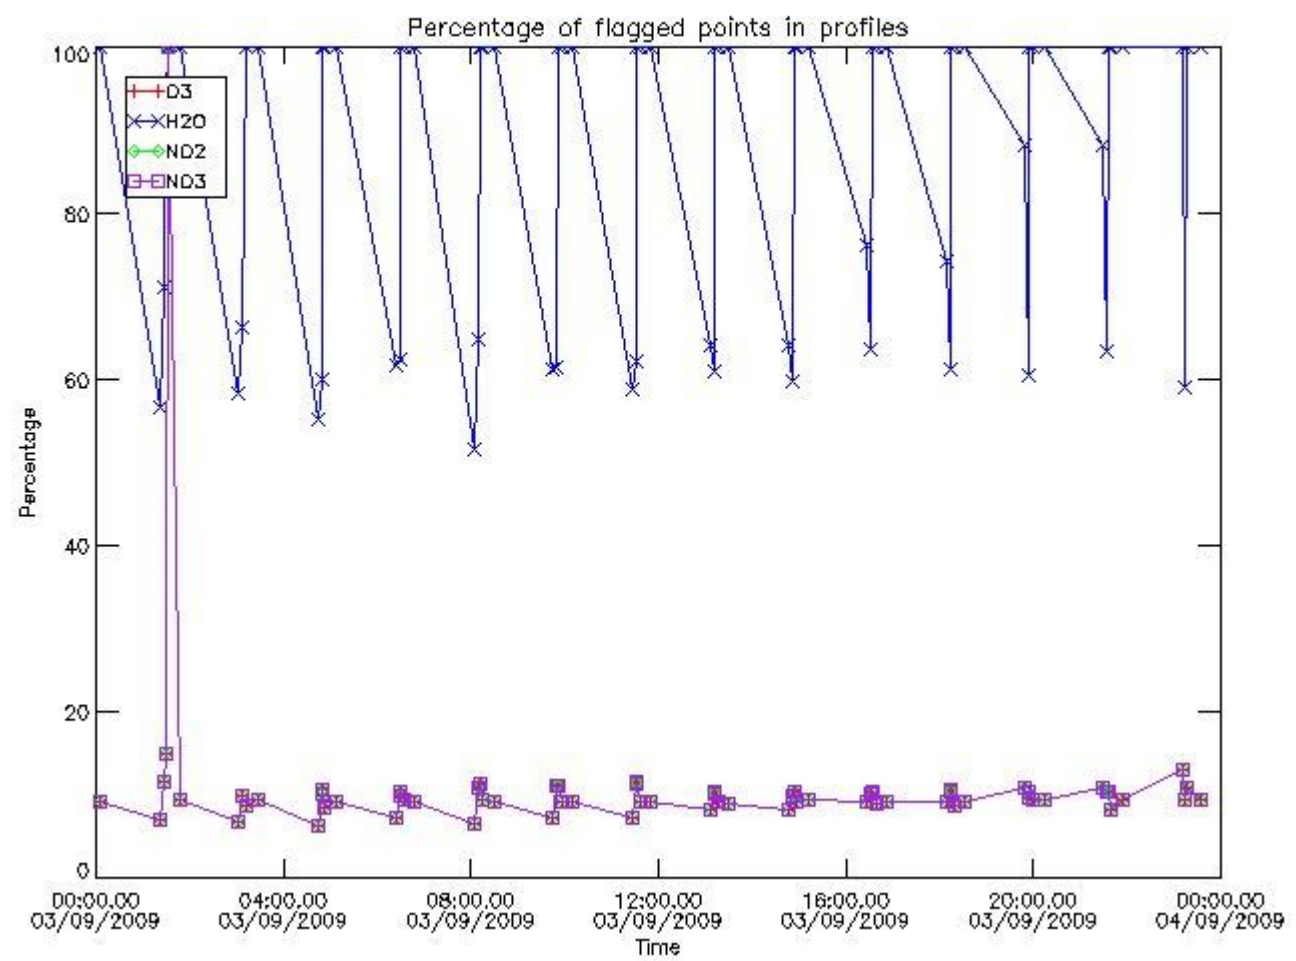

3. Quality information per product

In this section it is plotted some information contained in the Quality Summary data set of the level 2 products. Only products in dark limb conditions and without errors (error flag in the MPH set to "0") are used.

3.1 Plot quality information per product (time dependant)

Percentage of flagged data per O3 profile

Percentage of flagged data per H2O profile