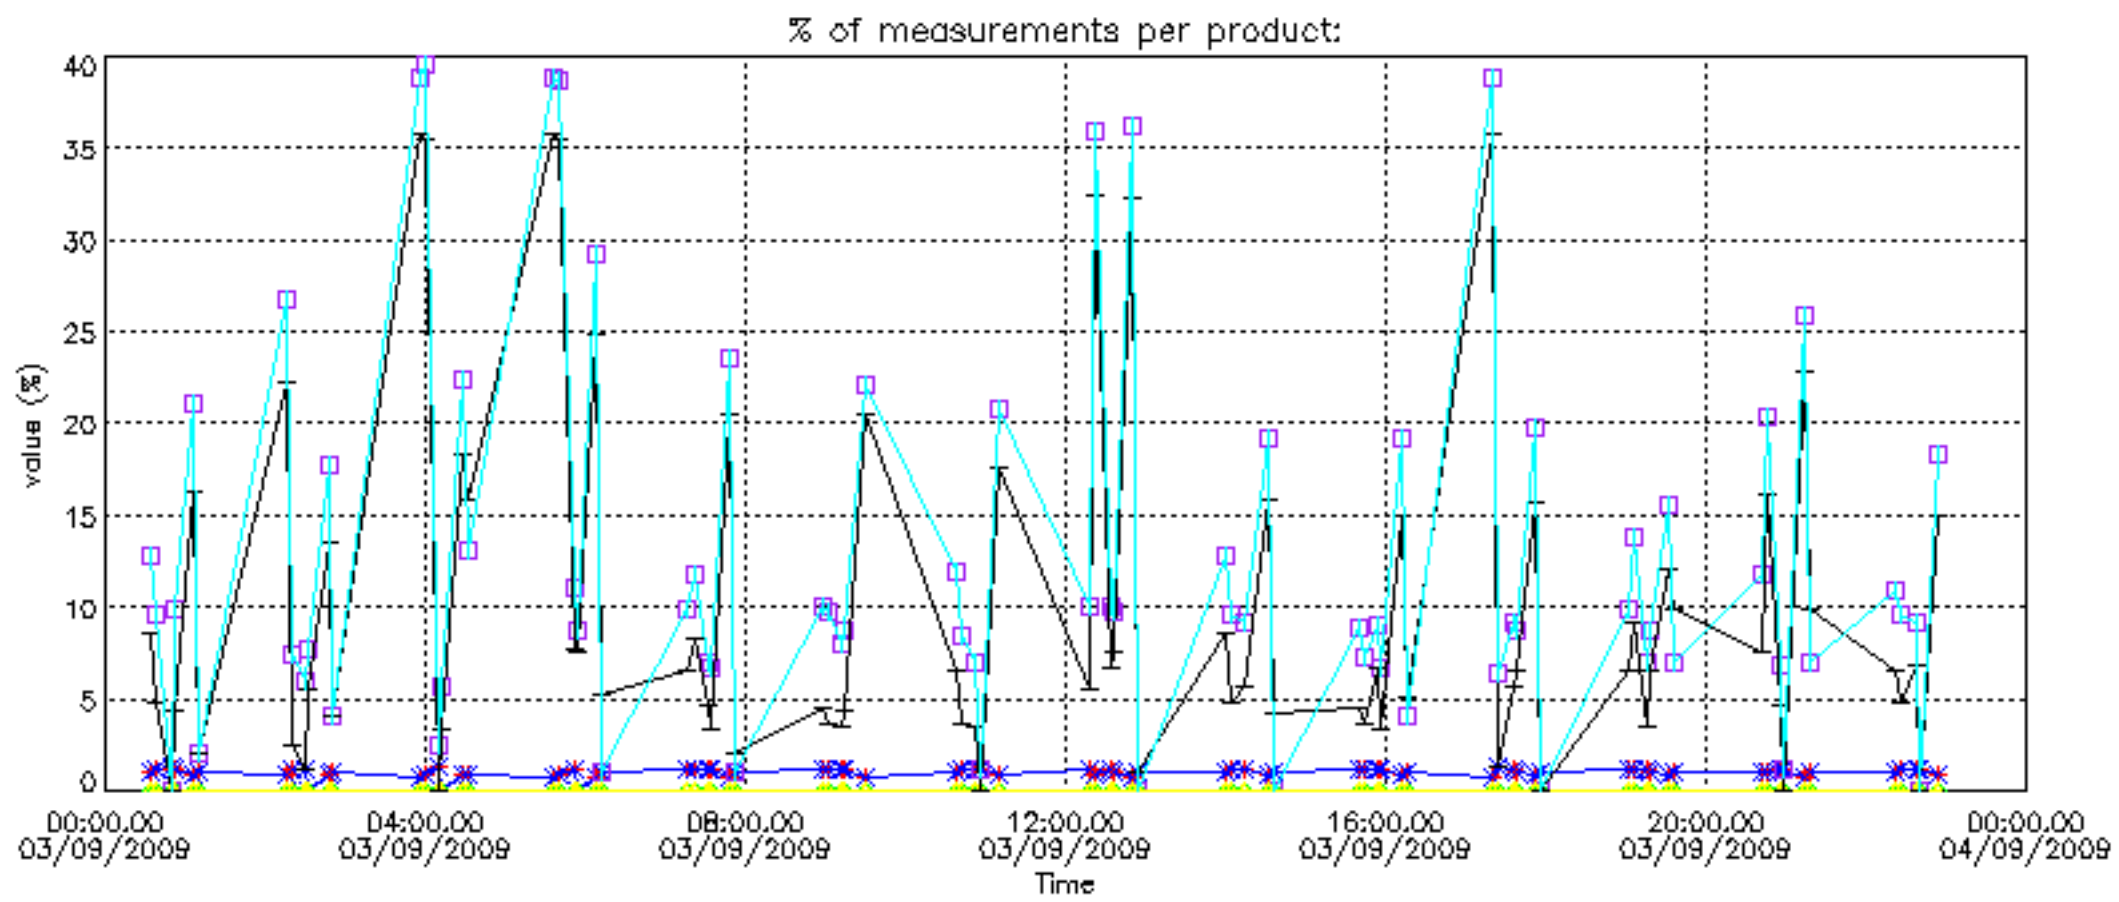

Percentage of cosmic ray hits per profile

Percentage of datation errors per profile