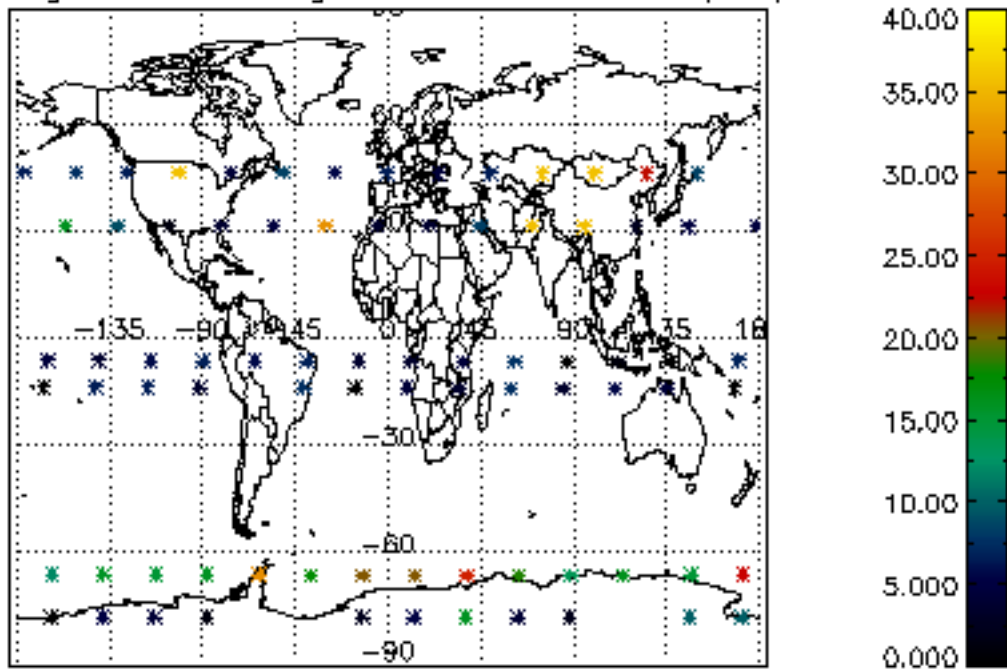

Percentage of star falling outside central band per profile