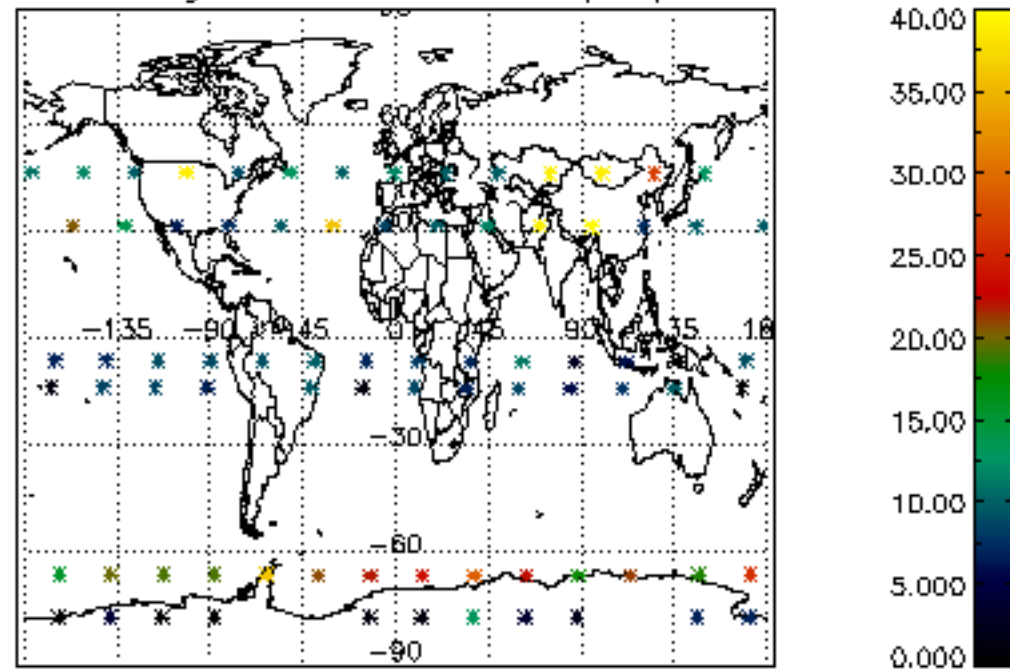

Percentage of saturation errors per profile