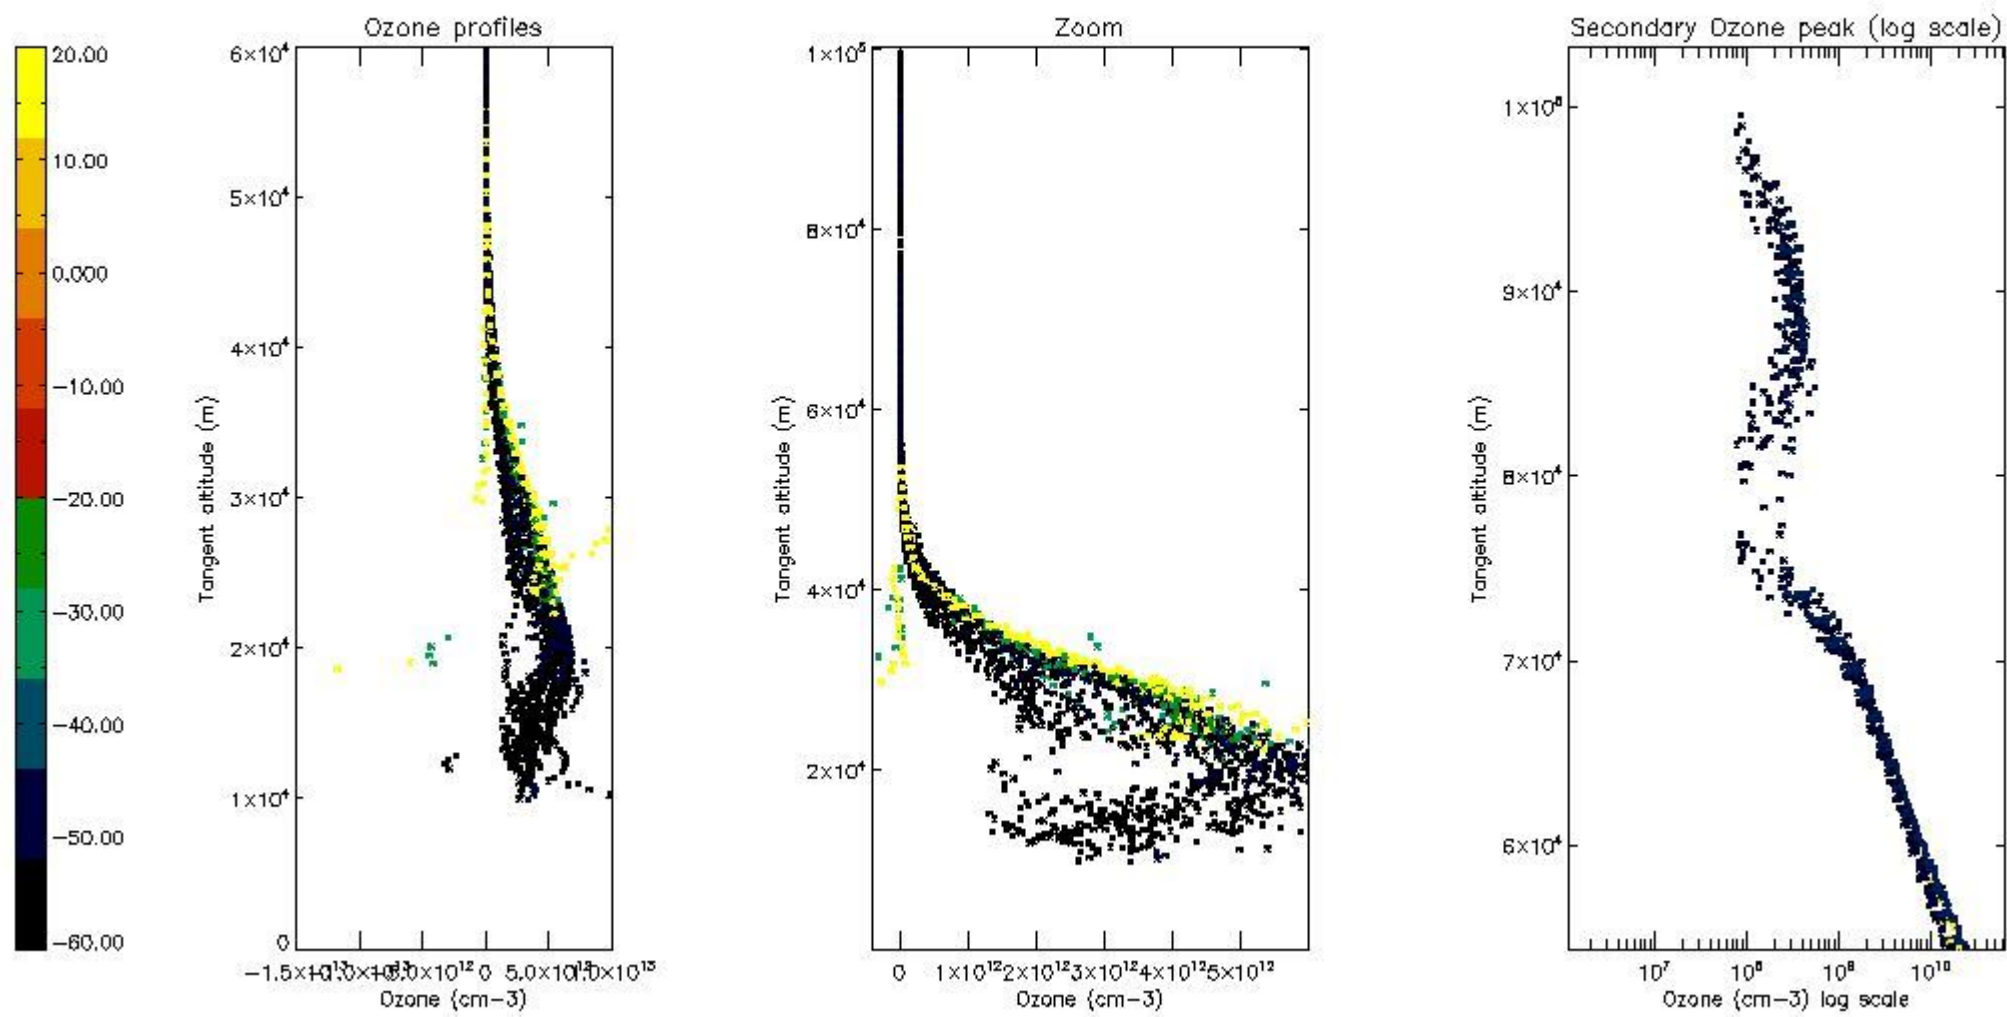

STD < 10	15
STD < 5	9

5.2 Plot ozone profiles for all STD (dark without errors)

The colorbar represents the latitude.

5.3 Plot ozone profiles where STD < 20% (dark without errors)

The colorbar represents the latitude.

5.4 Plot ozone profiles where STD < 10% (dark without errors)

The colorbar represents the latitude.

5.5 Plot ozone profiles where STD < 5% (dark without errors)

The colorbar represents the latitude.

5.6 Plot NO₂ profiles for all STD (dark without errors)

The colorbar represents the latitude.

5.7 Plot NO3 profiles for all STD (dark without errors)

The colorbar represents the latitude.

5.8 Plot H₂O profiles for all STD (only for occultations of stars 1,2,3,4,13,14,16,26,63 dark without errors)