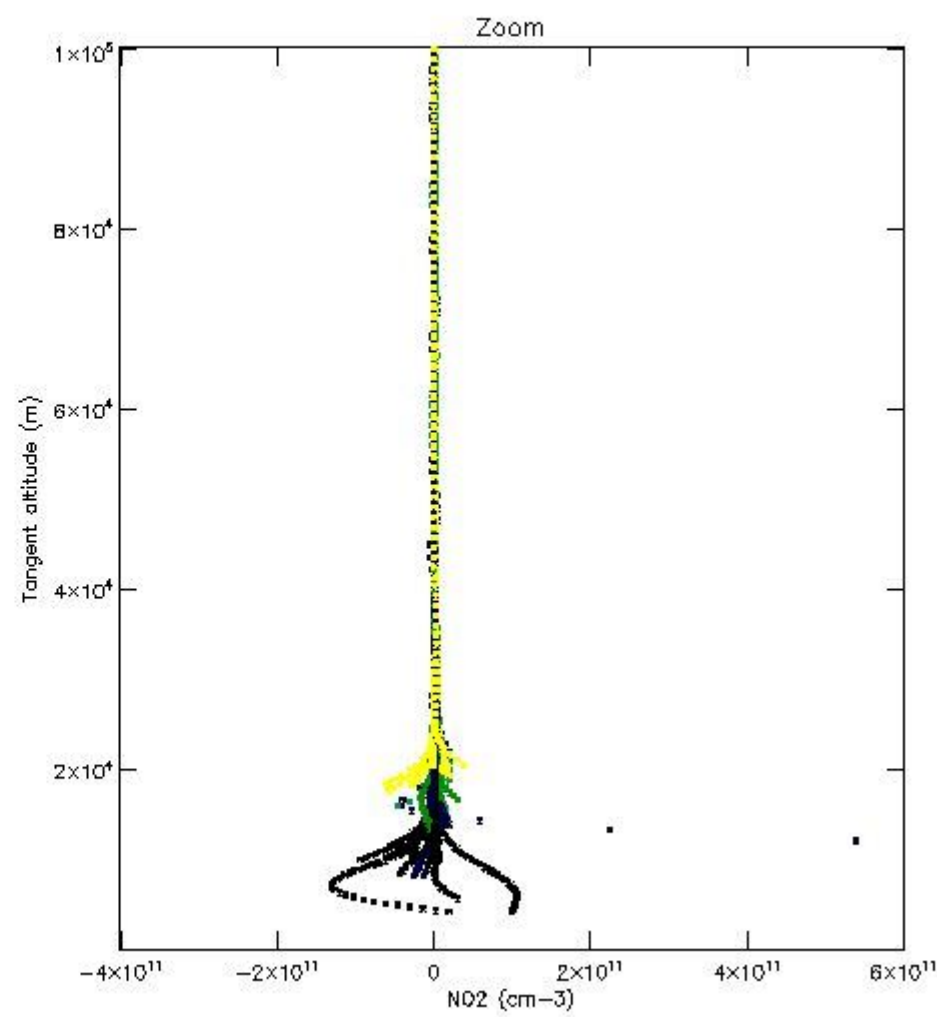

5.7 Plot NO3 profiles for all STD (dark without errors)

The colorbar represents the latitude.