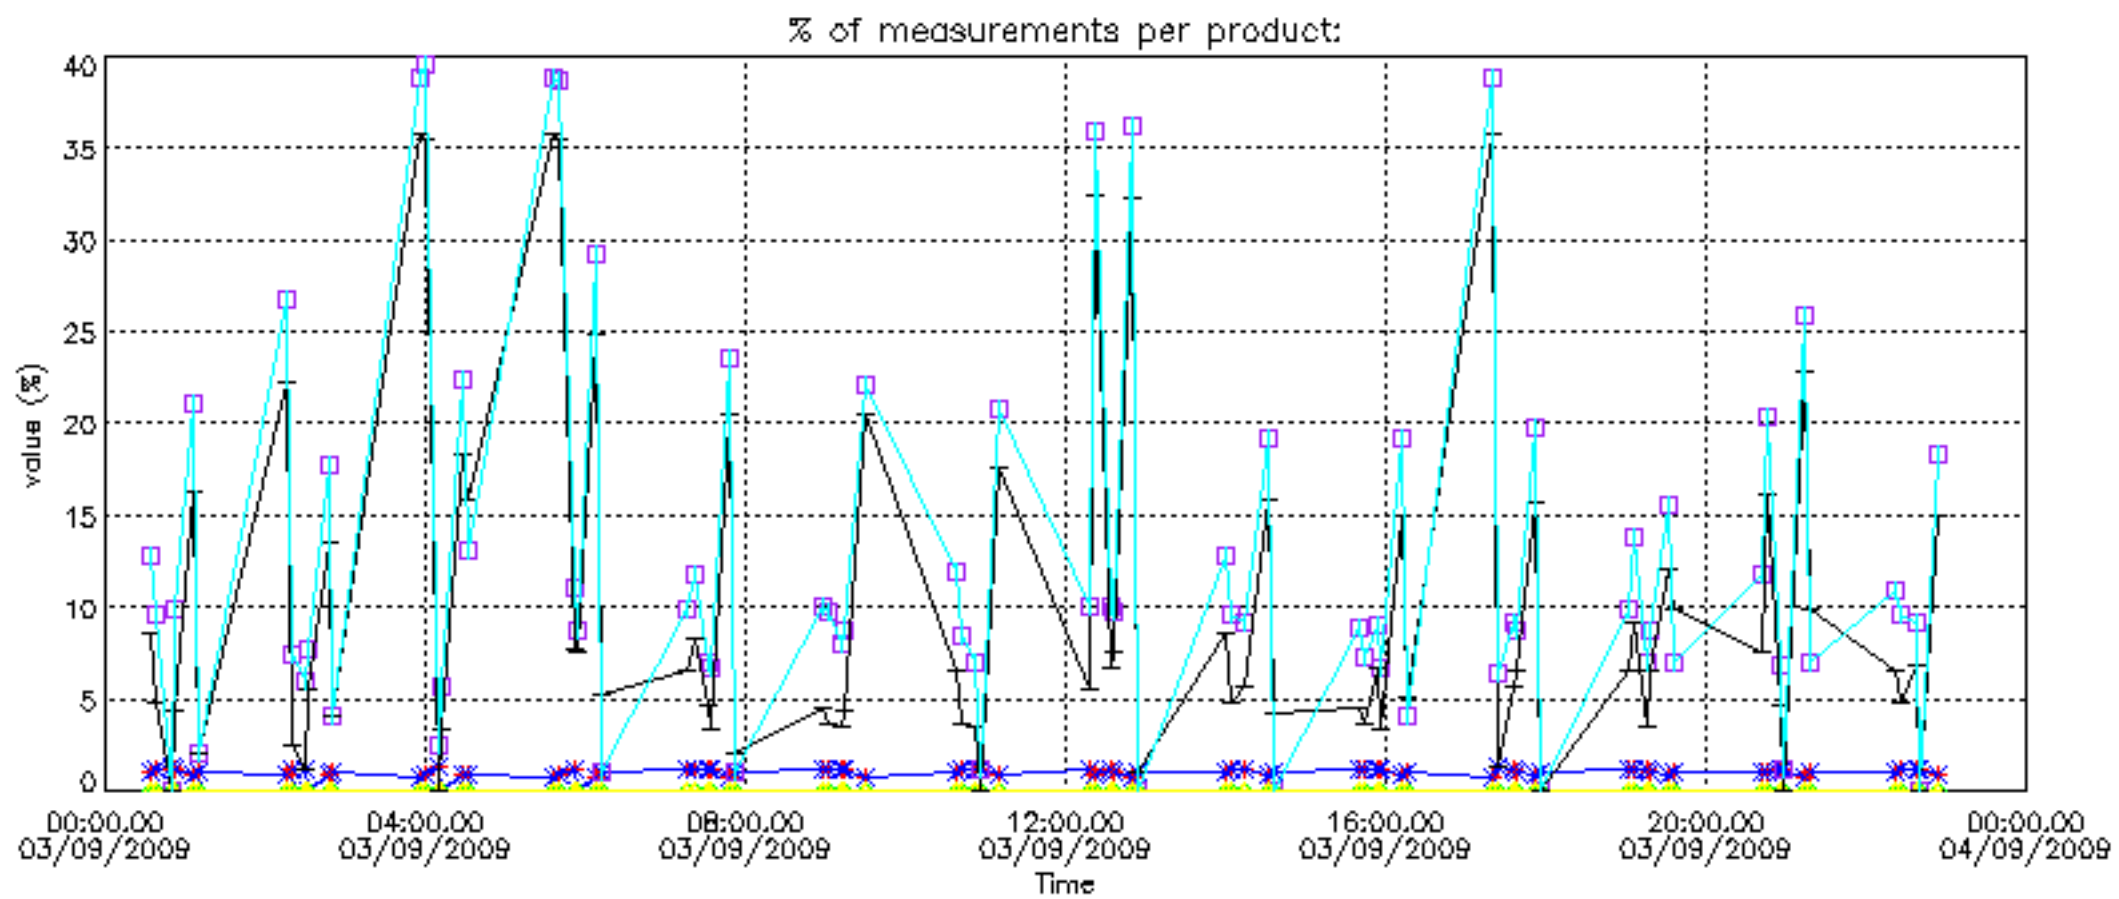

Percentage of cosmic ray hits per profile

Percentage of datation errors per profile