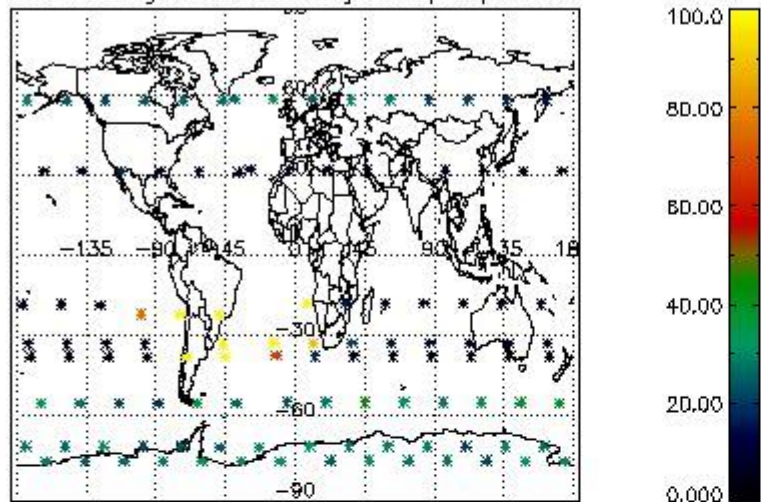

4.1 Plot quality information per product (time dependant) coming from level 1b processing

4.1.1 Plot level 1 quality information per product (time dependant): ENVISAT ASCENDING passes

4.1.2 Plot level 1 quality information per product (time dependant): ENVI SAT DESCENDING passes

4.2 Plot quality information per product coming from level 1b processing (world map)

4.2.1 Plot level 1 quality information per product (world map): ENVISAT ASCENDING passes

Percentage of cosmic ray hits per profile