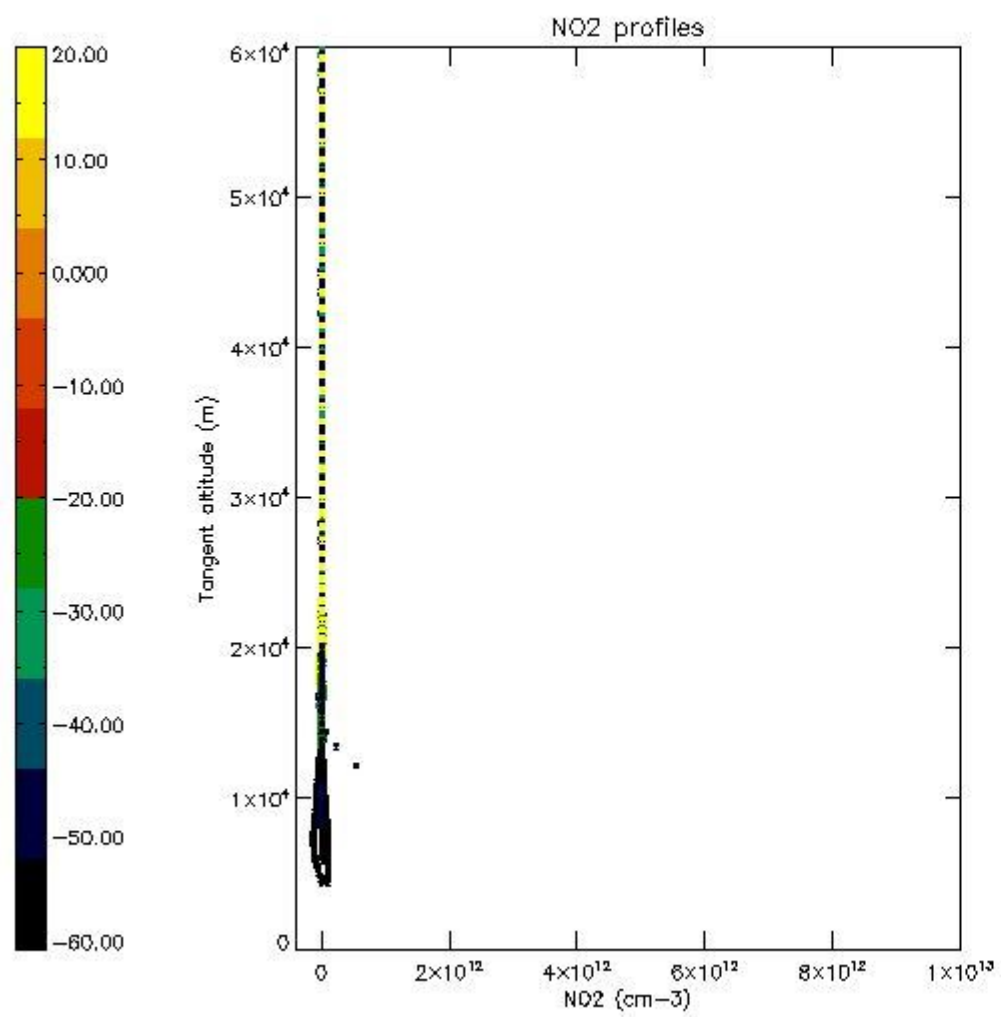

5.7 Plot NO3 profiles for all STD (dark without errors)

The colorbar represents the latitude.