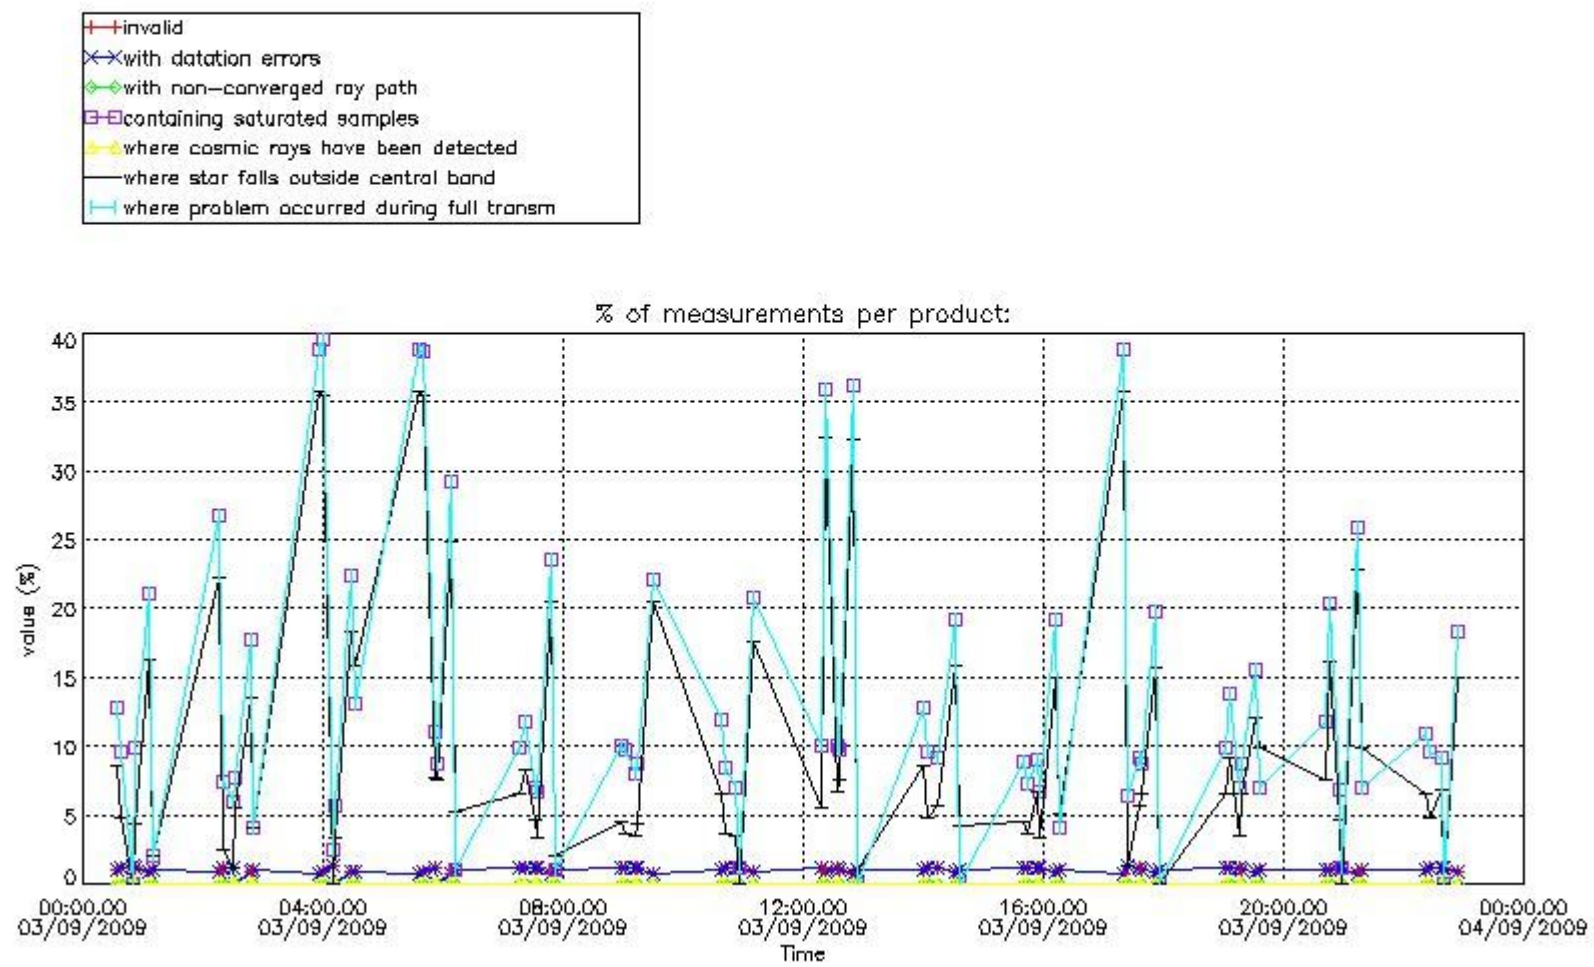

4.2 Plot quality information per product coming from level 1b processing (world map)

4.2.1 Plot level 1 quality information per product (world map): ENVISAT ASCENDING passes