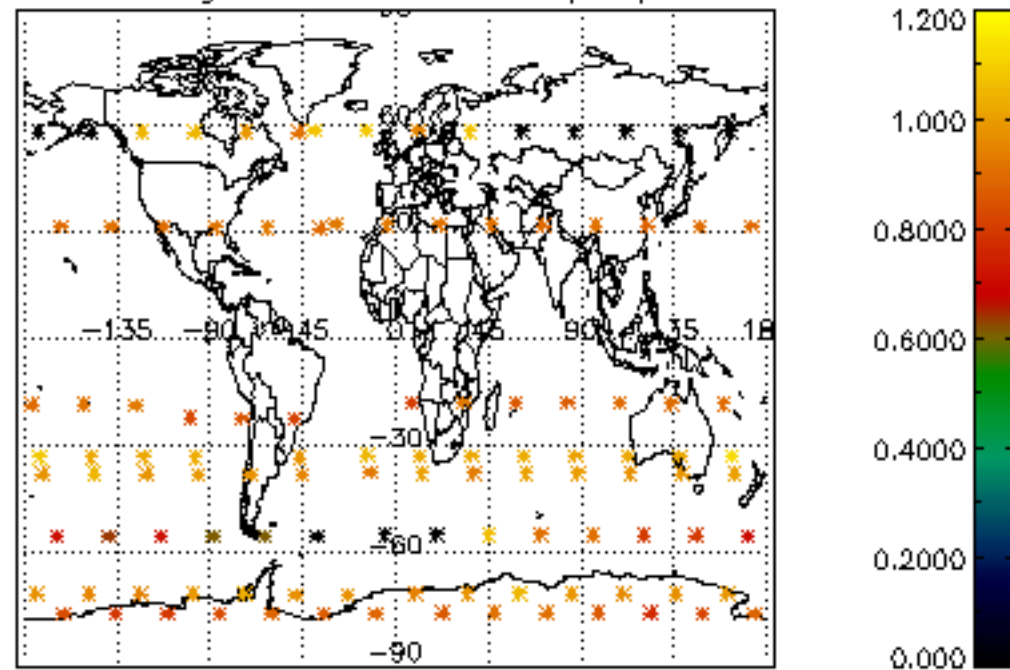

Percentage of flagged data per NO3 profile

Percentage of cosmic ray hits per profile

Percentage of datation errors per profile

Percentage of star falling outside central band per profile

Percentage of saturation errors per profile