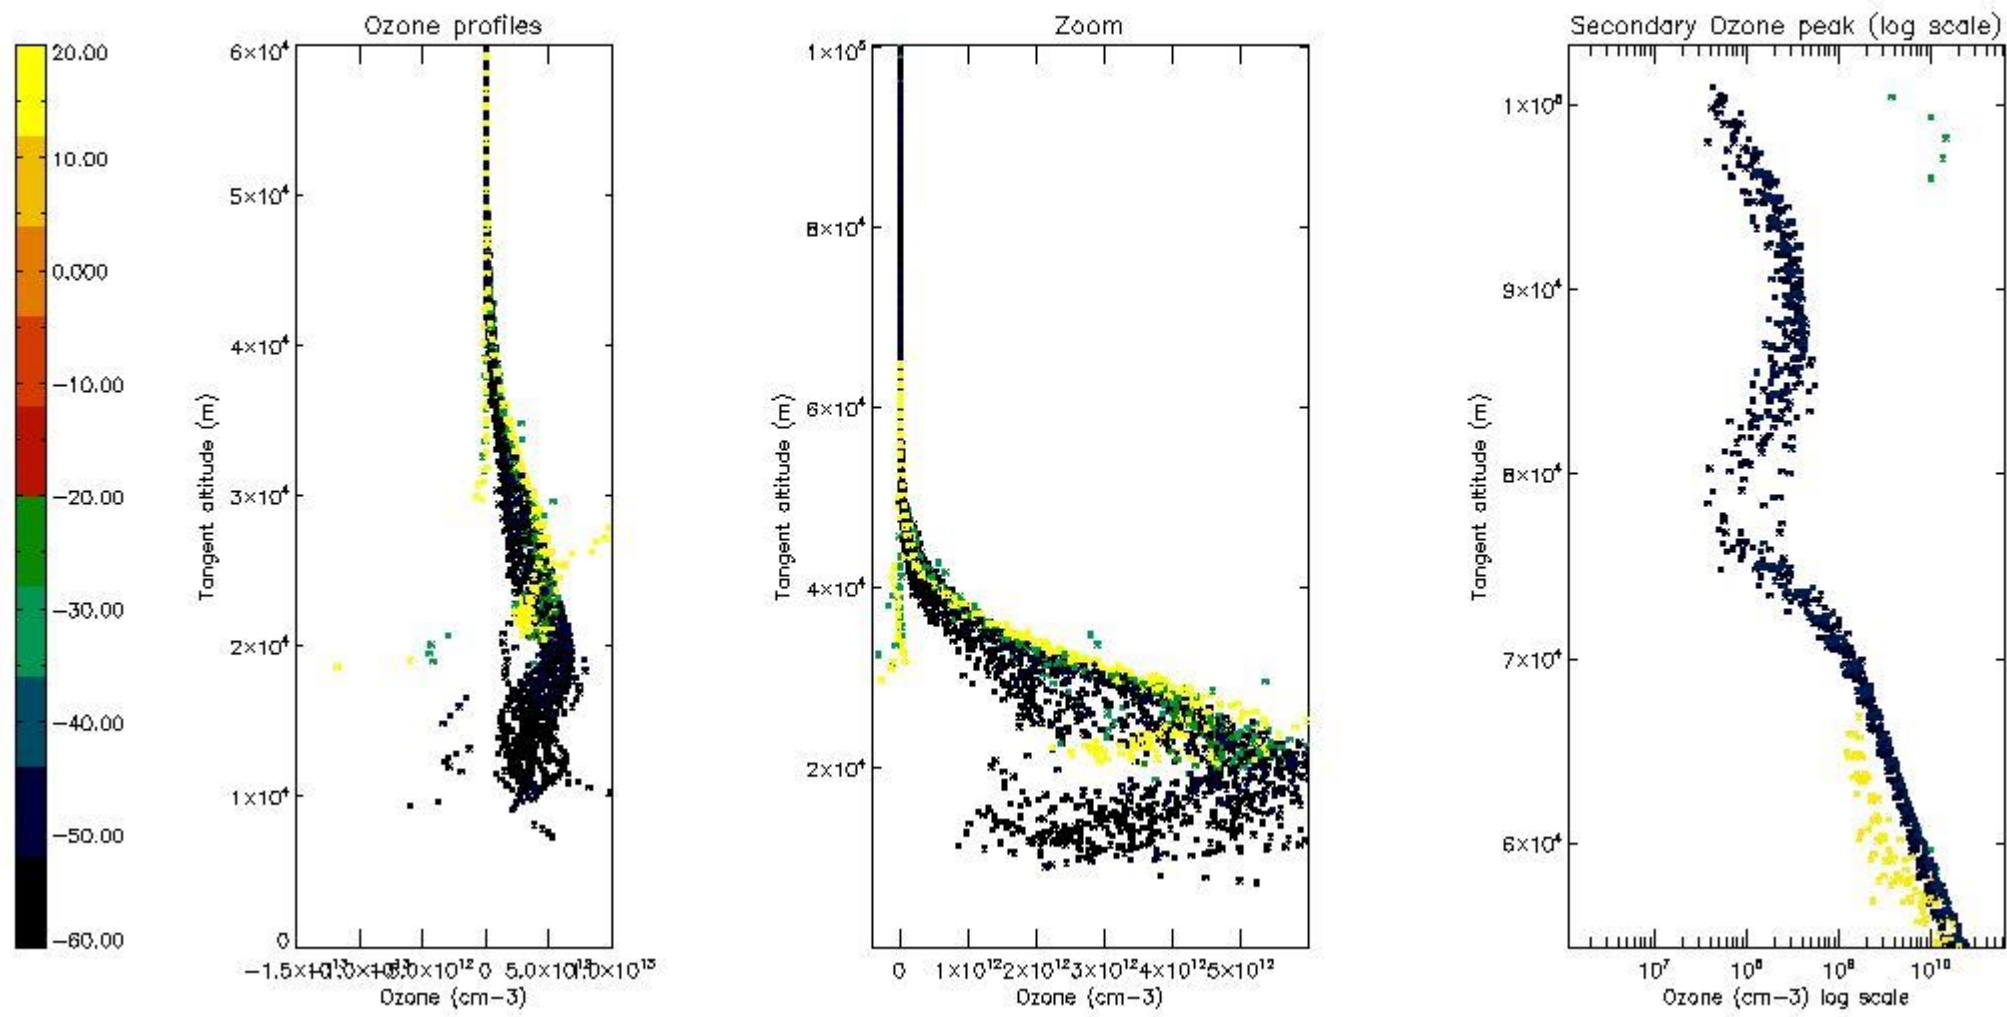

STD < 10	15
STD < 5	9

5.2 Plot ozone profiles for all STD (dark without errors)

The colorbar represents the latitude.

5.3 Plot ozone profiles where STD < 20% (dark without errors)

The colorbar represents the latitude.

5.4 Plot ozone profiles where STD < 10% (dark without errors)

The colorbar represents the latitude.

5.5 Plot ozone profiles where STD < 5% (dark without errors)

The colorbar represents the latitude.

5.6 Plot NO₂ profiles for all STD (dark without errors)

The colorbar represents the latitude.

5.7 Plot NO3 profiles for all STD (dark without errors)

The colorbar represents the latitude.

5.8 Plot H₂O profiles for all STD (only for occultations of stars 1,2,3,4,13,14,16,26,63 dark without errors)