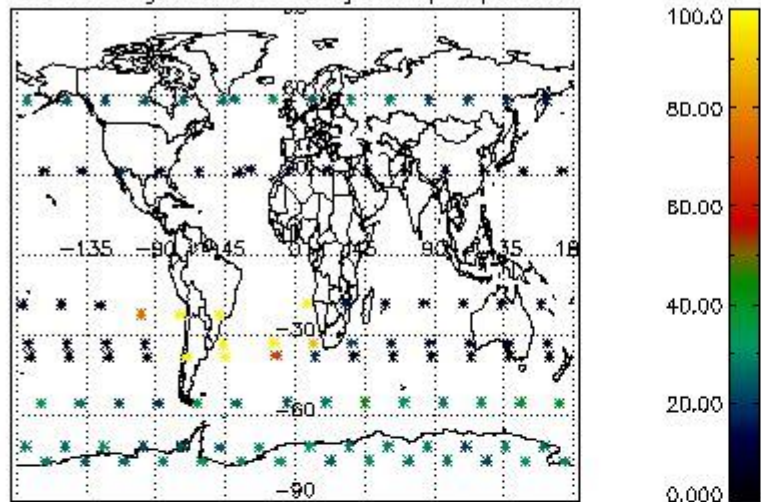

Percentage of cosmic ray hits per profile