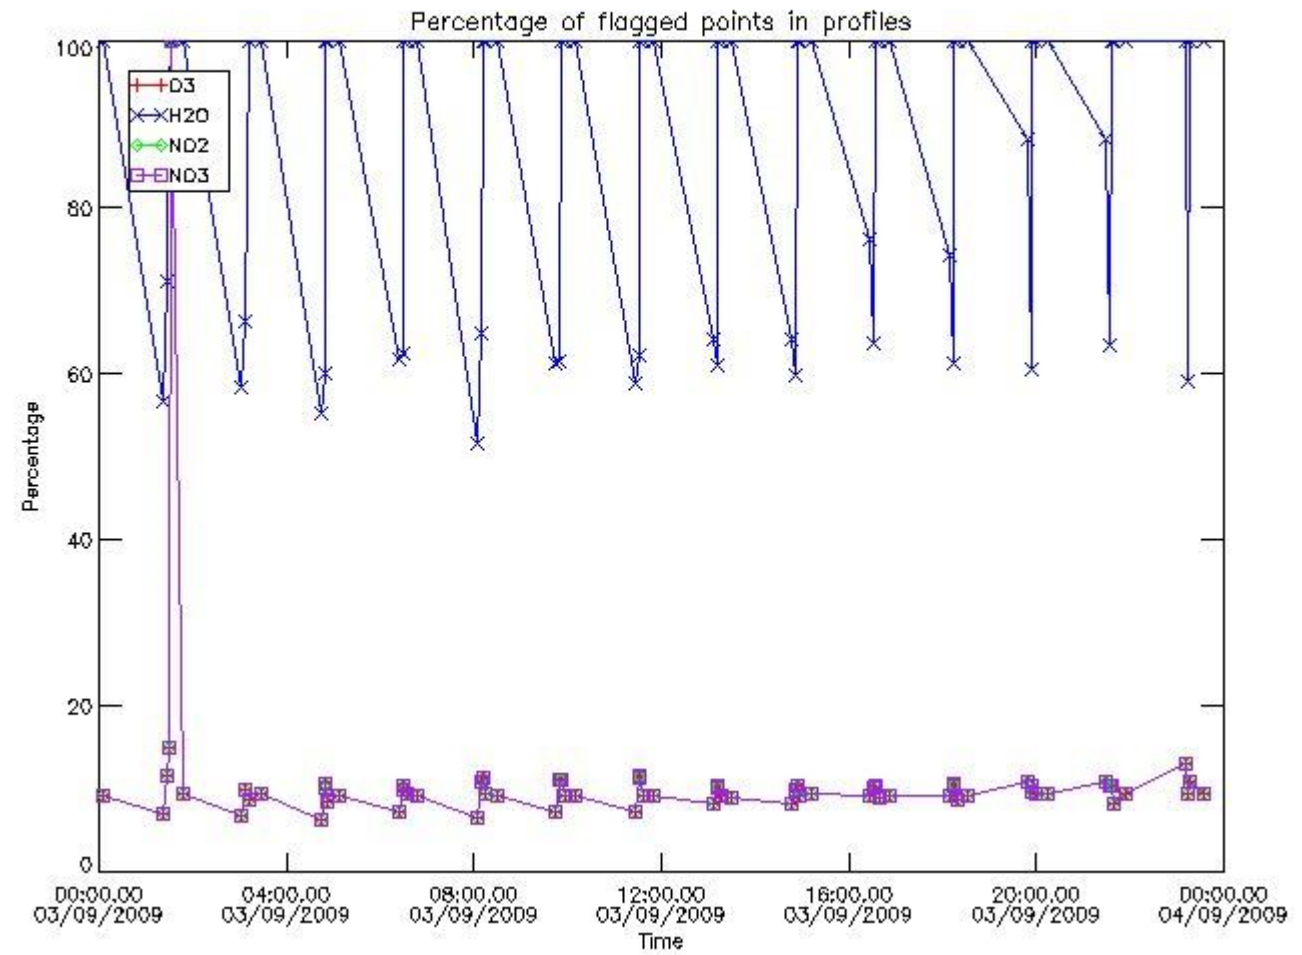

3. Quality information per product

In this section it is plotted some information contained in the Quality Summary data set of the level 2 products. Only products in dark limb conditions and without errors (error flag in the MPH set to "0") are used.

3.1 Plot quality information per product (time dependant)

3.2 Plot quality information per product (world map)