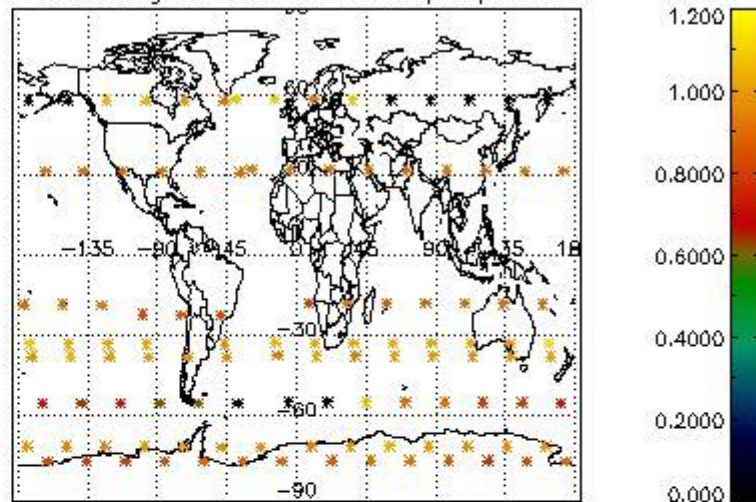

Percentage of datation errors per profile