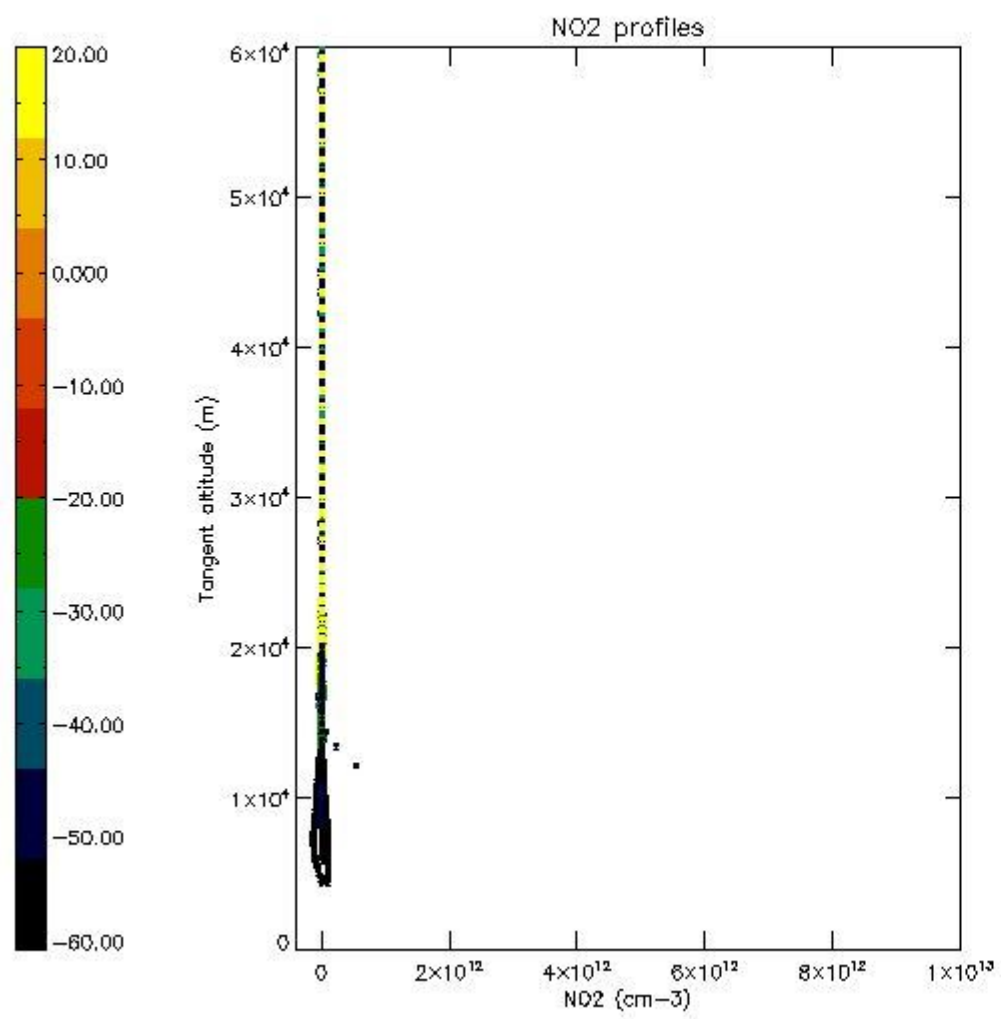

5.4 Plot ozone profiles where STD < 10% (dark without errors)

The colorbar represents the latitude.

5.5 Plot ozone profiles where STD < 5% (dark without errors)

The colorbar represents the latitude.

5.6 Plot NO₂ profiles for all STD (dark without errors)

The colorbar represents the latitude.

5.7 Plot NO3 profiles for all STD (dark without errors)

The colorbar represents the latitude.

5.8 Plot H₂O profiles for all STD (only for occultations of stars 1,2,3,4,13,14,16,26,63 dark without errors)