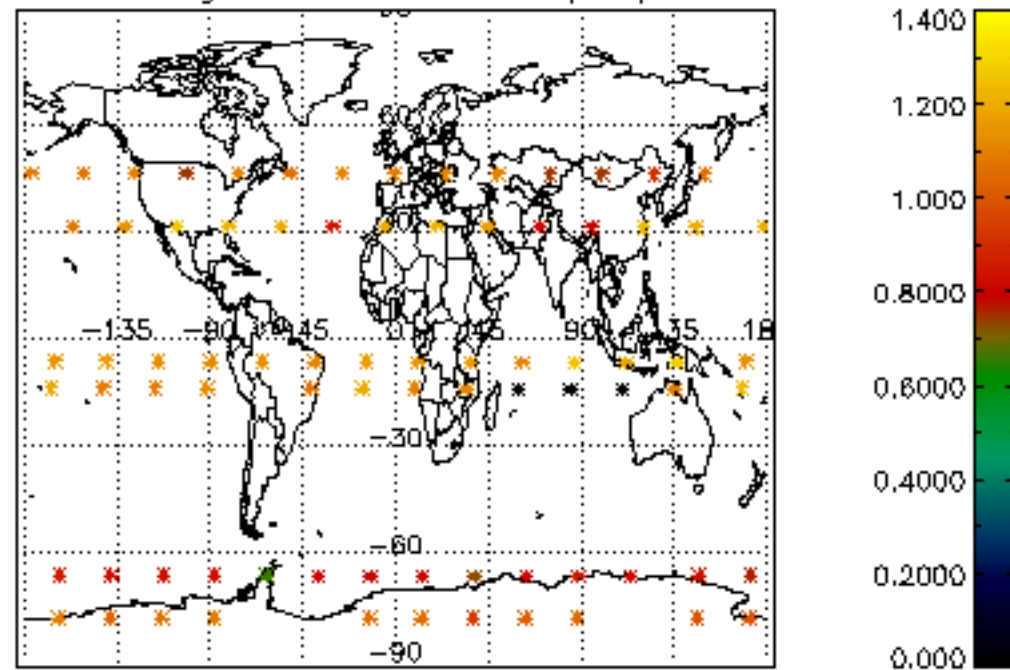

Percentage of datation errors per profile

Percentage of star falling outside central band per profile

Percentage of saturation errors per profile

Percentage of cosmic ray hits per profile

Percentage of datation errors per profile