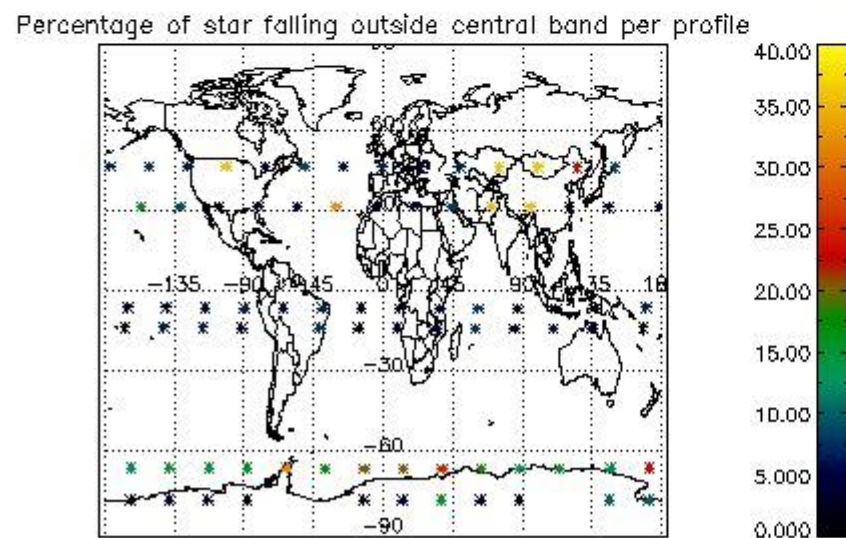

Percentage of datation errors per profile

Percentage of star falling outside central band per profile

Percentage of saturation errors per profile

4.2.2 Plot level 1 quality information per product (world map): ENVISAT DESCENDING passes