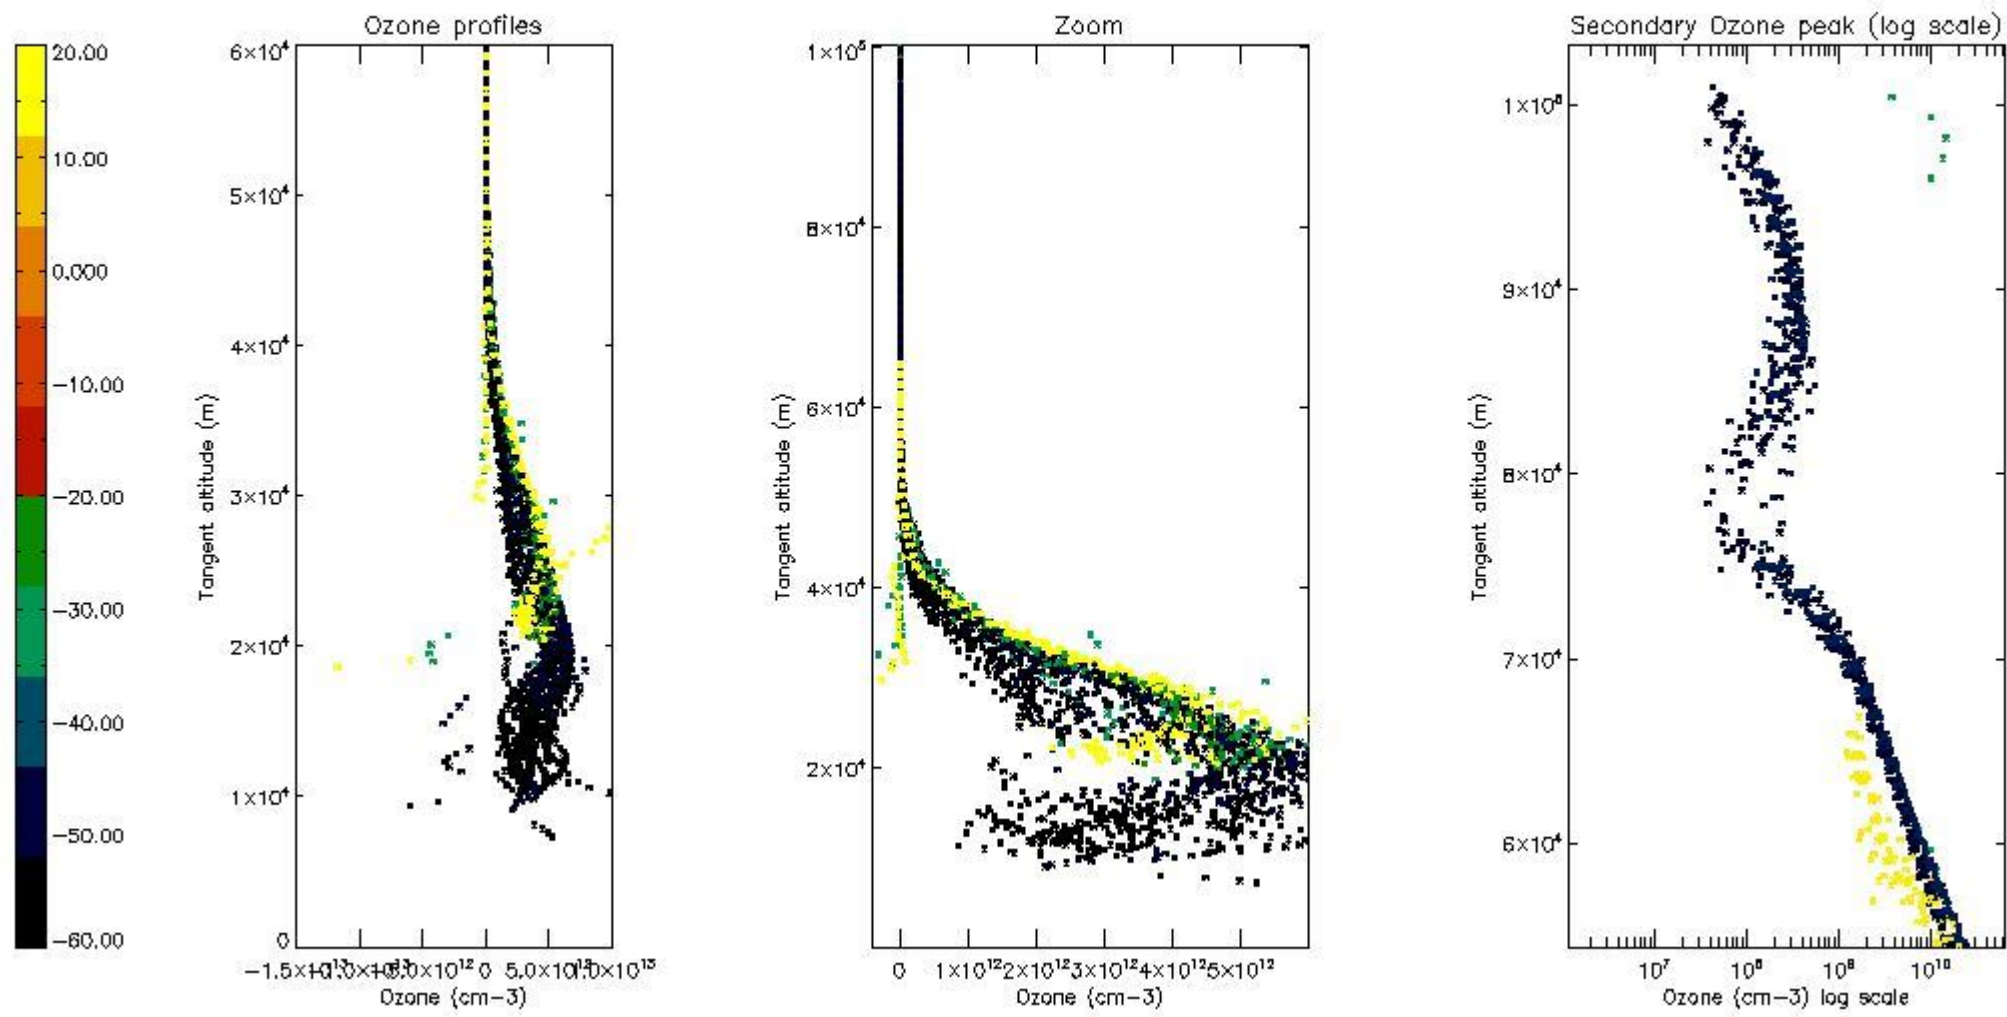

STD < 10	15
STD < 5	9

5.2 Plot ozone profiles for all STD (dark without errors)

The colorbar represents the latitude.

5.3 Plot ozone profiles where STD < 20% (dark without errors)

The colorbar represents the latitude.