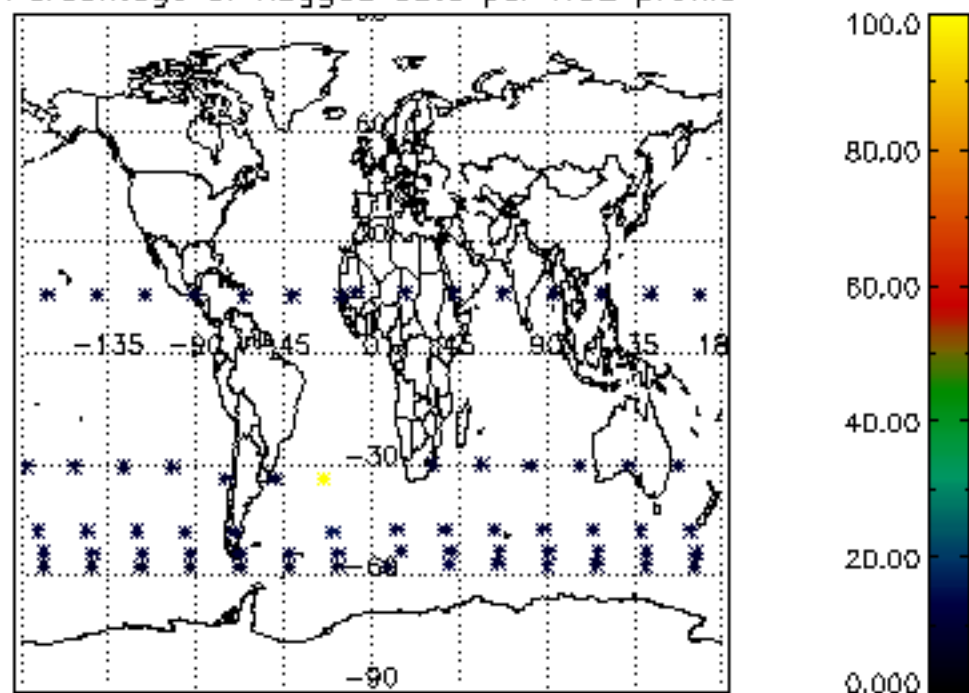

Percentage of flagged data per NO2 profile