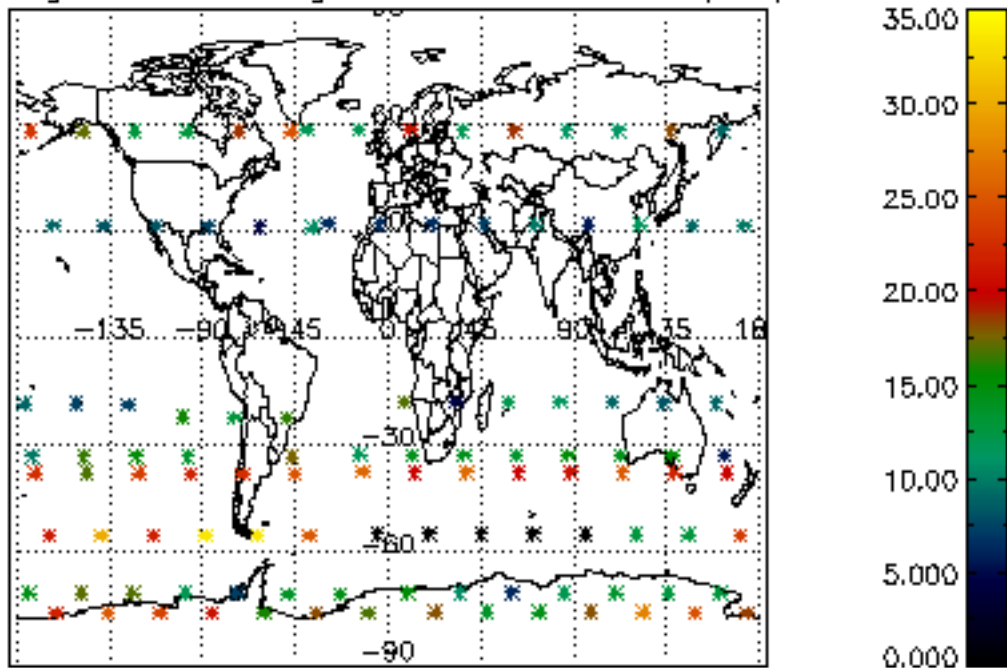

Percentage of cosmic ray hits per profile

Percentage of star falling outside central band per profile