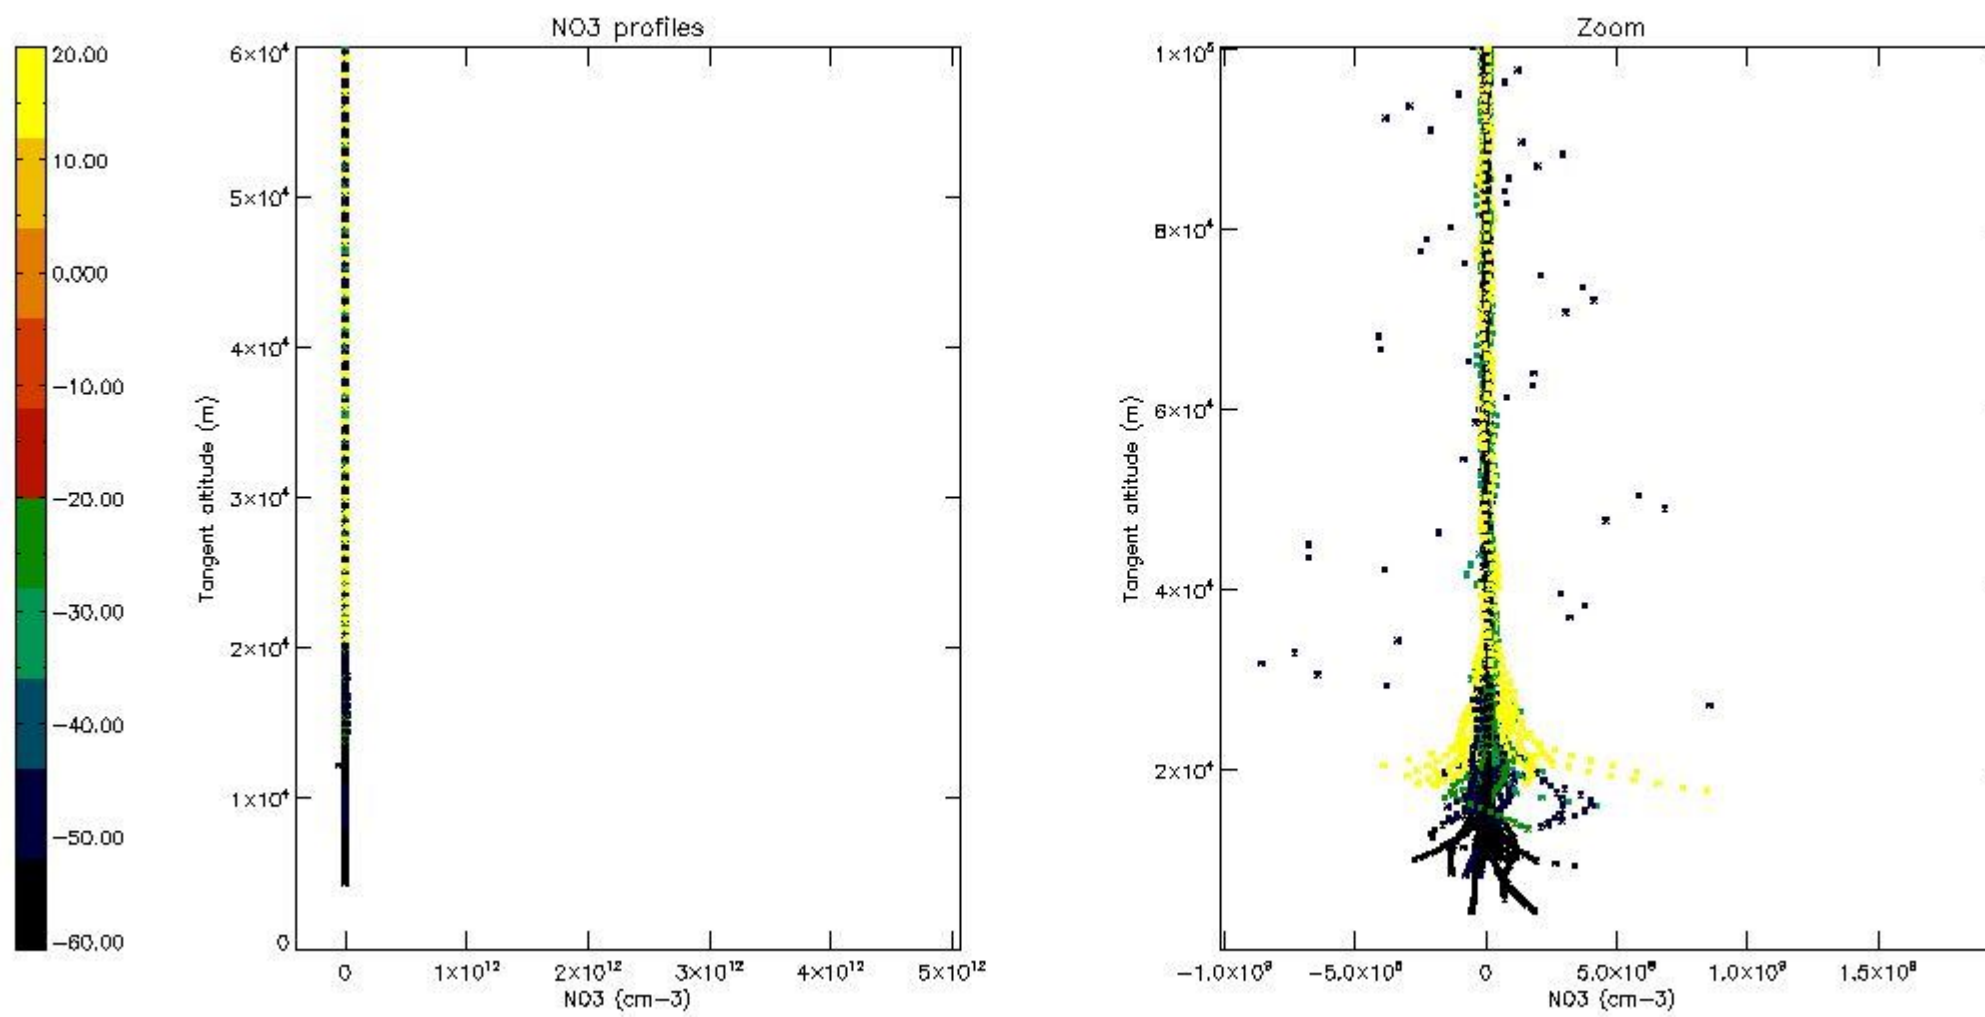

5.8 Plot H2O profiles for all STD (only for occultations of stars 1,2,3,4,13,14,16,26,63 dark without errors)

The colorbar represents the latitude.