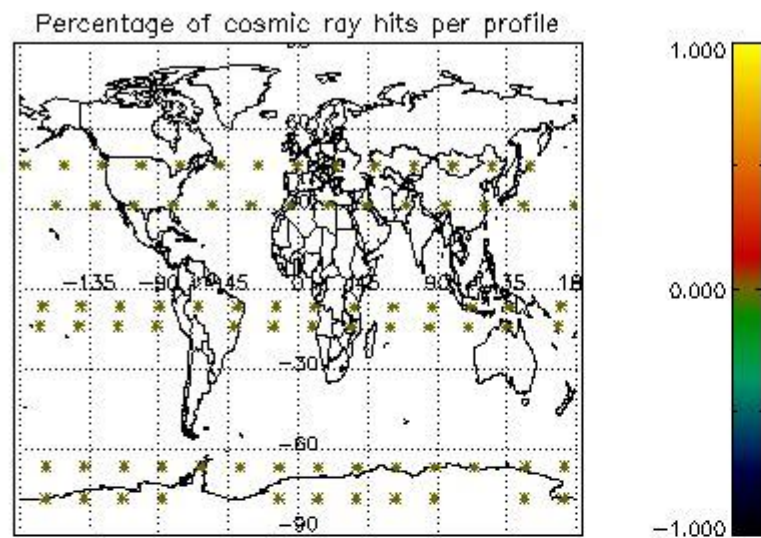

Percentage of datation errors per profile

Percentage of star falling outside central band per profile

Percentage of saturation errors per profile

4.2.2 Plot level 1 quality information per product (world map): ENVISAT DESCENDING passes