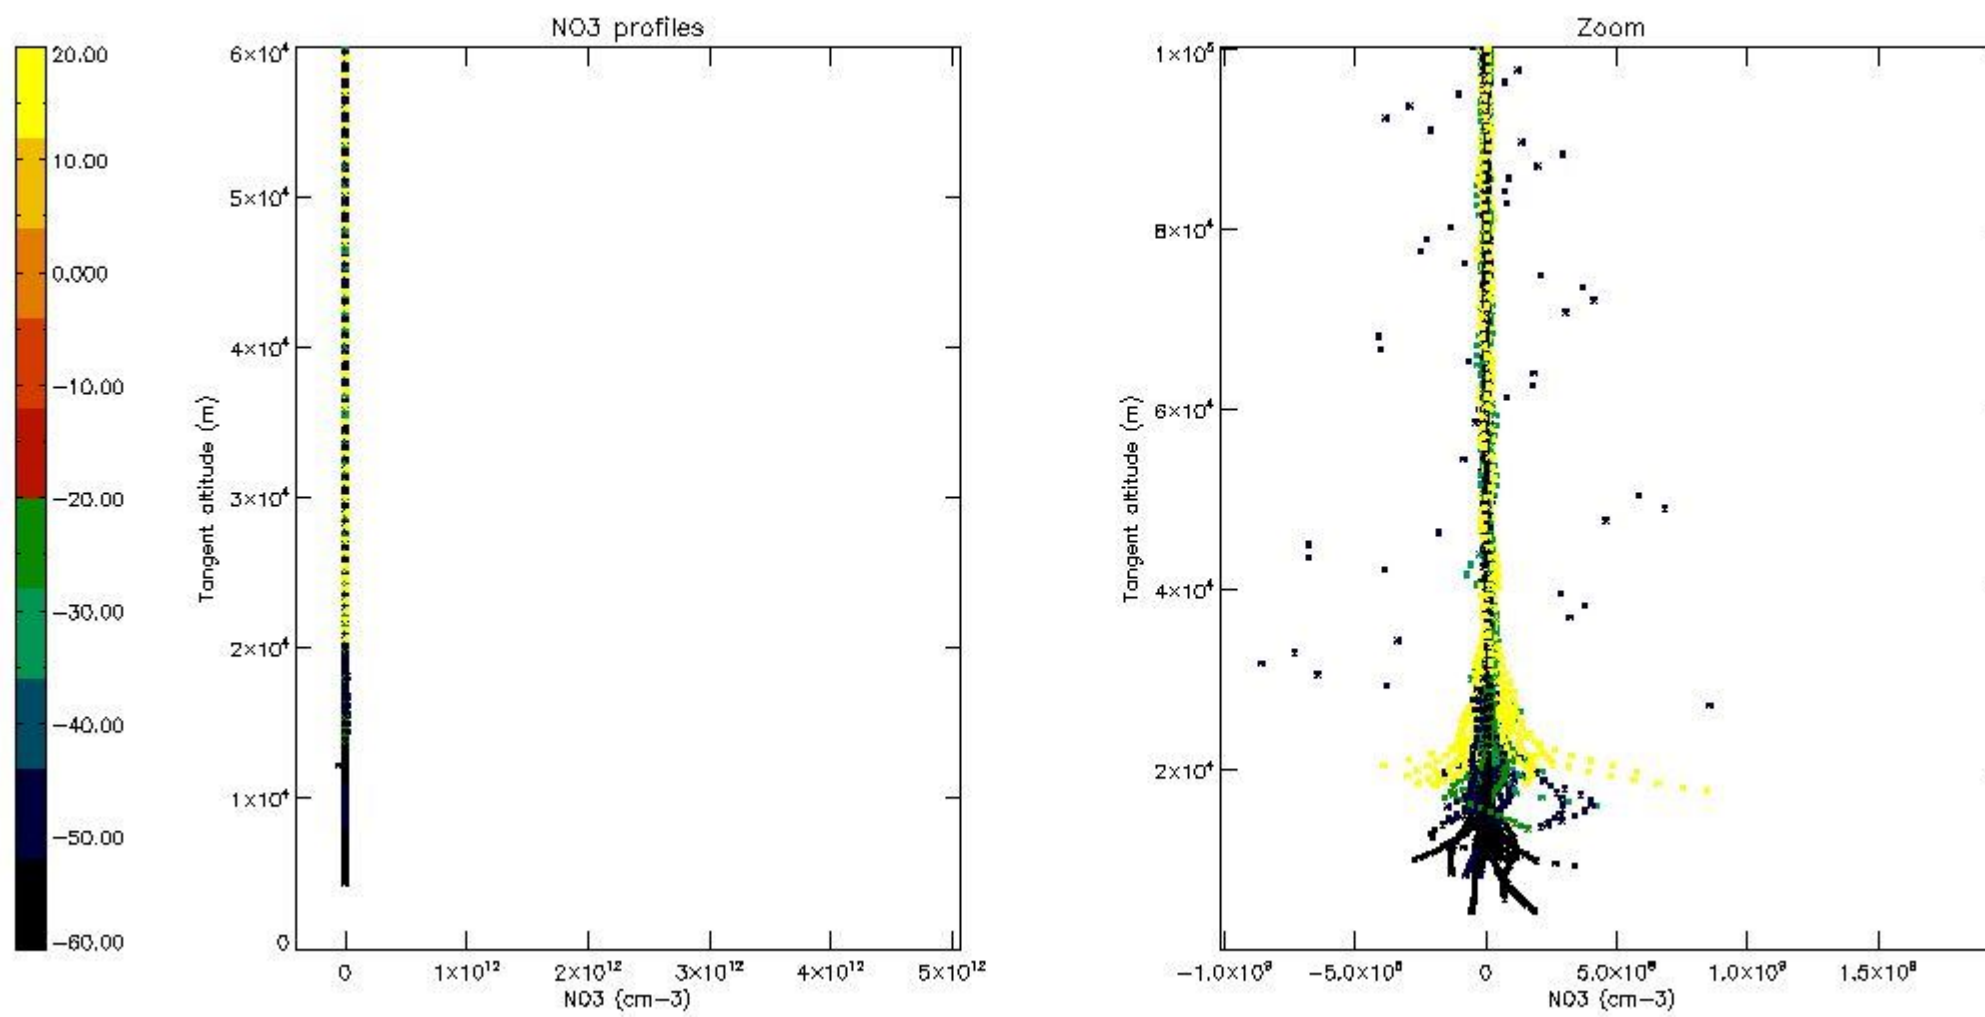

5.4 Plot ozone profiles where STD < 10% (dark without errors)

The colorbar represents the latitude.

5.5 Plot ozone profiles where STD < 5% (dark without errors)

The colorbar represents the latitude.

5.6 Plot NO₂ profiles for all STD (dark without errors)

The colorbar represents the latitude.

5.7 Plot NO3 profiles for all STD (dark without errors)

The colorbar represents the latitude.

5.8 Plot H₂O profiles for all STD (only for occultations of stars 1,2,3,4,13,14,16,26,63 dark without errors)