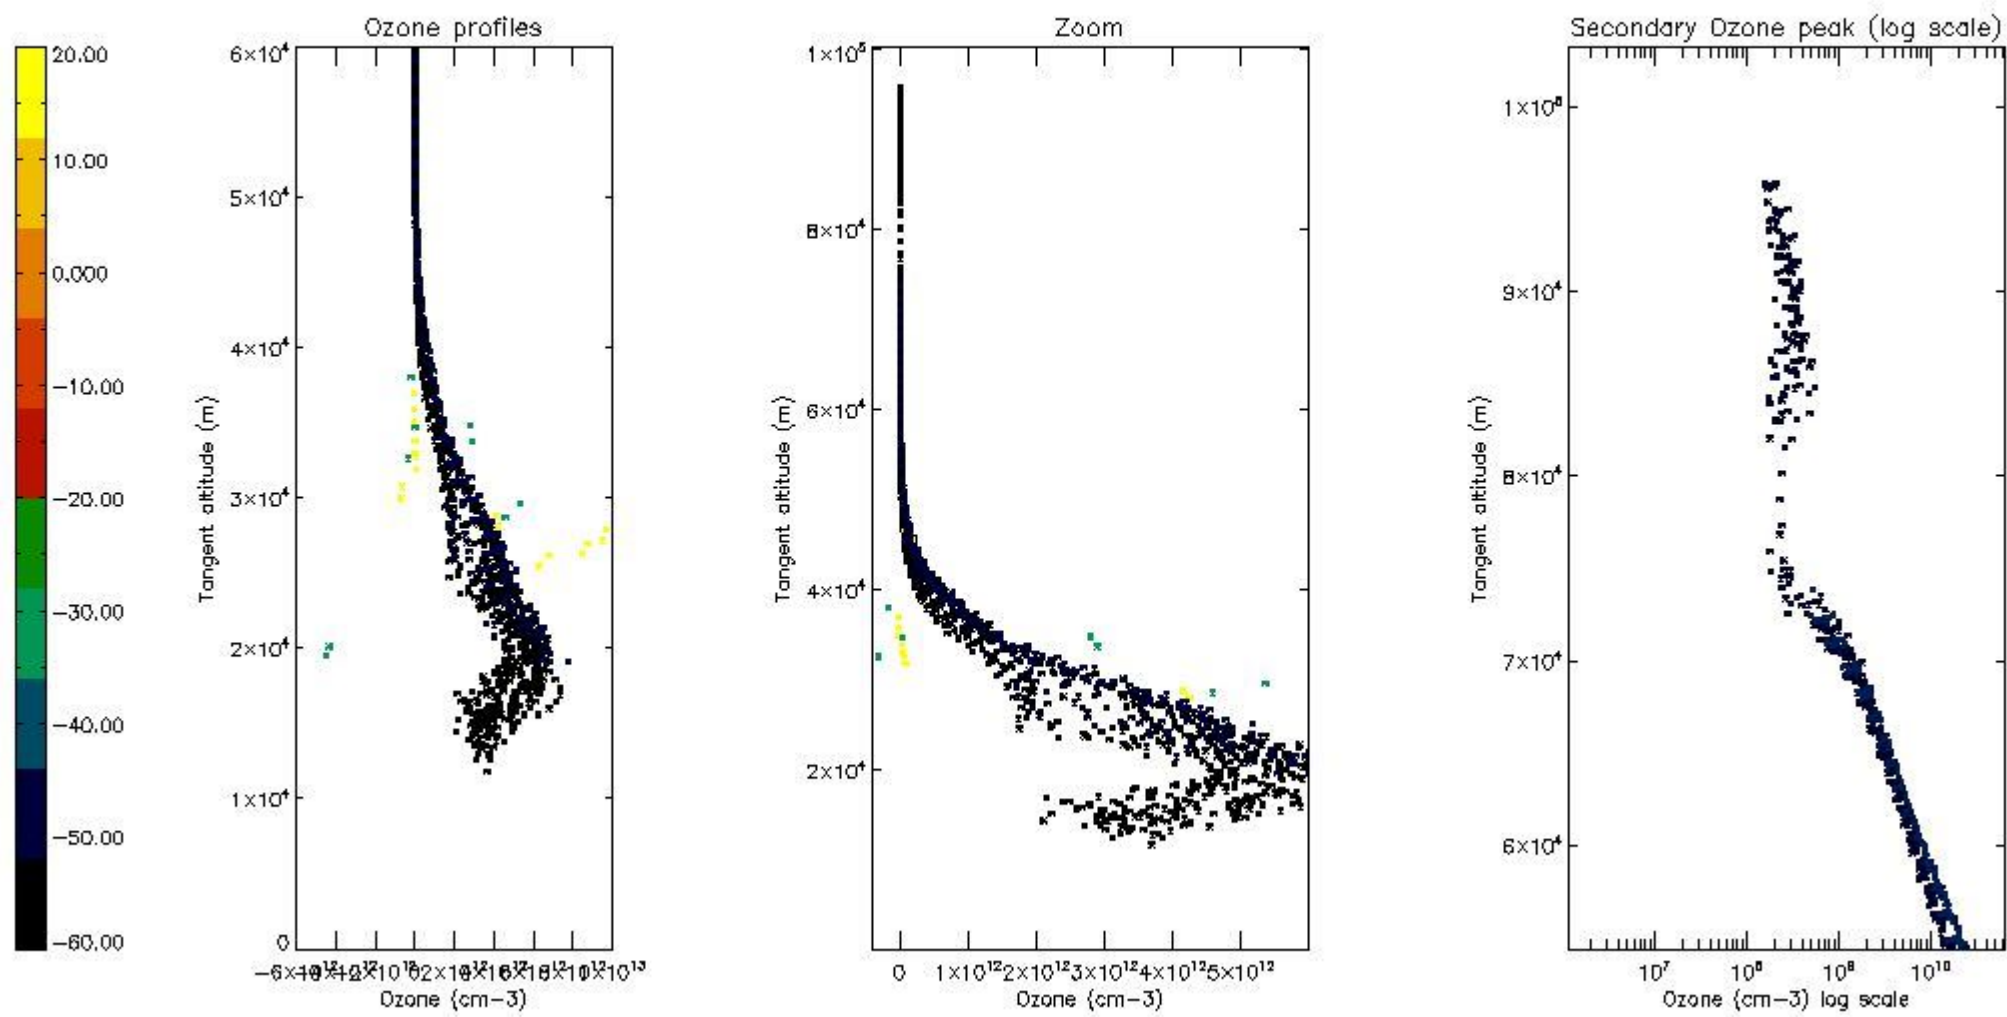

5.6 Plot NO₂ profiles for all STD (dark without errors)

The colorbar represents the latitude.