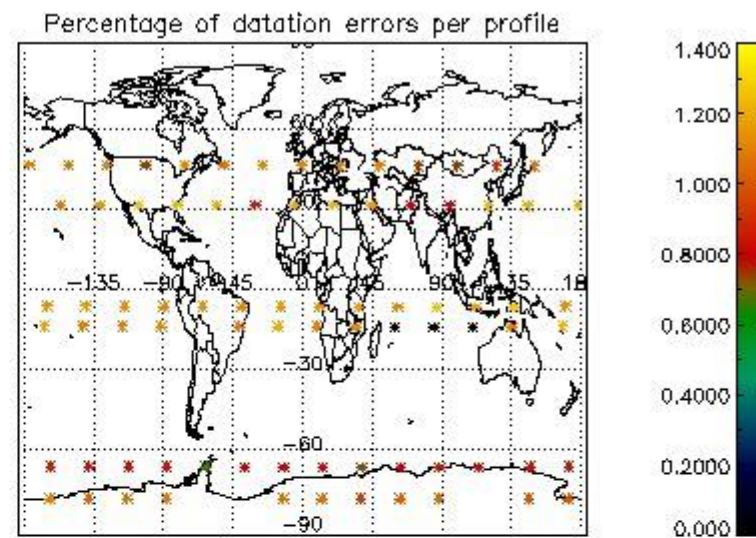

Percentage of datation errors per profile

Percentage of star falling outside central band per profile

Percentage of saturation errors per profile

4.2.2 Plot level 1 quality information per product (world map): ENVISAT DESCENDING passes