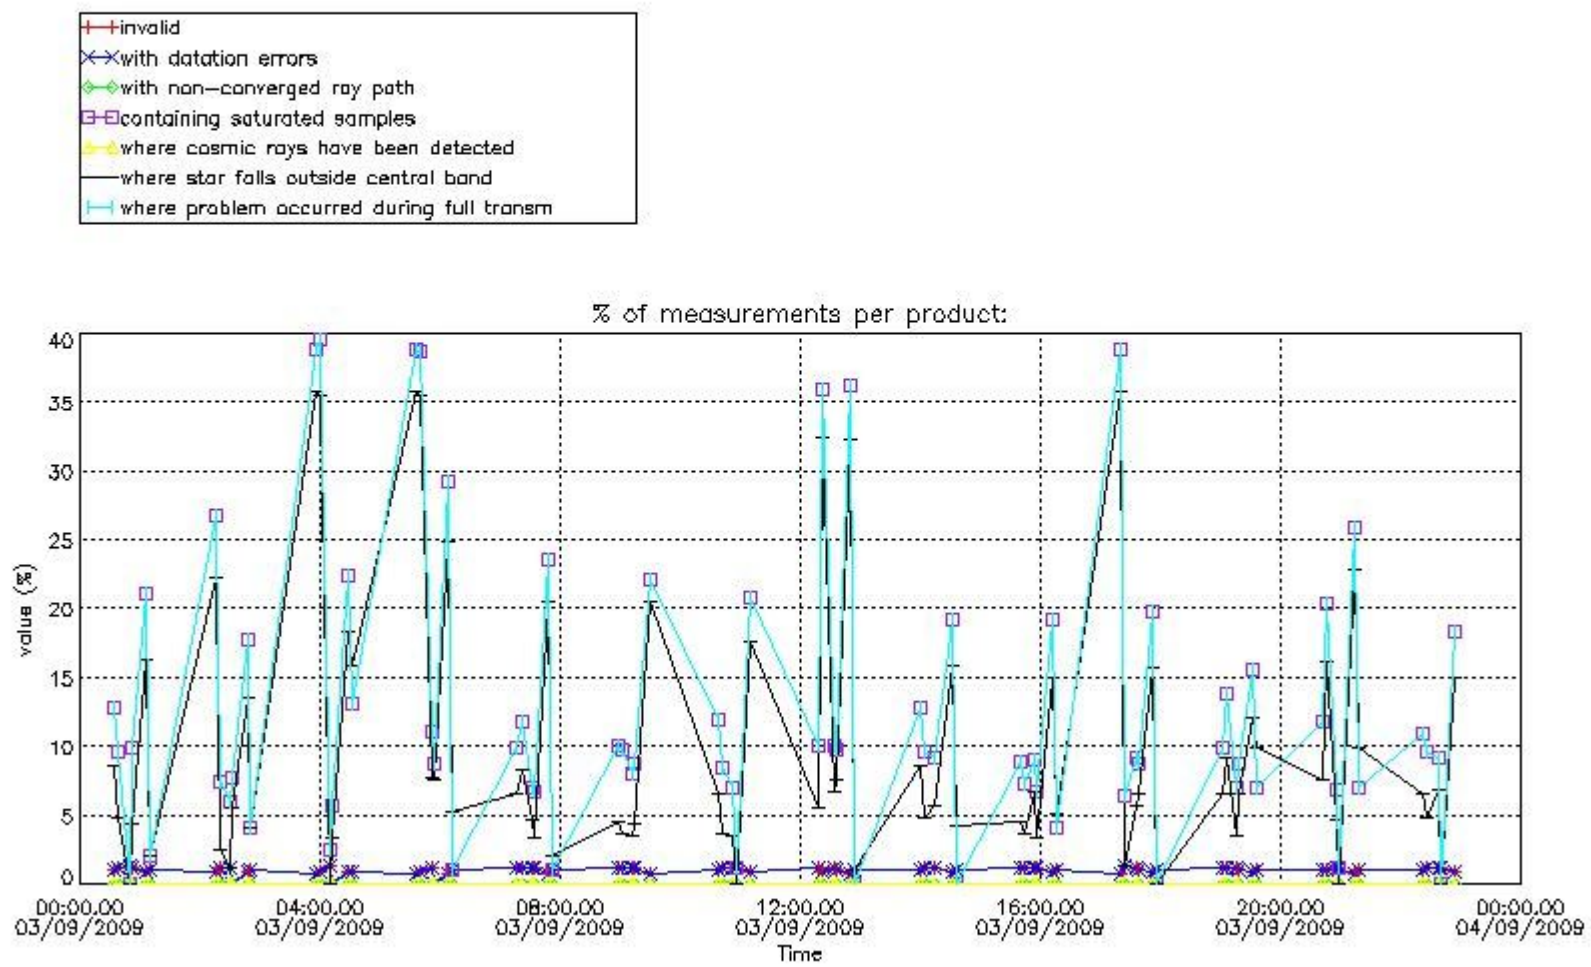

3.1 Plot quality information per product (time dependant)

3.2 Plot quality information per product (world map)

Percentage of flagged data per O3 profile

Percentage of flagged data per H2O profile

Percentage of flagged data per NO2 profile

Percentage of flagged data per NO3 profile

4. Level 1 quality information per product

In this section it is plotted some information contained in the Quality Summary data set of the level 2 products that comes from the level 1b processing. Products without errors (error flag in the MPH set to "0") are used.

4.1 Plot quality information per product (time dependant) coming from level 1b processing

4.1.1 Plot level 1 quality information per product (time dependant): ENVISAT ASCENDING passes

4.1.2 Plot level 1 quality information per product (time dependant): ENVI SAT DESCENDING passes