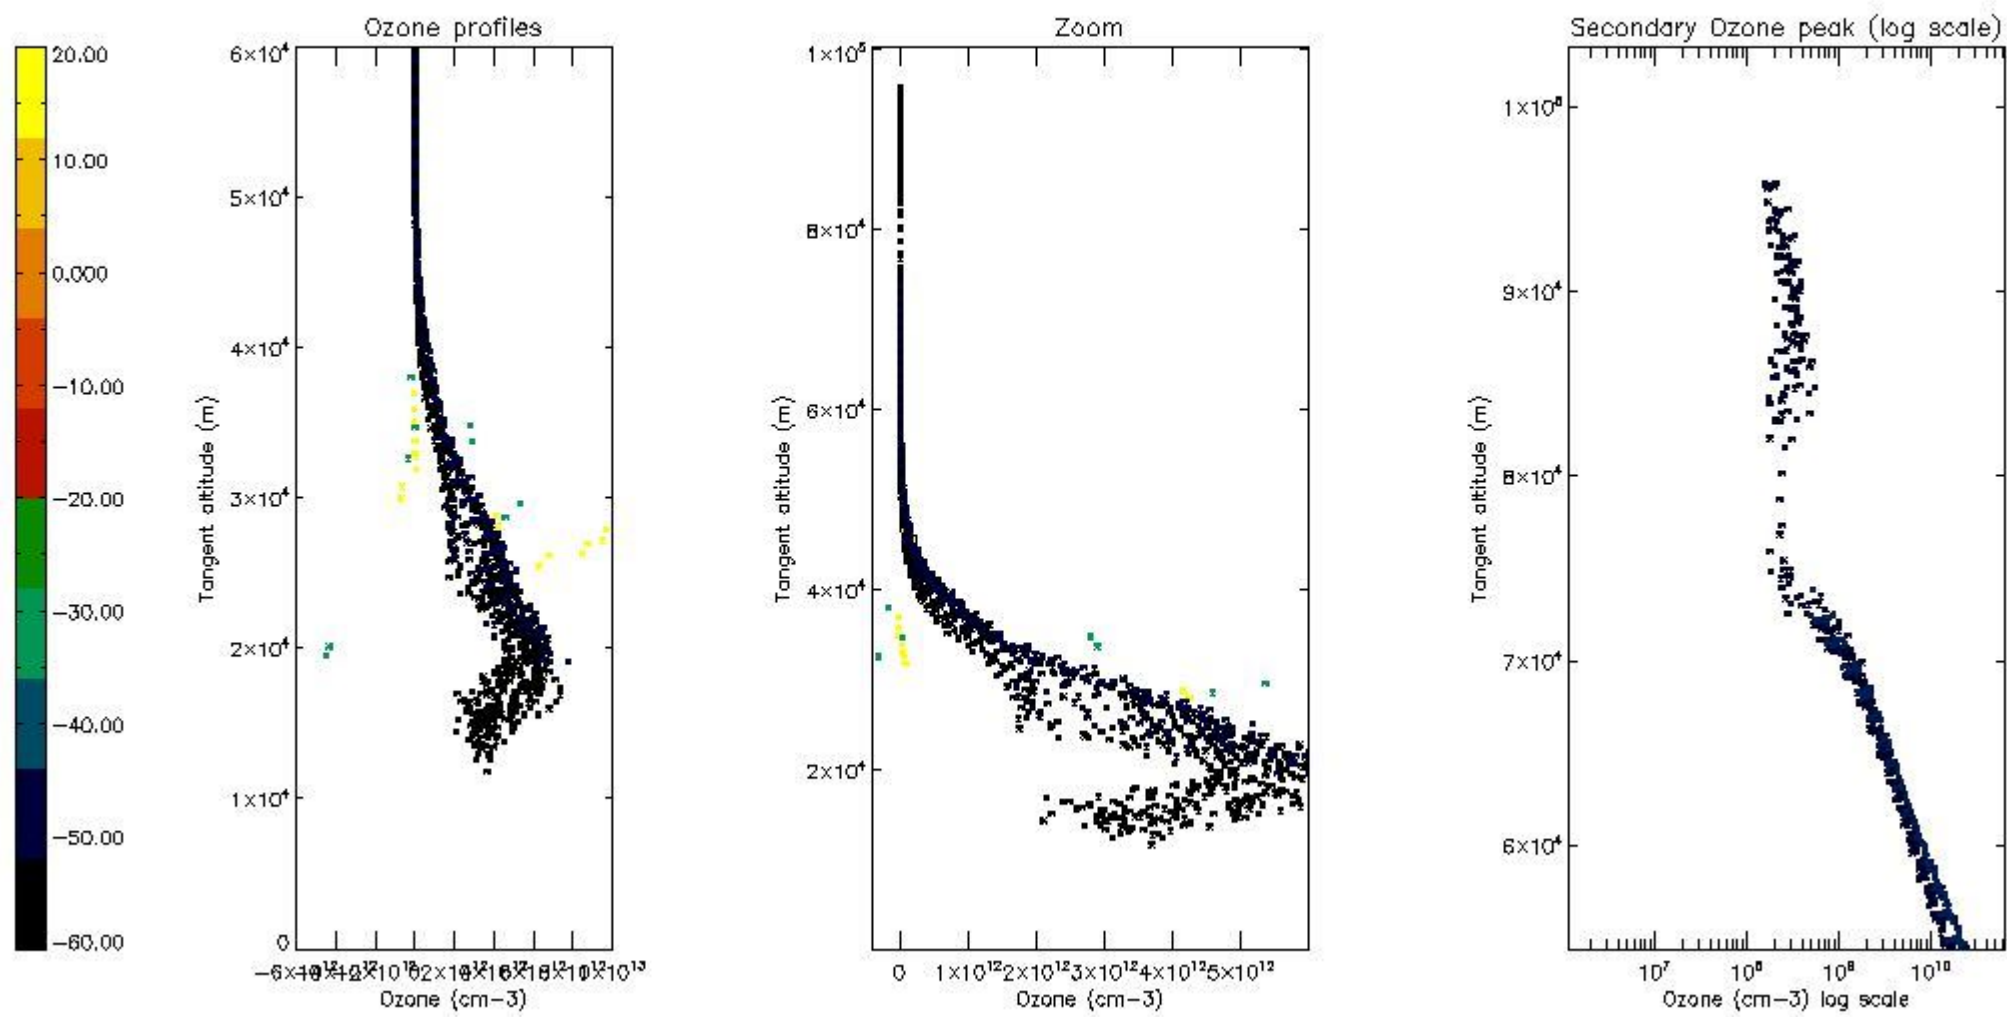

STD < 10	15
STD < 5	9

5.2 Plot ozone profiles for all STD (dark without errors)

The colorbar represents the latitude.

5.3 Plot ozone profiles where STD < 20% (dark without errors)

The colorbar represents the latitude.

5.4 Plot ozone profiles where STD < 10% (dark without errors)

The colorbar represents the latitude.

5.5 Plot ozone profiles where STD < 5% (dark without errors)

The colorbar represents the latitude.

5.6 Plot NO₂ profiles for all STD (dark without errors)