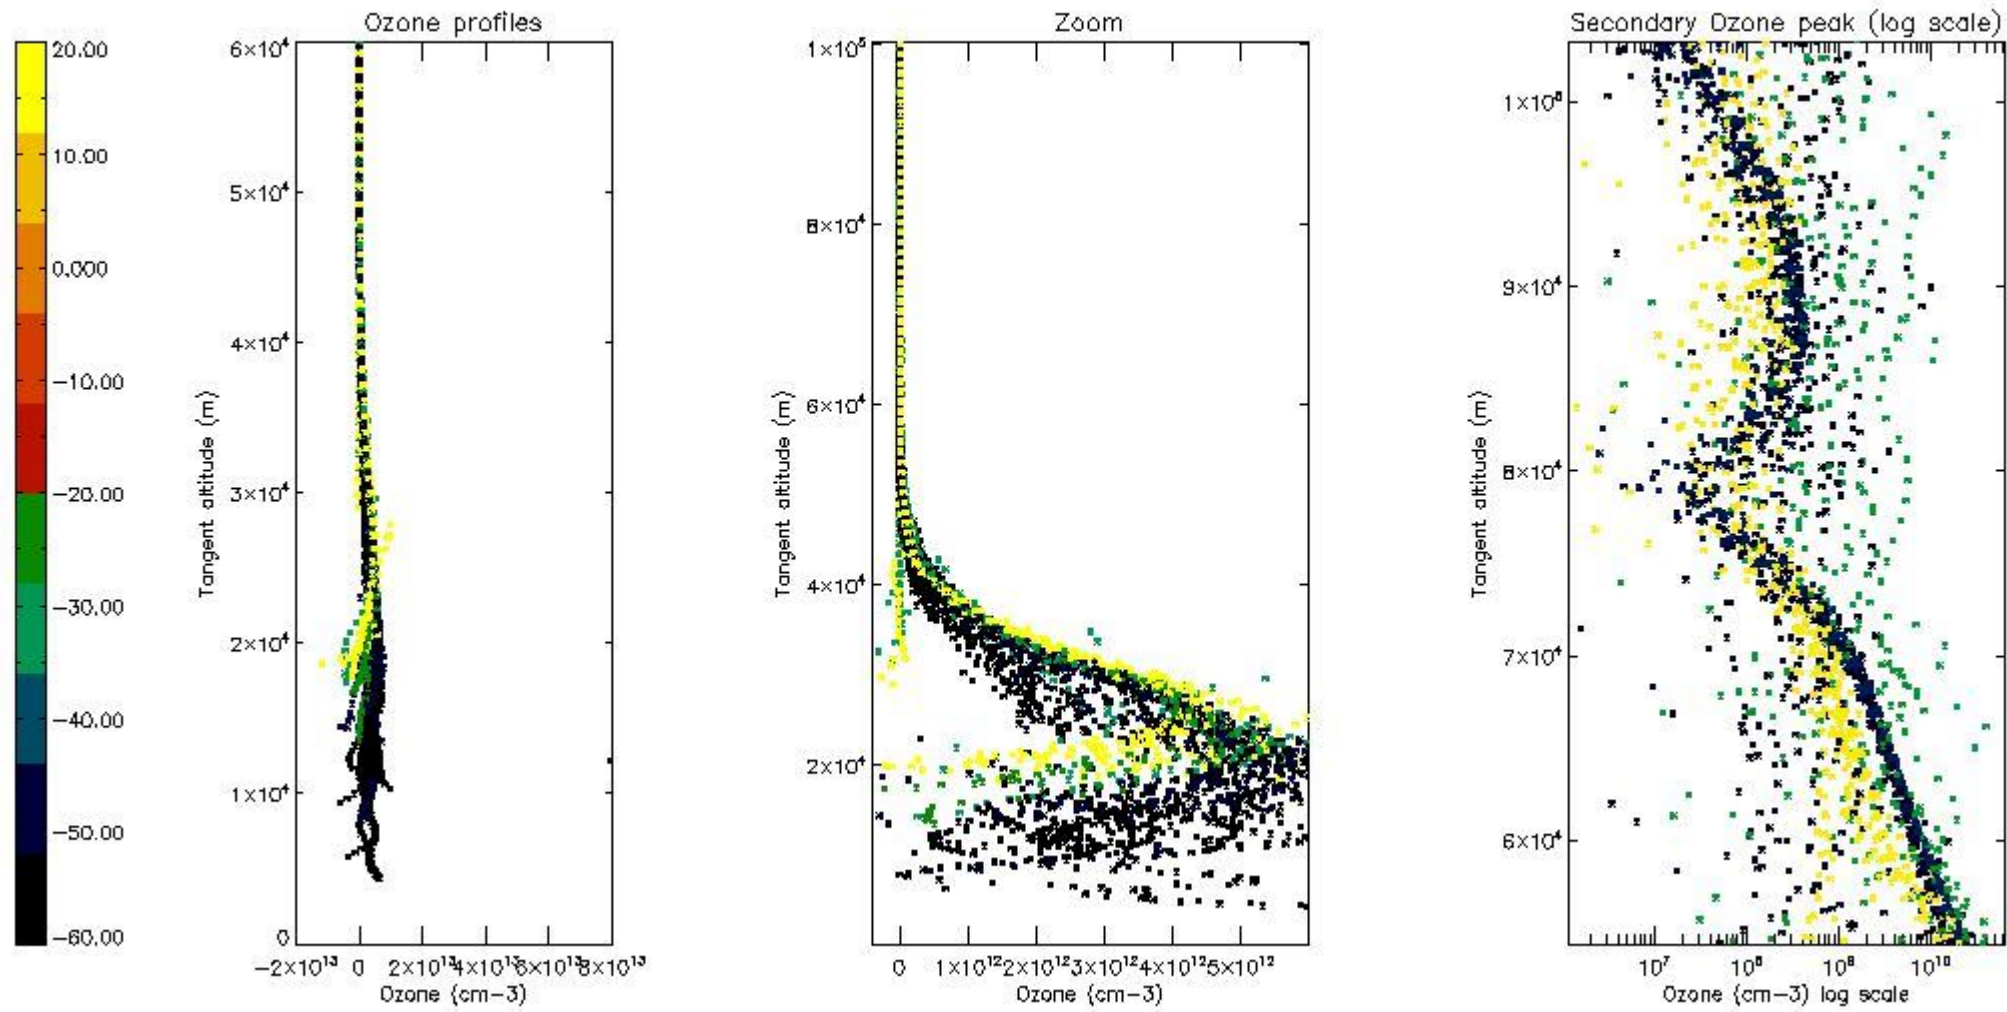

STD < 10	15
STD < 5	9

5.2 Plot ozone profiles for all STD (dark without errors)

The colorbar represents the latitude.

5.3 Plot ozone profiles where STD < 20% (dark without errors)

The colorbar represents the latitude.