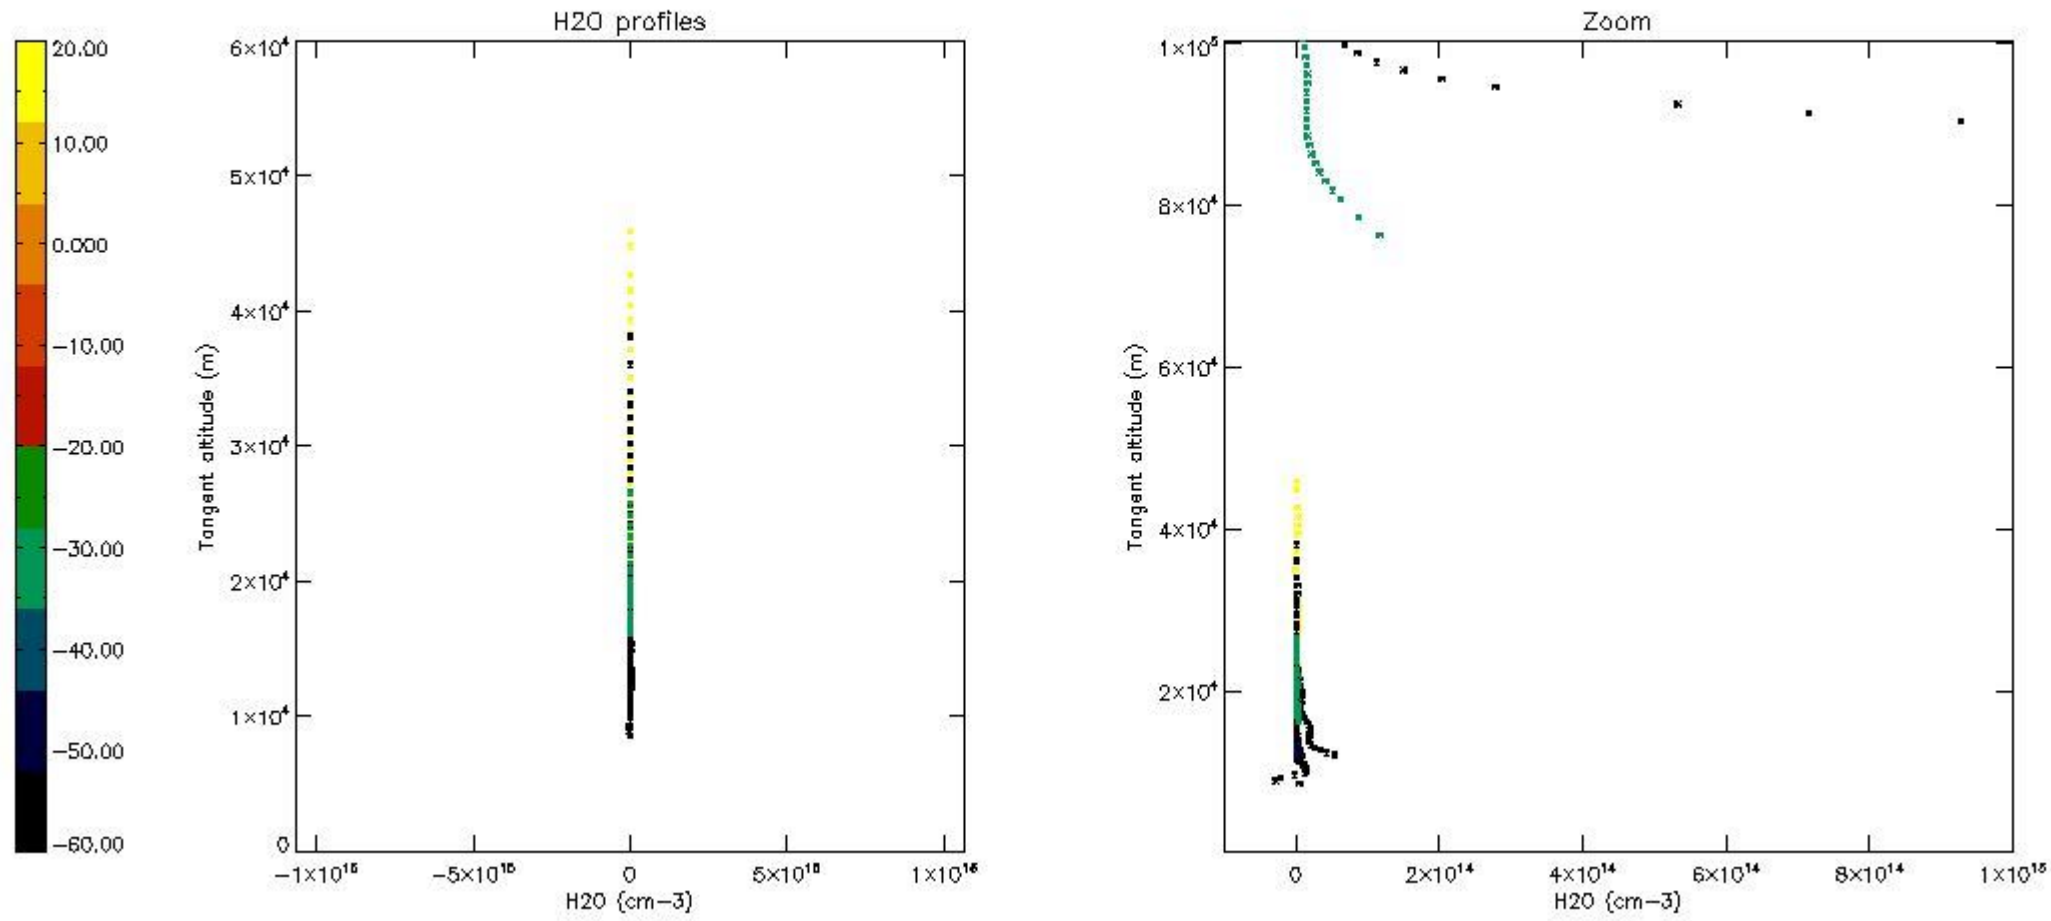

6. Auxiliary Data Files used for the production reported in section 2

The number reported in the third column indicates since which file (see list in section 2) the corresponding auxiliary file has been used. The fourth column is the date of those product files.

Type	Auxiliary Filename	Used since product	Used since product date
INST_PHYS_CHARACTERISTICS	GOM_INS_AXVIEC20091111_143220_20030716_120000_20500101_000000	1	03-SEP-2009 00:06:00
LEVEL-2_PROC_CONFIG	GOM_PR2_AXVIEC20091111_152718_20020301_000000_20500101_000000	1	03-SEP-2009 00:06:00
CROSS_SECTIONS_FILE	GOM_CRS_AXVIEC20091111_154832_20020301_000000_20500101_000000	1	03-SEP-2009 00:06:00