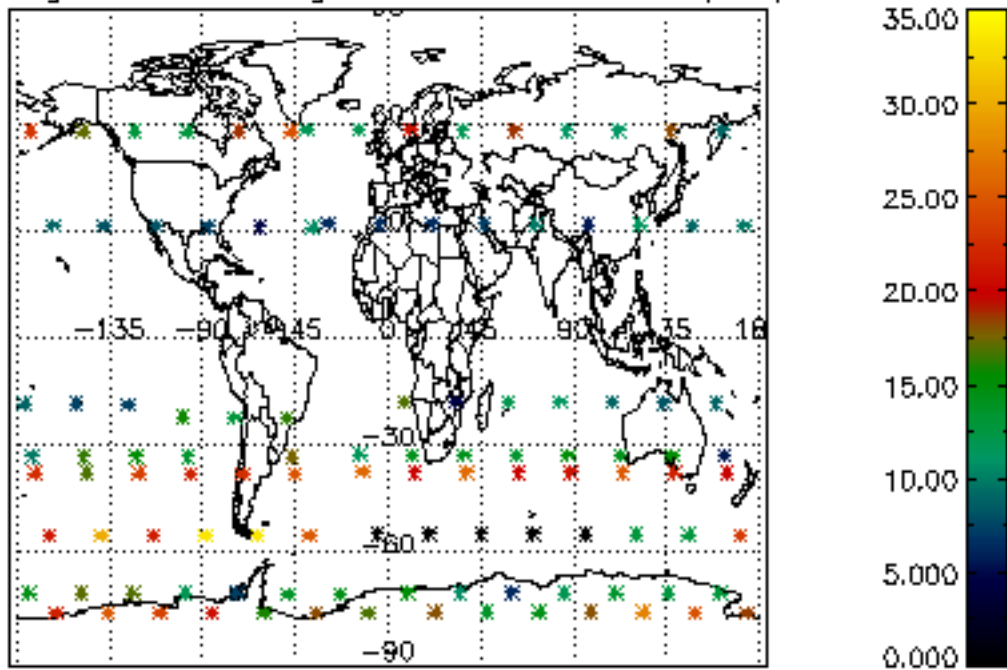

Percentage of cosmic ray hits per profile

Percentage of star falling outside central band per profile