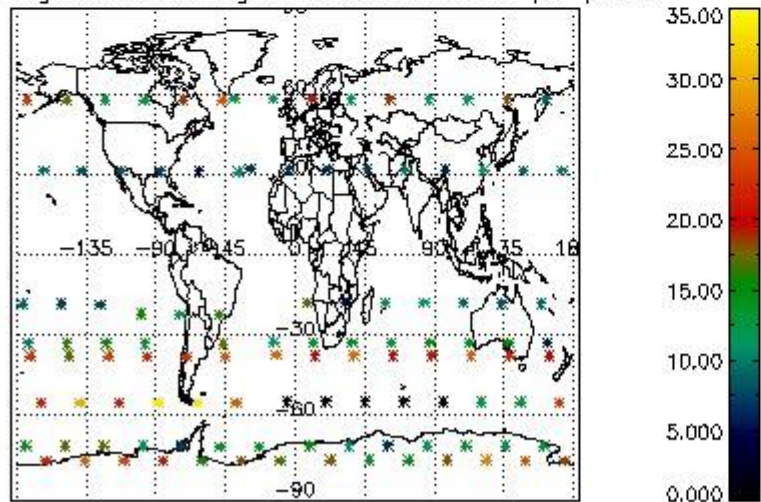

Percentage of star falling outside central band per profile