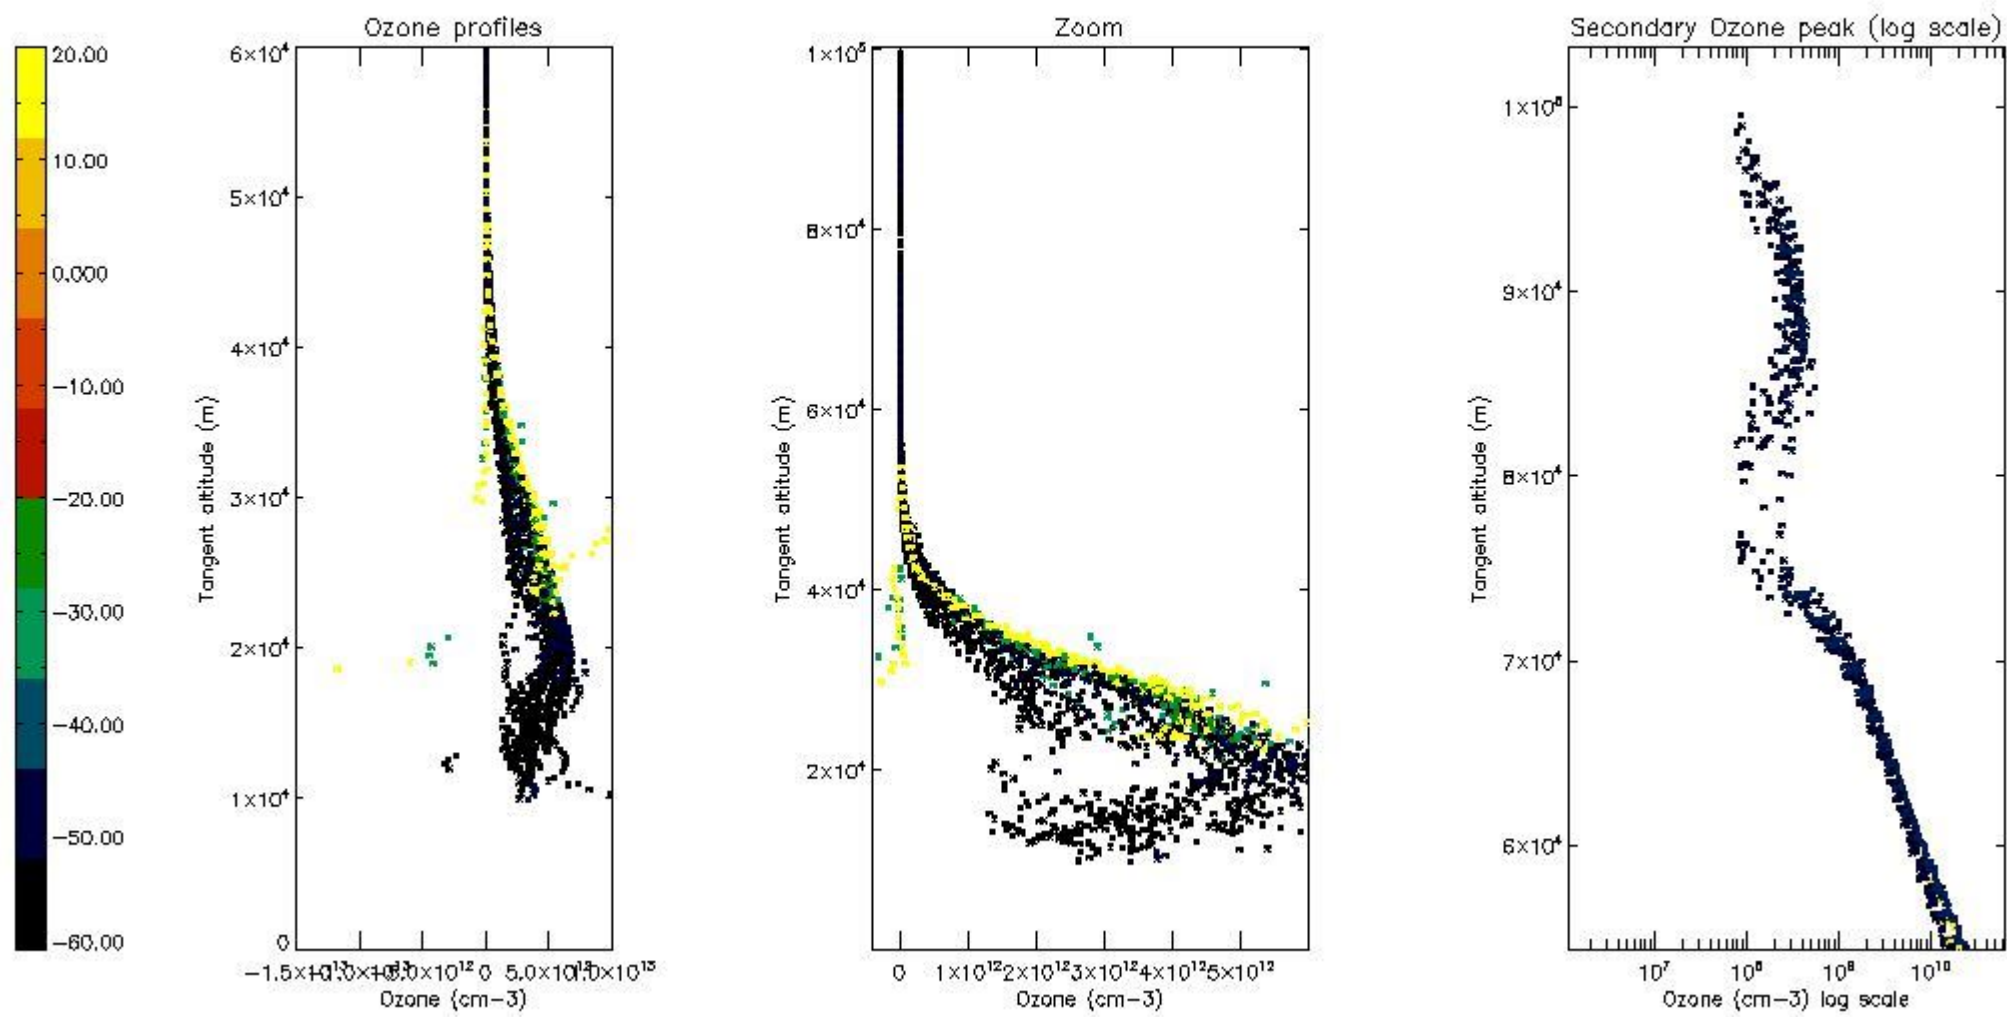

5.5 Plot ozone profiles where STD < 5% (dark without errors)

The colorbar represents the latitude.