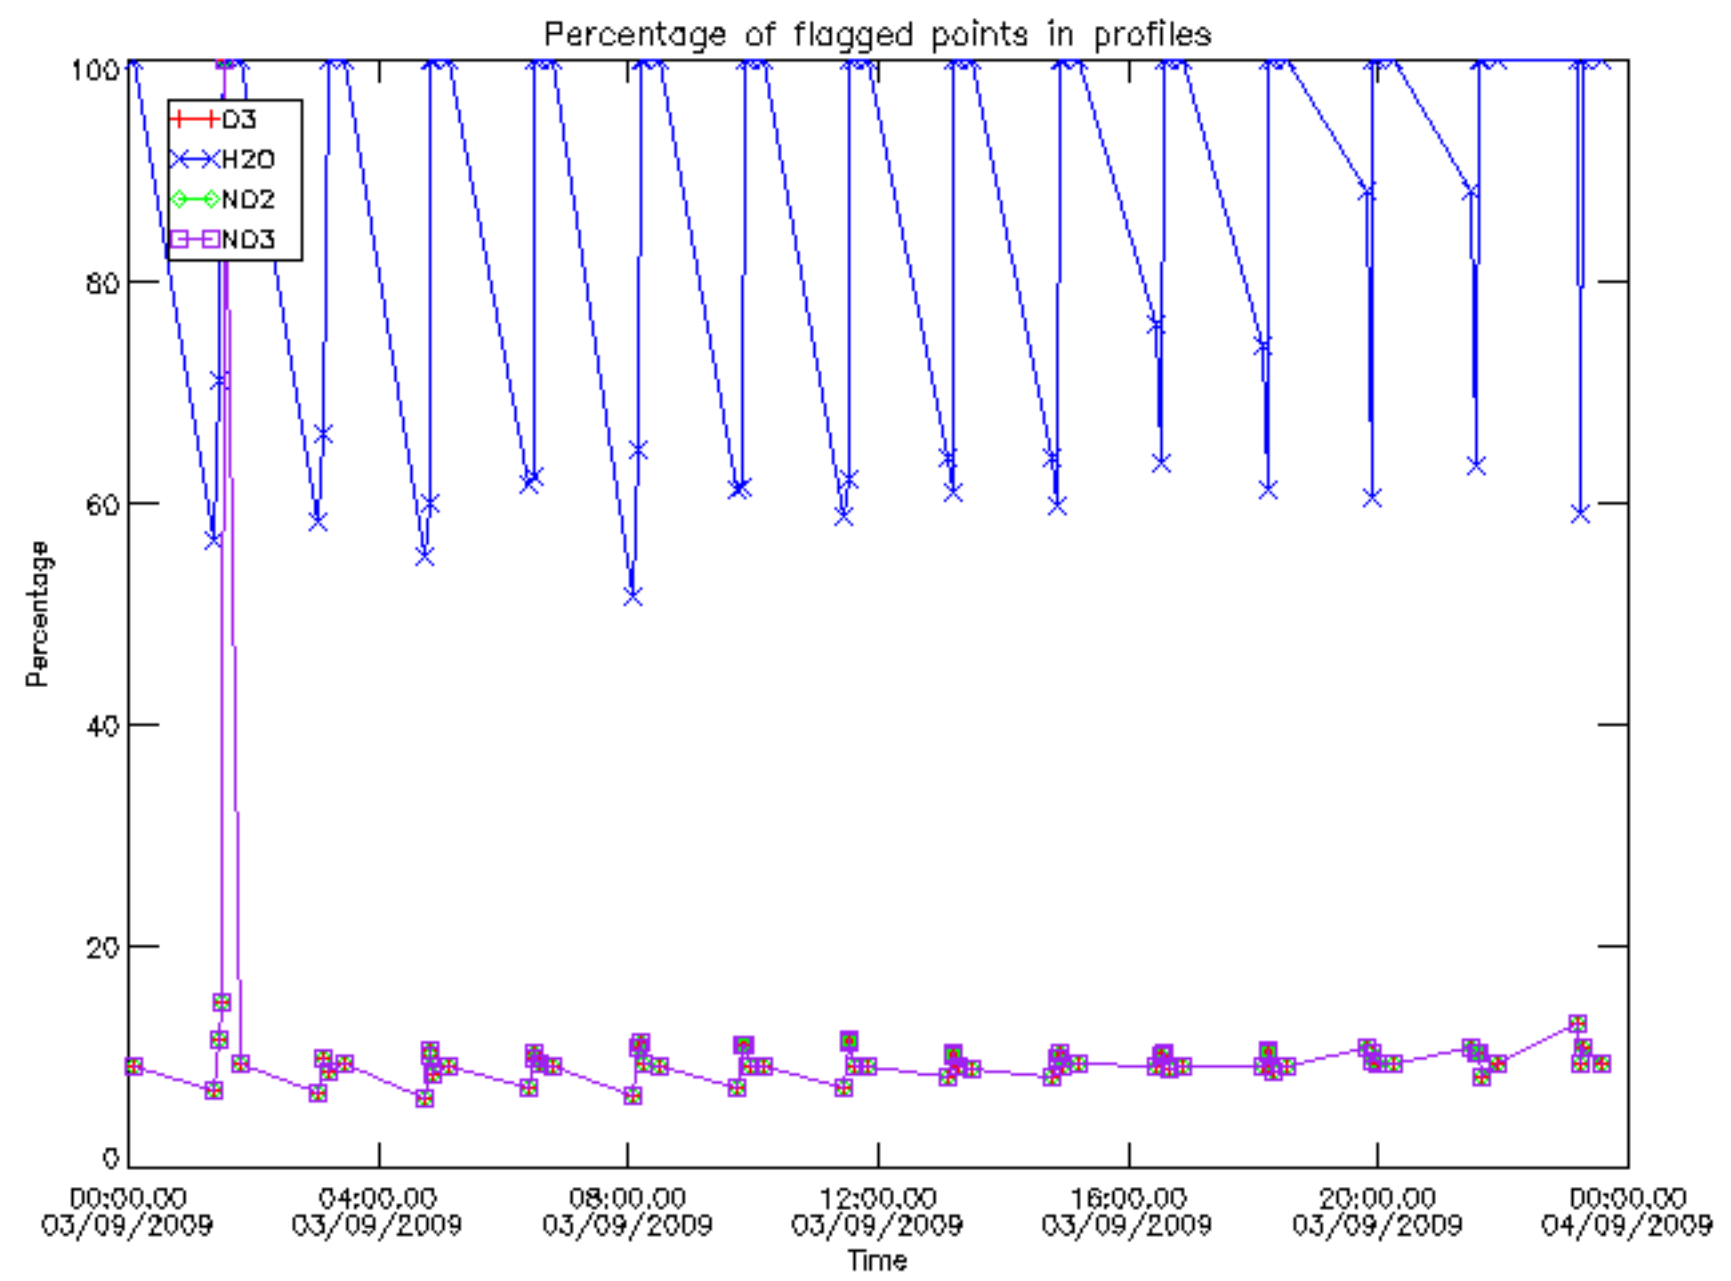

Percentage of flagged data per D3 profile

Percentage of flagged data per H2O profile