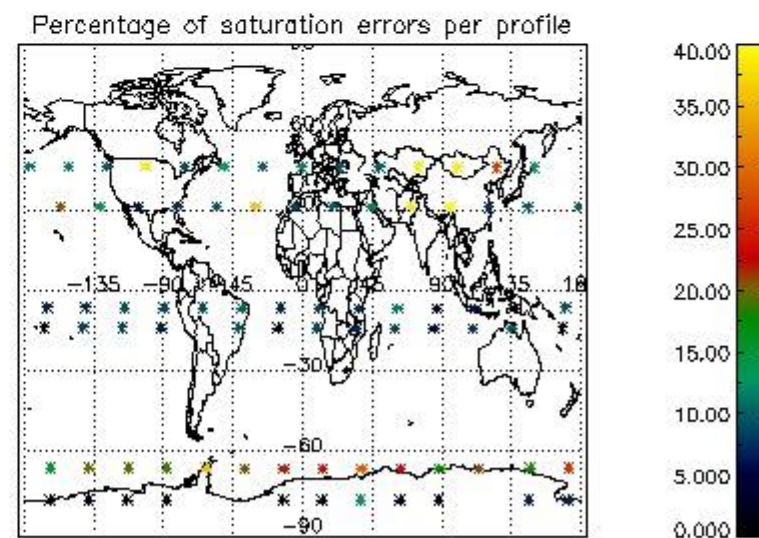

Percentage of datation errors per profile

Percentage of star falling outside central band per profile

Percentage of saturation errors per profile

4.2.2 Plot level 1 quality information per product (world map): ENVISAT DESCENDING passes