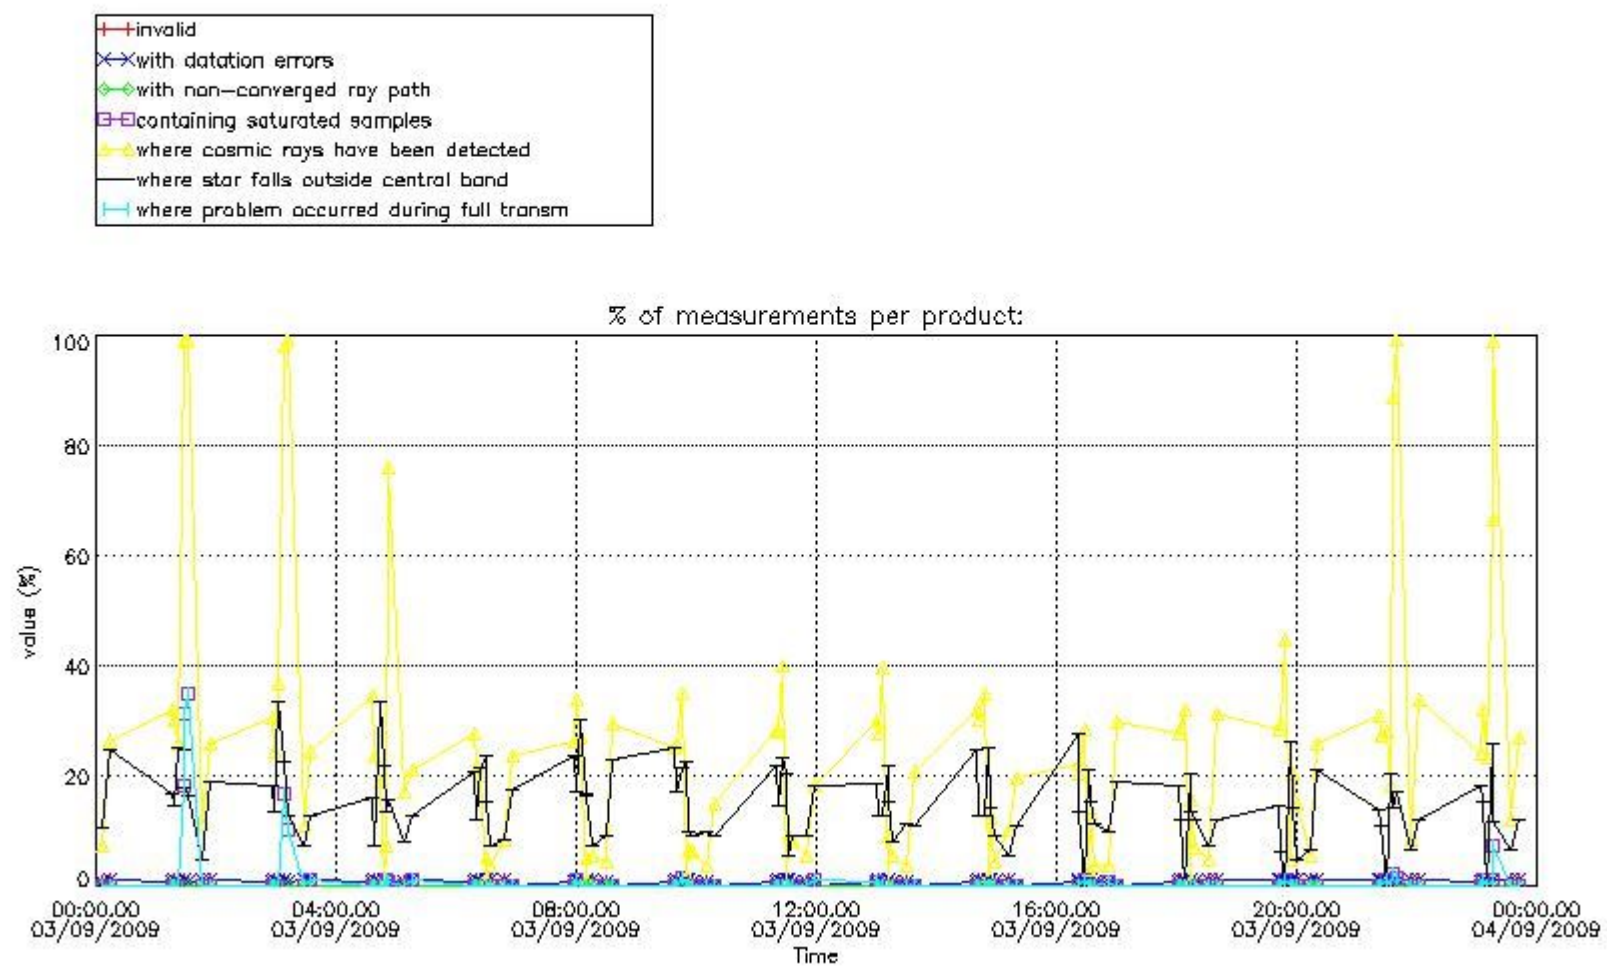

3.1 Plot quality information per product (time dependant)

3.2 Plot quality information per product (world map)

Percentage of flagged data per O3 profile

Percentage of flagged data per H2O profile

Percentage of flagged data per NO2 profile

Percentage of flagged data per NO3 profile

4. Level 1 quality information per product

In this section it is plotted some information contained in the Quality Summary data set of the level 2 products that comes from the level 1b processing. Products without errors (error flag in the MPH set to "0") are used.

4.1 Plot quality information per product (time dependant) coming from level 1b processing

4.1.1 Plot level 1 quality information per product (time dependant): ENVISAT ASCENDING passes

4.1.2 Plot level 1 quality information per product (time dependant): ENVI SAT DESCENDING passes