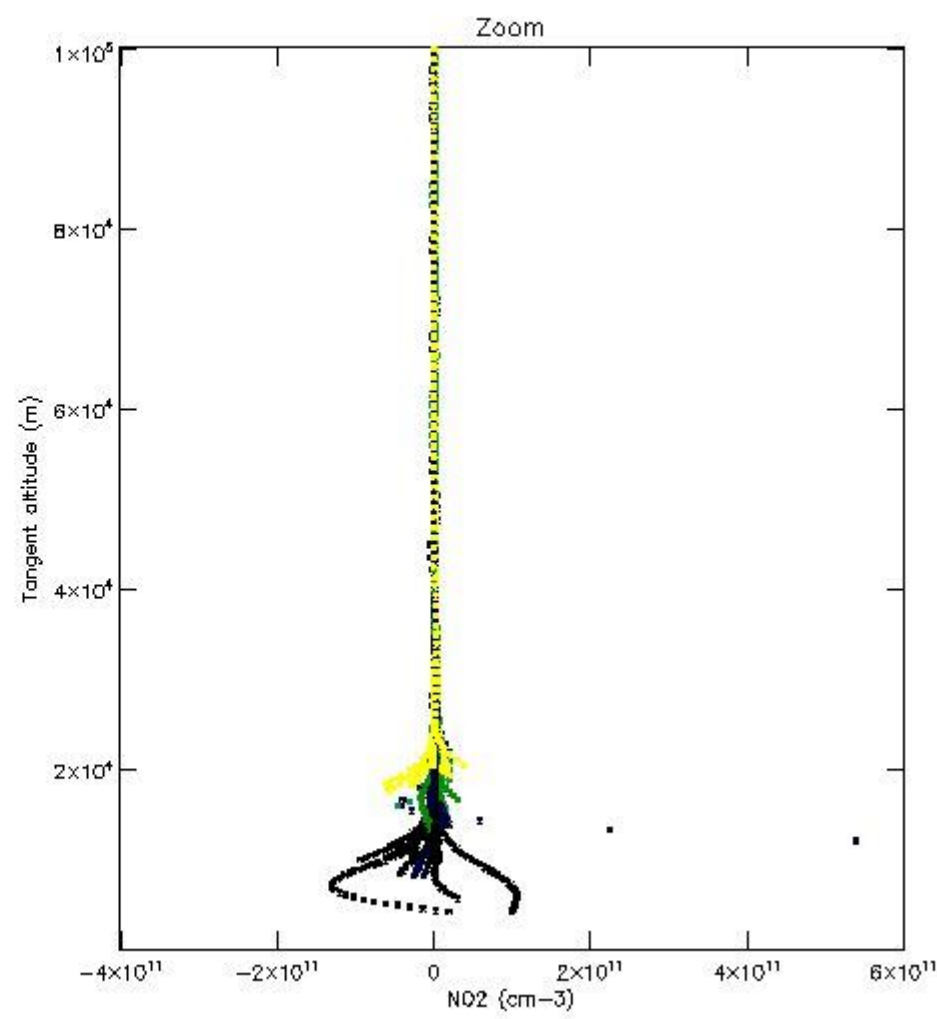

5.4 Plot ozone profiles where STD < 10% (dark without errors)

The colorbar represents the latitude.

5.5 Plot ozone profiles where STD < 5% (dark without errors)

The colorbar represents the latitude.

5.6 Plot NO₂ profiles for all STD (dark without errors)

The colorbar represents the latitude.

5.7 Plot NO3 profiles for all STD (dark without errors)

The colorbar represents the latitude.

5.8 Plot H₂O profiles for all STD (only for occultations of stars 1,2,3,4,13,14,16,26,63 dark without errors)