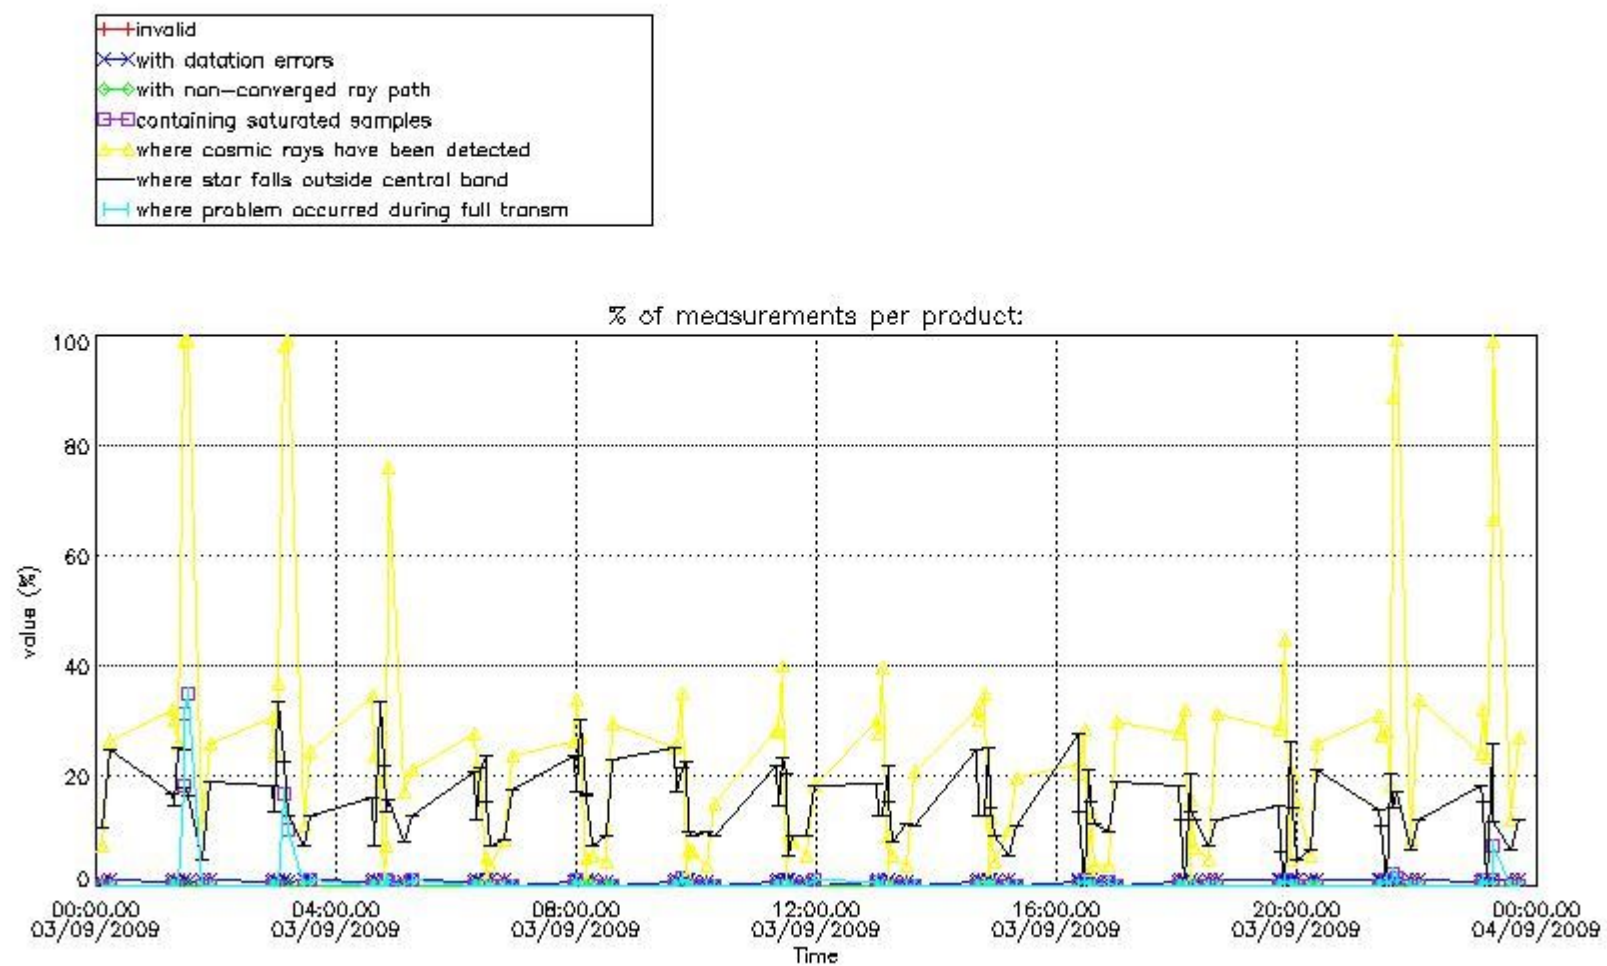

4.1.2 Plot level 1 quality information per product (time dependant): ENVI SAT DESCENDING passes