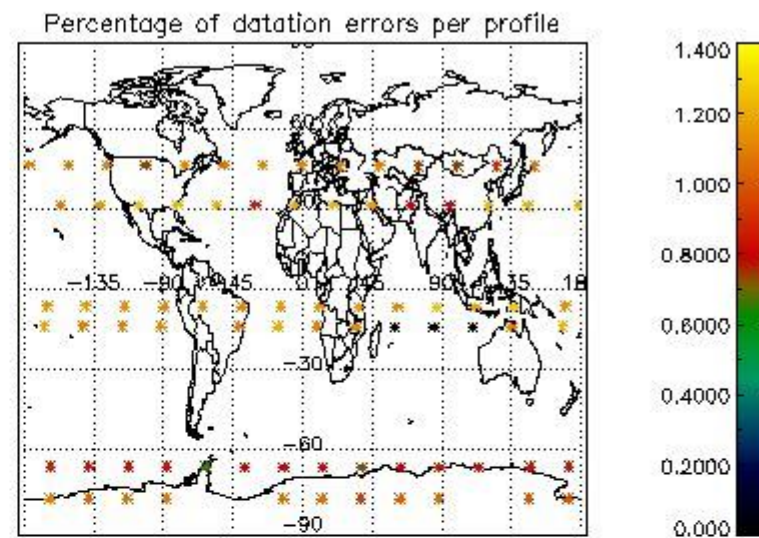

Percentage of datation errors per profile

Percentage of star falling outside central band per profile

Percentage of saturation errors per profile

4.2.2 Plot level 1 quality information per product (world map): ENVISAT DESCENDING passes