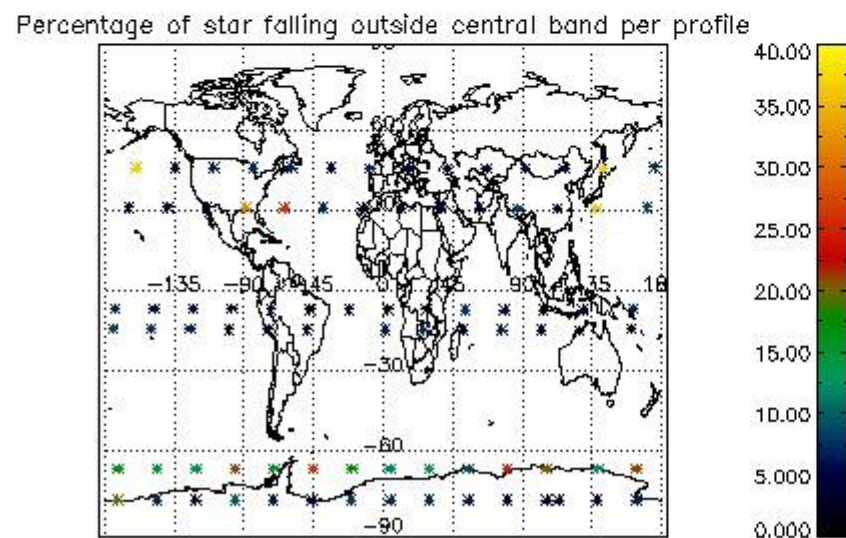

5. Trace gas profiles

5.1 Ozone statistics based on quality of products

The final quality of the products can be "measured" using the STD (Standard Deviation) attached to every point profile. This information is written to the parameter GOM_NL__2P/NL_LOCAL_SPECIES_DENSITY/o3_std of the level 2 products. The table below shows the statistics for given STD ranges.

The statistics are given with respect to the overall valid production:

- Products without fatal errors: GOM_NL__2P/MPH/PRODUCT_ERR=0
- Valid point profile: GOM_NL__2P/NL_LOCAL_SPECIES_DENSITY/pcd(0)=0

The 'Criteria' is applied to valid points of dark limb products:

- Products in dark limb illumination condition: GOM_NL__2P/NL_SUMMARY_QUALITY/obs_ill_cond=0
- Products without fatal errors: GOM_NL__2P/MPH/PRODUCT_ERR=0
- Valid point profile: GOM_NL__2P/NL_LOCAL_SPECIES_DENSITY/pcd(0)=0

So, the table below shows the percentage of dark limb and valid observations for each criteria with respect to the overall valid daily observations.

Criteria	% of total production
All STD	40
STD < 20	19