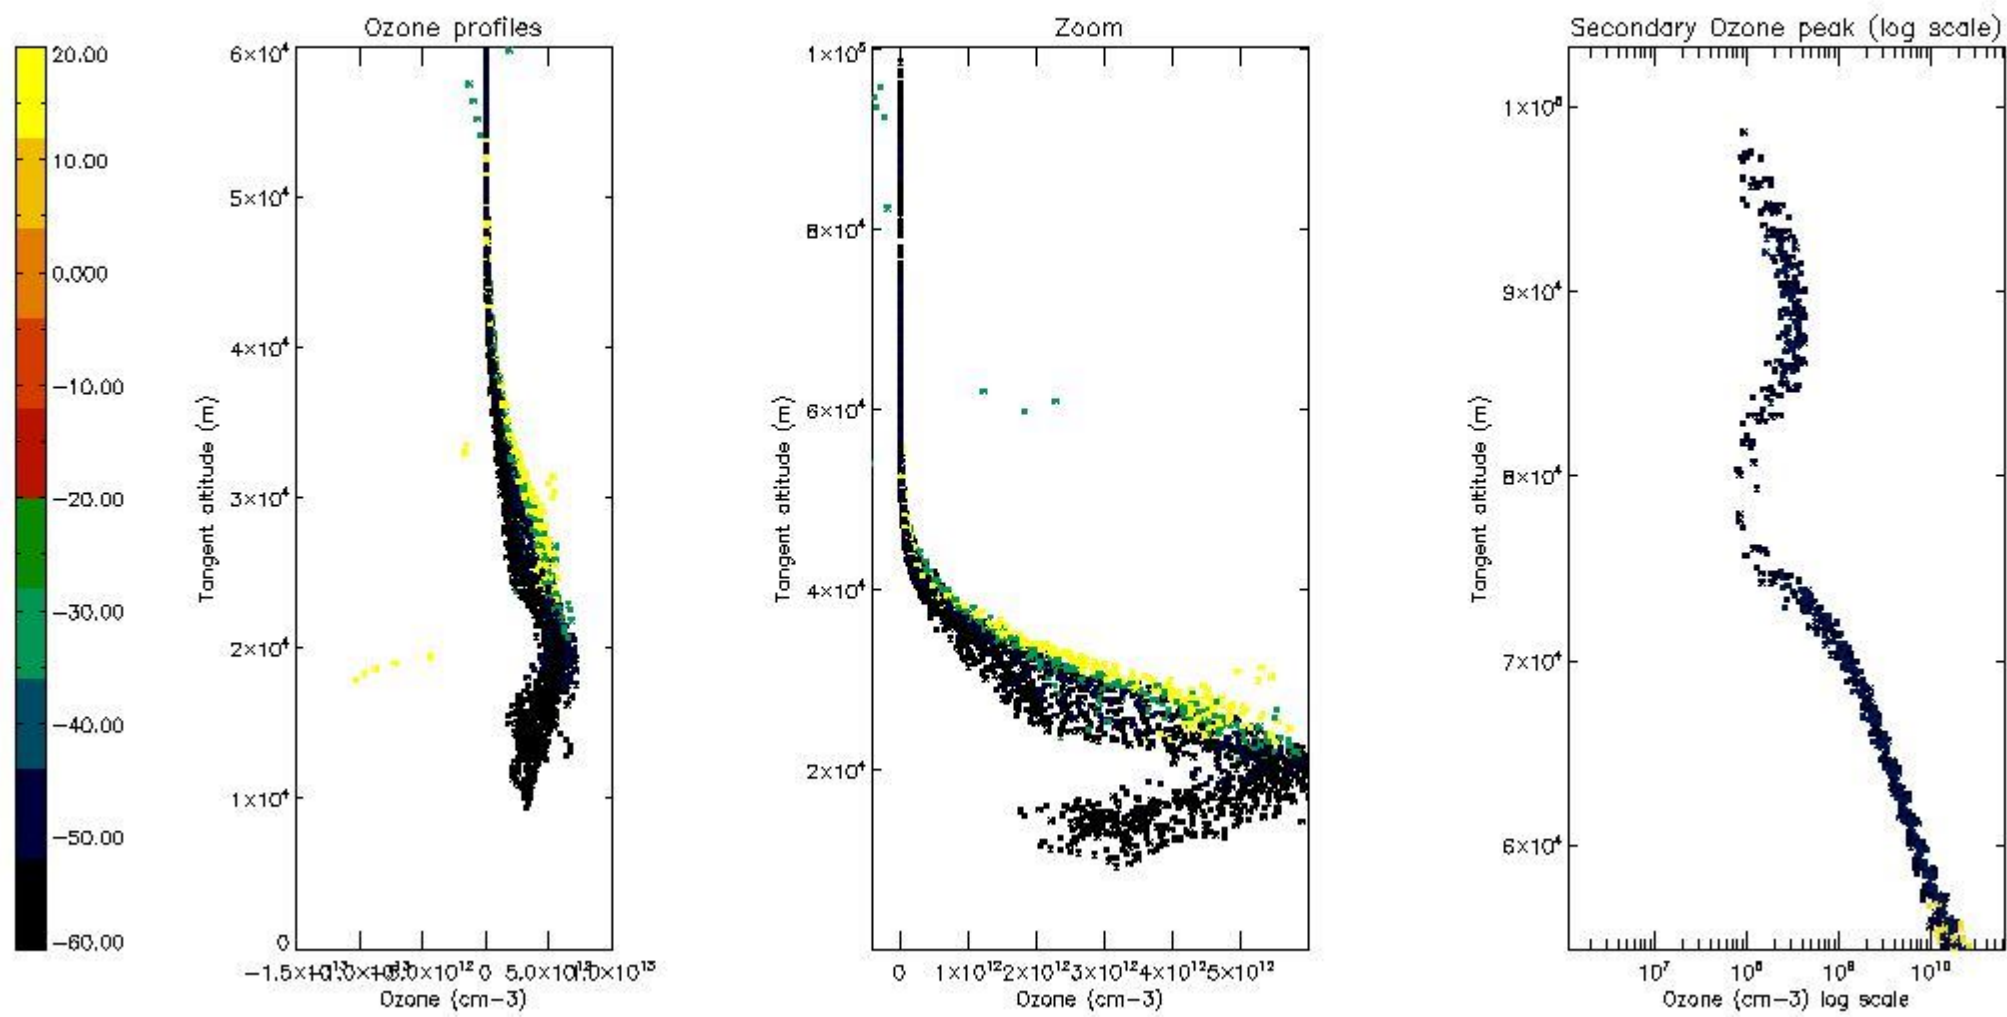

STD < 10	15
STD < 5	9

5.2 Plot ozone profiles for all STD (dark without errors)

The colorbar represents the latitude.

5.3 Plot ozone profiles where STD < 20% (dark without errors)

The colorbar represents the latitude.

5.4 Plot ozone profiles where STD < 10% (dark without errors)

The colorbar represents the latitude.

5.5 Plot ozone profiles where STD < 5% (dark without errors)

The colorbar represents the latitude.

5.6 Plot NO₂ profiles for all STD (dark without errors)