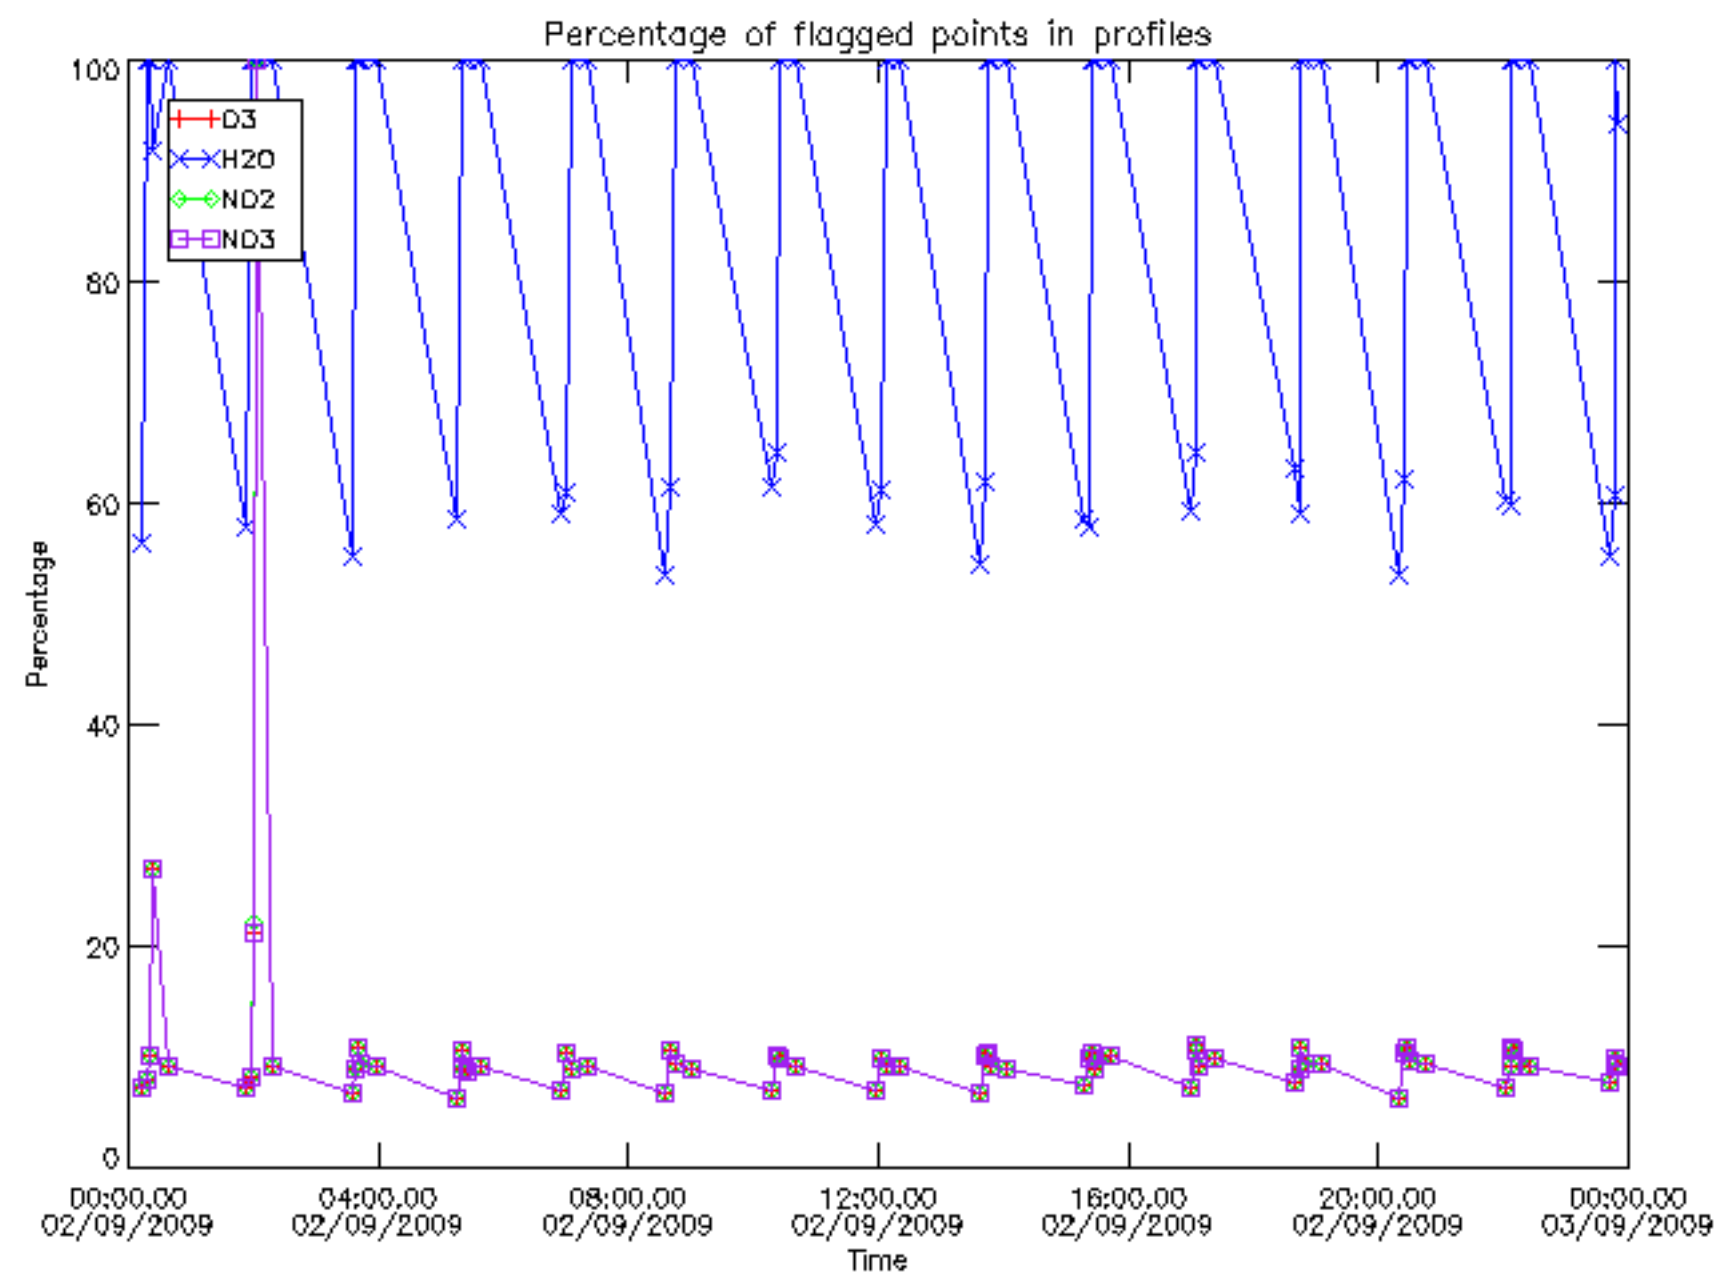

Percentage of flagged data per D3 profile

Percentage of flagged data per H2O profile