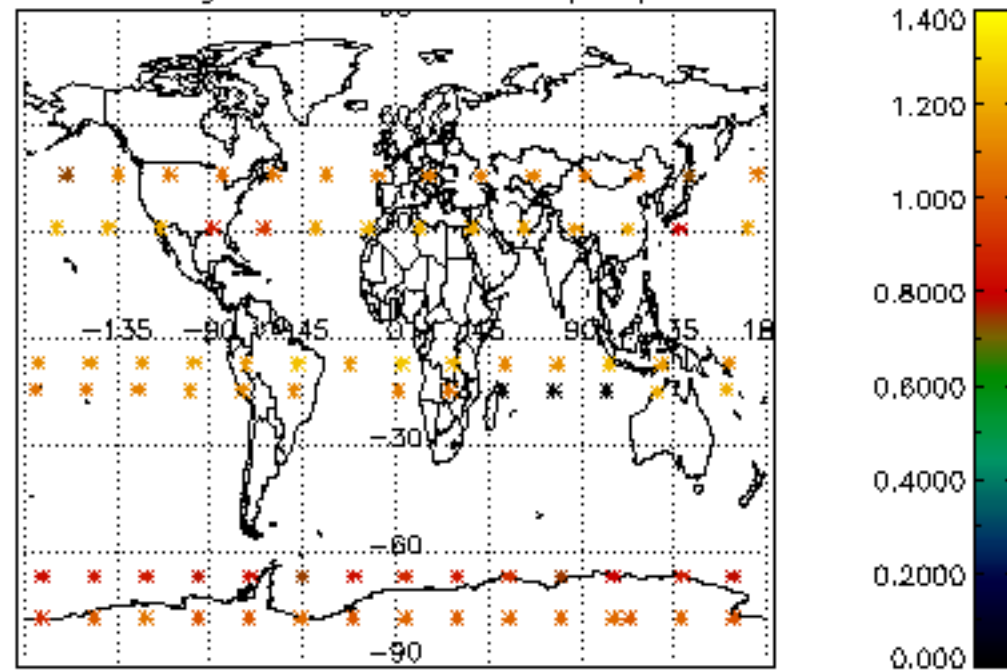

Percentage of datation errors per profile

Percentage of star falling outside central band per profile

Percentage of saturation errors per profile

Percentage of cosmic ray hits per profile

Percentage of datation errors per profile