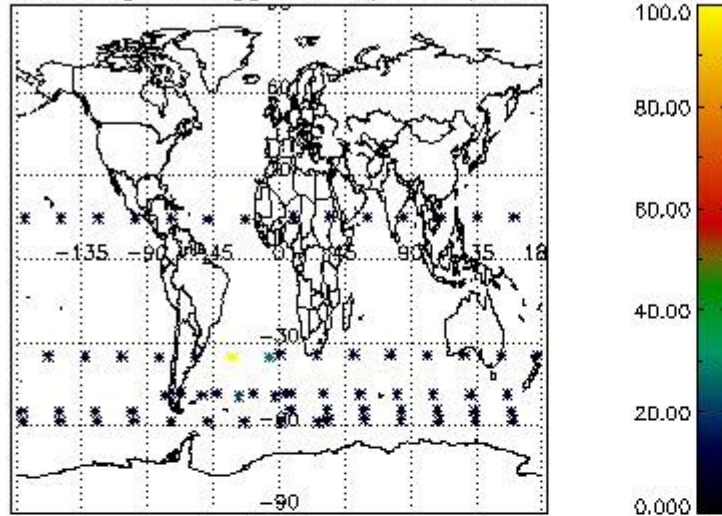

3.2 Plot quality information per product (world map)