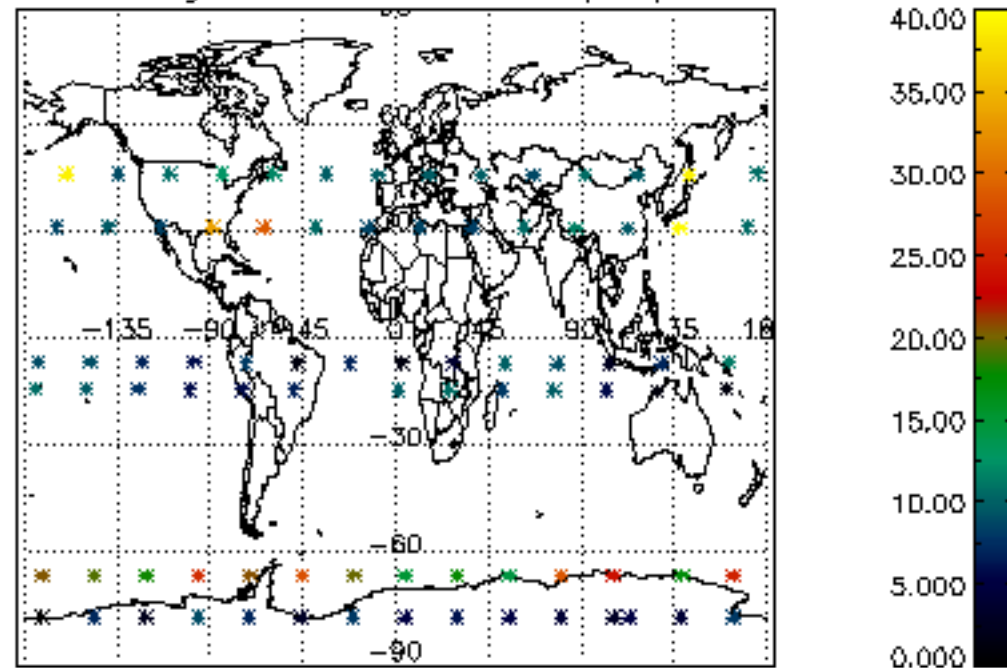

Percentage of saturation errors per profile