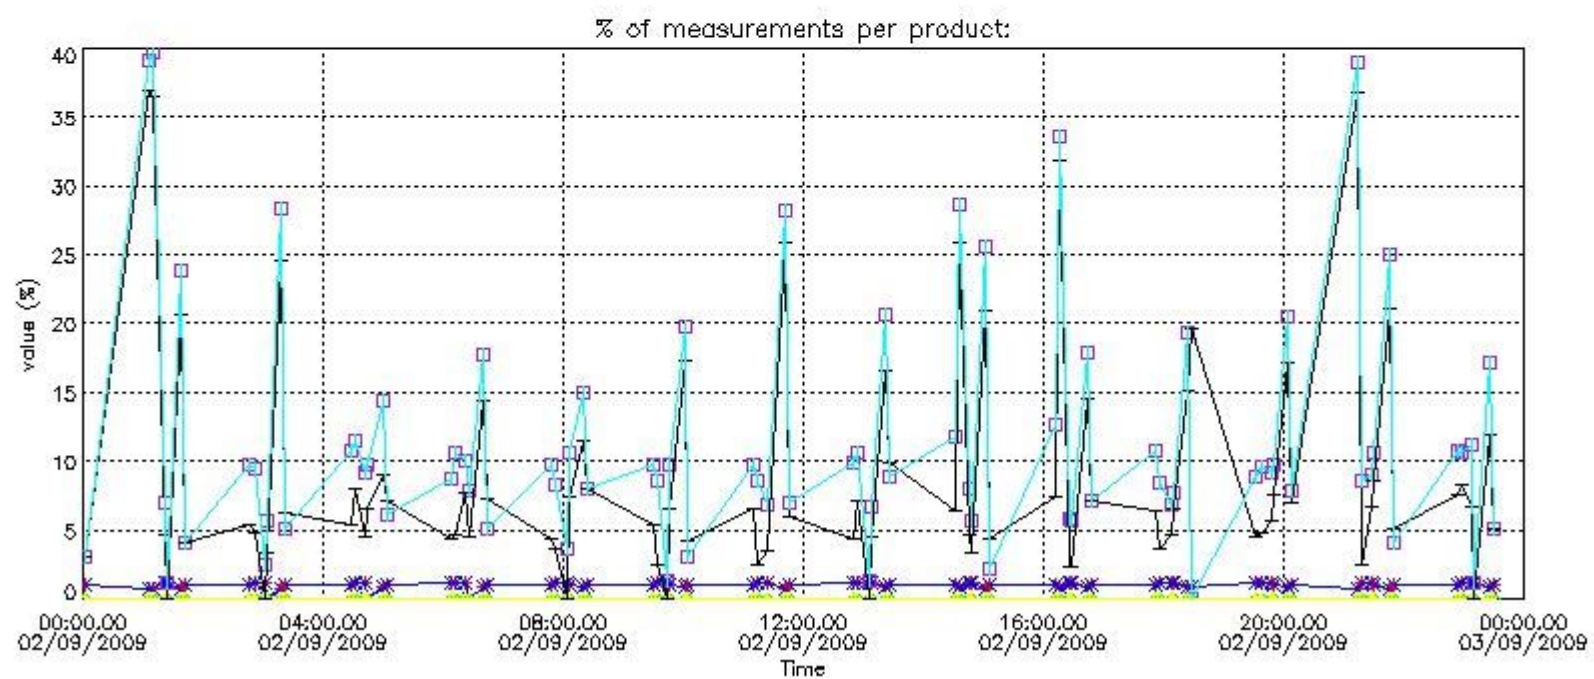

4.2 Plot quality information per product coming from level 1b processing (world map)

4.2.1 Plot level 1 quality information per product (world map): ENVISAT ASCENDING passes