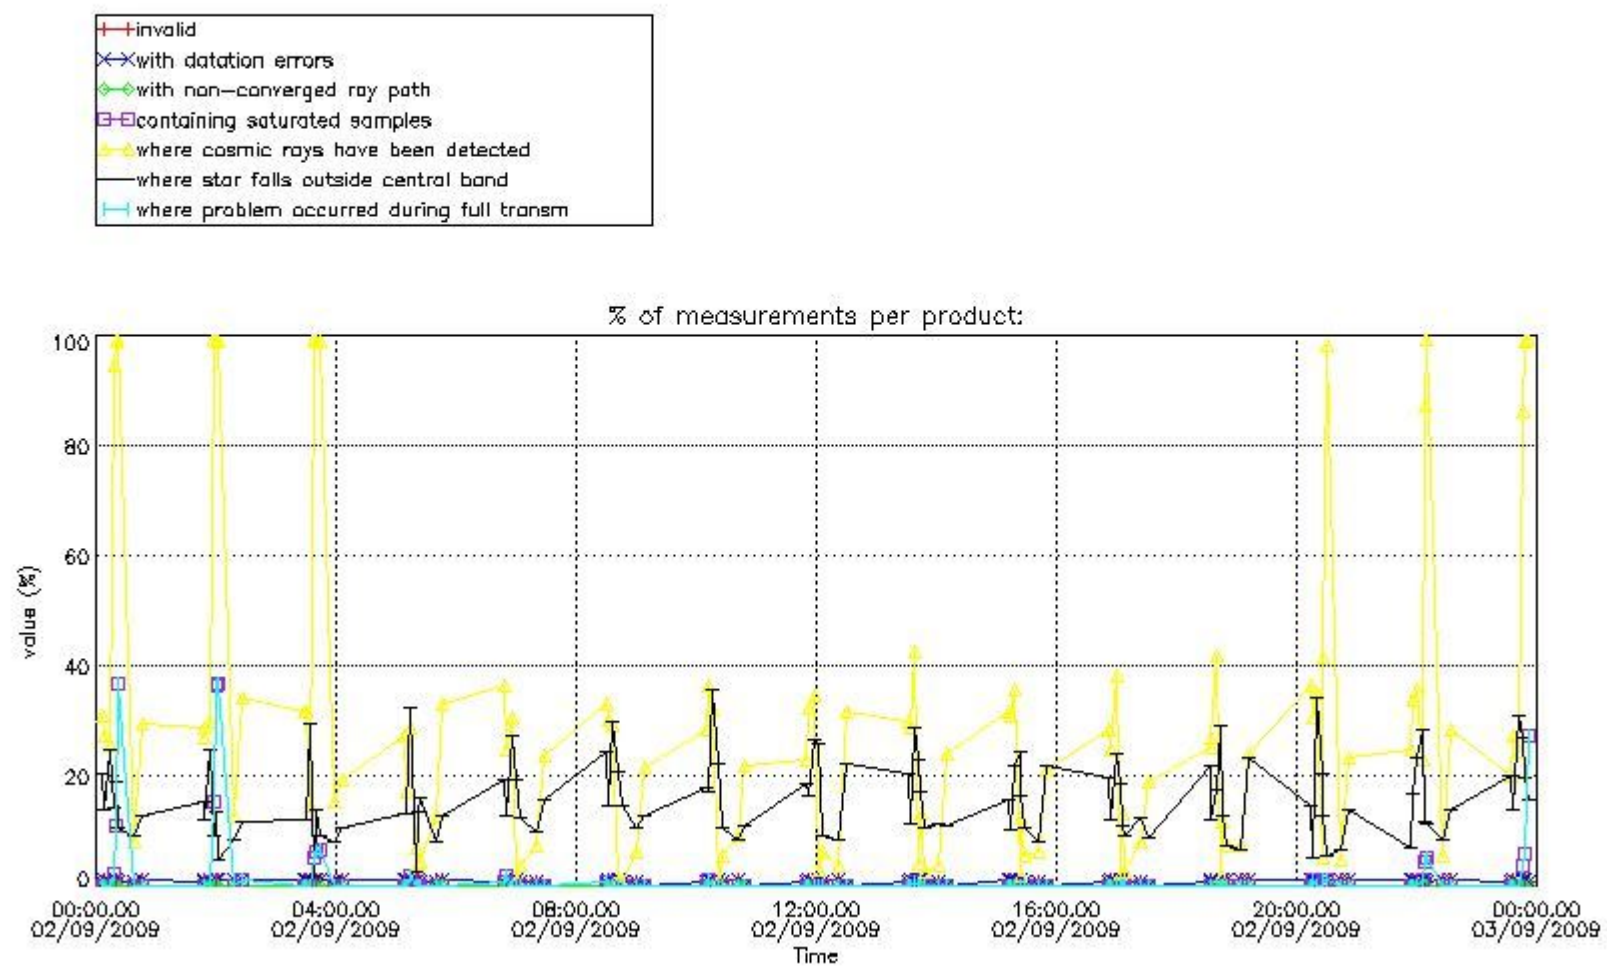

4.1.2 Plot level 1 quality information per product (time dependant): ENVI SAT DESCENDING passes