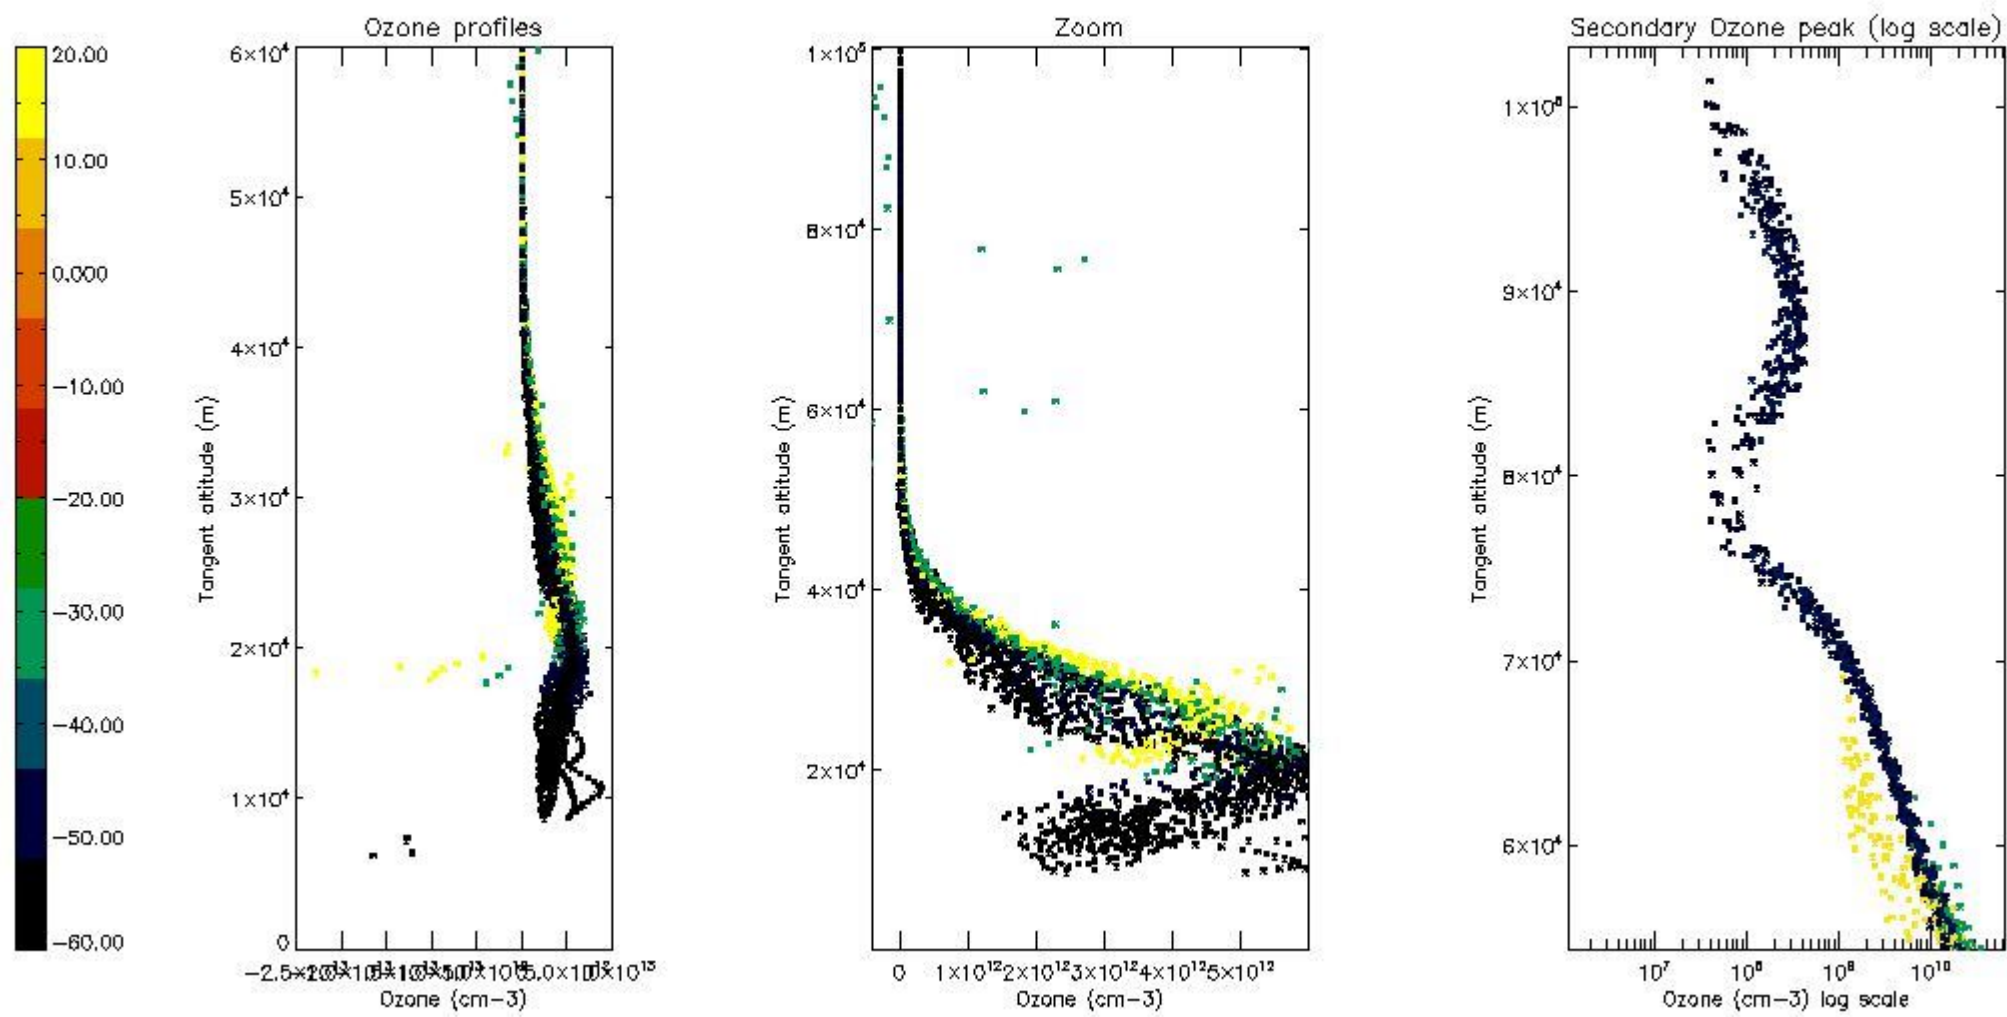

STD < 10	15
STD < 5	9

5.2 Plot ozone profiles for all STD (dark without errors)

The colorbar represents the latitude.

5.3 Plot ozone profiles where STD < 20% (dark without errors)

The colorbar represents the latitude.