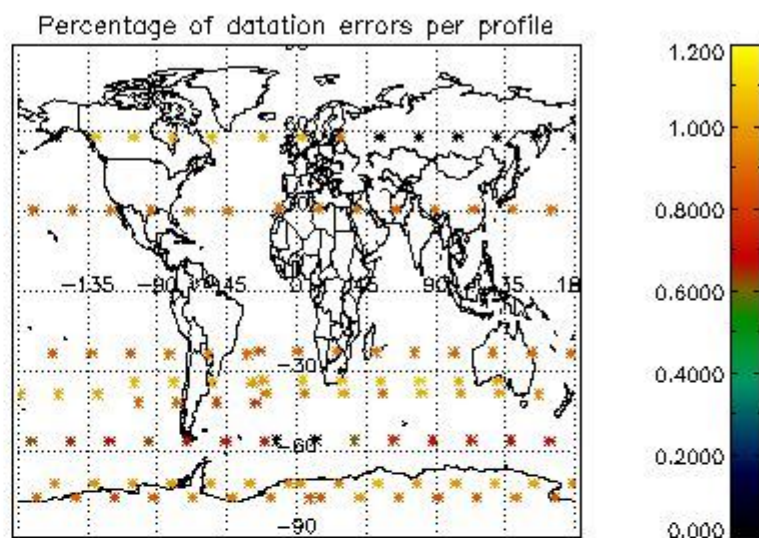

4.1 Plot quality information per product (time dependant) coming from level 1b processing

4.1.1 Plot level 1 quality information per product (time dependant): ENVISAT ASCENDING passes

4.1.2 Plot level 1 quality information per product (time dependant): ENVI SAT DESCENDING passes

4.2 Plot quality information per product coming from level 1b processing (world map)

4.2.1 Plot level 1 quality information per product (world map): ENVISAT ASCENDING passes

4.2.2 Plot level 1 quality information per product (world map): ENVISAT DESCENDING passes