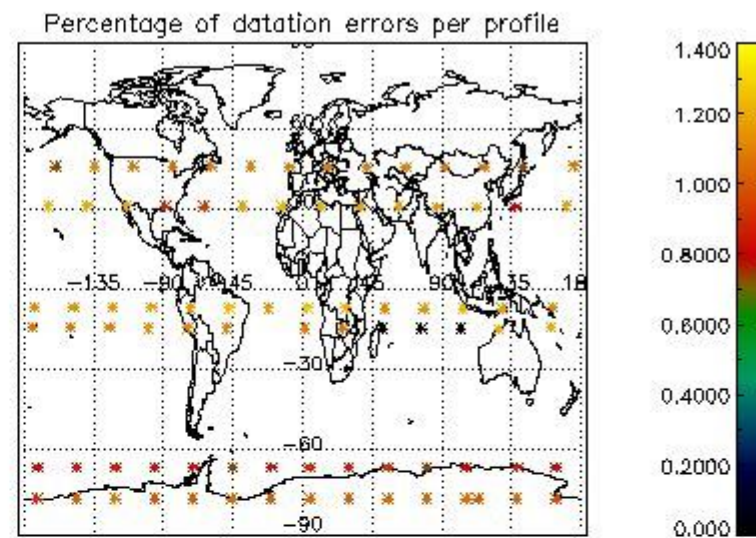

5. Trace gas profiles

5.1 Ozone statistics based on quality of products

The final quality of the products can be "measured" using the STD (Standard Deviation) attached to every point profile. This information is written to the parameter GOM_NL__2P/NL_LOCAL_SPECIES_DENSITY/o3_std of the level 2 products. The table below shows the statistics for given STD ranges.

The statistics are given with respect to the overall valid production:

- Products without fatal errors: GOM_NL__2P/MPH/PRODUCT_ERR=0
- Valid point profile: GOM_NL__2P/NL_LOCAL_SPECIES_DENSITY/pcd(0)=0

The 'Criteria' is applied to valid points of dark limb products:

- Products in dark limb illumination condition: GOM_NL__2P/NL_SUMMARY_QUALITY/obs_ill_cond=0
- Products without fatal errors: GOM_NL__2P/MPH/PRODUCT_ERR=0
- Valid point profile: GOM_NL__2P/NL_LOCAL_SPECIES_DENSITY/pcd(0)=0

So, the table below shows the percentage of dark limb and valid observations for each criteria with respect to the overall valid daily observations.

Criteria	% of total production
All STD	40
STD < 20	19