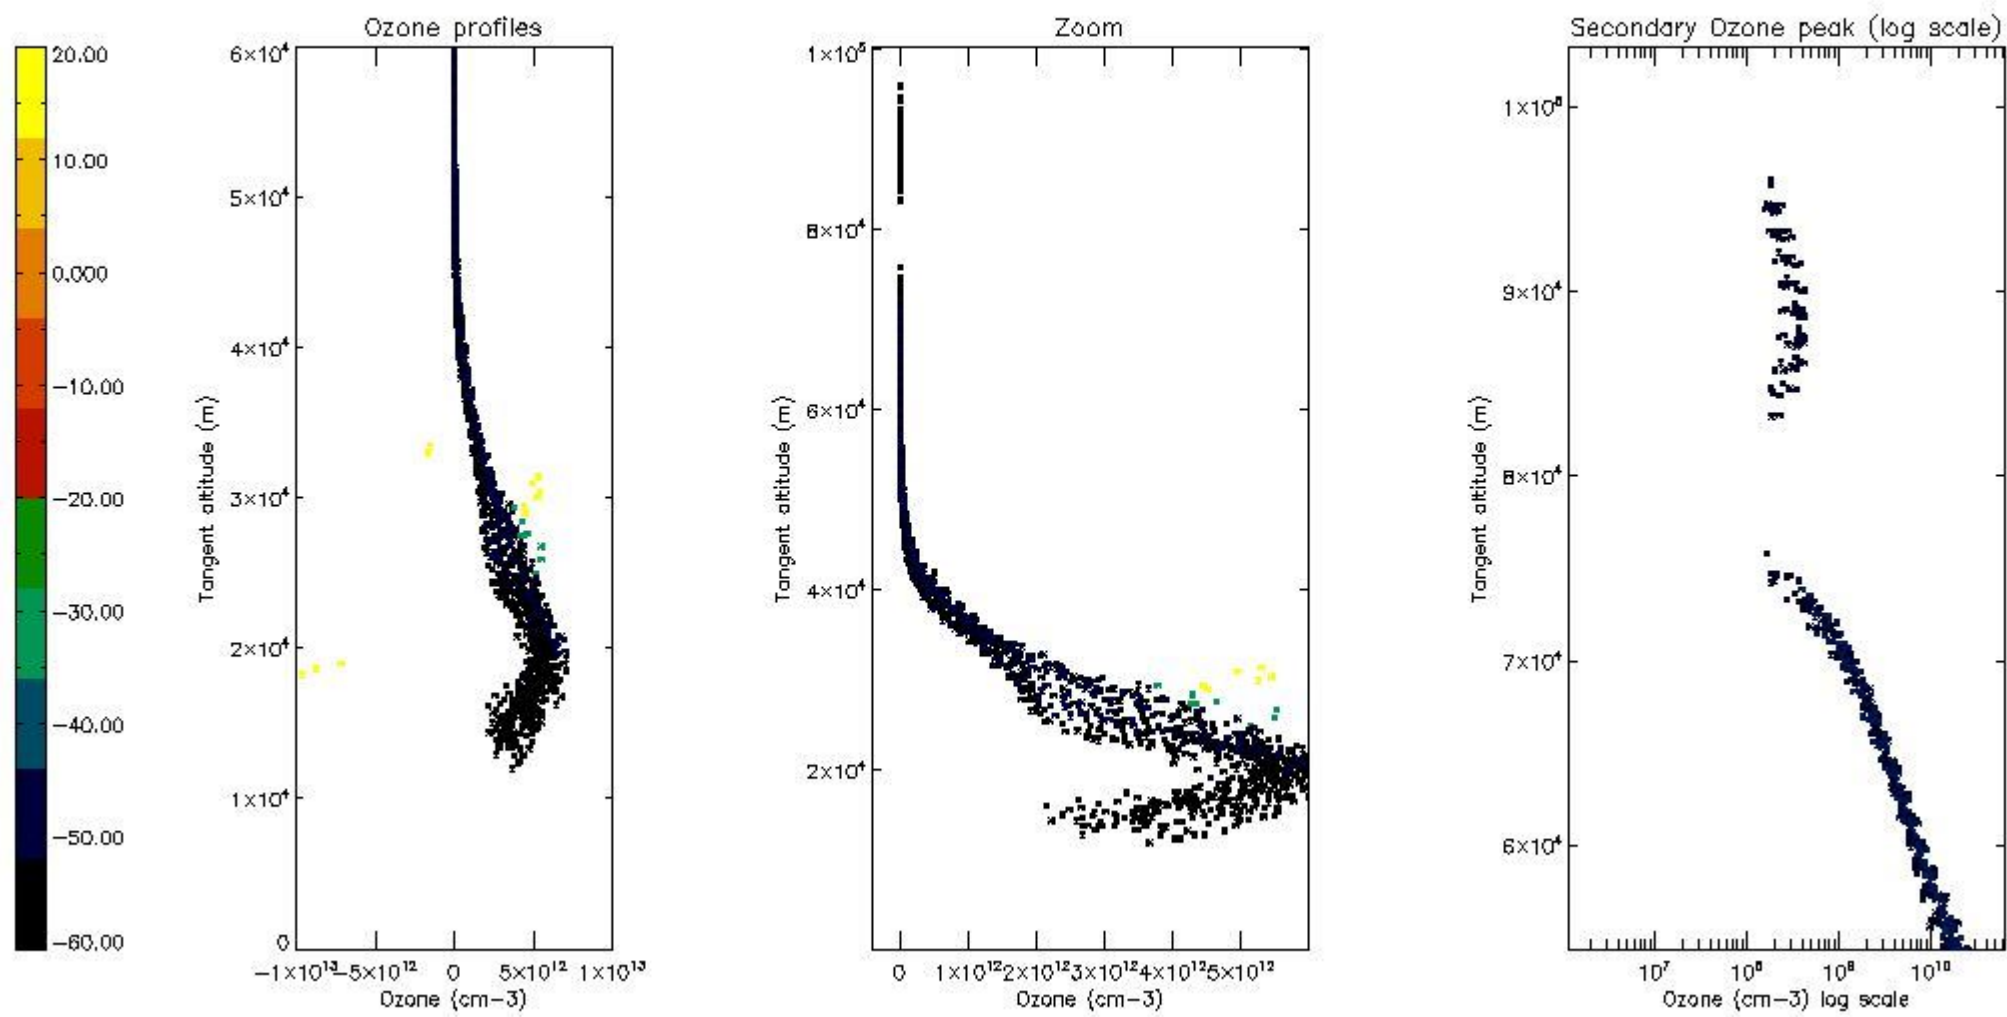

5.6 Plot NO₂ profiles for all STD (dark without errors)

The colorbar represents the latitude.