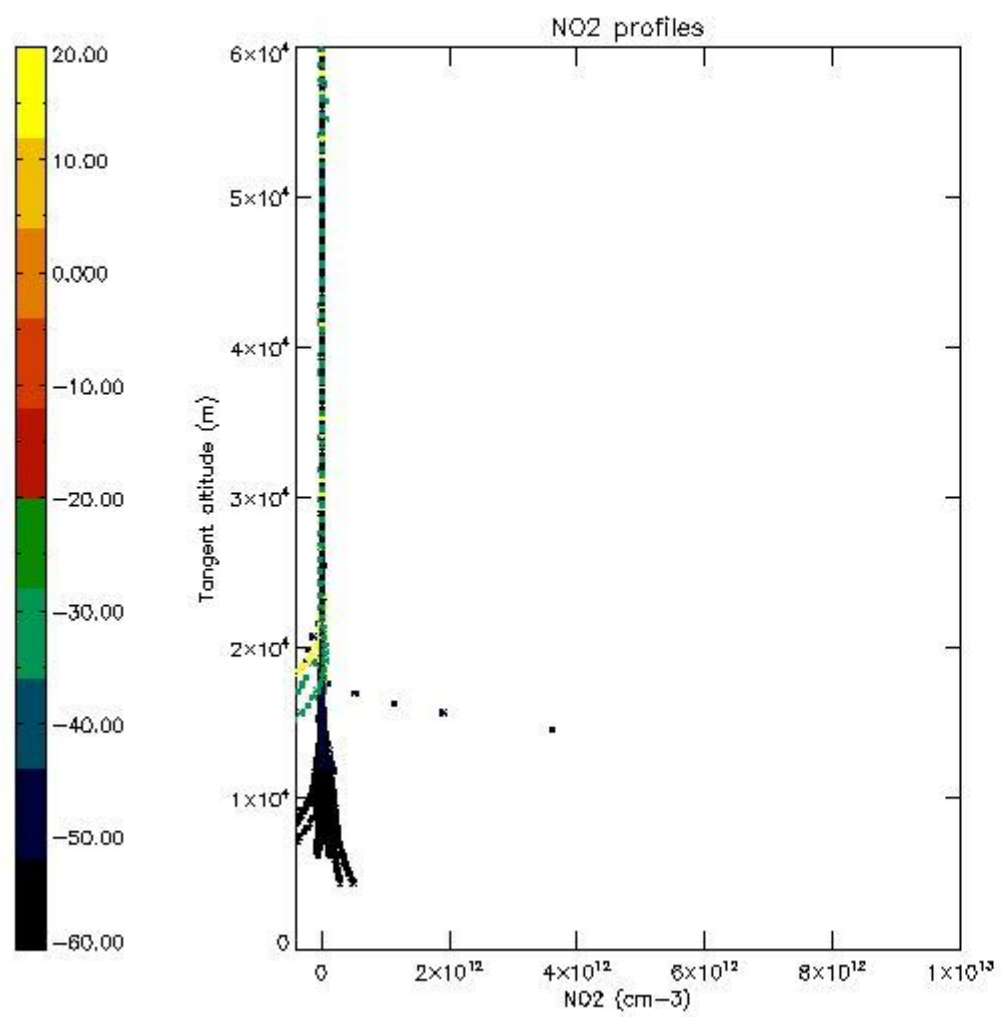

5.4 Plot ozone profiles where STD < 10% (dark without errors)

The colorbar represents the latitude.

5.5 Plot ozone profiles where STD < 5% (dark without errors)

The colorbar represents the latitude.

5.6 Plot NO₂ profiles for all STD (dark without errors)

The colorbar represents the latitude.

5.7 Plot NO3 profiles for all STD (dark without errors)

The colorbar represents the latitude.

5.8 Plot H2O profiles for all STD (only for occultations of stars 1,2,3,4,13,14,16,26,63 dark without errors)