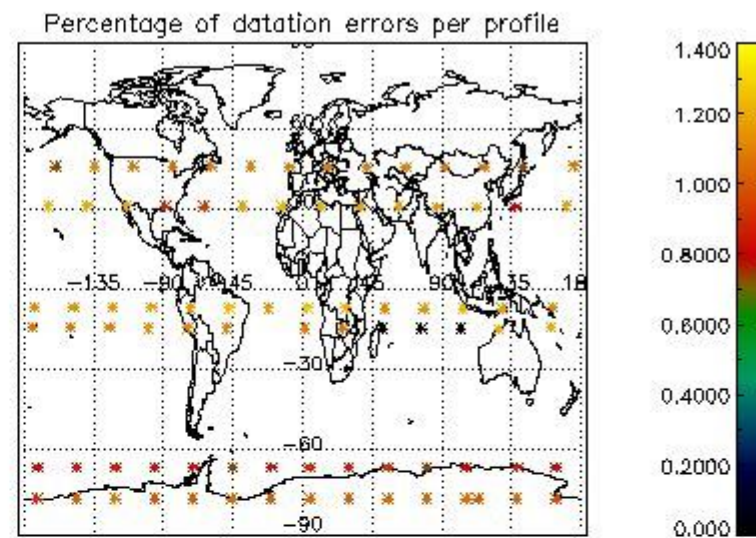

Percentage of flagged data per NO3 profile

4. Level 1 quality information per product

In this section it is plotted some information contained in the Quality Summary data set of the level 2 products that comes from the level 1b processing. Products without errors (error flag in the MPH set to "0") are used.

4.1 Plot quality information per product (time dependant) coming from level 1b processing

4.1.1 Plot level 1 quality information per product (time dependant): ENVISAT ASCENDING passes

4.1.2 Plot level 1 quality information per product (time dependant): ENVI SAT DESCENDING passes

4.2 Plot quality information per product coming from level 1b processing (world map)

4.2.1 Plot level 1 quality information per product (world map): ENVISAT ASCENDING passes

4.2.2 Plot level 1 quality information per product (world map): ENVISAT DESCENDING passes