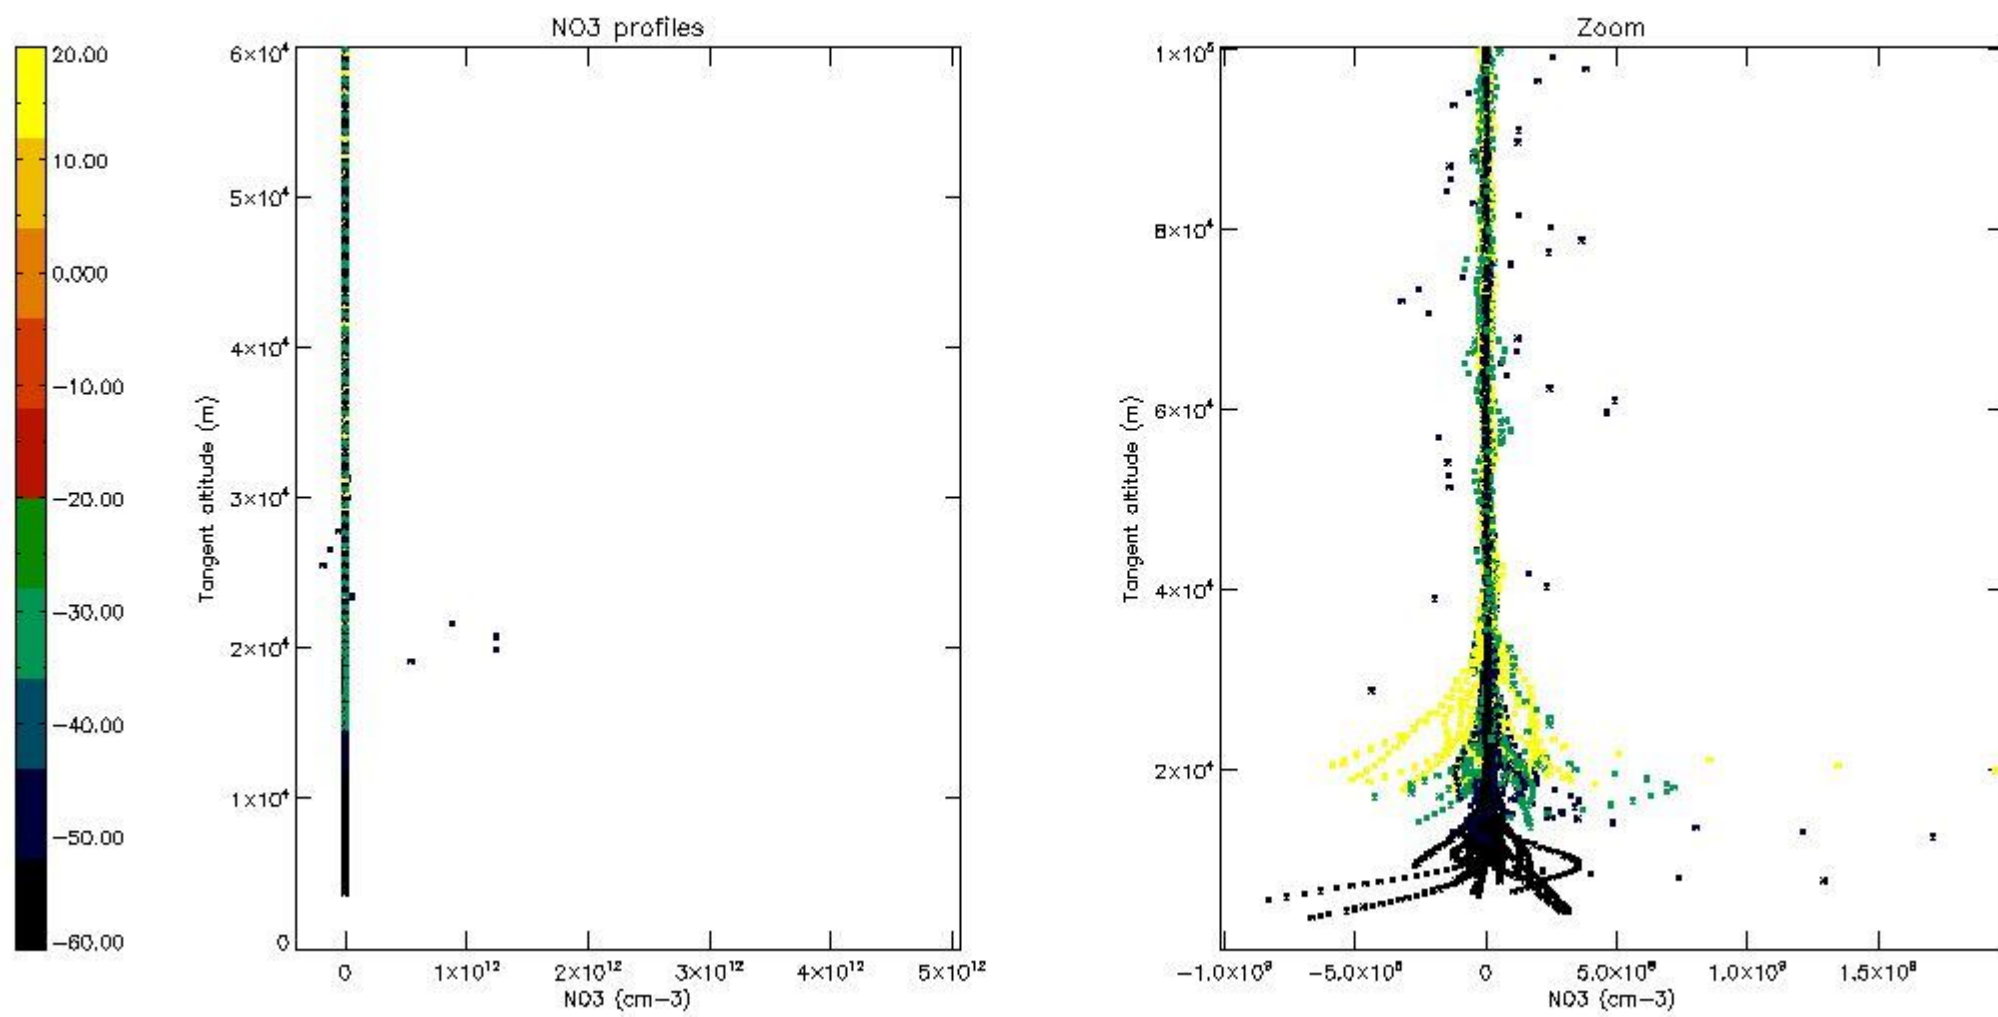

5.4 Plot ozone profiles where STD < 10% (dark without errors)

The colorbar represents the latitude.

5.5 Plot ozone profiles where STD < 5% (dark without errors)

The colorbar represents the latitude.

5.6 Plot NO₂ profiles for all STD (dark without errors)

The colorbar represents the latitude.

5.7 Plot NO3 profiles for all STD (dark without errors)

The colorbar represents the latitude.

5.8 Plot H2O profiles for all STD (only for occultations of stars 1,2,3,4,13,14,16,26,63 dark without errors)