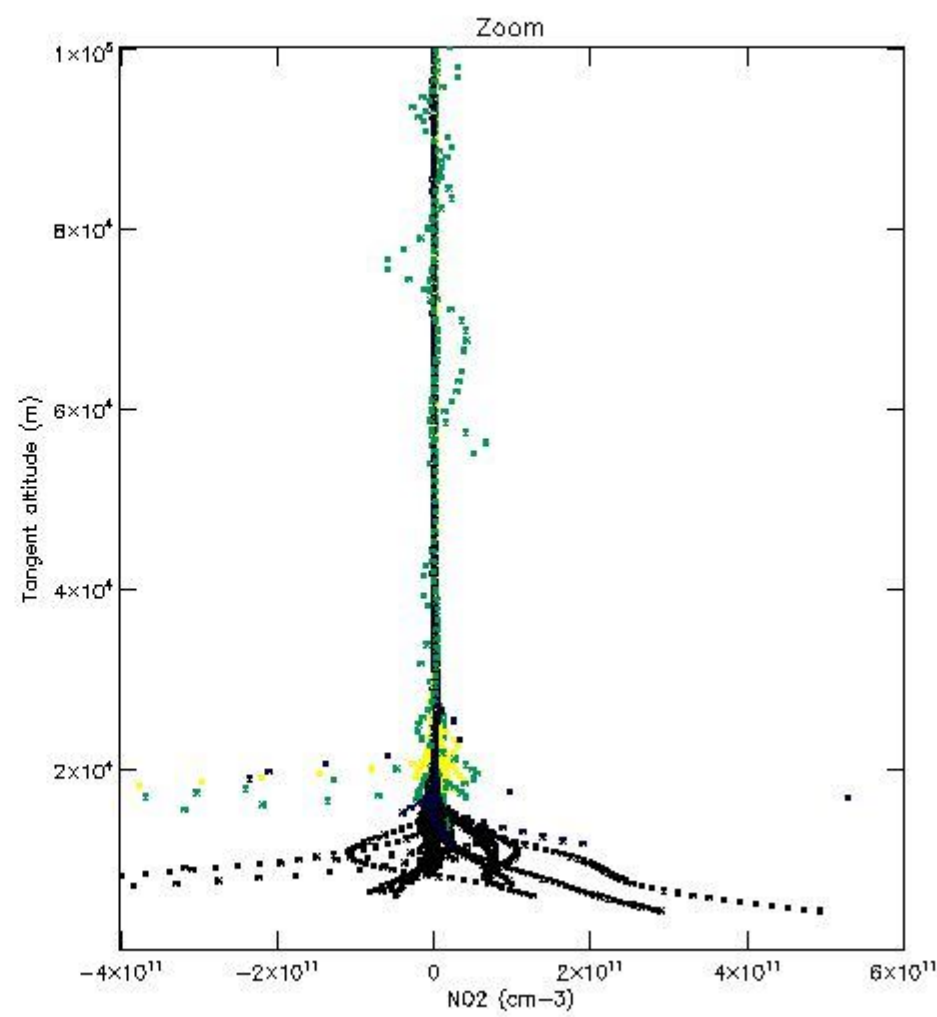

5.4 Plot ozone profiles where STD < 10% (dark without errors)

The colorbar represents the latitude.

5.5 Plot ozone profiles where STD < 5% (dark without errors)

The colorbar represents the latitude.

5.6 Plot NO₂ profiles for all STD (dark without errors)

The colorbar represents the latitude.

5.7 Plot NO3 profiles for all STD (dark without errors)

The colorbar represents the latitude.

5.8 Plot H2O profiles for all STD (only for occultations of stars 1,2,3,4,13,14,16,26,63 dark without errors)