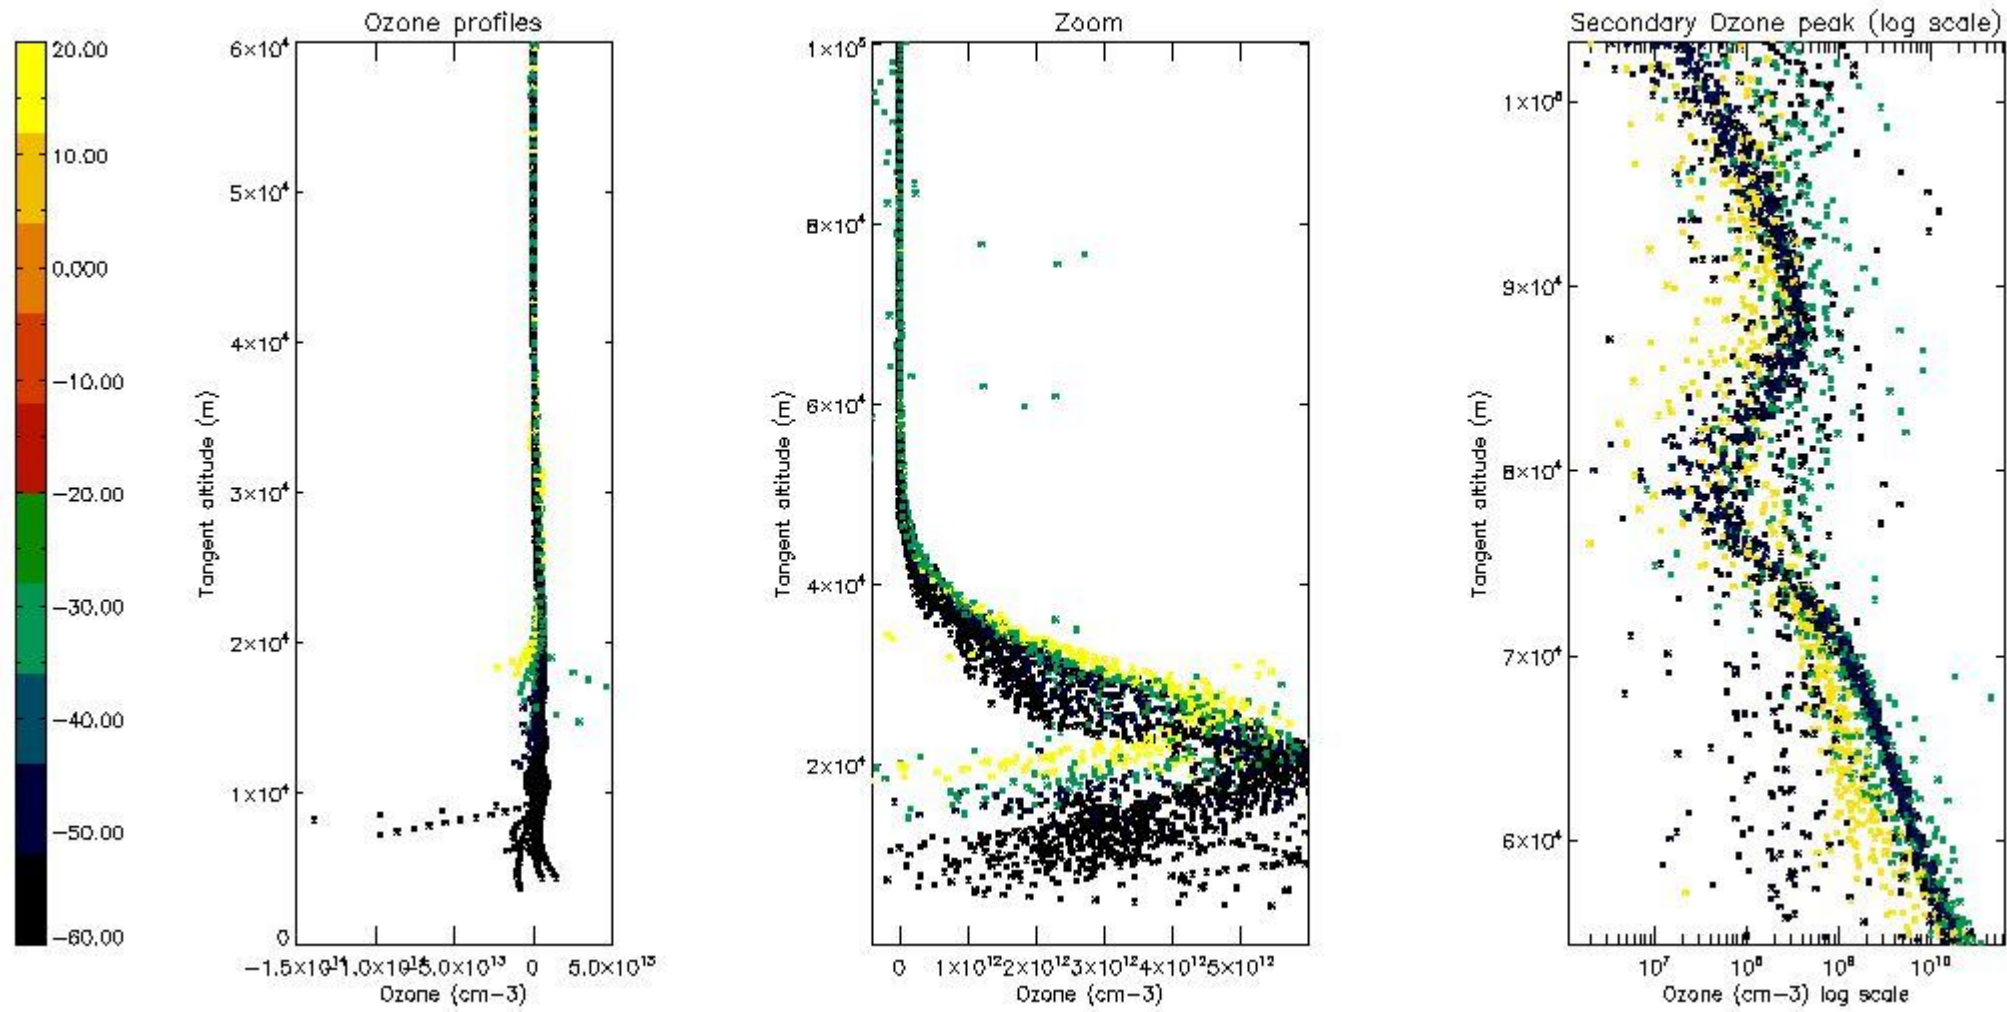

STD < 10	15
STD < 5	9

5.2 Plot ozone profiles for all STD (dark without errors)

The colorbar represents the latitude.

5.3 Plot ozone profiles where STD < 20% (dark without errors)

The colorbar represents the latitude.