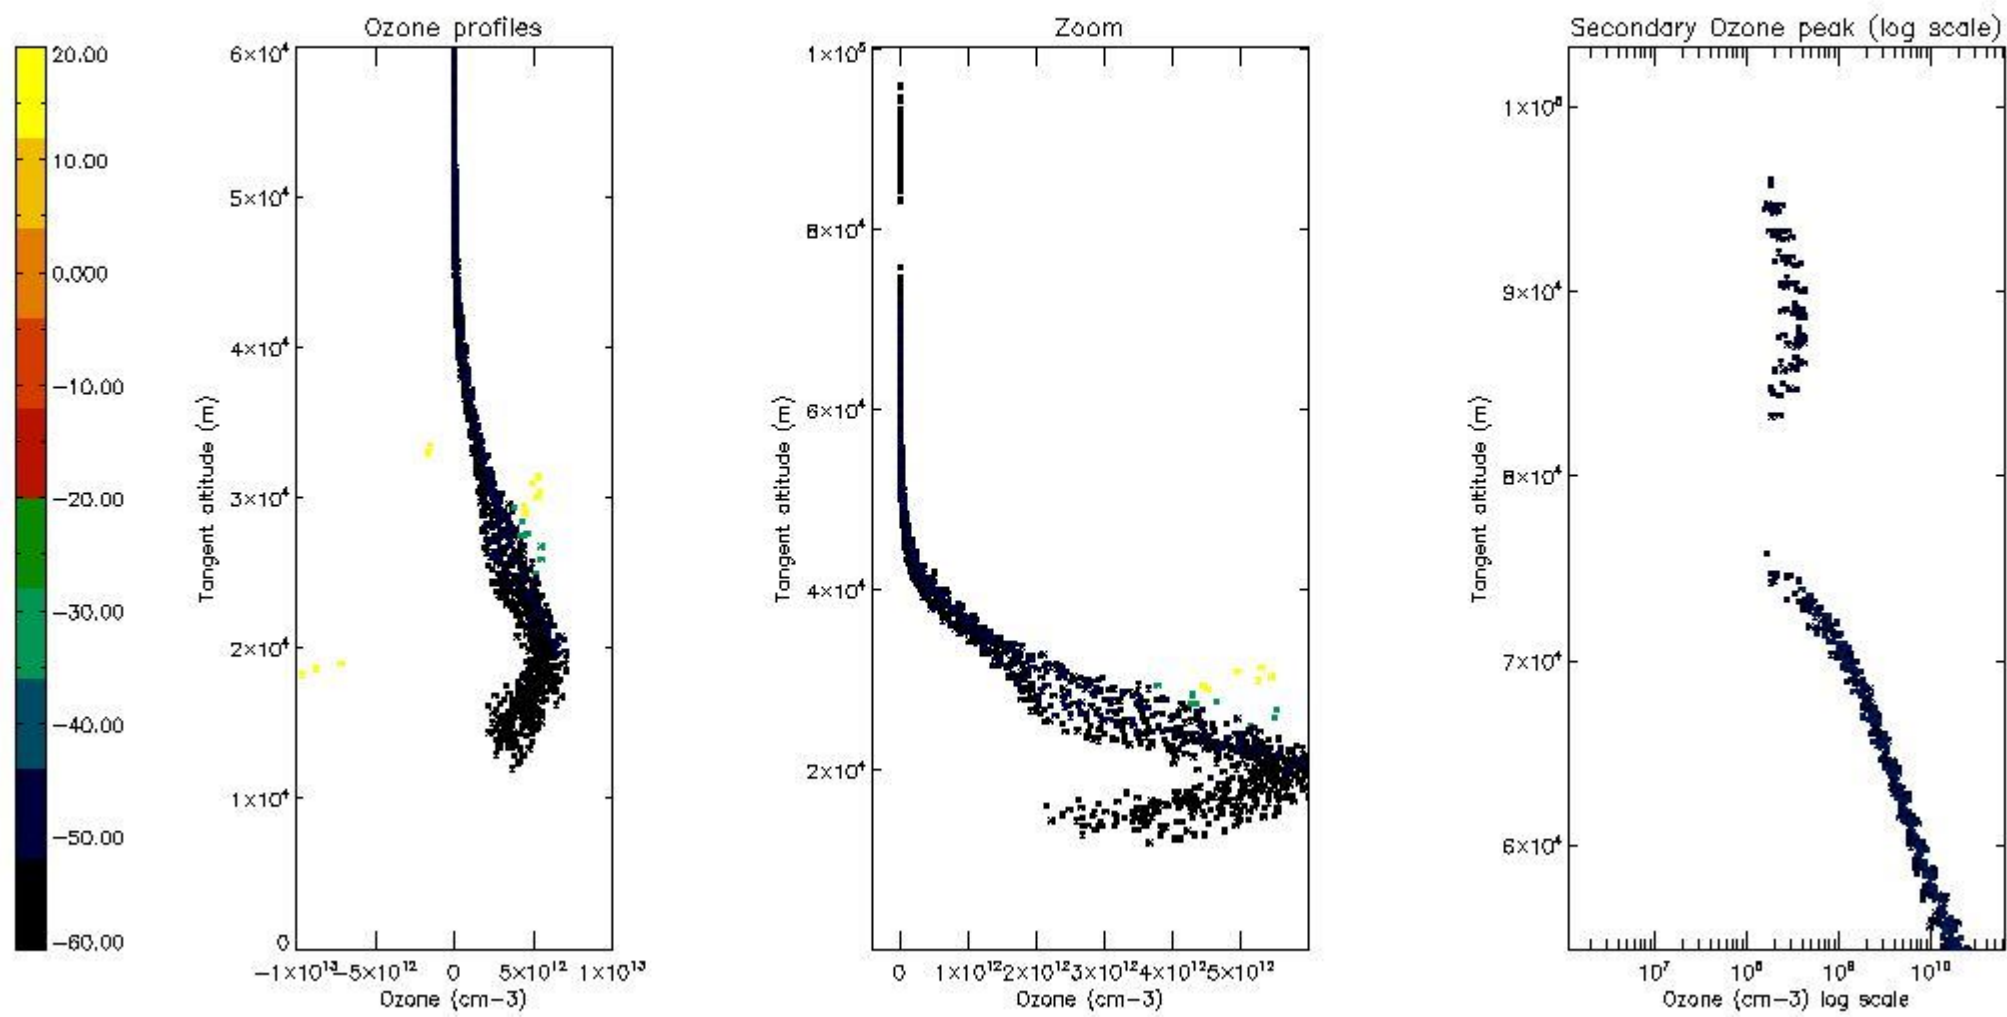

STD < 10	15
STD < 5	9

5.2 Plot ozone profiles for all STD (dark without errors)

The colorbar represents the latitude.

5.3 Plot ozone profiles where STD < 20% (dark without errors)

The colorbar represents the latitude.

5.4 Plot ozone profiles where STD < 10% (dark without errors)

The colorbar represents the latitude.

5.5 Plot ozone profiles where STD < 5% (dark without errors)

The colorbar represents the latitude.

5.6 Plot NO₂ profiles for all STD (dark without errors)

The colorbar represents the latitude.

5.7 Plot NO3 profiles for all STD (dark without errors)

The colorbar represents the latitude.

5.8 Plot H2O profiles for all STD (only for occultations of stars 1,2,3,4,13,14,16,26,63 dark without errors)