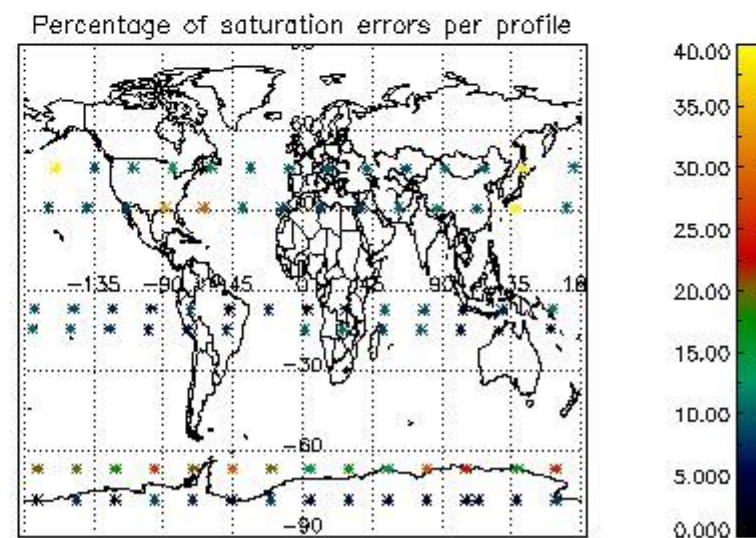

5. Trace gas profiles

5.1 Ozone statistics based on quality of products

The final quality of the products can be "measured" using the STD (Standard Deviation) attached to every point profile. This information is written to the parameter GOM_NL__2P/NL_LOCAL_SPECIES_DENSITY/o3_std of the level 2 products. The table below shows the statistics for given STD ranges.

The statistics are given with respect to the overall valid production:

- Products without fatal errors: GOM_NL__2P/MPH/PRODUCT_ERR=0
- Valid point profile: GOM_NL__2P/NL_LOCAL_SPECIES_DENSITY/pcd(0)=0

The 'Criteria' is applied to valid points of dark limb products:

- Products in dark limb illumination condition: GOM_NL__2P/NL_SUMMARY_QUALITY/obs_ill_cond=0
- Products without fatal errors: GOM_NL__2P/MPH/PRODUCT_ERR=0
- Valid point profile: GOM_NL__2P/NL_LOCAL_SPECIES_DENSITY/pcd(0)=0

So, the table below shows the percentage of dark limb and valid observations for each criteria with respect to the overall valid daily observations.

Criteria	% of total production
All STD	40
STD < 20	19