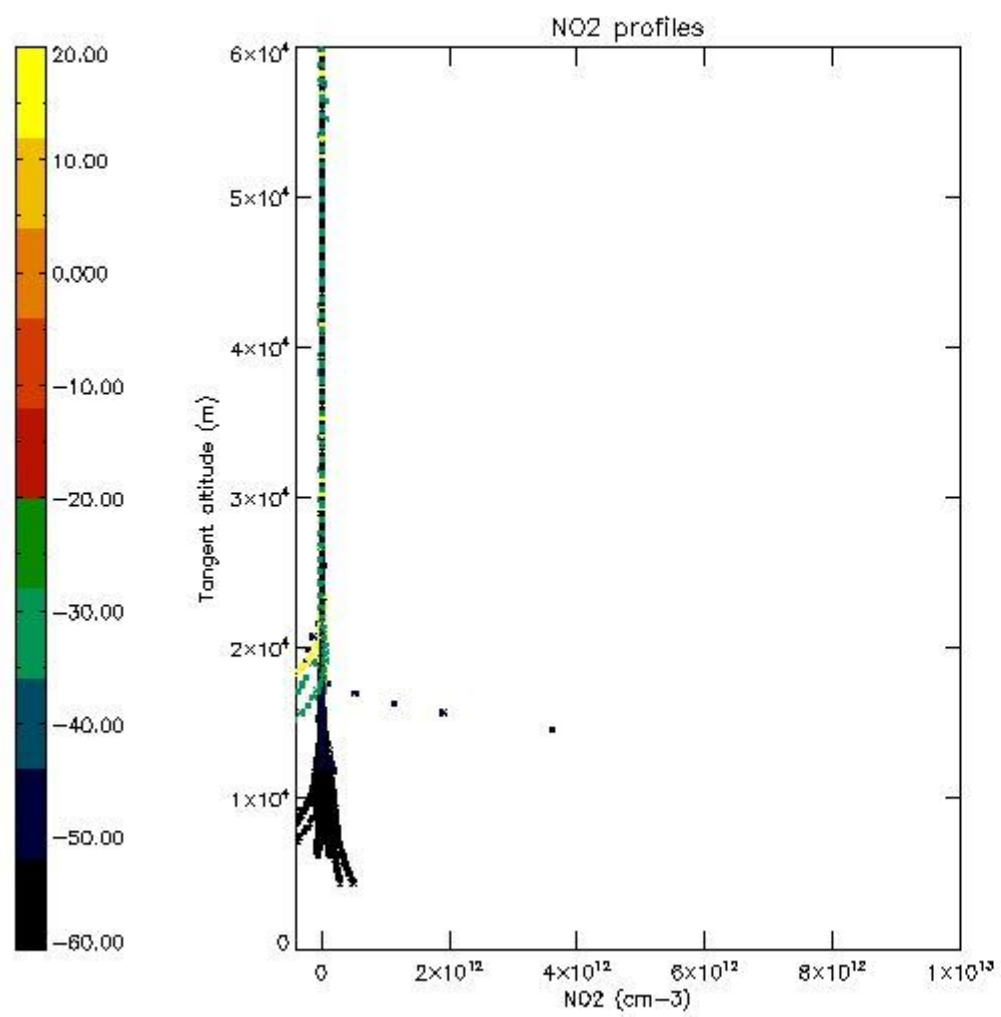

STD < 10	15
STD < 5	9

5.2 Plot ozone profiles for all STD (dark without errors)

The colorbar represents the latitude.

5.3 Plot ozone profiles where STD < 20% (dark without errors)

The colorbar represents the latitude.

5.4 Plot ozone profiles where STD < 10% (dark without errors)

The colorbar represents the latitude.

5.5 Plot ozone profiles where STD < 5% (dark without errors)

The colorbar represents the latitude.

5.6 Plot NO₂ profiles for all STD (dark without errors)

The colorbar represents the latitude.

5.7 Plot NO3 profiles for all STD (dark without errors)

The colorbar represents the latitude.

5.8 Plot H2O profiles for all STD (only for occultations of stars 1,2,3,4,13,14,16,26,63 dark without errors)