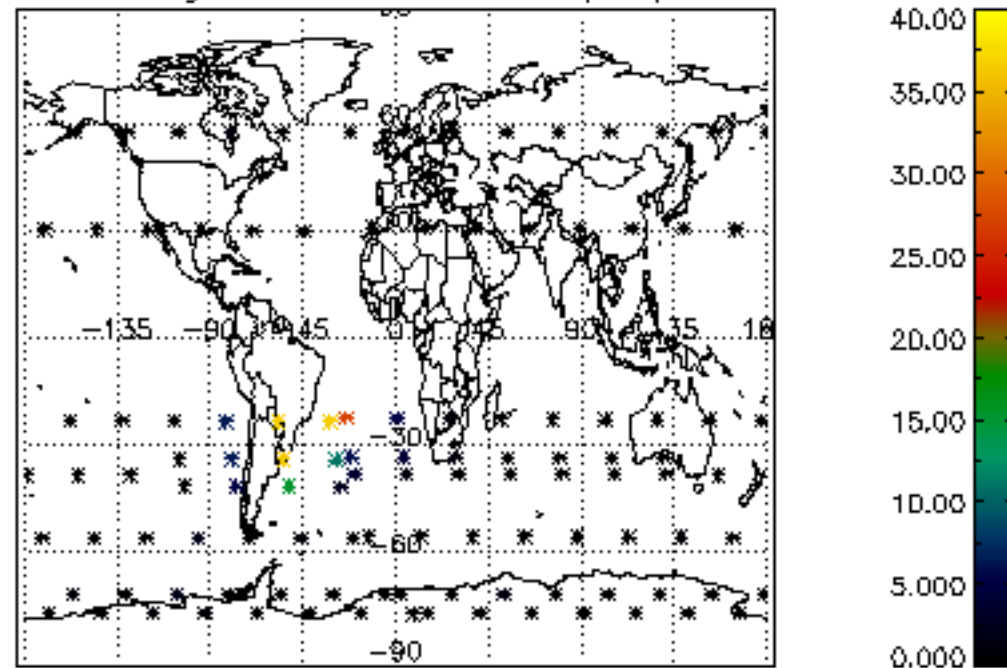

Percentage of datation errors per profile

Percentage of saturation errors per profile