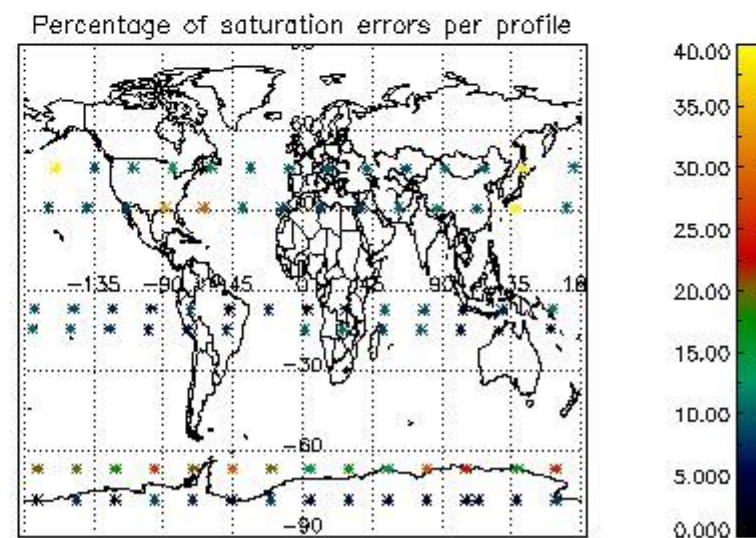

Percentage of flagged data per NO3 profile

4. Level 1 quality information per product

In this section it is plotted some information contained in the Quality Summary data set of the level 2 products that comes from the level 1b processing. Products without errors (error flag in the MPH set to "0") are used.

4.1 Plot quality information per product (time dependant) coming from level 1b processing

4.1.1 Plot level 1 quality information per product (time dependant): ENVISAT ASCENDING passes

4.1.2 Plot level 1 quality information per product (time dependant): ENVI SAT DESCENDING passes

4.2 Plot quality information per product coming from level 1b processing (world map)

4.2.1 Plot level 1 quality information per product (world map): ENVISAT ASCENDING passes

4.2.2 Plot level 1 quality information per product (world map): ENVISAT DESCENDING passes