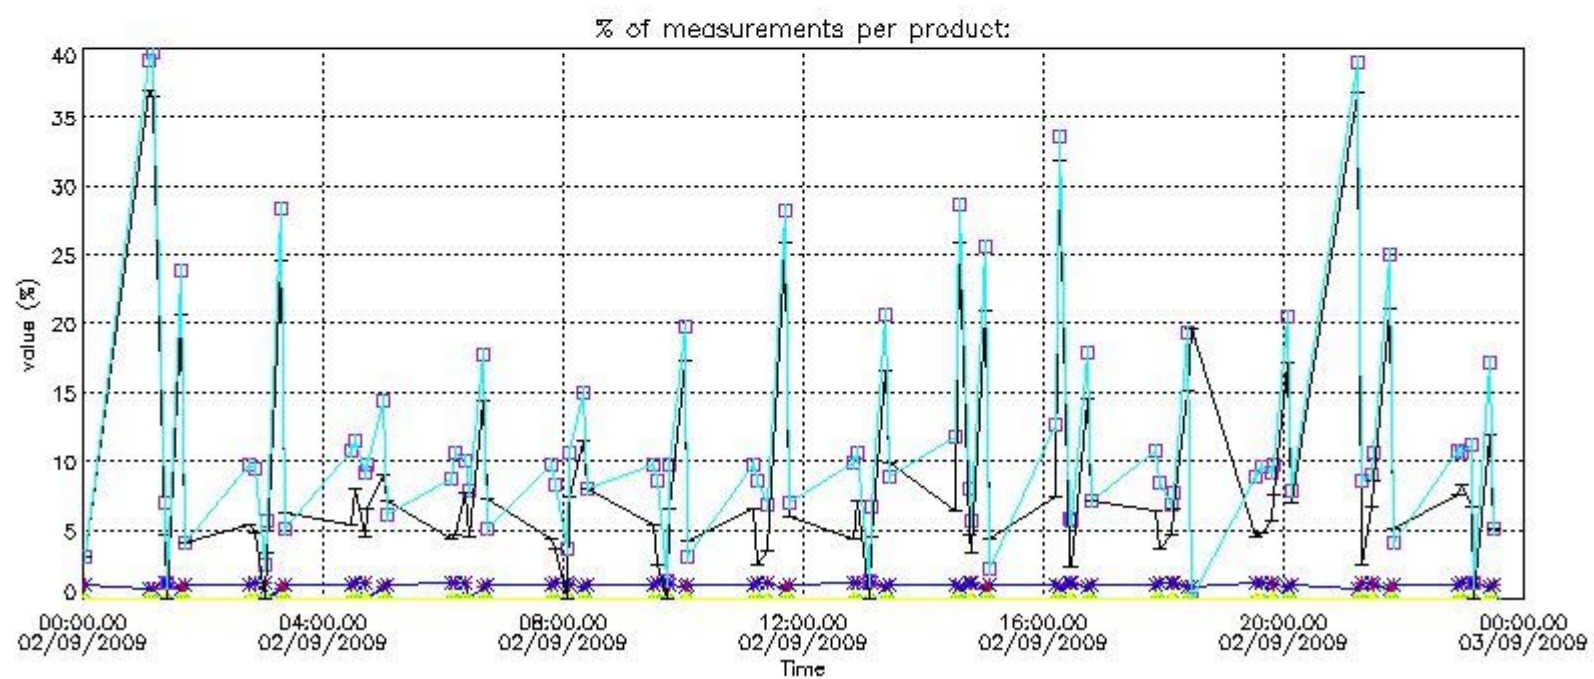

Percentage of flagged data per NO3 profile

4. Level 1 quality information per product

In this section it is plotted some information contained in the Quality Summary data set of the level 2 products that comes from the level 1b processing. Products without errors (error flag in the MPH set to "0") are used.

4.1 Plot quality information per product (time dependant) coming from level 1b processing

4.1.1 Plot level 1 quality information per product (time dependant): ENVISAT ASCENDING passes

4.1.2 Plot level 1 quality information per product (time dependant): ENVI SAT DESCENDING passes