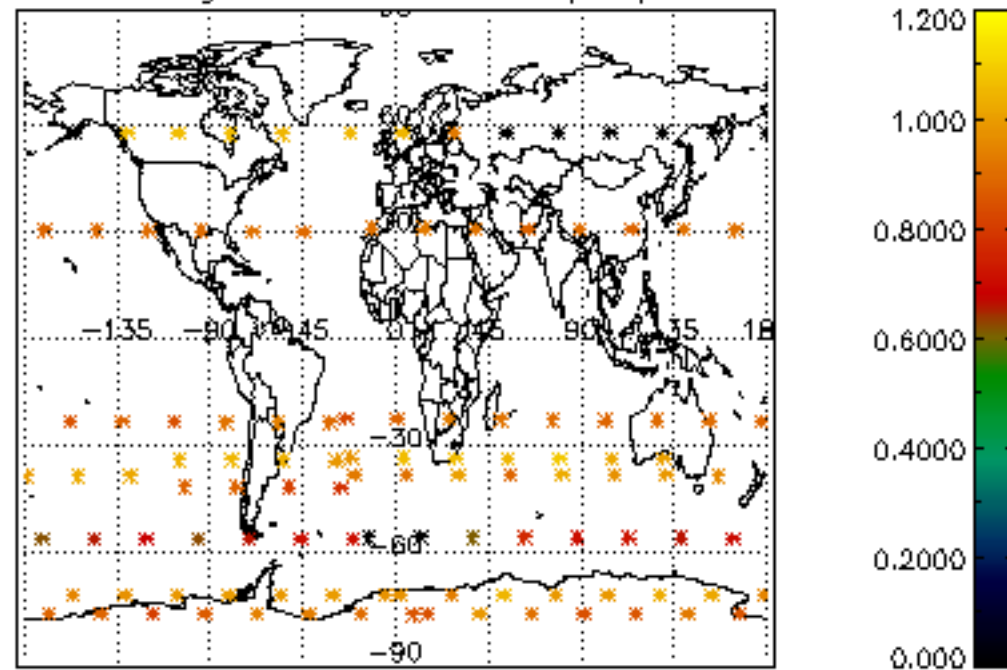

Percentage of flagged data per NO3 profile

Percentage of cosmic ray hits per profile

Percentage of datation errors per profile

Percentage of star falling outside central band per profile

Percentage of saturation errors per profile