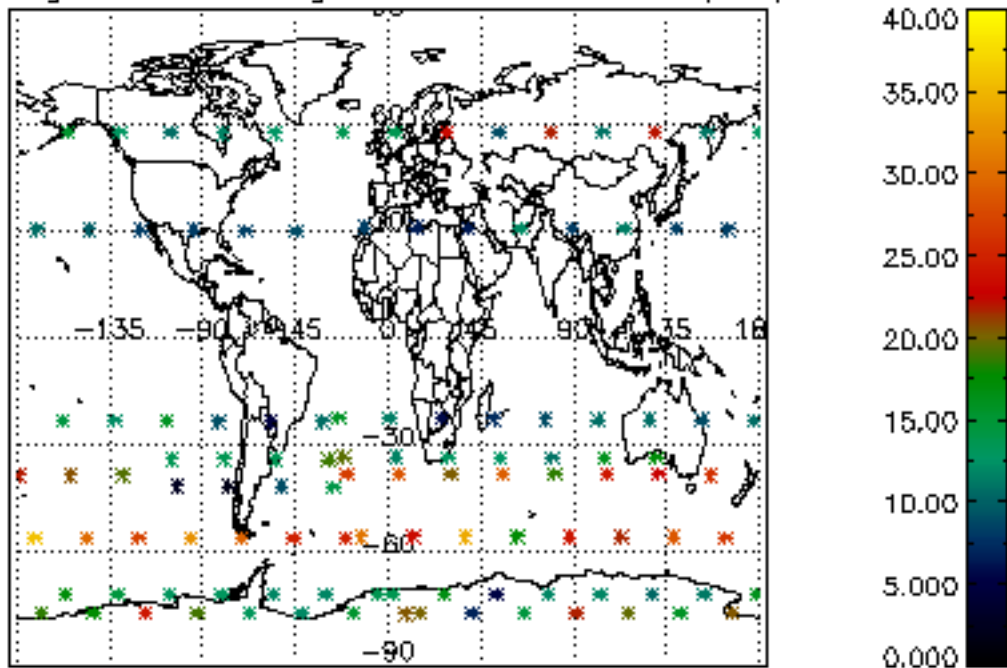

Percentage of flagged data per NO3 profile

Percentage of cosmic ray hits per profile

Percentage of datation errors per profile

Percentage of star falling outside central band per profile

Percentage of saturation errors per profile