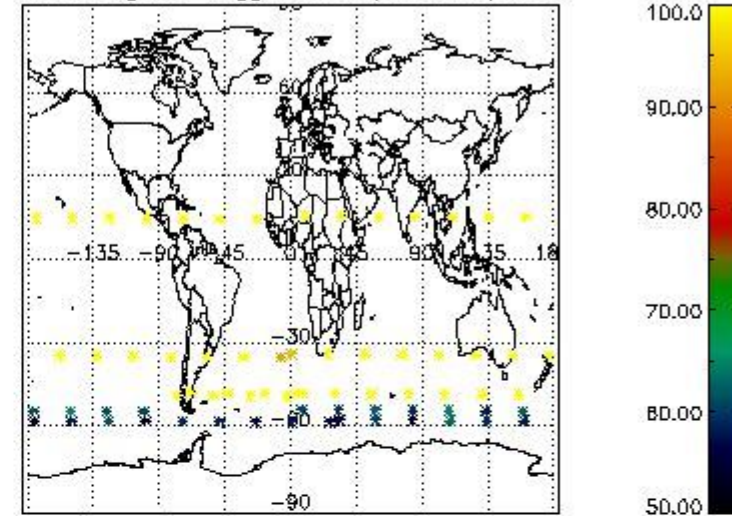

3.1 Plot quality information per product (time dependant)

3.2 Plot quality information per product (world map)

Percentage of flagged data per O3 profile

Percentage of flagged data per H2O profile

Percentage of flagged data per NO2 profile