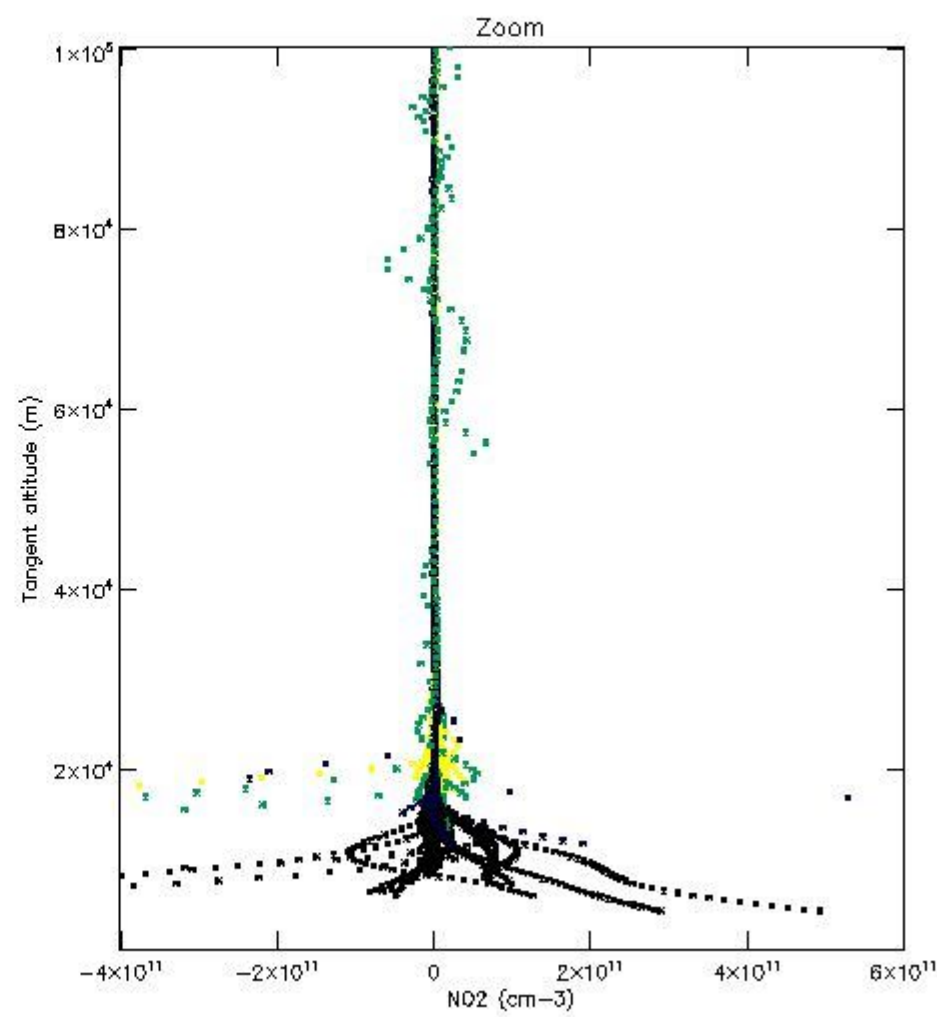

STD < 10	15
STD < 5	9

5.2 Plot ozone profiles for all STD (dark without errors)

The colorbar represents the latitude.

5.3 Plot ozone profiles where STD < 20% (dark without errors)

The colorbar represents the latitude.

5.4 Plot ozone profiles where STD < 10% (dark without errors)

The colorbar represents the latitude.

5.5 Plot ozone profiles where STD < 5% (dark without errors)

The colorbar represents the latitude.

5.6 Plot NO₂ profiles for all STD (dark without errors)

The colorbar represents the latitude.

5.7 Plot NO3 profiles for all STD (dark without errors)

The colorbar represents the latitude.

5.8 Plot H2O profiles for all STD (only for occultations of stars 1,2,3,4,13,14,16,26,63 dark without errors)