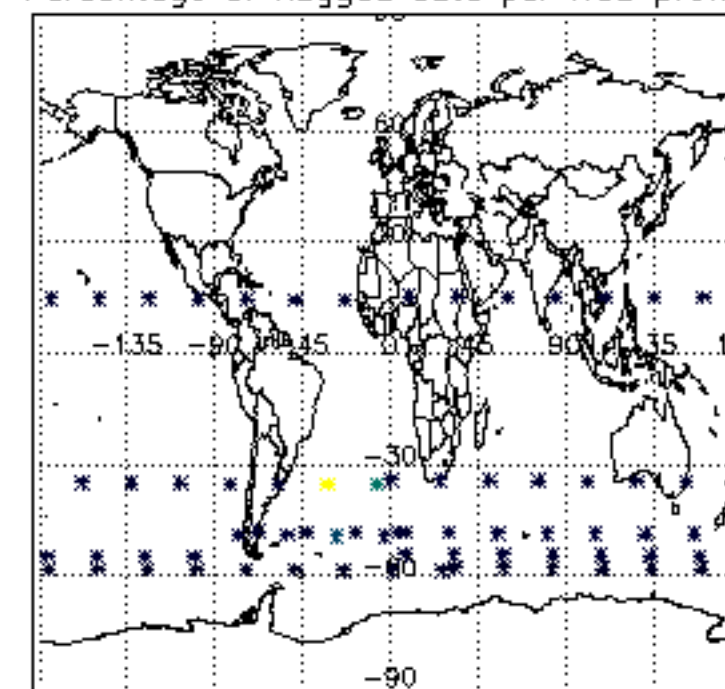

Percentage of flagged data per NO3 profile