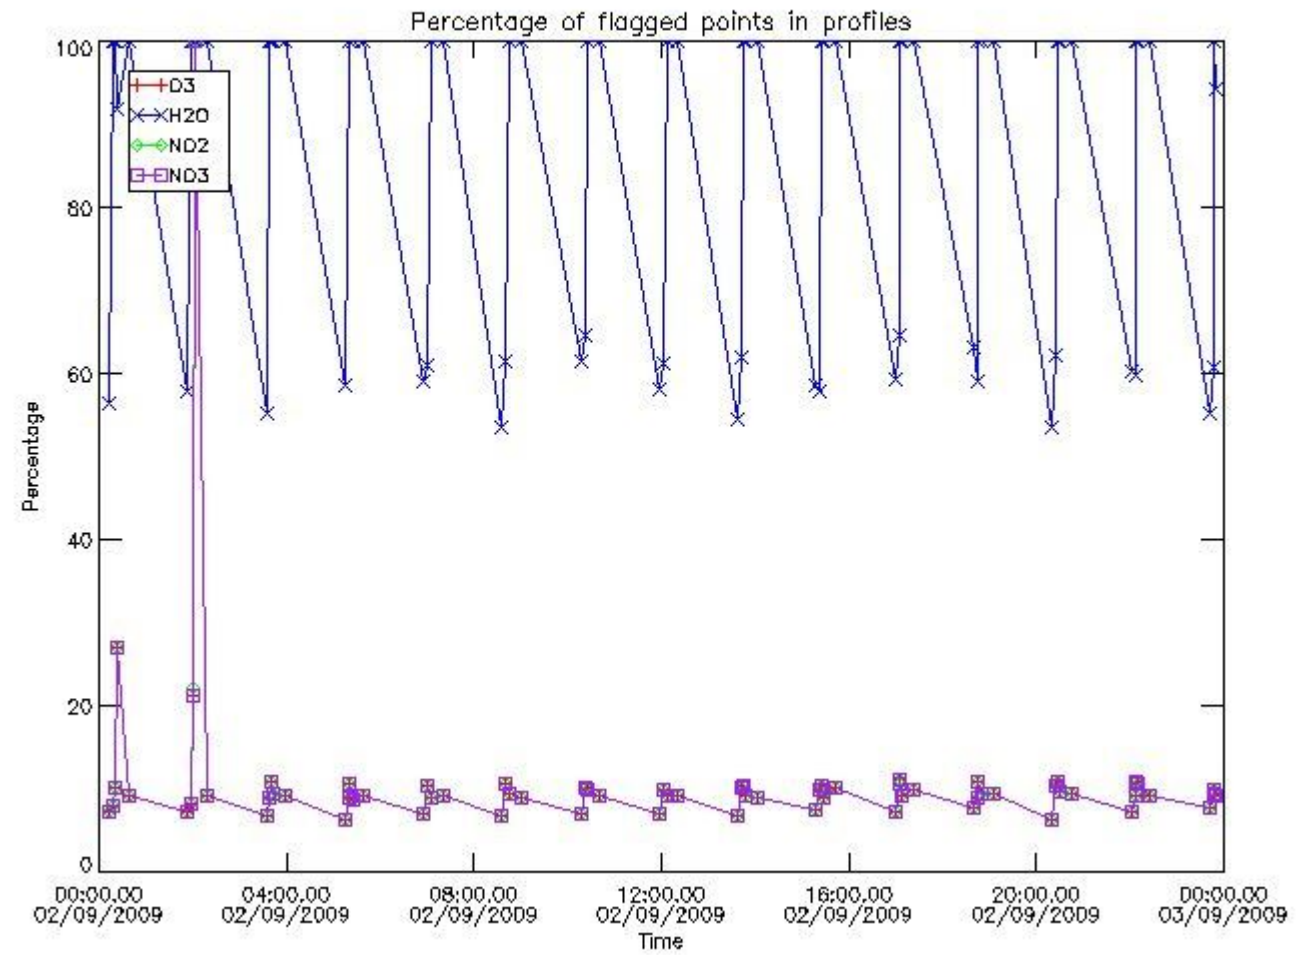

3. Quality information per product

In this section it is plotted some information contained in the Quality Summary data set of the level 2 products. Only products in dark limb conditions and without errors (error flag in the MPH set to "0") are used.

3.1 Plot quality information per product (time dependant)

3.2 Plot quality information per product (world map)