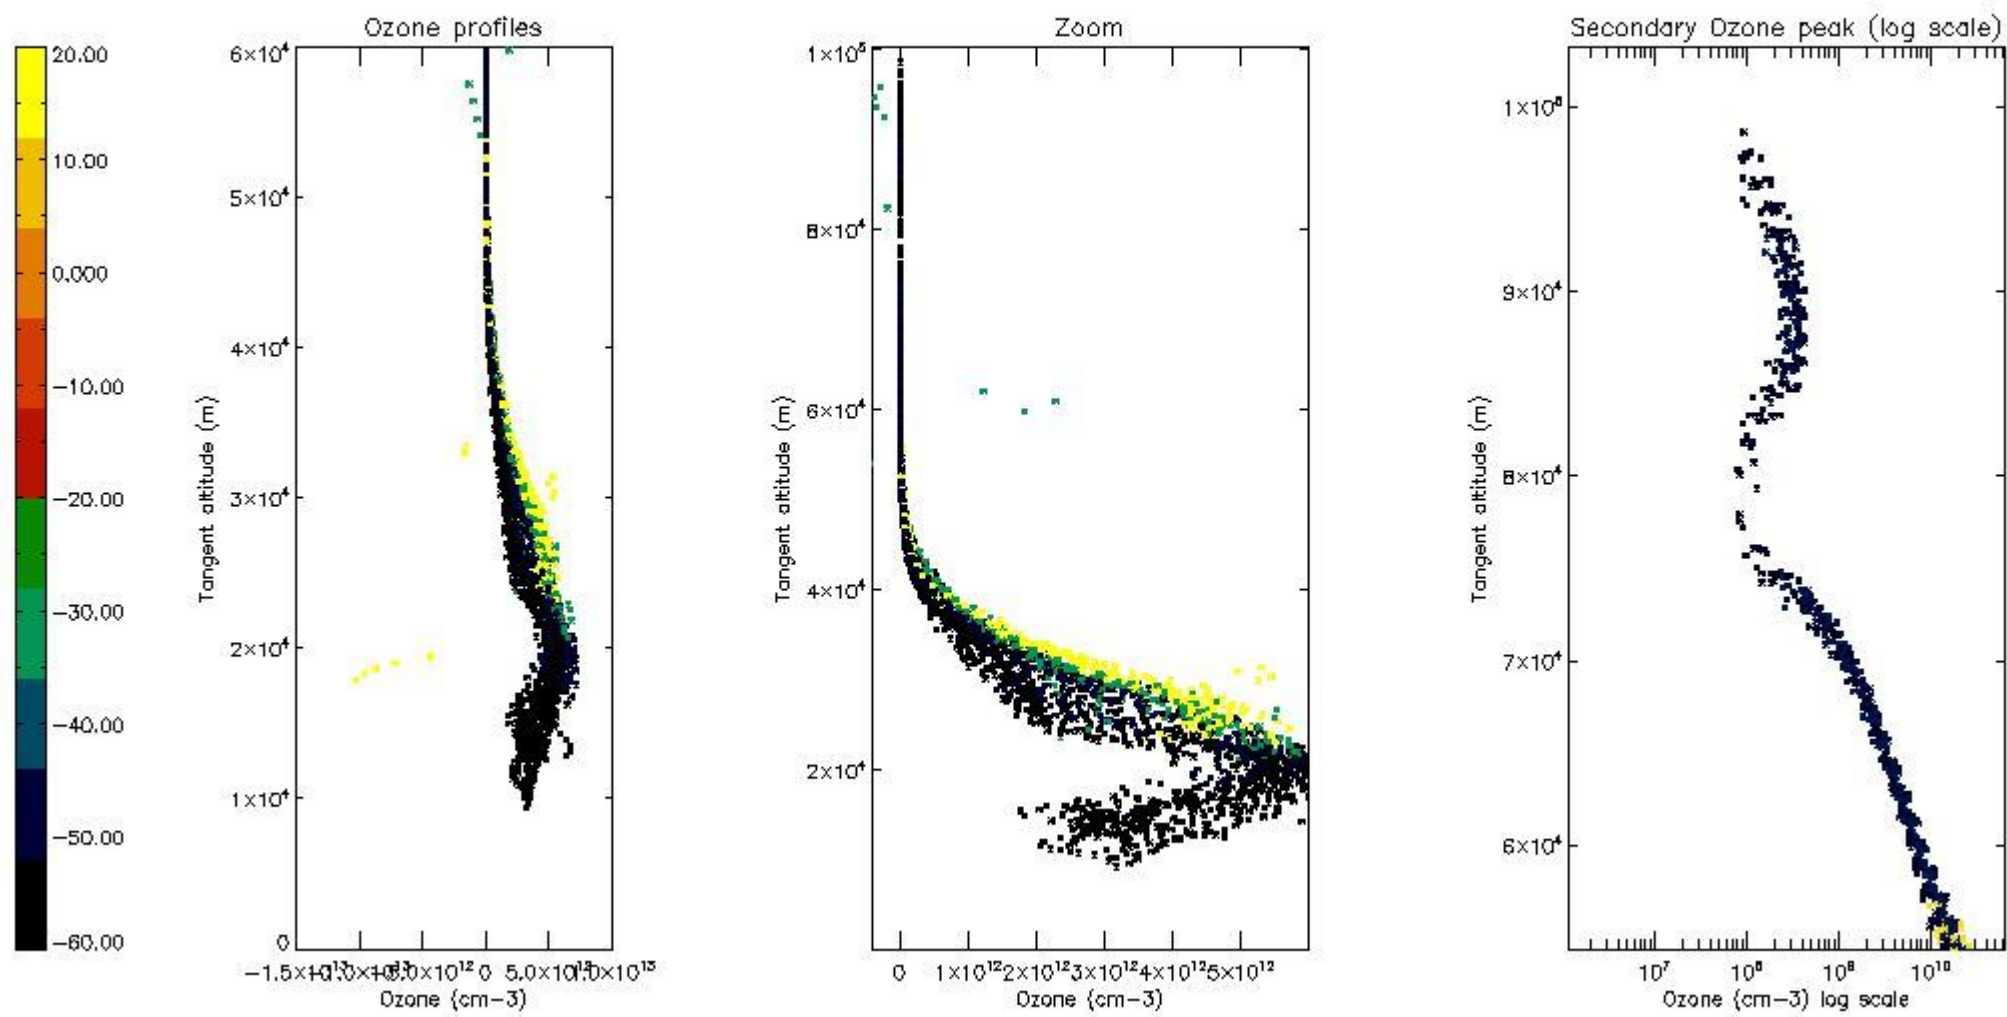

5.5 Plot ozone profiles where STD < 5% (dark without errors)

The colorbar represents the latitude.