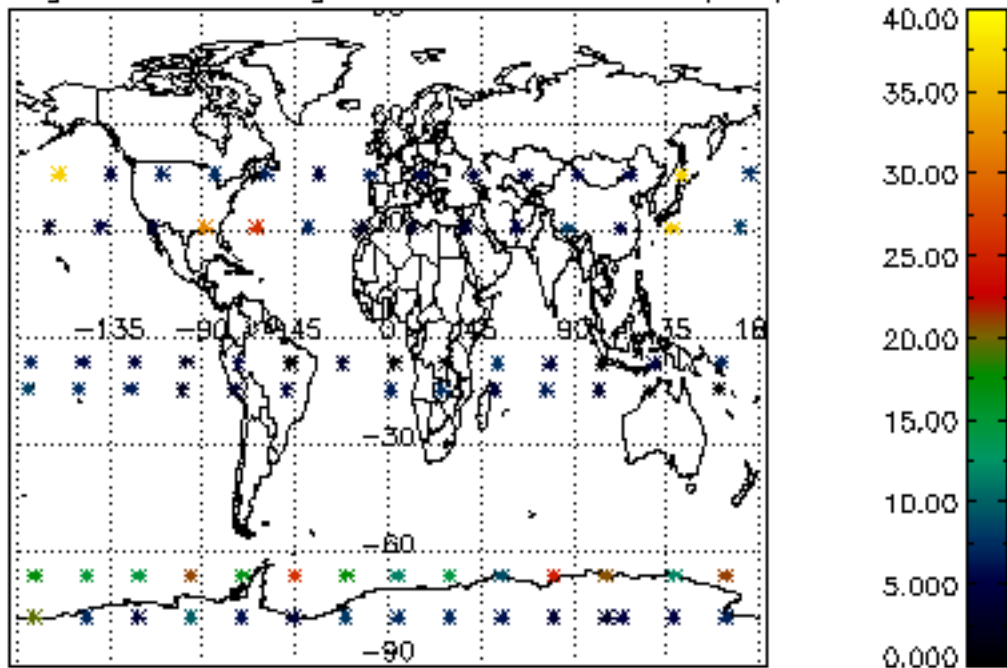

Percentage of star falling outside central band per profile