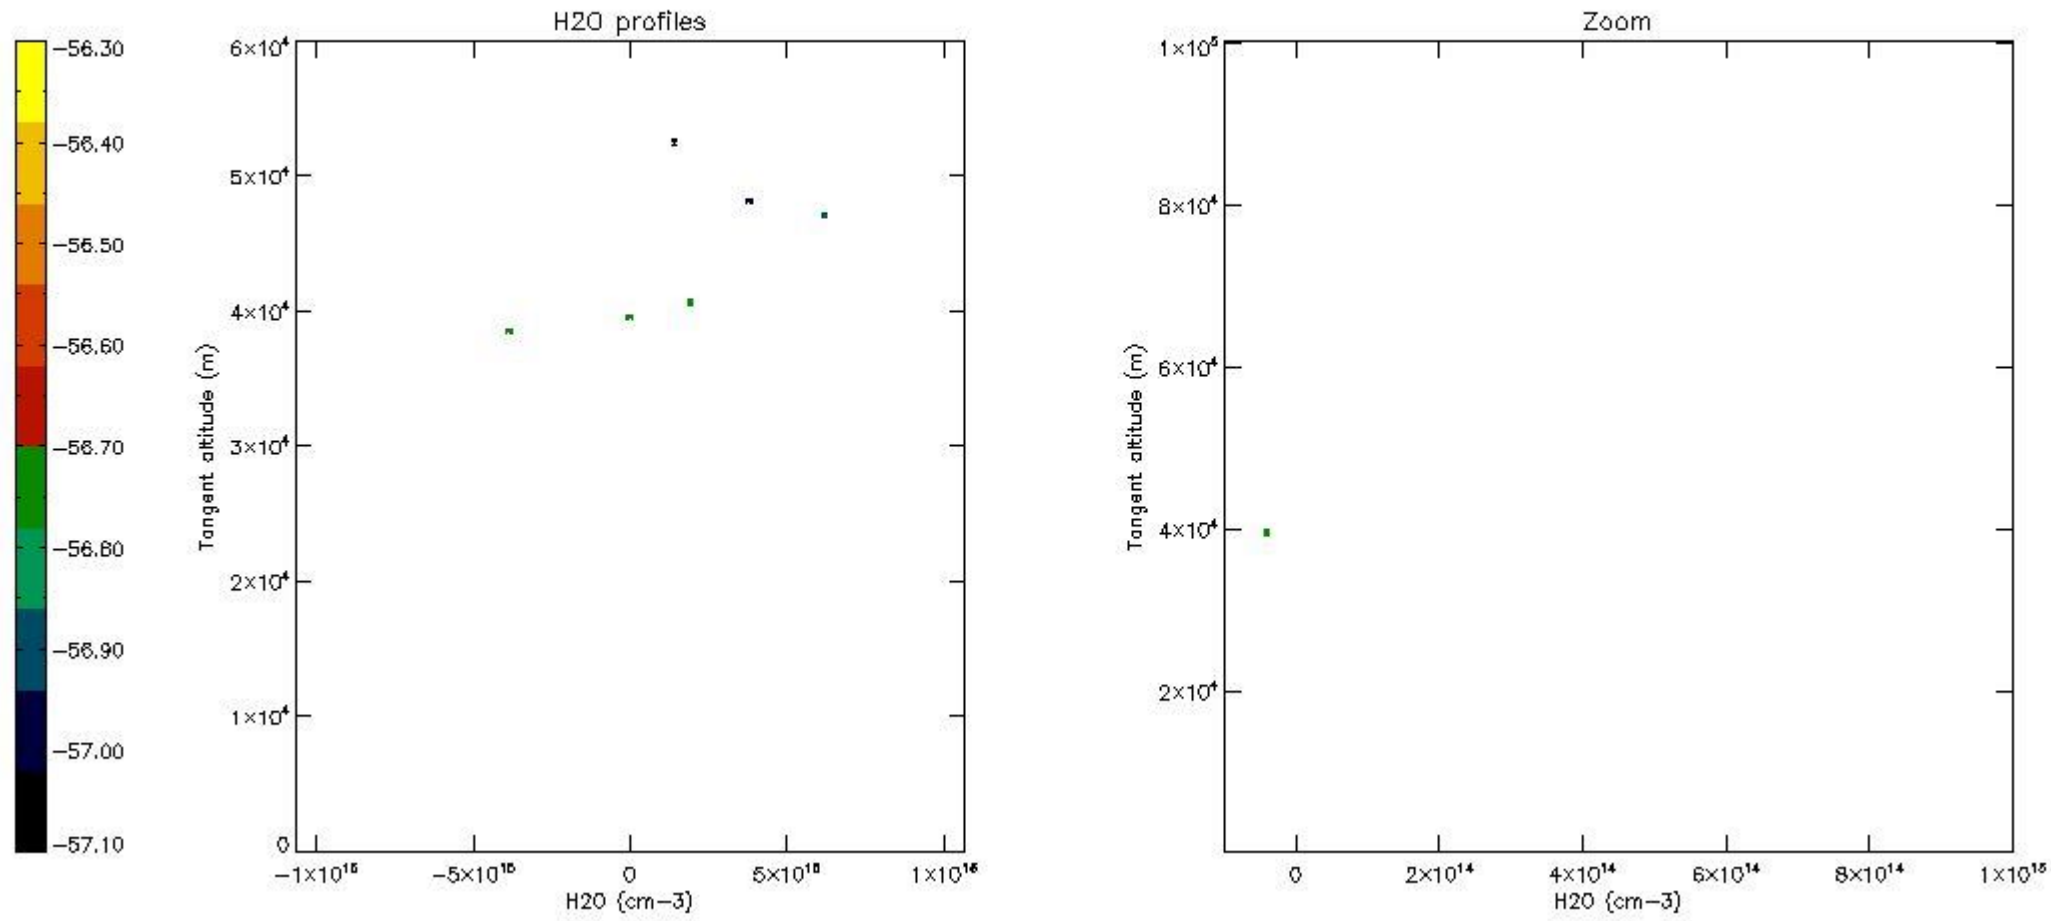

6. Auxiliary Data Files used for the production reported in section 2

The number reported in the third column indicates since which file (see list in section 2) the corresponding auxiliary file has been used. The fourth column is the date of those product files.

Type	Auxiliary Filename	Used since product	Used since product date
INST_PHYS_CHARACTERISTICS	GOM_INS_AXVIEC20091111_143220_20030716_120000_20500101_000000	1	02-SEP-2009 00:01:18
LEVEL-2_PROC_CONFIG	GOM_PR2_AXVIEC20091111_152718_20020301_000000_20500101_000000	1	02-SEP-2009 00:01:18
CROSS_SECTIONS_FILE	GOM_CRS_AXVIEC20091111_154832_20020301_000000_20500101_000000	1	02-SEP-2009 00:01:18