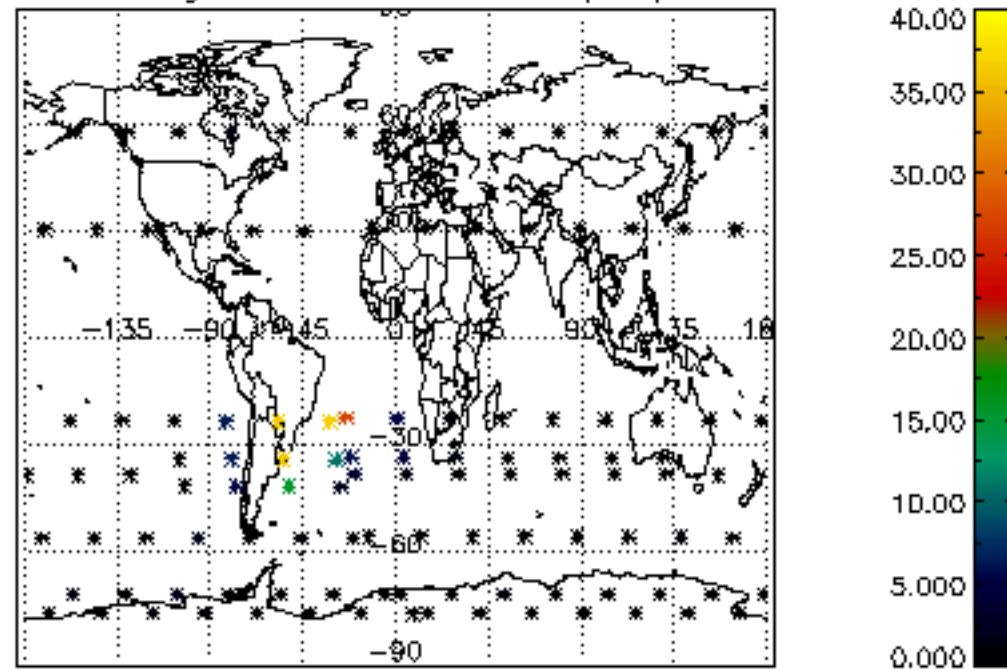

Percentage of datation errors per profile

Percentage of saturation errors per profile