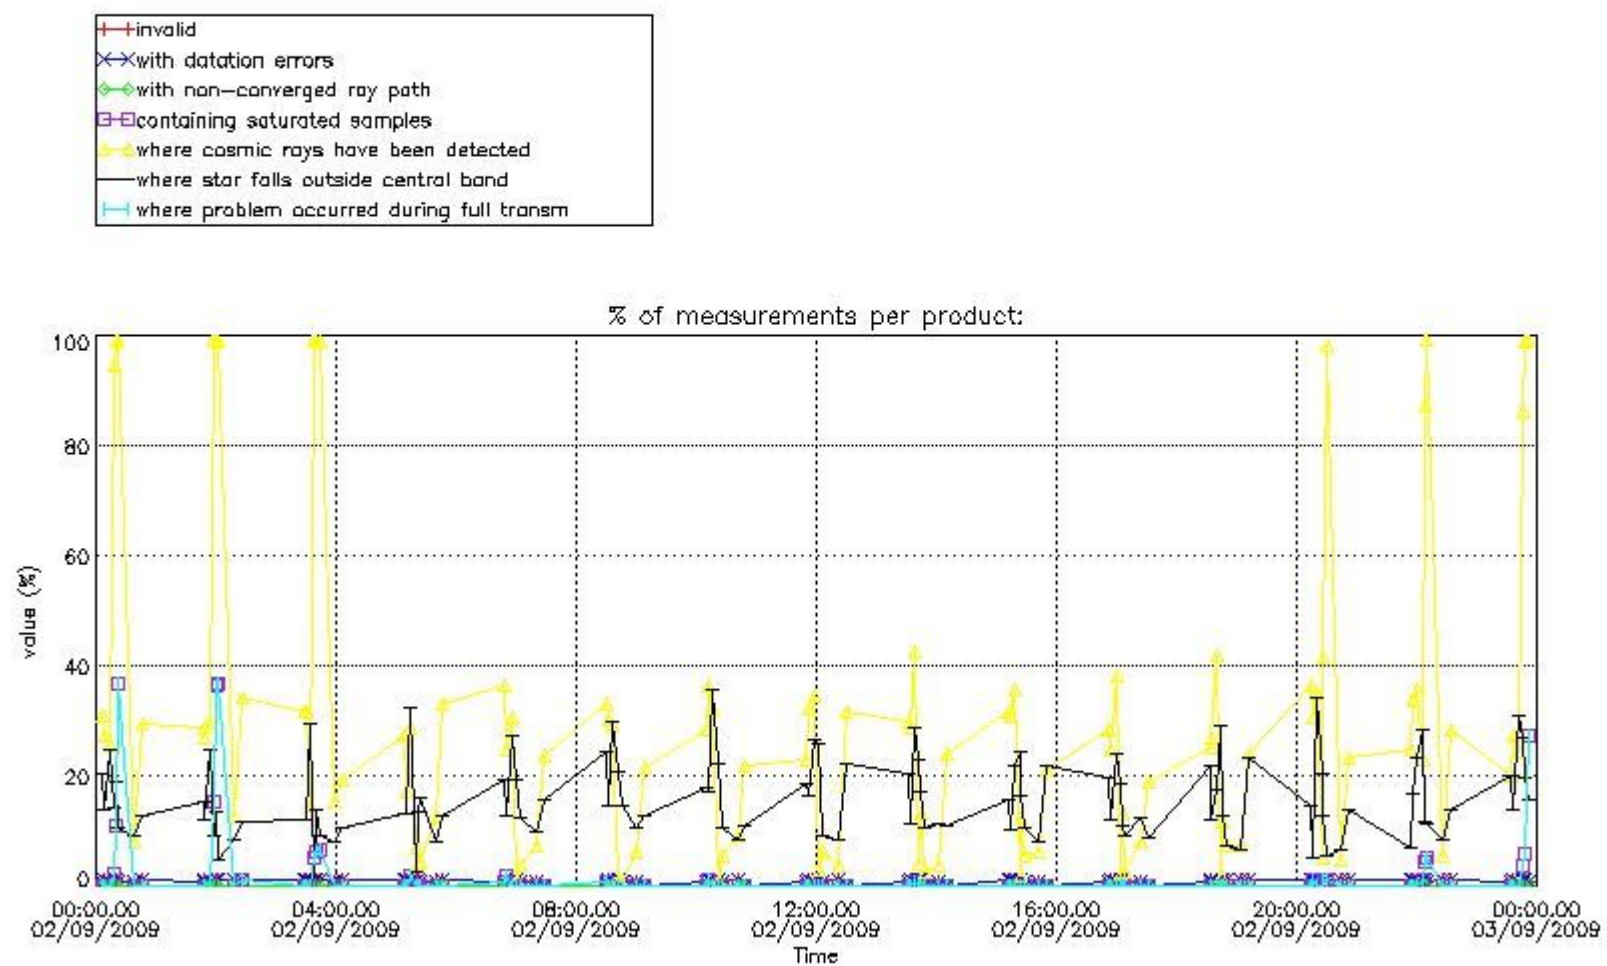

3.1 Plot quality information per product (time dependant)

3.2 Plot quality information per product (world map)

Percentage of flagged data per O3 profile

Percentage of flagged data per H2O profile

Percentage of flagged data per NO2 profile

Percentage of flagged data per NO3 profile

4. Level 1 quality information per product

In this section it is plotted some information contained in the Quality Summary data set of the level 2 products that comes from the level 1b processing. Products without errors (error flag in the MPH set to "0") are used.

4.1 Plot quality information per product (time dependant) coming from level 1b processing

4.1.1 Plot level 1 quality information per product (time dependant): ENVISAT ASCENDING passes

4.1.2 Plot level 1 quality information per product (time dependant): ENVI SAT DESCENDING passes