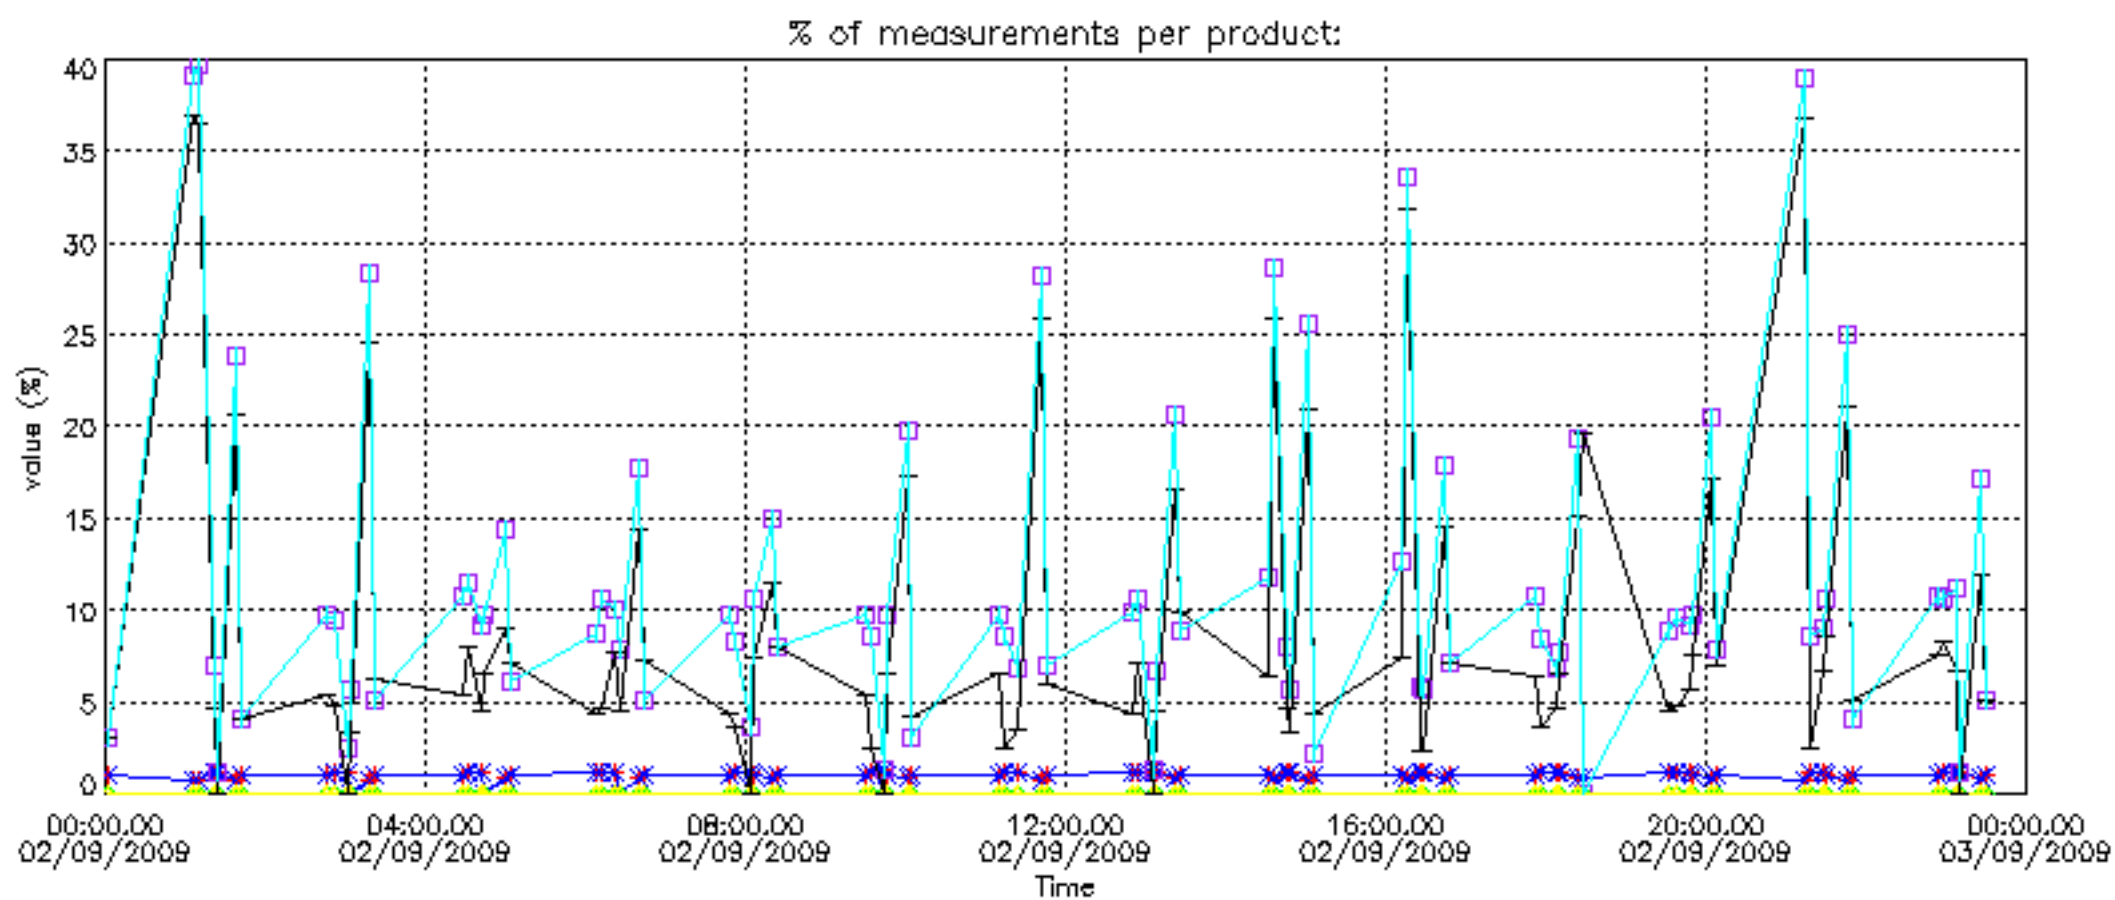

Percentage of cosmic ray hits per profile

Percentage of datation errors per profile