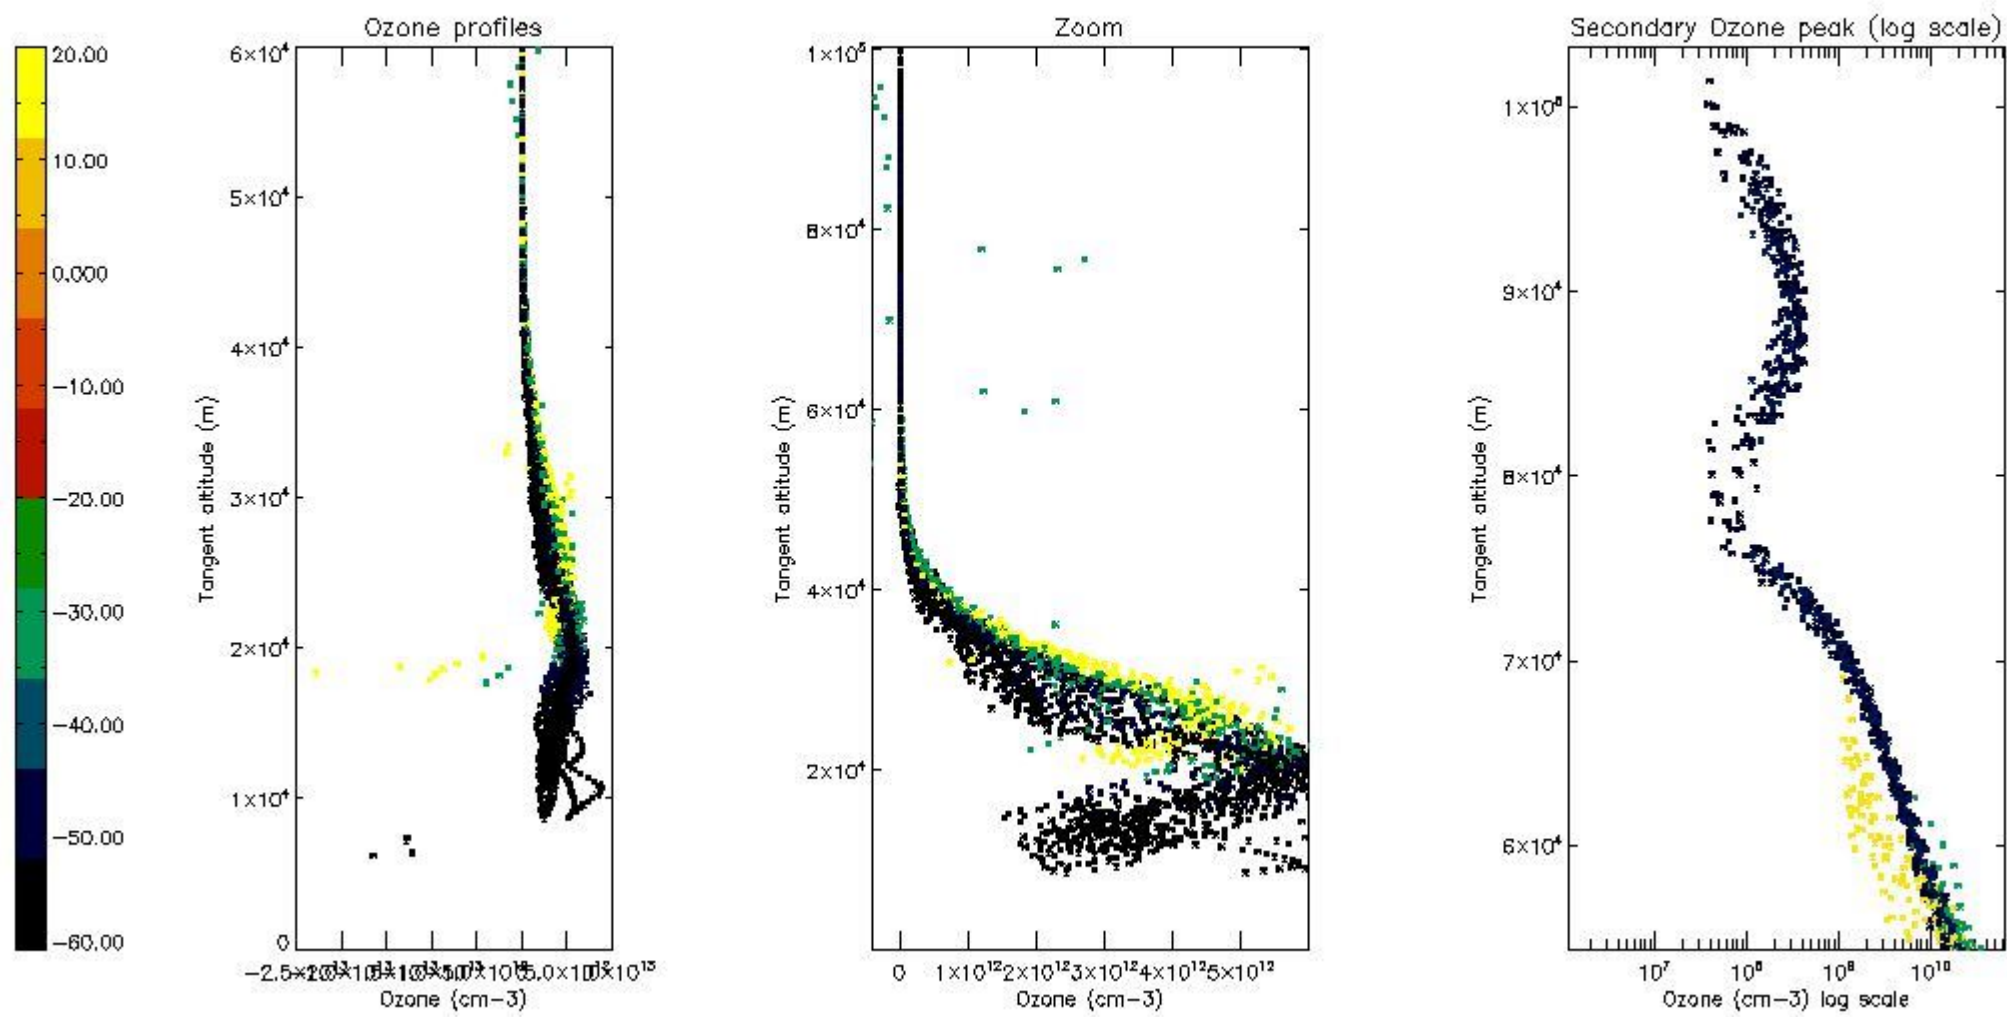

STD < 10	15
STD < 5	9

5.2 Plot ozone profiles for all STD (dark without errors)

The colorbar represents the latitude.

5.3 Plot ozone profiles where STD < 20% (dark without errors)

The colorbar represents the latitude.

5.4 Plot ozone profiles where STD < 10% (dark without errors)

The colorbar represents the latitude.

5.5 Plot ozone profiles where STD < 5% (dark without errors)

The colorbar represents the latitude.

5.6 Plot NO₂ profiles for all STD (dark without errors)

The colorbar represents the latitude.

5.7 Plot NO3 profiles for all STD (dark without errors)

The colorbar represents the latitude.

5.8 Plot H2O profiles for all STD (only for occultations of stars 1,2,3,4,13,14,16,26,63 dark without errors)