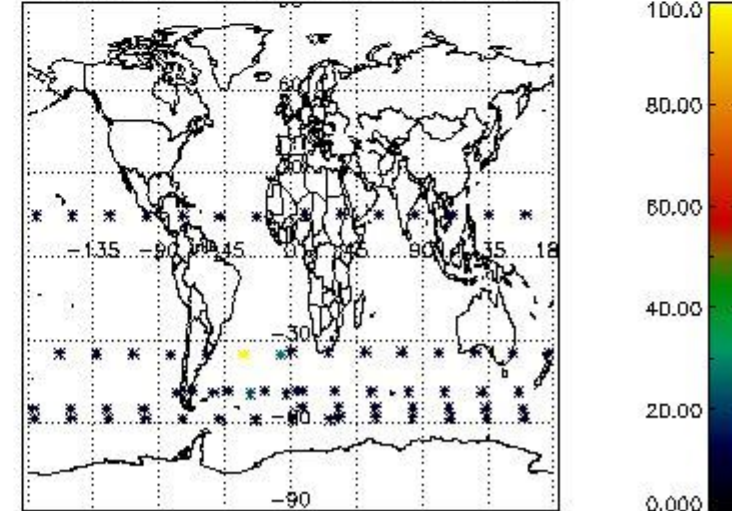

Percentage of flagged data per NO3 profile

4. Level 1 quality information per product

In this section it is plotted some information contained in the Quality Summary data set of the level 2 products that comes from the level 1b processing. Products without errors (error flag in the MPH set to "0") are used.

4.1 Plot quality information per product (time dependant) coming from level 1b processing

4.1.1 Plot level 1 quality information per product (time dependant): ENVISAT ASCENDING passes