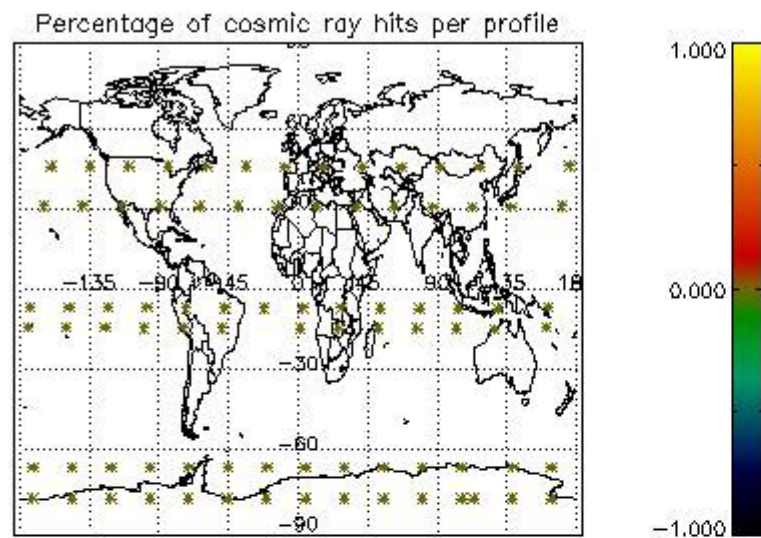

4.2.2 Plot level 1 quality information per product (world map): ENVISAT DESCENDING passes

5. Trace gas profiles

5.1 Ozone statistics based on quality of products

The final quality of the products can be "measured" using the STD (Standard Deviation) attached to every point profile. This information is written to the parameter GOM_NL__2P/NL_LOCAL_SPECIES_DENSITY/o3_std of the level 2 products. The table below shows the statistics for given STD ranges.

The statistics are given with respect to the overall valid production:

- Products without fatal errors: GOM_NL__2P/MPH/PRODUCT_ERR=0
- Valid point profile: GOM_NL__2P/NL_LOCAL_SPECIES_DENSITY/pcd(0)=0

The 'Criteria' is applied to valid points of dark limb products:

- Products in dark limb illumination condition: GOM_NL__2P/NL_SUMMARY_QUALITY/obs_ill_cond=0
- Products without fatal errors: GOM_NL__2P/MPH/PRODUCT_ERR=0
- Valid point profile: GOM_NL__2P/NL_LOCAL_SPECIES_DENSITY/pcd(0)=0

So, the table below shows the percentage of dark limb and valid observations for each criteria with respect to the overall valid daily observations.

Criteria	% of total production
All STD	40
STD < 20	19