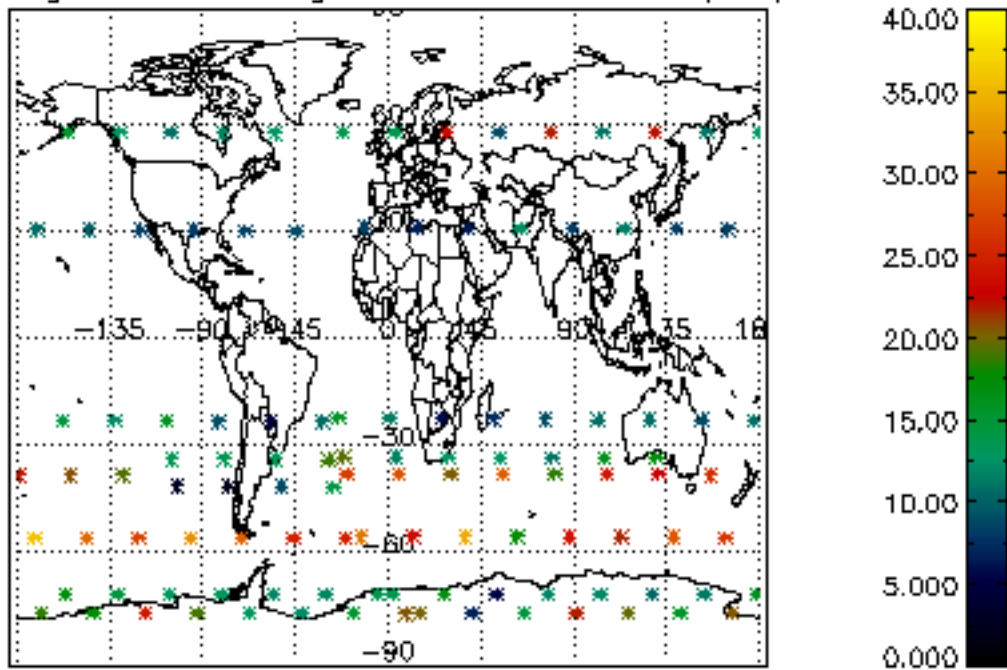

Percentage of cosmic ray hits per profile

Percentage of star falling outside central band per profile