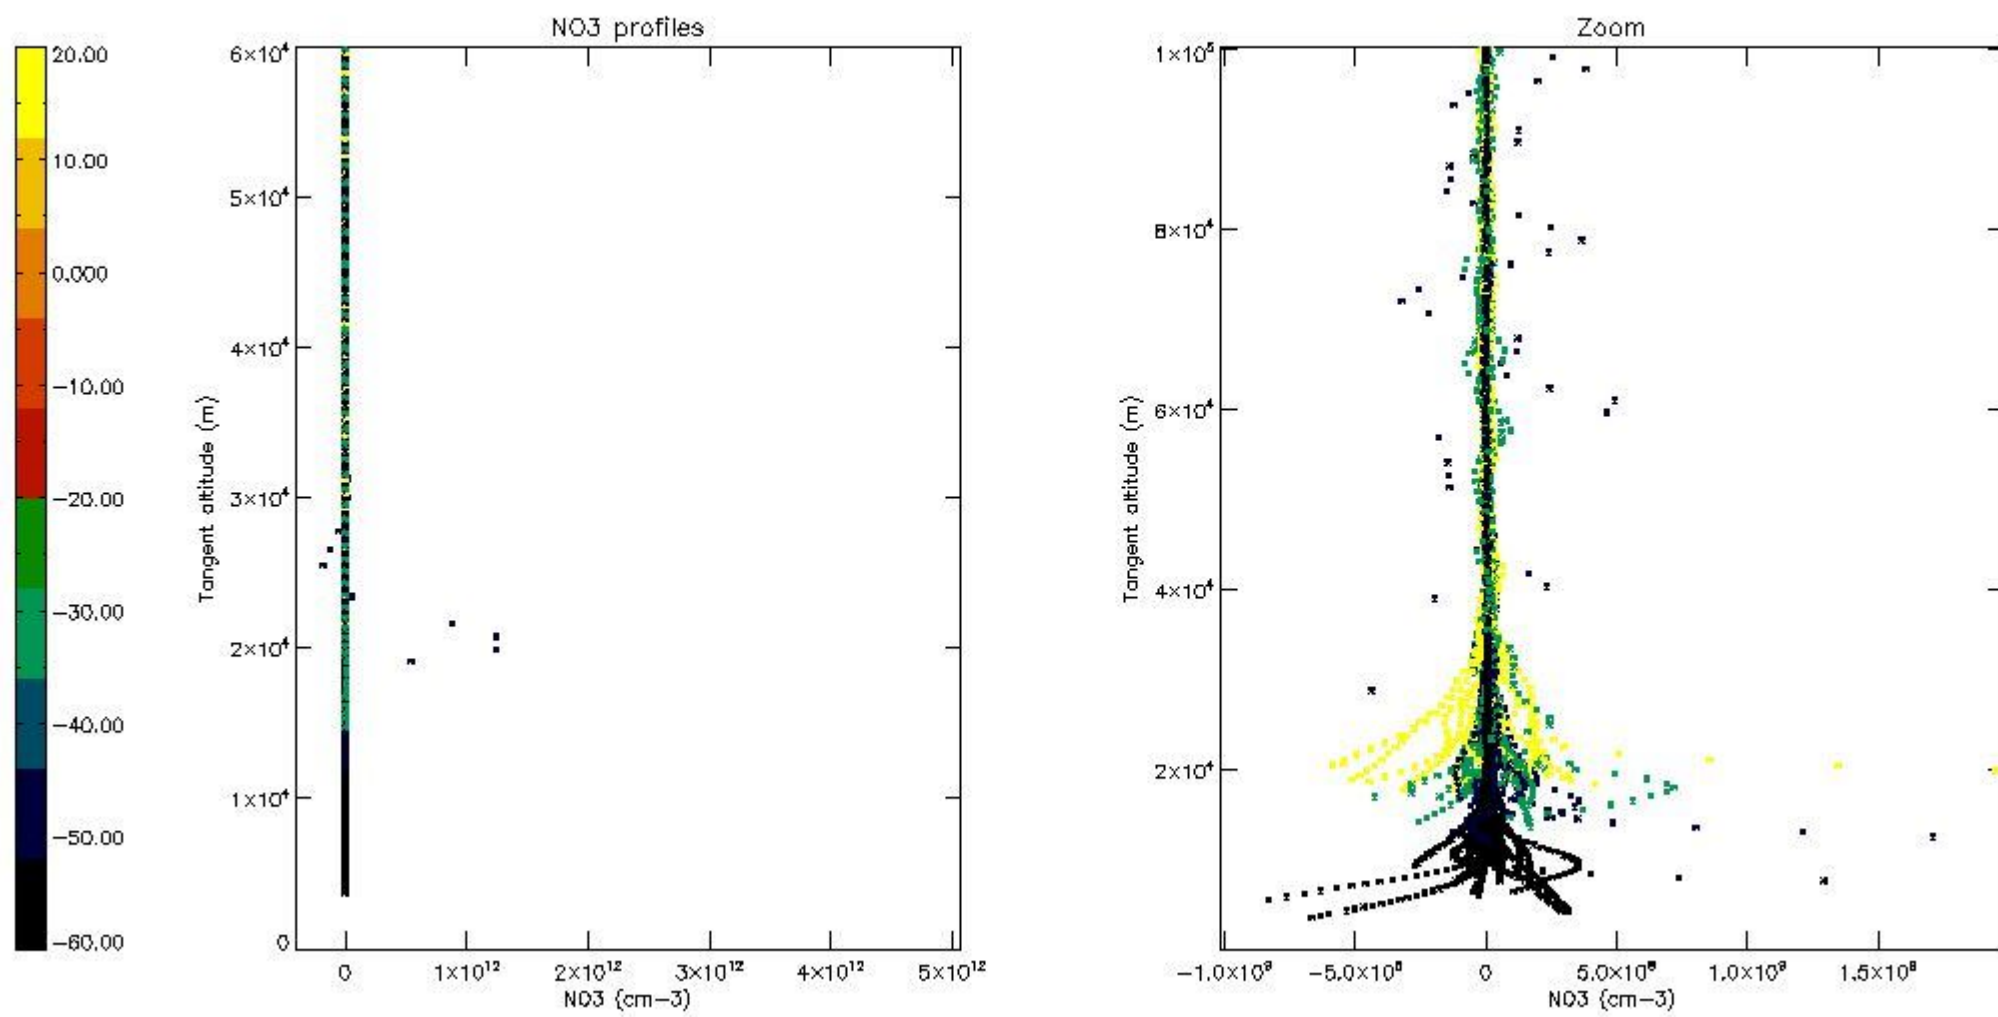

5.8 Plot H2O profiles for all STD (only for occultations of stars 1,2,3,4,13,14,16,26,63 dark without errors)

The colorbar represents the latitude.