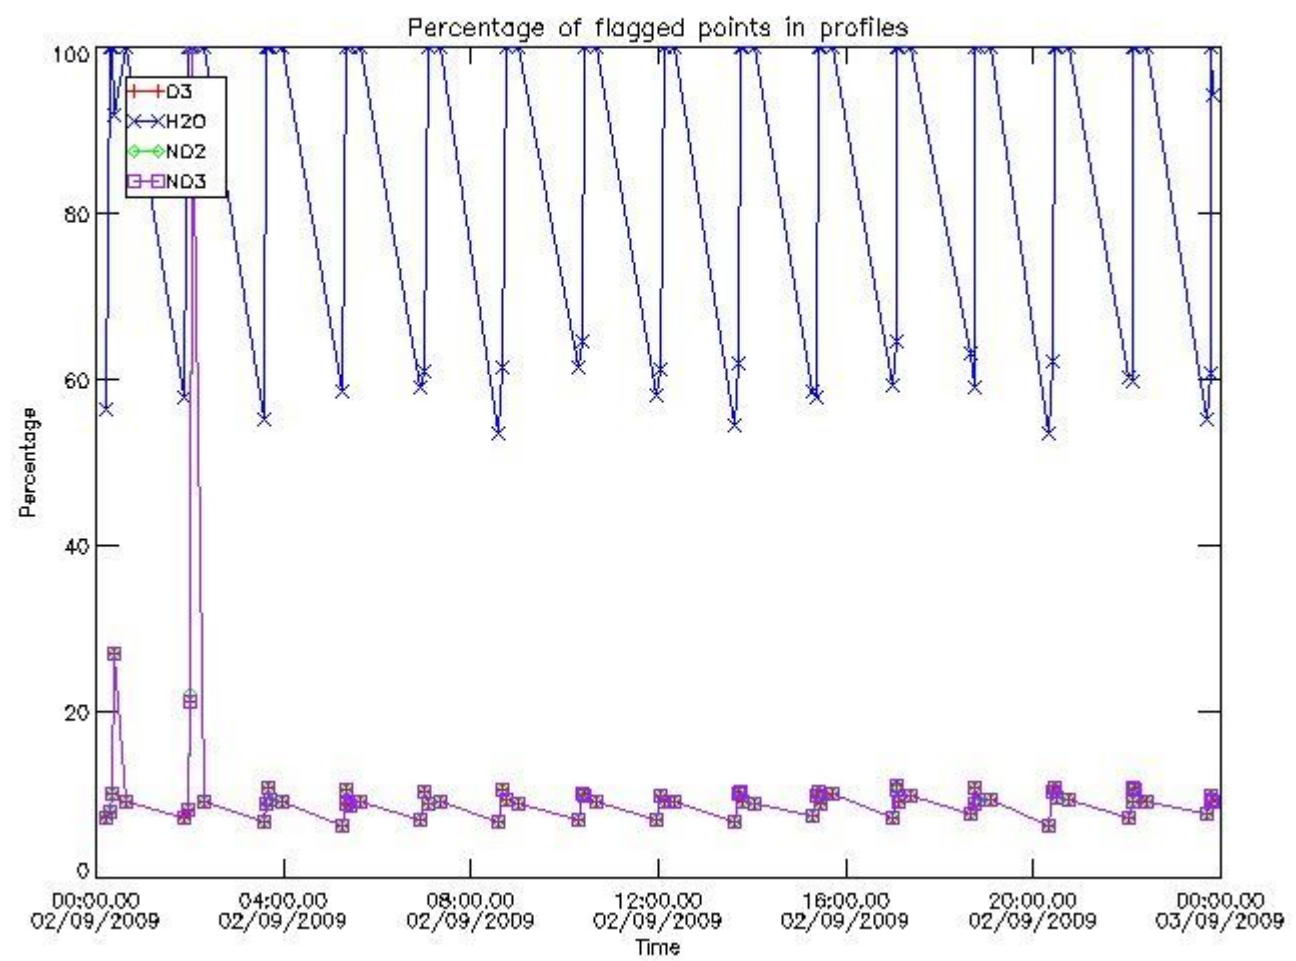

3. Quality information per product

In this section it is plotted some information contained in the Quality Summary data set of the level 2 products. Only products in dark limb conditions and without errors (error flag in the MPH set to "0") are used.

3.1 Plot quality information per product (time dependant)

Percentage of flagged data per O3 profile

Percentage of flagged data per H2O profile