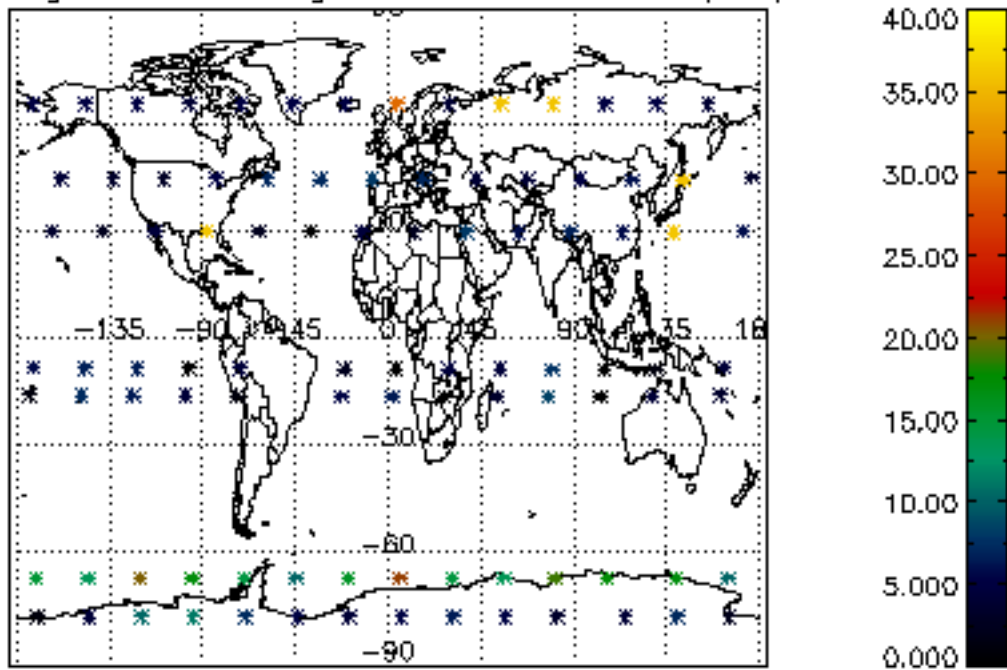

Percentage of star falling outside central band per profile