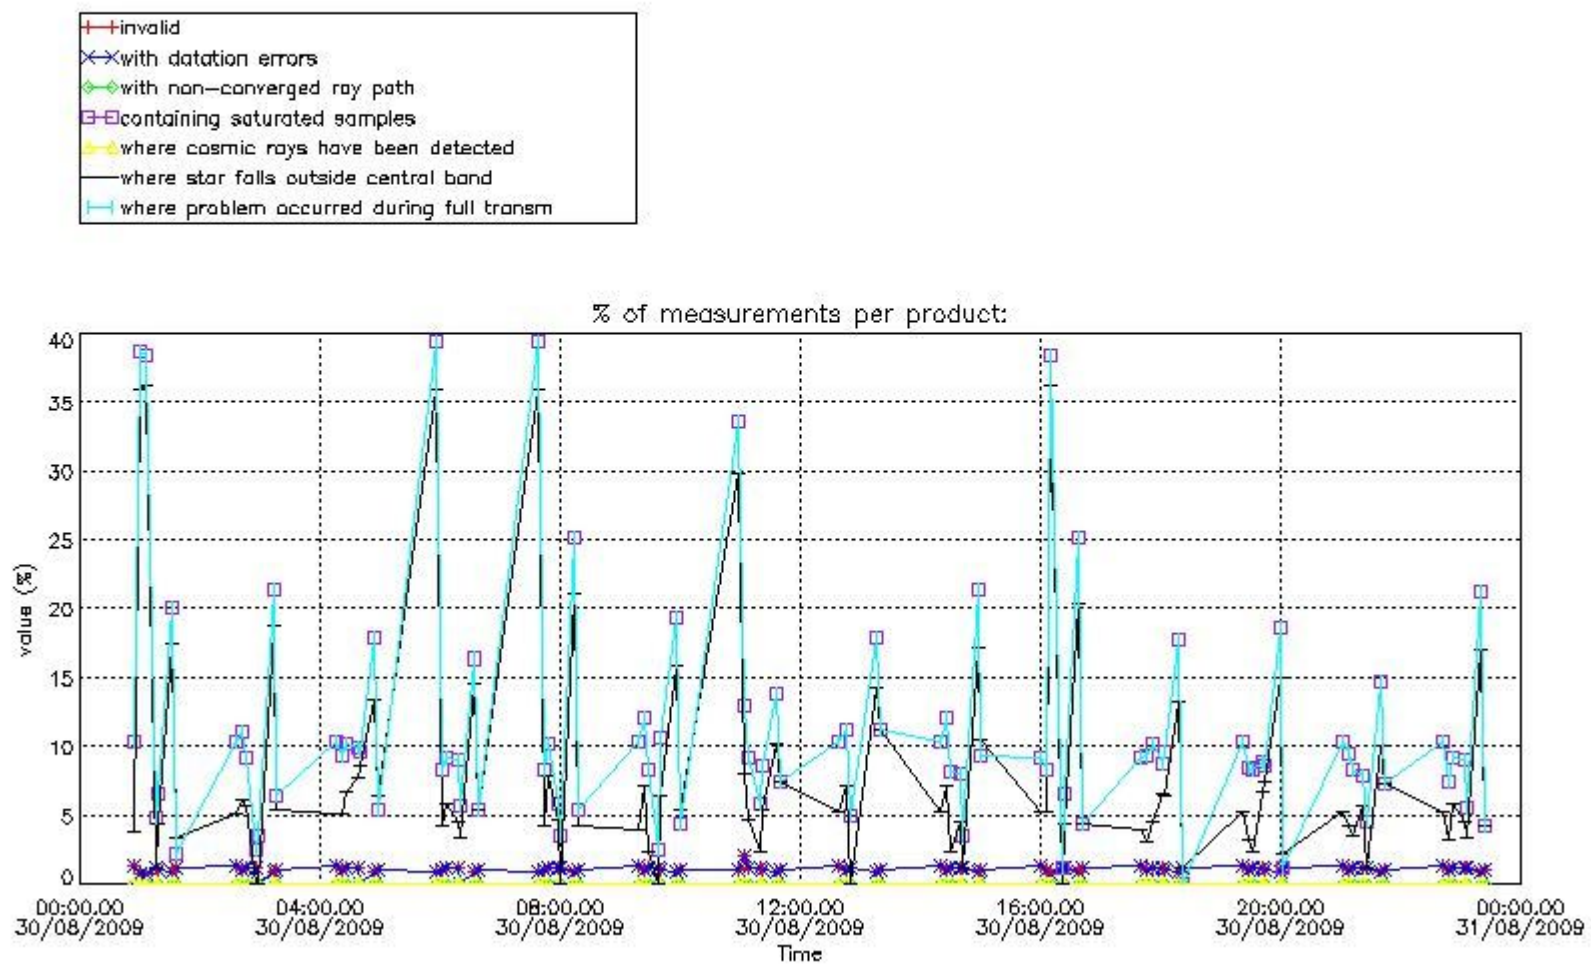

4.2 Plot quality information per product coming from level 1b processing (world map)

4.2.1 Plot level 1 quality information per product (world map): ENVISAT ASCENDING passes