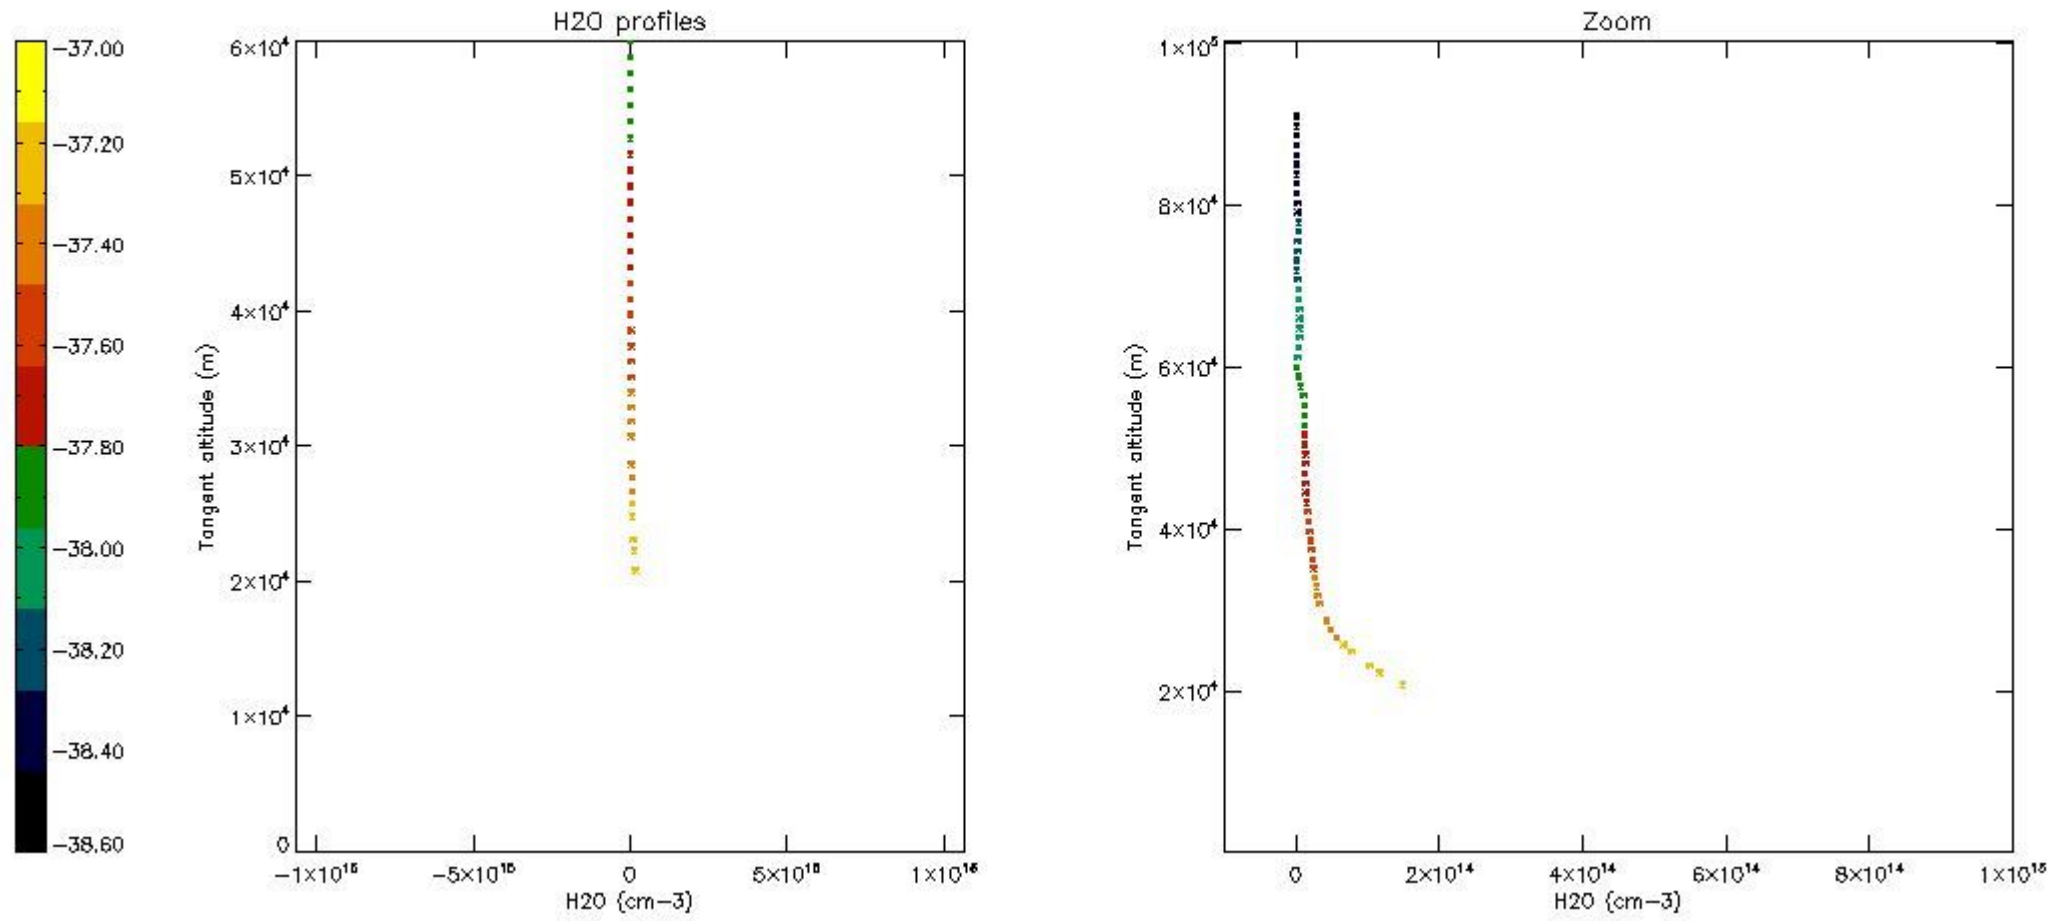

*5.6 Plot NO<sub>2</sub> profiles for all STD (dark without errors)*

The colorbar represents the latitude.

*5.7 Plot NO3 profiles for all STD (dark without errors)*

The colorbar represents the latitude.

5.8 Plot H<sub>2</sub>O profiles for all STD (only for occultations of stars 1,2,3,4,13,14,16,26,63 dark without errors)

The colorbar represents the latitude.