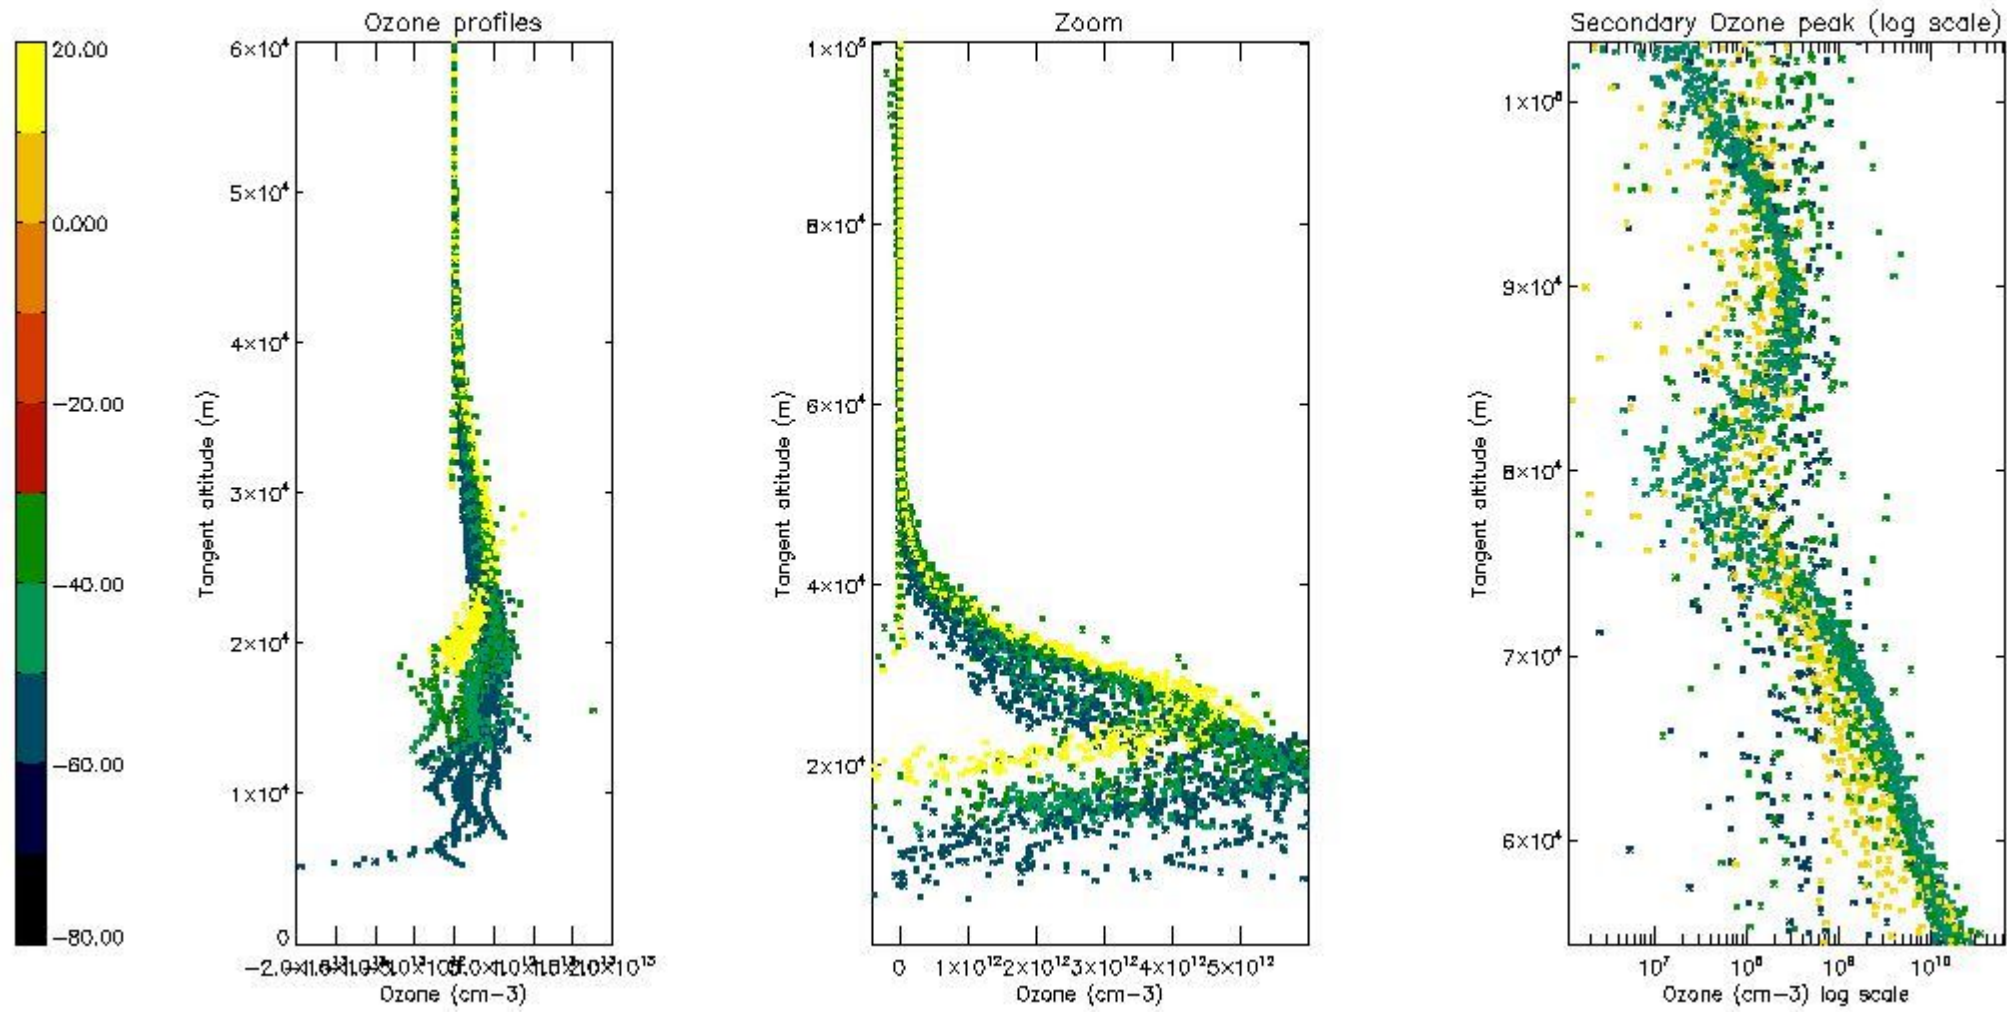

STD < 10	14
STD < 5	8

5.2 Plot ozone profiles for all STD (dark without errors)

The colorbar represents the latitude.

5.3 Plot ozone profiles where STD < 20% (dark without errors)

The colorbar represents the latitude.