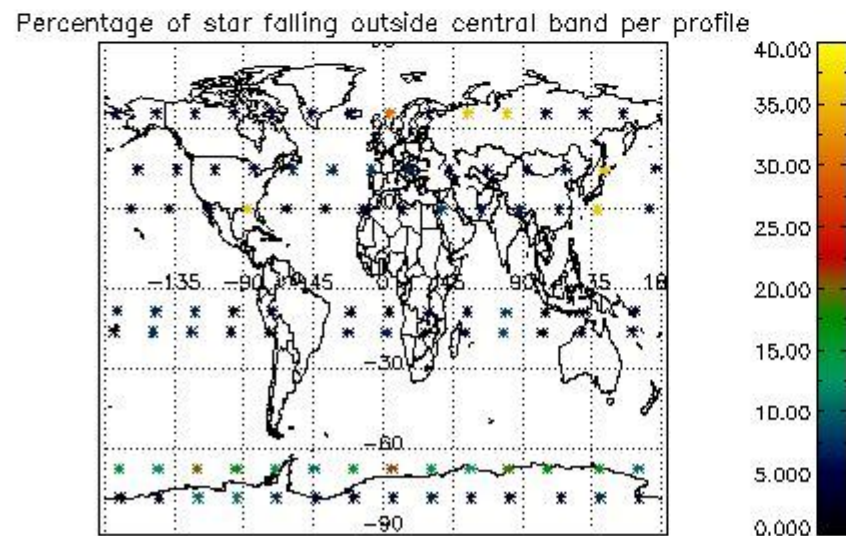

5. Trace gas profiles

5.1 Ozone statistics based on quality of products

The final quality of the products can be "measured" using the STD (Standard Deviation) attached to every point profile. This information is written to the parameter GOM_NL__2P/NL_LOCAL_SPECIES_DENSITY/o3_std of the level 2 products. The table below shows the statistics for given STD ranges.

The statistics are given with respect to the overall valid production:

- Products without fatal errors: GOM_NL__2P/MPH/PRODUCT_ERR=0
- Valid point profile: GOM_NL__2P/NL_LOCAL_SPECIES_DENSITY/pcd(0)=0

The 'Criteria' is applied to valid points of dark limb products:

- Products in dark limb illumination condition: GOM_NL__2P/NL_SUMMARY_QUALITY/obs_ill_cond=0
- Products without fatal errors: GOM_NL__2P/MPH/PRODUCT_ERR=0
- Valid point profile: GOM_NL__2P/NL_LOCAL_SPECIES_DENSITY/pcd(0)=0

So, the table below shows the percentage of dark limb and valid observations for each criteria with respect to the overall valid daily observations.

Criteria	% of total production
All STD	36
STD < 20	18