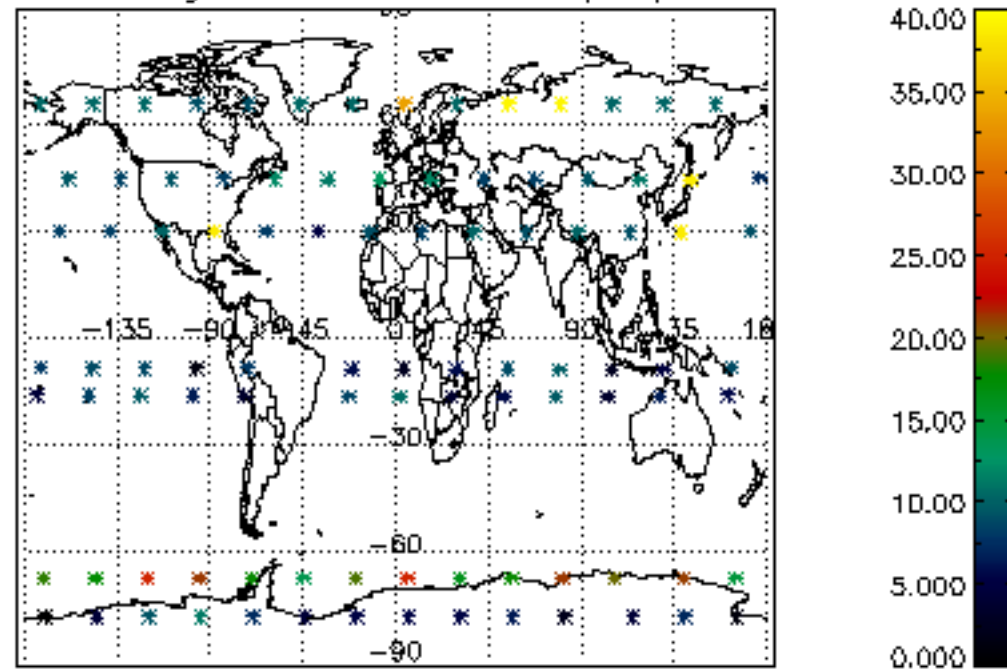

Percentage of saturation errors per profile