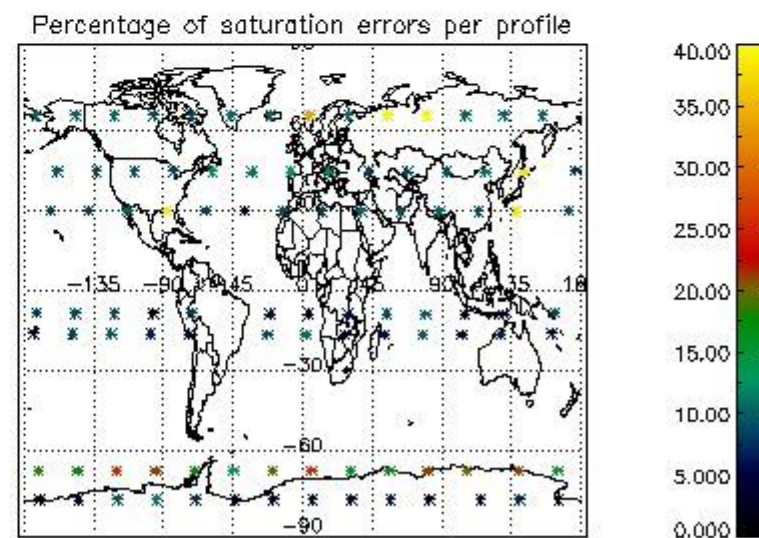

5. Trace gas profiles

5.1 Ozone statistics based on quality of products

The final quality of the products can be "measured" using the STD (Standard Deviation) attached to every point profile. This information is written to the parameter GOM_NL__2P/NL_LOCAL_SPECIES_DENSITY/o3_std of the level 2 products. The table below shows the statistics for given STD ranges.

The statistics are given with respect to the overall valid production:

- Products without fatal errors: GOM_NL__2P/MPH/PRODUCT_ERR=0
- Valid point profile: GOM_NL__2P/NL_LOCAL_SPECIES_DENSITY/pcd(0)=0

The 'Criteria' is applied to valid points of dark limb products:

- Products in dark limb illumination condition: GOM_NL__2P/NL_SUMMARY_QUALITY/obs_ill_cond=0
- Products without fatal errors: GOM_NL__2P/MPH/PRODUCT_ERR=0
- Valid point profile: GOM_NL__2P/NL_LOCAL_SPECIES_DENSITY/pcd(0)=0

So, the table below shows the percentage of dark limb and valid observations for each criteria with respect to the overall valid daily observations.

Criteria	% of total production
All STD	36
STD < 20	18