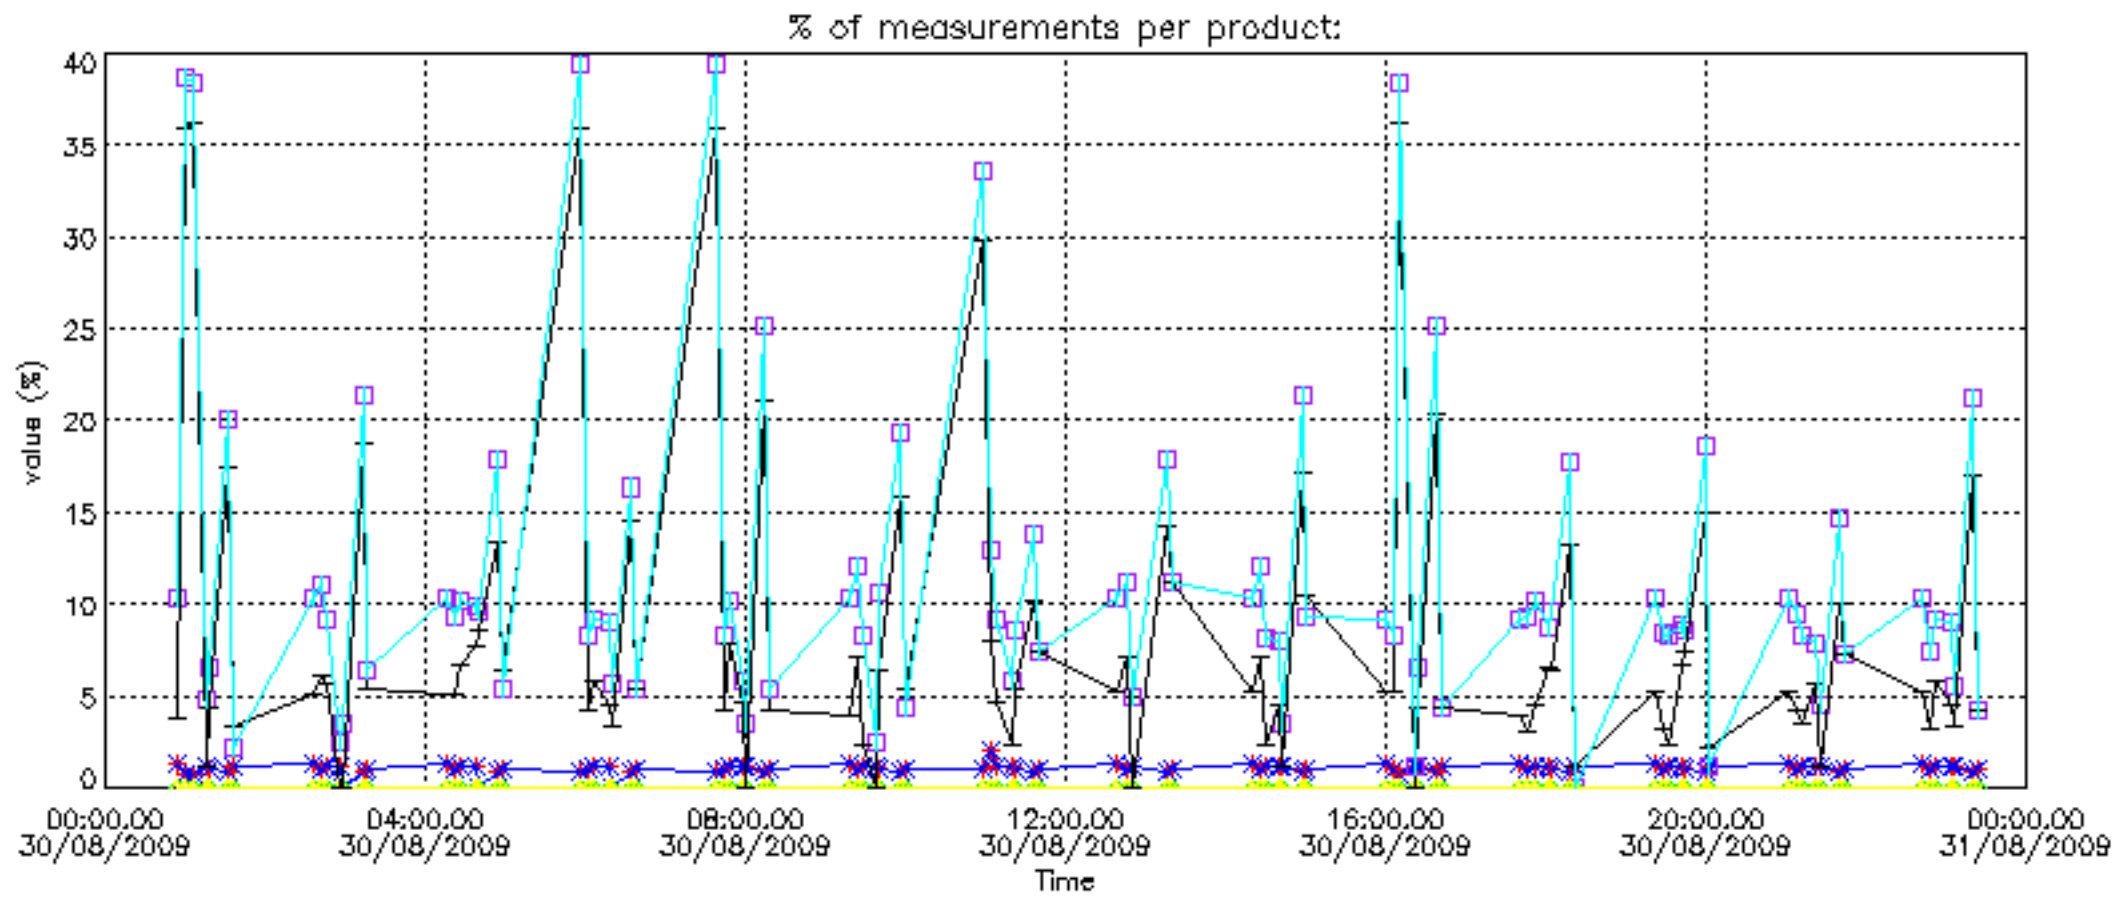

Percentage of cosmic ray hits per profile

Percentage of datation errors per profile