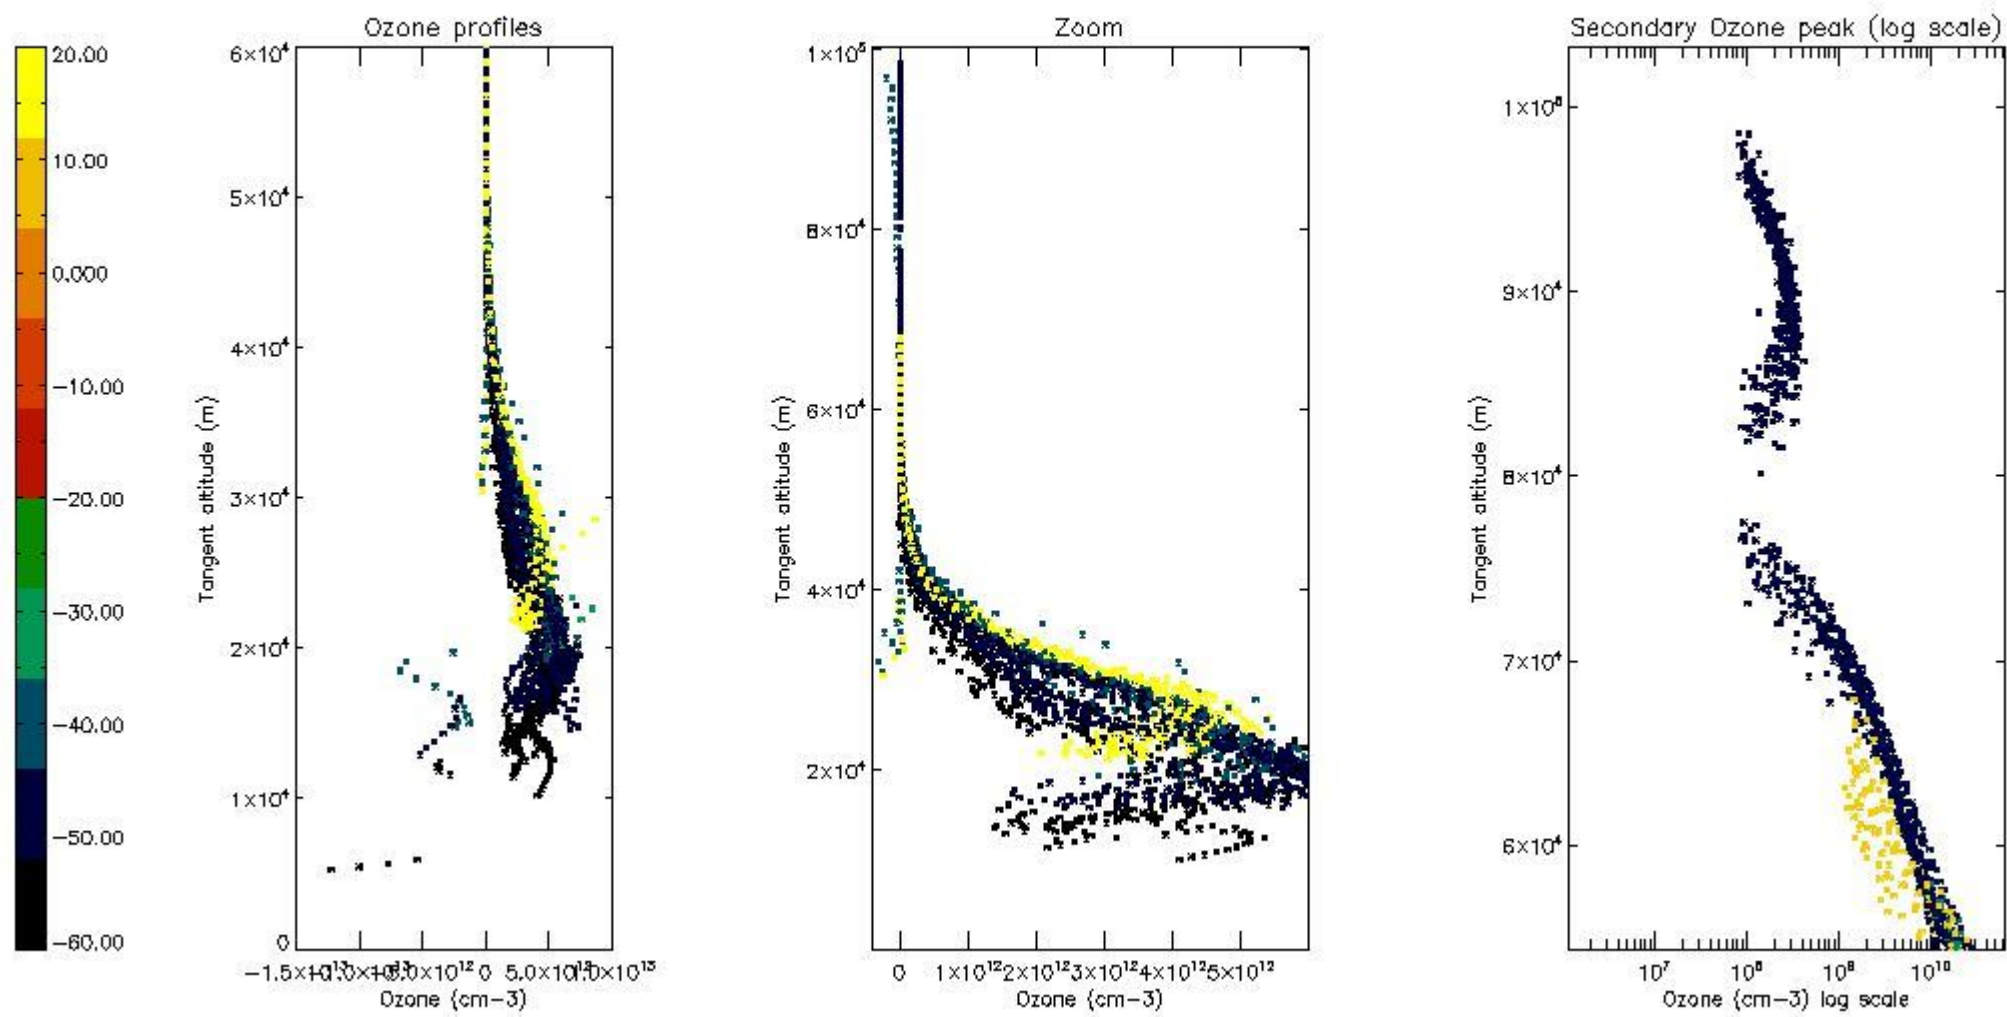

STD < 10	14
STD < 5	8

5.2 Plot ozone profiles for all STD (dark without errors)

The colorbar represents the latitude.

5.3 Plot ozone profiles where STD < 20% (dark without errors)

The colorbar represents the latitude.

*5.4 Plot ozone profiles where STD < 10% (dark without errors)*

The colorbar represents the latitude.

*5.5 Plot ozone profiles where  $STD < 5\%$  (dark without errors)*

The colorbar represents the latitude.