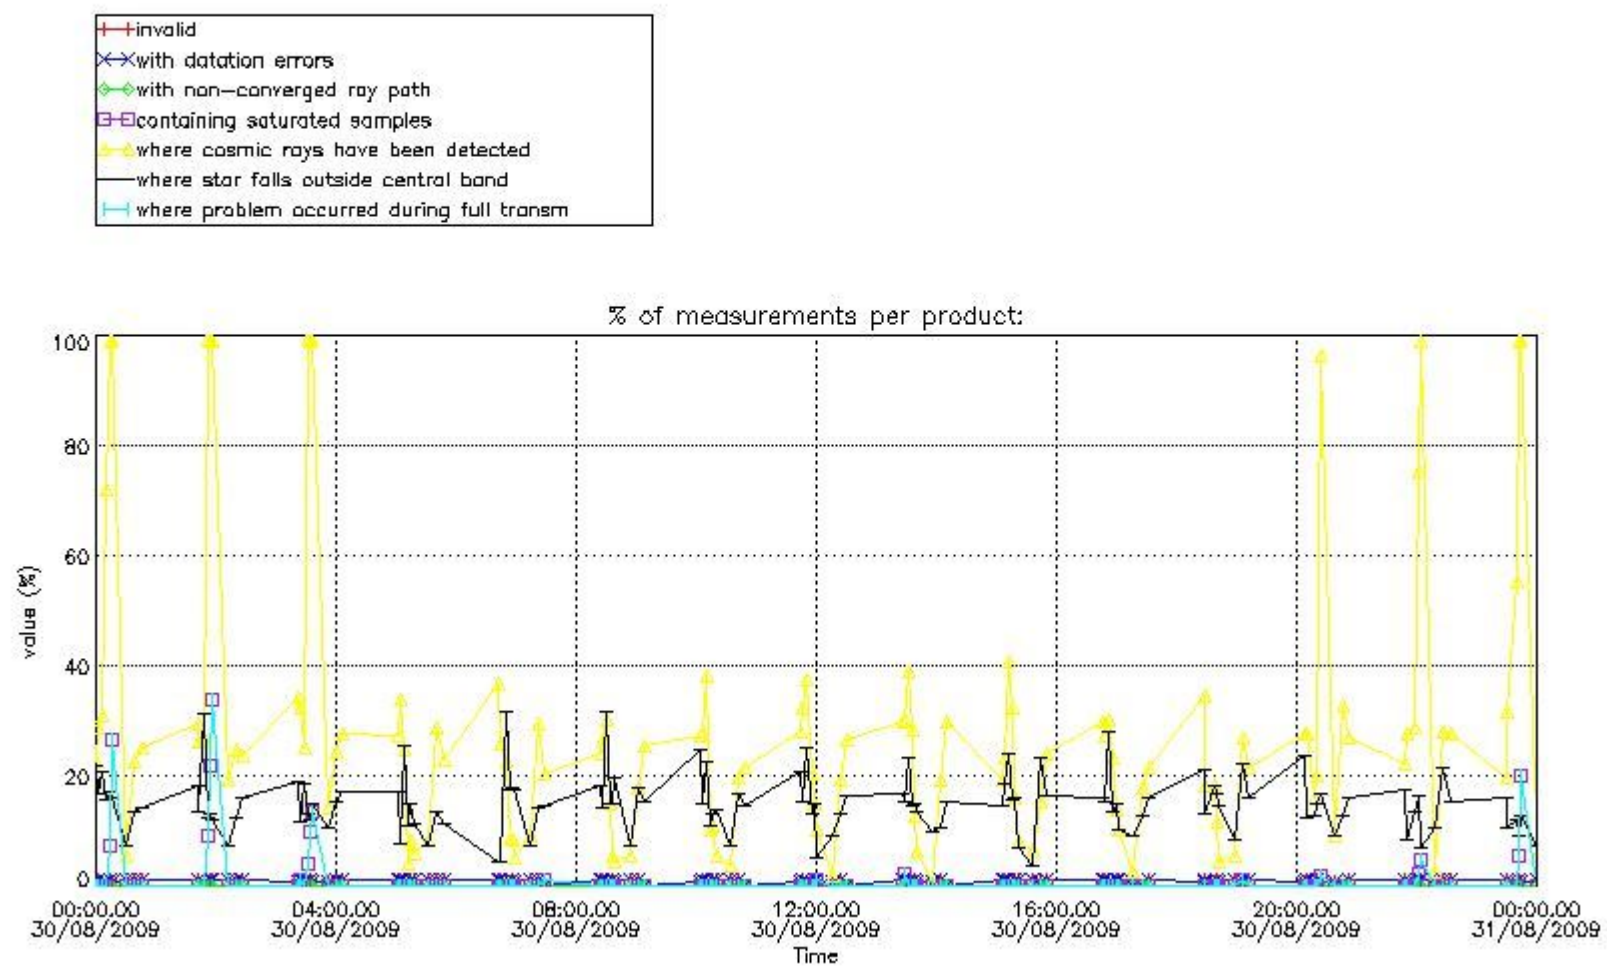

4.1.2 Plot level 1 quality information per product (time dependant): ENVI SAT DESCENDING passes