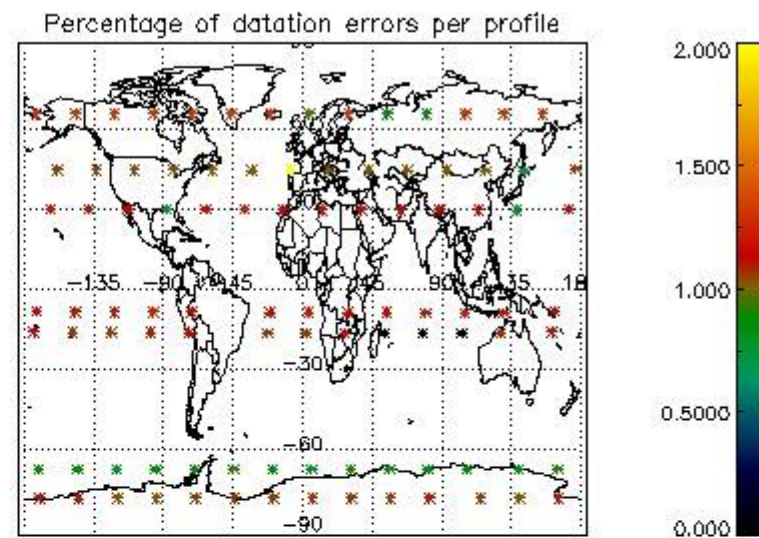

5. Trace gas profiles

5.1 Ozone statistics based on quality of products

The final quality of the products can be "measured" using the STD (Standard Deviation) attached to every point profile. This information is written to the parameter GOM_NL__2P/NL_LOCAL_SPECIES_DENSITY/o3_std of the level 2 products. The table below shows the statistics for given STD ranges.

The statistics are given with respect to the overall valid production:

- Products without fatal errors: GOM_NL__2P/MPH/PRODUCT_ERR=0
- Valid point profile: GOM_NL__2P/NL_LOCAL_SPECIES_DENSITY/pcd(0)=0

The 'Criteria' is applied to valid points of dark limb products:

- Products in dark limb illumination condition: GOM_NL__2P/NL_SUMMARY_QUALITY/obs_ill_cond=0
- Products without fatal errors: GOM_NL__2P/MPH/PRODUCT_ERR=0
- Valid point profile: GOM_NL__2P/NL_LOCAL_SPECIES_DENSITY/pcd(0)=0

So, the table below shows the percentage of dark limb and valid observations for each criteria with respect to the overall valid daily observations.

Criteria	% of total production
All STD	36
STD < 20	18