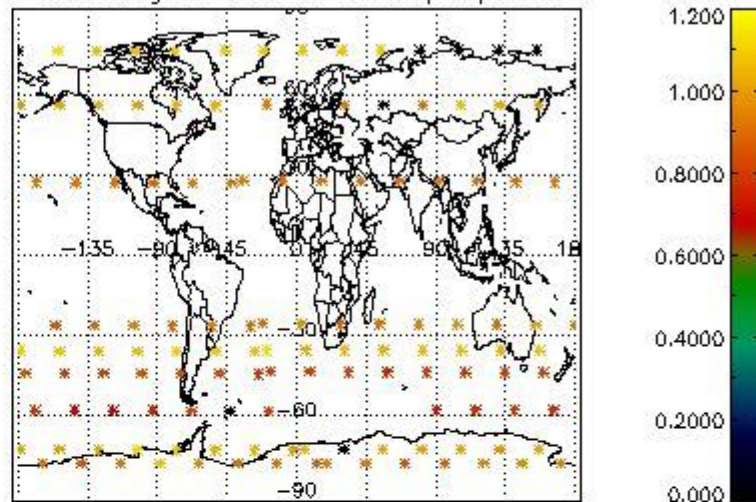

Percentage of datation errors per profile