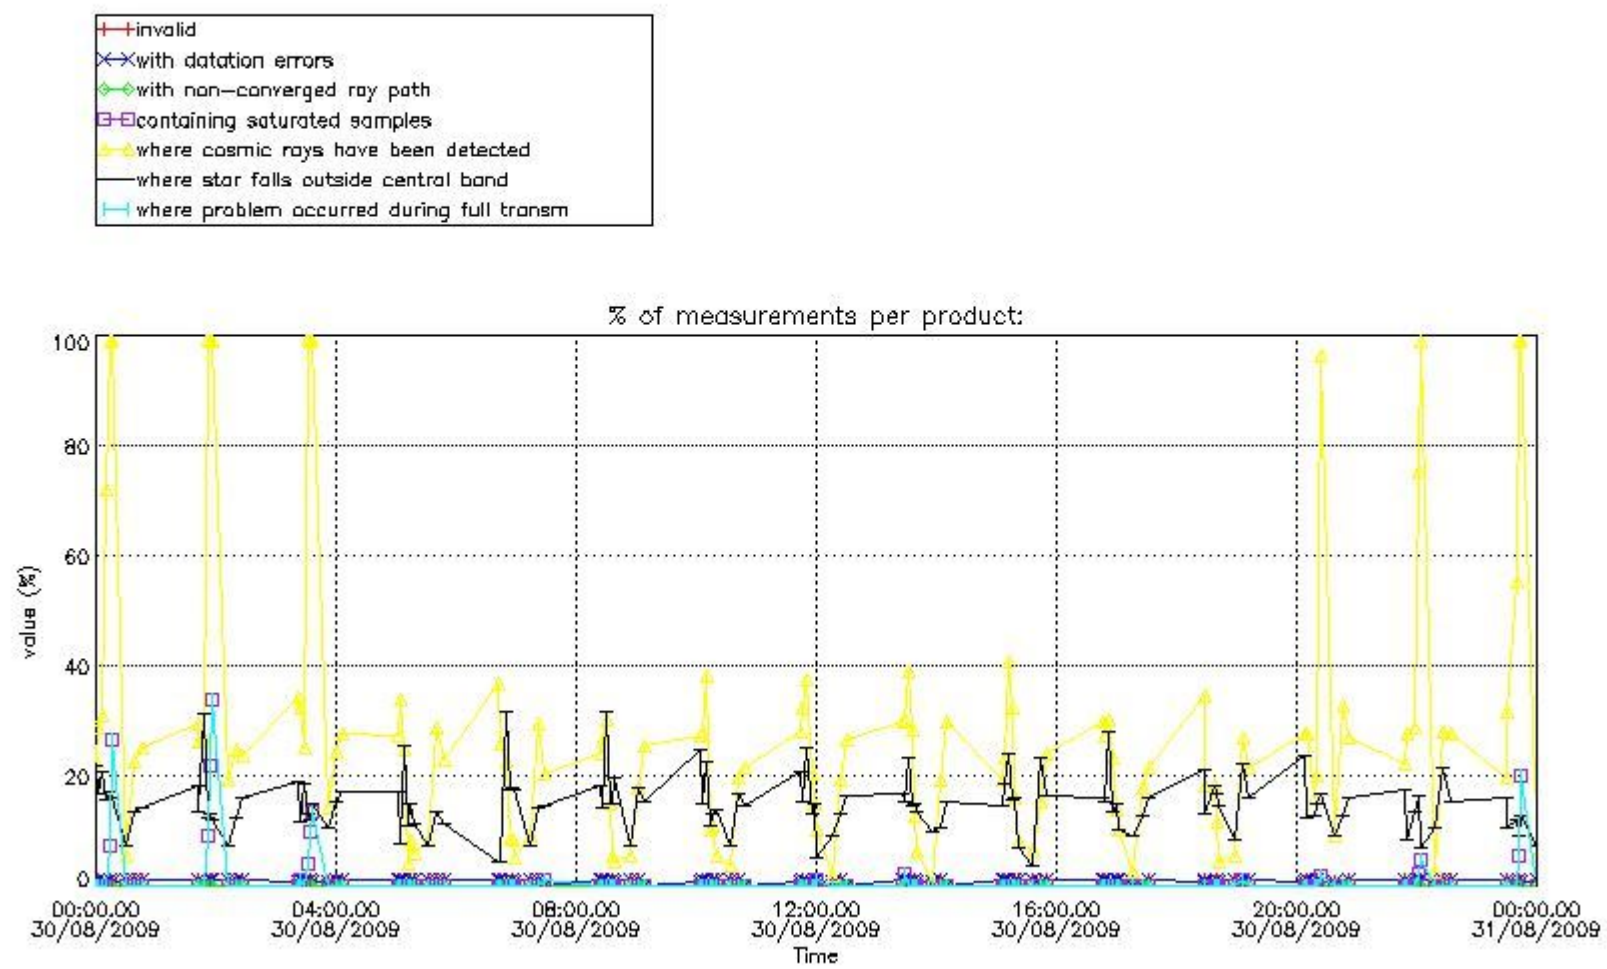

4.1.2 Plot level 1 quality information per product (time dependant): ENVI SAT DESCENDING passes