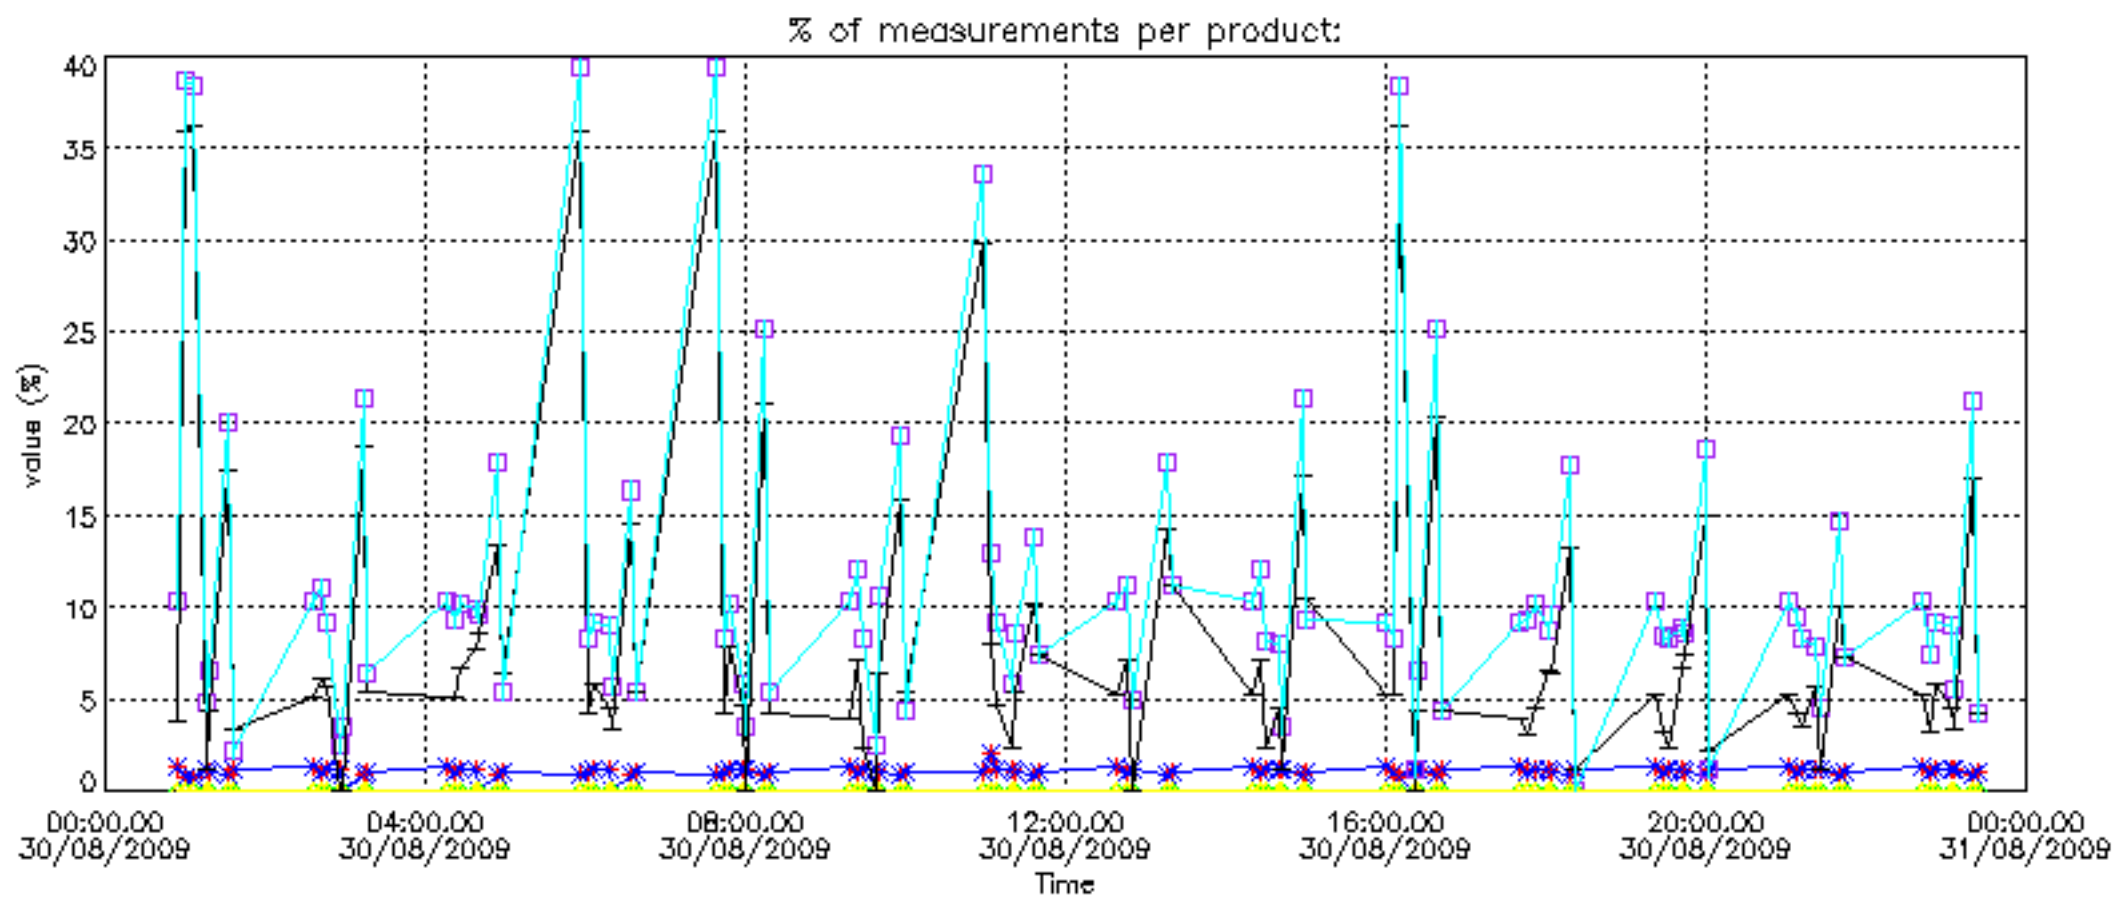

Percentage of cosmic ray hits per profile

Percentage of datation errors per profile