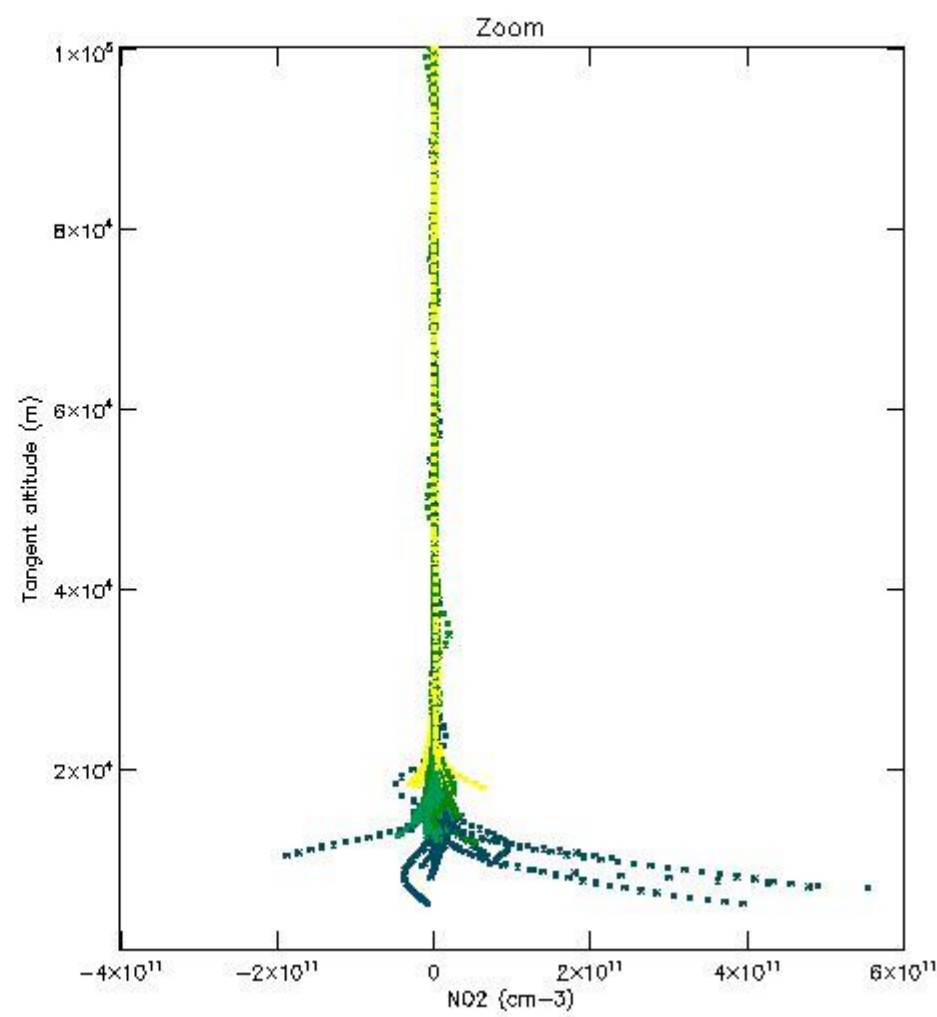

5.7 Plot NO3 profiles for all STD (dark without errors)

The colorbar represents the latitude.