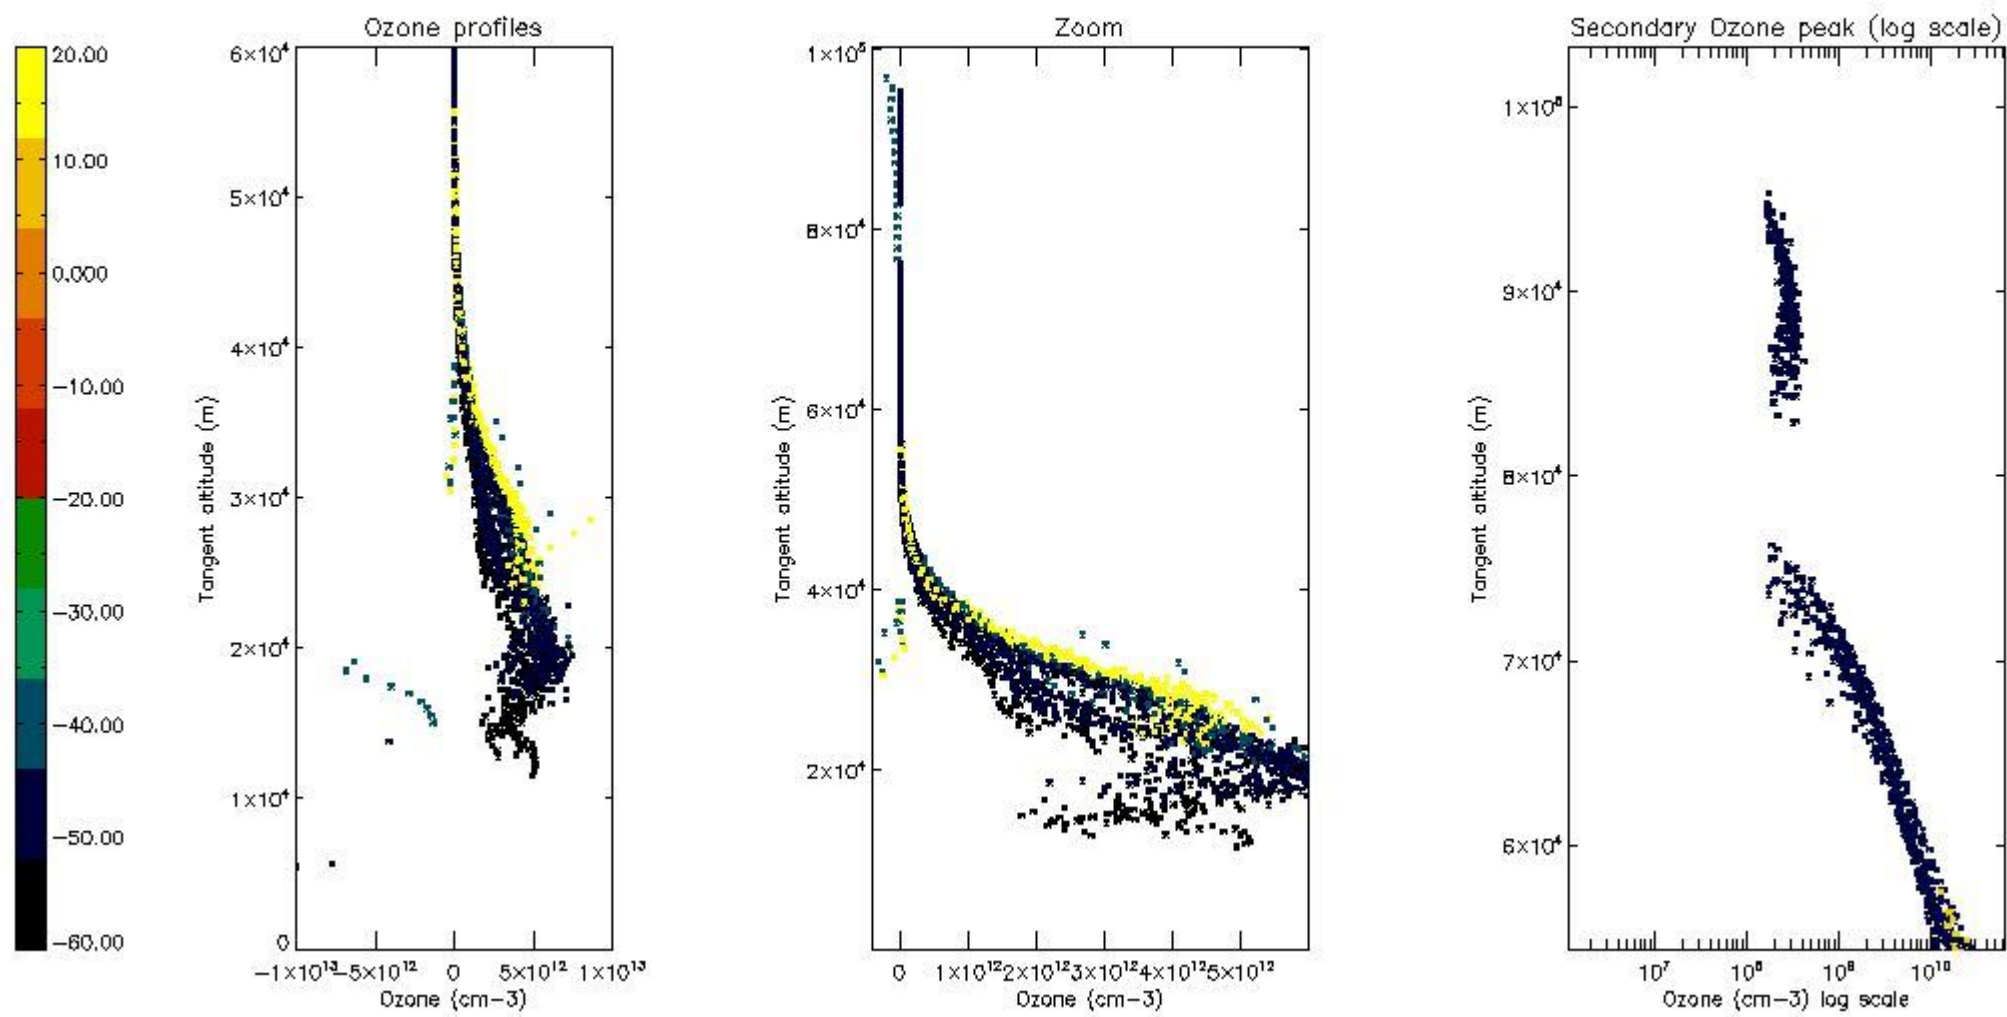

STD < 10	14
STD < 5	8

5.2 Plot ozone profiles for all STD (dark without errors)

The colorbar represents the latitude.

5.3 Plot ozone profiles where STD < 20% (dark without errors)

The colorbar represents the latitude.

*5.4 Plot ozone profiles where STD < 10% (dark without errors)*

The colorbar represents the latitude.

*5.5 Plot ozone profiles where  $STD < 5\%$  (dark without errors)*

The colorbar represents the latitude.