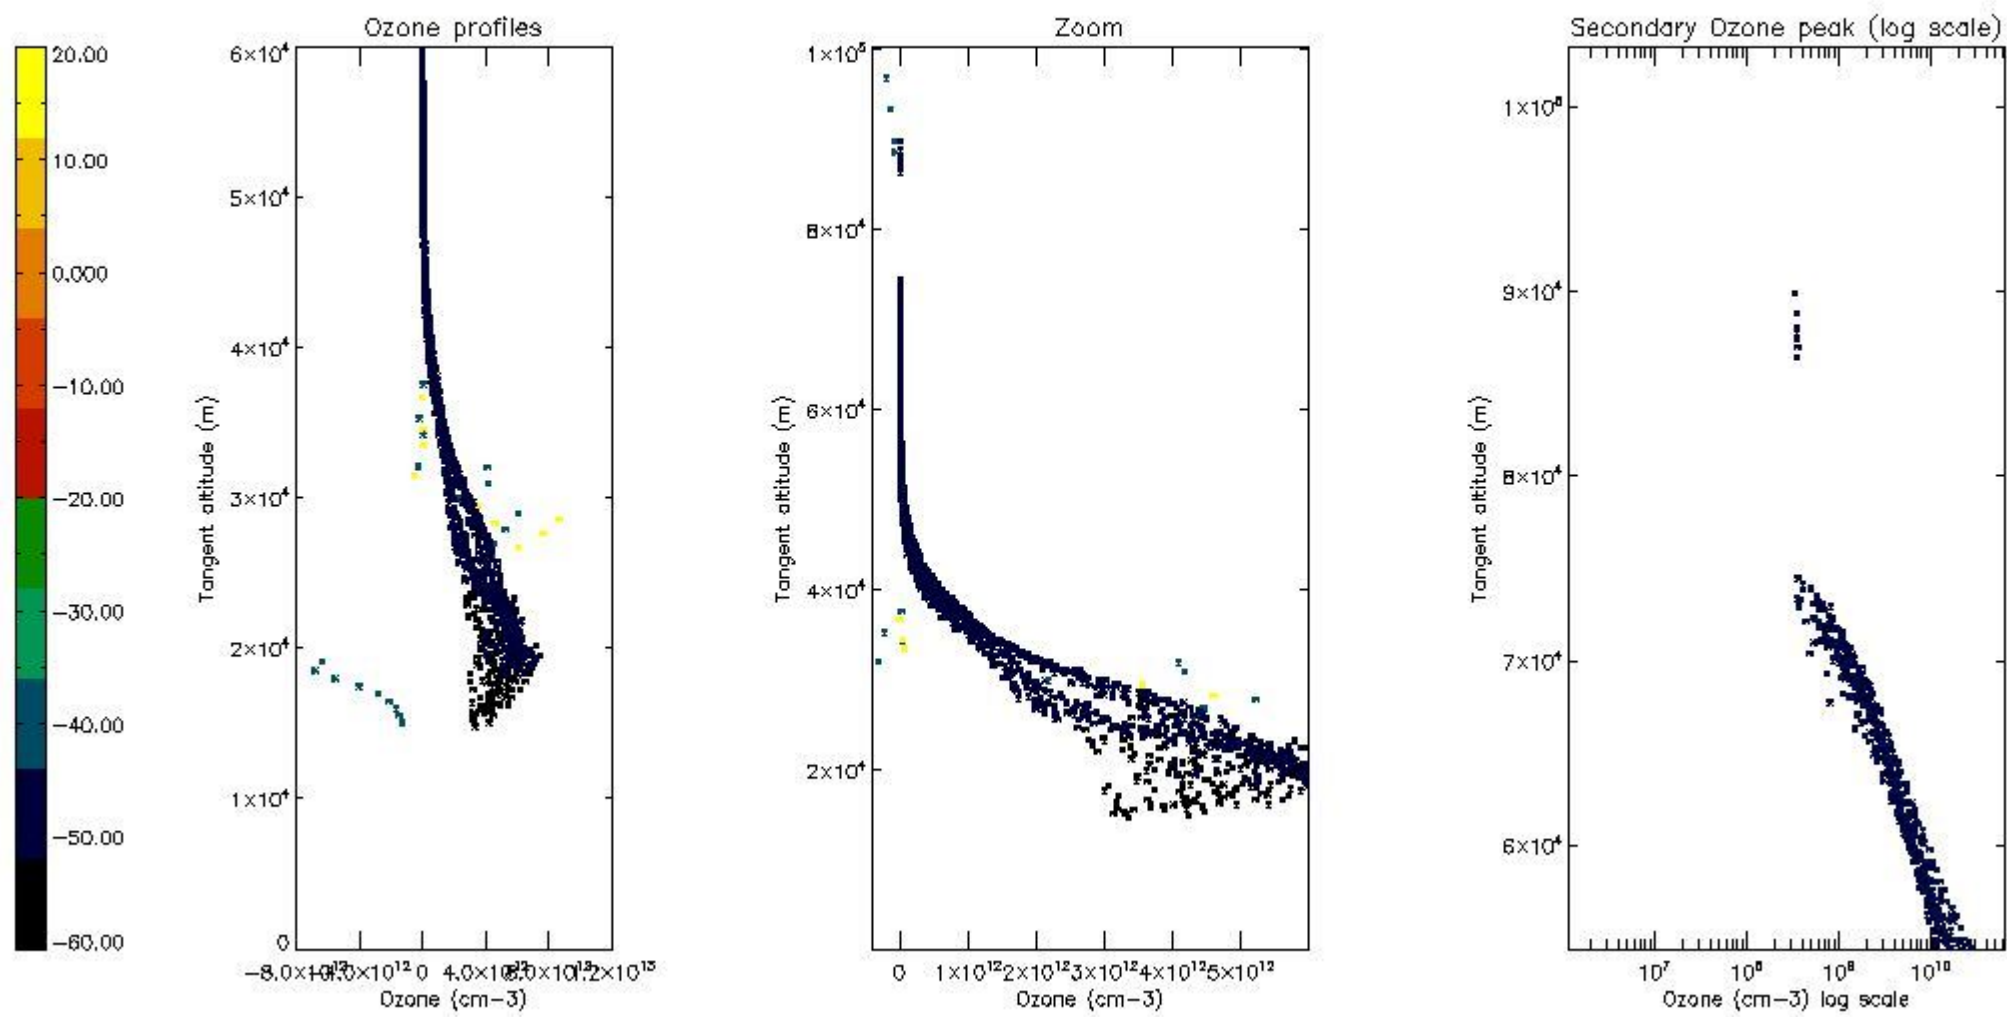

*5.4 Plot ozone profiles where STD < 10% (dark without errors)*

The colorbar represents the latitude.

*5.5 Plot ozone profiles where STD < 5% (dark without errors)*

The colorbar represents the latitude.

*5.6 Plot NO<sub>2</sub> profiles for all STD (dark without errors)*