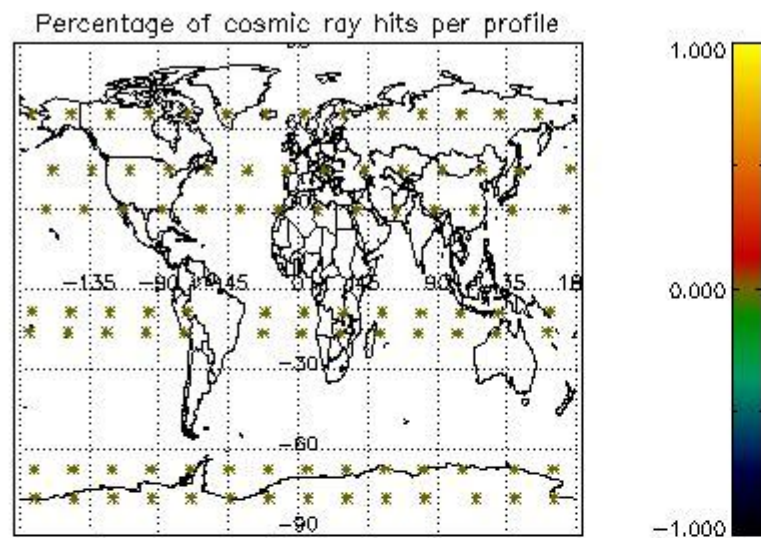

4.2.2 Plot level 1 quality information per product (world map): ENVISAT DESCENDING passes

5. Trace gas profiles

5.1 Ozone statistics based on quality of products

The final quality of the products can be "measured" using the STD (Standard Deviation) attached to every point profile. This information is written to the parameter GOM_NL__2P/NL_LOCAL_SPECIES_DENSITY/o3_std of the level 2 products. The table below shows the statistics for given STD ranges.

The statistics are given with respect to the overall valid production:

- Products without fatal errors: GOM_NL__2P/MPH/PRODUCT_ERR=0
- Valid point profile: GOM_NL__2P/NL_LOCAL_SPECIES_DENSITY/pcd(0)=0

The 'Criteria' is applied to valid points of dark limb products:

- Products in dark limb illumination condition: GOM_NL__2P/NL_SUMMARY_QUALITY/obs_ill_cond=0
- Products without fatal errors: GOM_NL__2P/MPH/PRODUCT_ERR=0
- Valid point profile: GOM_NL__2P/NL_LOCAL_SPECIES_DENSITY/pcd(0)=0

So, the table below shows the percentage of dark limb and valid observations for each criteria with respect to the overall valid daily observations.

Criteria	% of total production
All STD	36
STD < 20	18