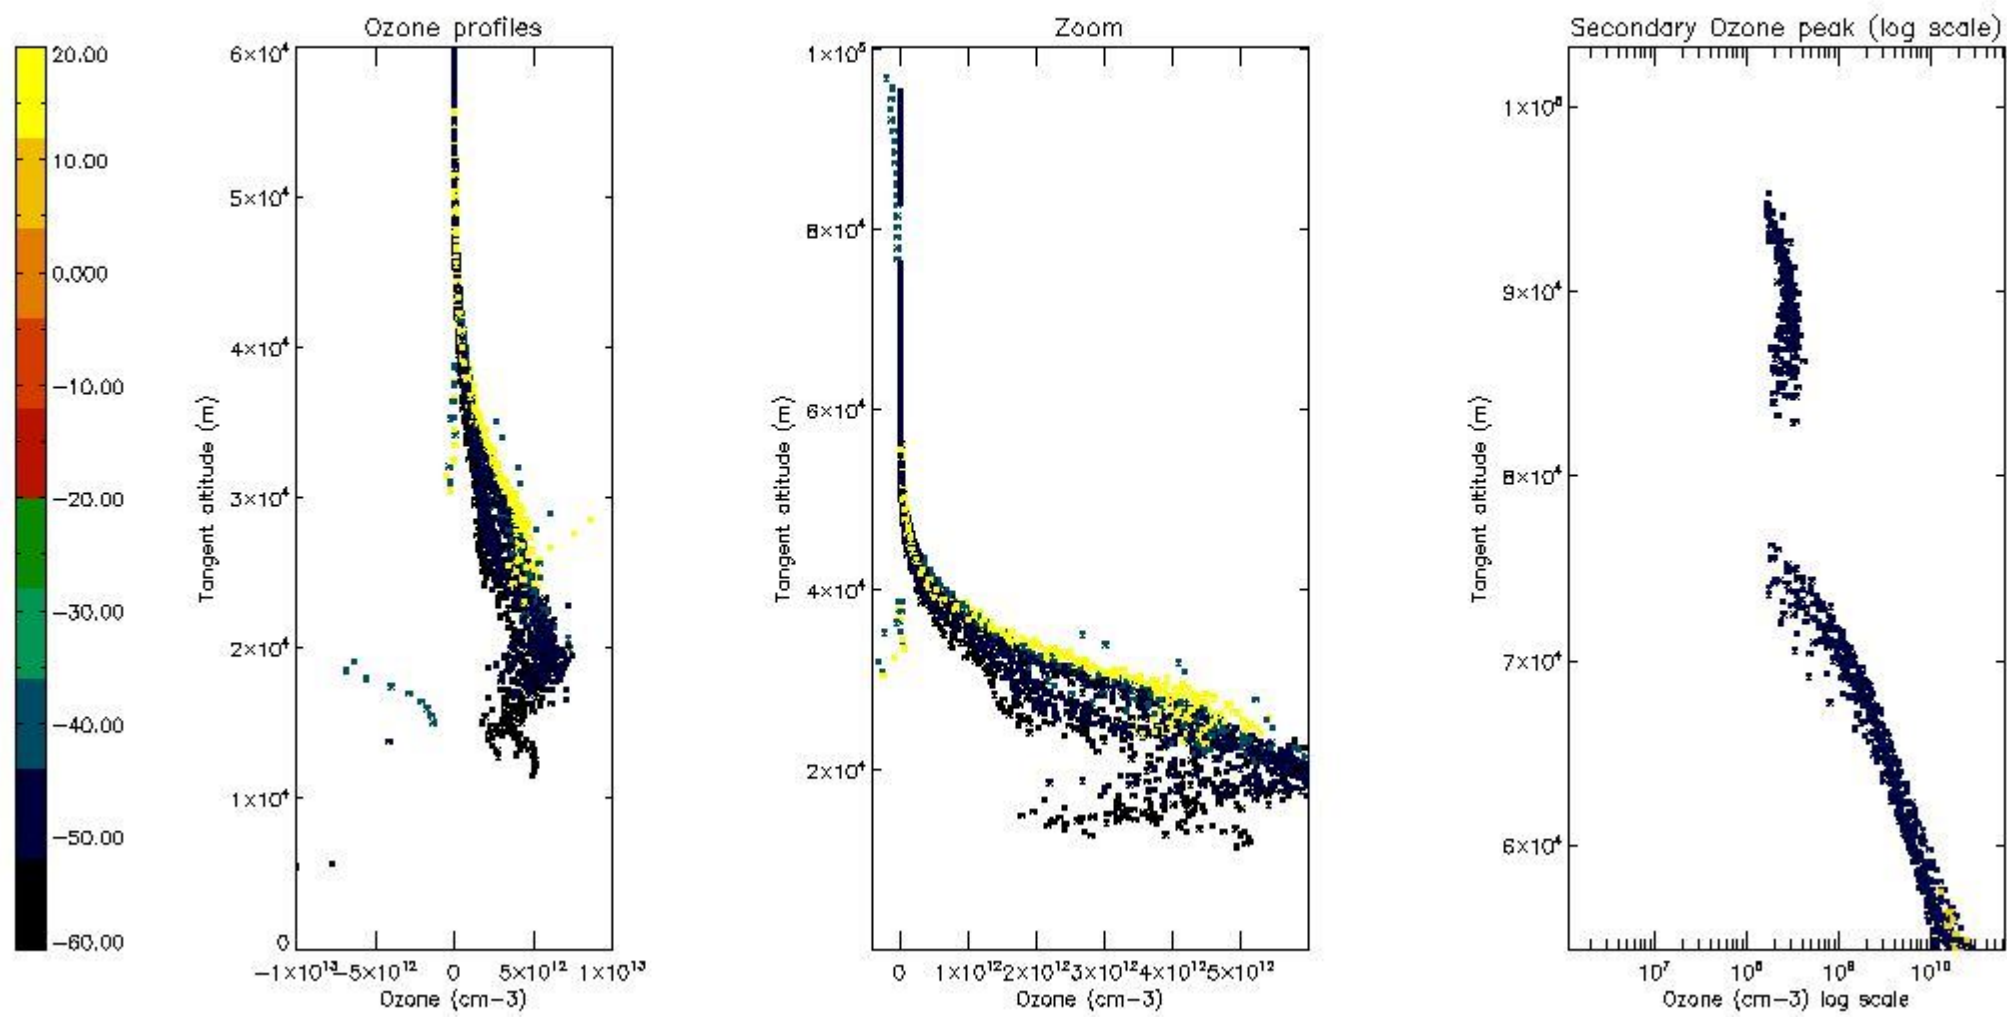

5.5 Plot ozone profiles where STD < 5% (dark without errors)

The colorbar represents the latitude.