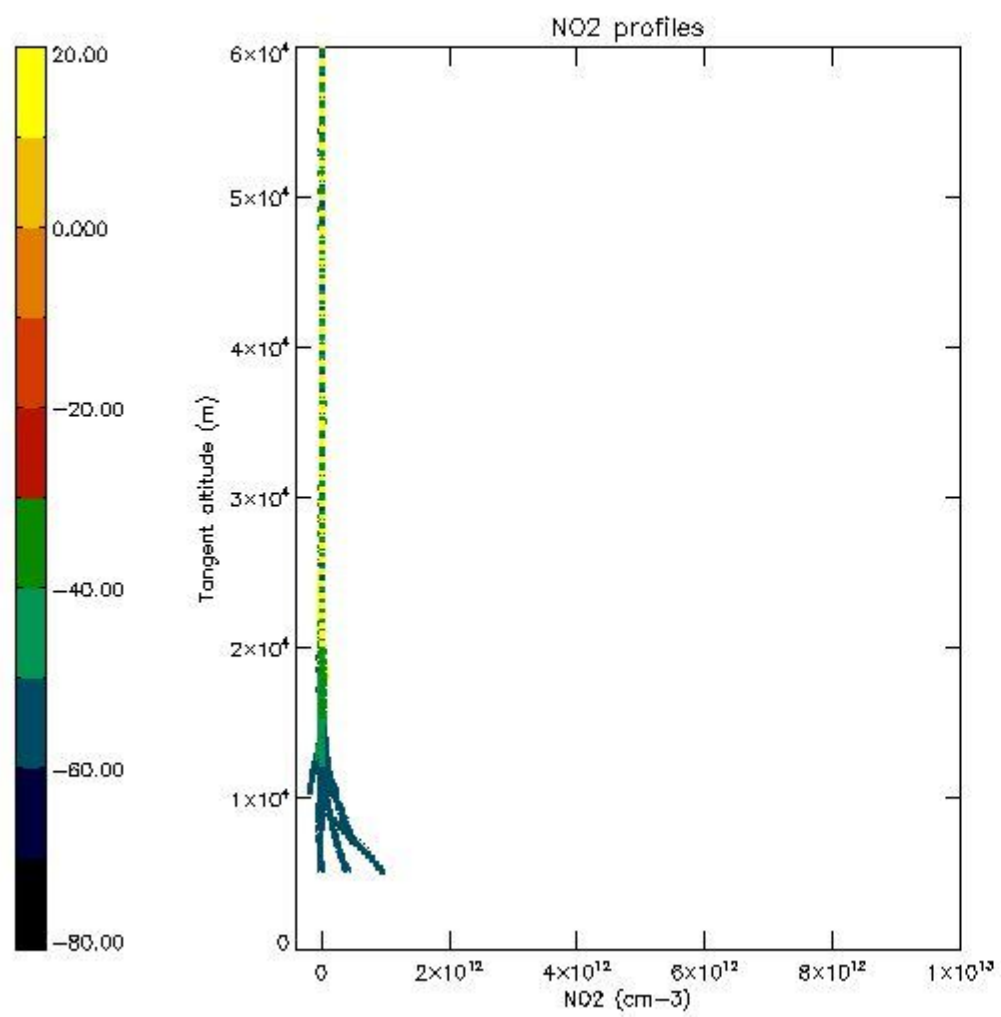

*5.4 Plot ozone profiles where STD < 10% (dark without errors)*

The colorbar represents the latitude.

*5.5 Plot ozone profiles where  $STD < 5\%$  (dark without errors)*

The colorbar represents the latitude.

*5.6 Plot NO<sub>2</sub> profiles for all STD (dark without errors)*

The colorbar represents the latitude.

*5.7 Plot NO3 profiles for all STD (dark without errors)*

The colorbar represents the latitude.

5.8 Plot H<sub>2</sub>O profiles for all STD (only for occultations of stars 1,2,3,4,13,14,16,26,63 dark without errors)