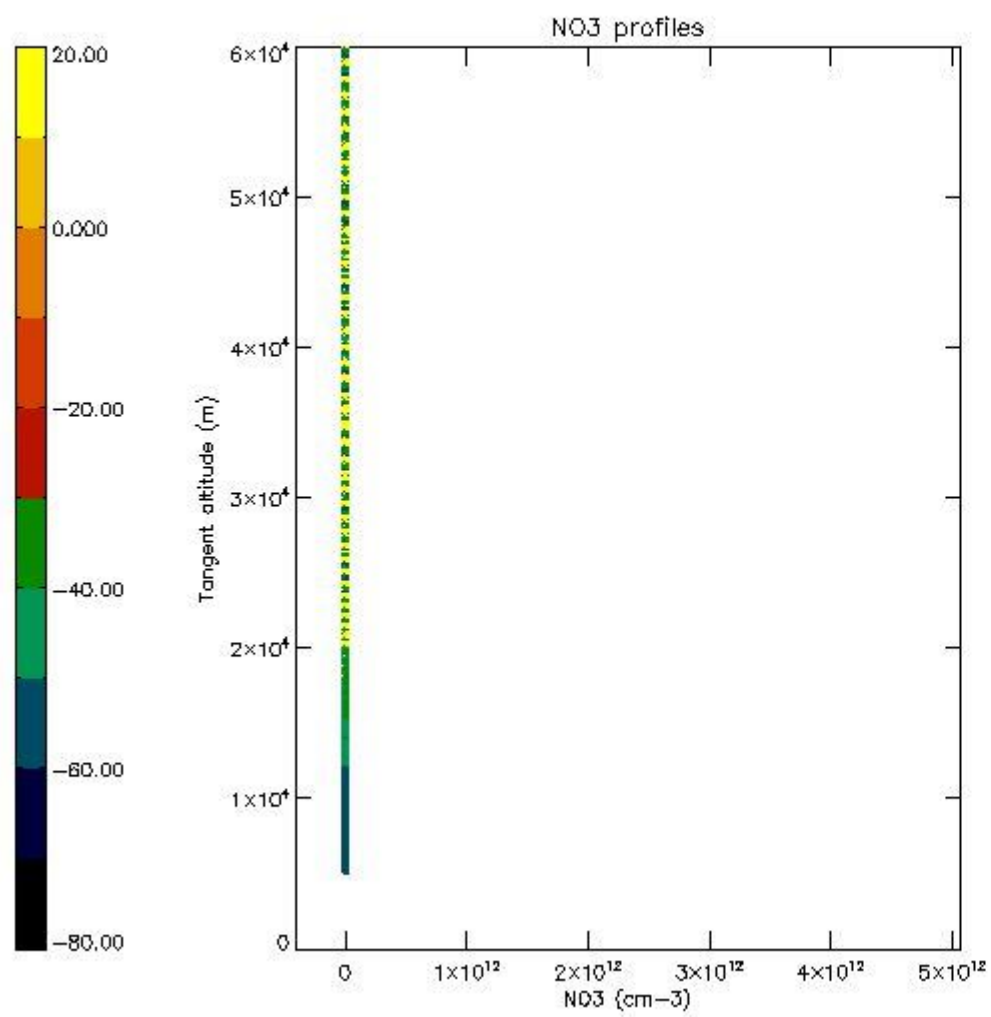

*5.4 Plot ozone profiles where STD < 10% (dark without errors)*

The colorbar represents the latitude.

*5.5 Plot ozone profiles where  $STD < 5\%$  (dark without errors)*

The colorbar represents the latitude.

*5.6 Plot NO<sub>2</sub> profiles for all STD (dark without errors)*

The colorbar represents the latitude.

*5.7 Plot NO3 profiles for all STD (dark without errors)*

The colorbar represents the latitude.

5.8 Plot H<sub>2</sub>O profiles for all STD (only for occultations of stars 1,2,3,4,13,14,16,26,63 dark without errors)