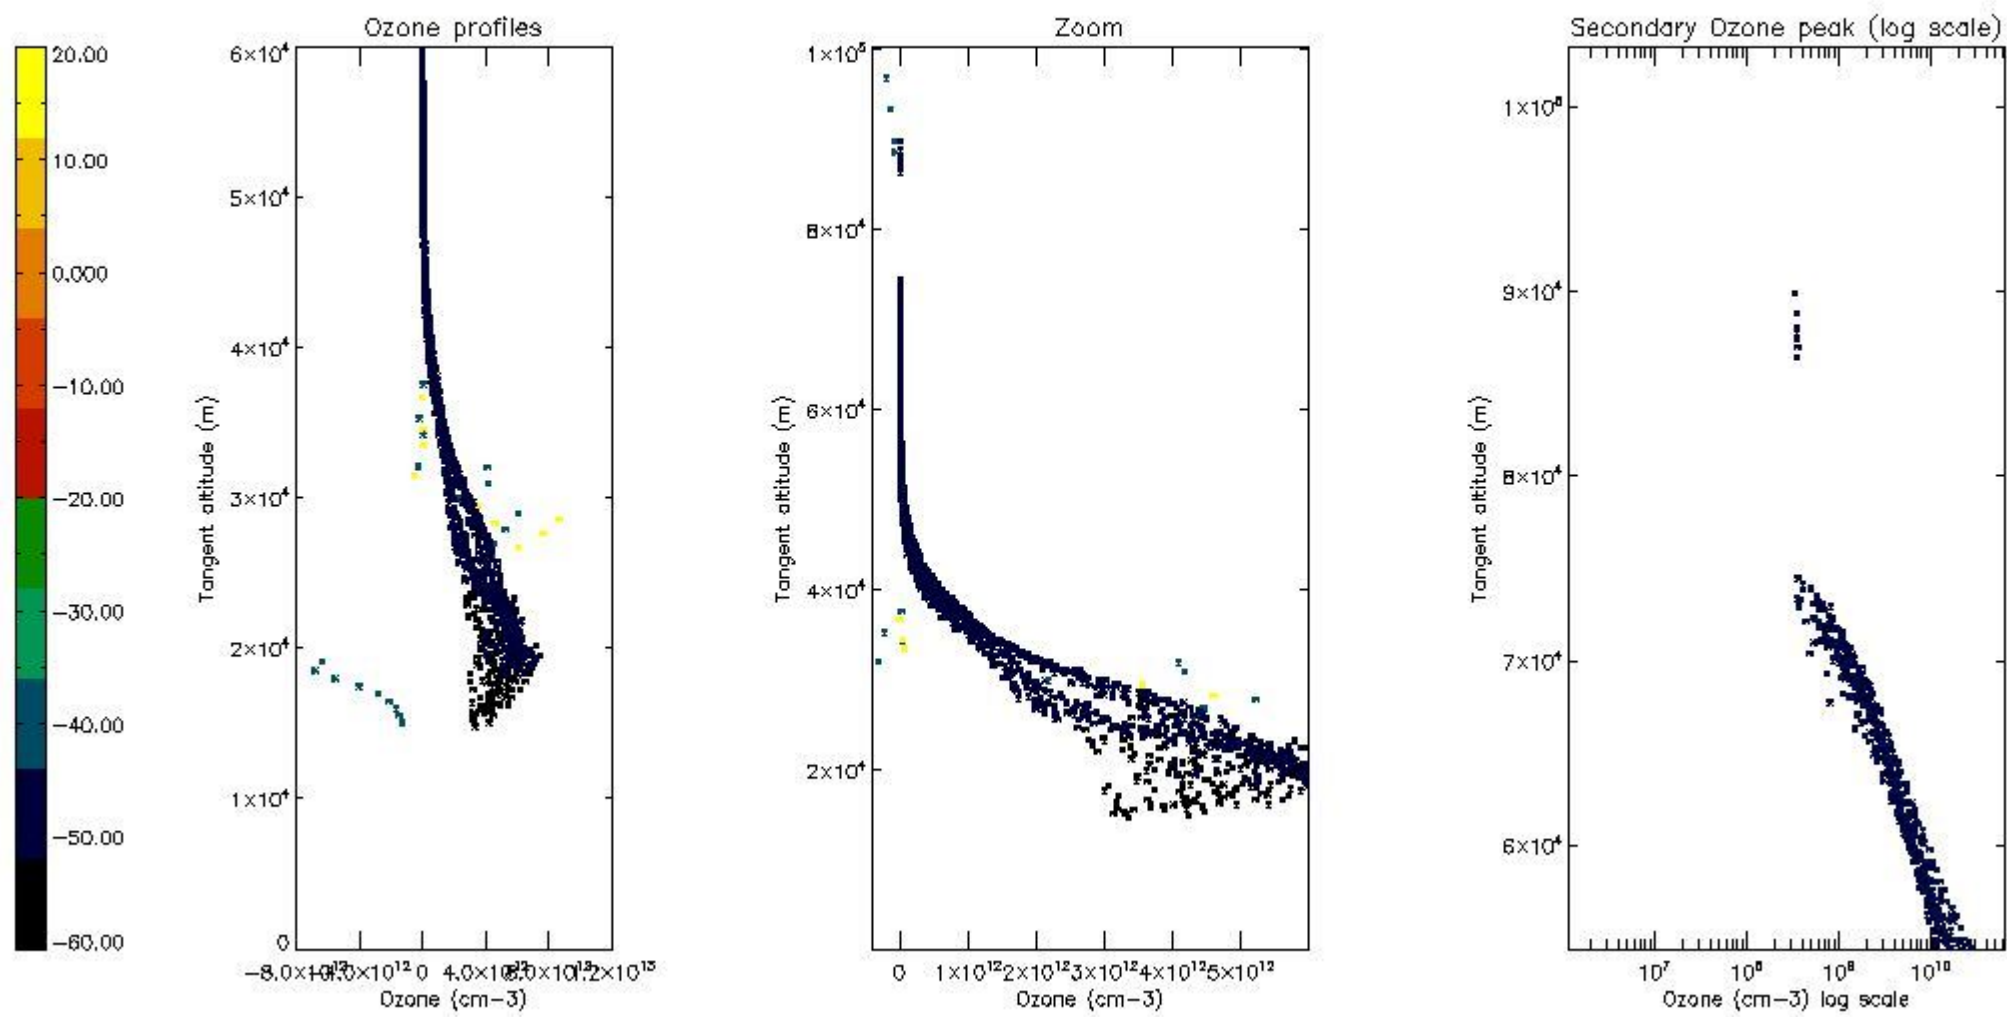

*5.4 Plot ozone profiles where STD < 10% (dark without errors)*

The colorbar represents the latitude.

*5.5 Plot ozone profiles where  $STD < 5\%$  (dark without errors)*

The colorbar represents the latitude.