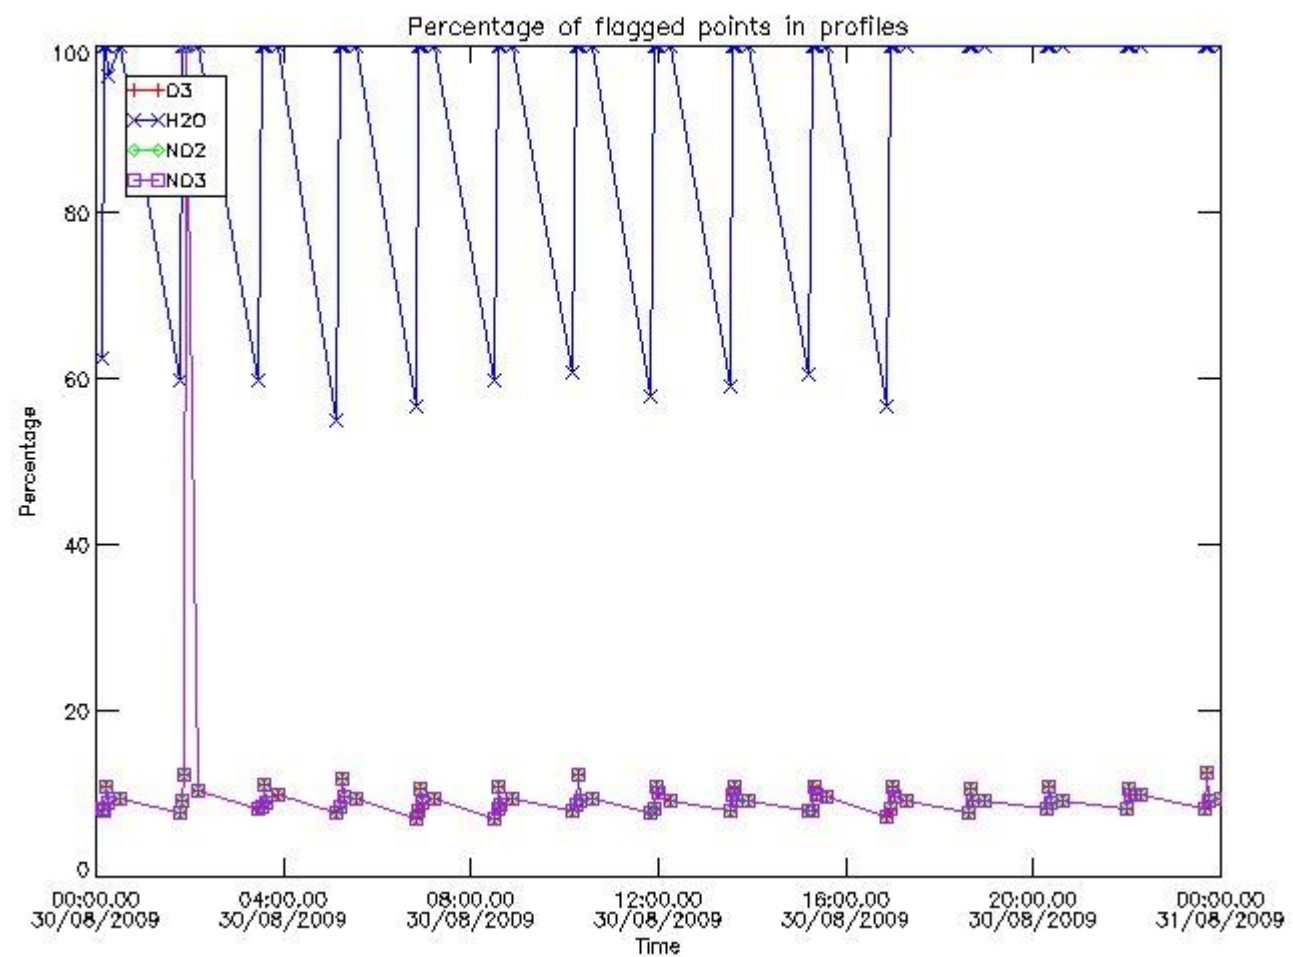

220	GOM_NL__2PRFIN20090830_232900_000000542082_00087_39219_2398.N1	30-AUG-2009 23:29:00	Twilight_stray	53.500	151	13Mu Gem	2.8900	3000.0	107	39219	No
221	GOM_NL__2PRFIN20090830_233045_000000482082_00087_39219_2399.N1	30-AUG-2009 23:30:45	Twilight_stray	47.500	44	24Gam Gem	1.9280	11000.	95	39219	No
222	GOM_NL__2PRFIN20090830_233919_000000632082_00087_39219_2400.N1	30-AUG-2009 23:39:19	Dark	62.500	30	46Eps Ori	1.6940	30000.	125	39219	No
223	GOM_NL__2PRFIN20090830_234137_000000452082_00087_39219_2401.N1	30-AUG-2009 23:41:37	Dark	44.500	47	2Bet CMa	1.9760	28000.	89	39219	No
224	GOM_NL__2PRFIN20090830_234423_000000562082_00087_39219_2402.N1	30-AUG-2009 23:44:23	Dark	55.500	101	11Alp Lep	2.5820	7000.0	111	39219	No
225	GOM_NL__2PRFIN20090830_235923_000000542082_00088_39220_2406.N1	30-AUG-2009 23:59:23	Dark	54.000	157	The1Eri	2.9060	9300.0	108	39220	No

3. Quality information per product

In this section it is plotted some information contained in the Quality Summary data set of the level 2 products. Only products in dark limb conditions and without errors (error flag in the MPH set to "0") are used.

3.1 Plot quality information per product (time dependant)

3.2 Plot quality information per product (world map)