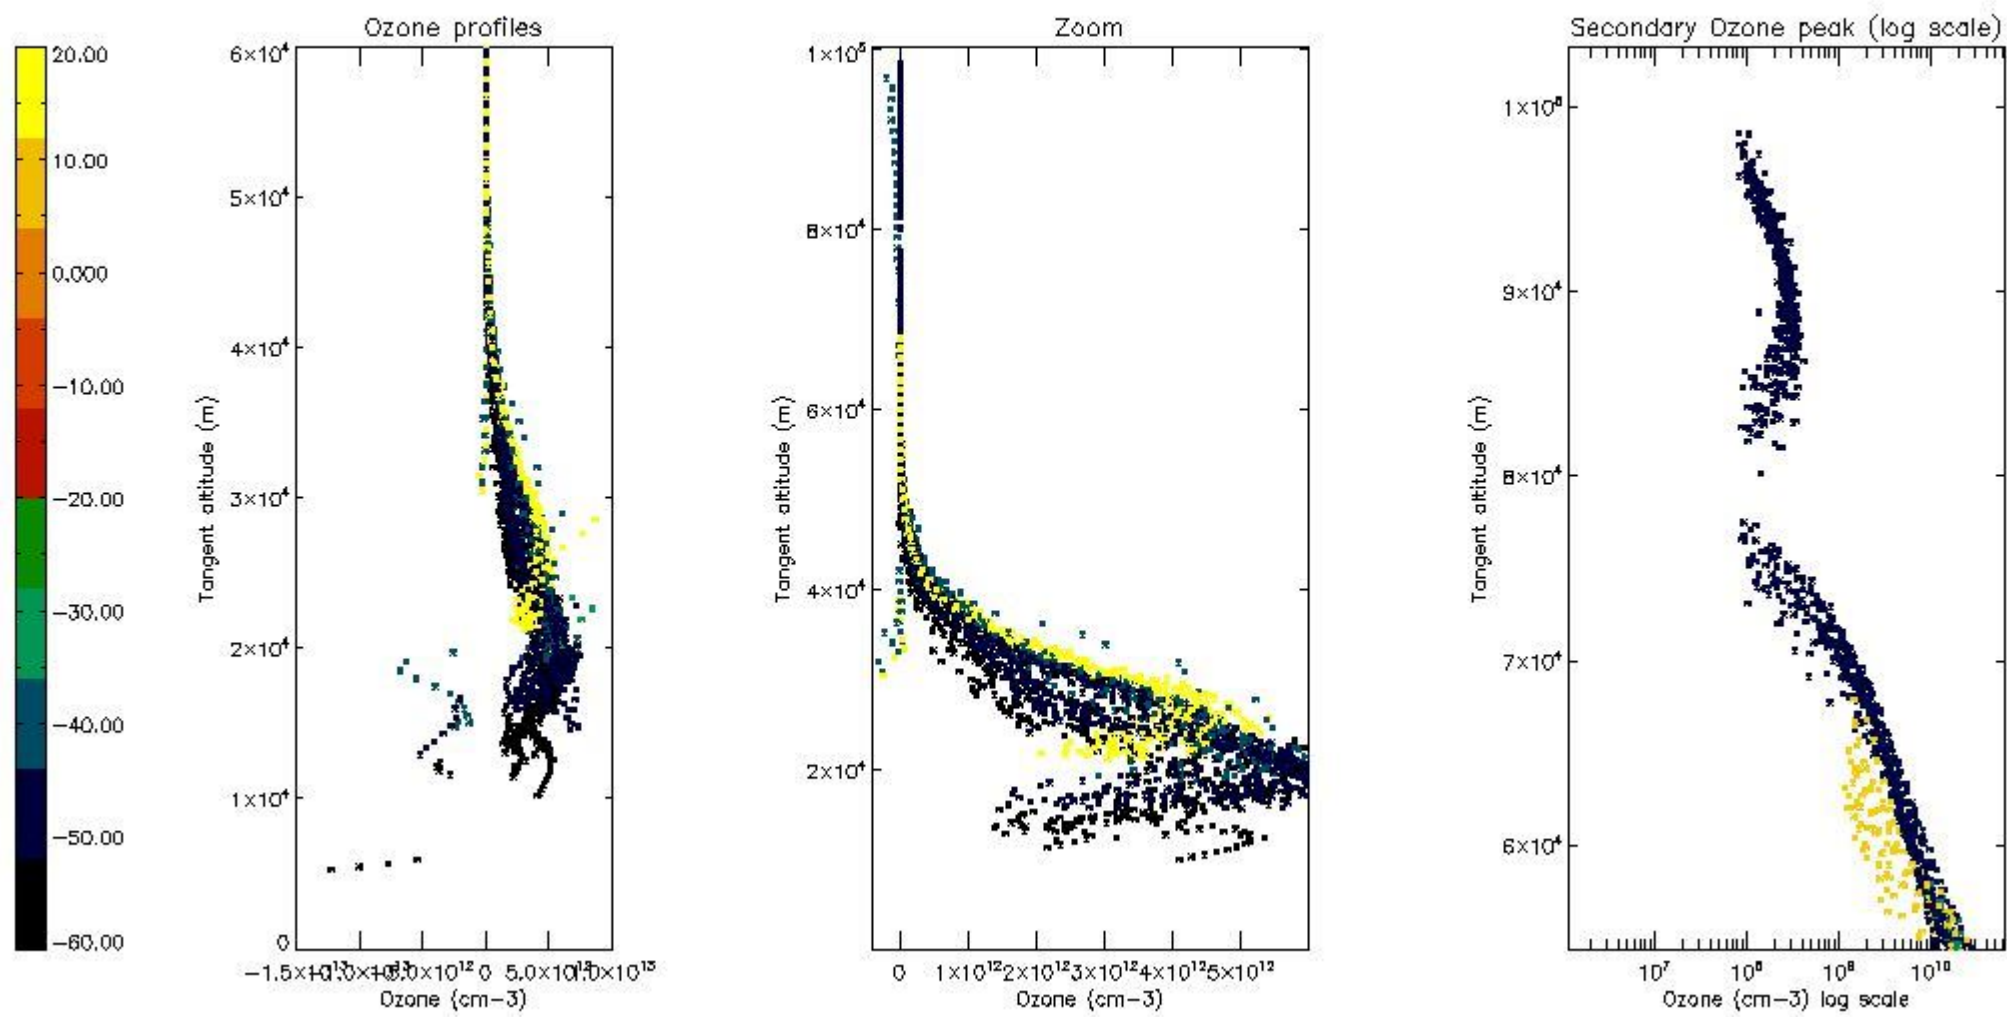

STD < 10	14
STD < 5	8

5.2 Plot ozone profiles for all STD (dark without errors)

The colorbar represents the latitude.

5.3 Plot ozone profiles where STD < 20% (dark without errors)

The colorbar represents the latitude.