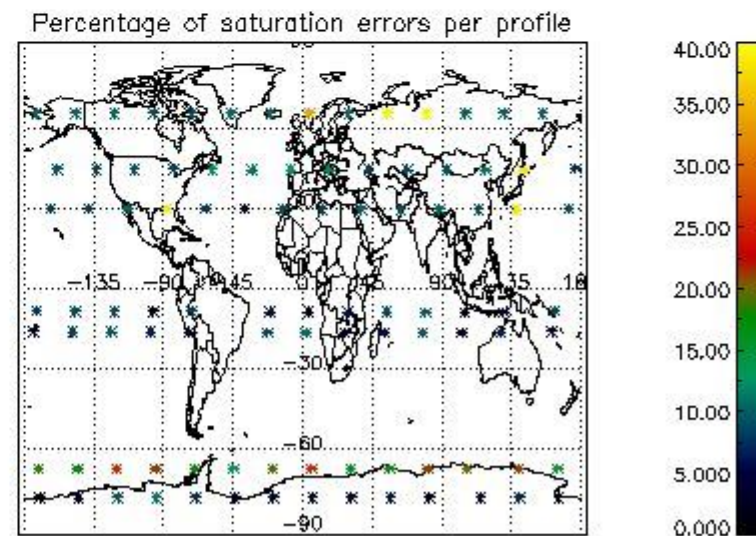

5. Trace gas profiles

5.1 Ozone statistics based on quality of products

The final quality of the products can be "measured" using the STD (Standard Deviation) attached to every point profile. This information is written to the parameter GOM_NL__2P/NL_LOCAL_SPECIES_DENSITY/o3_std of the level 2 products. The table below shows the statistics for given STD ranges.

The statistics are given with respect to the overall valid production:

- Products without fatal errors: GOM_NL__2P/MPH/PRODUCT_ERR=0
- Valid point profile: GOM_NL__2P/NL_LOCAL_SPECIES_DENSITY/pcd(0)=0

The 'Criteria' is applied to valid points of dark limb products:

- Products in dark limb illumination condition: GOM_NL__2P/NL_SUMMARY_QUALITY/obs_ill_cond=0
- Products without fatal errors: GOM_NL__2P/MPH/PRODUCT_ERR=0
- Valid point profile: GOM_NL__2P/NL_LOCAL_SPECIES_DENSITY/pcd(0)=0

So, the table below shows the percentage of dark limb and valid observations for each criteria with respect to the overall valid daily observations.

Criteria	% of total production
All STD	36
STD < 20	18