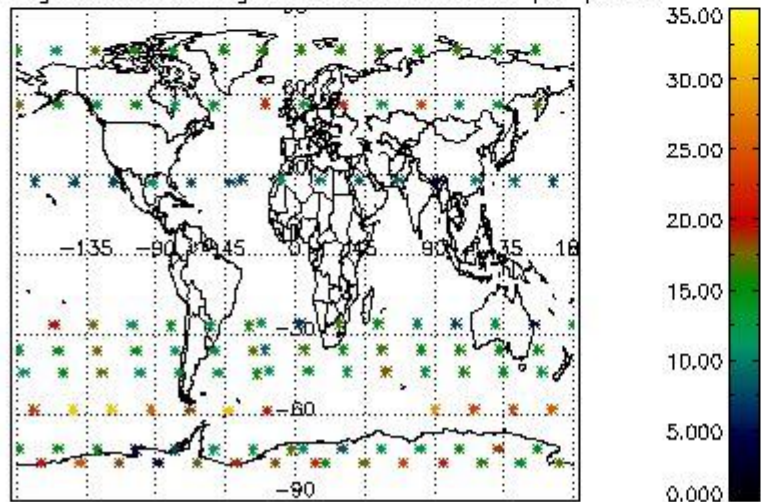

4.2.1 Plot level 1 quality information per product (world map): ENVISAT ASCENDING passes

Percentage of cosmic ray hits per profile

Percentage of datation errors per profile

Percentage of star falling outside central band per profile