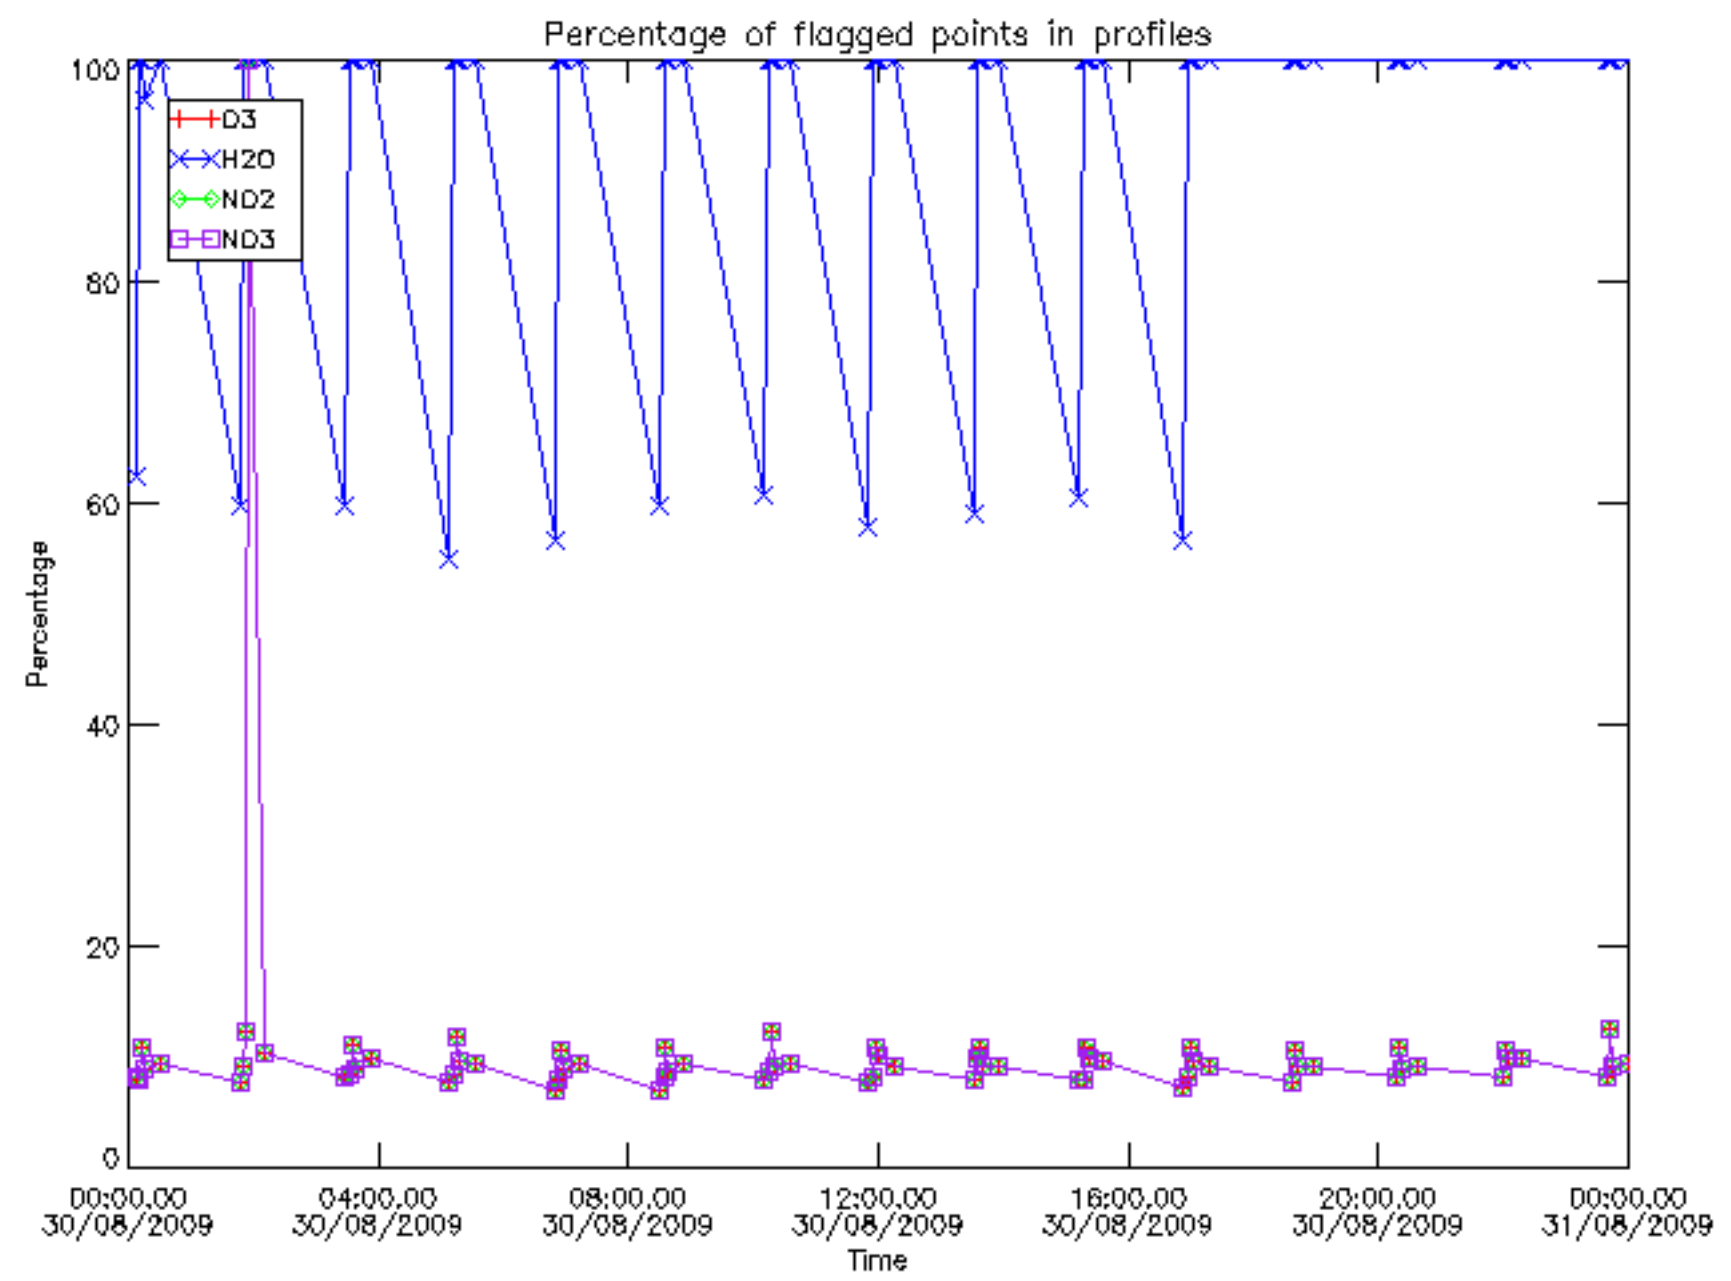

Percentage of flagged data per D3 profile

Percentage of flagged data per H2O profile