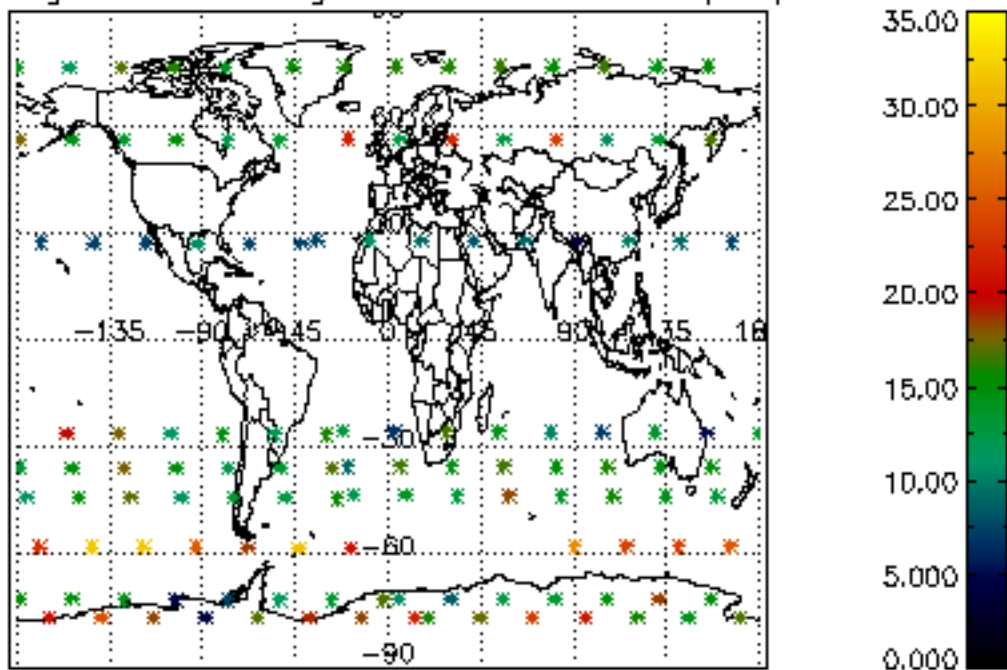

Percentage of cosmic ray hits per profile

Percentage of star falling outside central band per profile