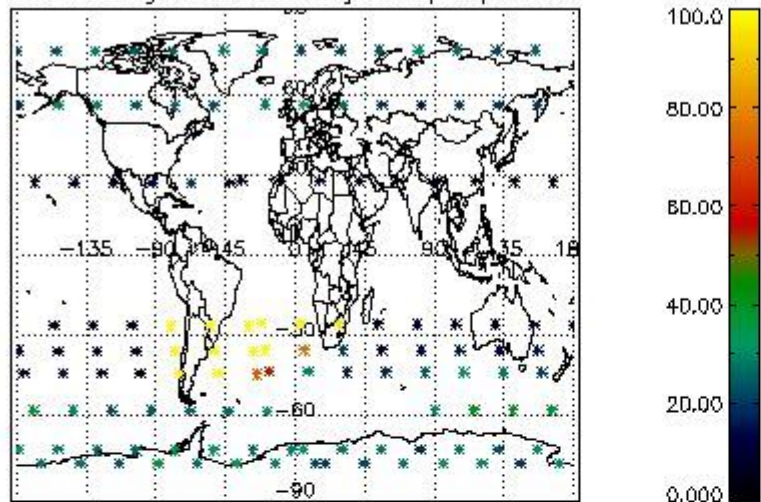

Percentage of cosmic ray hits per profile