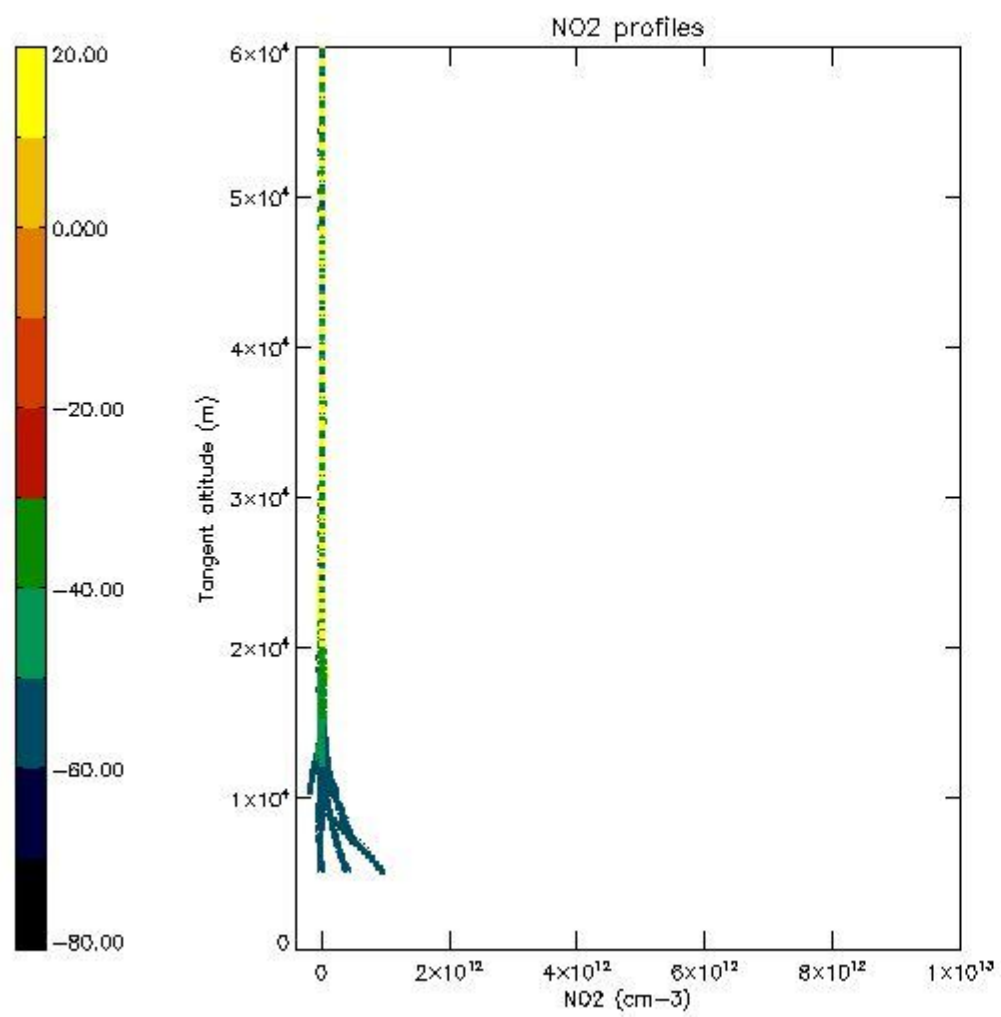

5.7 Plot NO₃ profiles for all STD (dark without errors)

The colorbar represents the latitude.