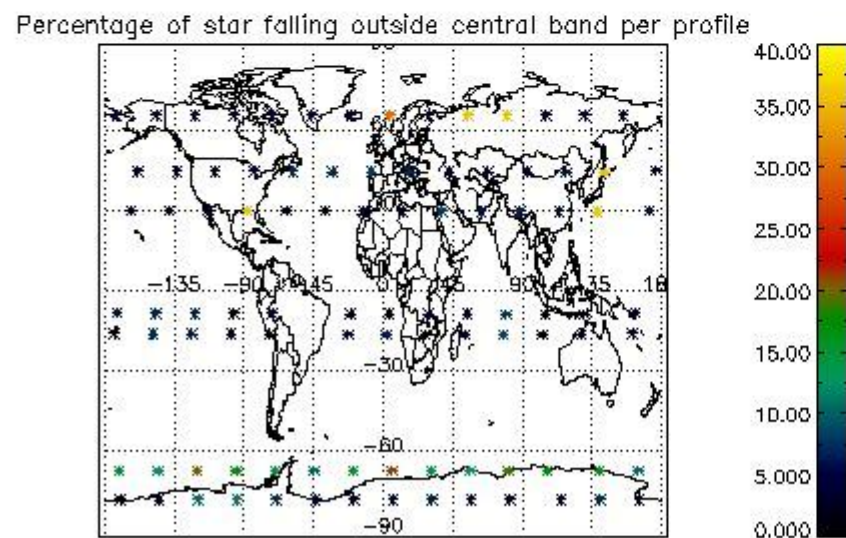

5. Trace gas profiles

5.1 Ozone statistics based on quality of products

The final quality of the products can be "measured" using the STD (Standard Deviation) attached to every point profile. This information is written to the parameter GOM_NL__2P/NL_LOCAL_SPECIES_DENSITY/o3_std of the level 2 products. The table below shows the statistics for given STD ranges.

The statistics are given with respect to the overall valid production:

- Products without fatal errors: GOM_NL__2P/MPH/PRODUCT_ERR=0
- Valid point profile: GOM_NL__2P/NL_LOCAL_SPECIES_DENSITY/pcd(0)=0

The 'Criteria' is applied to valid points of dark limb products:

- Products in dark limb illumination condition: GOM_NL__2P/NL_SUMMARY_QUALITY/obs_ill_cond=0
- Products without fatal errors: GOM_NL__2P/MPH/PRODUCT_ERR=0
- Valid point profile: GOM_NL__2P/NL_LOCAL_SPECIES_DENSITY/pcd(0)=0

So, the table below shows the percentage of dark limb and valid observations for each criteria with respect to the overall valid daily observations.

Criteria	% of total production
All STD	36
STD < 20	18