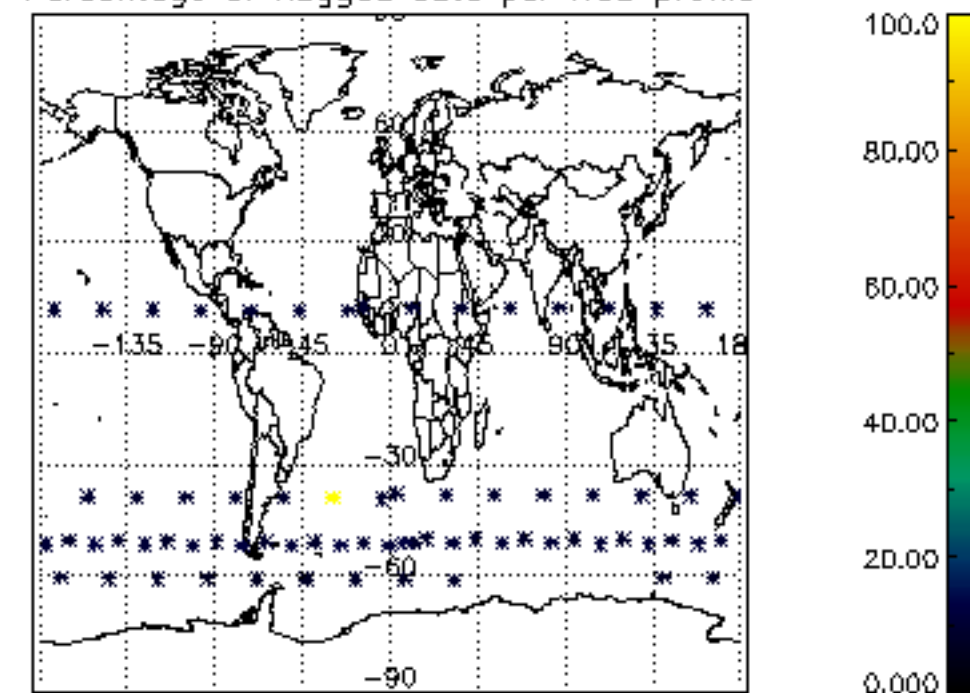

Percentage of flagged data per NO3 profile