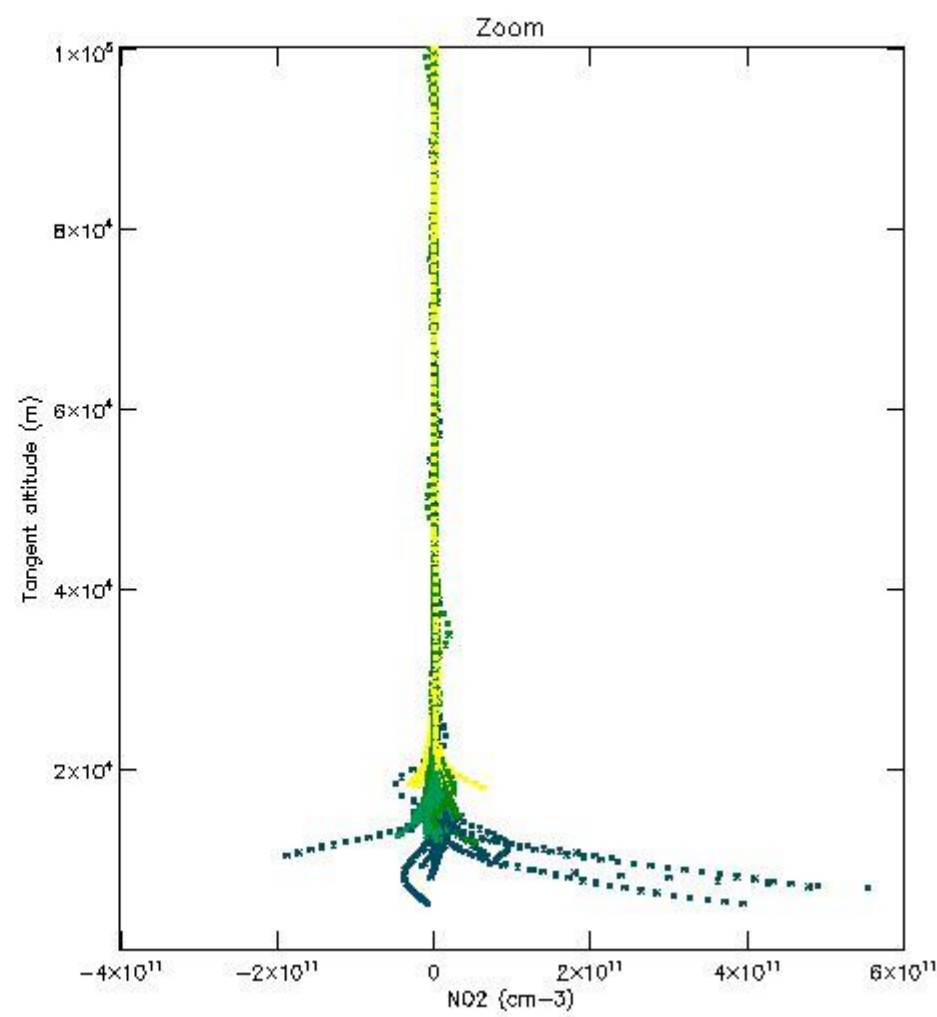

5.7 Plot NO₃ profiles for all STD (dark without errors)

The colorbar represents the latitude.