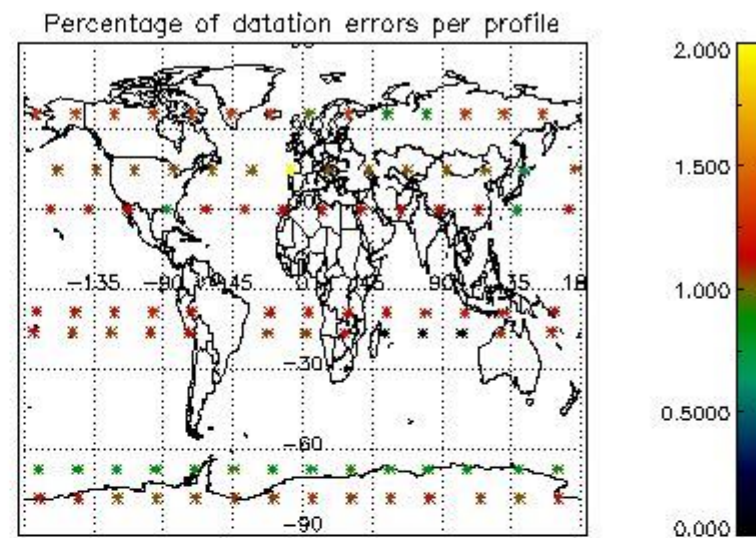

5. Trace gas profiles

5.1 Ozone statistics based on quality of products

The final quality of the products can be "measured" using the STD (Standard Deviation) attached to every point profile. This information is written to the parameter GOM_NL__2P/NL_LOCAL_SPECIES_DENSITY/o3_std of the level 2 products. The table below shows the statistics for given STD ranges.

The statistics are given with respect to the overall valid production:

- Products without fatal errors: GOM_NL__2P/MPH/PRODUCT_ERR=0
- Valid point profile: GOM_NL__2P/NL_LOCAL_SPECIES_DENSITY/pcd(0)=0

The 'Criteria' is applied to valid points of dark limb products:

- Products in dark limb illumination condition: GOM_NL__2P/NL_SUMMARY_QUALITY/obs_ill_cond=0
- Products without fatal errors: GOM_NL__2P/MPH/PRODUCT_ERR=0
- Valid point profile: GOM_NL__2P/NL_LOCAL_SPECIES_DENSITY/pcd(0)=0

So, the table below shows the percentage of dark limb and valid observations for each criteria with respect to the overall valid daily observations.

Criteria	% of total production
All STD	36
STD < 20	18