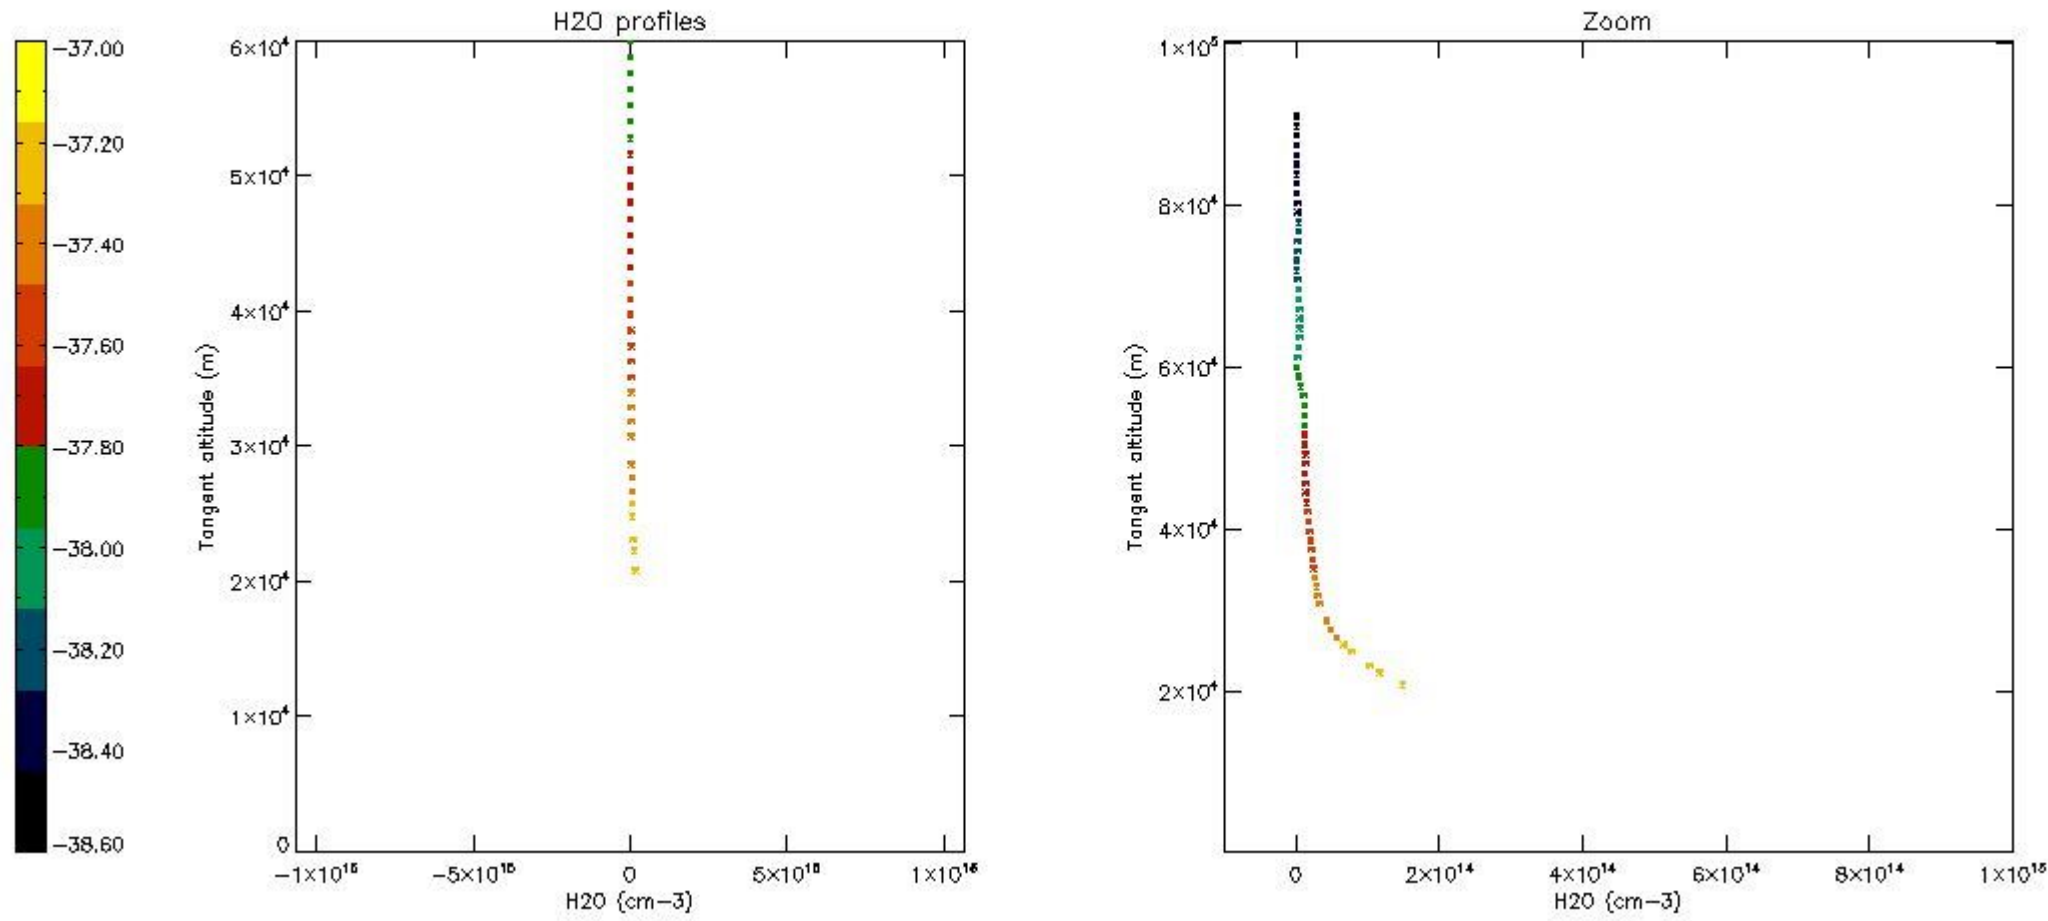

The colorbar represents the latitude.