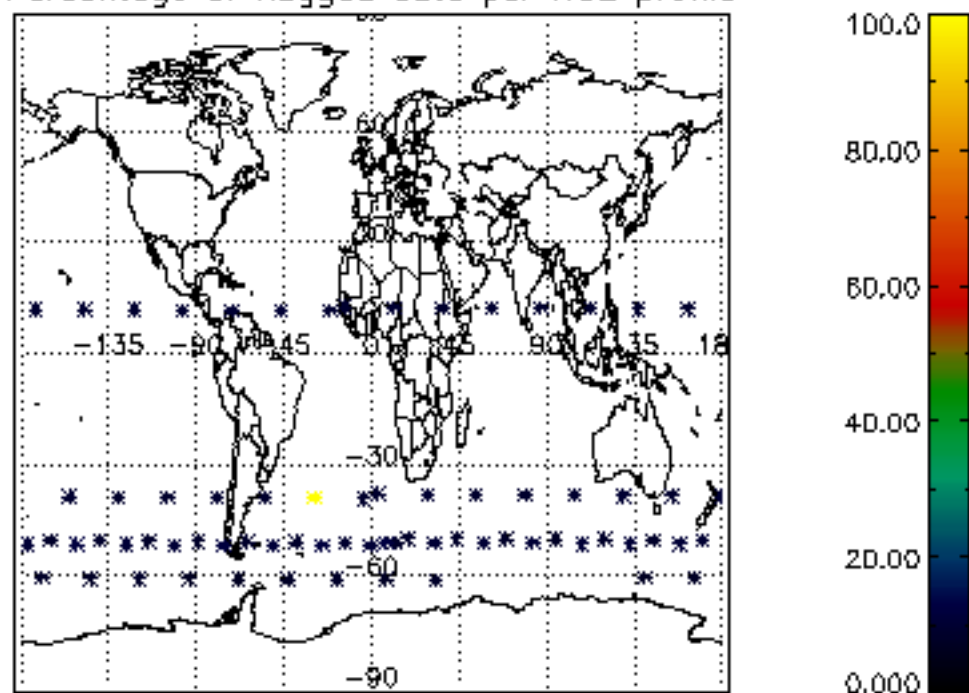

Percentage of flagged data per NO2 profile