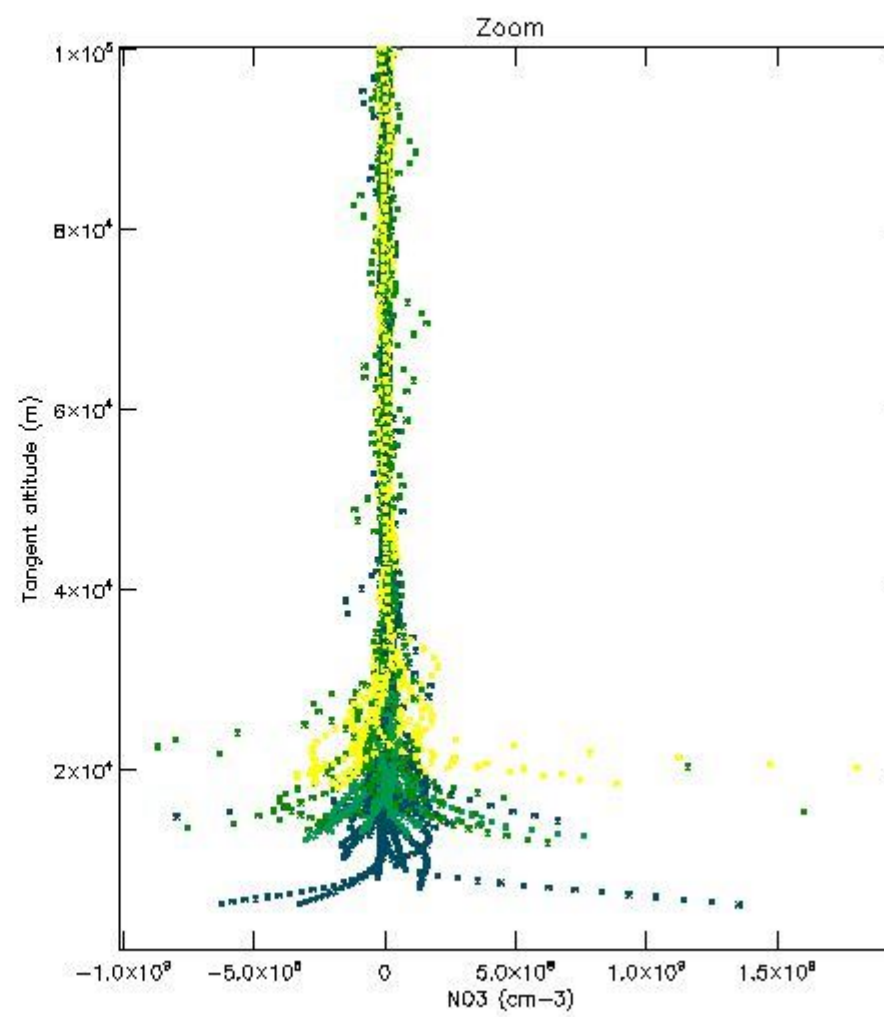

5.8 Plot H₂O profiles for all STD (only for occultations of stars 1,2,3,4,13,14,16,26,63 dark without errors)

The colorbar represents the latitude.