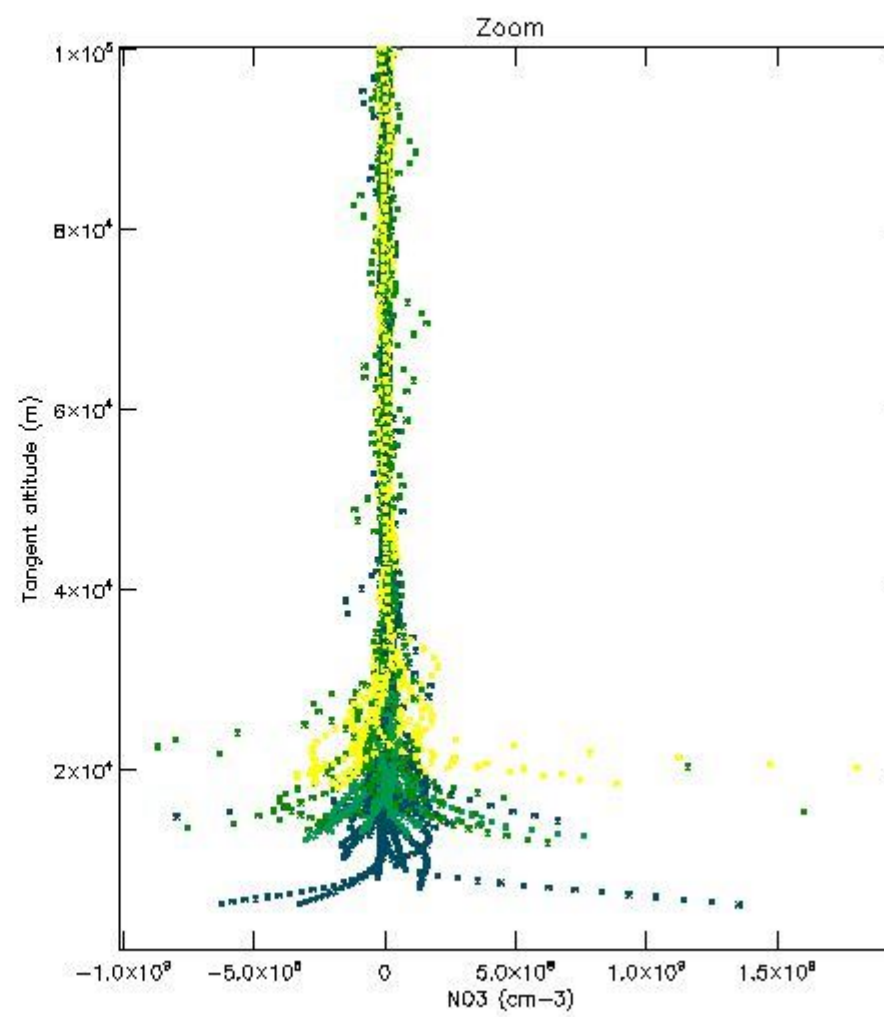

*5.4 Plot ozone profiles where STD < 10% (dark without errors)*

The colorbar represents the latitude.

*5.5 Plot ozone profiles where  $STD < 5\%$  (dark without errors)*

The colorbar represents the latitude.

*5.6 Plot NO<sub>2</sub> profiles for all STD (dark without errors)*

The colorbar represents the latitude.

*5.7 Plot NO3 profiles for all STD (dark without errors)*

The colorbar represents the latitude.

5.8 Plot H<sub>2</sub>O profiles for all STD (only for occultations of stars 1,2,3,4,13,14,16,26,63 dark without errors)

The colorbar represents the latitude.