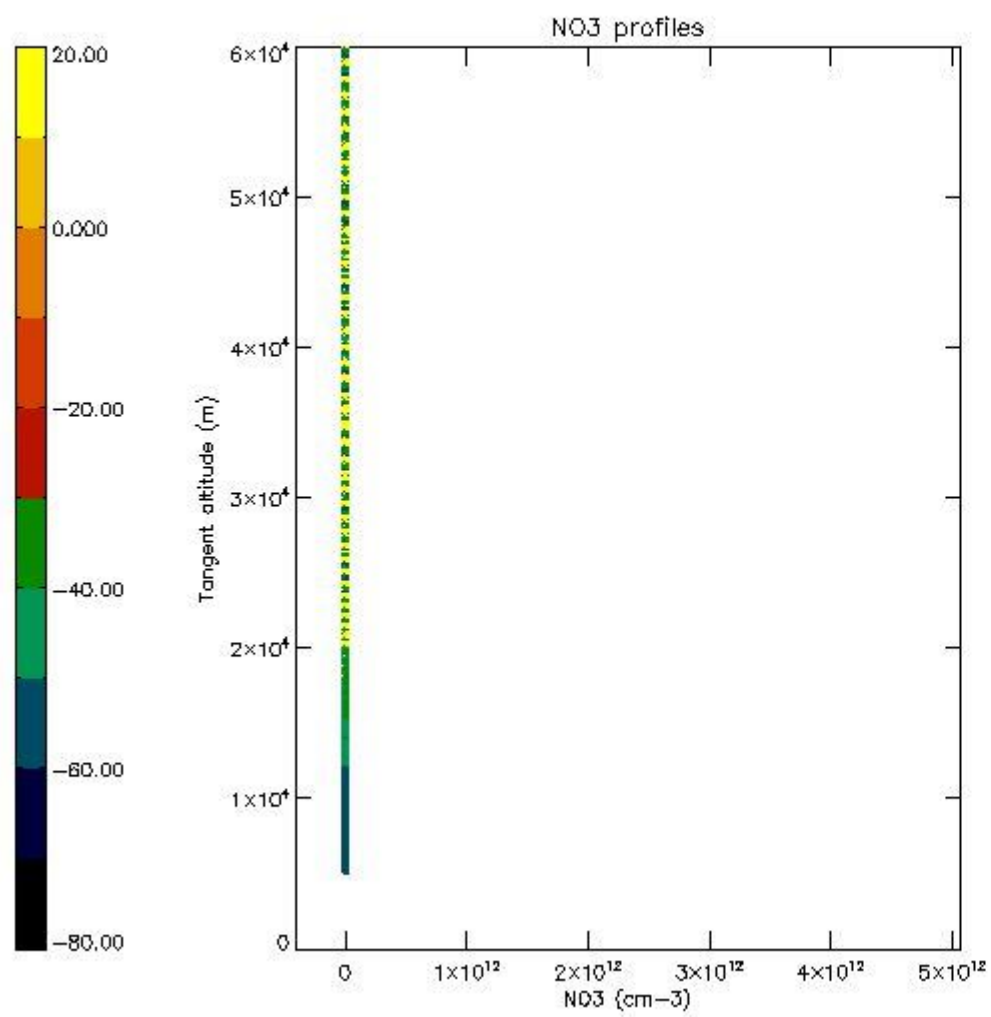

5.8 Plot H₂O profiles for all STD (only for occultations of stars 1,2,3,4,13,14,16,26,63 dark without errors)

The colorbar represents the latitude.