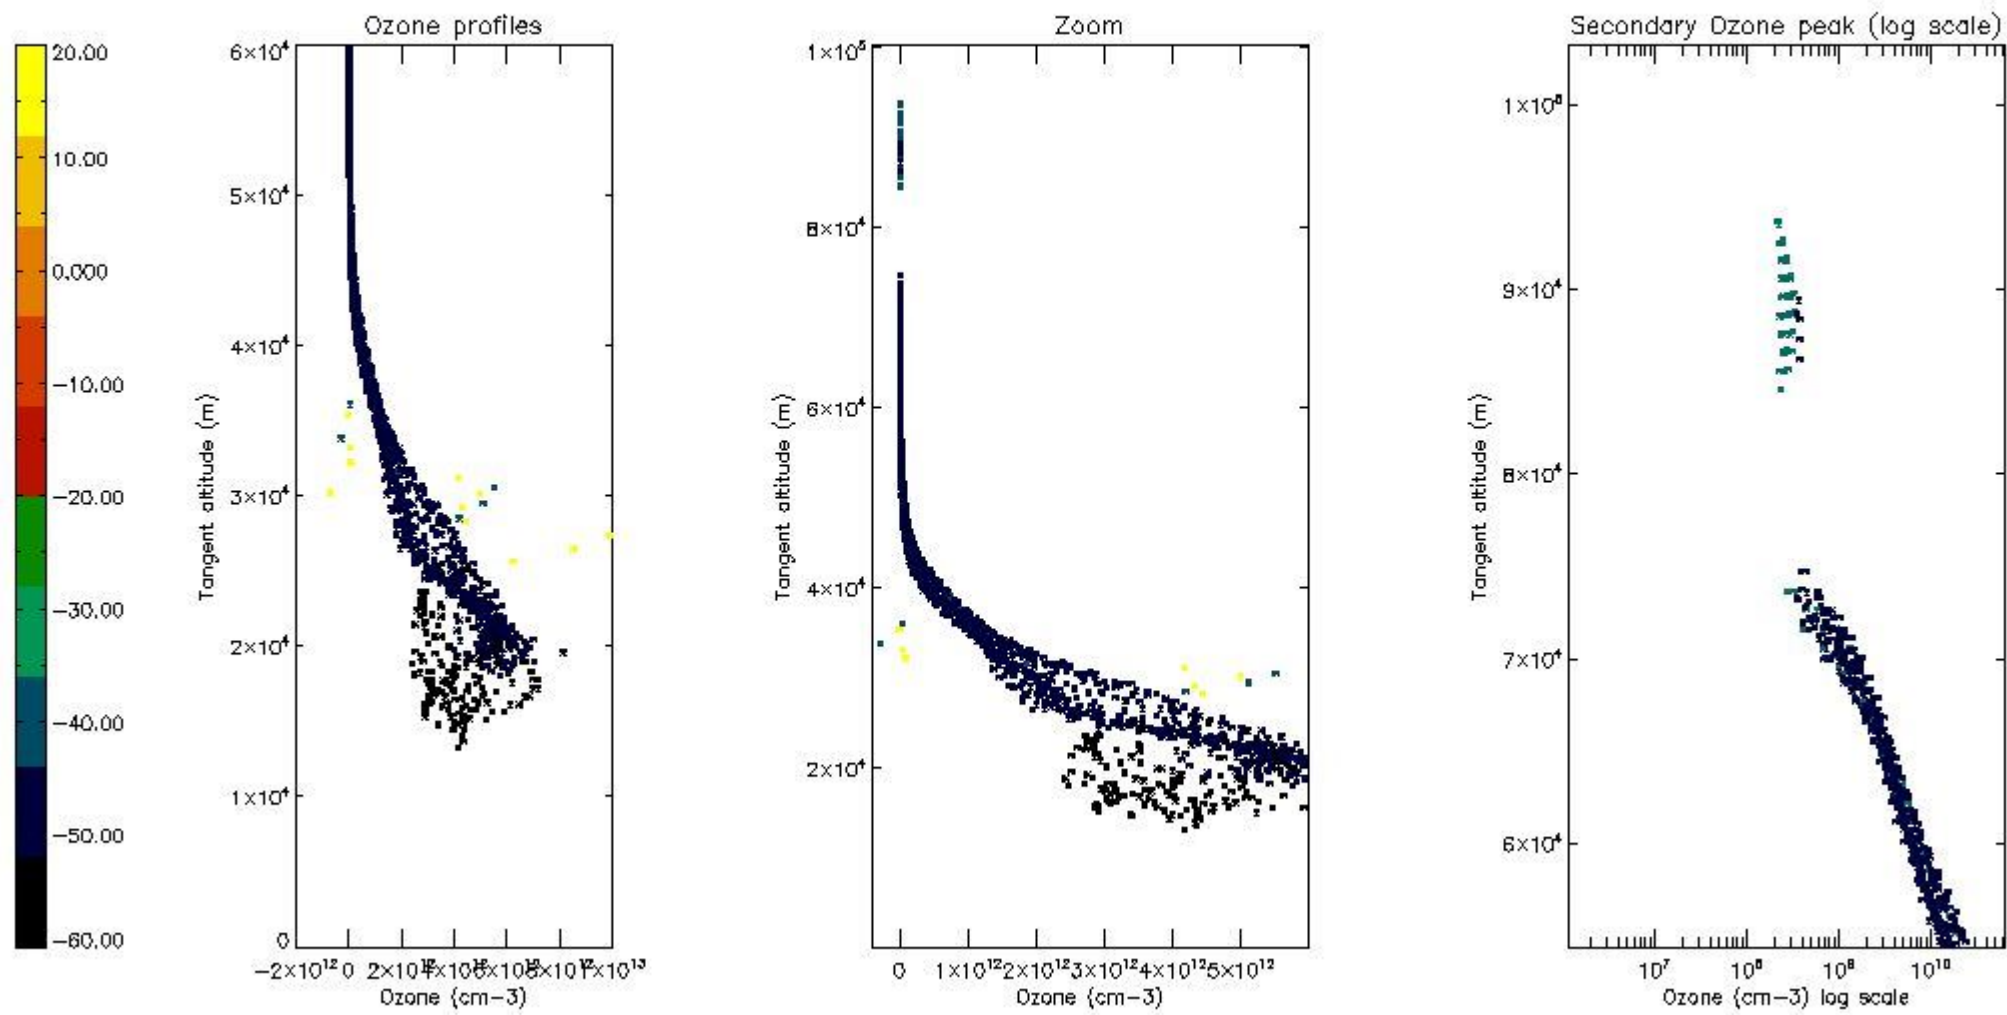

*5.4 Plot ozone profiles where STD < 10% (dark without errors)*

The colorbar represents the latitude.

*5.5 Plot ozone profiles where STD < 5% (dark without errors)*

The colorbar represents the latitude.

*5.6 Plot NO<sub>2</sub> profiles for all STD (dark without errors)*