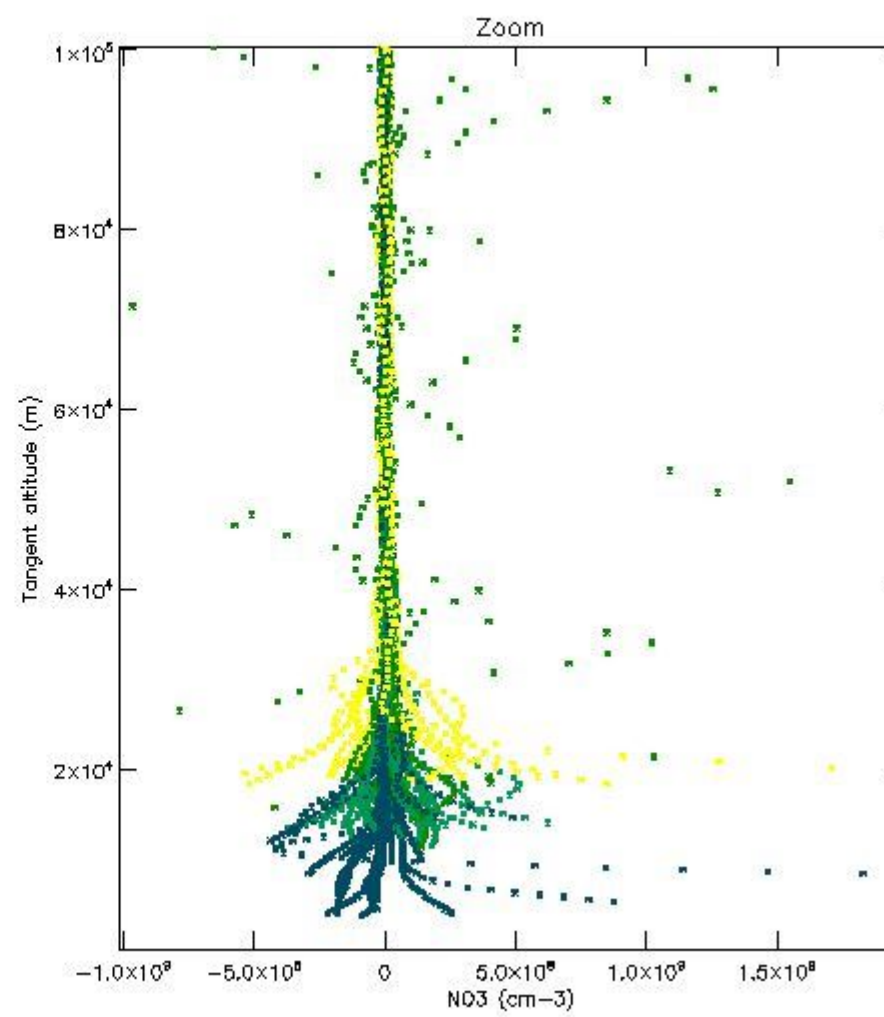

5.8 Plot H₂O profiles for all STD (only for occultations of stars 1,2,3,4,13,14,16,26,63 dark without errors)

The colorbar represents the latitude.