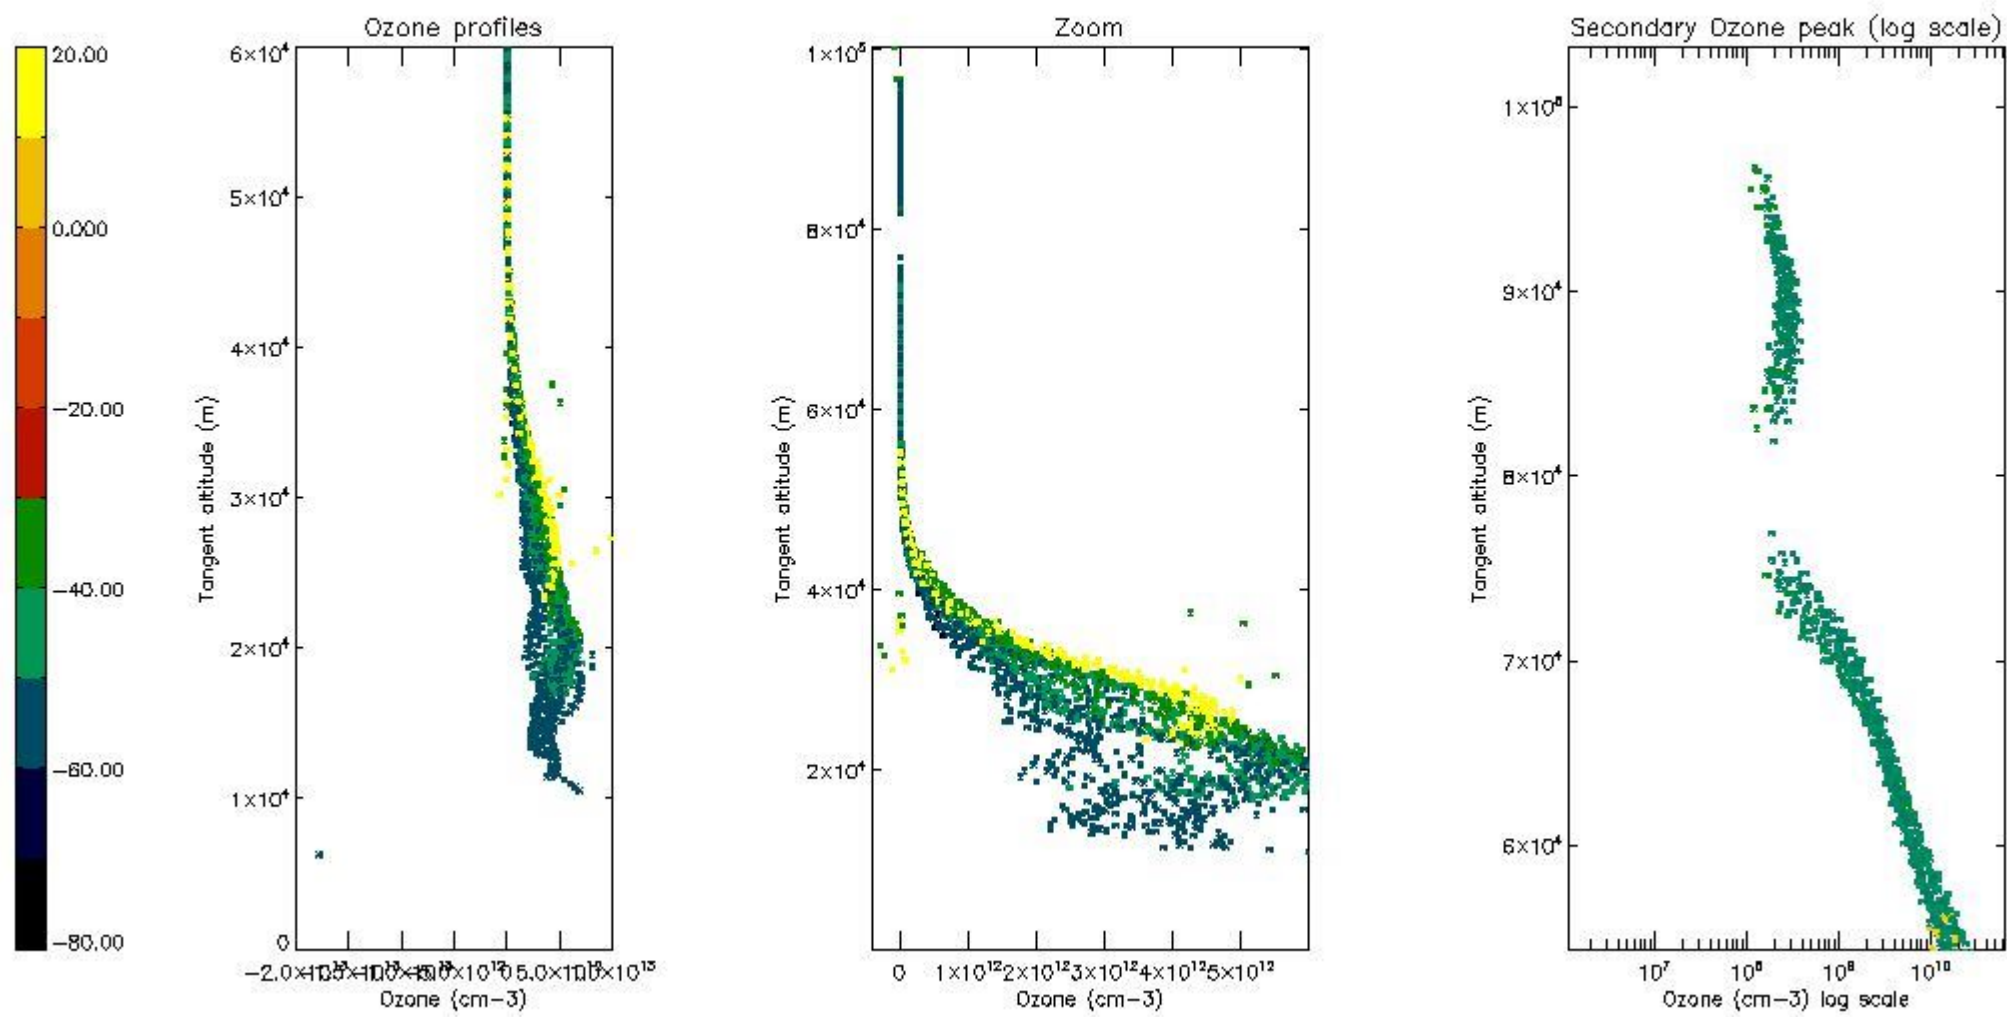

5.5 Plot ozone profiles where $STD < 5\%$ (dark without errors)

The colorbar represents the latitude.