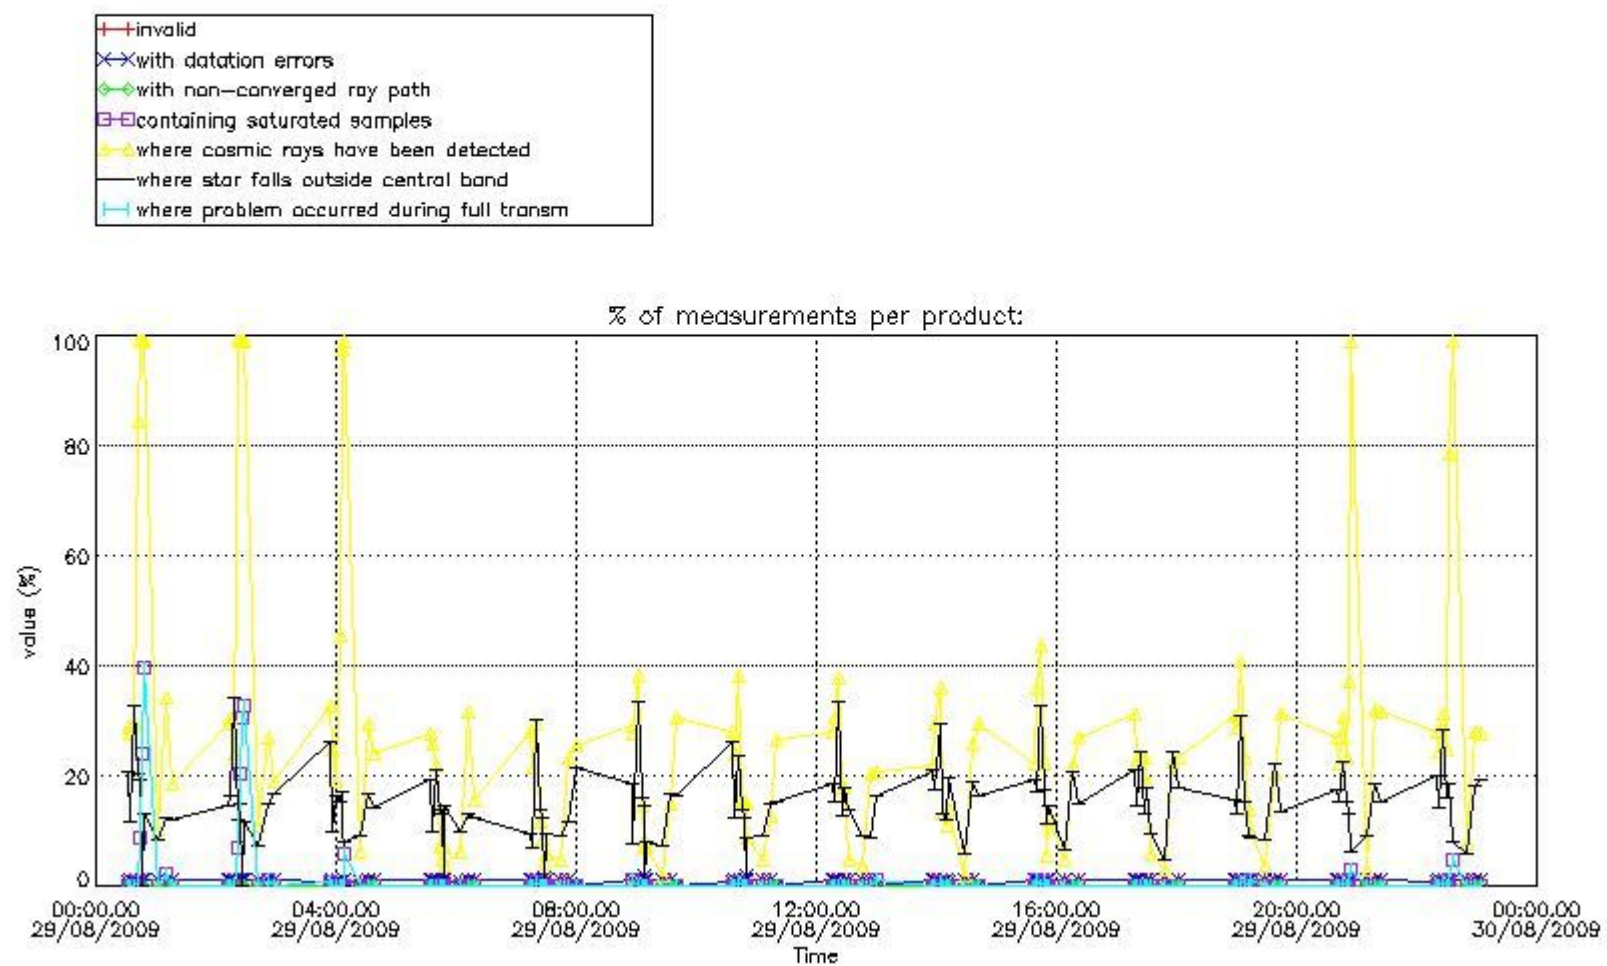

4.1.2 Plot level 1 quality information per product (time dependant): ENVI SAT DESCENDING passes