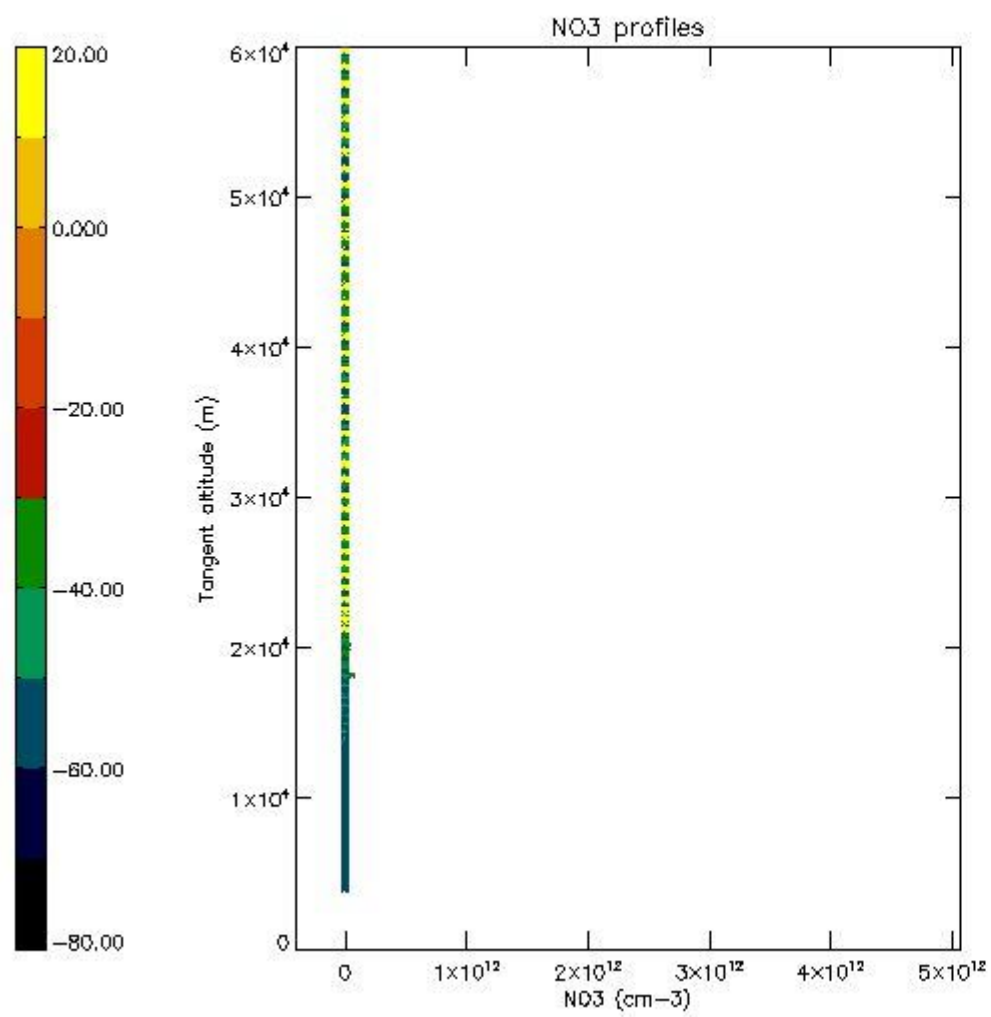

5.8 Plot H₂O profiles for all STD (only for occultations of stars 1,2,3,4,13,14,16,26,63 dark without errors)

The colorbar represents the latitude.