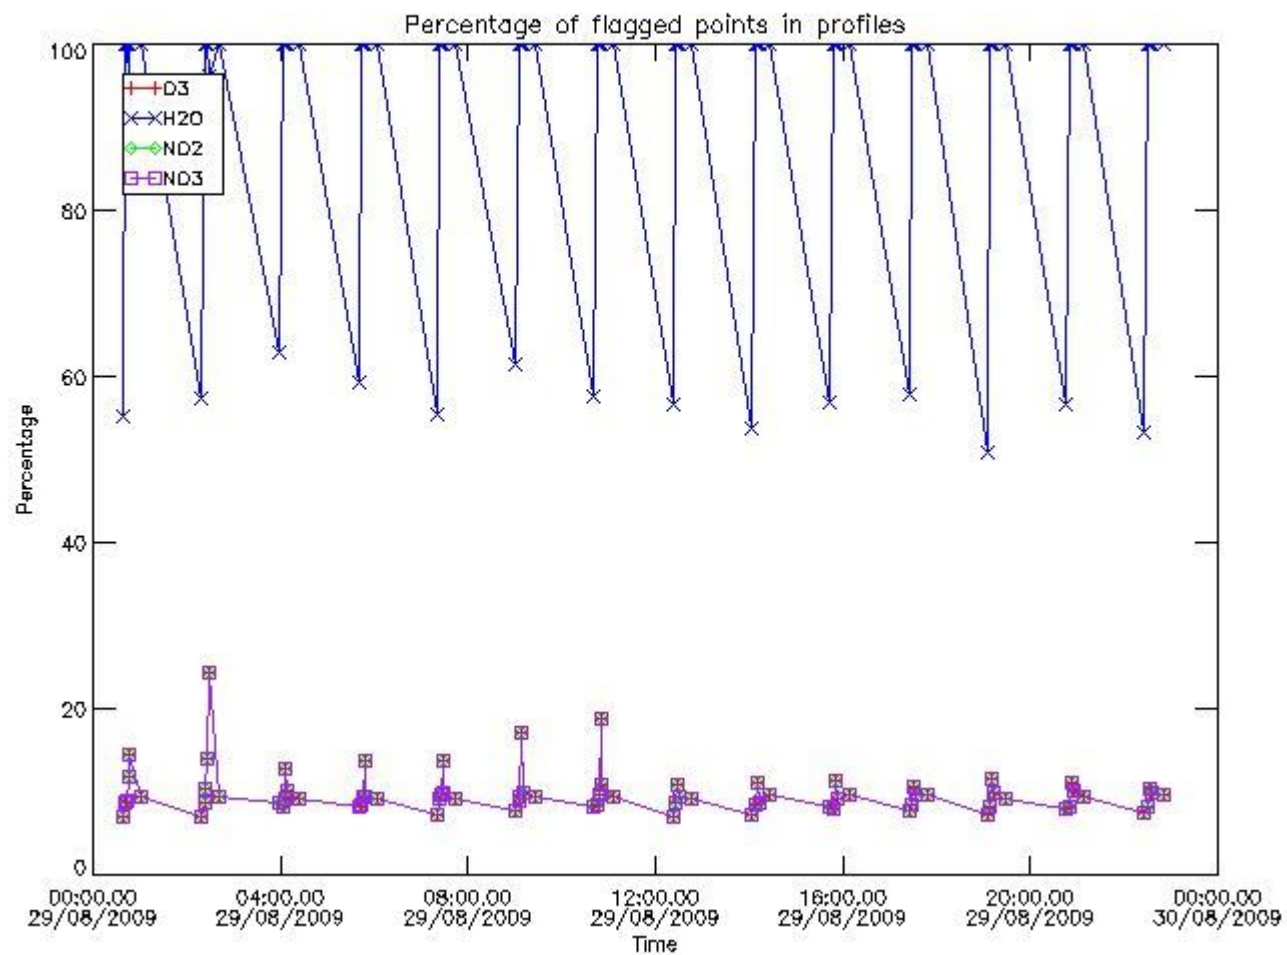

3. Quality information per product

In this section it is plotted some information contained in the Quality Summary data set of the level 2 products. Only products in dark limb conditions and without errors (error flag in the MPH set to "0") are used.

3.1 Plot quality information per product (time dependant)