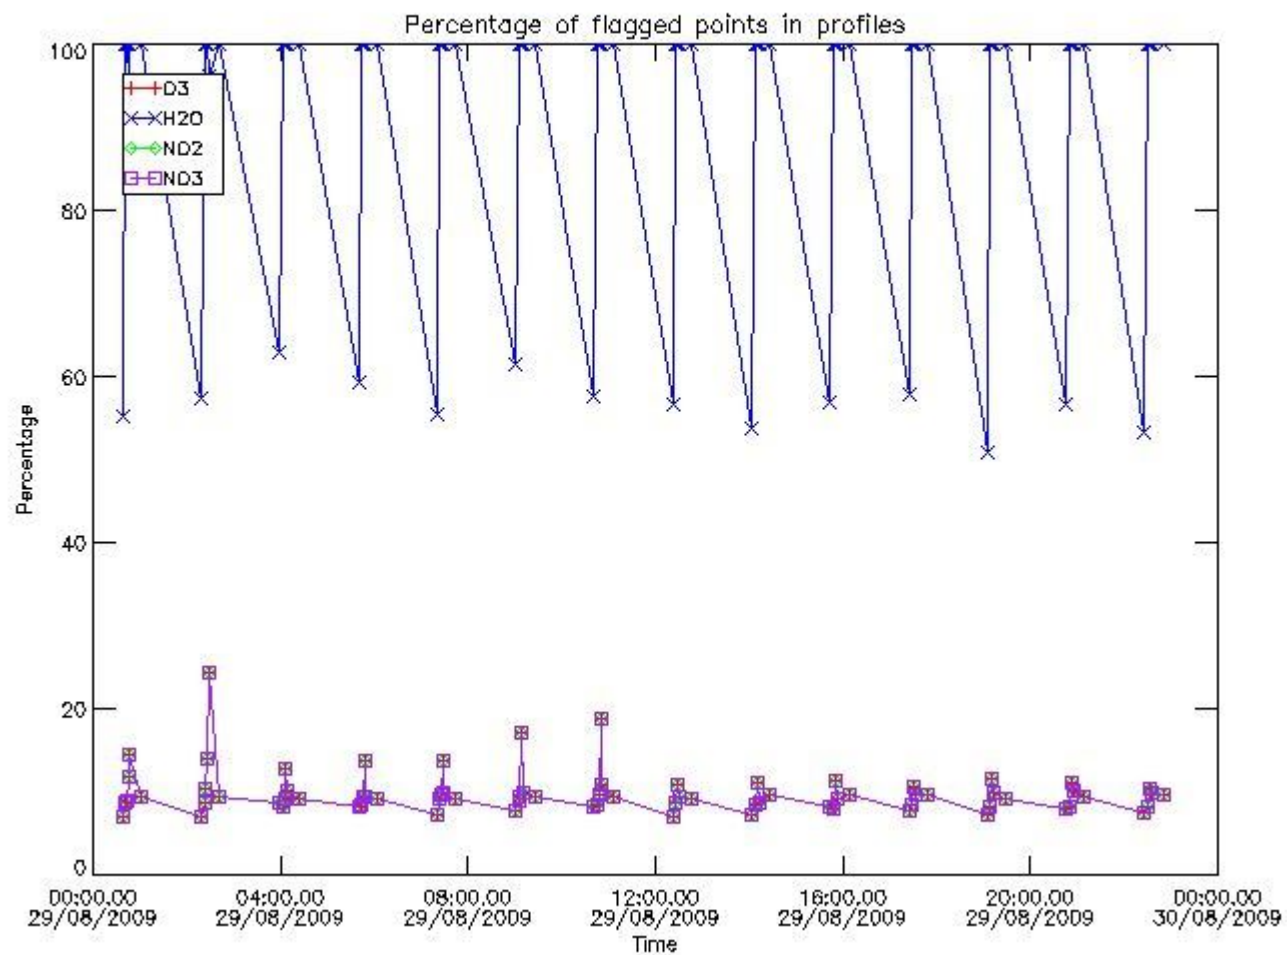

#### 3.1 Plot quality information per product (time dependant)