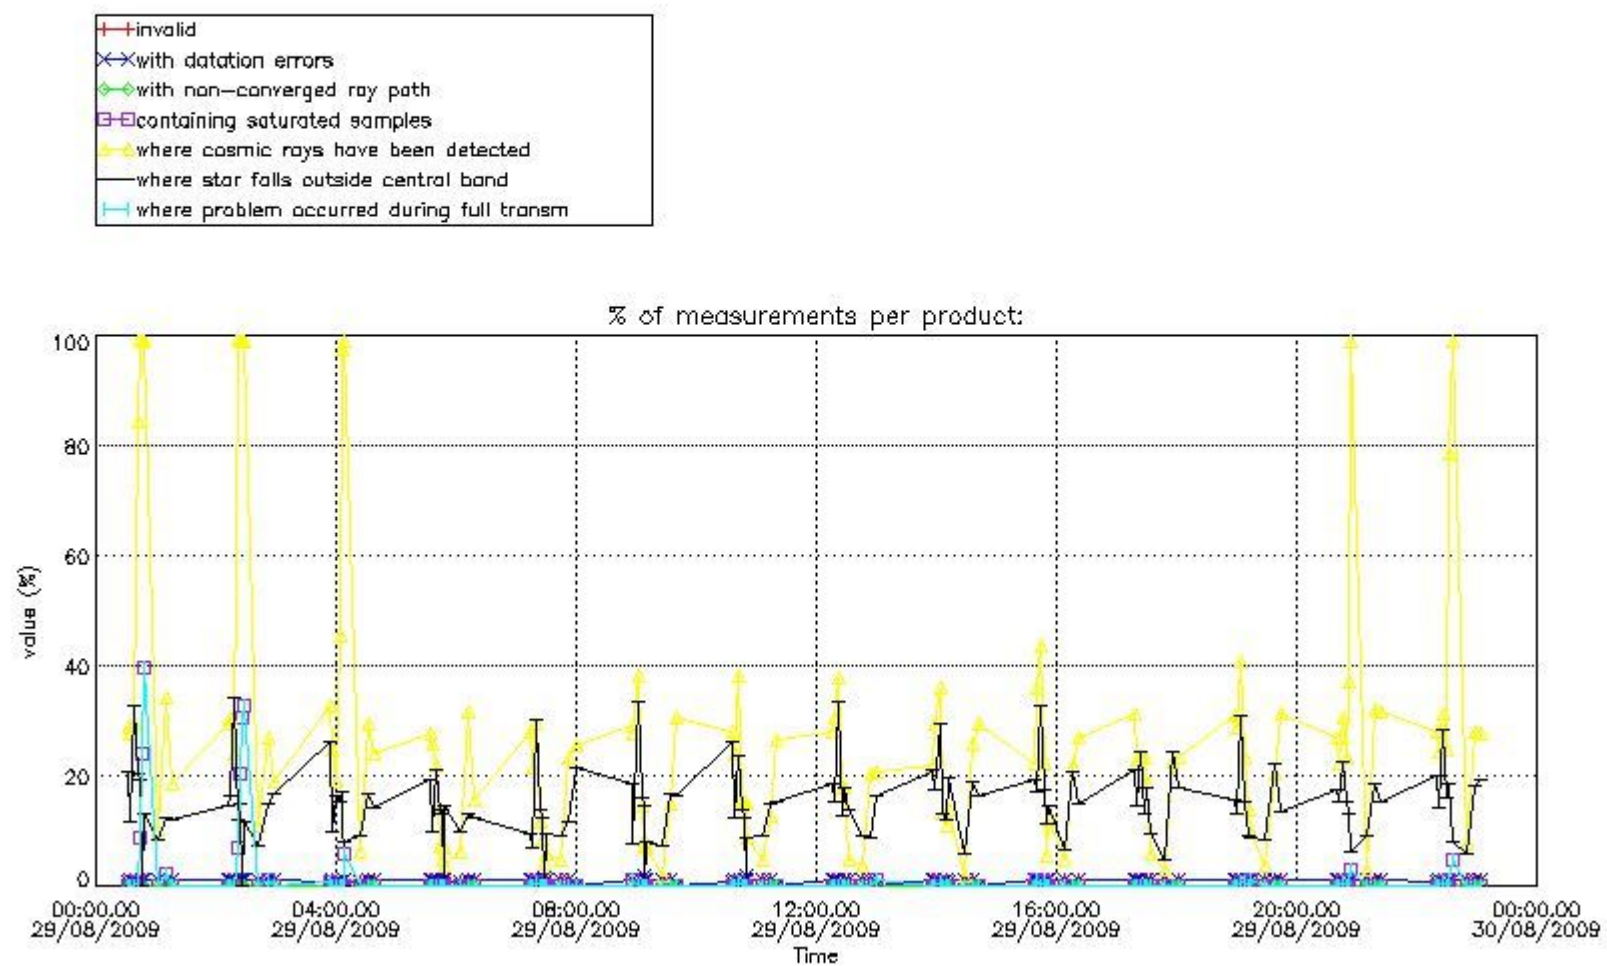

4.1.2 Plot level 1 quality information per product (time dependant): ENVISAT DESCENDING passes