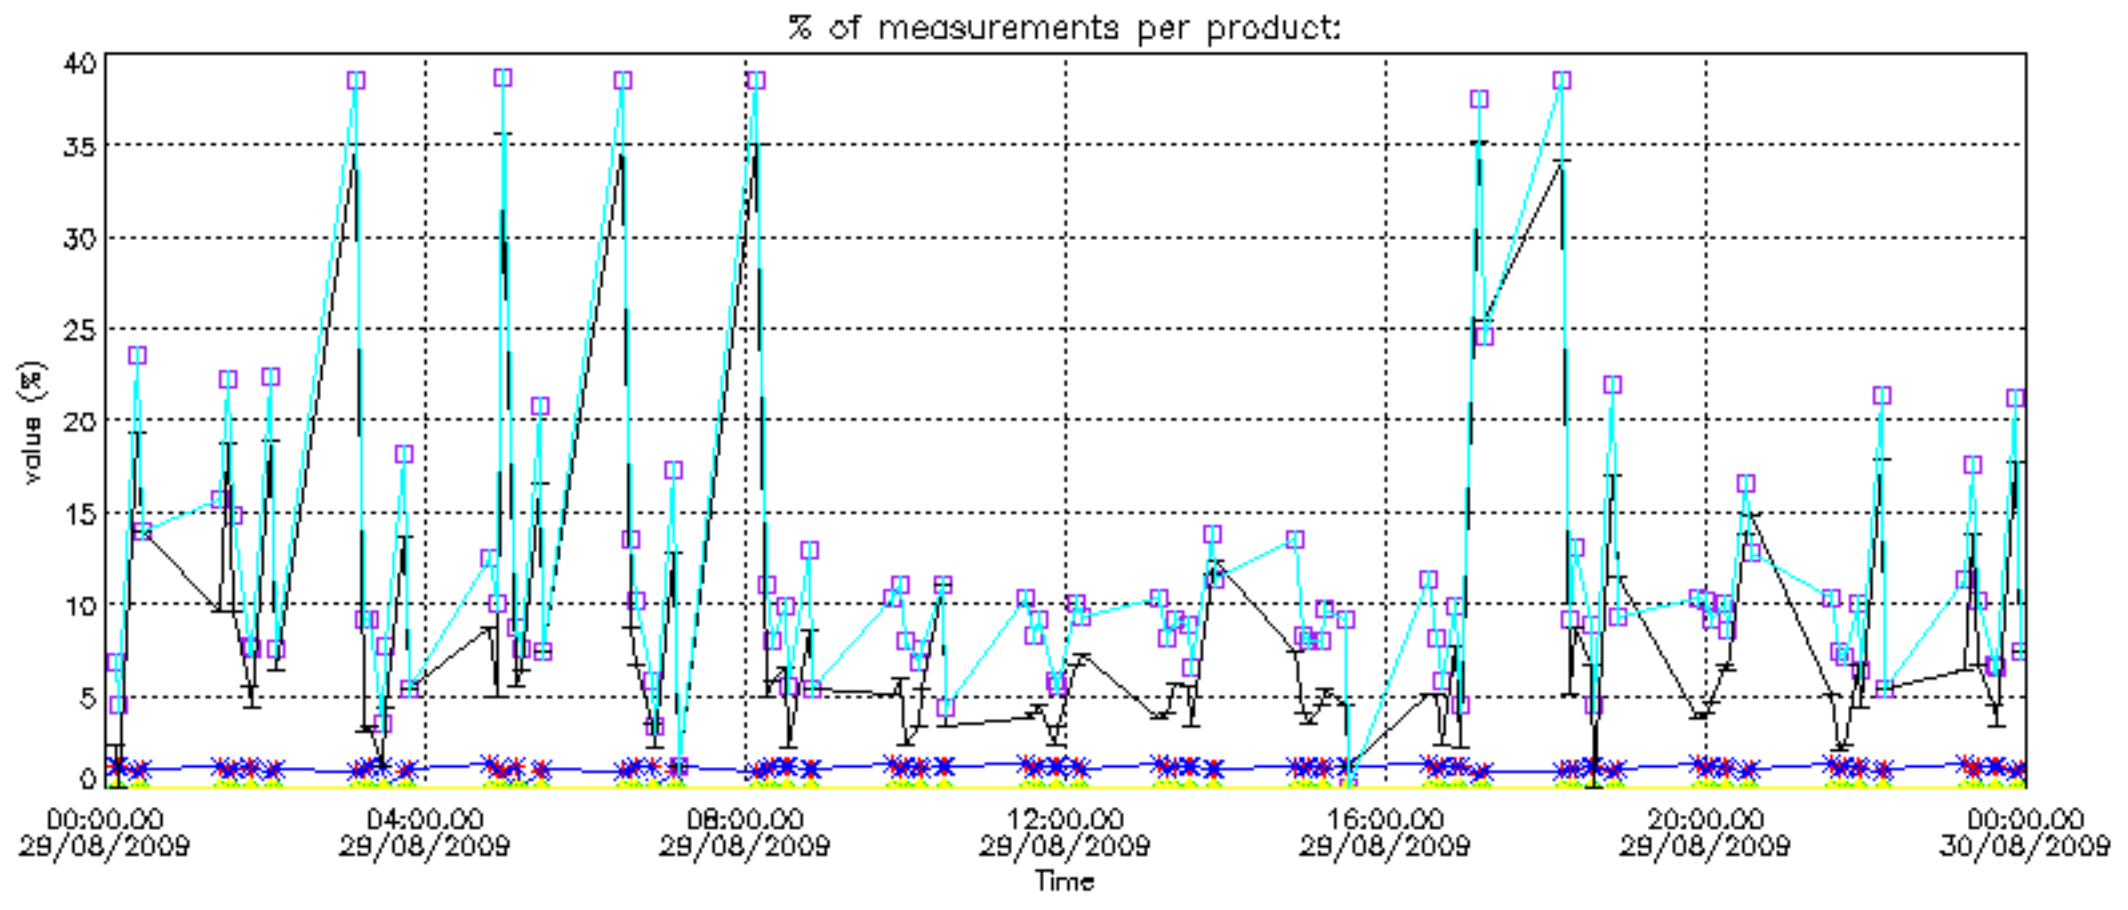

Percentage of cosmic ray hits per profile

Percentage of datation errors per profile