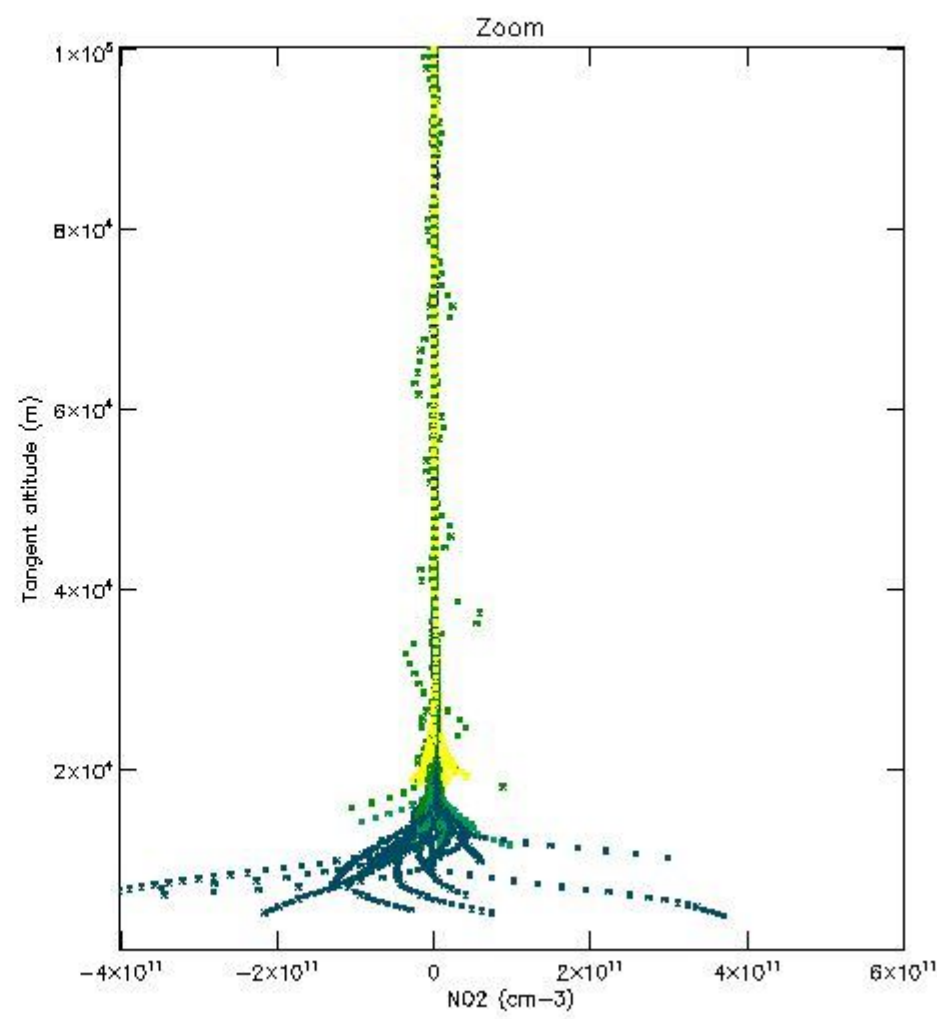

5.7 Plot NO3 profiles for all STD (dark without errors)

The colorbar represents the latitude.