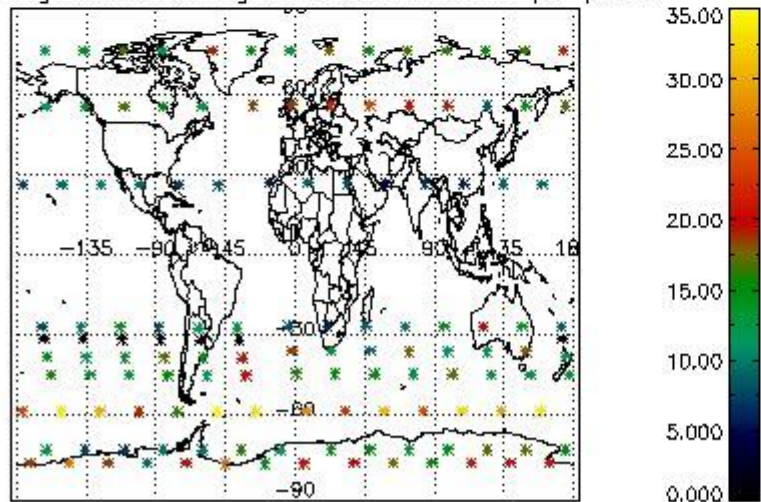

##### 4.2.1 Plot level 1 quality information per product (world map): ENVISAT ASCENDING passes

Percentage of cosmic ray hits per profile

Percentage of datation errors per profile

Percentage of star falling outside central band per profile