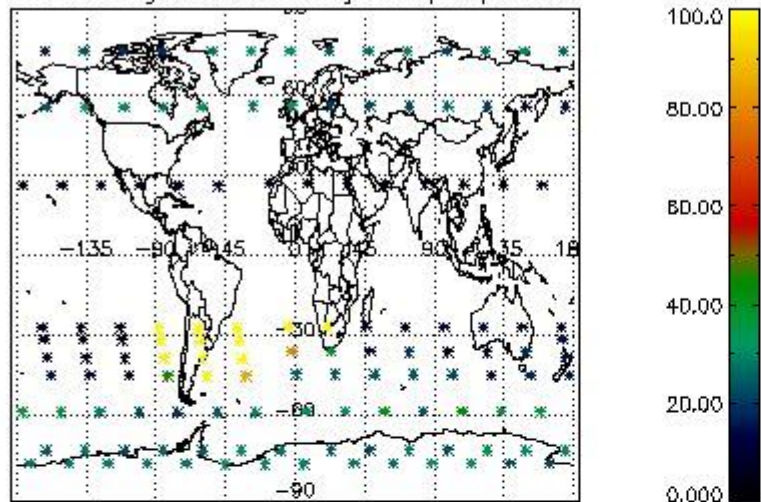

Percentage of cosmic ray hits per profile