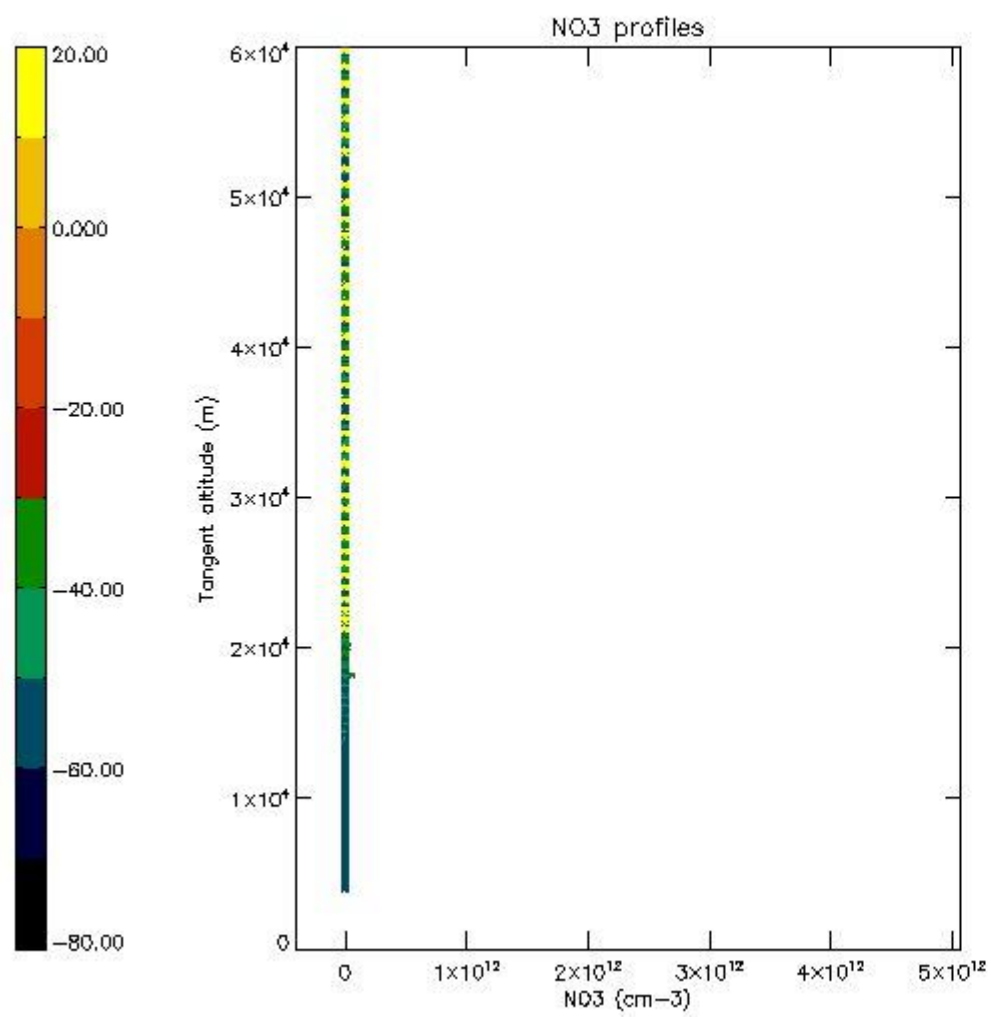

*5.4 Plot ozone profiles where STD < 10% (dark without errors)*

The colorbar represents the latitude.

*5.5 Plot ozone profiles where  $STD < 5\%$  (dark without errors)*

The colorbar represents the latitude.

*5.6 Plot NO<sub>2</sub> profiles for all STD (dark without errors)*

The colorbar represents the latitude.

*5.7 Plot NO3 profiles for all STD (dark without errors)*

The colorbar represents the latitude.

5.8 Plot H<sub>2</sub>O profiles for all STD (only for occultations of stars 1,2,3,4,13,14,16,26,63 dark without errors)