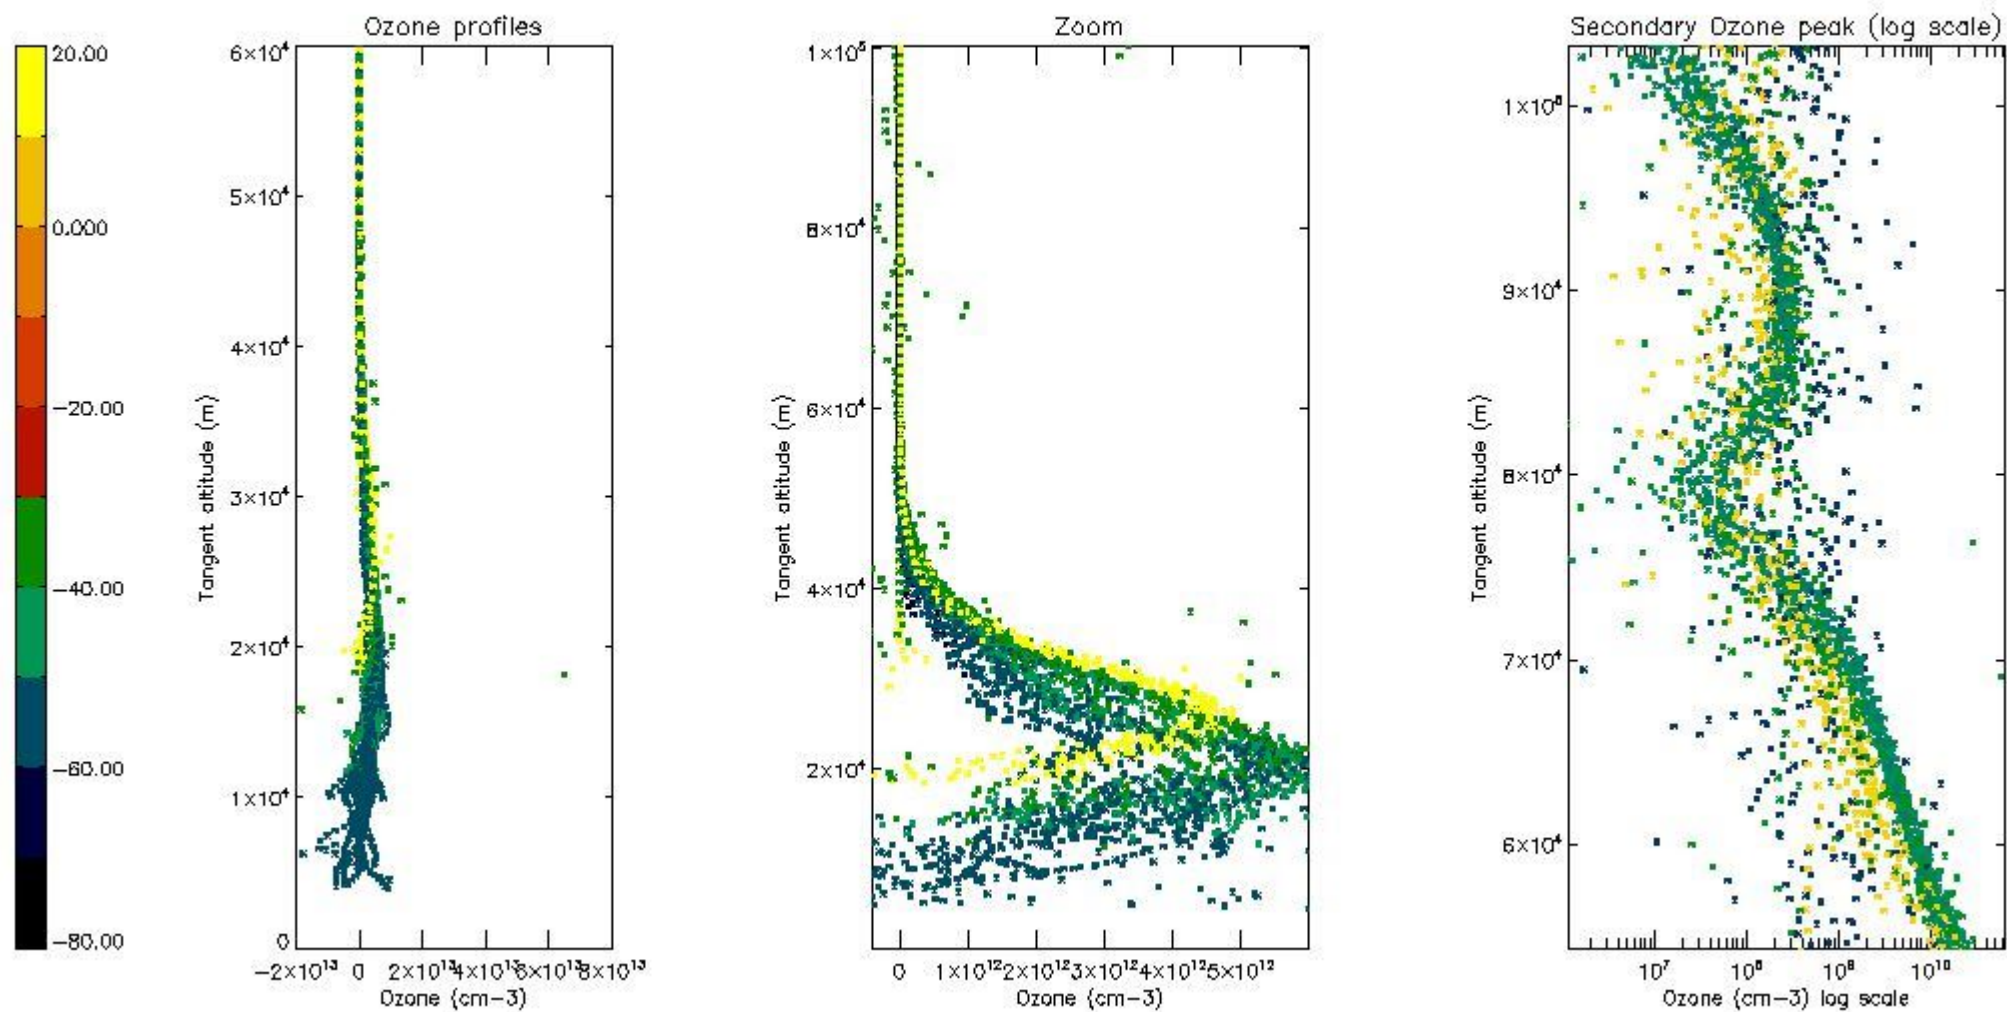

STD < 10	14
STD < 5	8

5.2 Plot ozone profiles for all STD (dark without errors)

The colorbar represents the latitude.

5.3 Plot ozone profiles where STD < 20% (dark without errors)

The colorbar represents the latitude.