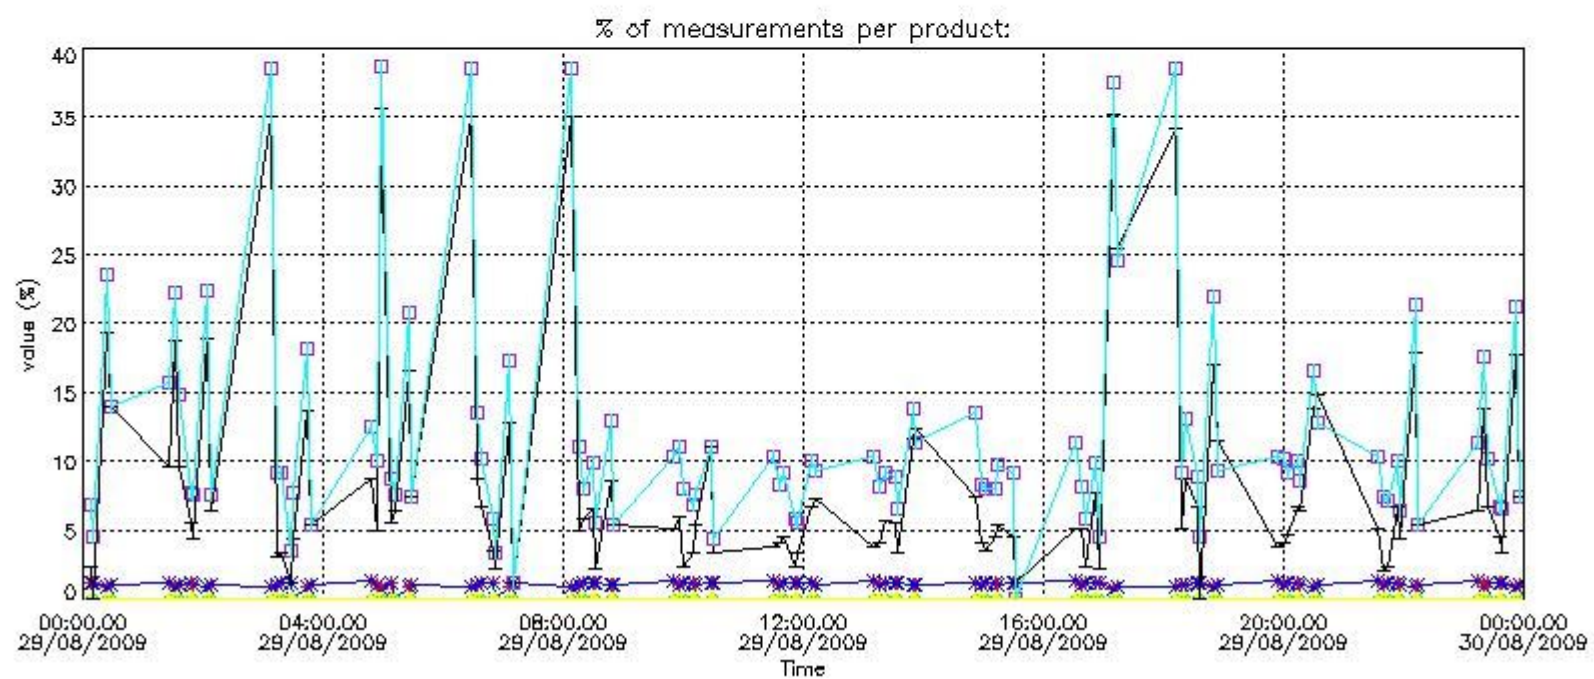

4.2 Plot quality information per product coming from level 1b processing (world map)

4.2.1 Plot level 1 quality information per product (world map): ENVISAT ASCENDING passes