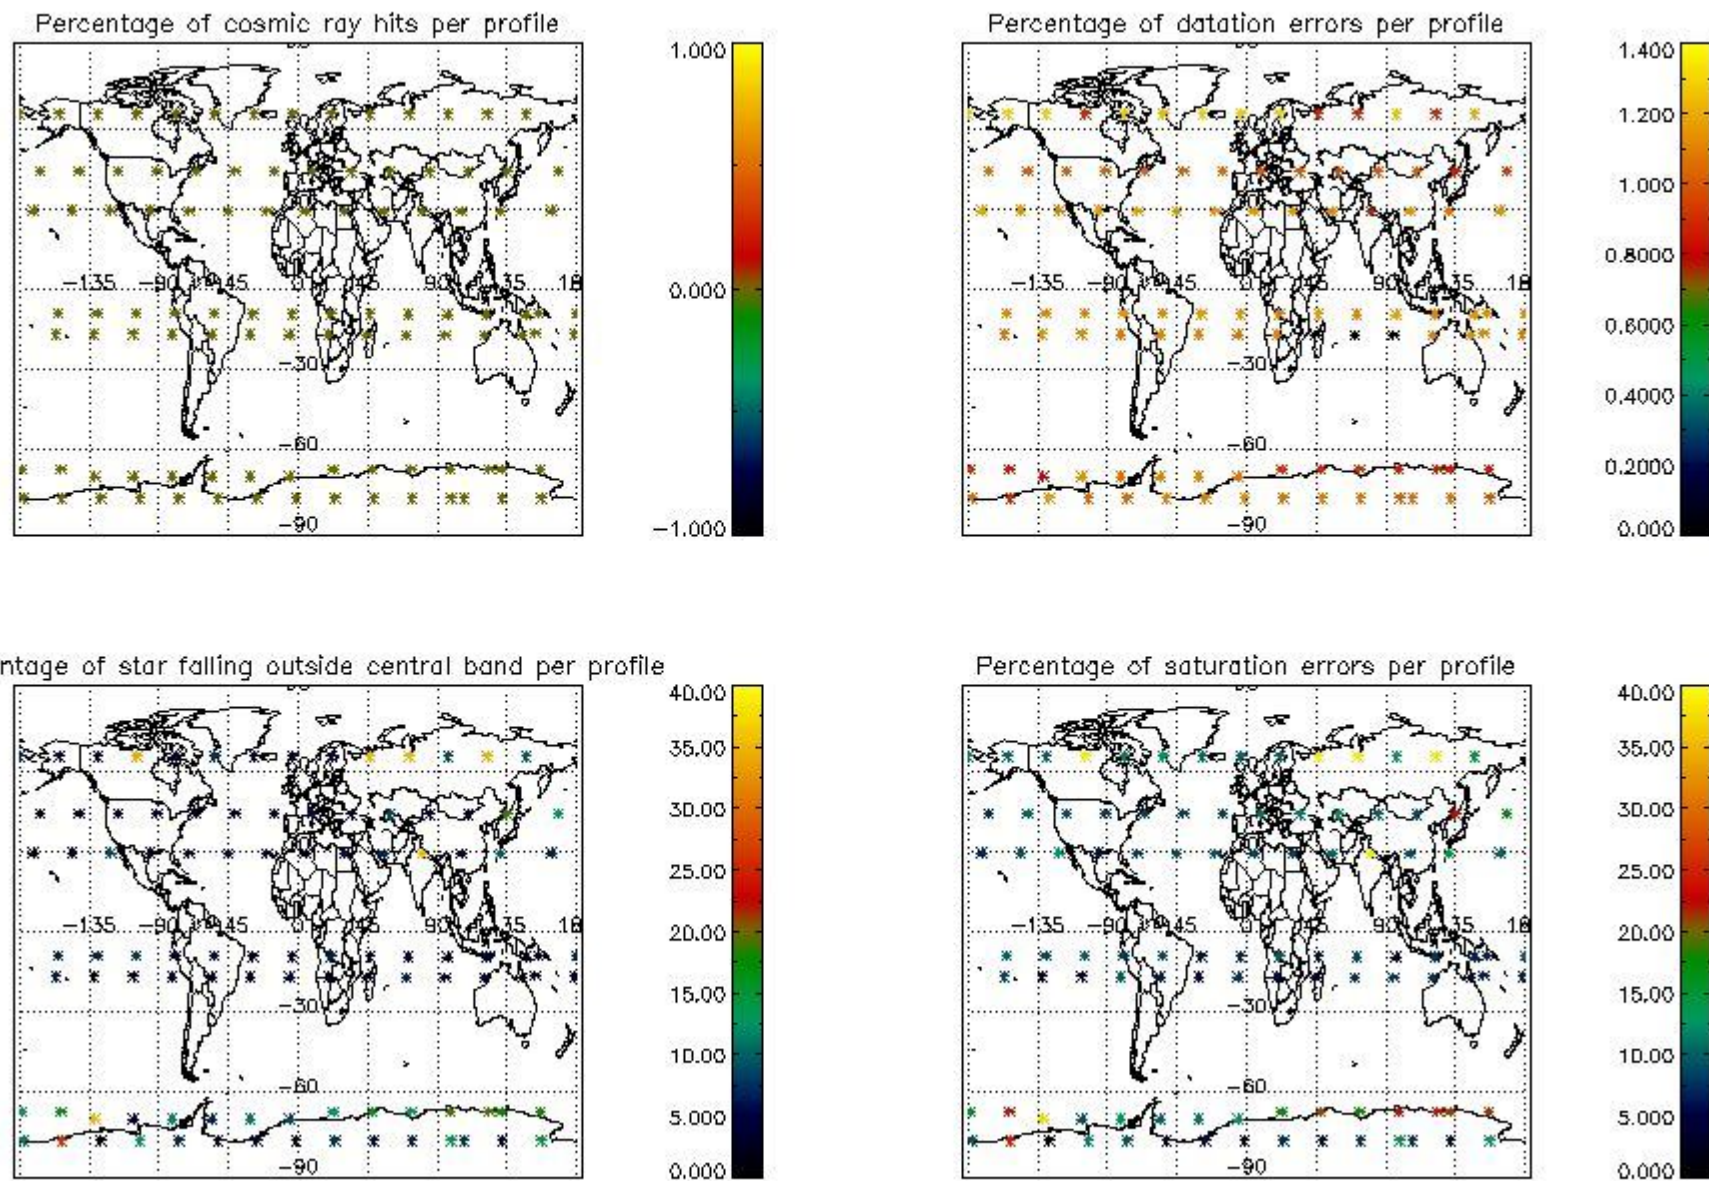

4.2.2 Plot level 1 quality information per product (world map): ENVISAT DESCENDING passes

5. Trace gas profiles

5.1 Ozone statistics based on quality of products

The final quality of the products can be "measured" using the STD (Standard Deviation) attached to every point profile. This information is written to the parameter GOM_NL__2P/NL_LOCAL_SPECIES_DENSITY/o3_std of the level 2 products. The table below shows the statistics for given STD ranges.

The statistics are given with respect to the overall valid production:

- Products without fatal errors: GOM_NL__2P/MPH/PRODUCT_ERR=0
- Valid point profile: GOM_NL__2P/NL_LOCAL_SPECIES_DENSITY/pcd(0)=0

The 'Criteria' is applied to valid points of dark limb products:

- Products in dark limb illumination condition: GOM_NL__2P/NL_SUMMARY_QUALITY/obs_ill_cond=0
- Products without fatal errors: GOM_NL__2P/MPH/PRODUCT_ERR=0
- Valid point profile: GOM_NL__2P/NL_LOCAL_SPECIES_DENSITY/pcd(0)=0

So, the table below shows the percentage of dark limb and valid observations for each criteria with respect to the overall valid daily observations.

Criteria	% of total production
All STD	37
STD < 20	18