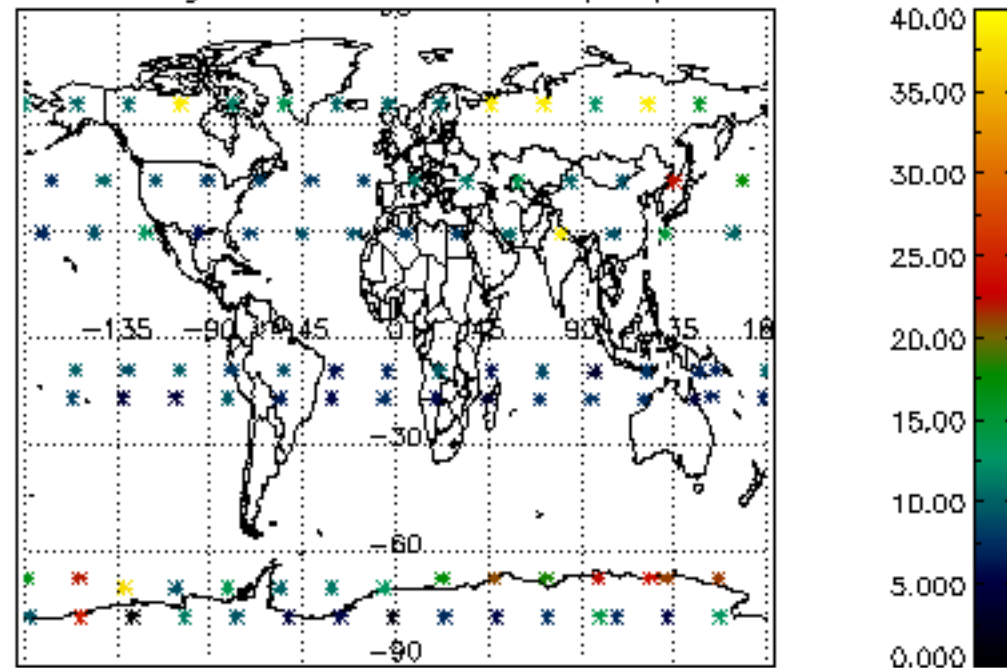

Percentage of saturation errors per profile