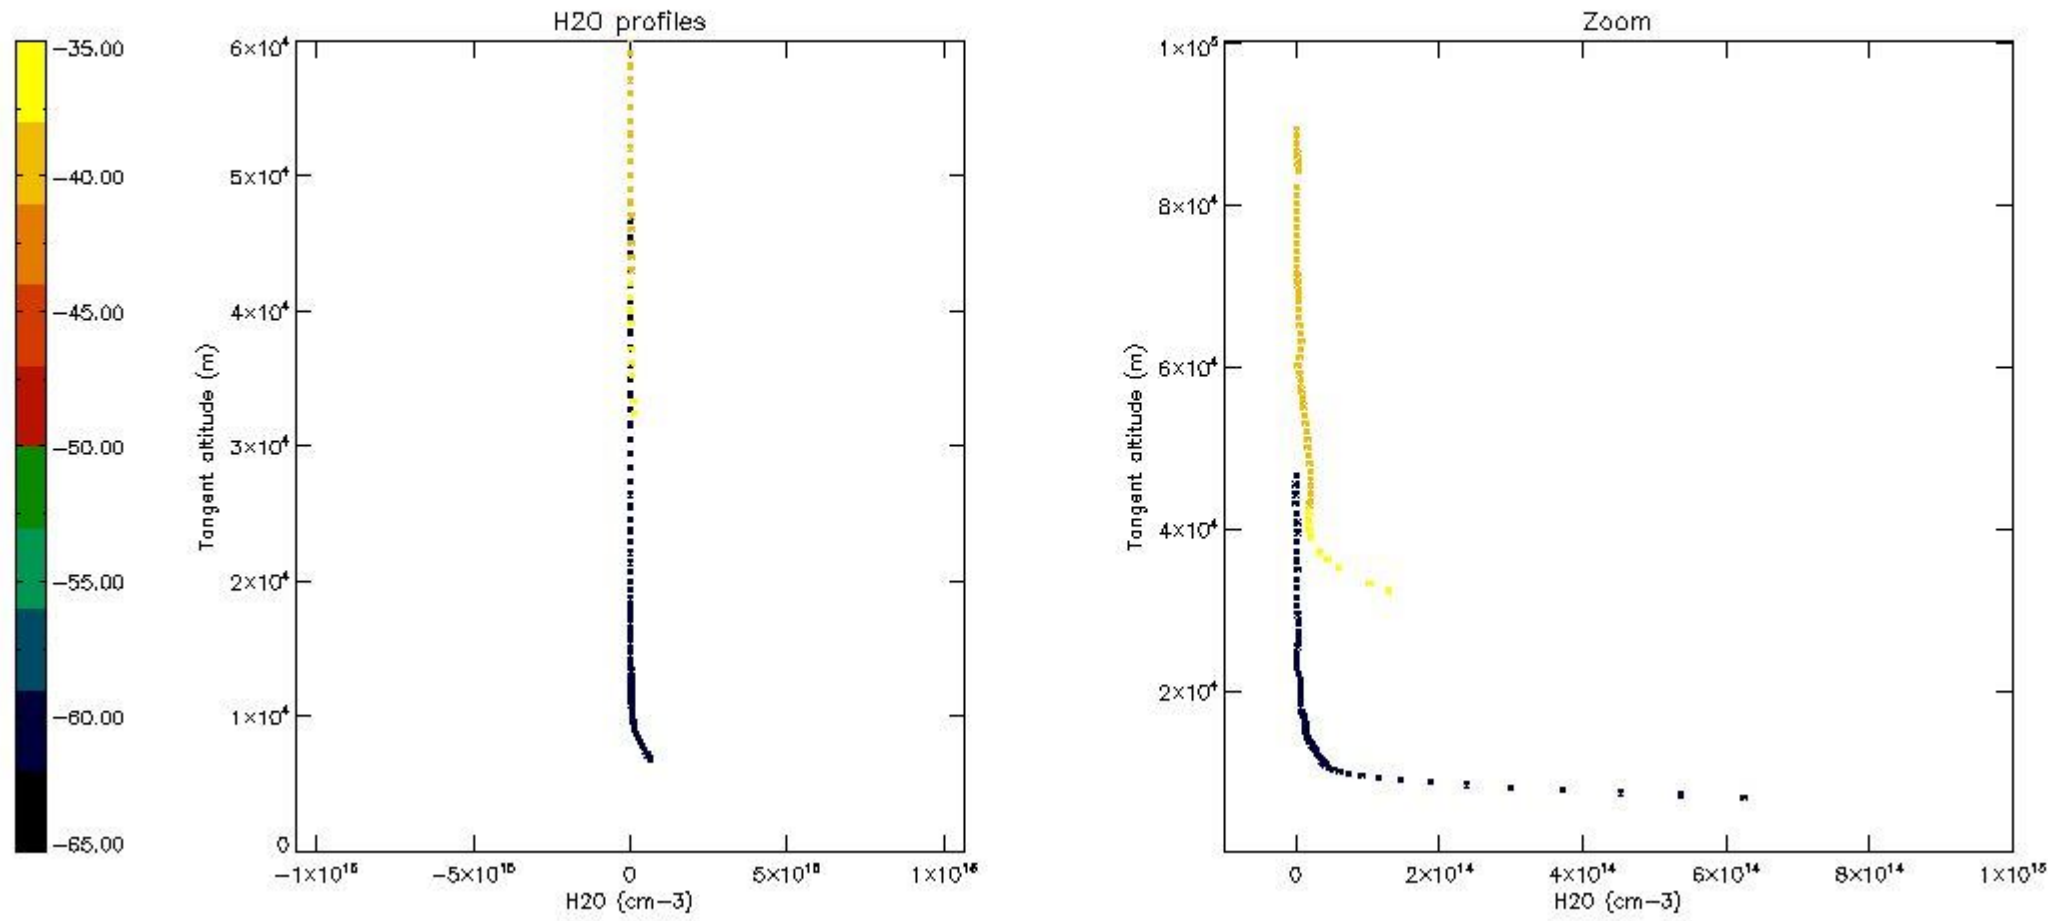

6. Auxiliary Data Files used for the production reported in section 2

The number reported in the third column indicates since which file (see list in section 2) the corresponding auxiliary file has been used. The fourth column is the date of those product files.

Type	Auxiliary Filename	Used since product	Used since product date
INST_PHYS_CHARACTERISTICS	GOM_INS_AXVIEC20091111_143220_20030716_120000_20500101_000000	1	29-AUG-2009 00:07:04
LEVEL-2_PROC_CONFIG	GOM_PR2_AXVIEC20091111_152718_20020301_000000_20500101_000000	1	29-AUG-2009 00:07:04
CROSS_SECTIONS_FILE	GOM_CRS_AXVIEC20091111_154832_20020301_000000_20500101_000000	1	29-AUG-2009 00:07:04