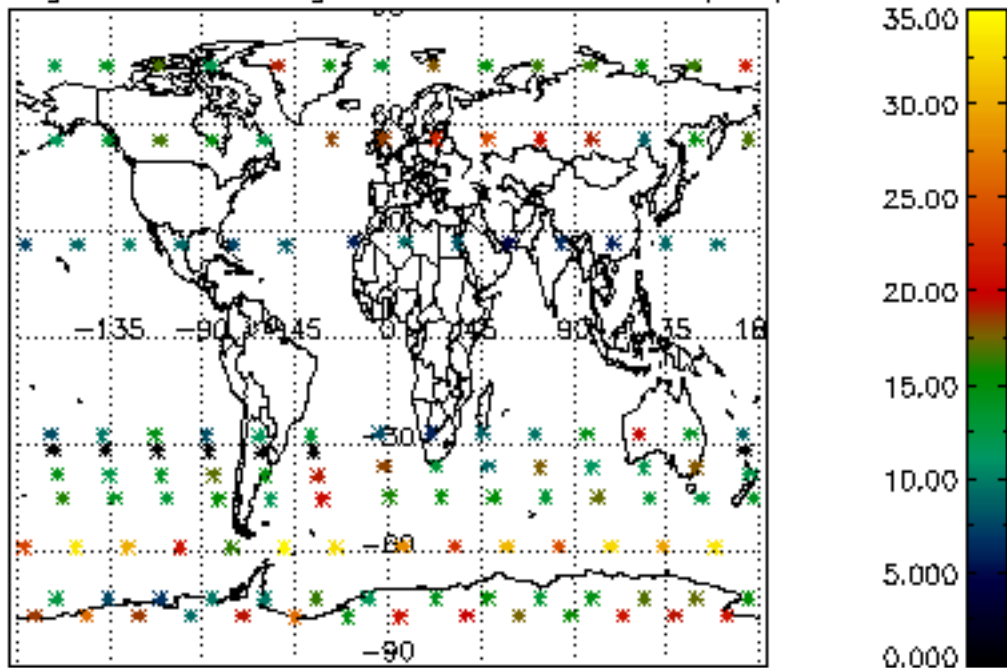

Percentage of cosmic ray hits per profile

Percentage of star falling outside central band per profile