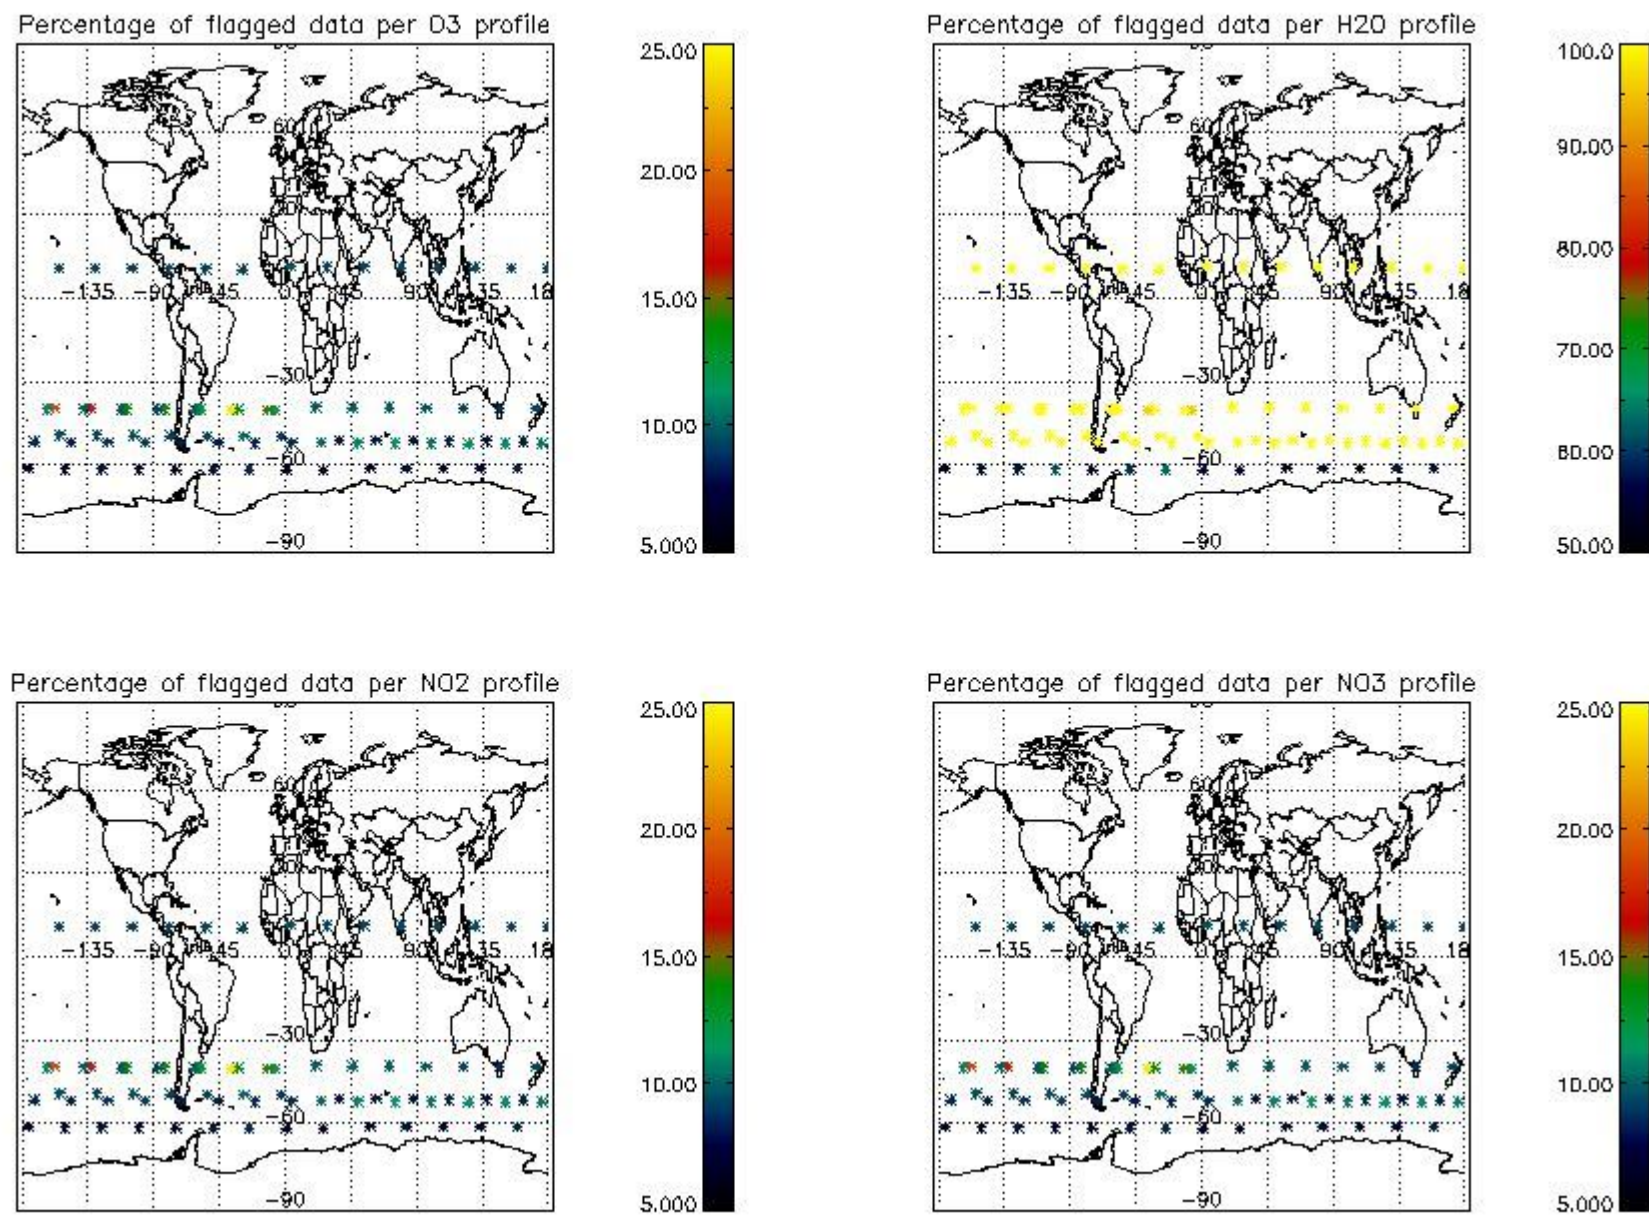

3.2 Plot quality information per product (world map)

4. Level 1 quality information per product

In this section it is plotted some information contained in the Quality Summary data set of the level 2 products that comes from the level 1b processing. Products without errors (error flag in the MPH set to "0") are used.

4.1 Plot quality information per product (time dependant) coming from level 1b processing

4.1.1 Plot level 1 quality information per product (time dependant): ENVISAT ASCENDING passes