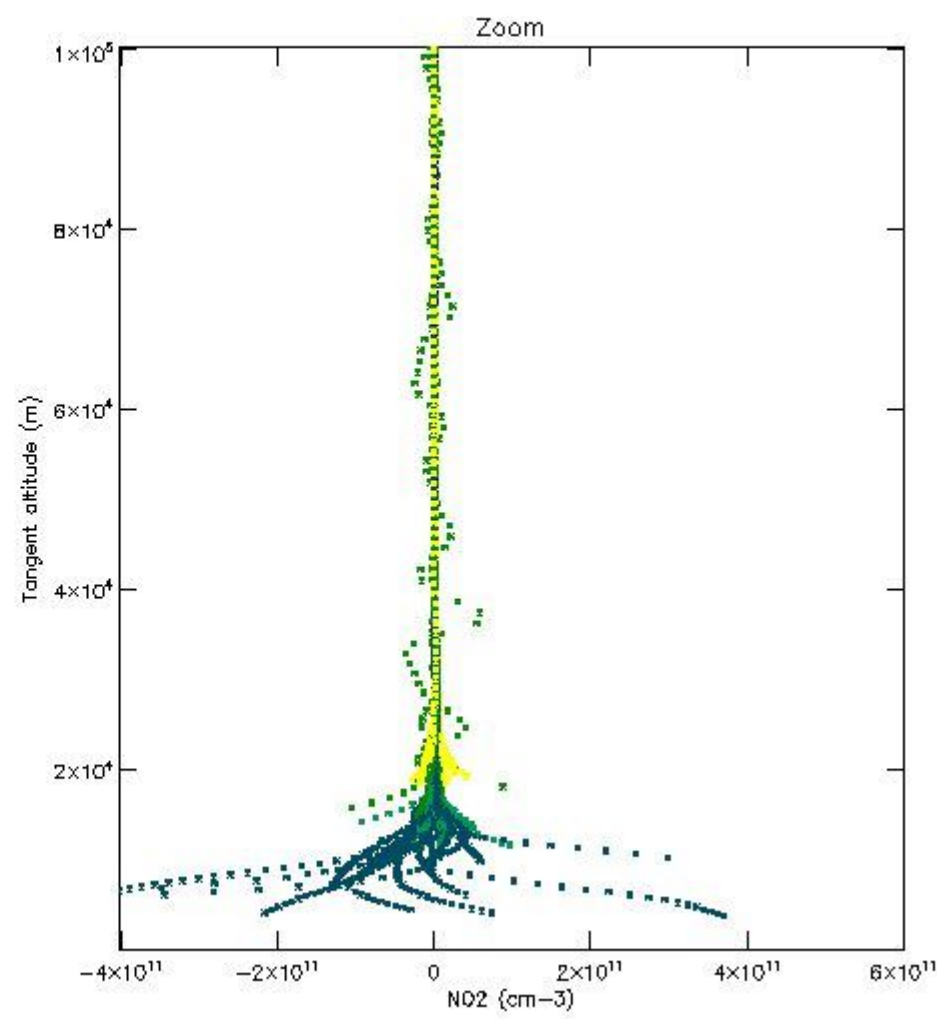

*5.4 Plot ozone profiles where STD < 10% (dark without errors)*

The colorbar represents the latitude.

*5.5 Plot ozone profiles where  $STD < 5\%$  (dark without errors)*

The colorbar represents the latitude.

*5.6 Plot NO<sub>2</sub> profiles for all STD (dark without errors)*

The colorbar represents the latitude.

*5.7 Plot NO3 profiles for all STD (dark without errors)*

The colorbar represents the latitude.

5.8 Plot H<sub>2</sub>O profiles for all STD (only for occultations of stars 1,2,3,4,13,14,16,26,63 dark without errors)

The colorbar represents the latitude.