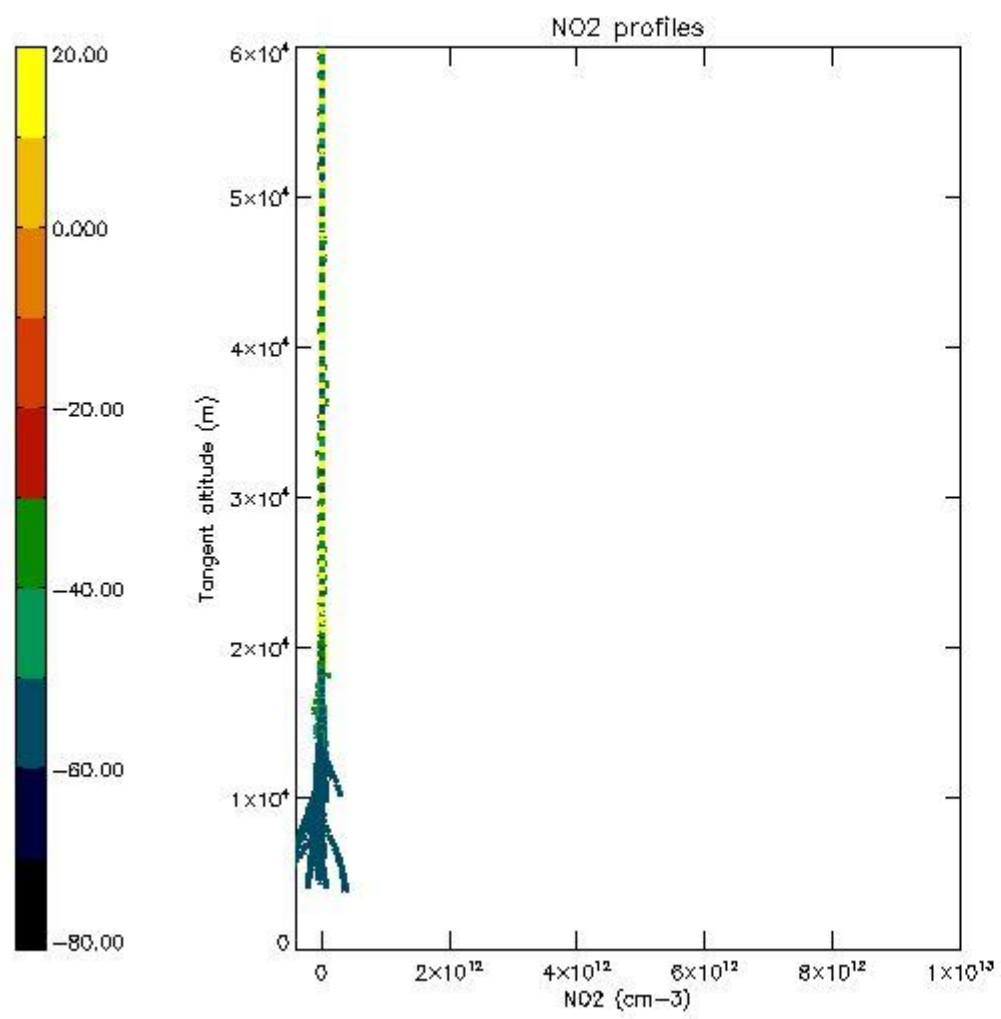

5.7 Plot NO3 profiles for all STD (dark without errors)

The colorbar represents the latitude.