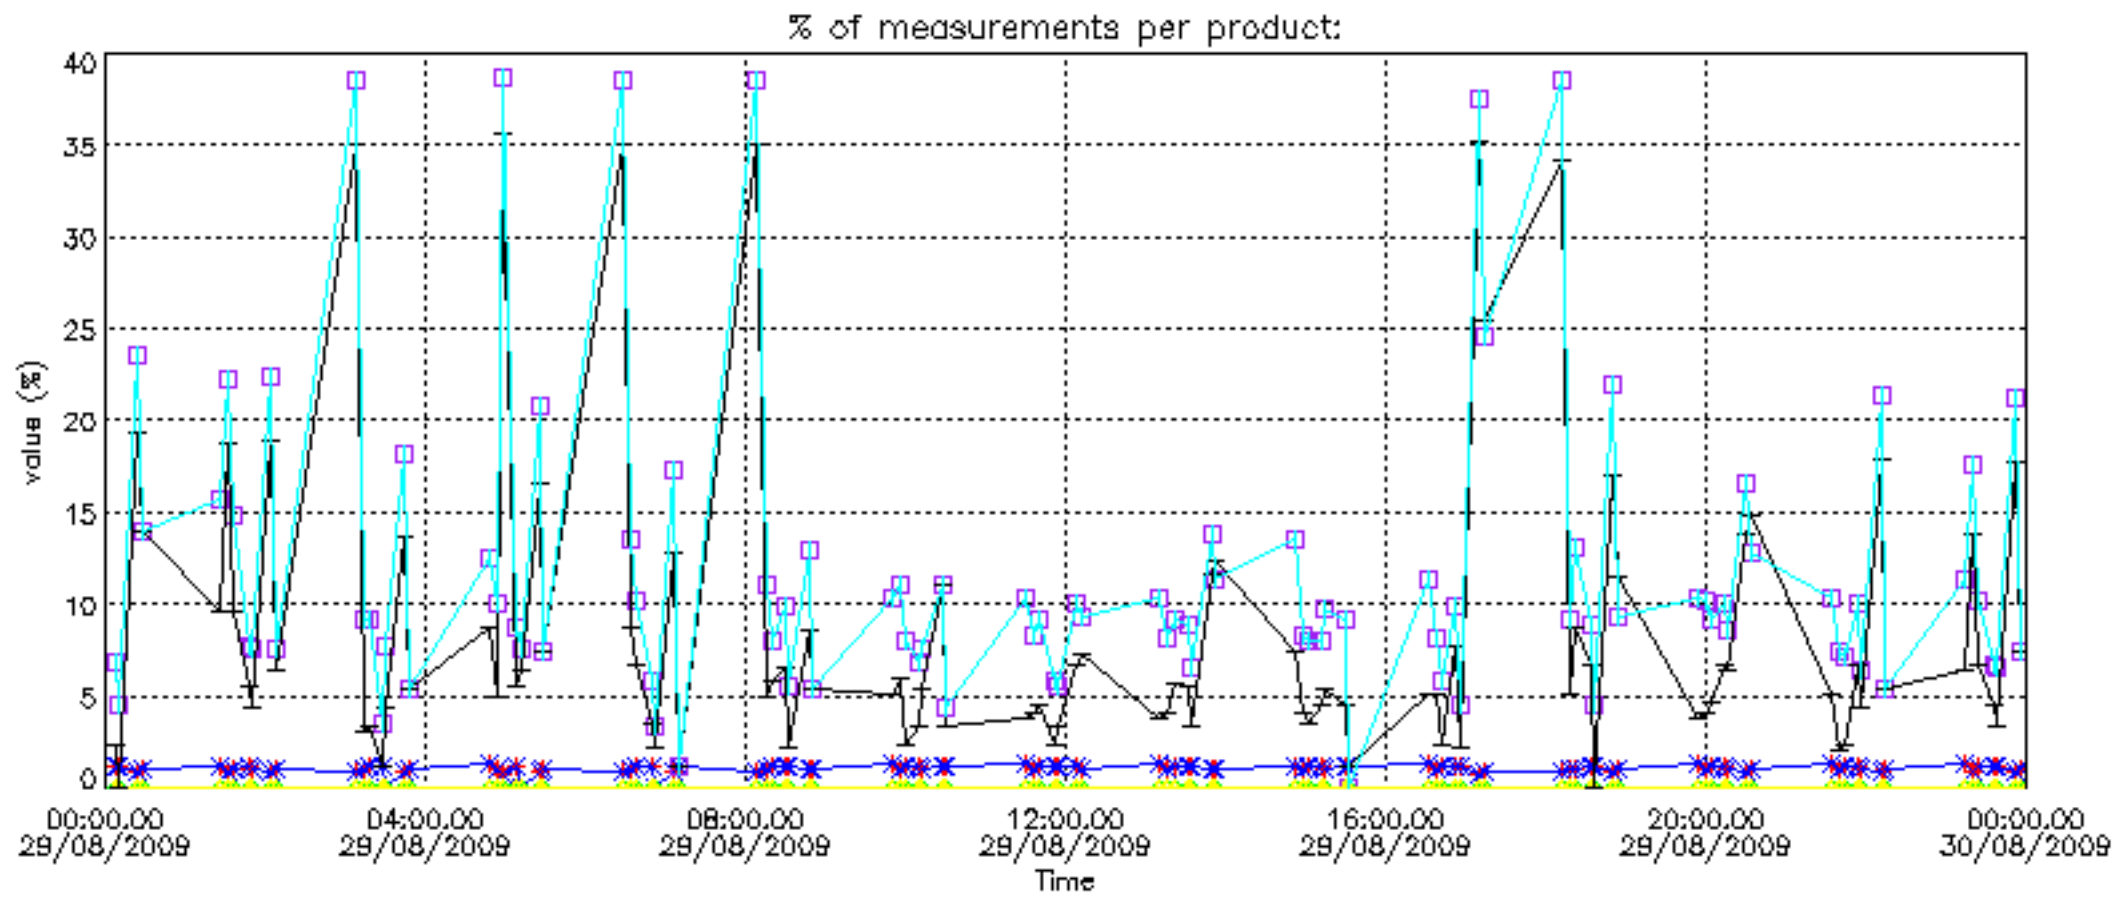

Percentage of cosmic ray hits per profile

Percentage of datation errors per profile