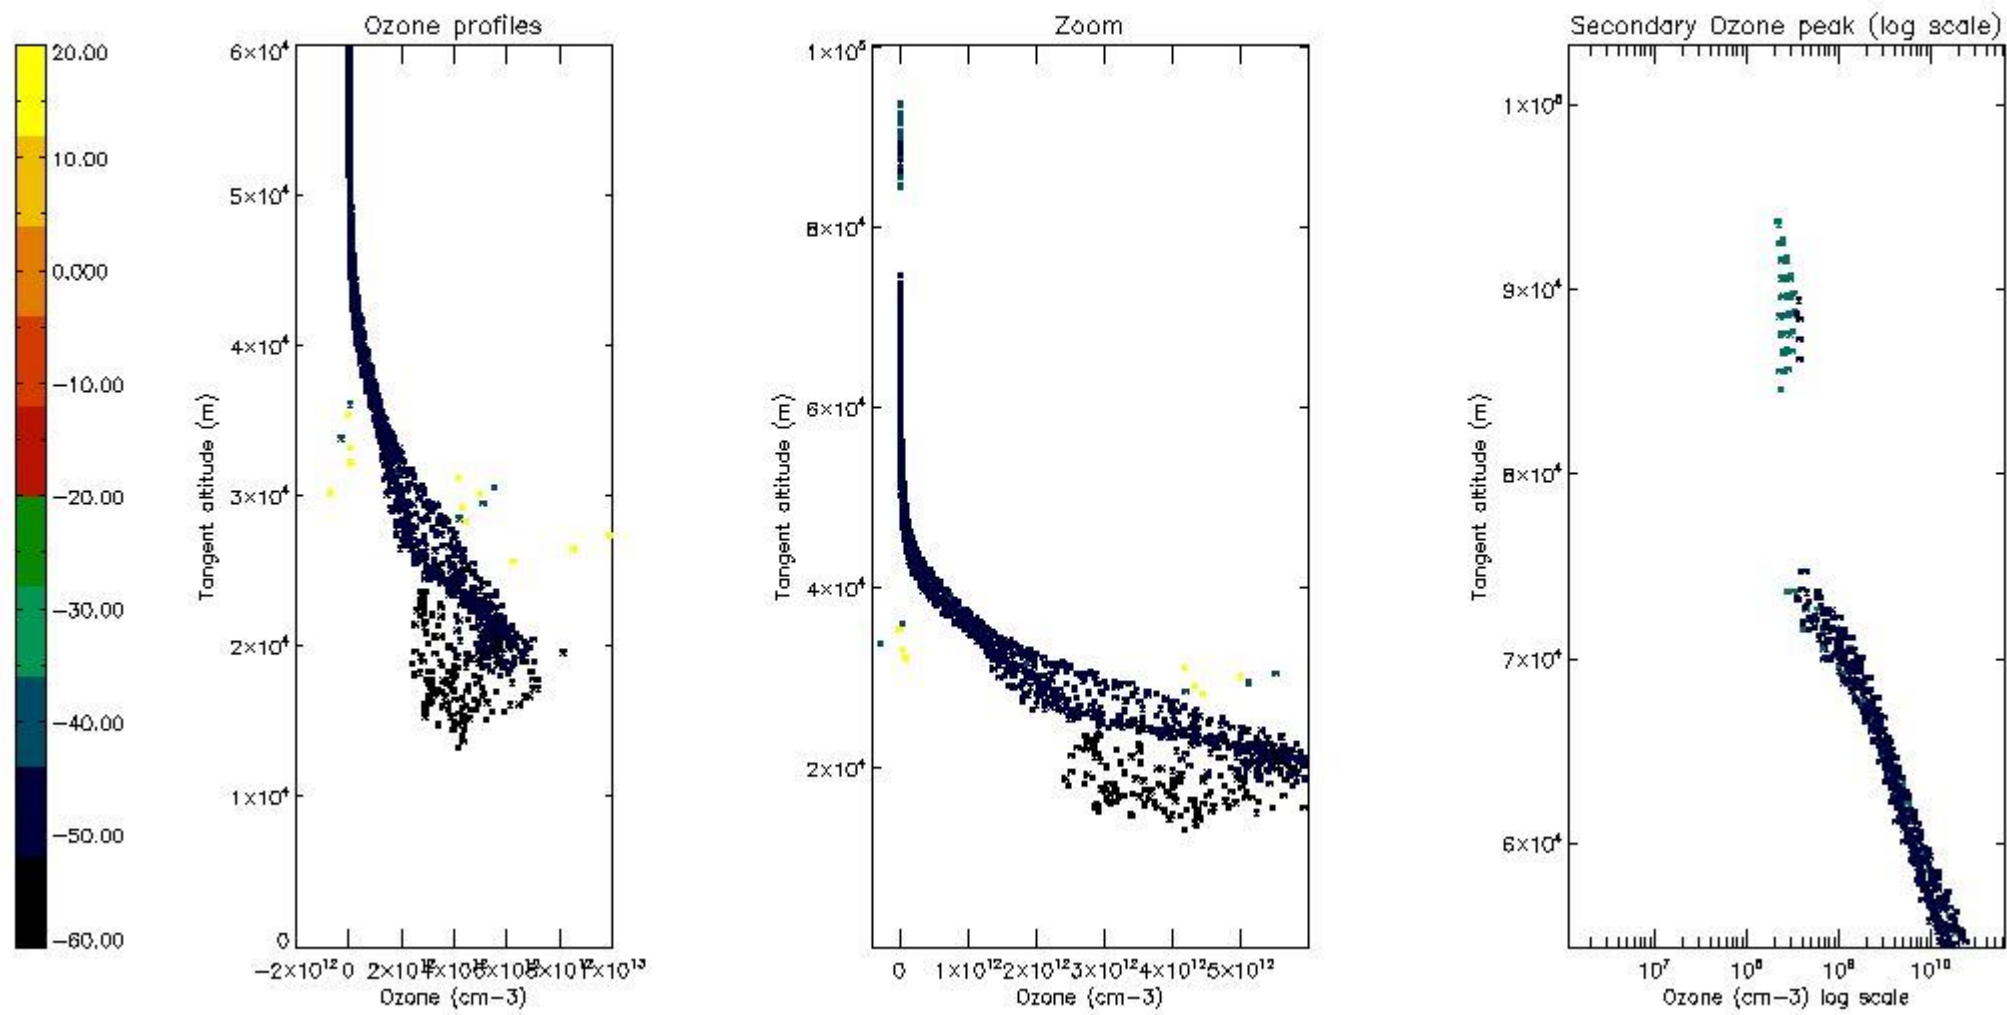

*5.4 Plot ozone profiles where STD < 10% (dark without errors)*

The colorbar represents the latitude.

*5.5 Plot ozone profiles where  $STD < 5\%$  (dark without errors)*

The colorbar represents the latitude.