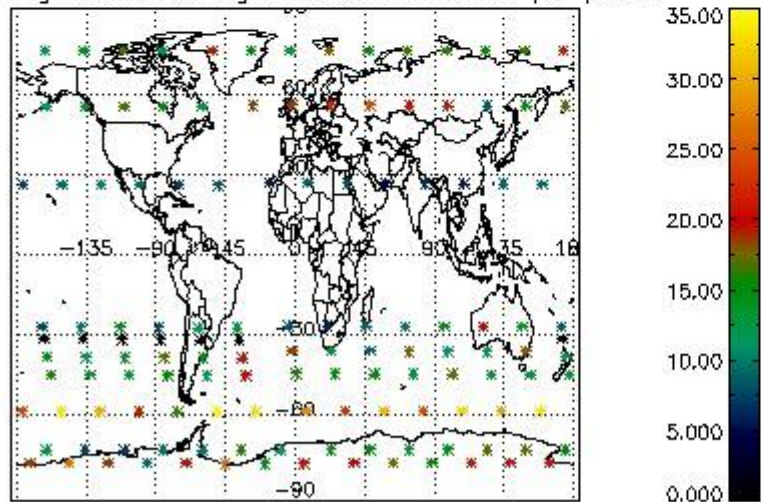

*4.2.1 Plot level 1 quality information per product (world map): ENVISAT ASCENDING passes*

Percentage of cosmic ray hits per profile

Percentage of datation errors per profile

Percentage of star falling outside central band per profile