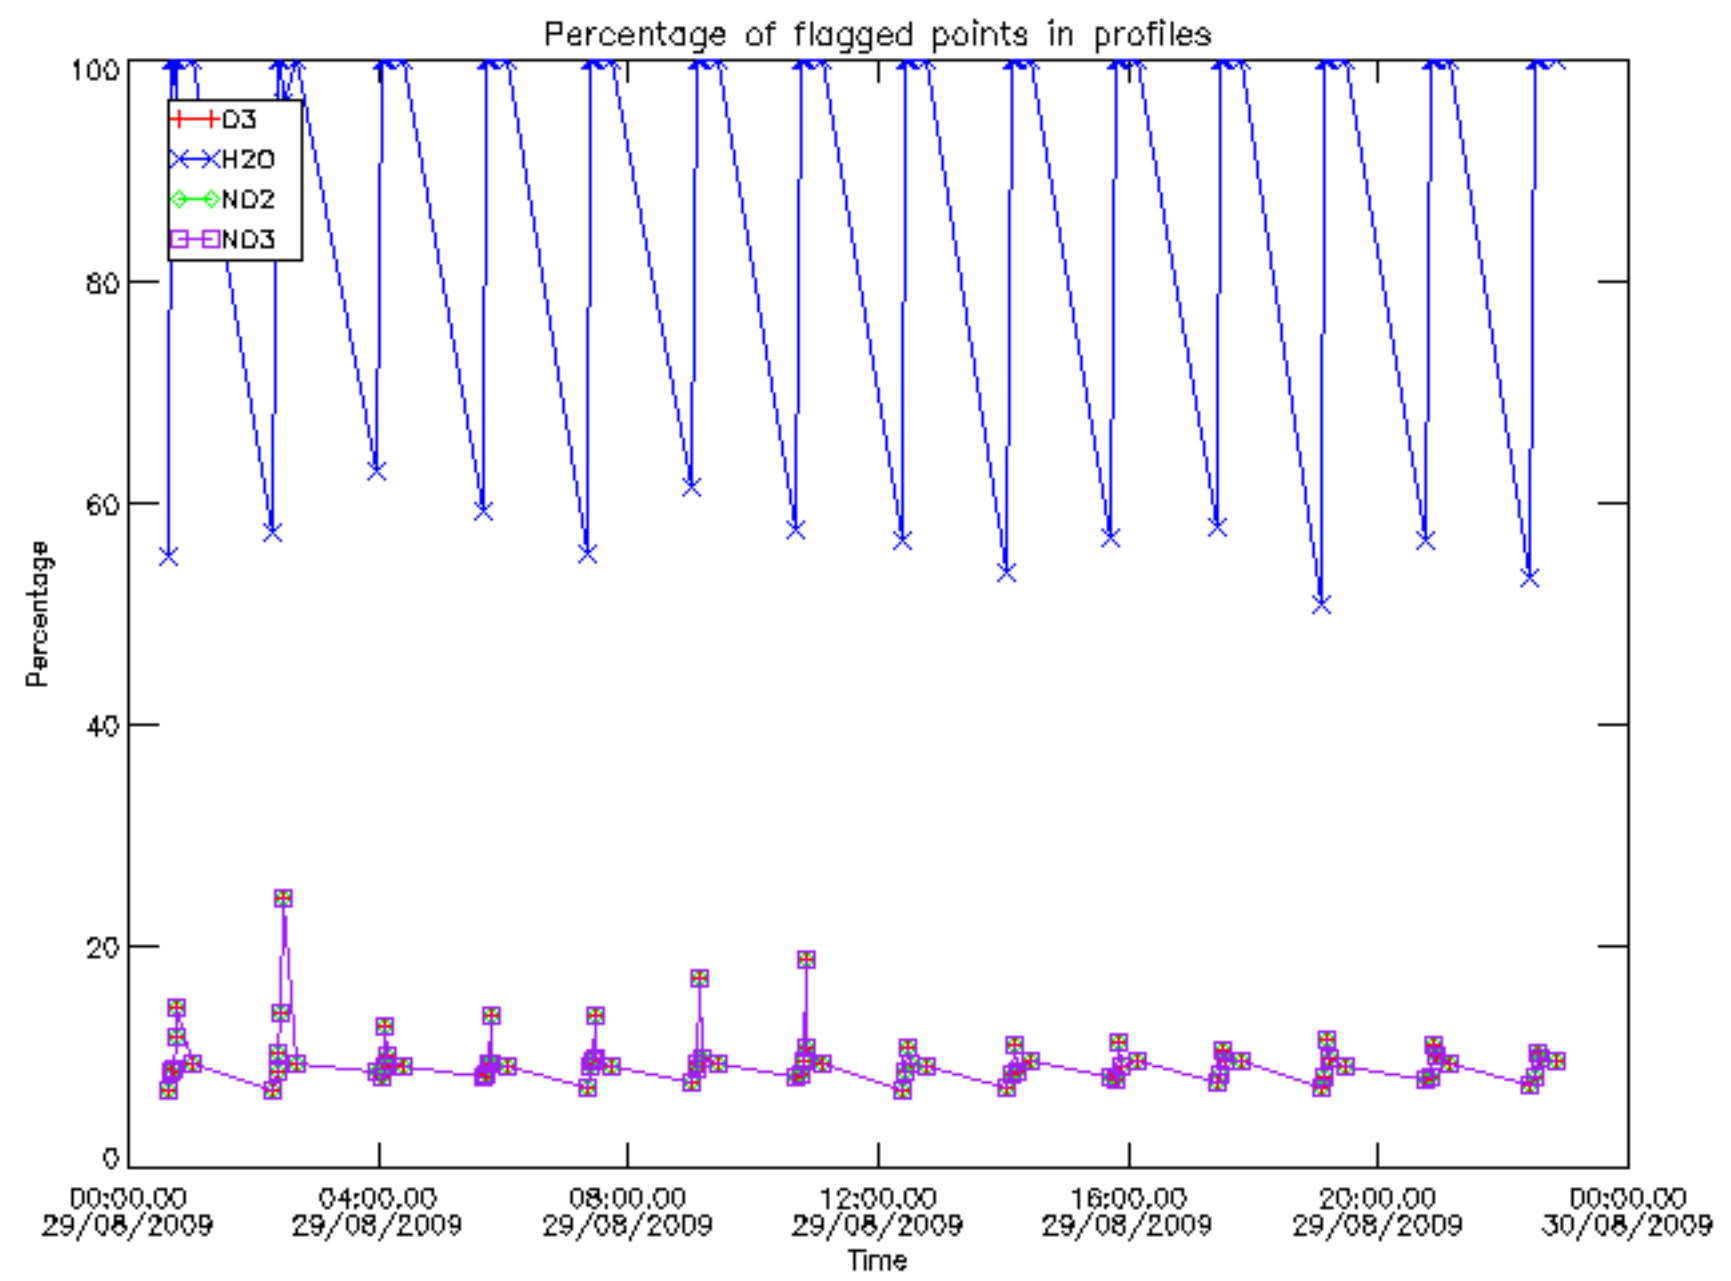

Percentage of flagged data per D3 profile

Percentage of flagged data per H2O profile