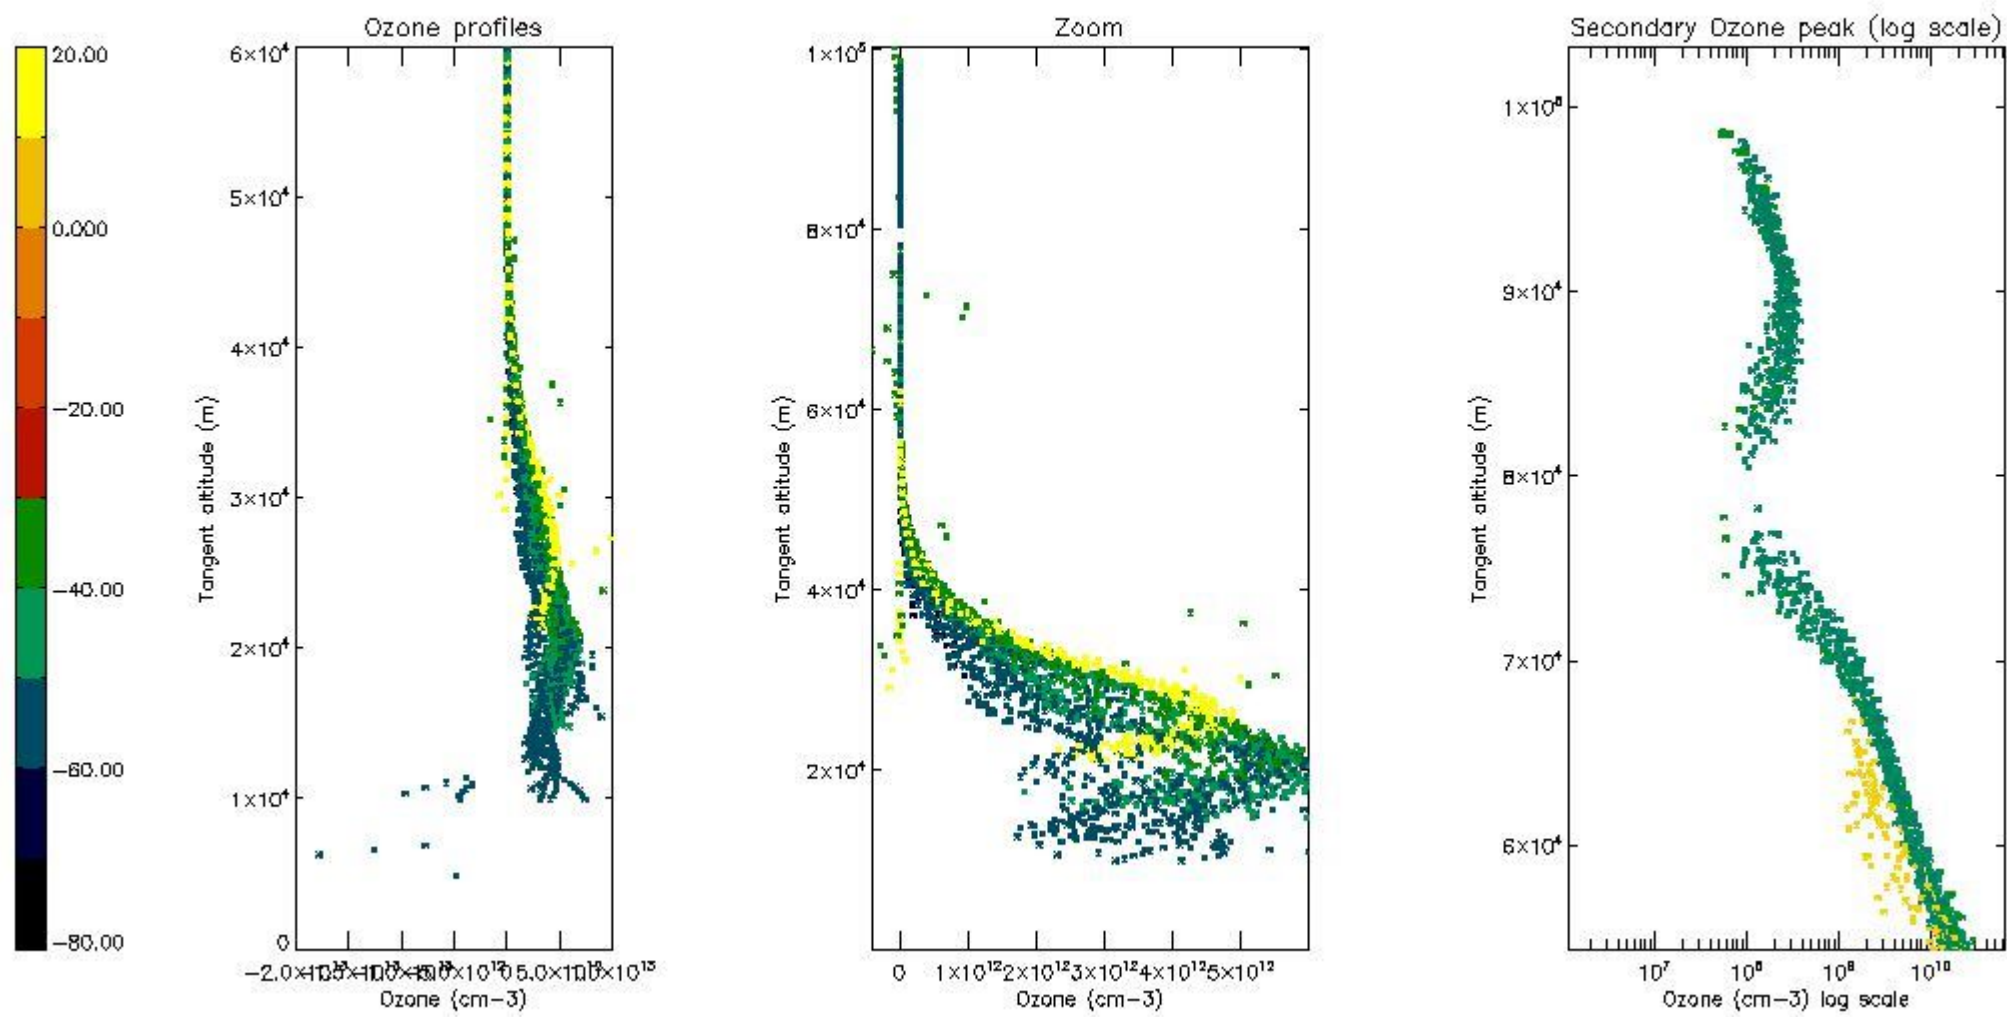

STD < 10	14
STD < 5	8

5.2 Plot ozone profiles for all STD (dark without errors)

The colorbar represents the latitude.

5.3 Plot ozone profiles where STD < 20% (dark without errors)

The colorbar represents the latitude.

*5.4 Plot ozone profiles where STD < 10% (dark without errors)*

The colorbar represents the latitude.

*5.5 Plot ozone profiles where  $STD < 5\%$  (dark without errors)*

The colorbar represents the latitude.