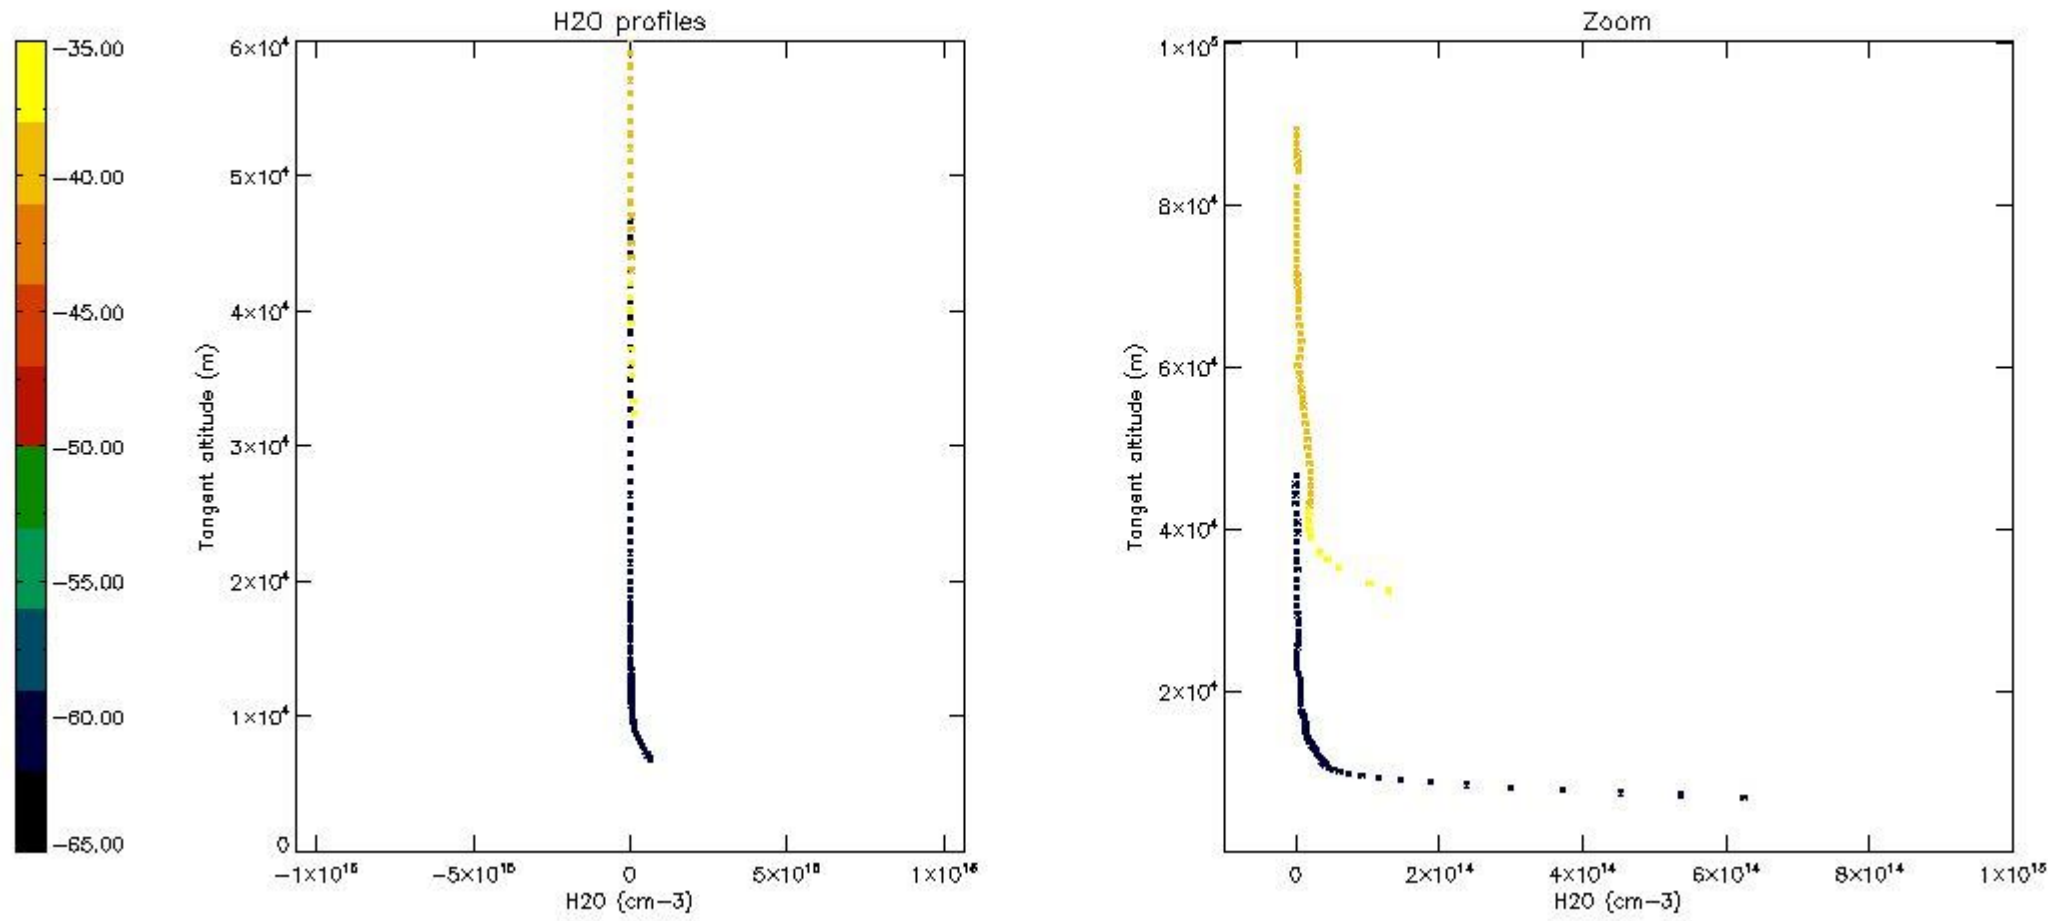

The colorbar represents the latitude.