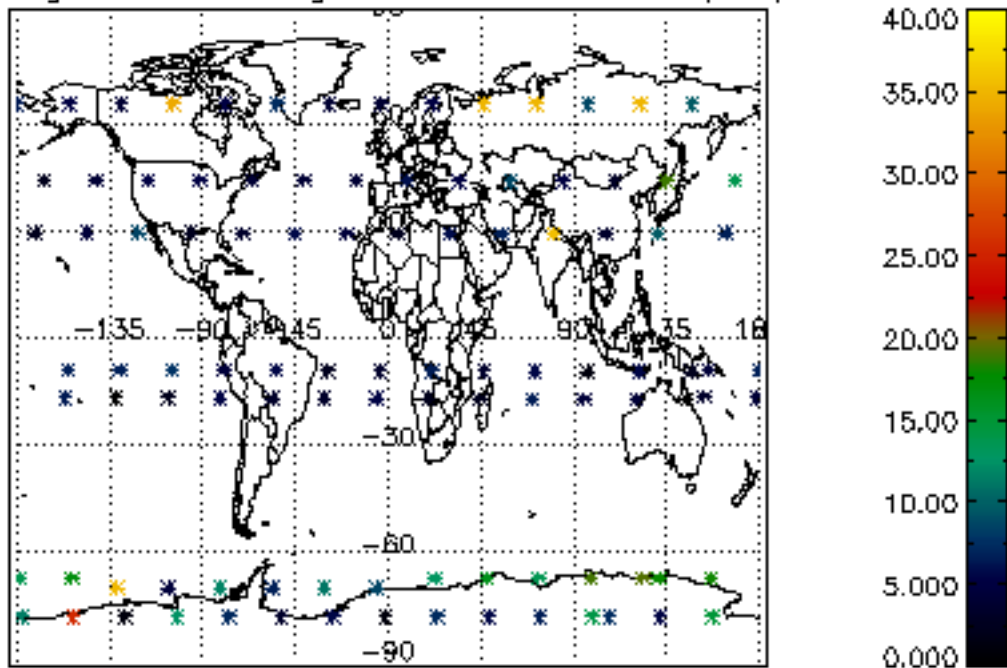

Percentage of star falling outside central band per profile