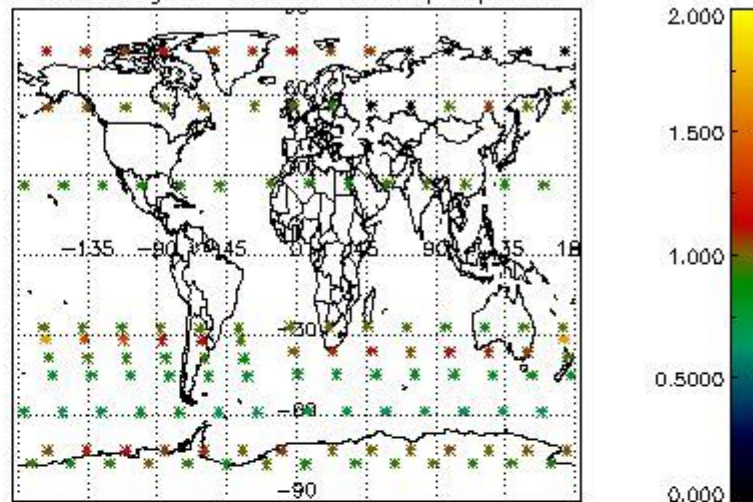

Percentage of datation errors per profile