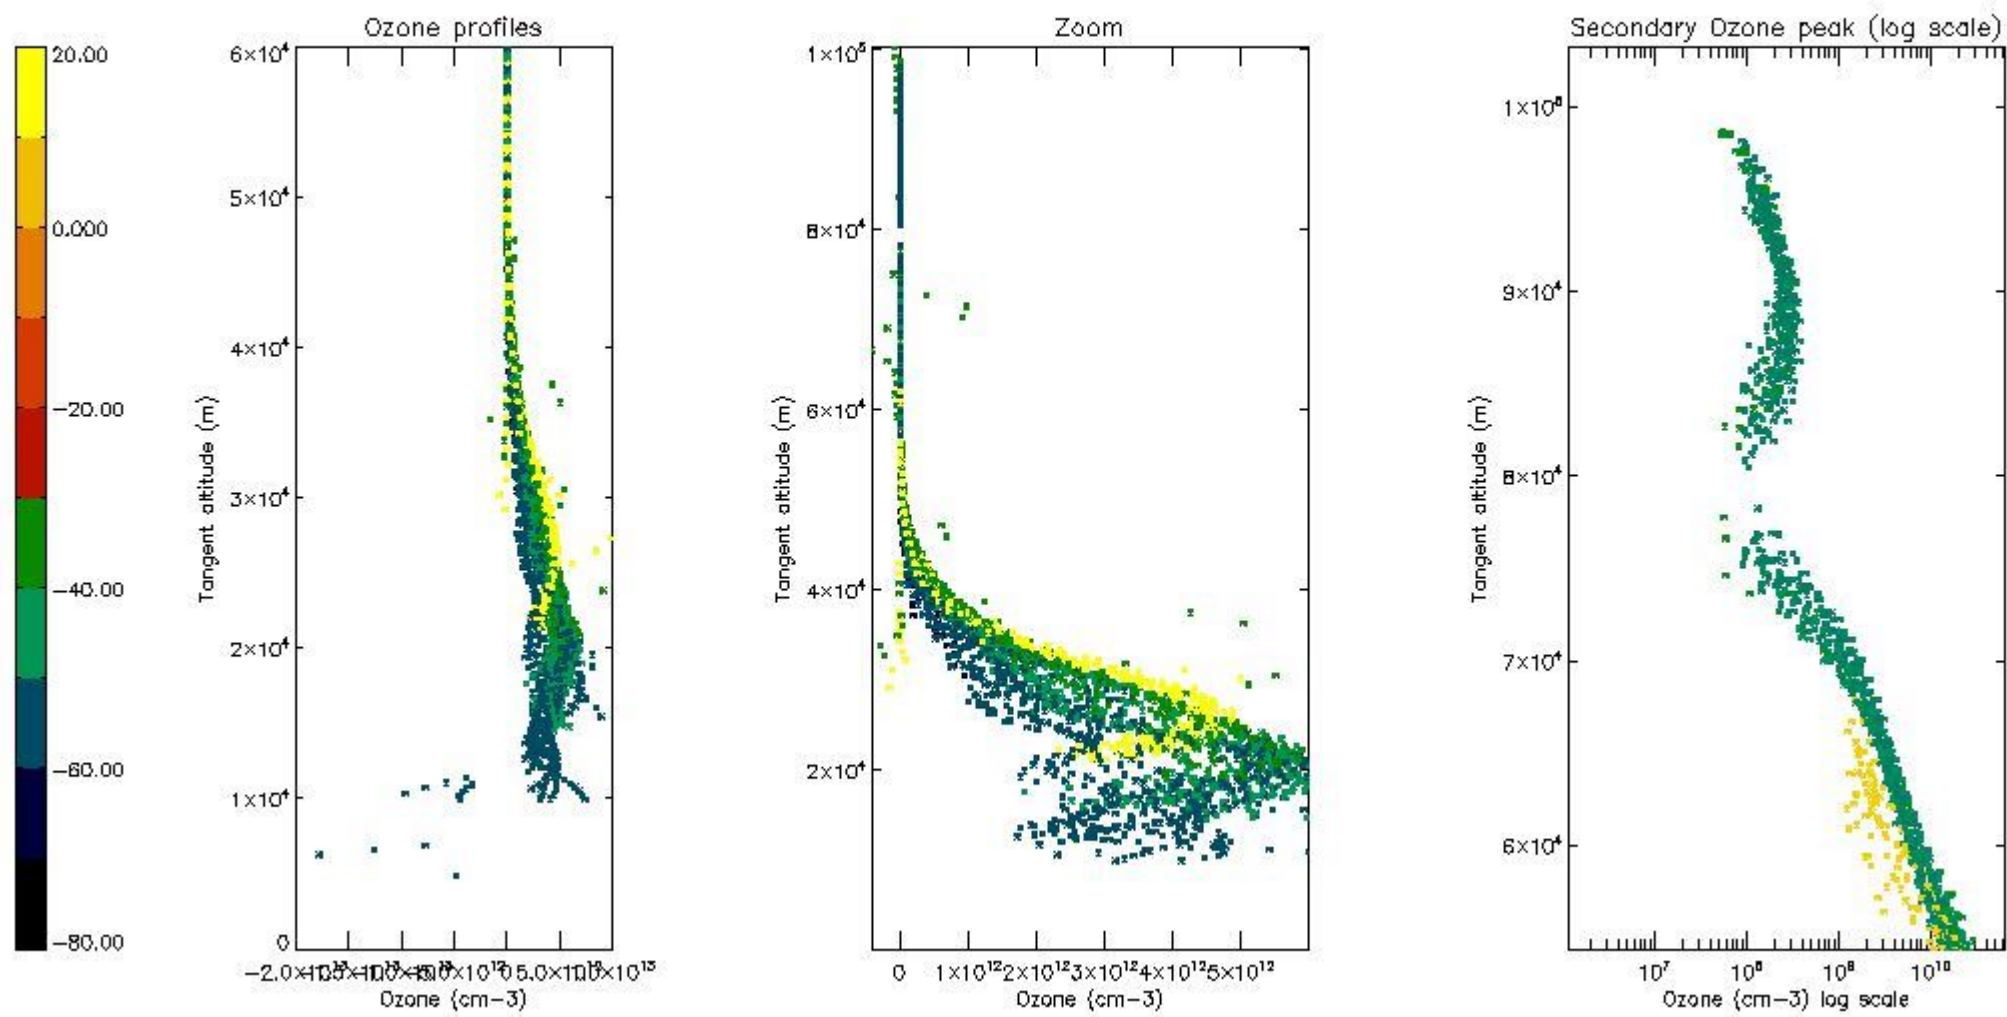

STD < 10	14
STD < 5	8

5.2 Plot ozone profiles for all STD (dark without errors)

The colorbar represents the latitude.

5.3 Plot ozone profiles where STD < 20% (dark without errors)

The colorbar represents the latitude.