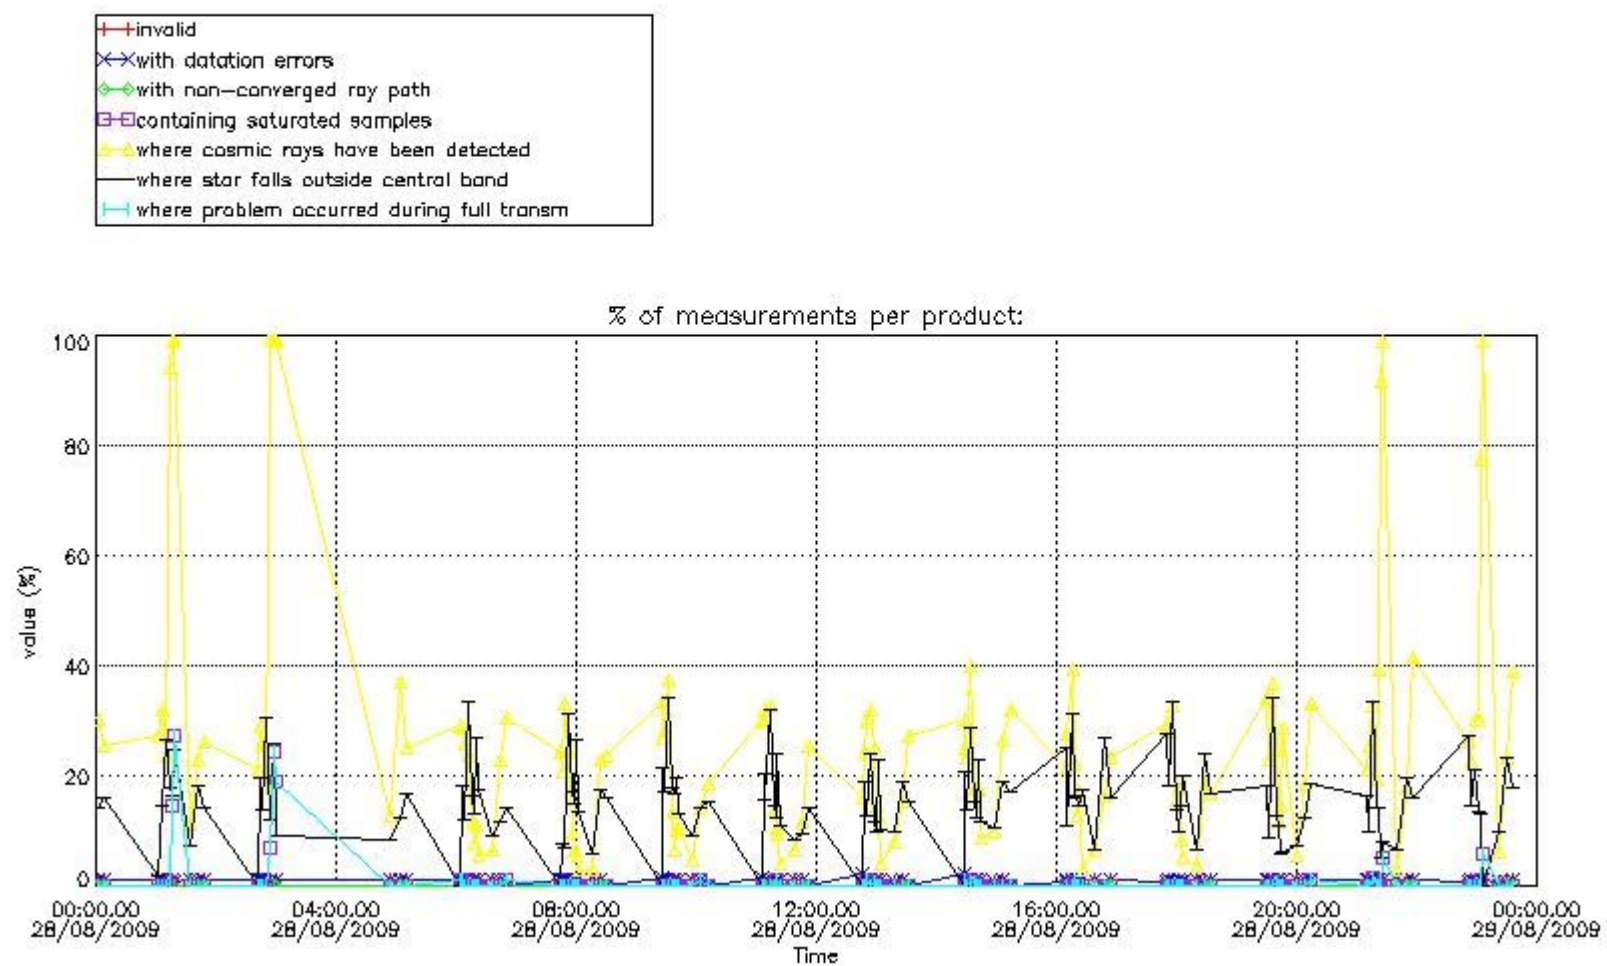

4.1.2 Plot level 1 quality information per product (time dependant): ENVI SAT DESCENDING passes