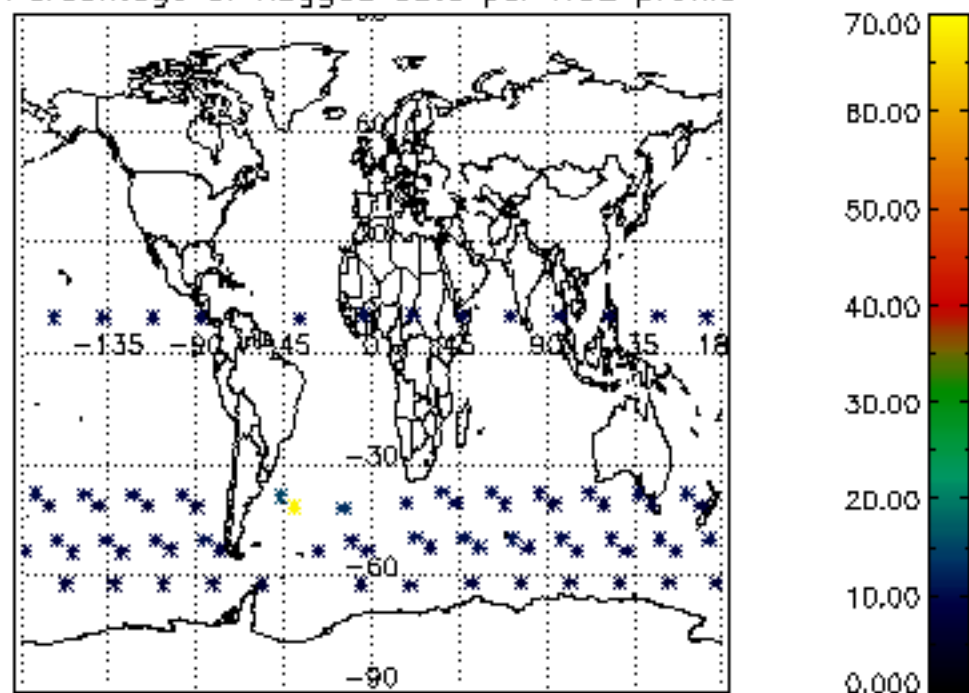

Percentage of flagged data per NO2 profile