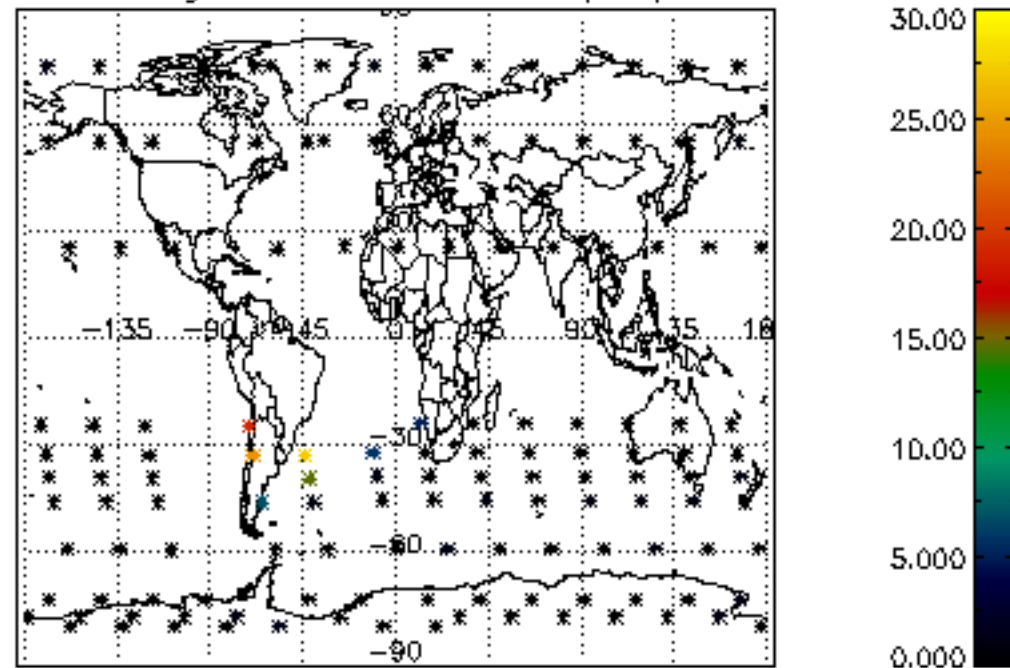

Percentage of datation errors per profile

Percentage of saturation errors per profile