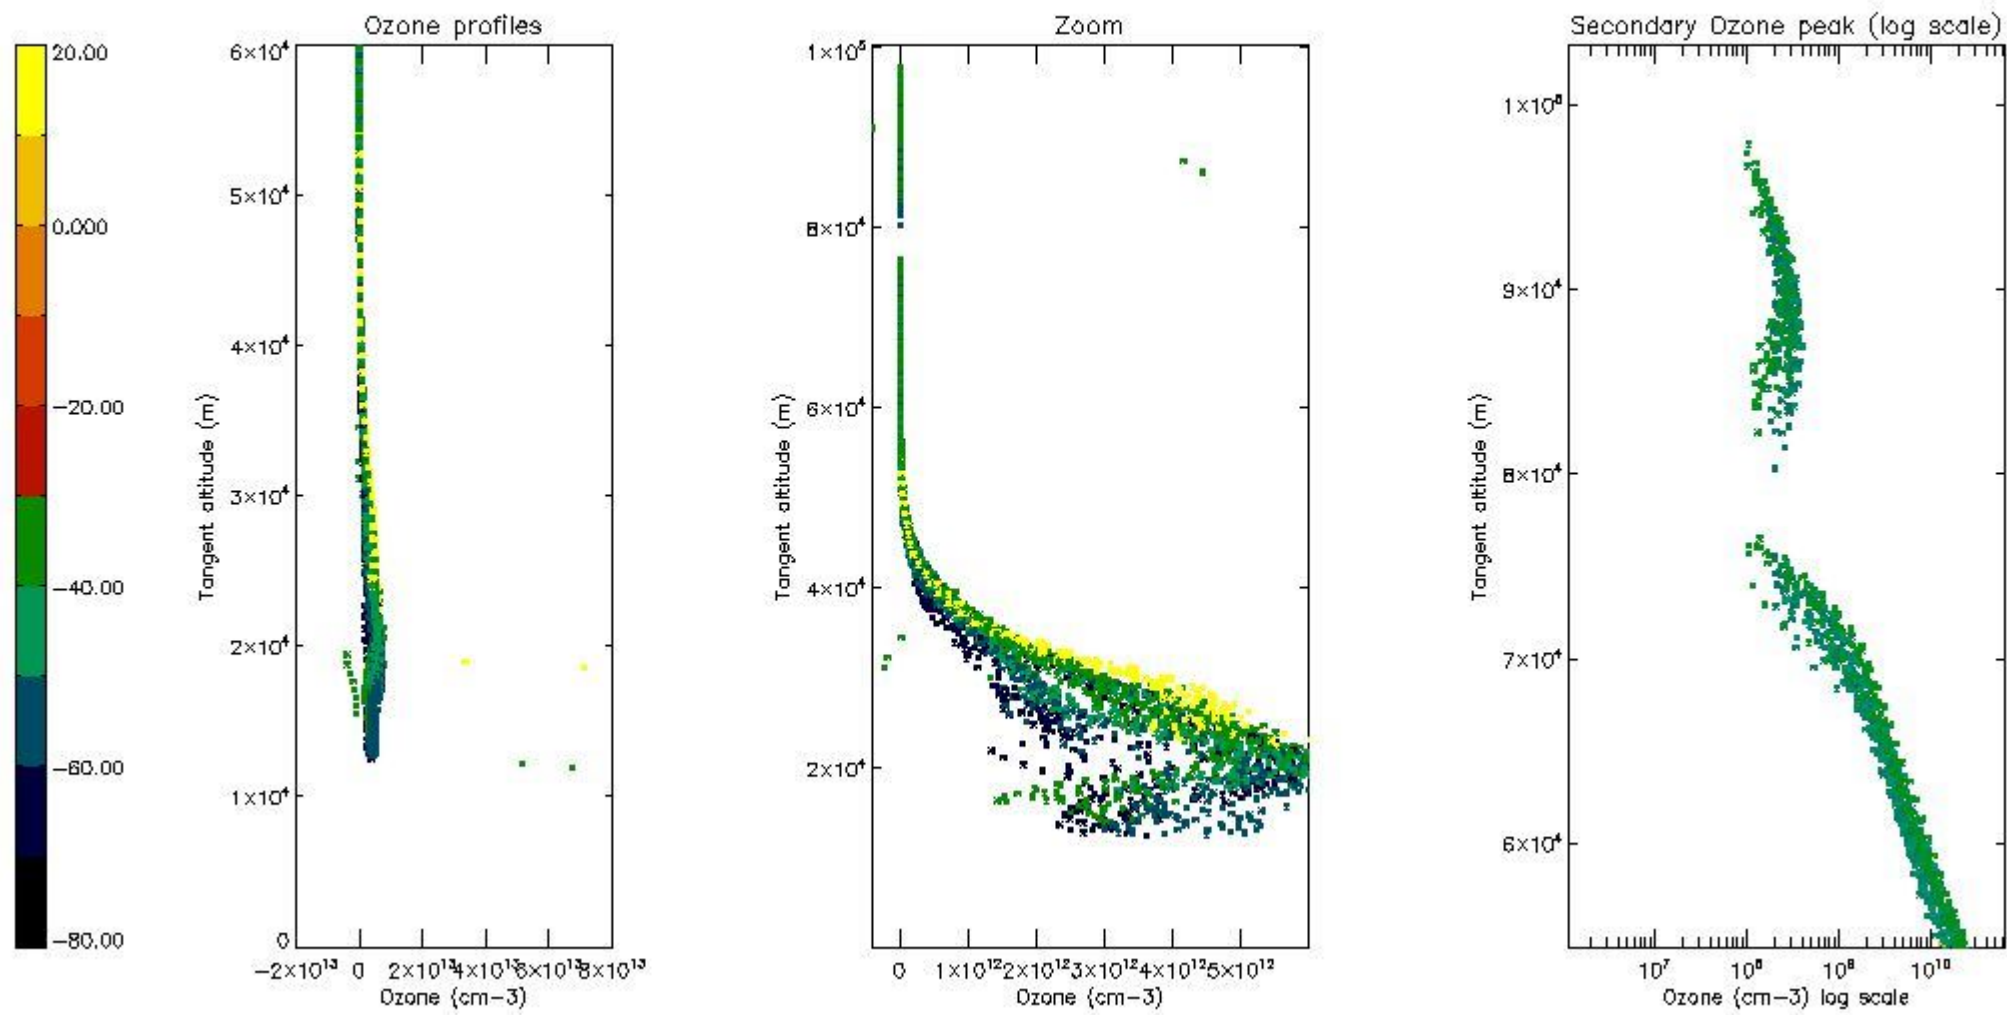

5.5 Plot ozone profiles where STD < 5% (dark without errors)

The colorbar represents the latitude.