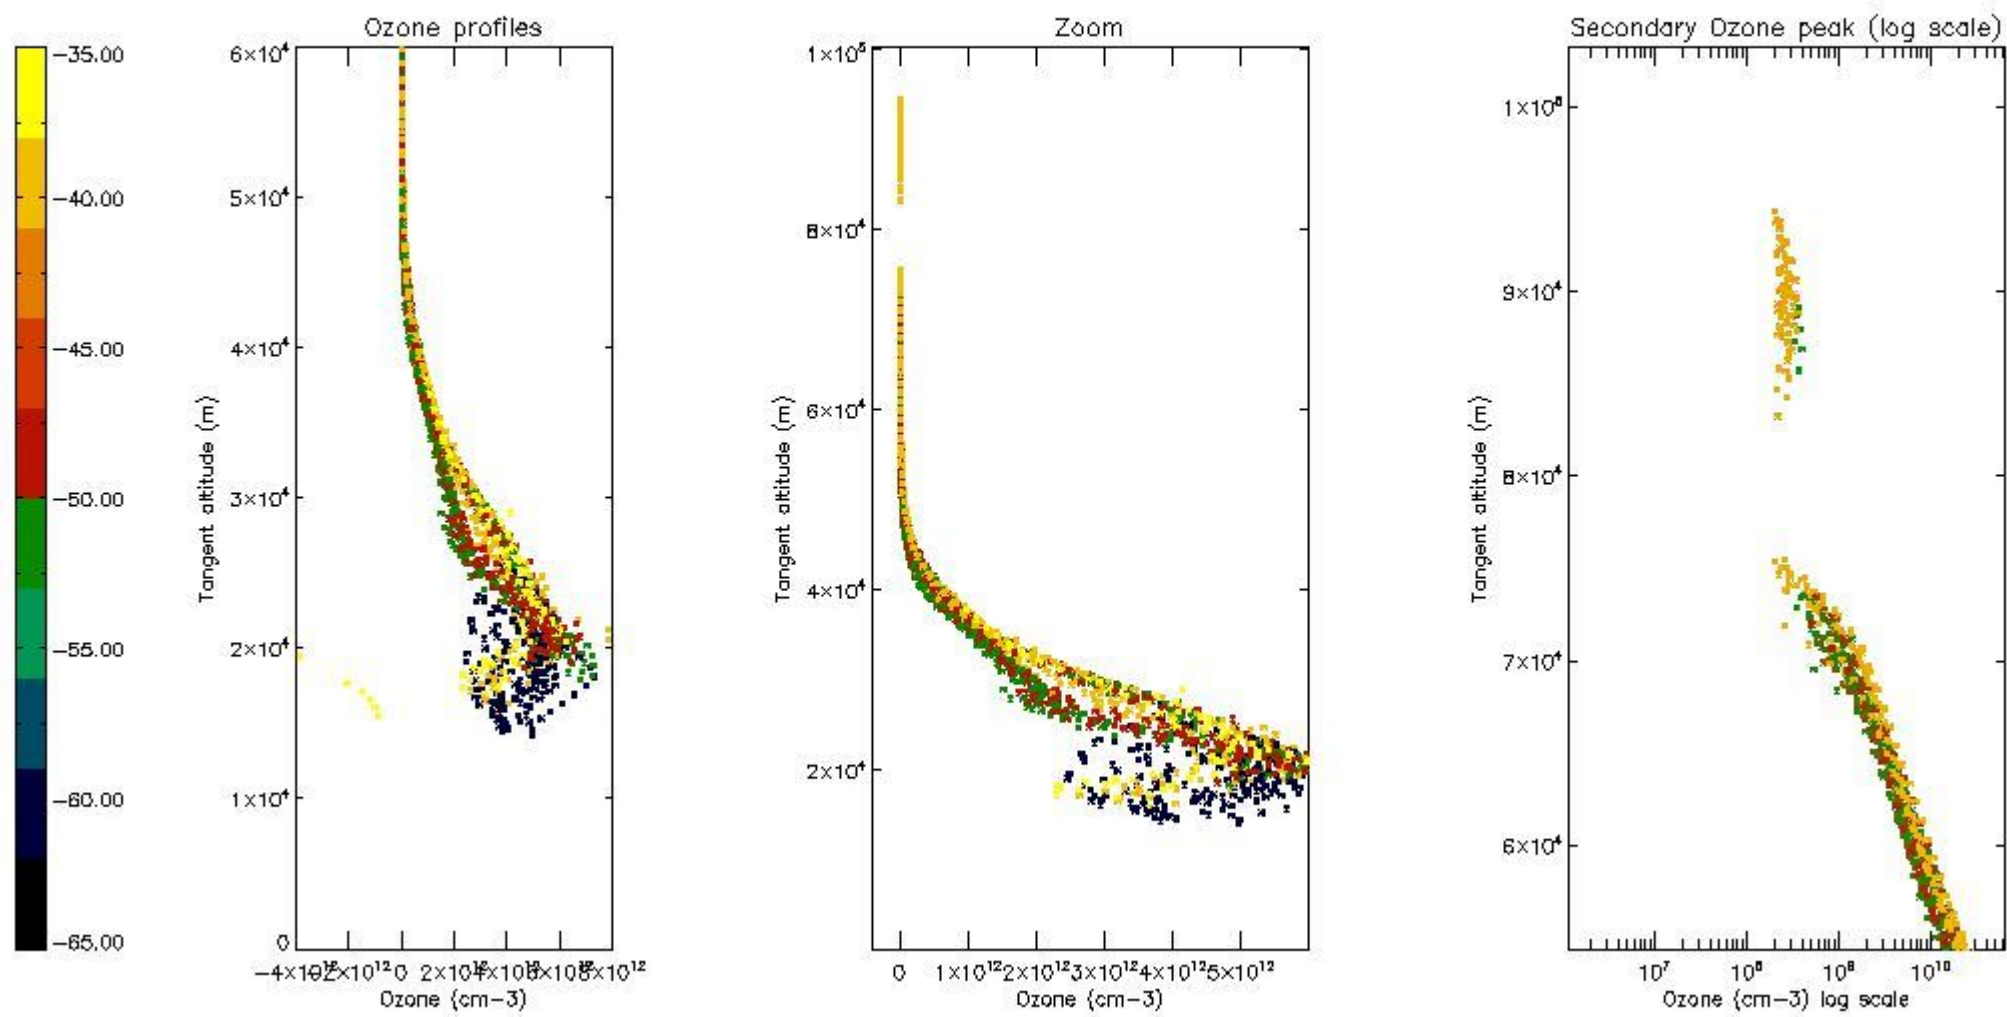

STD < 10	16
STD < 5	11

5.2 Plot ozone profiles for all STD (dark without errors)

The colorbar represents the latitude.

5.3 Plot ozone profiles where STD < 20% (dark without errors)

The colorbar represents the latitude.

5.4 Plot ozone profiles where STD < 10% (dark without errors)

The colorbar represents the latitude.

5.5 Plot ozone profiles where $STD < 5\%$ (dark without errors)

The colorbar represents the latitude.

5.6 Plot NO₂ profiles for all STD (dark without errors)