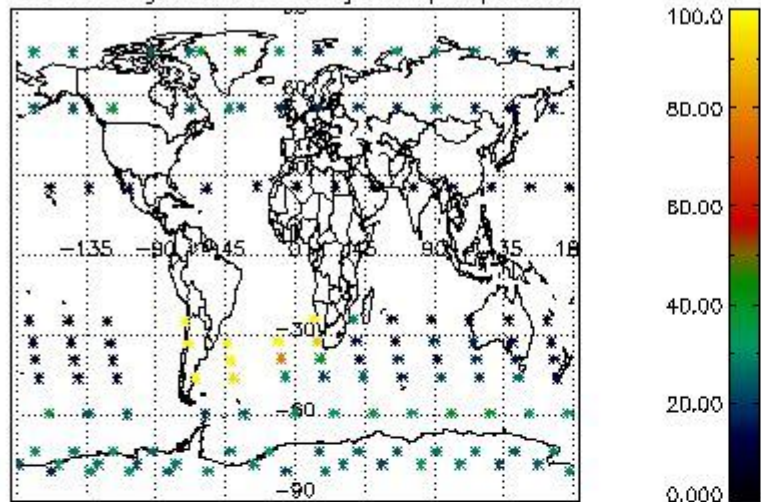

4.1 Plot quality information per product (time dependant) coming from level 1b processing

4.1.1 Plot level 1 quality information per product (time dependant): ENVISAT ASCENDING passes

4.1.2 Plot level 1 quality information per product (time dependant): ENVI SAT DESCENDING passes

4.2 Plot quality information per product coming from level 1b processing (world map)

4.2.1 Plot level 1 quality information per product (world map): ENVISAT ASCENDING passes

Percentage of cosmic ray hits per profile