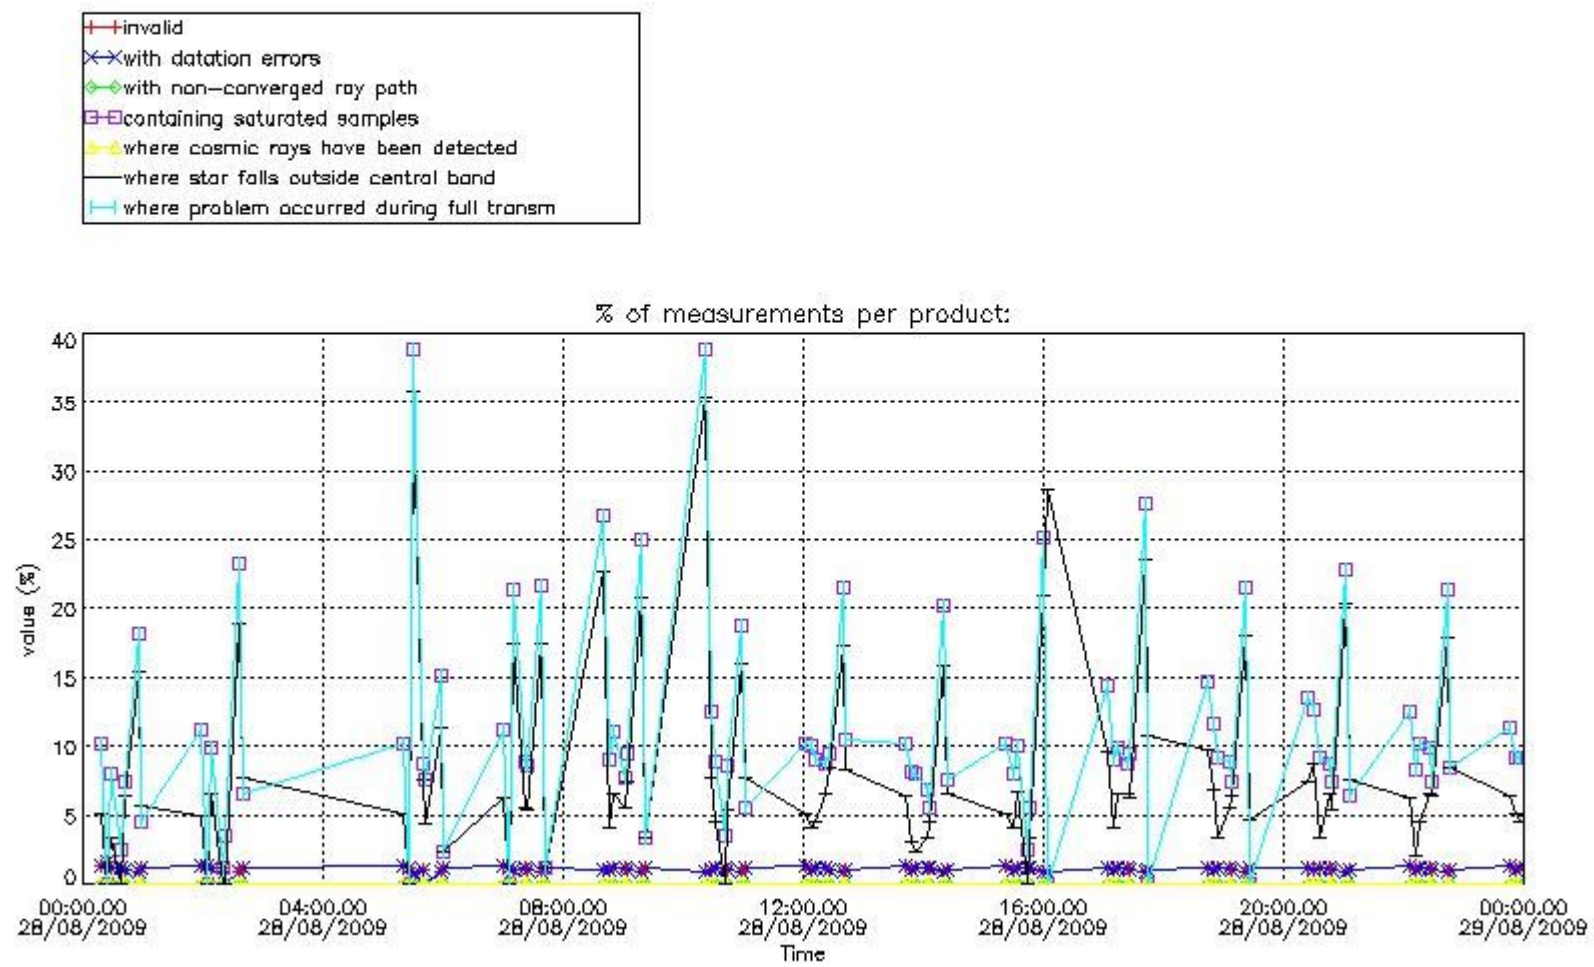

4.2 Plot quality information per product coming from level 1b processing (world map)

4.2.1 Plot level 1 quality information per product (world map): ENVISAT ASCENDING passes