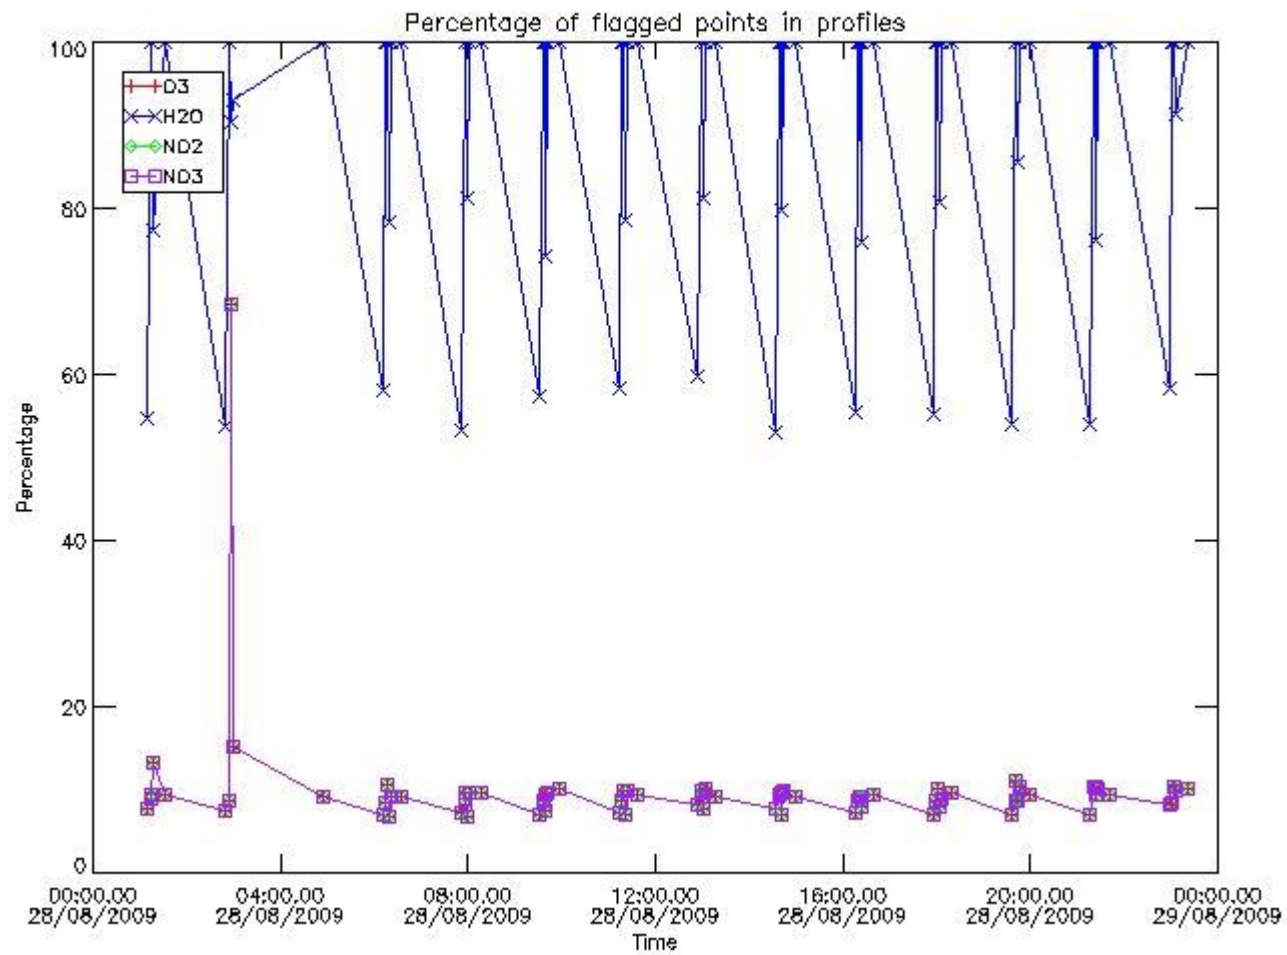

3. Quality information per product

In this section it is plotted some information contained in the Quality Summary data set of the level 2 products. Only products in dark limb conditions and without errors (error flag in the MPH set to "0") are used.

3.1 Plot quality information per product (time dependant)

3.2 Plot quality information per product (world map)