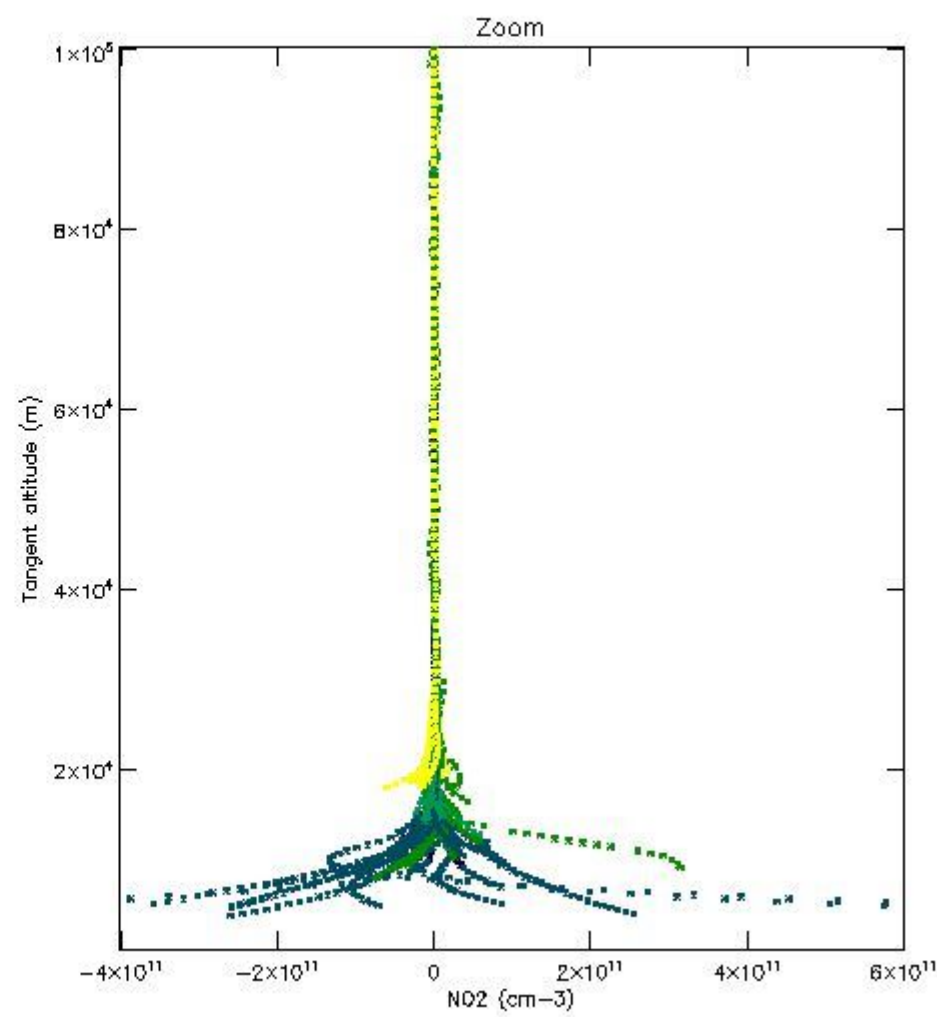

5.4 Plot ozone profiles where STD < 10% (dark without errors)

The colorbar represents the latitude.

5.5 Plot ozone profiles where $STD < 5\%$ (dark without errors)

The colorbar represents the latitude.

5.6 Plot NO₂ profiles for all STD (dark without errors)

The colorbar represents the latitude.

5.7 Plot NO3 profiles for all STD (dark without errors)

The colorbar represents the latitude.

5.8 Plot H₂O profiles for all STD (only for occultations of stars 1,2,3,4,13,14,16,26,63 dark without errors)