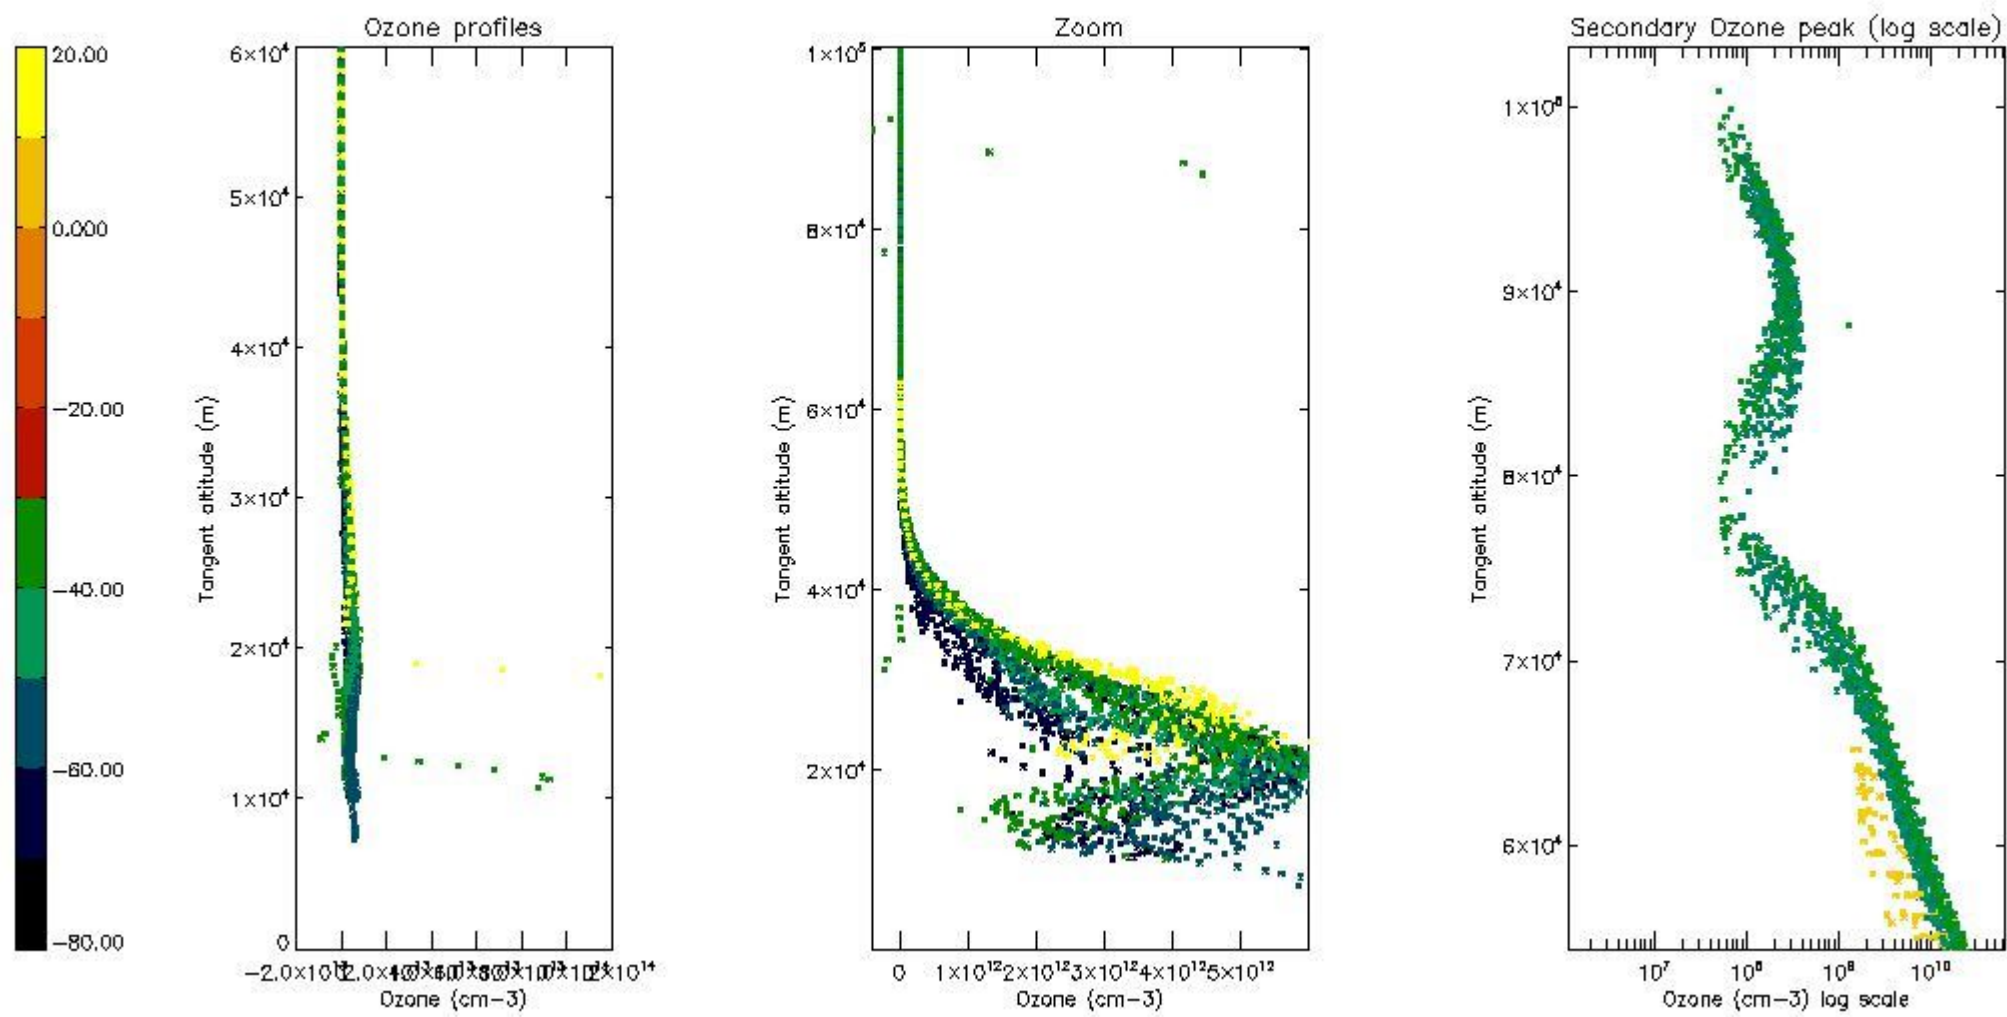

STD < 10	16
STD < 5	11

5.2 Plot ozone profiles for all STD (dark without errors)

The colorbar represents the latitude.

5.3 Plot ozone profiles where STD < 20% (dark without errors)

The colorbar represents the latitude.

5.4 Plot ozone profiles where STD < 10% (dark without errors)

The colorbar represents the latitude.

5.5 Plot ozone profiles where $STD < 5\%$ (dark without errors)

The colorbar represents the latitude.

5.6 Plot NO₂ profiles for all STD (dark without errors)

The colorbar represents the latitude.

5.7 Plot NO3 profiles for all STD (dark without errors)

The colorbar represents the latitude.

5.8 Plot H₂O profiles for all STD (only for occultations of stars 1,2,3,4,13,14,16,26,63 dark without errors)