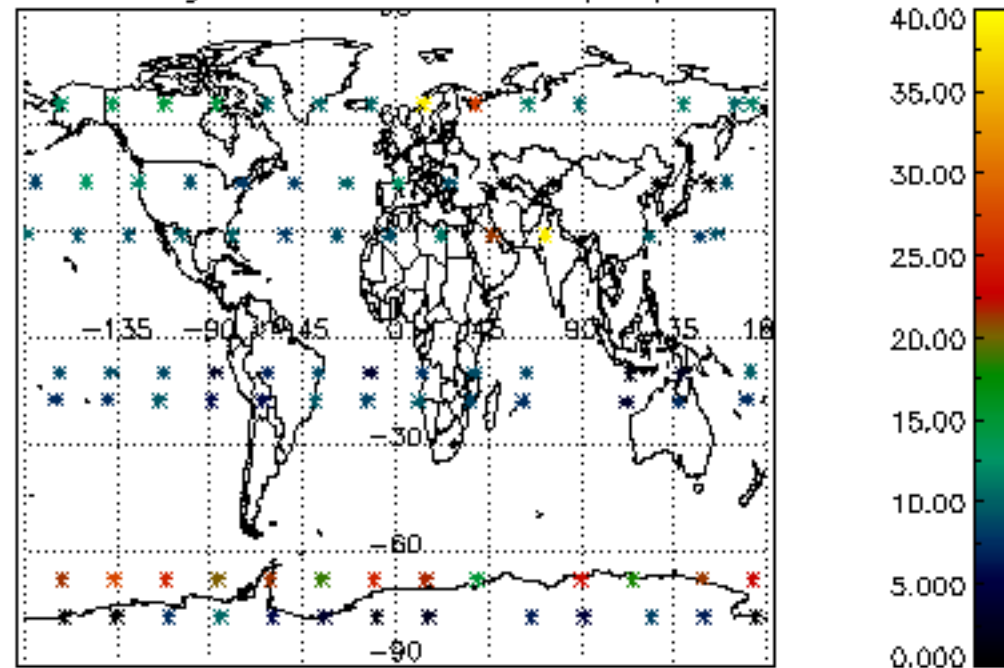

Percentage of saturation errors per profile