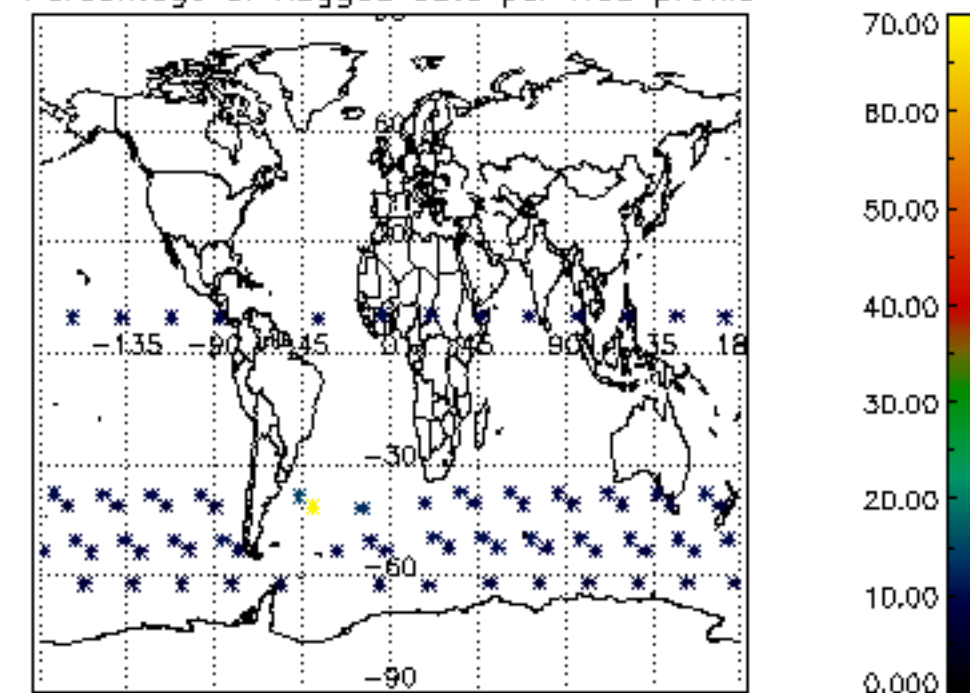

Percentage of flagged data per NO3 profile