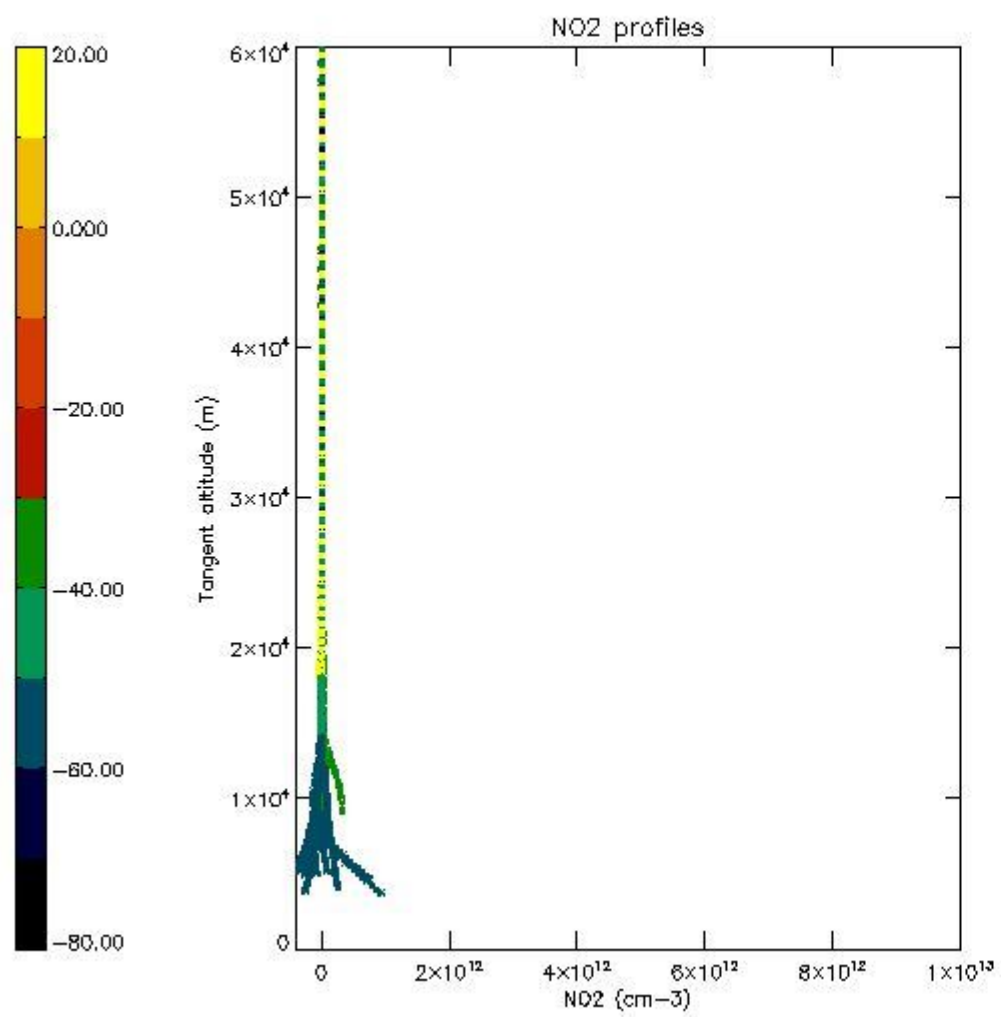

5.7 Plot NO3 profiles for all STD (dark without errors)

The colorbar represents the latitude.