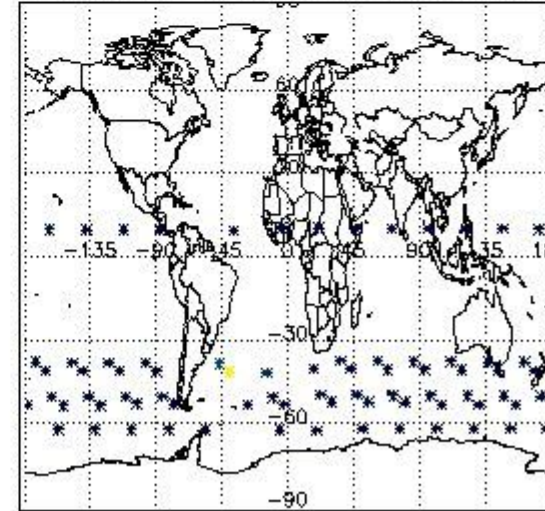

Percentage of flagged data per NO3 profile

4. Level 1 quality information per product

In this section it is plotted some information contained in the Quality Summary data set of the level 2 products that comes from the level 1b processing. Products without errors (error flag in the MPH set to "0") are used.

4.1 Plot quality information per product (time dependant) coming from level 1b processing

4.1.1 Plot level 1 quality information per product (time dependant): ENVISAT ASCENDING passes