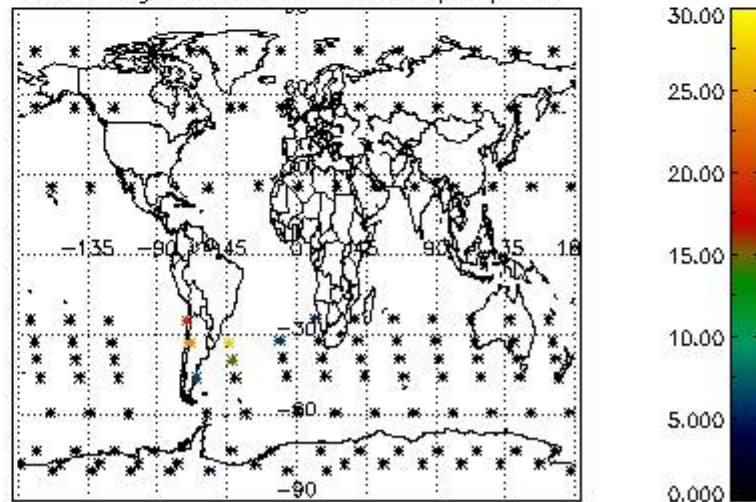

Percentage of saturation errors per profile