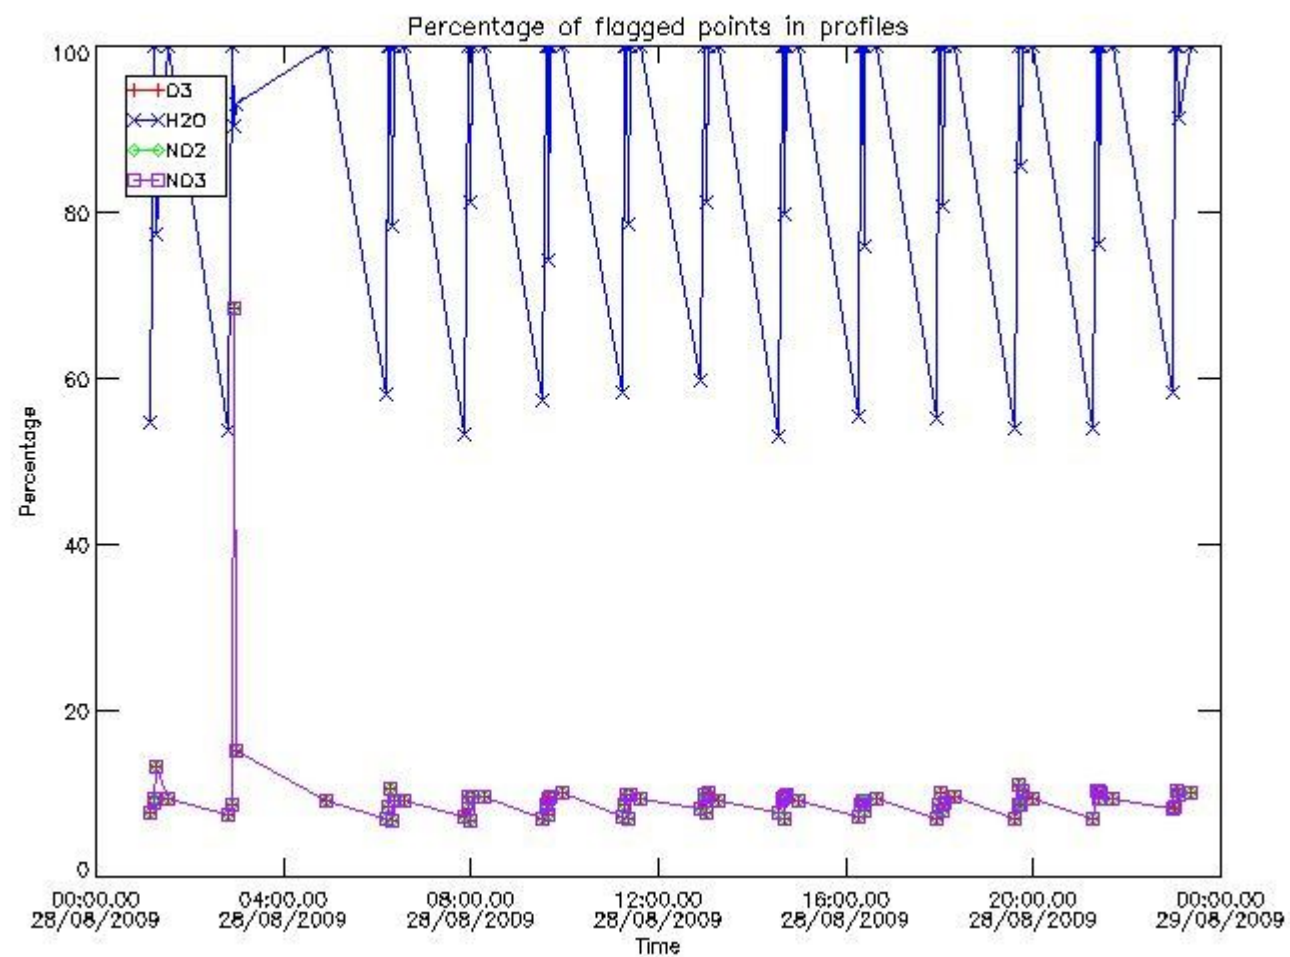

3. Quality information per product

In this section it is plotted some information contained in the Quality Summary data set of the level 2 products. Only products in dark limb conditions and without errors (error flag in the MPH set to "0") are used.

3.1 Plot quality information per product (time dependant)

3.2 Plot quality information per product (world map)