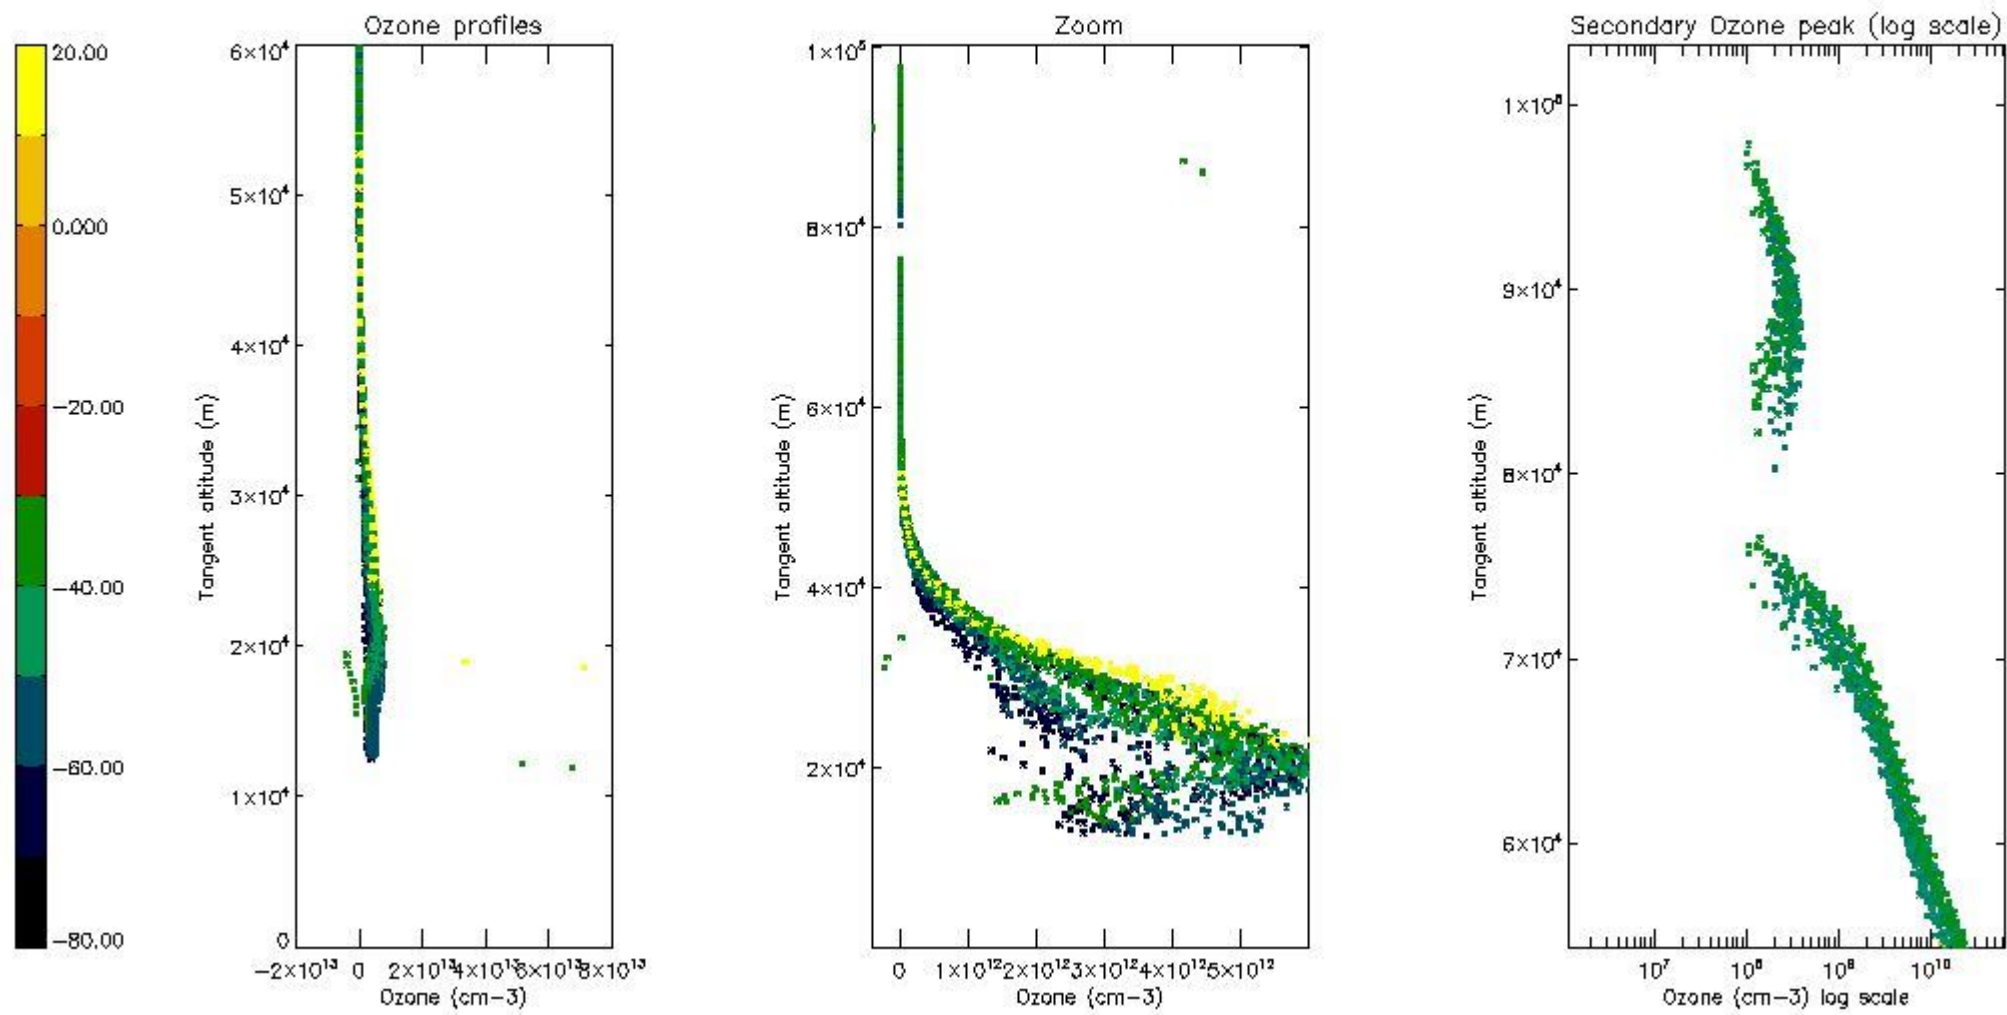

STD < 10	16
STD < 5	11

5.2 Plot ozone profiles for all STD (dark without errors)

The colorbar represents the latitude.

5.3 Plot ozone profiles where STD < 20% (dark without errors)

The colorbar represents the latitude.

5.4 Plot ozone profiles where STD < 10% (dark without errors)

The colorbar represents the latitude.

5.5 Plot ozone profiles where $STD < 5\%$ (dark without errors)

The colorbar represents the latitude.

5.6 Plot NO₂ profiles for all STD (dark without errors)