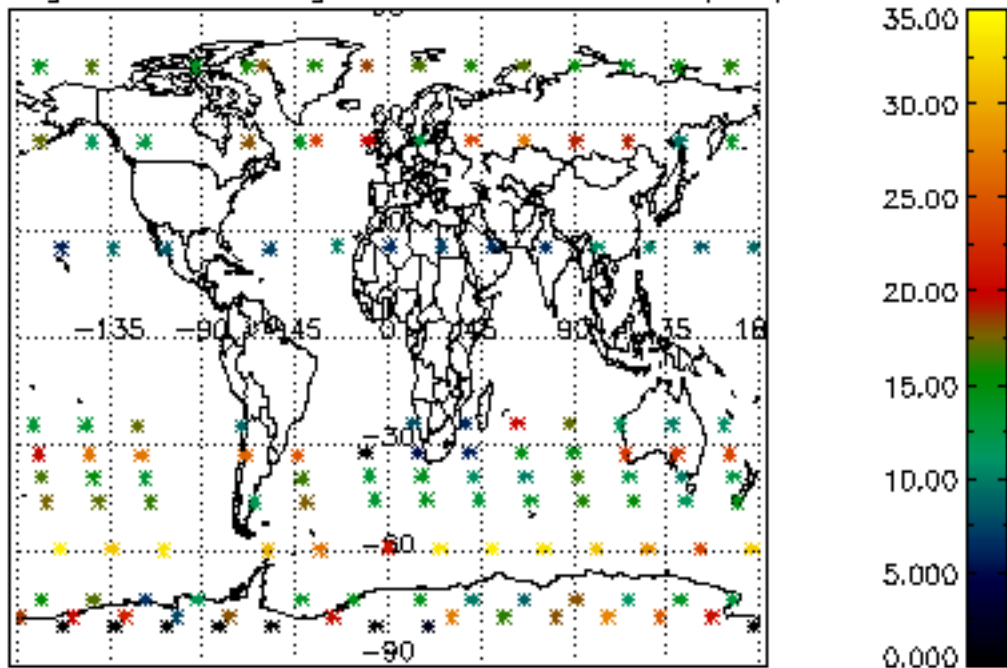

Percentage of cosmic ray hits per profile

Percentage of star falling outside central band per profile