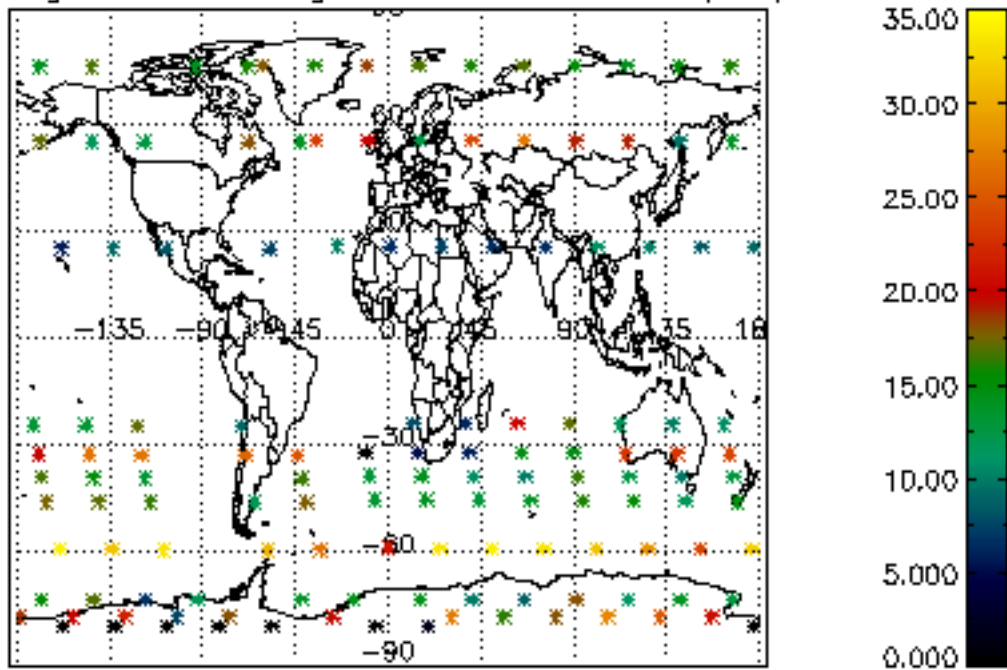

Percentage of flagged data per NO3 profile

Percentage of cosmic ray hits per profile

Percentage of datation errors per profile

Percentage of star falling outside central band per profile

Percentage of saturation errors per profile