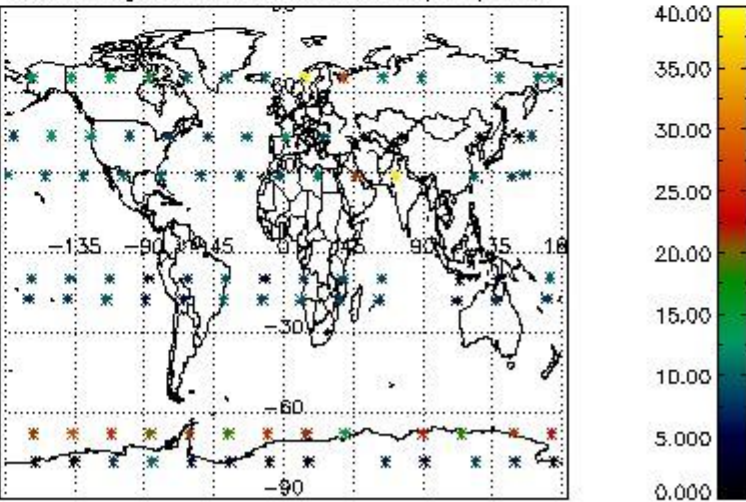

Percentage of cosmic ray hits per profile

Percentage of datation errors per profile

Percentage of star falling outside central band per profile

Percentage of saturation errors per profile

5. Trace gas profiles