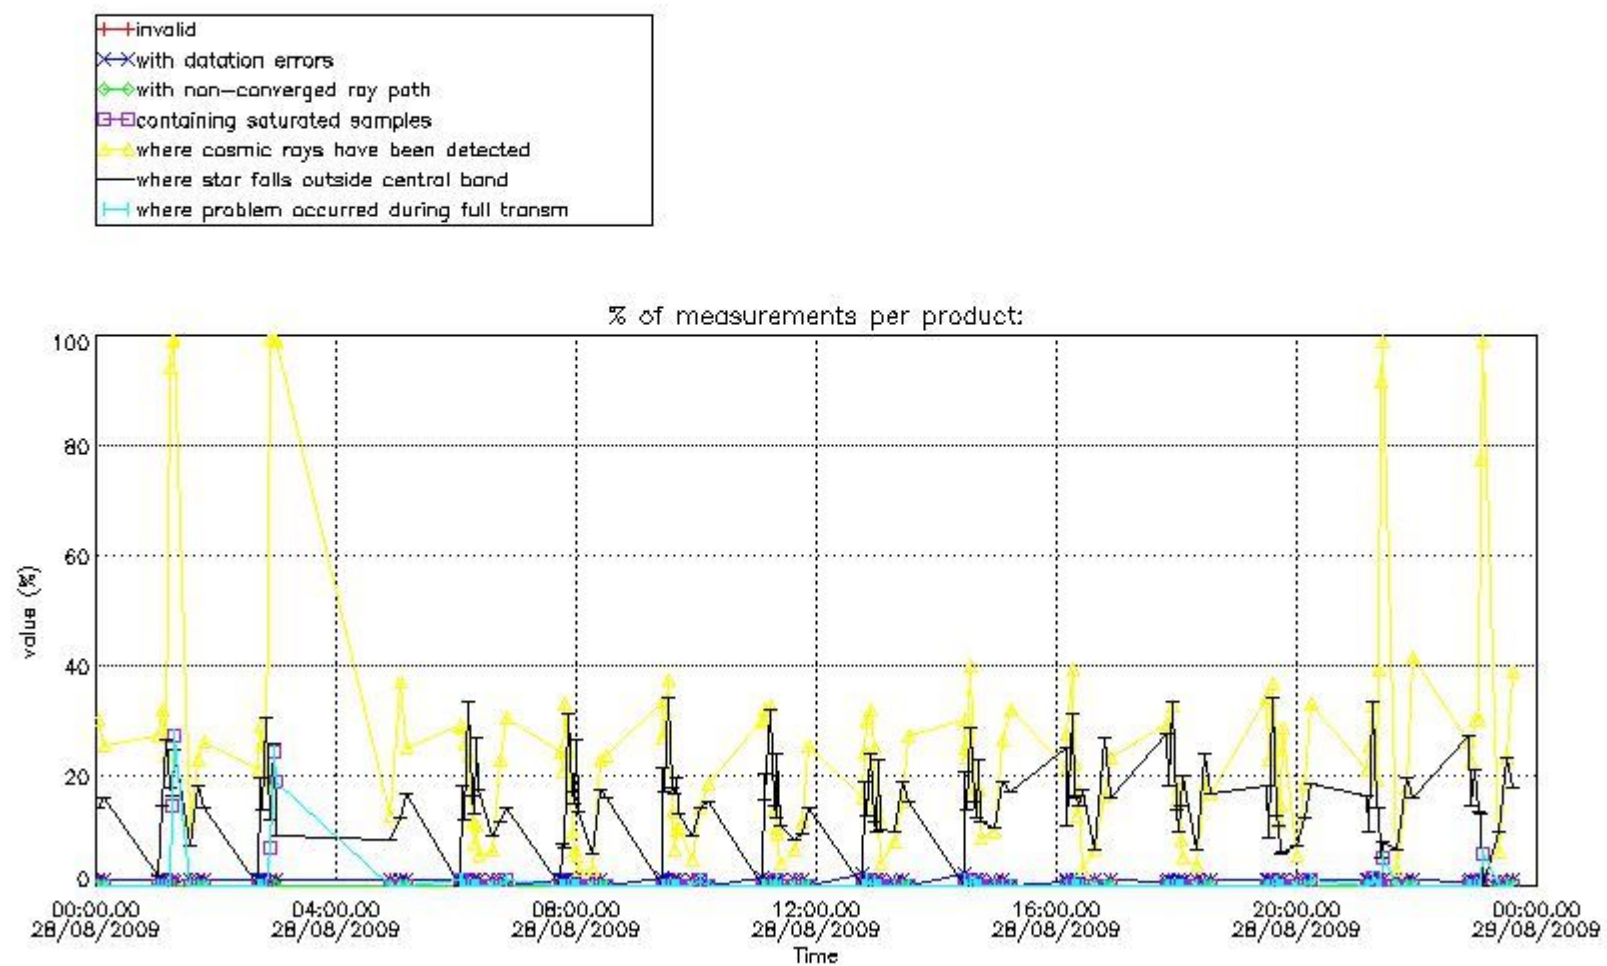

3.1 Plot quality information per product (time dependant)

3.2 Plot quality information per product (world map)

Percentage of flagged data per O3 profile

Percentage of flagged data per H2O profile

Percentage of flagged data per NO2 profile

Percentage of flagged data per NO3 profile

4. Level 1 quality information per product

In this section it is plotted some information contained in the Quality Summary data set of the level 2 products that comes from the level 1b processing. Products without errors (error flag in the MPH set to "0") are used.

4.1 Plot quality information per product (time dependant) coming from level 1b processing

4.1.1 Plot level 1 quality information per product (time dependant): ENVISAT ASCENDING passes

4.1.2 Plot level 1 quality information per product (time dependant): ENVI SAT DESCENDING passes