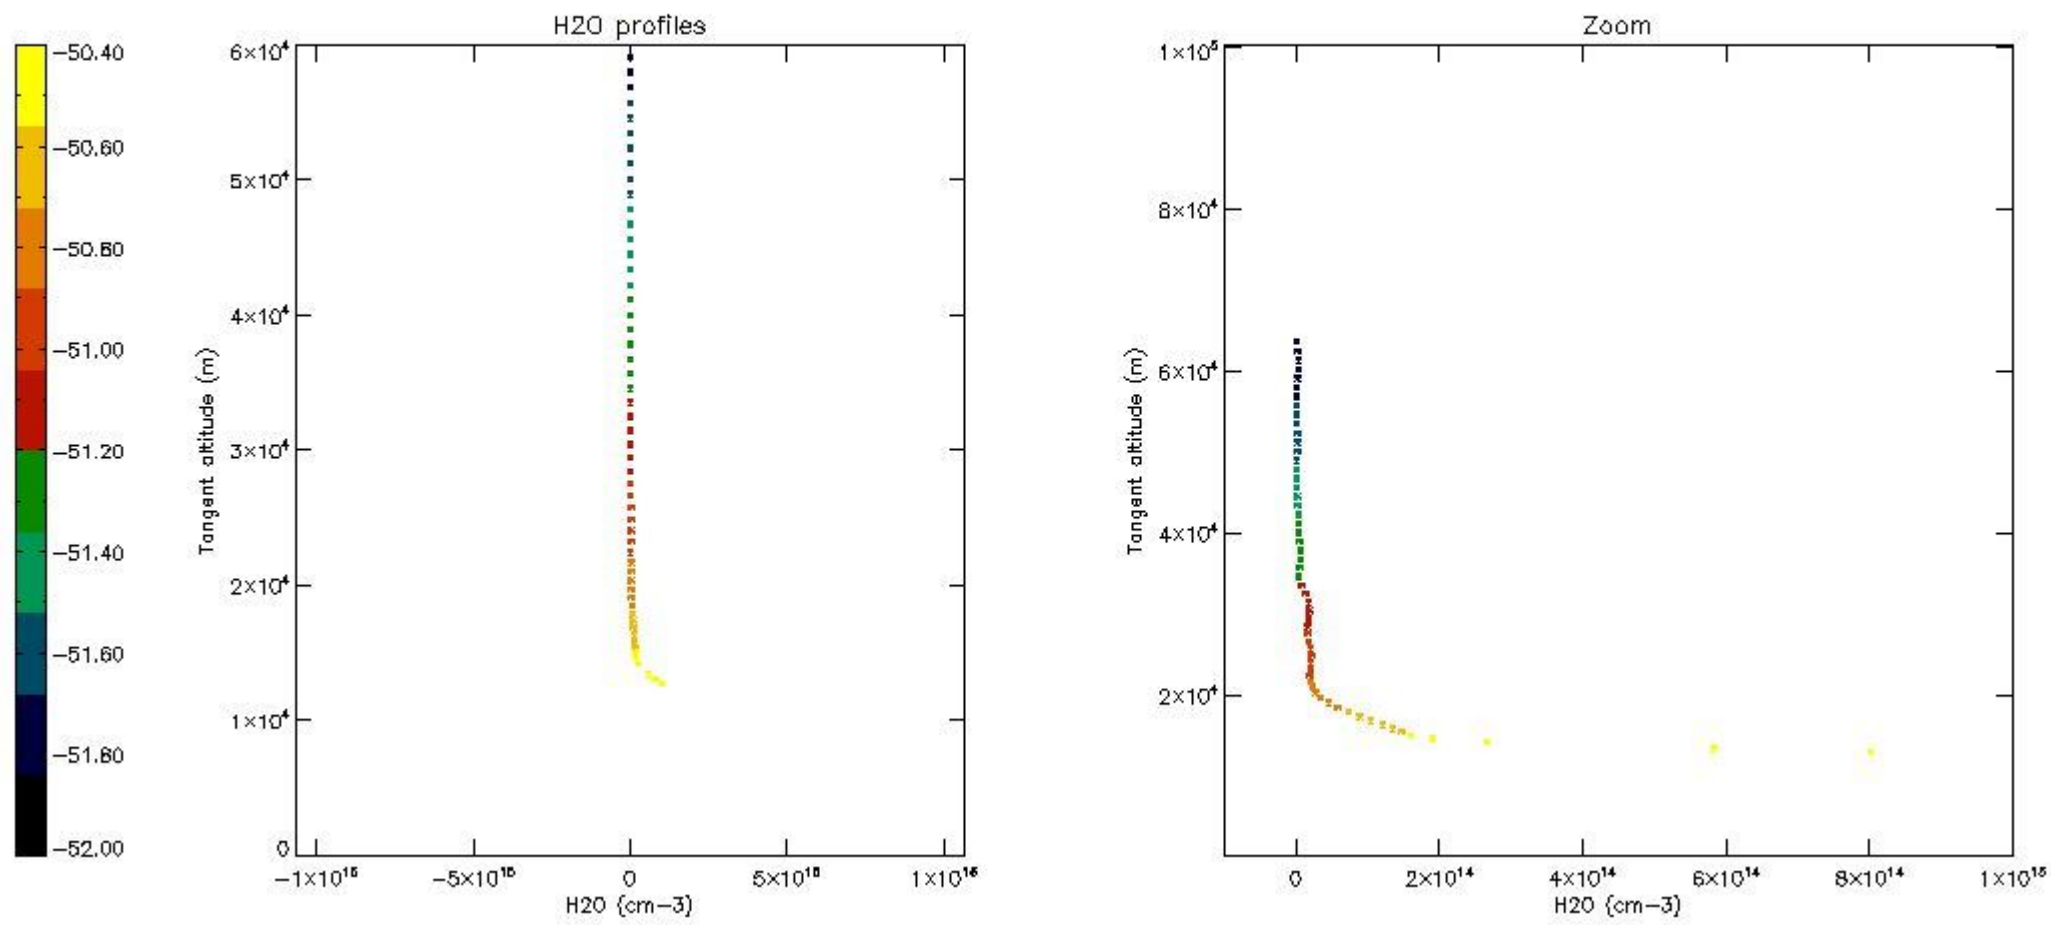

6. Auxiliary Data Files used for the production reported in section 2

The number reported in the third column indicates since which file (see list in section 2) the corresponding auxiliary file has been used. The fourth column is the date of those product files.

Type	Auxiliary Filename	Used since product	Used since product date
INST_PHYS_CHARACTERISTICS	GOM_INS_AXVIEC20091111_143220_20030716_120000_20500101_000000	1	28-AUG-2009 00:01:16
LEVEL-2_PROC_CONFIG	GOM_PR2_AXVIEC20091111_152718_20020301_000000_20500101_000000	1	28-AUG-2009 00:01:16
CROSS_SECTIONS_FILE	GOM_CRS_AXVIEC20091111_154832_20020301_000000_20500101_000000	1	28-AUG-2009 00:01:16