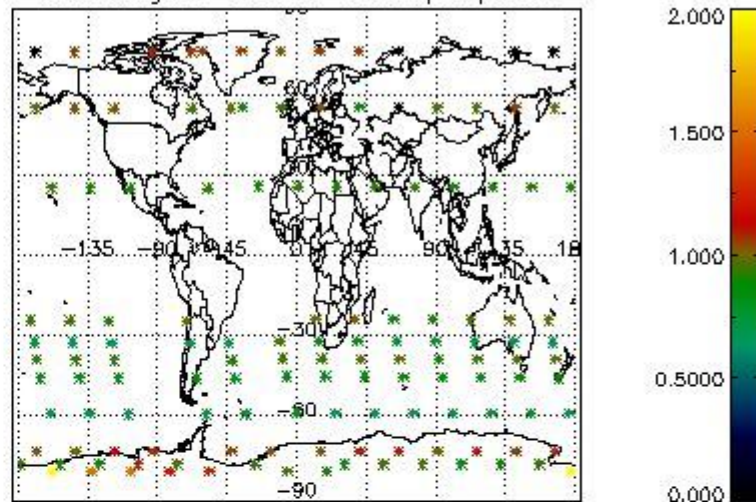

Percentage of datation errors per profile