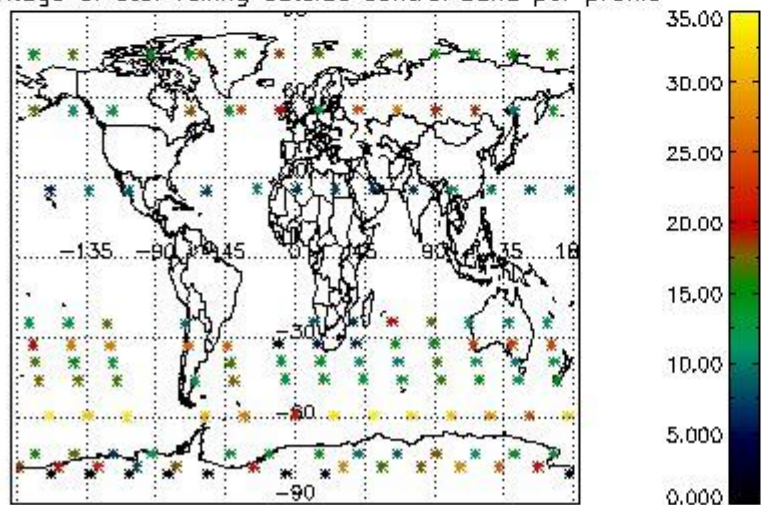

Percentage of star falling outside central band per profile