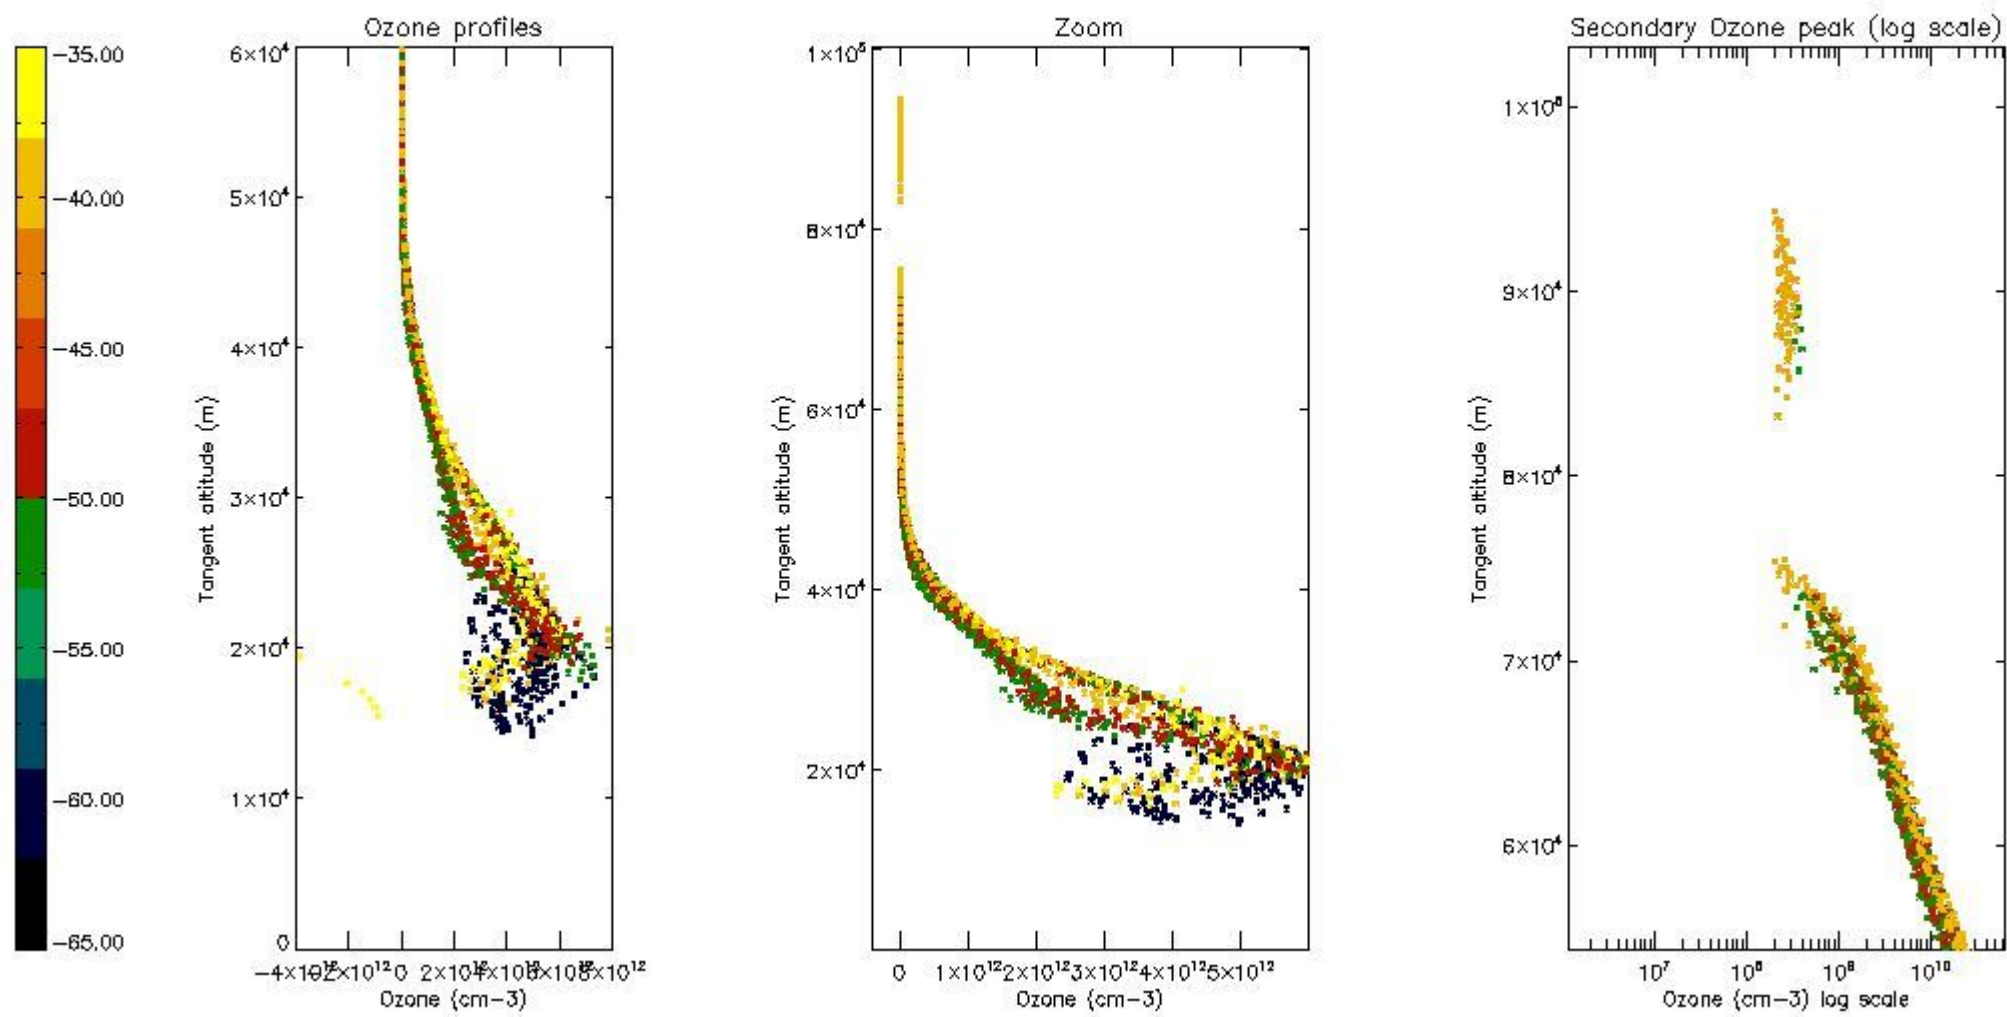

5.6 Plot NO₂ profiles for all STD (dark without errors)

The colorbar represents the latitude.