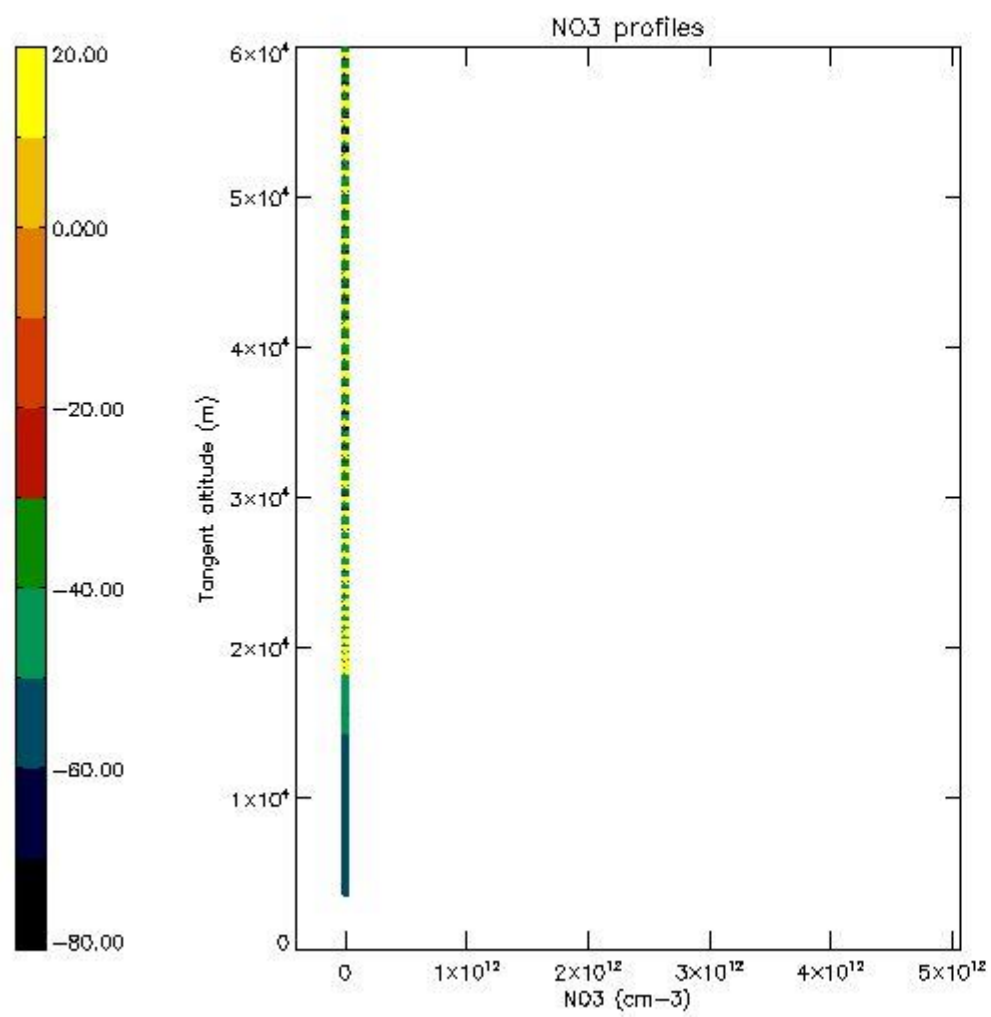

STD < 10	16
STD < 5	11

5.2 Plot ozone profiles for all STD (dark without errors)

The colorbar represents the latitude.

5.3 Plot ozone profiles where STD < 20% (dark without errors)

The colorbar represents the latitude.

5.4 Plot ozone profiles where STD < 10% (dark without errors)

The colorbar represents the latitude.

5.5 Plot ozone profiles where $STD < 5\%$ (dark without errors)

The colorbar represents the latitude.

5.6 Plot NO₂ profiles for all STD (dark without errors)

The colorbar represents the latitude.

5.7 Plot NO3 profiles for all STD (dark without errors)

The colorbar represents the latitude.

5.8 Plot H₂O profiles for all STD (only for occultations of stars 1,2,3,4,13,14,16,26,63 dark without errors)