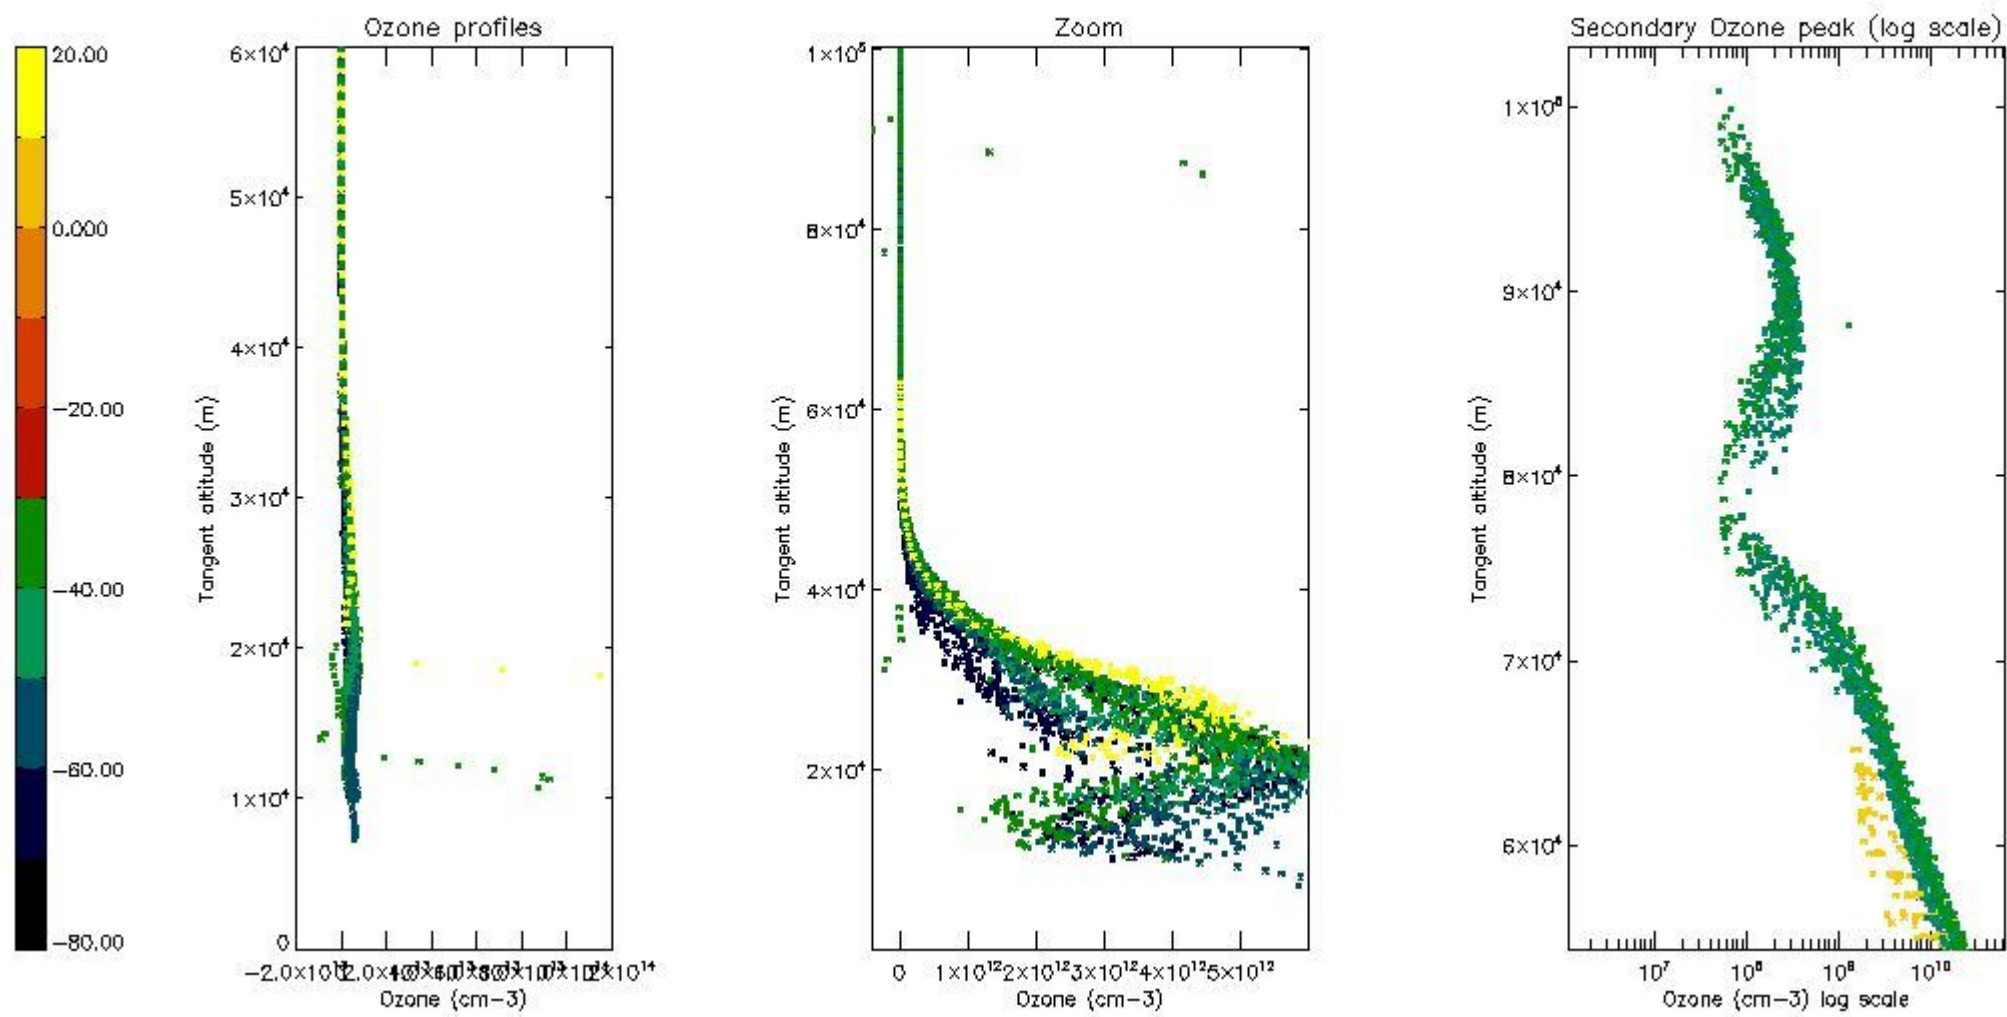

STD < 10	16
STD < 5	11

5.2 Plot ozone profiles for all STD (dark without errors)

The colorbar represents the latitude.

5.3 Plot ozone profiles where STD < 20% (dark without errors)

The colorbar represents the latitude.