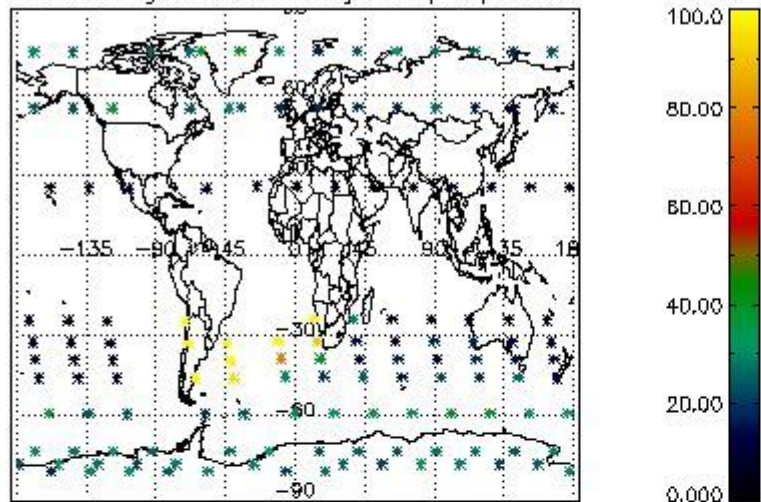

Percentage of cosmic ray hits per profile