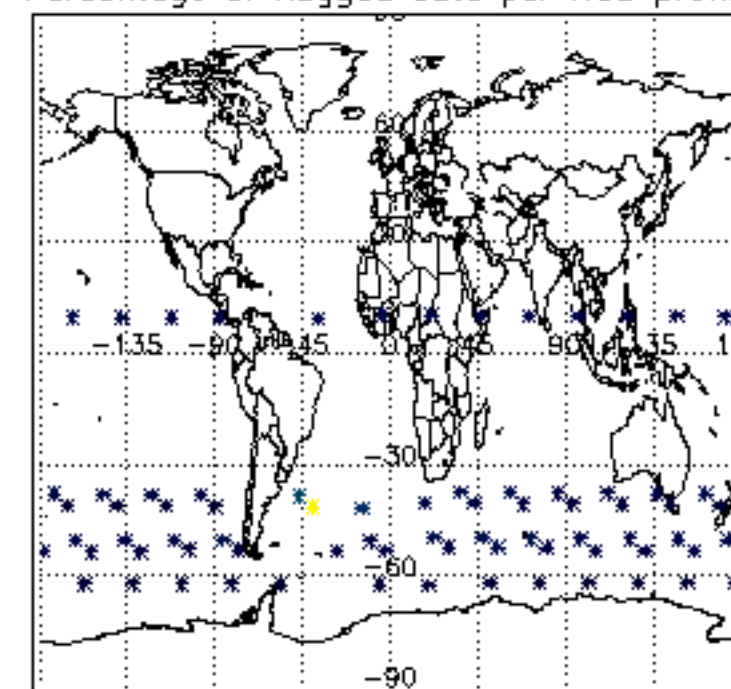

Percentage of flagged data per NO3 profile