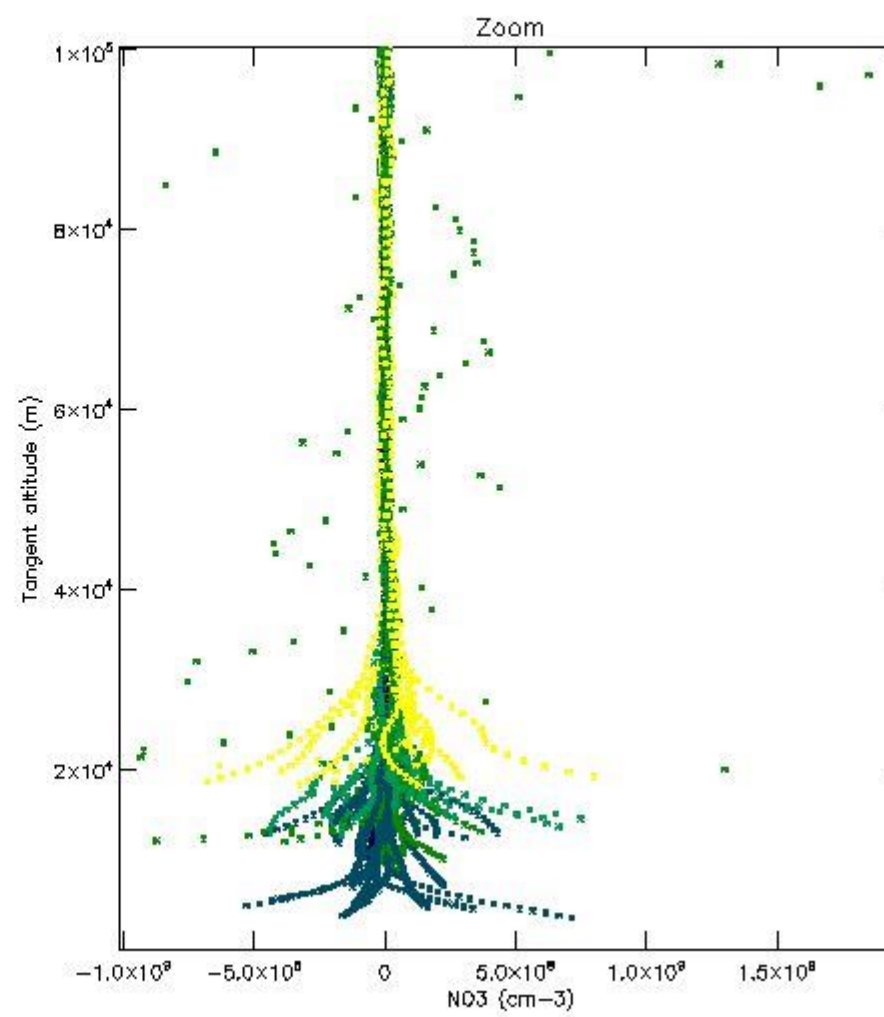

5.4 Plot ozone profiles where STD < 10% (dark without errors)

The colorbar represents the latitude.

5.5 Plot ozone profiles where STD < 5% (dark without errors)

The colorbar represents the latitude.

5.6 Plot NO₂ profiles for all STD (dark without errors)

The colorbar represents the latitude.

5.7 Plot NO3 profiles for all STD (dark without errors)

The colorbar represents the latitude.

5.8 Plot H₂O profiles for all STD (only for occultations of stars 1,2,3,4,13,14,16,26,63 dark without errors)