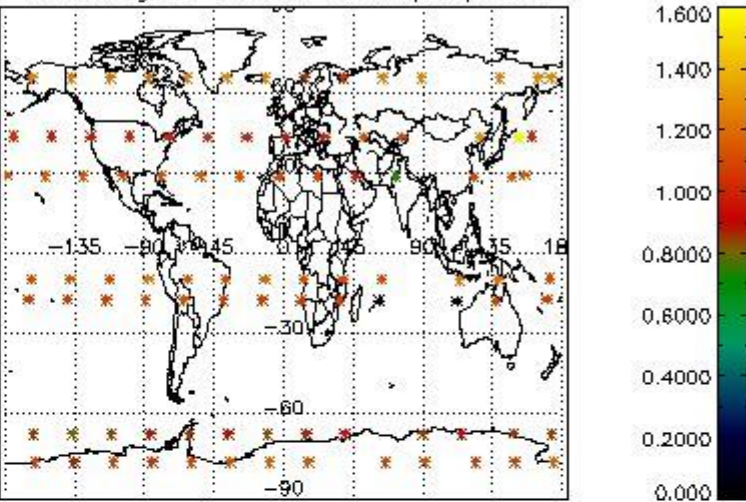

4.2 Plot quality information per product coming from level 1b processing (world map)

4.2.1 Plot level 1 quality information per product (world map): ENVISAT ASCENDING passes

Percentage of cosmic ray hits per profile

Percentage of datation errors per profile

Percentage of star falling outside central band per profile

Percentage of saturation errors per profile

4.2.2 Plot level 1 quality information per product (world map): ENVISAT DESCENDING passes

Percentage of cosmic ray hits per profile

Percentage of datation errors per profile

Percentage of star falling outside central band per profile

Percentage of saturation errors per profile

5. Trace gas profiles