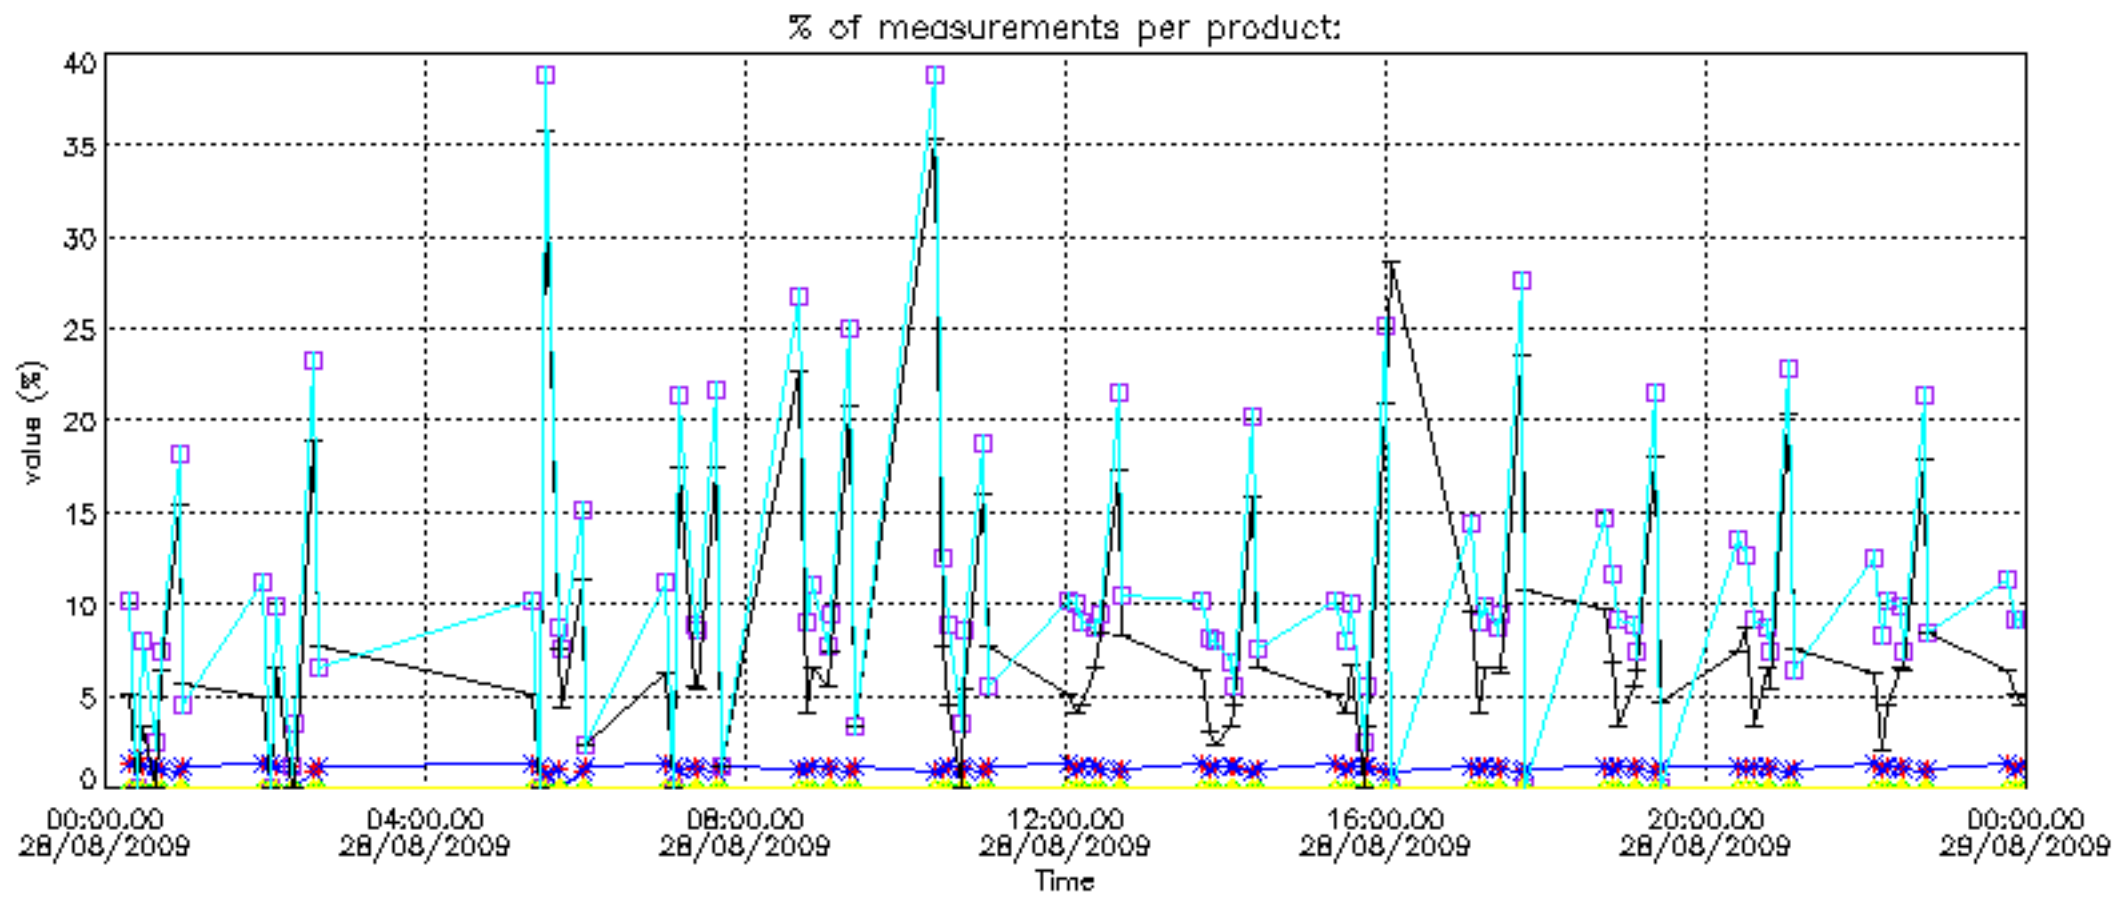

Percentage of cosmic ray hits per profile

Percentage of datation errors per profile