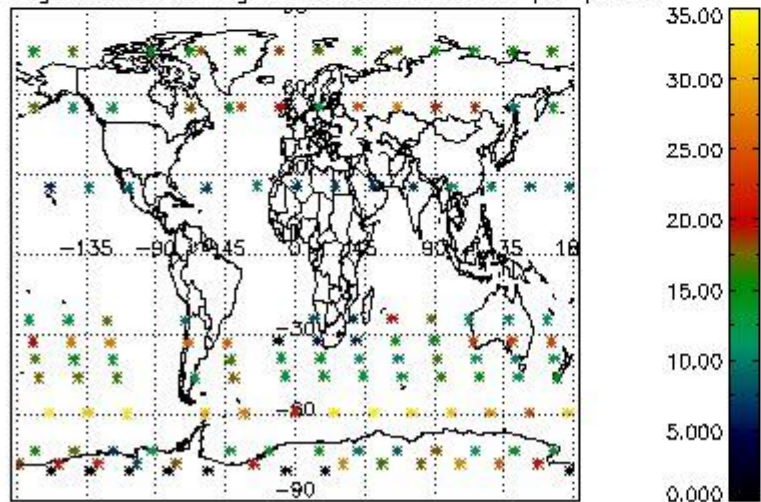

Percentage of star falling outside central band per profile