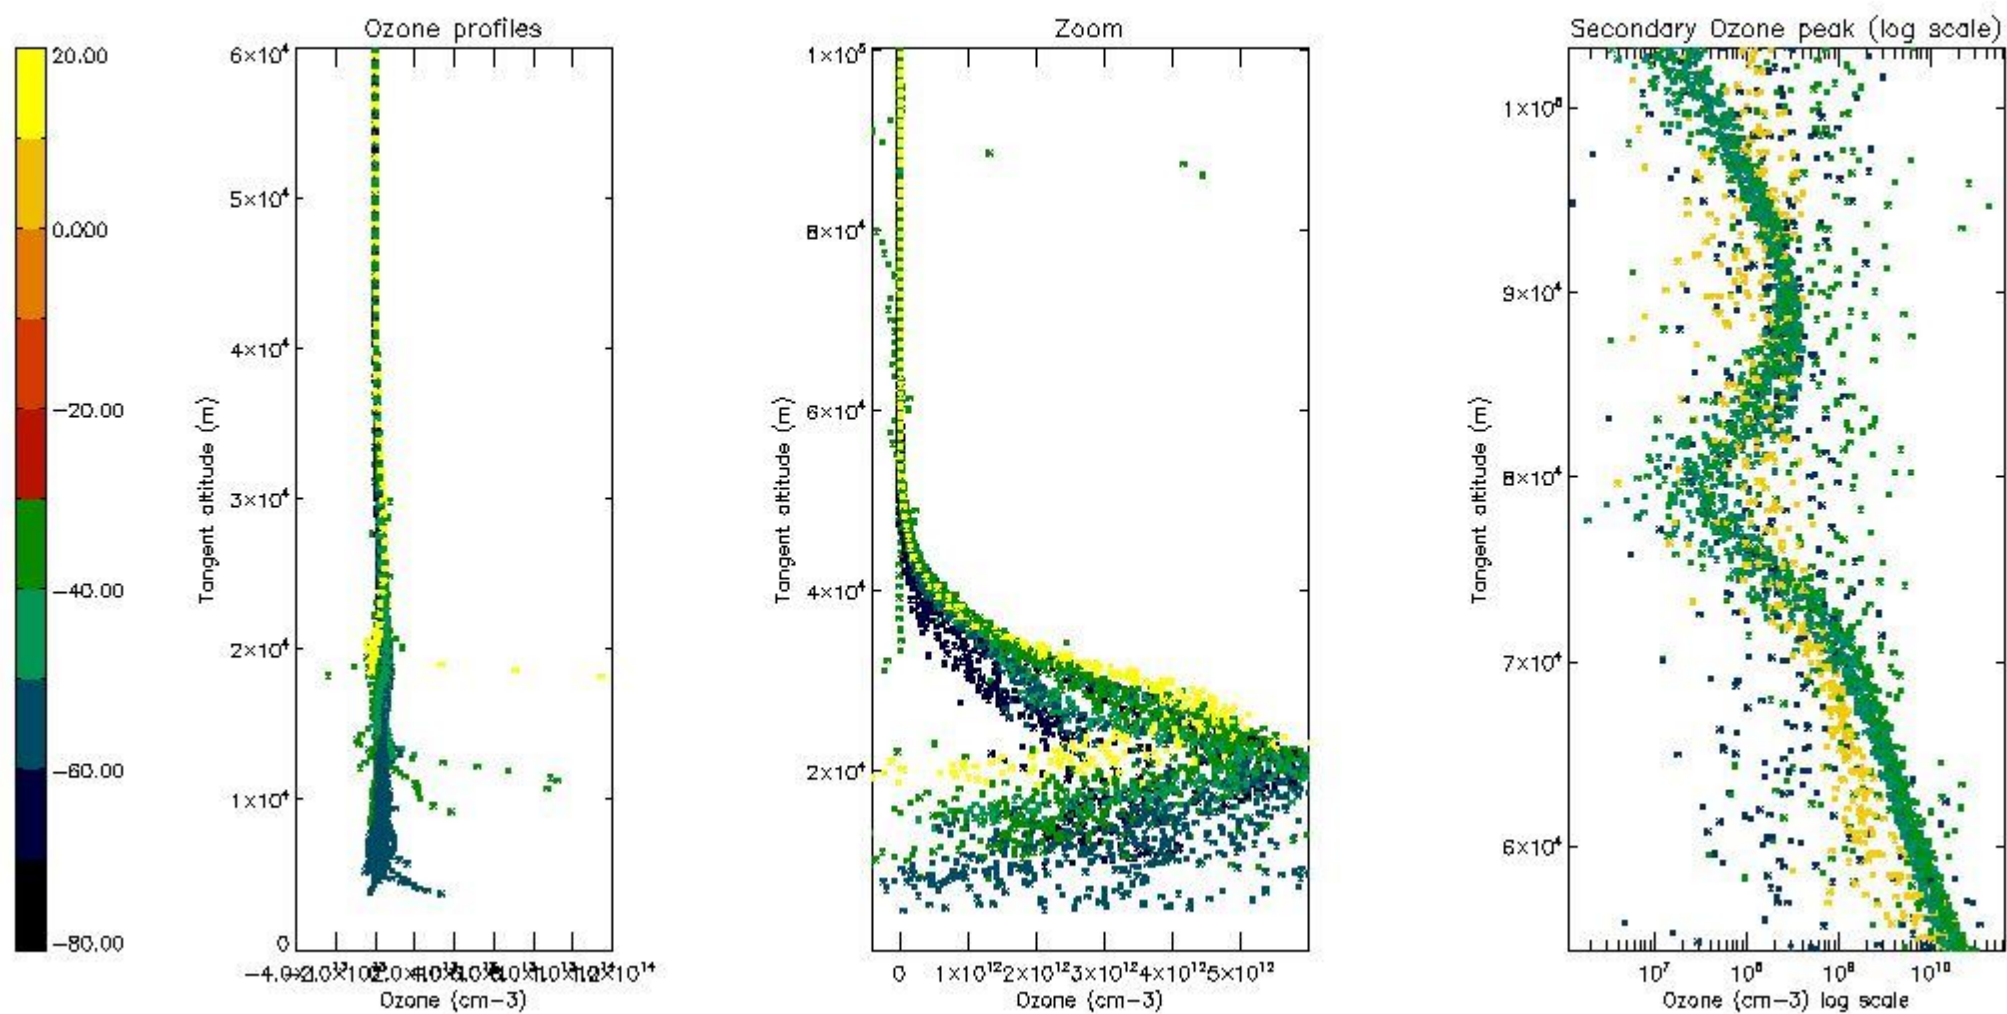

STD < 10	16
STD < 5	11

5.2 Plot ozone profiles for all STD (dark without errors)

The colorbar represents the latitude.

5.3 Plot ozone profiles where STD < 20% (dark without errors)

The colorbar represents the latitude.