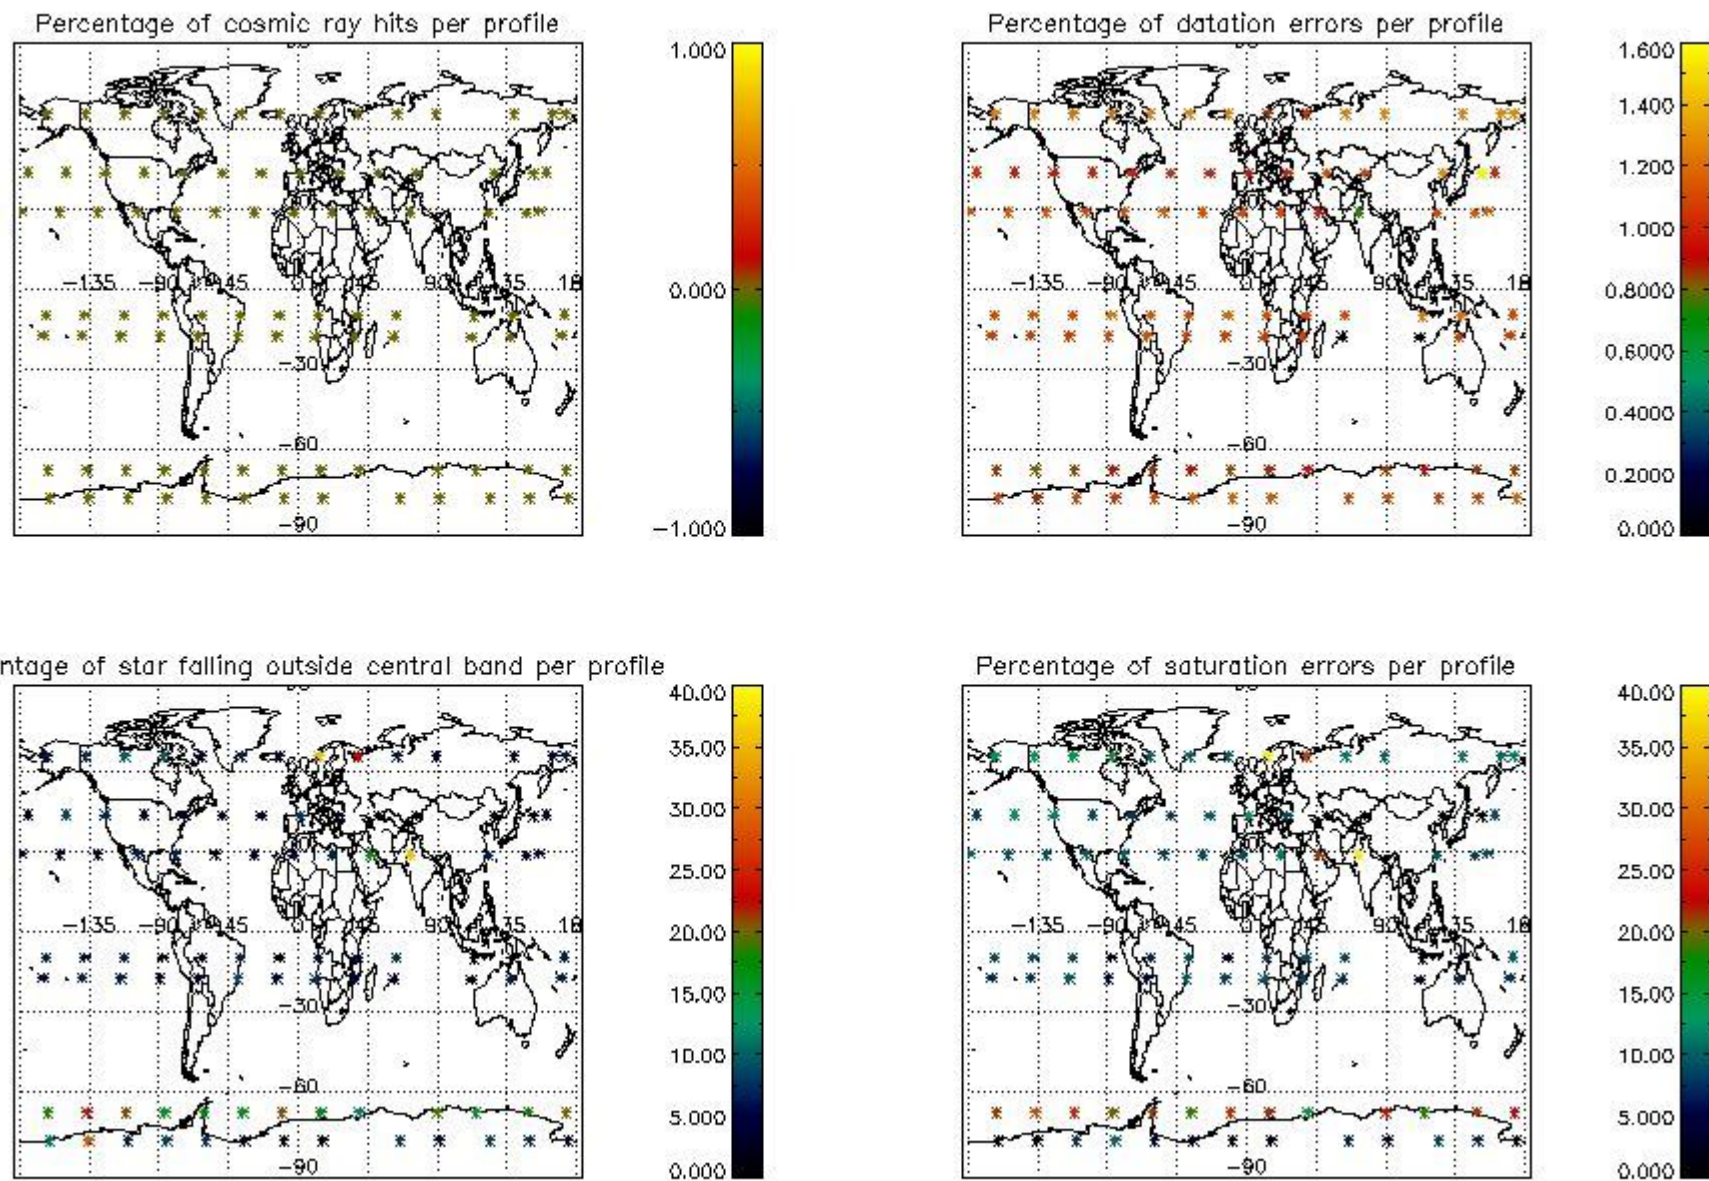

Percentage of datation errors per profile

Percentage of star falling outside central band per profile

Percentage of saturation errors per profile

4.2.2 Plot level 1 quality information per product (world map): ENVISAT DESCENDING passes