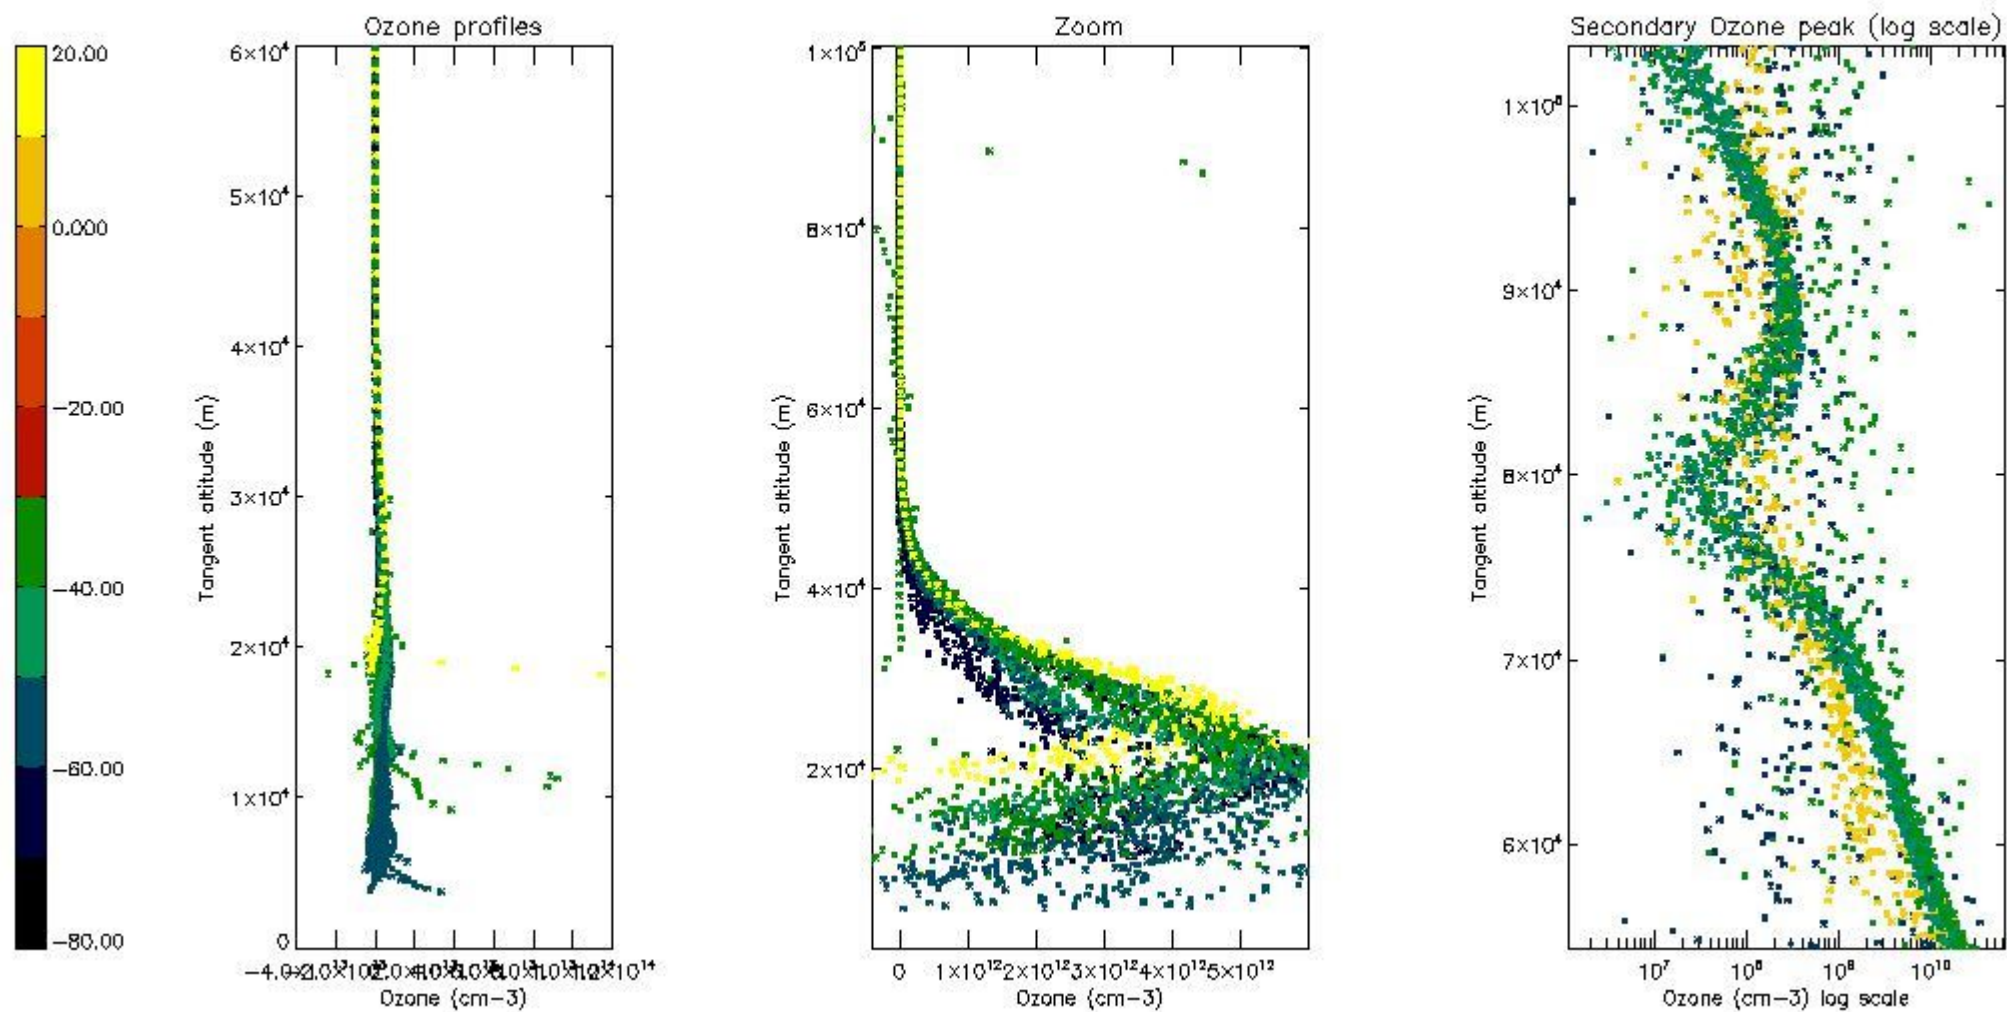

STD < 10	16
STD < 5	11

5.2 Plot ozone profiles for all STD (dark without errors)

The colorbar represents the latitude.

5.3 Plot ozone profiles where STD < 20% (dark without errors)

The colorbar represents the latitude.