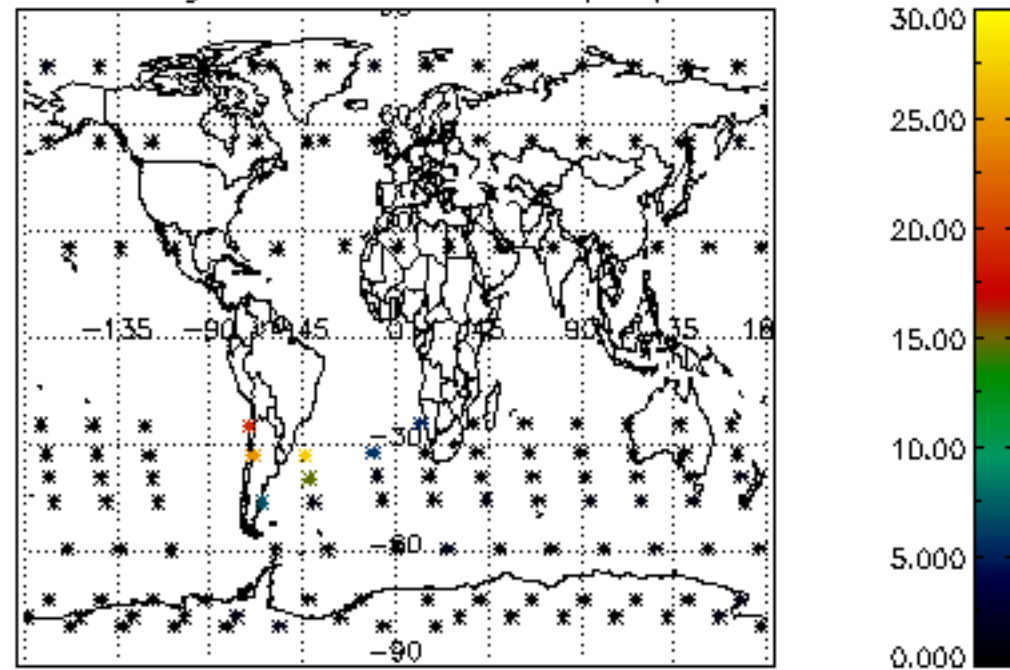

Percentage of datation errors per profile

Percentage of saturation errors per profile