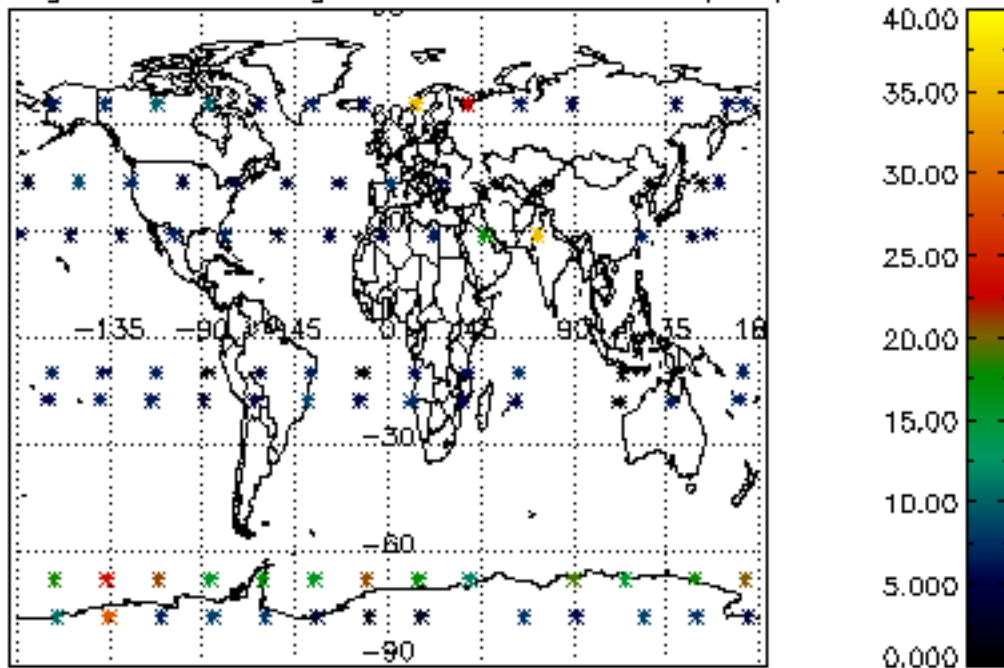

Percentage of star falling outside central band per profile