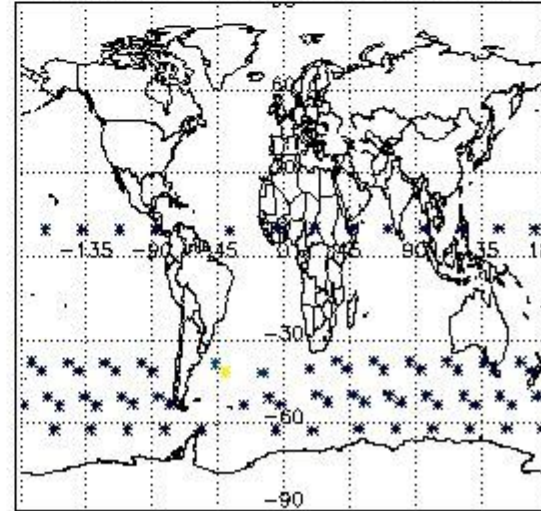

Percentage of flagged data per NO3 profile

4. Level 1 quality information per product

In this section it is plotted some information contained in the Quality Summary data set of the level 2 products that comes from the level 1b processing. Products without errors (error flag in the MPH set to "0") are used.

4.1 Plot quality information per product (time dependant) coming from level 1b processing

4.1.1 Plot level 1 quality information per product (time dependant): ENVISAT ASCENDING passes