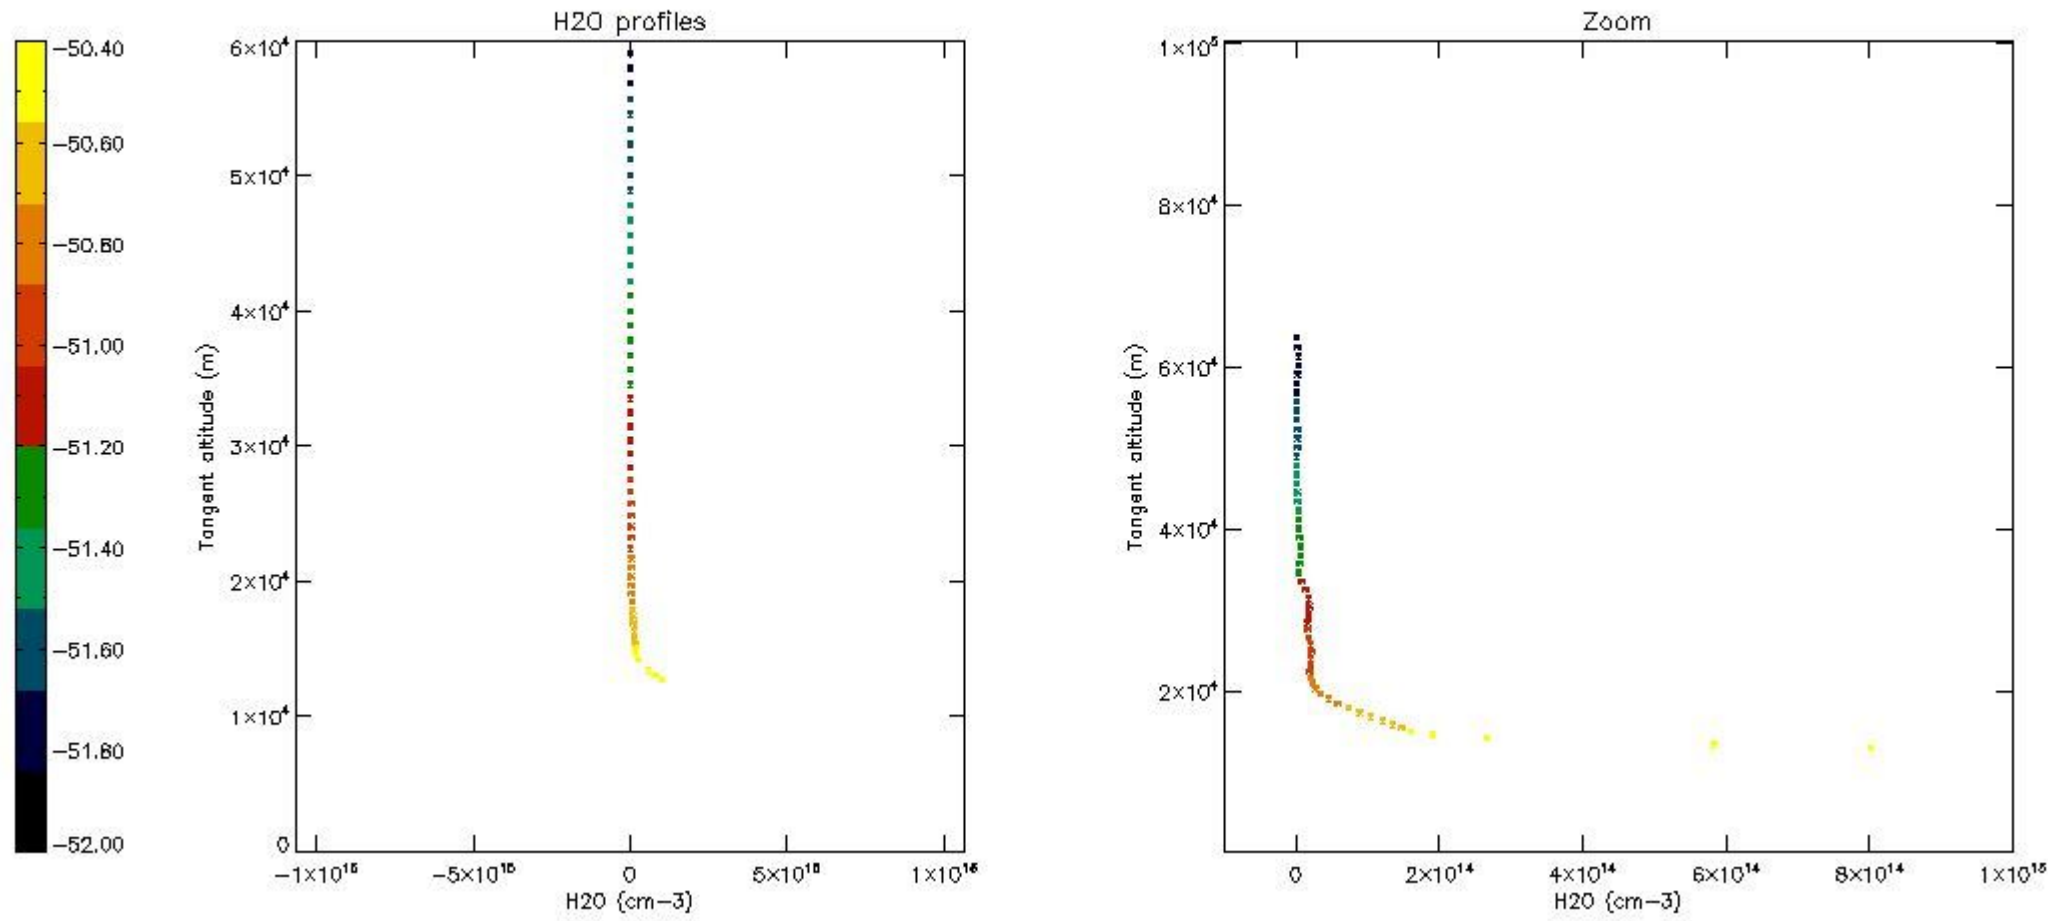

6. Auxiliary Data Files used for the production reported in section 2

The number reported in the third column indicates since which file (see list in section 2) the corresponding auxiliary file has been used. The fourth column is the date of those product files.

Type	Auxiliary Filename	Used since product	Used since product date
INST_PHYS_CHARACTERISTICS	GOM_INS_AXVIEC20091111_143220_20030716_120000_20500101_000000	1	28-AUG-2009 00:01:16
LEVEL-2_PROC_CONFIG	GOM_PR2_AXVIEC20091111_152718_20020301_000000_20500101_000000	1	28-AUG-2009 00:01:16
CROSS_SECTIONS_FILE	GOM_CRS_AXVIEC20091111_154832_20020301_000000_20500101_000000	1	28-AUG-2009 00:01:16