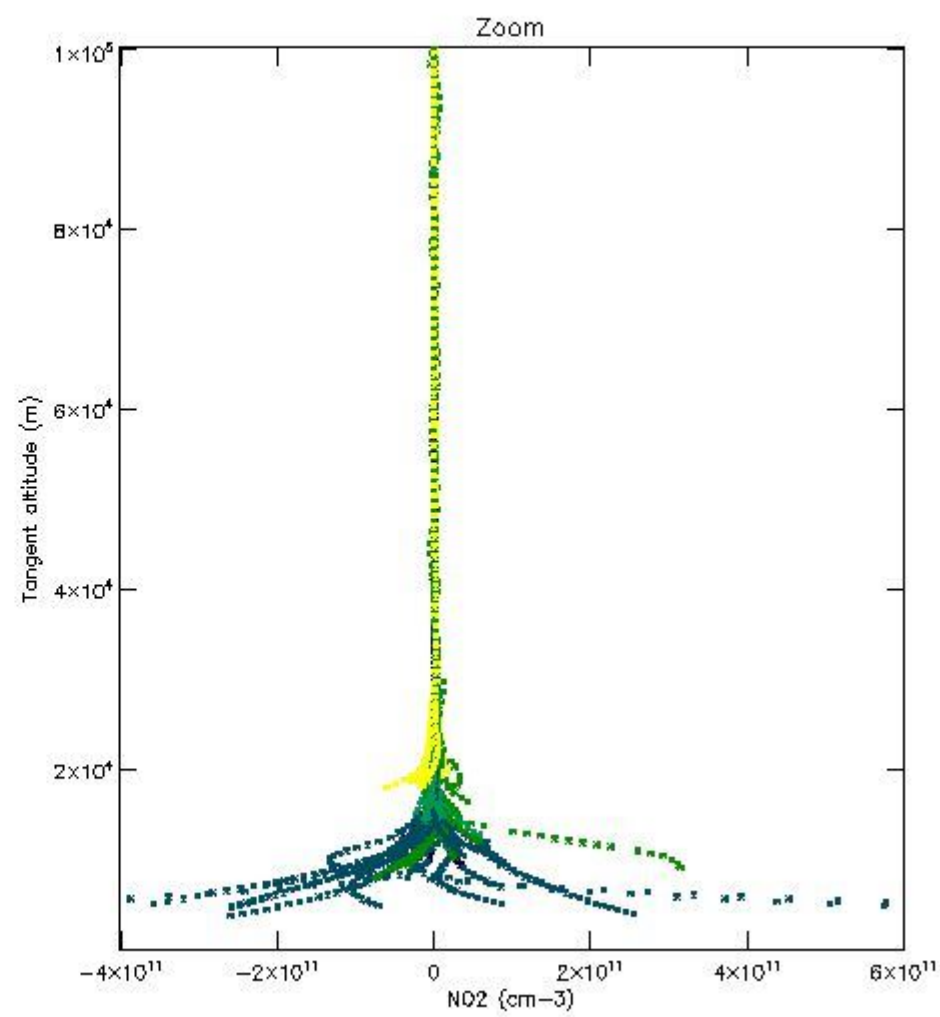

5.7 Plot NO3 profiles for all STD (dark without errors)

The colorbar represents the latitude.