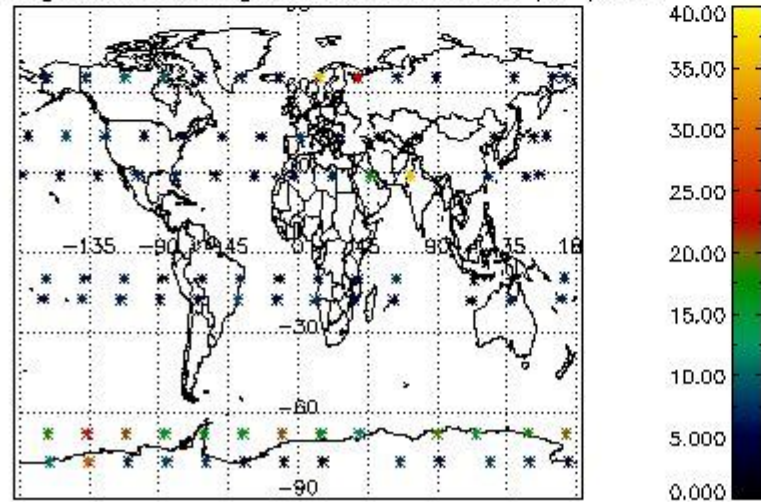

Percentage of star falling outside central band per profile