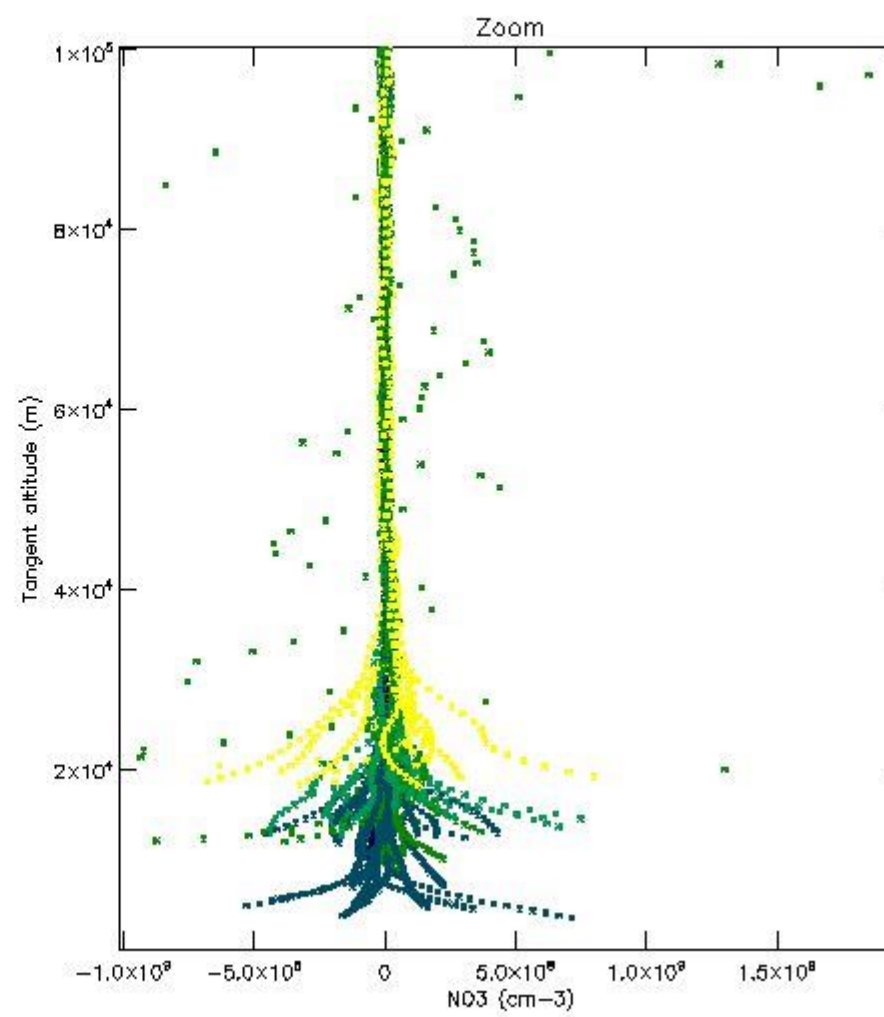

STD < 10	16
STD < 5	11

5.2 Plot ozone profiles for all STD (dark without errors)

The colorbar represents the latitude.

5.3 Plot ozone profiles where STD < 20% (dark without errors)

The colorbar represents the latitude.

5.4 Plot ozone profiles where STD < 10% (dark without errors)

The colorbar represents the latitude.

5.5 Plot ozone profiles where $STD < 5\%$ (dark without errors)

The colorbar represents the latitude.

5.6 Plot NO₂ profiles for all STD (dark without errors)

The colorbar represents the latitude.

5.7 Plot NO3 profiles for all STD (dark without errors)

The colorbar represents the latitude.

5.8 Plot H₂O profiles for all STD (only for occultations of stars 1,2,3,4,13,14,16,26,63 dark without errors)