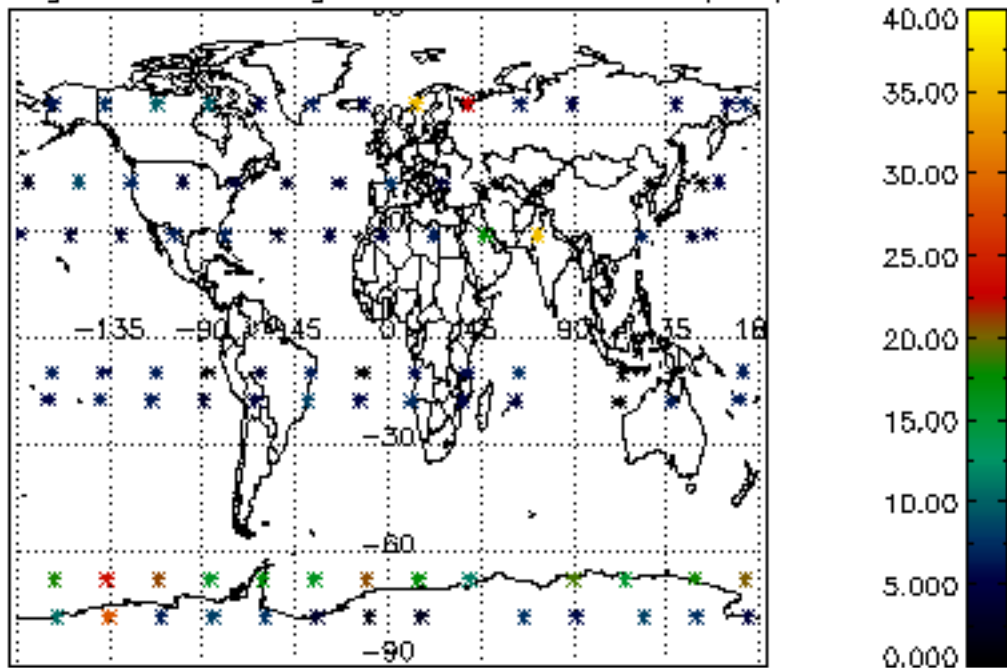

Percentage of star falling outside central band per profile