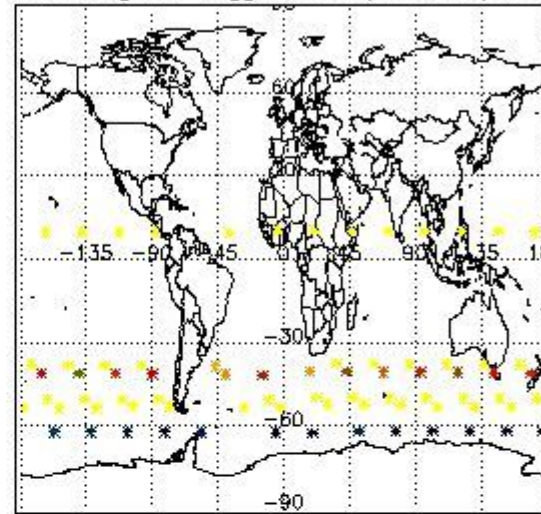

3.1 Plot quality information per product (time dependant)

3.2 Plot quality information per product (world map)

Percentage of flagged data per O3 profile

Percentage of flagged data per H2O profile

Percentage of flagged data per NO2 profile