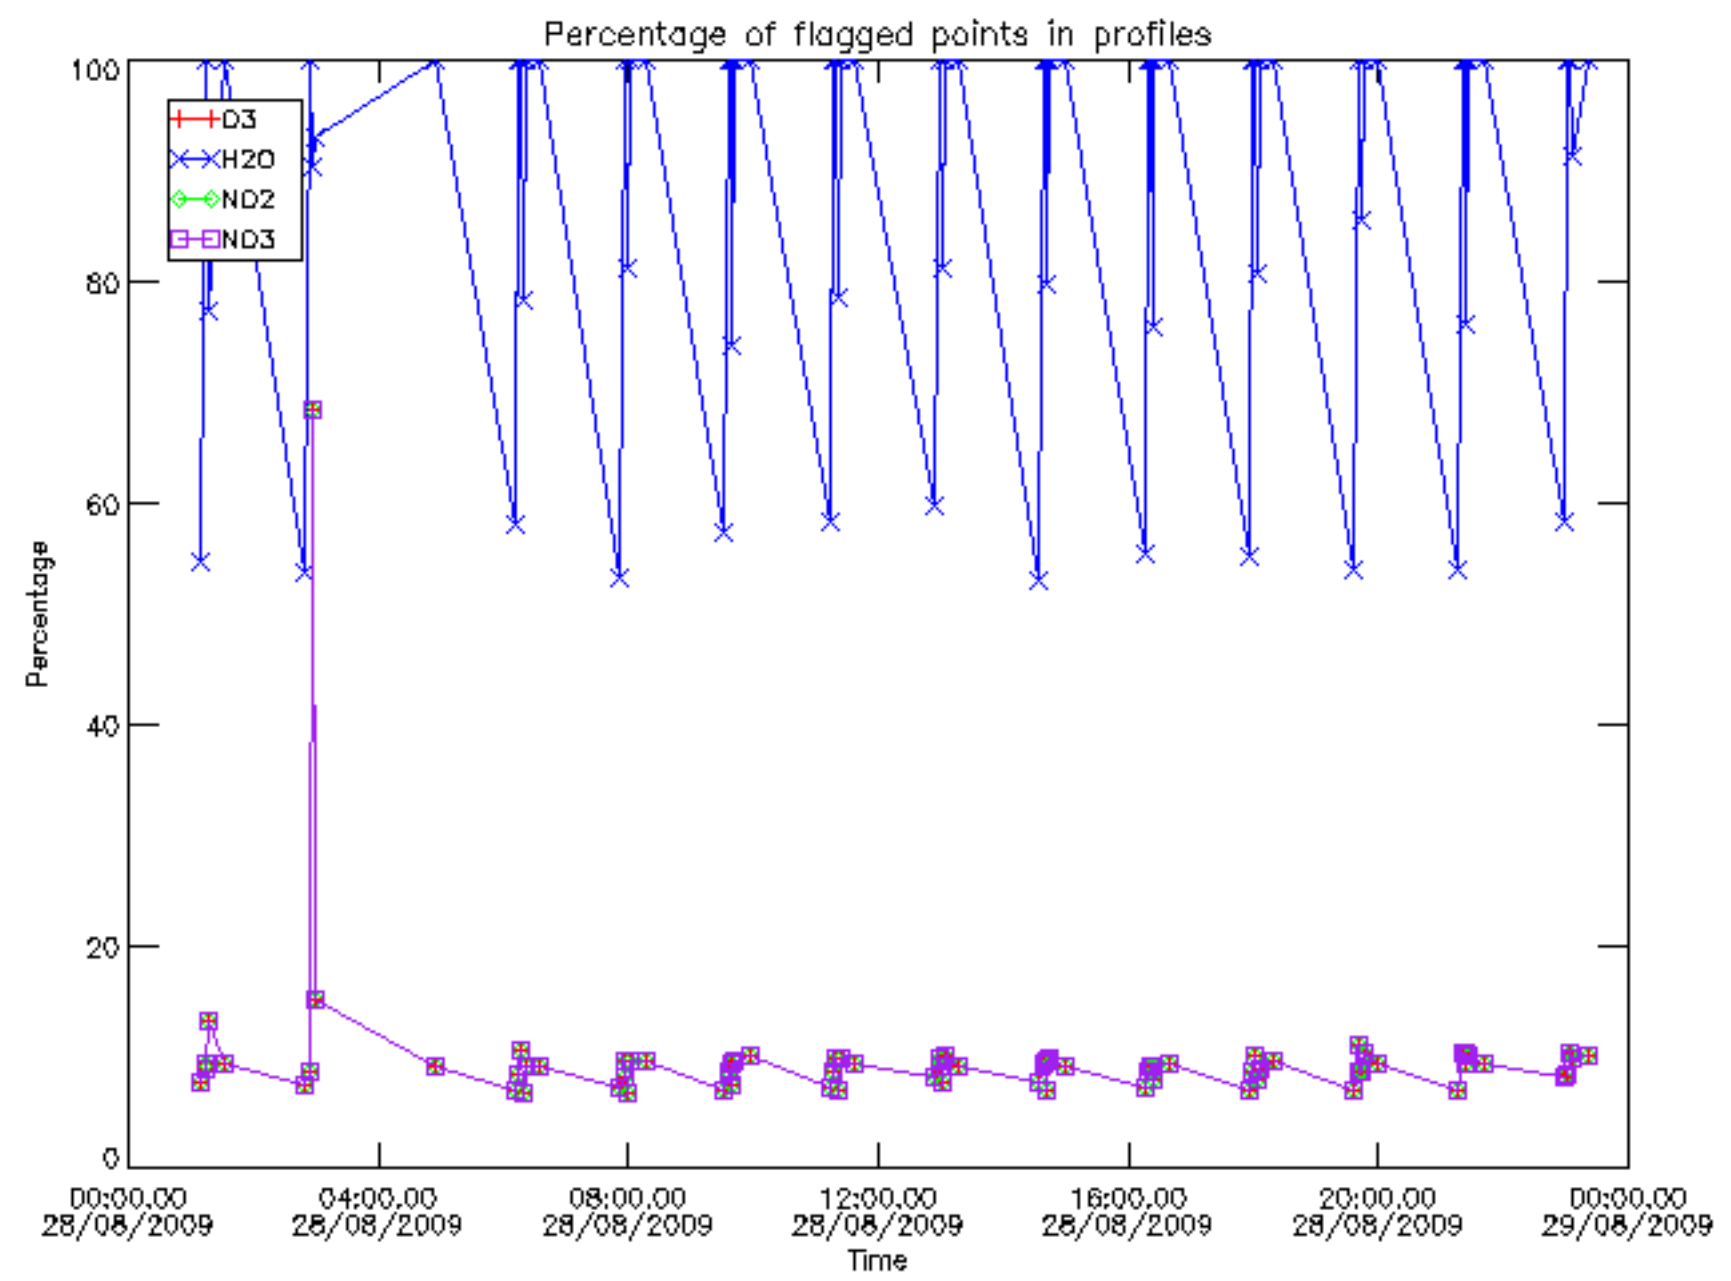

Percentage of flagged data per D3 profile

Percentage of flagged data per H2O profile