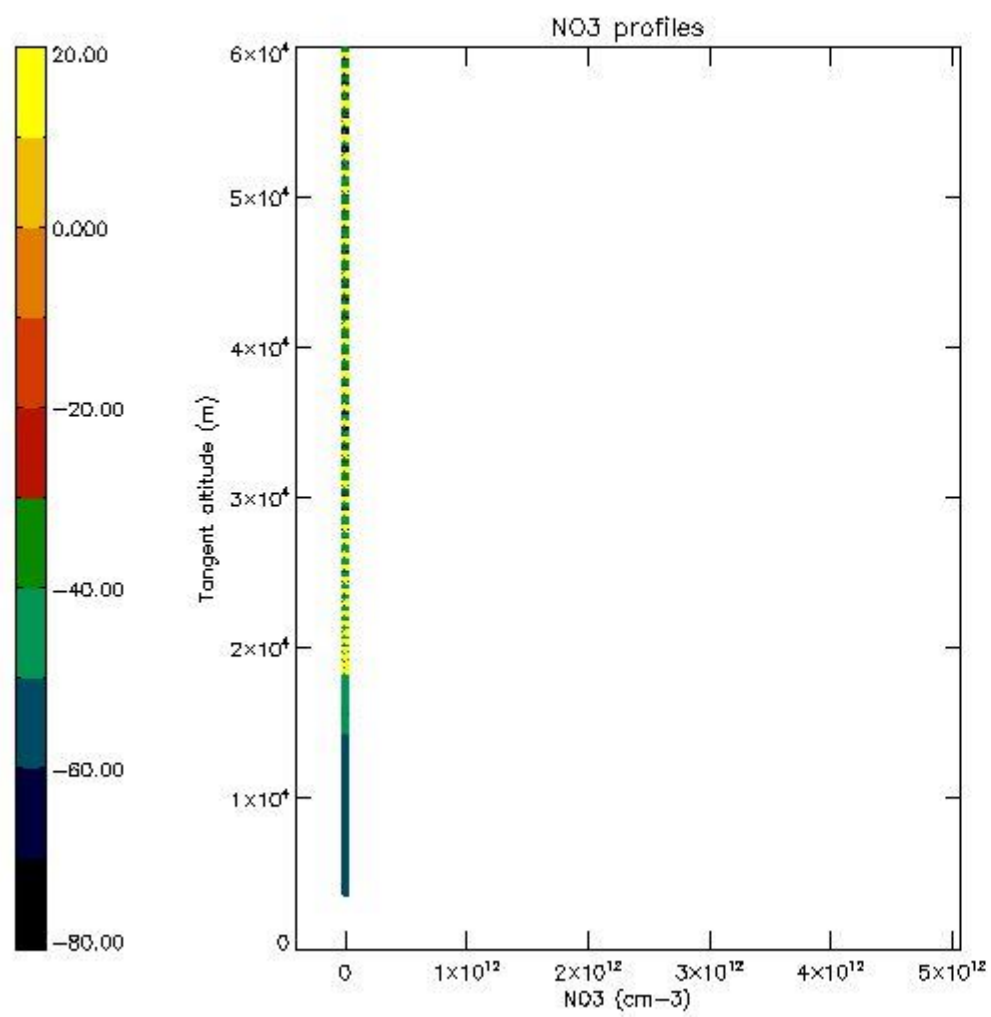

5.4 Plot ozone profiles where STD < 10% (dark without errors)

The colorbar represents the latitude.

5.5 Plot ozone profiles where STD < 5% (dark without errors)

The colorbar represents the latitude.

5.6 Plot NO₂ profiles for all STD (dark without errors)

The colorbar represents the latitude.

5.7 Plot NO3 profiles for all STD (dark without errors)

The colorbar represents the latitude.

5.8 Plot H₂O profiles for all STD (only for occultations of stars 1,2,3,4,13,14,16,26,63 dark without errors)