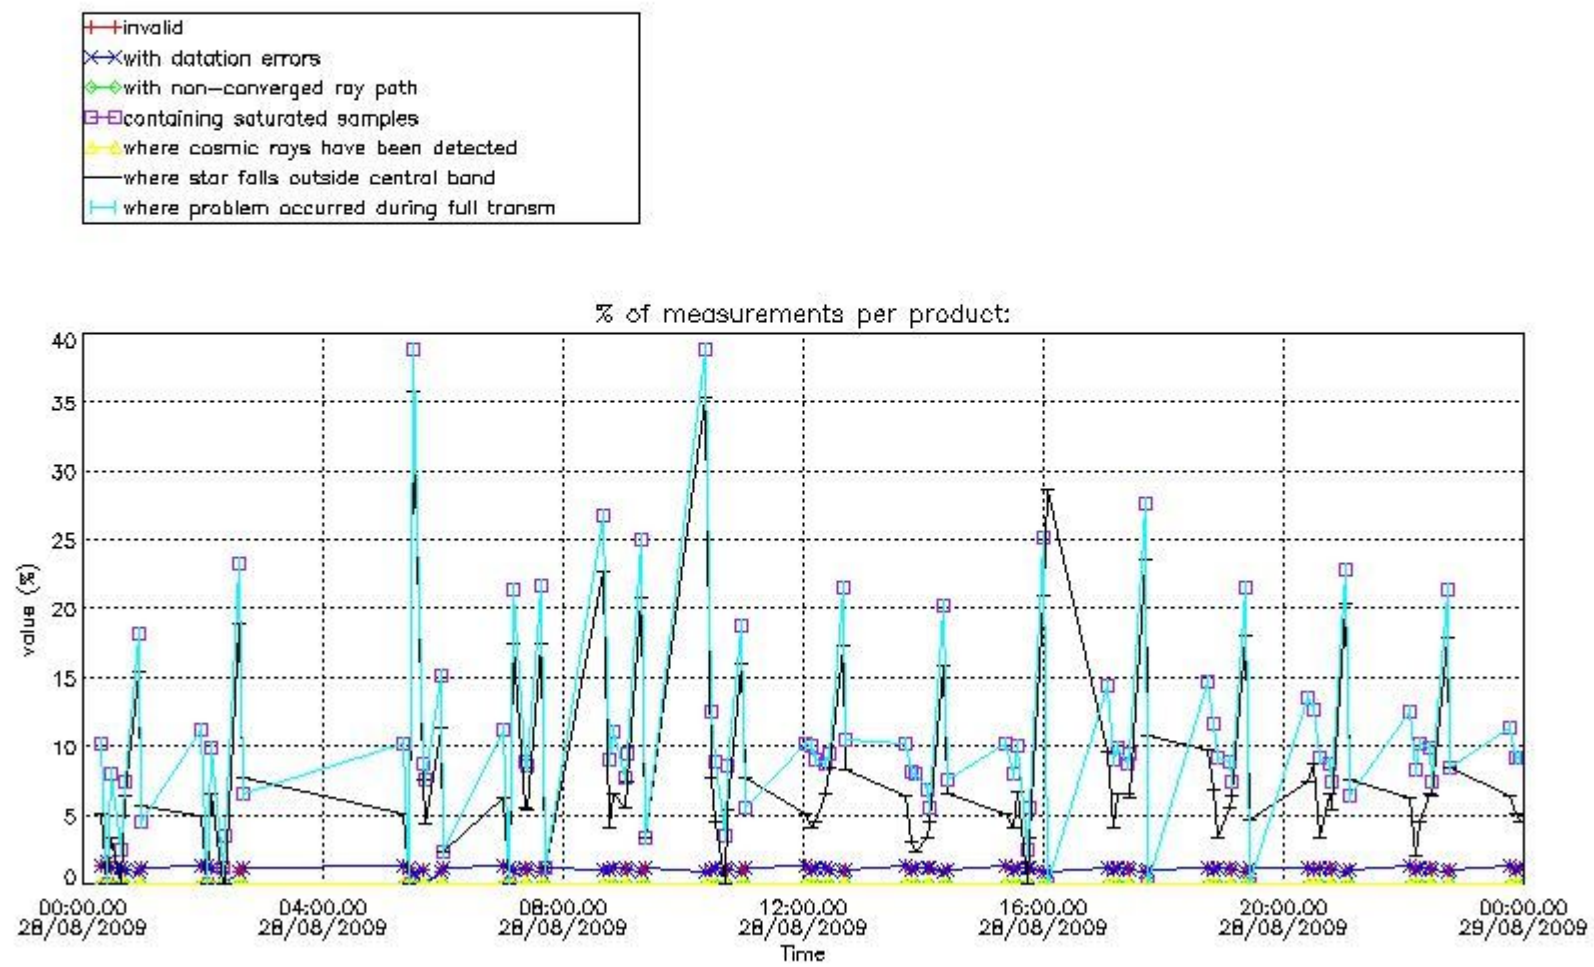

3.1 Plot quality information per product (time dependant)

3.2 Plot quality information per product (world map)

Percentage of flagged data per O3 profile

Percentage of flagged data per H2O profile

Percentage of flagged data per NO2 profile

Percentage of flagged data per NO3 profile

4. Level 1 quality information per product

In this section it is plotted some information contained in the Quality Summary data set of the level 2 products that comes from the level 1b processing. Products without errors (error flag in the MPH set to "0") are used.

4.1 Plot quality information per product (time dependant) coming from level 1b processing

4.1.1 Plot level 1 quality information per product (time dependant): ENVISAT ASCENDING passes

4.1.2 Plot level 1 quality information per product (time dependant): ENVI SAT DESCENDING passes