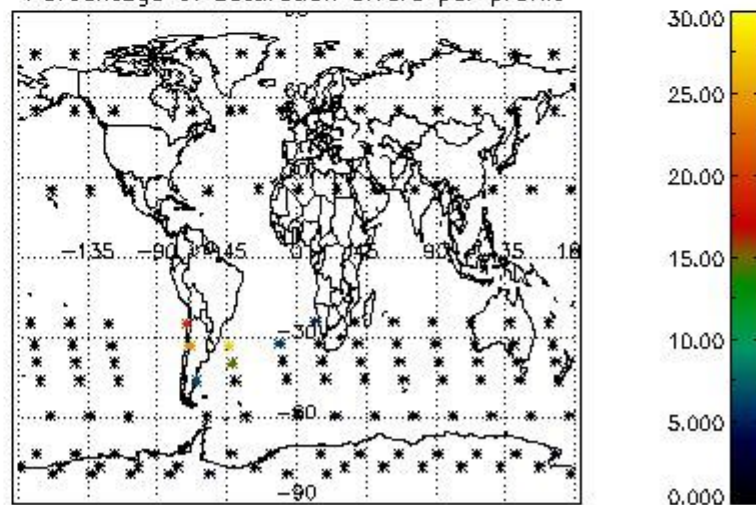

Percentage of saturation errors per profile