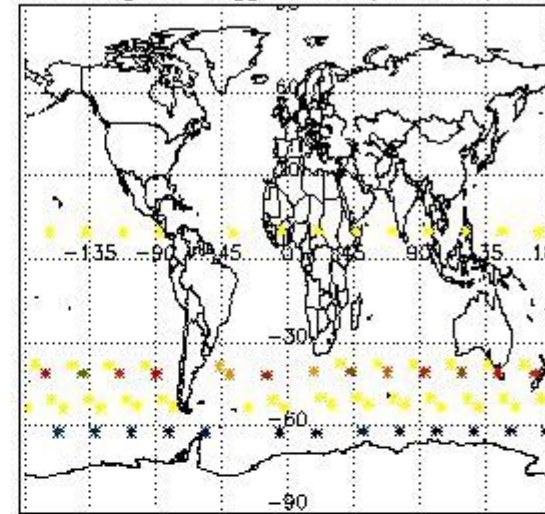

3.1 Plot quality information per product (time dependant)

3.2 Plot quality information per product (world map)

Percentage of flagged data per O3 profile

Percentage of flagged data per H2O profile

Percentage of flagged data per NO2 profile