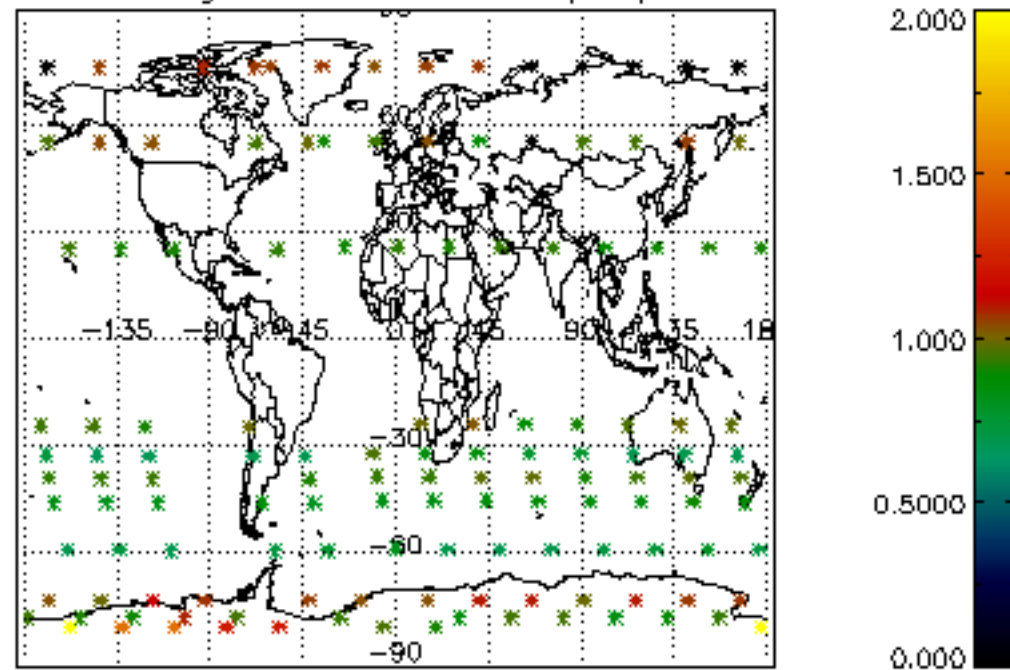

Percentage of flagged data per NO3 profile

Percentage of cosmic ray hits per profile

Percentage of datation errors per profile

Percentage of star falling outside central band per profile

Percentage of saturation errors per profile