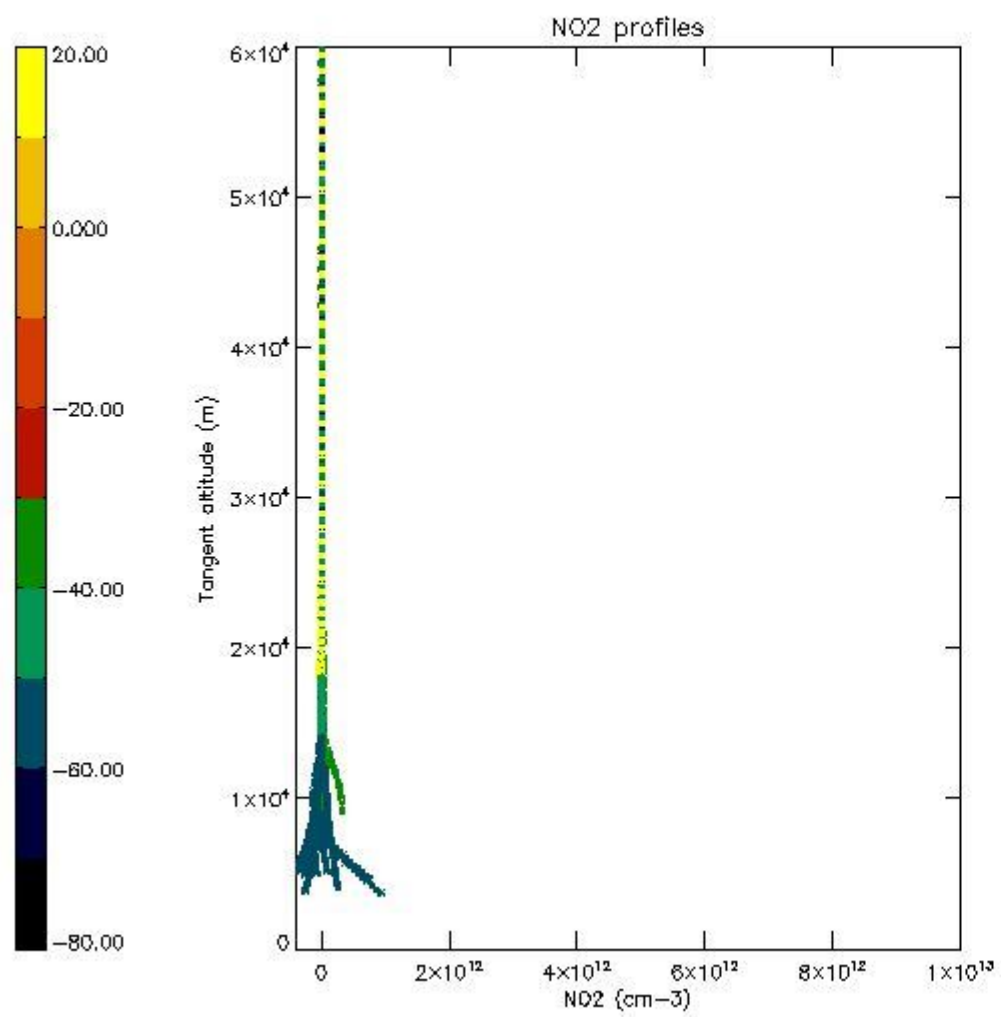

STD < 10	16
STD < 5	11

5.2 Plot ozone profiles for all STD (dark without errors)

The colorbar represents the latitude.

5.3 Plot ozone profiles where STD < 20% (dark without errors)

The colorbar represents the latitude.

5.4 Plot ozone profiles where STD < 10% (dark without errors)

The colorbar represents the latitude.

5.5 Plot ozone profiles where $STD < 5\%$ (dark without errors)

The colorbar represents the latitude.

5.6 Plot NO₂ profiles for all STD (dark without errors)

The colorbar represents the latitude.

5.7 Plot NO3 profiles for all STD (dark without errors)

The colorbar represents the latitude.

5.8 Plot H₂O profiles for all STD (only for occultations of stars 1,2,3,4,13,14,16,26,63 dark without errors)