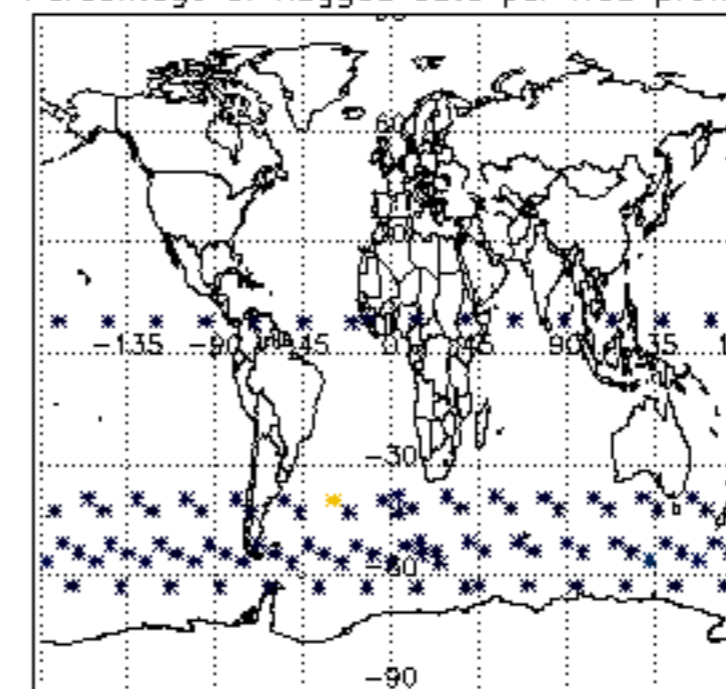

Percentage of flagged data per NO3 profile