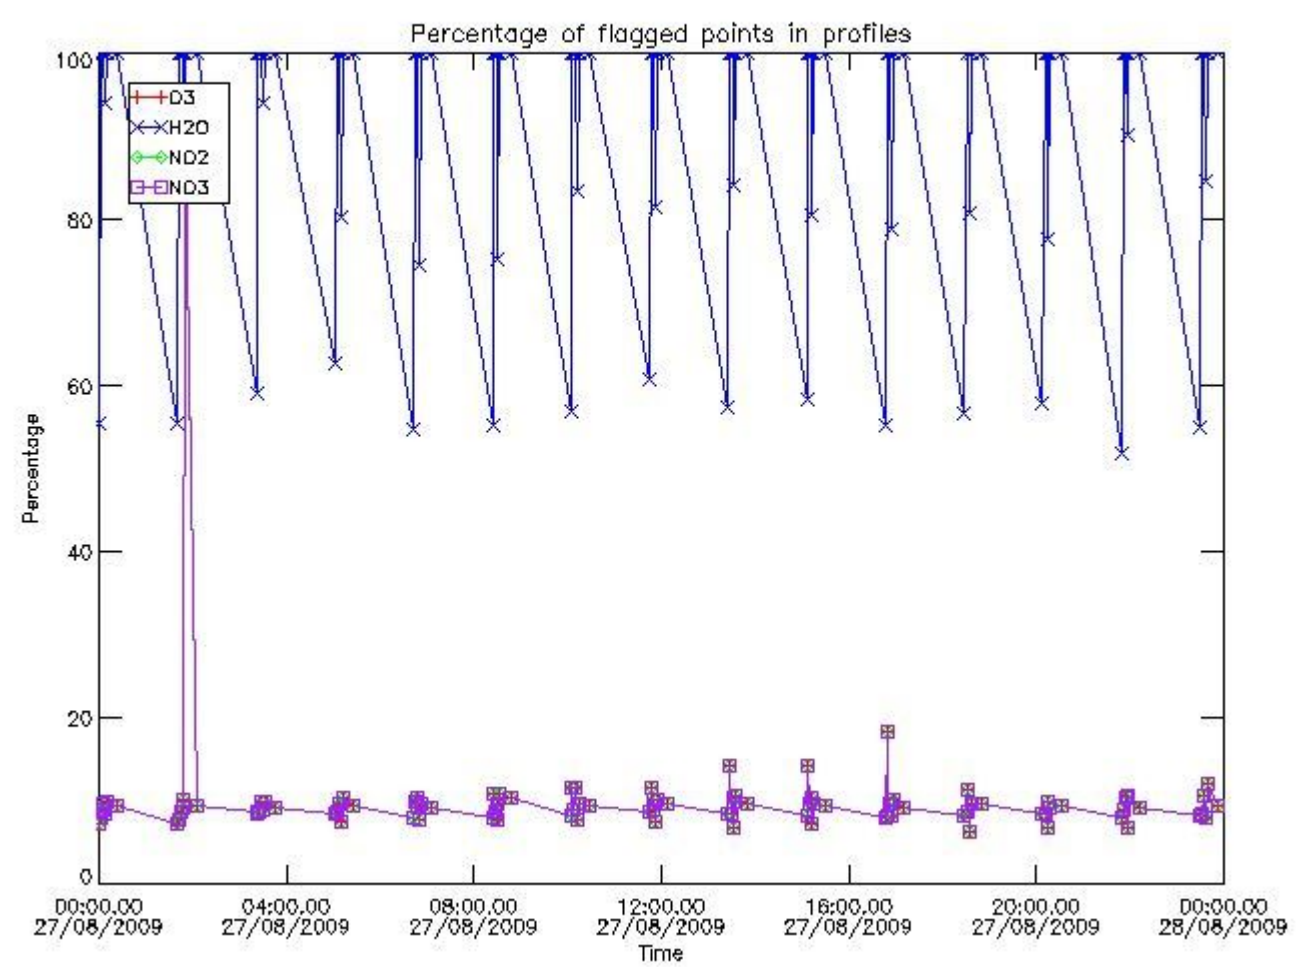

3. Quality information per product

In this section it is plotted some information contained in the Quality Summary data set of the level 2 products. Only products in dark limb conditions and without errors (error flag in the MPH set to "0") are used.

3.1 Plot quality information per product (time dependant)

3.2 Plot quality information per product (world map)