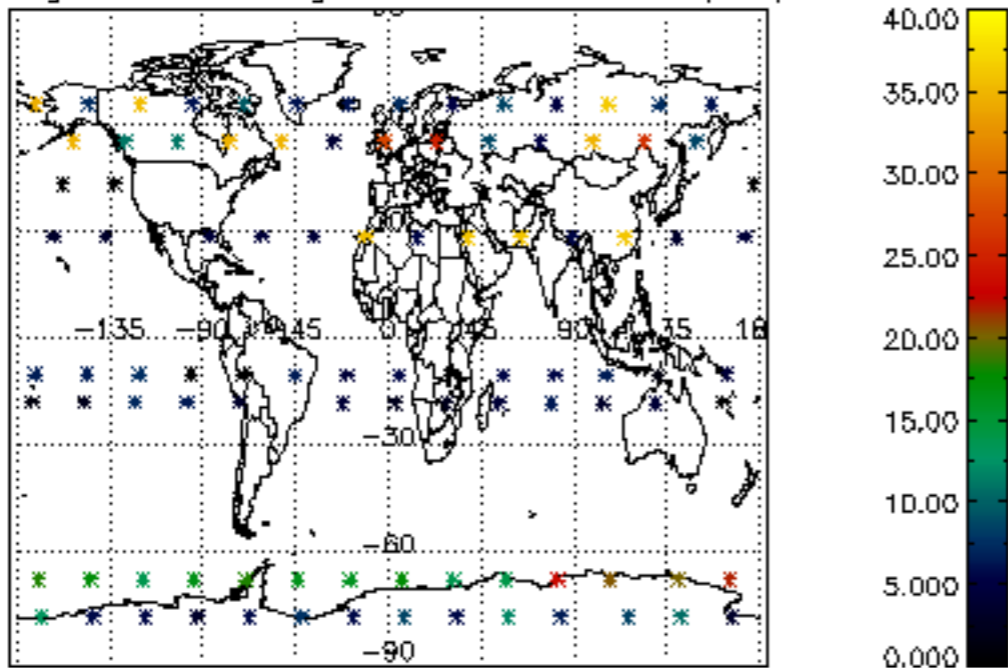

Percentage of star falling outside central band per profile