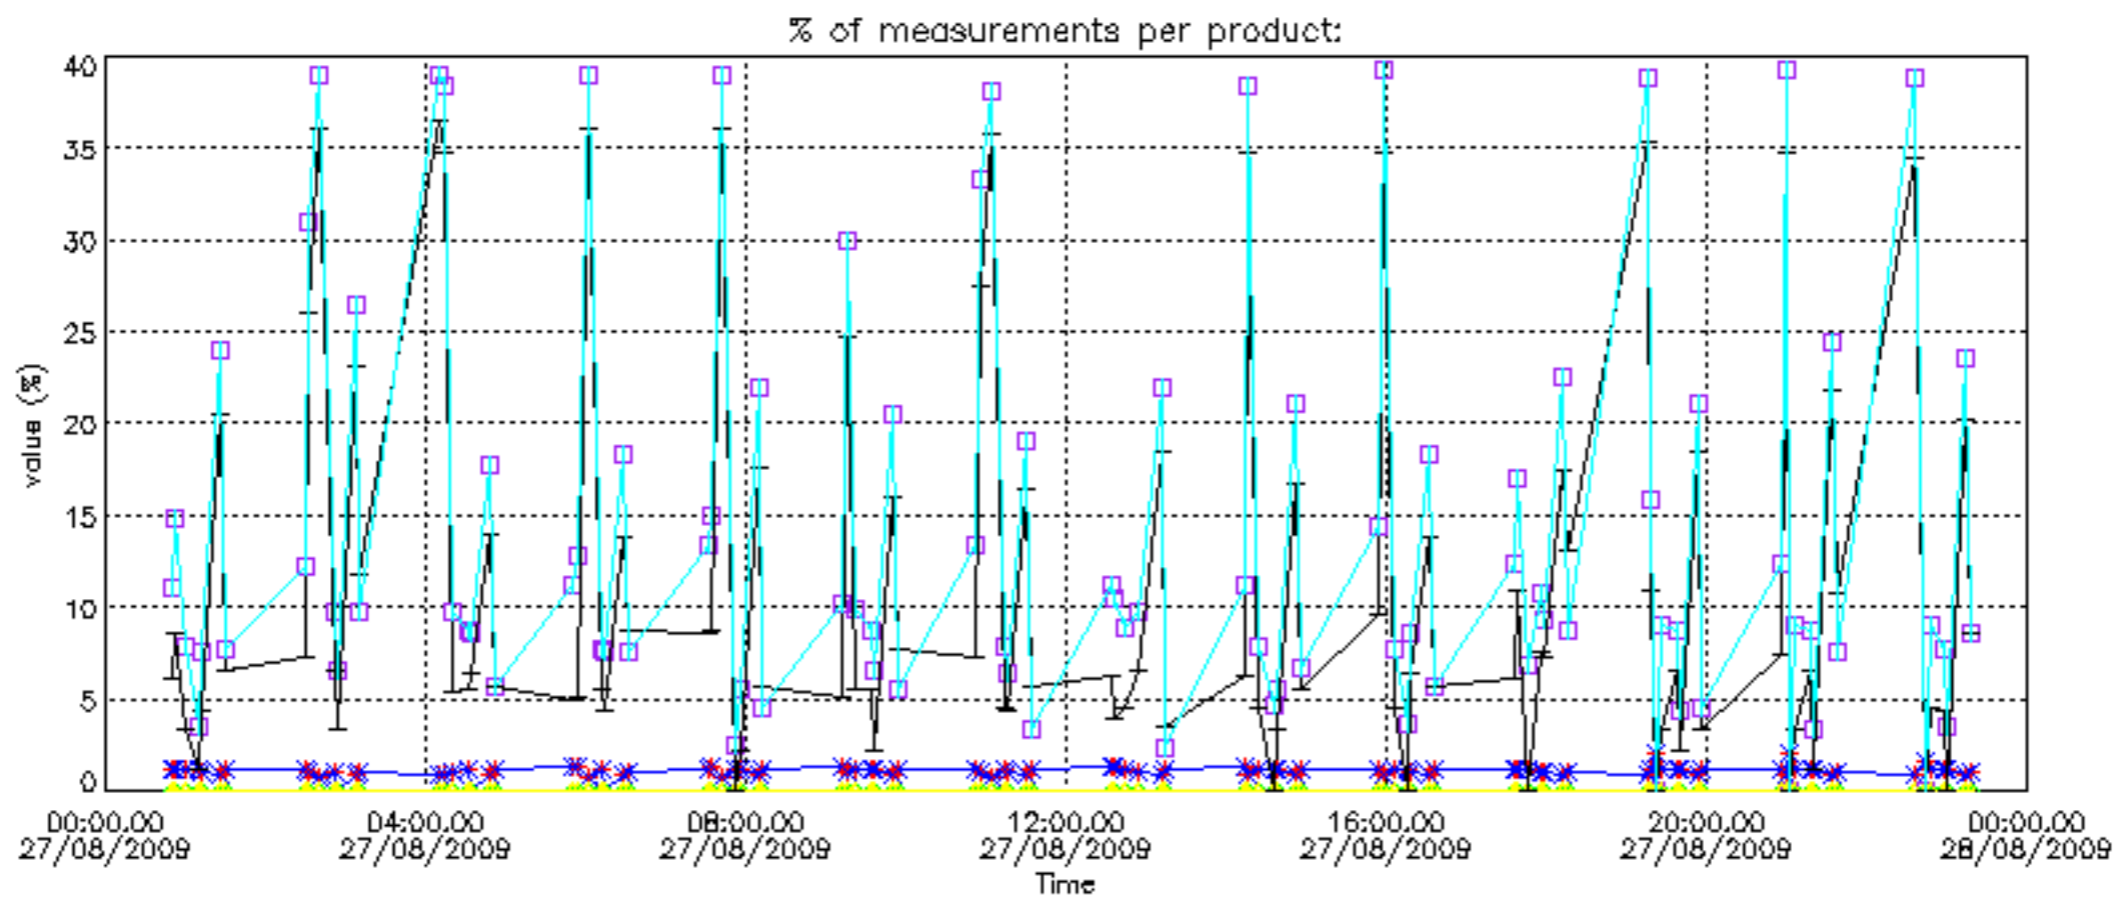

Percentage of cosmic ray hits per profile

Percentage of datation errors per profile