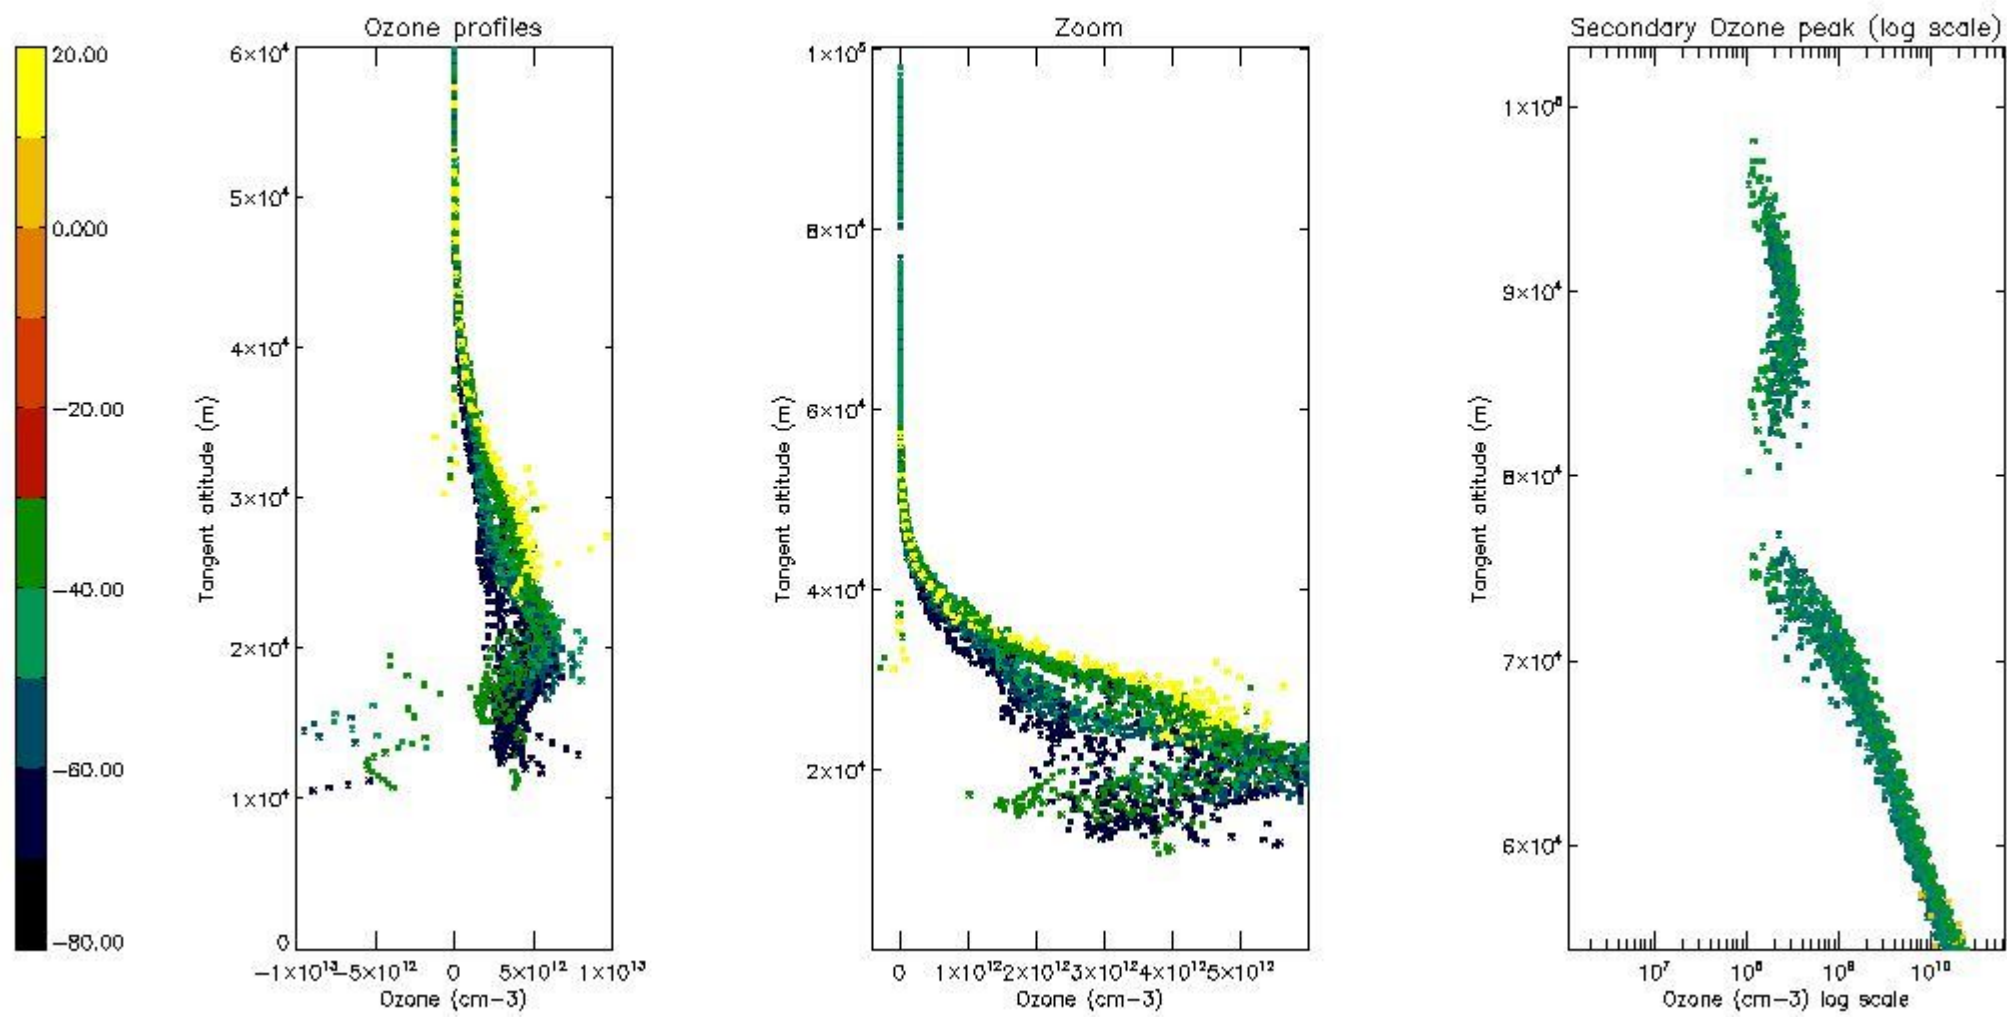

STD < 10	19
STD < 5	13

5.2 Plot ozone profiles for all STD (dark without errors)

The colorbar represents the latitude.

5.3 Plot ozone profiles where STD < 20% (dark without errors)

The colorbar represents the latitude.

*5.4 Plot ozone profiles where  $STD < 10\%$  (dark without errors)*

The colorbar represents the latitude.

*5.5 Plot ozone profiles where STD < 5% (dark without errors)*

The colorbar represents the latitude.