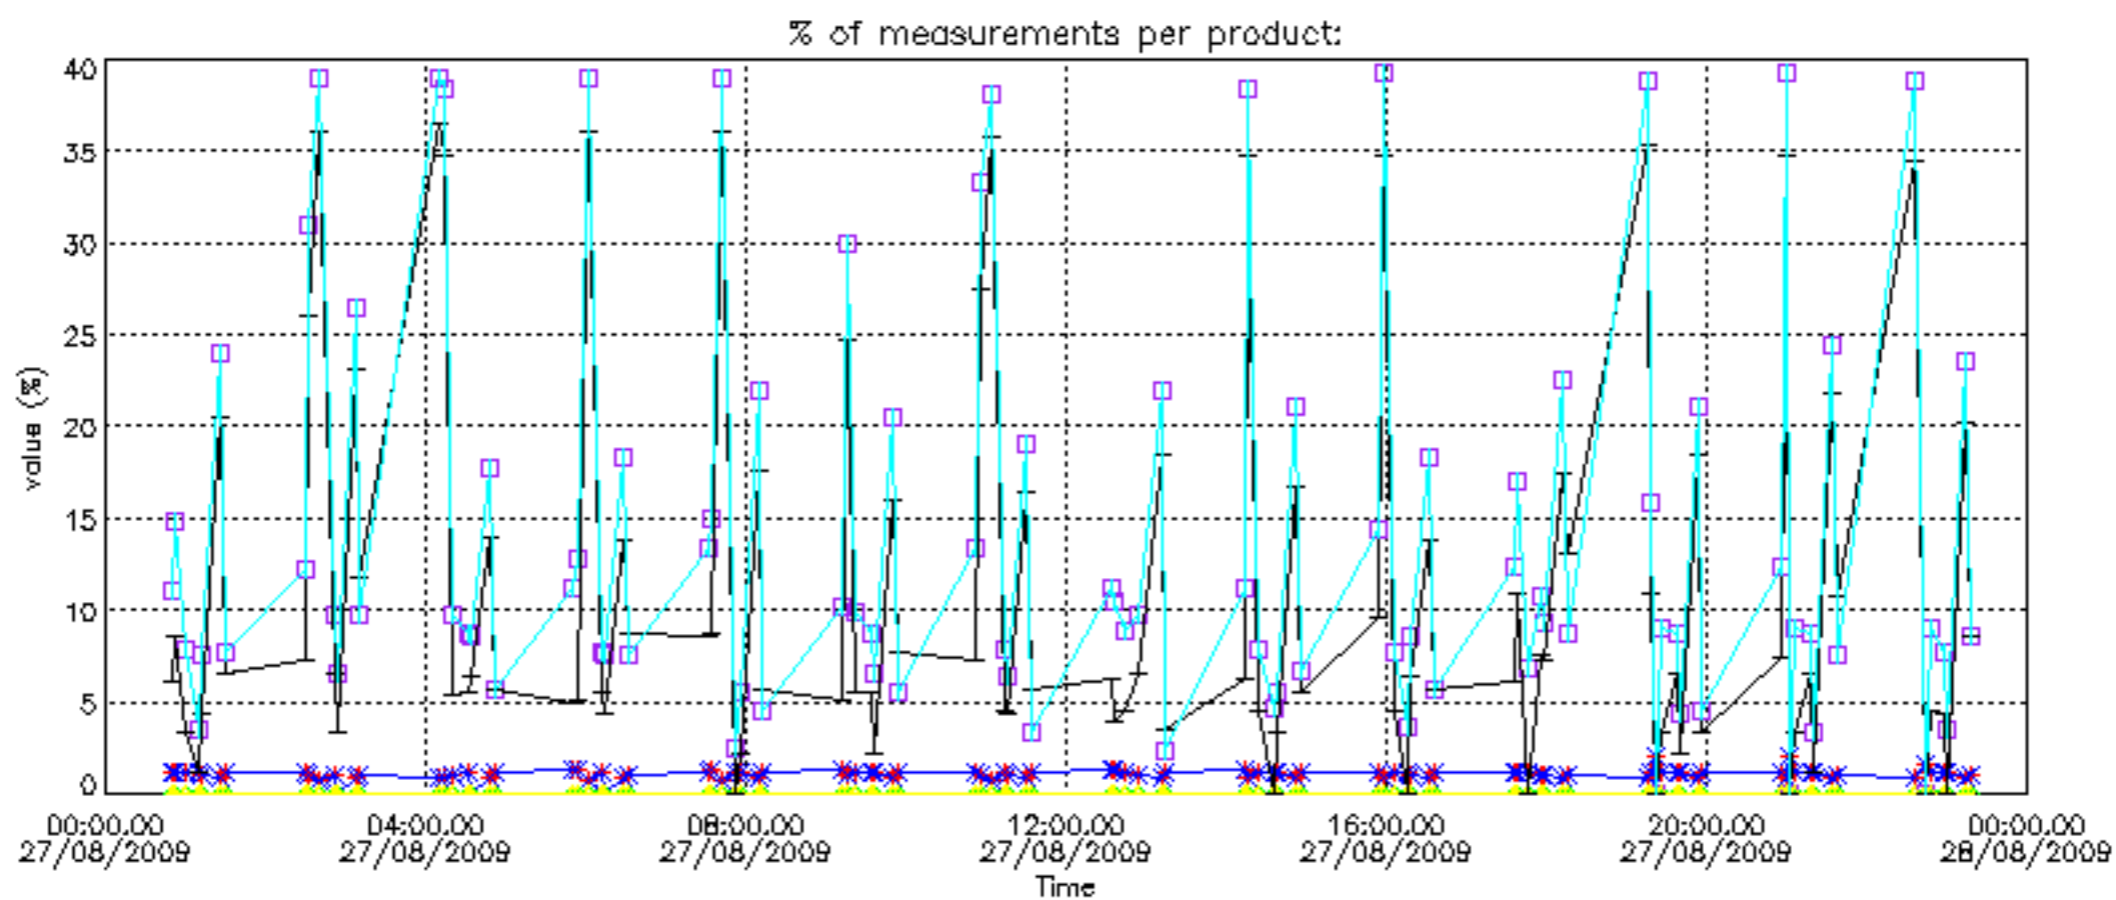

Percentage of cosmic ray hits per profile

Percentage of datation errors per profile