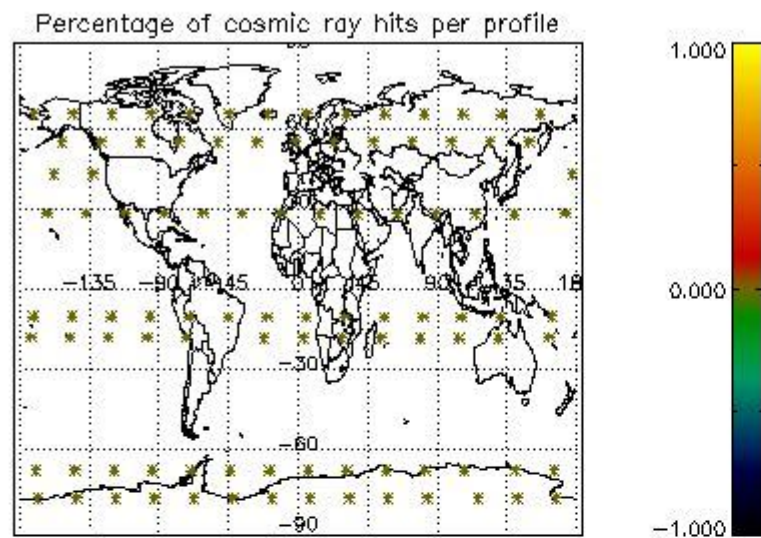

4.2.2 Plot level 1 quality information per product (world map): ENVISAT DESCENDING passes

5. Trace gas profiles

5.1 Ozone statistics based on quality of products

The final quality of the products can be "measured" using the STD (Standard Deviation) attached to every point profile. This information is written to the parameter GOM_NL__2P/NL_LOCAL_SPECIES_DENSITY/o3_std of the level 2 products. The table below shows the statistics for given STD ranges.

The statistics are given with respect to the overall valid production:

- Products without fatal errors: GOM_NL__2P/MPH/PRODUCT_ERR=0
- Valid point profile: GOM_NL__2P/NL_LOCAL_SPECIES_DENSITY/pcd(0)=0

The 'Criteria' is applied to valid points of dark limb products:

- Products in dark limb illumination condition: GOM_NL__2P/NL_SUMMARY_QUALITY/obs_ill_cond=0
- Products without fatal errors: GOM_NL__2P/MPH/PRODUCT_ERR=0
- Valid point profile: GOM_NL__2P/NL_LOCAL_SPECIES_DENSITY/pcd(0)=0

So, the table below shows the percentage of dark limb and valid observations for each criteria with respect to the overall valid daily observations.

Criteria	% of total production
All STD	44
STD < 20	24