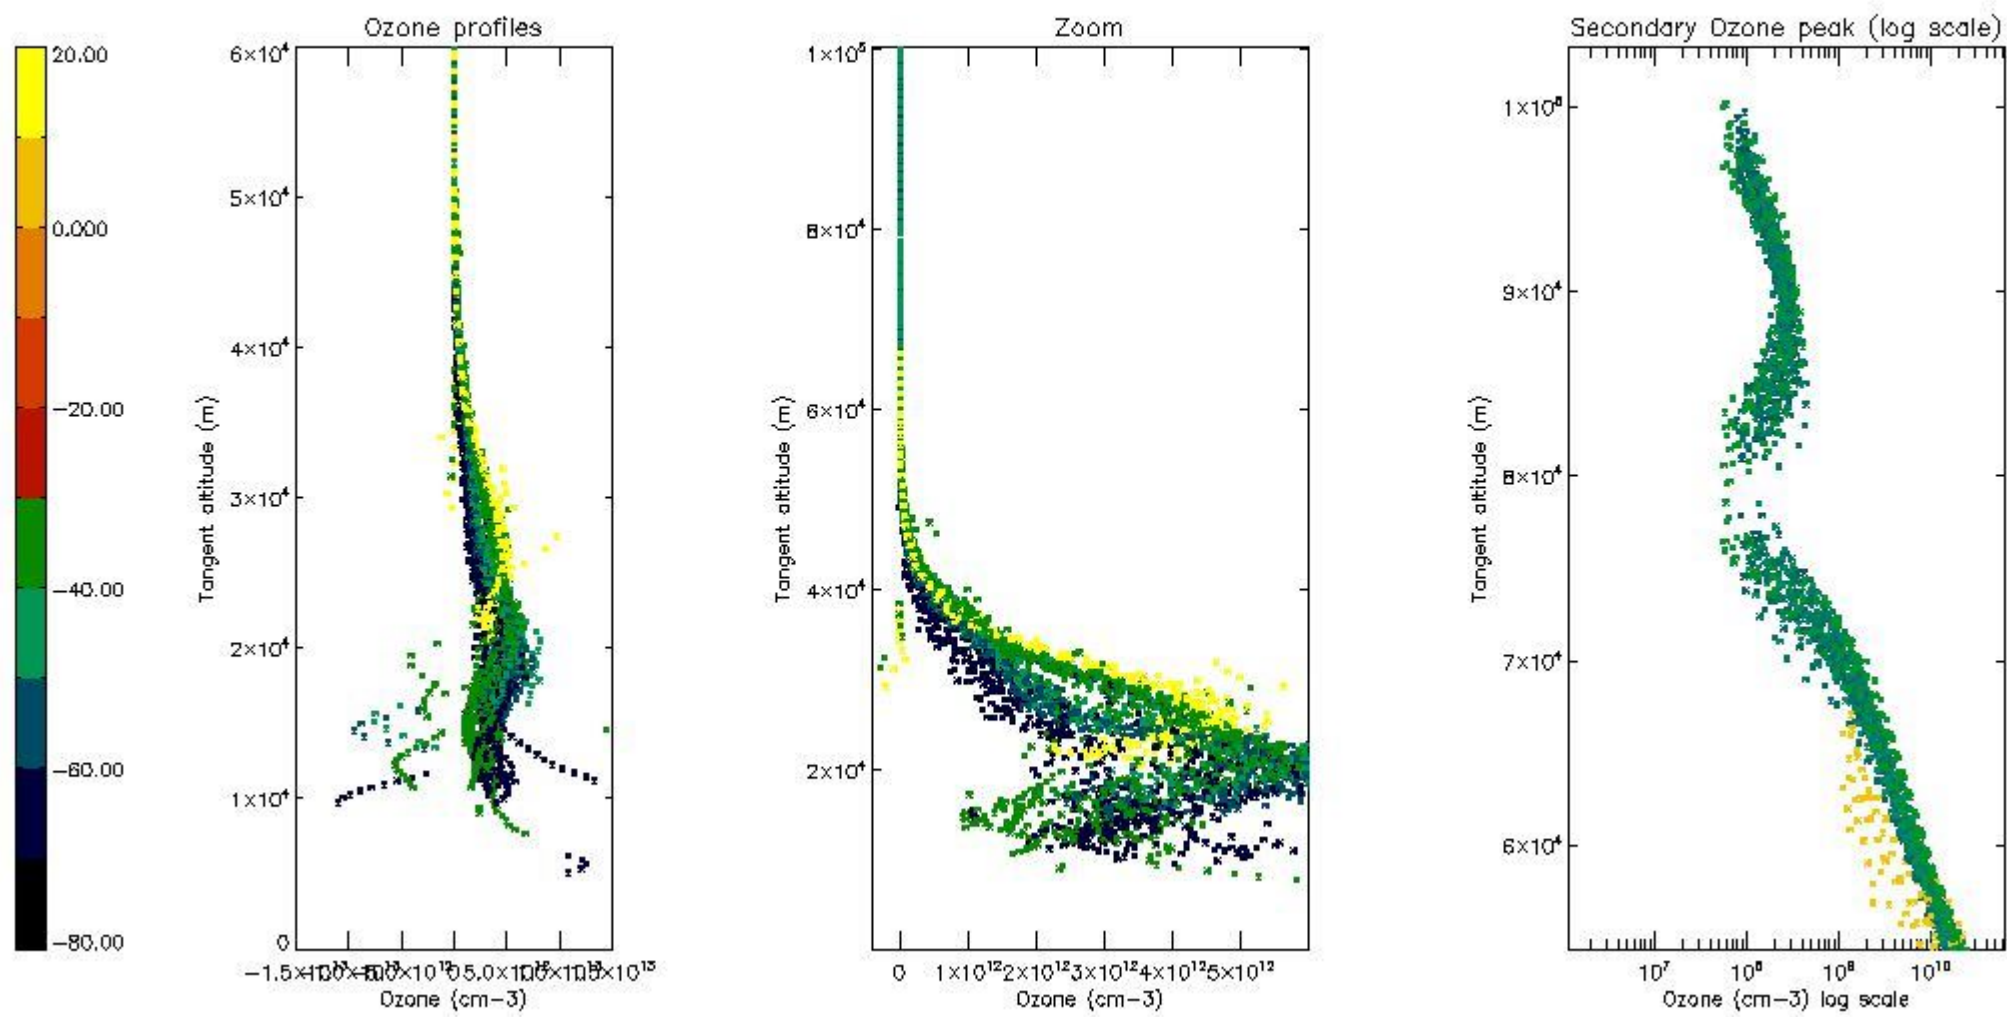

STD < 10	19
STD < 5	13

5.2 Plot ozone profiles for all STD (dark without errors)

The colorbar represents the latitude.

5.3 Plot ozone profiles where STD < 20% (dark without errors)

The colorbar represents the latitude.