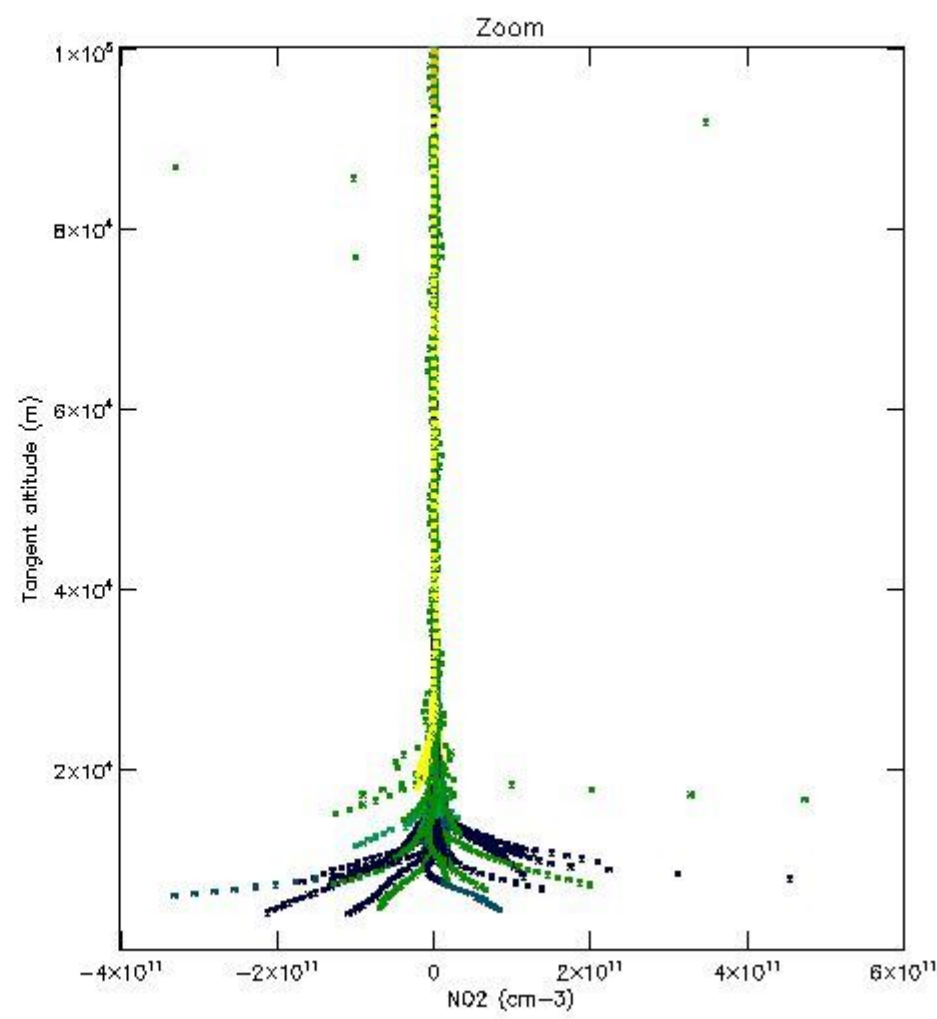

5.7 Plot NO3 profiles for all STD (dark without errors)

The colorbar represents the latitude.