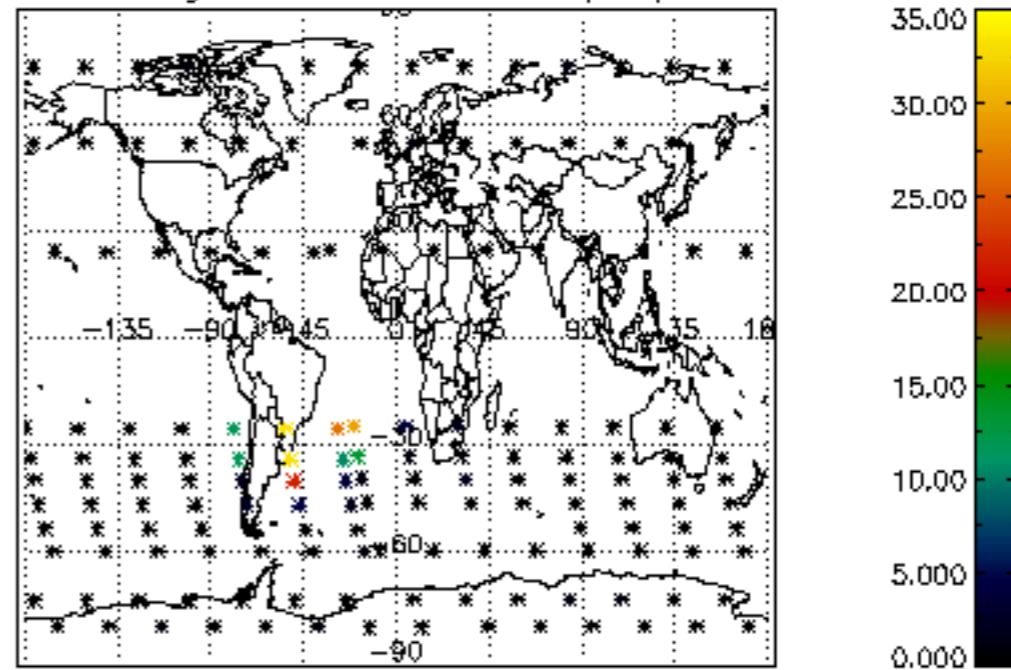

Percentage of datation errors per profile

Percentage of saturation errors per profile