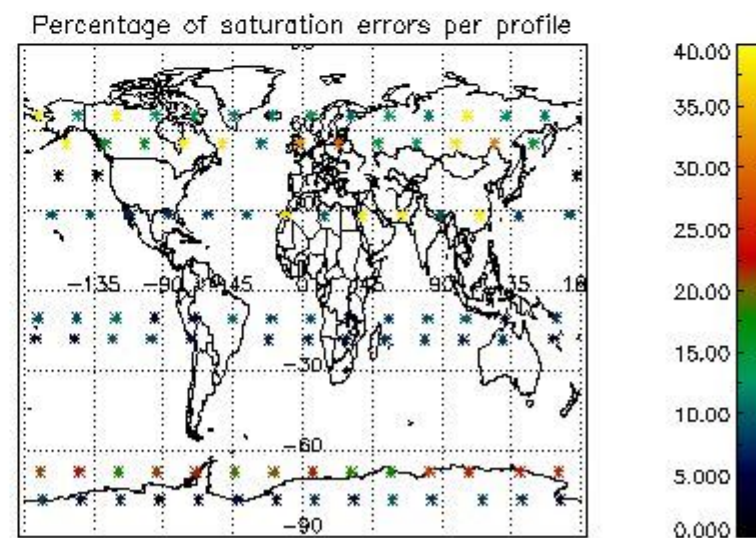

5. Trace gas profiles

5.1 Ozone statistics based on quality of products

The final quality of the products can be "measured" using the STD (Standard Deviation) attached to every point profile. This information is written to the parameter GOM_NL__2P/NL_LOCAL_SPECIES_DENSITY/o3_std of the level 2 products. The table below shows the statistics for given STD ranges.

The statistics are given with respect to the overall valid production:

- Products without fatal errors: GOM_NL__2P/MPH/PRODUCT_ERR=0
- Valid point profile: GOM_NL__2P/NL_LOCAL_SPECIES_DENSITY/pcd(0)=0

The 'Criteria' is applied to valid points of dark limb products:

- Products in dark limb illumination condition: GOM_NL__2P/NL_SUMMARY_QUALITY/obs_ill_cond=0
- Products without fatal errors: GOM_NL__2P/MPH/PRODUCT_ERR=0
- Valid point profile: GOM_NL__2P/NL_LOCAL_SPECIES_DENSITY/pcd(0)=0

So, the table below shows the percentage of dark limb and valid observations for each criteria with respect to the overall valid daily observations.

Criteria	% of total production
All STD	44
STD < 20	24