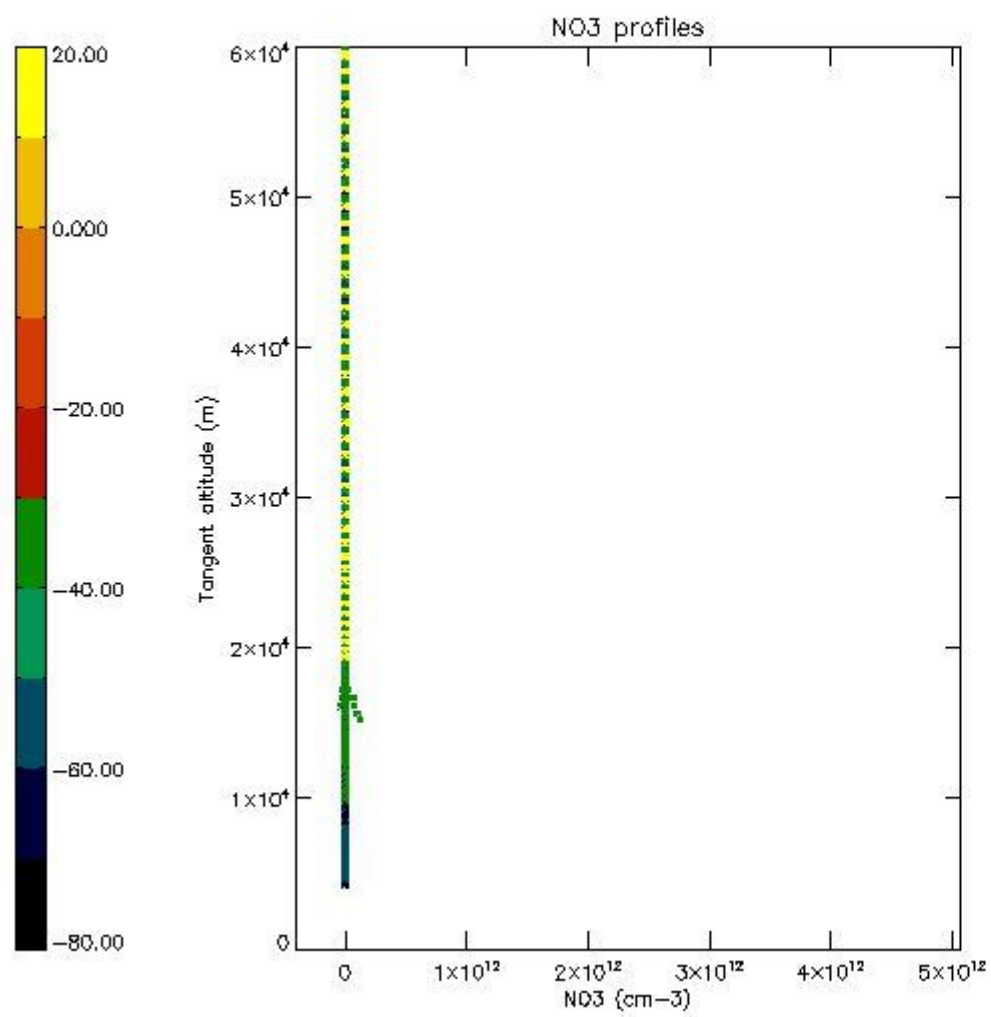

*5.4 Plot ozone profiles where  $STD < 10\%$  (dark without errors)*

The colorbar represents the latitude.

*5.5 Plot ozone profiles where STD < 5% (dark without errors)*

The colorbar represents the latitude.

*5.6 Plot NO<sub>2</sub> profiles for all STD (dark without errors)*

The colorbar represents the latitude.

*5.7 Plot NO3 profiles for all STD (dark without errors)*

The colorbar represents the latitude.

*5.8 Plot H2O profiles for all STD (only for occultations of stars 1,2,3,4,13,14,16,26,63 dark without errors)*

The colorbar represents the latitude.