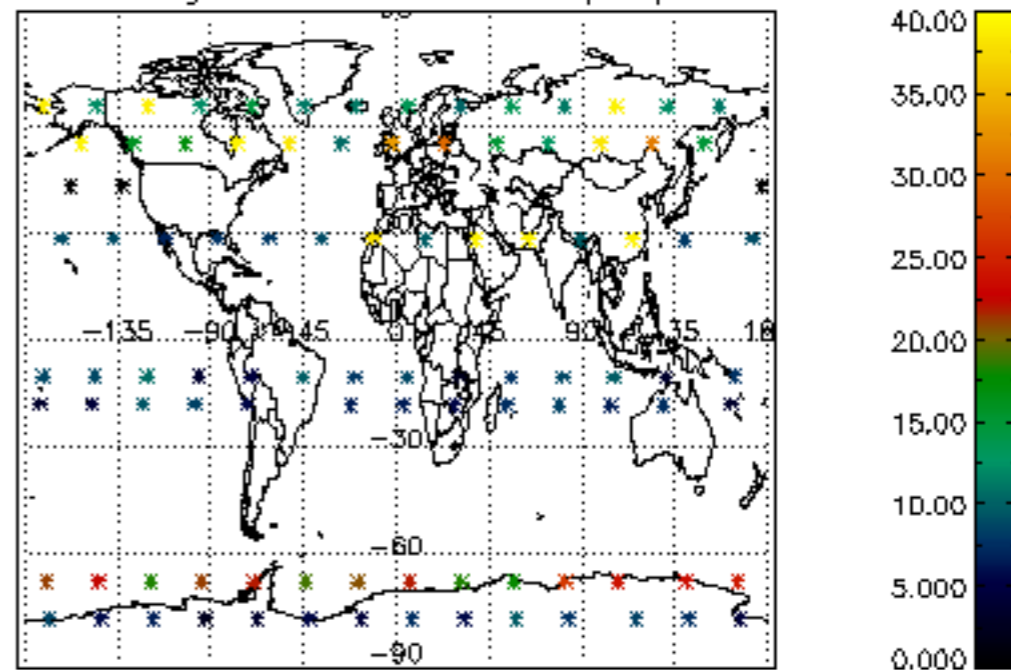

Percentage of saturation errors per profile