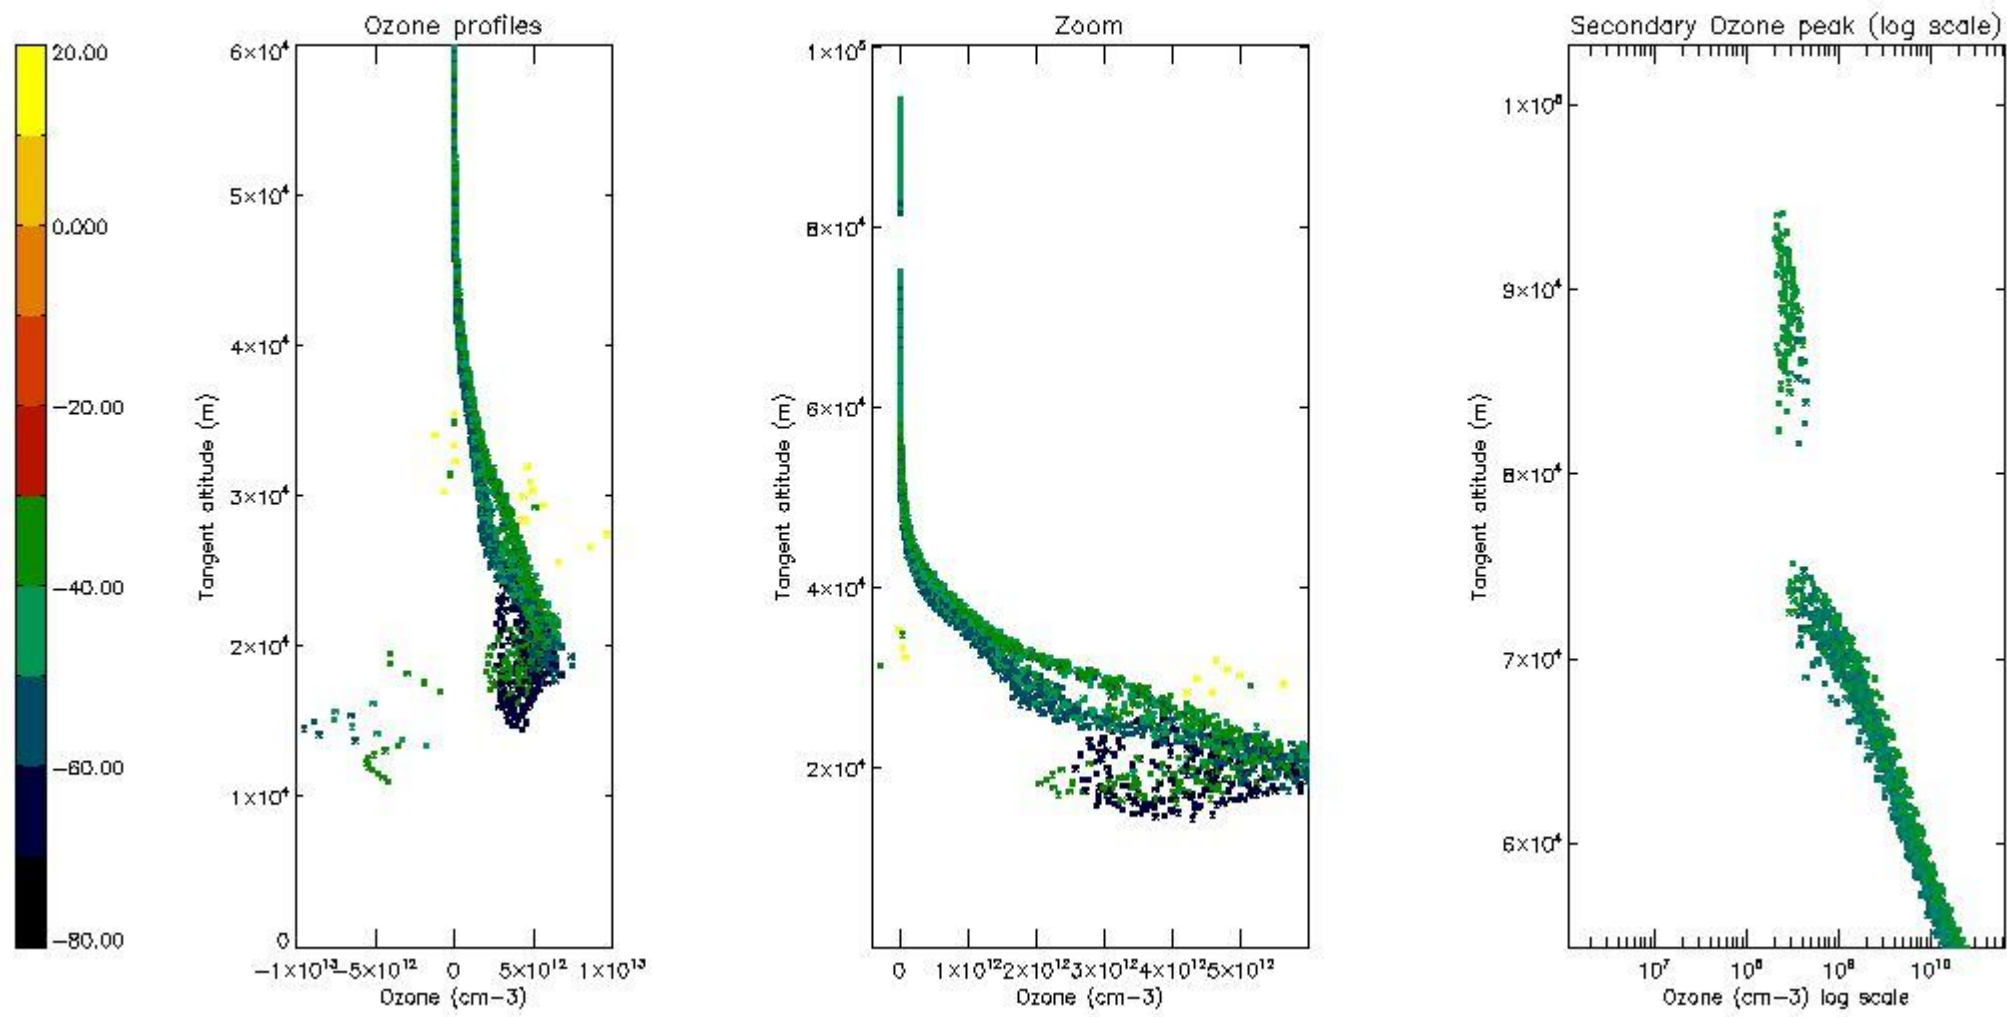

5.6 Plot NO₂ profiles for all STD (dark without errors)

The colorbar represents the latitude.