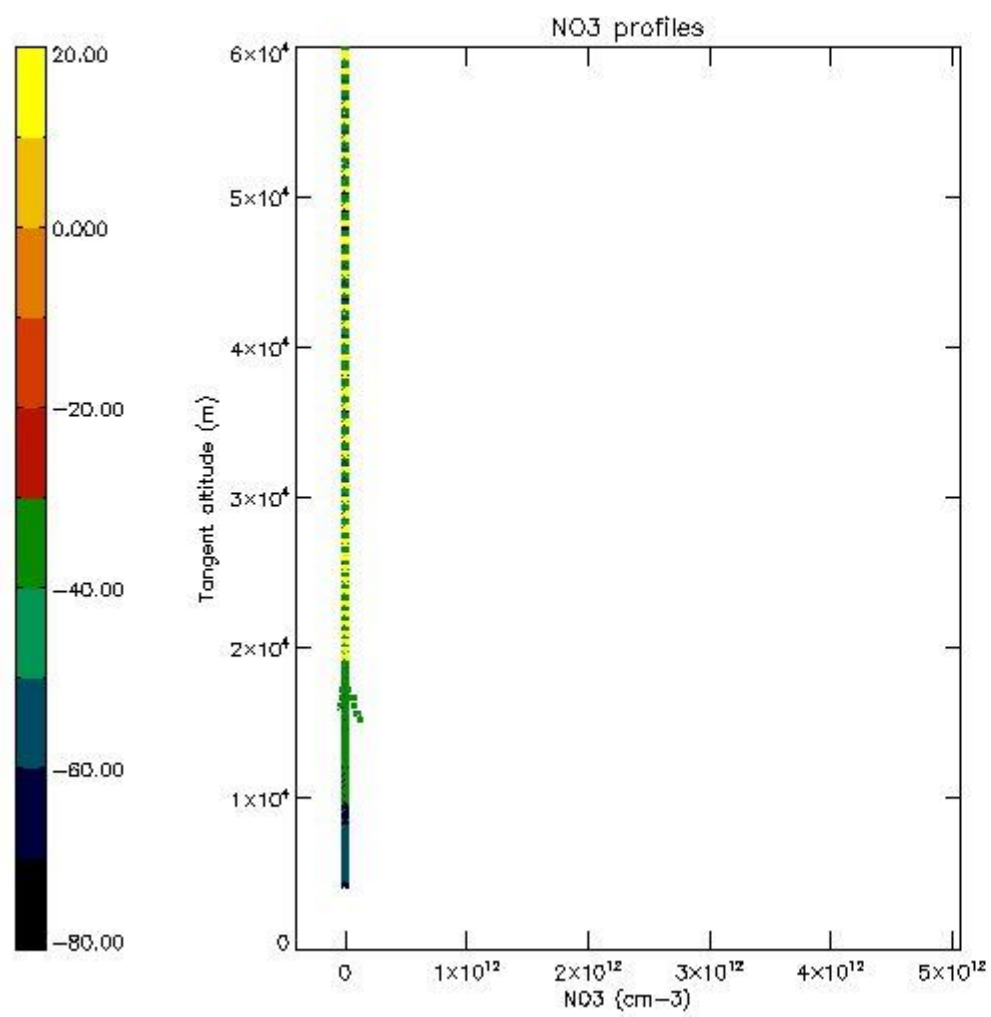

5.8 Plot H2O profiles for all STD (only for occultations of stars 1,2,3,4,13,14,16,26,63 dark without errors)

The colorbar represents the latitude.