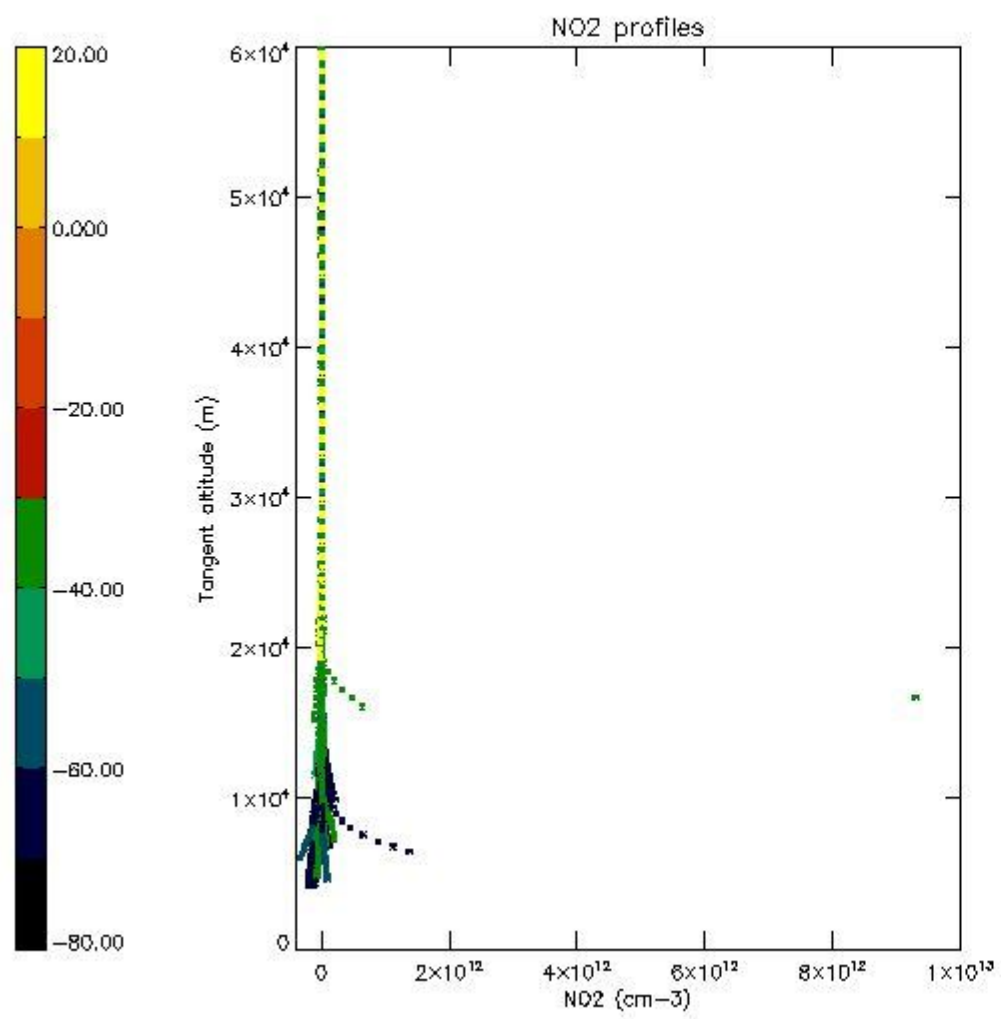

5.7 Plot NO3 profiles for all STD (dark without errors)

The colorbar represents the latitude.