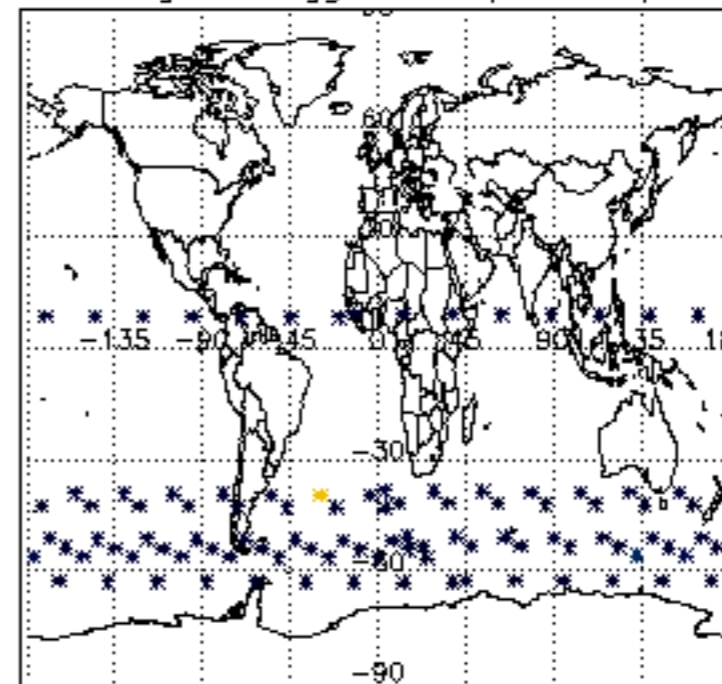

Percentage of flagged data per NO3 profile