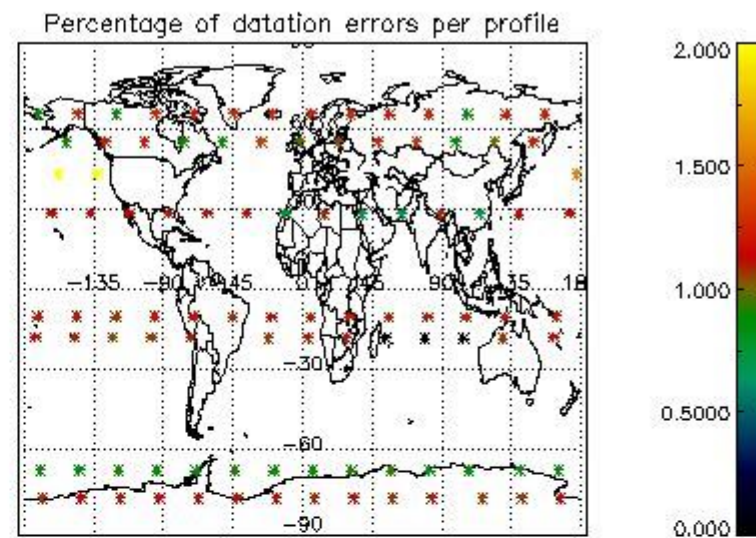

5. Trace gas profiles

5.1 Ozone statistics based on quality of products

The final quality of the products can be "measured" using the STD (Standard Deviation) attached to every point profile. This information is written to the parameter GOM_NL__2P/NL_LOCAL_SPECIES_DENSITY/o3_std of the level 2 products. The table below shows the statistics for given STD ranges.

The statistics are given with respect to the overall valid production:

- Products without fatal errors: GOM_NL__2P/MPH/PRODUCT_ERR=0
- Valid point profile: GOM_NL__2P/NL_LOCAL_SPECIES_DENSITY/pcd(0)=0

The 'Criteria' is applied to valid points of dark limb products:

- Products in dark limb illumination condition: GOM_NL__2P/NL_SUMMARY_QUALITY/obs_ill_cond=0
- Products without fatal errors: GOM_NL__2P/MPH/PRODUCT_ERR=0
- Valid point profile: GOM_NL__2P/NL_LOCAL_SPECIES_DENSITY/pcd(0)=0

So, the table below shows the percentage of dark limb and valid observations for each criteria with respect to the overall valid daily observations.

Criteria	% of total production
All STD	44
STD < 20	24