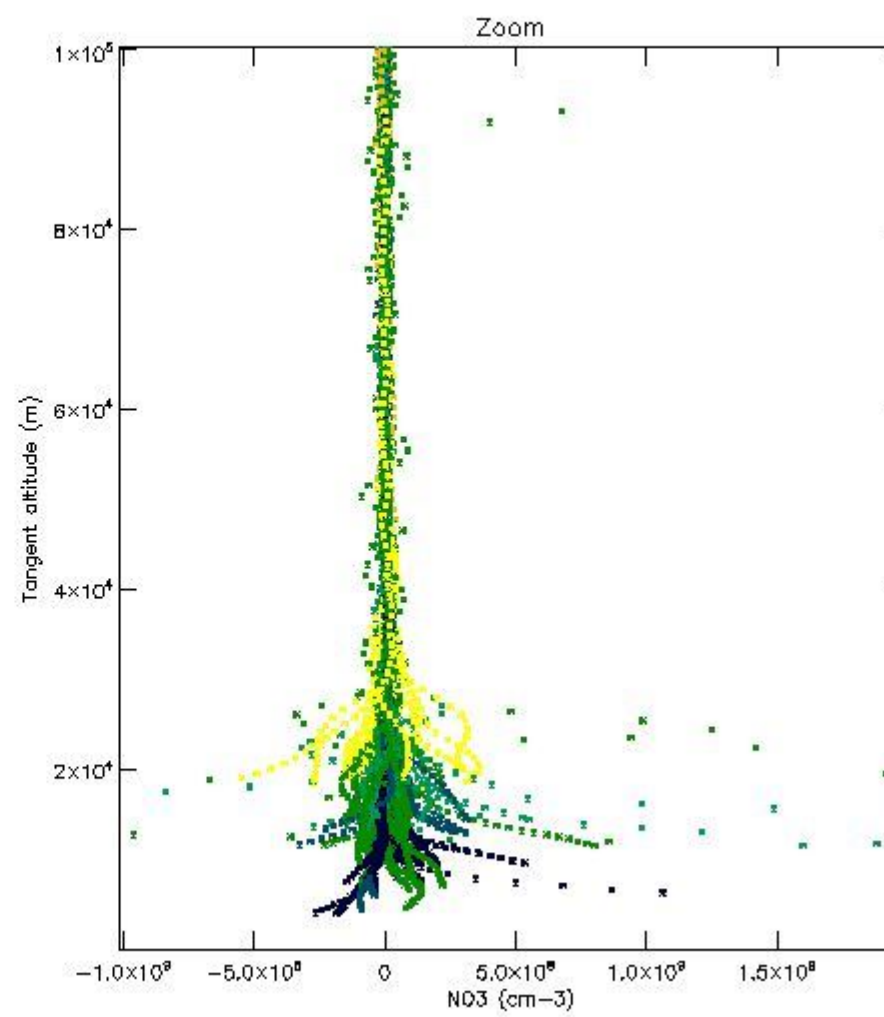

*5.6 Plot NO<sub>2</sub> profiles for all STD (dark without errors)*

The colorbar represents the latitude.

*5.7 Plot NO3 profiles for all STD (dark without errors)*

The colorbar represents the latitude.

*5.8 Plot H2O profiles for all STD (only for occultations of stars 1,2,3,4,13,14,16,26,63 dark without errors)*

The colorbar represents the latitude.