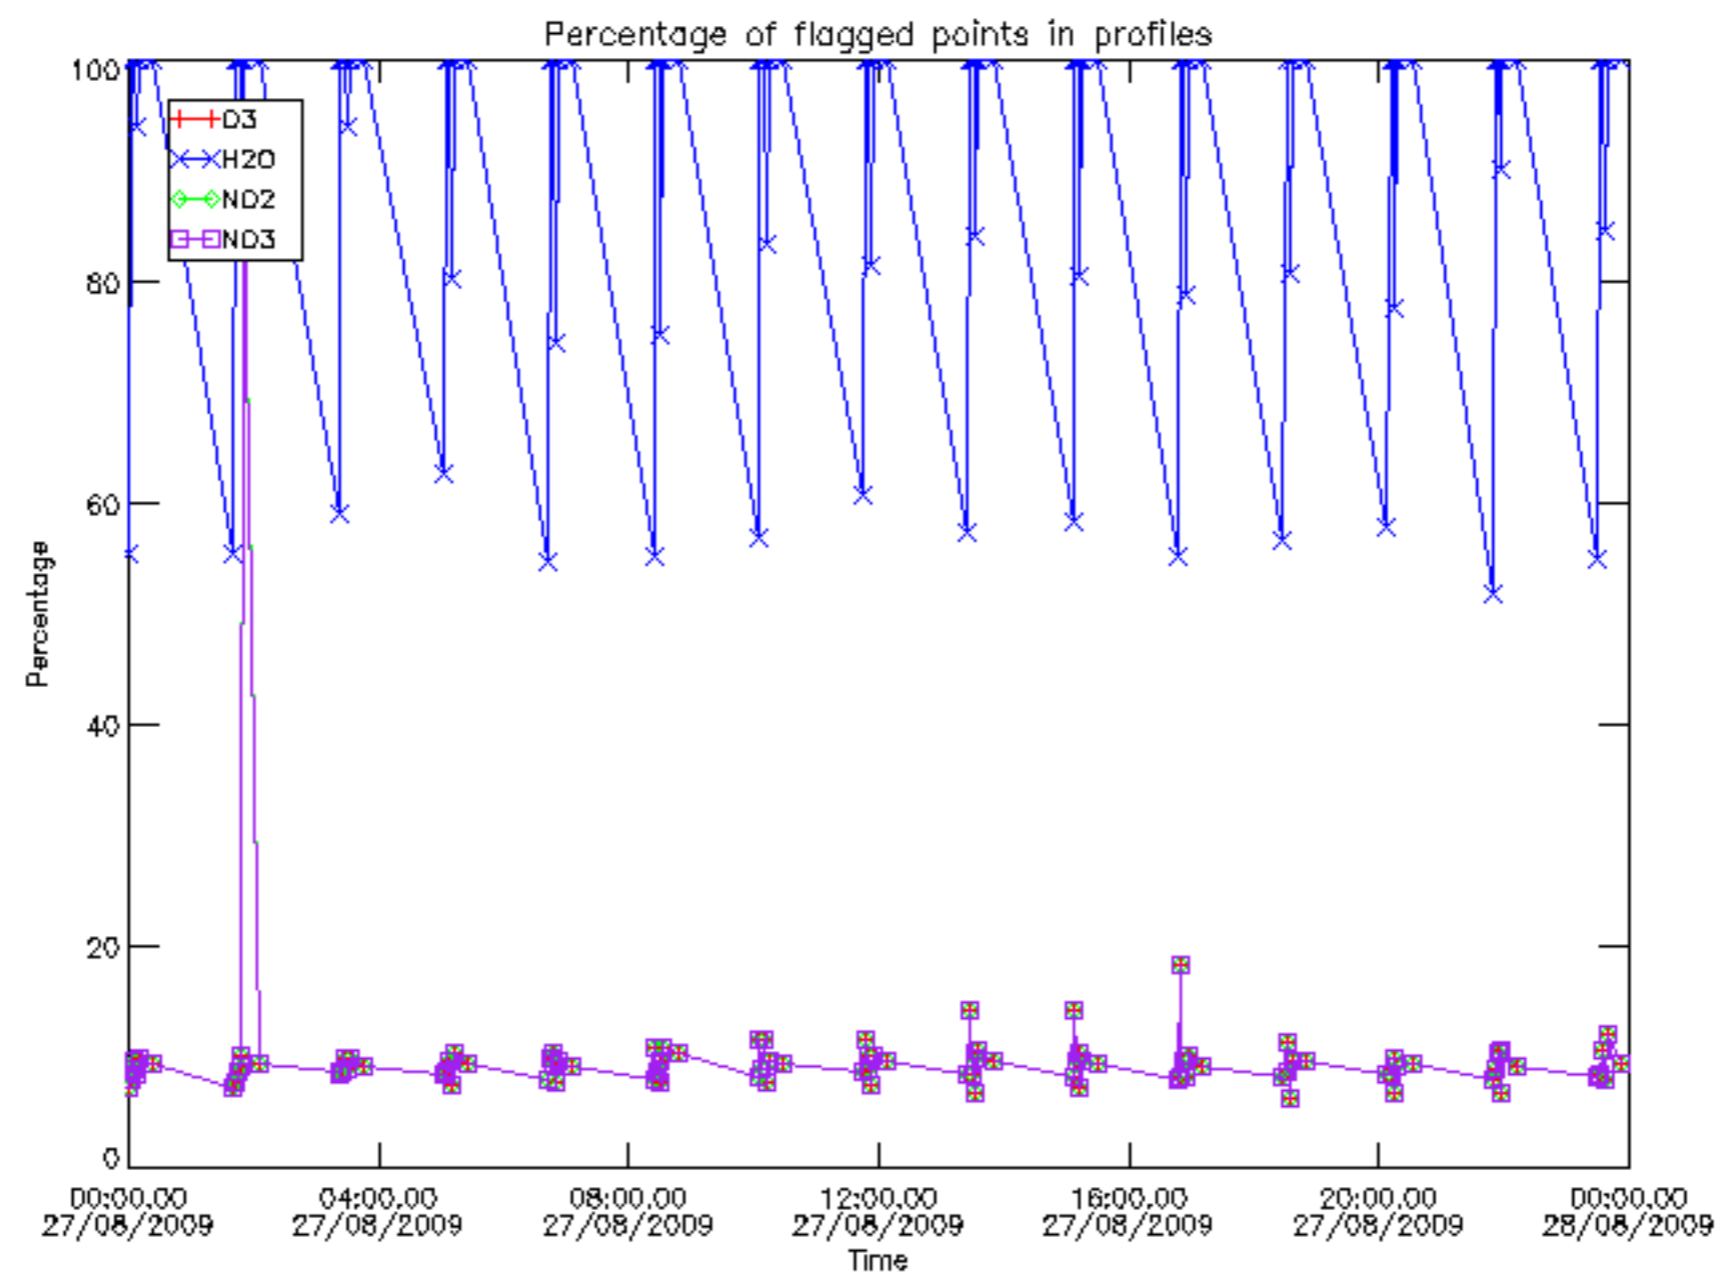

Percentage of flagged data per D3 profile

Percentage of flagged data per H2O profile