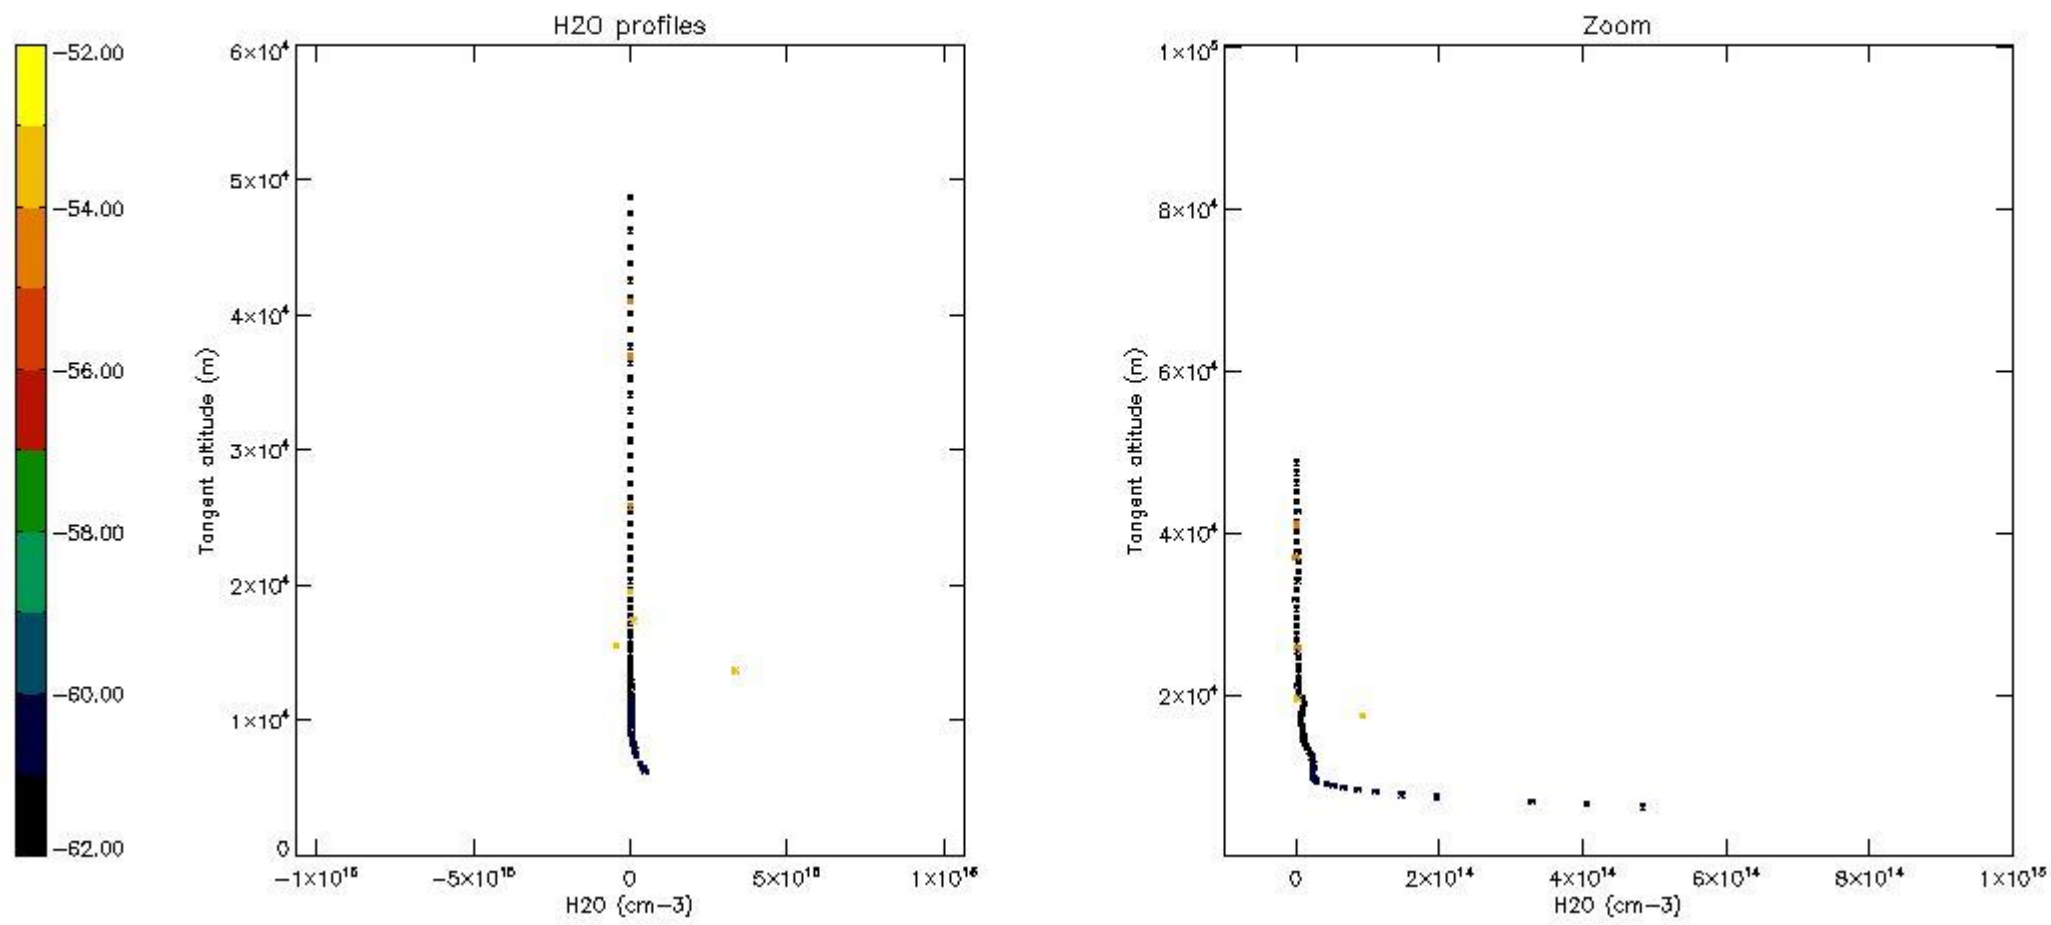

The colorbar represents the latitude.