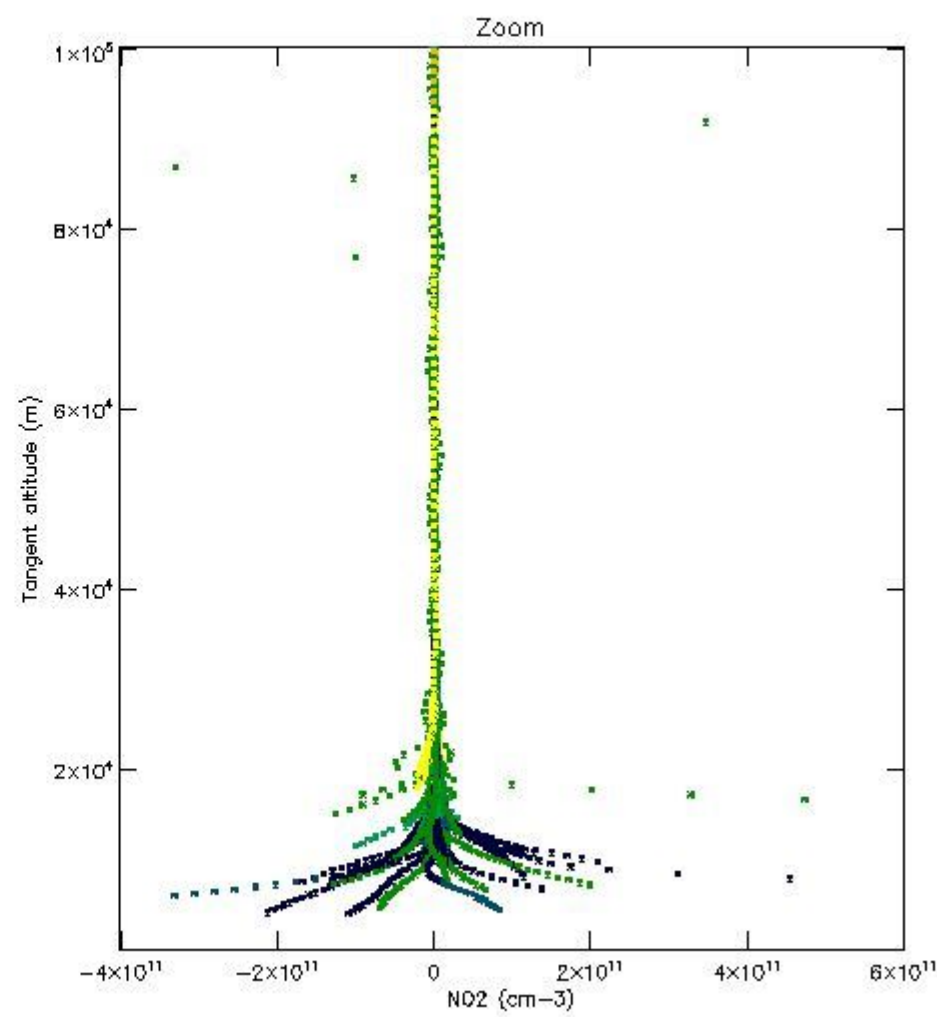

*5.4 Plot ozone profiles where  $STD < 10\%$  (dark without errors)*

The colorbar represents the latitude.

*5.5 Plot ozone profiles where STD < 5% (dark without errors)*

The colorbar represents the latitude.

*5.6 Plot NO<sub>2</sub> profiles for all STD (dark without errors)*

The colorbar represents the latitude.

*5.7 Plot NO3 profiles for all STD (dark without errors)*

The colorbar represents the latitude.

*5.8 Plot H2O profiles for all STD (only for occultations of stars 1,2,3,4,13,14,16,26,63 dark without errors)*

The colorbar represents the latitude.