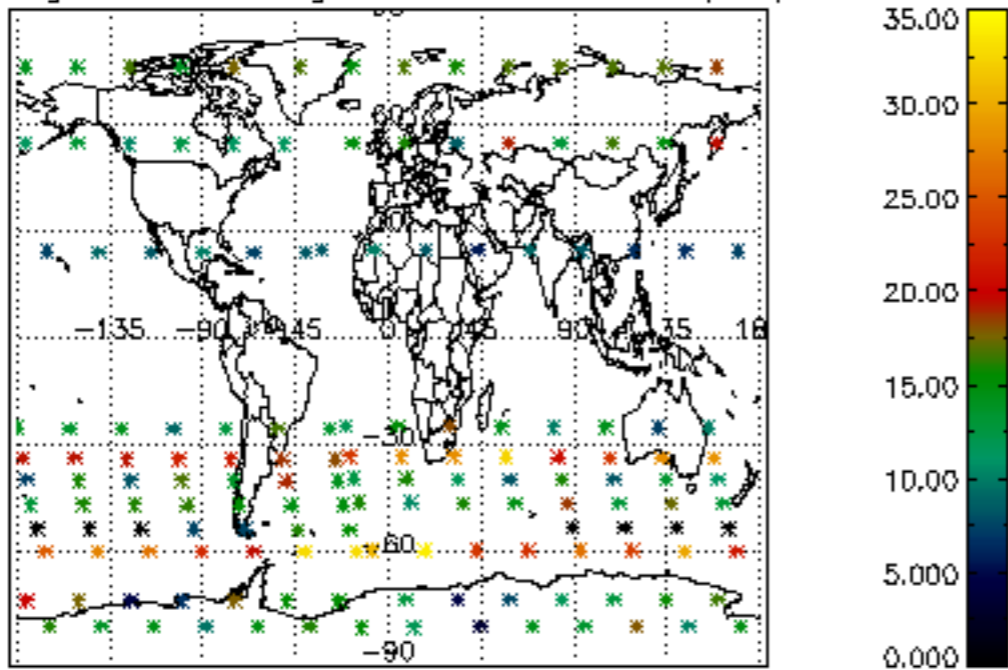

Percentage of cosmic ray hits per profile

Percentage of star falling outside central band per profile