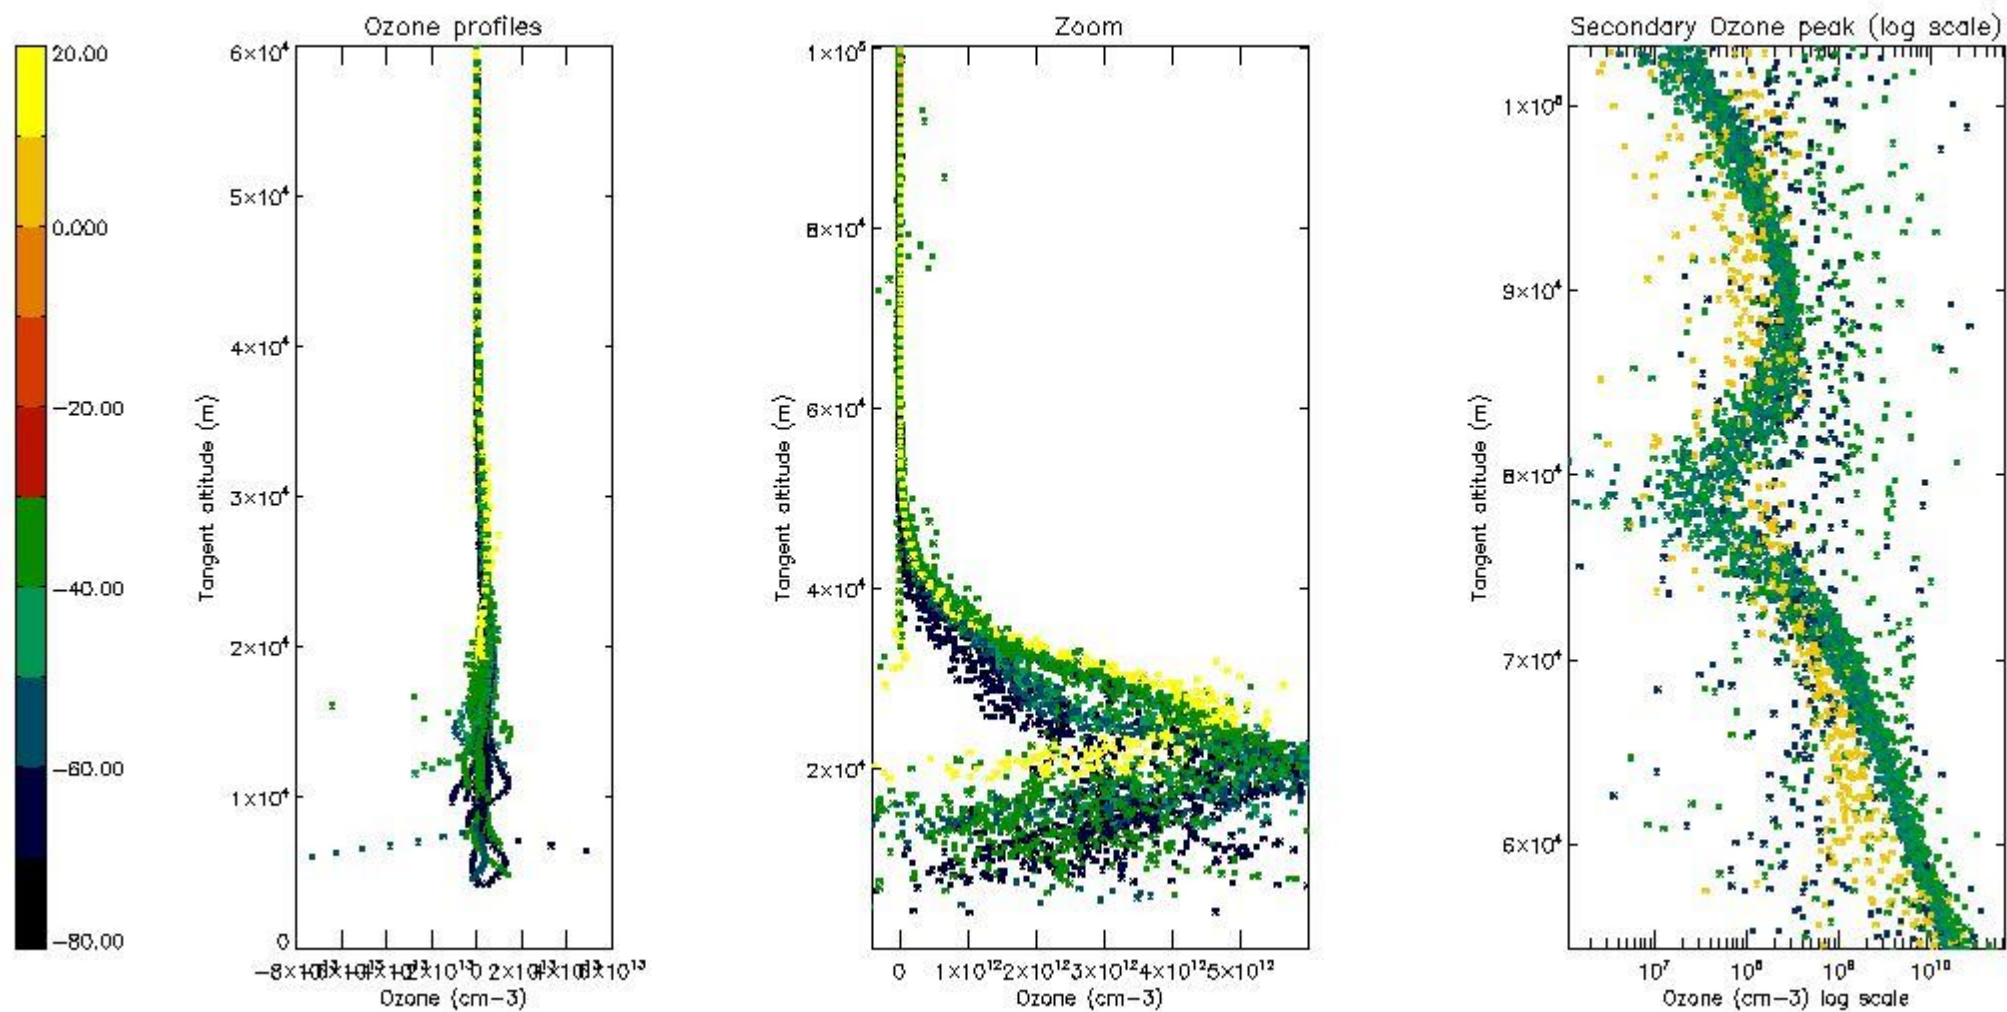

STD < 10	19
STD < 5	13

5.2 Plot ozone profiles for all STD (dark without errors)

The colorbar represents the latitude.

5.3 Plot ozone profiles where STD < 20% (dark without errors)

The colorbar represents the latitude.