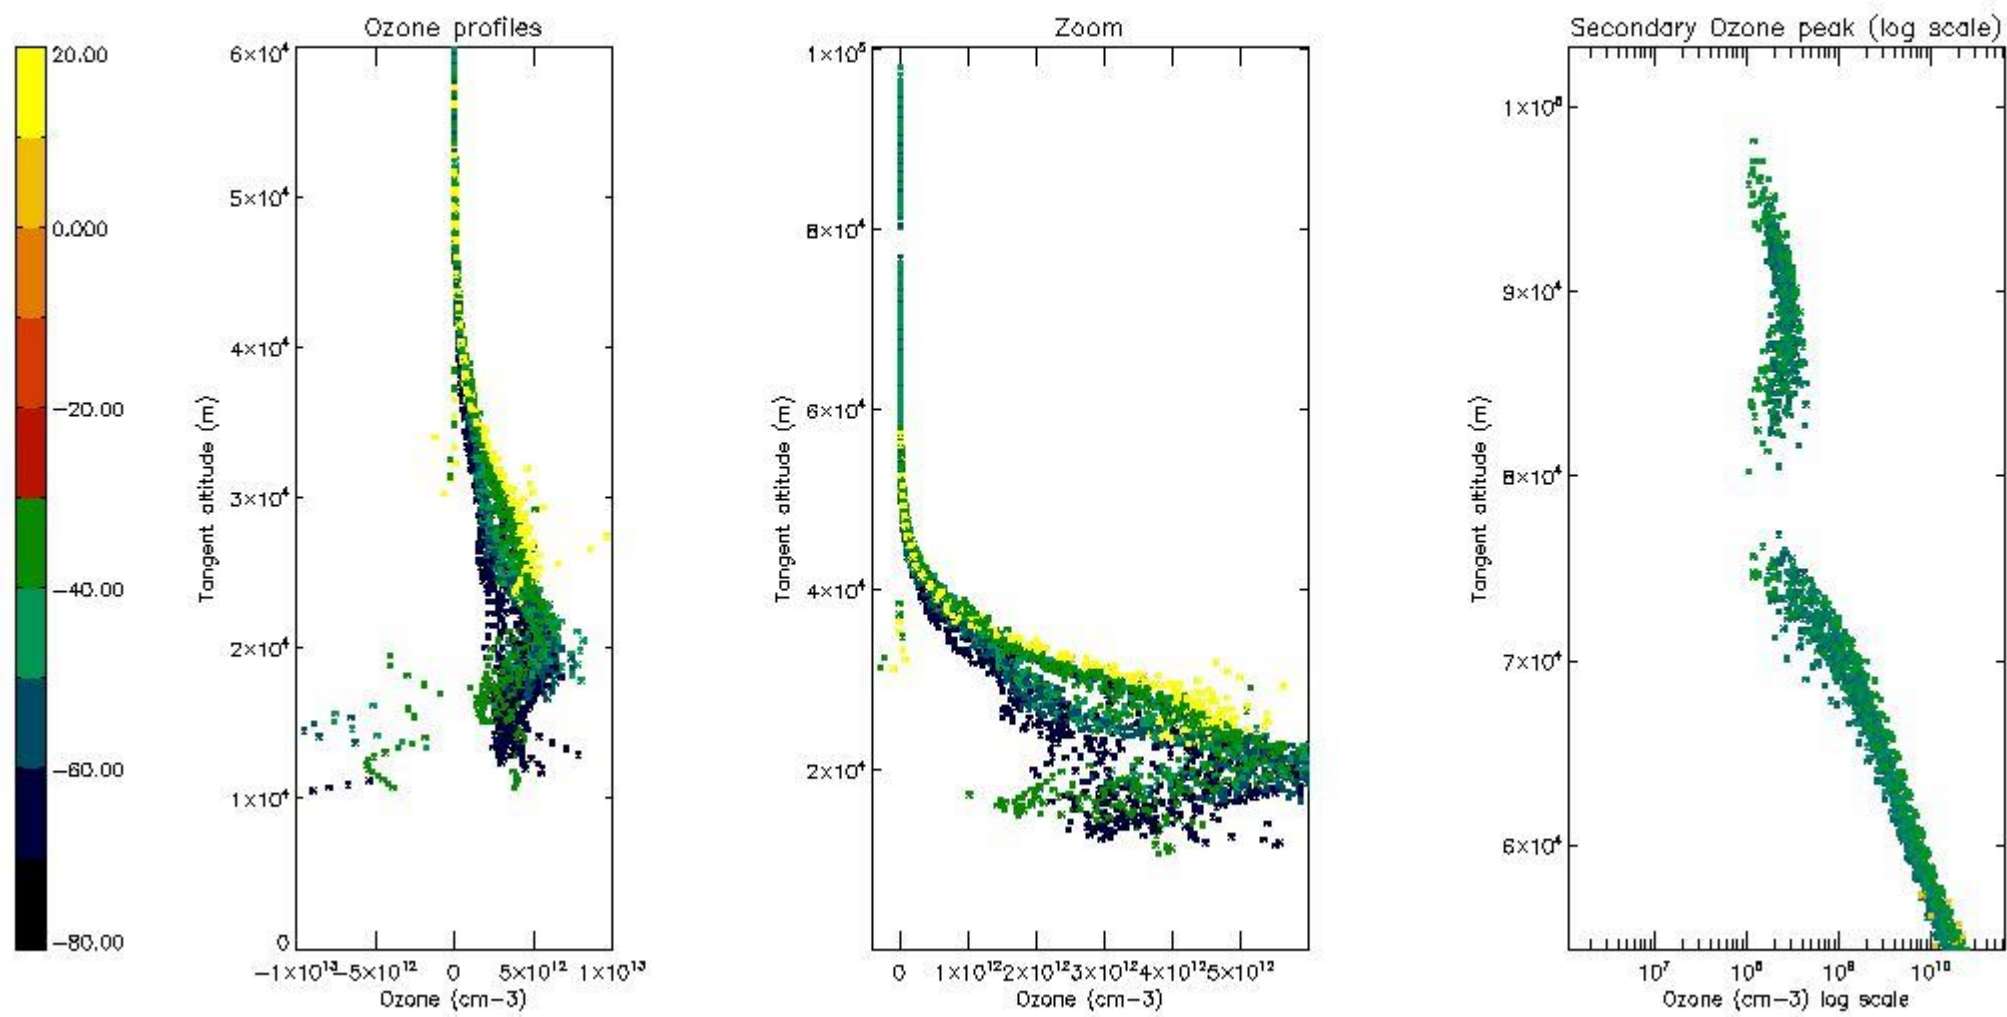

5.5 Plot ozone profiles where STD < 5% (dark without errors)

The colorbar represents the latitude.