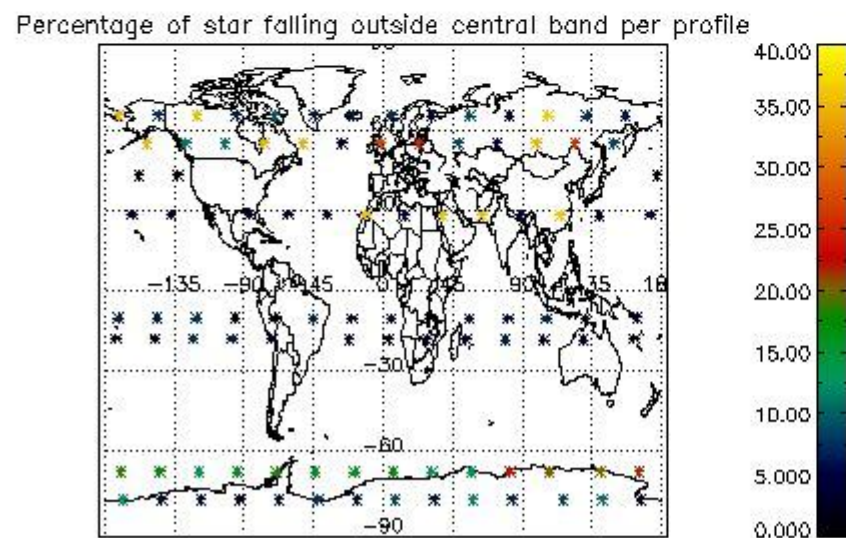

5. Trace gas profiles

5.1 Ozone statistics based on quality of products

The final quality of the products can be "measured" using the STD (Standard Deviation) attached to every point profile. This information is written to the parameter GOM_NL__2P/NL_LOCAL_SPECIES_DENSITY/o3_std of the level 2 products. The table below shows the statistics for given STD ranges.

The statistics are given with respect to the overall valid production:

- Products without fatal errors: GOM_NL__2P/MPH/PRODUCT_ERR=0
- Valid point profile: GOM_NL__2P/NL_LOCAL_SPECIES_DENSITY/pcd(0)=0

The 'Criteria' is applied to valid points of dark limb products:

- Products in dark limb illumination condition: GOM_NL__2P/NL_SUMMARY_QUALITY/obs_ill_cond=0
- Products without fatal errors: GOM_NL__2P/MPH/PRODUCT_ERR=0
- Valid point profile: GOM_NL__2P/NL_LOCAL_SPECIES_DENSITY/pcd(0)=0

So, the table below shows the percentage of dark limb and valid observations for each criteria with respect to the overall valid daily observations.

Criteria	% of total production
All STD	44
STD < 20	24