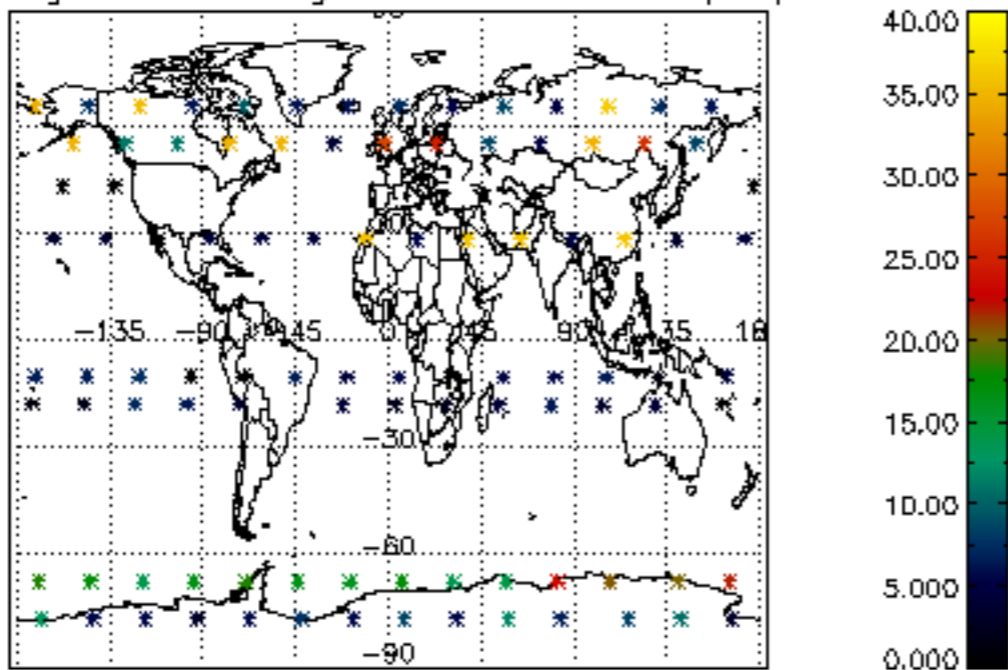

Percentage of star falling outside central band per profile