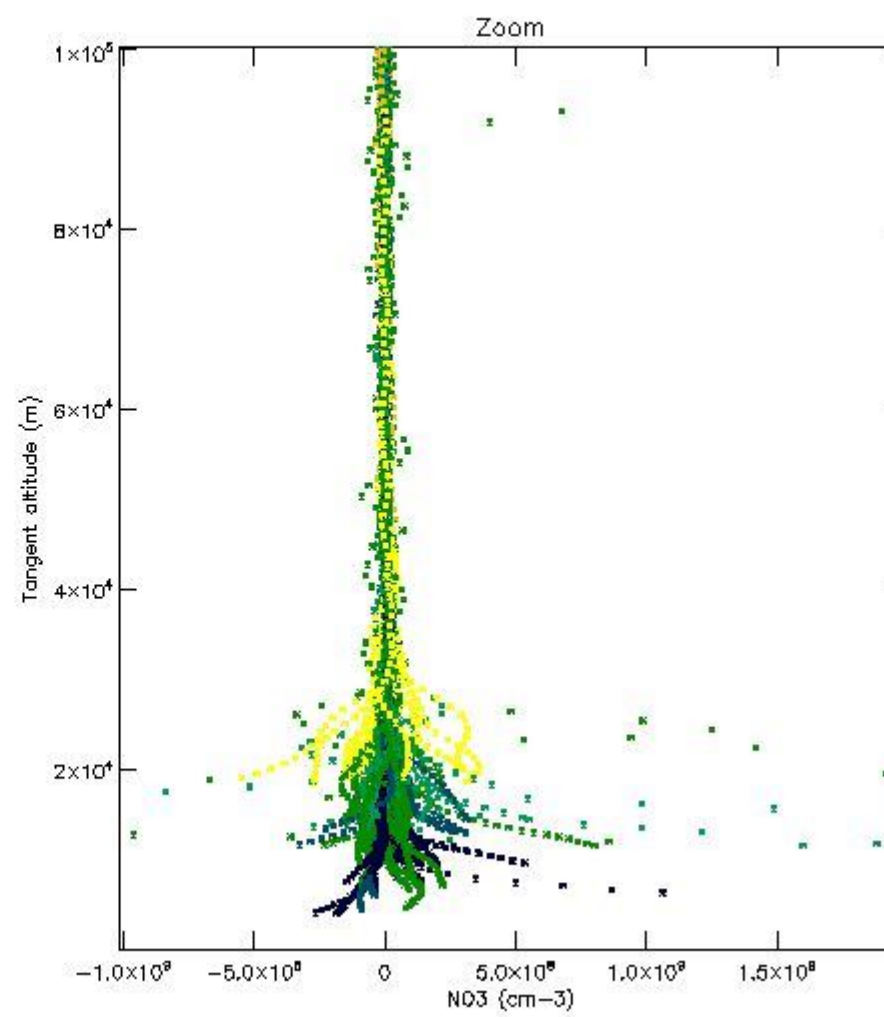

5.8 Plot H2O profiles for all STD (only for occultations of stars 1,2,3,4,13,14,16,26,63 dark without errors)

The colorbar represents the latitude.