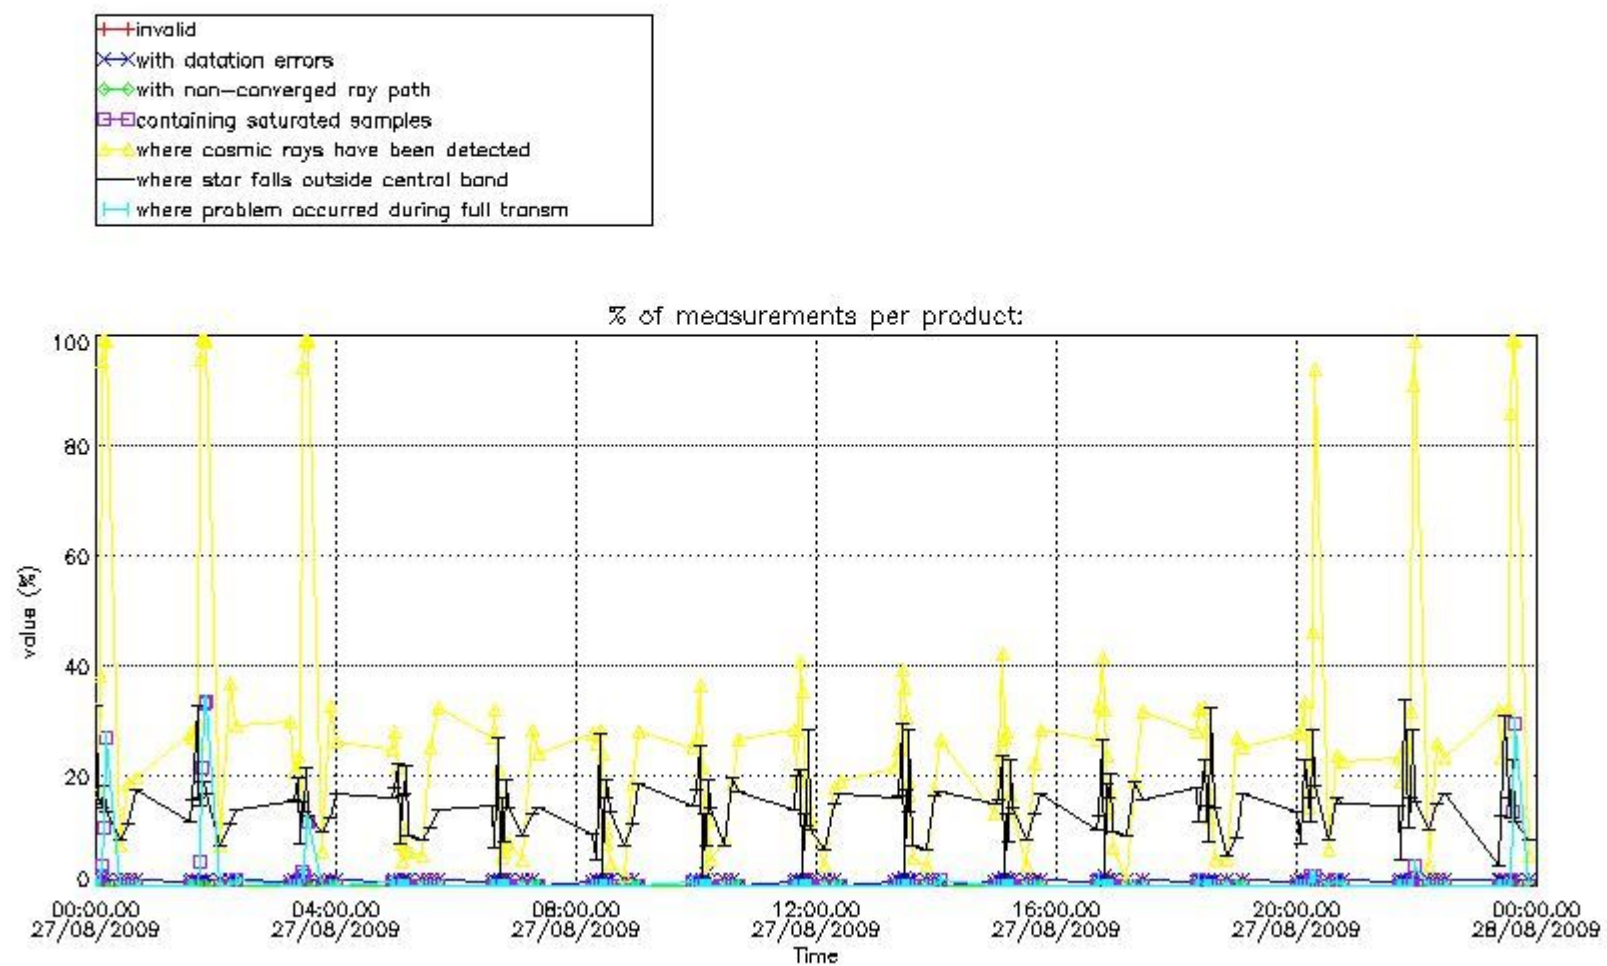

4.1.2 Plot level 1 quality information per product (time dependant): ENVI SAT DESCENDING passes