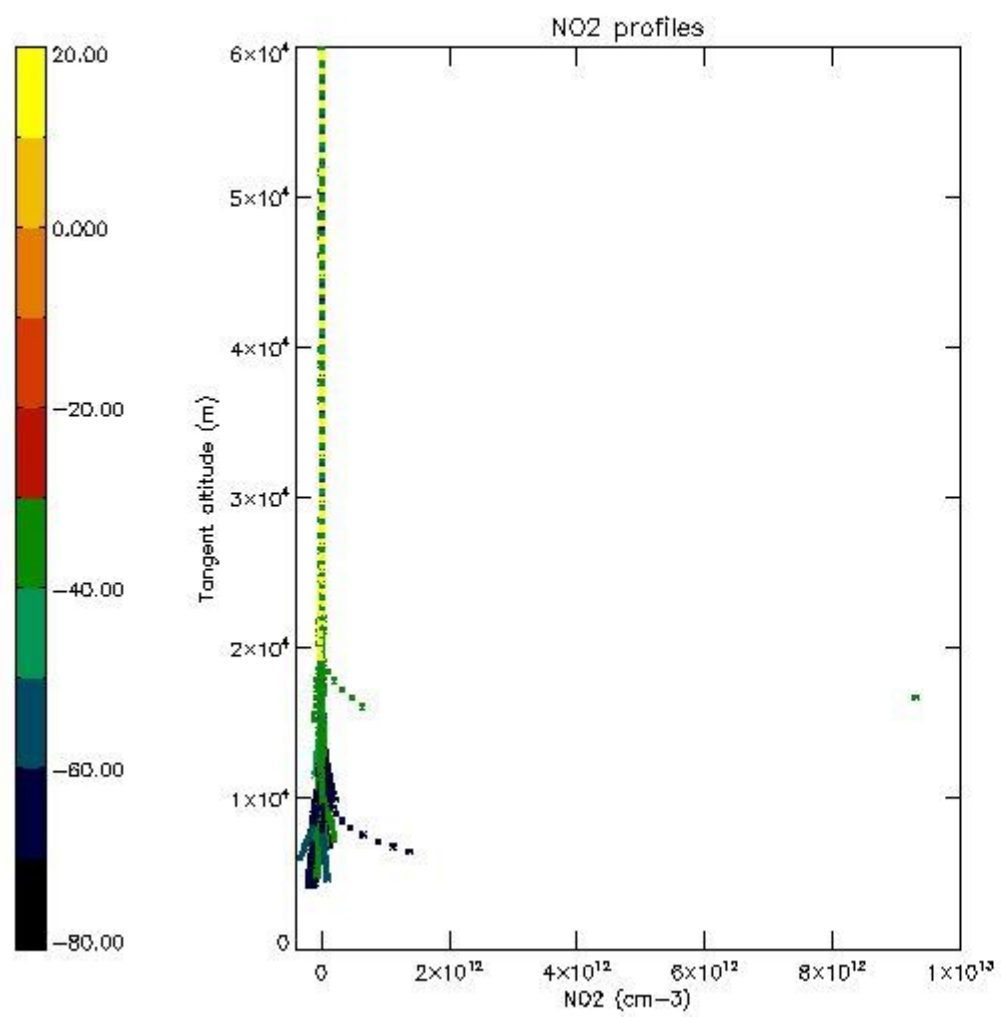

5.7 Plot NO3 profiles for all STD (dark without errors)

The colorbar represents the latitude.