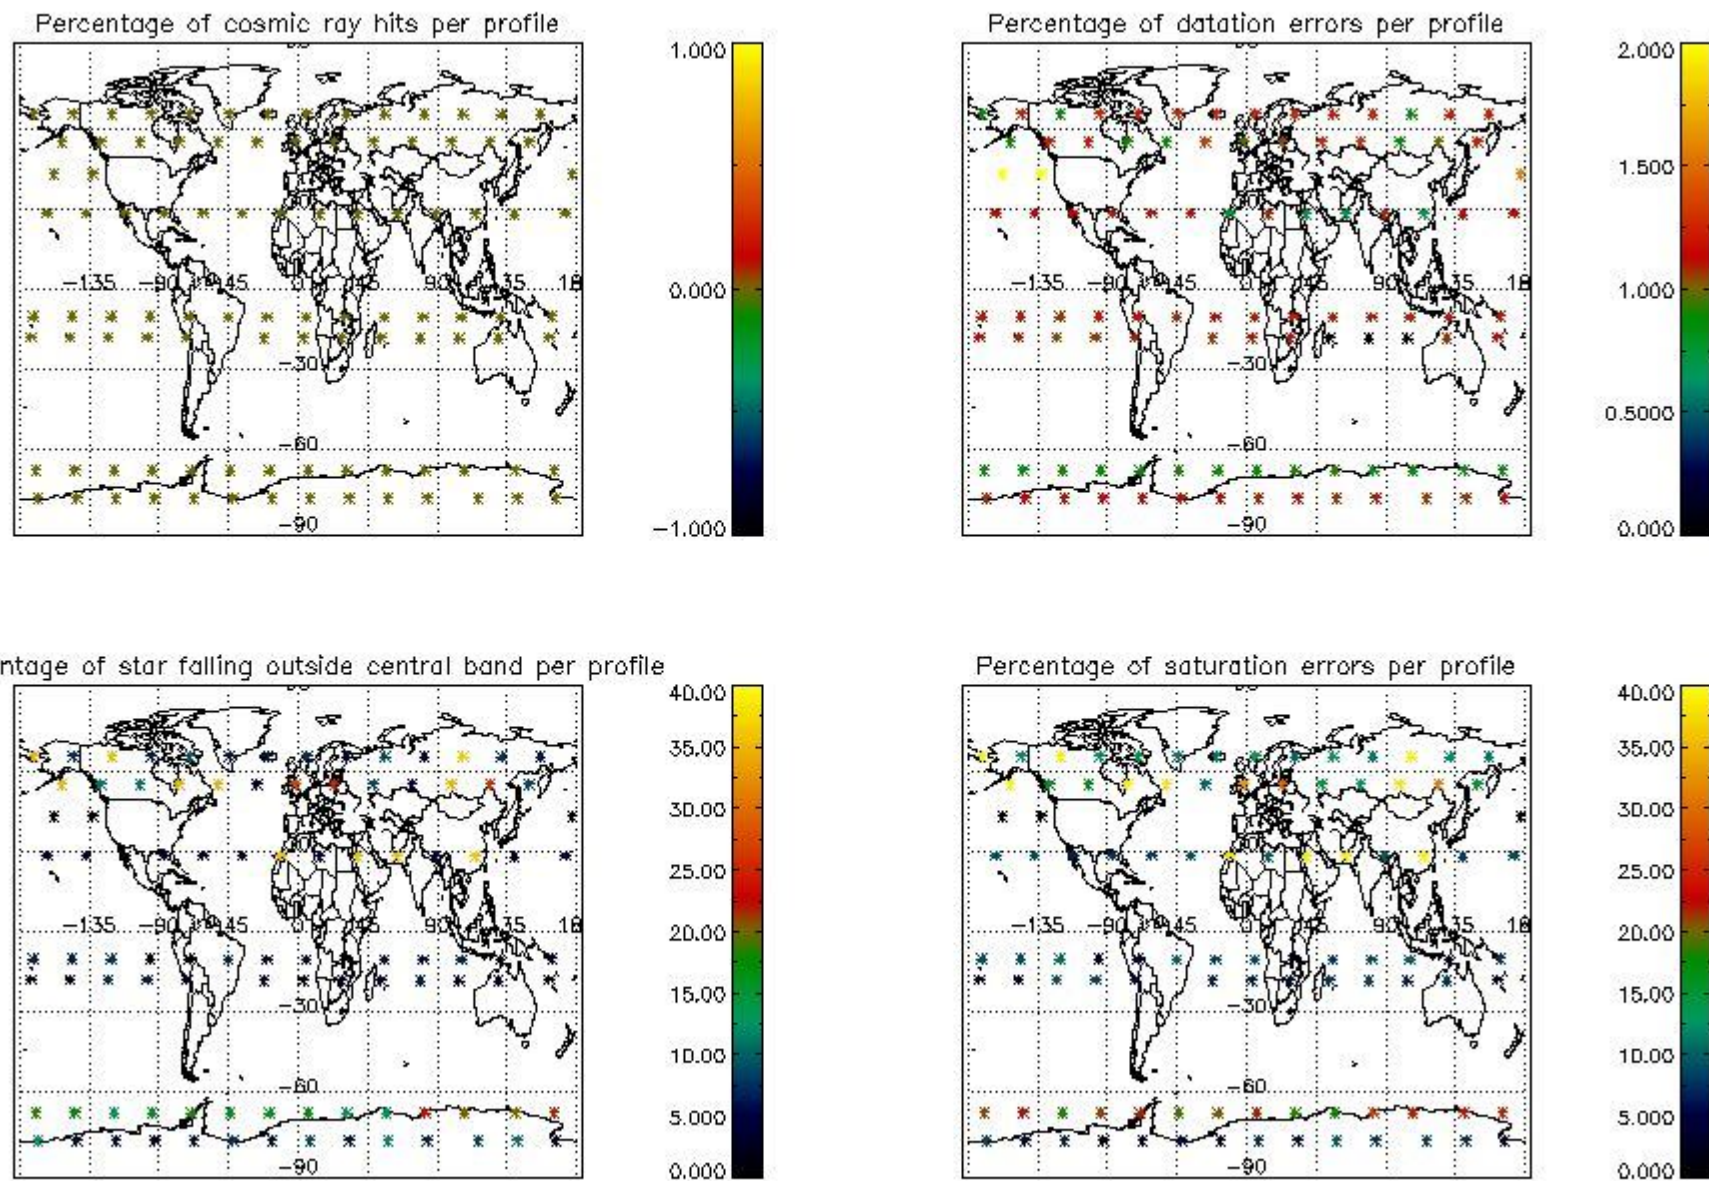

##### 4.1 Plot quality information per product (time dependant) coming from level 1b processing

###### 4.1.1 Plot level 1 quality information per product (time dependant): ENVISAT ASCENDING passes

4.1.2 Plot level 1 quality information per product (time dependant): ENVI SAT DESCENDING passes

4.2 Plot quality information per product coming from level 1b processing (world map)

4.2.1 Plot level 1 quality information per product (world map): ENVISAT ASCENDING passes

4.2.2 Plot level 1 quality information per product (world map): ENVISAT DESCENDING passes