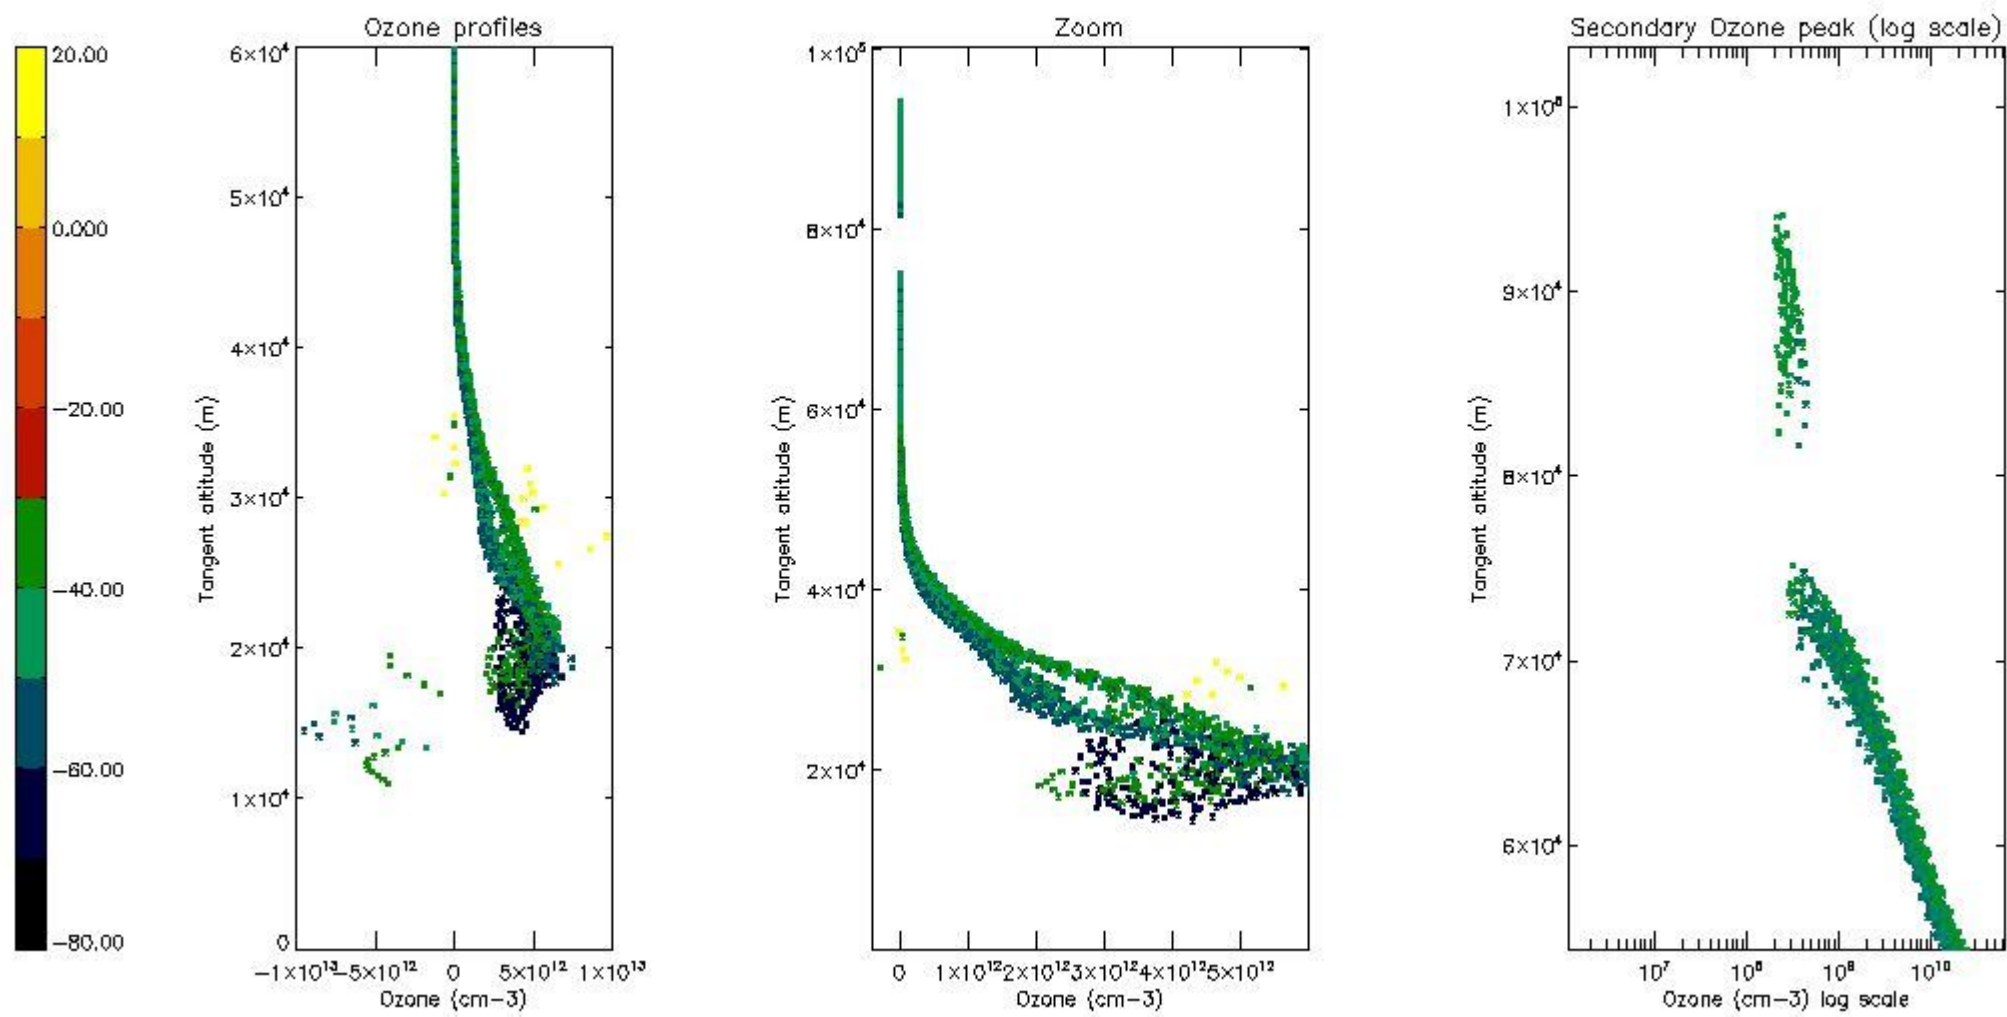

5.6 Plot NO₂ profiles for all STD (dark without errors)

The colorbar represents the latitude.