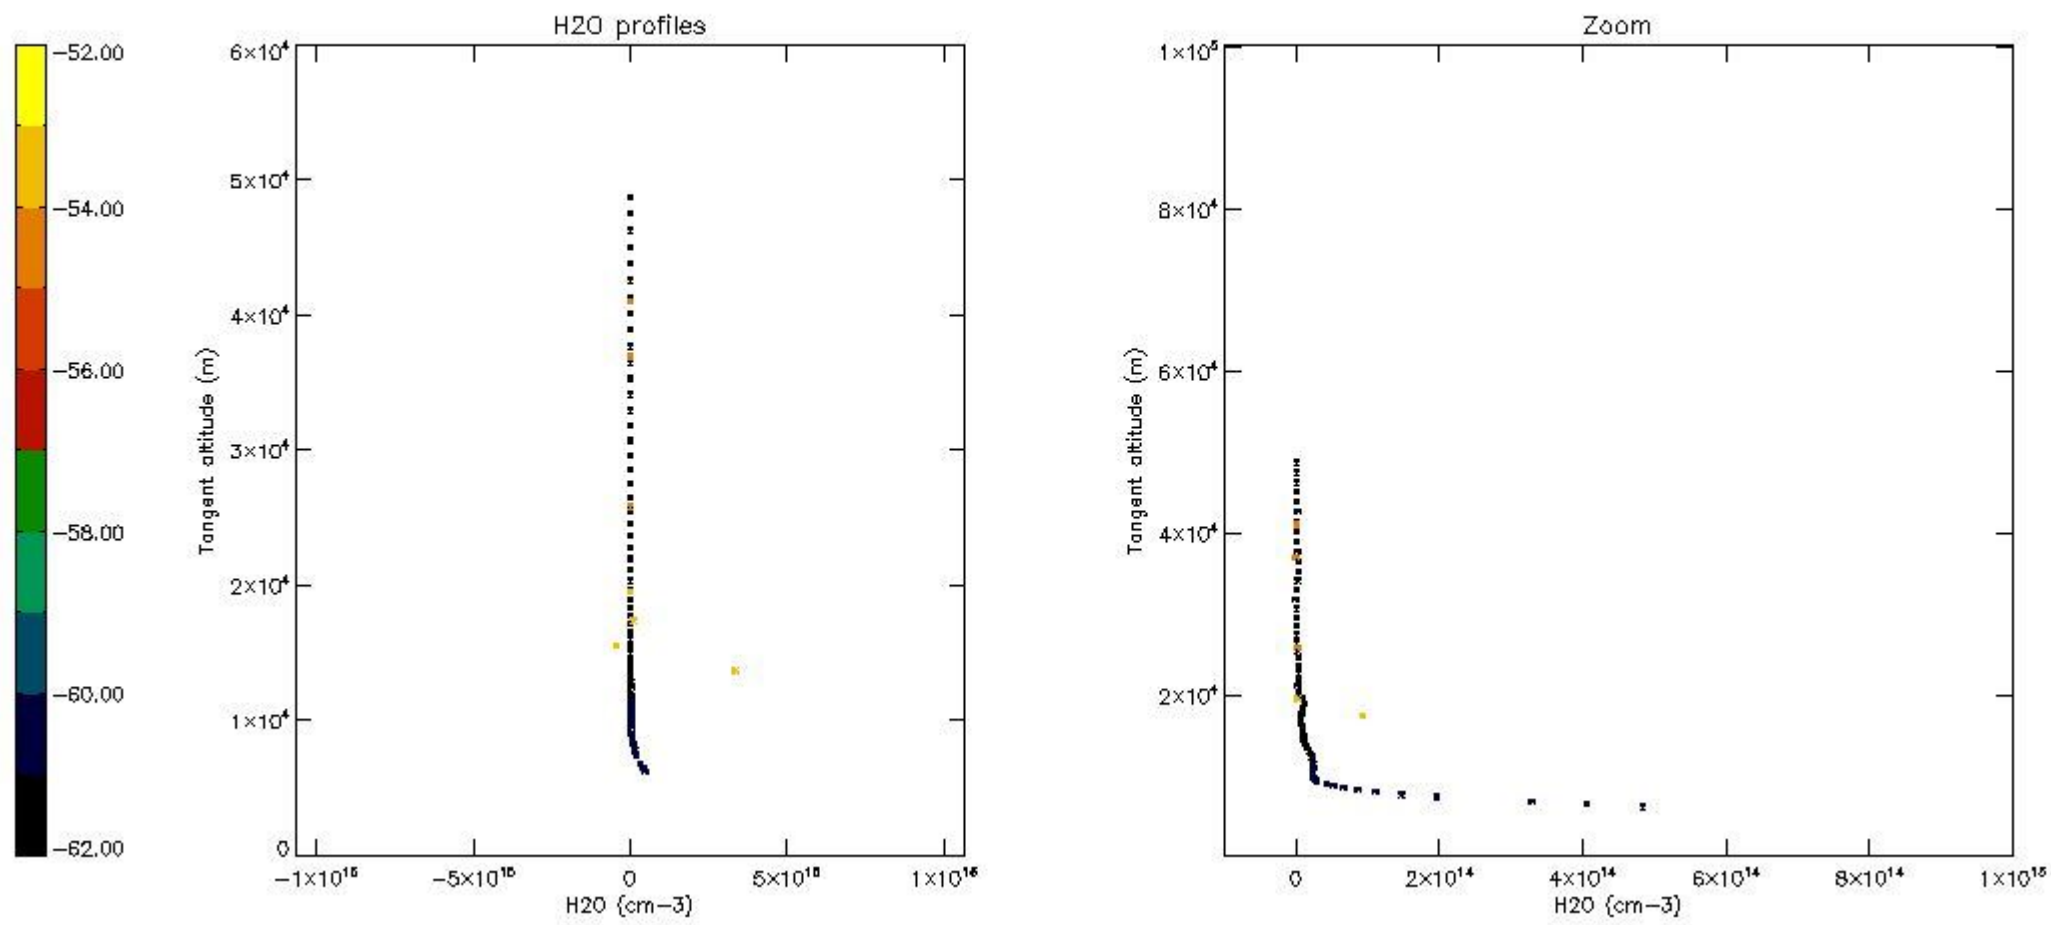

*5.6 Plot NO<sub>2</sub> profiles for all STD (dark without errors)*

The colorbar represents the latitude.

*5.7 Plot NO3 profiles for all STD (dark without errors)*

The colorbar represents the latitude.

*5.8 Plot H2O profiles for all STD (only for occultations of stars 1,2,3,4,13,14,16,26,63 dark without errors)*

The colorbar represents the latitude.