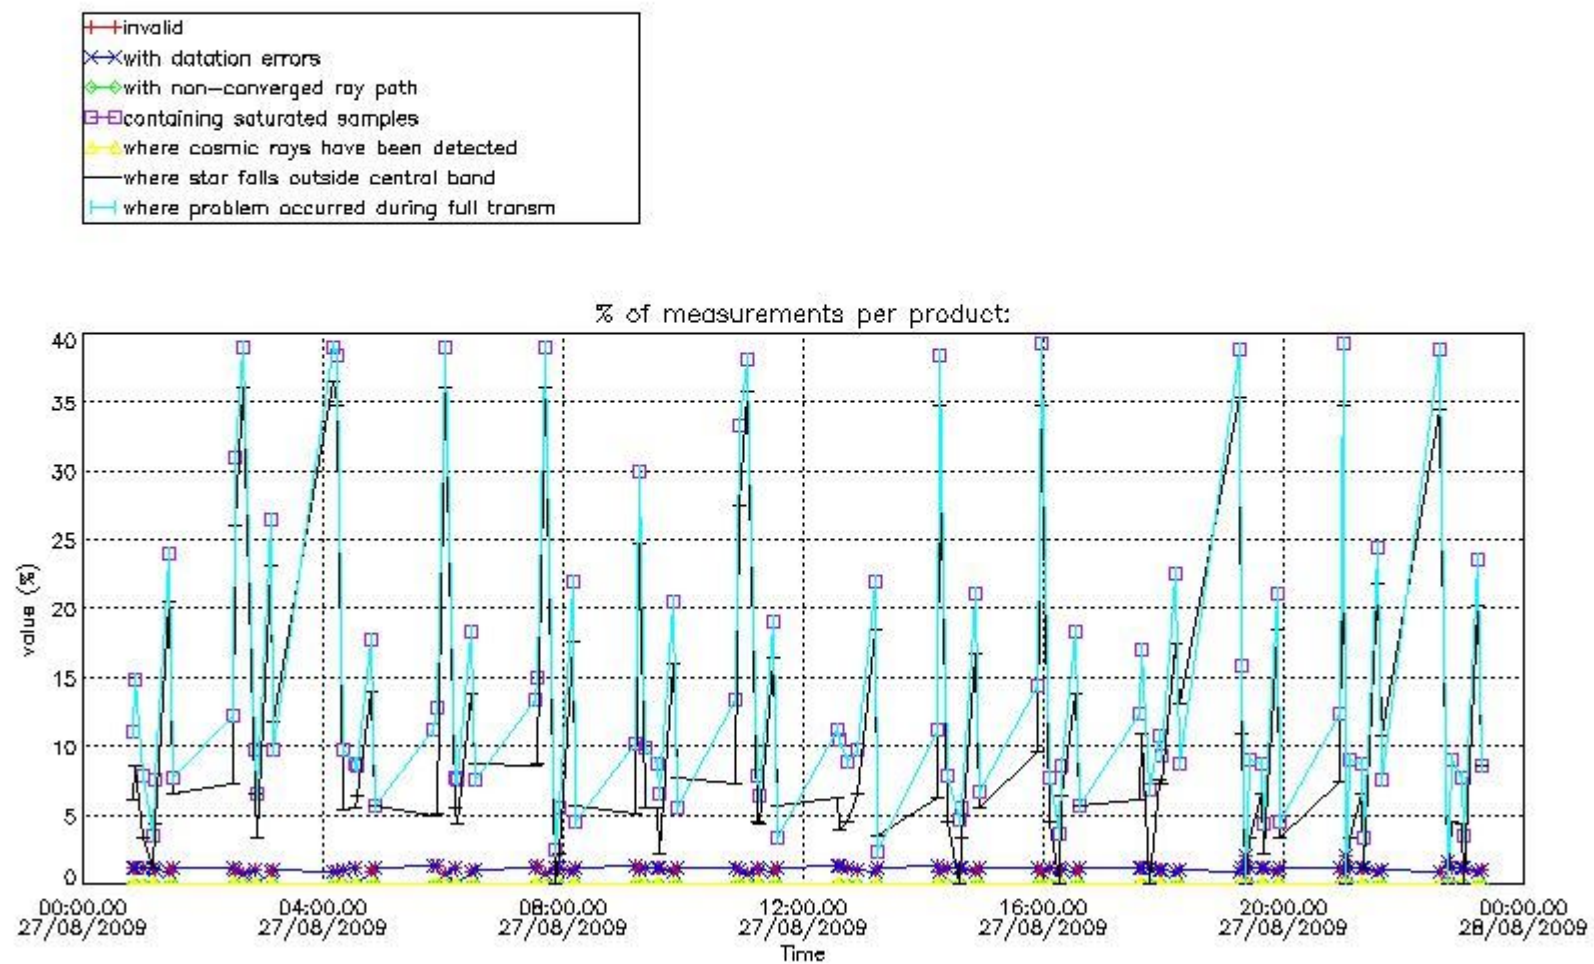

4.2 Plot quality information per product coming from level 1b processing (world map)

4.2.1 Plot level 1 quality information per product (world map): ENVISAT ASCENDING passes