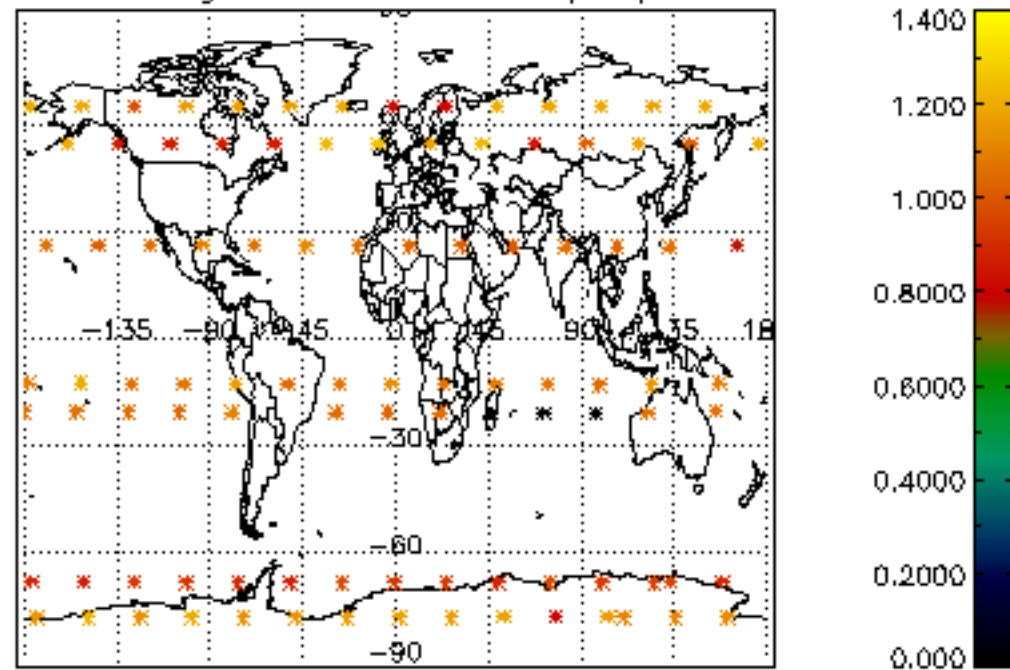

Percentage of datation errors per profile

Percentage of star falling outside central band per profile

Percentage of saturation errors per profile

Percentage of cosmic ray hits per profile

Percentage of datation errors per profile