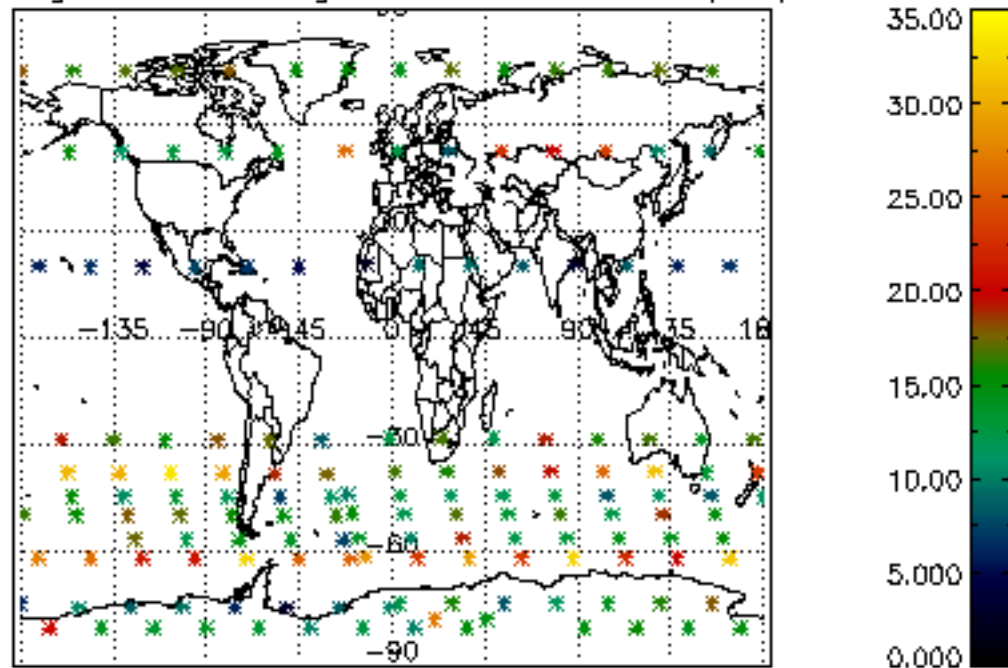

Percentage of cosmic ray hits per profile

Percentage of star falling outside central band per profile