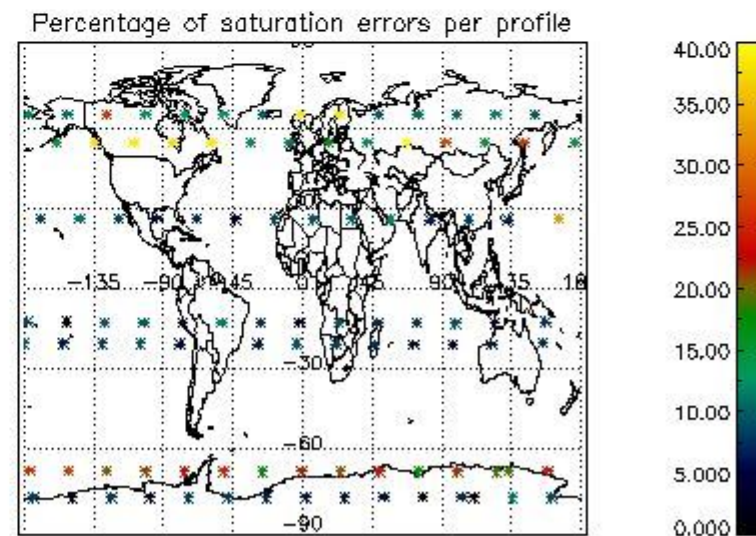

Percentage of flagged data per NO3 profile

4. Level 1 quality information per product

In this section it is plotted some information contained in the Quality Summary data set of the level 2 products that comes from the level 1b processing. Products without errors (error flag in the MPH set to "0") are used.

4.1 Plot quality information per product (time dependant) coming from level 1b processing

4.1.1 Plot level 1 quality information per product (time dependant): ENVISAT ASCENDING passes

4.1.2 Plot level 1 quality information per product (time dependant): ENVI SAT DESCENDING passes

4.2 Plot quality information per product coming from level 1b processing (world map)

4.2.1 Plot level 1 quality information per product (world map): ENVISAT ASCENDING passes

4.2.2 Plot level 1 quality information per product (world map): ENVISAT DESCENDING passes