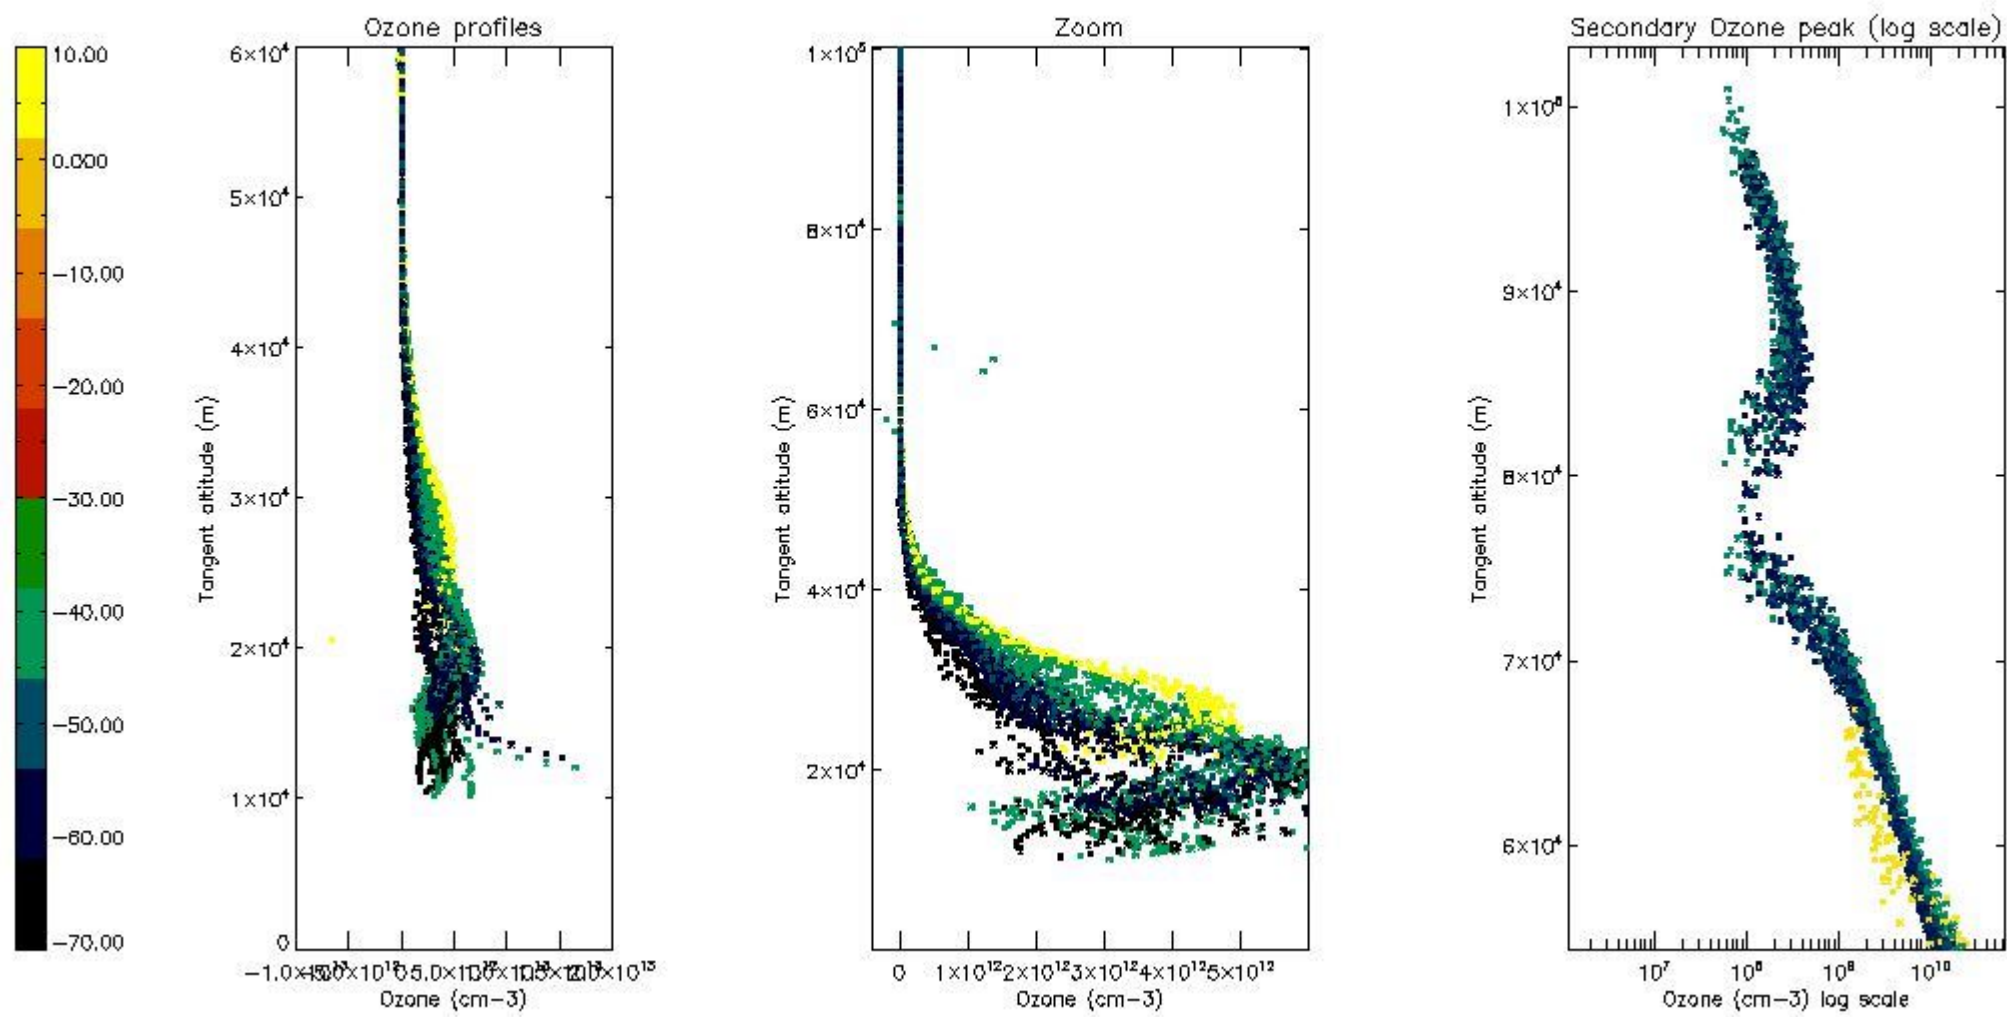

STD < 10	19
STD < 5	13

5.2 Plot ozone profiles for all STD (dark without errors)

The colorbar represents the latitude.

5.3 Plot ozone profiles where STD < 20% (dark without errors)

The colorbar represents the latitude.

5.4 Plot ozone profiles where STD < 10% (dark without errors)

The colorbar represents the latitude.

5.5 Plot ozone profiles where $STD < 5\%$ (dark without errors)

The colorbar represents the latitude.

5.6 Plot NO₂ profiles for all STD (dark without errors)