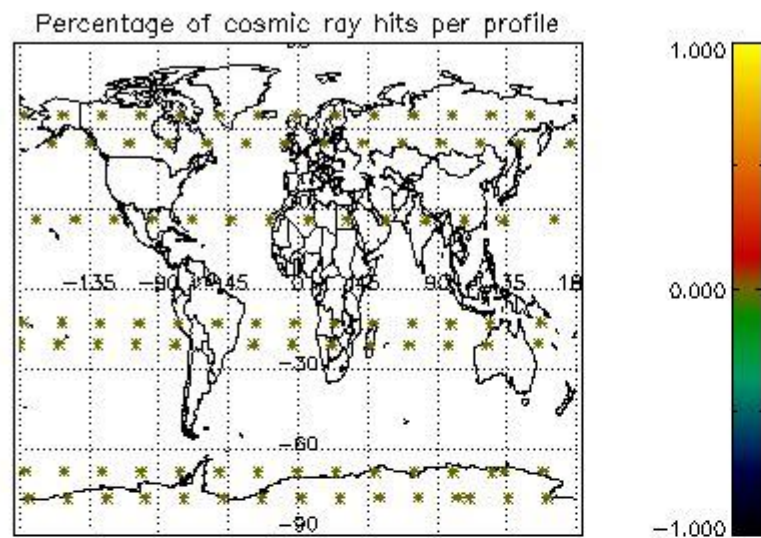

4.2.2 Plot level 1 quality information per product (world map): ENVISAT DESCENDING passes

5. Trace gas profiles

5.1 Ozone statistics based on quality of products

The final quality of the products can be "measured" using the STD (Standard Deviation) attached to every point profile. This information is written to the parameter GOM_NL__2P/NL_LOCAL_SPECIES_DENSITY/o3_std of the level 2 products. The table below shows the statistics for given STD ranges.

The statistics are given with respect to the overall valid production:

- Products without fatal errors: GOM_NL__2P/MPH/PRODUCT_ERR=0
- Valid point profile: GOM_NL__2P/NL_LOCAL_SPECIES_DENSITY/pcd(0)=0

The 'Criteria' is applied to valid points of dark limb products:

- Products in dark limb illumination condition: GOM_NL__2P/NL_SUMMARY_QUALITY/obs_ill_cond=0
- Products without fatal errors: GOM_NL__2P/MPH/PRODUCT_ERR=0
- Valid point profile: GOM_NL__2P/NL_LOCAL_SPECIES_DENSITY/pcd(0)=0

So, the table below shows the percentage of dark limb and valid observations for each criteria with respect to the overall valid daily observations.

Criteria	% of total production
All STD	43
STD < 20	23