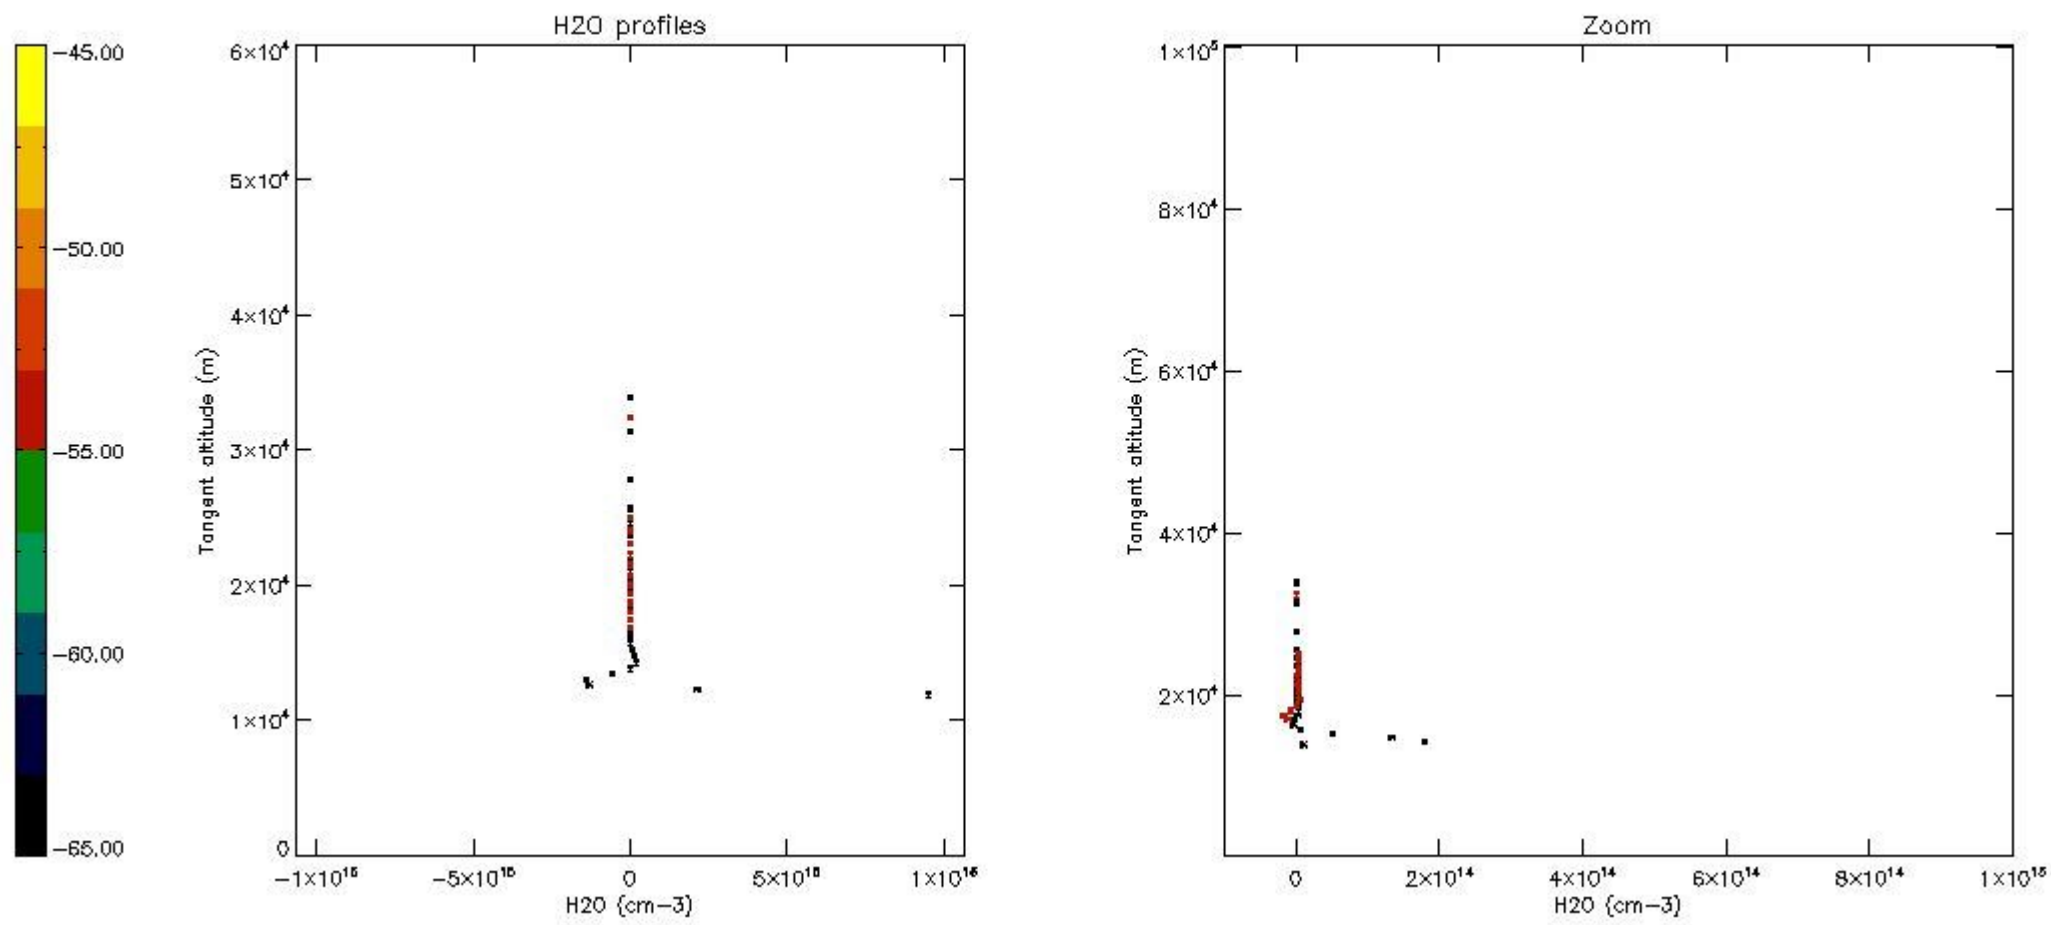

6. Auxiliary Data Files used for the production reported in section 2

The number reported in the third column indicates since which file (see list in section 2) the corresponding auxiliary file has been used. The fourth column is the date of those product files.

Type	Auxiliary Filename	Used since product	Used since product date
INST_PHYS_CHARACTERISTICS	GOM_INS_AXVIEC20091111_143220_20030716_120000_20500101_000000	1	23-AUG-2009 00:12:25
LEVEL-2_PROC_CONFIG	GOM_PR2_AXVIEC20091111_152718_20020301_000000_20500101_000000	1	23-AUG-2009 00:12:25
CROSS_SECTIONS_FILE	GOM_CRS_AXVIEC20091111_154832_20020301_000000_20500101_000000	1	23-AUG-2009 00:12:25