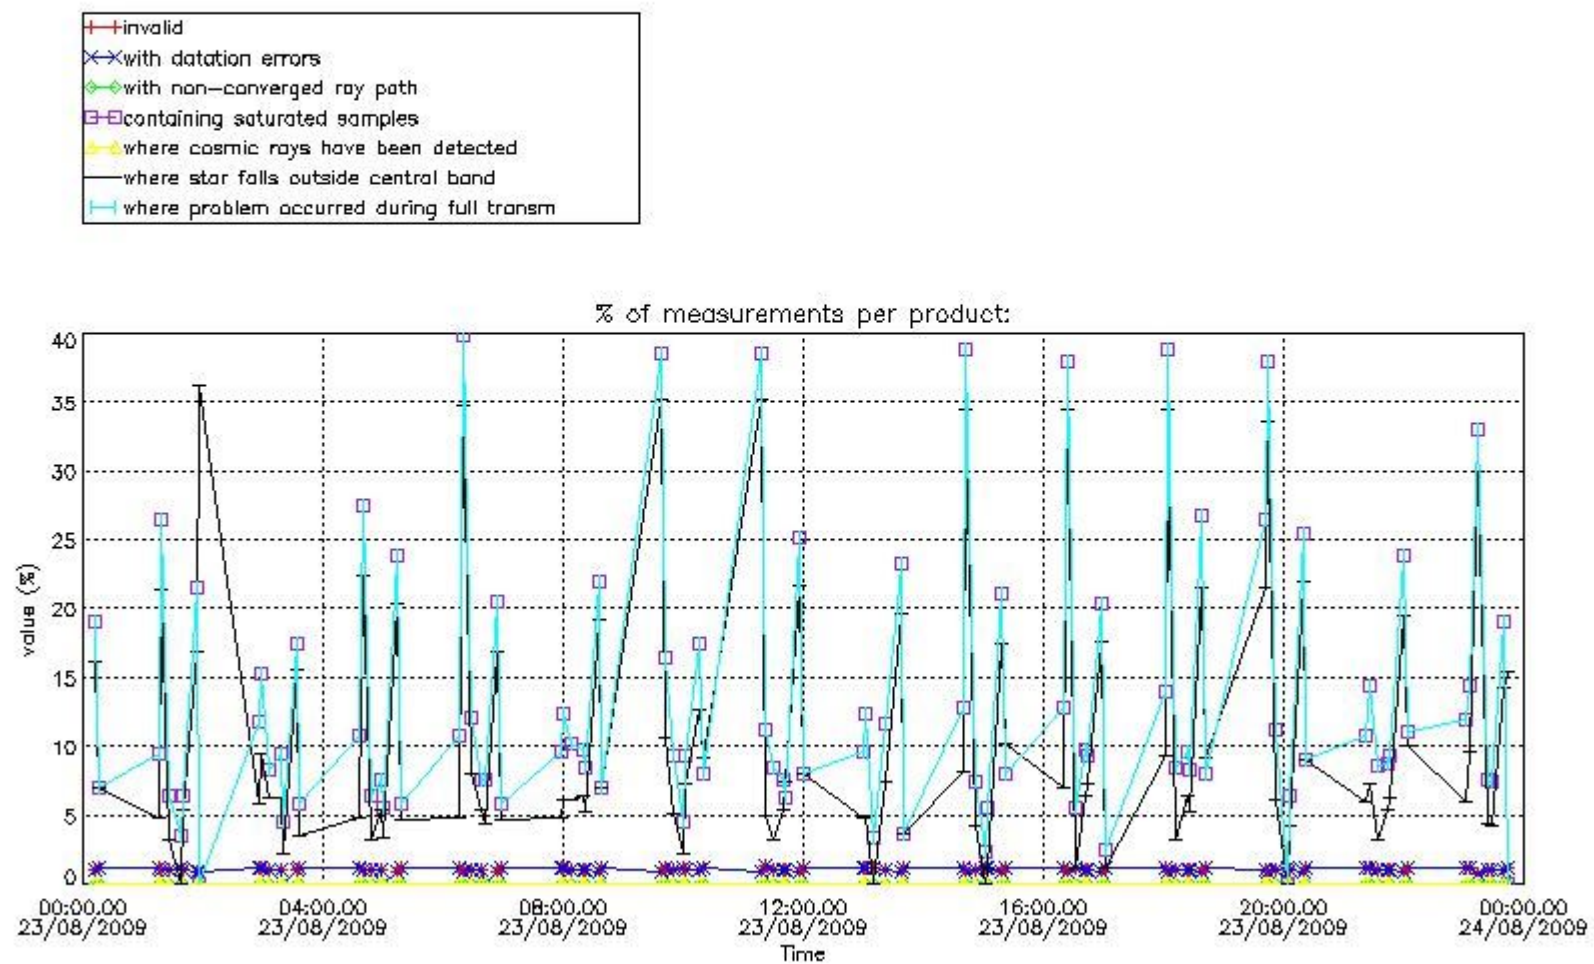

4.2 Plot quality information per product coming from level 1b processing (world map)

4.2.1 Plot level 1 quality information per product (world map): ENVISAT ASCENDING passes