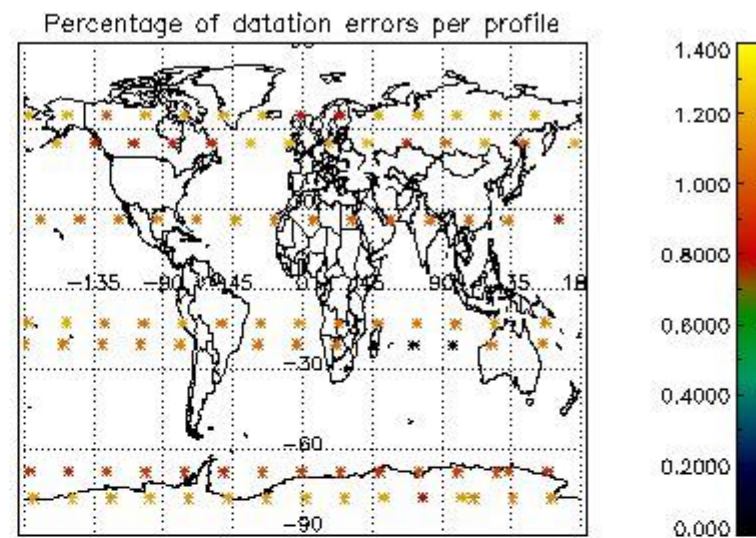

Percentage of flagged data per NO3 profile

4. Level 1 quality information per product

In this section it is plotted some information contained in the Quality Summary data set of the level 2 products that comes from the level 1b processing. Products without errors (error flag in the MPH set to "0") are used.

4.1 Plot quality information per product (time dependant) coming from level 1b processing

4.1.1 Plot level 1 quality information per product (time dependant): ENVISAT ASCENDING passes

4.1.2 Plot level 1 quality information per product (time dependant): ENVI SAT DESCENDING passes

4.2 Plot quality information per product coming from level 1b processing (world map)

4.2.1 Plot level 1 quality information per product (world map): ENVISAT ASCENDING passes

4.2.2 Plot level 1 quality information per product (world map): ENVISAT DESCENDING passes