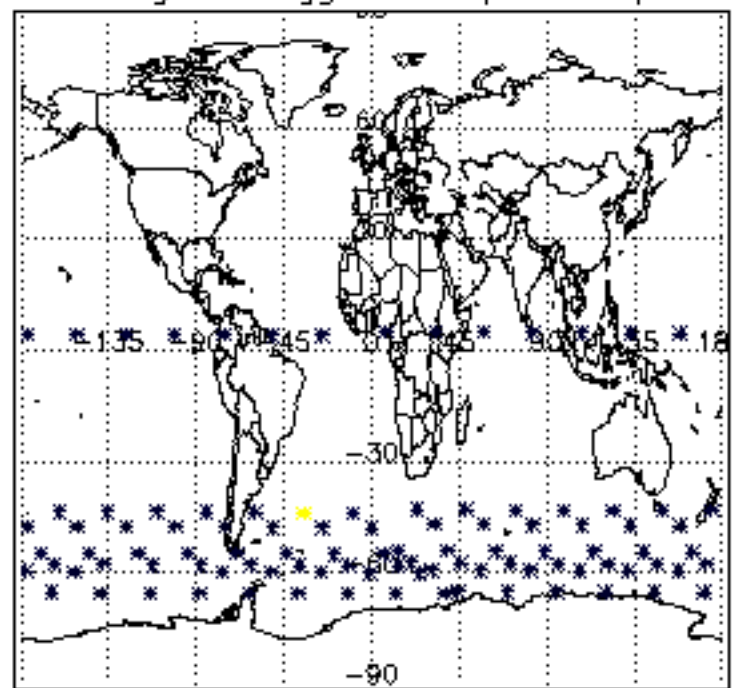

Percentage of flagged data per NO2 profile