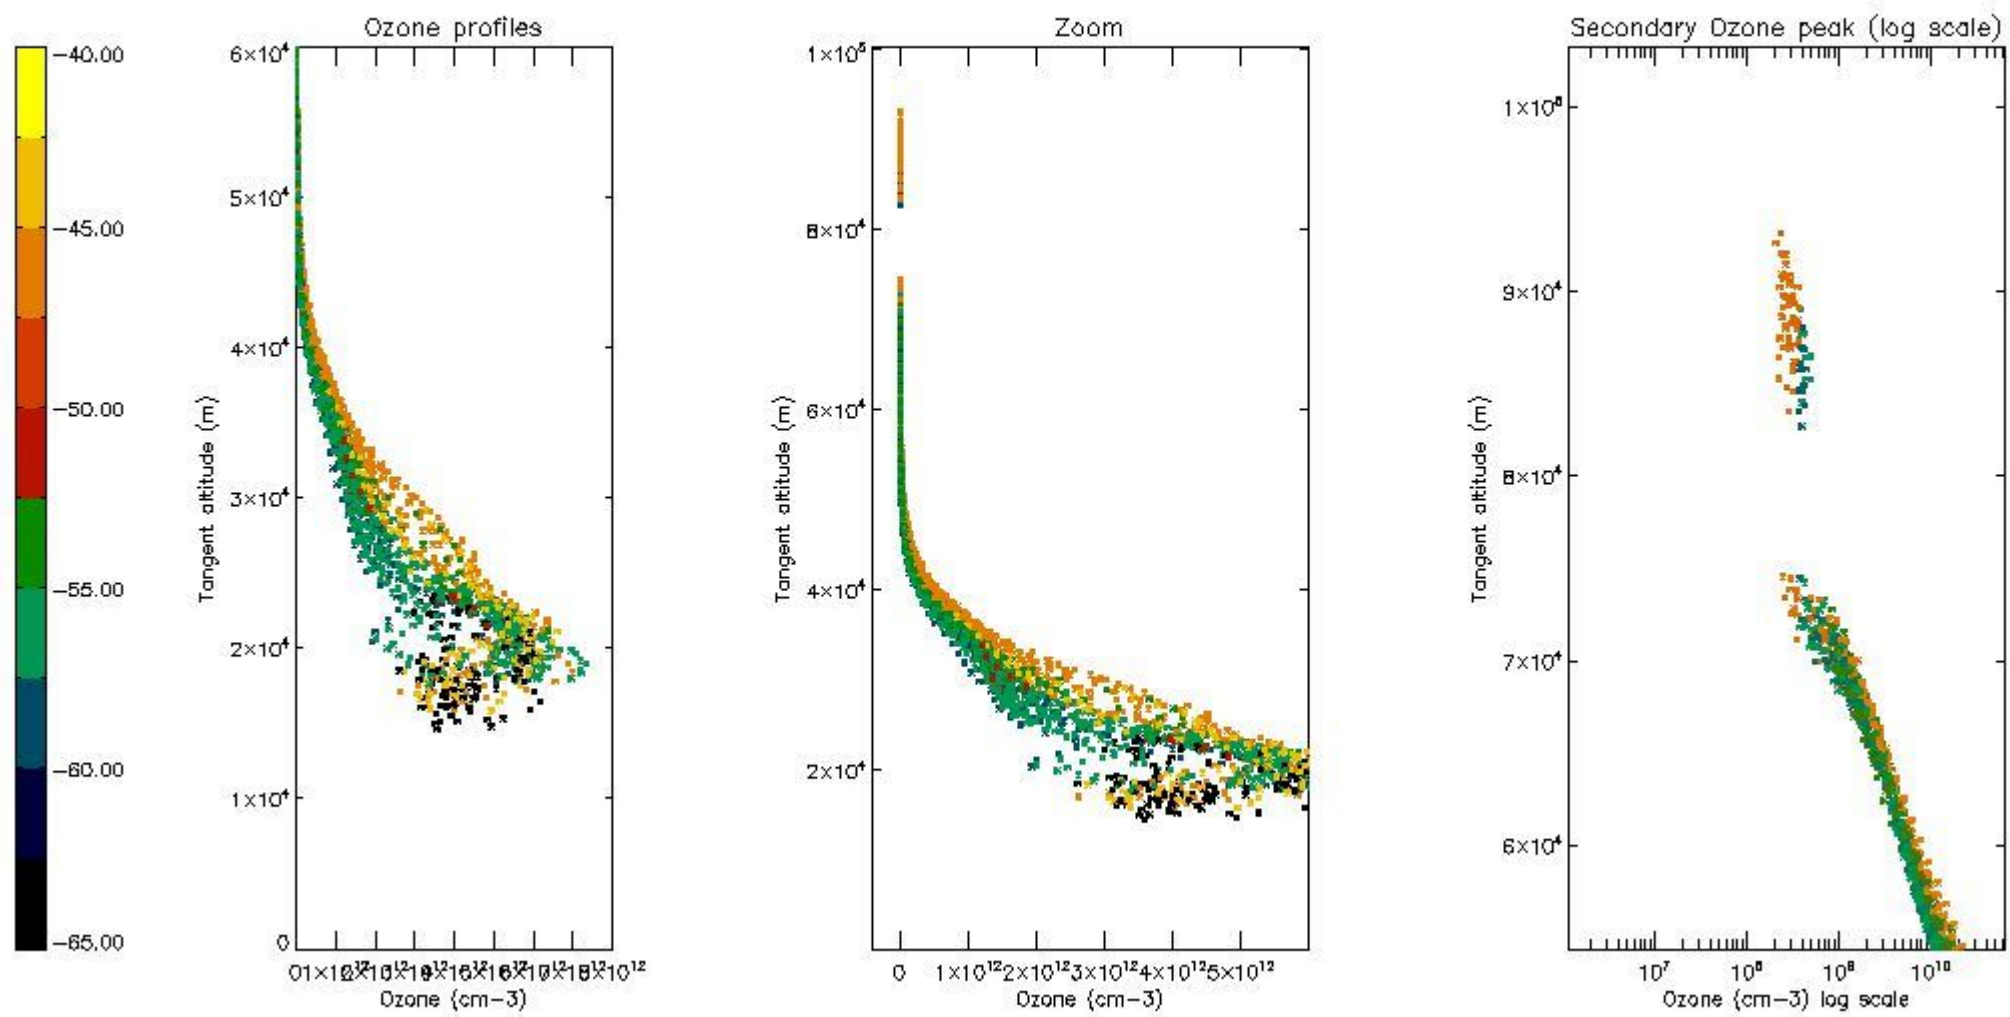

STD < 10	19
STD < 5	13

5.2 Plot ozone profiles for all STD (dark without errors)

The colorbar represents the latitude.

5.3 Plot ozone profiles where STD < 20% (dark without errors)

The colorbar represents the latitude.

5.4 Plot ozone profiles where STD < 10% (dark without errors)

The colorbar represents the latitude.

5.5 Plot ozone profiles where $STD < 5\%$ (dark without errors)

The colorbar represents the latitude.

5.6 Plot NO₂ profiles for all STD (dark without errors)