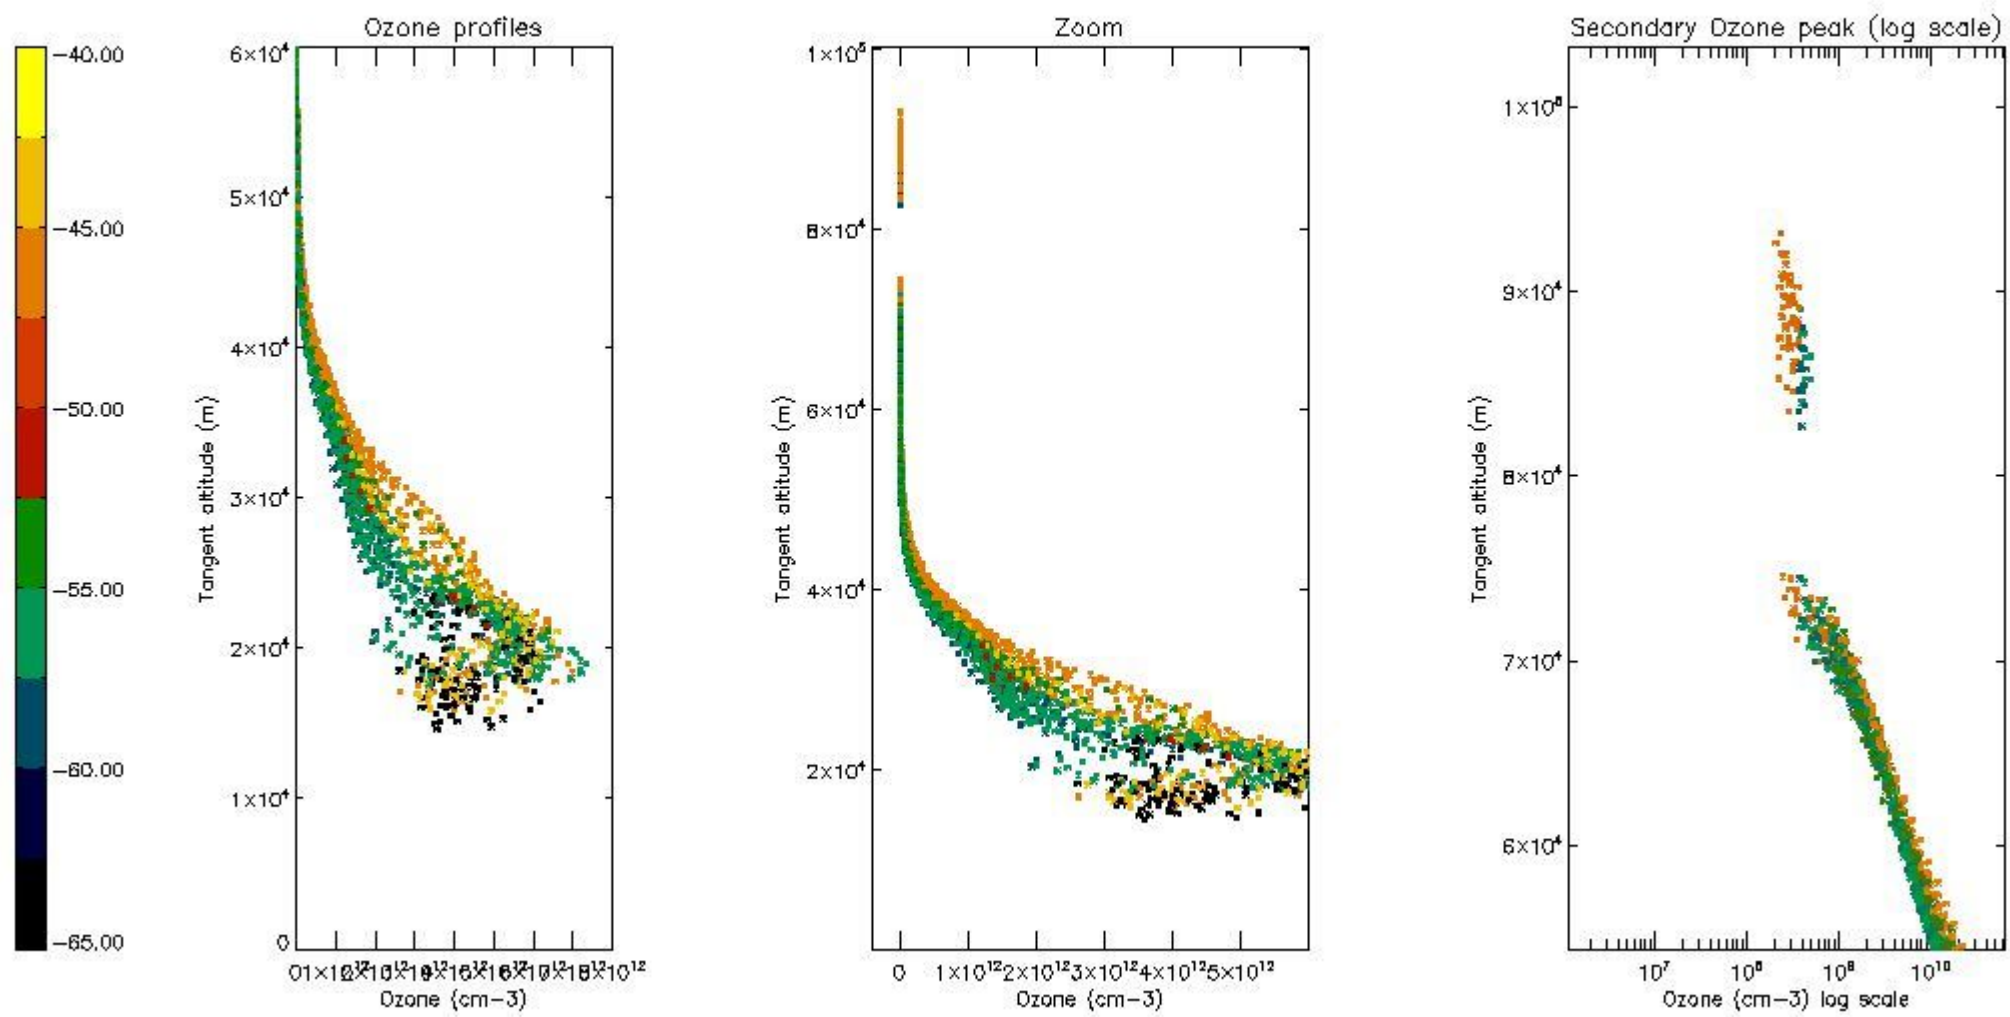

5.6 Plot NO₂ profiles for all STD (dark without errors)

The colorbar represents the latitude.