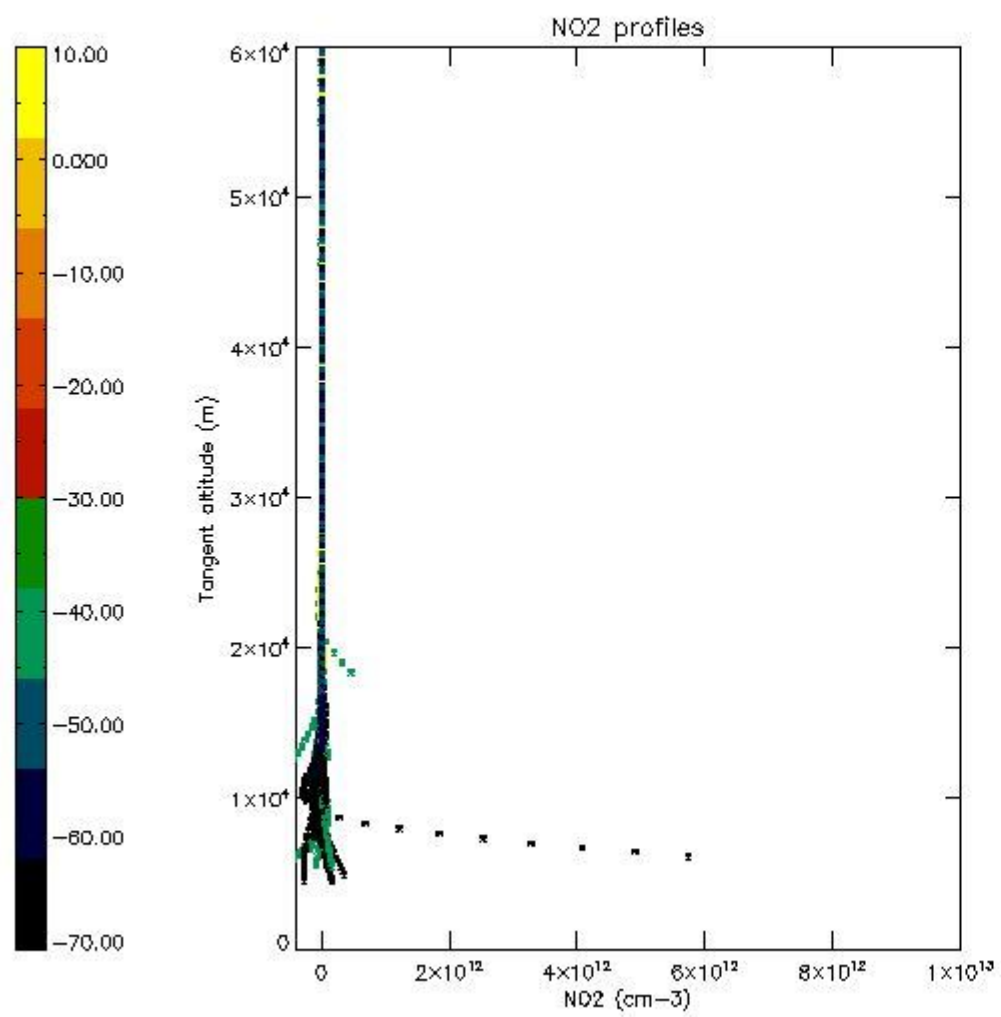

5.7 Plot NO3 profiles for all STD (dark without errors)

The colorbar represents the latitude.