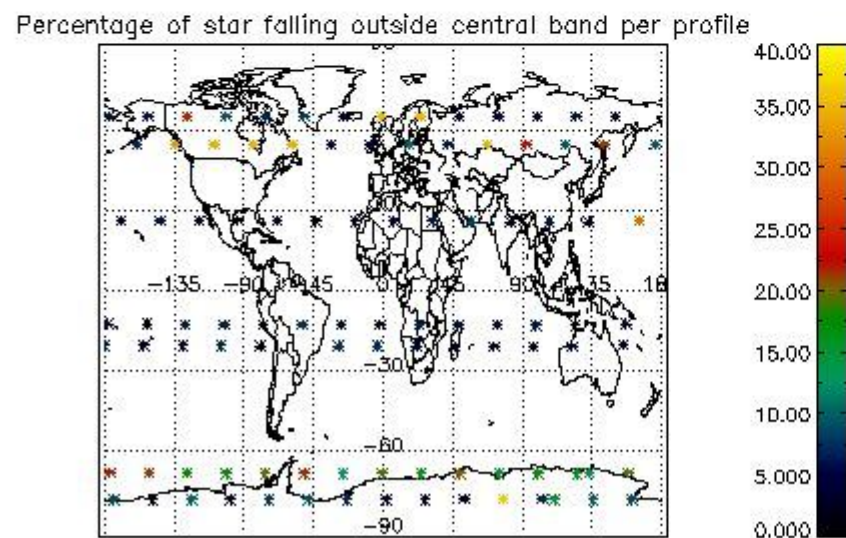

5. Trace gas profiles

5.1 Ozone statistics based on quality of products

The final quality of the products can be "measured" using the STD (Standard Deviation) attached to every point profile. This information is written to the parameter GOM_NL__2P/NL_LOCAL_SPECIES_DENSITY/o3_std of the level 2 products. The table below shows the statistics for given STD ranges.

The statistics are given with respect to the overall valid production:

- Products without fatal errors: GOM_NL__2P/MPH/PRODUCT_ERR=0
- Valid point profile: GOM_NL__2P/NL_LOCAL_SPECIES_DENSITY/pcd(0)=0

The 'Criteria' is applied to valid points of dark limb products:

- Products in dark limb illumination condition: GOM_NL__2P/NL_SUMMARY_QUALITY/obs_ill_cond=0
- Products without fatal errors: GOM_NL__2P/MPH/PRODUCT_ERR=0
- Valid point profile: GOM_NL__2P/NL_LOCAL_SPECIES_DENSITY/pcd(0)=0

So, the table below shows the percentage of dark limb and valid observations for each criteria with respect to the overall valid daily observations.

Criteria	% of total production
All STD	43
STD < 20	23