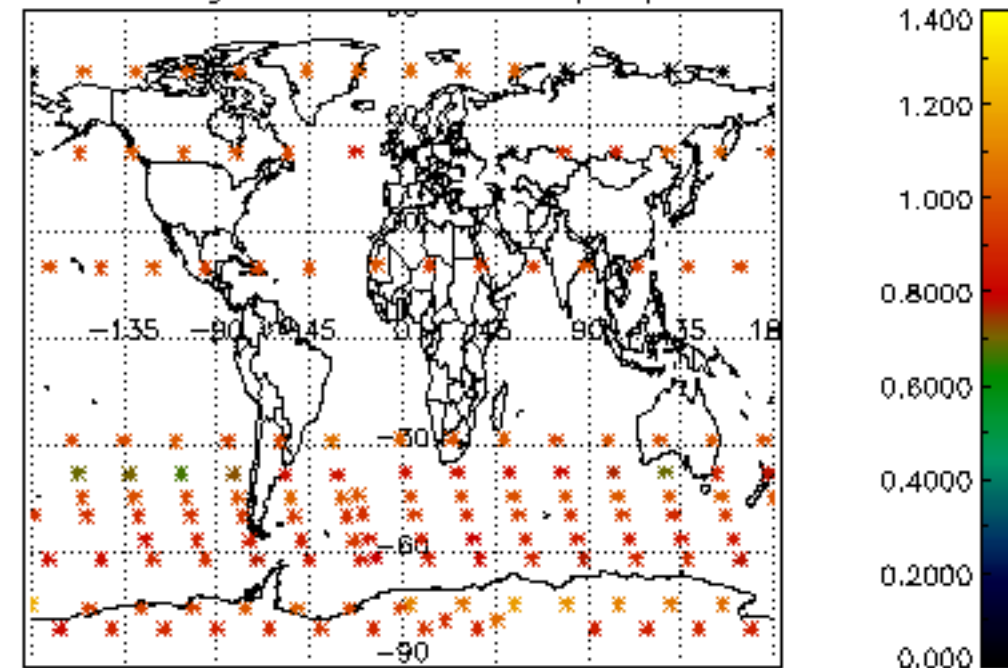

Percentage of flagged data per NO3 profile

Percentage of cosmic ray hits per profile

Percentage of datation errors per profile

Percentage of star falling outside central band per profile

Percentage of saturation errors per profile