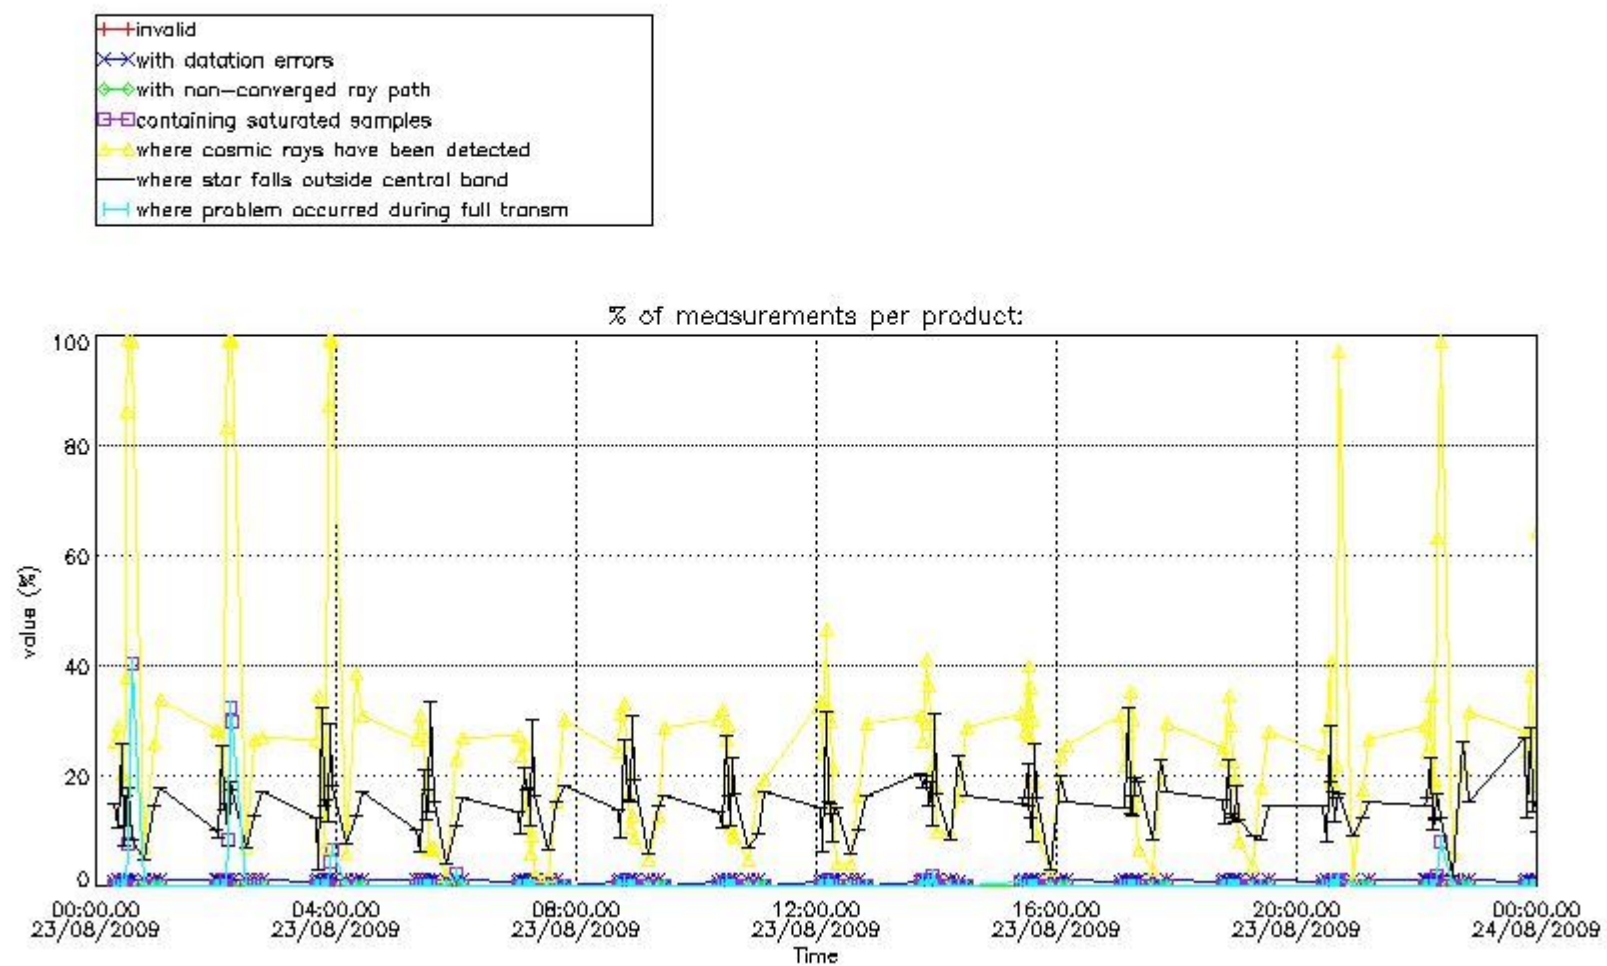

4.1.2 Plot level 1 quality information per product (time dependant): ENVI SAT DESCENDING passes