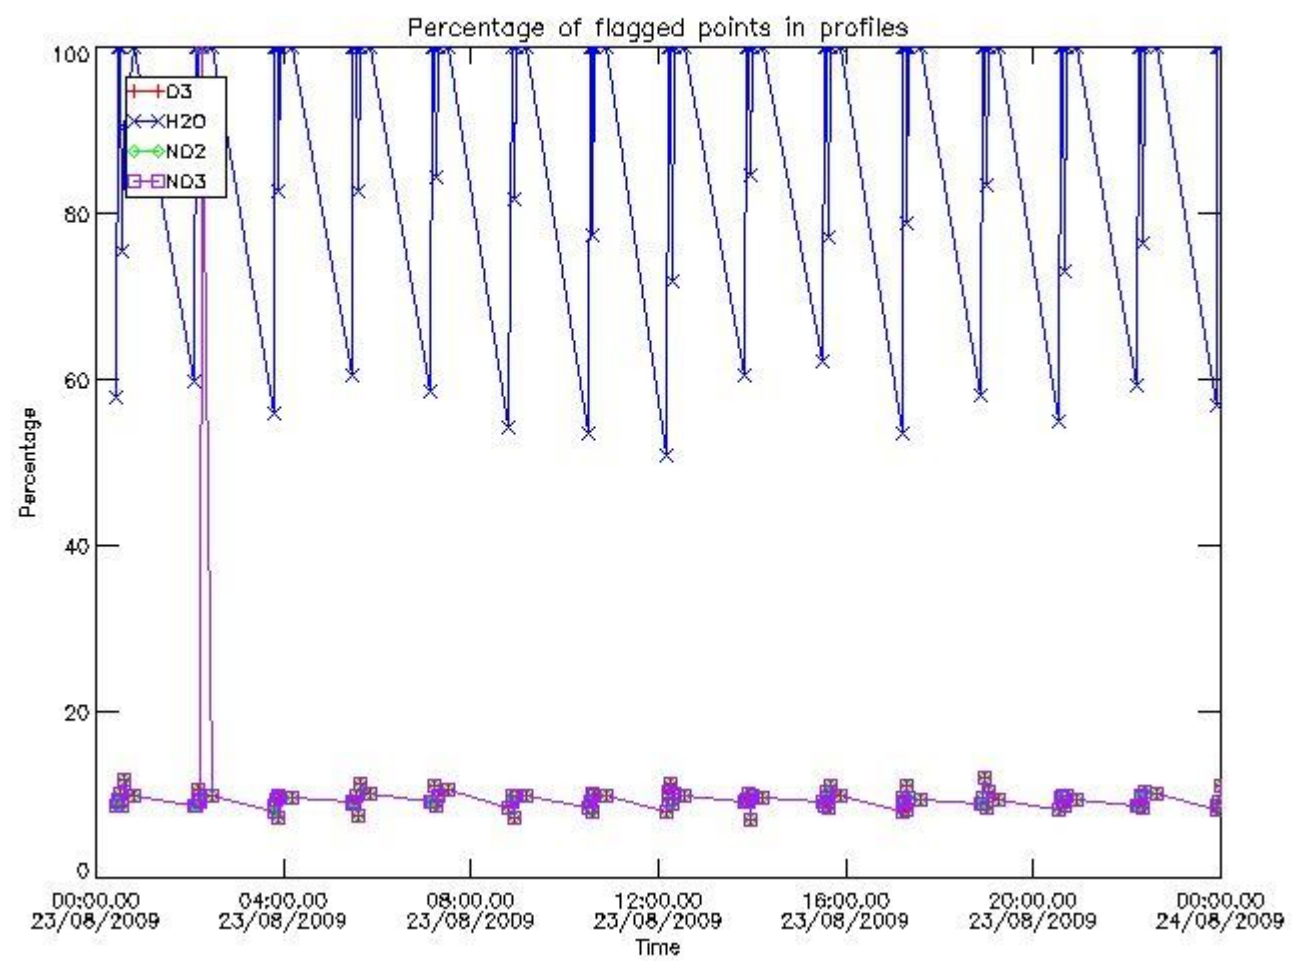

3. Quality information per product

In this section it is plotted some information contained in the Quality Summary data set of the level 2 products. Only products in dark limb conditions and without errors (error flag in the MPH set to "0") are used.

3.1 Plot quality information per product (time dependant)

3.2 Plot quality information per product (world map)