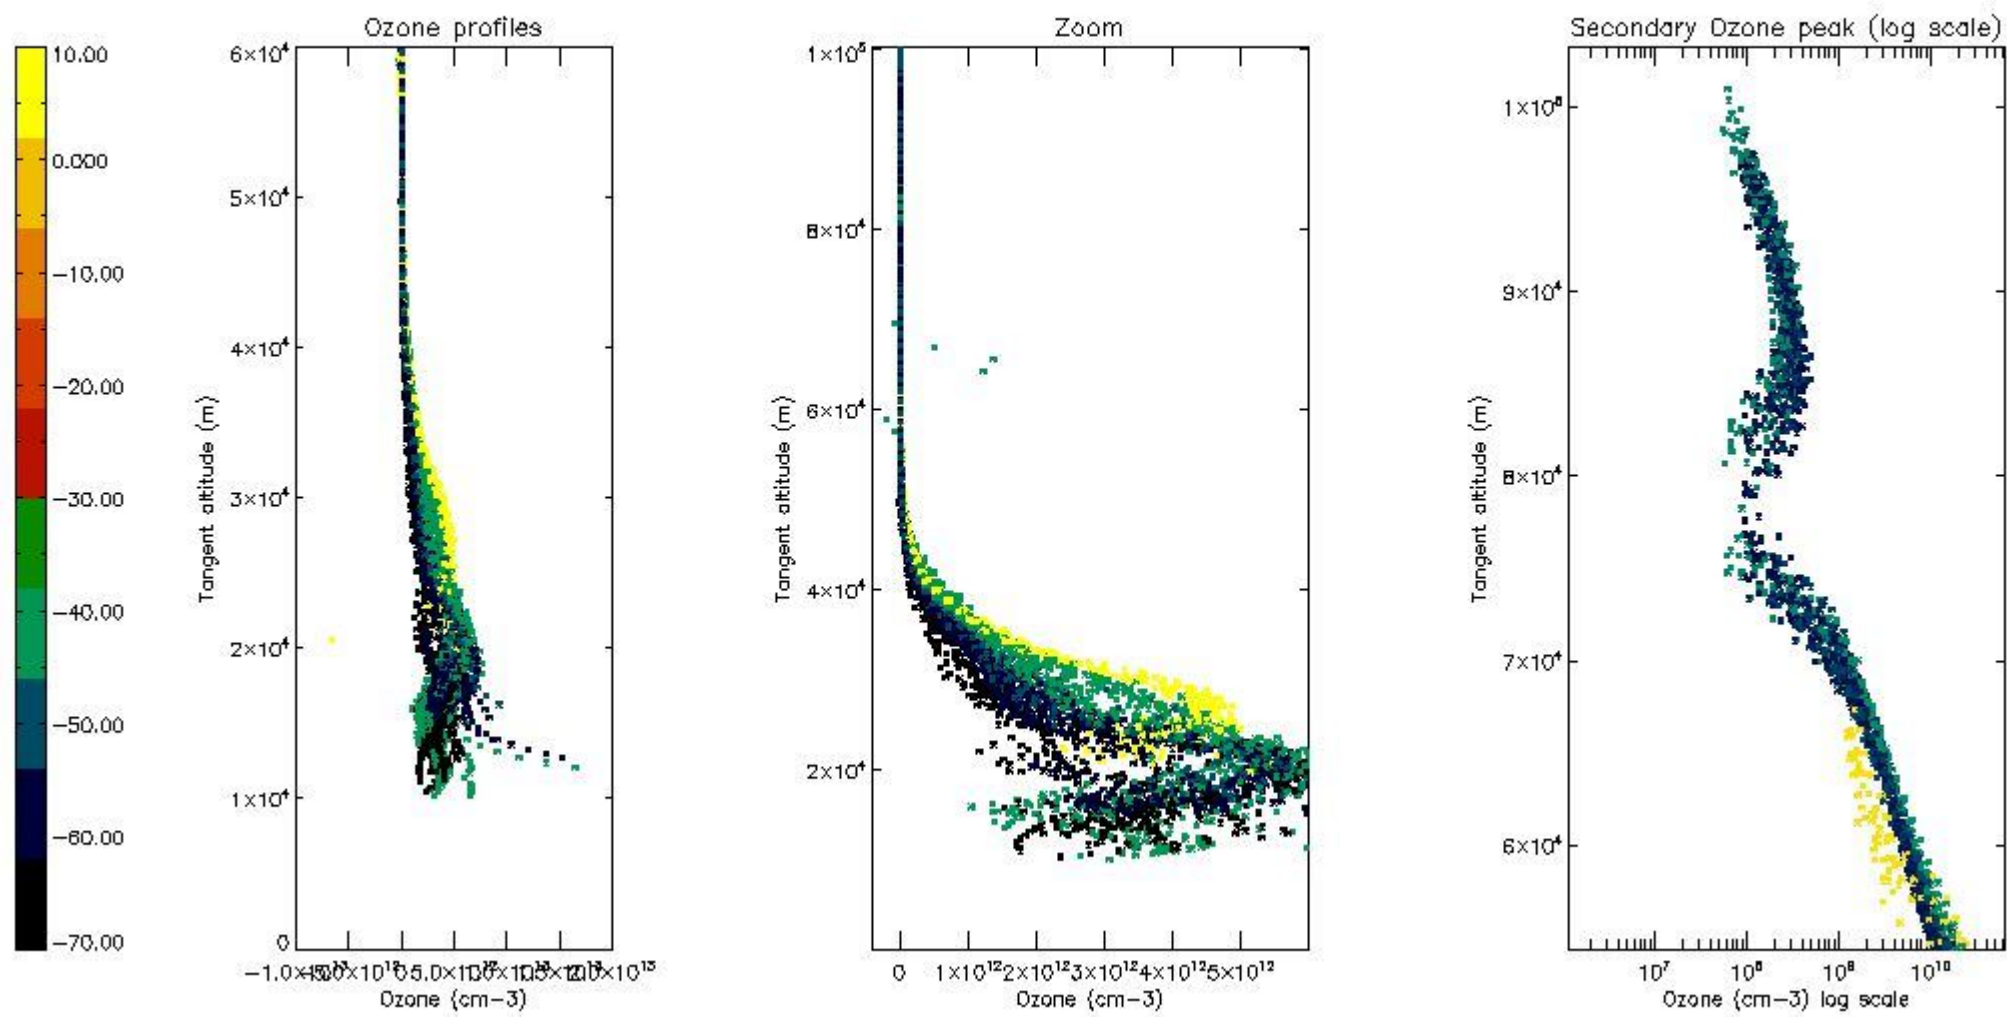

STD < 10	19
STD < 5	13

5.2 Plot ozone profiles for all STD (dark without errors)

The colorbar represents the latitude.

5.3 Plot ozone profiles where STD < 20% (dark without errors)

The colorbar represents the latitude.