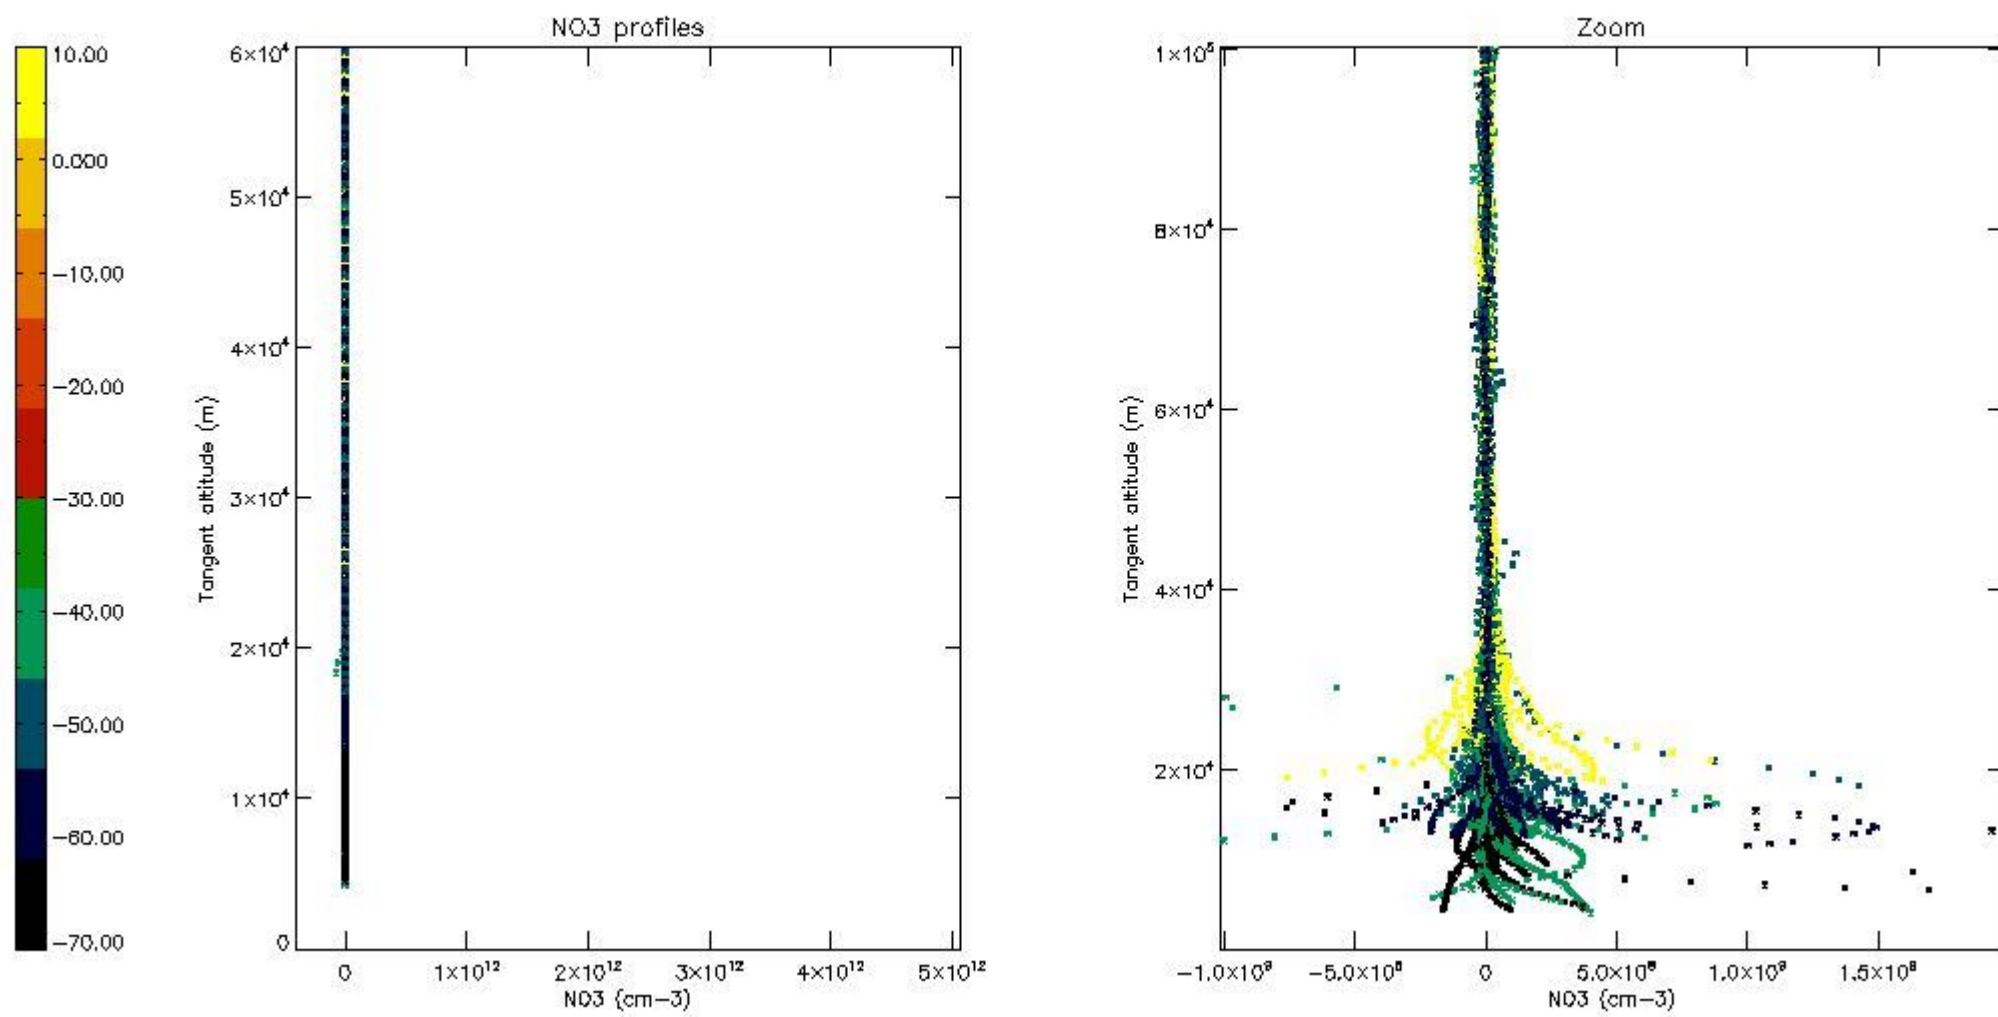

The colorbar represents the latitude.

5.7 Plot NO3 profiles for all STD (dark without errors)

The colorbar represents the latitude.

5.8 Plot H₂O profiles for all STD (only for occultations of stars 1,2,3,4,13,14,16,26,63 dark without errors)