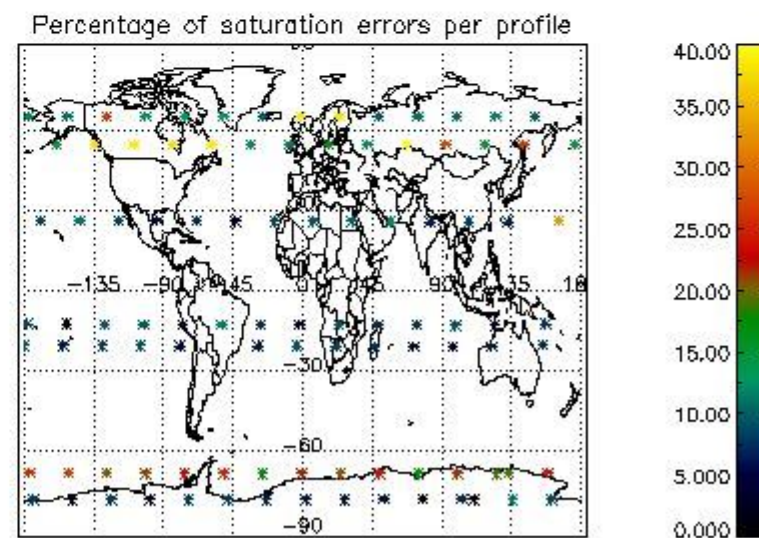

5. Trace gas profiles

5.1 Ozone statistics based on quality of products

The final quality of the products can be "measured" using the STD (Standard Deviation) attached to every point profile. This information is written to the parameter GOM_NL__2P/NL_LOCAL_SPECIES_DENSITY/o3_std of the level 2 products. The table below shows the statistics for given STD ranges.

The statistics are given with respect to the overall valid production:

- Products without fatal errors: GOM_NL__2P/MPH/PRODUCT_ERR=0
- Valid point profile: GOM_NL__2P/NL_LOCAL_SPECIES_DENSITY/pcd(0)=0

The 'Criteria' is applied to valid points of dark limb products:

- Products in dark limb illumination condition: GOM_NL__2P/NL_SUMMARY_QUALITY/obs_ill_cond=0
- Products without fatal errors: GOM_NL__2P/MPH/PRODUCT_ERR=0
- Valid point profile: GOM_NL__2P/NL_LOCAL_SPECIES_DENSITY/pcd(0)=0

So, the table below shows the percentage of dark limb and valid observations for each criteria with respect to the overall valid daily observations.

Criteria	% of total production
All STD	43
STD < 20	23