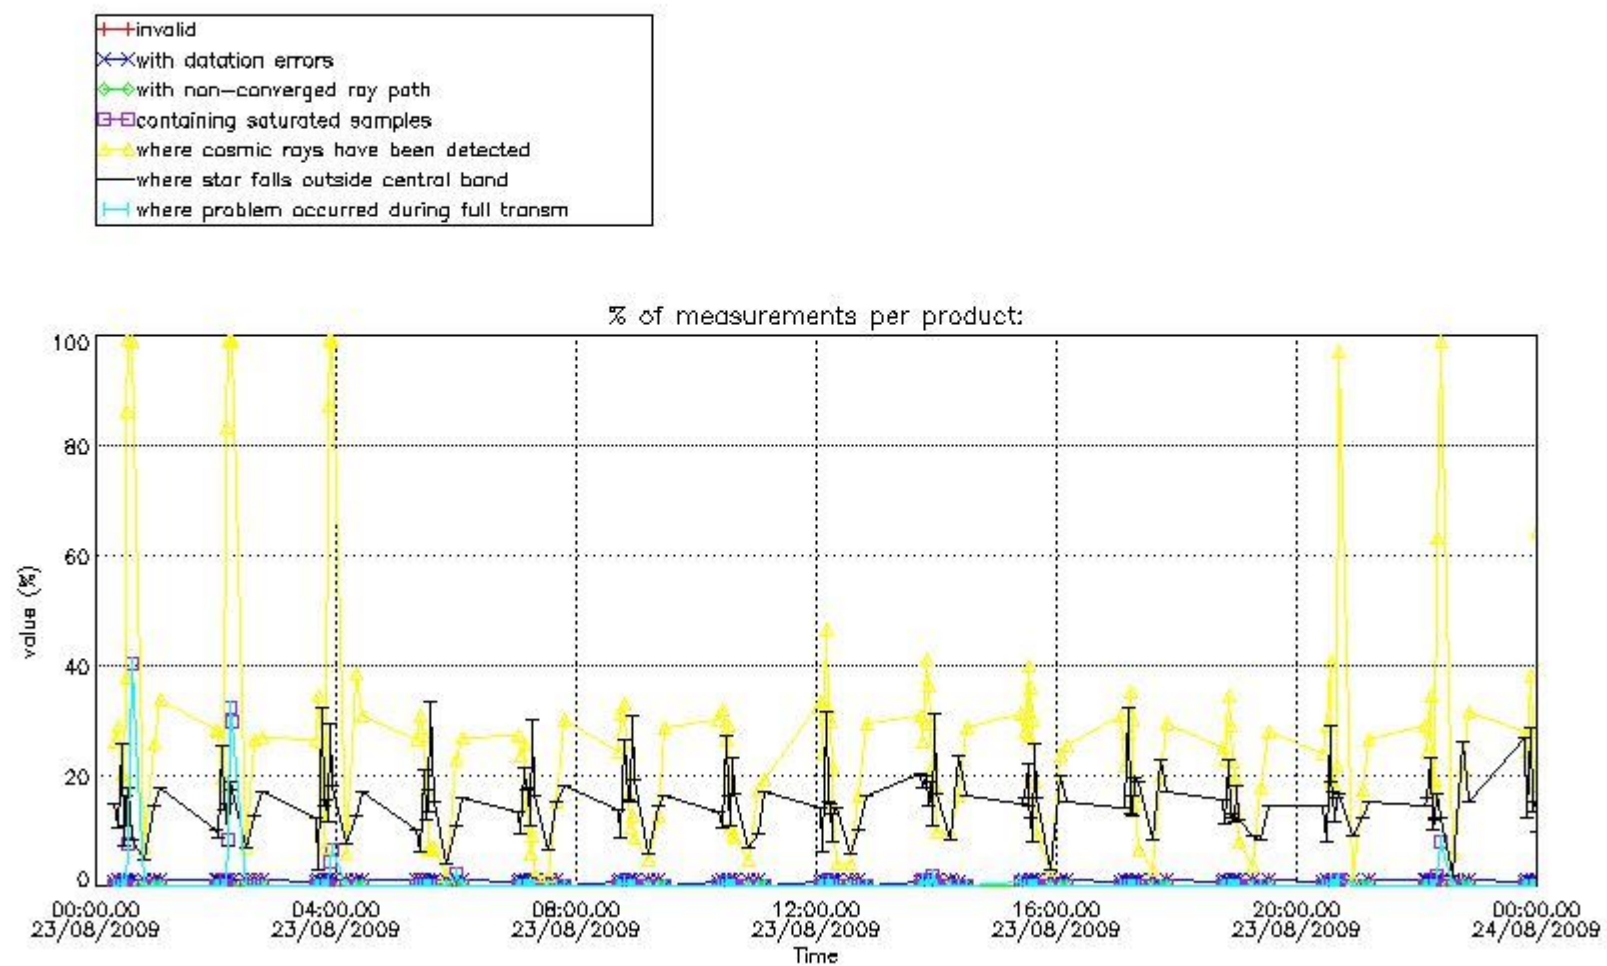

3.1 Plot quality information per product (time dependant)

3.2 Plot quality information per product (world map)

Percentage of flagged data per O3 profile

Percentage of flagged data per H2O profile

Percentage of flagged data per NO2 profile

Percentage of flagged data per NO3 profile

4. Level 1 quality information per product

In this section it is plotted some information contained in the Quality Summary data set of the level 2 products that comes from the level 1b processing. Products without errors (error flag in the MPH set to "0") are used.

4.1 Plot quality information per product (time dependant) coming from level 1b processing

4.1.1 Plot level 1 quality information per product (time dependant): ENVISAT ASCENDING passes

4.1.2 Plot level 1 quality information per product (time dependant): ENVI SAT DESCENDING passes