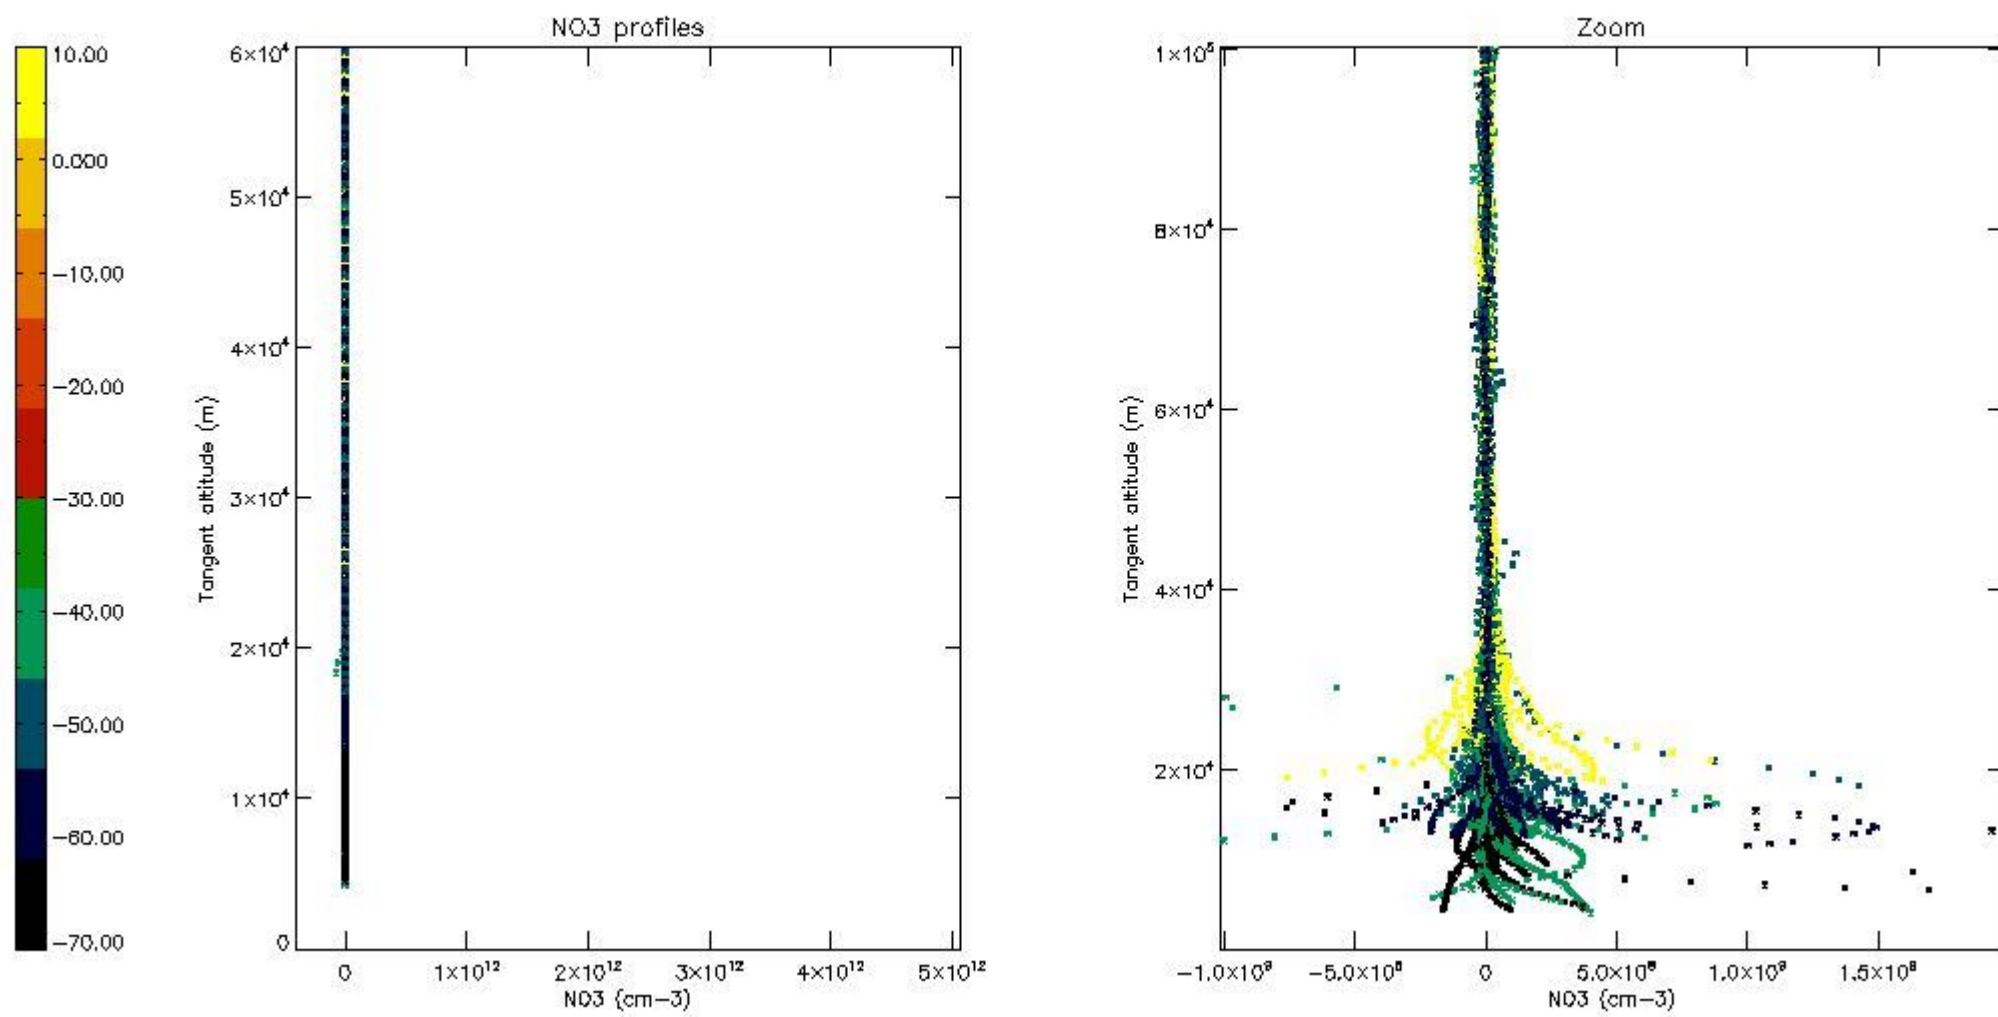

5.4 Plot ozone profiles where STD < 10% (dark without errors)

The colorbar represents the latitude.

5.5 Plot ozone profiles where $STD < 5\%$ (dark without errors)

The colorbar represents the latitude.

5.6 Plot NO₂ profiles for all STD (dark without errors)

The colorbar represents the latitude.

5.7 Plot NO3 profiles for all STD (dark without errors)

The colorbar represents the latitude.

5.8 Plot H₂O profiles for all STD (only for occultations of stars 1,2,3,4,13,14,16,26,63 dark without errors)