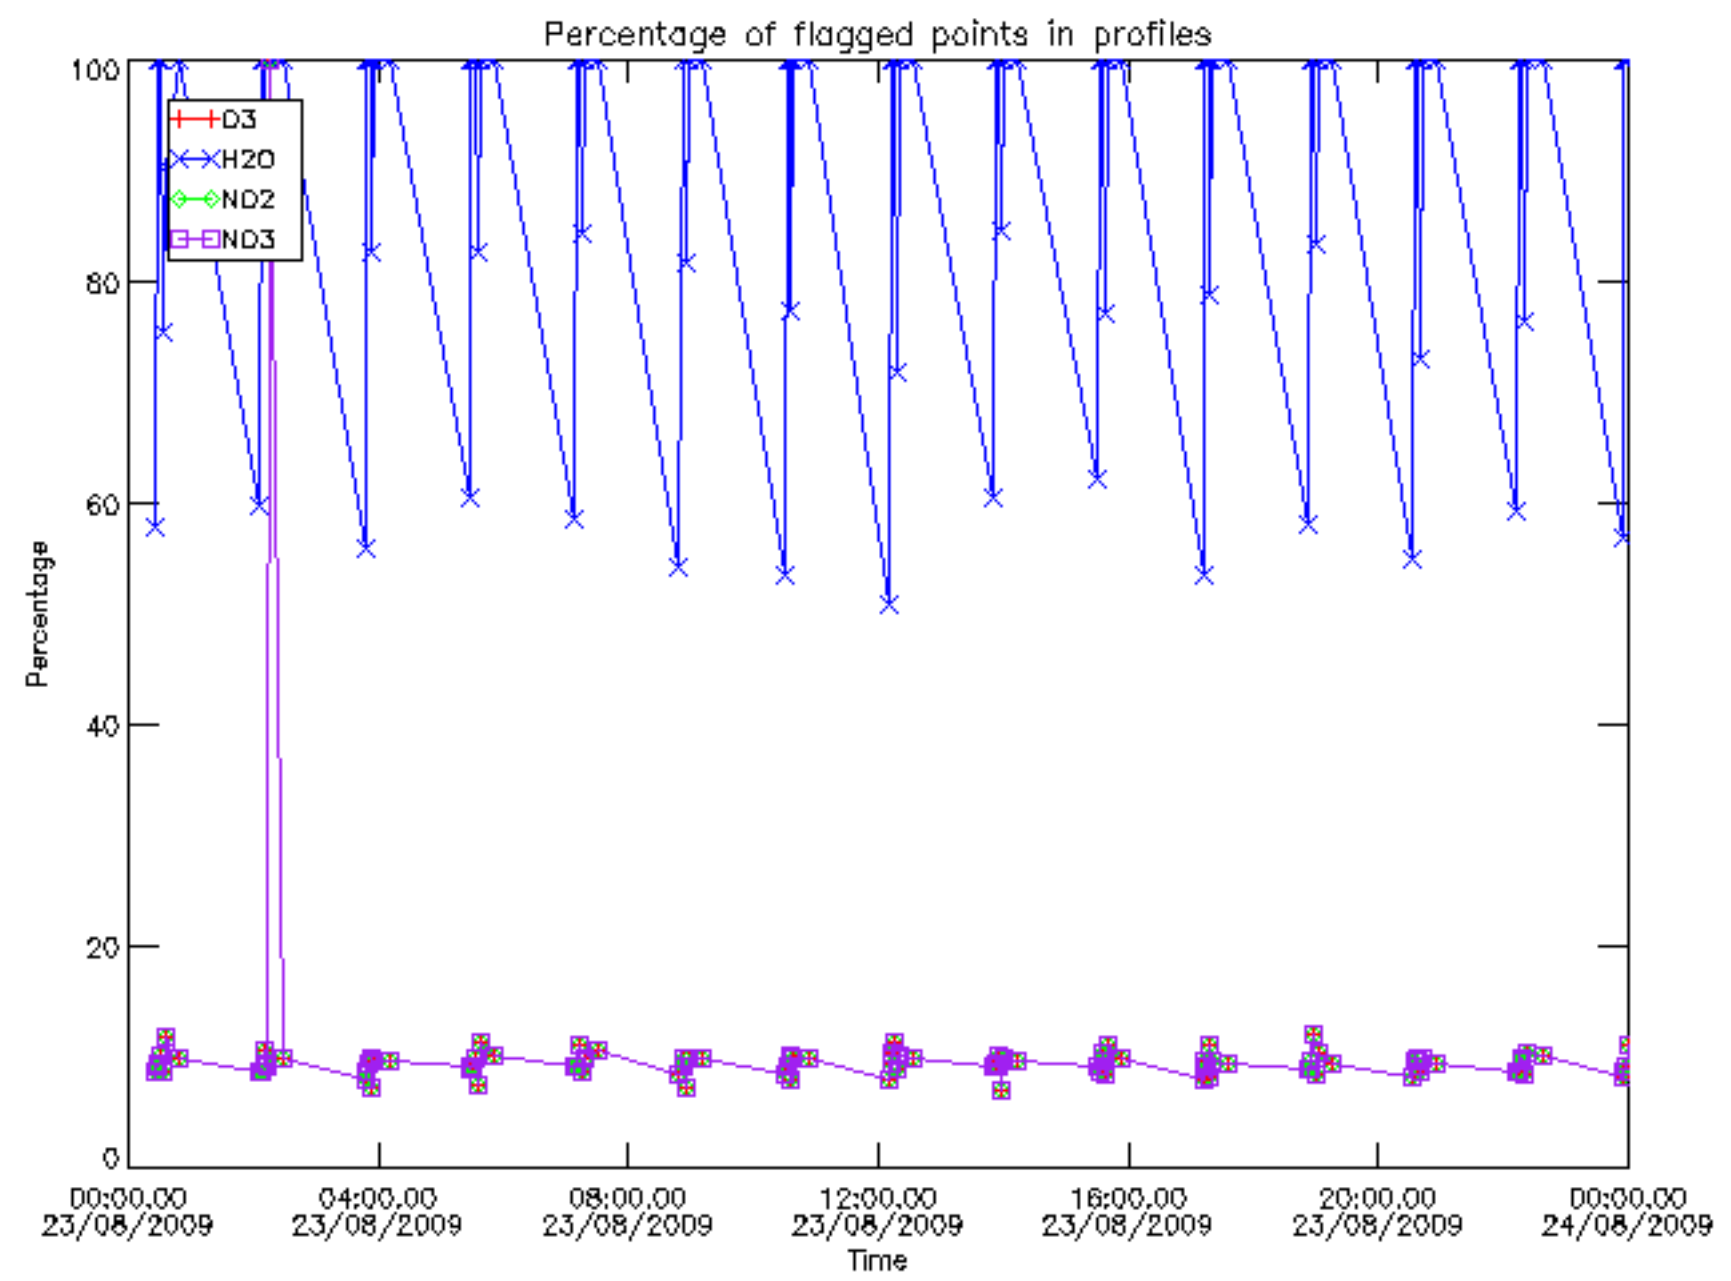

Percentage of flagged data per D3 profile

Percentage of flagged data per H2O profile