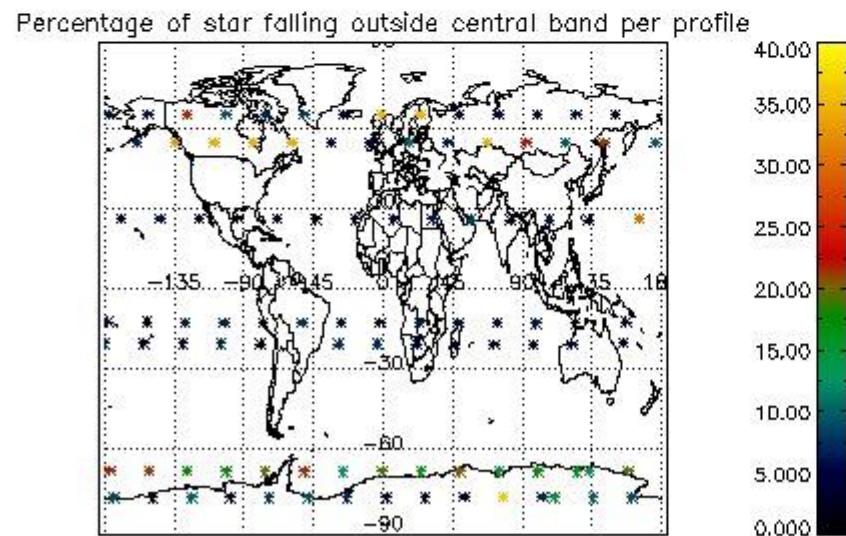

5. Trace gas profiles

5.1 Ozone statistics based on quality of products

The final quality of the products can be "measured" using the STD (Standard Deviation) attached to every point profile. This information is written to the parameter GOM_NL__2P/NL_LOCAL_SPECIES_DENSITY/o3_std of the level 2 products. The table below shows the statistics for given STD ranges.

The statistics are given with respect to the overall valid production:

- Products without fatal errors: GOM_NL__2P/MPH/PRODUCT_ERR=0
- Valid point profile: GOM_NL__2P/NL_LOCAL_SPECIES_DENSITY/pcd(0)=0

The 'Criteria' is applied to valid points of dark limb products:

- Products in dark limb illumination condition: GOM_NL__2P/NL_SUMMARY_QUALITY/obs_ill_cond=0
- Products without fatal errors: GOM_NL__2P/MPH/PRODUCT_ERR=0
- Valid point profile: GOM_NL__2P/NL_LOCAL_SPECIES_DENSITY/pcd(0)=0

So, the table below shows the percentage of dark limb and valid observations for each criteria with respect to the overall valid daily observations.

Criteria	% of total production
All STD	43
STD < 20	23