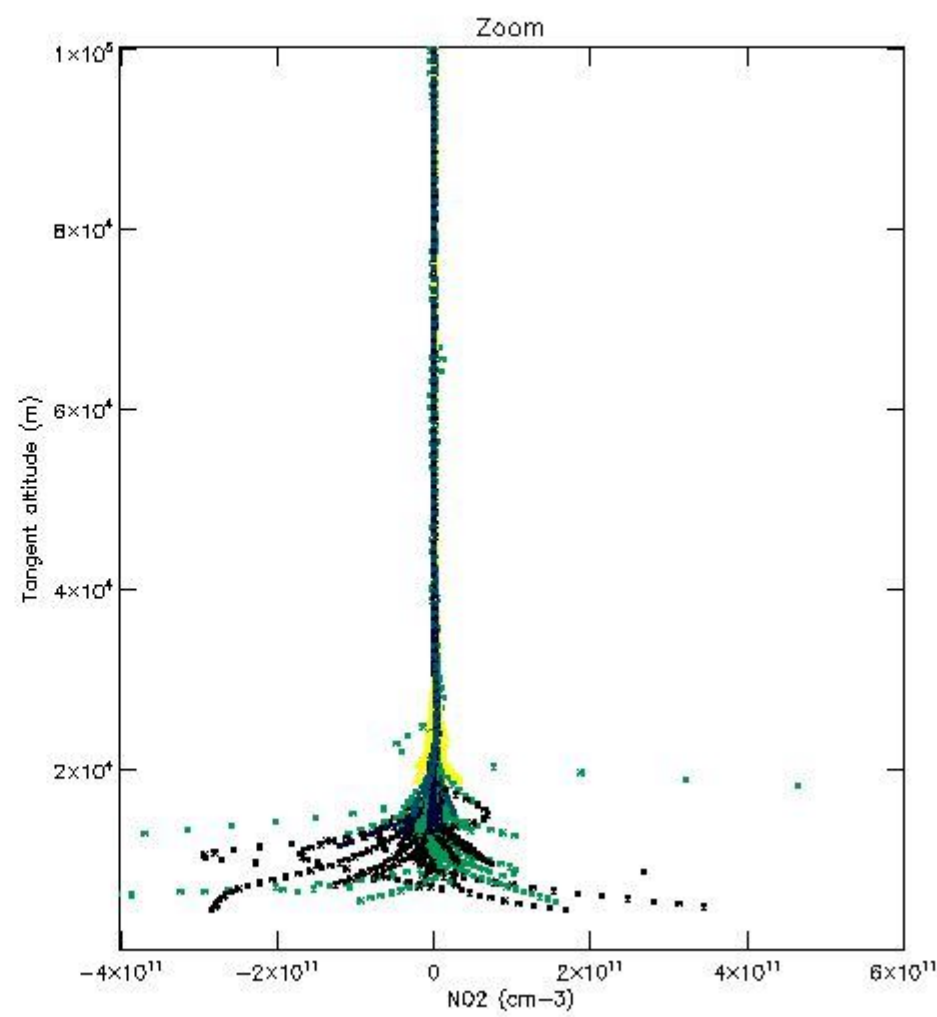

5.4 Plot ozone profiles where STD < 10% (dark without errors)

The colorbar represents the latitude.

5.5 Plot ozone profiles where $STD < 5\%$ (dark without errors)

The colorbar represents the latitude.

5.6 Plot NO₂ profiles for all STD (dark without errors)

The colorbar represents the latitude.

5.7 Plot NO3 profiles for all STD (dark without errors)

The colorbar represents the latitude.

5.8 Plot H₂O profiles for all STD (only for occultations of stars 1,2,3,4,13,14,16,26,63 dark without errors)