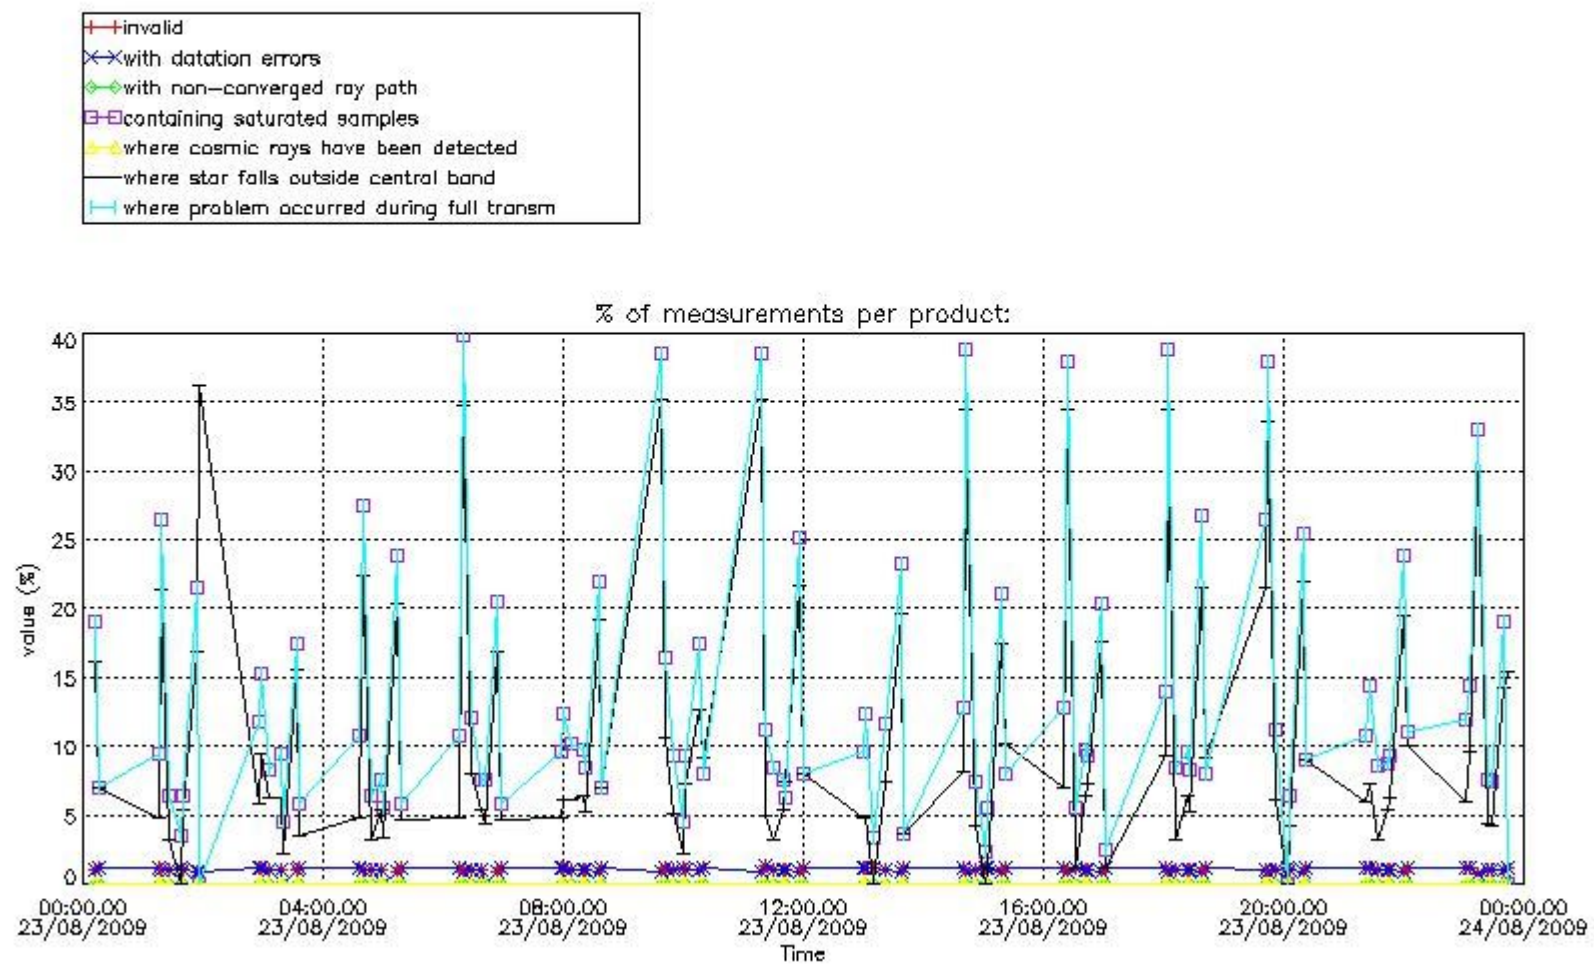

3.1 Plot quality information per product (time dependant)

3.2 Plot quality information per product (world map)

Percentage of flagged data per O3 profile

Percentage of flagged data per H2O profile

Percentage of flagged data per NO2 profile

Percentage of flagged data per NO3 profile

4. Level 1 quality information per product

In this section it is plotted some information contained in the Quality Summary data set of the level 2 products that comes from the level 1b processing. Products without errors (error flag in the MPH set to "0") are used.

4.1 Plot quality information per product (time dependant) coming from level 1b processing

4.1.1 Plot level 1 quality information per product (time dependant): ENVISAT ASCENDING passes

4.1.2 Plot level 1 quality information per product (time dependant): ENVI SAT DESCENDING passes

5. Trace gas profiles

5.1 Ozone statistics based on quality of products

The final quality of the products can be "measured" using the STD (Standard Deviation) attached to every point profile. This information is written to the parameter GOM_NL__2P/NL_LOCAL_SPECIES_DENSITY/o3_std of the level 2 products. The table below shows the statistics for given STD ranges.