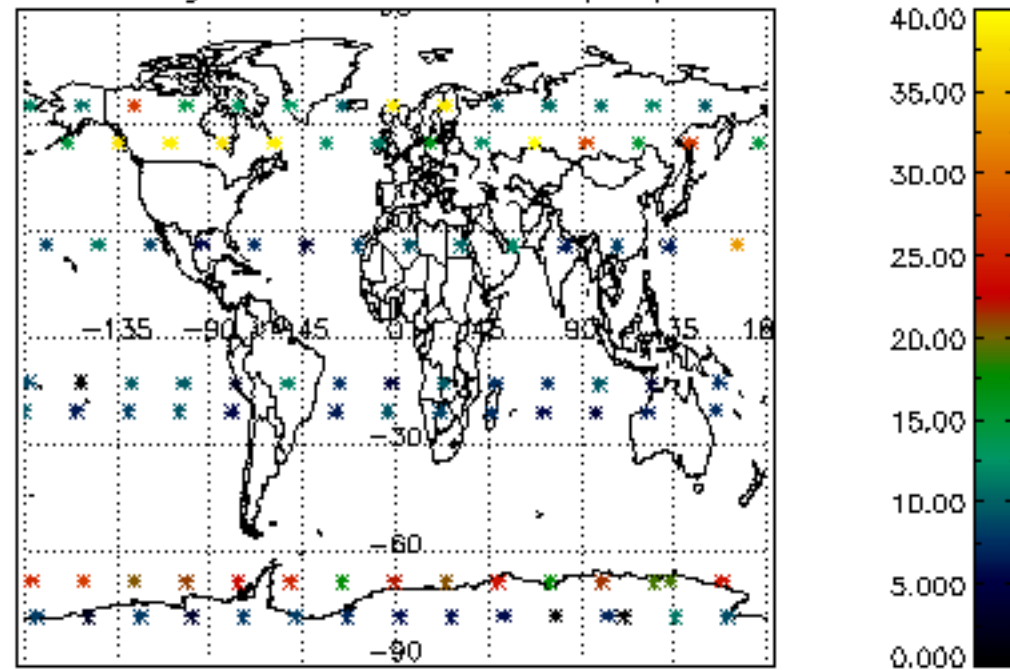

Percentage of saturation errors per profile