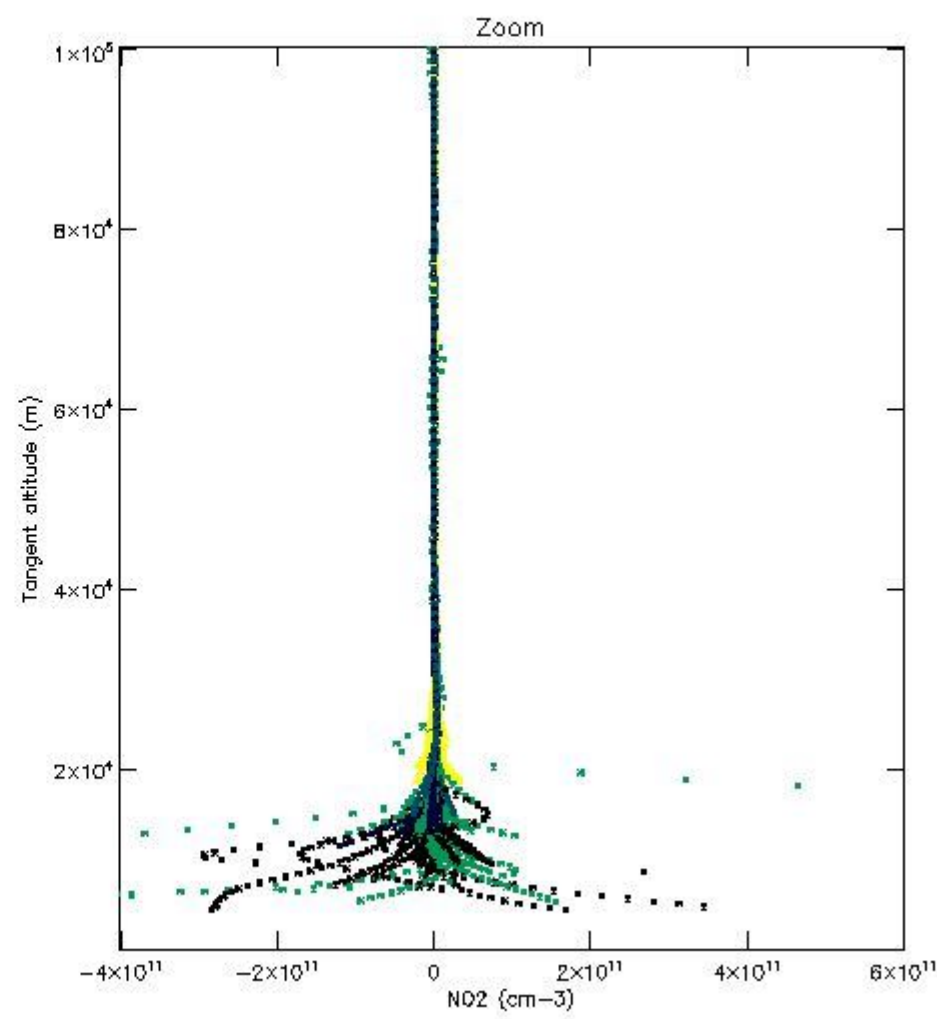

5.4 Plot ozone profiles where STD < 10% (dark without errors)

The colorbar represents the latitude.

5.5 Plot ozone profiles where $STD < 5\%$ (dark without errors)

The colorbar represents the latitude.

5.6 Plot NO₂ profiles for all STD (dark without errors)

The colorbar represents the latitude.

5.7 Plot NO3 profiles for all STD (dark without errors)

The colorbar represents the latitude.

5.8 Plot H₂O profiles for all STD (only for occultations of stars 1,2,3,4,13,14,16,26,63 dark without errors)