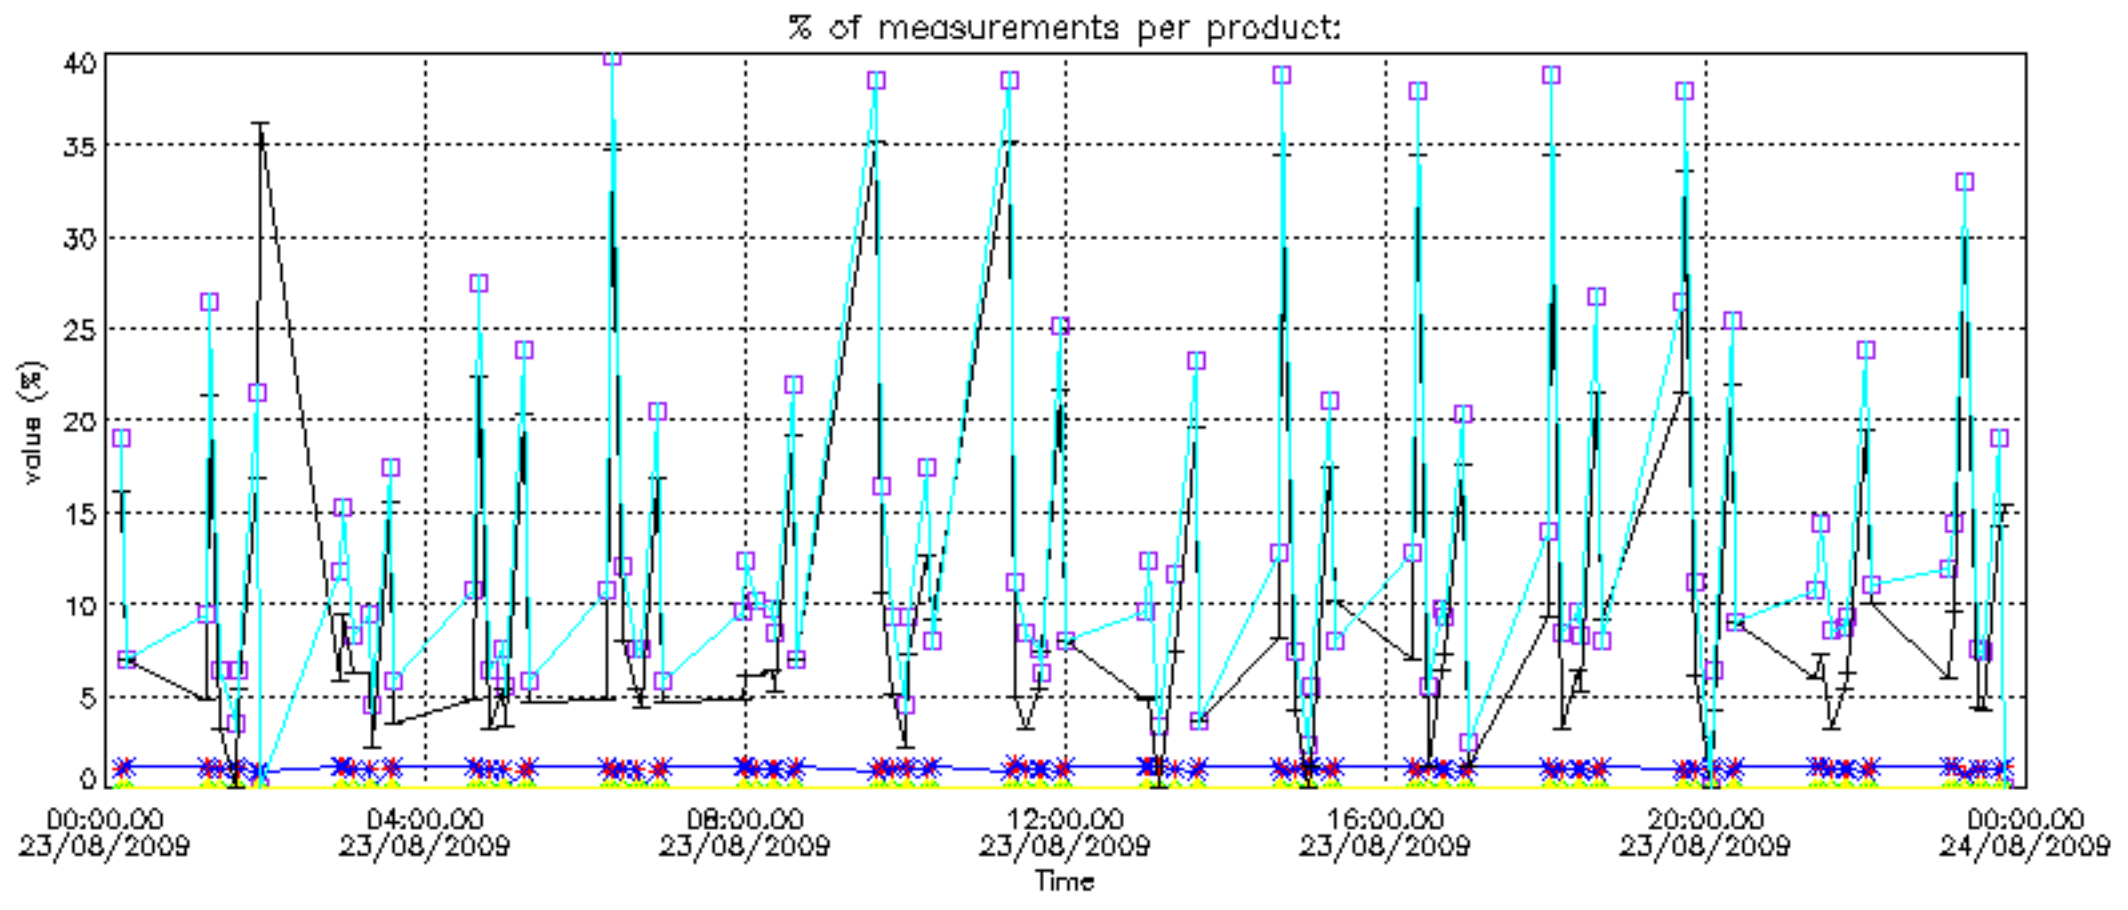

Percentage of cosmic ray hits per profile

Percentage of datation errors per profile