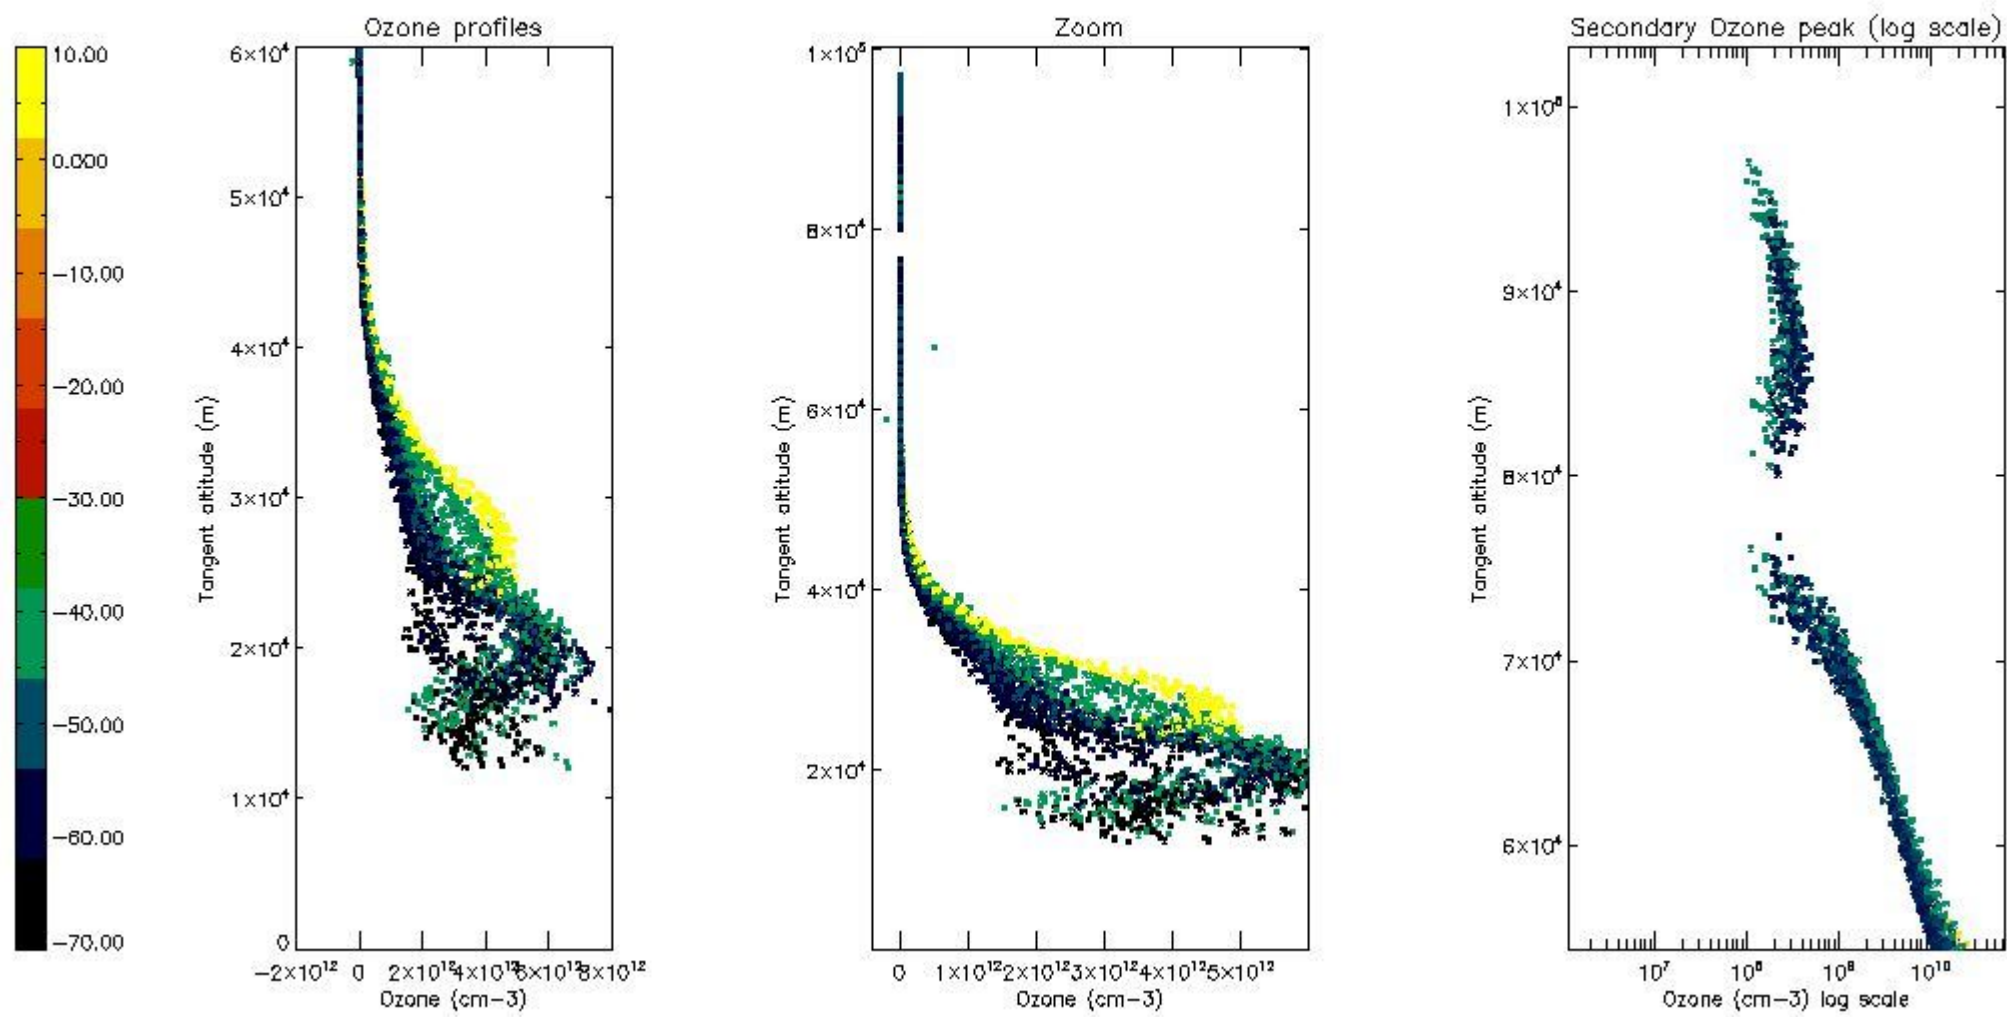

5.5 Plot ozone profiles where $STD < 5\%$ (dark without errors)

The colorbar represents the latitude.