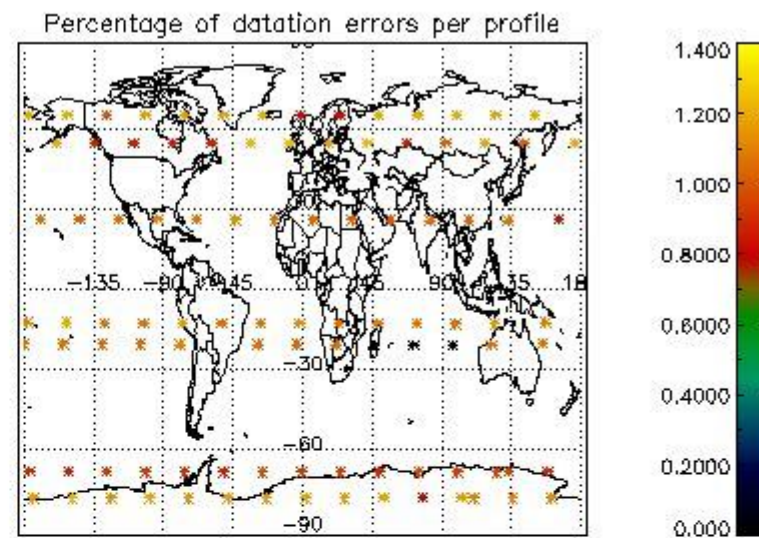

5. Trace gas profiles

5.1 Ozone statistics based on quality of products

The final quality of the products can be "measured" using the STD (Standard Deviation) attached to every point profile. This information is written to the parameter GOM_NL__2P/NL_LOCAL_SPECIES_DENSITY/o3_std of the level 2 products. The table below shows the statistics for given STD ranges.

The statistics are given with respect to the overall valid production:

- Products without fatal errors: GOM_NL__2P/MPH/PRODUCT_ERR=0
- Valid point profile: GOM_NL__2P/NL_LOCAL_SPECIES_DENSITY/pcd(0)=0

The 'Criteria' is applied to valid points of dark limb products:

- Products in dark limb illumination condition: GOM_NL__2P/NL_SUMMARY_QUALITY/obs_ill_cond=0
- Products without fatal errors: GOM_NL__2P/MPH/PRODUCT_ERR=0
- Valid point profile: GOM_NL__2P/NL_LOCAL_SPECIES_DENSITY/pcd(0)=0

So, the table below shows the percentage of dark limb and valid observations for each criteria with respect to the overall valid daily observations.

Criteria	% of total production
All STD	43
STD < 20	23