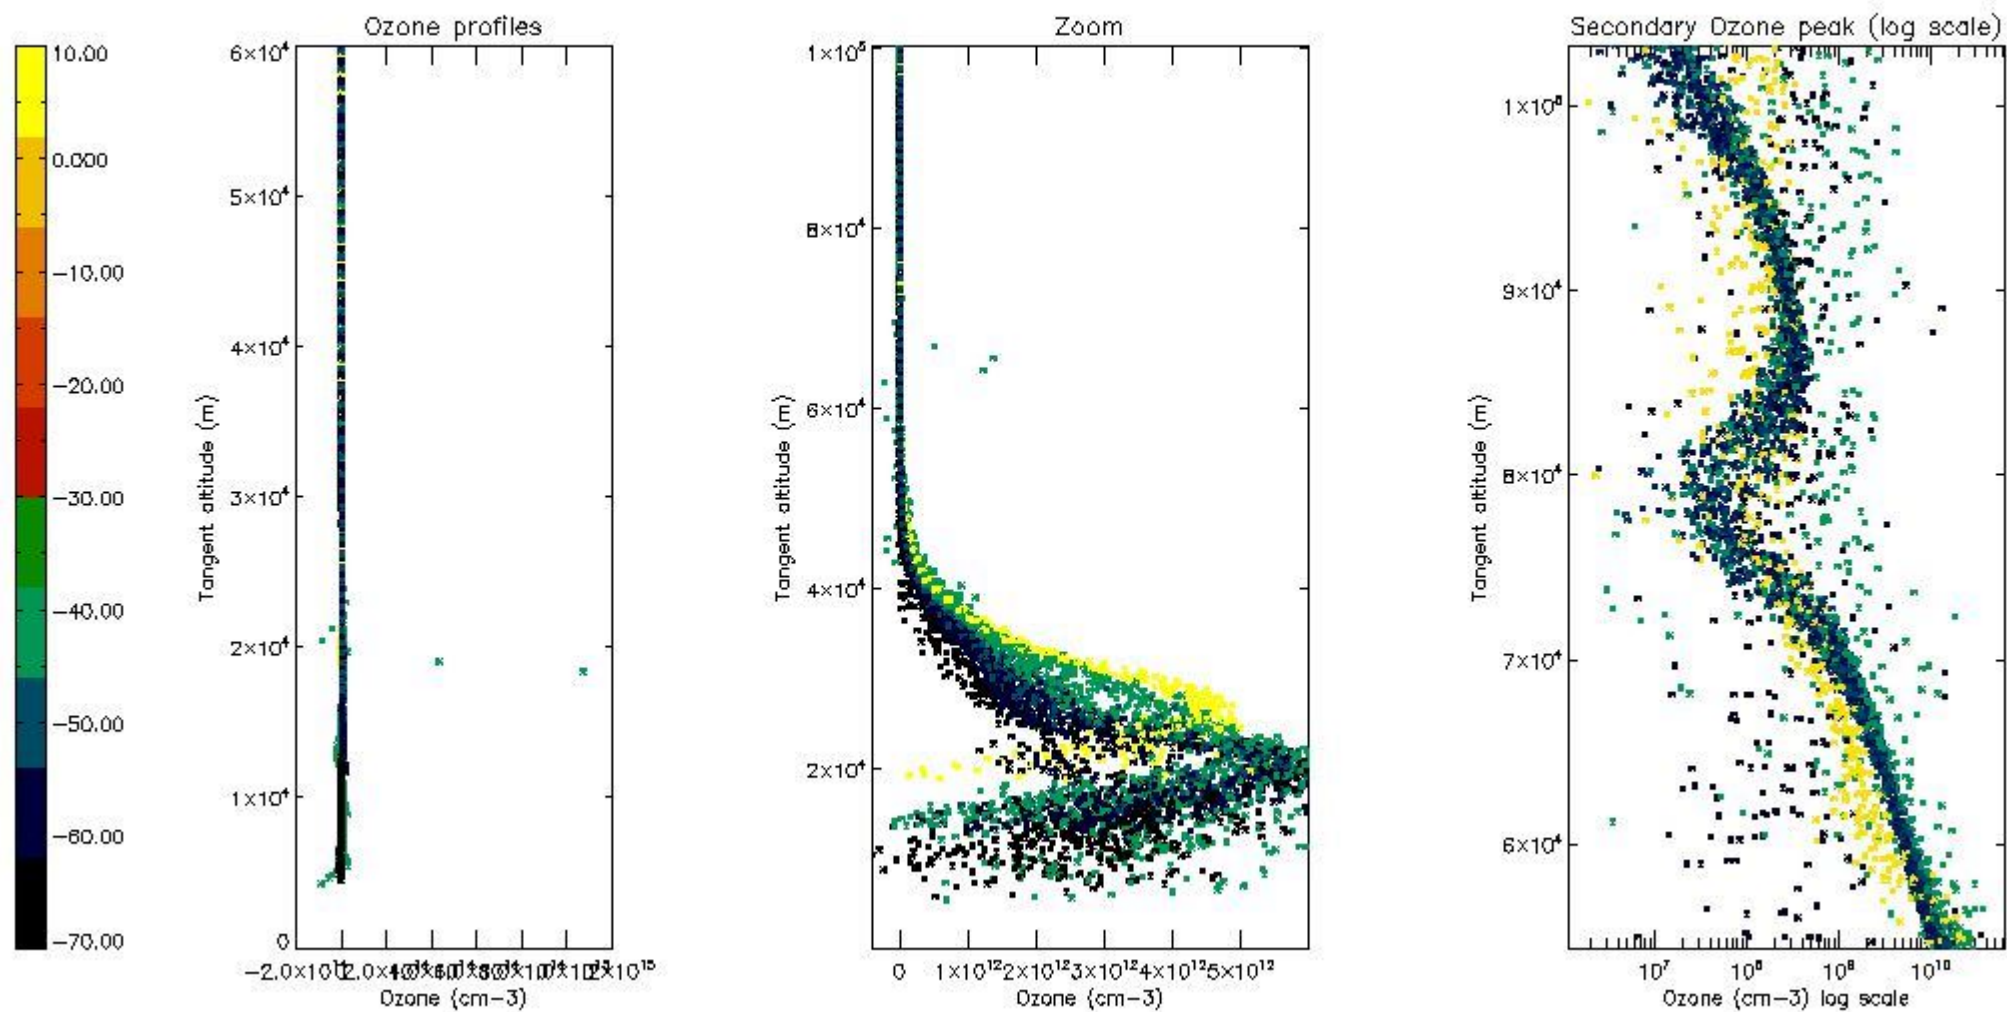

STD < 10	19
STD < 5	13

5.2 Plot ozone profiles for all STD (dark without errors)

The colorbar represents the latitude.

5.3 Plot ozone profiles where STD < 20% (dark without errors)

The colorbar represents the latitude.