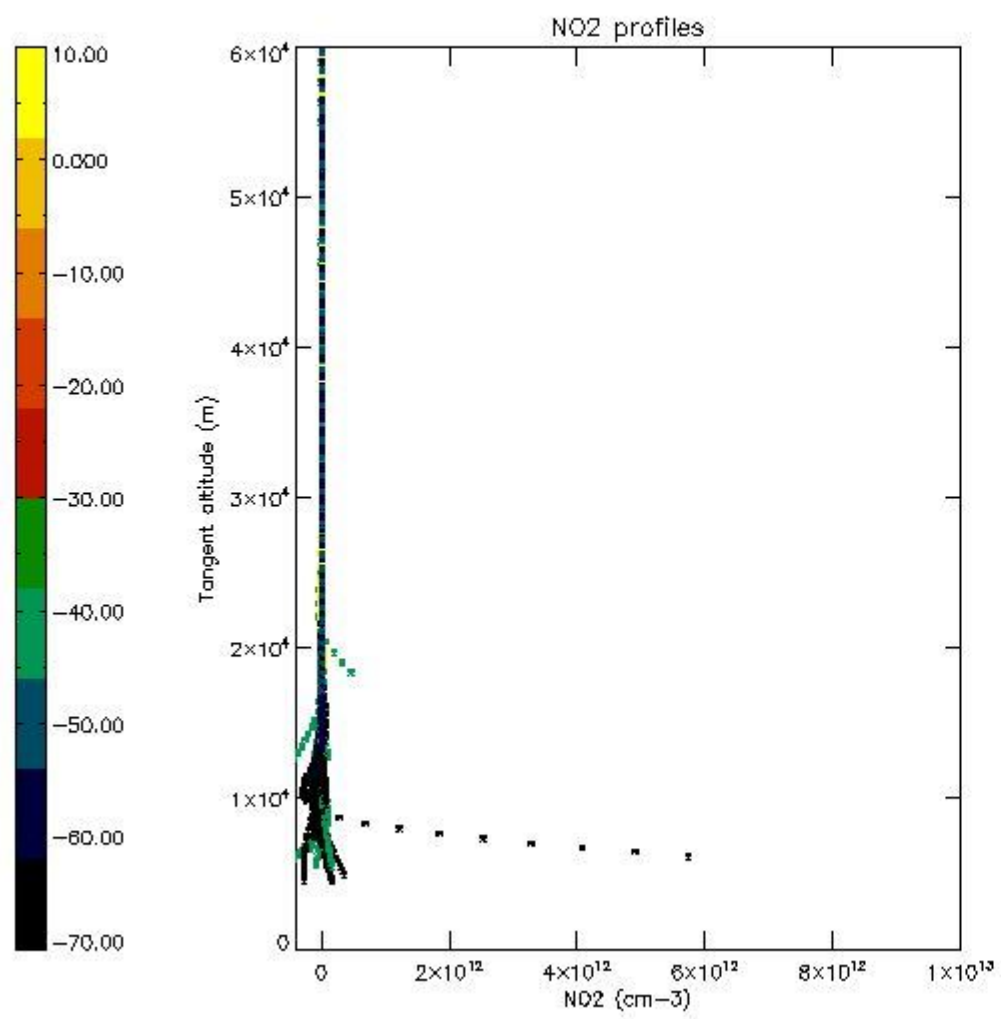

5.4 Plot ozone profiles where STD < 10% (dark without errors)

The colorbar represents the latitude.

5.5 Plot ozone profiles where $STD < 5\%$ (dark without errors)

The colorbar represents the latitude.

5.6 Plot NO₂ profiles for all STD (dark without errors)

The colorbar represents the latitude.

5.7 Plot NO3 profiles for all STD (dark without errors)

The colorbar represents the latitude.

5.8 Plot H₂O profiles for all STD (only for occultations of stars 1,2,3,4,13,14,16,26,63 dark without errors)