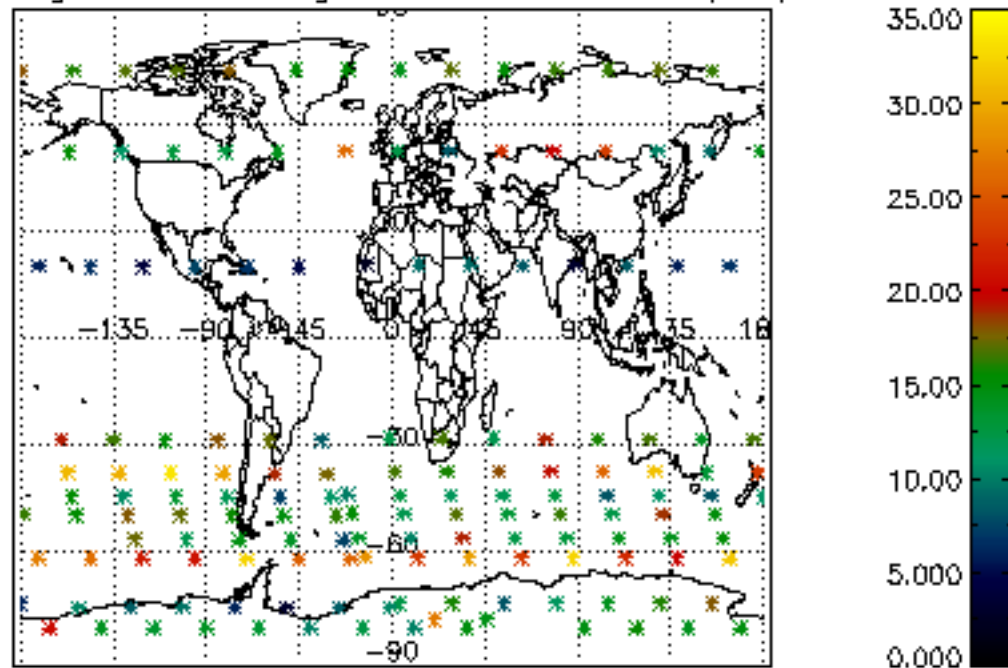

Percentage of flagged data per NO3 profile

Percentage of cosmic ray hits per profile

Percentage of datation errors per profile

Percentage of star falling outside central band per profile

Percentage of saturation errors per profile