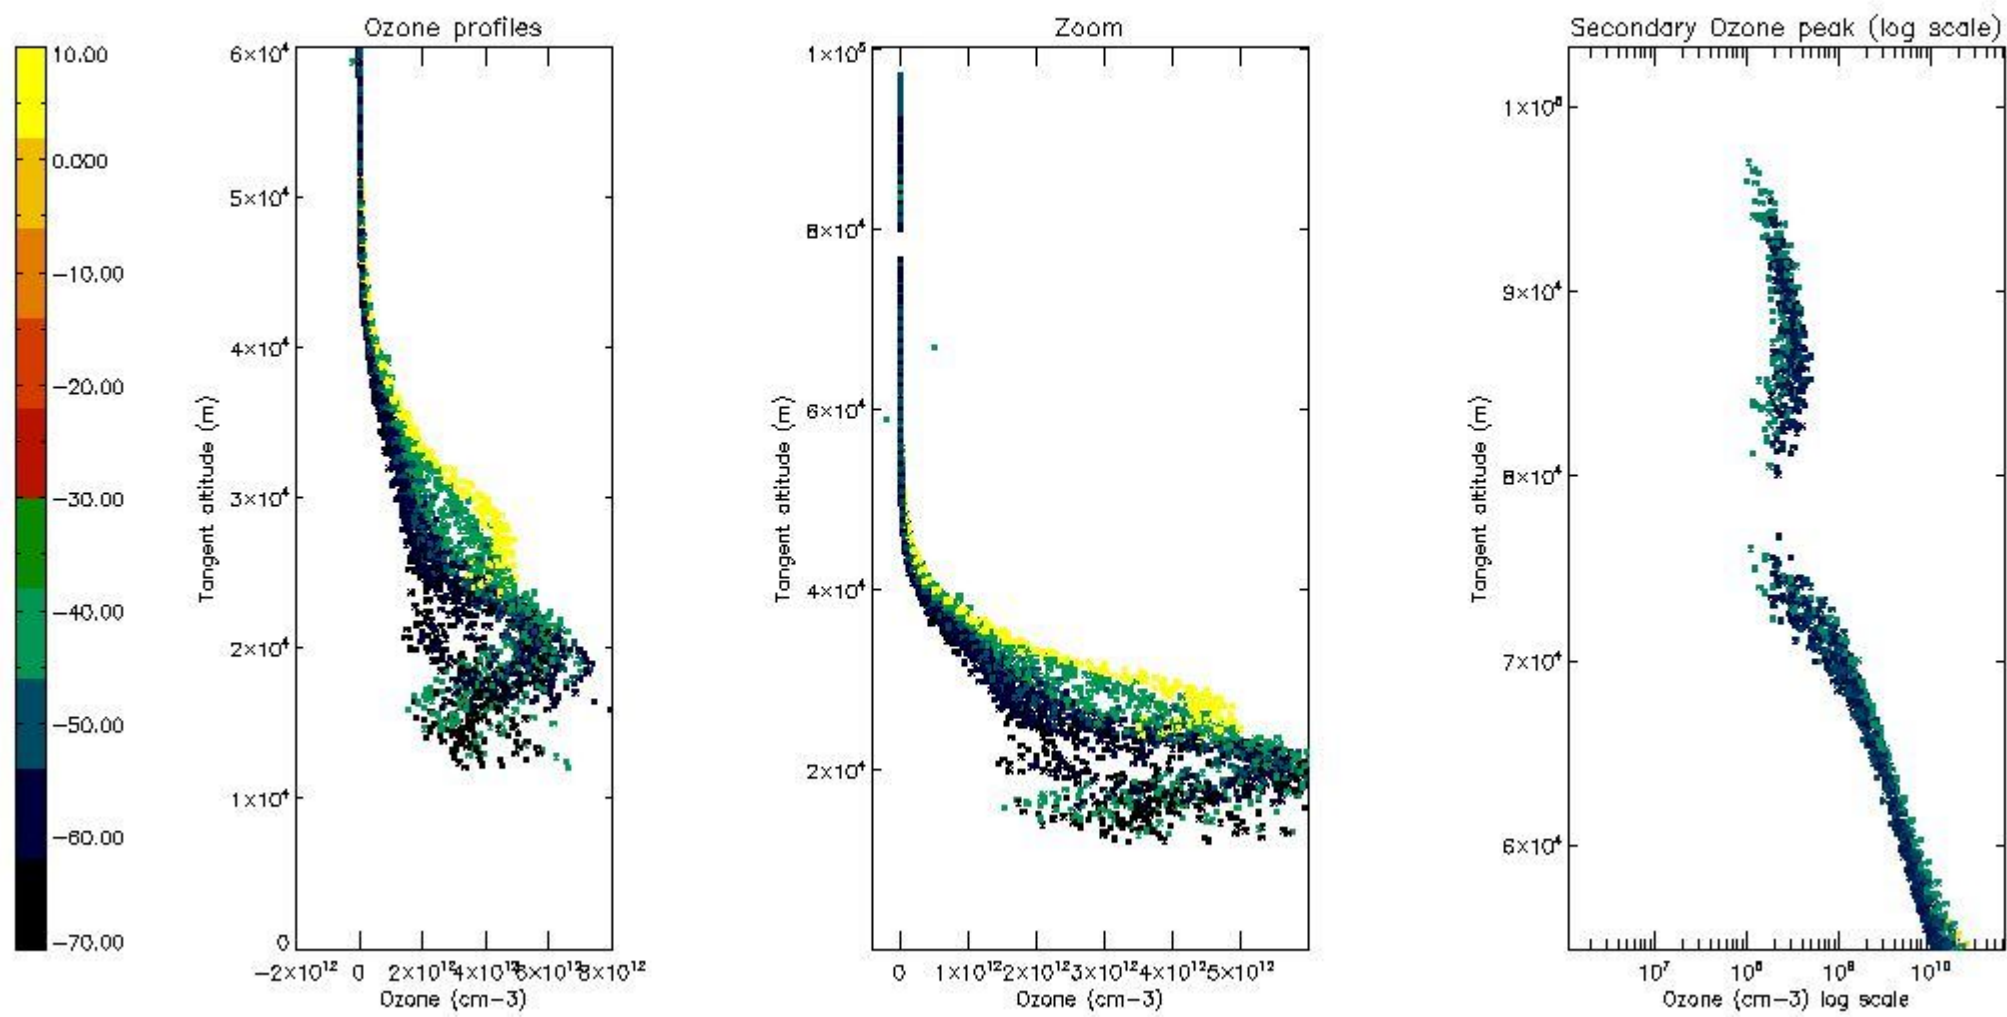

STD < 10	19
STD < 5	13

5.2 Plot ozone profiles for all STD (dark without errors)

The colorbar represents the latitude.

5.3 Plot ozone profiles where STD < 20% (dark without errors)

The colorbar represents the latitude.

5.4 Plot ozone profiles where STD < 10% (dark without errors)

The colorbar represents the latitude.

5.5 Plot ozone profiles where $STD < 5\%$ (dark without errors)

The colorbar represents the latitude.

5.6 Plot NO₂ profiles for all STD (dark without errors)