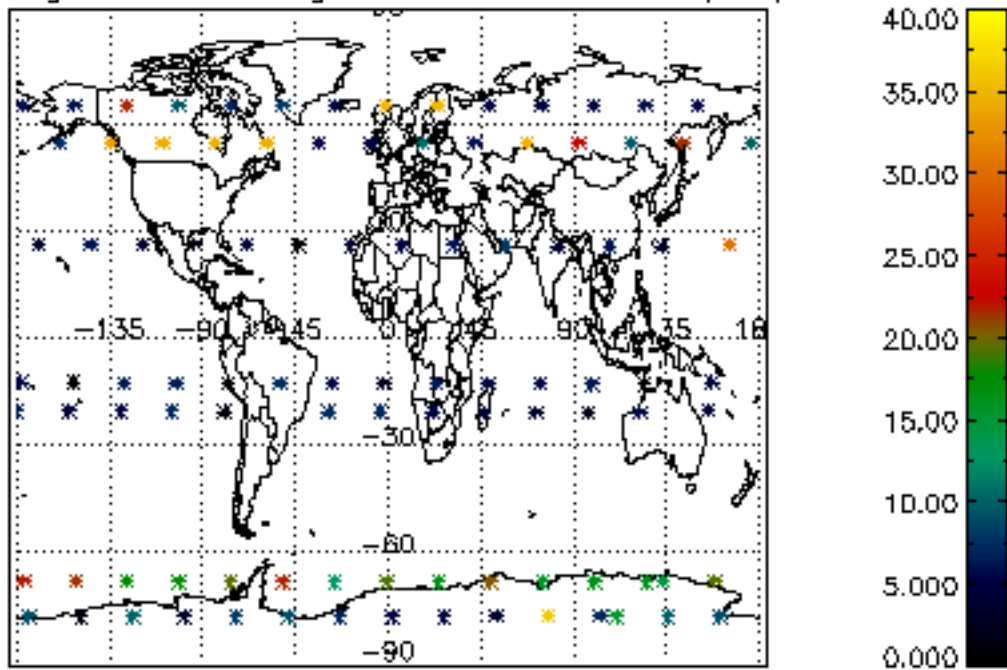

Percentage of star falling outside central band per profile