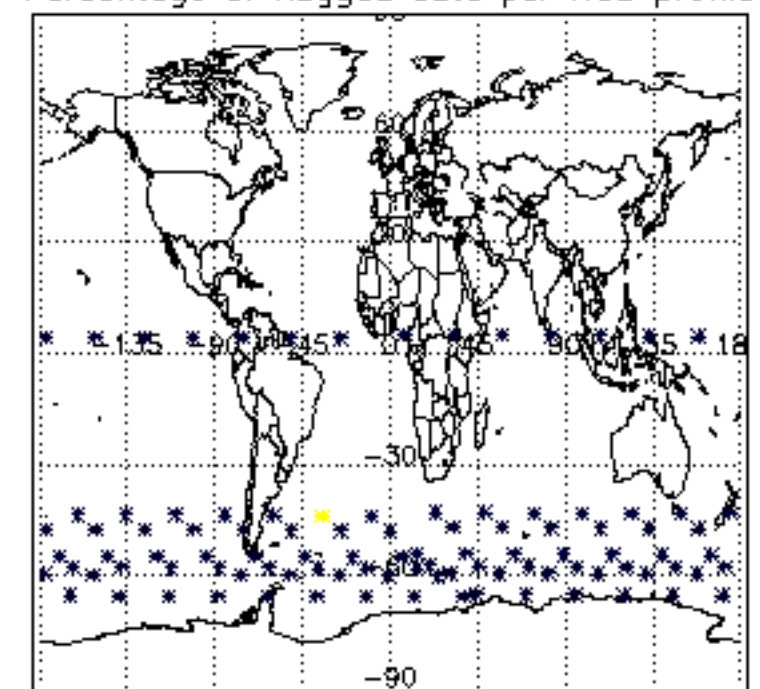

Percentage of flagged data per NO3 profile