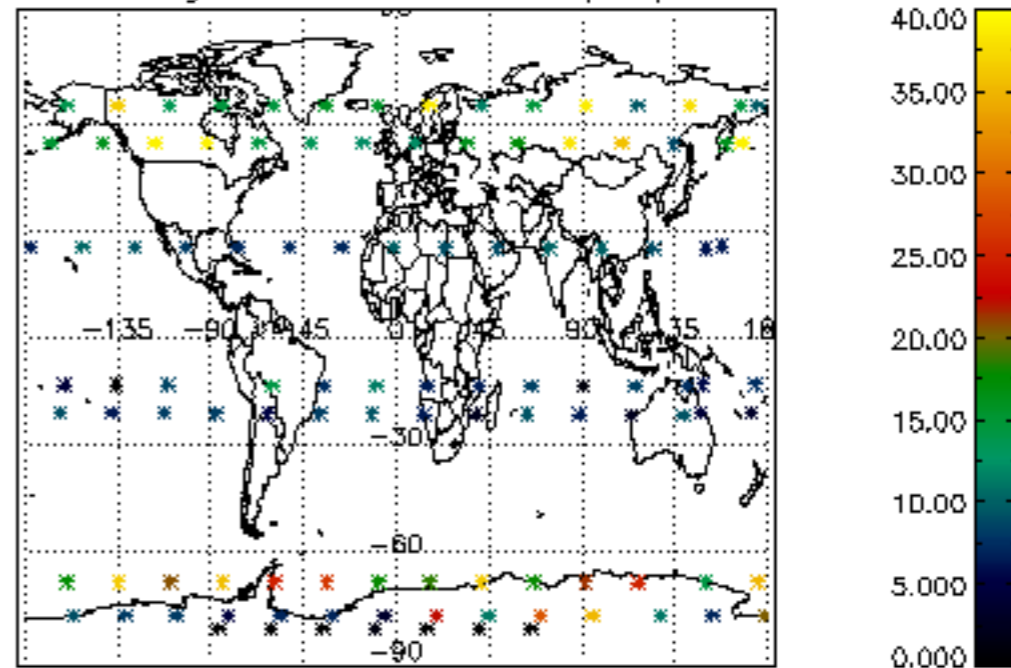

Percentage of saturation errors per profile