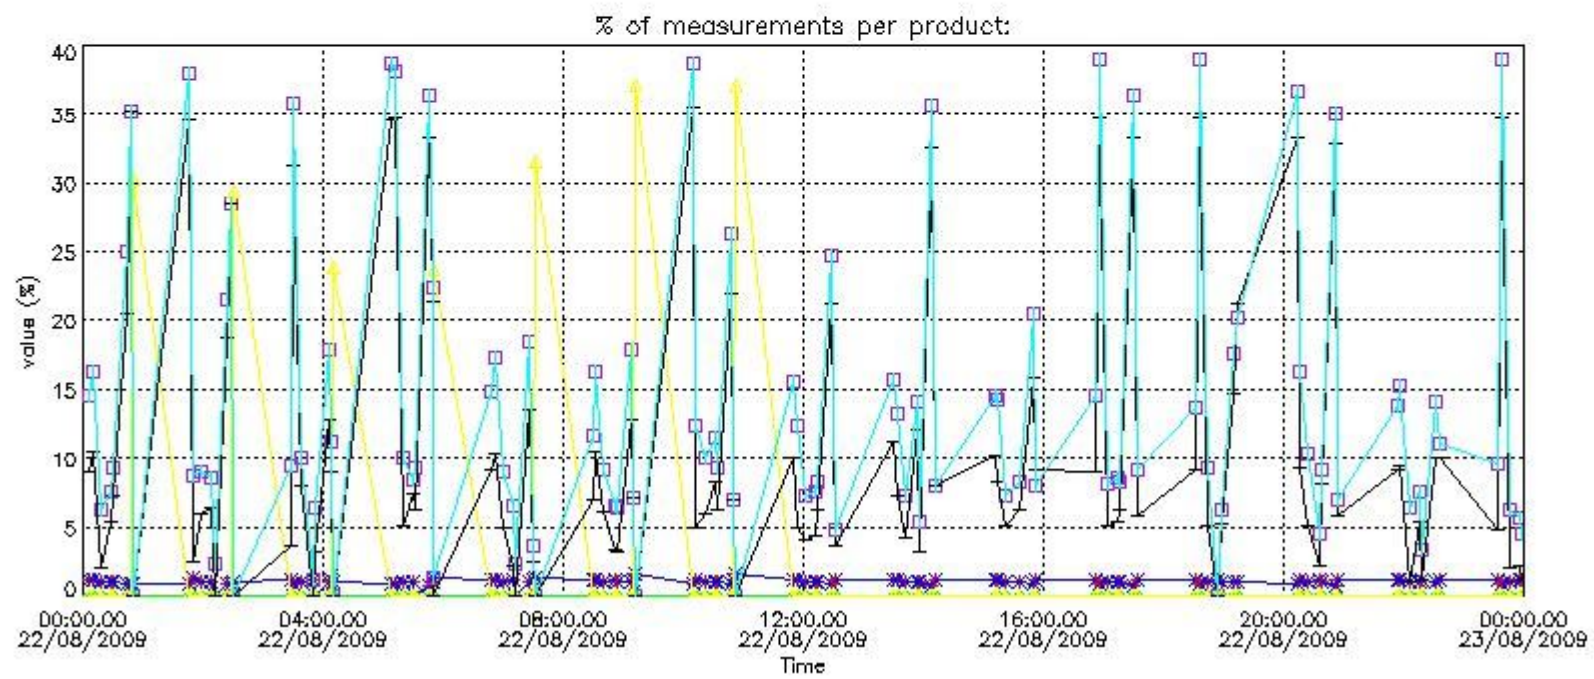

Percentage of flagged data per NO3 profile

4. Level 1 quality information per product

In this section it is plotted some information contained in the Quality Summary data set of the level 2 products that comes from the level 1b processing. Products without errors (error flag in the MPH set to "0") are used.

4.1 Plot quality information per product (time dependant) coming from level 1b processing

4.1.1 Plot level 1 quality information per product (time dependant): ENVISAT ASCENDING passes

4.1.2 Plot level 1 quality information per product (time dependant): ENVI SAT DESCENDING passes