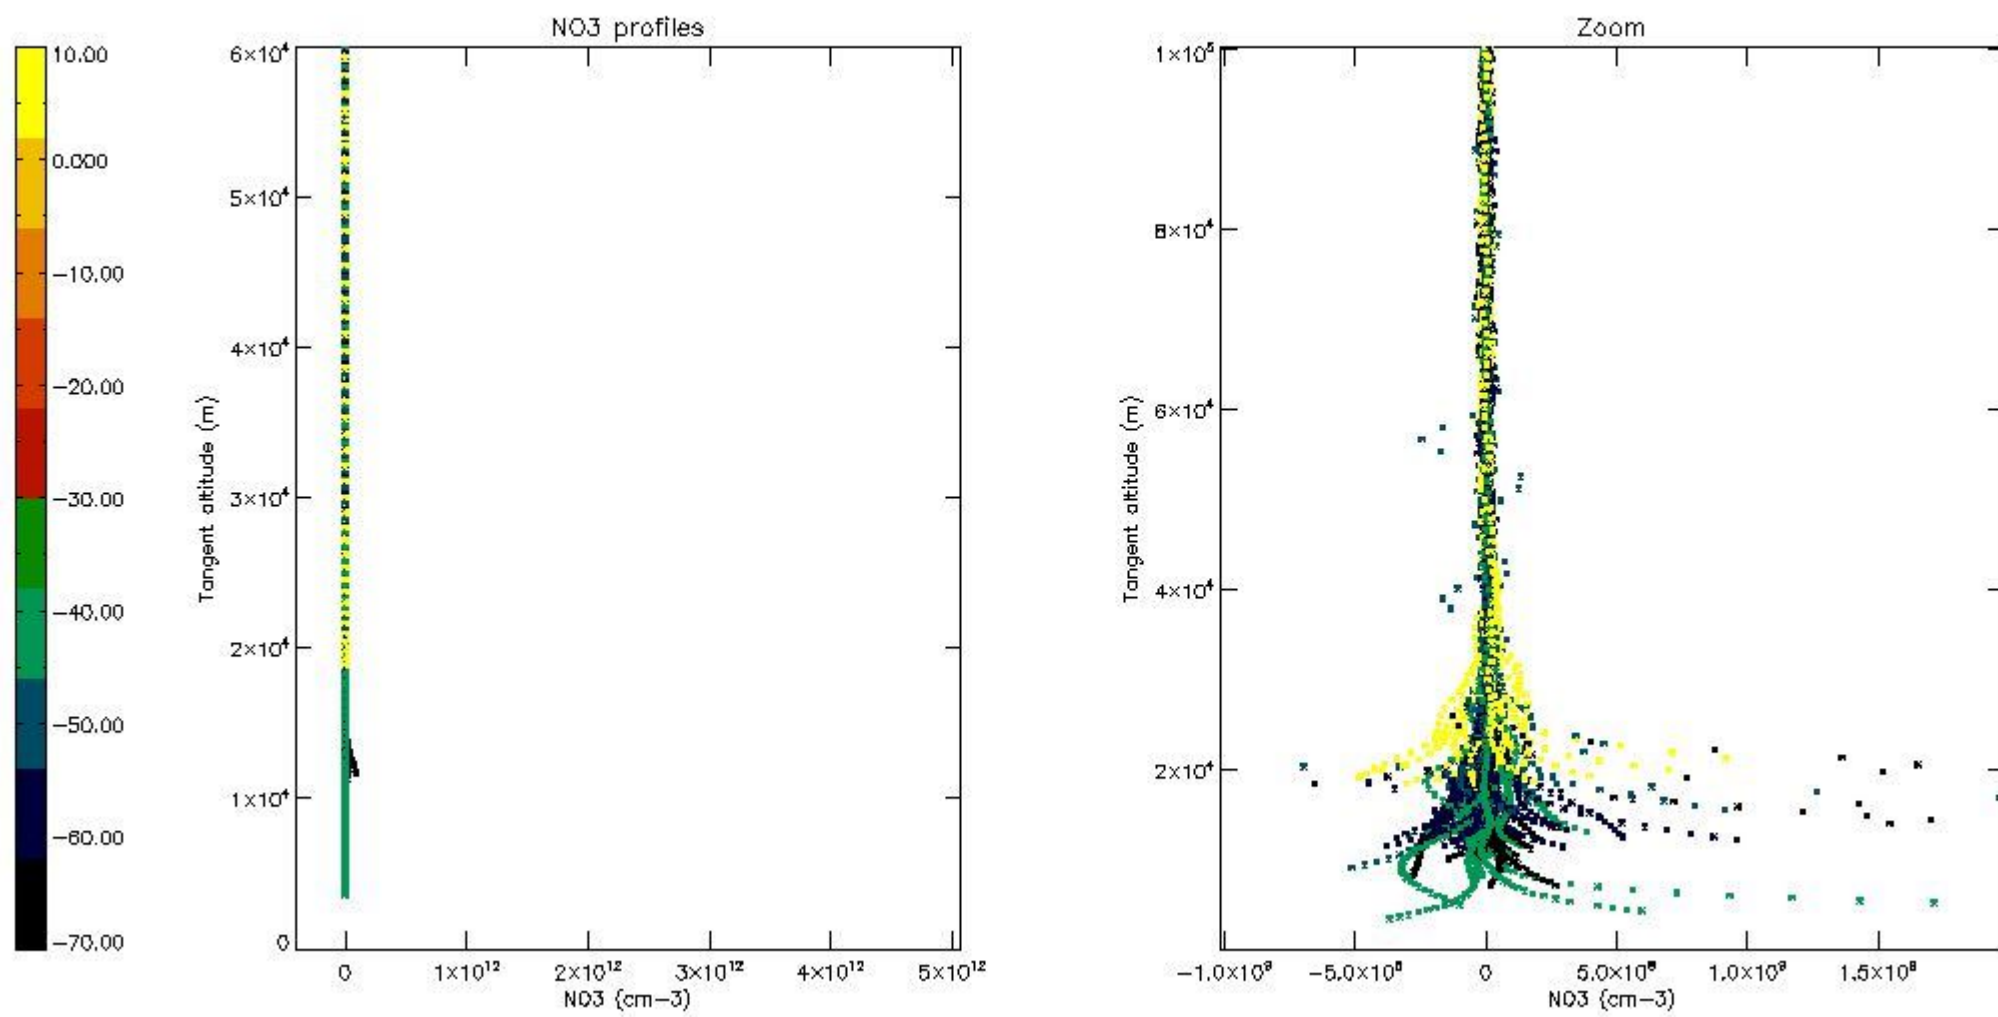

5.8 Plot H2O profiles for all STD (only for occultations of stars 1,2,3,4,13,14,16,26,63 dark without errors)

The colorbar represents the latitude.