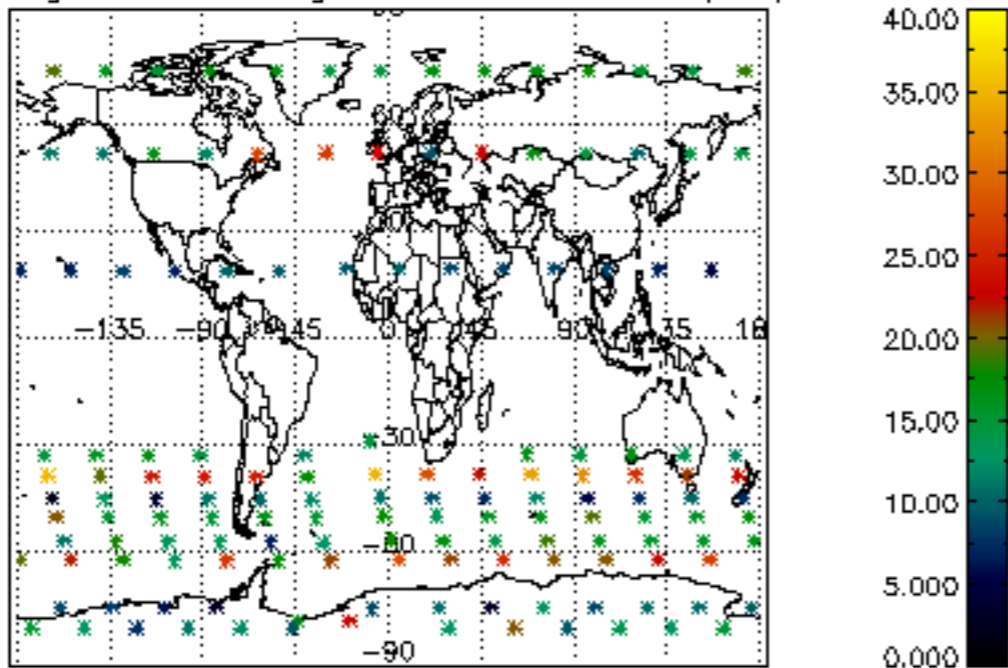

Percentage of flagged data per NO3 profile

Percentage of cosmic ray hits per profile

Percentage of datation errors per profile

Percentage of star falling outside central band per profile

Percentage of saturation errors per profile