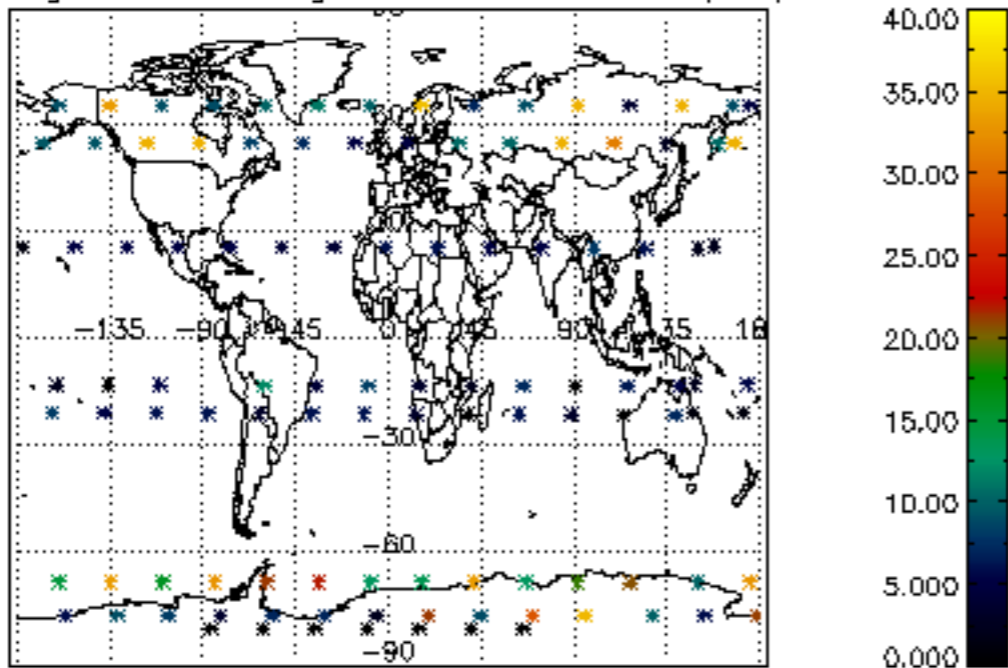

Percentage of star falling outside central band per profile