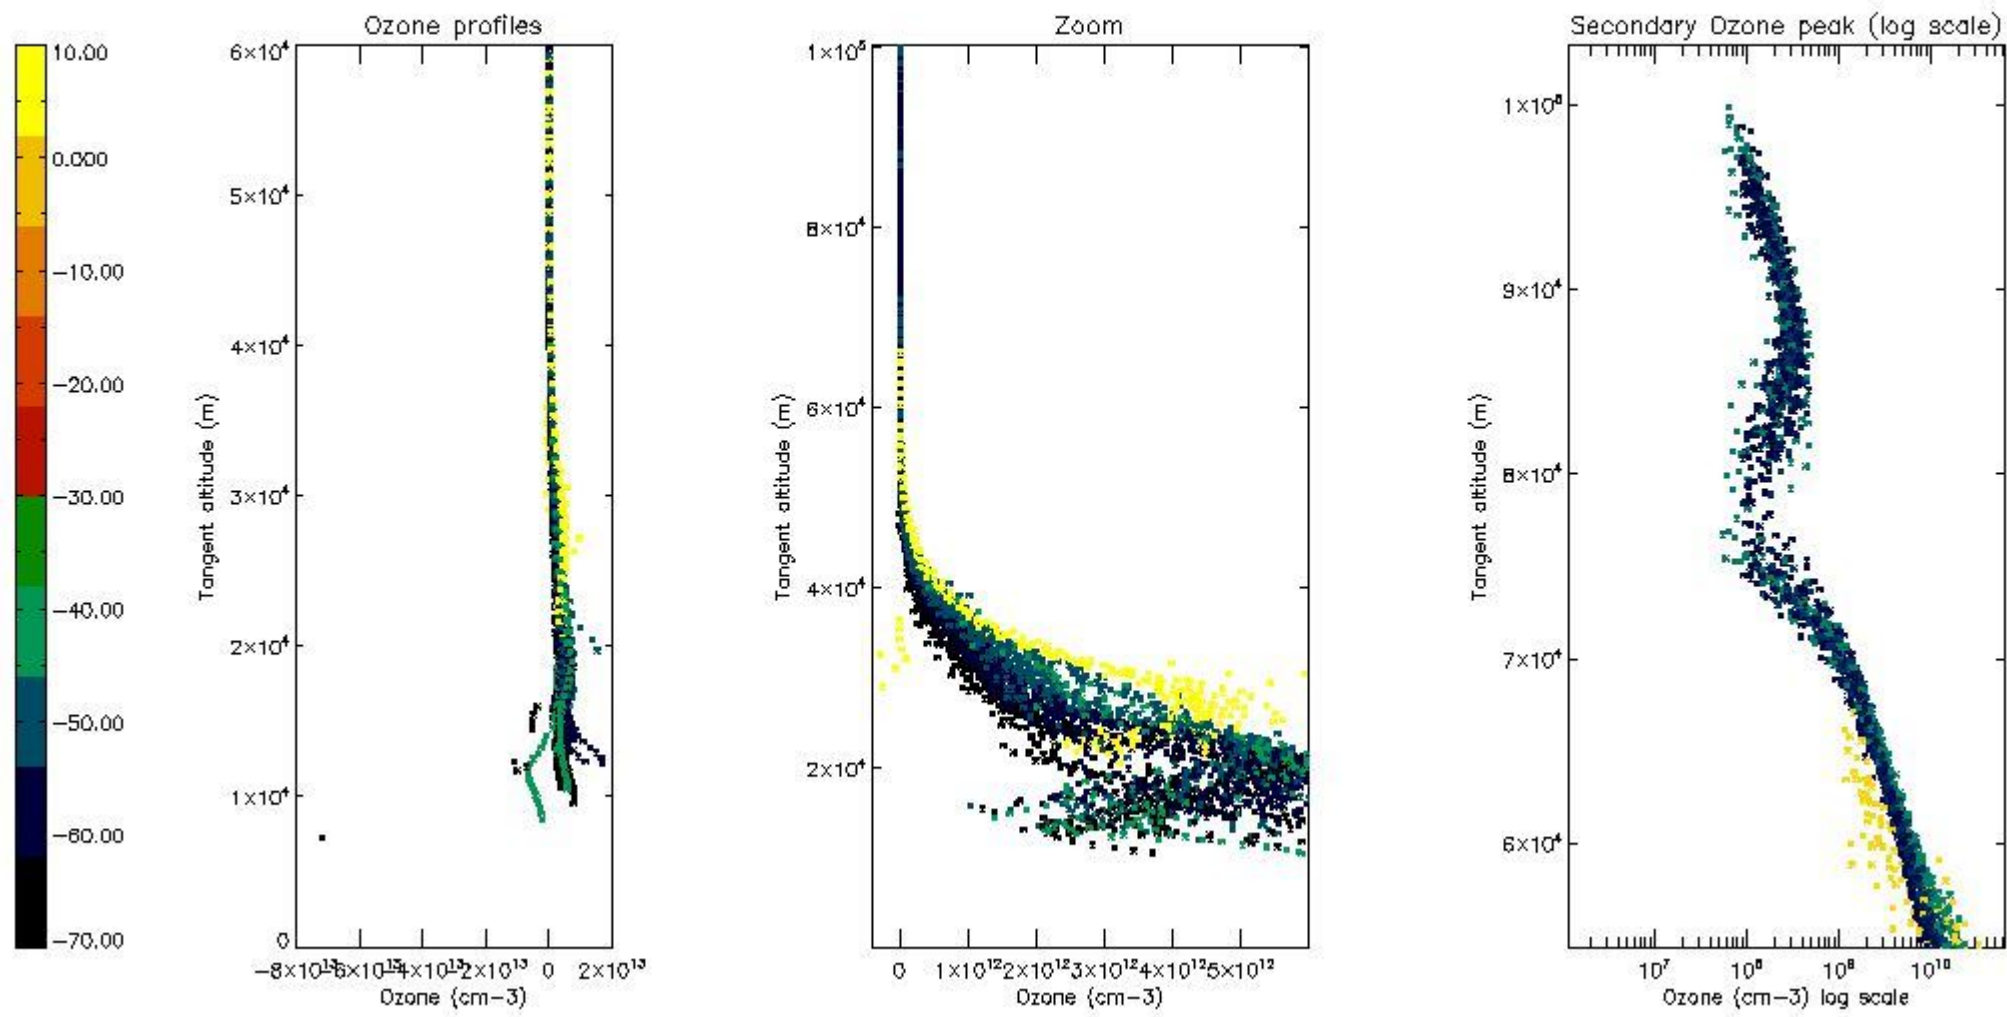

STD < 10	18
STD < 5	12

5.2 Plot ozone profiles for all STD (dark without errors)

The colorbar represents the latitude.

5.3 Plot ozone profiles where STD < 20% (dark without errors)

The colorbar represents the latitude.