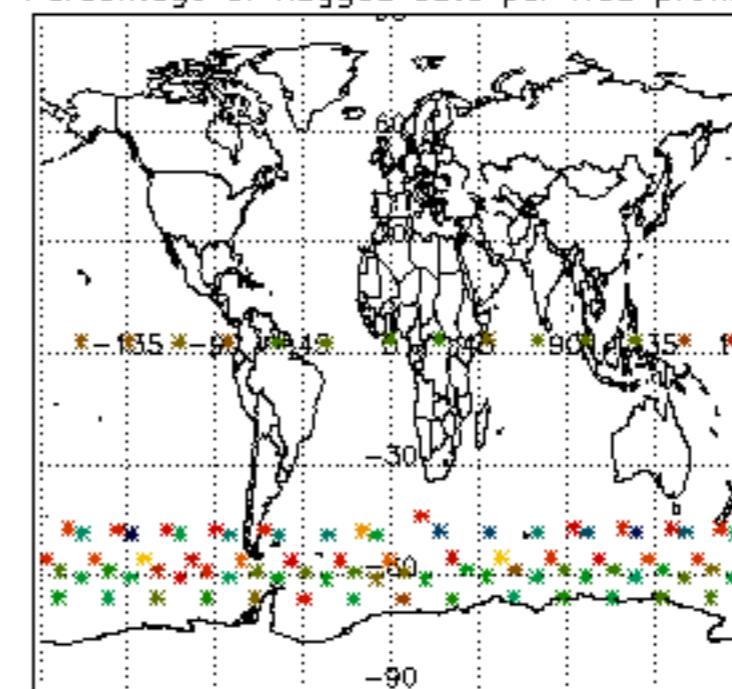

Percentage of flagged data per NO3 profile