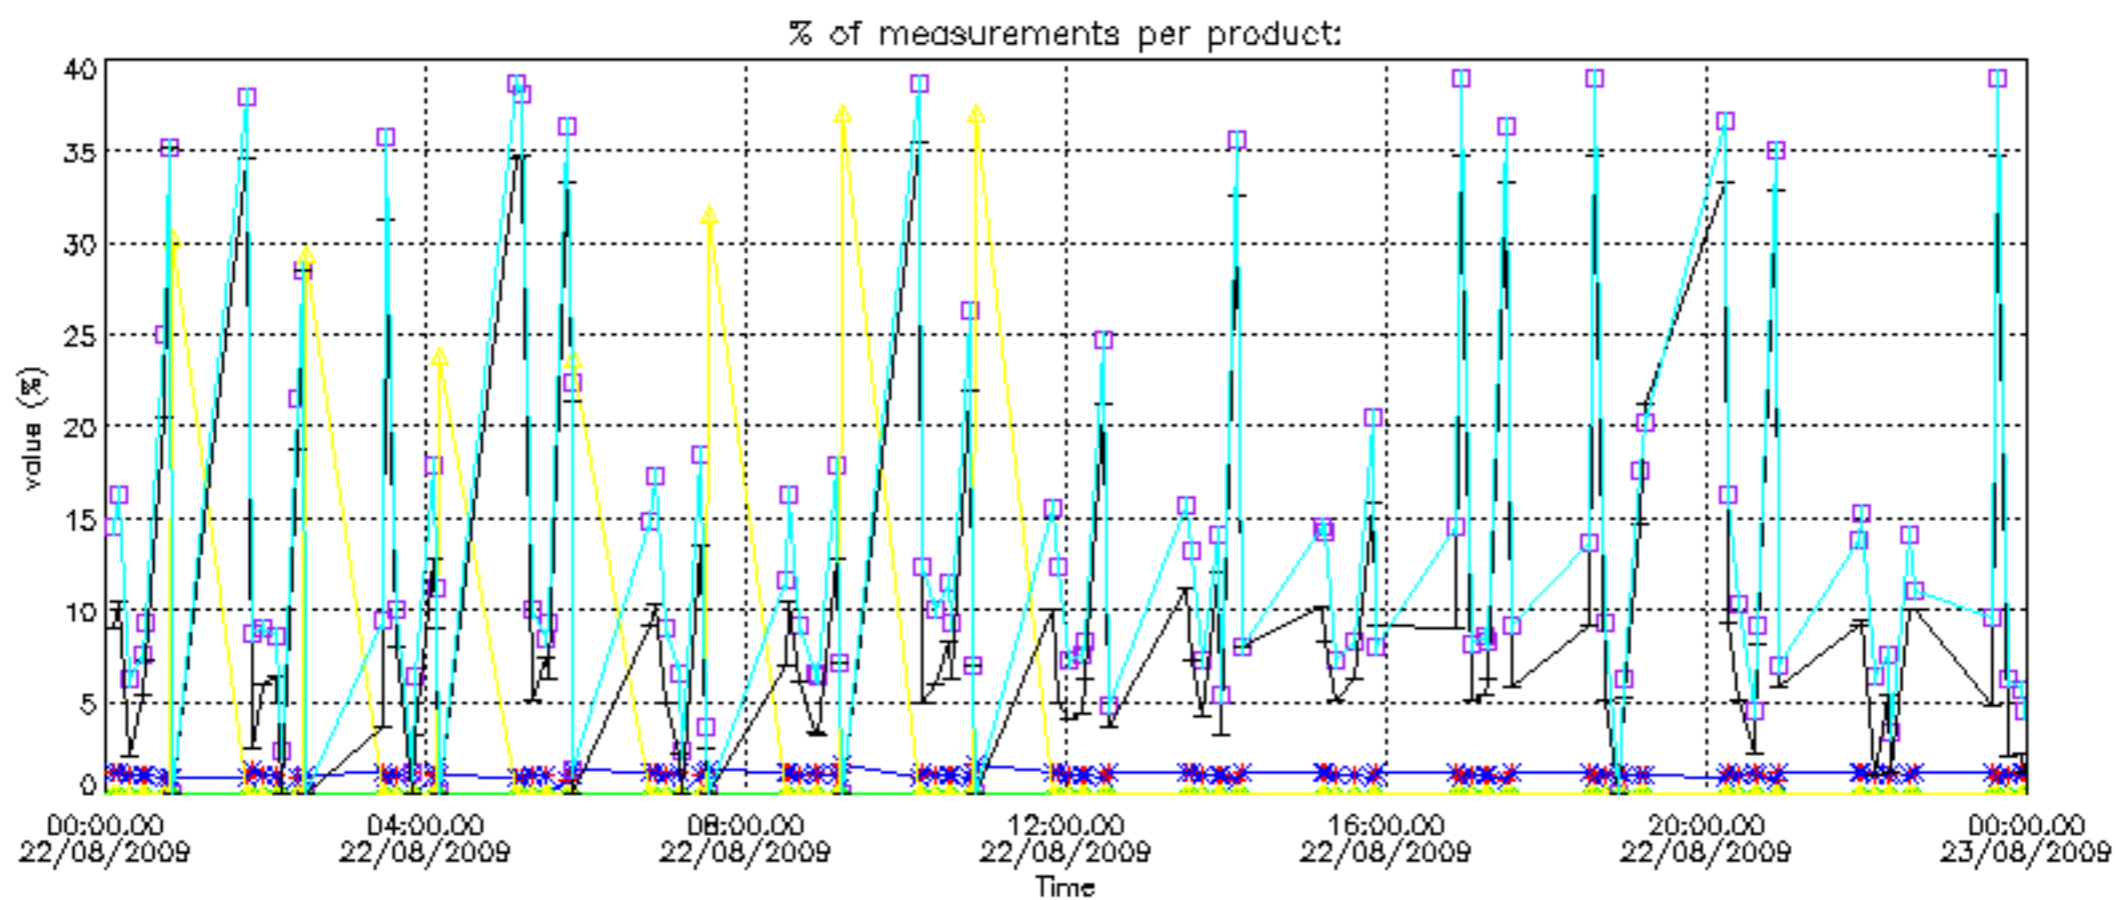

Percentage of cosmic ray hits per profile

Percentage of datation errors per profile