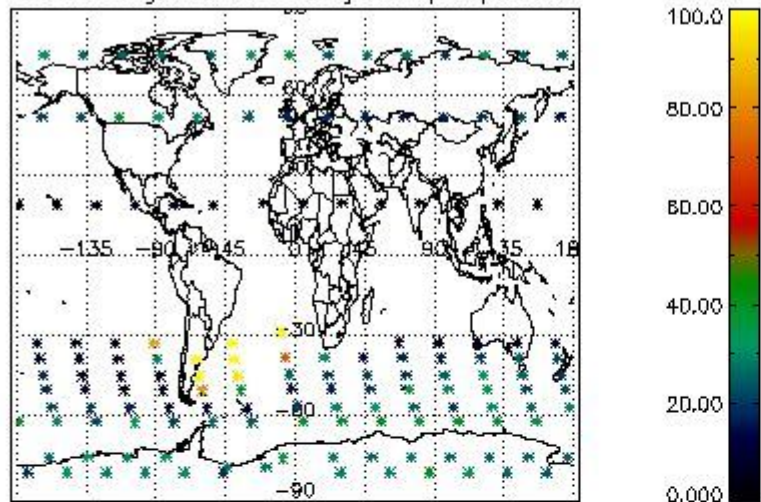

Percentage of cosmic ray hits per profile