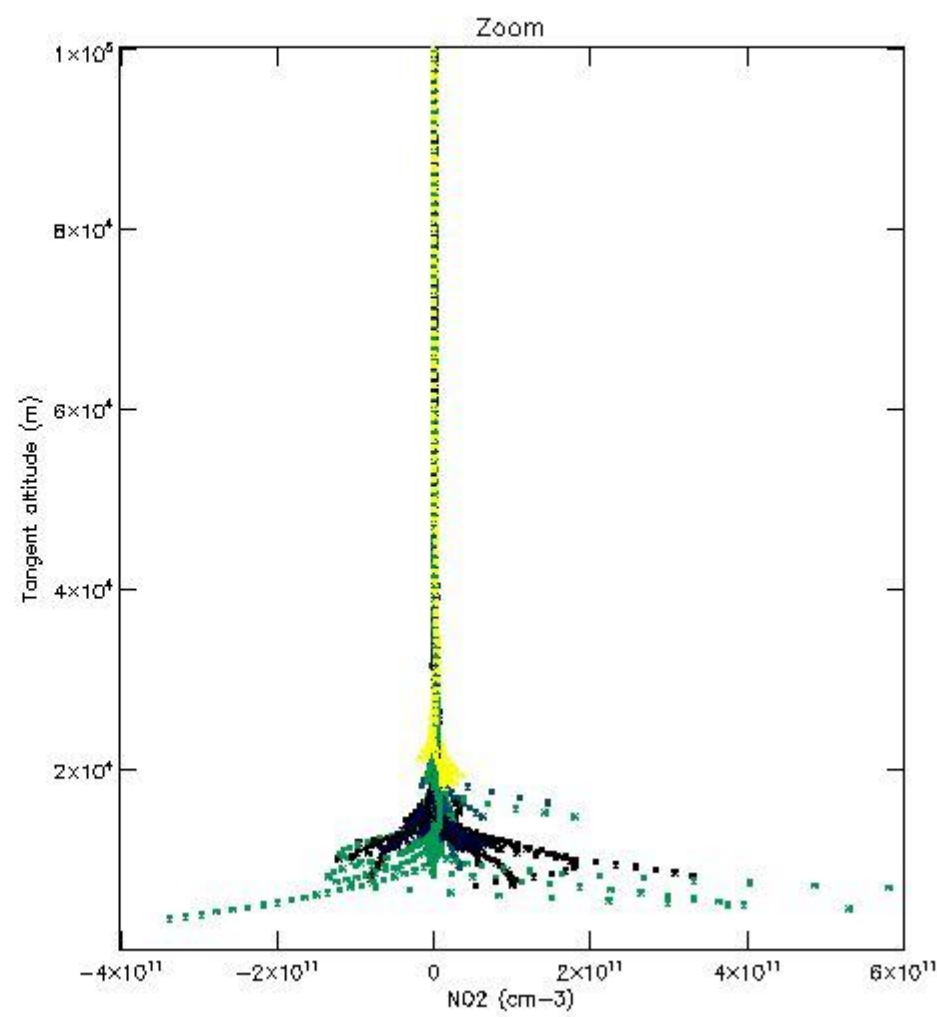

STD < 10	18
STD < 5	12

5.2 Plot ozone profiles for all STD (dark without errors)

The colorbar represents the latitude.

5.3 Plot ozone profiles where STD < 20% (dark without errors)

The colorbar represents the latitude.

5.4 Plot ozone profiles where STD < 10% (dark without errors)

The colorbar represents the latitude.

5.5 Plot ozone profiles where $STD < 5\%$ (dark without errors)

The colorbar represents the latitude.

5.6 Plot NO₂ profiles for all STD (dark without errors)

The colorbar represents the latitude.

5.7 Plot NO3 profiles for all STD (dark without errors)

The colorbar represents the latitude.

5.8 Plot H₂O profiles for all STD (only for occultations of stars 1,2,3,4,13,14,16,26,63 dark without errors)