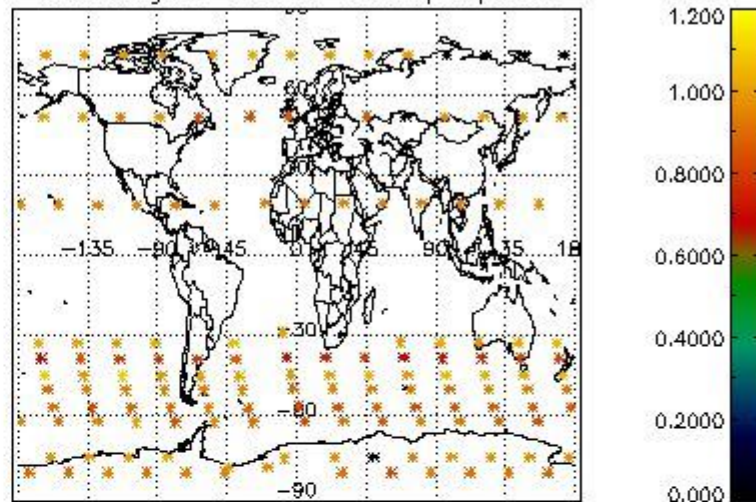

Percentage of datation errors per profile