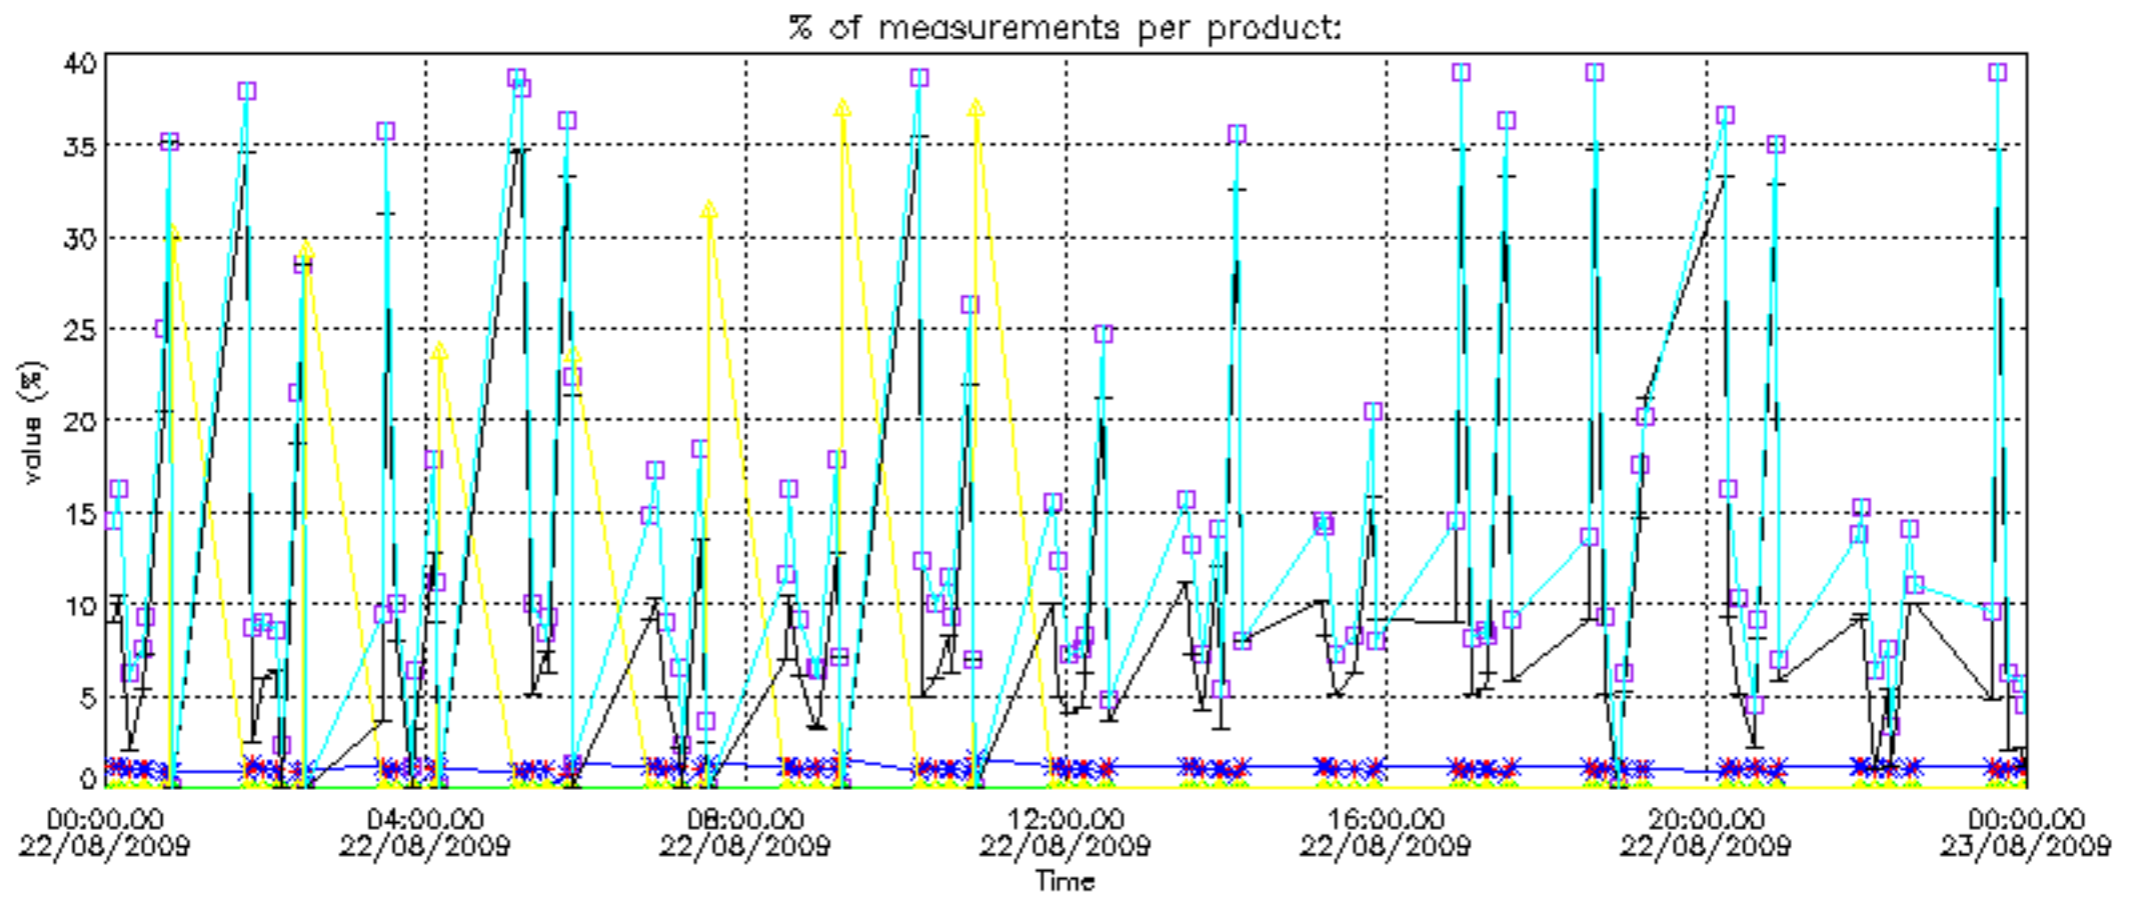

Percentage of cosmic ray hits per profile

Percentage of datation errors per profile