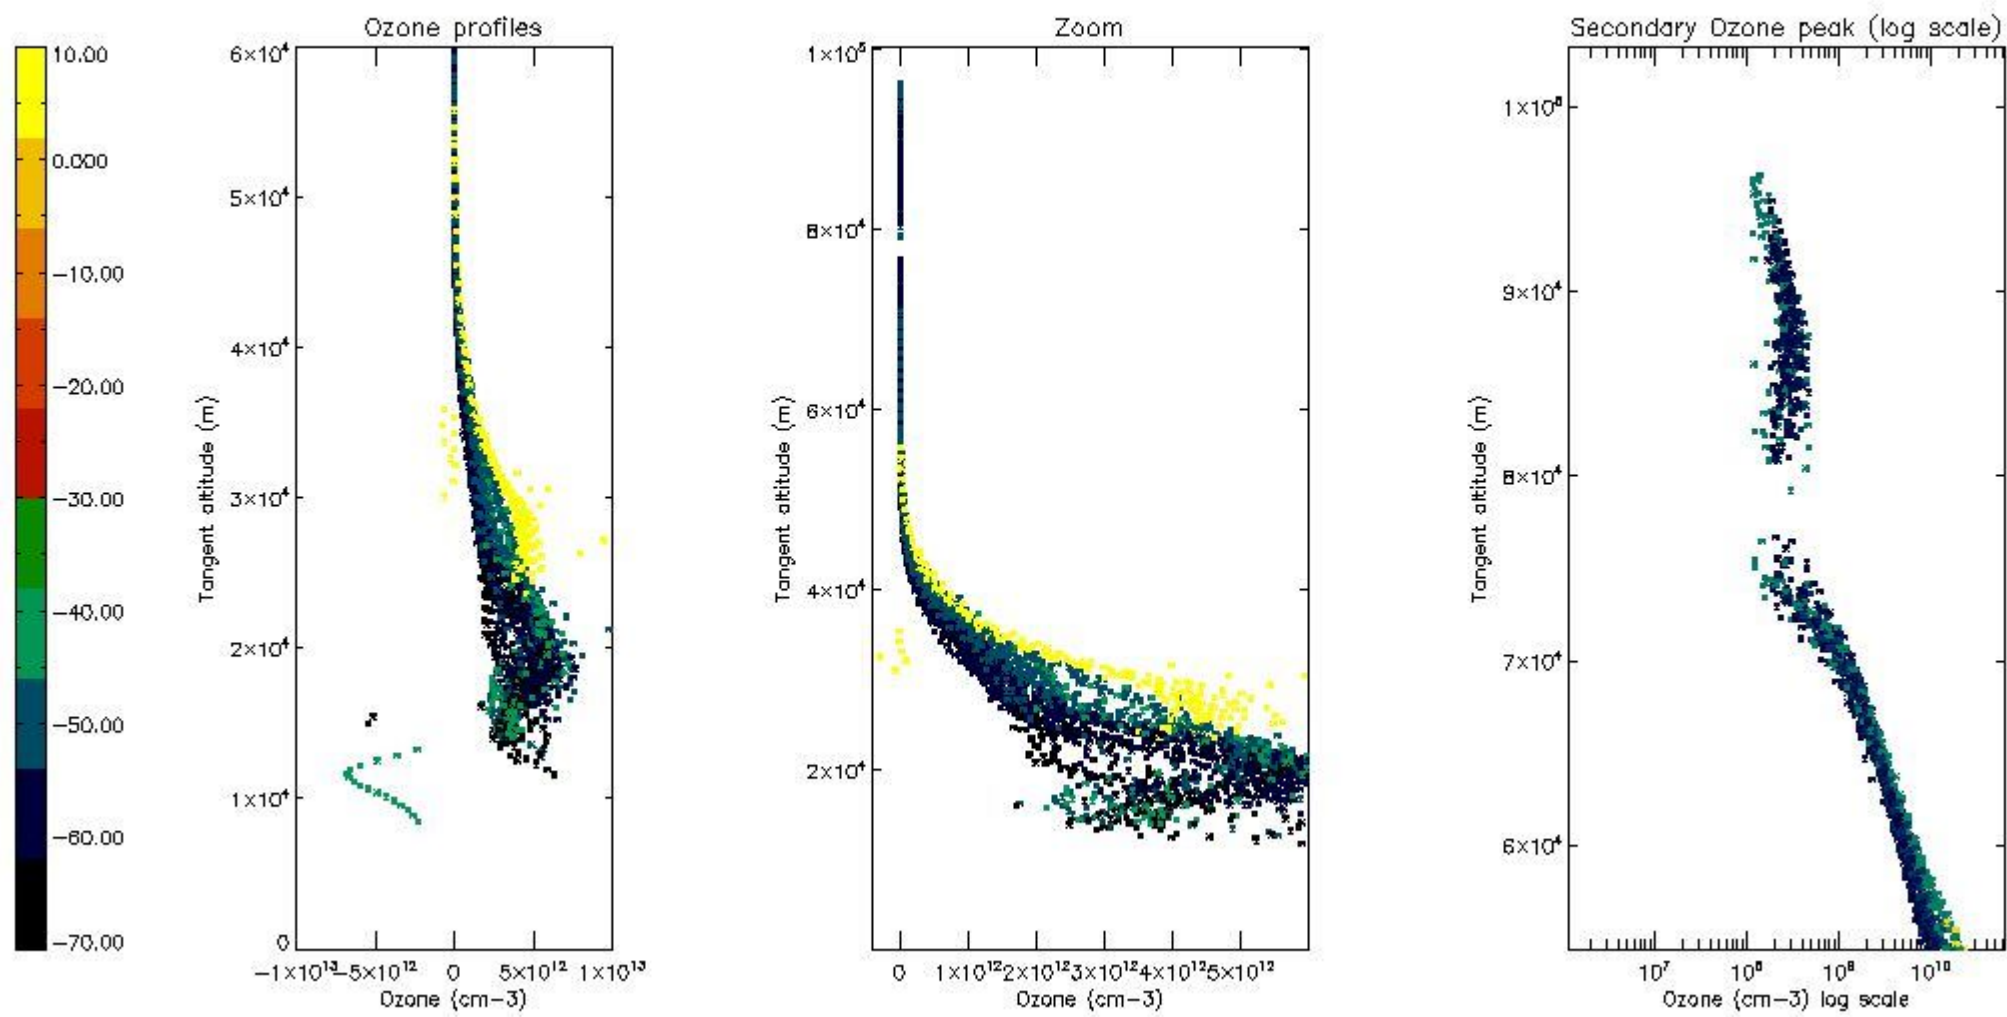

STD < 10	18
STD < 5	12

5.2 Plot ozone profiles for all STD (dark without errors)

The colorbar represents the latitude.

5.3 Plot ozone profiles where STD < 20% (dark without errors)

The colorbar represents the latitude.

5.4 Plot ozone profiles where STD < 10% (dark without errors)

The colorbar represents the latitude.

5.5 Plot ozone profiles where $STD < 5\%$ (dark without errors)

The colorbar represents the latitude.

5.6 Plot NO₂ profiles for all STD (dark without errors)