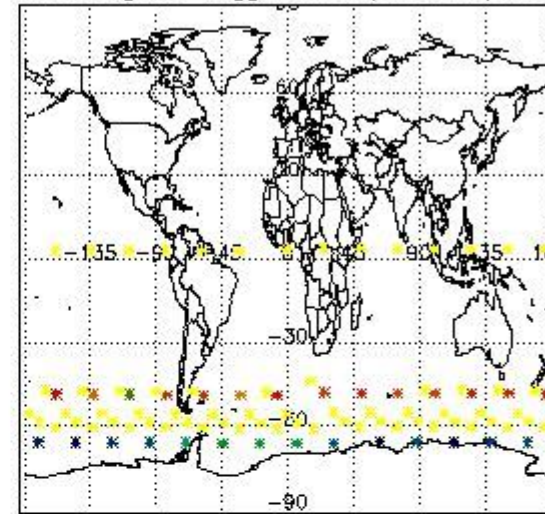

3.1 Plot quality information per product (time dependant)

3.2 Plot quality information per product (world map)

Percentage of flagged data per O3 profile

Percentage of flagged data per H2O profile

Percentage of flagged data per NO2 profile