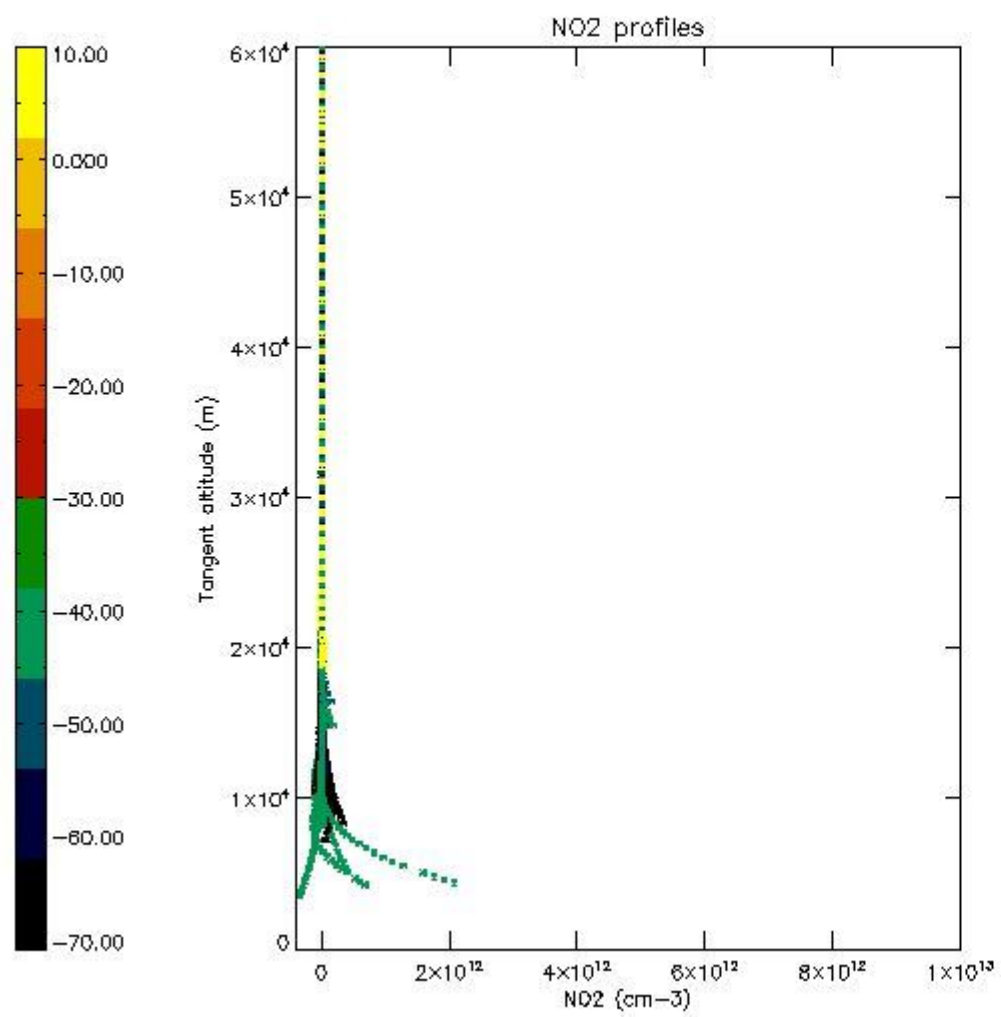

STD < 10	18
STD < 5	12

5.2 Plot ozone profiles for all STD (dark without errors)

The colorbar represents the latitude.

5.3 Plot ozone profiles where STD < 20% (dark without errors)

The colorbar represents the latitude.

5.4 Plot ozone profiles where STD < 10% (dark without errors)

The colorbar represents the latitude.

5.5 Plot ozone profiles where $STD < 5\%$ (dark without errors)

The colorbar represents the latitude.

5.6 Plot NO₂ profiles for all STD (dark without errors)

The colorbar represents the latitude.

5.7 Plot NO3 profiles for all STD (dark without errors)

The colorbar represents the latitude.

5.8 Plot H₂O profiles for all STD (only for occultations of stars 1,2,3,4,13,14,16,26,63 dark without errors)