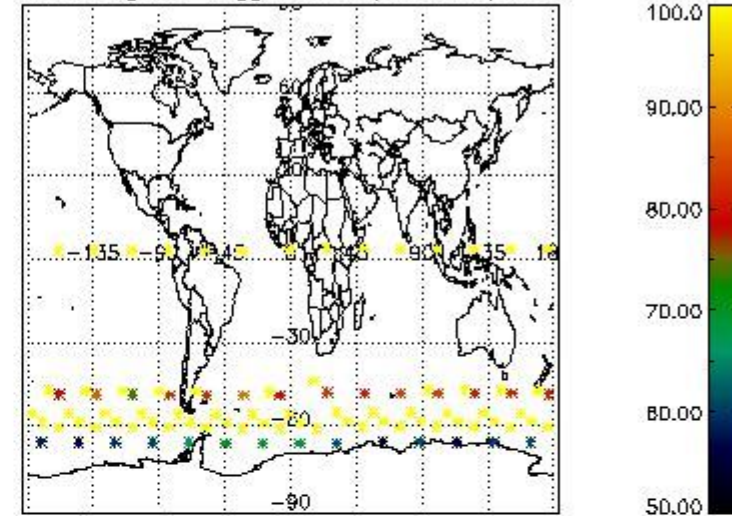

3.1 Plot quality information per product (time dependant)

3.2 Plot quality information per product (world map)

Percentage of flagged data per O3 profile

Percentage of flagged data per H2O profile

Percentage of flagged data per NO2 profile