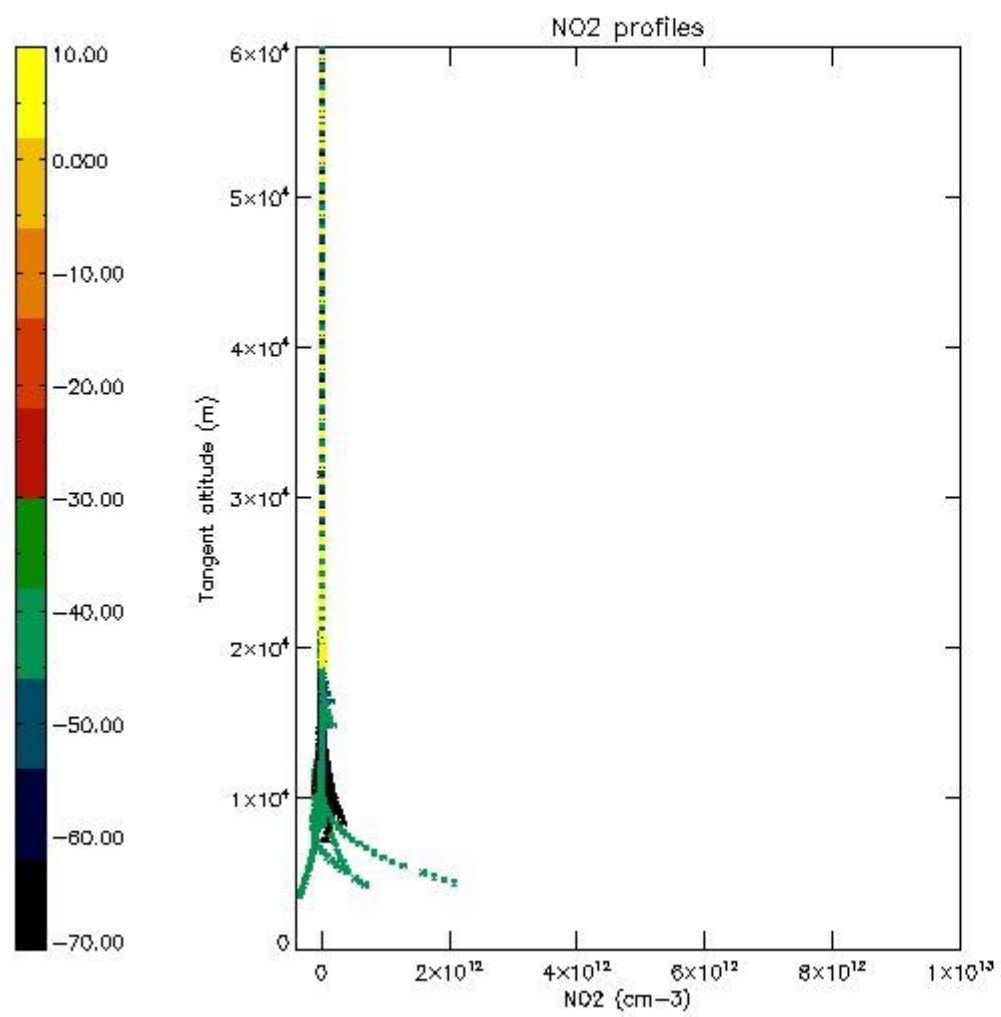

5.7 Plot NO3 profiles for all STD (dark without errors)

The colorbar represents the latitude.