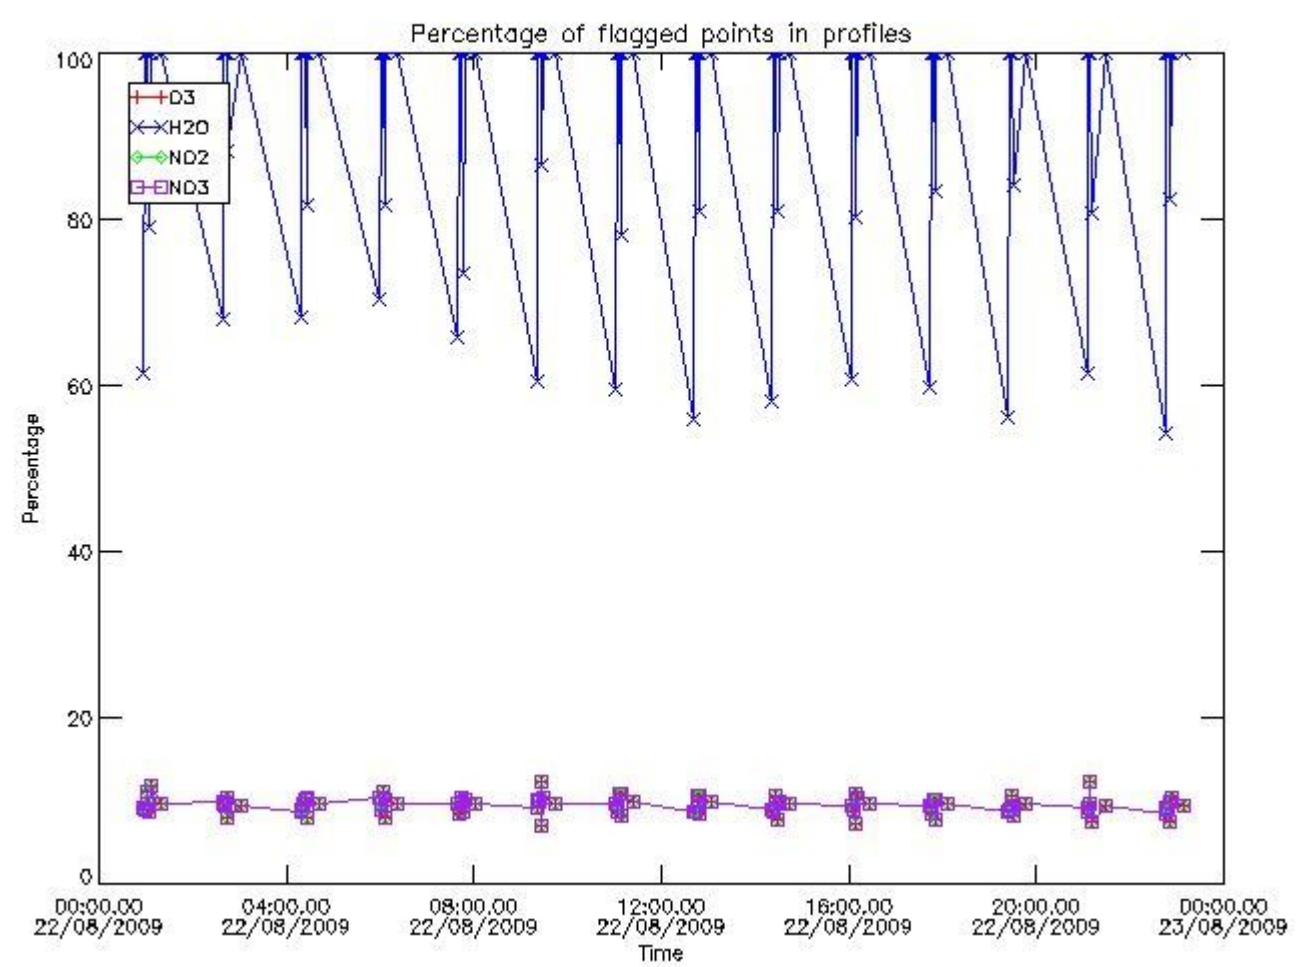

3. Quality information per product

In this section it is plotted some information contained in the Quality Summary data set of the level 2 products. Only products in dark limb conditions and without errors (error flag in the MPH set to "0") are used.

3.1 Plot quality information per product (time dependant)

3.2 Plot quality information per product (world map)