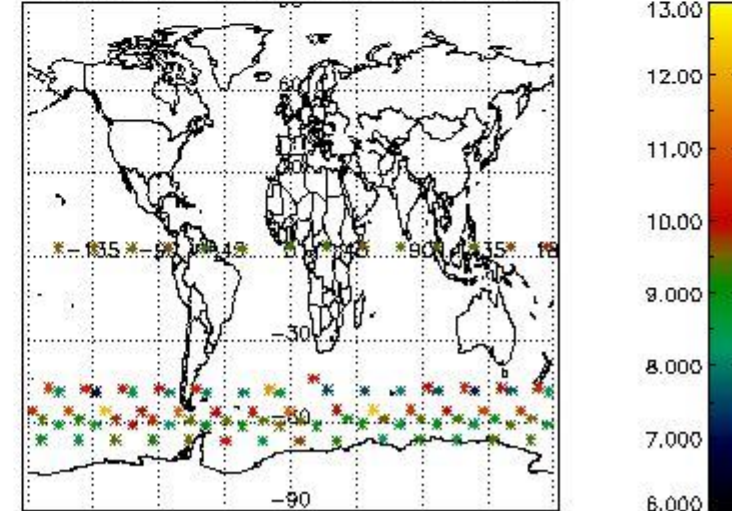

Percentage of flagged data per NO3 profile

4. Level 1 quality information per product

In this section it is plotted some information contained in the Quality Summary data set of the level 2 products that comes from the level 1b processing. Products without errors (error flag in the MPH set to "0") are used.

4.1 Plot quality information per product (time dependant) coming from level 1b processing

4.1.1 Plot level 1 quality information per product (time dependant): ENVISAT ASCENDING passes