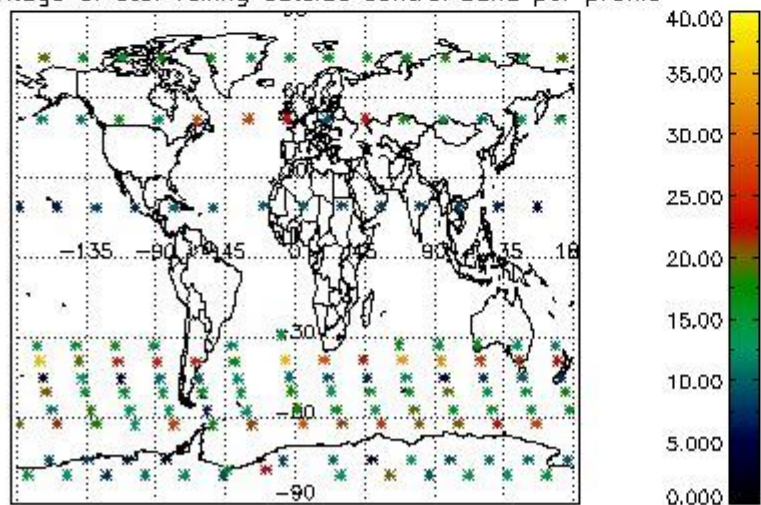

Percentage of star falling outside central band per profile