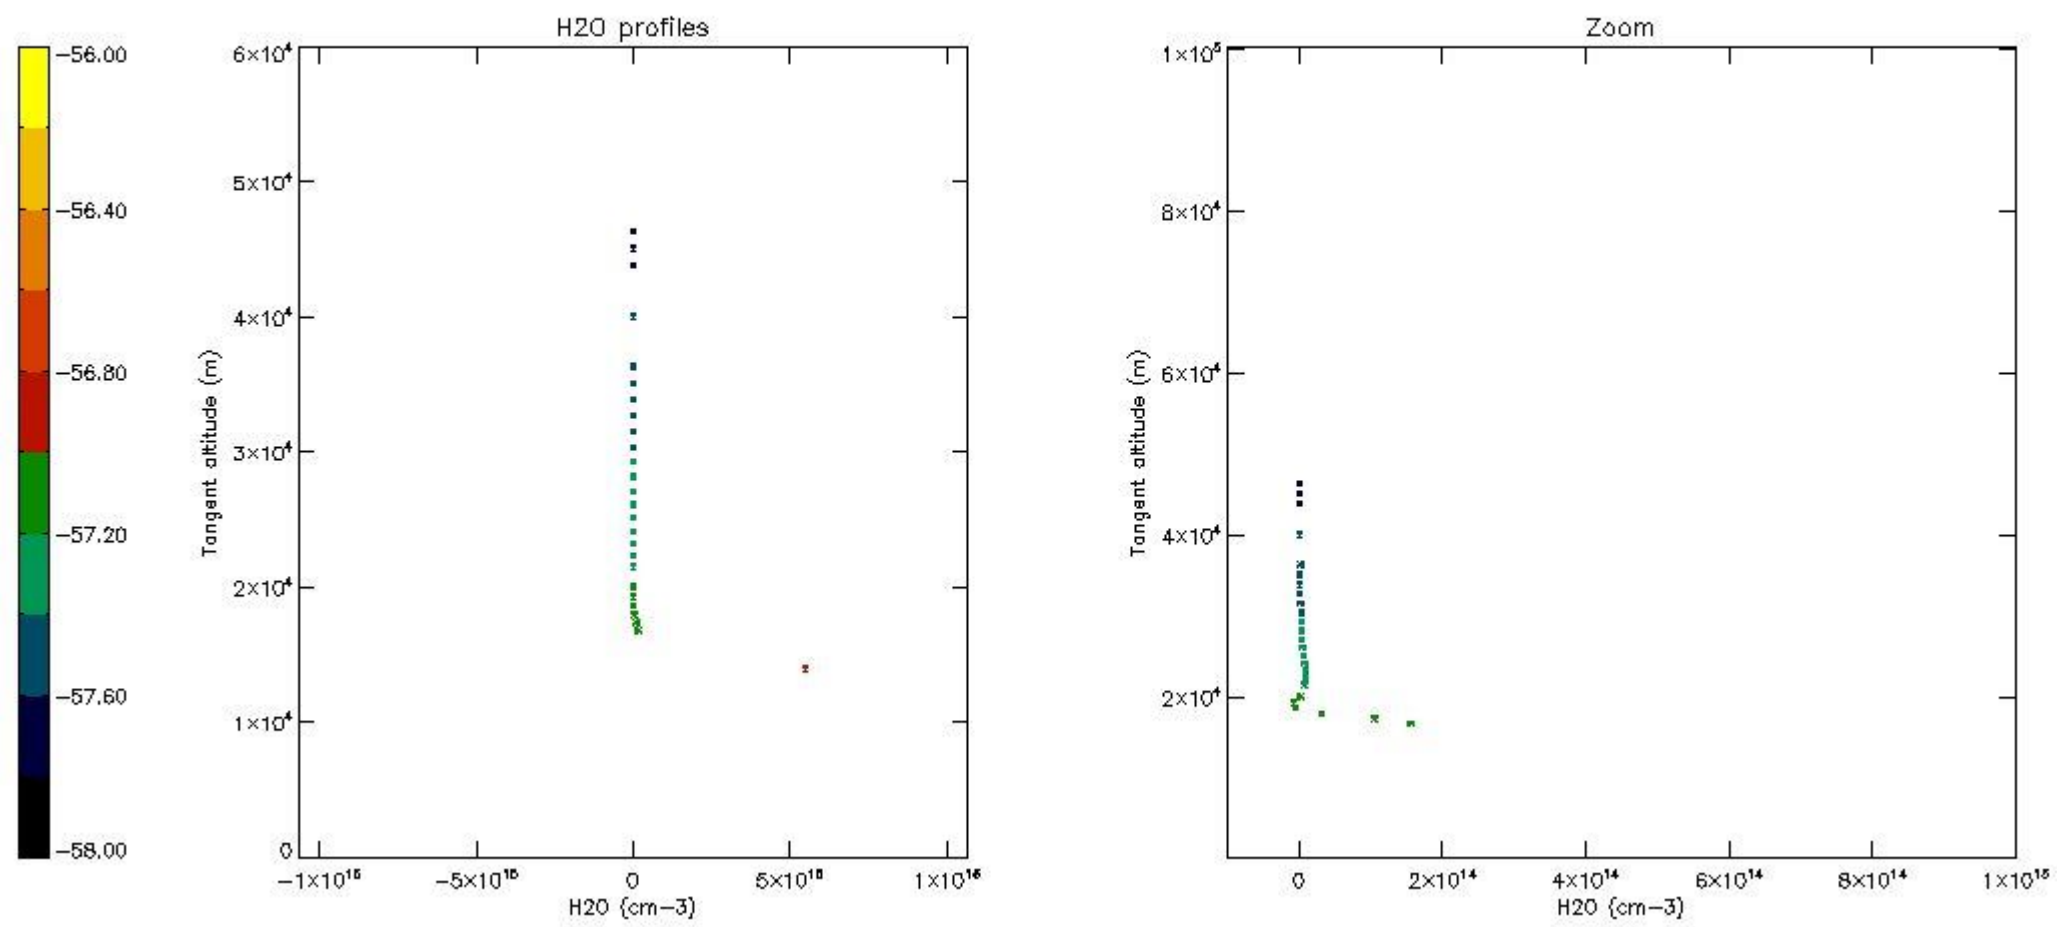

6. Auxiliary Data Files used for the production reported in section 2

The number reported in the third column indicates since which file (see list in section 2) the corresponding auxiliary file has been used. The fourth column is the date of those product files.

Type	Auxiliary Filename	Used since product	Used since product date
INST_PHYS_CHARACTERISTICS	GOM_INS_AXVIEC20091111_143220_20030716_120000_20500101_000000	1	22-AUG-2009 00:06:07
LEVEL-2_PROC_CONFIG	GOM_PR2_AXVIEC20091111_152718_20020301_000000_20500101_000000	1	22-AUG-2009 00:06:07
CROSS_SECTIONS_FILE	GOM_CRS_AXVIEC20091111_154832_20020301_000000_20500101_000000	1	22-AUG-2009 00:06:07