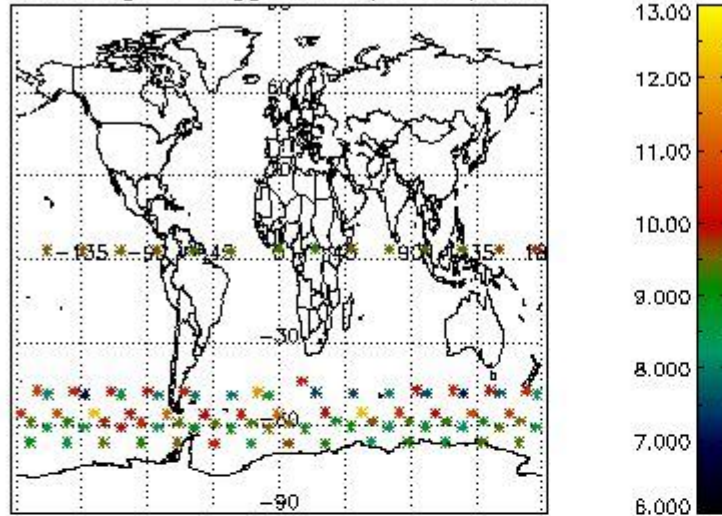

Percentage of flagged data per O3 profile