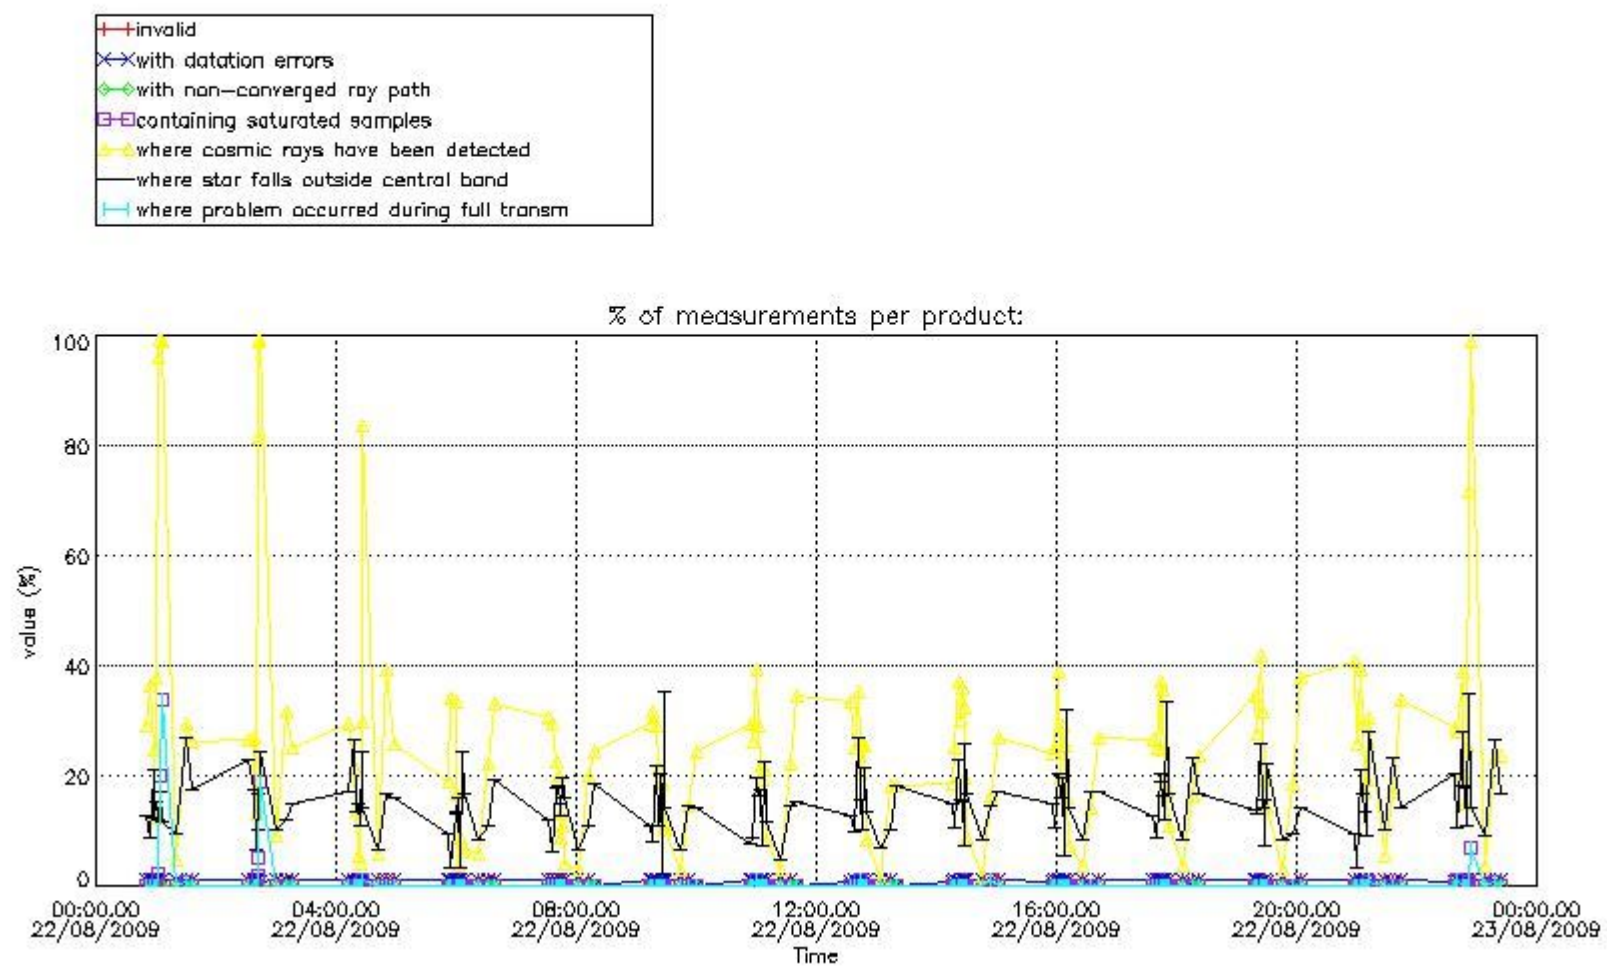

3.1 Plot quality information per product (time dependant)

3.2 Plot quality information per product (world map)

Percentage of flagged data per O3 profile

Percentage of flagged data per H2O profile

Percentage of flagged data per NO2 profile

Percentage of flagged data per NO3 profile

4. Level 1 quality information per product

In this section it is plotted some information contained in the Quality Summary data set of the level 2 products that comes from the level 1b processing. Products without errors (error flag in the MPH set to "0") are used.

4.1 Plot quality information per product (time dependant) coming from level 1b processing

4.1.1 Plot level 1 quality information per product (time dependant): ENVISAT ASCENDING passes

4.1.2 Plot level 1 quality information per product (time dependant): ENVI SAT DESCENDING passes