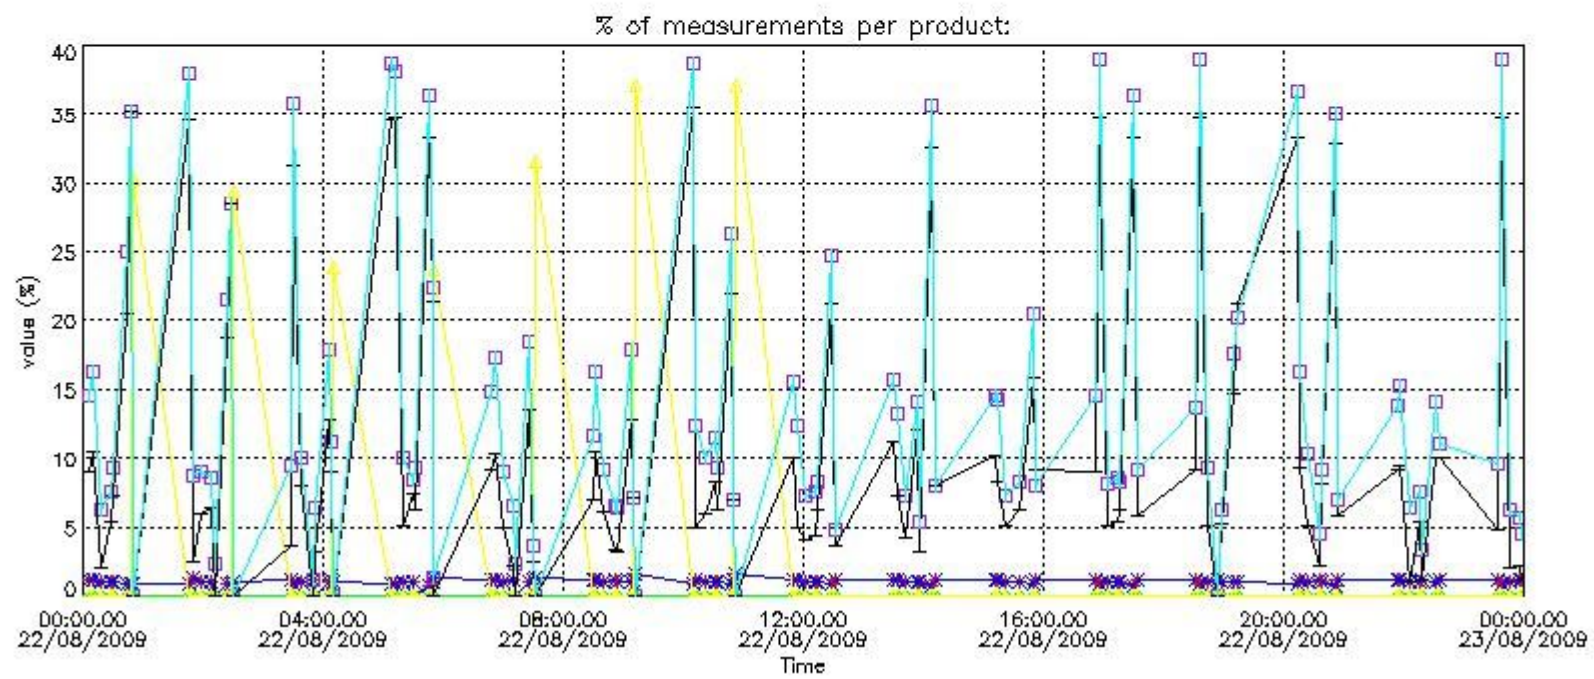

4.2 Plot quality information per product coming from level 1b processing (world map)

4.2.1 Plot level 1 quality information per product (world map): ENVISAT ASCENDING passes