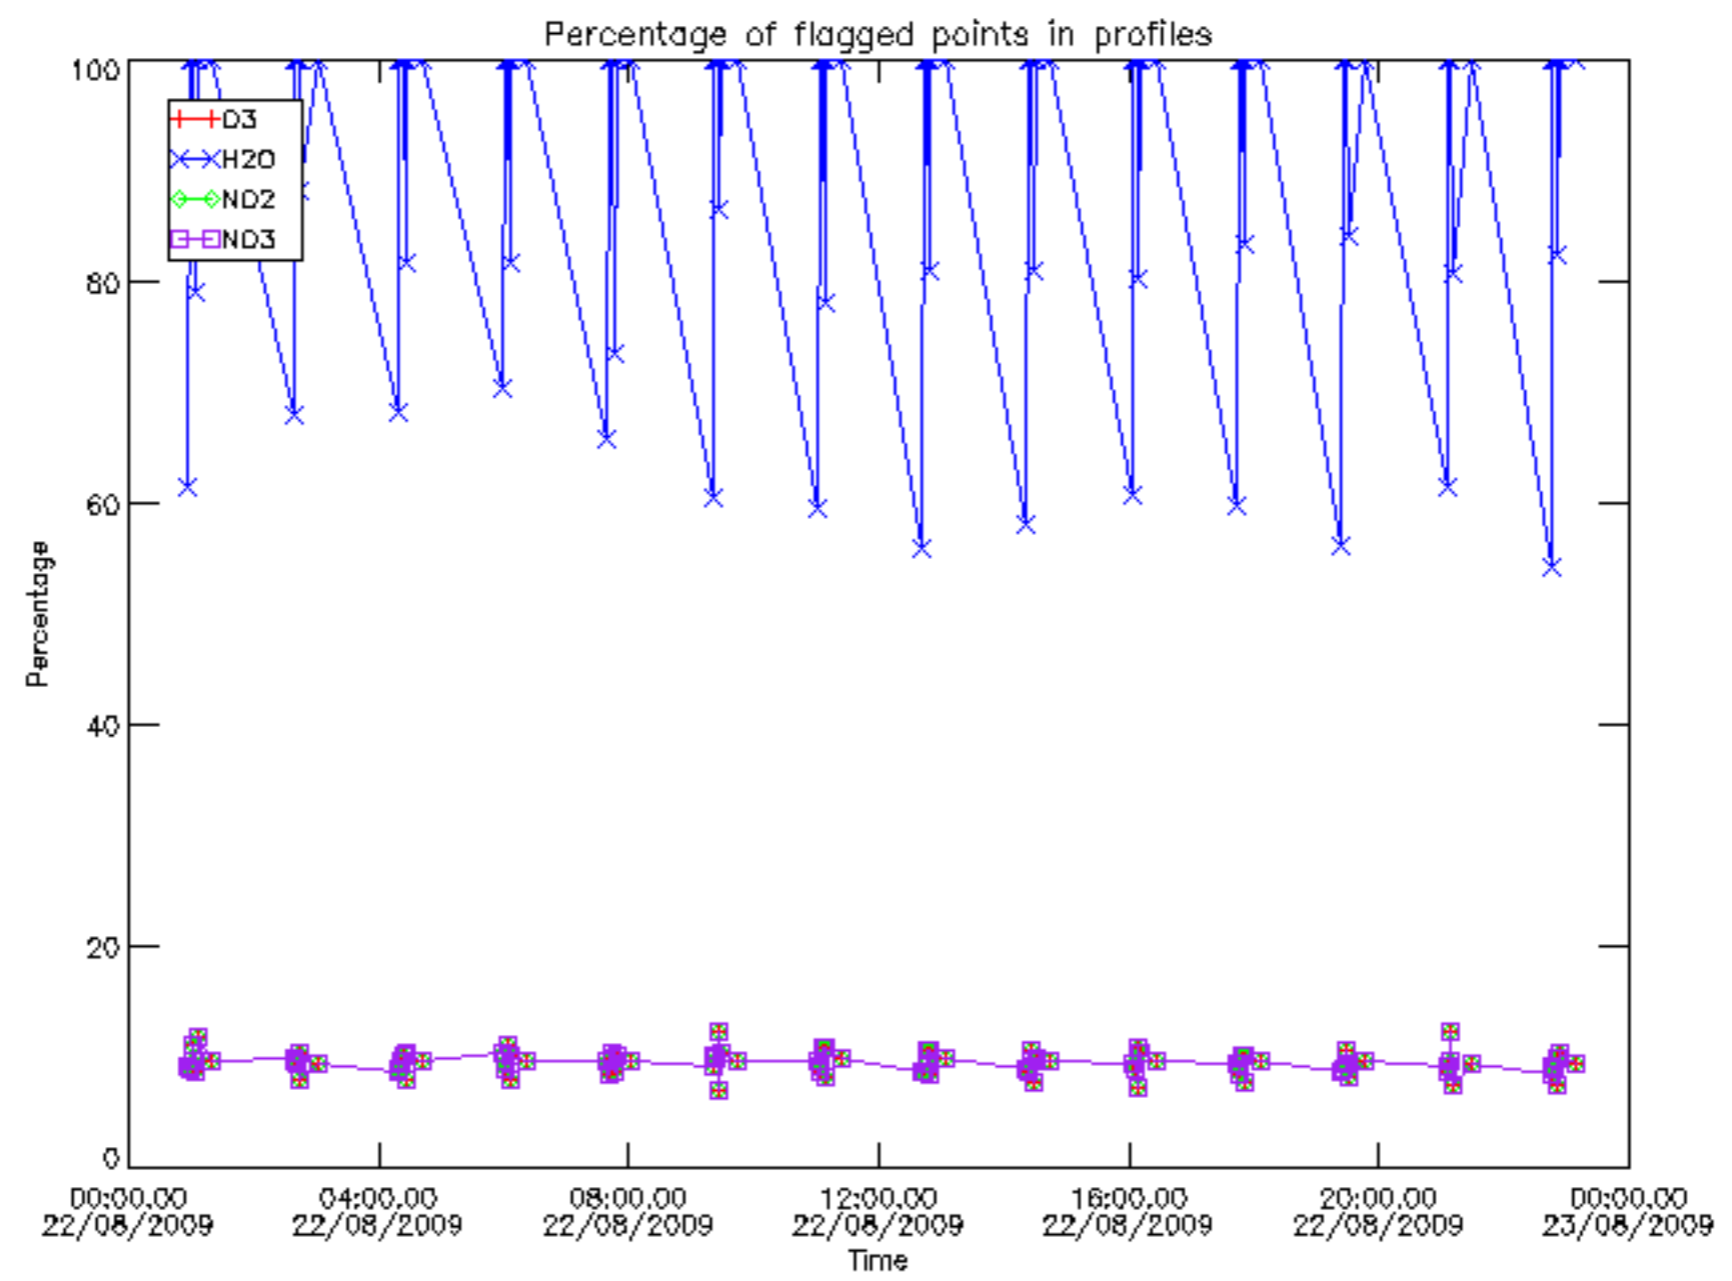

Percentage of flagged data per D3 profile

Percentage of flagged data per H2O profile