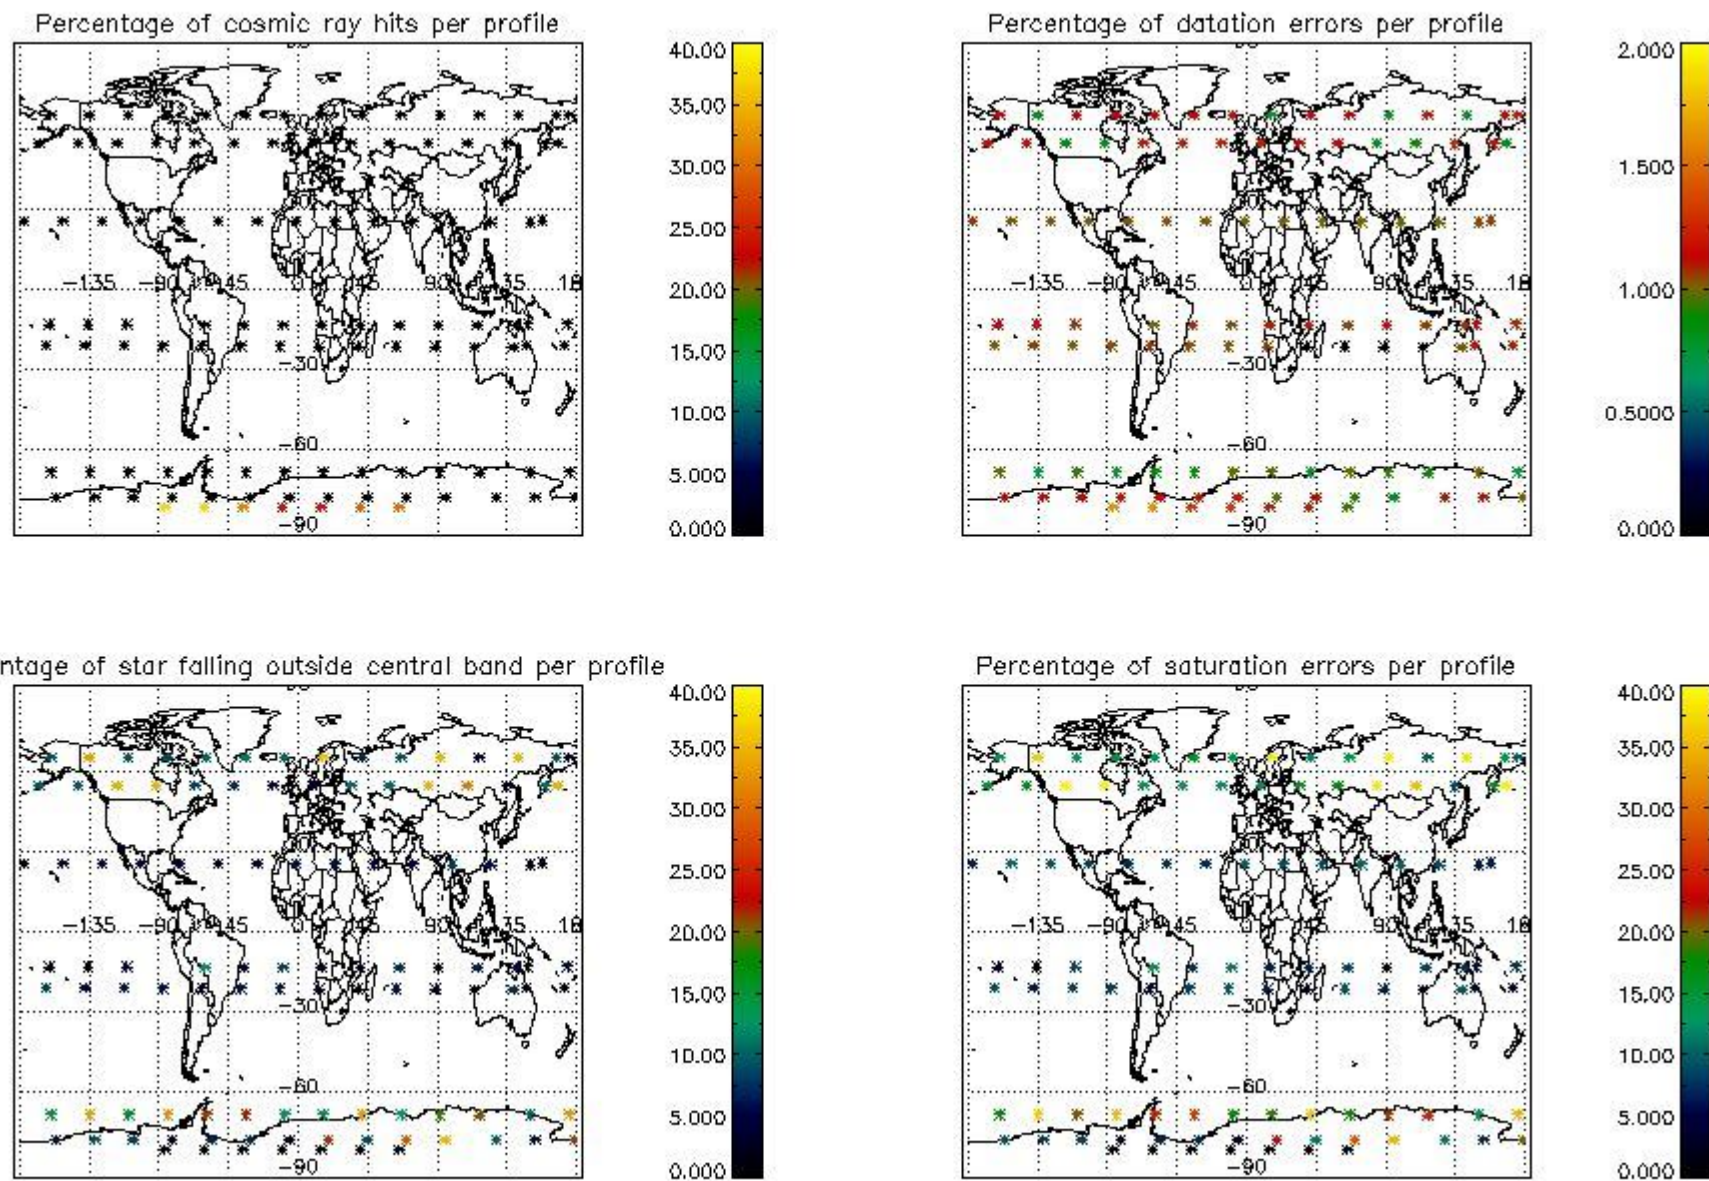

Percentage of datation errors per profile

Percentage of star falling outside central band per profile

Percentage of saturation errors per profile

4.2.2 Plot level 1 quality information per product (world map): ENVISAT DESCENDING passes