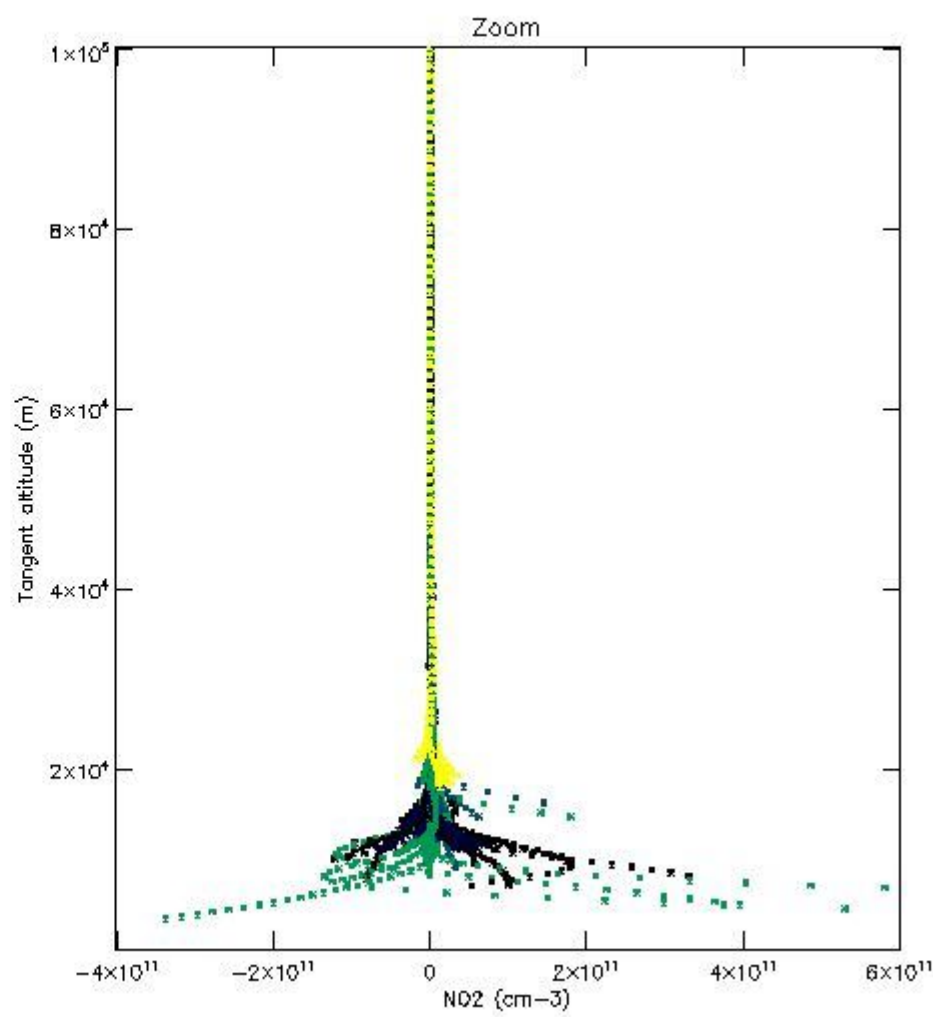

5.4 Plot ozone profiles where STD < 10% (dark without errors)

The colorbar represents the latitude.

5.5 Plot ozone profiles where $STD < 5\%$ (dark without errors)

The colorbar represents the latitude.

5.6 Plot NO₂ profiles for all STD (dark without errors)

The colorbar represents the latitude.

5.7 Plot NO3 profiles for all STD (dark without errors)

The colorbar represents the latitude.

5.8 Plot H2O profiles for all STD (only for occultations of stars 1,2,3,4,13,14,16,26,63 dark without errors)