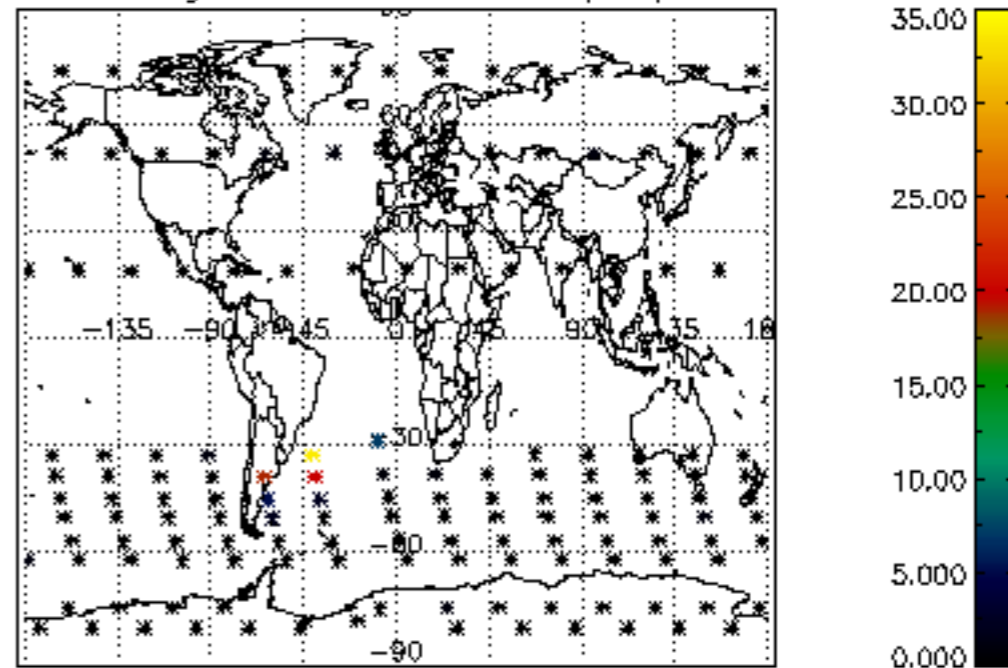

Percentage of datation errors per profile

Percentage of saturation errors per profile