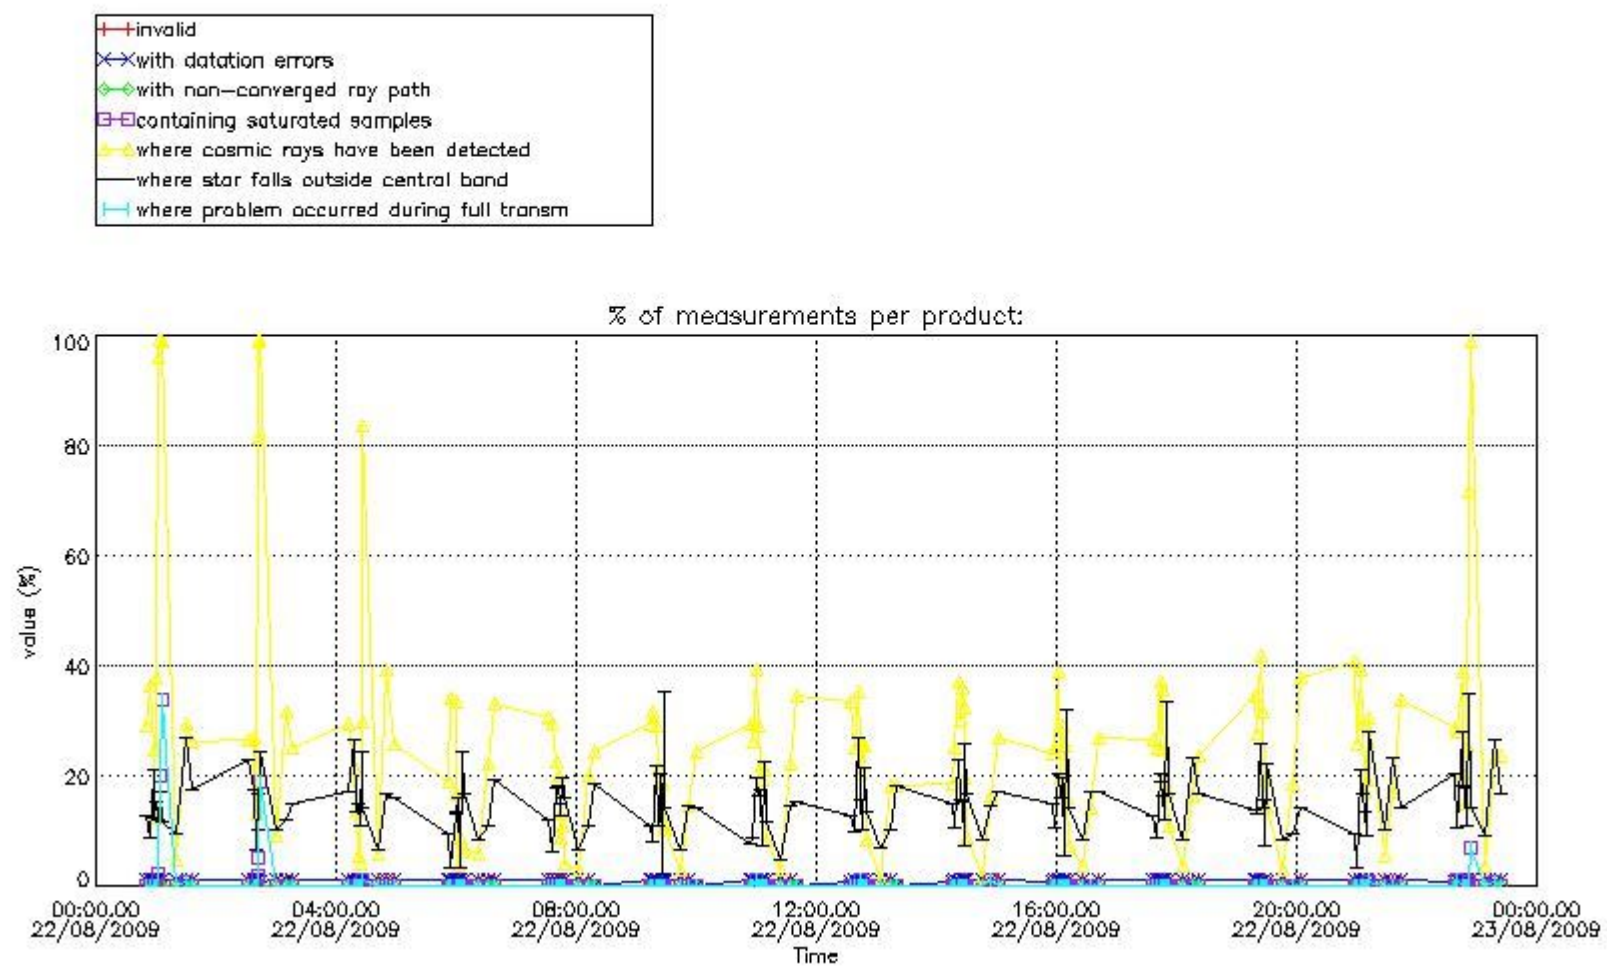

4.1.2 Plot level 1 quality information per product (time dependant): ENVI SAT DESCENDING passes