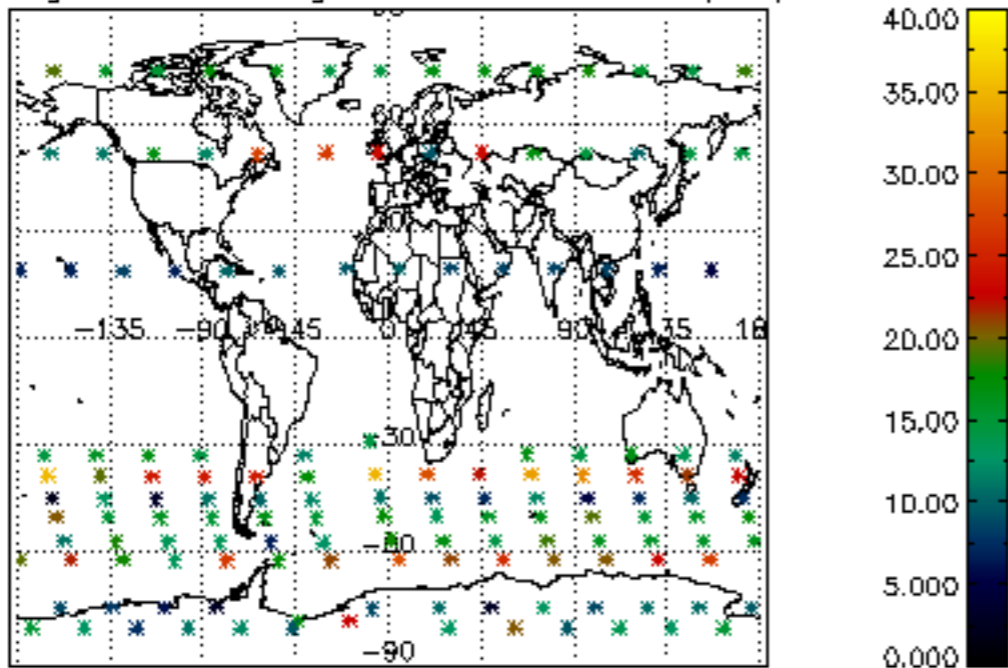

Percentage of cosmic ray hits per profile

Percentage of star falling outside central band per profile