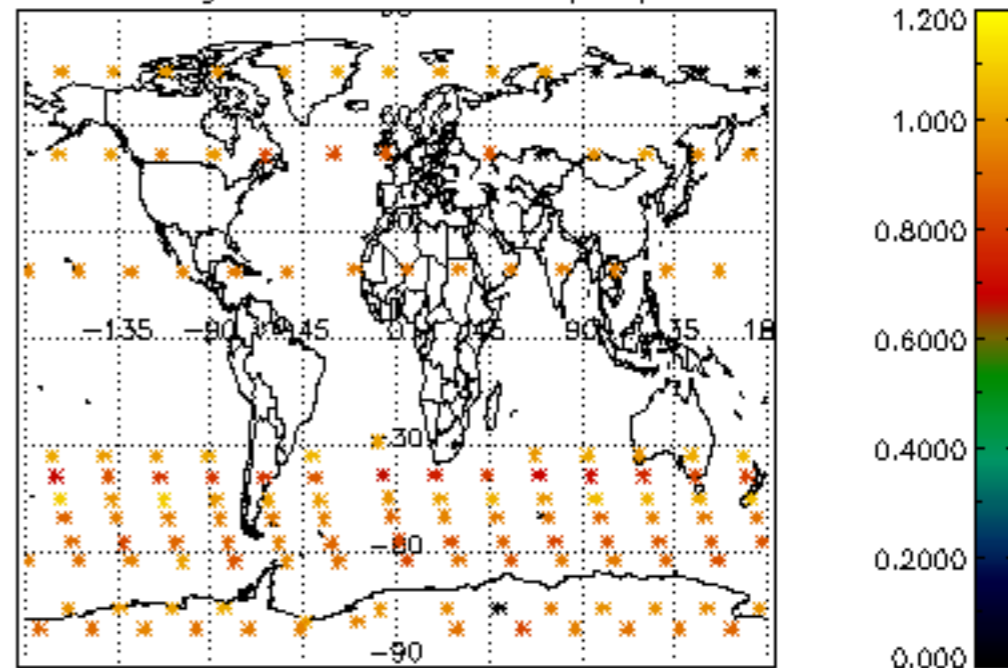

Percentage of flagged data per NO3 profile

Percentage of cosmic ray hits per profile

Percentage of datation errors per profile

Percentage of star falling outside central band per profile

Percentage of saturation errors per profile