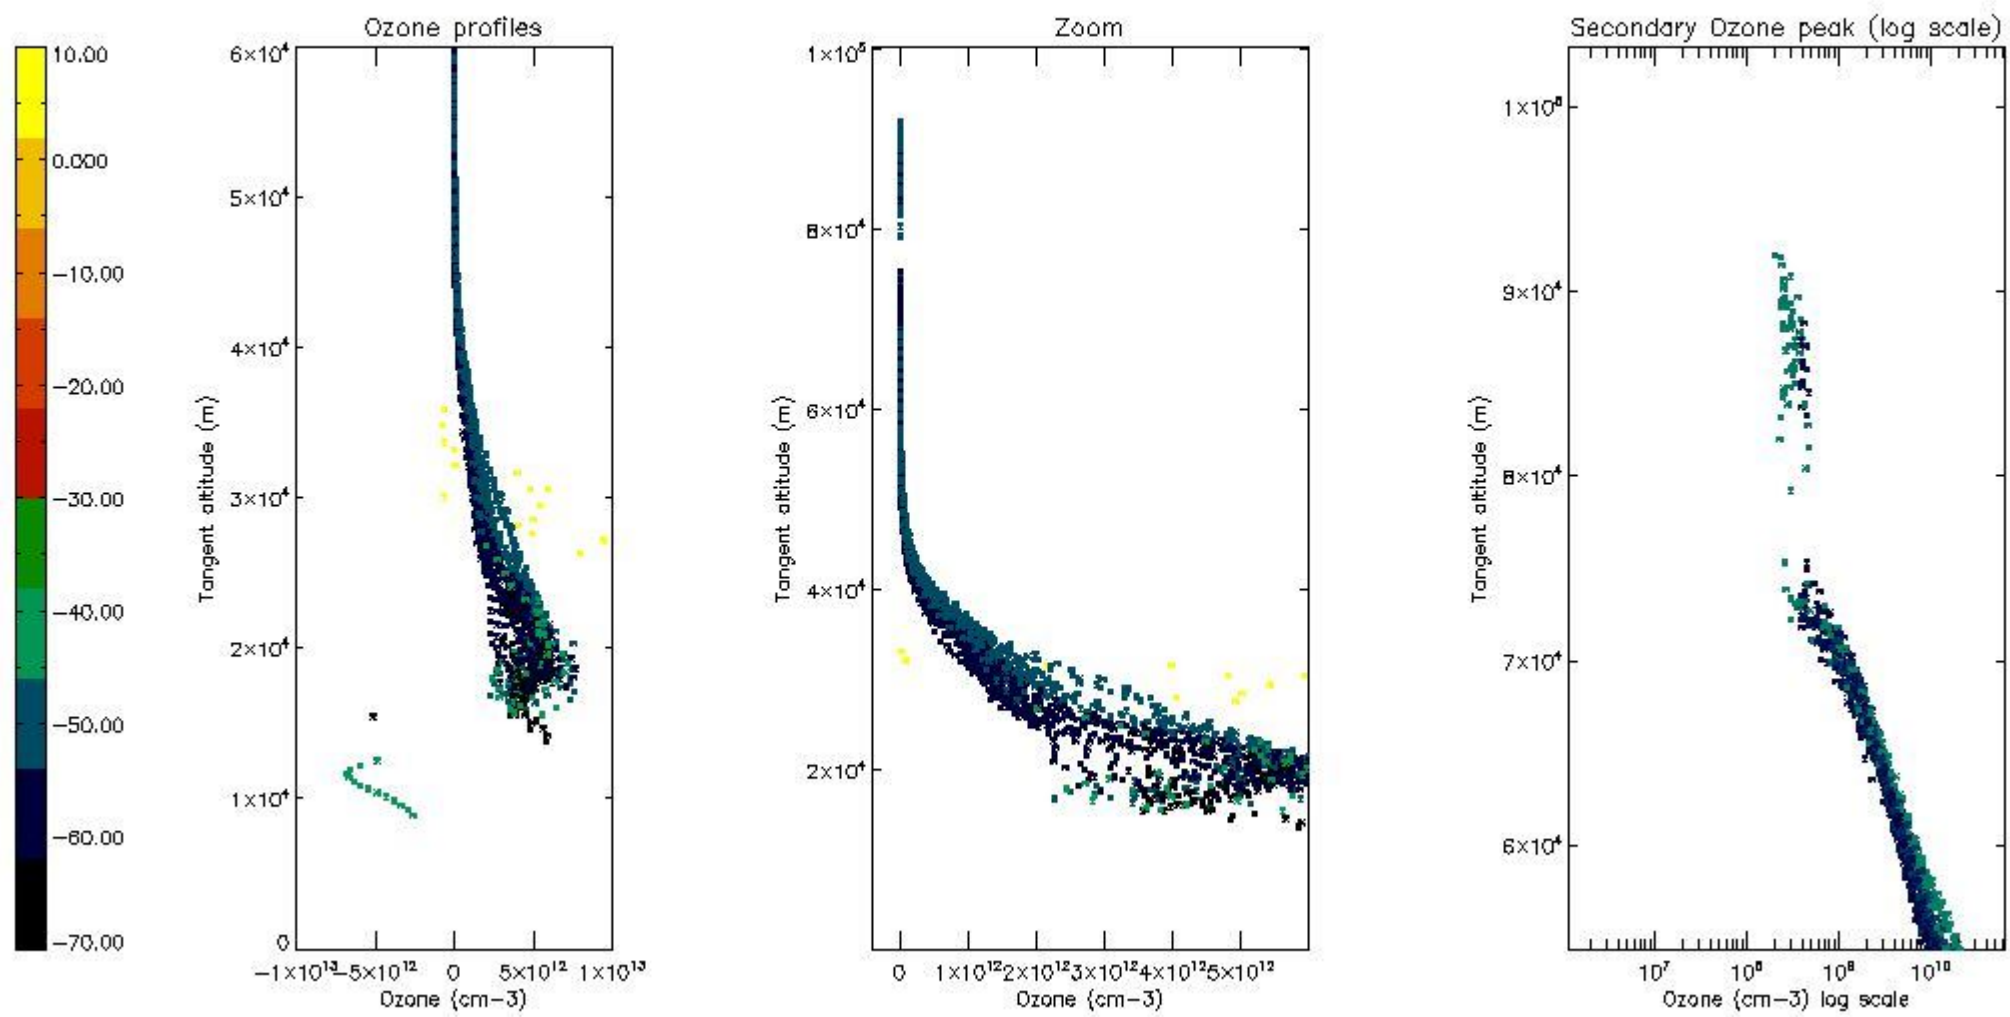

5.6 Plot NO₂ profiles for all STD (dark without errors)

The colorbar represents the latitude.