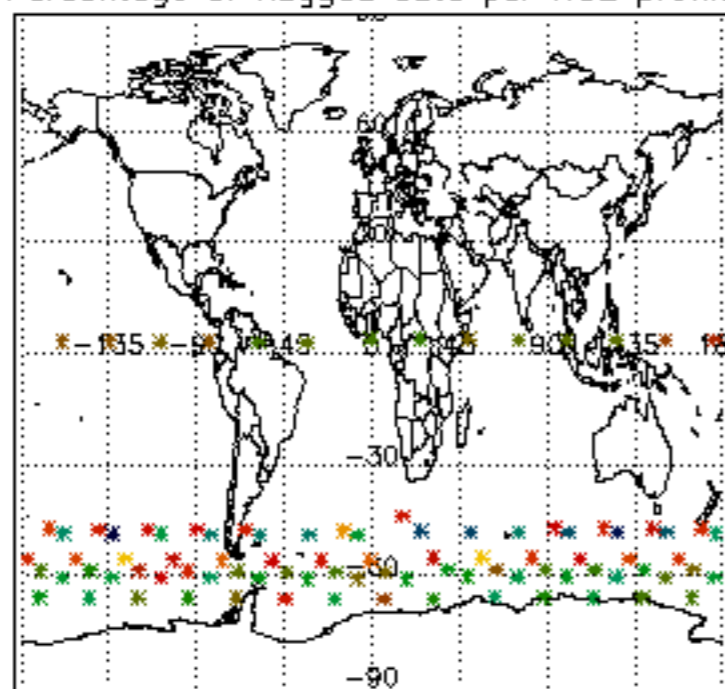

Percentage of flagged data per NO2 profile