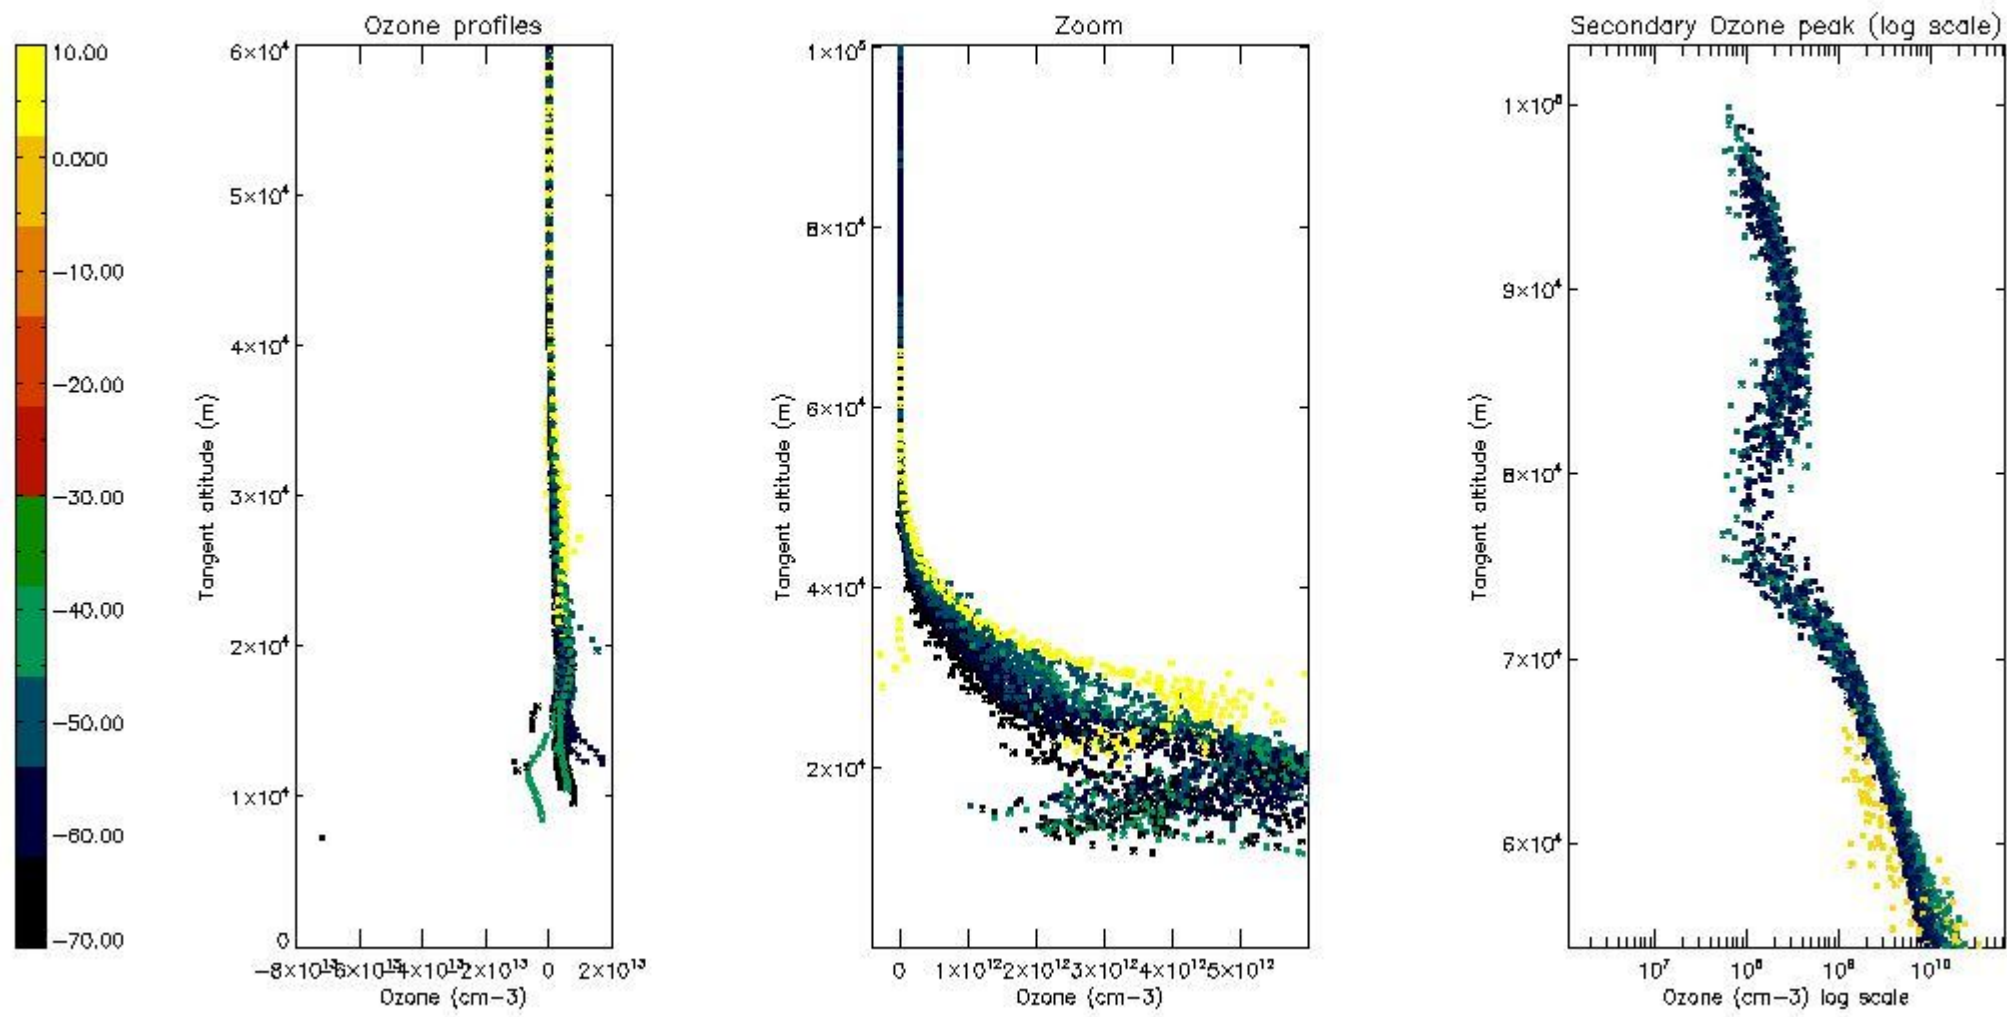

STD < 10	18
STD < 5	12

5.2 Plot ozone profiles for all STD (dark without errors)

The colorbar represents the latitude.

5.3 Plot ozone profiles where STD < 20% (dark without errors)

The colorbar represents the latitude.

5.4 Plot ozone profiles where STD < 10% (dark without errors)

The colorbar represents the latitude.

5.5 Plot ozone profiles where $STD < 5\%$ (dark without errors)

The colorbar represents the latitude.

5.6 Plot NO₂ profiles for all STD (dark without errors)