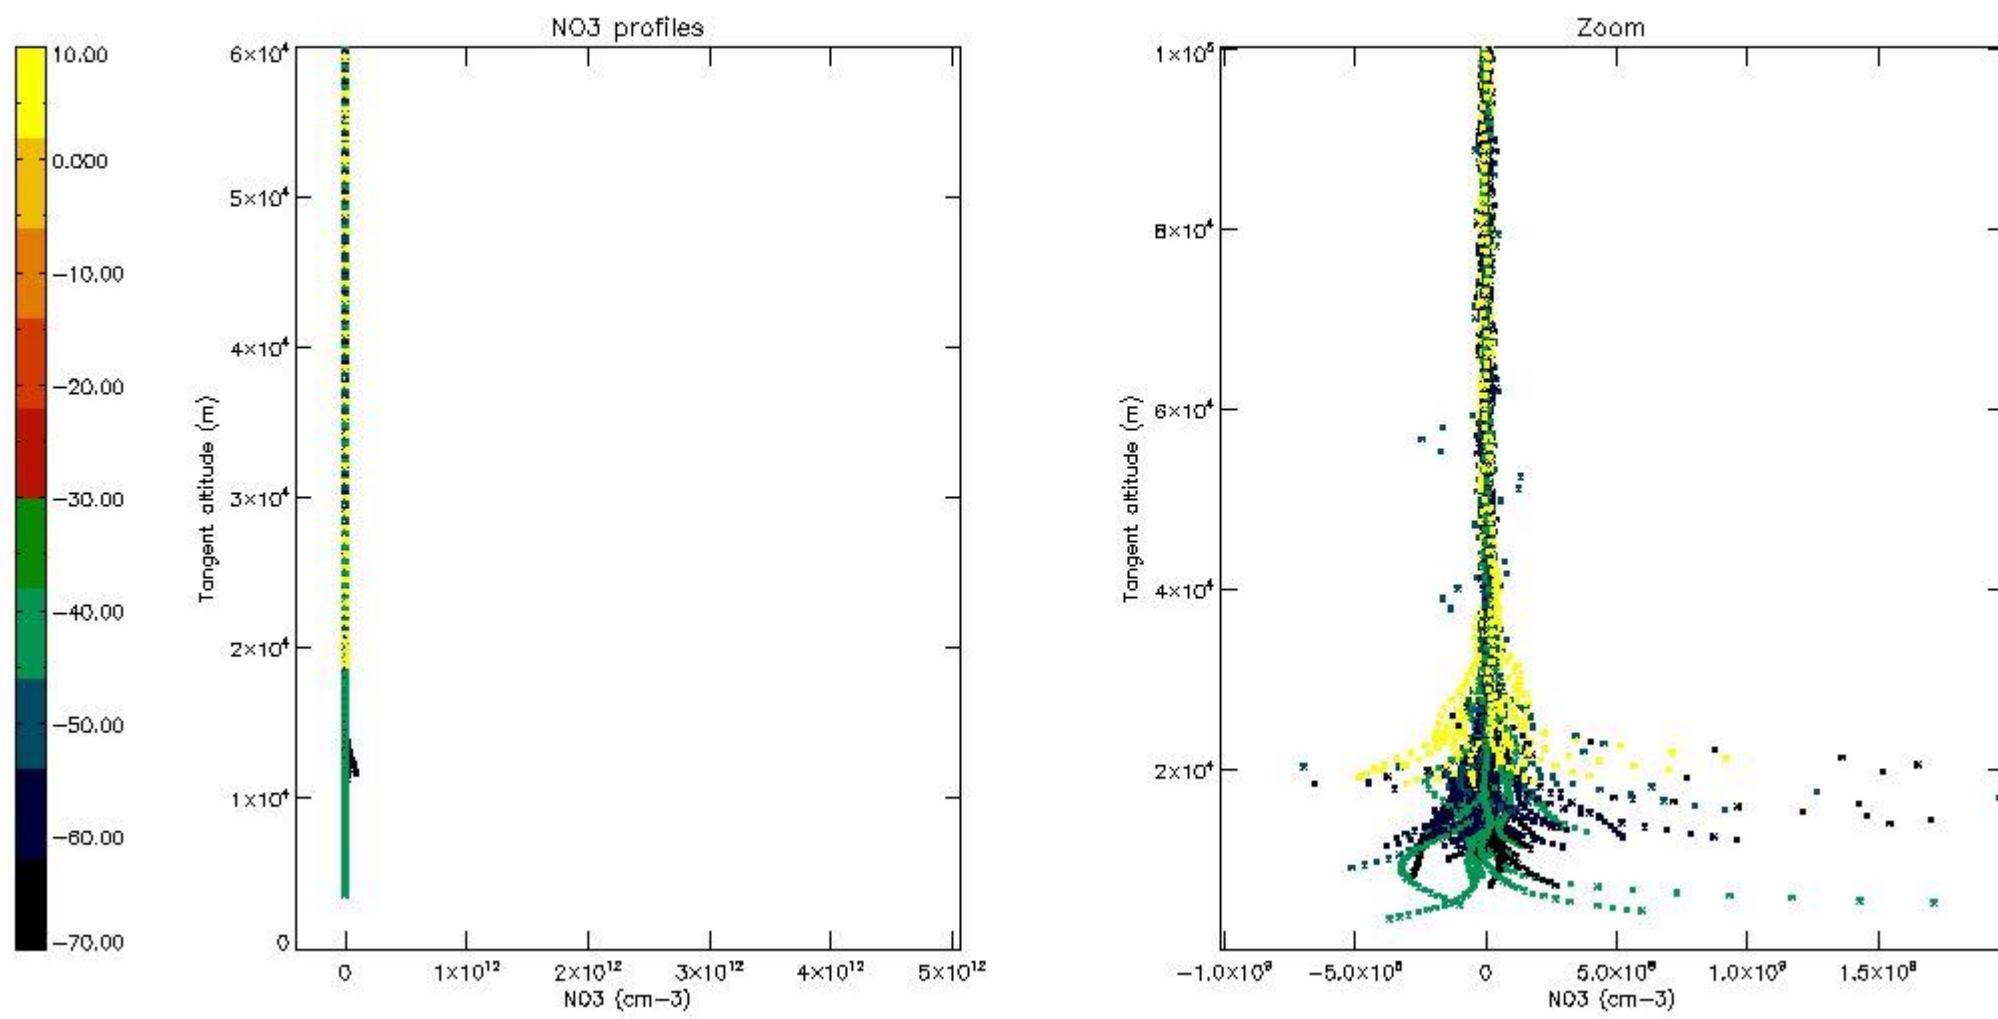

5.4 Plot ozone profiles where STD < 10% (dark without errors)

The colorbar represents the latitude.

5.5 Plot ozone profiles where $STD < 5\%$ (dark without errors)

The colorbar represents the latitude.

5.6 Plot NO₂ profiles for all STD (dark without errors)

The colorbar represents the latitude.

5.7 Plot NO3 profiles for all STD (dark without errors)

The colorbar represents the latitude.

5.8 Plot H₂O profiles for all STD (only for occultations of stars 1,2,3,4,13,14,16,26,63 dark without errors)