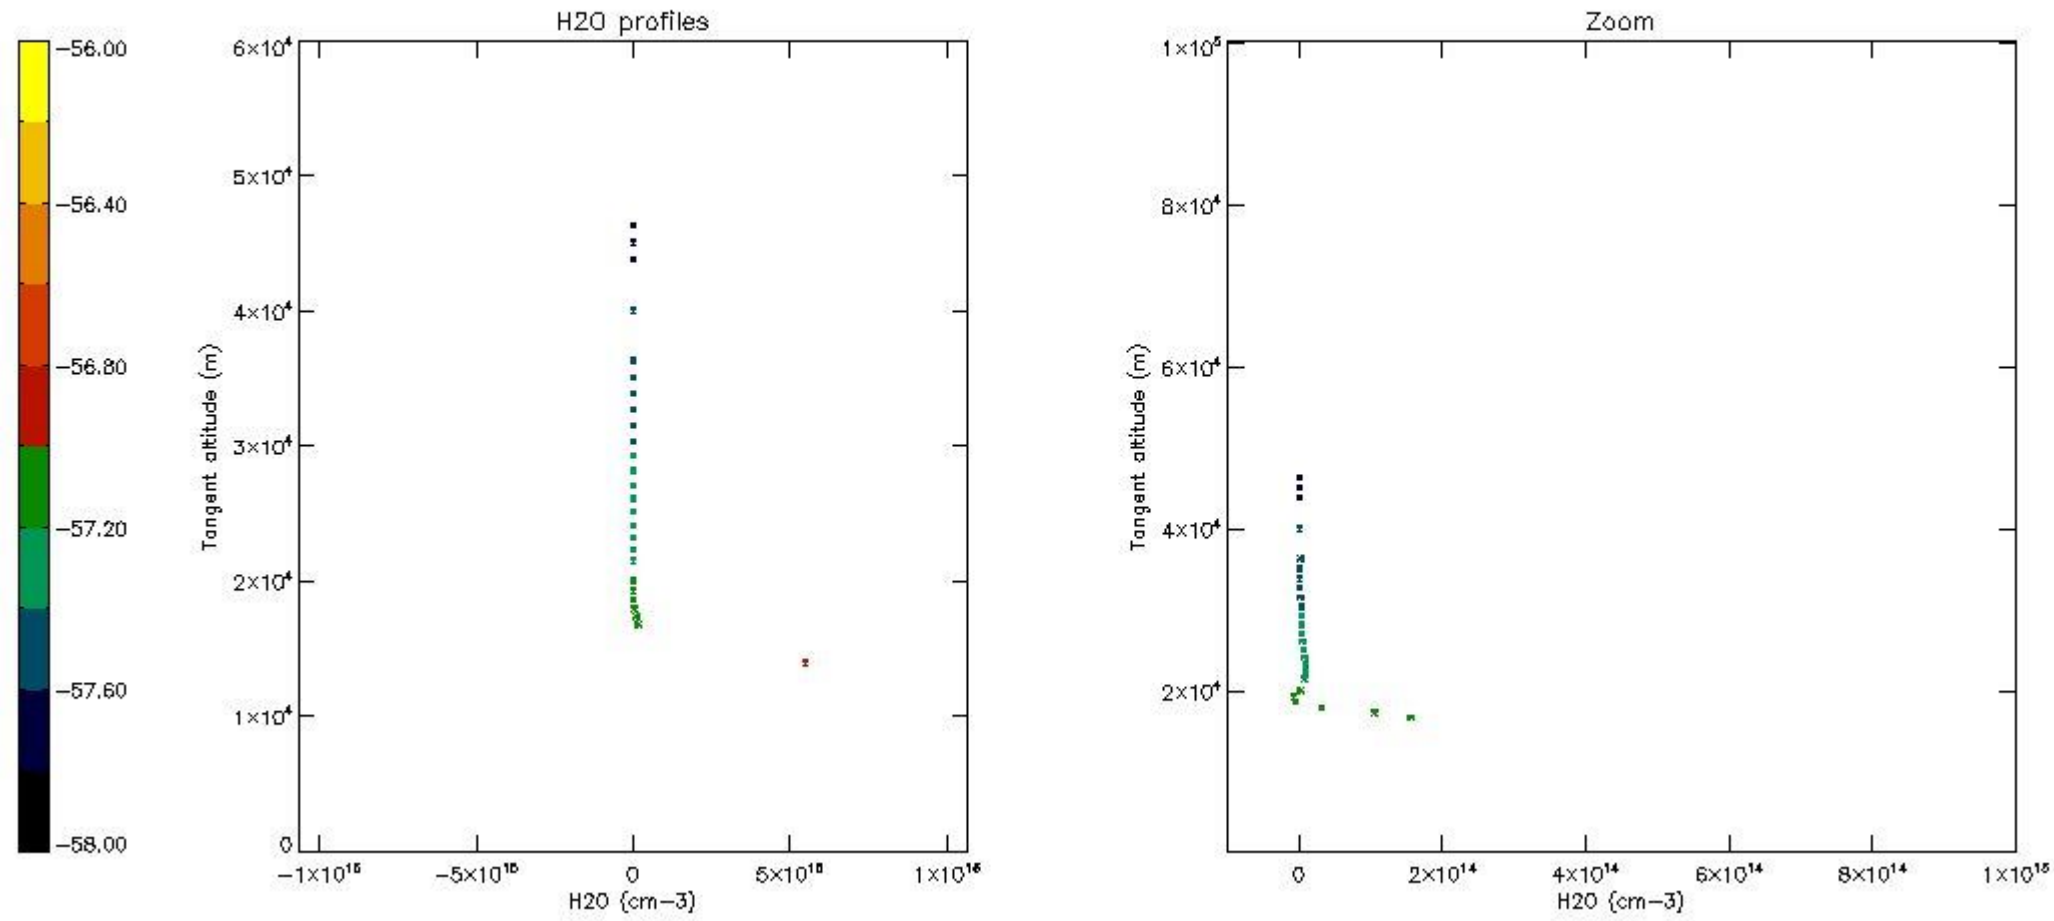

6. Auxiliary Data Files used for the production reported in section 2

The number reported in the third column indicates since which file (see list in section 2) the corresponding auxiliary file has been used. The fourth column is the date of those product files.

Type	Auxiliary Filename	Used since product	Used since product date
INST_PHYS_CHARACTERISTICS	GOM_INS_AXVIEC20091111_143220_20030716_120000_20500101_000000	1	22-AUG-2009 00:06:07
LEVEL-2_PROC_CONFIG	GOM_PR2_AXVIEC20091111_152718_20020301_000000_20500101_000000	1	22-AUG-2009 00:06:07
CROSS_SECTIONS_FILE	GOM_CRS_AXVIEC20091111_154832_20020301_000000_20500101_000000	1	22-AUG-2009 00:06:07