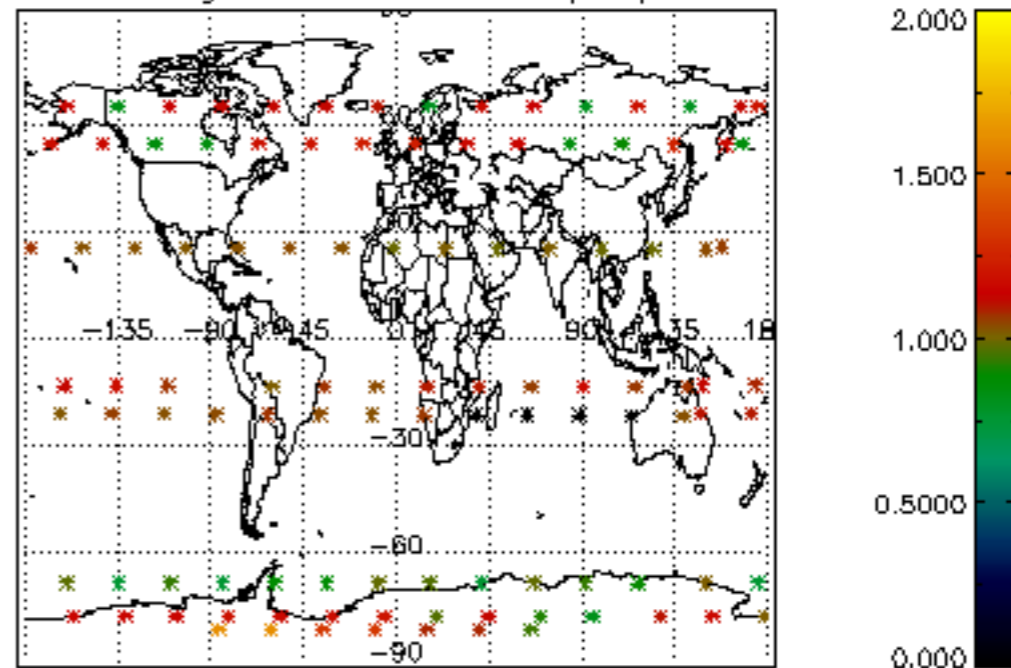

Percentage of datation errors per profile

Percentage of star falling outside central band per profile

Percentage of saturation errors per profile

Percentage of cosmic ray hits per profile

Percentage of datation errors per profile