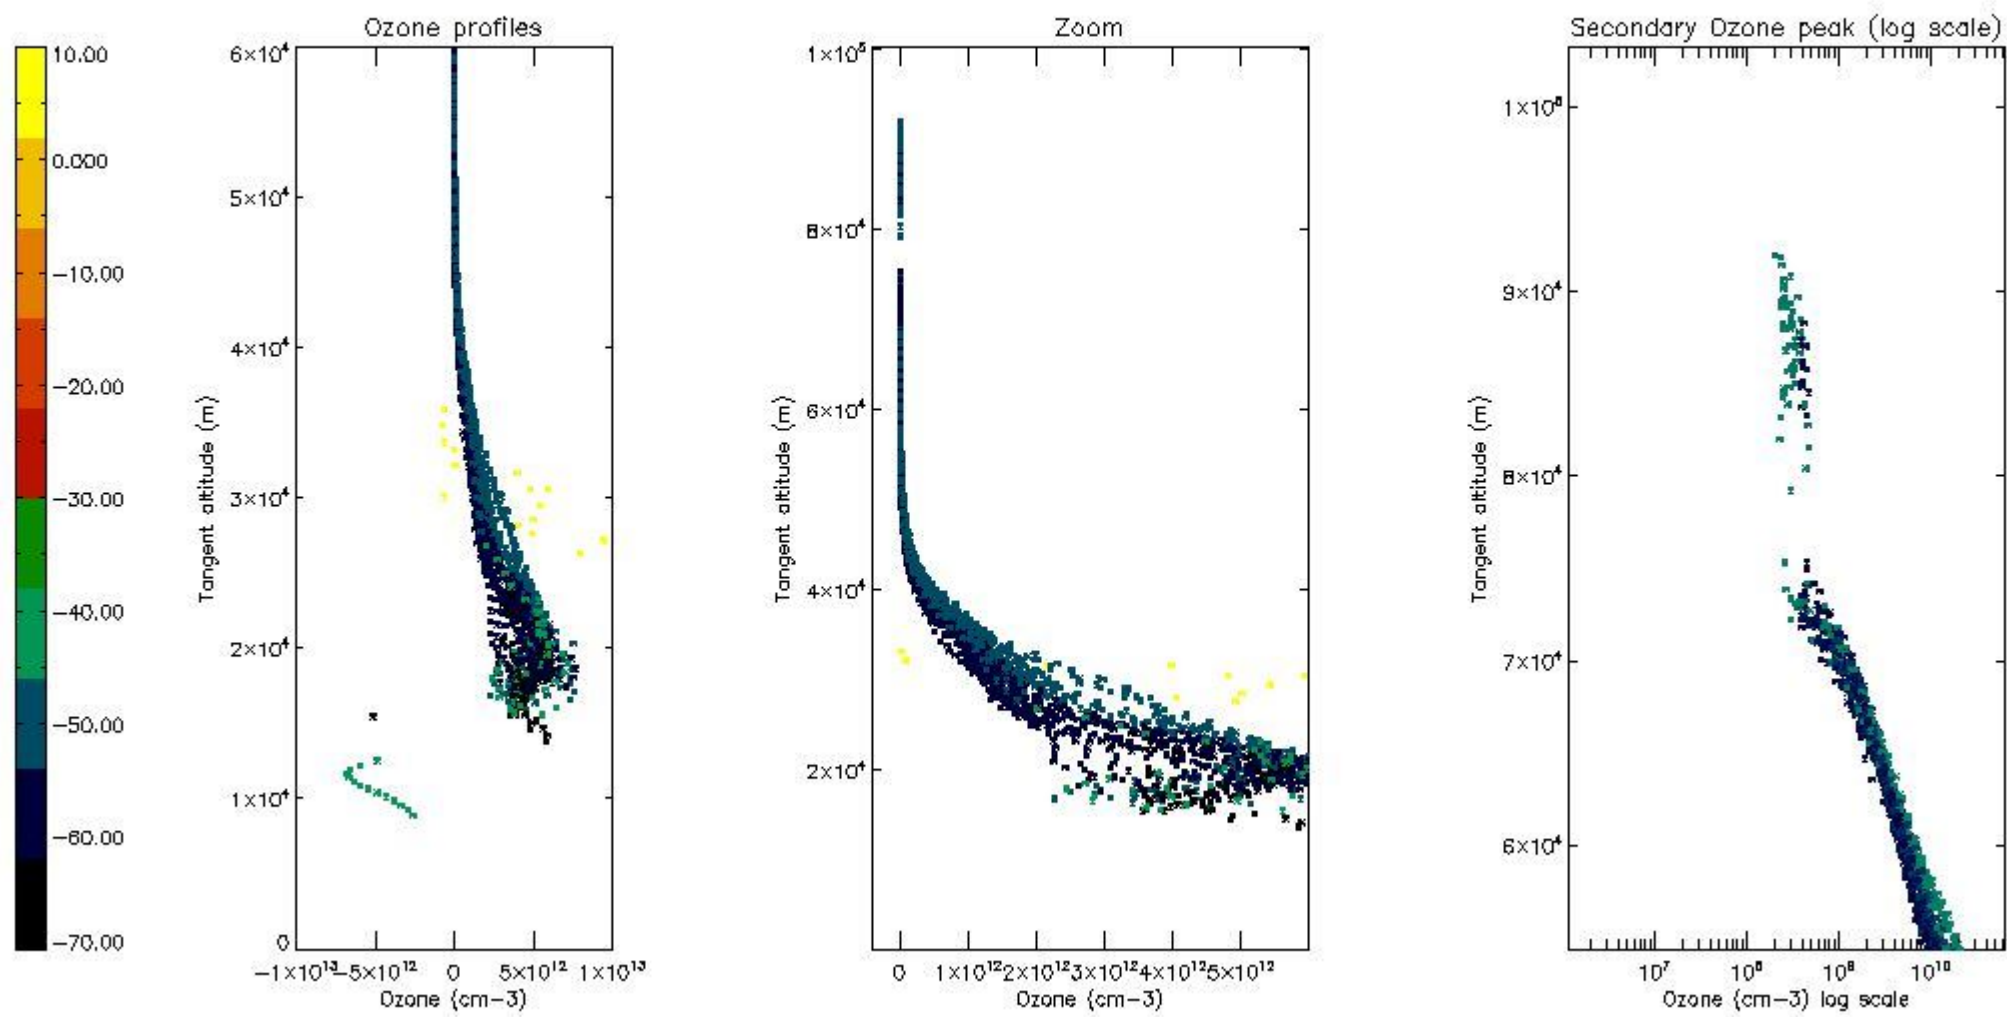

STD < 10	18
STD < 5	12

5.2 Plot ozone profiles for all STD (dark without errors)

The colorbar represents the latitude.

5.3 Plot ozone profiles where STD < 20% (dark without errors)

The colorbar represents the latitude.

5.4 Plot ozone profiles where STD < 10% (dark without errors)

The colorbar represents the latitude.

5.5 Plot ozone profiles where $STD < 5\%$ (dark without errors)

The colorbar represents the latitude.

5.6 Plot NO₂ profiles for all STD (dark without errors)