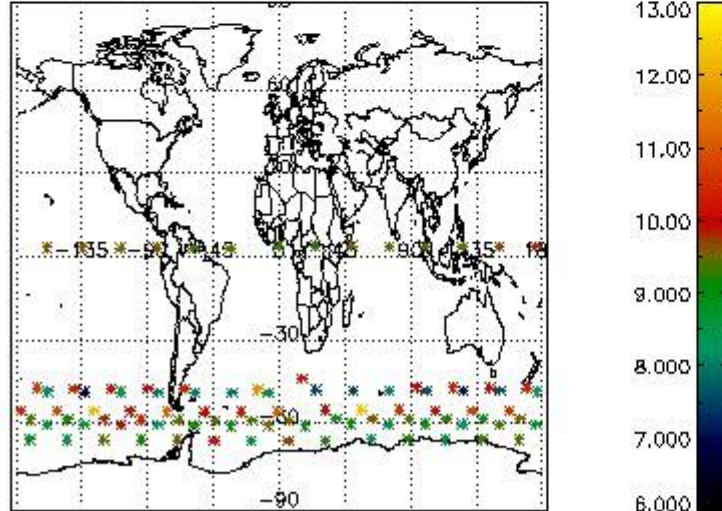

3.1 Plot quality information per product (time dependant)

3.2 Plot quality information per product (world map)

Percentage of flagged data per O3 profile

Percentage of flagged data per H2O profile

Percentage of flagged data per NO2 profile