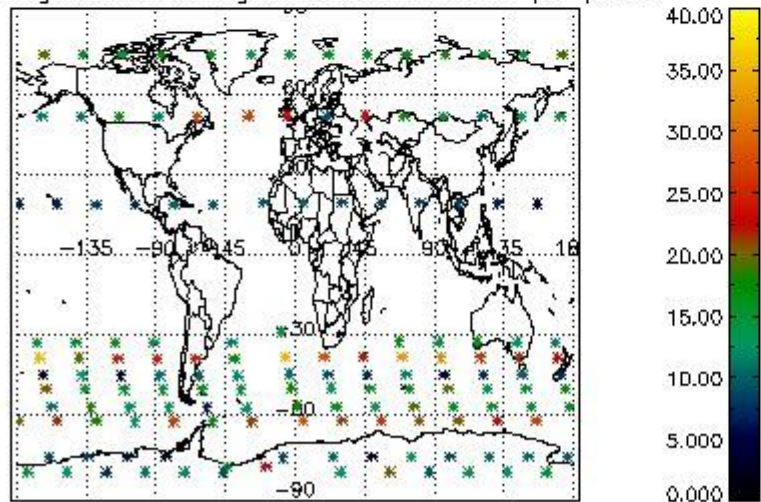

Percentage of star falling outside central band per profile