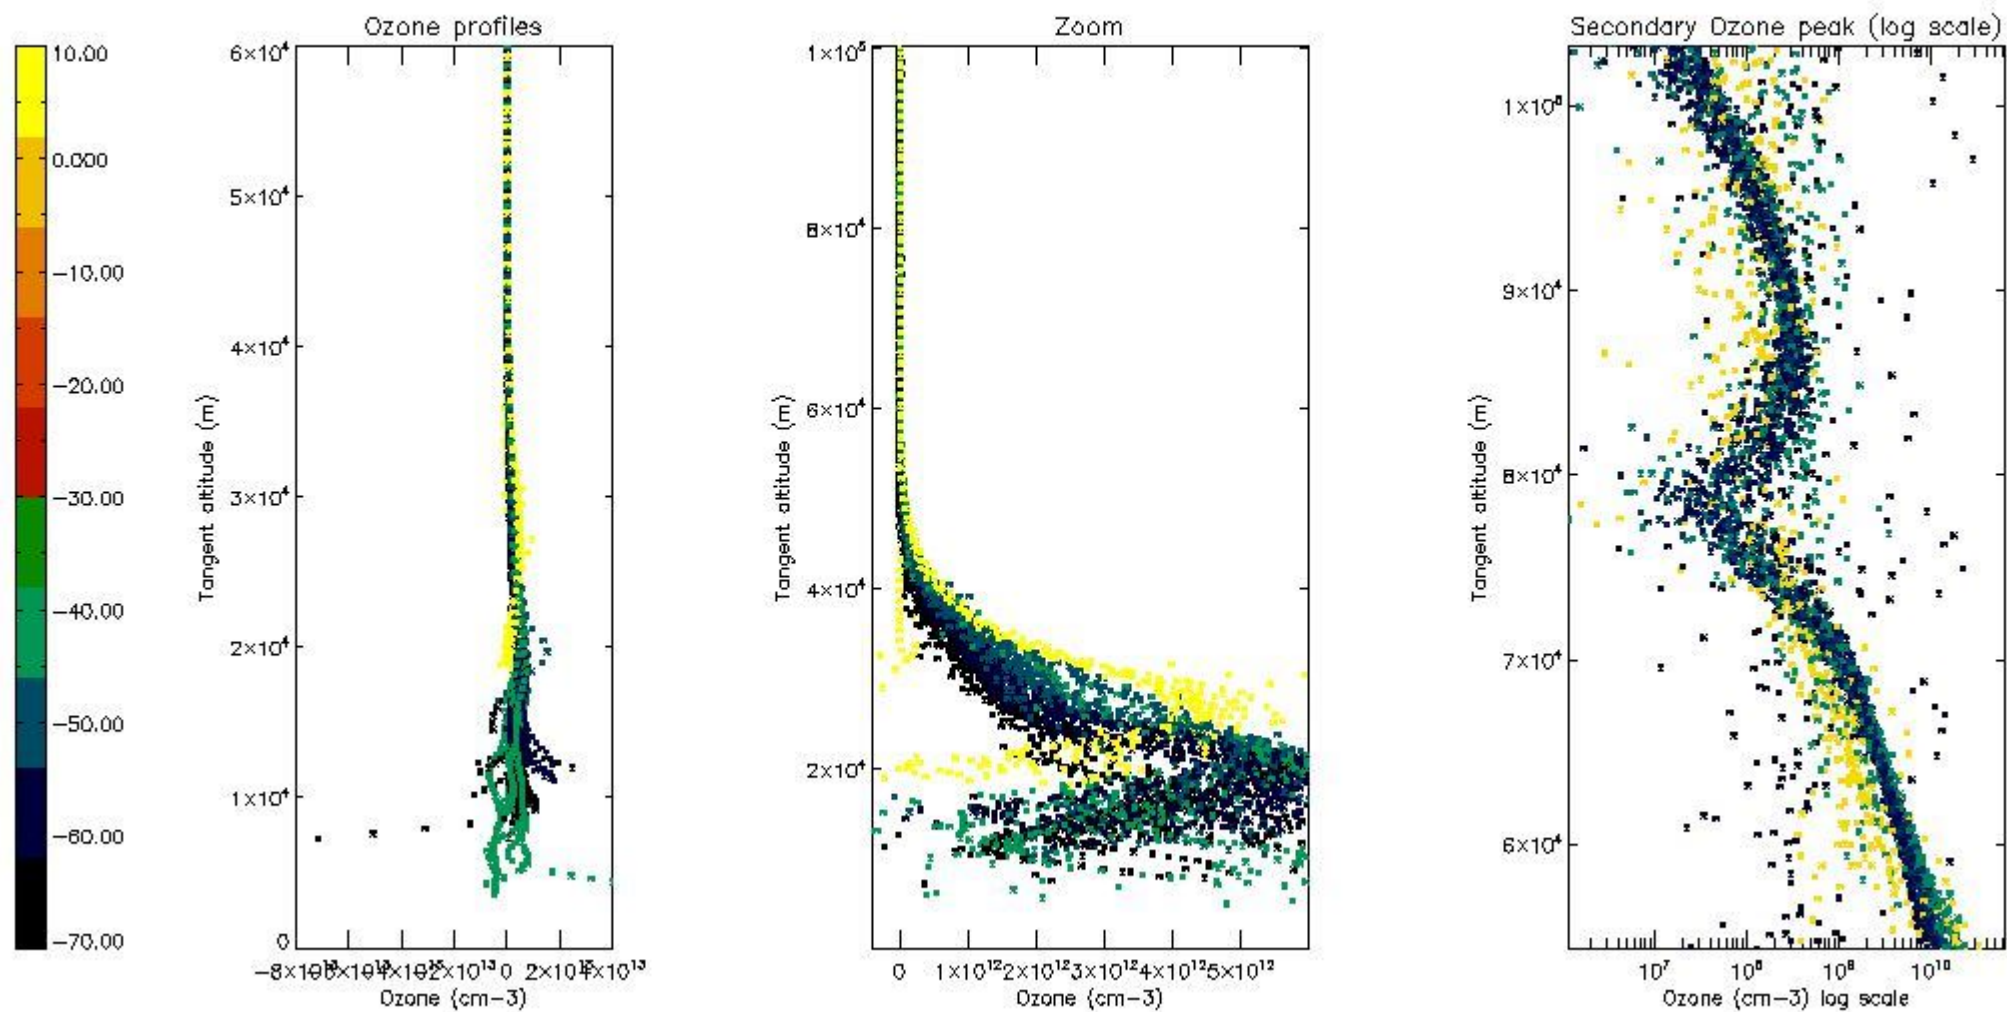

STD < 10	18
STD < 5	12

5.2 Plot ozone profiles for all STD (dark without errors)

The colorbar represents the latitude.

5.3 Plot ozone profiles where STD < 20% (dark without errors)

The colorbar represents the latitude.