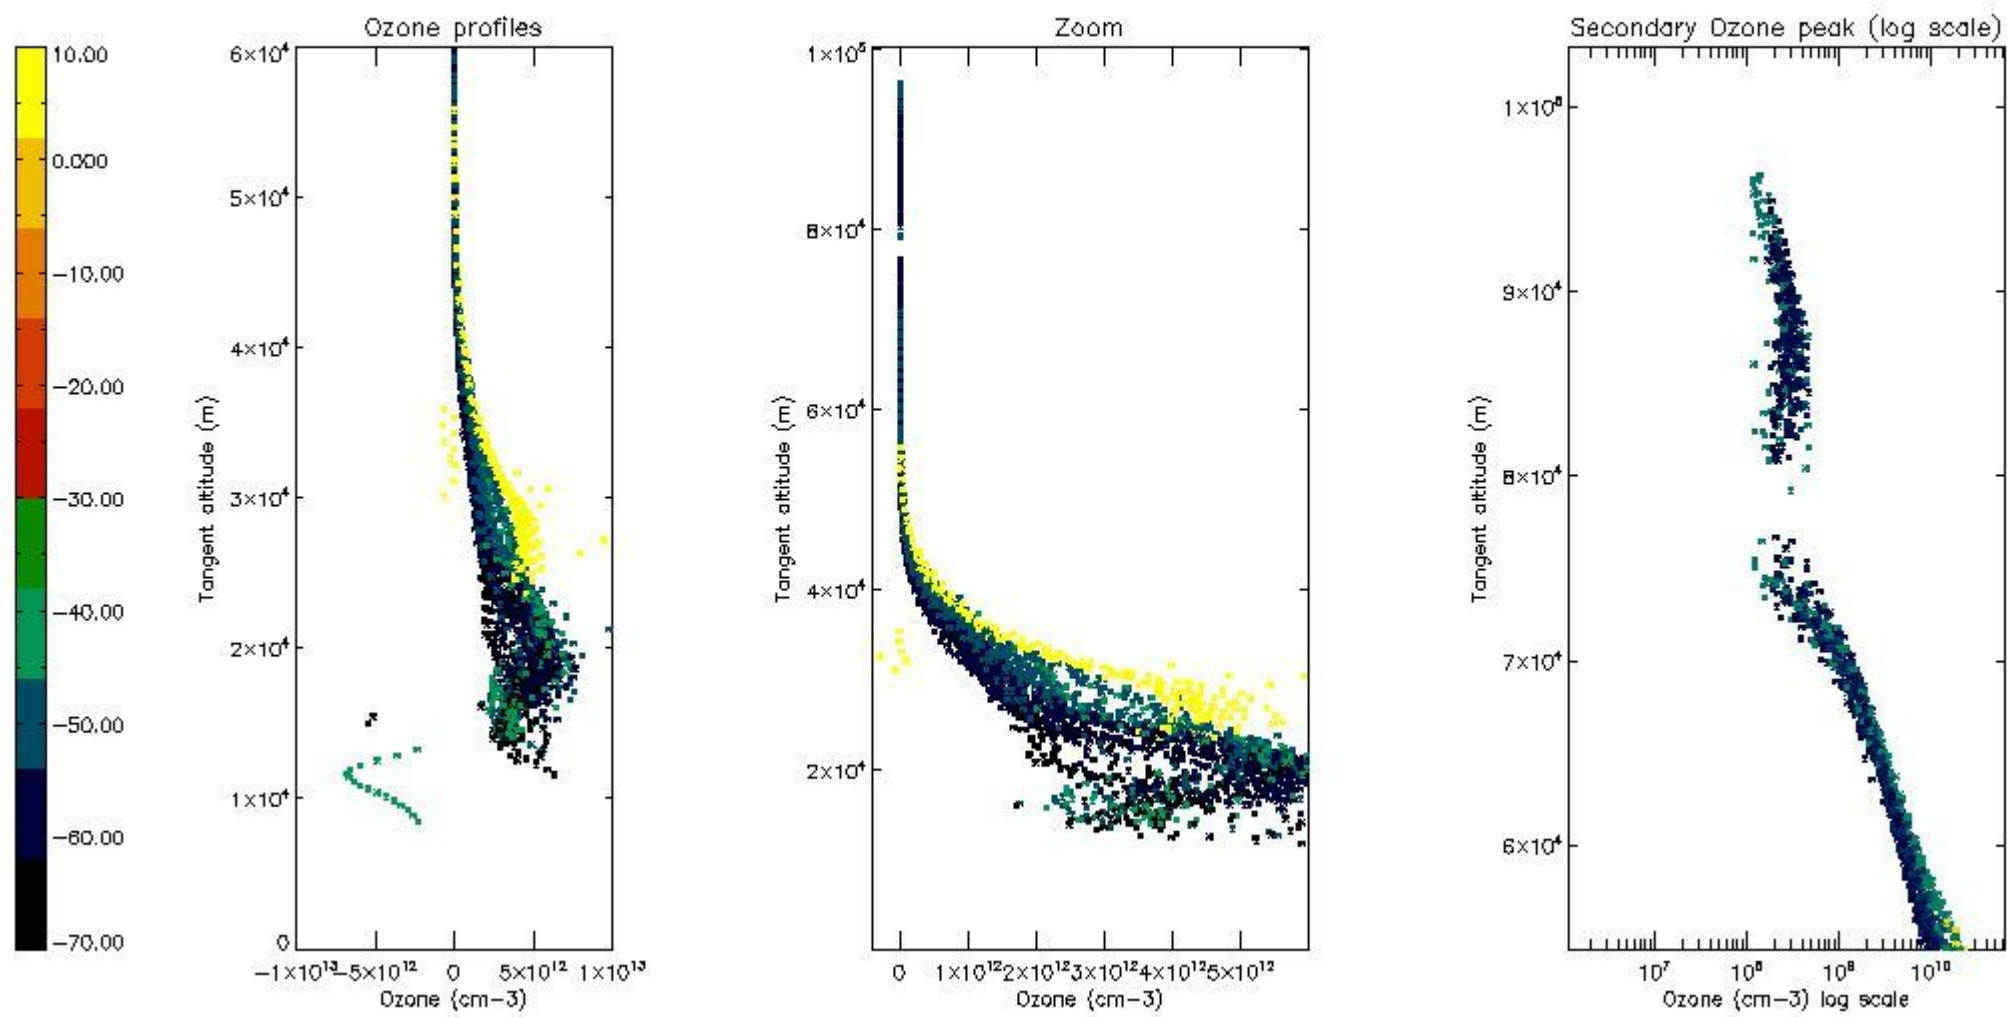

5.5 Plot ozone profiles where $STD < 5\%$ (dark without errors)

The colorbar represents the latitude.