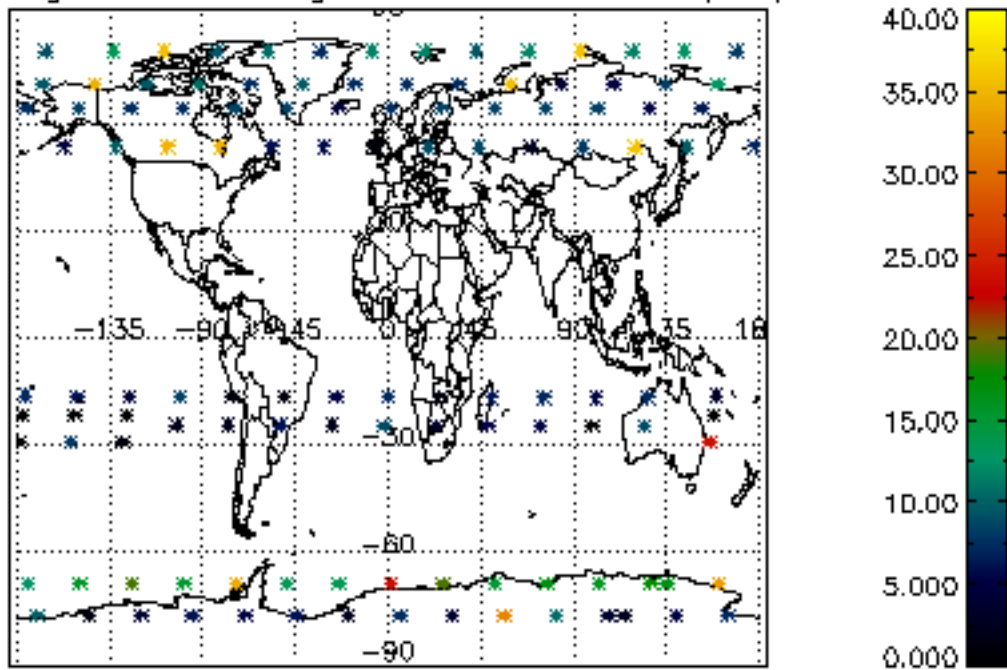

Percentage of star falling outside central band per profile