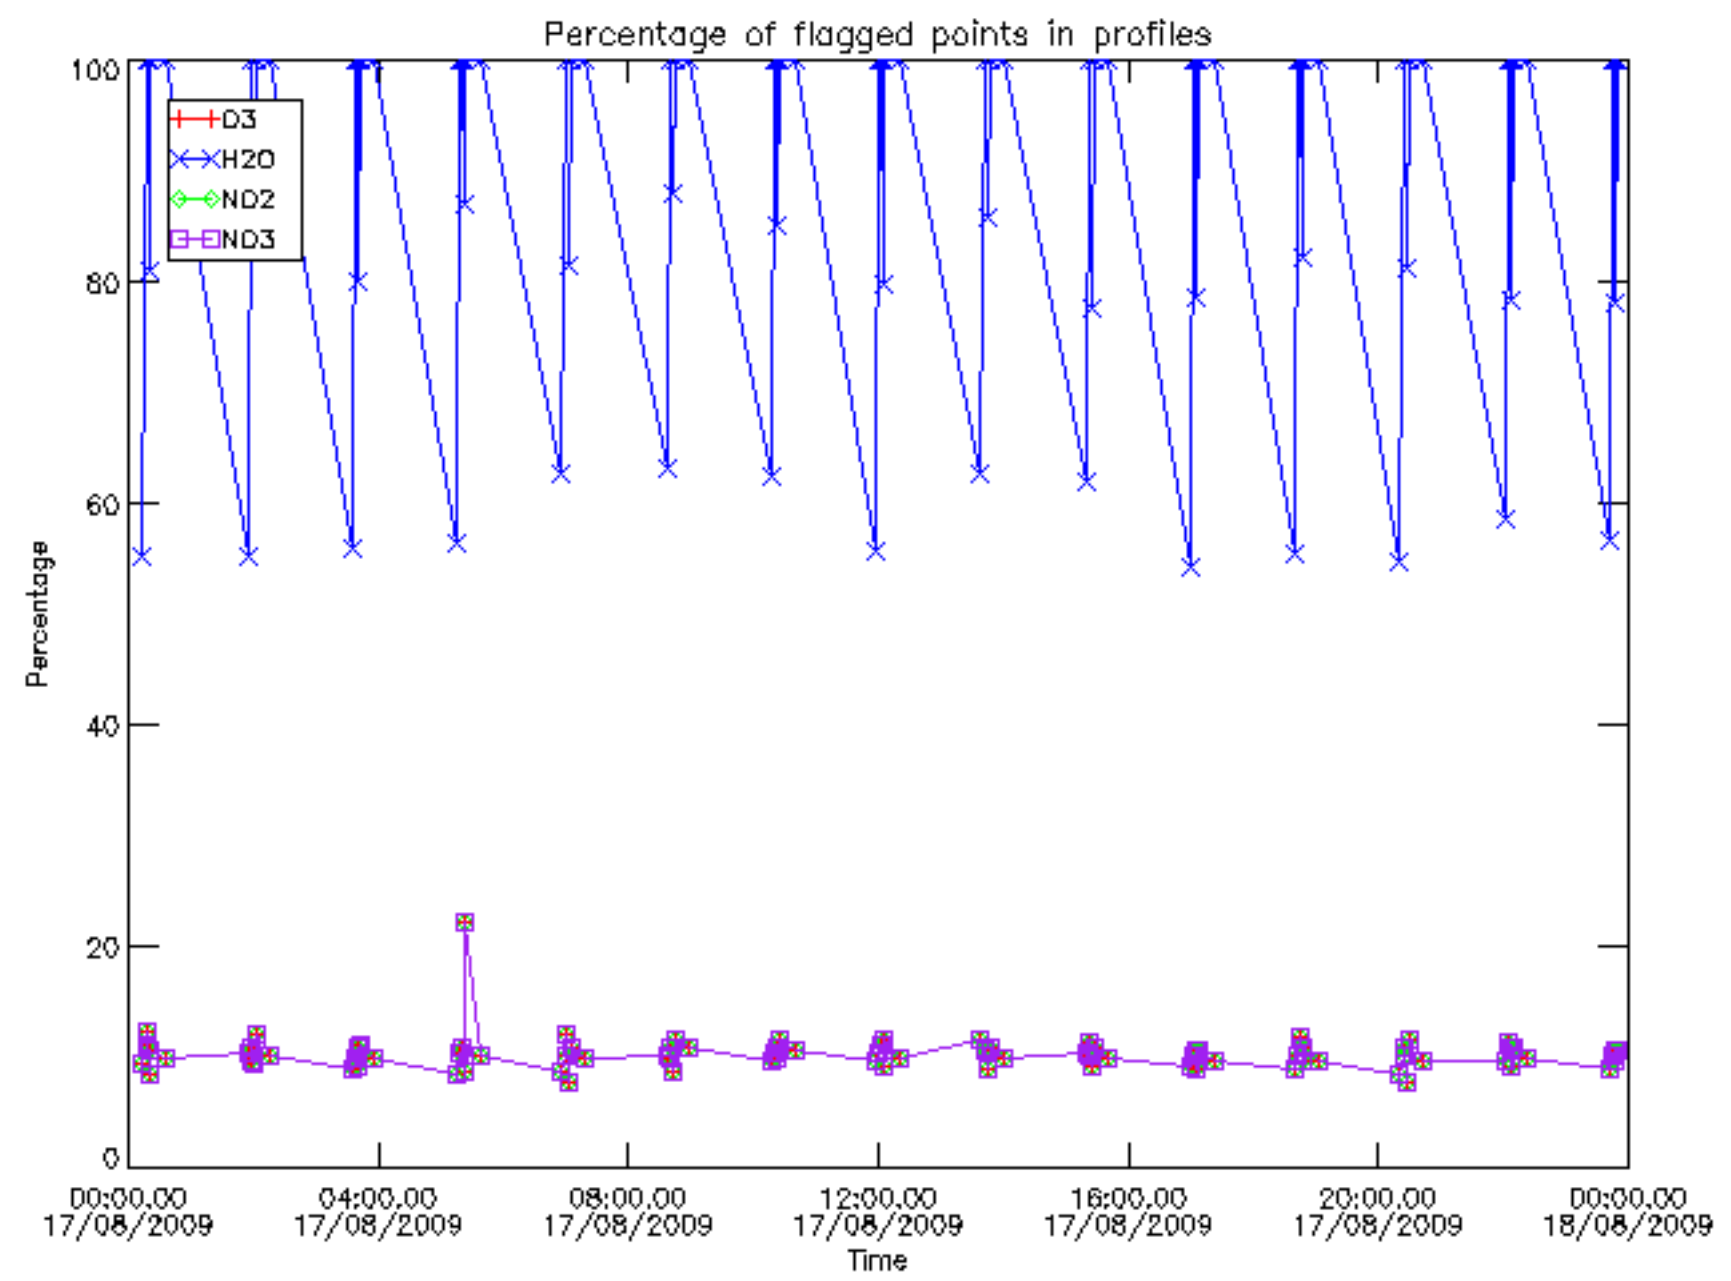

Percentage of flagged data per D3 profile

Percentage of flagged data per H2O profile