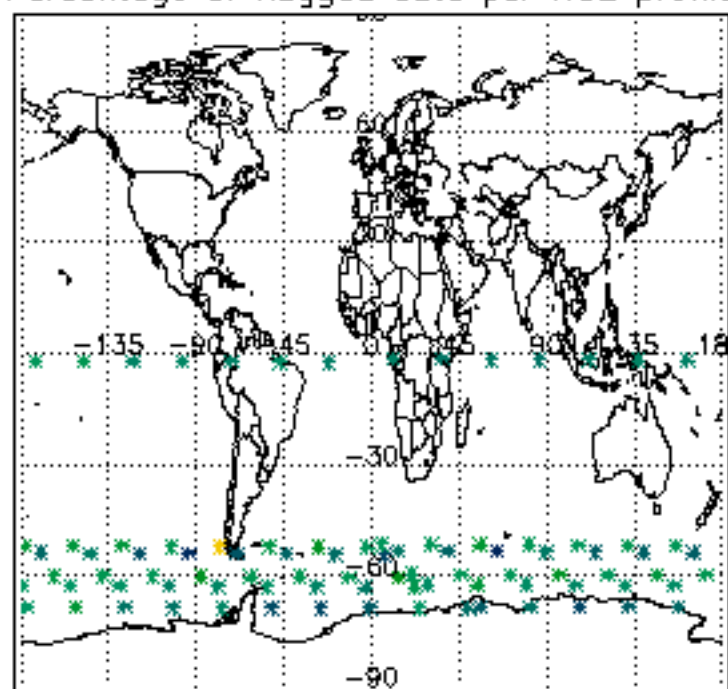

Percentage of flagged data per NO2 profile