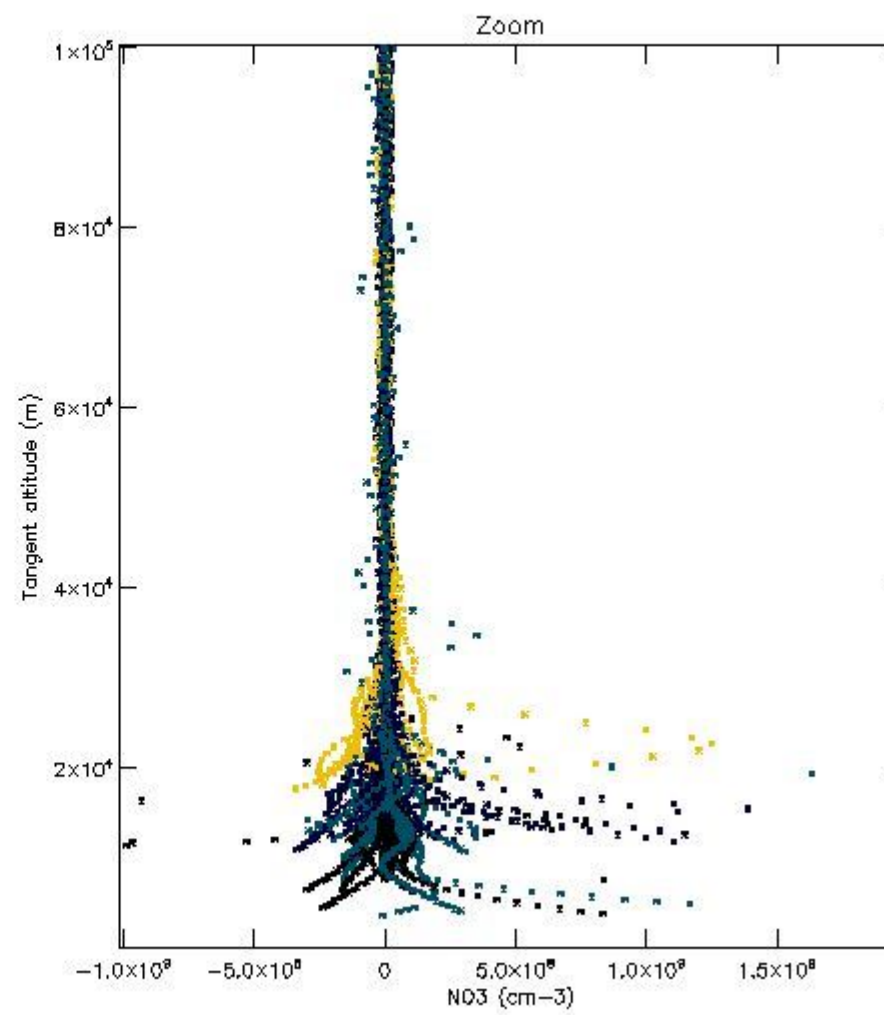

6. Auxiliary Data Files used for the production reported in section 2

The number reported in the third column indicates since which file (see list in section 2) the corresponding auxiliary file has been used. The fourth column is the date of those product files.

Type	Auxiliary Filename	Used since product	Used since product date
INST_PHYS_CHARACTERISTICS	GOM_INS_AXVIEC20091111_143220_20030716_120000_20500101_000000	1	17-AUG-2009 00:01:06
LEVEL-2_PROC_CONFIG	GOM_PR2_AXVIEC20091111_152718_20020301_000000_20500101_000000	1	17-AUG-2009 00:01:06
CROSS_SECTIONS_FILE	GOM_CRS_AXVIEC20091111_154832_20020301_000000_20500101_000000	1	17-AUG-2009 00:01:06