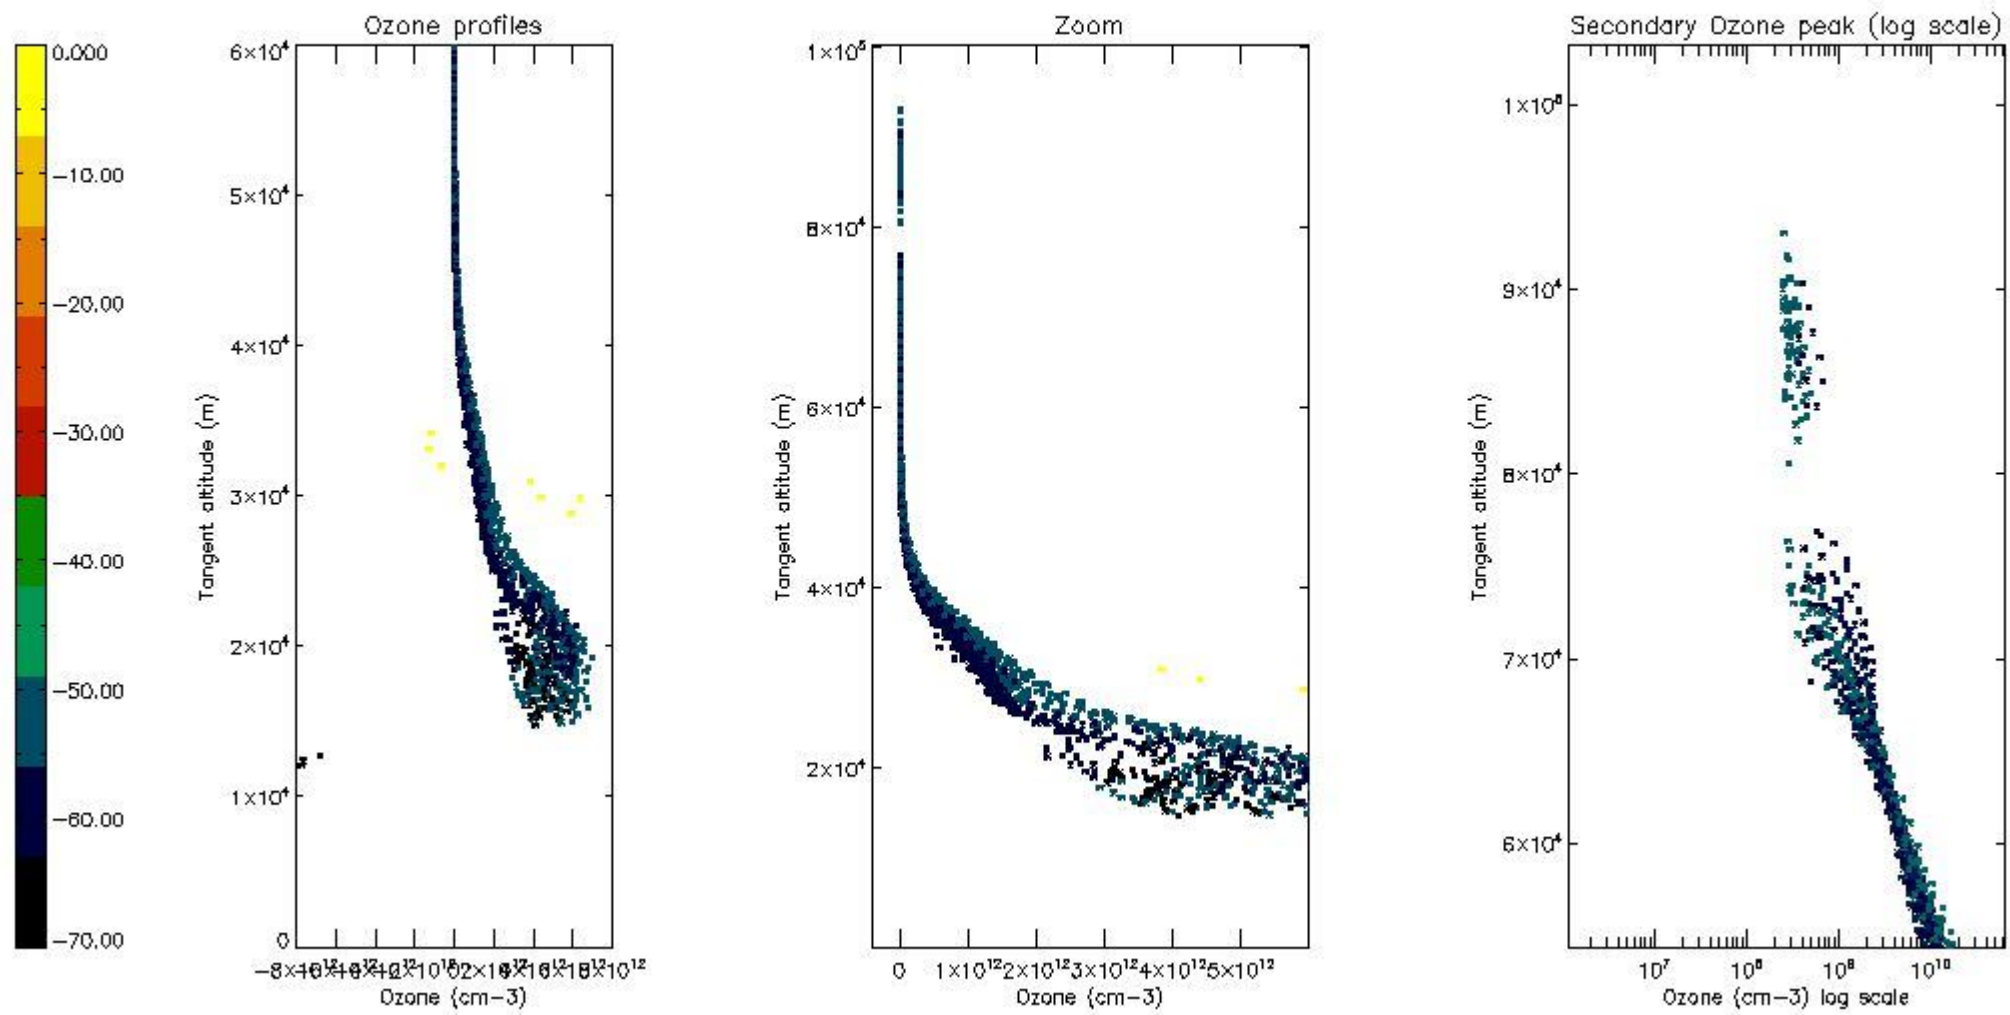

STD < 10	14
STD < 5	9

5.2 Plot ozone profiles for all STD (dark without errors)

The colorbar represents the latitude.

5.3 Plot ozone profiles where STD < 20% (dark without errors)

The colorbar represents the latitude.

5.4 Plot ozone profiles where STD < 10% (dark without errors)

The colorbar represents the latitude.

5.5 Plot ozone profiles where STD < 5% (dark without errors)

The colorbar represents the latitude.

5.6 Plot NO₂ profiles for all STD (dark without errors)