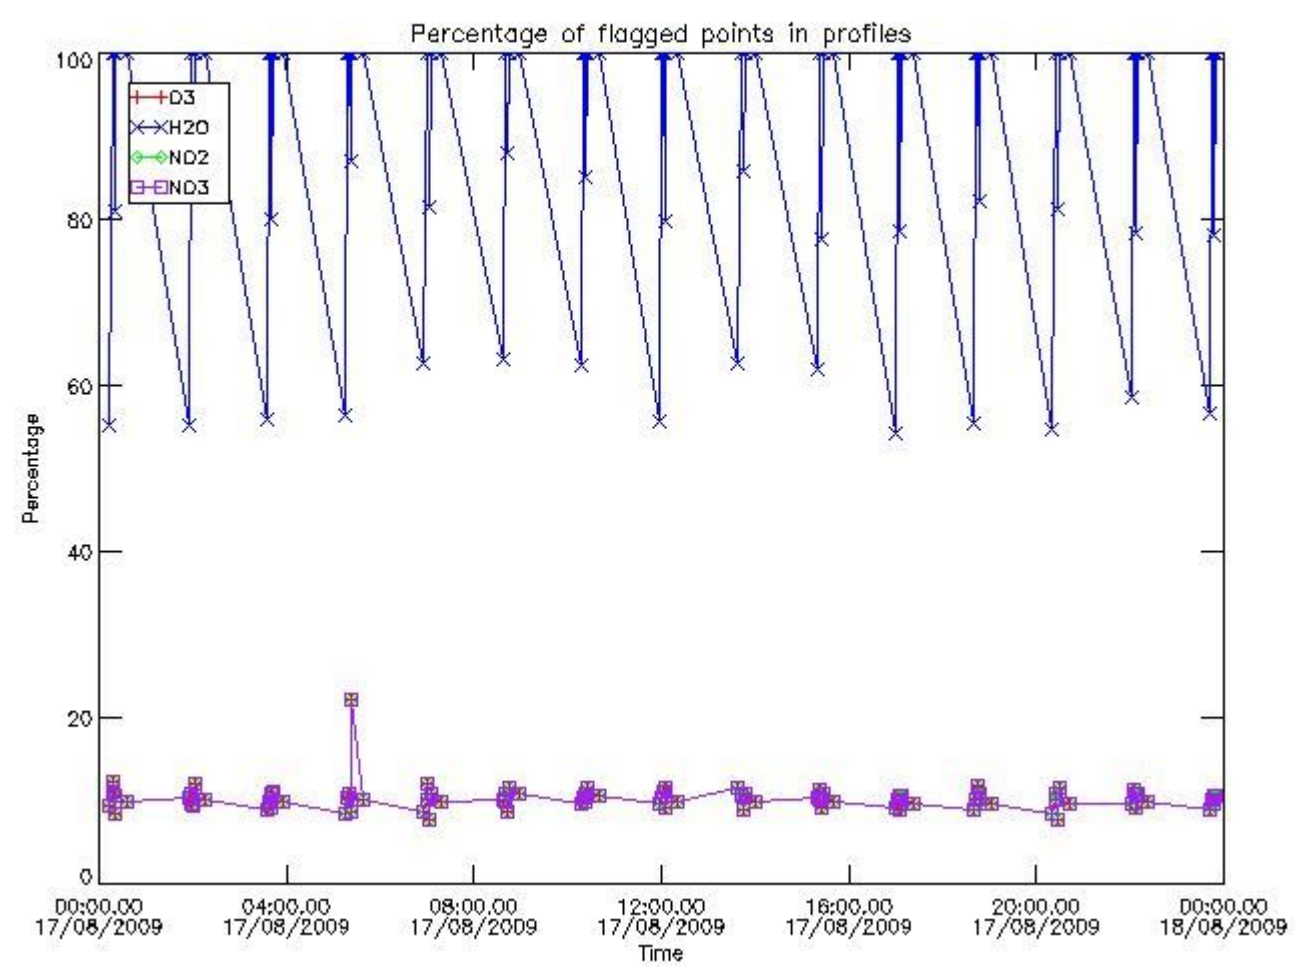

3. Quality information per product

In this section it is plotted some information contained in the Quality Summary data set of the level 2 products. Only products in dark limb conditions and without errors (error flag in the MPH set to "0") are used.

3.1 Plot quality information per product (time dependant)

3.2 Plot quality information per product (world map)