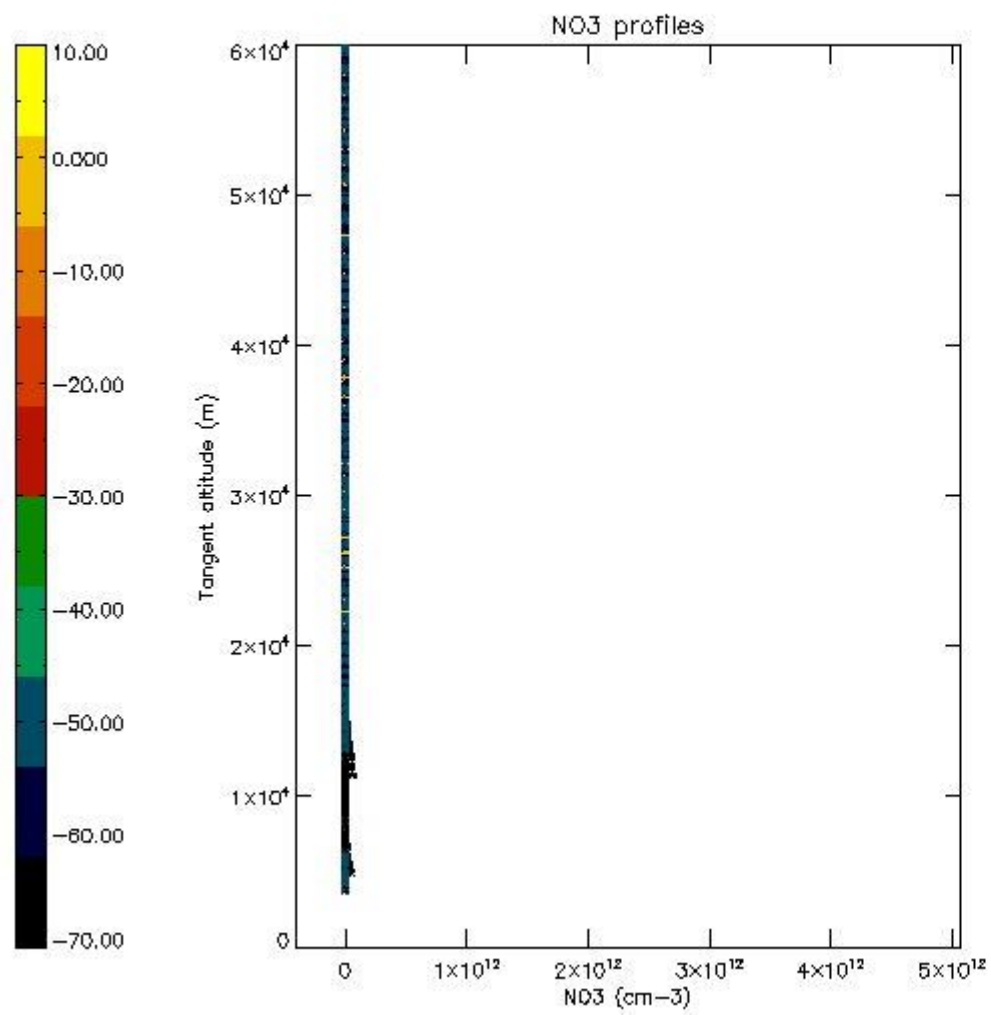

6. Auxiliary Data Files used for the production reported in section 2

The number reported in the third column indicates since which file (see list in section 2) the corresponding auxiliary file has been used. The fourth column is the date of those product files.

Type	Auxiliary Filename	Used since product	Used since product date
INST_PHYS_CHARACTERISTICS	GOM_INS_AXVIEC20091111_143220_20030716_120000_20500101_000000	1	17-AUG-2009 00:01:06
LEVEL-2_PROC_CONFIG	GOM_PR2_AXVIEC20091111_152718_20020301_000000_20500101_000000	1	17-AUG-2009 00:01:06
CROSS_SECTIONS_FILE	GOM_CRS_AXVIEC20091111_154832_20020301_000000_20500101_000000	1	17-AUG-2009 00:01:06