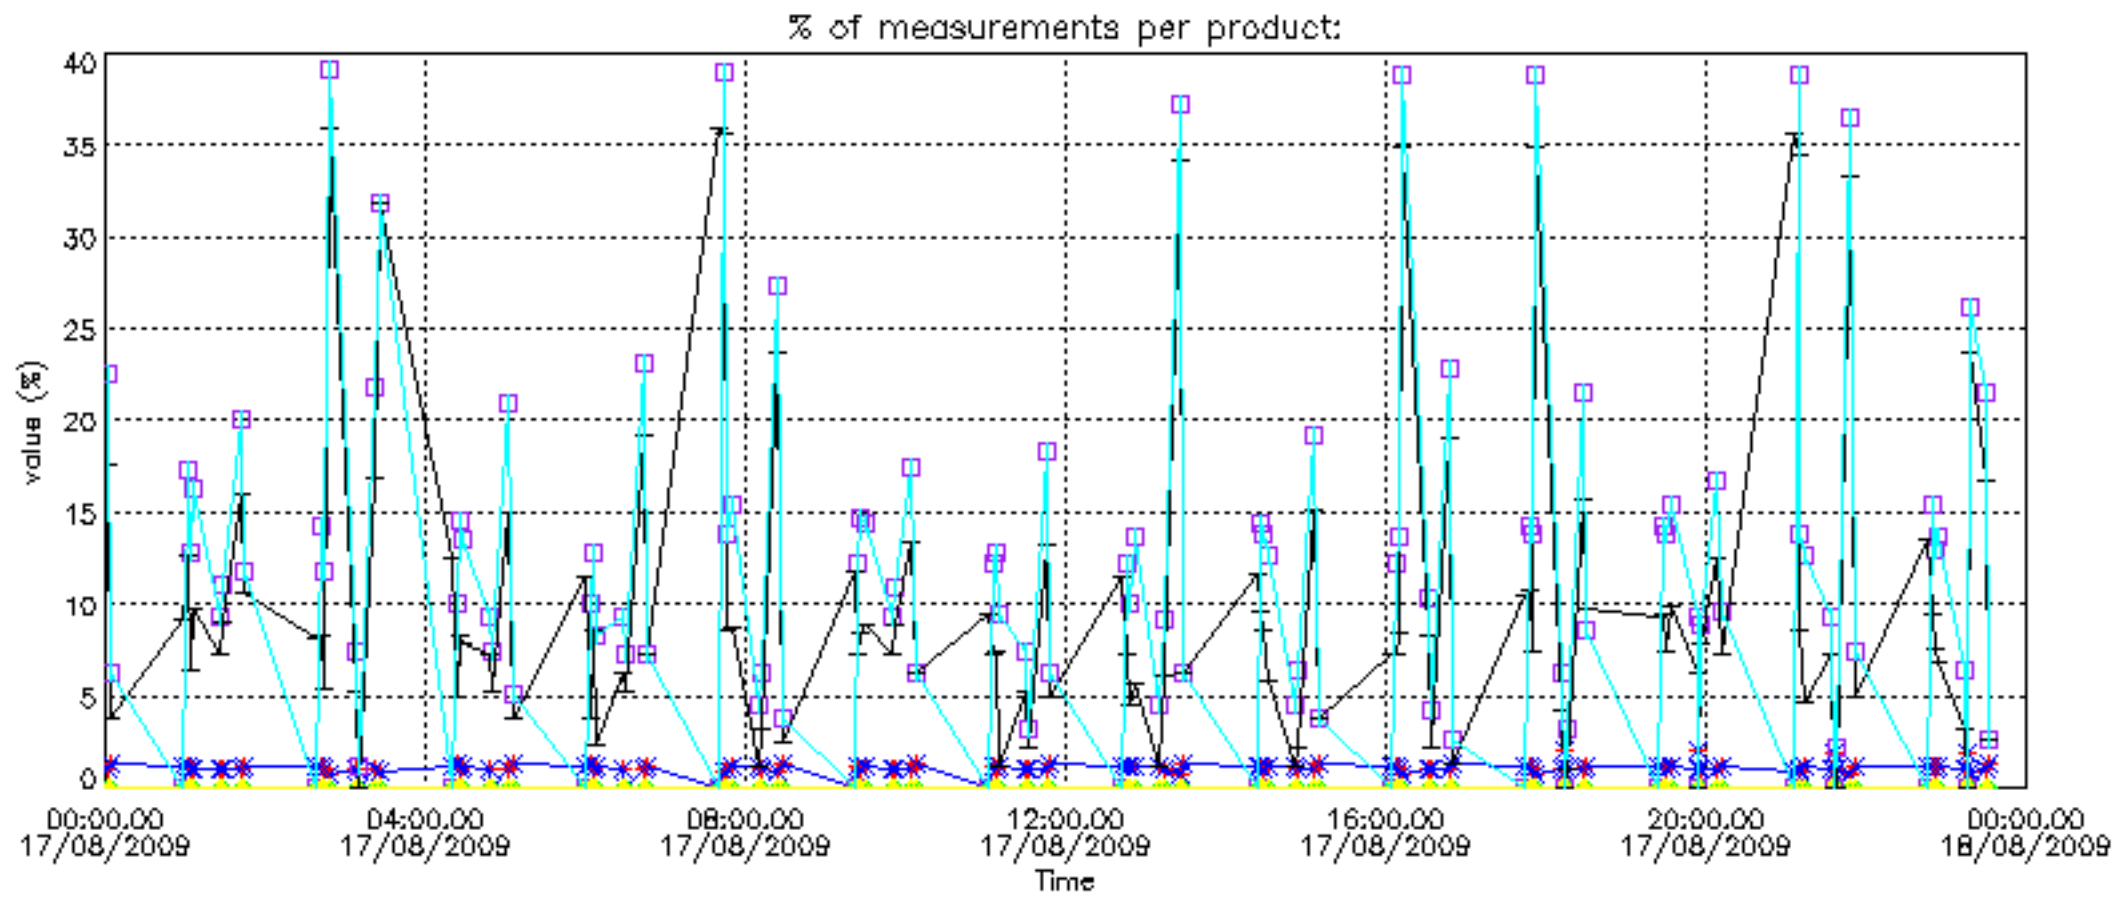

Percentage of cosmic ray hits per profile

Percentage of datation errors per profile