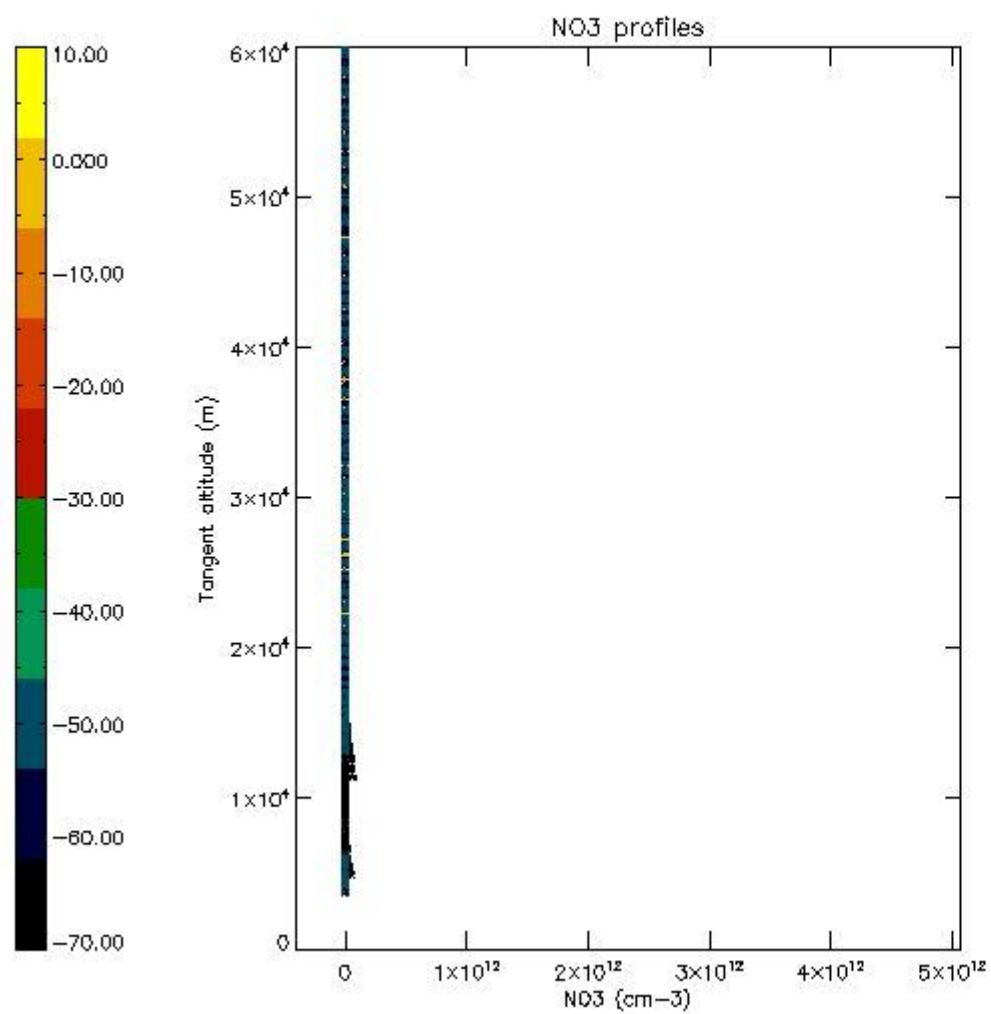

6. Auxiliary Data Files used for the production reported in section 2

The number reported in the third column indicates since which file (see list in section 2) the corresponding auxiliary file has been used. The fourth column is the date of those product files.

Type	Auxiliary Filename	Used since product	Used since product date
INST_PHYS_CHARACTERISTICS	GOM_INS_AXVIEC20091111_143220_20030716_120000_20500101_000000	1	17-AUG-2009 00:01:06
LEVEL-2_PROC_CONFIG	GOM_PR2_AXVIEC20091111_152718_20020301_000000_20500101_000000	1	17-AUG-2009 00:01:06
CROSS_SECTIONS_FILE	GOM_CRS_AXVIEC20091111_154832_20020301_000000_20500101_000000	1	17-AUG-2009 00:01:06