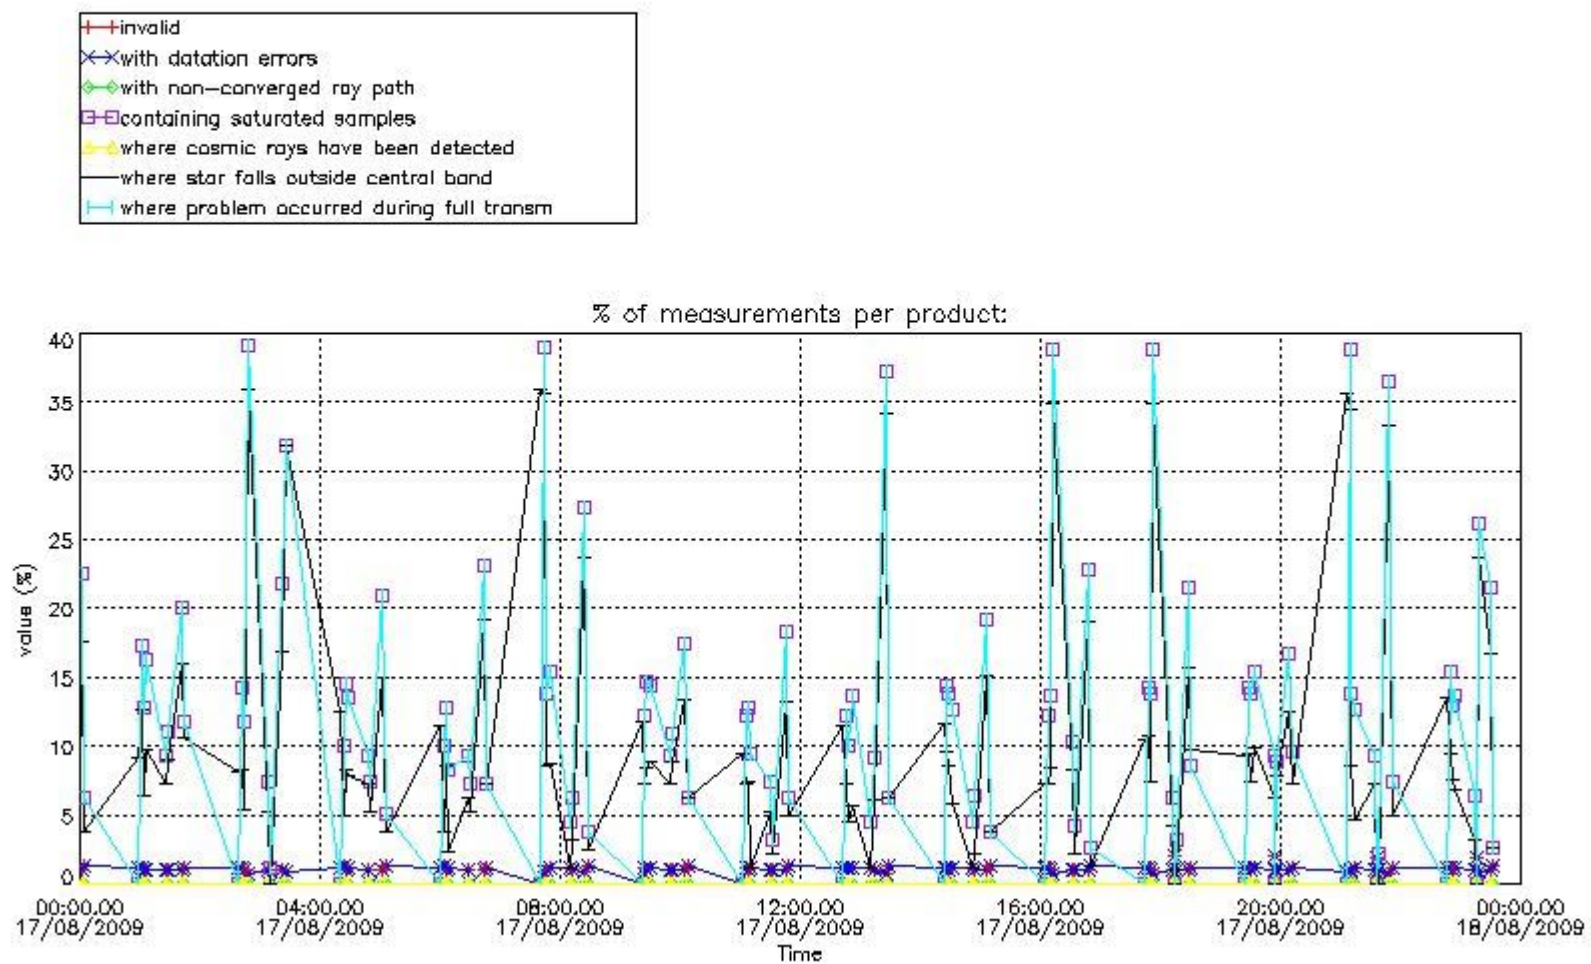

3.1 Plot quality information per product (time dependant)

3.2 Plot quality information per product (world map)

Percentage of flagged data per O3 profile

Percentage of flagged data per H2O profile

Percentage of flagged data per NO2 profile

Percentage of flagged data per NO3 profile

4. Level 1 quality information per product

In this section it is plotted some information contained in the Quality Summary data set of the level 2 products that comes from the level 1b processing. Products without errors (error flag in the MPH set to "0") are used.

4.1 Plot quality information per product (time dependant) coming from level 1b processing

4.1.1 Plot level 1 quality information per product (time dependant): ENVISAT ASCENDING passes

4.1.2 Plot level 1 quality information per product (time dependant): ENVI SAT DESCENDING passes