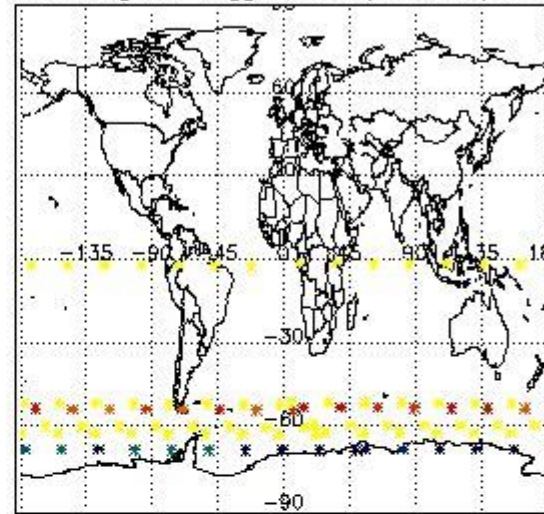

3.1 Plot quality information per product (time dependant)

3.2 Plot quality information per product (world map)

Percentage of flagged data per O3 profile

Percentage of flagged data per H2O profile

Percentage of flagged data per NO2 profile