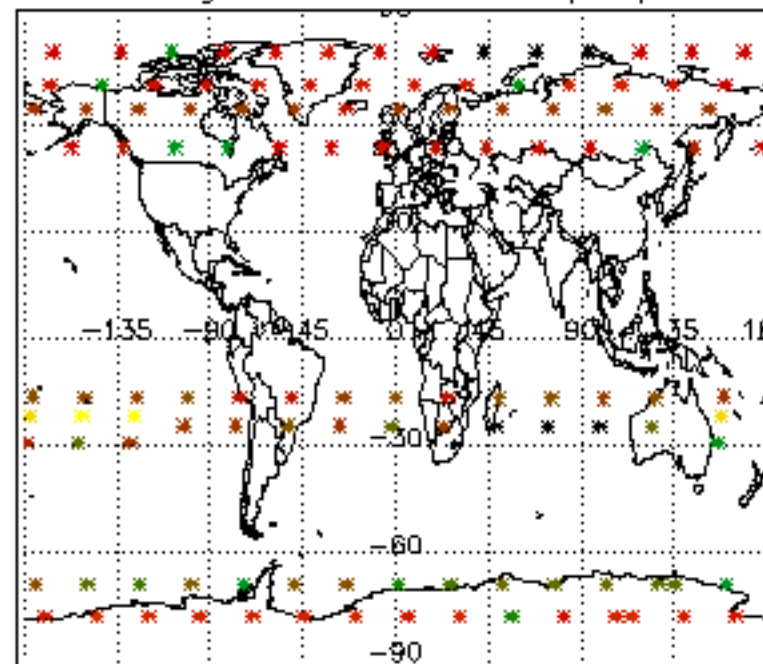

Percentage of datation errors per profile

Percentage of star falling outside central band per profile

Percentage of saturation errors per profile

Percentage of cosmic ray hits per profile

Percentage of datation errors per profile