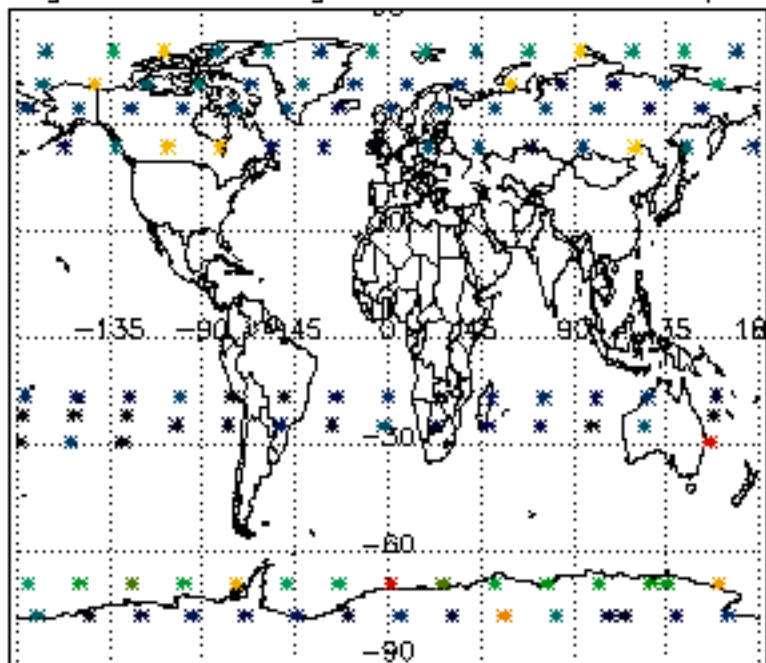

Percentage of star falling outside central band per profile