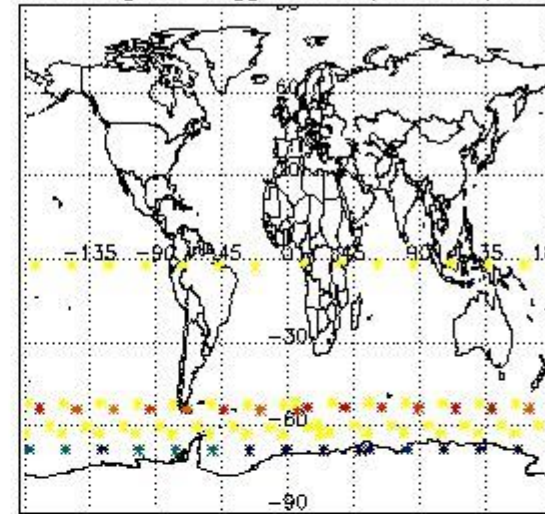

3.1 Plot quality information per product (time dependant)

3.2 Plot quality information per product (world map)

Percentage of flagged data per O3 profile

Percentage of flagged data per H2O profile

Percentage of flagged data per NO2 profile