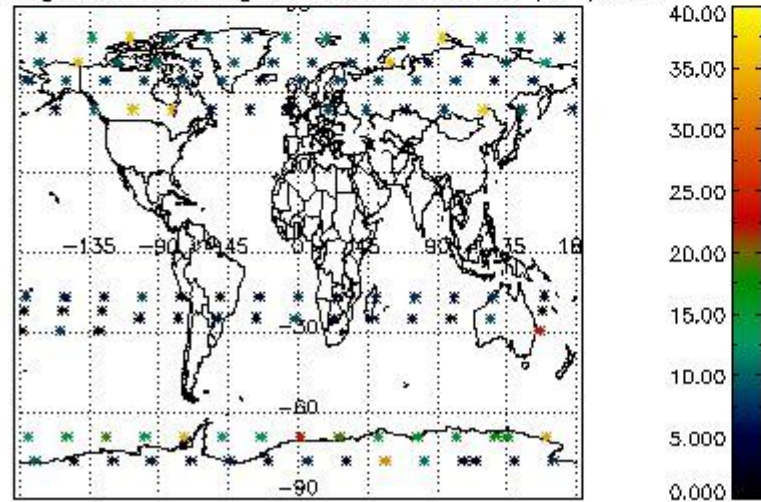

Percentage of star falling outside central band per profile