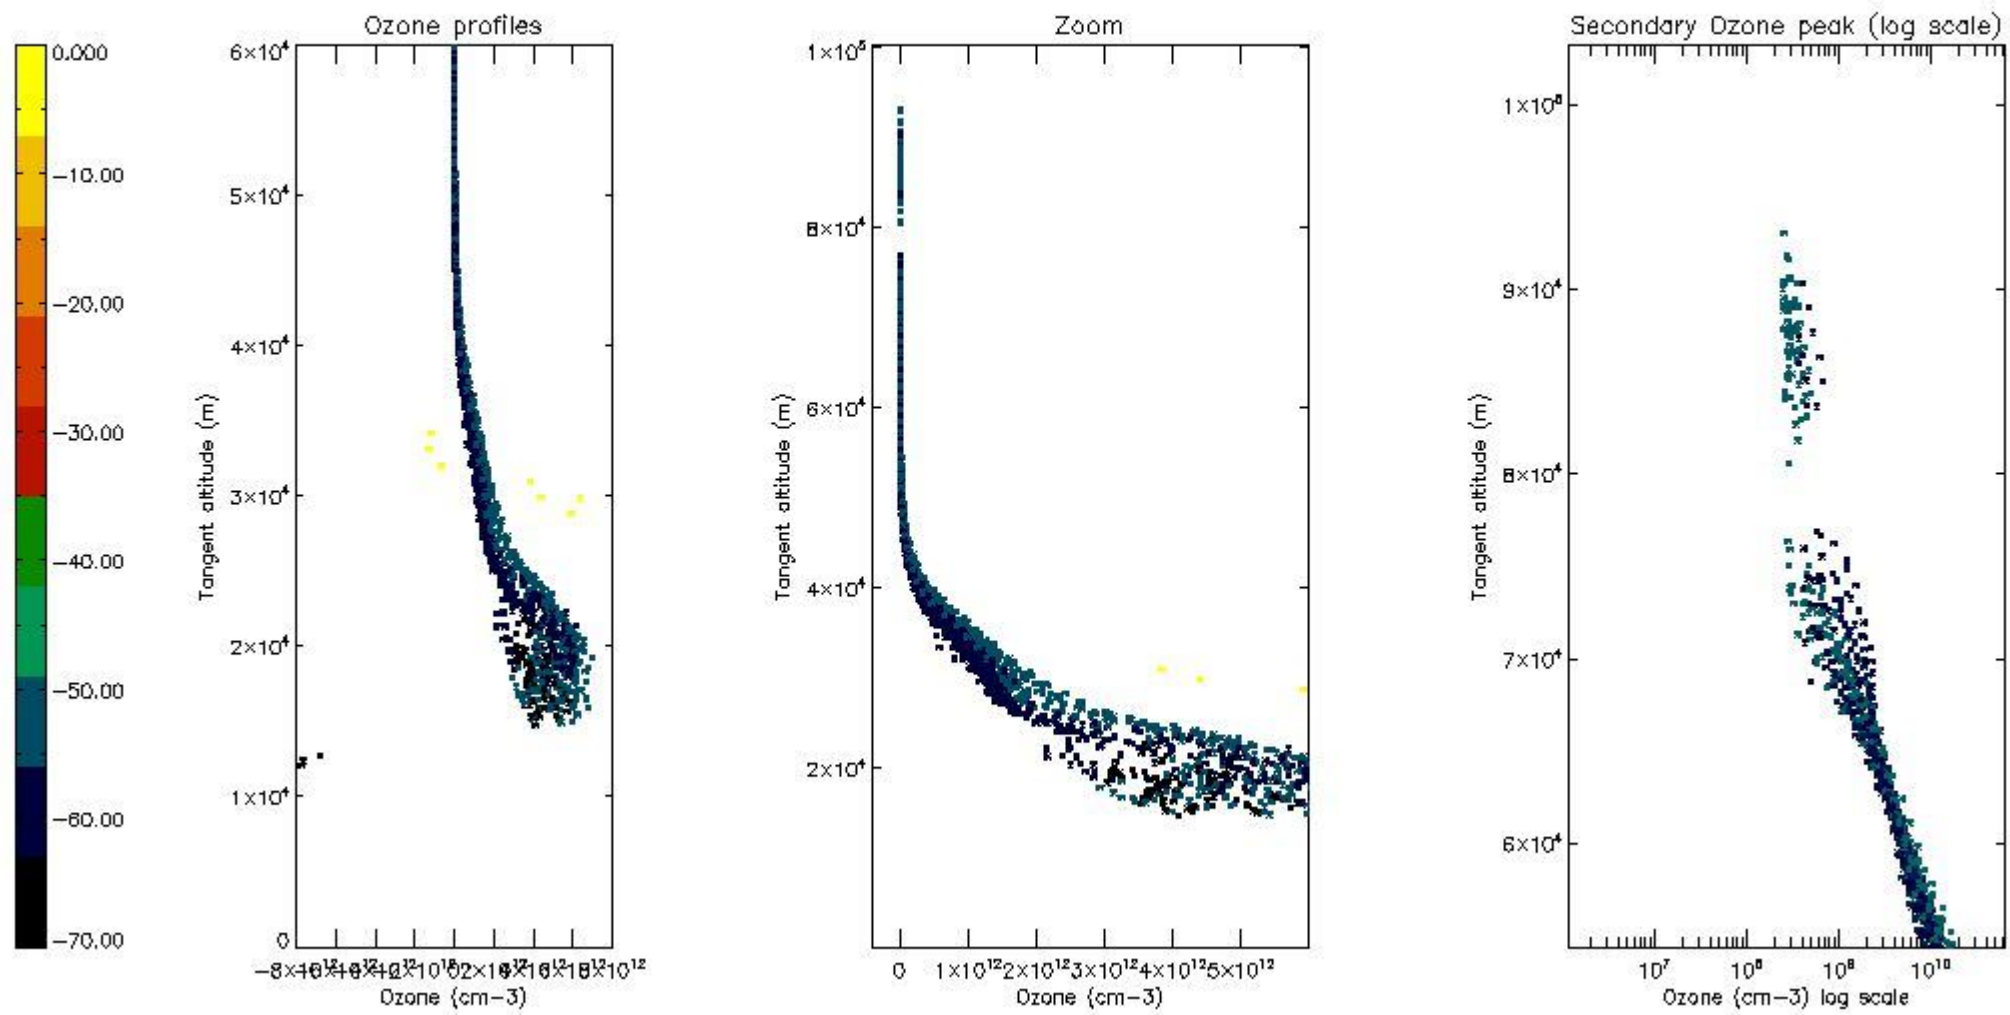

5.6 Plot NO₂ profiles for all STD (dark without errors)

The colorbar represents the latitude.