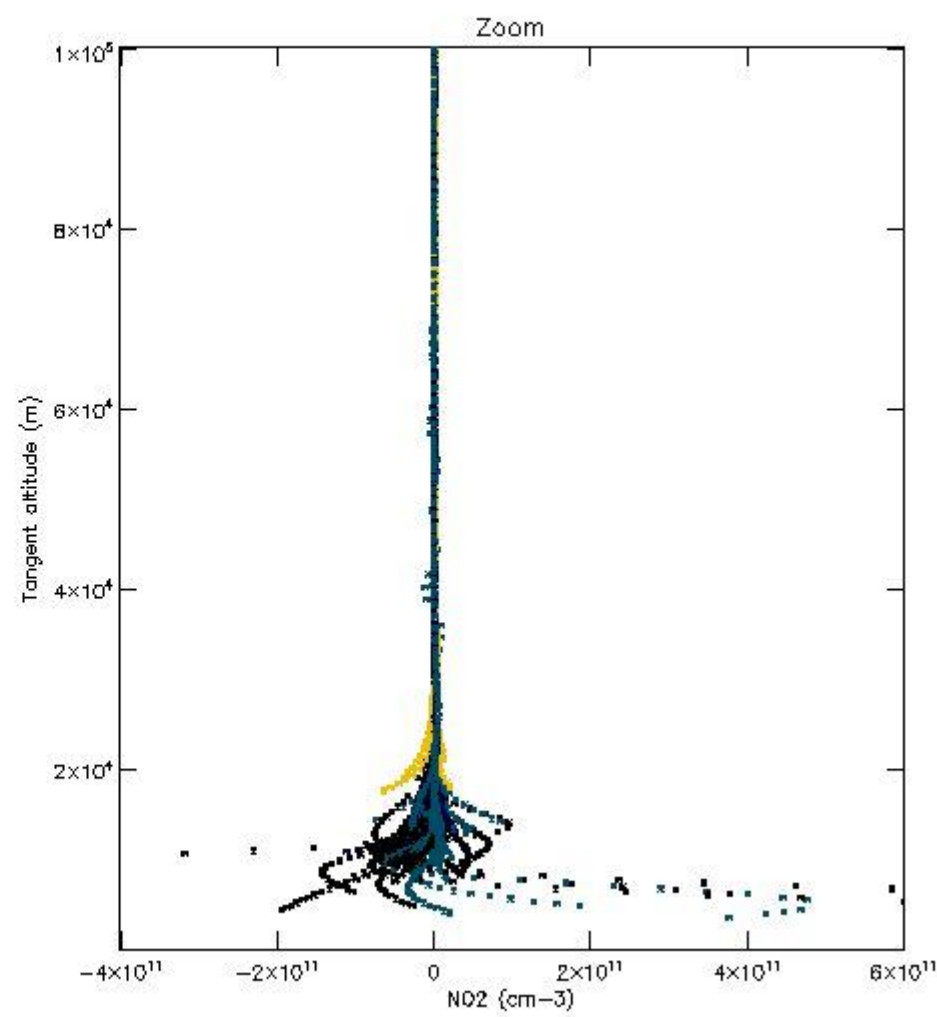

5.7 Plot NO3 profiles for all STD (dark without errors)

The colorbar represents the latitude.