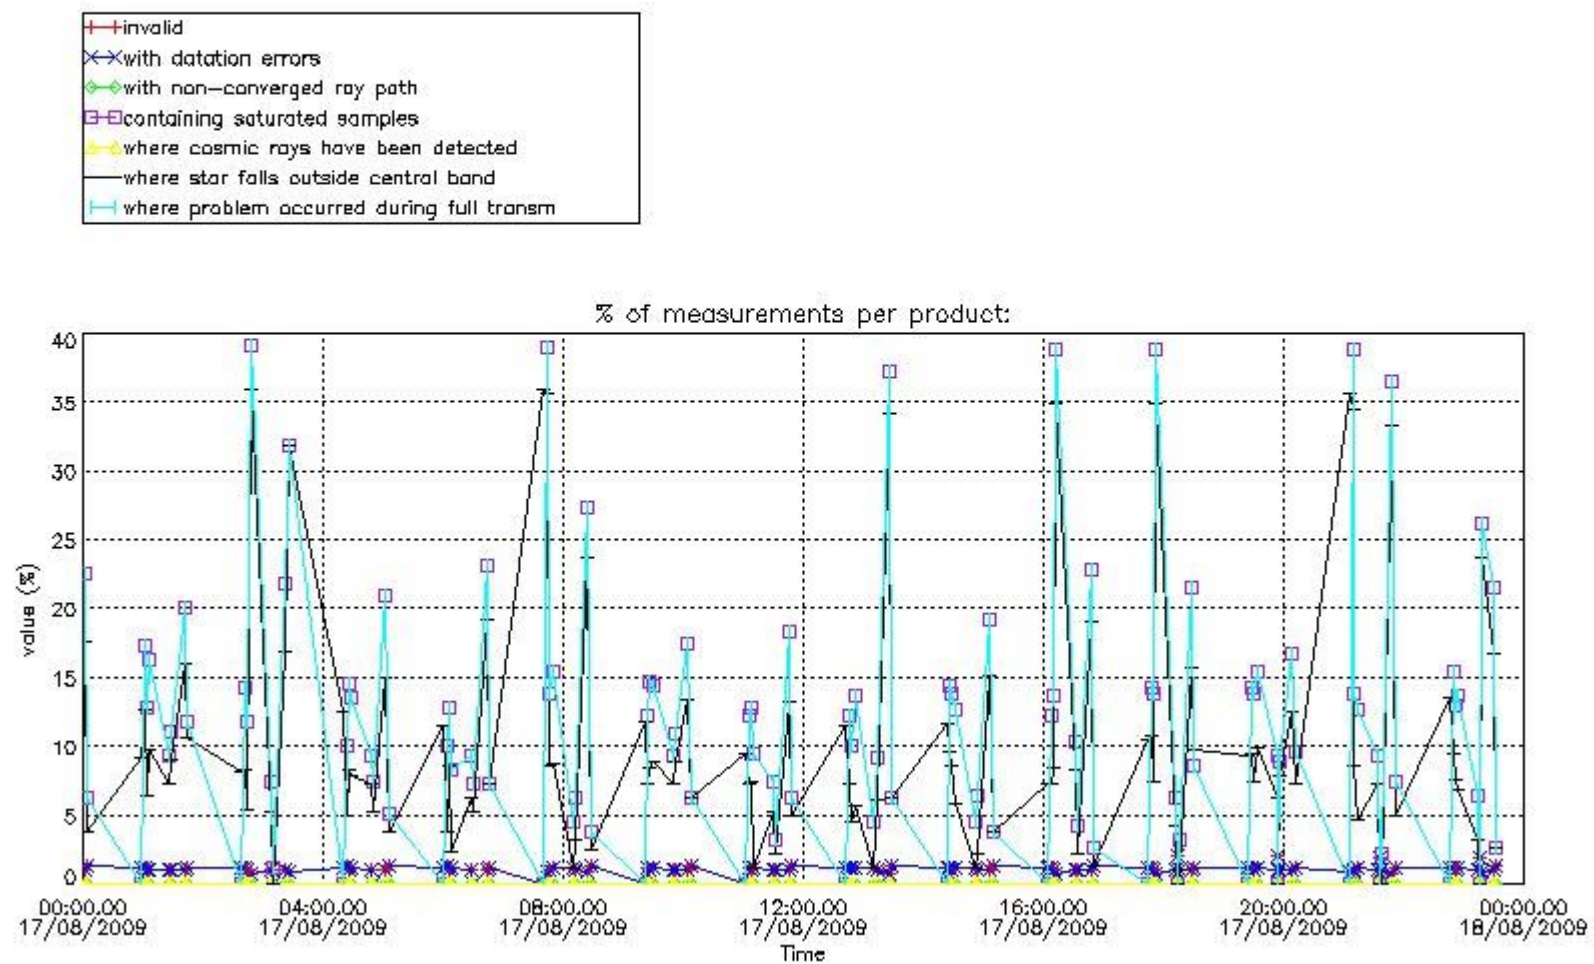

4.2 Plot quality information per product coming from level 1b processing (world map)

4.2.1 Plot level 1 quality information per product (world map): ENVISAT ASCENDING passes