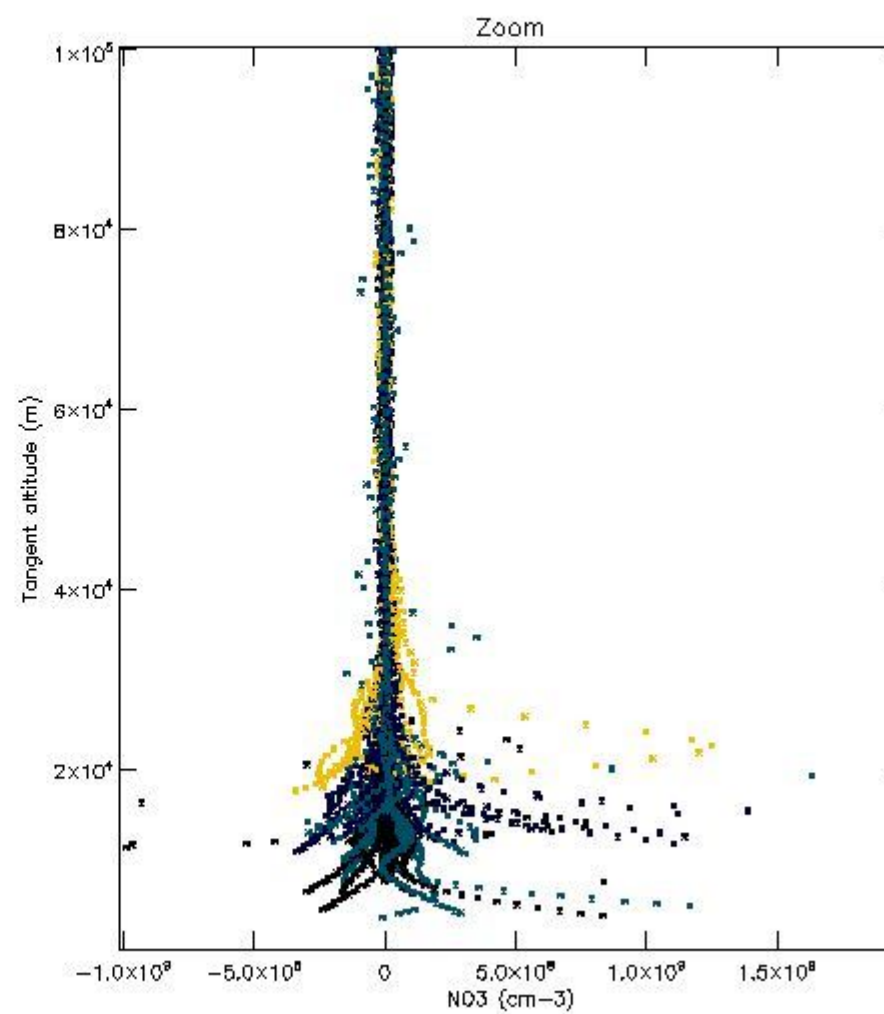

6. Auxiliary Data Files used for the production reported in section 2

The number reported in the third column indicates since which file (see list in section 2) the corresponding auxiliary file has been used. The fourth column is the date of those product files.

Type	Auxiliary Filename	Used since product	Used since product date
INST_PHYS_CHARACTERISTICS	GOM_INS_AXVIEC20091111_143220_20030716_120000_20500101_000000	1	17-AUG-2009 00:01:06
LEVEL-2_PROC_CONFIG	GOM_PR2_AXVIEC20091111_152718_20020301_000000_20500101_000000	1	17-AUG-2009 00:01:06
CROSS_SECTIONS_FILE	GOM_CRS_AXVIEC20091111_154832_20020301_000000_20500101_000000	1	17-AUG-2009 00:01:06