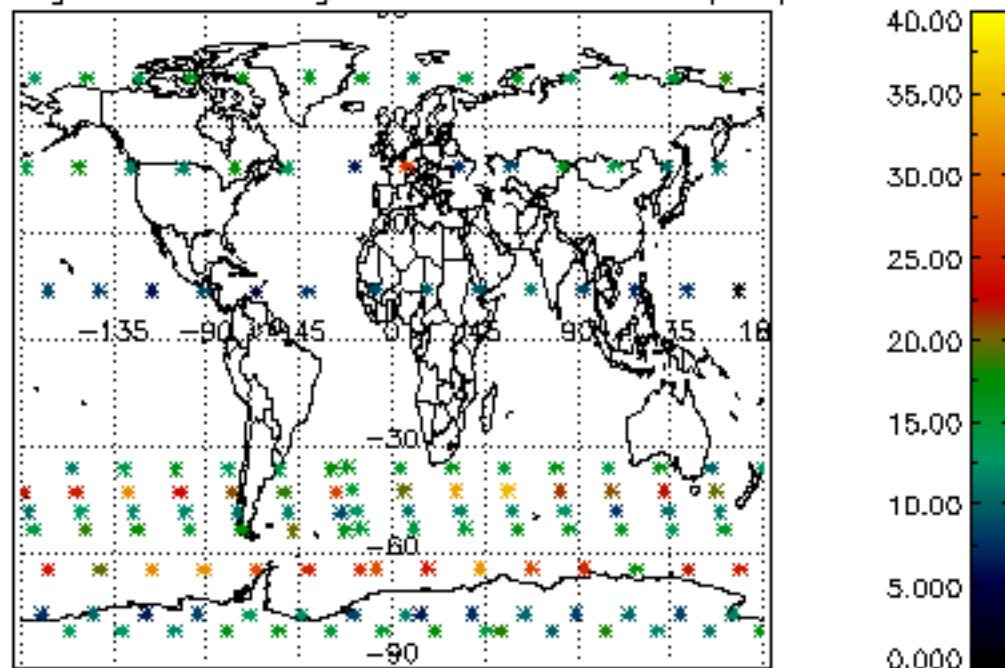

Percentage of cosmic ray hits per profile

Percentage of star falling outside central band per profile