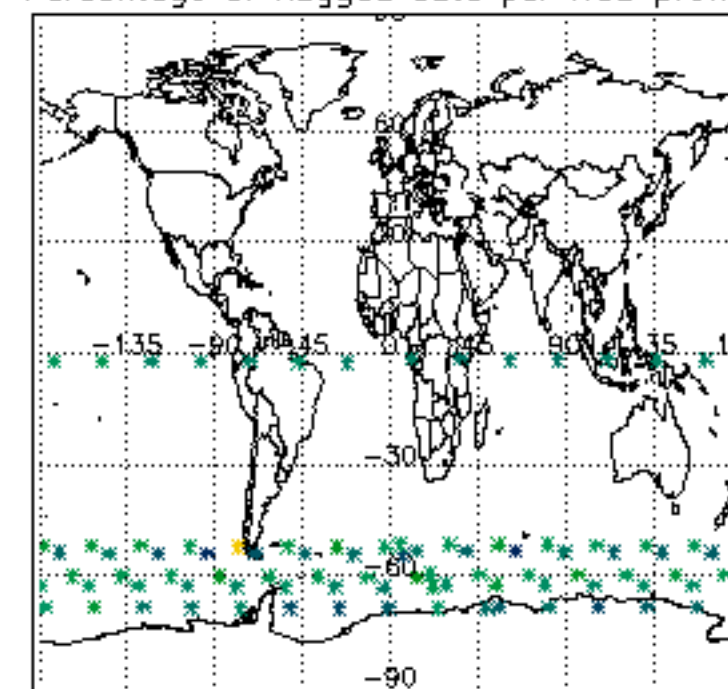

Percentage of flagged data per NO3 profile