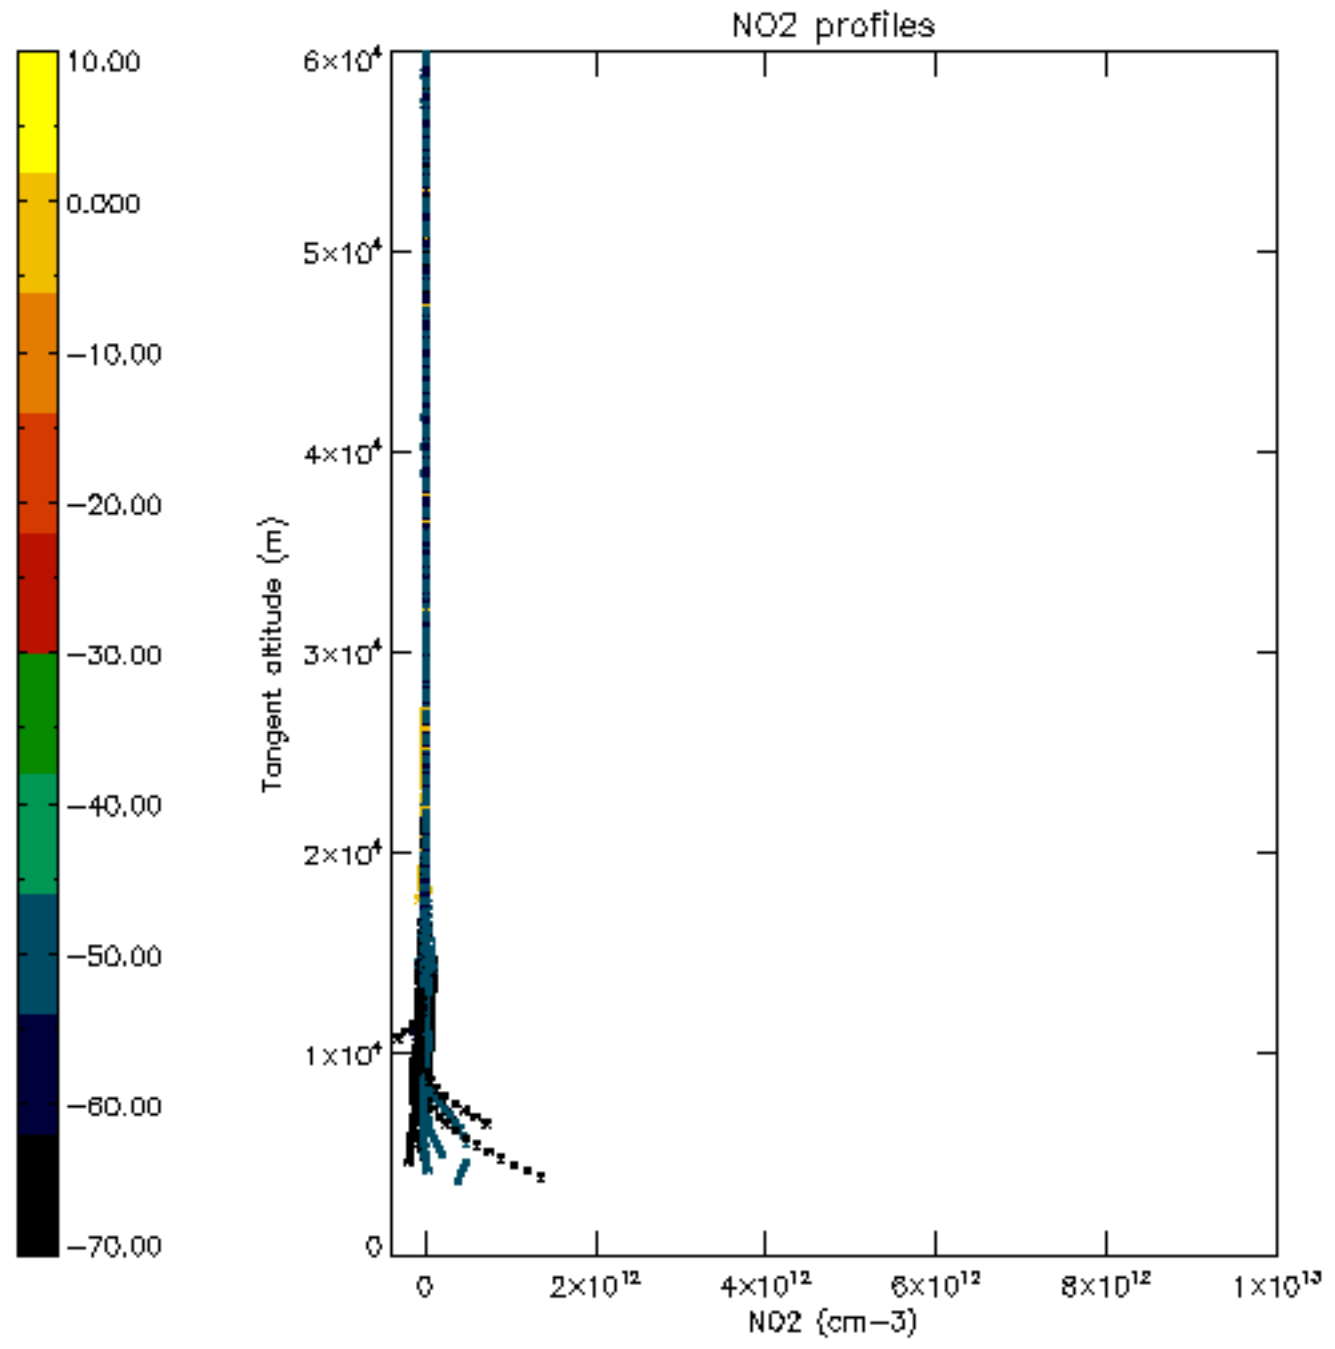

Percentage of star falling outside central band per profile

Percentage of saturation errors per profile

Percentage of flagged data per D3 profile

Percentage of flagged data per H2O profile

Percentage of flagged data per NO2 profile