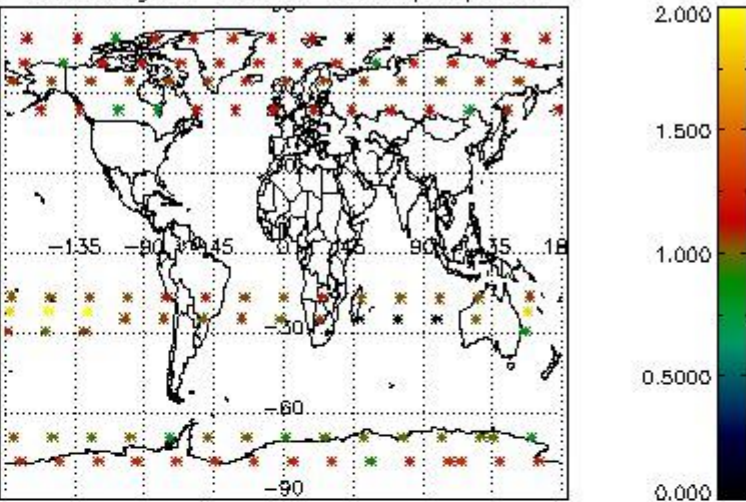

Percentage of datation errors per profile