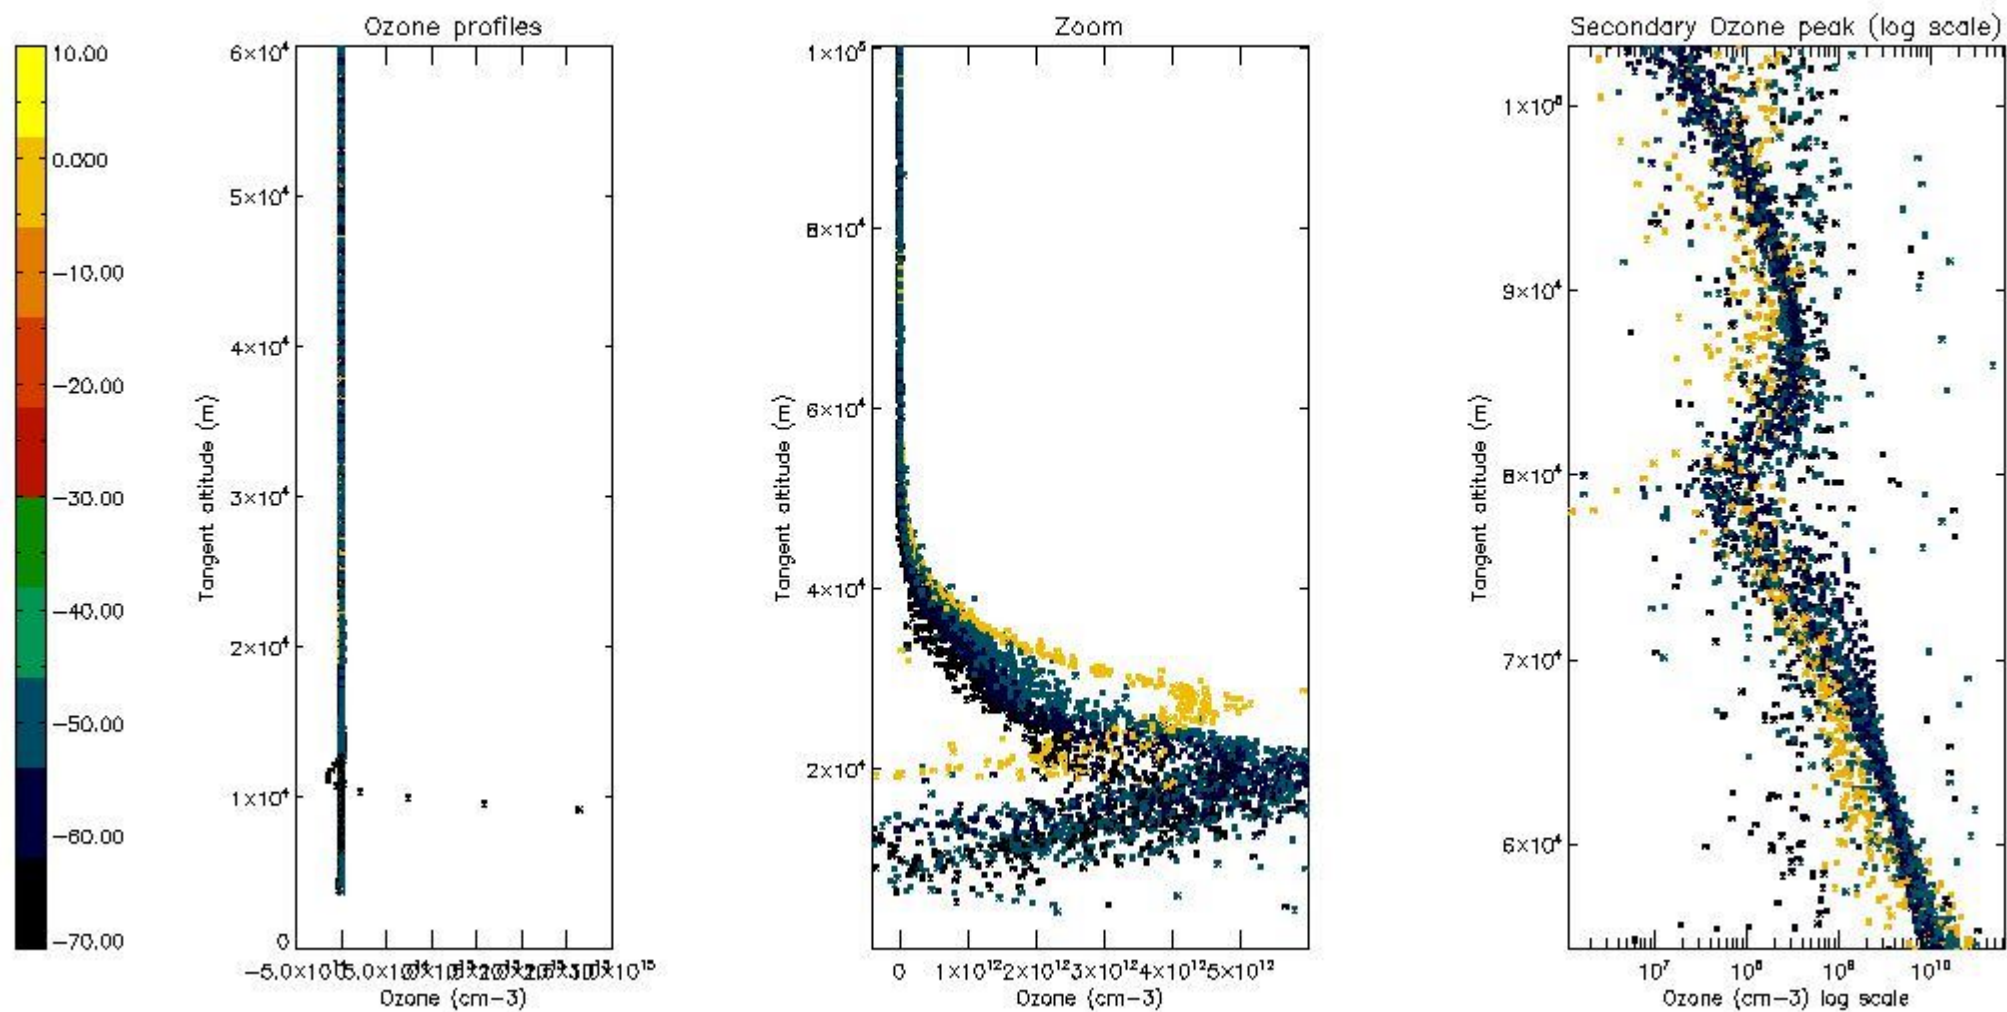

STD < 10	14
STD < 5	9

5.2 Plot ozone profiles for all STD (dark without errors)

The colorbar represents the latitude.

5.3 Plot ozone profiles where STD < 20% (dark without errors)

The colorbar represents the latitude.