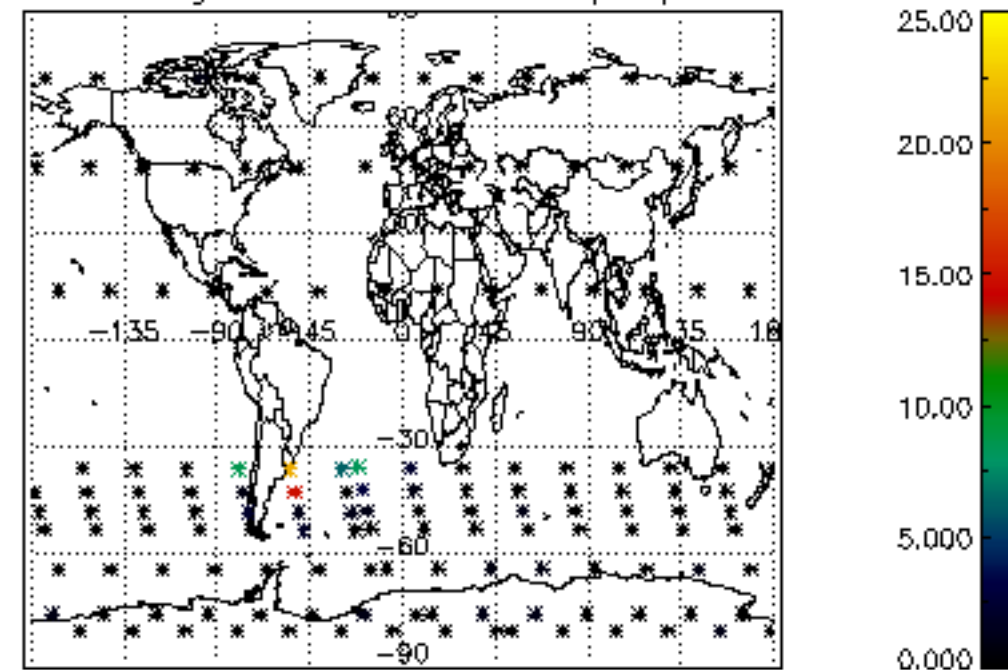

Percentage of datation errors per profile

Percentage of saturation errors per profile