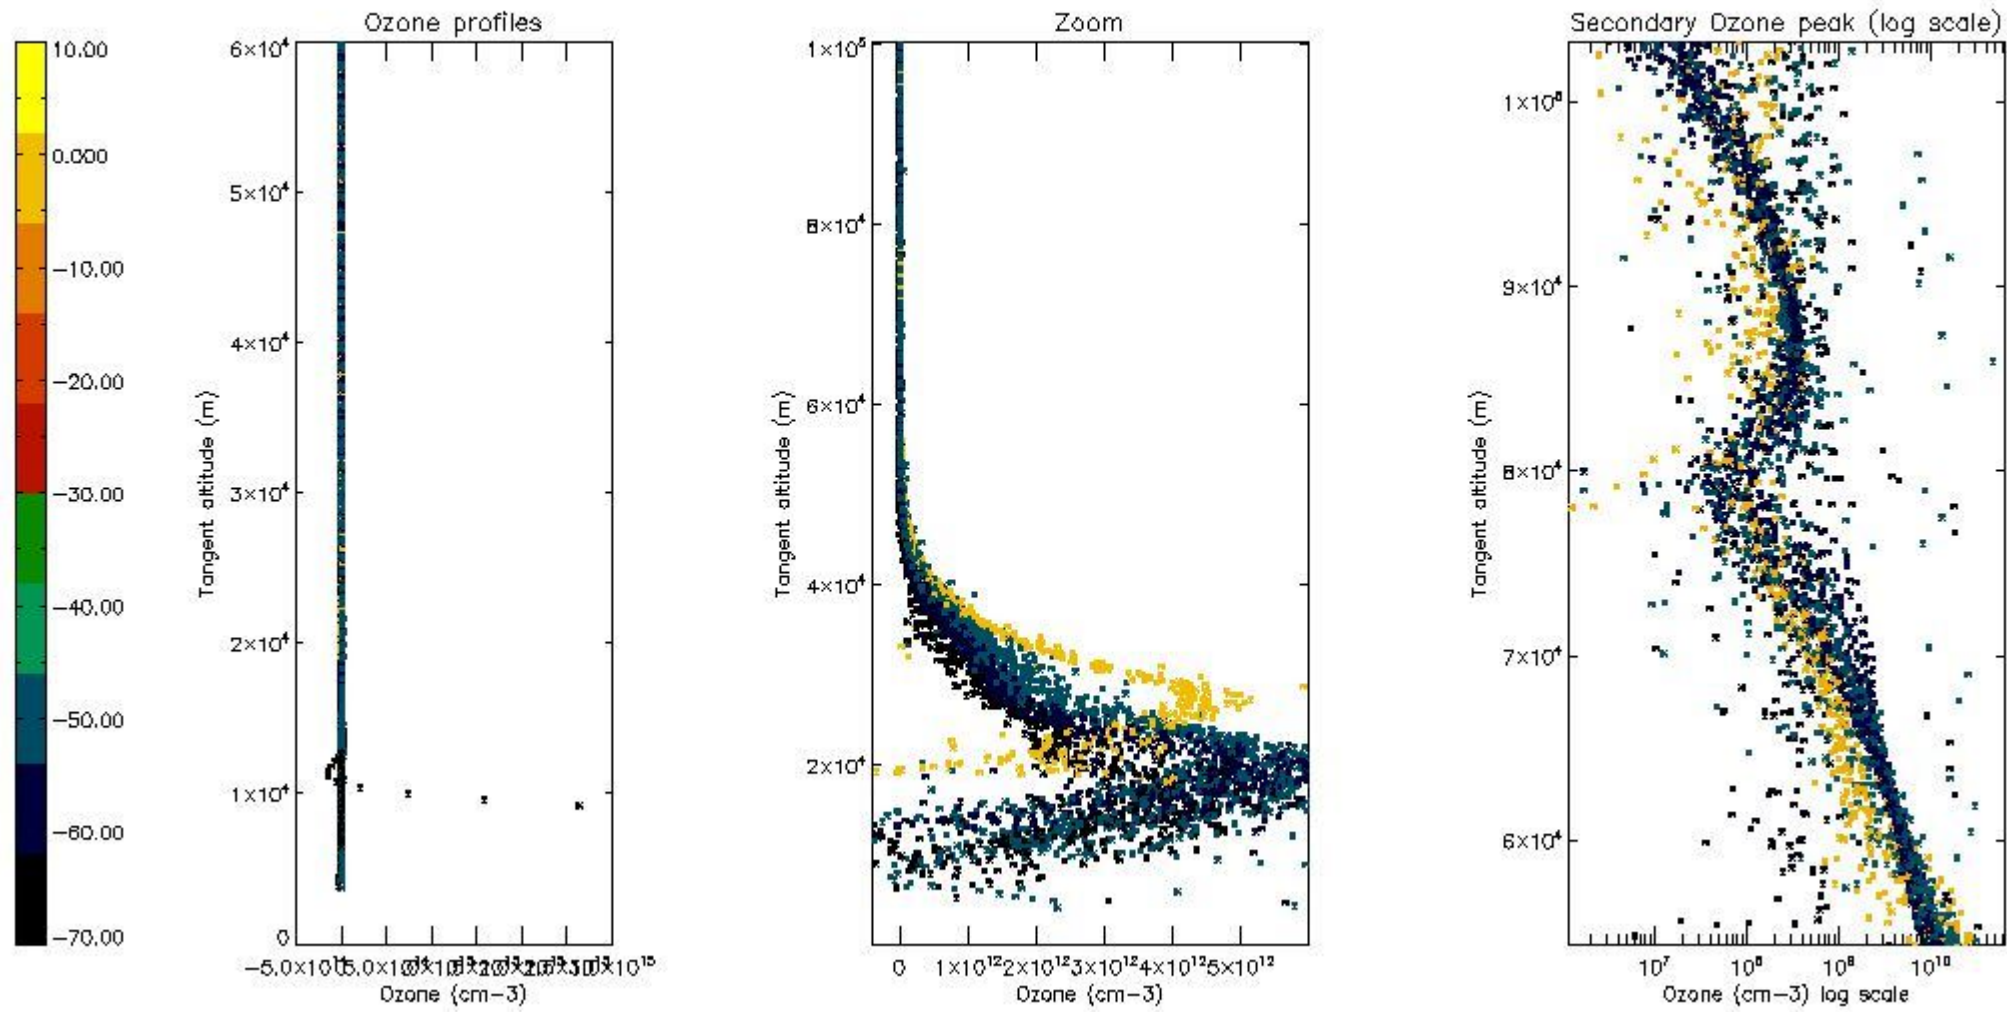

STD < 10	14
STD < 5	9

5.2 Plot ozone profiles for all STD (dark without errors)

The colorbar represents the latitude.

5.3 Plot ozone profiles where STD < 20% (dark without errors)

The colorbar represents the latitude.