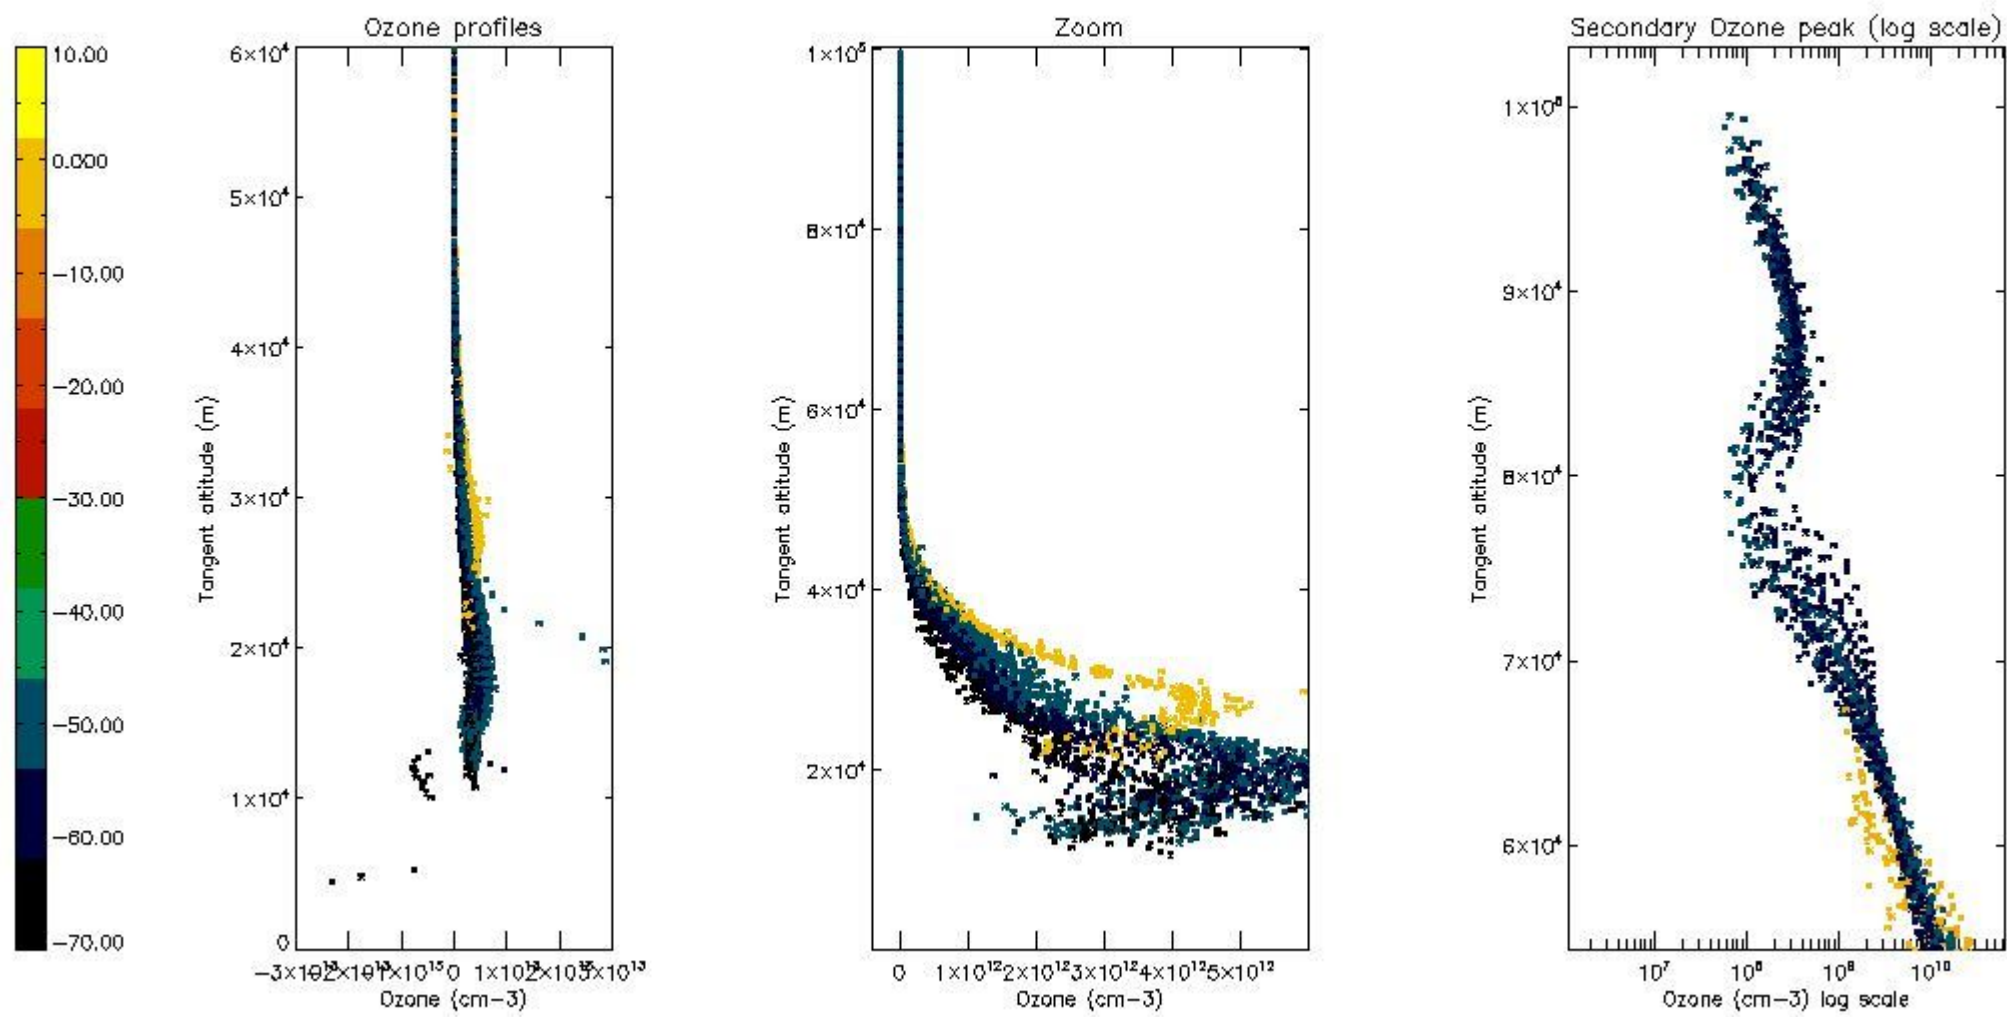

STD < 10	14
STD < 5	9

5.2 Plot ozone profiles for all STD (dark without errors)

The colorbar represents the latitude.

5.3 Plot ozone profiles where STD < 20% (dark without errors)

The colorbar represents the latitude.