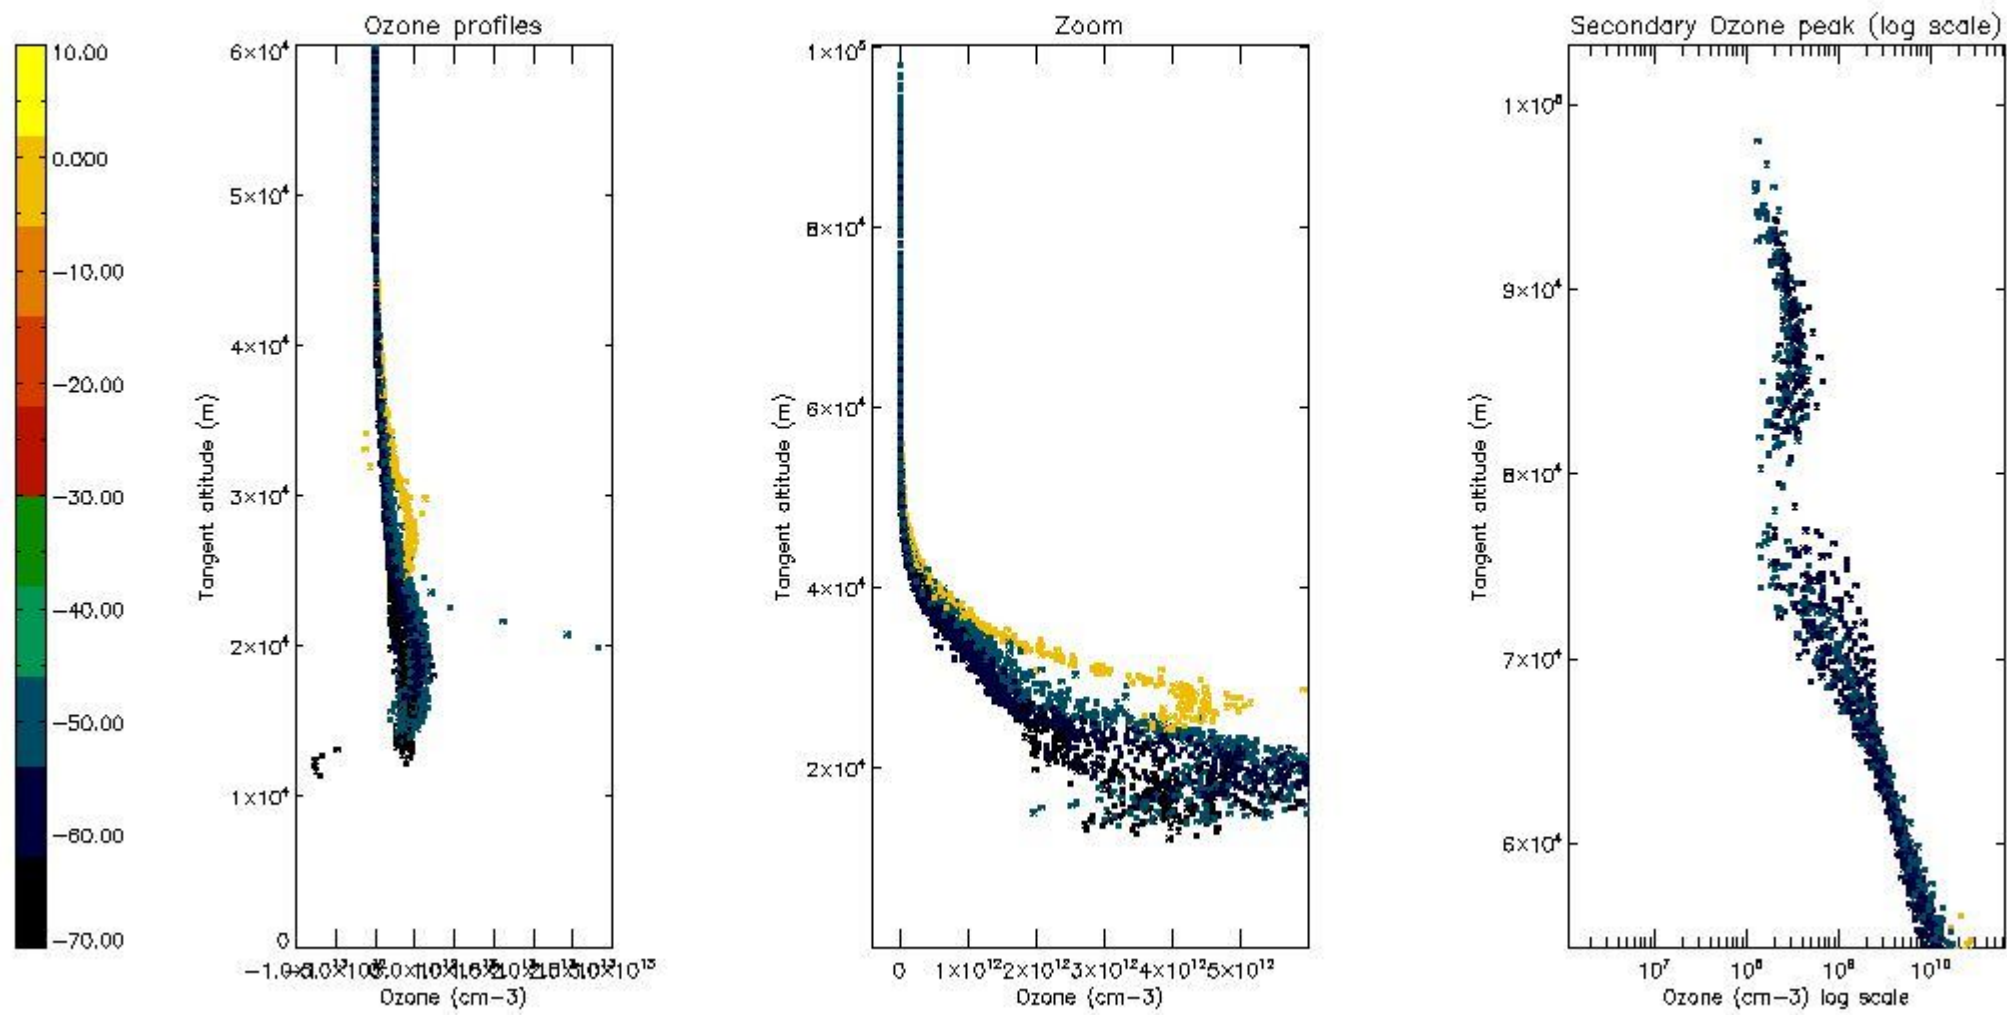

STD < 10	14
STD < 5	9

5.2 Plot ozone profiles for all STD (dark without errors)

The colorbar represents the latitude.

5.3 Plot ozone profiles where STD < 20% (dark without errors)

The colorbar represents the latitude.

5.4 Plot ozone profiles where STD < 10% (dark without errors)

The colorbar represents the latitude.

5.5 Plot ozone profiles where STD < 5% (dark without errors)

The colorbar represents the latitude.

5.6 Plot NO₂ profiles for all STD (dark without errors)