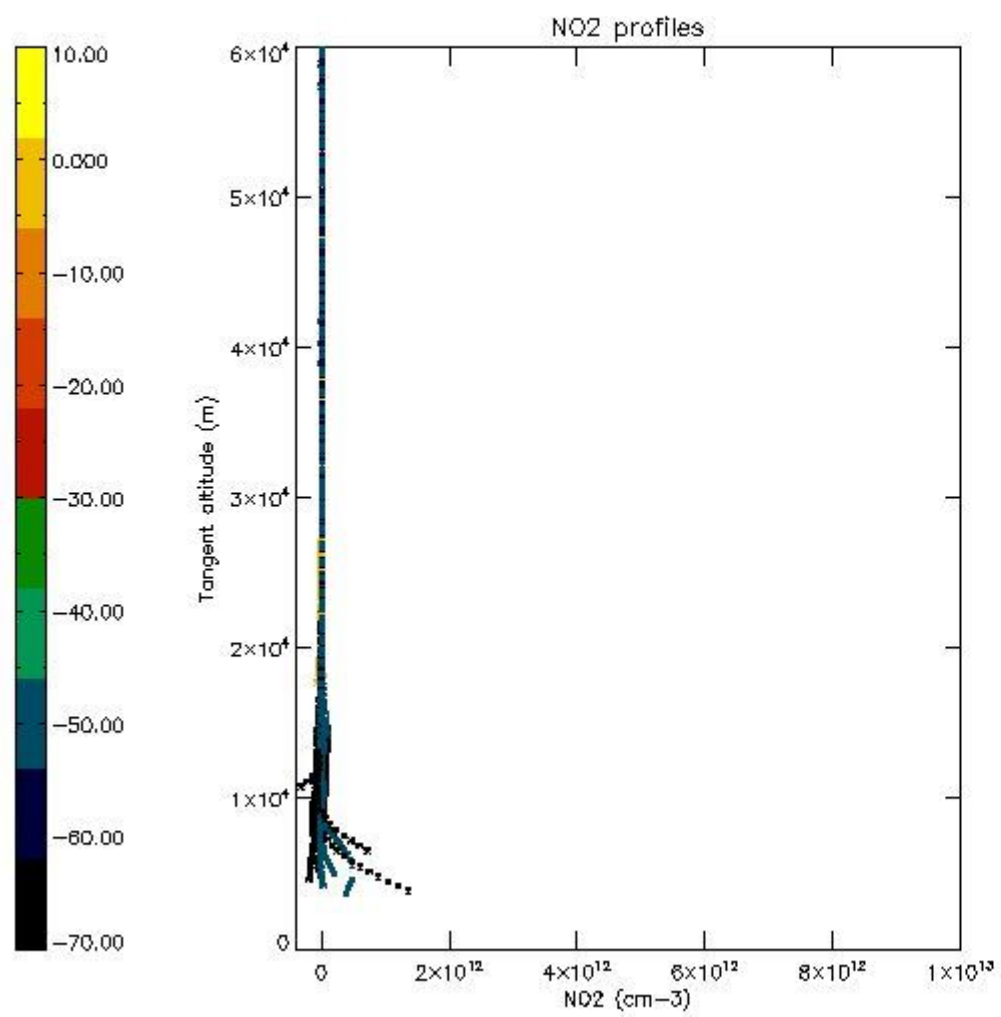

5.7 Plot NO3 profiles for all STD (dark without errors)

The colorbar represents the latitude.