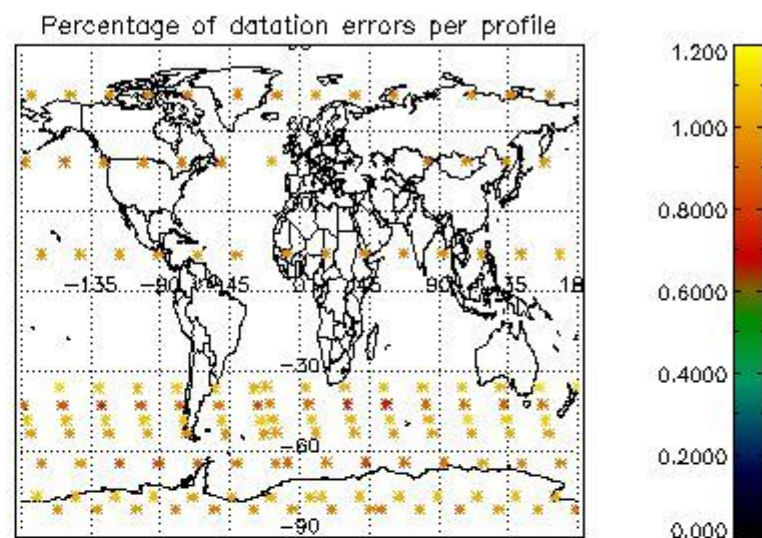

Percentage of flagged data per NO3 profile

4. Level 1 quality information per product

In this section it is plotted some information contained in the Quality Summary data set of the level 2 products that comes from the level 1b processing. Products without errors (error flag in the MPH set to "0") are used.

4.1 Plot quality information per product (time dependant) coming from level 1b processing

4.1.1 Plot level 1 quality information per product (time dependant): ENVISAT ASCENDING passes

4.1.2 Plot level 1 quality information per product (time dependant): ENVI SAT DESCENDING passes

4.2 Plot quality information per product coming from level 1b processing (world map)

4.2.1 Plot level 1 quality information per product (world map): ENVISAT ASCENDING passes

4.2.2 Plot level 1 quality information per product (world map): ENVISAT DESCENDING passes