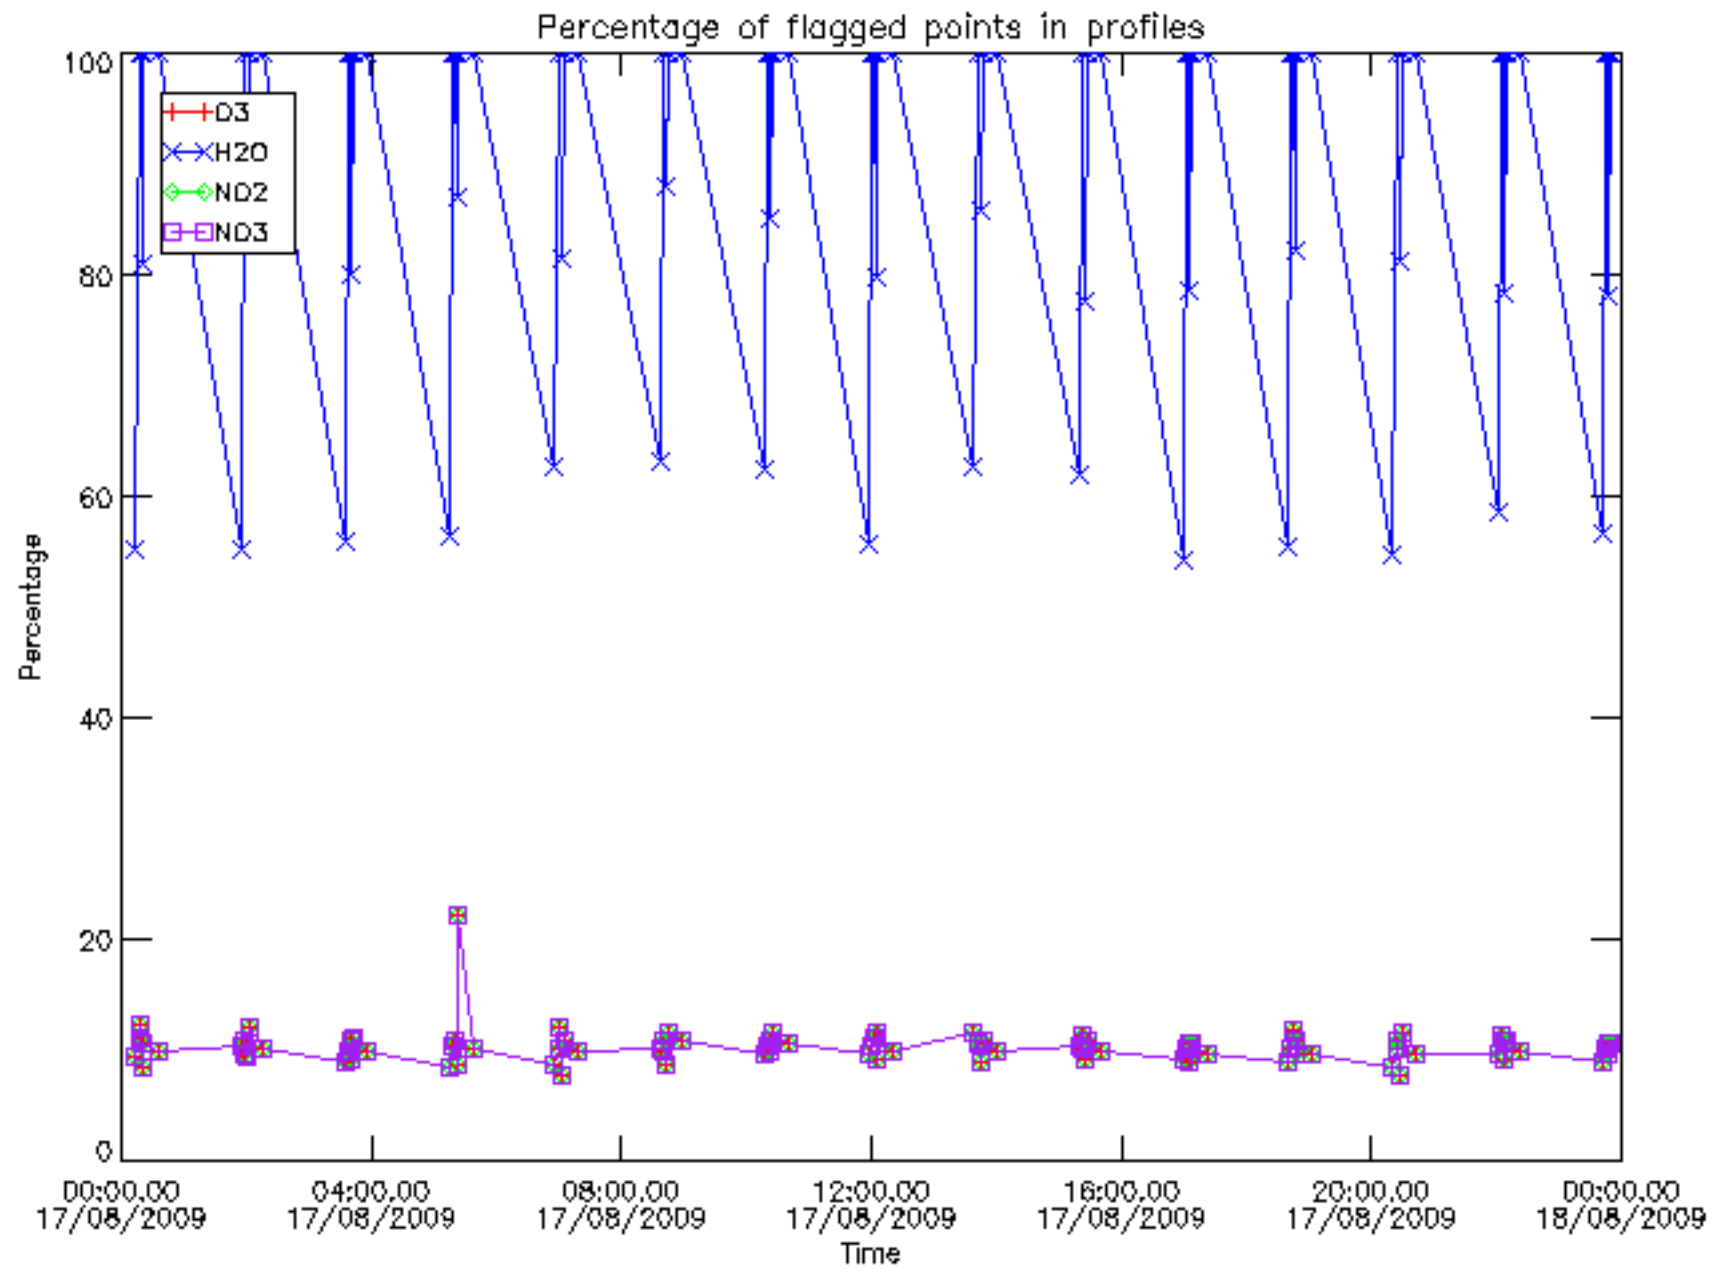

Percentage of flagged data per D3 profile

Percentage of flagged data per H2O profile