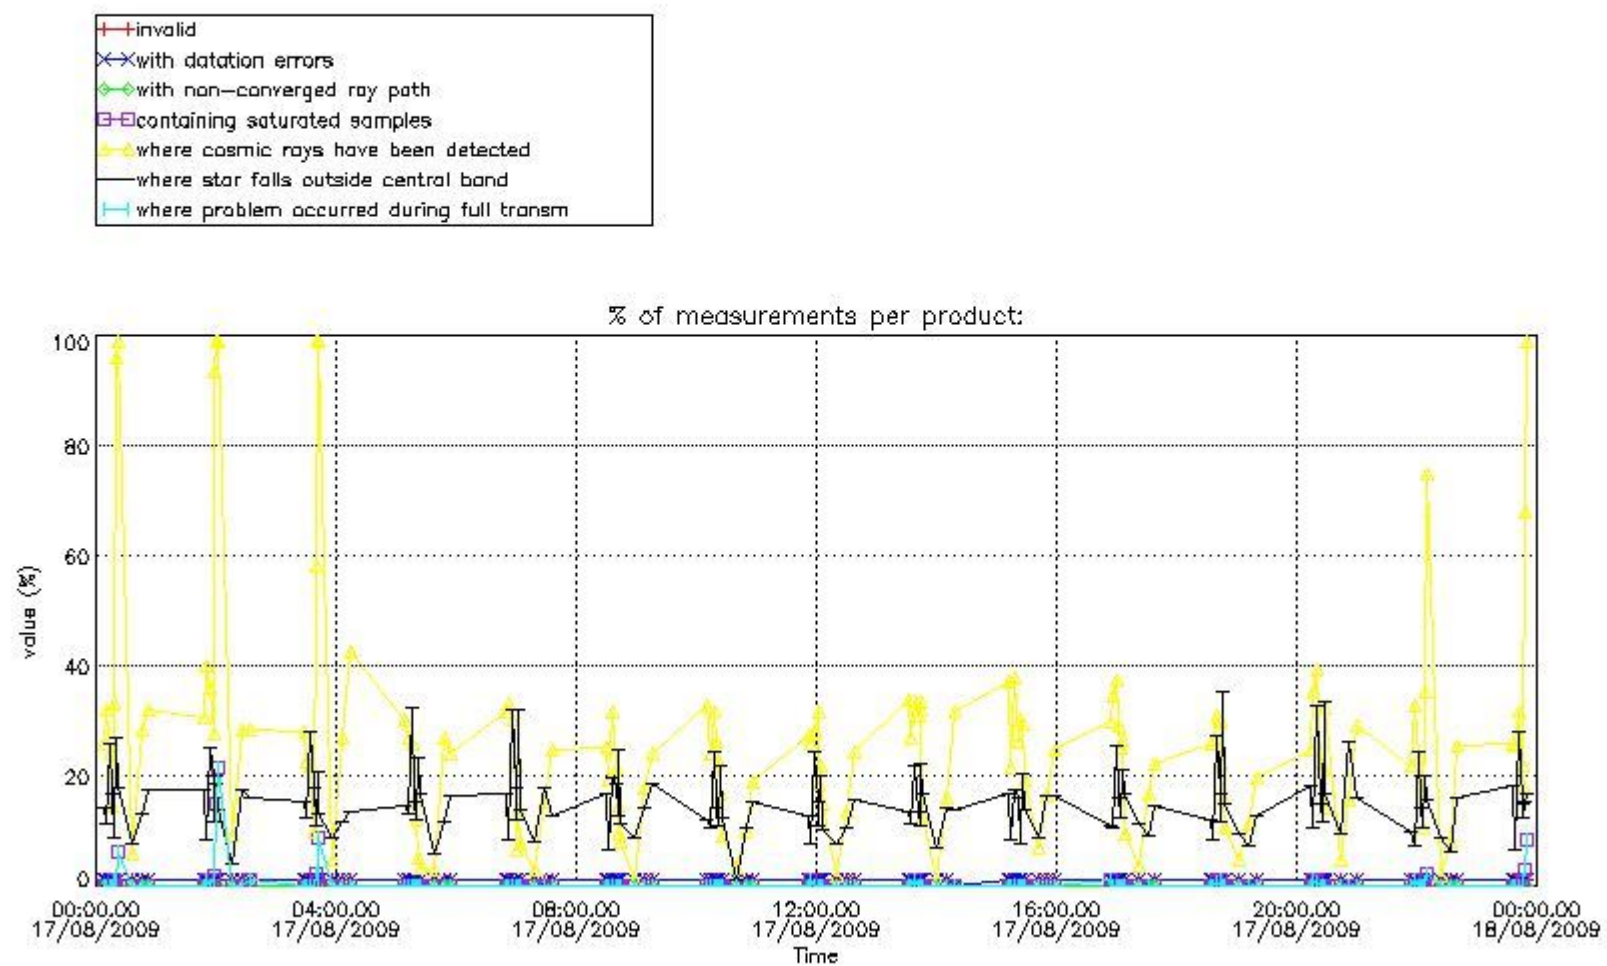

[6. Auxiliary Data Files used for the production reported in section 2](#)

This report presents the daily analysis on parameters extracted from GOMOS level 2 data (GOM_NL__2P). It is intended to monitor some important parameters that will impact the quality of these products. A list of level 2 products (and content) that have arrived during the reporting day to the PCF is also given.

3.1 Plot quality information per product (time dependant)

3.2 Plot quality information per product (world map)

Percentage of flagged data per O3 profile

Percentage of flagged data per H2O profile

Percentage of flagged data per NO2 profile

Percentage of flagged data per NO3 profile

4. Level 1 quality information per product

In this section it is plotted some information contained in the Quality Summary data set of the level 2 products that comes from the level 1b processing. Products without errors (error flag in the MPH set to "0") are used.

4.1 Plot quality information per product (time dependant) coming from level 1b processing

4.1.1 Plot level 1 quality information per product (time dependant): ENVISAT ASCENDING passes

4.1.2 Plot level 1 quality information per product (time dependant): ENVI SAT DESCENDING passes