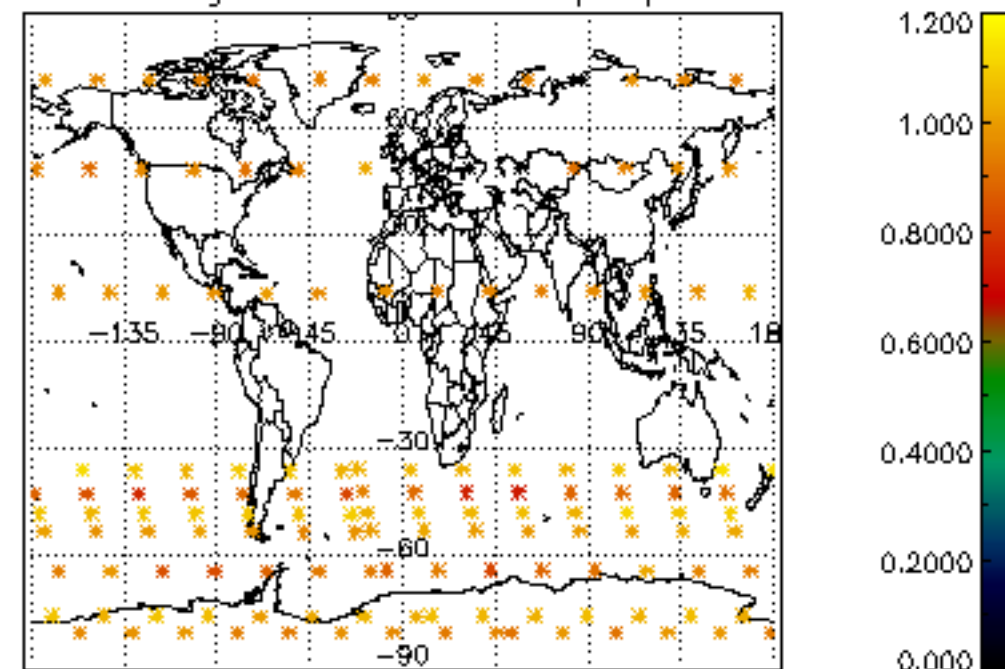

Percentage of flagged data per NO3 profile

Percentage of cosmic ray hits per profile

Percentage of datation errors per profile

Percentage of star falling outside central band per profile

Percentage of saturation errors per profile