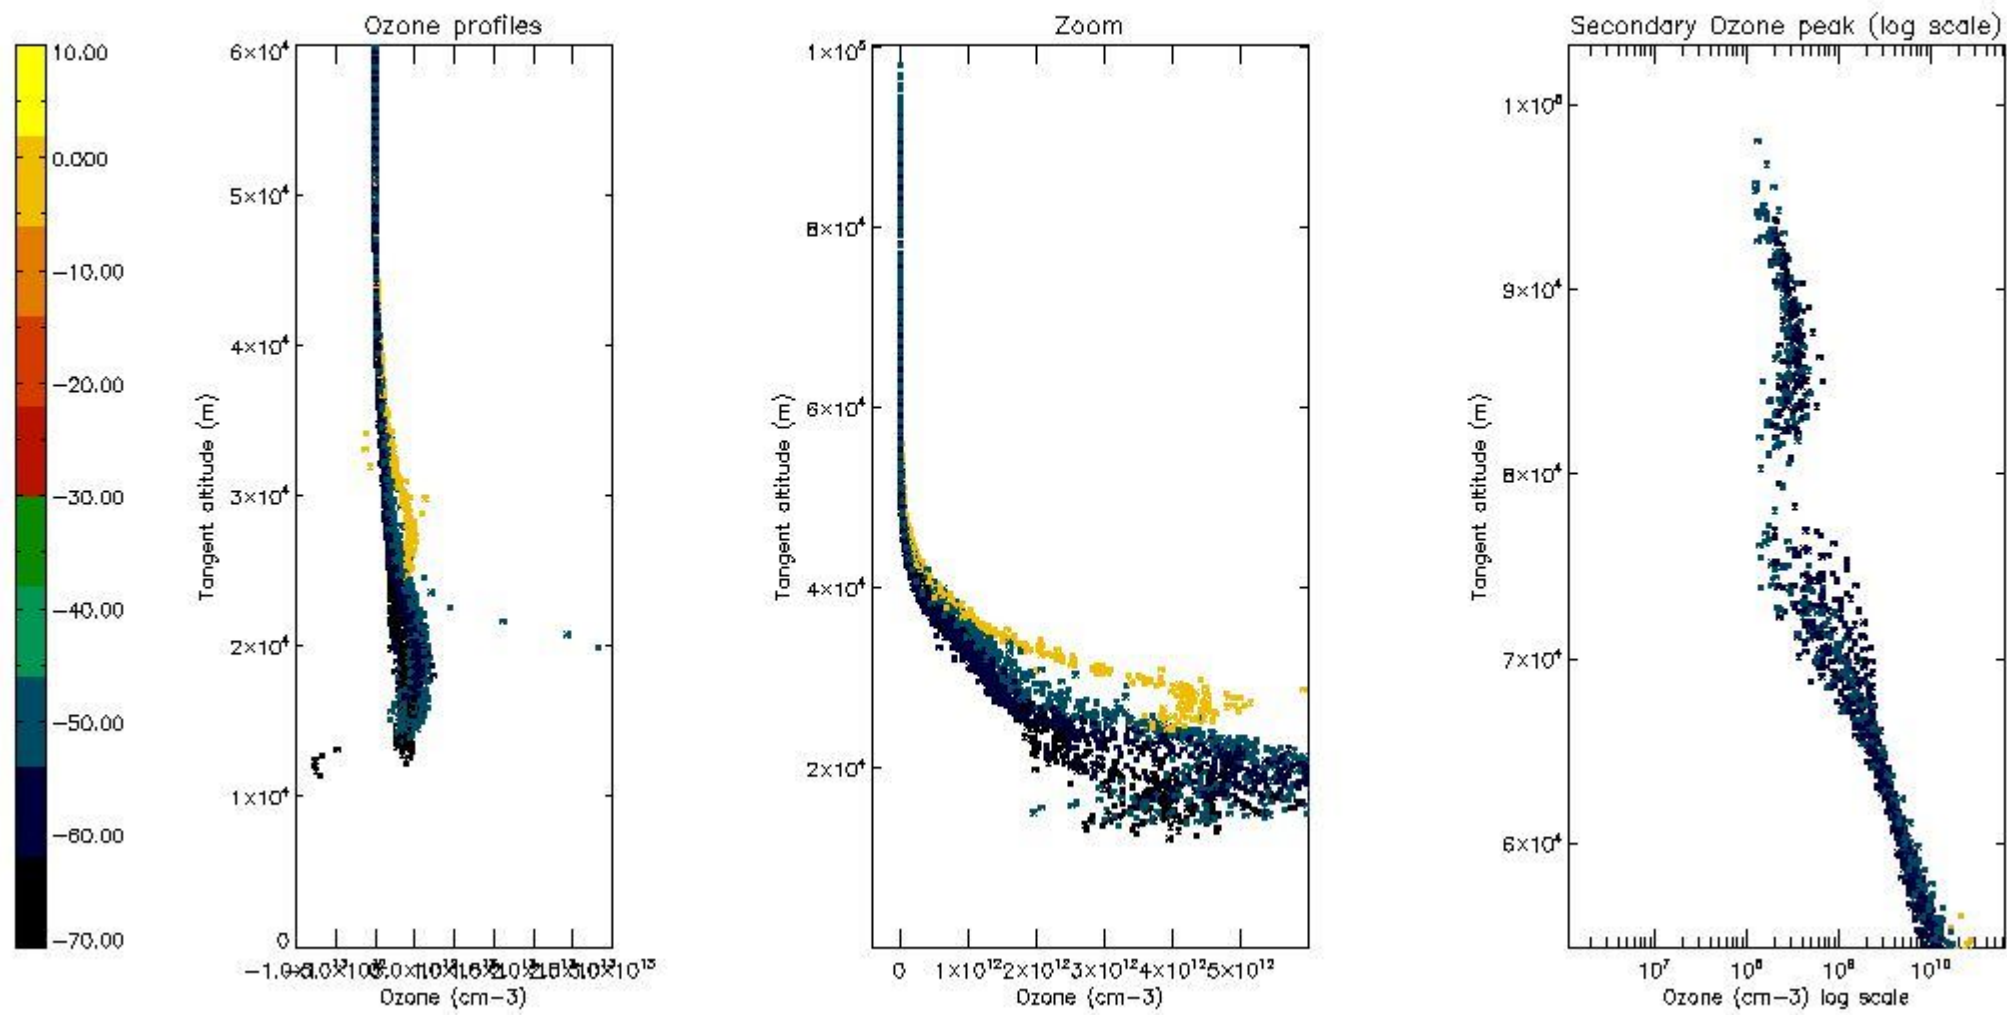

5.5 Plot ozone profiles where STD < 5% (dark without errors)

The colorbar represents the latitude.