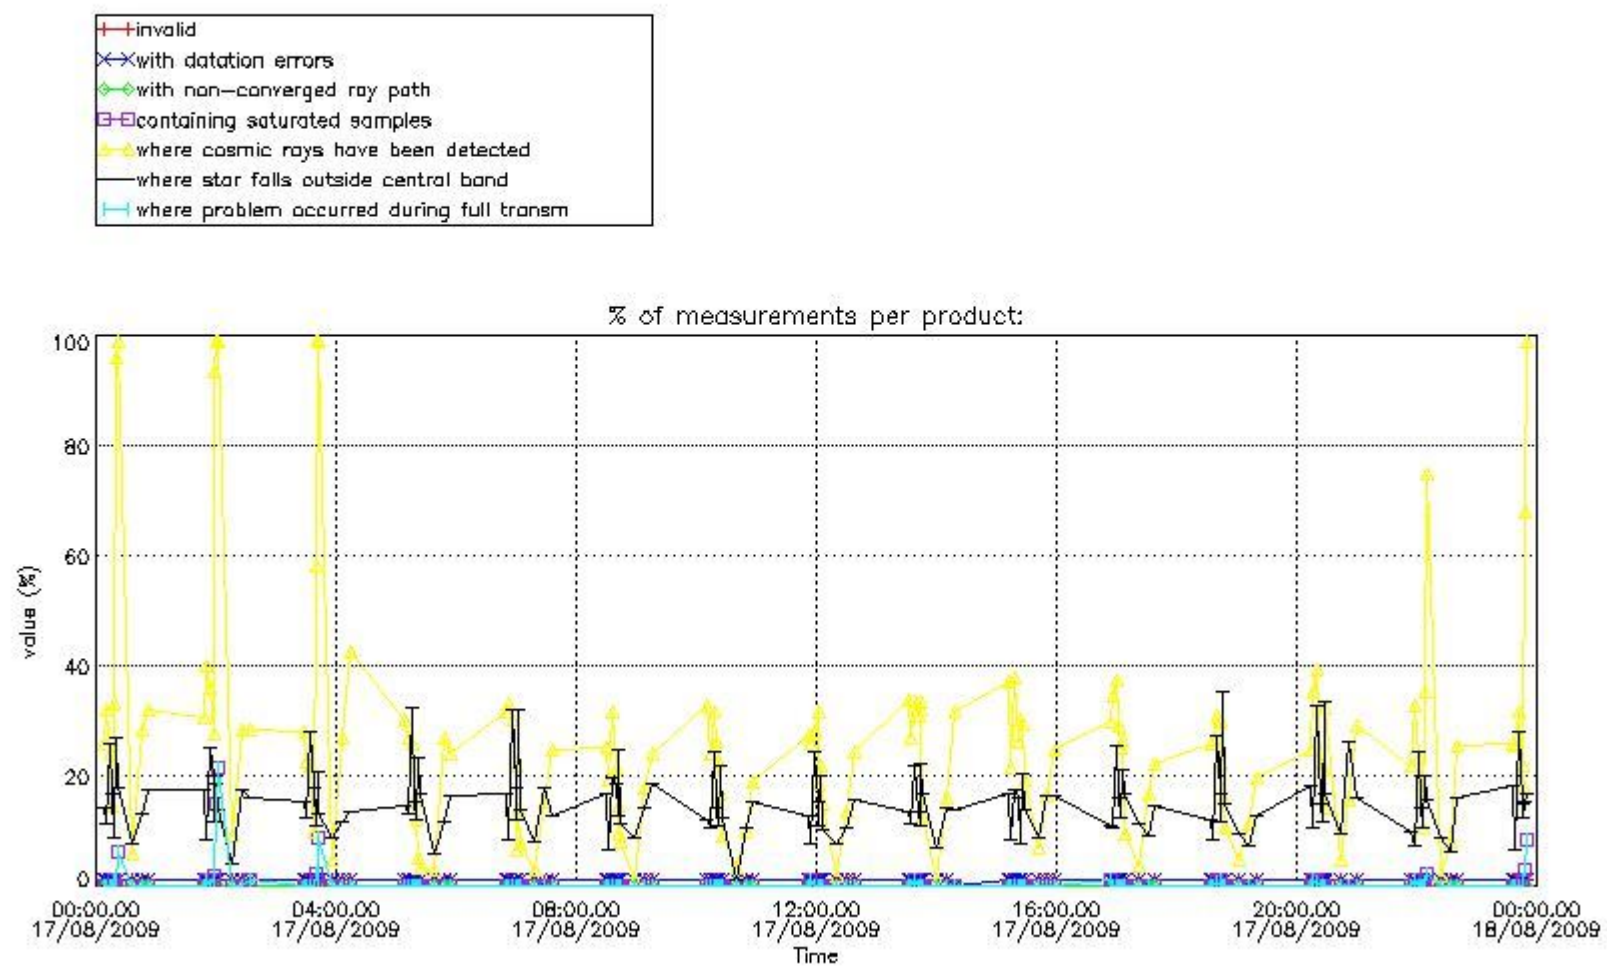

4.1.2 Plot level 1 quality information per product (time dependant): ENVI SAT DESCENDING passes