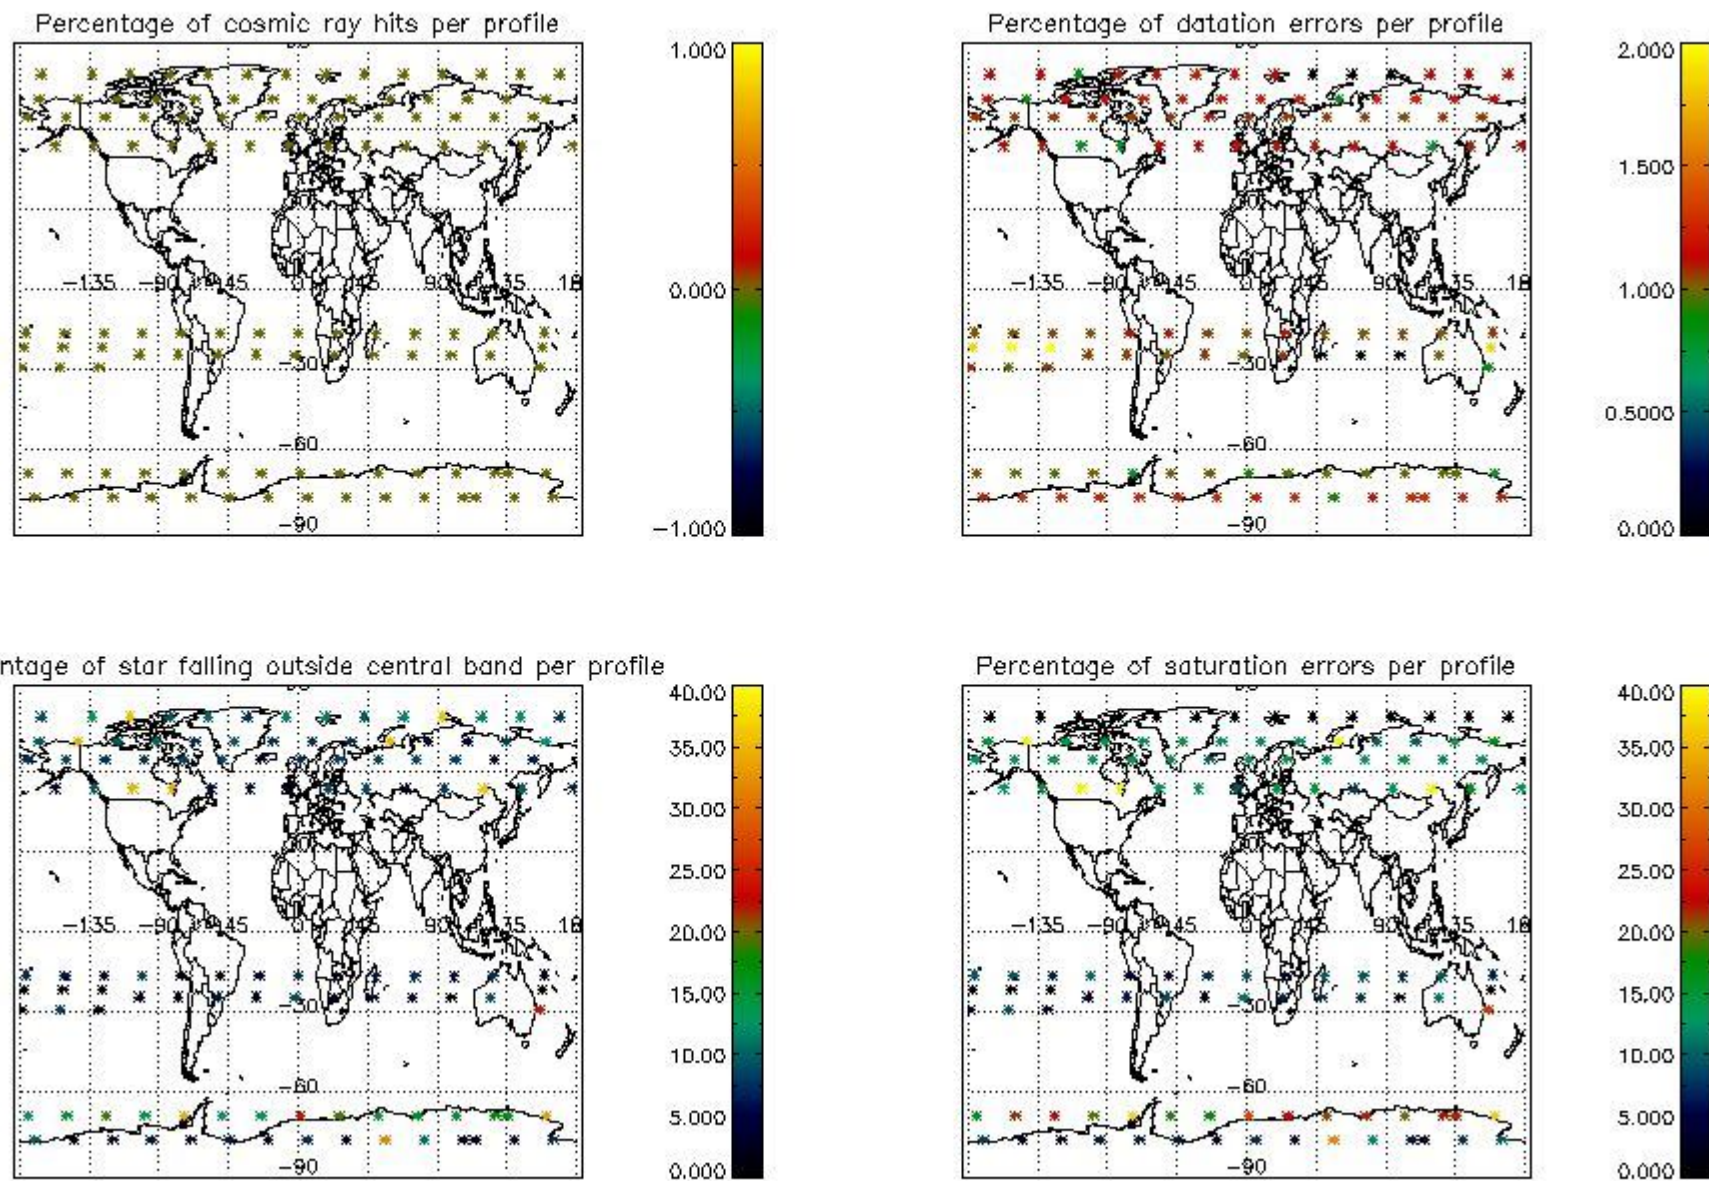

Percentage of flagged data per NO3 profile

4. Level 1 quality information per product

In this section it is plotted some information contained in the Quality Summary data set of the level 2 products that comes from the level 1b processing. Products without errors (error flag in the MPH set to "0") are used.

4.1 Plot quality information per product (time dependant) coming from level 1b processing

4.1.1 Plot level 1 quality information per product (time dependant): ENVISAT ASCENDING passes

4.1.2 Plot level 1 quality information per product (time dependant): ENVI SAT DESCENDING passes

4.2 Plot quality information per product coming from level 1b processing (world map)

4.2.1 Plot level 1 quality information per product (world map): ENVISAT ASCENDING passes

4.2.2 Plot level 1 quality information per product (world map): ENVISAT DESCENDING passes