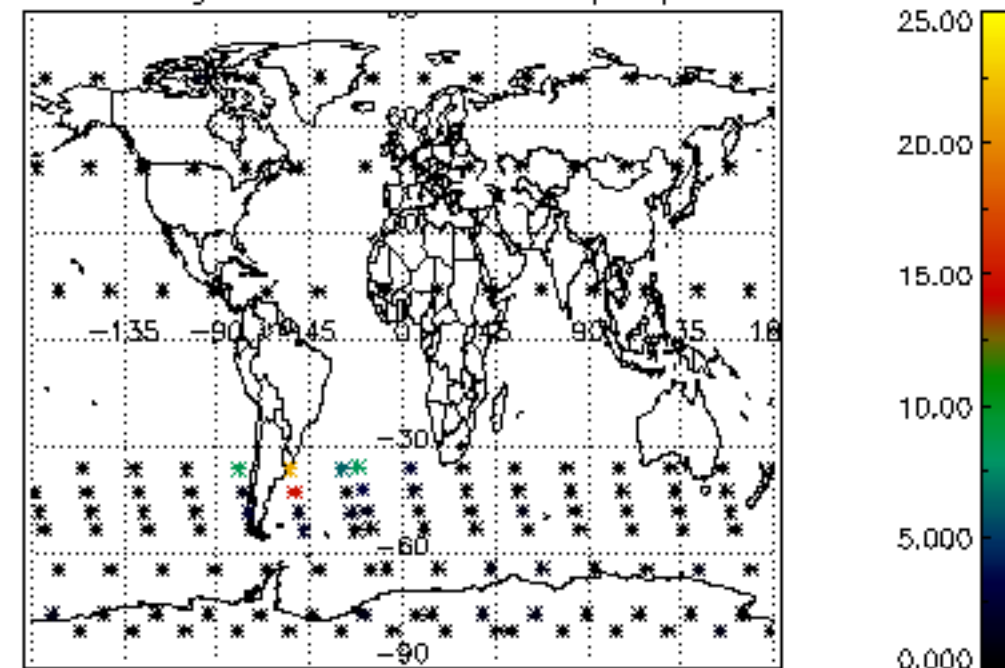

Percentage of datation errors per profile

Percentage of saturation errors per profile