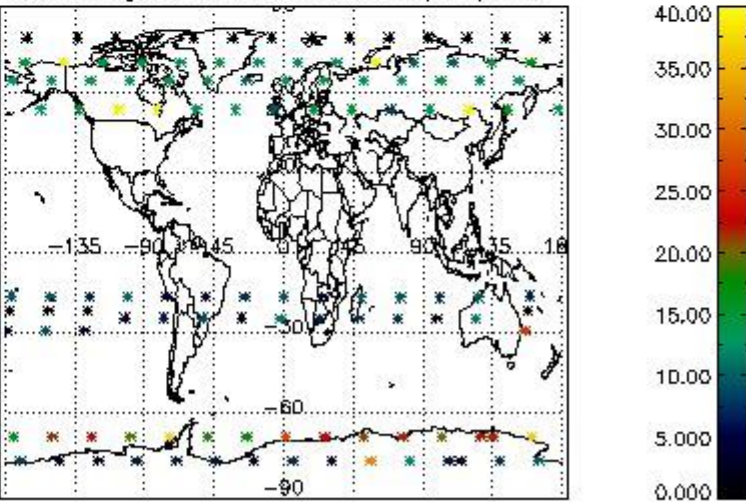

Percentage of cosmic ray hits per profile

Percentage of datation errors per profile

Percentage of star falling outside central band per profile

Percentage of saturation errors per profile

5. Trace gas profiles