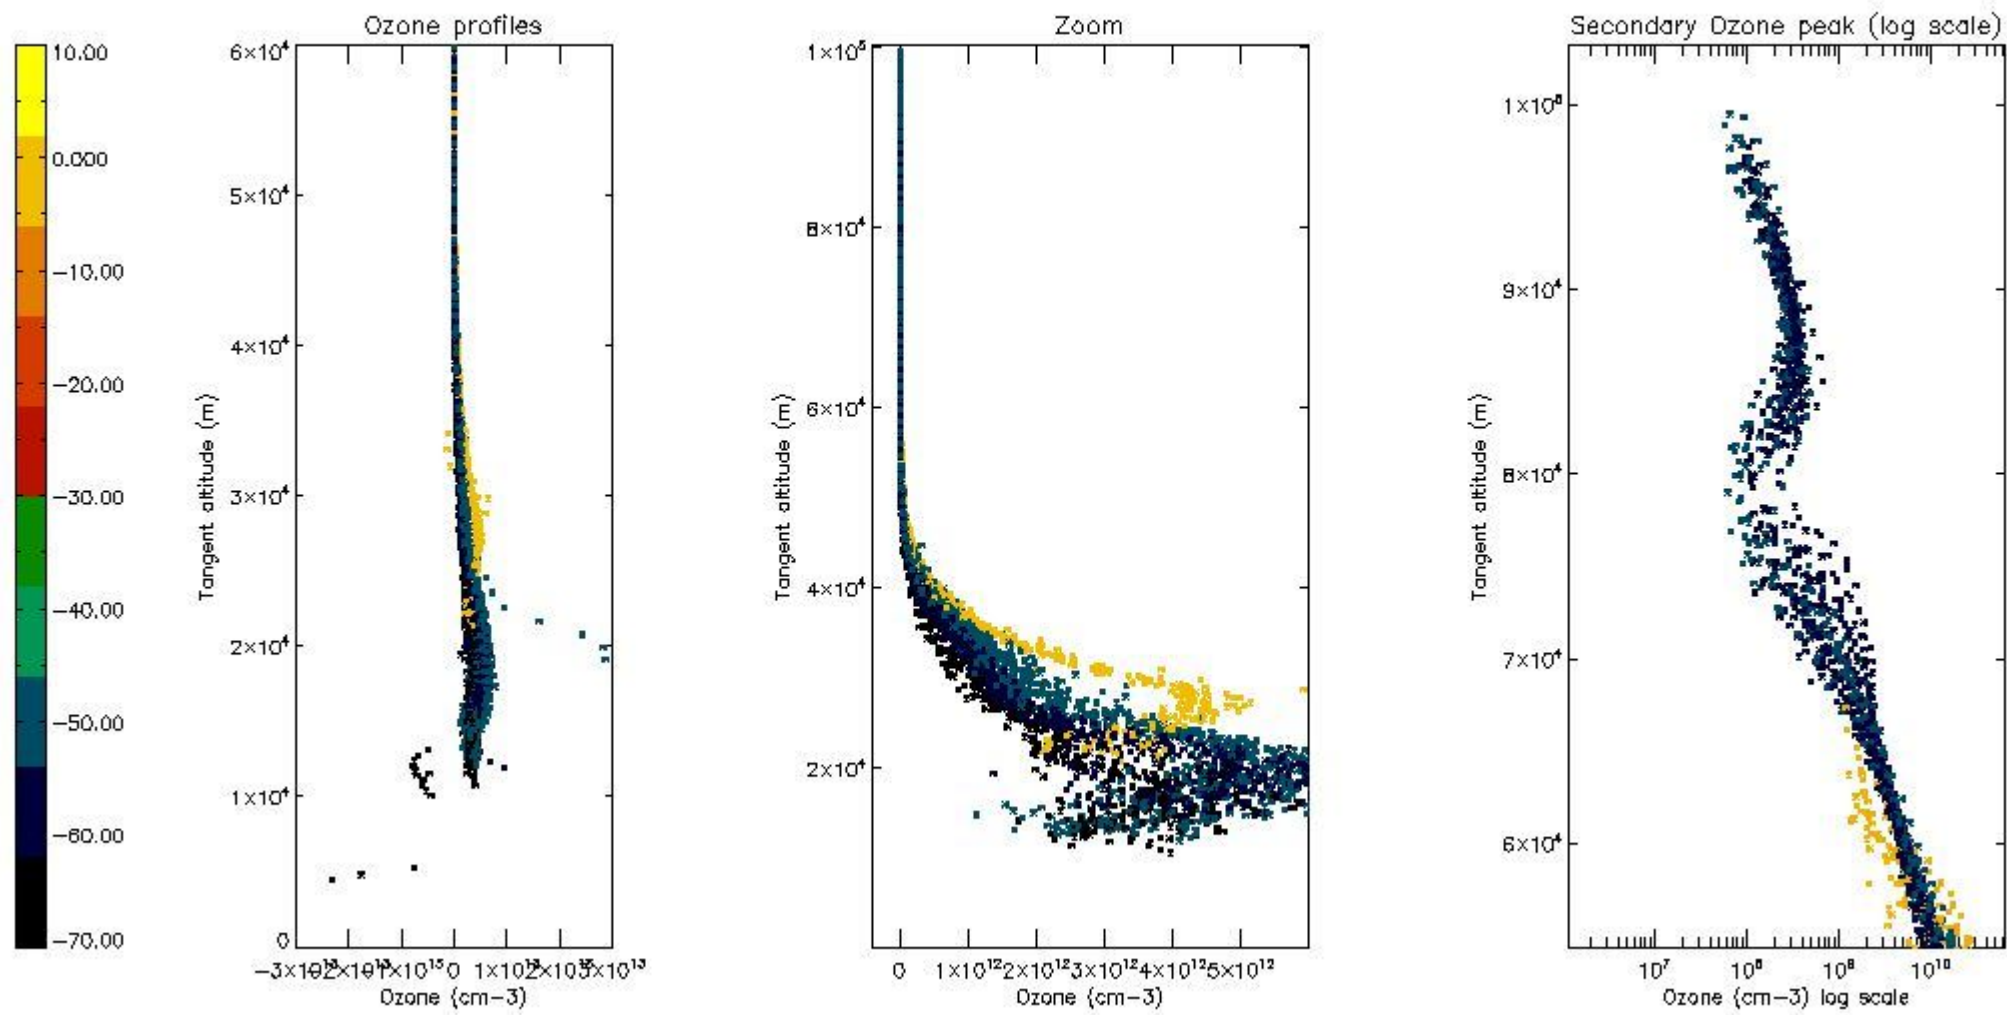

STD < 10	14
STD < 5	9

5.2 Plot ozone profiles for all STD (dark without errors)

The colorbar represents the latitude.

5.3 Plot ozone profiles where STD < 20% (dark without errors)

The colorbar represents the latitude.

5.4 Plot ozone profiles where STD < 10% (dark without errors)

The colorbar represents the latitude.

5.5 Plot ozone profiles where STD < 5% (dark without errors)

The colorbar represents the latitude.

5.6 Plot NO₂ profiles for all STD (dark without errors)