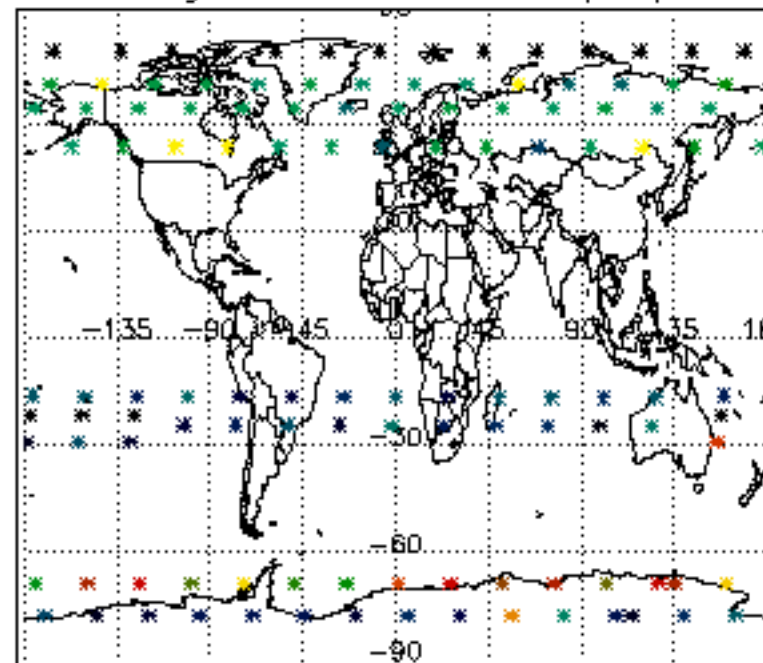

Percentage of saturation errors per profile