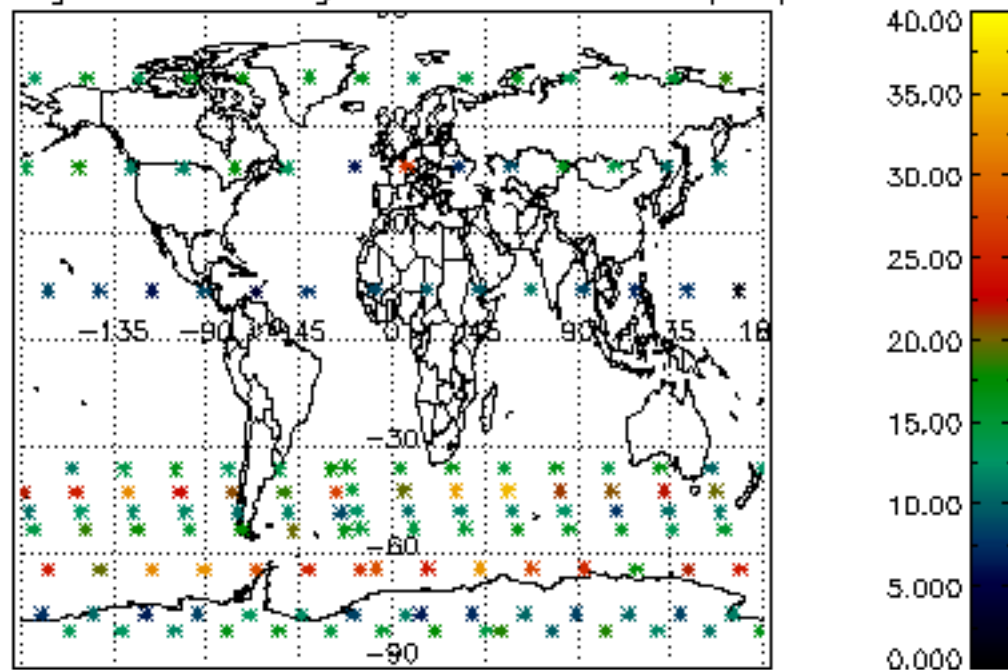

Percentage of cosmic ray hits per profile

Percentage of star falling outside central band per profile