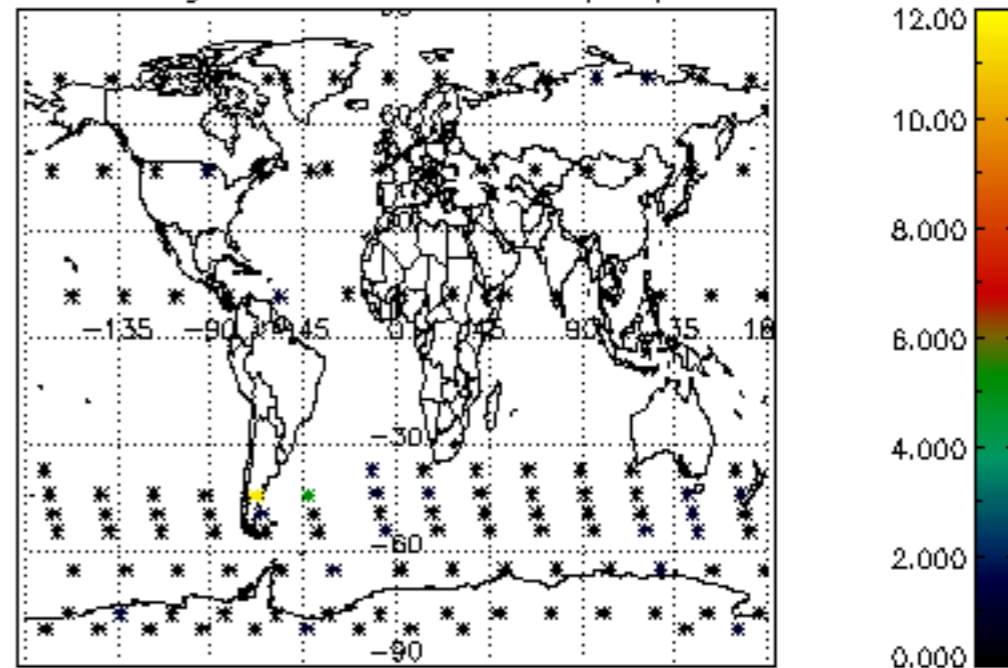

Percentage of datation errors per profile

Percentage of saturation errors per profile