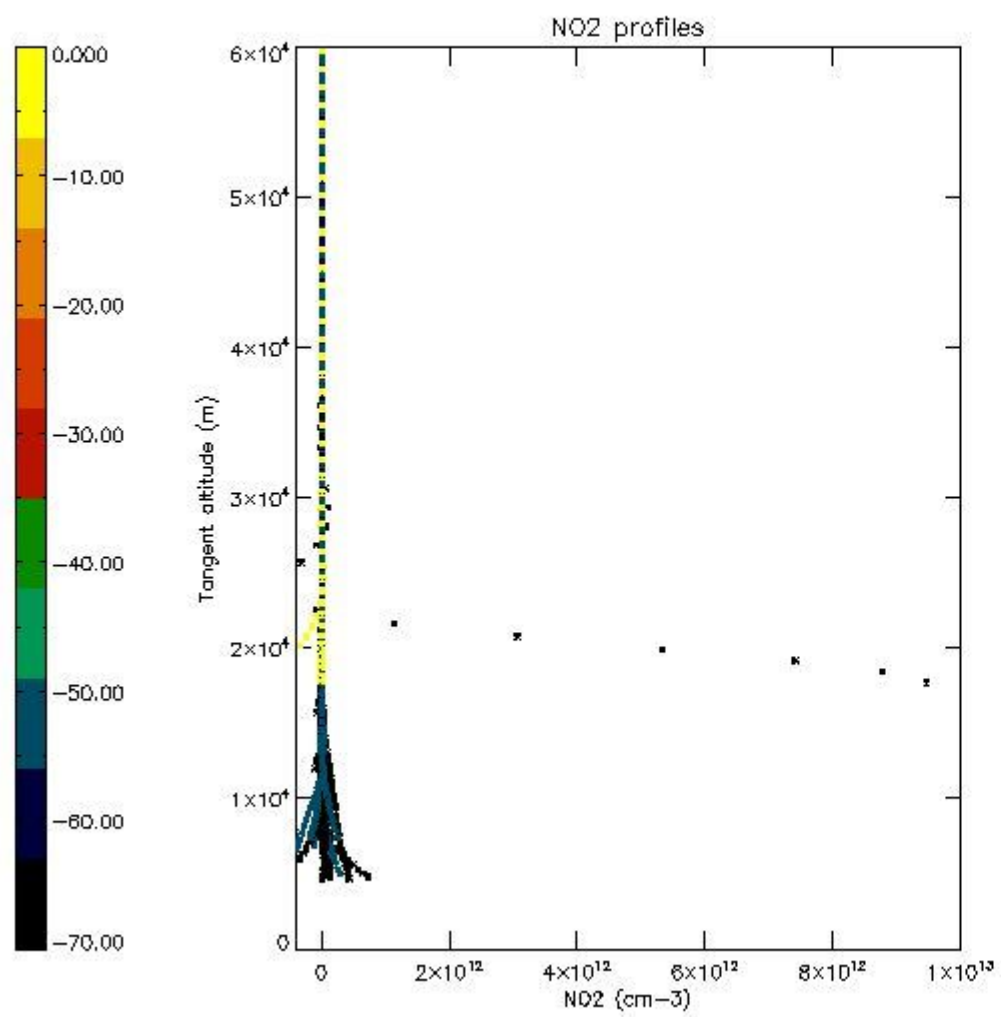

STD < 10	14
STD < 5	9

5.2 Plot ozone profiles for all STD (dark without errors)

The colorbar represents the latitude.

5.3 Plot ozone profiles where STD < 20% (dark without errors)

The colorbar represents the latitude.

5.4 Plot ozone profiles where $STD < 10\%$ (dark without errors)

The colorbar represents the latitude.

5.5 Plot ozone profiles where STD < 5% (dark without errors)

The colorbar represents the latitude.

5.6 Plot NO₂ profiles for all STD (dark without errors)

The colorbar represents the latitude.

5.7 Plot NO3 profiles for all STD (dark without errors)

The colorbar represents the latitude.

5.8 Plot H2O profiles for all STD (only for occultations of stars 1,2,3,4,13,14,16,26,63 dark without errors)