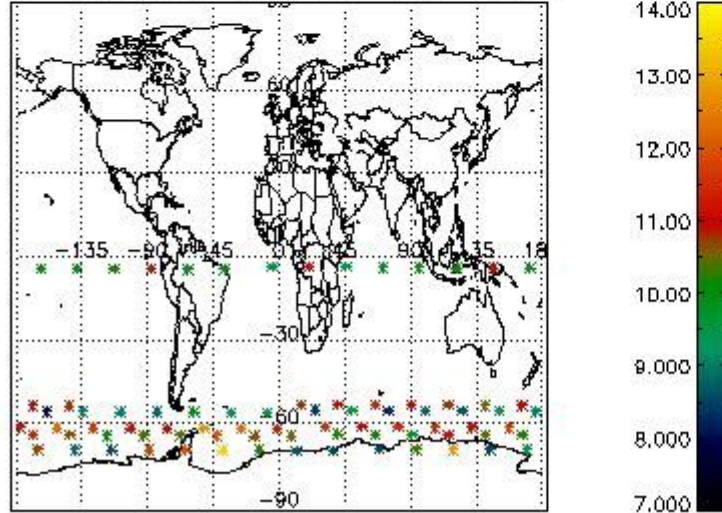

3.1 Plot quality information per product (time dependant)

3.2 Plot quality information per product (world map)

Percentage of flagged data per O3 profile

Percentage of flagged data per H2O profile

Percentage of flagged data per NO2 profile