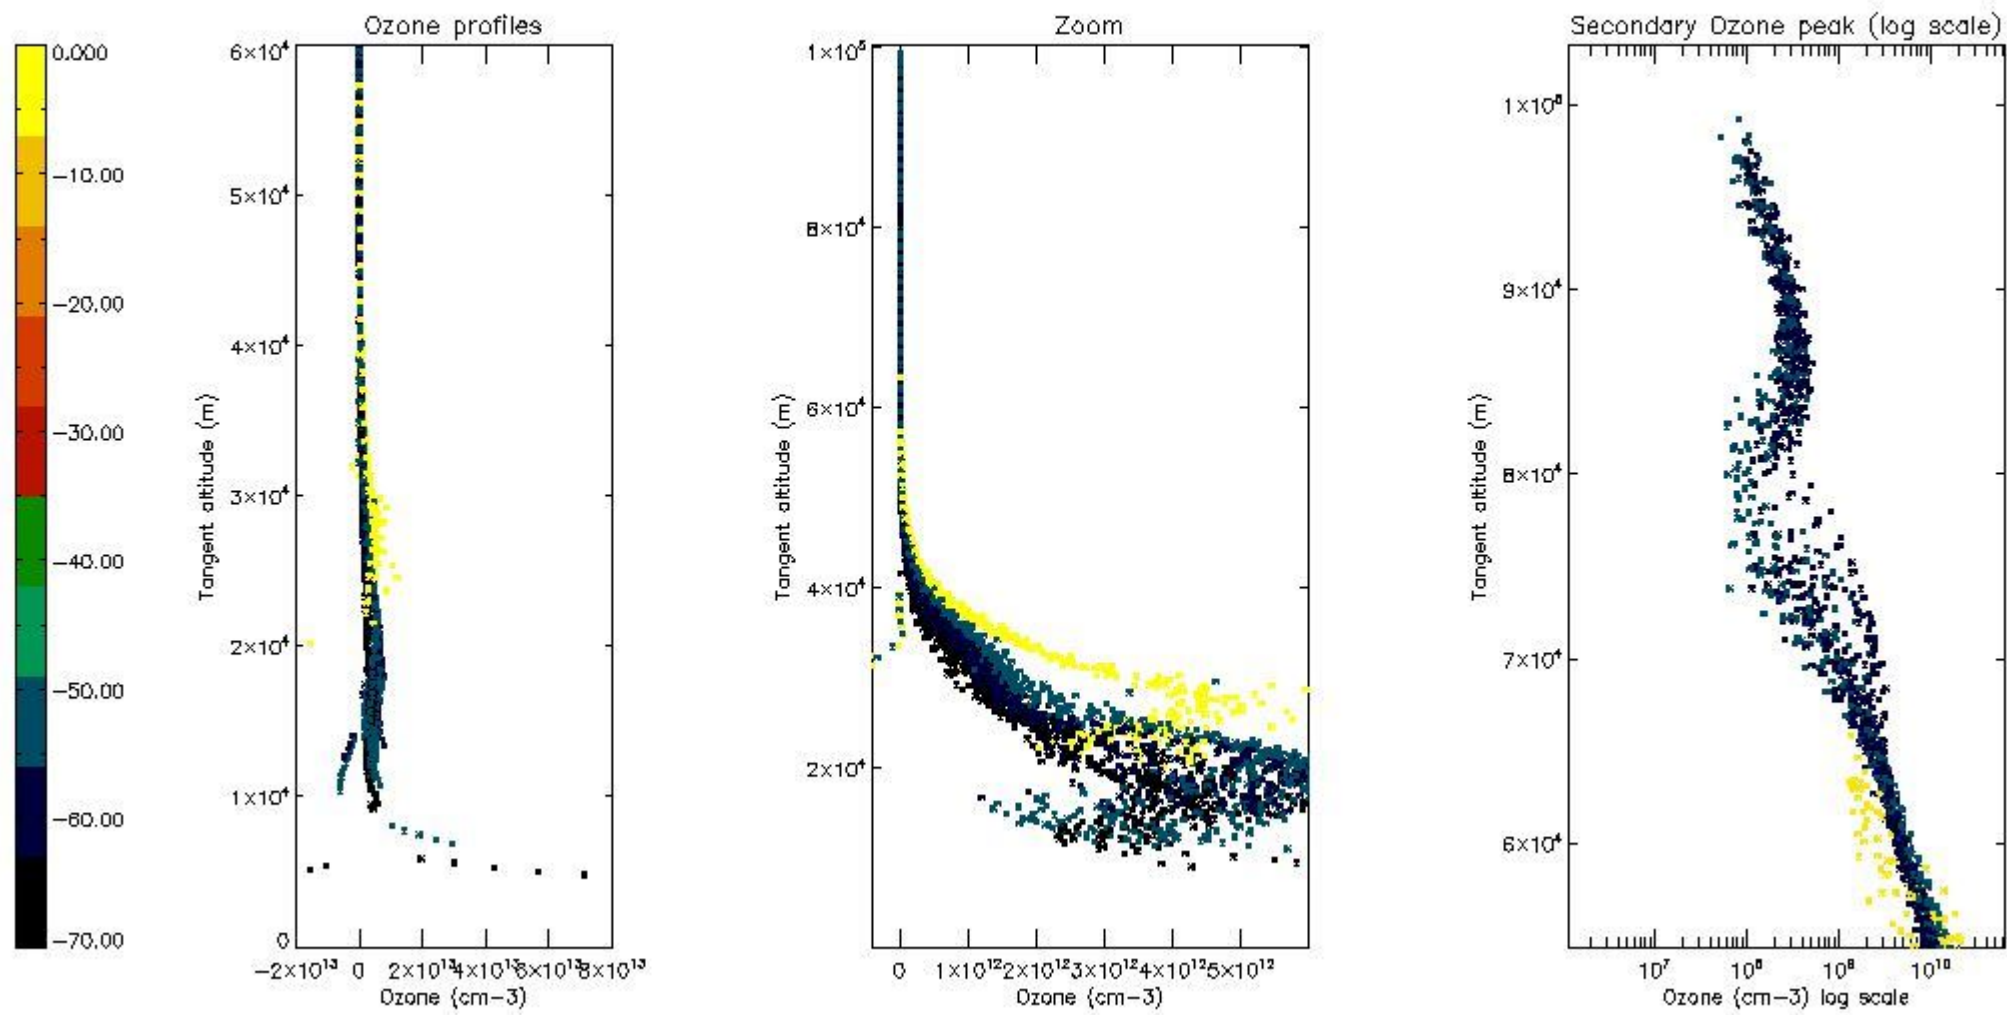

STD < 10	14
STD < 5	9

5.2 Plot ozone profiles for all STD (dark without errors)

The colorbar represents the latitude.

5.3 Plot ozone profiles where STD < 20% (dark without errors)

The colorbar represents the latitude.