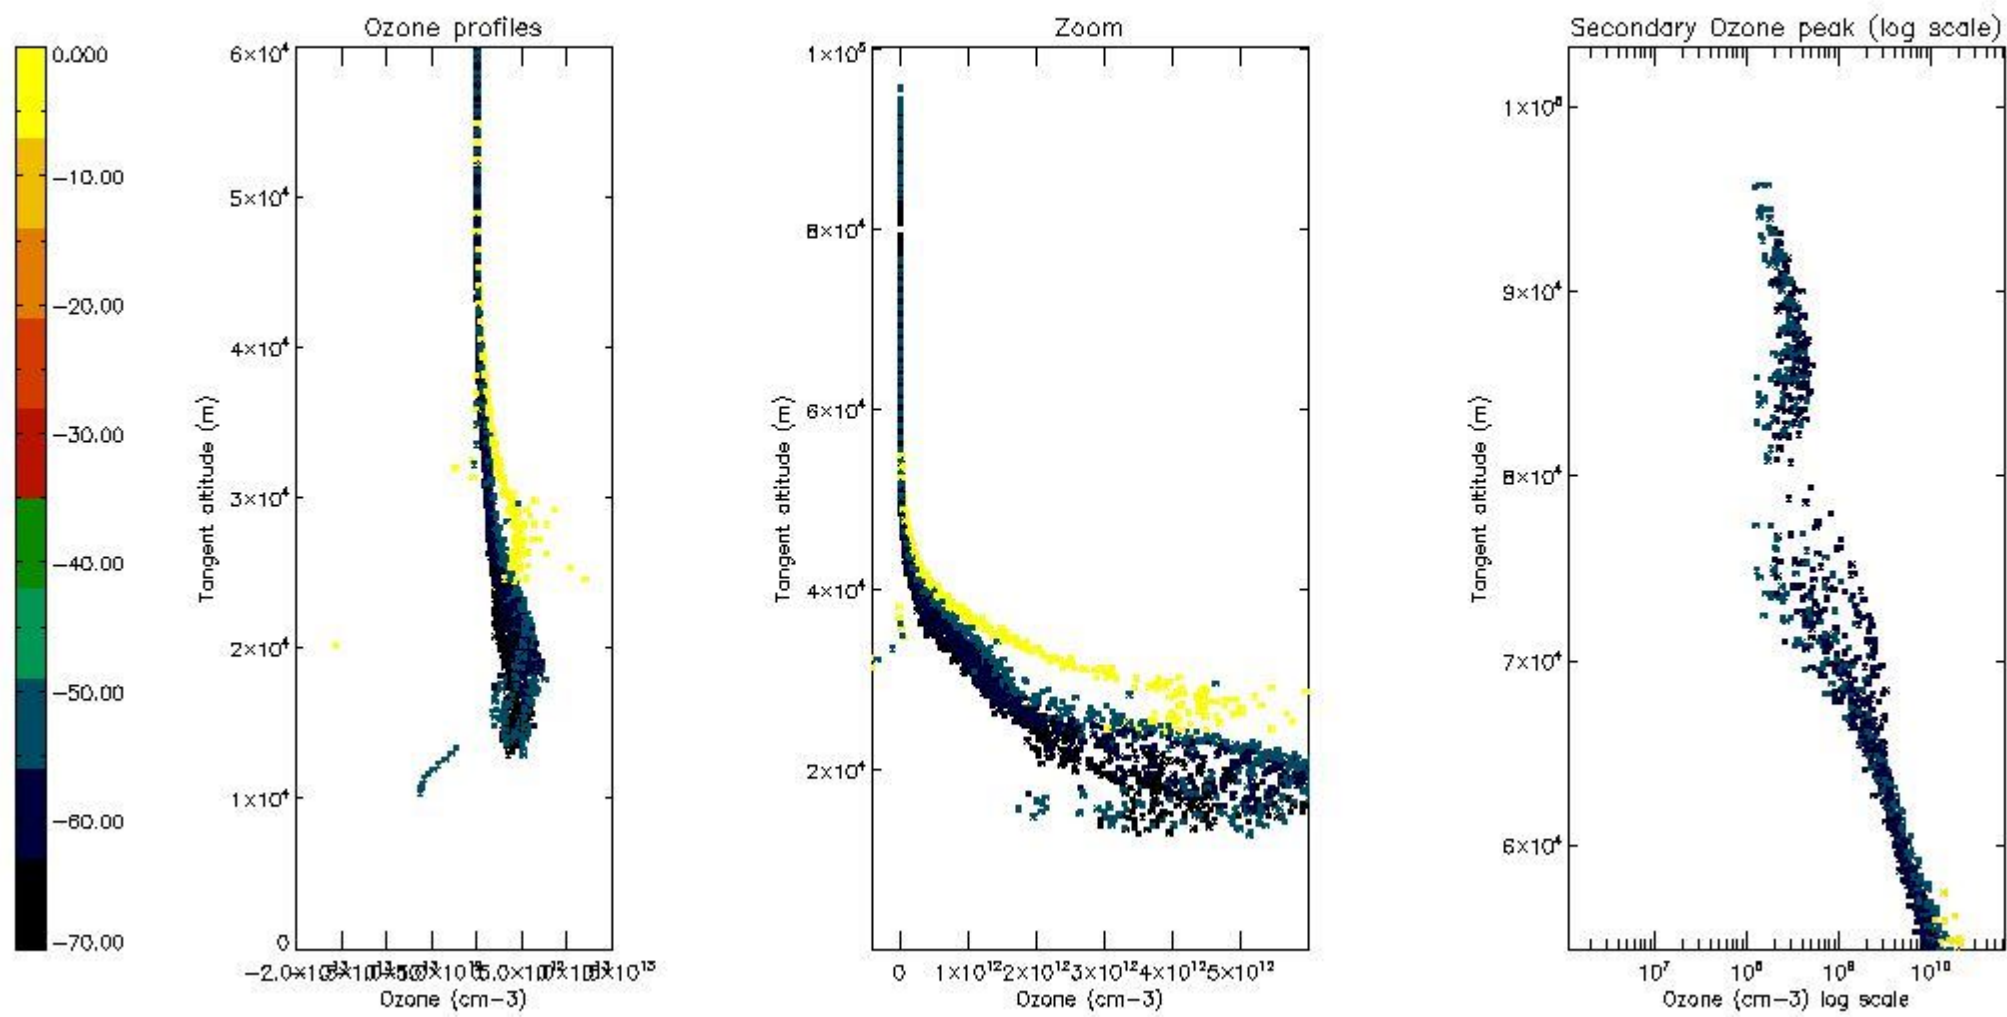

5.5 Plot ozone profiles where STD < 5% (dark without errors)

The colorbar represents the latitude.