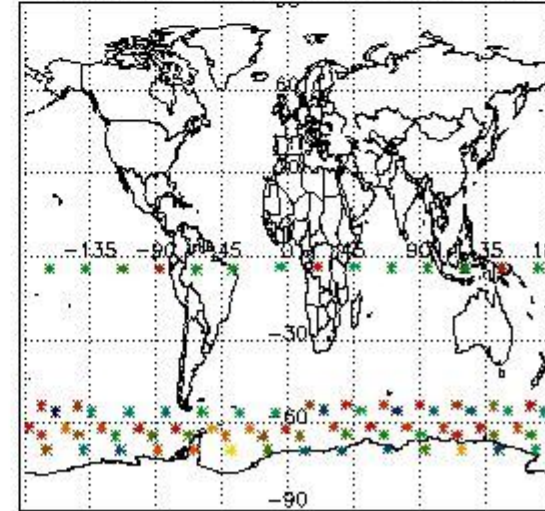

3.1 Plot quality information per product (time dependant)

3.2 Plot quality information per product (world map)

Percentage of flagged data per O3 profile

Percentage of flagged data per H2O profile

Percentage of flagged data per NO2 profile

Percentage of flagged data per NO3 profile

4. Level 1 quality information per product

In this section it is plotted some information contained in the Quality Summary data set of the level 2 products that comes from the level 1b processing. Products without errors (error flag in the MPH set to "0") are used.