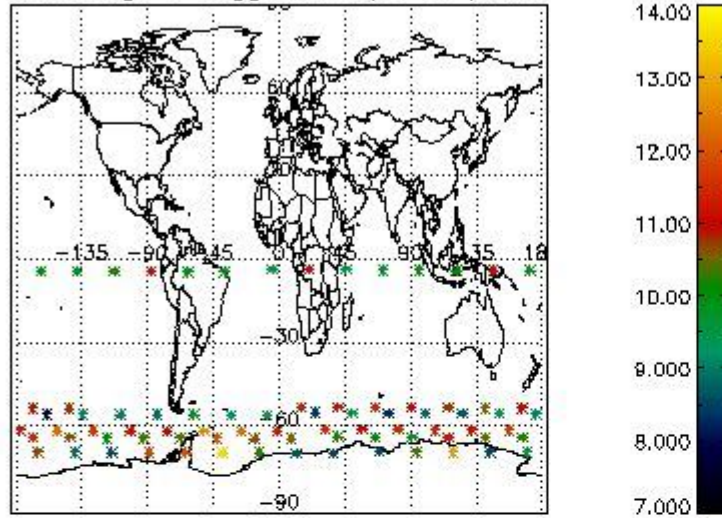

Percentage of flagged data per O3 profile