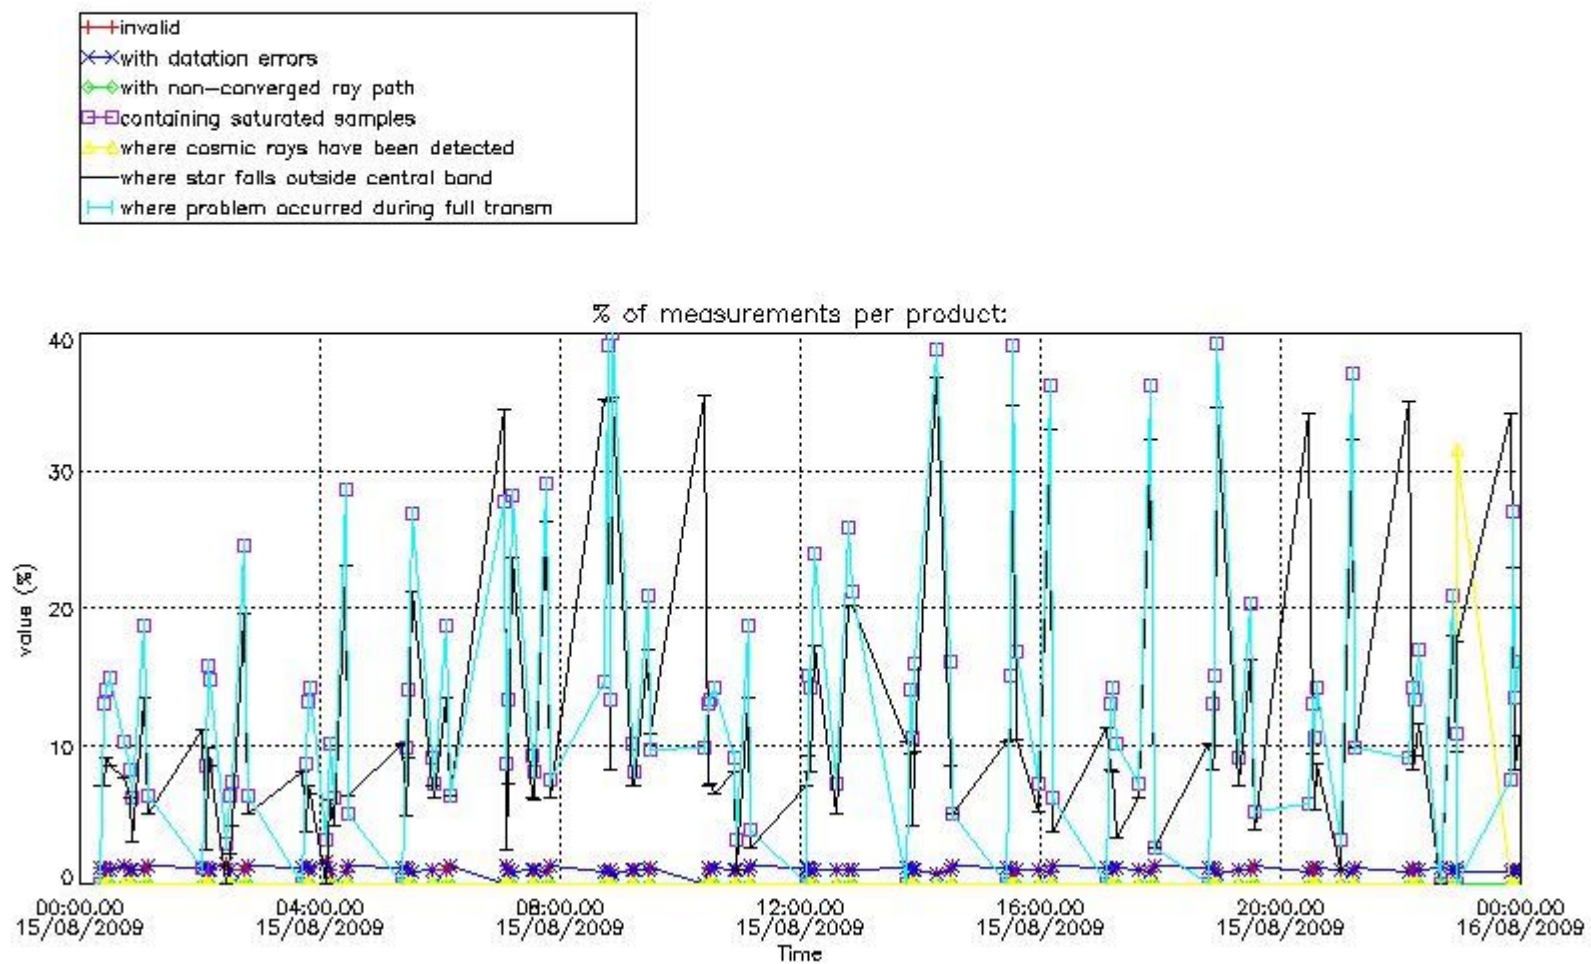

4.2 Plot quality information per product coming from level 1b processing (world map)

4.2.1 Plot level 1 quality information per product (world map): ENVISAT ASCENDING passes