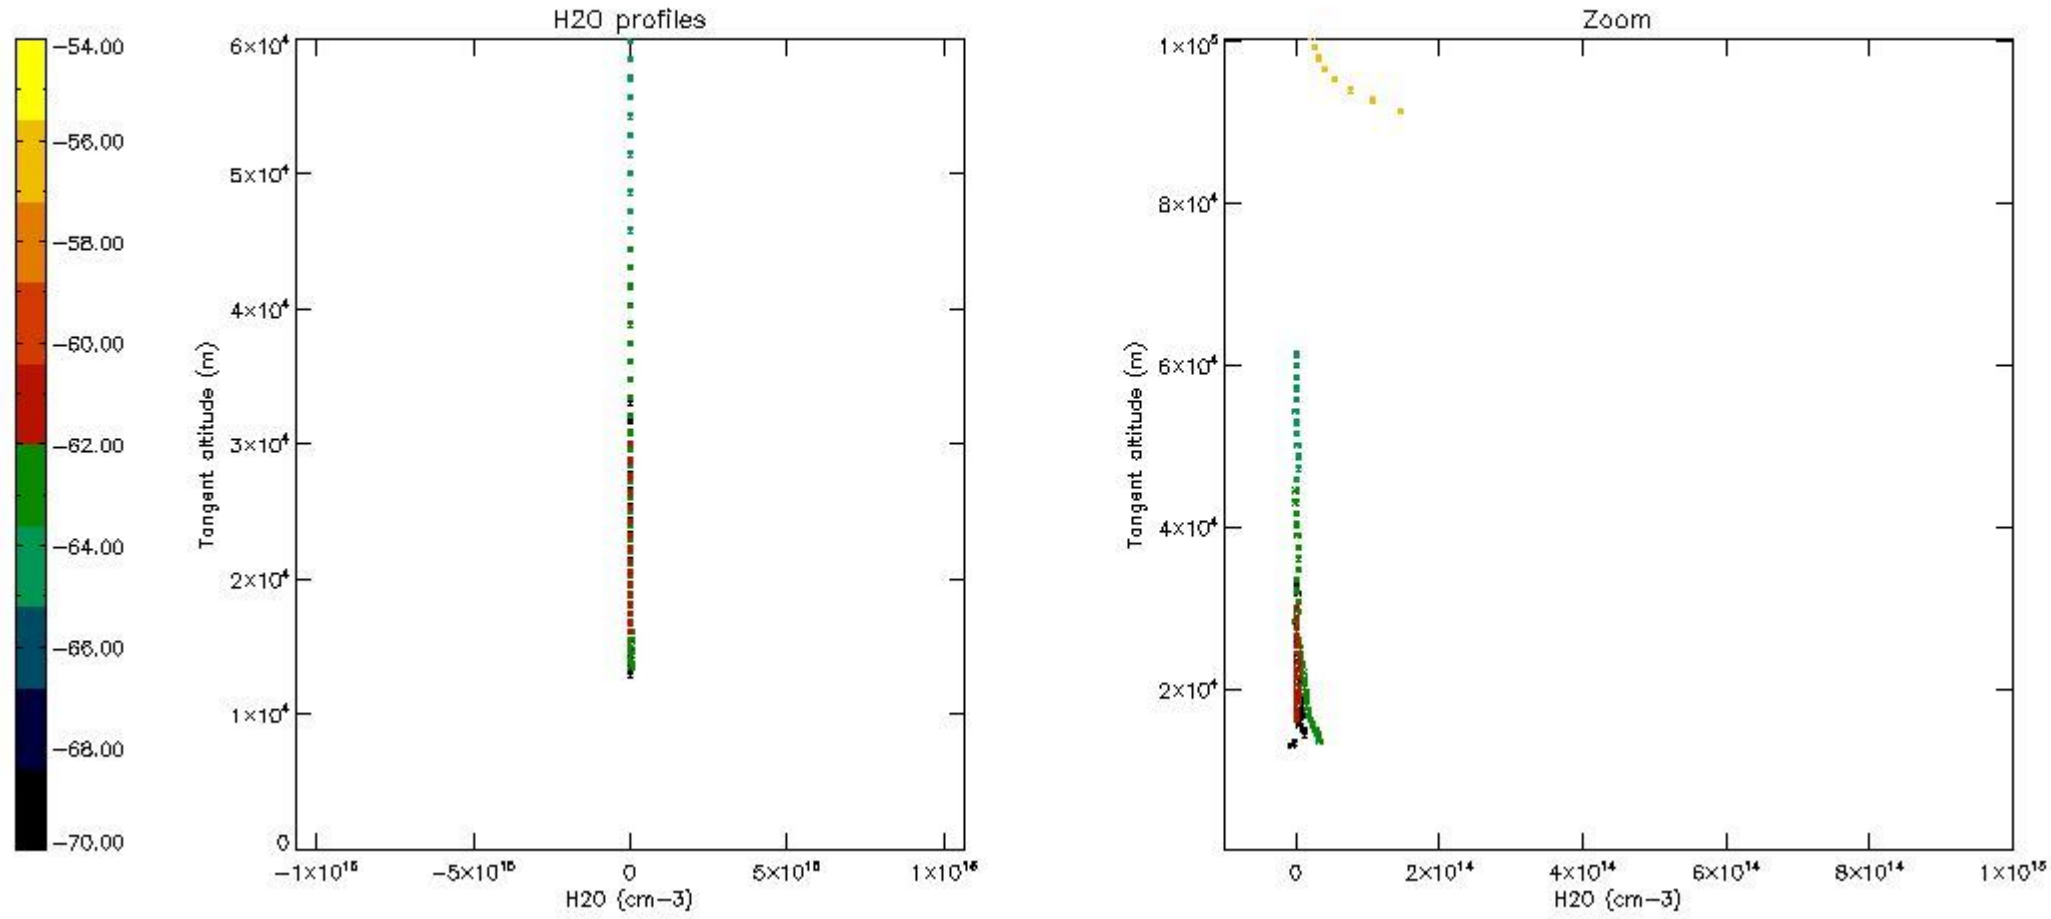

6. Auxiliary Data Files used for the production reported in section 2

The number reported in the third column indicates since which file (see list in section 2) the corresponding auxiliary file has been used. The fourth column is the date of those product files.

Type	Auxiliary Filename	Used since product	Used since product date
INST_PHYS_CHARACTERISTICS	GOM_INS_AXVIEC20091111_143220_20030716_120000_20500101_000000	1	15-AUG-2009 00:07:34
LEVEL-2_PROC_CONFIG	GOM_PR2_AXVIEC20091111_152718_20020301_000000_20500101_000000	1	15-AUG-2009 00:07:34
CROSS_SECTIONS_FILE	GOM_CRS_AXVIEC20091111_154832_20020301_000000_20500101_000000	1	15-AUG-2009 00:07:34