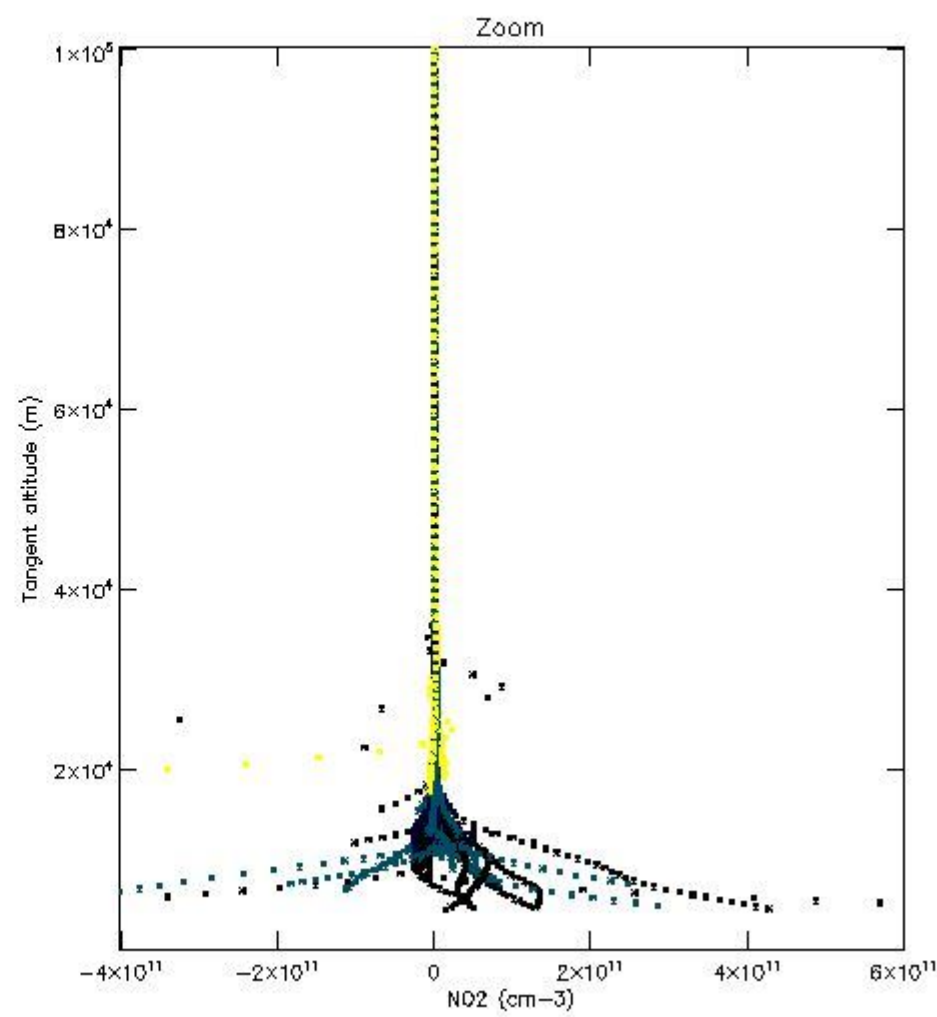

STD < 10	14
STD < 5	9

5.2 Plot ozone profiles for all STD (dark without errors)

The colorbar represents the latitude.

5.3 Plot ozone profiles where STD < 20% (dark without errors)

The colorbar represents the latitude.

5.4 Plot ozone profiles where $STD < 10\%$ (dark without errors)

The colorbar represents the latitude.

5.5 Plot ozone profiles where STD < 5% (dark without errors)

The colorbar represents the latitude.

5.6 Plot NO₂ profiles for all STD (dark without errors)

The colorbar represents the latitude.

5.7 Plot NO3 profiles for all STD (dark without errors)

The colorbar represents the latitude.

5.8 Plot H2O profiles for all STD (only for occultations of stars 1,2,3,4,13,14,16,26,63 dark without errors)