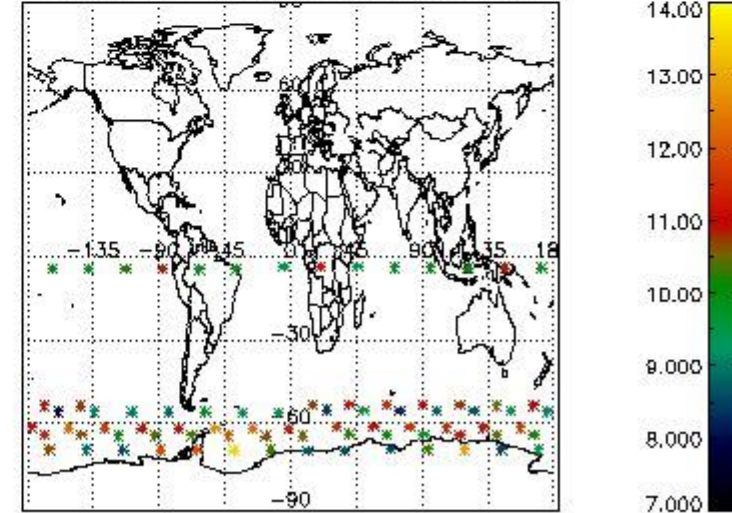

Percentage of flagged data per NO3 profile

4. Level 1 quality information per product

In this section it is plotted some information contained in the Quality Summary data set of the level 2 products that comes from the level 1b processing. Products without errors (error flag in the MPH set to "0") are used.

4.1 Plot quality information per product (time dependant) coming from level 1b processing

4.1.1 Plot level 1 quality information per product (time dependant): ENVISAT ASCENDING passes