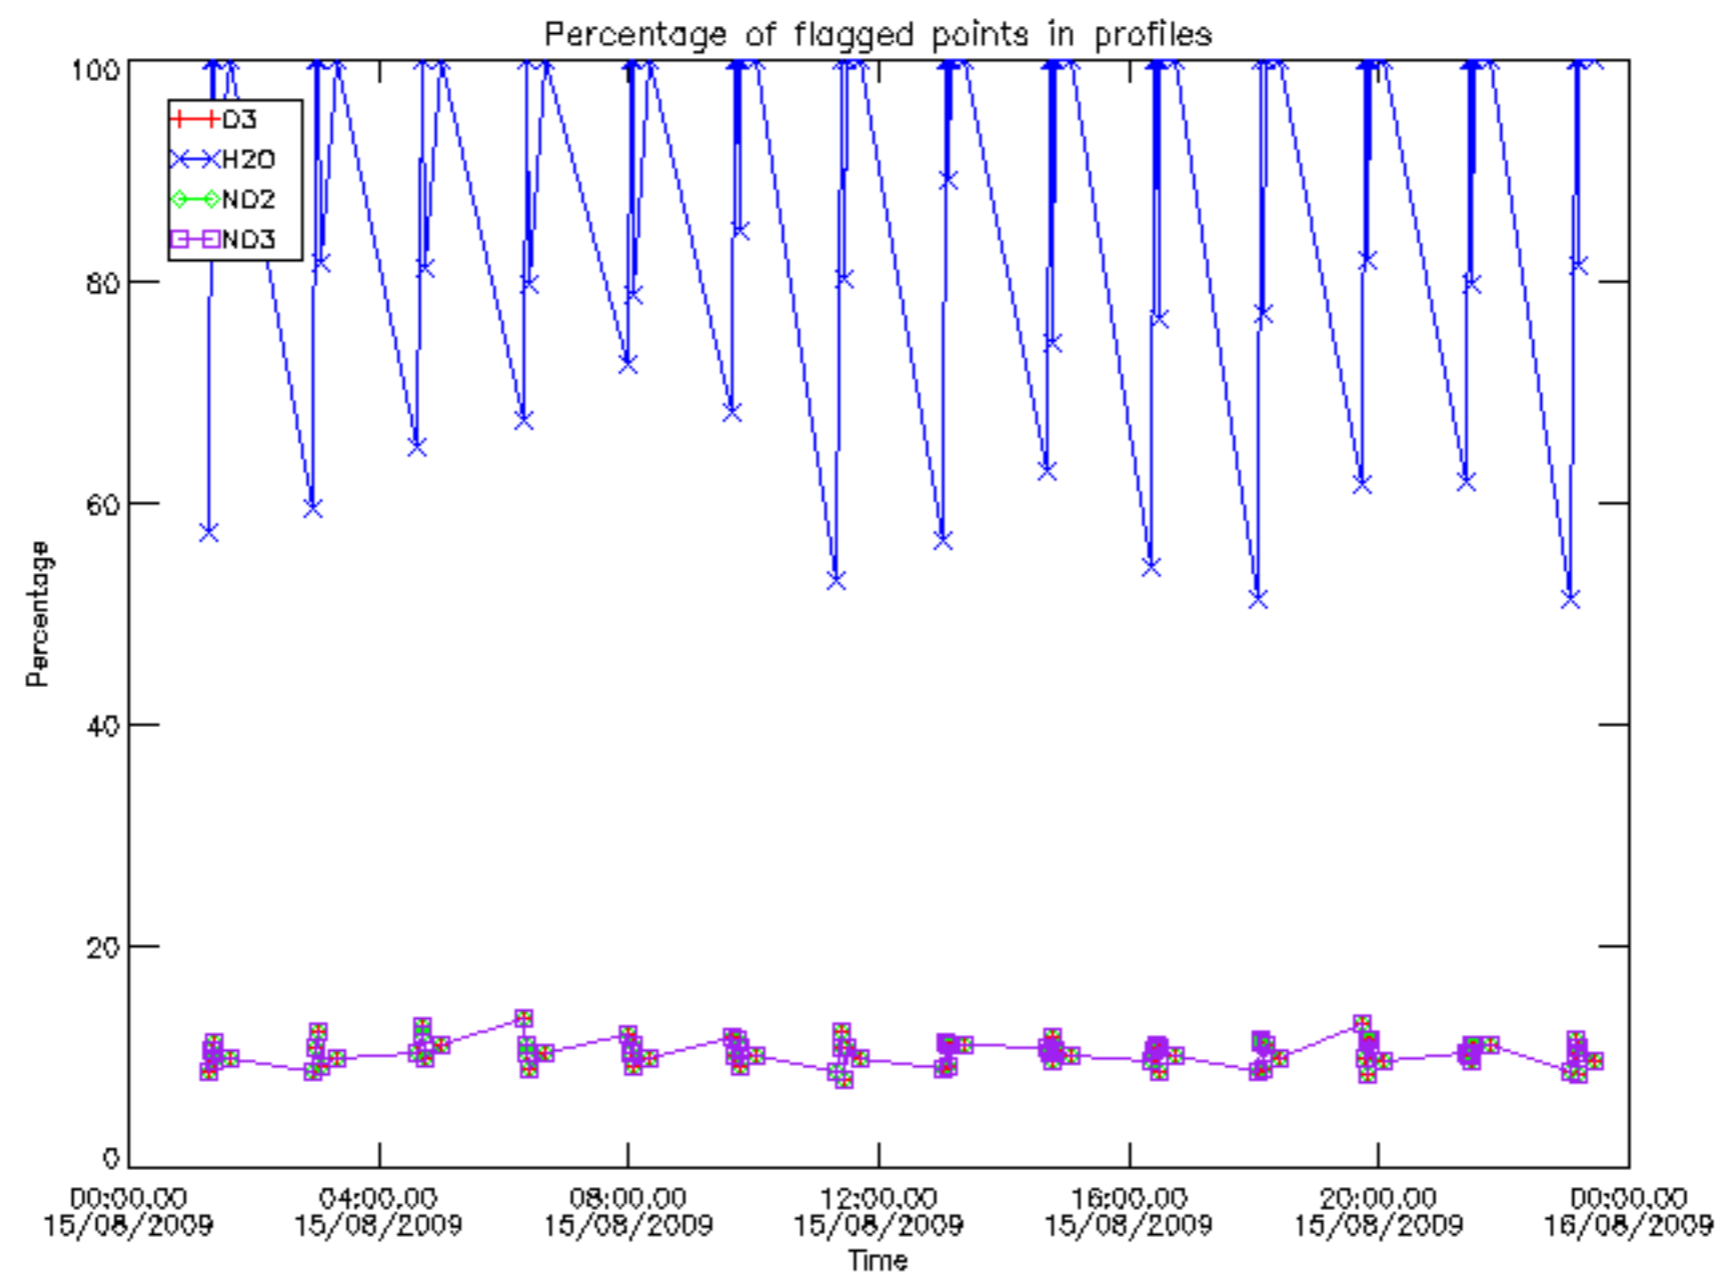

Percentage of flagged data per D3 profile

Percentage of flagged data per H2O profile