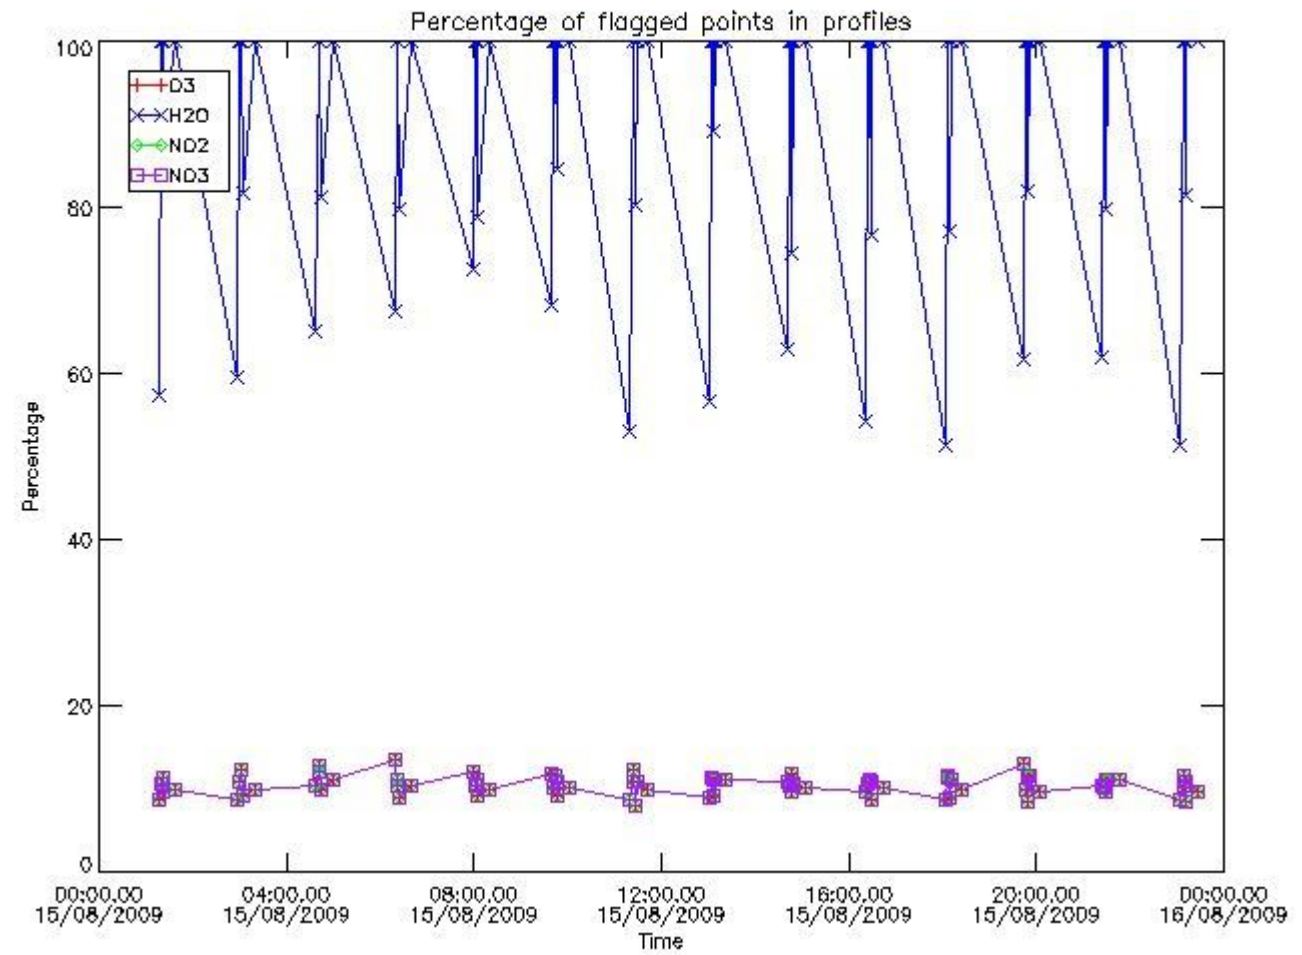

3. Quality information per product

In this section it is plotted some information contained in the Quality Summary data set of the level 2 products. Only products in dark limb conditions and without errors (error flag in the MPH set to "0") are used.

3.1 Plot quality information per product (time dependant)

3.2 Plot quality information per product (world map)