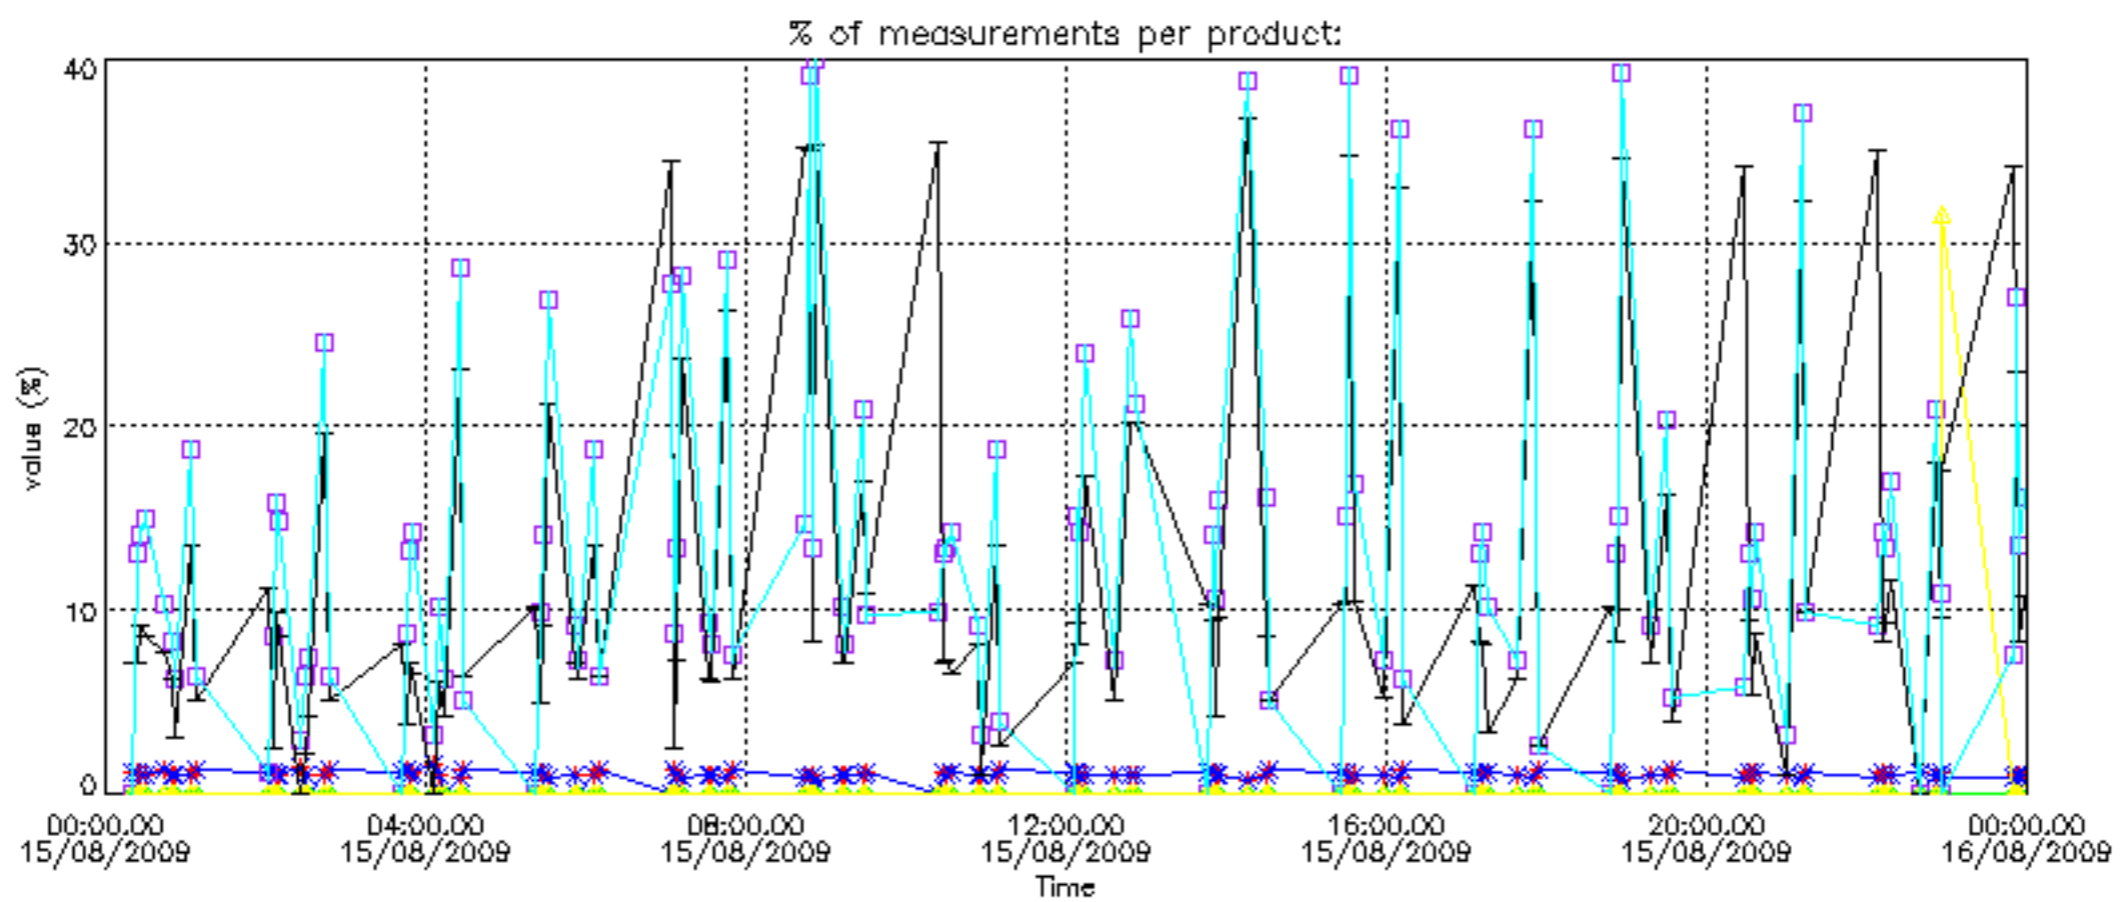

Percentage of cosmic ray hits per profile

Percentage of datation errors per profile