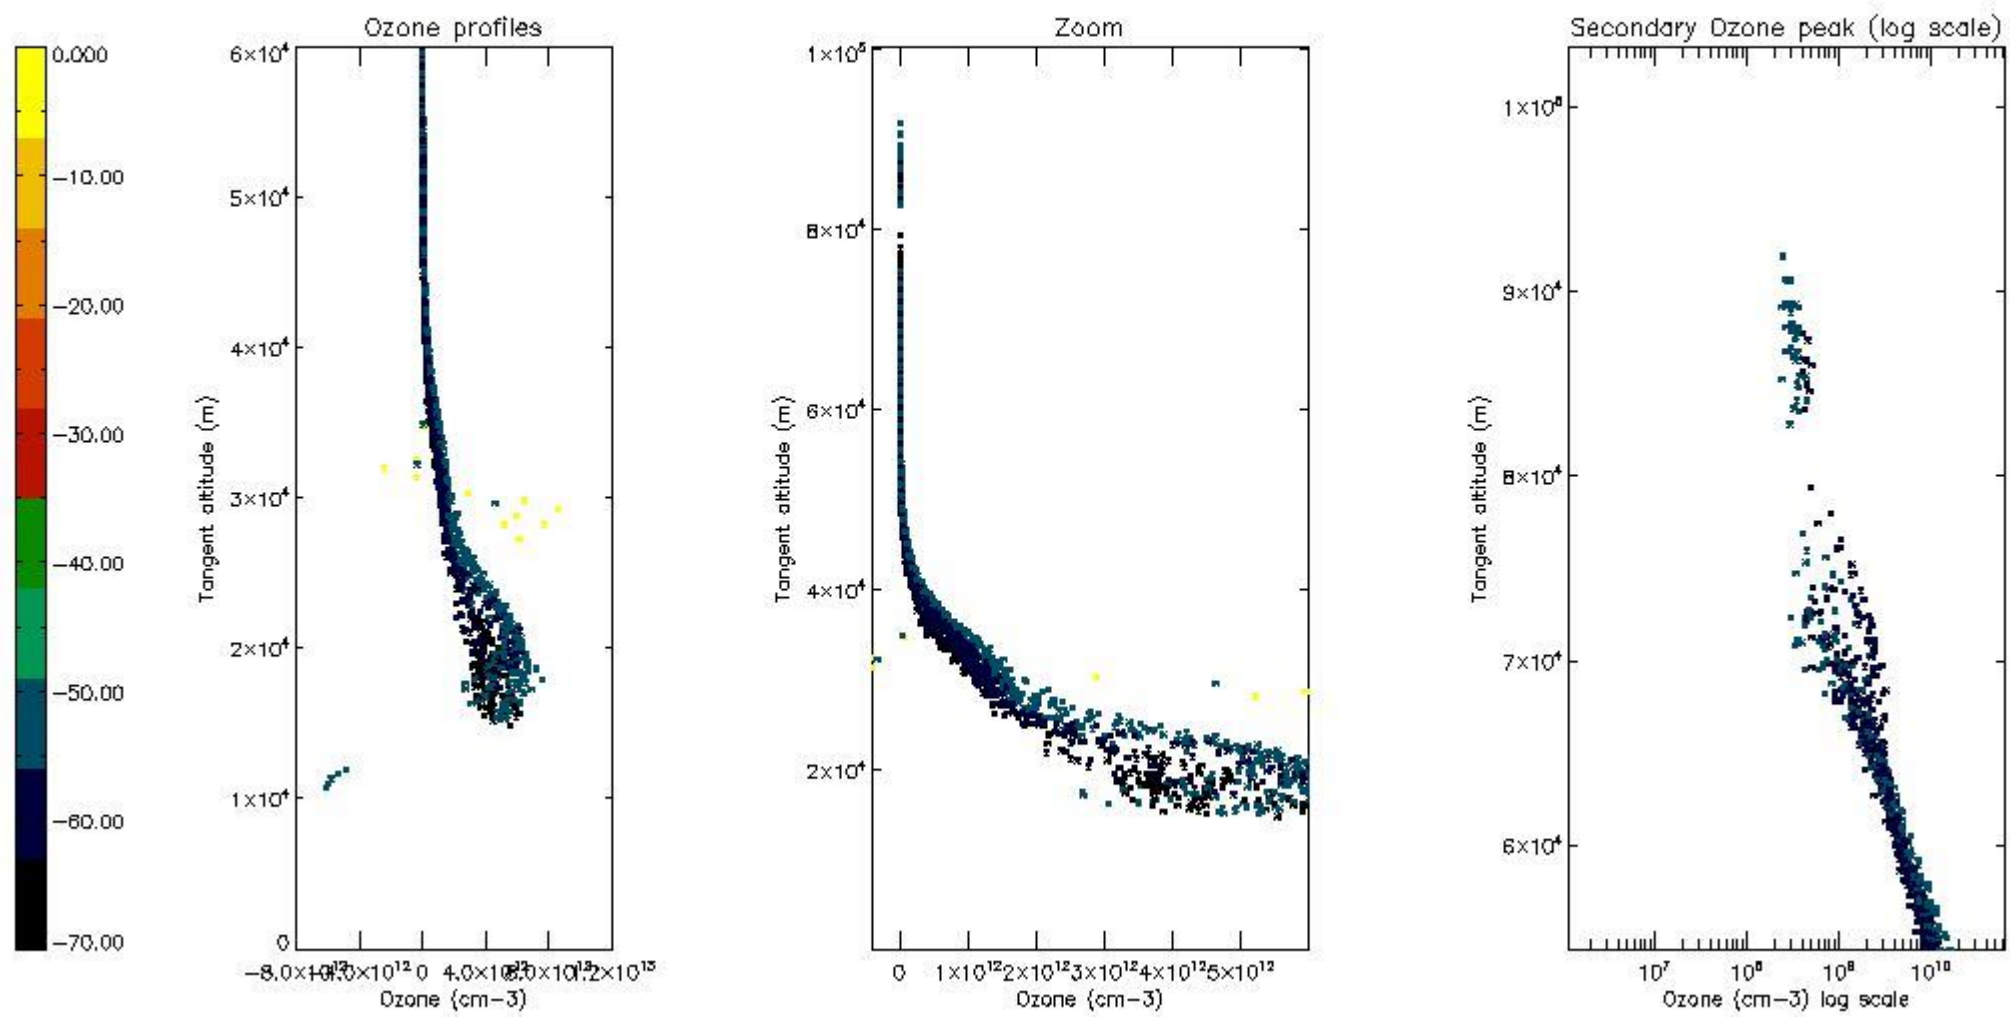

STD < 10	14
STD < 5	9

5.2 Plot ozone profiles for all STD (dark without errors)

The colorbar represents the latitude.

5.3 Plot ozone profiles where STD < 20% (dark without errors)

The colorbar represents the latitude.

5.4 Plot ozone profiles where $STD < 10\%$ (dark without errors)

The colorbar represents the latitude.

5.5 Plot ozone profiles where STD < 5% (dark without errors)

The colorbar represents the latitude.

5.6 Plot NO₂ profiles for all STD (dark without errors)