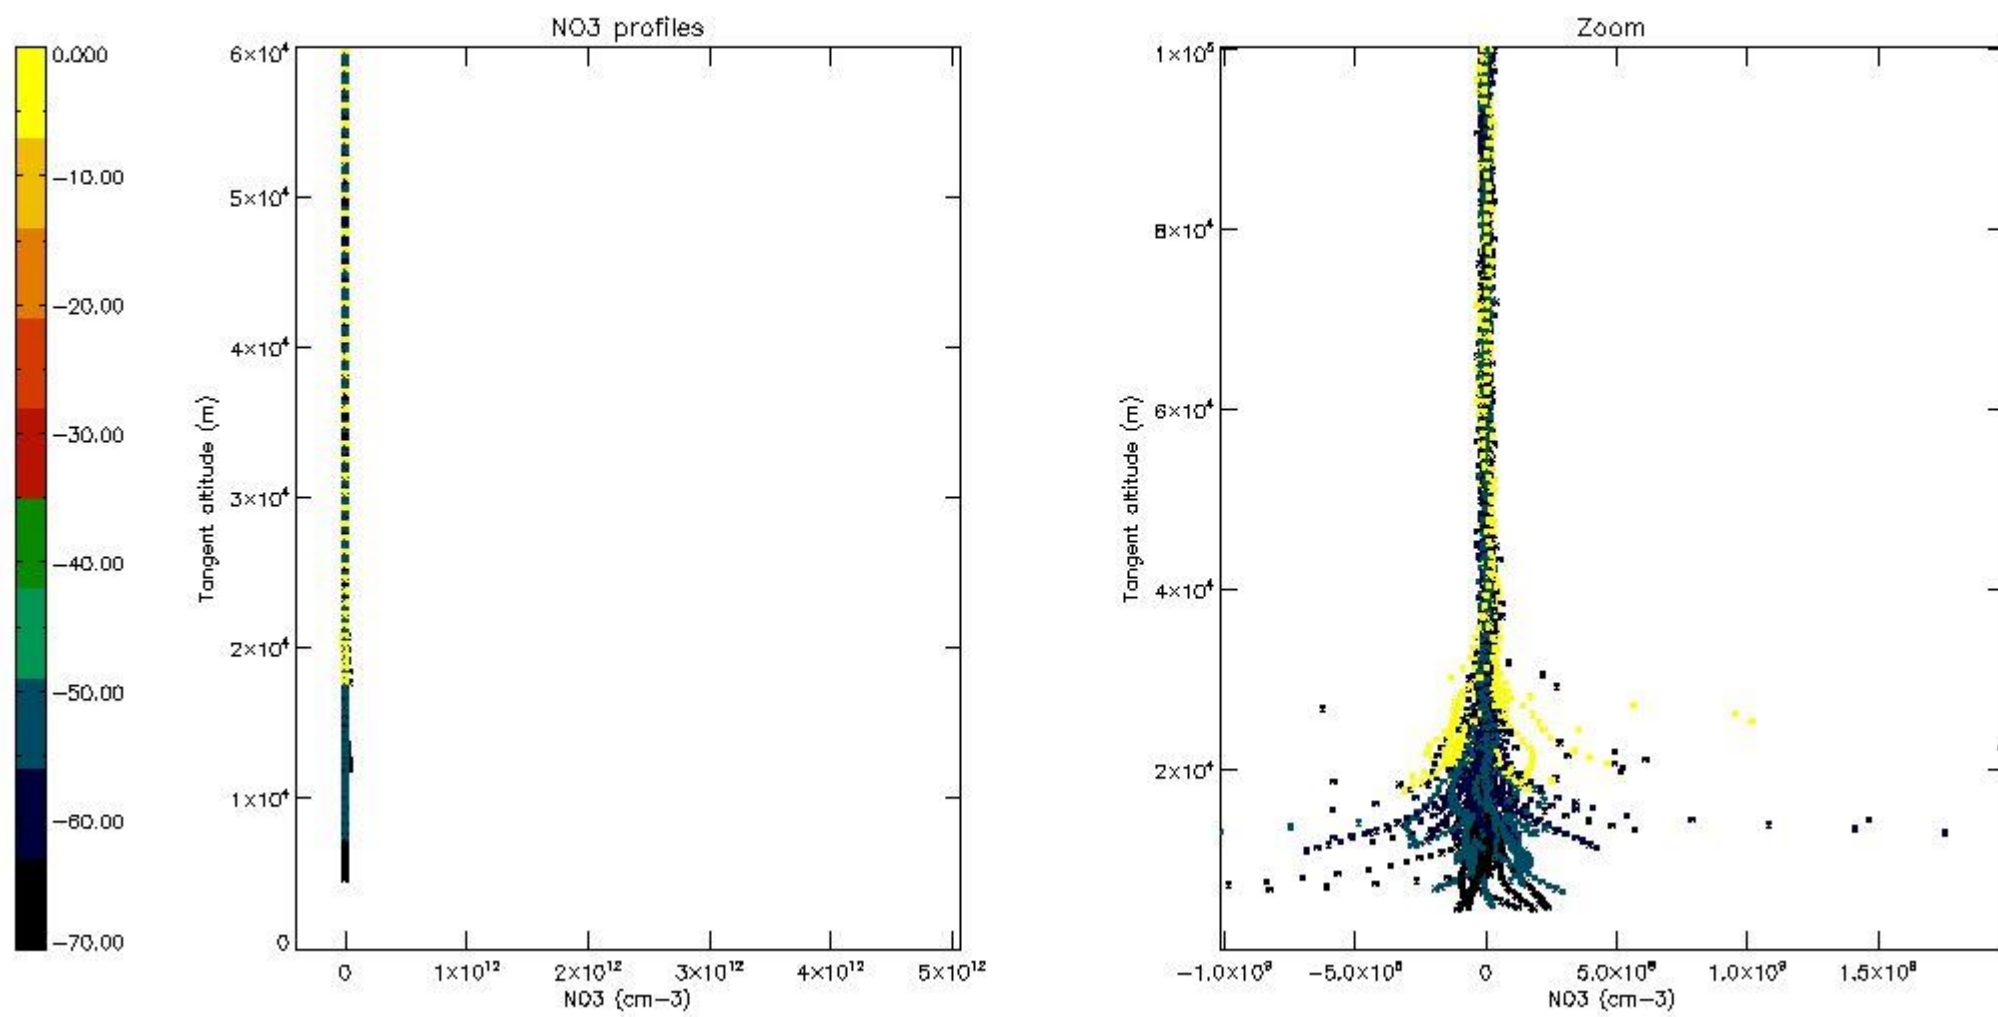

5.4 Plot ozone profiles where $STD < 10\%$ (dark without errors)

The colorbar represents the latitude.

5.5 Plot ozone profiles where STD < 5% (dark without errors)

The colorbar represents the latitude.

5.6 Plot NO₂ profiles for all STD (dark without errors)

The colorbar represents the latitude.

5.7 Plot NO3 profiles for all STD (dark without errors)

The colorbar represents the latitude.

5.8 Plot H2O profiles for all STD (only for occultations of stars 1,2,3,4,13,14,16,26,63 dark without errors)