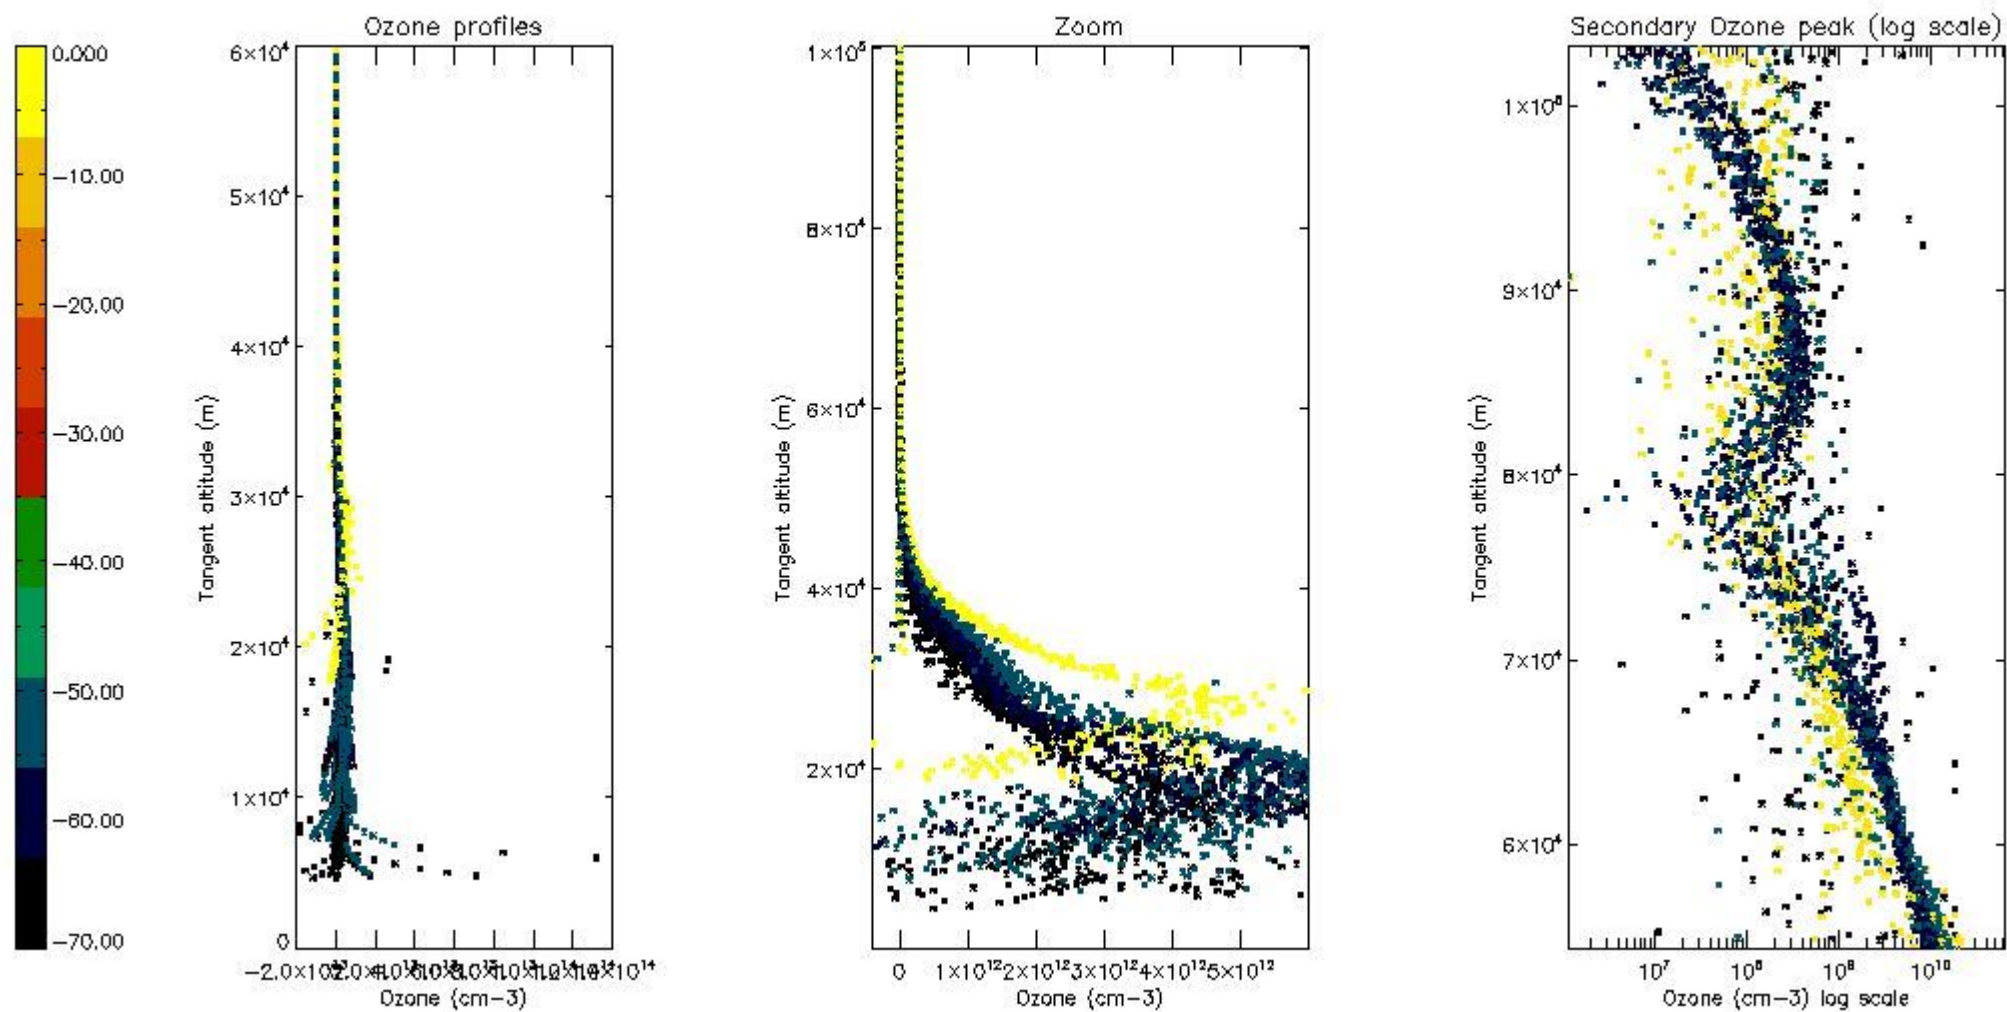

STD < 10	14
STD < 5	9

5.2 Plot ozone profiles for all STD (dark without errors)

The colorbar represents the latitude.

5.3 Plot ozone profiles where STD < 20% (dark without errors)

The colorbar represents the latitude.