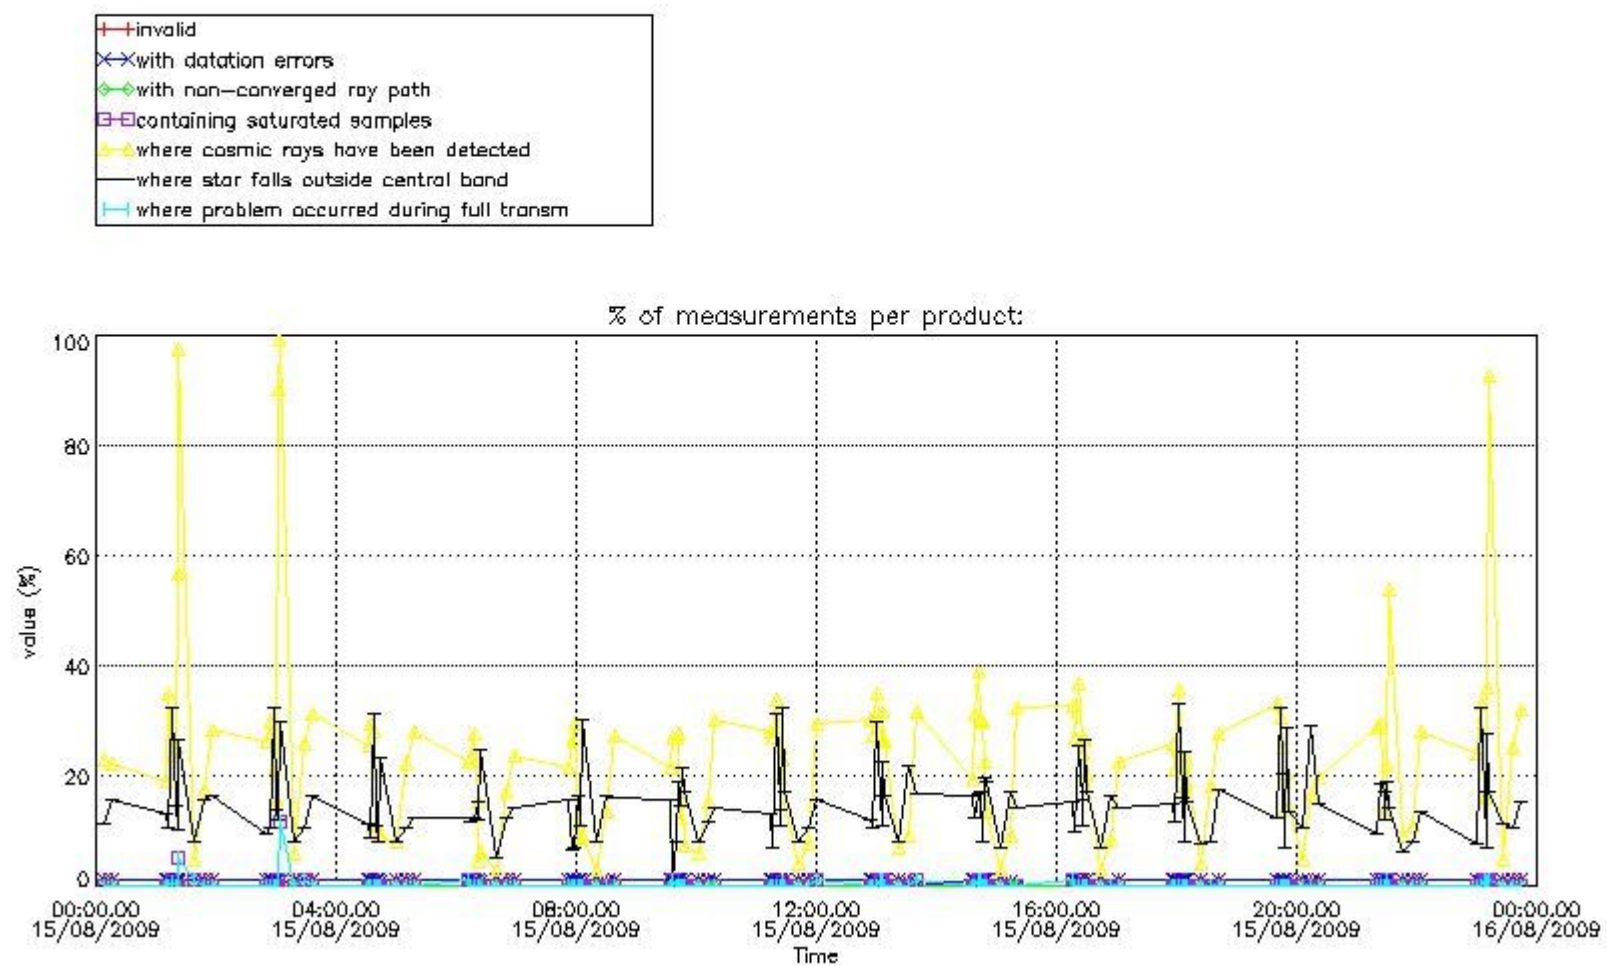

3.1 Plot quality information per product (time dependant)

3.2 Plot quality information per product (world map)

Percentage of flagged data per O3 profile

Percentage of flagged data per H2O profile

Percentage of flagged data per NO2 profile

Percentage of flagged data per NO3 profile

4. Level 1 quality information per product

In this section it is plotted some information contained in the Quality Summary data set of the level 2 products that comes from the level 1b processing. Products without errors (error flag in the MPH set to "0") are used.

4.1 Plot quality information per product (time dependant) coming from level 1b processing

4.1.1 Plot level 1 quality information per product (time dependant): ENVISAT ASCENDING passes

4.1.2 Plot level 1 quality information per product (time dependant): ENVI SAT DESCENDING passes