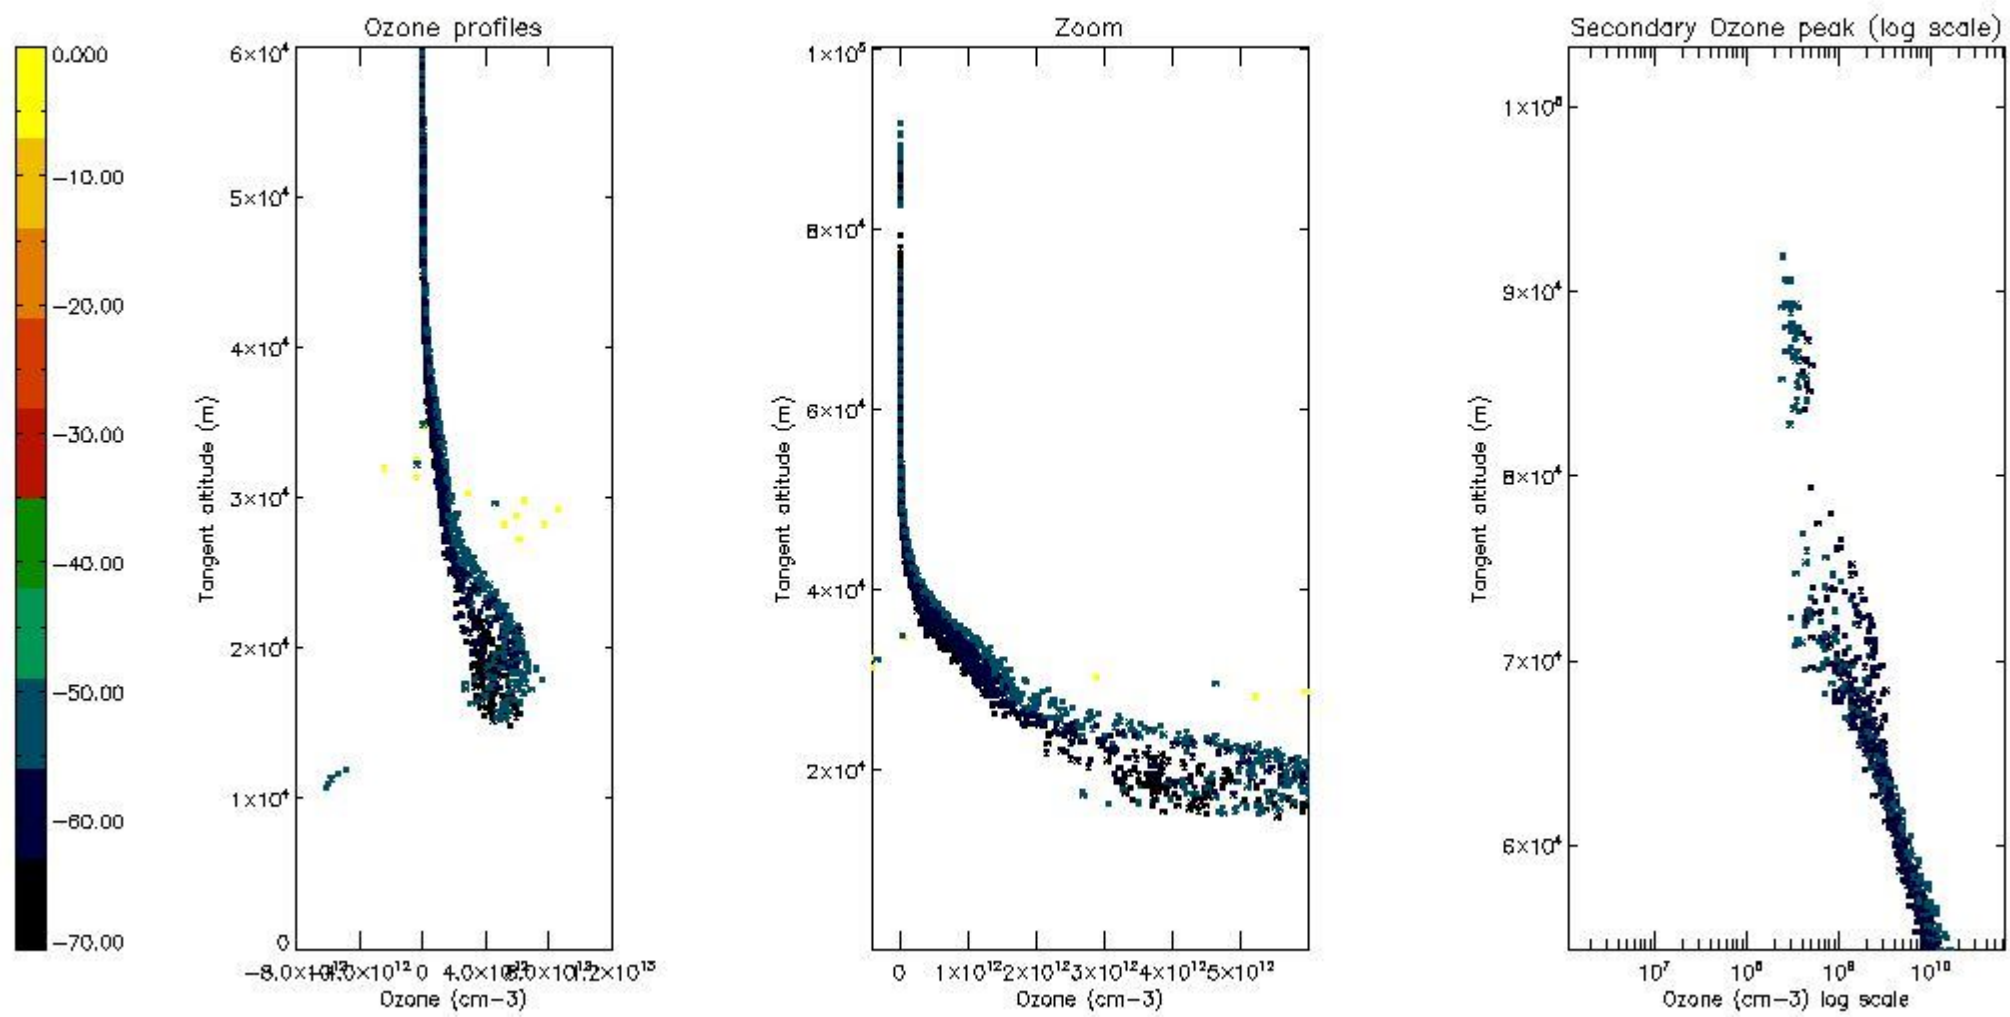

5.6 Plot NO₂ profiles for all STD (dark without errors)

The colorbar represents the latitude.