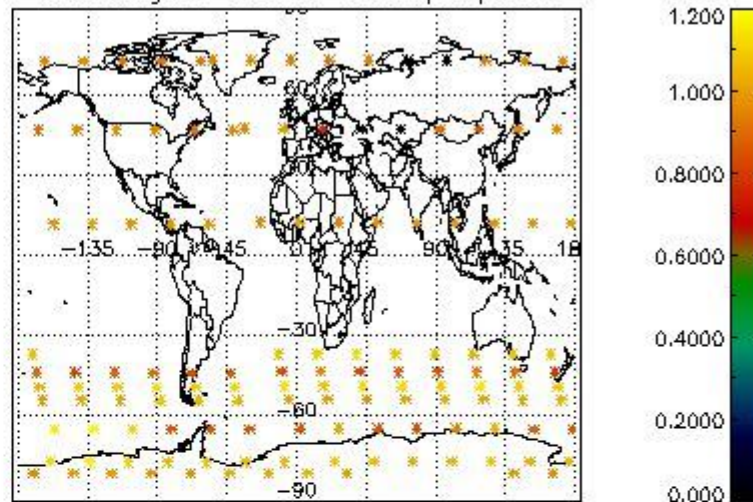

Percentage of datation errors per profile