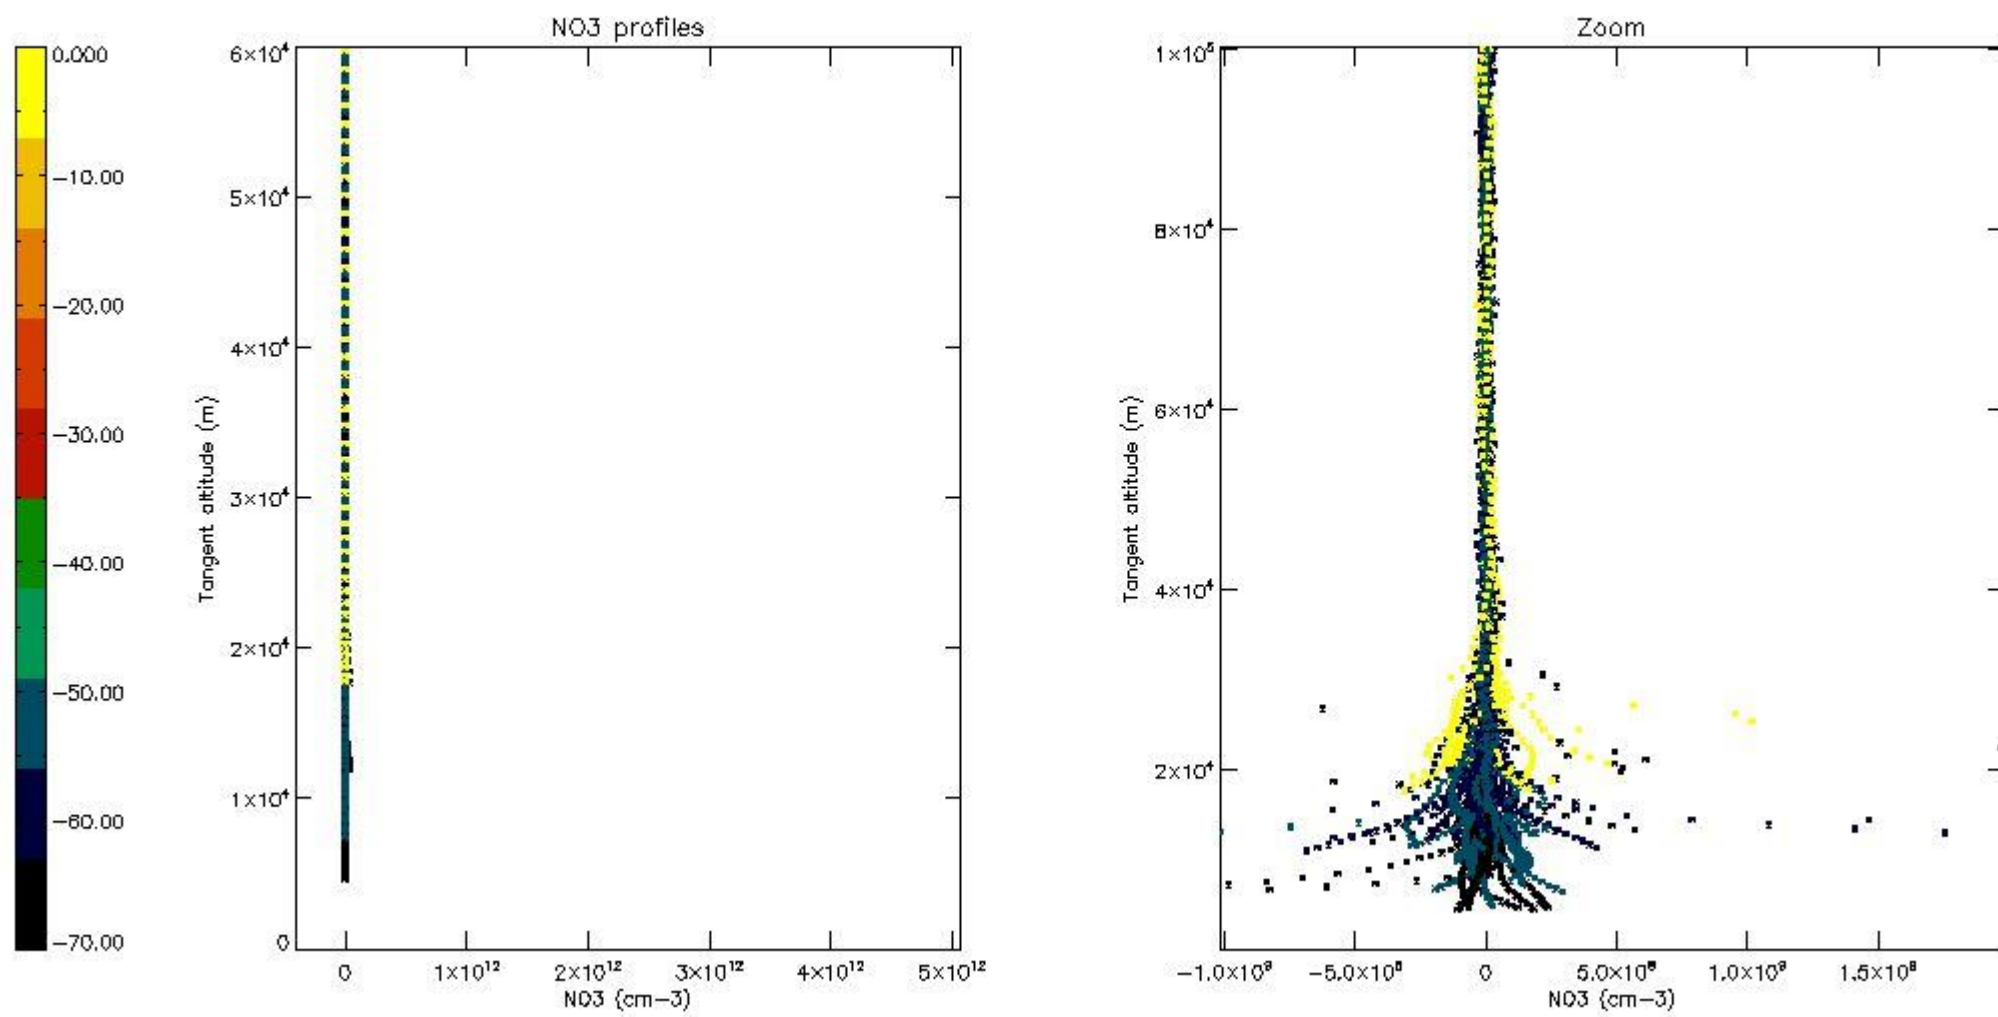

The colorbar represents the latitude.

5.7 Plot NO3 profiles for all STD (dark without errors)

The colorbar represents the latitude.

5.8 Plot H₂O profiles for all STD (only for occultations of stars 1,2,3,4,13,14,16,26,63 dark without errors)