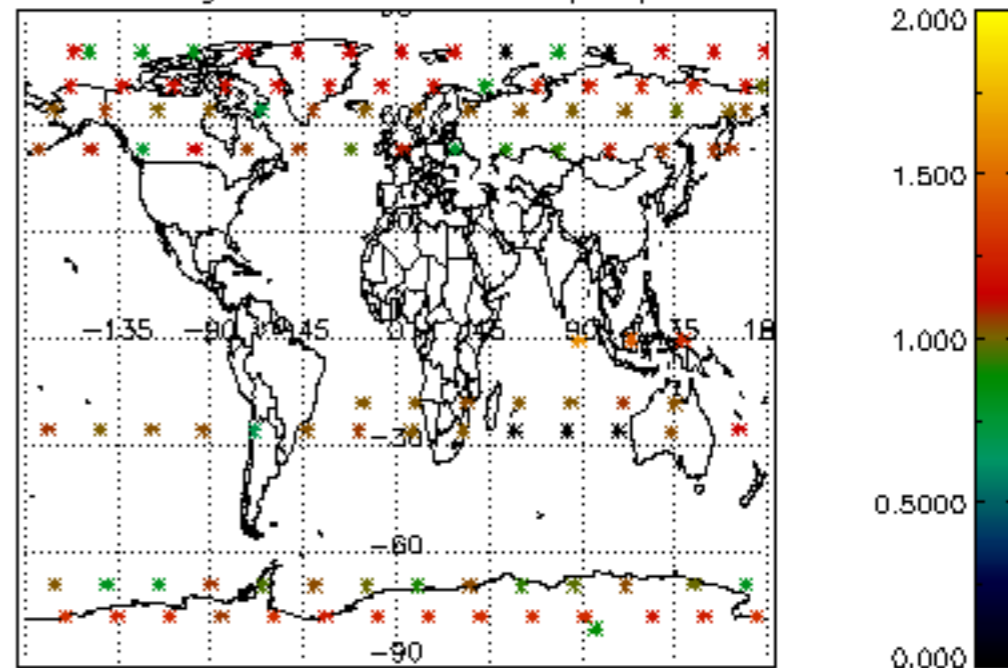

Percentage of datation errors per profile

Percentage of star falling outside central band per profile

Percentage of saturation errors per profile

Percentage of cosmic ray hits per profile

Percentage of datation errors per profile