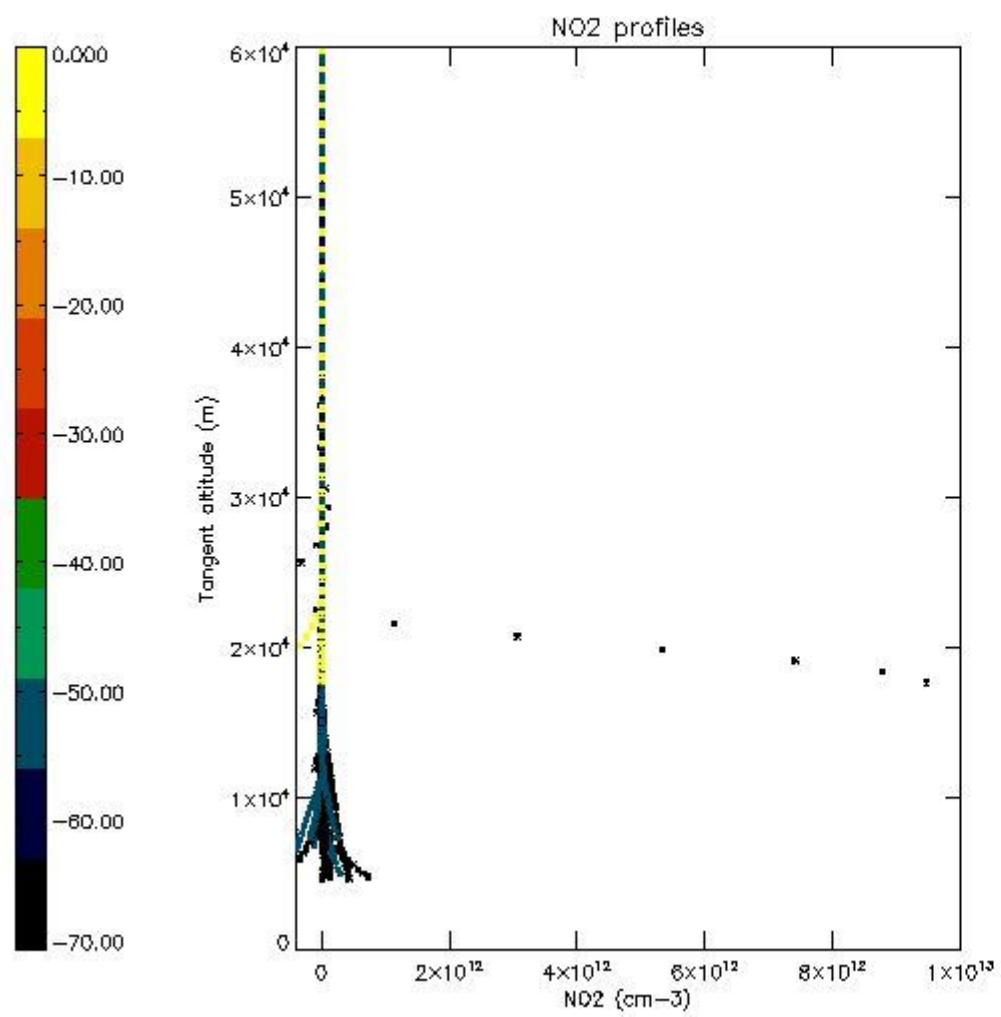

5.7 Plot NO3 profiles for all STD (dark without errors)

The colorbar represents the latitude.