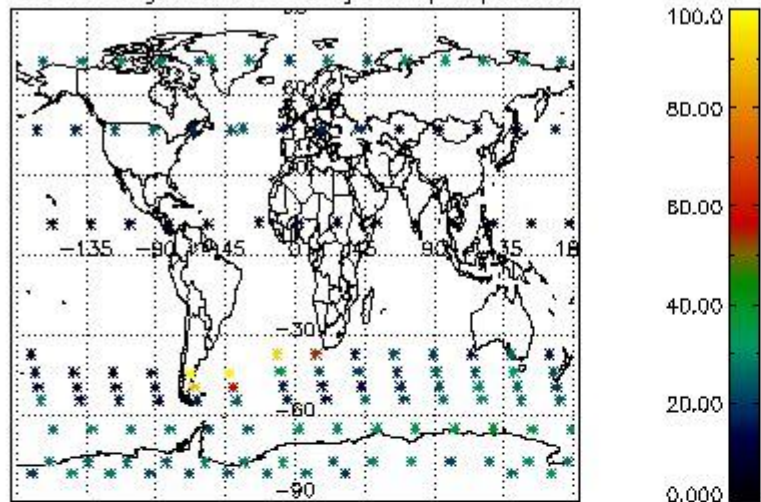

Percentage of cosmic ray hits per profile