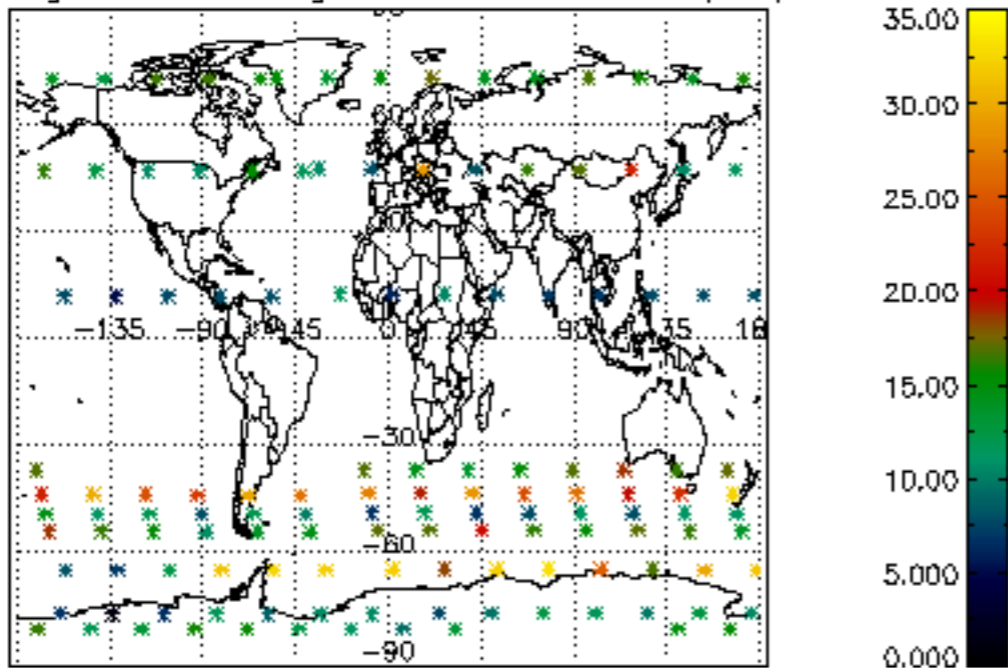

Percentage of flagged data per NO3 profile

Percentage of cosmic ray hits per profile

Percentage of datation errors per profile

Percentage of star falling outside central band per profile

Percentage of saturation errors per profile