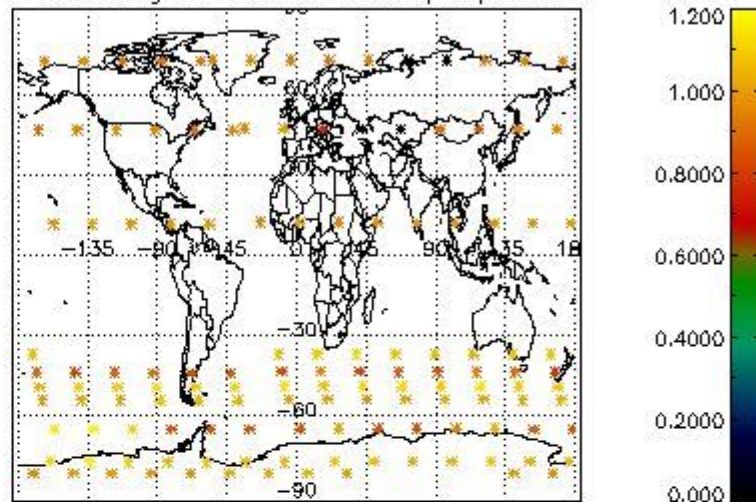

Percentage of datation errors per profile