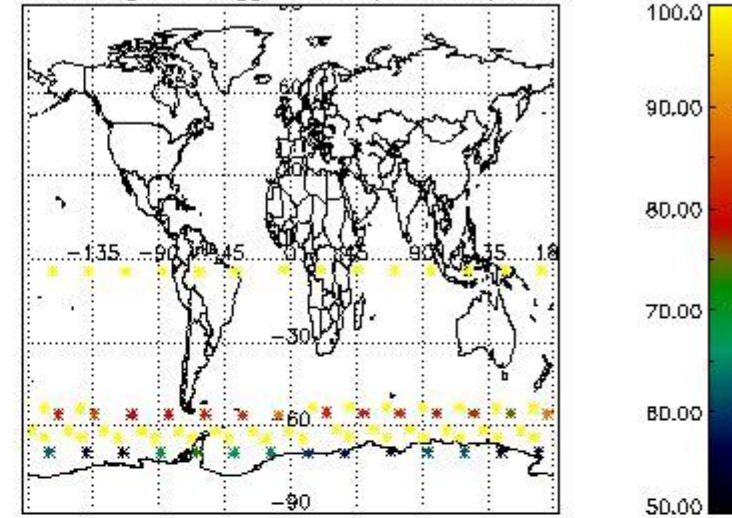

3.1 Plot quality information per product (time dependant)

3.2 Plot quality information per product (world map)

Percentage of flagged data per O3 profile

Percentage of flagged data per H2O profile

Percentage of flagged data per NO2 profile