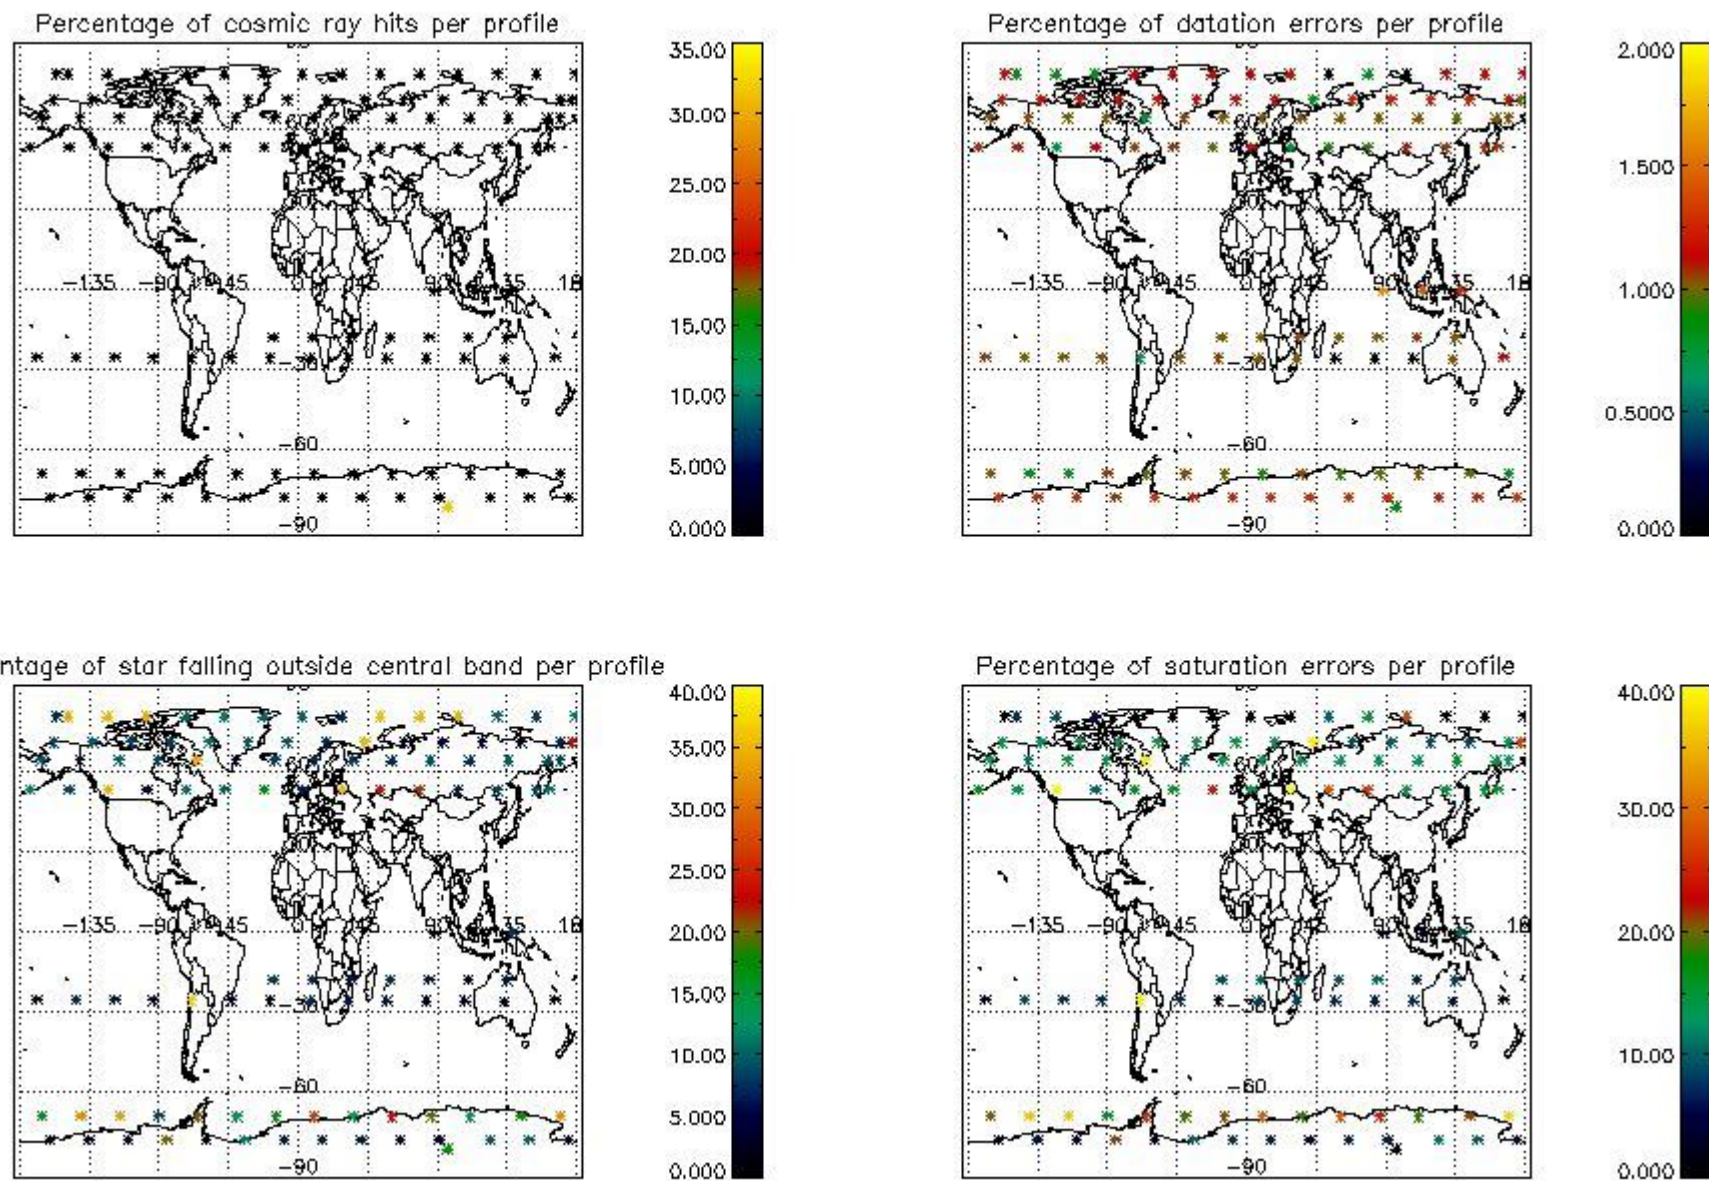

Percentage of datation errors per profile

Percentage of star falling outside central band per profile

Percentage of saturation errors per profile

4.2.2 Plot level 1 quality information per product (world map): ENVISAT DESCENDING passes