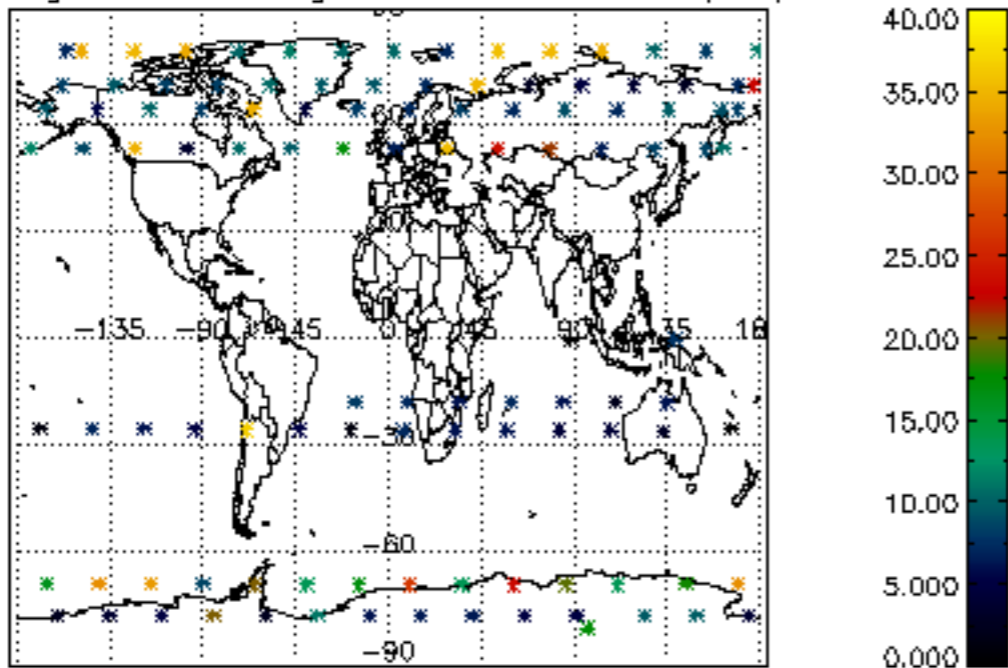

Percentage of star falling outside central band per profile