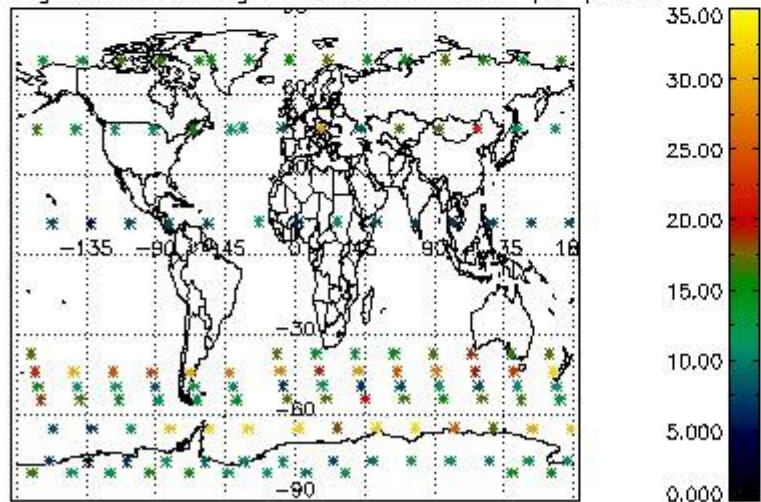

Percentage of star falling outside central band per profile