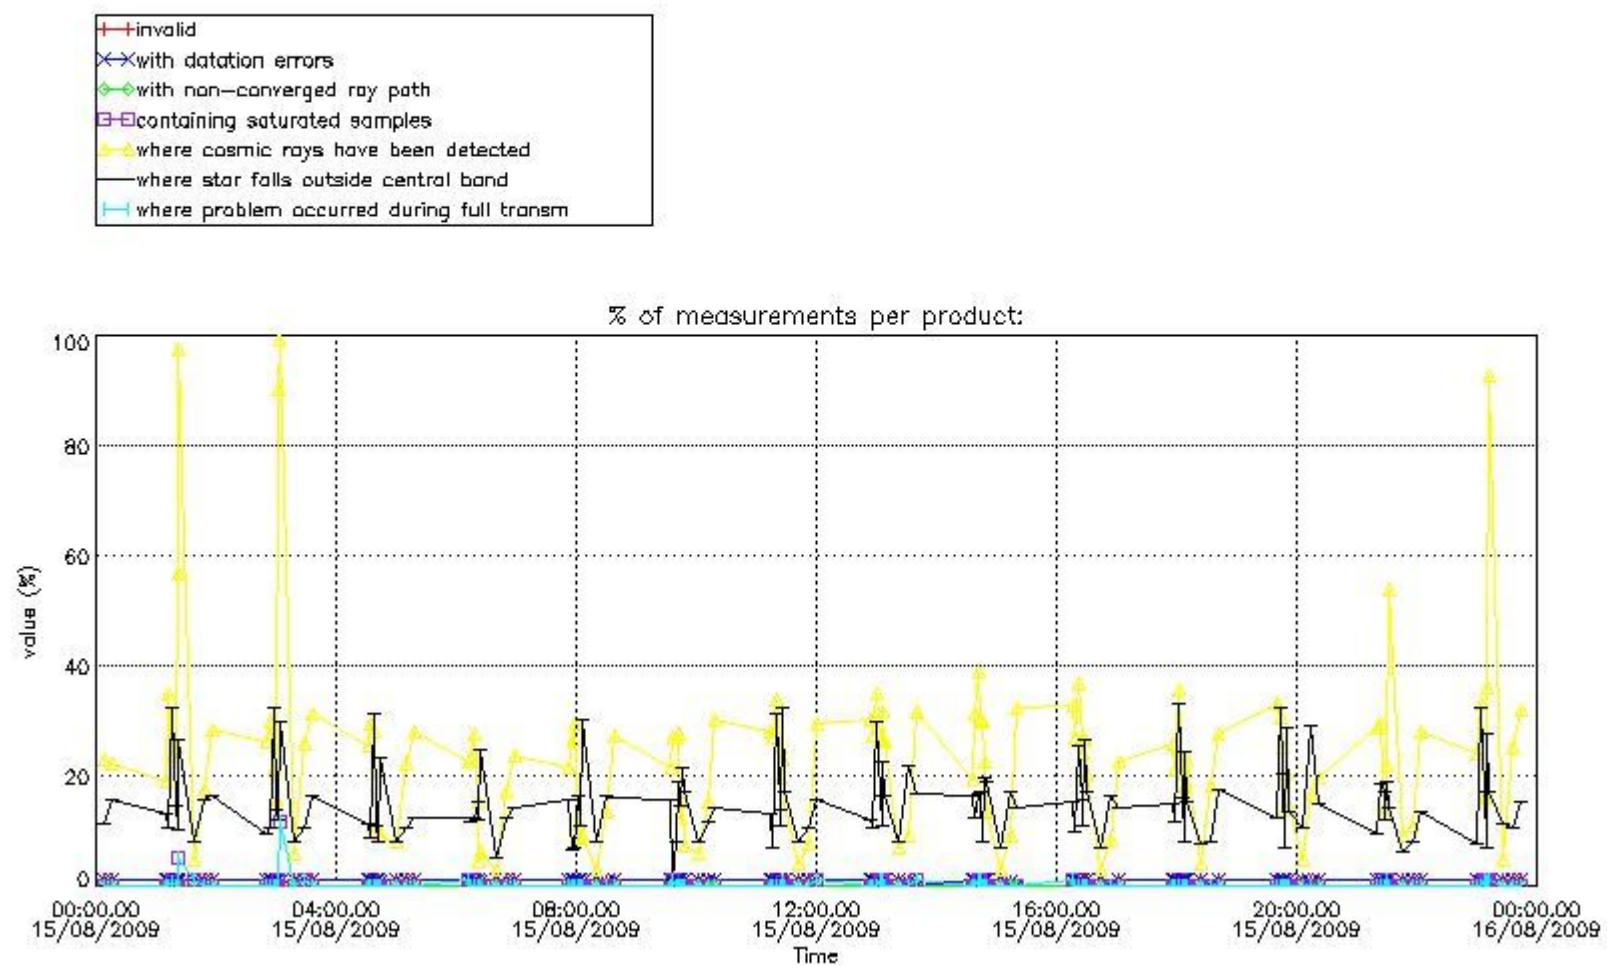

4.1.2 Plot level 1 quality information per product (time dependant): ENVI SAT DESCENDING passes