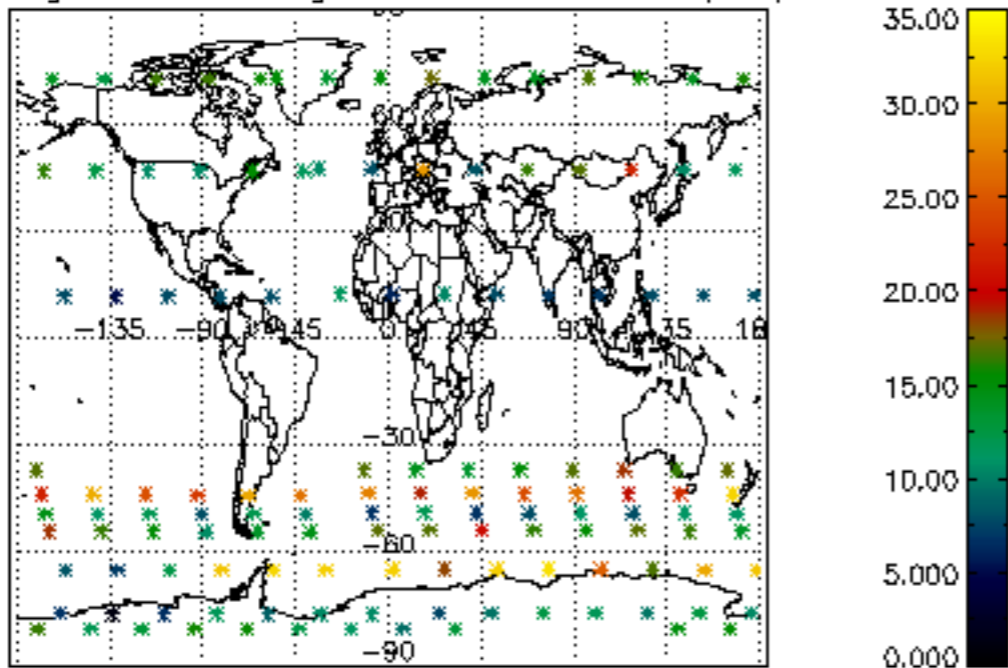

Percentage of cosmic ray hits per profile

Percentage of star falling outside central band per profile