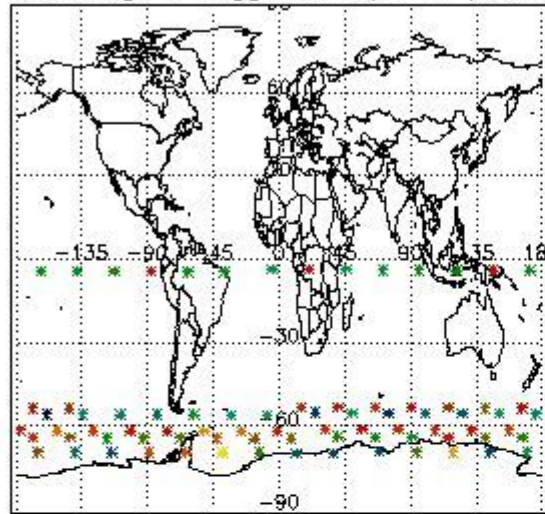

3. Quality information per product

In this section it is plotted some information contained in the Quality Summary data set of the level 2 products. Only products in dark limb conditions and without errors (error flag in the MPH set to "0") are used.

3.1 Plot quality information per product (time dependant)

3.2 Plot quality information per product (world map)

Percentage of flagged data per O3 profile

Percentage of flagged data per H2O profile

Percentage of flagged data per NO2 profile