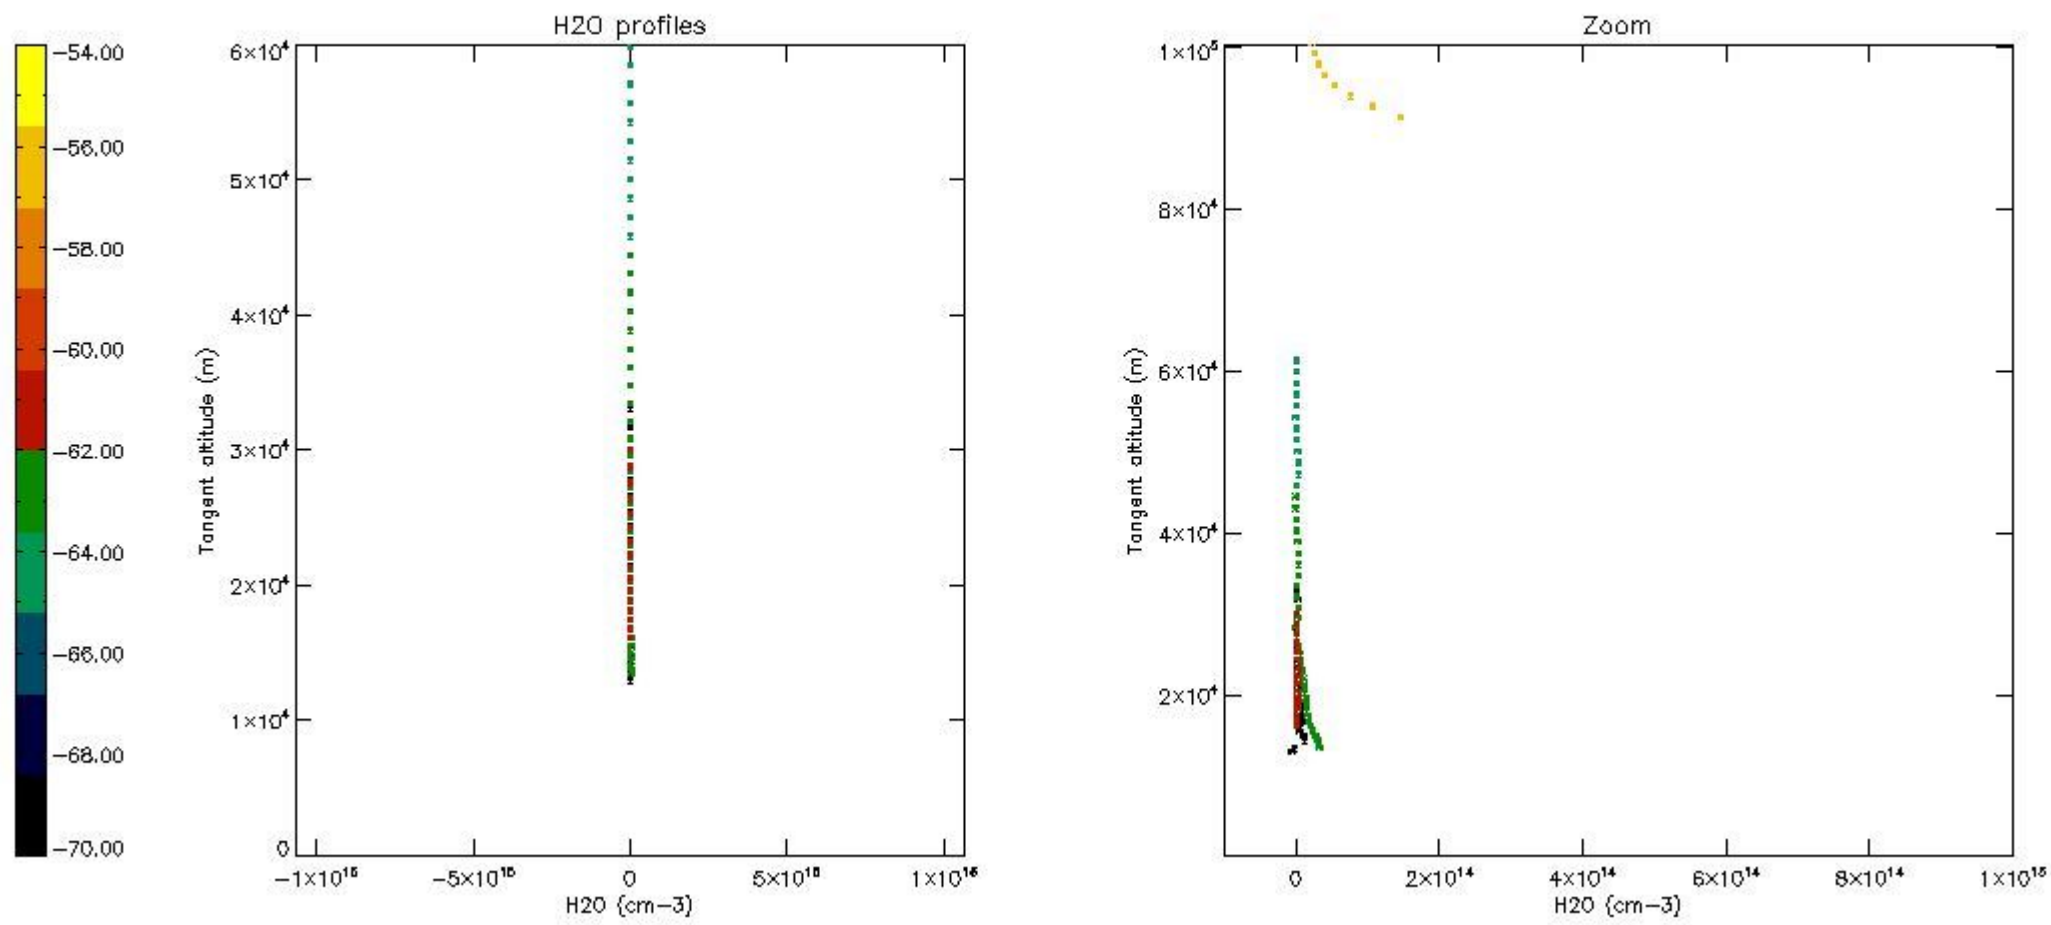

6. Auxiliary Data Files used for the production reported in section 2

The number reported in the third column indicates since which file (see list in section 2) the corresponding auxiliary file has been used. The fourth column is the date of those product files.

Type	Auxiliary Filename	Used since product	Used since product date
INST_PHYS_CHARACTERISTICS	GOM_INS_AXVIEC20091111_143220_20030716_120000_20500101_000000	1	15-AUG-2009 00:07:34
LEVEL-2_PROC_CONFIG	GOM_PR2_AXVIEC20091111_152718_20020301_000000_20500101_000000	1	15-AUG-2009 00:07:34
CROSS_SECTIONS_FILE	GOM_CRS_AXVIEC20091111_154832_20020301_000000_20500101_000000	1	15-AUG-2009 00:07:34