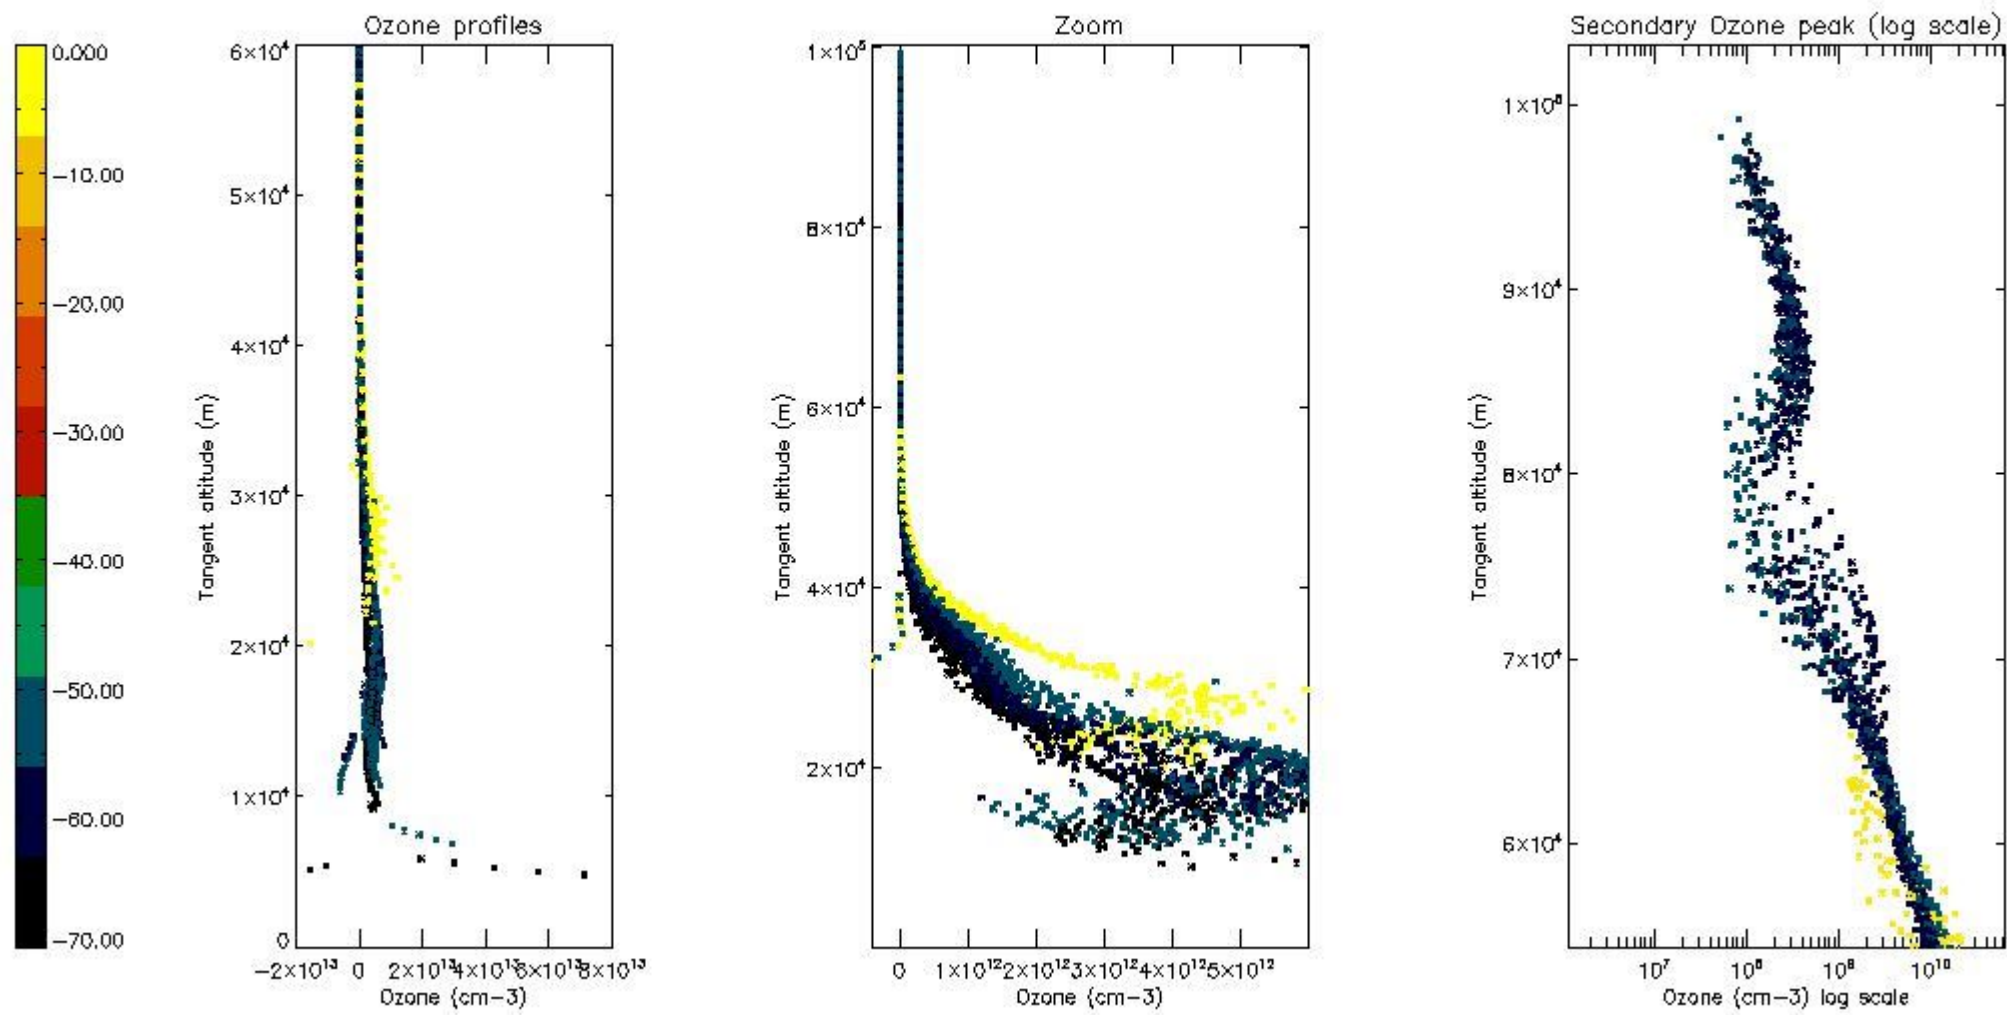

STD < 10	14
STD < 5	9

5.2 Plot ozone profiles for all STD (dark without errors)

The colorbar represents the latitude.

5.3 Plot ozone profiles where STD < 20% (dark without errors)

The colorbar represents the latitude.

5.4 Plot ozone profiles where $STD < 10\%$ (dark without errors)

The colorbar represents the latitude.

5.5 Plot ozone profiles where STD < 5% (dark without errors)

The colorbar represents the latitude.

5.6 Plot NO₂ profiles for all STD (dark without errors)