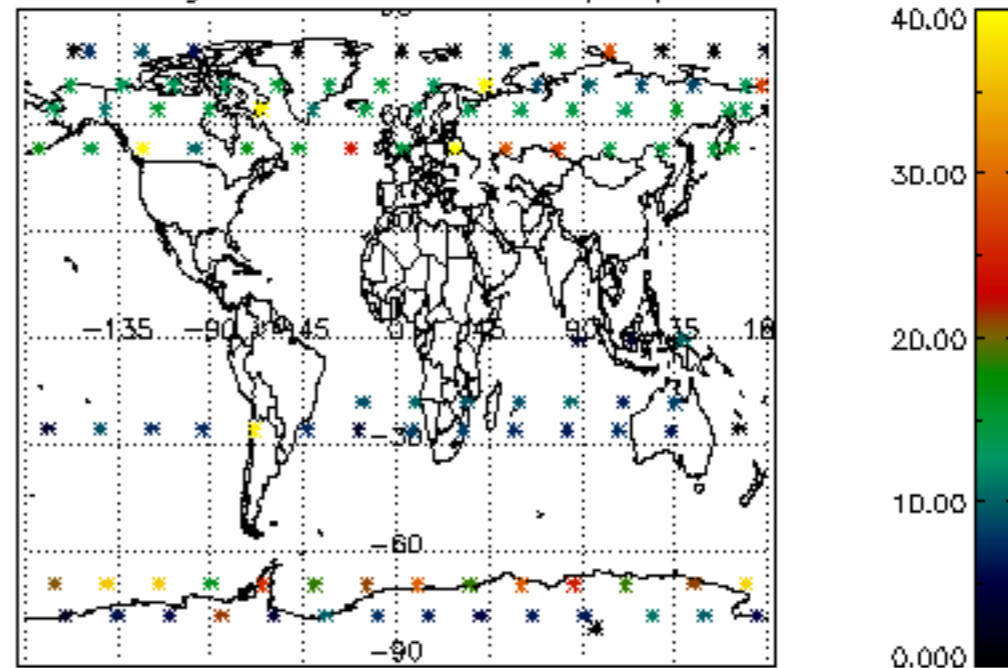

Percentage of saturation errors per profile