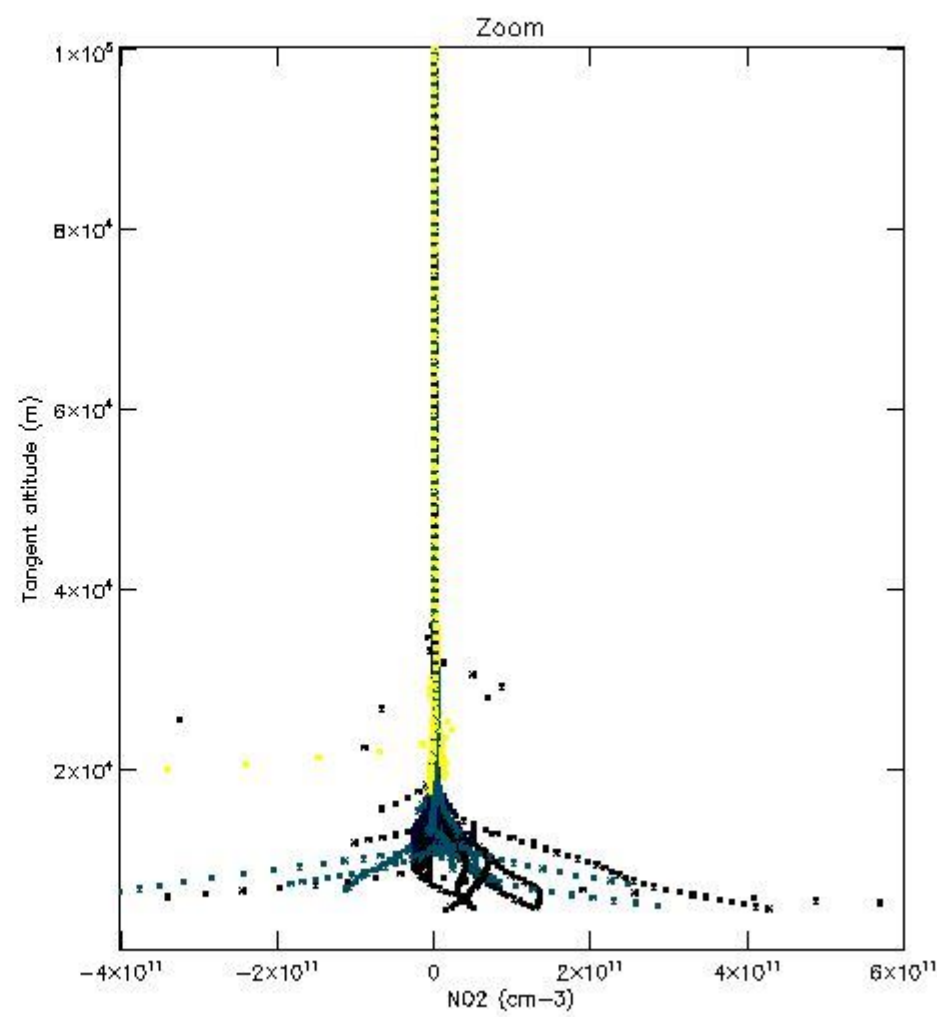

5.7 Plot NO3 profiles for all STD (dark without errors)

The colorbar represents the latitude.