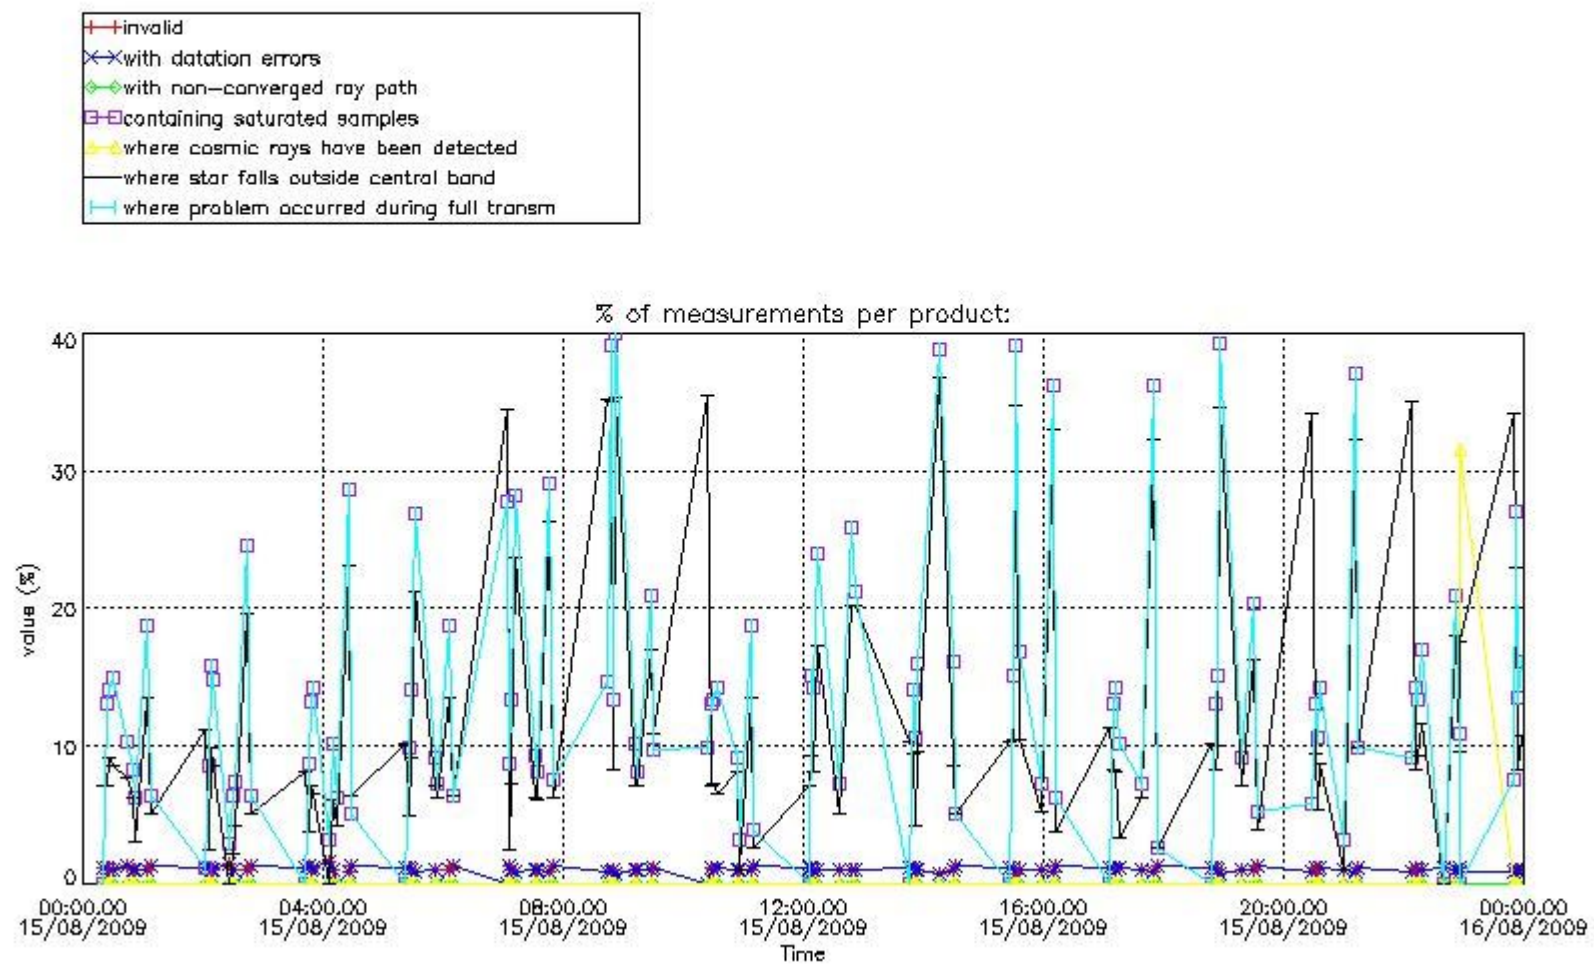

[6. Auxiliary Data Files used for the production reported in section 2](#)

This report presents the daily analysis on parameters extracted from GOMOS level 2 data (GOM_NL__2P). It is intended to monitor some important parameters that will impact the quality of these products. A list of level 2 products (and content) that have arrived during the reporting day to the PCF is also given.

3.1 Plot quality information per product (time dependant)

3.2 Plot quality information per product (world map)

Percentage of flagged data per O3 profile

Percentage of flagged data per H2O profile

Percentage of flagged data per NO2 profile

Percentage of flagged data per NO3 profile

4. Level 1 quality information per product

In this section it is plotted some information contained in the Quality Summary data set of the level 2 products that comes from the level 1b processing. Products without errors (error flag in the MPH set to "0") are used.

4.1 Plot quality information per product (time dependant) coming from level 1b processing

4.1.1 Plot level 1 quality information per product (time dependant): ENVISAT ASCENDING passes

4.1.2 Plot level 1 quality information per product (time dependant): ENVI SAT DESCENDING passes