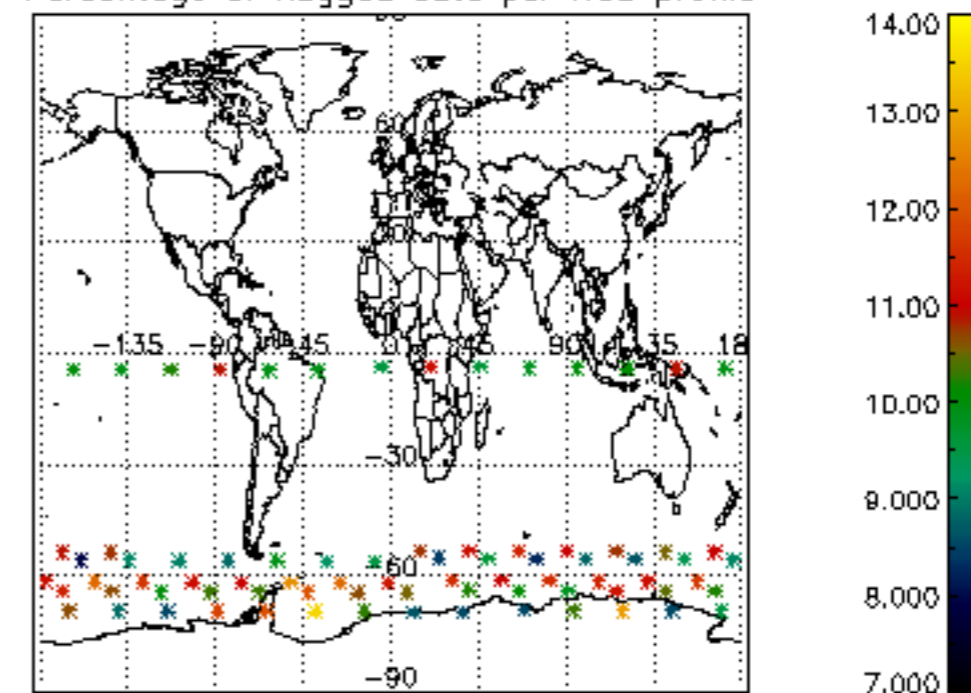

Percentage of flagged data per NO3 profile