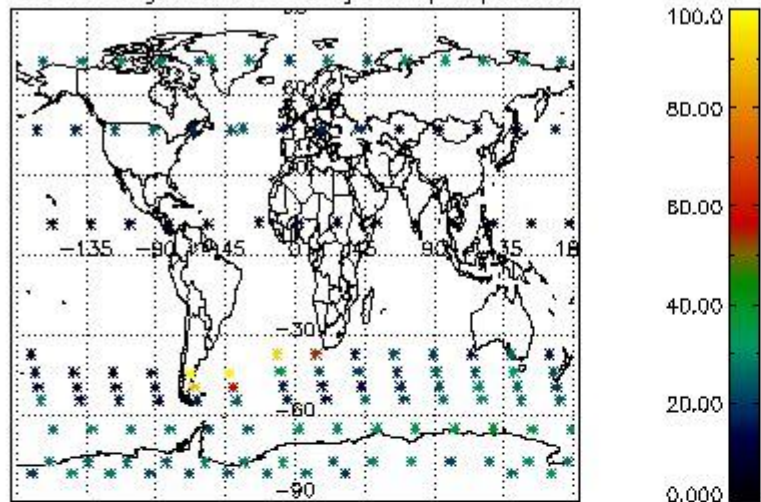

4.1 Plot quality information per product (time dependant) coming from level 1b processing

4.1.1 Plot level 1 quality information per product (time dependant): ENVISAT ASCENDING passes

4.1.2 Plot level 1 quality information per product (time dependant): ENVI SAT DESCENDING passes

4.2 Plot quality information per product coming from level 1b processing (world map)

4.2.1 Plot level 1 quality information per product (world map): ENVISAT ASCENDING passes

Percentage of cosmic ray hits per profile