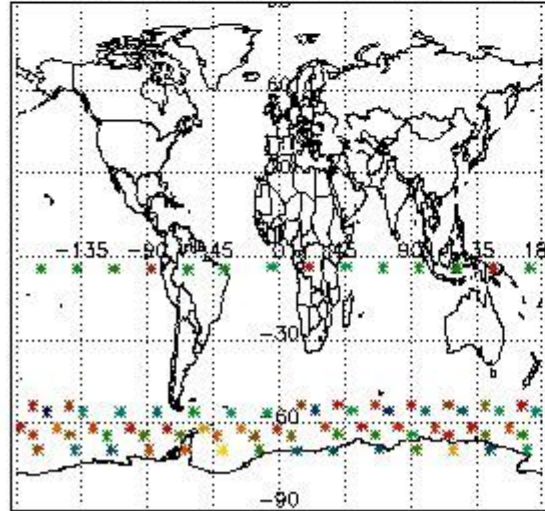

3.1 Plot quality information per product (time dependant)

3.2 Plot quality information per product (world map)

Percentage of flagged data per O3 profile

Percentage of flagged data per H2O profile

Percentage of flagged data per NO2 profile