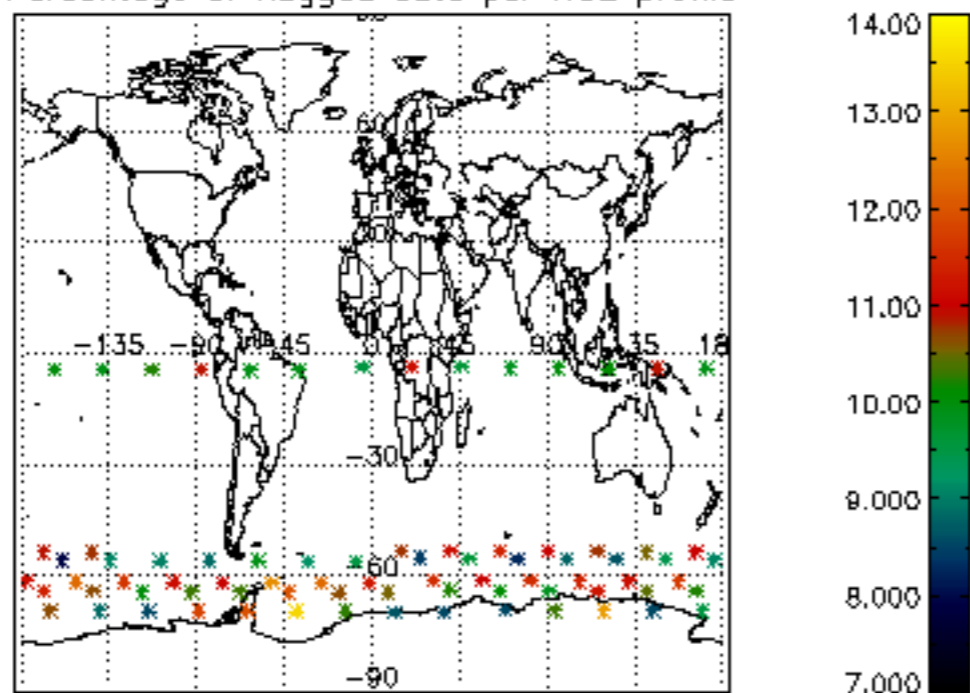

Percentage of flagged data per NO2 profile